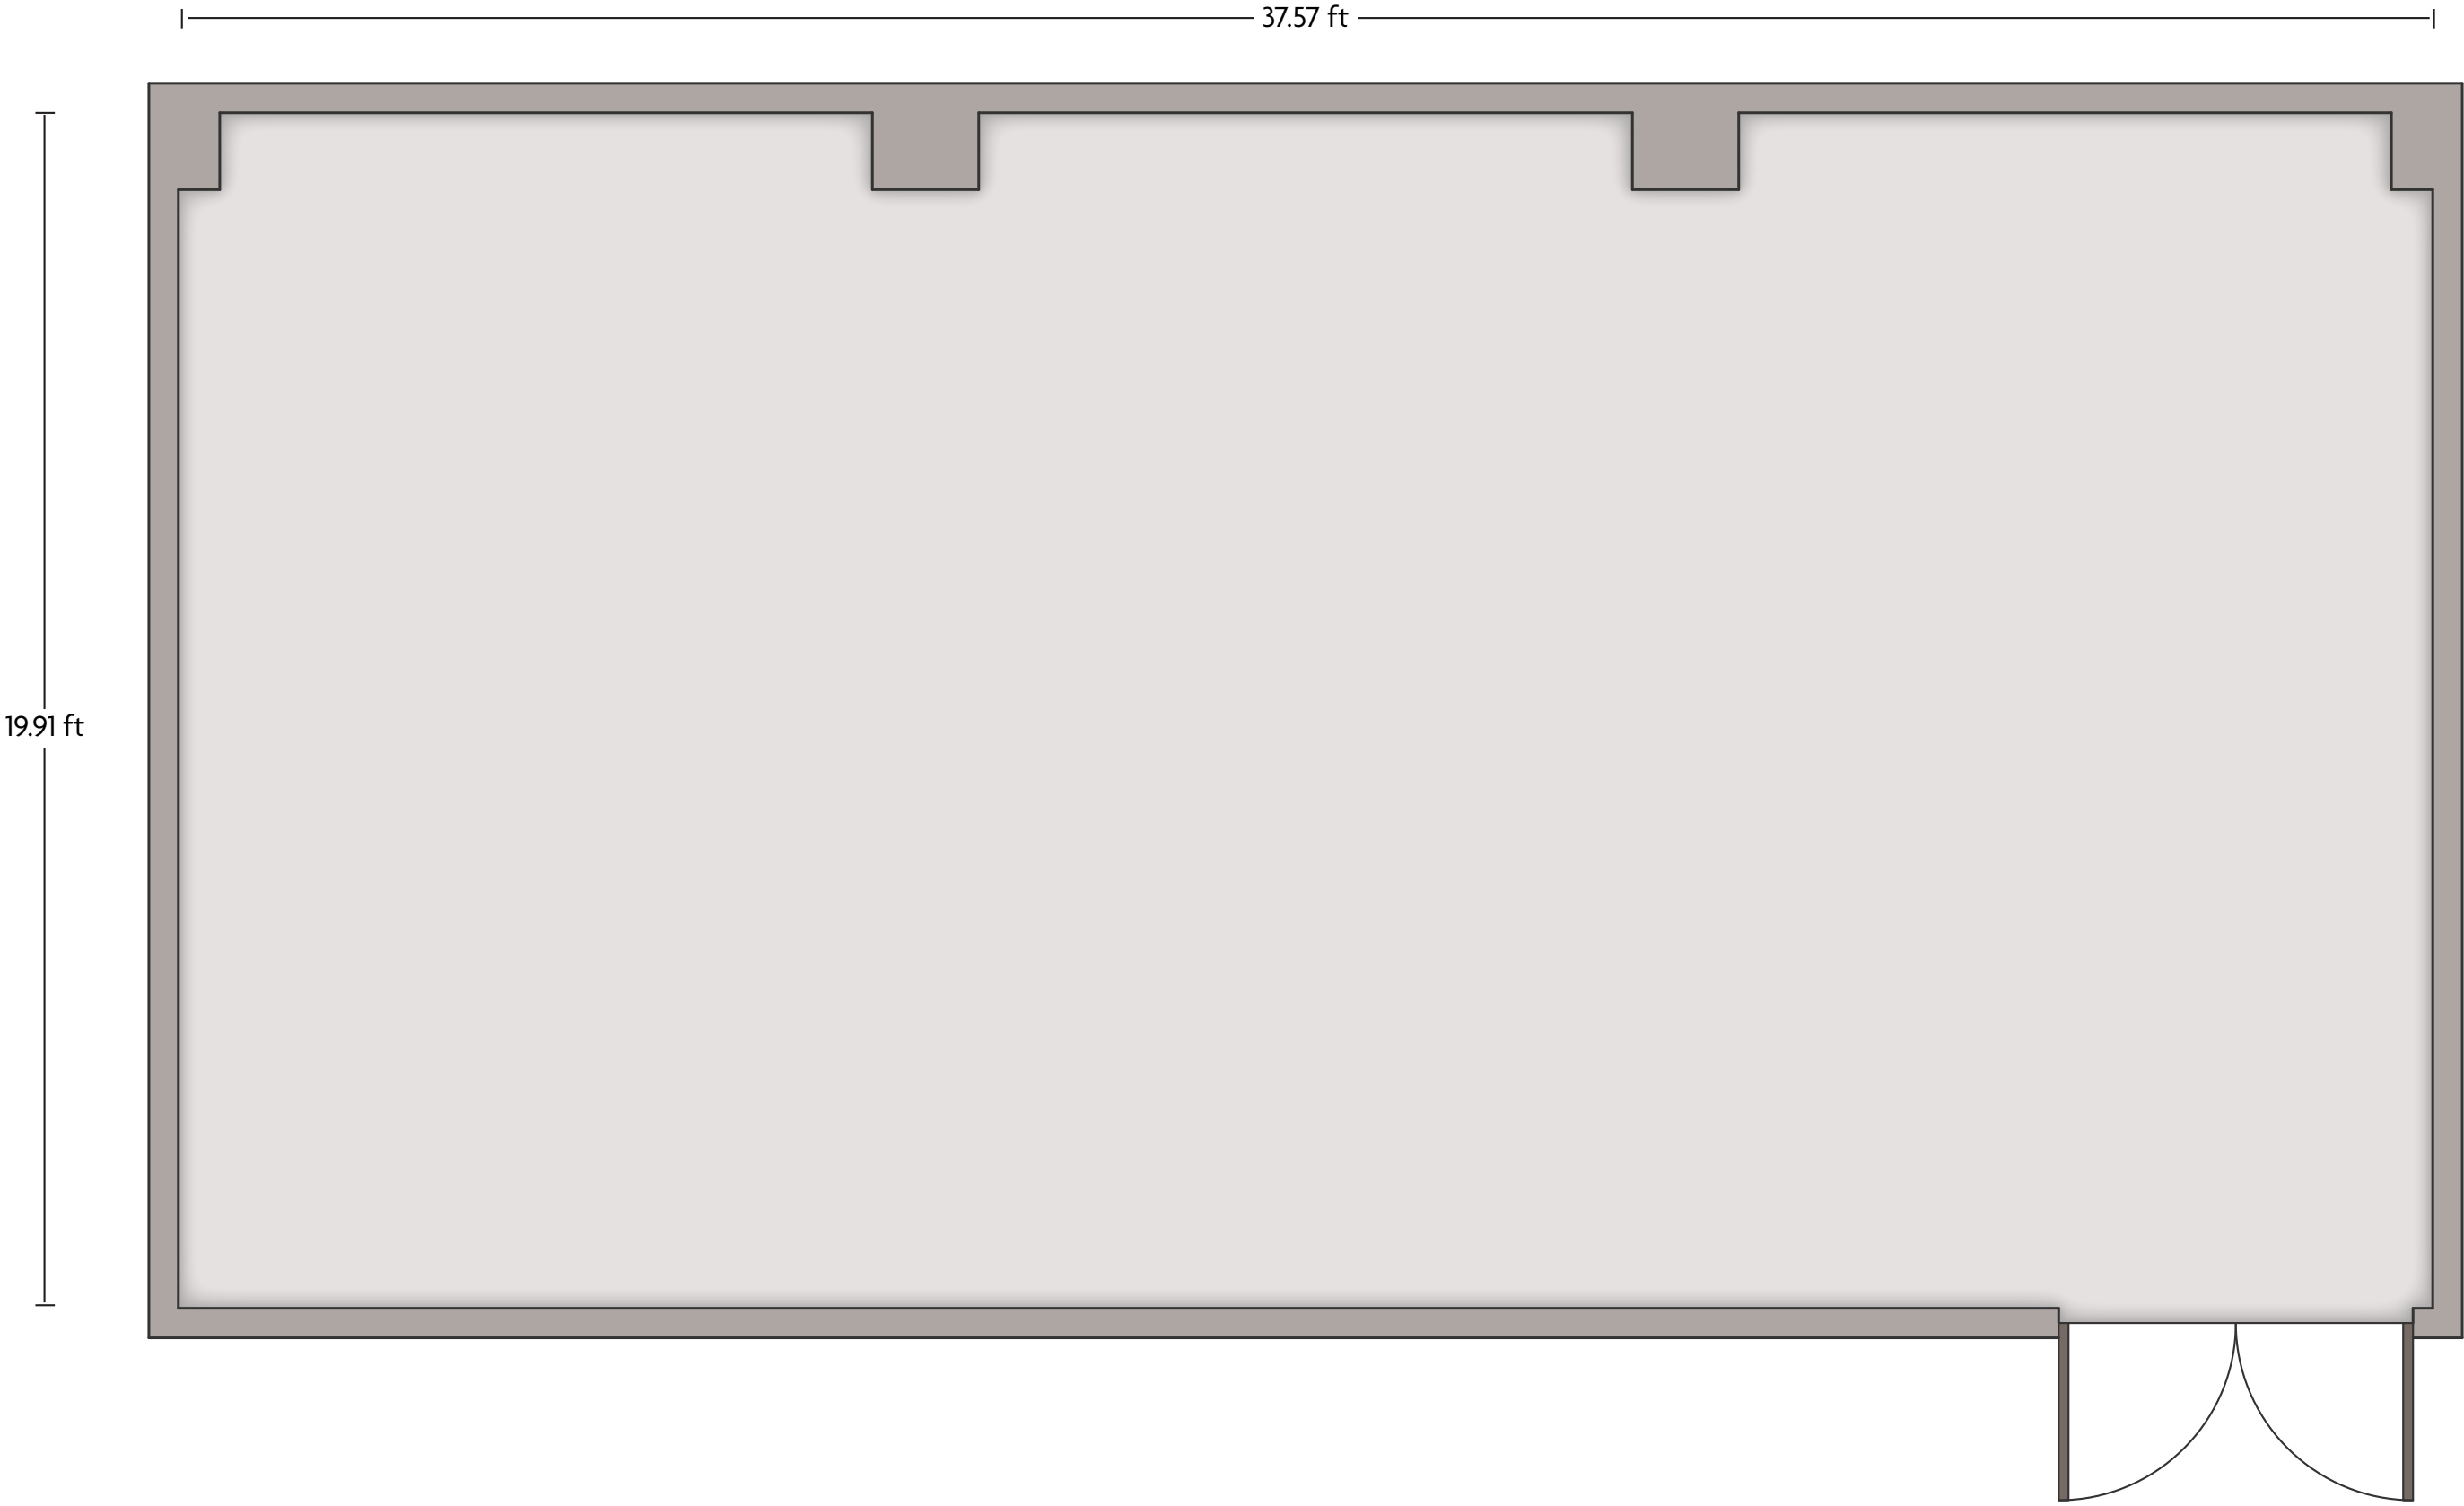

LENGTH: 37.6 Ft   WIDTH: 19.9 Ft   HEIGHT: 8.9 Ft   TOTAL SQUARE FEET: 741.8 Sq Ft   MAXIMUM CAPACITY: 100   POWER OUTLETS: 4