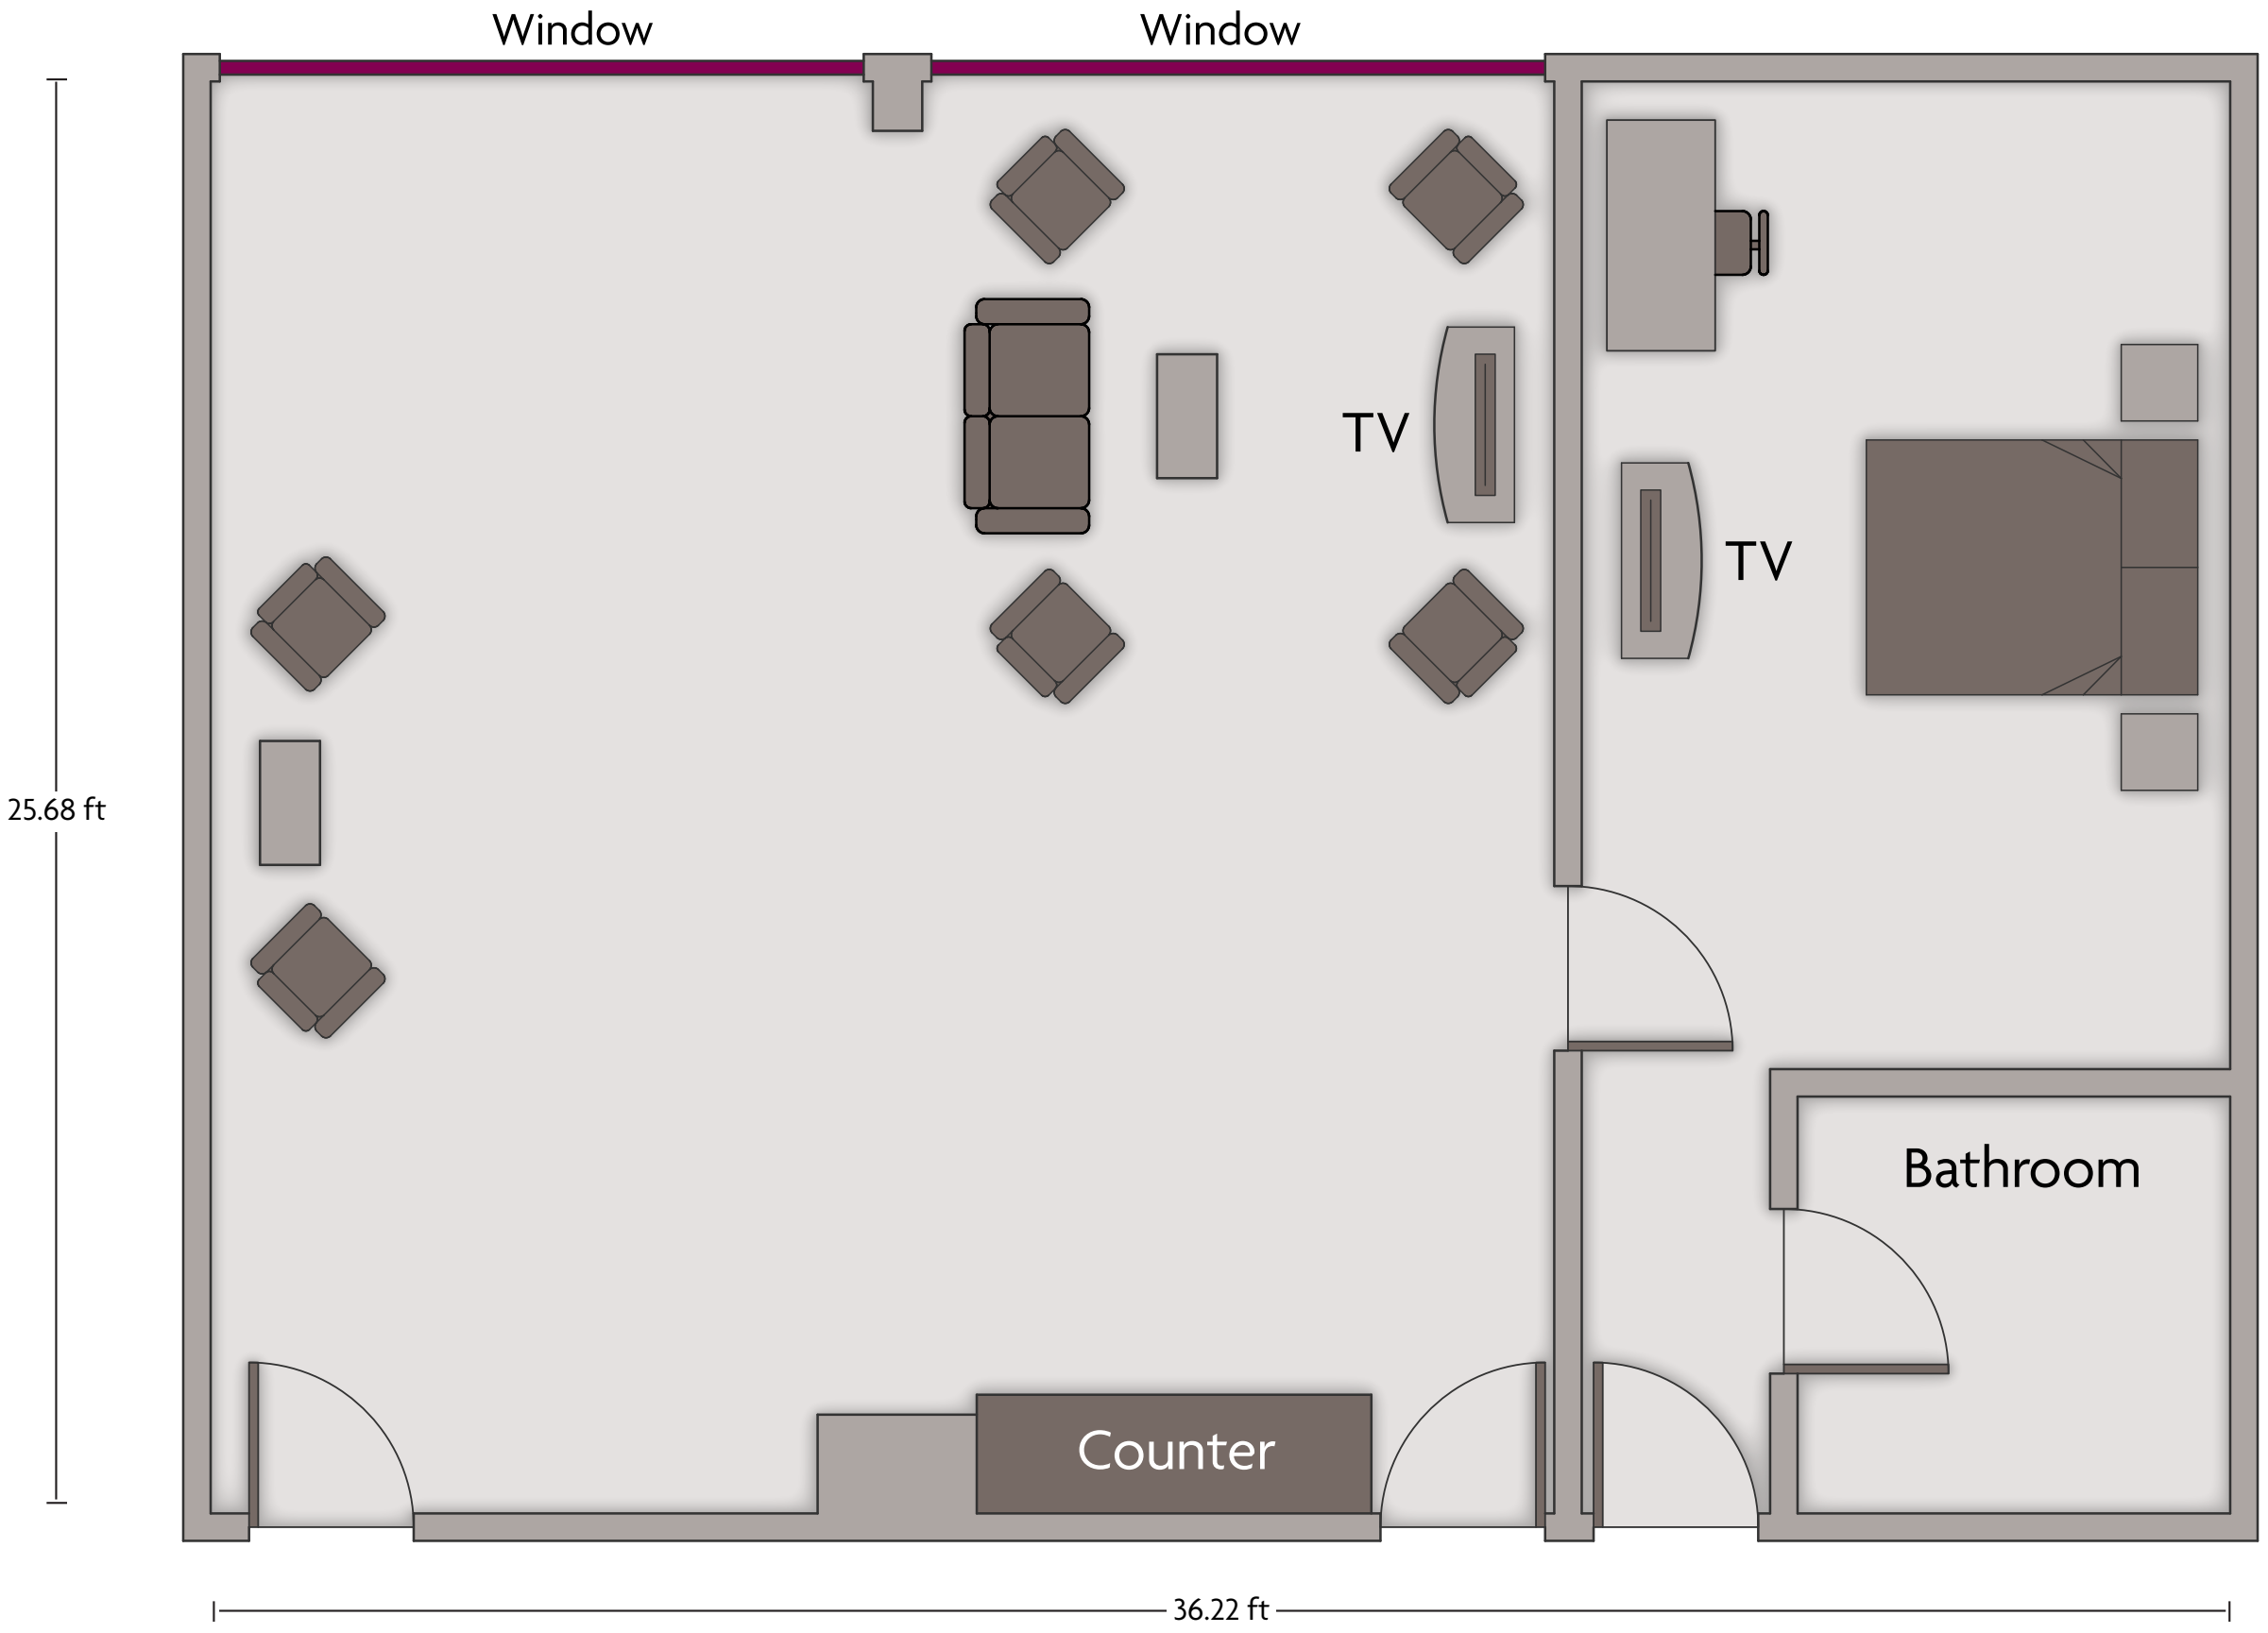

7230 Engle Road | Middleburg Heights, OH 44130 | 440.243.4040

*Multiple layout options available for this space.

Crowne Plaza® Cleveland Airport - Ballroom 2

LENGTH: 54 Ft WIDTH: 26 Ft HEIGHT: 11.7 Ft TOTAL SQUARE FEET: 1400.9 Sq Ft MAXIMUM CAPACITY: 160 POWER OUTLETS: 3

7230 Engle Road | Middleburg Heights, OH 44130 | 440.243.4040

*Multiple layout options available for this space.

Crowne Plaza® Cleveland Airport - Ballroom 3 & 4

LENGTH: 66.3 Ft WIDTH: 54 Ft HEIGHT: 11.7 Ft TOTAL SQUARE FEET: 3536.2 Sq Ft MAXIMUM CAPACITY: 330 POWER OUTLETS: 14

7230 Engle Road | Middleburg Heights, OH 44130 | 440.243.4040

*Multiple layout options available for this space.

Crowne Plaza® Cleveland Airport - Berea Room

LENGTH: 36.2 Ft WIDTH: 25.7 Ft HEIGHT: 8.8 Ft TOTAL SQUARE FEET: 889.1 Sq Ft MAXIMUM CAPACITY: 15 POWER OUTLETS: 4

7230 Engle Road | Middleburg Heights, OH 44130 | 440.243.4040

*Multiple layout options available for this space.

LENGTH: 29.6 Ft WIDTH: 25.5 Ft HEIGHT: 8.8 Ft TOTAL SQUARE FEET: 744.7 Sq Ft MAXIMUM CAPACITY: 80 POWER OUTLETS: 7