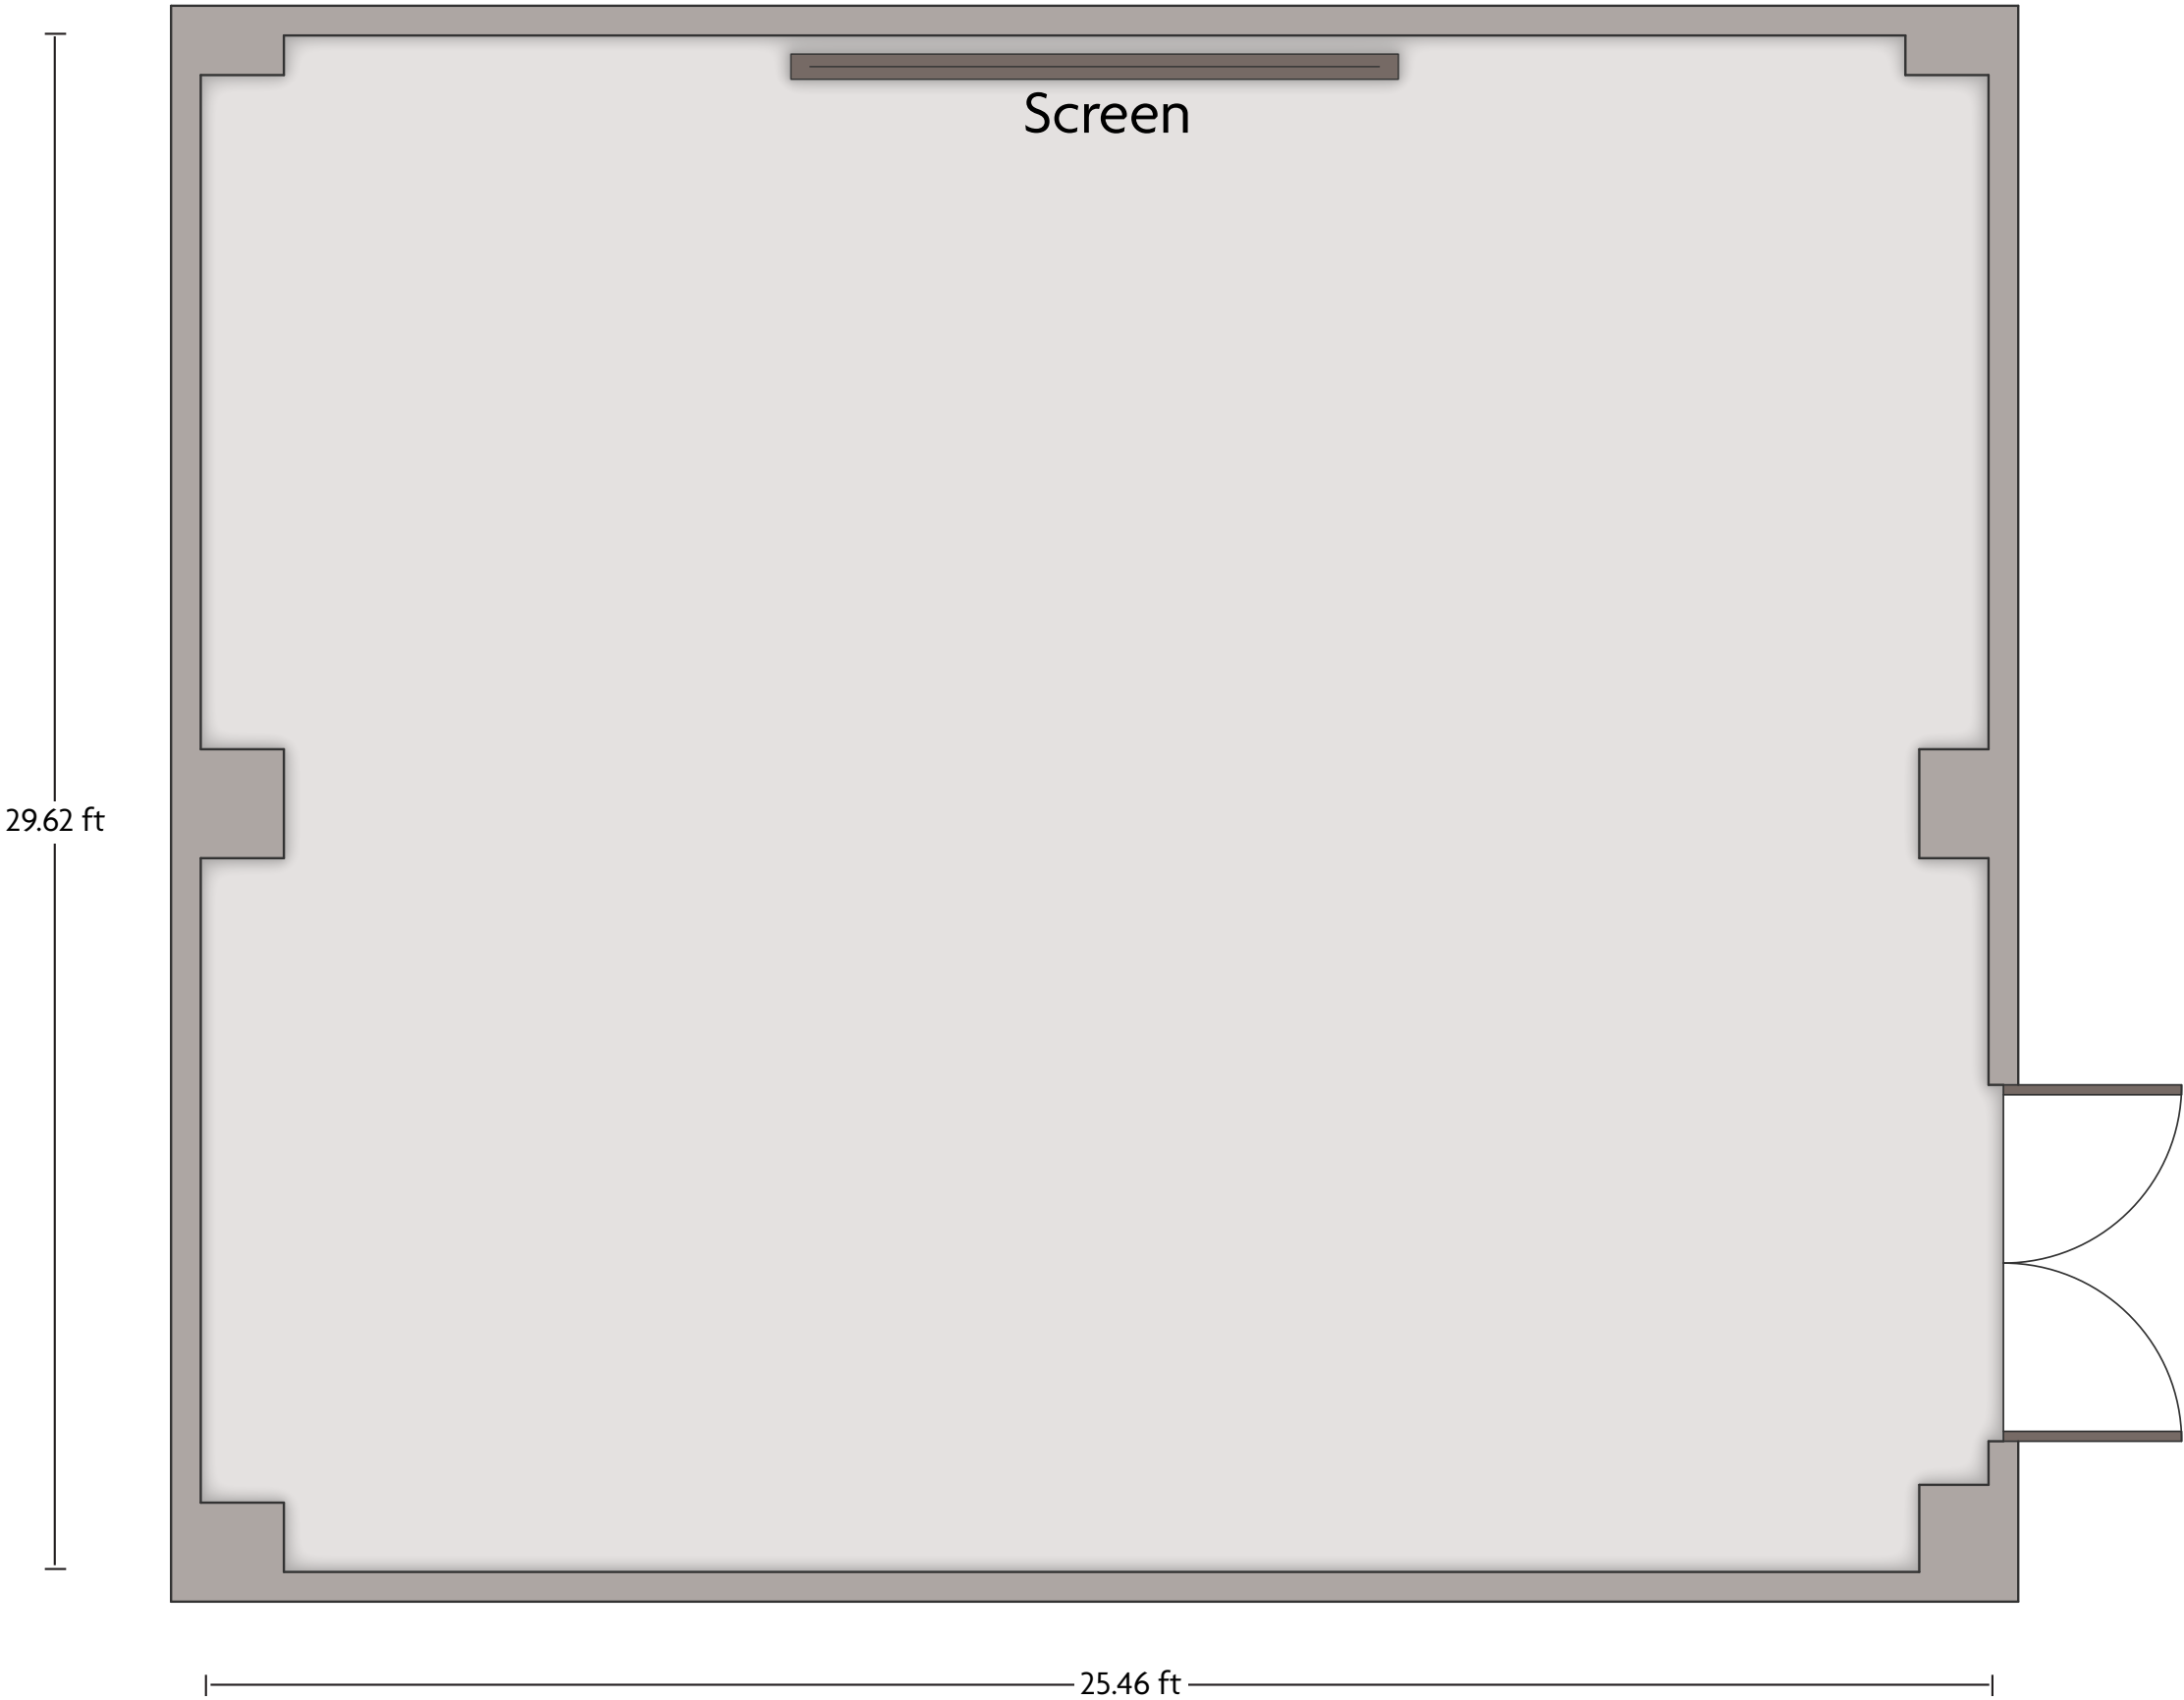

LENGTH: 29.6 Ft   WIDTH: 25.5 Ft   HEIGHT: 8.8 Ft   TOTAL SQUARE FEET: 744.7 Sq Ft   MAXIMUM CAPACITY: 80   POWER OUTLETS: 7

7230 Engle Road | Middleburg Heights, OH 44130 | 440.243.4040

*Multiple layout options available for this space.