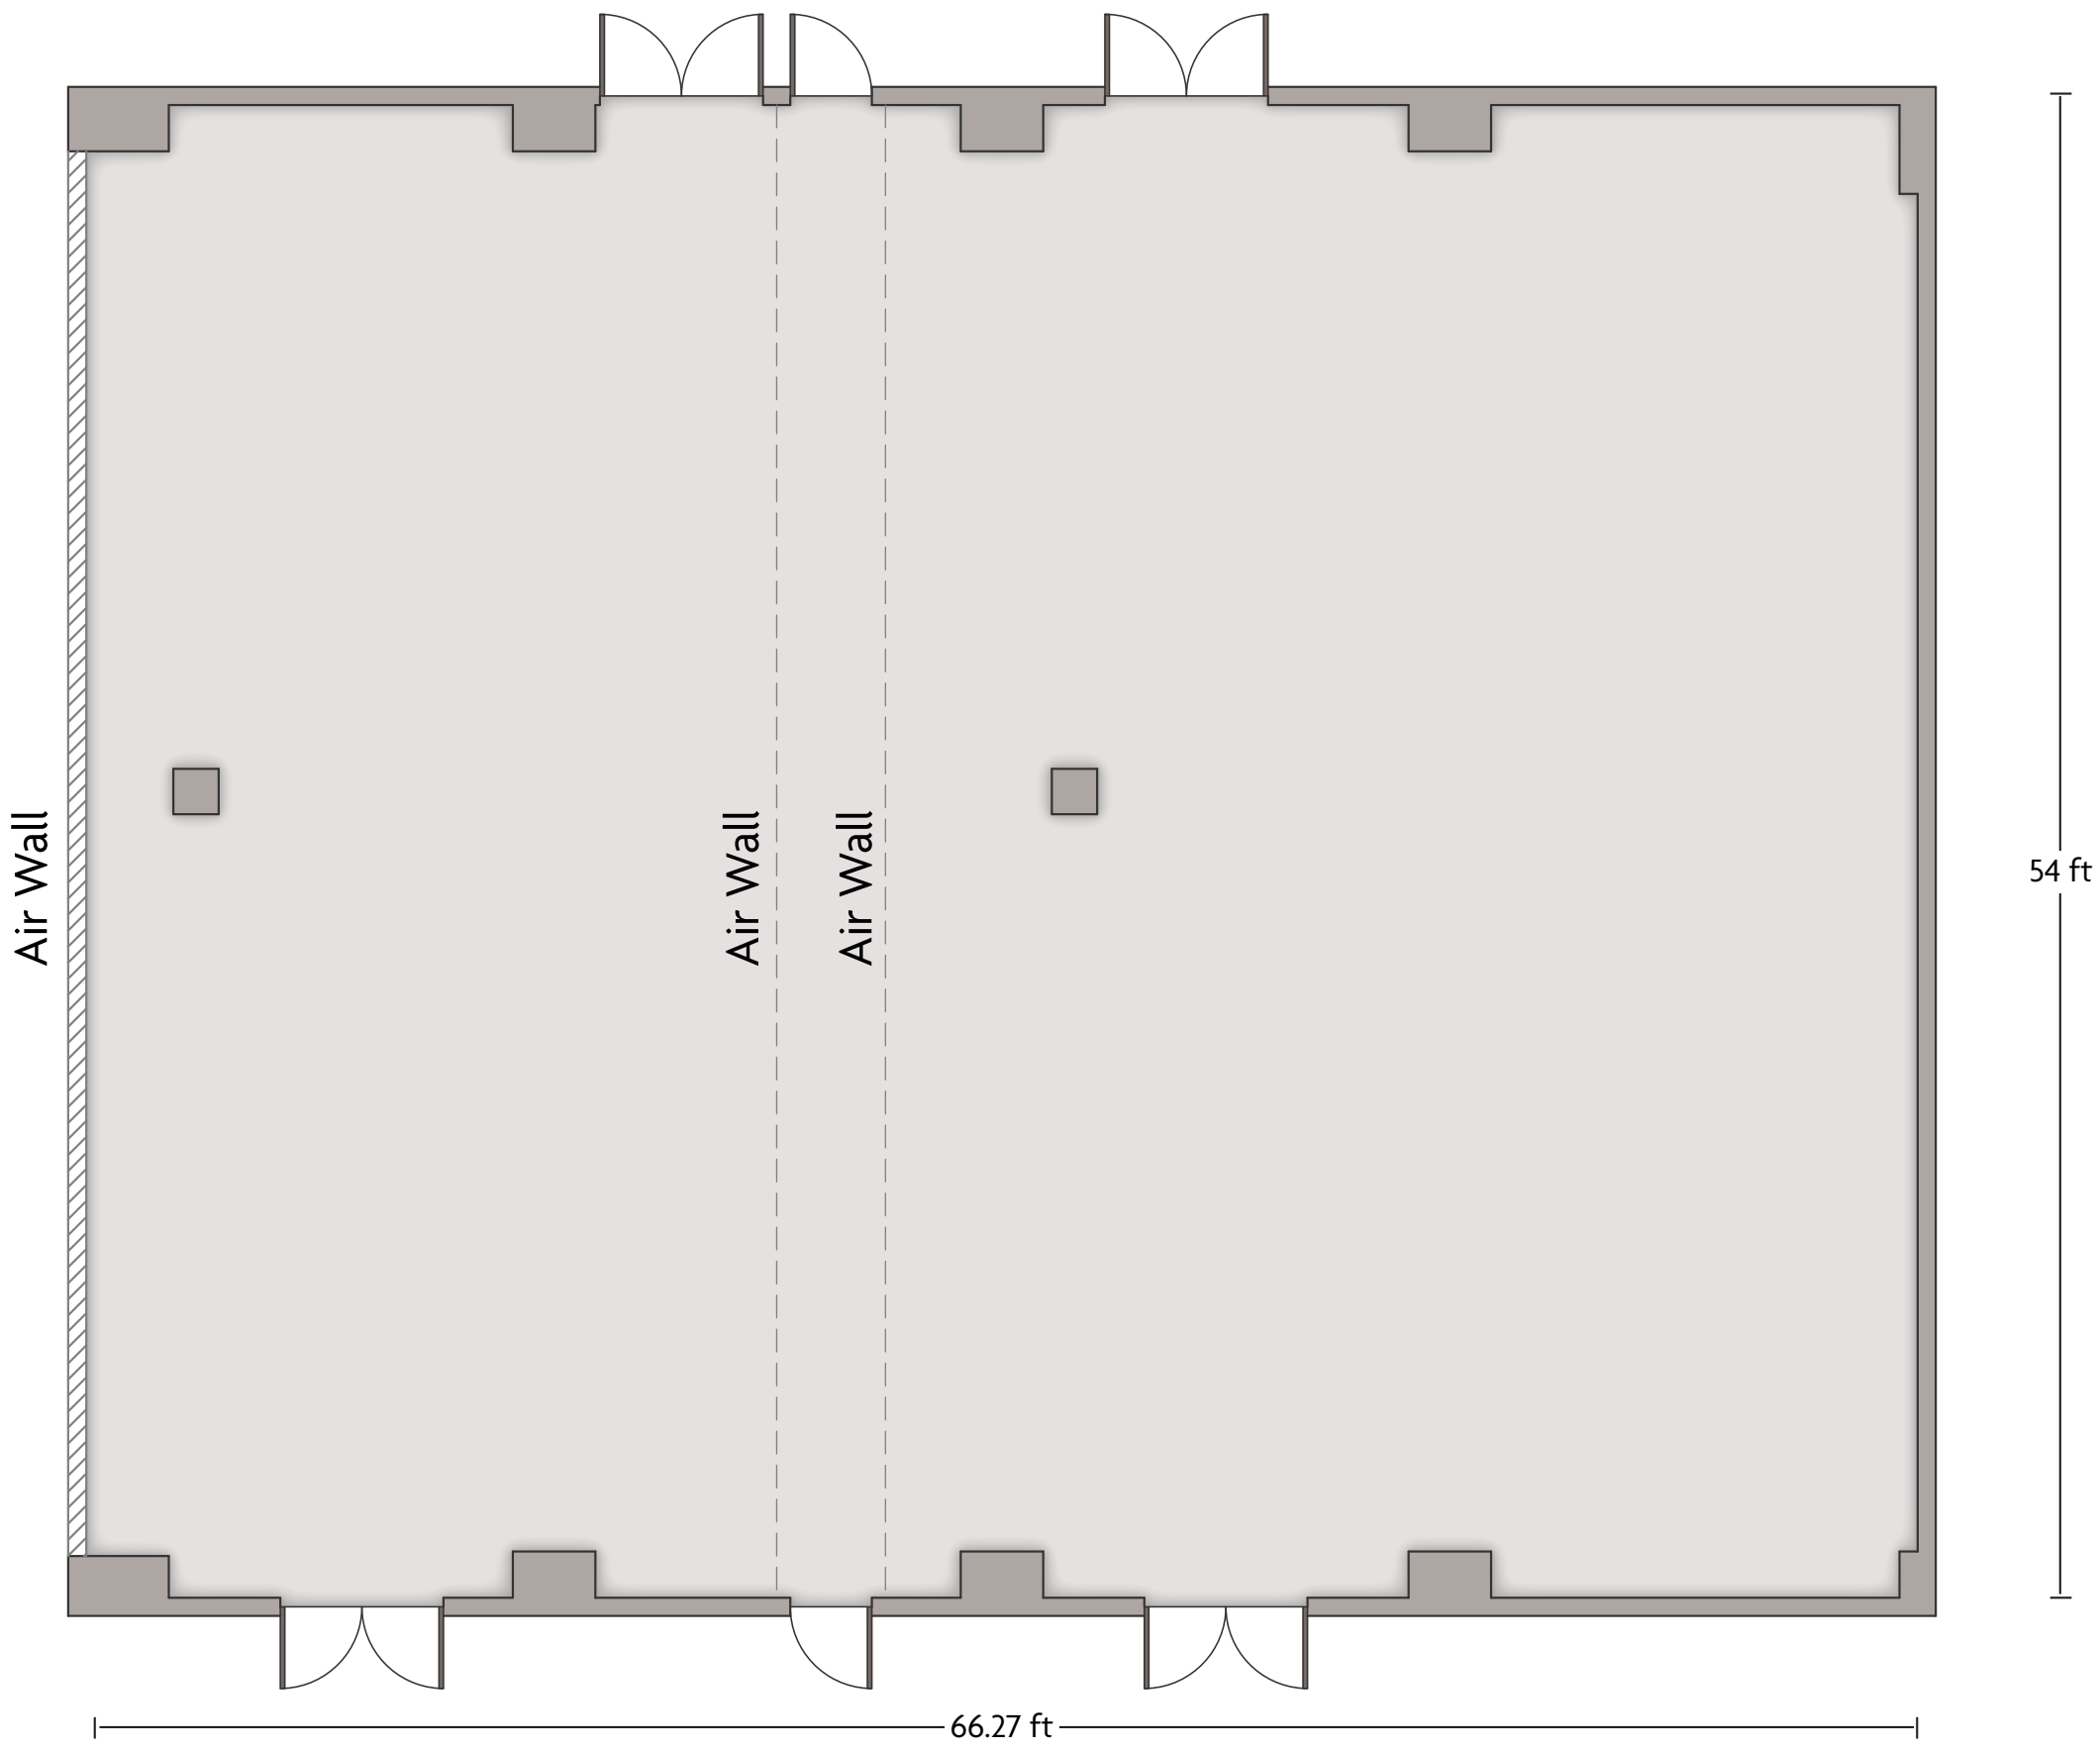

Crowne Plaza® Cleveland Airport - Ballroom 1 & 2

LENGTH: 60.9 Ft WIDTH: 54 Ft HEIGHT: 11.7 Ft TOTAL SQUARE FEET: 3248.3 Sq Ft MAXIMUM CAPACITY: 340 POWER OUTLETS: 12

7230 Engle Road | Middleburg Heights, OH 44130 | 440.243.4040

*Multiple layout options available for this space.

Crowne Plaza® Cleveland Airport - Ballroom 1

LENGTH: 54 Ft WIDTH: 29.6 Ft HEIGHT: 11.7 Ft TOTAL SQUARE FEET: 1612.2 Sq Ft MAXIMUM CAPACITY: 180 POWER OUTLETS: 7

7230 Engle Road | Middleburg Heights, OH 44130 | 440.243.4040

*Multiple layout options available for this space.

Crowne Plaza® Cleveland Airport - Ballroom 2

LENGTH: 54 Ft WIDTH: 26 Ft HEIGHT: 11.7 Ft TOTAL SQUARE FEET: 1400.9 Sq Ft MAXIMUM CAPACITY: 160 POWER OUTLETS: 3

7230 Engle Road | Middleburg Heights, OH 44130 | 440.243.4040

*Multiple layout options available for this space.

Crowne Plaza® Cleveland Airport - Ballroom 3 & 4

LENGTH: 66.3 Ft WIDTH: 54 Ft HEIGHT: 11.7 Ft TOTAL SQUARE FEET: 3536.2 Sq Ft MAXIMUM CAPACITY: 330 POWER OUTLETS: 14