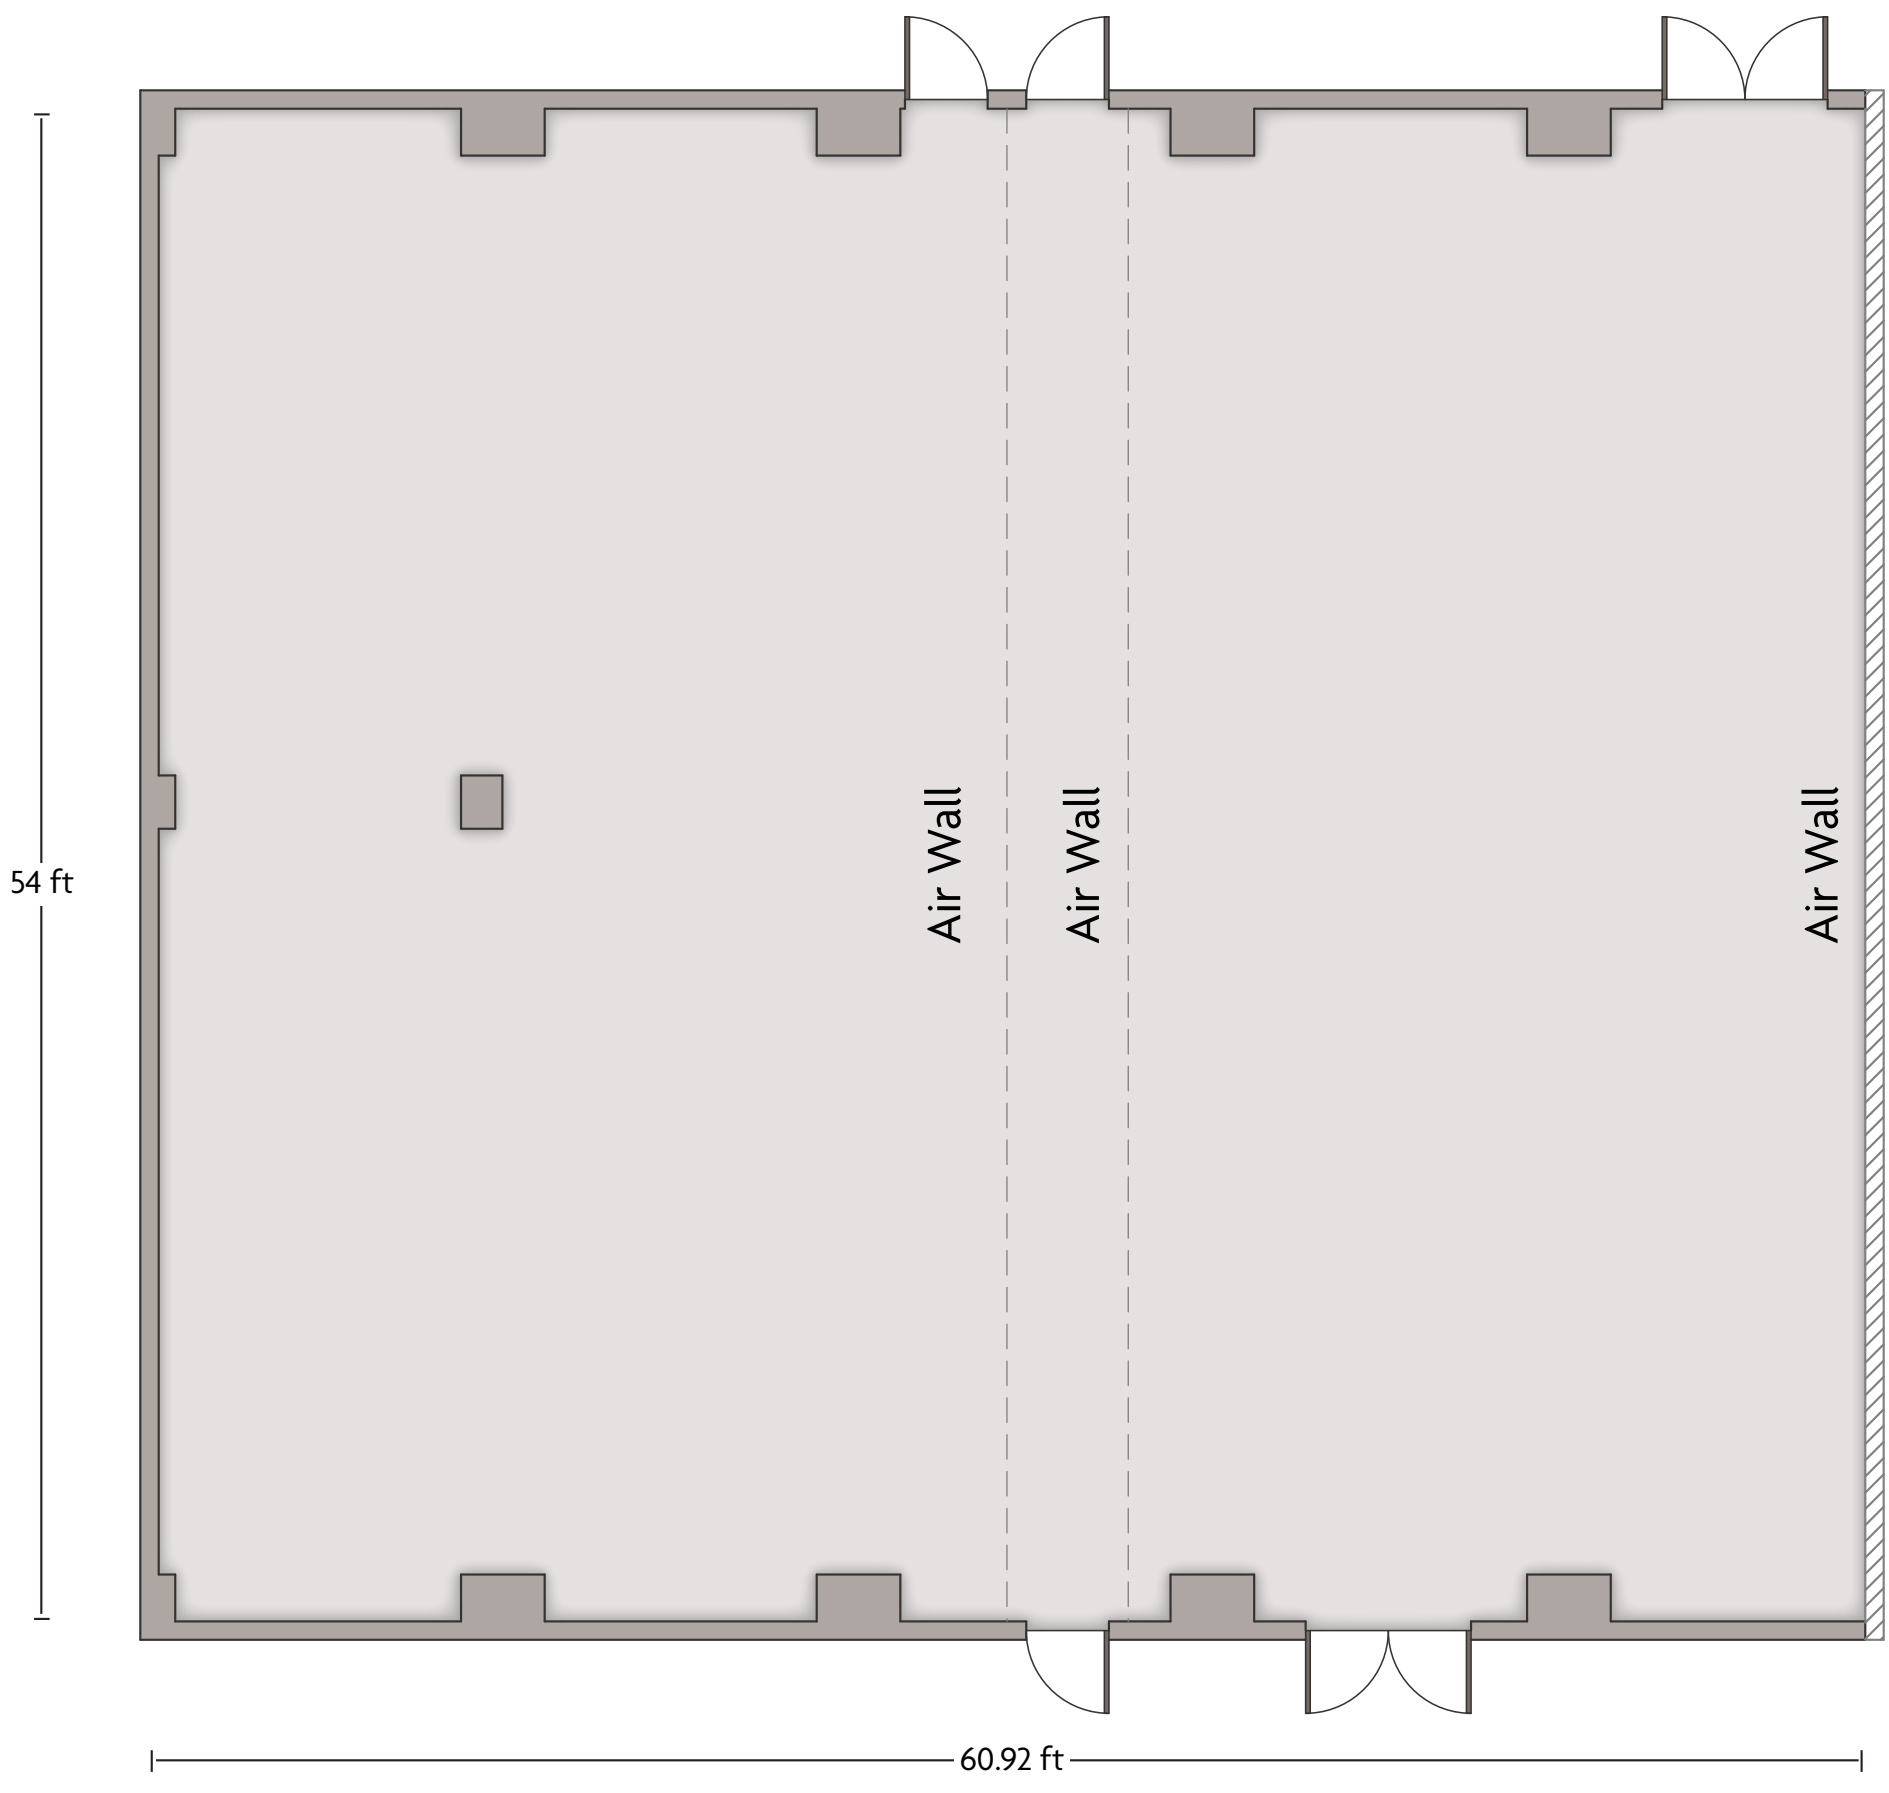

Crowne Plaza® Cleveland Airport - Ballroom 1 & 2

LENGTH: 60.9 Ft WIDTH: 54 Ft HEIGHT: 11.7 Ft TOTAL SQUARE FEET: 3248.3 Sq Ft MAXIMUM CAPACITY: 340 POWER OUTLETS: 12

7230 Engle Road | Middleburg Heights, OH 44130 | 440.243.4040

*Multiple layout options available for this space.

Crowne Plaza® Cleveland Airport - Ballroom 1

LENGTH: 54 Ft WIDTH: 29.6 Ft HEIGHT: 11.7 Ft TOTAL SQUARE FEET: 1612.2 Sq Ft MAXIMUM CAPACITY: 180 POWER OUTLETS: 7

7230 Engle Road | Middleburg Heights, OH 44130 | 440.243.4040

*Multiple layout options available for this space.

Crowne Plaza® Cleveland Airport - Ballroom 2

LENGTH: 54 Ft WIDTH: 26 Ft HEIGHT: 11.7 Ft TOTAL SQUARE FEET: 1400.9 Sq Ft MAXIMUM CAPACITY: 160 POWER OUTLETS: 3

7230 Engle Road | Middleburg Heights, OH 44130 | 440.243.4040

*Multiple layout options available for this space.

Crowne Plaza® Cleveland Airport - Ballroom 3 & 4

LENGTH: 66.3 Ft WIDTH: 54 Ft HEIGHT: 11.7 Ft TOTAL SQUARE FEET: 3536.2 Sq Ft MAXIMUM CAPACITY: 330 POWER OUTLETS: 14