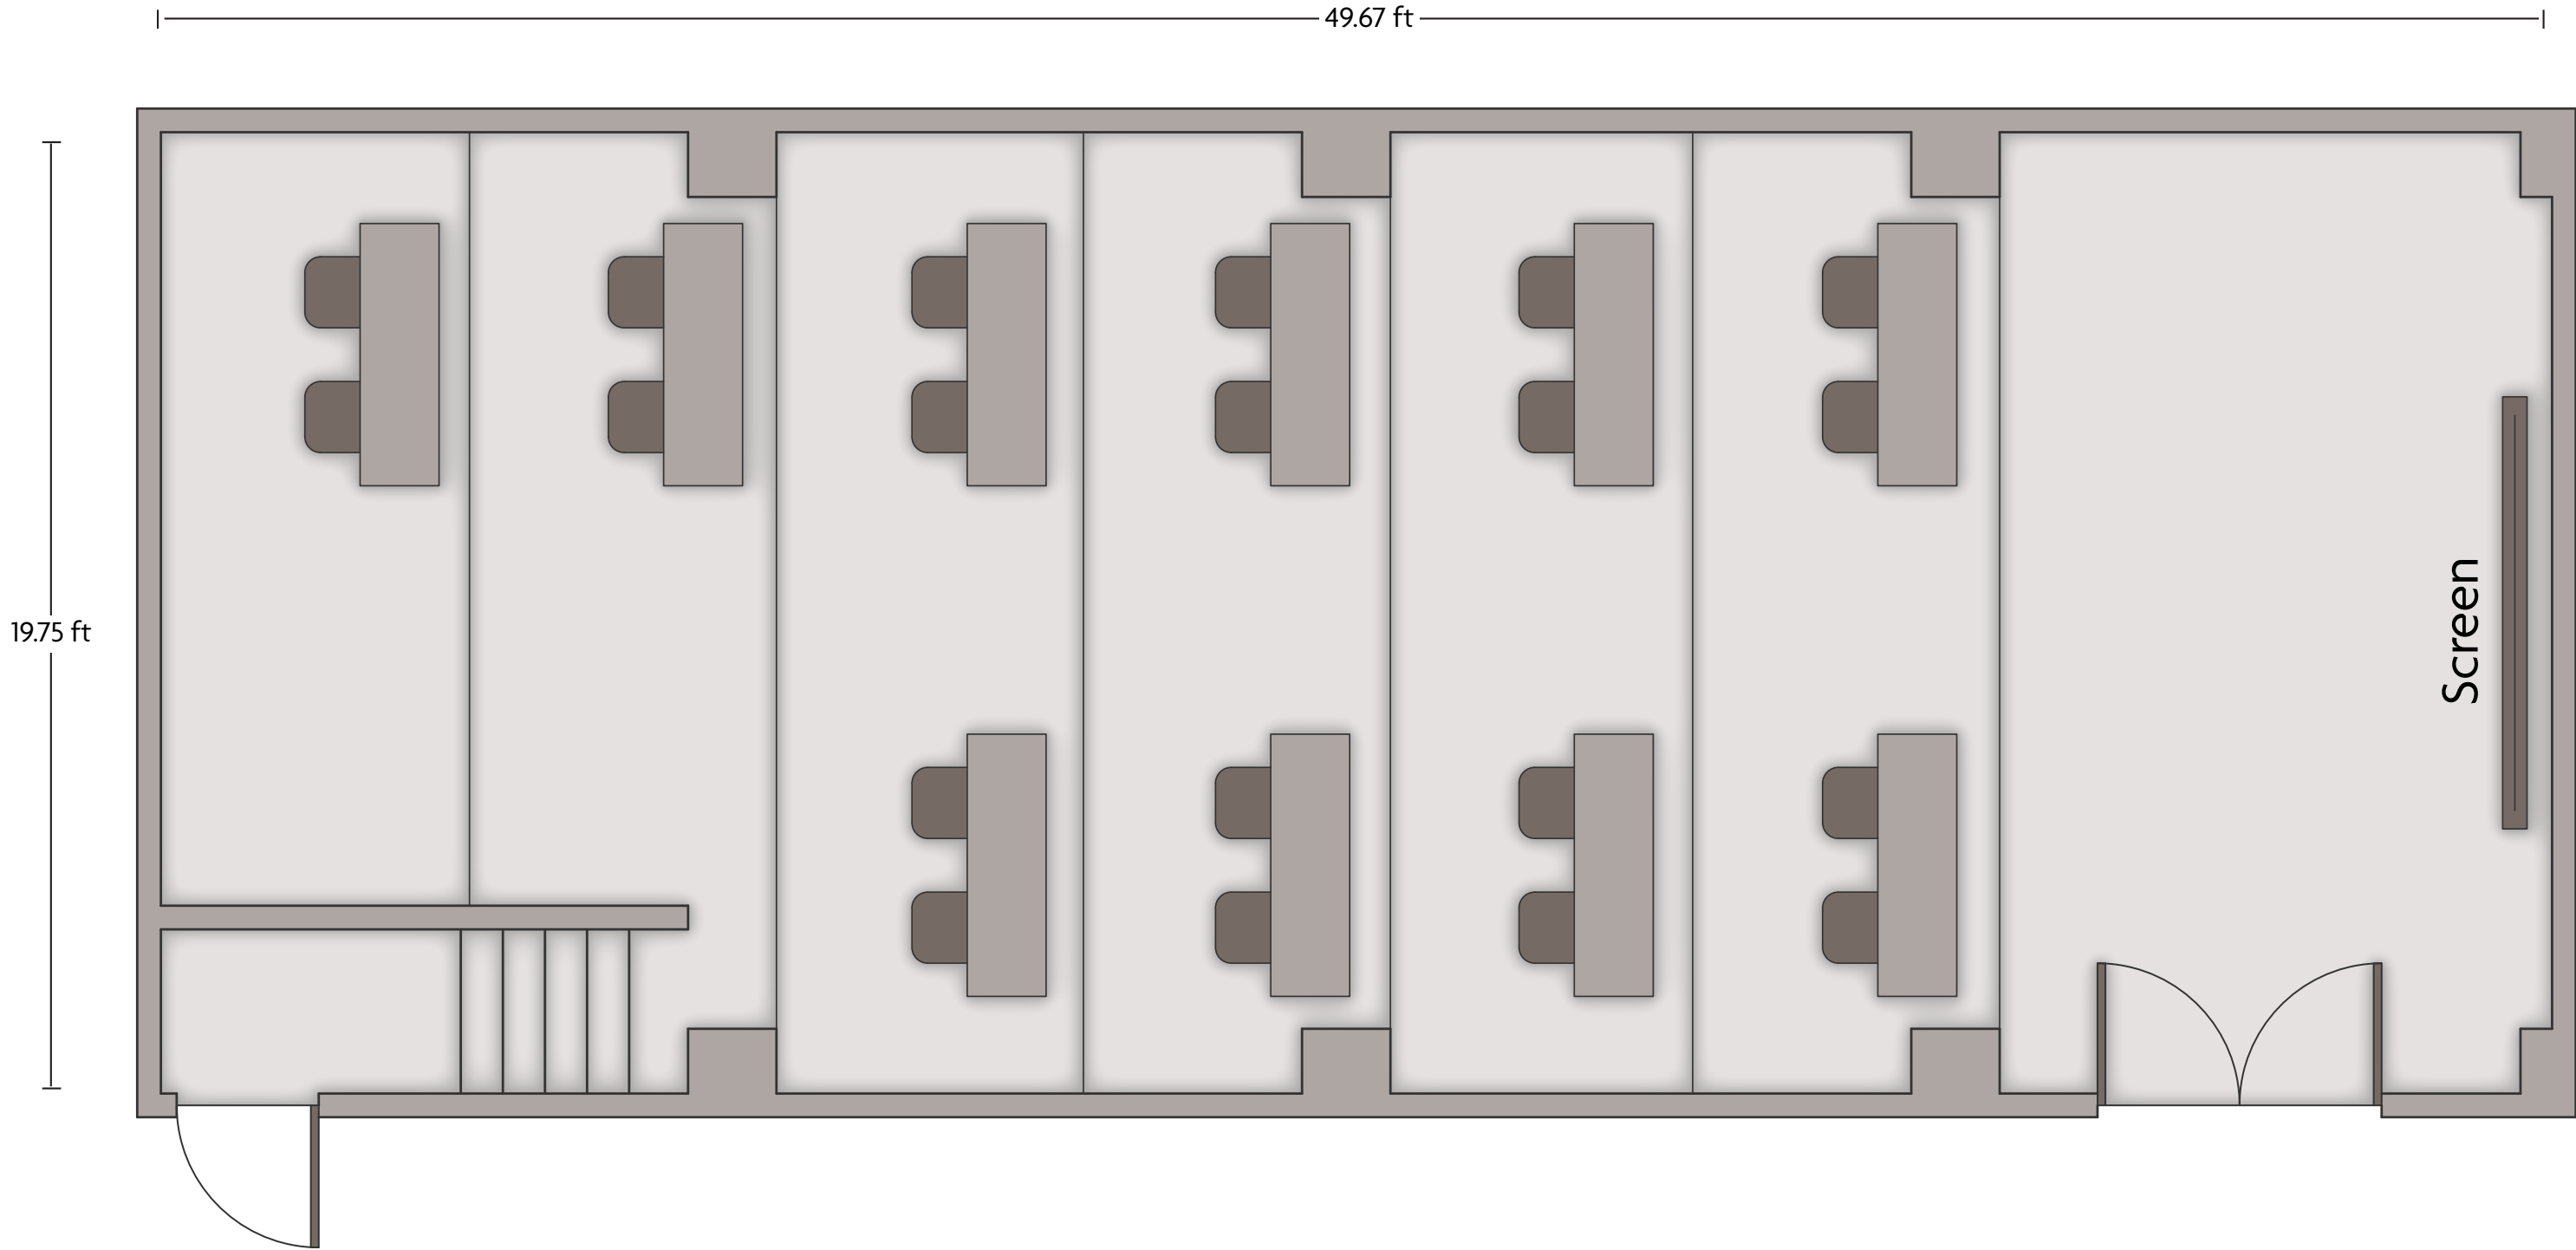

7230 Engle Road | Middleburg Heights, OH 44130 | 440.243.4040

*Multiple layout options available for this space.

LENGTH: 37.6 Ft WIDTH: 19.9 Ft HEIGHT: 8.9 Ft TOTAL SQUARE FEET: 741.8 Sq Ft MAXIMUM CAPACITY: 100 POWER OUTLETS: 4

Crowne Plaza® Cleveland Airport - Middleburg Heights Suite

LENGTH: 49 Ft WIDTH: 25.7 Ft HEIGHT: 8.8 Ft TOTAL SQUARE FEET: 1211.7 Sq Ft MAXIMUM CAPACITY: 15 POWER OUTLETS: 7

7230 Engle Road | Middleburg Heights, OH 44130 | 440.243.4040

*Multiple layout options available for this space.

LENGTH: 49.7 Ft WIDTH: 19.8 Ft HEIGHT: 8.9 Ft TOTAL SQUARE FEET: 933.7 Sq Ft MAXIMUM CAPACITY: 50 POWER OUTLETS: 5

7230 Engle Road | Middleburg Heights, OH 44130 | 440.243.4040

*Multiple layout options available for this space.

LENGTH: 49.9 Ft WIDTH: 29.7 Ft HEIGHT: 10.6 Ft TOTAL SQUARE FEET: 1431.7 Sq Ft MAXIMUM CAPACITY: 60 POWER OUTLETS: 7

7230 Engle Road | Middleburg Heights, OH 44130 | 440.243.4040