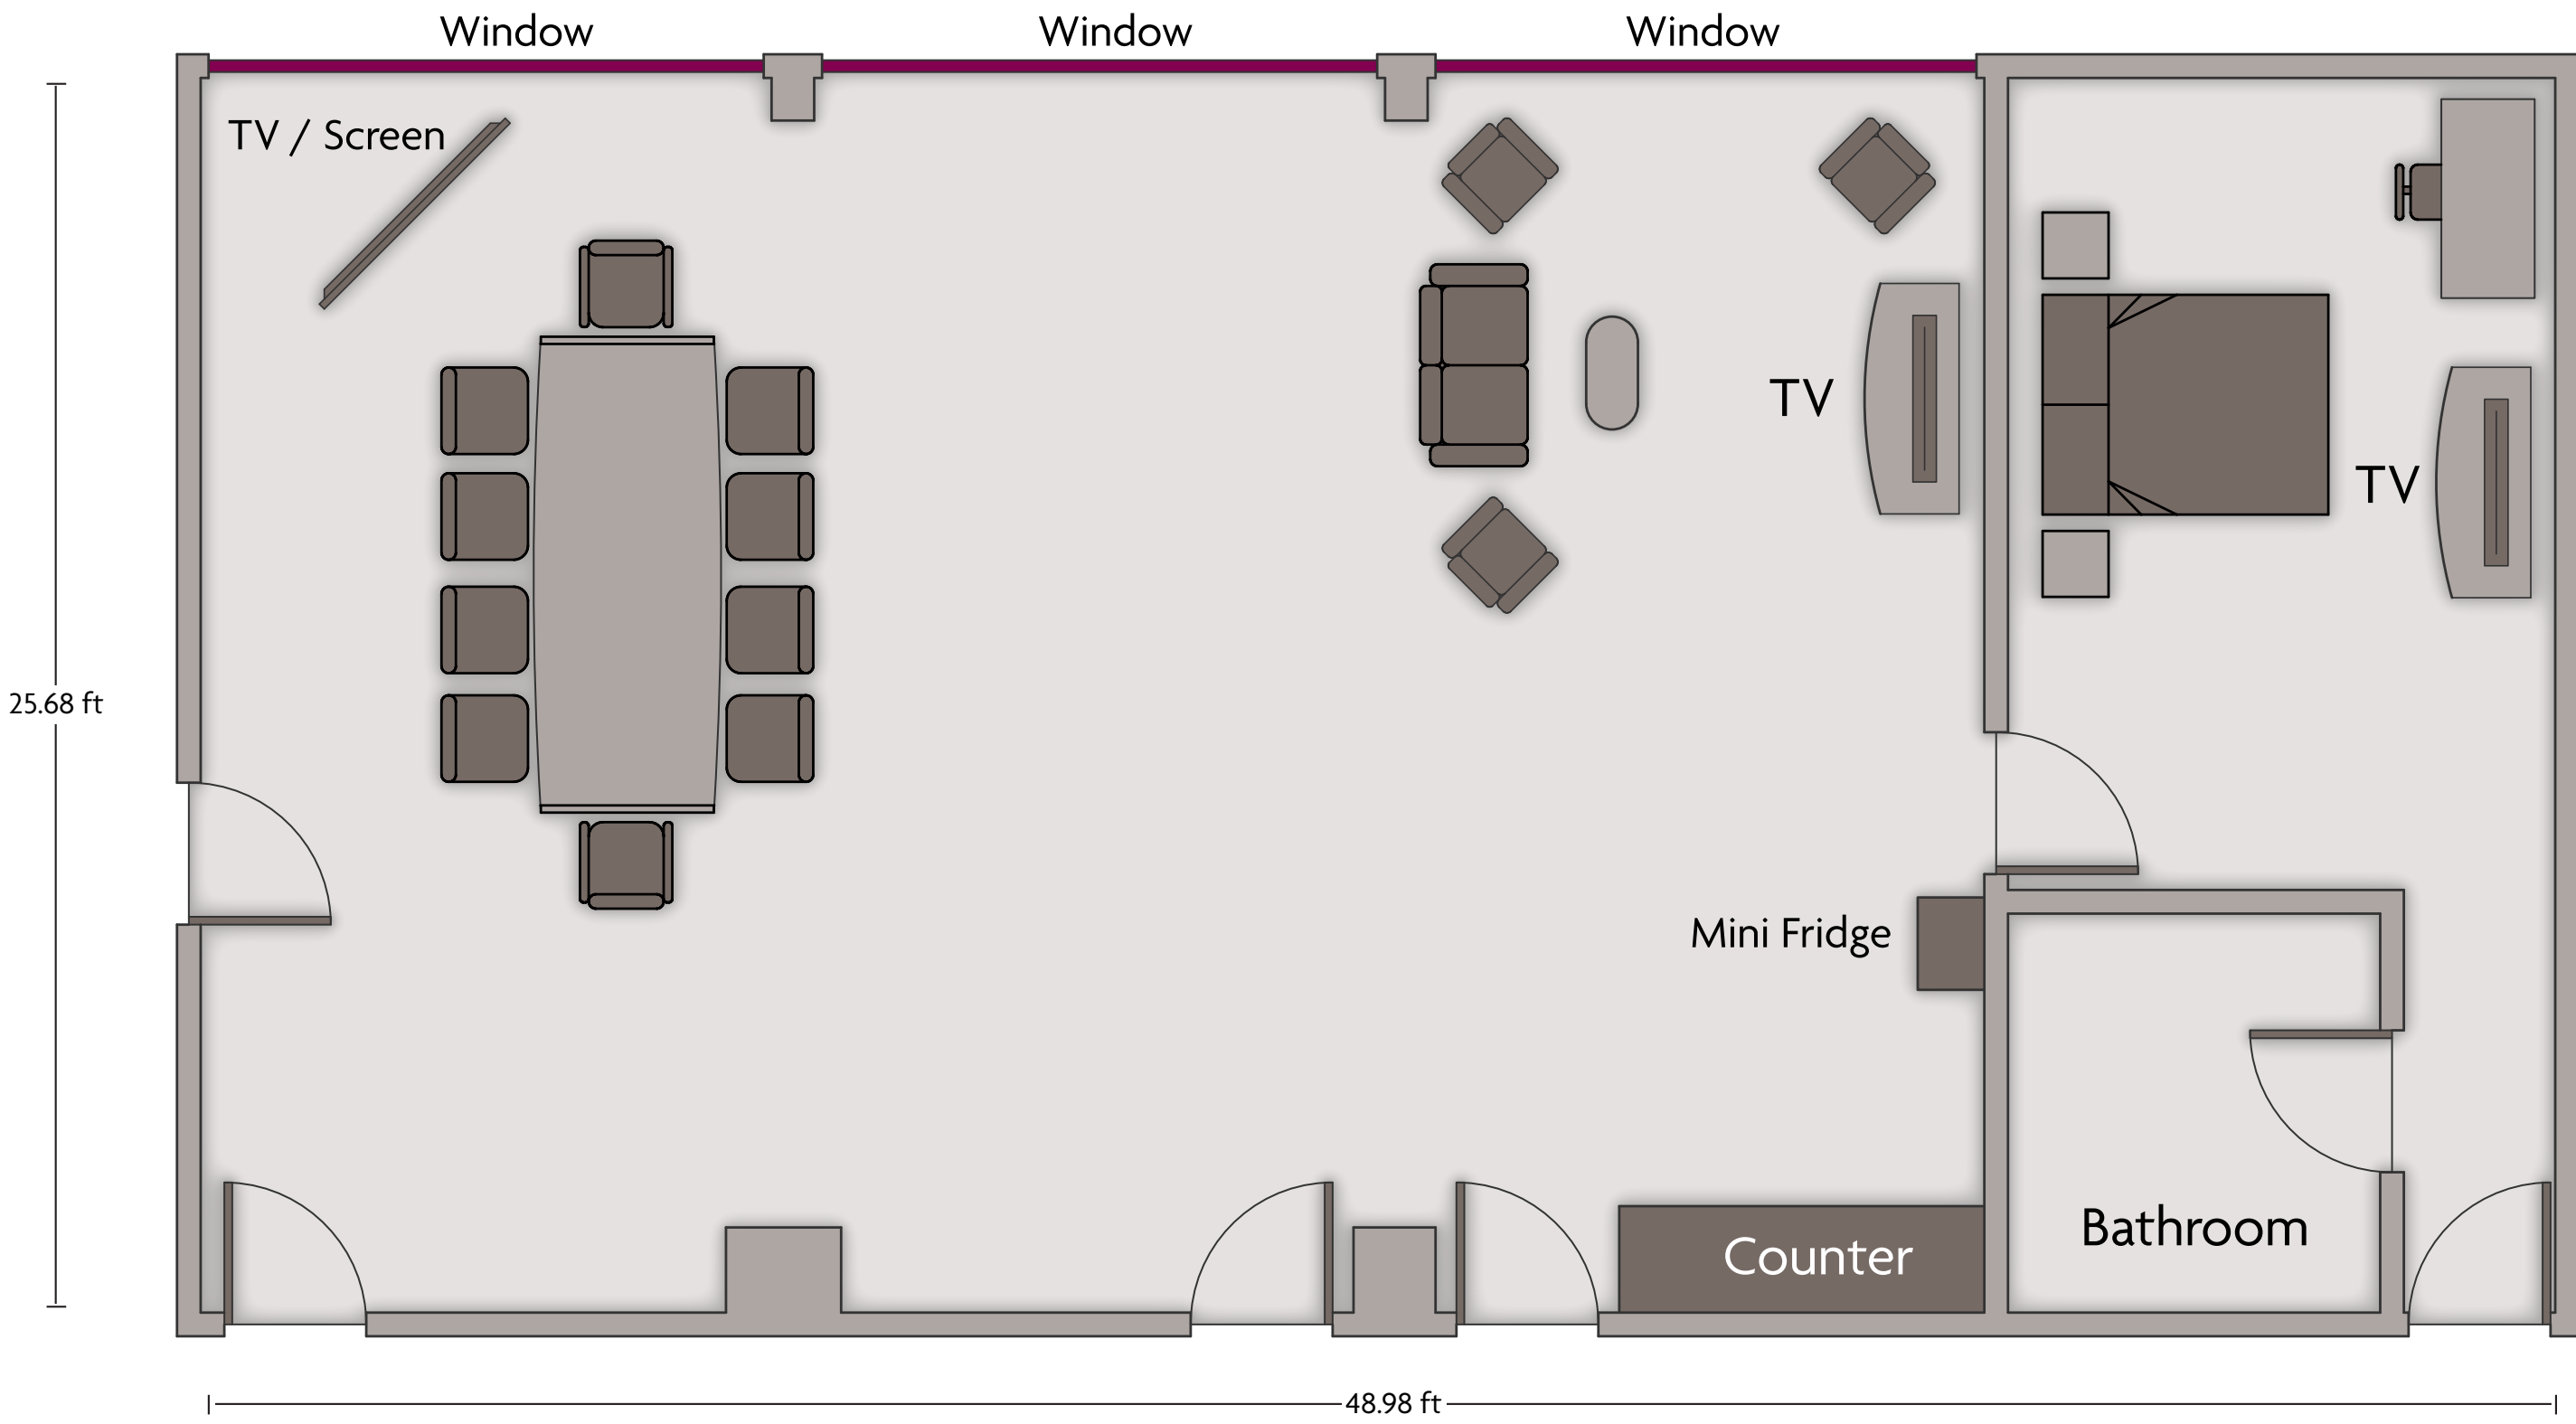

7230 Engle Road | Middleburg Heights, OH 44130 | 440.243.4040

*Multiple layout options available for this space.

LENGTH: 51 Ft WIDTH: 28.2 Ft HEIGHT: 11.4 Ft TOTAL SQUARE FEET: 1389.7 Sq Ft MAXIMUM CAPACITY: 60 POWER OUTLETS: 8

7230 Engle Road | Middleburg Heights, OH 44130 | 440.243.4040

*Multiple layout options available for this space.

LENGTH: 37.6 Ft WIDTH: 19.9 Ft HEIGHT: 8.9 Ft TOTAL SQUARE FEET: 741.8 Sq Ft MAXIMUM CAPACITY: 100 POWER OUTLETS: 4

Crowne Plaza® Cleveland Airport - Middleburg Heights Suite

LENGTH: 49 Ft WIDTH: 25.7 Ft HEIGHT: 8.8 Ft TOTAL SQUARE FEET: 1211.7 Sq Ft MAXIMUM CAPACITY: 15 POWER OUTLETS: 7

7230 Engle Road | Middleburg Heights, OH 44130 | 440.243.4040

*Multiple layout options available for this space.

LENGTH: 49.7 Ft WIDTH: 19.8 Ft HEIGHT: 8.9 Ft TOTAL SQUARE FEET: 933.7 Sq Ft MAXIMUM CAPACITY: 50 POWER OUTLETS: 5

7230 Engle Road | Middleburg Heights, OH 44130 | 440.243.4040