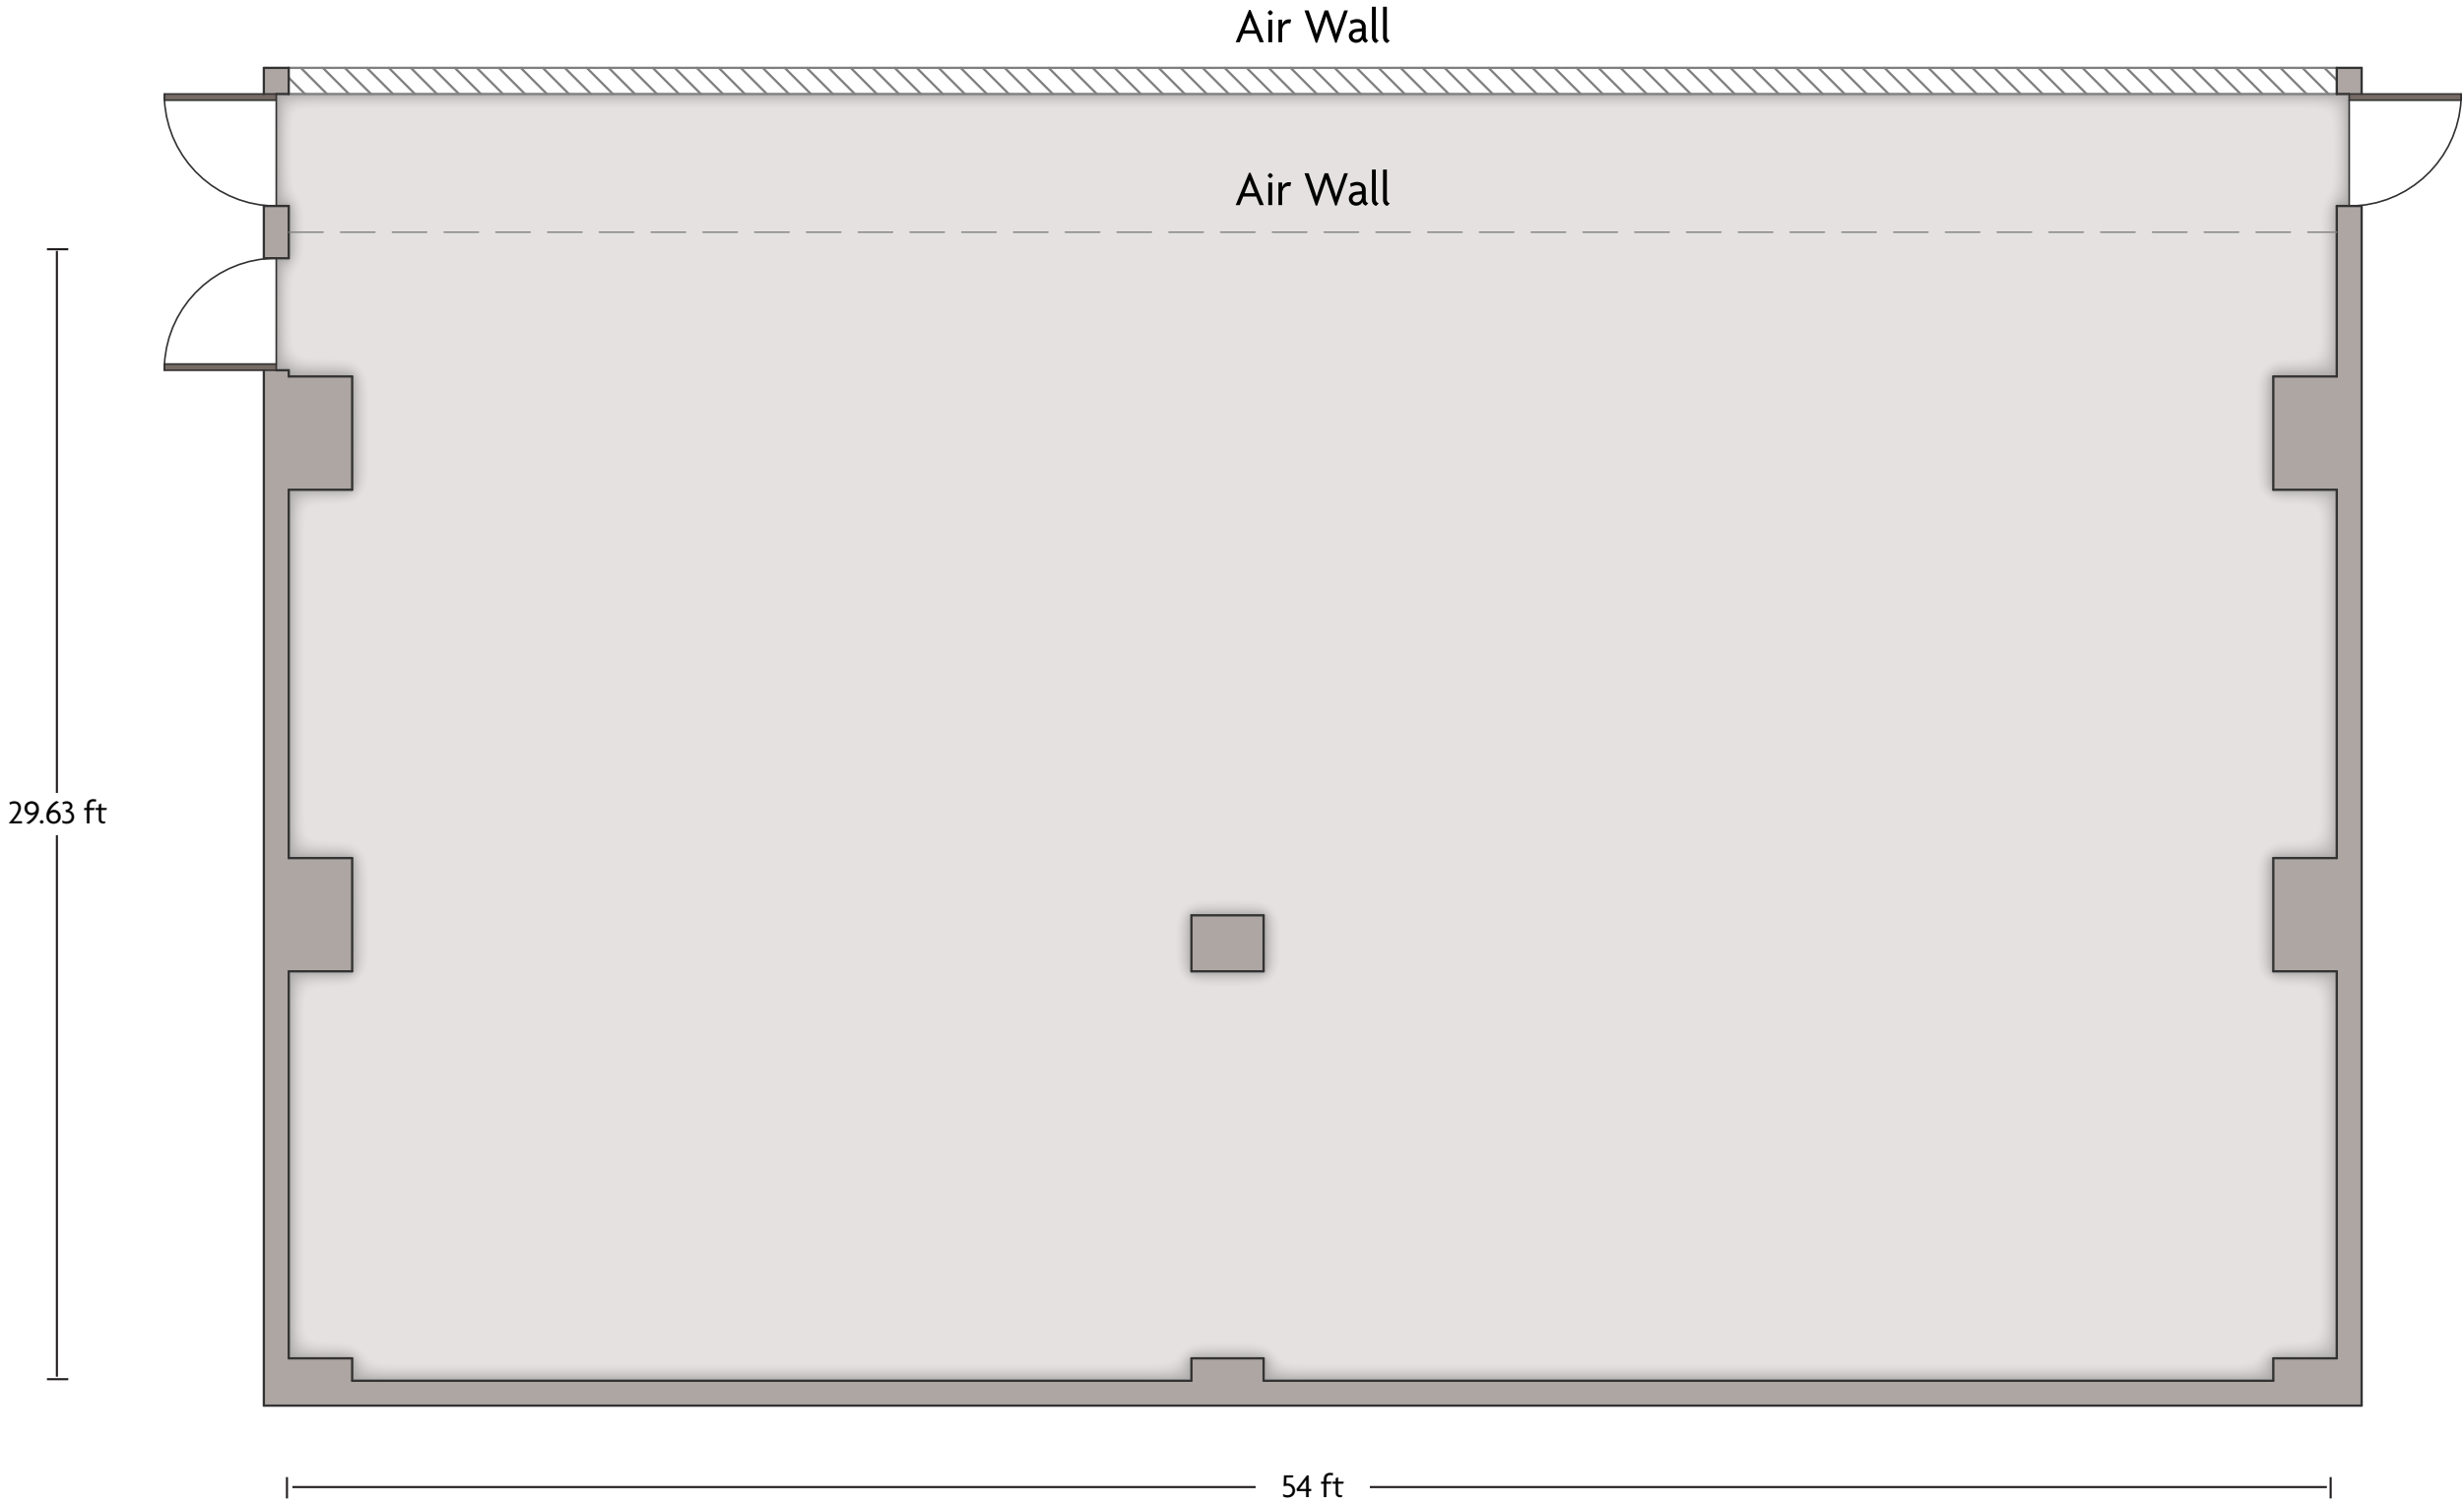

Crowne Plaza® Cleveland Airport - Ballroom 1 & 2

LENGTH: 60.9 Ft WIDTH: 54 Ft HEIGHT: 11.7 Ft TOTAL SQUARE FEET: 3248.3 Sq Ft MAXIMUM CAPACITY: 340 POWER OUTLETS: 12

7230 Engle Road | Middleburg Heights, OH 44130 | 440.243.4040

*Multiple layout options available for this space.

Crowne Plaza® Cleveland Airport - Ballroom 1

LENGTH: 54 Ft WIDTH: 29.6 Ft HEIGHT: 11.7 Ft TOTAL SQUARE FEET: 1612.2 Sq Ft MAXIMUM CAPACITY: 180 POWER OUTLETS: 7

7230 Engle Road | Middleburg Heights, OH 44130 | 440.243.4040

*Multiple layout options available for this space.

Crowne Plaza® Cleveland Airport - Ballroom 2

LENGTH: 54 Ft WIDTH: 26 Ft HEIGHT: 11.7 Ft TOTAL SQUARE FEET: 1400.9 Sq Ft MAXIMUM CAPACITY: 160 POWER OUTLETS: 3

7230 Engle Road | Middleburg Heights, OH 44130 | 440.243.4040

*Multiple layout options available for this space.

Crowne Plaza® Cleveland Airport - Berea Room

LENGTH: 36.2 Ft WIDTH: 25.7 Ft HEIGHT: 8.8 Ft TOTAL SQUARE FEET: 889.1 Sq Ft MAXIMUM CAPACITY: 15 POWER OUTLETS: 4