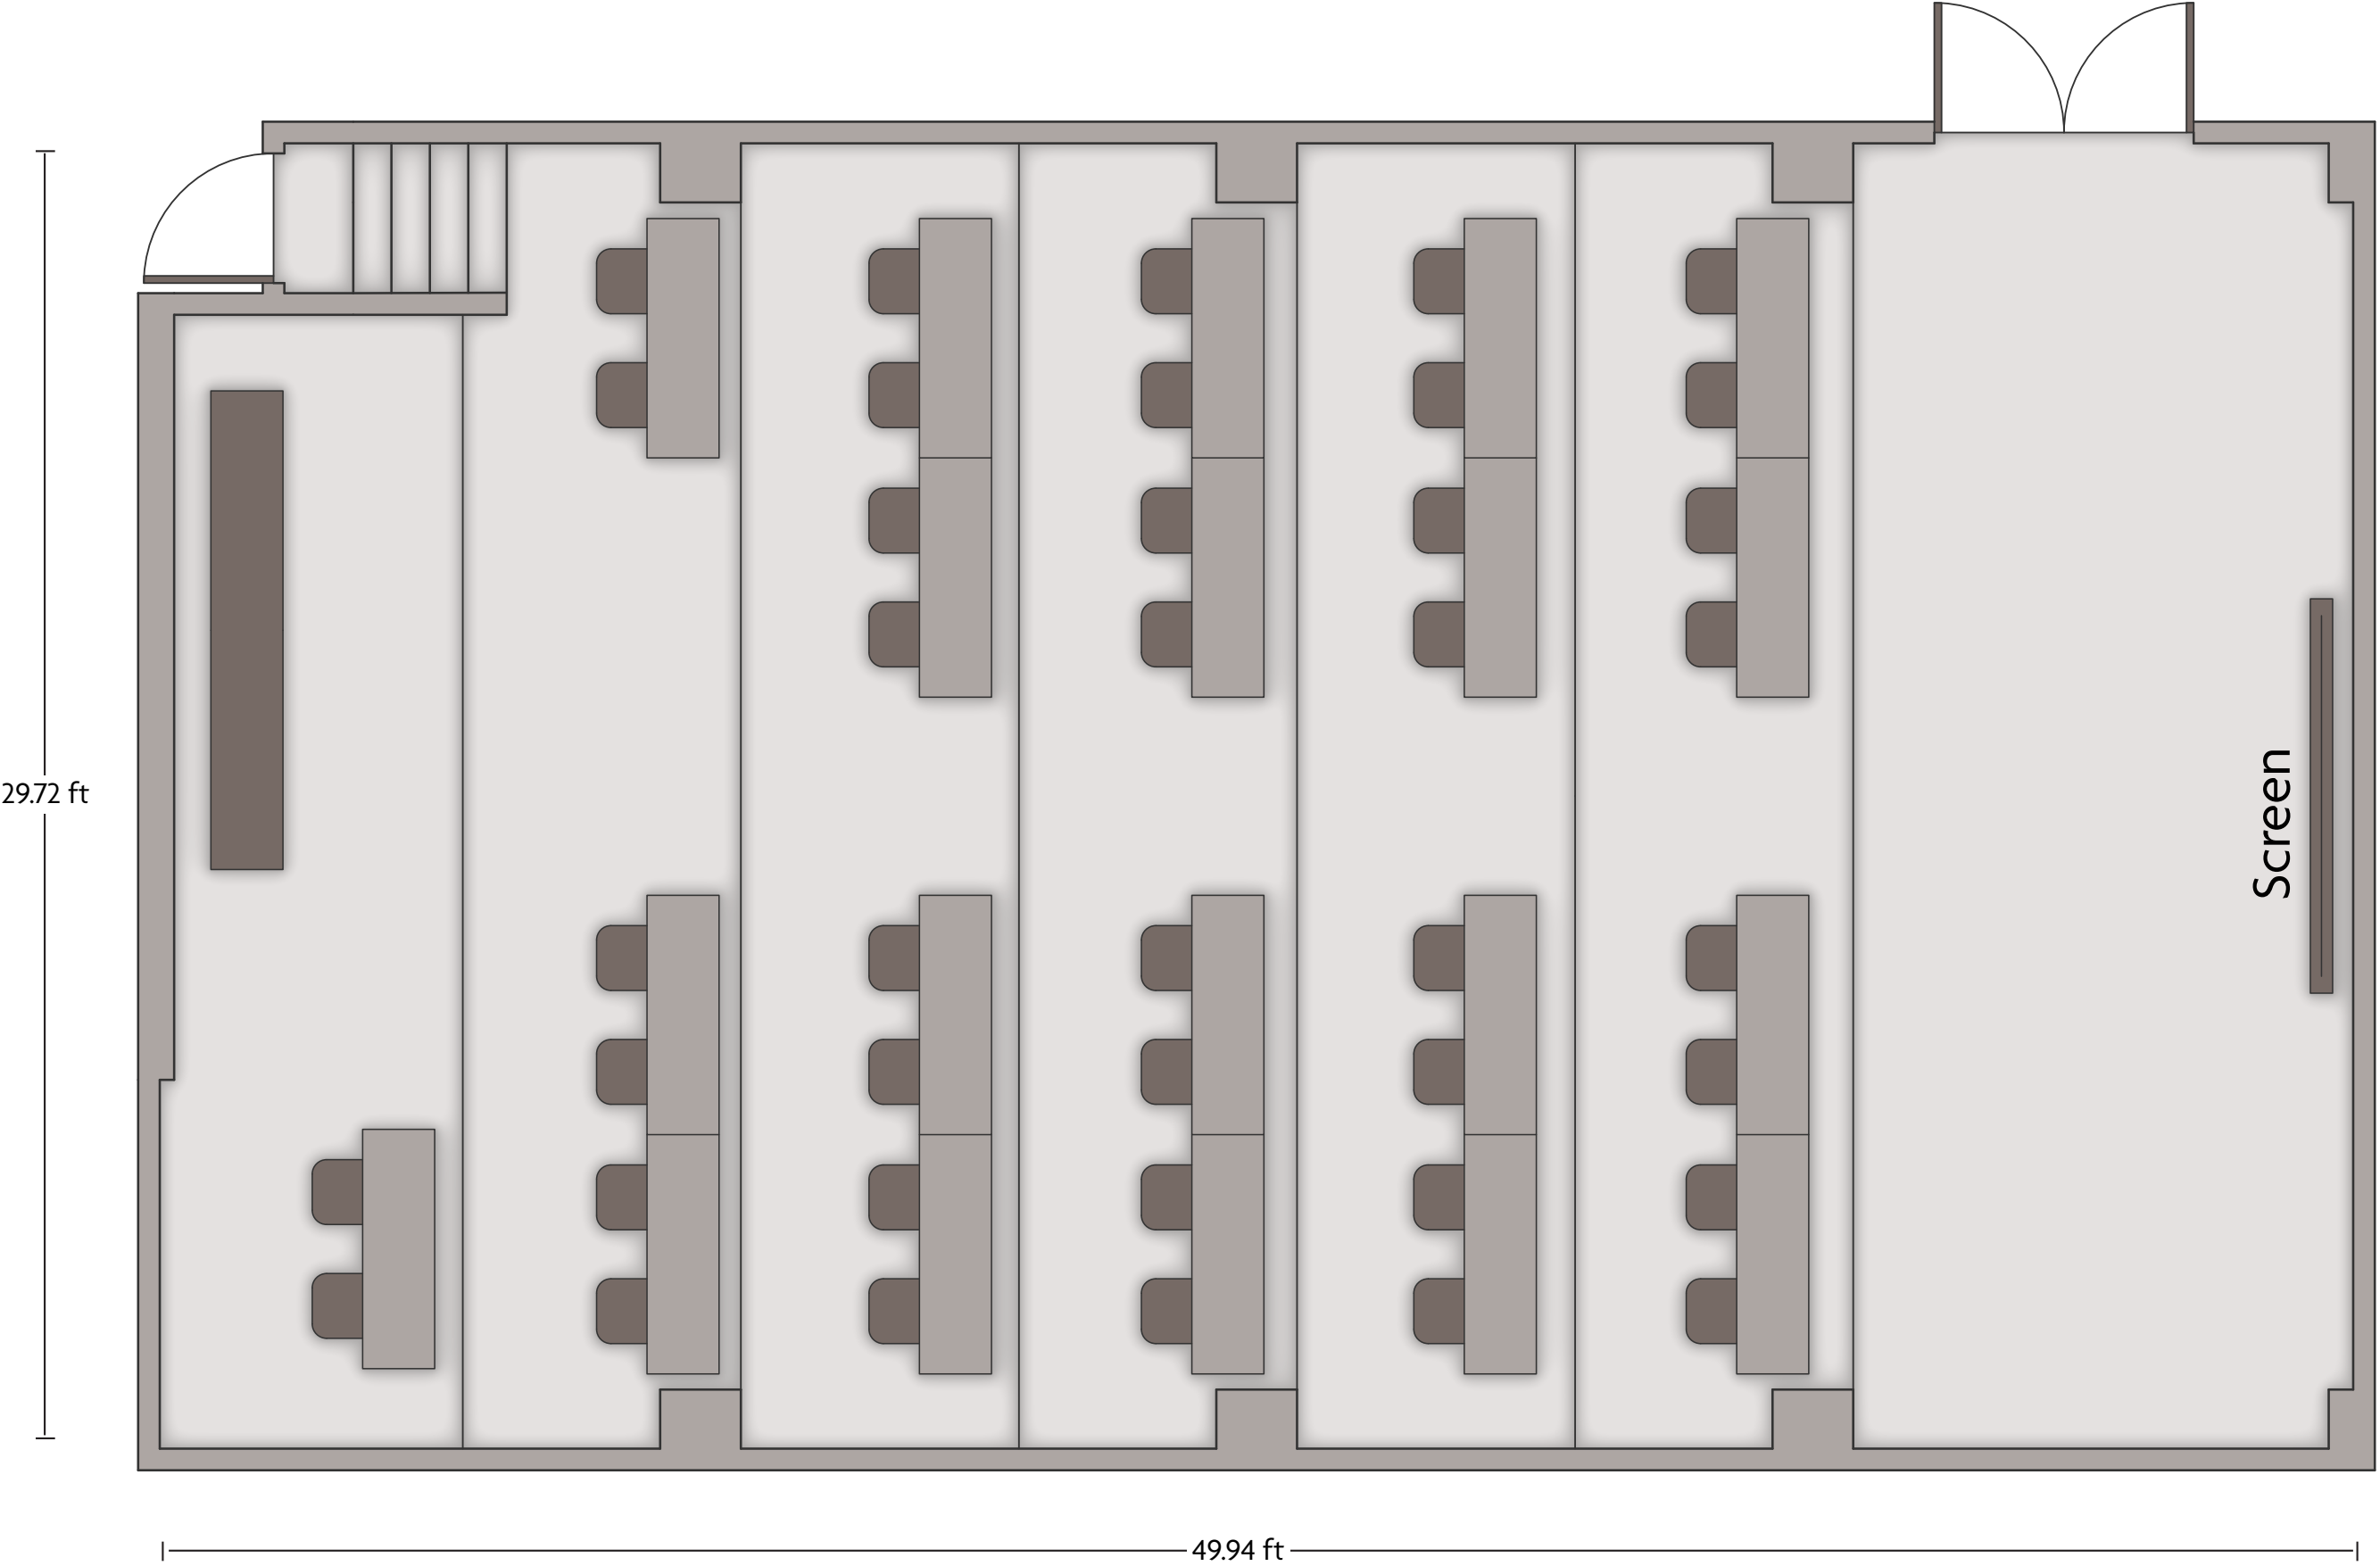

Crowne Plaza® Cleveland Airport - Middleburg Heights Suite

LENGTH: 49 Ft WIDTH: 25.7 Ft HEIGHT: 8.8 Ft TOTAL SQUARE FEET: 1211.7 Sq Ft MAXIMUM CAPACITY: 15 POWER OUTLETS: 7

7230 Engle Road | Middleburg Heights, OH 44130 | 440.243.4040

*Multiple layout options available for this space.

LENGTH: 49.7 Ft WIDTH: 19.8 Ft HEIGHT: 8.9 Ft TOTAL SQUARE FEET: 933.7 Sq Ft MAXIMUM CAPACITY: 50 POWER OUTLETS: 5

7230 Engle Road | Middleburg Heights, OH 44130 | 440.243.4040

*Multiple layout options available for this space.

LENGTH: 49.9 Ft WIDTH: 29.7 Ft HEIGHT: 10.6 Ft TOTAL SQUARE FEET: 1431.7 Sq Ft MAXIMUM CAPACITY: 60 POWER OUTLETS: 7

7230 Engle Road | Middleburg Heights, OH 44130 | 440.243.4040

*Multiple layout options available for this space.