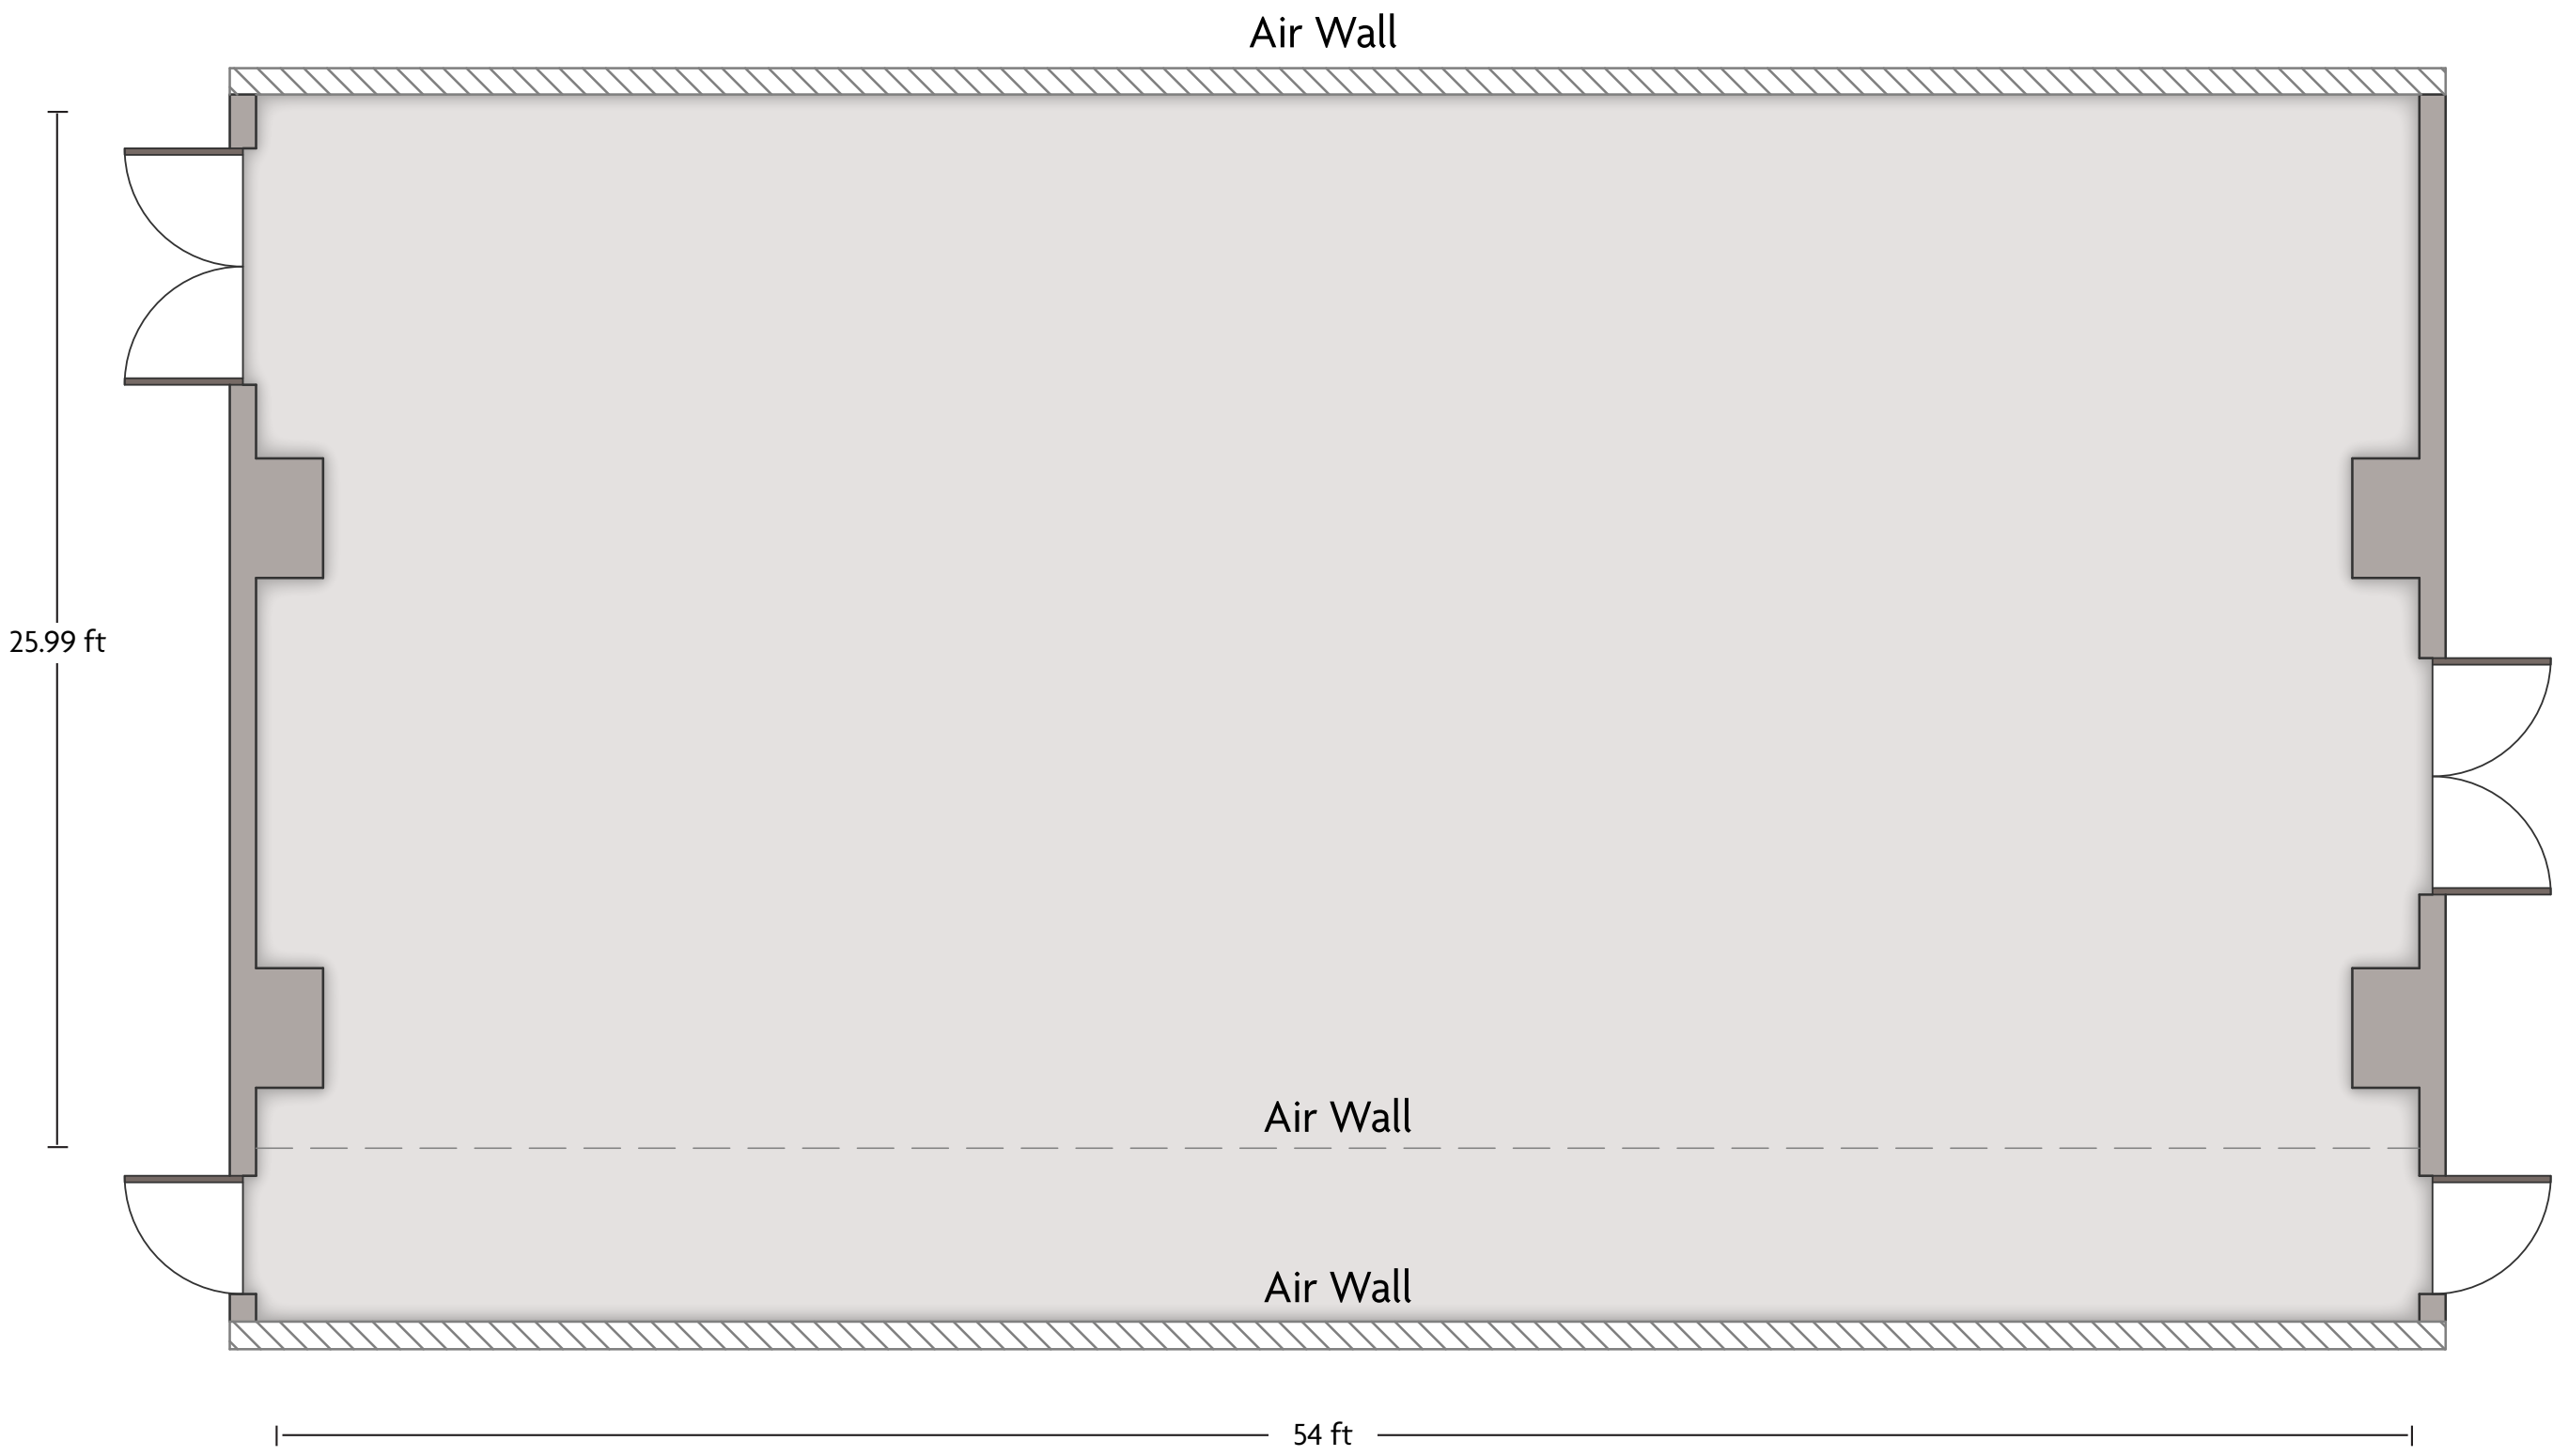

Crowne Plaza® Cleveland Airport - Ballroom 1 & 2

LENGTH: 60.9 Ft WIDTH: 54 Ft HEIGHT: 11.7 Ft TOTAL SQUARE FEET: 3248.3 Sq Ft MAXIMUM CAPACITY: 340 POWER OUTLETS: 12

7230 Engle Road | Middleburg Heights, OH 44130 | 440.243.4040

*Multiple layout options available for this space.

Crowne Plaza® Cleveland Airport - Ballroom 1

LENGTH: 54 Ft WIDTH: 29.6 Ft HEIGHT: 11.7 Ft TOTAL SQUARE FEET: 1612.2 Sq Ft MAXIMUM CAPACITY: 180 POWER OUTLETS: 7

7230 Engle Road | Middleburg Heights, OH 44130 | 440.243.4040

*Multiple layout options available for this space.

Crowne Plaza® Cleveland Airport - Ballroom 2

LENGTH: 54 Ft WIDTH: 26 Ft HEIGHT: 11.7 Ft TOTAL SQUARE FEET: 1400.9 Sq Ft MAXIMUM CAPACITY: 160 POWER OUTLETS: 3

7230 Engle Road | Middleburg Heights, OH 44130 | 440.243.4040

*Multiple layout options available for this space.

Crowne Plaza® Cleveland Airport - Ballroom 3 & 4

LENGTH: 66.3 Ft WIDTH: 54 Ft HEIGHT: 11.7 Ft TOTAL SQUARE FEET: 3536.2 Sq Ft MAXIMUM CAPACITY: 330 POWER OUTLETS: 14