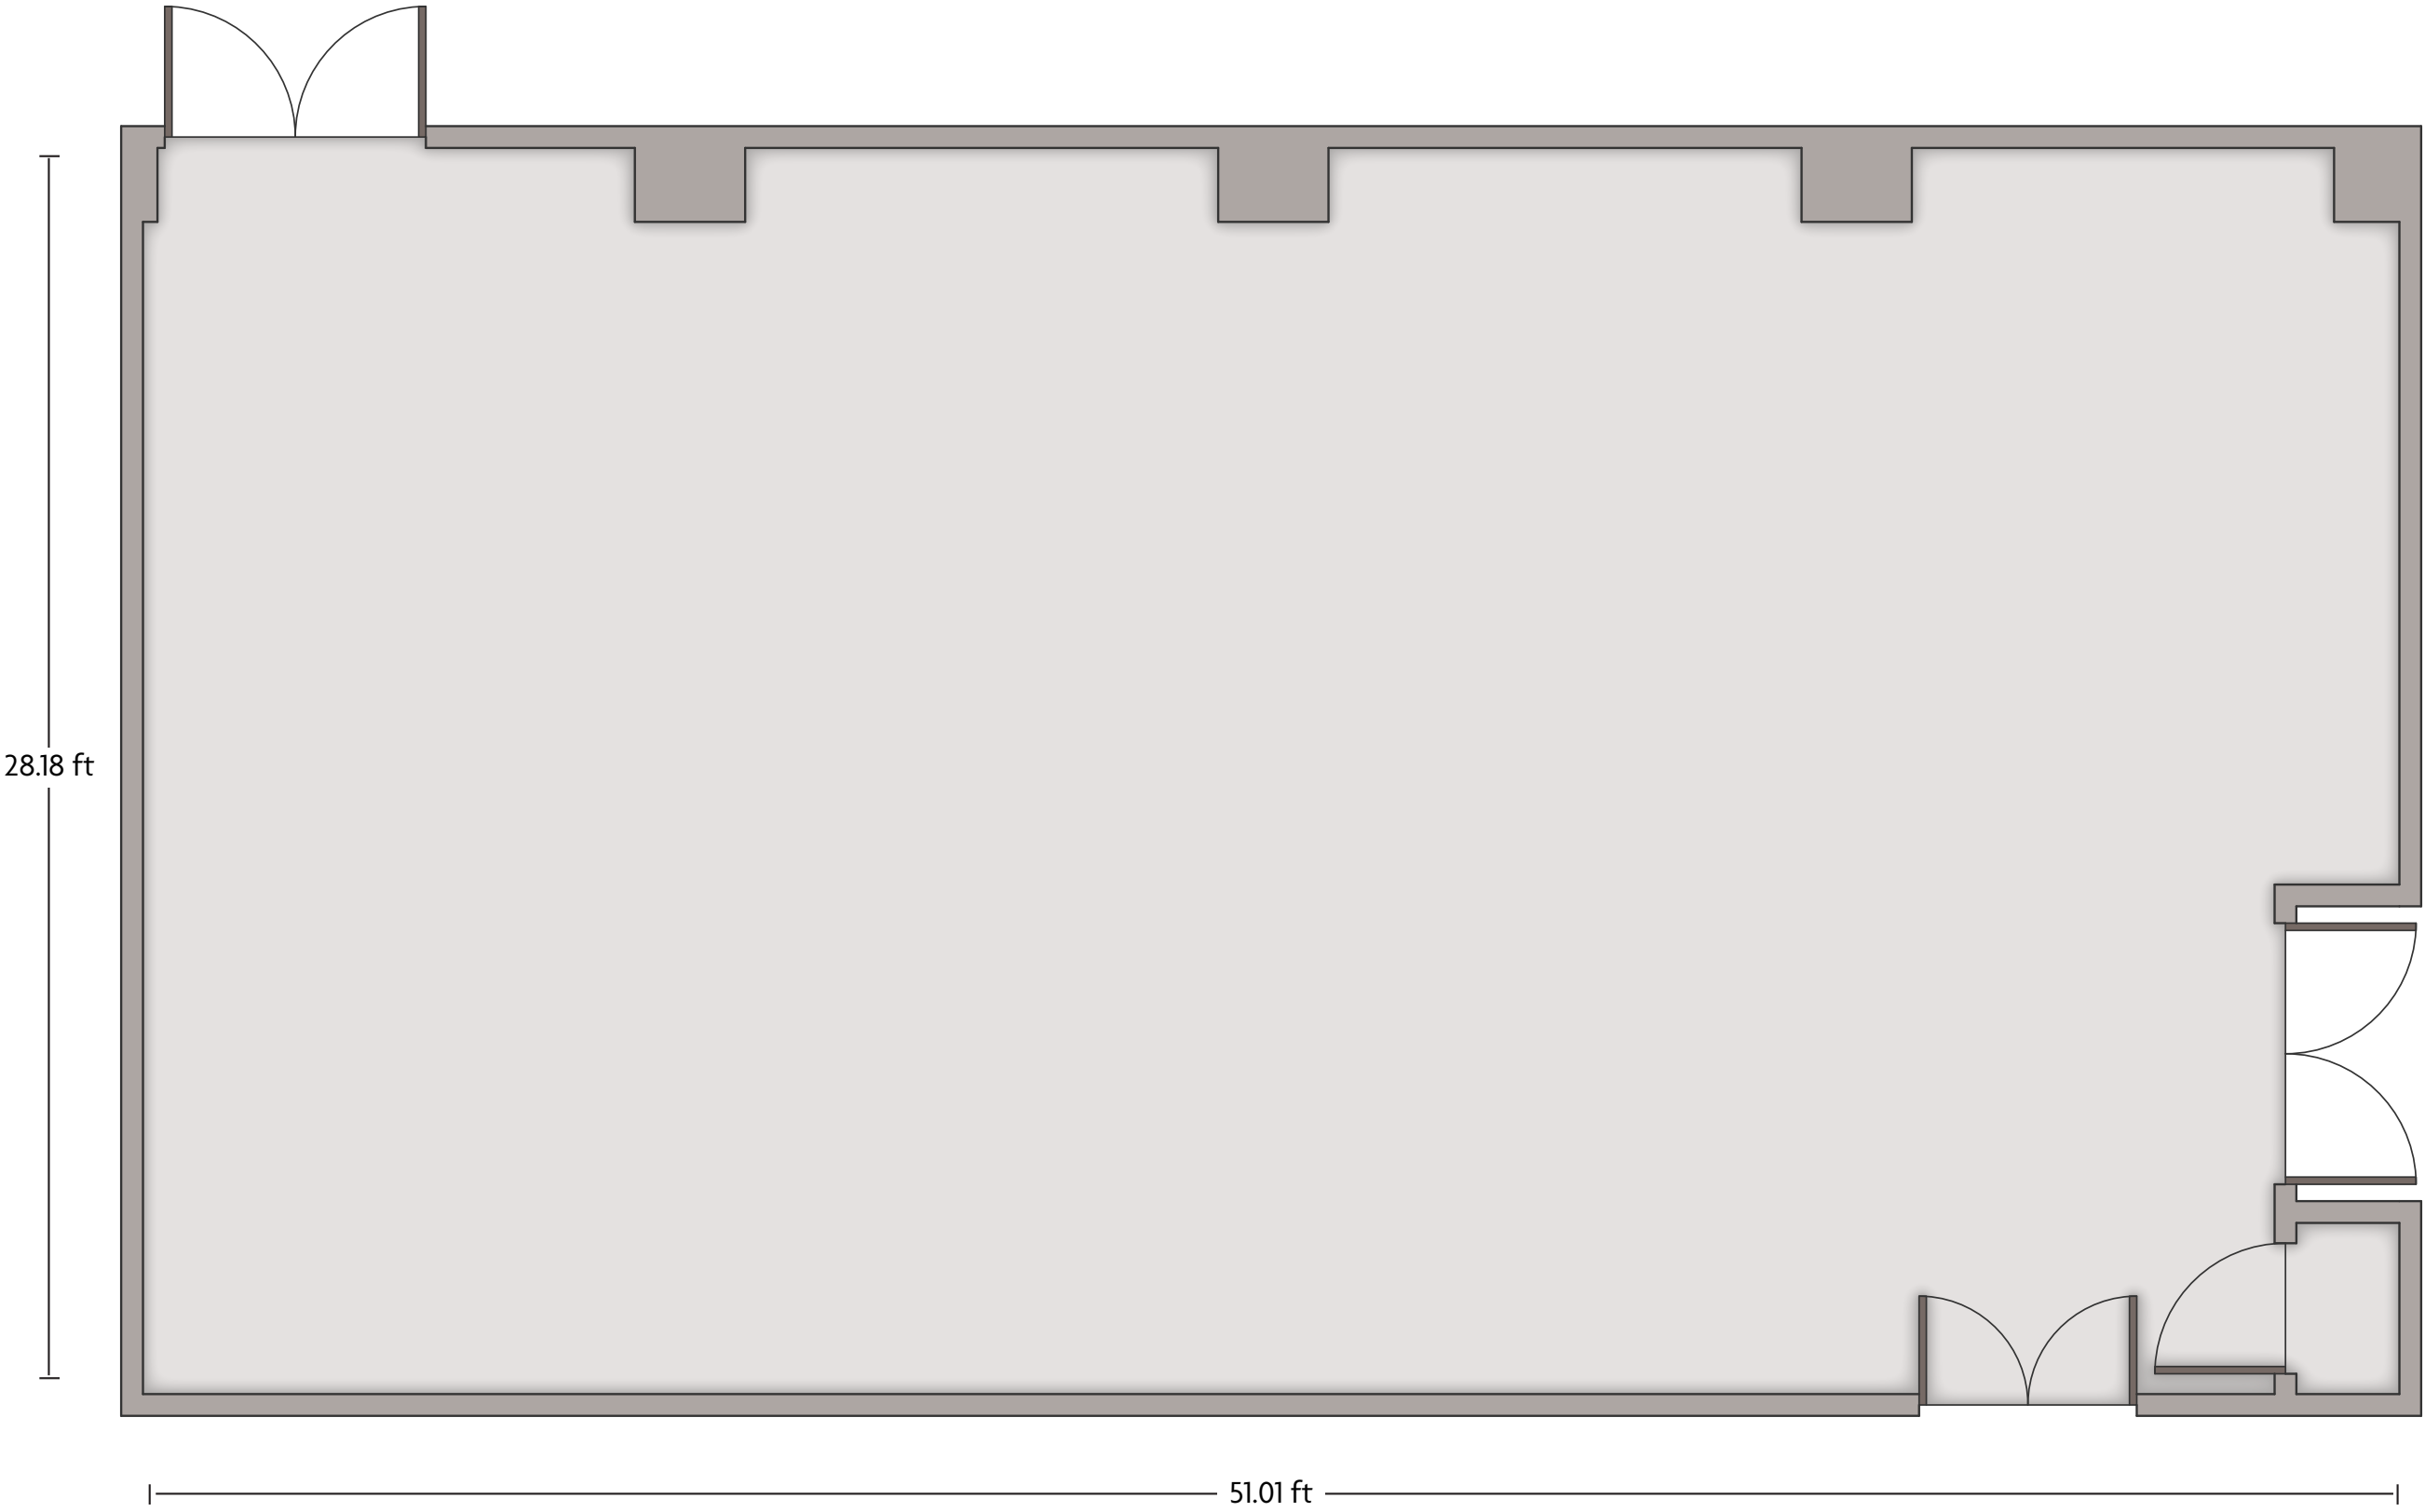

7230 Engle Road | Middleburg Heights, OH 44130 | 440.243.4040

*Multiple layout options available for this space.

Crowne Plaza® Cleveland Airport - Berea Room

LENGTH: 36.2 Ft WIDTH: 25.7 Ft HEIGHT: 8.8 Ft TOTAL SQUARE FEET: 889.1 Sq Ft MAXIMUM CAPACITY: 15 POWER OUTLETS: 4

7230 Engle Road | Middleburg Heights, OH 44130 | 440.243.4040

*Multiple layout options available for this space.

LENGTH: 29.6 Ft WIDTH: 25.5 Ft HEIGHT: 8.8 Ft TOTAL SQUARE FEET: 744.7 Sq Ft MAXIMUM CAPACITY: 80 POWER OUTLETS: 7

7230 Engle Road | Middleburg Heights, OH 44130 | 440.243.4040

*Multiple layout options available for this space.

LENGTH: 51 Ft WIDTH: 28.2 Ft HEIGHT: 11.4 Ft TOTAL SQUARE FEET: 1389.7 Sq Ft MAXIMUM CAPACITY: 60 POWER OUTLETS: 8