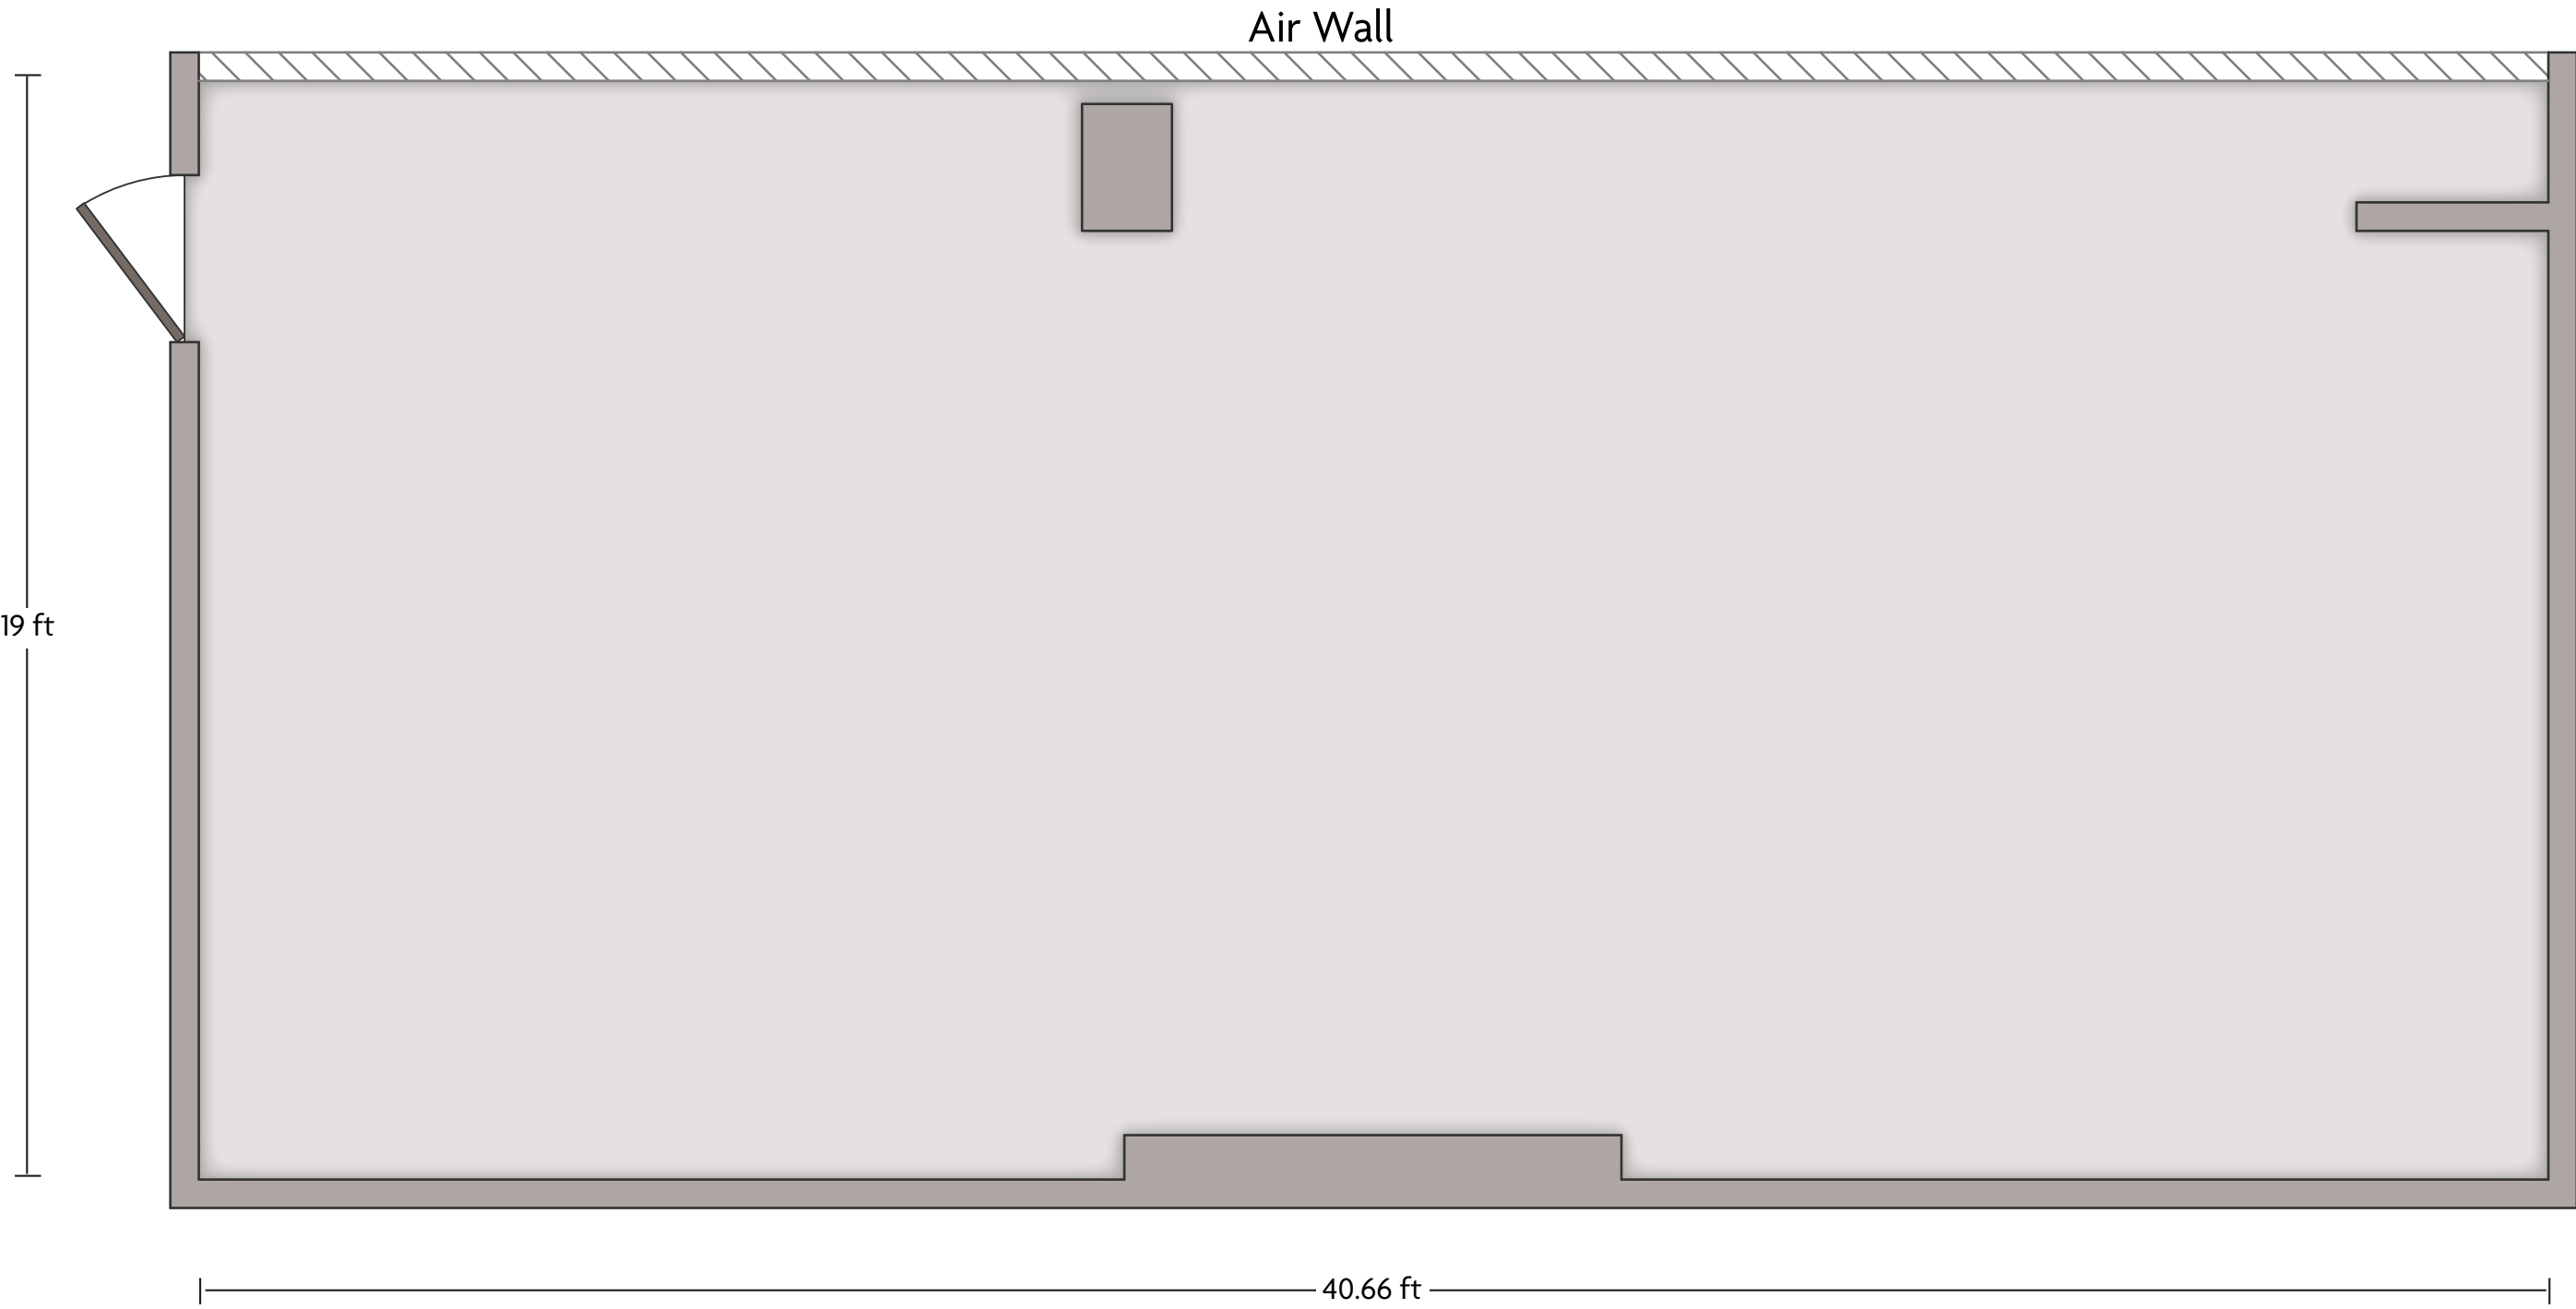

300 North Second St. | Memphis, TN 38105 | 901.525.1800

*Multiple layout options available for this space.

Crowne Plaza® Memphis Downtown - Tennessee Ballroom A

LENGTH: 40.7 ft WIDTH: 19 ft HEIGHT: 8.8 ft TOTAL SQUARE FEET: 764.7 ft² MAXIMUM CAPACITY: 60 POWER OUTLETS: 4

300 North Second St. | Memphis, TN 38105 | 901.525.1800

*Multiple layout options available for this space.

Crowne Plaza® Memphis Downtown - Tennessee Ballroom B

LENGTH: 40.7 ft WIDTH: 19.4 ft HEIGHT: 8.8 ft TOTAL SQUARE FEET: 786.6 ft² MAXIMUM CAPACITY: 60 POWER OUTLETS: 2

300 North Second St. | Memphis, TN 38105 | 901.525.1800

*Multiple layout options available for this space.

Crowne Plaza® Memphis Downtown - Tennessee Ballroom C

LENGTH: 40.7 ft WIDTH: 19 ft HEIGHT: 8.8 ft TOTAL SQUARE FEET: 753.5 ft² MAXIMUM CAPACITY: 60 POWER OUTLETS: 6