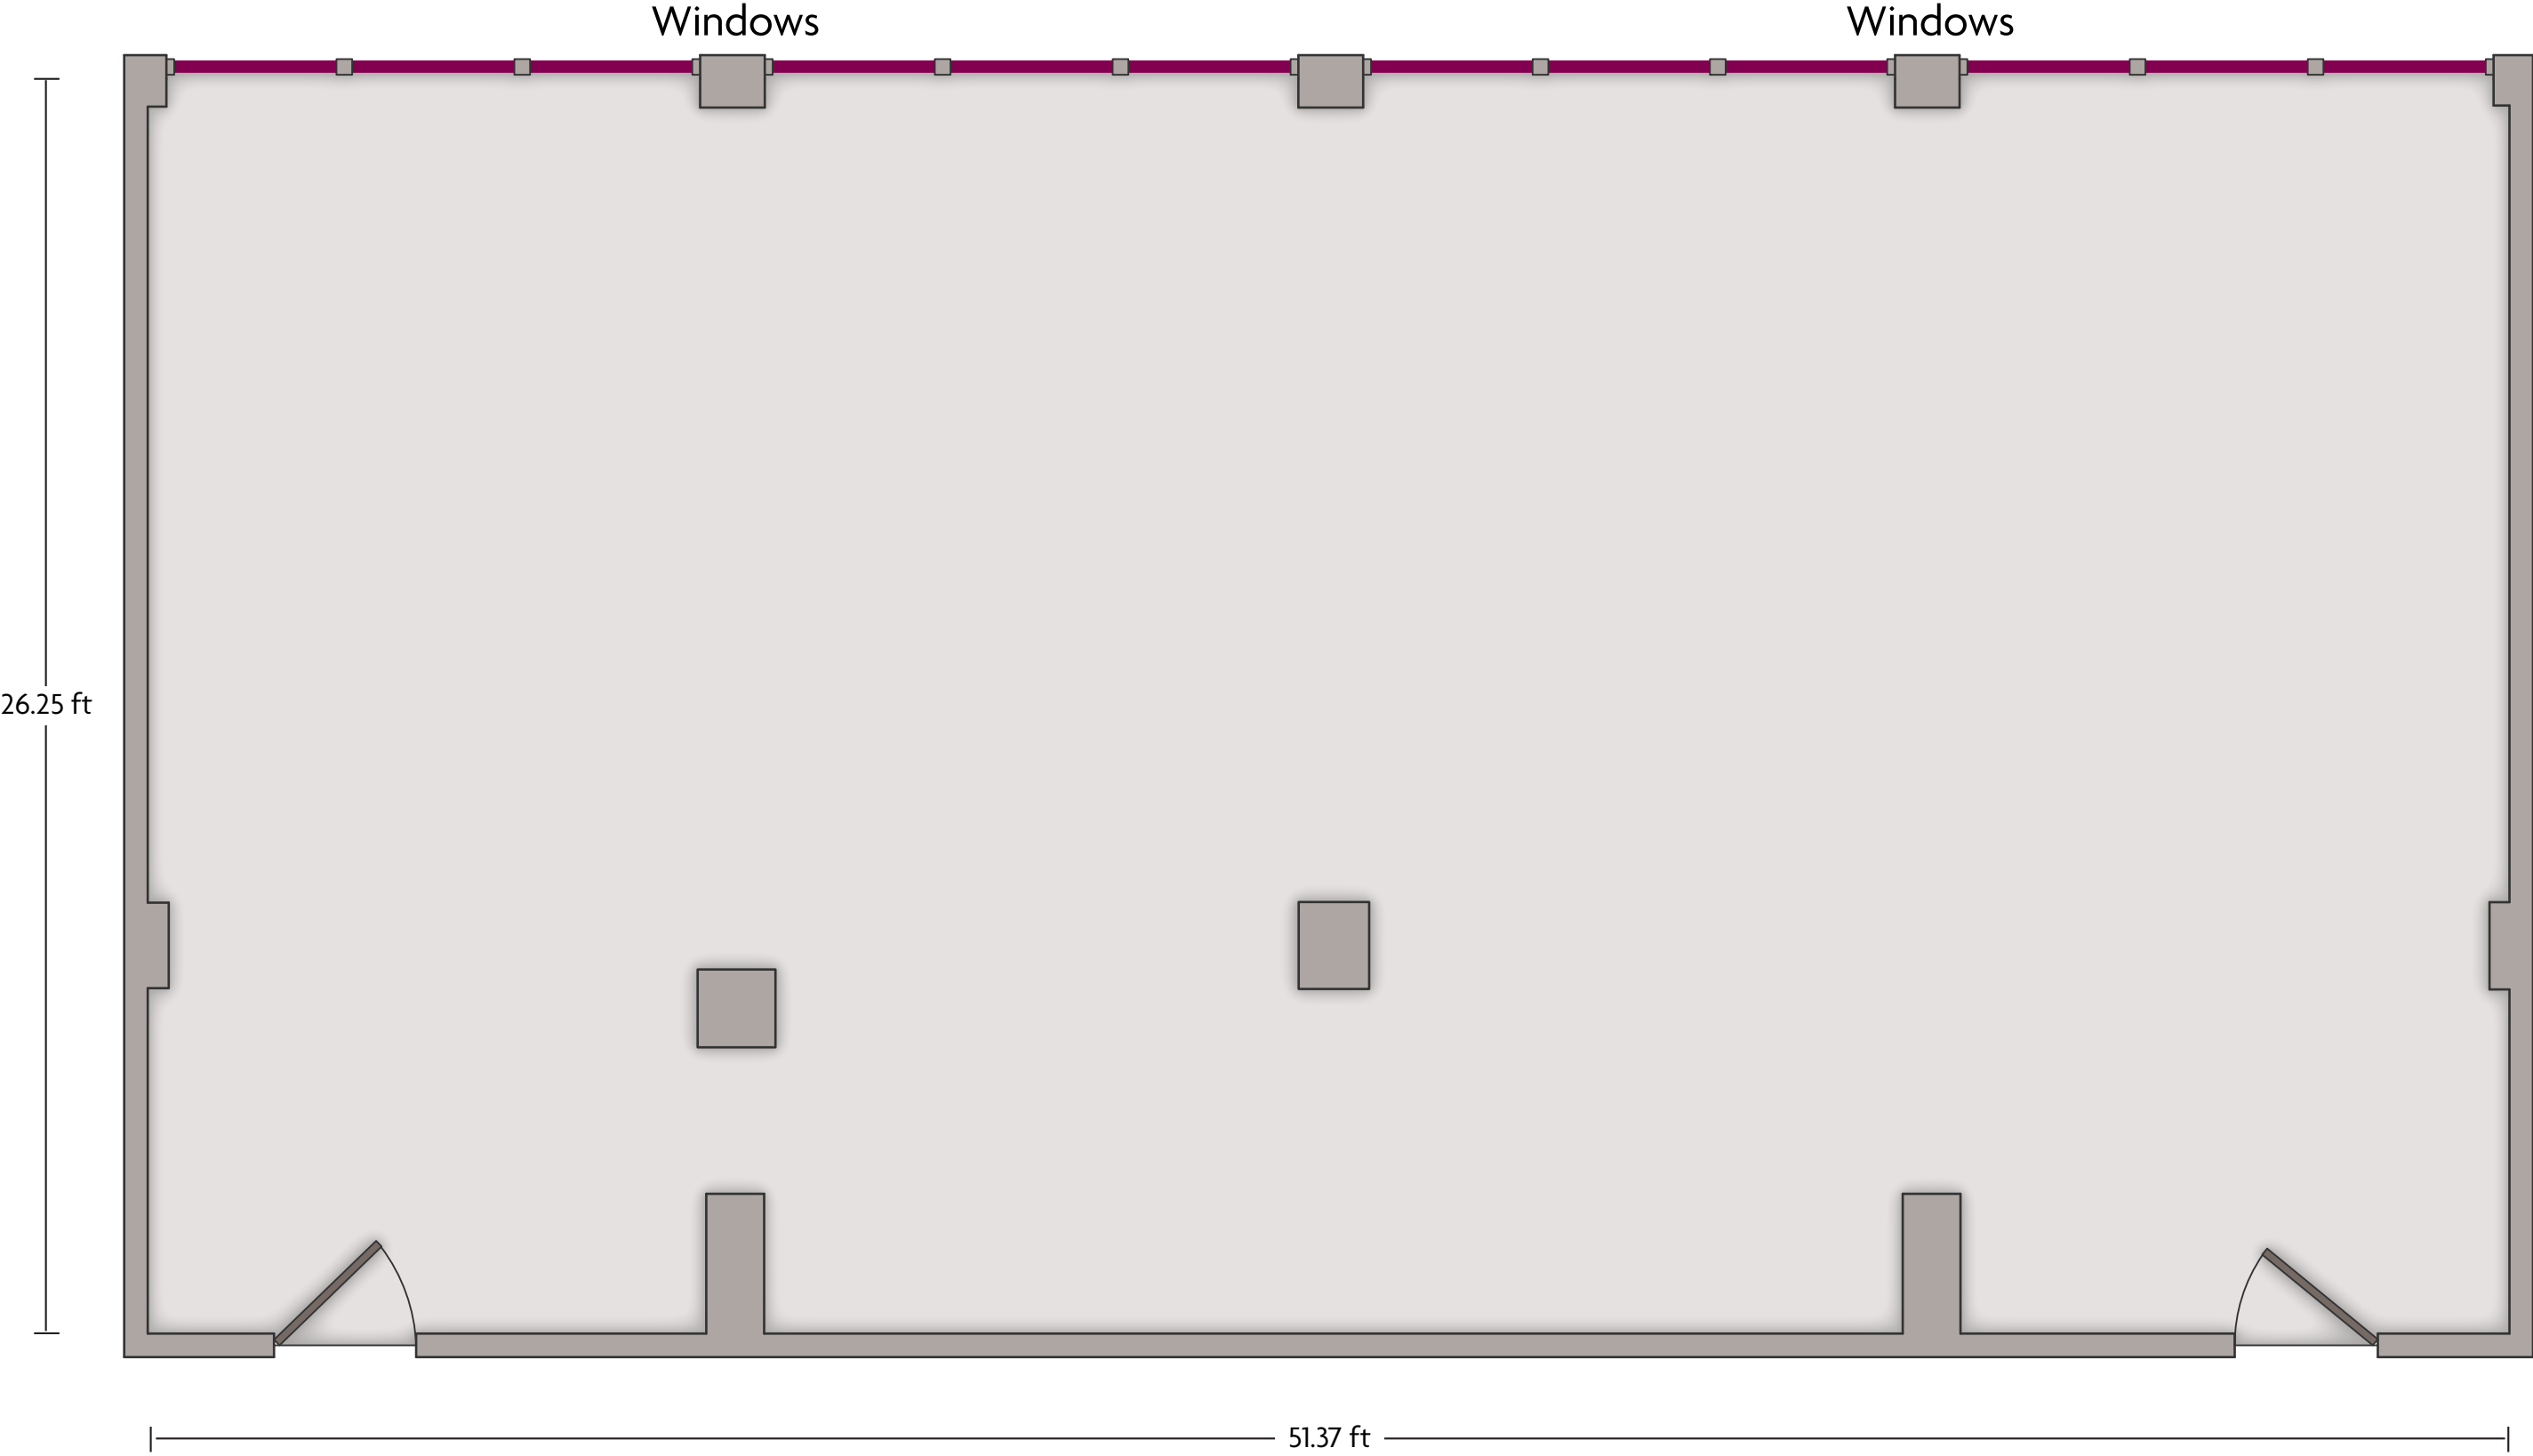

Crowne Plaza® Memphis Downtown - Blues Patio

LENGTH: 87.4 ft WIDTH: 7.5 ft HEIGHT: 12.5 ft TOTAL SQUARE FEET: 722.3 ft² MAXIMUM CAPACITY: 42 POWER OUTLETS: 0

300 North Second St. | Memphis, TN 38105 | 901.525.1800

LENGTH: 36.7 ft WIDTH: 26.3 ft HEIGHT: 7.1 ft TOTAL SQUARE FEET: 956.2 ft² MAXIMUM CAPACITY: 78 POWER OUTLETS: 7

300 North Second St. | Memphis, TN 38105 | 901.525.1800

*Multiple layout options available for this space.

Crowne Plaza® Memphis Downtown - Memphis Boardroom

LENGTH: 27.2 ft WIDTH: 24.7 ft HEIGHT: 8.2 ft TOTAL SQUARE FEET: 576.8 ft² MAXIMUM CAPACITY: 20 POWER OUTLETS: 8

300 North Second St. | Memphis, TN 38105 | 901.525.1800

LENGTH: 51.4 ft WIDTH: 26.2 ft HEIGHT: 6.8 ft TOTAL SQUARE FEET: 1,279.3 ft² MAXIMUM CAPACITY: 141 POWER OUTLETS: 4

300 North Second St. | Memphis, TN 38105 | 901.525.1800

*Multiple layout options available for this space.