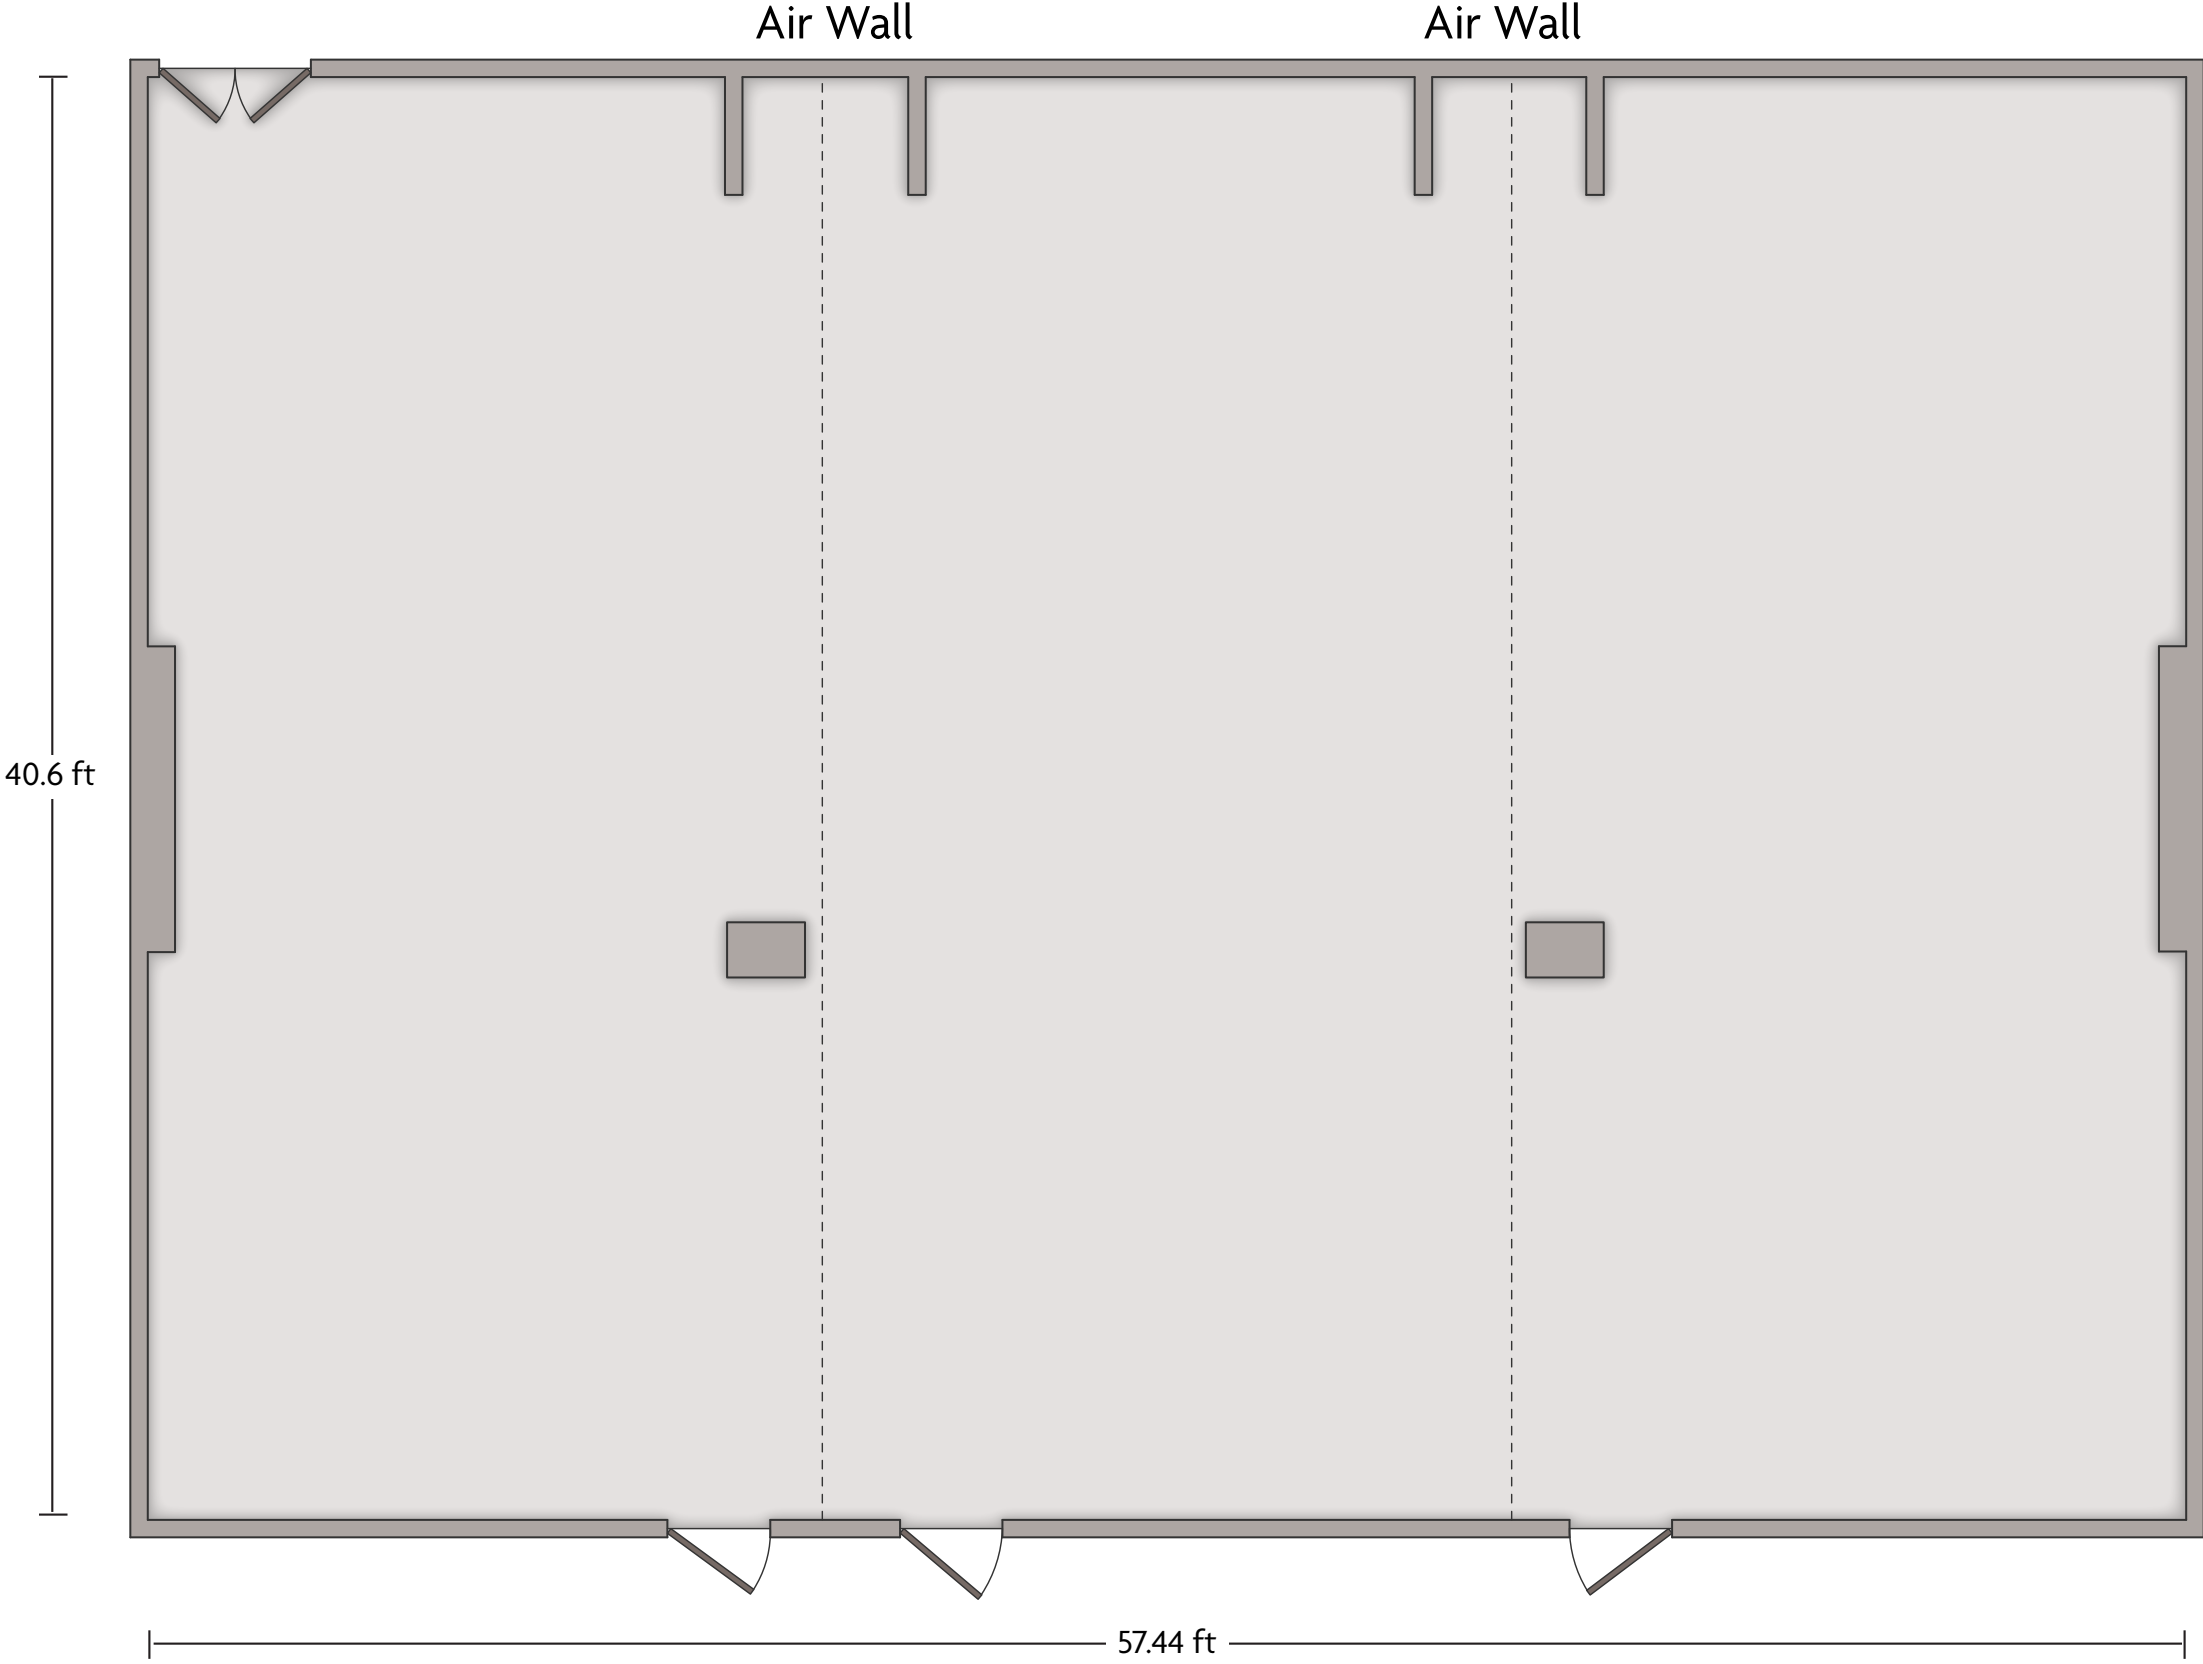

Crowne Plaza® Memphis Downtown - Memphis Pre-function

LENGTH: 30.5 ft WIDTH: 23.6 ft HEIGHT: 8.6 ft TOTAL SQUARE FEET: 717.5 ft² MAXIMUM CAPACITY: 60 POWER OUTLETS: 7

300 North Second St. | Memphis, TN 38105 | 901.525.1800

*Multiple layout options available for this space.

LENGTH: 41.4 ft WIDTH: 23.6 ft HEIGHT: 11.4 ft TOTAL SQUARE FEET: 982.7 ft² MAXIMUM CAPACITY: 100 POWER OUTLETS: 3

300 North Second St. | Memphis, TN 38105 | 901.525.1800

*Multiple layout options available for this space.

Crowne Plaza® Memphis Downtown - Tennessee Ballroom

LENGTH: 57.4 ft WIDTH: 40.6 ft HEIGHT: 8.8 ft TOTAL SQUARE FEET: 2,315.9 ft² MAXIMUM CAPACITY: 257 POWER OUTLETS: 12