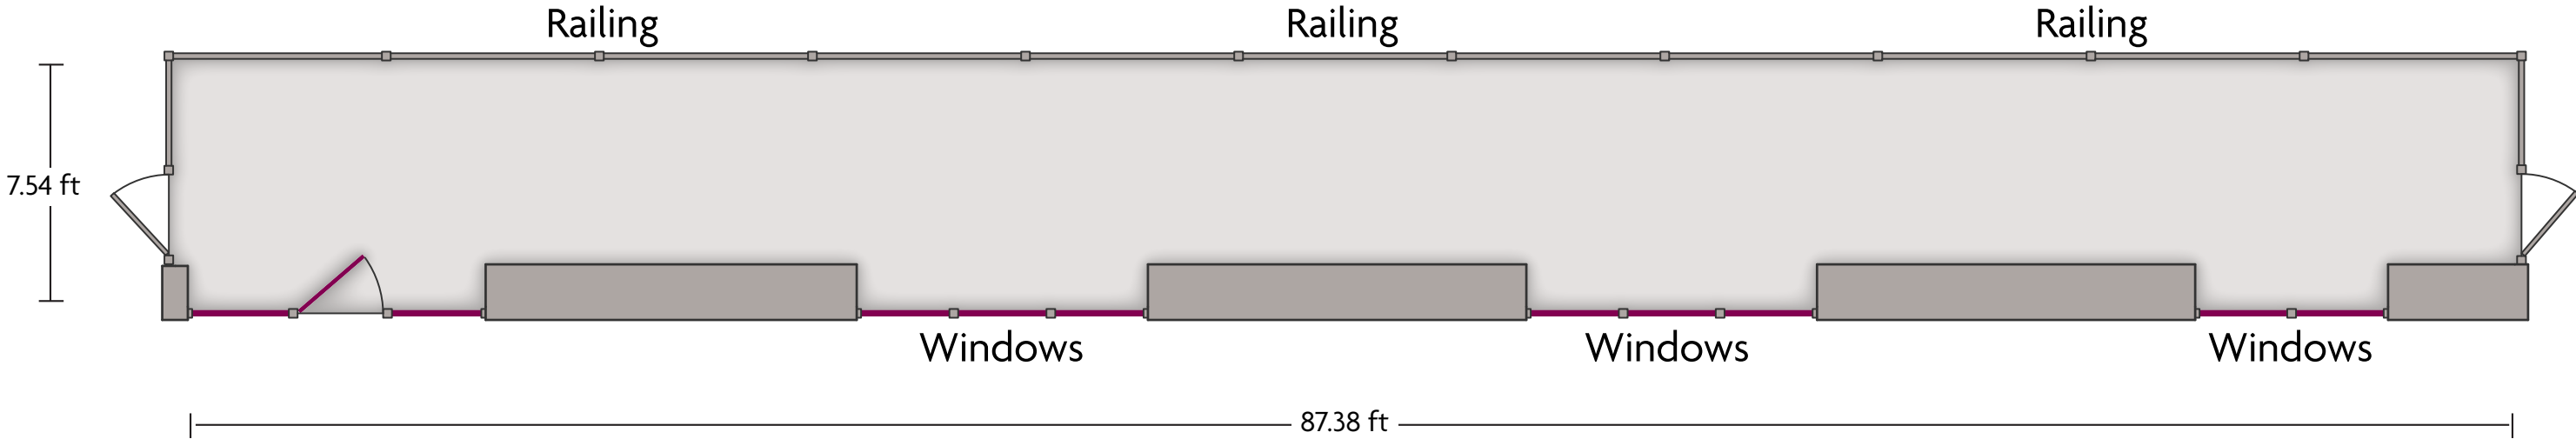

LENGTH: 24.4 ft WIDTH: 18.9 ft HEIGHT: 7 ft TOTAL SQUARE FEET: 501.1 ft² MAXIMUM CAPACITY: 46 POWER OUTLETS: 4

300 North Second St. | Memphis, TN 38105 | 901.525.1800

*Multiple layout options available for this space.

Crowne Plaza® Memphis Downtown - Blues Patio

LENGTH: 87.4 ft WIDTH: 7.5 ft HEIGHT: 12.5 ft TOTAL SQUARE FEET: 722.3 ft² MAXIMUM CAPACITY: 42 POWER OUTLETS: 0

300 North Second St. | Memphis, TN 38105 | 901.525.1800

LENGTH: 36.7 ft WIDTH: 26.3 ft HEIGHT: 7.1 ft TOTAL SQUARE FEET: 956.2 ft² MAXIMUM CAPACITY: 78 POWER OUTLETS: 7

300 North Second St. | Memphis, TN 38105 | 901.525.1800

*Multiple layout options available for this space.

Crowne Plaza® Memphis Downtown - Memphis Boardroom

LENGTH: 27.2 ft WIDTH: 24.7 ft HEIGHT: 8.2 ft TOTAL SQUARE FEET: 576.8 ft² MAXIMUM CAPACITY: 20 POWER OUTLETS: 8

300 North Second St. | Memphis, TN 38105 | 901.525.1800