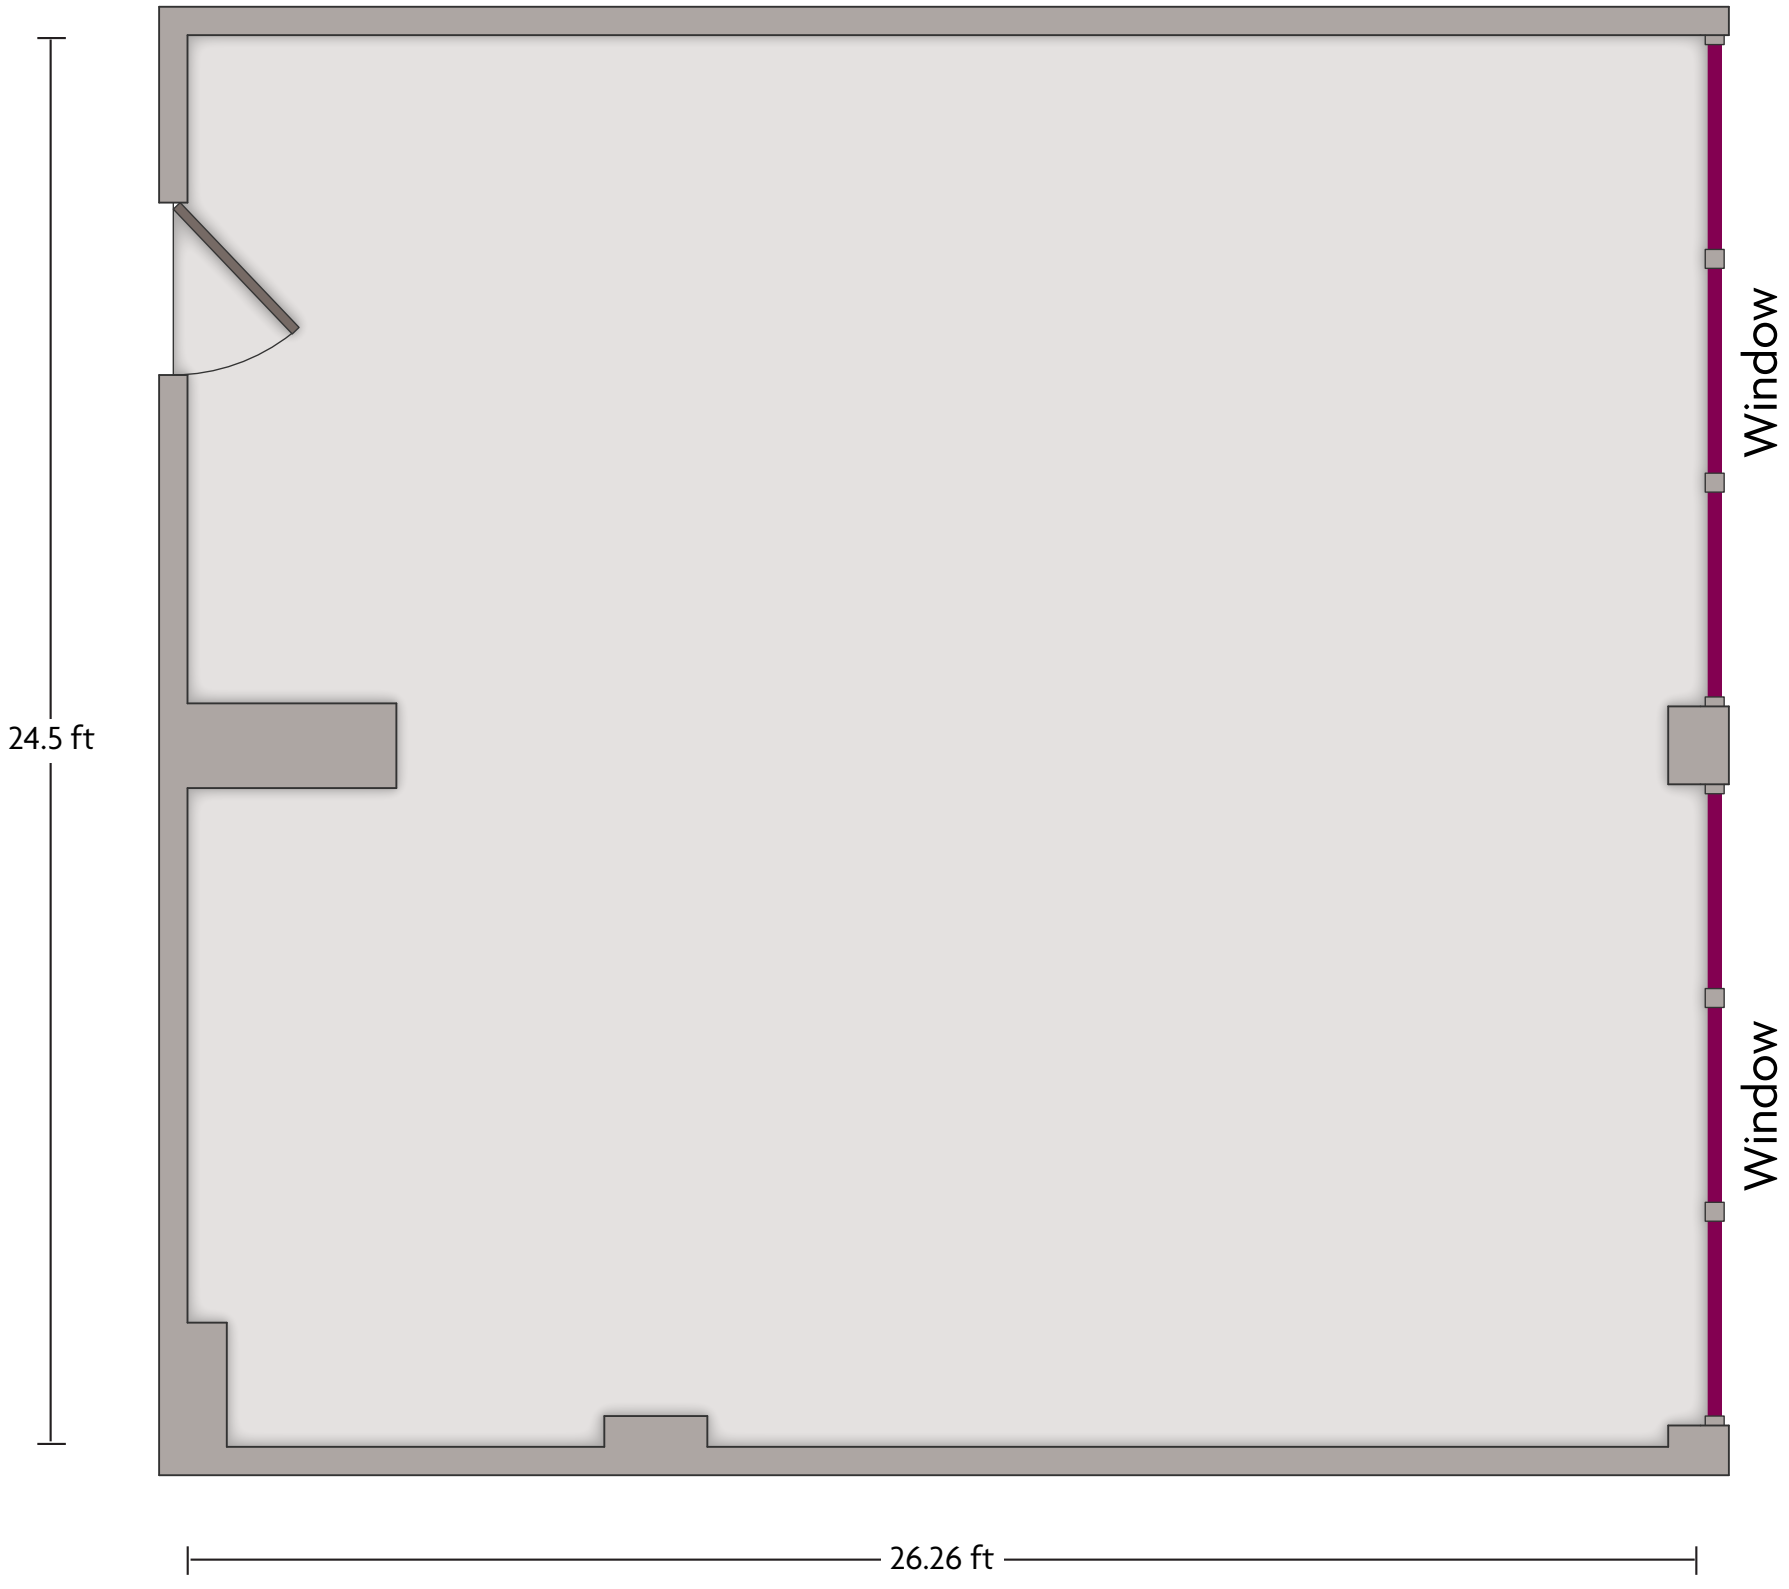

LENGTH: 24.4 ft WIDTH: 18.9 ft HEIGHT: 7 ft TOTAL SQUARE FEET: 501.1 ft² MAXIMUM CAPACITY: 46 POWER OUTLETS: 4

300 North Second St. | Memphis, TN 38105 | 901.525.1800

*Multiple layout options available for this space.

LENGTH: 36.7 ft WIDTH: 26.3 ft HEIGHT: 7.1 ft TOTAL SQUARE FEET: 956.2 ft² MAXIMUM CAPACITY: 78 POWER OUTLETS: 7

300 North Second St. | Memphis, TN 38105 | 901.525.1800

*Multiple layout options available for this space.

Crowne Plaza® Memphis Downtown - Memphis Boardroom

LENGTH: 27.2 ft WIDTH: 24.7 ft HEIGHT: 8.2 ft TOTAL SQUARE FEET: 576.8 ft² MAXIMUM CAPACITY: 20 POWER OUTLETS: 8

300 North Second St. | Memphis, TN 38105 | 901.525.1800

LENGTH: 51.4 ft WIDTH: 26.2 ft HEIGHT: 6.8 ft TOTAL SQUARE FEET: 1,279.3 ft² MAXIMUM CAPACITY: 141 POWER OUTLETS: 4

300 North Second St. | Memphis, TN 38105 | 901.525.1800

*Multiple layout options available for this space.