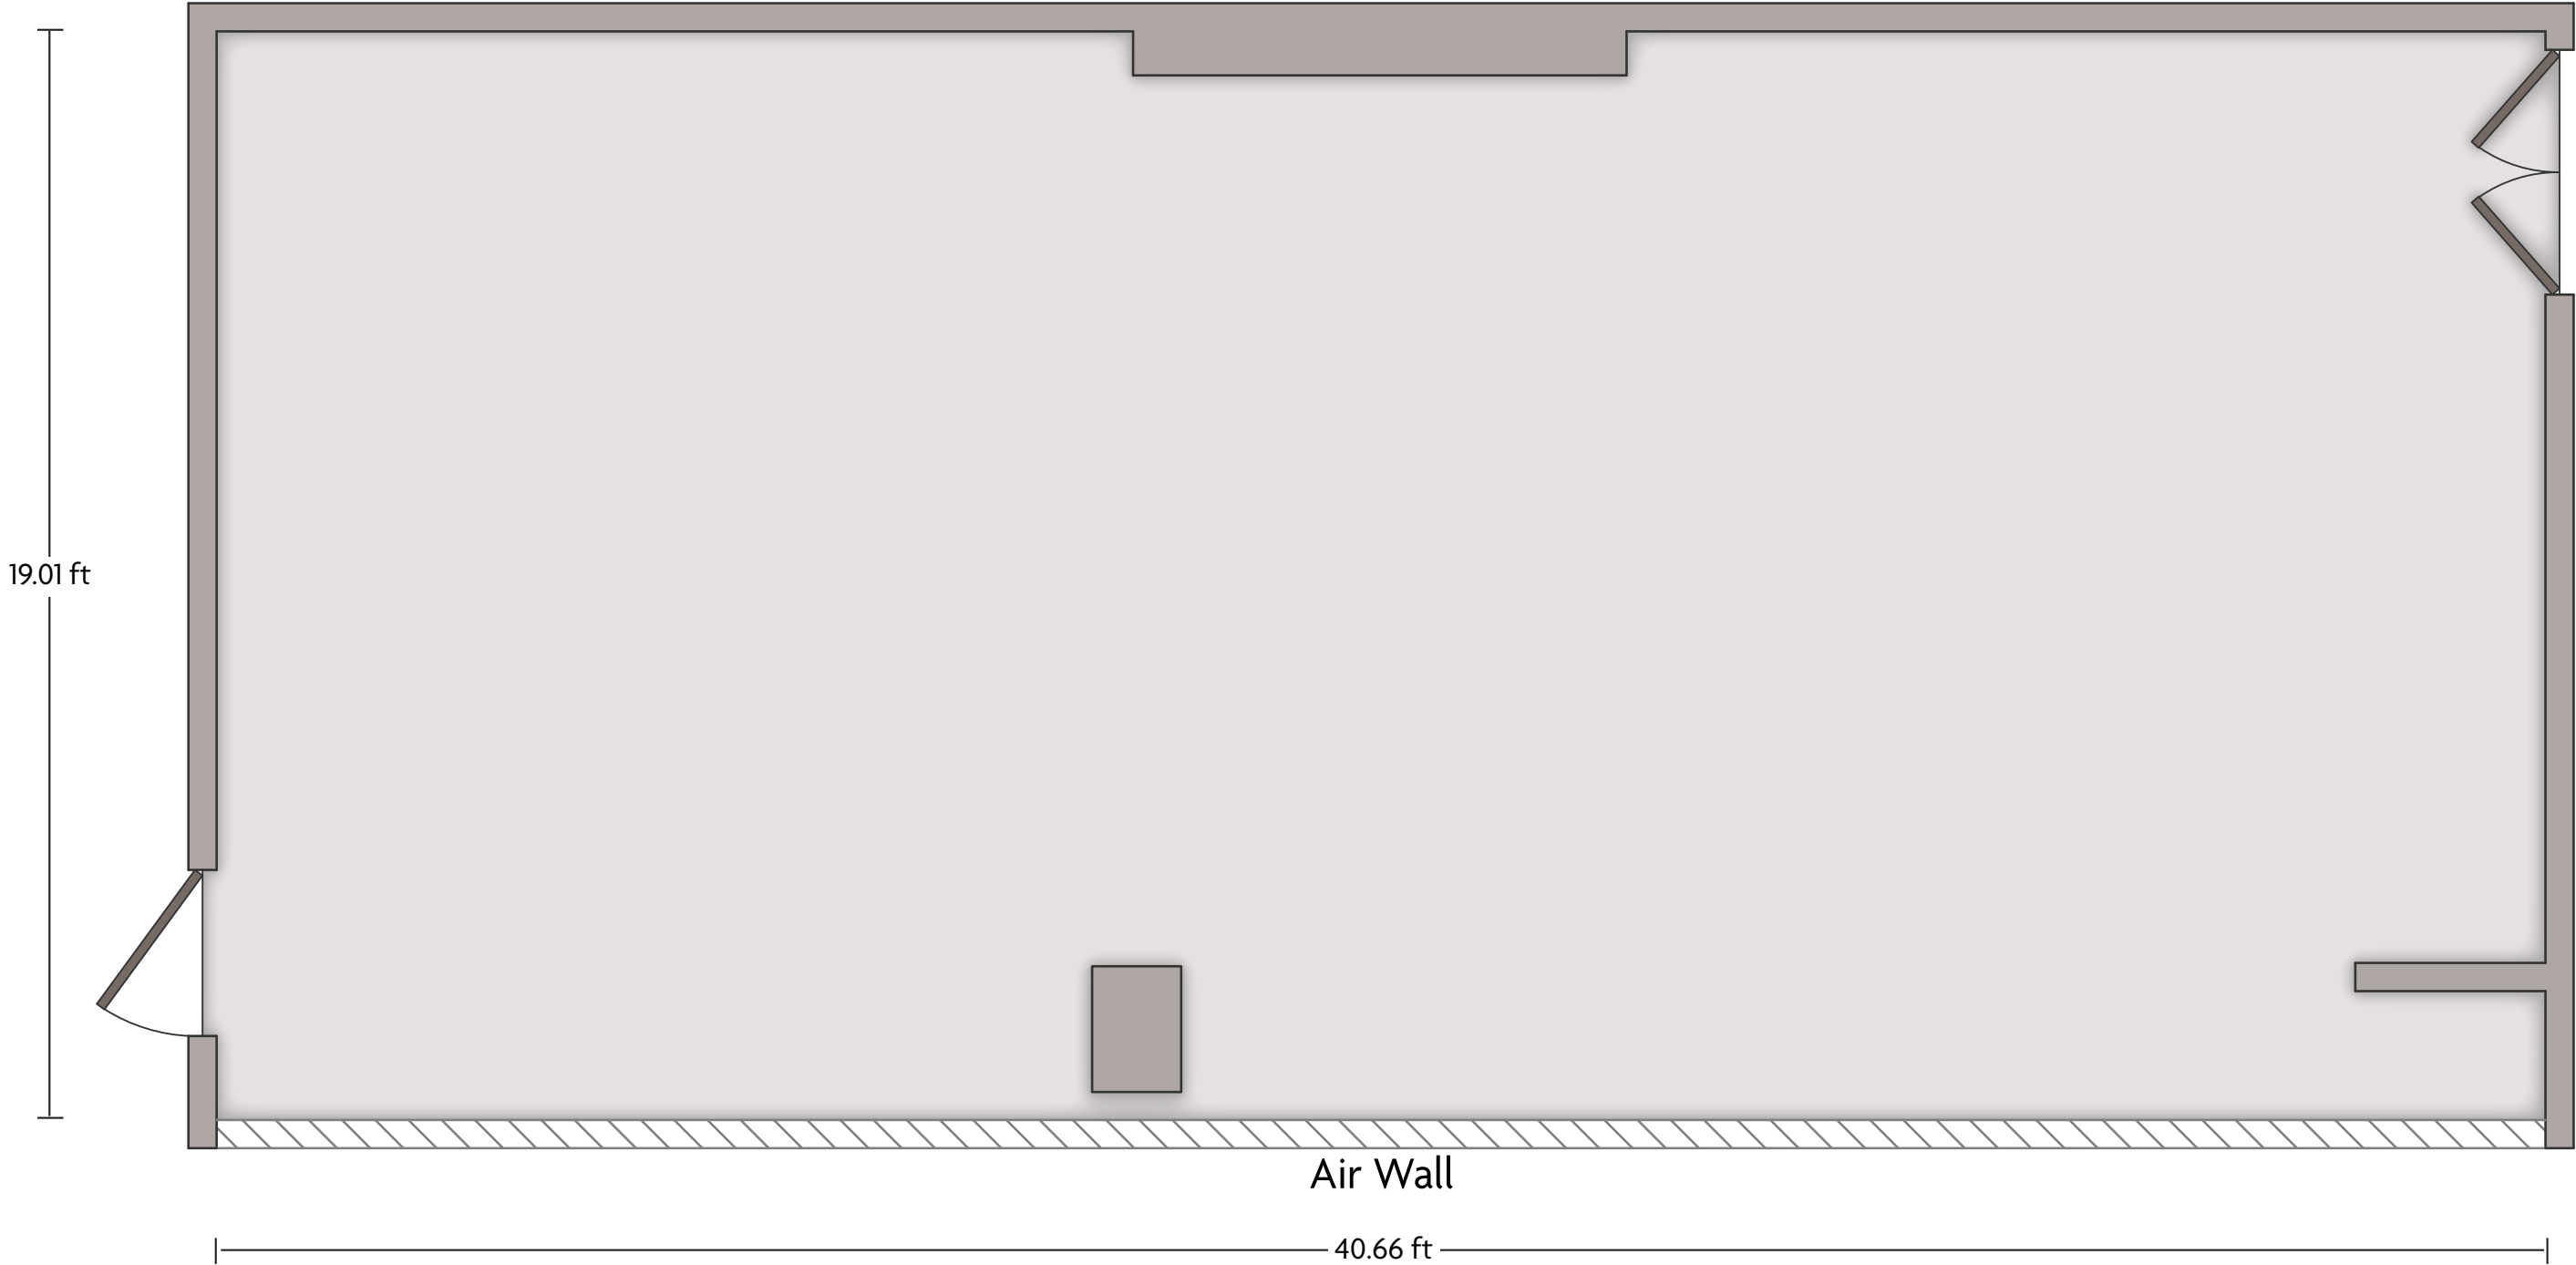

Crowne Plaza® Memphis Downtown - Tennessee Ballroom A

LENGTH: 40.7 ft   WIDTH: 19 ft   HEIGHT: 8.8 ft   TOTAL SQUARE FEET: 764.7 ft²   MAXIMUM CAPACITY: 60   POWER OUTLETS: 4

300 North Second St. | Memphis, TN 38105 | 901.525.1800

*Multiple layout options available for this space.