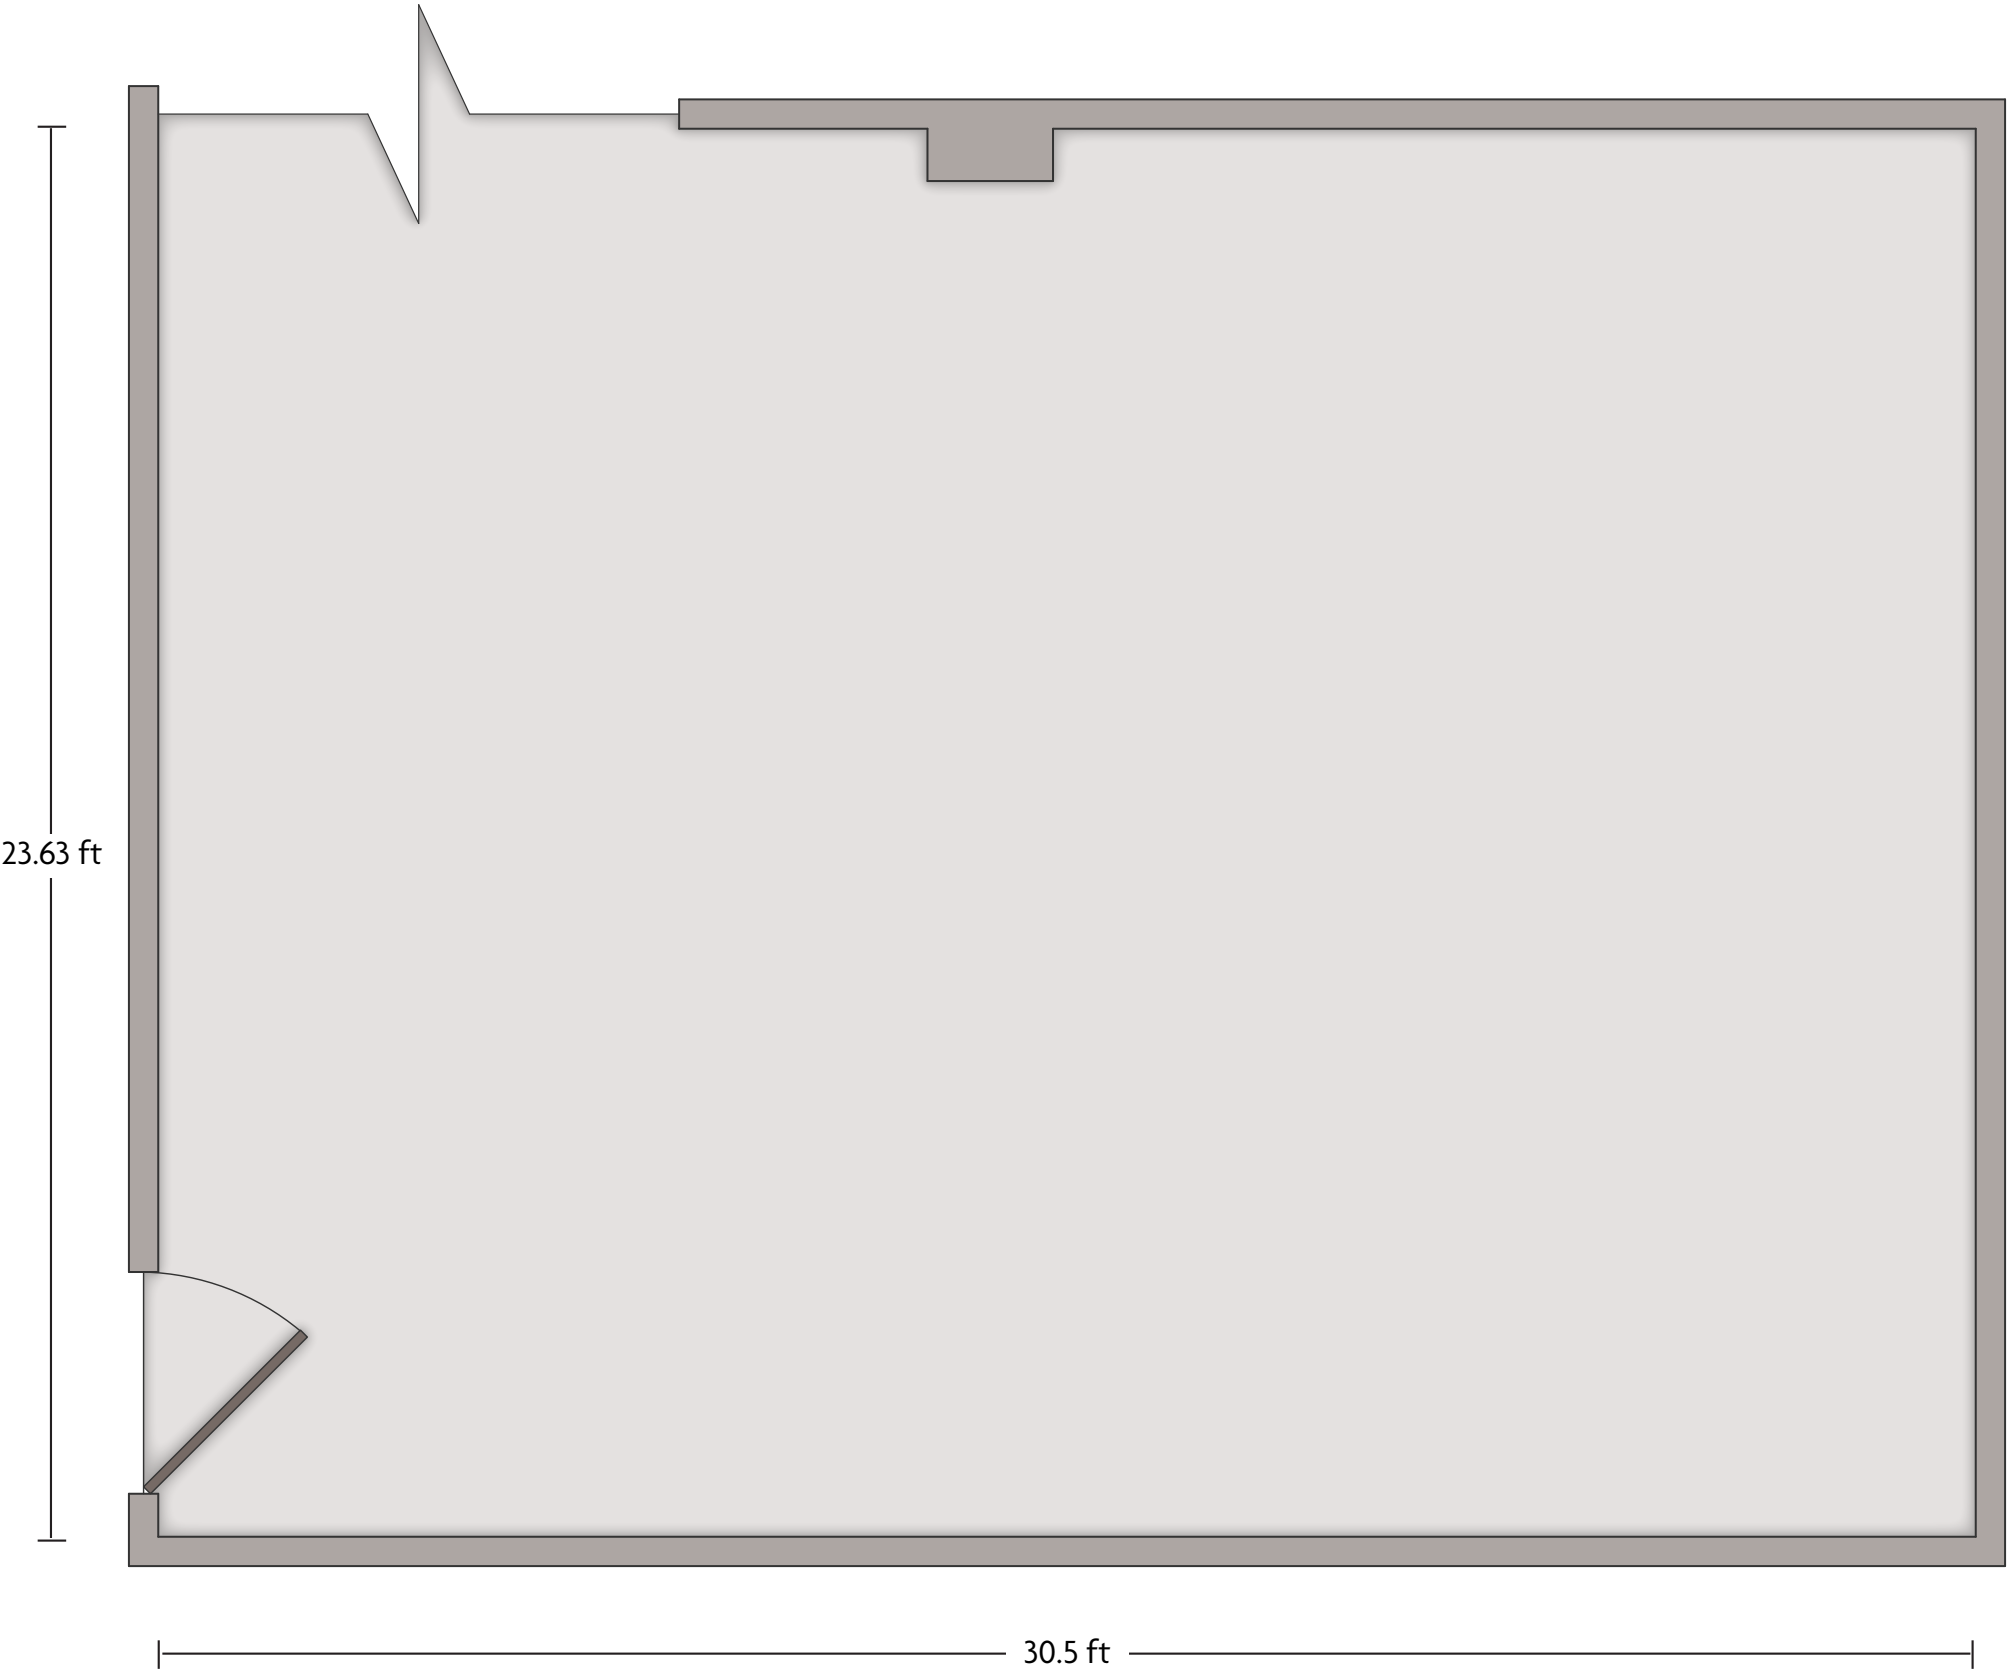

Crowne Plaza® Memphis Downtown - Memphis Pre-function

LENGTH: 30.5 ft   WIDTH: 23.6 ft   HEIGHT: 8.6 ft   TOTAL SQUARE FEET: 717.5 ft²   MAXIMUM CAPACITY: 60   POWER OUTLETS: 7

300 North Second St. | Memphis, TN 38105 | 901.525.1800

*Multiple layout options available for this space.