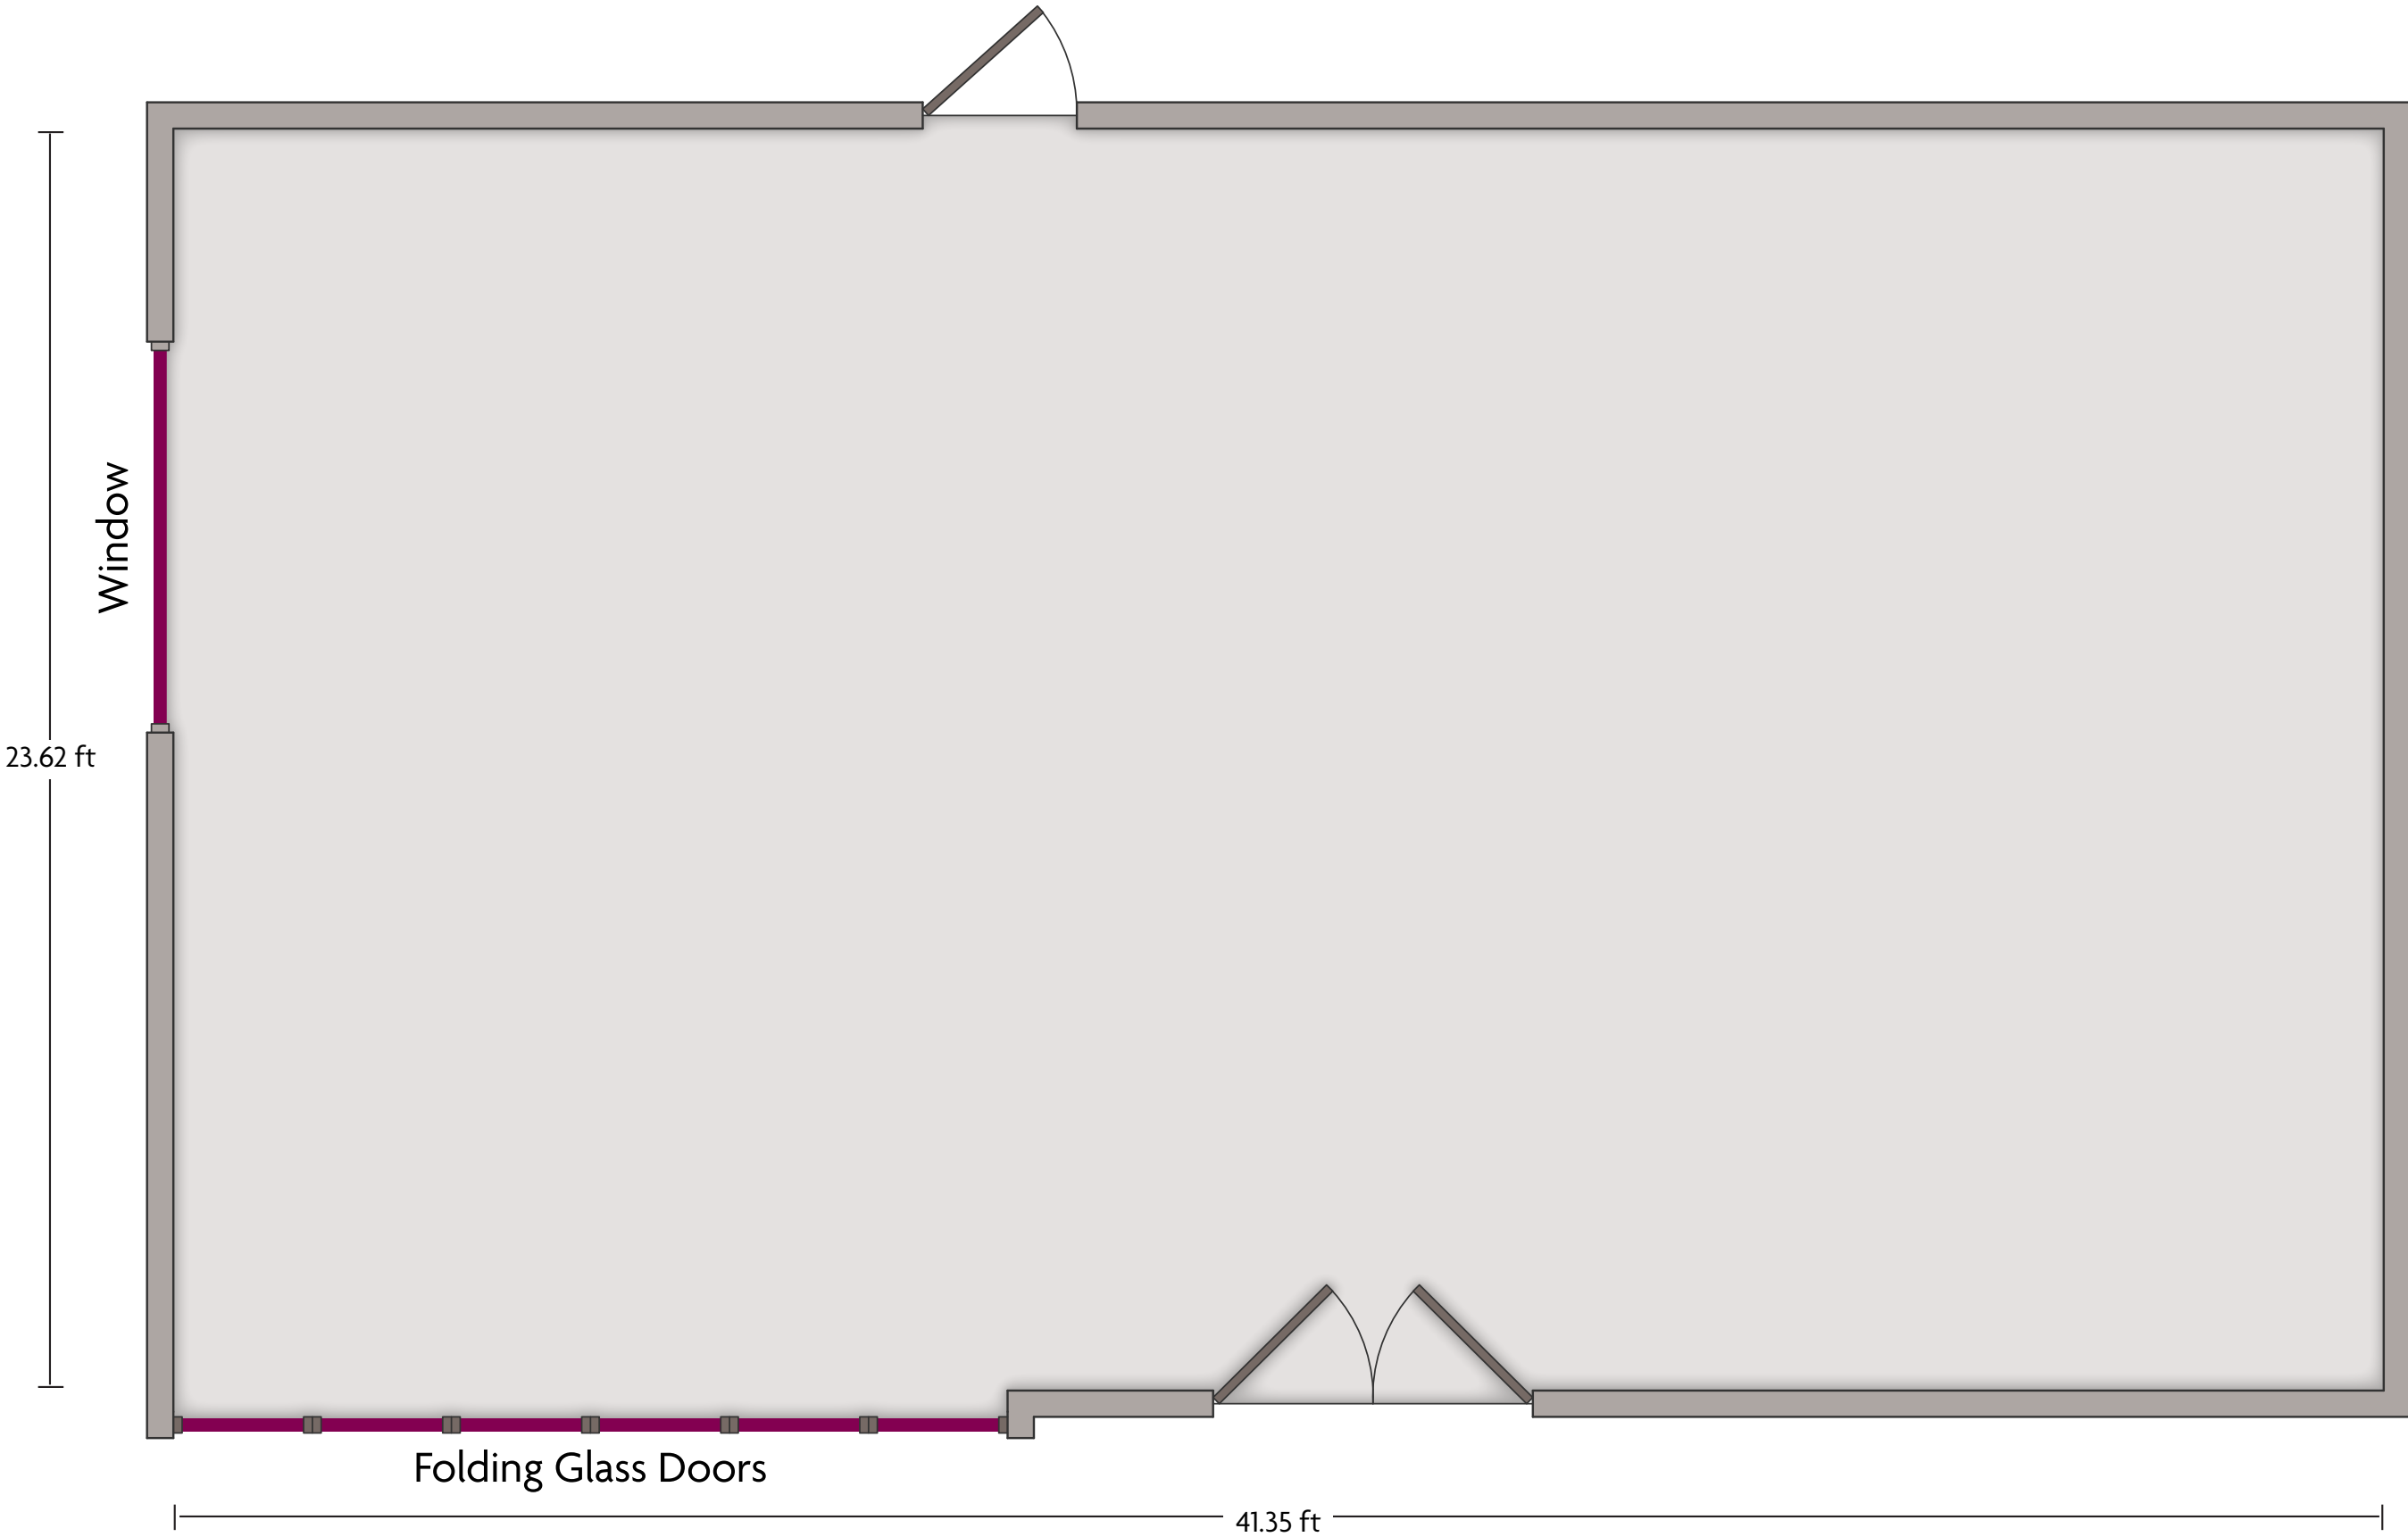

LENGTH: 41.4 ft   WIDTH: 23.6 ft   HEIGHT: 11.4 ft   TOTAL SQUARE FEET: 982.7 ft²   MAXIMUM CAPACITY: 100   POWER OUTLETS: 3

300 North Second St. | Memphis, TN 38105 | 901.525.1800

*Multiple layout options available for this space.