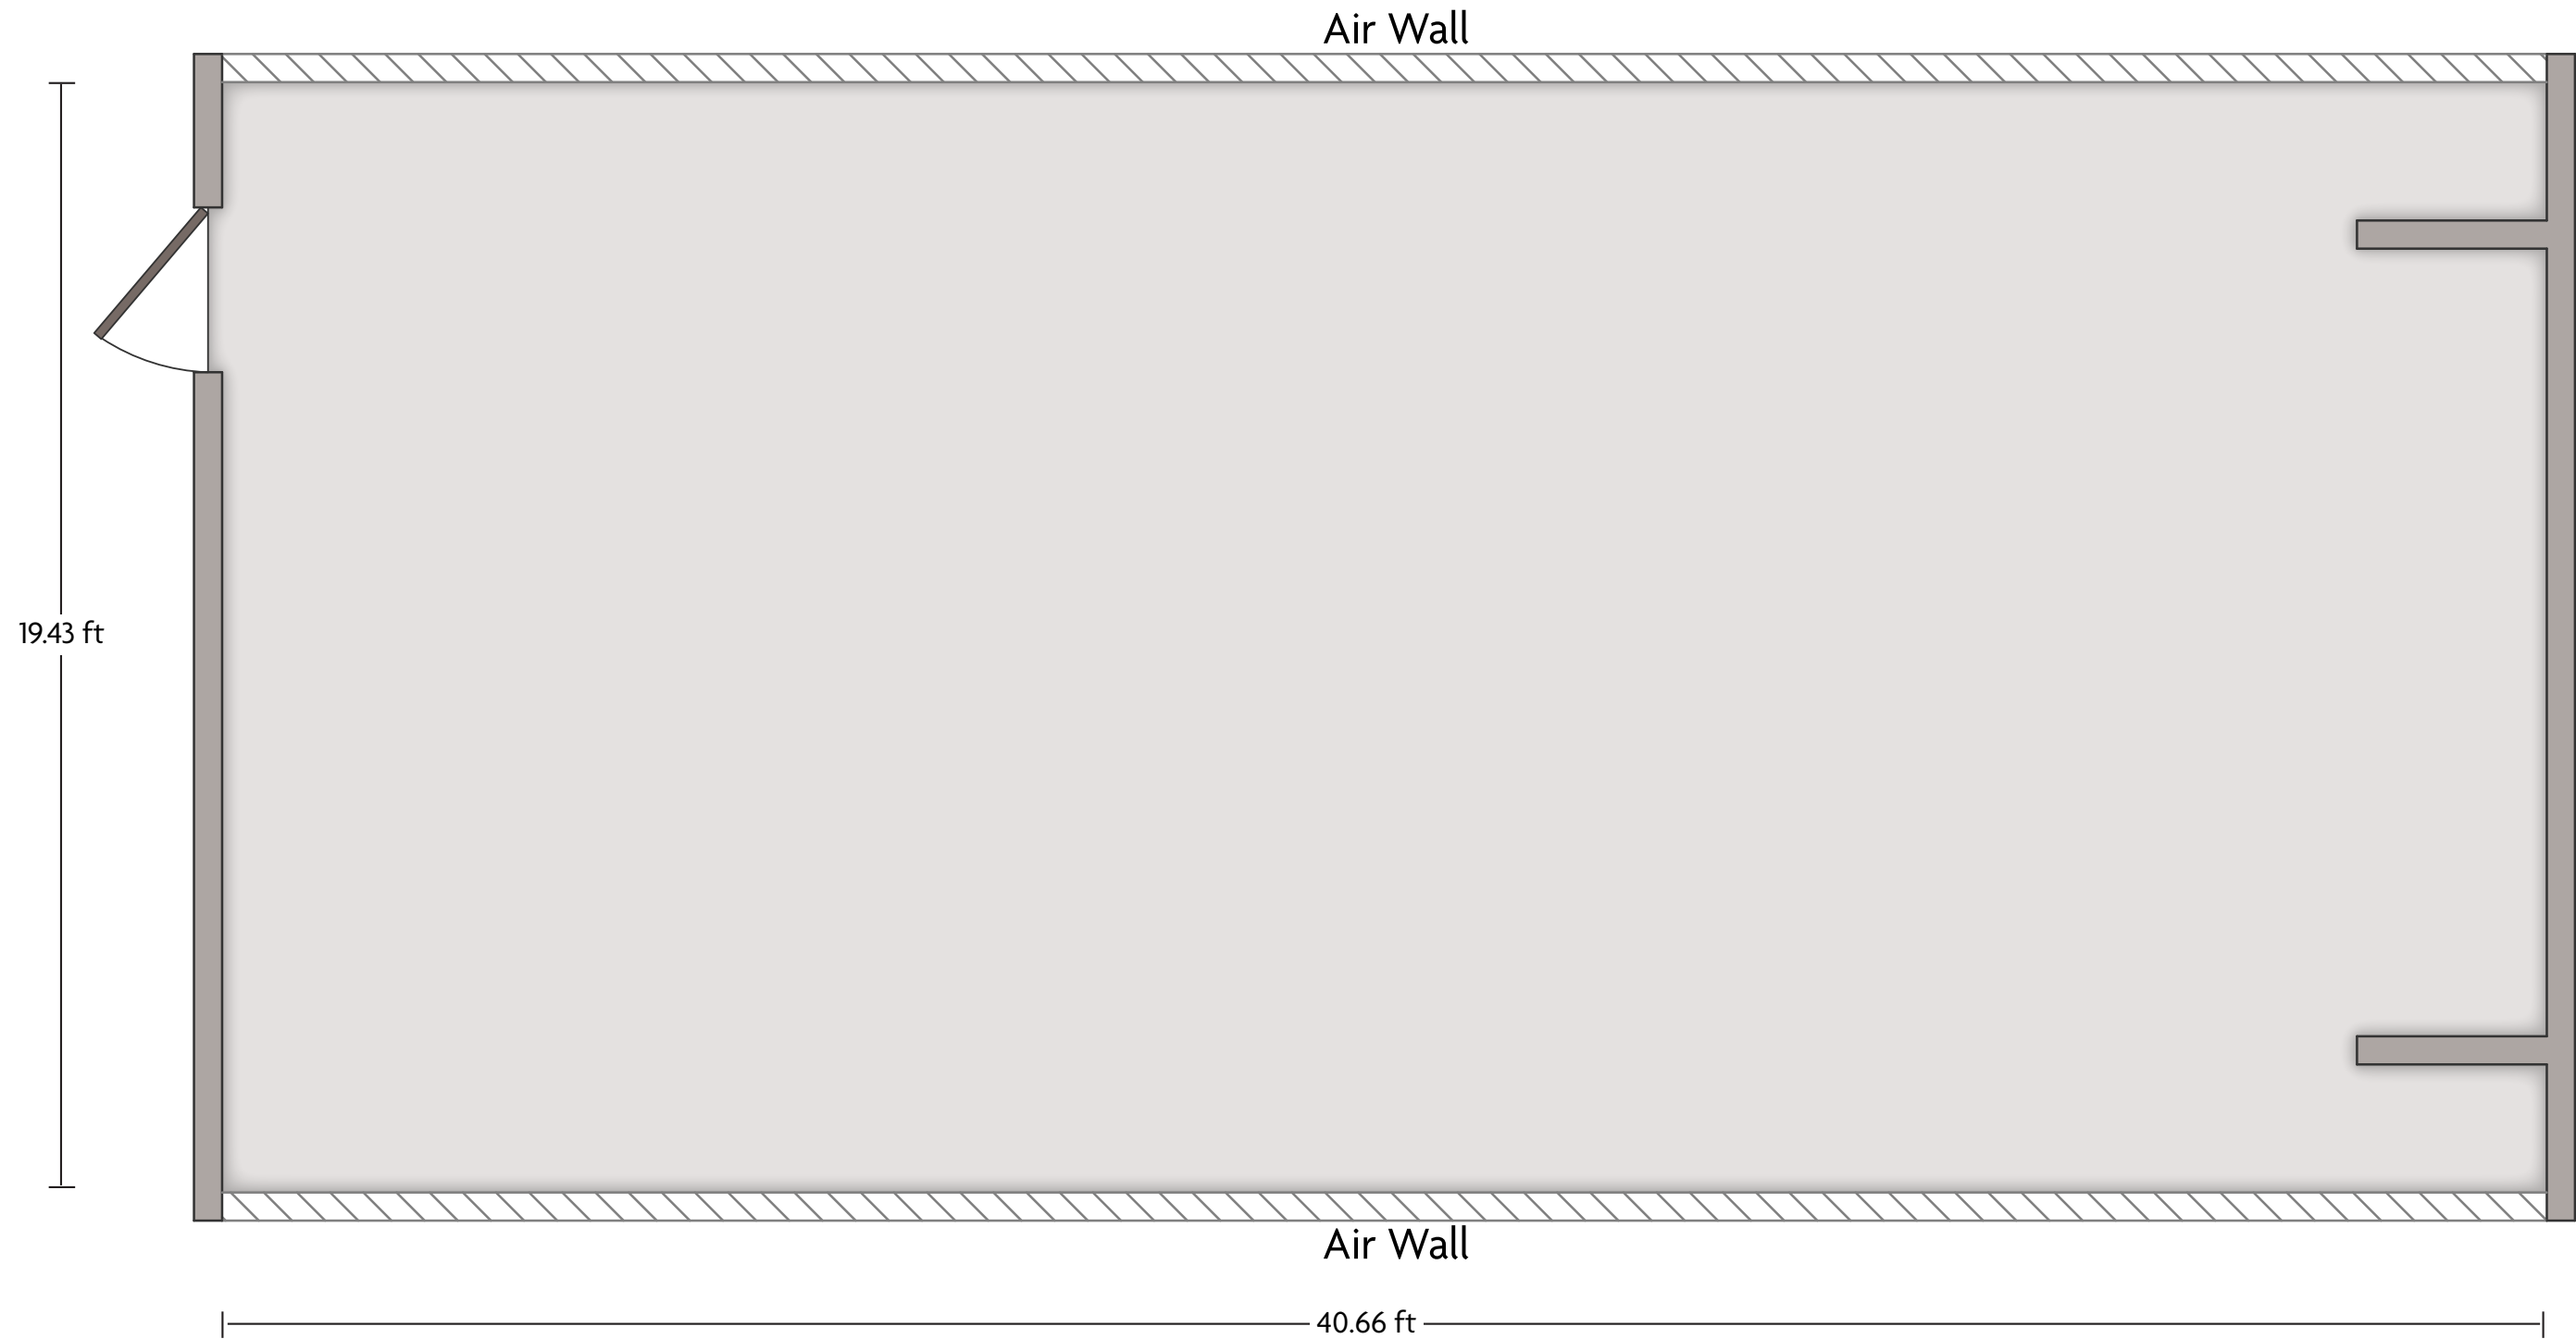

300 North Second St. | Memphis, TN 38105 | 901.525.1800

*Multiple layout options available for this space.

Crowne Plaza® Memphis Downtown - Tennessee Ballroom A

LENGTH: 40.7 ft WIDTH: 19 ft HEIGHT: 8.8 ft TOTAL SQUARE FEET: 764.7 ft² MAXIMUM CAPACITY: 60 POWER OUTLETS: 4

300 North Second St. | Memphis, TN 38105 | 901.525.1800

*Multiple layout options available for this space.

Crowne Plaza® Memphis Downtown - Tennessee Ballroom B

LENGTH: 40.7 ft WIDTH: 19.4 ft HEIGHT: 8.8 ft TOTAL SQUARE FEET: 786.6 ft² MAXIMUM CAPACITY: 60 POWER OUTLETS: 2