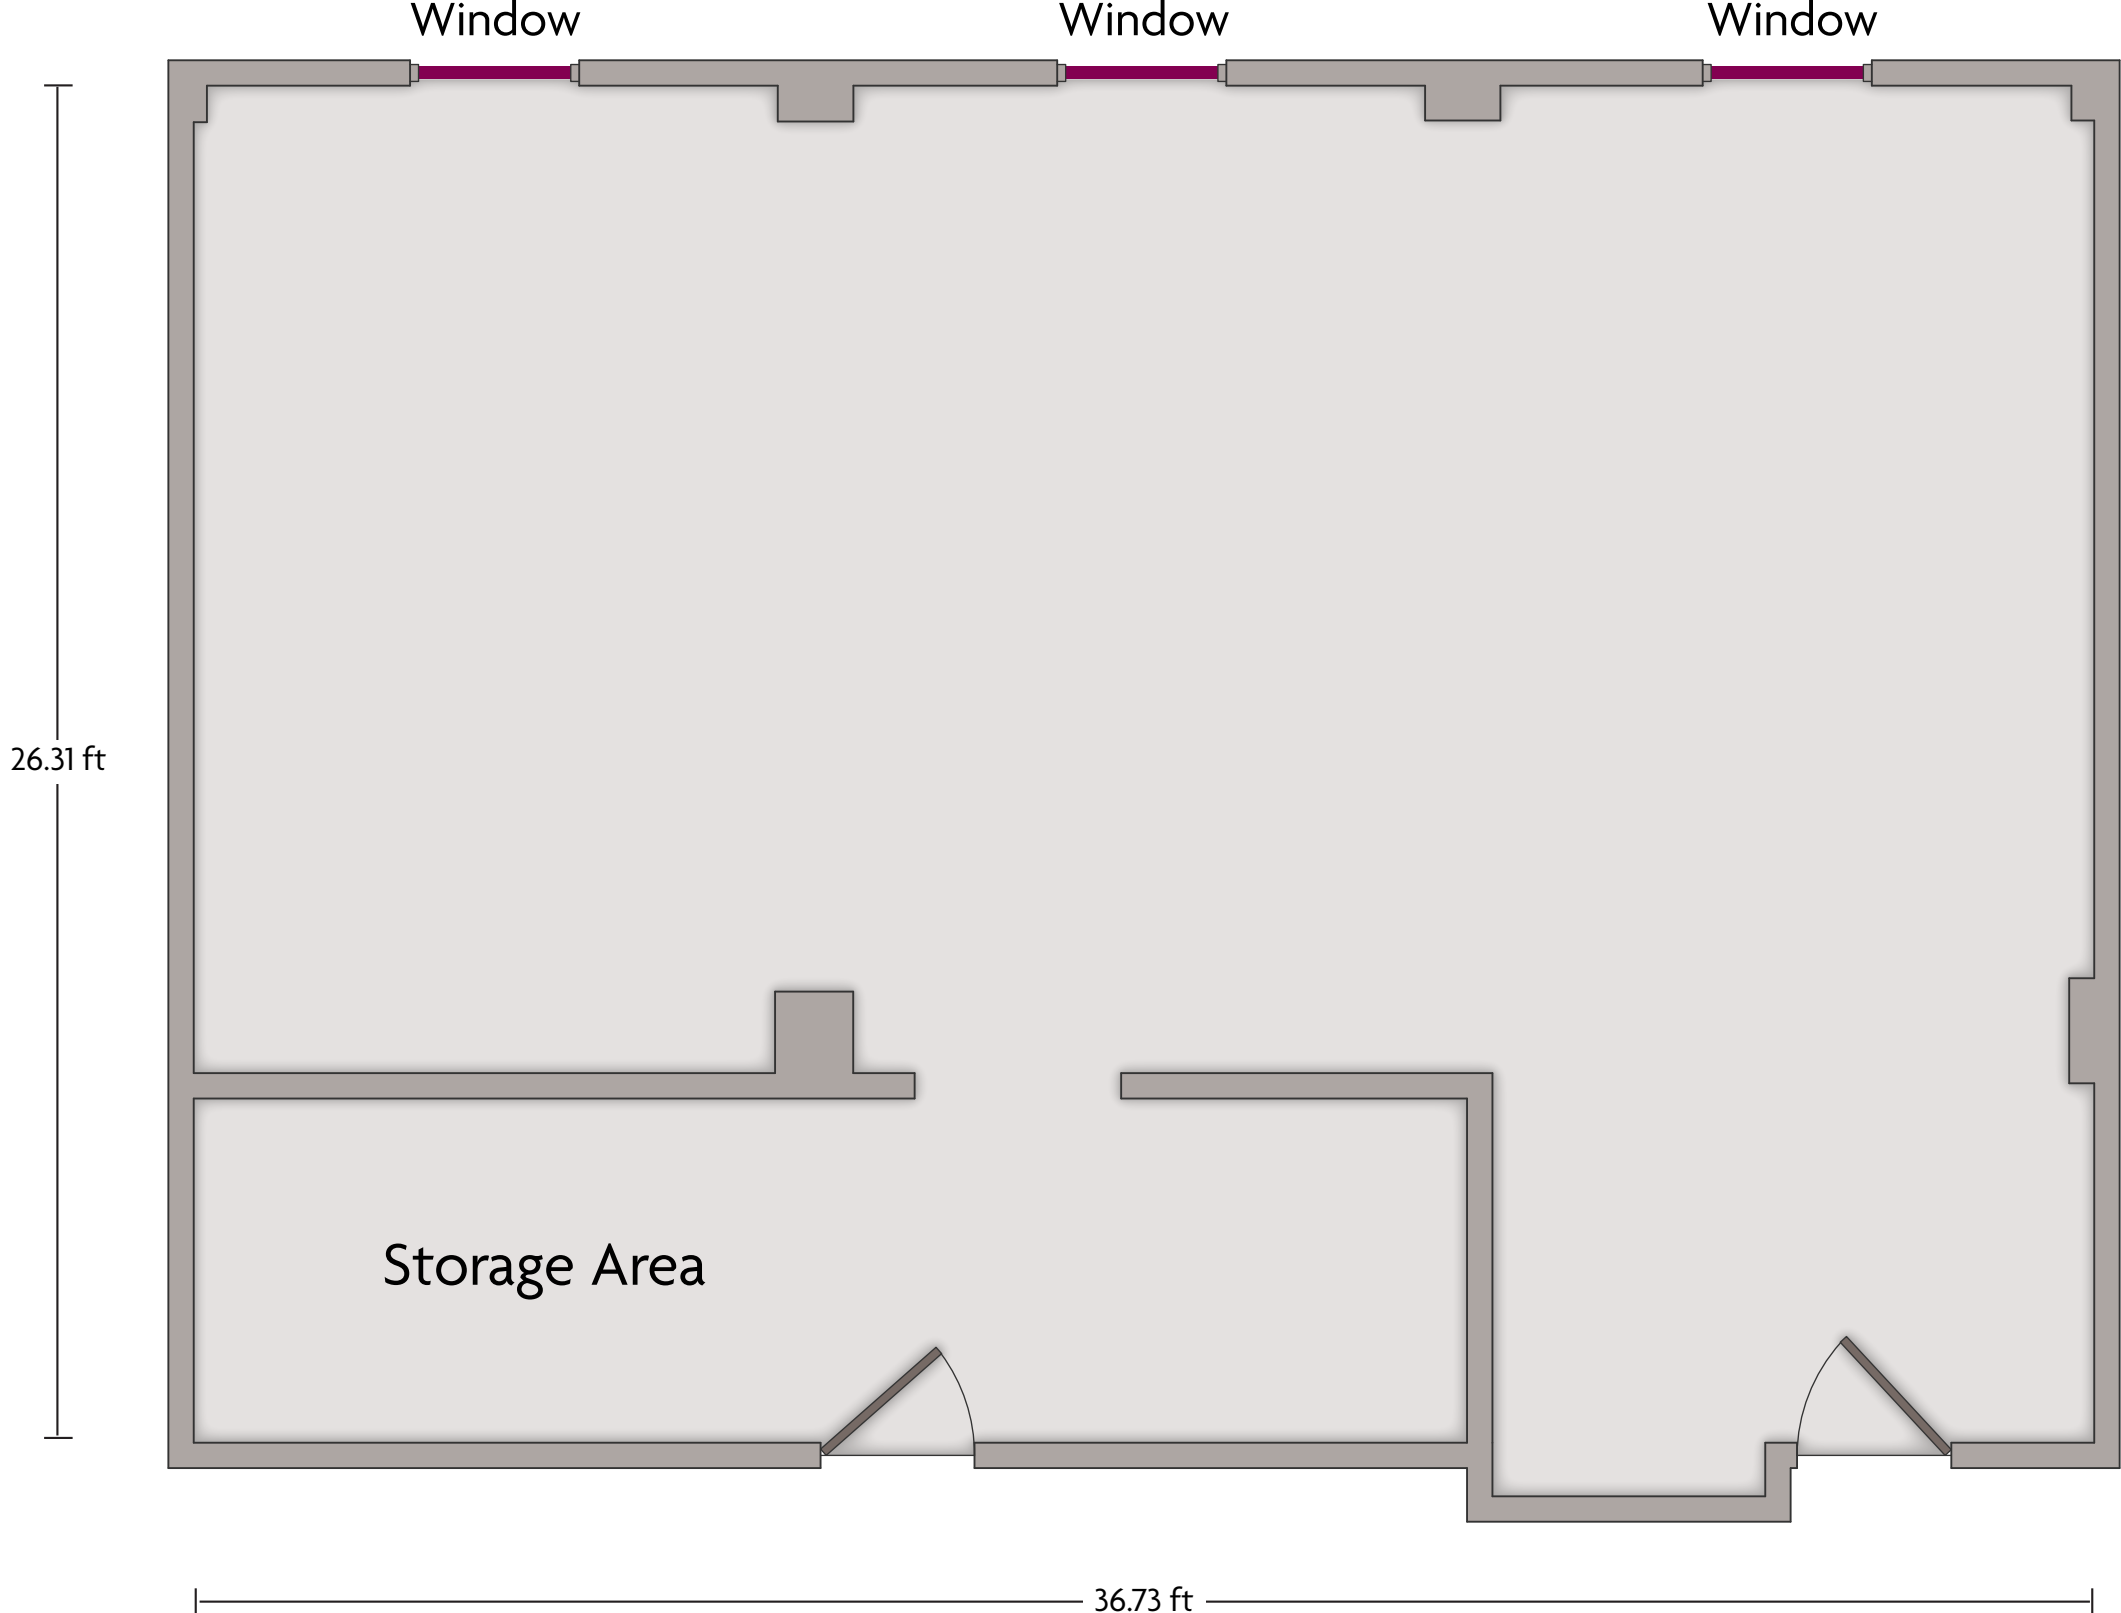

LENGTH: 24.4 ft WIDTH: 18.9 ft HEIGHT: 7 ft TOTAL SQUARE FEET: 501.1 ft² MAXIMUM CAPACITY: 46 POWER OUTLETS: 4

300 North Second St. | Memphis, TN 38105 | 901.525.1800

*Multiple layout options available for this space.

Crowne Plaza® Memphis Downtown - Blues Patio

LENGTH: 87.4 ft WIDTH: 7.5 ft HEIGHT: 12.5 ft TOTAL SQUARE FEET: 722.3 ft² MAXIMUM CAPACITY: 42 POWER OUTLETS: 0

300 North Second St. | Memphis, TN 38105 | 901.525.1800

LENGTH: 36.7 ft WIDTH: 26.3 ft HEIGHT: 7.1 ft TOTAL SQUARE FEET: 956.2 ft² MAXIMUM CAPACITY: 78 POWER OUTLETS: 7

300 North Second St. | Memphis, TN 38105 | 901.525.1800

*Multiple layout options available for this space.

Crowne Plaza® Memphis Downtown - Memphis Boardroom

LENGTH: 27.2 ft WIDTH: 24.7 ft HEIGHT: 8.2 ft TOTAL SQUARE FEET: 576.8 ft² MAXIMUM CAPACITY: 20 POWER OUTLETS: 8

300 North Second St. | Memphis, TN 38105 | 901.525.1800