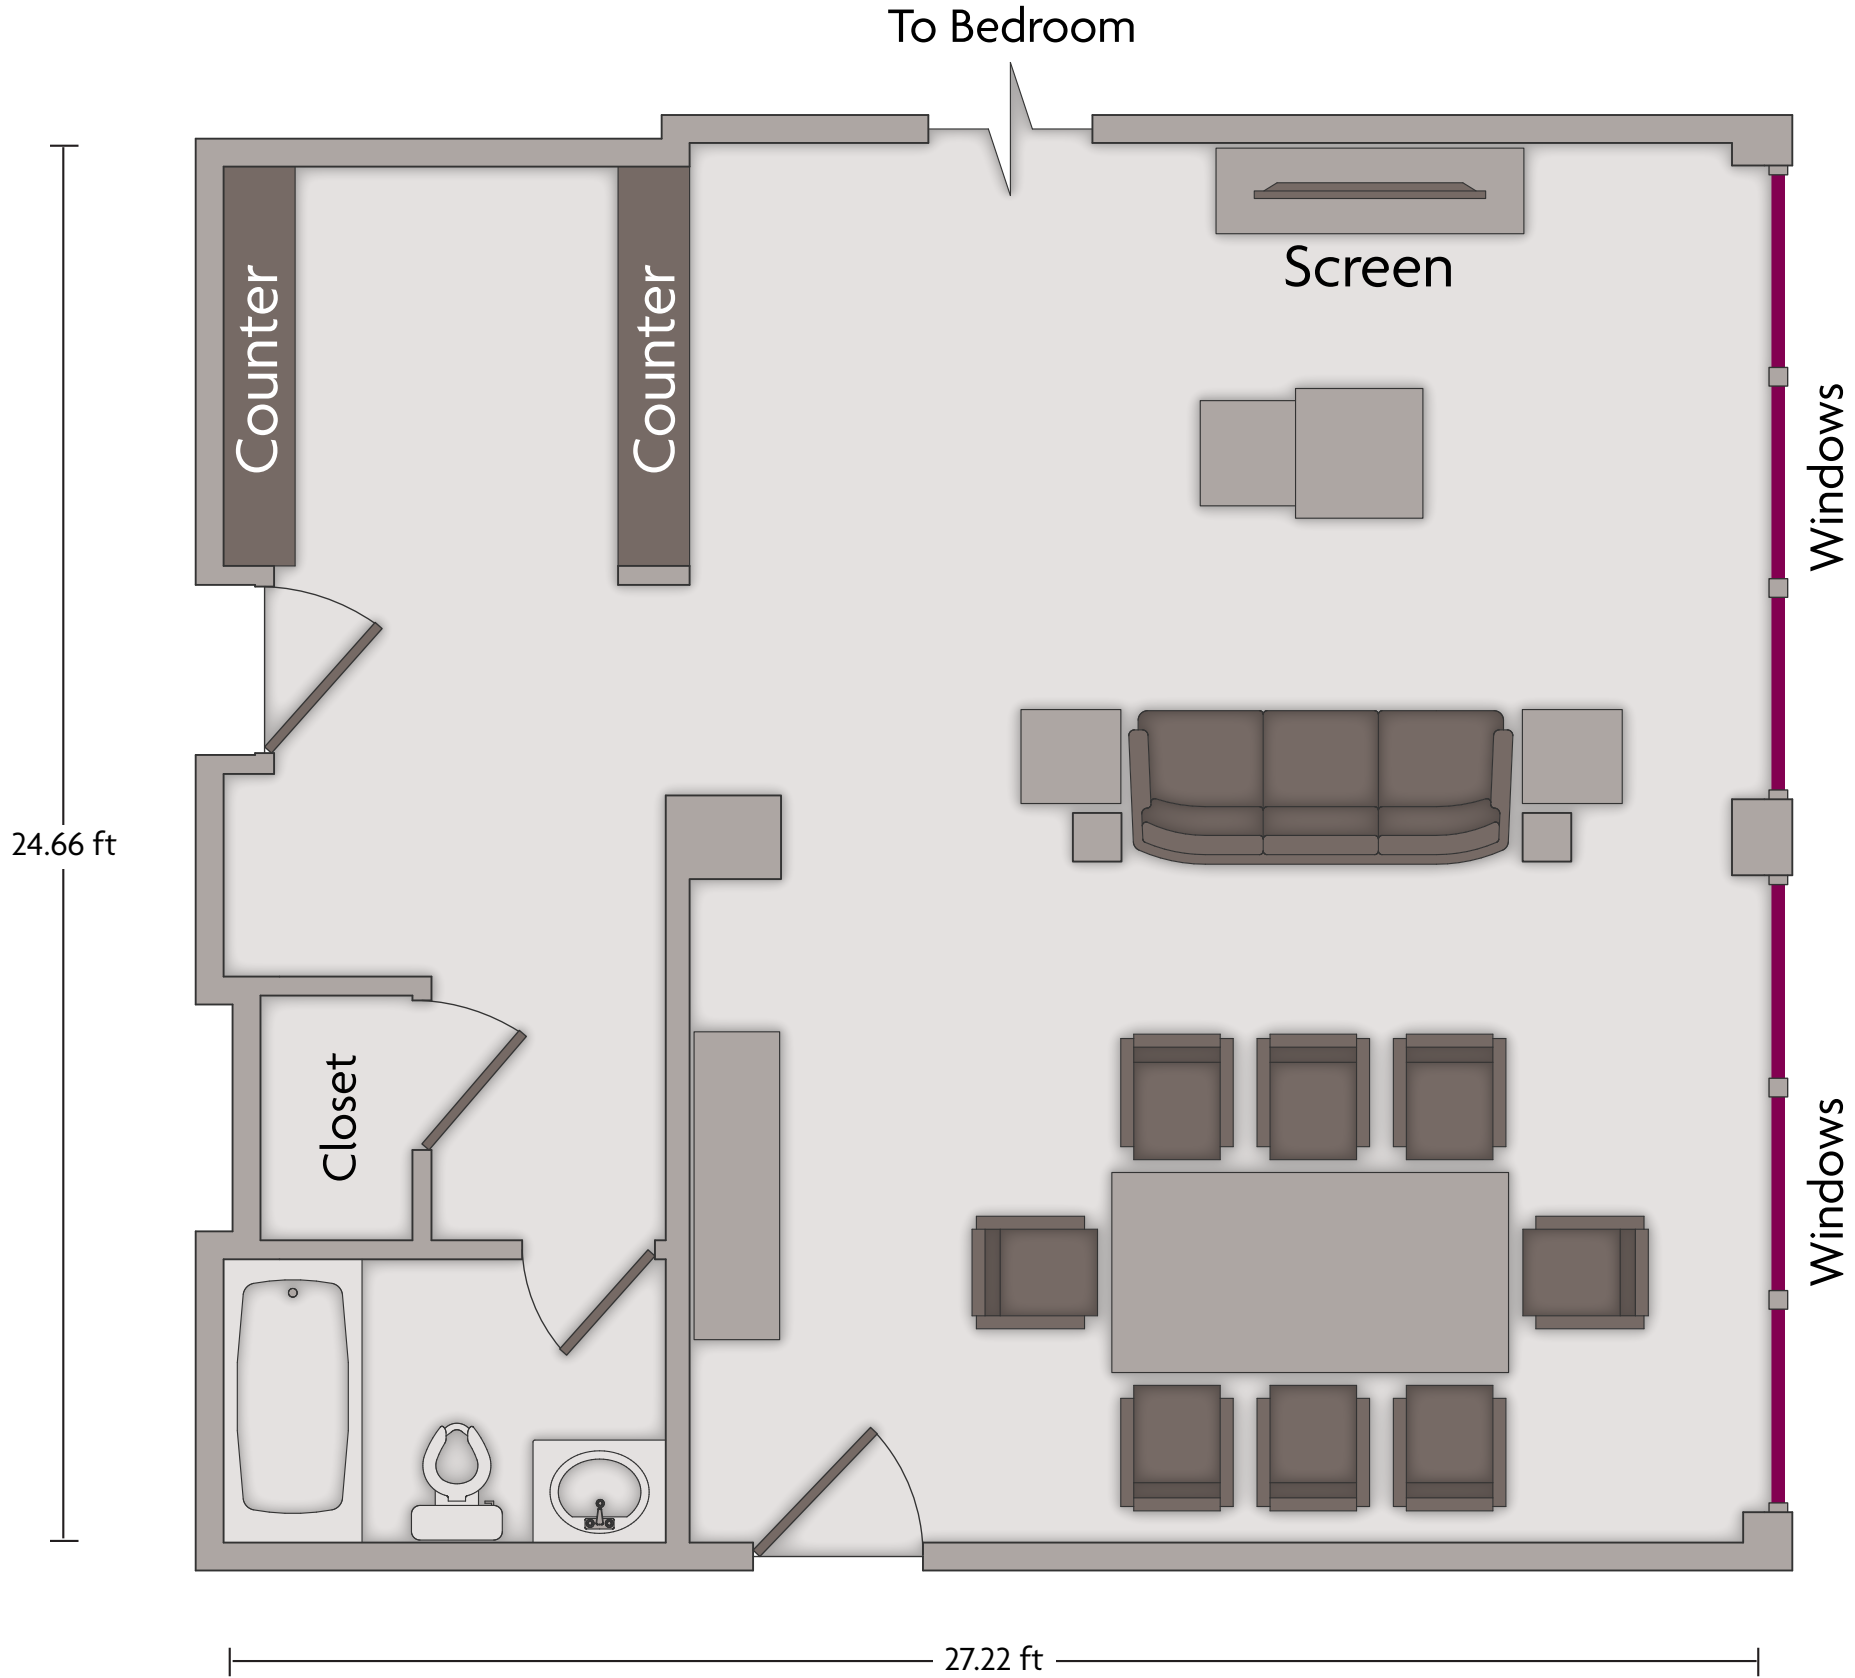

LENGTH: 24.4 ft WIDTH: 18.9 ft HEIGHT: 7 ft TOTAL SQUARE FEET: 501.1 ft² MAXIMUM CAPACITY: 46 POWER OUTLETS: 4

300 North Second St. | Memphis, TN 38105 | 901.525.1800

*Multiple layout options available for this space.

Crowne Plaza® Memphis Downtown - Blues Patio

LENGTH: 87.4 ft WIDTH: 7.5 ft HEIGHT: 12.5 ft TOTAL SQUARE FEET: 722.3 ft² MAXIMUM CAPACITY: 42 POWER OUTLETS: 0

300 North Second St. | Memphis, TN 38105 | 901.525.1800

LENGTH: 36.7 ft WIDTH: 26.3 ft HEIGHT: 7.1 ft TOTAL SQUARE FEET: 956.2 ft² MAXIMUM CAPACITY: 78 POWER OUTLETS: 7

300 North Second St. | Memphis, TN 38105 | 901.525.1800

*Multiple layout options available for this space.

Crowne Plaza® Memphis Downtown - Memphis Boardroom

LENGTH: 27.2 ft WIDTH: 24.7 ft HEIGHT: 8.2 ft TOTAL SQUARE FEET: 576.8 ft² MAXIMUM CAPACITY: 20 POWER OUTLETS: 8

300 North Second St. | Memphis, TN 38105 | 901.525.1800