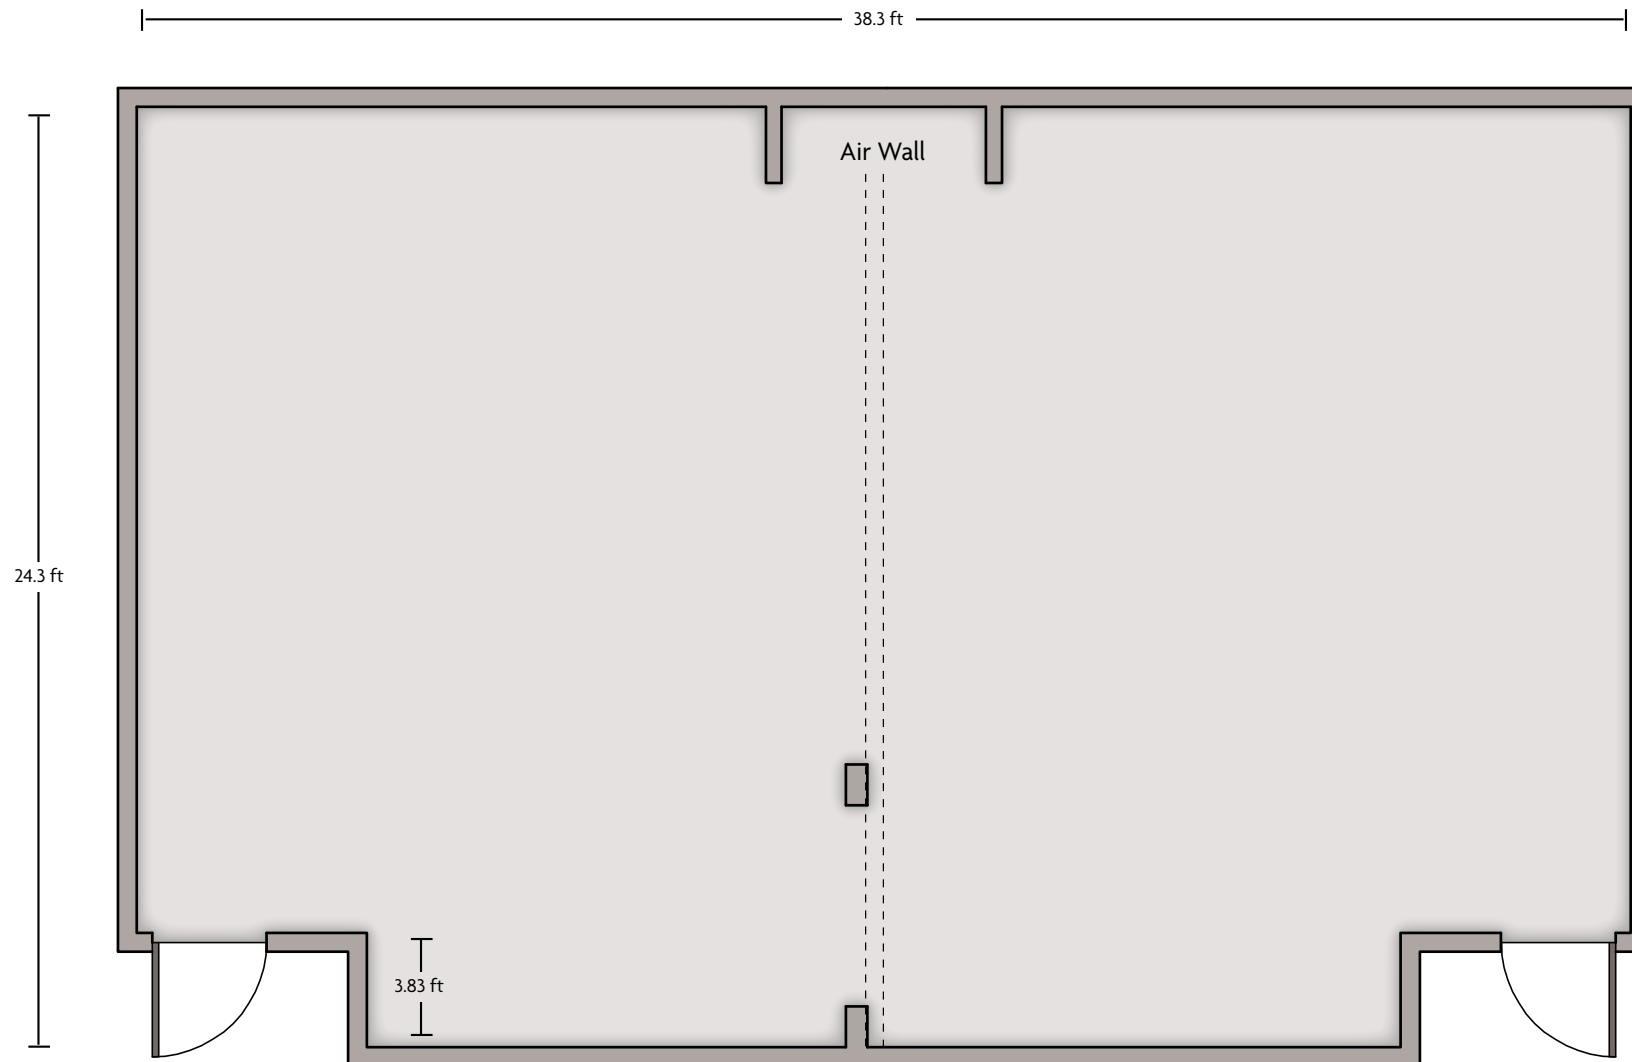

LENGTH: 38.3 Ft.   WIDTH: 24.3 Ft.   HEIGHT: 11 Ft.   TOTAL SQUARE FEET: 890 Sq Ft   MAXIMUM CAPACITY: 32   POWER OUTLETS: 30

2605 North A1A | Melbourne Florida 32903 | 321.777.4100

*Multiple layout options available for this space.