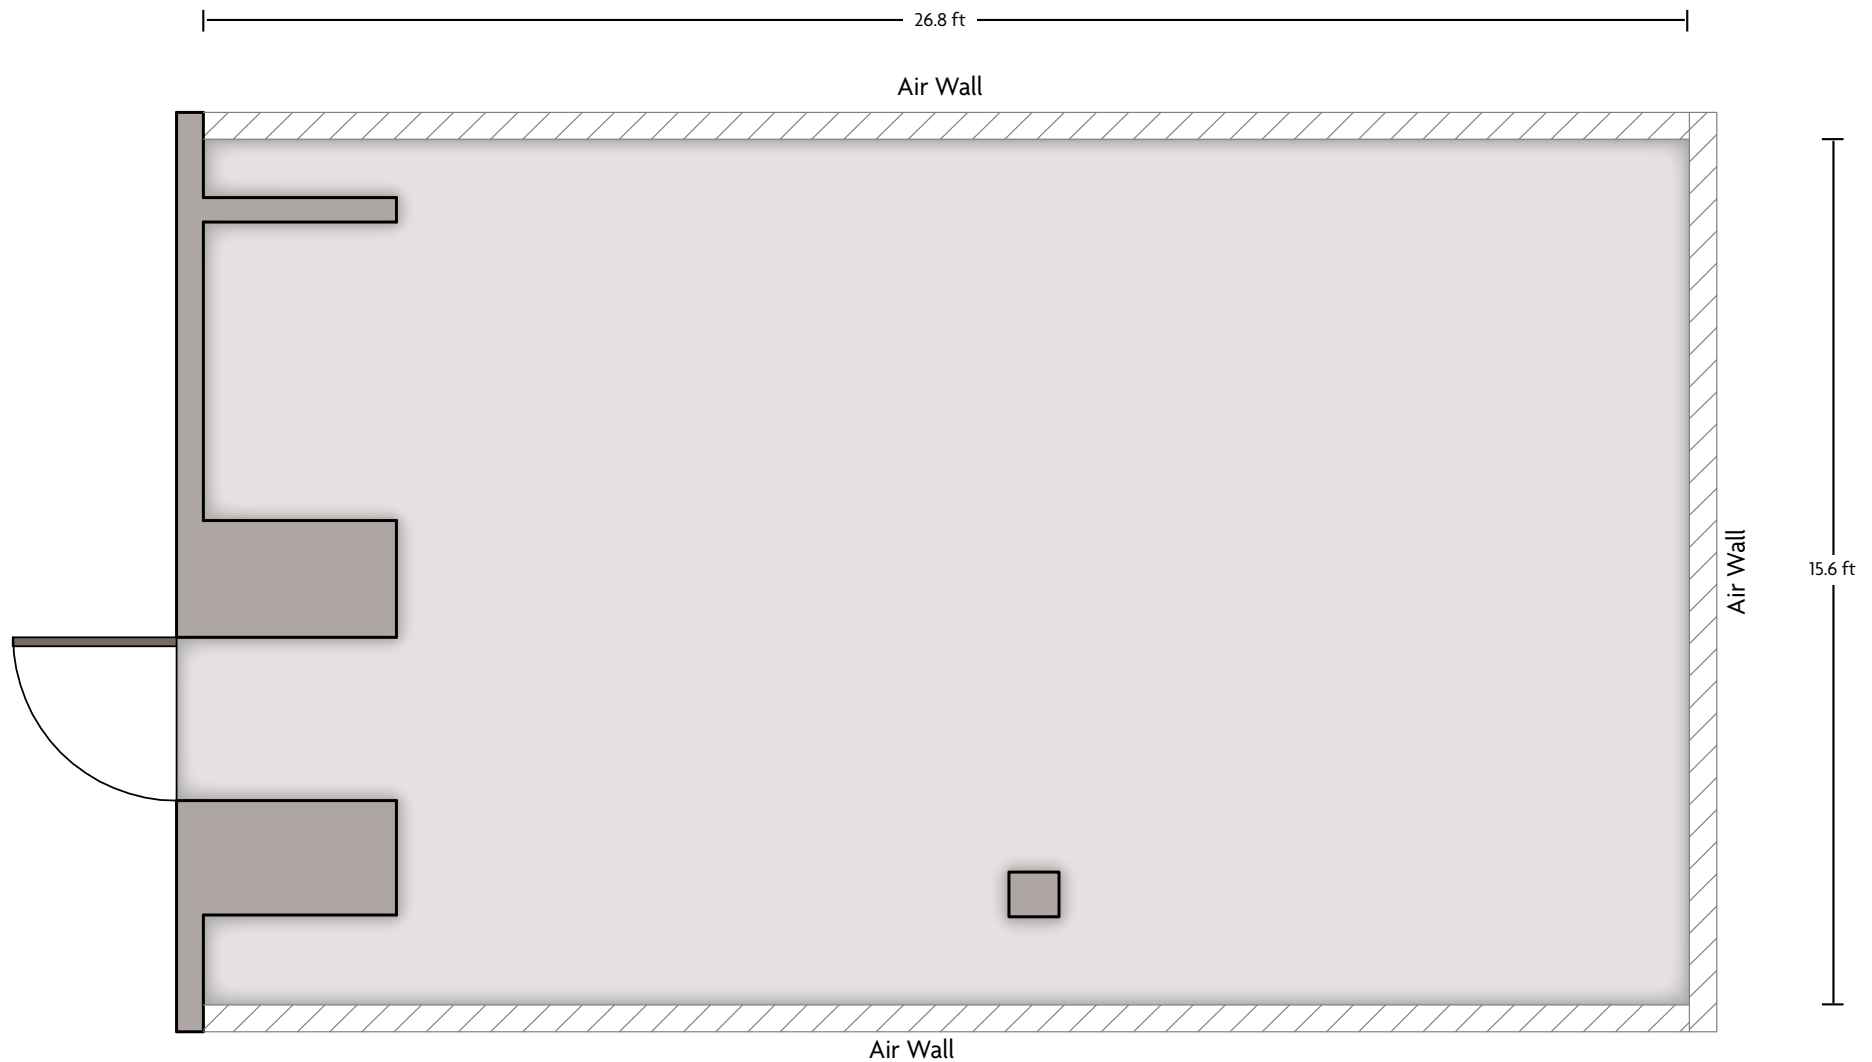

*Multiple layout options available for this space.

LENGTH: 37.2 Ft. WIDTH: 25.7 Ft. HEIGHT: 11 Ft. TOTAL SQUARE FEET: 951 Sq Ft MAXIMUM CAPACITY: 64 POWER OUTLETS: 10

2605 North A1A | Melbourne Florida 32903 | 321.777.4100

*Multiple layout options available for this space.

LENGTH: 37.3 Ft. WIDTH: 35.9 Ft. HEIGHT: 12 Ft. TOTAL SQUARE FEET: 1333 Sq Ft MAXIMUM CAPACITY: 86 POWER OUTLETS: 6

2605 North A1A | Melbourne Florida 32903 | 321.777.4100

*Multiple layout options available for this space.

LENGTH: 24.3 Ft. WIDTH: 19.2 Ft. HEIGHT: 11 Ft. TOTAL SQUARE FEET: 444 Sq Ft MAXIMUM CAPACITY: 26 POWER OUTLETS: 10

2605 North A1A | Melbourne Florida 32903 | 321.777.4100

*Multiple layout options available for this space.

LENGTH: 26.8 Ft. WIDTH: 15.6 Ft. HEIGHT: 13 Ft. TOTAL SQUARE FEET: 389 Sq Ft MAXIMUM CAPACITY: 20 POWER OUTLETS: 0

2605 North A1A | Melbourne Florida 32903 | 321.777.4100