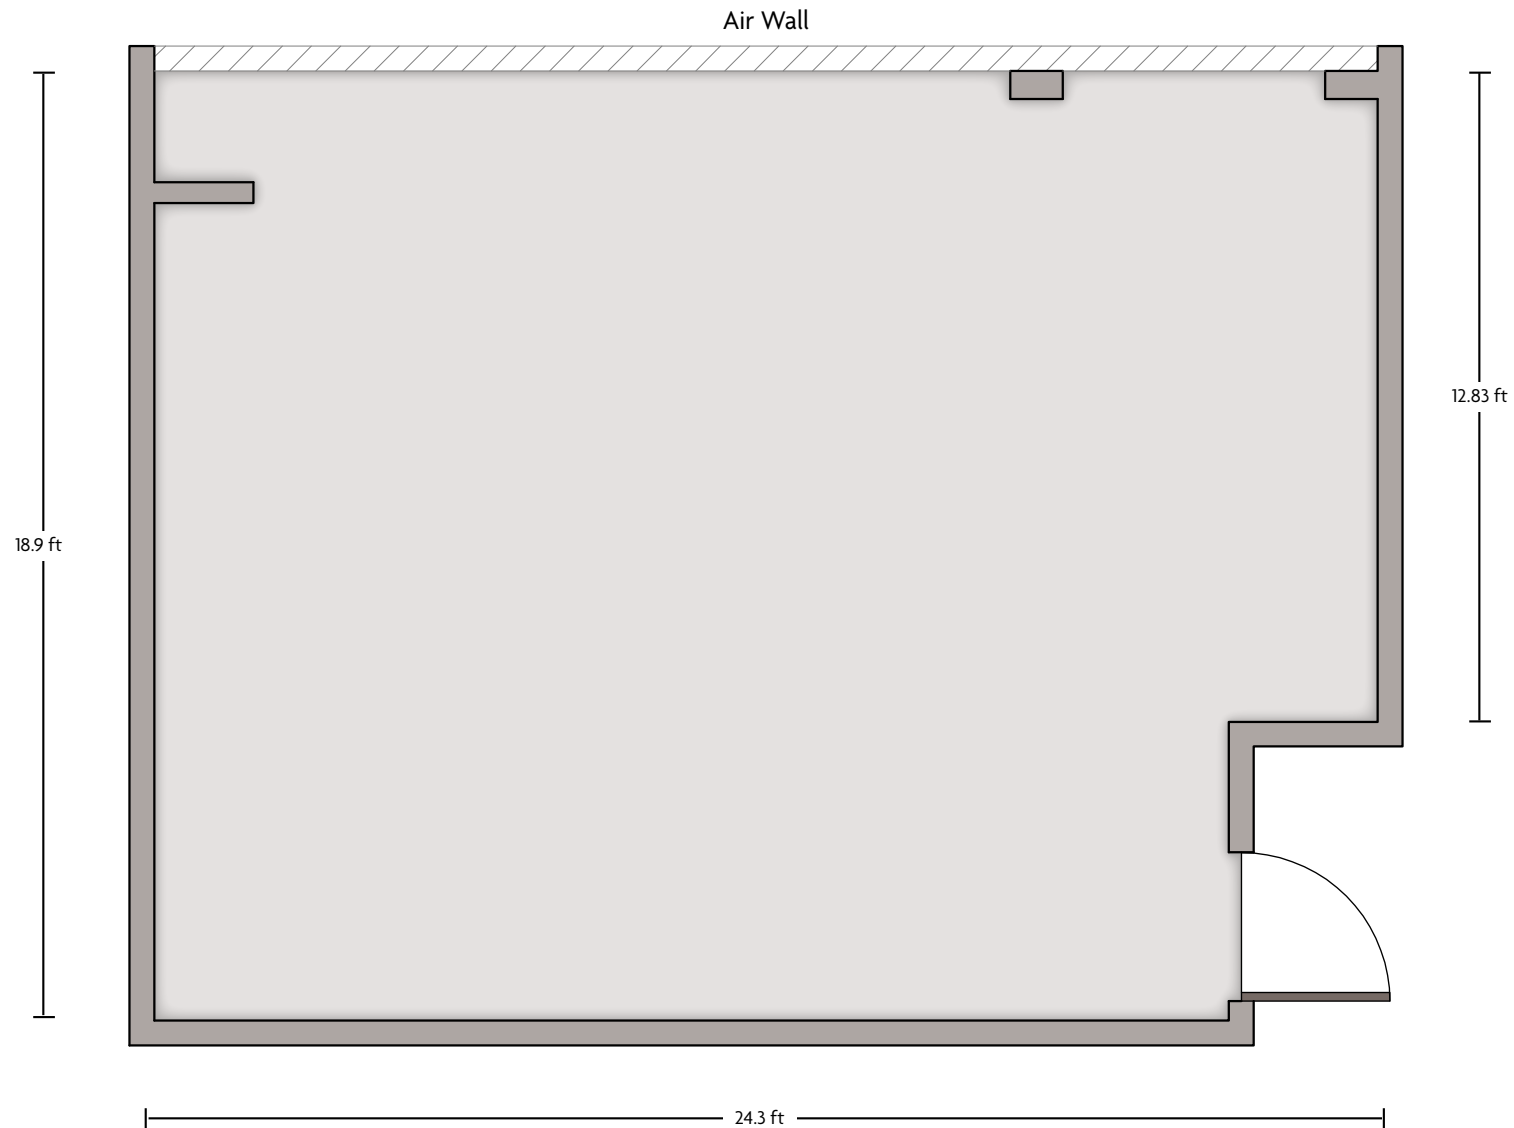

Crowne Plaza® Plaza Melbourne - Oceanfront - Boardroom

LENGTH: 24.4 Ft. WIDTH: 15.7 Ft. HEIGHT: 12 Ft. TOTAL SQUARE FEET: 324 Sq Ft MAXIMUM CAPACITY: 19 POWER OUTLETS: 12

2605 North A1A | Melbourne Florida 32903 | 321.777.4100

Crowne Plaza® Plaza Melbourne - Oceanfront - Grand Ballroom

LENGTH: 90.2 Ft. WIDTH: 51.6 Ft. HEIGHT: 10.5 Ft. TOTAL SQUARE FEET: 4517 Sq Ft MAXIMUM CAPACITY: 273 POWER OUTLETS: 30

2605 North A1A | Melbourne Florida 32903 | 321.777.4100

*Multiple layout options available for this space.

LENGTH: 26.8 Ft. WIDTH: 18.1 Ft. HEIGHT: 13 Ft. TOTAL SQUARE FEET: 438 Sq Ft MAXIMUM CAPACITY: 30 POWER OUTLETS: 4

2605 North A1A | Melbourne Florida 32903 | 321.777.4100

*Multiple layout options available for this space.

LENGTH: 24.3 Ft. WIDTH: 18.9 Ft. HEIGHT: 11 Ft. TOTAL SQUARE FEET: 429 Sq Ft MAXIMUM CAPACITY: 26 POWER OUTLETS: 10

2605 North A1A | Melbourne Florida 32903 | 321.777.4100