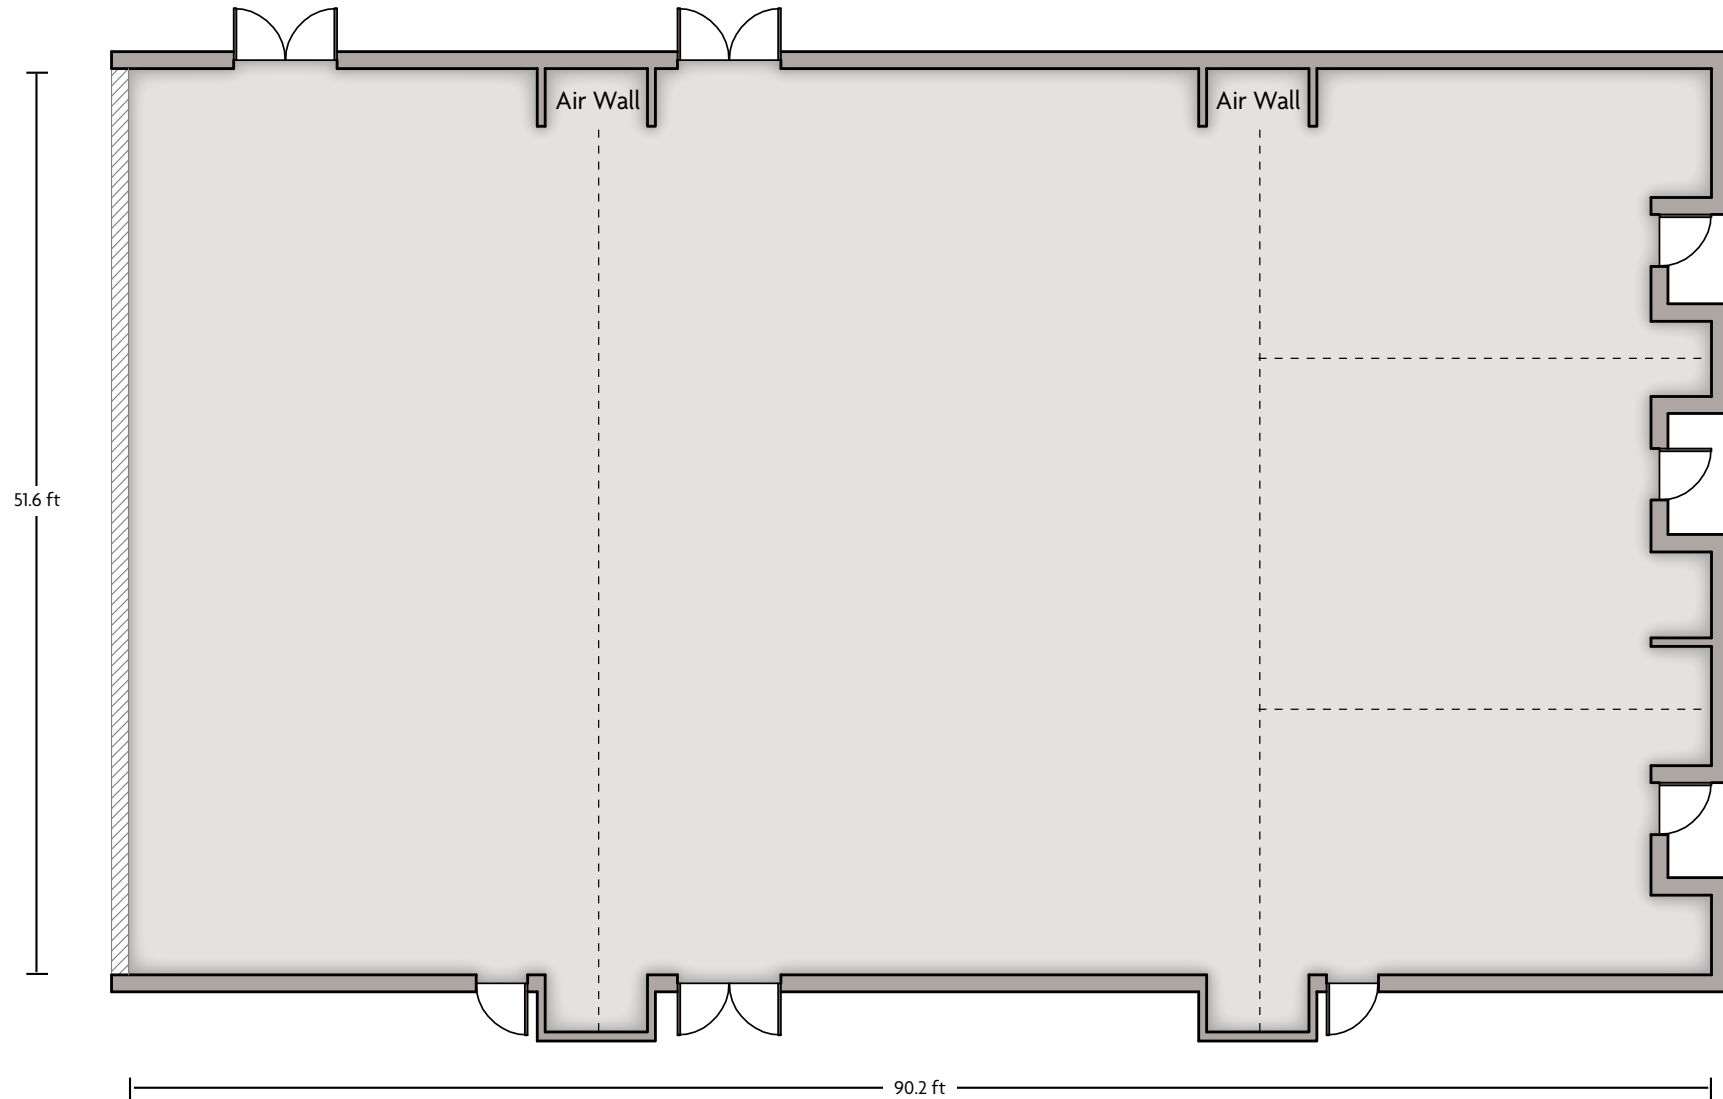

LENGTH: 51.8 Ft. WIDTH: 27.5 Ft. HEIGHT: 10.5 Ft. TOTAL SQUARE FEET: 1425 Sq Ft MAXIMUM CAPACITY: 83 POWER OUTLETS: 12

2605 North A1A | Melbourne Florida 32903 | 321.777.4100

*Multiple layout options available for this space.

LENGTH: 51.6 Ft. WIDTH: 35.5 Ft. HEIGHT: 13 Ft. TOTAL SQUARE FEET: 1728 Sq Ft MAXIMUM CAPACITY: 120 POWER OUTLETS: 10

2605 North A1A | Melbourne Florida 32903 | 321.777.4100

*Multiple layout options available for this space.

Crowne Plaza® Plaza Melbourne - Oceanfront - Boardroom

LENGTH: 24.4 Ft. WIDTH: 15.7 Ft. HEIGHT: 12 Ft. TOTAL SQUARE FEET: 324 Sq Ft MAXIMUM CAPACITY: 19 POWER OUTLETS: 12

2605 North A1A | Melbourne Florida 32903 | 321.777.4100

Crowne Plaza® Plaza Melbourne - Oceanfront - Grand Ballroom

LENGTH: 90.2 Ft. WIDTH: 51.6 Ft. HEIGHT: 10.5 Ft. TOTAL SQUARE FEET: 4517 Sq Ft MAXIMUM CAPACITY: 273 POWER OUTLETS: 30

2605 North A1A | Melbourne Florida 32903 | 321.777.4100