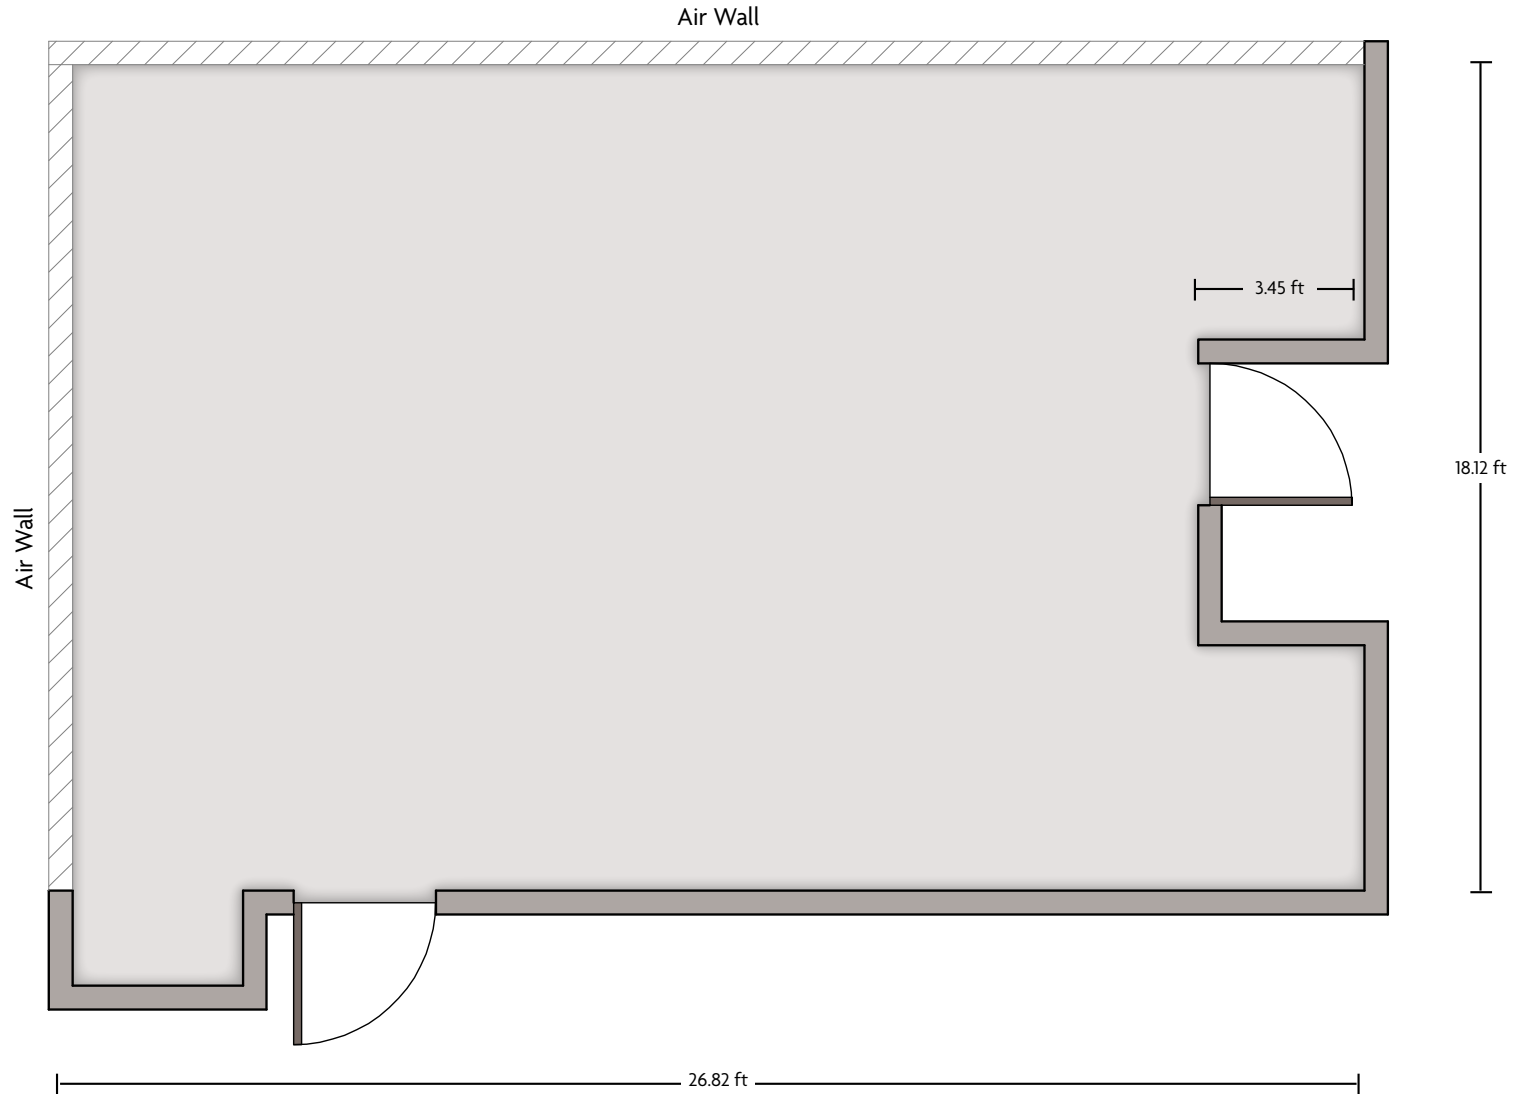

LENGTH: 51.6 Ft. WIDTH: 35.5 Ft. HEIGHT: 13 Ft. TOTAL SQUARE FEET: 1728 Sq Ft MAXIMUM CAPACITY: 120 POWER OUTLETS: 10

2605 North A1A | Melbourne Florida 32903 | 321.777.4100

*Multiple layout options available for this space.

Crowne Plaza® Plaza Melbourne - Oceanfront - Boardroom

LENGTH: 24.4 Ft. WIDTH: 15.7 Ft. HEIGHT: 12 Ft. TOTAL SQUARE FEET: 324 Sq Ft MAXIMUM CAPACITY: 19 POWER OUTLETS: 12

2605 North A1A | Melbourne Florida 32903 | 321.777.4100

Crowne Plaza® Plaza Melbourne - Oceanfront - Grand Ballroom

LENGTH: 90.2 Ft. WIDTH: 51.6 Ft. HEIGHT: 10.5 Ft. TOTAL SQUARE FEET: 4517 Sq Ft MAXIMUM CAPACITY: 273 POWER OUTLETS: 30

2605 North A1A | Melbourne Florida 32903 | 321.777.4100

*Multiple layout options available for this space.

LENGTH: 26.8 Ft. WIDTH: 18.1 Ft. HEIGHT: 13 Ft. TOTAL SQUARE FEET: 438 Sq Ft MAXIMUM CAPACITY: 30 POWER OUTLETS: 4

2605 North A1A | Melbourne Florida 32903 | 321.777.4100