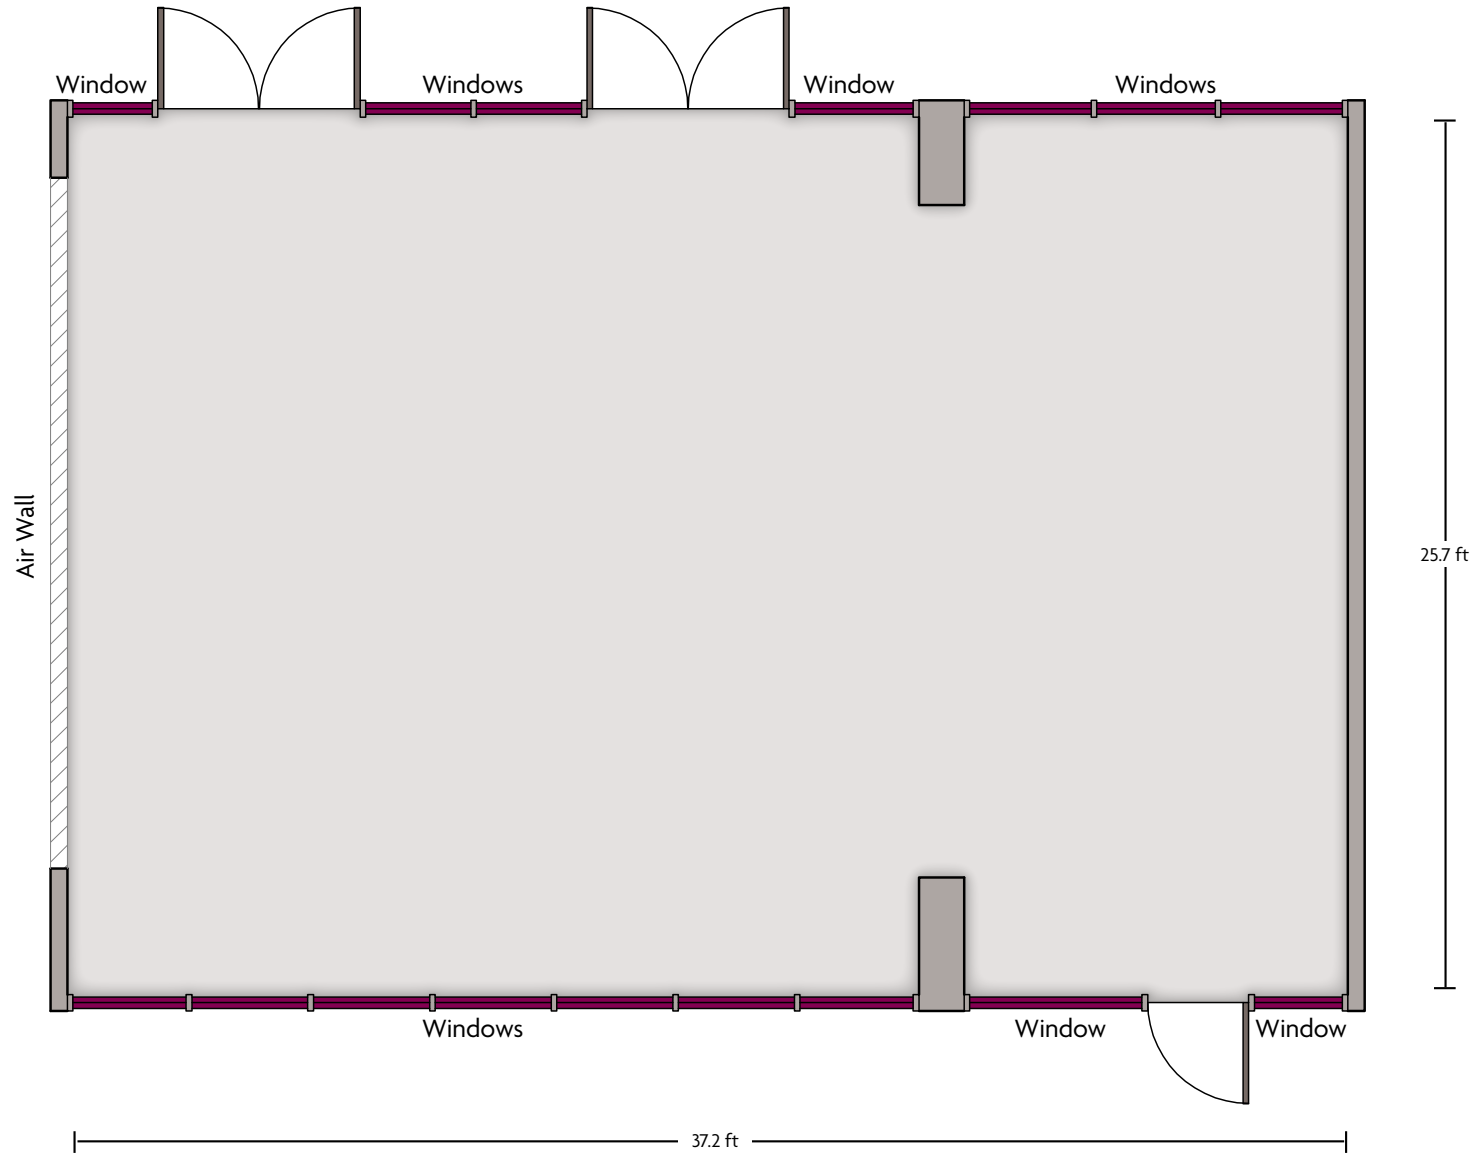

Crowne Plaza® Plaza Melbourne - Oceanfront - Grand Ballroom

LENGTH: 90.2 Ft. WIDTH: 51.6 Ft. HEIGHT: 10.5 Ft. TOTAL SQUARE FEET: 4517 Sq Ft MAXIMUM CAPACITY: 273 POWER OUTLETS: 30

2605 North A1A | Melbourne Florida 32903 | 321.777.4100

*Multiple layout options available for this space.

LENGTH: 24.3 Ft. WIDTH: 18.9 Ft. HEIGHT: 11 Ft. TOTAL SQUARE FEET: 429 Sq Ft MAXIMUM CAPACITY: 26 POWER OUTLETS: 10

2605 North A1A | Melbourne Florida 32903 | 321.777.4100

*Multiple layout options available for this space.

LENGTH: 38.3 Ft. WIDTH: 24.3 Ft. HEIGHT: 11 Ft. TOTAL SQUARE FEET: 890 Sq Ft MAXIMUM CAPACITY: 32 POWER OUTLETS: 30

2605 North A1A | Melbourne Florida 32903 | 321.777.4100

*Multiple layout options available for this space.

LENGTH: 37.2 Ft. WIDTH: 25.7 Ft. HEIGHT: 11 Ft. TOTAL SQUARE FEET: 951 Sq Ft MAXIMUM CAPACITY: 64 POWER OUTLETS: 10

2605 North A1A | Melbourne Florida 32903 | 321.777.4100