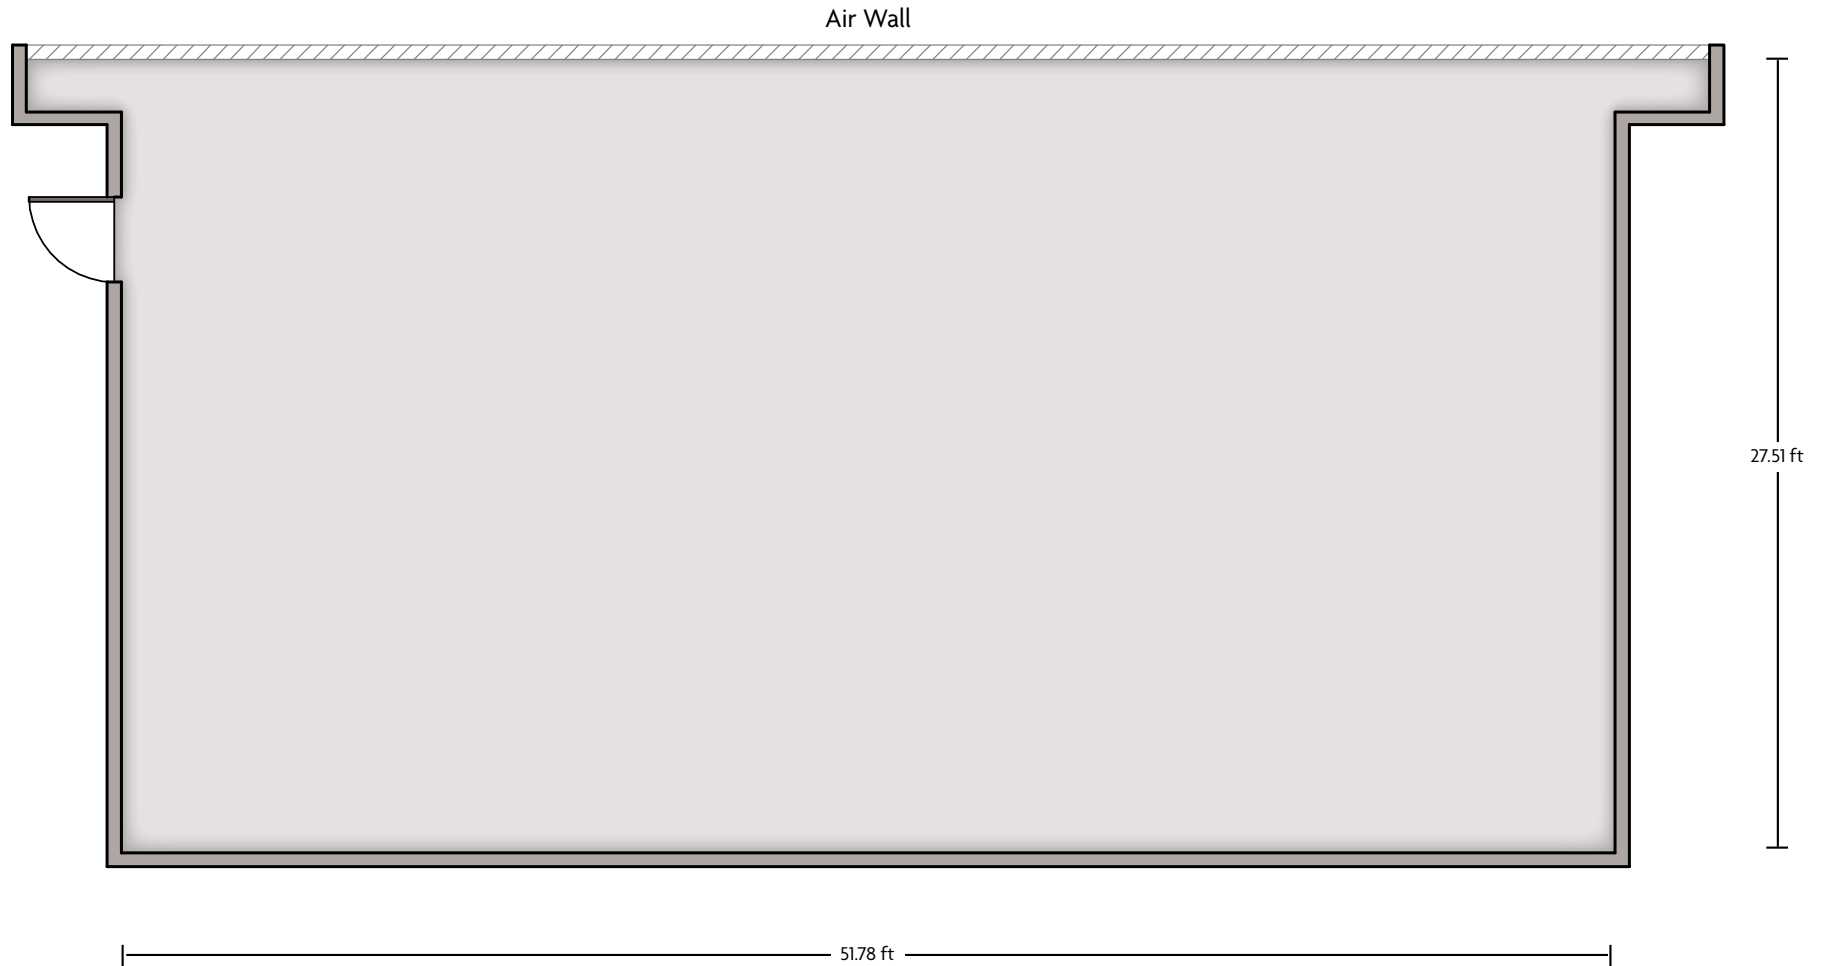

LENGTH: 27.6 Ft. WIDTH: 17.5 Ft. HEIGHT: 13 Ft. TOTAL SQUARE FEET: 465 Sq Ft MAXIMUM CAPACITY: 25 POWER OUTLETS: 4

2605 North A1A | Melbourne Florida 32903 | 321.777.4100

*Multiple layout options available for this space.

LENGTH: 51.8 Ft. WIDTH: 27.5 Ft. HEIGHT: 10.5 Ft. TOTAL SQUARE FEET: 1425 Sq Ft MAXIMUM CAPACITY: 83 POWER OUTLETS: 12

2605 North A1A | Melbourne Florida 32903 | 321.777.4100

*Multiple layout options available for this space.

LENGTH: 51.6 Ft. WIDTH: 35.5 Ft. HEIGHT: 13 Ft. TOTAL SQUARE FEET: 1728 Sq Ft MAXIMUM CAPACITY: 120 POWER OUTLETS: 10

2605 North A1A | Melbourne Florida 32903 | 321.777.4100

*Multiple layout options available for this space.

Crowne Plaza® Plaza Melbourne - Oceanfront - Boardroom

LENGTH: 24.4 Ft. WIDTH: 15.7 Ft. HEIGHT: 12 Ft. TOTAL SQUARE FEET: 324 Sq Ft MAXIMUM CAPACITY: 19 POWER OUTLETS: 12

2605 North A1A | Melbourne Florida 32903 | 321.777.4100