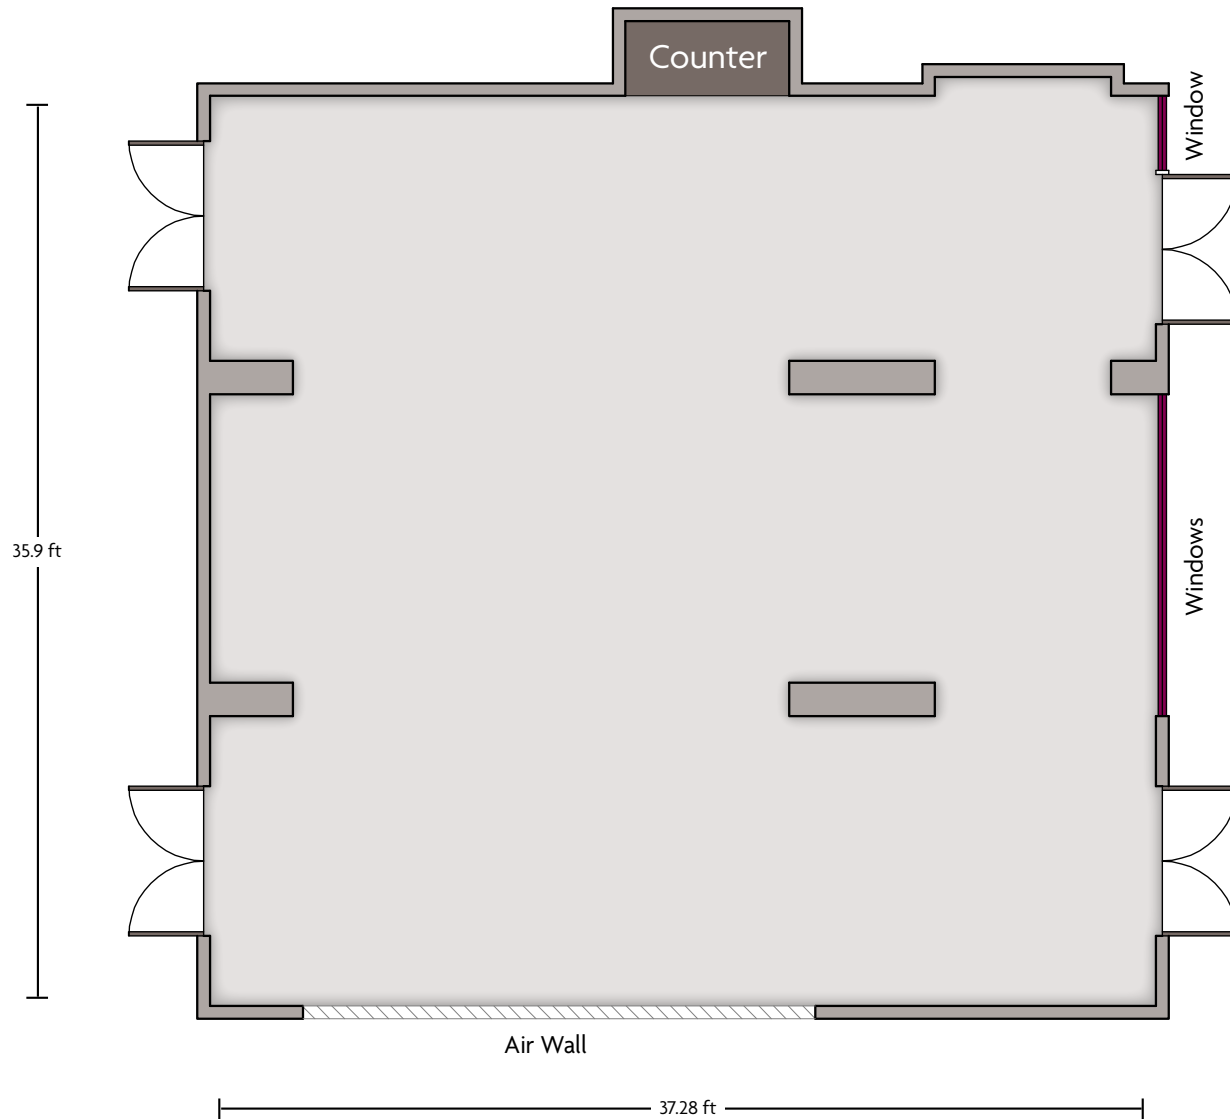

*Multiple layout options available for this space.

LENGTH: 24.3 Ft. WIDTH: 18.9 Ft. HEIGHT: 11 Ft. TOTAL SQUARE FEET: 429 Sq Ft MAXIMUM CAPACITY: 26 POWER OUTLETS: 10

2605 North A1A | Melbourne Florida 32903 | 321.777.4100

*Multiple layout options available for this space.

LENGTH: 38.3 Ft. WIDTH: 24.3 Ft. HEIGHT: 11 Ft. TOTAL SQUARE FEET: 890 Sq Ft MAXIMUM CAPACITY: 32 POWER OUTLETS: 30

2605 North A1A | Melbourne Florida 32903 | 321.777.4100

*Multiple layout options available for this space.

LENGTH: 37.2 Ft. WIDTH: 25.7 Ft. HEIGHT: 11 Ft. TOTAL SQUARE FEET: 951 Sq Ft MAXIMUM CAPACITY: 64 POWER OUTLETS: 10

2605 North A1A | Melbourne Florida 32903 | 321.777.4100

*Multiple layout options available for this space.

LENGTH: 37.3 Ft. WIDTH: 35.9 Ft. HEIGHT: 12 Ft. TOTAL SQUARE FEET: 1333 Sq Ft MAXIMUM CAPACITY: 86 POWER OUTLETS: 6

2605 North A1A | Melbourne Florida 32903 | 321.777.4100