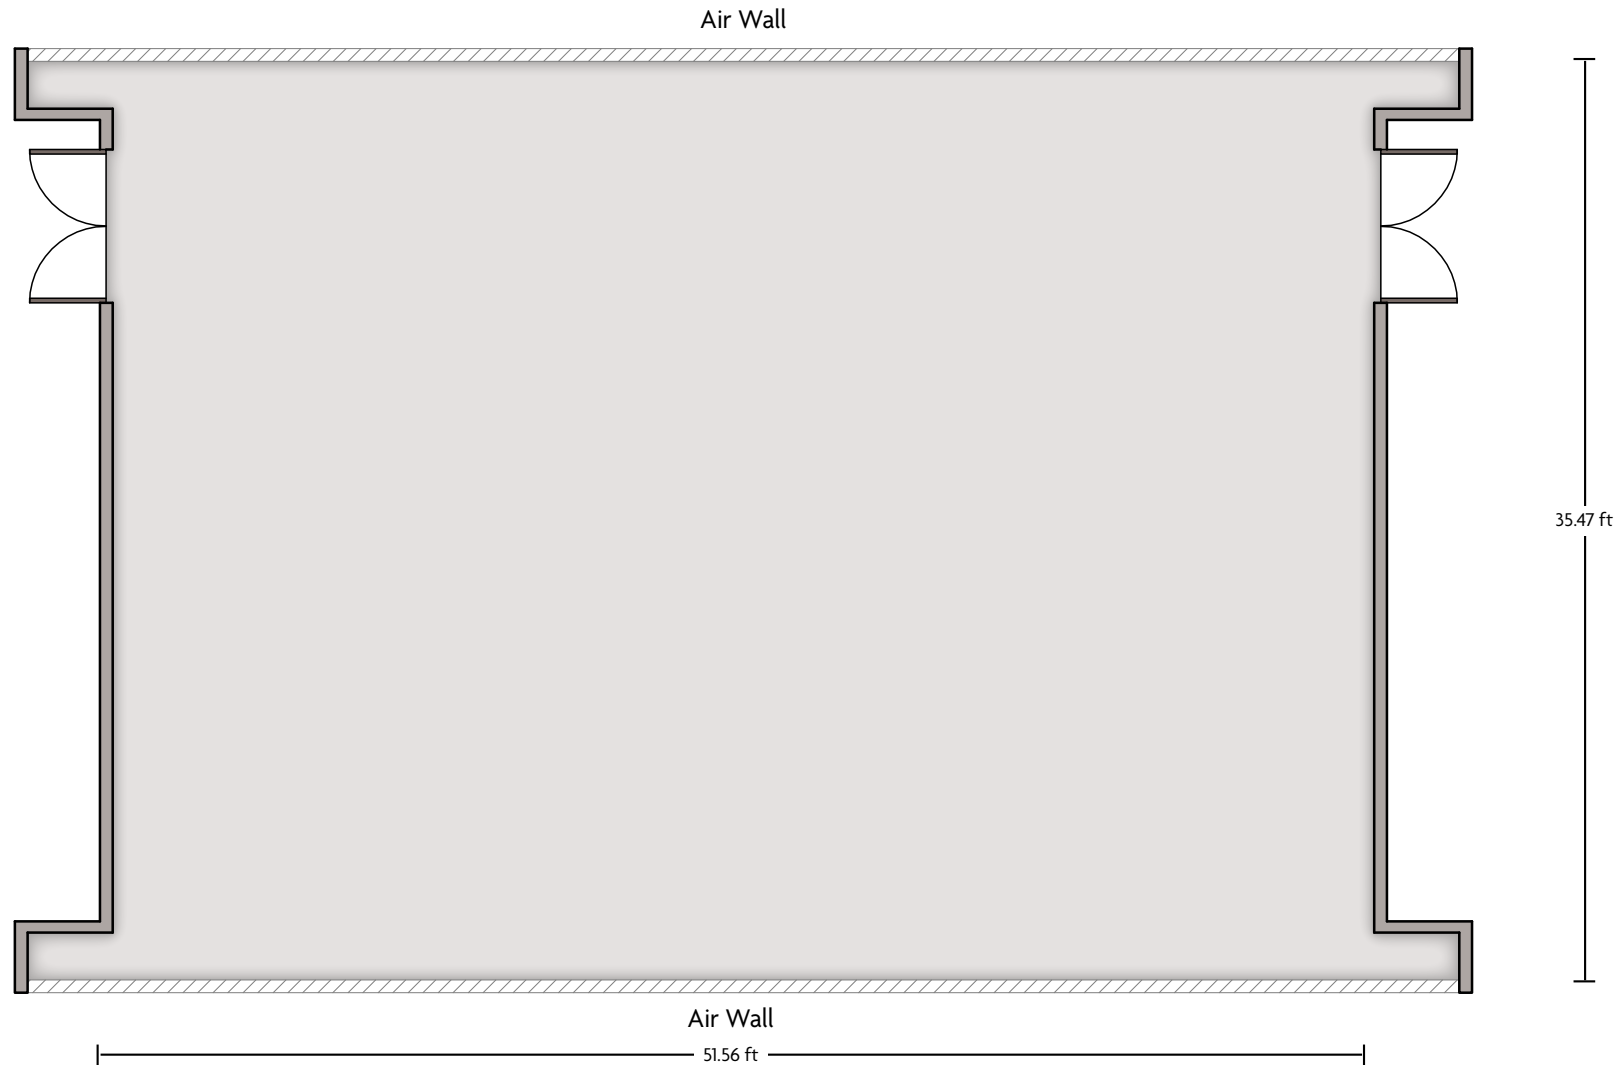

LENGTH: 27.6 Ft. WIDTH: 17.5 Ft. HEIGHT: 13 Ft. TOTAL SQUARE FEET: 465 Sq Ft MAXIMUM CAPACITY: 25 POWER OUTLETS: 4

2605 North A1A | Melbourne Florida 32903 | 321.777.4100

*Multiple layout options available for this space.

LENGTH: 51.8 Ft. WIDTH: 27.5 Ft. HEIGHT: 10.5 Ft. TOTAL SQUARE FEET: 1425 Sq Ft MAXIMUM CAPACITY: 83 POWER OUTLETS: 12

2605 North A1A | Melbourne Florida 32903 | 321.777.4100

*Multiple layout options available for this space.

LENGTH: 51.6 Ft. WIDTH: 35.5 Ft. HEIGHT: 13 Ft. TOTAL SQUARE FEET: 1728 Sq Ft MAXIMUM CAPACITY: 120 POWER OUTLETS: 10

2605 North A1A | Melbourne Florida 32903 | 321.777.4100

*Multiple layout options available for this space.

Crowne Plaza® Plaza Melbourne - Oceanfront - Boardroom

LENGTH: 24.4 Ft. WIDTH: 15.7 Ft. HEIGHT: 12 Ft. TOTAL SQUARE FEET: 324 Sq Ft MAXIMUM CAPACITY: 19 POWER OUTLETS: 12

2605 North A1A | Melbourne Florida 32903 | 321.777.4100