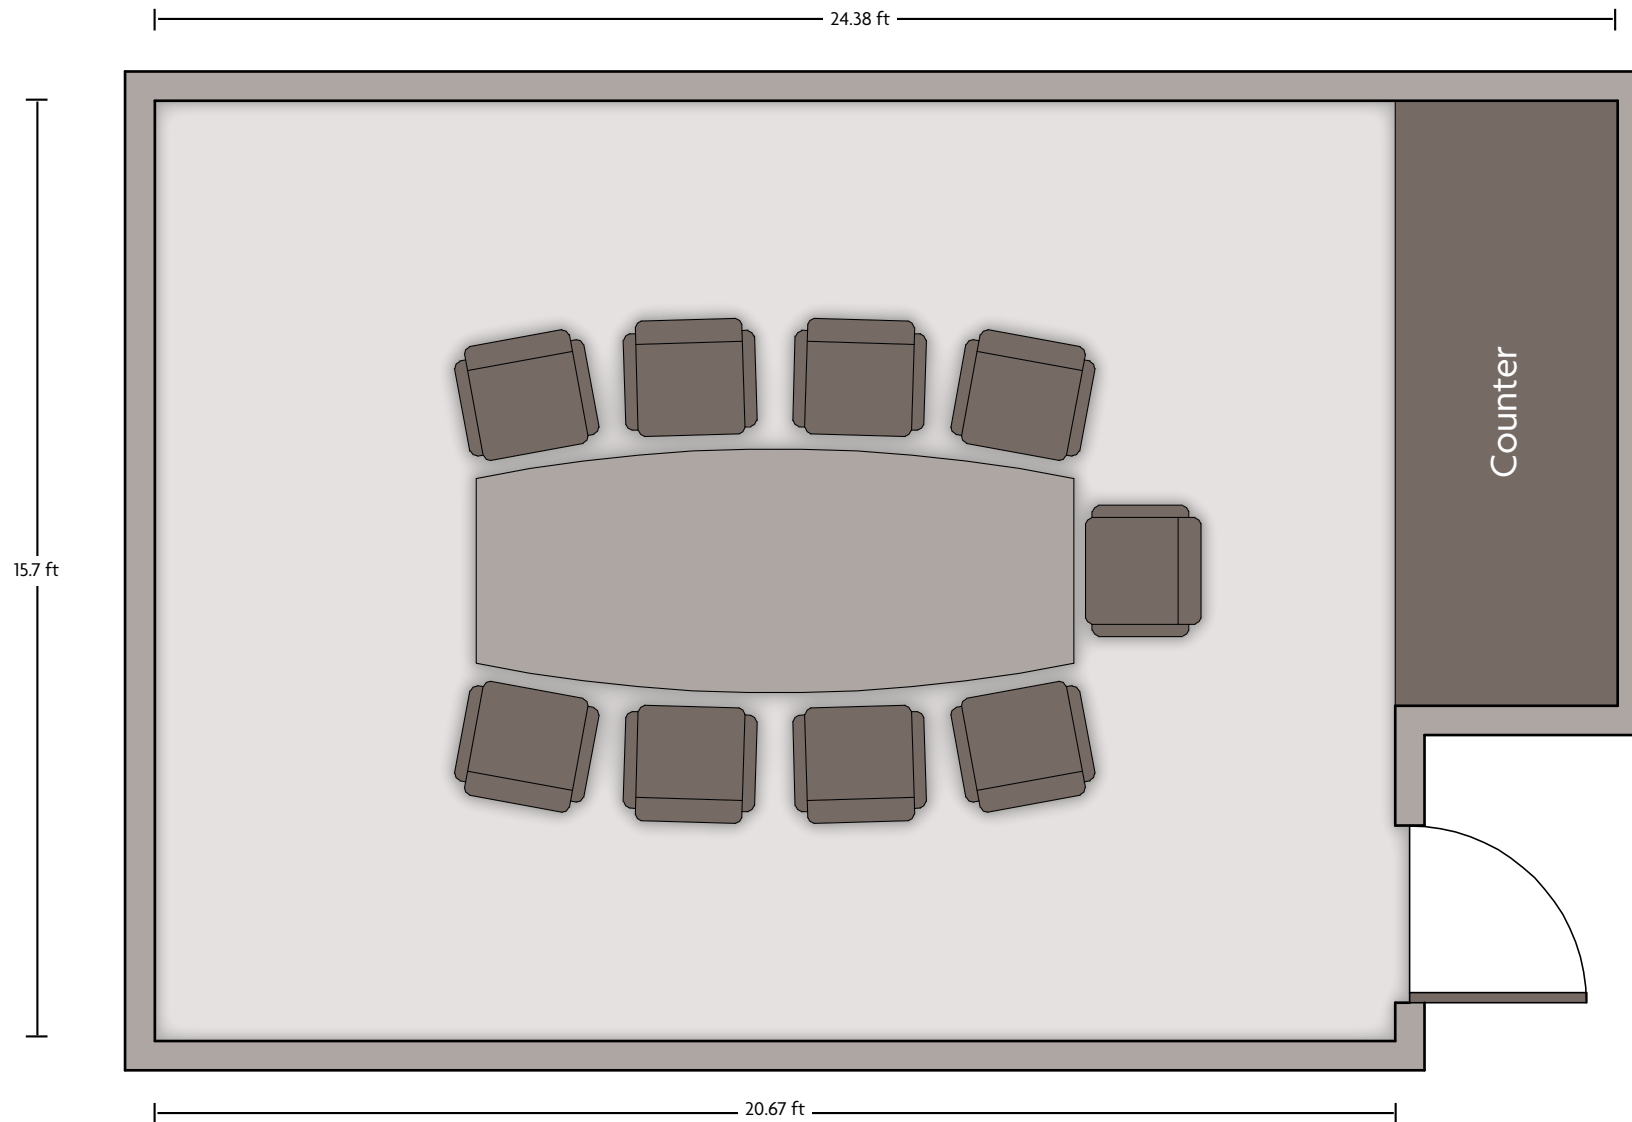

LENGTH: 51.8 Ft. WIDTH: 27.5 Ft. HEIGHT: 10.5 Ft. TOTAL SQUARE FEET: 1425 Sq Ft MAXIMUM CAPACITY: 83 POWER OUTLETS: 12

2605 North A1A | Melbourne Florida 32903 | 321.777.4100

*Multiple layout options available for this space.

LENGTH: 51.6 Ft. WIDTH: 35.5 Ft. HEIGHT: 13 Ft. TOTAL SQUARE FEET: 1728 Sq Ft MAXIMUM CAPACITY: 120 POWER OUTLETS: 10

2605 North A1A | Melbourne Florida 32903 | 321.777.4100

*Multiple layout options available for this space.

Crowne Plaza® Plaza Melbourne - Oceanfront - Boardroom

LENGTH: 24.4 Ft. WIDTH: 15.7 Ft. HEIGHT: 12 Ft. TOTAL SQUARE FEET: 324 Sq Ft MAXIMUM CAPACITY: 19 POWER OUTLETS: 12

2605 North A1A | Melbourne Florida 32903 | 321.777.4100

Crowne Plaza® Plaza Melbourne - Oceanfront - Grand Ballroom

LENGTH: 90.2 Ft. WIDTH: 51.6 Ft. HEIGHT: 10.5 Ft. TOTAL SQUARE FEET: 4517 Sq Ft MAXIMUM CAPACITY: 273 POWER OUTLETS: 30

2605 North A1A | Melbourne Florida 32903 | 321.777.4100