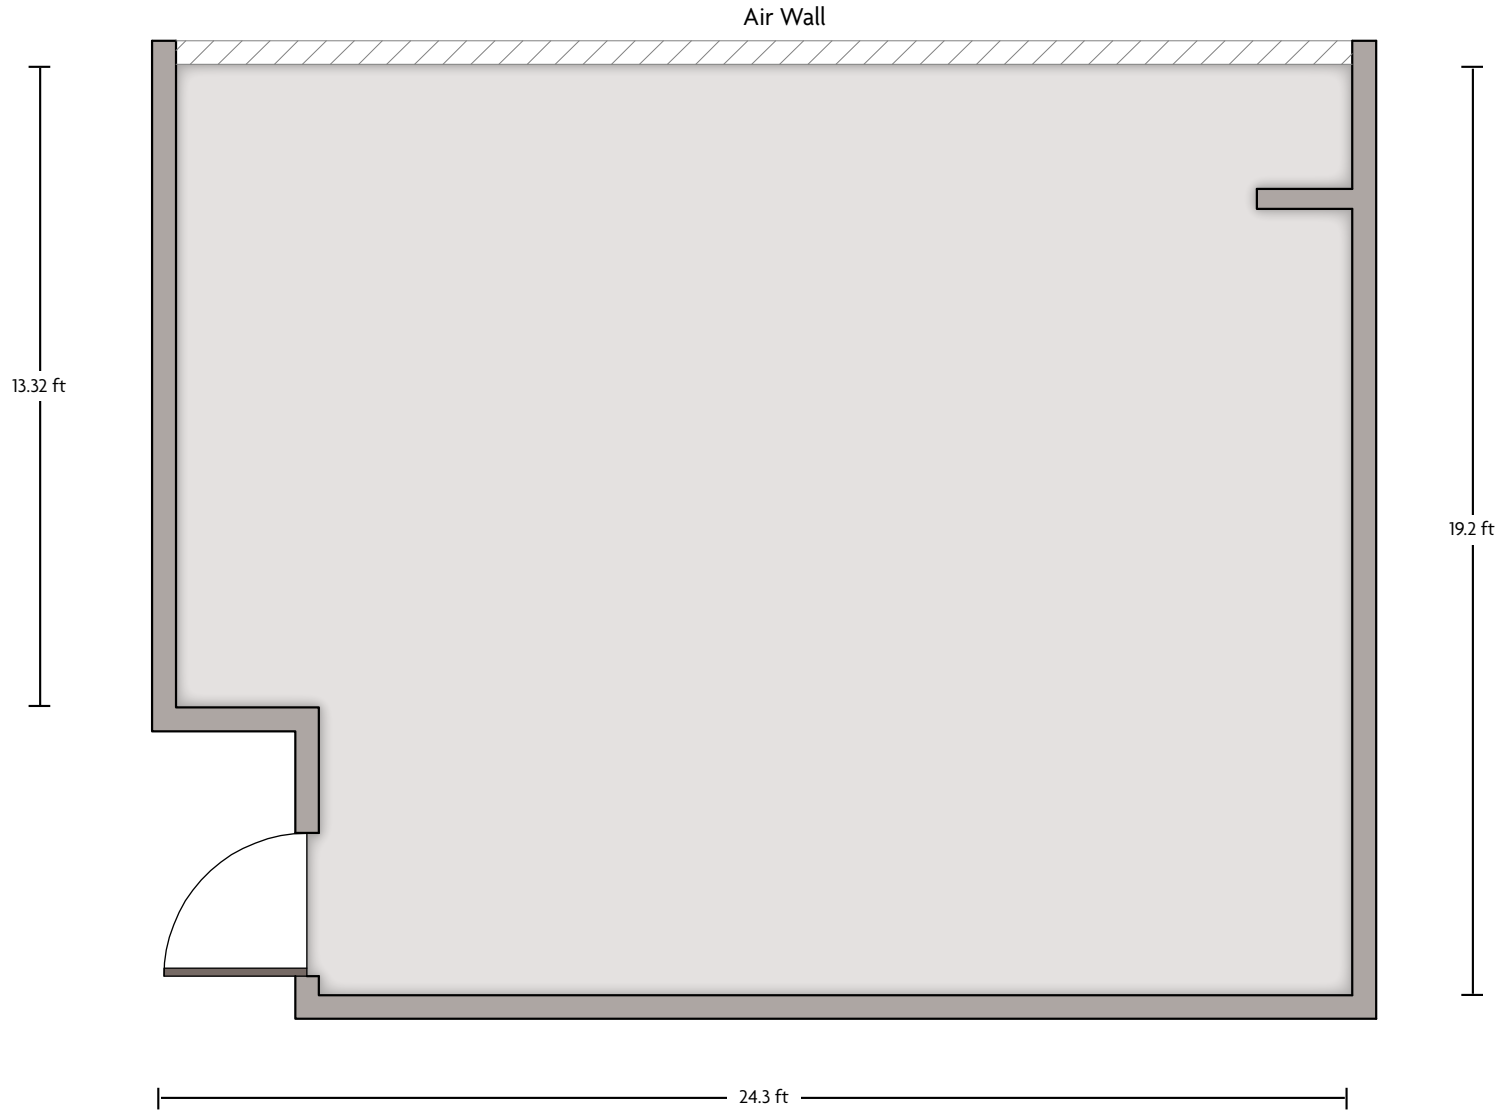

*Multiple layout options available for this space.

LENGTH: 38.3 Ft. WIDTH: 24.3 Ft. HEIGHT: 11 Ft. TOTAL SQUARE FEET: 890 Sq Ft MAXIMUM CAPACITY: 32 POWER OUTLETS: 30

2605 North A1A | Melbourne Florida 32903 | 321.777.4100

*Multiple layout options available for this space.

LENGTH: 37.2 Ft. WIDTH: 25.7 Ft. HEIGHT: 11 Ft. TOTAL SQUARE FEET: 951 Sq Ft MAXIMUM CAPACITY: 64 POWER OUTLETS: 10

2605 North A1A | Melbourne Florida 32903 | 321.777.4100

*Multiple layout options available for this space.

LENGTH: 37.3 Ft. WIDTH: 35.9 Ft. HEIGHT: 12 Ft. TOTAL SQUARE FEET: 1333 Sq Ft MAXIMUM CAPACITY: 86 POWER OUTLETS: 6

2605 North A1A | Melbourne Florida 32903 | 321.777.4100

*Multiple layout options available for this space.

LENGTH: 24.3 Ft. WIDTH: 19.2 Ft. HEIGHT: 11 Ft. TOTAL SQUARE FEET: 444 Sq Ft MAXIMUM CAPACITY: 26 POWER OUTLETS: 10

2605 North A1A | Melbourne Florida 32903 | 321.777.4100