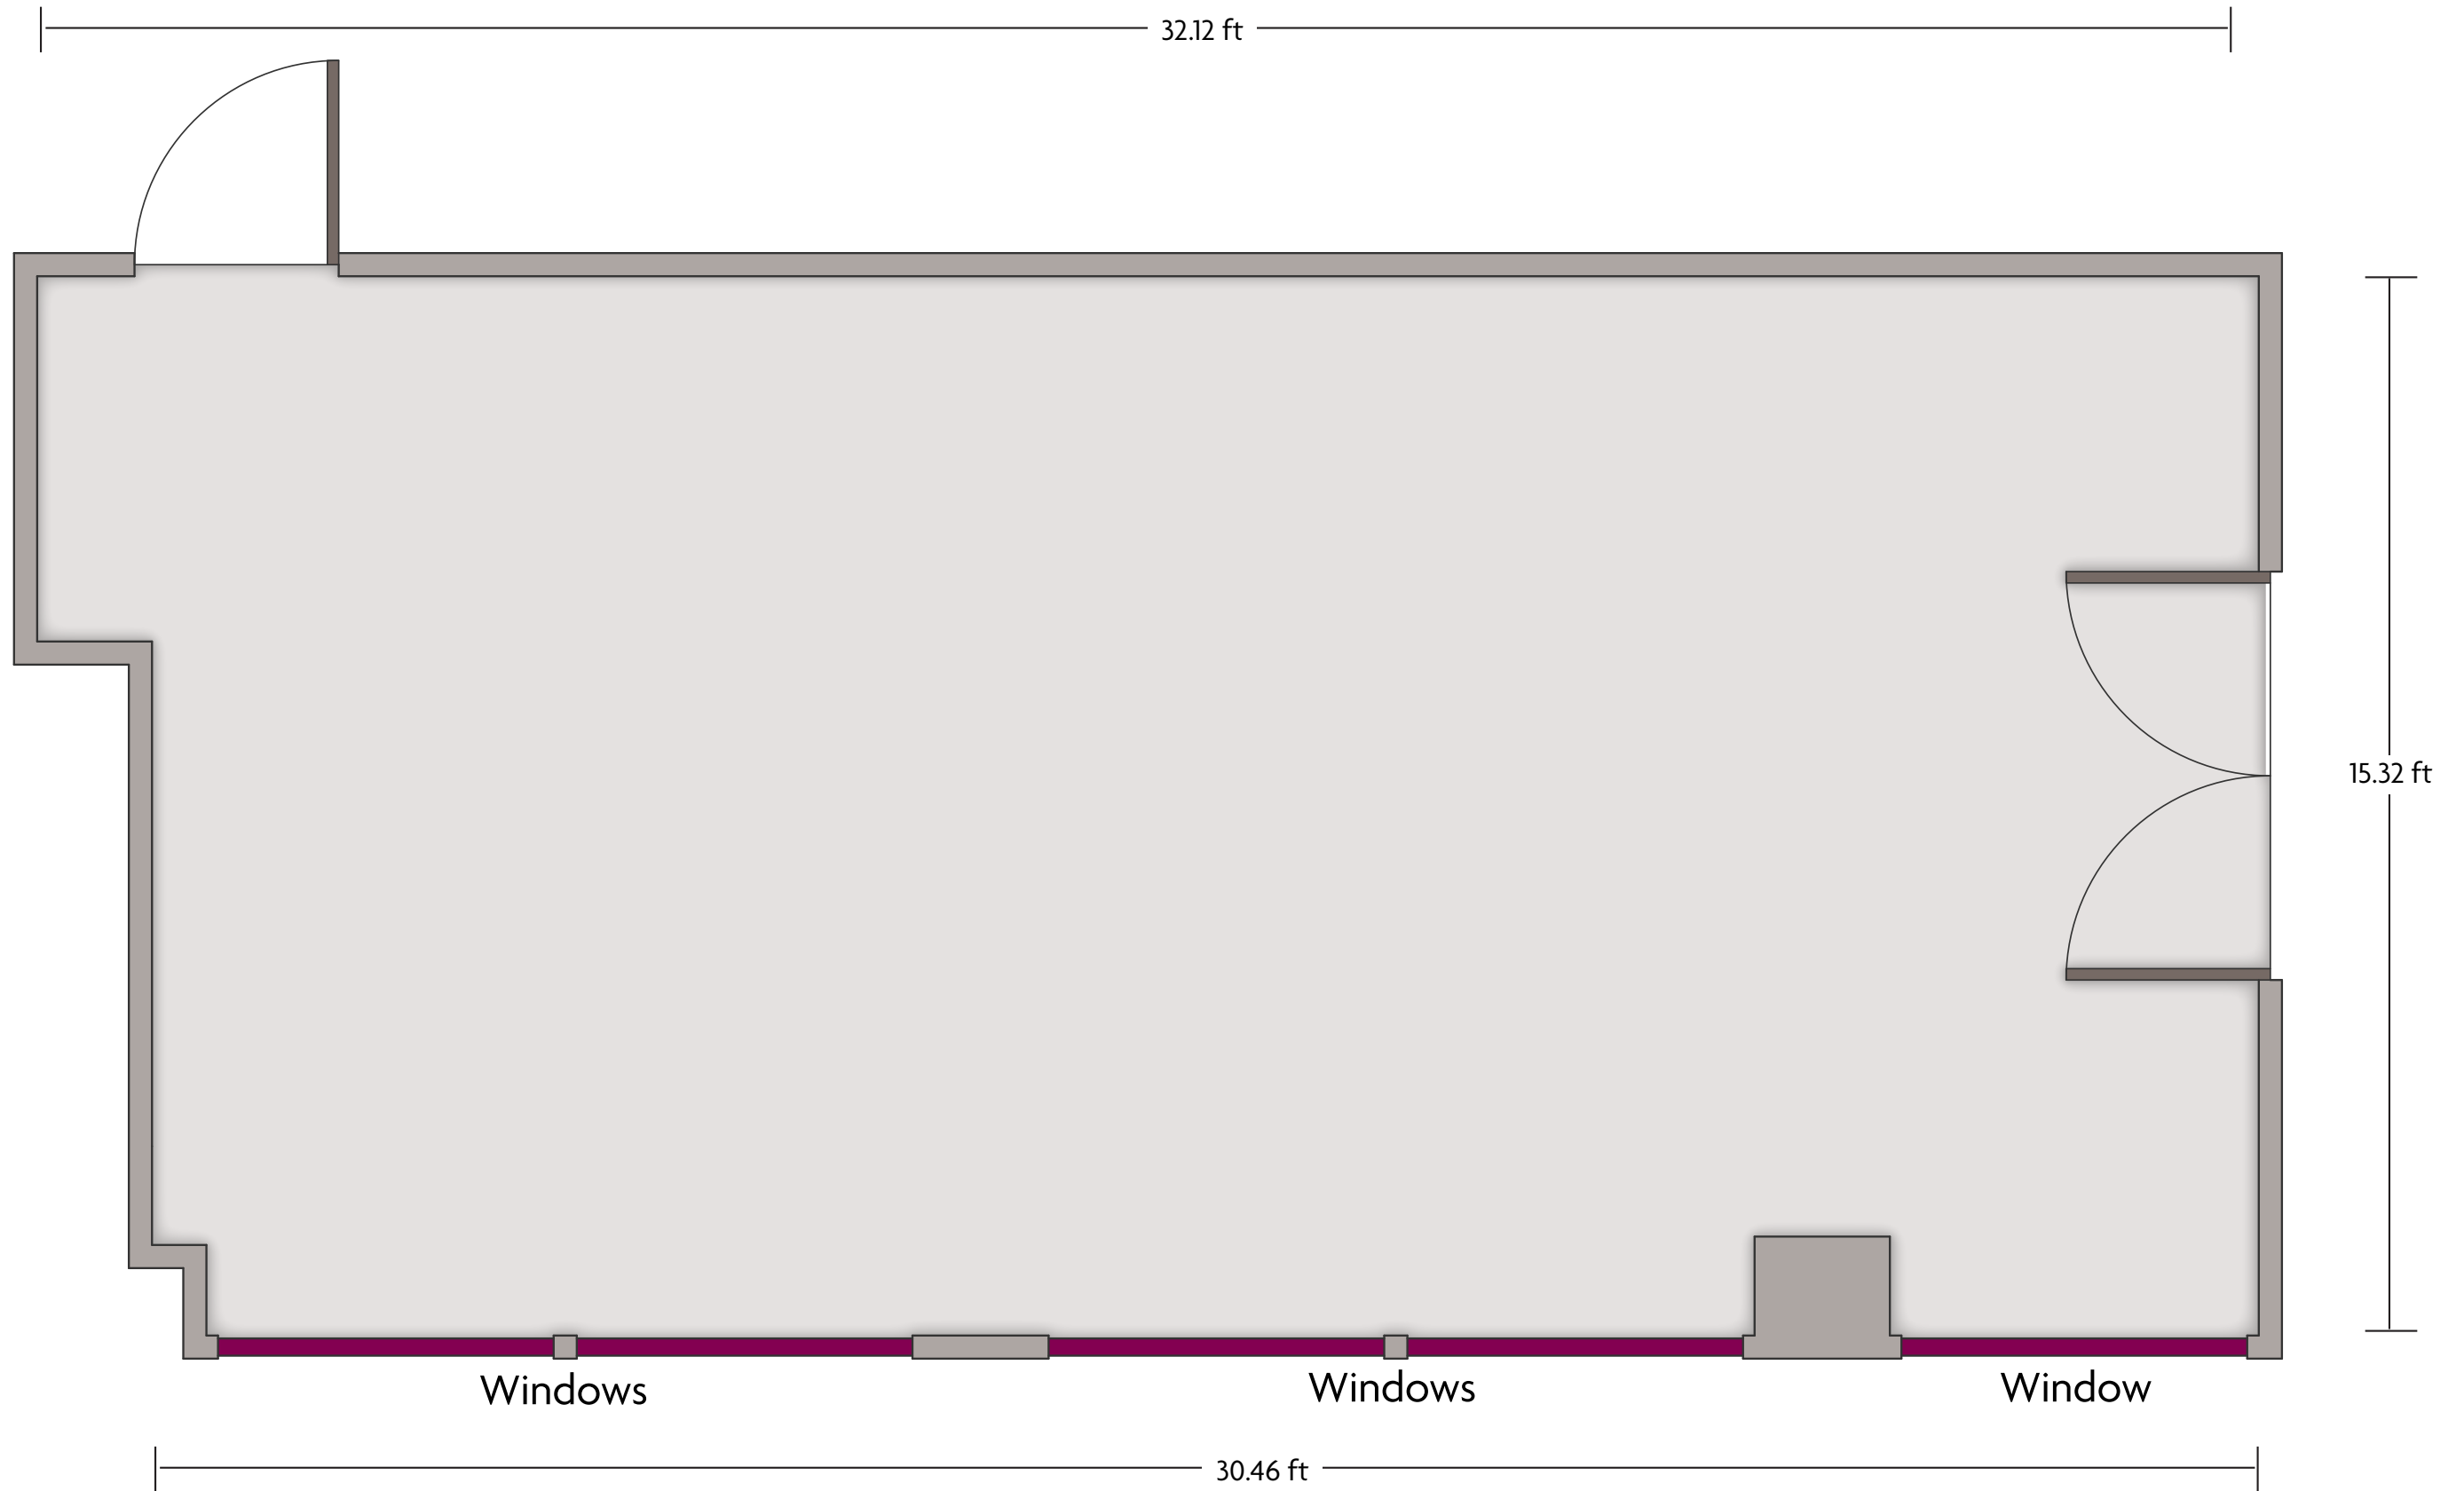

# Crowne Plaza® Manchester City Centre Arena Suite Boardroom

LENGTH: 32.1 ft    WIDTH: 15.3 ft    HEIGHT: 8.0 ft    TOTAL SQUARE FEET: 471.6 ft<sup>2</sup>    MAXIMUM CAPACITY: 42    POWER OUTLETS: 4

70 Shudehill | Manchester - M4 4AF, United Kingdom | 44.161.8288600

\*Multiple layout options available for this space.

Crowne Plaza® Manchester City Centre  
Arena Suite - Private Reception

LENGTH: 20.5 ft    WIDTH: 11.8 ft    HEIGHT: 8.0 ft    TOTAL SQUARE FEET: 239.6 ft<sup>2</sup>    MAXIMUM CAPACITY: n/a    POWER OUTLETS: 3

# Crowne Plaza® Manchester City Centre Beehive

LENGTH: 18.2 ft    WIDTH: 12.6 ft    HEIGHT: 8.0 ft    TOTAL SQUARE FEET: 203.9 ft<sup>2</sup>    MAXIMUM CAPACITY: 15    POWER OUTLETS: 2

70 Shudehill | Manchester - M4 4AF, United Kingdom | 44.161.8288600

\*Multiple layout options available for this space.

Crowne Plaza® Manchester City Centre  
Redhill

LENGTH: 20.2 ft    WIDTH: 16.1 ft    HEIGHT: 8.0 ft    TOTAL SQUARE FEET: 317.8 ft<sup>2</sup>    MAXIMUM CAPACITY: 20    POWER OUTLETS: 5