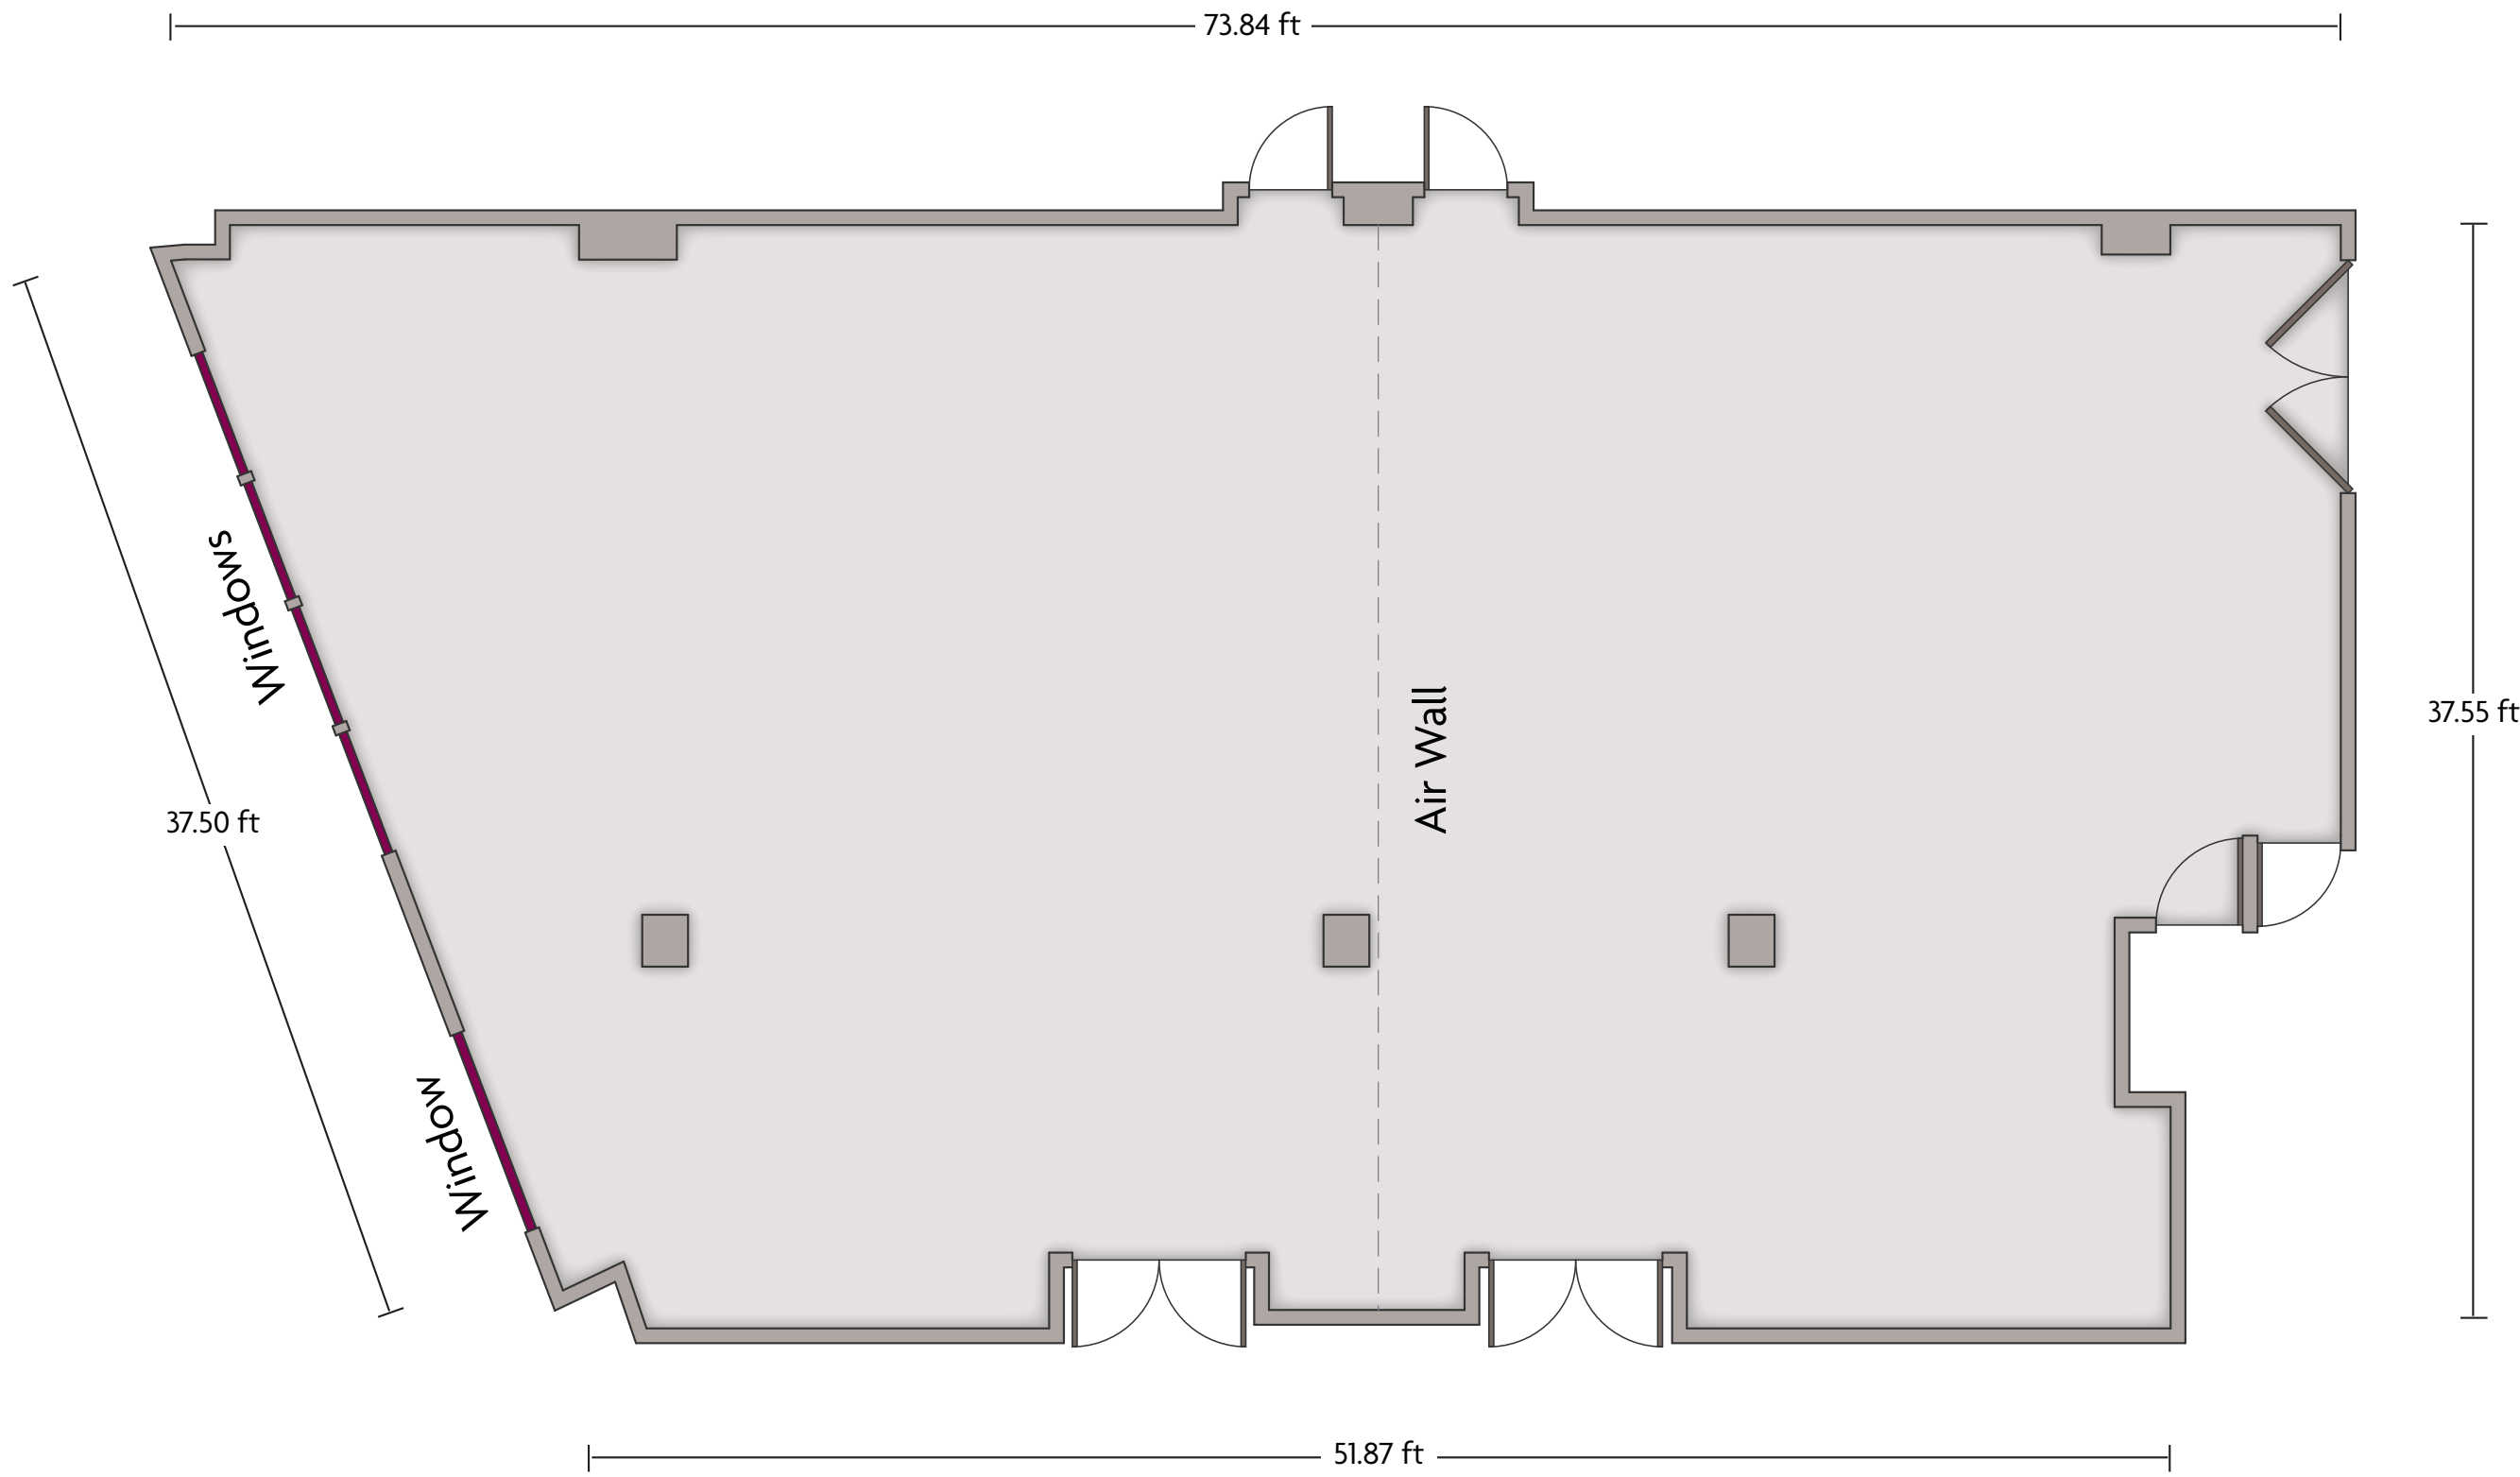

# Crowne Plaza® Manchester City Centre Brownsfield

LENGTH: 25.5 ft    WIDTH: 16.4 ft    HEIGHT: 8.0 ft    TOTAL SQUARE FEET: 405.3 ft<sup>2</sup>    MAXIMUM CAPACITY: 24    POWER OUTLETS: 5

70 Shudehill | Manchester - M4 4AF, United Kingdom | 44.161.8288600

\*Multiple layout options available for this space.

Crowne Plaza® Manchester City Centre  
Redhill

LENGTH: 20.2 ft    WIDTH: 16.1 ft    HEIGHT: 8.0 ft    TOTAL SQUARE FEET: 317.8 ft<sup>2</sup>    MAXIMUM CAPACITY: 20    POWER OUTLETS: 5

# Crowne Plaza® Manchester City Centre Smithfield Suite

LENGTH: 73.8 ft    WIDTH: 37.5 ft    HEIGHT: 16.0 ft    TOTAL SQUARE FEET: 2369.6 ft<sup>2</sup>    MAXIMUM CAPACITY: 230    POWER OUTLETS: 18

70 Shudehill | Manchester - M4 4AF, United Kingdom | 44.161.8288600

\*Multiple layout options available for this space.

Crowne Plaza® Manchester City Centre  
Smithfield One

LENGTH: 40.8 ft    WIDTH: 37.5 ft    HEIGHT: 16.0 ft    TOTAL SQUARE FEET: 1242.6 ft<sup>2</sup>    MAXIMUM CAPACITY: 110    POWER OUTLETS: 9