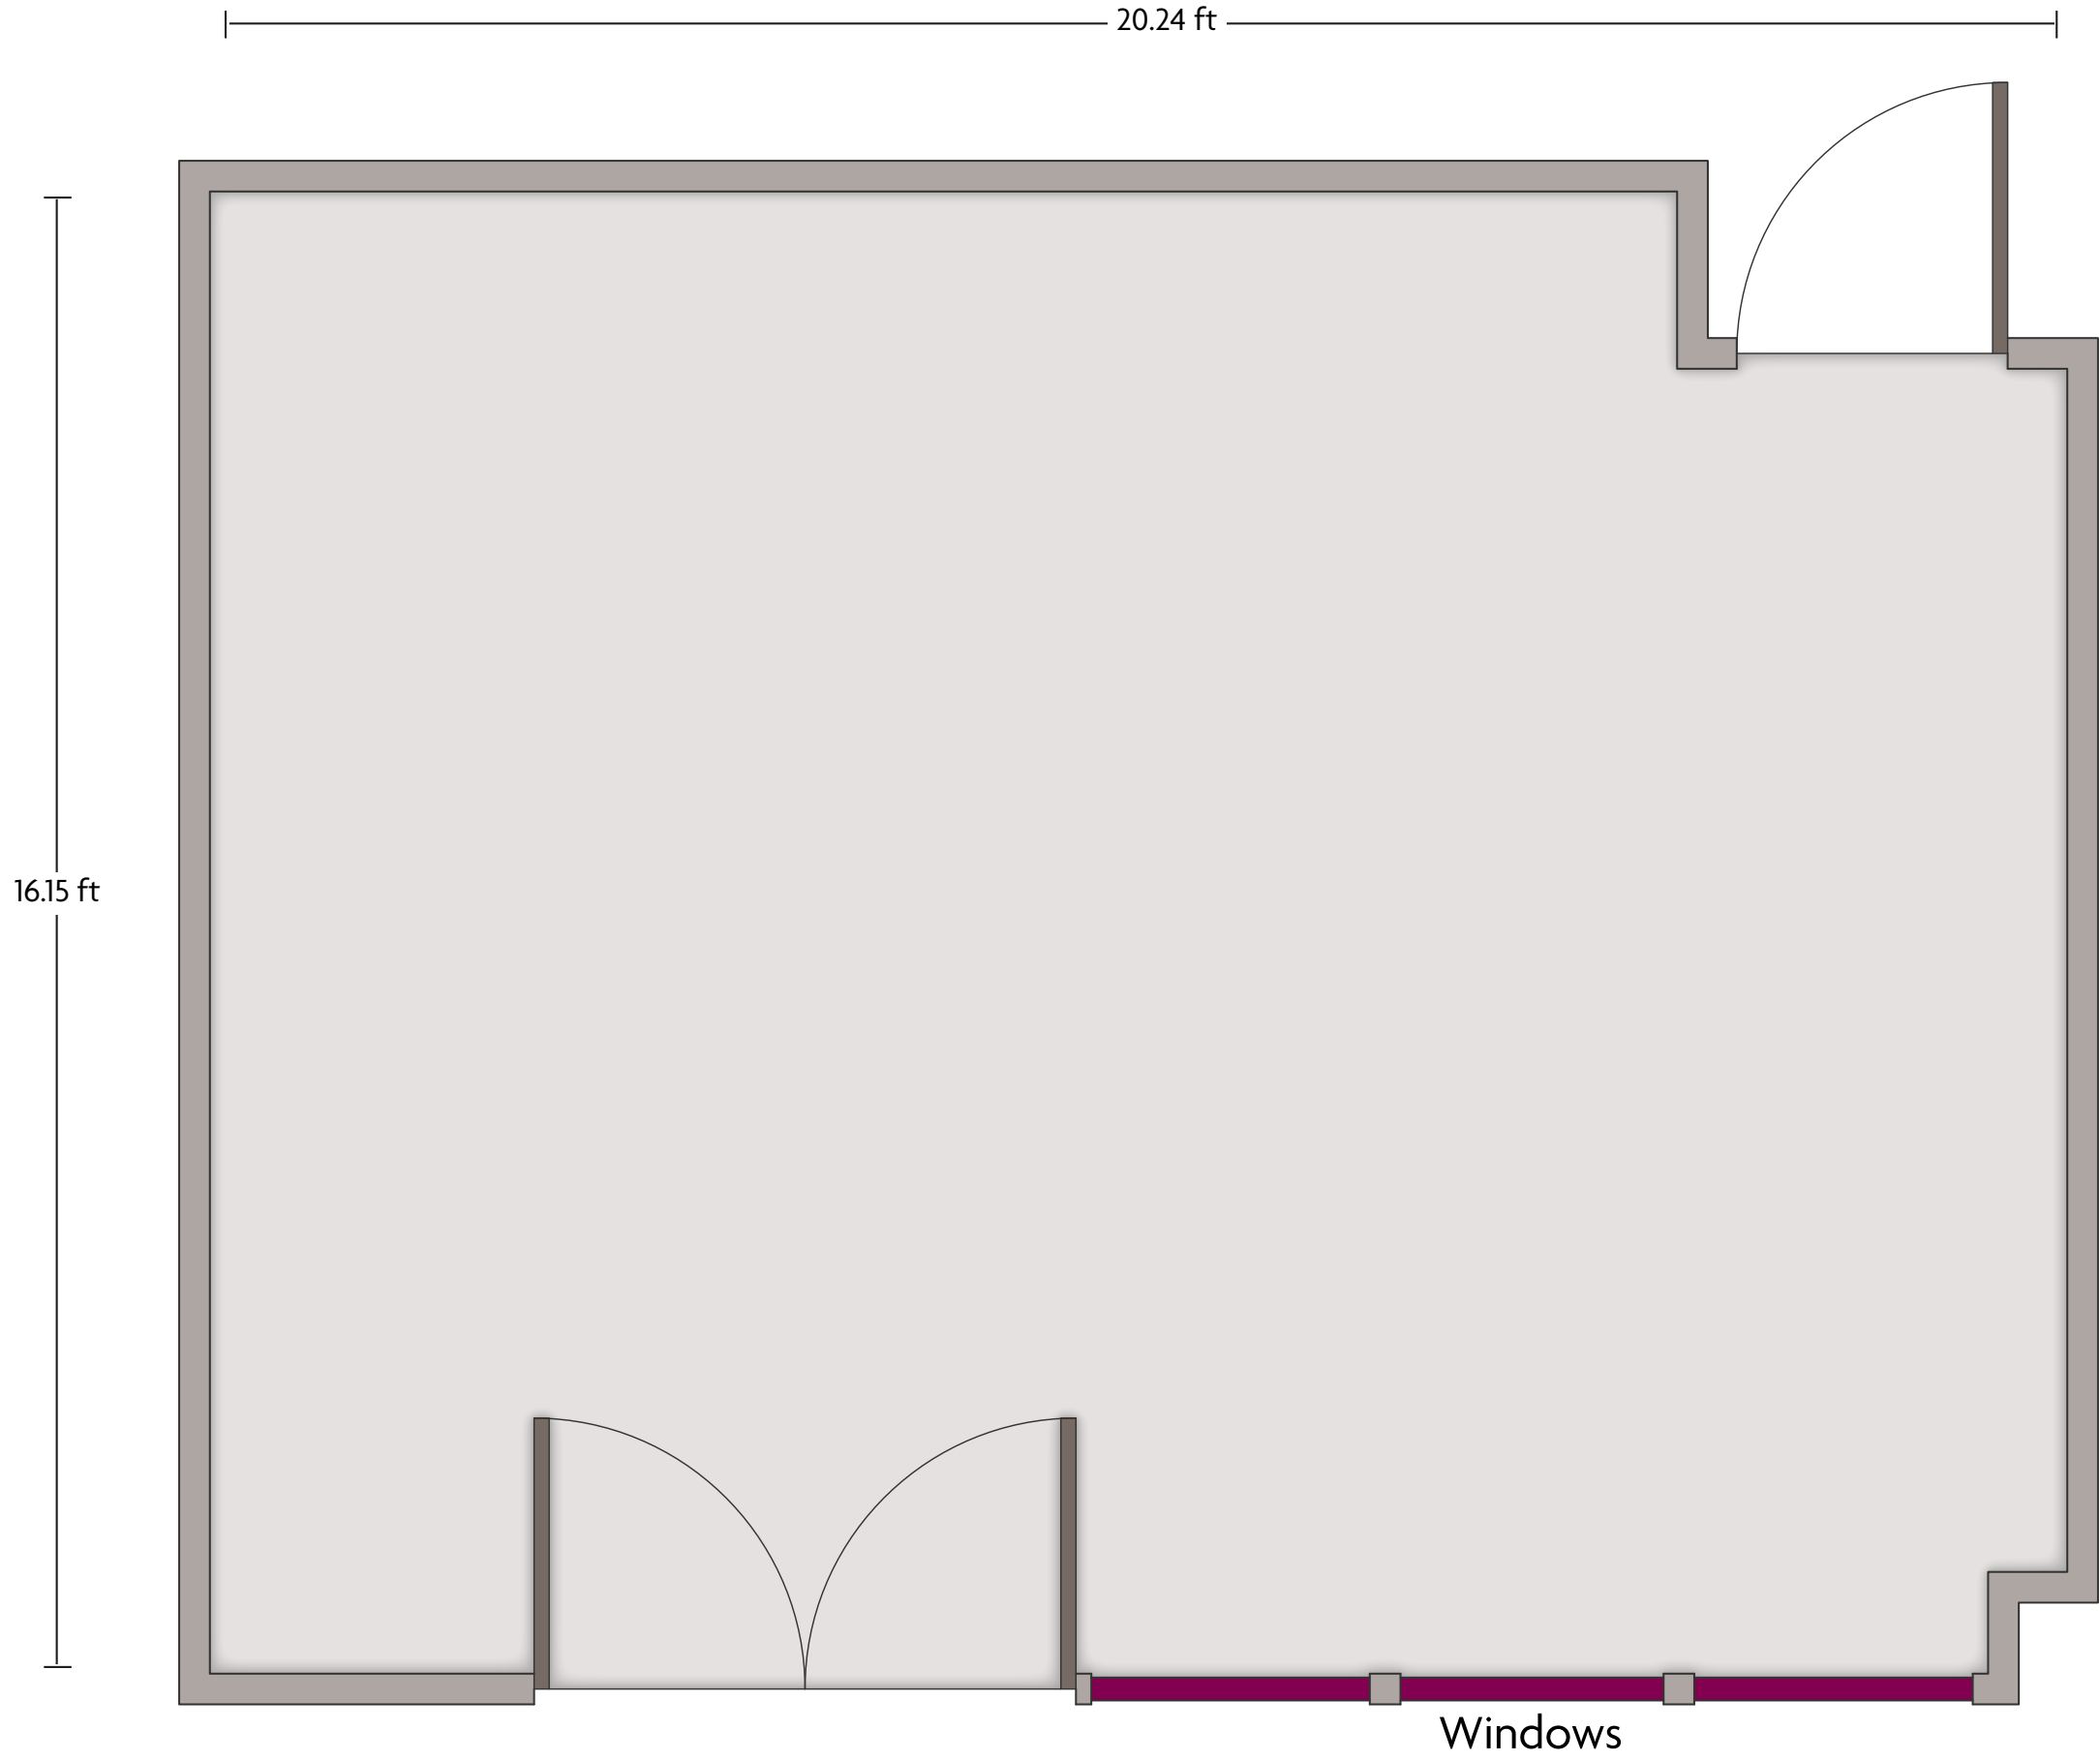

# Crowne Plaza® Manchester City Centre Brownsfield

LENGTH: 25.5 ft    WIDTH: 16.4 ft    HEIGHT: 8.0 ft    TOTAL SQUARE FEET: 405.3 ft<sup>2</sup>    MAXIMUM CAPACITY: 24    POWER OUTLETS: 5

70 Shudehill | Manchester - M4 4AF, United Kingdom | 44.161.8288600

\*Multiple layout options available for this space.

Crowne Plaza® Manchester City Centre  
Redhill

LENGTH: 20.2 ft    WIDTH: 16.1 ft    HEIGHT: 8.0 ft    TOTAL SQUARE FEET: 317.8 ft<sup>2</sup>    MAXIMUM CAPACITY: 20    POWER OUTLETS: 5

# Crowne Plaza® Manchester City Centre Smithfield Suite

LENGTH: 73.8 ft    WIDTH: 37.5 ft    HEIGHT: 16.0 ft    TOTAL SQUARE FEET: 2369.6 ft<sup>2</sup>    MAXIMUM CAPACITY: 230    POWER OUTLETS: 18

70 Shudehill | Manchester - M4 4AF, United Kingdom | 44.161.8288600

# Crowne Plaza® Manchester City Centre Smithfield Two

LENGTH: 37.5 ft    WIDTH: 32.5 ft    HEIGHT: 16.0 ft    TOTAL SQUARE FEET: 1094.2 ft<sup>2</sup>    MAXIMUM CAPACITY: 80    POWER OUTLETS: 9

70 Shudehill | Manchester - M4 4AF, United Kingdom | 44.161.8288600