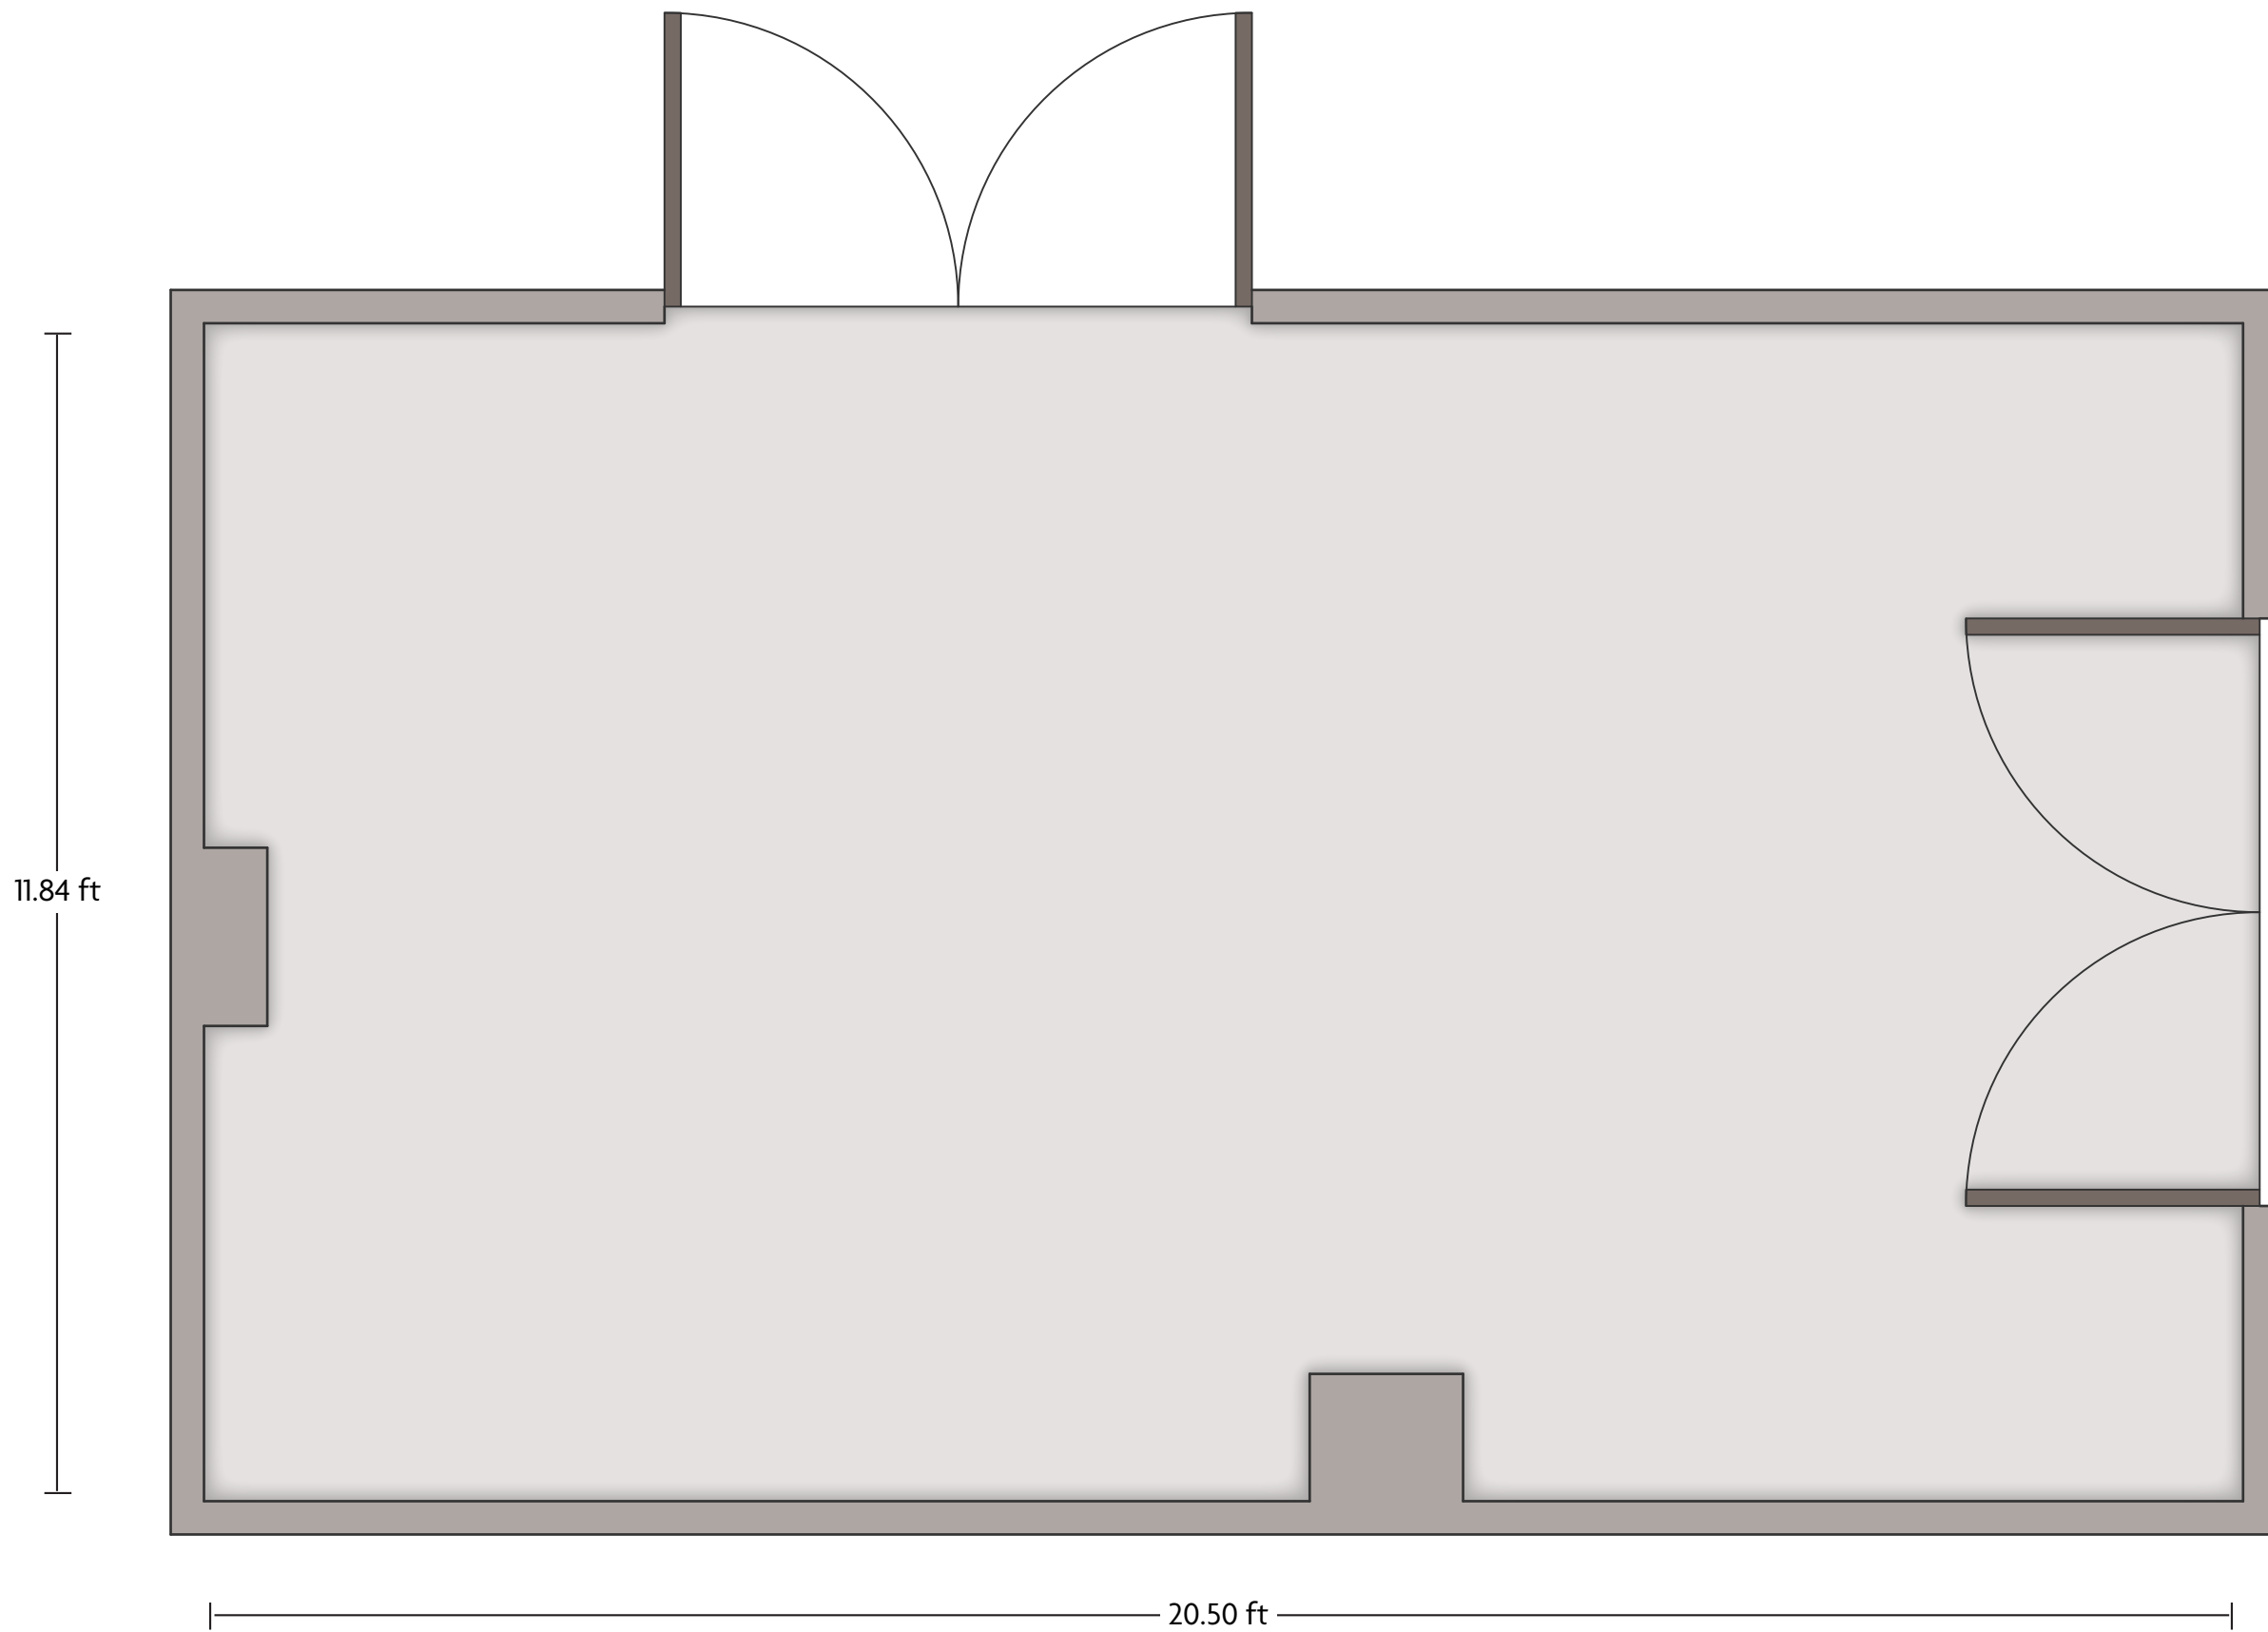

# Crowne Plaza® Manchester City Centre Arena Suite Boardroom

LENGTH: 32.1 ft    WIDTH: 15.3 ft    HEIGHT: 8.0 ft    TOTAL SQUARE FEET: 471.6 ft<sup>2</sup>    MAXIMUM CAPACITY: 42    POWER OUTLETS: 4

70 Shudehill | Manchester - M4 4AF, United Kingdom | 44.161.8288600

\*Multiple layout options available for this space.

Crowne Plaza® Manchester City Centre  
Arena Suite - Private Reception

LENGTH: 20.5 ft    WIDTH: 11.8 ft    HEIGHT: 8.0 ft    TOTAL SQUARE FEET: 239.6 ft<sup>2</sup>    MAXIMUM CAPACITY: n/a    POWER OUTLETS: 3

# Crowne Plaza® Manchester City Centre Beehive

LENGTH: 18.2 ft    WIDTH: 12.6 ft    HEIGHT: 8.0 ft    TOTAL SQUARE FEET: 203.9 ft<sup>2</sup>    MAXIMUM CAPACITY: 15    POWER OUTLETS: 2

70 Shudehill | Manchester - M4 4AF, United Kingdom | 44.161.8288600

# Crowne Plaza® Manchester City Centre Brownsfield

LENGTH: 25.5 ft    WIDTH: 16.4 ft    HEIGHT: 8.0 ft    TOTAL SQUARE FEET: 405.3 ft<sup>2</sup>    MAXIMUM CAPACITY: 24    POWER OUTLETS: 5

70 Shudehill | Manchester - M4 4AF, United Kingdom | 44.161.8288600