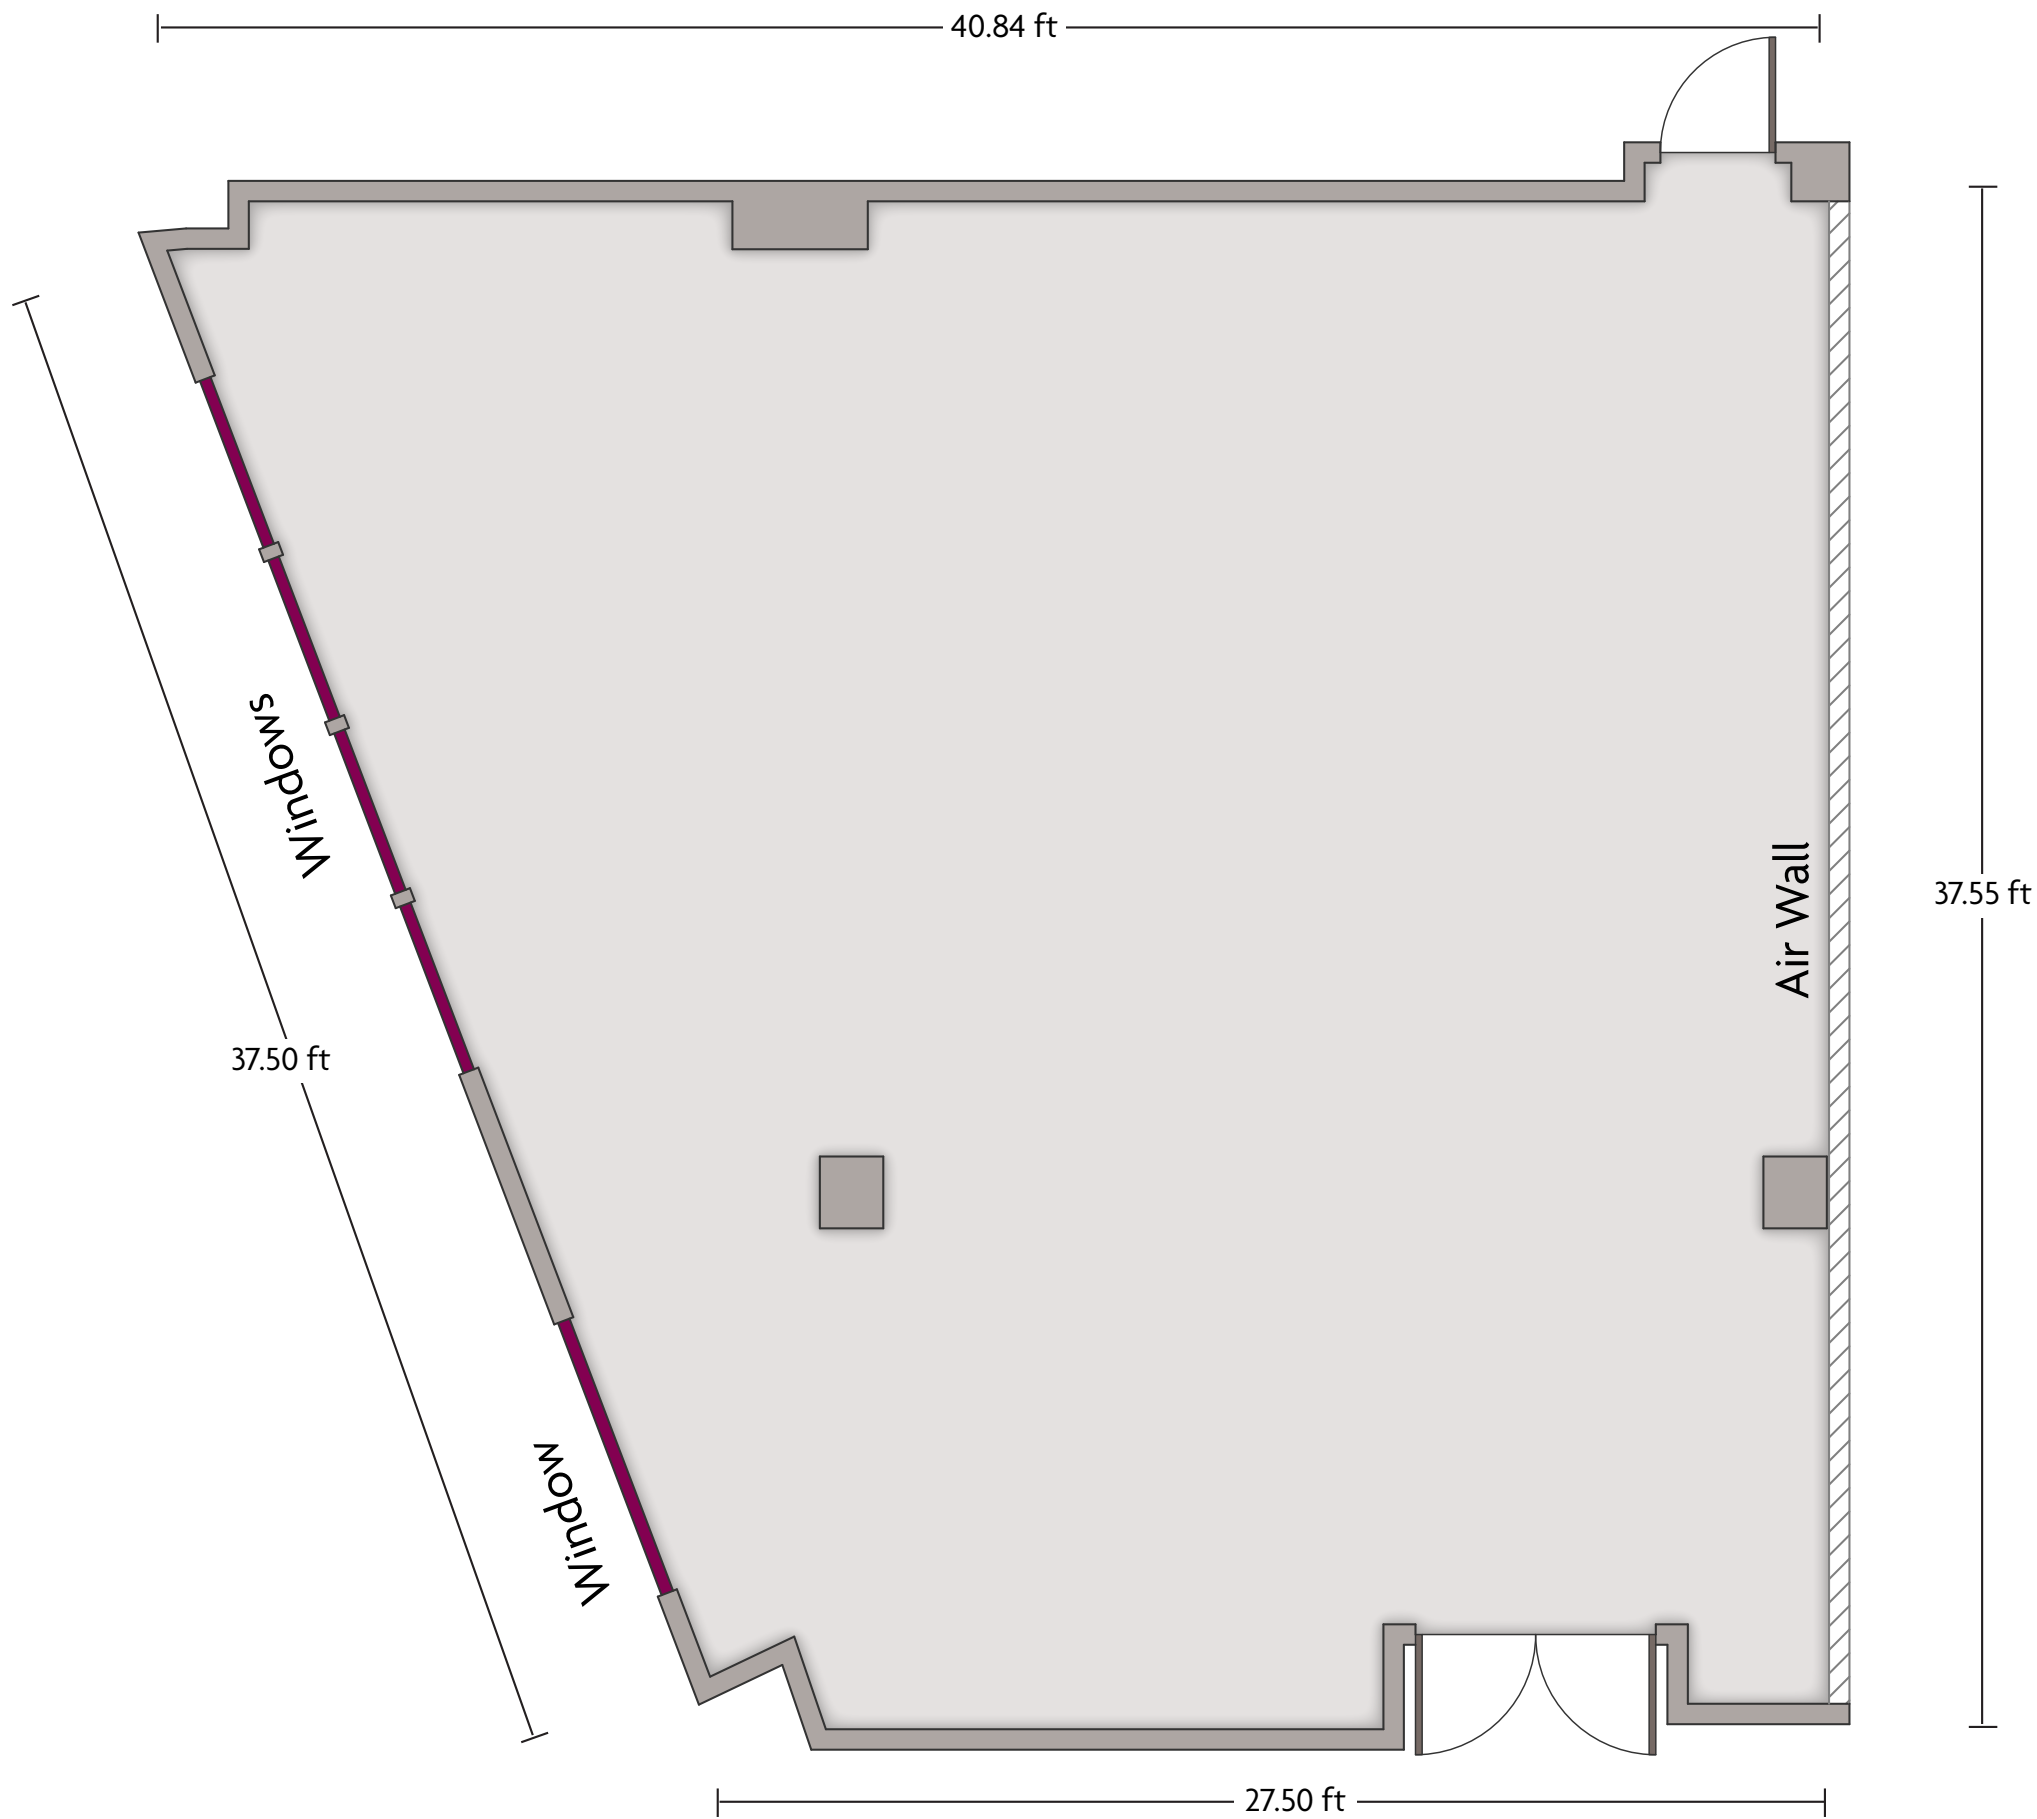

\*Multiple layout options available for this space.

Crowne Plaza® Manchester City Centre  
Redhill

LENGTH: 20.2 ft    WIDTH: 16.1 ft    HEIGHT: 8.0 ft    TOTAL SQUARE FEET: 317.8 ft<sup>2</sup>    MAXIMUM CAPACITY: 20    POWER OUTLETS: 5

# Crowne Plaza® Manchester City Centre Smithfield Suite

LENGTH: 73.8 ft    WIDTH: 37.5 ft    HEIGHT: 16.0 ft    TOTAL SQUARE FEET: 2369.6 ft<sup>2</sup>    MAXIMUM CAPACITY: 230    POWER OUTLETS: 18

70 Shudehill | Manchester - M4 4AF, United Kingdom | 44.161.8288600

\*Multiple layout options available for this space.

Crowne Plaza® Manchester City Centre  
Smithfield One

LENGTH: 40.8 ft    WIDTH: 37.5 ft    HEIGHT: 16.0 ft    TOTAL SQUARE FEET: 1242.6 ft<sup>2</sup>    MAXIMUM CAPACITY: 110    POWER OUTLETS: 9

# Crowne Plaza® Manchester City Centre Smithfield Two

LENGTH: 37.5 ft    WIDTH: 32.5 ft    HEIGHT: 16.0 ft    TOTAL SQUARE FEET: 1094.2 ft<sup>2</sup>    MAXIMUM CAPACITY: 80    POWER OUTLETS: 9

70 Shudehill | Manchester - M4 4AF, United Kingdom | 44.161.8288600