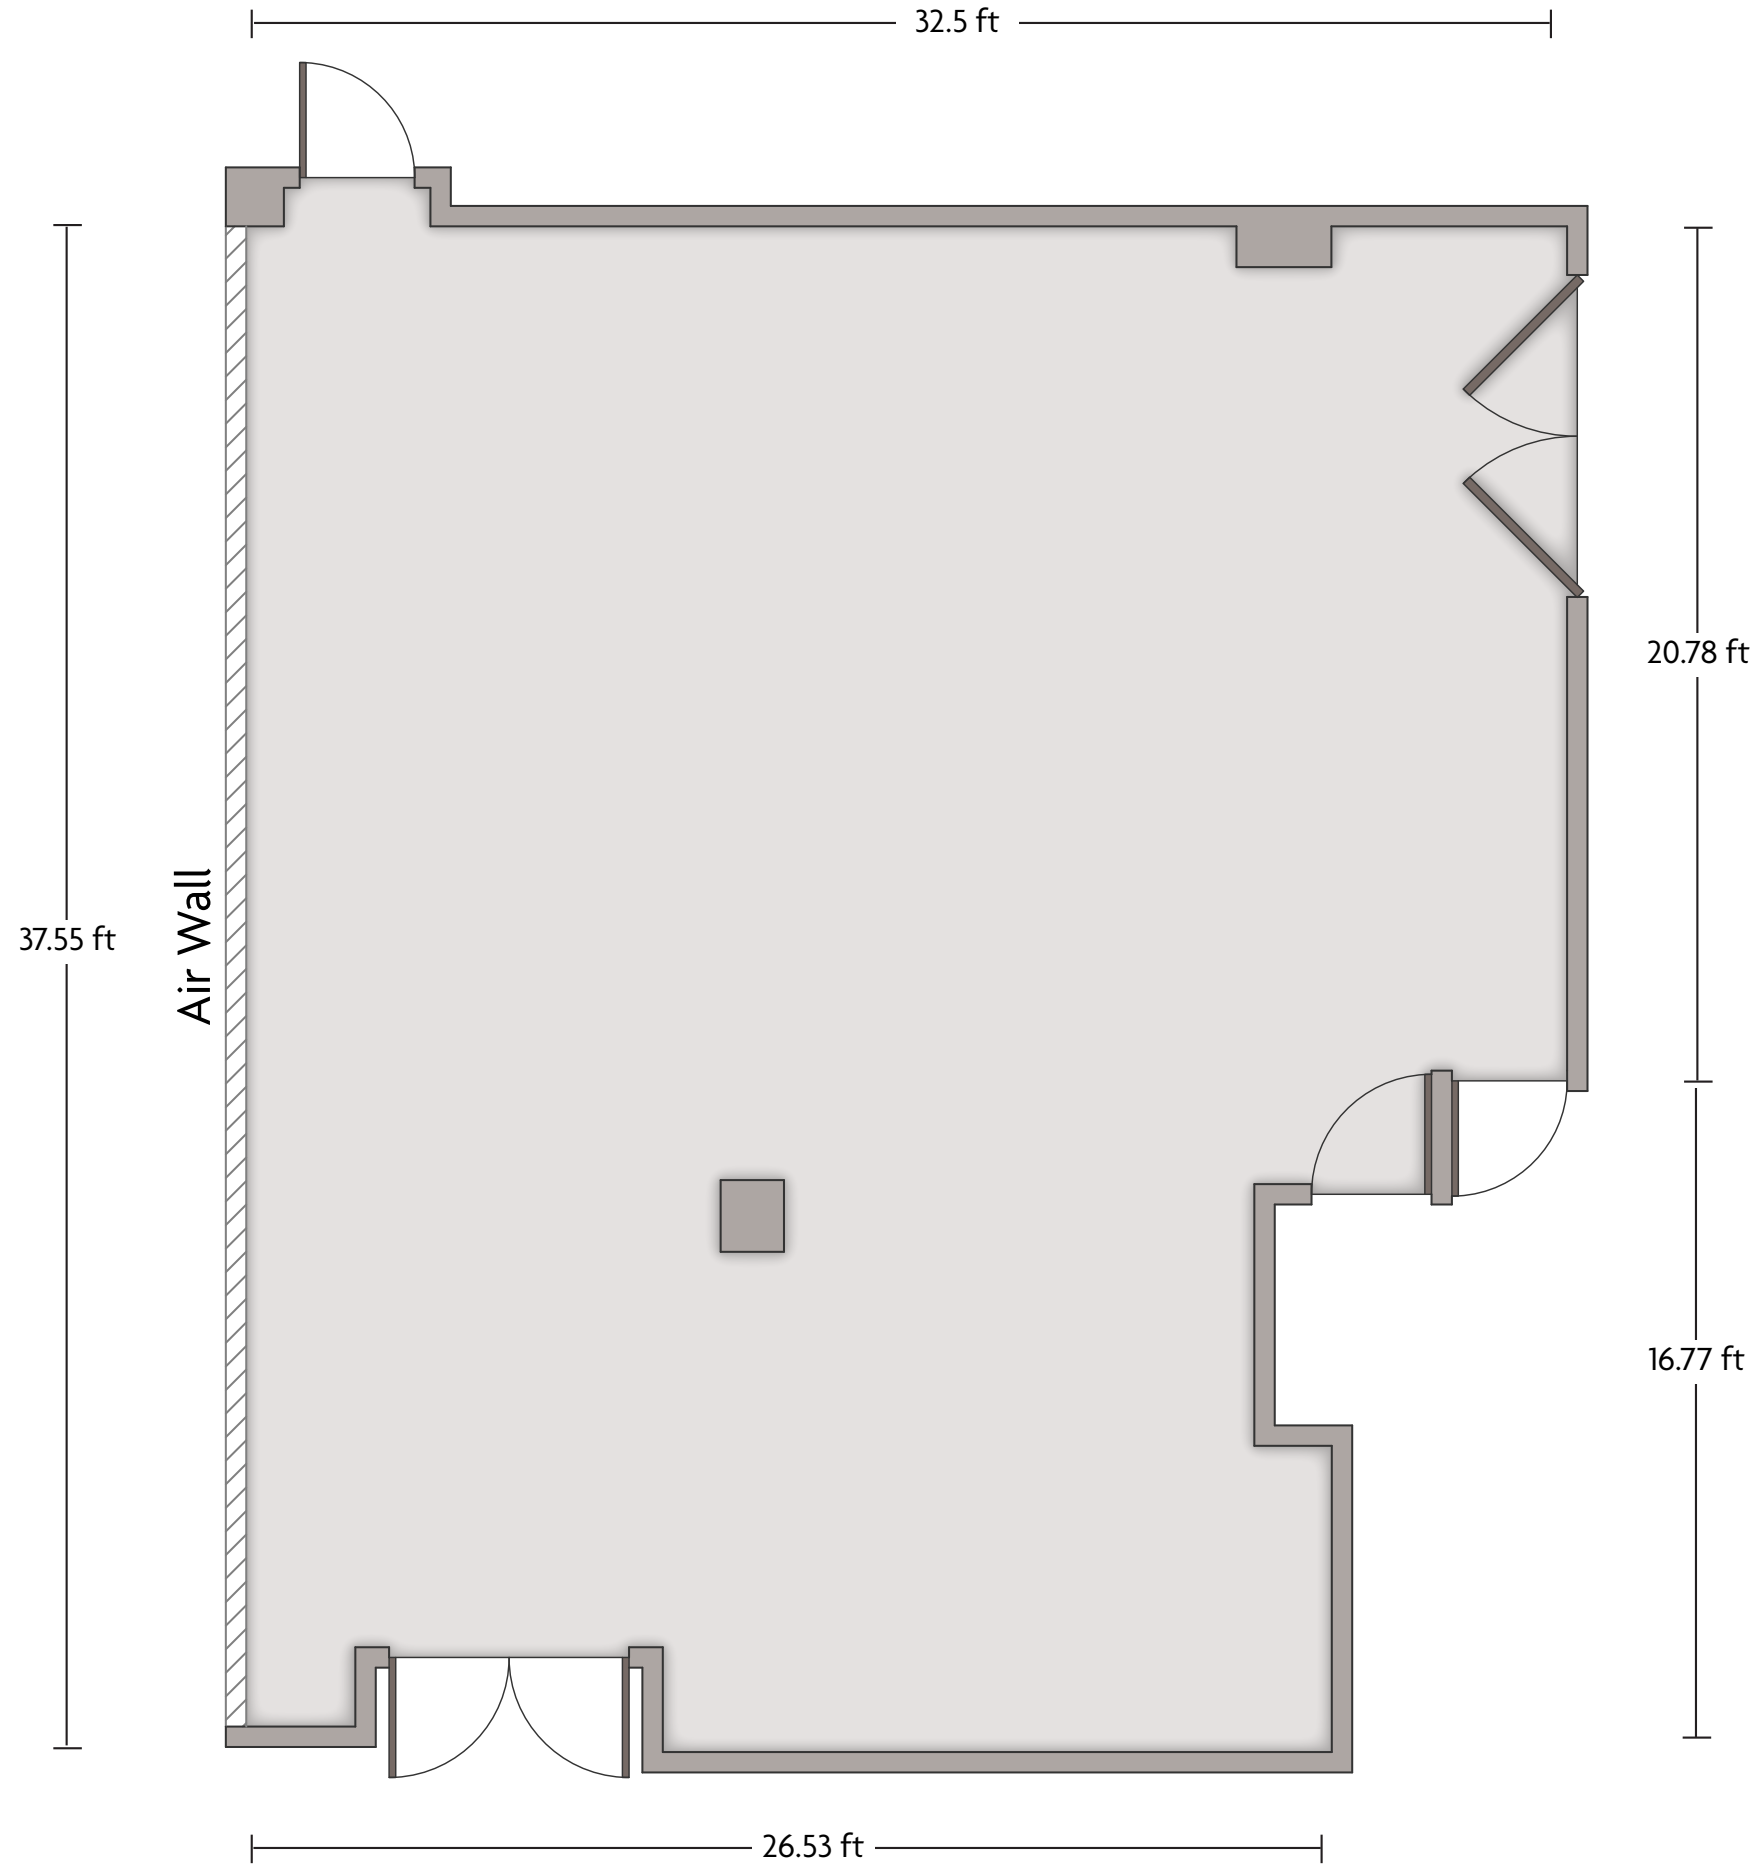

# Crowne Plaza® Manchester City Centre Smithfield Suite

LENGTH: 73.8 ft    WIDTH: 37.5 ft    HEIGHT: 16.0 ft    TOTAL SQUARE FEET: 2369.6 ft<sup>2</sup>    MAXIMUM CAPACITY: 230    POWER OUTLETS: 18

70 Shudehill | Manchester - M4 4AF, United Kingdom | 44.161.8288600

\*Multiple layout options available for this space.

Crowne Plaza® Manchester City Centre  
Smithfield One

LENGTH: 40.8 ft    WIDTH: 37.5 ft    HEIGHT: 16.0 ft    TOTAL SQUARE FEET: 1242.6 ft<sup>2</sup>    MAXIMUM CAPACITY: 110    POWER OUTLETS: 9

# Crowne Plaza® Manchester City Centre Smithfield Two

LENGTH: 37.5 ft    WIDTH: 32.5 ft    HEIGHT: 16.0 ft    TOTAL SQUARE FEET: 1094.2 ft<sup>2</sup>    MAXIMUM CAPACITY: 80    POWER OUTLETS: 9

70 Shudehill | Manchester - M4 4AF, United Kingdom | 44.161.8288600