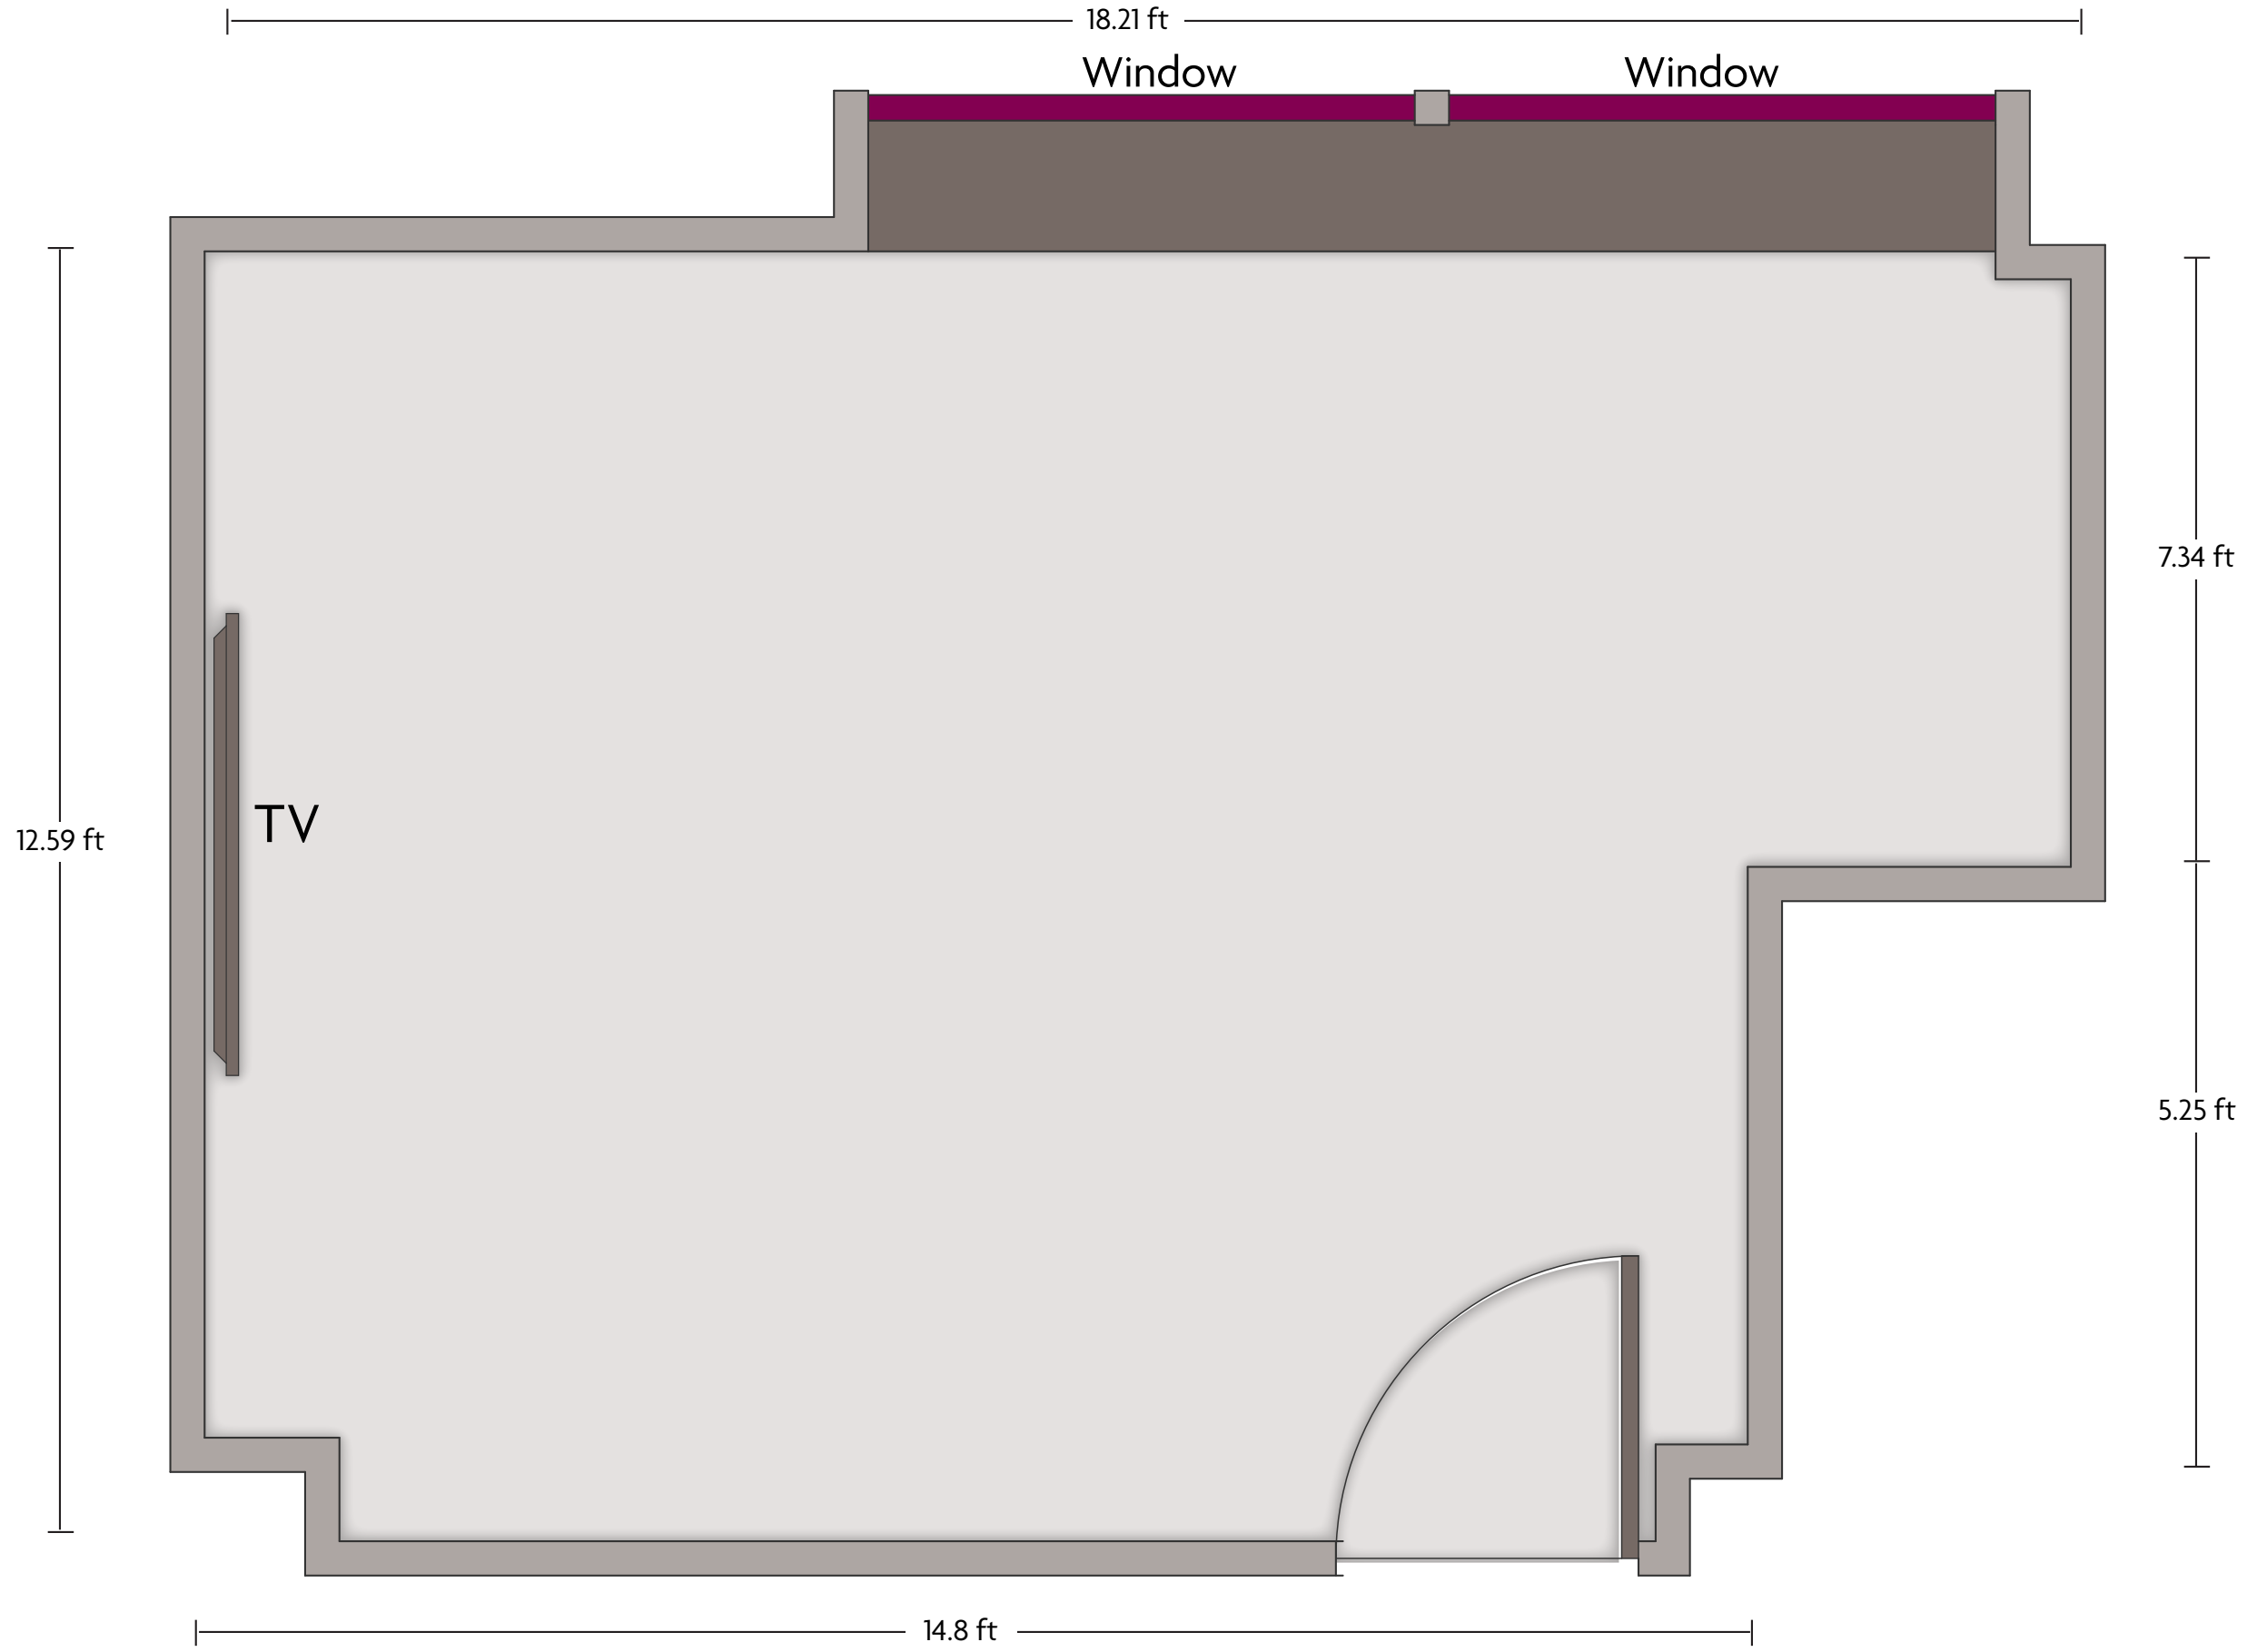

# Crowne Plaza® Manchester City Centre Arena Suite Boardroom

LENGTH: 32.1 ft    WIDTH: 15.3 ft    HEIGHT: 8.0 ft    TOTAL SQUARE FEET: 471.6 ft<sup>2</sup>    MAXIMUM CAPACITY: 42    POWER OUTLETS: 4

70 Shudehill | Manchester - M4 4AF, United Kingdom | 44.161.8288600

\*Multiple layout options available for this space.

Crowne Plaza® Manchester City Centre  
Arena Suite - Private Reception

LENGTH: 20.5 ft    WIDTH: 11.8 ft    HEIGHT: 8.0 ft    TOTAL SQUARE FEET: 239.6 ft<sup>2</sup>    MAXIMUM CAPACITY: n/a    POWER OUTLETS: 3

# Crowne Plaza® Manchester City Centre Beehive

LENGTH: 18.2 ft    WIDTH: 12.6 ft    HEIGHT: 8.0 ft    TOTAL SQUARE FEET: 203.9 ft<sup>2</sup>    MAXIMUM CAPACITY: 15    POWER OUTLETS: 2

70 Shudehill | Manchester - M4 4AF, United Kingdom | 44.161.8288600

# Crowne Plaza® Manchester City Centre Brownsfield

LENGTH: 25.5 ft    WIDTH: 16.4 ft    HEIGHT: 8.0 ft    TOTAL SQUARE FEET: 405.3 ft<sup>2</sup>    MAXIMUM CAPACITY: 24    POWER OUTLETS: 5

70 Shudehill | Manchester - M4 4AF, United Kingdom | 44.161.8288600