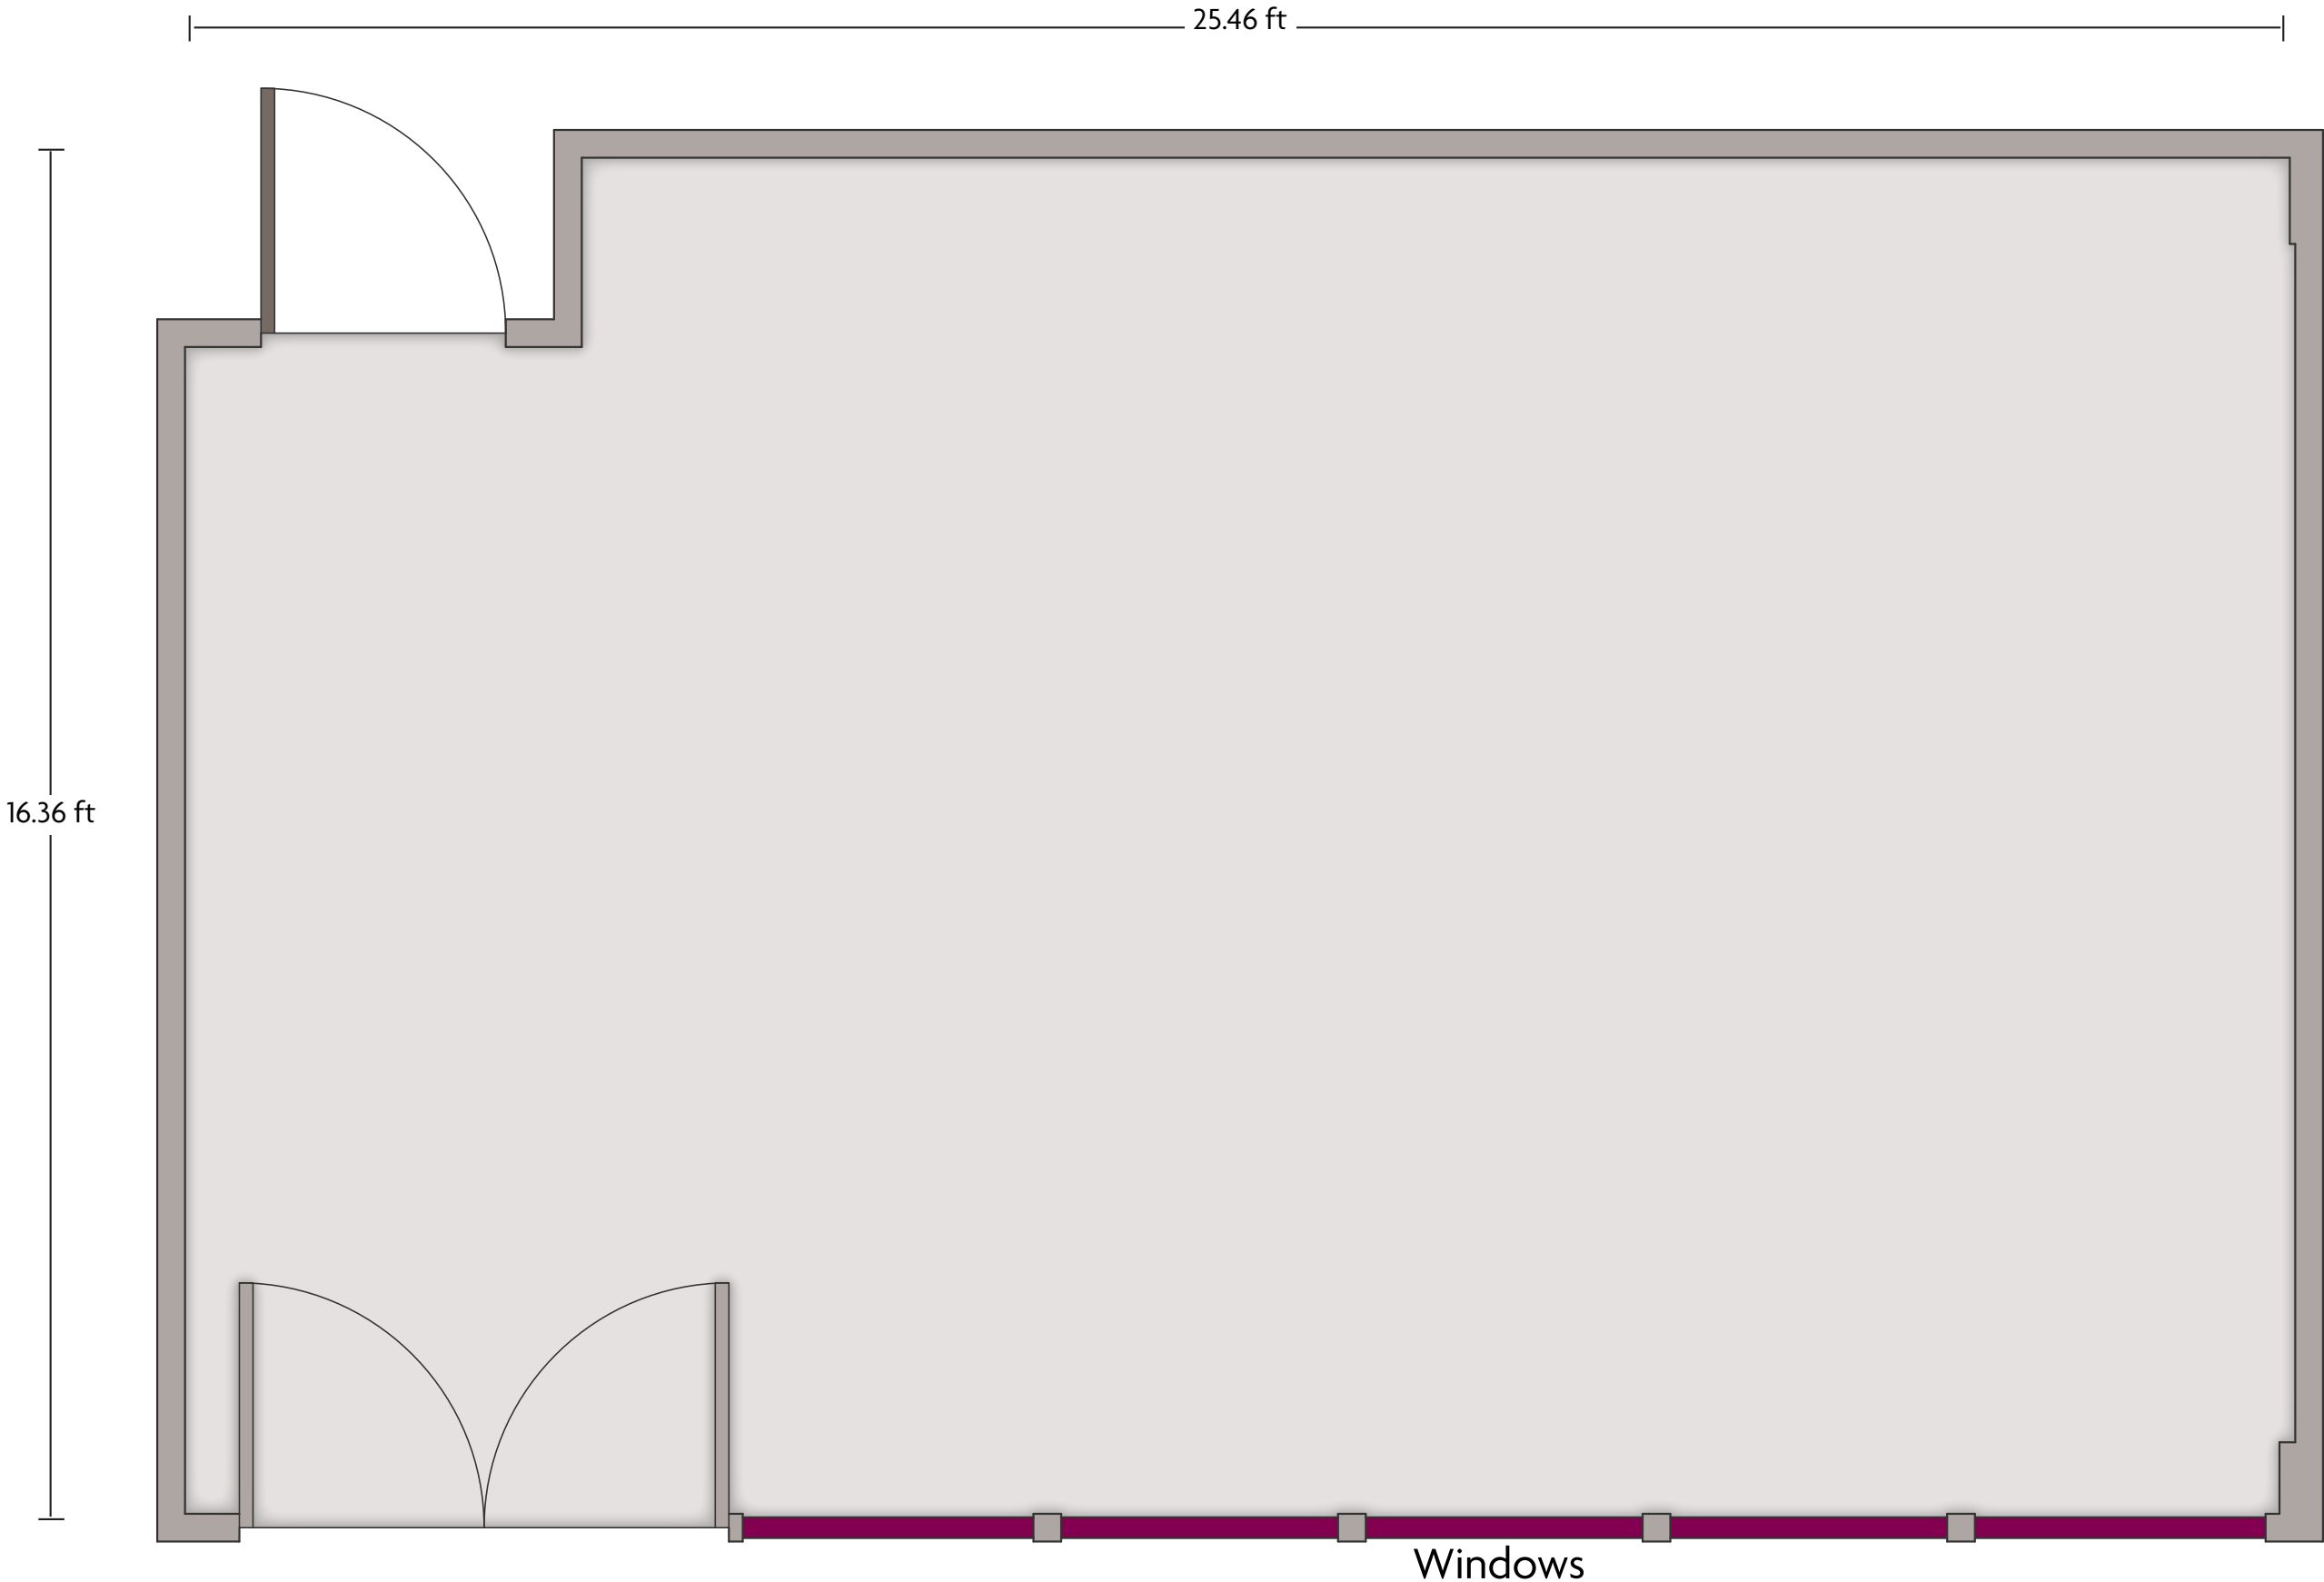

# Crowne Plaza® Manchester City Centre Beehive

LENGTH: 18.2 ft    WIDTH: 12.6 ft    HEIGHT: 8.0 ft    TOTAL SQUARE FEET: 203.9 ft<sup>2</sup>    MAXIMUM CAPACITY: 15    POWER OUTLETS: 2

70 Shudehill | Manchester - M4 4AF, United Kingdom | 44.161.8288600

\*Multiple layout options available for this space.

# Crowne Plaza® Manchester City Centre Brownsfield

LENGTH: 25.5 ft    WIDTH: 16.4 ft    HEIGHT: 8.0 ft    TOTAL SQUARE FEET: 405.3 ft<sup>2</sup>    MAXIMUM CAPACITY: 24    POWER OUTLETS: 5

70 Shudehill | Manchester - M4 4AF, United Kingdom | 44.161.8288600

\*Multiple layout options available for this space.

Crowne Plaza® Manchester City Centre  
Redhill

LENGTH: 20.2 ft    WIDTH: 16.1 ft    HEIGHT: 8.0 ft    TOTAL SQUARE FEET: 317.8 ft<sup>2</sup>    MAXIMUM CAPACITY: 20    POWER OUTLETS: 5