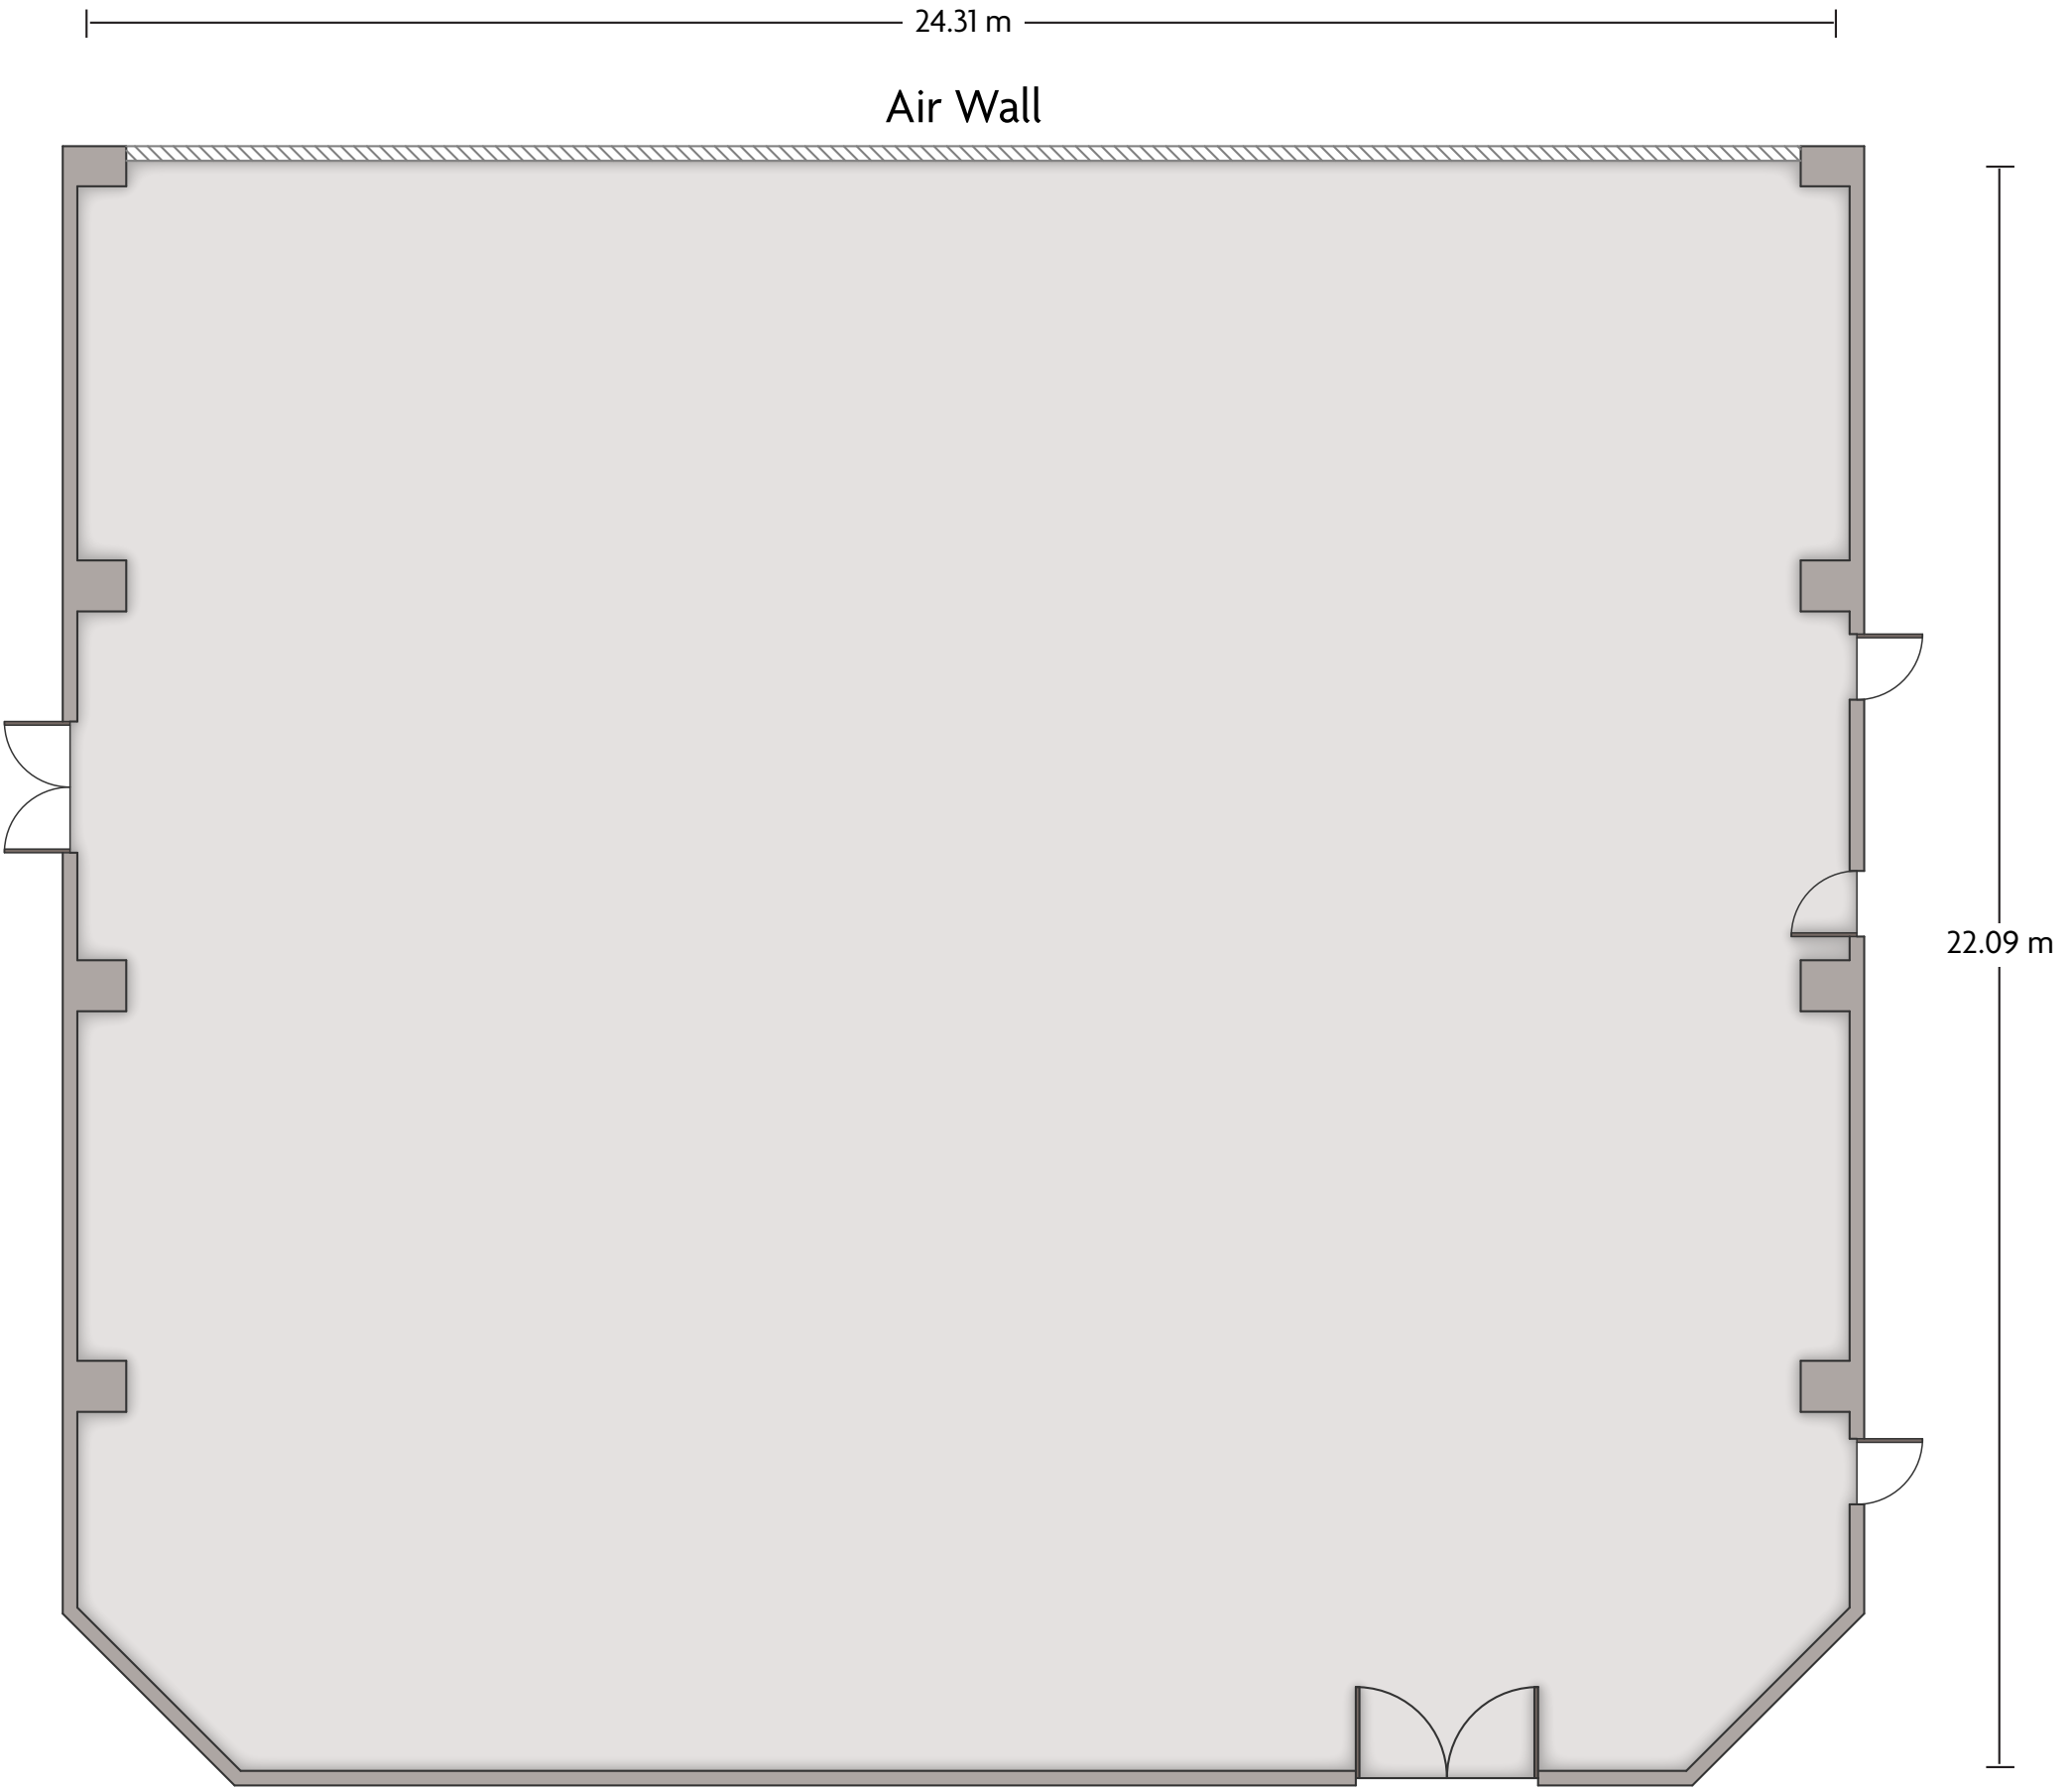

Crowne Plaza® Manama (Bahrain) - Banquet Hall

LENGTH: 52.1 m WIDTH: 24.3 m HEIGHT: 7.4 m TOTAL SQUARE METERS: 1241 m² MAXIMUM CAPACITY: 1700 POWER OUTLETS: 18

Diplomatic Area 317 P.O. Box 5831, Manama, Bahrain | 973-17-531122

Diplomatic Area 317 P.O. Box 5831, Manama, Bahrain | 973-17-531122

*Multiple layout options available for this space.

Crowne Plaza® Manama (Bahrain) - Banquet Hall A & B

LENGTH: 24.3 m WIDTH: 13.6 m HEIGHT: 7.4 m TOTAL SQUARE METERS: 316.4 m² MAXIMUM CAPACITY: 200 POWER OUTLETS: 6

Diplomatic Area 317 P.O. Box 5831, Manama, Bahrain | 973-17-531122

*Multiple layout options available for this space.

Crowne Plaza® Manama (Bahrain) - Banquet Hall C

LENGTH: 24.3 m WIDTH: 16.4 m HEIGHT: 7.4 m TOTAL SQUARE METERS: 396 m² MAXIMUM CAPACITY: 400 POWER OUTLETS: 4

Diplomatic Area 317 P.O. Box 5831, Manama, Bahrain | 973-17-531122

*Multiple layout options available for this space.

Crowne Plaza® Manama (Bahrain) - Banquet Hall D

LENGTH: 24.3 m WIDTH: 22.1 m HEIGHT: 7.4 m TOTAL SQUARE METERS: 528.6 m² MAXIMUM CAPACITY: 500 POWER OUTLETS: 8