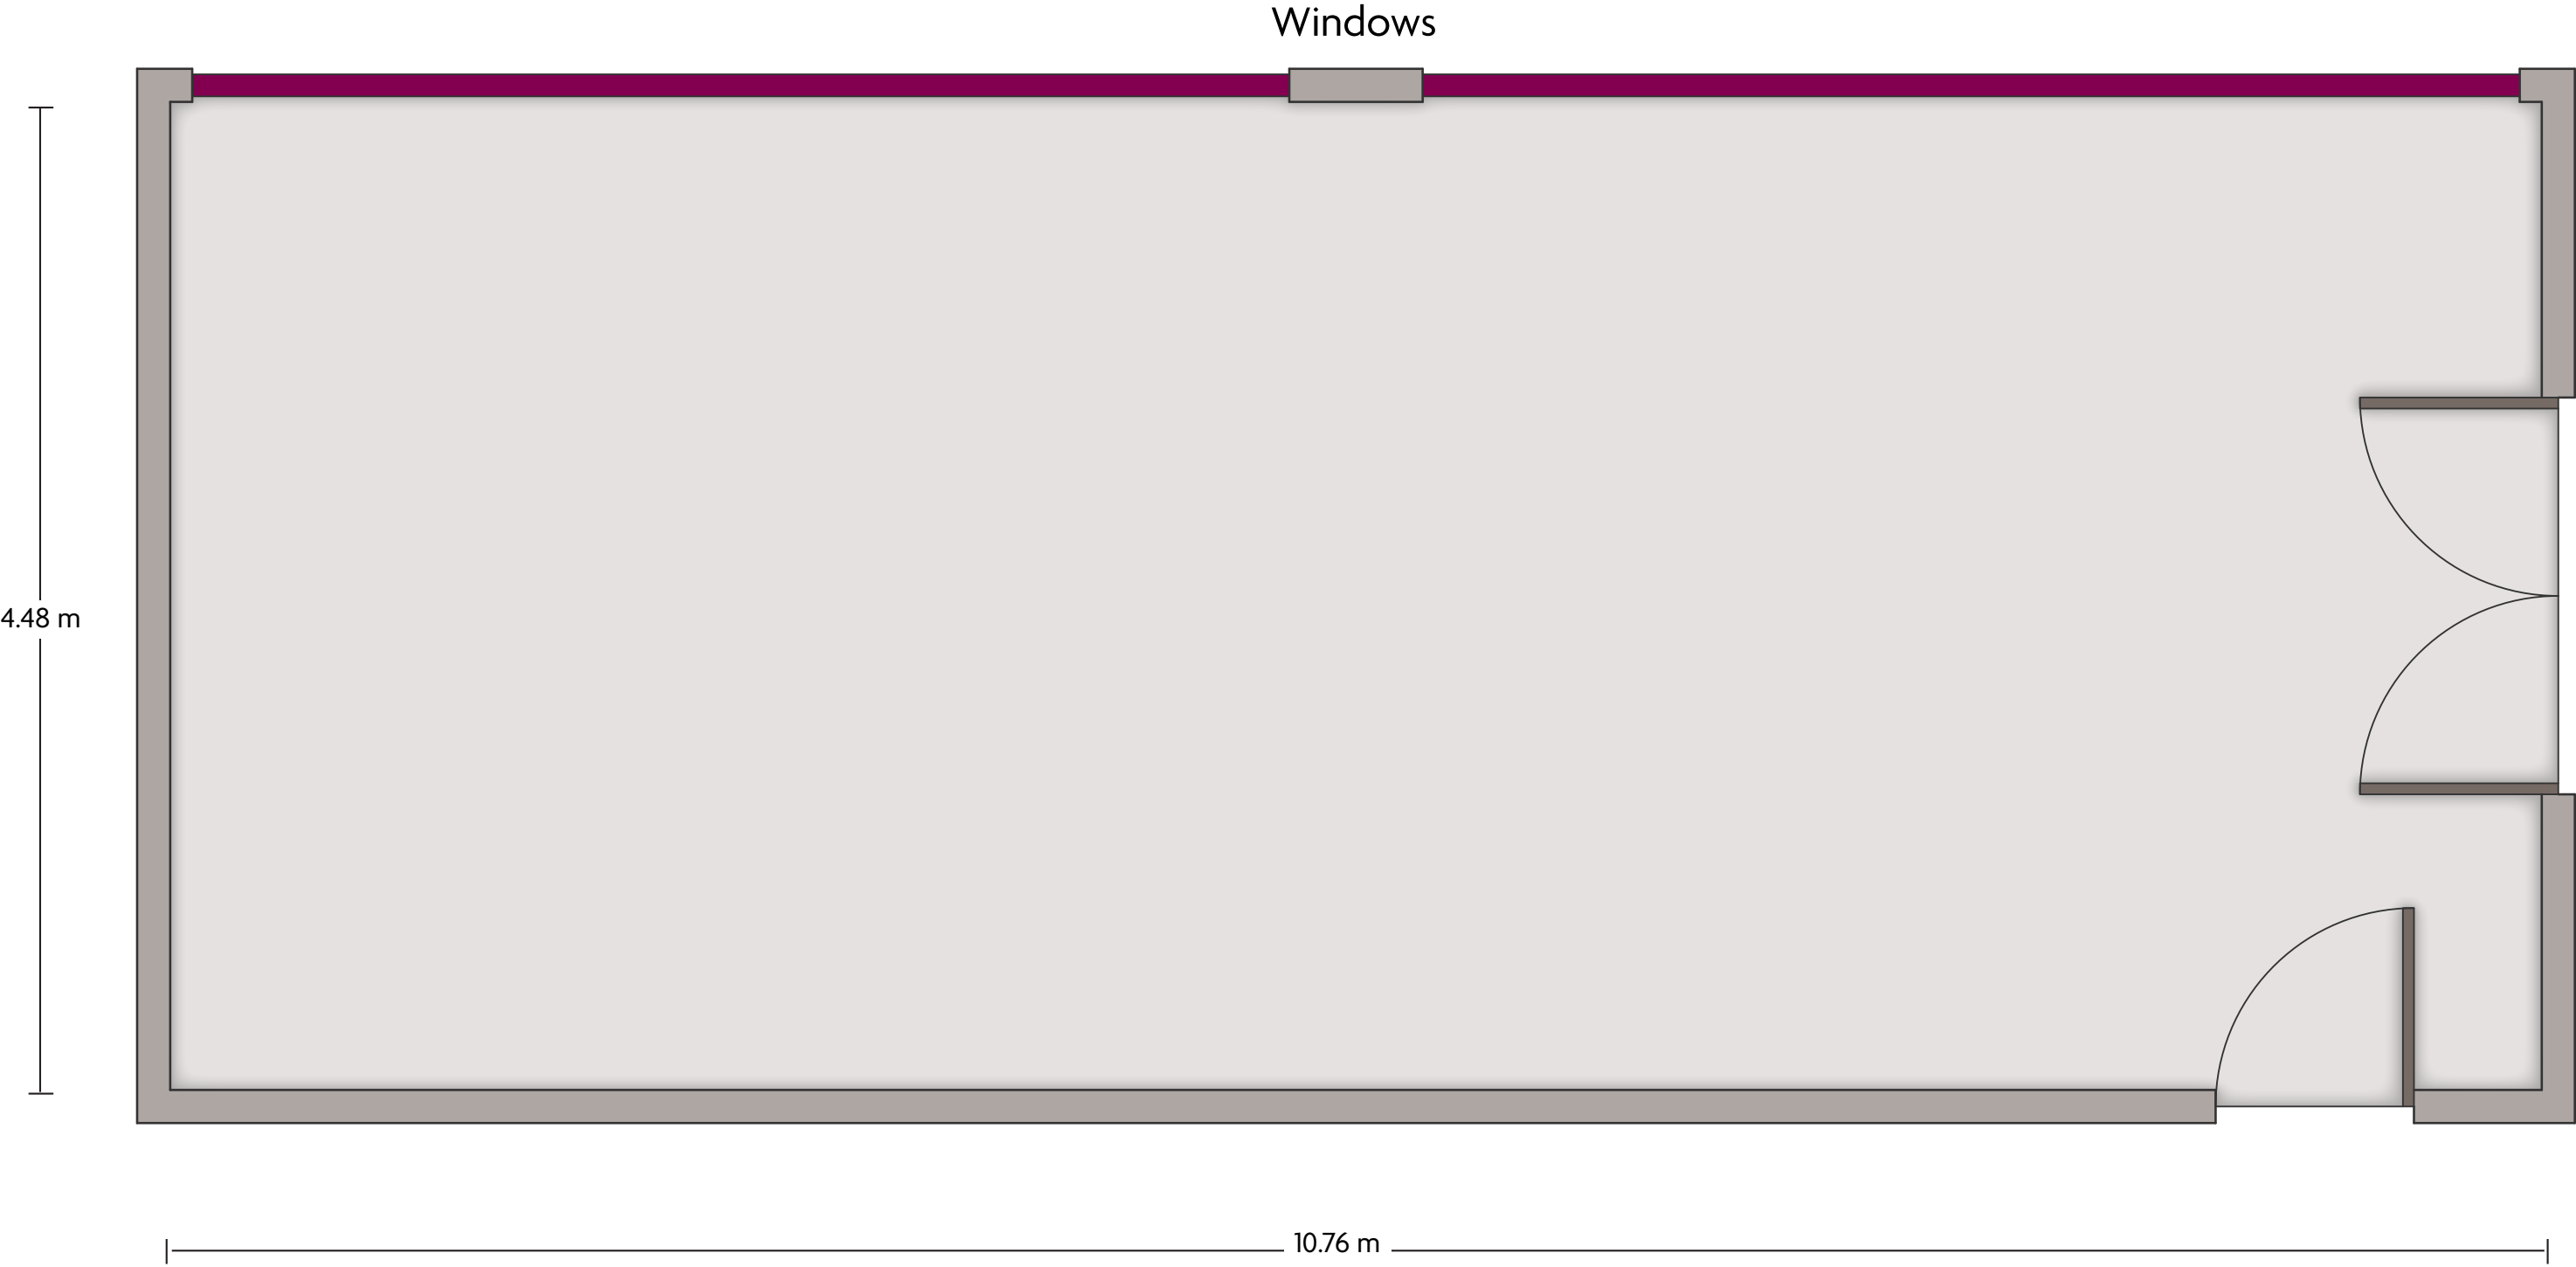

Diplomatic Area 317 P.O. Box 5831, Manama, Bahrain | 973-17-531122

*Multiple layout options available for this space.

Crowne Plaza® Manama (Bahrain) - Boardroom 3

LENGTH: 10.7 m WIDTH: 10.3 m HEIGHT: 3 m TOTAL SQUARE METERS: 108.2 m² MAXIMUM CAPACITY: 20 POWER OUTLETS: 8

Diplomatic Area 317 P.O. Box 5831, Manama, Bahrain | 973-17-531122

*Multiple layout options available for this space.

Crowne Plaza® Manama (Bahrain) - Meeting Room 6

LENGTH: 10.8 m WIDTH: 4.5 m HEIGHT: 3 m TOTAL SQUARE METERS: 48.2 m² MAXIMUM CAPACITY: 30 POWER OUTLETS: 5

Diplomatic Area 317 P.O. Box 5831, Manama, Bahrain | 973-17-531122

*Multiple layout options available for this space.

Crowne Plaza® Manama (Bahrain) - Pre function

LENGTH: 44.4 m WIDTH: 7.2 m HEIGHT: 3.5 m TOTAL SQUARE METERS: 307.6 m² MAXIMUM CAPACITY: n/a POWER OUTLETS: 19

Diplomatic Area 317 P.O. Box 5831, Manama, Bahrain | 973-17-531122

*Multiple layout options available for this space.

Crowne Plaza® Manama (Bahrain) - VIP Lounge

LENGTH: 11.7 m WIDTH: 7.0 m HEIGHT: 3.8 m TOTAL SQUARE METERS: 48.2 m² MAXIMUM CAPACITY: 15 POWER OUTLETS: 7