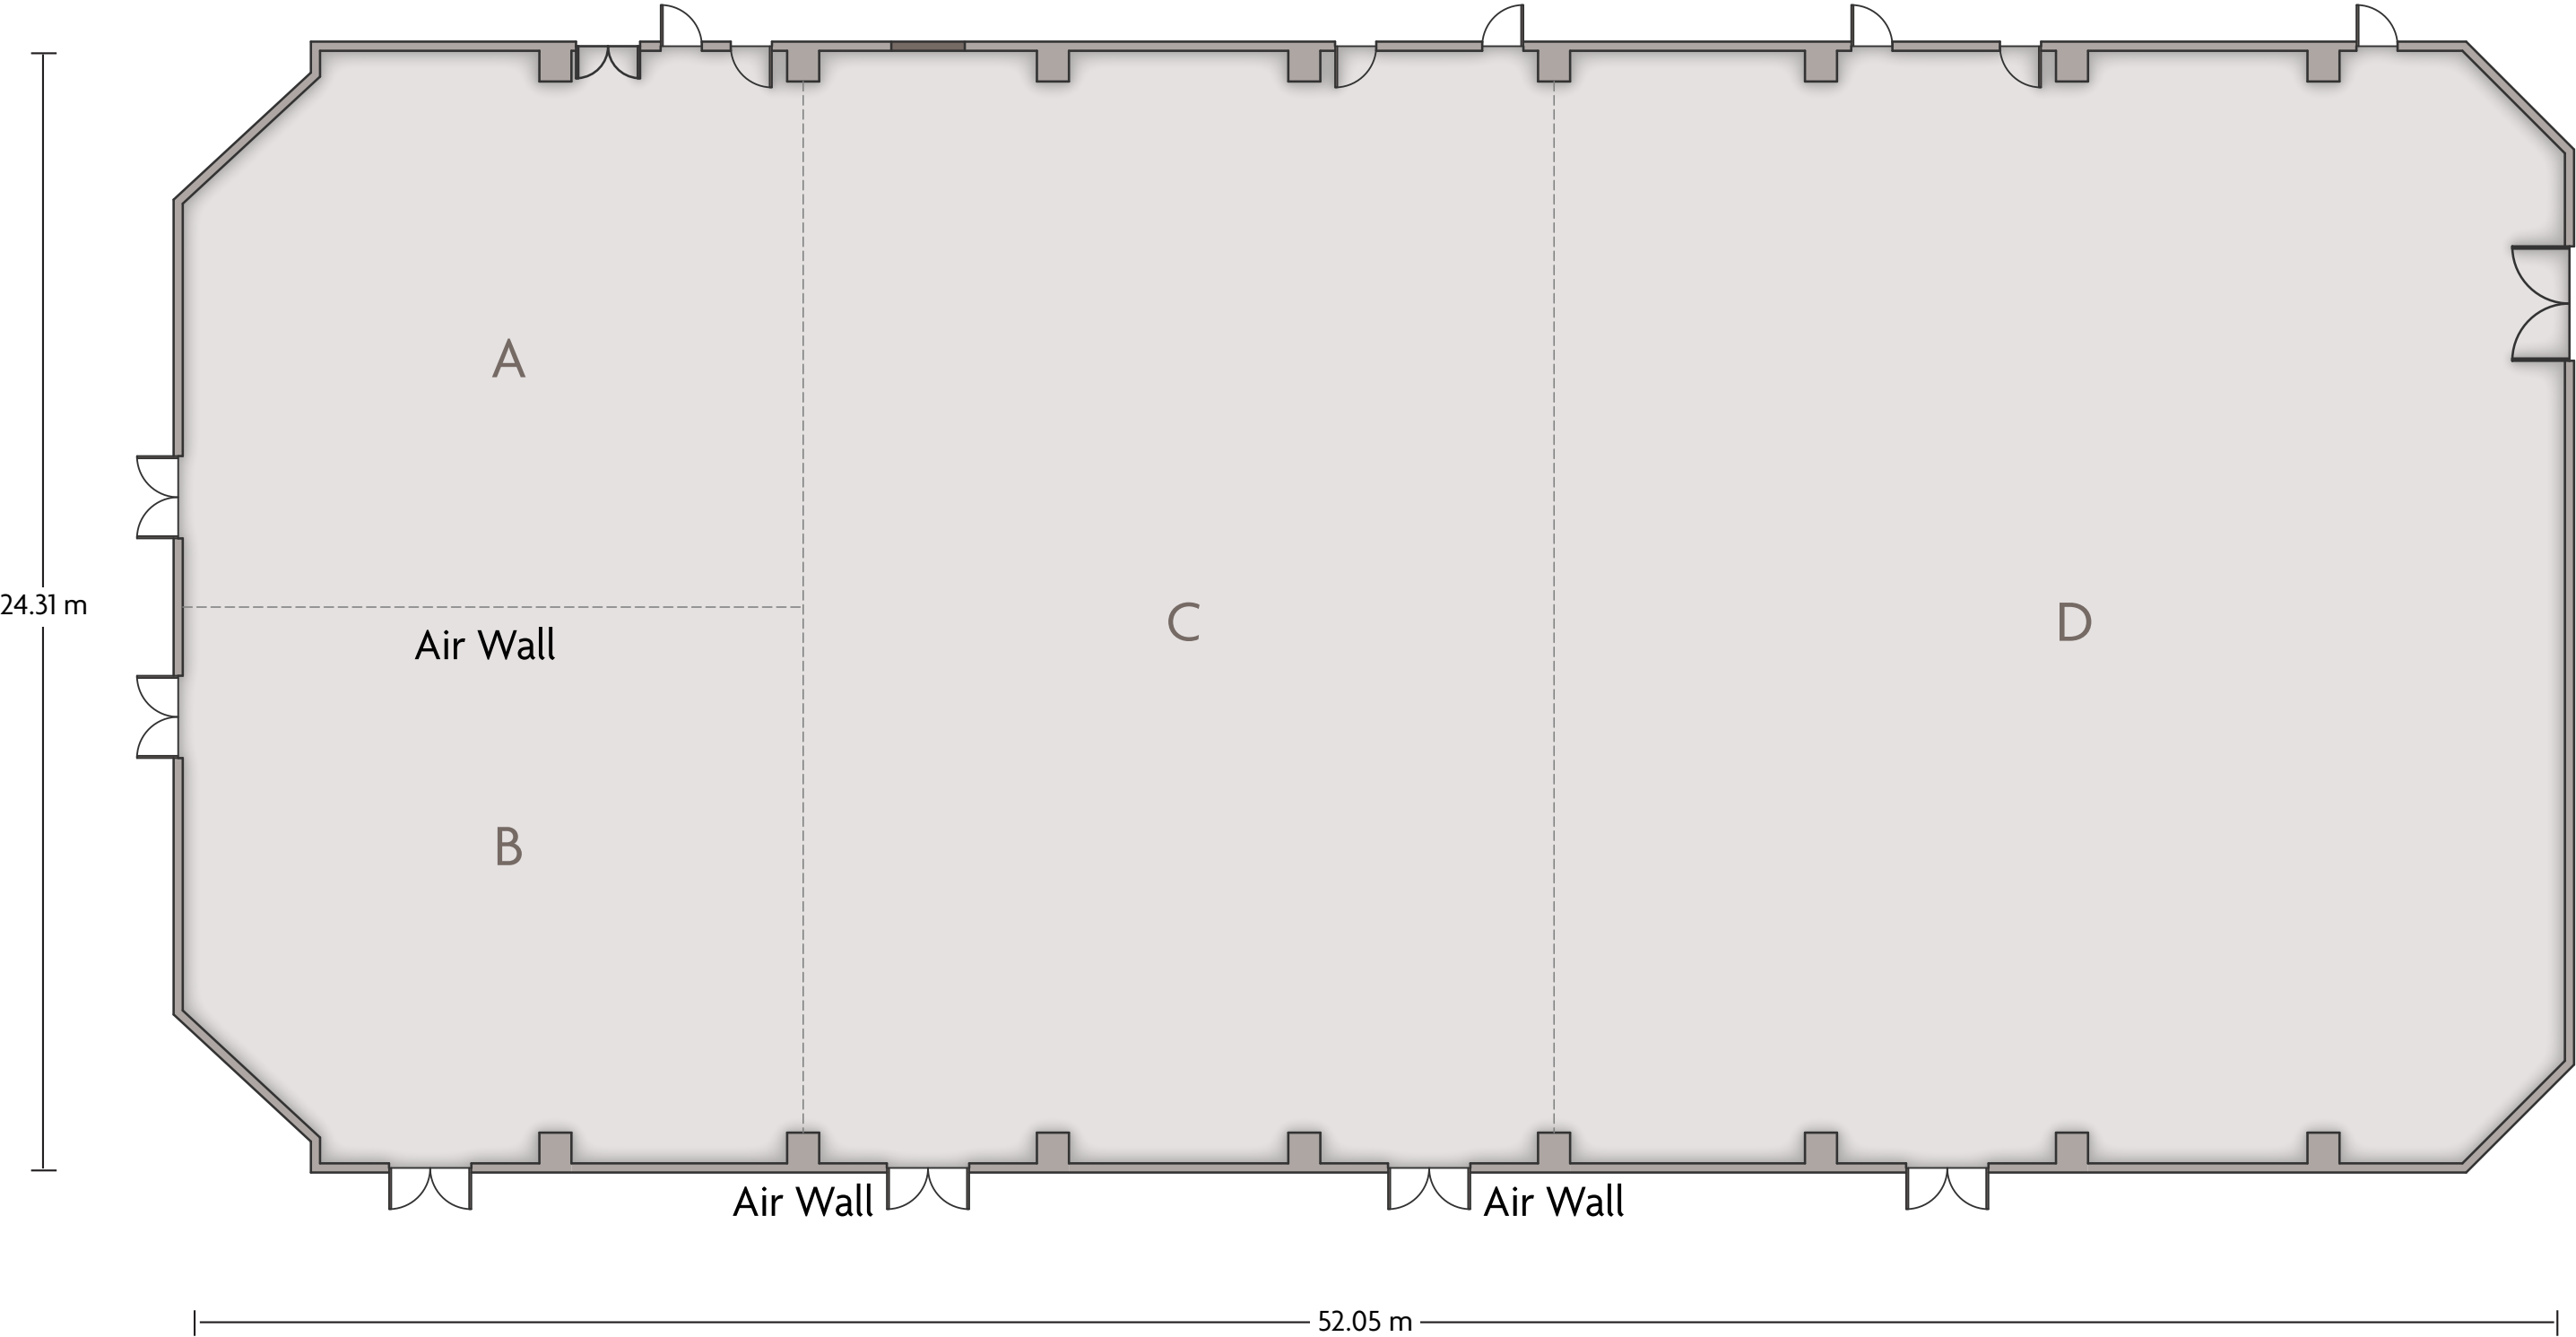

Crowne Plaza® Manama (Bahrain) - Banquet Hall

LENGTH: 52.1 m WIDTH: 24.3 m HEIGHT: 7.4 m TOTAL SQUARE METERS: 1241 m² MAXIMUM CAPACITY: 1700 POWER OUTLETS: 18

Diplomatic Area 317 P.O. Box 5831, Manama, Bahrain | 973-17-531122

*Multiple layout options available for this space.

Crowne Plaza® Manama (Bahrain) - Banquet Hall A

LENGTH: 13.6 m WIDTH: 12.2 m HEIGHT: 7.4 m TOTAL SQUARE METERS: 158.2 m² MAXIMUM CAPACITY: 100 POWER OUTLETS: 3

Diplomatic Area 317 P.O. Box 5831, Manama, Bahrain | 973-17-531122

*Multiple layout options available for this space.

Crowne Plaza® Manama (Bahrain) - Banquet Hall A & B

LENGTH: 24.3 m WIDTH: 13.6 m HEIGHT: 7.4 m TOTAL SQUARE METERS: 316.4 m² MAXIMUM CAPACITY: 200 POWER OUTLETS: 6

Diplomatic Area 317 P.O. Box 5831, Manama, Bahrain | 973-17-531122

*Multiple layout options available for this space.

Crowne Plaza® Manama (Bahrain) - Banquet Hall C

LENGTH: 24.3 m WIDTH: 16.4 m HEIGHT: 7.4 m TOTAL SQUARE METERS: 396 m² MAXIMUM CAPACITY: 400 POWER OUTLETS: 4