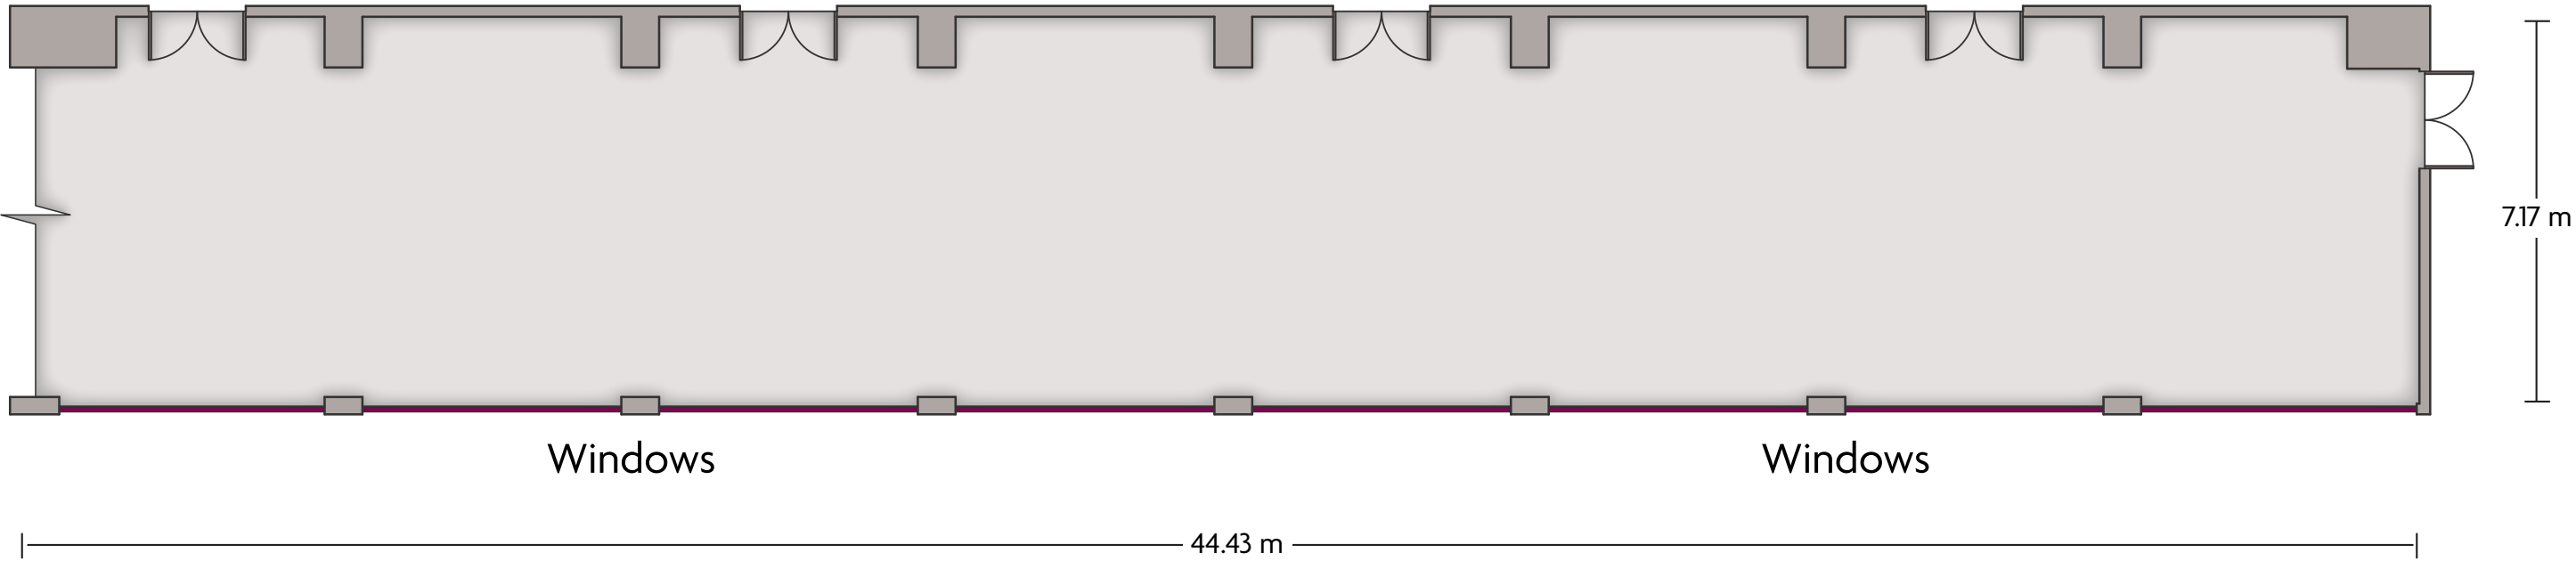

Diplomatic Area 317 P.O. Box 5831, Manama, Bahrain | 973-17-531122

*Multiple layout options available for this space.

Crowne Plaza® Manama (Bahrain) - Boardroom 3

LENGTH: 10.7 m WIDTH: 10.3 m HEIGHT: 3 m TOTAL SQUARE METERS: 108.2 m² MAXIMUM CAPACITY: 20 POWER OUTLETS: 8

Diplomatic Area 317 P.O. Box 5831, Manama, Bahrain | 973-17-531122

*Multiple layout options available for this space.

Crowne Plaza® Manama (Bahrain) - Meeting Room 6

LENGTH: 10.8 m WIDTH: 4.5 m HEIGHT: 3 m TOTAL SQUARE METERS: 48.2 m² MAXIMUM CAPACITY: 30 POWER OUTLETS: 5

Diplomatic Area 317 P.O. Box 5831, Manama, Bahrain | 973-17-531122

*Multiple layout options available for this space.

Crowne Plaza® Manama (Bahrain) - Pre function

LENGTH: 44.4 m WIDTH: 7.2 m HEIGHT: 3.5 m TOTAL SQUARE METERS: 307.6 m² MAXIMUM CAPACITY: n/a POWER OUTLETS: 19

Diplomatic Area 317 P.O. Box 5831, Manama, Bahrain | 973-17-531122

*Multiple layout options available for this space.

Crowne Plaza® Manama (Bahrain) - VIP Lounge

LENGTH: 11.7 m WIDTH: 7.0 m HEIGHT: 3.8 m TOTAL SQUARE METERS: 48.2 m² MAXIMUM CAPACITY: 15 POWER OUTLETS: 7