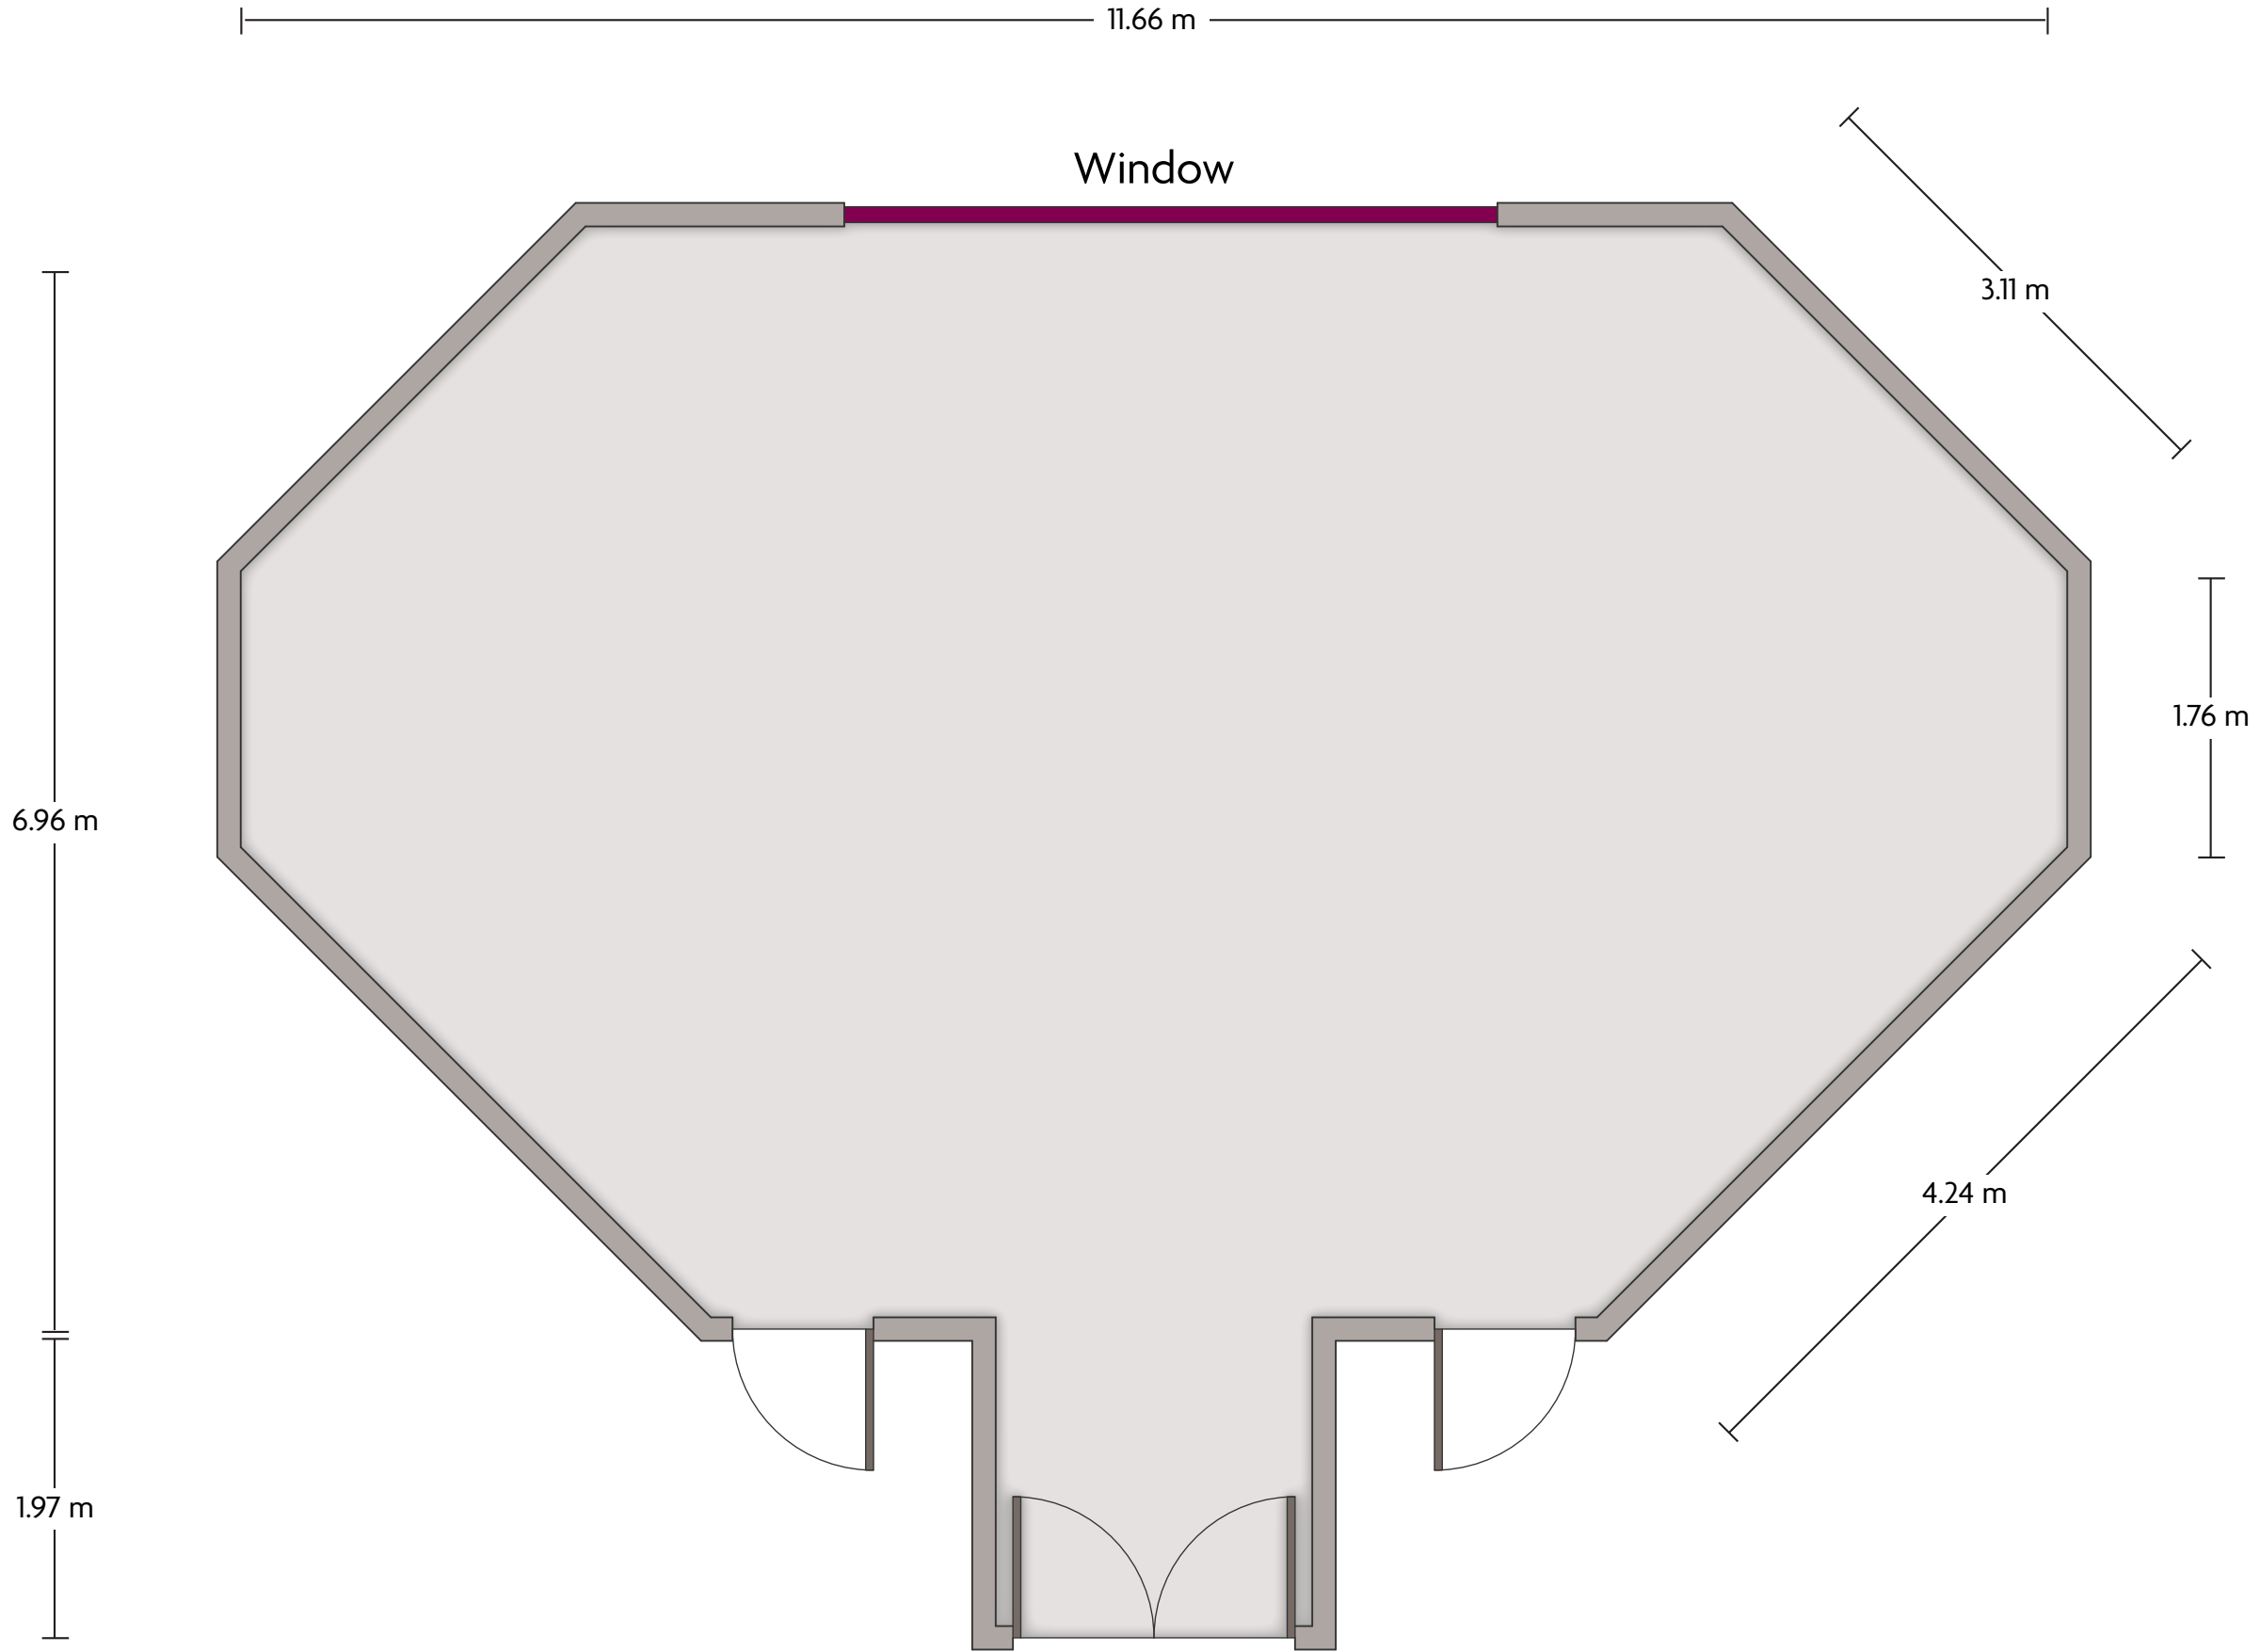

Diplomatic Area 317 P.O. Box 5831, Manama, Bahrain | 973-17-531122

*Multiple layout options available for this space.

Crowne Plaza® Manama (Bahrain) - Boardroom 3

LENGTH: 10.7 m WIDTH: 10.3 m HEIGHT: 3 m TOTAL SQUARE METERS: 108.2 m² MAXIMUM CAPACITY: 20 POWER OUTLETS: 8

Diplomatic Area 317 P.O. Box 5831, Manama, Bahrain | 973-17-531122

*Multiple layout options available for this space.

Crowne Plaza® Manama (Bahrain) - Meeting Room 6

LENGTH: 10.8 m WIDTH: 4.5 m HEIGHT: 3 m TOTAL SQUARE METERS: 48.2 m² MAXIMUM CAPACITY: 30 POWER OUTLETS: 5

Diplomatic Area 317 P.O. Box 5831, Manama, Bahrain | 973-17-531122

*Multiple layout options available for this space.

Crowne Plaza® Manama (Bahrain) - Pre function

LENGTH: 44.4 m WIDTH: 7.2 m HEIGHT: 3.5 m TOTAL SQUARE METERS: 307.6 m² MAXIMUM CAPACITY: n/a POWER OUTLETS: 19

Diplomatic Area 317 P.O. Box 5831, Manama, Bahrain | 973-17-531122

*Multiple layout options available for this space.

Crowne Plaza® Manama (Bahrain) - VIP Lounge

LENGTH: 11.7 m WIDTH: 7.0 m HEIGHT: 3.8 m TOTAL SQUARE METERS: 48.2 m² MAXIMUM CAPACITY: 15 POWER OUTLETS: 7