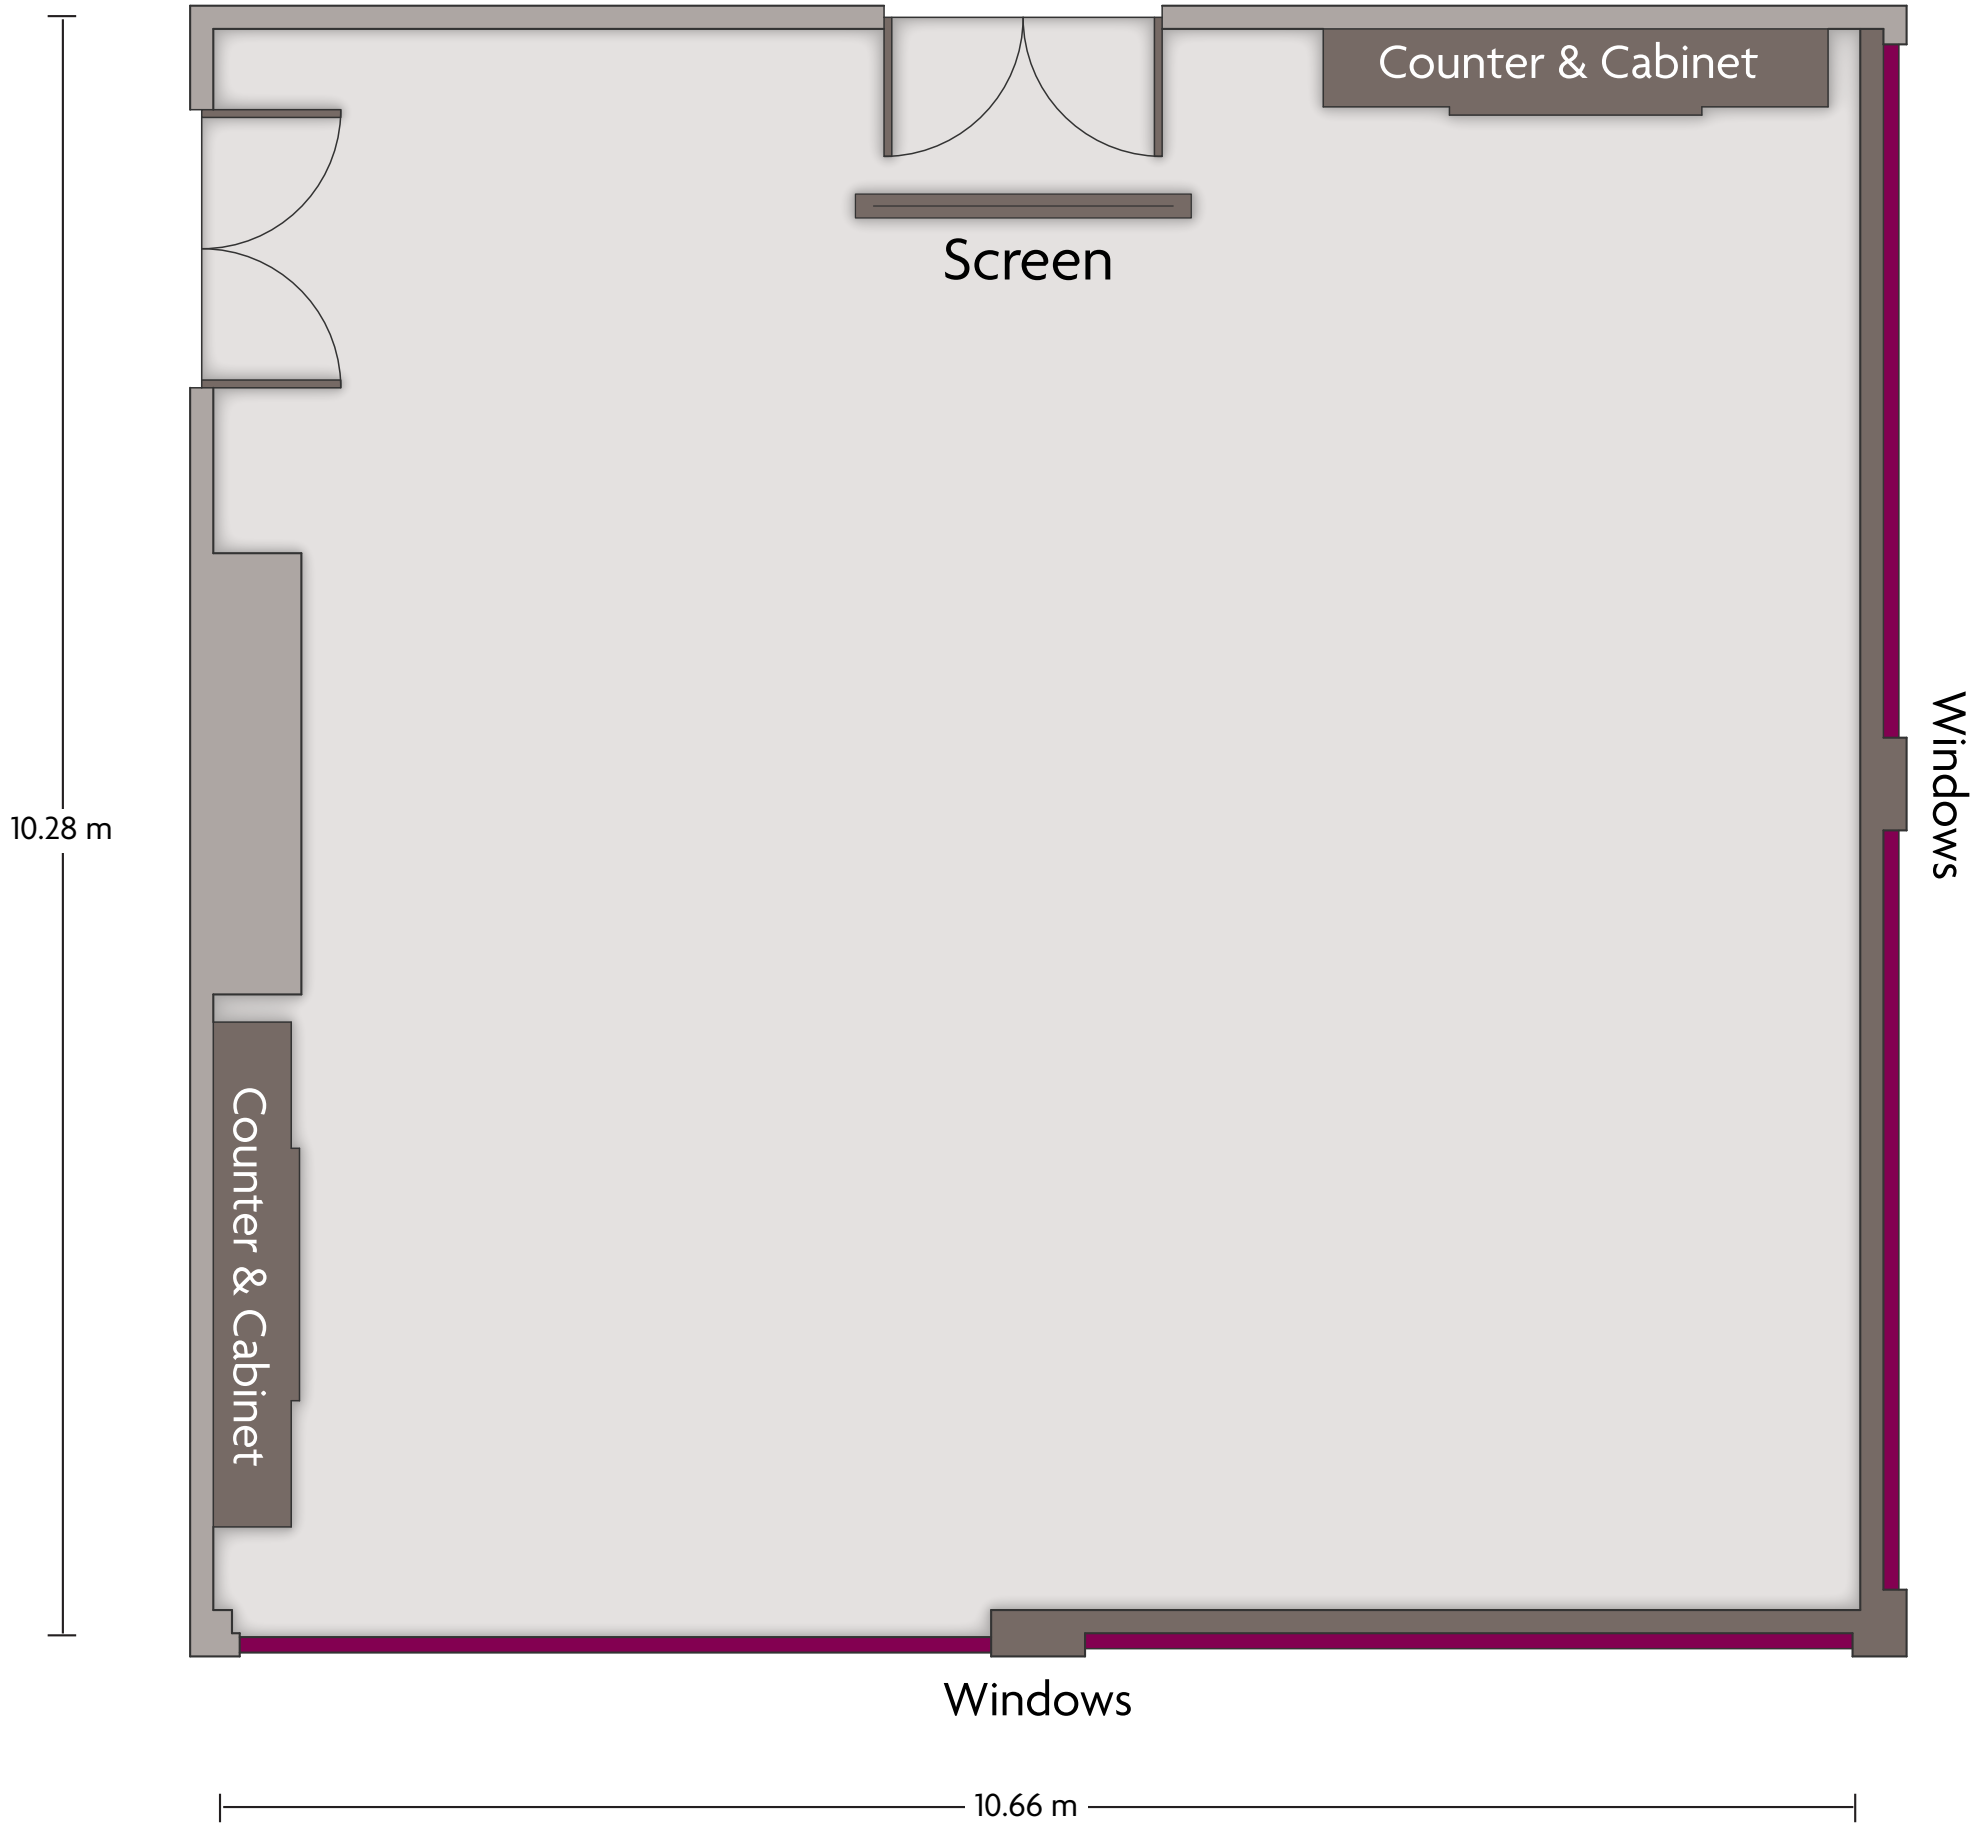

Diplomatic Area 317 P.O. Box 5831, Manama, Bahrain | 973-17-531122

*Multiple layout options available for this space.

Crowne Plaza® Manama (Bahrain) - Banquet Hall C

LENGTH: 24.3 m WIDTH: 16.4 m HEIGHT: 7.4 m TOTAL SQUARE METERS: 396 m² MAXIMUM CAPACITY: 400 POWER OUTLETS: 4

Diplomatic Area 317 P.O. Box 5831, Manama, Bahrain | 973-17-531122

*Multiple layout options available for this space.

Crowne Plaza® Manama (Bahrain) - Banquet Hall D

LENGTH: 24.3 m WIDTH: 22.1 m HEIGHT: 7.4 m TOTAL SQUARE METERS: 528.6 m² MAXIMUM CAPACITY: 500 POWER OUTLETS: 8

Diplomatic Area 317 P.O. Box 5831, Manama, Bahrain | 973-17-531122

*Multiple layout options available for this space.

Crowne Plaza® Manama (Bahrain) - Boardroom 1

LENGTH: 10.7 m WIDTH: 10.3 m HEIGHT: 3 m TOTAL SQUARE METERS: 108.2 m² MAXIMUM CAPACITY: 20 POWER OUTLETS: 8

Diplomatic Area 317 P.O. Box 5831, Manama, Bahrain | 973-17-531122

*Multiple layout options available for this space.

Crowne Plaza® Manama (Bahrain) - Boardroom 2

LENGTH: 14.6 m WIDTH: 10.5 m HEIGHT: 3 m TOTAL SQUARE METERS: 152.8 m² MAXIMUM CAPACITY: 70 POWER OUTLETS: 10