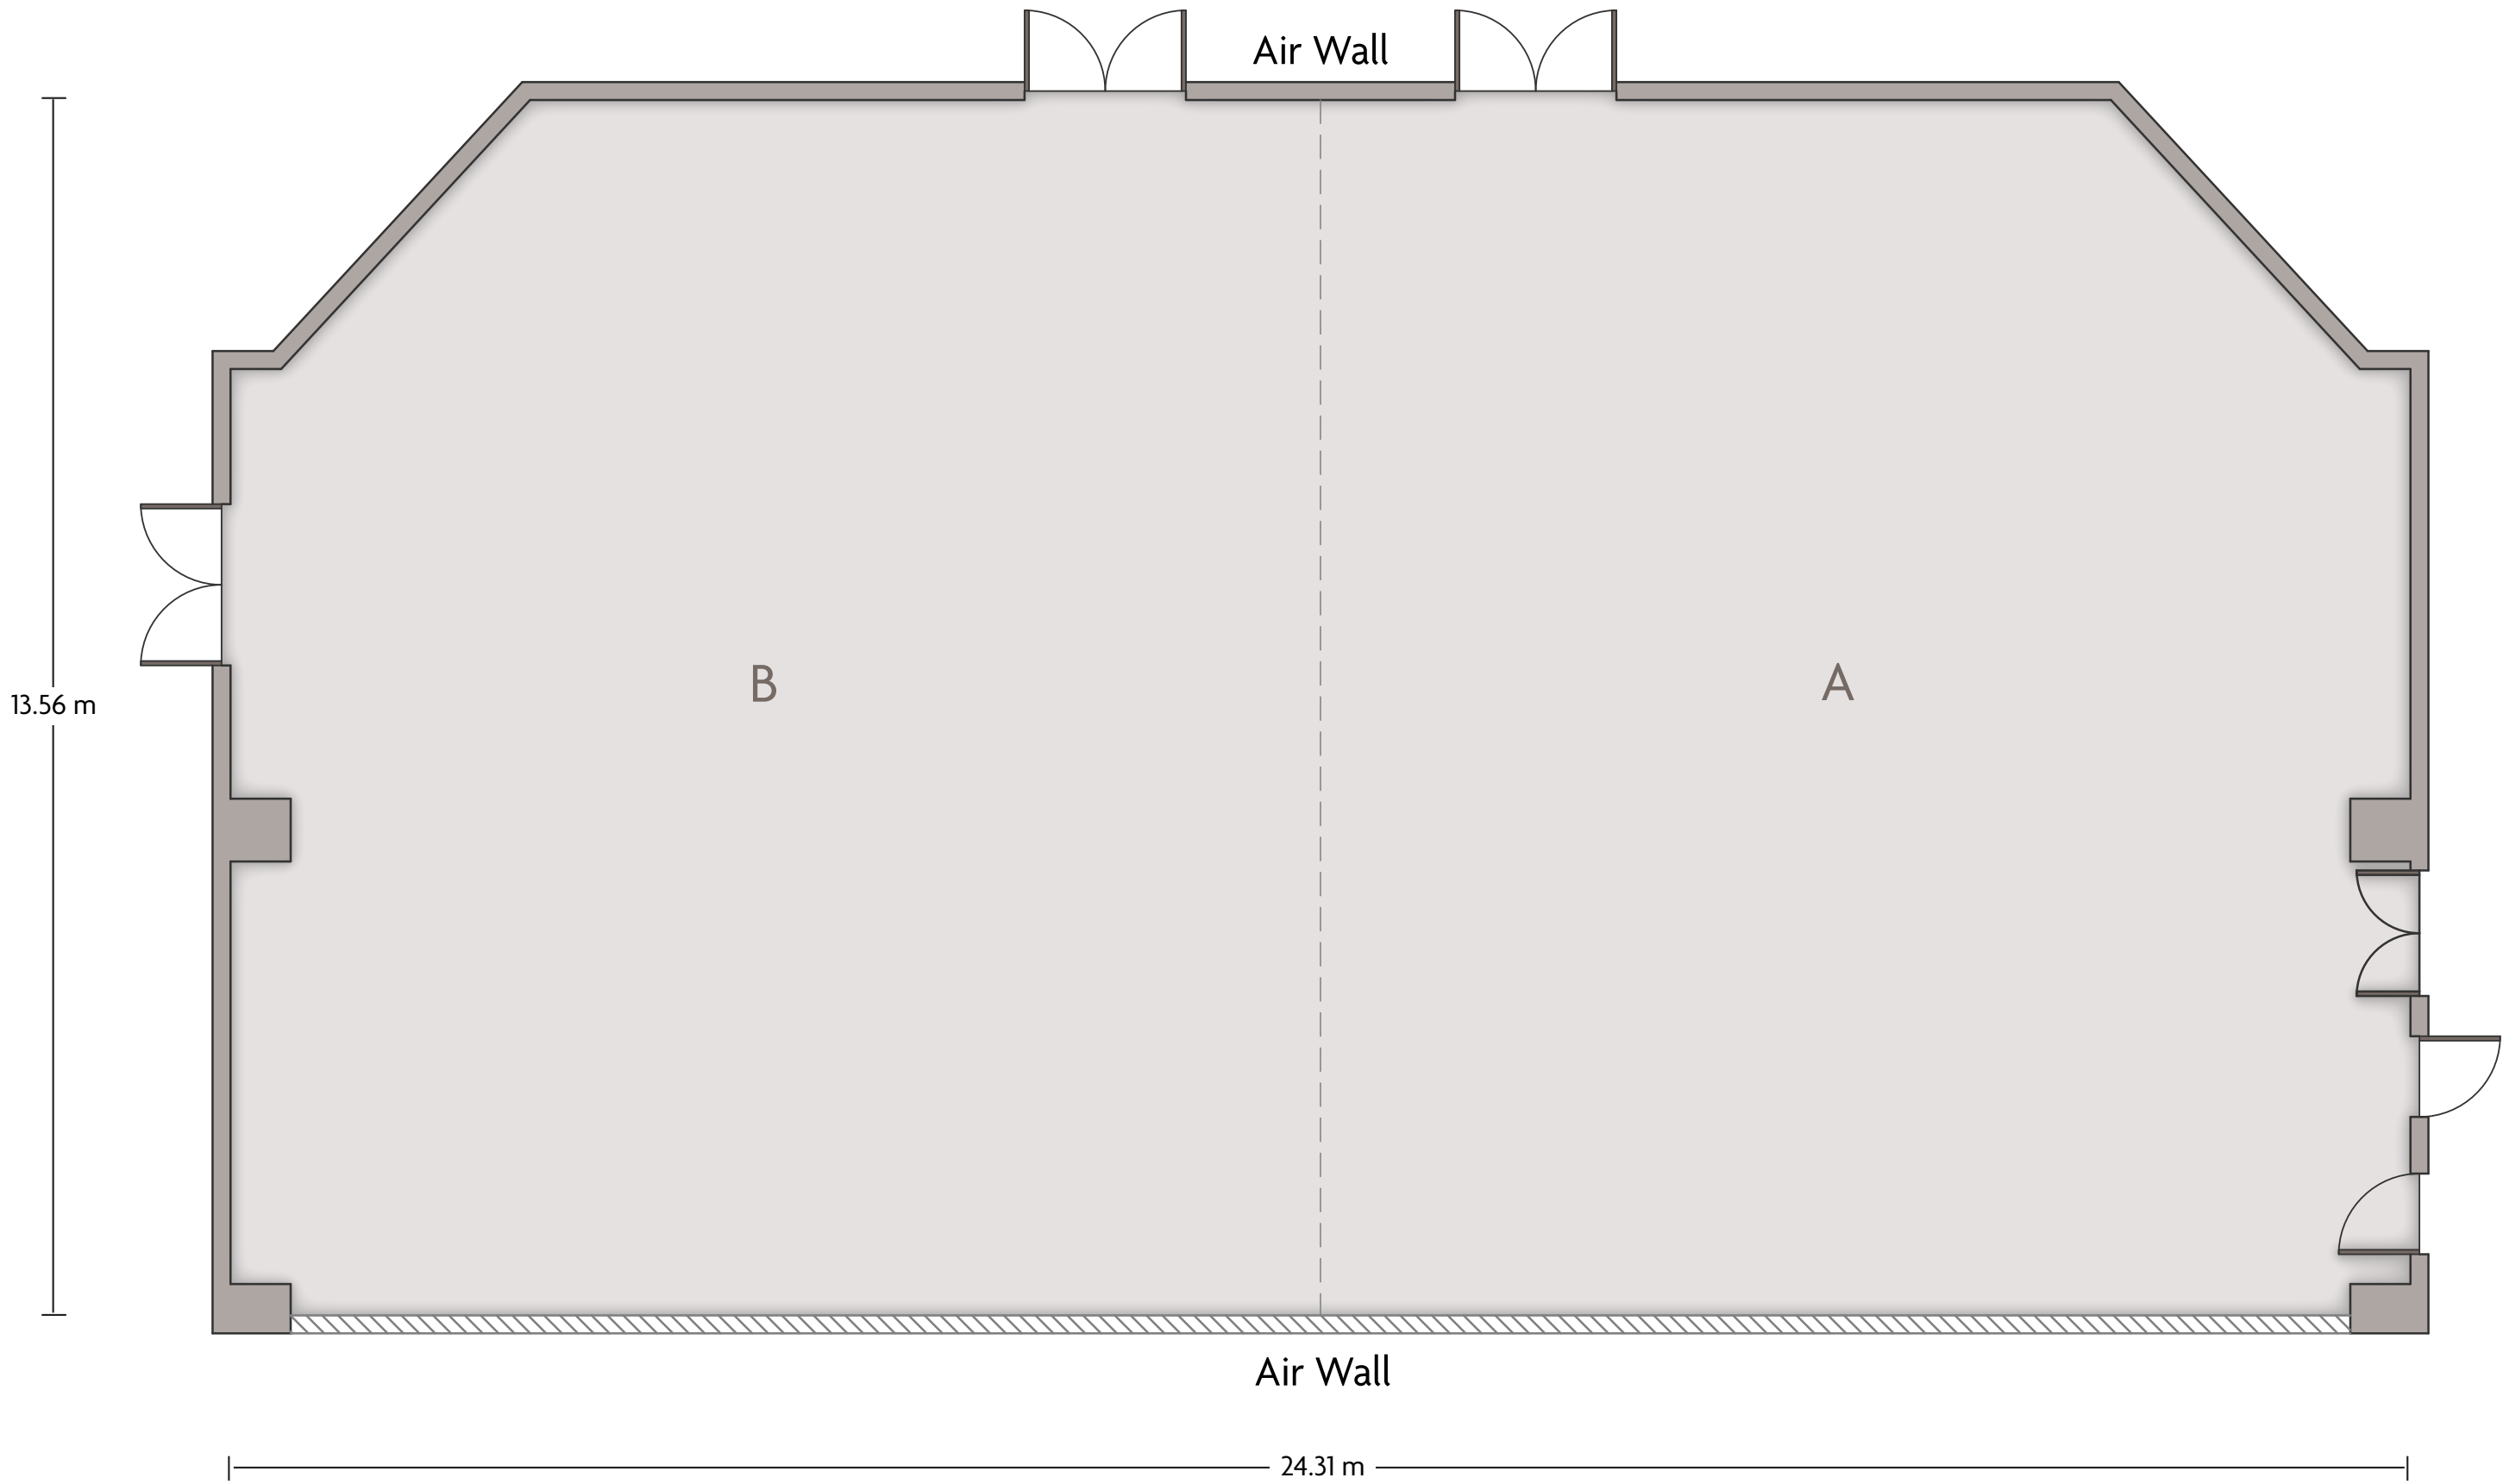

Crowne Plaza® Manama (Bahrain) - Banquet Hall

LENGTH: 52.1 m WIDTH: 24.3 m HEIGHT: 7.4 m TOTAL SQUARE METERS: 1241 m² MAXIMUM CAPACITY: 1700 POWER OUTLETS: 18

Diplomatic Area 317 P.O. Box 5831, Manama, Bahrain | 973-17-531122

*Multiple layout options available for this space.

Crowne Plaza® Manama (Bahrain) - Banquet Hall A

LENGTH: 13.6 m WIDTH: 12.2 m HEIGHT: 7.4 m TOTAL SQUARE METERS: 158.2 m² MAXIMUM CAPACITY: 100 POWER OUTLETS: 3

Diplomatic Area 317 P.O. Box 5831, Manama, Bahrain | 973-17-531122

*Multiple layout options available for this space.

Crowne Plaza® Manama (Bahrain) - Banquet Hall A & B

LENGTH: 24.3 m WIDTH: 13.6 m HEIGHT: 7.4 m TOTAL SQUARE METERS: 316.4 m² MAXIMUM CAPACITY: 200 POWER OUTLETS: 6

Diplomatic Area 317 P.O. Box 5831, Manama, Bahrain | 973-17-531122

*Multiple layout options available for this space.

Crowne Plaza® Manama (Bahrain) - Banquet Hall C

LENGTH: 24.3 m WIDTH: 16.4 m HEIGHT: 7.4 m TOTAL SQUARE METERS: 396 m² MAXIMUM CAPACITY: 400 POWER OUTLETS: 4