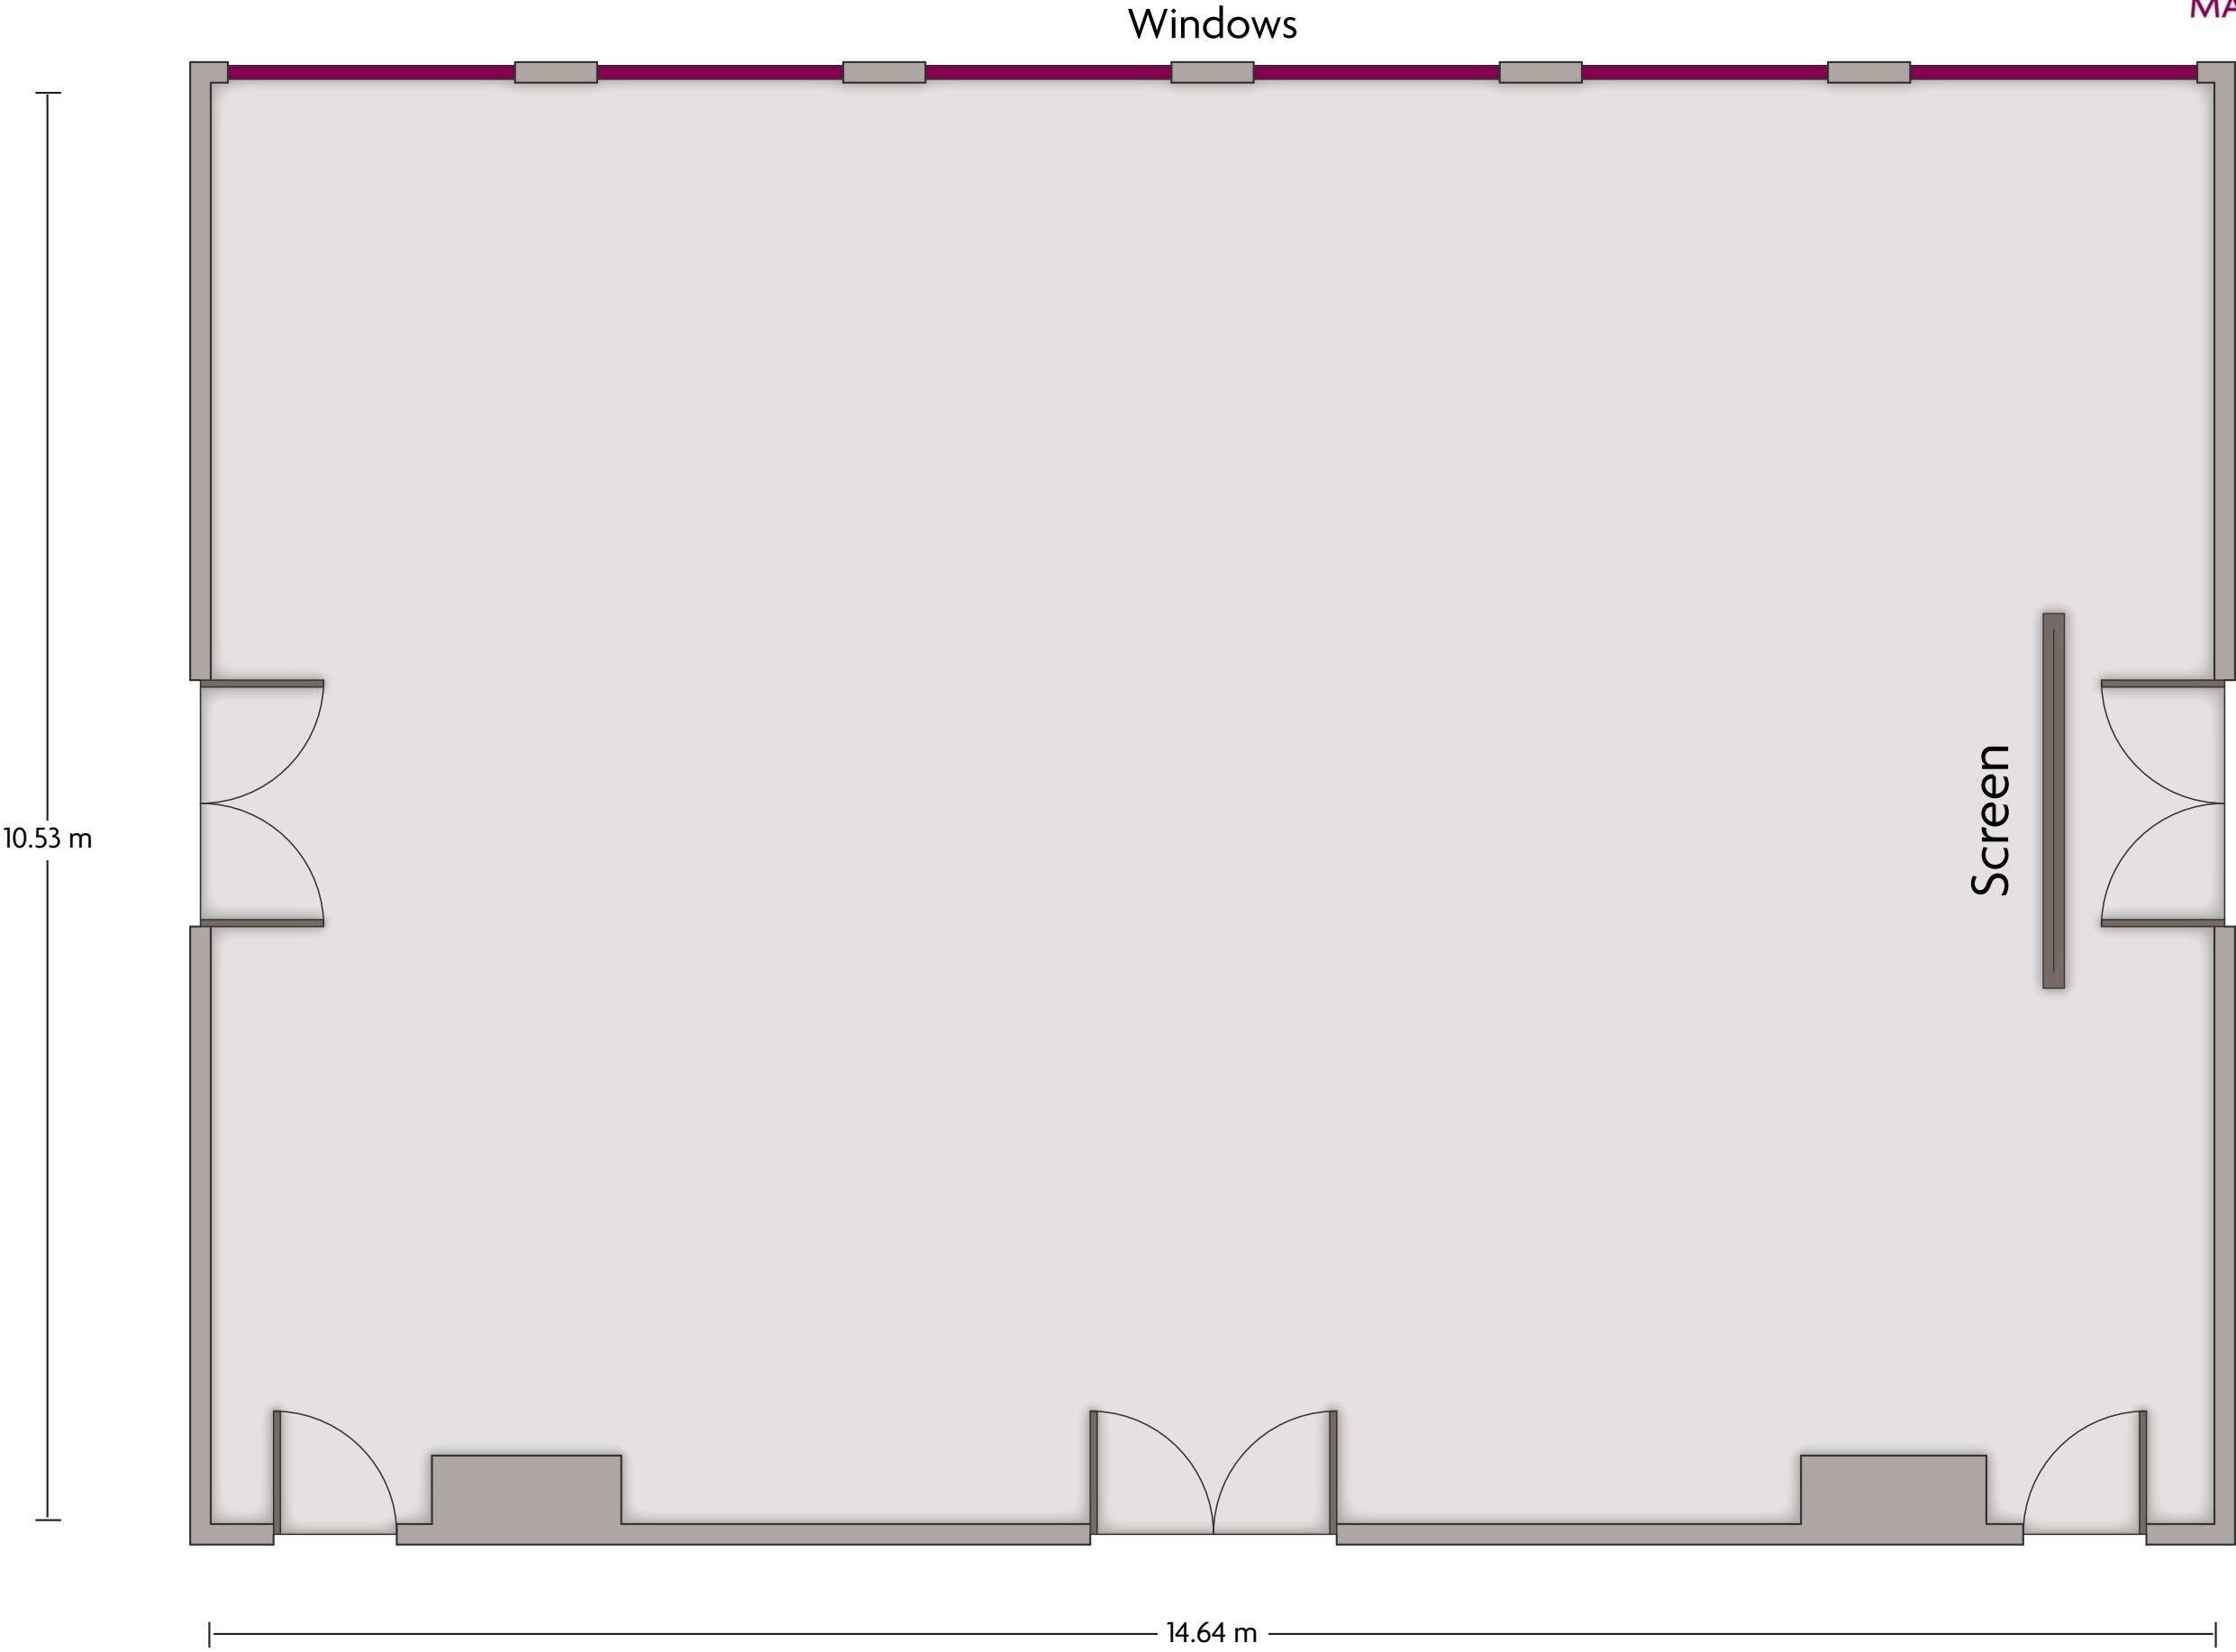

Diplomatic Area 317 P.O. Box 5831, Manama, Bahrain | 973-17-531122

*Multiple layout options available for this space.

Crowne Plaza® Manama (Bahrain) - Banquet Hall D

LENGTH: 24.3 m WIDTH: 22.1 m HEIGHT: 7.4 m TOTAL SQUARE METERS: 528.6 m² MAXIMUM CAPACITY: 500 POWER OUTLETS: 8

Diplomatic Area 317 P.O. Box 5831, Manama, Bahrain | 973-17-531122

*Multiple layout options available for this space.

Crowne Plaza® Manama (Bahrain) - Boardroom 1

LENGTH: 10.7 m WIDTH: 10.3 m HEIGHT: 3 m TOTAL SQUARE METERS: 108.2 m² MAXIMUM CAPACITY: 20 POWER OUTLETS: 8

Diplomatic Area 317 P.O. Box 5831, Manama, Bahrain | 973-17-531122

*Multiple layout options available for this space.

Crowne Plaza® Manama (Bahrain) - Boardroom 2

LENGTH: 14.6 m WIDTH: 10.5 m HEIGHT: 3 m TOTAL SQUARE METERS: 152.8 m² MAXIMUM CAPACITY: 70 POWER OUTLETS: 10

Diplomatic Area 317 P.O. Box 5831, Manama, Bahrain | 973-17-531122

*Multiple layout options available for this space.

Crowne Plaza® Manama (Bahrain) - Boardroom 3

LENGTH: 10.7 m WIDTH: 10.3 m HEIGHT: 3 m TOTAL SQUARE METERS: 108.2 m² MAXIMUM CAPACITY: 20 POWER OUTLETS: 8