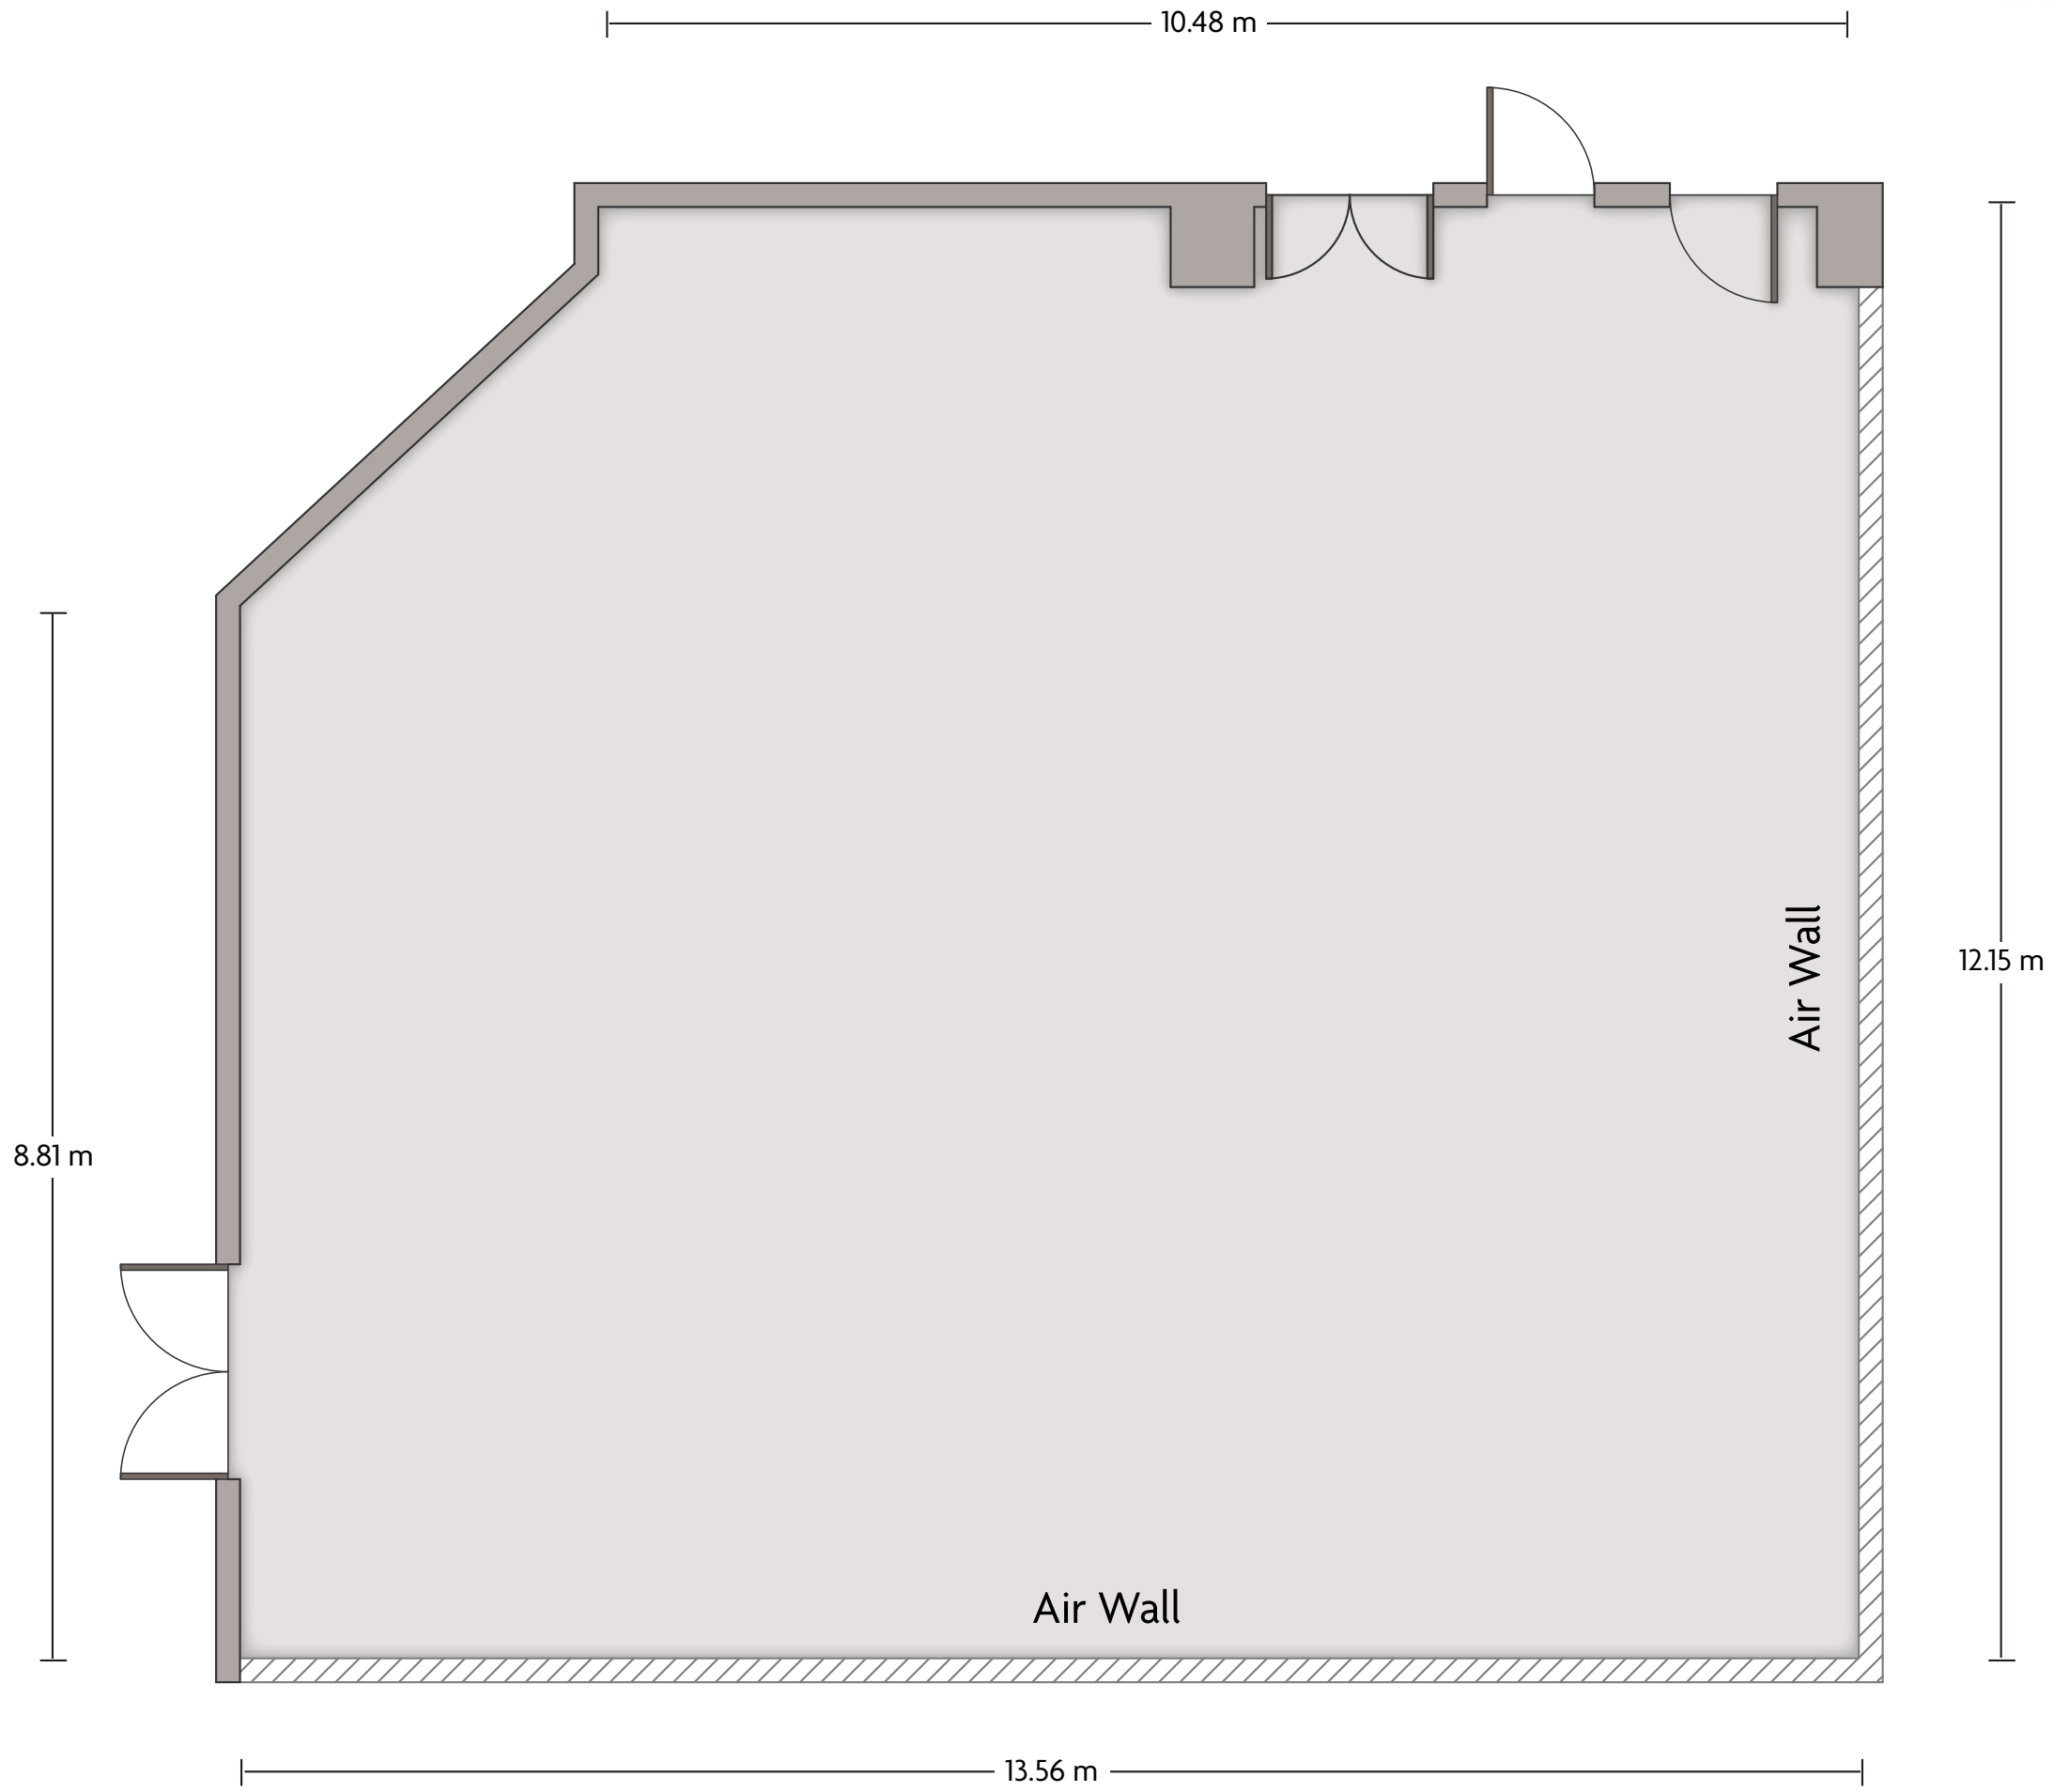

Crowne Plaza® Manama (Bahrain) - Banquet Hall

LENGTH: 52.1 m WIDTH: 24.3 m HEIGHT: 7.4 m TOTAL SQUARE METERS: 1241 m² MAXIMUM CAPACITY: 1700 POWER OUTLETS: 18

Diplomatic Area 317 P.O. Box 5831, Manama, Bahrain | 973-17-531122

*Multiple layout options available for this space.

Crowne Plaza® Manama (Bahrain) - Banquet Hall A

LENGTH: 13.6 m WIDTH: 12.2 m HEIGHT: 7.4 m TOTAL SQUARE METERS: 158.2 m² MAXIMUM CAPACITY: 100 POWER OUTLETS: 3

Diplomatic Area 317 P.O. Box 5831, Manama, Bahrain | 973-17-531122

*Multiple layout options available for this space.

Crowne Plaza® Manama (Bahrain) - Banquet Hall A & B

LENGTH: 24.3 m WIDTH: 13.6 m HEIGHT: 7.4 m TOTAL SQUARE METERS: 316.4 m² MAXIMUM CAPACITY: 200 POWER OUTLETS: 6

Diplomatic Area 317 P.O. Box 5831, Manama, Bahrain | 973-17-531122

*Multiple layout options available for this space.

Crowne Plaza® Manama (Bahrain) - Banquet Hall C

LENGTH: 24.3 m WIDTH: 16.4 m HEIGHT: 7.4 m TOTAL SQUARE METERS: 396 m² MAXIMUM CAPACITY: 400 POWER OUTLETS: 4