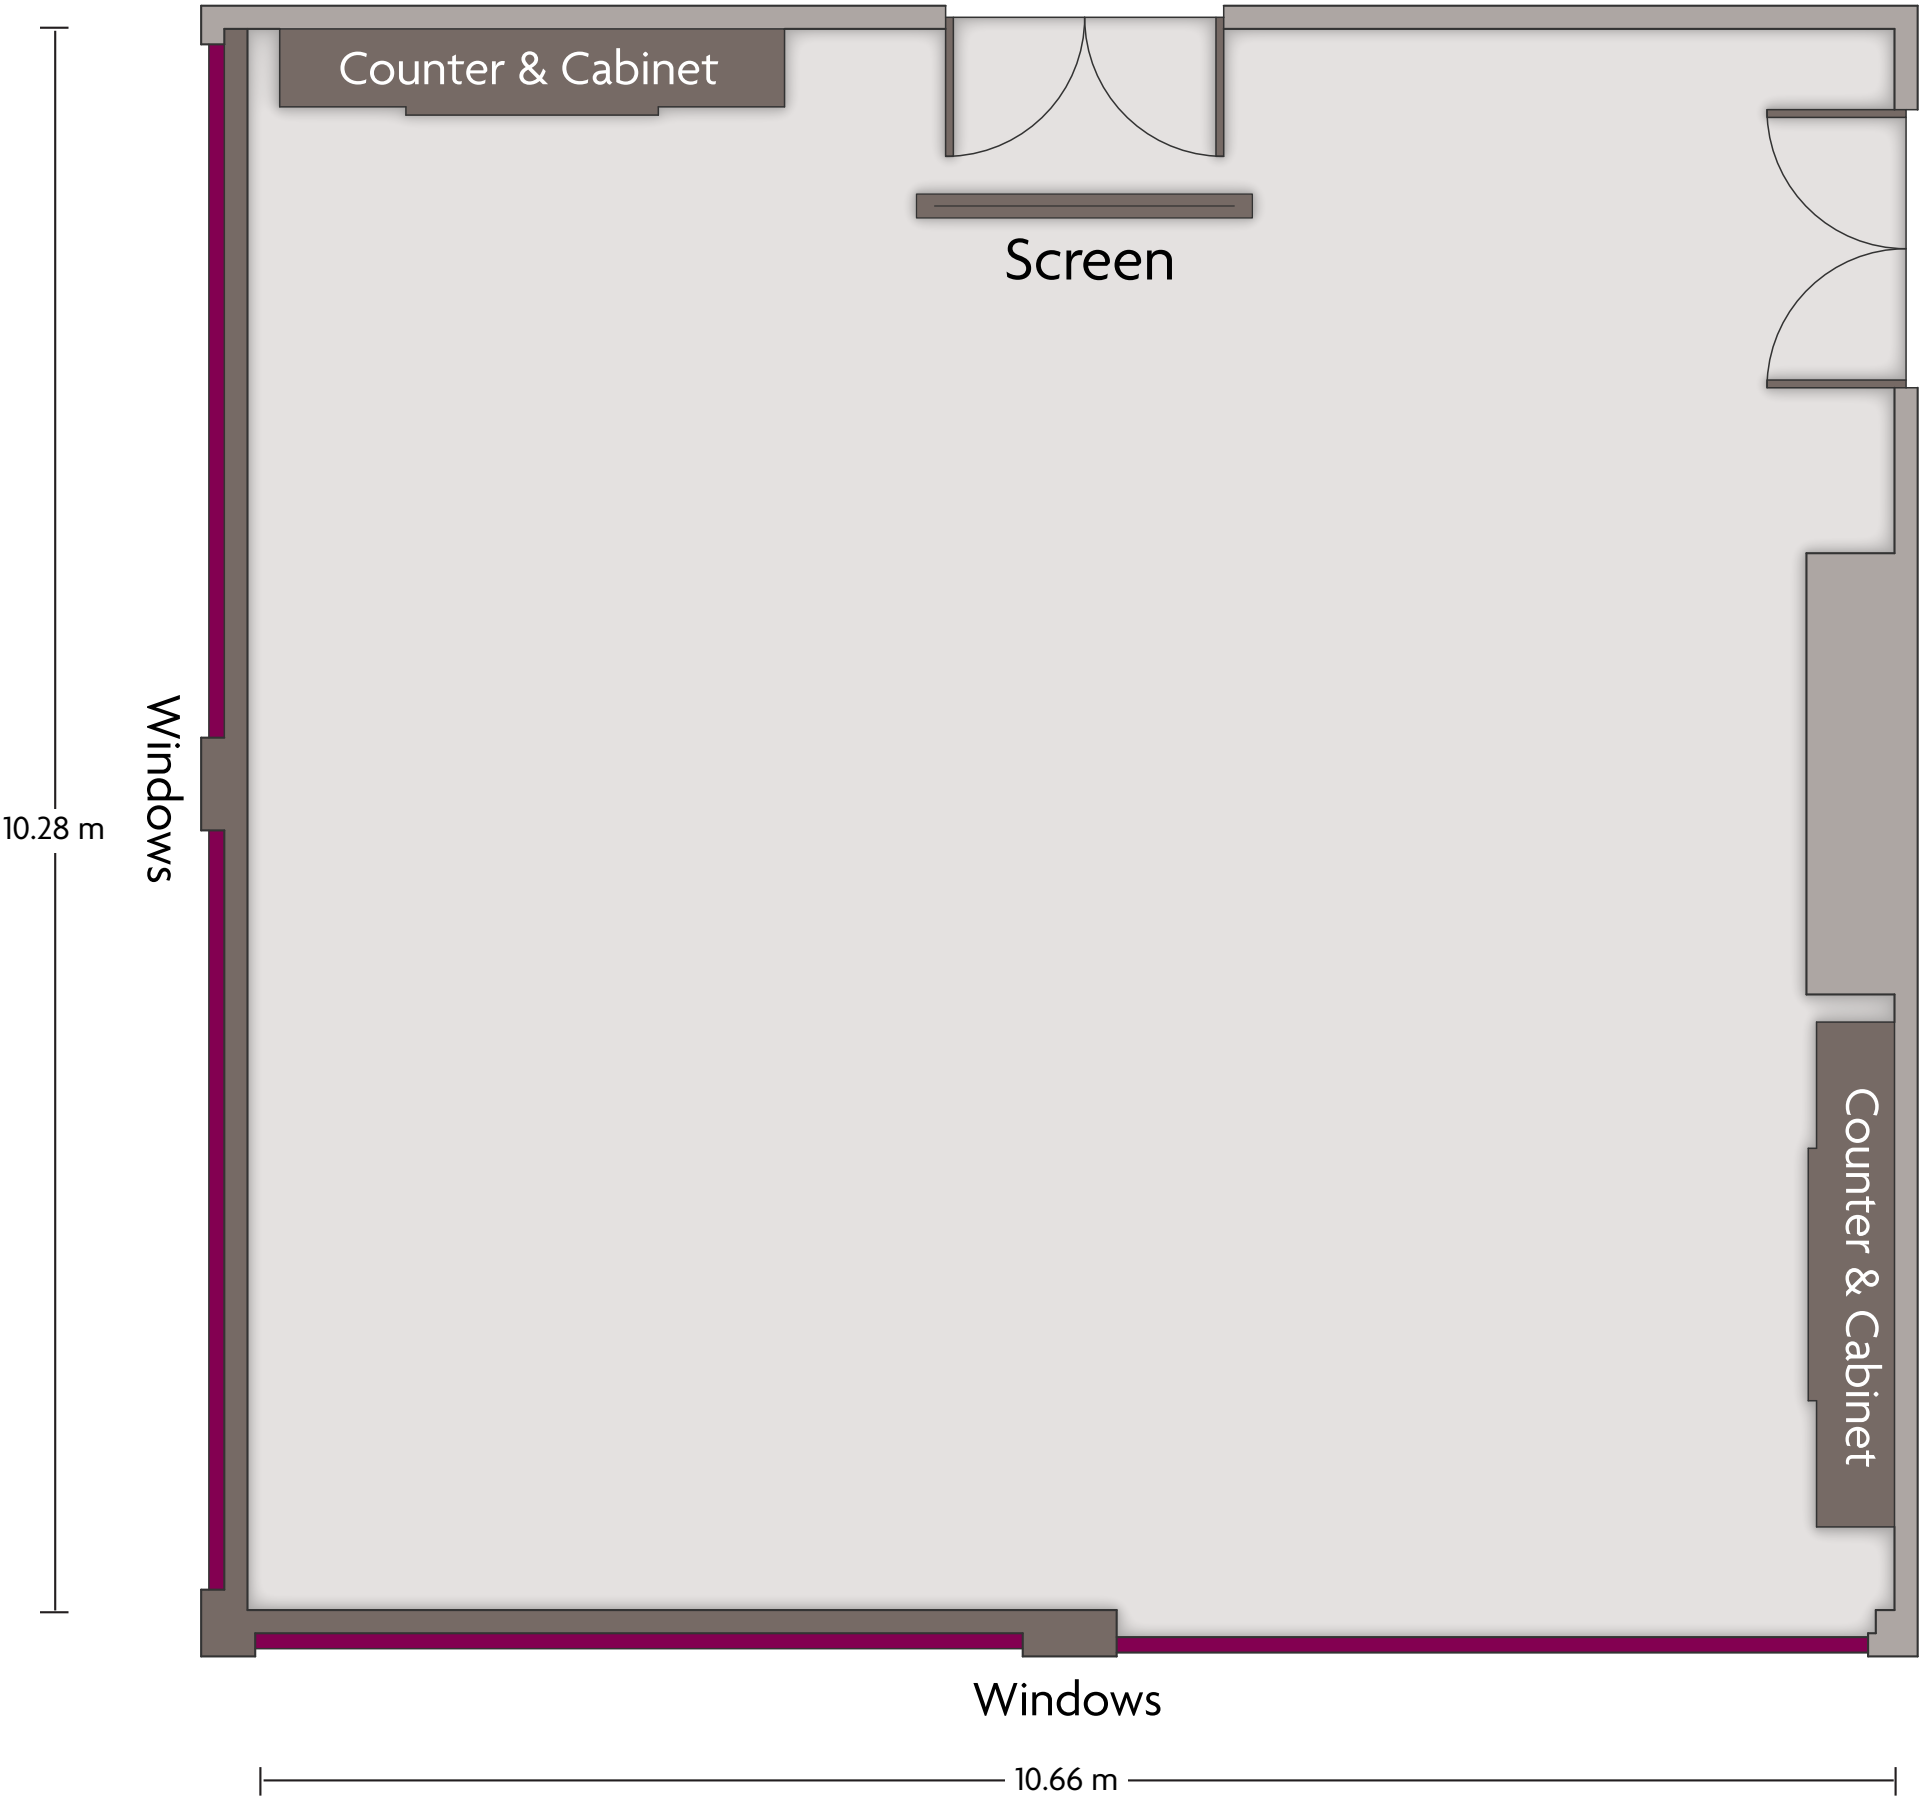

Diplomatic Area 317 P.O. Box 5831, Manama, Bahrain | 973-17-531122

*Multiple layout options available for this space.

Crowne Plaza® Manama (Bahrain) - Boardroom 1

LENGTH: 10.7 m WIDTH: 10.3 m HEIGHT: 3 m TOTAL SQUARE METERS: 108.2 m² MAXIMUM CAPACITY: 20 POWER OUTLETS: 8

Diplomatic Area 317 P.O. Box 5831, Manama, Bahrain | 973-17-531122

*Multiple layout options available for this space.

Crowne Plaza® Manama (Bahrain) - Boardroom 2

LENGTH: 14.6 m WIDTH: 10.5 m HEIGHT: 3 m TOTAL SQUARE METERS: 152.8 m² MAXIMUM CAPACITY: 70 POWER OUTLETS: 10

Diplomatic Area 317 P.O. Box 5831, Manama, Bahrain | 973-17-531122

*Multiple layout options available for this space.

Crowne Plaza® Manama (Bahrain) - Boardroom 3

LENGTH: 10.7 m WIDTH: 10.3 m HEIGHT: 3 m TOTAL SQUARE METERS: 108.2 m² MAXIMUM CAPACITY: 20 POWER OUTLETS: 8

Diplomatic Area 317 P.O. Box 5831, Manama, Bahrain | 973-17-531122

*Multiple layout options available for this space.

Crowne Plaza® Manama (Bahrain) - Meeting Room 6

LENGTH: 10.8 m WIDTH: 4.5 m HEIGHT: 3 m TOTAL SQUARE METERS: 48.2 m² MAXIMUM CAPACITY: 30 POWER OUTLETS: 5