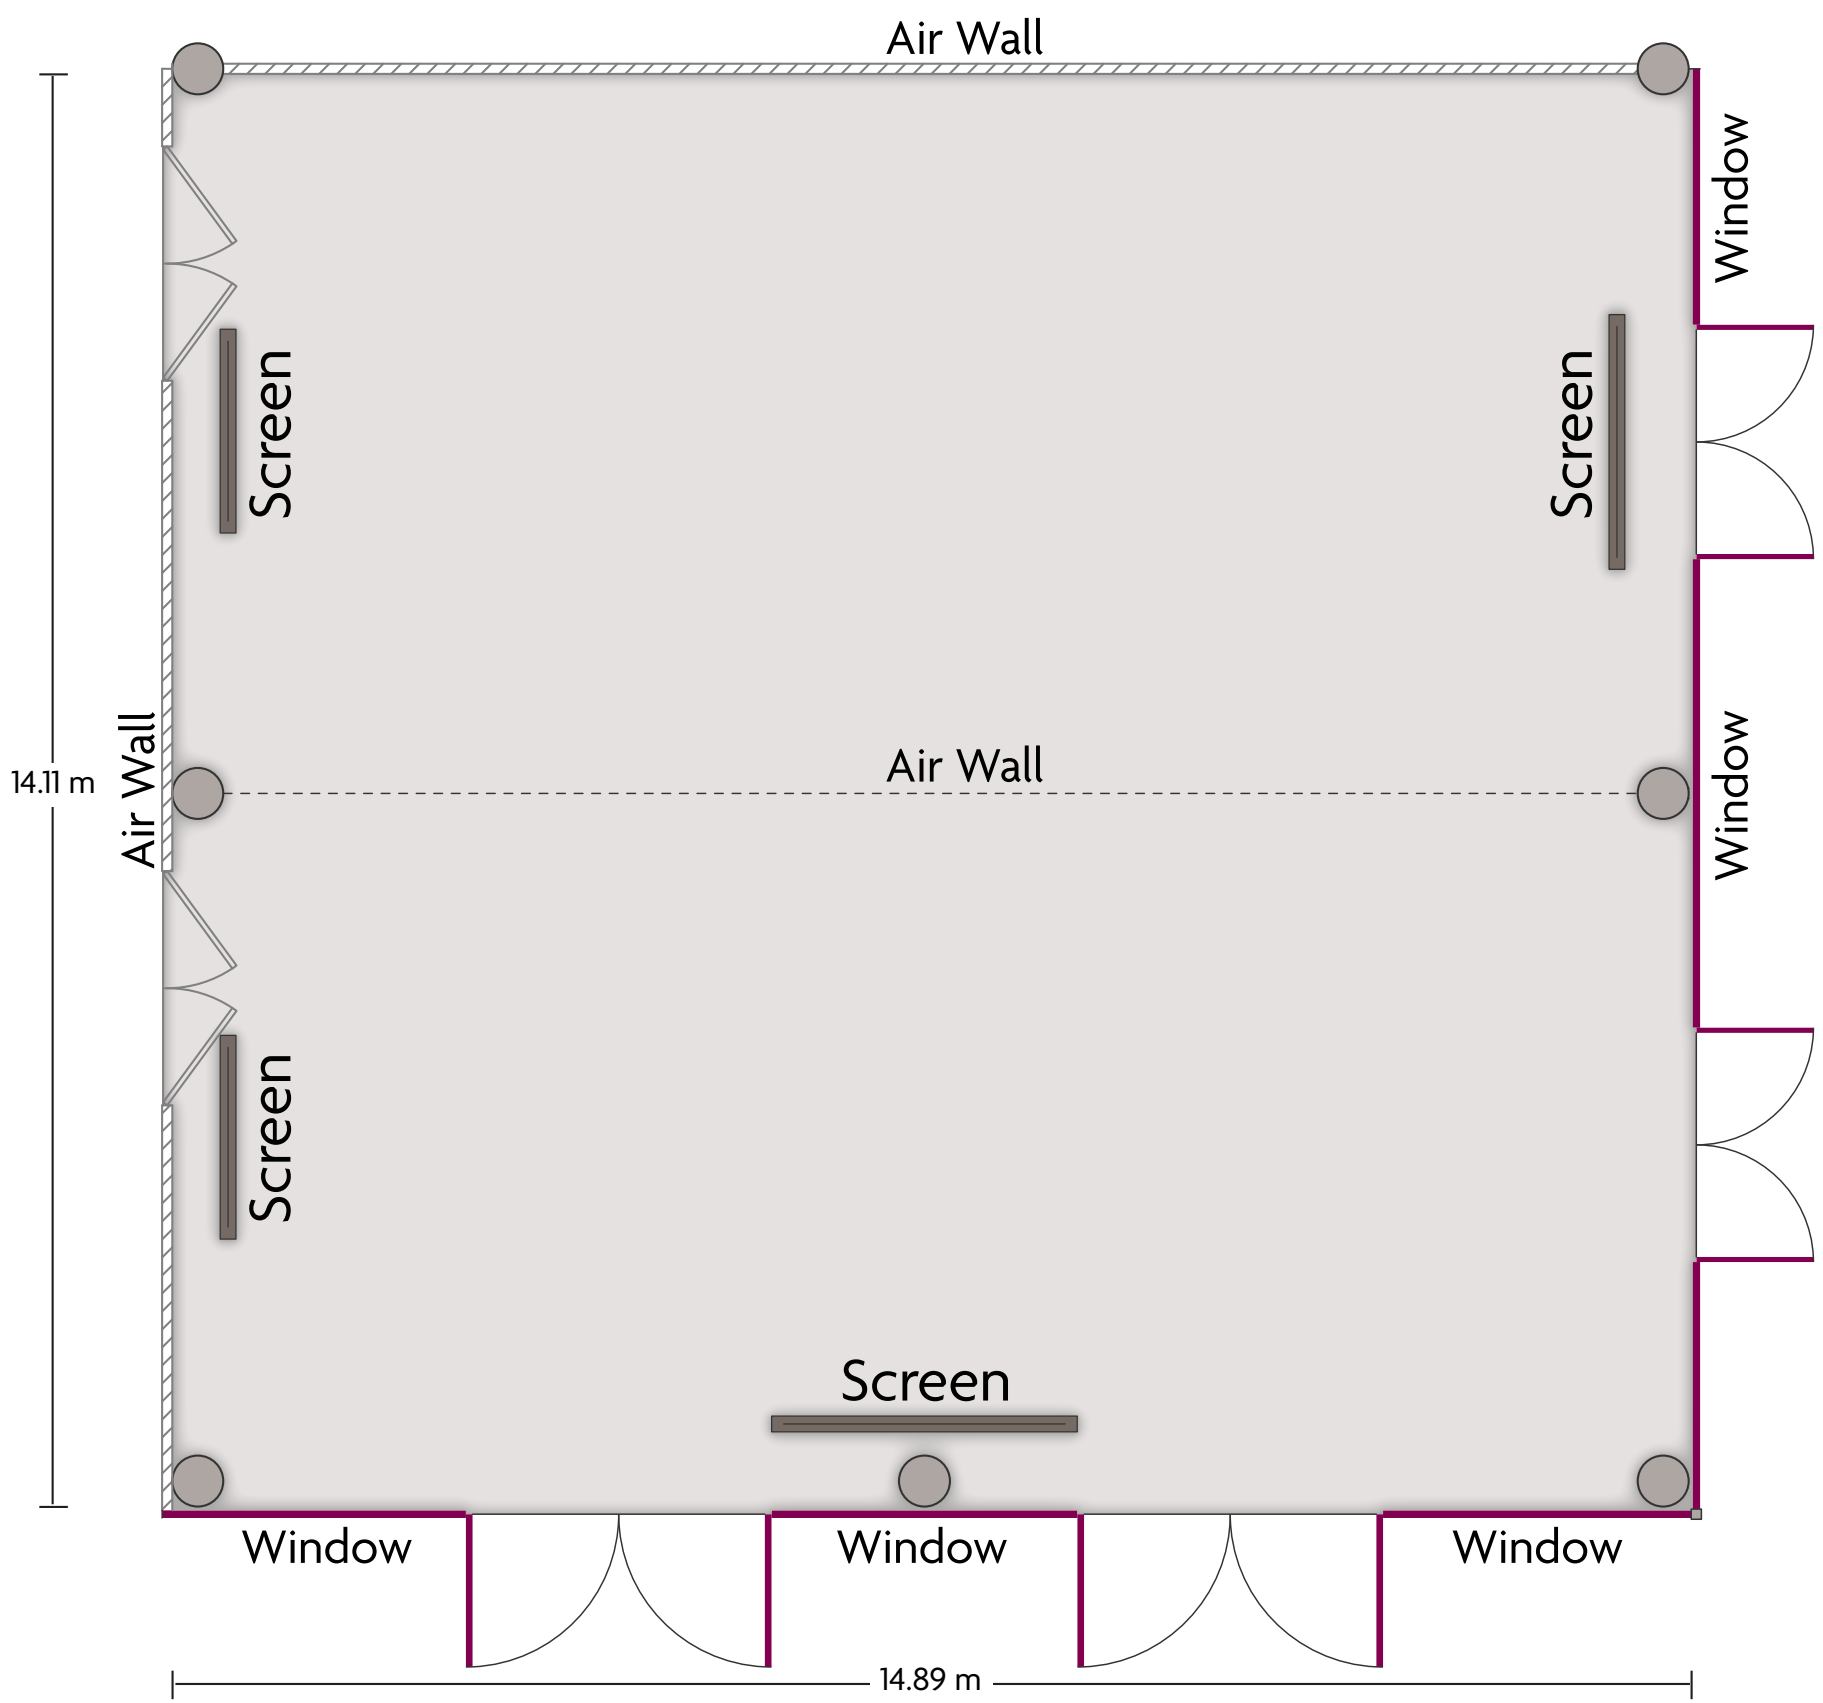

LENGTH: 14.9 m WIDTH: 7 m HEIGHT: 2.8 m TOTAL SQUARE METERS: 103.5 m² MAXIMUM CAPACITY: 100 POWER OUTLETS: 10

De Ruitelij 1 | Maastricht - 6221 EW, Netherlands (Holland) | 31-43-350919₁ *Multiple layout options available for this space.

LENGTH: 14.9 m WIDTH: 7.1 m HEIGHT: 2.8 m TOTAL SQUARE METERS: 104.1 m² MAXIMUM CAPACITY: 100 POWER OUTLETS: 12

De Ruitelij 1 | Maastricht - 6221 EW, Netherlands (Holland) | 31-43-350919₁ *Multiple layout options available for this space.

LENGTH: 14.9 m WIDTH: 6.9 m HEIGHT: 2.8 m TOTAL SQUARE METERS: 112 m² MAXIMUM CAPACITY: 100 POWER OUTLETS: 10

De Ruitelij 1 | Maastricht - 6221 EW, Netherlands (Holland) | 31-43-350919₁ *Multiple layout options available for this space.

LENGTH: 14.9 m WIDTH: 14.1 m HEIGHT: 2.8 m TOTAL SQUARE METERS: 209.3 m² MAXIMUM CAPACITY: 200 POWER OUTLETS: 22

De Ruitelij 1 | Maastricht - 6221 EW, Netherlands (Holland) | 31-43-350919₁ *Multiple layout options available for this space.