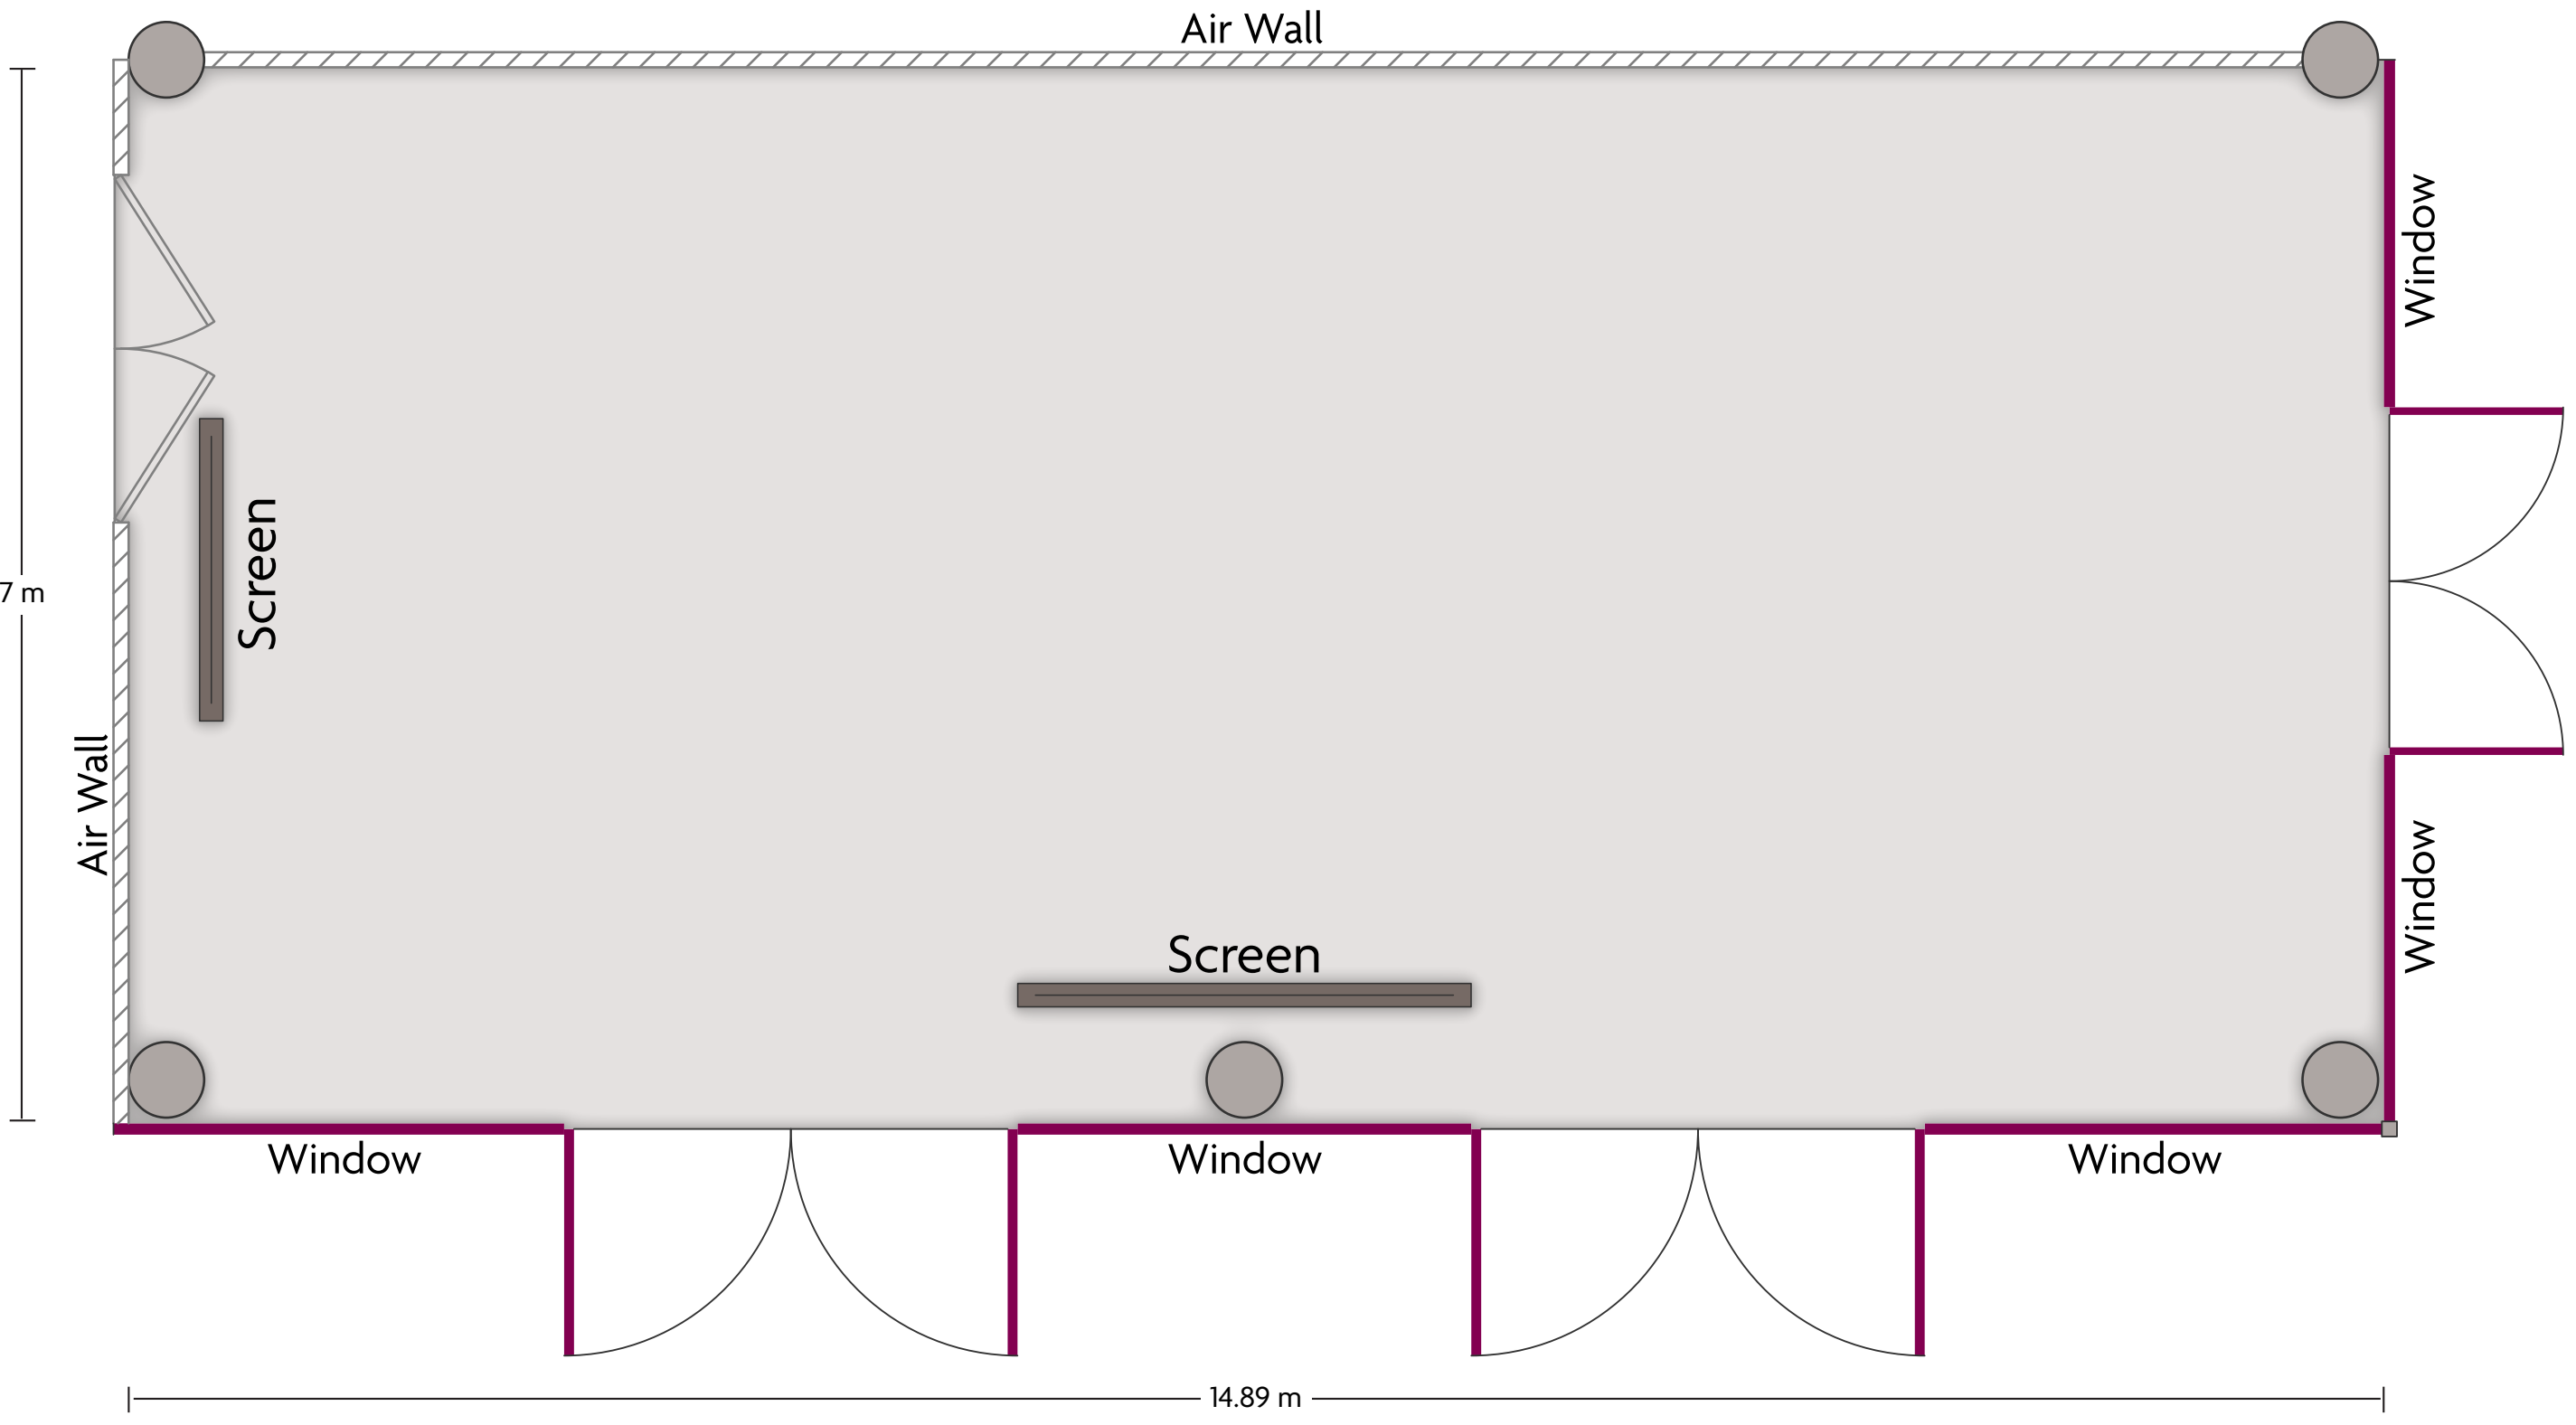

LENGTH: 26.6 m WIDTH: 16.6 m HEIGHT: 3 m TOTAL SQUARE METERS: 367.6 m² MAXIMUM CAPACITY: 500 POWER OUTLETS: 28

De Ruitelij 1 | Maastricht - 6221 EW, Netherlands (Holland) | 31-43-350919₁ *Multiple layout options available for this space.

Crowne Plaza® Maastricht - Céramique I, II, III & Foyer

LENGTH: 22.1 m WIDTH: 19 m HEIGHT: 2.8 m TOTAL SQUARE METERS: 409.8 m² MAXIMUM CAPACITY: 300 POWER OUTLETS: 32

De Ruitelij 1 | Maastricht - 6221 EW, Netherlands (Holland) | 31-43-350919₁ *Multiple layout options available for this space.

LENGTH: 14.9 m WIDTH: 7 m HEIGHT: 2.8 m TOTAL SQUARE METERS: 103.5 m² MAXIMUM CAPACITY: 100 POWER OUTLETS: 10

De Ruitelij 1 | Maastricht - 6221 EW, Netherlands (Holland) | 31-43-350919₁ *Multiple layout options available for this space.

LENGTH: 14.9 m WIDTH: 7.1 m HEIGHT: 2.8 m TOTAL SQUARE METERS: 104.1 m² MAXIMUM CAPACITY: 100 POWER OUTLETS: 12

De Ruitelij 1 | Maastricht - 6221 EW, Netherlands (Holland) | 31-43-350919₁ *Multiple layout options available for this space.