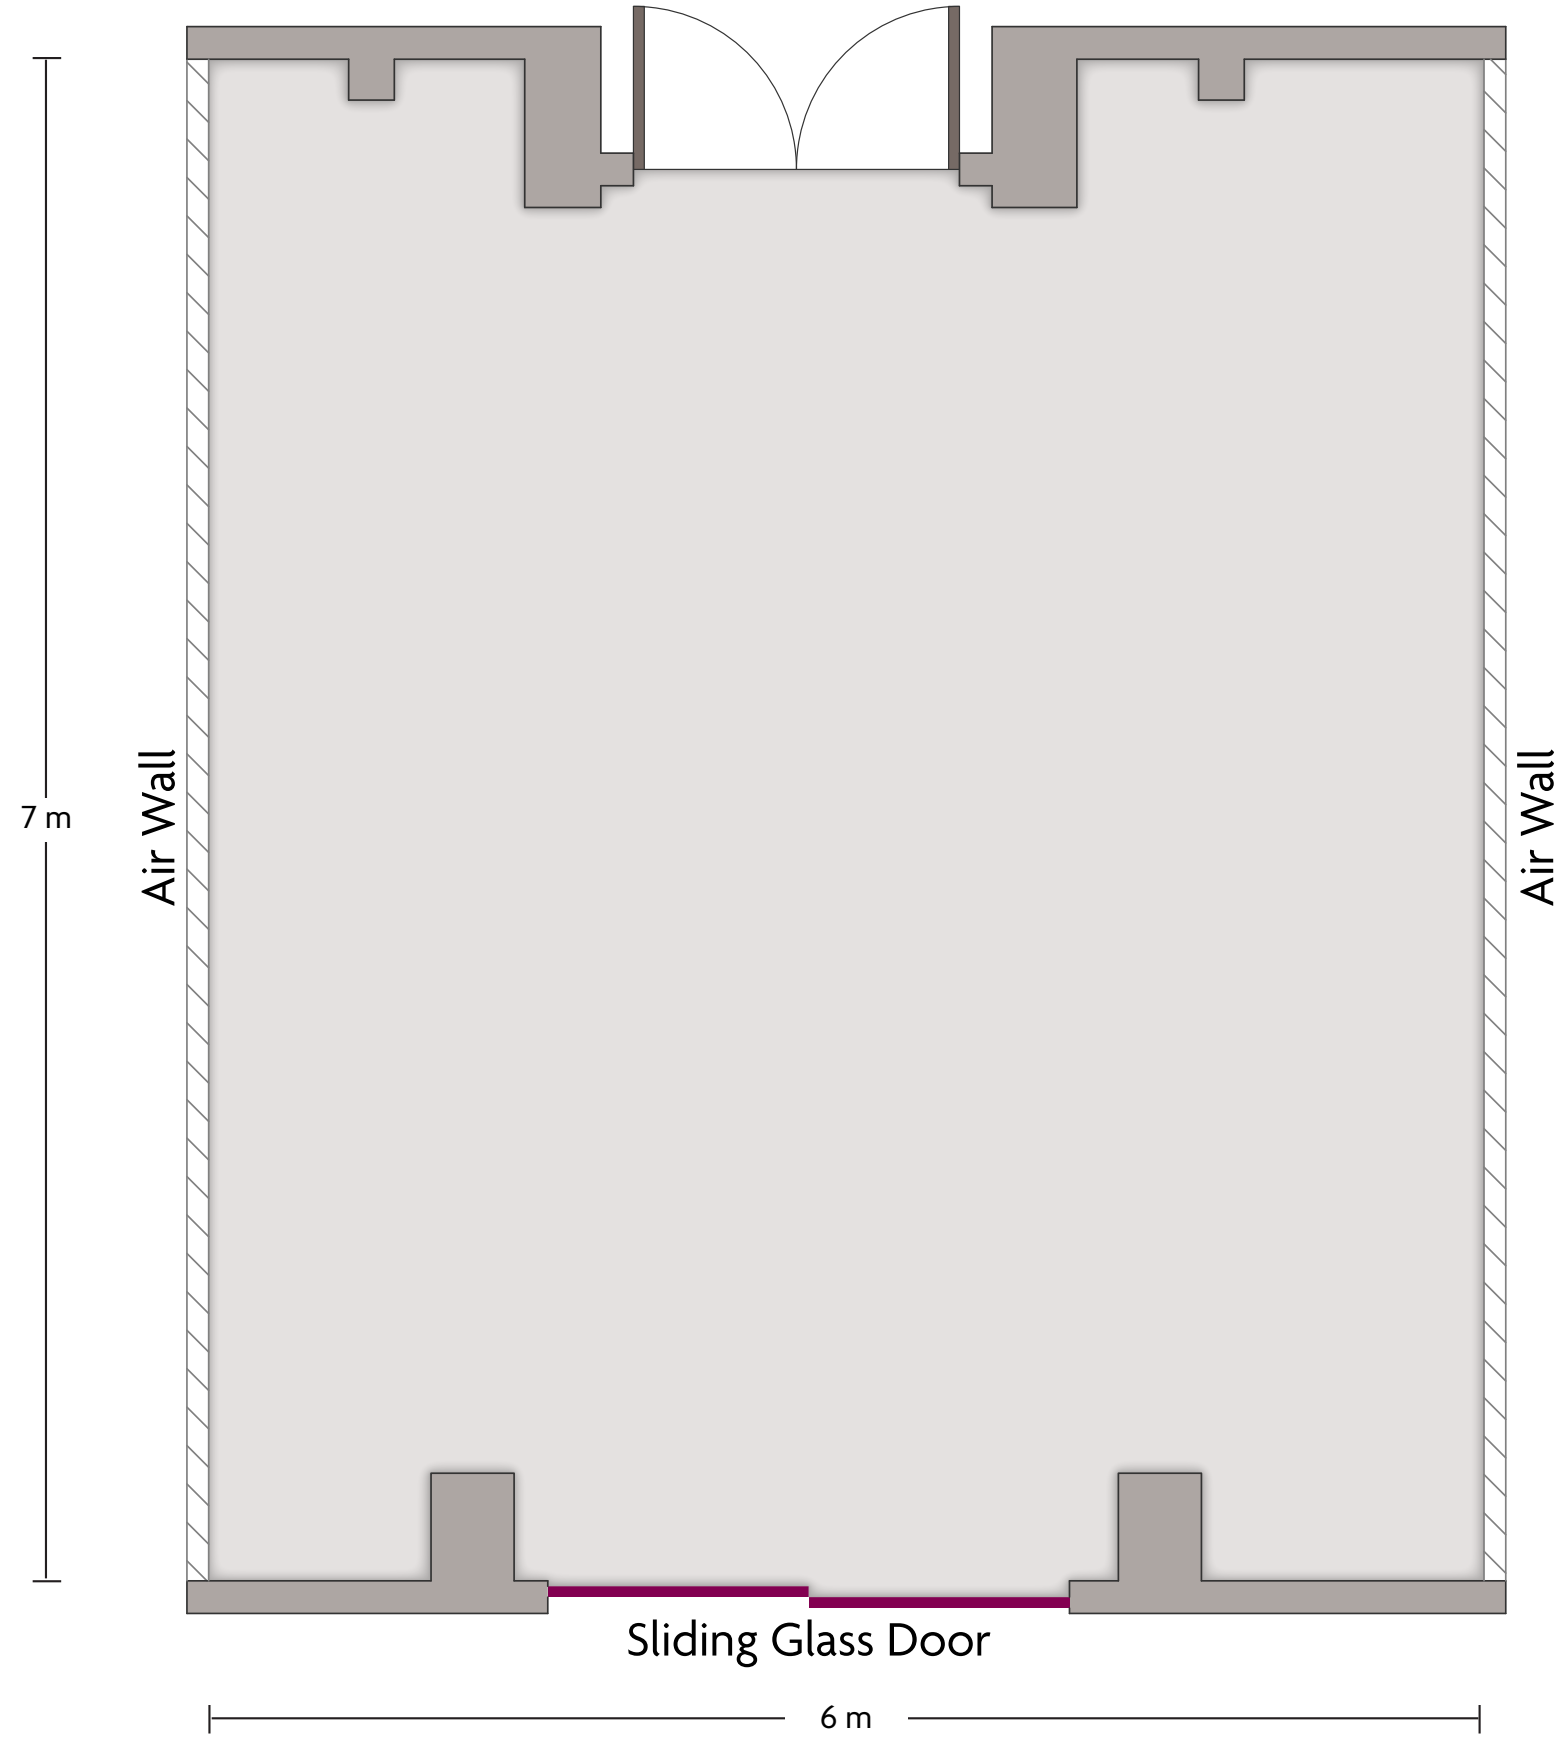

LENGTH: 20 m WIDTH: 7 m HEIGHT: 3 m TOTAL SQUARE METERS: 131.6 m² MAXIMUM CAPACITY: 150 POWER OUTLETS: 23

De Ruitelij 1 | Maastricht - 6221 EW, Netherlands (Holland) | 31-43-350919₁ *Multiple layout options available for this space.

LENGTH: 7 m WIDTH: 7 m HEIGHT: 3 m TOTAL SQUARE METERS: 46 m² MAXIMUM CAPACITY: 50 POWER OUTLETS: 9

De Ruitelij 1 | Maastricht - 6221 EW, Netherlands (Holland) | 31-43-350919₁ *Multiple layout options available for this space.

LENGTH: 7 m WIDTH: 6 m HEIGHT: 3 m TOTAL SQUARE METERS: 39.1 m² MAXIMUM CAPACITY: 40 POWER OUTLETS: 7

De Ruitelij 1 | Maastricht - 6221 EW, Netherlands (Holland) | 31-43-350919₁ *Multiple layout options available for this space.

LENGTH: 7 m WIDTH: 6.8 m HEIGHT: 3 m TOTAL SQUARE METERS: 44.4 m² MAXIMUM CAPACITY: 50 POWER OUTLETS: 7

De Ruitelij 1 | Maastricht - 6221 EW, Netherlands (Holland) | 31-43-350919₁ *Multiple layout options available for this space.