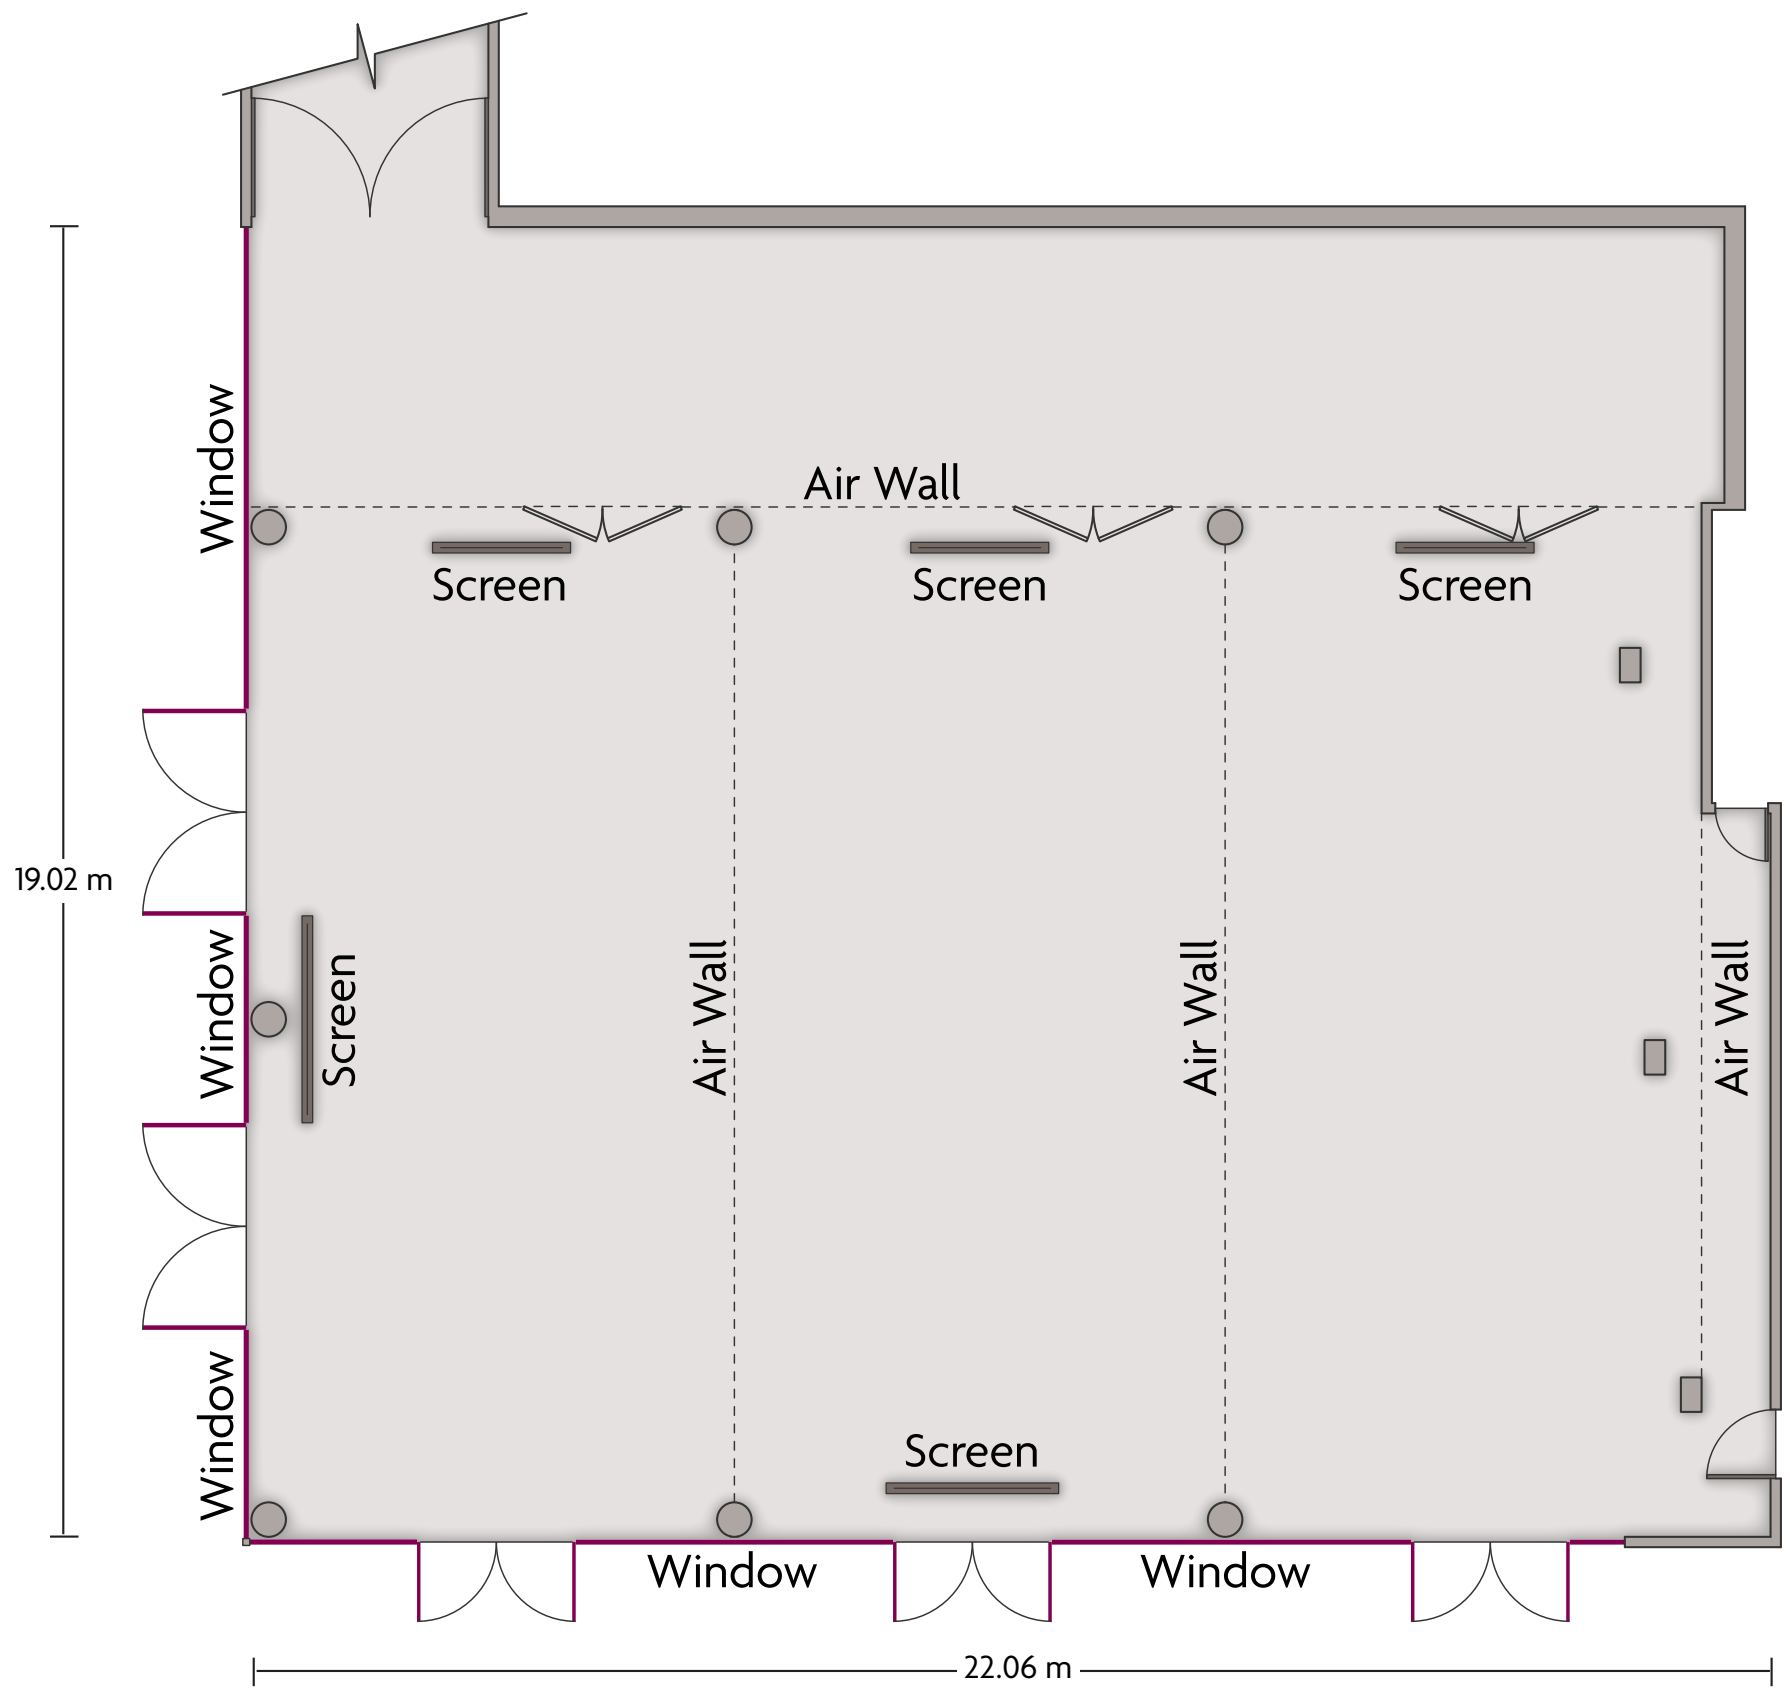

LENGTH: 7 m WIDTH: 6.8 m HEIGHT: 3 m TOTAL SQUARE METERS: 44.4 m² MAXIMUM CAPACITY: 50 POWER OUTLETS: 7

De Ruitelij 1 | Maastricht - 6221 EW, Netherlands (Holland) | 31-43-350919₁ *Multiple layout options available for this space.

LENGTH: 26.6 m WIDTH: 16.6 m HEIGHT: 3 m TOTAL SQUARE METERS: 367.6 m² MAXIMUM CAPACITY: 500 POWER OUTLETS: 28

De Ruitelij 1 | Maastricht - 6221 EW, Netherlands (Holland) | 31-43-350919₁ *Multiple layout options available for this space.

Crowne Plaza® Maastricht - Céramique I, II, III & Foyer

LENGTH: 22.1 m WIDTH: 19 m HEIGHT: 2.8 m TOTAL SQUARE METERS: 409.8 m² MAXIMUM CAPACITY: 300 POWER OUTLETS: 32

De Ruitelij 1 | Maastricht - 6221 EW, Netherlands (Holland) | 31-43-350919₁ *Multiple layout options available for this space.

LENGTH: 14.9 m WIDTH: 7 m HEIGHT: 2.8 m TOTAL SQUARE METERS: 103.5 m² MAXIMUM CAPACITY: 100 POWER OUTLETS: 10

De Ruitelij 1 | Maastricht - 6221 EW, Netherlands (Holland) | 31-43-350919₁ *Multiple layout options available for this space.