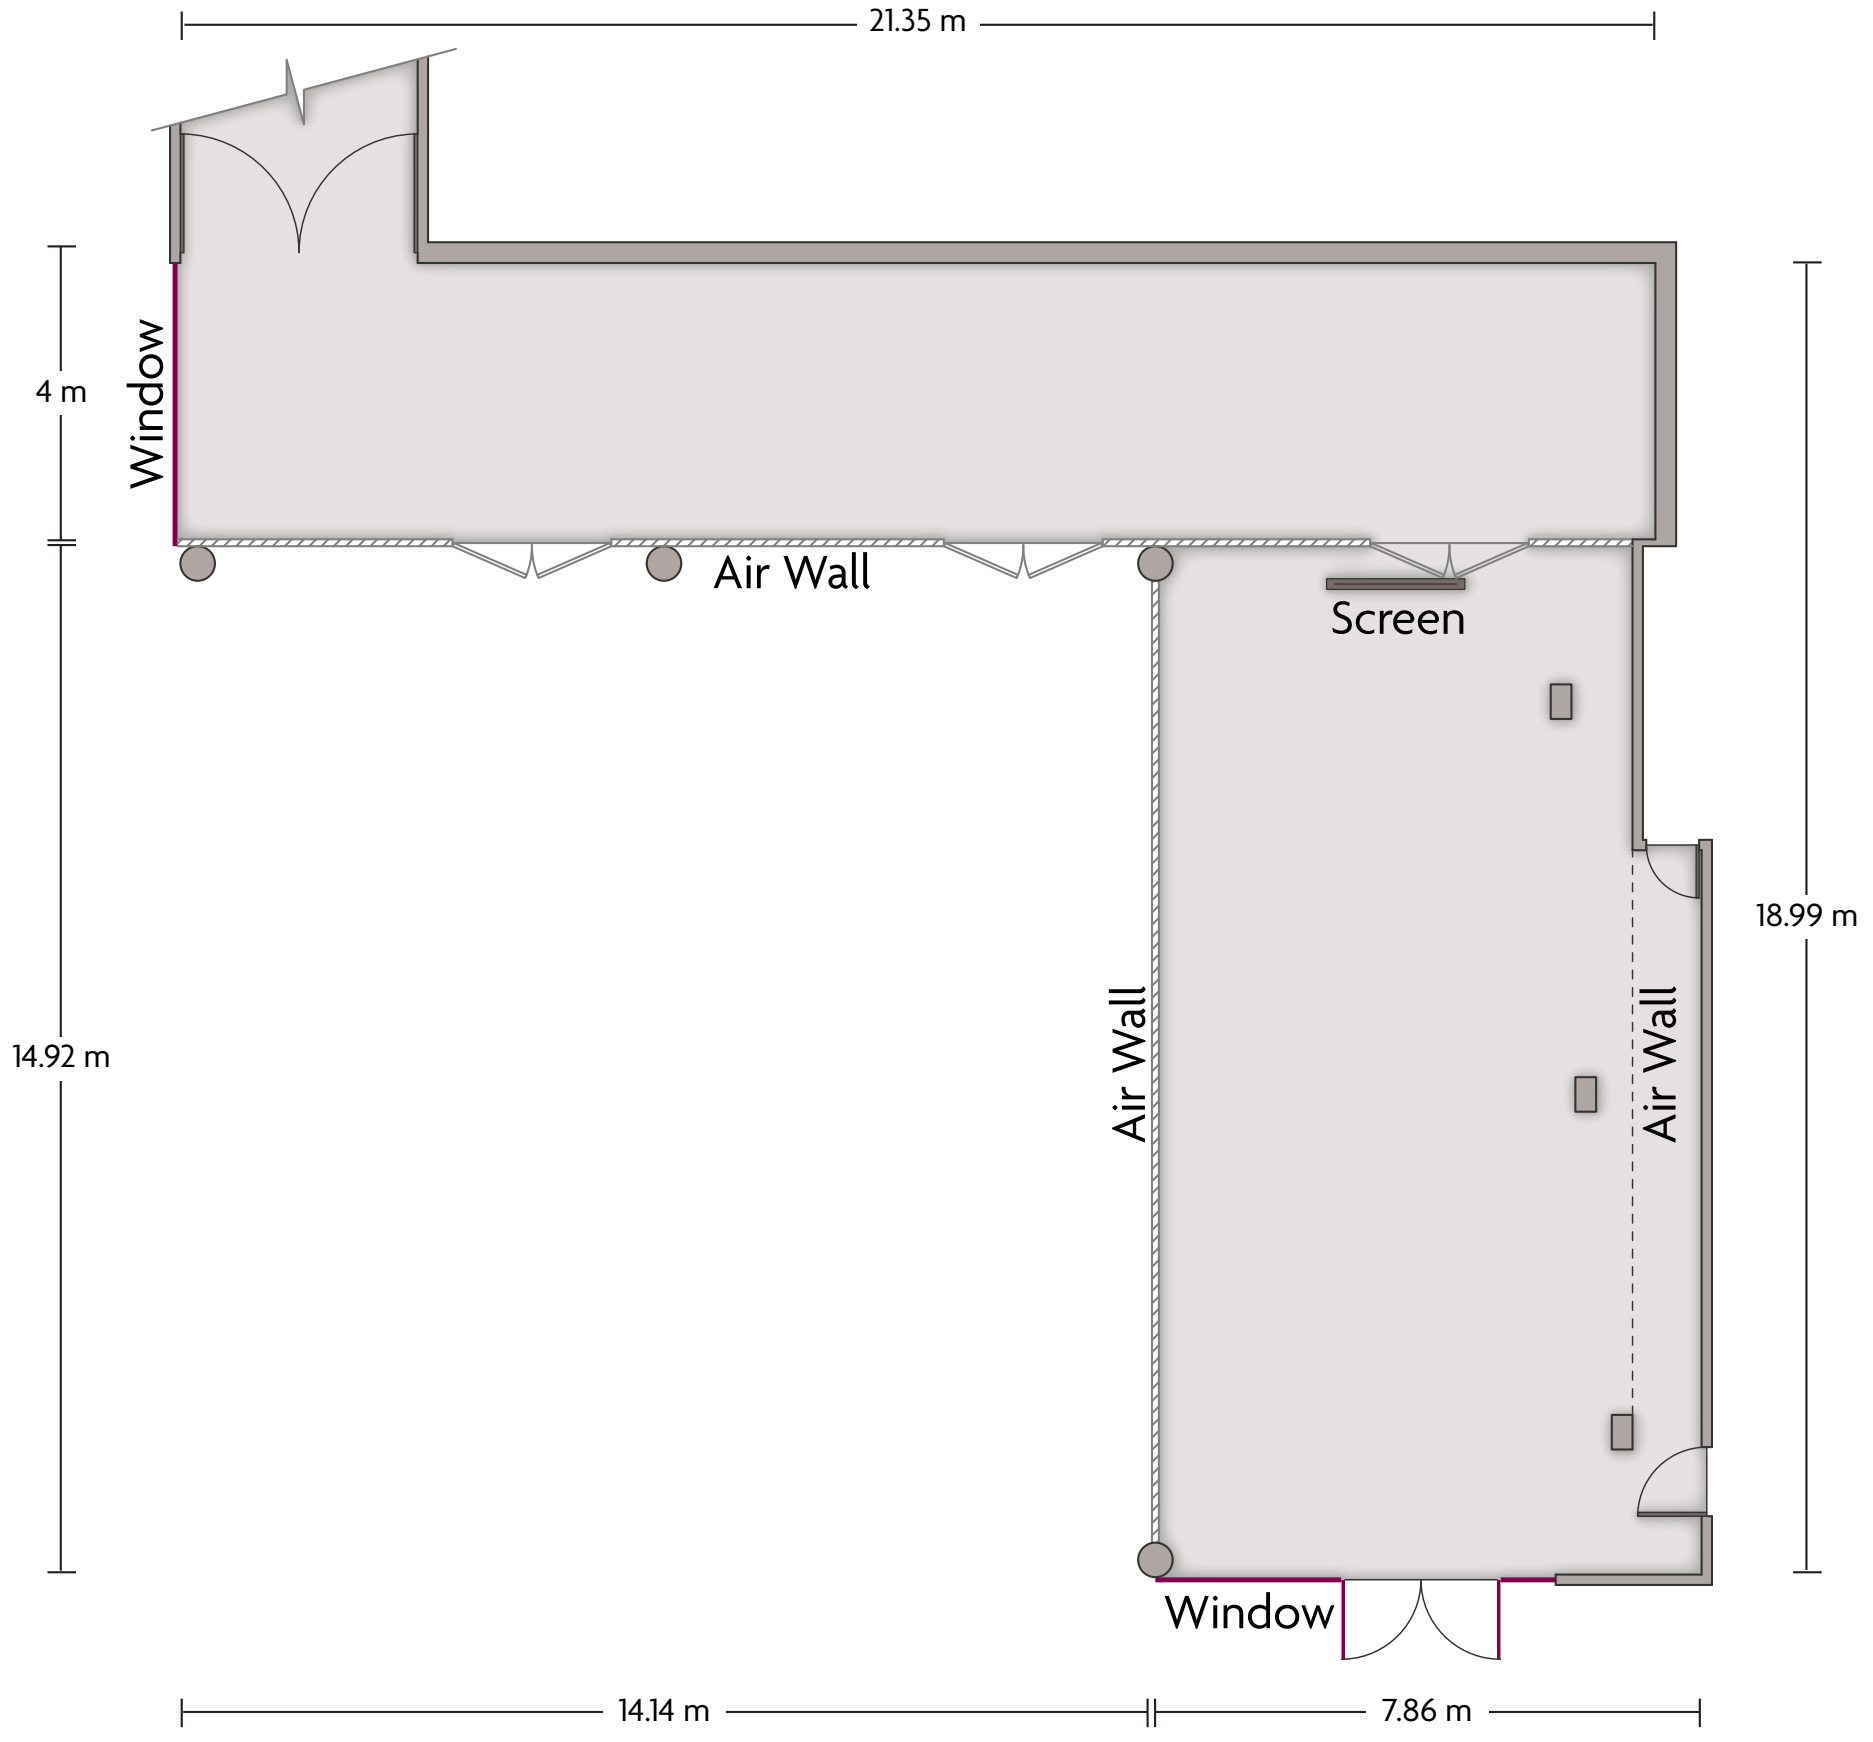

LENGTH: 14.9 m WIDTH: 7.1 m HEIGHT: 2.8 m TOTAL SQUARE METERS: 104.1 m² MAXIMUM CAPACITY: 100 POWER OUTLETS: 12

De Ruitelij 1 | Maastricht - 6221 EW, Netherlands (Holland) | 31-43-350919₁ *Multiple layout options available for this space.

LENGTH: 14.9 m WIDTH: 6.9 m HEIGHT: 2.8 m TOTAL SQUARE METERS: 112 m² MAXIMUM CAPACITY: 100 POWER OUTLETS: 10

De Ruitelij 1 | Maastricht - 6221 EW, Netherlands (Holland) | 31-43-350919₁ *Multiple layout options available for this space.

LENGTH: 14.9 m WIDTH: 14.1 m HEIGHT: 2.8 m TOTAL SQUARE METERS: 209.3 m² MAXIMUM CAPACITY: 200 POWER OUTLETS: 22

De Ruitelij 1 | Maastricht - 6221 EW, Netherlands (Holland) | 31-43-350919₁ *Multiple layout options available for this space.

Crowne Plaza® Maastricht - Céramique III & Foyer

LENGTH: 21.4 m WIDTH: 19 m HEIGHT: 2.8 m TOTAL SQUARE METERS: 198.3 m² MAXIMUM CAPACITY: 200 POWER OUTLETS: 16

De Ruitery 1 | Maastricht - 6221 EW, Netherlands (Holland) | 31-43-350919₁ *Multiple layout options available for this space.