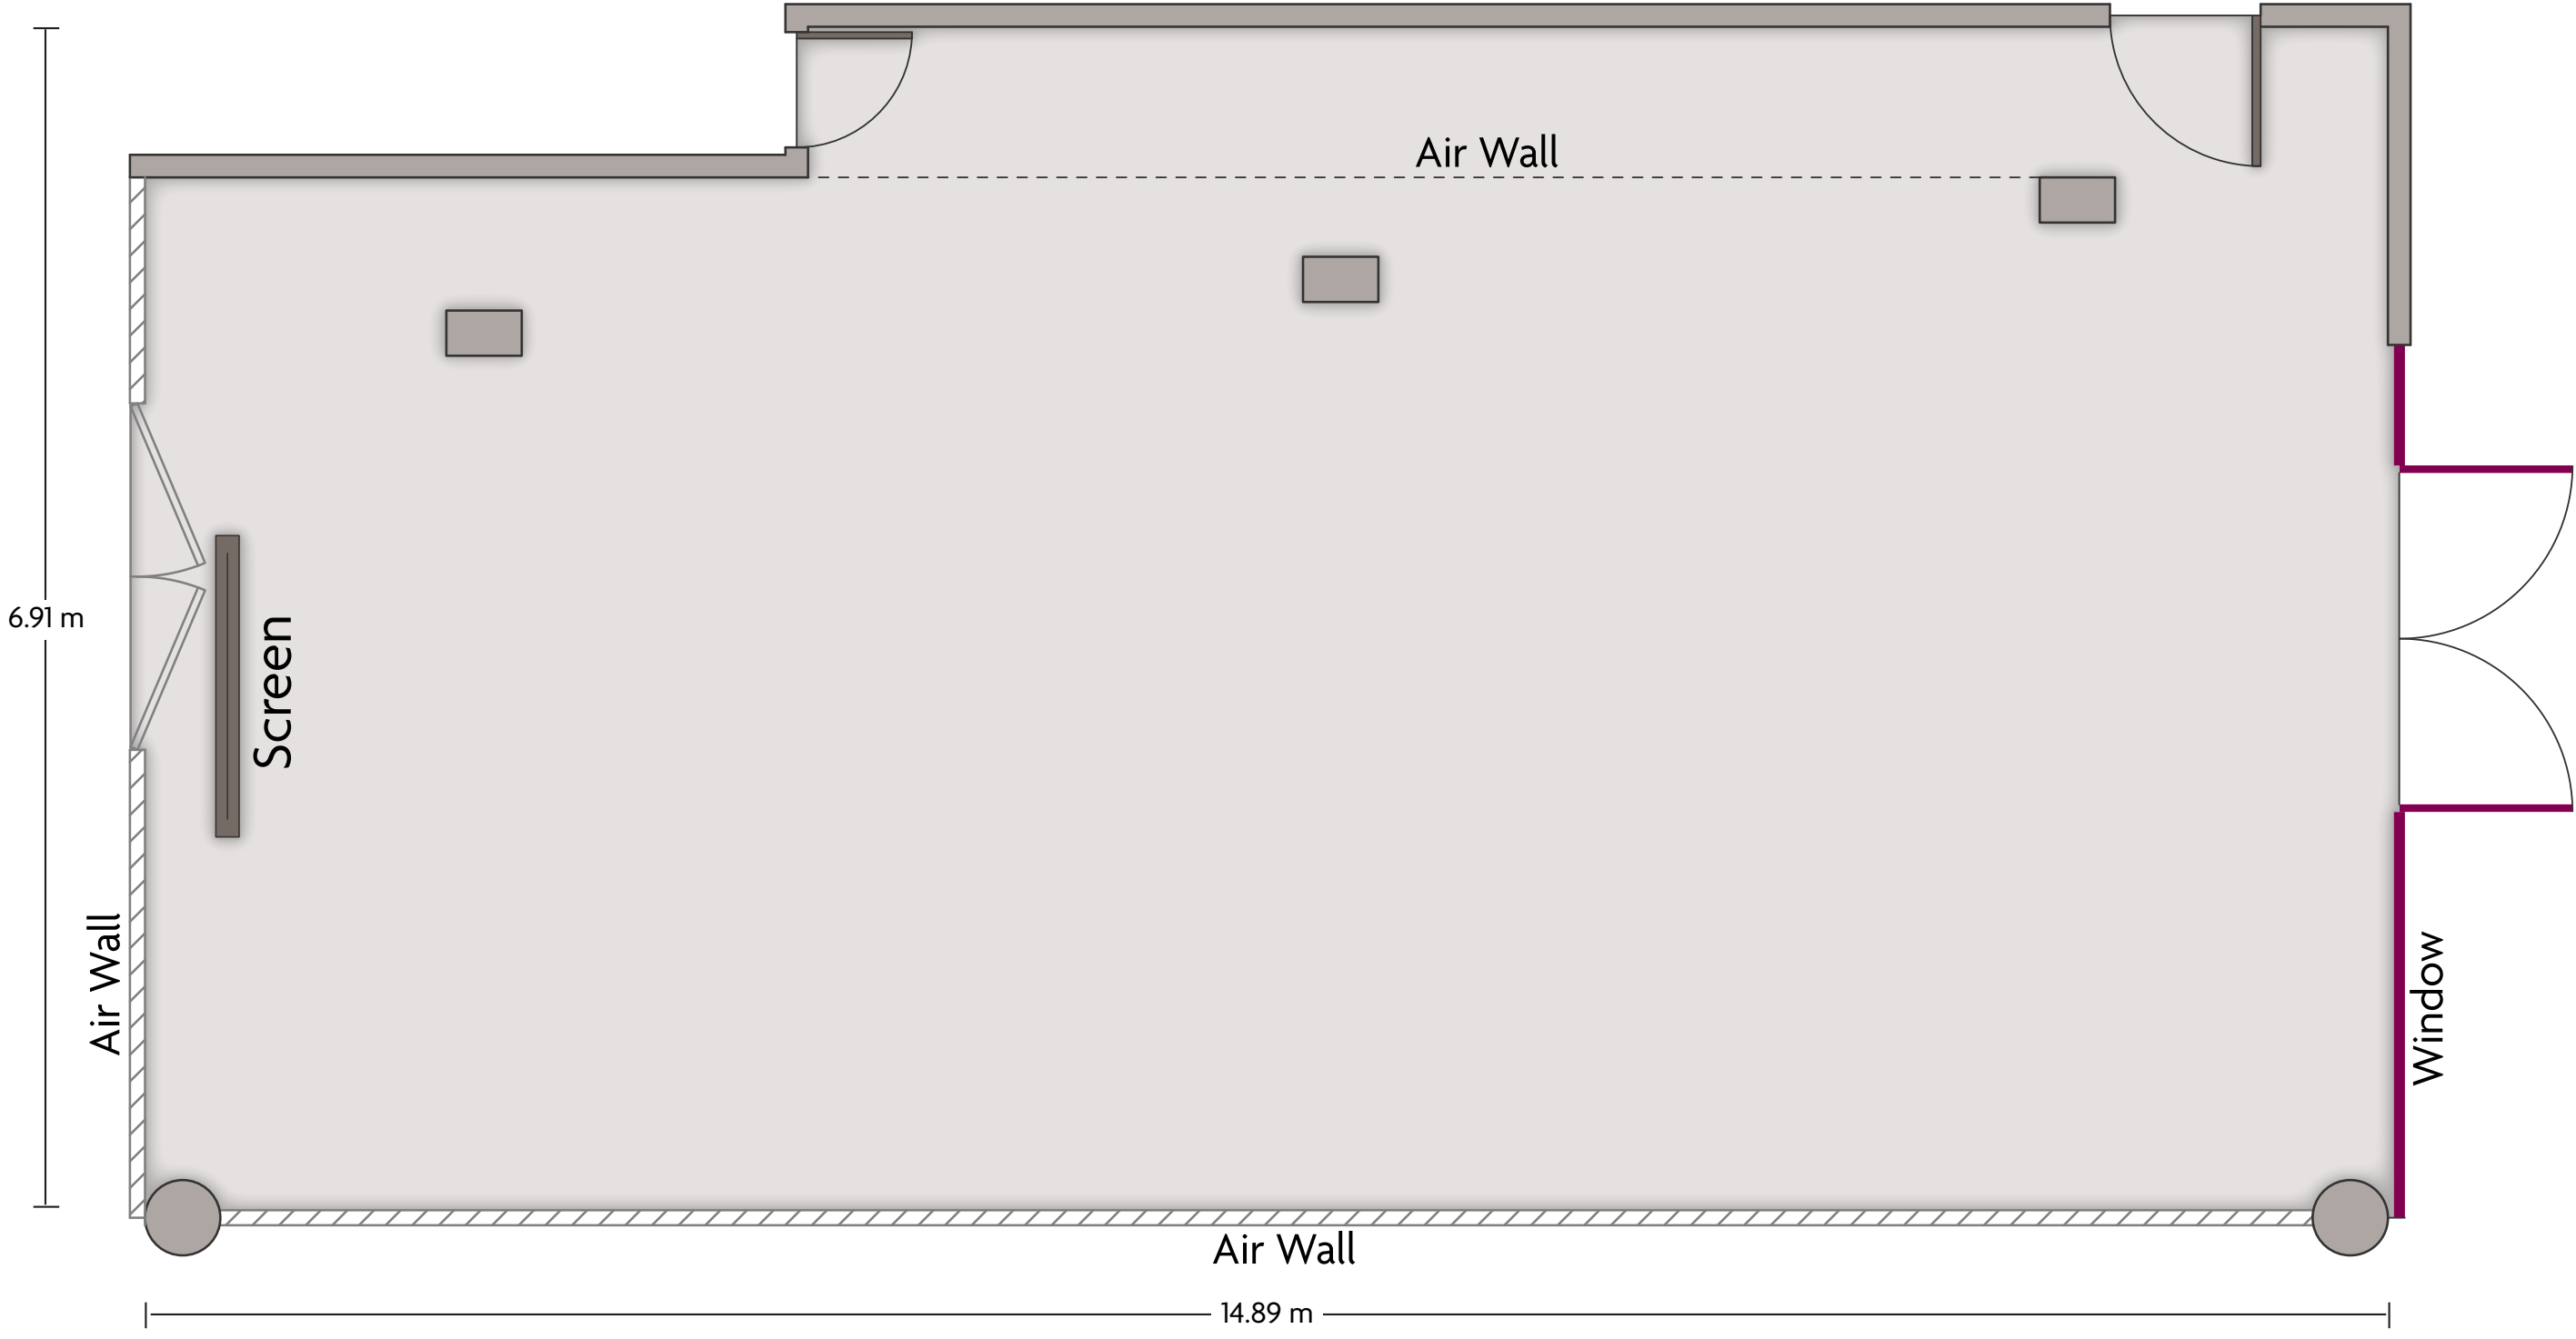

Crowne Plaza® Maastricht - Céramique I, II, III & Foyer

LENGTH: 22.1 m WIDTH: 19 m HEIGHT: 2.8 m TOTAL SQUARE METERS: 409.8 m² MAXIMUM CAPACITY: 300 POWER OUTLETS: 32

De Ruitelij 1 | Maastricht - 6221 EW, Netherlands (Holland) | 31-43-350919₁ *Multiple layout options available for this space.

LENGTH: 14.9 m WIDTH: 7 m HEIGHT: 2.8 m TOTAL SQUARE METERS: 103.5 m² MAXIMUM CAPACITY: 100 POWER OUTLETS: 10

De Ruitelij 1 | Maastricht - 6221 EW, Netherlands (Holland) | 31-43-350919₁ *Multiple layout options available for this space.

LENGTH: 14.9 m WIDTH: 7.1 m HEIGHT: 2.8 m TOTAL SQUARE METERS: 104.1 m² MAXIMUM CAPACITY: 100 POWER OUTLETS: 12

De Ruitelij 1 | Maastricht - 6221 EW, Netherlands (Holland) | 31-43-350919₁ *Multiple layout options available for this space.

LENGTH: 14.9 m WIDTH: 6.9 m HEIGHT: 2.8 m TOTAL SQUARE METERS: 112 m² MAXIMUM CAPACITY: 100 POWER OUTLETS: 10

De Ruitelij 1 | Maastricht - 6221 EW, Netherlands (Holland) | 31-43-350919₁ *Multiple layout options available for this space.