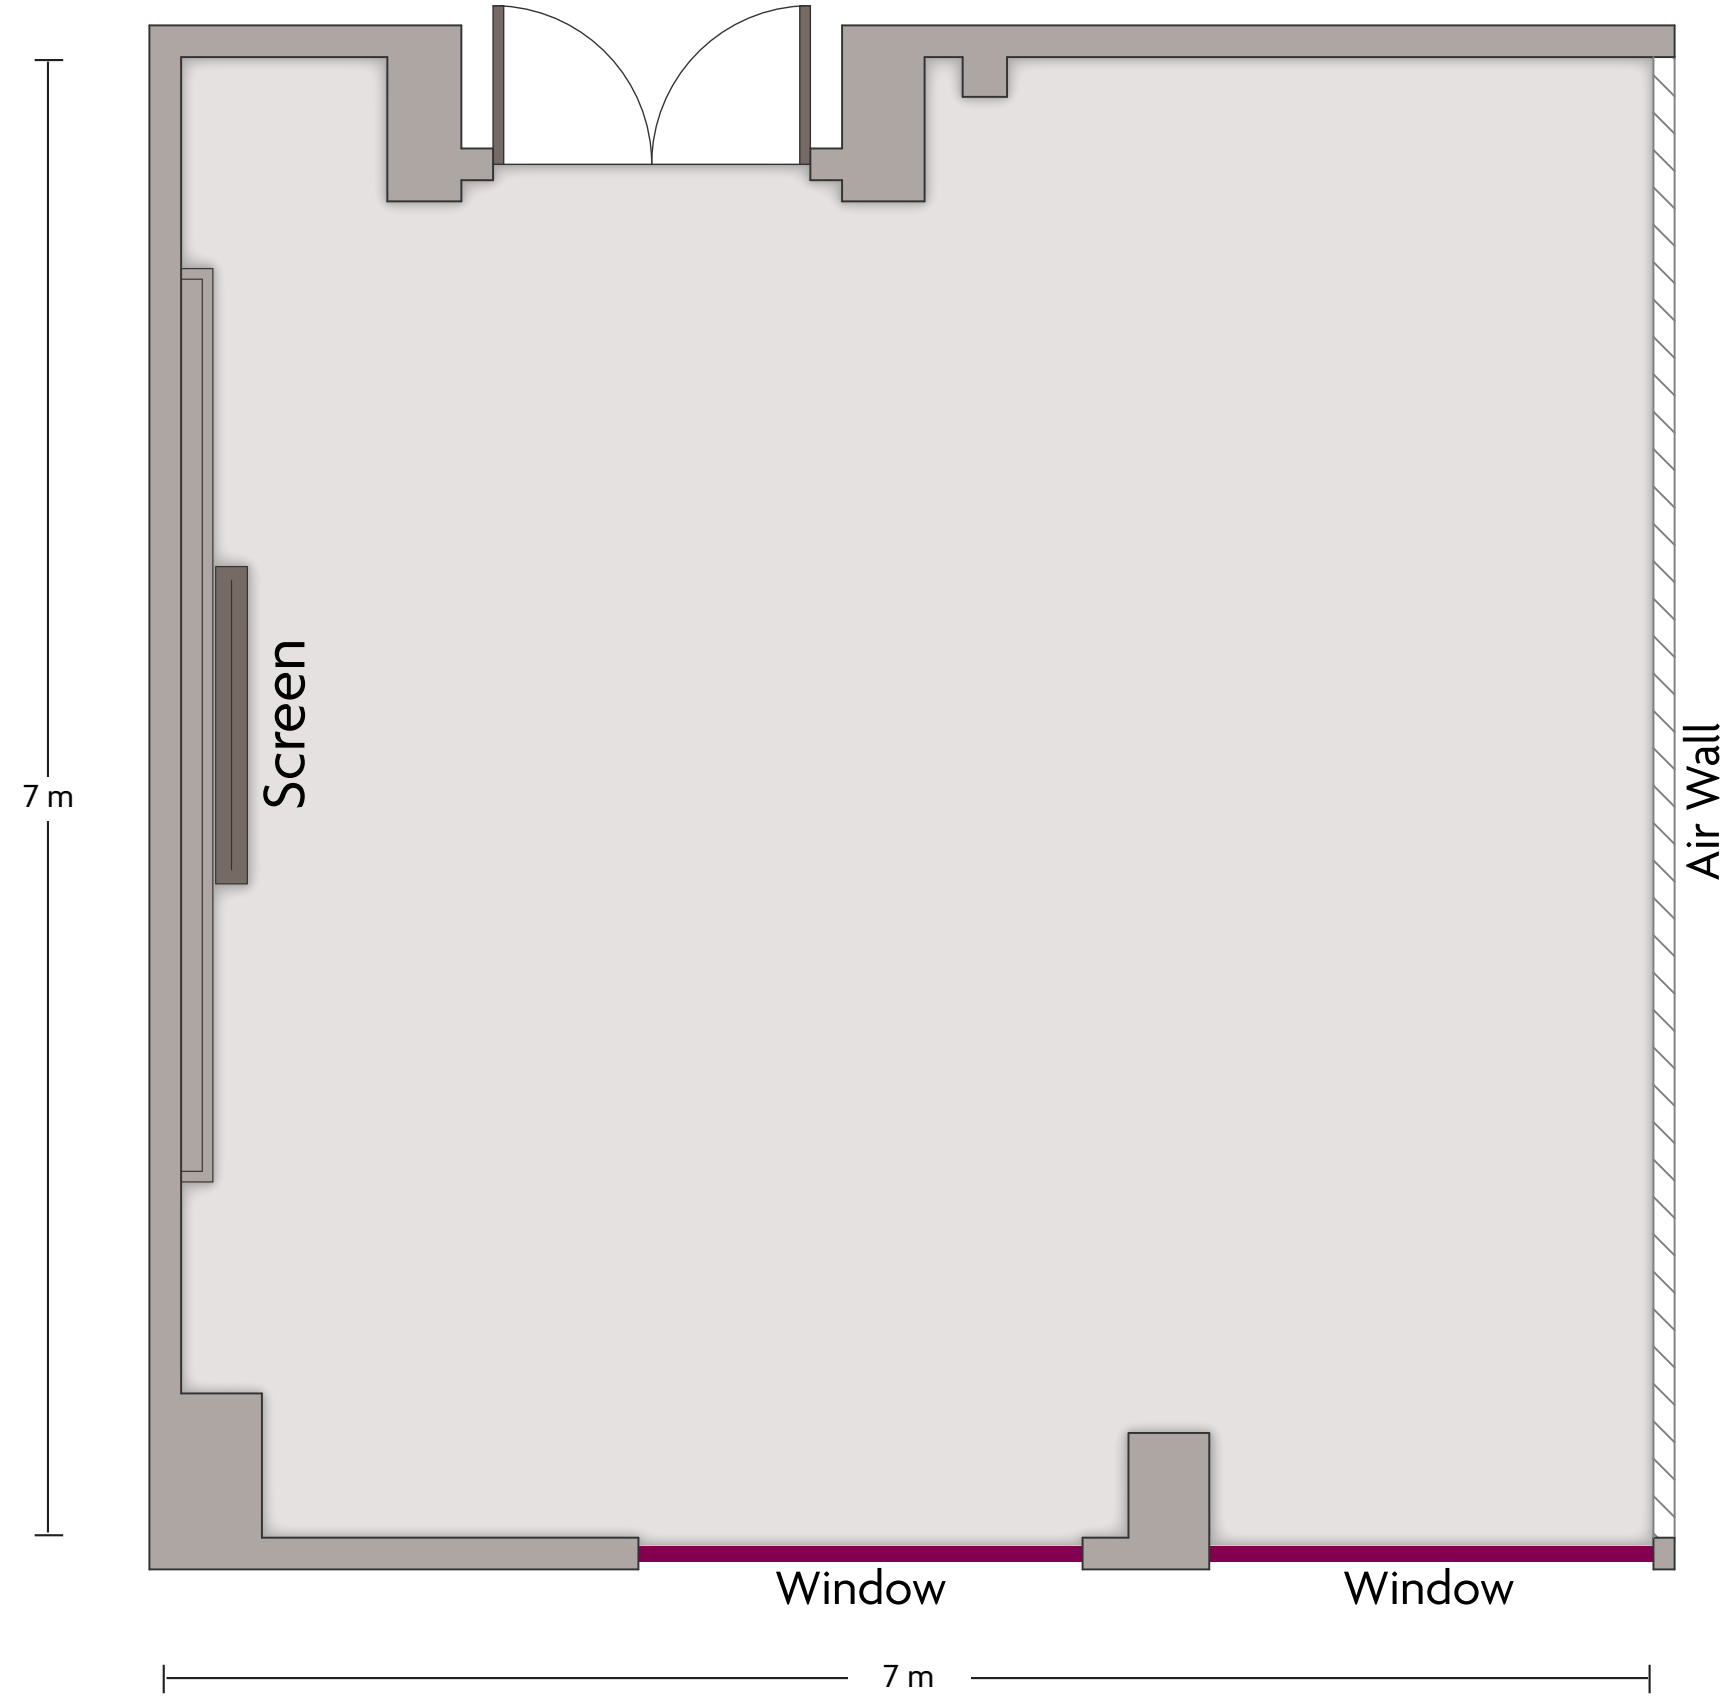

LENGTH: 20 m WIDTH: 7 m HEIGHT: 3 m TOTAL SQUARE METERS: 131.6 m² MAXIMUM CAPACITY: 150 POWER OUTLETS: 23

De Ruitelij 1 | Maastricht - 6221 EW, Netherlands (Holland) | 31-43-350919₁ *Multiple layout options available for this space.

LENGTH: 7 m WIDTH: 7 m HEIGHT: 3 m TOTAL SQUARE METERS: 46 m² MAXIMUM CAPACITY: 50 POWER OUTLETS: 9

De Ruitelij 1 | Maastricht - 6221 EW, Netherlands (Holland) | 31-43-350919₁ *Multiple layout options available for this space.

LENGTH: 7 m WIDTH: 6 m HEIGHT: 3 m TOTAL SQUARE METERS: 39.1 m² MAXIMUM CAPACITY: 40 POWER OUTLETS: 7

De Ruitelij 1 | Maastricht - 6221 EW, Netherlands (Holland) | 31-43-350919₁ *Multiple layout options available for this space.

LENGTH: 7 m WIDTH: 6.8 m HEIGHT: 3 m TOTAL SQUARE METERS: 44.4 m² MAXIMUM CAPACITY: 50 POWER OUTLETS: 7

De Ruitelij 1 | Maastricht - 6221 EW, Netherlands (Holland) | 31-43-350919₁ *Multiple layout options available for this space.