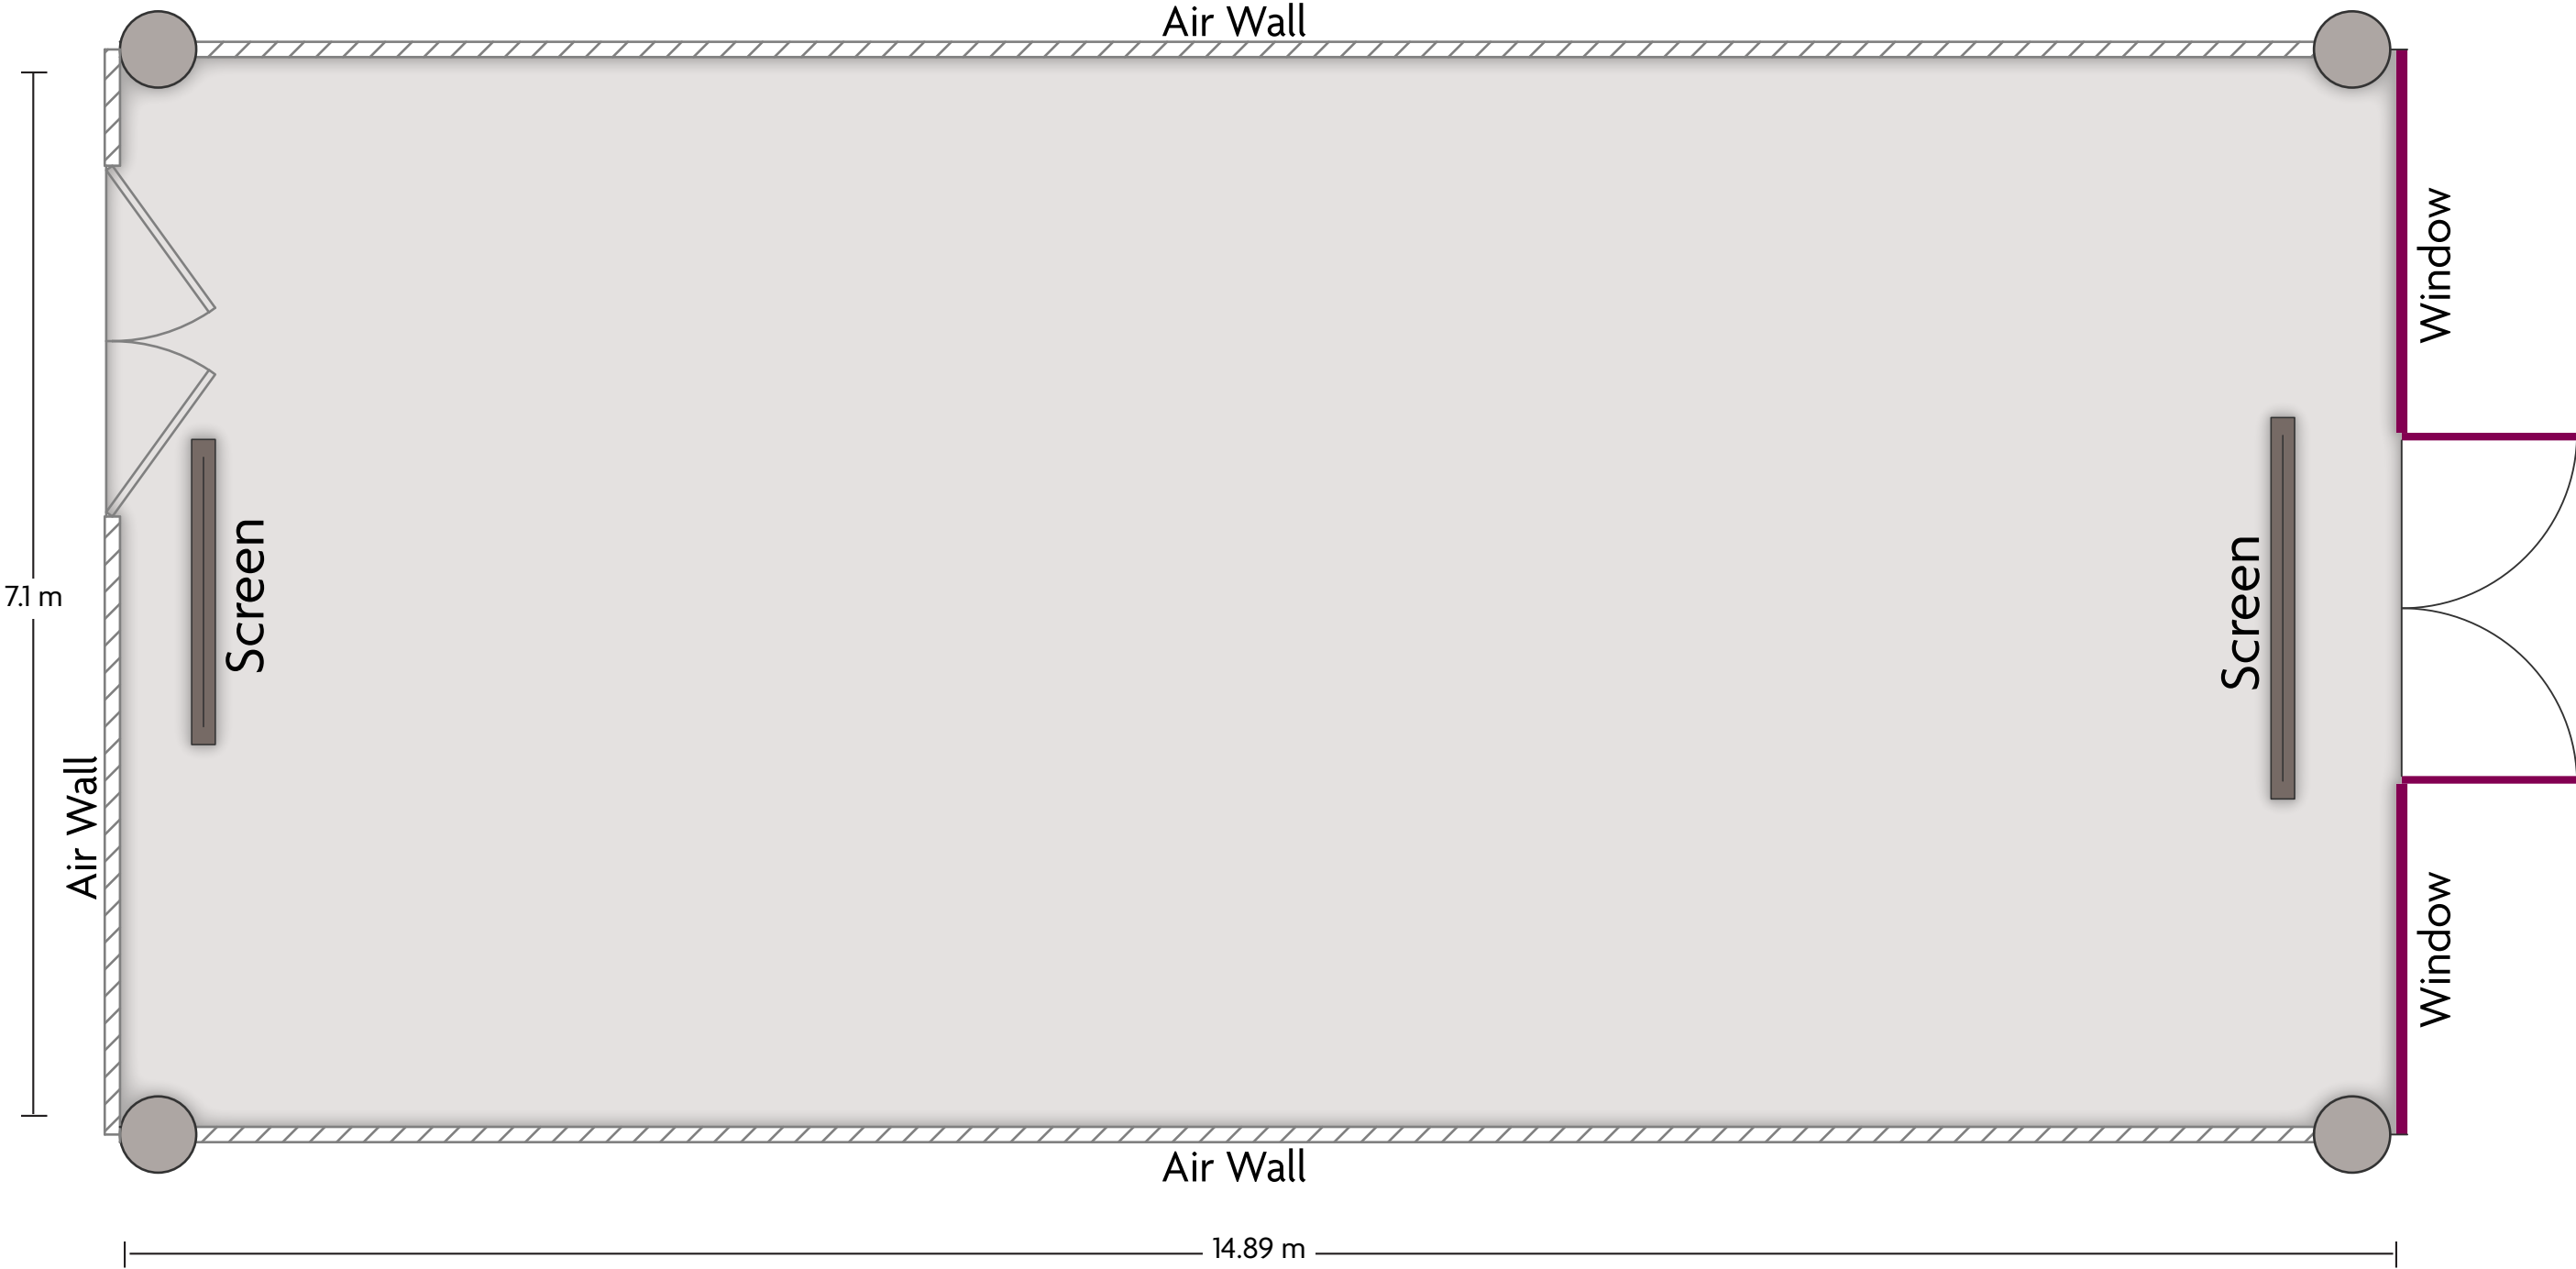

Crowne Plaza® Maastricht - Céramique I, II, III & Foyer

LENGTH: 22.1 m WIDTH: 19 m HEIGHT: 2.8 m TOTAL SQUARE METERS: 409.8 m² MAXIMUM CAPACITY: 300 POWER OUTLETS: 32

De Ruitelij 1 | Maastricht - 6221 EW, Netherlands (Holland) | 31-43-350919₁ *Multiple layout options available for this space.

LENGTH: 14.9 m WIDTH: 7 m HEIGHT: 2.8 m TOTAL SQUARE METERS: 103.5 m² MAXIMUM CAPACITY: 100 POWER OUTLETS: 10

De Ruitelij 1 | Maastricht - 6221 EW, Netherlands (Holland) | 31-43-350919₁ *Multiple layout options available for this space.

LENGTH: 14.9 m WIDTH: 7.1 m HEIGHT: 2.8 m TOTAL SQUARE METERS: 104.1 m² MAXIMUM CAPACITY: 100 POWER OUTLETS: 12

De Ruitelij 1 | Maastricht - 6221 EW, Netherlands (Holland) | 31-43-350919₁ *Multiple layout options available for this space.

LENGTH: 14.9 m WIDTH: 6.9 m HEIGHT: 2.8 m TOTAL SQUARE METERS: 112 m² MAXIMUM CAPACITY: 100 POWER OUTLETS: 10

De Ruitelij 1 | Maastricht - 6221 EW, Netherlands (Holland) | 31-43-350919₁ *Multiple layout options available for this space.