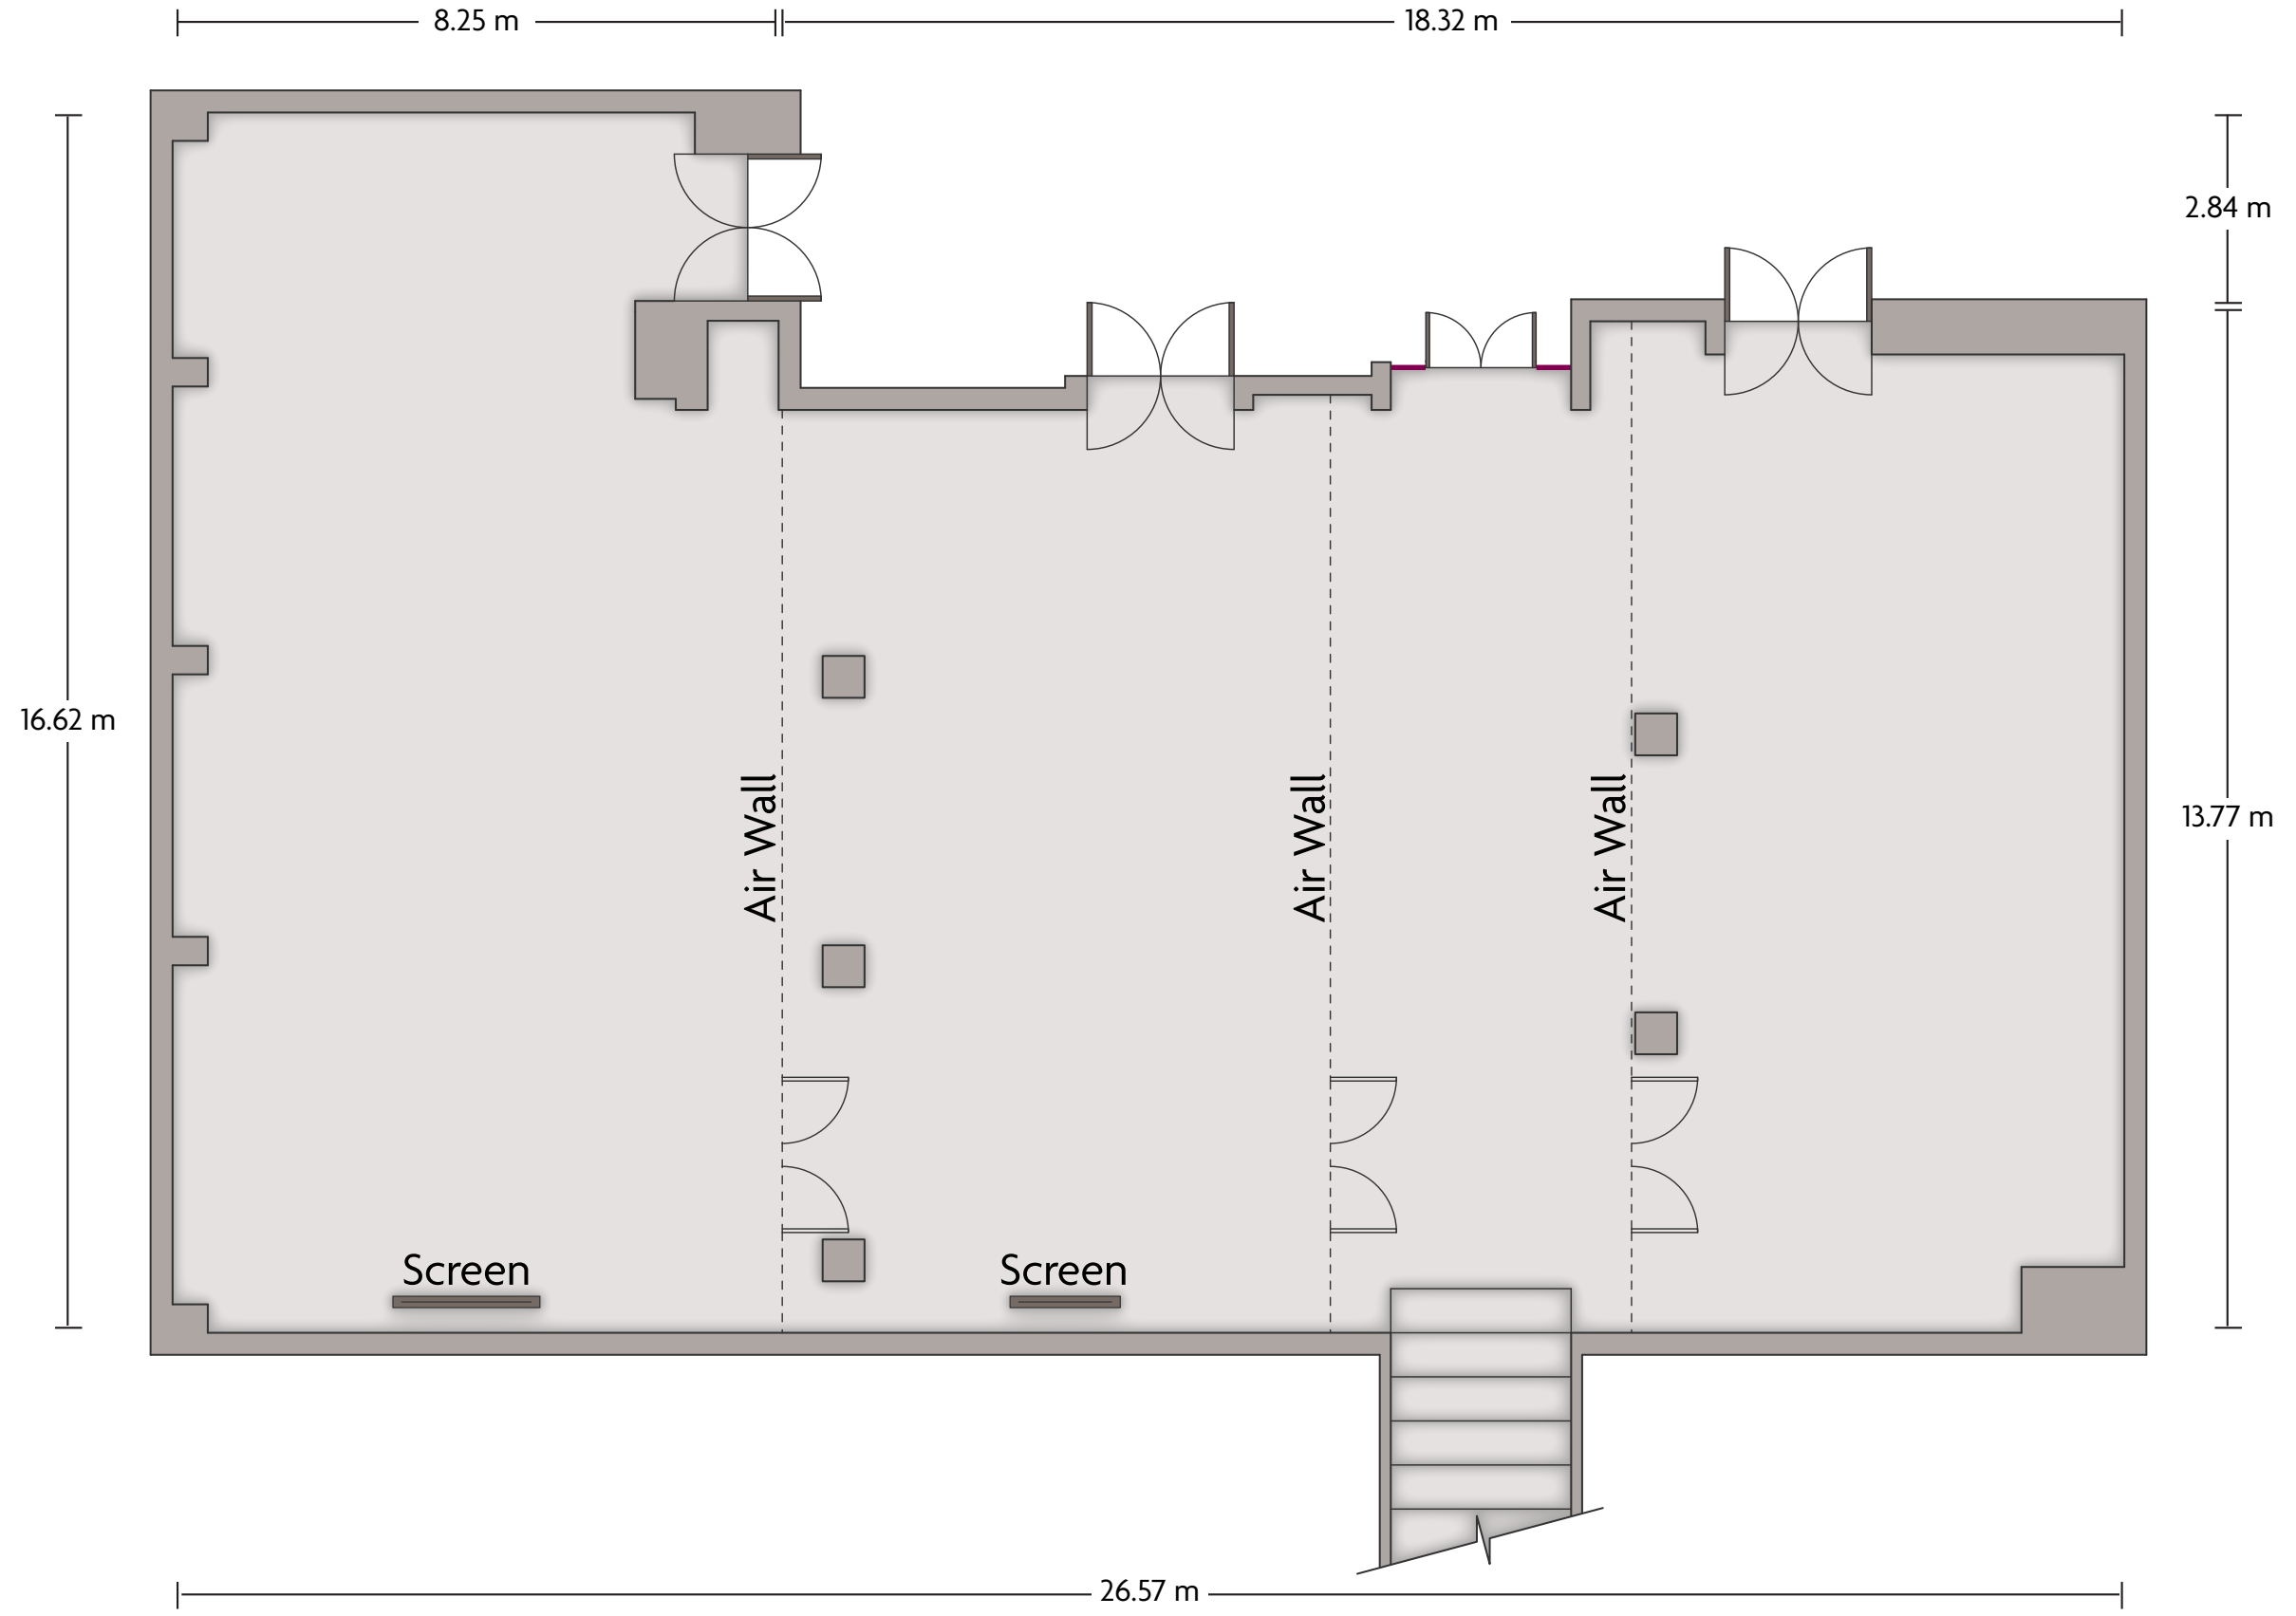

LENGTH: 7 m WIDTH: 7 m HEIGHT: 3 m TOTAL SQUARE METERS: 46 m² MAXIMUM CAPACITY: 50 POWER OUTLETS: 9

De Ruitelij 1 | Maastricht - 6221 EW, Netherlands (Holland) | 31-43-350919₁ *Multiple layout options available for this space.

LENGTH: 7 m WIDTH: 6 m HEIGHT: 3 m TOTAL SQUARE METERS: 39.1 m² MAXIMUM CAPACITY: 40 POWER OUTLETS: 7

De Ruitelij 1 | Maastricht - 6221 EW, Netherlands (Holland) | 31-43-350919₁ *Multiple layout options available for this space.

LENGTH: 7 m WIDTH: 6.8 m HEIGHT: 3 m TOTAL SQUARE METERS: 44.4 m² MAXIMUM CAPACITY: 50 POWER OUTLETS: 7

De Ruitelij 1 | Maastricht - 6221 EW, Netherlands (Holland) | 31-43-350919₁ *Multiple layout options available for this space.

Crowne Plaza® Maastricht - Céramique I, II, III & Foyer

LENGTH: 22.1 m WIDTH: 19 m HEIGHT: 2.8 m TOTAL SQUARE METERS: 409.8 m² MAXIMUM CAPACITY: 300 POWER OUTLETS: 32

De Ruitelij 1 | Maastricht - 6221 EW, Netherlands (Holland) | 31-43-350919₁ *Multiple layout options available for this space.