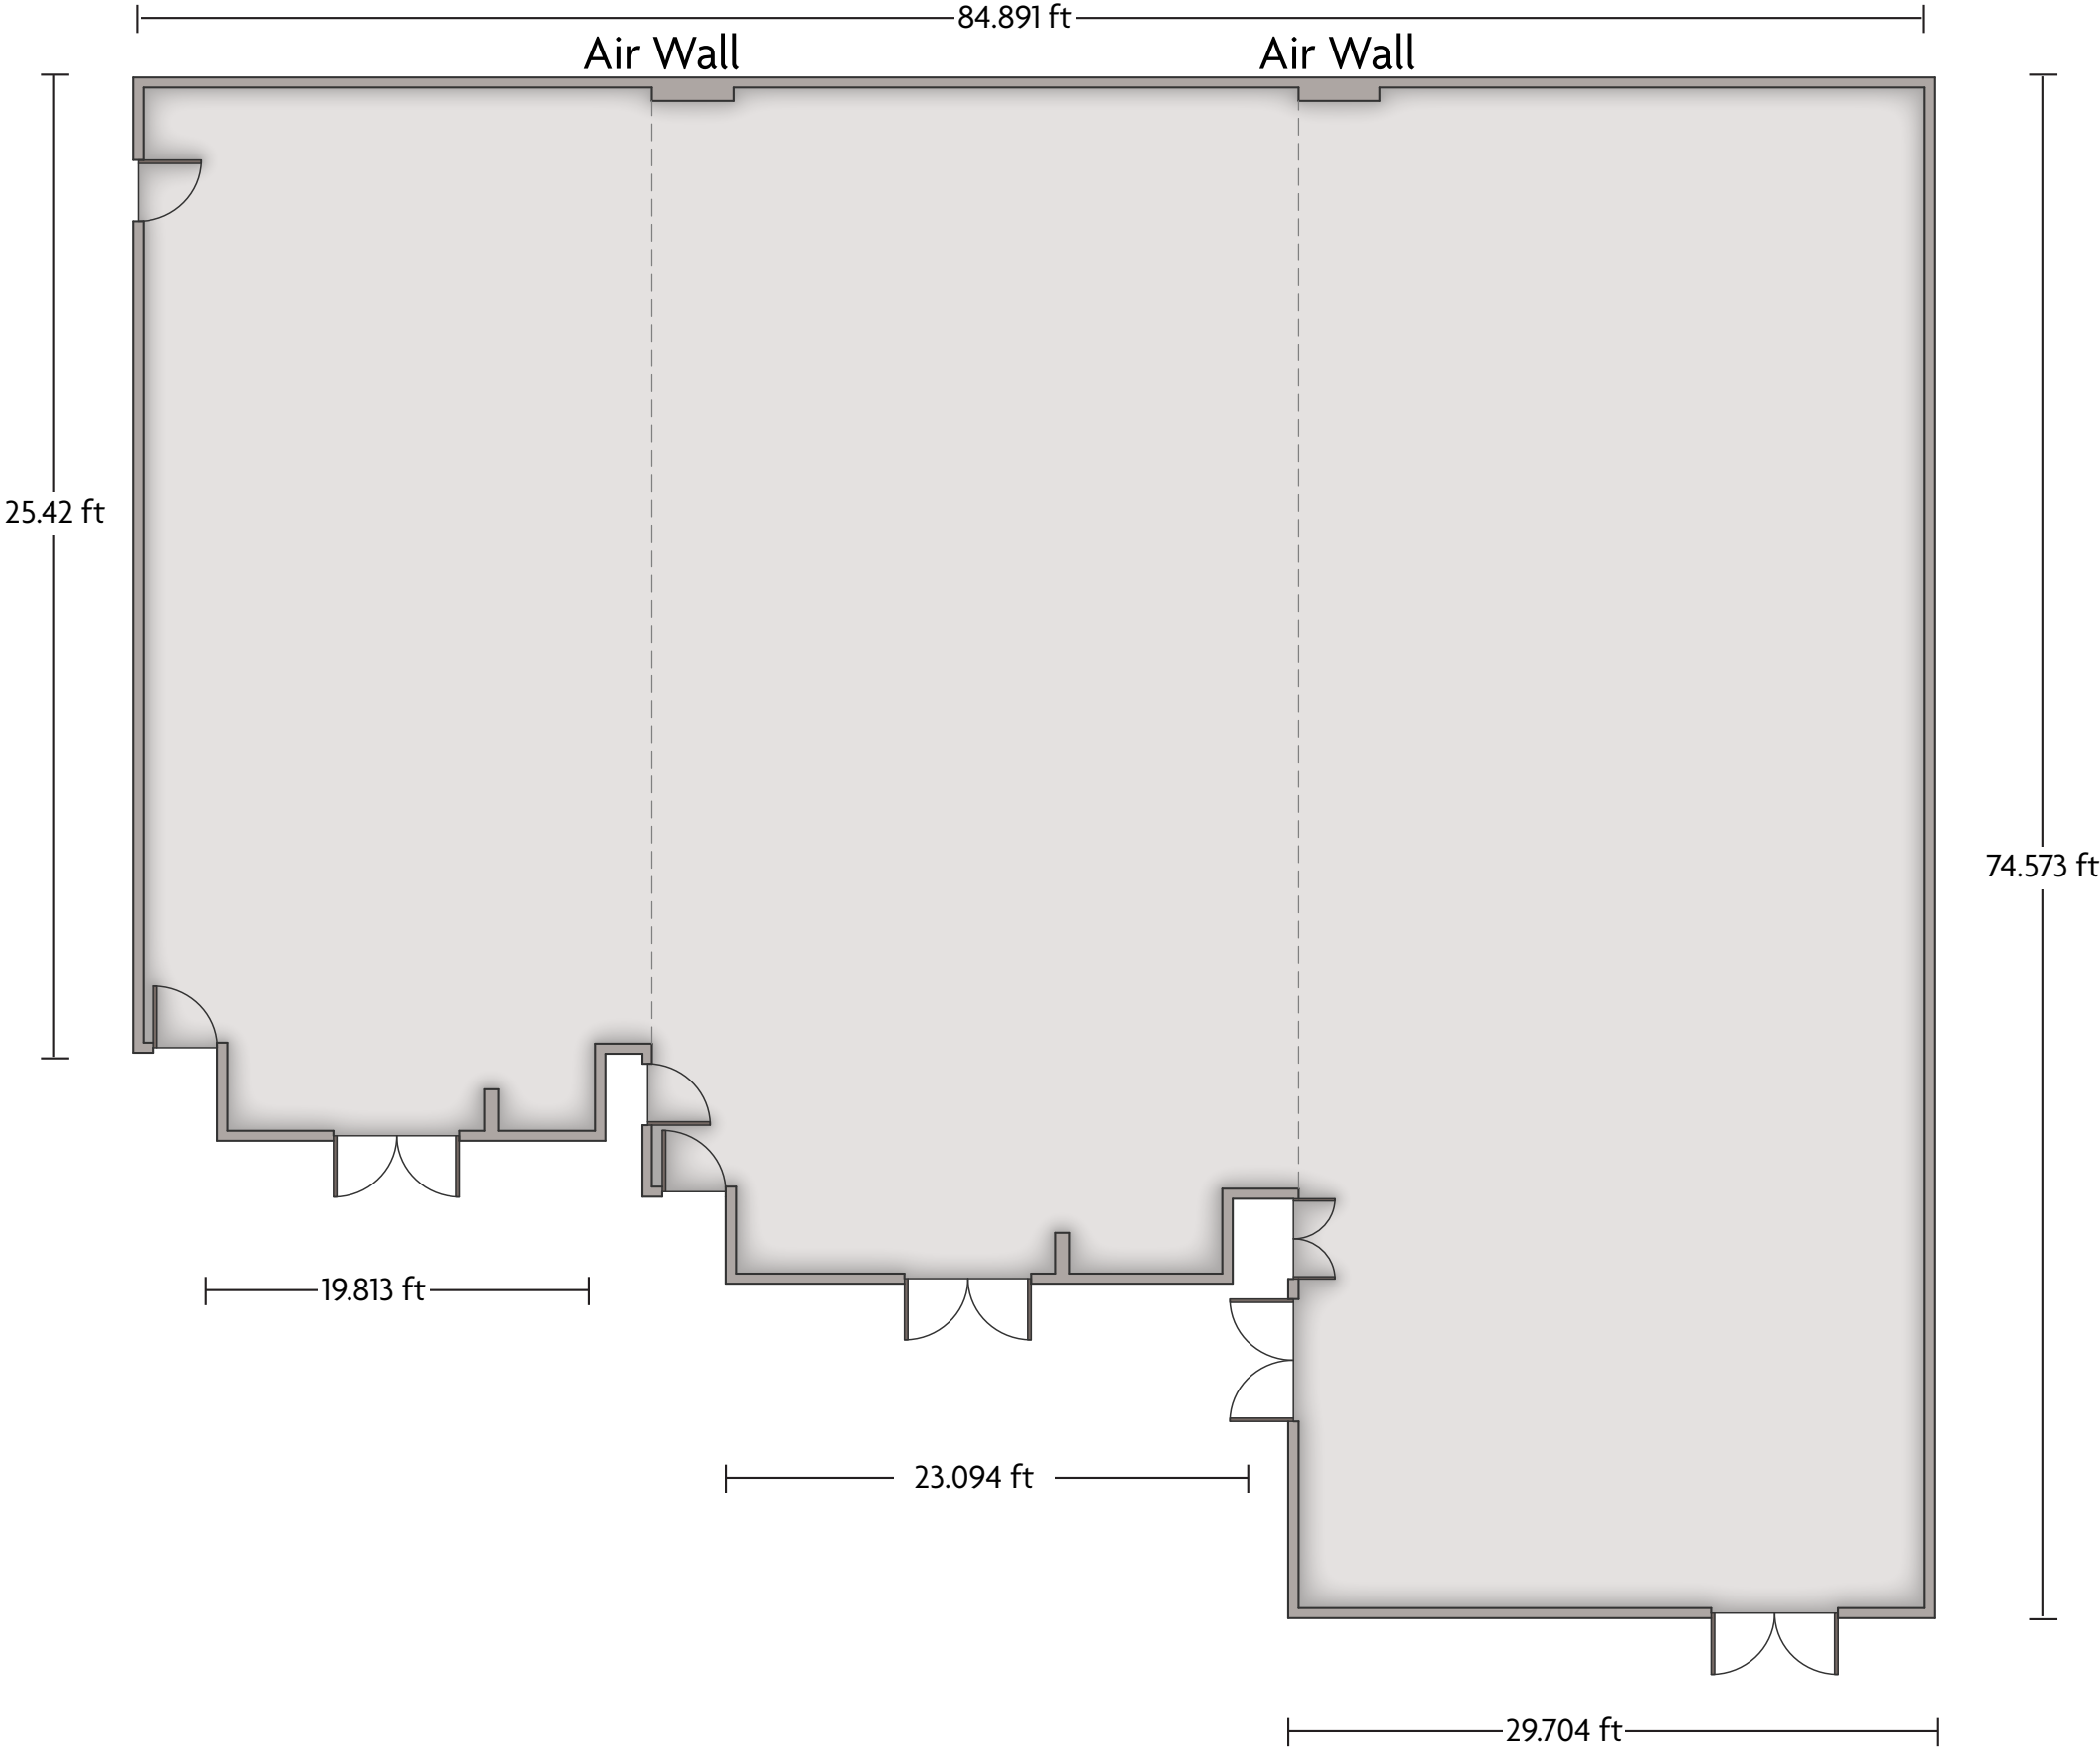

*Multiple layout options available for this space.

LENGTH: 25.4 Ft WIDTH: 17.9 Ft HEIGHT: 8.8 Ft TOTAL SQUARE FEET: 618 Sq Ft MAXIMUM CAPACITY: 12 POWER OUTLETS: 6

830 Phillips Lane | Louisville, KY 40209 | 502-367-2251

*Multiple layout options available for this space.

LENGTH: 31.7 Ft WIDTH: 24 Ft HEIGHT: 8 Ft TOTAL SQUARE FEET: 763 Sq Ft MAXIMUM CAPACITY: 60 POWER OUTLETS: 5

830 Phillips Lane | Louisville, KY 40209 | 502-367-2251

*Multiple layout options available for this space.

Crowne Plaza® Louisville Airport Expo Center - Russell

LENGTH: 38.9 Ft WIDTH: 36.6 Ft HEIGHT: 10 Ft TOTAL SQUARE FEET: 1418 Sq Ft MAXIMUM CAPACITY: 120 POWER OUTLETS: 5

830 Phillips Lane | Louisville, KY 40209 | 502-367-2251

*Multiple layout options available for this space.

Crowne Plaza® Louisville Airport Expo Center -Trimble, Taylor, Whitley

LENGTH: 84.9 Ft WIDTH: 74.5 Ft HEIGHT: 12.7 Ft TOTAL SQUARE FEET: 5167 Sq Ft MAXIMUM CAPACITY: 370 POWER OUTLETS: 17