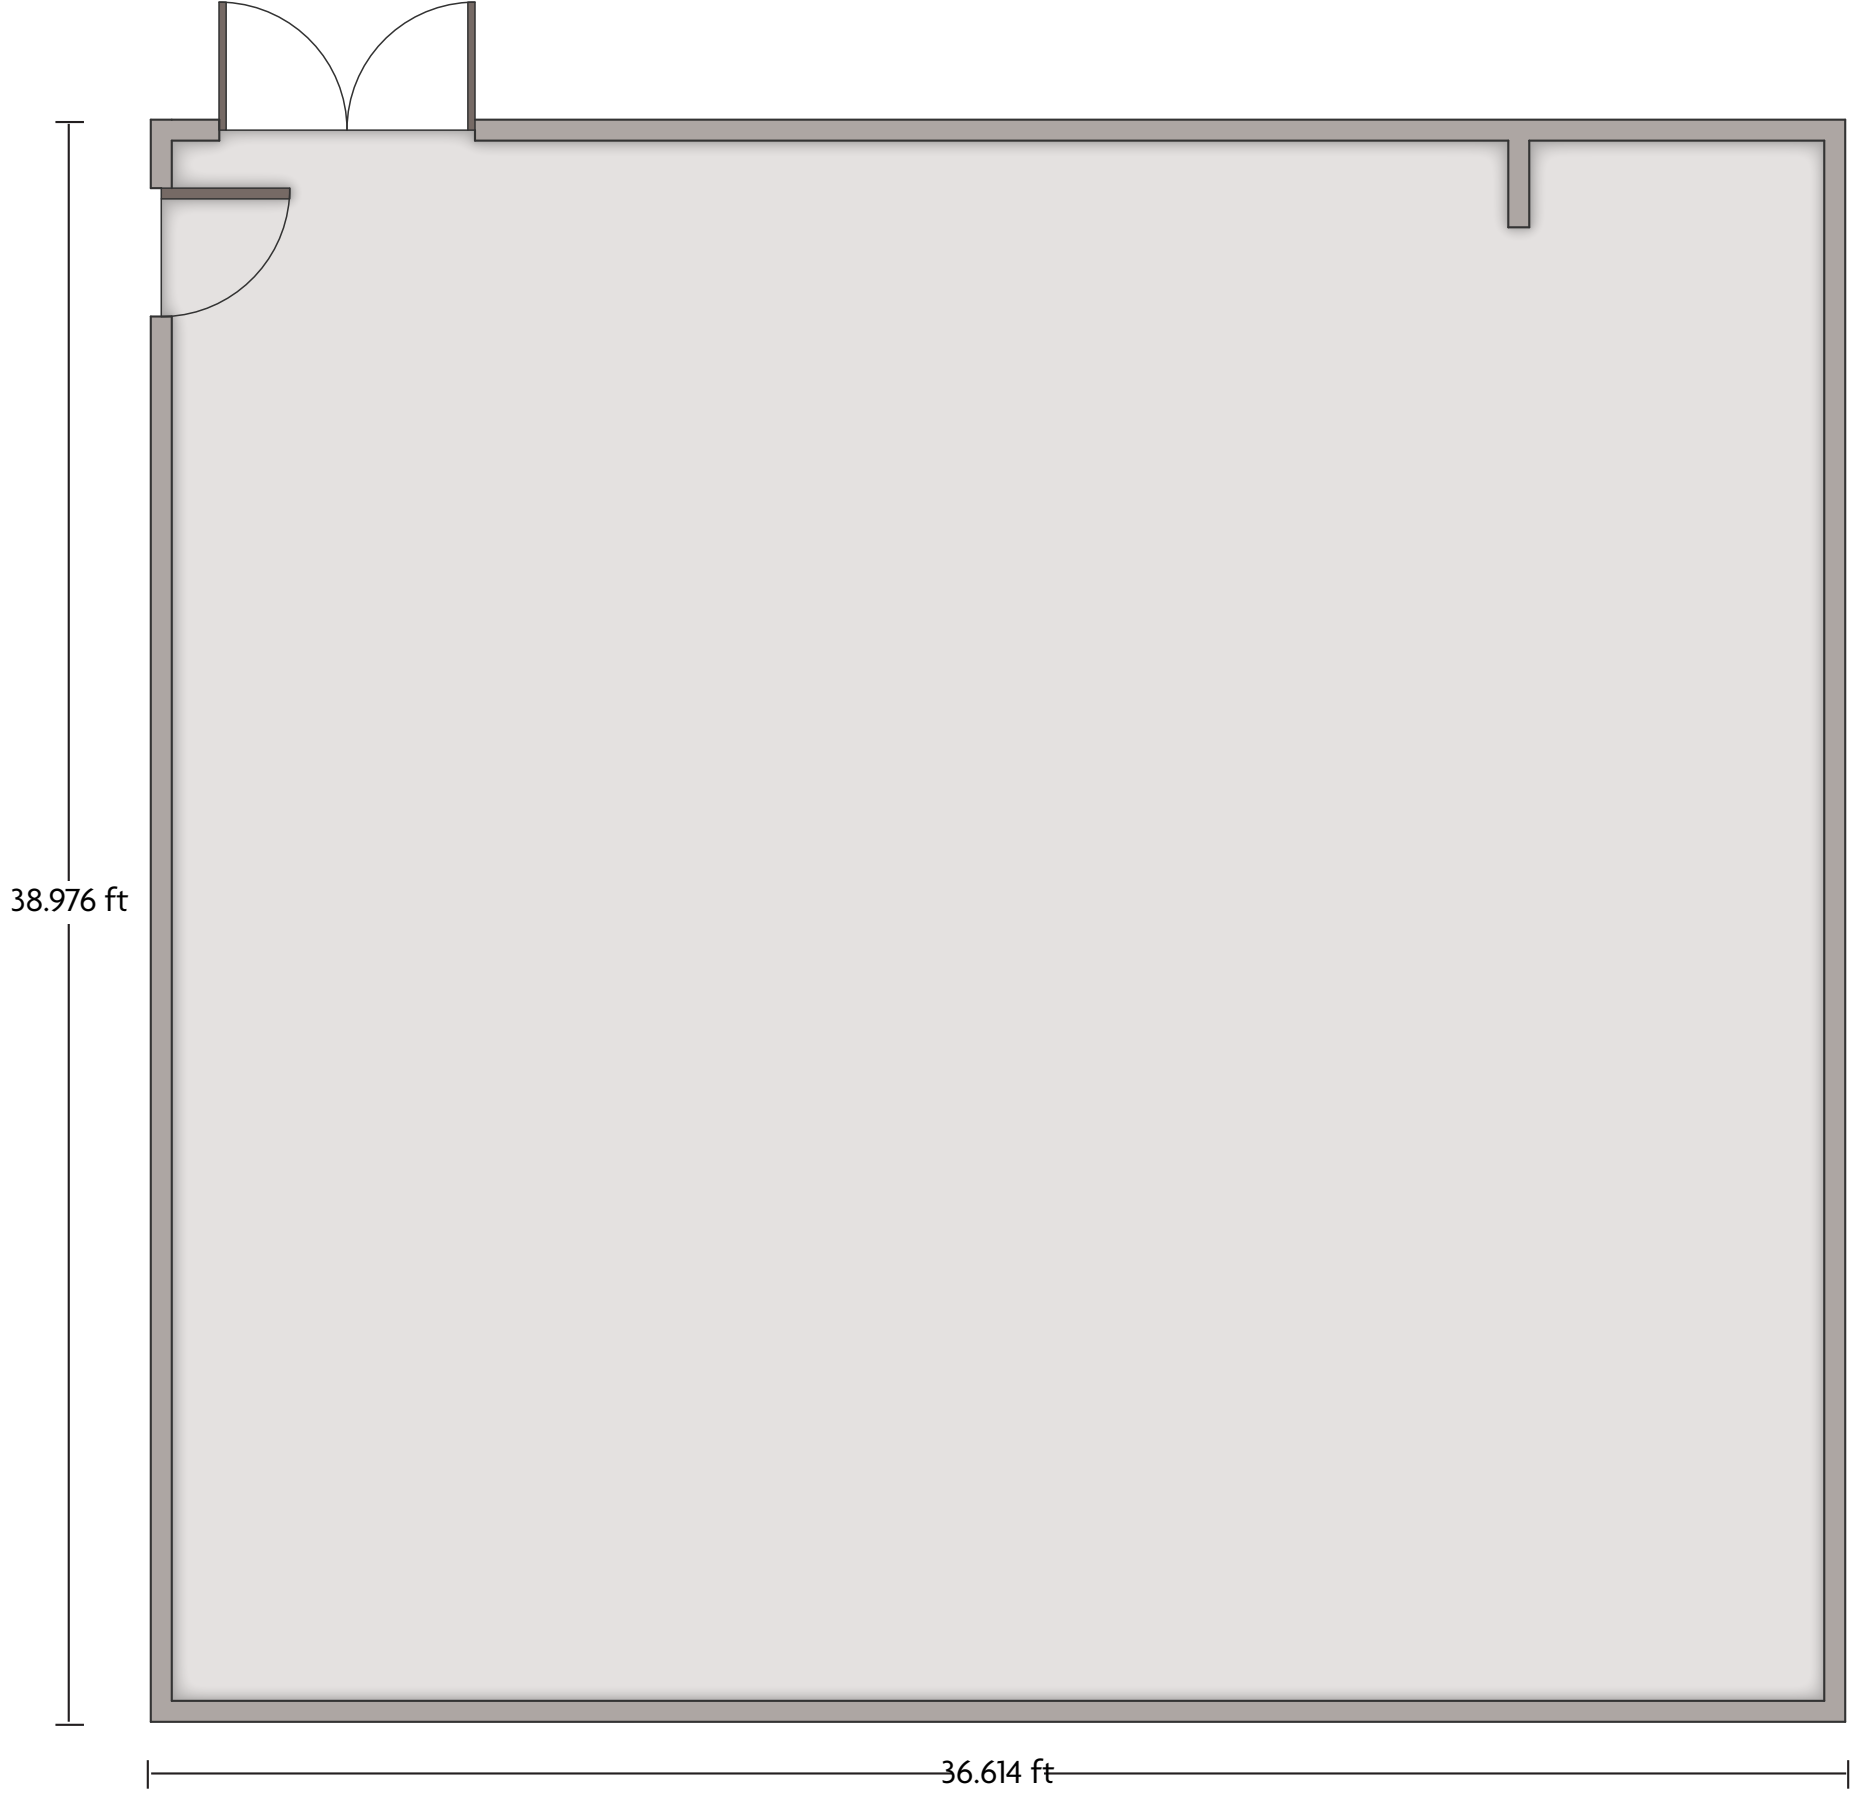

*Multiple layout options available for this space.

LENGTH: 25.4 Ft WIDTH: 17.9 Ft HEIGHT: 8.8 Ft TOTAL SQUARE FEET: 618 Sq Ft MAXIMUM CAPACITY: 12 POWER OUTLETS: 6

830 Phillips Lane | Louisville, KY 40209 | 502-367-2251

*Multiple layout options available for this space.

LENGTH: 31.7 Ft WIDTH: 24 Ft HEIGHT: 8 Ft TOTAL SQUARE FEET: 763 Sq Ft MAXIMUM CAPACITY: 60 POWER OUTLETS: 5

830 Phillips Lane | Louisville, KY 40209 | 502-367-2251

*Multiple layout options available for this space.

Crowne Plaza® Louisville Airport Expo Center - Russell

LENGTH: 38.9 Ft WIDTH: 36.6 Ft HEIGHT: 10 Ft TOTAL SQUARE FEET: 1418 Sq Ft MAXIMUM CAPACITY: 120 POWER OUTLETS: 5

830 Phillips Lane | Louisville, KY 40209 | 502-367-2251

*Multiple layout options available for this space.

Crowne Plaza® Louisville Airport Expo Center -Trimble, Taylor, Whitley

LENGTH: 84.9 Ft WIDTH: 74.5 Ft HEIGHT: 12.7 Ft TOTAL SQUARE FEET: 5167 Sq Ft MAXIMUM CAPACITY: 370 POWER OUTLETS: 17