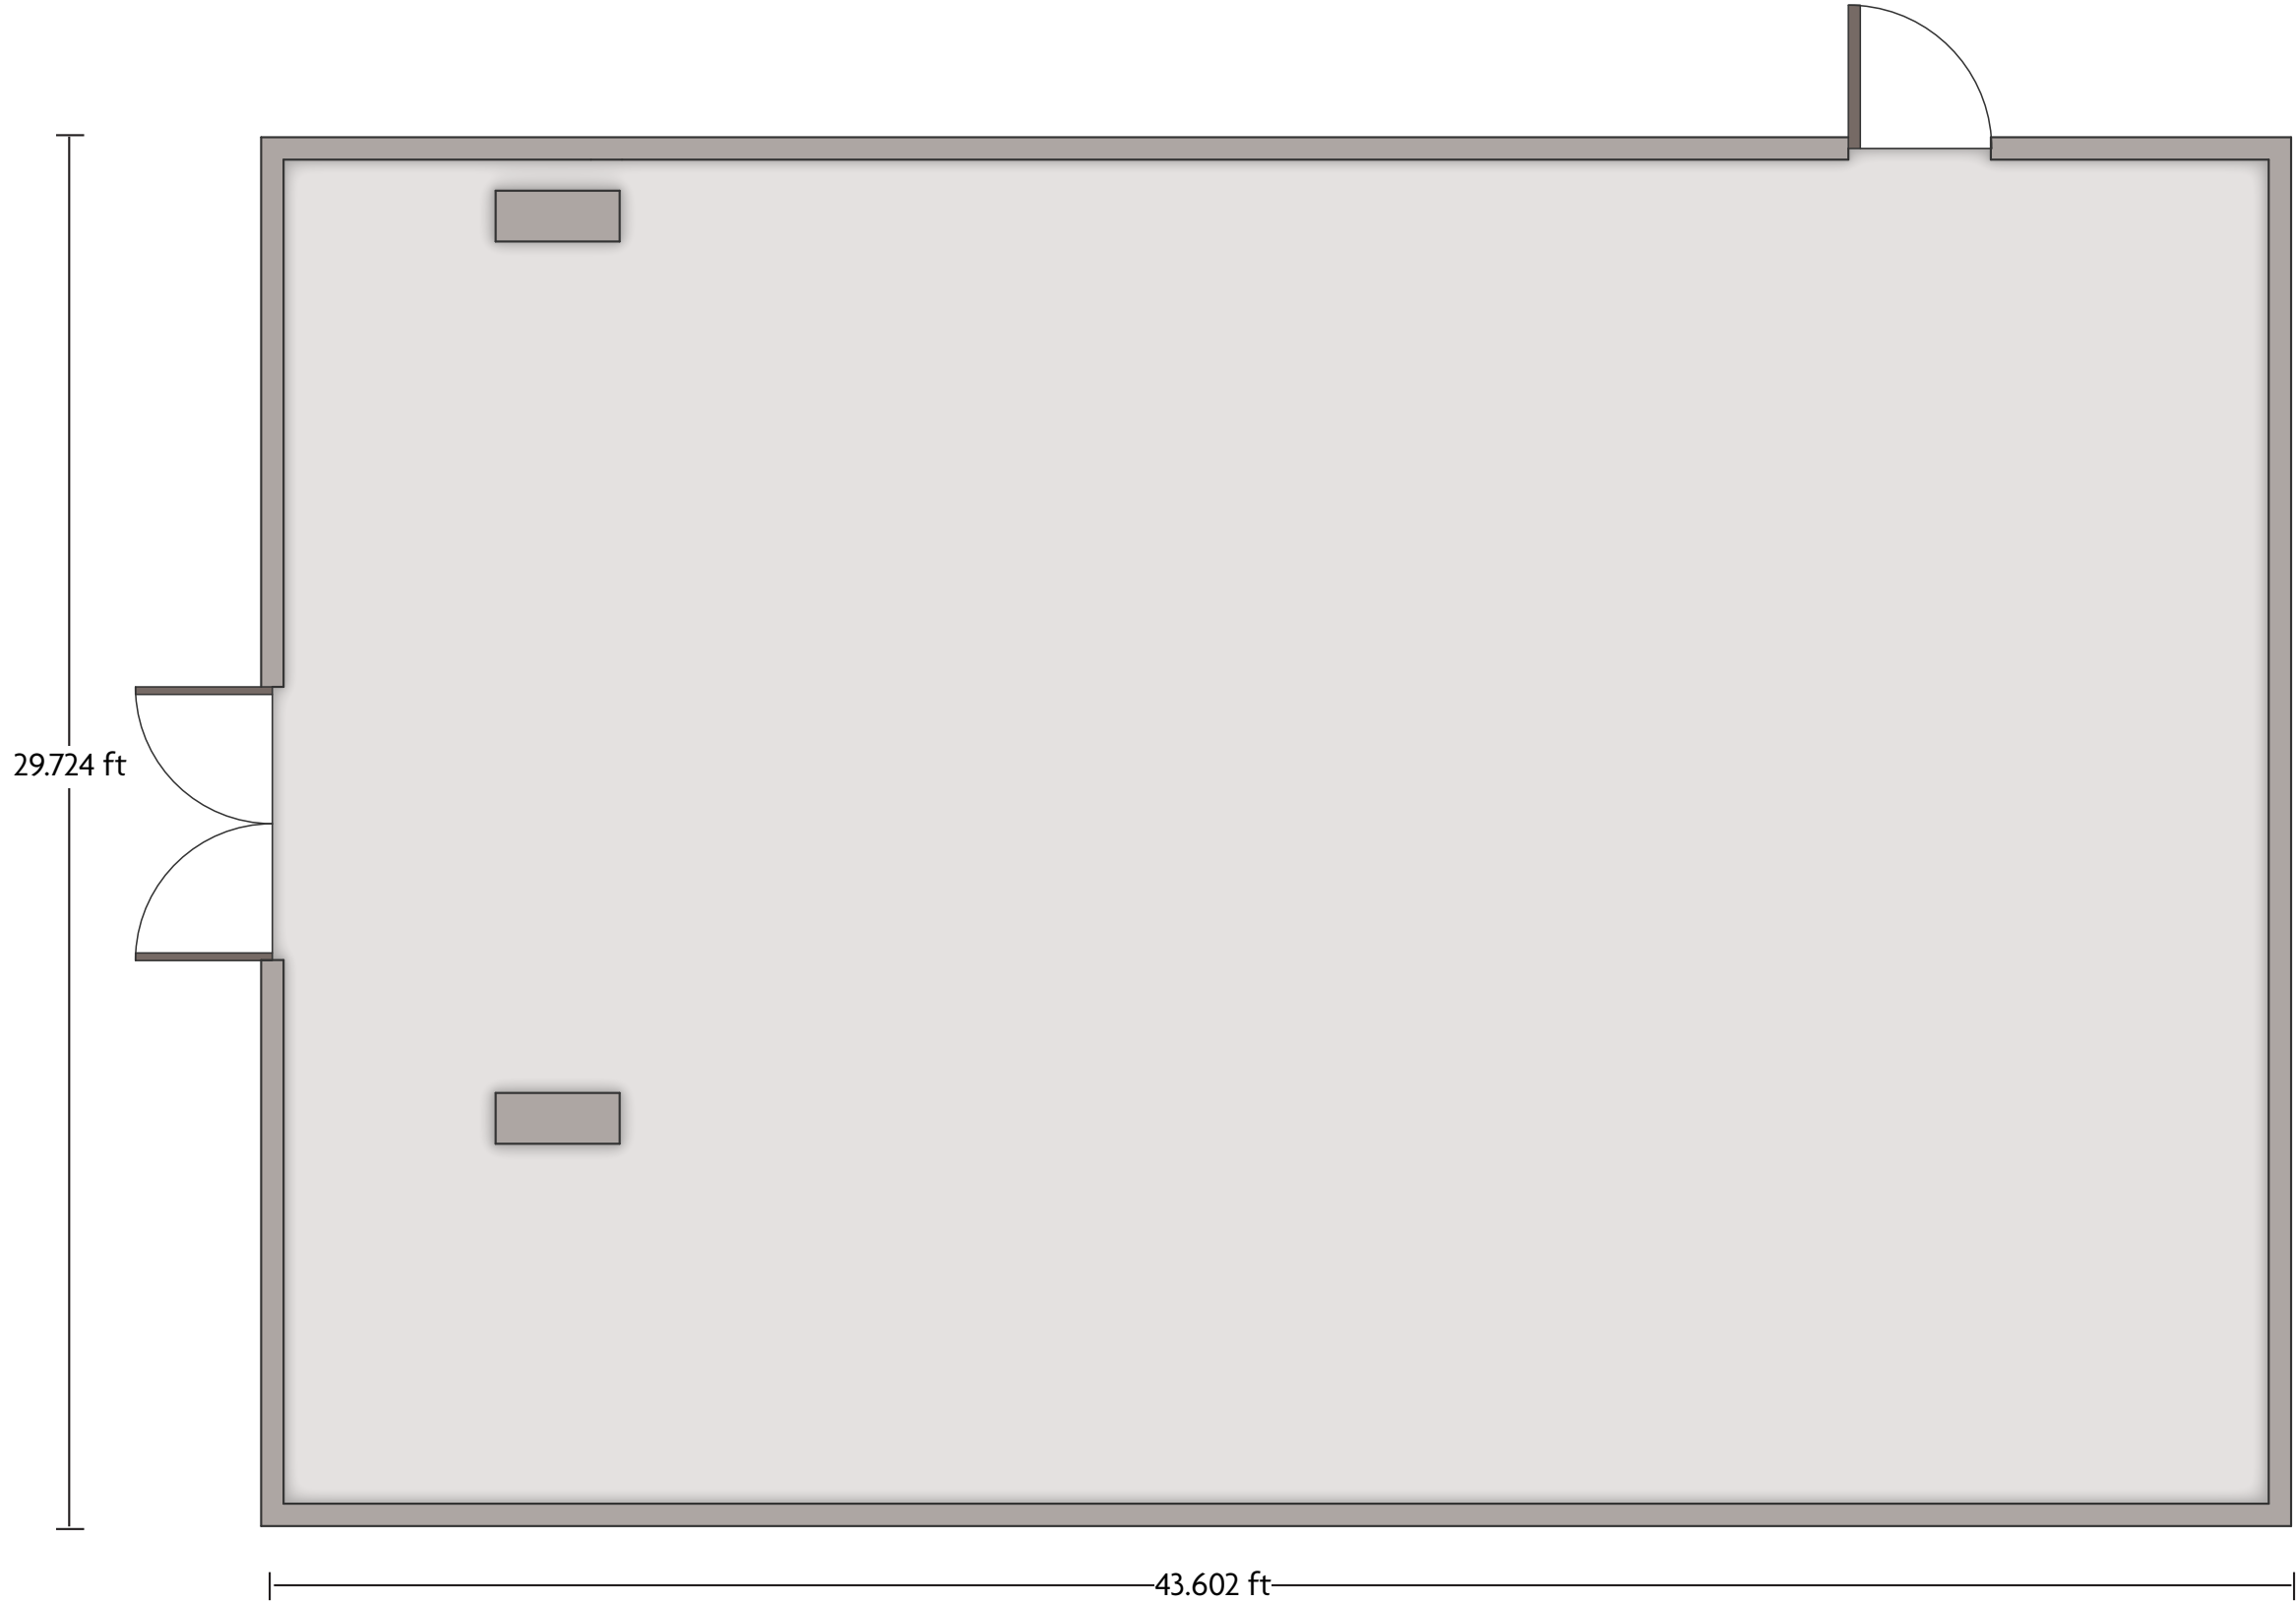

Crowne Plaza® Louisville Airport Expo Center -Coronet

LENGTH: 74.5 Ft WIDTH: 71.2 Ft HEIGHT: 11.1 Ft TOTAL SQUARE FEET: 5057 Sq Ft MAXIMUM CAPACITY: 480 POWER OUTLETS: 13

830 Phillips Lane | Louisville, KY 40209 | 502-367-2251

*Multiple layout options available for this space.

LENGTH: 43.6 Ft WIDTH: 29.7 Ft HEIGHT: 8.5 Ft TOTAL SQUARE FEET: 1287 Sq Ft MAXIMUM CAPACITY: 120 POWER OUTLETS: 8

830 Phillips Lane | Louisville, KY 40209 | 502-367-2251

*Multiple layout options available for this space.

LENGTH: 25.4 Ft WIDTH: 17.9 Ft HEIGHT: 8.8 Ft TOTAL SQUARE FEET: 618 Sq Ft MAXIMUM CAPACITY: 12 POWER OUTLETS: 6

830 Phillips Lane | Louisville, KY 40209 | 502-367-2251

*Multiple layout options available for this space.

LENGTH: 31.7 Ft WIDTH: 24 Ft HEIGHT: 8 Ft TOTAL SQUARE FEET: 763 Sq Ft MAXIMUM CAPACITY: 60 POWER OUTLETS: 5

830 Phillips Lane | Louisville, KY 40209 | 502-367-2251