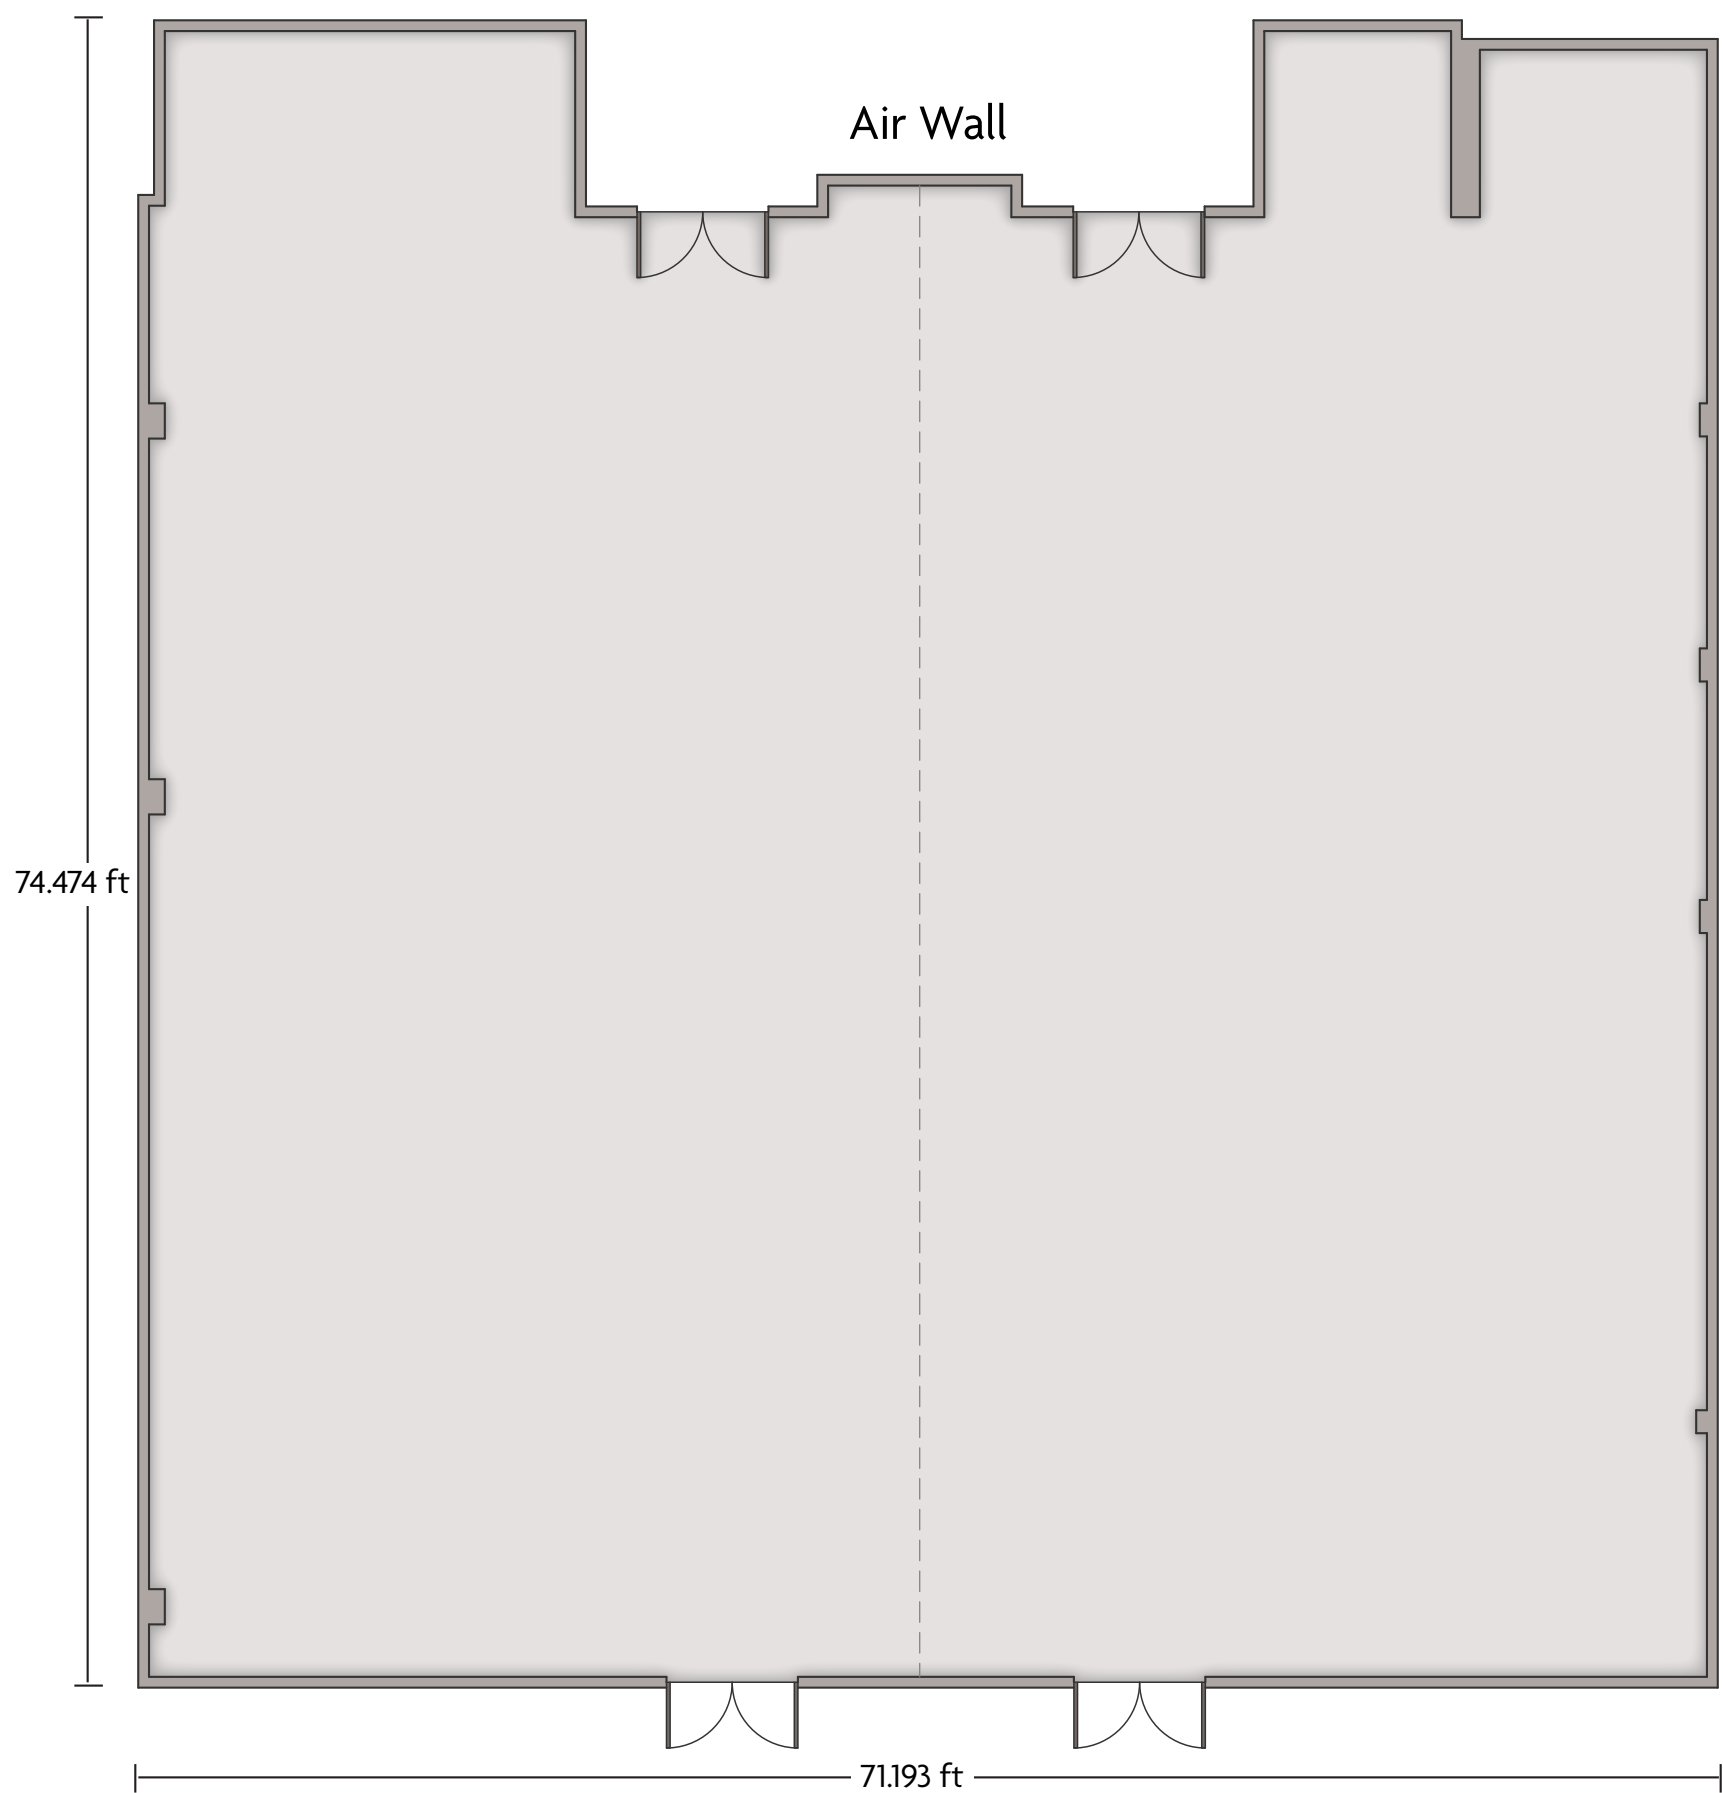

Crowne Plaza® Louisville Airport Expo Center -Coronet

LENGTH: 74.5 Ft WIDTH: 71.2 Ft HEIGHT: 11.1 Ft TOTAL SQUARE FEET: 5057 Sq Ft MAXIMUM CAPACITY: 480 POWER OUTLETS: 13

830 Phillips Lane | Louisville, KY 40209 | 502-367-2251

*Multiple layout options available for this space.

LENGTH: 43.6 Ft WIDTH: 29.7 Ft HEIGHT: 8.5 Ft TOTAL SQUARE FEET: 1287 Sq Ft MAXIMUM CAPACITY: 120 POWER OUTLETS: 8

830 Phillips Lane | Louisville, KY 40209 | 502-367-2251

*Multiple layout options available for this space.

LENGTH: 25.4 Ft WIDTH: 17.9 Ft HEIGHT: 8.8 Ft TOTAL SQUARE FEET: 618 Sq Ft MAXIMUM CAPACITY: 12 POWER OUTLETS: 6

830 Phillips Lane | Louisville, KY 40209 | 502-367-2251

*Multiple layout options available for this space.

LENGTH: 31.7 Ft WIDTH: 24 Ft HEIGHT: 8 Ft TOTAL SQUARE FEET: 763 Sq Ft MAXIMUM CAPACITY: 60 POWER OUTLETS: 5

830 Phillips Lane | Louisville, KY 40209 | 502-367-2251