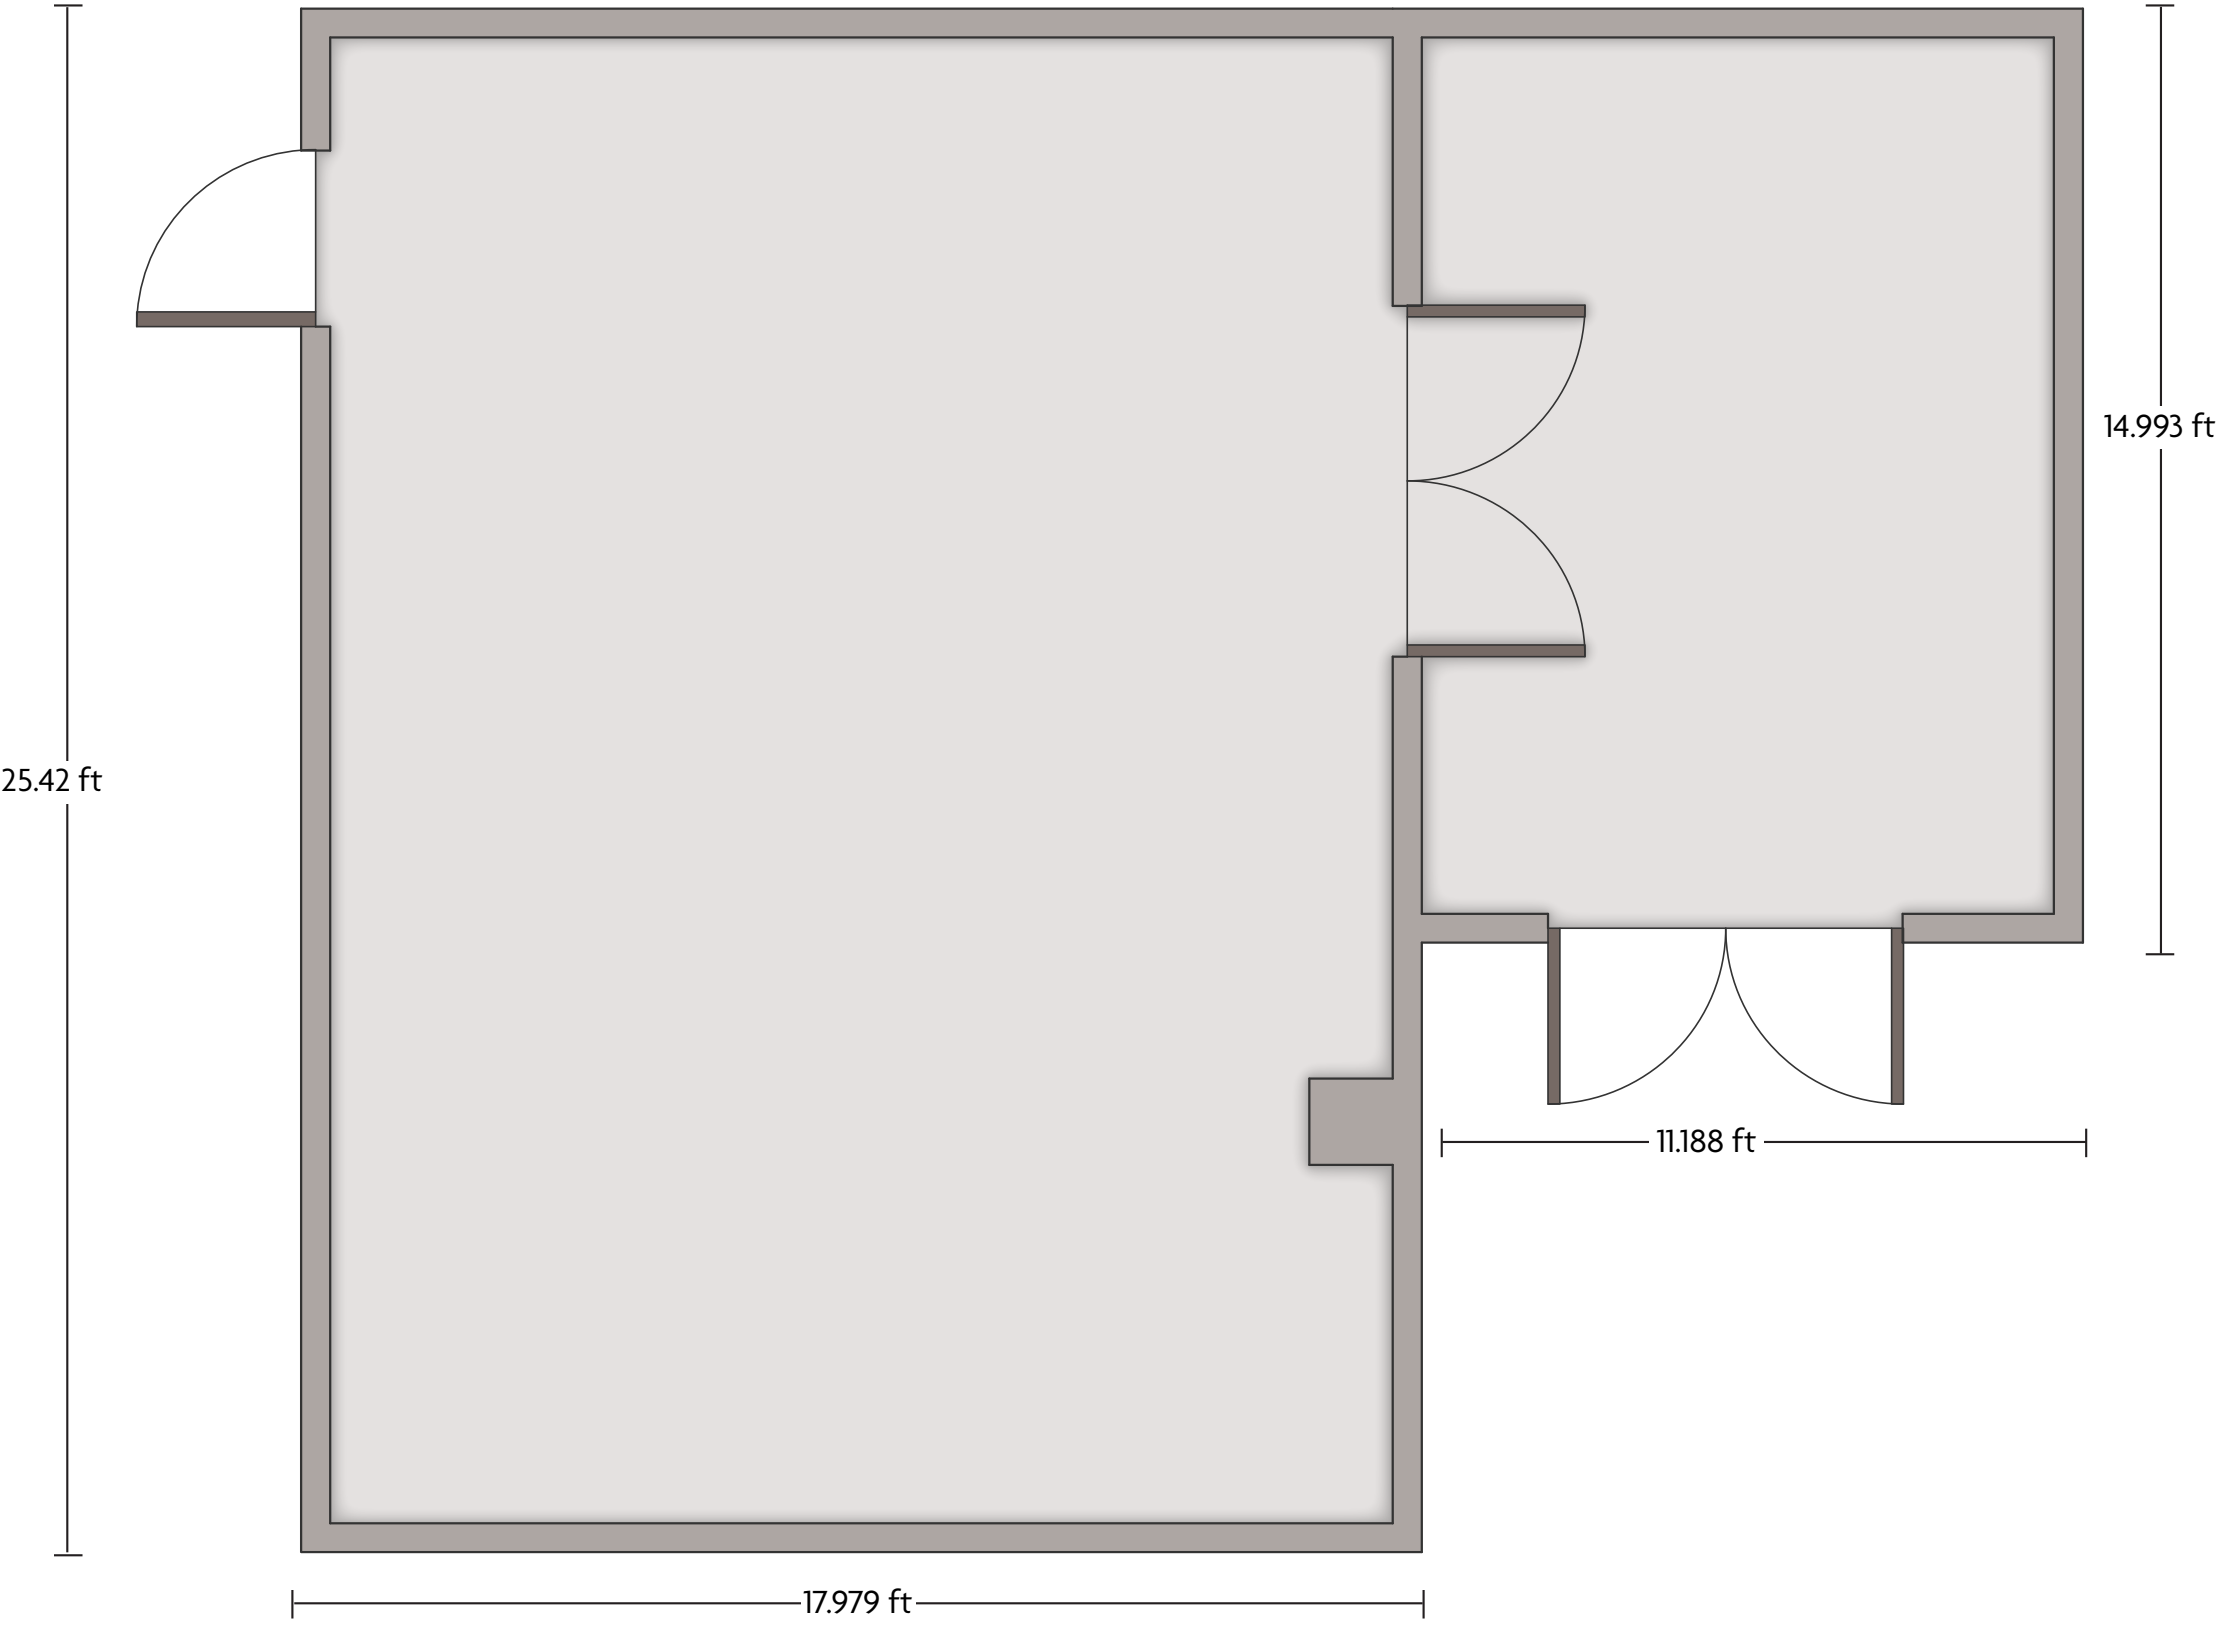

Crowne Plaza® Louisville Airport Expo Center -Coronet

LENGTH: 74.5 Ft WIDTH: 71.2 Ft HEIGHT: 11.1 Ft TOTAL SQUARE FEET: 5057 Sq Ft MAXIMUM CAPACITY: 480 POWER OUTLETS: 13

830 Phillips Lane | Louisville, KY 40209 | 502-367-2251

*Multiple layout options available for this space.

LENGTH: 43.6 Ft WIDTH: 29.7 Ft HEIGHT: 8.5 Ft TOTAL SQUARE FEET: 1287 Sq Ft MAXIMUM CAPACITY: 120 POWER OUTLETS: 8

830 Phillips Lane | Louisville, KY 40209 | 502-367-2251

*Multiple layout options available for this space.

LENGTH: 25.4 Ft WIDTH: 17.9 Ft HEIGHT: 8.8 Ft TOTAL SQUARE FEET: 618 Sq Ft MAXIMUM CAPACITY: 12 POWER OUTLETS: 6

830 Phillips Lane | Louisville, KY 40209 | 502-367-2251

*Multiple layout options available for this space.

LENGTH: 31.7 Ft WIDTH: 24 Ft HEIGHT: 8 Ft TOTAL SQUARE FEET: 763 Sq Ft MAXIMUM CAPACITY: 60 POWER OUTLETS: 5

830 Phillips Lane | Louisville, KY 40209 | 502-367-2251