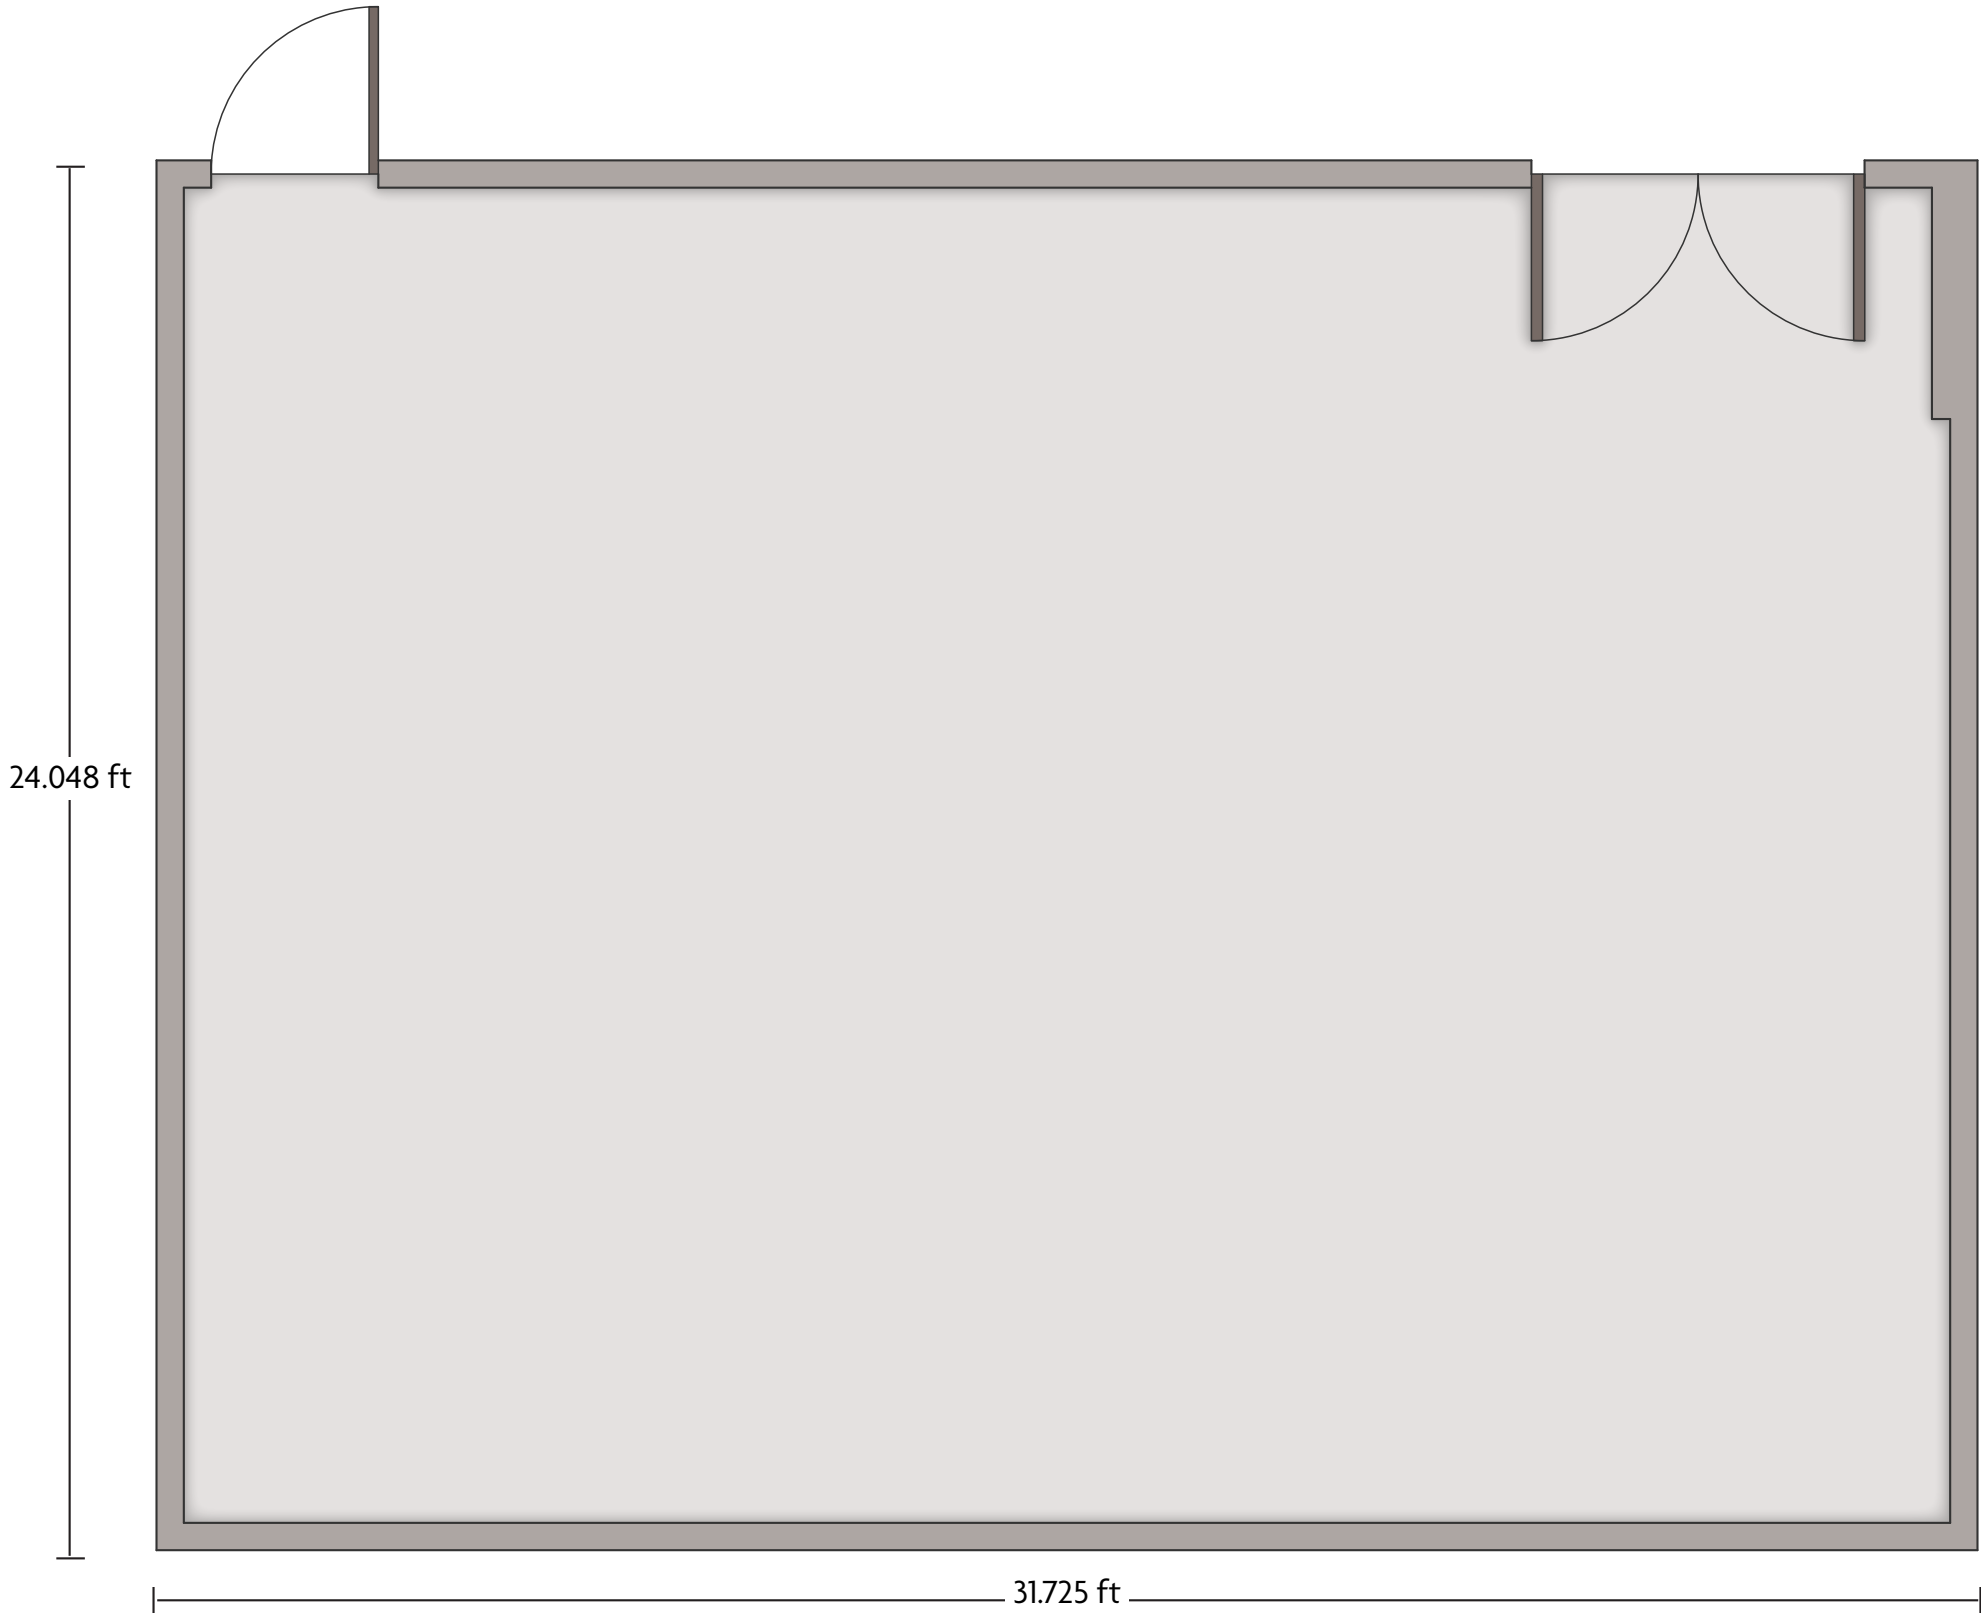

*Multiple layout options available for this space.

LENGTH: 43.6 Ft WIDTH: 29.7 Ft HEIGHT: 8.5 Ft TOTAL SQUARE FEET: 1287 Sq Ft MAXIMUM CAPACITY: 120 POWER OUTLETS: 8

830 Phillips Lane | Louisville, KY 40209 | 502-367-2251

*Multiple layout options available for this space.

LENGTH: 25.4 Ft WIDTH: 17.9 Ft HEIGHT: 8.8 Ft TOTAL SQUARE FEET: 618 Sq Ft MAXIMUM CAPACITY: 12 POWER OUTLETS: 6

830 Phillips Lane | Louisville, KY 40209 | 502-367-2251

*Multiple layout options available for this space.

LENGTH: 31.7 Ft WIDTH: 24 Ft HEIGHT: 8 Ft TOTAL SQUARE FEET: 763 Sq Ft MAXIMUM CAPACITY: 60 POWER OUTLETS: 5

830 Phillips Lane | Louisville, KY 40209 | 502-367-2251

*Multiple layout options available for this space.

Crowne Plaza® Louisville Airport Expo Center - Russell

LENGTH: 38.9 Ft WIDTH: 36.6 Ft HEIGHT: 10 Ft TOTAL SQUARE FEET: 1418 Sq Ft MAXIMUM CAPACITY: 120 POWER OUTLETS: 5