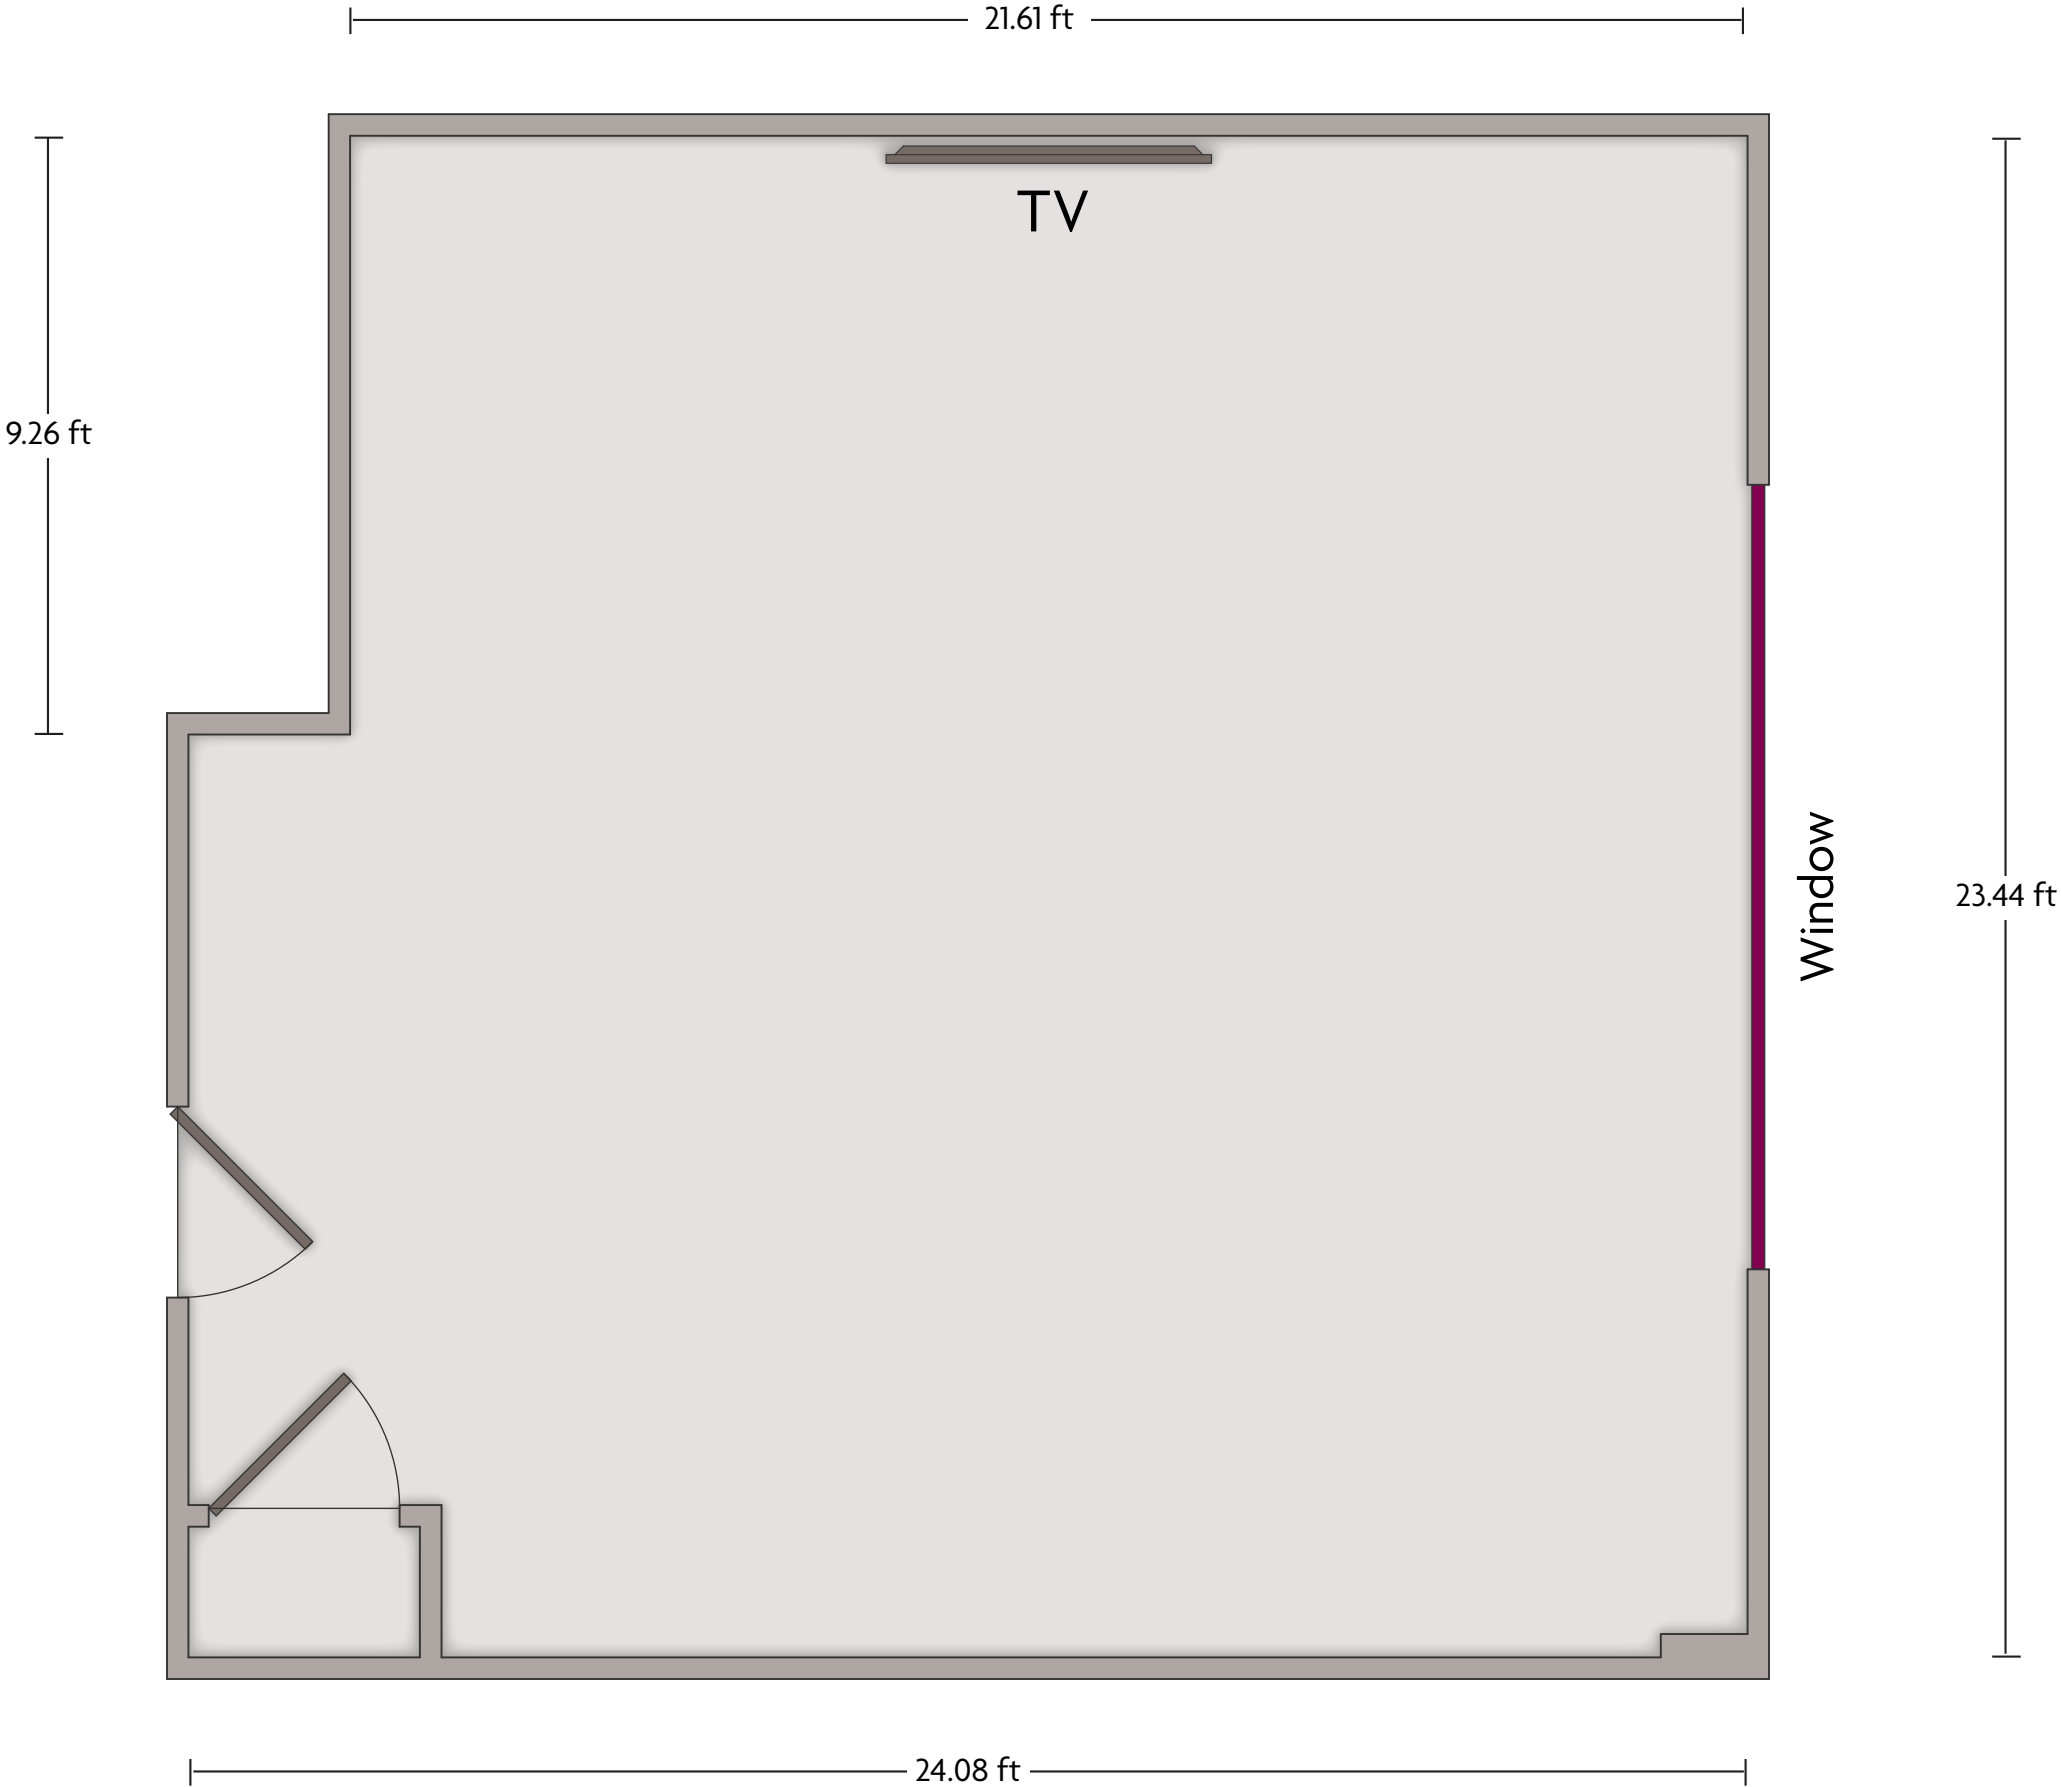

Western Gateway Royal Victoria Dock, London - E16 1AL, United Kingdom | 44-20-70552000

*Multiple layout options available for this space.

Crowne Plaza® London - Docklands
Manhattan

LENGTH: 25.21 ft WIDTH: 11.10 ft HEIGHT: 9.35 ft TOTAL SQUARE FEET: 268.19 ft² MAXIMUM CAPACITY: 25 POWER OUTLETS: 3

Western Gateway Royal Victoria Dock, London - E16 1AL, United Kingdom | 44-20-70552000

*Multiple layout options available for this space.

Crowne Plaza® London - Docklands
Mulberry

LENGTH: 25.20 ft WIDTH: 11.80 ft HEIGHT: 9.37 ft TOTAL SQUARE FEET: 280.75 ft² MAXIMUM CAPACITY: 25 POWER OUTLETS: 6

Western Gateway Royal Victoria Dock, London - E16 1AL, United Kingdom | 44-20-70552000

*Multiple layout options available for this space.

Crowne Plaza® London - Docklands Tower

LENGTH: 24.08 ft WIDTH: 23.44 ft HEIGHT: 10.70 ft TOTAL SQUARE FEET: 312.61 ft² MAXIMUM CAPACITY: 60 POWER OUTLETS: 6

Western Gateway Royal Victoria Dock, London - E16 1AL, United Kingdom | 44-20-70552000

*Multiple layout options available for this space.

Crowne Plaza® London - Docklands Victoria

LENGTH: 30.00 ft WIDTH: 23.47 ft HEIGHT: 10.65 ft TOTAL SQUARE FEET: 634.61 ft² MAXIMUM CAPACITY: 65 POWER OUTLETS: 6