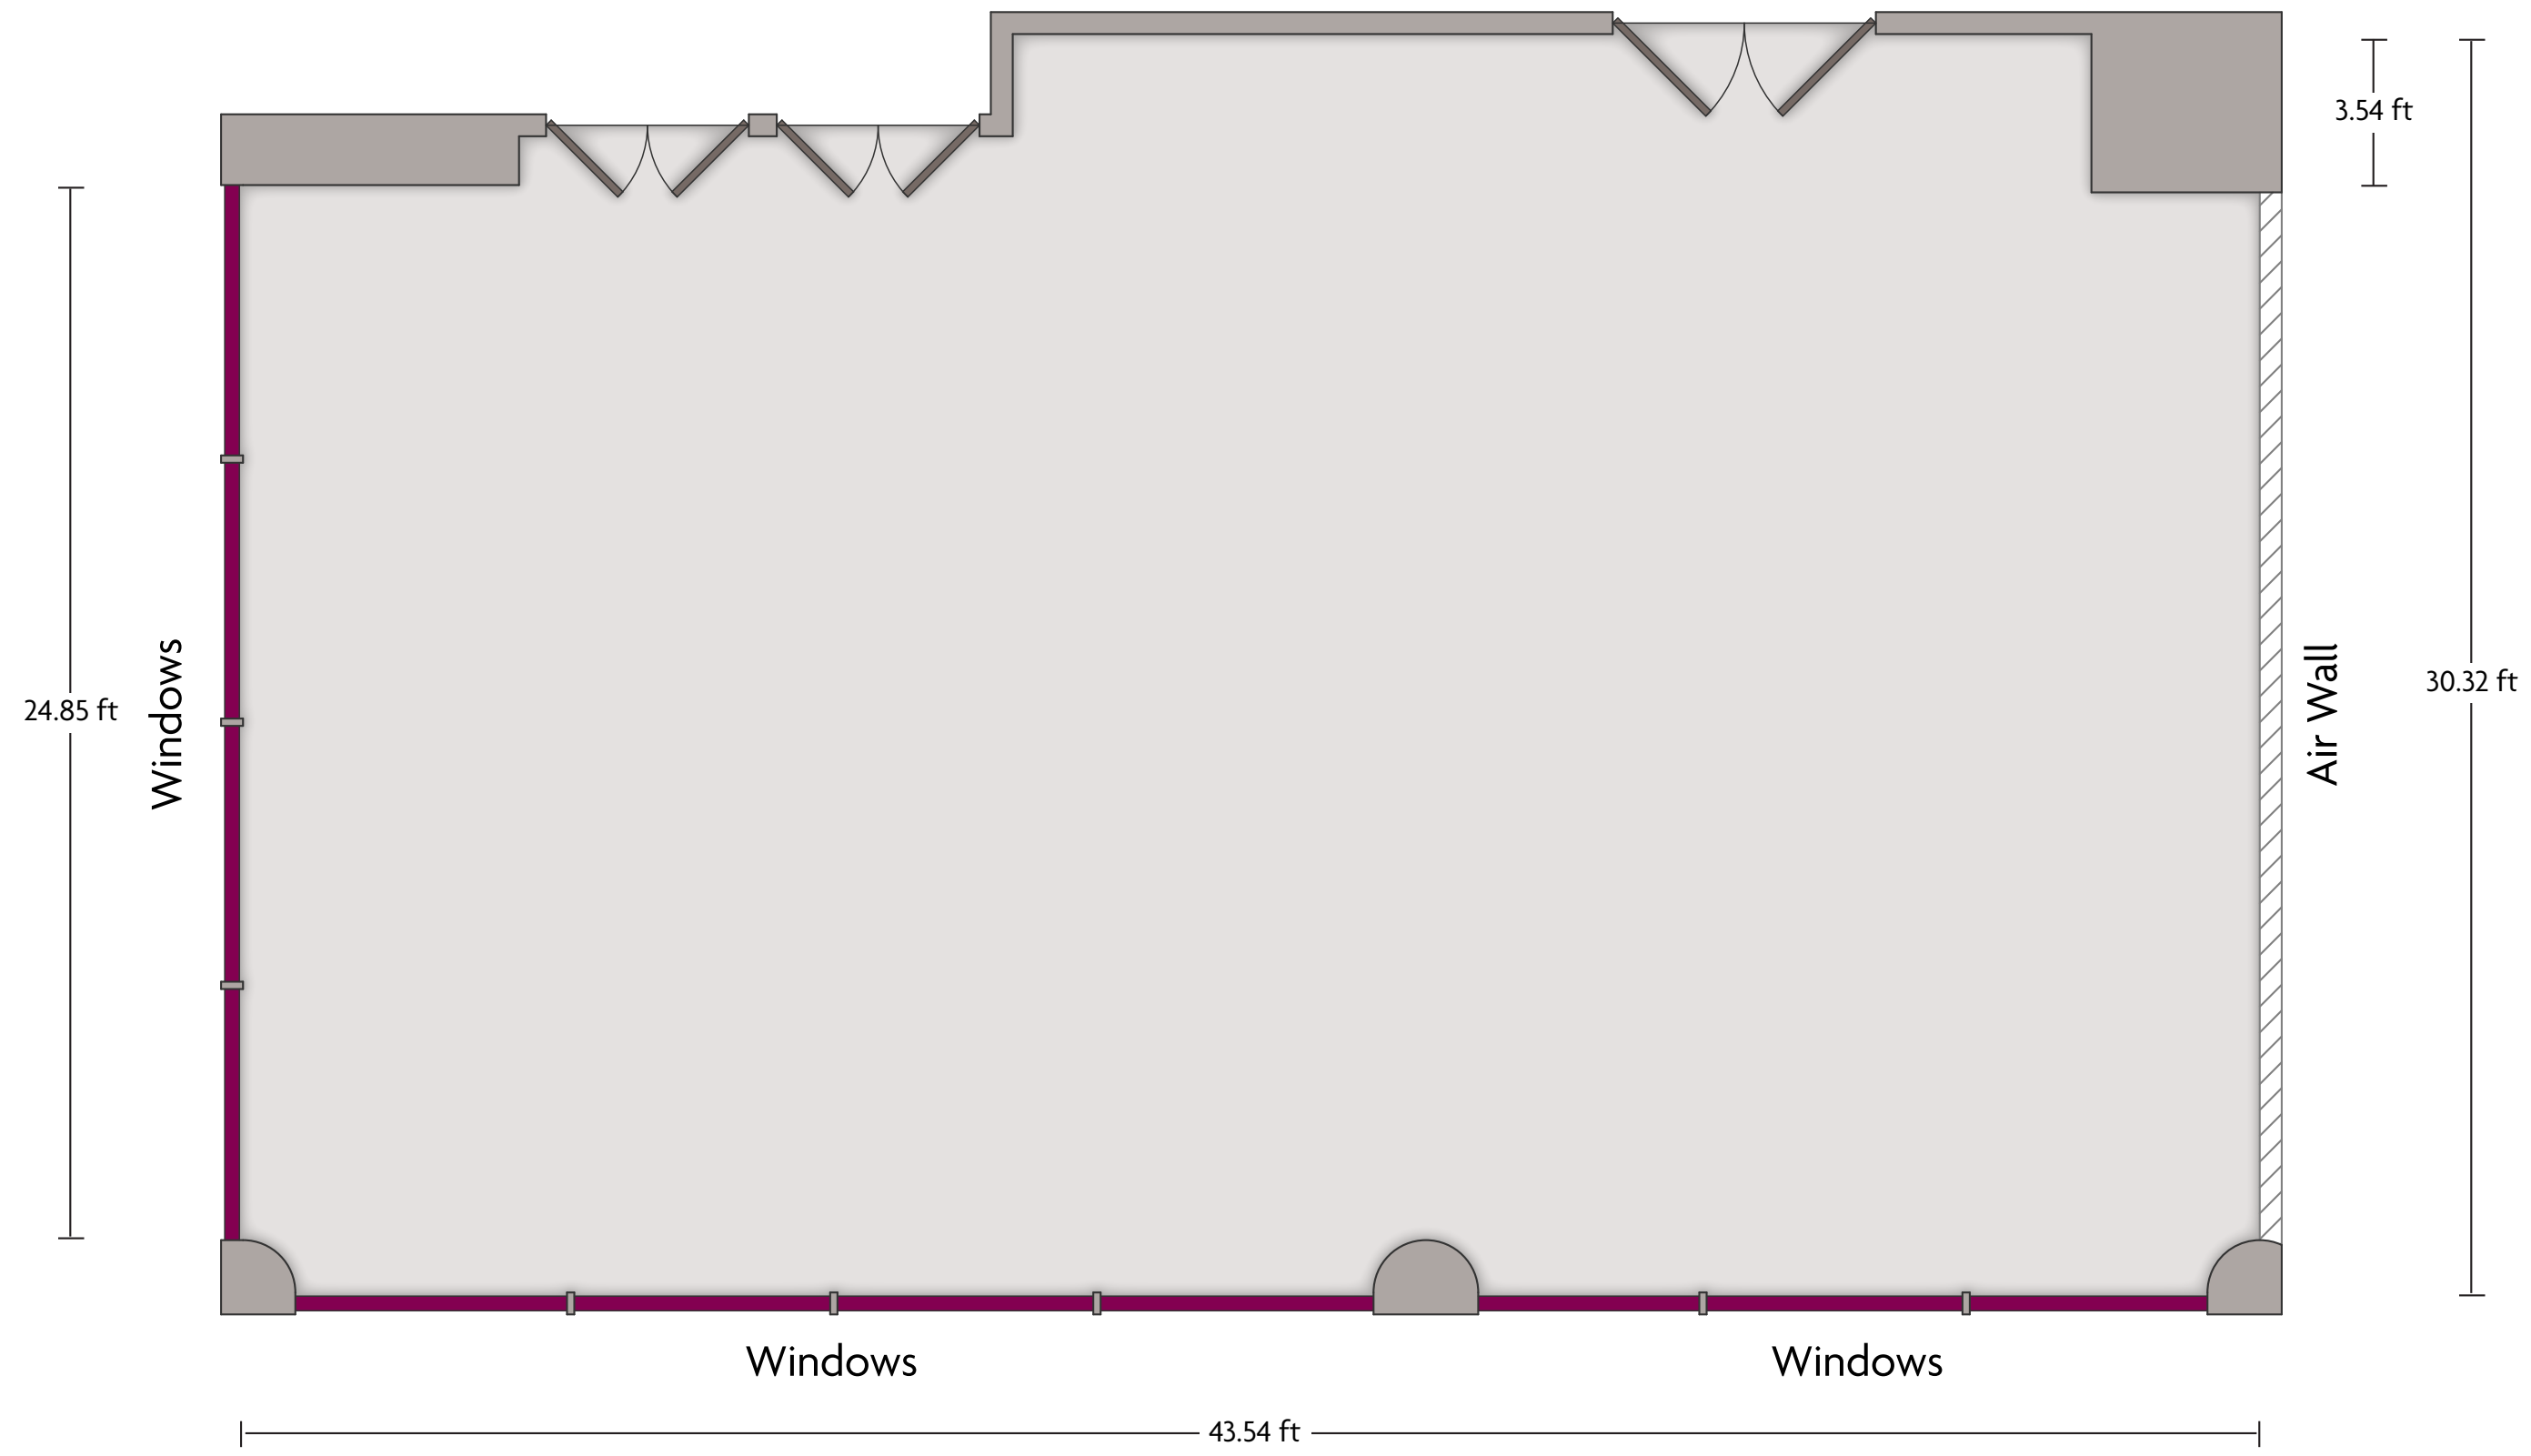

*Multiple layout options available for this space.

Crowne Plaza® London - Docklands
Docklands Suite

LENGTH: 82.29 ft WIDTH: 30.32 ft HEIGHT: 3.42 ft TOTAL SQUARE FEET: 218.46 ft² MAXIMUM CAPACITY: 275 POWER OUTLETS: 12

Western Gateway Royal Victoria Dock, London - E16 1AL, United Kingdom | 44-20-70552000

*Multiple layout options available for this space.

Crowne Plaza® London - Docklands
Docklands Suite West

LENGTH: 43.54 ft WIDTH: 30.32 ft HEIGHT: 11.22 ft TOTAL SQUARE FEET: 1274.10 ft² MAXIMUM CAPACITY: 130 POWER OUTLETS: 7

Western Gateway Royal Victoria Dock, London - E16 1AL, United Kingdom | 44-20-70552000

*Multiple layout options available for this space.

Crowne Plaza® London - Docklands
Docklands Suite East

LENGTH: 36.67 ft WIDTH: 30.32 ft HEIGHT: 11.22 ft TOTAL SQUARE FEET: 1073.39 ft² MAXIMUM CAPACITY: 120 POWER OUTLETS: 5

Western Gateway Royal Victoria Dock, London - E16 1AL, United Kingdom | 44-20-70552000

*Multiple layout options available for this space.

Crowne Plaza® London - Docklands
Mulberry

LENGTH: 25.20 ft WIDTH: 11.80 ft HEIGHT: 9.37 ft TOTAL SQUARE FEET: 280.75 ft² MAXIMUM CAPACITY: 25 POWER OUTLETS: 6