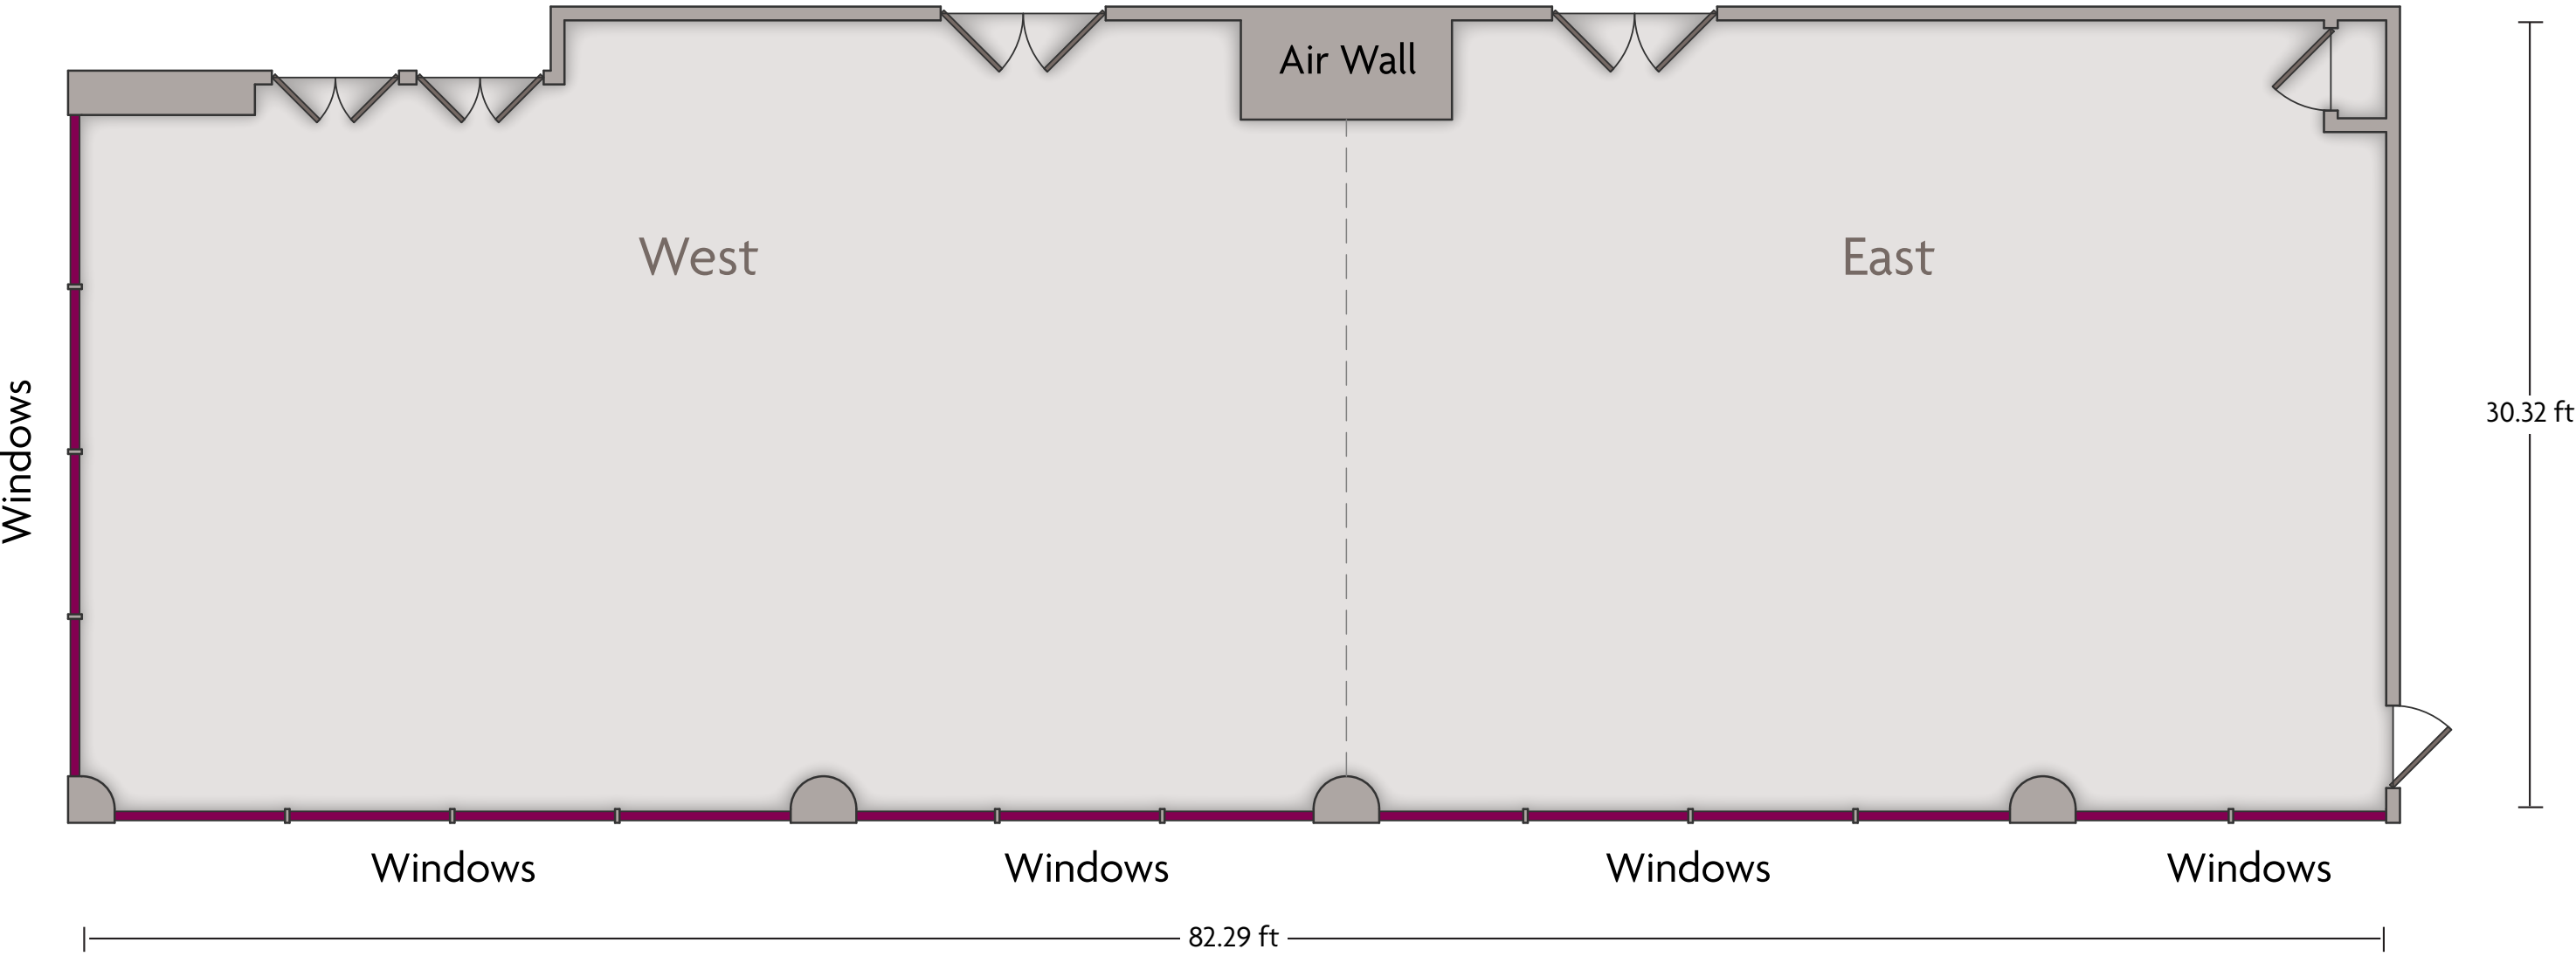

Crowne Plaza® London - Docklands Butlers

LENGTH: 24.08 ft WIDTH: 11.83 ft HEIGHT: 10.60 ft TOTAL SQUARE FEET: 274.77 ft² MAXIMUM CAPACITY: 20 POWER OUTLETS: 6

Western Gateway Royal Victoria Dock, London - E16 1AL, United Kingdom | 44-20-70552000

*Multiple layout options available for this space.

Crowne Plaza® London - Docklands
Docklands Suite

LENGTH: 82.29 ft WIDTH: 30.32 ft HEIGHT: 3.42 ft TOTAL SQUARE FEET: 218.46 ft² MAXIMUM CAPACITY: 275 POWER OUTLETS: 12

Western Gateway Royal Victoria Dock, London - E16 1AL, United Kingdom | 44-20-70552000

*Multiple layout options available for this space.

Crowne Plaza® London - Docklands
Docklands Suite West

LENGTH: 43.54 ft WIDTH: 30.32 ft HEIGHT: 11.22 ft TOTAL SQUARE FEET: 1274.10 ft² MAXIMUM CAPACITY: 130 POWER OUTLETS: 7

Western Gateway Royal Victoria Dock, London - E16 1AL, United Kingdom | 44-20-70552000

*Multiple layout options available for this space.

Crowne Plaza® London - Docklands
Mulberry

LENGTH: 25.20 ft WIDTH: 11.80 ft HEIGHT: 9.37 ft TOTAL SQUARE FEET: 280.75 ft² MAXIMUM CAPACITY: 25 POWER OUTLETS: 6