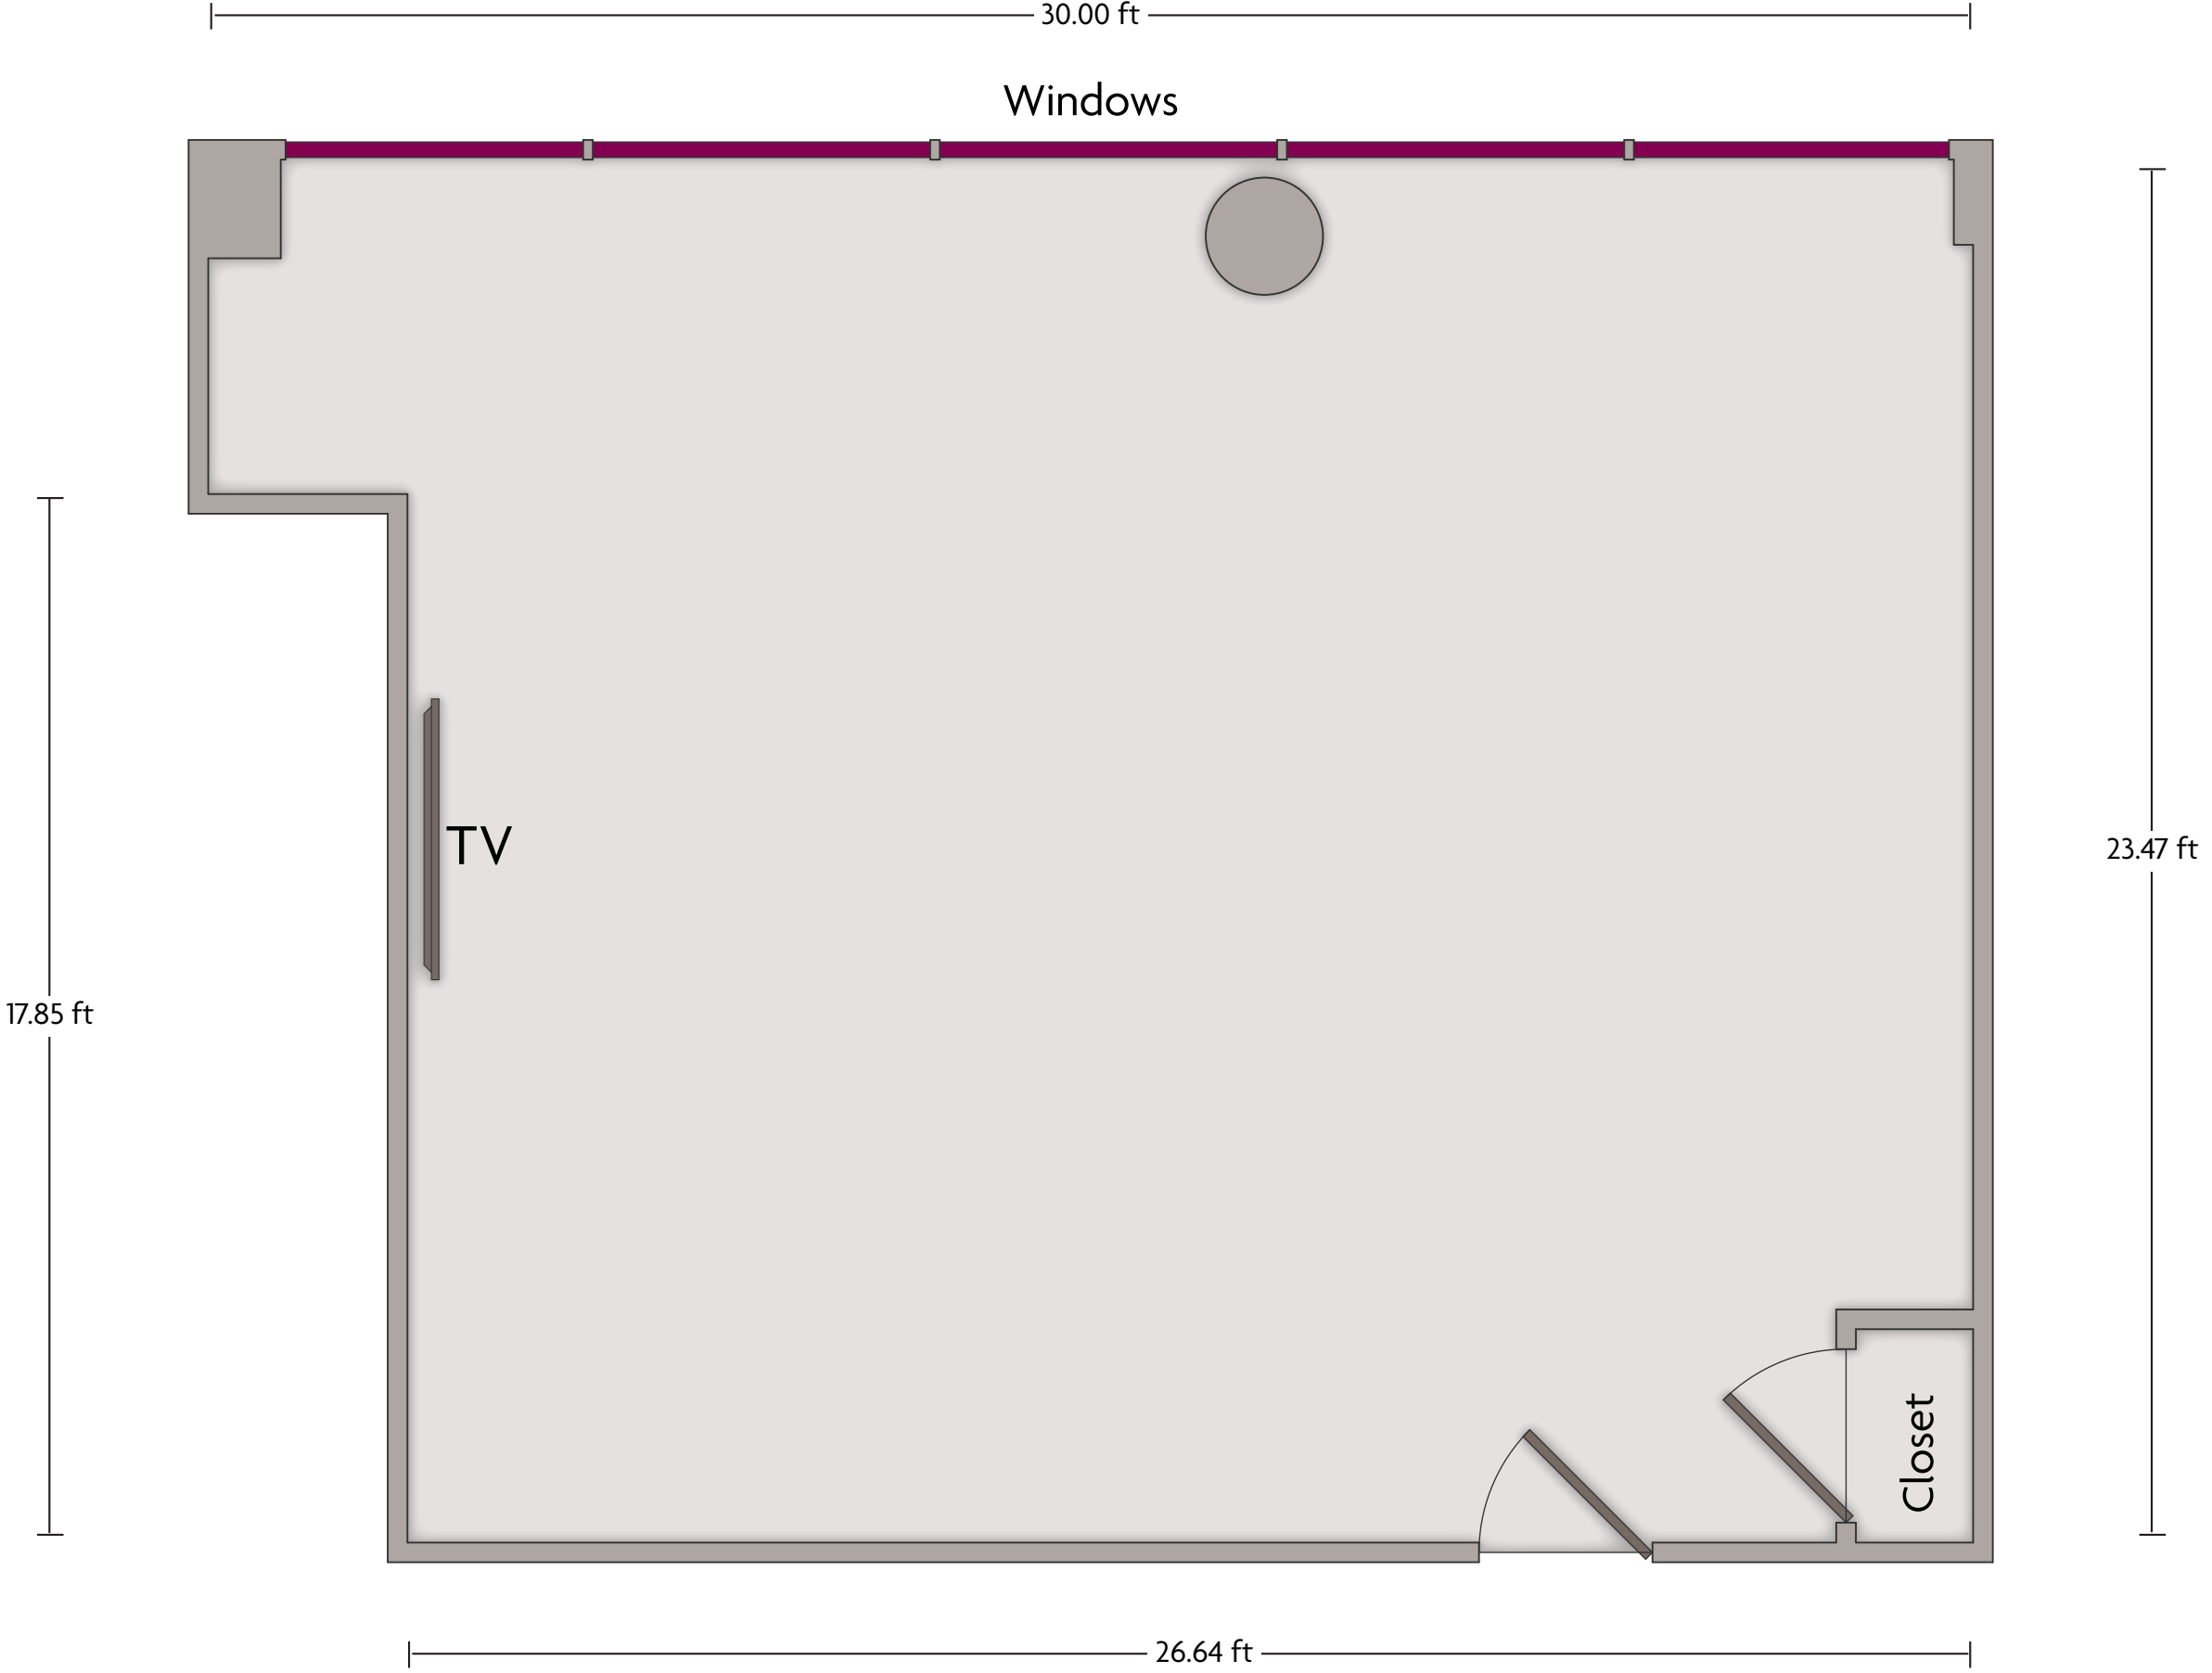

Western Gateway Royal Victoria Dock, London - E16 1AL, United Kingdom | 44-20-70552000

*Multiple layout options available for this space.

Crowne Plaza® London - Docklands
Manhattan

LENGTH: 25.21 ft WIDTH: 11.10 ft HEIGHT: 9.35 ft TOTAL SQUARE FEET: 268.19 ft² MAXIMUM CAPACITY: 25 POWER OUTLETS: 3

Western Gateway Royal Victoria Dock, London - E16 1AL, United Kingdom | 44-20-70552000

*Multiple layout options available for this space.

Crowne Plaza® London - Docklands
Mulberry

LENGTH: 25.20 ft WIDTH: 11.80 ft HEIGHT: 9.37 ft TOTAL SQUARE FEET: 280.75 ft² MAXIMUM CAPACITY: 25 POWER OUTLETS: 6

Western Gateway Royal Victoria Dock, London - E16 1AL, United Kingdom | 44-20-70552000

*Multiple layout options available for this space.

Crowne Plaza® London - Docklands Tower

LENGTH: 24.08 ft WIDTH: 23.44 ft HEIGHT: 10.70 ft TOTAL SQUARE FEET: 312.61 ft² MAXIMUM CAPACITY: 60 POWER OUTLETS: 6

Western Gateway Royal Victoria Dock, London - E16 1AL, United Kingdom | 44-20-70552000

*Multiple layout options available for this space.

Crowne Plaza® London - Docklands Victoria

LENGTH: 30.00 ft WIDTH: 23.47 ft HEIGHT: 10.65 ft TOTAL SQUARE FEET: 634.61 ft² MAXIMUM CAPACITY: 65 POWER OUTLETS: 6