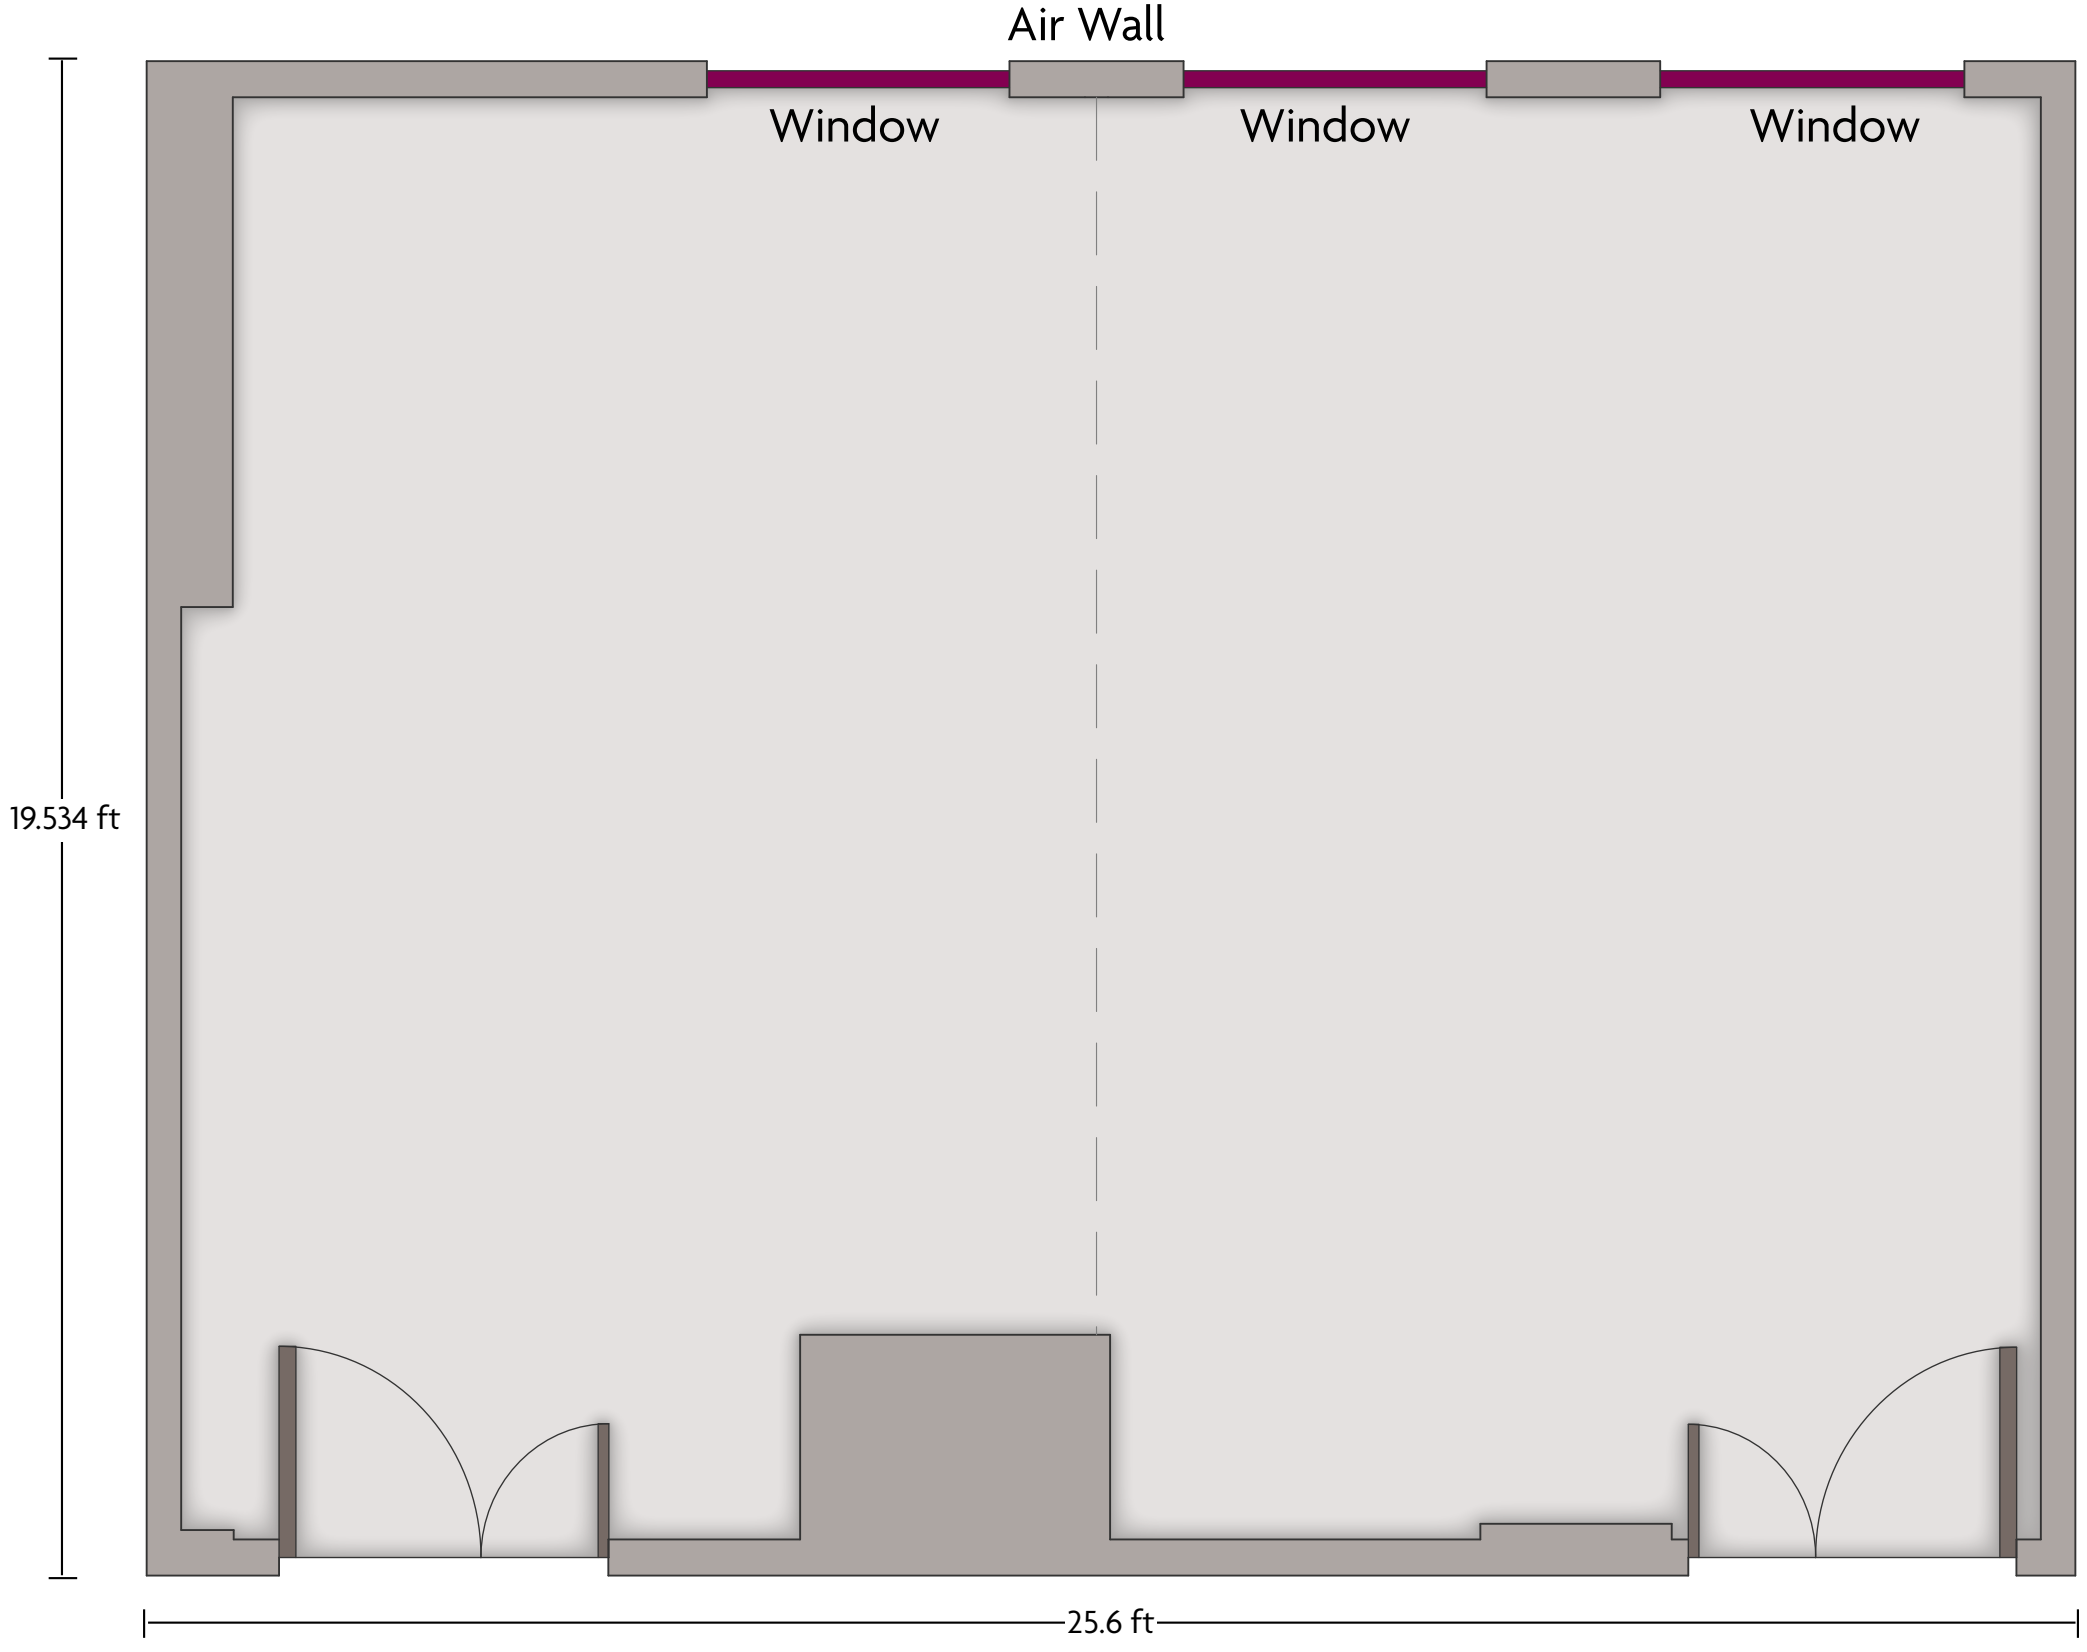

# Crowne Plaza® London-Ealing - Knightsbridge Suite

LENGTH: 47.1 Ft    WIDTH: 19.6 Ft    HEIGHT: 7.8 Ft    TOTAL SQUARE FEET: 923 Sq Ft    MAXIMUM CAPACITY: 35    POWER OUTLETS: 9

Ealing, Western Ave., Hanger Ln., | London W5 1HG, UK | 44-0871-94229114    \*Multiple layout options available for this space.

# Crowne Plaza® London-Ealing - Trafalgar Suite

LENGTH: 19.7 Ft    WIDTH: 13.1 Ft    HEIGHT: 7.6 Ft    TOTAL SQUARE FEET: 259 Sq Ft    MAXIMUM CAPACITY: 8    POWER OUTLETS: 5

Ealing, Western Ave., Hanger Ln., | London W5 1HG, UK | 44-0871-94229114

# Crowne Plaza® London-Ealing - Westminster Suite

LENGTH: 25.6 Ft    WIDTH: 19.5 Ft    HEIGHT: 7.7 Ft    TOTAL SQUARE FEET: 503 Sq Ft    MAXIMUM CAPACITY: 18    POWER OUTLETS: 6

Ealing, Western Ave., Hanger Ln., | London W5 1HG, UK | 44-0871-94229114    \*Multiple layout options available for this space.

LENGTH: 66.4 Ft    WIDTH: 35 Ft    HEIGHT: 7.4 Ft    TOTAL SQUARE FEET: 831 Sq Ft    MAXIMUM CAPACITY: N/A    POWER OUTLETS: 7

Ealing, Western Ave., Hanger Ln., | London W5 1HG, UK | 44-0871-94229114    \*Multiple layout options available for this space.