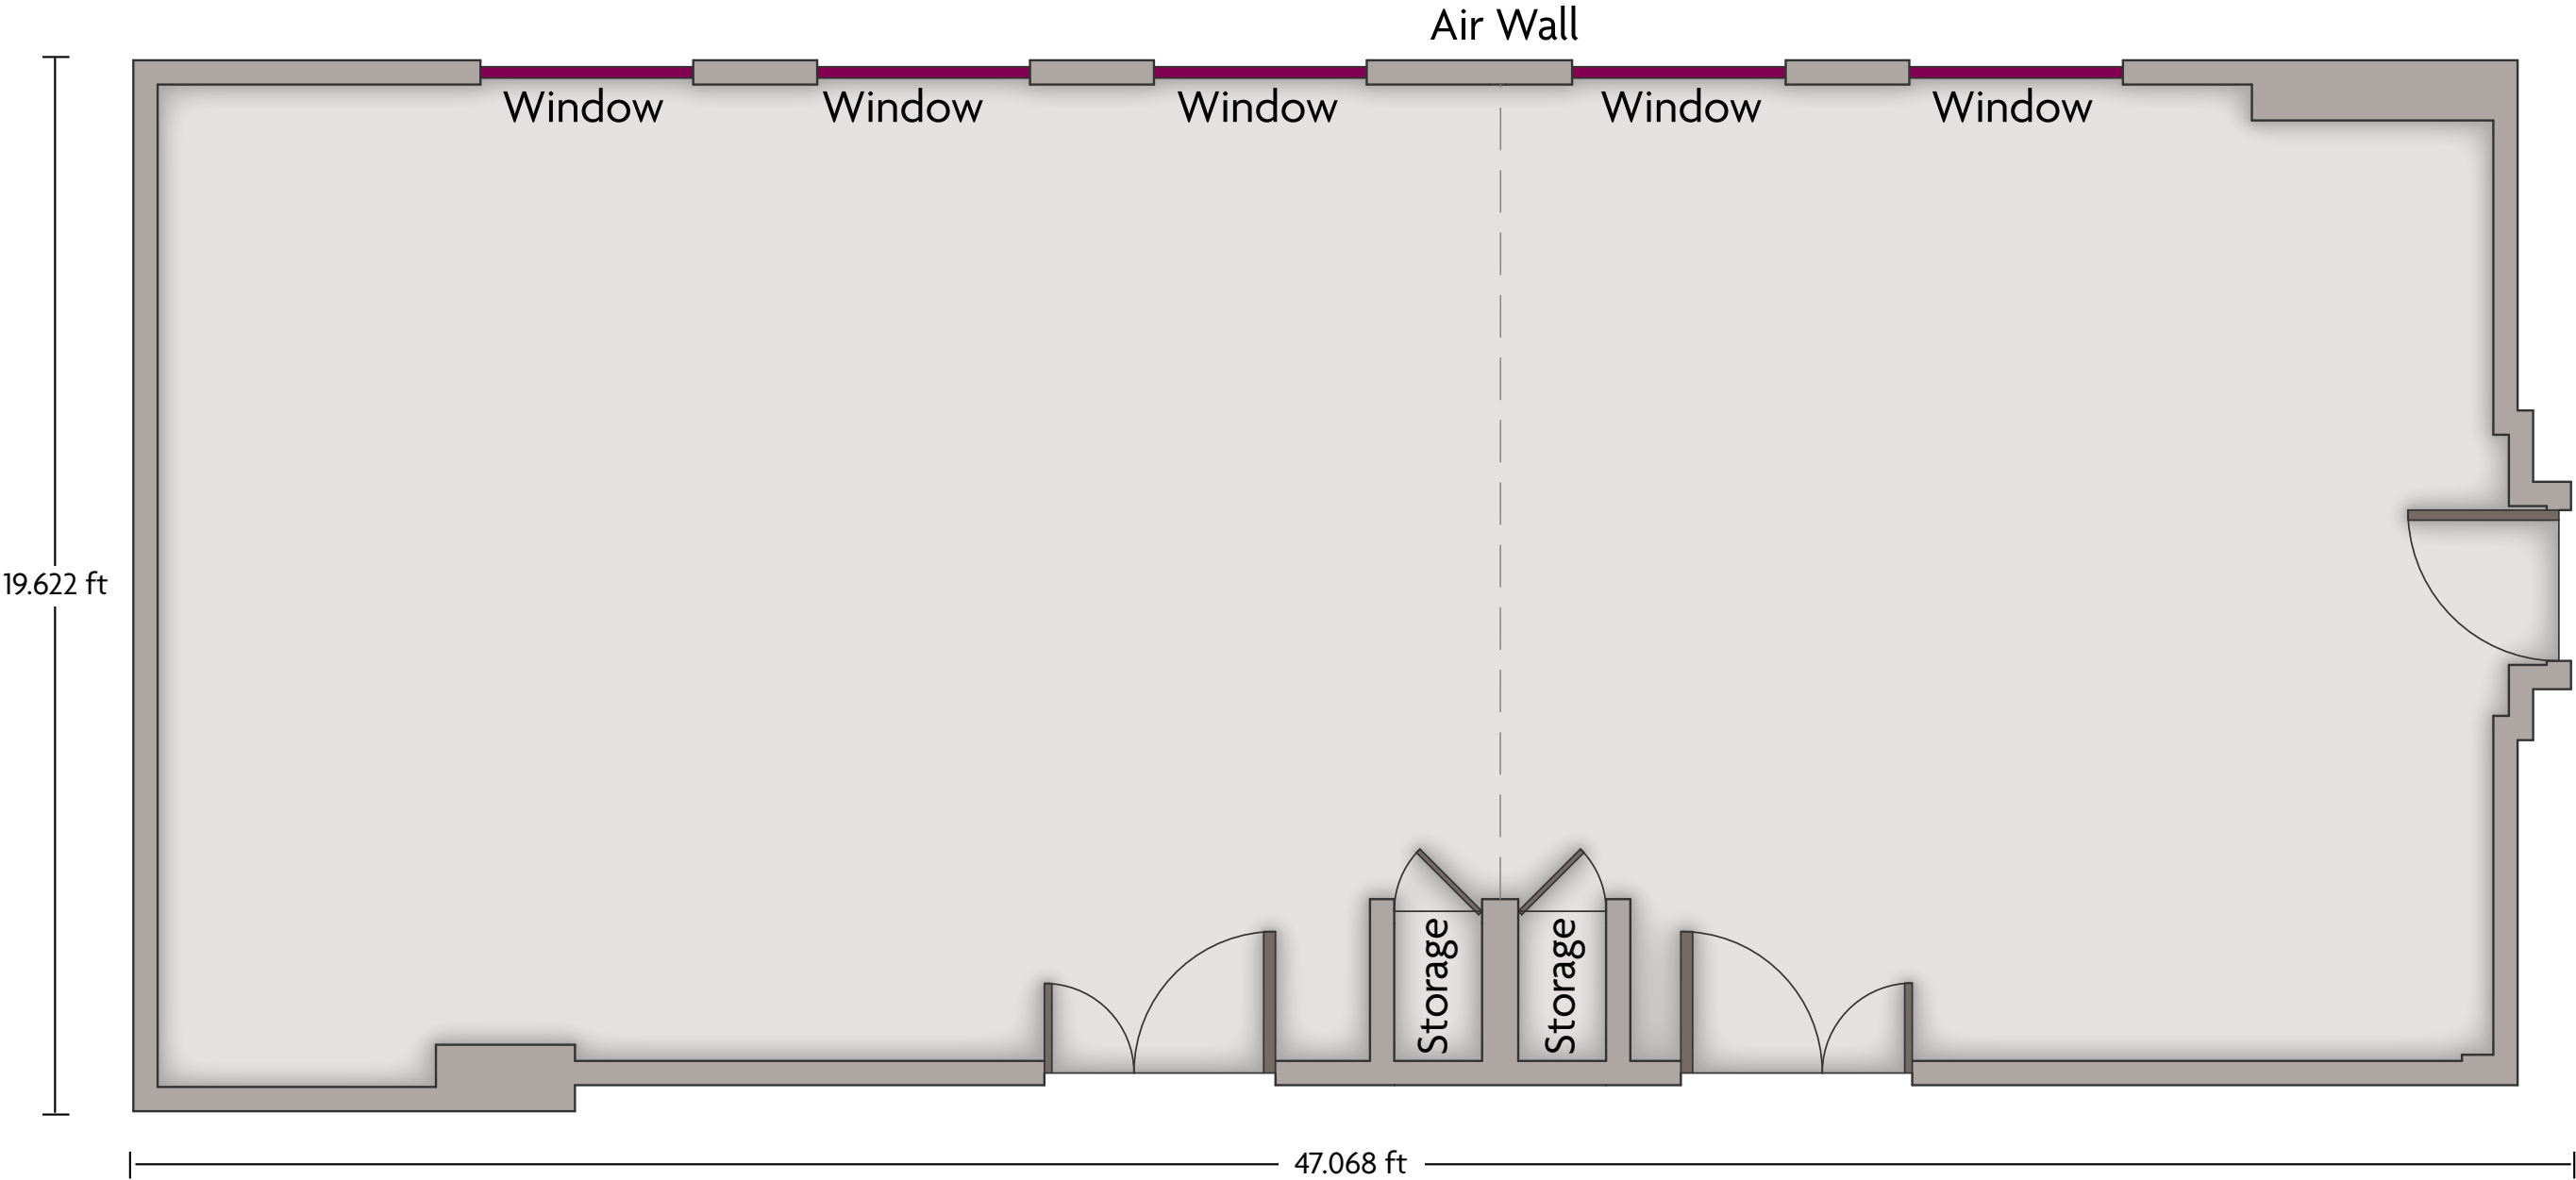

# Crowne Plaza® London-Ealing - Knightsbridge Suite

LENGTH: 47.1 Ft    WIDTH: 19.6 Ft    HEIGHT: 7.8 Ft    TOTAL SQUARE FEET: 923 Sq Ft    MAXIMUM CAPACITY: 35    POWER OUTLETS: 9

Ealing, Western Ave., Hanger Ln., | London W5 1HG, UK | 44-0871-94229114    \*Multiple layout options available for this space.

# Crowne Plaza® London-Ealing - Trafalgar Suite

LENGTH: 19.7 Ft    WIDTH: 13.1 Ft    HEIGHT: 7.6 Ft    TOTAL SQUARE FEET: 259 Sq Ft    MAXIMUM CAPACITY: 8    POWER OUTLETS: 5

Ealing, Western Ave., Hanger Ln., | London W5 1HG, UK | 44-0871-94229114

# Crowne Plaza® London-Ealing - Westminster Suite

LENGTH: 25.6 Ft    WIDTH: 19.5 Ft    HEIGHT: 7.7 Ft    TOTAL SQUARE FEET: 503 Sq Ft    MAXIMUM CAPACITY: 18    POWER OUTLETS: 6

Ealing, Western Ave., Hanger Ln., | London W5 1HG, UK | 44-0871-94229114    \*Multiple layout options available for this space.

LENGTH: 66.4 Ft    WIDTH: 35 Ft    HEIGHT: 7.4 Ft    TOTAL SQUARE FEET: 831 Sq Ft    MAXIMUM CAPACITY: N/A    POWER OUTLETS: 7

Ealing, Western Ave., Hanger Ln., | London W5 1HG, UK | 44-0871-94229114    \*Multiple layout options available for this space.