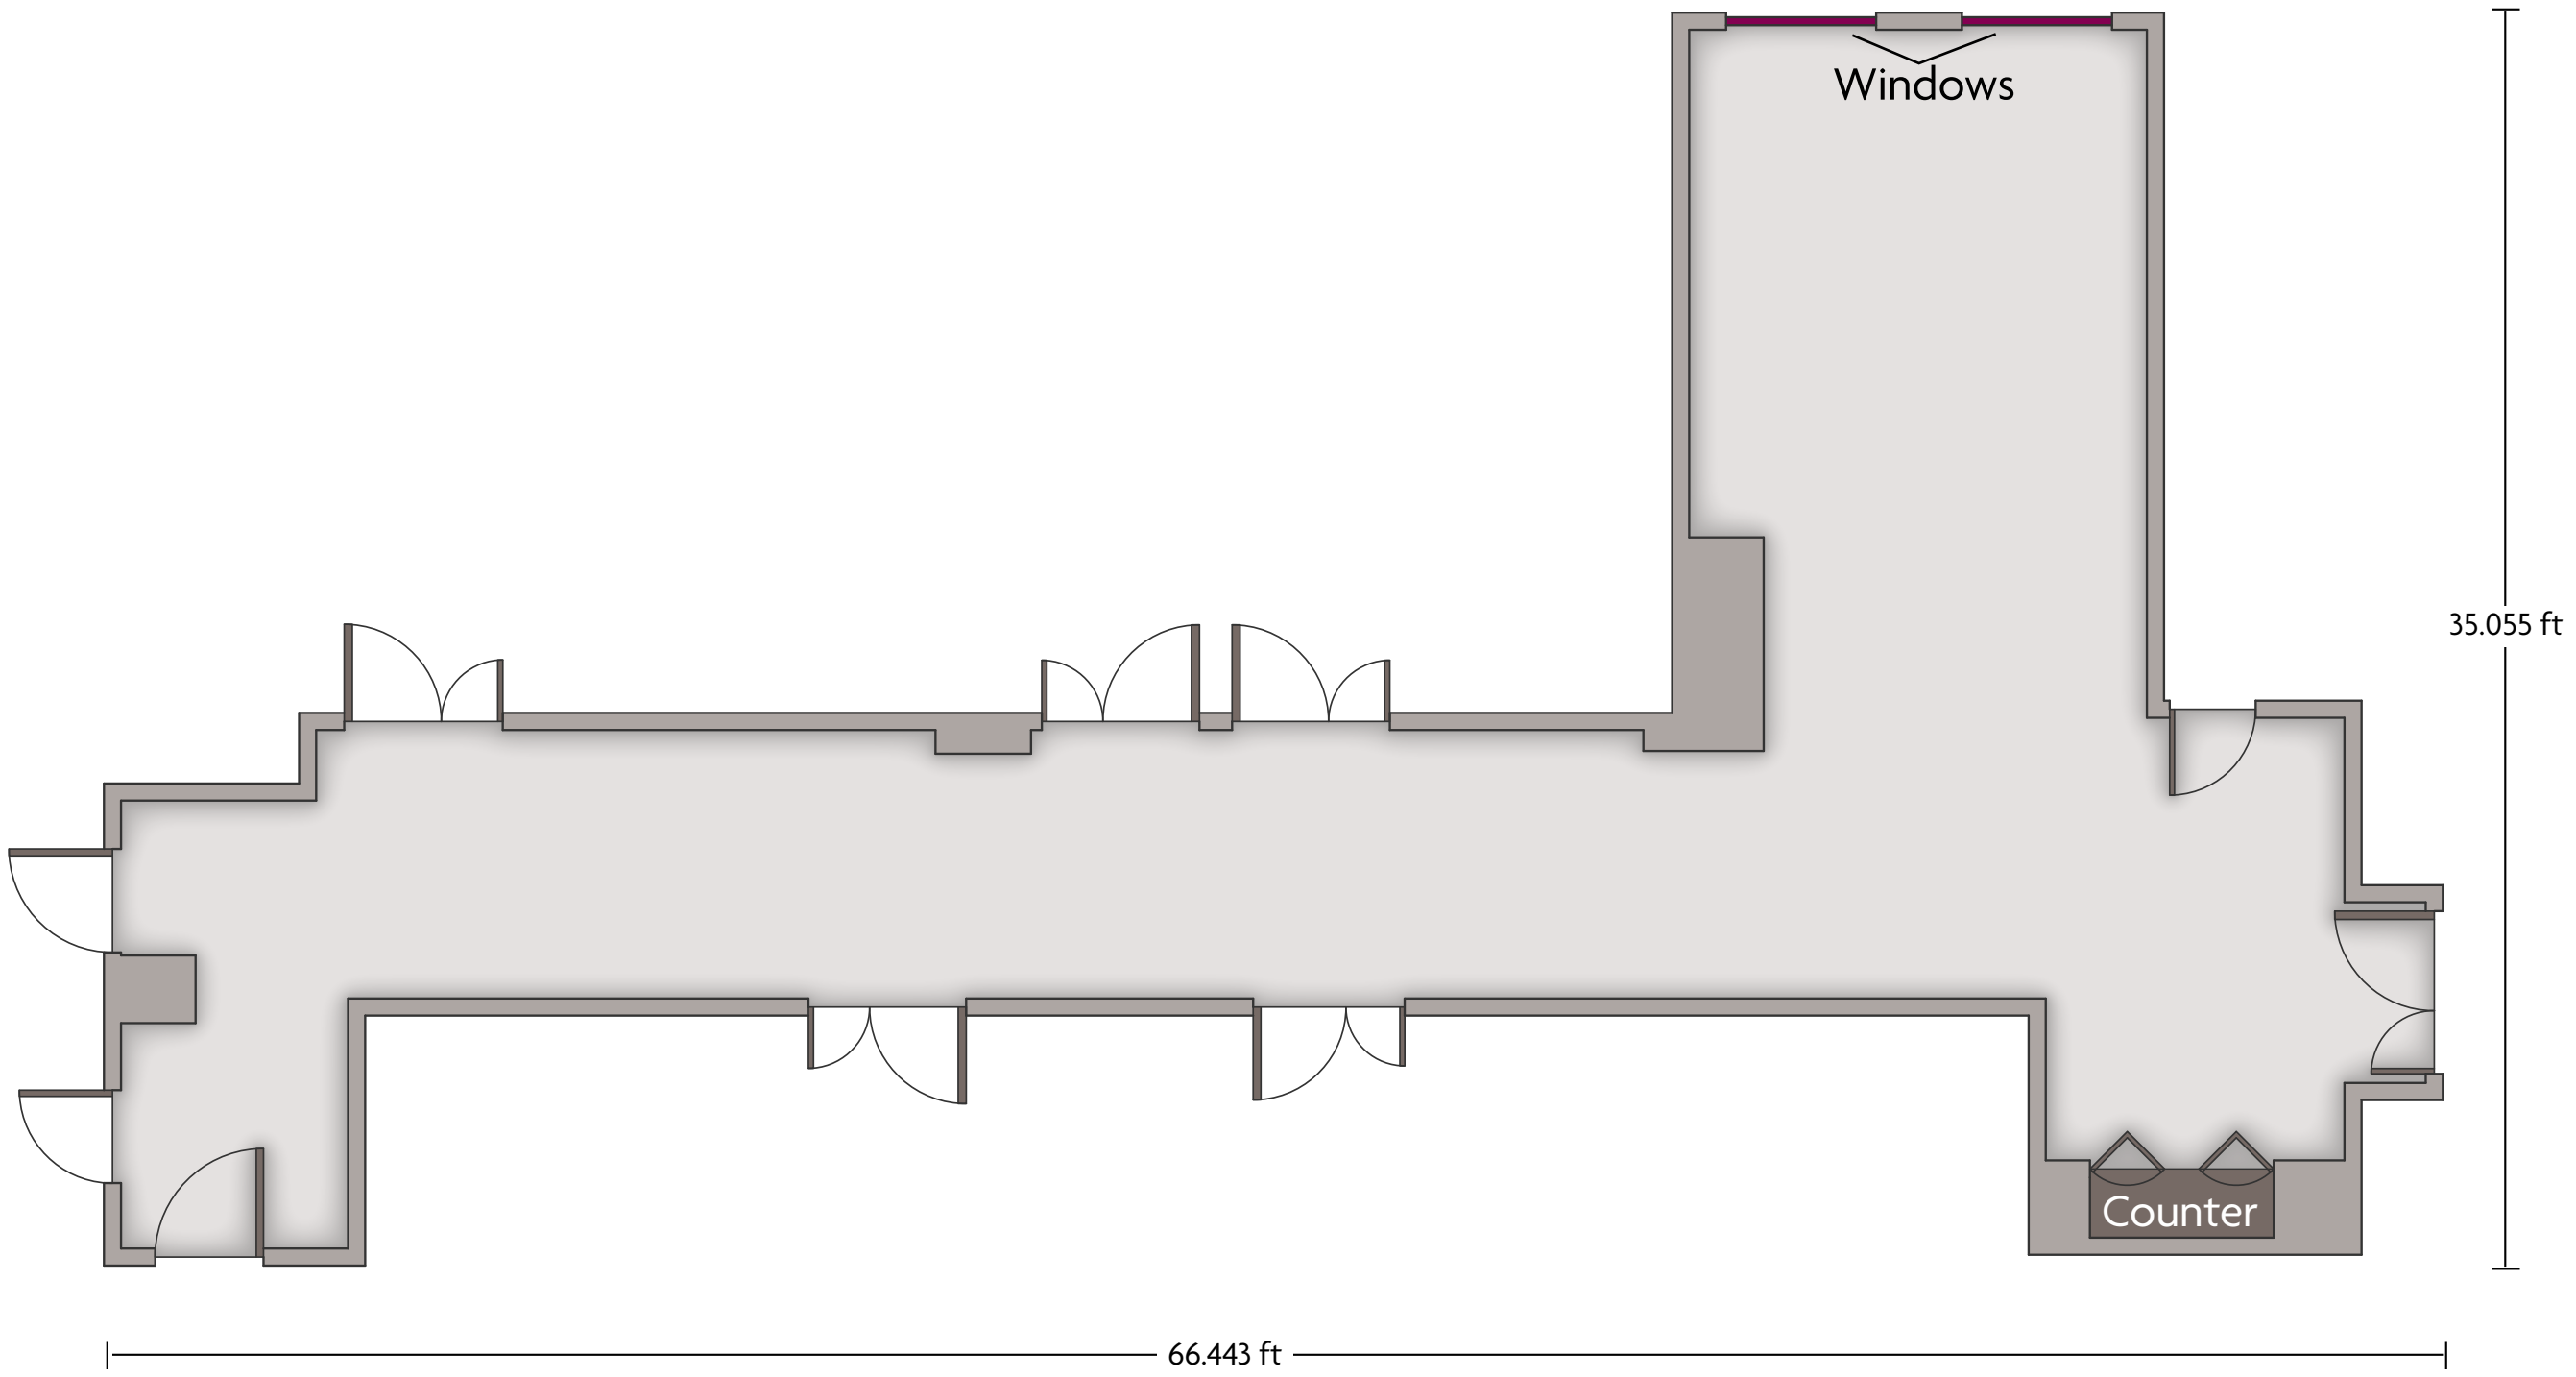

# Crowne Plaza® London-Ealing - Knightsbridge Suite

LENGTH: 47.1 Ft    WIDTH: 19.6 Ft    HEIGHT: 7.8 Ft    TOTAL SQUARE FEET: 923 Sq Ft    MAXIMUM CAPACITY: 35    POWER OUTLETS: 9

Ealing, Western Ave., Hanger Ln., | London W5 1HG, UK | 44-0871-94229114    \*Multiple layout options available for this space.

# Crowne Plaza® London-Ealing - Trafalgar Suite

LENGTH: 19.7 Ft    WIDTH: 13.1 Ft    HEIGHT: 7.6 Ft    TOTAL SQUARE FEET: 259 Sq Ft    MAXIMUM CAPACITY: 8    POWER OUTLETS: 5

Ealing, Western Ave., Hanger Ln., | London W5 1HG, UK | 44-0871-94229114

# Crowne Plaza® London-Ealing - Westminster Suite

LENGTH: 25.6 Ft    WIDTH: 19.5 Ft    HEIGHT: 7.7 Ft    TOTAL SQUARE FEET: 503 Sq Ft    MAXIMUM CAPACITY: 18    POWER OUTLETS: 6

Ealing, Western Ave., Hanger Ln., | London W5 1HG, UK | 44-0871-94229114    \*Multiple layout options available for this space.

LENGTH: 66.4 Ft    WIDTH: 35 Ft    HEIGHT: 7.4 Ft    TOTAL SQUARE FEET: 831 Sq Ft    MAXIMUM CAPACITY: N/A    POWER OUTLETS: 7

Ealing, Western Ave., Hanger Ln., | London W5 1HG, UK | 44-0871-94229114    \*Multiple layout options available for this space.