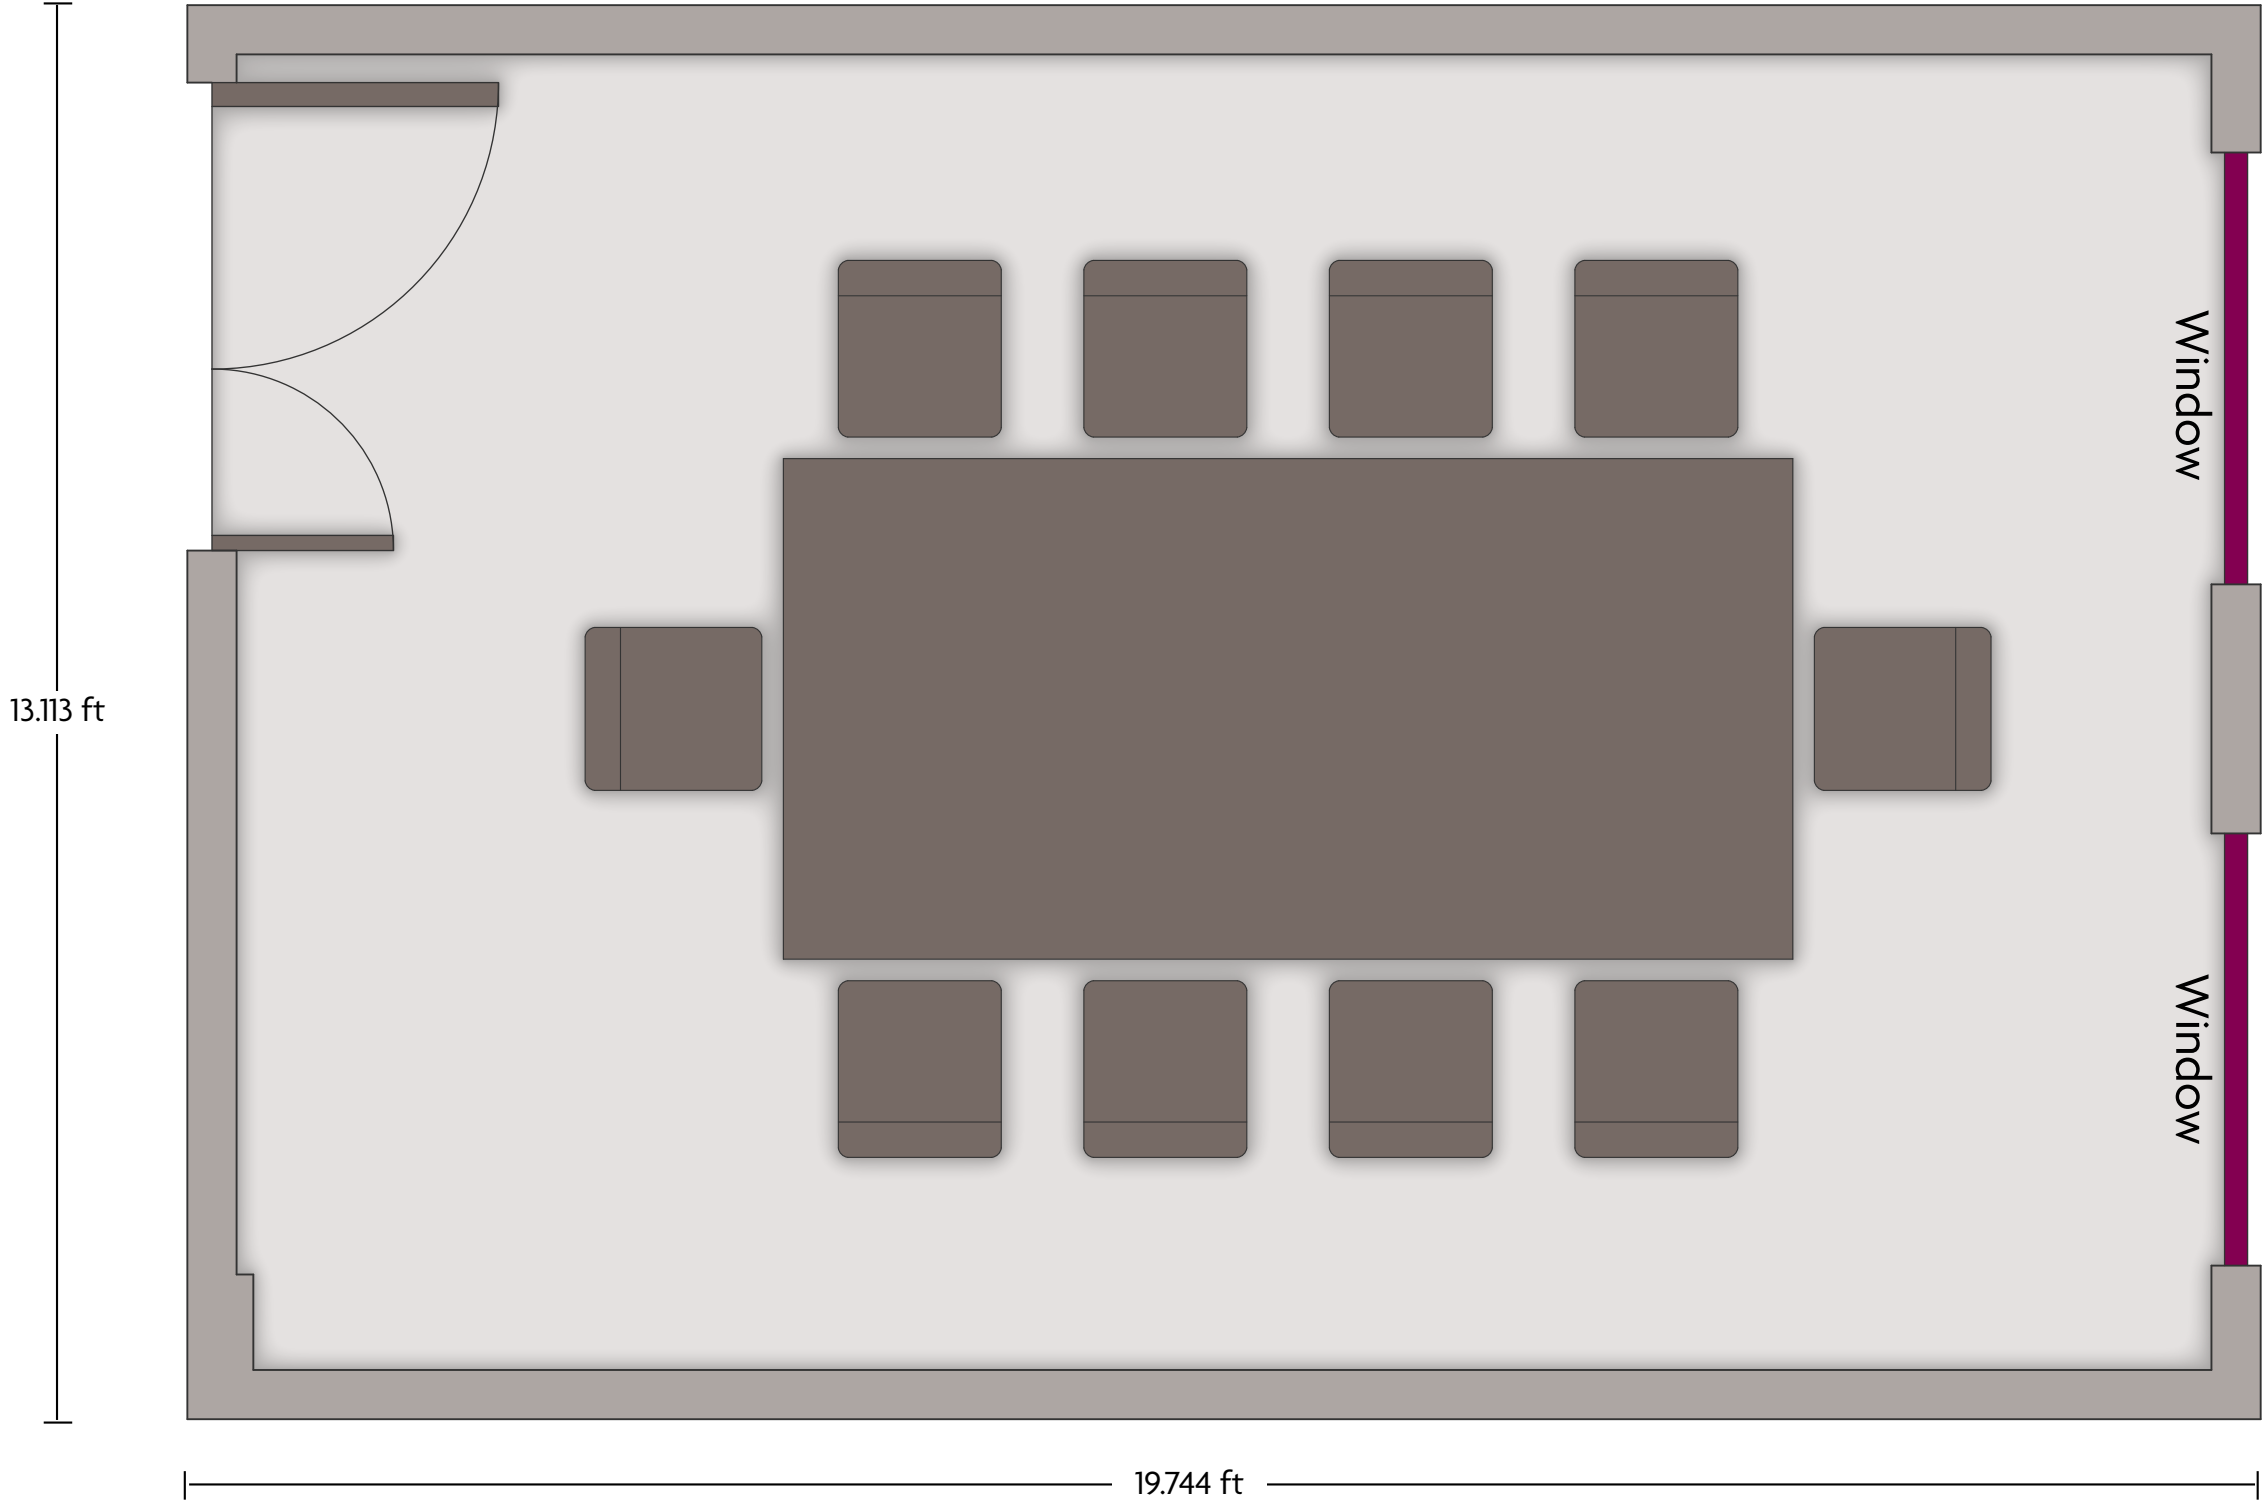

# Crowne Plaza® London-Ealing - Knightsbridge Suite

LENGTH: 47.1 Ft    WIDTH: 19.6 Ft    HEIGHT: 7.8 Ft    TOTAL SQUARE FEET: 923 Sq Ft    MAXIMUM CAPACITY: 35    POWER OUTLETS: 9

Ealing, Western Ave., Hanger Ln., | London W5 1HG, UK | 44-0871-94229114    \*Multiple layout options available for this space.

# Crowne Plaza® London-Ealing - Trafalgar Suite

LENGTH: 19.7 Ft    WIDTH: 13.1 Ft    HEIGHT: 7.6 Ft    TOTAL SQUARE FEET: 259 Sq Ft    MAXIMUM CAPACITY: 8    POWER OUTLETS: 5

Ealing, Western Ave., Hanger Ln., | London W5 1HG, UK | 44-0871-94229114

# Crowne Plaza® London-Ealing - Westminster Suite

LENGTH: 25.6 Ft    WIDTH: 19.5 Ft    HEIGHT: 7.7 Ft    TOTAL SQUARE FEET: 503 Sq Ft    MAXIMUM CAPACITY: 18    POWER OUTLETS: 6

Ealing, Western Ave., Hanger Ln., | London W5 1HG, UK | 44-0871-94229114    \*Multiple layout options available for this space.

LENGTH: 66.4 Ft    WIDTH: 35 Ft    HEIGHT: 7.4 Ft    TOTAL SQUARE FEET: 831 Sq Ft    MAXIMUM CAPACITY: N/A    POWER OUTLETS: 7

Ealing, Western Ave., Hanger Ln., | London W5 1HG, UK | 44-0871-94229114    \*Multiple layout options available for this space.