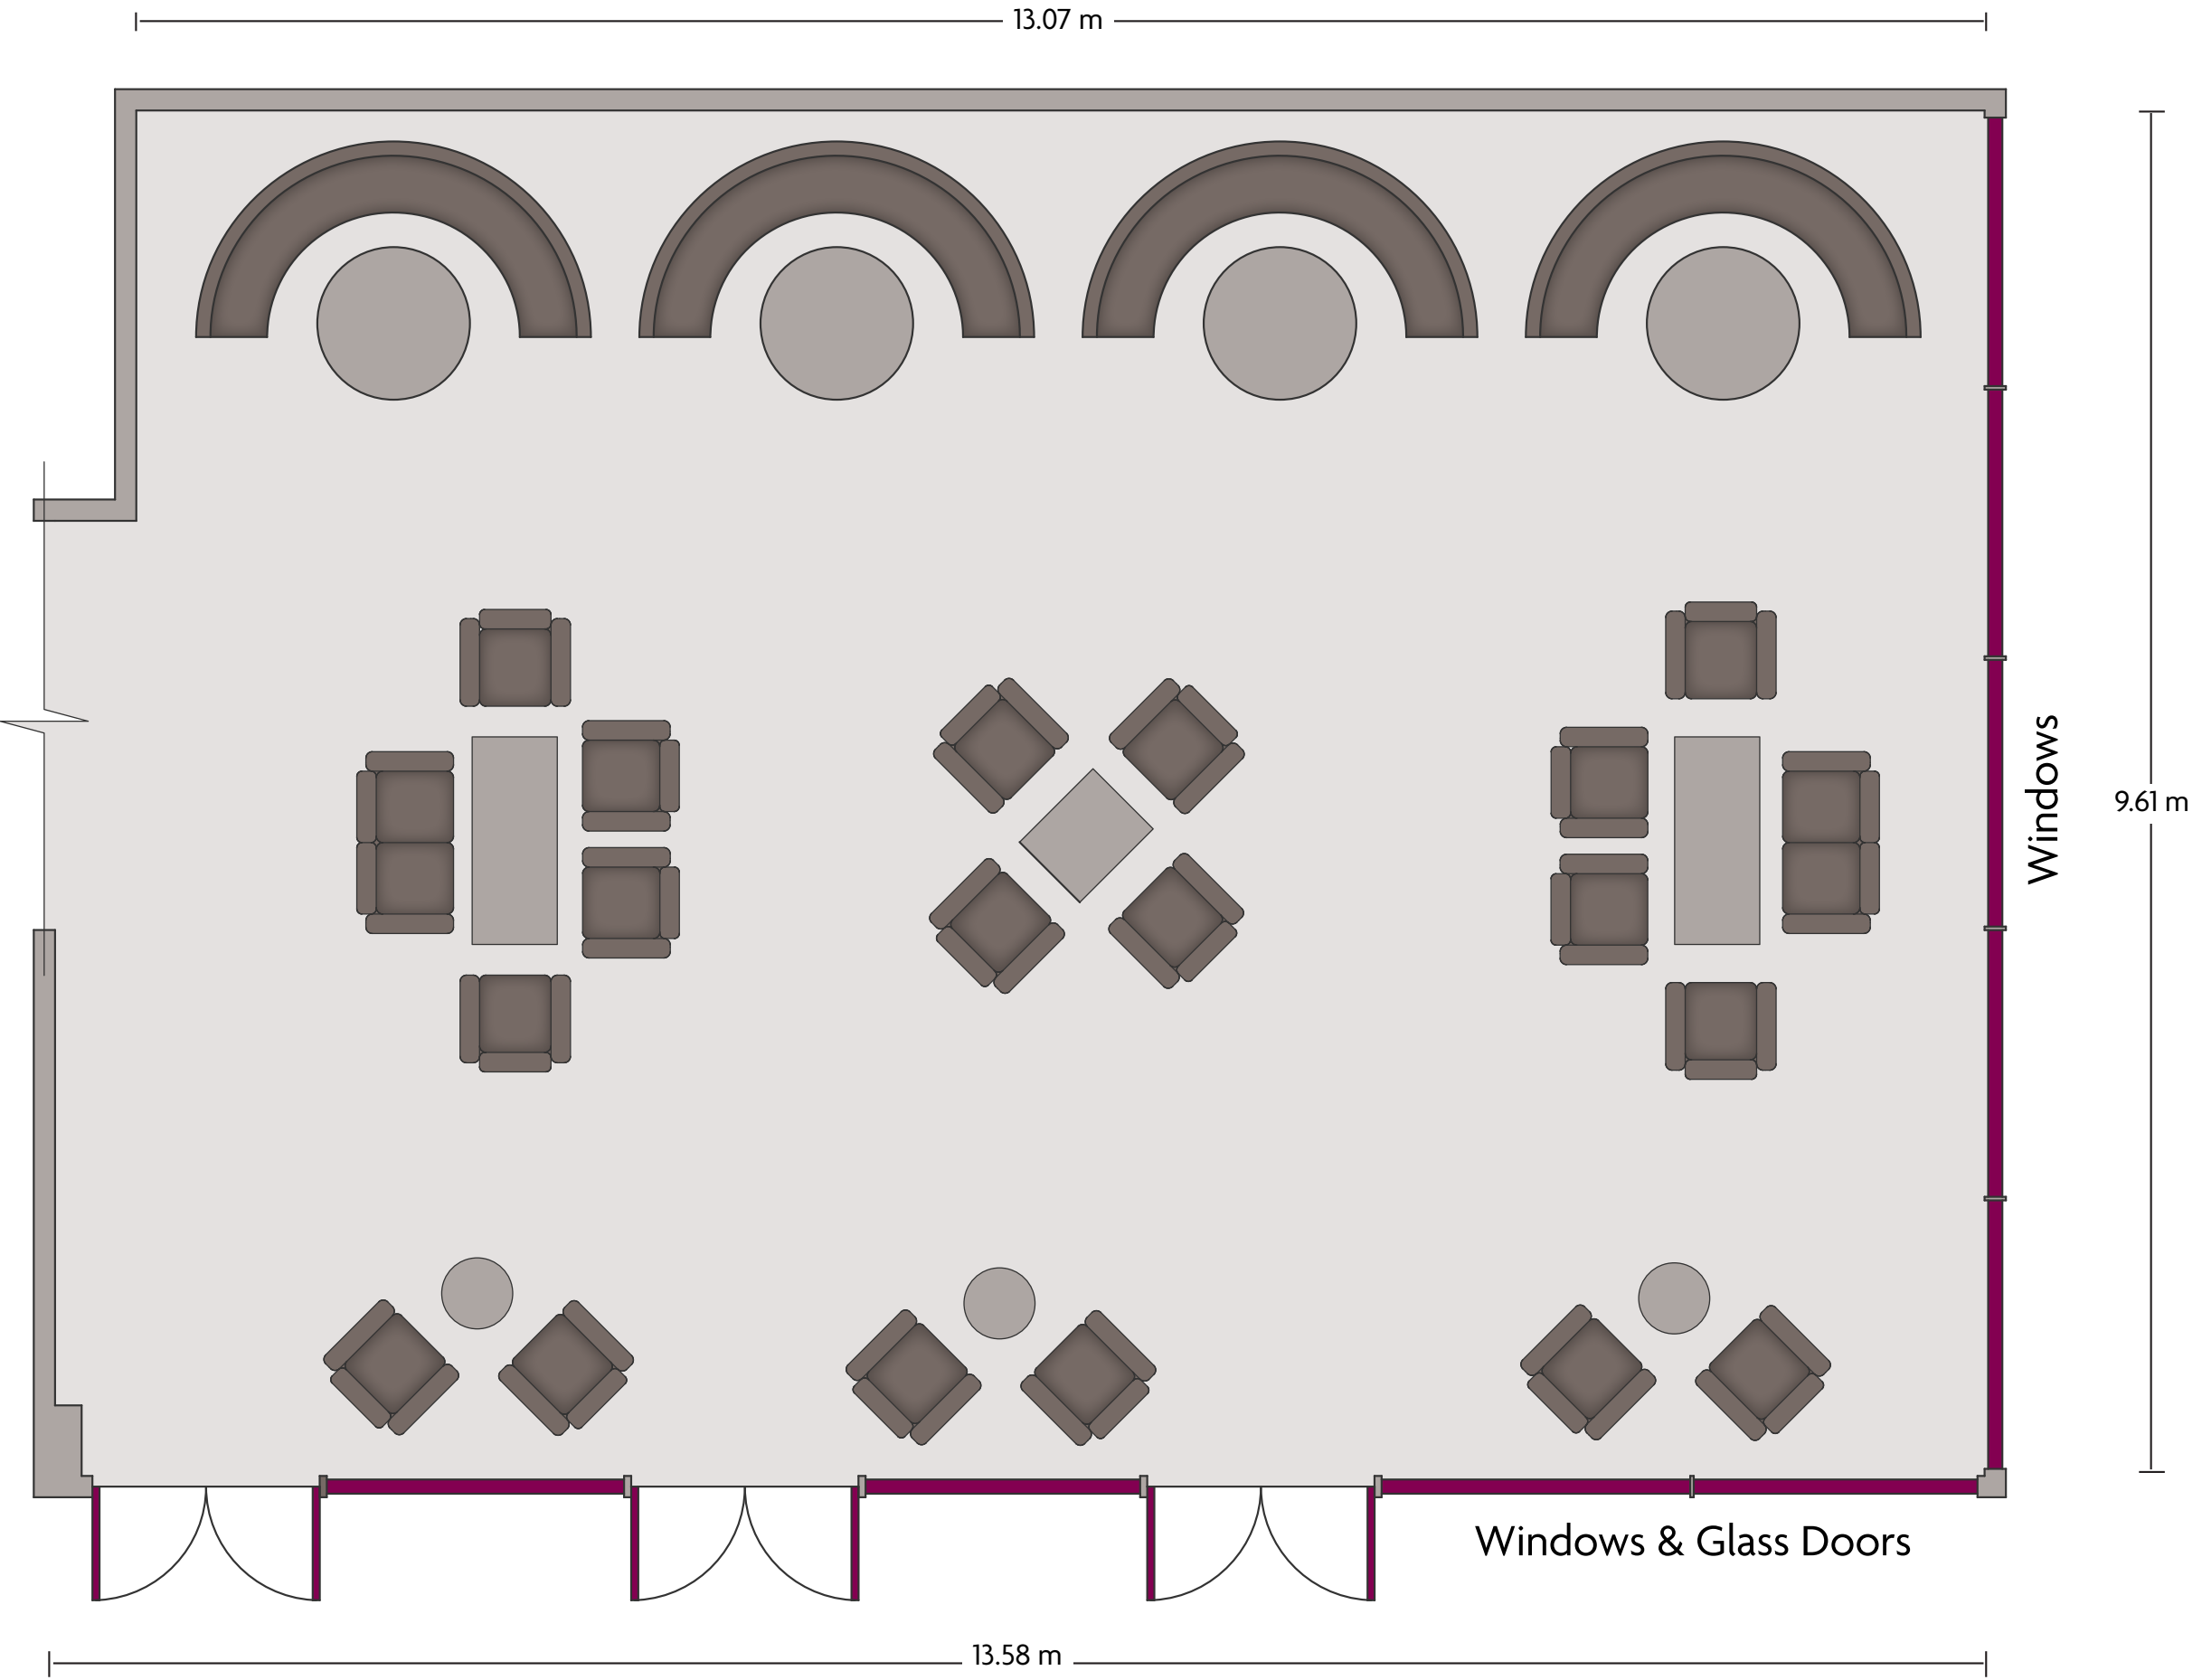

St. Nicholas Place, Princes Dock, Pier Head, Liverpool, L3 1QW, UK | 44 (0) 151 243 8000

*Multiple layout options available for this space.

Crowne Plaza® Liverpool City Centre - HMS Liverpool Boardroom

LENGTH: 6.8 m WIDTH: 3.73 m HEIGHT: 2.4 m TOTAL SQUARE METERS: 24.4 m² MAXIMUM CAPACITY: 12 POWER OUTLETS: 2

St. Nicholas Place, Princes Dock, Pier Head, Liverpool, L3 1QW, UK | 44 (0) 151 243 8000

Crowne Plaza® Liverpool City Centre - Quayside Lounge

LENGTH: 13.6 m WIDTH: 9.6 m HEIGHT: 2.9 m TOTAL SQUARE METERS: 128.9 m² MAXIMUM CAPACITY: 60 POWER OUTLETS: 8

St. Nicholas Place, Princes Dock, Pier Head, Liverpool, L3 1QW, UK | 44 (0) 151 243 8000

*Multiple layout options available for this space.

Crowne Plaza® Liverpool City Centre - Princess Suite

LENGTH: 39.6 m WIDTH: 15.2 m HEIGHT: 3.3 m TOTAL SQUARE METERS: 550.6 m² MAXIMUM CAPACITY: 500 POWER OUTLETS: 18

St. Nicholas Place, Princes Dock, Pier Head, Liverpool, L3 1QW, UK | 44 (0) 151 243 8000

*Multiple layout options available for this space.

Crowne Plaza® Liverpool City Centre - Princess Suite 1

LENGTH: 20.0 m WIDTH: 15.2 m HEIGHT: 3.3 m TOTAL SQUARE METERS: 291.9 m² MAXIMUM CAPACITY: 300 POWER OUTLETS: 4