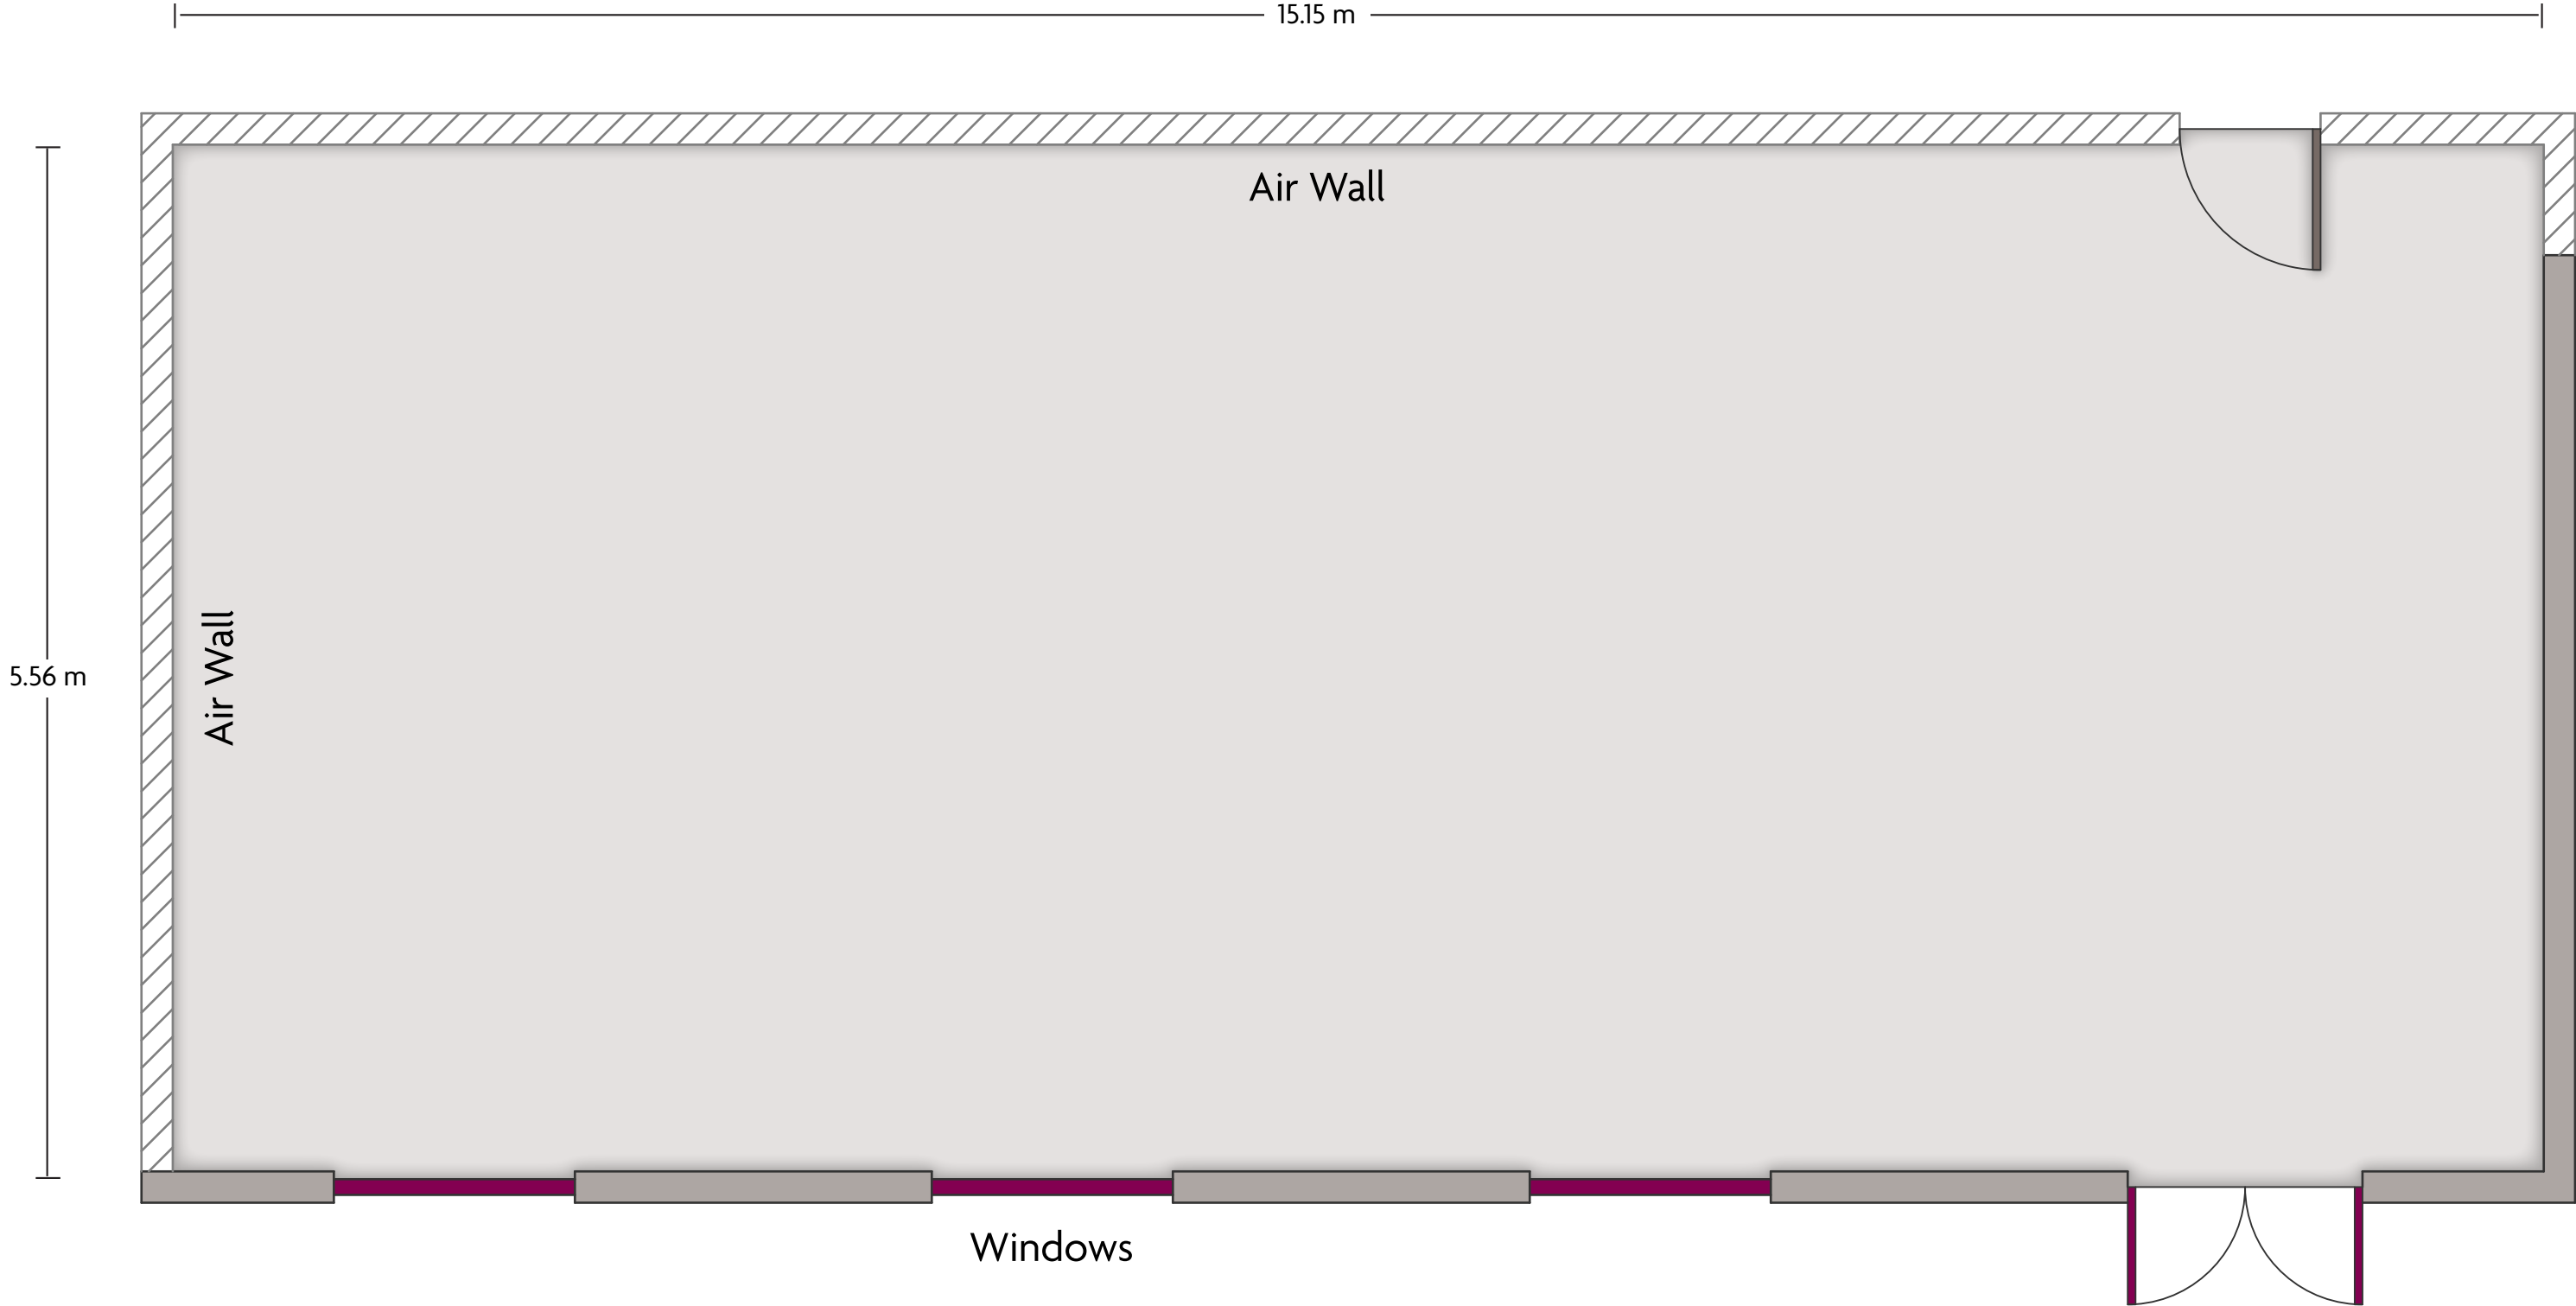

St. Nicholas Place, Princes Dock, Pier Head, Liverpool, L3 1QW, UK | 44 (0) 151 243 8000

*Multiple layout options available for this space.

Crowne Plaza® Liverpool City Centre - Princess Suite 1

LENGTH: 20.0 m WIDTH: 15.2 m HEIGHT: 3.3 m TOTAL SQUARE METERS: 291.9 m² MAXIMUM CAPACITY: 300 POWER OUTLETS: 4

St. Nicholas Place, Princes Dock, Pier Head, Liverpool, L3 1QW, UK | 44 (0) 151 243 8000

*Multiple layout options available for this space.

Crowne Plaza® Liverpool City Centre - Princess Suite 2

LENGTH: 15.2 m WIDTH: 5.7 m HEIGHT: 3.3 m TOTAL SQUARE METERS: 99.3 m² MAXIMUM CAPACITY: 120 POWER OUTLETS: 7

St. Nicholas Place, Princes Dock, Pier Head, Liverpool, L3 1QW, UK | 44 (0) 151 243 8000

*Multiple layout options available for this space.

Crowne Plaza® Liverpool City Centre - Princess Suite 3

LENGTH: 15.2 m WIDTH: 5.7 m HEIGHT: 3.3 m TOTAL SQUARE METERS: 99.3 m² MAXIMUM CAPACITY: 120 POWER OUTLETS: 7

St. Nicholas Place, Princes Dock, Pier Head, Liverpool, L3 1QW, UK | 44 (0) 151 243 8000

*Multiple layout options available for this space.

Crowne Plaza® Liverpool City Centre - Salisbury Suite

LENGTH: 7.5 m WIDTH: 6.8 m HEIGHT: 2.4 m TOTAL SQUARE METERS: 49.0 m² MAXIMUM CAPACITY: 34 POWER OUTLETS: 5