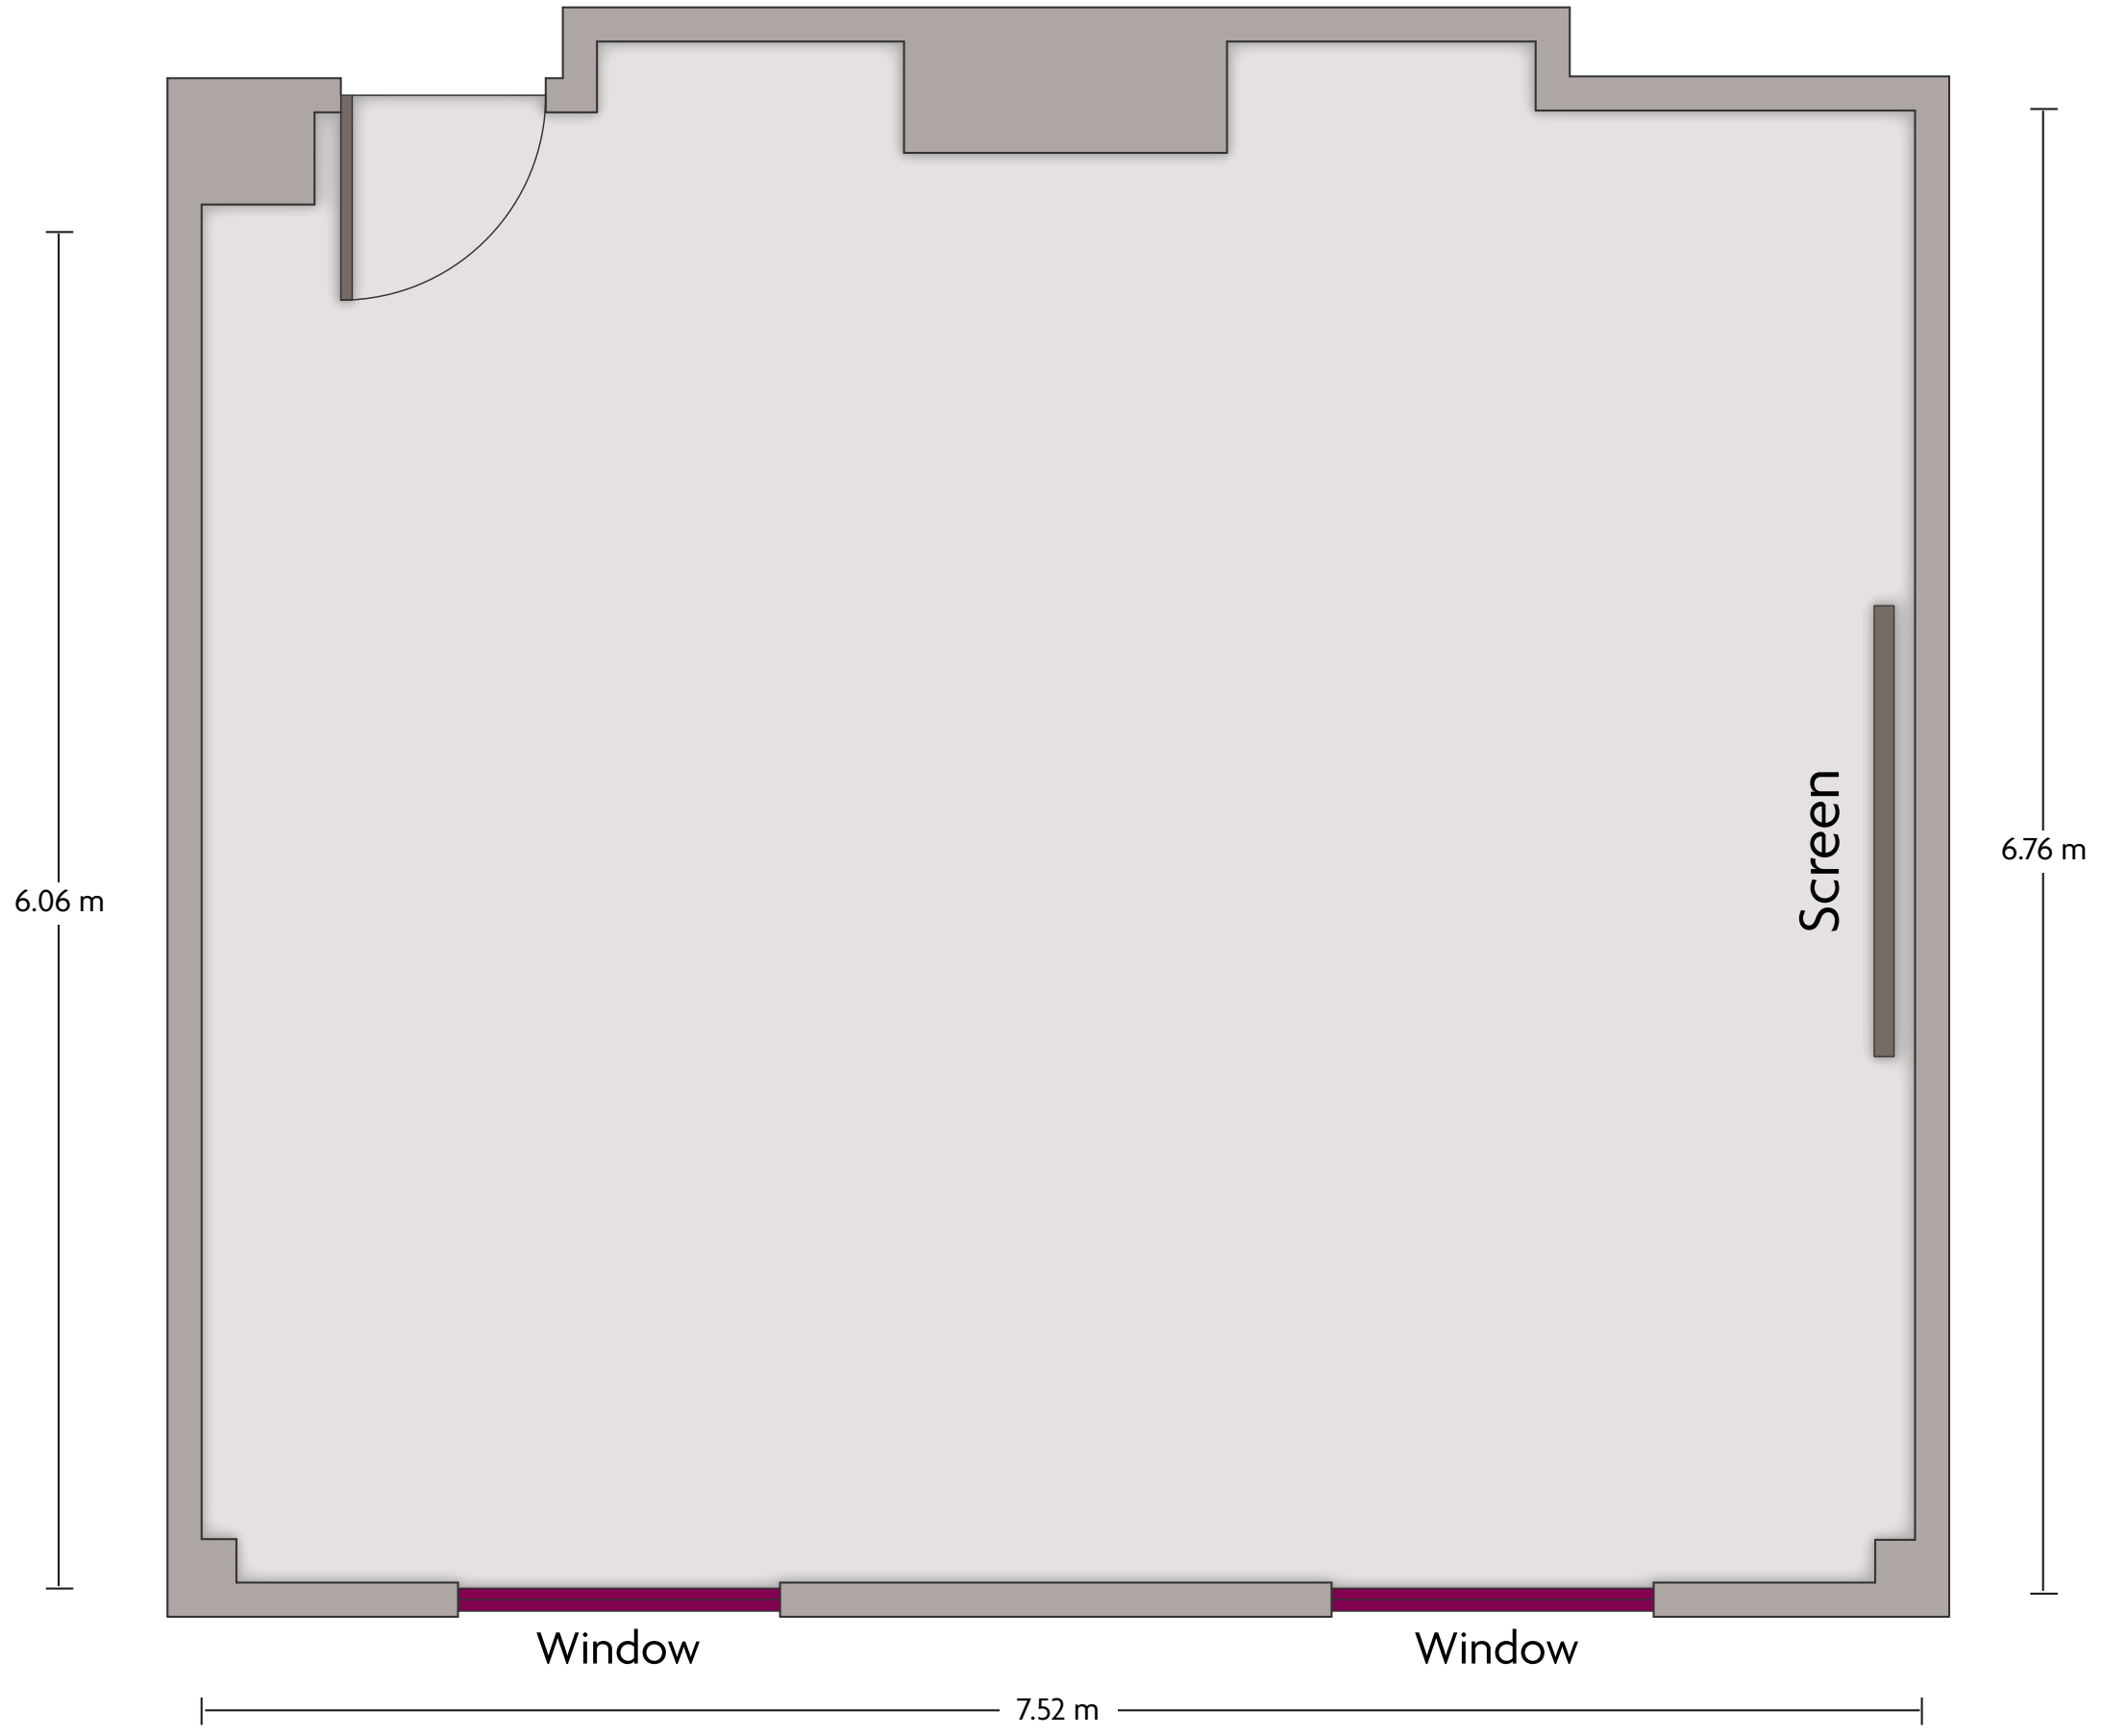

Crowne Plaza® Liverpool City Centre - Brunswick Suite

LENGTH: 7.5 m WIDTH: 6.8 m HEIGHT: 2.4 m TOTAL SQUARE METERS: 47.1 m² MAXIMUM CAPACITY: 34 POWER OUTLETS: 4

St. Nicholas Place, Princes Dock, Pier Head, Liverpool, L3 1QW, UK | 44 (0) 151 243 8000

*Multiple layout options available for this space.

Crowne Plaza® Liverpool City Centre - Canada Suite

LENGTH: 7.5 m WIDTH: 6.8 m HEIGHT: 2.4 m TOTAL SQUARE METERS: 49 m² MAXIMUM CAPACITY: 34 POWER OUTLETS: 4

St. Nicholas Place, Princes Dock, Pier Head, Liverpool, L3 1QW, UK | 44 (0) 151 243 8000

*Multiple layout options available for this space.

Crowne Plaza® Liverpool City Centre - HMS Liverpool Boardroom

LENGTH: 6.8 m WIDTH: 3.73 m HEIGHT: 2.4 m TOTAL SQUARE METERS: 24.4 m² MAXIMUM CAPACITY: 12 POWER OUTLETS: 2

St. Nicholas Place, Princes Dock, Pier Head, Liverpool, L3 1QW, UK | 44 (0) 151 243 8000

*Multiple layout options available for this space.

Crowne Plaza® Liverpool City Centre - Princess Suite

LENGTH: 39.6 m WIDTH: 15.2 m HEIGHT: 3.3 m TOTAL SQUARE METERS: 550.6 m² MAXIMUM CAPACITY: 500 POWER OUTLETS: 18