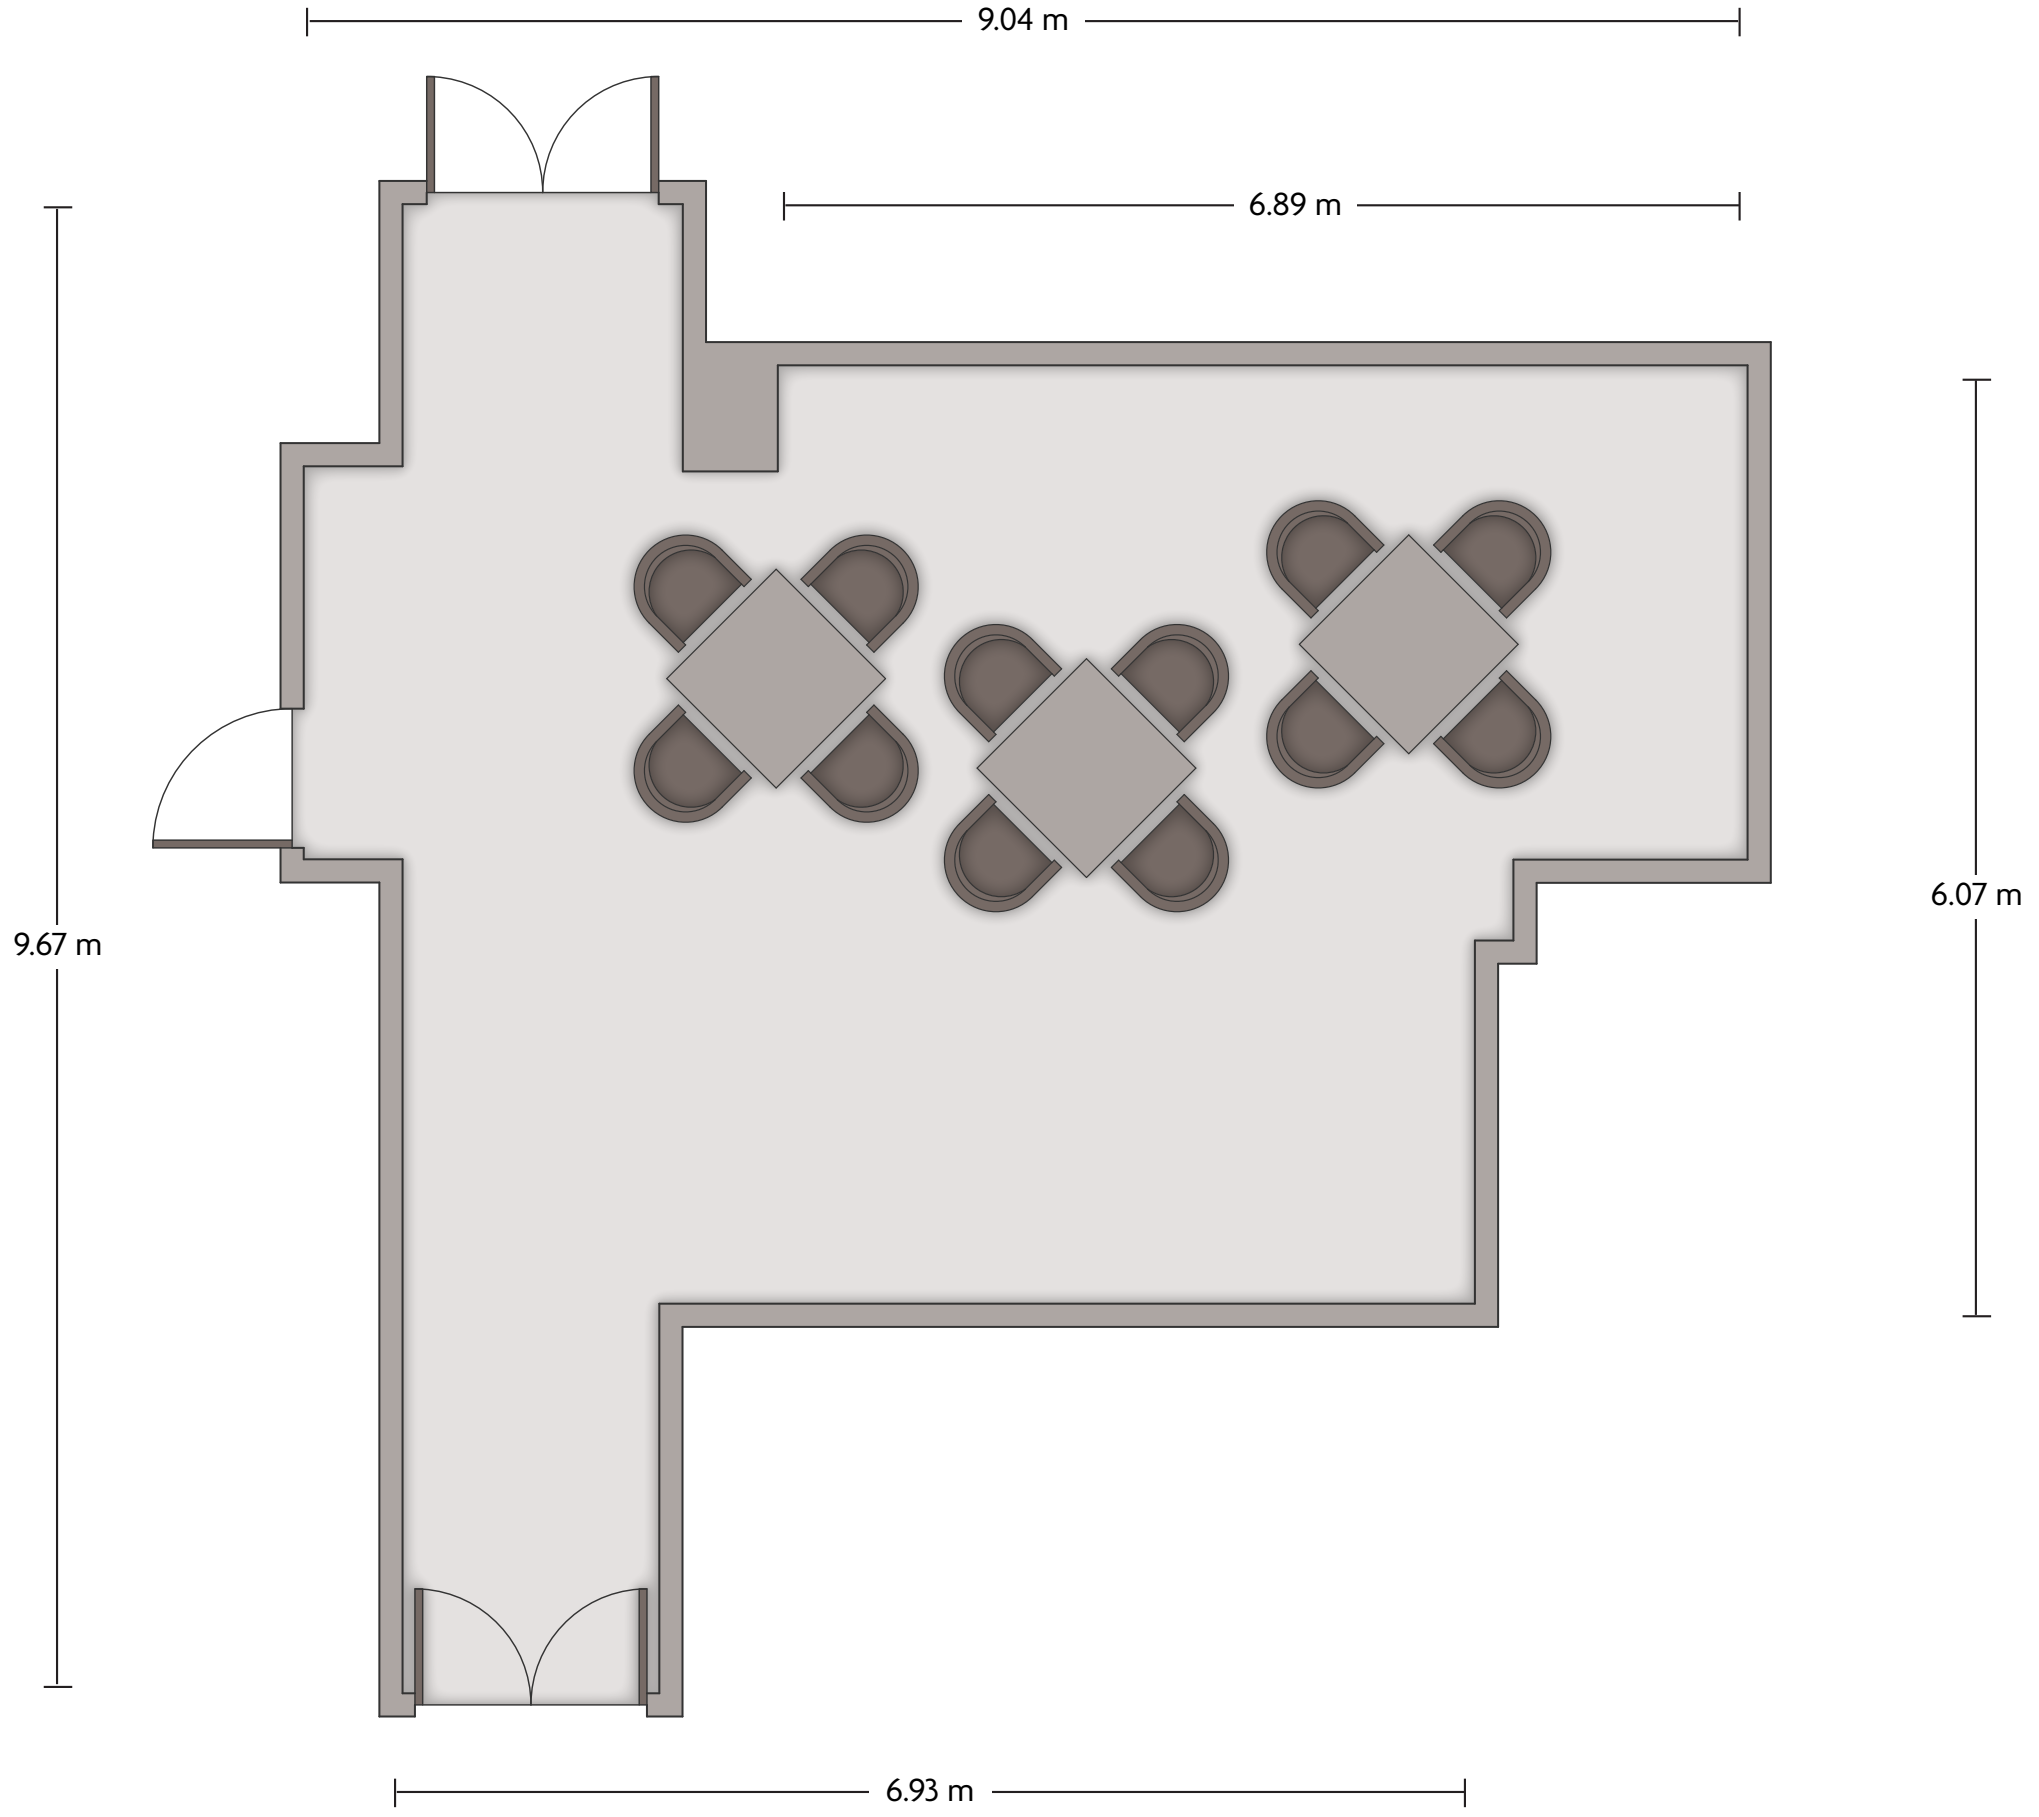

Crowne Plaza® Liverpool City Centre - Brunswick Suite

LENGTH: 7.5 m WIDTH: 6.8 m HEIGHT: 2.4 m TOTAL SQUARE METERS: 47.1 m² MAXIMUM CAPACITY: 34 POWER OUTLETS: 4

St. Nicholas Place, Princes Dock, Pier Head, Liverpool, L3 1QW, UK | 44 (0) 151 243 8000

*Multiple layout options available for this space.

Crowne Plaza® Liverpool City Centre - Canada Suite

LENGTH: 7.5 m WIDTH: 6.8 m HEIGHT: 2.4 m TOTAL SQUARE METERS: 49 m² MAXIMUM CAPACITY: 34 POWER OUTLETS: 4

St. Nicholas Place, Princes Dock, Pier Head, Liverpool, L3 1QW, UK | 44 (0) 151 243 8000

*Multiple layout options available for this space.

Crowne Plaza® Liverpool City Centre - Conference Cafe

LENGTH: 9.7 m WIDTH: 9.0 m HEIGHT: 2.4 m TOTAL SQUARE METERS: 55.1 m² MAXIMUM CAPACITY: 34 POWER OUTLETS: 2

St. Nicholas Place, Princes Dock, Pier Head, Liverpool, L3 1QW, UK | 44 (0) 151 243 8000

*Multiple layout options available for this space.

Crowne Plaza® Liverpool City Centre - HMS Liverpool Boardroom

LENGTH: 6.8 m WIDTH: 3.73 m HEIGHT: 2.4 m TOTAL SQUARE METERS: 24.4 m² MAXIMUM CAPACITY: 12 POWER OUTLETS: 2