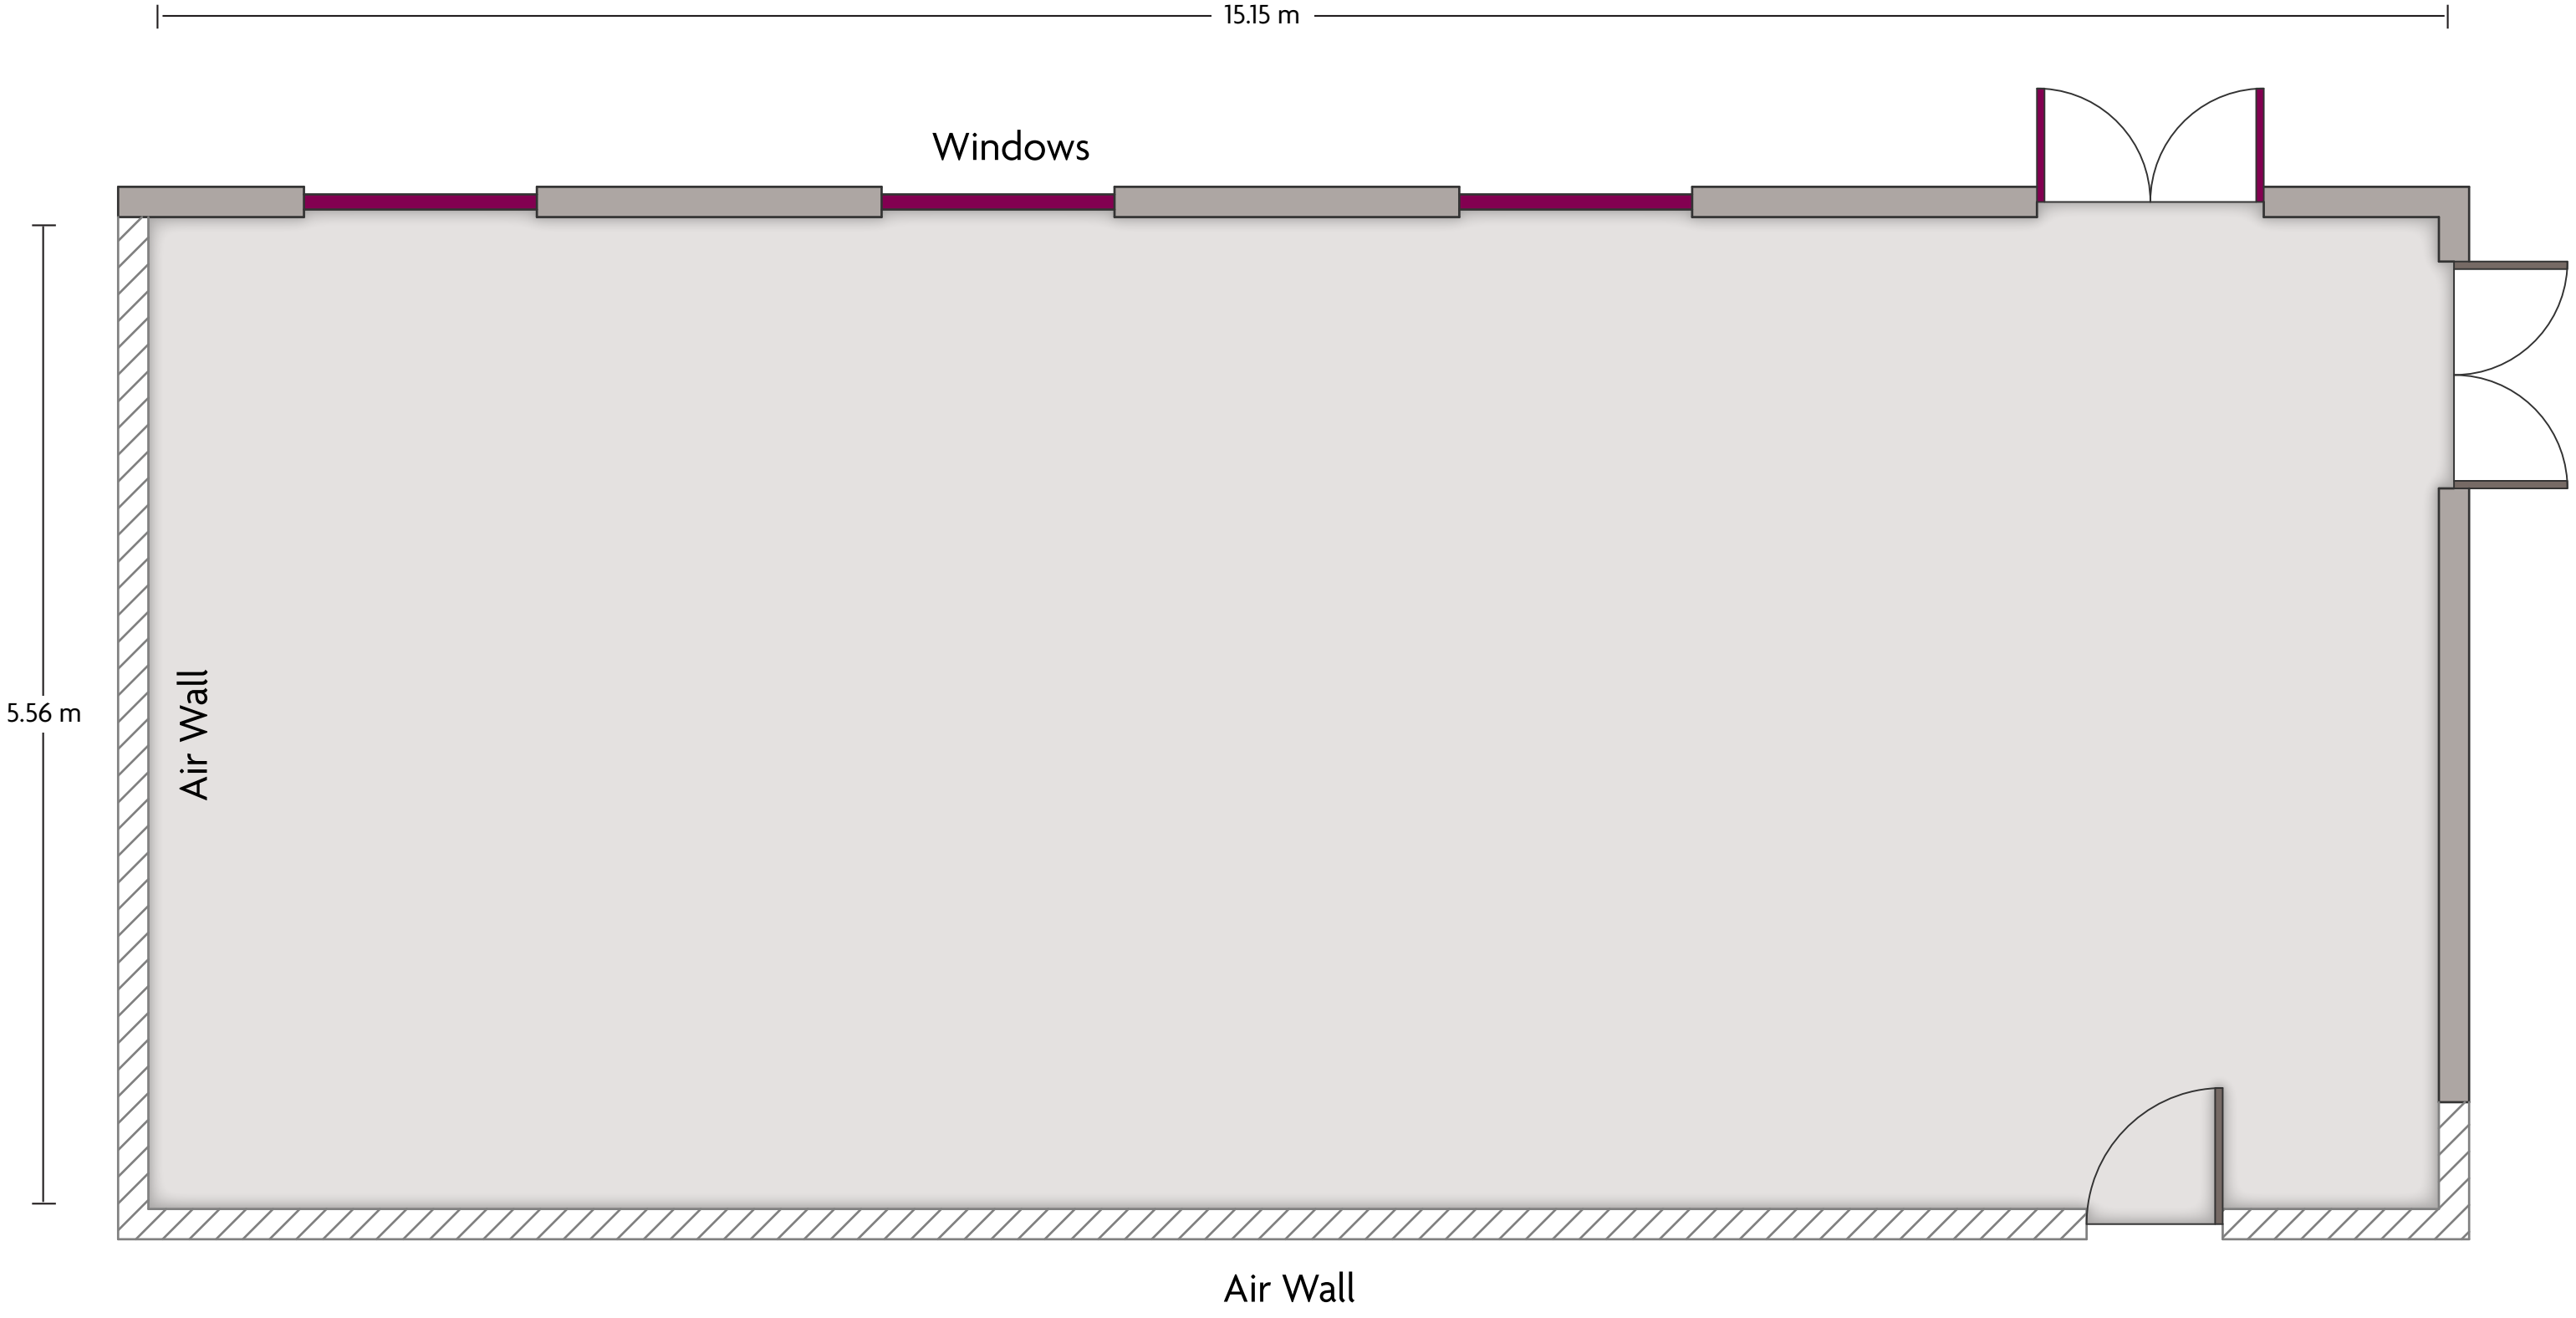

St. Nicholas Place, Princes Dock, Pier Head, Liverpool, L3 1QW, UK | 44 (0) 151 243 8000

*Multiple layout options available for this space.

Crowne Plaza® Liverpool City Centre - Princess Suite 1

LENGTH: 20.0 m WIDTH: 15.2 m HEIGHT: 3.3 m TOTAL SQUARE METERS: 291.9 m² MAXIMUM CAPACITY: 300 POWER OUTLETS: 4

St. Nicholas Place, Princes Dock, Pier Head, Liverpool, L3 1QW, UK | 44 (0) 151 243 8000

*Multiple layout options available for this space.

Crowne Plaza® Liverpool City Centre - Princess Suite 2

LENGTH: 15.2 m WIDTH: 5.7 m HEIGHT: 3.3 m TOTAL SQUARE METERS: 99.3 m² MAXIMUM CAPACITY: 120 POWER OUTLETS: 7

St. Nicholas Place, Princes Dock, Pier Head, Liverpool, L3 1QW, UK | 44 (0) 151 243 8000

*Multiple layout options available for this space.

Crowne Plaza® Liverpool City Centre - Princess Suite 3

LENGTH: 15.2 m WIDTH: 5.7 m HEIGHT: 3.3 m TOTAL SQUARE METERS: 99.3 m² MAXIMUM CAPACITY: 120 POWER OUTLETS: 7

St. Nicholas Place, Princes Dock, Pier Head, Liverpool, L3 1QW, UK | 44 (0) 151 243 8000

*Multiple layout options available for this space.

Crowne Plaza® Liverpool City Centre - Salisbury Suite

LENGTH: 7.5 m WIDTH: 6.8 m HEIGHT: 2.4 m TOTAL SQUARE METERS: 49.0 m² MAXIMUM CAPACITY: 34 POWER OUTLETS: 5