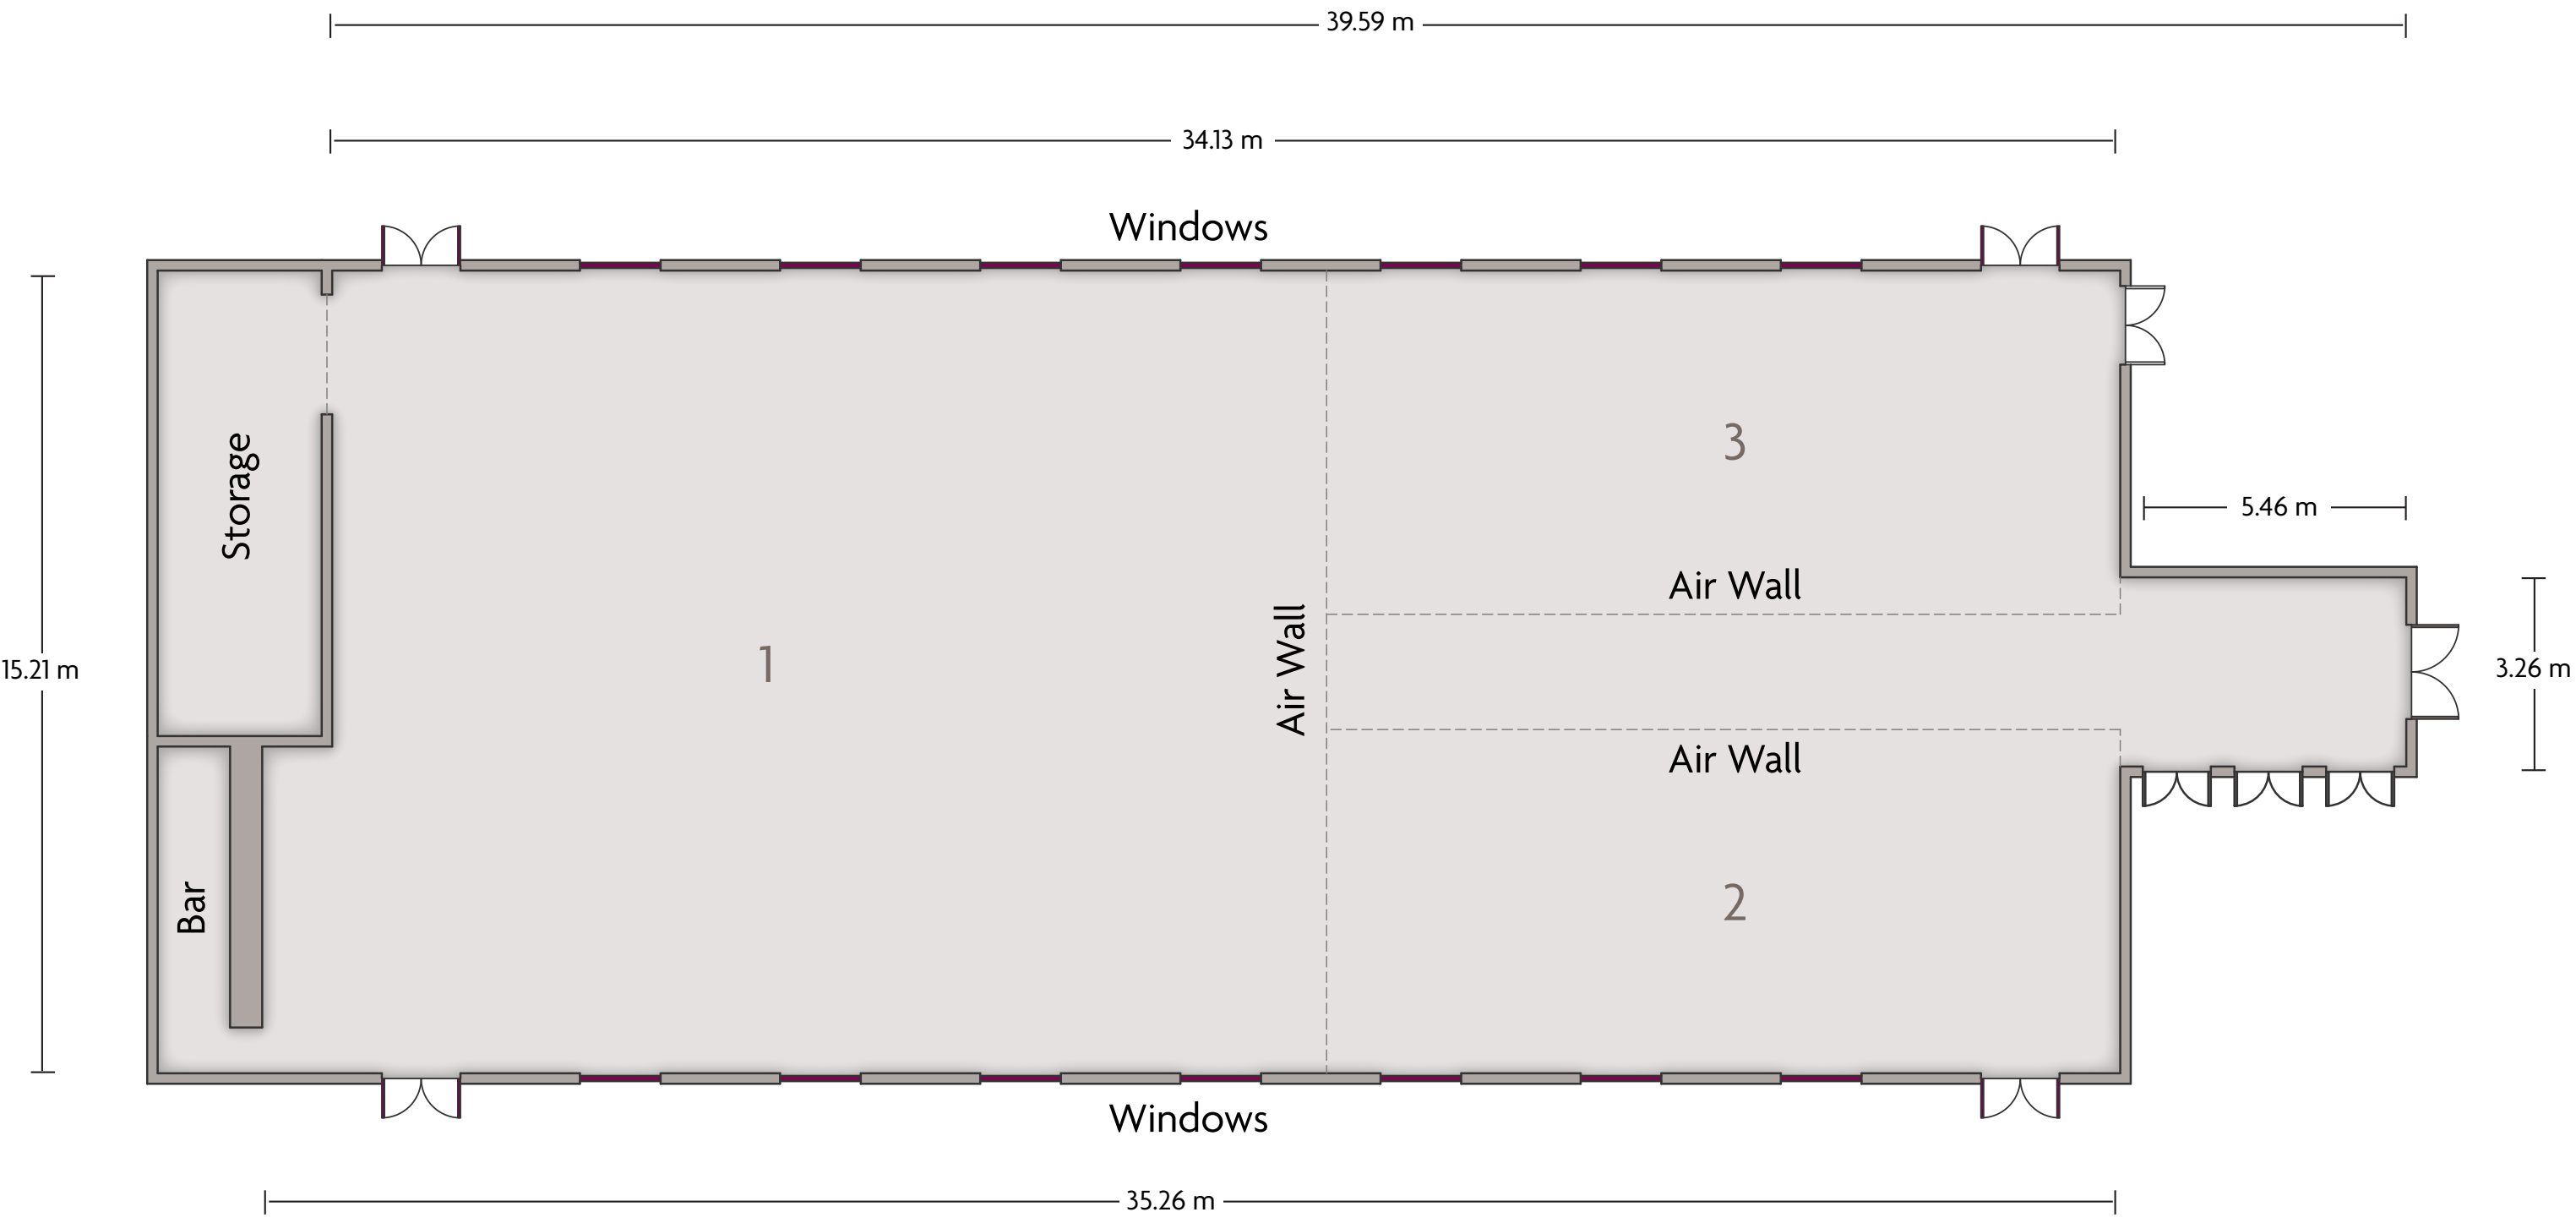

St. Nicholas Place, Princes Dock, Pier Head, Liverpool, L3 1QW, UK | 44 (0) 151 243 8000

Crowne Plaza® Liverpool City Centre - Quayside Lounge

LENGTH: 13.6 m WIDTH: 9.6 m HEIGHT: 2.9 m TOTAL SQUARE METERS: 128.9 m² MAXIMUM CAPACITY: 60 POWER OUTLETS: 8

St. Nicholas Place, Princes Dock, Pier Head, Liverpool, L3 1QW, UK | 44 (0) 151 243 8000

*Multiple layout options available for this space.

Crowne Plaza® Liverpool City Centre - Princess Suite

LENGTH: 39.6 m WIDTH: 15.2 m HEIGHT: 3.3 m TOTAL SQUARE METERS: 550.6 m² MAXIMUM CAPACITY: 500 POWER OUTLETS: 18

St. Nicholas Place, Princes Dock, Pier Head, Liverpool, L3 1QW, UK | 44 (0) 151 243 8000

*Multiple layout options available for this space.

Crowne Plaza® Liverpool City Centre - Princess Suite 1

LENGTH: 20.0 m WIDTH: 15.2 m HEIGHT: 3.3 m TOTAL SQUARE METERS: 291.9 m² MAXIMUM CAPACITY: 300 POWER OUTLETS: 4

St. Nicholas Place, Princes Dock, Pier Head, Liverpool, L3 1QW, UK | 44 (0) 151 243 8000

*Multiple layout options available for this space.

Crowne Plaza® Liverpool City Centre - Princess Suite 2

LENGTH: 15.2 m WIDTH: 5.7 m HEIGHT: 3.3 m TOTAL SQUARE METERS: 99.3 m² MAXIMUM CAPACITY: 120 POWER OUTLETS: 7