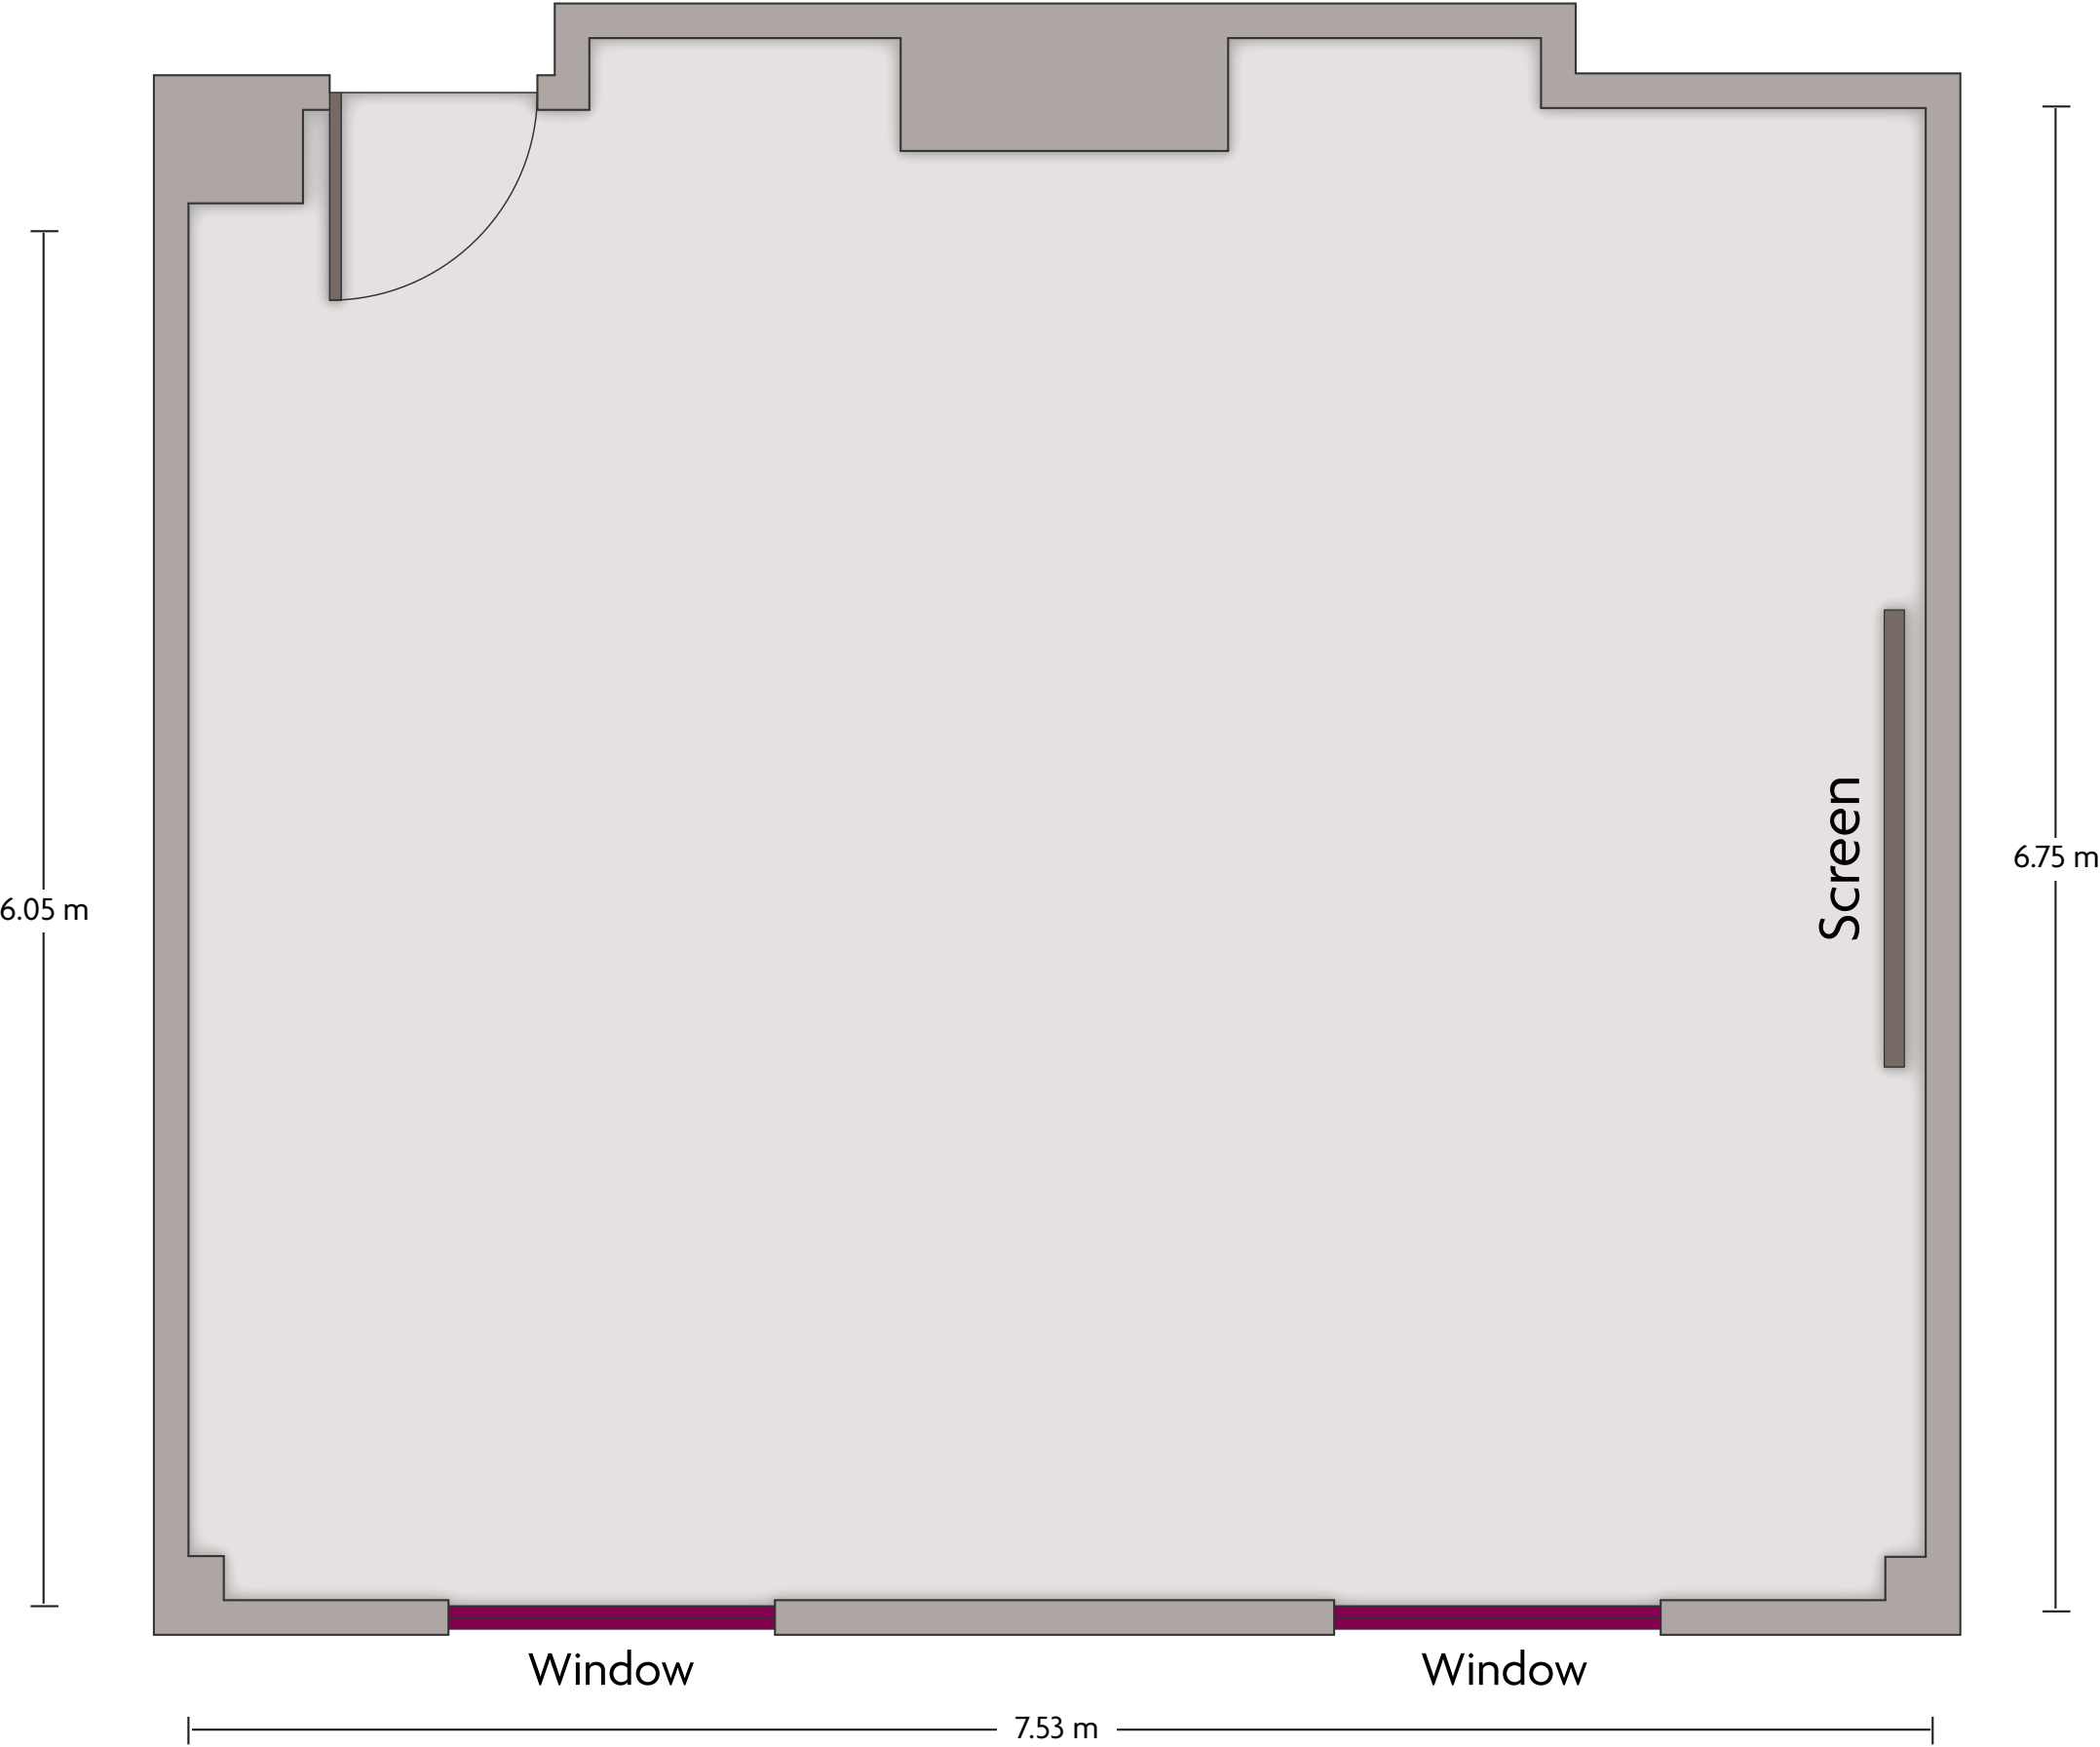

St. Nicholas Place, Princes Dock, Pier Head, Liverpool, L3 1QW, UK | 44 (0) 151 243 8000

*Multiple layout options available for this space.

Crowne Plaza® Liverpool City Centre - Princess Suite 1

LENGTH: 20.0 m WIDTH: 15.2 m HEIGHT: 3.3 m TOTAL SQUARE METERS: 291.9 m² MAXIMUM CAPACITY: 300 POWER OUTLETS: 4

St. Nicholas Place, Princes Dock, Pier Head, Liverpool, L3 1QW, UK | 44 (0) 151 243 8000

*Multiple layout options available for this space.

Crowne Plaza® Liverpool City Centre - Princess Suite 2

LENGTH: 15.2 m WIDTH: 5.7 m HEIGHT: 3.3 m TOTAL SQUARE METERS: 99.3 m² MAXIMUM CAPACITY: 120 POWER OUTLETS: 7

St. Nicholas Place, Princes Dock, Pier Head, Liverpool, L3 1QW, UK | 44 (0) 151 243 8000

*Multiple layout options available for this space.

Crowne Plaza® Liverpool City Centre - Princess Suite 3

LENGTH: 15.2 m WIDTH: 5.7 m HEIGHT: 3.3 m TOTAL SQUARE METERS: 99.3 m² MAXIMUM CAPACITY: 120 POWER OUTLETS: 7

St. Nicholas Place, Princes Dock, Pier Head, Liverpool, L3 1QW, UK | 44 (0) 151 243 8000

*Multiple layout options available for this space.

Crowne Plaza® Liverpool City Centre - Salisbury Suite

LENGTH: 7.5 m WIDTH: 6.8 m HEIGHT: 2.4 m TOTAL SQUARE METERS: 49.0 m² MAXIMUM CAPACITY: 34 POWER OUTLETS: 5