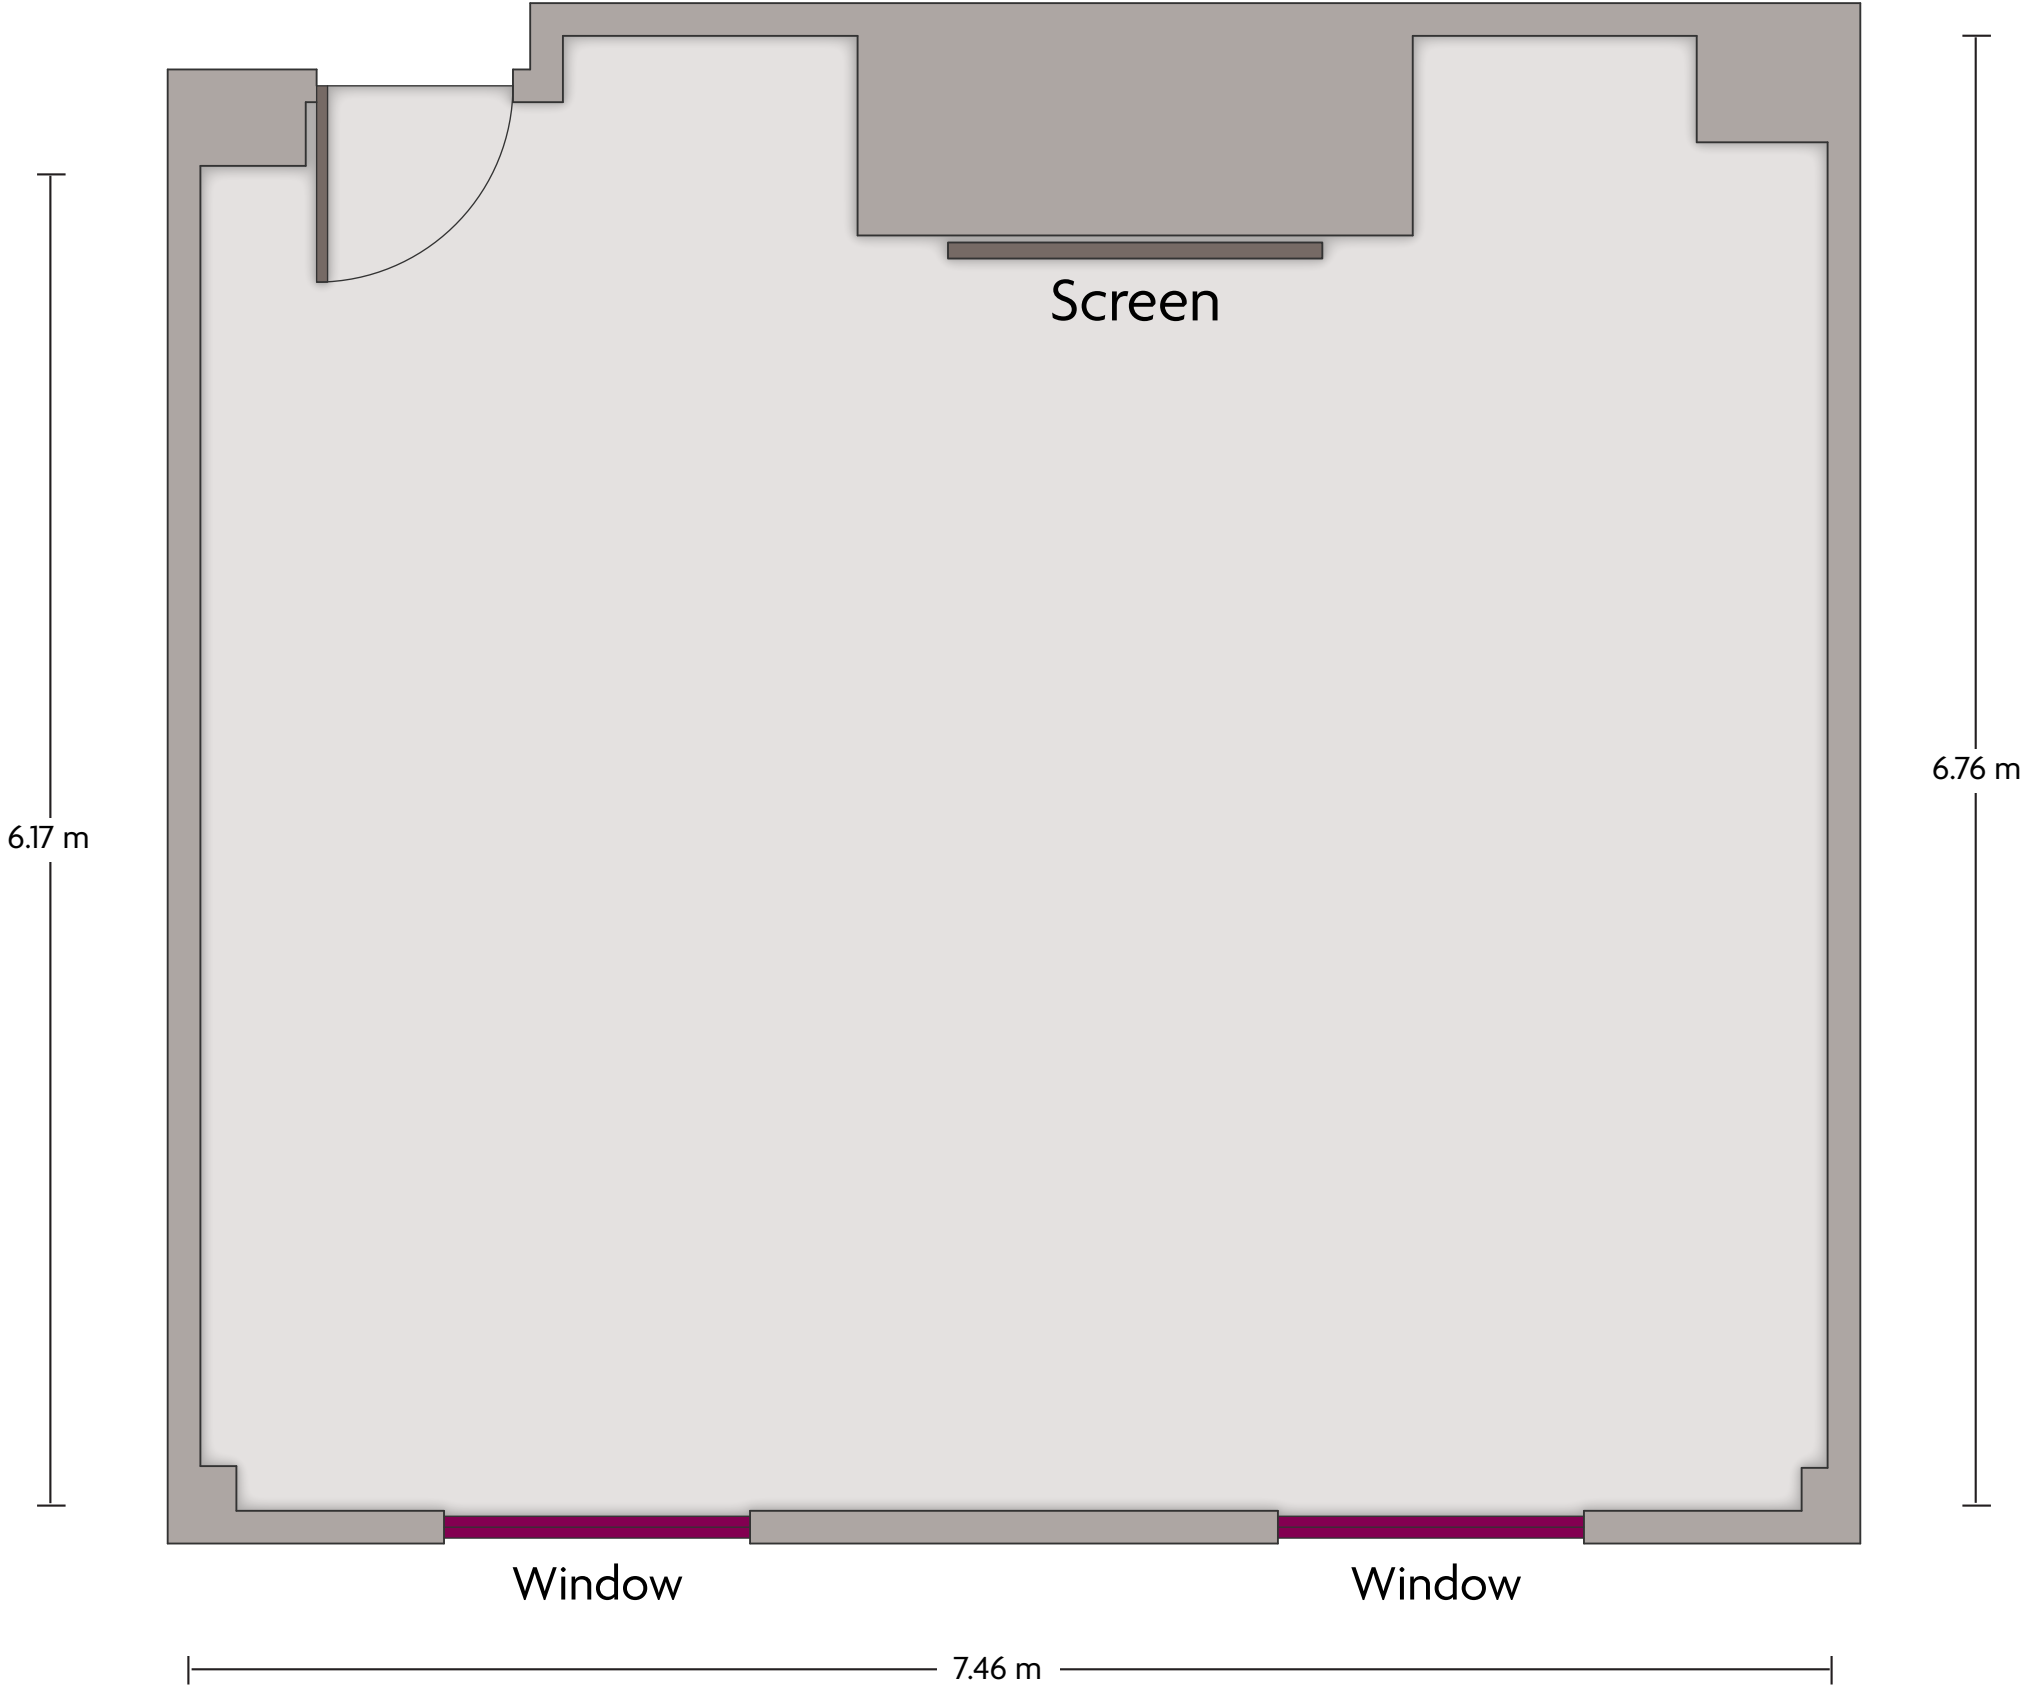

Crowne Plaza® Liverpool City Centre - Brunswick Suite

LENGTH: 7.5 m WIDTH: 6.8 m HEIGHT: 2.4 m TOTAL SQUARE METERS: 47.1 m² MAXIMUM CAPACITY: 34 POWER OUTLETS: 4

St. Nicholas Place, Princes Dock, Pier Head, Liverpool, L3 1QW, UK | 44 (0) 151 243 8000

*Multiple layout options available for this space.

Crowne Plaza® Liverpool City Centre - Canada Suite

LENGTH: 7.5 m WIDTH: 6.8 m HEIGHT: 2.4 m TOTAL SQUARE METERS: 49 m² MAXIMUM CAPACITY: 34 POWER OUTLETS: 4

St. Nicholas Place, Princes Dock, Pier Head, Liverpool, L3 1QW, UK | 44 (0) 151 243 8000

*Multiple layout options available for this space.

Crowne Plaza® Liverpool City Centre - HMS Liverpool Boardroom

LENGTH: 6.8 m WIDTH: 3.73 m HEIGHT: 2.4 m TOTAL SQUARE METERS: 24.4 m² MAXIMUM CAPACITY: 12 POWER OUTLETS: 2

St. Nicholas Place, Princes Dock, Pier Head, Liverpool, L3 1QW, UK | 44 (0) 151 243 8000

*Multiple layout options available for this space.

Crowne Plaza® Liverpool City Centre - Princess Suite

LENGTH: 39.6 m WIDTH: 15.2 m HEIGHT: 3.3 m TOTAL SQUARE METERS: 550.6 m² MAXIMUM CAPACITY: 500 POWER OUTLETS: 18