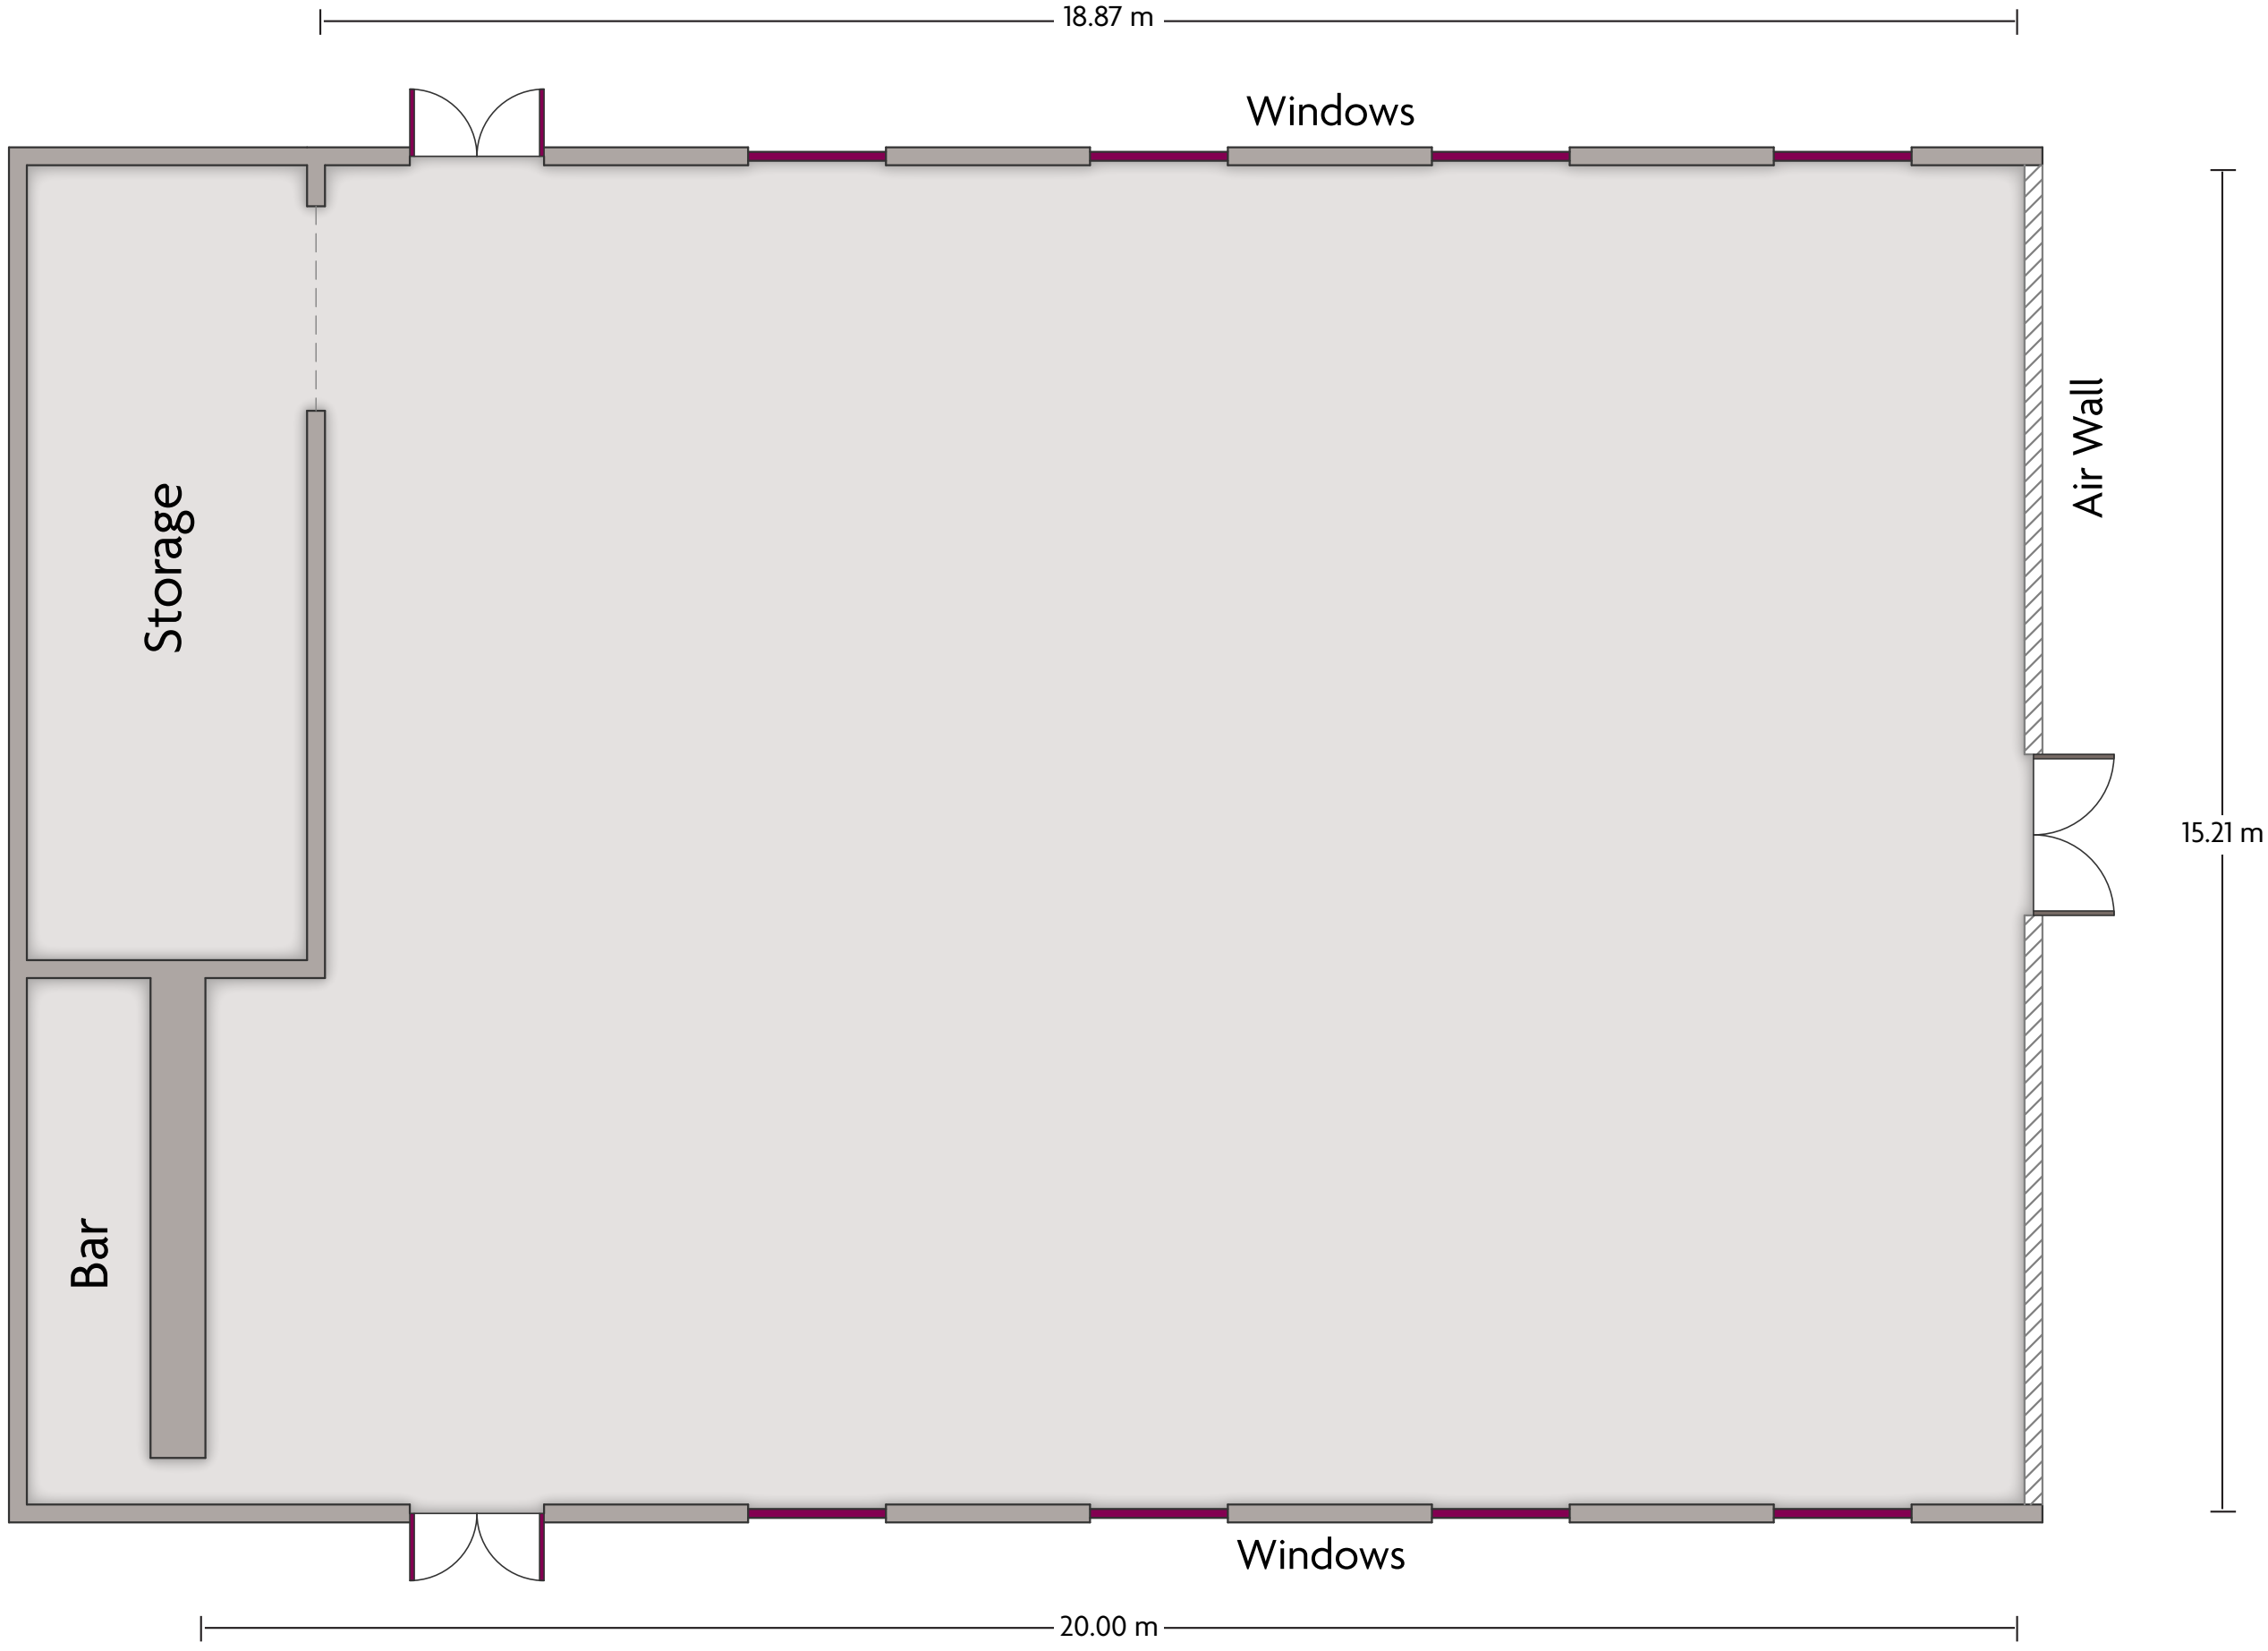

St. Nicholas Place, Princes Dock, Pier Head, Liverpool, L3 1QW, UK | 44 (0) 151 243 8000

*Multiple layout options available for this space.

Crowne Plaza® Liverpool City Centre - Princess Suite

LENGTH: 39.6 m WIDTH: 15.2 m HEIGHT: 3.3 m TOTAL SQUARE METERS: 550.6 m² MAXIMUM CAPACITY: 500 POWER OUTLETS: 18

St. Nicholas Place, Princes Dock, Pier Head, Liverpool, L3 1QW, UK | 44 (0) 151 243 8000

*Multiple layout options available for this space.

Crowne Plaza® Liverpool City Centre - Princess Suite 1

LENGTH: 20.0 m WIDTH: 15.2 m HEIGHT: 3.3 m TOTAL SQUARE METERS: 291.9 m² MAXIMUM CAPACITY: 300 POWER OUTLETS: 4

St. Nicholas Place, Princes Dock, Pier Head, Liverpool, L3 1QW, UK | 44 (0) 151 243 8000

*Multiple layout options available for this space.

Crowne Plaza® Liverpool City Centre - Princess Suite 2

LENGTH: 15.2 m WIDTH: 5.7 m HEIGHT: 3.3 m TOTAL SQUARE METERS: 99.3 m² MAXIMUM CAPACITY: 120 POWER OUTLETS: 7

St. Nicholas Place, Princes Dock, Pier Head, Liverpool, L3 1QW, UK | 44 (0) 151 243 8000

*Multiple layout options available for this space.

Crowne Plaza® Liverpool City Centre - Princess Suite 3

LENGTH: 15.2 m WIDTH: 5.7 m HEIGHT: 3.3 m TOTAL SQUARE METERS: 99.3 m² MAXIMUM CAPACITY: 120 POWER OUTLETS: 7