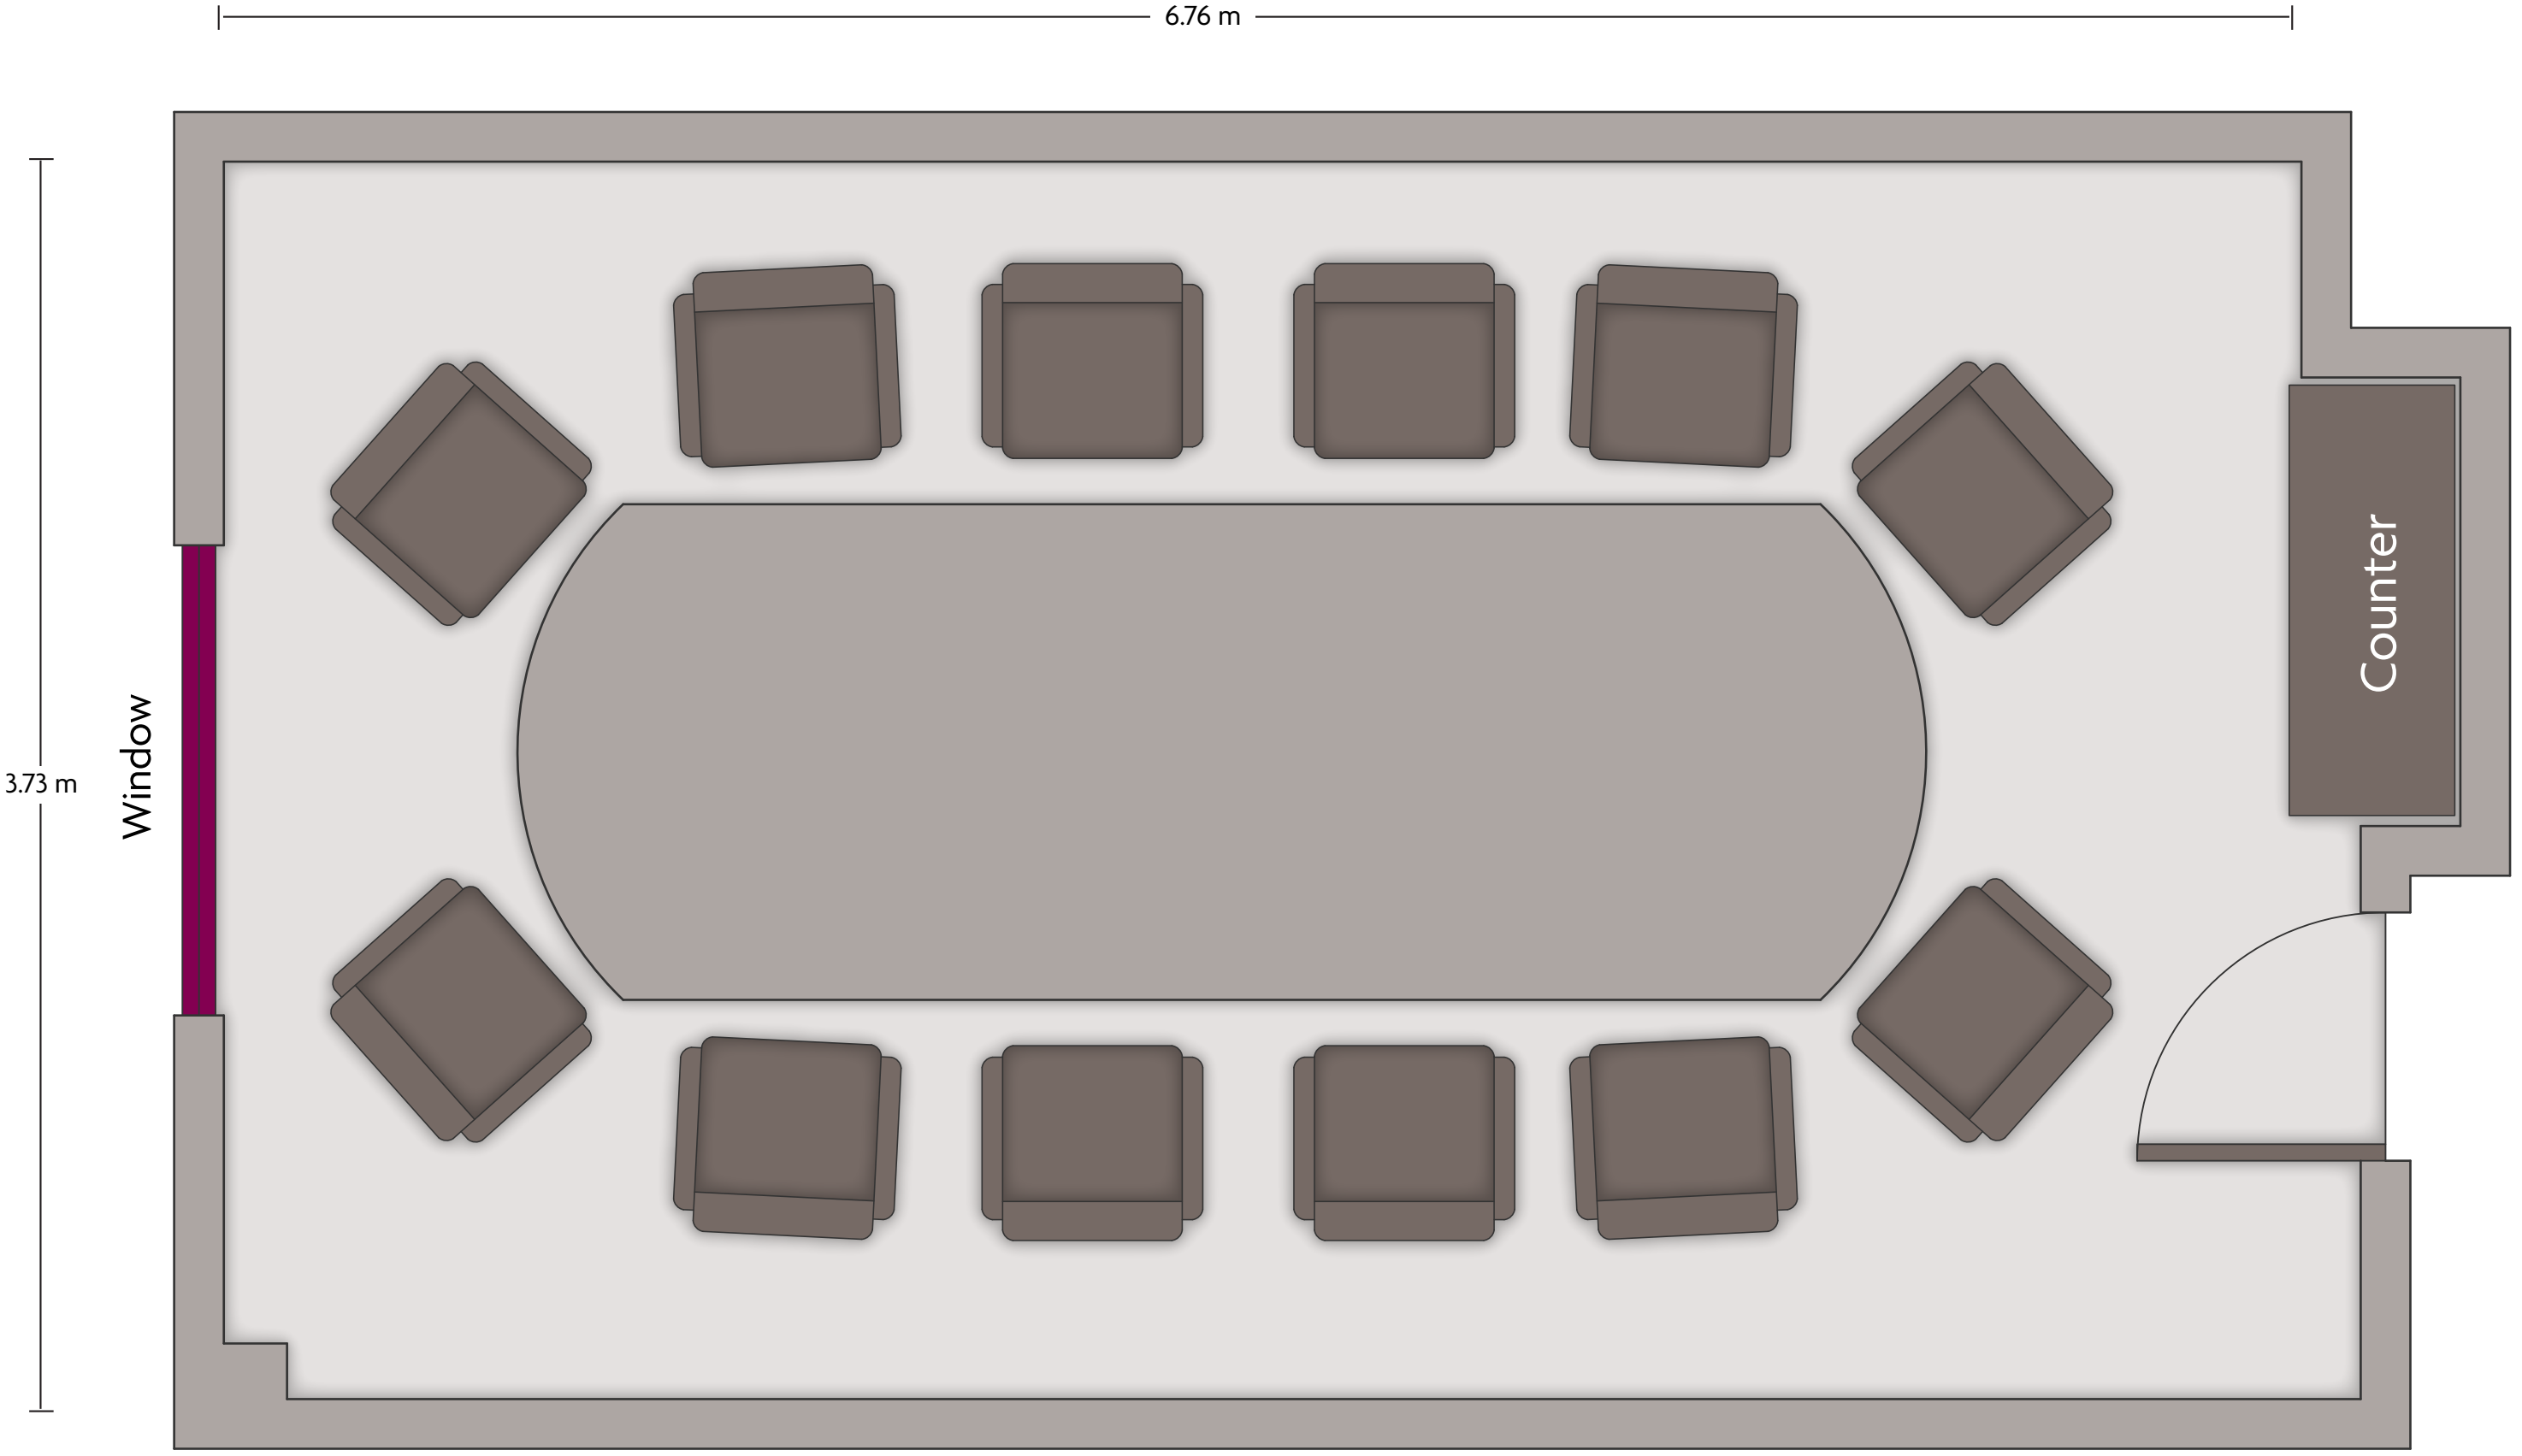

*Multiple layout options available for this space.

Crowne Plaza® Liverpool City Centre - Canada Suite

LENGTH: 7.5 m WIDTH: 6.8 m HEIGHT: 2.4 m TOTAL SQUARE METERS: 49 m² MAXIMUM CAPACITY: 34 POWER OUTLETS: 4

St. Nicholas Place, Princes Dock, Pier Head, Liverpool, L3 1QW, UK | 44 (0) 151 243 8000

*Multiple layout options available for this space.

Crowne Plaza® Liverpool City Centre - Conference Cafe

LENGTH: 9.7 m WIDTH: 9.0 m HEIGHT: 2.4 m TOTAL SQUARE METERS: 55.1 m² MAXIMUM CAPACITY: 34 POWER OUTLETS: 2

St. Nicholas Place, Princes Dock, Pier Head, Liverpool, L3 1QW, UK | 44 (0) 151 243 8000

*Multiple layout options available for this space.

Crowne Plaza® Liverpool City Centre - HMS Liverpool Boardroom

LENGTH: 6.8 m WIDTH: 3.73 m HEIGHT: 2.4 m TOTAL SQUARE METERS: 24.4 m² MAXIMUM CAPACITY: 12 POWER OUTLETS: 2

St. Nicholas Place, Princes Dock, Pier Head, Liverpool, L3 1QW, UK | 44 (0) 151 243 8000

*Multiple layout options available for this space.

Crowne Plaza® Liverpool City Centre - Princess Suite

LENGTH: 39.6 m WIDTH: 15.2 m HEIGHT: 3.3 m TOTAL SQUARE METERS: 550.6 m² MAXIMUM CAPACITY: 500 POWER OUTLETS: 18