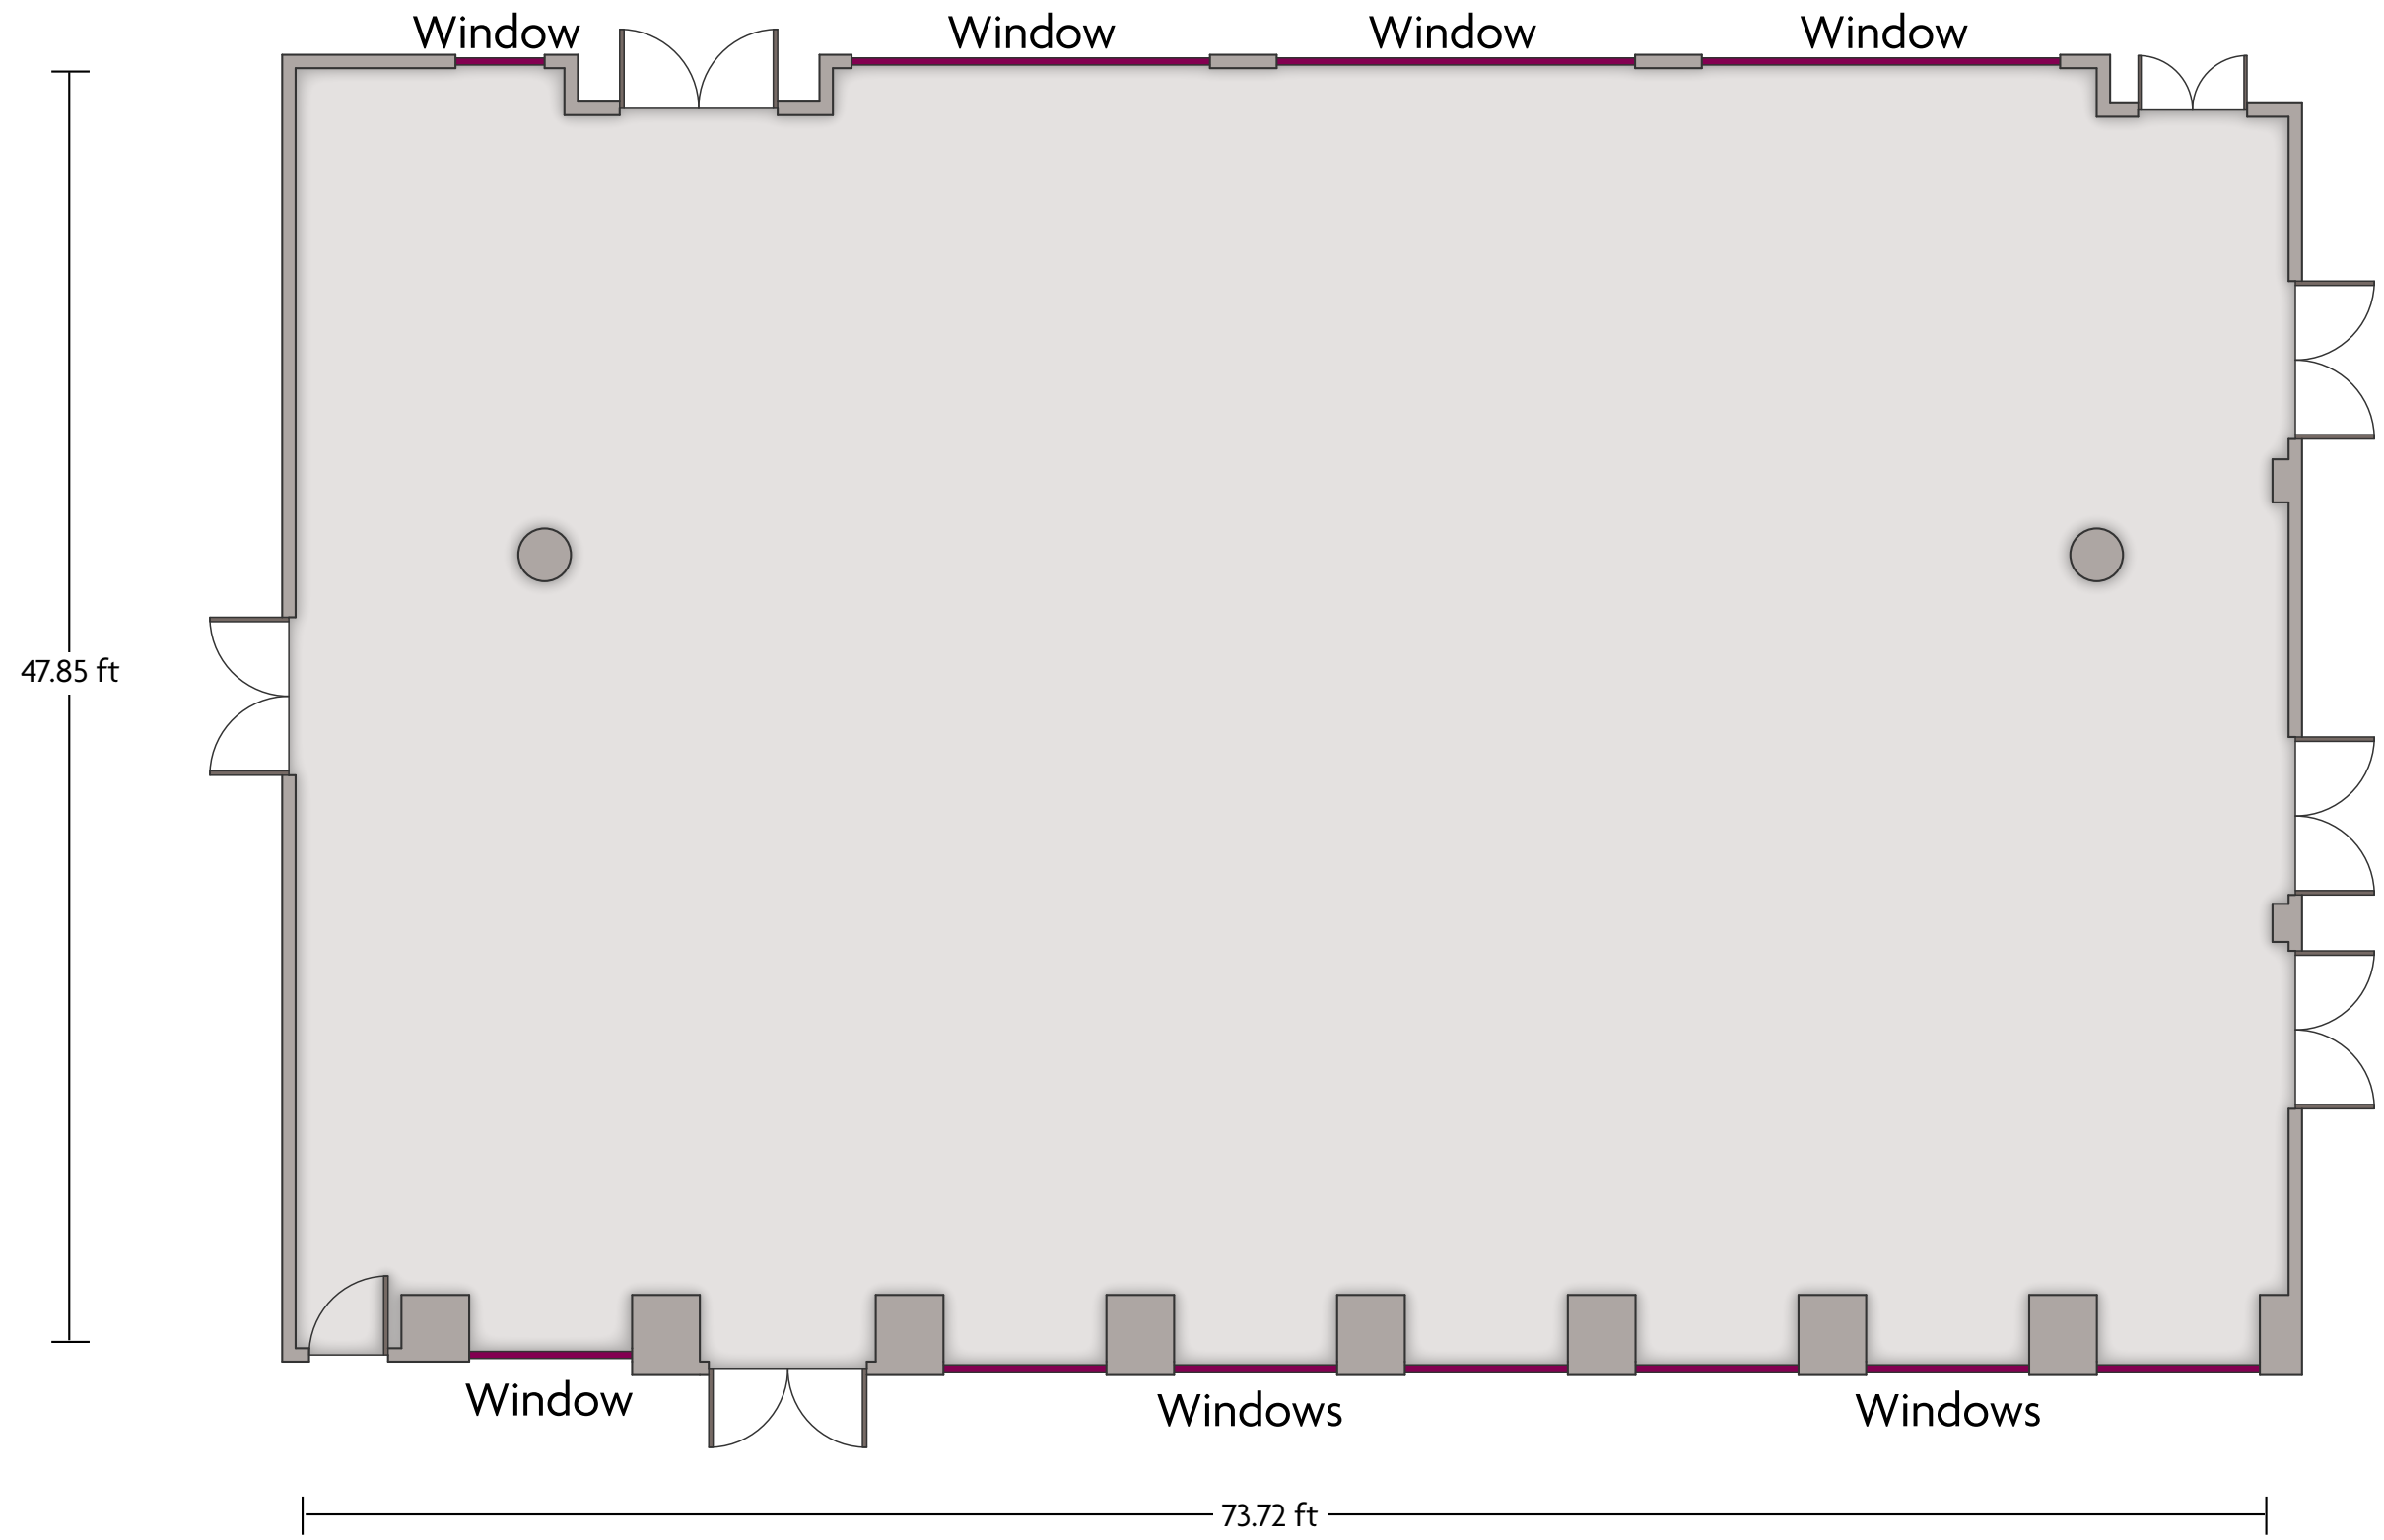

Crowne Plaza® Liverpool - John Lennon Airport - Aerial Ballroom

LENGTH: 73.7 Ft   WIDTH: 47.8 Ft   HEIGHT: 11 Ft   TOTAL SQUARE FEET: 3513.3 Sq Ft   MAXIMUM CAPACITY: 300   POWER OUTLETS: 9

Liverpool Airport Speke Aerodome I Liverpool - L24 8QD, UK | 44.151.4945000

*Multiple layout options available for this space.