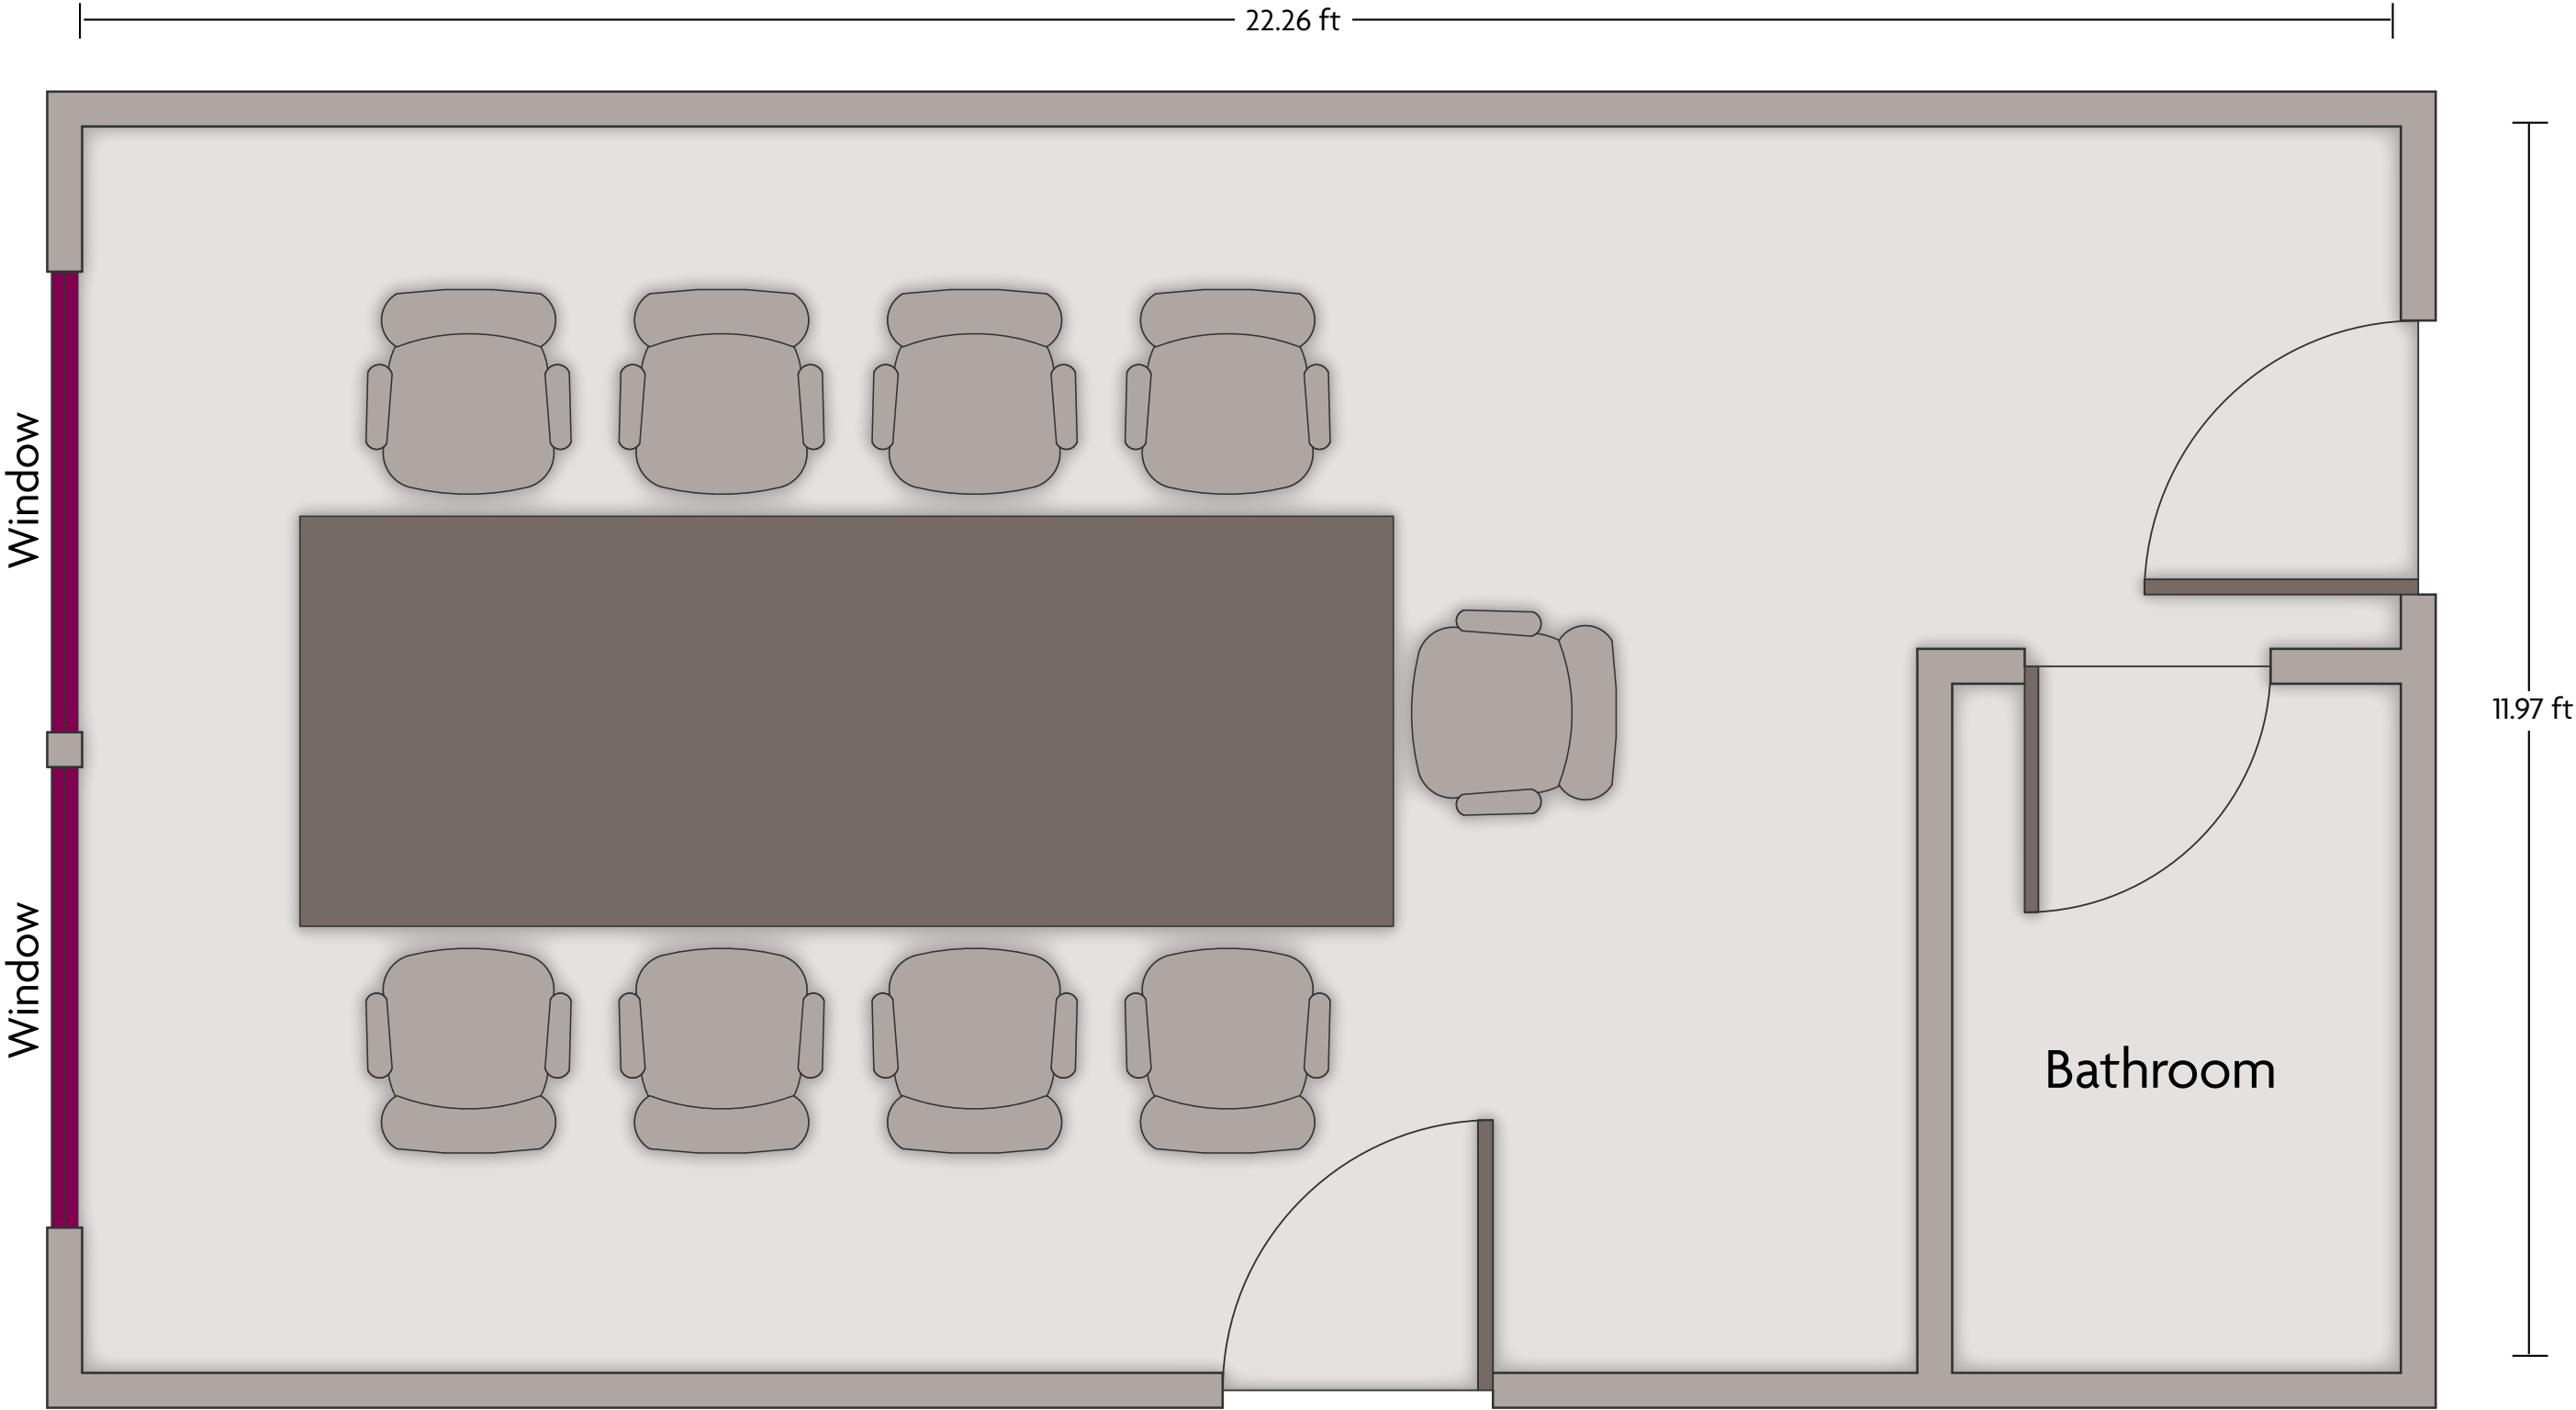

LENGTH: 22.3 Ft   WIDTH: 12.0 Ft   HEIGHT: 8 Ft   TOTAL SQUARE FEET: 234.2 Sq Ft   MAXIMUM CAPACITY: 14   POWER OUTLETS: 3

Liverpool Airport Speke Aerodome I Liverpool - L24 8QD, UK | 44.151.4945000