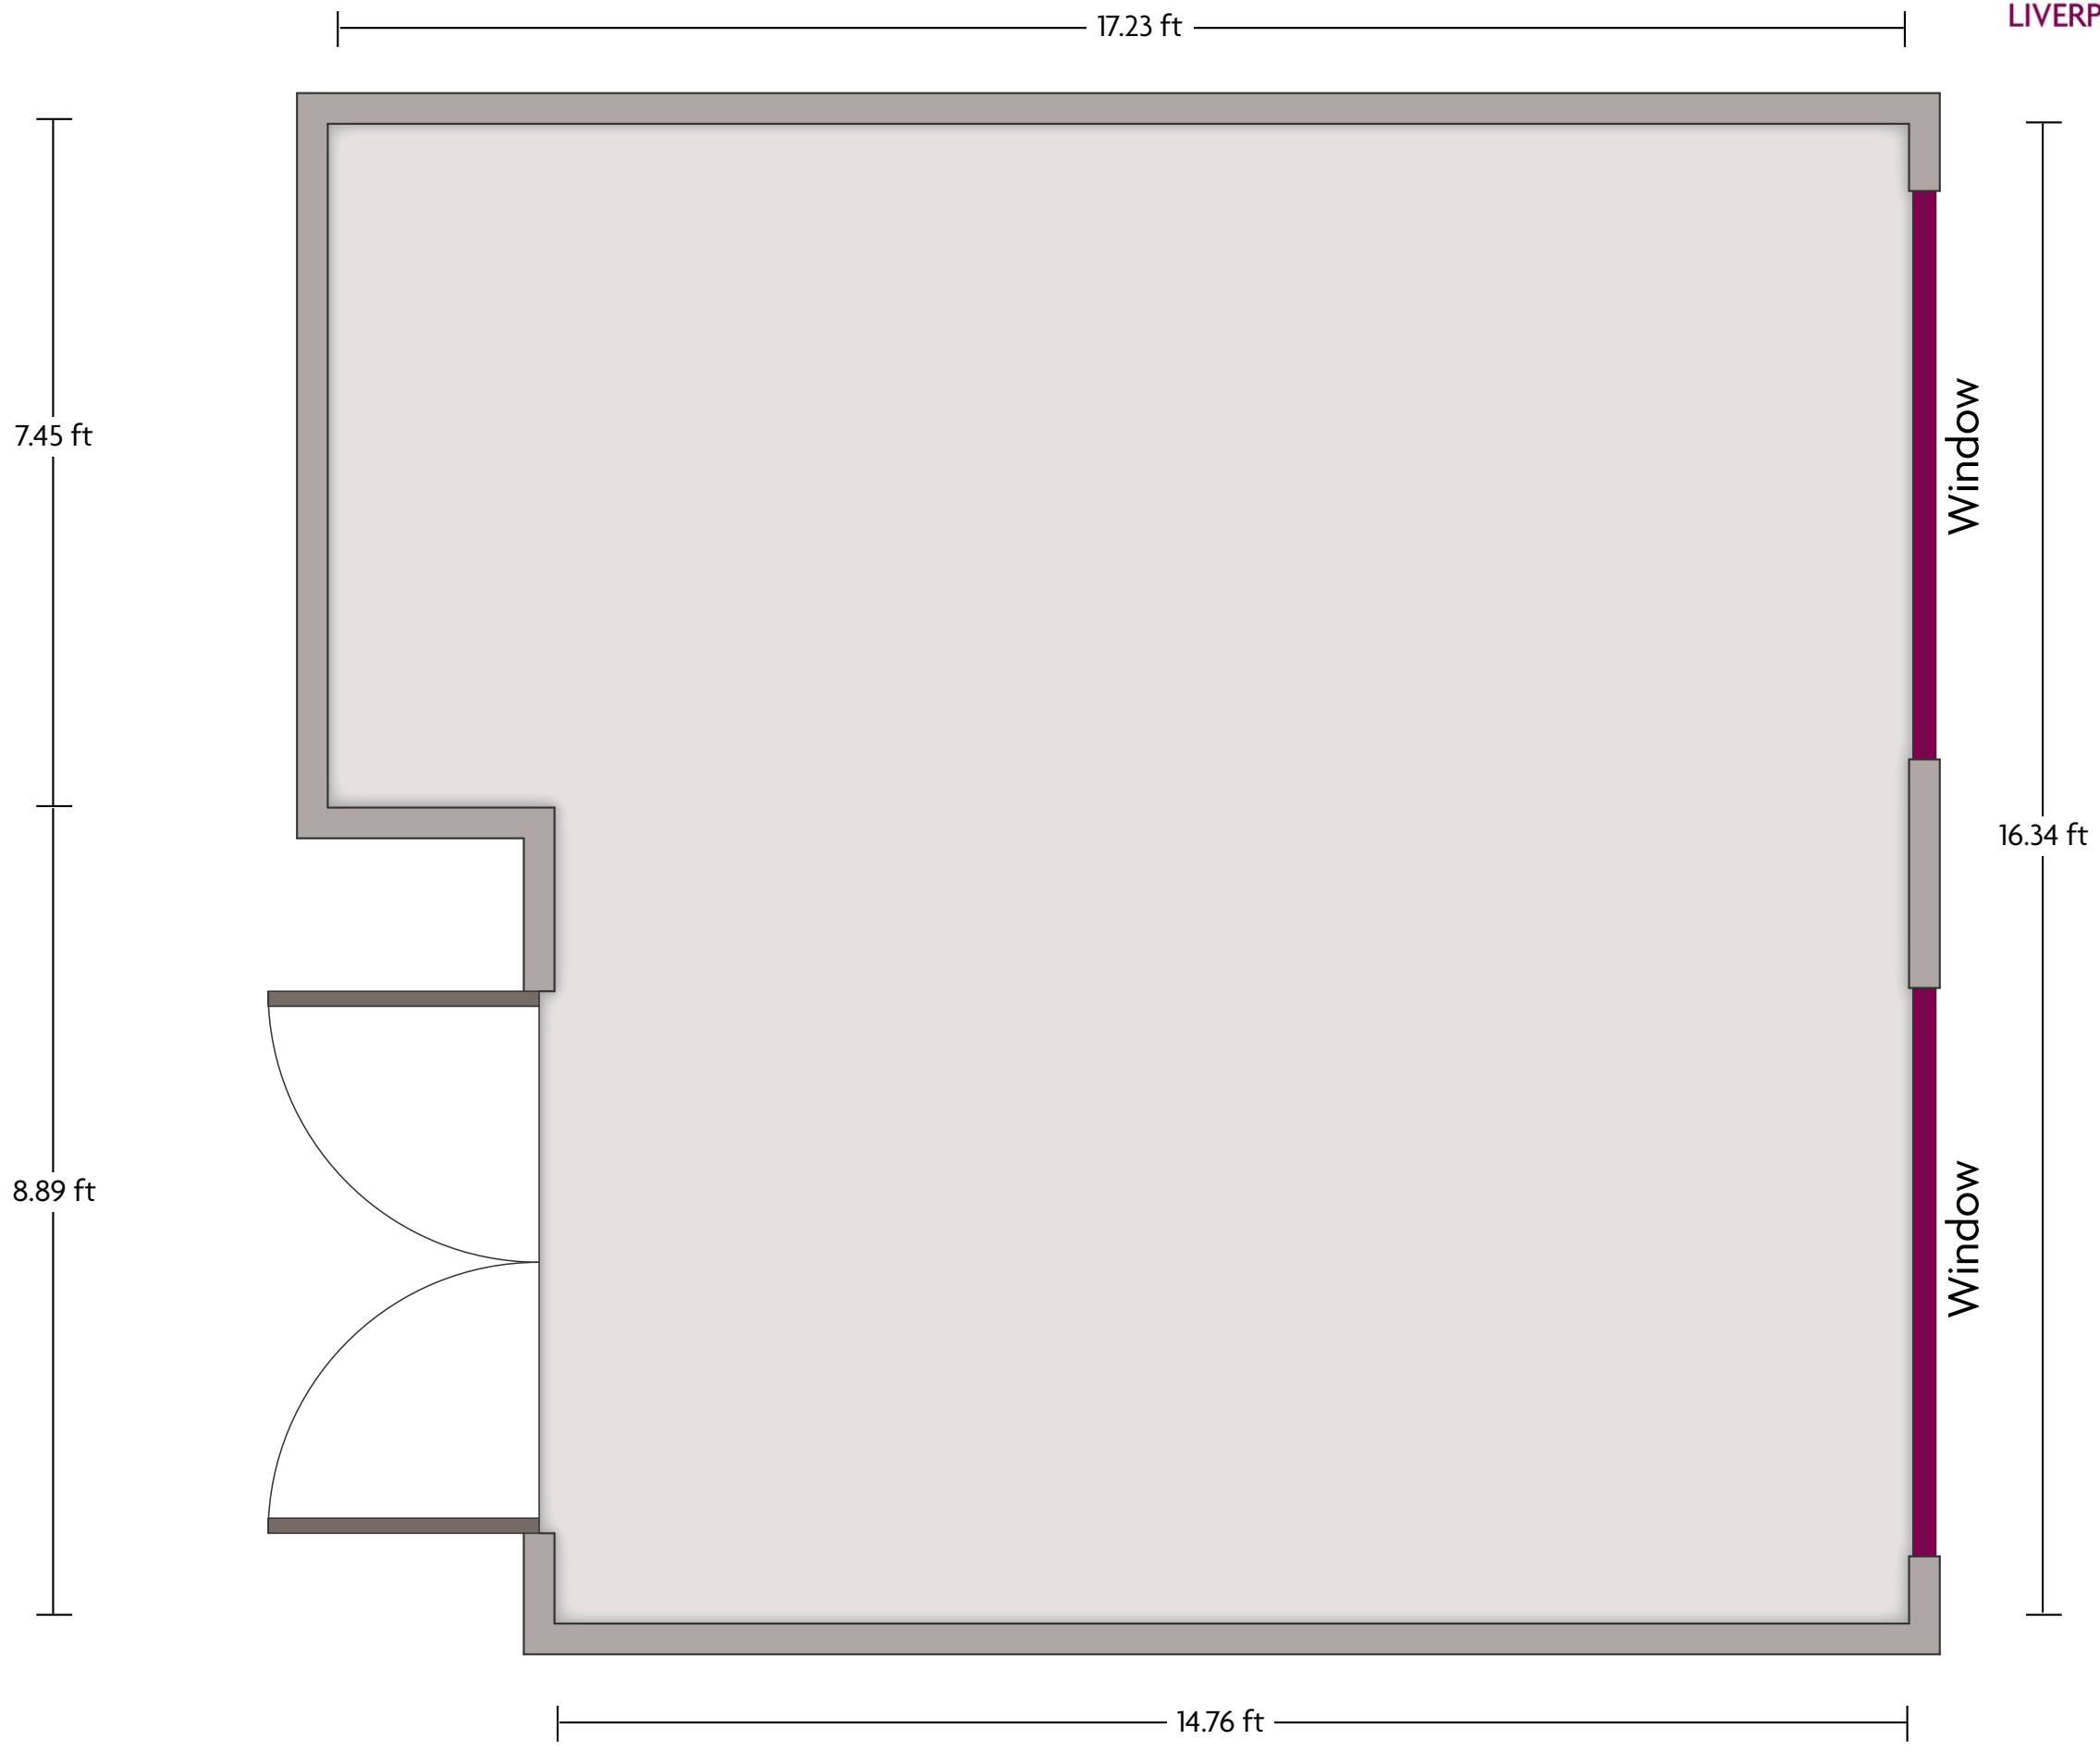

Crowne Plaza® Liverpool - John Lennon Airport - Harvard

LENGTH: 17.2 Ft   WIDTH: 16.3 Ft   HEIGHT: 11 Ft   TOTAL SQUARE FEET: 259.6 Sq Ft   MAXIMUM CAPACITY: 20   POWER OUTLETS: 7

Liverpool Airport Speke Aerodome I Liverpool - L24 8QD, UK | 44.151.4945000

*Multiple layout options available for this space.