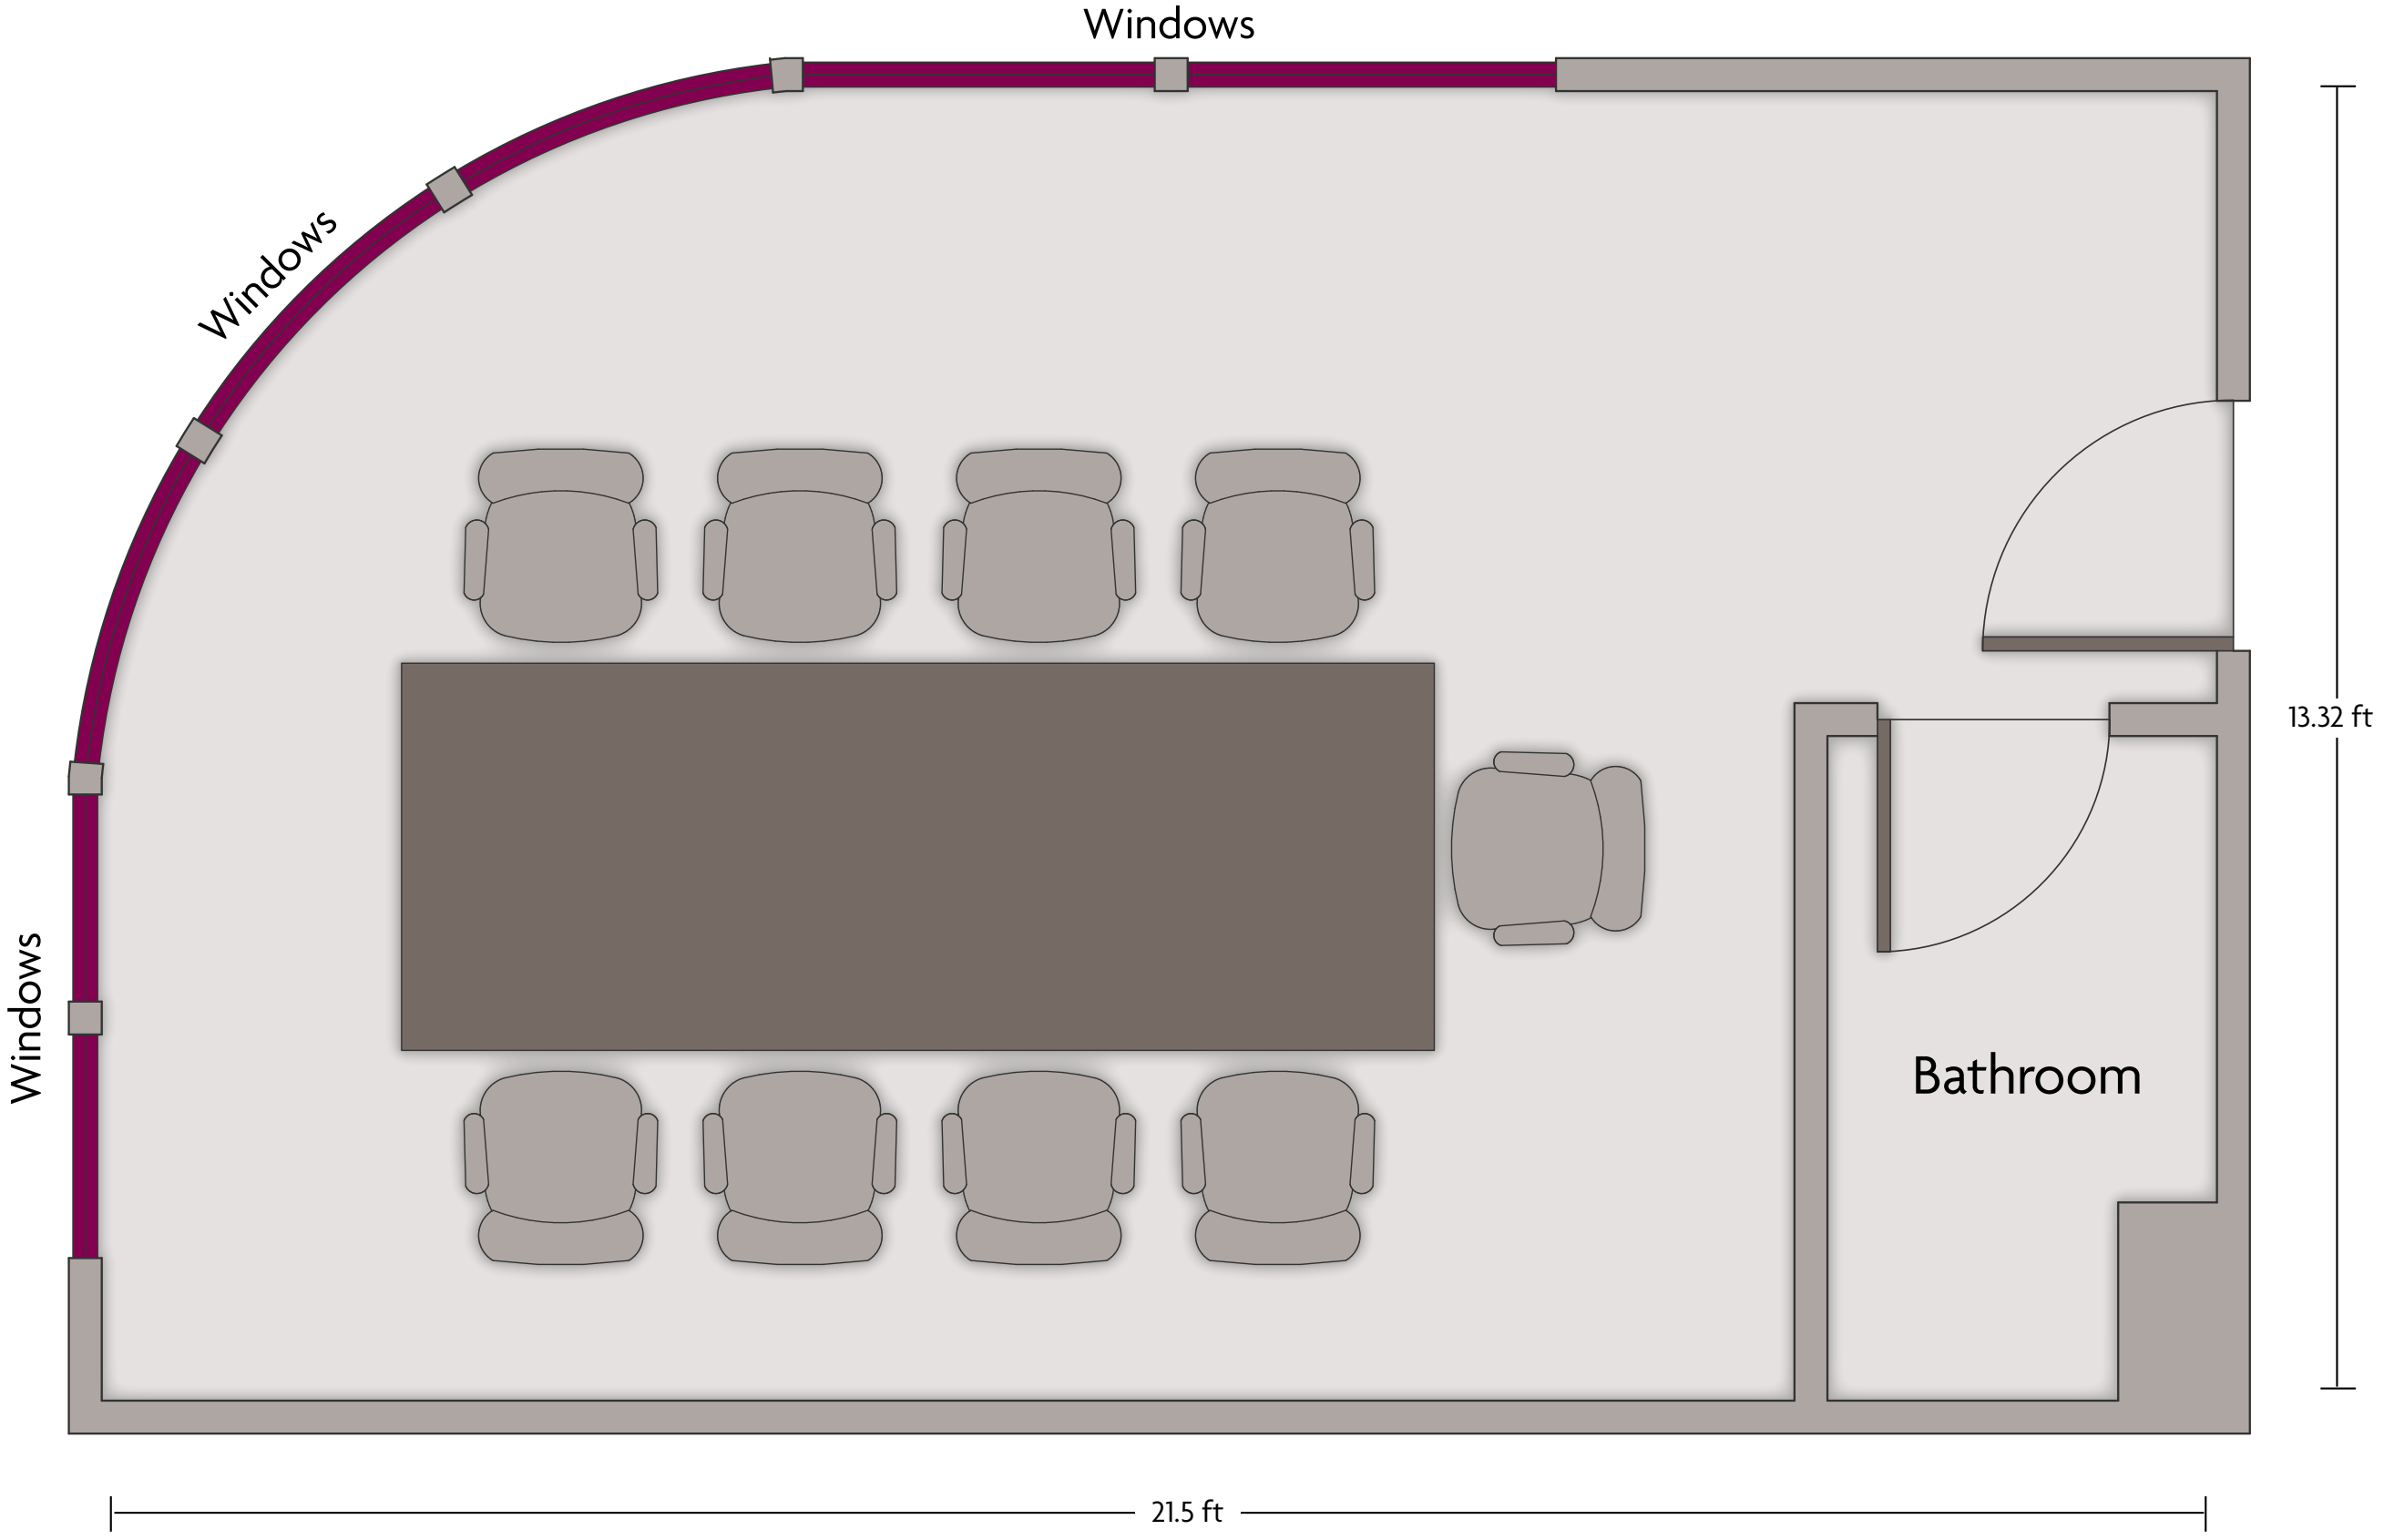

LENGTH: 21.5 Ft   WIDTH: 13.3 Ft   HEIGHT: 8 Ft   TOTAL SQUARE FEET: 242.0 Sq Ft   MAXIMUM CAPACITY: 14   POWER OUTLETS: 3

Liverpool Airport Speke Aerodome I Liverpool - L24 8QD, UK | 44.151.4945000