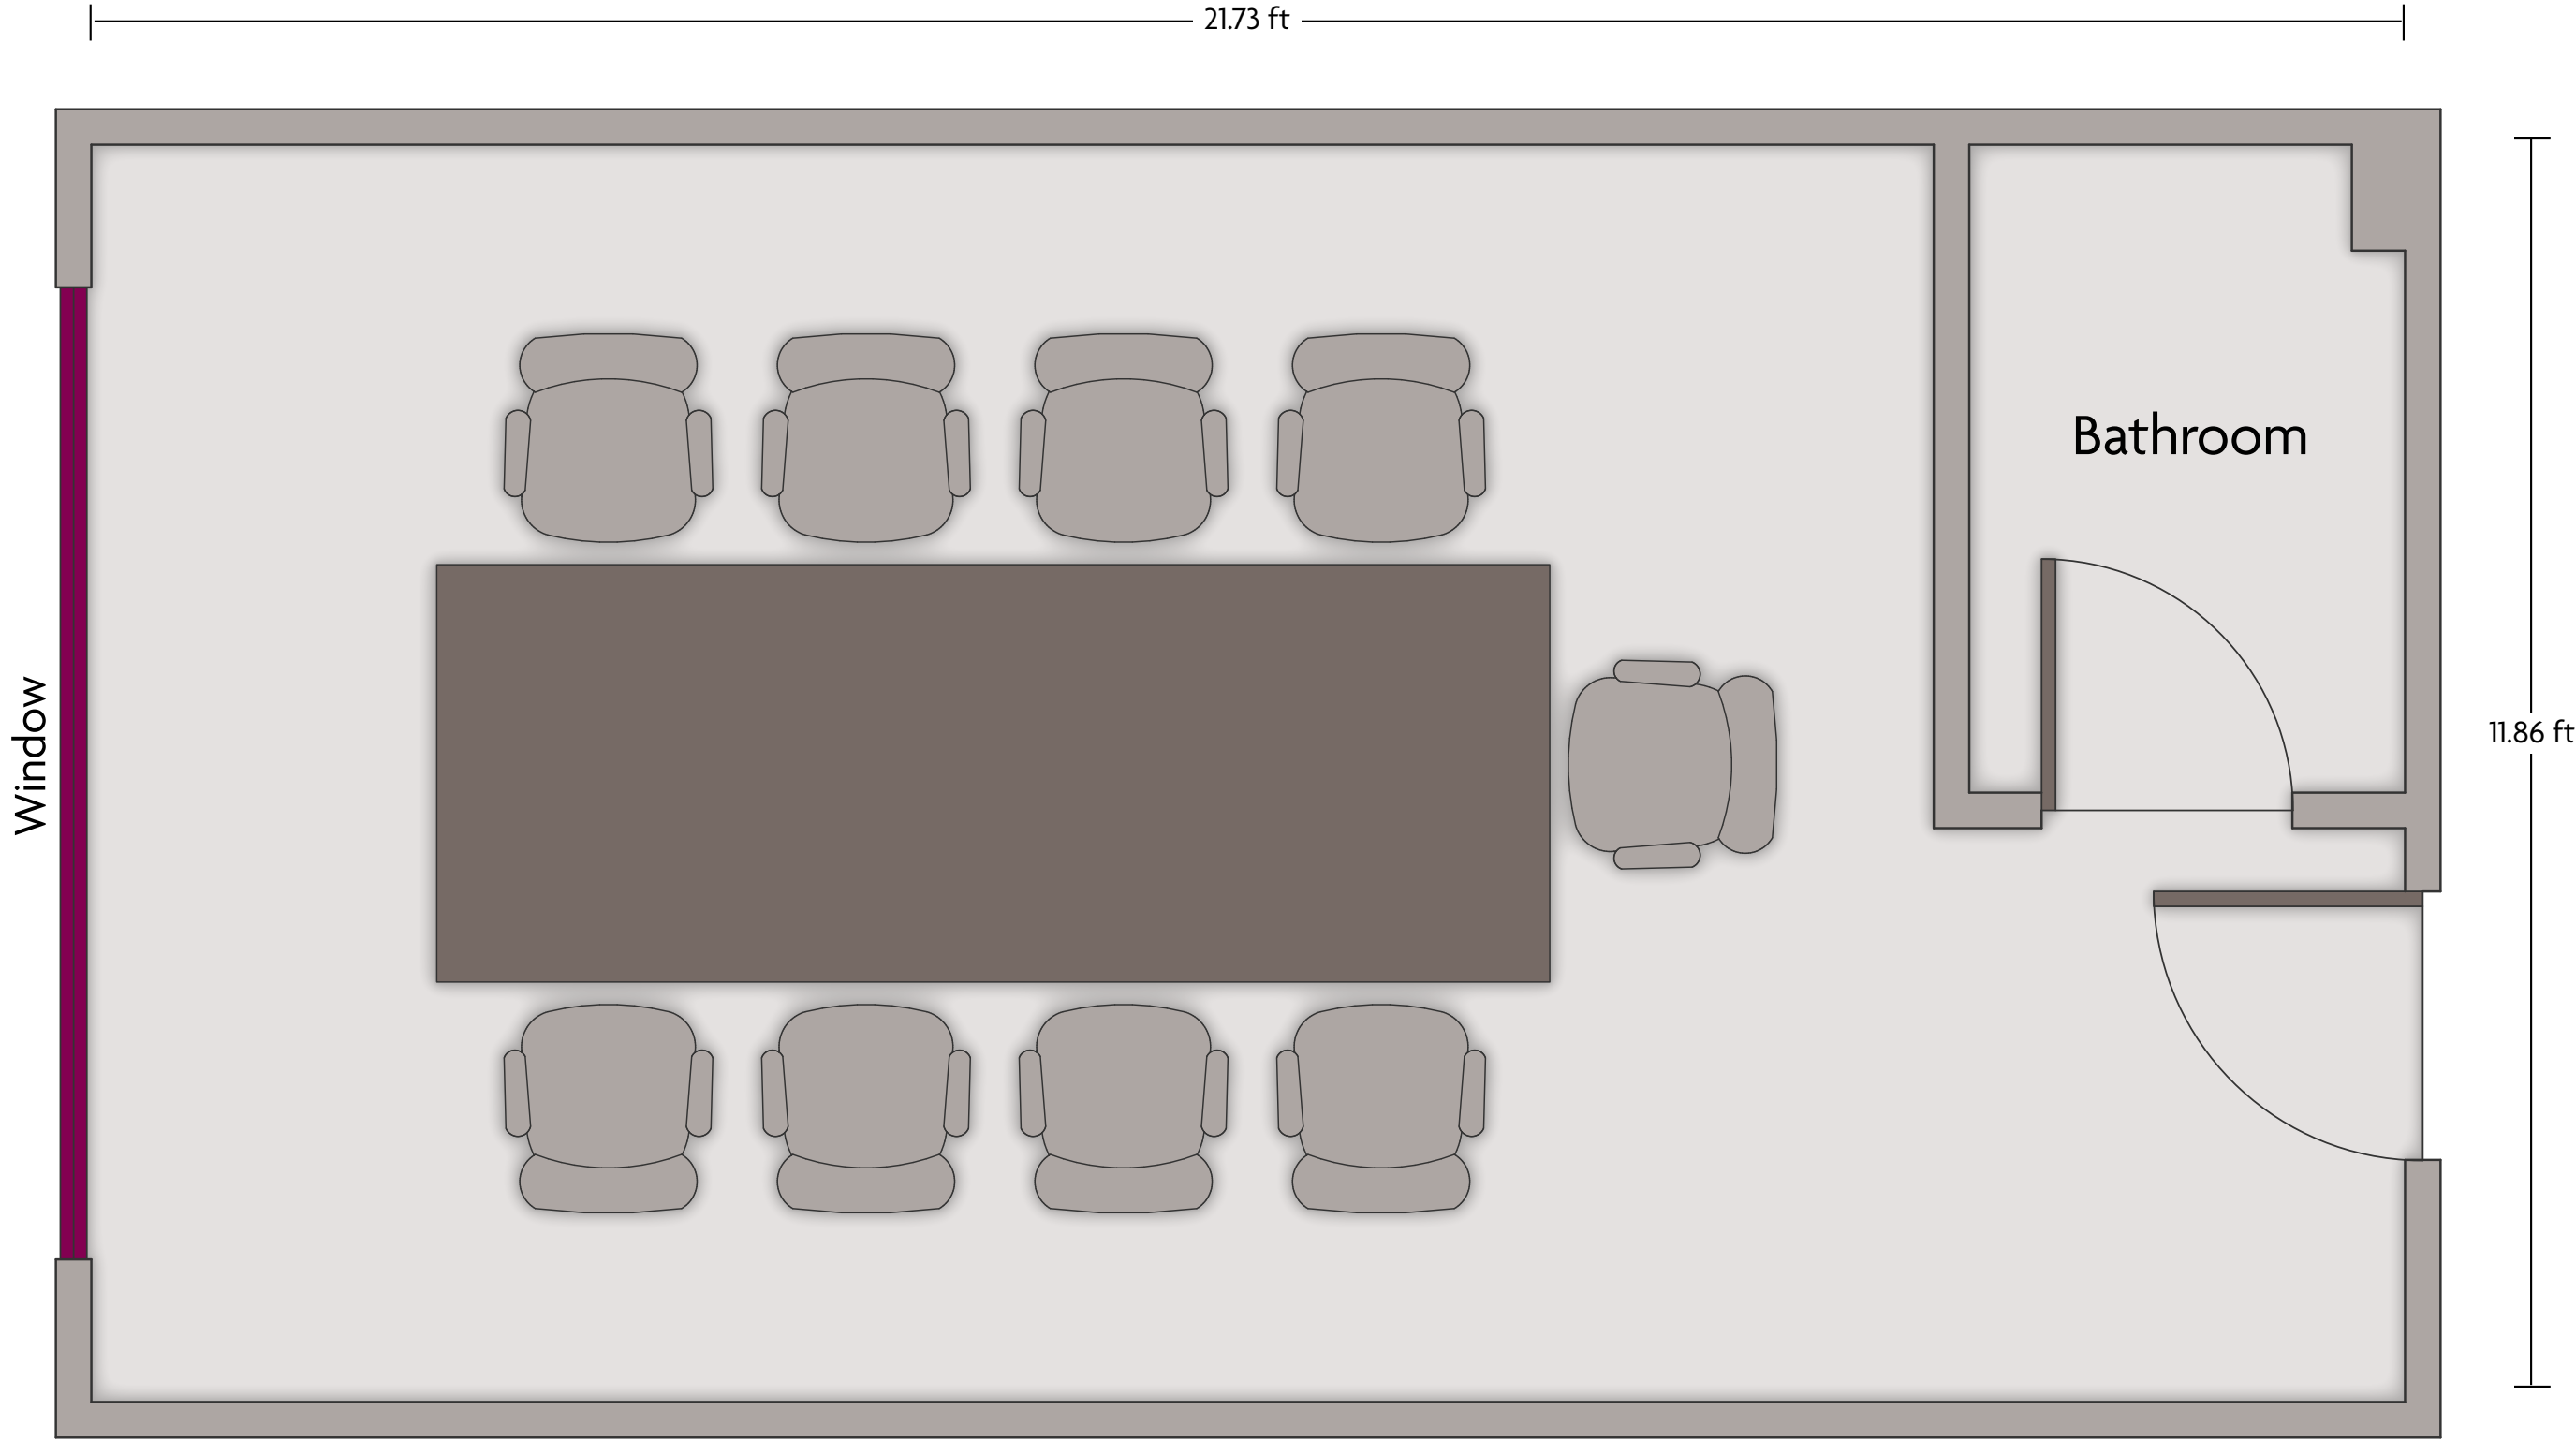

LENGTH: 21.7 Ft   WIDTH: 11.9 Ft   HEIGHT: 8 Ft   TOTAL SQUARE FEET: 230.2 Sq Ft   MAXIMUM CAPACITY: 14   POWER OUTLETS: 3

Liverpool Airport Speke Aerodome I Liverpool - L24 8QD, UK | 44.151.4945000