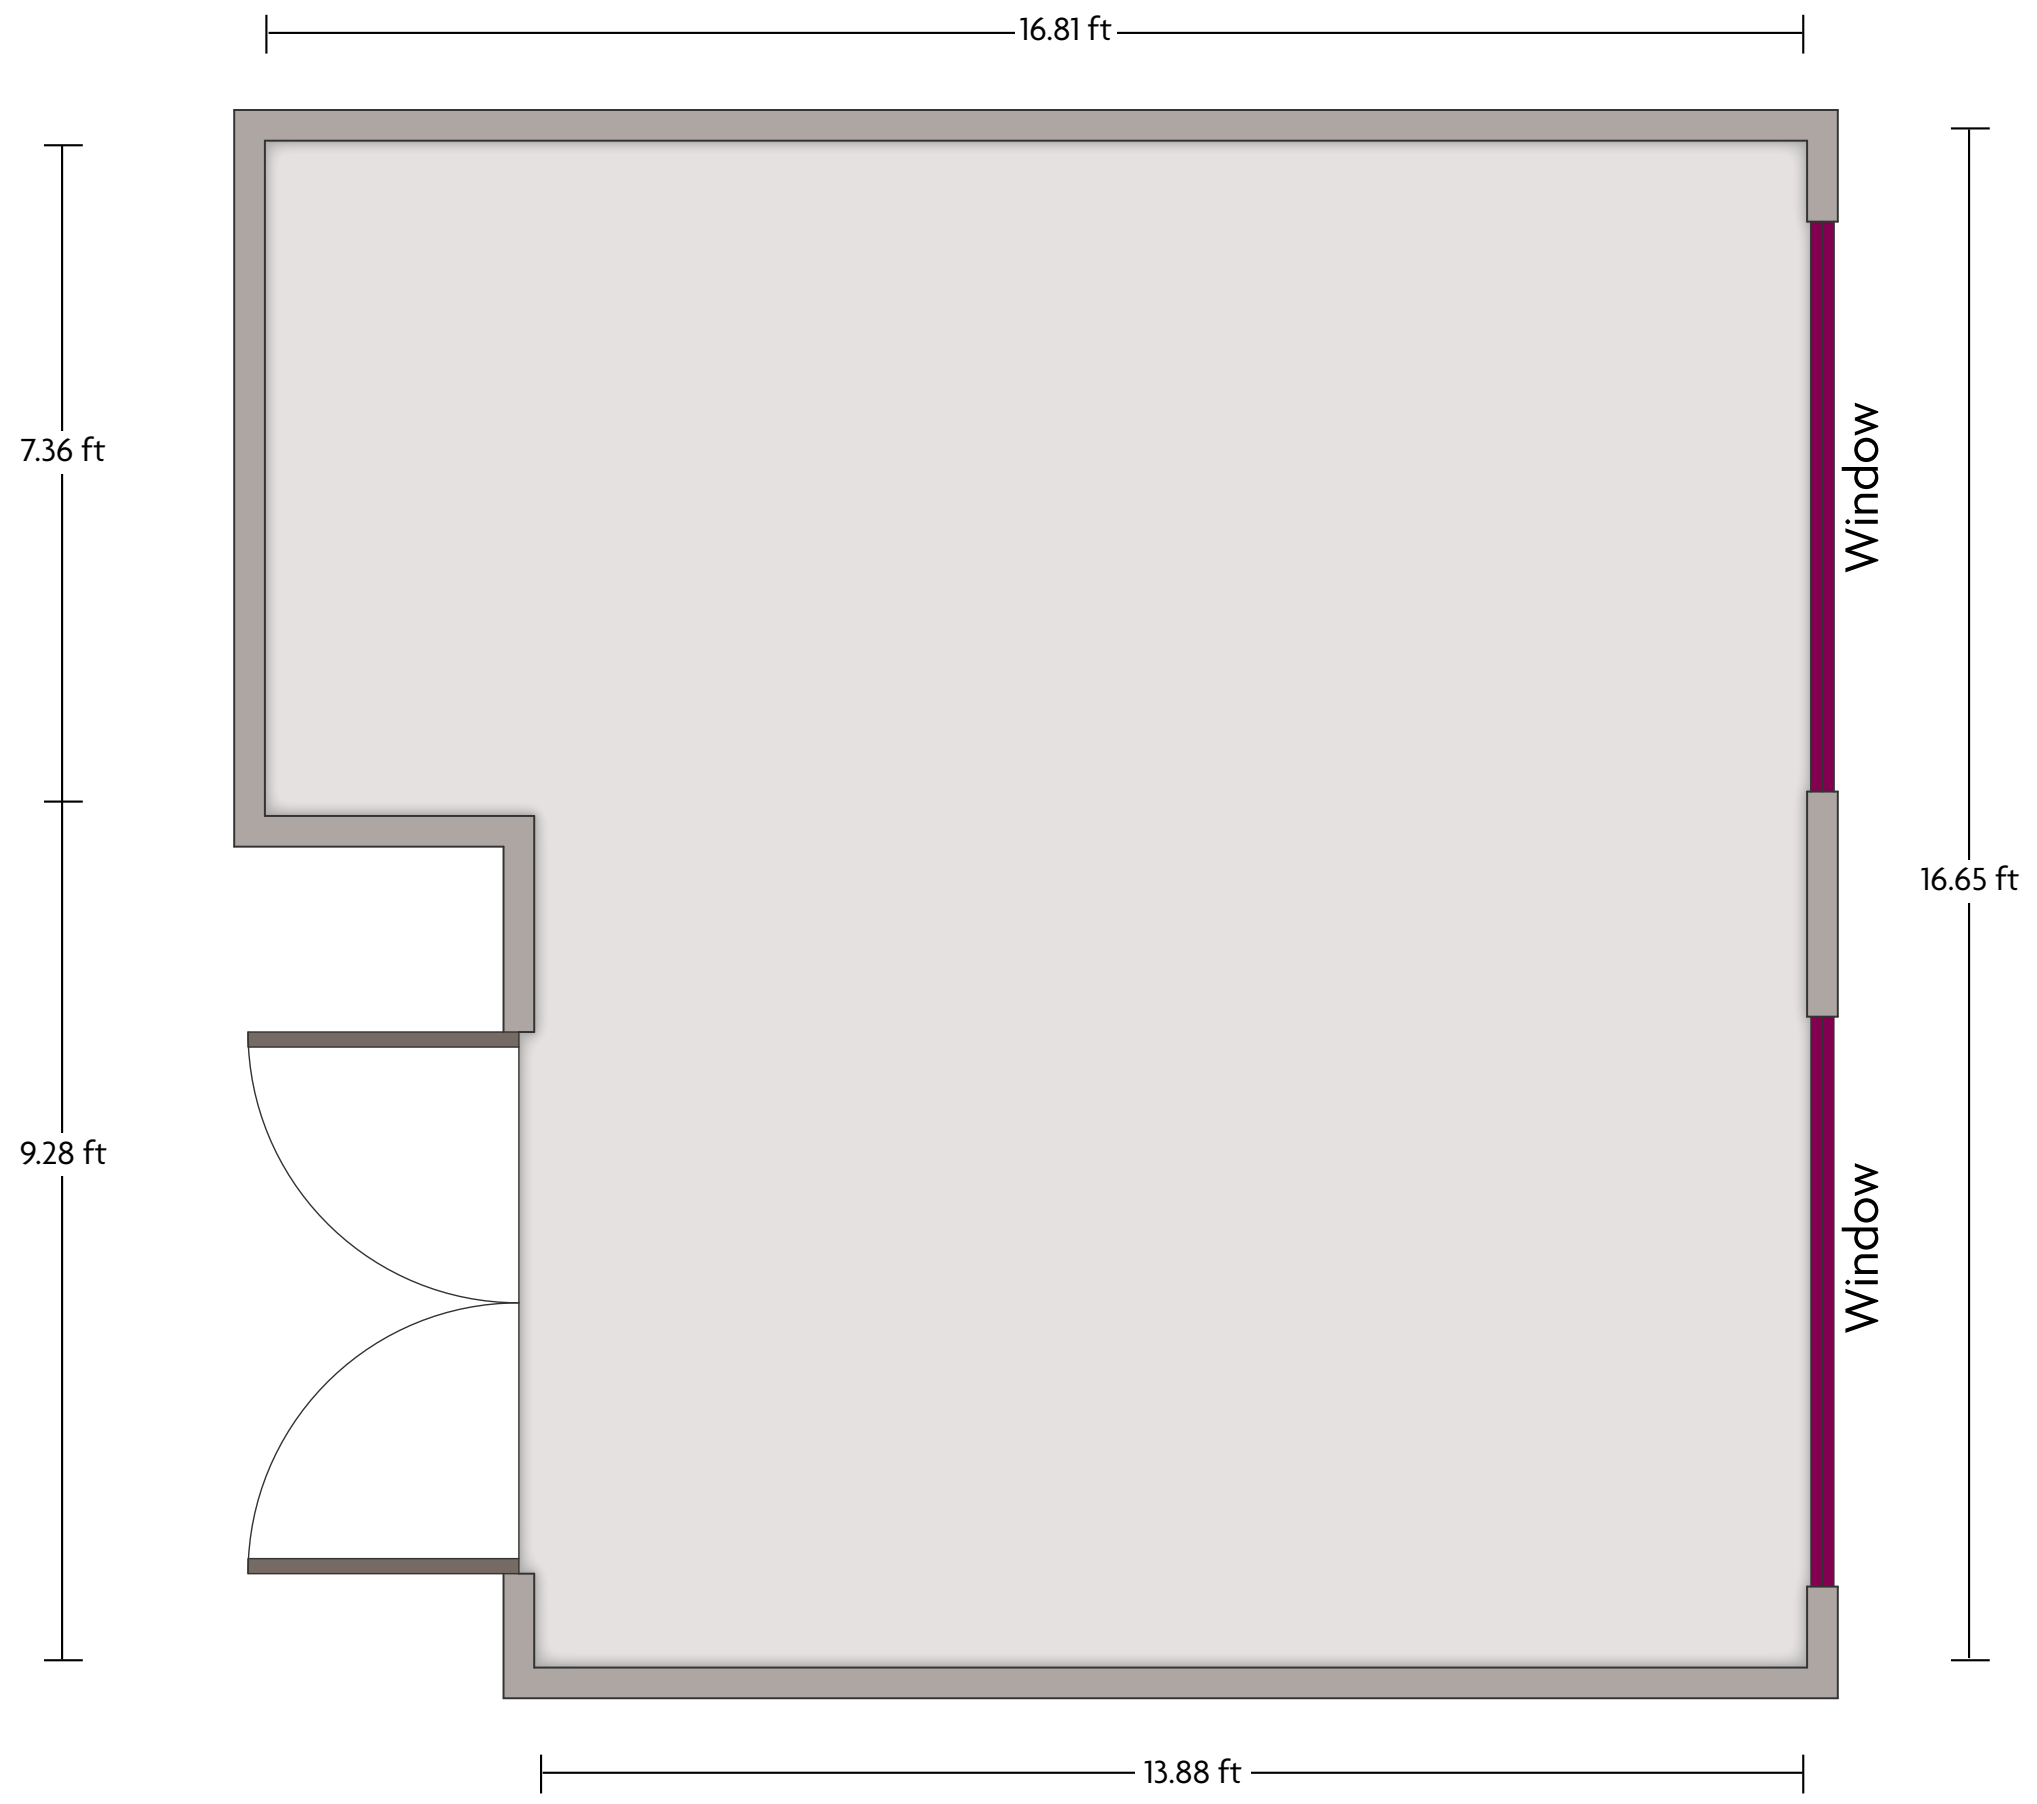

Crowne Plaza® Liverpool - John Lennon Airport - Douglas

LENGTH: 16.8 Ft   WIDTH: 16.6 Ft   HEIGHT: 11 Ft   TOTAL SQUARE FEET: 252.6 Sq Ft   MAXIMUM CAPACITY: 20   POWER OUTLETS: 7

Liverpool Airport Speke Aerodome I Liverpool - L24 8QD, UK | 44.151.4945000

*Multiple layout options available for this space.