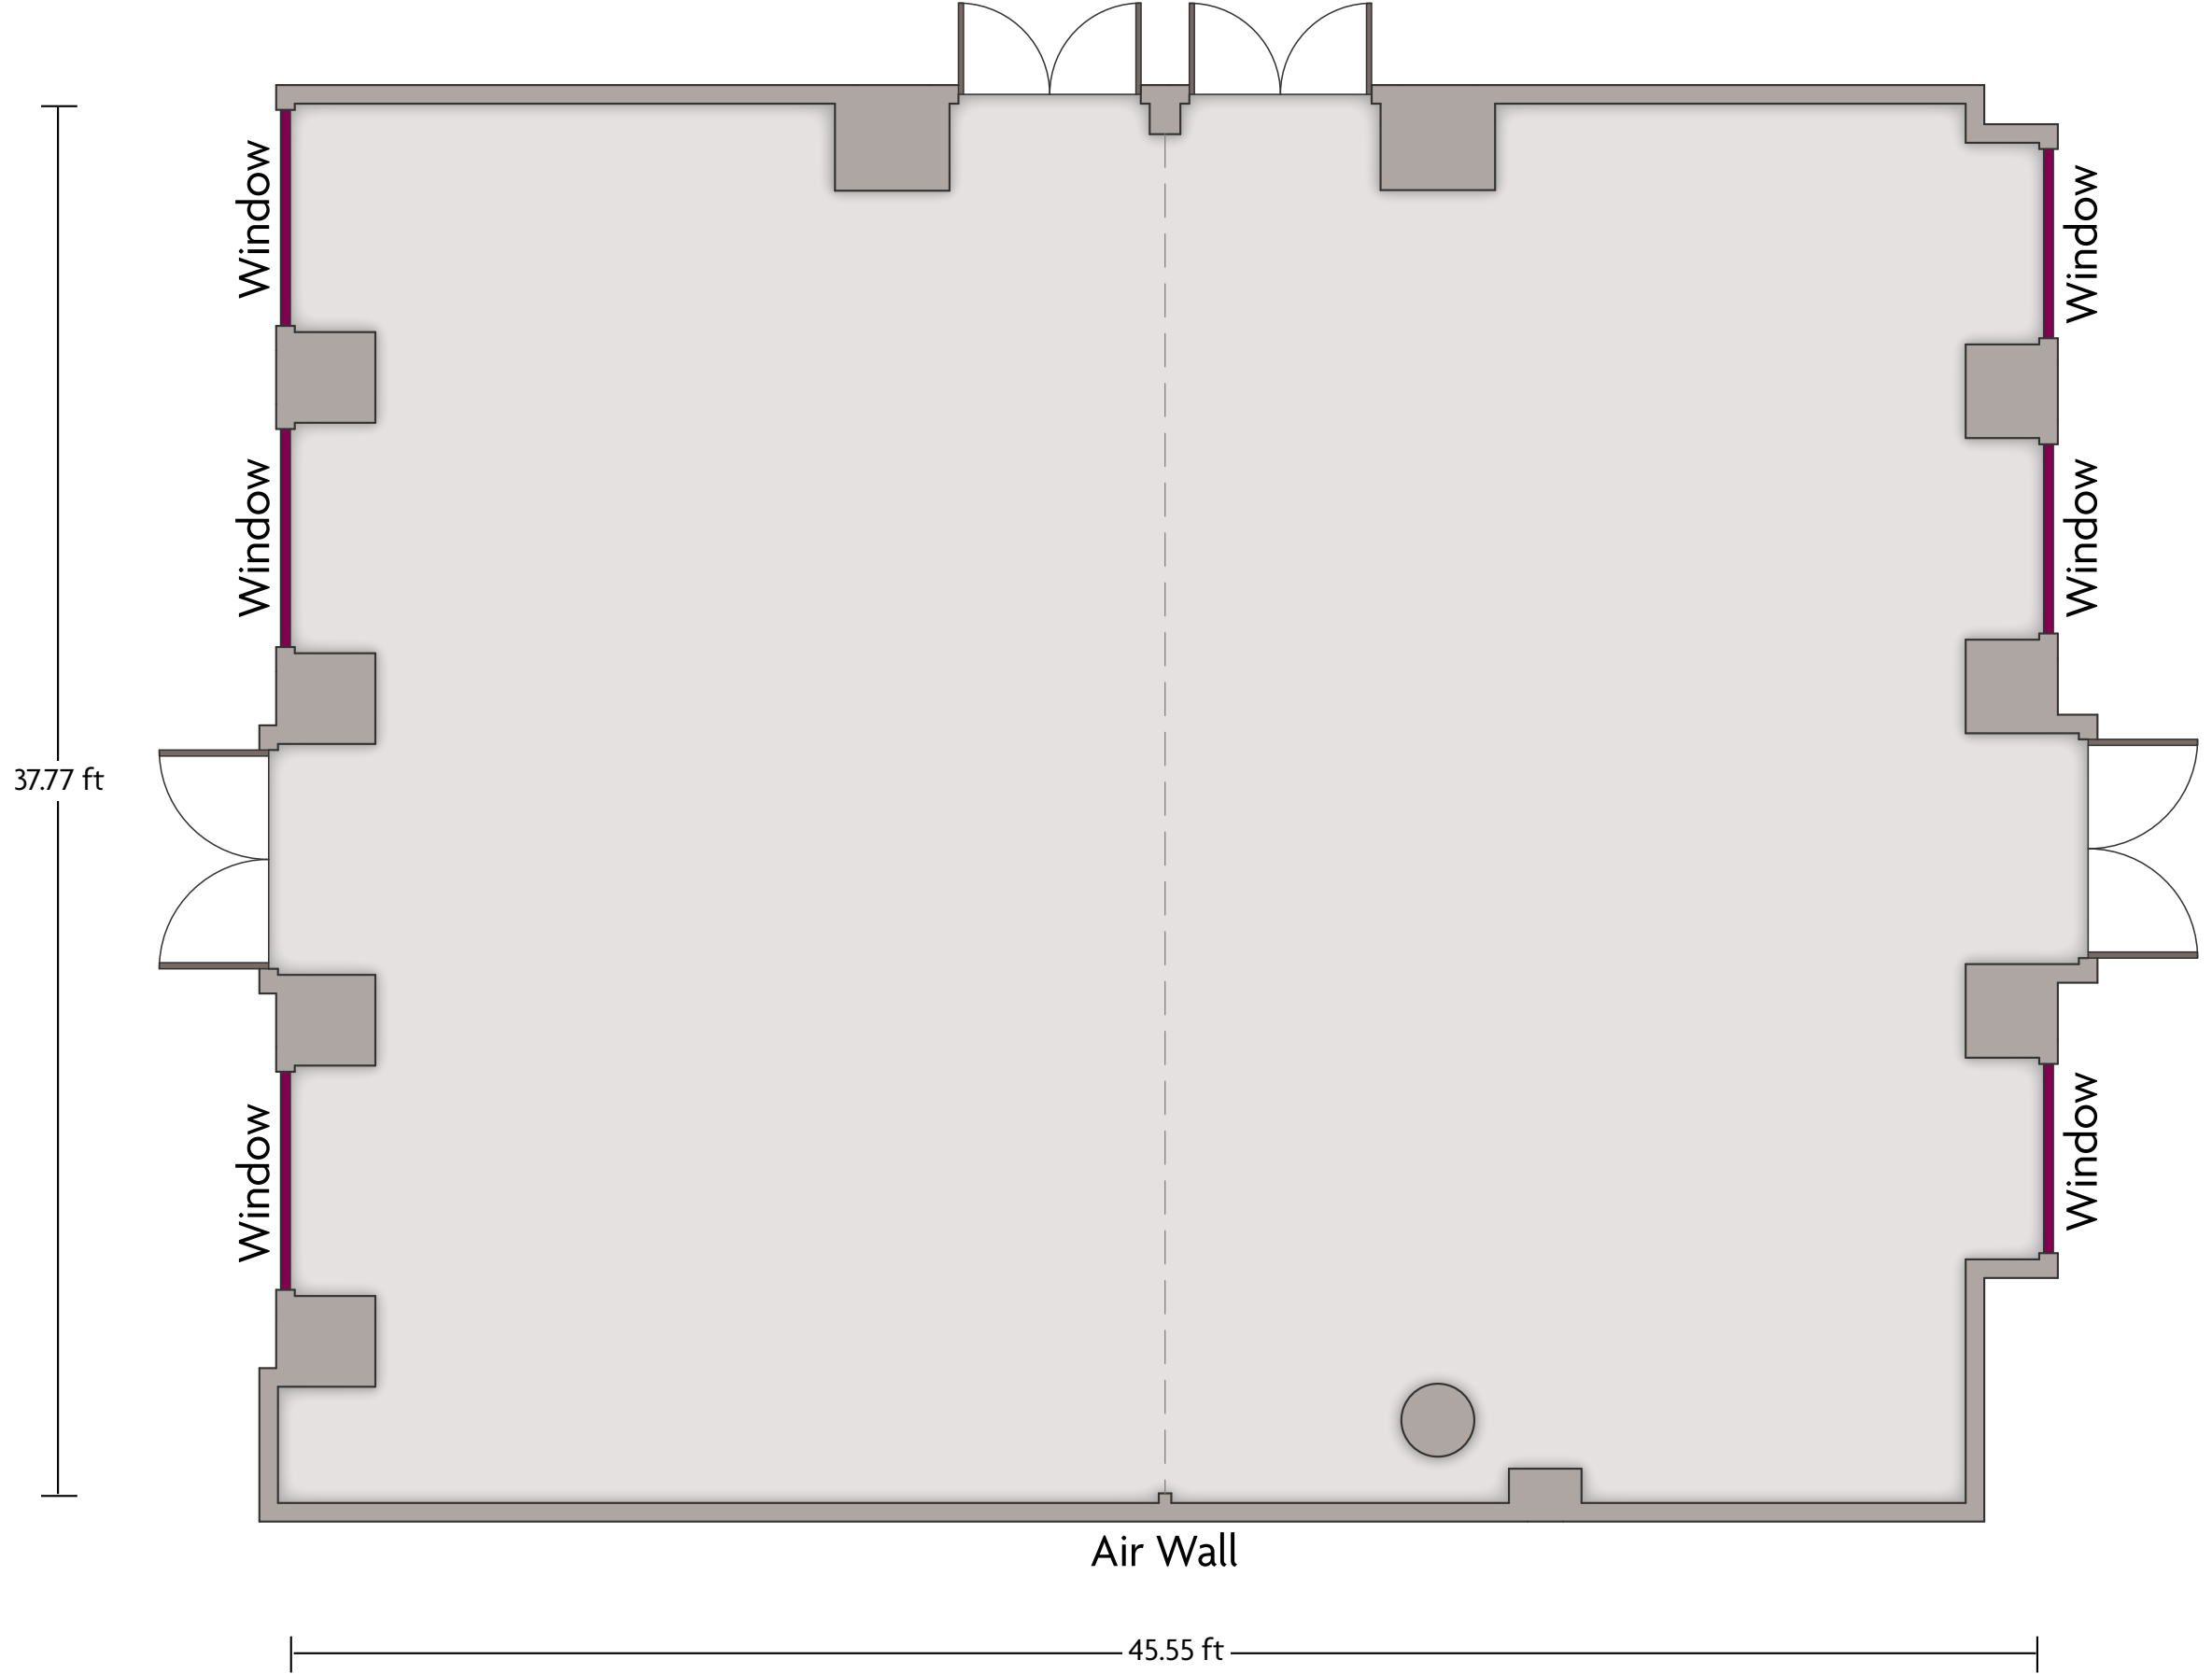

LENGTH: 45.5 Ft   WIDTH: 37.7 Ft   HEIGHT: 11 Ft   TOTAL SQUARE FEET: 1720.5 Sq Ft   MAXIMUM CAPACITY: 120   POWER OUTLETS: 11

Liverpool Airport Speke Aerodome I Liverpool - L24 8QD, UK | 44.151.4945000

*Multiple layout options available for this space.