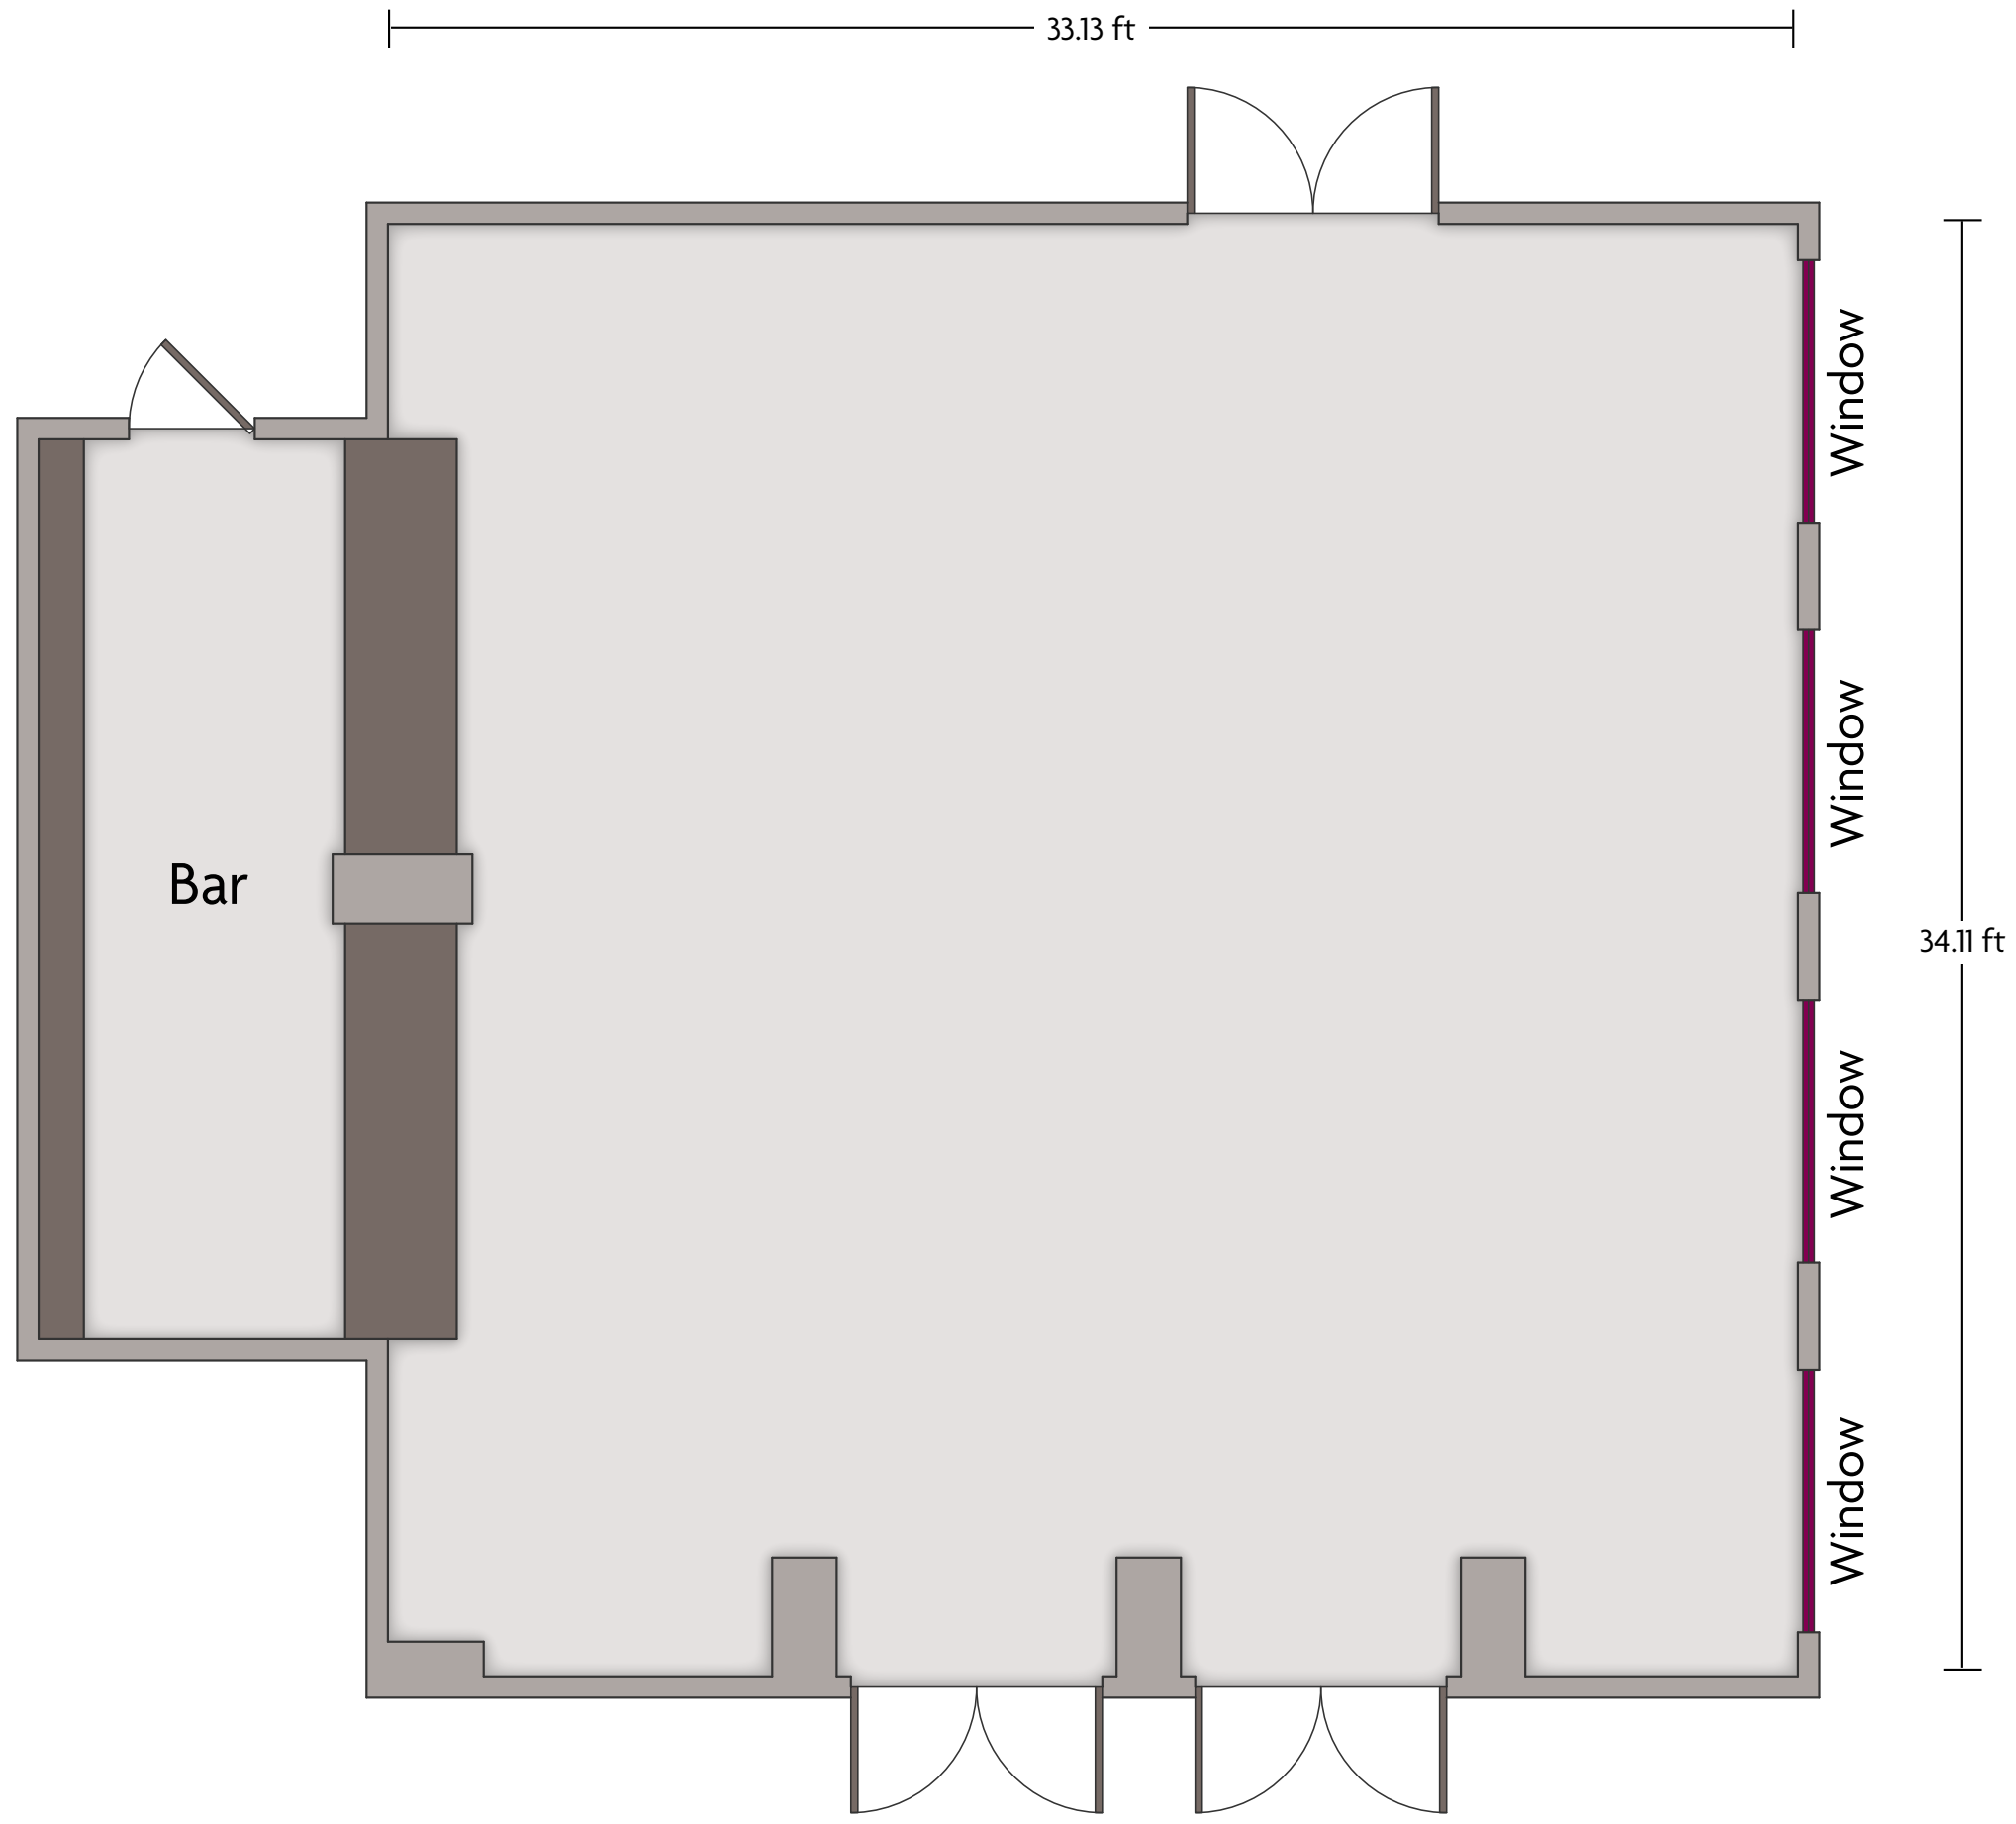

# Crowne Plaza® Liverpool - John Lennon Airport - Aerial Prefunction

LENGTH: 33.1 Ft    WIDTH: 34.1 Ft    HEIGHT: 12 Ft    TOTAL SQUARE FEET: 1080.1 Sq Ft    MAXIMUM CAPACITY: 100    POWER OUTLETS: 2

Liverpool Airport Speke Aerodome I Liverpool - L24 8QD, UK | 44.151.4945000

\*Multiple layout options available for this space.

# Crowne Plaza® Liverpool - John Lennon Airport - Aerial Ballroom

LENGTH: 73.7 Ft    WIDTH: 47.8 Ft    HEIGHT: 11 Ft    TOTAL SQUARE FEET: 3513.3 Sq Ft    MAXIMUM CAPACITY: 300    POWER OUTLETS: 9

Liverpool Airport Speke Aerodome I Liverpool - L24 8QD, UK | 44.151.4945000