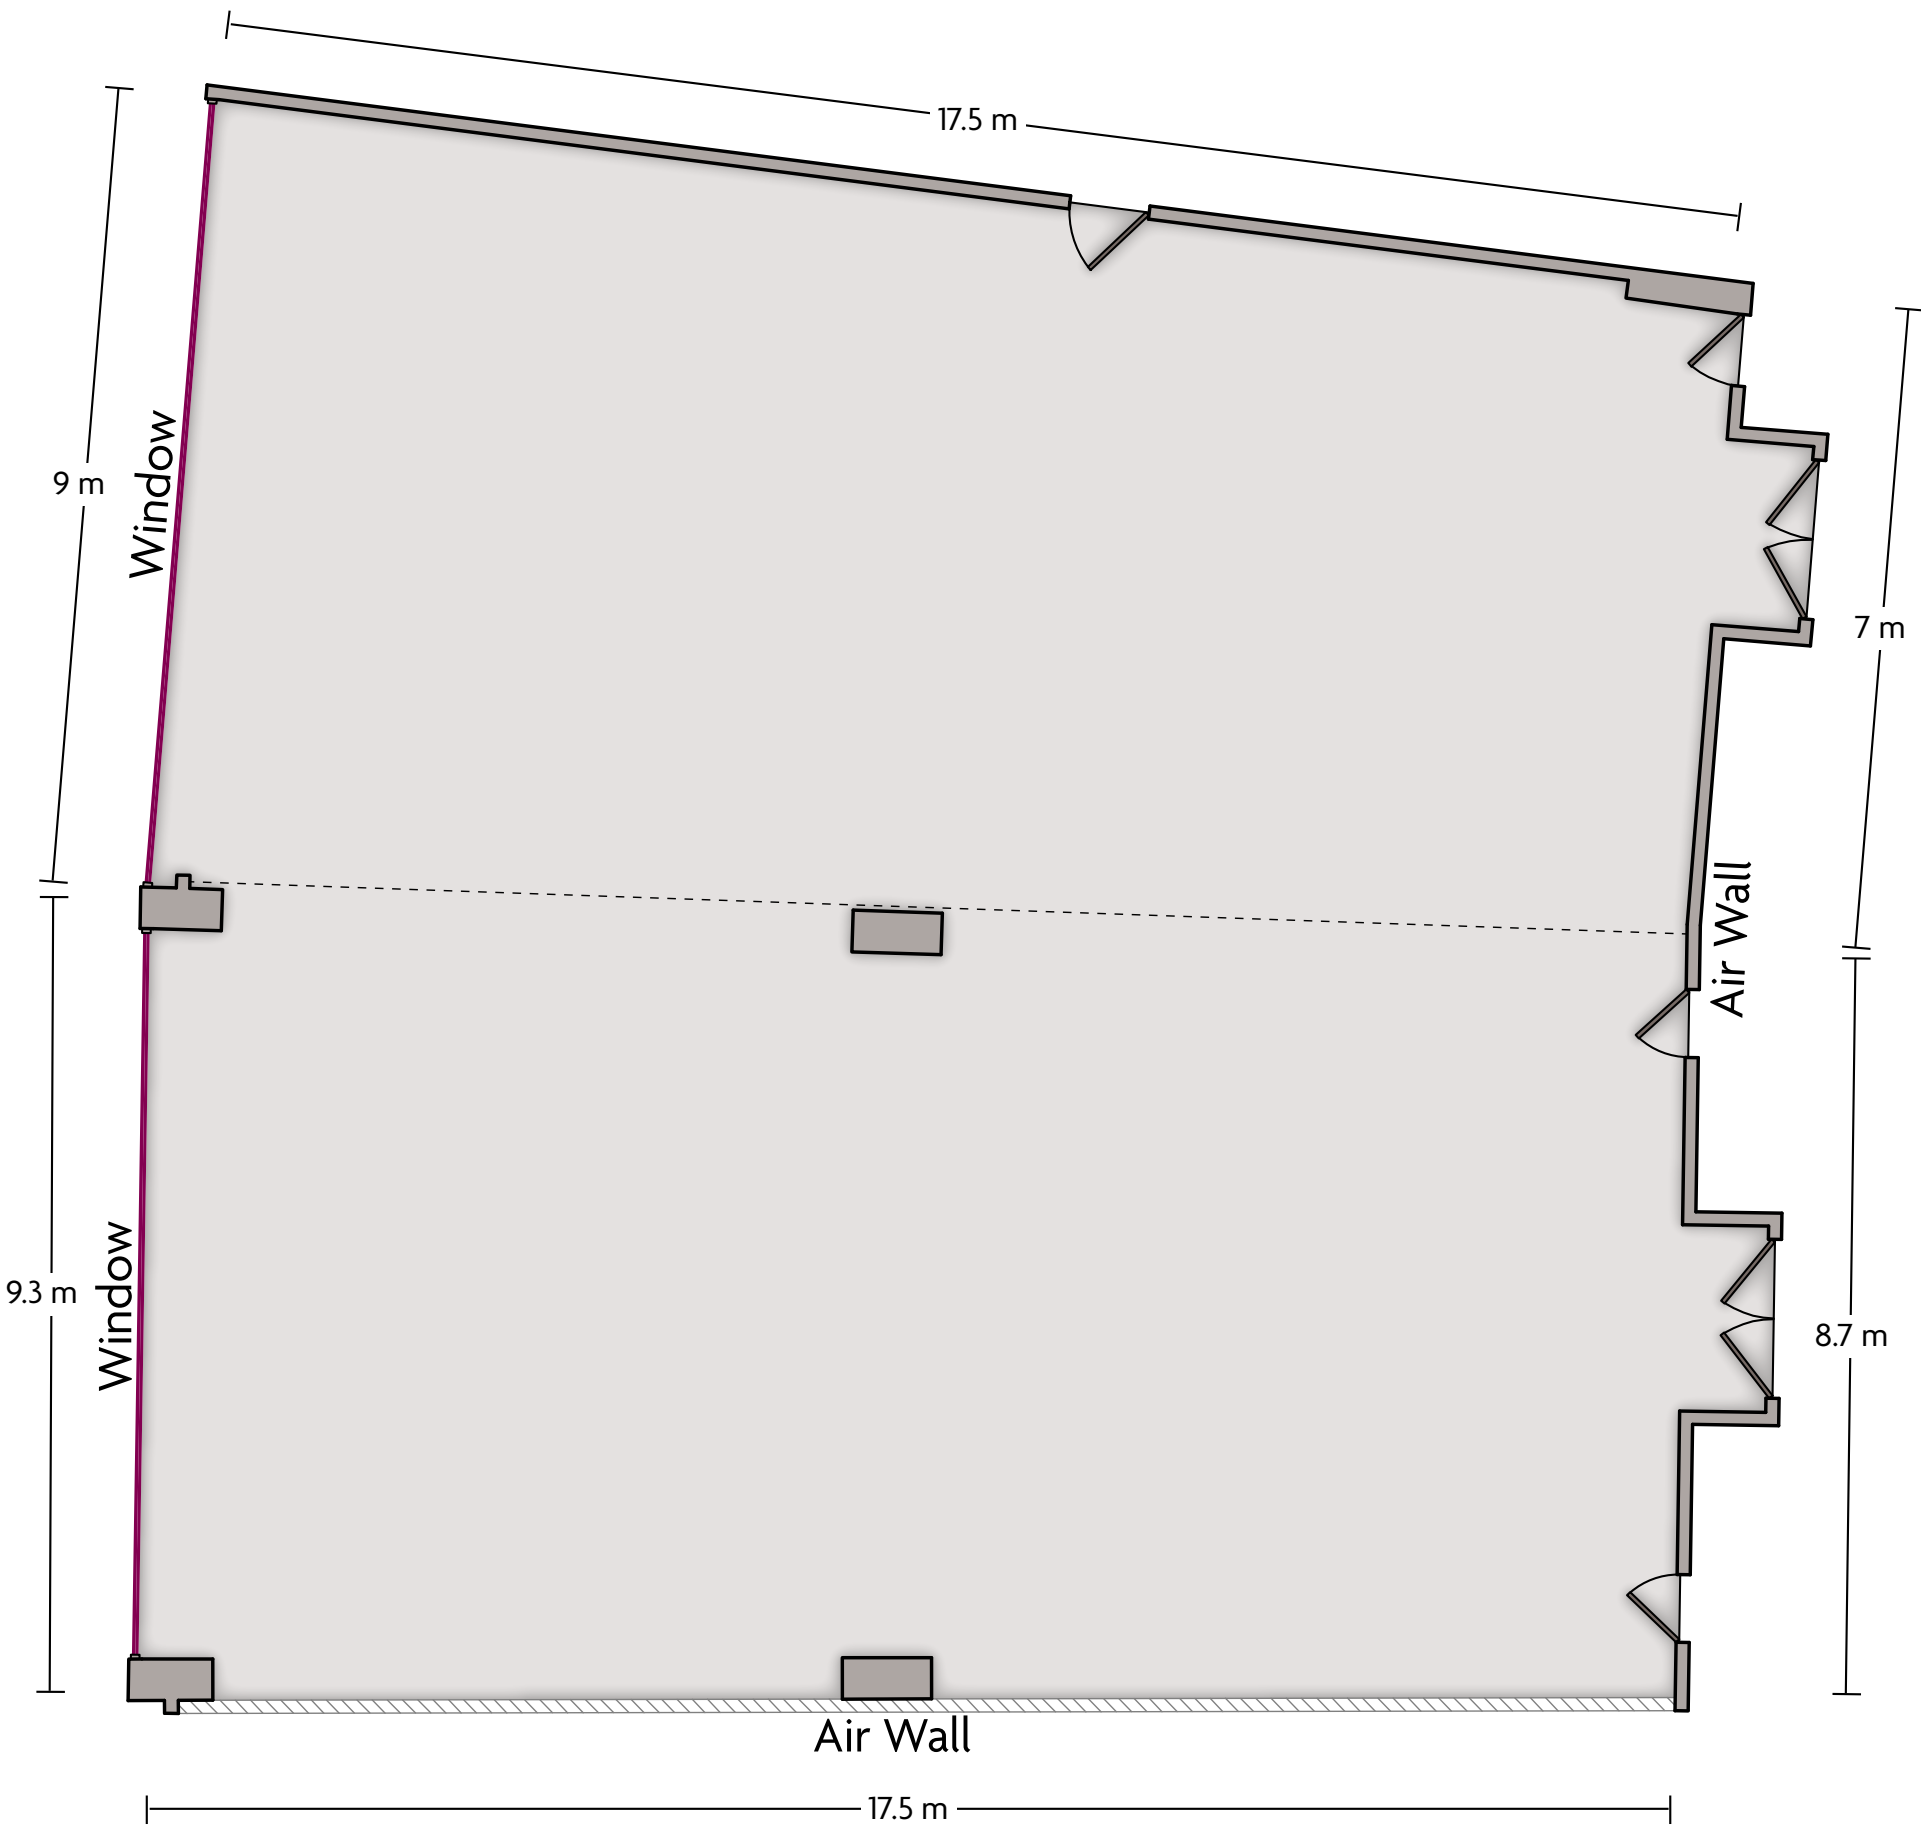

Bldv. Manuel J. Clouthier : 245 Col. Jardines I Del Campestre, León GUA 37128 | 5247.7214.5600

*Multiple layout options available for this space.

LENGTH: 17 m WIDTH: 17.5 m HEIGHT: 3 m TOTAL SQUARE FEET: 300.5 m² MAXIMUM CAPACITY: 260 POWER OUTLETS: 4

Bldv. Manuel J. Clouthier : 245 Col. Jardines I Del Campestre, León GUA 37128 | 5247.7214.5600

*Multiple layout options available for this space.

Crowne Plaza® León - Salón 2 & 3

LENGTH: 17.1 m WIDTH: 17.5 m HEIGHT: 3 m TOTAL SQUARE FEET: 302.7 m² MAXIMUM CAPACITY: 260 POWER OUTLETS: 4