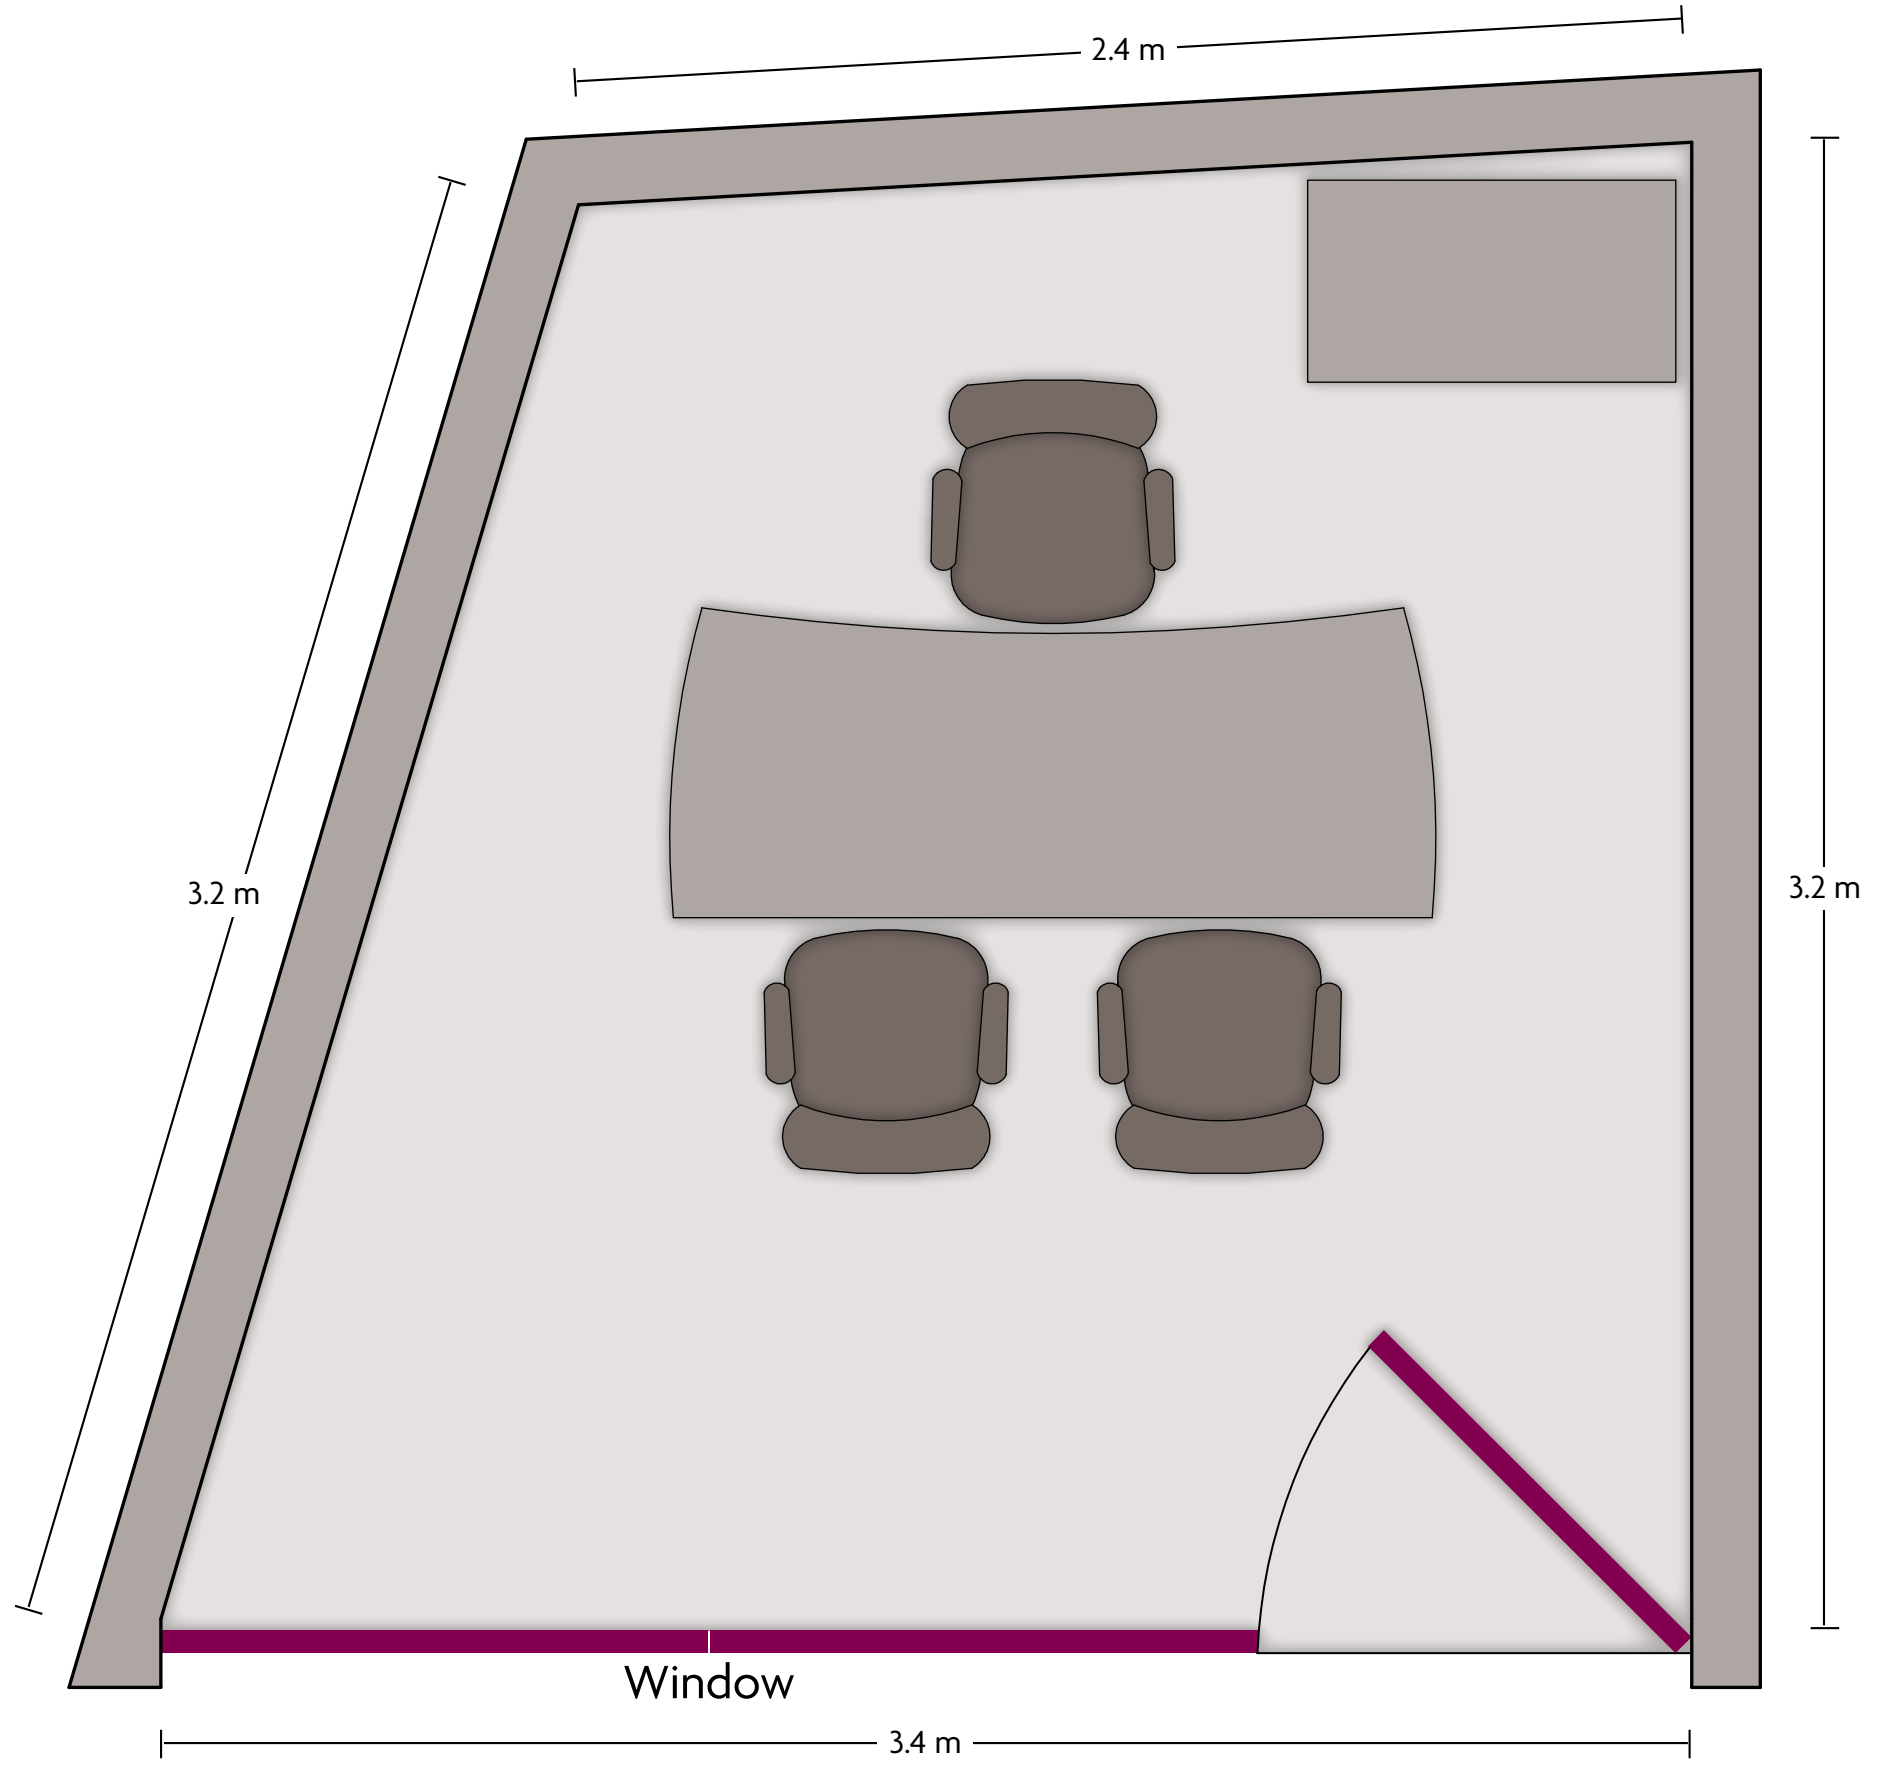

Bldv. Manuel J. Clouthier : 245 Col. Jardines I Del Campestre, León GUA 37128 | 5247.7214.5600

Crowne Plaza® León - Sala Ejecutiva 3

LENGTH: 5 m WIDTH: 5.5 m HEIGHT: 2.7 m TOTAL SQUARE FEET: 27.4 m² MAXIMUM CAPACITY: 8 POWER OUTLETS: 3

Bldv. Manuel J. Clouthier : 245 Col. Jardines I Del Campestre, León GUA 37128 | 5247.7214.5600

*Multiple layout options available for this space.

Crowne Plaza® León - Sala Ejecutiva 4

LENGTH: 3.9 m WIDTH: 4.4 m HEIGHT: 2.7 m TOTAL SQUARE FEET: 16.7 m² MAXIMUM CAPACITY: 8 POWER OUTLETS: 3

Bld. Manuel J. Clouthier : 245 Col. Jardines I Del Campestre, León GUA 37128 | 5247.7214.5600

Crowne Plaza® León - Sala Ejecutiva 5

LENGTH: 2.9 m WIDTH: 3.2 m HEIGHT: 3.1 m TOTAL SQUARE FEET: 9.1 m² MAXIMUM CAPACITY: 3 POWER OUTLETS: 2

Bldv. Manuel J. Clouthier : 245 Col. Jardines I Del Campestre, León GUA 37128 | 5247.7214.5600

*Multiple layout options available for this space.

Crowne Plaza® León - Salón 2 & 3

LENGTH: 17.1 m WIDTH: 17.5 m HEIGHT: 3 m TOTAL SQUARE FEET: 302.7 m² MAXIMUM CAPACITY: 260 POWER OUTLETS: 4