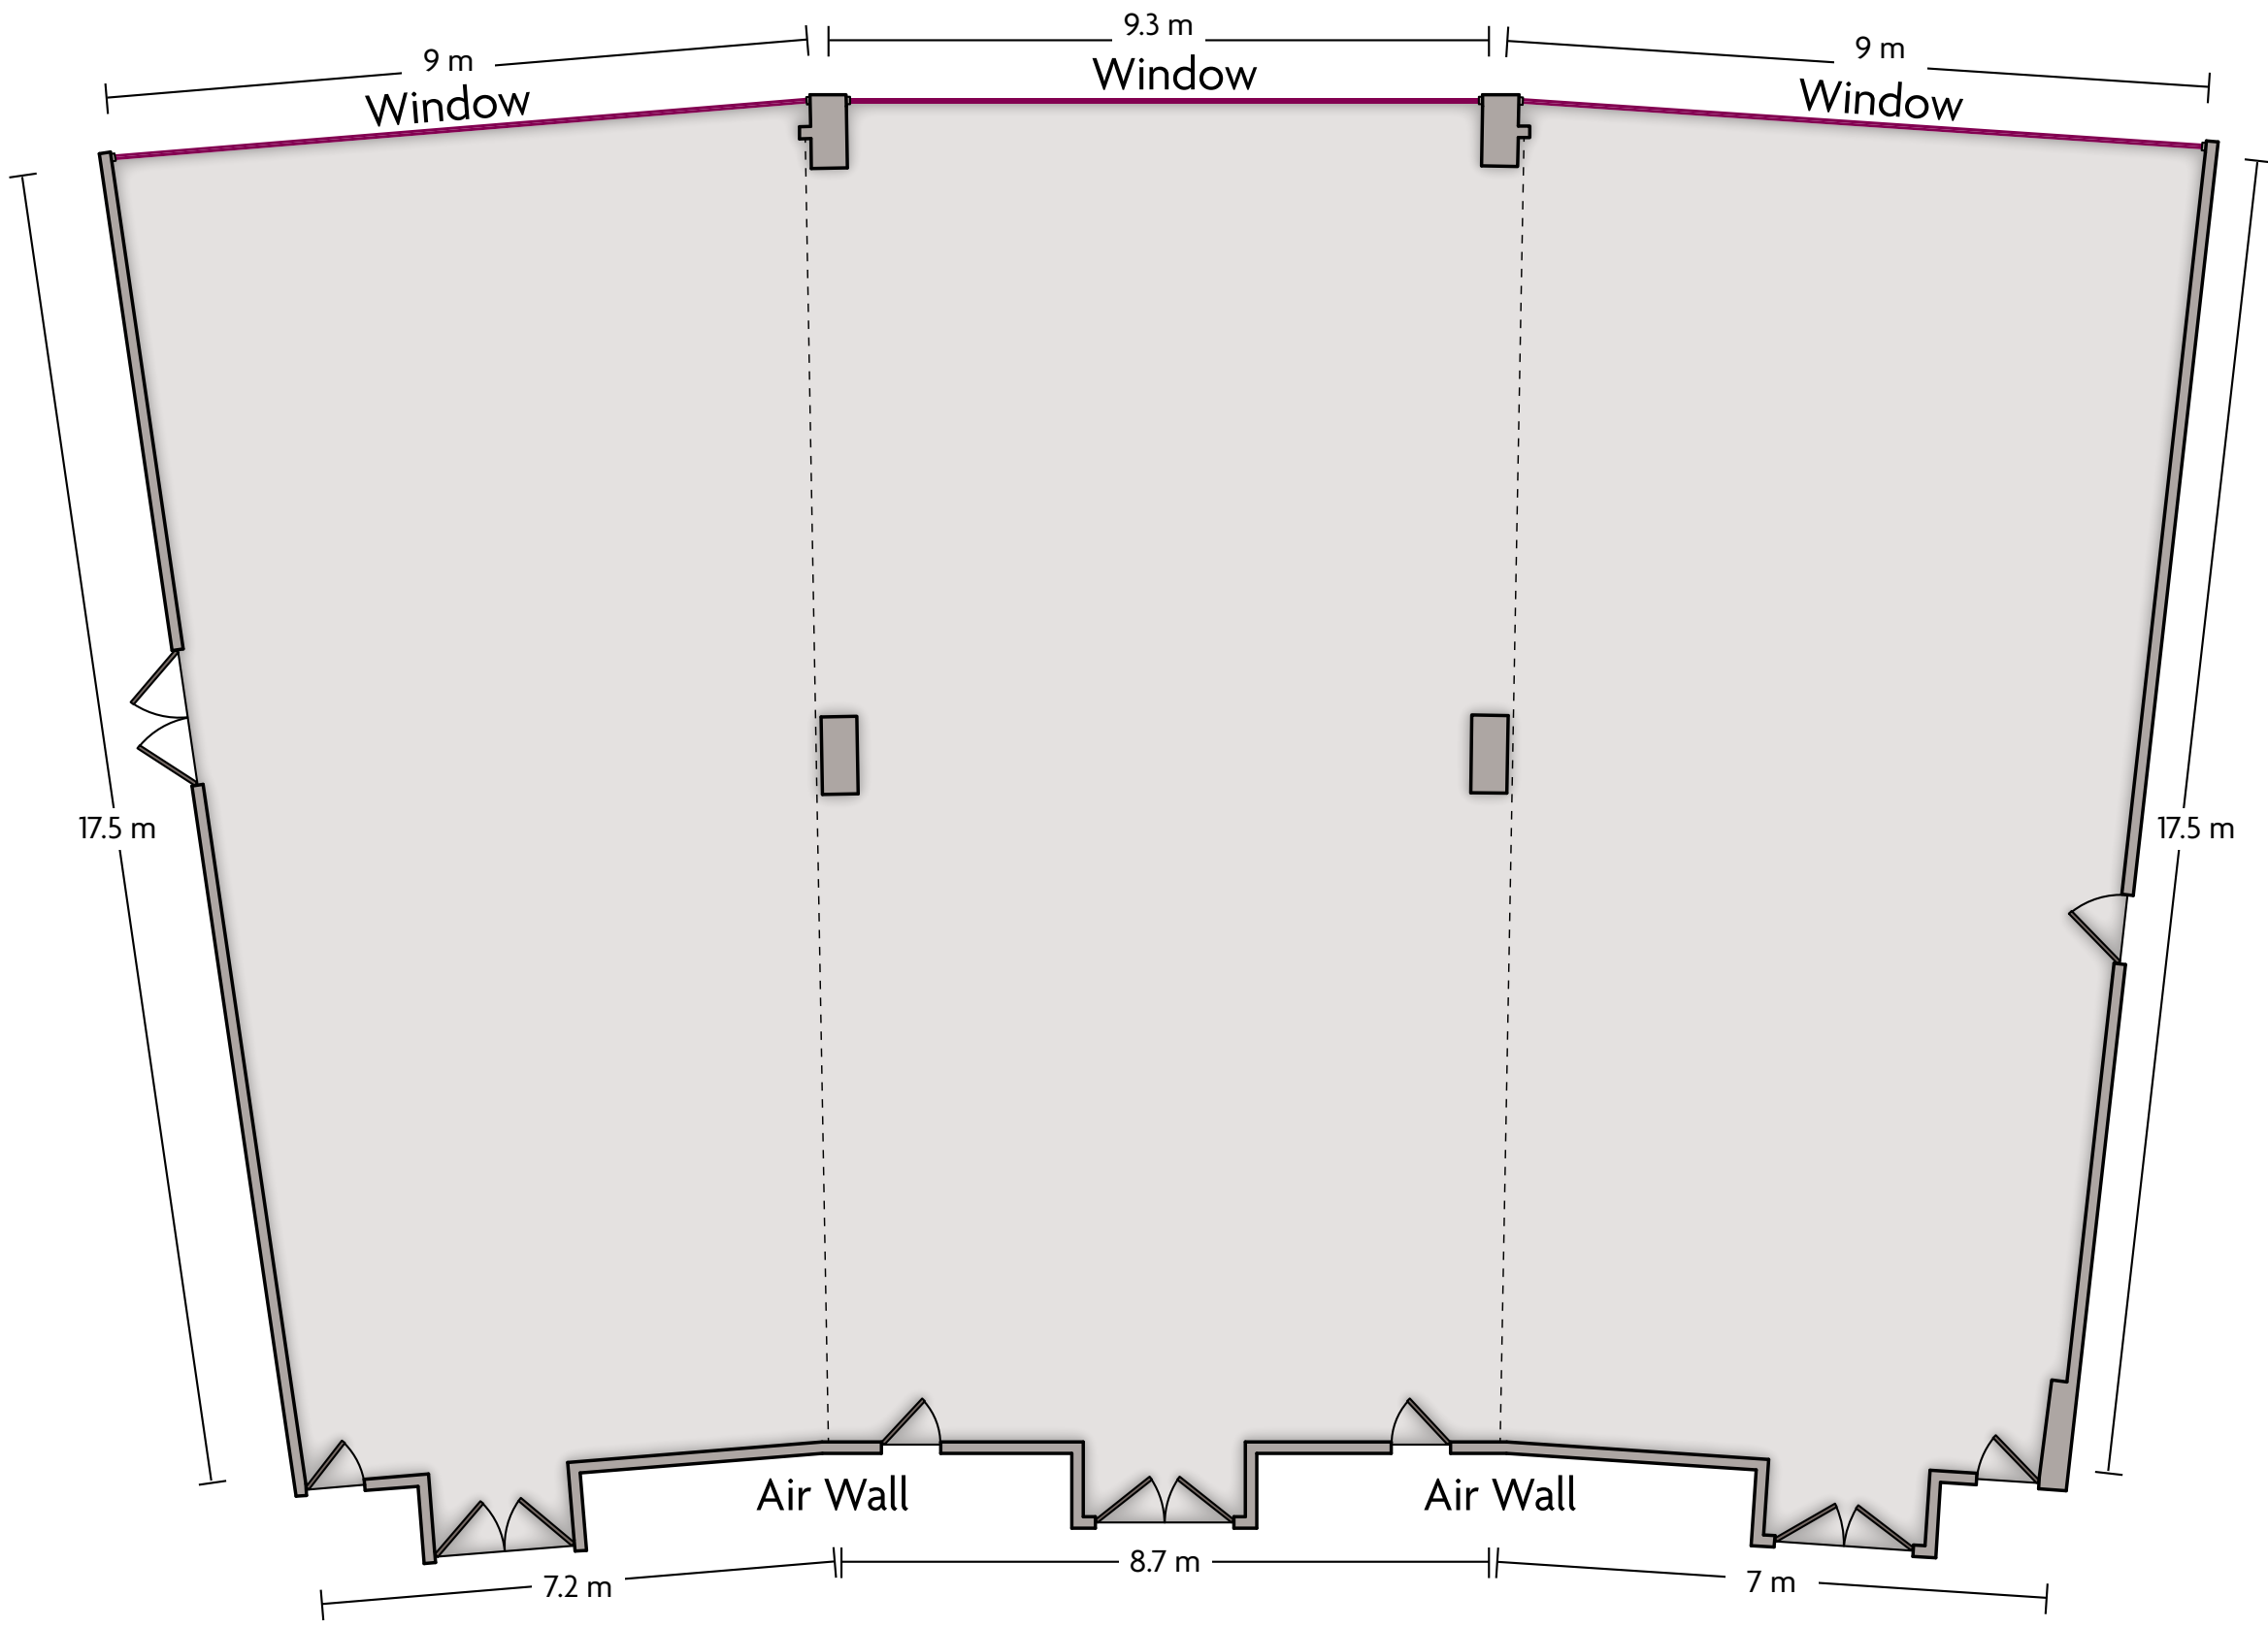

LENGTH: 17.5 m   WIDTH: 25.3 m   HEIGHT: 3 m   TOTAL SQUARE FEET: 445.8 m²   MAXIMUM CAPACITY: 450   POWER OUTLETS: 6

Bldv. Manuel J. Clouthier : 245 Col. Jardines I Del Campestre, León GUA 37128 | 5247.7214.5600

*Multiple layout options available for this space.