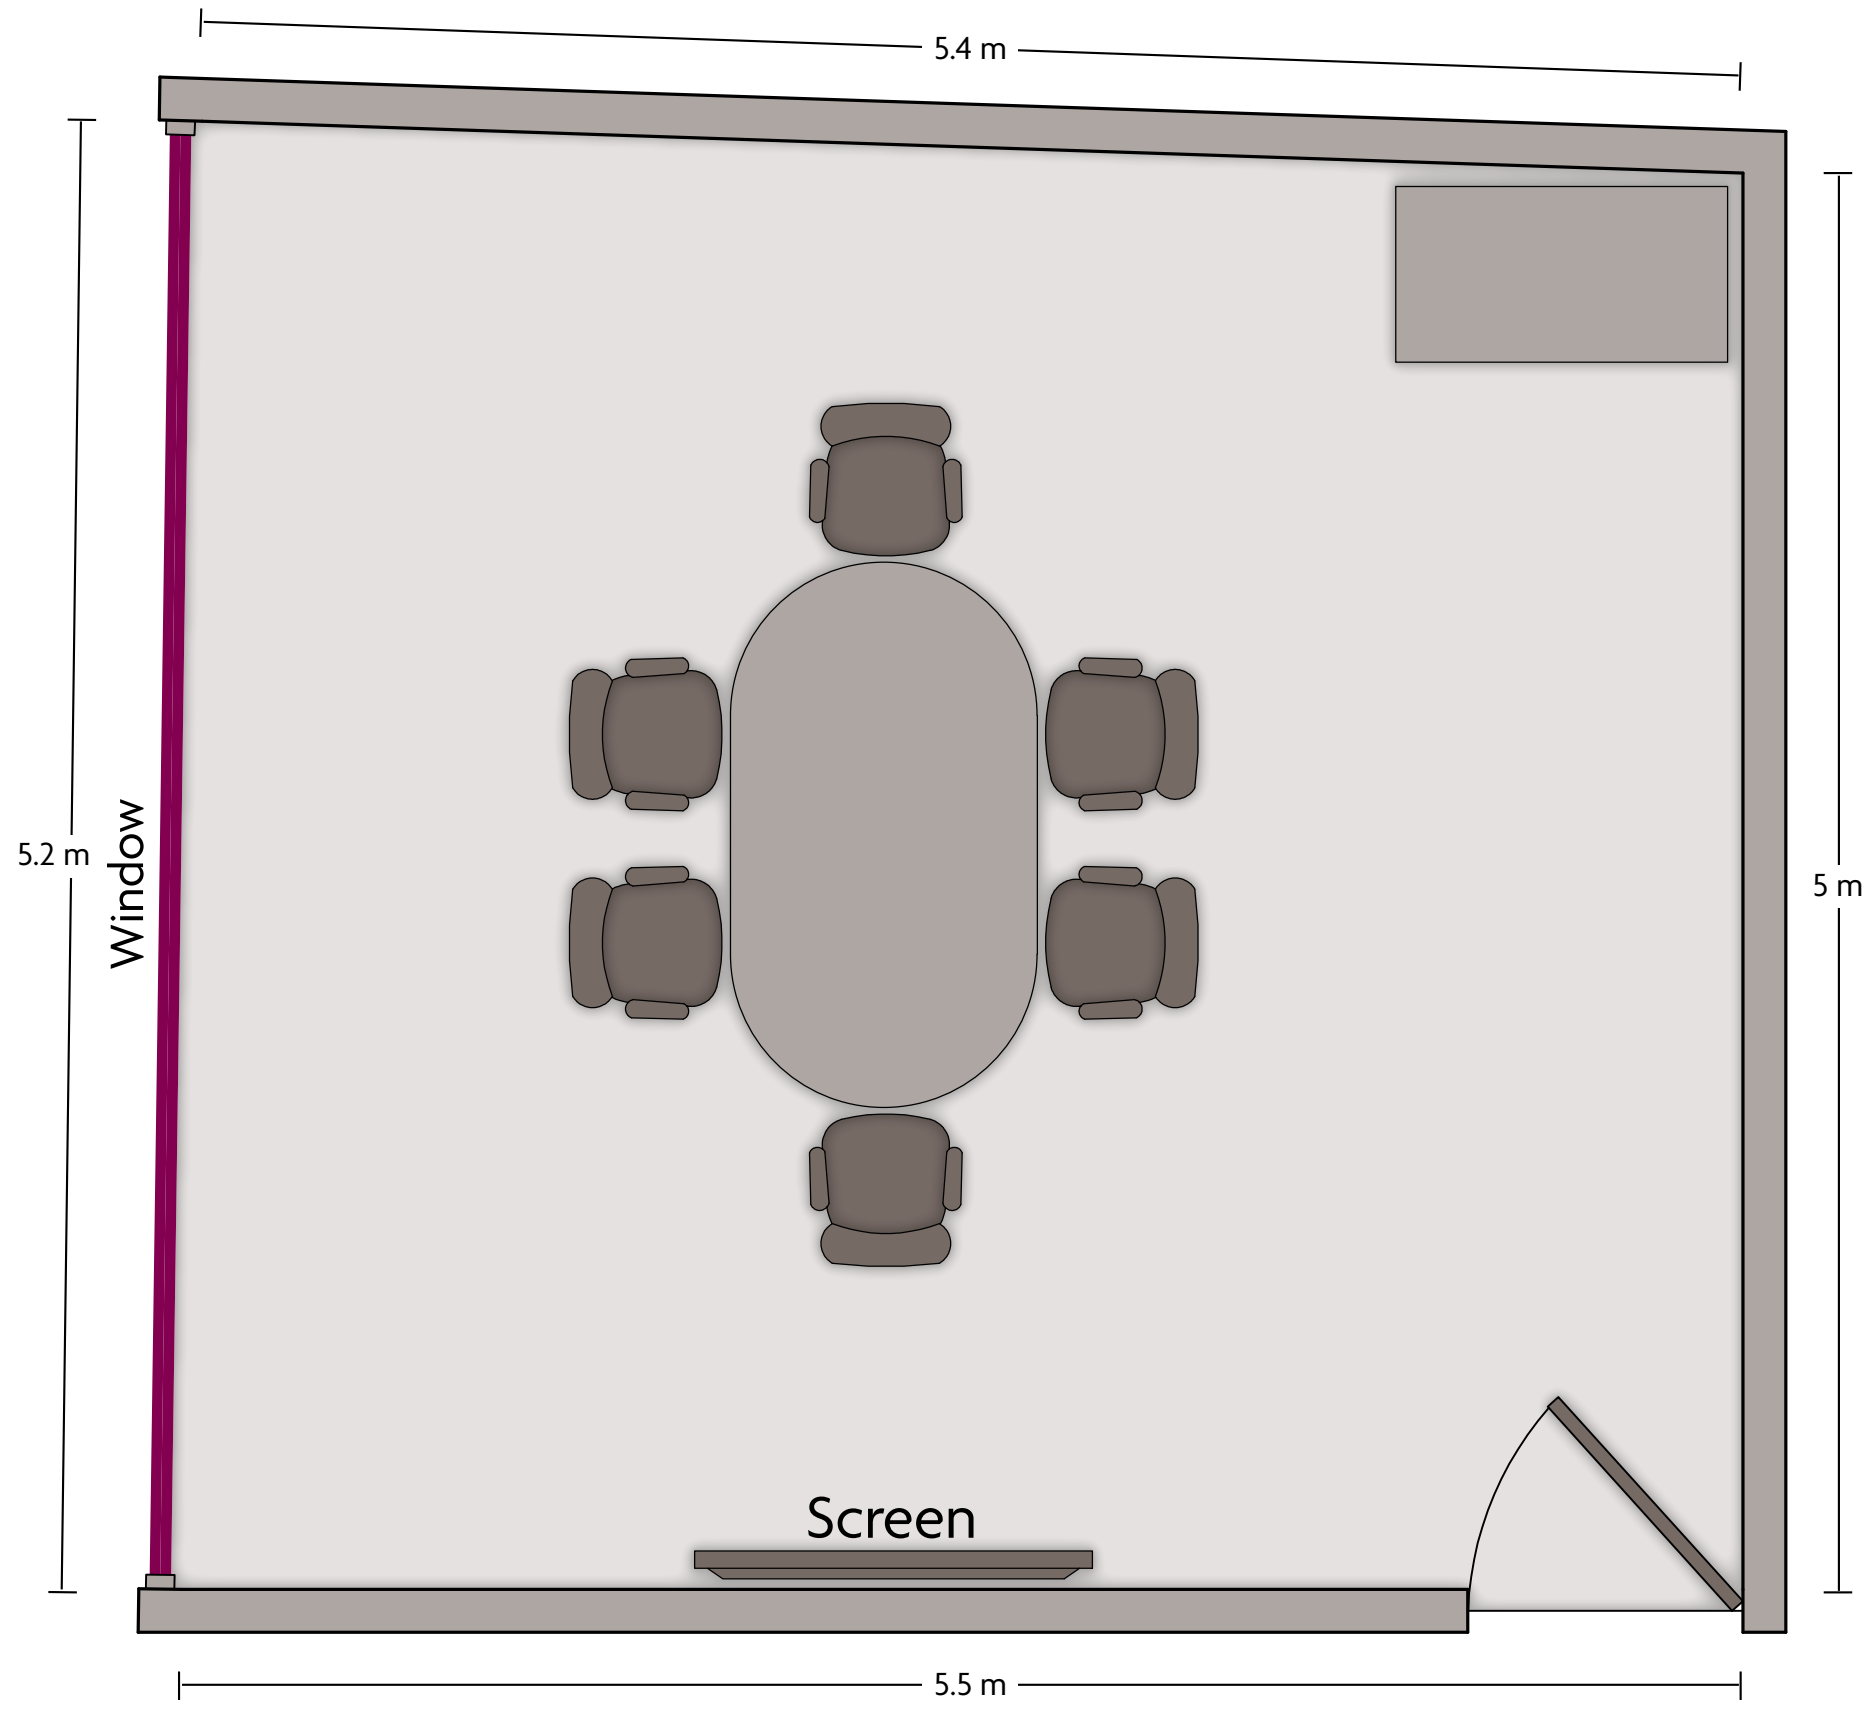

LENGTH: 3.5 m WIDTH: 4.8 m HEIGHT: 3 m TOTAL SQUARE FEET: 16.8 m² MAXIMUM CAPACITY: 10 POWER OUTLETS: 3

Bvd. Manuel J. Clouthier : 245 Col. Jardines I Del Campestre, León GUA 37128 | 5247.7214.5600

LENGTH: 4.7 m WIDTH: 8.3 m HEIGHT: 2.7 m TOTAL SQUARE FEET: 38.5 m² MAXIMUM CAPACITY: 12 POWER OUTLETS: 4

Bldv. Manuel J. Clouthier : 245 Col. Jardines I Del Campestre, León GUA 37128 | 5247.7214.5600

Crowne Plaza® León - Sala Ejecutiva 3

LENGTH: 5 m WIDTH: 5.5 m HEIGHT: 2.7 m TOTAL SQUARE FEET: 27.4 m² MAXIMUM CAPACITY: 8 POWER OUTLETS: 3

Bldv. Manuel J. Clouthier : 245 Col. Jardines I Del Campestre, León GUA 37128 | 5247.7214.5600

*Multiple layout options available for this space.

Crowne Plaza® León - Sala Ejecutiva 4

LENGTH: 3.9 m WIDTH: 4.4 m HEIGHT: 2.7 m TOTAL SQUARE FEET: 16.7 m² MAXIMUM CAPACITY: 8 POWER OUTLETS: 3

Bld. Manuel J. Clouthier : 245 Col. Jardines I Del Campestre, León GUA 37128 | 5247.7214.5600

Crowne Plaza® León - Sala Ejecutiva 5

LENGTH: 2.9 m WIDTH: 3.2 m HEIGHT: 3.1 m TOTAL SQUARE FEET: 9.1 m² MAXIMUM CAPACITY: 3 POWER OUTLETS: 2