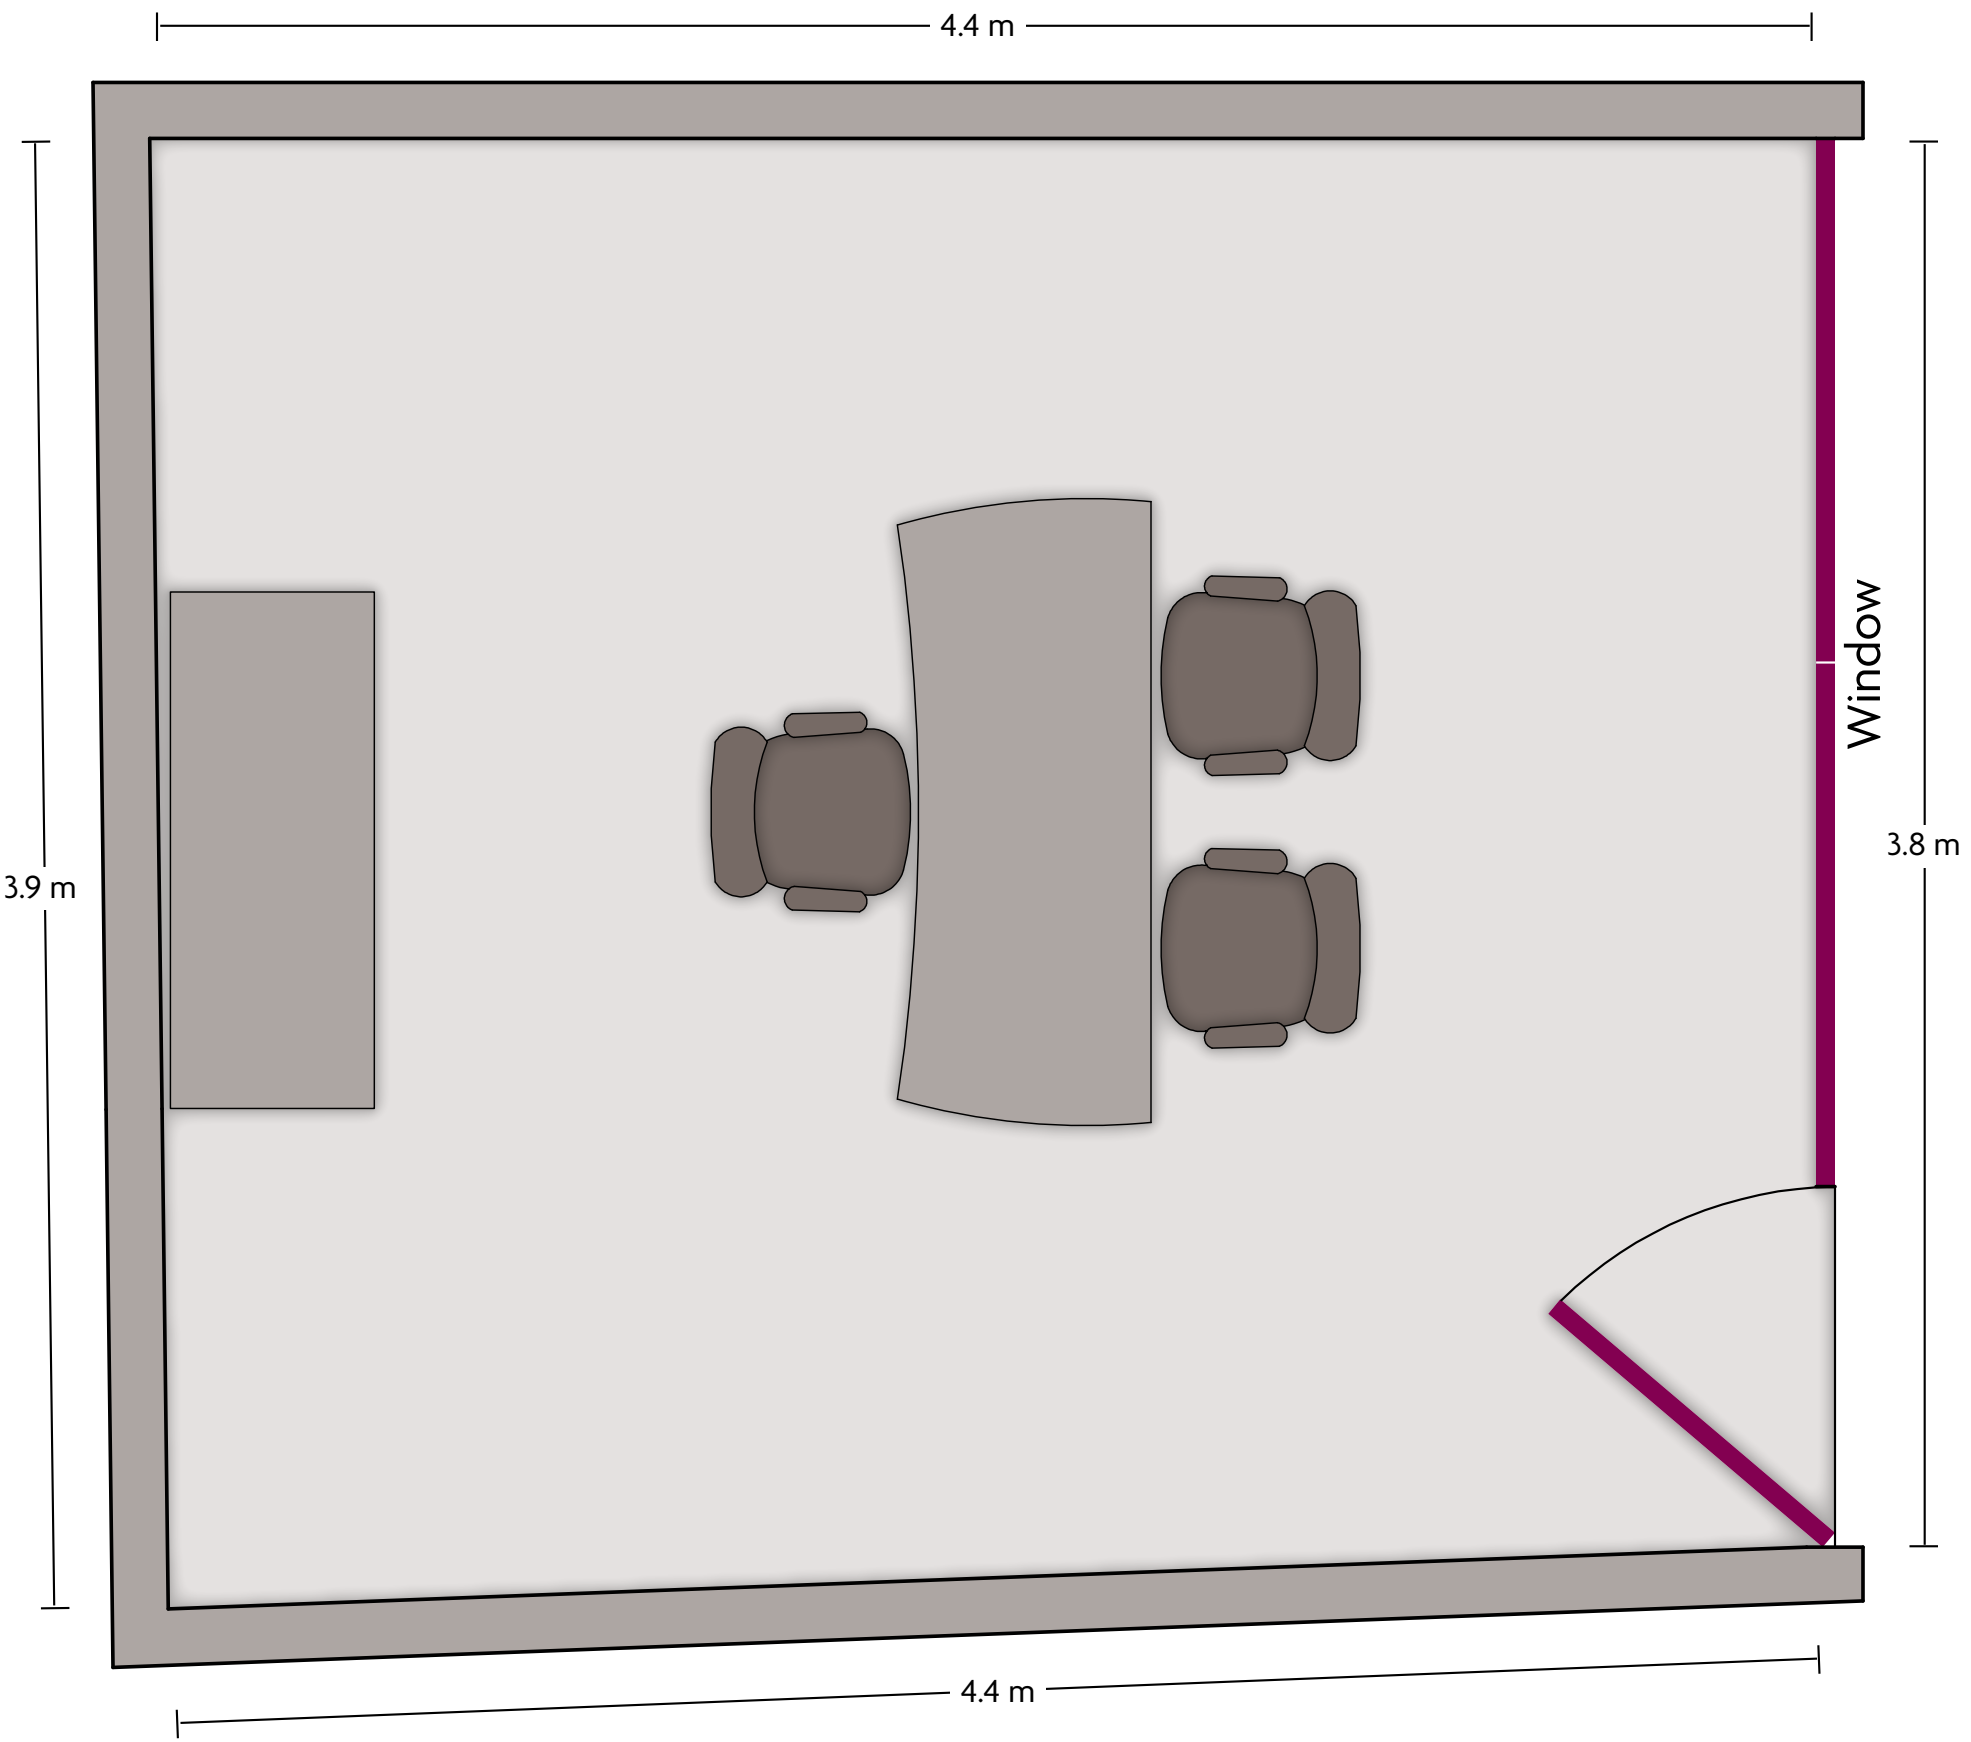

LENGTH: 3.5 m WIDTH: 4.8 m HEIGHT: 3 m TOTAL SQUARE FEET: 16.8 m² MAXIMUM CAPACITY: 10 POWER OUTLETS: 3

Bvd. Manuel J. Clouthier : 245 Col. Jardines I Del Campestre, León GUA 37128 | 5247.7214.5600

LENGTH: 4.7 m WIDTH: 8.3 m HEIGHT: 2.7 m TOTAL SQUARE FEET: 38.5 m² MAXIMUM CAPACITY: 12 POWER OUTLETS: 4

Bldv. Manuel J. Clouthier : 245 Col. Jardines I Del Campestre, León GUA 37128 | 5247.7214.5600

Crowne Plaza® León - Sala Ejecutiva 3

LENGTH: 5 m WIDTH: 5.5 m HEIGHT: 2.7 m TOTAL SQUARE FEET: 27.4 m² MAXIMUM CAPACITY: 8 POWER OUTLETS: 3

Bldv. Manuel J. Clouthier : 245 Col. Jardines I Del Campestre, León GUA 37128 | 5247.7214.5600

*Multiple layout options available for this space.

Crowne Plaza® León - Sala Ejecutiva 4

LENGTH: 3.9 m WIDTH: 4.4 m HEIGHT: 2.7 m TOTAL SQUARE FEET: 16.7 m² MAXIMUM CAPACITY: 8 POWER OUTLETS: 3

Bld. Manuel J. Clouthier : 245 Col. Jardines I Del Campestre, León GUA 37128 | 5247.7214.5600

Crowne Plaza® León - Sala Ejecutiva 5

LENGTH: 2.9 m WIDTH: 3.2 m HEIGHT: 3.1 m TOTAL SQUARE FEET: 9.1 m² MAXIMUM CAPACITY: 3 POWER OUTLETS: 2