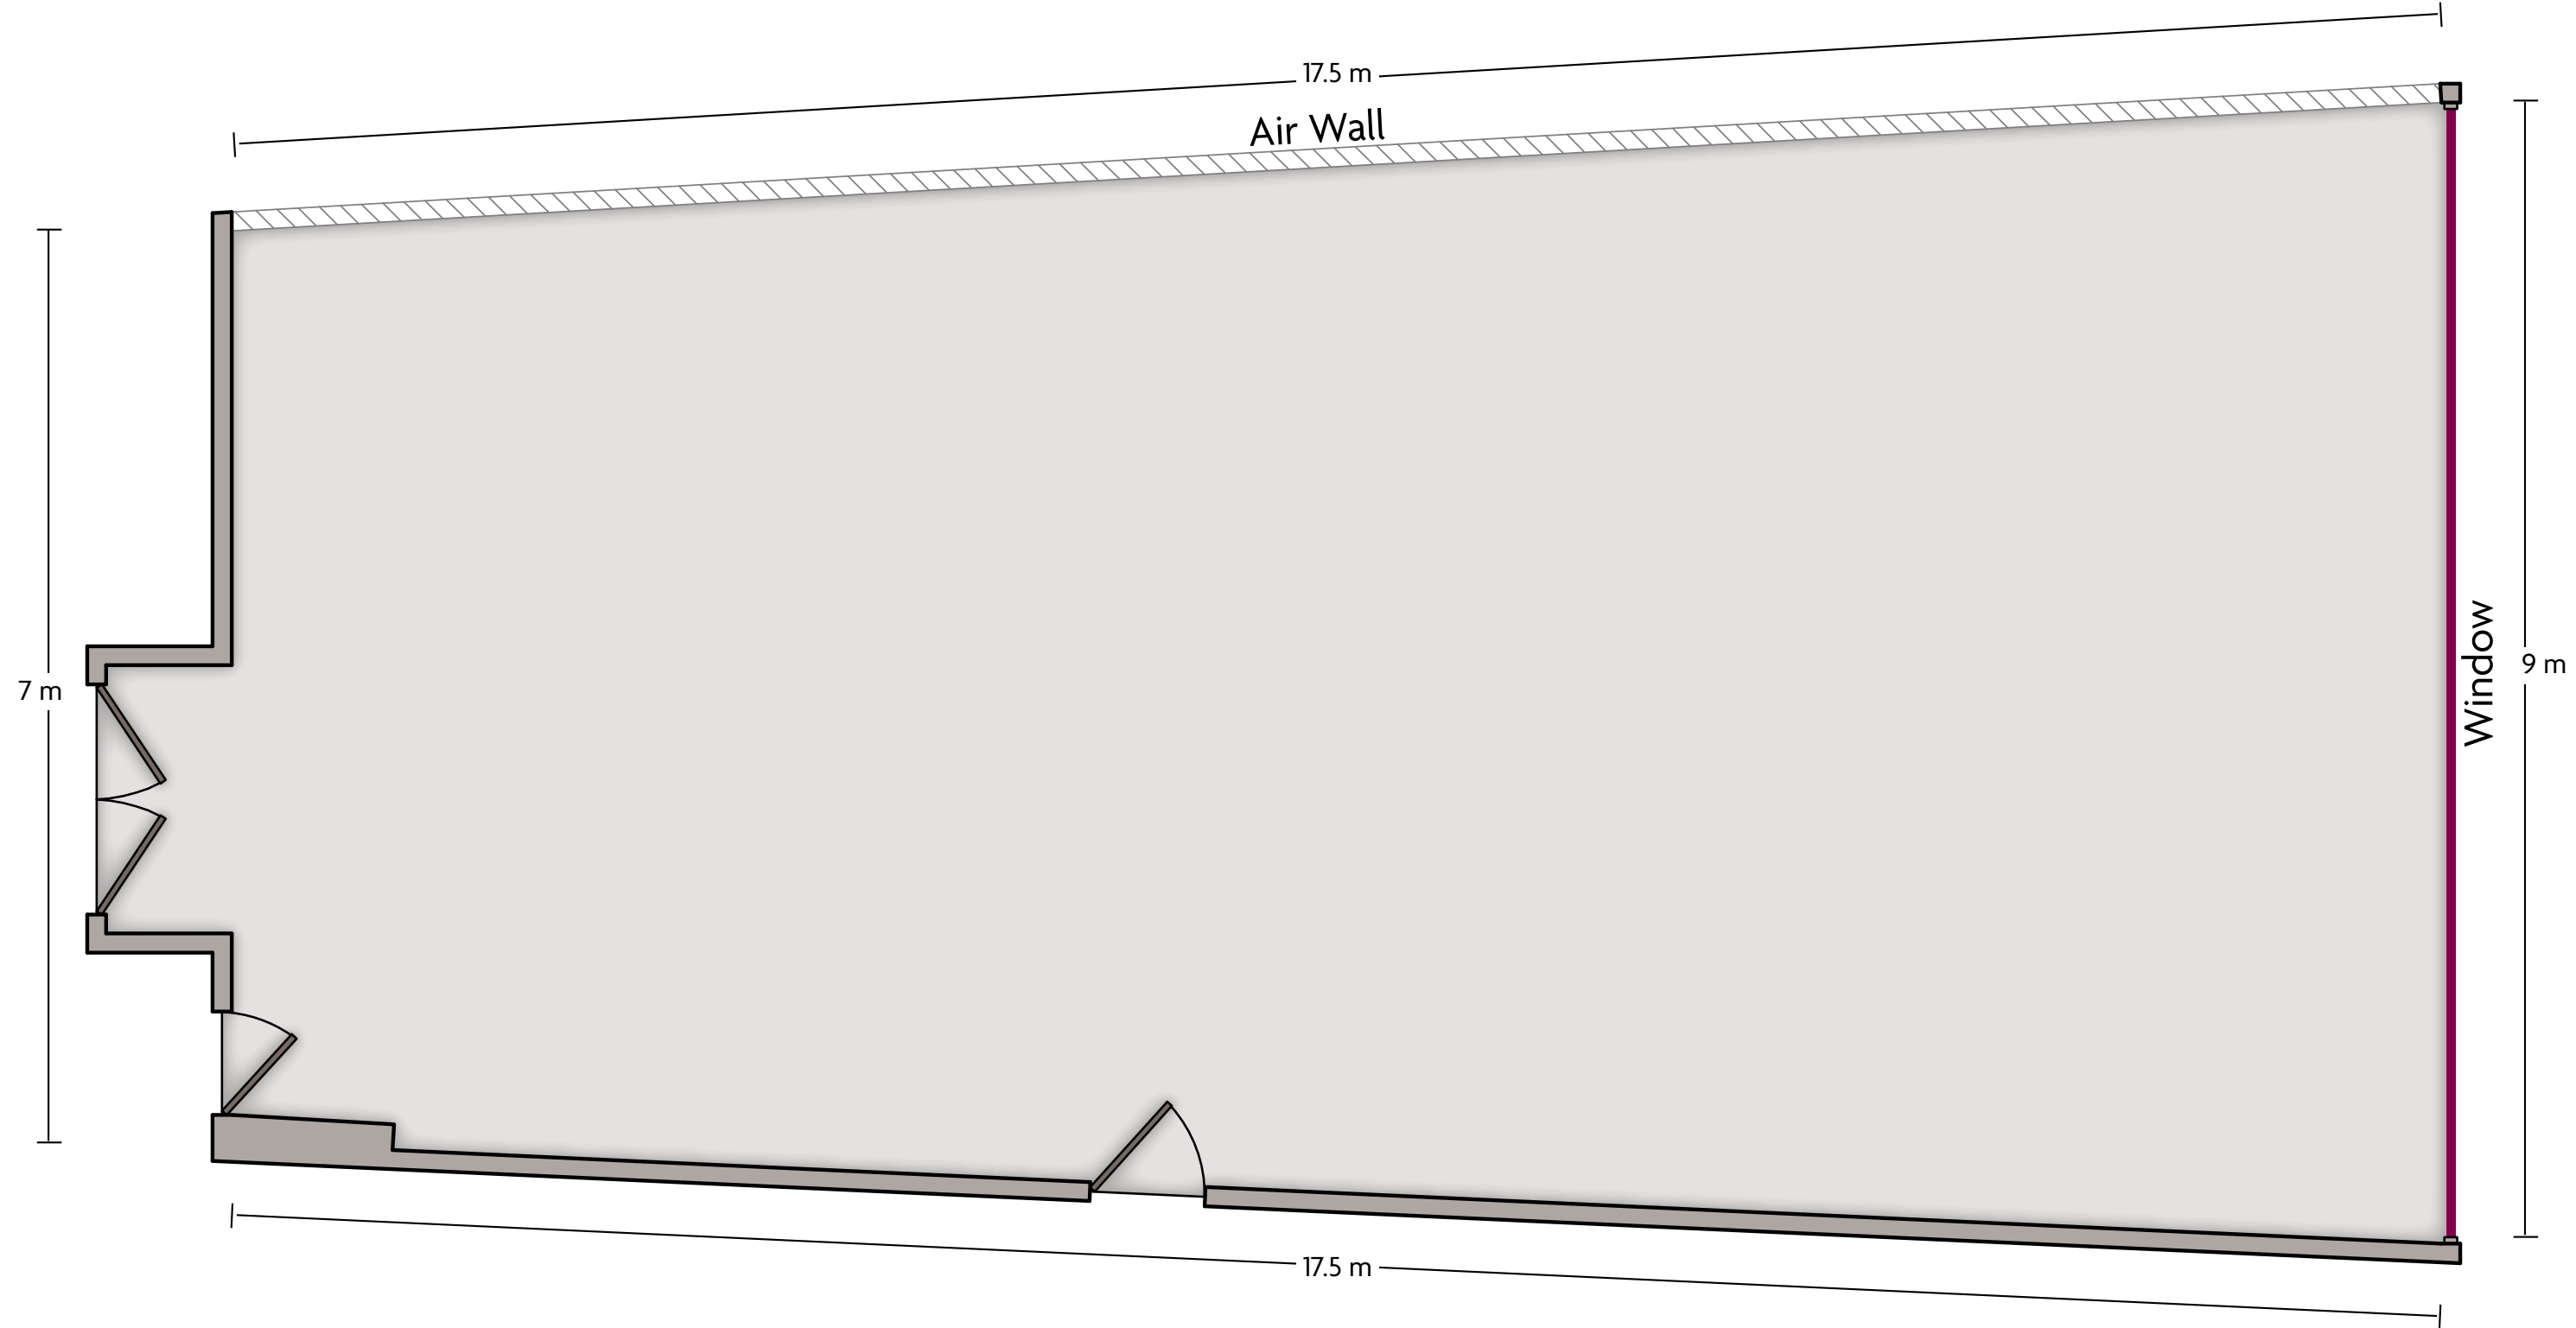

Bldv. Manuel J. Clouthier : 245 Col. Jardines I Del Campestre, León GUA 37128 | 5247.7214.5600

*Multiple layout options available for this space.

LENGTH: 9 m WIDTH: 17.5 m HEIGHT: 3 m TOTAL SQUARE FEET: 157.5 m² MAXIMUM CAPACITY: 130 POWER OUTLETS: 2

Bldv. Manuel J. Clouthier : 245 Col. Jardines I Del Campestre, León GUA 37128 | 5247.7214.5600

*Multiple layout options available for this space.

LENGTH: 8.2 m WIDTH: 17.5 m HEIGHT: 3 m TOTAL SQUARE FEET: 143.5 m² MAXIMUM CAPACITY: 130 POWER OUTLETS: 2

Bldv. Manuel J. Clouthier : 245 Col. Jardines I Del Campestre, León GUA 37128 | 5247.7214.5600

*Multiple layout options available for this space.

Crowne Plaza® León - Salón 2 & 3

LENGTH: 17.1 m WIDTH: 17.5 m HEIGHT: 3 m TOTAL SQUARE FEET: 302.7 m² MAXIMUM CAPACITY: 260 POWER OUTLETS: 4