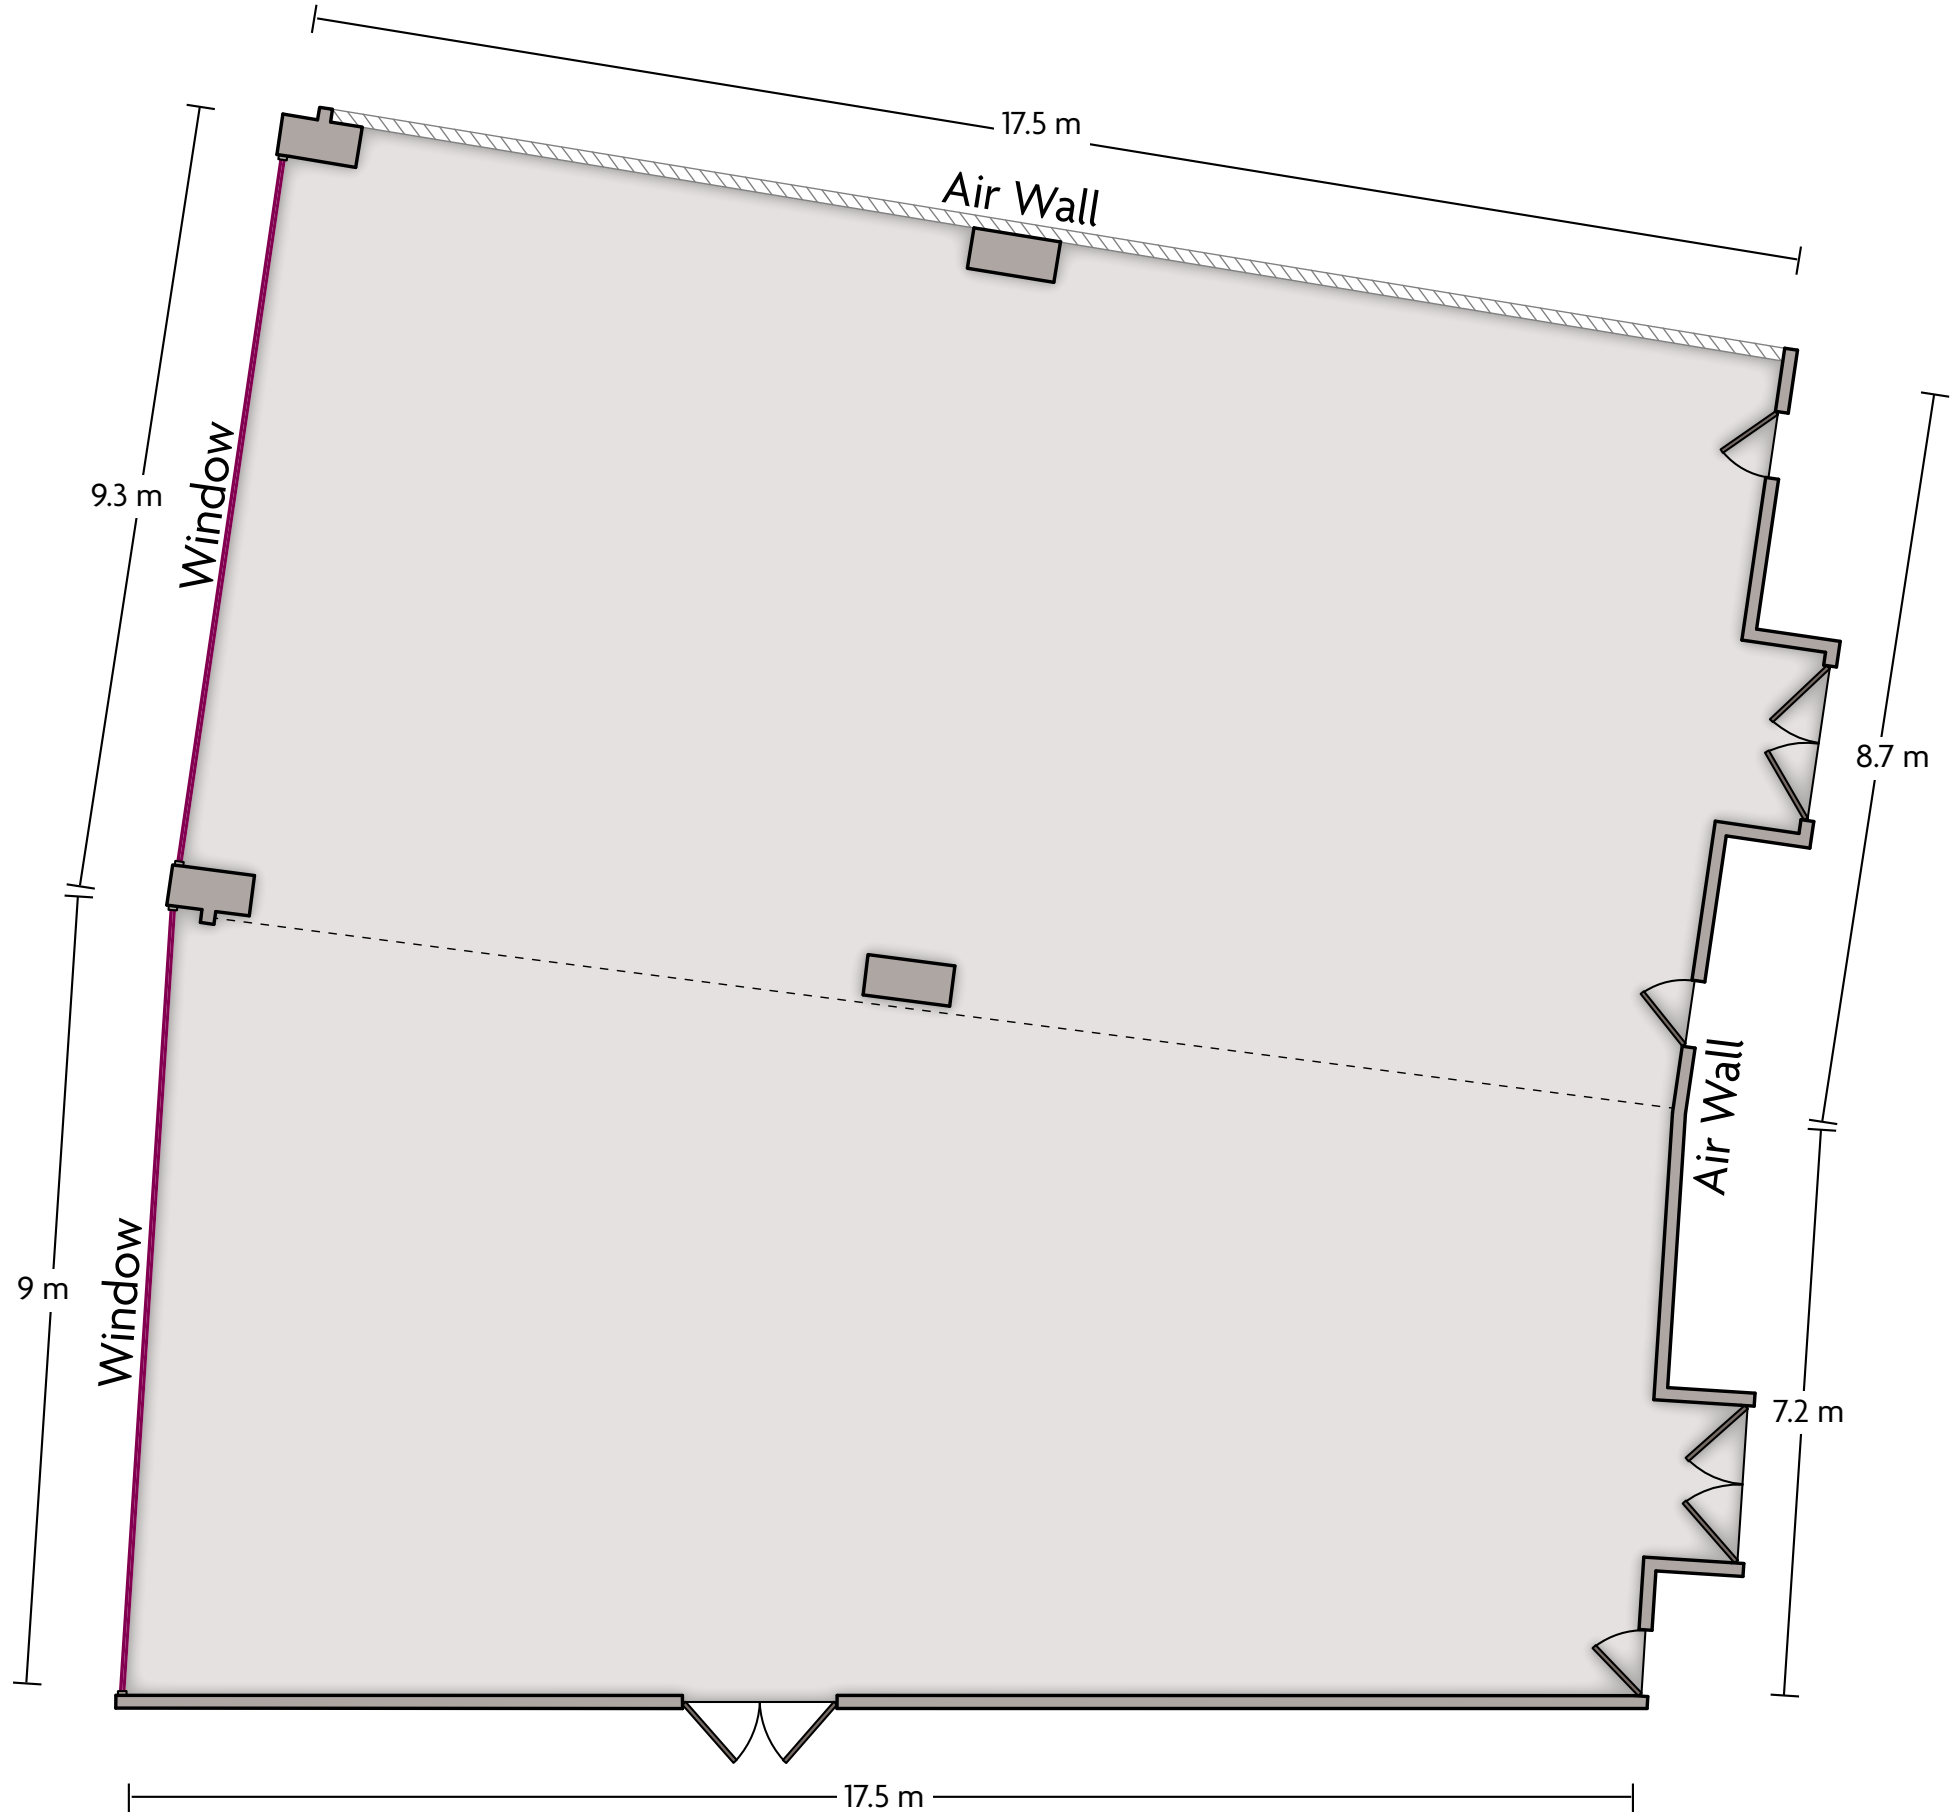

Bldv. Manuel J. Clouthier : 245 Col. Jardines I Del Campestre, León GUA 37128 | 5247.7214.5600

*Multiple layout options available for this space.

LENGTH: 8.2 m WIDTH: 17.5 m HEIGHT: 3 m TOTAL SQUARE FEET: 143.5 m² MAXIMUM CAPACITY: 130 POWER OUTLETS: 2

Bldv. Manuel J. Clouthier : 245 Col. Jardines I Del Campestre, León GUA 37128 | 5247.7214.5600

*Multiple layout options available for this space.

LENGTH: 17 m WIDTH: 17.5 m HEIGHT: 3 m TOTAL SQUARE FEET: 300.5 m² MAXIMUM CAPACITY: 260 POWER OUTLETS: 4

Bldv. Manuel J. Clouthier : 245 Col. Jardines I Del Campestre, León GUA 37128 | 5247.7214.5600

*Multiple layout options available for this space.

Crowne Plaza® León - Salón 2 & 3

LENGTH: 17.1 m WIDTH: 17.5 m HEIGHT: 3 m TOTAL SQUARE FEET: 302.7 m² MAXIMUM CAPACITY: 260 POWER OUTLETS: 4