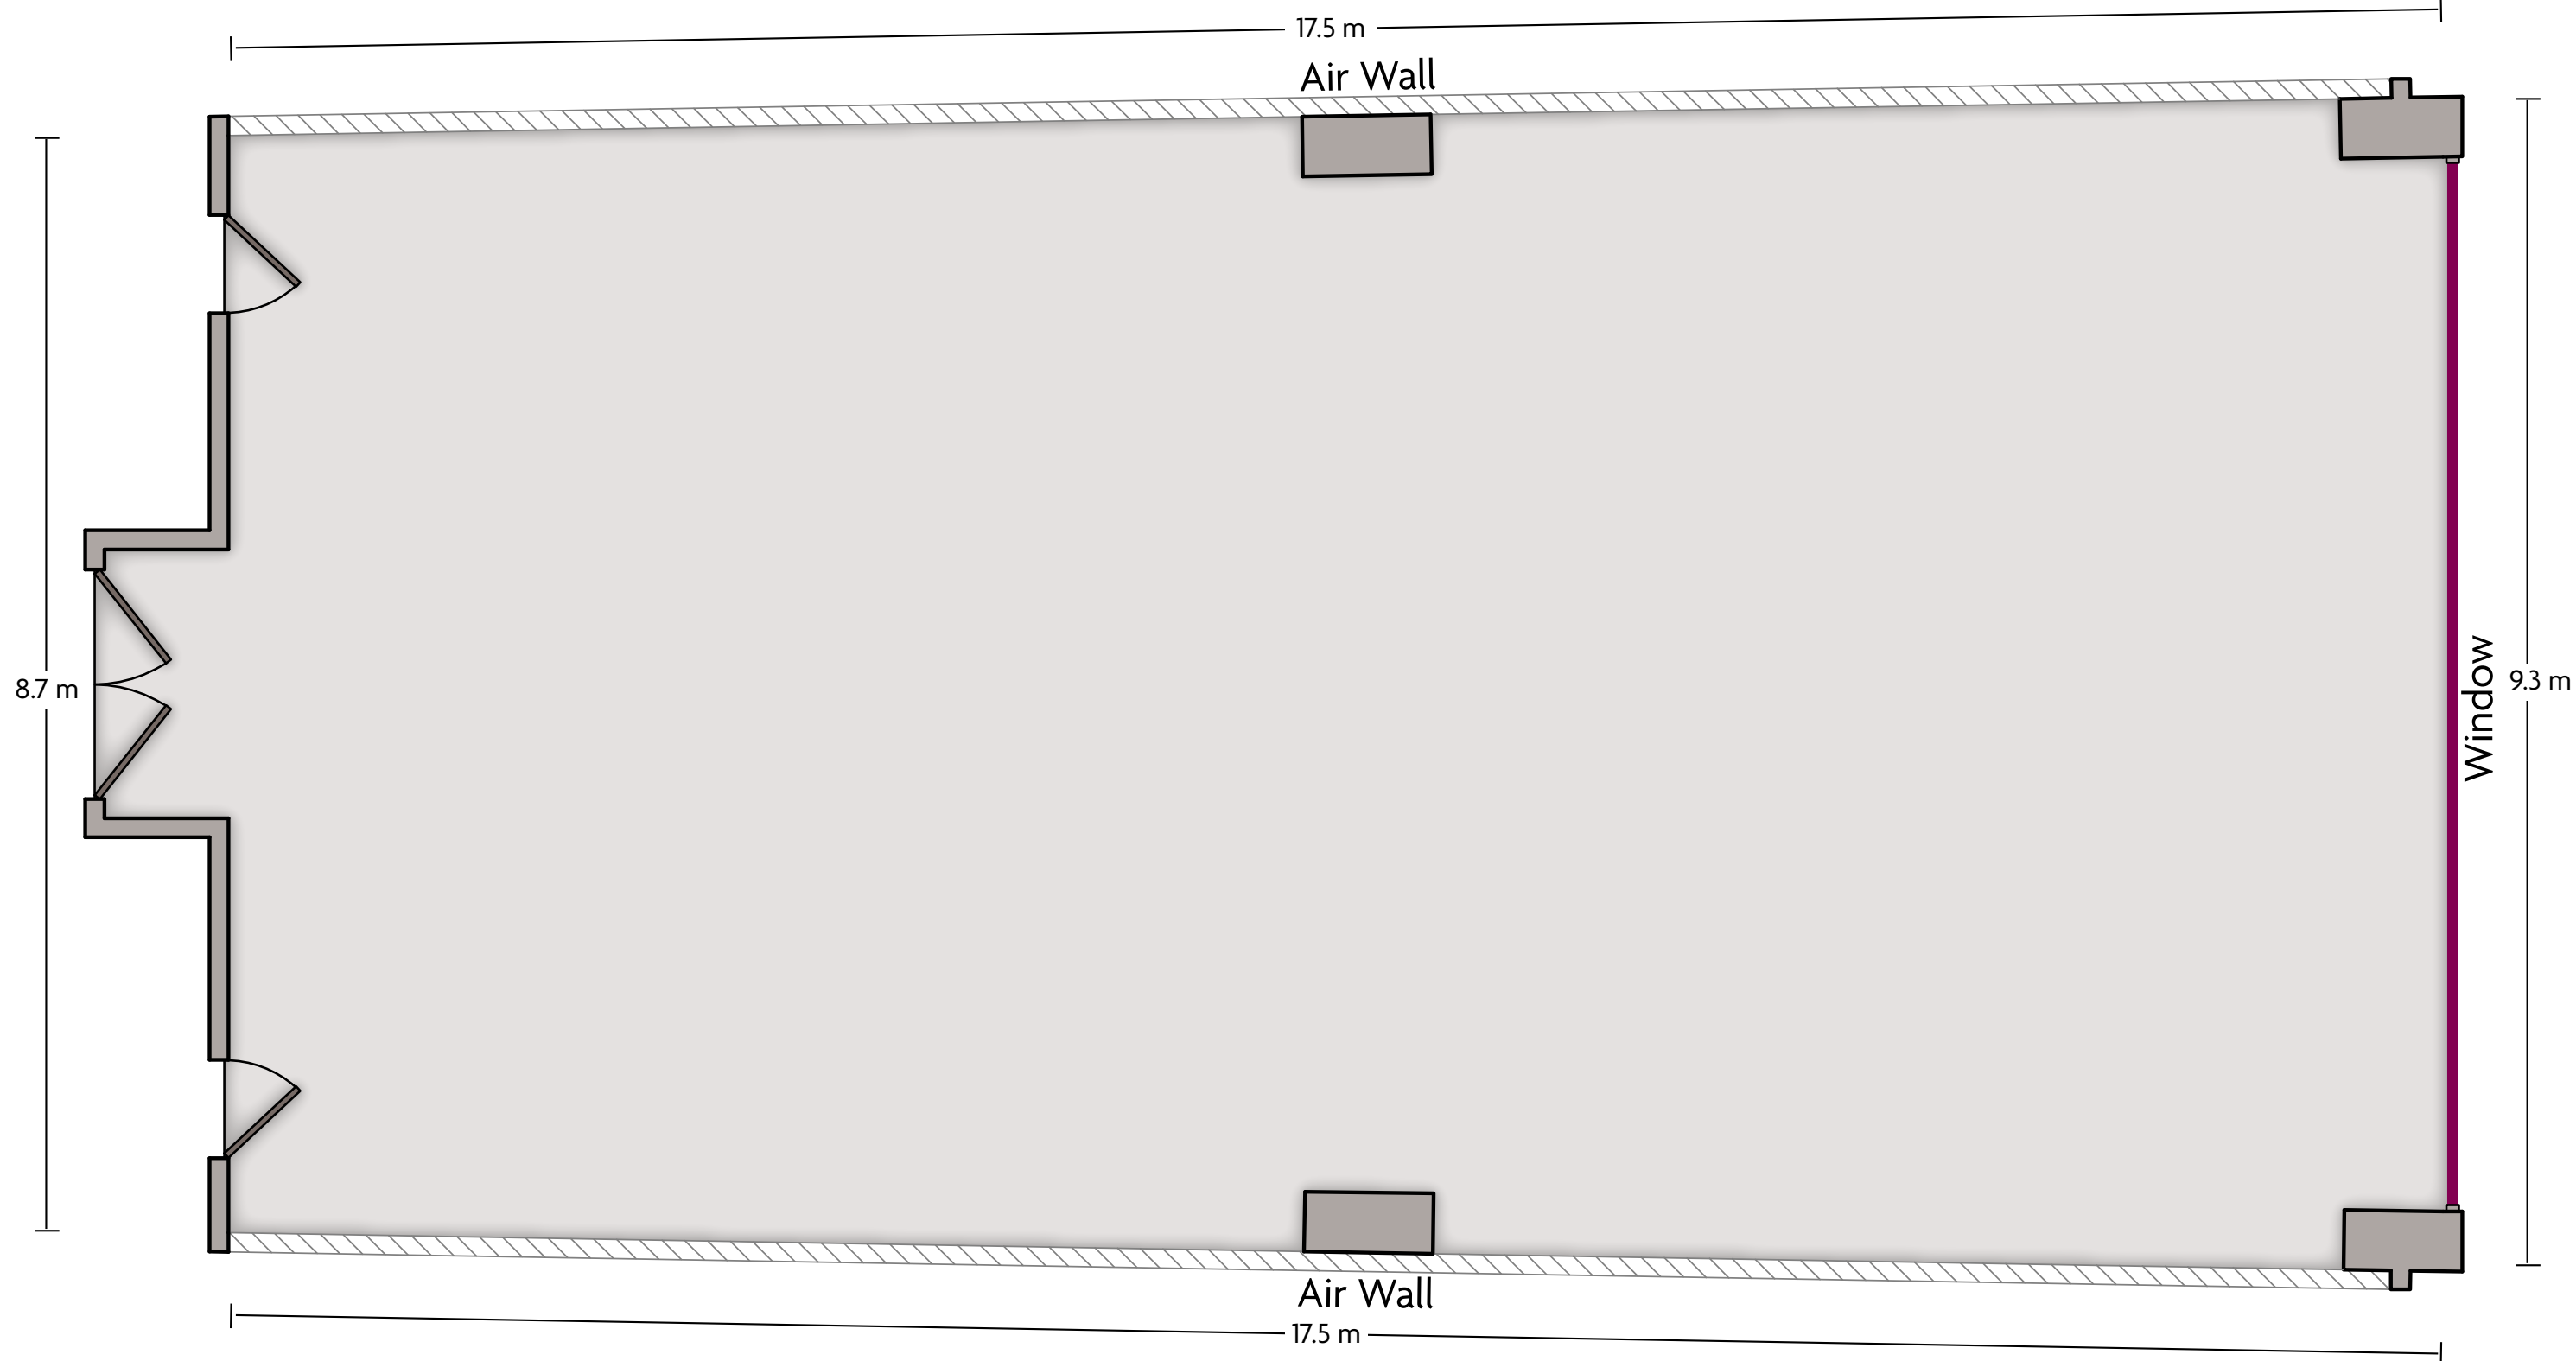

Bld. Manuel J. Clouthier : 245 Col. Jardines I Del Campestre, León GUA 37128 | 5247.7214.5600

Crowne Plaza® León - Sala Ejecutiva 5

LENGTH: 2.9 m WIDTH: 3.2 m HEIGHT: 3.1 m TOTAL SQUARE FEET: 9.1 m² MAXIMUM CAPACITY: 3 POWER OUTLETS: 2

Bldv. Manuel J. Clouthier : 245 Col. Jardines I Del Campestre, León GUA 37128 | 5247.7214.5600

*Multiple layout options available for this space.

LENGTH: 7.9 m WIDTH: 17.1 m HEIGHT: 3 m TOTAL SQUARE FEET: 134.2 m² MAXIMUM CAPACITY: 130 POWER OUTLETS: 2

Bldv. Manuel J. Clouthier : 245 Col. Jardines I Del Campestre, León GUA 37128 | 5247.7214.5600

*Multiple layout options available for this space.

LENGTH: 9 m WIDTH: 17.5 m HEIGHT: 3 m TOTAL SQUARE FEET: 157.5 m² MAXIMUM CAPACITY: 130 POWER OUTLETS: 2

Bldv. Manuel J. Clouthier : 245 Col. Jardines I Del Campestre, León GUA 37128 | 5247.7214.5600

*Multiple layout options available for this space.

Crowne Plaza® León - Salón 2 & 3

LENGTH: 17.1 m WIDTH: 17.5 m HEIGHT: 3 m TOTAL SQUARE FEET: 302.7 m² MAXIMUM CAPACITY: 260 POWER OUTLETS: 4