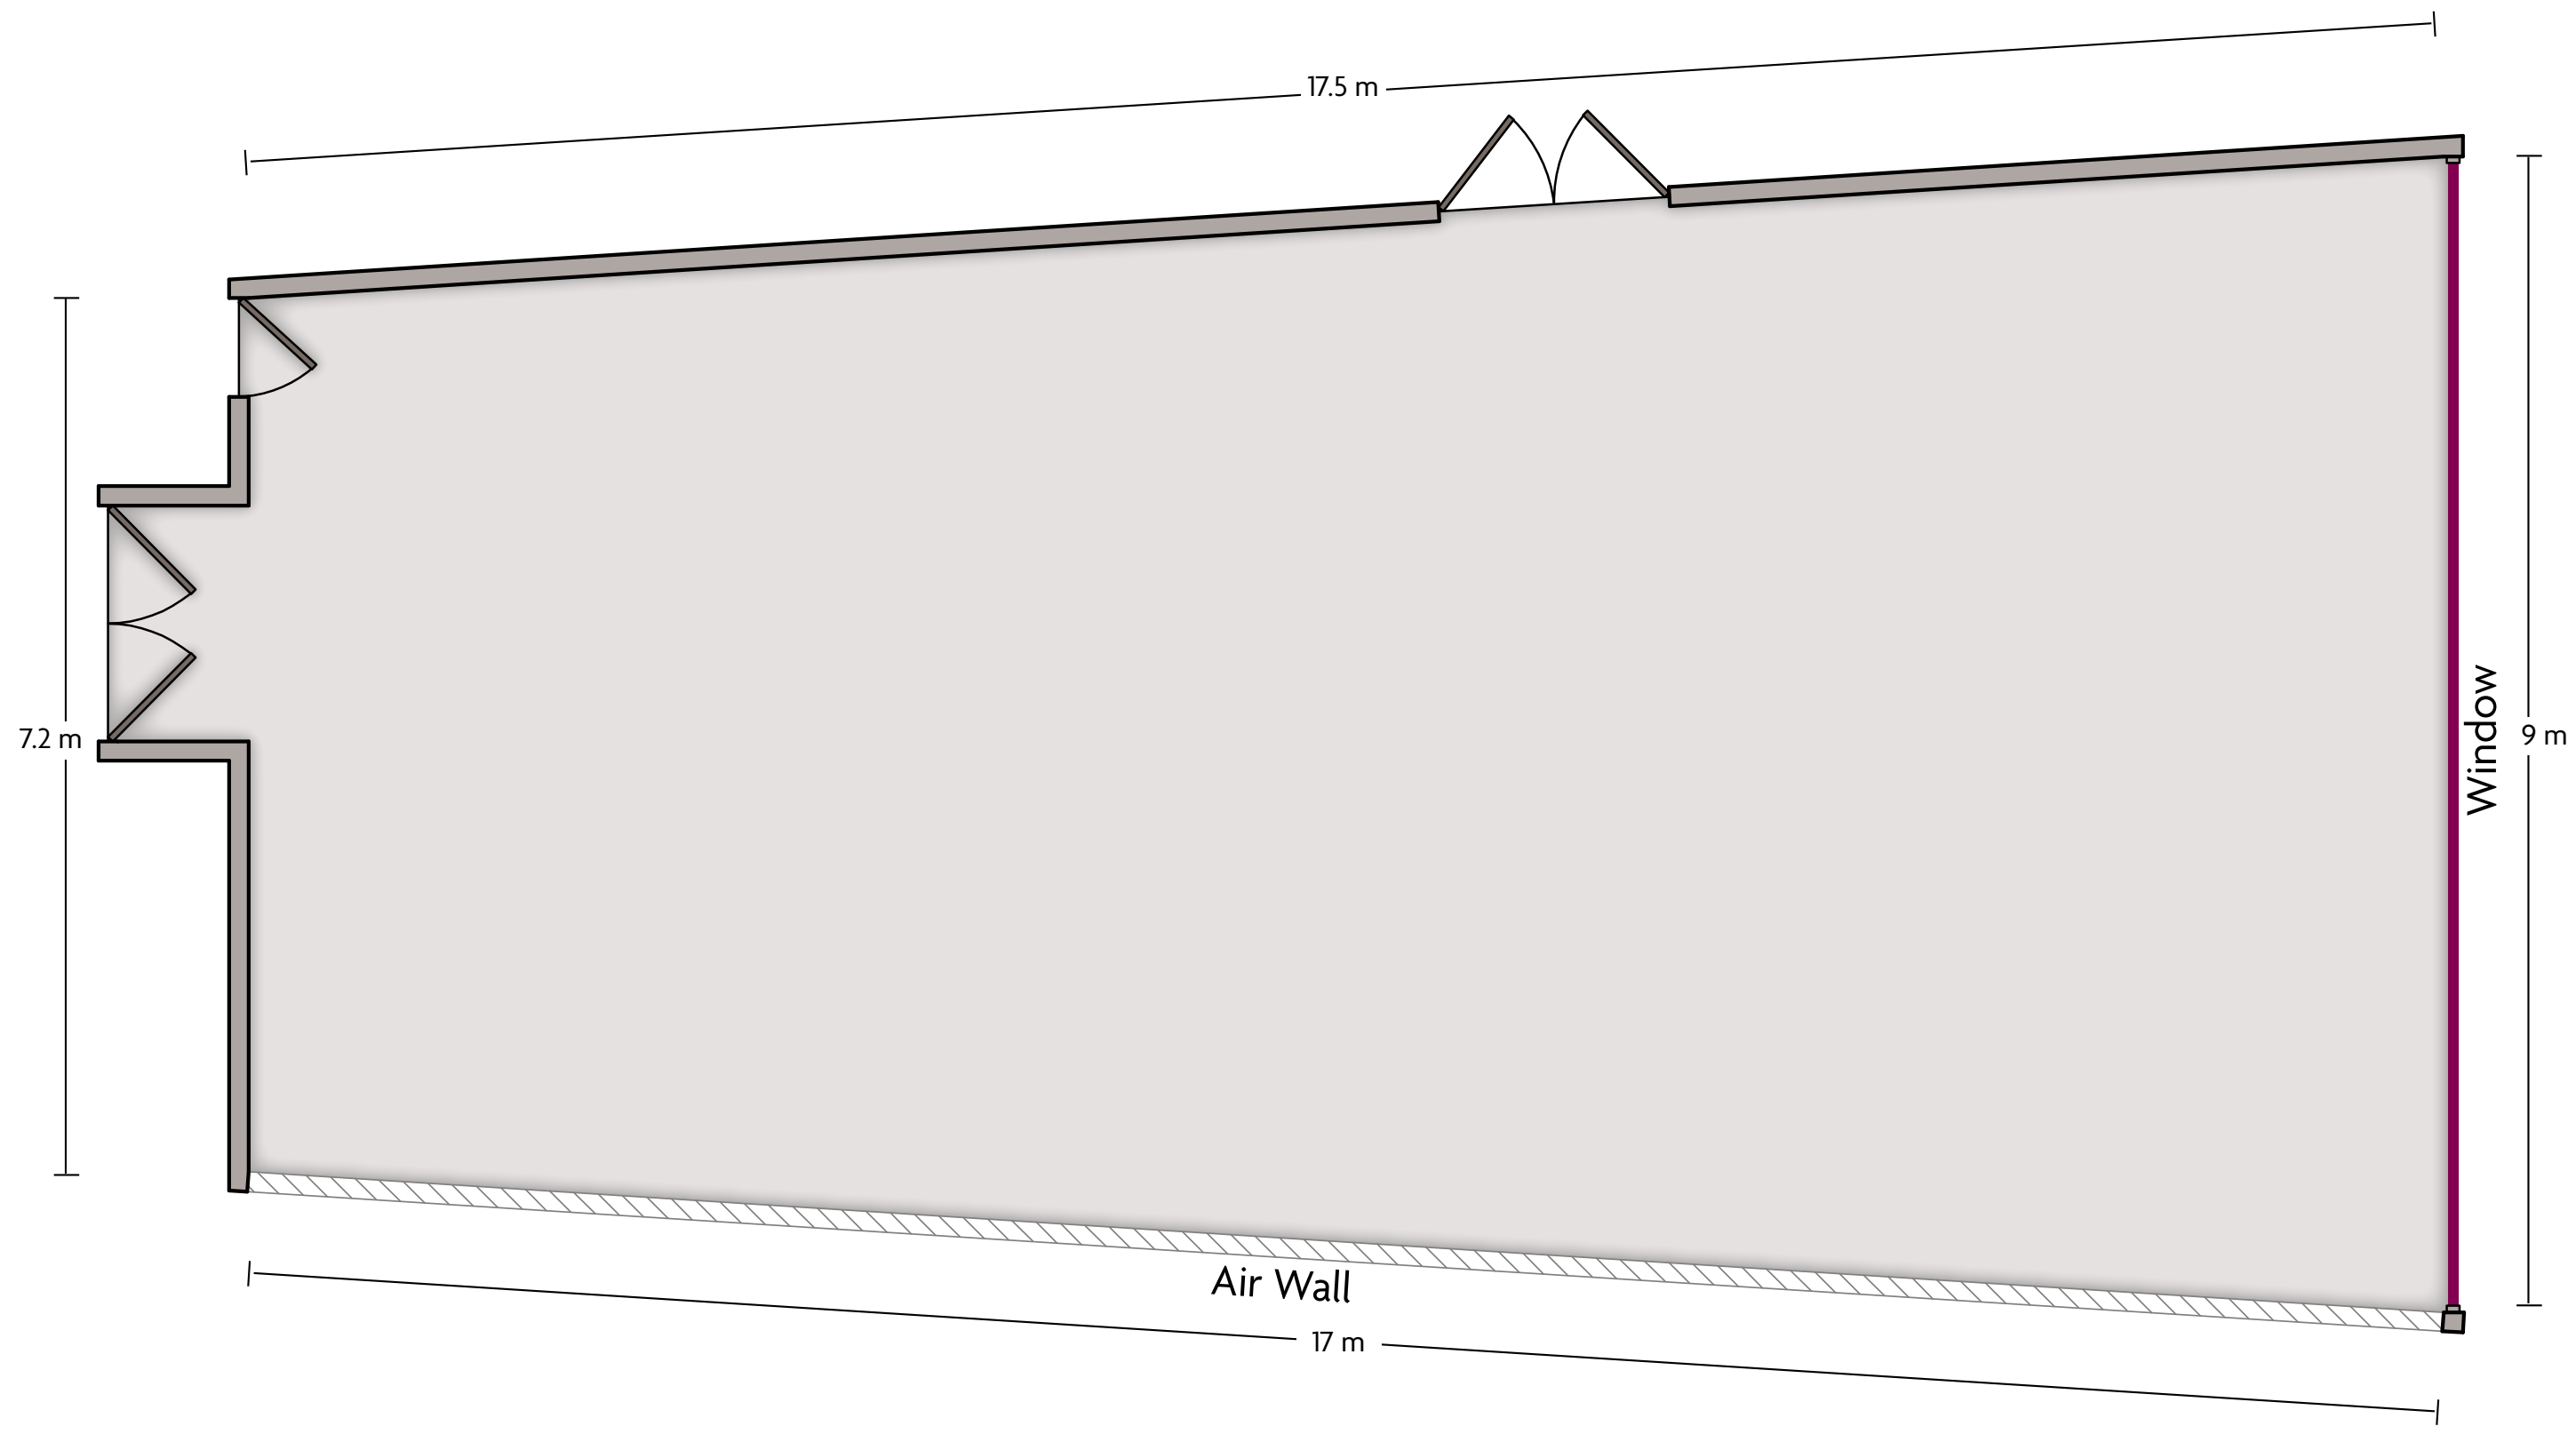

LENGTH: 7.9 m   WIDTH: 17.1 m   HEIGHT: 3 m   TOTAL SQUARE FEET: 134.2 m²   MAXIMUM CAPACITY: 130   POWER OUTLETS: 2

Bldv. Manuel J. Clouthier : 245 Col. Jardines I Del Campestre, León GUA 37128 | 5247.7214.5600

*Multiple layout options available for this space.