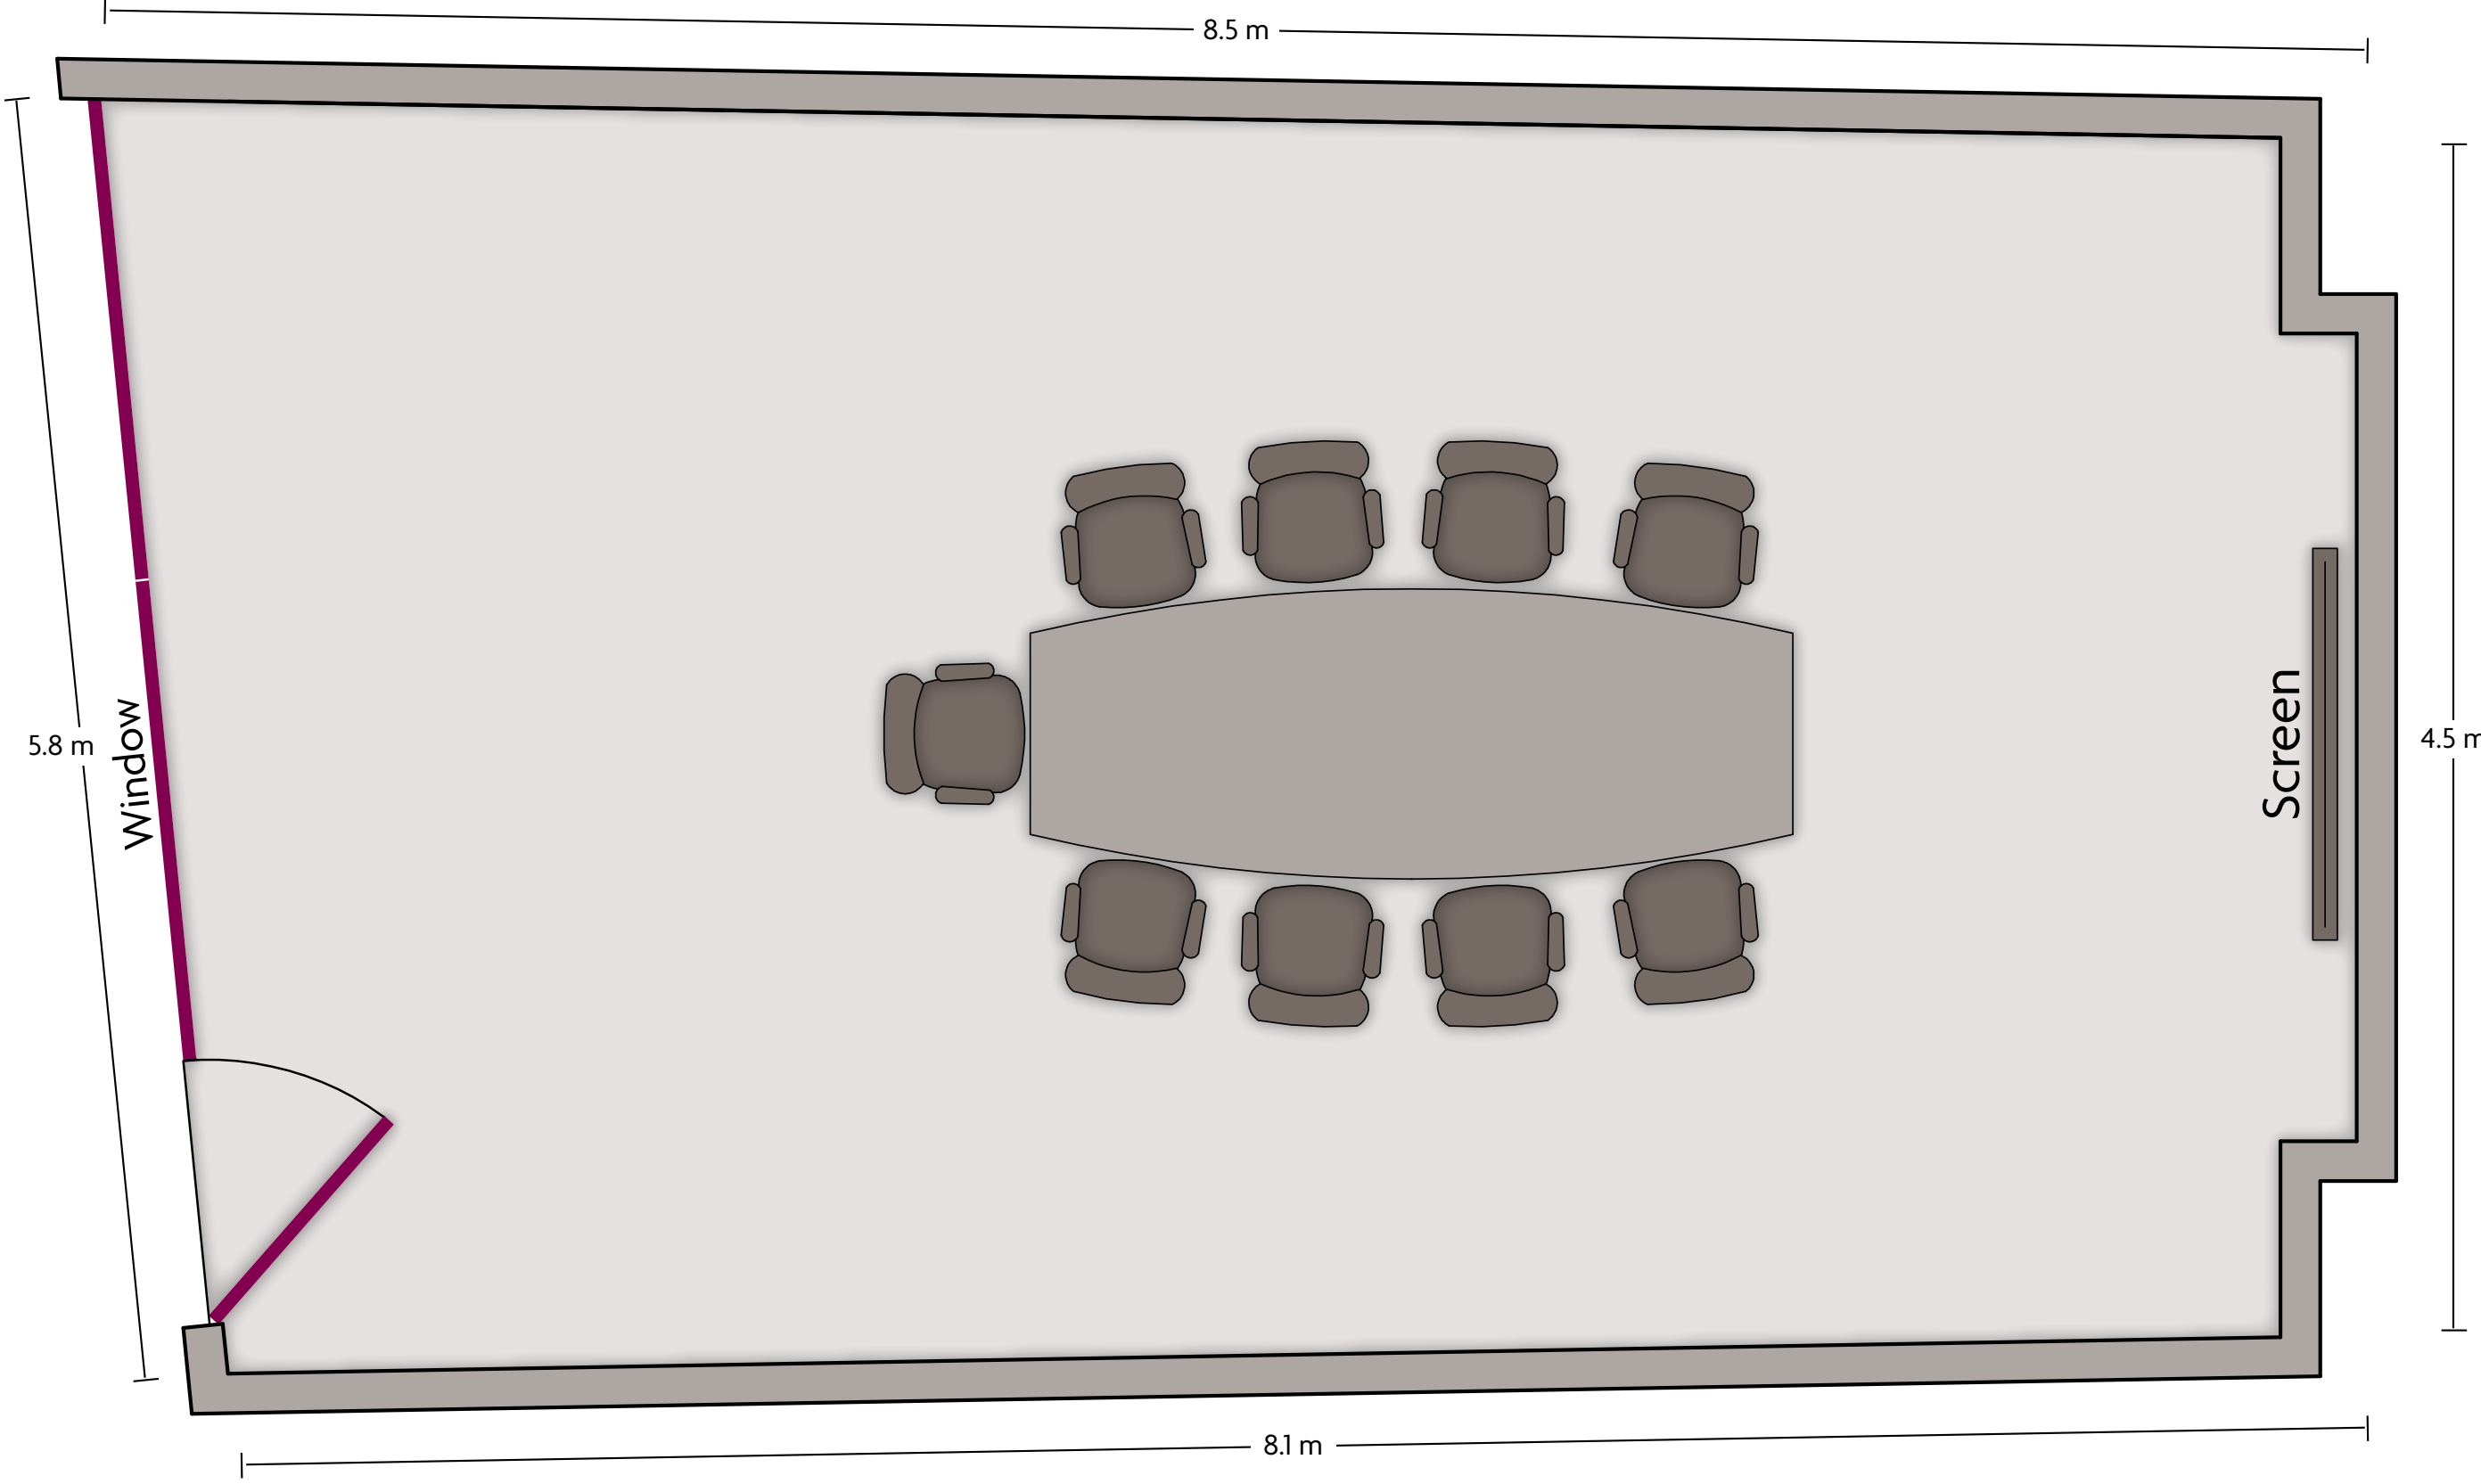

LENGTH: 3.5 m WIDTH: 4.8 m HEIGHT: 3 m TOTAL SQUARE FEET: 16.8 m² MAXIMUM CAPACITY: 10 POWER OUTLETS: 3

Bvd. Manuel J. Clouthier : 245 Col. Jardines I Del Campestre, León GUA 37128 | 5247.7214.5600

LENGTH: 4.7 m WIDTH: 8.3 m HEIGHT: 2.7 m TOTAL SQUARE FEET: 38.5 m² MAXIMUM CAPACITY: 12 POWER OUTLETS: 4

Bldv. Manuel J. Clouthier : 245 Col. Jardines I Del Campestre, León GUA 37128 | 5247.7214.5600

Crowne Plaza® León - Sala Ejecutiva 3

LENGTH: 5 m WIDTH: 5.5 m HEIGHT: 2.7 m TOTAL SQUARE FEET: 27.4 m² MAXIMUM CAPACITY: 8 POWER OUTLETS: 3

Bldv. Manuel J. Clouthier : 245 Col. Jardines I Del Campestre, León GUA 37128 | 5247.7214.5600

*Multiple layout options available for this space.

Crowne Plaza® León - Sala Ejecutiva 4

LENGTH: 3.9 m WIDTH: 4.4 m HEIGHT: 2.7 m TOTAL SQUARE FEET: 16.7 m² MAXIMUM CAPACITY: 8 POWER OUTLETS: 3

Bld. Manuel J. Clouthier : 245 Col. Jardines I Del Campestre, León GUA 37128 | 5247.7214.5600

Crowne Plaza® León - Sala Ejecutiva 5

LENGTH: 2.9 m WIDTH: 3.2 m HEIGHT: 3.1 m TOTAL SQUARE FEET: 9.1 m² MAXIMUM CAPACITY: 3 POWER OUTLETS: 2