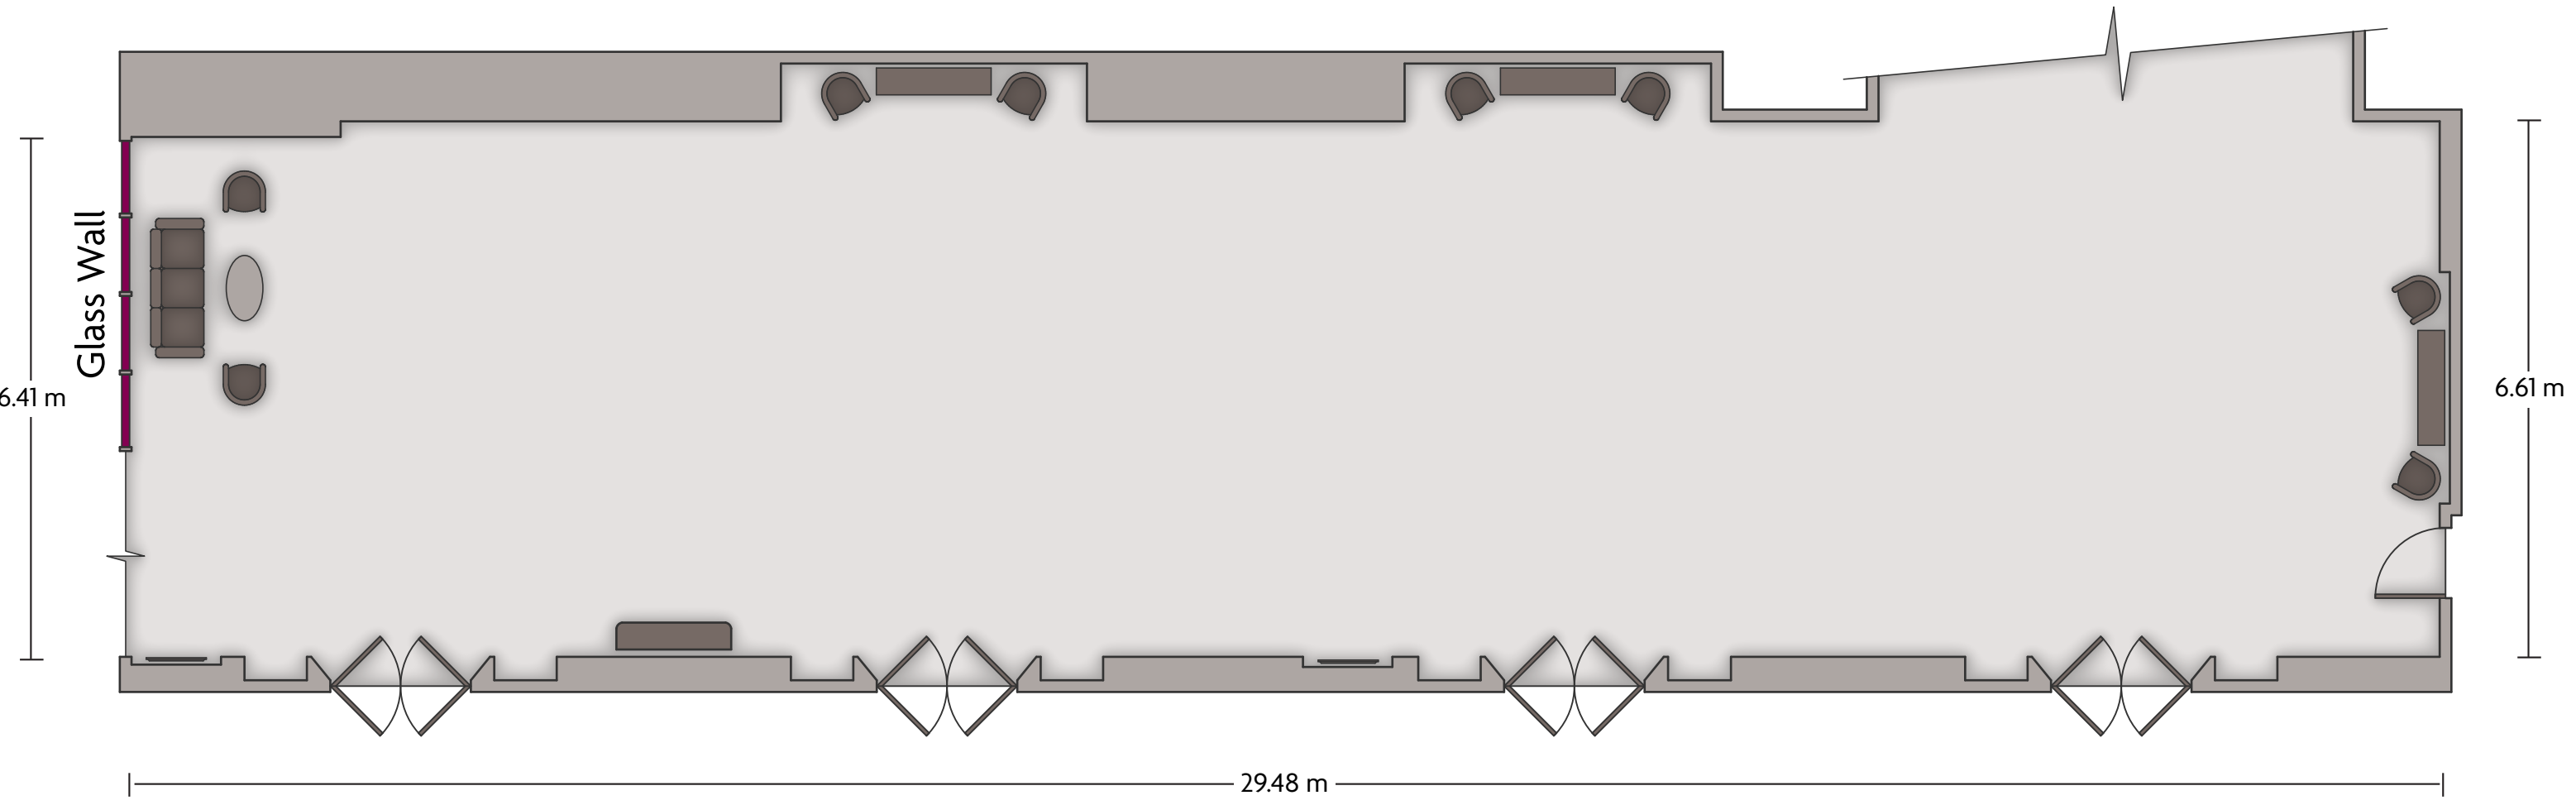

Meeting Room 2

LENGTH: 15.41 m WIDTH: 7.51 m HEIGHT: 3.84 m TOTAL SQUARE METERS: 110.24 m² MAXIMUM CAPACITY: 80 POWER OUTLETS: 5

No.399 QingNian Rd, Wuhua District, Kunming Yunnan - 650011, China (People's Republic) | 86-871-63158888

*Multiple layout options available for this space.

Crowne Plaza® Crowne Plaza Kunming City Centre

Meeting Room 3

LENGTH: 8.53 m WIDTH: 7.01 m HEIGHT: 3.86 m TOTAL SQUARE METERS: 57.82 m² MAXIMUM CAPACITY: 40 POWER OUTLETS: 4

LENGTH: 7.38 m WIDTH: 7.37 m HEIGHT: 3.80 m TOTAL SQUARE METERS: 46.95 m² MAXIMUM CAPACITY: 14 POWER OUTLETS: 3

No.399 QingNian Rd, Wuhua District, Kunming Yunnan - 650011, China (People's Republic) | 86-871-63158888

Crowne Plaza® Crowne Plaza Kunming City Centre

Pre-function

LENGTH: 29.48 m WIDTH: 6.61 m HEIGHT: 2.96 m TOTAL SQUARE METERS: 202.22 m² MAXIMUM CAPACITY: n/a POWER OUTLETS: 10

No.399 QingNian Rd, Wuhua District, Kunming Yunnan - 650011, China (People's Republic) | 86-871-63158888