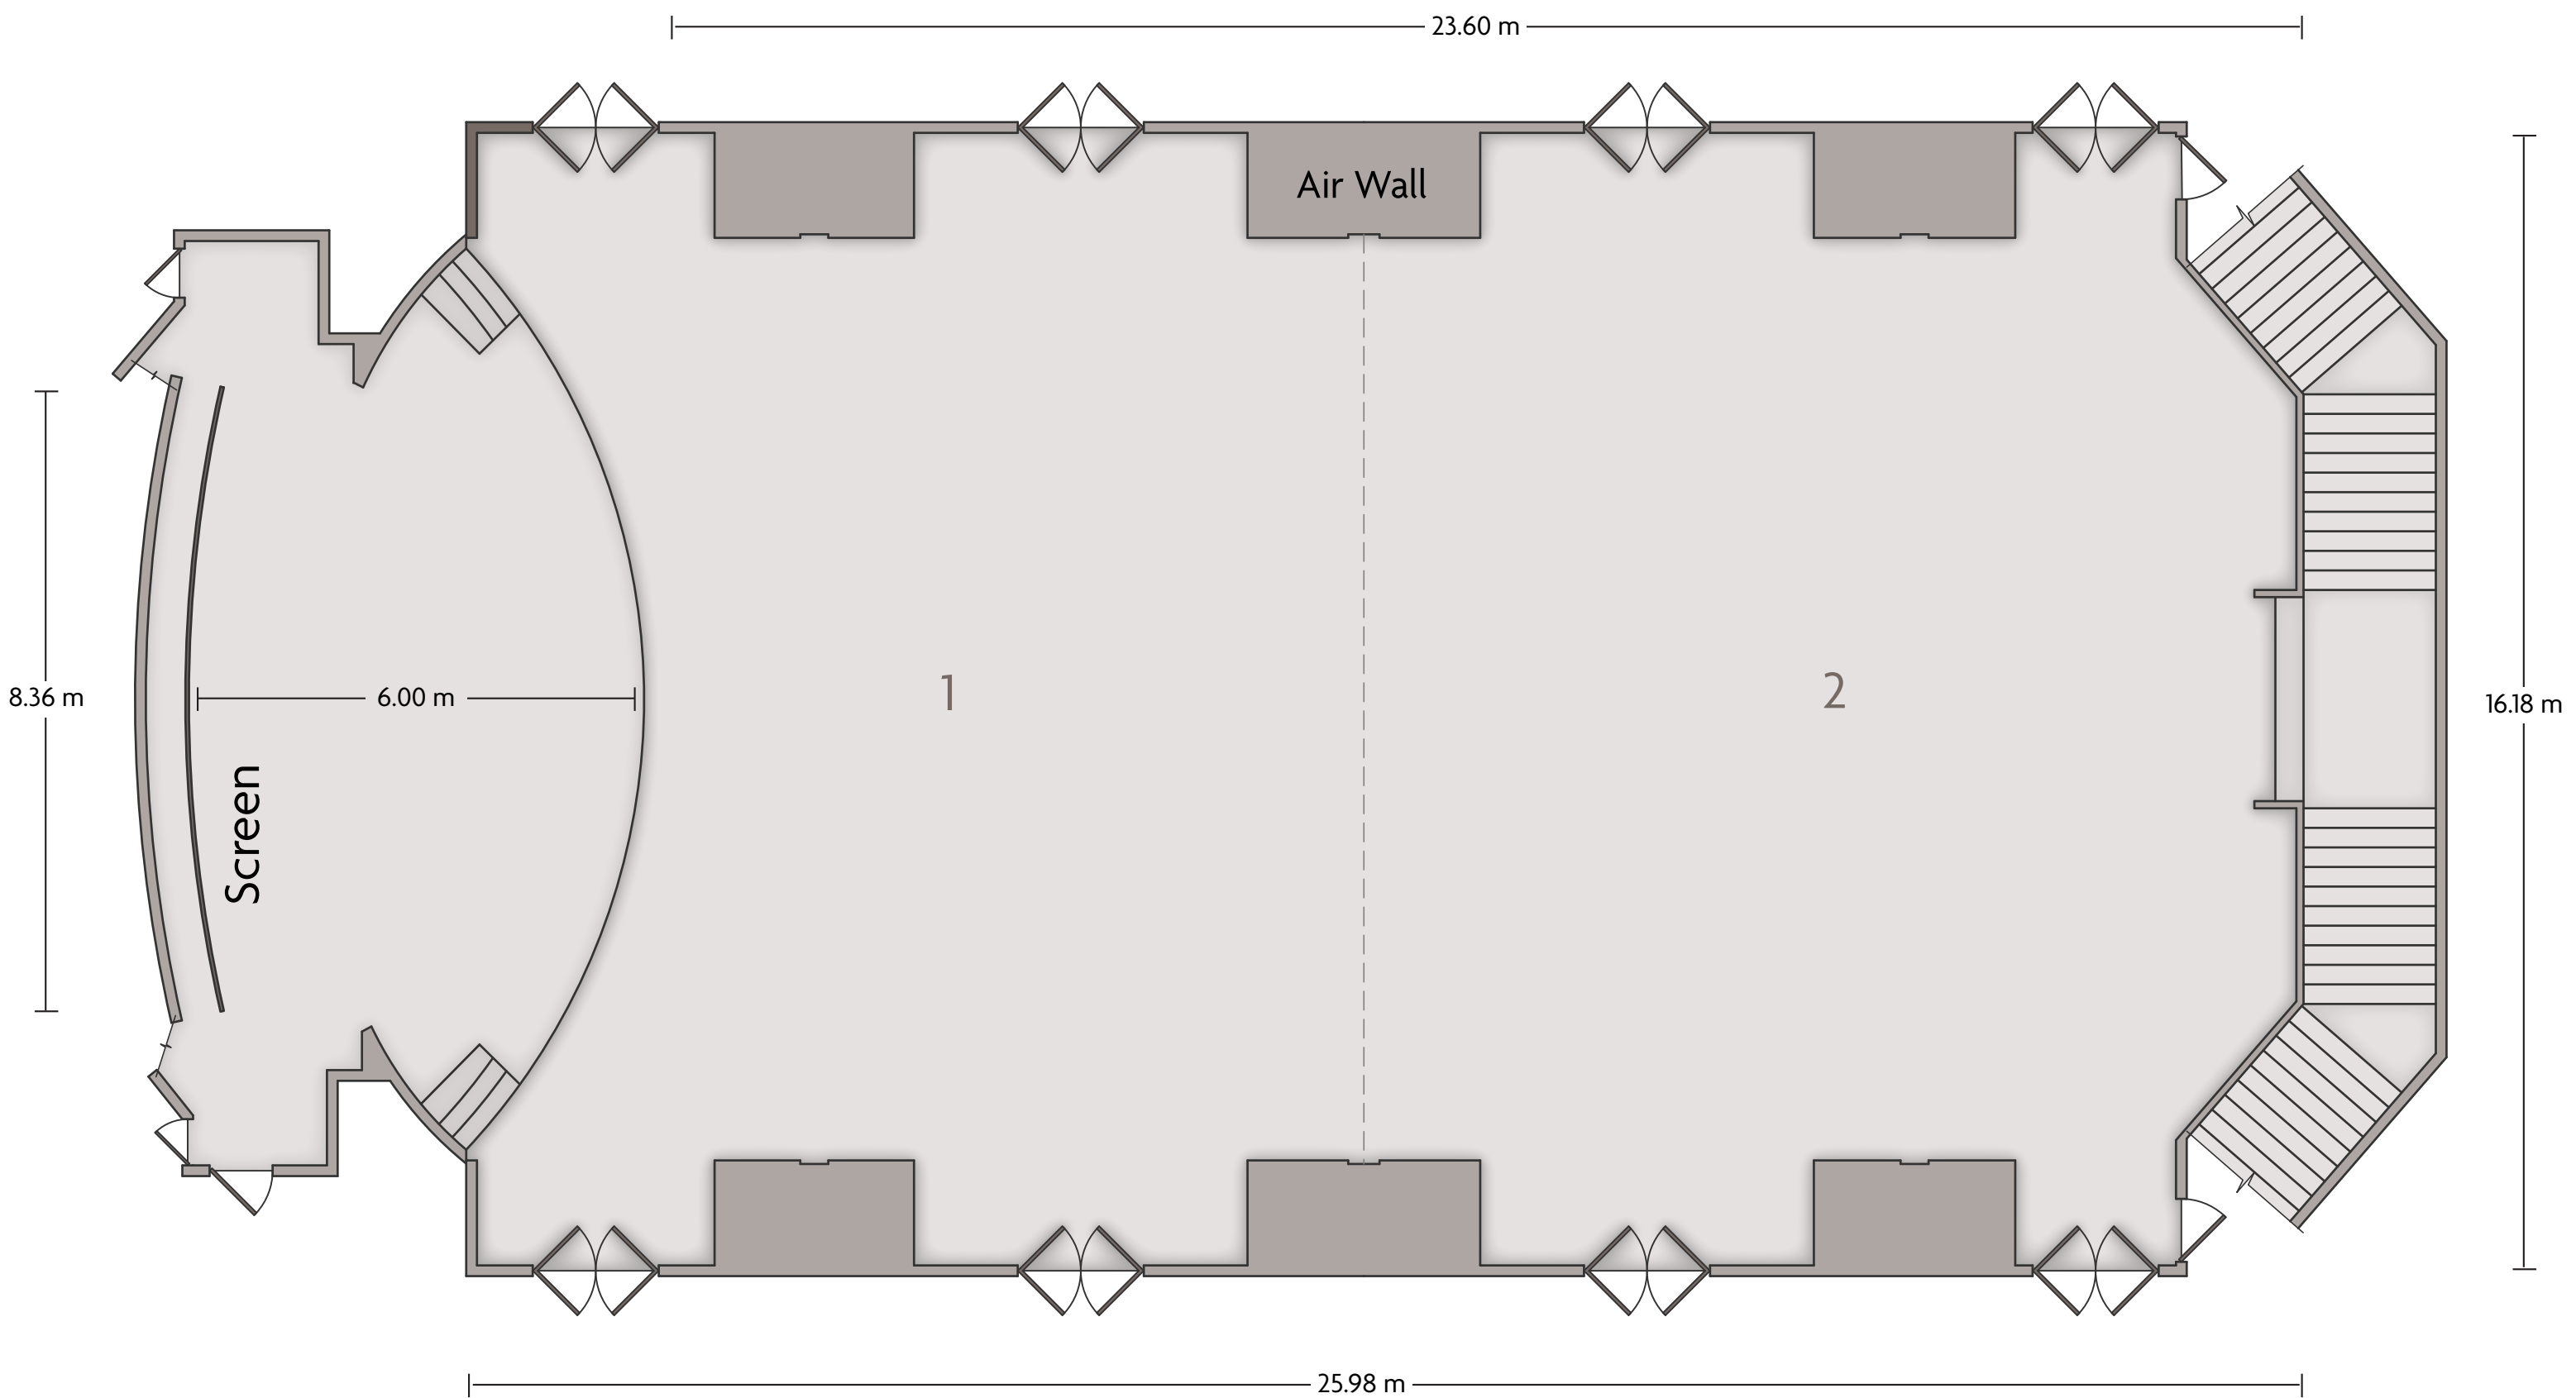

Crowne Plaza® Crowne Plaza Kunming City Centre

Ballroom

LENGTH: 25.98 m WIDTH: 16.18 m HEIGHT: 6.75 m TOTAL SQUARE METERS: 361.72 m² MAXIMUM CAPACITY: 360 POWER OUTLETS: 10

No.399 QingNian Rd, Wuhua District, Kunming Yunnan - 650011, China (People's Republic) | 86-871-63158888

*Multiple layout options available for this space.

Crowne Plaza® Crowne Plaza Kunming City Centre

Ballroom 1

CROWNE PLAZA®
KUNMING CITY CENTRE

LENGTH: 16.18 m WIDTH: 12.82 m HEIGHT: 6.75 m TOTAL SQUARE METERS: 171.33 m² MAXIMUM CAPACITY: 170 POWER OUTLETS: 6

Ballroom 2

LENGTH: 16.18 m WIDTH: 13.32 m HEIGHT: 6.75 m TOTAL SQUARE METERS: 191.33 m² MAXIMUM CAPACITY: 170 POWER OUTLETS: 4

No.399 QingNian Rd, Wuhua District, Kunming Yunnan - 650011, China (People's Republic) | 86-871-63158888

*Multiple layout options available for this space.

Crowne Plaza® Crowne Plaza Kunming City Centre
Crowne Plaza Club Lounge Meeting Room 1 & 2

LENGTH: 15.72 m WIDTH: 7.17 m HEIGHT: 2.70 m TOTAL SQUARE METERS: 108.12 m² MAXIMUM CAPACITY: 80 POWER OUTLETS: 12