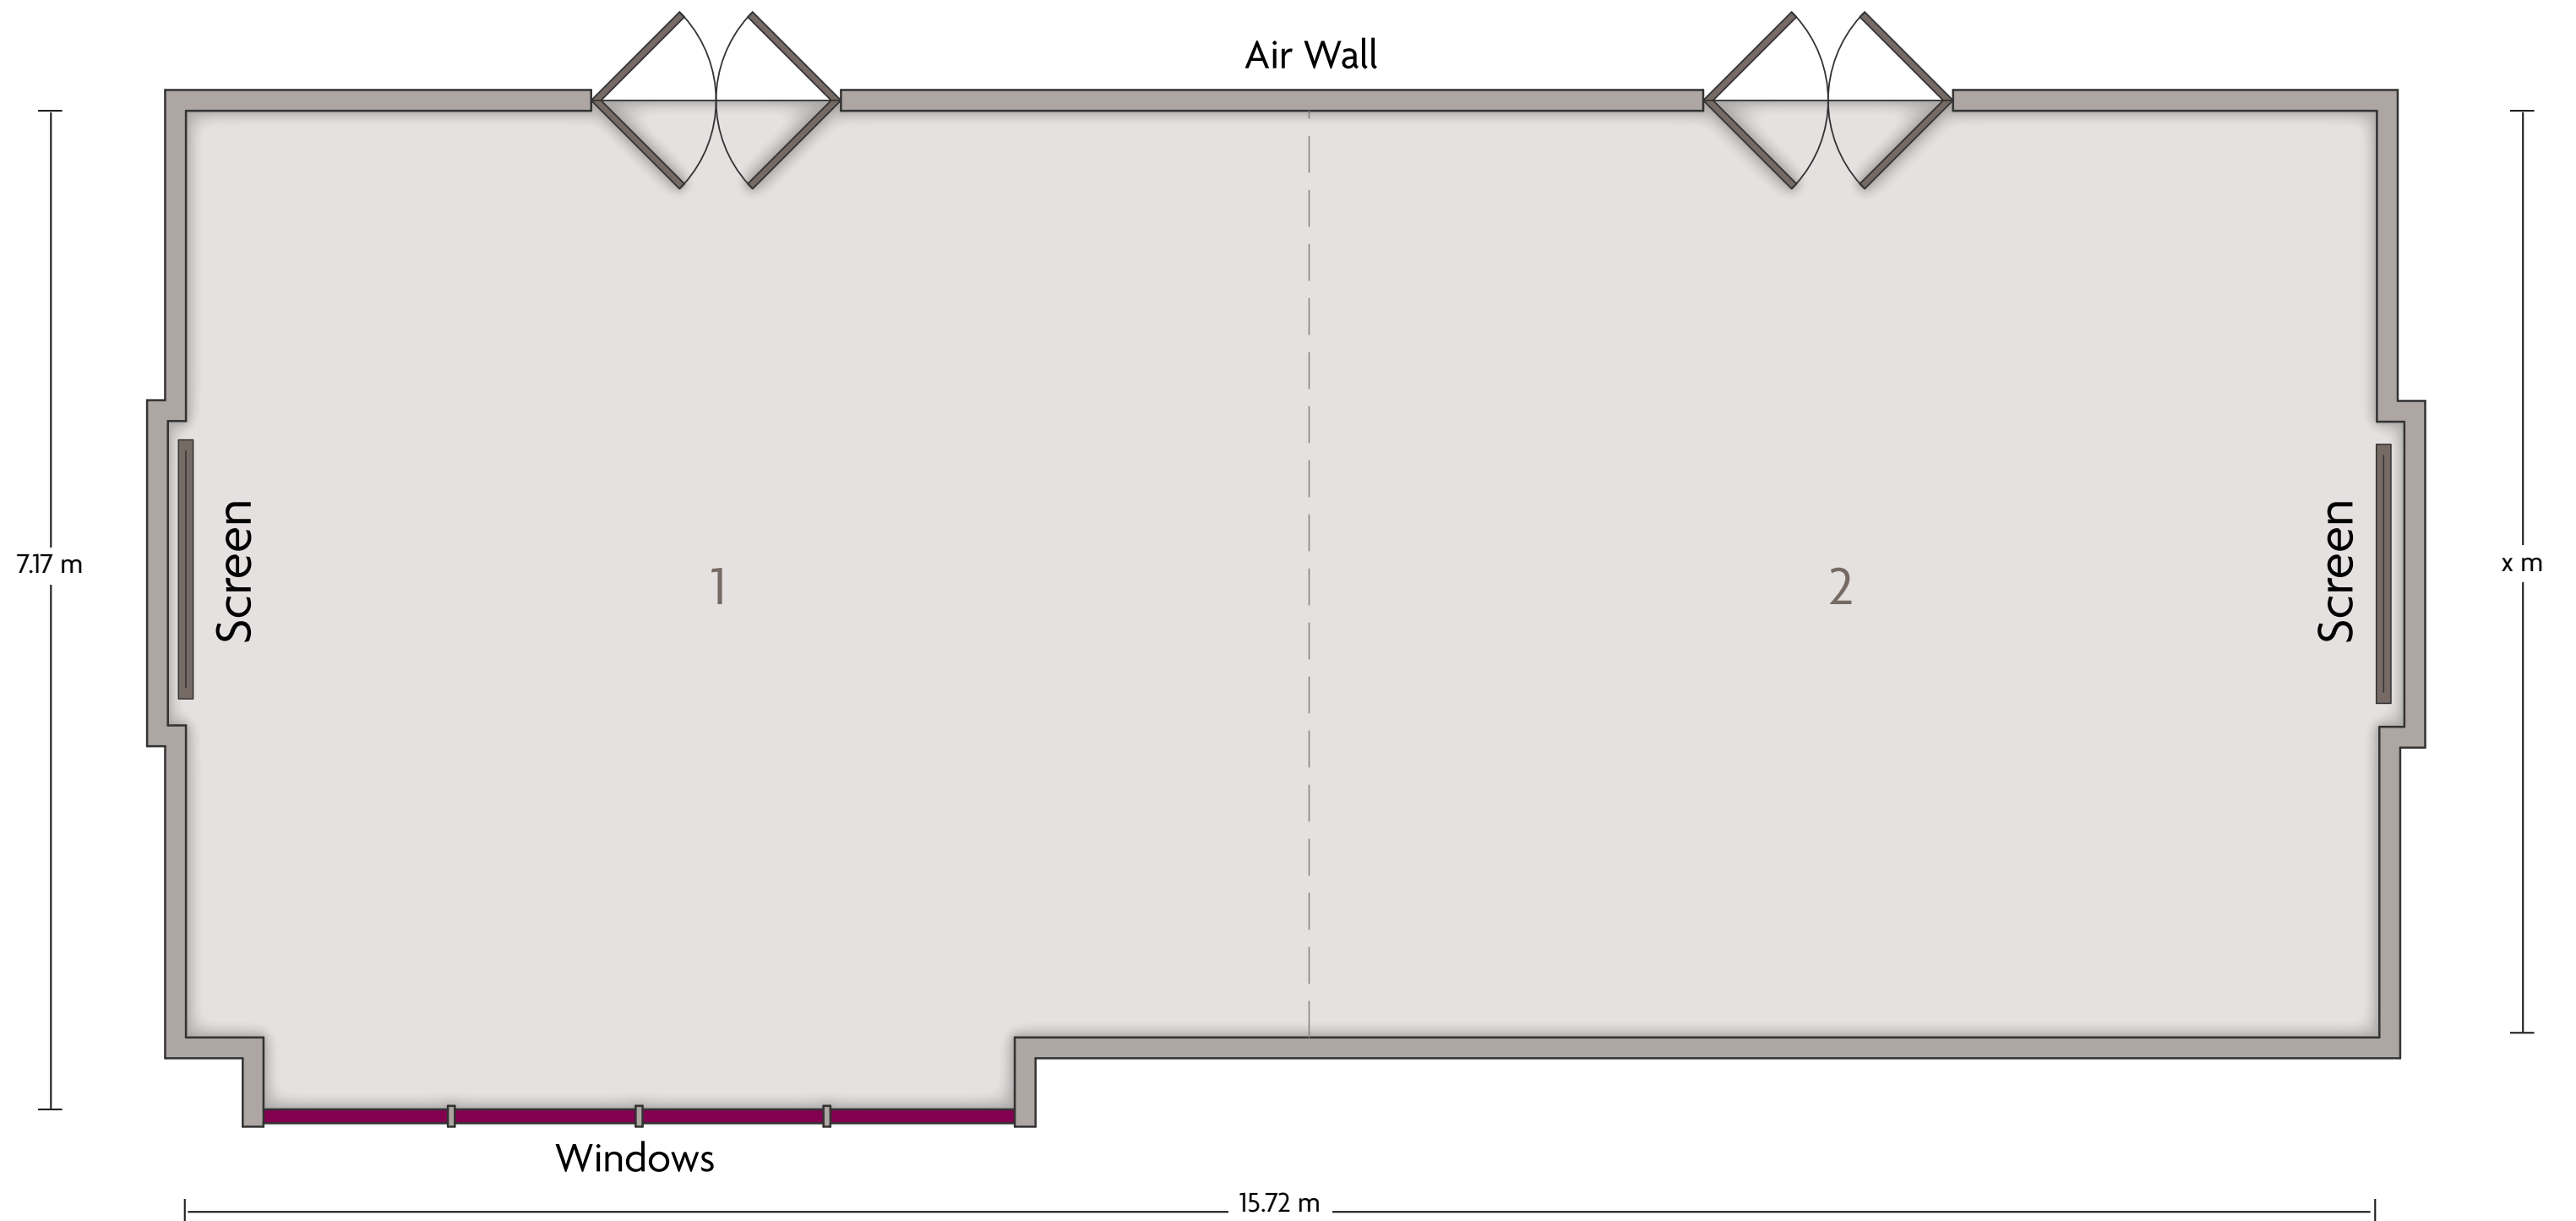

Ballroom 2

LENGTH: 16.18 m WIDTH: 13.32 m HEIGHT: 6.75 m TOTAL SQUARE METERS: 191.33 m² MAXIMUM CAPACITY: 170 POWER OUTLETS: 4

No.399 QingNian Rd, Wuhua District, Kunming Yunnan - 650011, China (People's Republic) | 86-871-63158888

*Multiple layout options available for this space.

Crowne Plaza® Crowne Plaza Kunming City Centre
Crowne Plaza Club Lounge Meeting Room 1 & 2

LENGTH: 15.72 m WIDTH: 7.17 m HEIGHT: 2.70 m TOTAL SQUARE METERS: 108.12 m² MAXIMUM CAPACITY: 80 POWER OUTLETS: 12

Crowne Plaza Club Lounge Meeting Room 1

LENGTH: 7.76 m WIDTH: 7.17 m HEIGHT: 2.70 m TOTAL SQUARE METERS: 56.98 m² MAXIMUM CAPACITY: 40 POWER OUTLETS: 7

No.399 QingNian Rd, Wuhua District, Kunming Yunnan - 650011, China (People's Republic) | 86-871-63158888

*Multiple layout options available for this space.

Crowne Plaza® Crowne Plaza Kunming City Centre
Crowne Plaza Club Lounge Meeting Room 3

LENGTH: 9.41 m WIDTH: 7.37 m HEIGHT: 2.95 m TOTAL SQUARE METERS: 50.94 m² MAXIMUM CAPACITY: 12 POWER OUTLETS: 7