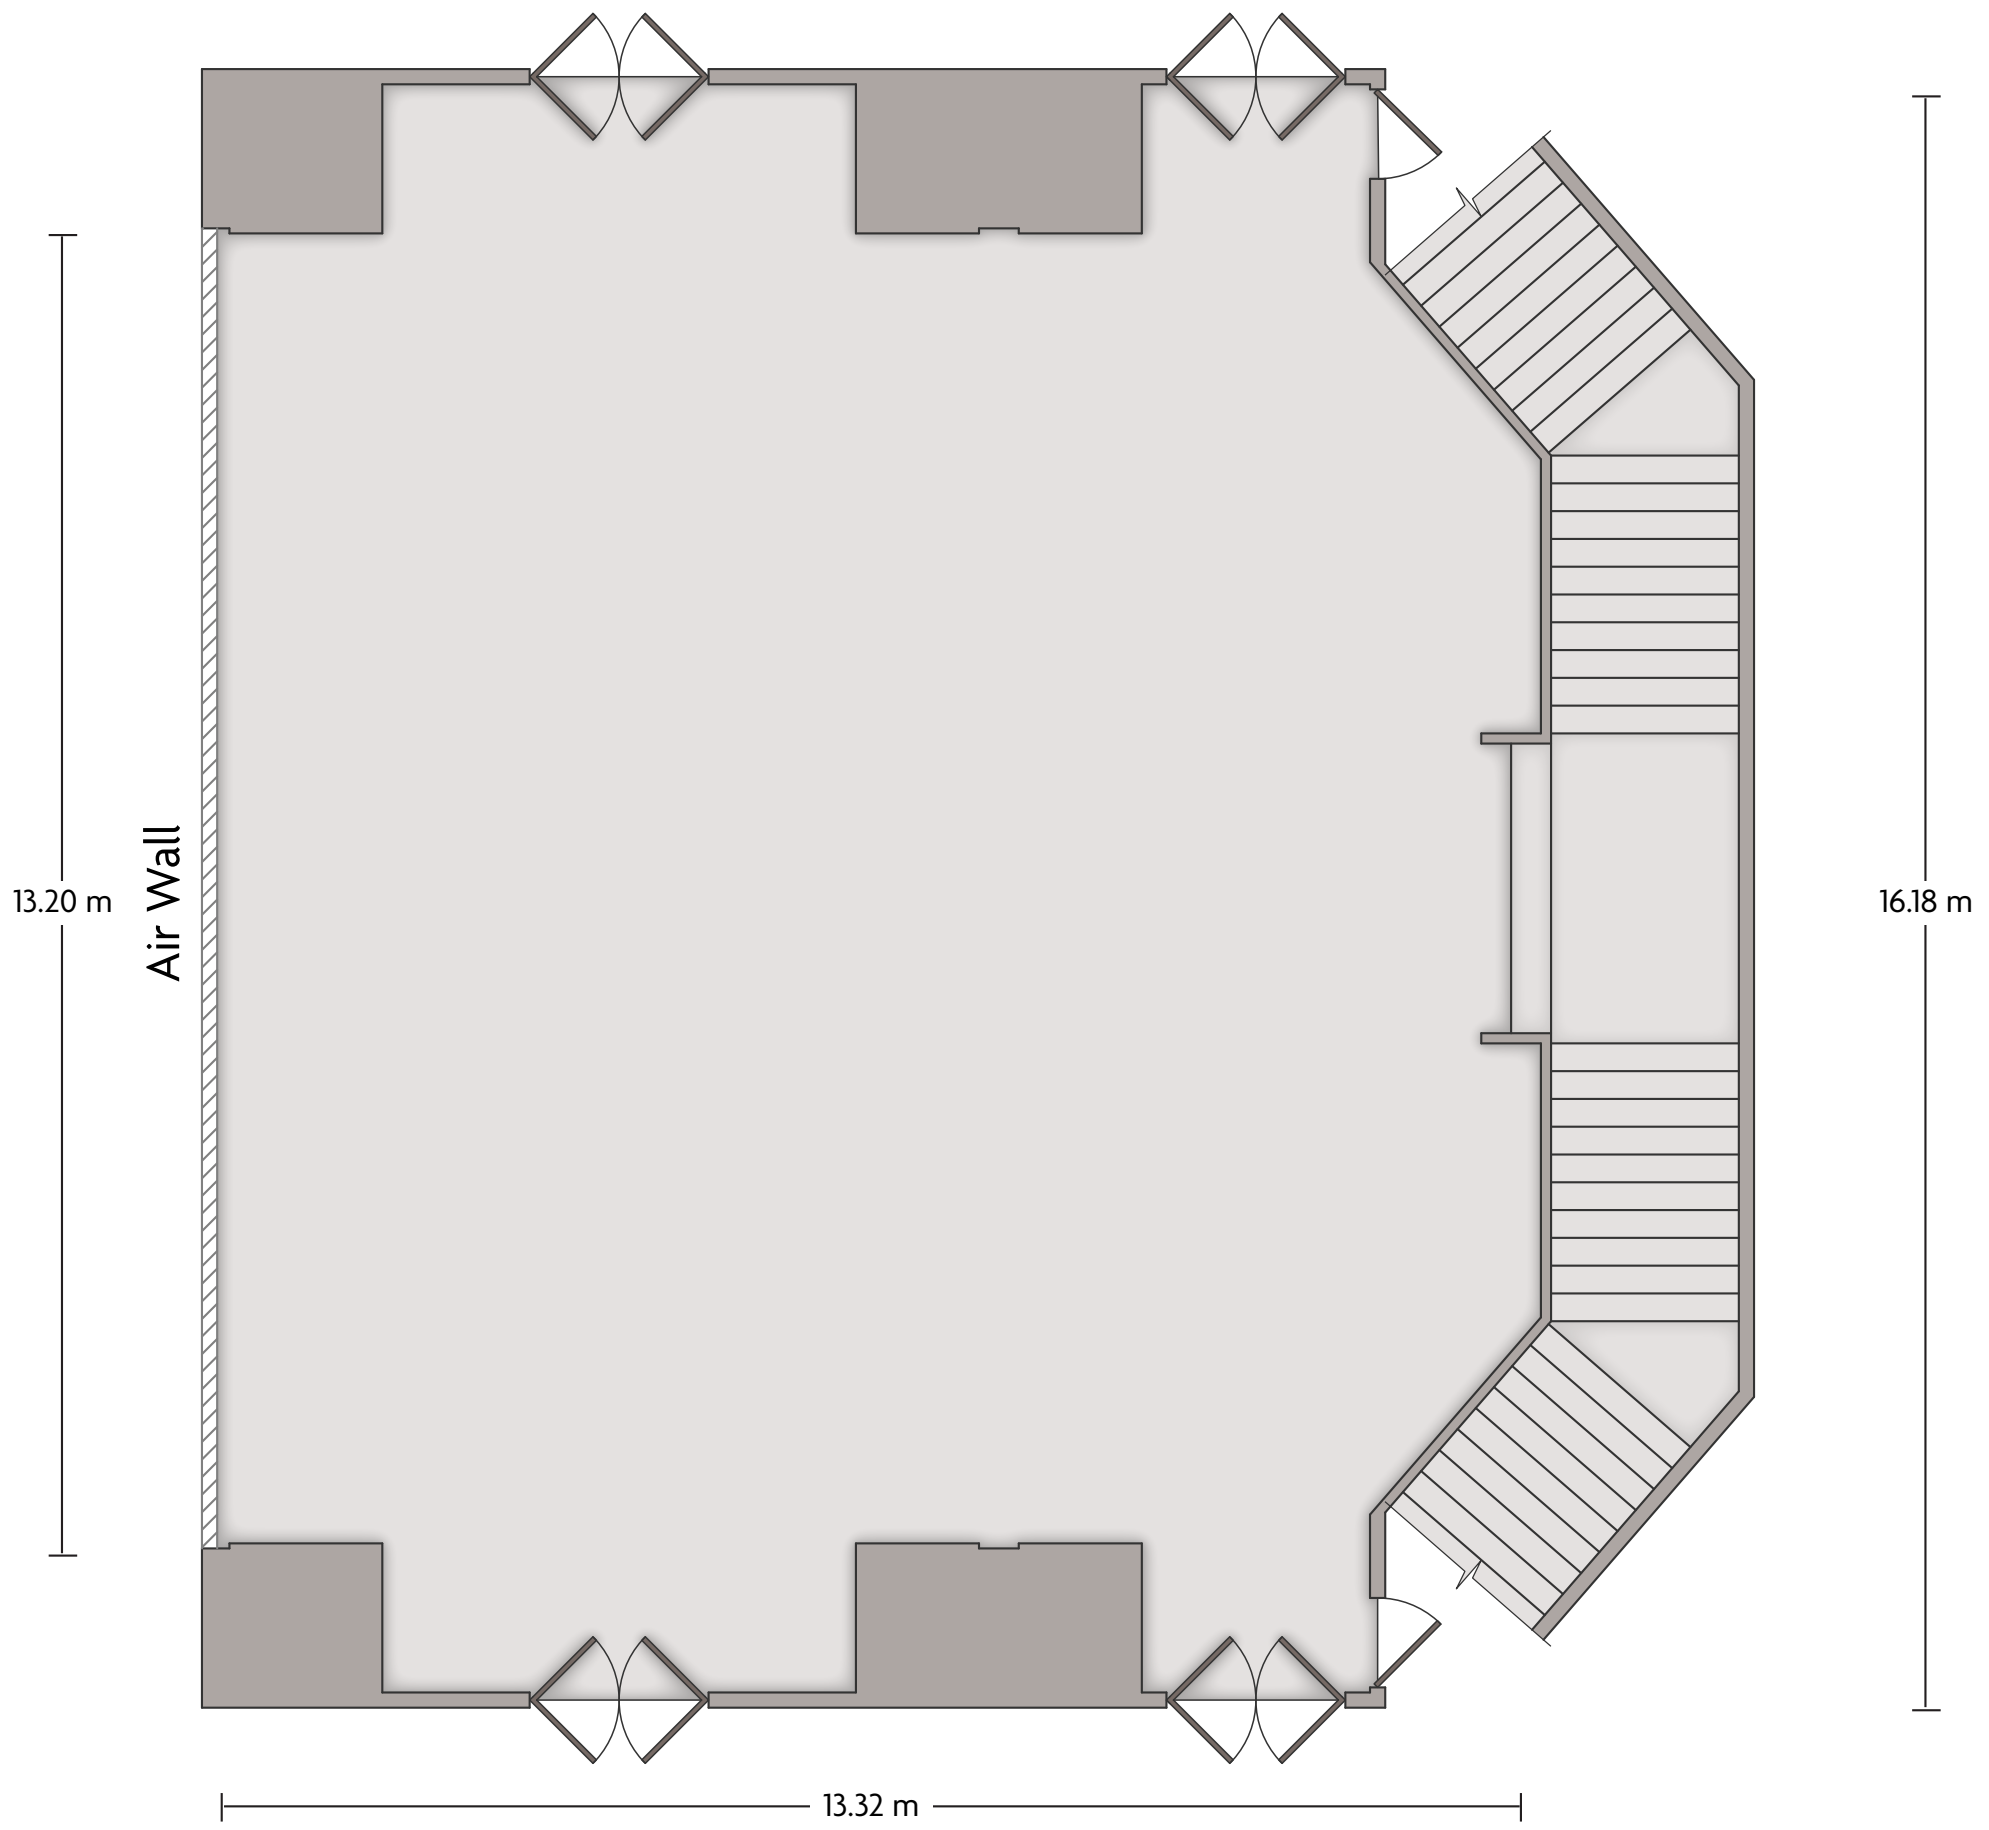

Crowne Plaza® Crowne Plaza Kunming City Centre

Ballroom

LENGTH: 25.98 m WIDTH: 16.18 m HEIGHT: 6.75 m TOTAL SQUARE METERS: 361.72 m² MAXIMUM CAPACITY: 360 POWER OUTLETS: 10

No.399 QingNian Rd, Wuhua District, Kunming Yunnan - 650011, China (People's Republic) | 86-871-63158888

*Multiple layout options available for this space.

Crowne Plaza® Crowne Plaza Kunming City Centre

Ballroom 1

CROWNE PLAZA®
KUNMING CITY CENTRE

LENGTH: 16.18 m WIDTH: 12.82 m HEIGHT: 6.75 m TOTAL SQUARE METERS: 171.33 m² MAXIMUM CAPACITY: 170 POWER OUTLETS: 6

Ballroom 2

LENGTH: 16.18 m WIDTH: 13.32 m HEIGHT: 6.75 m TOTAL SQUARE METERS: 191.33 m² MAXIMUM CAPACITY: 170 POWER OUTLETS: 4

No.399 QingNian Rd, Wuhua District, Kunming Yunnan - 650011, China (People's Republic) | 86-871-63158888

*Multiple layout options available for this space.

Crowne Plaza® Crowne Plaza Kunming City Centre
Crowne Plaza Club Lounge Meeting Room 1 & 2

LENGTH: 15.72 m WIDTH: 7.17 m HEIGHT: 2.70 m TOTAL SQUARE METERS: 108.12 m² MAXIMUM CAPACITY: 80 POWER OUTLETS: 12