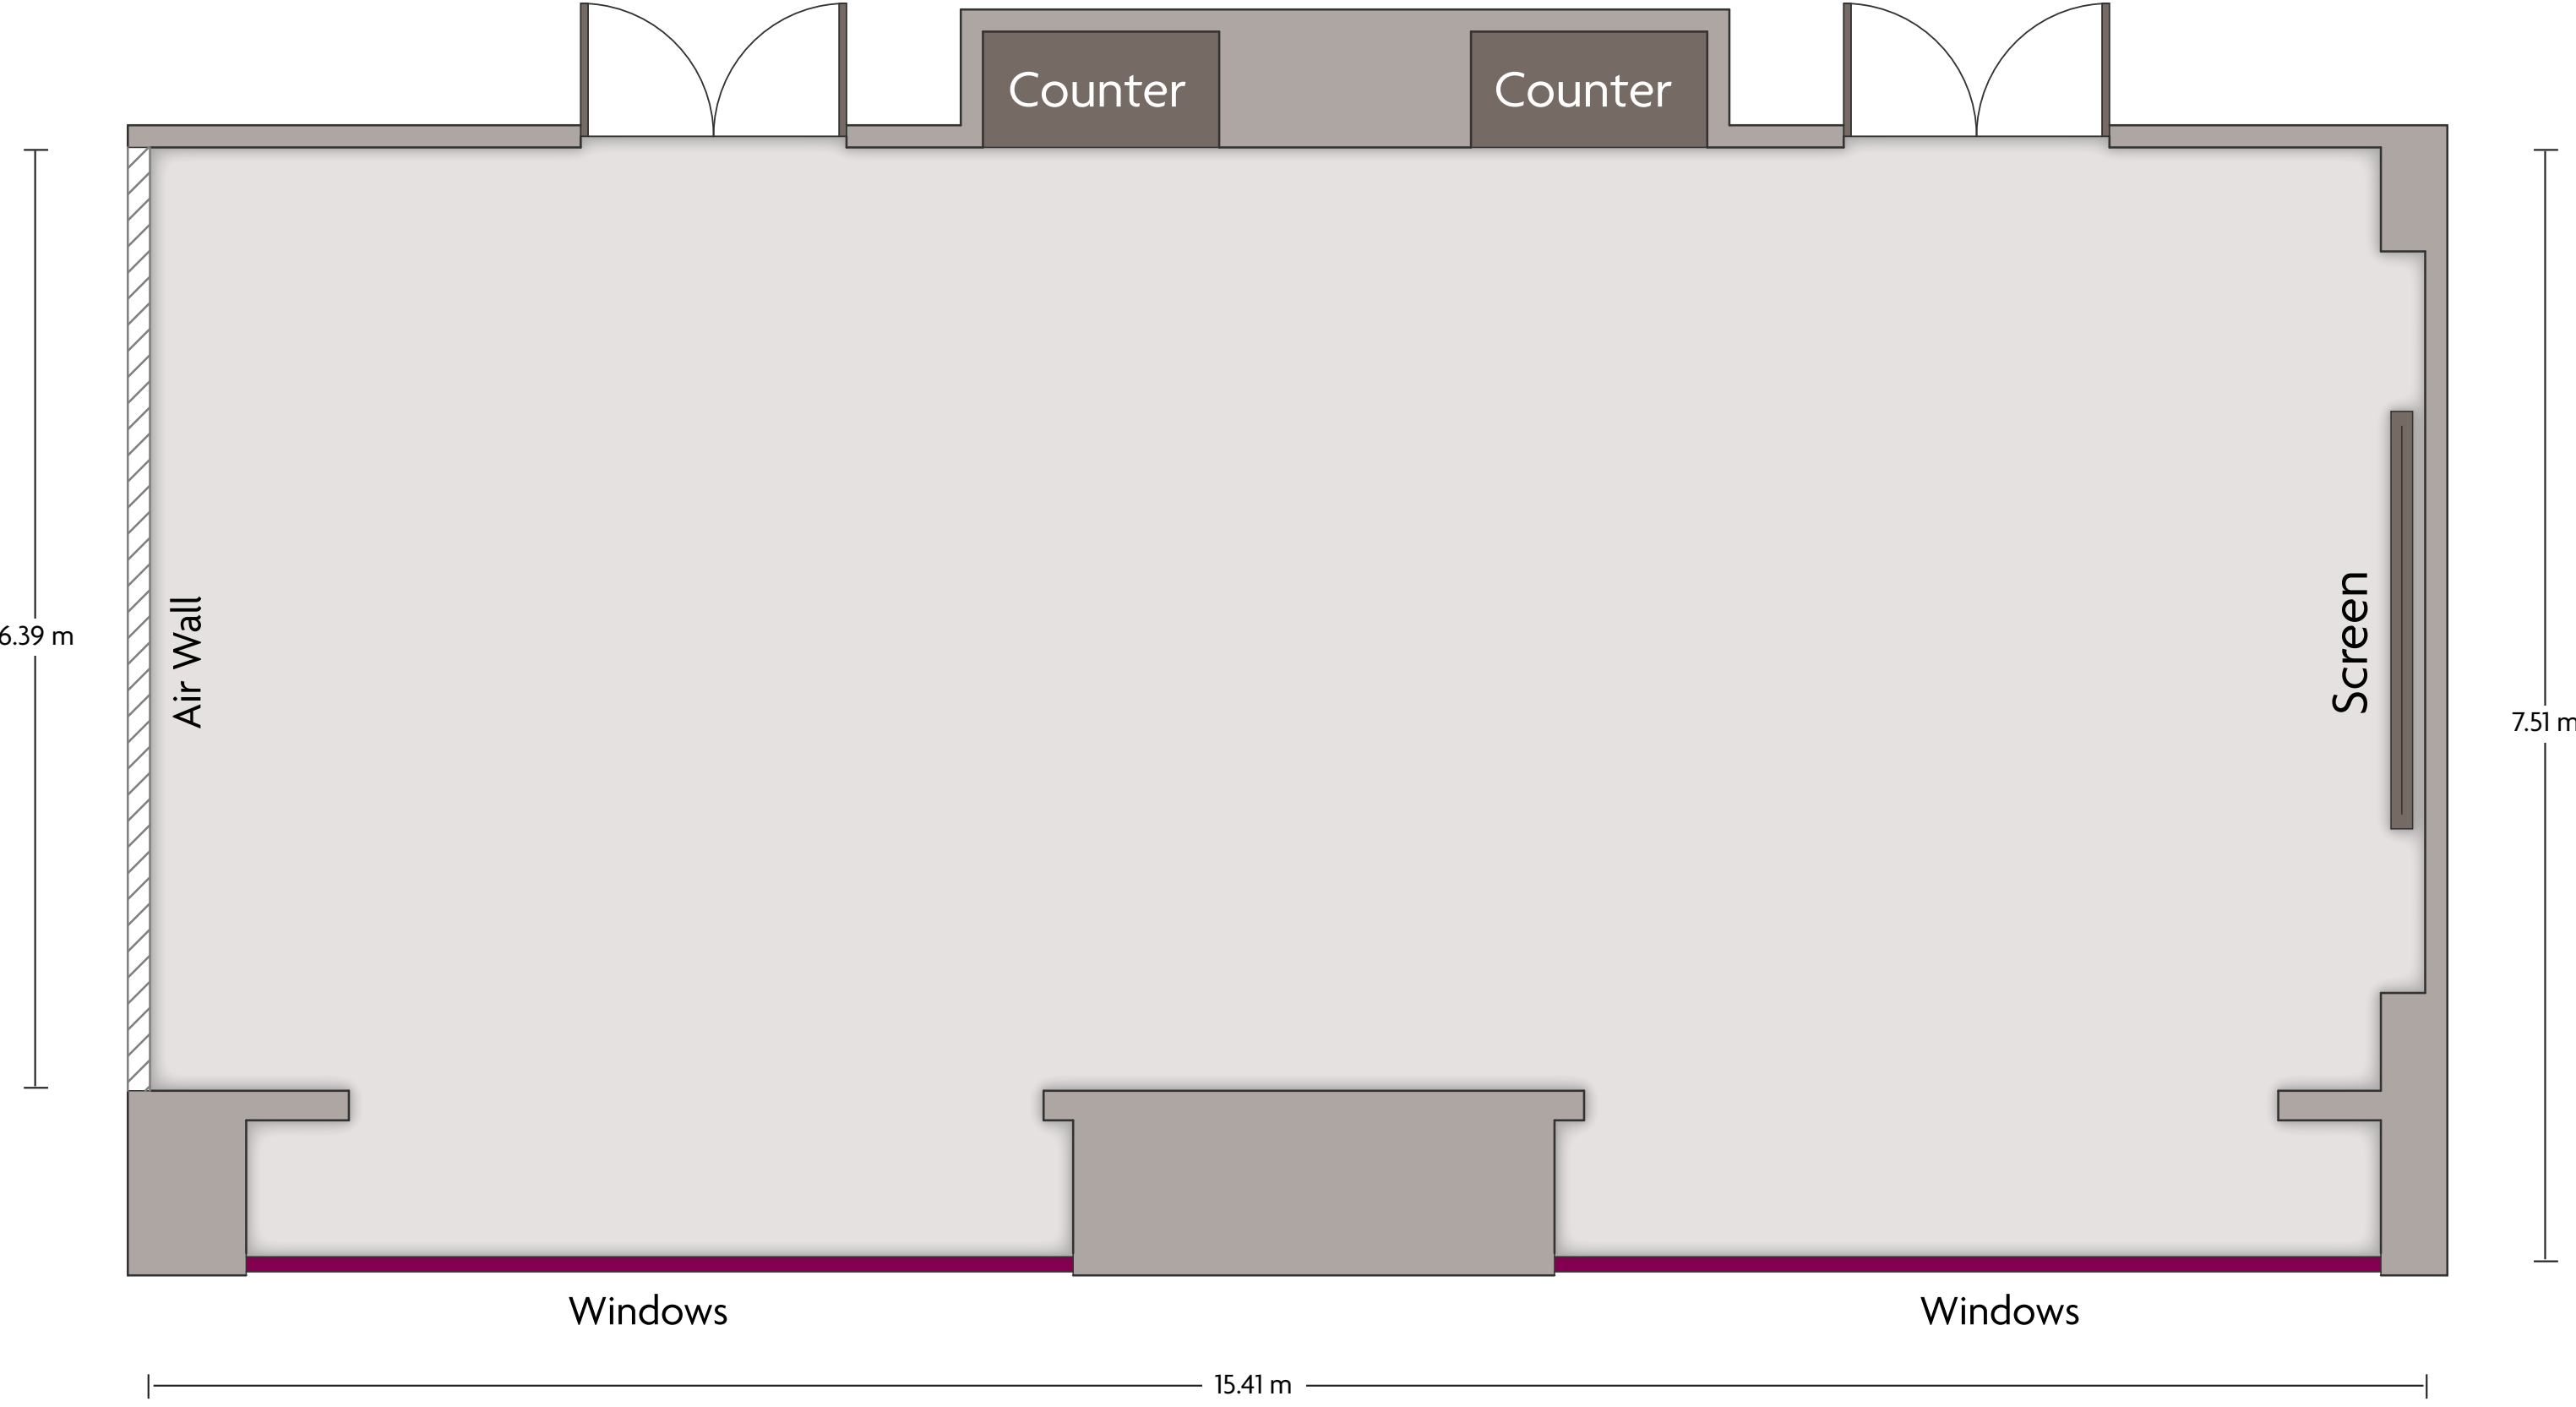

*Multiple layout options available for this space.

Crowne Plaza® Crowne Plaza Kunming City Centre
Crowne Plaza Club Lounge Meeting Room 3

LENGTH: 9.41 m WIDTH: 7.37 m HEIGHT: 2.95 m TOTAL SQUARE METERS: 50.94 m² MAXIMUM CAPACITY: 12 POWER OUTLETS: 7

No.399 QingNian Rd, Wuhua District, Kunming Yunnan - 650011, China (People's Republic) | 86-871-63158888

Crowne Plaza® Crowne Plaza Kunming City Centre

Meeting Room 1

LENGTH: 15.41 m WIDTH: 7.51 m HEIGHT: 3.84 m TOTAL SQUARE METERS: 110.24 m² MAXIMUM CAPACITY: 80 POWER OUTLETS: 5

Meeting Room 2

LENGTH: 15.41 m WIDTH: 7.51 m HEIGHT: 3.84 m TOTAL SQUARE METERS: 110.24 m² MAXIMUM CAPACITY: 80 POWER OUTLETS: 5

No.399 QingNian Rd, Wuhua District, Kunming Yunnan - 650011, China (People's Republic) | 86-871-63158888

*Multiple layout options available for this space.

Crowne Plaza® Crowne Plaza Kunming City Centre

Meeting Room 3

LENGTH: 8.53 m WIDTH: 7.01 m HEIGHT: 3.86 m TOTAL SQUARE METERS: 57.82 m² MAXIMUM CAPACITY: 40 POWER OUTLETS: 4