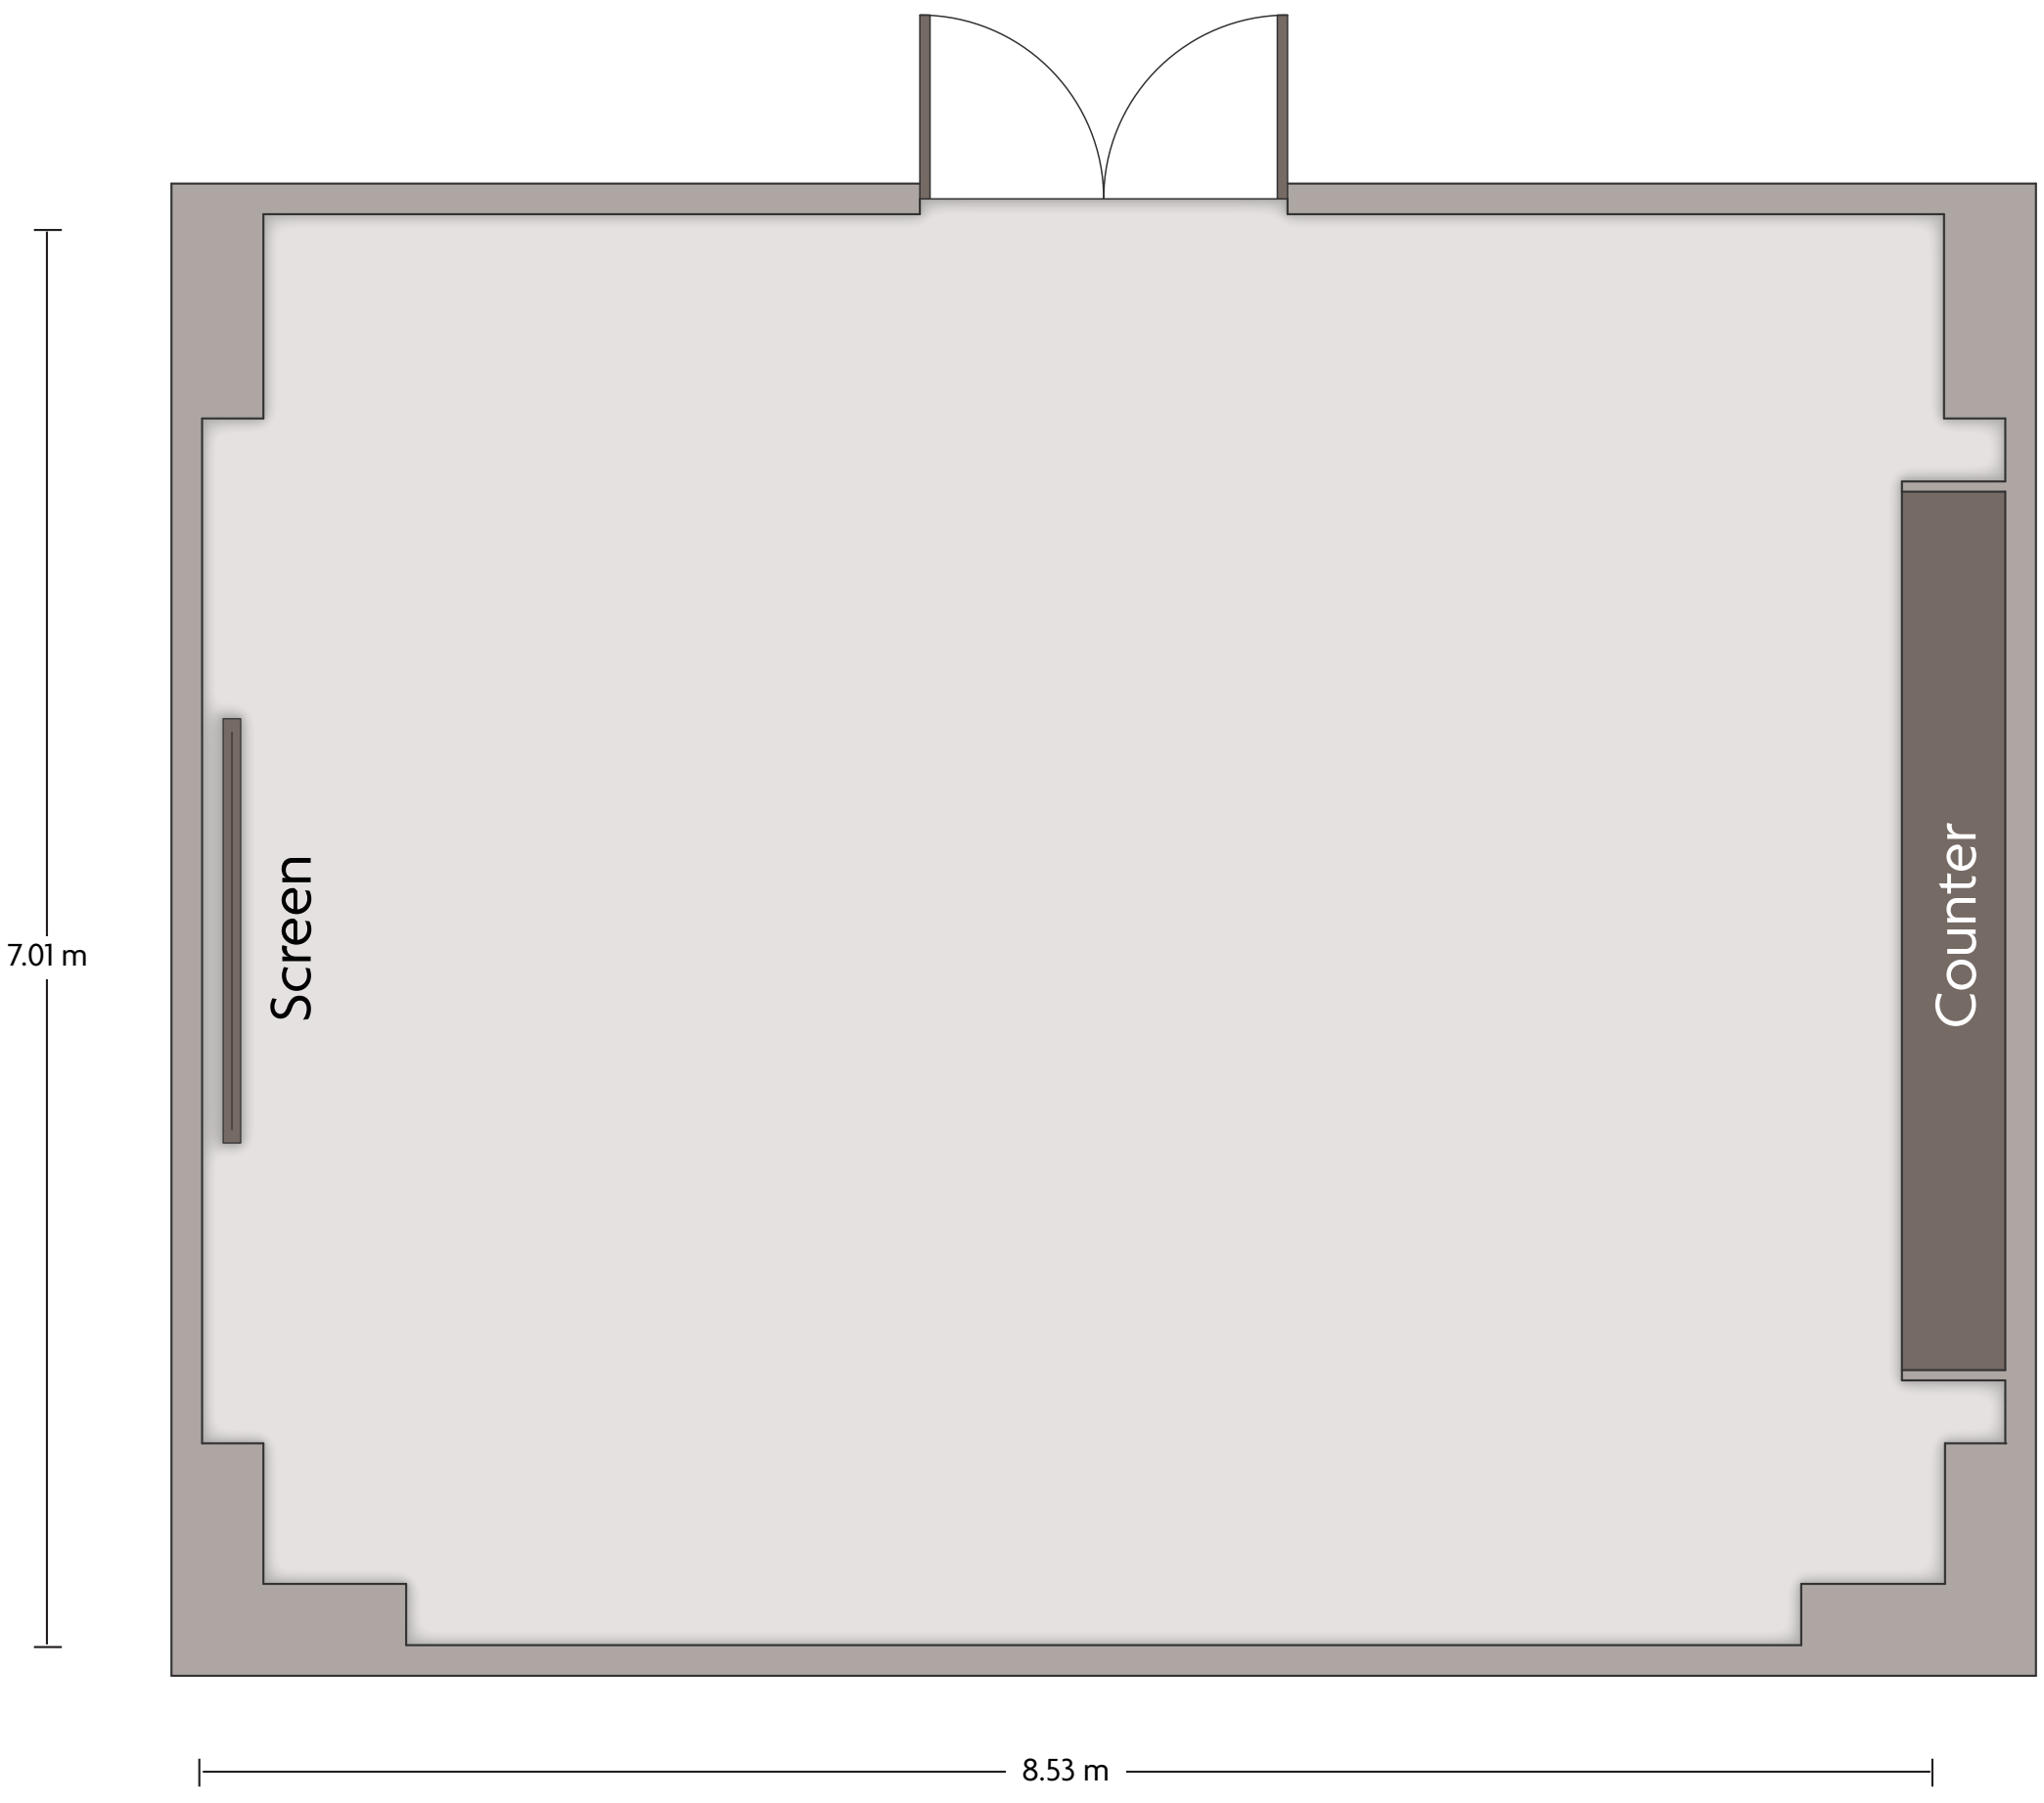

*Multiple layout options available for this space.

Crowne Plaza® Crowne Plaza Kunming City Centre
Crowne Plaza Club Lounge Meeting Room 3

LENGTH: 9.41 m WIDTH: 7.37 m HEIGHT: 2.95 m TOTAL SQUARE METERS: 50.94 m² MAXIMUM CAPACITY: 12 POWER OUTLETS: 7

Meeting Room 2

LENGTH: 15.41 m WIDTH: 7.51 m HEIGHT: 3.84 m TOTAL SQUARE METERS: 110.24 m² MAXIMUM CAPACITY: 80 POWER OUTLETS: 5

No.399 QingNian Rd, Wuhua District, Kunming Yunnan - 650011, China (People's Republic) | 86-871-63158888

*Multiple layout options available for this space.

Crowne Plaza® Crowne Plaza Kunming City Centre

Meeting Room 3

LENGTH: 8.53 m WIDTH: 7.01 m HEIGHT: 3.86 m TOTAL SQUARE METERS: 57.82 m² MAXIMUM CAPACITY: 40 POWER OUTLETS: 4

LENGTH: 7.38 m WIDTH: 7.37 m HEIGHT: 3.80 m TOTAL SQUARE METERS: 46.95 m² MAXIMUM CAPACITY: 14 POWER OUTLETS: 3

No.399 QingNian Rd, Wuhua District, Kunming Yunnan - 650011, China (People's Republic) | 86-871-63158888