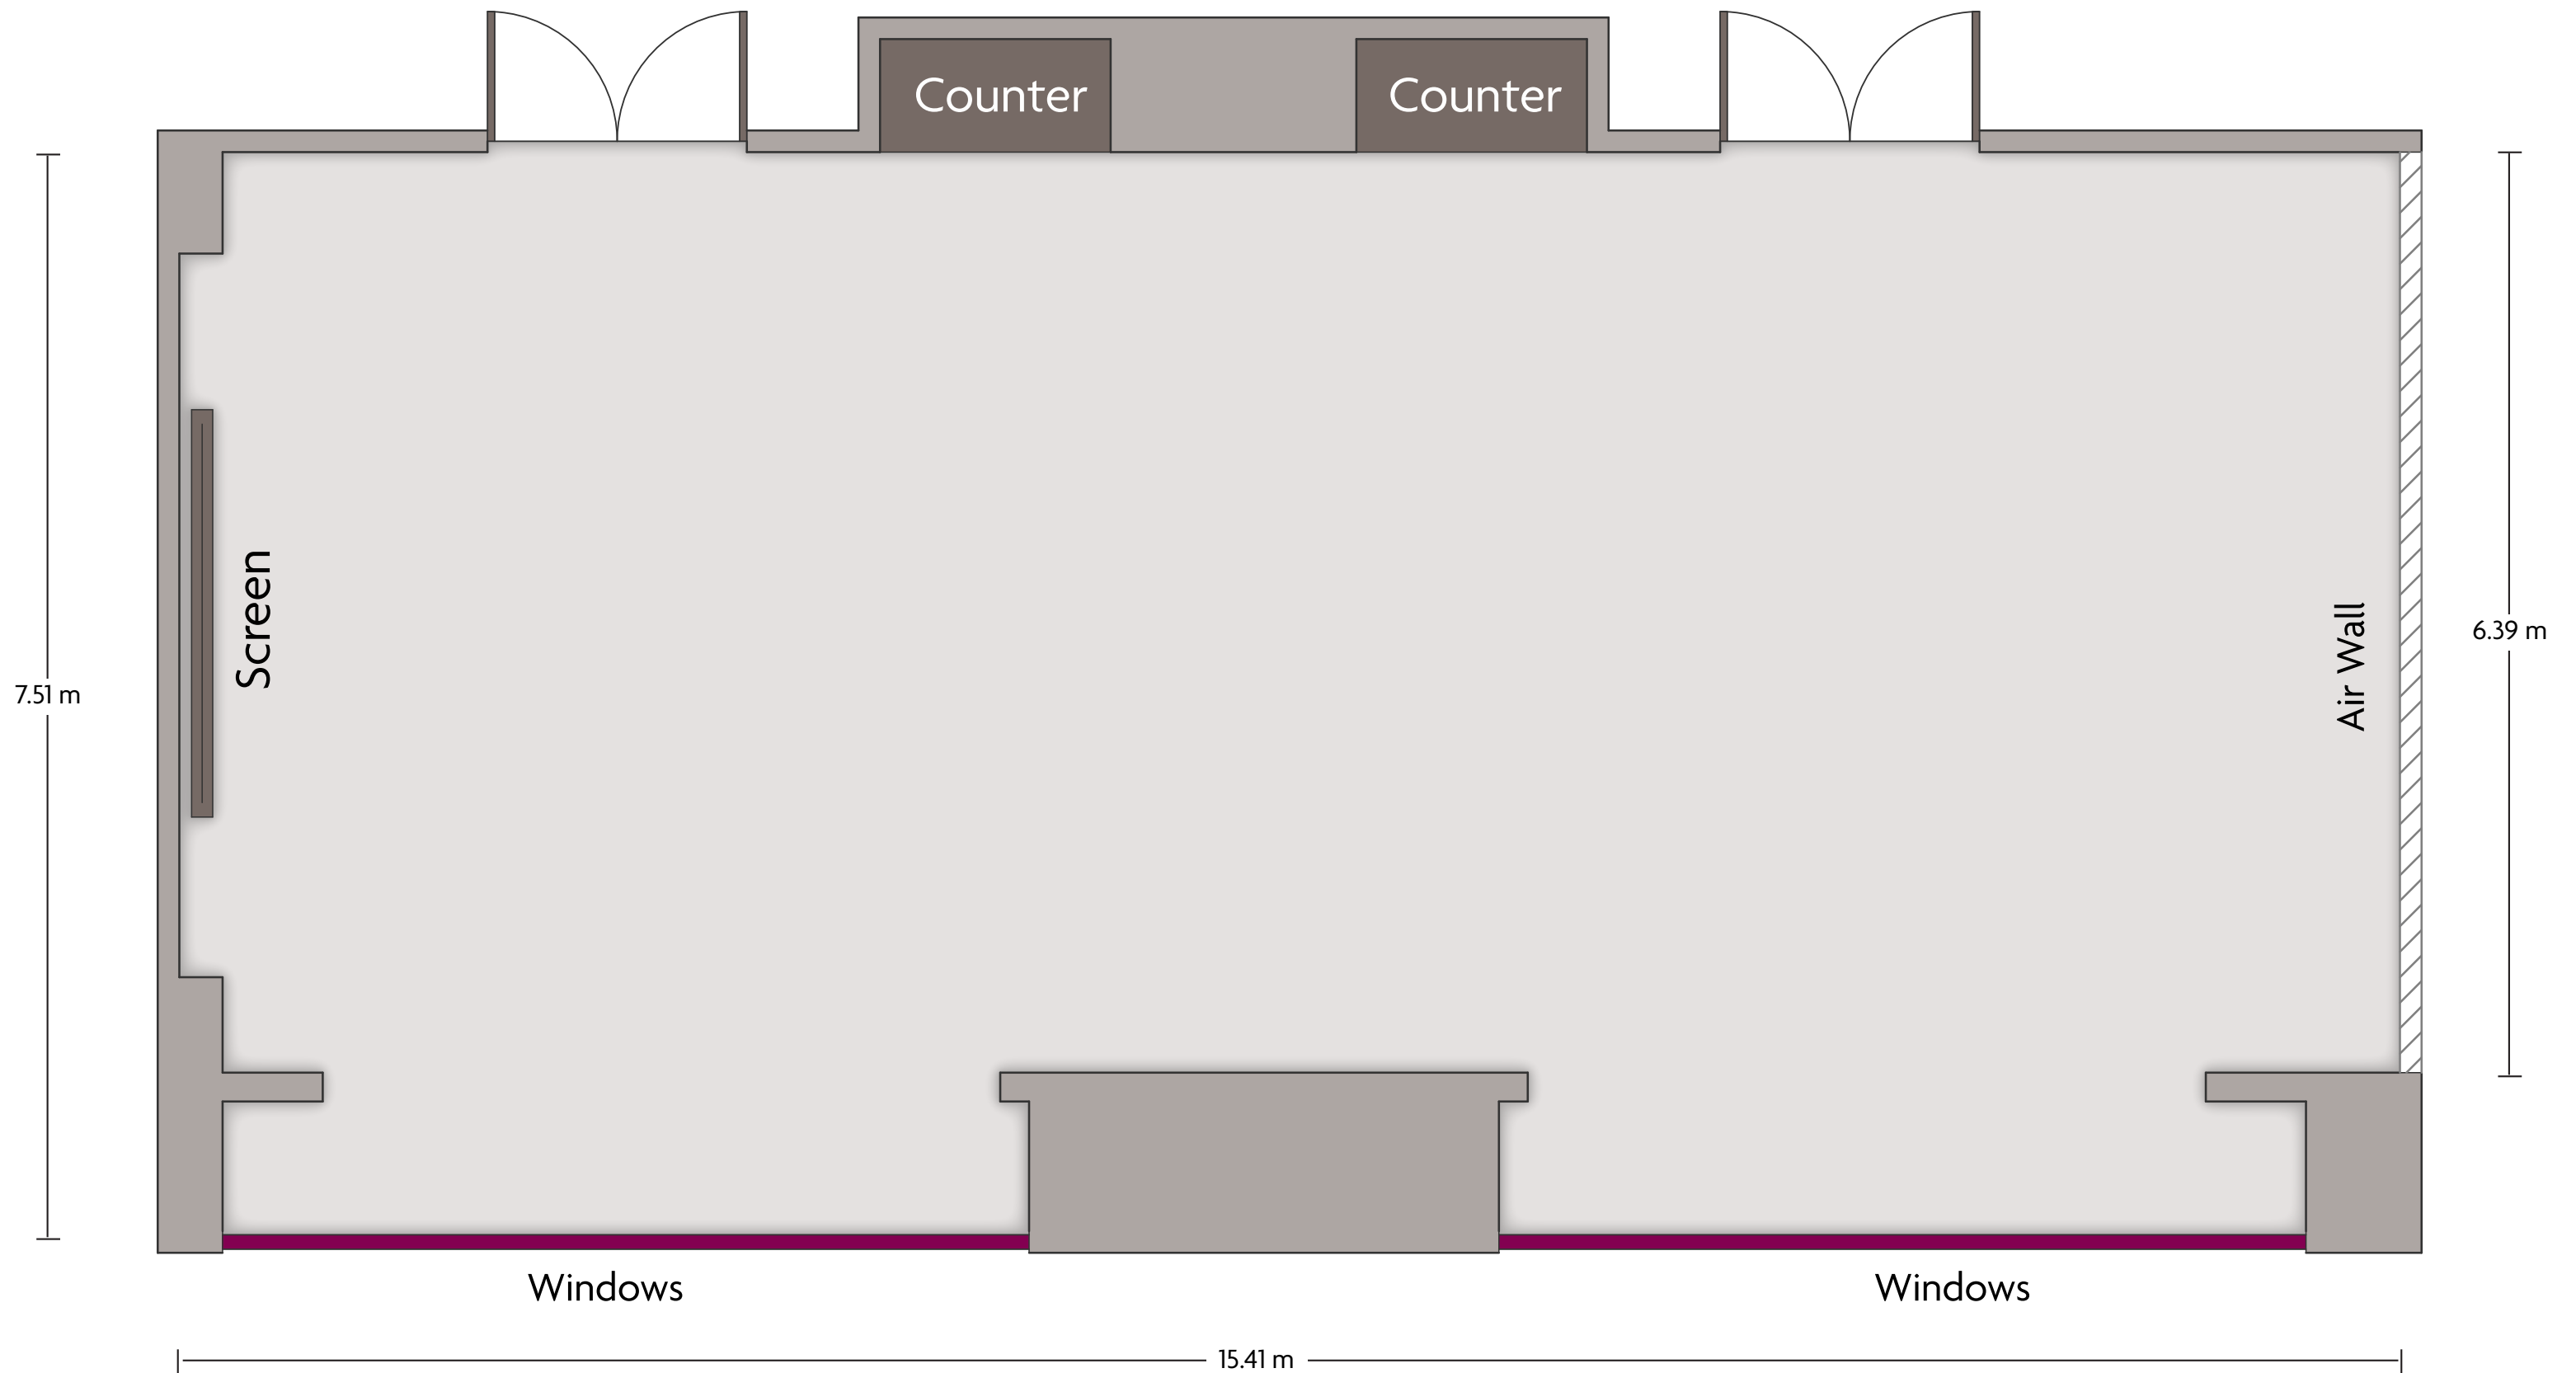

Crowne Plaza® Crowne Plaza Kunming City Centre

Meeting Room 1

LENGTH: 15.41 m   WIDTH: 7.51 m   HEIGHT: 3.84 m   TOTAL SQUARE METERS: 110.24 m²   MAXIMUM CAPACITY: 80   POWER OUTLETS: 5

No.399 QingNian Rd, Wuhua District, Kunming Yunnan - 650011, China (People's Republic) | 86-871-63158888

*Multiple layout options available for this space.