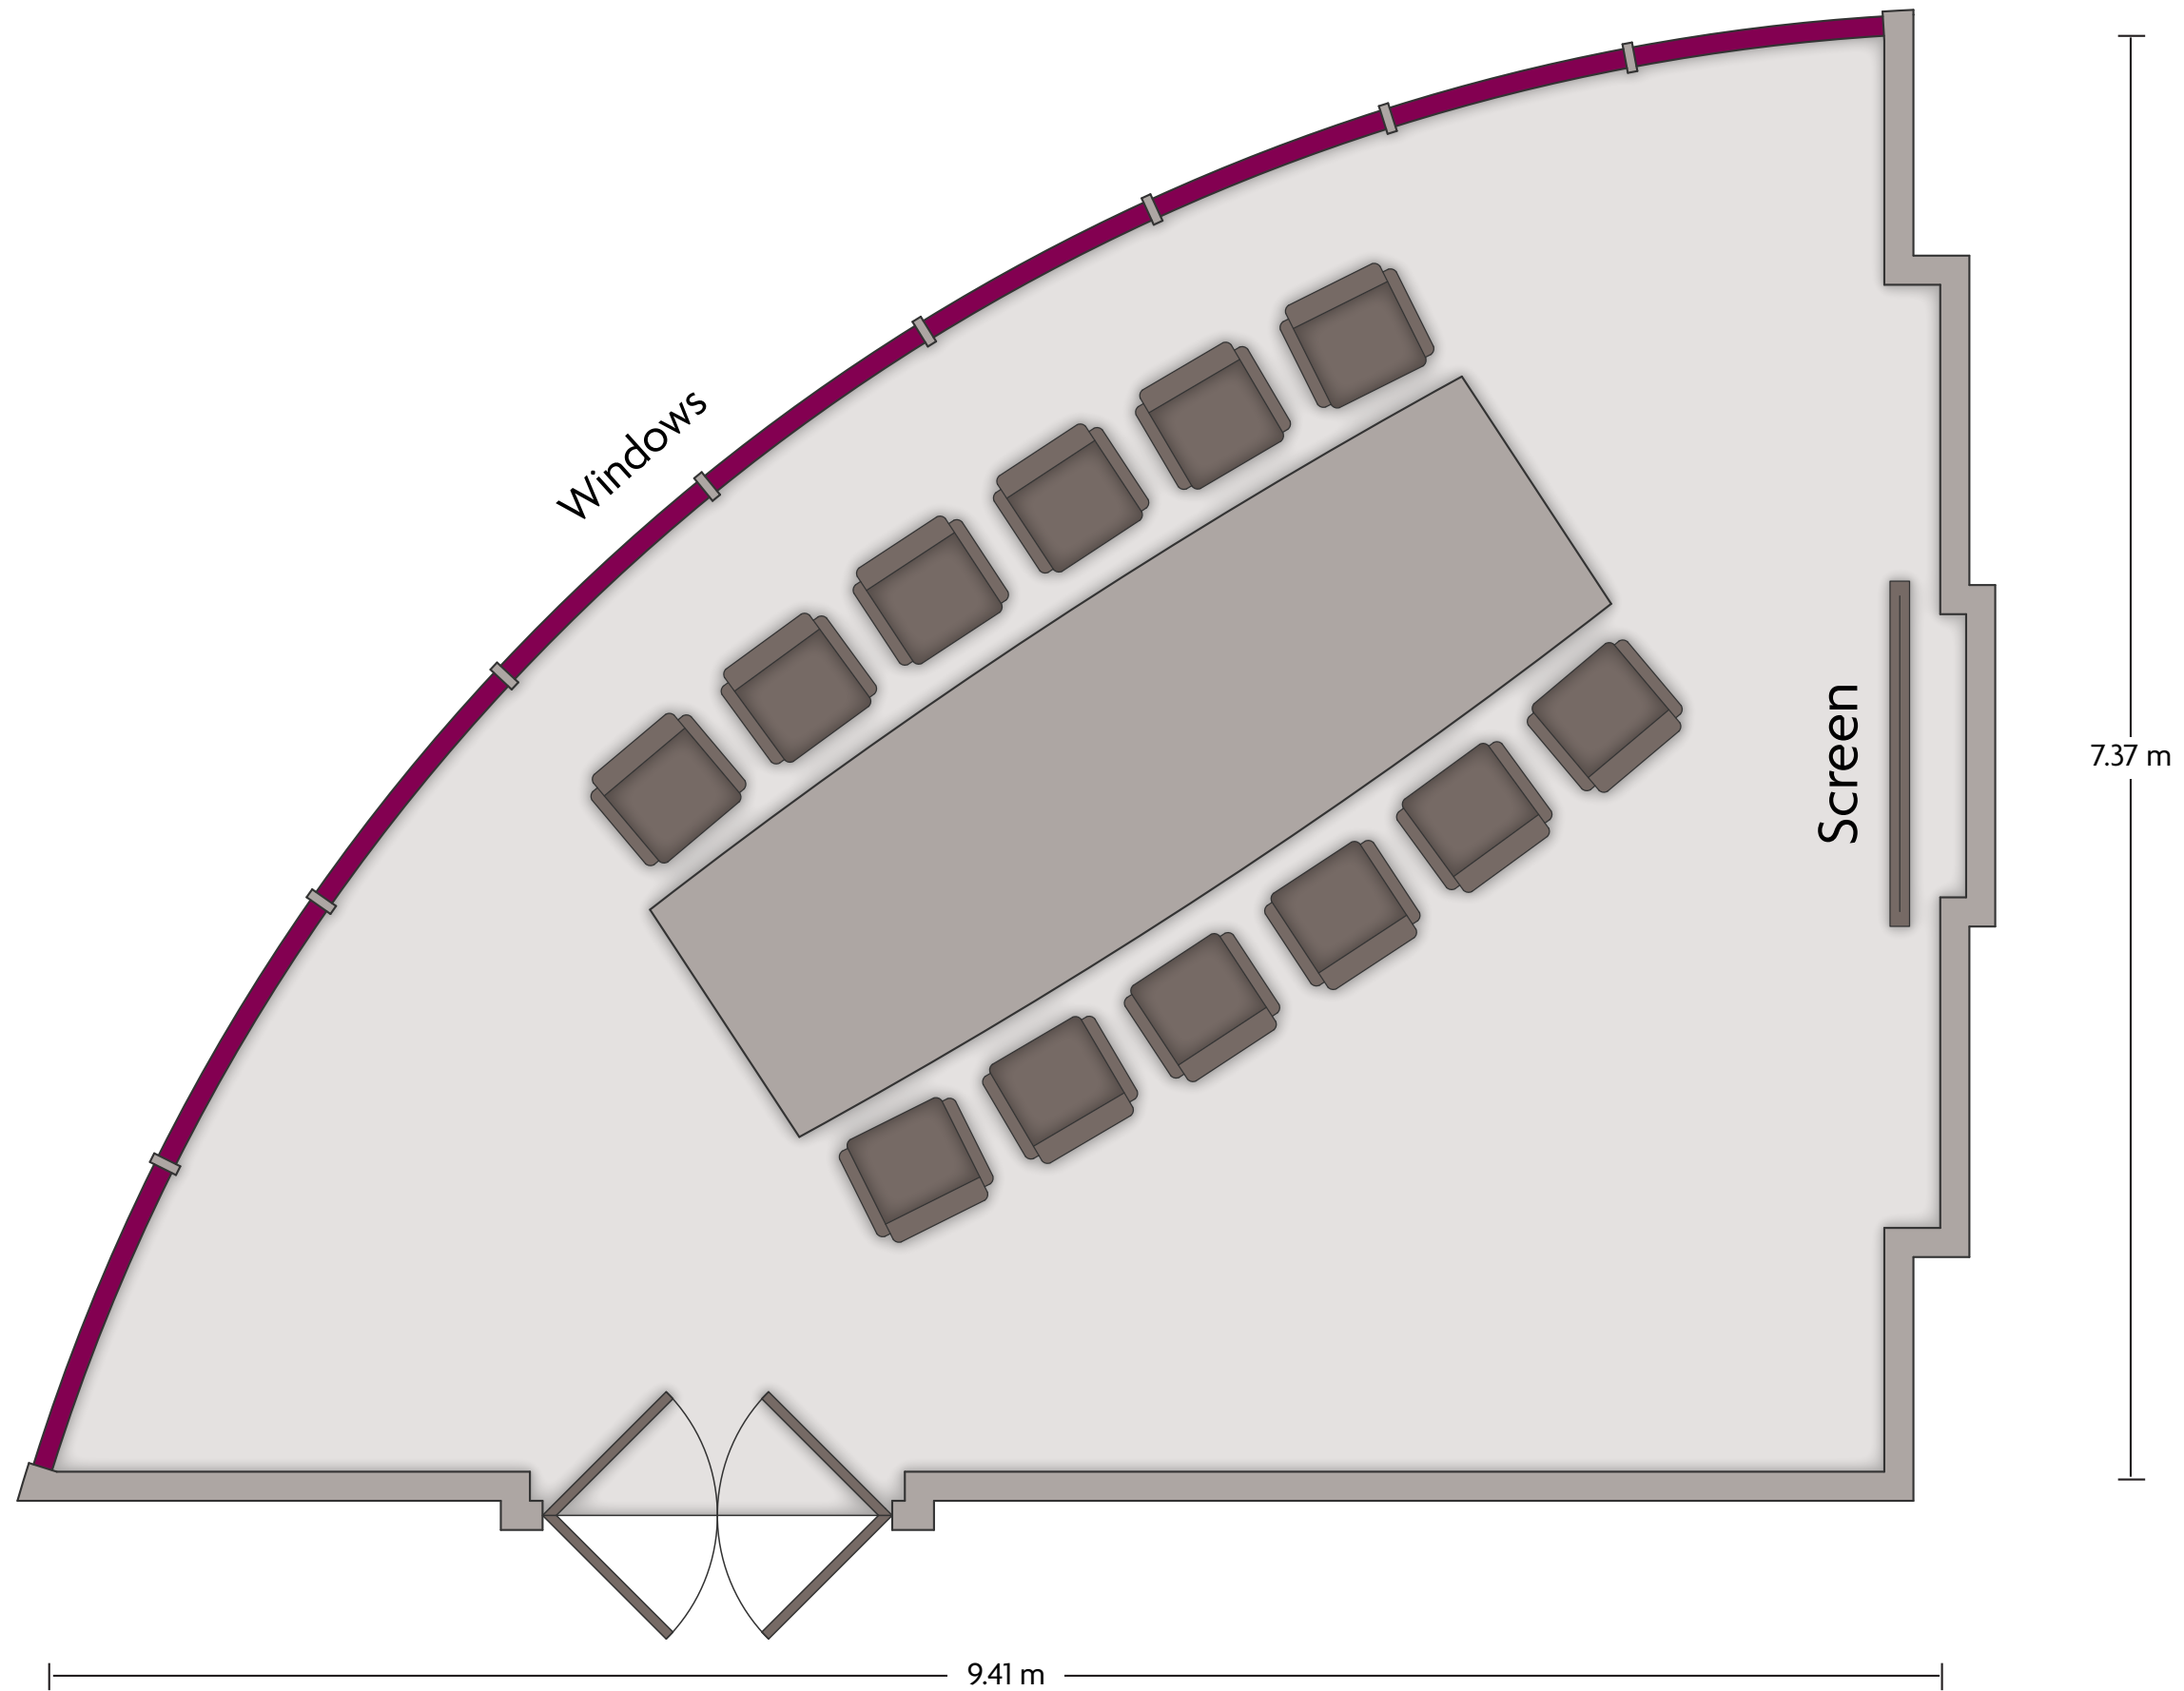

*Multiple layout options available for this space.

Crowne Plaza® Crowne Plaza Kunming City Centre
Crowne Plaza Club Lounge Meeting Room 1 & 2

LENGTH: 15.72 m WIDTH: 7.17 m HEIGHT: 2.70 m TOTAL SQUARE METERS: 108.12 m² MAXIMUM CAPACITY: 80 POWER OUTLETS: 12

Crowne Plaza Club Lounge Meeting Room 1

LENGTH: 7.76 m WIDTH: 7.17 m HEIGHT: 2.70 m TOTAL SQUARE METERS: 56.98 m² MAXIMUM CAPACITY: 40 POWER OUTLETS: 7

No.399 QingNian Rd, Wuhua District, Kunming Yunnan - 650011, China (People's Republic) | 86-871-63158888

*Multiple layout options available for this space.

Crowne Plaza® Crowne Plaza Kunming City Centre
Crowne Plaza Club Lounge Meeting Room 3

LENGTH: 9.41 m WIDTH: 7.37 m HEIGHT: 2.95 m TOTAL SQUARE METERS: 50.94 m² MAXIMUM CAPACITY: 12 POWER OUTLETS: 7

Meeting Room 2

LENGTH: 15.41 m WIDTH: 7.51 m HEIGHT: 3.84 m TOTAL SQUARE METERS: 110.24 m² MAXIMUM CAPACITY: 80 POWER OUTLETS: 5

No.399 QingNian Rd, Wuhua District, Kunming Yunnan - 650011, China (People's Republic) | 86-871-63158888