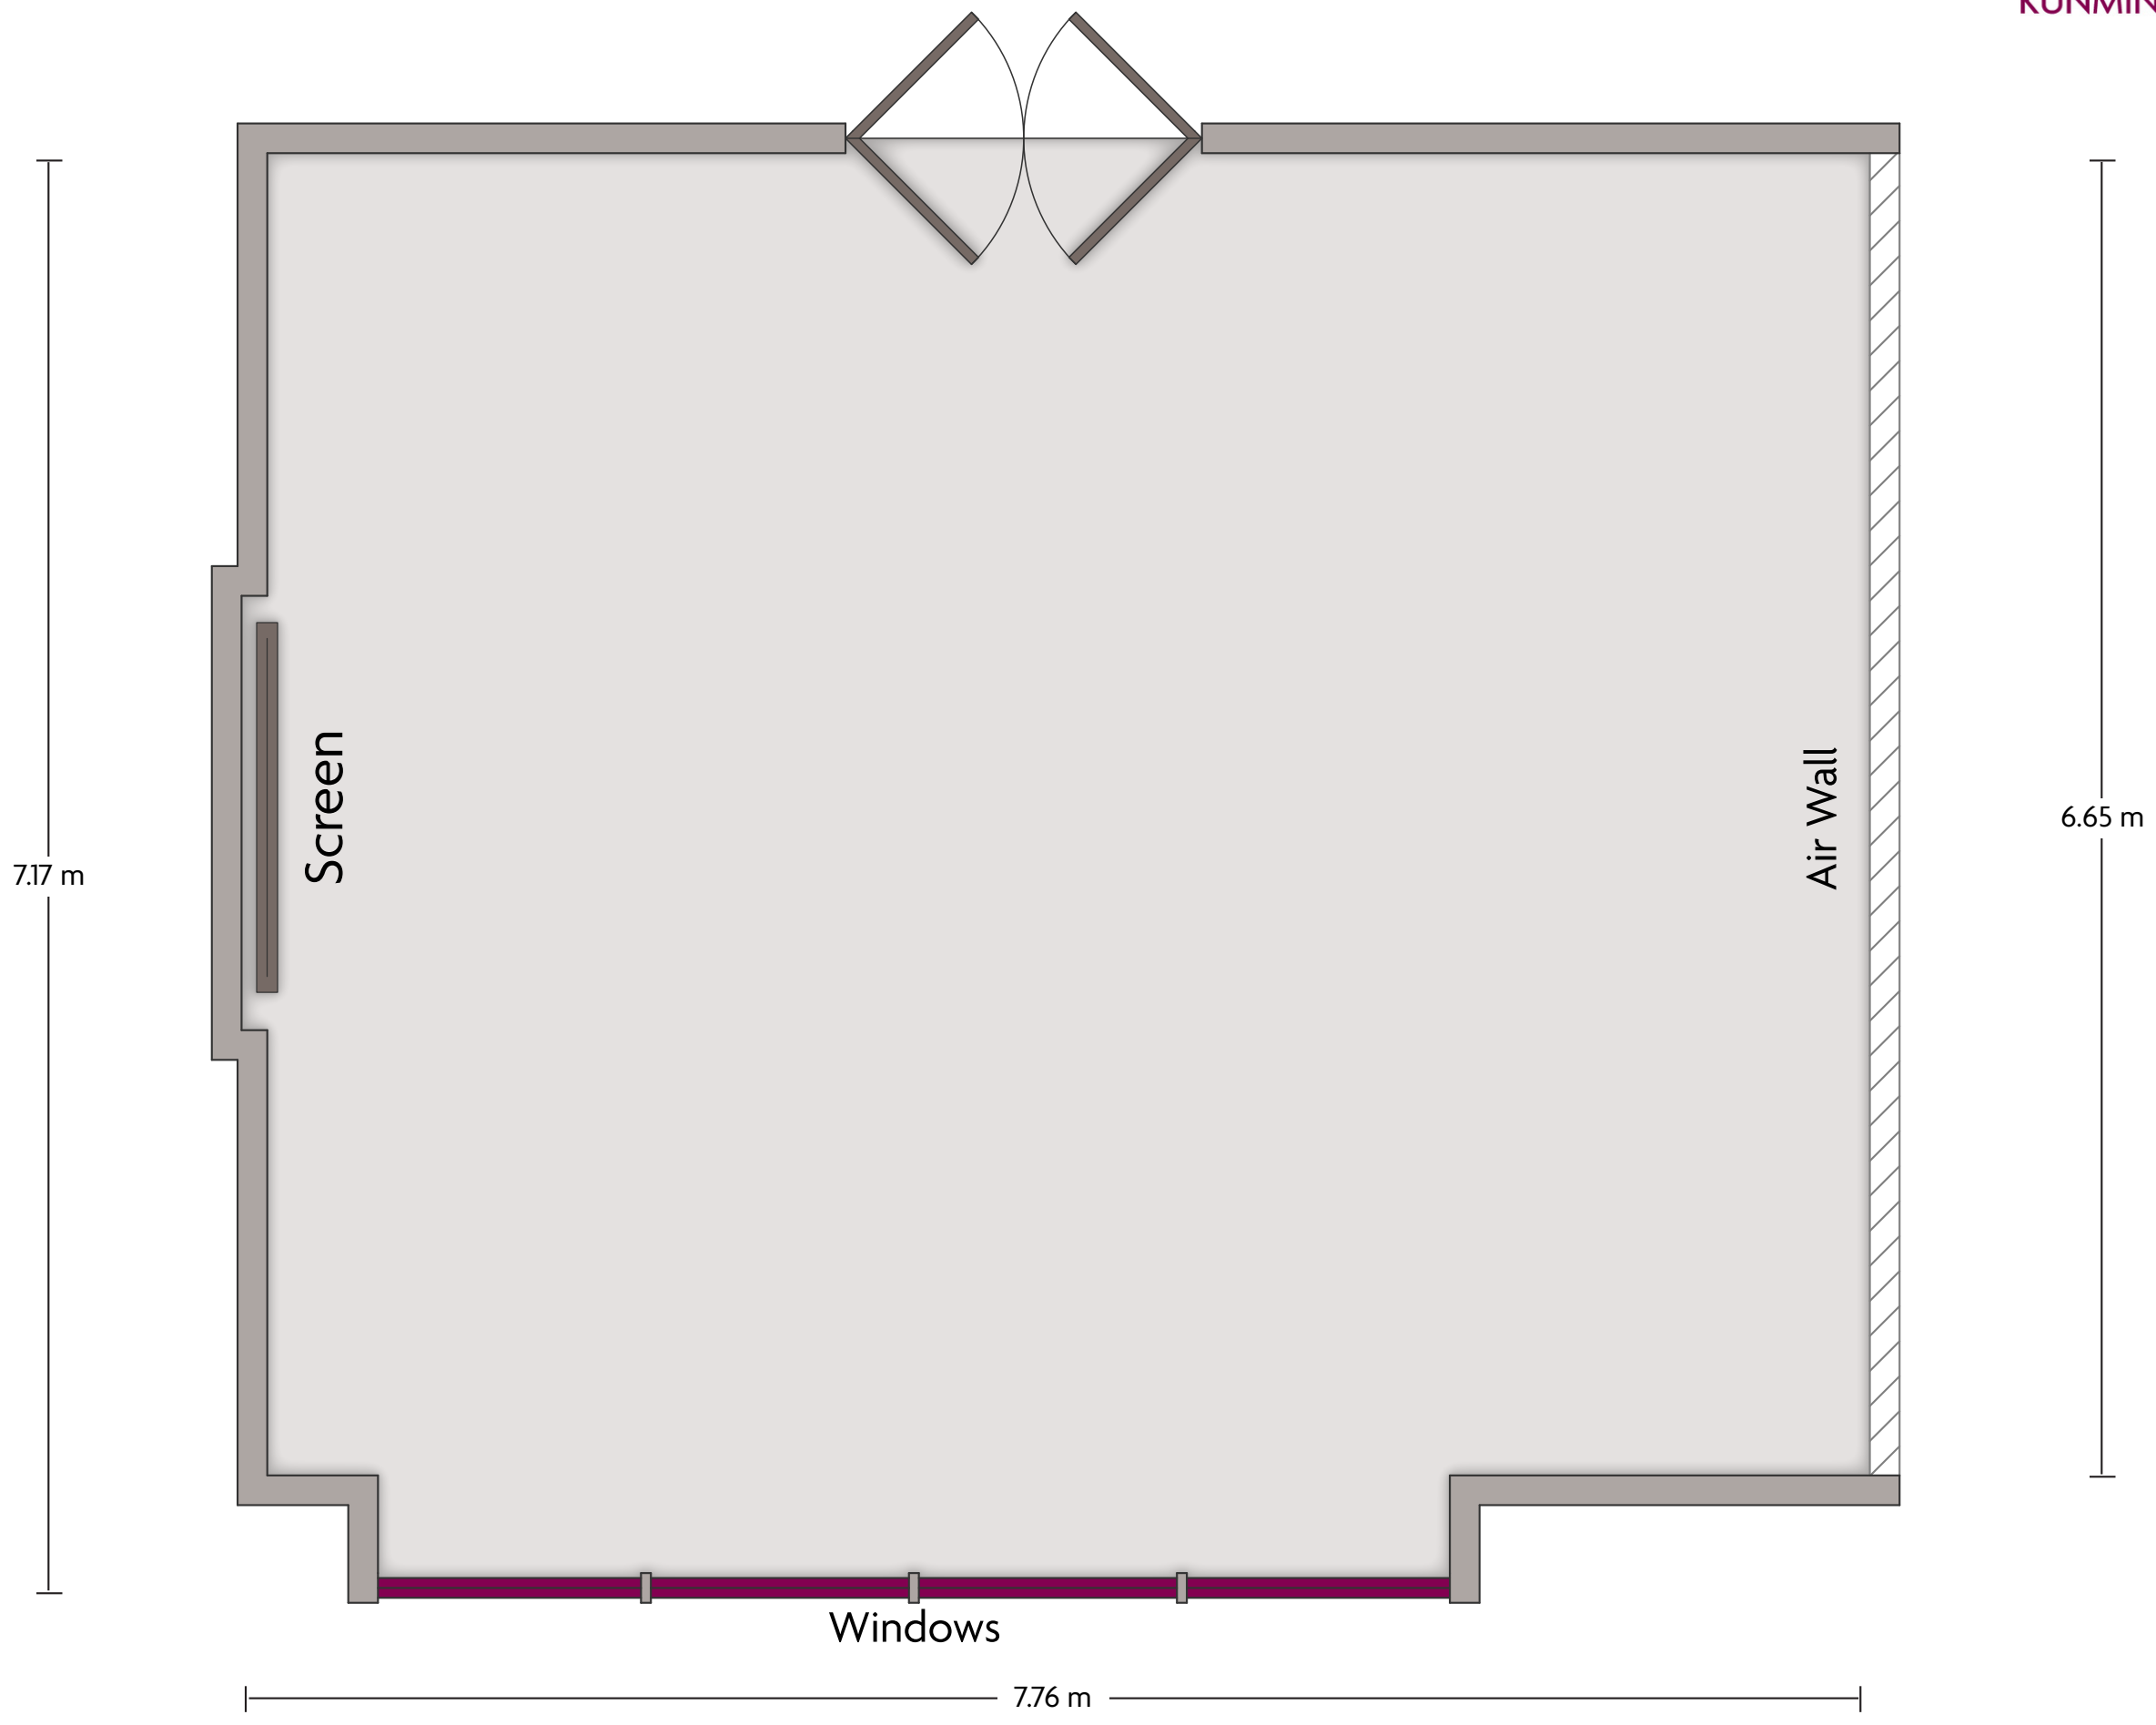

*Multiple layout options available for this space.

Crowne Plaza® Crowne Plaza Kunming City Centre
Crowne Plaza Club Lounge Meeting Room 1 & 2

LENGTH: 15.72 m WIDTH: 7.17 m HEIGHT: 2.70 m TOTAL SQUARE METERS: 108.12 m² MAXIMUM CAPACITY: 80 POWER OUTLETS: 12

Crowne Plaza Club Lounge Meeting Room 1

LENGTH: 7.76 m WIDTH: 7.17 m HEIGHT: 2.70 m TOTAL SQUARE METERS: 56.98 m² MAXIMUM CAPACITY: 40 POWER OUTLETS: 7

No.399 QingNian Rd, Wuhua District, Kunming Yunnan - 650011, China (People's Republic) | 86-871-63158888

*Multiple layout options available for this space.

Crowne Plaza® Crowne Plaza Kunming City Centre
Crowne Plaza Club Lounge Meeting Room 3

LENGTH: 9.41 m WIDTH: 7.37 m HEIGHT: 2.95 m TOTAL SQUARE METERS: 50.94 m² MAXIMUM CAPACITY: 12 POWER OUTLETS: 7

Meeting Room 2

LENGTH: 15.41 m WIDTH: 7.51 m HEIGHT: 3.84 m TOTAL SQUARE METERS: 110.24 m² MAXIMUM CAPACITY: 80 POWER OUTLETS: 5

No.399 QingNian Rd, Wuhua District, Kunming Yunnan - 650011, China (People's Republic) | 86-871-63158888