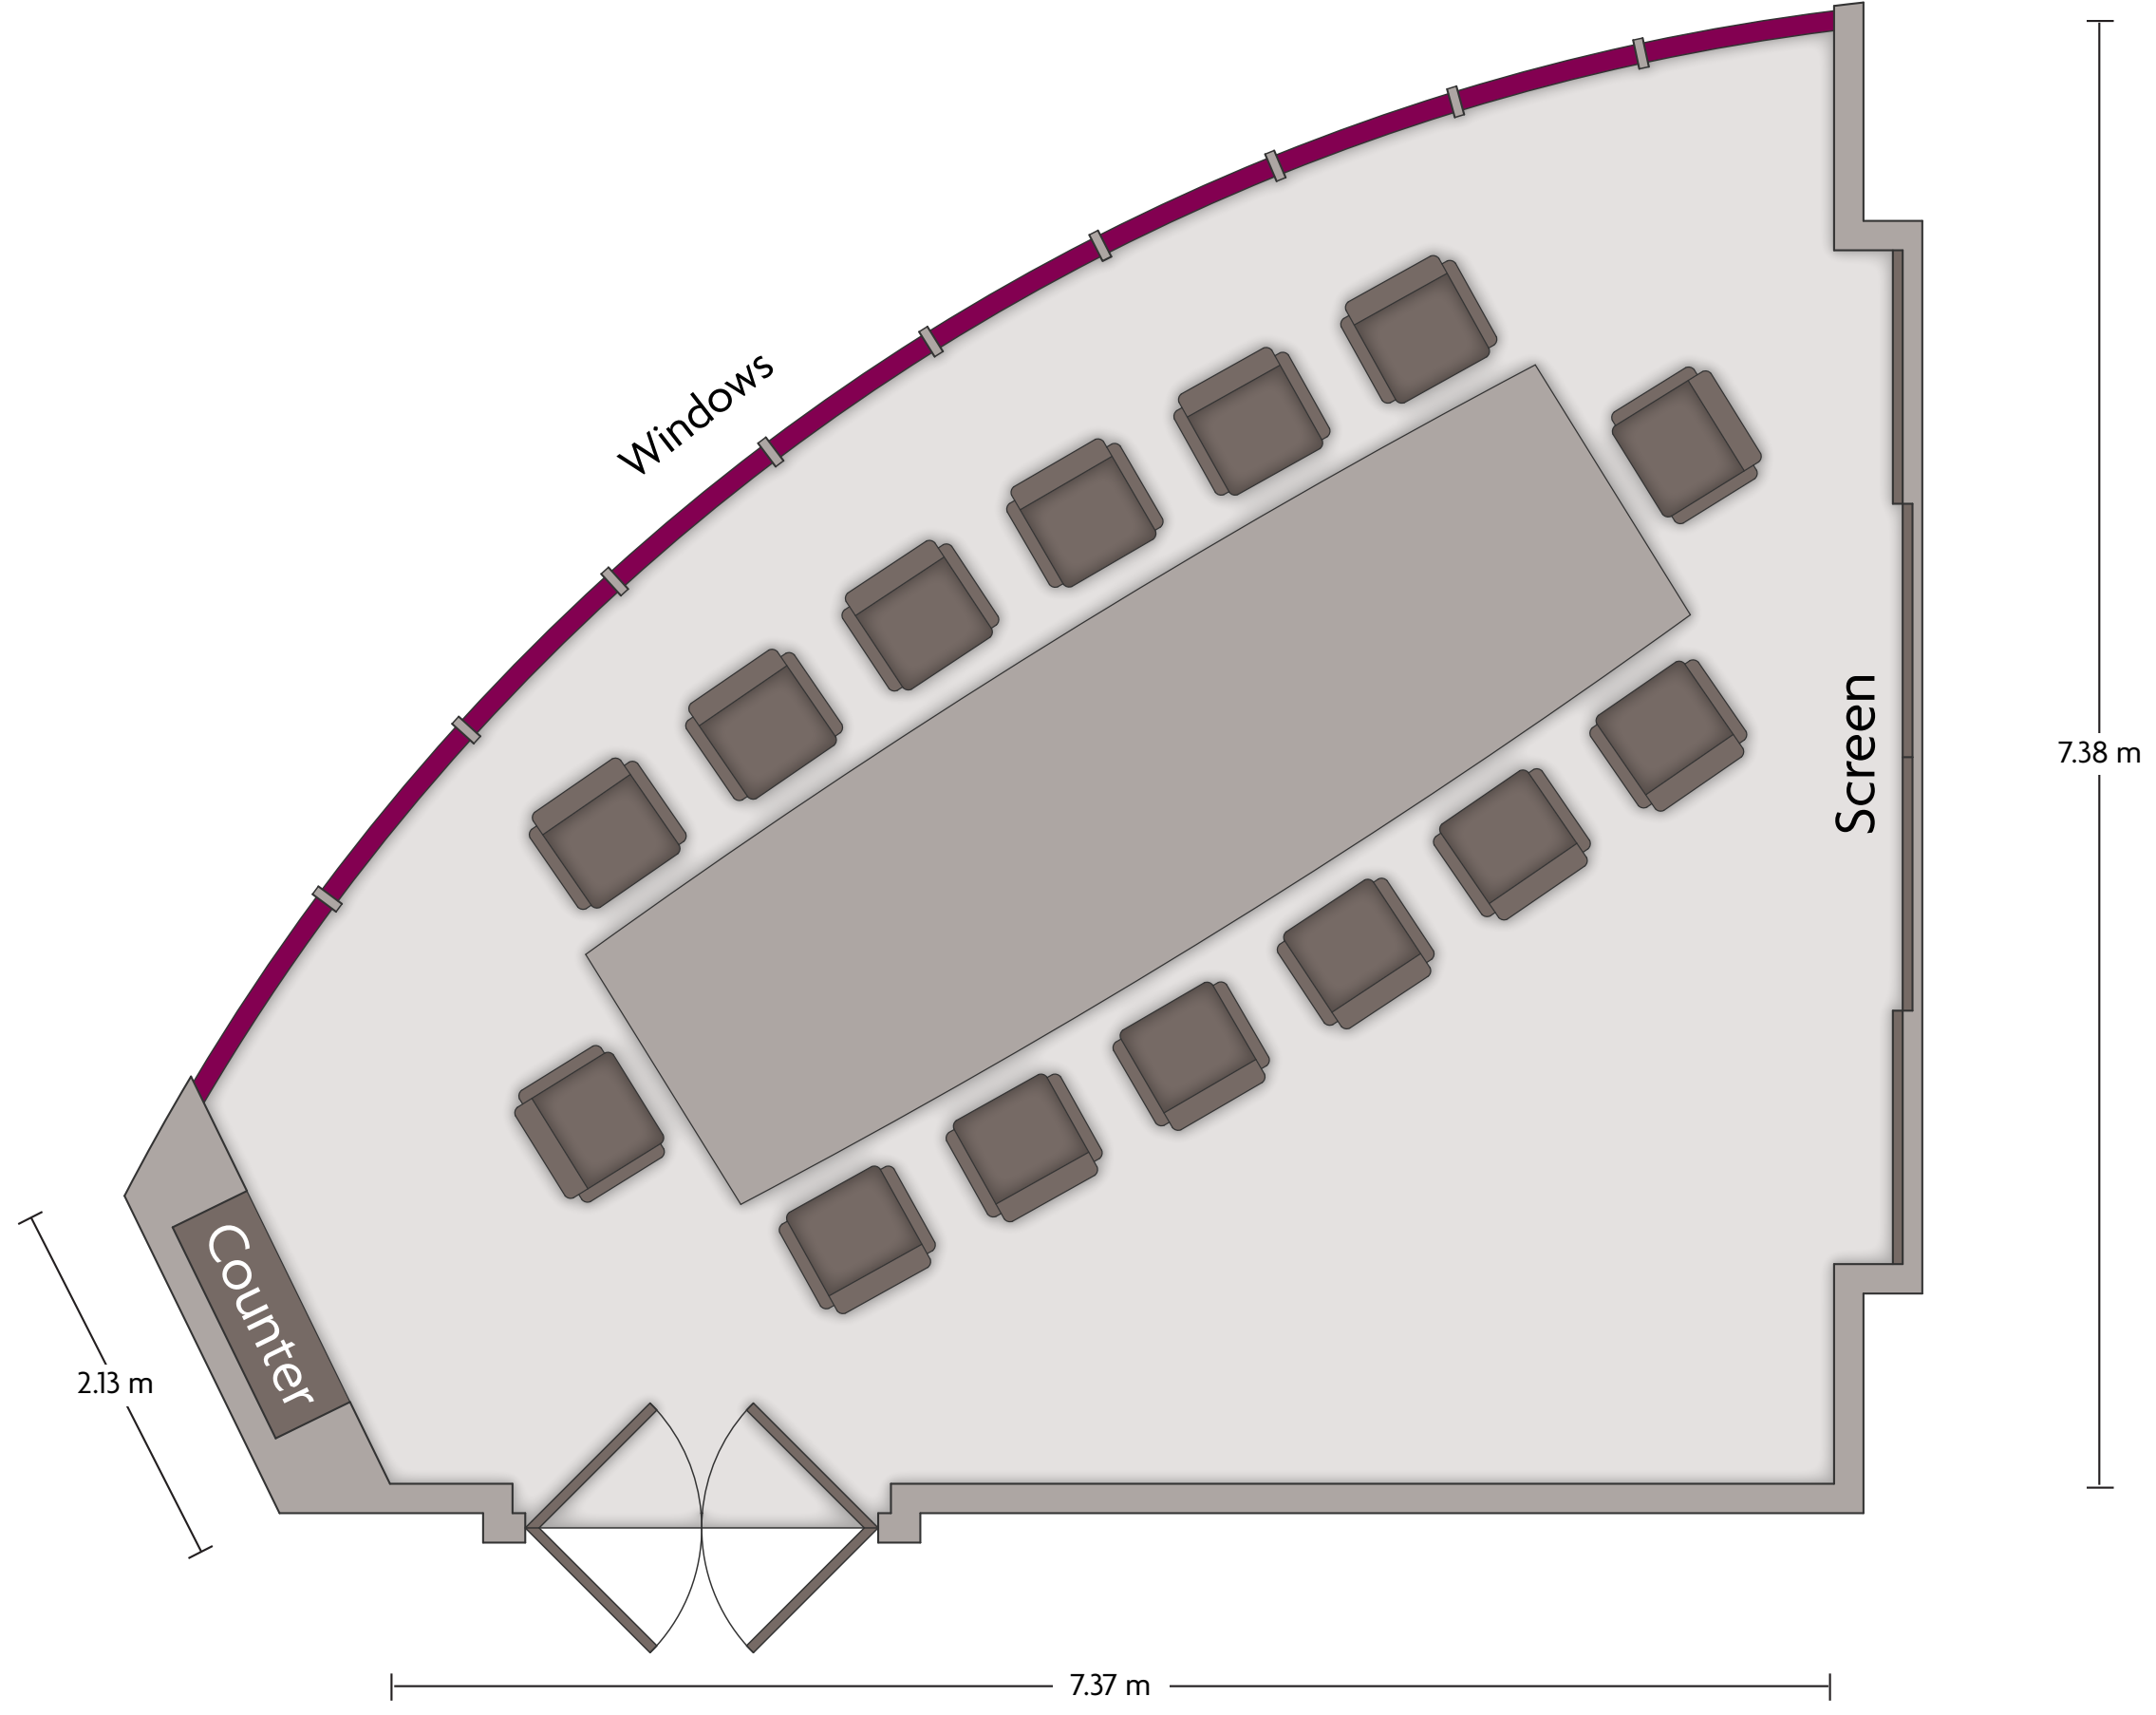

Meeting Room 2

LENGTH: 15.41 m WIDTH: 7.51 m HEIGHT: 3.84 m TOTAL SQUARE METERS: 110.24 m² MAXIMUM CAPACITY: 80 POWER OUTLETS: 5

No.399 QingNian Rd, Wuhua District, Kunming Yunnan - 650011, China (People's Republic) | 86-871-63158888

*Multiple layout options available for this space.

Crowne Plaza® Crowne Plaza Kunming City Centre

Meeting Room 3

LENGTH: 8.53 m WIDTH: 7.01 m HEIGHT: 3.86 m TOTAL SQUARE METERS: 57.82 m² MAXIMUM CAPACITY: 40 POWER OUTLETS: 4

LENGTH: 7.38 m WIDTH: 7.37 m HEIGHT: 3.80 m TOTAL SQUARE METERS: 46.95 m² MAXIMUM CAPACITY: 14 POWER OUTLETS: 3

No.399 QingNian Rd, Wuhua District, Kunming Yunnan - 650011, China (People's Republic) | 86-871-63158888