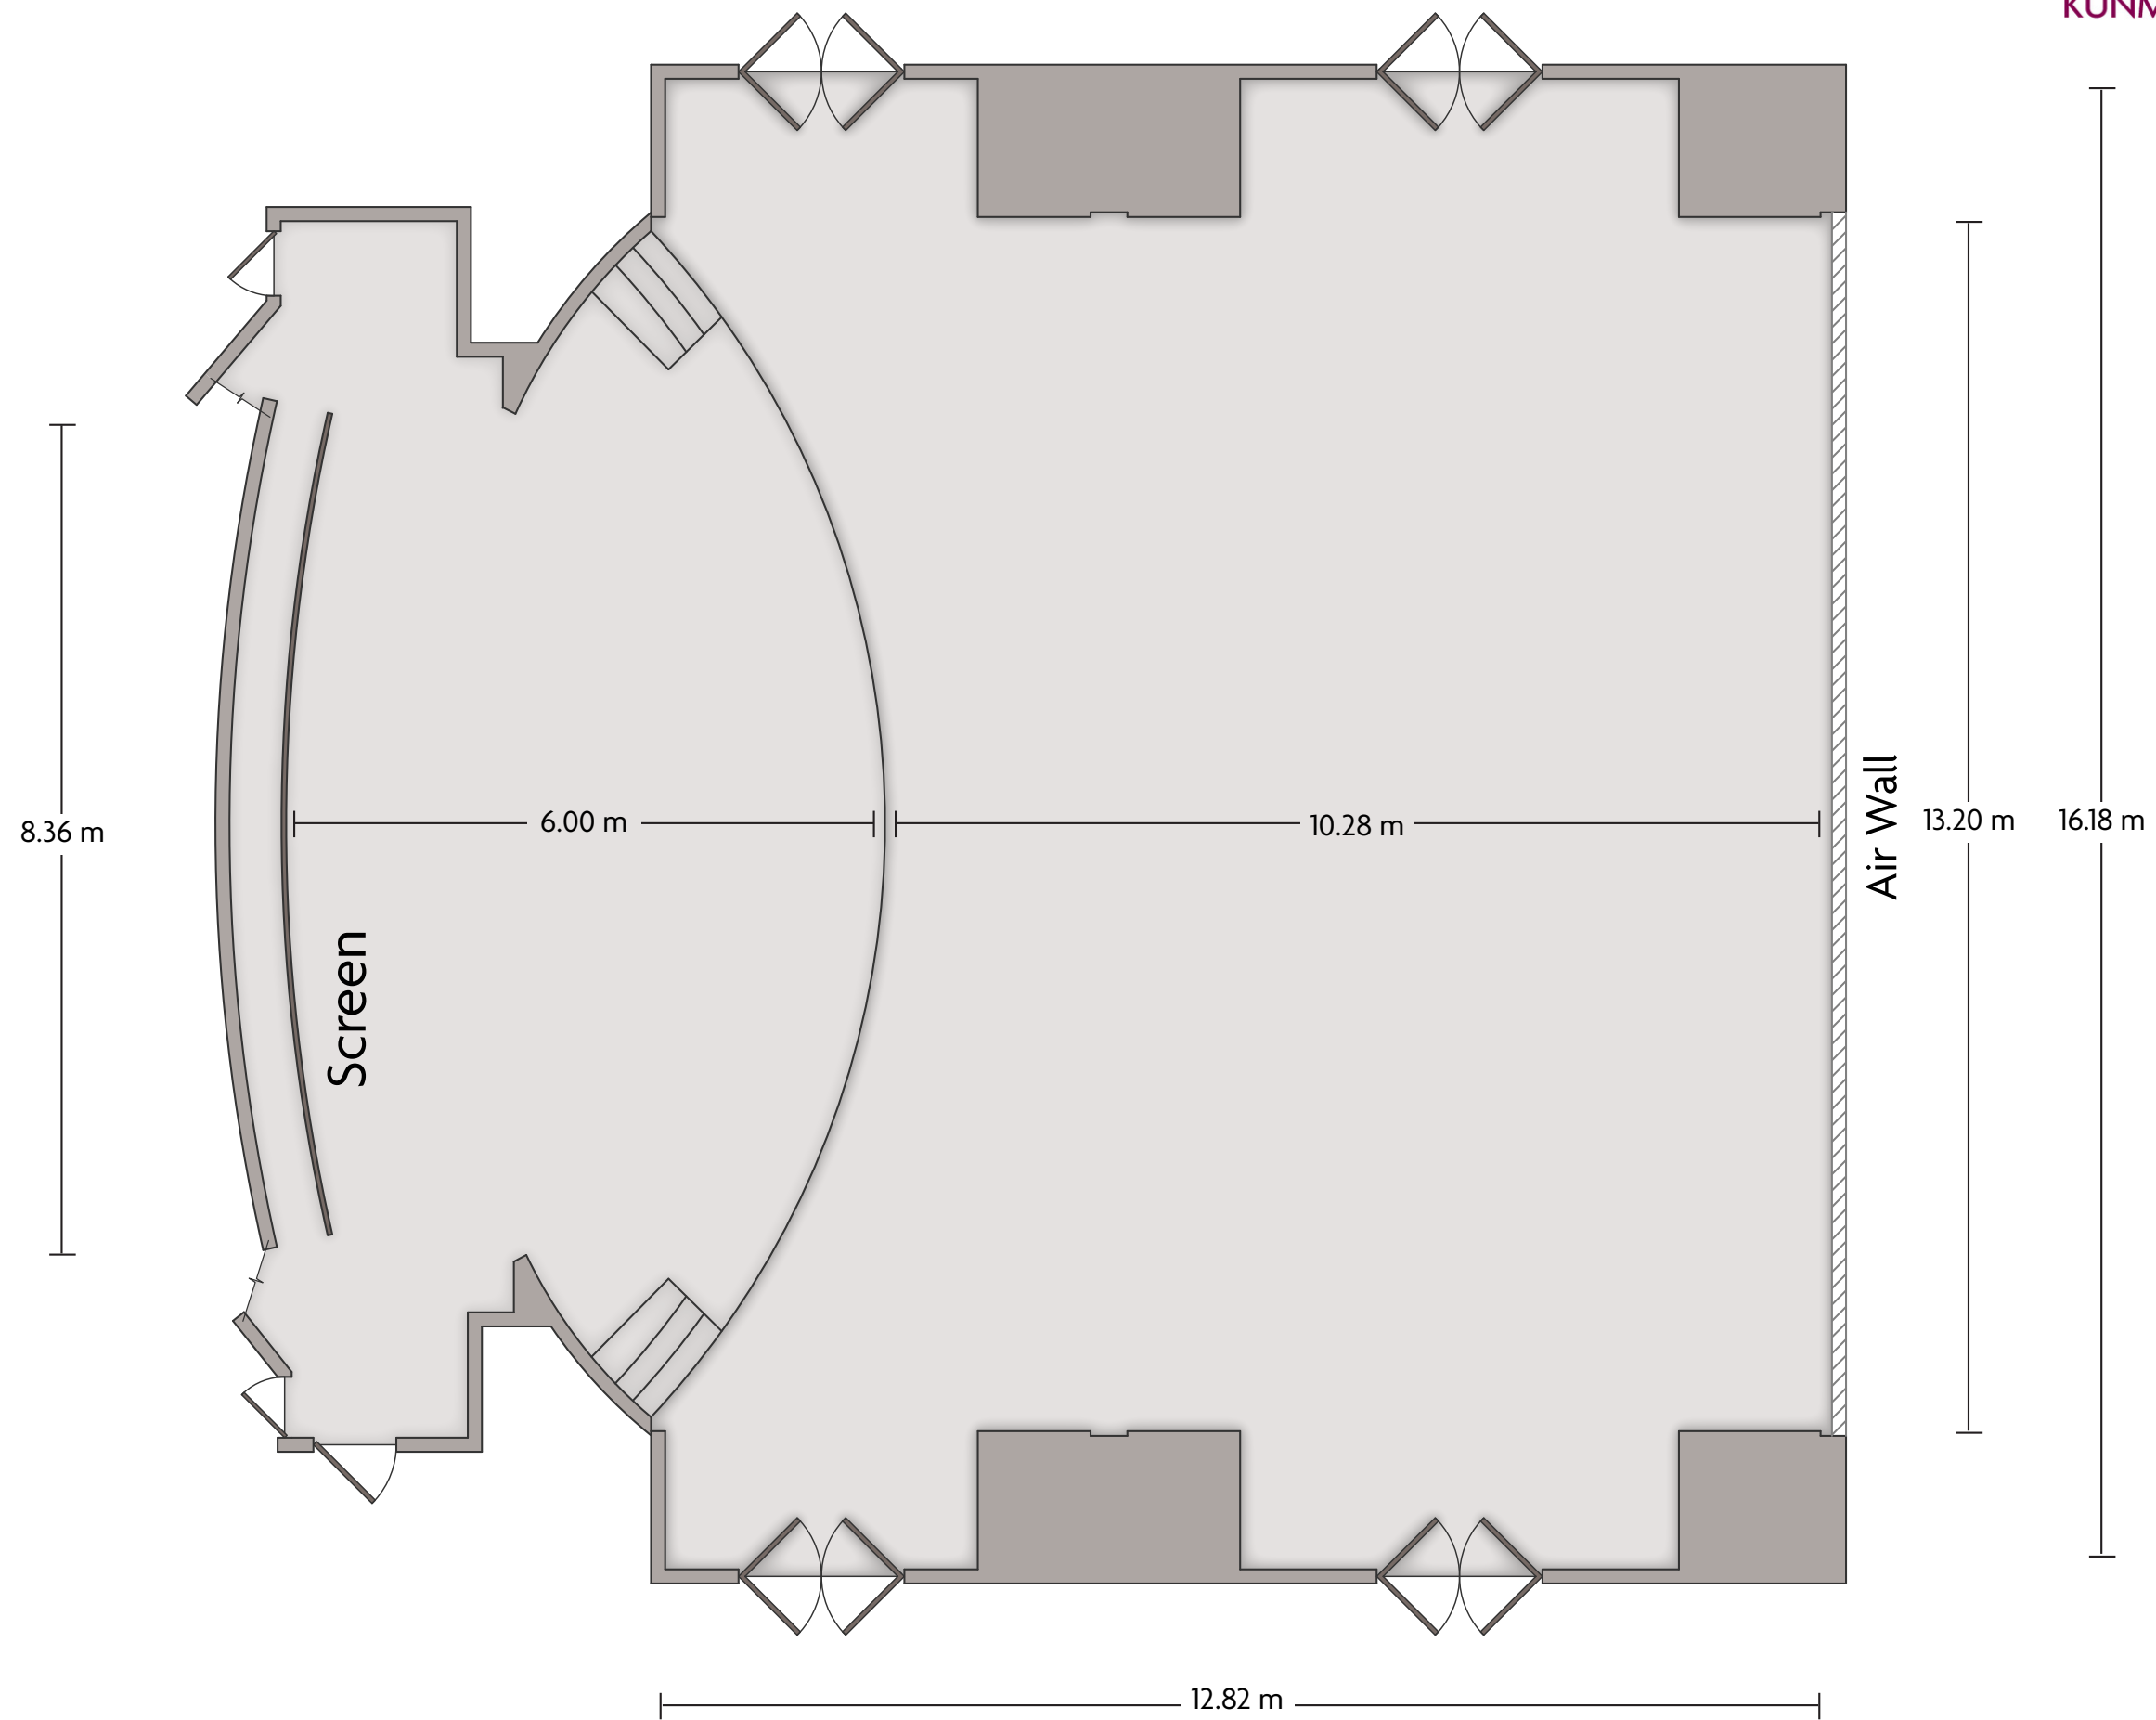

Crowne Plaza® Crowne Plaza Kunming City Centre

Ballroom

LENGTH: 25.98 m WIDTH: 16.18 m HEIGHT: 6.75 m TOTAL SQUARE METERS: 361.72 m² MAXIMUM CAPACITY: 360 POWER OUTLETS: 10

No.399 QingNian Rd, Wuhua District, Kunming Yunnan - 650011, China (People's Republic) | 86-871-63158888

*Multiple layout options available for this space.

Crowne Plaza® Crowne Plaza Kunming City Centre

Ballroom 1

CROWNE PLAZA®
KUNMING CITY CENTRE

LENGTH: 16.18 m WIDTH: 12.82 m HEIGHT: 6.75 m TOTAL SQUARE METERS: 171.33 m² MAXIMUM CAPACITY: 170 POWER OUTLETS: 6

*Multiple layout options available for this space.

Crowne Plaza® Crowne Plaza Kunming City Centre
Crowne Plaza Club Lounge Meeting Room 1 & 2

LENGTH: 15.72 m WIDTH: 7.17 m HEIGHT: 2.70 m TOTAL SQUARE METERS: 108.12 m² MAXIMUM CAPACITY: 80 POWER OUTLETS: 12

Crowne Plaza Club Lounge Meeting Room 1

LENGTH: 7.76 m WIDTH: 7.17 m HEIGHT: 2.70 m TOTAL SQUARE METERS: 56.98 m² MAXIMUM CAPACITY: 40 POWER OUTLETS: 7

No.399 QingNian Rd, Wuhua District, Kunming Yunnan - 650011, China (People's Republic) | 86-871-63158888