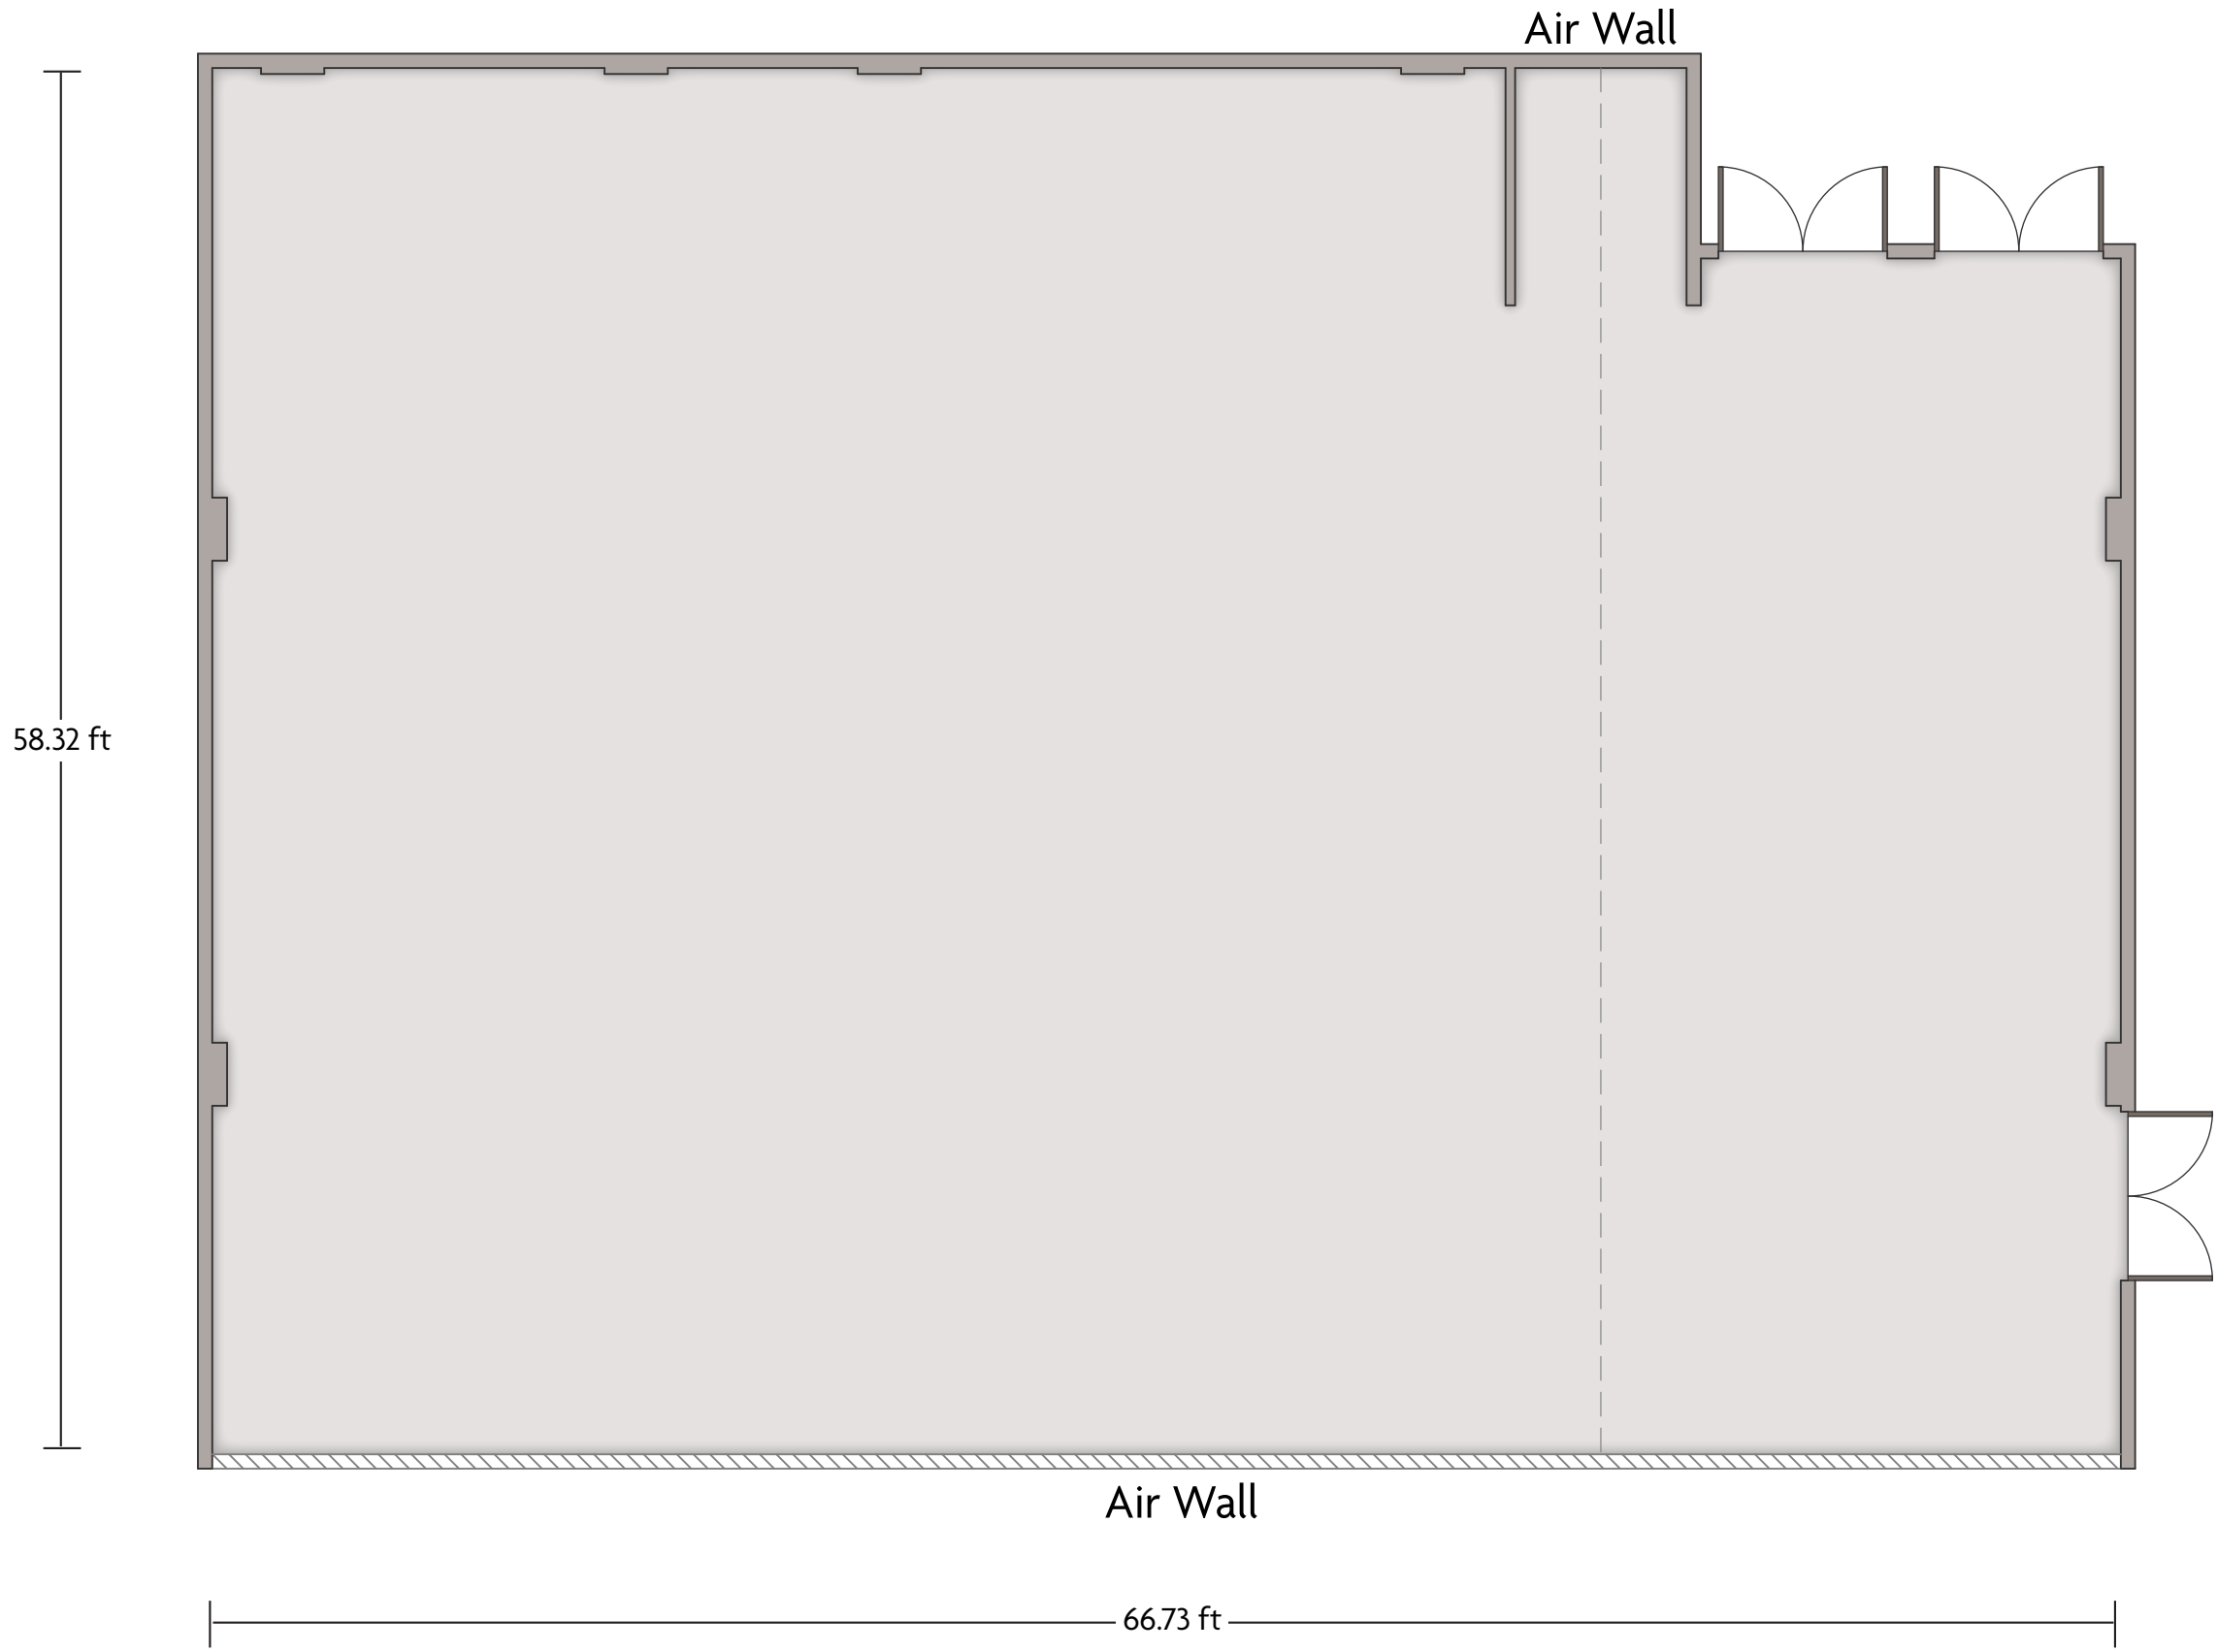

Crowne Plaza® Knoxville Downtown University - Summit Hill II & Prefunction

LENGTH: 66.7 Ft   WIDTH: 58.3 Ft   HEIGHT: 16 Ft   TOTAL SQUARE FEET: 3123.9 Sq Ft   MAXIMUM CAPACITY: 434   POWER OUTLETS: 21

401 West Summit Hill Drive | Knoxville, TN 37902 | 865.522.2600

*Multiple layout options available for this space.