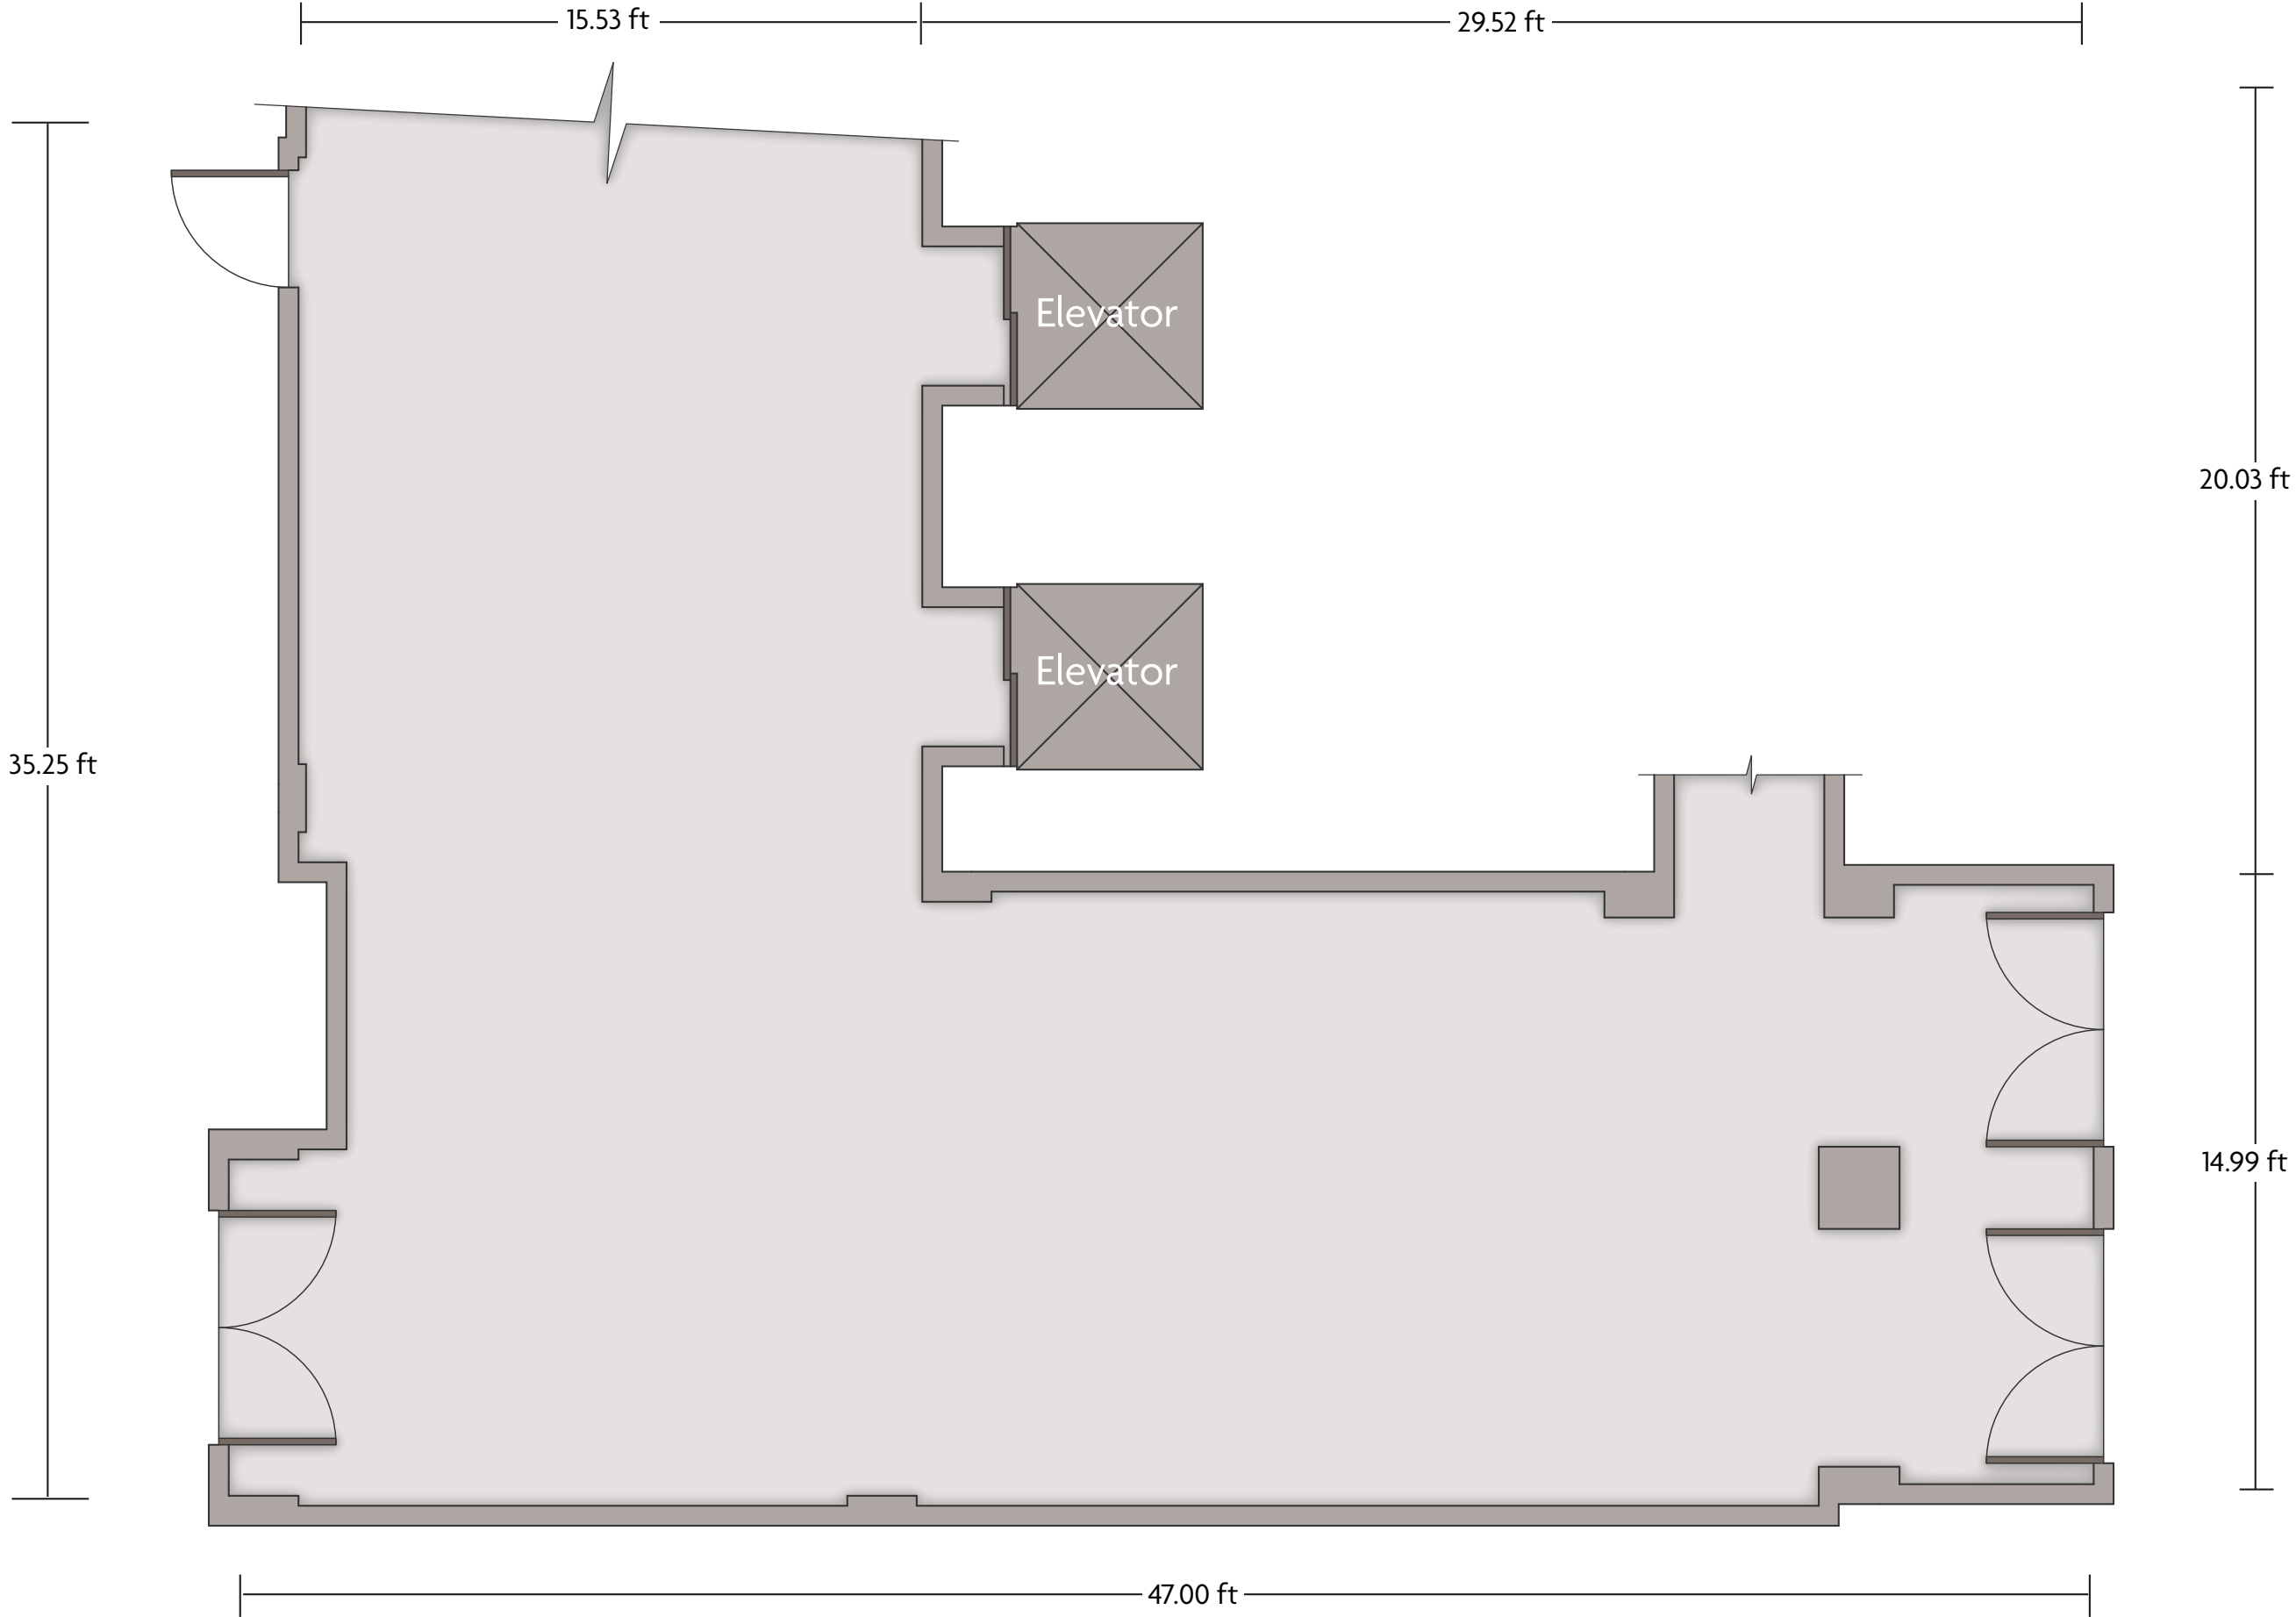

# Crowne Plaza® Knoxville Downtown University - Executive Boardrooms 1 & 2

LENGTH: 57.3 Ft    WIDTH: 22.9 Ft    HEIGHT: 10 Ft    TOTAL SQUARE FEET: 1081.8 Sq Ft    MAXIMUM CAPACITY: 40    POWER OUTLETS: 14

# Crowne Plaza® Knoxville Downtown University - Private Dining Room

LENGTH: 25.6 Ft    WIDTH: 24.0 Ft    HEIGHT: 9.5 Ft    TOTAL SQUARE FEET: 606.3 Sq Ft    MAXIMUM CAPACITY: 30    POWER OUTLETS: 1

401 West Summit Hill Drive | Knoxville, TN 37902 | 865.522.2600

\*Multiple layout options available for this space.

# Crowne Plaza® Knoxville Downtown University - Summit Hill - Prefunction Area

LENGTH: 47.0 Ft    WIDTH: 35.2 Ft    HEIGHT: 9 Ft    TOTAL SQUARE FEET: 1001.0 Sq Ft    MAXIMUM CAPACITY: 74    POWER OUTLETS: 10