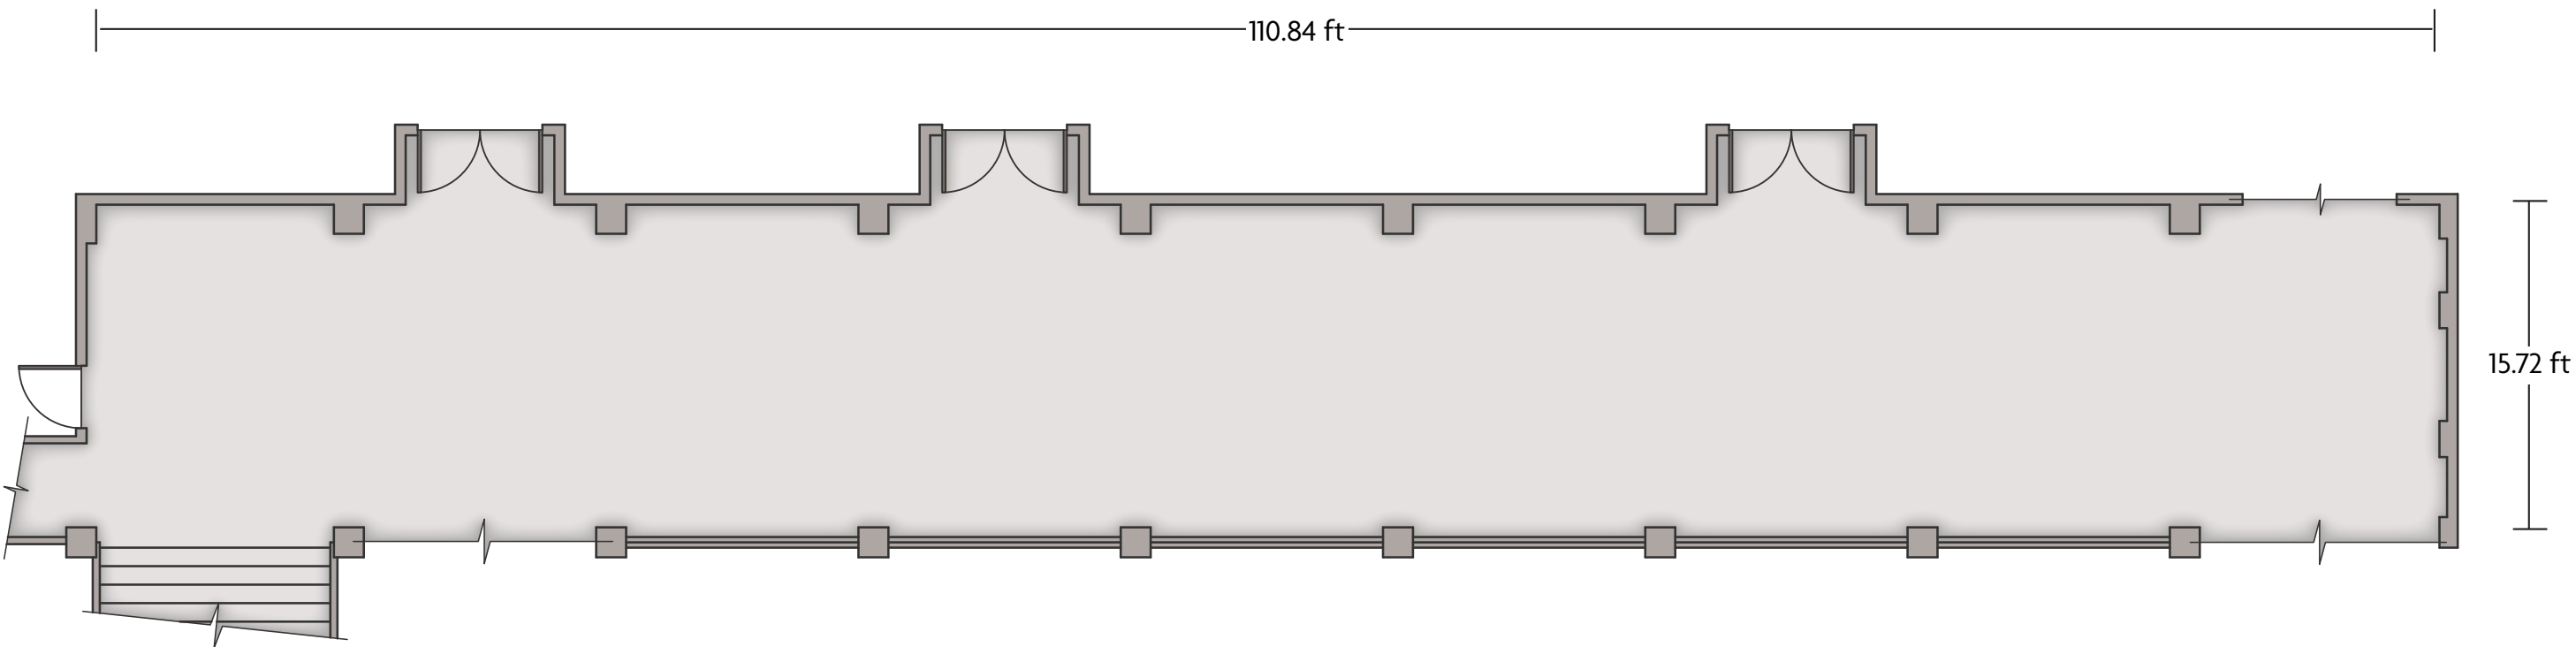

# Crowne Plaza® Knoxville Downtown University - Executive Boardrooms 1 & 2

LENGTH: 57.3 Ft    WIDTH: 22.9 Ft    HEIGHT: 10 Ft    TOTAL SQUARE FEET: 1081.8 Sq Ft    MAXIMUM CAPACITY: 40    POWER OUTLETS: 14

# Crowne Plaza® Knoxville Downtown University - Mezzanine

LENGTH: 110.8 Ft    WIDTH: 15.7 Ft    HEIGHT: 9.5 Ft    TOTAL SQUARE FEET: 1684.2 Sq Ft    MAXIMUM CAPACITY: 200    POWER OUTLETS: 6

401 West Summit Hill Drive | Knoxville, TN 37902 | 865.522.2600

# Crowne Plaza® Knoxville Downtown University - Private Dining Room

LENGTH: 25.6 Ft    WIDTH: 24.0 Ft    HEIGHT: 9.5 Ft    TOTAL SQUARE FEET: 606.3 Sq Ft    MAXIMUM CAPACITY: 30    POWER OUTLETS: 1

401 West Summit Hill Drive | Knoxville, TN 37902 | 865.522.2600