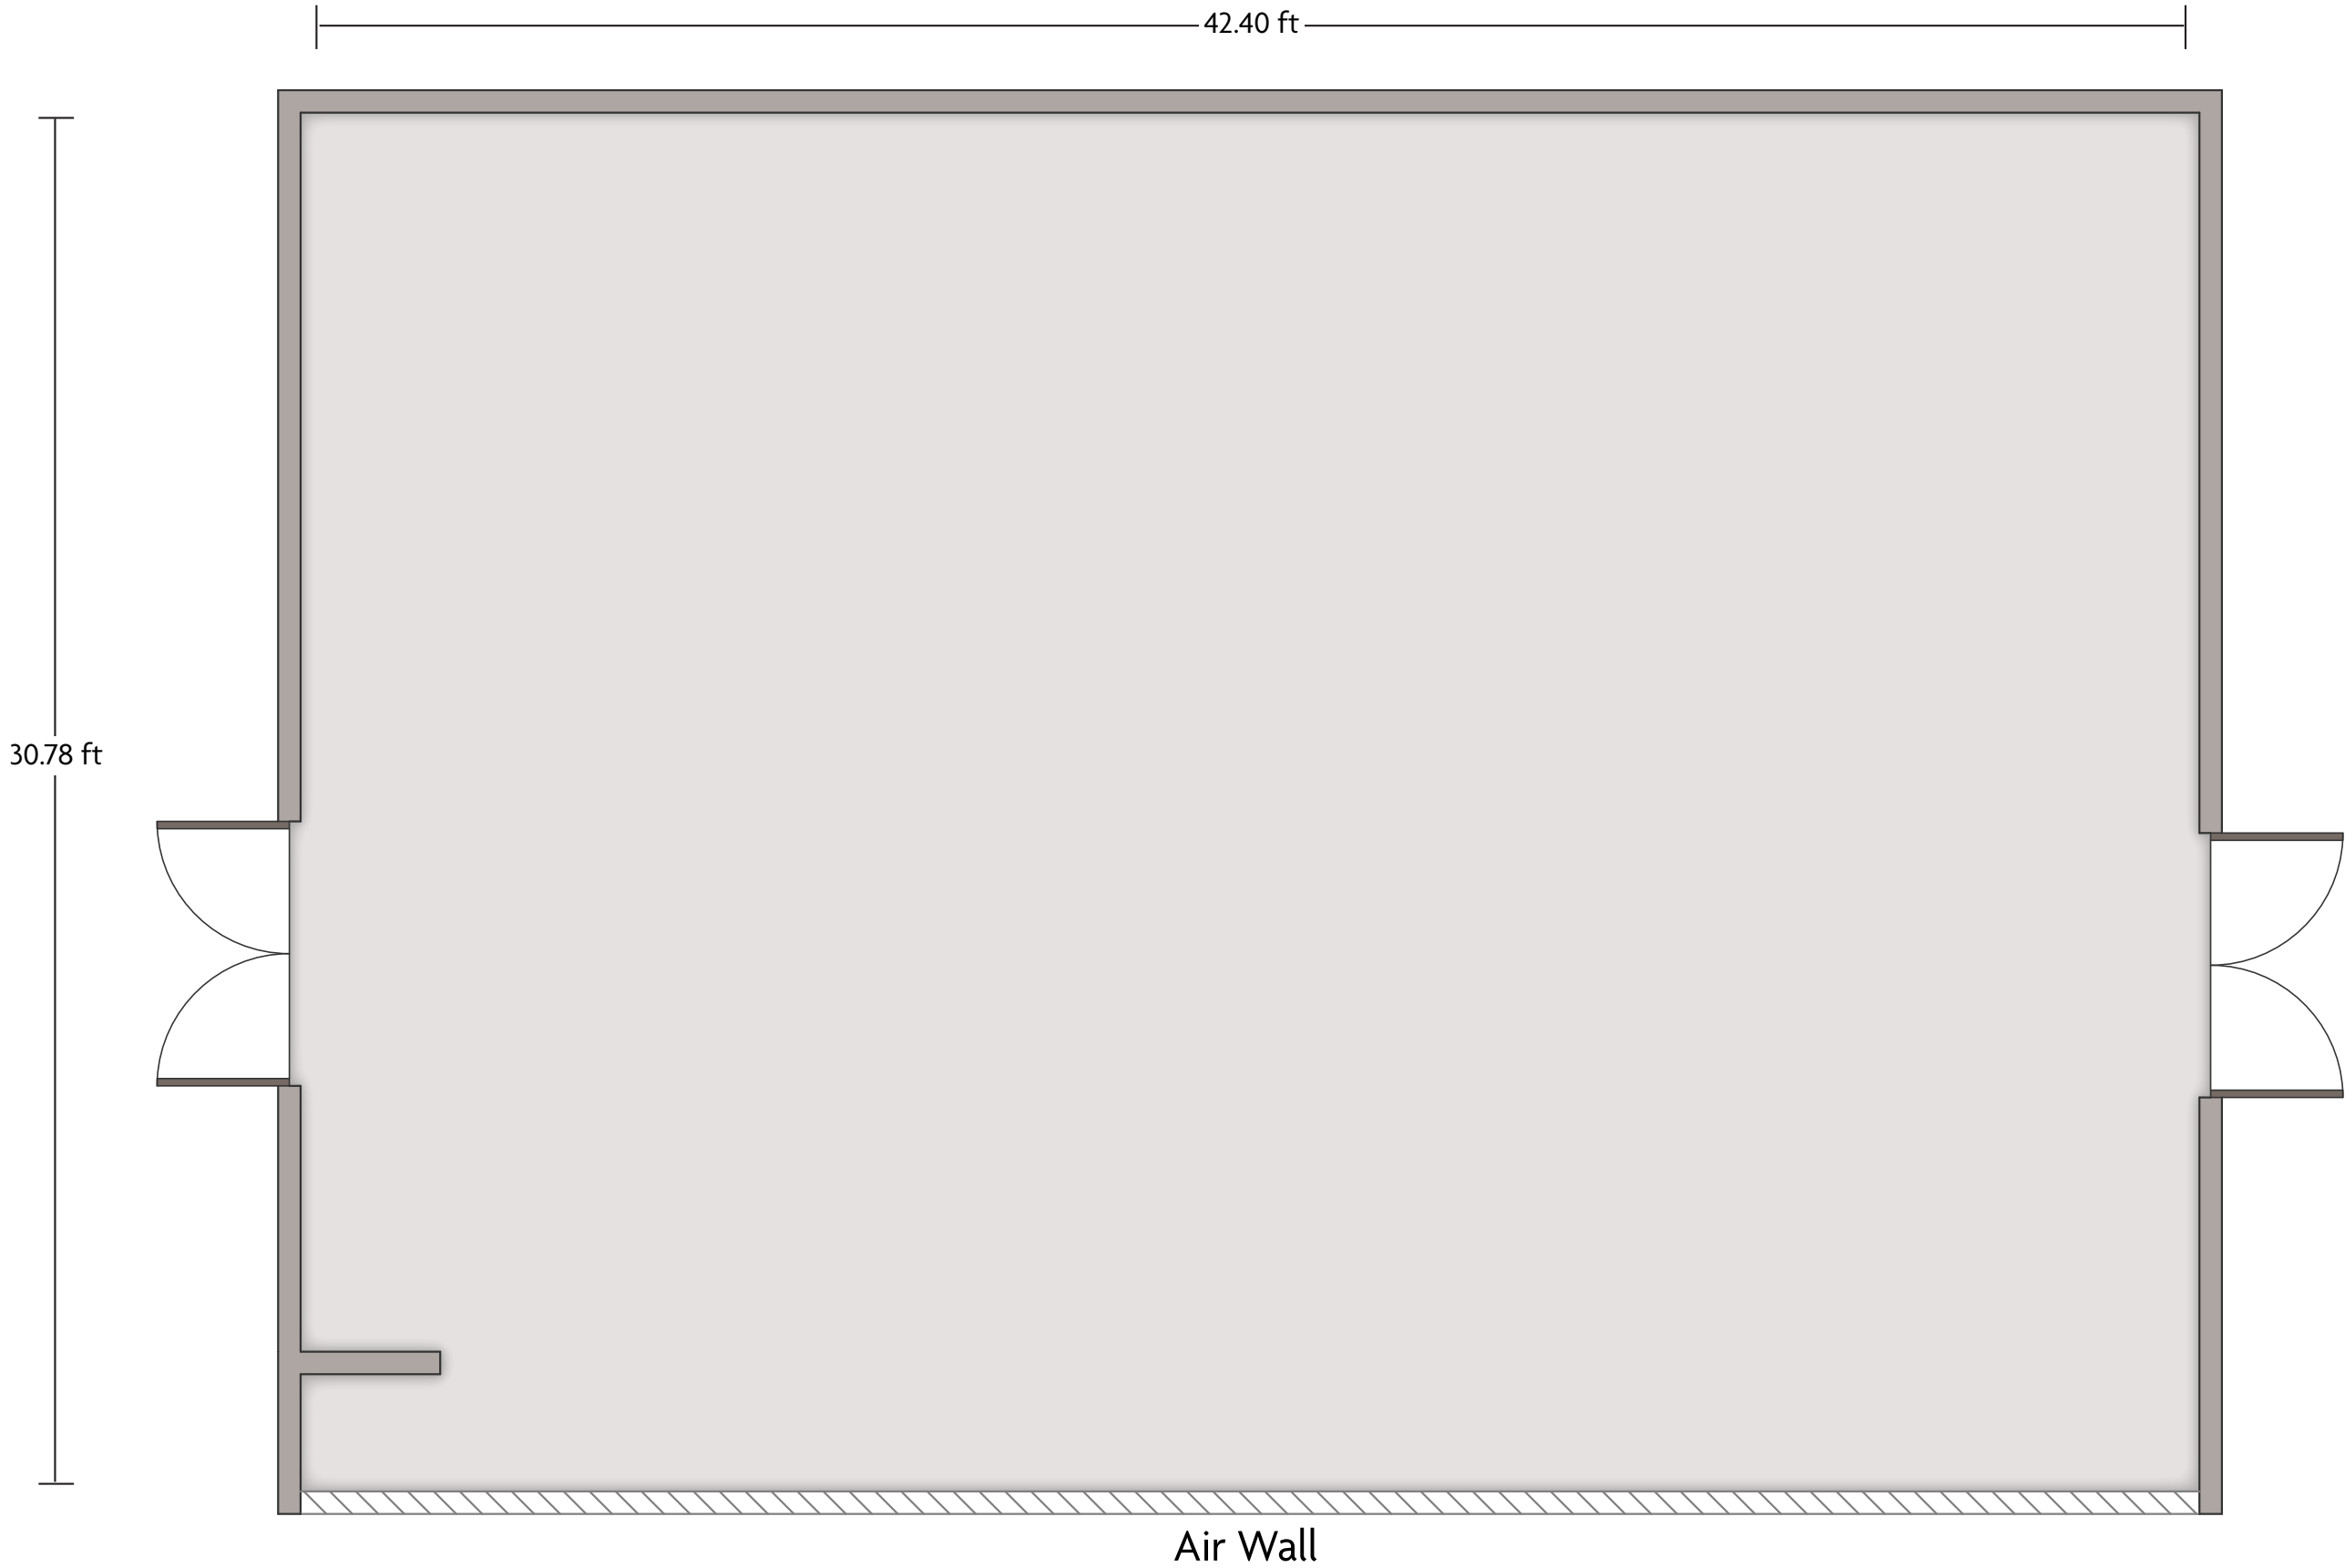

Crowne Plaza® Knoxville Downtown University - Tennessee Ballroom - Salon A

LENGTH: 42.4 Ft   WIDTH: 30.8 Ft   HEIGHT: 11 Ft   TOTAL SQUARE FEET: 1305.3 Sq Ft   MAXIMUM CAPACITY: 155   POWER OUTLETS: 5

401 West Summit Hill Drive | Knoxville, TN 37902 | 865.522.2600

*Multiple layout options available for this space.