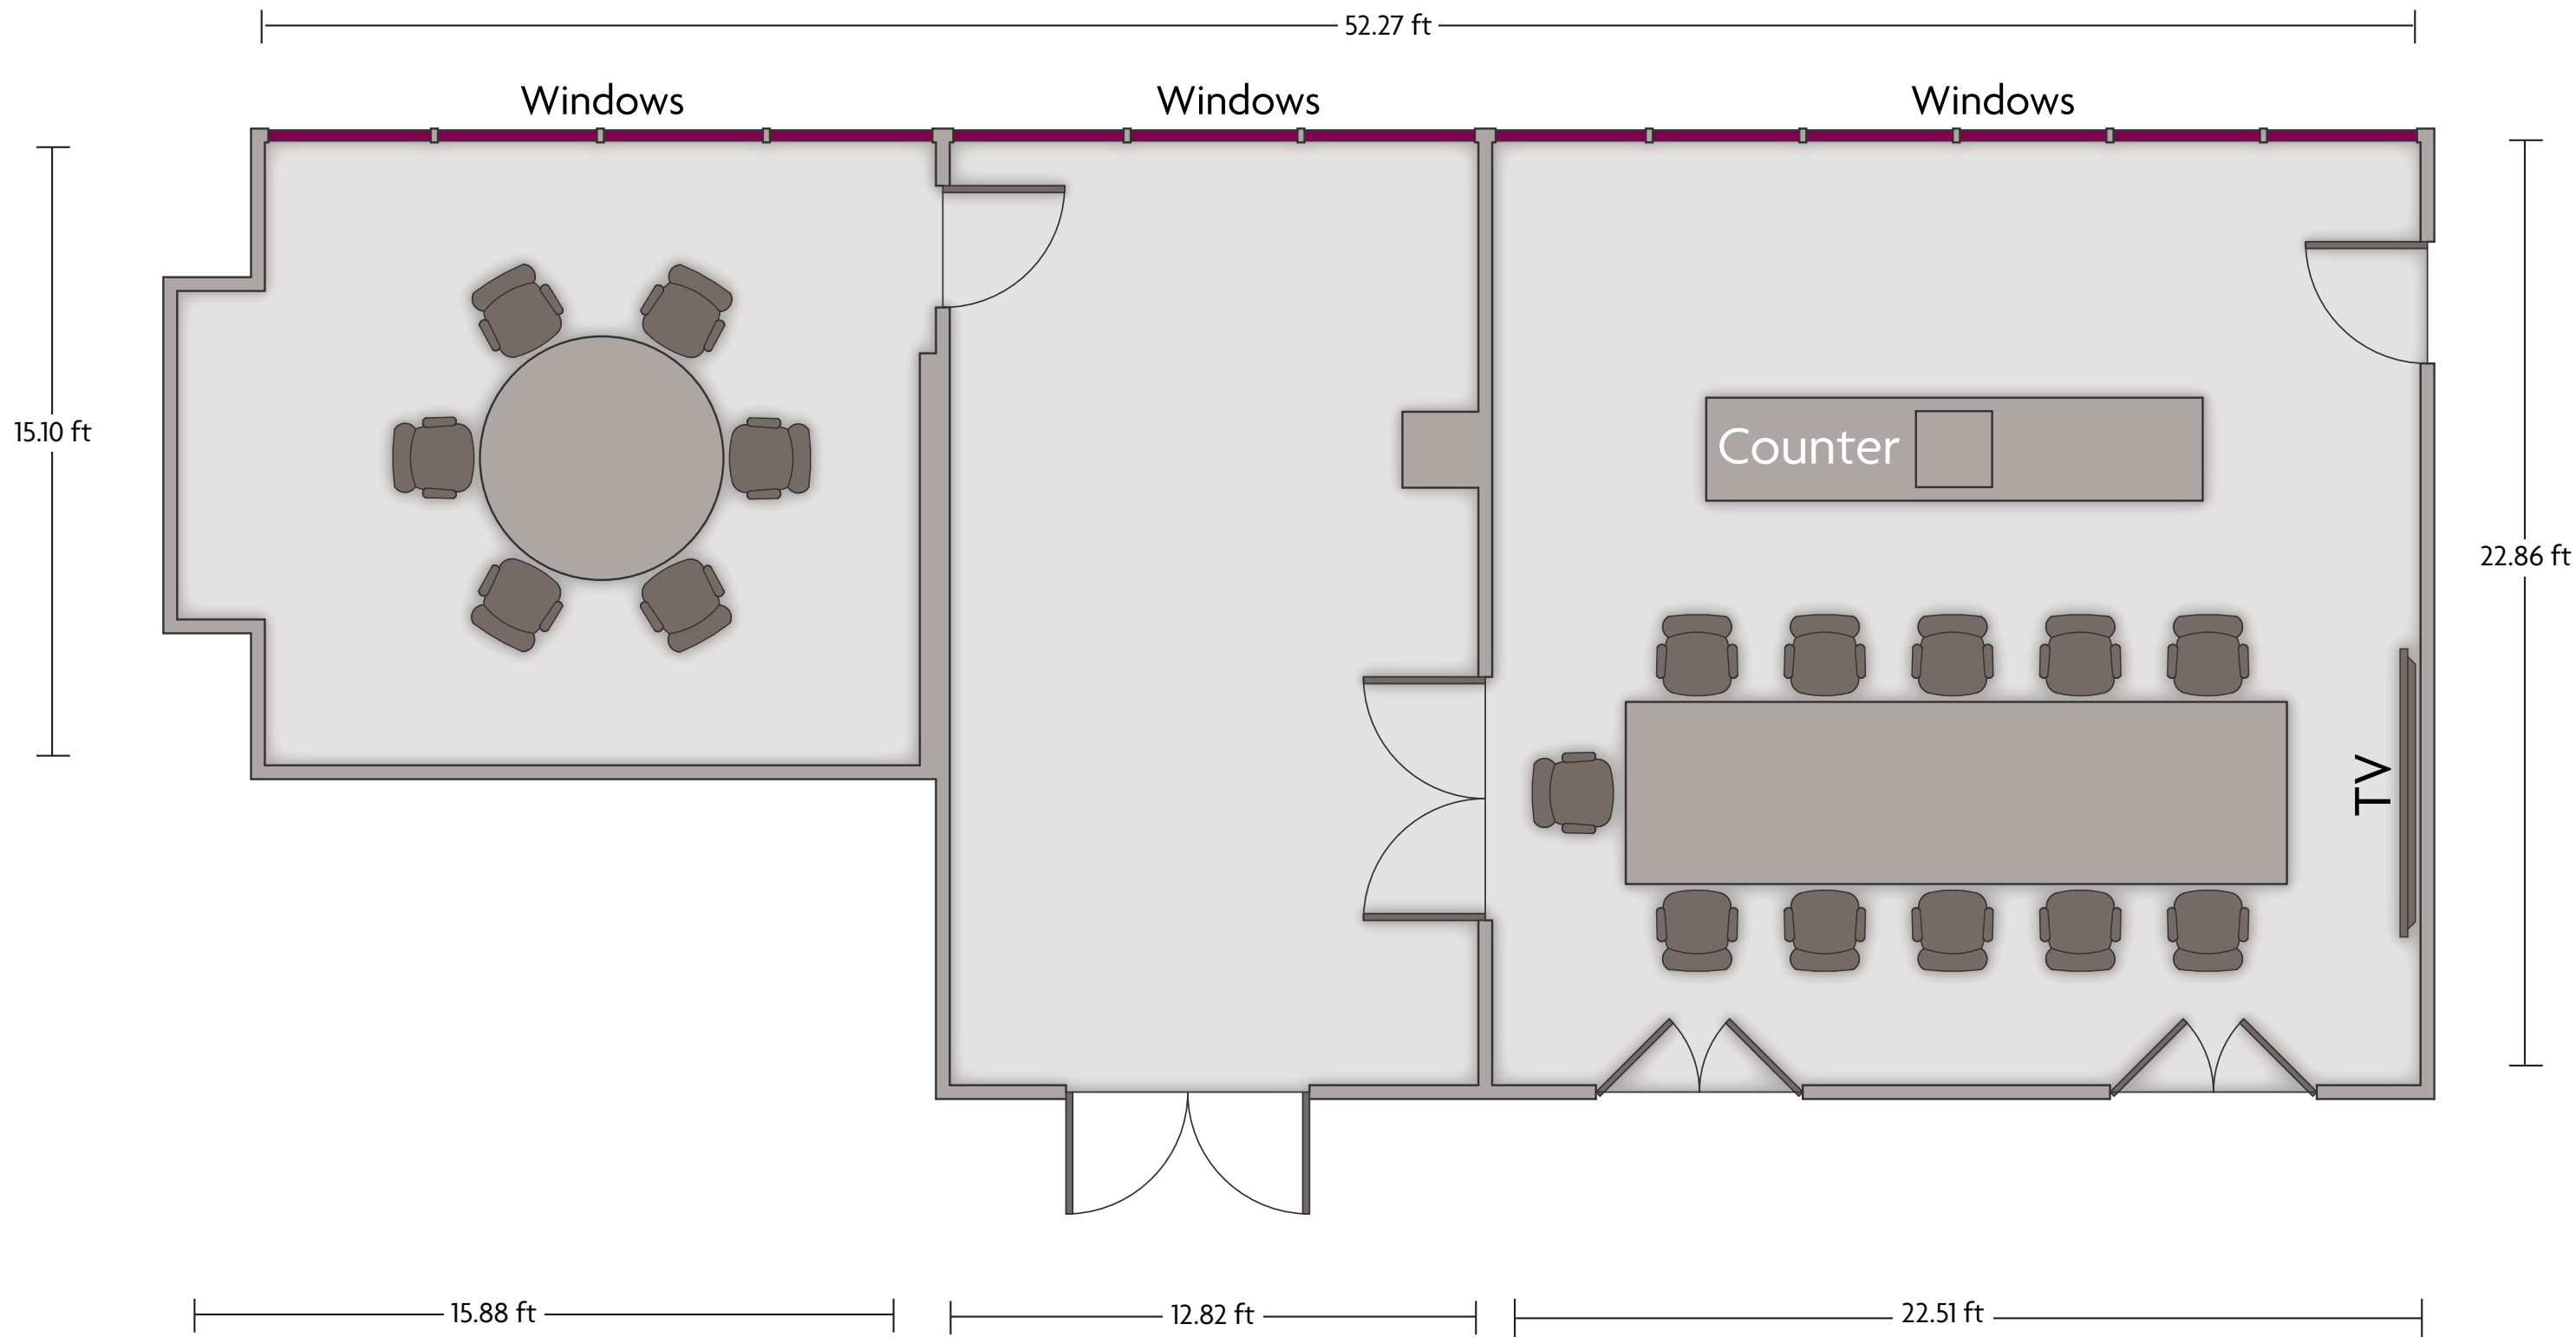

# Crowne Plaza® Knoxville Downtown University - Executive Boardrooms 1 & 2

LENGTH: 57.3 Ft    WIDTH: 22.9 Ft    HEIGHT: 10 Ft    TOTAL SQUARE FEET: 1081.8 Sq Ft    MAXIMUM CAPACITY: 40    POWER OUTLETS: 14

# Crowne Plaza® Knoxville Downtown University - Mezzanine

LENGTH: 110.8 Ft    WIDTH: 15.7 Ft    HEIGHT: 9.5 Ft    TOTAL SQUARE FEET: 1684.2 Sq Ft    MAXIMUM CAPACITY: 200    POWER OUTLETS: 6

401 West Summit Hill Drive | Knoxville, TN 37902 | 865.522.2600

# Crowne Plaza® Knoxville Downtown University - Private Dining Room

LENGTH: 25.6 Ft    WIDTH: 24.0 Ft    HEIGHT: 9.5 Ft    TOTAL SQUARE FEET: 606.3 Sq Ft    MAXIMUM CAPACITY: 30    POWER OUTLETS: 1

401 West Summit Hill Drive | Knoxville, TN 37902 | 865.522.2600