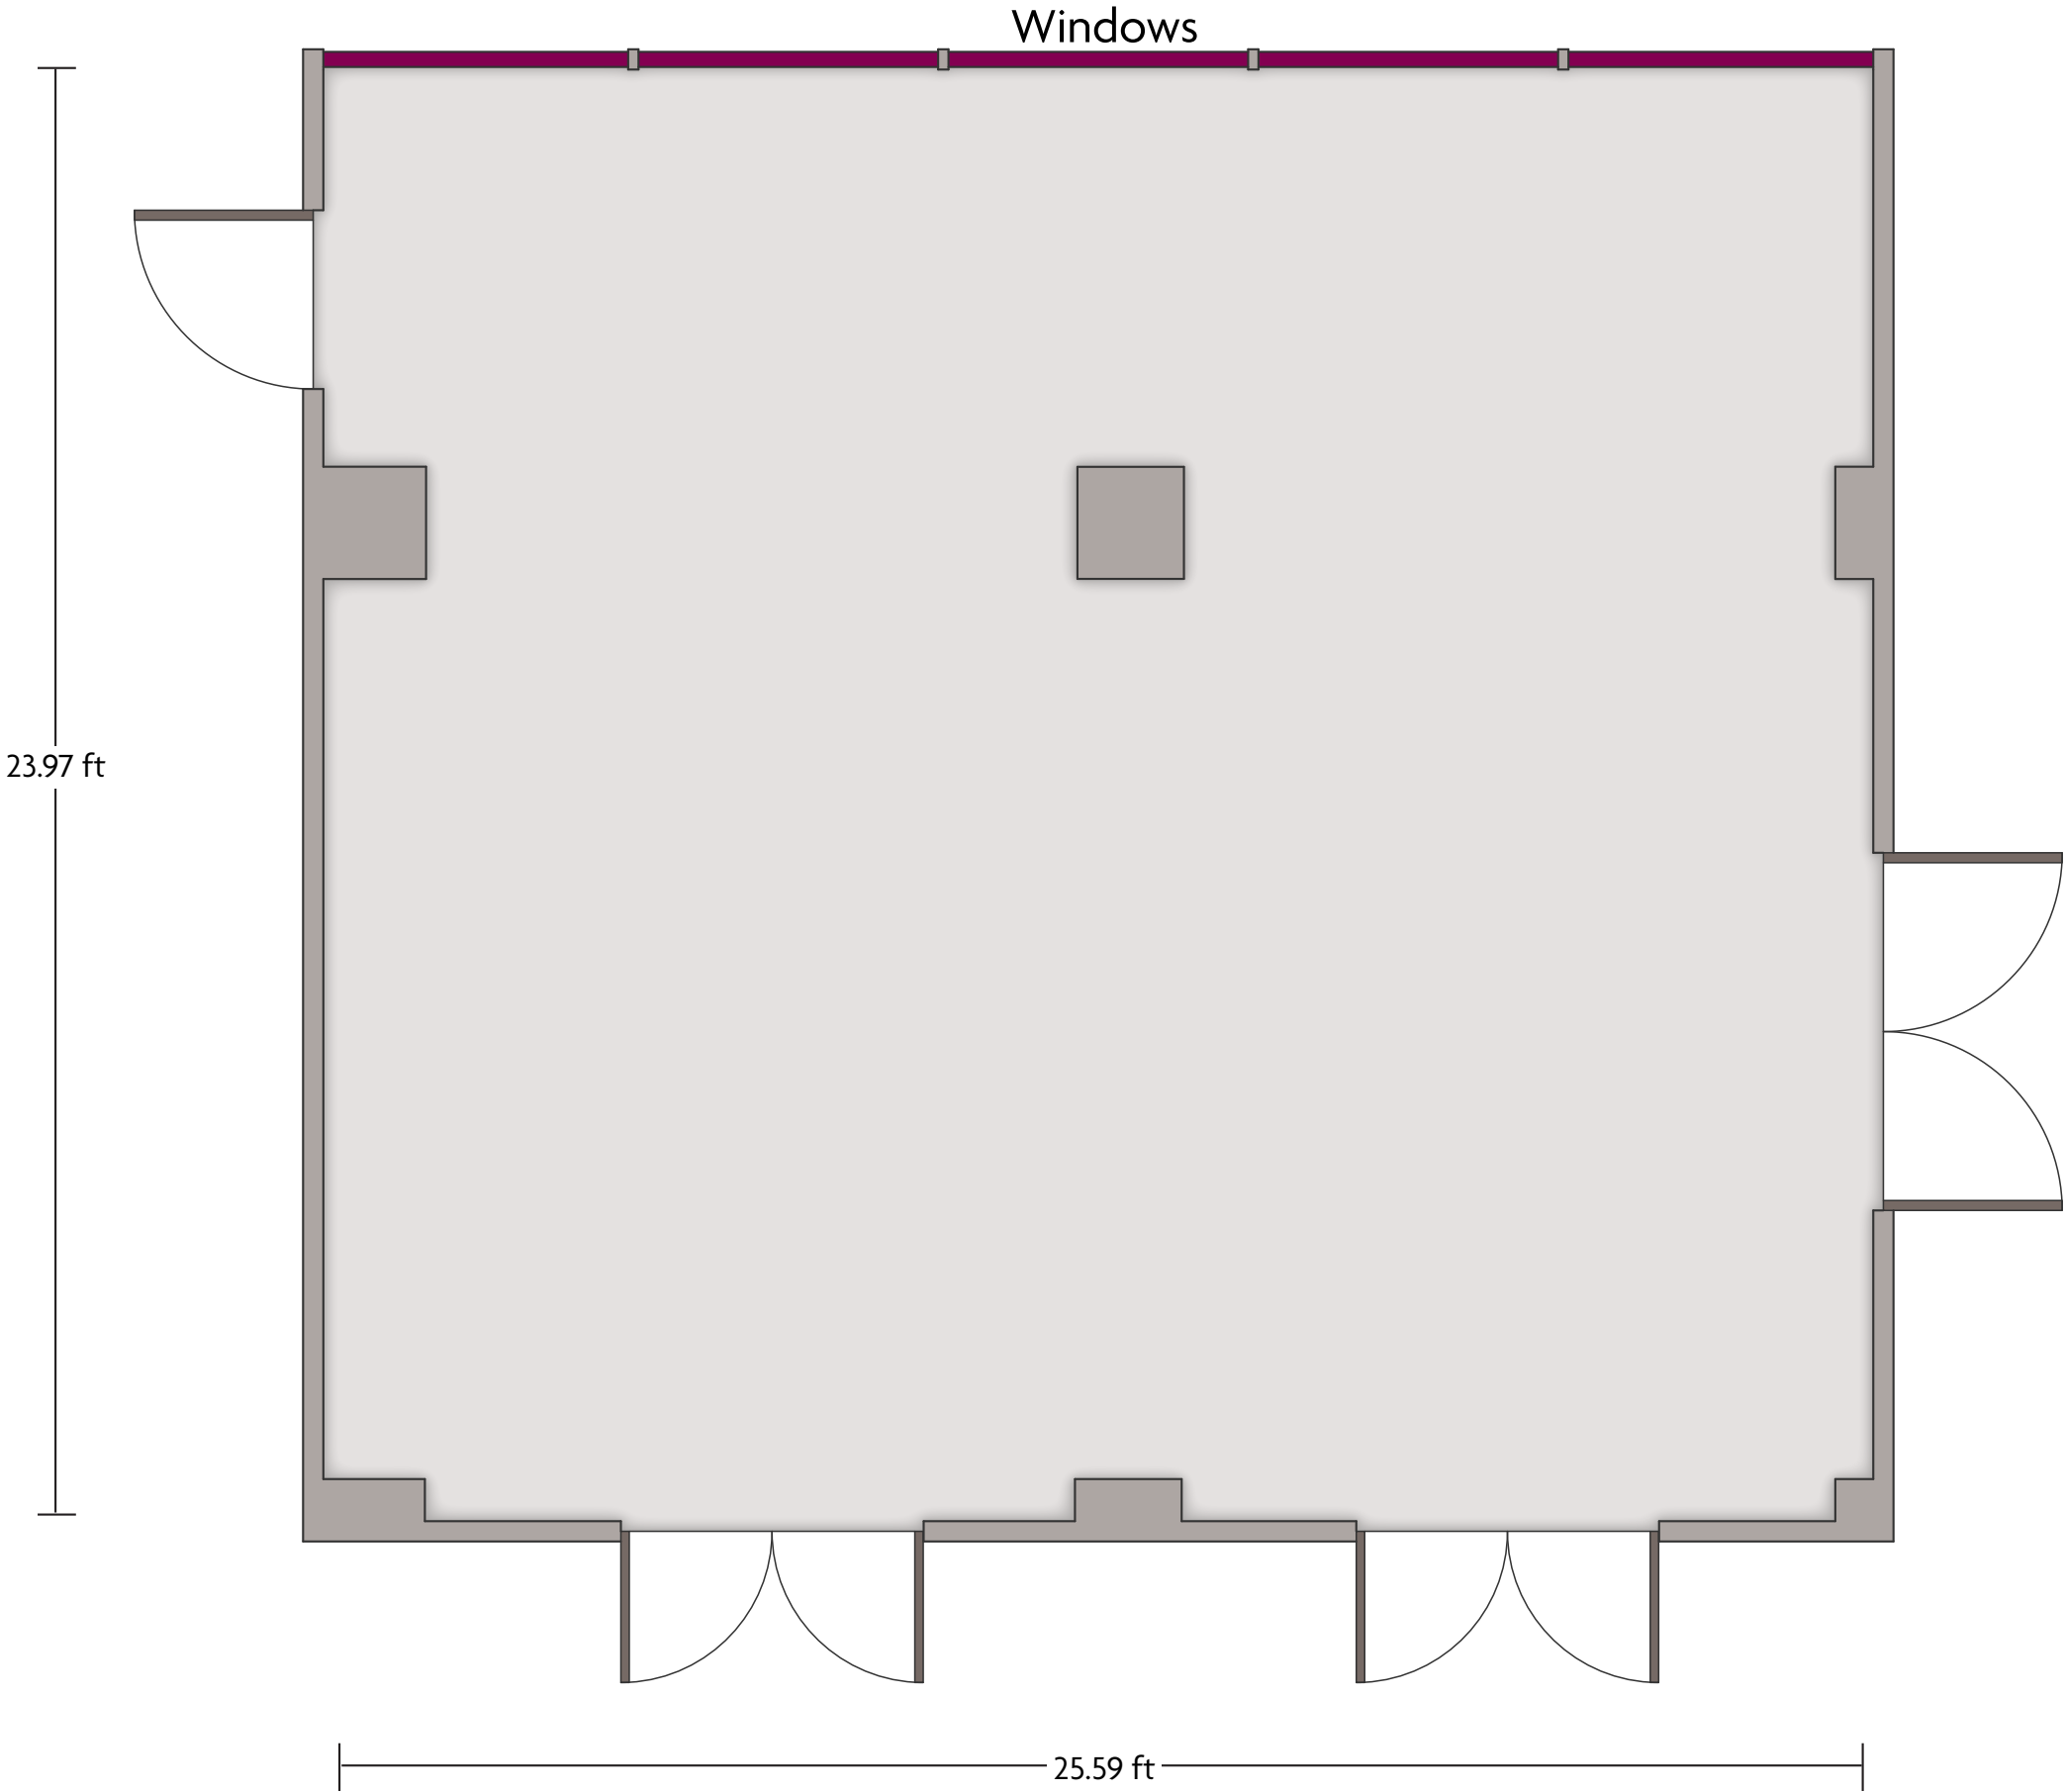

# Crowne Plaza® Knoxville Downtown University - Executive Boardrooms 1 & 2

LENGTH: 57.3 Ft    WIDTH: 22.9 Ft    HEIGHT: 10 Ft    TOTAL SQUARE FEET: 1081.8 Sq Ft    MAXIMUM CAPACITY: 40    POWER OUTLETS: 14

# Crowne Plaza® Knoxville Downtown University - Mezzanine

LENGTH: 110.8 Ft    WIDTH: 15.7 Ft    HEIGHT: 9.5 Ft    TOTAL SQUARE FEET: 1684.2 Sq Ft    MAXIMUM CAPACITY: 200    POWER OUTLETS: 6

401 West Summit Hill Drive | Knoxville, TN 37902 | 865.522.2600

# Crowne Plaza® Knoxville Downtown University - Private Dining Room

LENGTH: 25.6 Ft    WIDTH: 24.0 Ft    HEIGHT: 9.5 Ft    TOTAL SQUARE FEET: 606.3 Sq Ft    MAXIMUM CAPACITY: 30    POWER OUTLETS: 1

401 West Summit Hill Drive | Knoxville, TN 37902 | 865.522.2600