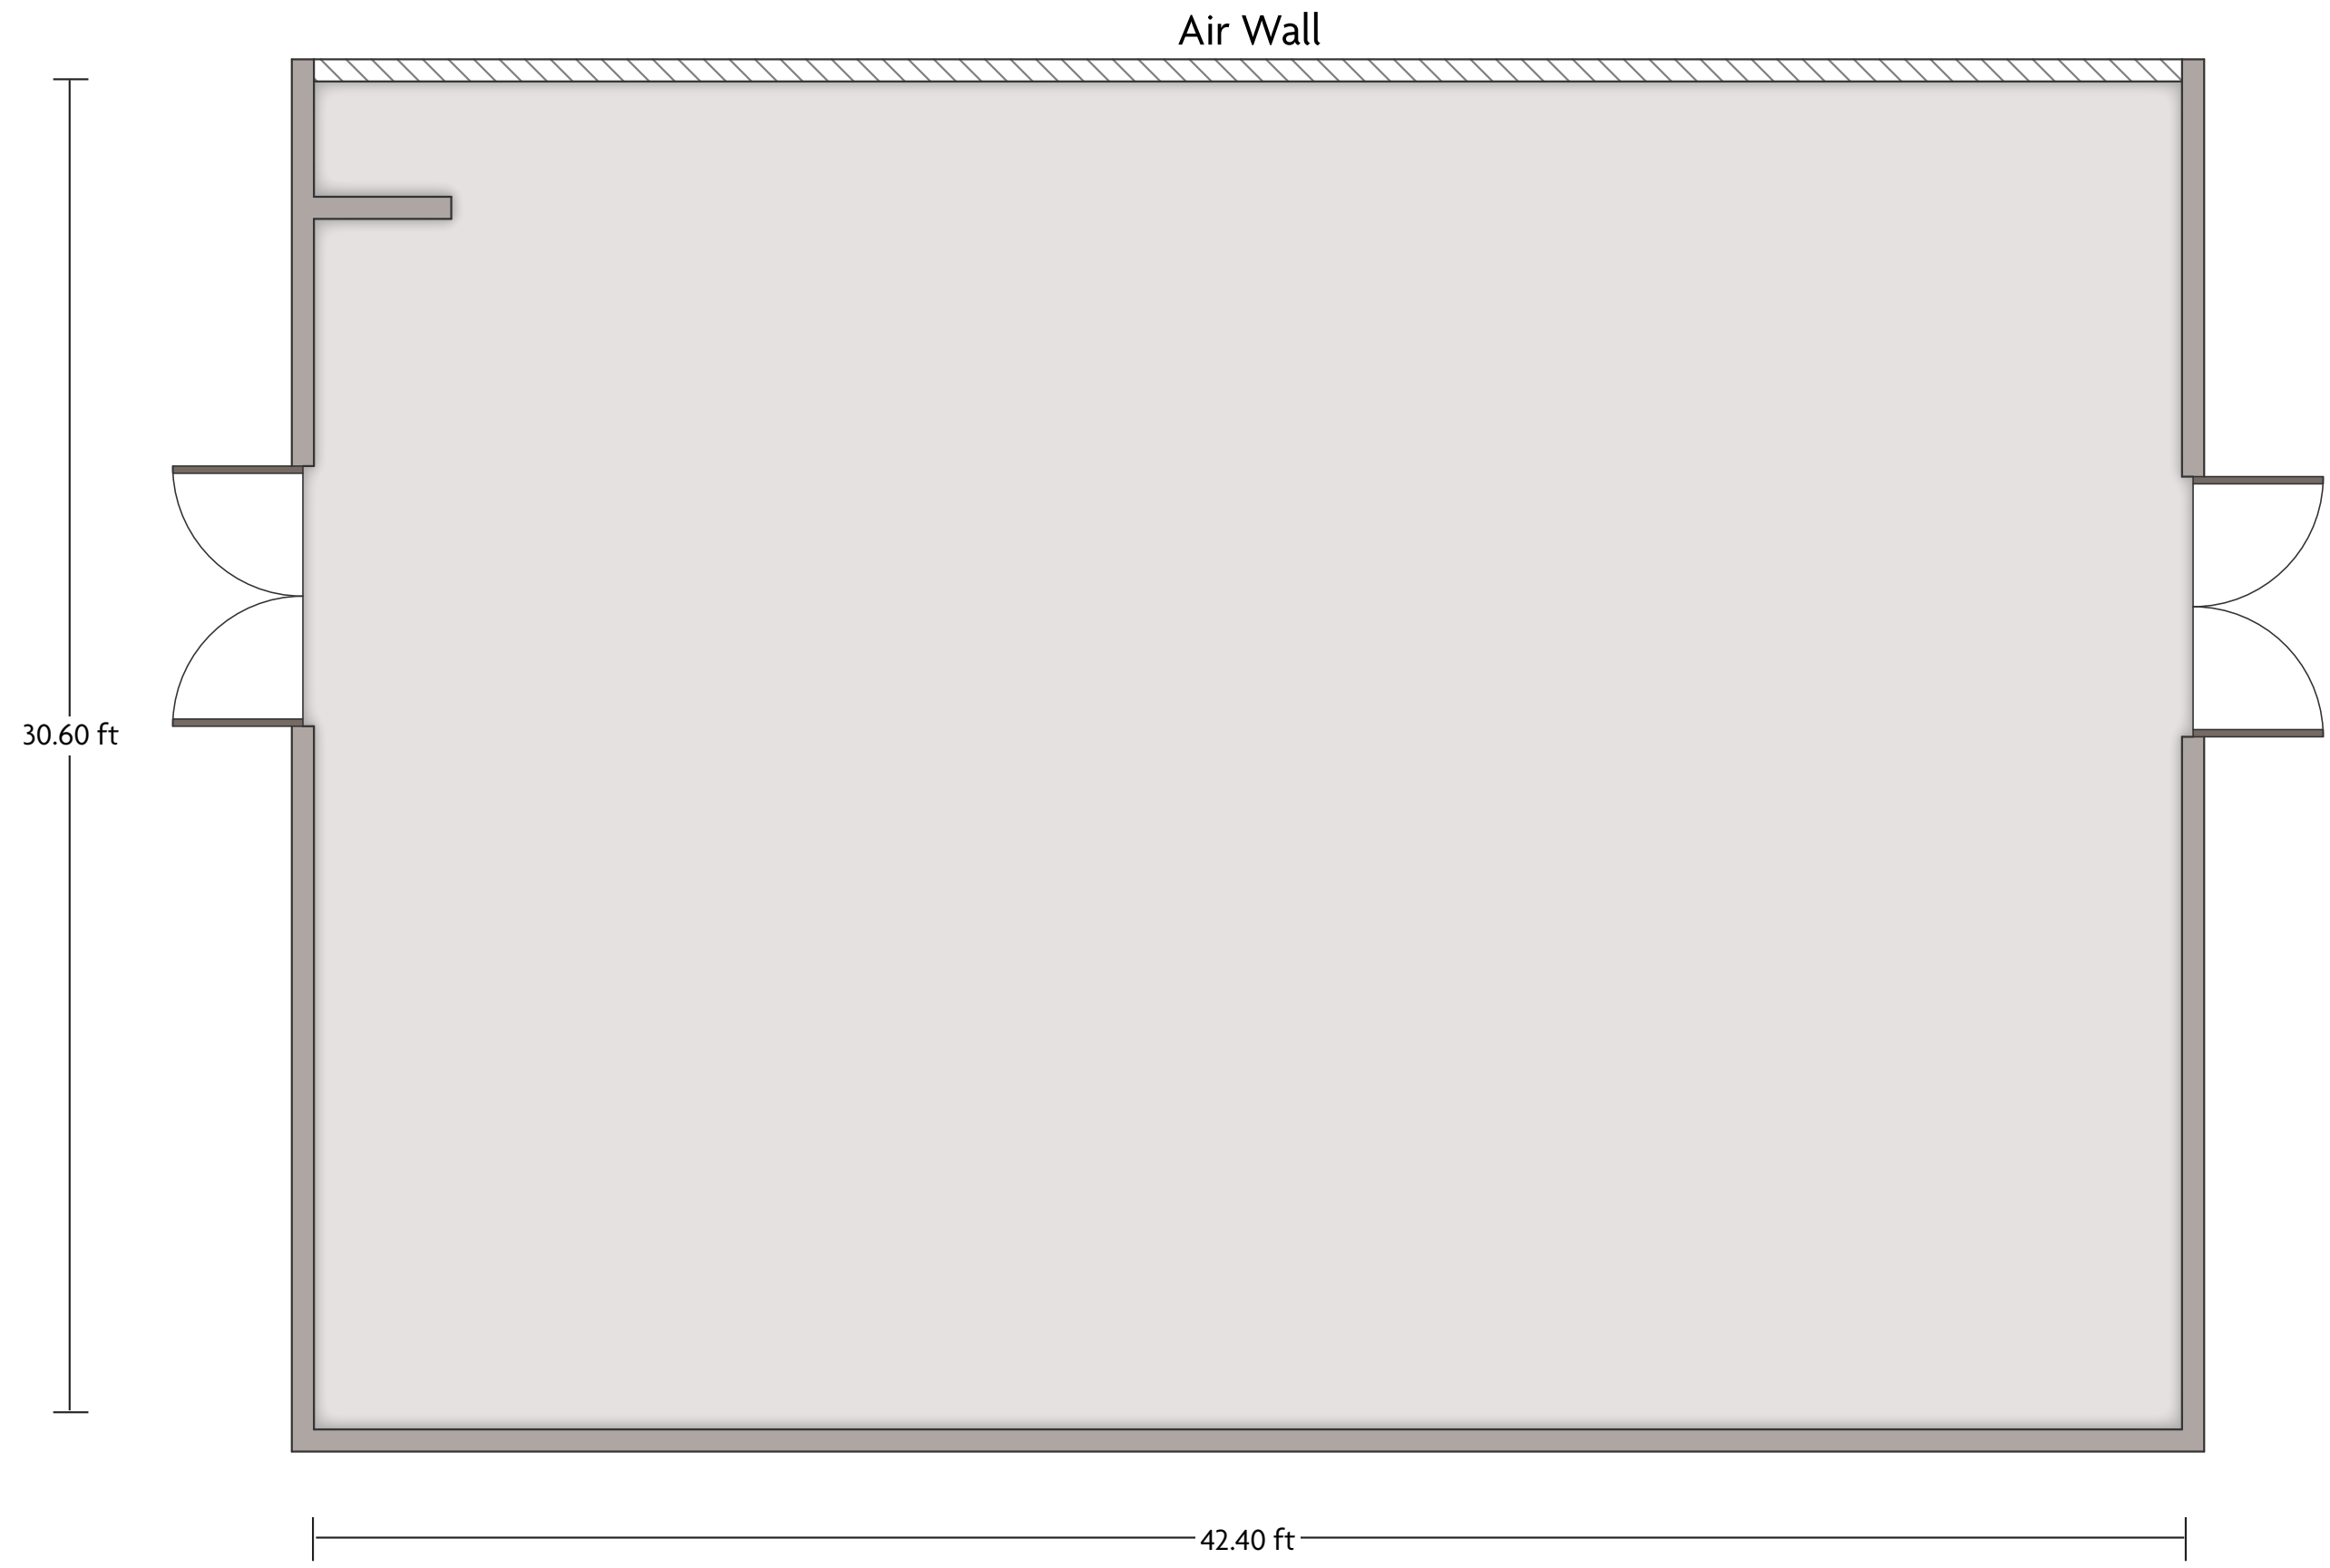

Crowne Plaza® Knoxville Downtown University - Tennessee Ballroom - Salon C

LENGTH: 42.4 Ft   WIDTH: 30.6 Ft   HEIGHT: 11 Ft   TOTAL SQUARE FEET: 1296.4 Sq Ft   MAXIMUM CAPACITY: 155   POWER OUTLETS: 6

401 West Summit Hill Drive | Knoxville, TN 37902 | 865.522.2600

*Multiple layout options available for this space.