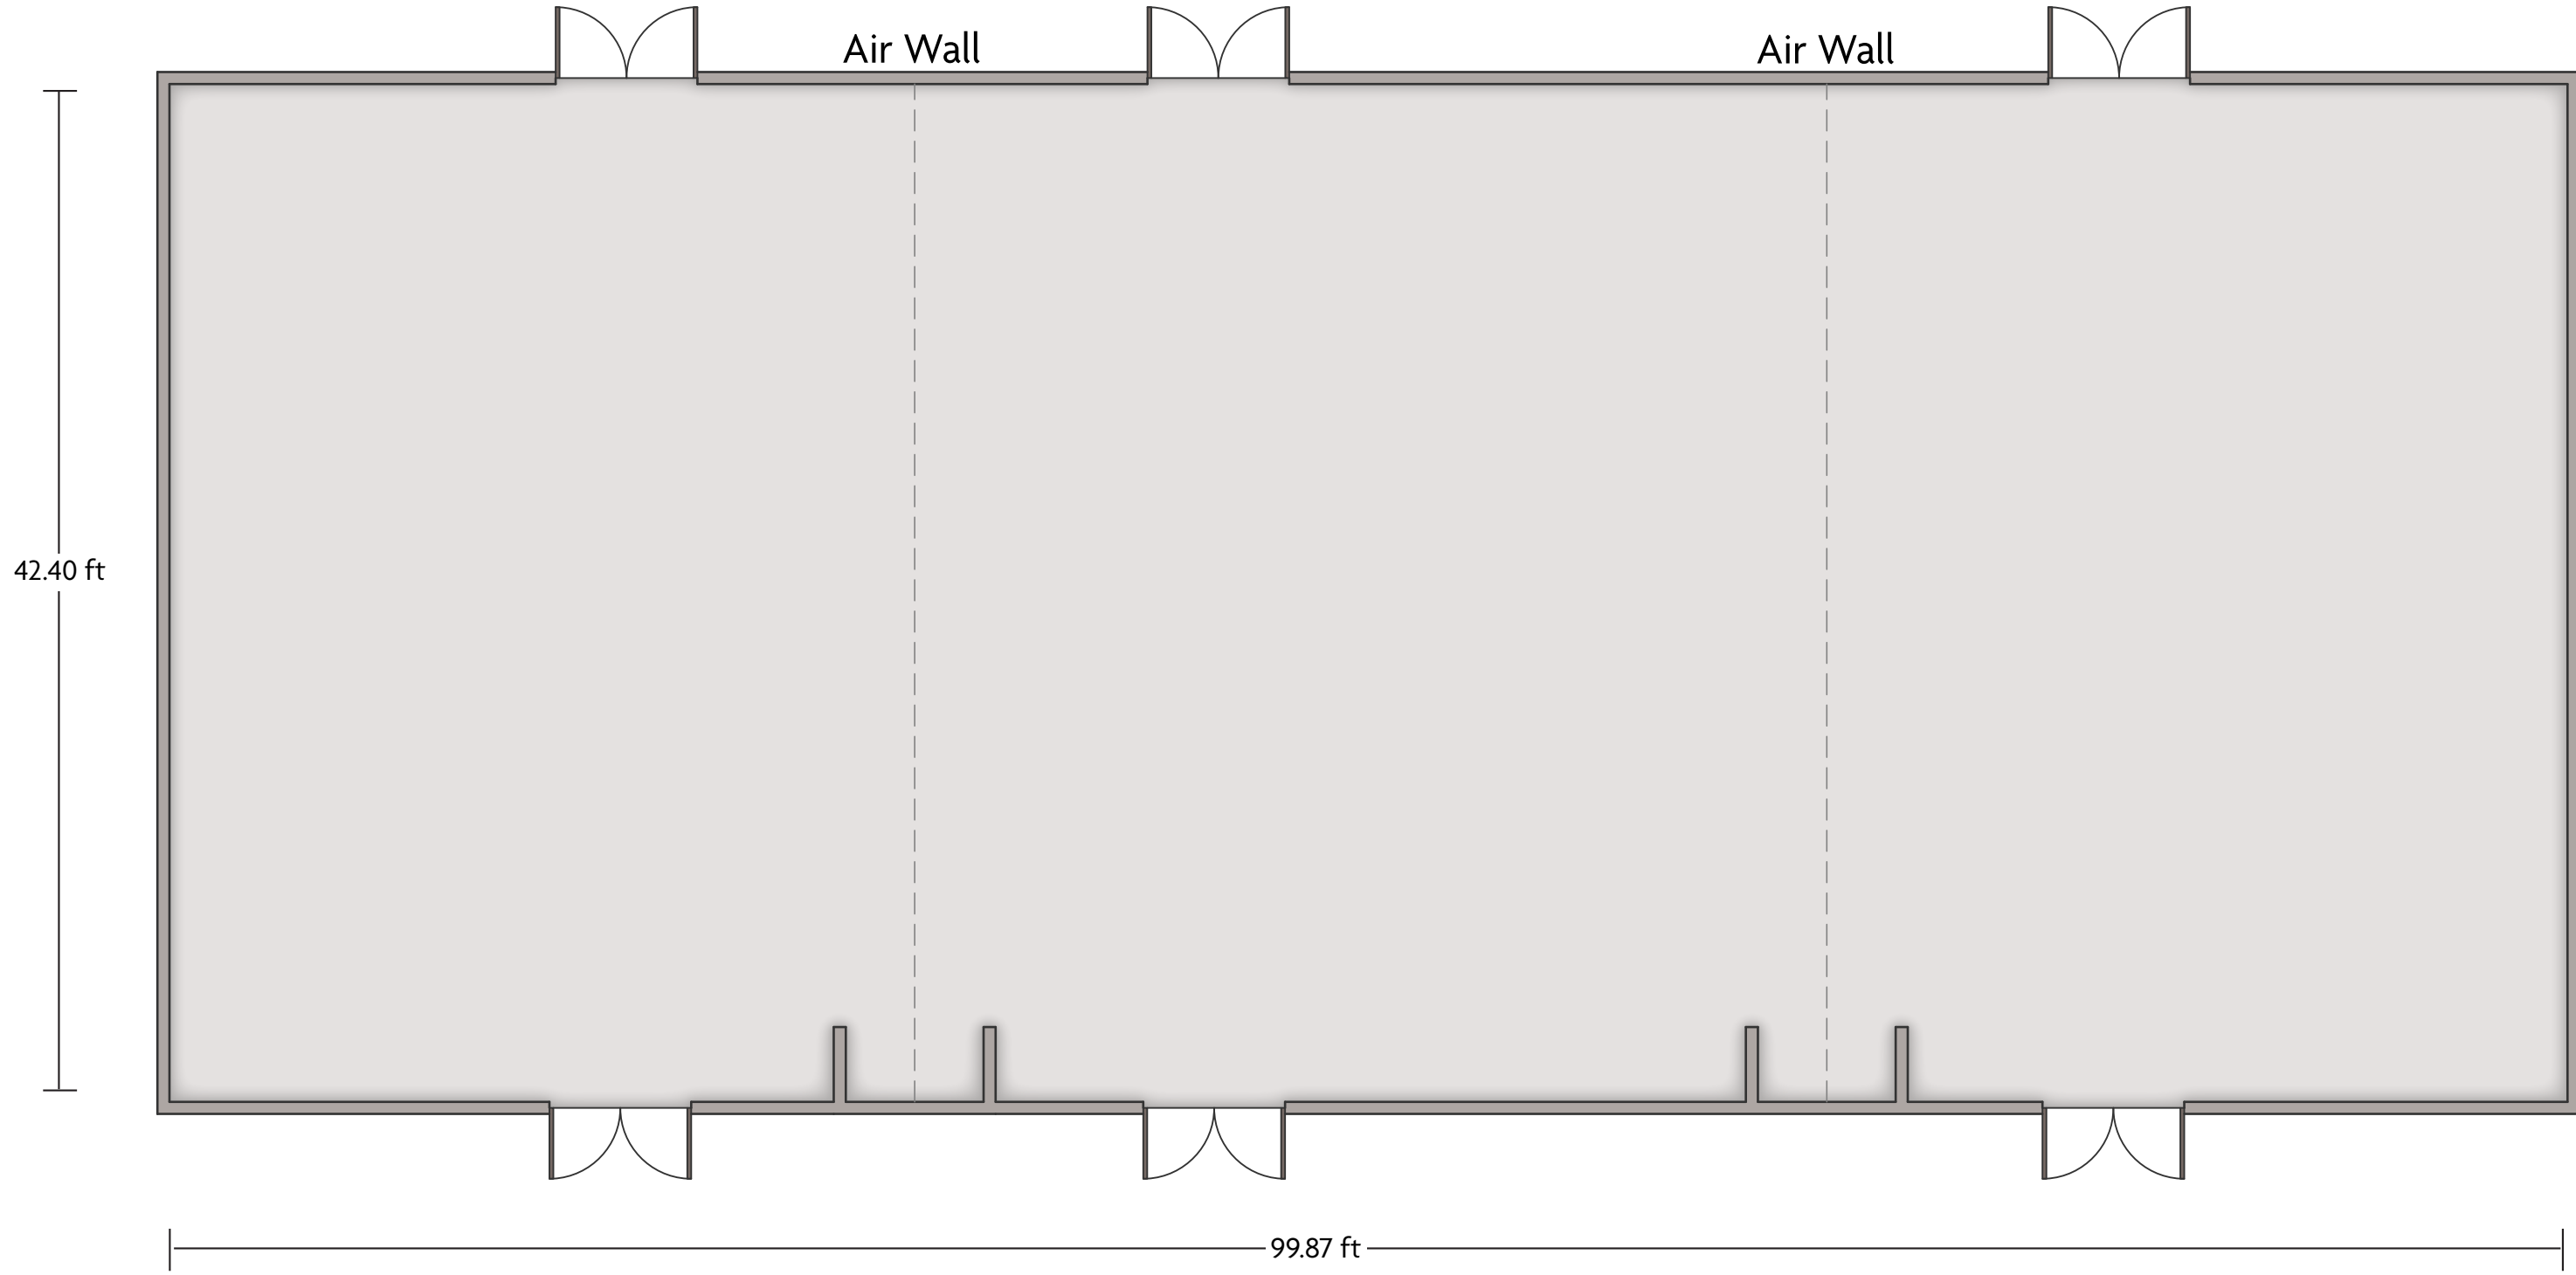

Crowne Plaza® Knoxville Downtown University - Tennessee Ballroom

LENGTH: 99.9 Ft   WIDTH: 42.4 Ft   HEIGHT: 11 Ft   TOTAL SQUARE FEET: 4234.3 Sq Ft   MAXIMUM CAPACITY: 900   POWER OUTLETS: 16

401 West Summit Hill Drive | Knoxville, TN 37902 | 865.522.2600

*Multiple layout options available for this space.