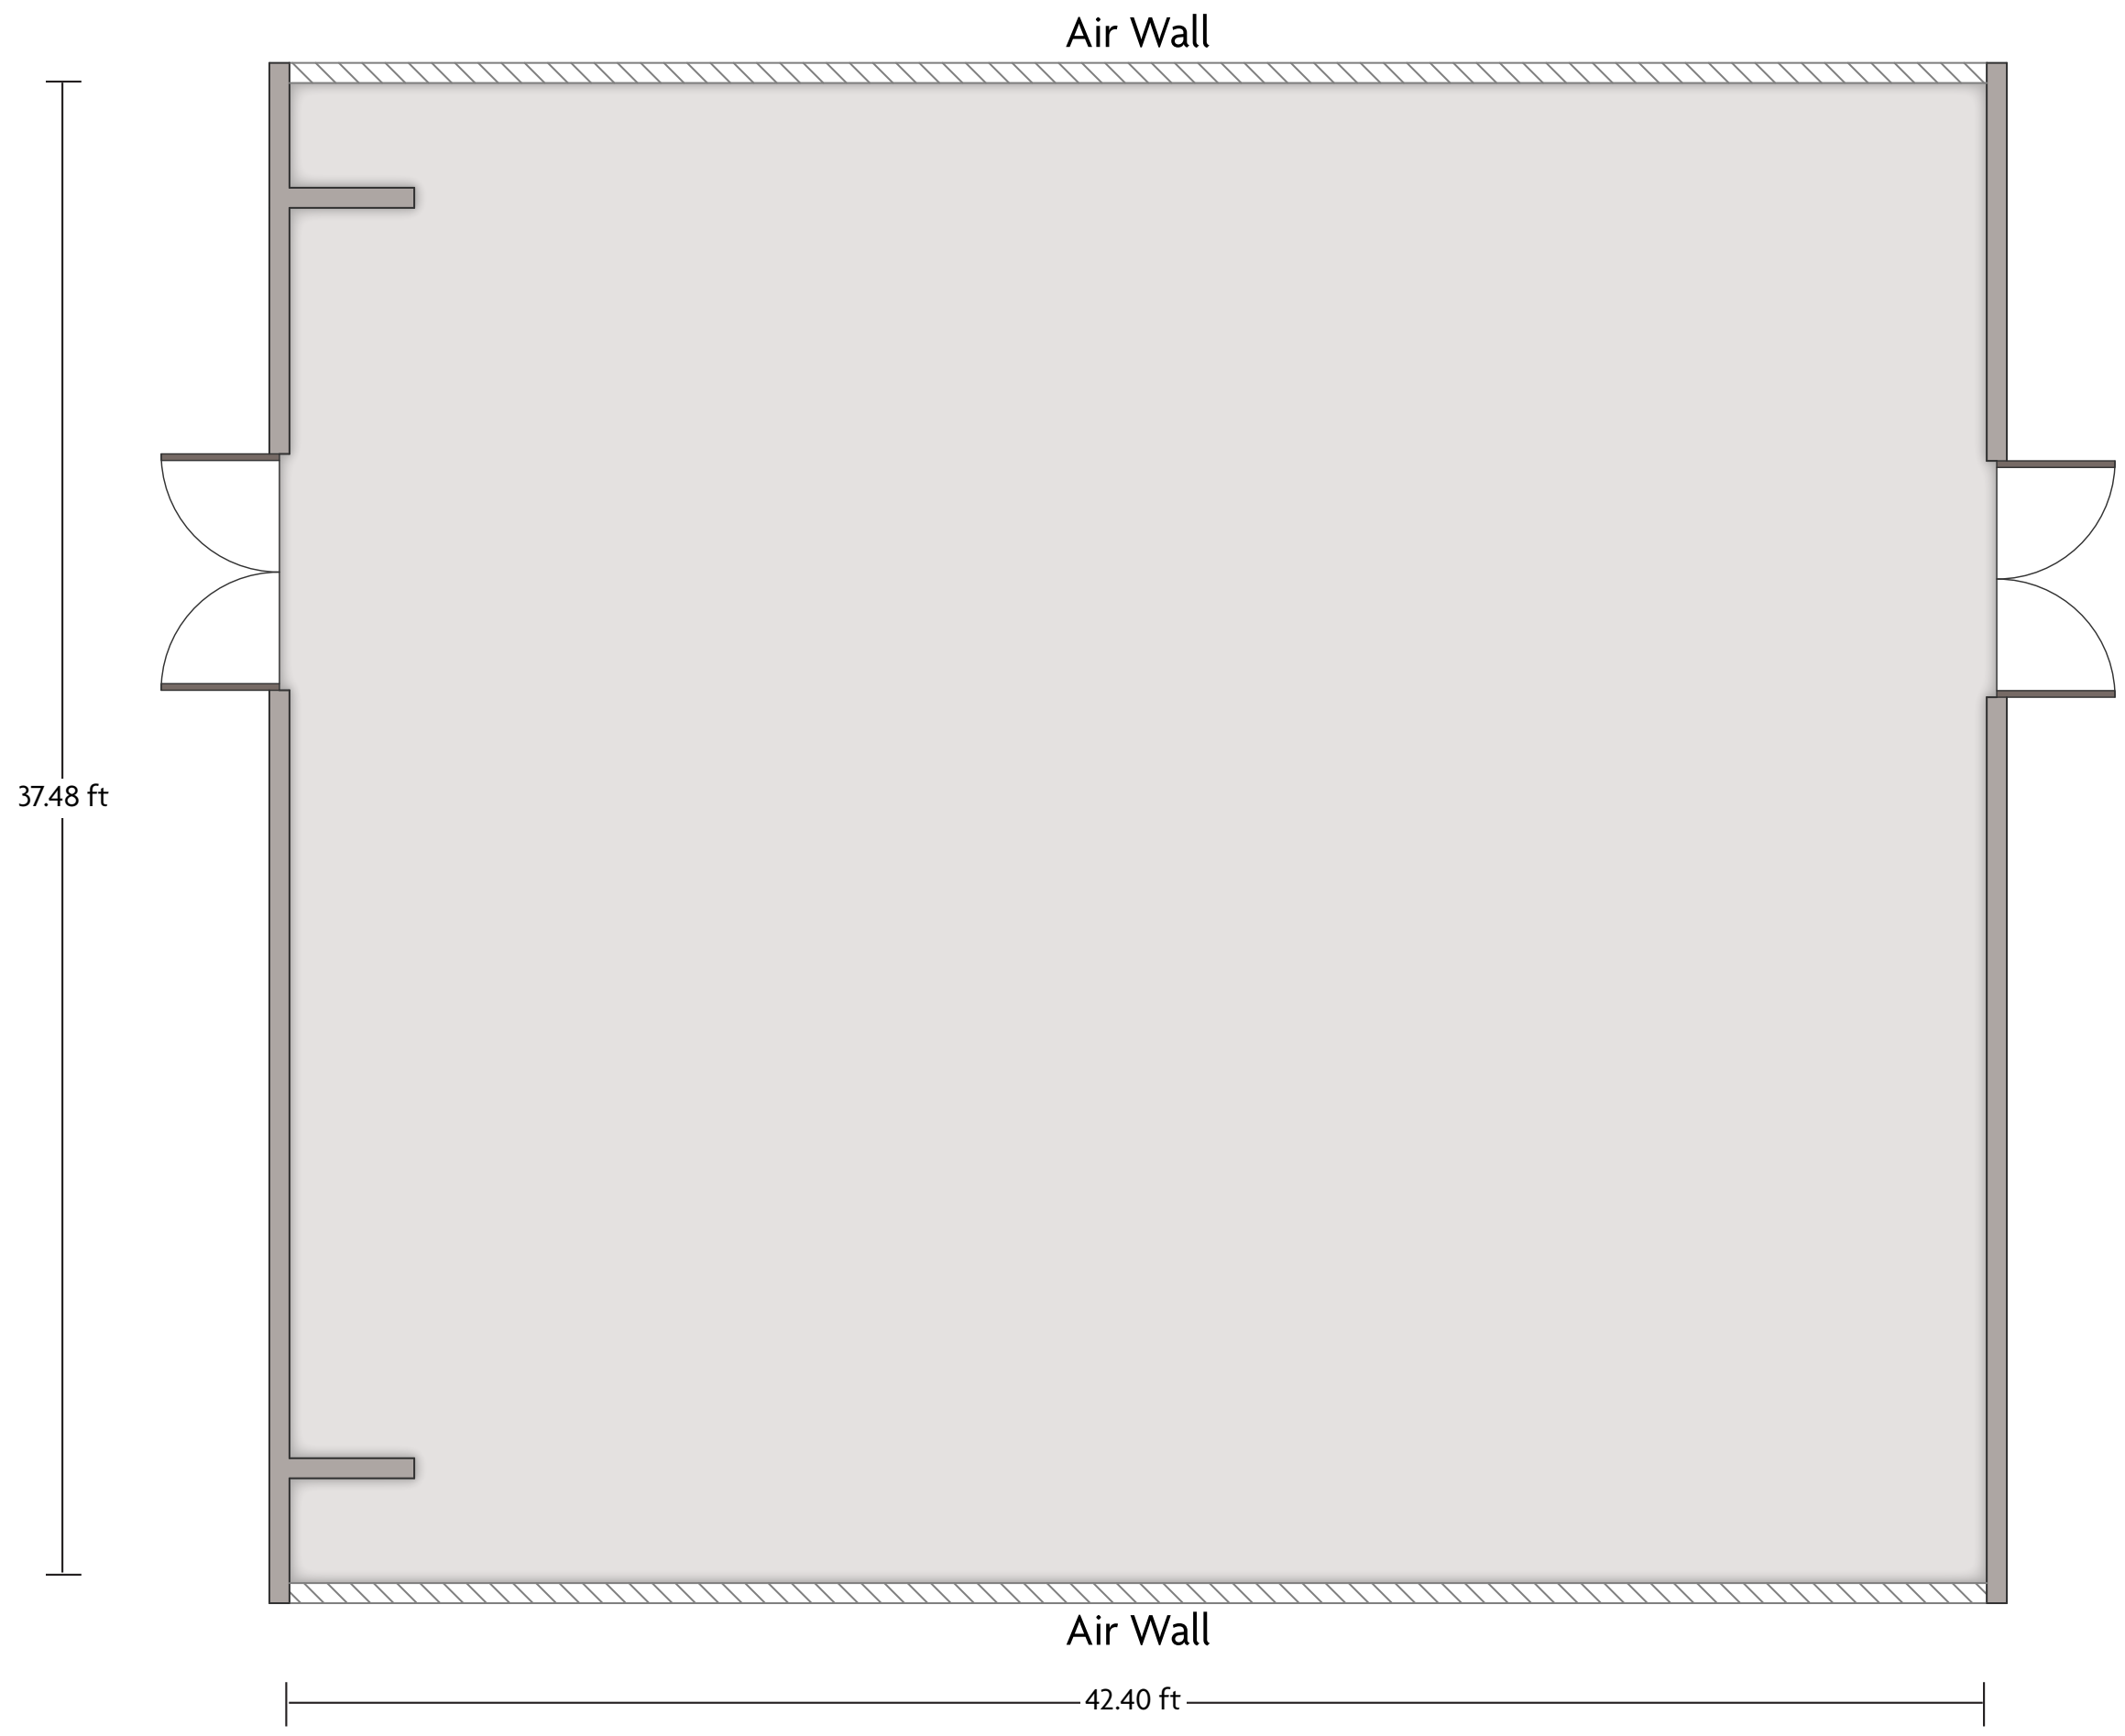

Crowne Plaza® Knoxville Downtown University - Tennessee Ballroom - Salon B

LENGTH: 42.4 Ft   WIDTH: 37.5 Ft   HEIGHT: 11 Ft   TOTAL SQUARE FEET: 1578.8 Sq Ft   MAXIMUM CAPACITY: 200   POWER OUTLETS: 5

401 West Summit Hill Drive | Knoxville, TN 37902 | 865.522.2600

*Multiple layout options available for this space.