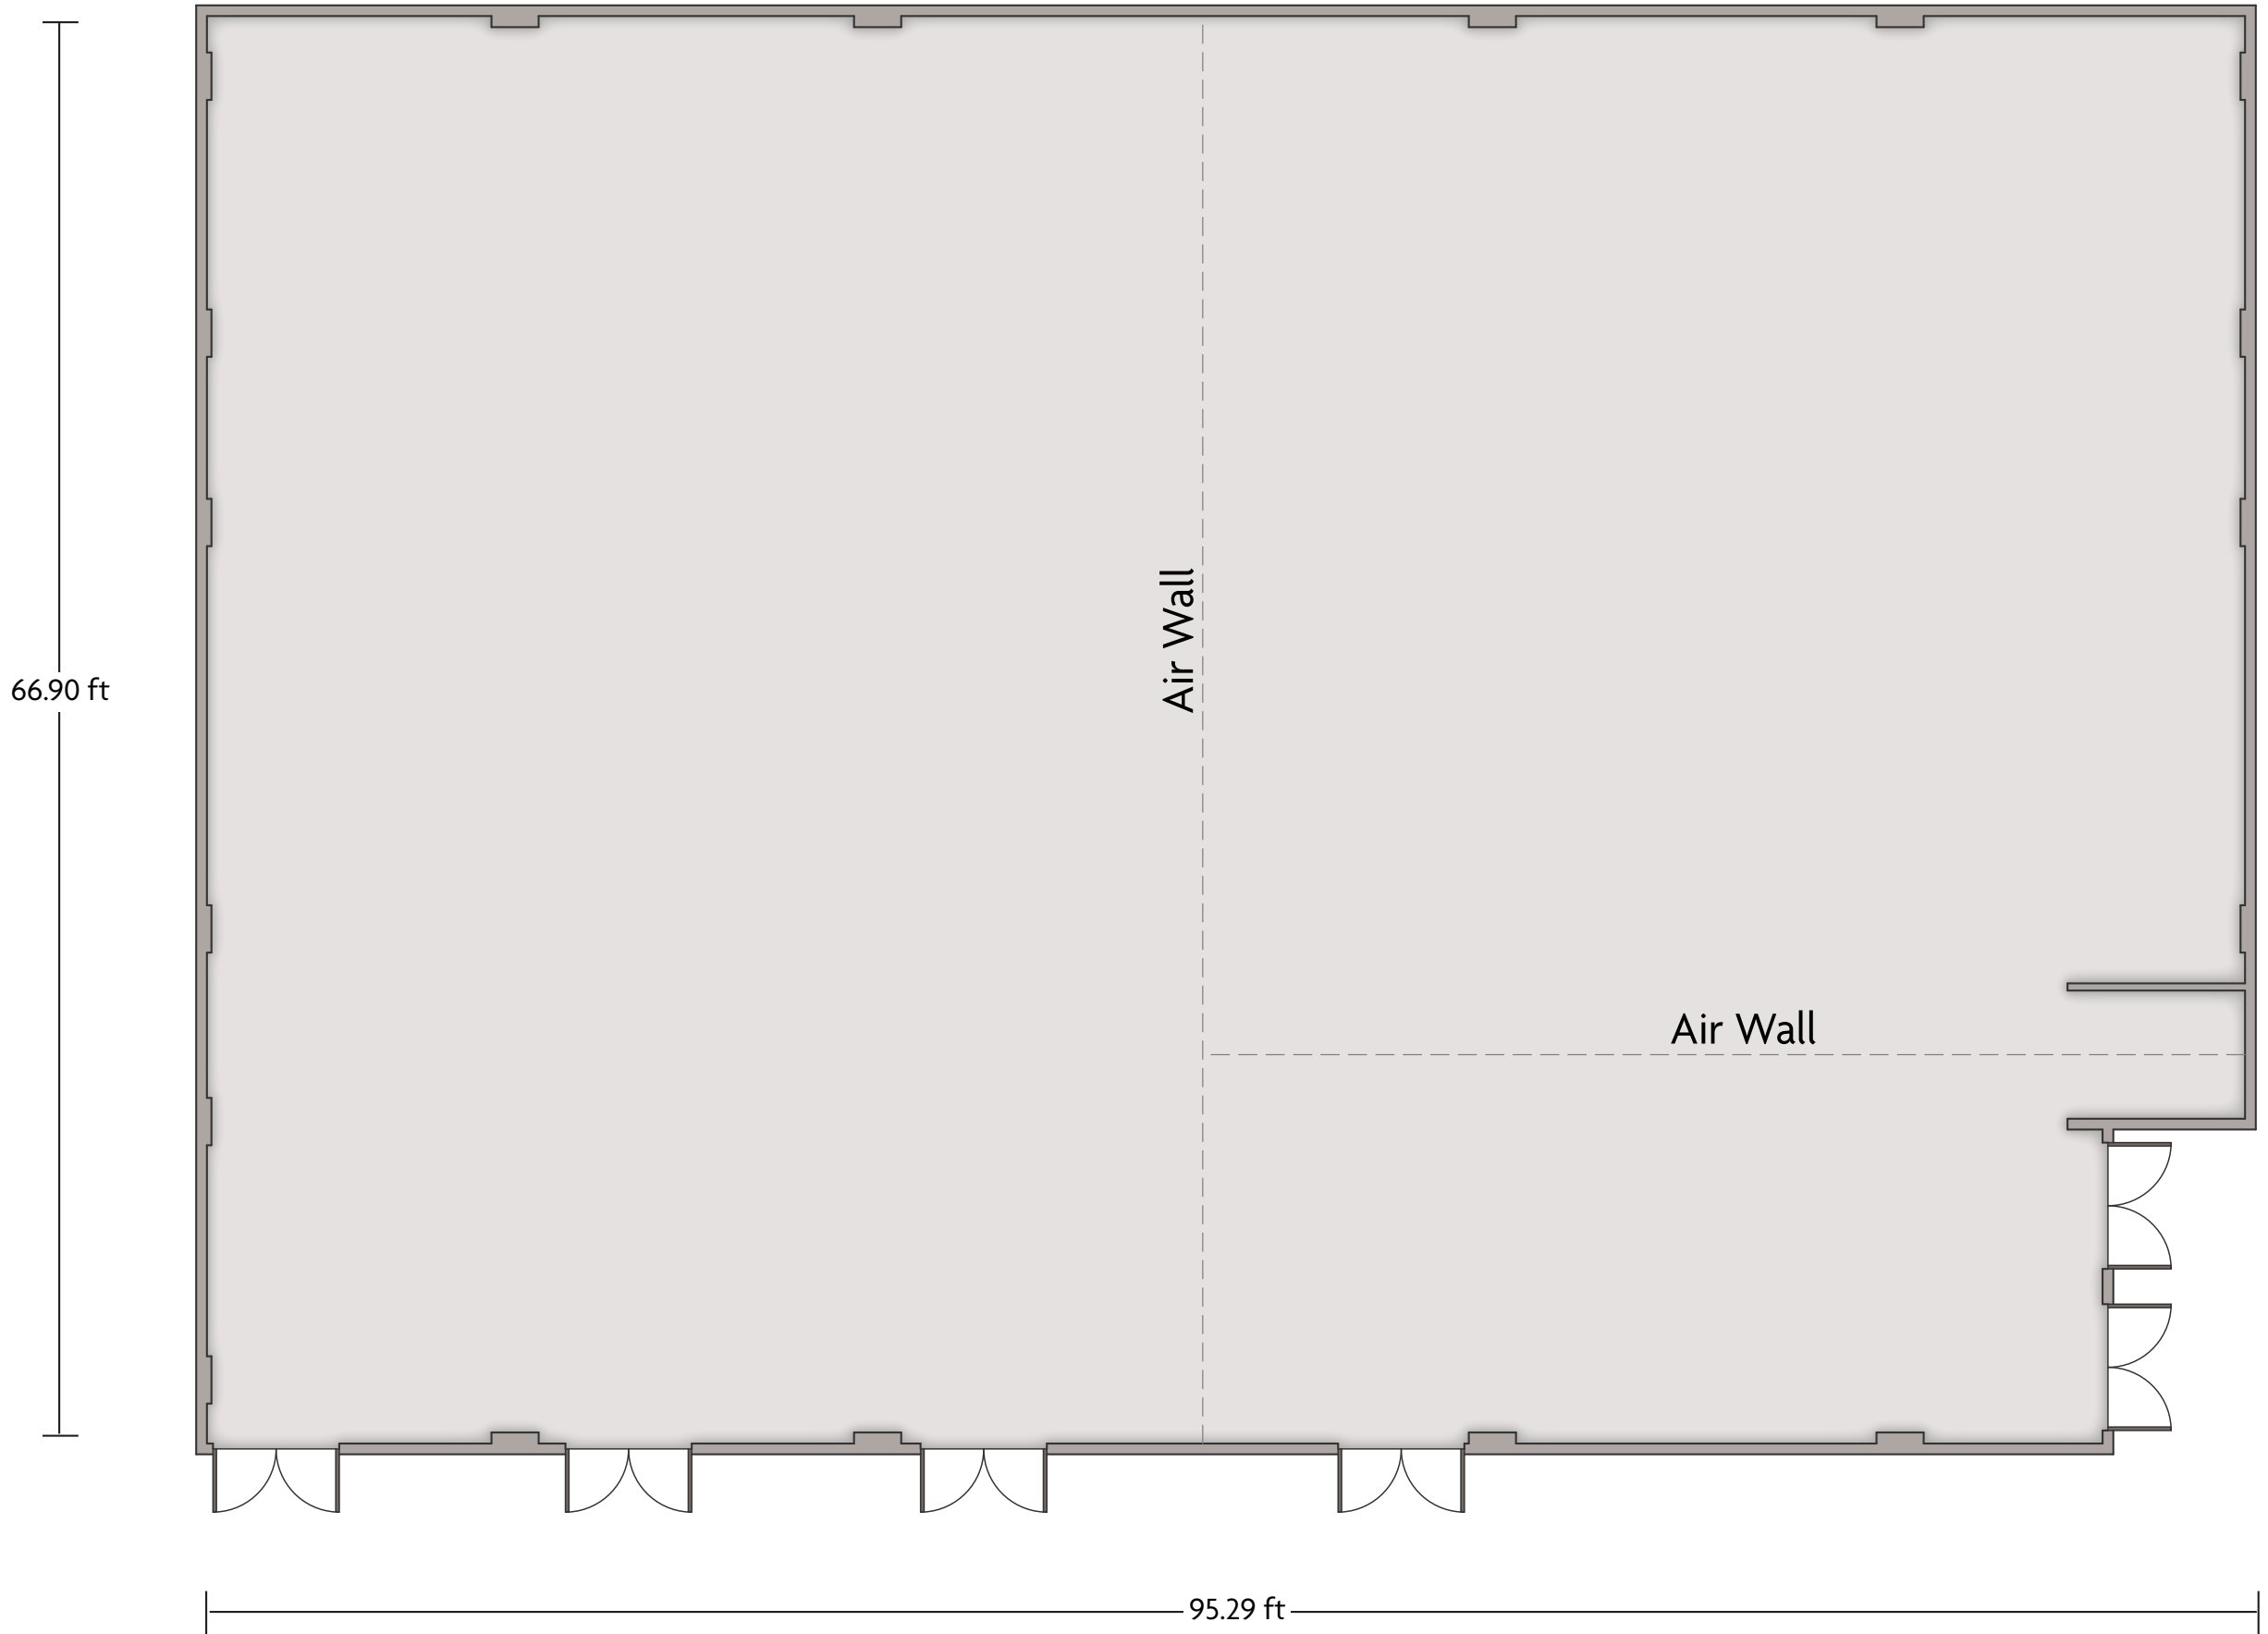

Crowne Plaza® Knoxville Downtown University - Summit Hill Grand Ballroom

LENGTH: 95.3 Ft   WIDTH: 66.9 Ft   HEIGHT: 16 Ft   TOTAL SQUARE FEET: 6239.2 Sq Ft   MAXIMUM CAPACITY: 1200   POWER OUTLETS: 42

401 West Summit Hill Drive | Knoxville, TN 37902 | 865.522.2600

*Multiple layout options available for this space.