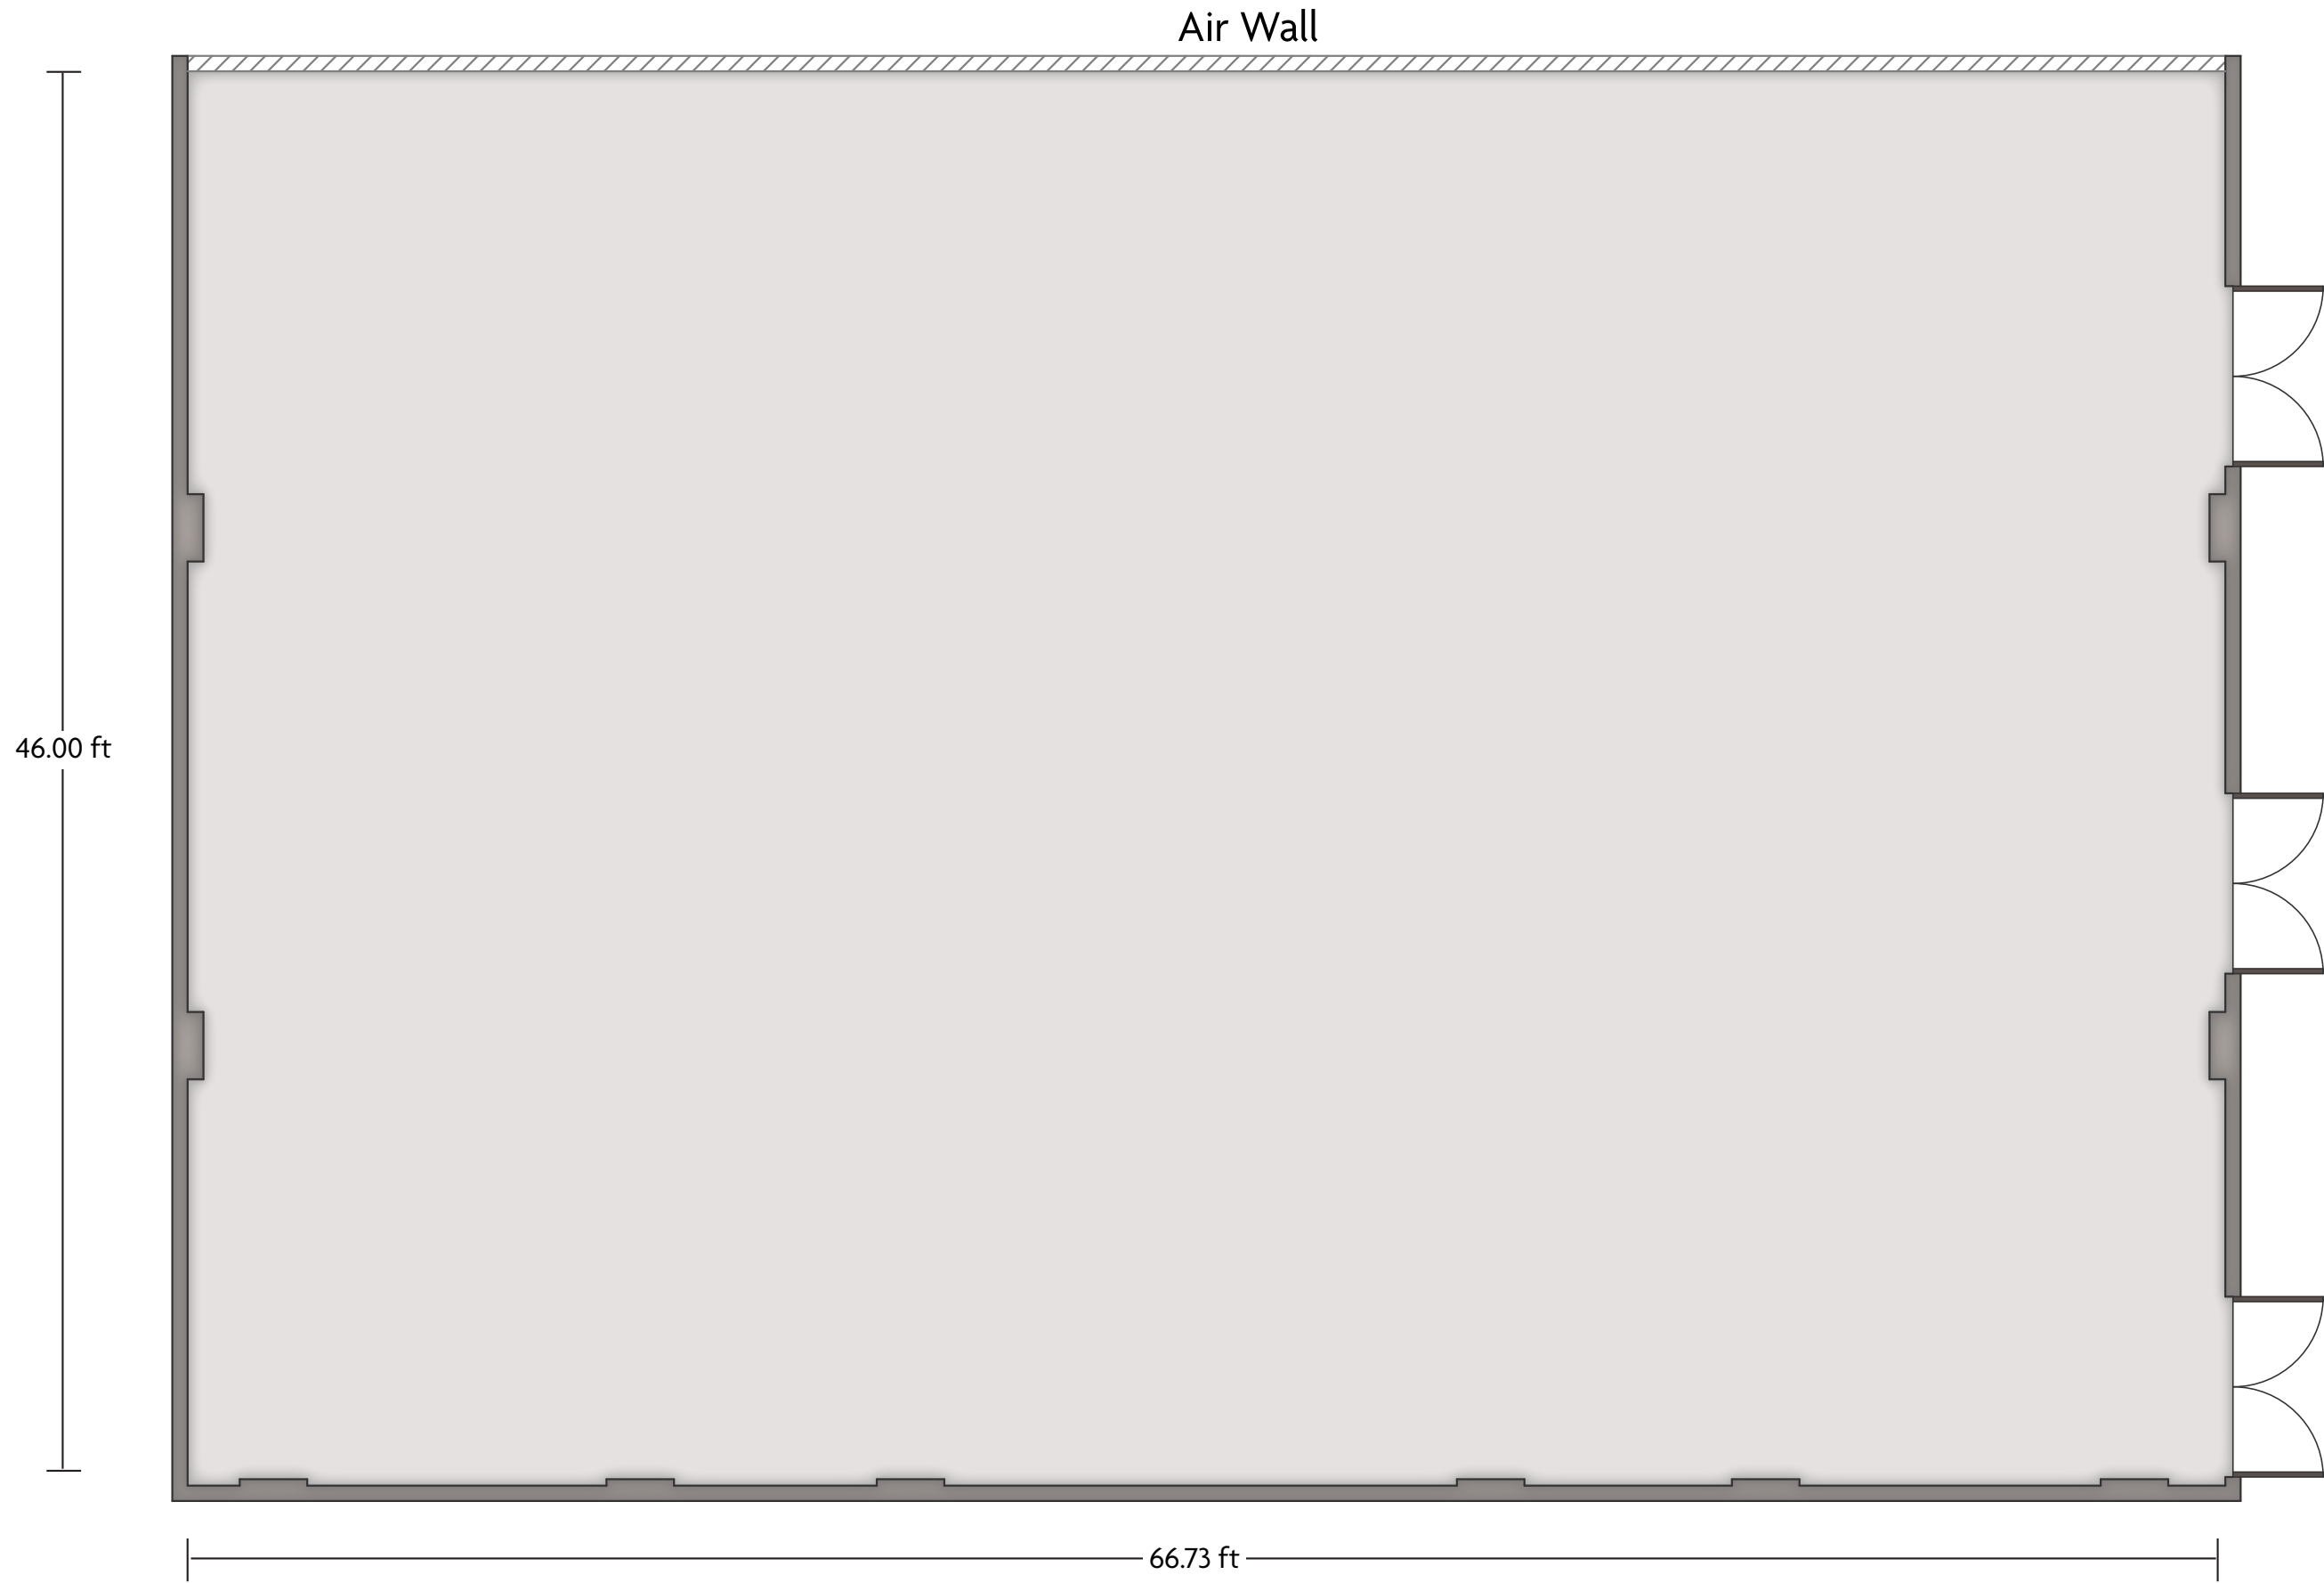

Crowne Plaza® Knoxville Downtown University - Summit Hill I

LENGTH: 66.7 Ft   WIDTH: 46.0 Ft   HEIGHT: 16 Ft   TOTAL SQUARE FEET: 3082.8 Sq Ft   MAXIMUM CAPACITY: 560   POWER OUTLETS: 21

401 West Summit Hill Drive I Knoxville, TN 37902 | 865.522.2600

*Multiple layout options available for this space.