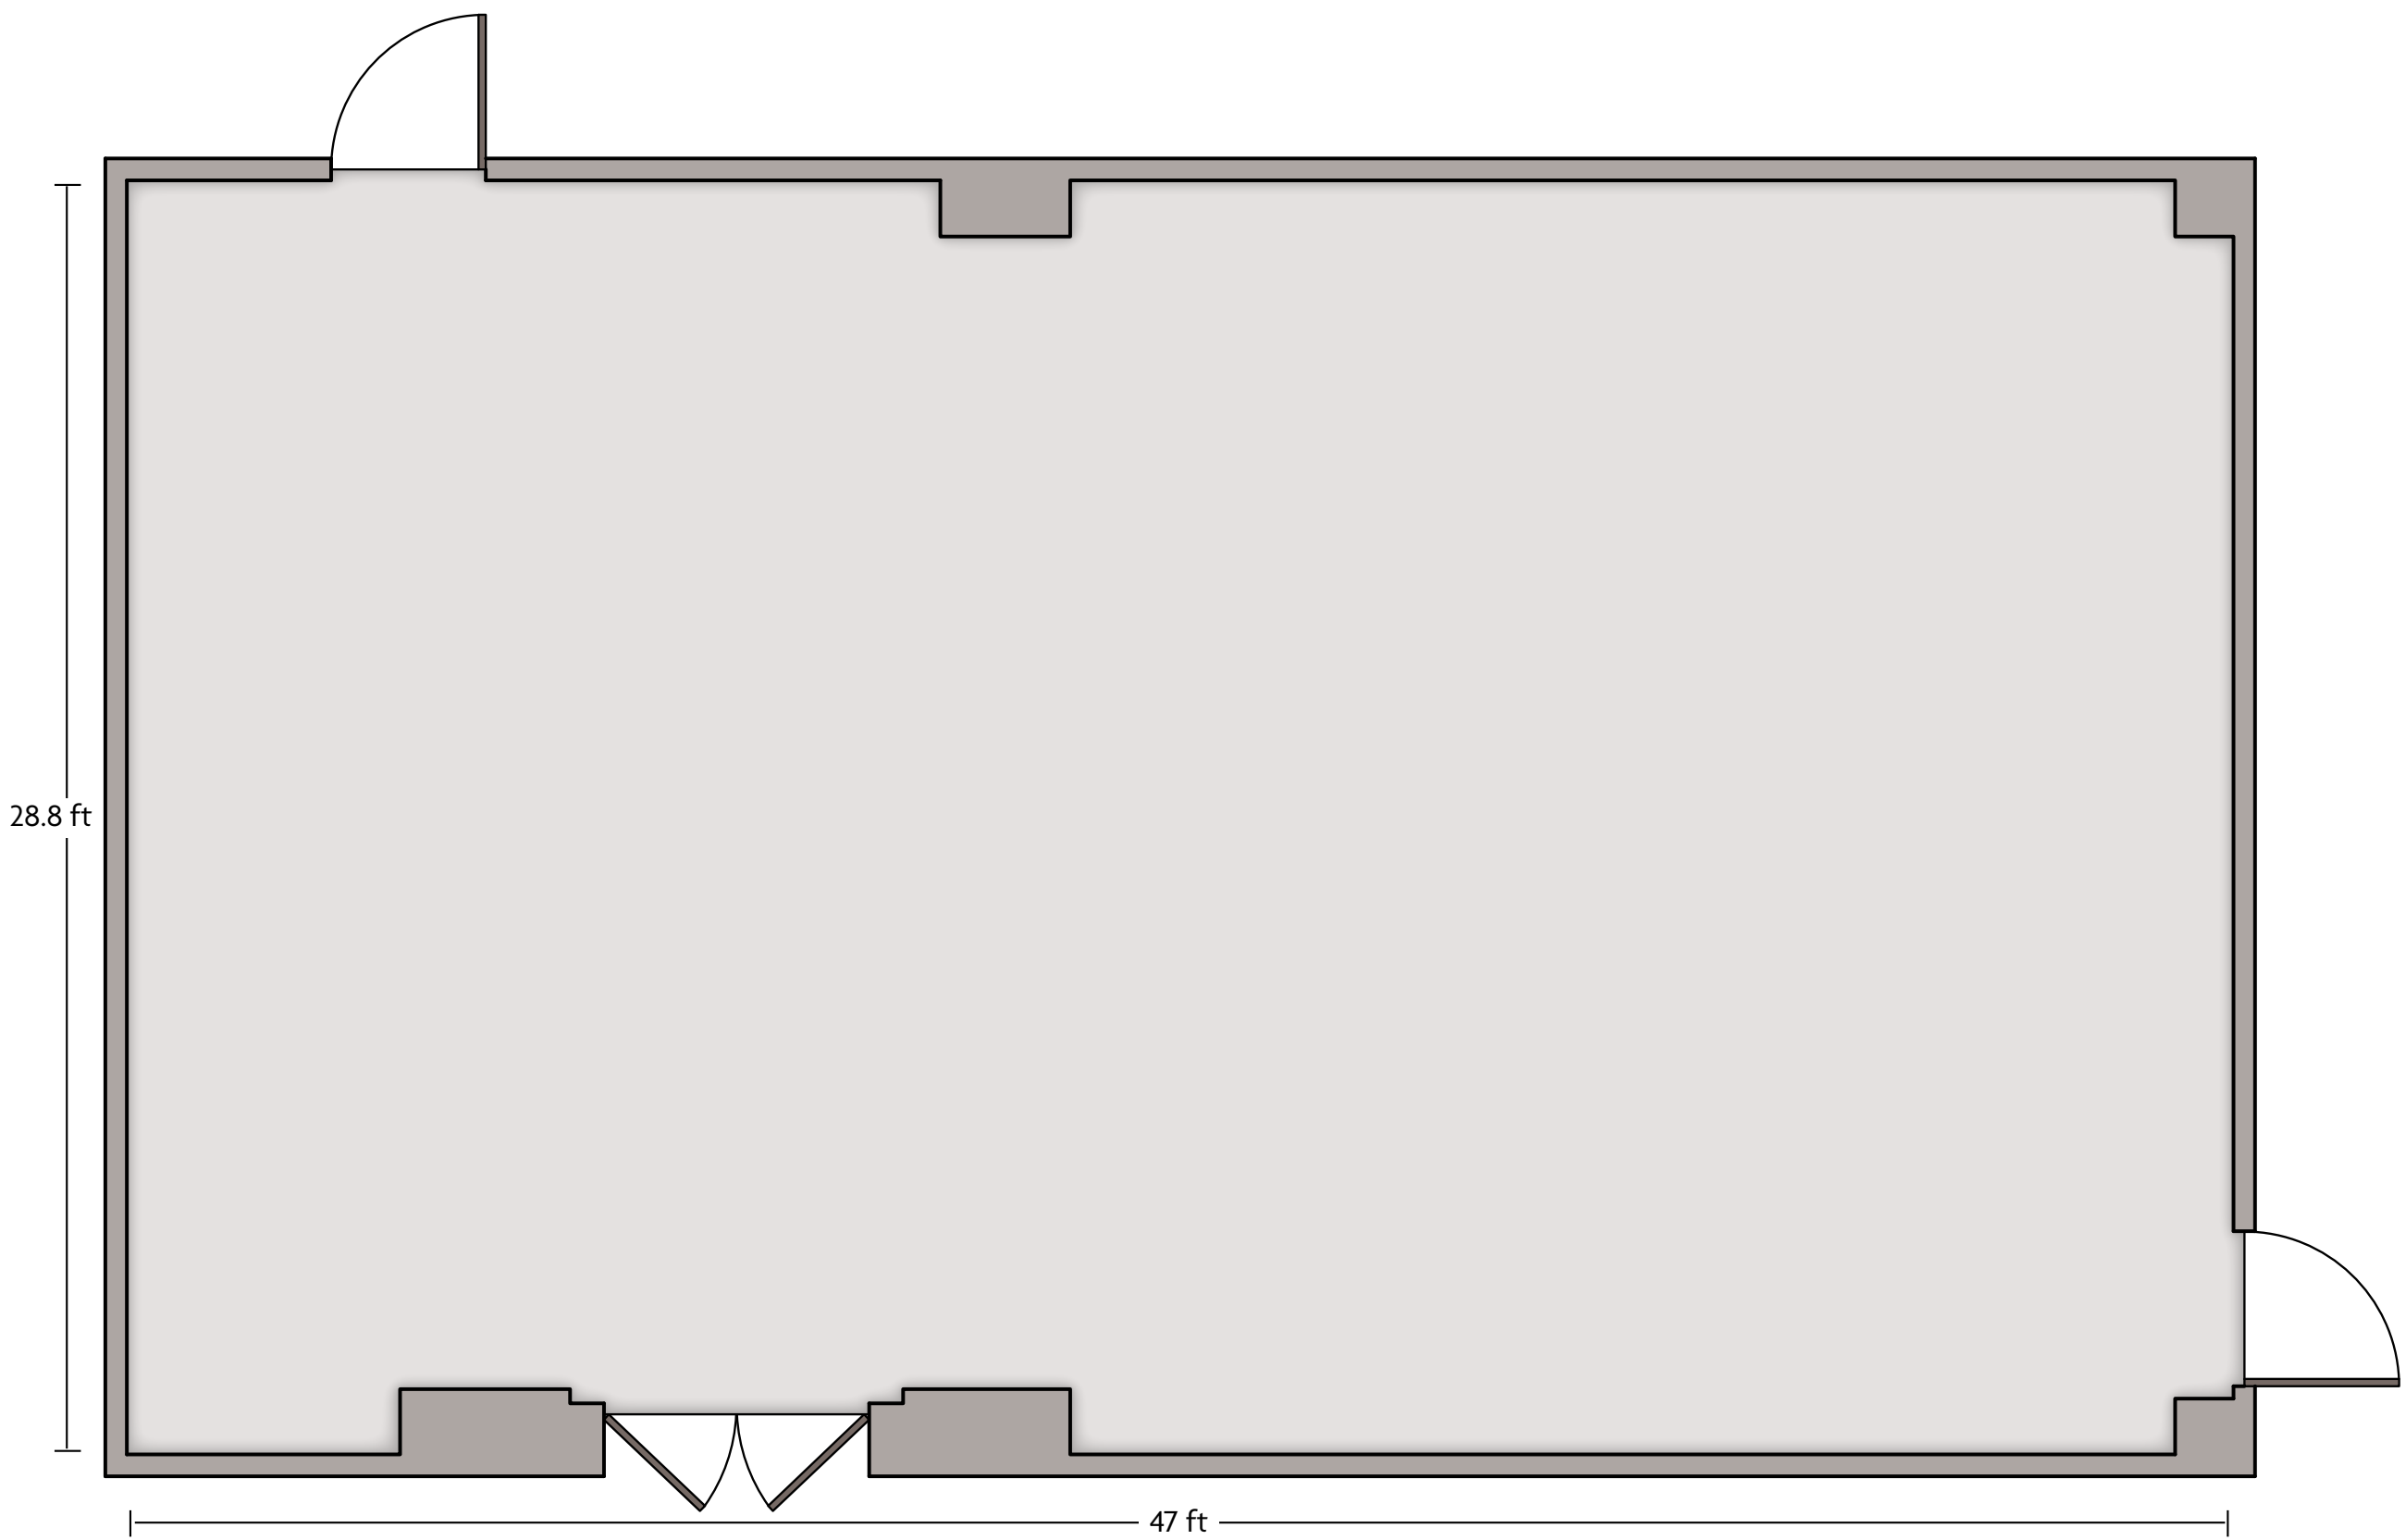

1301 Wyandotte St. | Kansas City, MO 64105 | 816.474.6664

Crowne Plaza® Kansas City Downtown - Salon A

LENGTH: 44 Ft WIDTH: 66.8 Ft HEIGHT: 8 Ft TOTAL SQUARE FEET: 2530 Sq Ft MAXIMUM CAPACITY: 225 POWER OUTLETS: 10

1301 Wyandotte St. | Kansas City, MO 64105 | 816.474.6664

*Multiple layout options available for this space.

Crowne Plaza® Kansas City Downtown - Salon B

LENGTH: 28.8 Ft WIDTH: 47 Ft HEIGHT: 8.2 Ft TOTAL SQUARE FEET: 1346 Sq Ft MAXIMUM CAPACITY: 120 POWER OUTLETS: 6

1301 Wyandotte St. | Kansas City, MO 64105 | 816.474.6664

*Multiple layout options available for this space.

Crowne Plaza® Kansas City Downtown - Salon C

LENGTH: 50.8 Ft WIDTH: 56 Ft HEIGHT: 8.3 Ft TOTAL SQUARE FEET: 2479 Sq Ft MAXIMUM CAPACITY: 175 POWER OUTLETS: 13

1301 Wyandotte St. | Kansas City, MO 64105 | 816.474.6664

*Multiple layout options available for this space.

Crowne Plaza® Kansas City Downtown - Salon D

LENGTH: 30 Ft WIDTH: 70 Ft HEIGHT: 9.2 Ft TOTAL SQUARE FEET: 2024 Sq Ft MAXIMUM CAPACITY: 234 POWER OUTLETS: 16