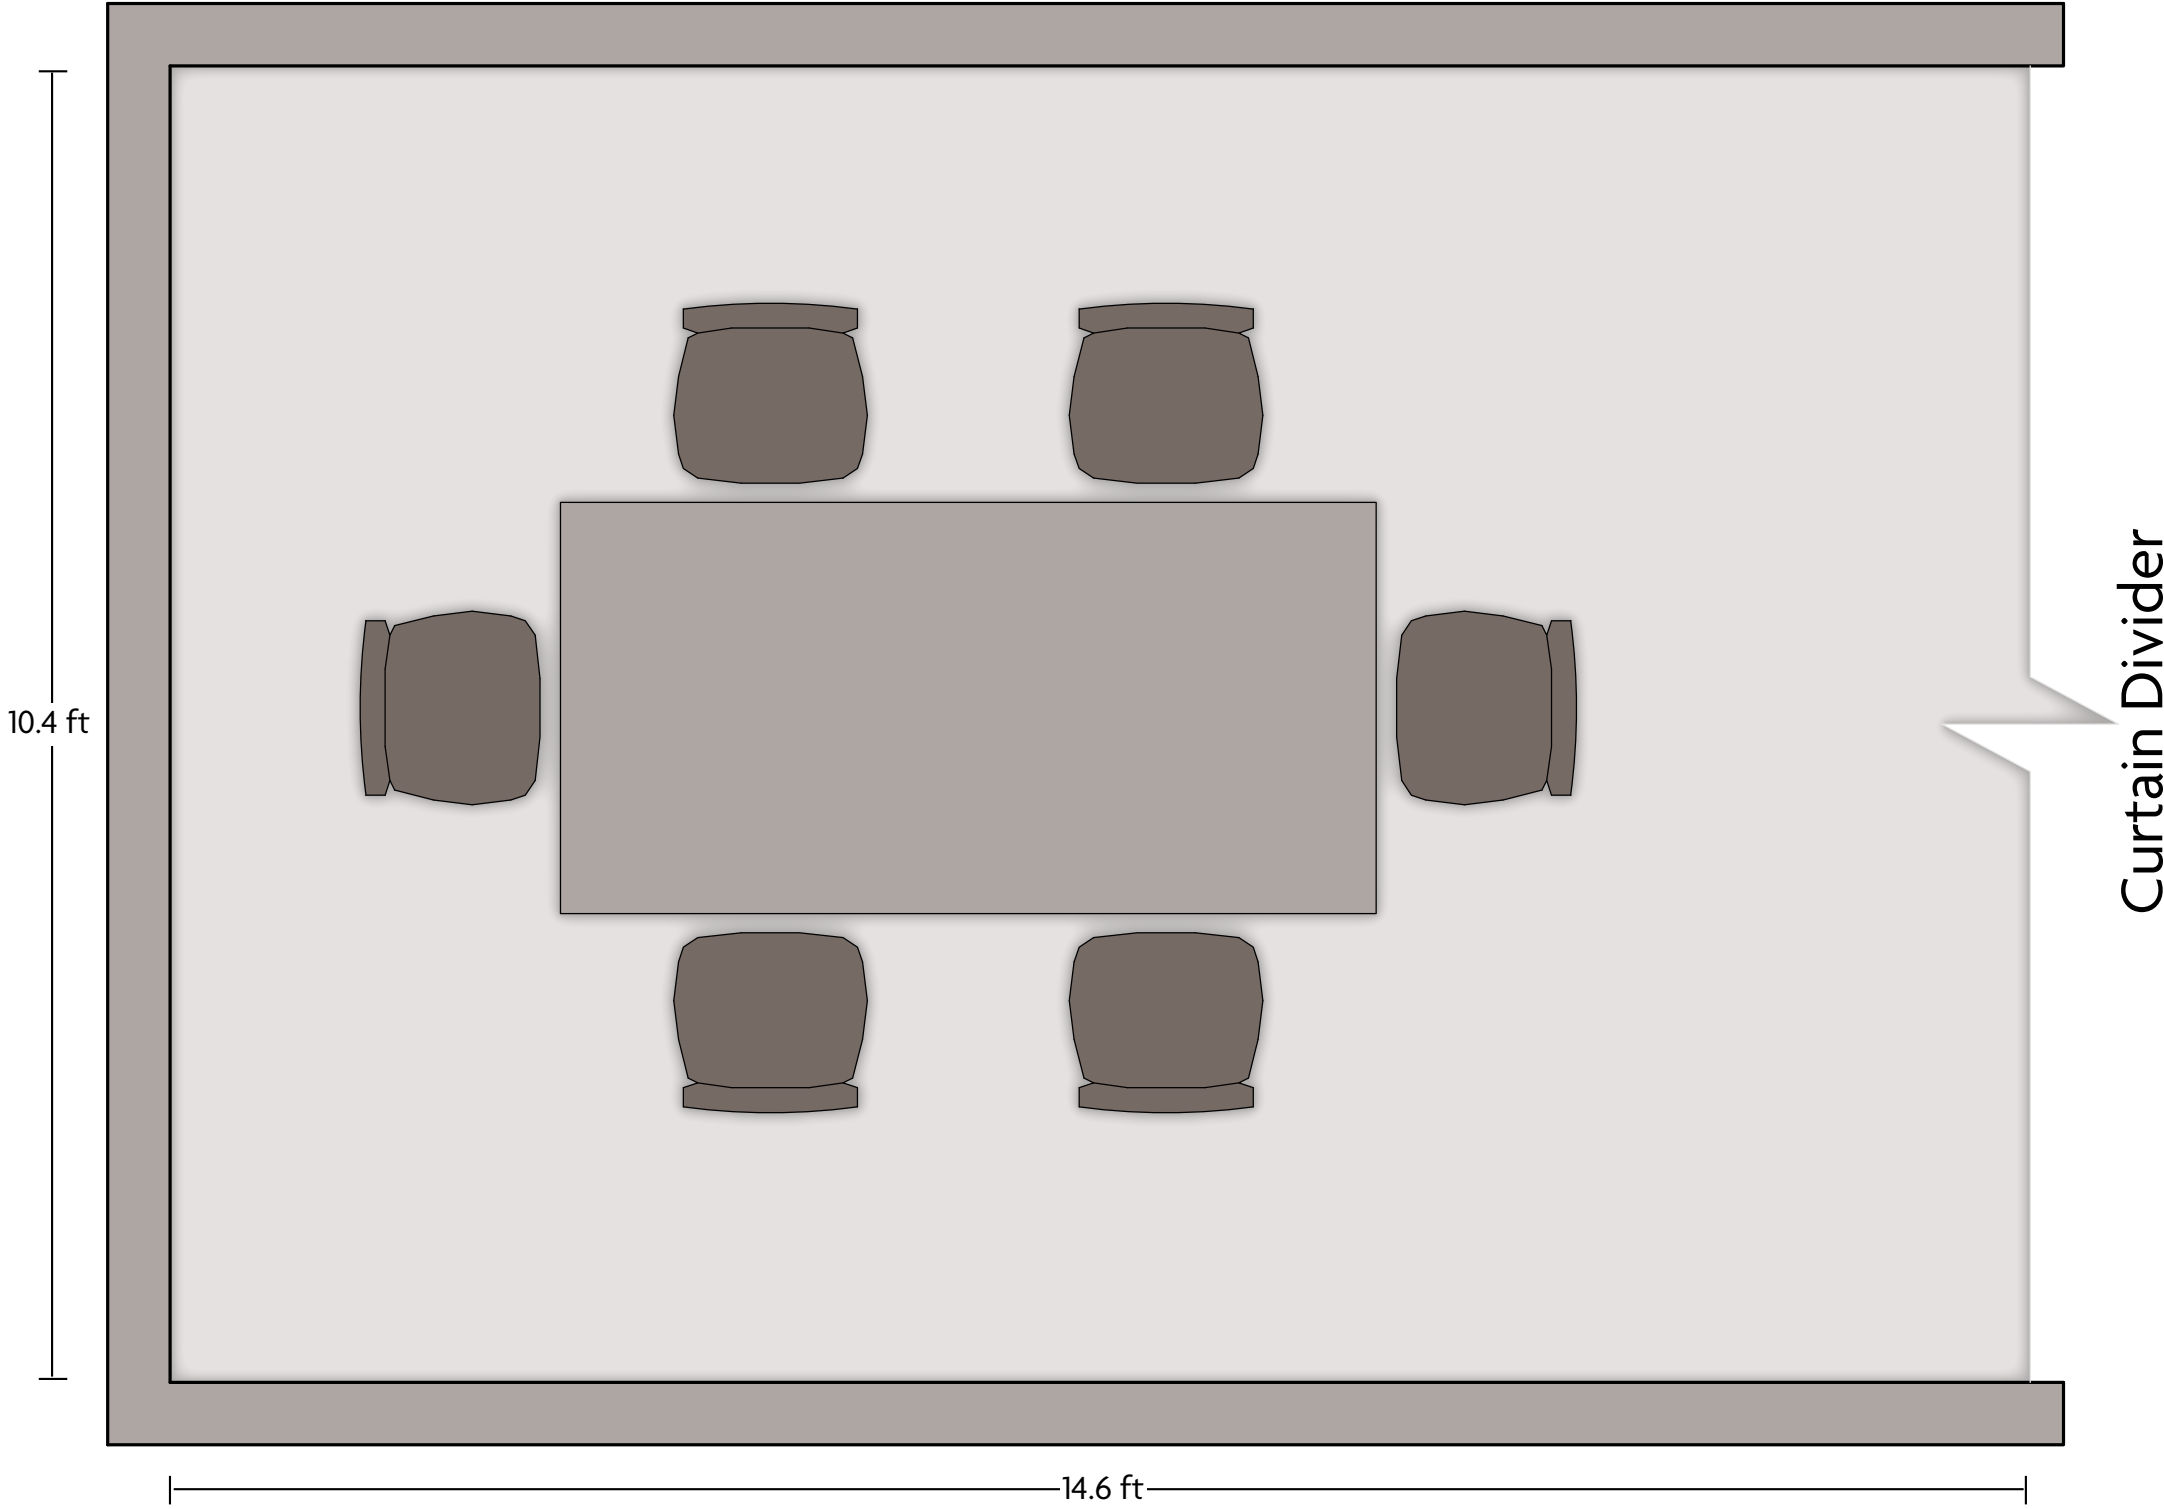

1301 Wyandotte St. | Kansas City, MO 64105 | 816.474.6664

*Multiple layout options available for this space.

Crowne Plaza® Kansas City Downtown - Meeting Room 2701

LENGTH: 18.8 Ft WIDTH: 24 Ft HEIGHT: 7.8 Ft TOTAL SQUARE FEET: 602 Sq Ft MAXIMUM CAPACITY: 48 POWER OUTLETS: 5

1301 Wyandotte St. | Kansas City, MO 64105 | 816.474.6664

*Multiple layout options available for this space.

Crowne Plaza® Kansas City Downtown - Meeting Room 2725

LENGTH: 18.8 Ft WIDTH: 24 Ft HEIGHT: 7.8 Ft TOTAL SQUARE FEET: 602 Sq Ft MAXIMUM CAPACITY: 48 POWER OUTLETS: 5

1301 Wyandotte St. | Kansas City, MO 64105 | 816.474.6664

*Multiple layout options available for this space.

Crowne Plaza® Kansas City Downtown - Private Dining

LENGTH: 10.4 Ft WIDTH: 14.6 Ft HEIGHT: 8 Ft TOTAL SQUARE FEET: 152 Sq Ft MAXIMUM CAPACITY: 6 POWER OUTLETS: 3

1301 Wyandotte St. | Kansas City, MO 64105 | 816.474.6664

Crowne Plaza® Kansas City Downtown - Salon A

LENGTH: 44 Ft WIDTH: 66.8 Ft HEIGHT: 8 Ft TOTAL SQUARE FEET: 2530 Sq Ft MAXIMUM CAPACITY: 225 POWER OUTLETS: 10