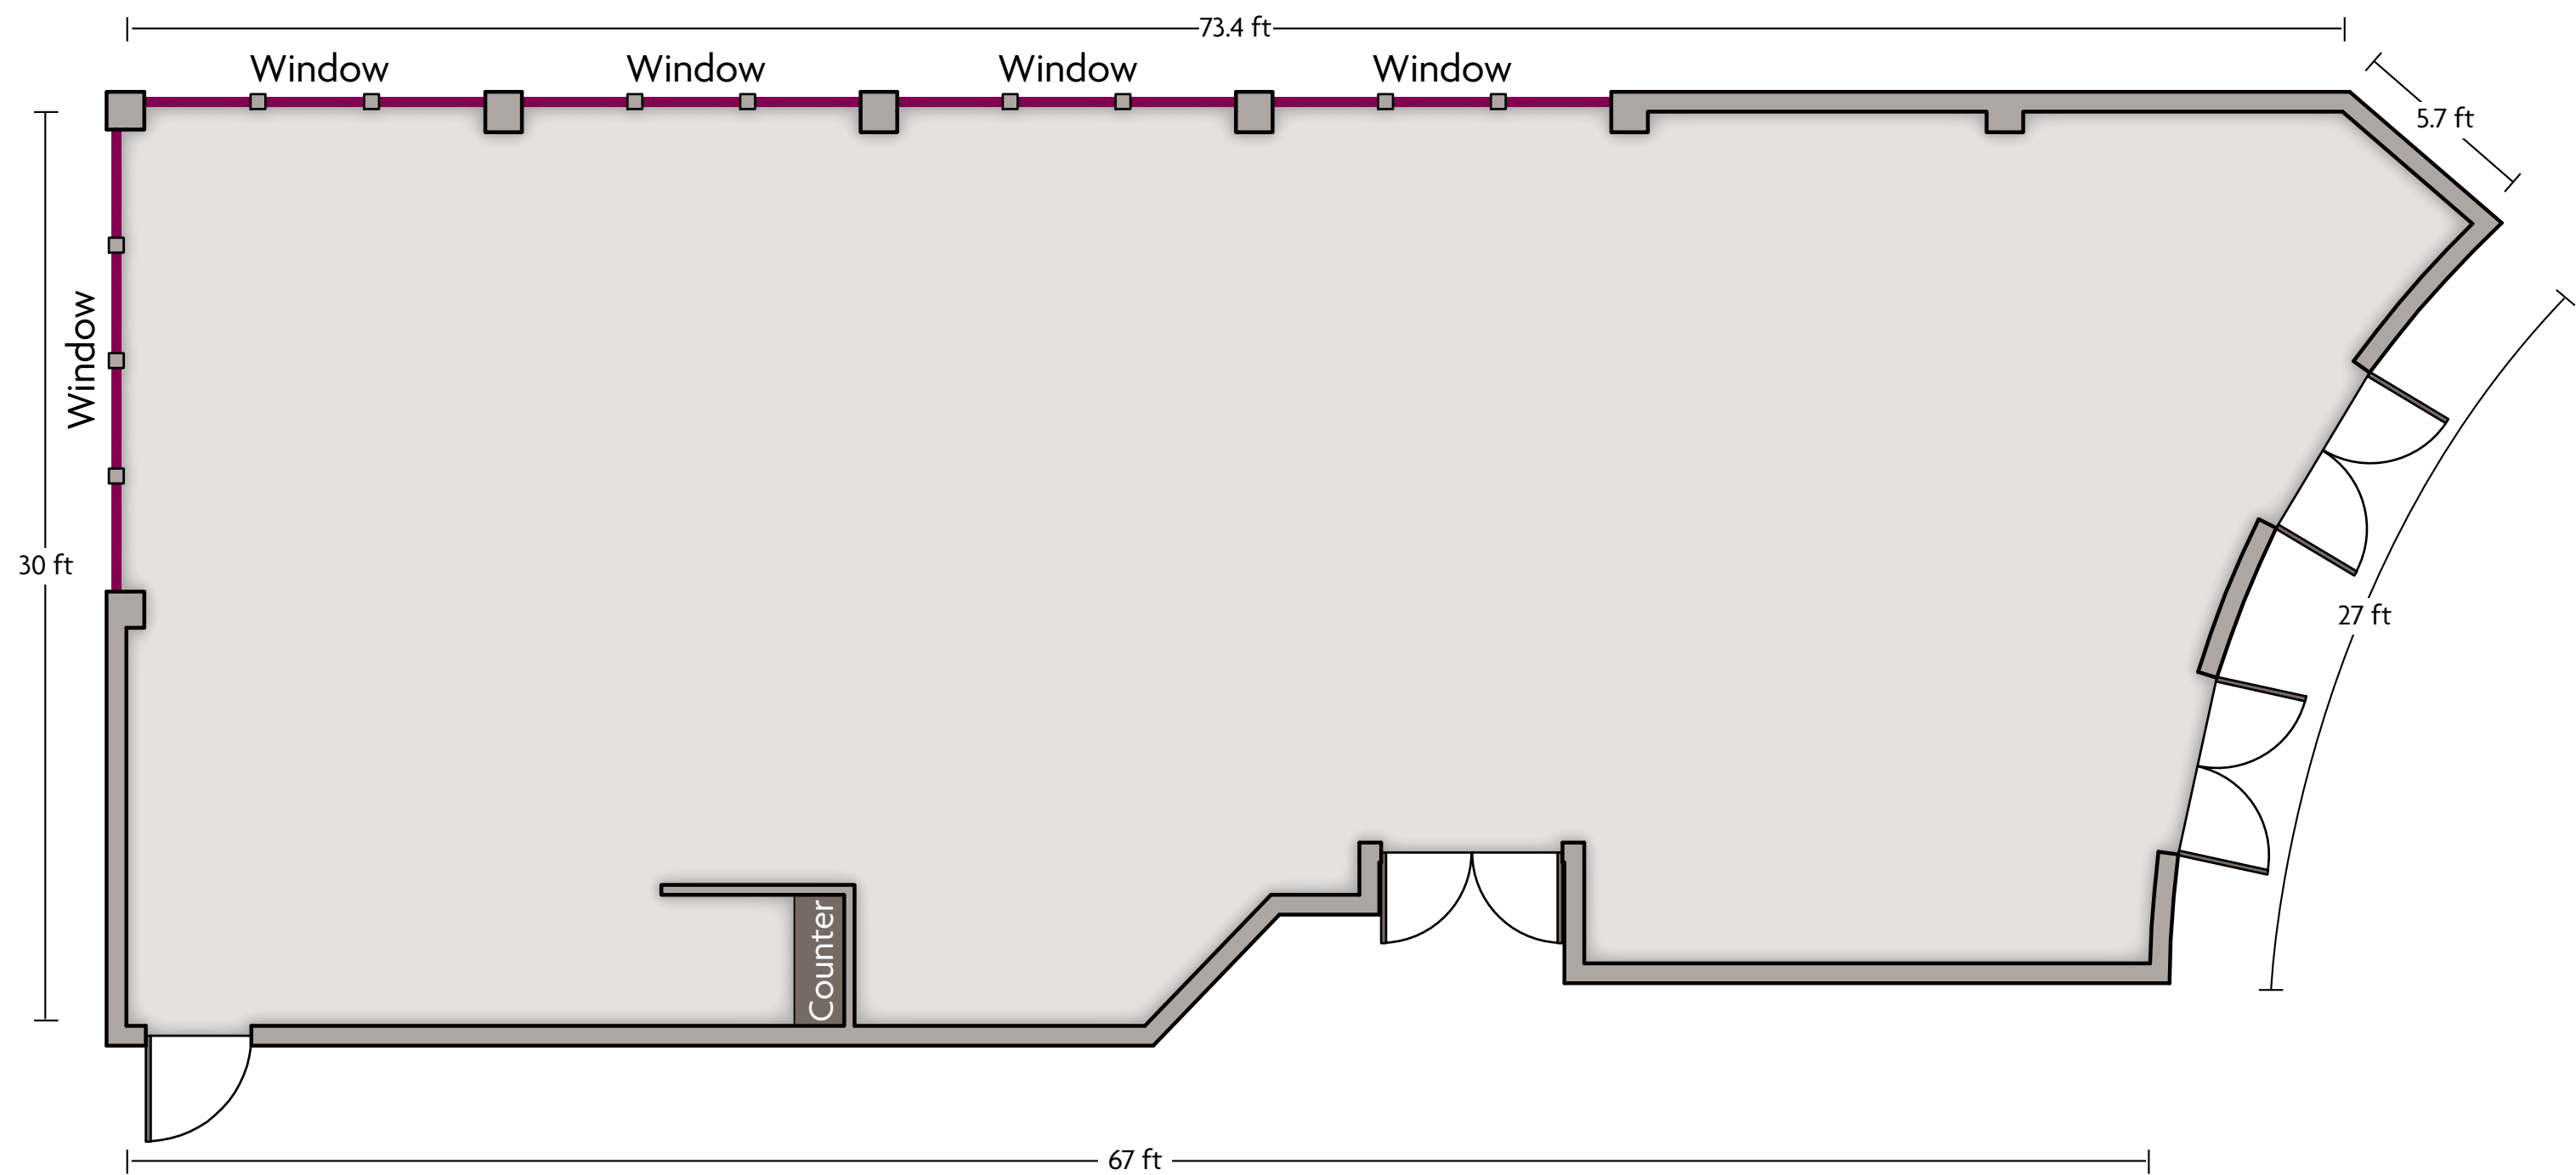

1301 Wyandotte St. | Kansas City, MO 64105 | 816.474.6664

*Multiple layout options available for this space.

Crowne Plaza® Kansas City Downtown - Salon B

LENGTH: 28.8 Ft WIDTH: 47 Ft HEIGHT: 8.2 Ft TOTAL SQUARE FEET: 1346 Sq Ft MAXIMUM CAPACITY: 120 POWER OUTLETS: 6

1301 Wyandotte St. | Kansas City, MO 64105 | 816.474.6664

*Multiple layout options available for this space.

Crowne Plaza® Kansas City Downtown - Salon C

LENGTH: 50.8 Ft WIDTH: 56 Ft HEIGHT: 8.3 Ft TOTAL SQUARE FEET: 2479 Sq Ft MAXIMUM CAPACITY: 175 POWER OUTLETS: 13

1301 Wyandotte St. | Kansas City, MO 64105 | 816.474.6664

*Multiple layout options available for this space.

Crowne Plaza® Kansas City Downtown - Salon D

LENGTH: 30 Ft WIDTH: 70 Ft HEIGHT: 9.2 Ft TOTAL SQUARE FEET: 2024 Sq Ft MAXIMUM CAPACITY: 234 POWER OUTLETS: 16

1301 Wyandotte St. | Kansas City, MO 64105 | 816.474.6664

*Multiple layout options available for this space.

Crowne Plaza® Kansas City Downtown - Starlight Ballroom

LENGTH: 69 Ft WIDTH: 70 Ft HEIGHT: 10.7 Ft TOTAL SQUARE FEET: 3834 Sq Ft MAXIMUM CAPACITY: 325 POWER OUTLETS: 11