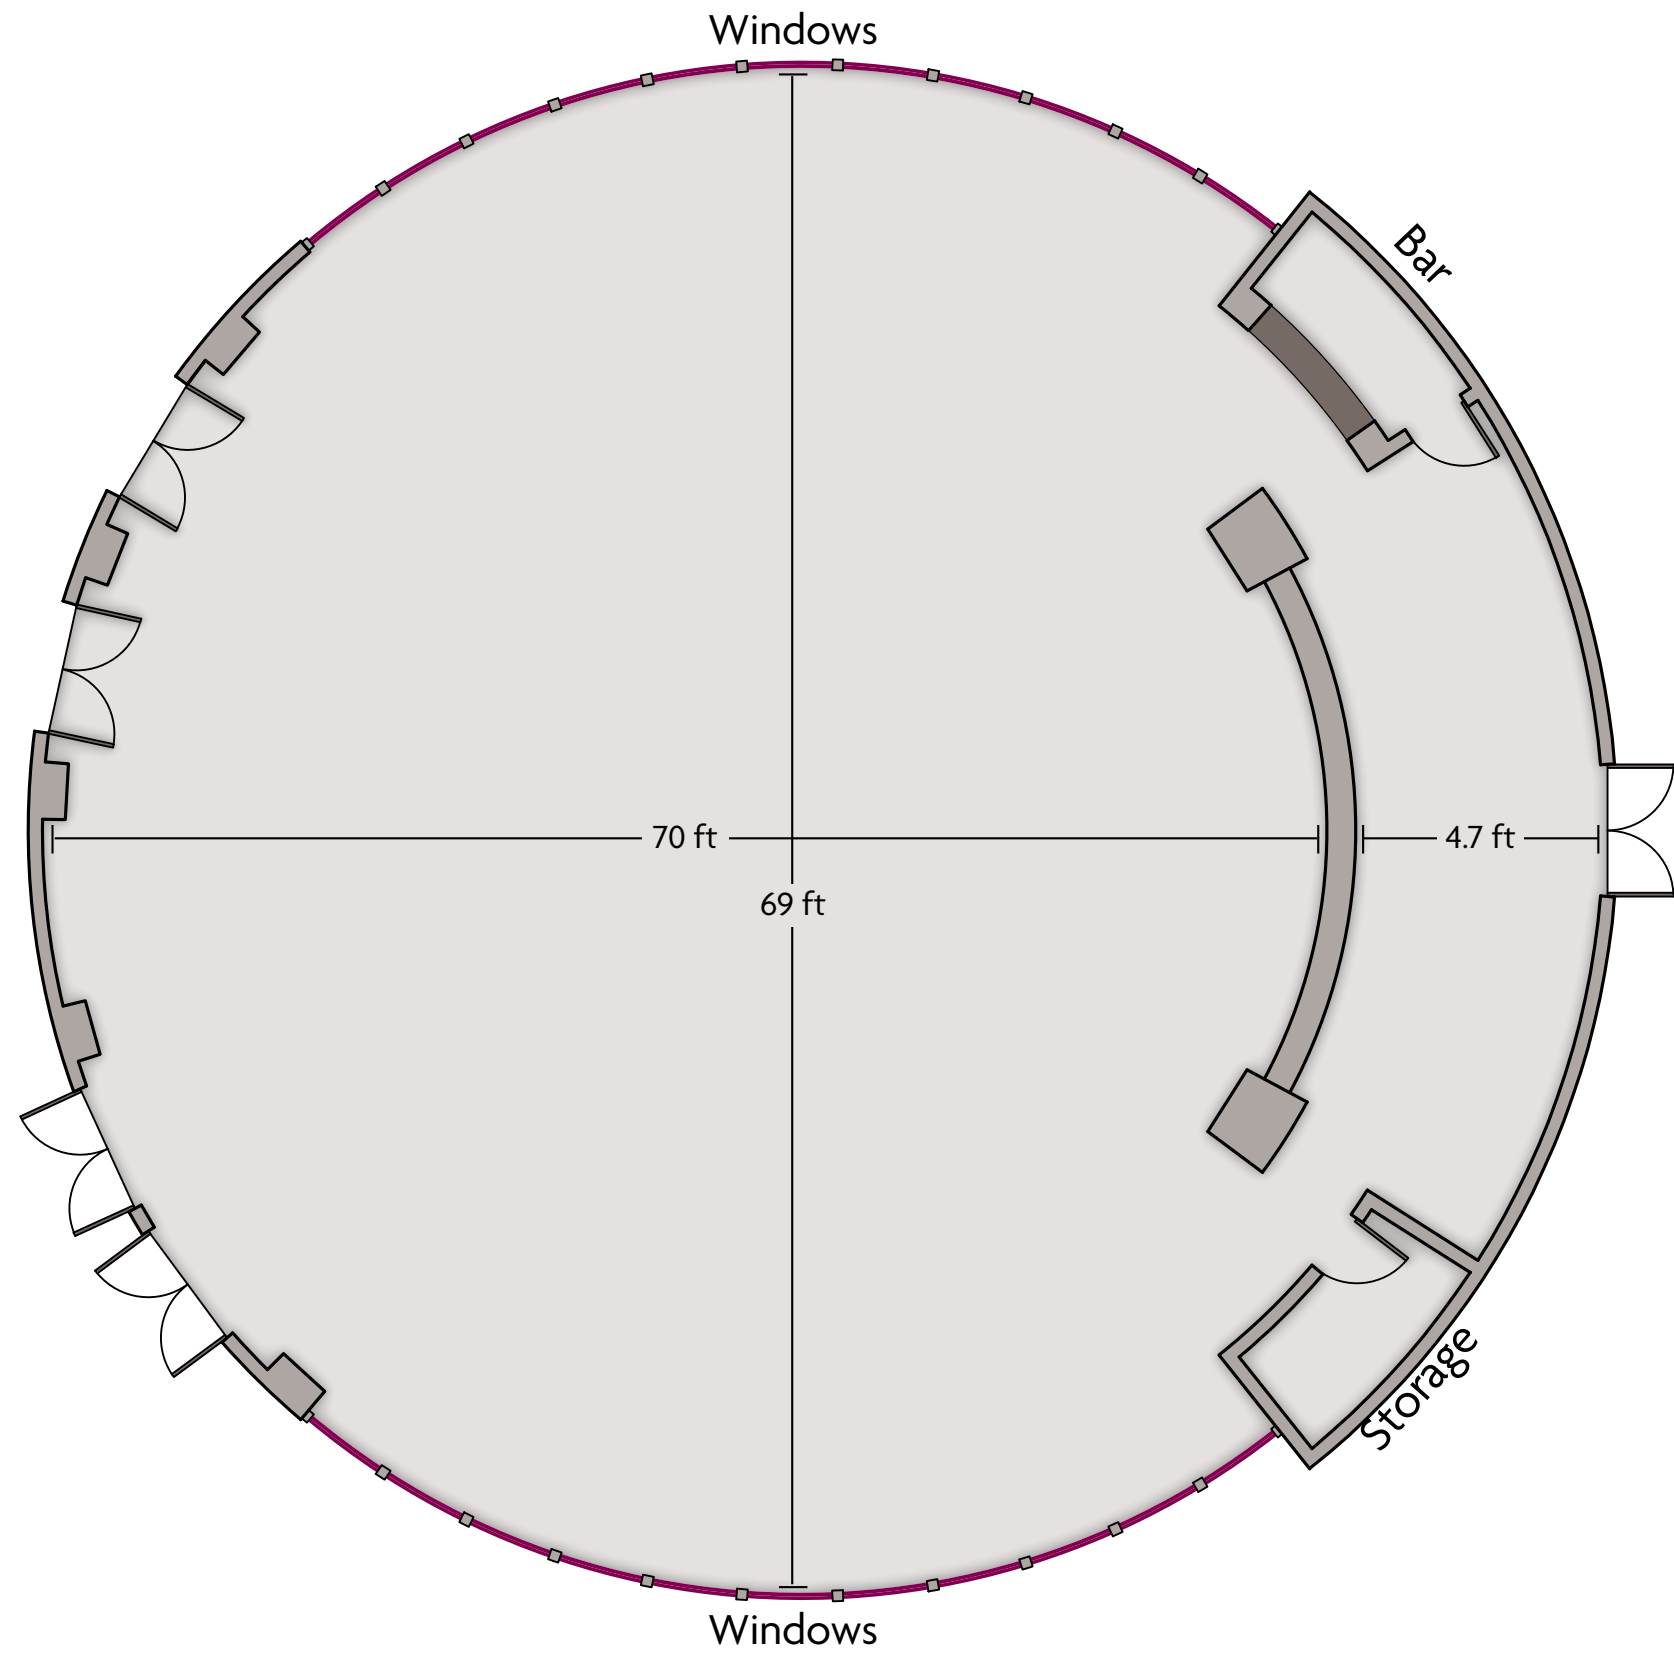

1301 Wyandotte St. | Kansas City, MO 64105 | 816.474.6664

*Multiple layout options available for this space.

Crowne Plaza® Kansas City Downtown - Salon B

LENGTH: 28.8 Ft WIDTH: 47 Ft HEIGHT: 8.2 Ft TOTAL SQUARE FEET: 1346 Sq Ft MAXIMUM CAPACITY: 120 POWER OUTLETS: 6

1301 Wyandotte St. | Kansas City, MO 64105 | 816.474.6664

*Multiple layout options available for this space.

Crowne Plaza® Kansas City Downtown - Salon C

LENGTH: 50.8 Ft WIDTH: 56 Ft HEIGHT: 8.3 Ft TOTAL SQUARE FEET: 2479 Sq Ft MAXIMUM CAPACITY: 175 POWER OUTLETS: 13

1301 Wyandotte St. | Kansas City, MO 64105 | 816.474.6664

*Multiple layout options available for this space.

Crowne Plaza® Kansas City Downtown - Salon D

LENGTH: 30 Ft WIDTH: 70 Ft HEIGHT: 9.2 Ft TOTAL SQUARE FEET: 2024 Sq Ft MAXIMUM CAPACITY: 234 POWER OUTLETS: 16

1301 Wyandotte St. | Kansas City, MO 64105 | 816.474.6664

*Multiple layout options available for this space.

Crowne Plaza® Kansas City Downtown - Starlight Ballroom

LENGTH: 69 Ft WIDTH: 70 Ft HEIGHT: 10.7 Ft TOTAL SQUARE FEET: 3834 Sq Ft MAXIMUM CAPACITY: 325 POWER OUTLETS: 11