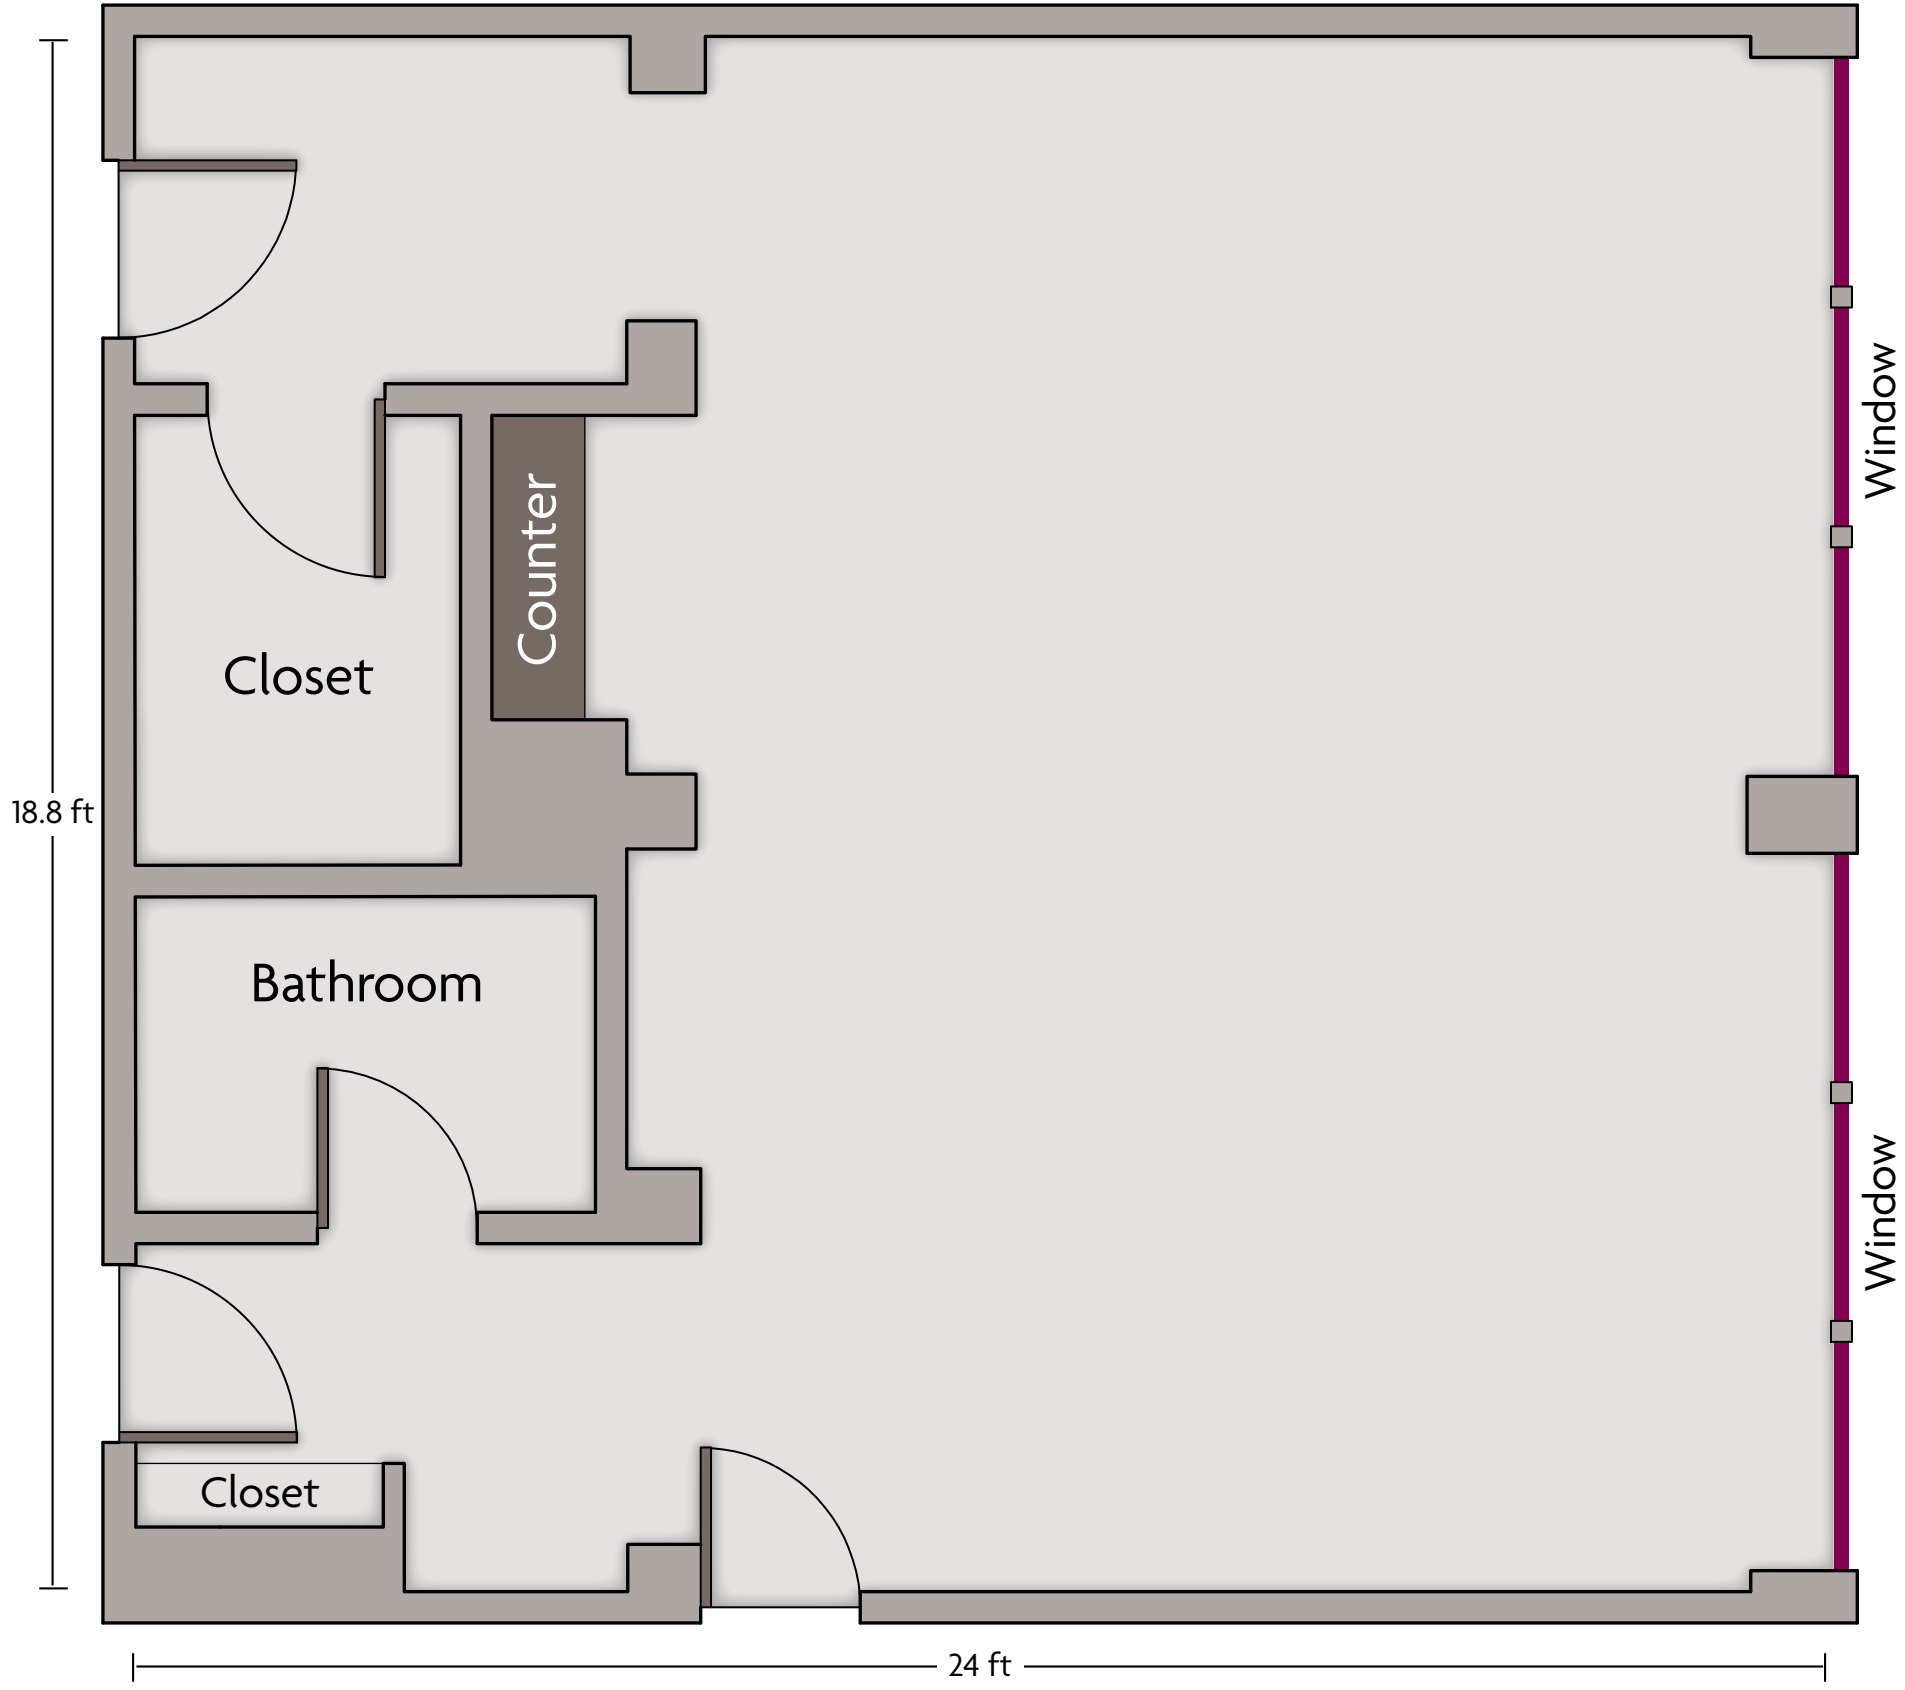

Crowne Plaza® Kansas City Downtown - Meeting Room 2525

LENGTH: 18.8 Ft WIDTH: 24 Ft HEIGHT: 7.8 Ft TOTAL SQUARE FEET: 602 Sq Ft MAXIMUM CAPACITY: 48 POWER OUTLETS: 5

1301 Wyandotte St. | Kansas City, MO 64105 | 816.474.6664

*Multiple layout options available for this space.

Crowne Plaza® Kansas City Downtown - Meeting Room 2625

LENGTH: 18.8 Ft WIDTH: 24 Ft HEIGHT: 7.8 Ft TOTAL SQUARE FEET: 602 Sq Ft MAXIMUM CAPACITY: 48 POWER OUTLETS: 5

1301 Wyandotte St. | Kansas City, MO 64105 | 816.474.6664

*Multiple layout options available for this space.

Crowne Plaza® Kansas City Downtown - Meeting Room 2701

LENGTH: 18.8 Ft WIDTH: 24 Ft HEIGHT: 7.8 Ft TOTAL SQUARE FEET: 602 Sq Ft MAXIMUM CAPACITY: 48 POWER OUTLETS: 5

1301 Wyandotte St. | Kansas City, MO 64105 | 816.474.6664

*Multiple layout options available for this space.

Crowne Plaza® Kansas City Downtown - Meeting Room 2725

LENGTH: 18.8 Ft WIDTH: 24 Ft HEIGHT: 7.8 Ft TOTAL SQUARE FEET: 602 Sq Ft MAXIMUM CAPACITY: 48 POWER OUTLETS: 5