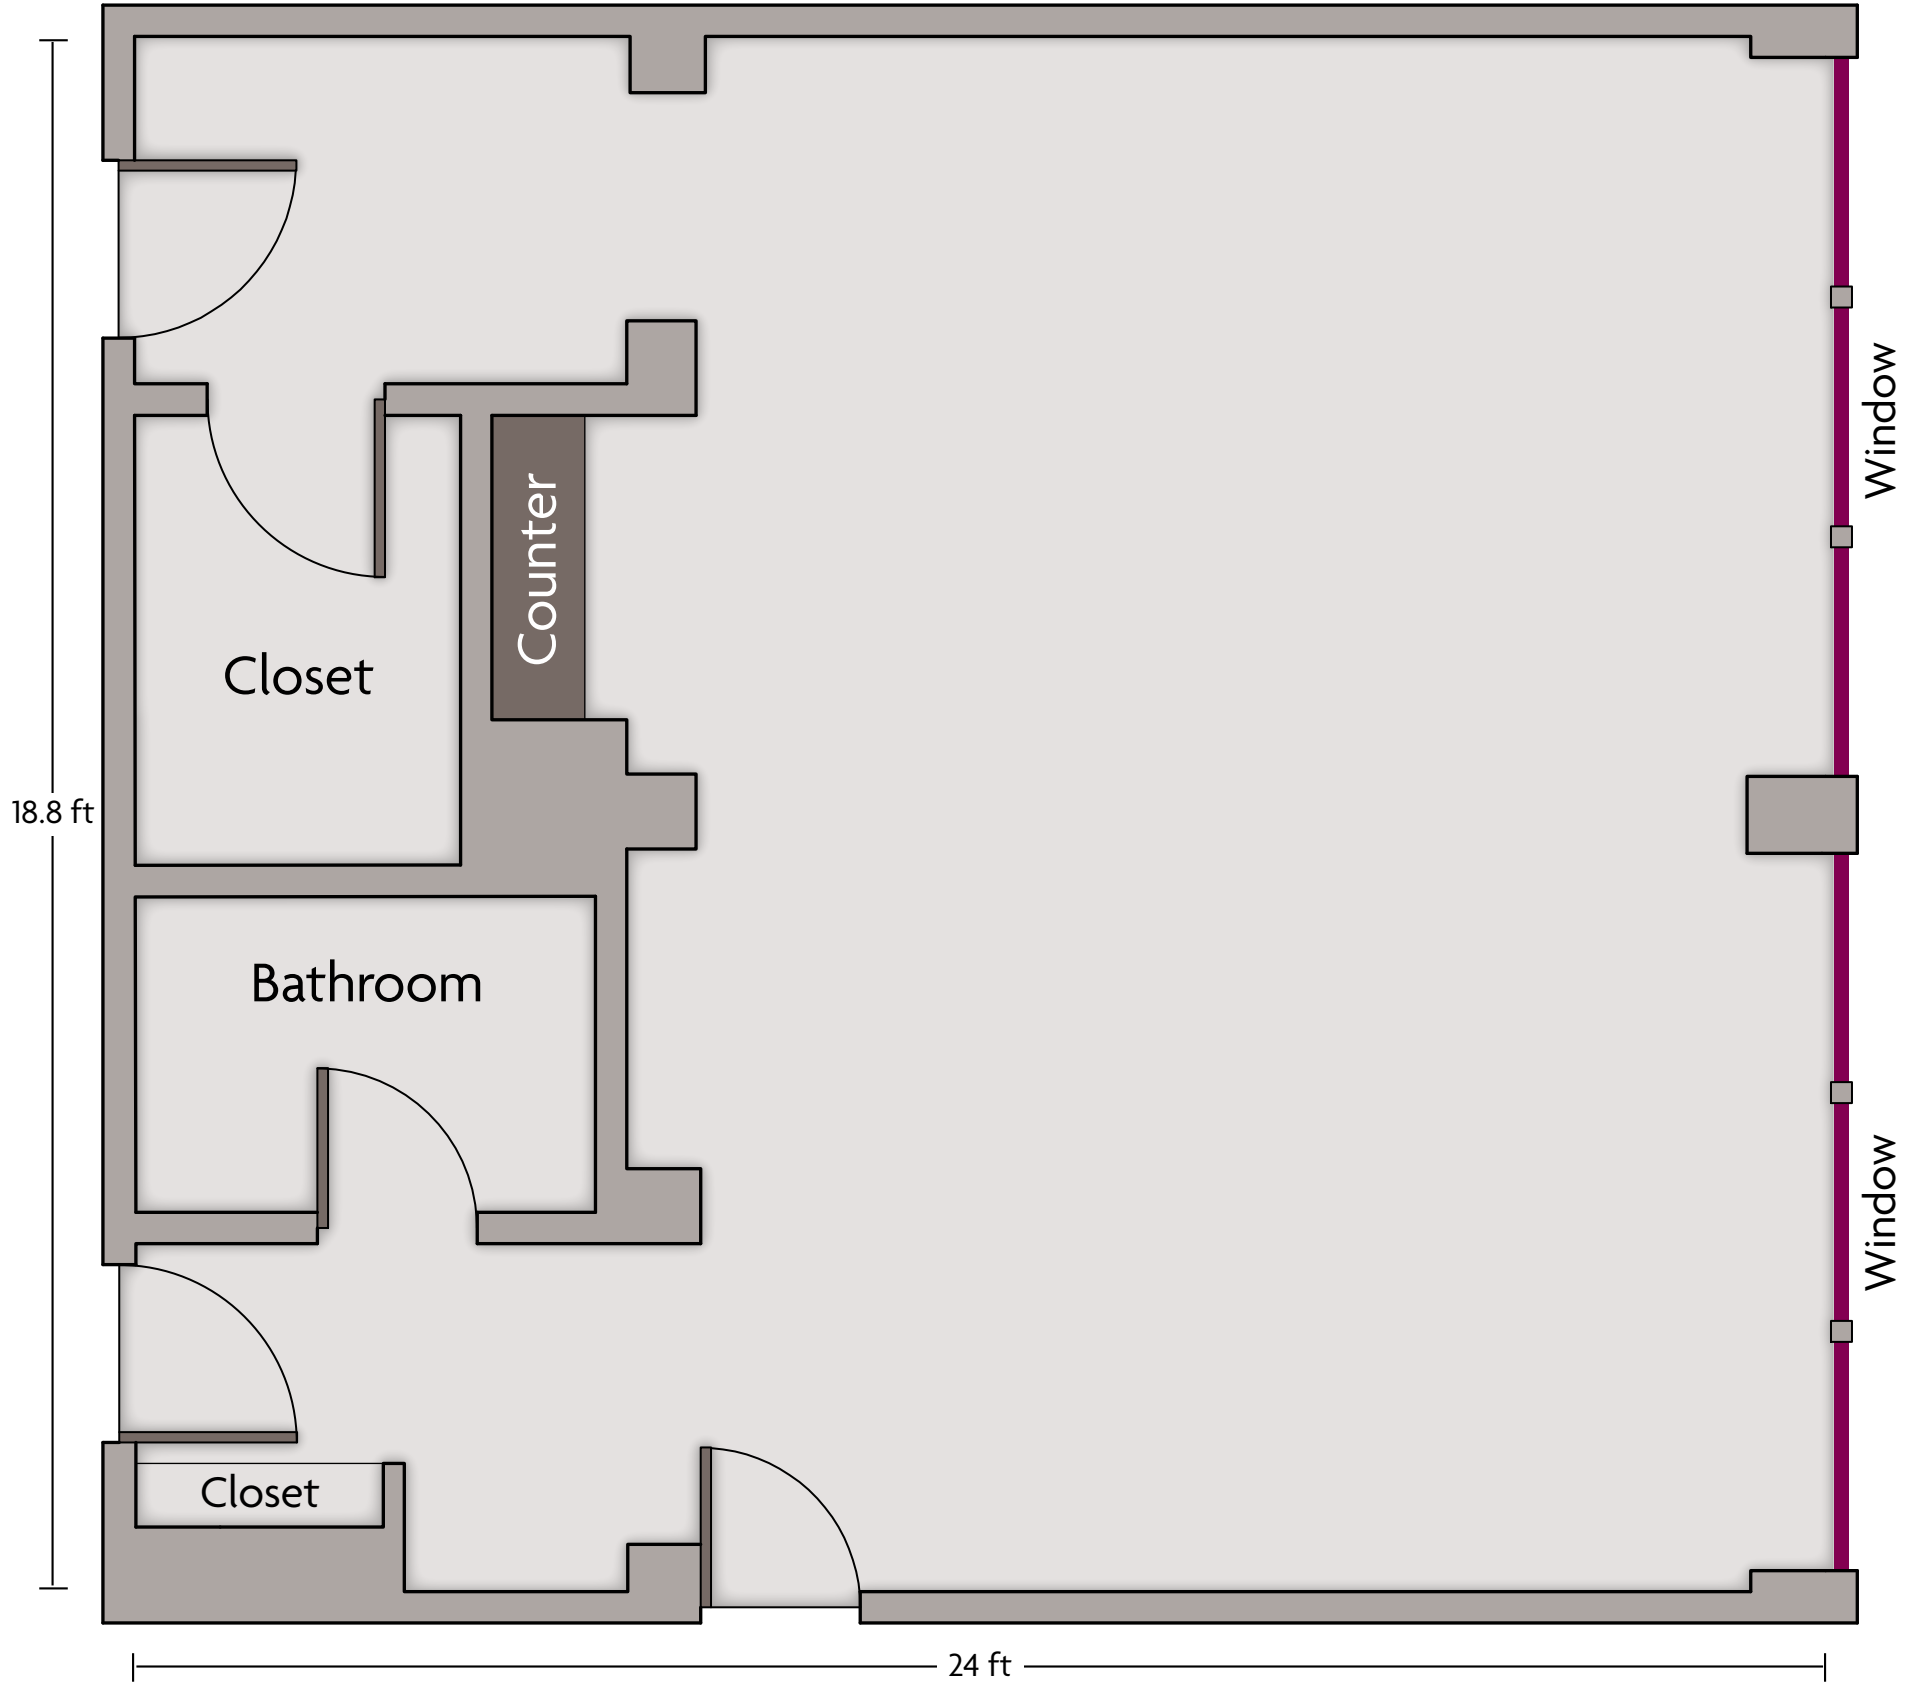

Crowne Plaza® Kansas City Downtown - Meeting Room 2525

LENGTH: 18.8 Ft WIDTH: 24 Ft HEIGHT: 7.8 Ft TOTAL SQUARE FEET: 602 Sq Ft MAXIMUM CAPACITY: 48 POWER OUTLETS: 5

1301 Wyandotte St. | Kansas City, MO 64105 | 816.474.6664

*Multiple layout options available for this space.

Crowne Plaza® Kansas City Downtown - Meeting Room 2625

LENGTH: 18.8 Ft WIDTH: 24 Ft HEIGHT: 7.8 Ft TOTAL SQUARE FEET: 602 Sq Ft MAXIMUM CAPACITY: 48 POWER OUTLETS: 5

1301 Wyandotte St. | Kansas City, MO 64105 | 816.474.6664

*Multiple layout options available for this space.

Crowne Plaza® Kansas City Downtown - Meeting Room 2701

LENGTH: 18.8 Ft WIDTH: 24 Ft HEIGHT: 7.8 Ft TOTAL SQUARE FEET: 602 Sq Ft MAXIMUM CAPACITY: 48 POWER OUTLETS: 5

1301 Wyandotte St. | Kansas City, MO 64105 | 816.474.6664

*Multiple layout options available for this space.

Crowne Plaza® Kansas City Downtown - Meeting Room 2725

LENGTH: 18.8 Ft WIDTH: 24 Ft HEIGHT: 7.8 Ft TOTAL SQUARE FEET: 602 Sq Ft MAXIMUM CAPACITY: 48 POWER OUTLETS: 5