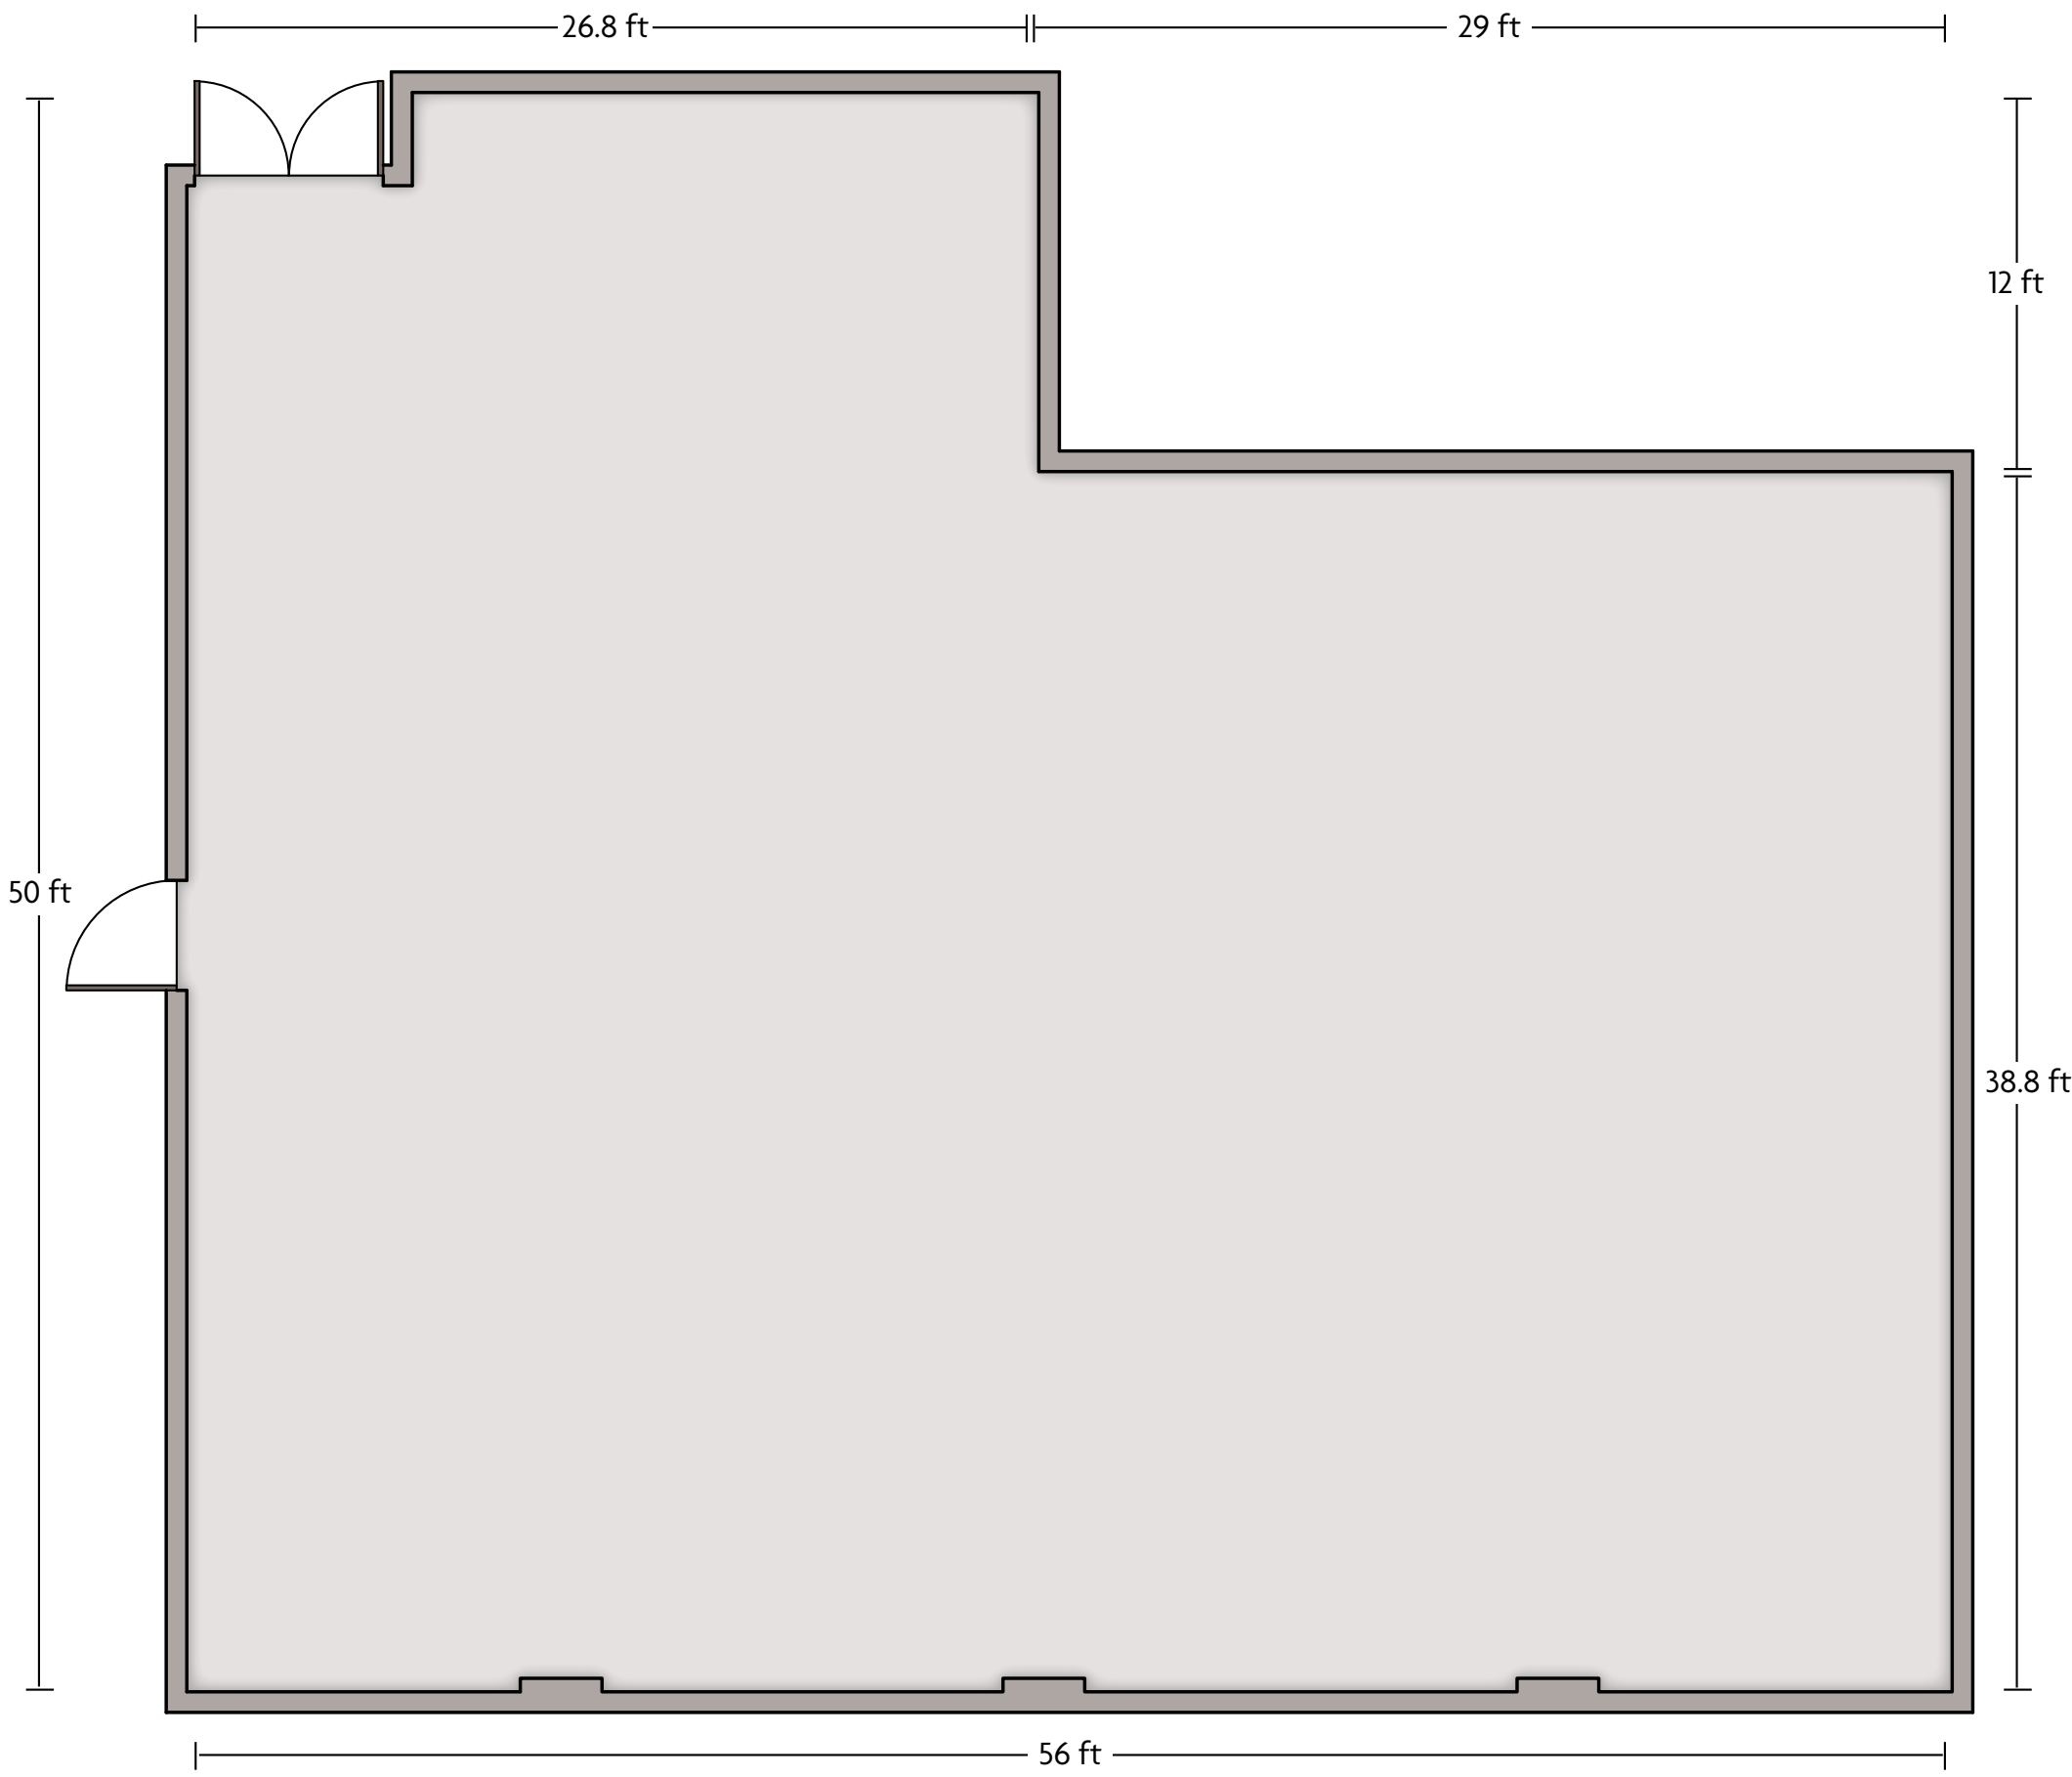

1301 Wyandotte St. | Kansas City, MO 64105 | 816.474.6664

Crowne Plaza® Kansas City Downtown - Salon A

LENGTH: 44 Ft WIDTH: 66.8 Ft HEIGHT: 8 Ft TOTAL SQUARE FEET: 2530 Sq Ft MAXIMUM CAPACITY: 225 POWER OUTLETS: 10

1301 Wyandotte St. | Kansas City, MO 64105 | 816.474.6664

*Multiple layout options available for this space.

Crowne Plaza® Kansas City Downtown - Salon B

LENGTH: 28.8 Ft WIDTH: 47 Ft HEIGHT: 8.2 Ft TOTAL SQUARE FEET: 1346 Sq Ft MAXIMUM CAPACITY: 120 POWER OUTLETS: 6

1301 Wyandotte St. | Kansas City, MO 64105 | 816.474.6664

*Multiple layout options available for this space.

Crowne Plaza® Kansas City Downtown - Salon C

LENGTH: 50.8 Ft WIDTH: 56 Ft HEIGHT: 8.3 Ft TOTAL SQUARE FEET: 2479 Sq Ft MAXIMUM CAPACITY: 175 POWER OUTLETS: 13

1301 Wyandotte St. | Kansas City, MO 64105 | 816.474.6664

*Multiple layout options available for this space.

Crowne Plaza® Kansas City Downtown - Salon D

LENGTH: 30 Ft WIDTH: 70 Ft HEIGHT: 9.2 Ft TOTAL SQUARE FEET: 2024 Sq Ft MAXIMUM CAPACITY: 234 POWER OUTLETS: 16