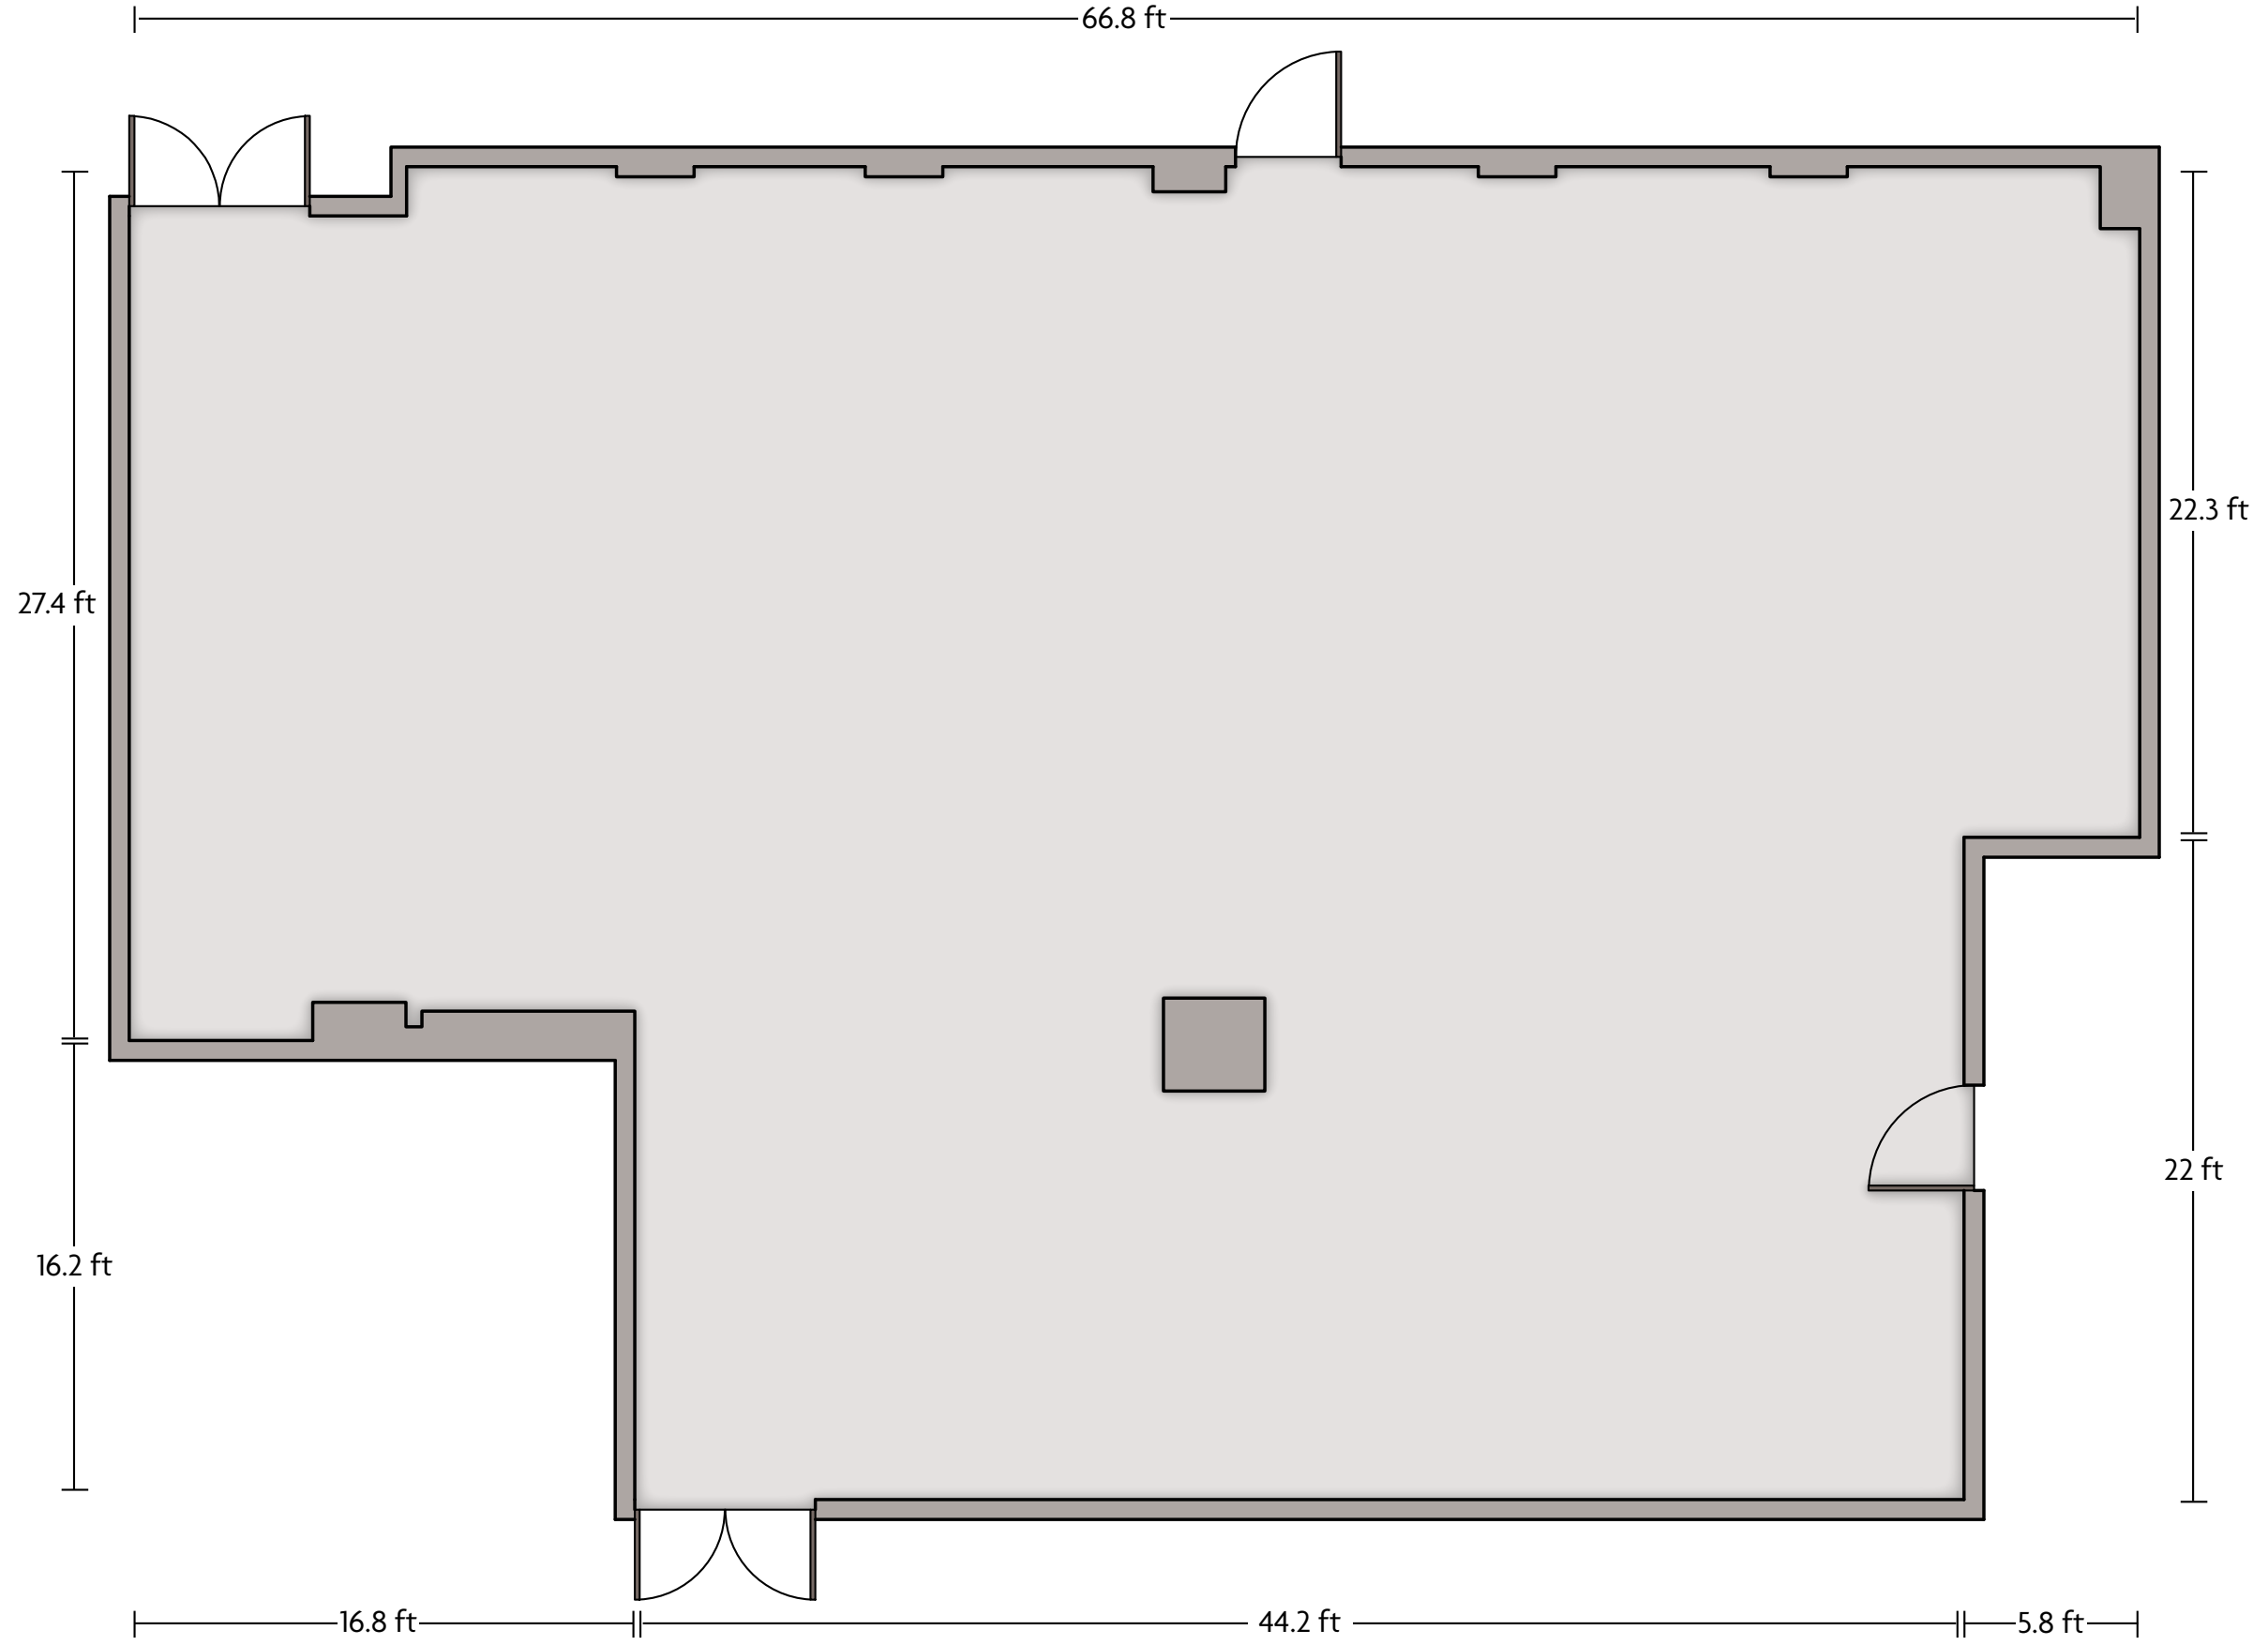

1301 Wyandotte St. | Kansas City, MO 64105 | 816.474.6664

*Multiple layout options available for this space.

Crowne Plaza® Kansas City Downtown - Meeting Room 2725

LENGTH: 18.8 Ft WIDTH: 24 Ft HEIGHT: 7.8 Ft TOTAL SQUARE FEET: 602 Sq Ft MAXIMUM CAPACITY: 48 POWER OUTLETS: 5

1301 Wyandotte St. | Kansas City, MO 64105 | 816.474.6664

*Multiple layout options available for this space.

Crowne Plaza® Kansas City Downtown - Private Dining

LENGTH: 10.4 Ft WIDTH: 14.6 Ft HEIGHT: 8 Ft TOTAL SQUARE FEET: 152 Sq Ft MAXIMUM CAPACITY: 6 POWER OUTLETS: 3

1301 Wyandotte St. | Kansas City, MO 64105 | 816.474.6664

Crowne Plaza® Kansas City Downtown - Salon A

LENGTH: 44 Ft WIDTH: 66.8 Ft HEIGHT: 8 Ft TOTAL SQUARE FEET: 2530 Sq Ft MAXIMUM CAPACITY: 225 POWER OUTLETS: 10

1301 Wyandotte St. | Kansas City, MO 64105 | 816.474.6664

*Multiple layout options available for this space.

Crowne Plaza® Kansas City Downtown - Salon B

LENGTH: 28.8 Ft WIDTH: 47 Ft HEIGHT: 8.2 Ft TOTAL SQUARE FEET: 1346 Sq Ft MAXIMUM CAPACITY: 120 POWER OUTLETS: 6