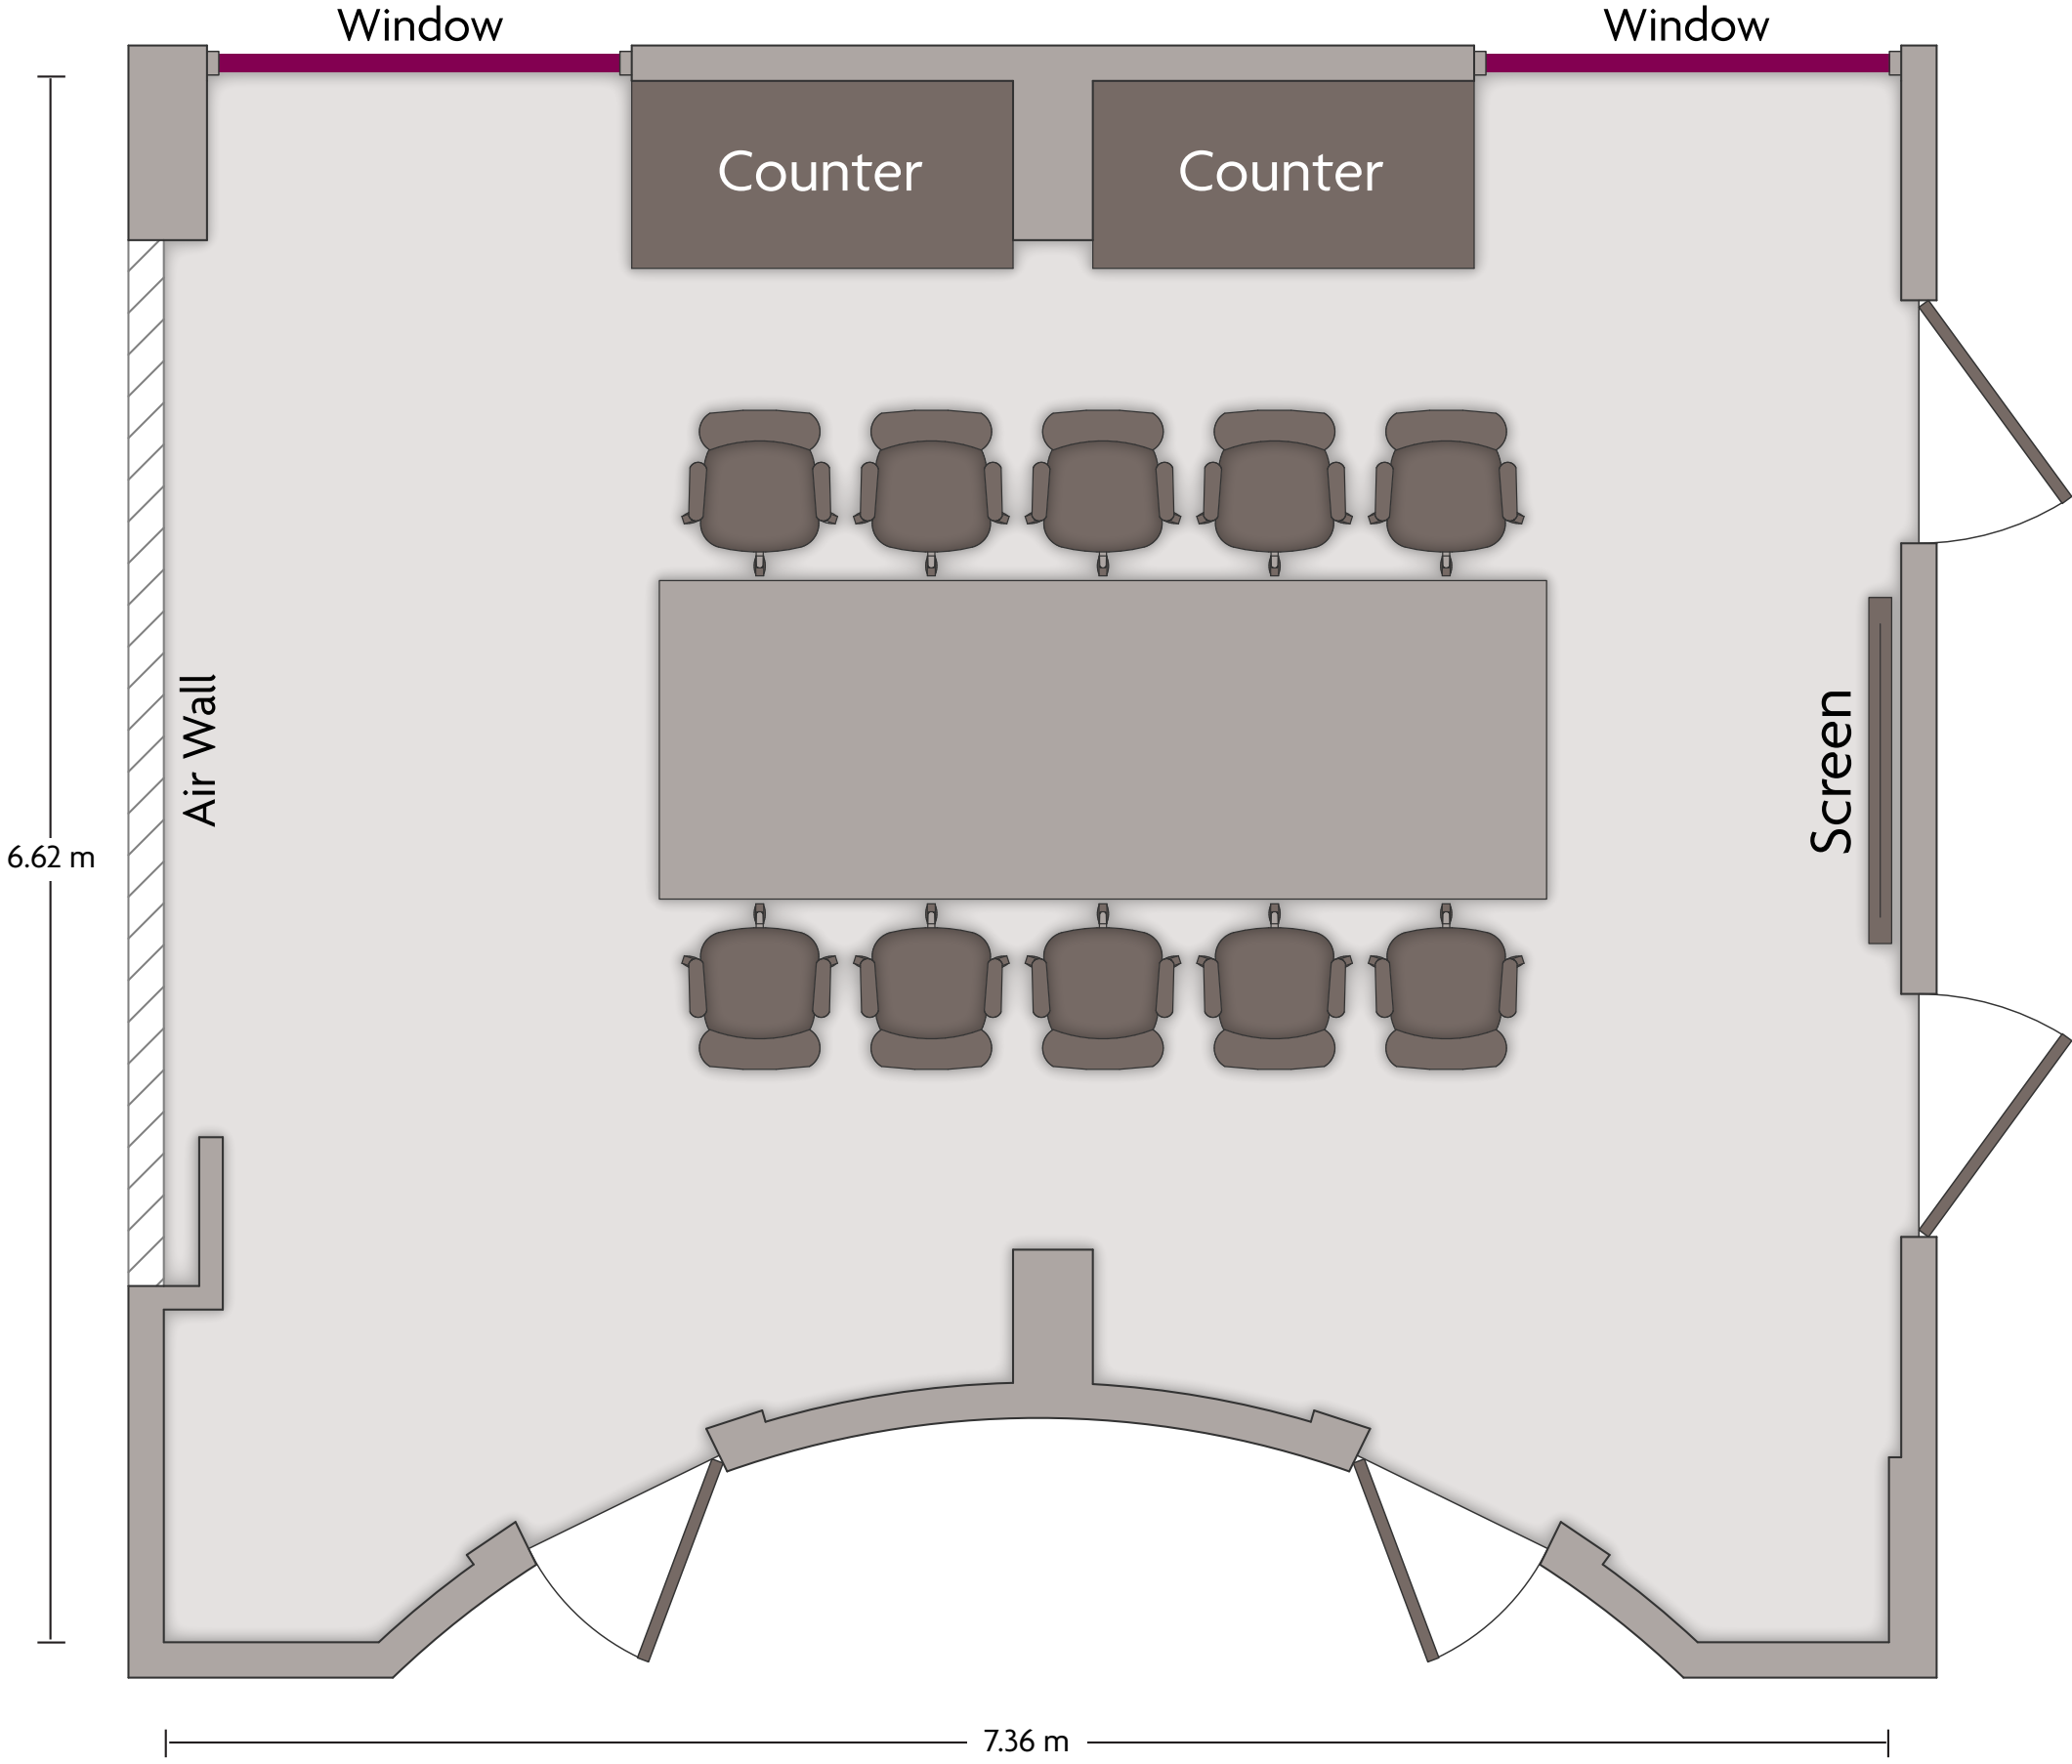

P.O. Box 10924 Al Corniche- Al Ma'adi Road | Jeddah - 21443, Saudi Arabia | 966-12-6611000

*Multiple layout options available for this space.

LENGTH: 20.00 m WIDTH: 5.92 m HEIGHT: 3.47 m TOTAL SQUARE METERS: 116.09 m² MAXIMUM CAPACITY: 110 POWER OUTLETS: 6

P.O. Box 10924 Al Corniche- Al Ma'adi Road | Jeddah - 21443, Saudi Arabia | 966-12-6611000

*Multiple layout options available for this space.

Crowne Plaza® Jeddah - Meeting Room 5

LENGTH: 9.57 m WIDTH: 9.23 m HEIGHT: 3.29 m TOTAL SQUARE METERS: 73.77 m² MAXIMUM CAPACITY: 45 POWER OUTLETS: 11

P.O. Box 10924 Al Corniche- Al Ma'adi Road | Jeddah - 21443, Saudi Arabia | 966-12-6611000

*Multiple layout options available for this space.

Crowne Plaza® Jeddah - Meeting Room 6

LENGTH: 7.36 m WIDTH: 6.62 m HEIGHT: 3.27 m TOTAL SQUARE METERS: 44.03 m² MAXIMUM CAPACITY: 12 POWER OUTLETS: 4

P.O. Box 10924 Al Corniche- Al Ma'adi Road | Jeddah - 21443, Saudi Arabia | 966-12-6611000

Crowne Plaza® Jeddah - Meeting Room 8

LENGTH: 19.04 m WIDTH: 8.10 m HEIGHT: 3.17 m TOTAL SQUARE METERS: 142.91 m² MAXIMUM CAPACITY: 70 POWER OUTLETS: 30