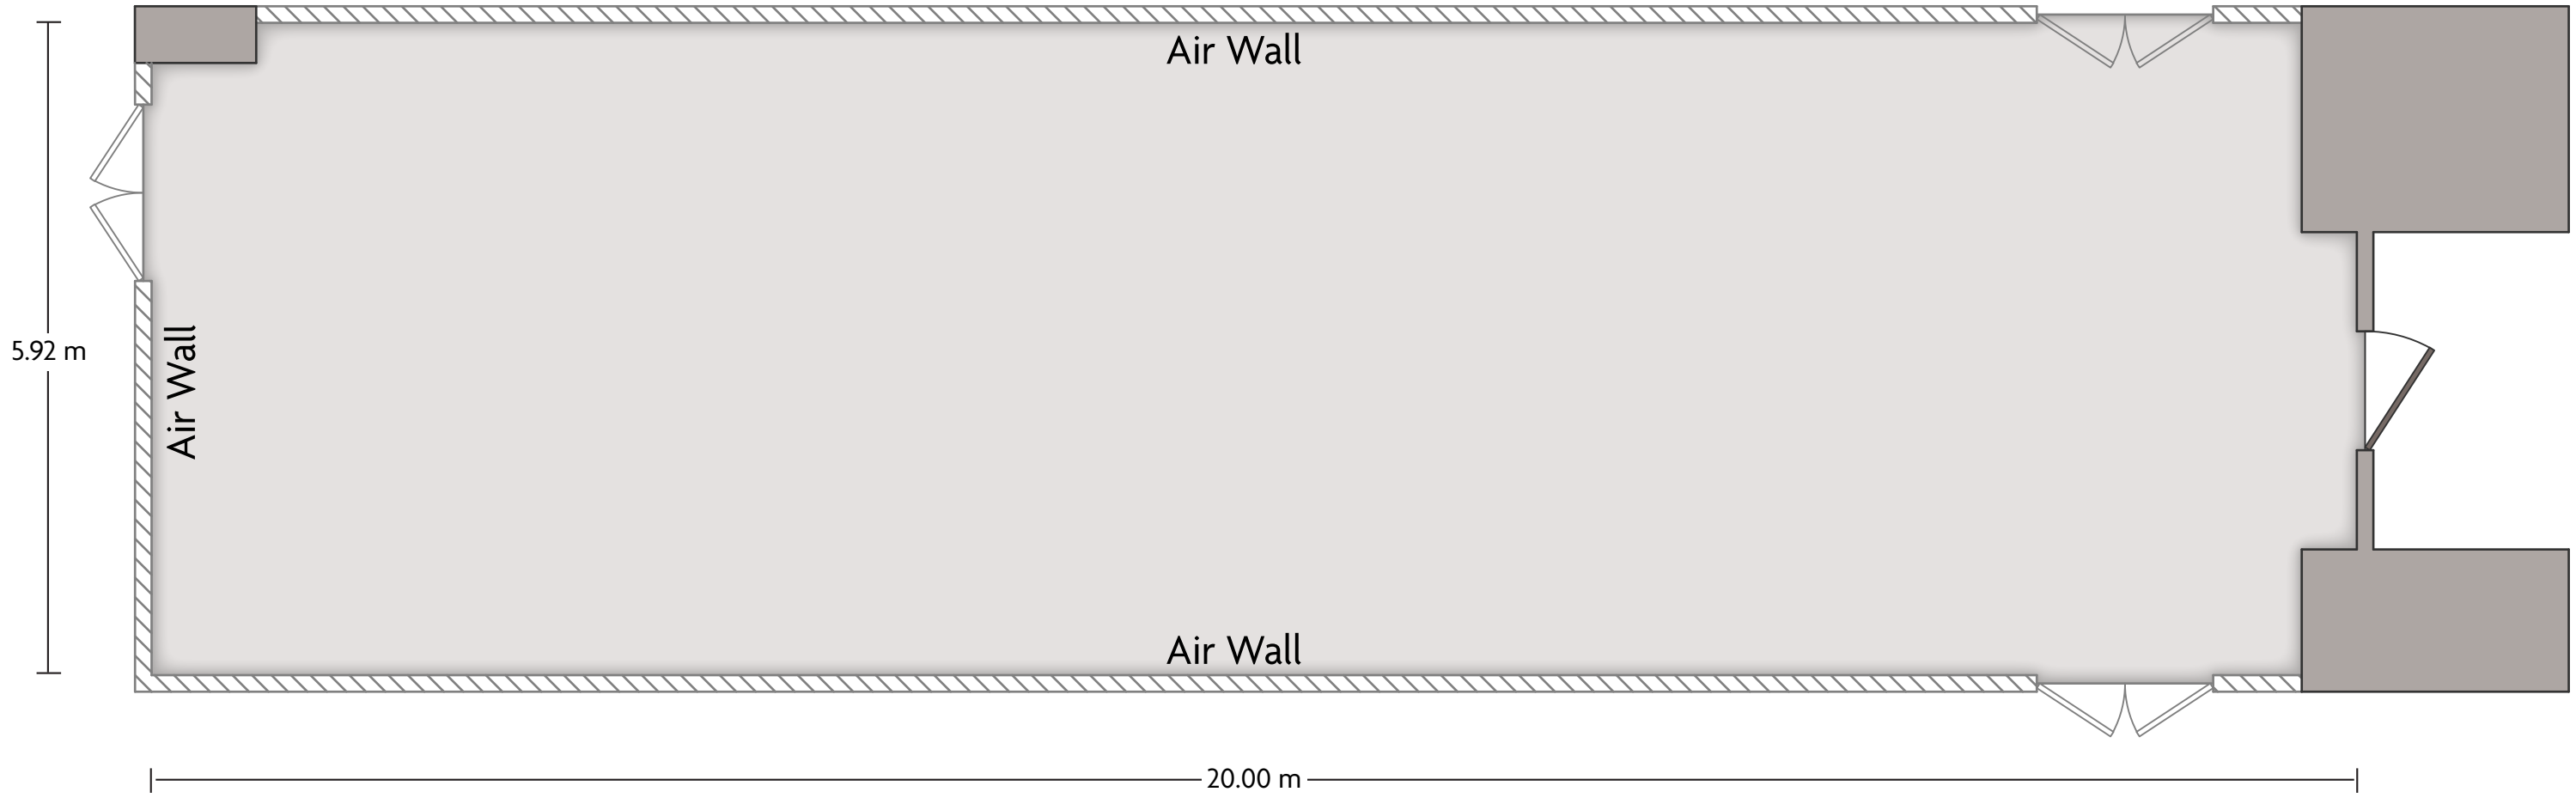

P.O. Box 10924 Al Corniche- Al Ma'adi Road | Jeddah - 21443, Saudi Arabia | 966-12-6611000

*Multiple layout options available for this space.

Crowne Plaza® Jeddah - Crystal Suite 3

LENGTH: 20.00 m WIDTH: 11.94 m HEIGHT: 3.47 m TOTAL SQUARE METERS: 237.72 m² MAXIMUM CAPACITY: 220 POWER OUTLETS: 13

P.O. Box 10924 Al Corniche- Al Ma'adi Road | Jeddah - 21443, Saudi Arabia | 966-12-6611000

*Multiple layout options available for this space.

Crowne Plaza® Jeddah - Crystal Pre-function

LENGTH: 35.46 m WIDTH: 9.66 m HEIGHT: 3.47 m TOTAL SQUARE METERS: 334.75 m² MAXIMUM CAPACITY: 300 POWER OUTLETS: 0

P.O. Box 10924 Al Corniche- Al Ma'adi Road | Jeddah - 21443, Saudi Arabia | 966-12-6611000

*Multiple layout options available for this space.

LENGTH: 20.00 m WIDTH: 5.92 m HEIGHT: 3.47 m TOTAL SQUARE METERS: 116.46 m² MAXIMUM CAPACITY: 110 POWER OUTLETS: 6

P.O. Box 10924 Al Corniche- Al Ma'adi Road | Jeddah - 21443, Saudi Arabia | 966-12-6611000

*Multiple layout options available for this space.

Crowne Plaza® Jeddah - Meeting Room 5

LENGTH: 9.57 m WIDTH: 9.23 m HEIGHT: 3.29 m TOTAL SQUARE METERS: 73.77 m² MAXIMUM CAPACITY: 45 POWER OUTLETS: 11