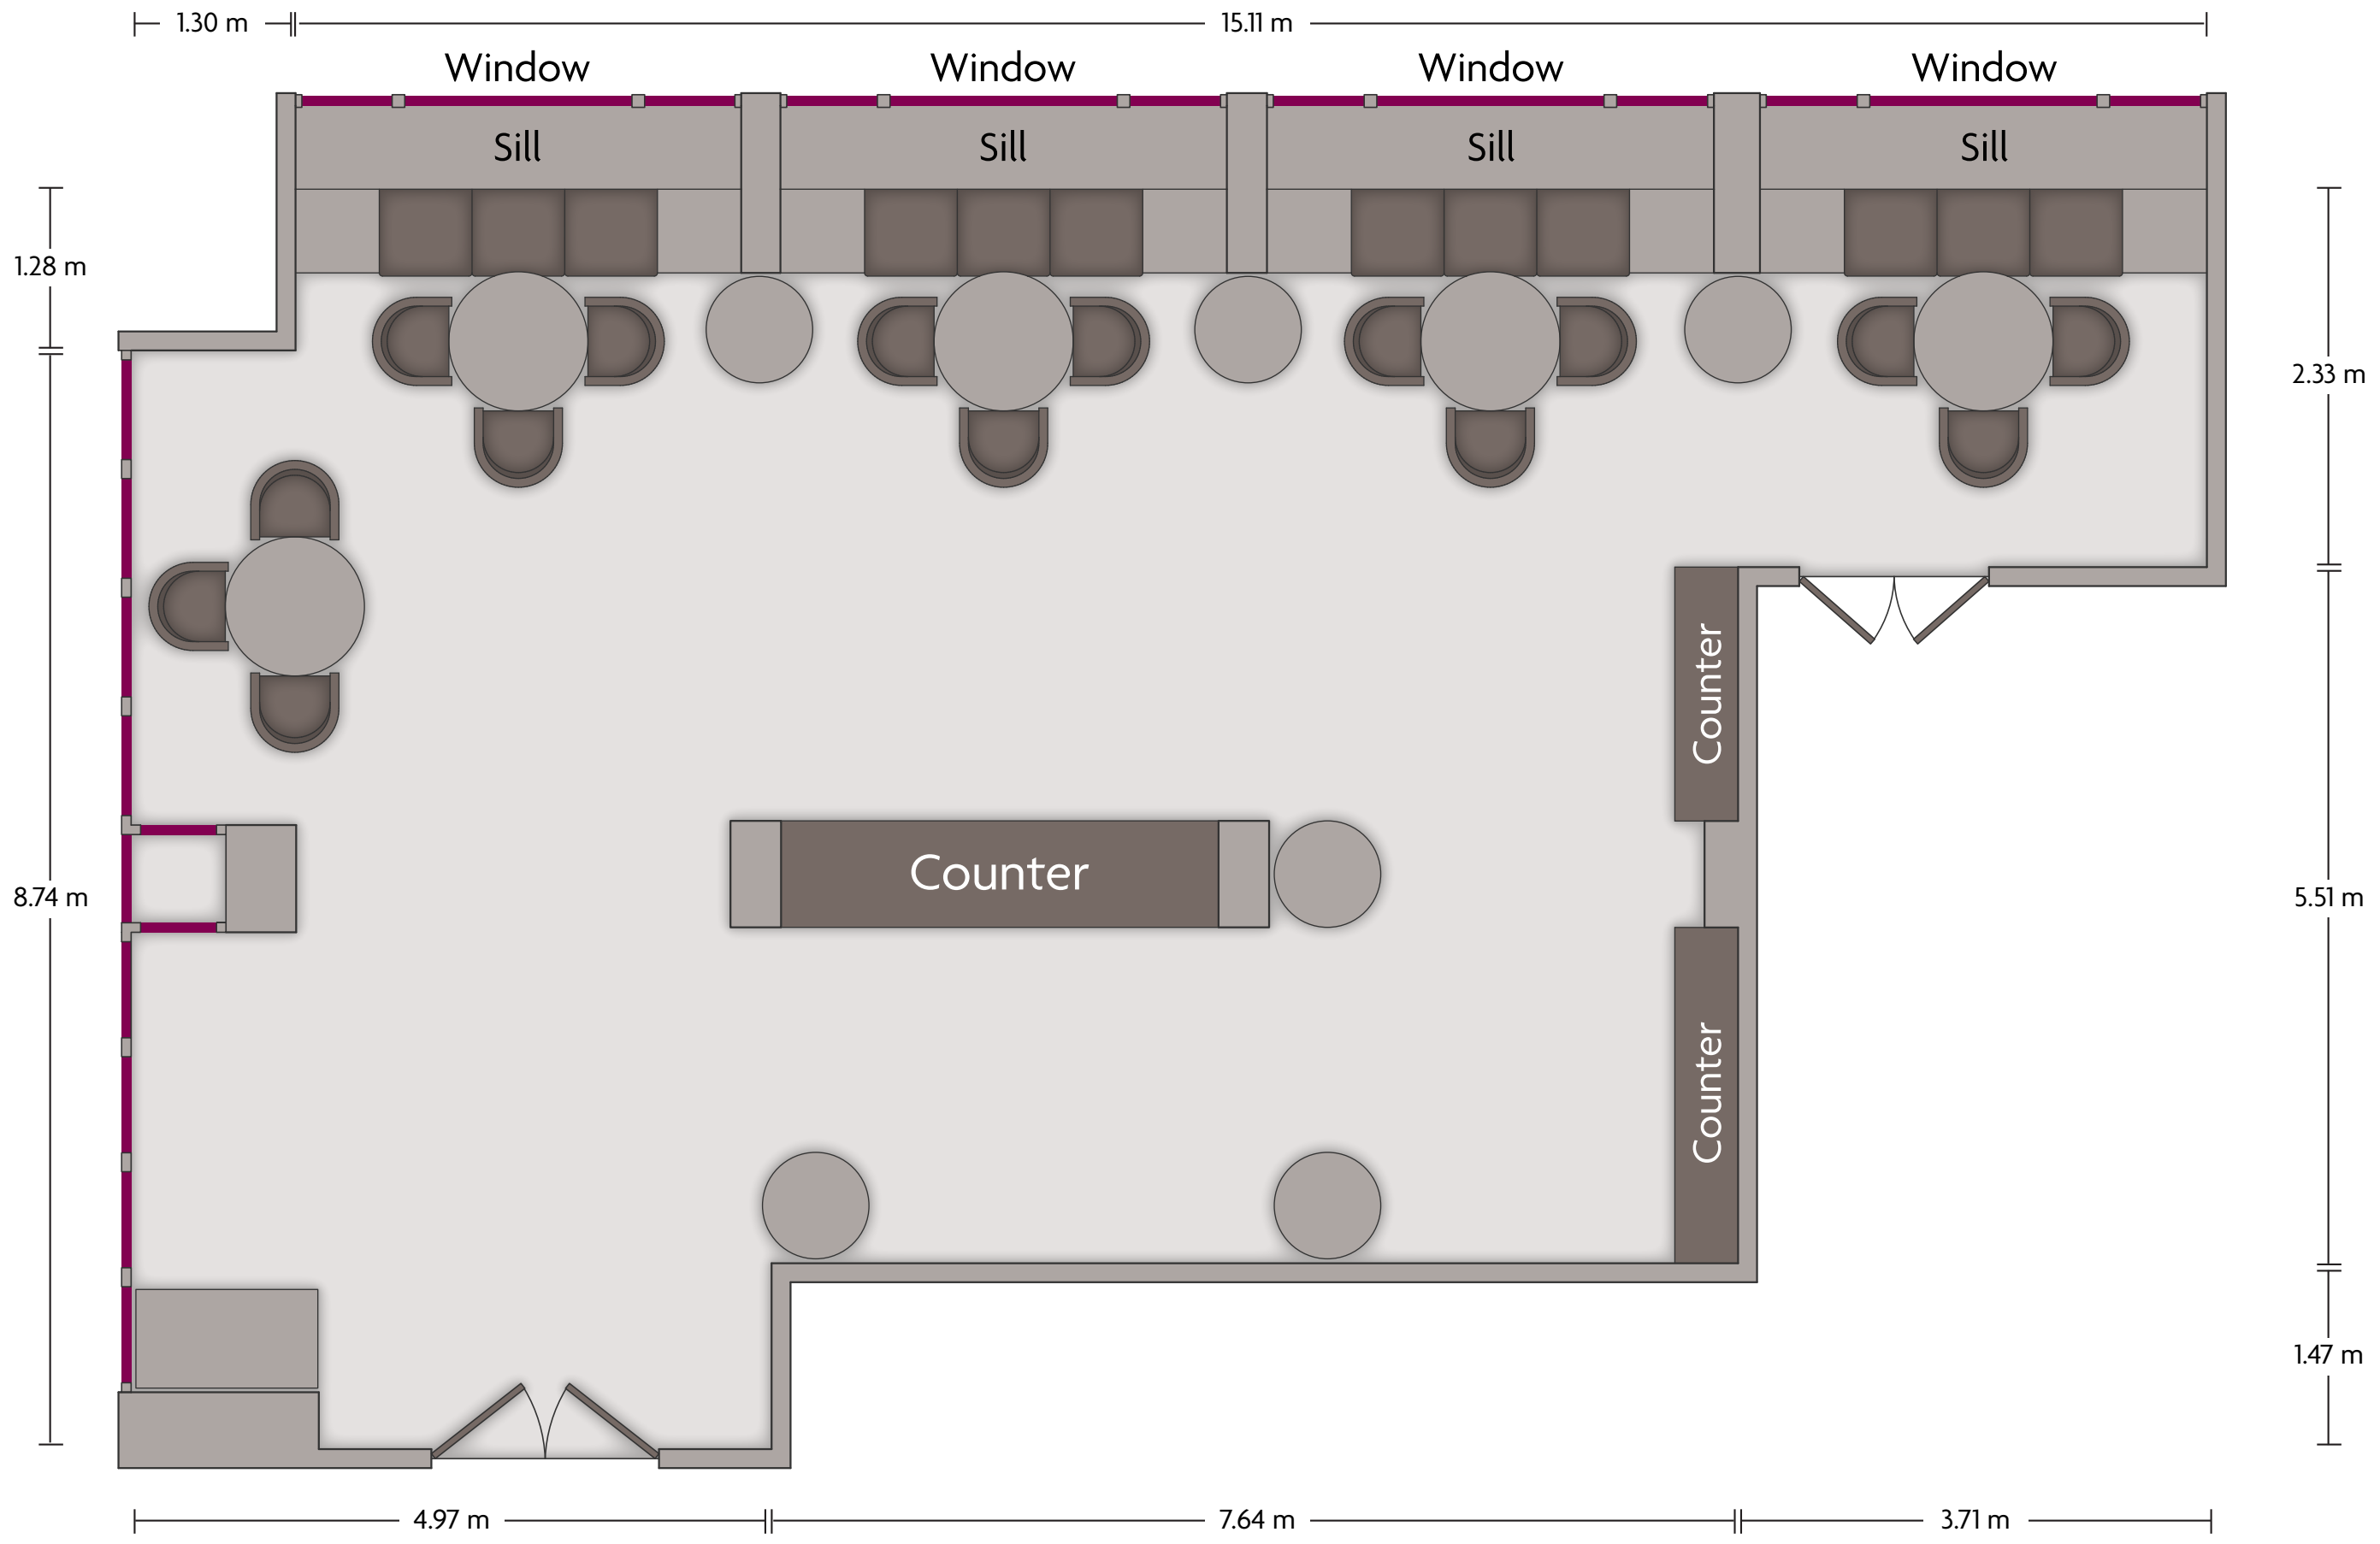

Crowne Plaza® Jeddah - Coffee Break

LENGTH: 16.41 m WIDTH: 9.97 m HEIGHT: 3.00 m TOTAL SQUARE METERS: 119.14 m² MAXIMUM CAPACITY: 300 POWER OUTLETS: 27

P.O. Box 10924 Al Corniche- Al Ma'adi Road | Jeddah - 21443, Saudi Arabia | 966-12-6611000

Crowne Plaza® Jeddah - Crystal Ballroom

LENGTH: 35.46 m WIDTH: 29.71 m HEIGHT: 3.47 m TOTAL SQUARE METERS: 1,049.66 m² MAXIMUM CAPACITY: 1,200 POWER OUTLETS: 27

P.O. Box 10924 Al Corniche- Al Ma'adi Road | Jeddah - 21443, Saudi Arabia | 966-12-6611000

*Multiple layout options available for this space.

LENGTH: 20.00 m WIDTH: 11.95 m HEIGHT: 3.47 m TOTAL SQUARE METERS: 237.98 m² MAXIMUM CAPACITY: 220 POWER OUTLETS: 10

P.O. Box 10924 Al Corniche- Al Ma'adi Road | Jeddah - 21443, Saudi Arabia | 966-12-6611000

*Multiple layout options available for this space.

Crowne Plaza® Jeddah - Crystal Suite 2

LENGTH: 20.00 m WIDTH: 11.83 m HEIGHT: 3.47 m TOTAL SQUARE METERS: 232.86 m² MAXIMUM CAPACITY: 220 POWER OUTLETS: 4