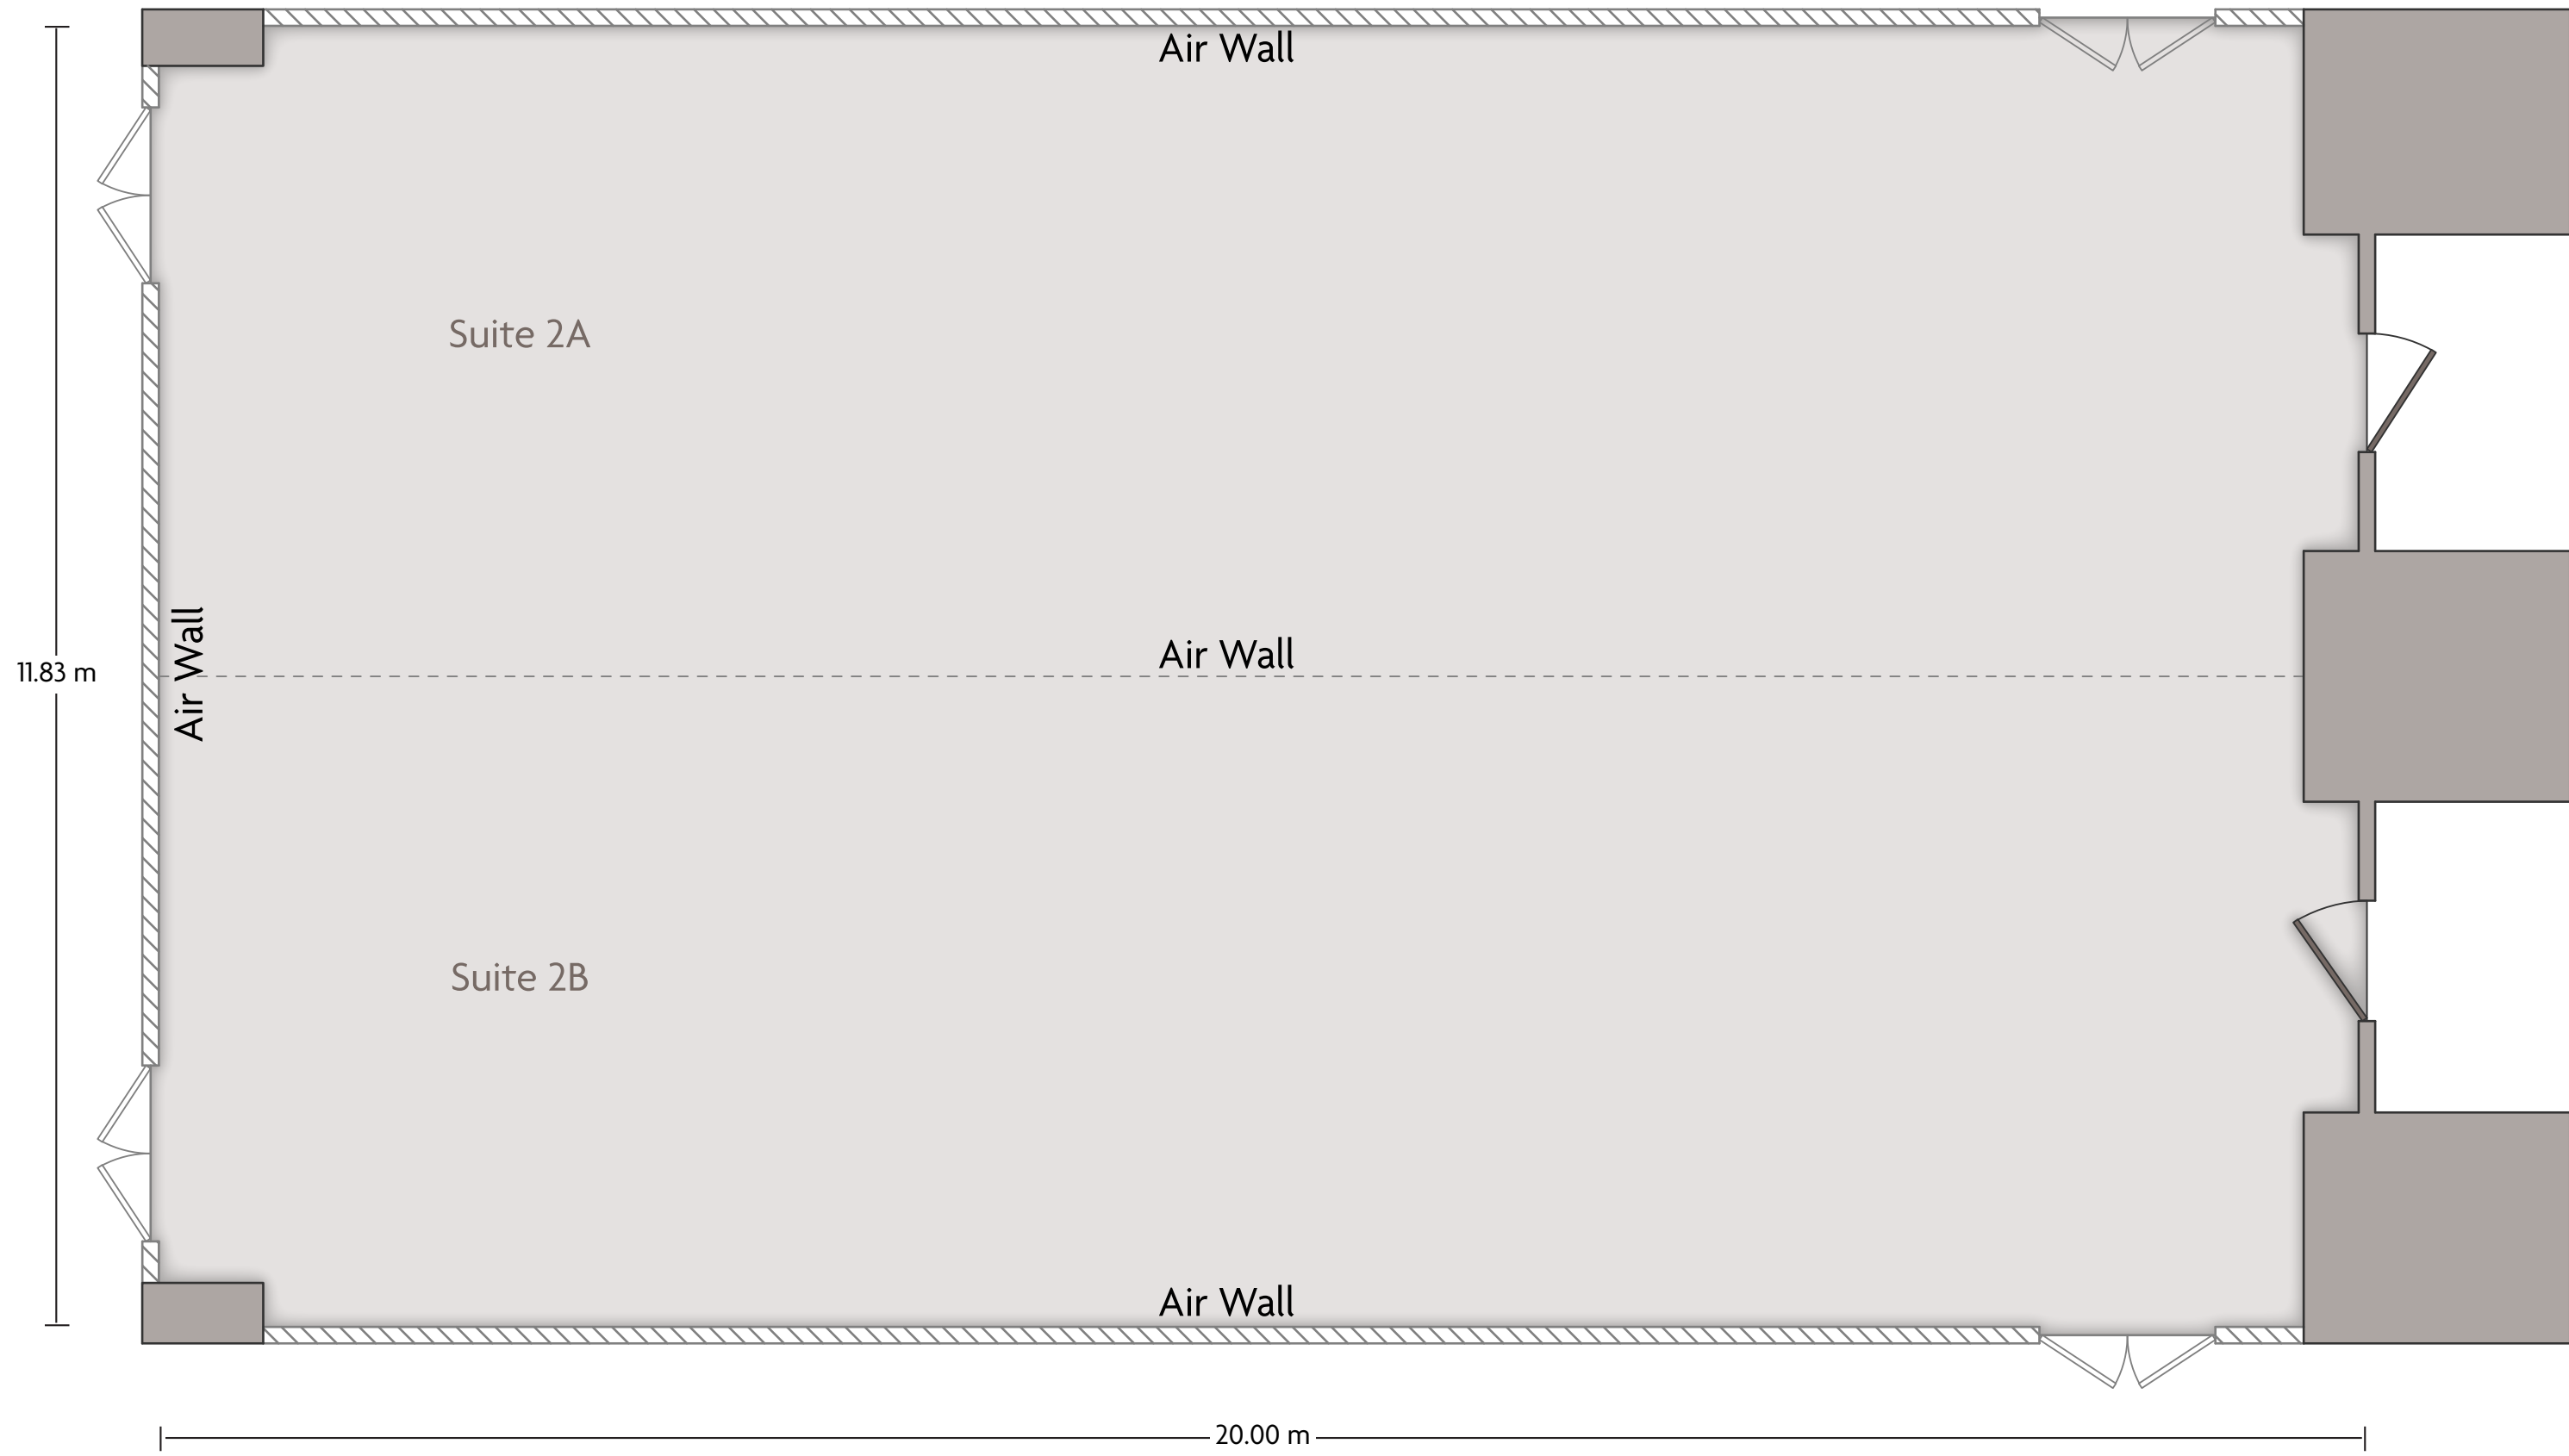

Crowne Plaza® Jeddah - Crystal Ballroom

LENGTH: 35.46 m WIDTH: 29.71 m HEIGHT: 3.47 m TOTAL SQUARE METERS: 1,049.66 m² MAXIMUM CAPACITY: 1,200 POWER OUTLETS: 27

P.O. Box 10924 Al Corniche- Al Ma'adi Road | Jeddah - 21443, Saudi Arabia | 966-12-6611000

*Multiple layout options available for this space.

LENGTH: 20.00 m WIDTH: 11.95 m HEIGHT: 3.47 m TOTAL SQUARE METERS: 237.98 m² MAXIMUM CAPACITY: 220 POWER OUTLETS: 10

P.O. Box 10924 Al Corniche- Al Ma'adi Road | Jeddah - 21443, Saudi Arabia | 966-12-6611000

*Multiple layout options available for this space.

Crowne Plaza® Jeddah - Crystal Suite 2

LENGTH: 20.00 m WIDTH: 11.83 m HEIGHT: 3.47 m TOTAL SQUARE METERS: 232.86 m² MAXIMUM CAPACITY: 220 POWER OUTLETS: 4

P.O. Box 10924 Al Corniche- Al Ma'adi Road | Jeddah - 21443, Saudi Arabia | 966-12-6611000

*Multiple layout options available for this space.

Crowne Plaza® Jeddah - Crystal Suite 3

LENGTH: 20.00 m WIDTH: 11.94 m HEIGHT: 3.47 m TOTAL SQUARE METERS: 237.72 m² MAXIMUM CAPACITY: 220 POWER OUTLETS: 13