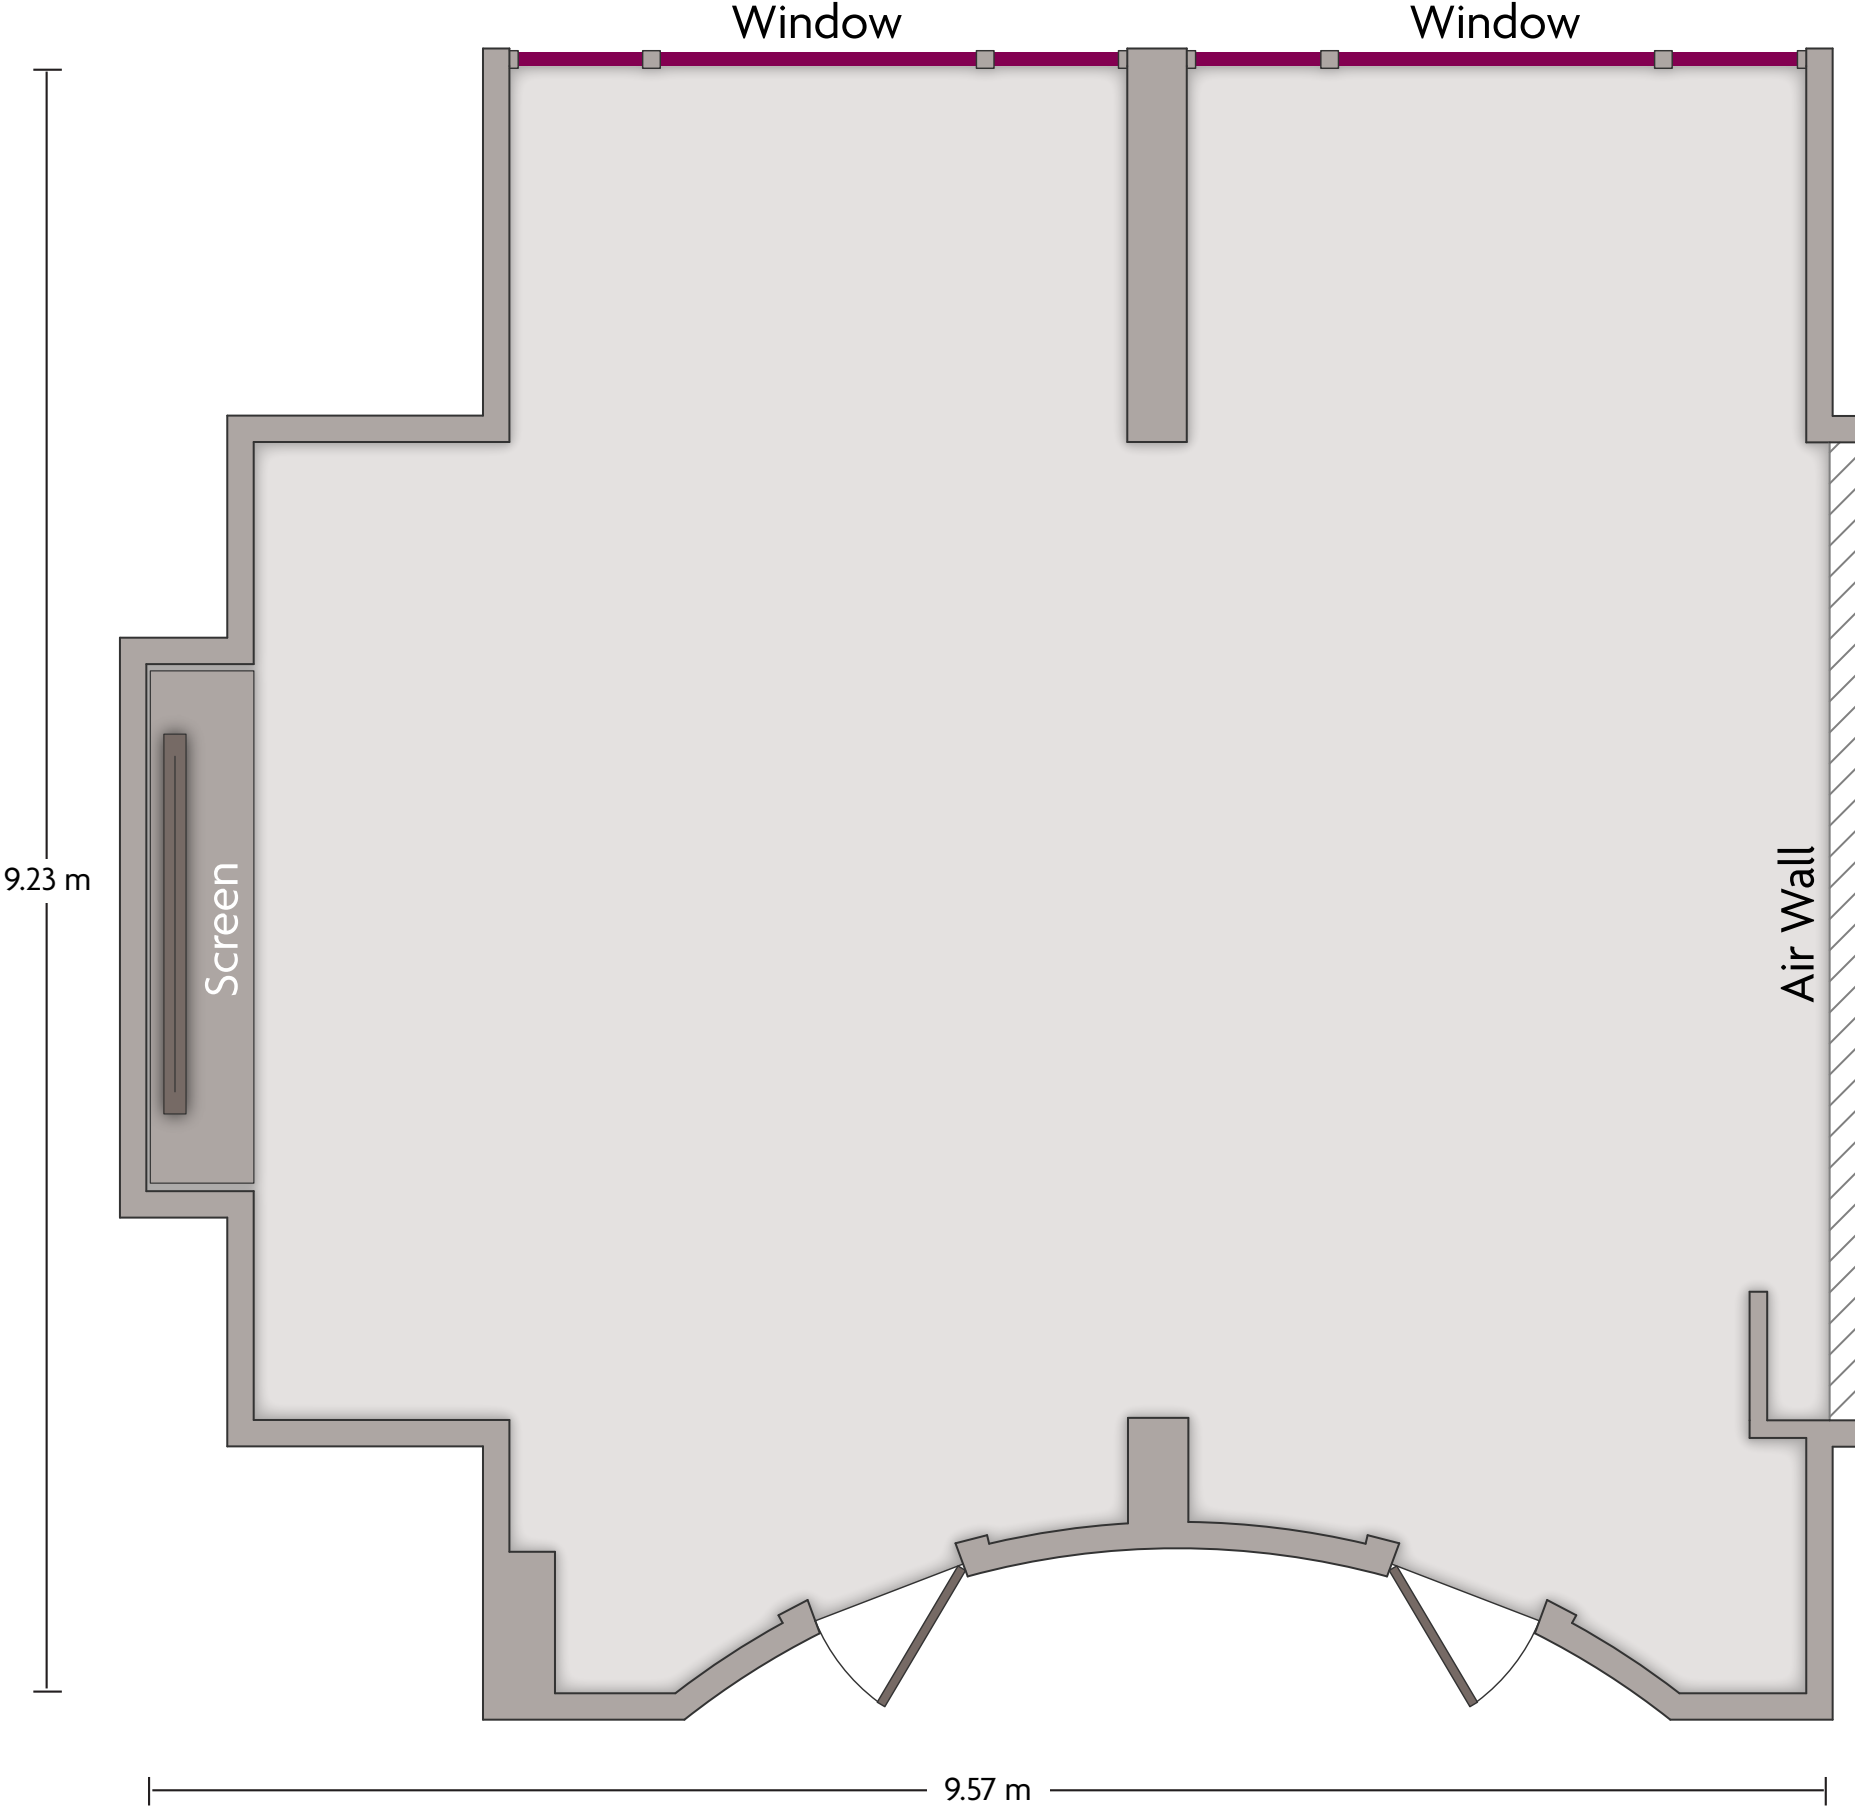

P.O. Box 10924 Al Corniche- Al Ma'adi Road | Jeddah - 21443, Saudi Arabia | 966-12-6611000

*Multiple layout options available for this space.

LENGTH: 20.00 m WIDTH: 5.92 m HEIGHT: 3.47 m TOTAL SQUARE METERS: 116.09 m² MAXIMUM CAPACITY: 110 POWER OUTLETS: 6

P.O. Box 10924 Al Corniche- Al Ma'adi Road | Jeddah - 21443, Saudi Arabia | 966-12-6611000

*Multiple layout options available for this space.

Crowne Plaza® Jeddah - Meeting Room 5

LENGTH: 9.57 m WIDTH: 9.23 m HEIGHT: 3.29 m TOTAL SQUARE METERS: 73.77 m² MAXIMUM CAPACITY: 45 POWER OUTLETS: 11

P.O. Box 10924 Al Corniche- Al Ma'adi Road | Jeddah - 21443, Saudi Arabia | 966-12-6611000

*Multiple layout options available for this space.

Crowne Plaza® Jeddah - Meeting Room 6

LENGTH: 7.36 m WIDTH: 6.62 m HEIGHT: 3.27 m TOTAL SQUARE METERS: 44.03 m² MAXIMUM CAPACITY: 12 POWER OUTLETS: 4

P.O. Box 10924 Al Corniche- Al Ma'adi Road | Jeddah - 21443, Saudi Arabia | 966-12-6611000

Crowne Plaza® Jeddah - Meeting Room 8

LENGTH: 19.04 m WIDTH: 8.10 m HEIGHT: 3.17 m TOTAL SQUARE METERS: 142.91 m² MAXIMUM CAPACITY: 70 POWER OUTLETS: 30