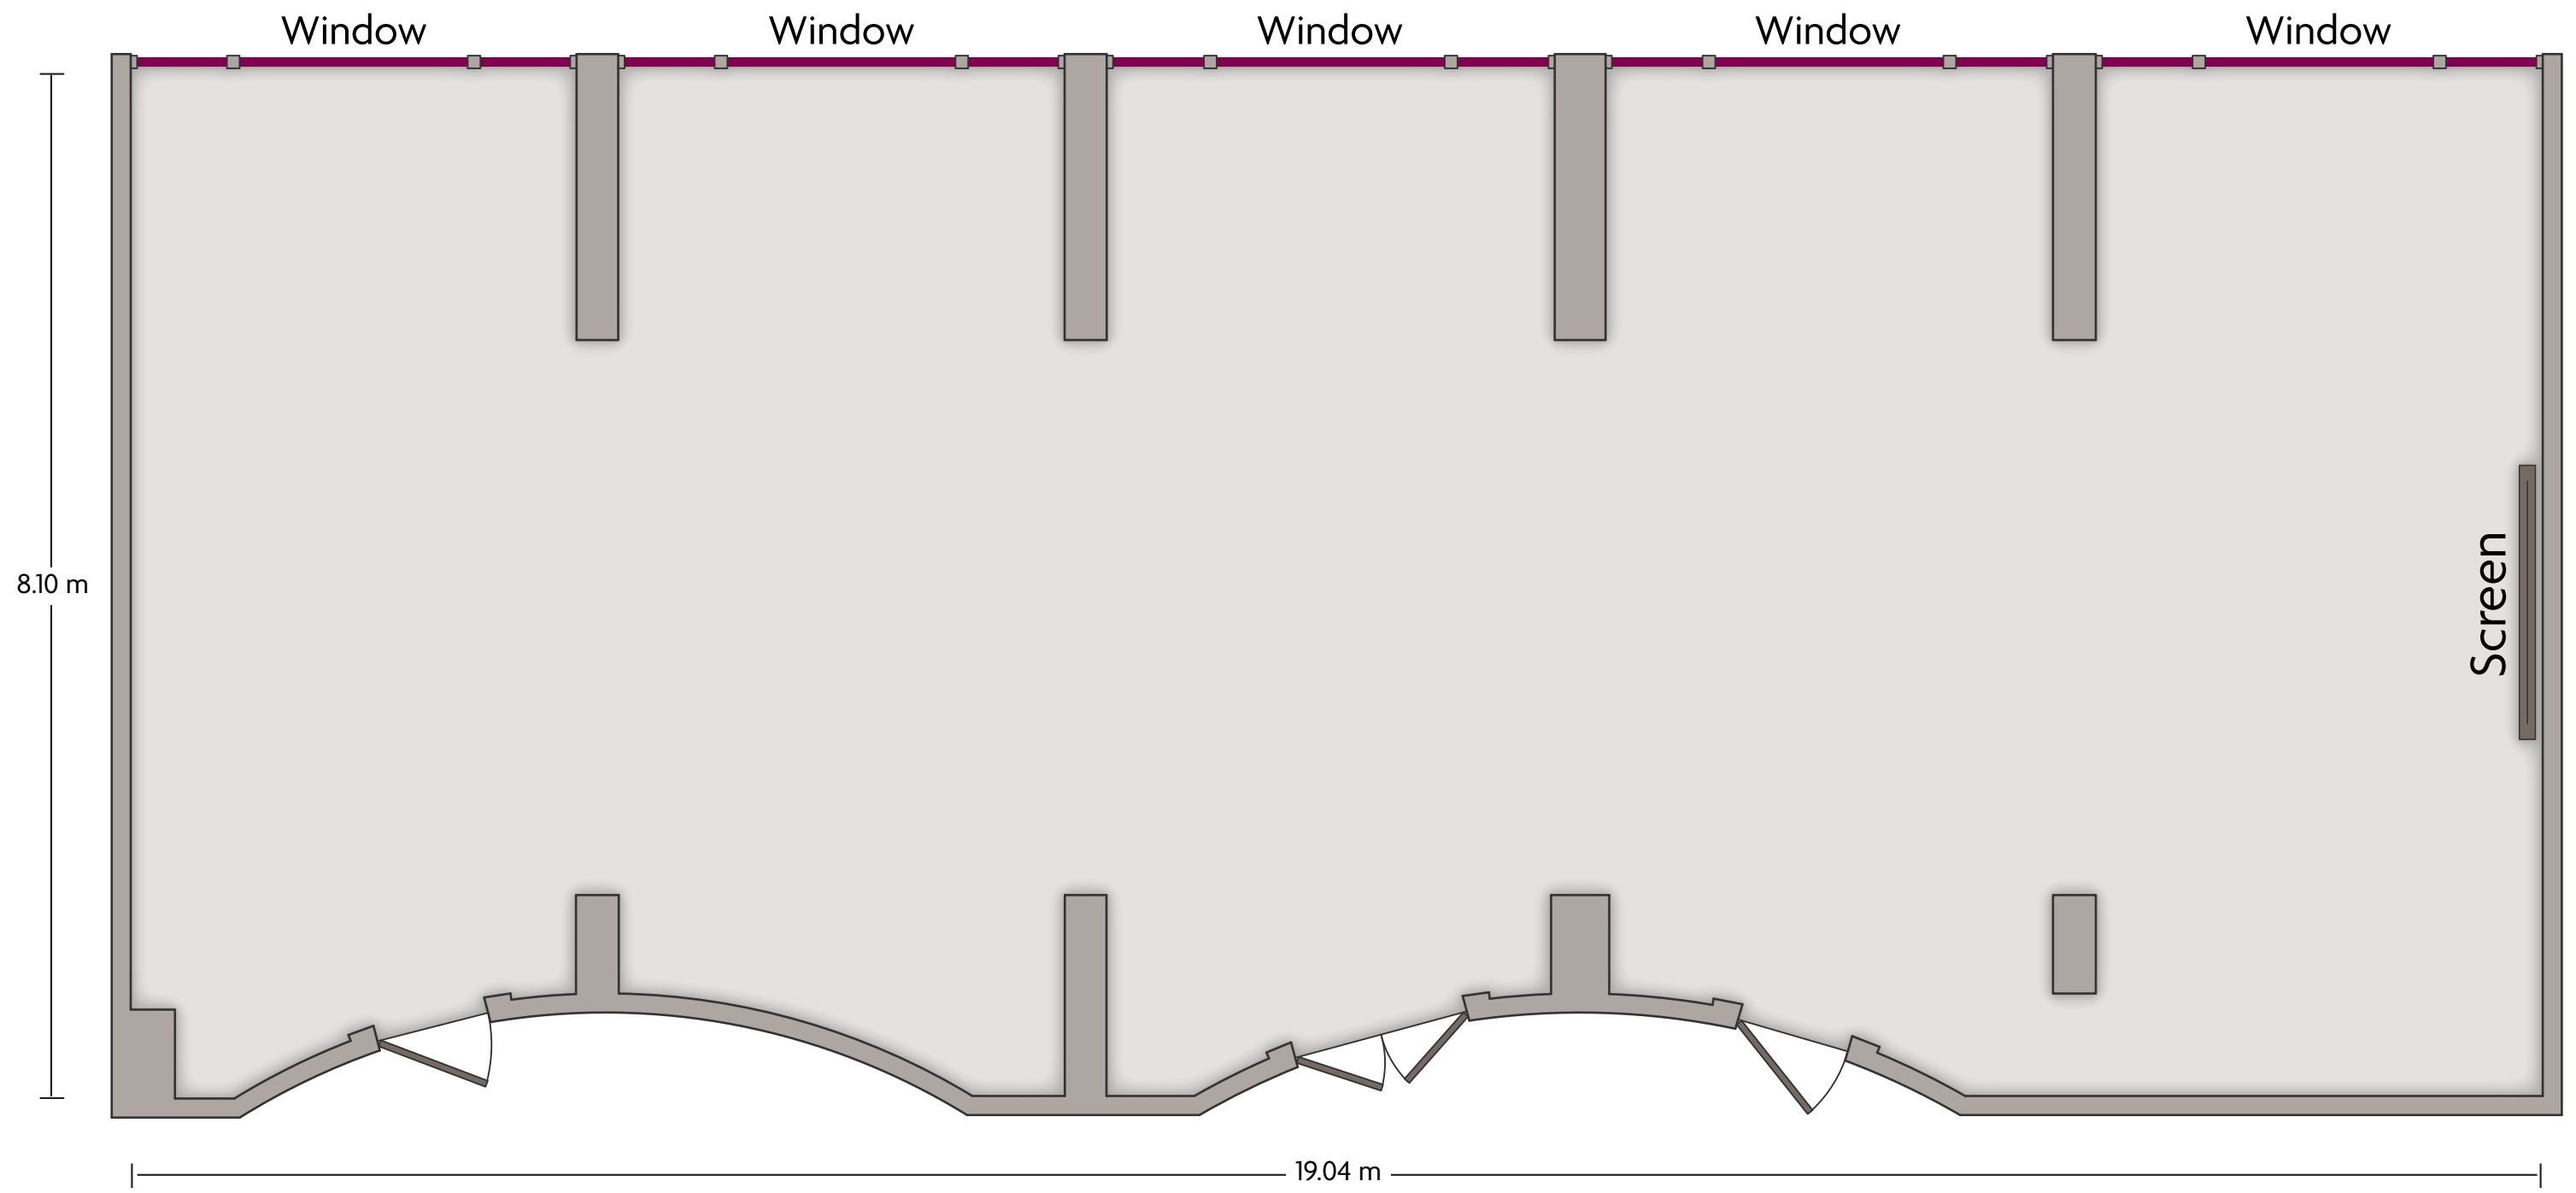

P.O. Box 10924 Al Corniche- Al Ma'adi Road | Jeddah - 21443, Saudi Arabia | 966-12-6611000

*Multiple layout options available for this space.

Crowne Plaza® Jeddah - Meeting Room 5

LENGTH: 9.57 m WIDTH: 9.23 m HEIGHT: 3.29 m TOTAL SQUARE METERS: 73.77 m² MAXIMUM CAPACITY: 45 POWER OUTLETS: 11

P.O. Box 10924 Al Corniche- Al Ma'adi Road | Jeddah - 21443, Saudi Arabia | 966-12-6611000

*Multiple layout options available for this space.

Crowne Plaza® Jeddah - Meeting Room 6

LENGTH: 7.36 m WIDTH: 6.62 m HEIGHT: 3.27 m TOTAL SQUARE METERS: 44.03 m² MAXIMUM CAPACITY: 12 POWER OUTLETS: 4

P.O. Box 10924 Al Corniche- Al Ma'adi Road | Jeddah - 21443, Saudi Arabia | 966-12-6611000

Crowne Plaza® Jeddah - Meeting Room 8

LENGTH: 19.04 m WIDTH: 8.10 m HEIGHT: 3.17 m TOTAL SQUARE METERS: 142.91 m² MAXIMUM CAPACITY: 70 POWER OUTLETS: 30