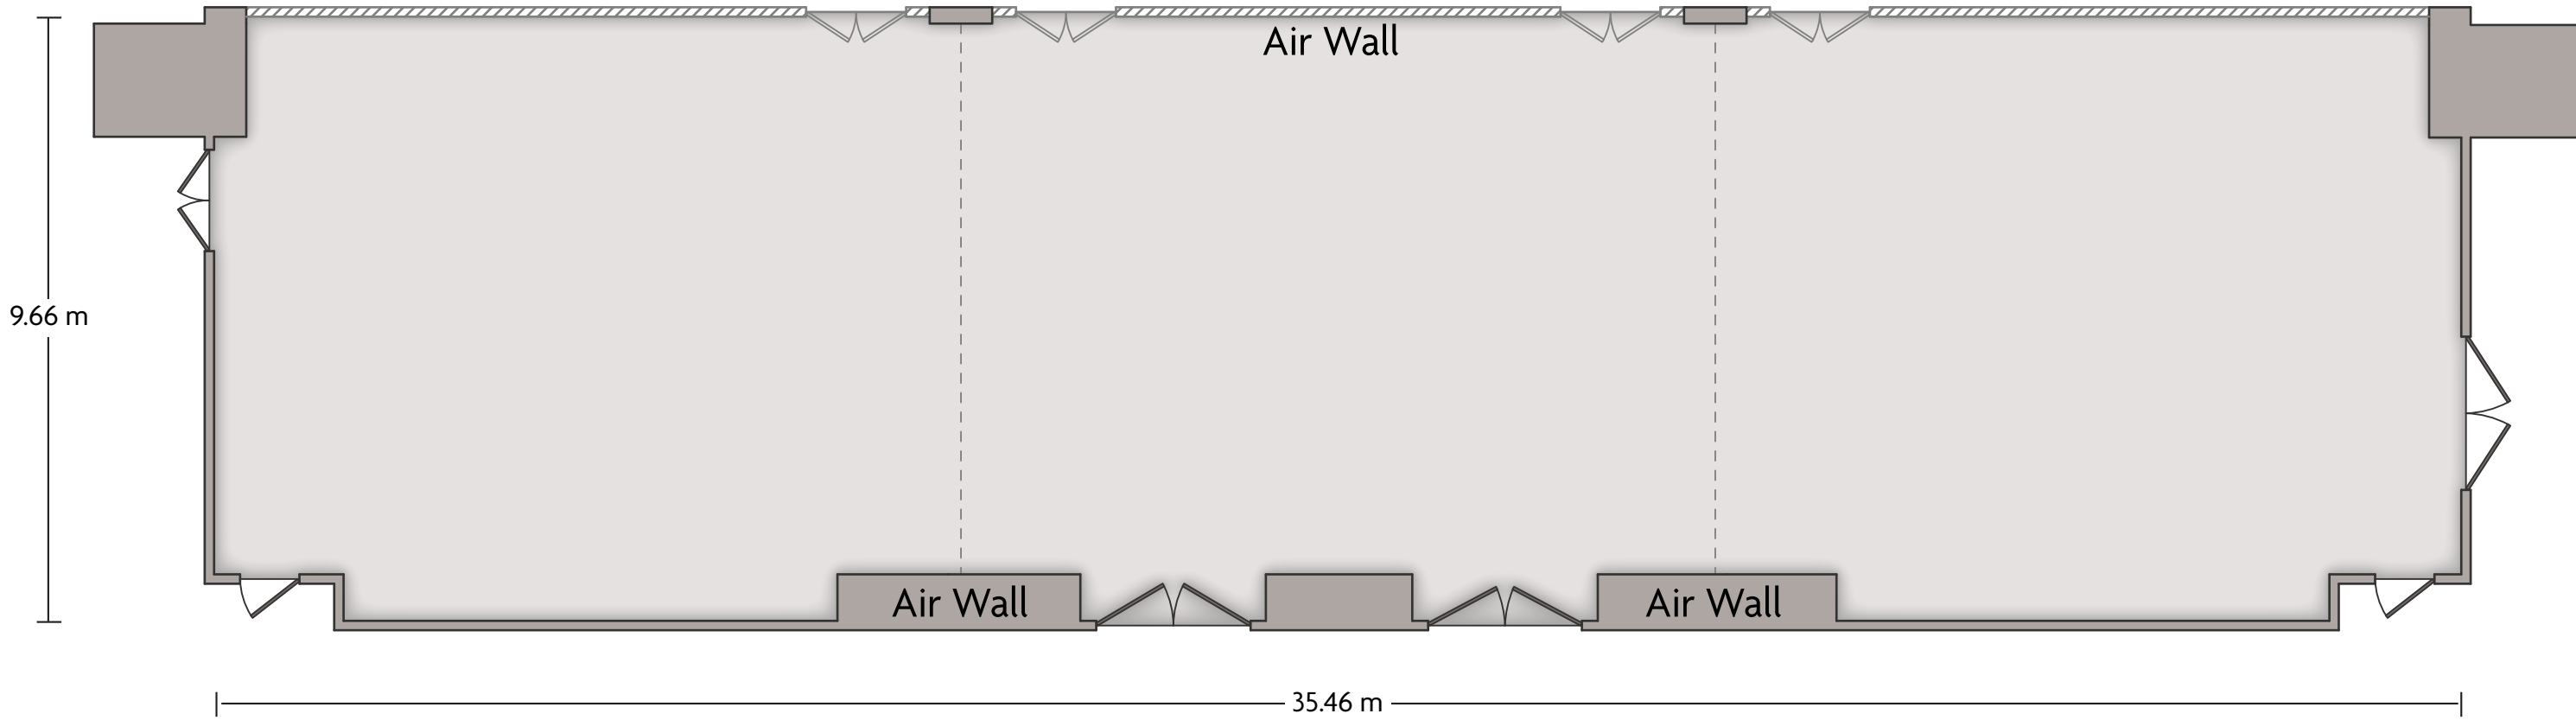

*Multiple layout options available for this space.

Crowne Plaza® Jeddah - Crystal Suite 2

LENGTH: 20.00 m WIDTH: 11.83 m HEIGHT: 3.47 m TOTAL SQUARE METERS: 232.86 m² MAXIMUM CAPACITY: 220 POWER OUTLETS: 4

P.O. Box 10924 Al Corniche- Al Ma'adi Road | Jeddah - 21443, Saudi Arabia | 966-12-6611000

*Multiple layout options available for this space.

Crowne Plaza® Jeddah - Crystal Suite 3

LENGTH: 20.00 m WIDTH: 11.94 m HEIGHT: 3.47 m TOTAL SQUARE METERS: 237.72 m² MAXIMUM CAPACITY: 220 POWER OUTLETS: 13

P.O. Box 10924 Al Corniche- Al Ma'adi Road | Jeddah - 21443, Saudi Arabia | 966-12-6611000

*Multiple layout options available for this space.

Crowne Plaza® Jeddah - Crystal Pre-function

LENGTH: 35.46 m WIDTH: 9.66 m HEIGHT: 3.47 m TOTAL SQUARE METERS: 334.75 m² MAXIMUM CAPACITY: 300 POWER OUTLETS: 0

P.O. Box 10924 Al Corniche- Al Ma'adi Road | Jeddah - 21443, Saudi Arabia | 966-12-6611000

*Multiple layout options available for this space.

Crowne Plaza® Jeddah - Meeting Room 5

LENGTH: 9.57 m WIDTH: 9.23 m HEIGHT: 3.29 m TOTAL SQUARE METERS: 73.77 m² MAXIMUM CAPACITY: 45 POWER OUTLETS: 11