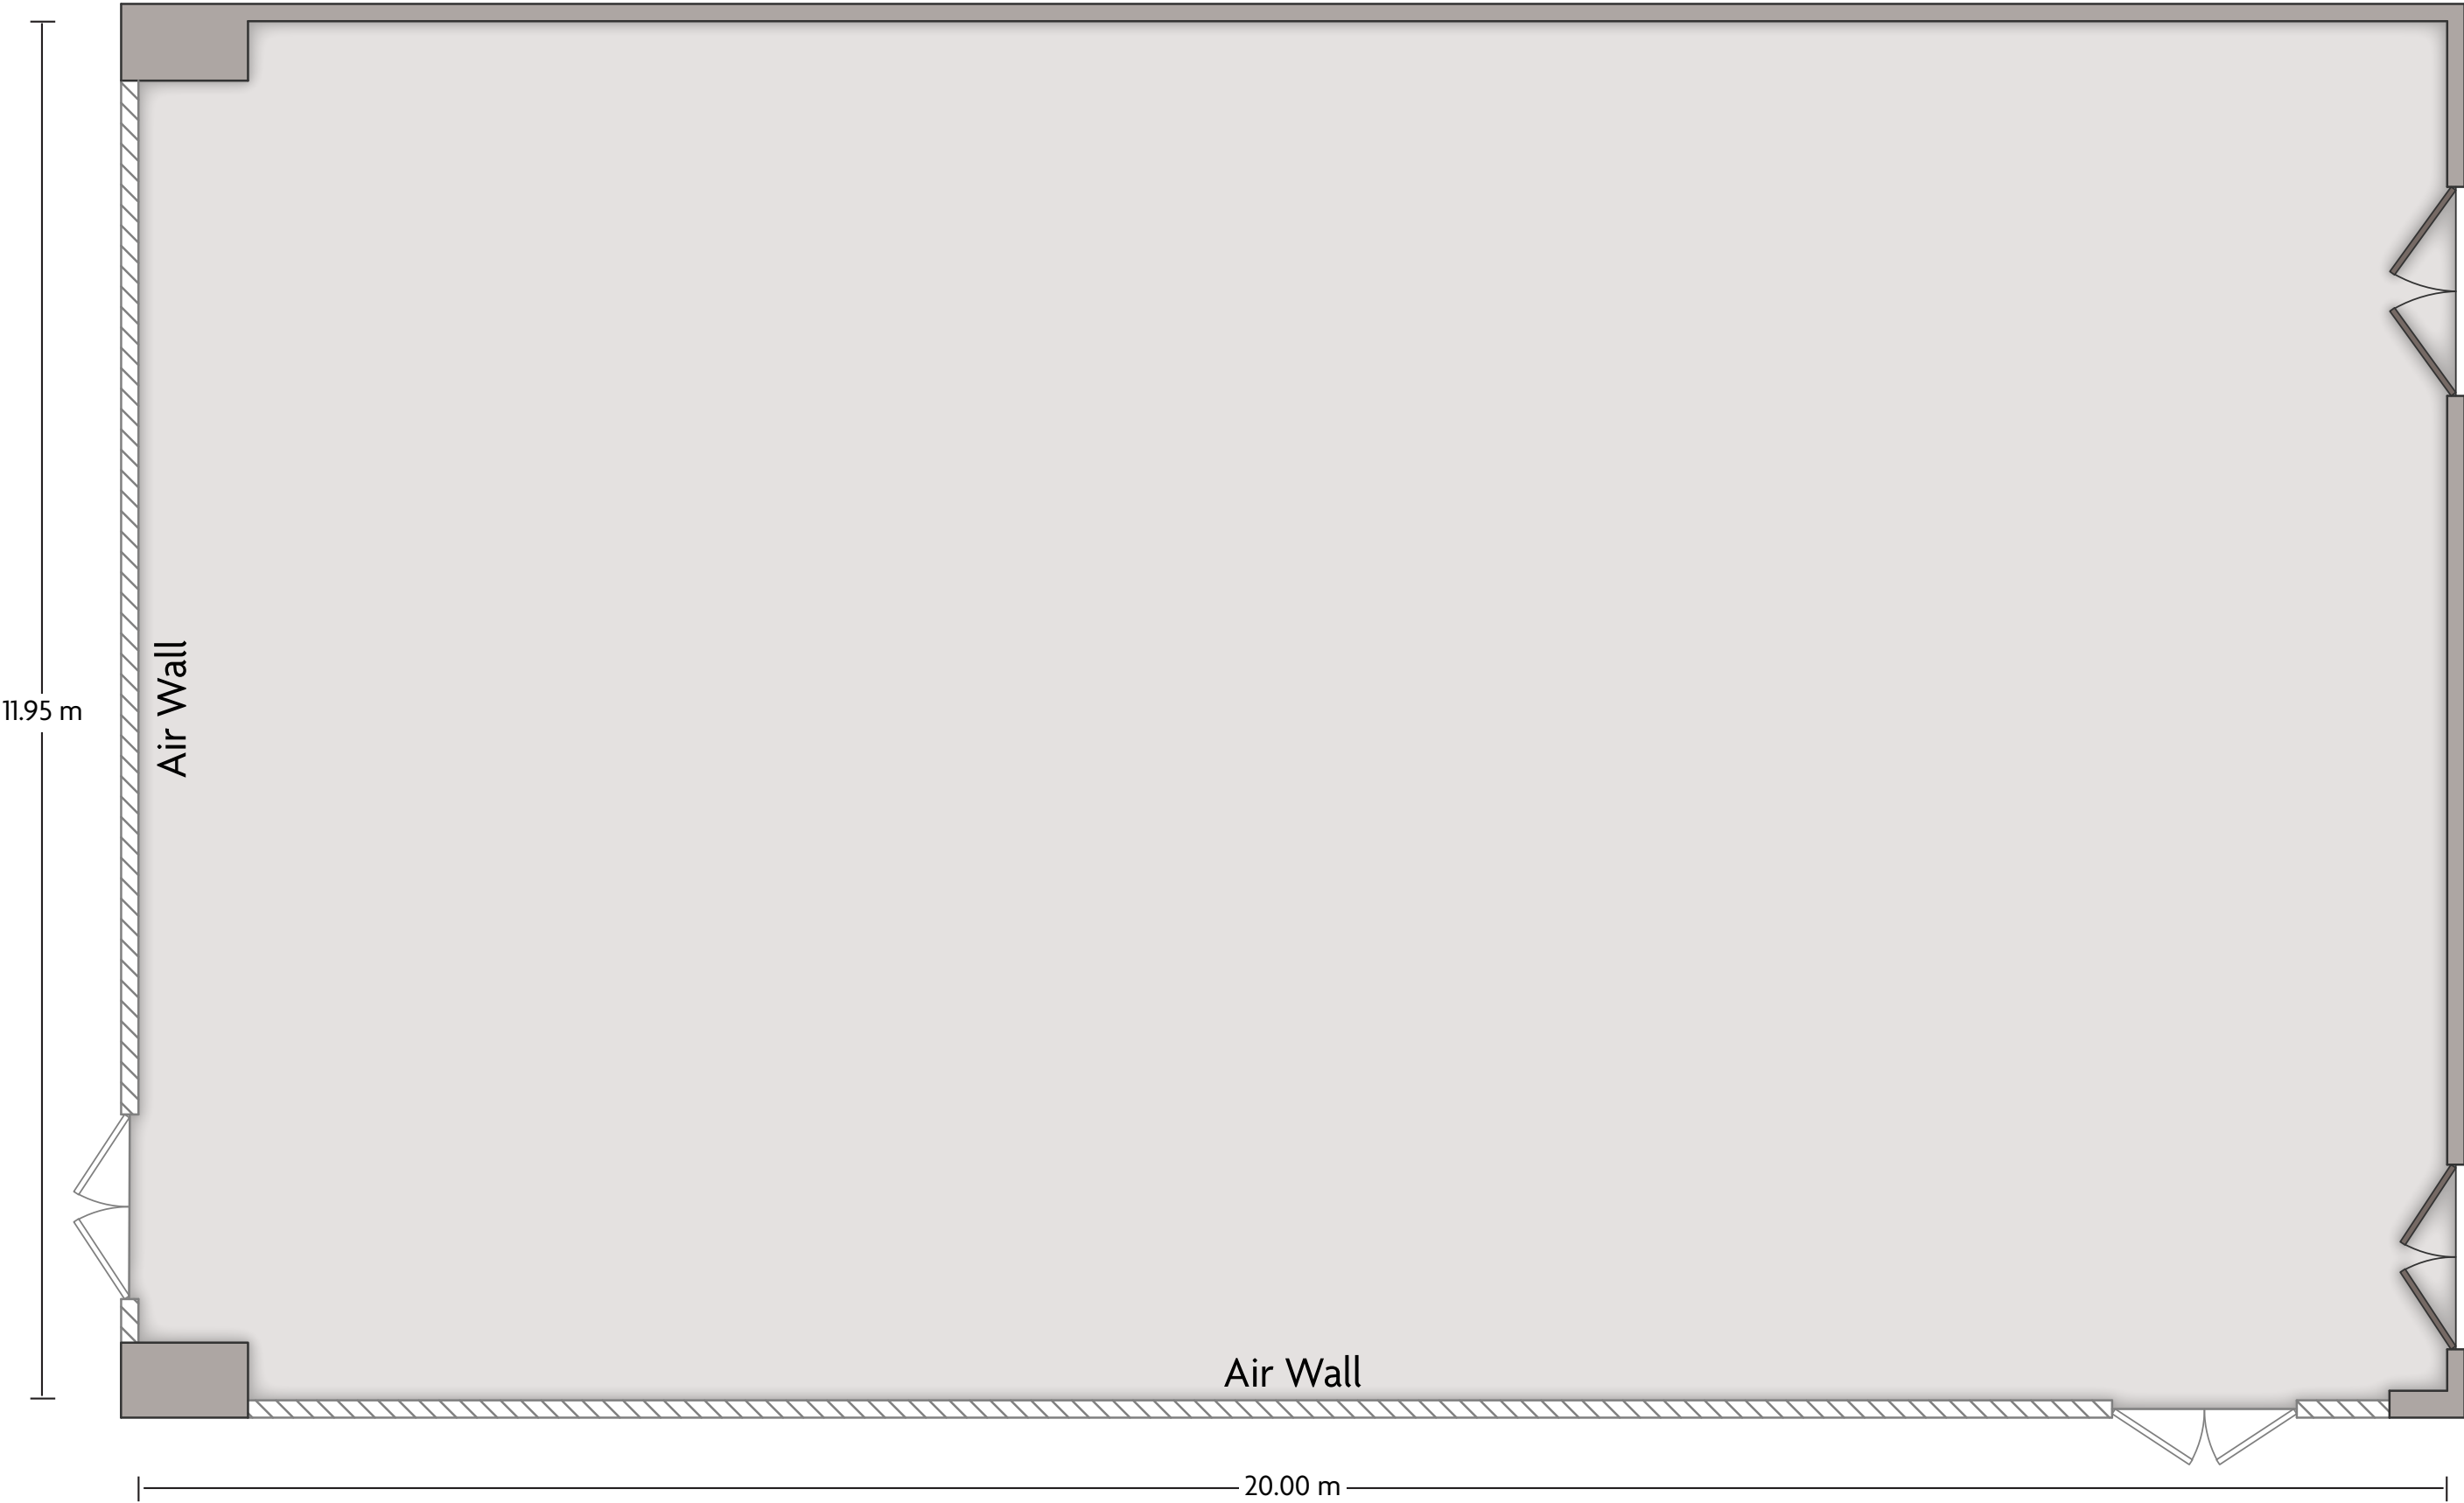

Crowne Plaza® Jeddah - Coffee Break

LENGTH: 16.41 m WIDTH: 9.97 m HEIGHT: 3.00 m TOTAL SQUARE METERS: 119.14 m² MAXIMUM CAPACITY: 300 POWER OUTLETS: 27

P.O. Box 10924 Al Corniche- Al Ma'adi Road | Jeddah - 21443, Saudi Arabia | 966-12-6611000

Crowne Plaza® Jeddah - Crystal Ballroom

LENGTH: 35.46 m WIDTH: 29.71 m HEIGHT: 3.47 m TOTAL SQUARE METERS: 1,049.66 m² MAXIMUM CAPACITY: 1,200 POWER OUTLETS: 27

P.O. Box 10924 Al Corniche- Al Ma'adi Road | Jeddah - 21443, Saudi Arabia | 966-12-6611000

*Multiple layout options available for this space.

LENGTH: 20.00 m WIDTH: 11.95 m HEIGHT: 3.47 m TOTAL SQUARE METERS: 237.98 m² MAXIMUM CAPACITY: 220 POWER OUTLETS: 10

P.O. Box 10924 Al Corniche- Al Ma'adi Road | Jeddah - 21443, Saudi Arabia | 966-12-6611000

*Multiple layout options available for this space.

Crowne Plaza® Jeddah - Crystal Suite 2

LENGTH: 20.00 m WIDTH: 11.83 m HEIGHT: 3.47 m TOTAL SQUARE METERS: 232.86 m² MAXIMUM CAPACITY: 220 POWER OUTLETS: 4