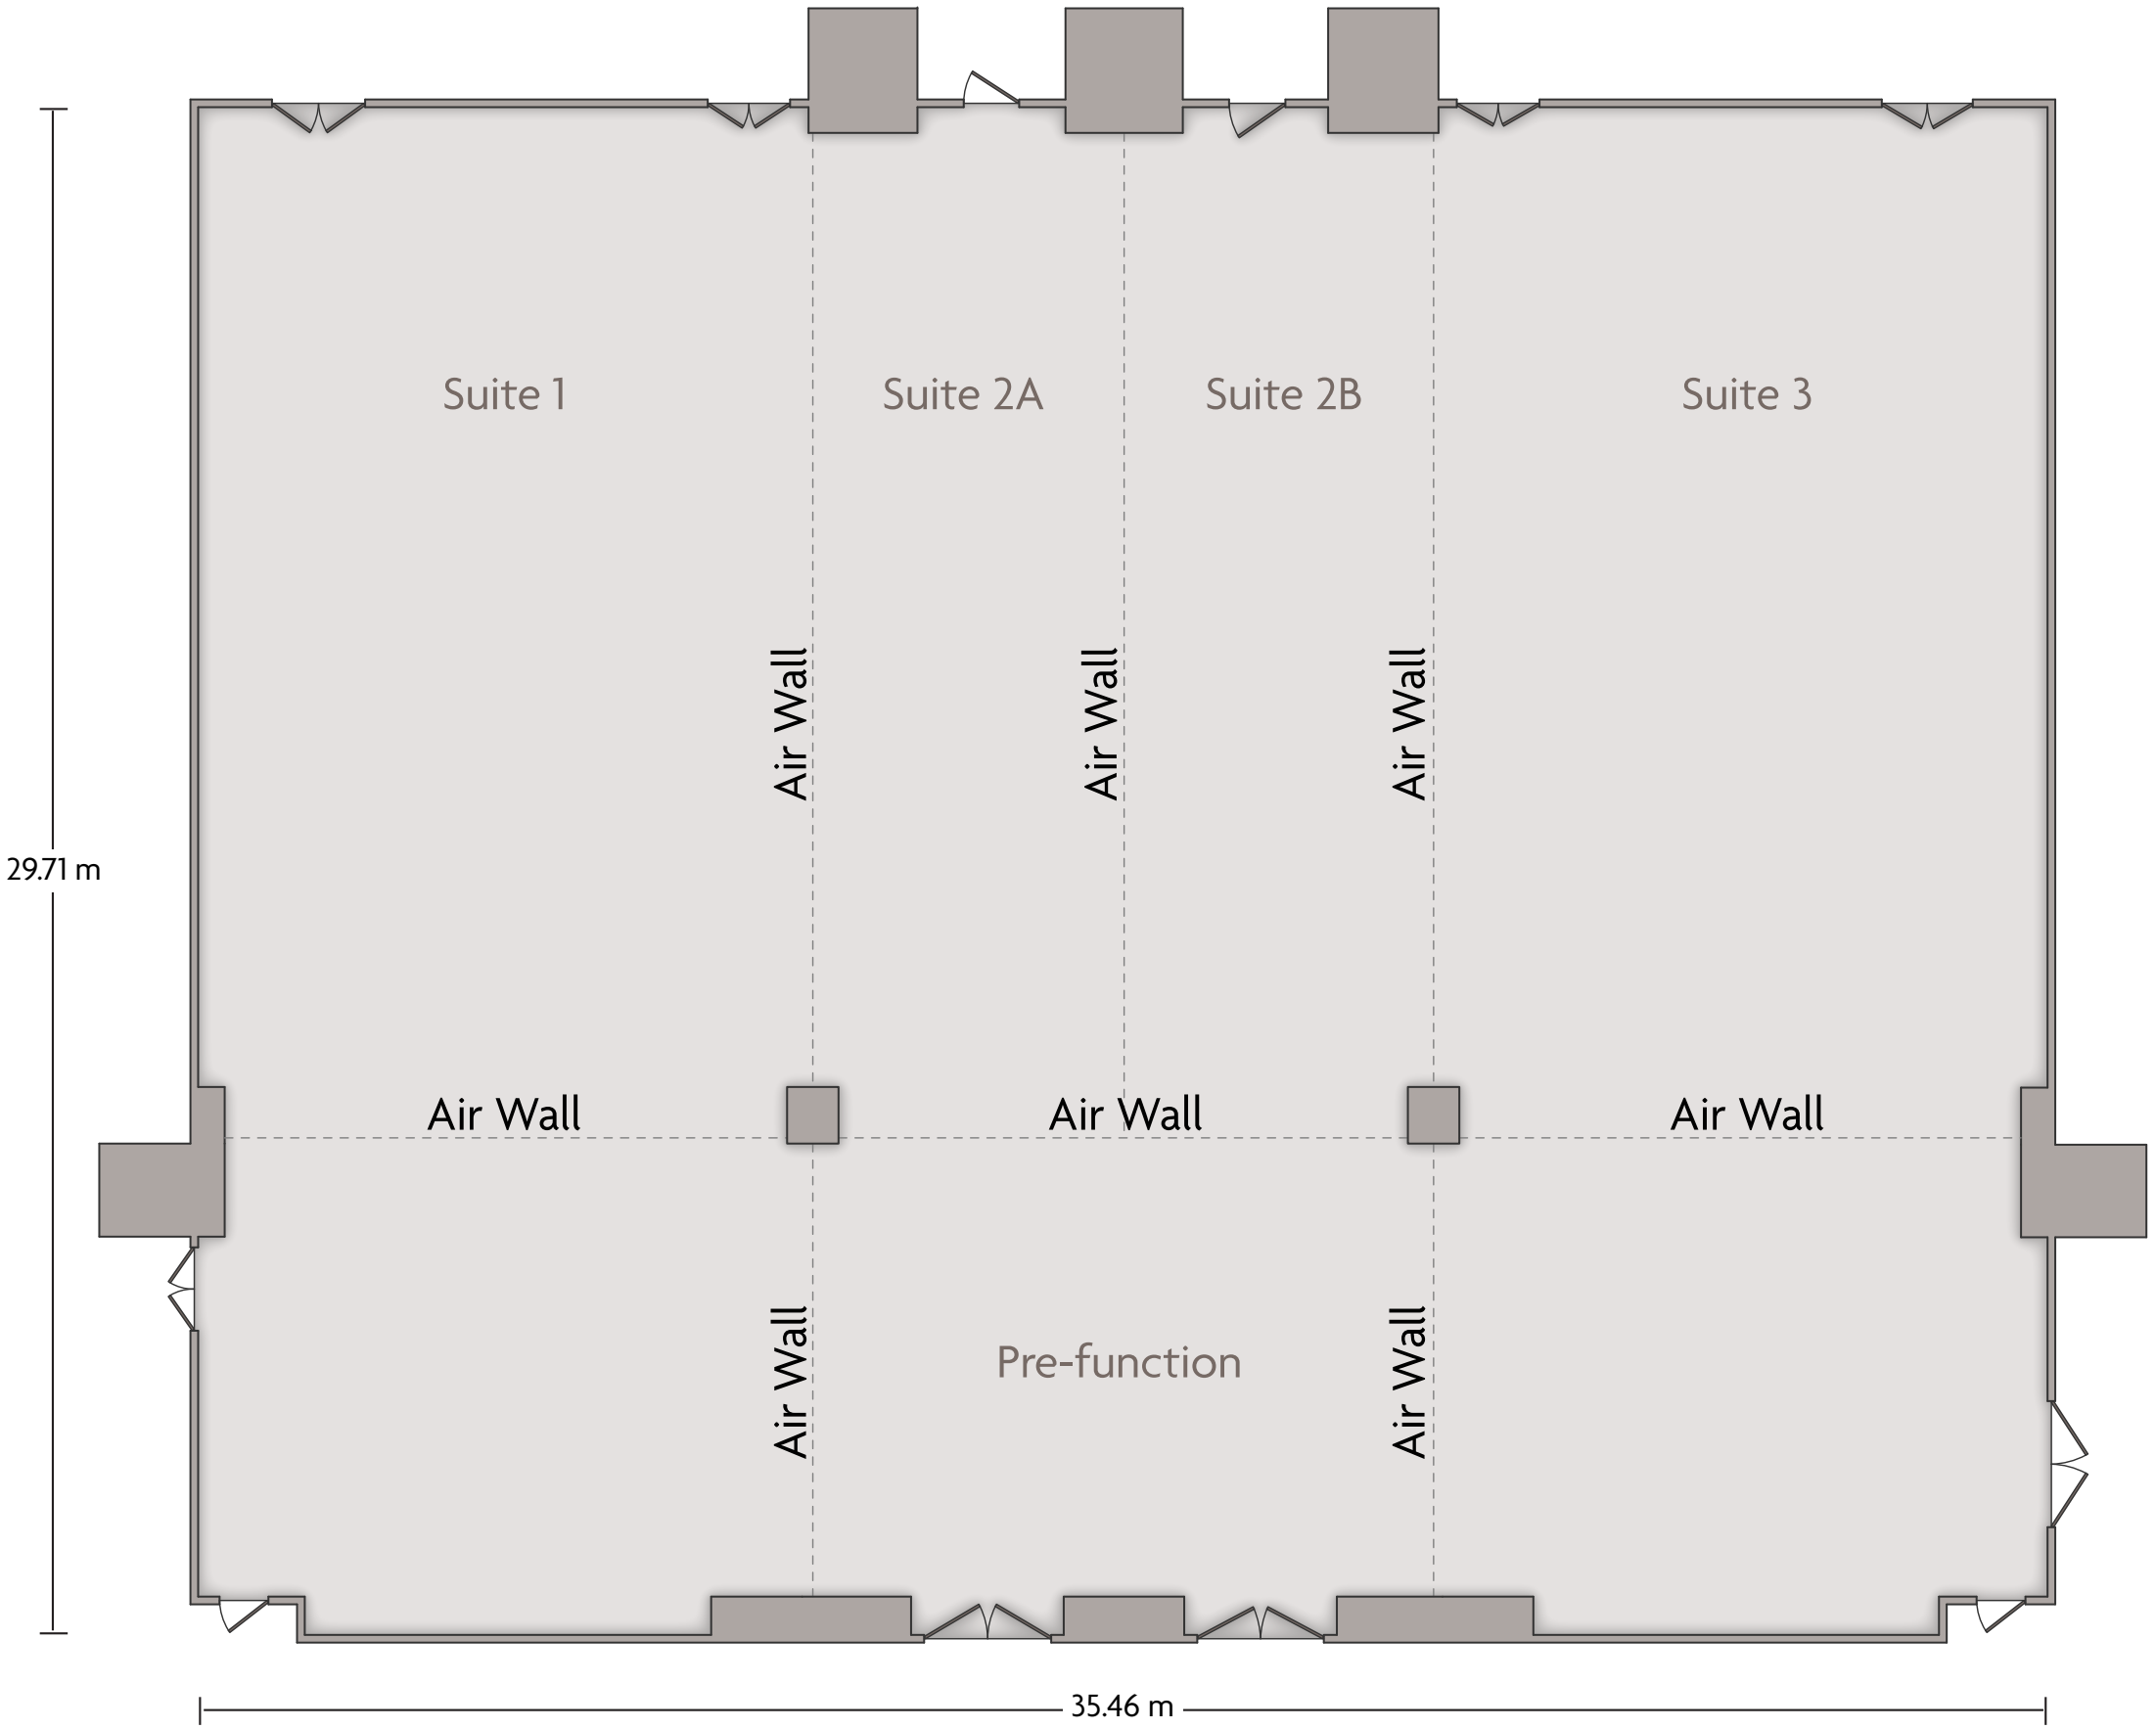

Crowne Plaza® Jeddah - Coffee Break

LENGTH: 16.41 m WIDTH: 9.97 m HEIGHT: 3.00 m TOTAL SQUARE METERS: 119.14 m² MAXIMUM CAPACITY: 300 POWER OUTLETS: 27

P.O. Box 10924 Al Corniche- Al Ma'adi Road | Jeddah - 21443, Saudi Arabia | 966-12-6611000

Crowne Plaza® Jeddah - Crystal Ballroom

LENGTH: 35.46 m WIDTH: 29.71 m HEIGHT: 3.47 m TOTAL SQUARE METERS: 1,049.66 m² MAXIMUM CAPACITY: 1,200 POWER OUTLETS: 27

P.O. Box 10924 Al Corniche- Al Ma'adi Road | Jeddah - 21443, Saudi Arabia | 966-12-6611000

*Multiple layout options available for this space.

LENGTH: 20.00 m WIDTH: 11.95 m HEIGHT: 3.47 m TOTAL SQUARE METERS: 237.98 m² MAXIMUM CAPACITY: 220 POWER OUTLETS: 10

P.O. Box 10924 Al Corniche- Al Ma'adi Road | Jeddah - 21443, Saudi Arabia | 966-12-6611000

*Multiple layout options available for this space.

Crowne Plaza® Jeddah - Crystal Suite 2

LENGTH: 20.00 m WIDTH: 11.83 m HEIGHT: 3.47 m TOTAL SQUARE METERS: 232.86 m² MAXIMUM CAPACITY: 220 POWER OUTLETS: 4