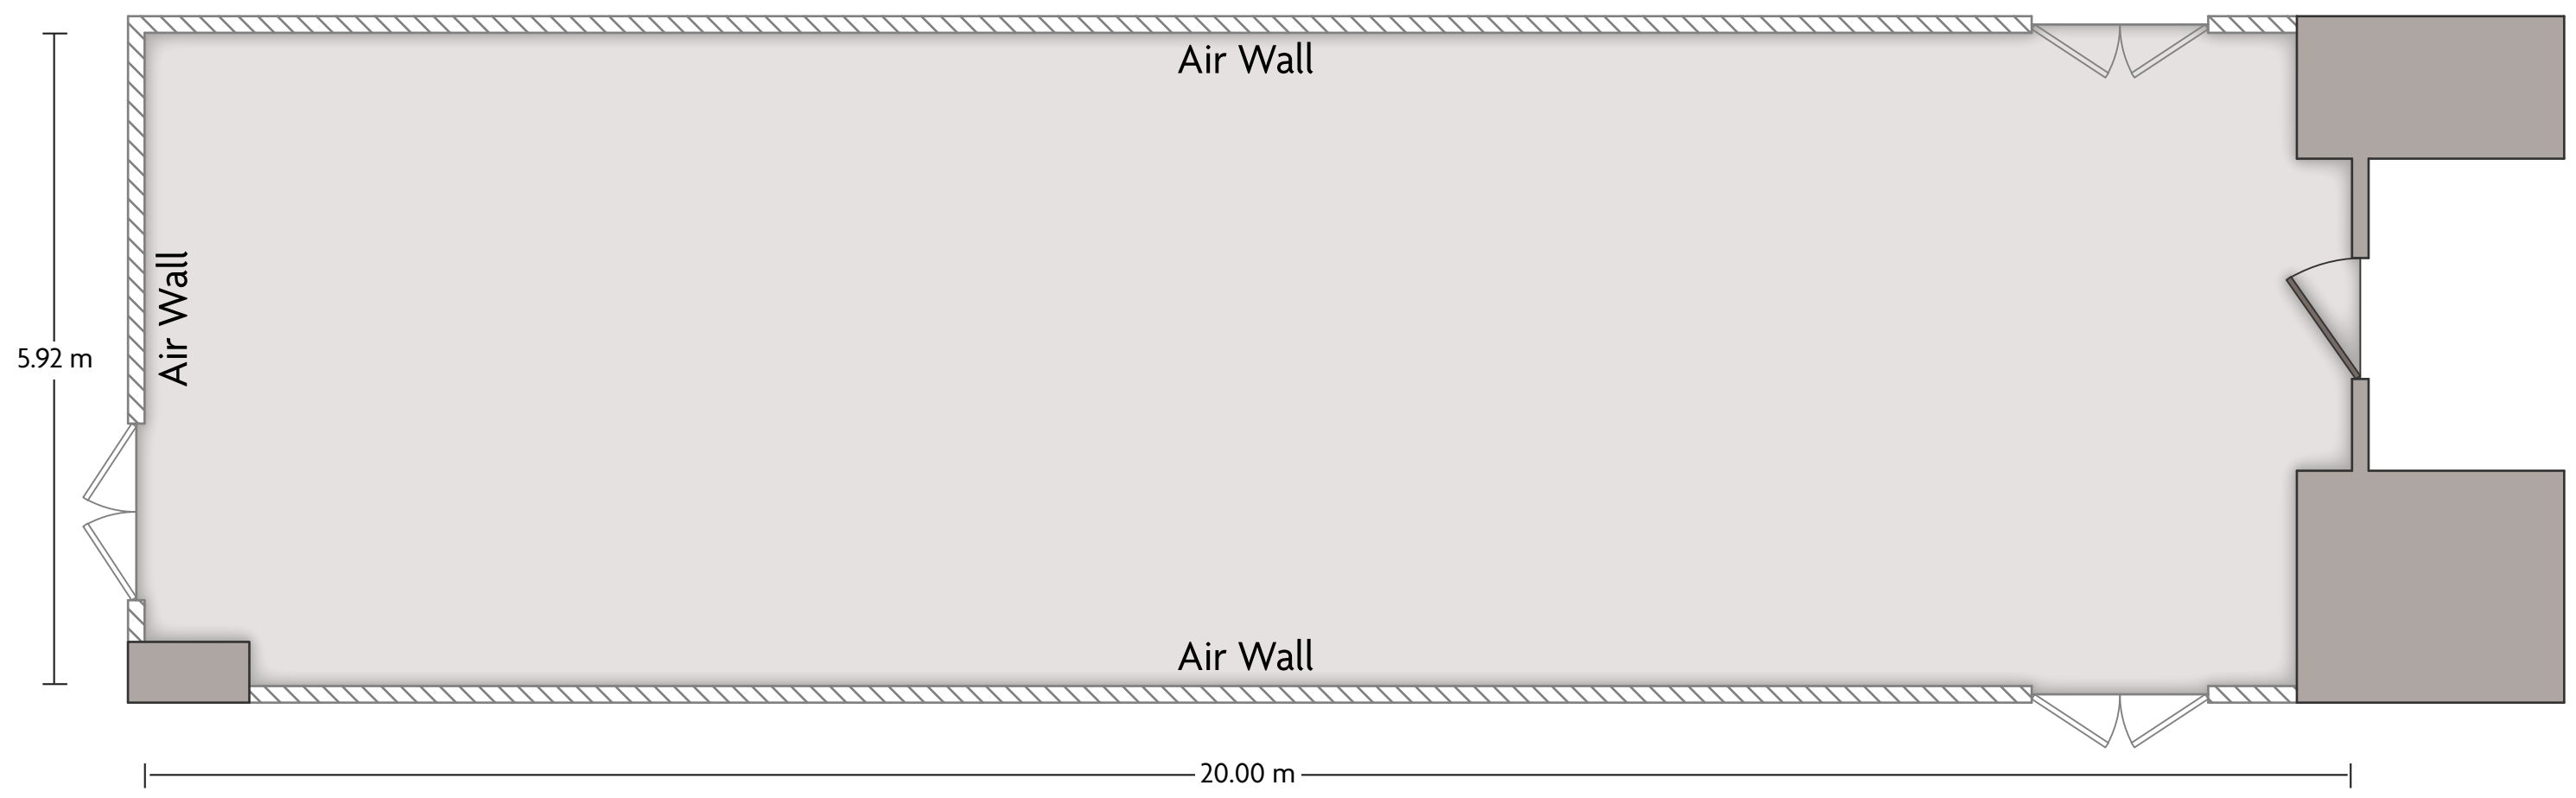

LENGTH: 20.00 m   WIDTH: 5.92 m   HEIGHT: 3.47 m   TOTAL SQUARE METERS: 116.09 m²   MAXIMUM CAPACITY: 110   POWER OUTLETS: 6

P.O. Box 10924 Al Corniche- Al Ma'adi Road | Jeddah - 21443, Saudi Arabia | 966-12-6611000

*Multiple layout options available for this space.