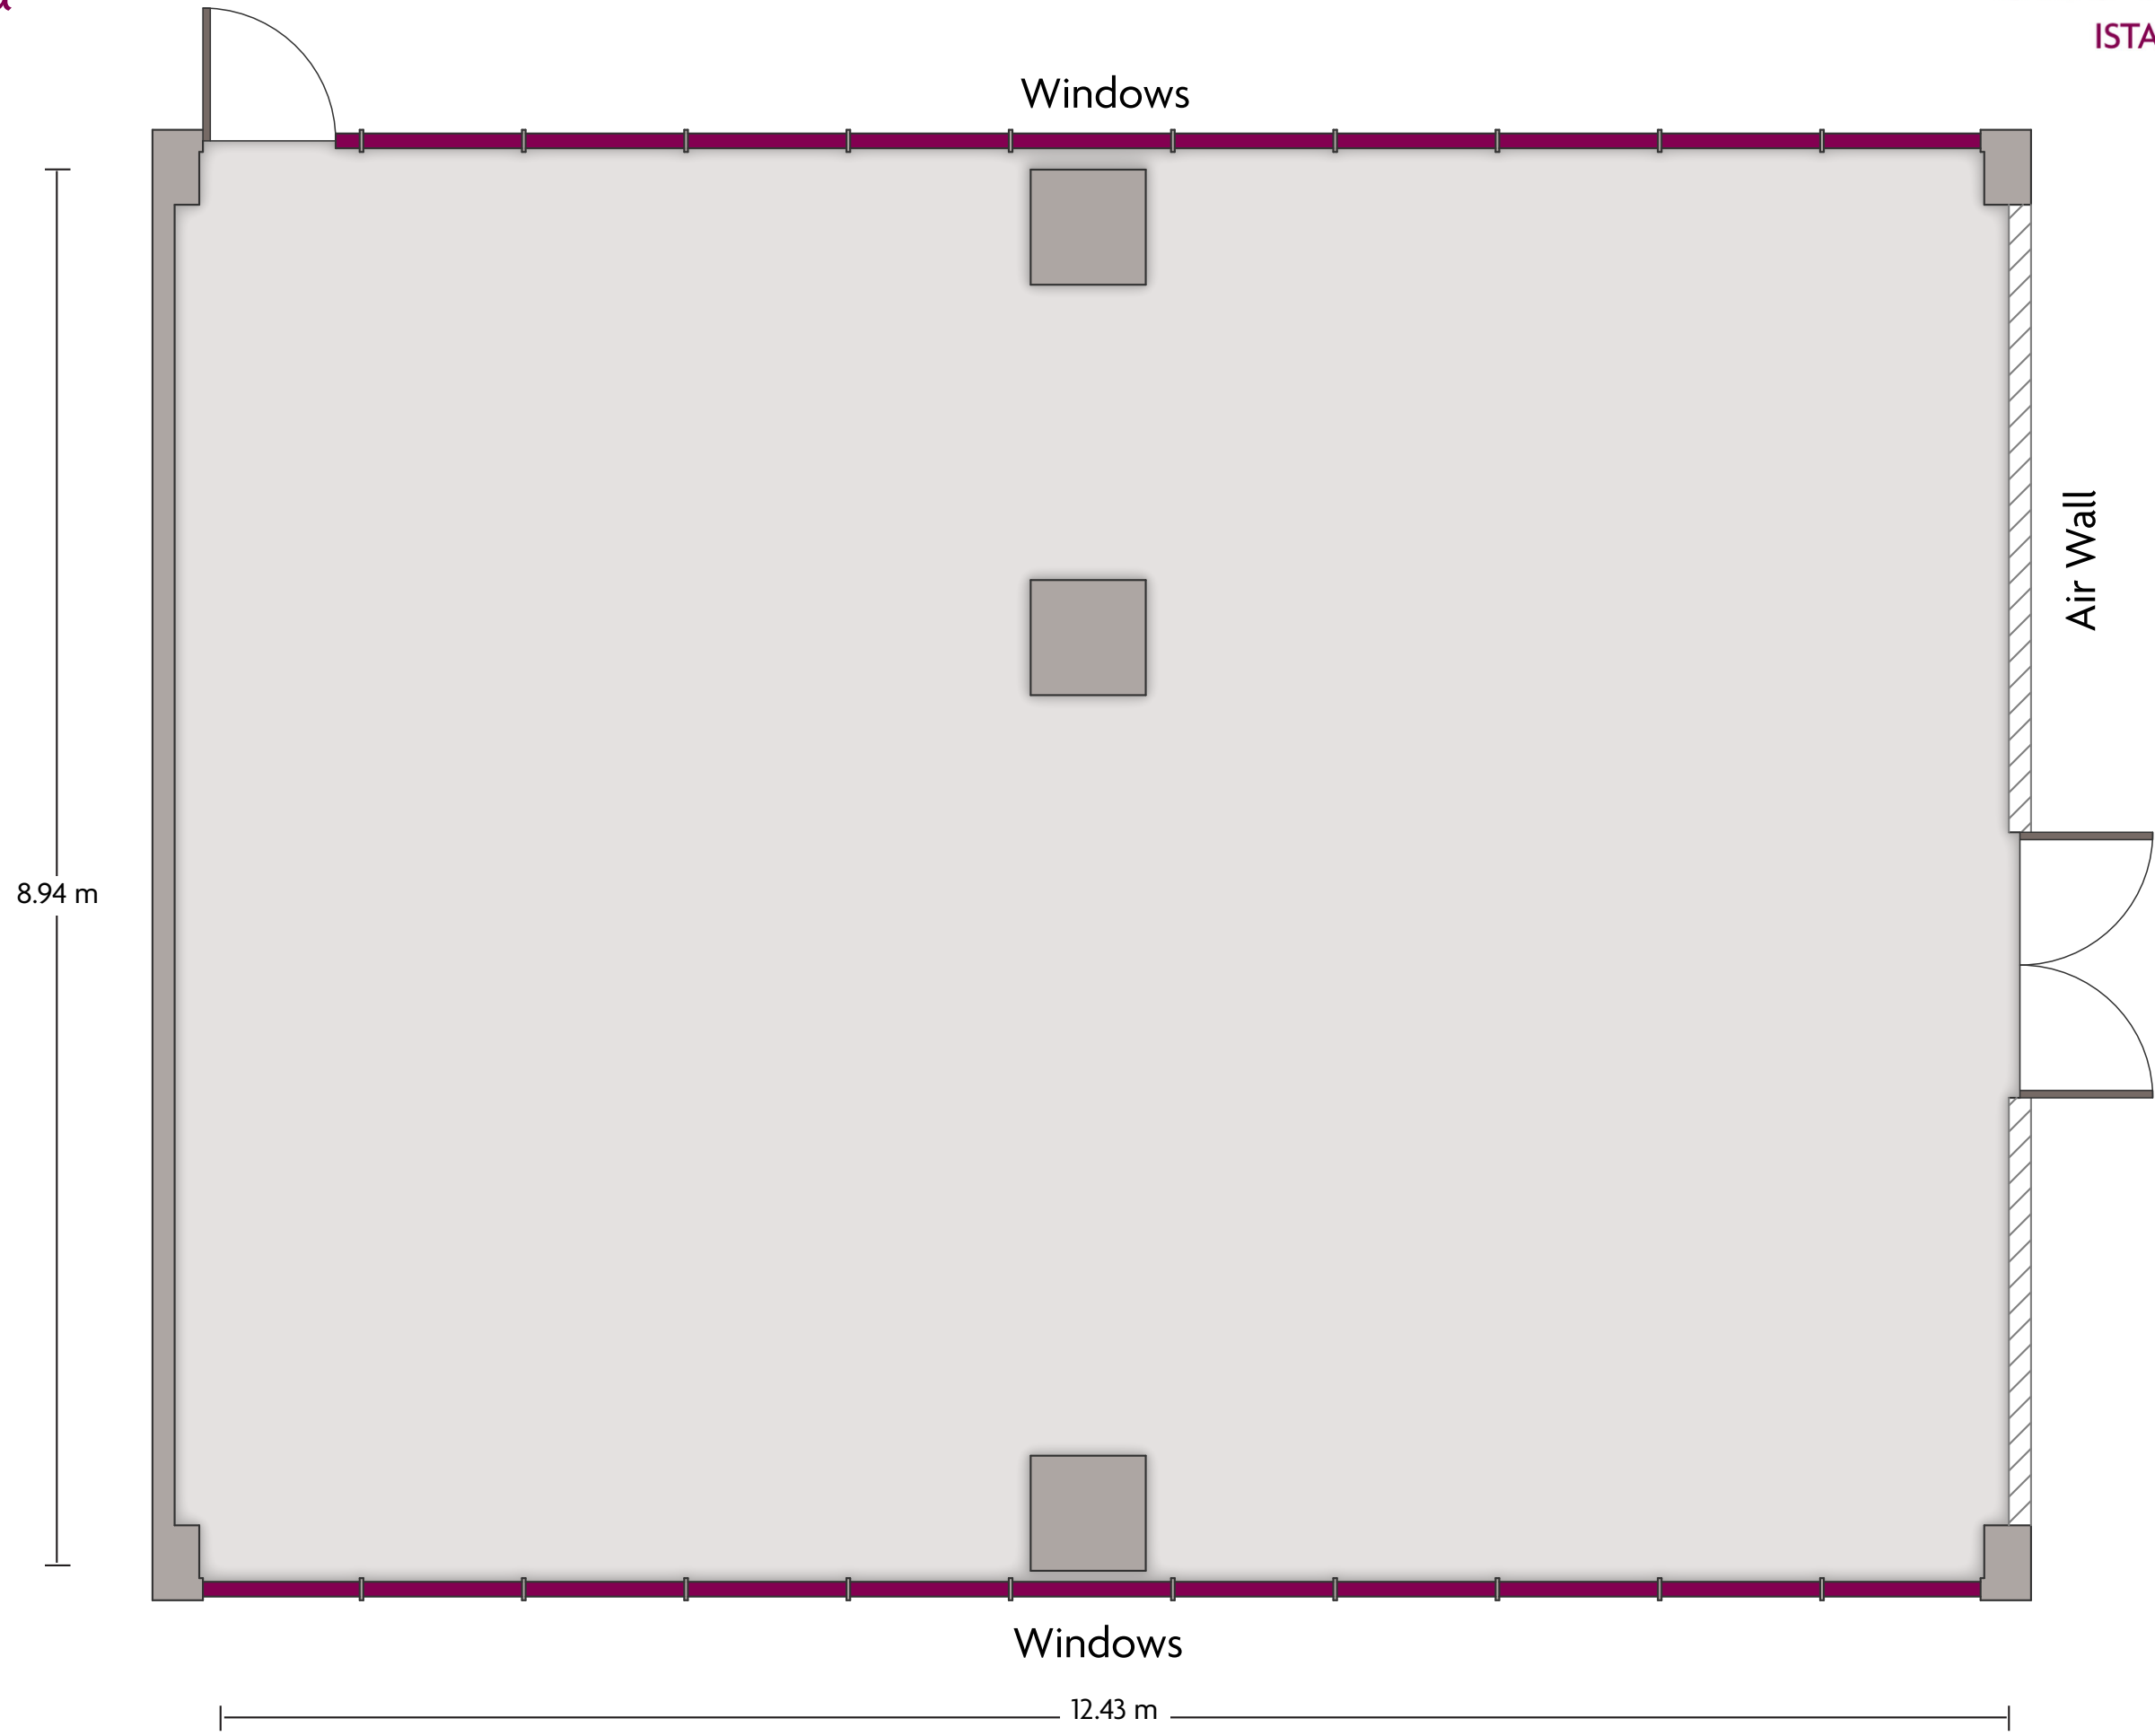

\*Multiple layout options available for this space.

Crowne Plaza® Crowne Plaza Istanbul - Harbiye  
Alsancok 2

LENGTH: 15.96 m    WIDTH: 7.19 m    HEIGHT: 3.2 m    TOTAL SQUARE METERS: 100 m<sup>2</sup>    MAXIMUM CAPACITY: 65    POWER OUTLETS: 6

Dolapdere Caddesi No.161 Sisli, Istanbul - 34375, Turkey | 90-212-2916080

\*Multiple layout options available for this space.

Crowne Plaza® Crowne Plaza Istanbul - Harbiye  
Alsancok 1

LENGTH: 14.65 m    WIDTH: 7.96 m    HEIGHT: 3.2 m    TOTAL SQUARE METERS: 70 m<sup>2</sup>    MAXIMUM CAPACITY: 37    POWER OUTLETS: 7

Dolapdere Caddesi No.161 Sisli, Istanbul - 34375, Turkey | 90-212-2916080

\*Multiple layout options available for this space.

Crowne Plaza® Crowne Plaza Istanbul - Harbiye  
Bornova

LENGTH: 12.43 m    WIDTH: 8.94 m    HEIGHT: 3.34 m    TOTAL SQUARE METERS: 112 m<sup>2</sup>    MAXIMUM CAPACITY: 80    POWER OUTLETS: 5

\*Multiple layout options available for this space.

Crowne Plaza® Crowne Plaza Istanbul - Harbiye  
Hatay

LENGTH: 16.06 m    WIDTH: 9.25 m    HEIGHT: 3.2 m    TOTAL SQUARE METERS: 120 m<sup>2</sup>    MAXIMUM CAPACITY: 180    POWER OUTLETS: 15