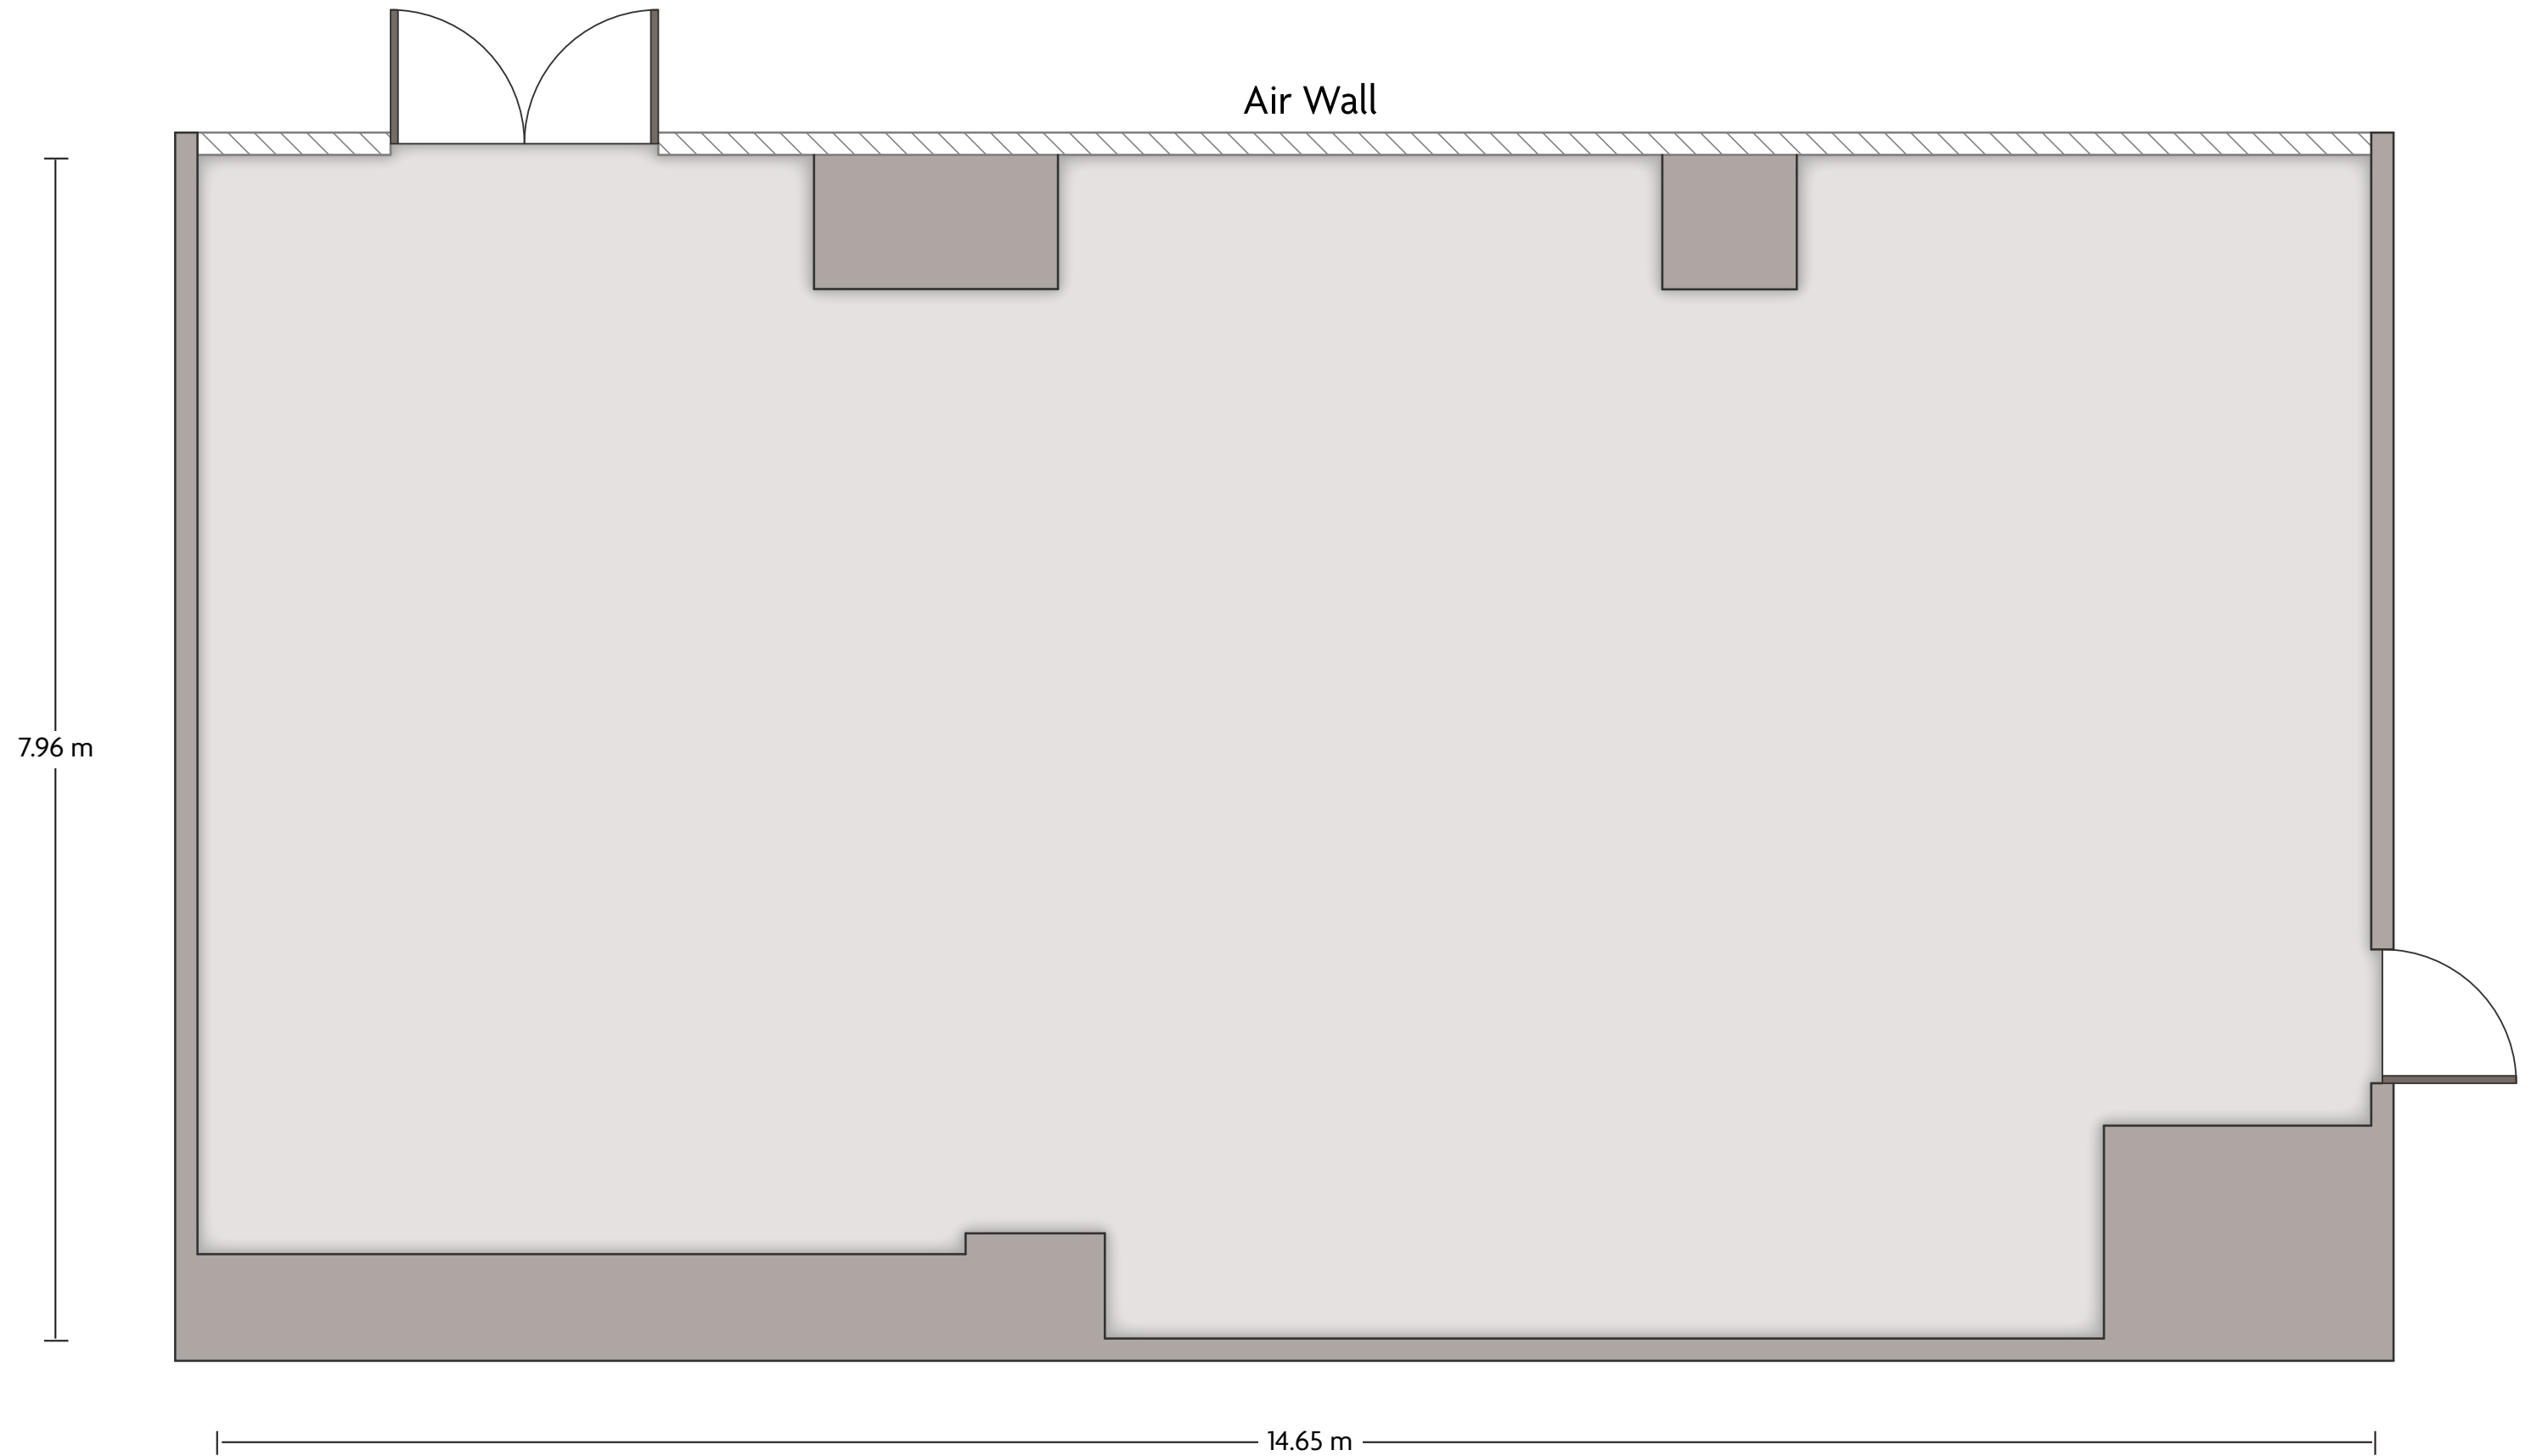

\*Multiple layout options available for this space.

Crowne Plaza® Crowne Plaza Istanbul - Harbiye  
Alsancok 2

LENGTH: 15.96 m    WIDTH: 7.19 m    HEIGHT: 3.2 m    TOTAL SQUARE METERS: 100 m<sup>2</sup>    MAXIMUM CAPACITY: 65    POWER OUTLETS: 6

Dolapdere Caddesi No.161 Sisli, Istanbul - 34375, Turkey | 90-212-2916080

\*Multiple layout options available for this space.

Crowne Plaza® Crowne Plaza Istanbul - Harbiye  
Alsancok 1

LENGTH: 14.65 m    WIDTH: 7.96 m    HEIGHT: 3.2 m    TOTAL SQUARE METERS: 70 m<sup>2</sup>    MAXIMUM CAPACITY: 37    POWER OUTLETS: 7

Dolapdere Caddesi No.161 Sisli, Istanbul - 34375, Turkey | 90-212-2916080

\*Multiple layout options available for this space.

Crowne Plaza® Crowne Plaza Istanbul - Harbiye  
Bornova

LENGTH: 12.43 m    WIDTH: 8.94 m    HEIGHT: 3.34 m    TOTAL SQUARE METERS: 112 m<sup>2</sup>    MAXIMUM CAPACITY: 80    POWER OUTLETS: 5

\*Multiple layout options available for this space.

Crowne Plaza® Crowne Plaza Istanbul - Harbiye  
Hatay

LENGTH: 16.06 m    WIDTH: 9.25 m    HEIGHT: 3.2 m    TOTAL SQUARE METERS: 120 m<sup>2</sup>    MAXIMUM CAPACITY: 180    POWER OUTLETS: 15