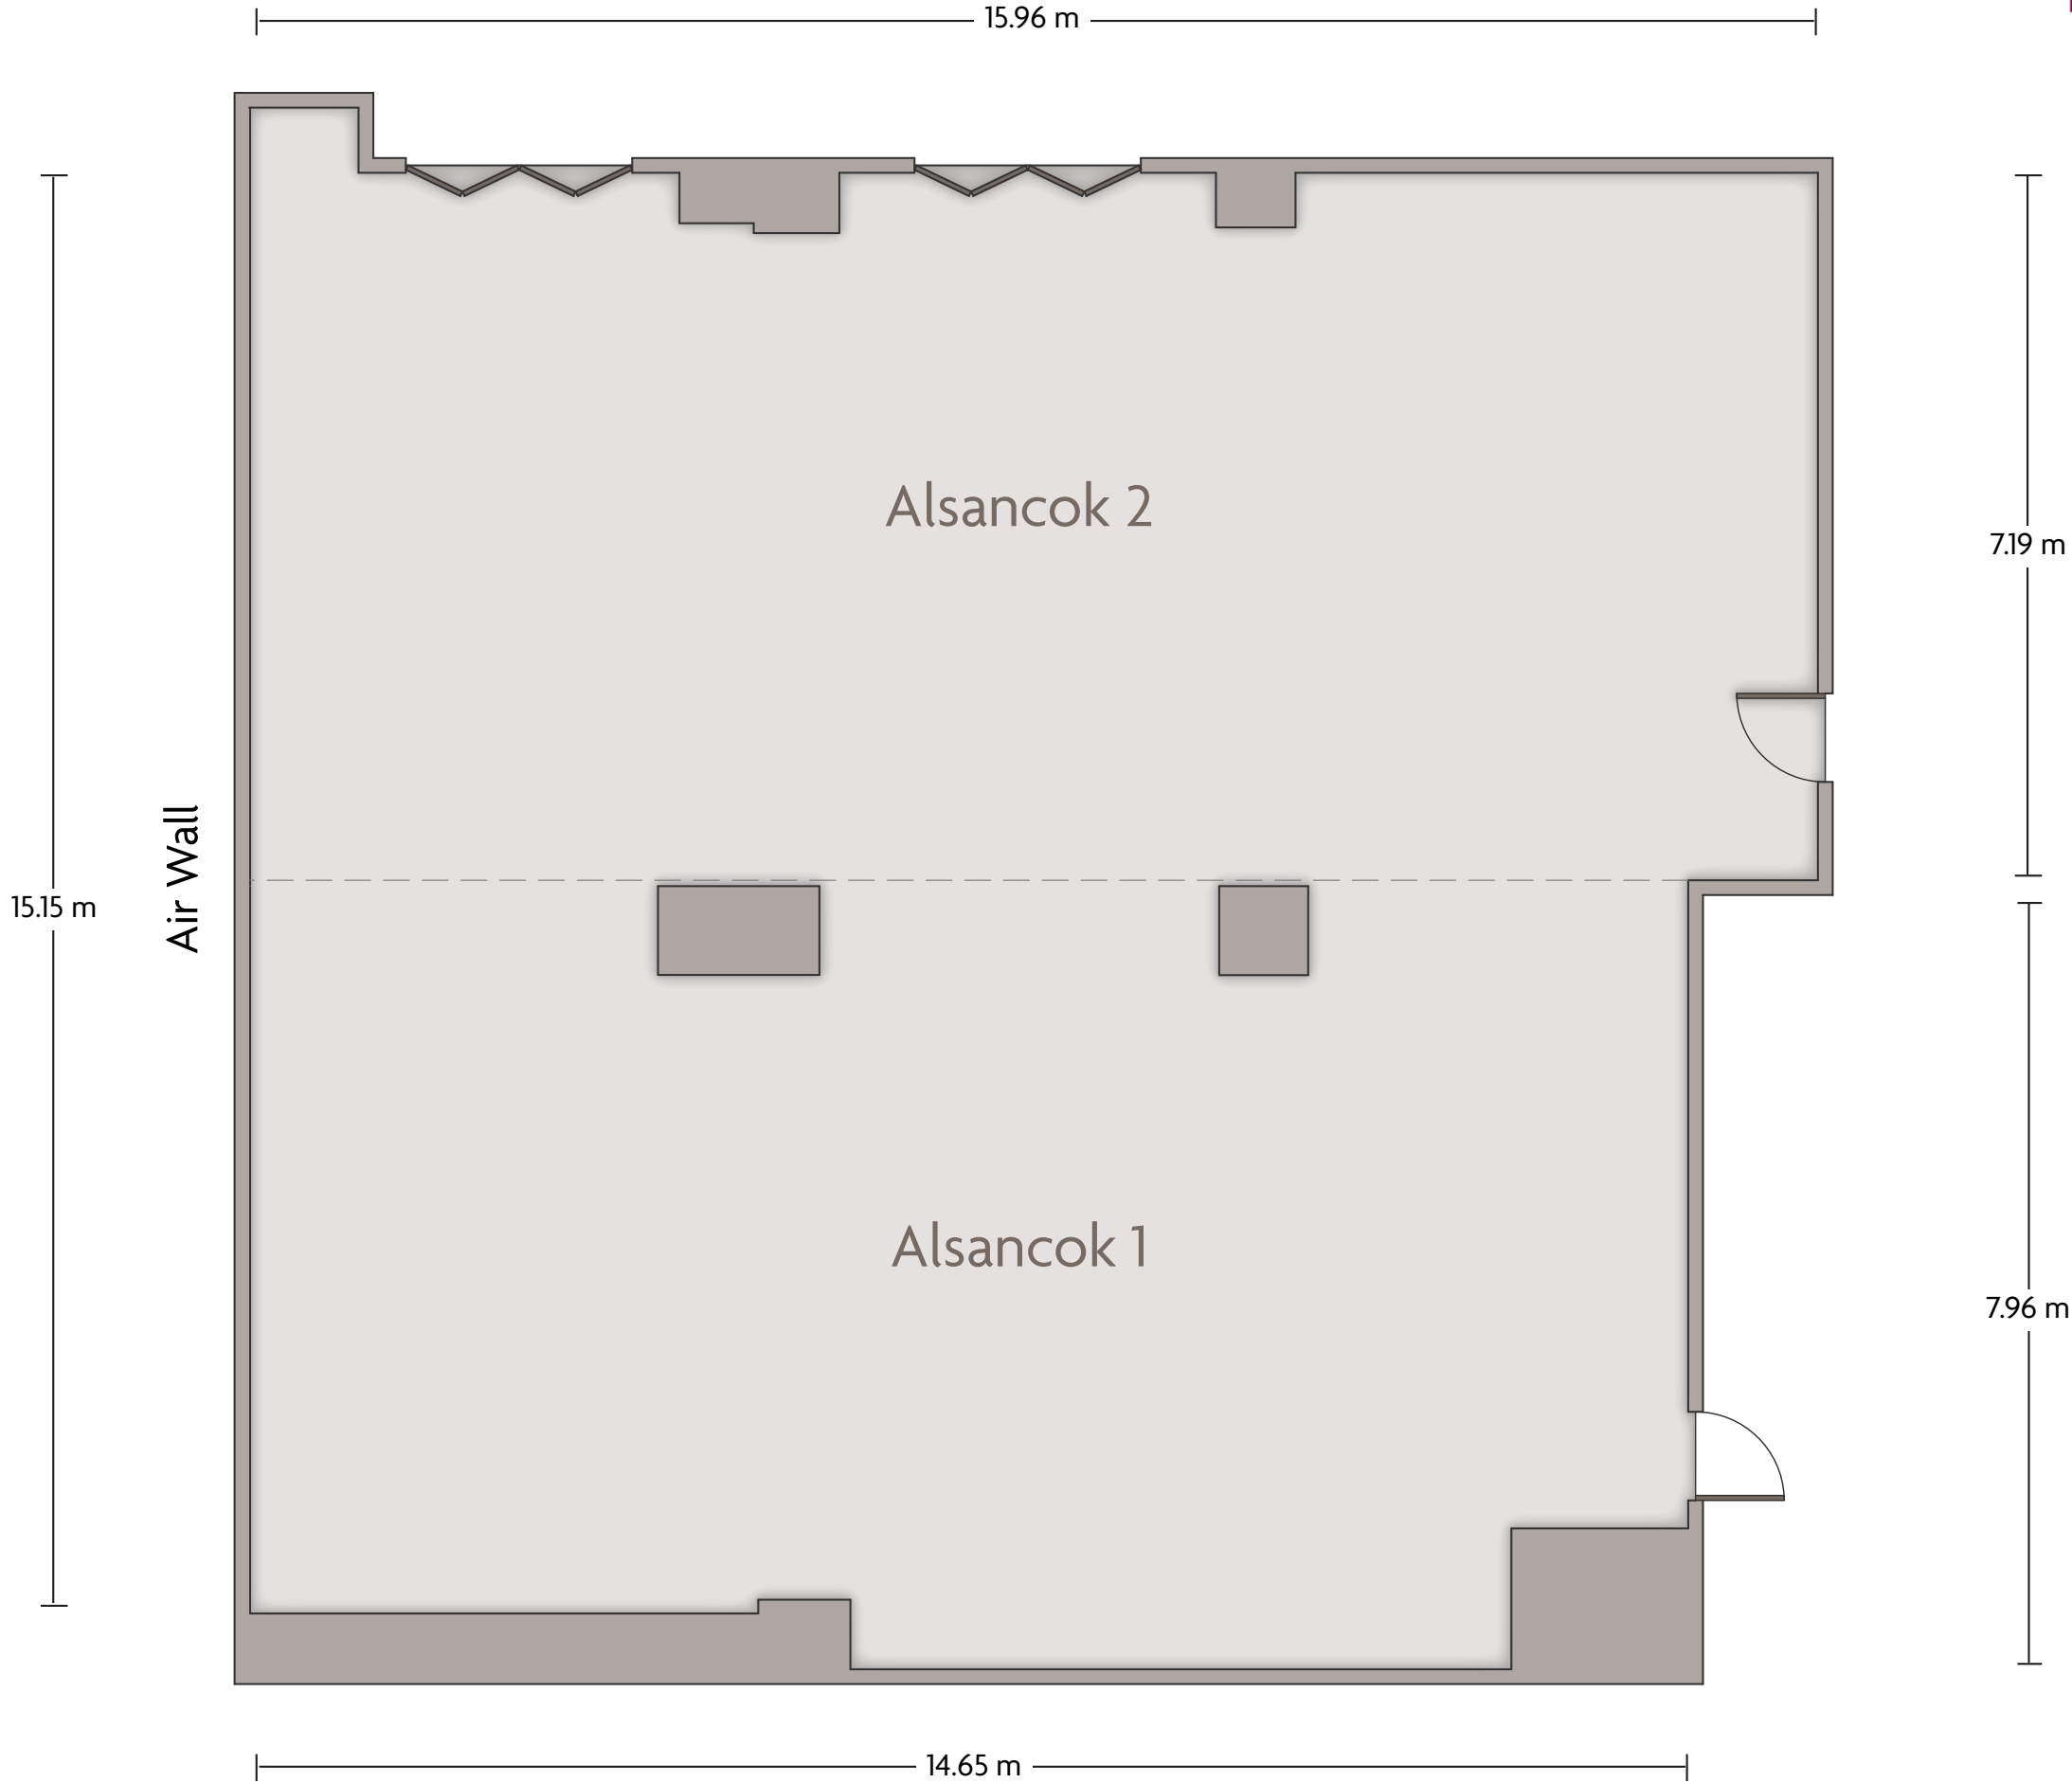

## Alsancok

**CROWNE PLAZA®**

ISTANBUL - HARBIYE

LENGTH: 15.96 m    WIDTH: 15.15 m    HEIGHT: 3.2 m    TOTAL SQUARE METERS: 200 m<sup>2</sup>    MAXIMUM CAPACITY: 210    POWER OUTLETS: 13

Dolapdere Caddesi No.161 Sisli, Istanbul - 34375, Turkey | 90-212-2916080

\*Multiple layout options available for this space.

Crowne Plaza® Crowne Plaza Istanbul - Harbiye  
Alsancok 2

LENGTH: 15.96 m    WIDTH: 7.19 m    HEIGHT: 3.2 m    TOTAL SQUARE METERS: 100 m<sup>2</sup>    MAXIMUM CAPACITY: 65    POWER OUTLETS: 6

Dolapdere Caddesi No.161 Sisli, Istanbul - 34375, Turkey | 90-212-2916080

\*Multiple layout options available for this space.

Crowne Plaza® Crowne Plaza Istanbul - Harbiye  
Alsancok 1

LENGTH: 14.65 m    WIDTH: 7.96 m    HEIGHT: 3.2 m    TOTAL SQUARE METERS: 70 m<sup>2</sup>    MAXIMUM CAPACITY: 37    POWER OUTLETS: 7

\*Multiple layout options available for this space.

Crowne Plaza® Crowne Plaza Istanbul - Harbiye  
Hatay

LENGTH: 16.06 m    WIDTH: 9.25 m    HEIGHT: 3.2 m    TOTAL SQUARE METERS: 120 m<sup>2</sup>    MAXIMUM CAPACITY: 180    POWER OUTLETS: 15