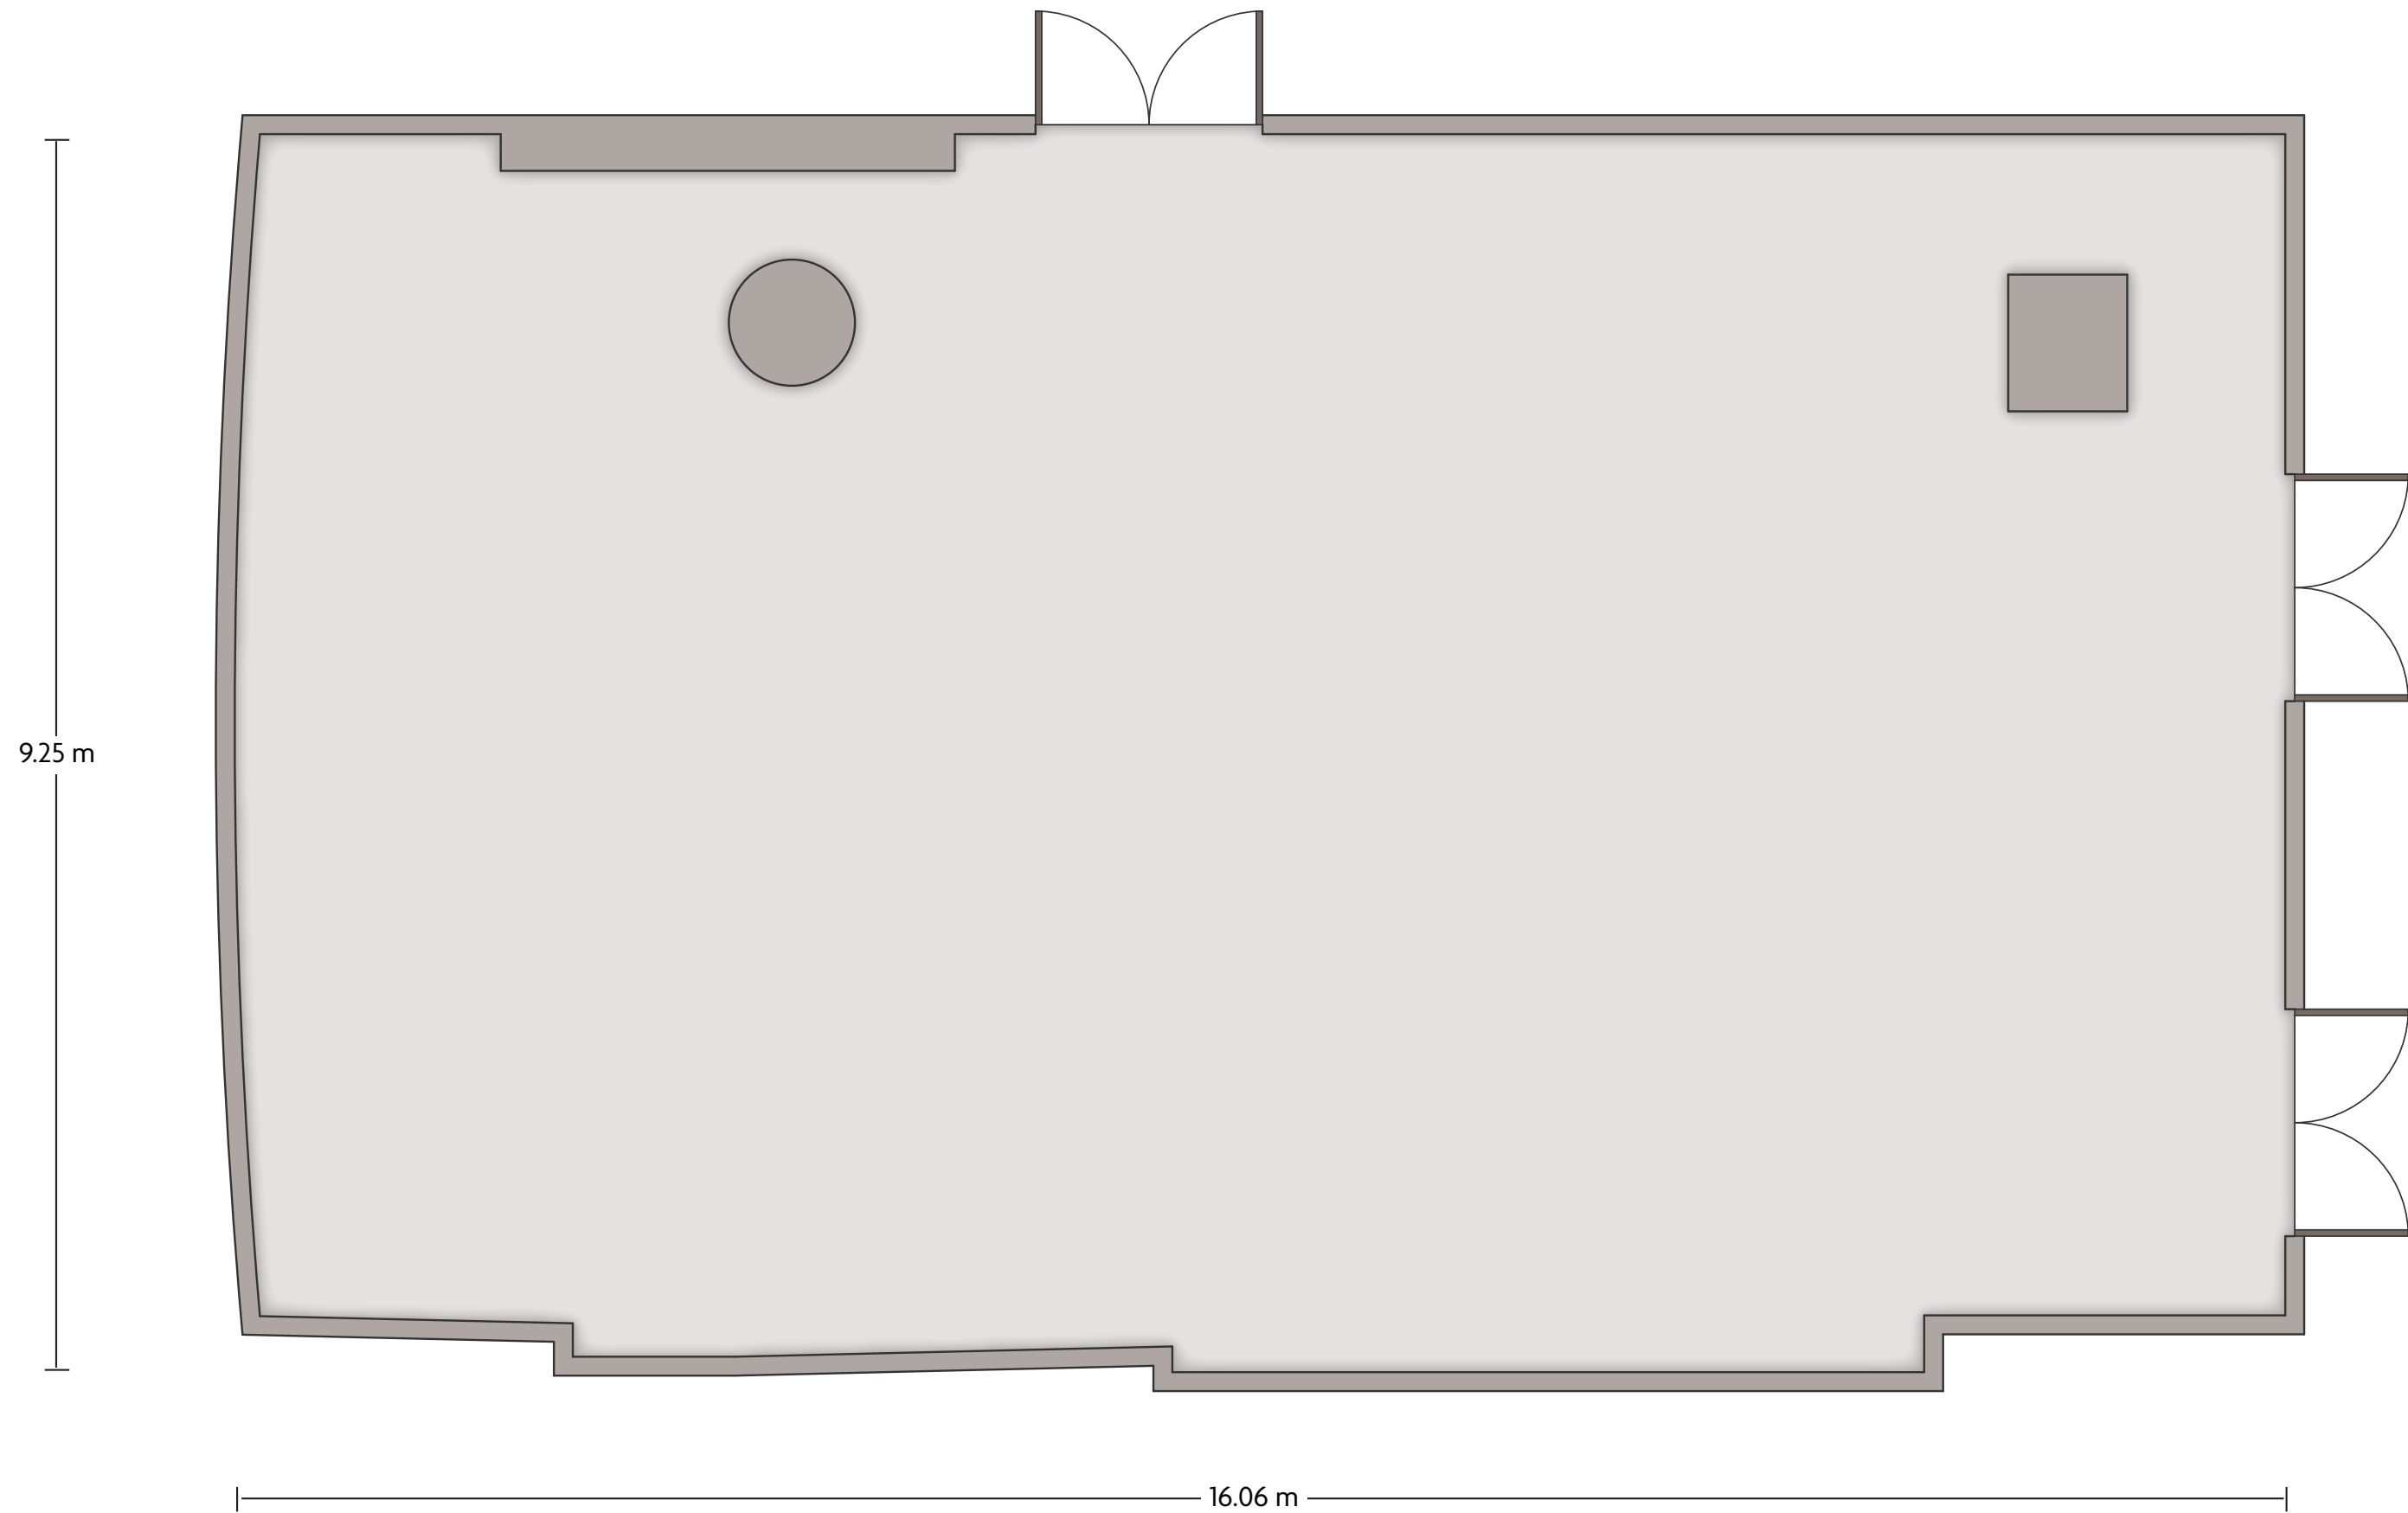

## Foyer

LENGTH: 23.53 m    WIDTH: 8.01 m    HEIGHT: 3.34 m    TOTAL SQUARE METERS: 165 m<sup>2</sup>    MAXIMUM CAPACITY: N/A    POWER OUTLETS: 12

Dolapdere Caddesi No.161 Sisli, Istanbul - 34375, Turkey | 90-212-2916080

\*Multiple layout options available for this space.

Crowne Plaza® Crowne Plaza Istanbul - Harbiye  
Hatay

LENGTH: 16.06 m    WIDTH: 9.25 m    HEIGHT: 3.2 m    TOTAL SQUARE METERS: 120 m<sup>2</sup>    MAXIMUM CAPACITY: 180    POWER OUTLETS: 15

# Crowne Plaza® Crowne Plaza Istanbul - Harbiye Kadifekale

LENGTH: 30.14 m    WIDTH: 18.7 m    HEIGHT: 3.47 m    TOTAL SQUARE METERS: 425 m<sup>2</sup>    MAXIMUM CAPACITY: 350    POWER OUTLETS: 12

Dolapdere Caddesi No.161 Sisli, Istanbul - 34375, Turkey | 90-212-2916080

\*Multiple layout options available for this space.

Crowne Plaza® Crowne Plaza Istanbul - Harbiye  
Konak

LENGTH: 7.09 m    WIDTH: 5.86 m    HEIGHT: 2.5 m    TOTAL SQUARE METERS: 39 m<sup>2</sup>    MAXIMUM CAPACITY: 35    POWER OUTLETS: 7