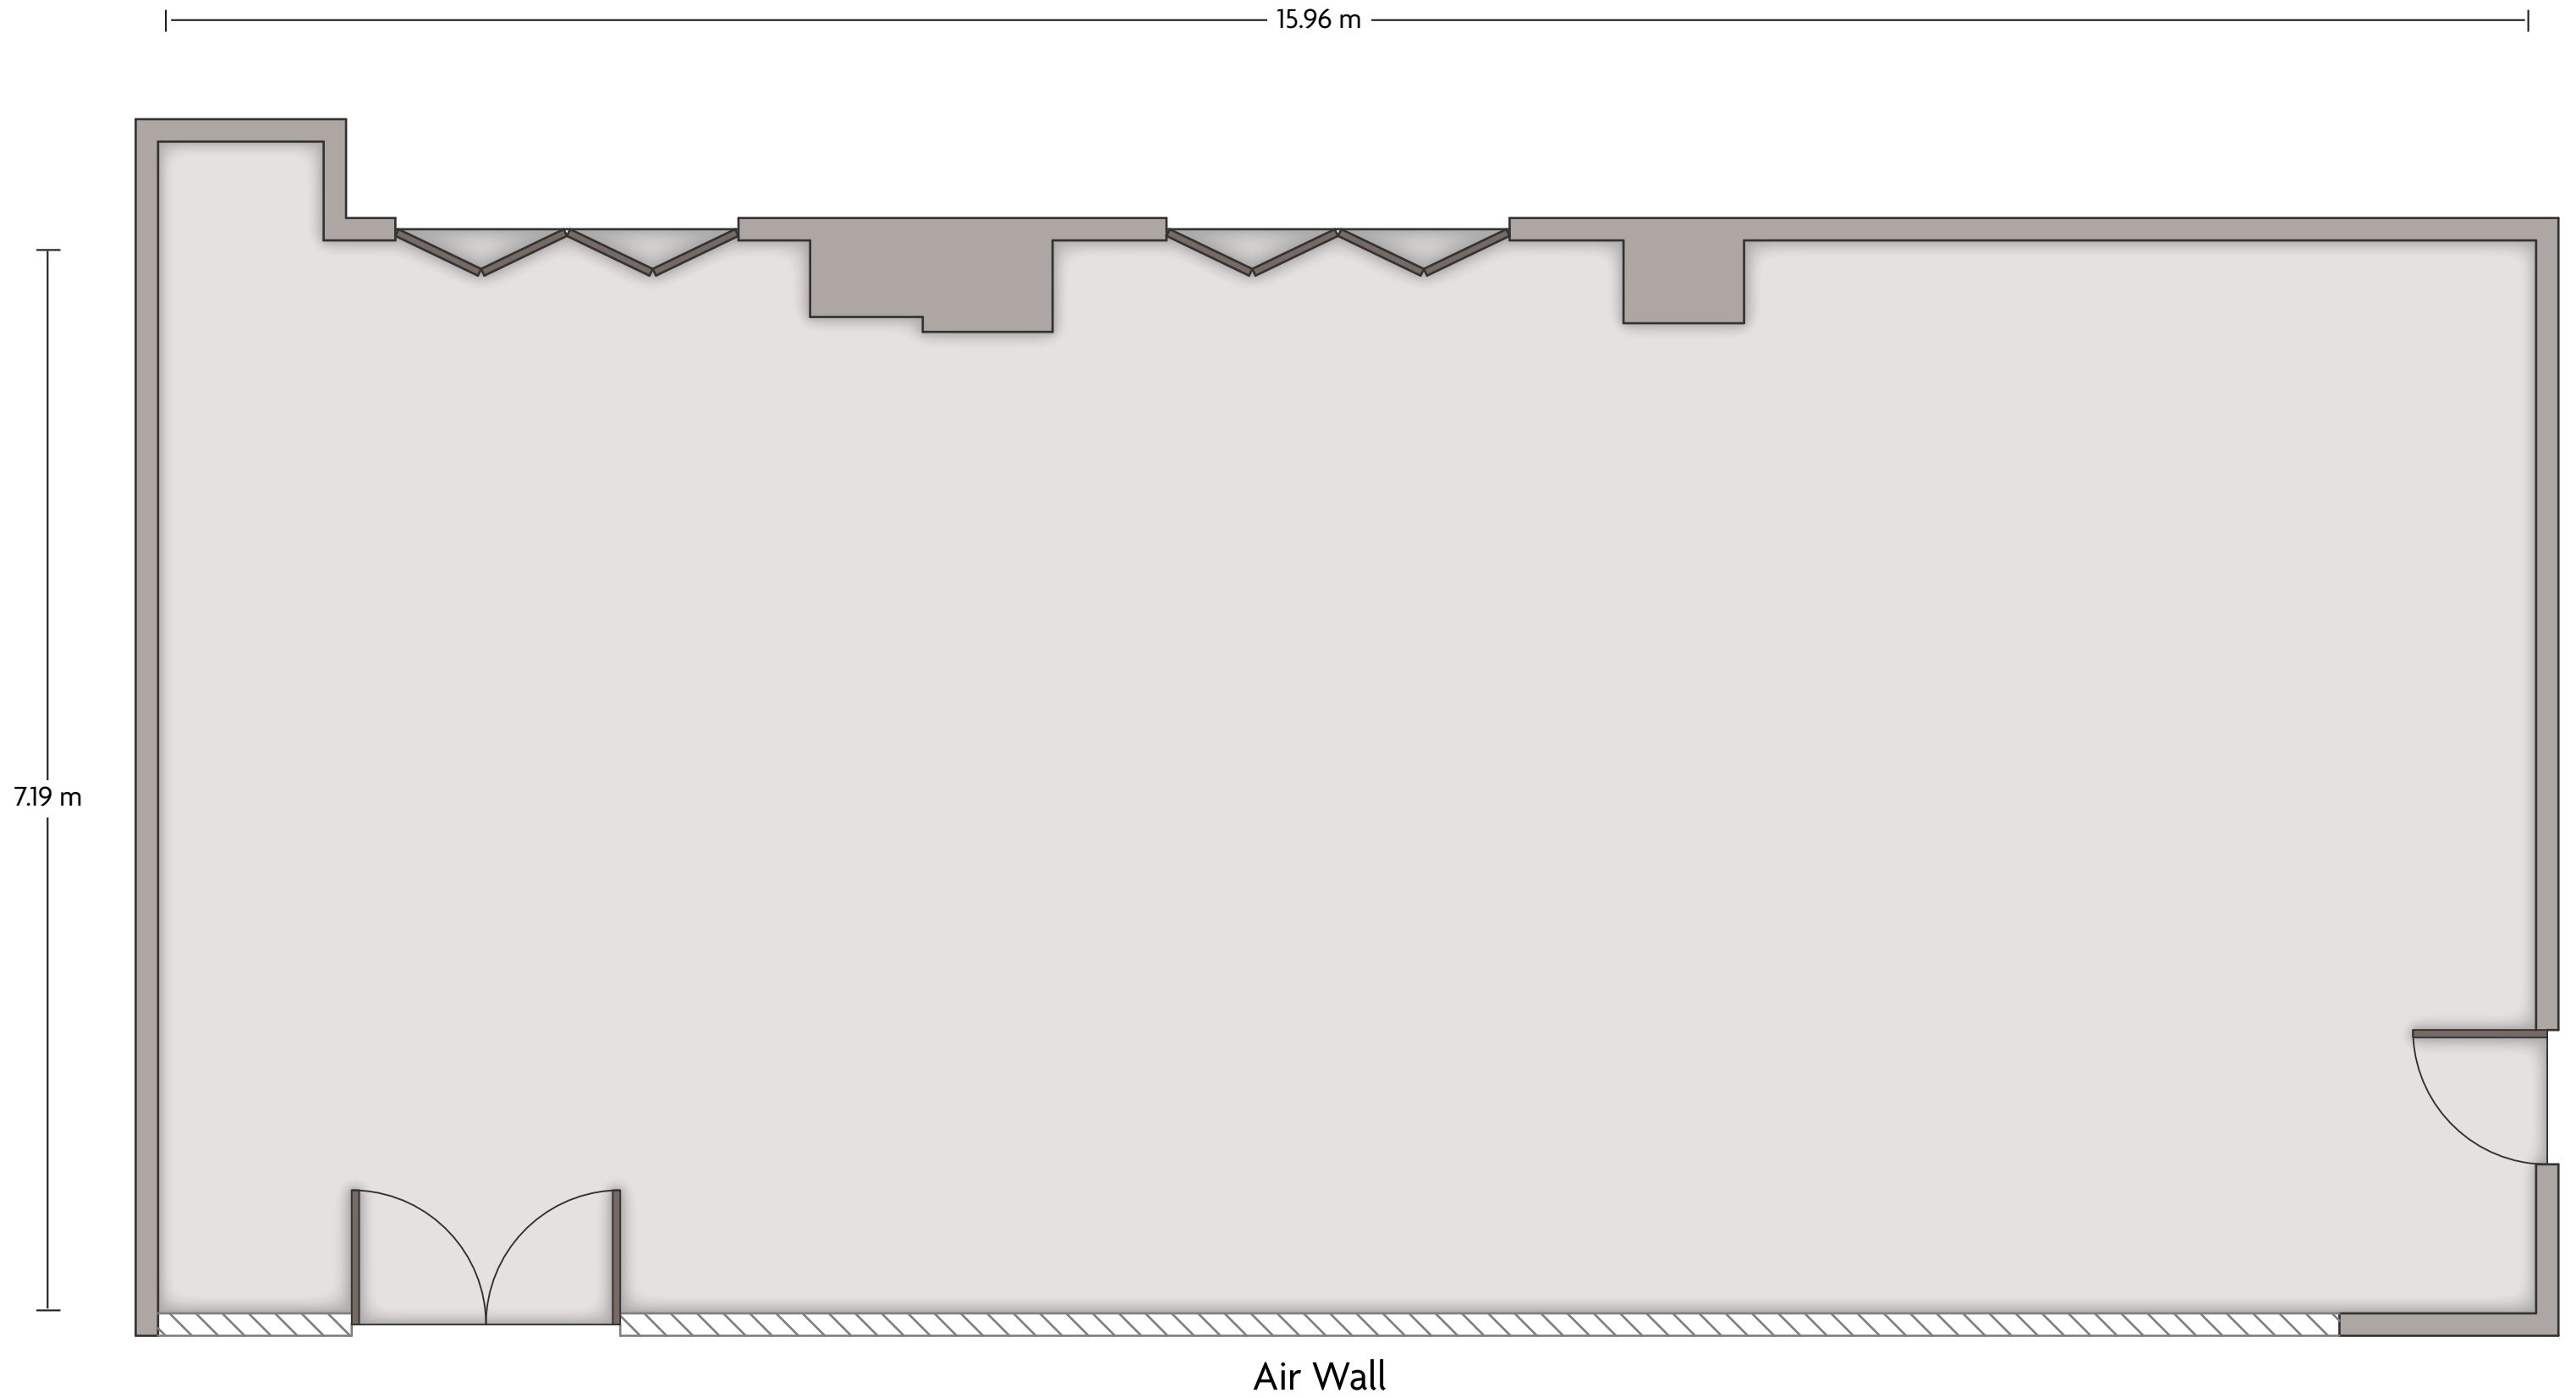

## Alsancok

**CROWNE PLAZA®**

ISTANBUL - HARBIYE

LENGTH: 15.96 m    WIDTH: 15.15 m    HEIGHT: 3.2 m    TOTAL SQUARE METERS: 200 m<sup>2</sup>    MAXIMUM CAPACITY: 210    POWER OUTLETS: 13

Dolapdere Caddesi No.161 Sisli, Istanbul - 34375, Turkey | 90-212-2916080

\*Multiple layout options available for this space.

Crowne Plaza® Crowne Plaza Istanbul - Harbiye  
Alsancok 2

LENGTH: 15.96 m    WIDTH: 7.19 m    HEIGHT: 3.2 m    TOTAL SQUARE METERS: 100 m<sup>2</sup>    MAXIMUM CAPACITY: 65    POWER OUTLETS: 6

Dolapdere Caddesi No.161 Sisli, Istanbul - 34375, Turkey | 90-212-2916080

\*Multiple layout options available for this space.

Crowne Plaza® Crowne Plaza Istanbul - Harbiye  
Alsancok 1

LENGTH: 14.65 m    WIDTH: 7.96 m    HEIGHT: 3.2 m    TOTAL SQUARE METERS: 70 m<sup>2</sup>    MAXIMUM CAPACITY: 37    POWER OUTLETS: 7

Dolapdere Caddesi No.161 Sisli, Istanbul - 34375, Turkey | 90-212-2916080

\*Multiple layout options available for this space.

Crowne Plaza® Crowne Plaza Istanbul - Harbiye  
Bornova

LENGTH: 12.43 m    WIDTH: 8.94 m    HEIGHT: 3.34 m    TOTAL SQUARE METERS: 112 m<sup>2</sup>    MAXIMUM CAPACITY: 80    POWER OUTLETS: 5