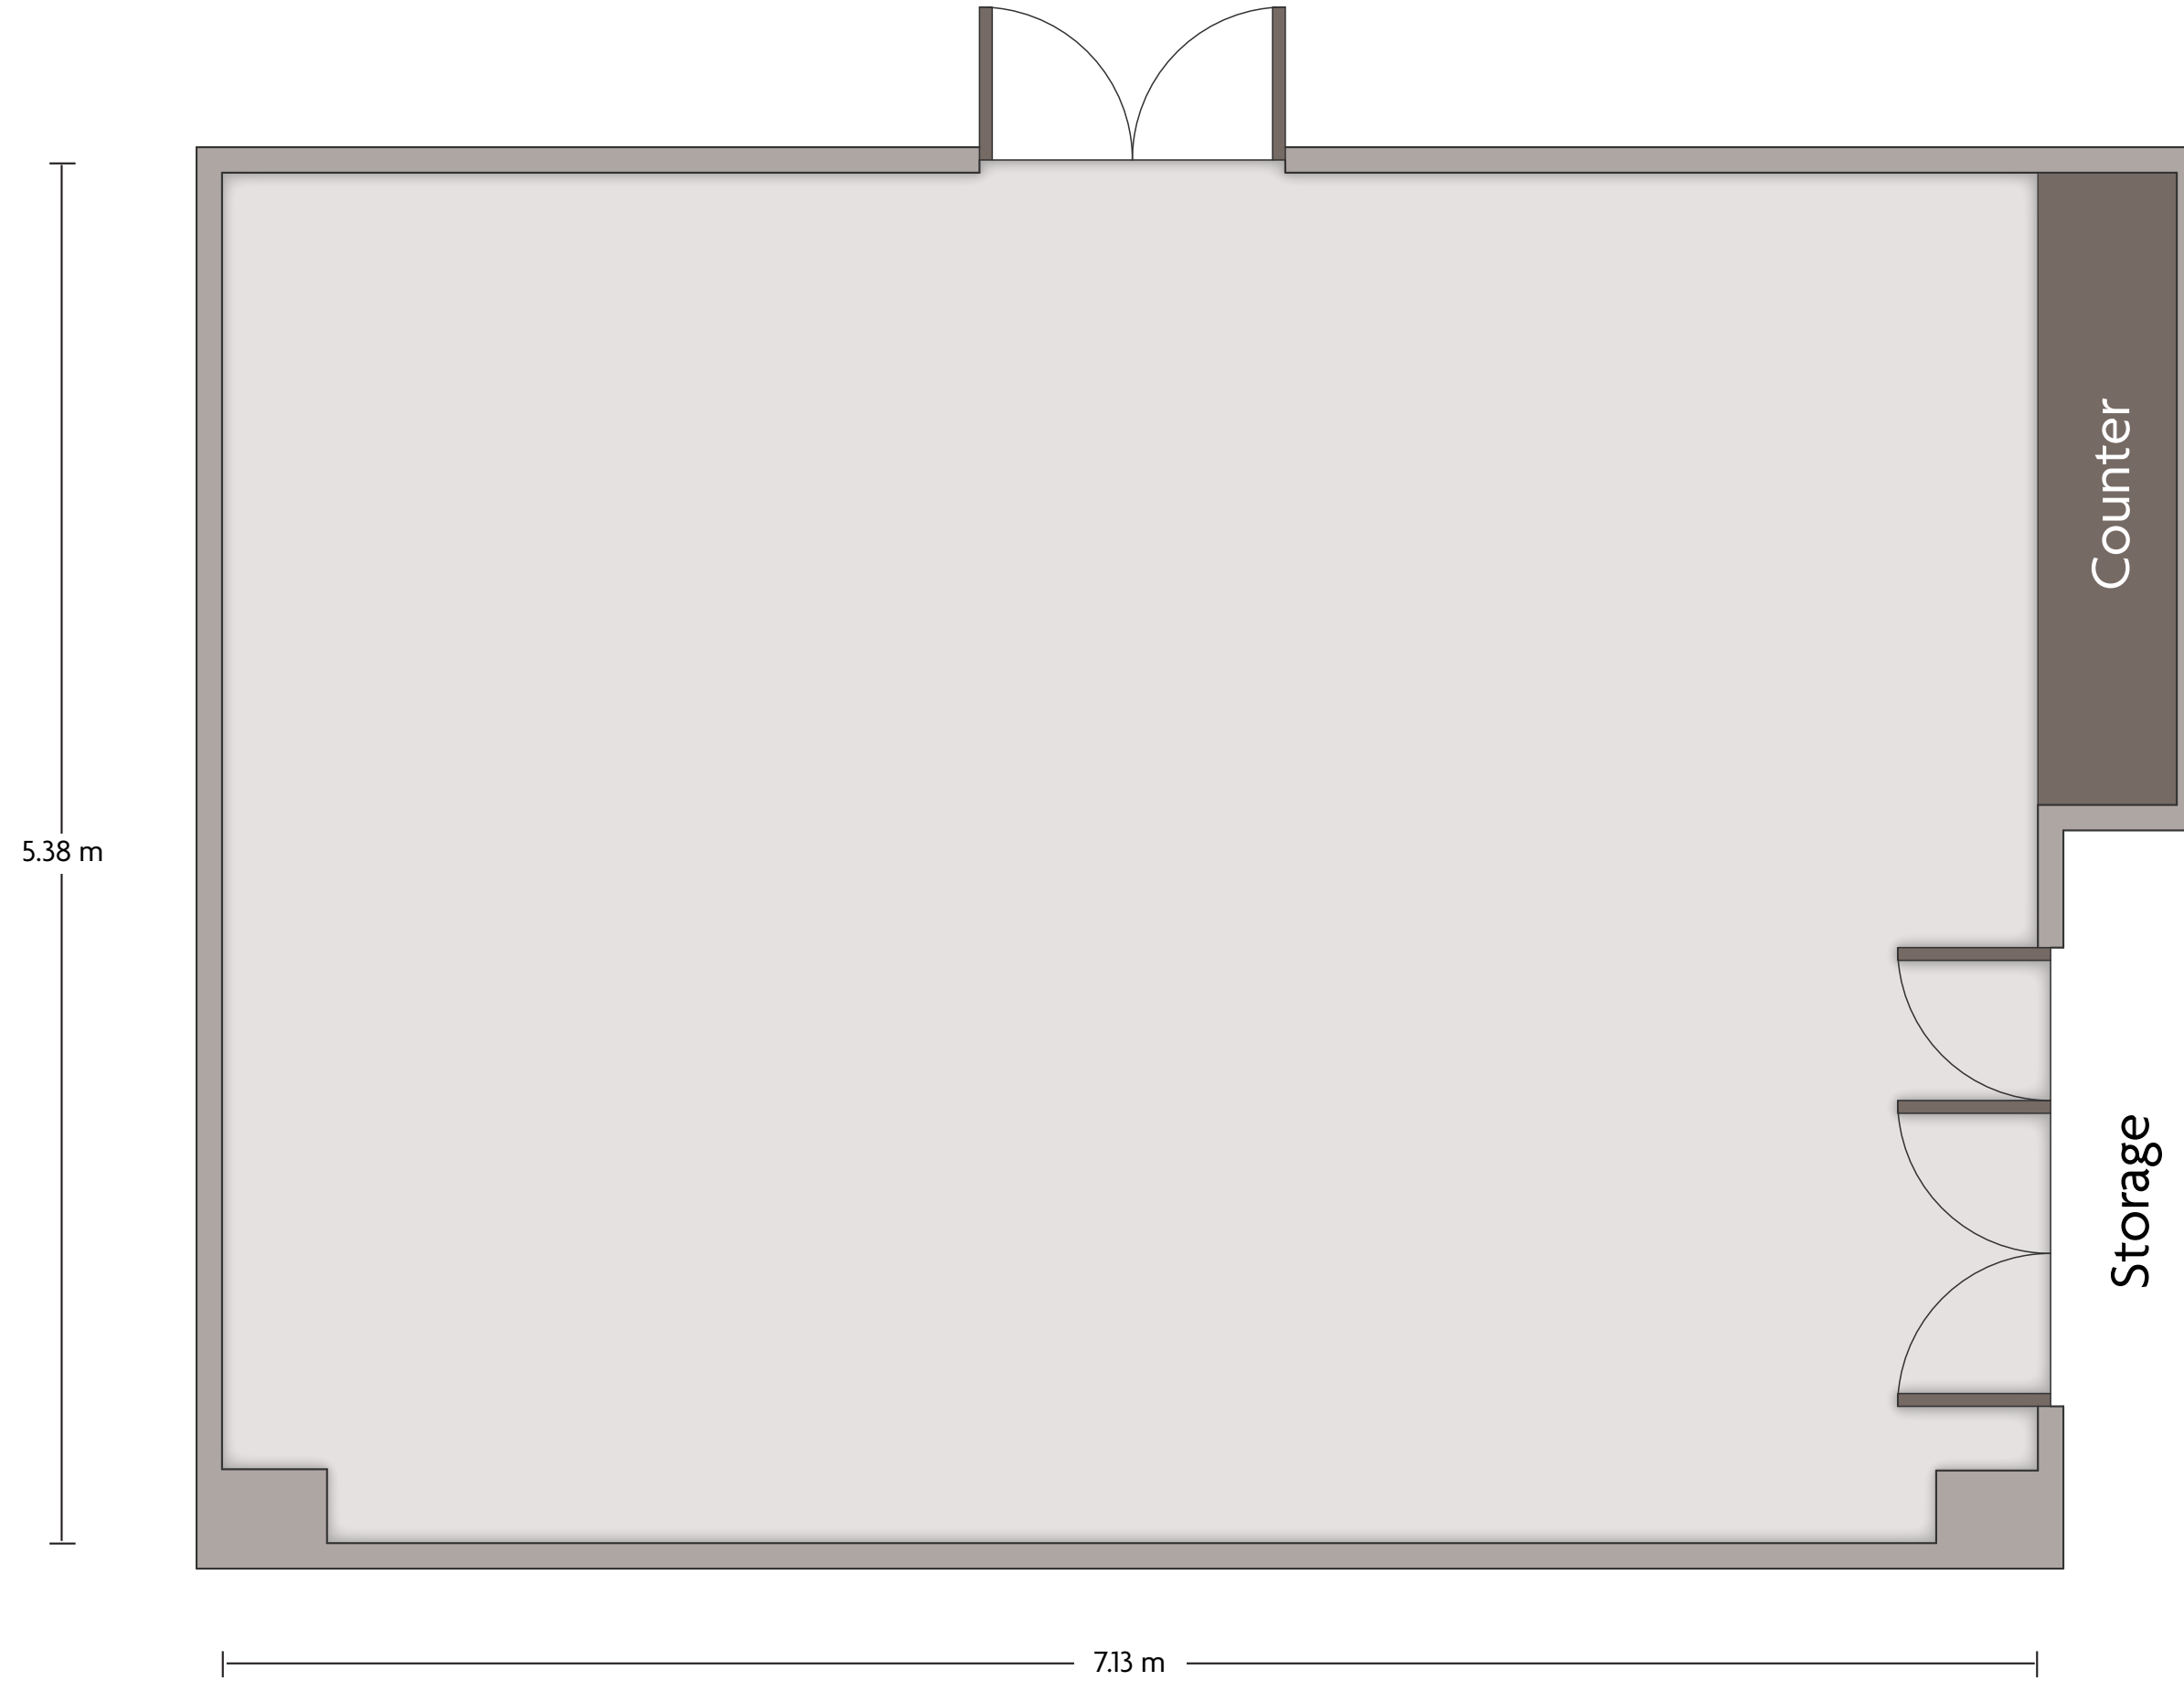

\*Multiple layout options available for this space.

Crowne Plaza® Crowne Plaza Istanbul - Harbiye  
Hatay

LENGTH: 16.06 m    WIDTH: 9.25 m    HEIGHT: 3.2 m    TOTAL SQUARE METERS: 120 m<sup>2</sup>    MAXIMUM CAPACITY: 180    POWER OUTLETS: 15

\*Multiple layout options available for this space.

Crowne Plaza® Crowne Plaza Istanbul - Harbiye  
Konak

LENGTH: 7.09 m    WIDTH: 5.86 m    HEIGHT: 2.5 m    TOTAL SQUARE METERS: 39 m<sup>2</sup>    MAXIMUM CAPACITY: 35    POWER OUTLETS: 7

Dolapdere Caddesi No.161 Sisli, Istanbul - 34375, Turkey | 90-212-2916080

\*Multiple layout options available for this space.

Crowne Plaza® Crowne Plaza Istanbul - Harbiye  
Küçükyali

LENGTH: 7.13 m    WIDTH: 5.38 m    HEIGHT: 2.5 m    TOTAL SQUARE METERS: 38 m<sup>2</sup>    MAXIMUM CAPACITY: 14    POWER OUTLETS: 7