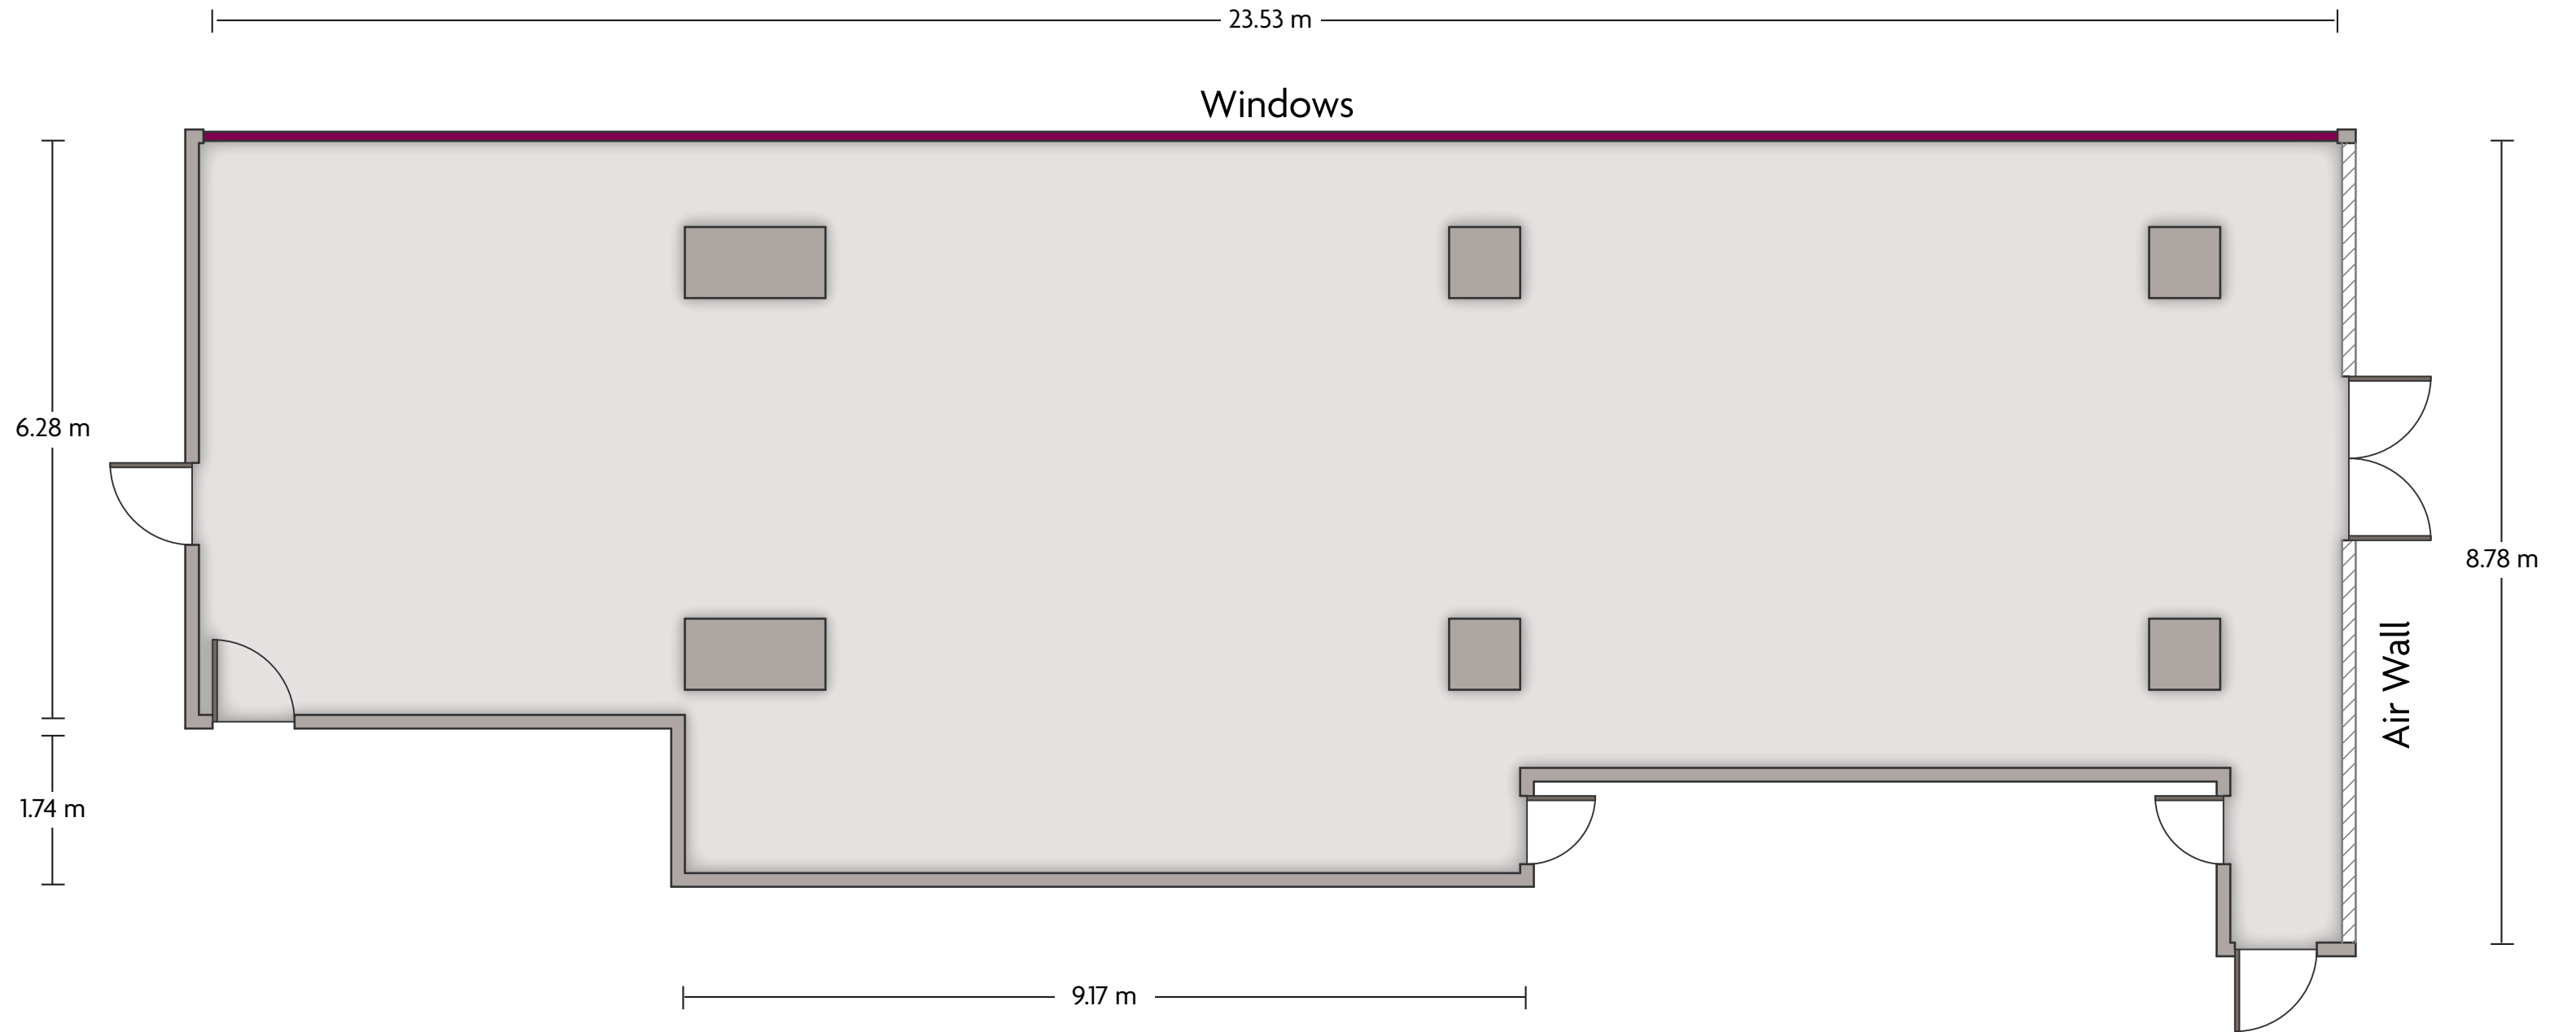

Crowne Plaza® Crowne Plaza Istanbul - Harbiye

Foyer

LENGTH: 23.53 m   WIDTH: 8.01 m   HEIGHT: 3.34 m   TOTAL SQUARE METERS: 165 m²   MAXIMUM CAPACITY: N/A   POWER OUTLETS: 12

Dolapdere Caddesi No.161 Sisli, Istanbul - 34375, Turkey | 90-212-2916080

*Multiple layout options available for this space.