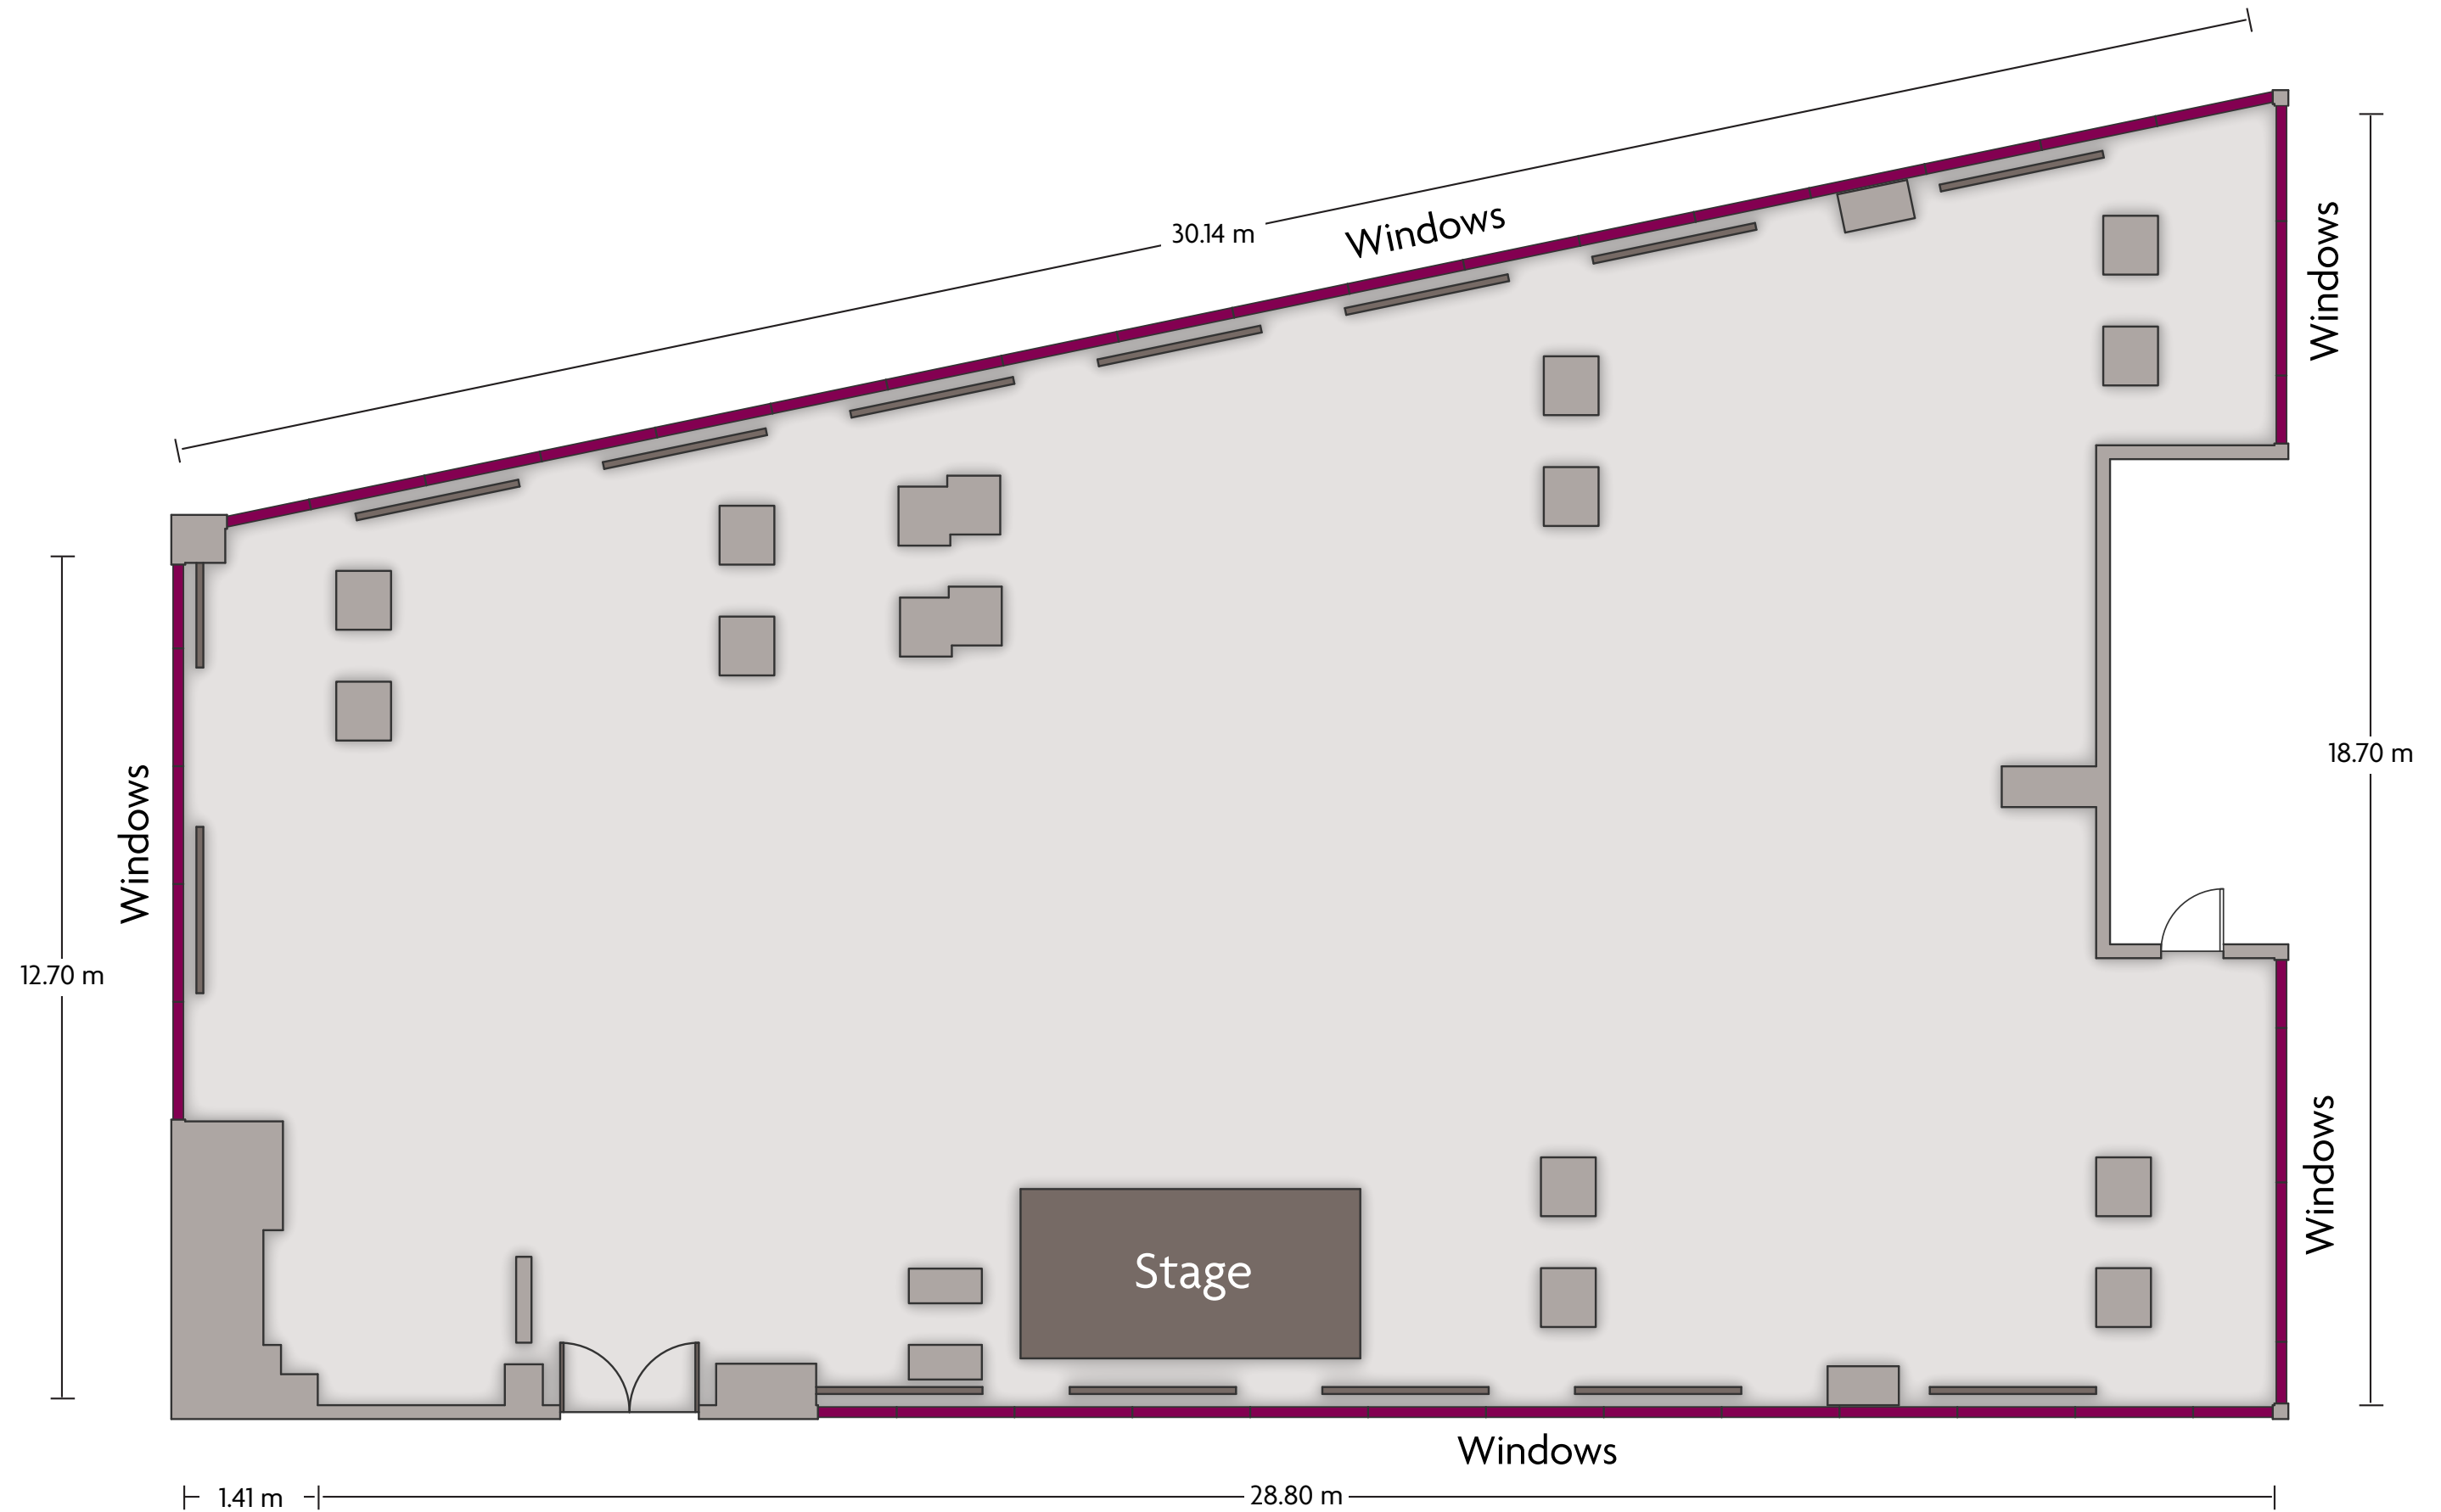

## Foyer

LENGTH: 23.53 m    WIDTH: 8.01 m    HEIGHT: 3.34 m    TOTAL SQUARE METERS: 165 m<sup>2</sup>    MAXIMUM CAPACITY: N/A    POWER OUTLETS: 12

Dolapdere Caddesi No.161 Sisli, Istanbul - 34375, Turkey | 90-212-2916080

\*Multiple layout options available for this space.

Crowne Plaza® Crowne Plaza Istanbul - Harbiye  
Hatay

LENGTH: 16.06 m    WIDTH: 9.25 m    HEIGHT: 3.2 m    TOTAL SQUARE METERS: 120 m<sup>2</sup>    MAXIMUM CAPACITY: 180    POWER OUTLETS: 15

# Crowne Plaza® Crowne Plaza Istanbul - Harbiye Kadifekale

LENGTH: 30.14 m    WIDTH: 18.7 m    HEIGHT: 3.47 m    TOTAL SQUARE METERS: 425 m<sup>2</sup>    MAXIMUM CAPACITY: 350    POWER OUTLETS: 12

Dolapdere Caddesi No.161 Sisli, Istanbul - 34375, Turkey | 90-212-2916080

\*Multiple layout options available for this space.

Crowne Plaza® Crowne Plaza Istanbul - Harbiye  
Konak

LENGTH: 7.09 m    WIDTH: 5.86 m    HEIGHT: 2.5 m    TOTAL SQUARE METERS: 39 m<sup>2</sup>    MAXIMUM CAPACITY: 35    POWER OUTLETS: 7