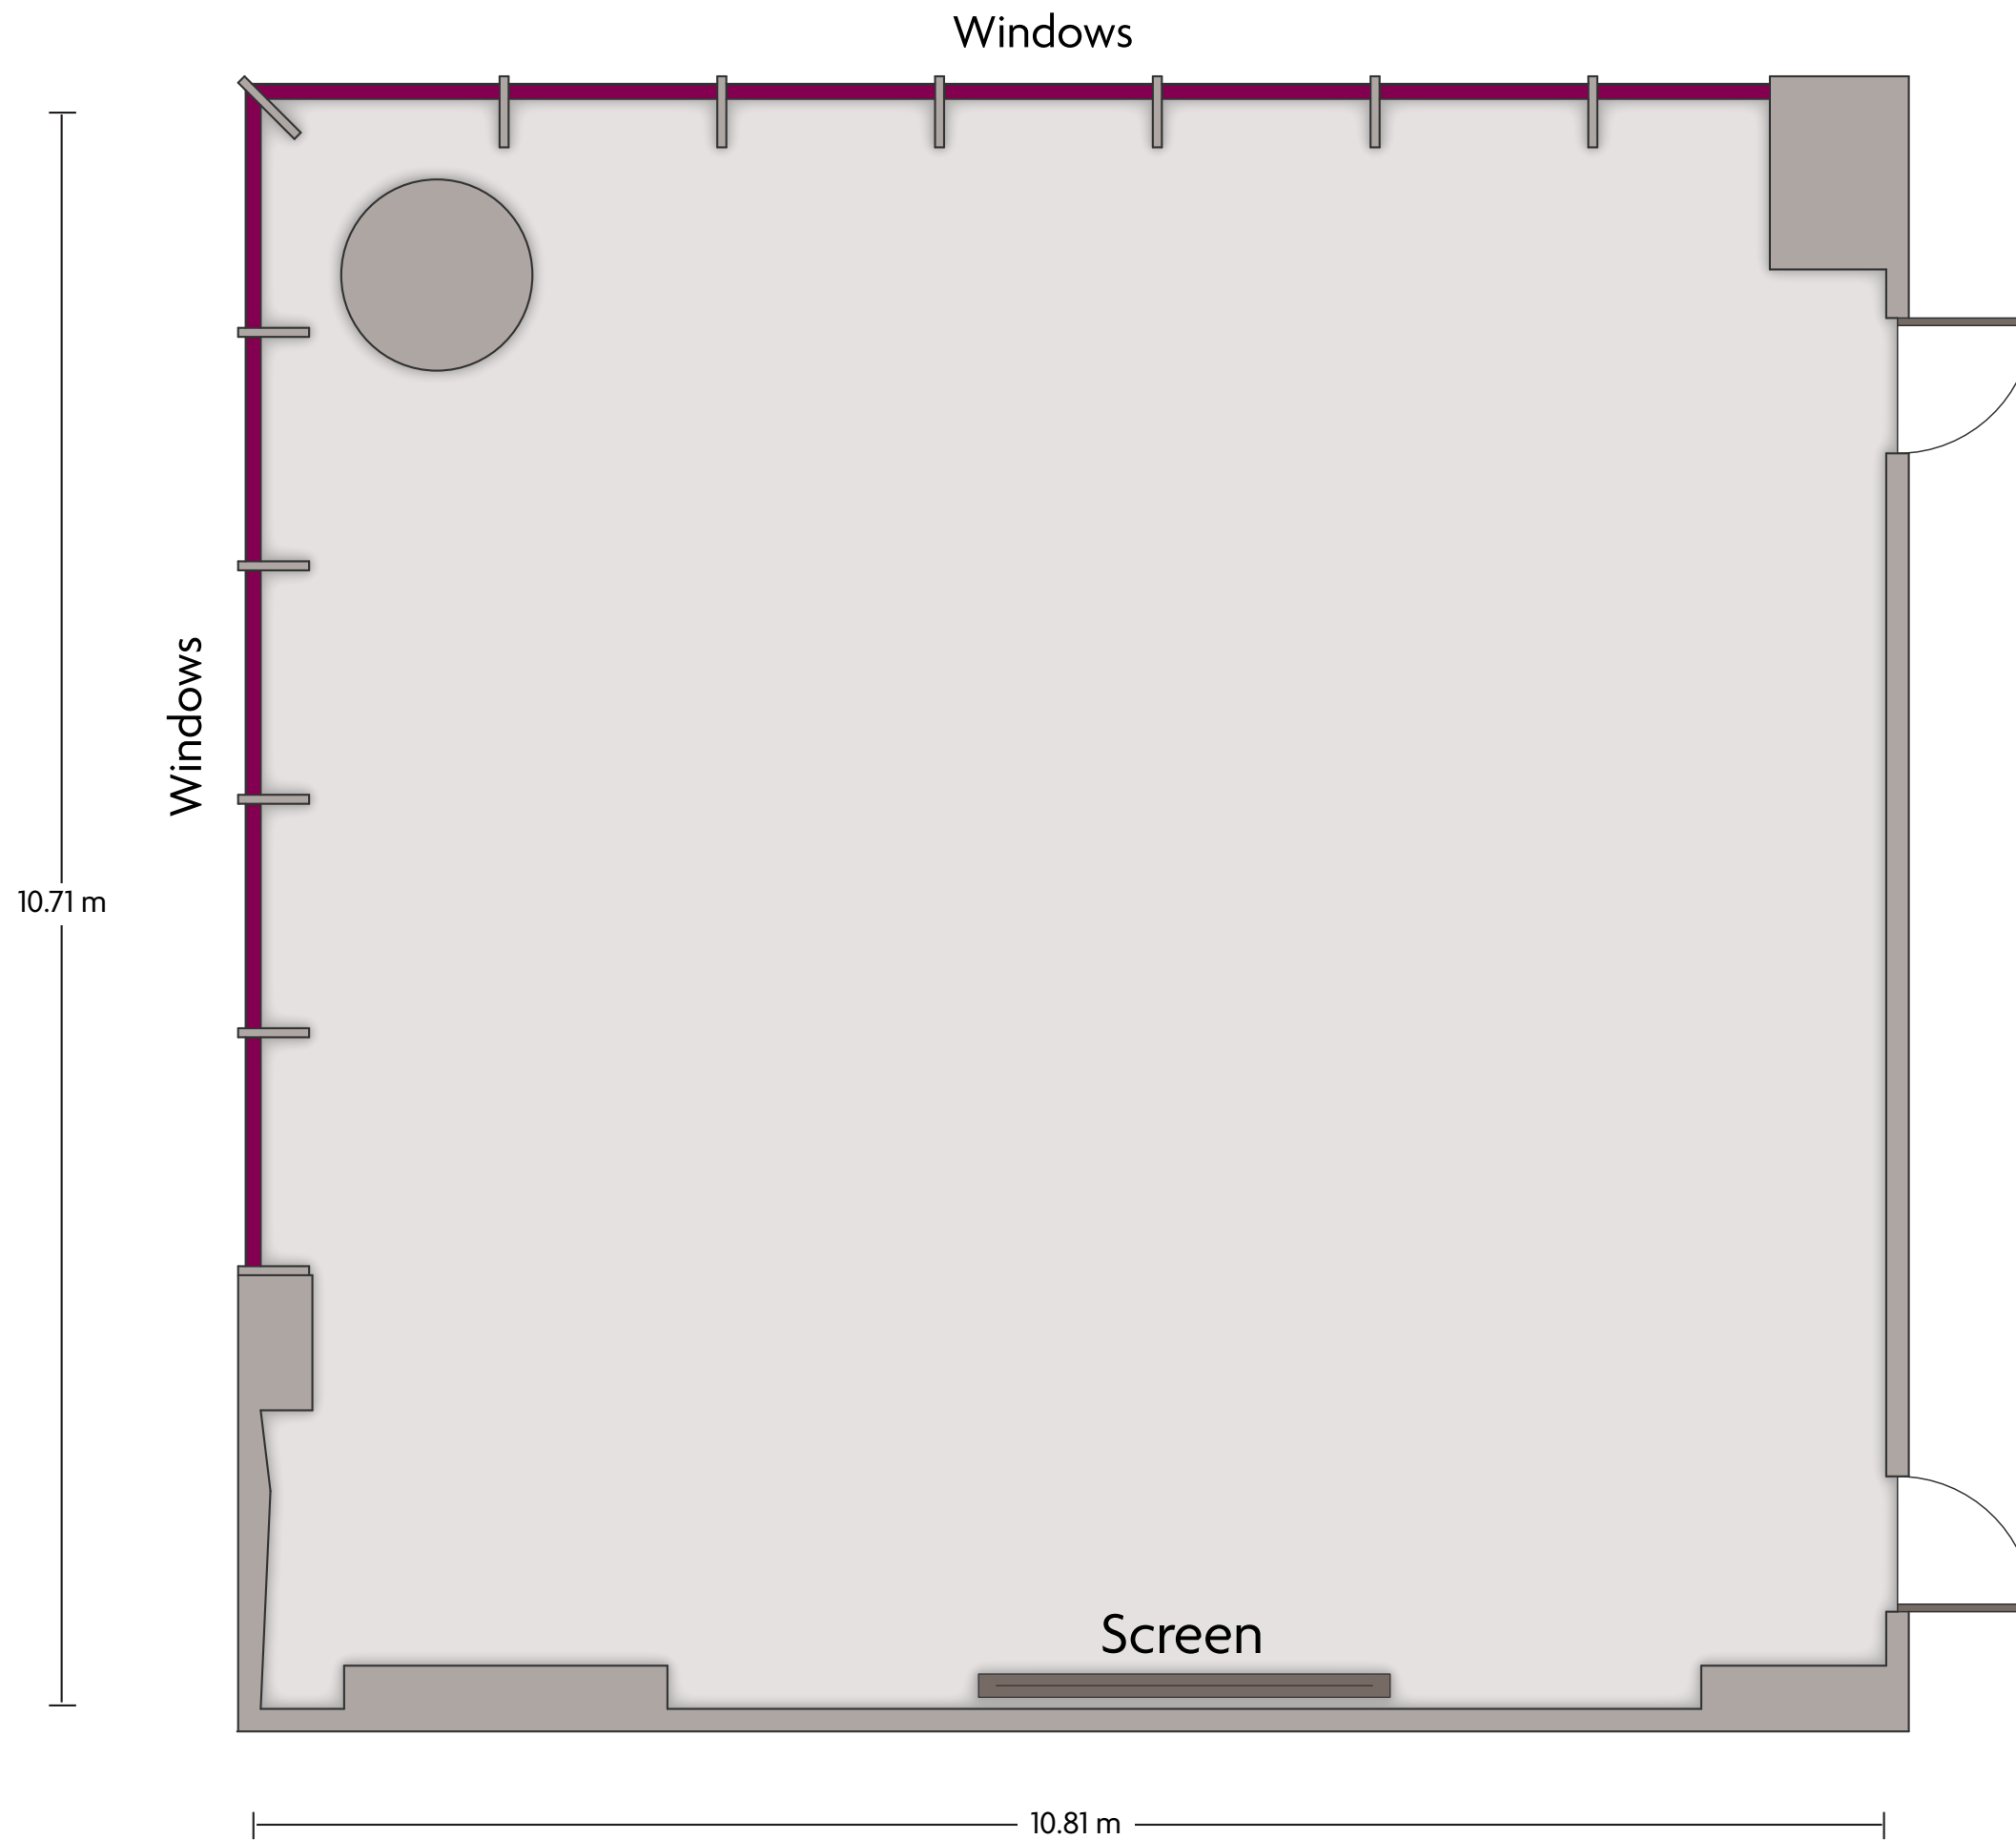

Crowne Plaza® Crowne Plaza Istanbul - Harbiye

Karişyaka

LENGTH: 10.81 m WIDTH: 10.71 m HEIGHT: 2.5 m TOTAL SQUARE METERS: 100 m² MAXIMUM CAPACITY: 85 POWER OUTLETS: 4

Dolapdere Caddesi No.161 Sisli, Istanbul - 34375, Turkey | 90-212-2916080

*Multiple layout options available for this space.