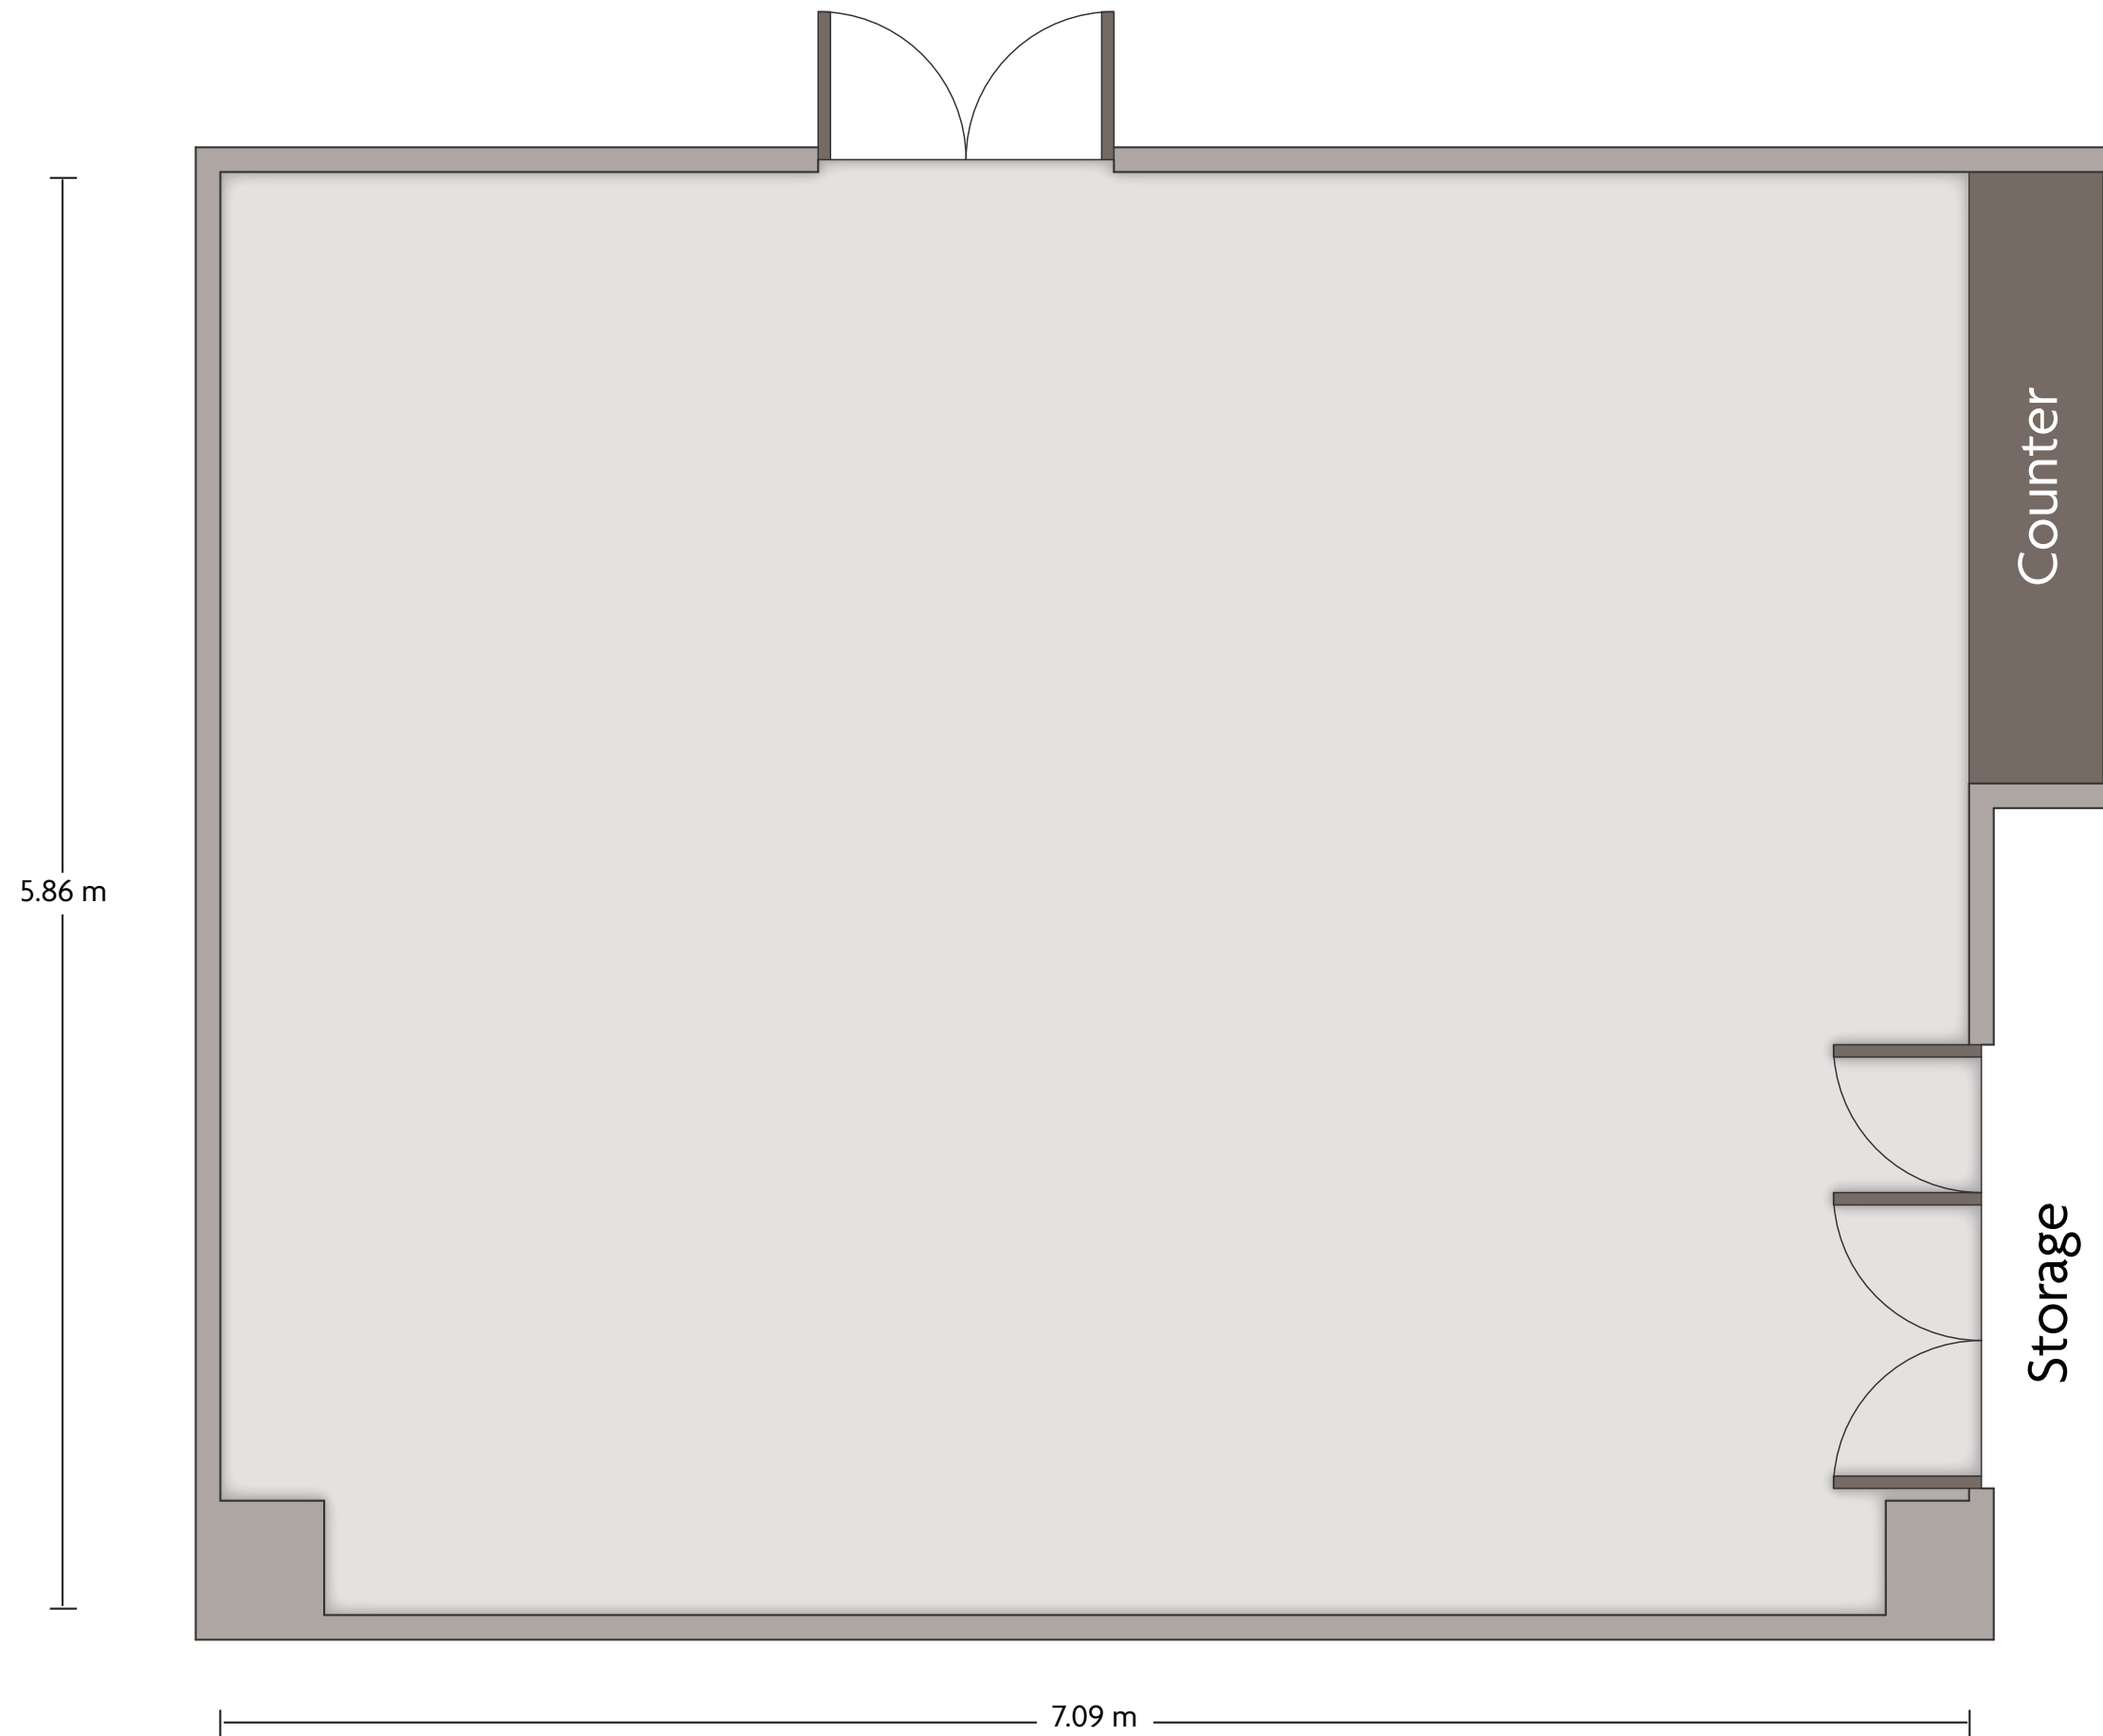

\*Multiple layout options available for this space.

Crowne Plaza® Crowne Plaza Istanbul - Harbiye  
Hatay

LENGTH: 16.06 m    WIDTH: 9.25 m    HEIGHT: 3.2 m    TOTAL SQUARE METERS: 120 m<sup>2</sup>    MAXIMUM CAPACITY: 180    POWER OUTLETS: 15

## Karişyaka

LENGTH: 10.81 m WIDTH: 10.71 m HEIGHT: 2.5 m TOTAL SQUARE METERS: 100 m<sup>2</sup> MAXIMUM CAPACITY: 85 POWER OUTLETS: 4

Dolapdere Caddesi No.161 Sisli, Istanbul - 34375, Turkey | 90-212-2916080

\*Multiple layout options available for this space.

Crowne Plaza® Crowne Plaza Istanbul - Harbiye  
Konak

LENGTH: 7.09 m    WIDTH: 5.86 m    HEIGHT: 2.5 m    TOTAL SQUARE METERS: 39 m<sup>2</sup>    MAXIMUM CAPACITY: 35    POWER OUTLETS: 7

Dolapdere Caddesi No.161 Sisli, Istanbul - 34375, Turkey | 90-212-2916080

\*Multiple layout options available for this space.

Crowne Plaza® Crowne Plaza Istanbul - Harbiye  
Küçükyali

LENGTH: 7.13 m    WIDTH: 5.38 m    HEIGHT: 2.5 m    TOTAL SQUARE METERS: 38 m<sup>2</sup>    MAXIMUM CAPACITY: 14    POWER OUTLETS: 7