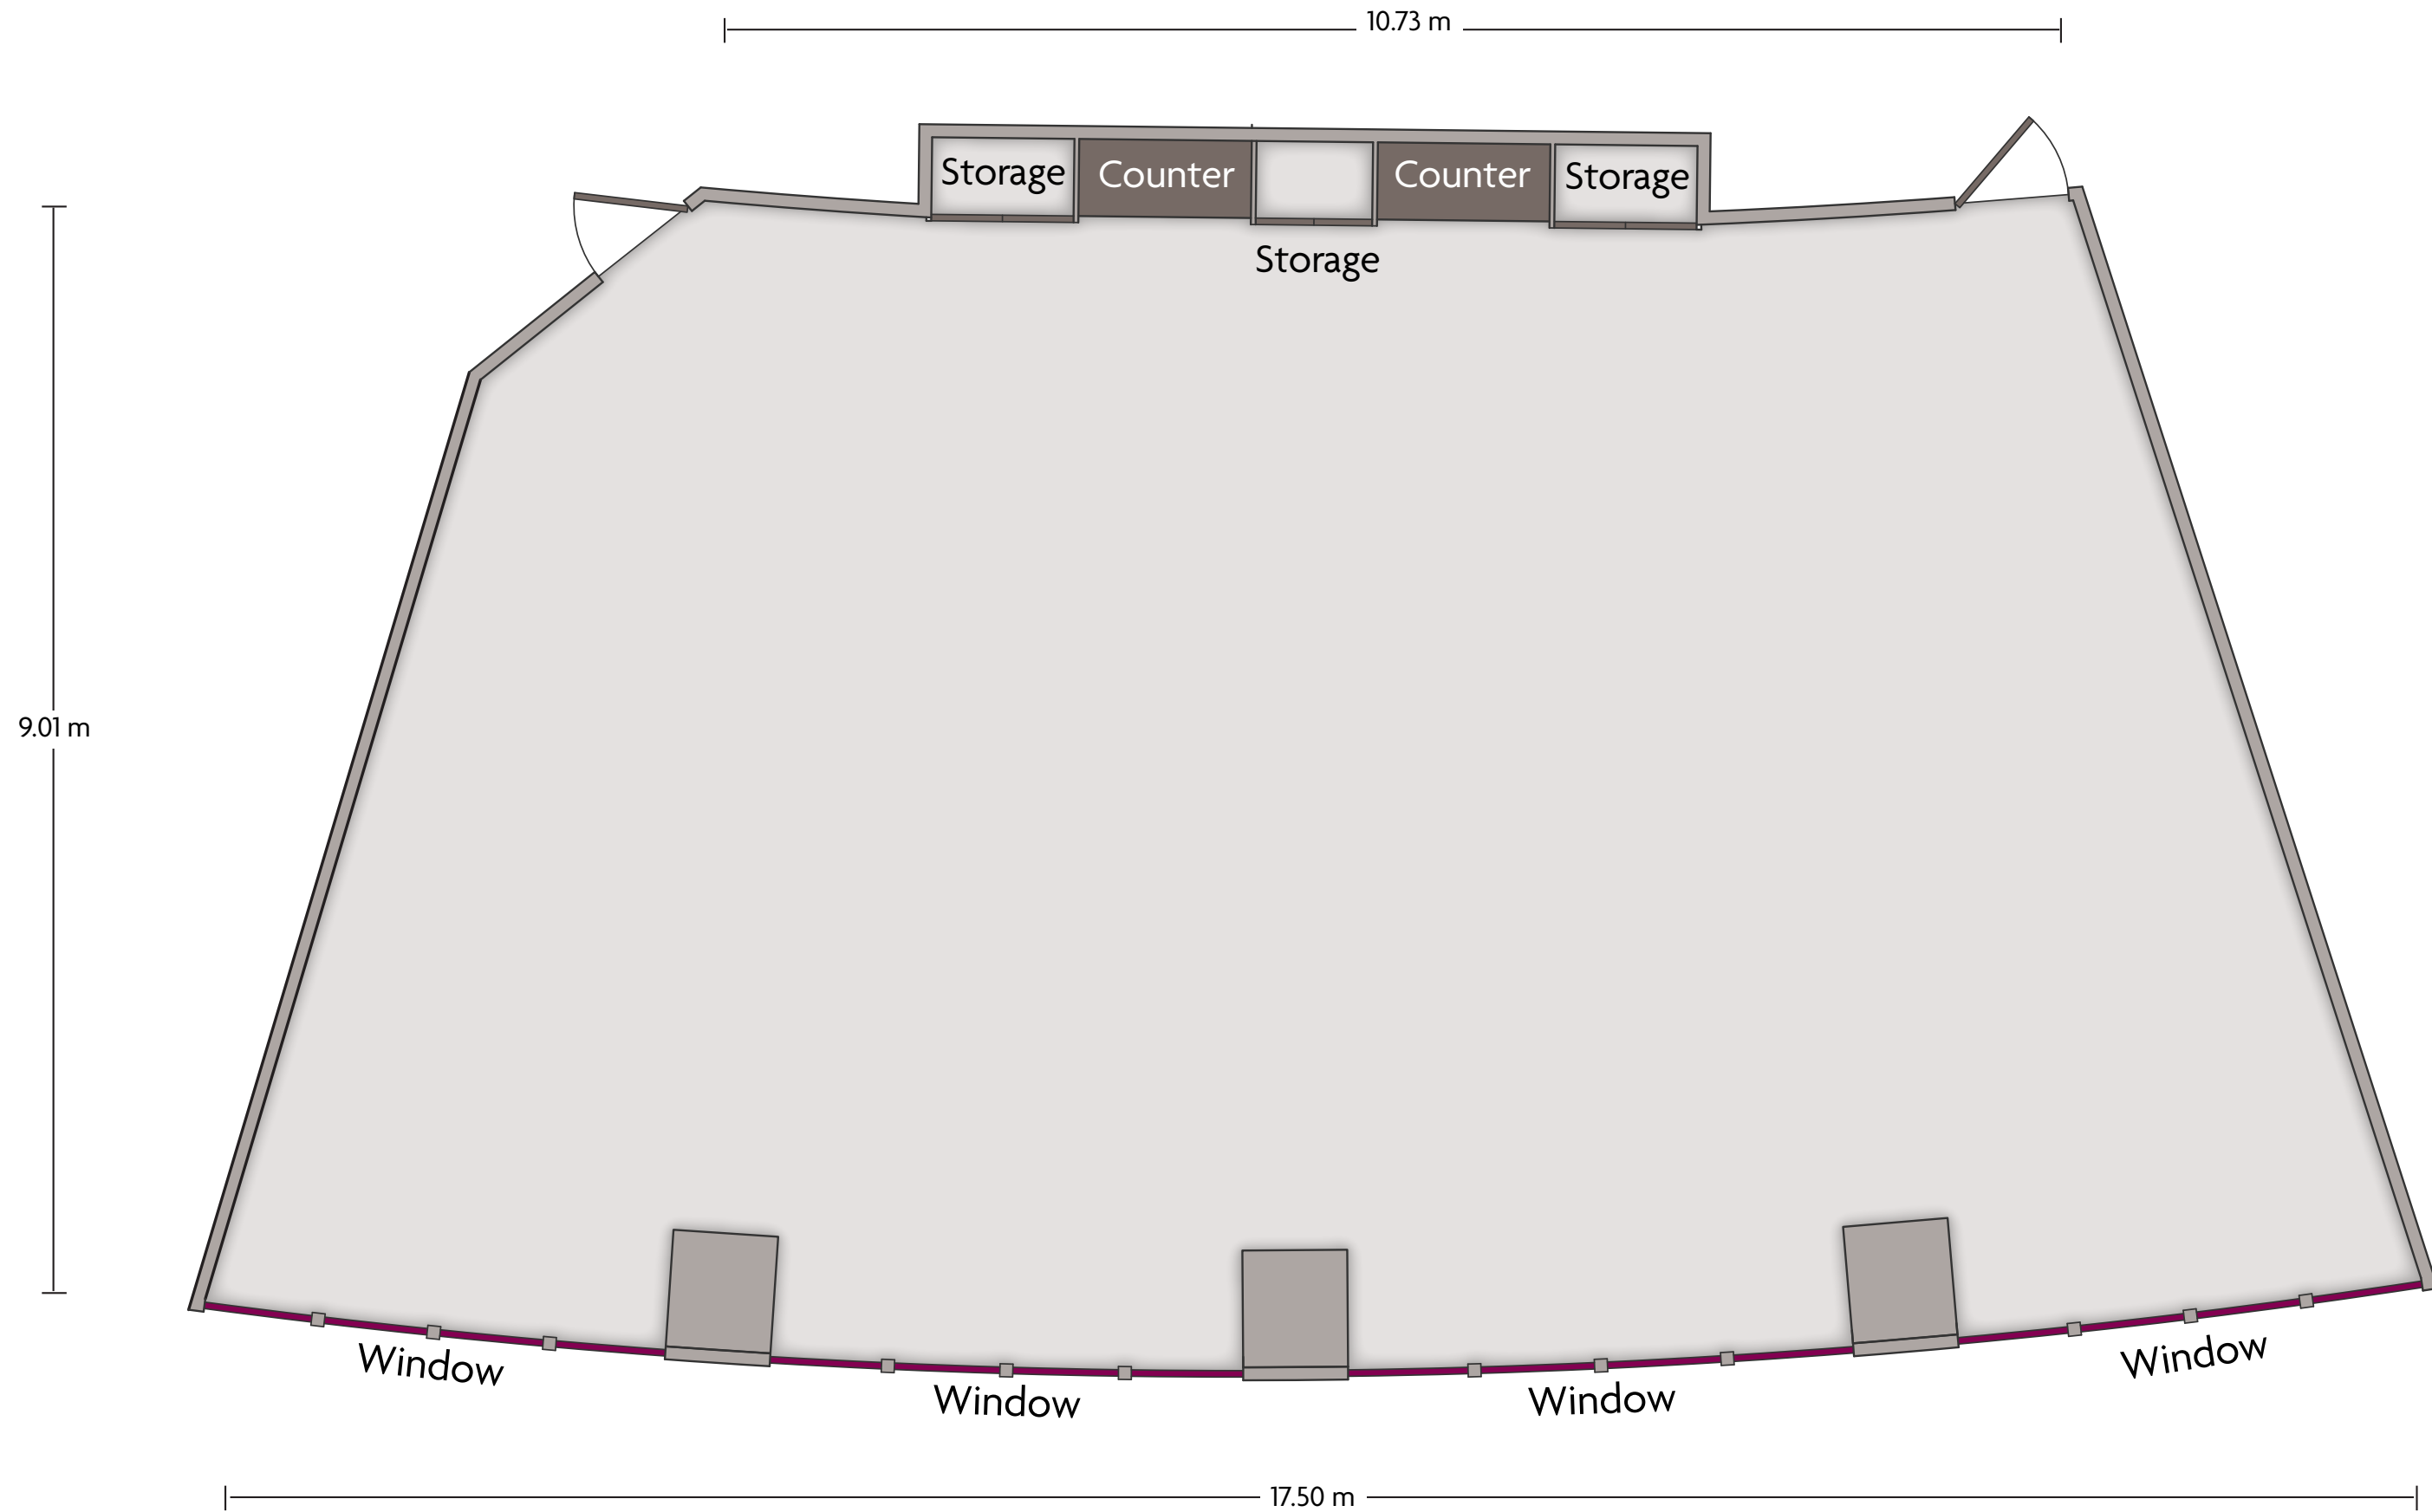

Crowne Plaza® - Istanbul - Oryapark
Anadolu Kavagi

LENGTH: 10.2 m WIDTH: 8.2 m HEIGHT: 3 m TOTAL SQUARE METERS: 71.3 m² MAXIMUM CAPACITY: 903 POWER OUTLETS: 7

Inkilap Mahallesi Kucuksu Caddesi, No. 58 | Umraniye, Istanbul - 34768, Turkey | 90.216.6666400

*Multiple layout options available for this space.

Crowne Plaza® - Istanbul - Oryapark

Burgaz

LENGTH: 17.5 m WIDTH: 9.0 m HEIGHT: 3 m TOTAL SQUARE METERS: 129.6 m² MAXIMUM CAPACITY: 72 POWER OUTLETS: 15

Inkilap Mahallesi Kucuksu Caddesi, No. 58 | Umraniye, Istanbul - 34768, Turkey | 90.216.6666400

*Multiple layout options available for this space.

Crowne Plaza® - Istanbul - Oryapark
Cubluku

LENGTH: 10.1 m WIDTH: 6.5 m HEIGHT: 3 m TOTAL SQUARE METERS: 56.3 m² MAXIMUM CAPACITY: 72 POWER OUTLETS: 8

Inkilap Mahallesi Kucuksu Caddesi, No. 58 | Umraniye, Istanbul - 34768, Turkey | 90.216.6666400

*Multiple layout options available for this space.

Crowne Plaza® - Istanbul - Oryapark
Kendilli

LENGTH: 10.3 m WIDTH: 5.6 m HEIGHT: 3 m TOTAL SQUARE METERS: 53.1 m² MAXIMUM CAPACITY: 16 POWER OUTLETS: 8