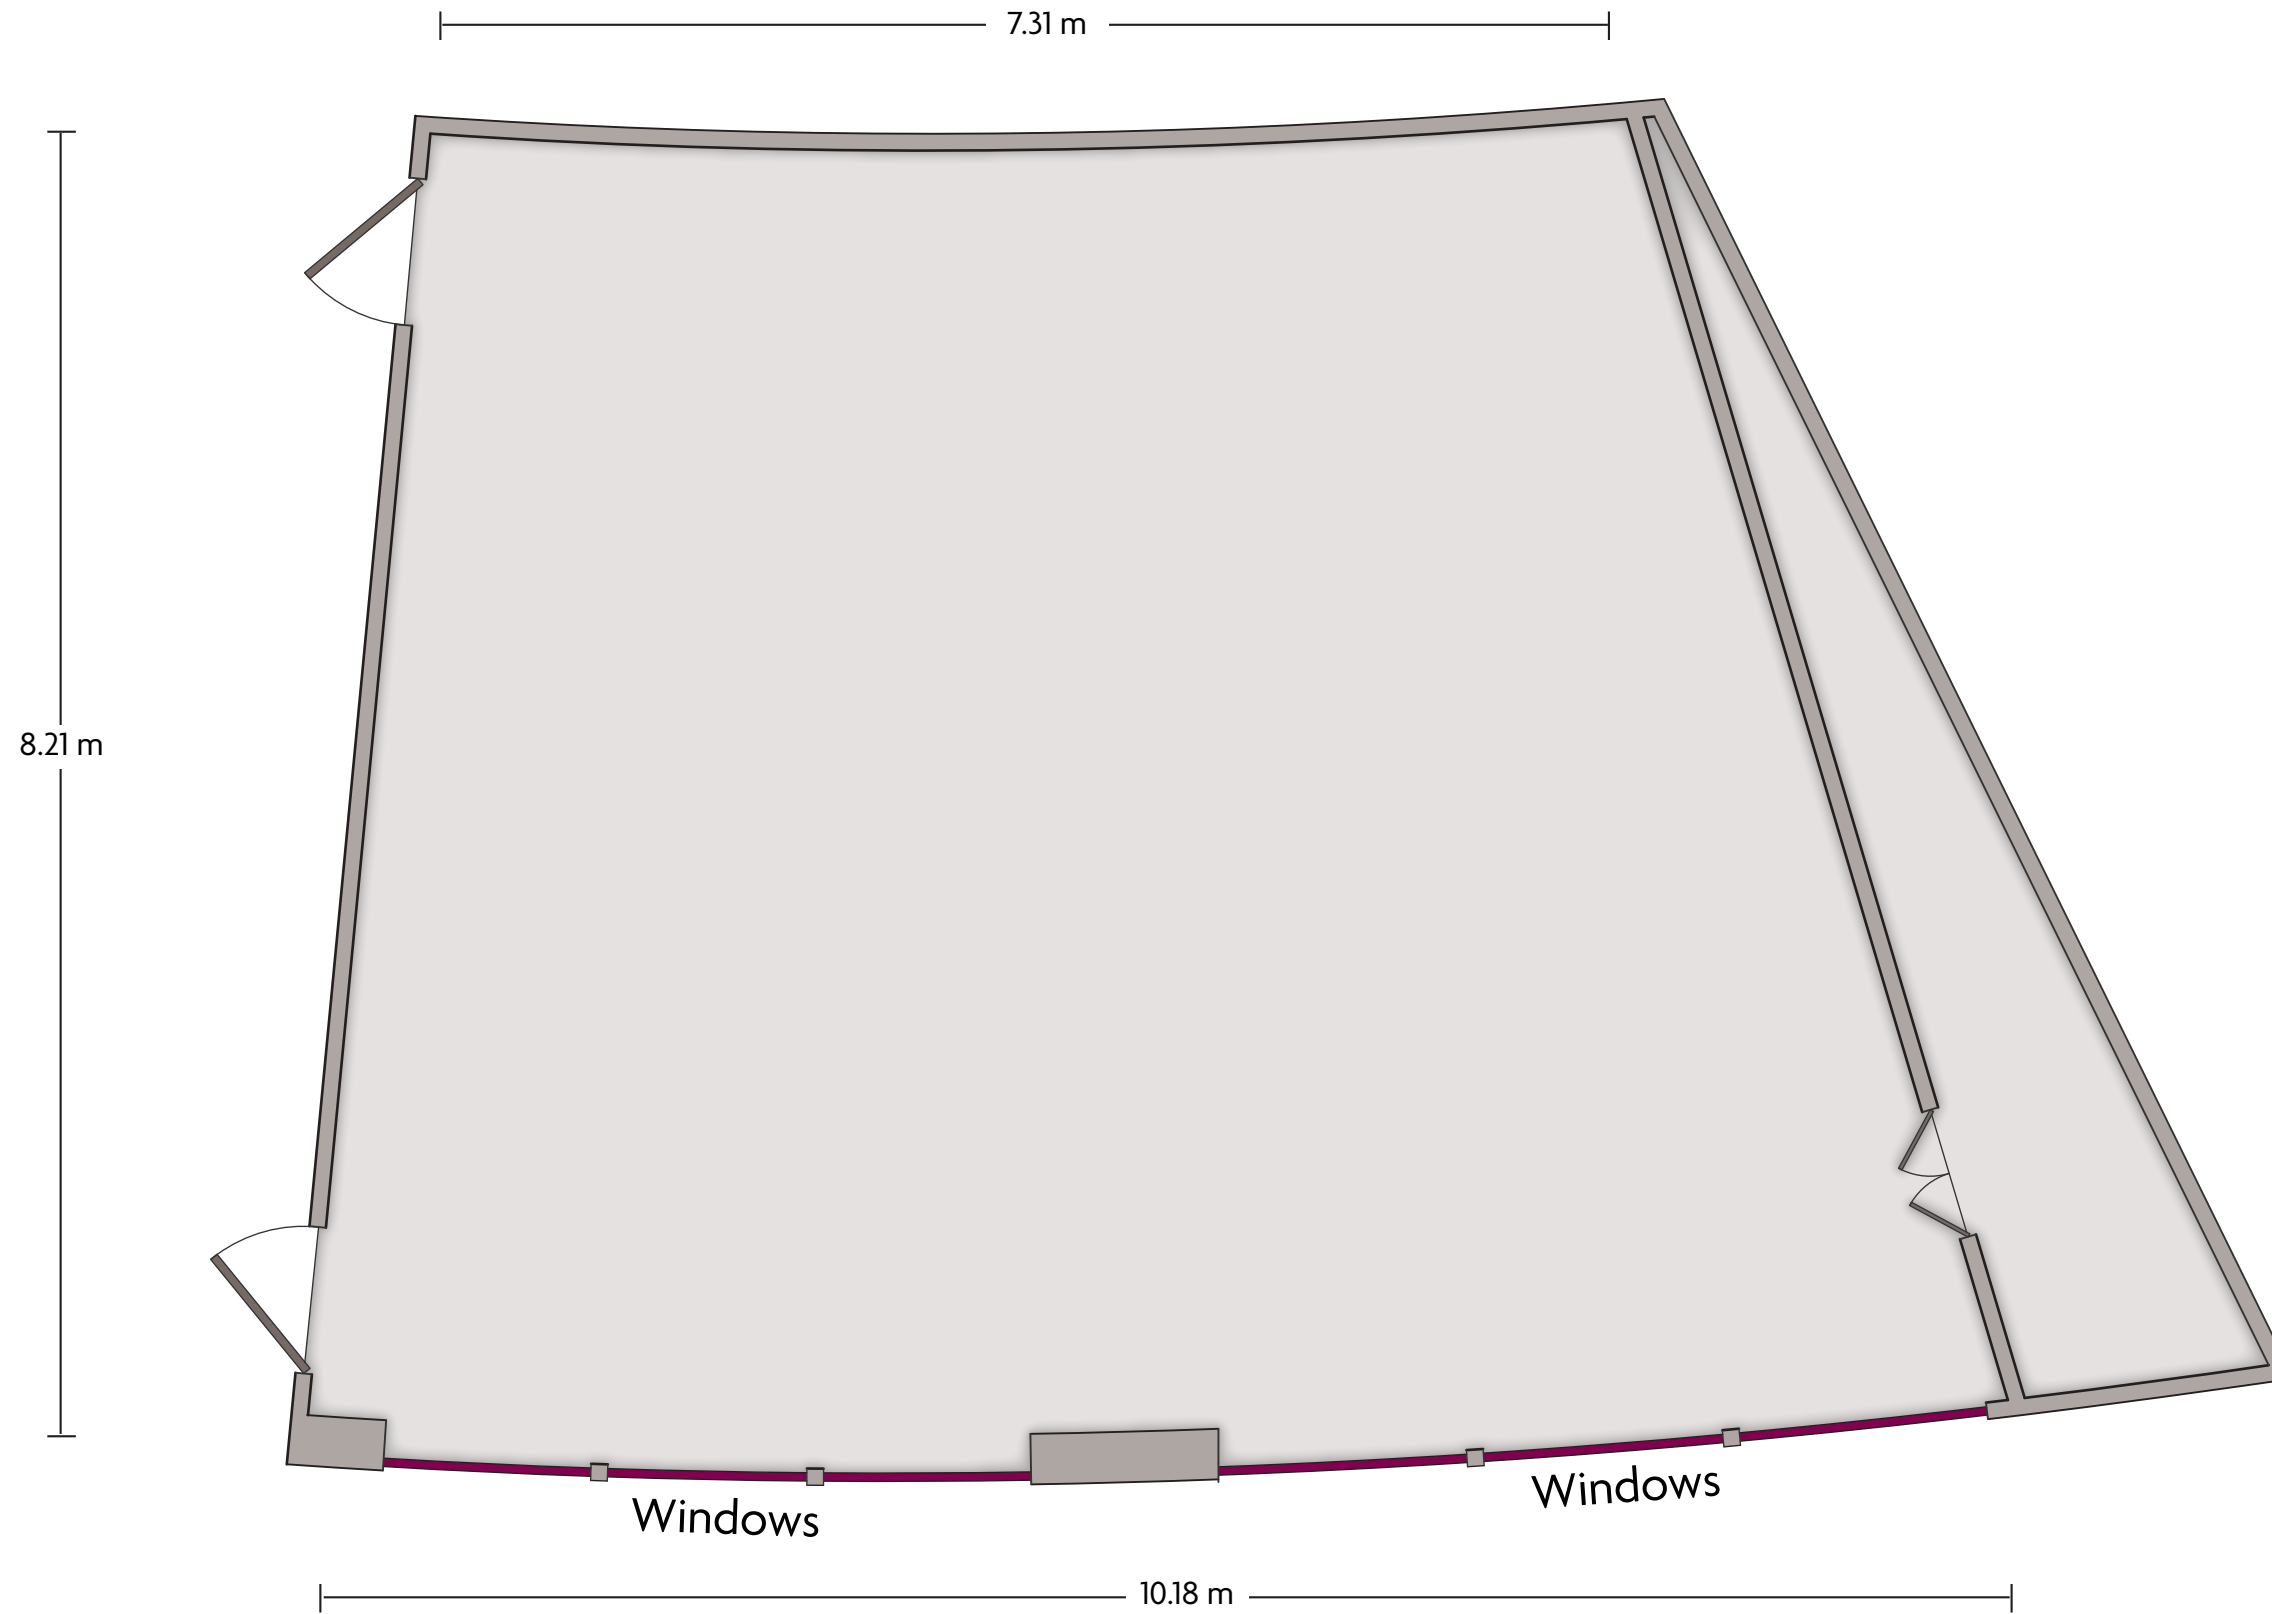

Crowne Plaza® - Istanbul - Oryapark
Anadolu Kavagi

LENGTH: 10.2 m WIDTH: 8.2 m HEIGHT: 3 m TOTAL SQUARE METERS: 71.3 m² MAXIMUM CAPACITY: 903 POWER OUTLETS: 7

Inkilap Mahallesi Kucuksu Caddesi, No. 58 | Umraniye, Istanbul - 34768, Turkey | 90.216.6666400

*Multiple layout options available for this space.

Crowne Plaza® - Istanbul - Oryapark

Burgaz

LENGTH: 17.5 m WIDTH: 9.0 m HEIGHT: 3 m TOTAL SQUARE METERS: 129.6 m² MAXIMUM CAPACITY: 72 POWER OUTLETS: 15

Inkilap Mahallesi Kucuksu Caddesi, No. 58 | Umraniye, Istanbul - 34768, Turkey | 90.216.6666400

*Multiple layout options available for this space.

Crowne Plaza® - Istanbul - Oryapark
Cubluku

LENGTH: 10.1 m WIDTH: 6.5 m HEIGHT: 3 m TOTAL SQUARE METERS: 56.3 m² MAXIMUM CAPACITY: 72 POWER OUTLETS: 8

Inkilap Mahallesi Kucuksu Caddesi, No. 58 | Umraniye, Istanbul - 34768, Turkey | 90.216.6666400

*Multiple layout options available for this space.

Crowne Plaza® - Istanbul - Oryapark
Kendilli

LENGTH: 10.3 m WIDTH: 5.6 m HEIGHT: 3 m TOTAL SQUARE METERS: 53.1 m² MAXIMUM CAPACITY: 16 POWER OUTLETS: 8