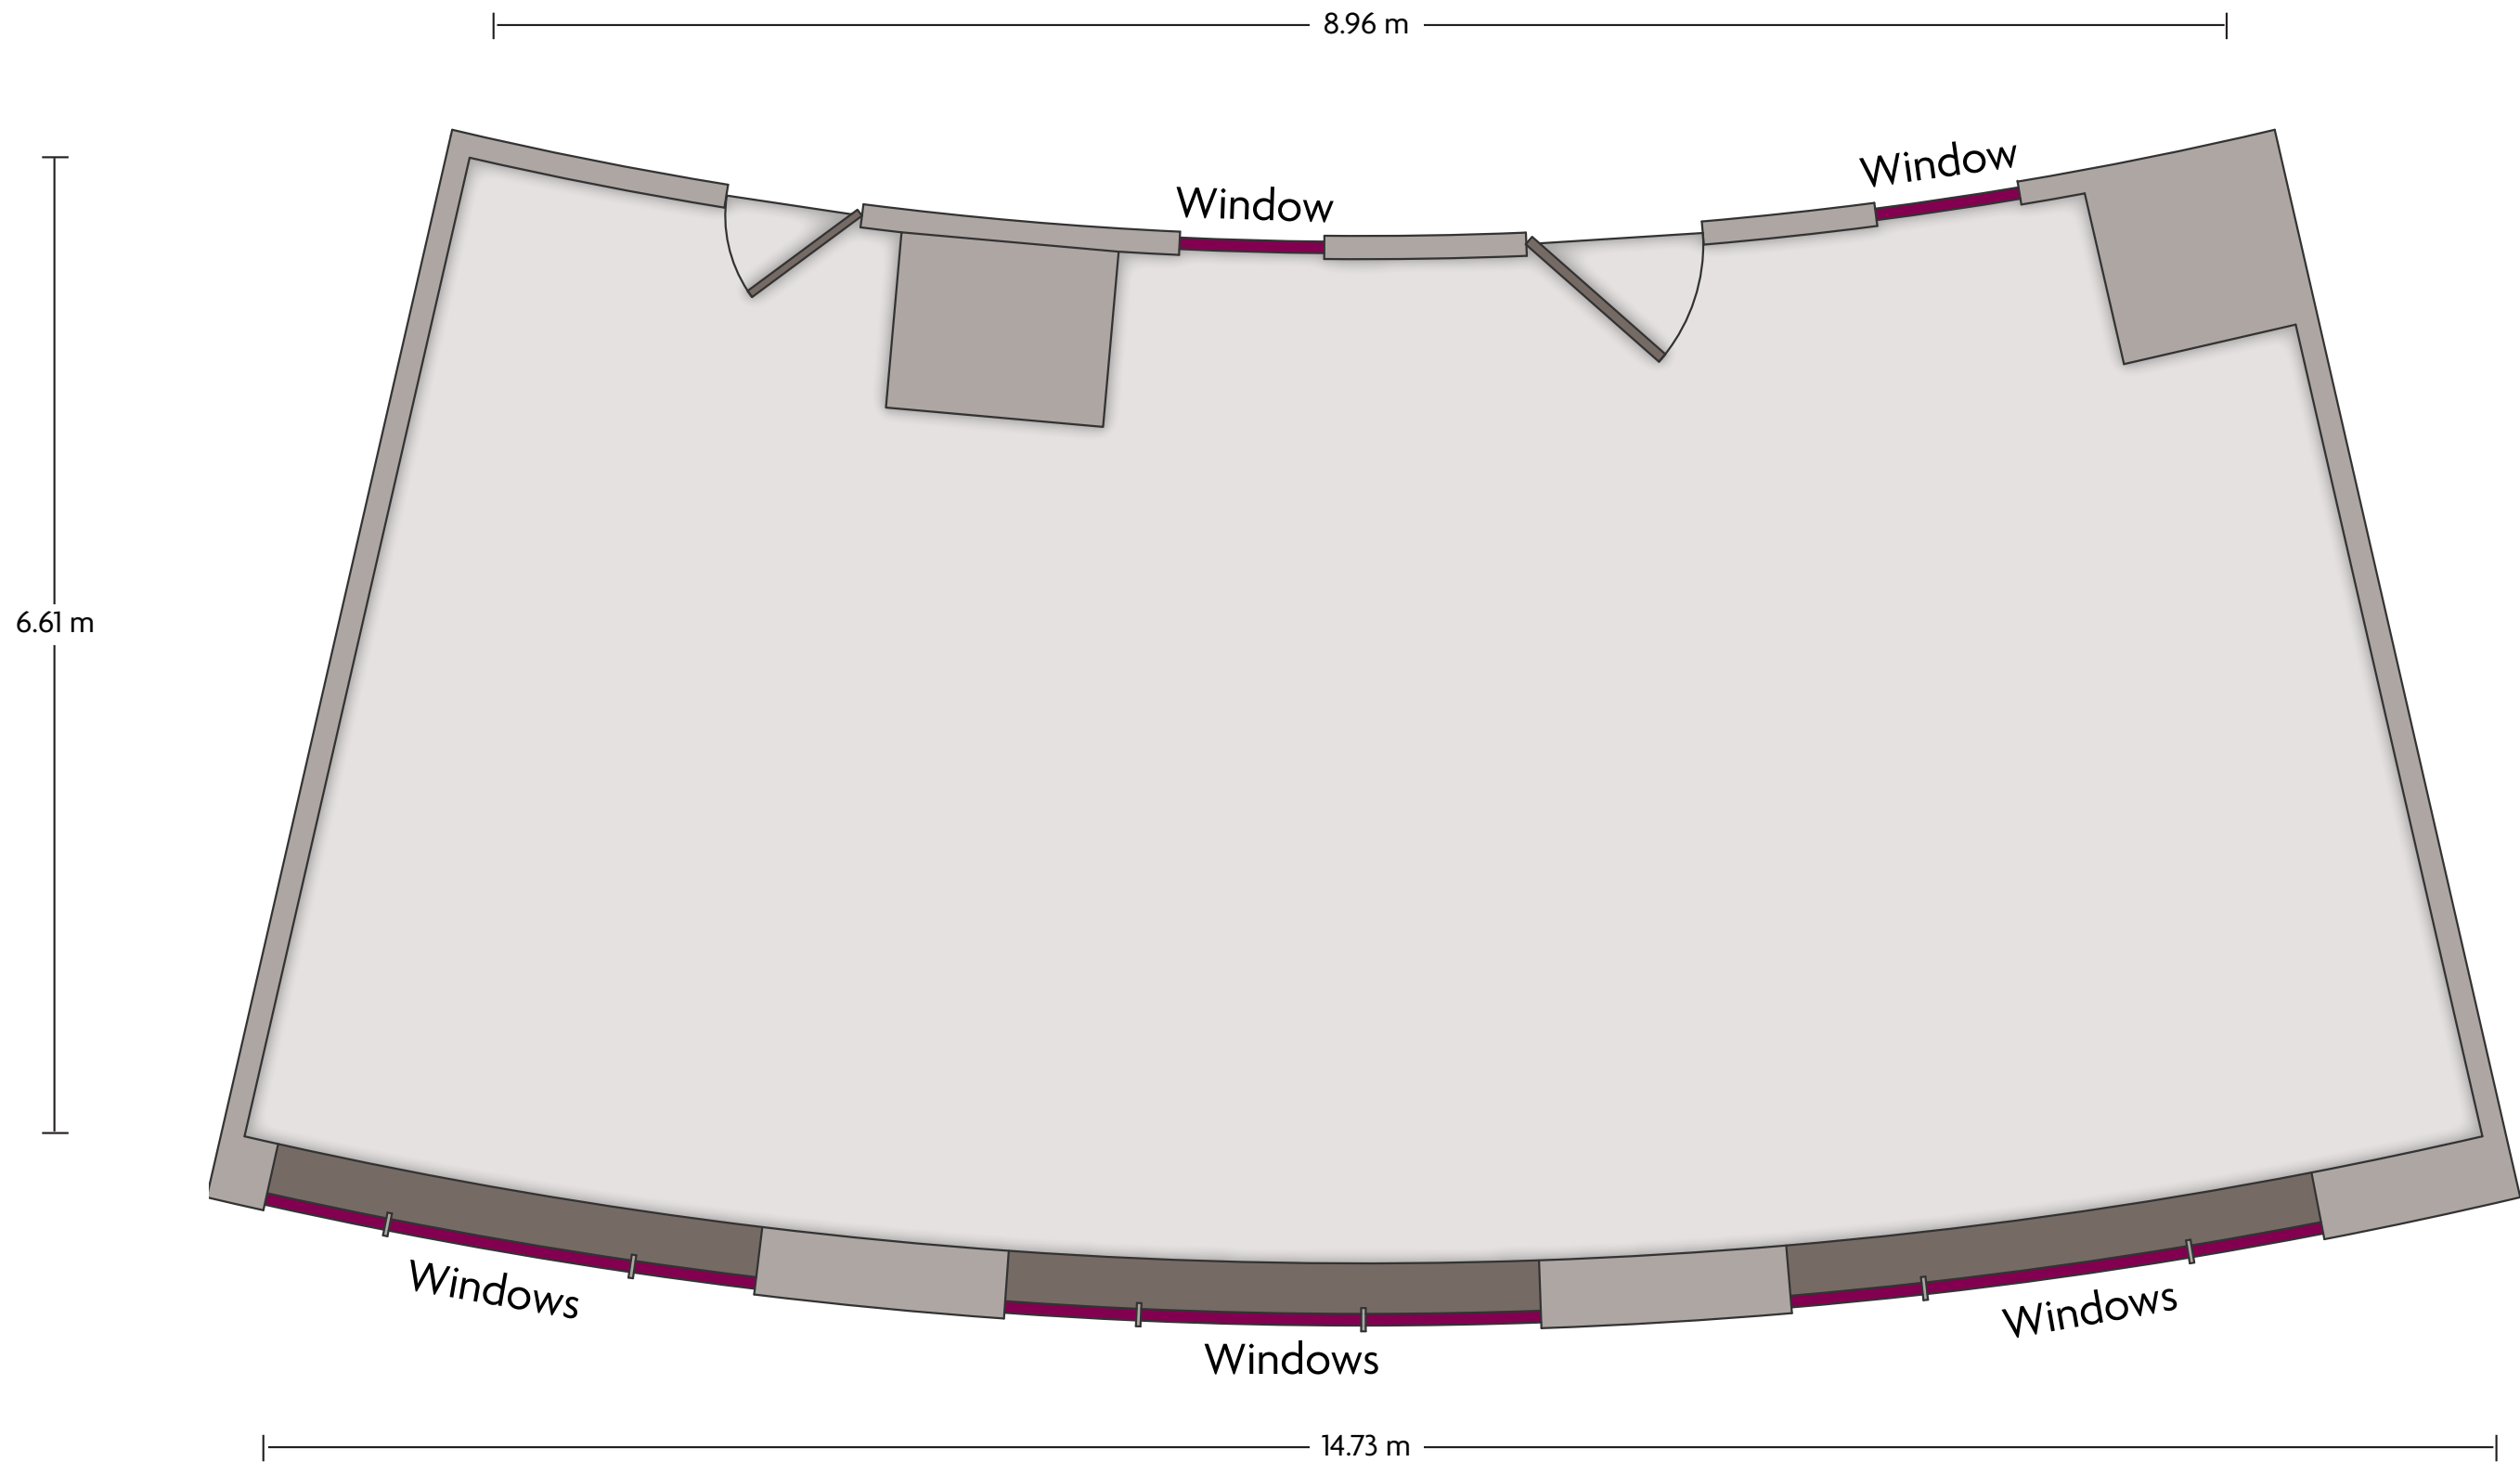

*Multiple layout options available for this space.

Crowne Plaza® - Istanbul - Oryapark
Kendilli

LENGTH: 10.3 m WIDTH: 5.6 m HEIGHT: 3 m TOTAL SQUARE METERS: 53.1 m² MAXIMUM CAPACITY: 16 POWER OUTLETS: 8

Inkilap Mahallesi Kucuksu Caddesi, No. 58 | Umraniye, Istanbul - 34768, Turkey | 90.216.6666400

*Multiple layout options available for this space.

Crowne Plaza® - Istanbul - Oryapark
Kuzguncuk

LENGTH: 5.7 m WIDTH: 4.7 m HEIGHT: 3 m TOTAL SQUARE METERS: 26.7 m² MAXIMUM CAPACITY: 8 POWER OUTLETS: 6

Inkilap Mahallesi Kucuksu Caddesi, No. 58 | Umraniye, Istanbul - 34768, Turkey | 90.216.6666400

*Multiple layout options available for this space.

LENGTH: 14.7 m WIDTH: 6.6 m HEIGHT: 3 m TOTAL SQUARE METERS: 86.7 m² MAXIMUM CAPACITY: 8 POWER OUTLETS: 8

Inkilap Mahallesi Kucuksu Caddesi, No. 58 | Umraniye, Istanbul - 34768, Turkey | 90.216.6666400

*Multiple layout options available for this space.

Crowne Plaza® - Istanbul - Oryapark
Moda

LENGTH: 9.2 m WIDTH: 5.6 m HEIGHT: 3 m TOTAL SQUARE METERS: 61.1 m² MAXIMUM CAPACITY: 113 POWER OUTLETS: 6