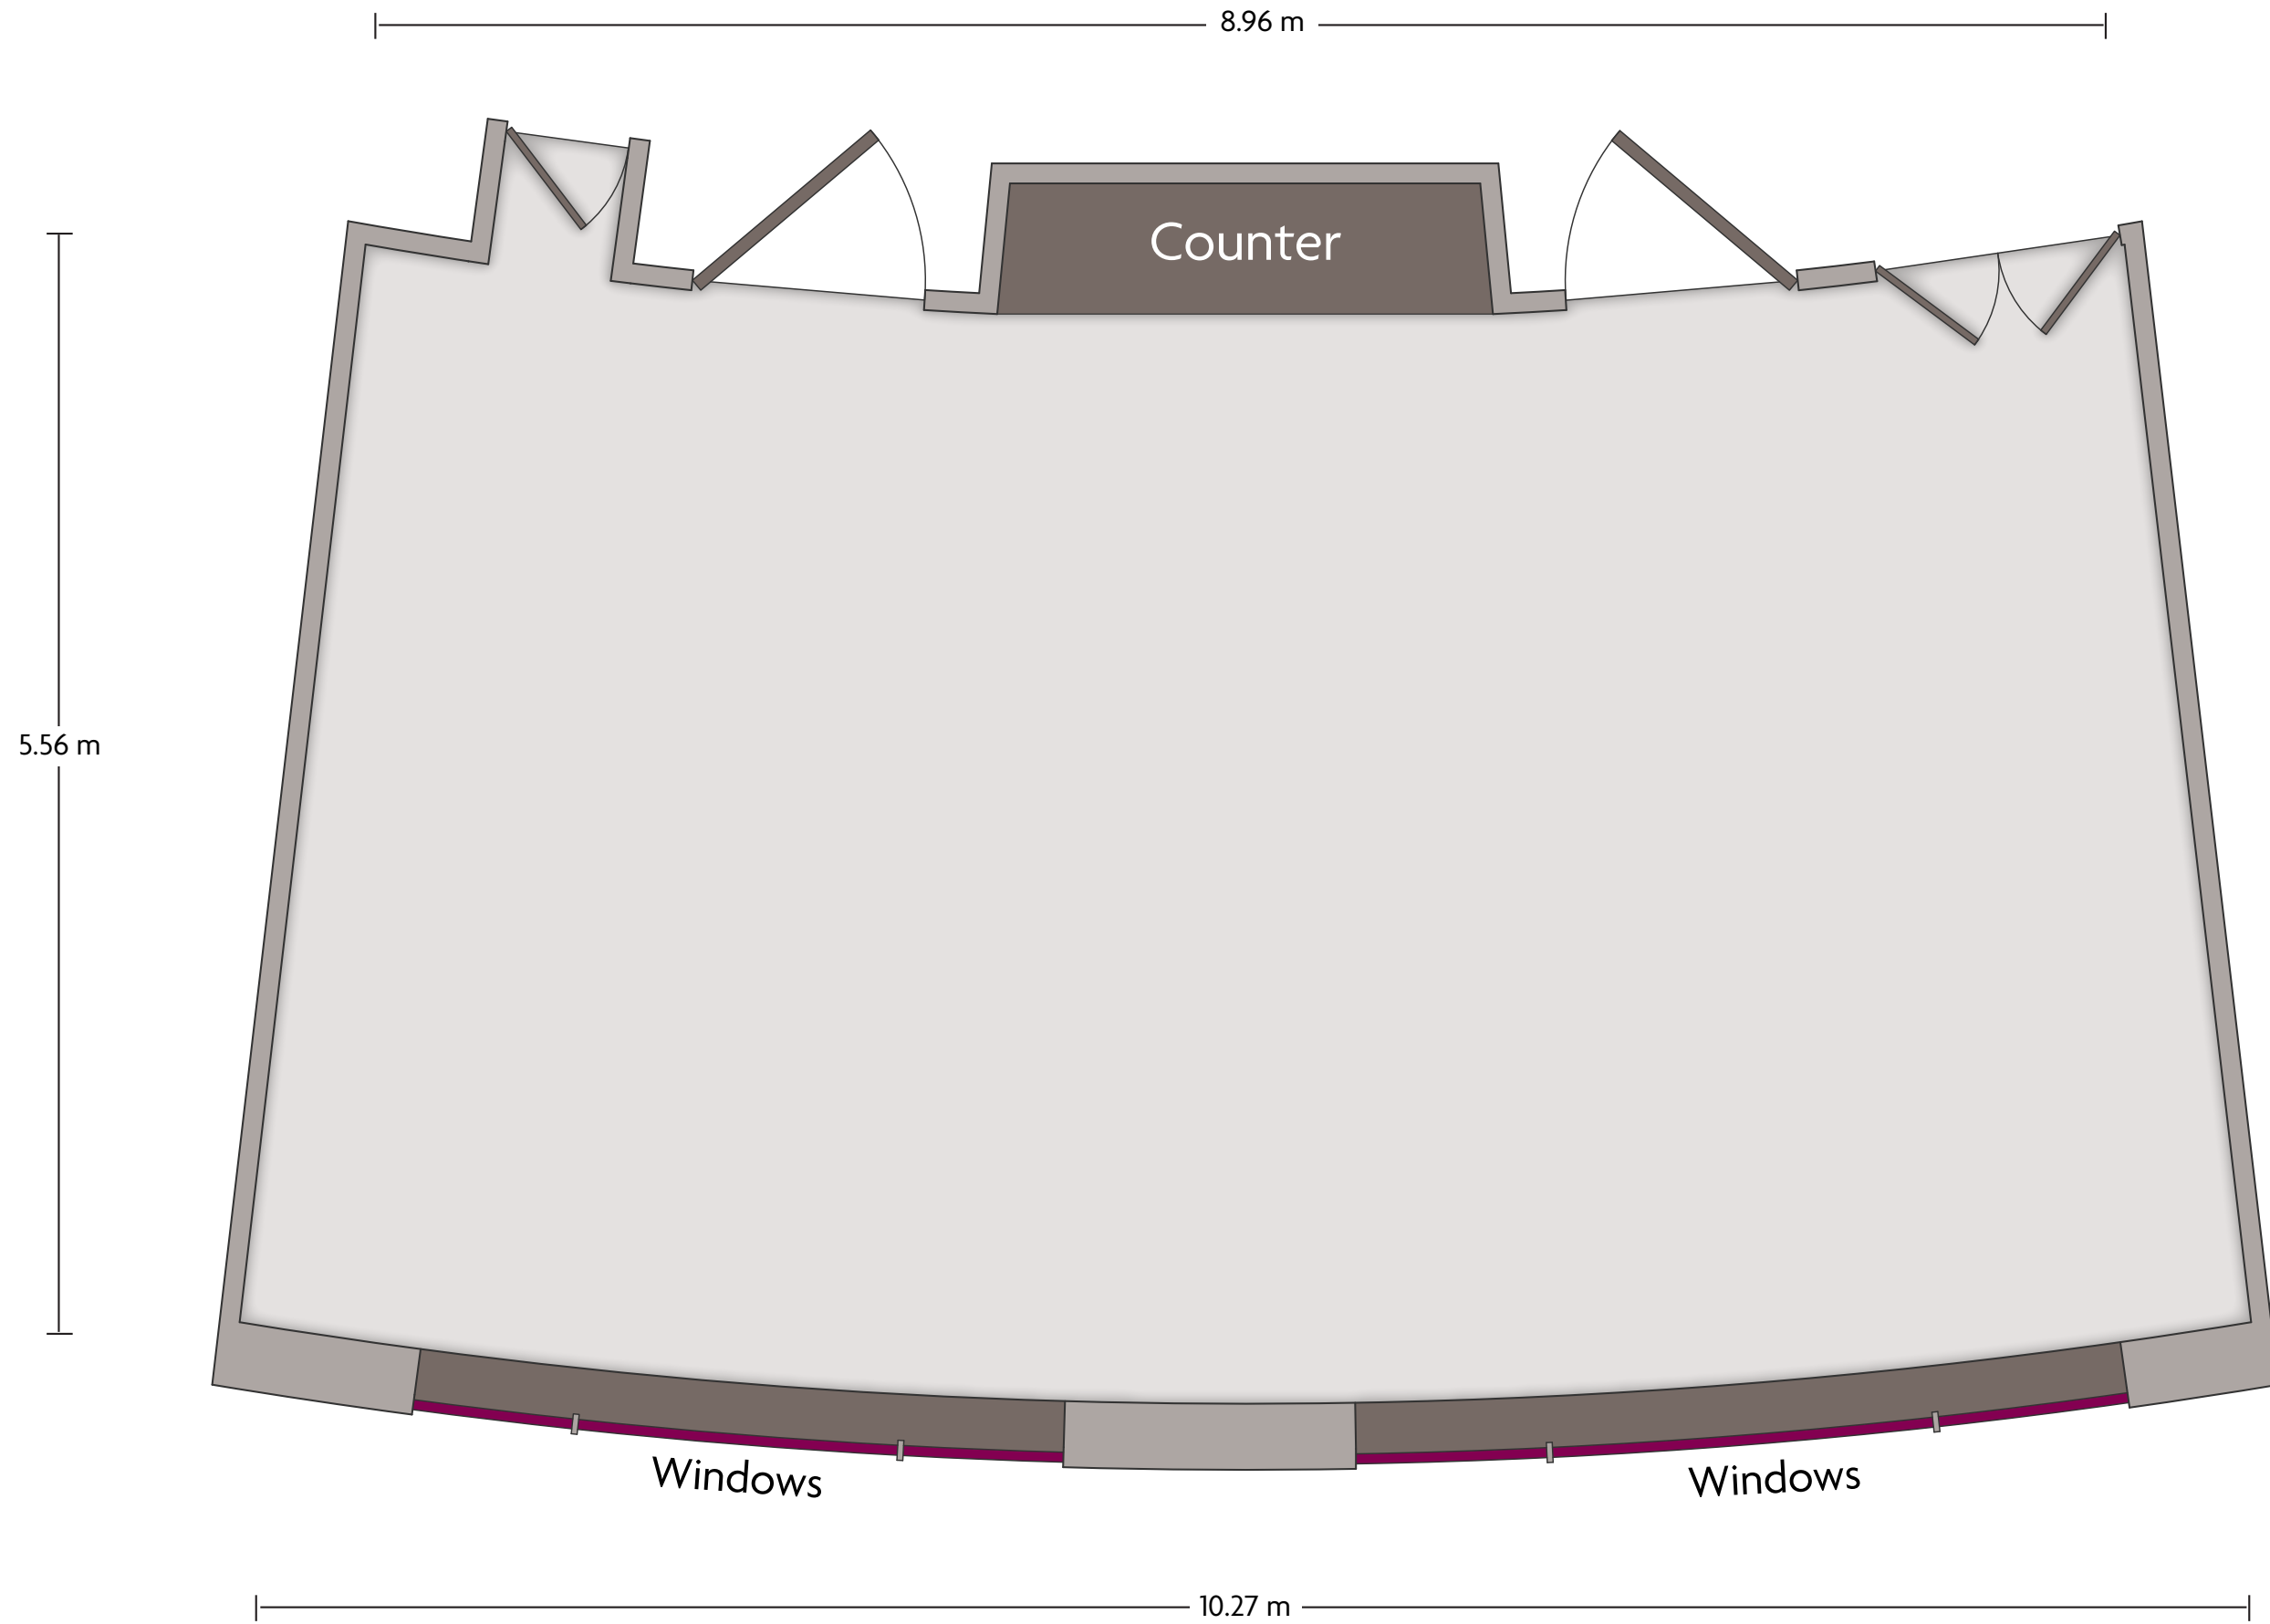

*Multiple layout options available for this space.

Crowne Plaza® - Istanbul - Oryapark
Cubluku

LENGTH: 10.1 m WIDTH: 6.5 m HEIGHT: 3 m TOTAL SQUARE METERS: 56.3 m² MAXIMUM CAPACITY: 72 POWER OUTLETS: 8

Inkilap Mahallesi Kucuksu Caddesi, No. 58 | Umraniye, Istanbul - 34768, Turkey | 90.216.6666400

*Multiple layout options available for this space.

Crowne Plaza® - Istanbul - Oryapark
Kendilli

LENGTH: 10.3 m WIDTH: 5.6 m HEIGHT: 3 m TOTAL SQUARE METERS: 53.1 m² MAXIMUM CAPACITY: 16 POWER OUTLETS: 8

Inkilap Mahallesi Kucuksu Caddesi, No. 58 | Umraniye, Istanbul - 34768, Turkey | 90.216.6666400

*Multiple layout options available for this space.

Crowne Plaza® - Istanbul - Oryapark
Kuzguncuk

LENGTH: 5.7 m WIDTH: 4.7 m HEIGHT: 3 m TOTAL SQUARE METERS: 26.7 m² MAXIMUM CAPACITY: 8 POWER OUTLETS: 6

Inkilap Mahallesi Kucuksu Caddesi, No. 58 | Umraniye, Istanbul - 34768, Turkey | 90.216.6666400

*Multiple layout options available for this space.

Crowne Plaza® - Istanbul - Oryapark
Moda

LENGTH: 9.2 m WIDTH: 5.6 m HEIGHT: 3 m TOTAL SQUARE METERS: 61.1 m² MAXIMUM CAPACITY: 113 POWER OUTLETS: 6