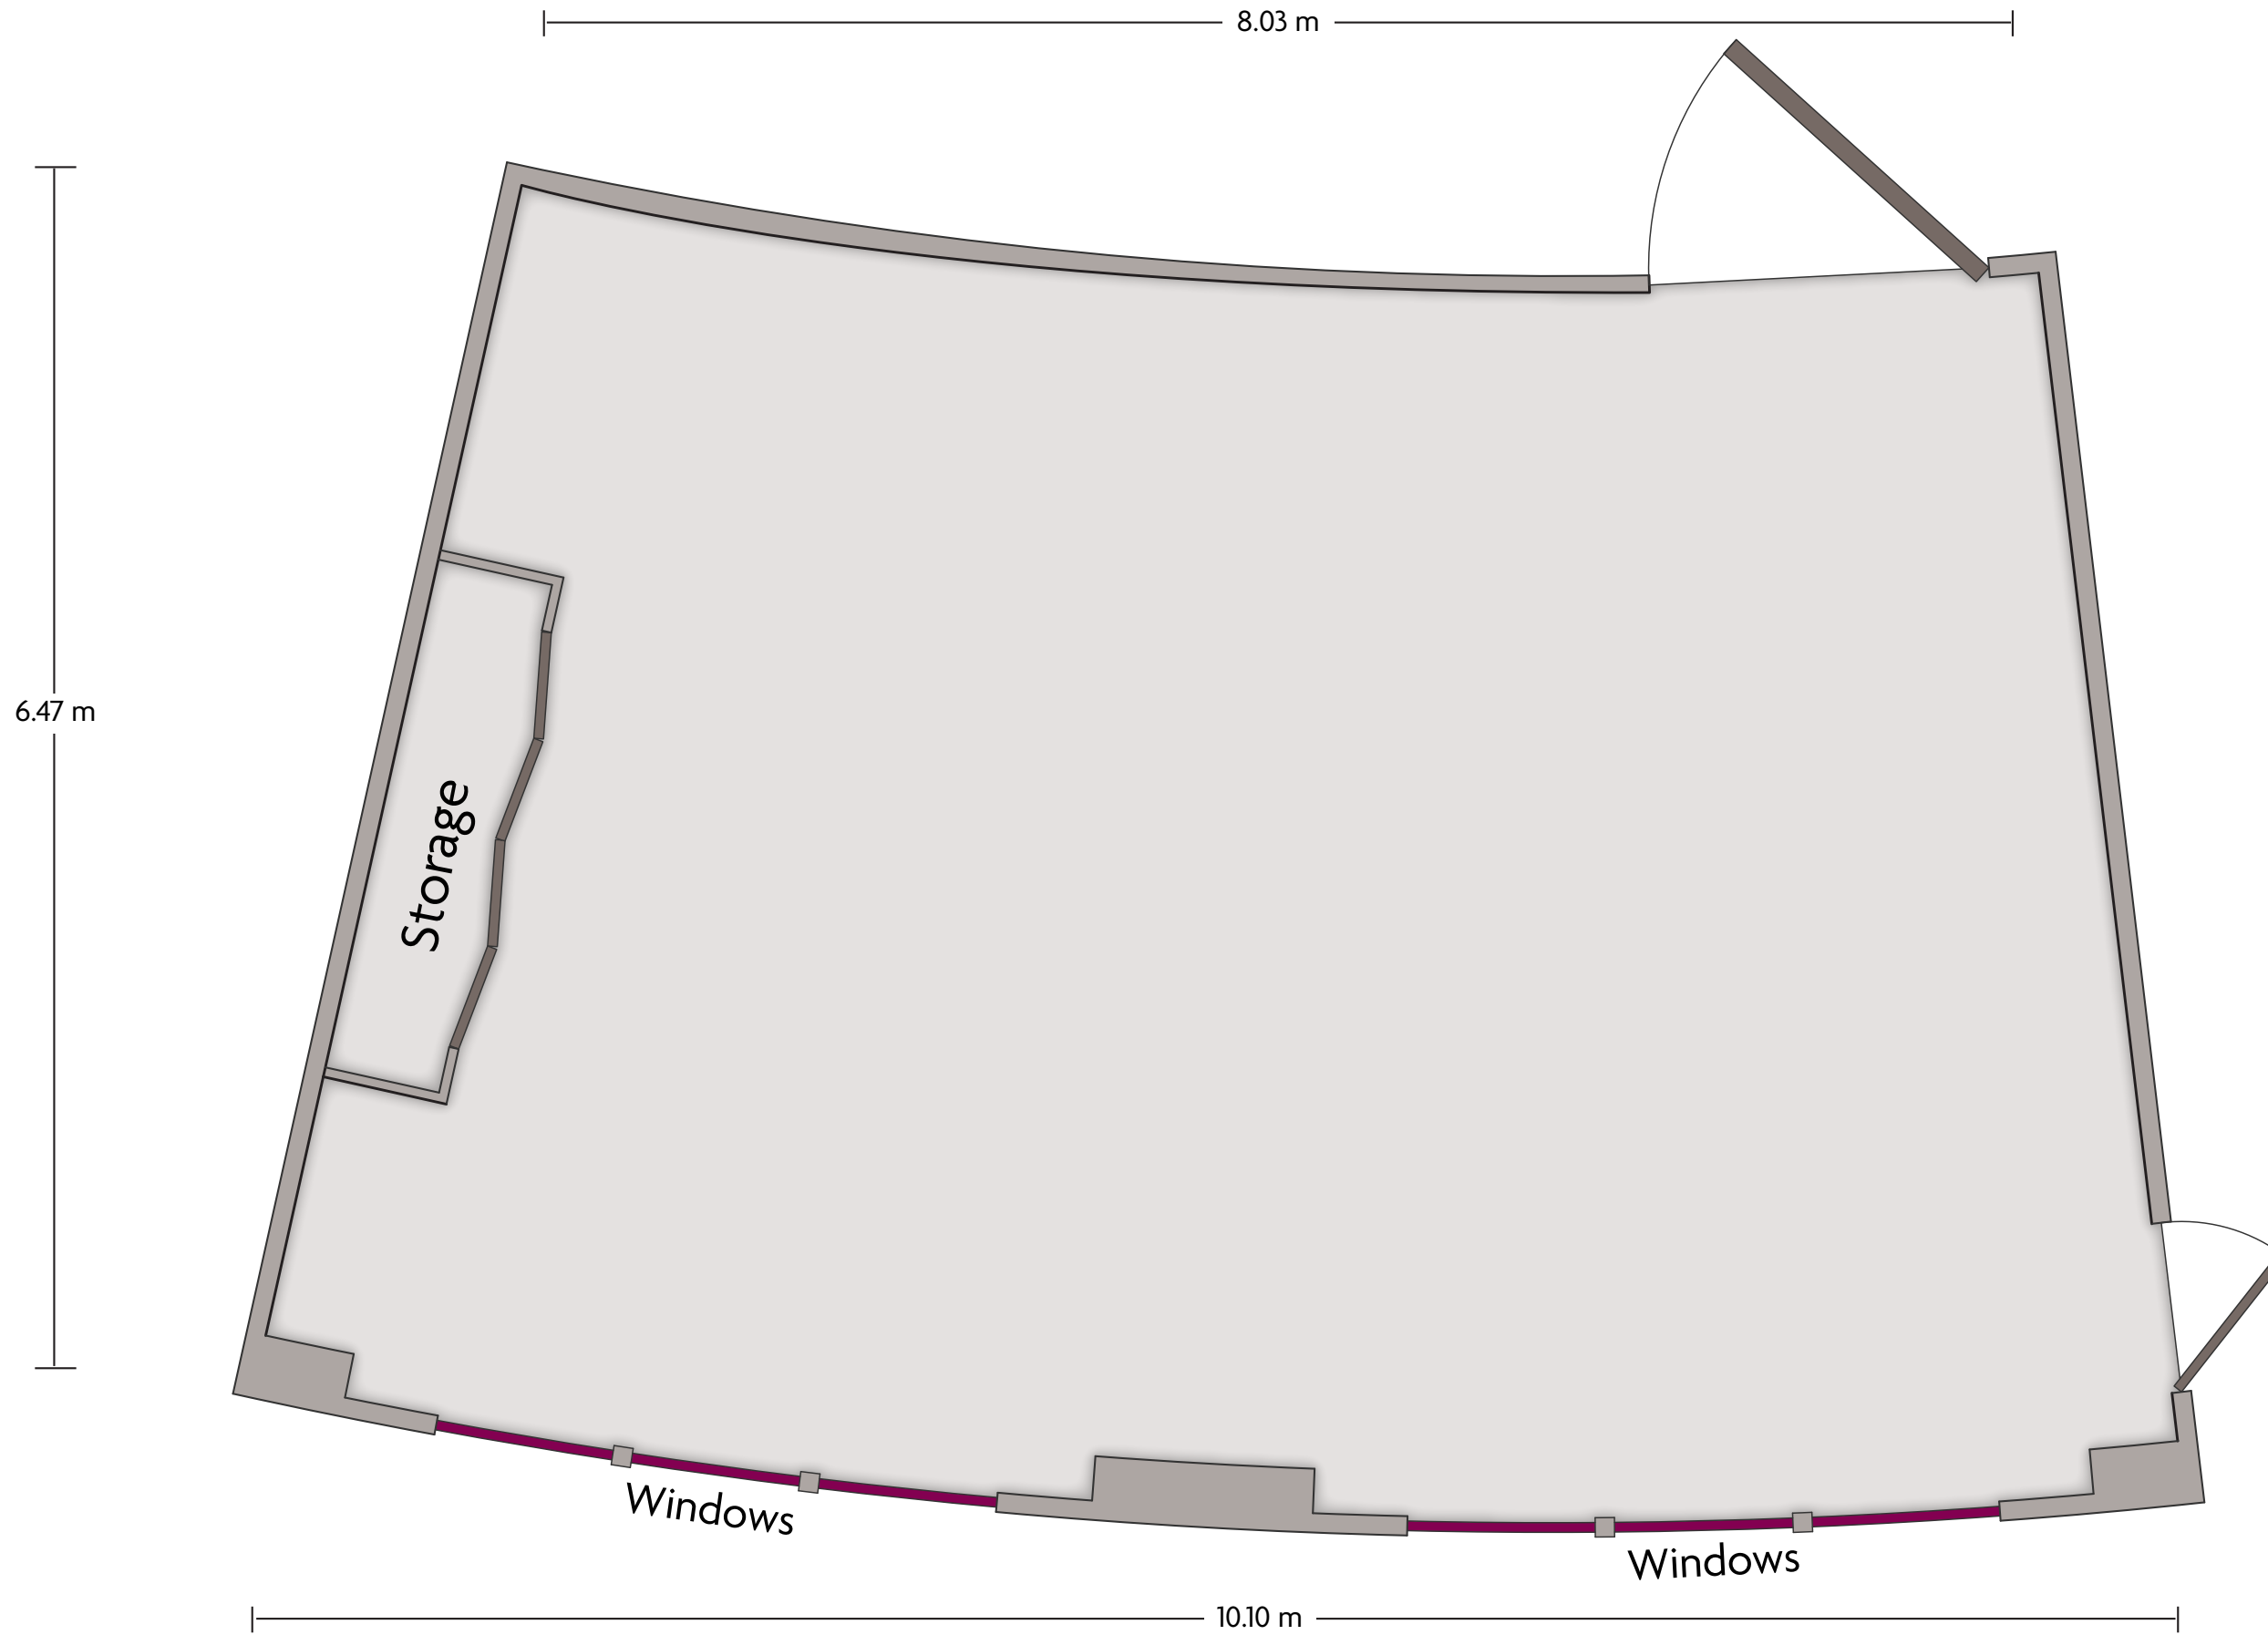

*Multiple layout options available for this space.

Crowne Plaza® - Istanbul - Oryapark

Burgaz

LENGTH: 17.5 m WIDTH: 9.0 m HEIGHT: 3 m TOTAL SQUARE METERS: 129.6 m² MAXIMUM CAPACITY: 72 POWER OUTLETS: 15

Inkilap Mahallesi Kucuksu Caddesi, No. 58 | Umraniye, Istanbul - 34768, Turkey | 90.216.6666400

*Multiple layout options available for this space.

Crowne Plaza® - Istanbul - Oryapark
Cubluku

LENGTH: 10.1 m WIDTH: 6.5 m HEIGHT: 3 m TOTAL SQUARE METERS: 56.3 m² MAXIMUM CAPACITY: 72 POWER OUTLETS: 8

Inkilap Mahallesi Kucuksu Caddesi, No. 58 | Umraniye, Istanbul - 34768, Turkey | 90.216.6666400

*Multiple layout options available for this space.

Crowne Plaza® - Istanbul - Oryapark
Kendilli

LENGTH: 10.3 m WIDTH: 5.6 m HEIGHT: 3 m TOTAL SQUARE METERS: 53.1 m² MAXIMUM CAPACITY: 16 POWER OUTLETS: 8

Inkilap Mahallesi Kucuksu Caddesi, No. 58 | Umraniye, Istanbul - 34768, Turkey | 90.216.6666400

*Multiple layout options available for this space.

Crowne Plaza® - Istanbul - Oryapark
Kuzguncuk

LENGTH: 5.7 m WIDTH: 4.7 m HEIGHT: 3 m TOTAL SQUARE METERS: 26.7 m² MAXIMUM CAPACITY: 8 POWER OUTLETS: 6