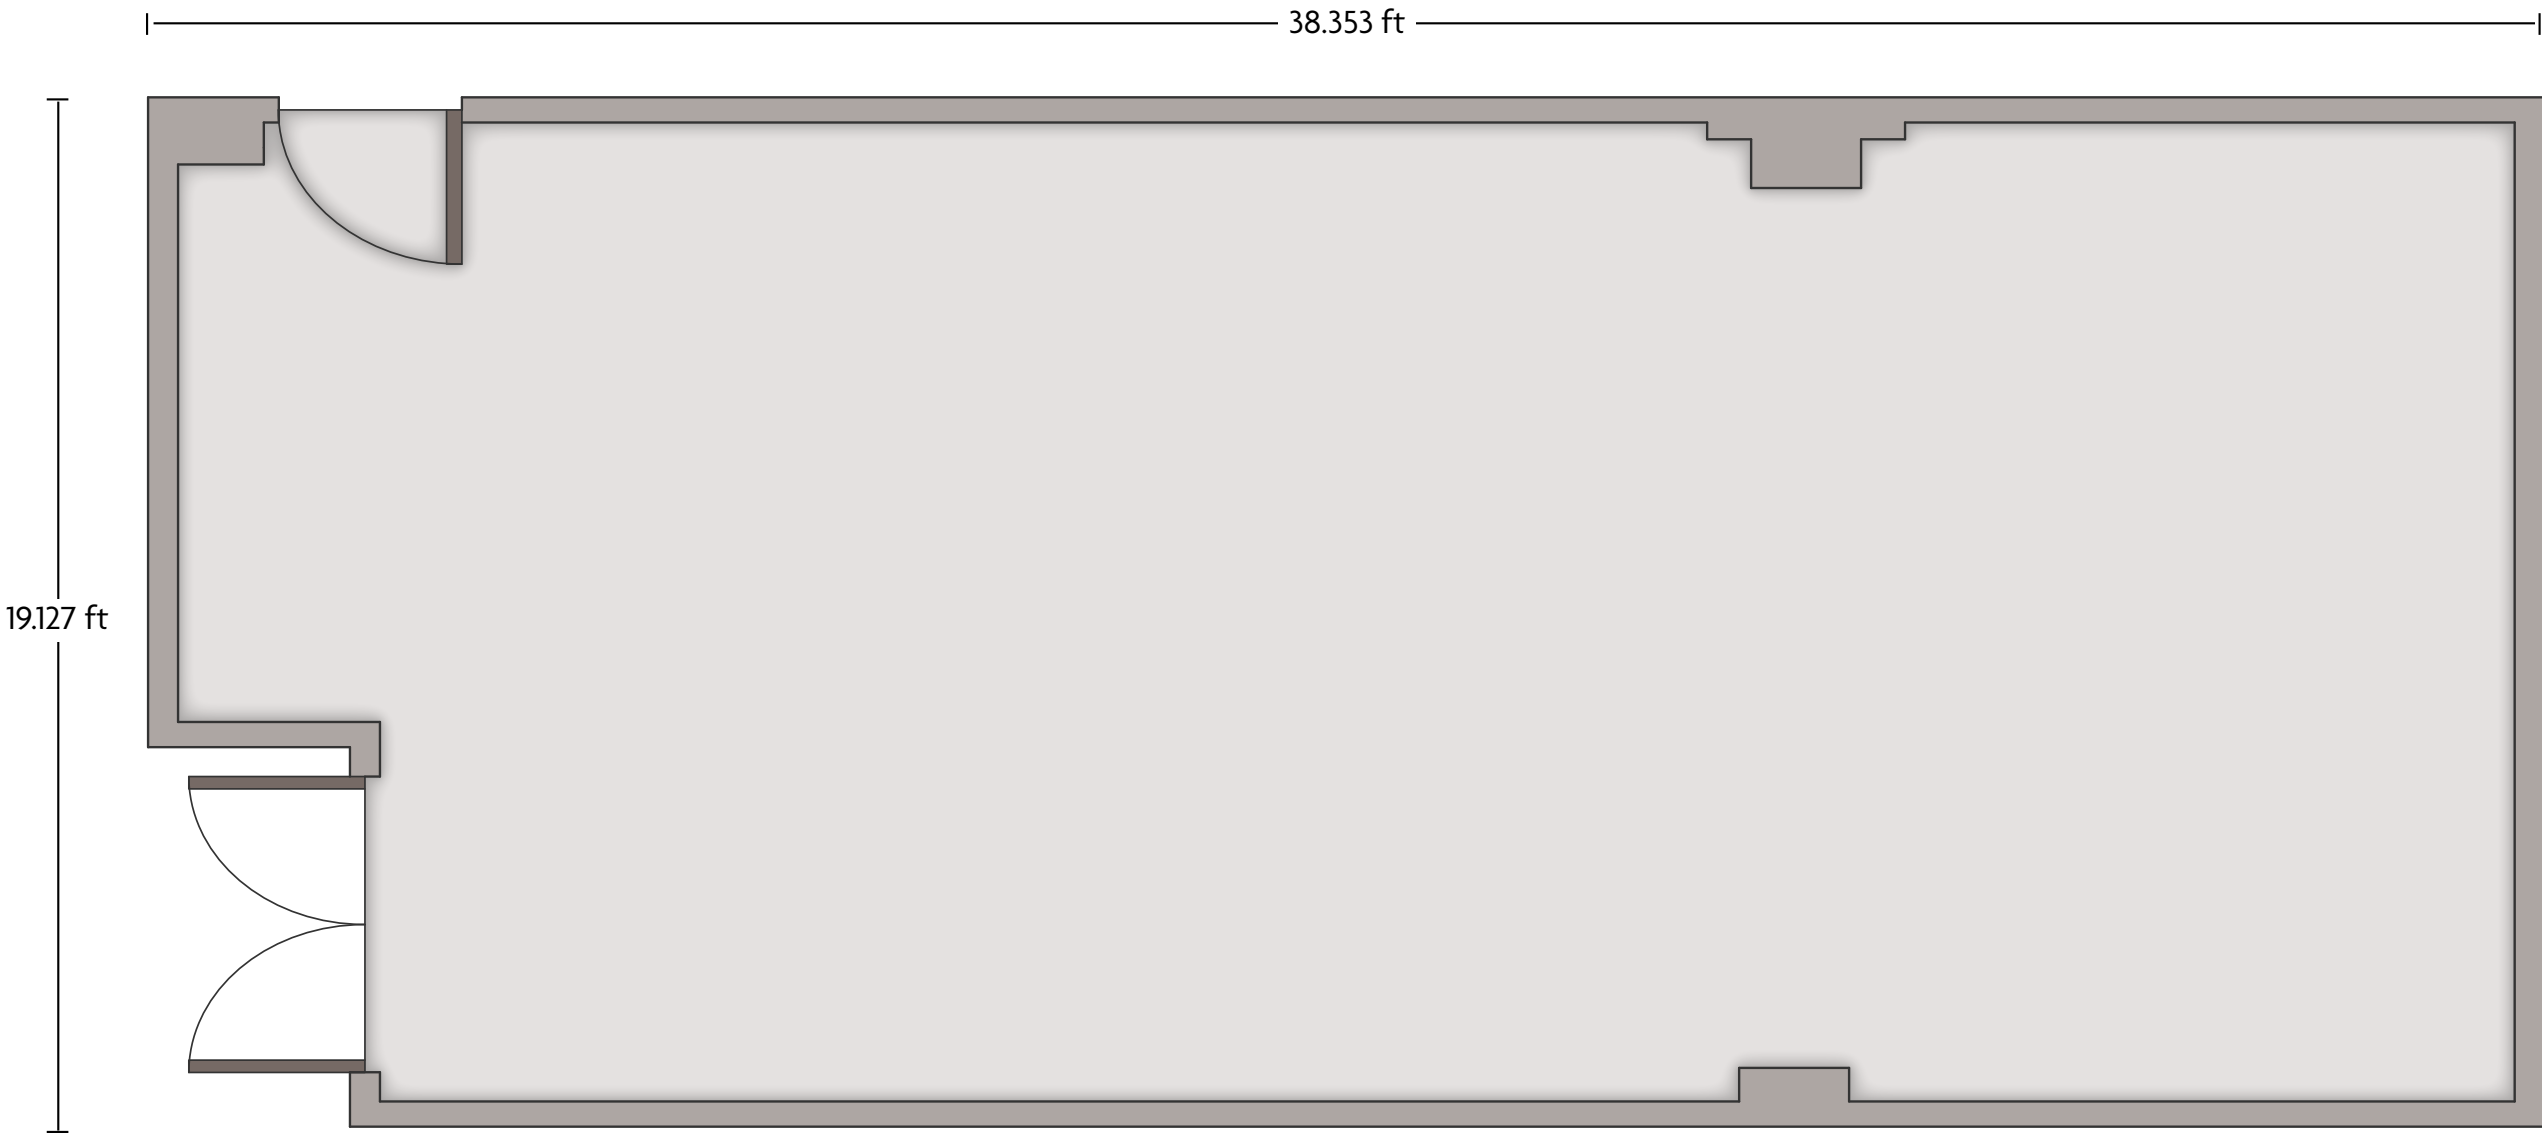

123 West Louisiana St. | Indianapolis, IN | 317-631-2221

*Multiple layout options available for this space.

Crowne Plaza® Indianapolis Dwtn Union Stn - Grand Hall (Southeast)

LENGTH: 61 Ft WIDTH: 40.8 Ft HEIGHT: 21.7 Ft TOTAL SQUARE FEET: 5631 Sq Ft MAXIMUM CAPACITY: 100 POWER OUTLETS: 4

123 West Louisiana St. | Indianapolis, IN | 317-631-2221

*Multiple layout options available for this space.

Crowne Plaza® Indianapolis Dwtn Union Stn - Grand Hall

LENGTH: 126 Ft WIDTH: 49.8 Ft HEIGHT: 62.4 Ft TOTAL SQUARE FEET: 2409 Sq Ft MAXIMUM CAPACITY: 784 POWER OUTLETS: 10

123 West Louisiana St. | Indianapolis, IN | 317-631-2221

*Multiple layout options available for this space.

Crowne Plaza® Indianapolis Dwtm Union Stn - Haymarket Station B

LENGTH: 38.4 Ft WIDTH: 19.1 Ft HEIGHT: 10 Ft TOTAL SQUARE FEET: 703 Sq Ft MAXIMUM CAPACITY: 70 POWER OUTLETS: 7

123 West Louisiana St. | Indianapolis, IN | 317-631-2221

*Multiple layout options available for this space.

Crowne Plaza® Indianapolis Dwtm Union Stn - Illinois Street Ballroom (foyer)

LENGTH: 67.5 Ft WIDTH: 23.5 Ft HEIGHT: 20 Ft TOTAL SQUARE FEET: 134 Sq Ft MAXIMUM CAPACITY: 100 POWER OUTLETS: 5