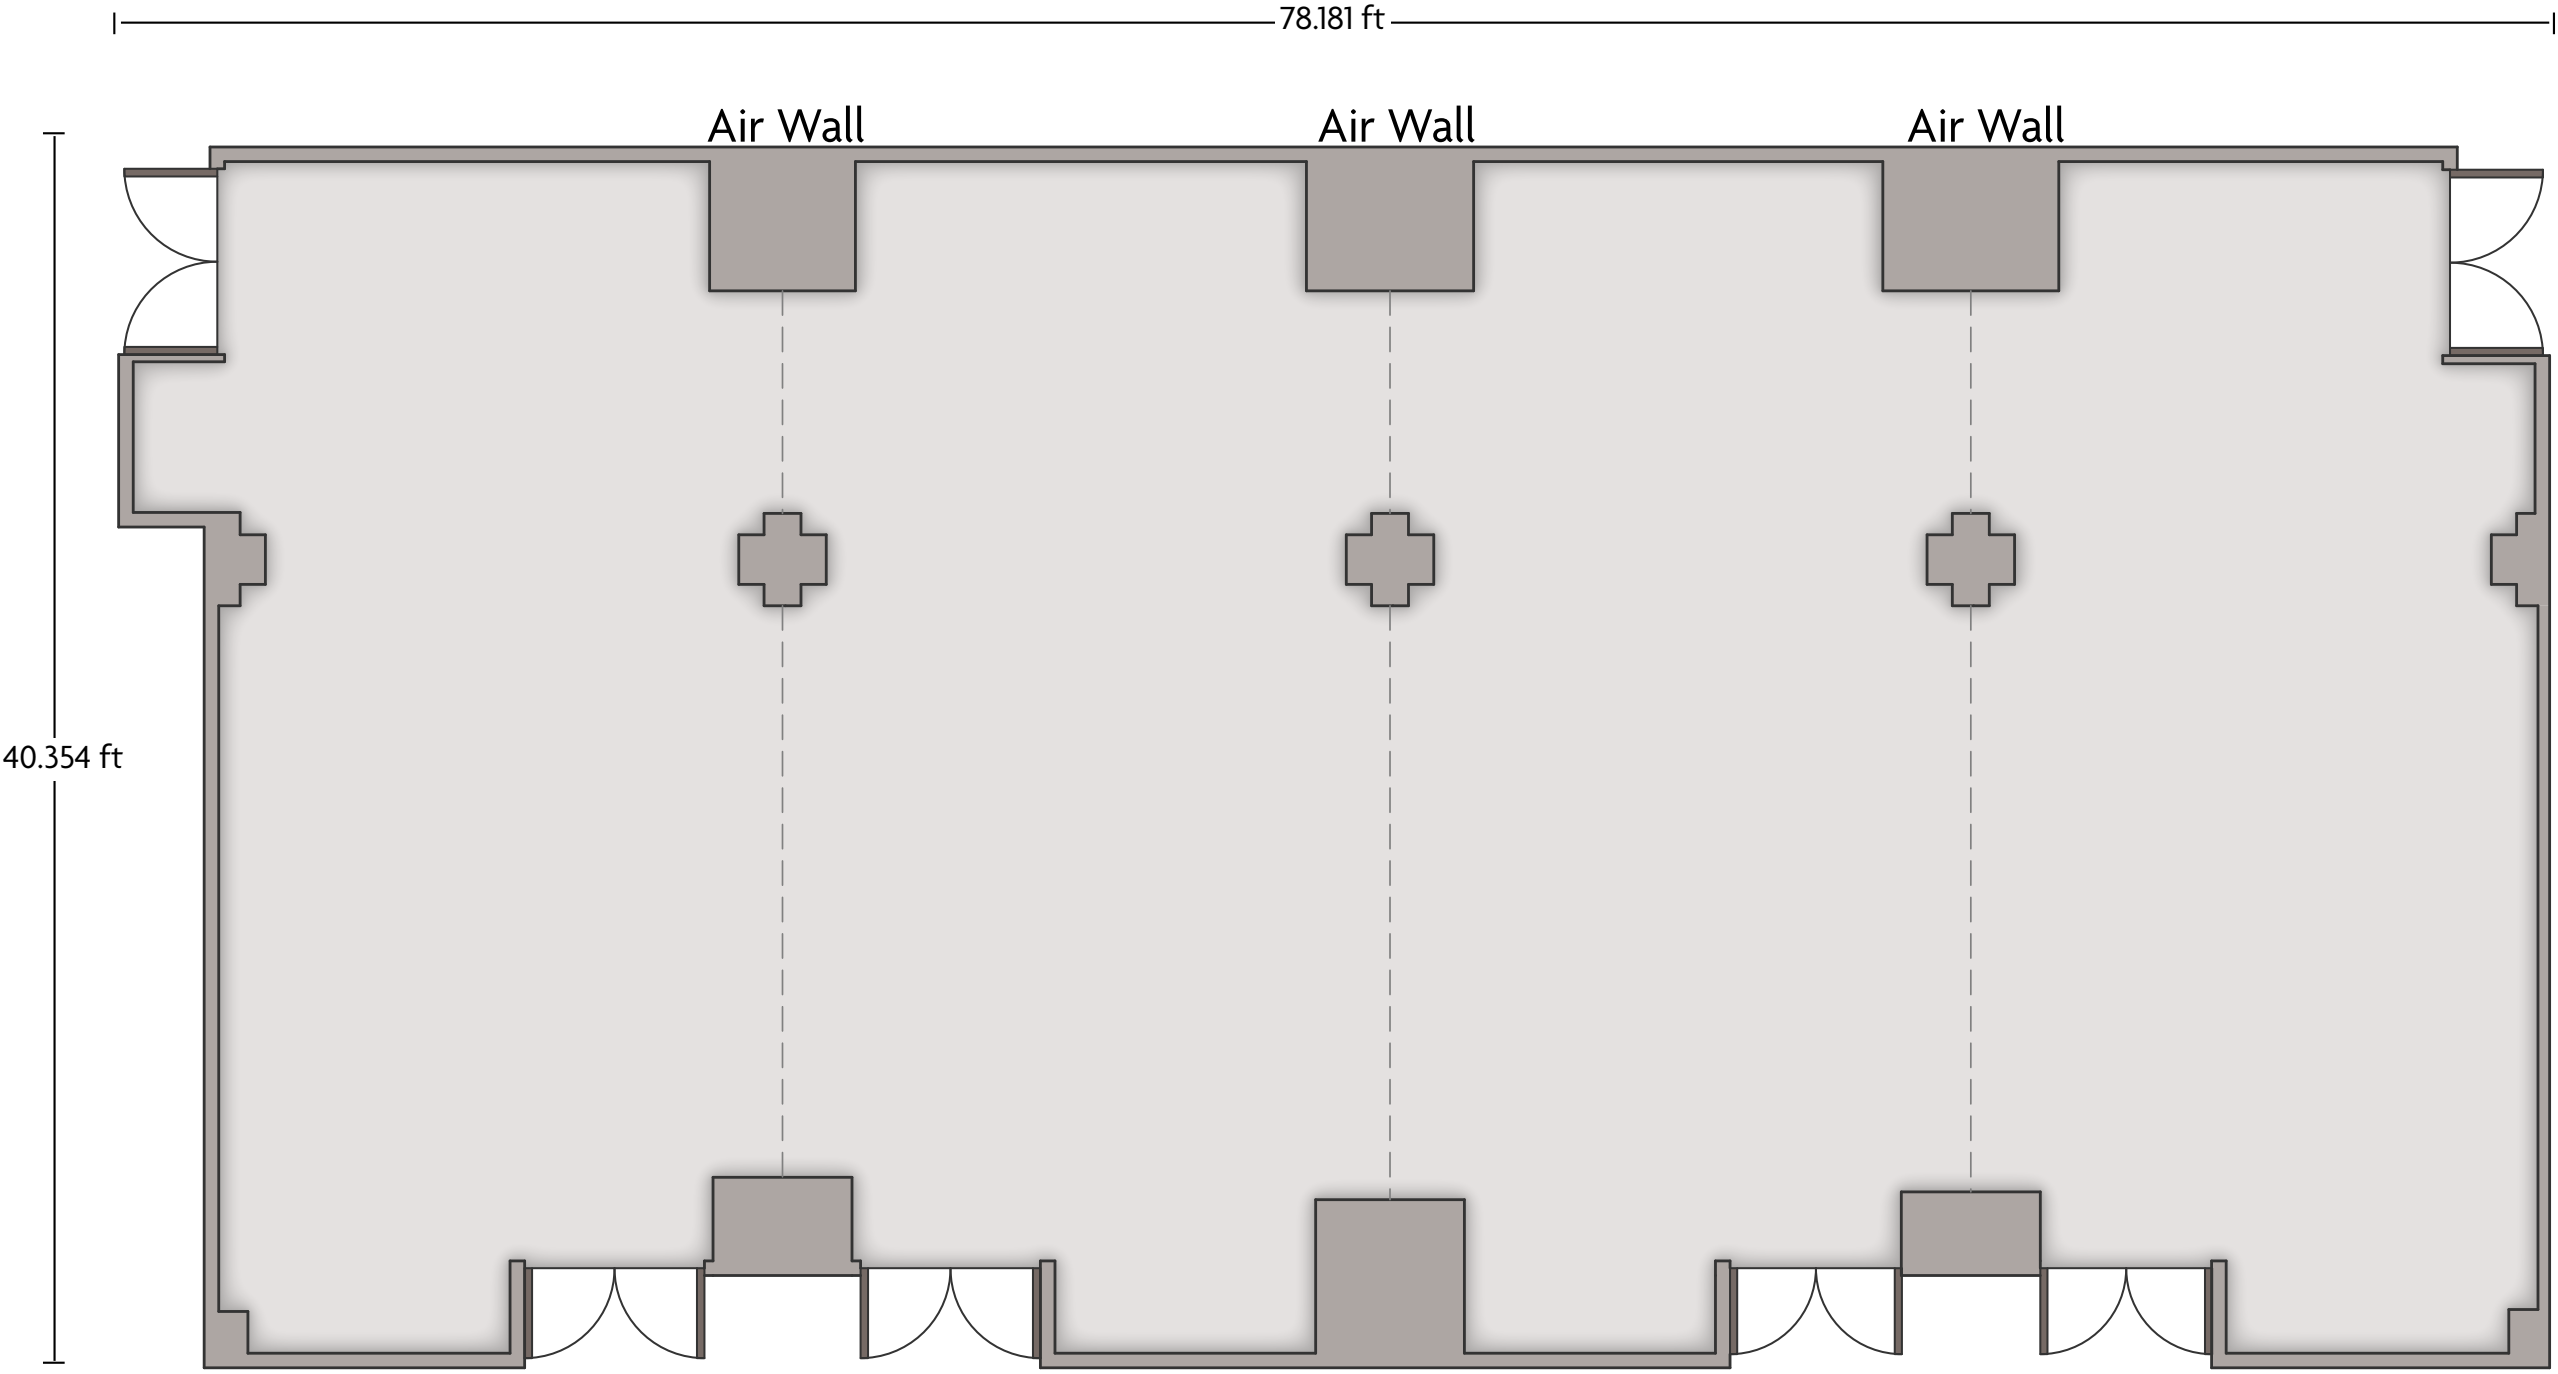

123 West Louisiana St. | Indianapolis, IN | 317-631-2221

*Multiple layout options available for this space.

Crowne Plaza® Indianapolis Dwtm Union Stn - Illinois Street Ballroom (foyer)

LENGTH: 67.5 Ft WIDTH: 23.5 Ft HEIGHT: 20 Ft TOTAL SQUARE FEET: 134 Sq Ft MAXIMUM CAPACITY: 100 POWER OUTLETS: 5

123 West Louisiana St. | Indianapolis, IN | 317-631-2221

*Multiple layout options available for this space.

Crowne Plaza® Indianapolis Dwtn Union Stn - Illinois Street Ballroom

LENGTH: 105.6 Ft WIDTH: 39 Ft HEIGHT: 14.5 Ft TOTAL SQUARE FEET: 4902.7 Sq Ft MAXIMUM CAPACITY: 250 POWER OUTLETS: 20

123 West Louisiana St. | Indianapolis, IN | 317-631-2221

*Multiple layout options available for this space.

LENGTH: 78.2 Ft WIDTH: 40.4 Ft HEIGHT: 10 Ft TOTAL SQUARE FEET: 2896 Sq Ft MAXIMUM CAPACITY: 200 POWER OUTLETS: 19

123 West Louisiana St. | Indianapolis, IN | 317-631-2221

*Multiple layout options available for this space.

LENGTH: 60.9 Ft WIDTH: 34.4 Ft HEIGHT: 9.5 Ft TOTAL SQUARE FEET: 1910 Sq Ft MAXIMUM CAPACITY: 120 POWER OUTLETS: 18