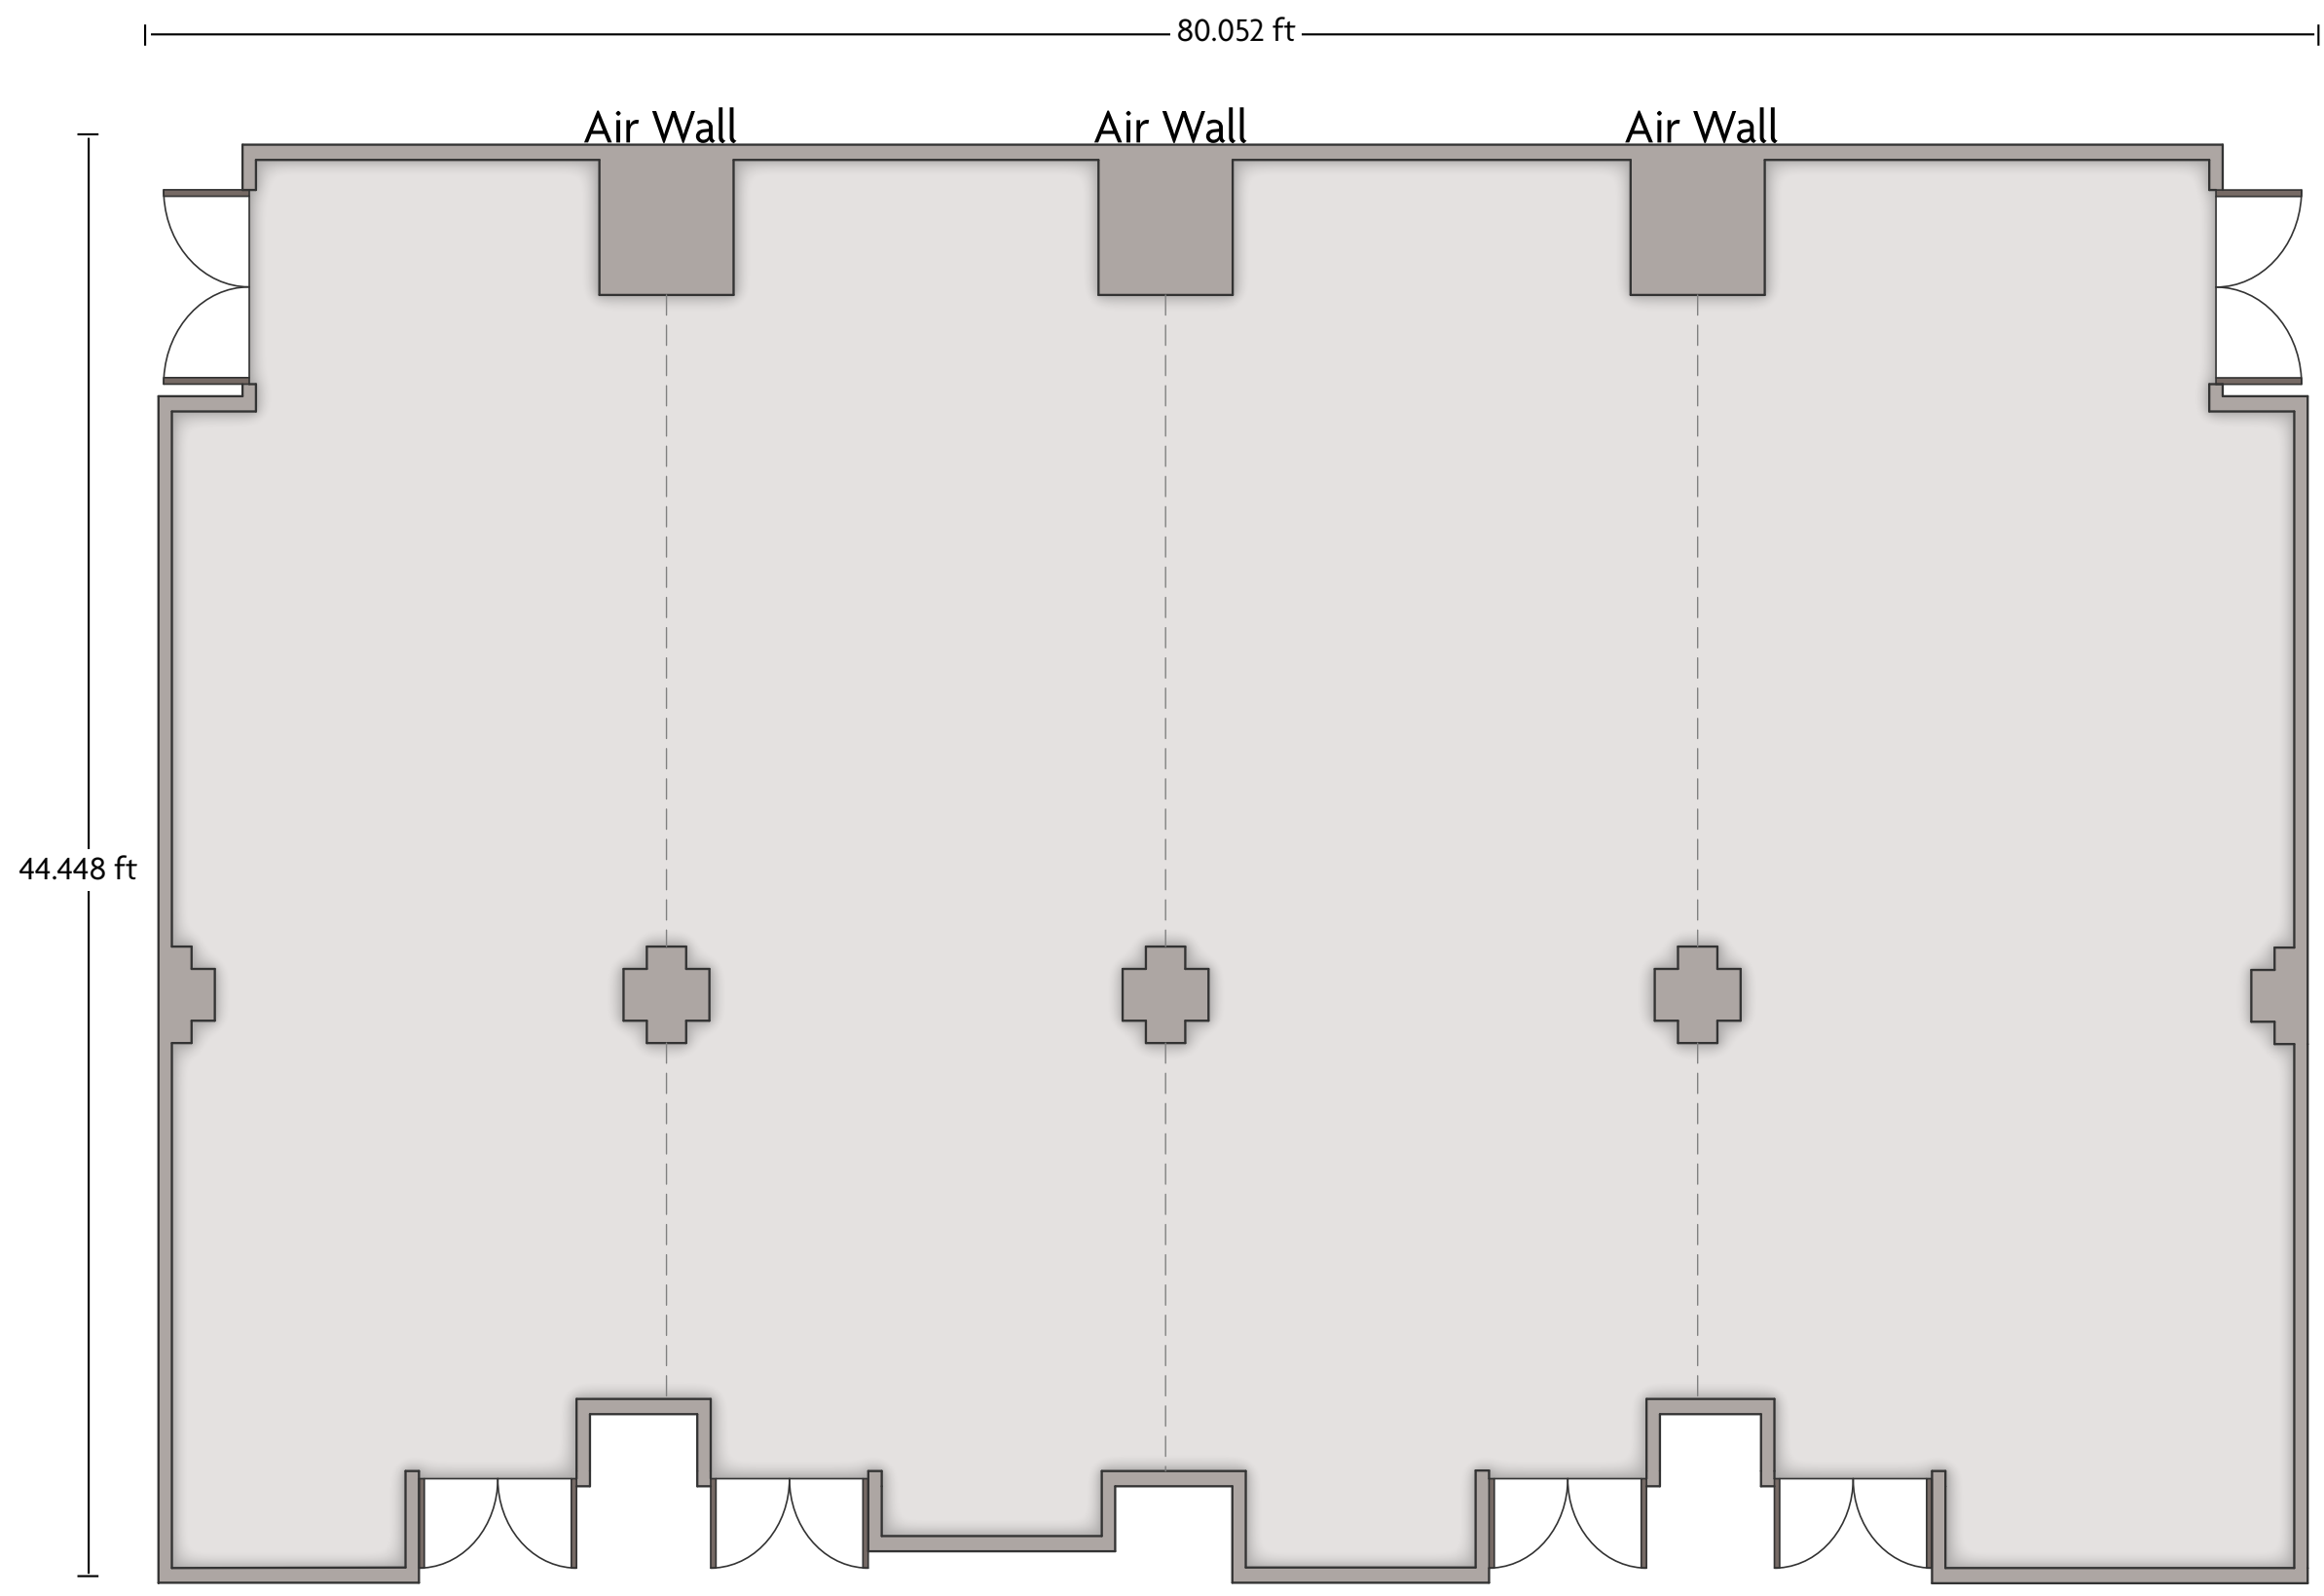

Crowne Plaza® Indianapolis Dwtn Union Stn - C & O

LENGTH: 57.7 Ft WIDTH: 19 Ft HEIGHT: 8.8 Ft TOTAL SQUARE FEET: 1110 Sq Ft MAXIMUM CAPACITY: 80 POWER OUTLETS: 9

123 West Louisiana St. | Indianapolis, IN | 317-631-2221

*Multiple layout options available for this space.

Crowne Plaza® Indianapolis Dwtm Union Stn - Executive Boardroom

LENGTH: 38.8 Ft WIDTH: 18.2 Ft HEIGHT: 8.9 Ft TOTAL SQUARE FEET: 652 Sq Ft MAXIMUM CAPACITY: 20 POWER OUTLETS: 8

123 West Louisiana St. | Indianapolis, IN | 317-631-2221

Crowne Plaza® Indianapolis Dwtn Union Stn - Grand Central Station

LENGTH: 80 Ft WIDTH: 44.5 Ft HEIGHT: 9.8 Ft TOTAL SQUARE FEET: 3236 Sq Ft MAXIMUM CAPACITY: 375 POWER OUTLETS: 20

123 West Louisiana St. | Indianapolis, IN | 317-631-2221

*Multiple layout options available for this space.

Crowne Plaza® Indianapolis Dwtn Union Stn - Grand Hall (Aclove)

LENGTH: 61.1 Ft WIDTH: 43.5 Ft HEIGHT: 21.7 Ft TOTAL SQUARE FEET: 2445 Sq Ft MAXIMUM CAPACITY: 100 POWER OUTLETS: 4