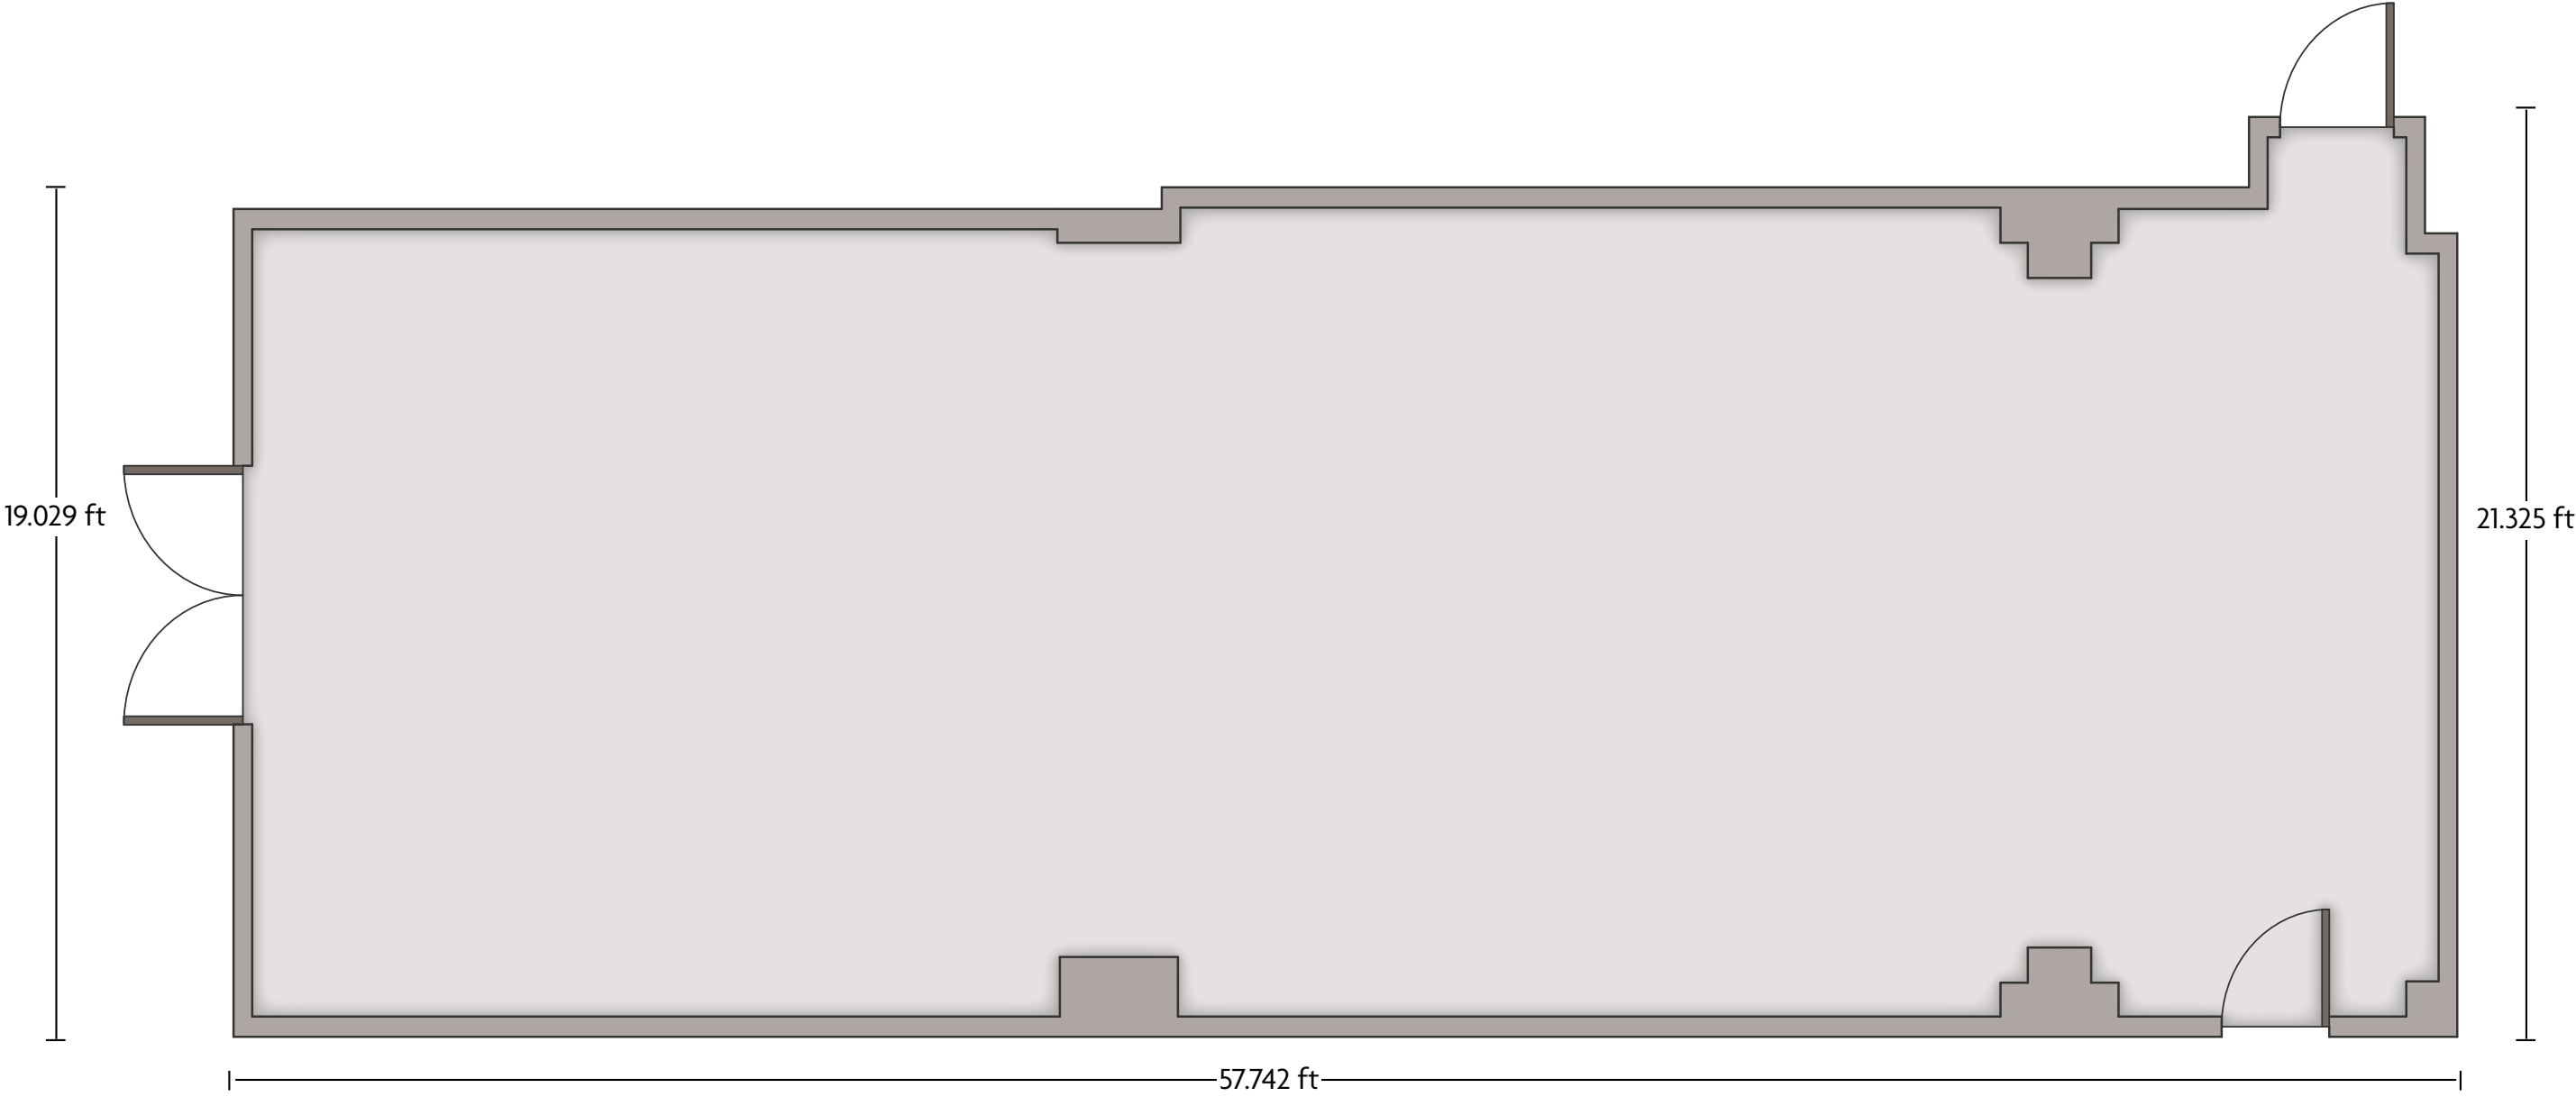

Crowne Plaza® Indianapolis Dwtn Union Stn - C & O

LENGTH: 57.7 Ft WIDTH: 19 Ft HEIGHT: 8.8 Ft TOTAL SQUARE FEET: 1110 Sq Ft MAXIMUM CAPACITY: 80 POWER OUTLETS: 9

123 West Louisiana St. | Indianapolis, IN | 317-631-2221

*Multiple layout options available for this space.

Crowne Plaza® Indianapolis Dwtm Union Stn - Executive Boardroom

LENGTH: 38.8 Ft WIDTH: 18.2 Ft HEIGHT: 8.9 Ft TOTAL SQUARE FEET: 652 Sq Ft MAXIMUM CAPACITY: 20 POWER OUTLETS: 8

123 West Louisiana St. | Indianapolis, IN | 317-631-2221

Crowne Plaza® Indianapolis Dwtn Union Stn - Grand Central Station

LENGTH: 80 Ft WIDTH: 44.5 Ft HEIGHT: 9.8 Ft TOTAL SQUARE FEET: 3236 Sq Ft MAXIMUM CAPACITY: 375 POWER OUTLETS: 20

123 West Louisiana St. | Indianapolis, IN | 317-631-2221

*Multiple layout options available for this space.

Crowne Plaza® Indianapolis Dwtn Union Stn - Grand Hall (Aclove)

LENGTH: 61.1 Ft WIDTH: 43.5 Ft HEIGHT: 21.7 Ft TOTAL SQUARE FEET: 2445 Sq Ft MAXIMUM CAPACITY: 100 POWER OUTLETS: 4