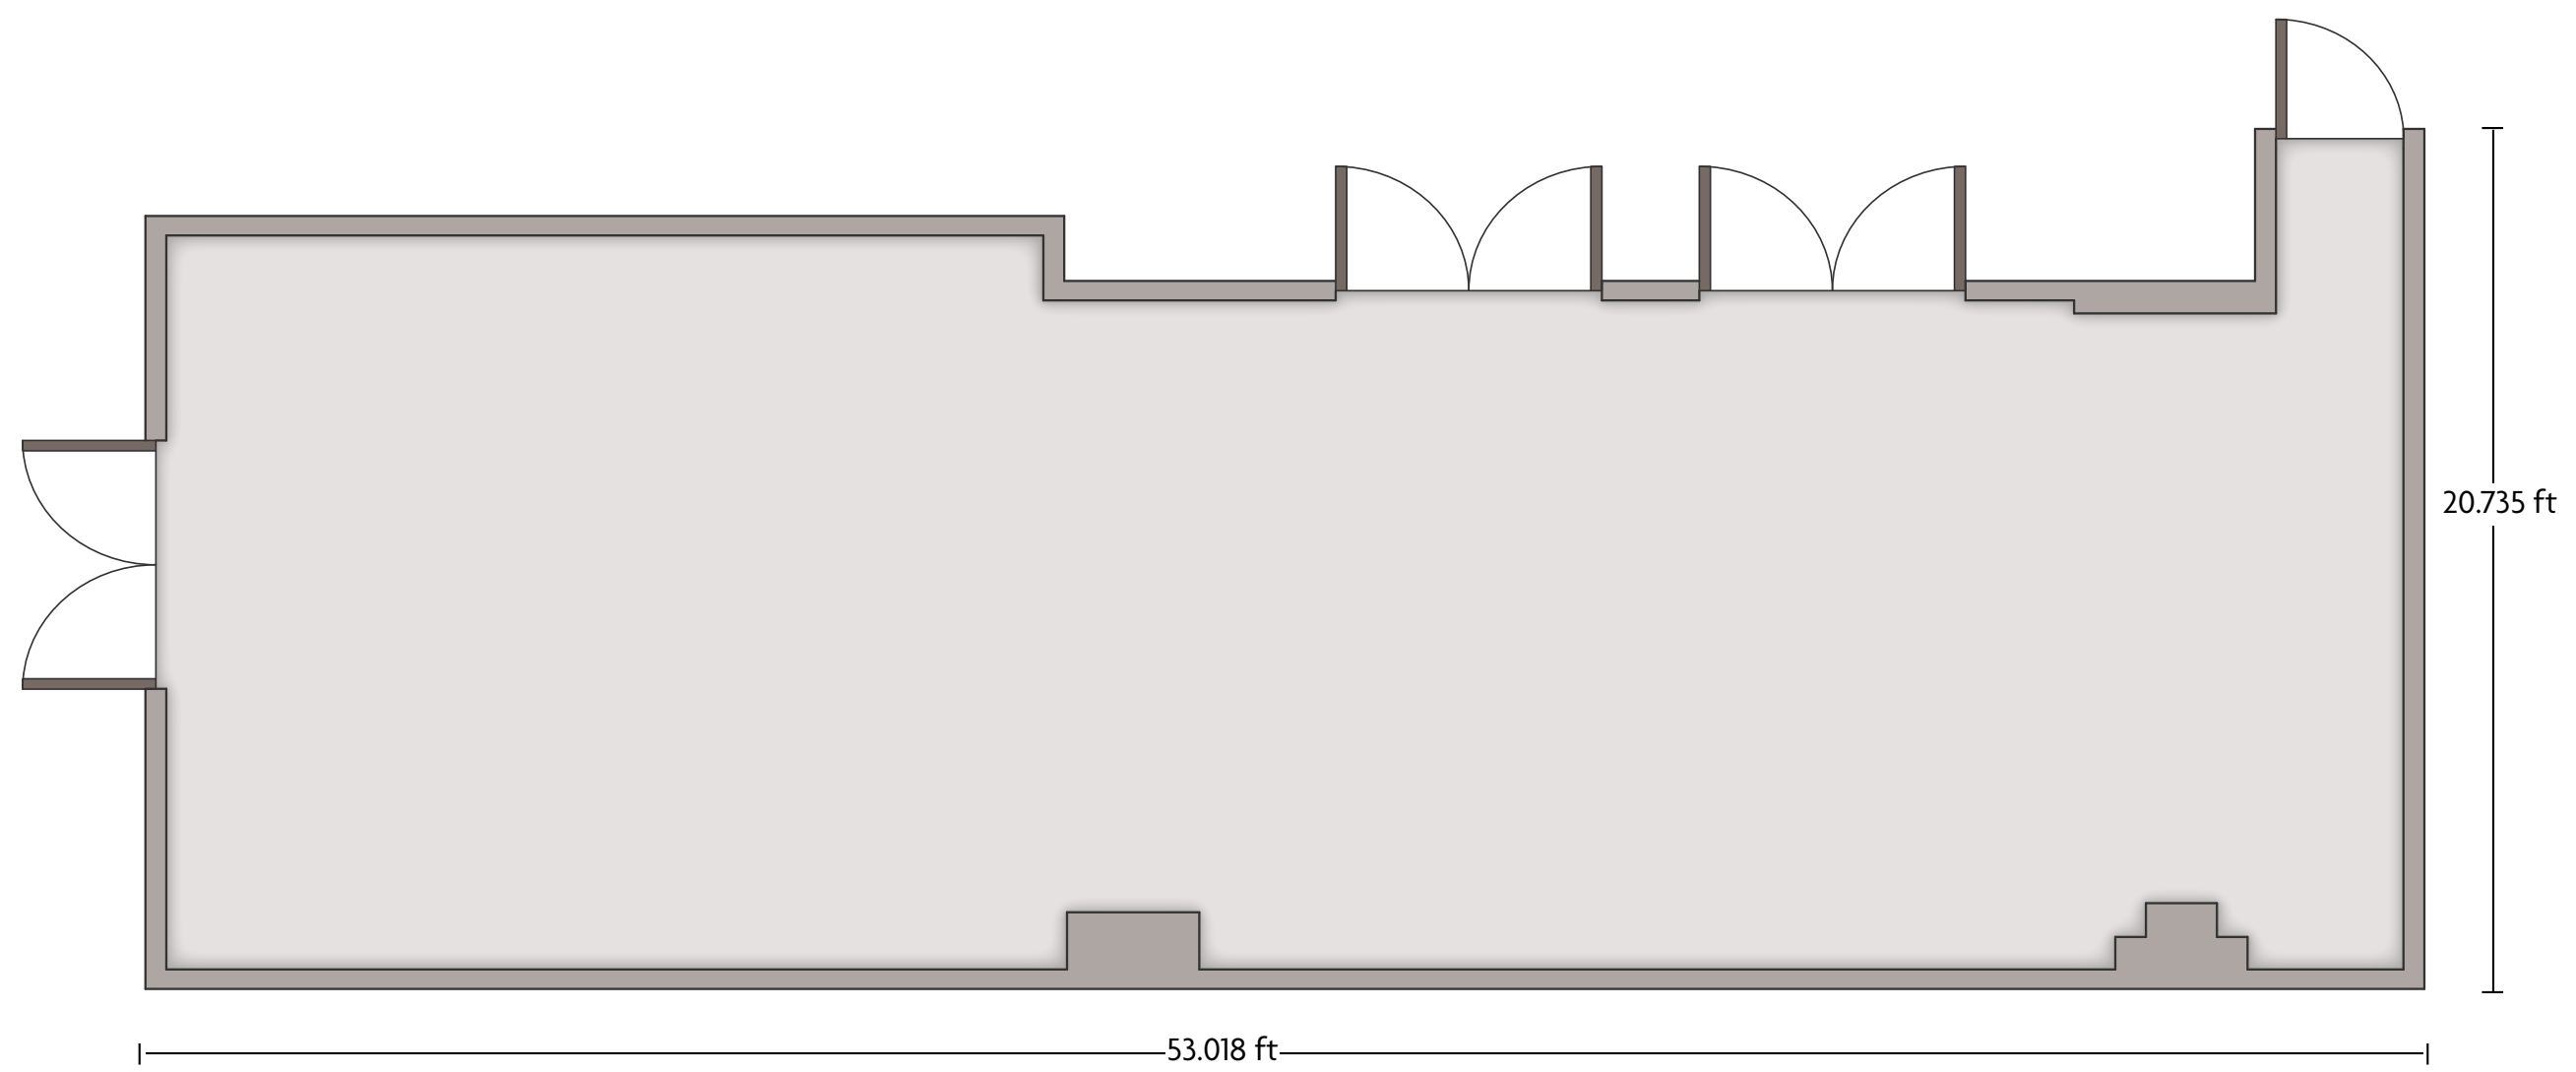

123 West Louisiana St. | Indianapolis, IN | 317-631-2221

*Multiple layout options available for this space.

Crowne Plaza® Indianapolis Dwtn Union Stn - Illinois Street Ballroom

LENGTH: 105.6 Ft WIDTH: 39 Ft HEIGHT: 14.5 Ft TOTAL SQUARE FEET: 4902.7 Sq Ft MAXIMUM CAPACITY: 250 POWER OUTLETS: 20

123 West Louisiana St. | Indianapolis, IN | 317-631-2221

*Multiple layout options available for this space.

LENGTH: 78.2 Ft WIDTH: 40.4 Ft HEIGHT: 10 Ft TOTAL SQUARE FEET: 2896 Sq Ft MAXIMUM CAPACITY: 200 POWER OUTLETS: 19

123 West Louisiana St. | Indianapolis, IN | 317-631-2221

*Multiple layout options available for this space.

LENGTH: 60.9 Ft WIDTH: 34.4 Ft HEIGHT: 9.5 Ft TOTAL SQUARE FEET: 1910 Sq Ft MAXIMUM CAPACITY: 120 POWER OUTLETS: 18

123 West Louisiana St. | Indianapolis, IN | 317-631-2221

*Multiple layout options available for this space.

LENGTH: 53 Ft WIDTH: 20.7 Ft HEIGHT: 9.5 Ft TOTAL SQUARE FEET: 1910 Sq Ft MAXIMUM CAPACITY: 50 POWER OUTLETS: 6