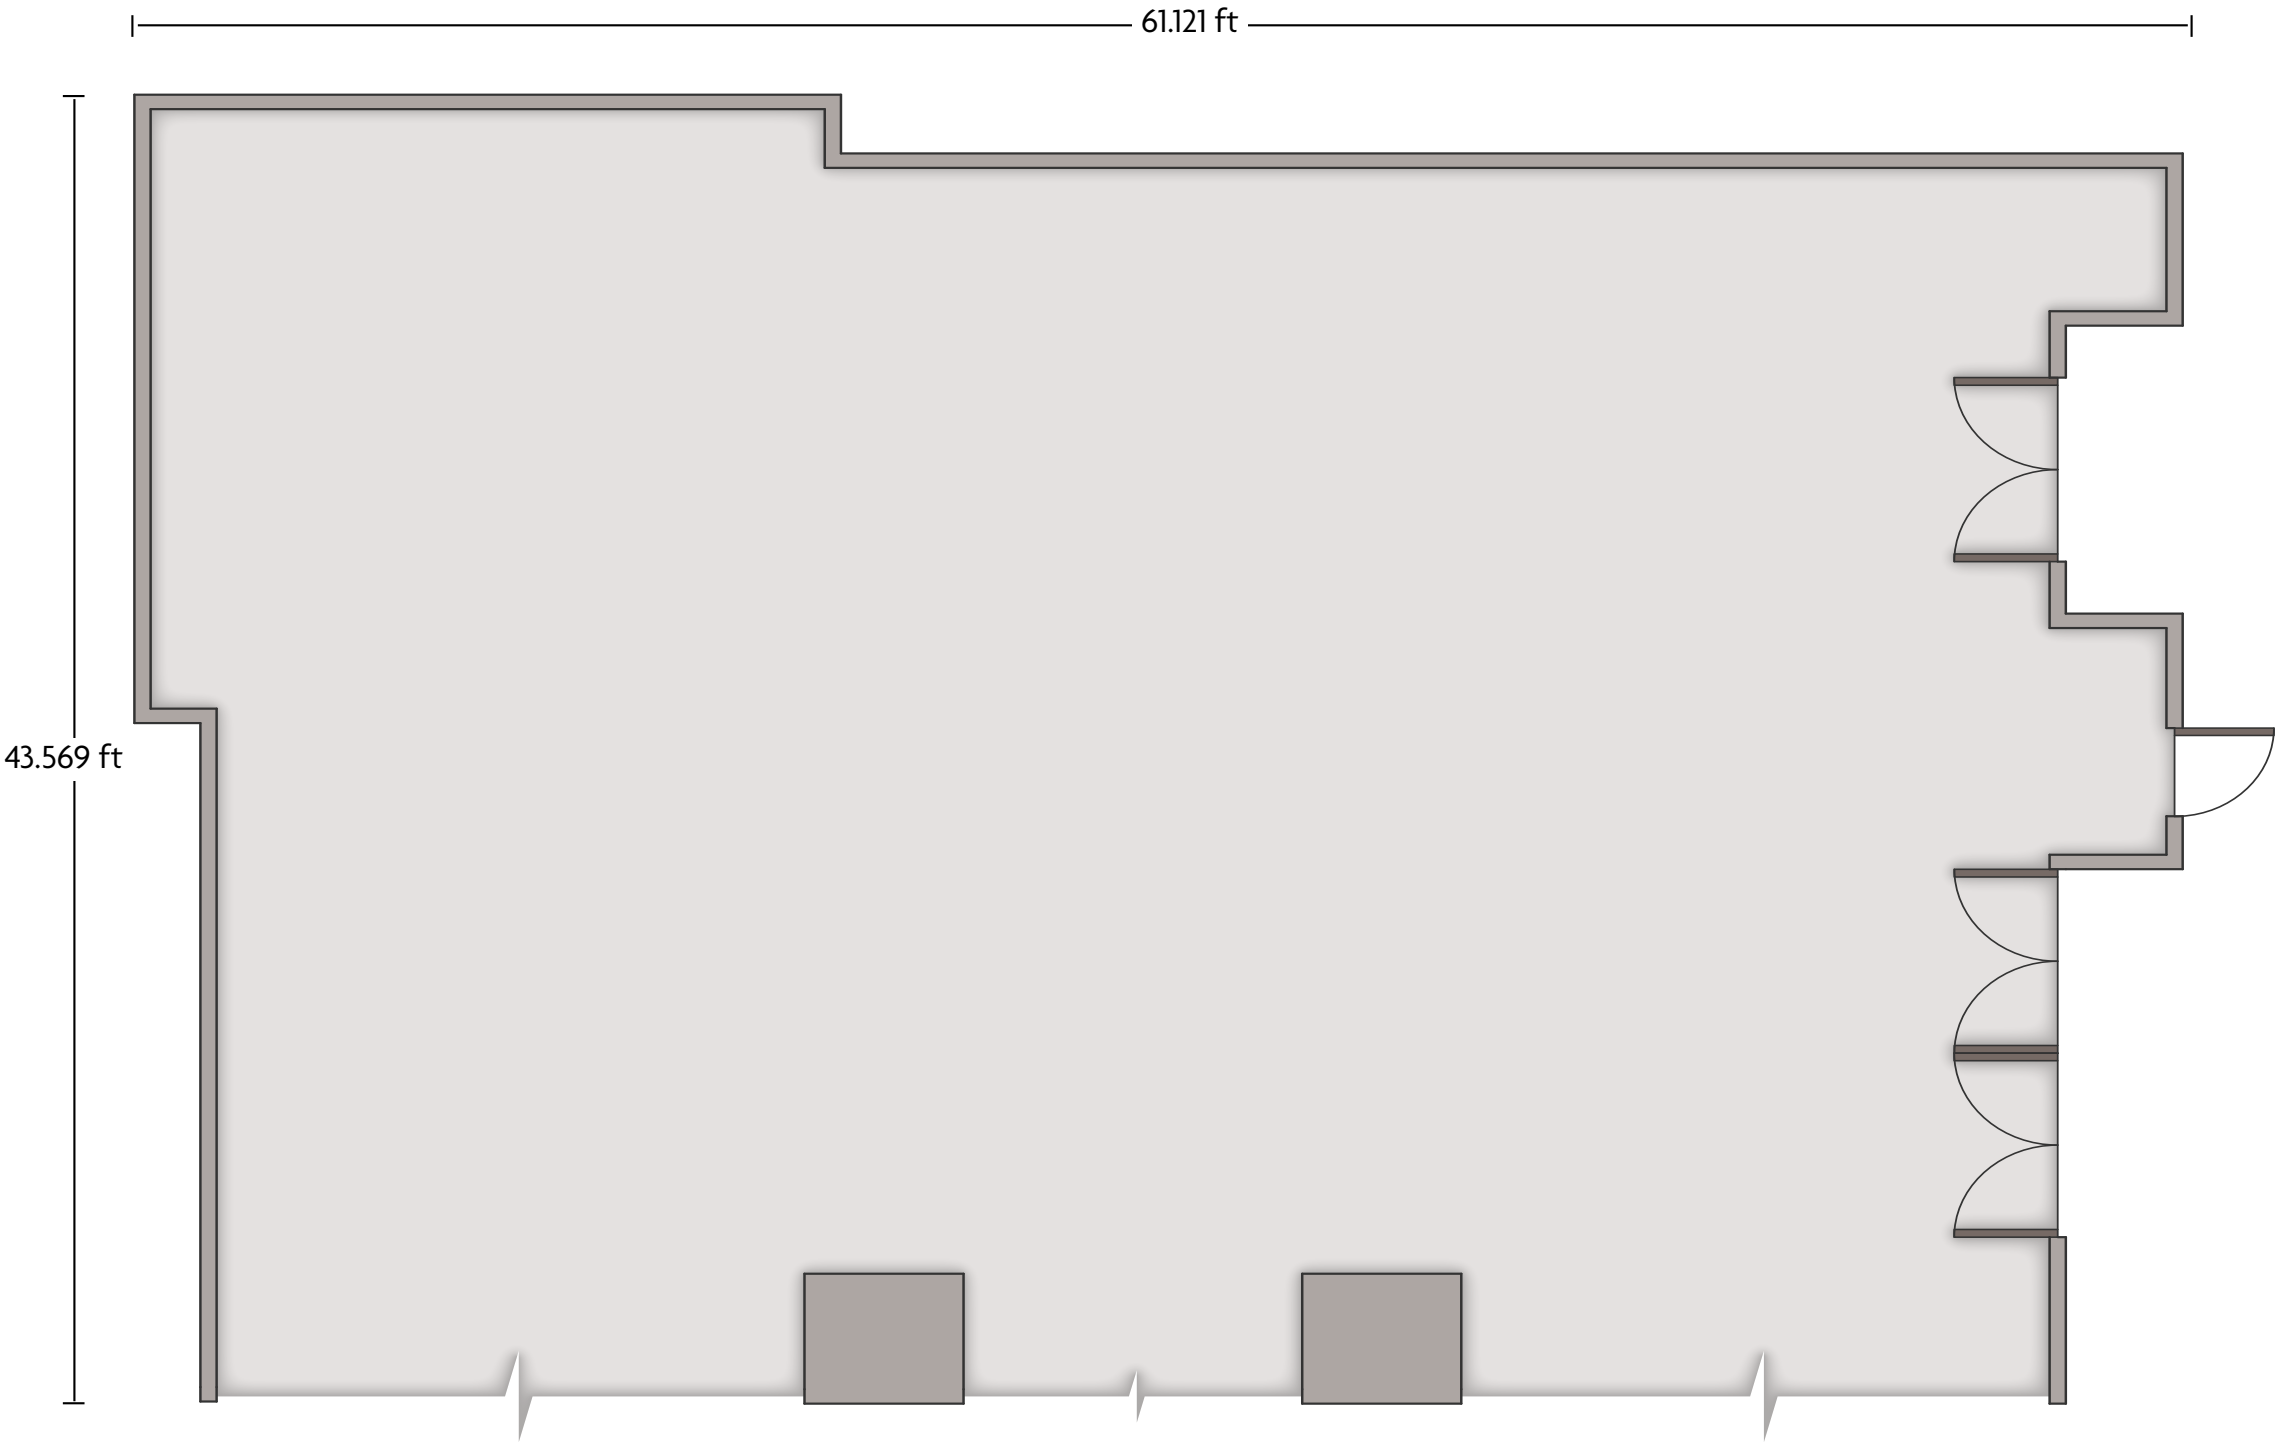

Crowne Plaza® Indianapolis Dwtn Union Stn - C & O

LENGTH: 57.7 Ft WIDTH: 19 Ft HEIGHT: 8.8 Ft TOTAL SQUARE FEET: 1110 Sq Ft MAXIMUM CAPACITY: 80 POWER OUTLETS: 9

123 West Louisiana St. | Indianapolis, IN | 317-631-2221

123 West Louisiana St. | Indianapolis, IN | 317-631-2221

Crowne Plaza® Indianapolis Dwtn Union Stn - Grand Central Station

LENGTH: 80 Ft WIDTH: 44.5 Ft HEIGHT: 9.8 Ft TOTAL SQUARE FEET: 3236 Sq Ft MAXIMUM CAPACITY: 375 POWER OUTLETS: 20

123 West Louisiana St. | Indianapolis, IN | 317-631-2221

*Multiple layout options available for this space.

Crowne Plaza® Indianapolis Dwtn Union Stn - Grand Hall (Aclove)

LENGTH: 61.1 Ft WIDTH: 43.5 Ft HEIGHT: 21.7 Ft TOTAL SQUARE FEET: 2445 Sq Ft MAXIMUM CAPACITY: 100 POWER OUTLETS: 4

123 West Louisiana St. | Indianapolis, IN | 317-631-2221

*Multiple layout options available for this space.

Crowne Plaza® Indianapolis Dwtn Union Stn - Grand Hall (Southeast)

LENGTH: 61 Ft WIDTH: 40.8 Ft HEIGHT: 21.7 Ft TOTAL SQUARE FEET: 5631 Sq Ft MAXIMUM CAPACITY: 100 POWER OUTLETS: 4