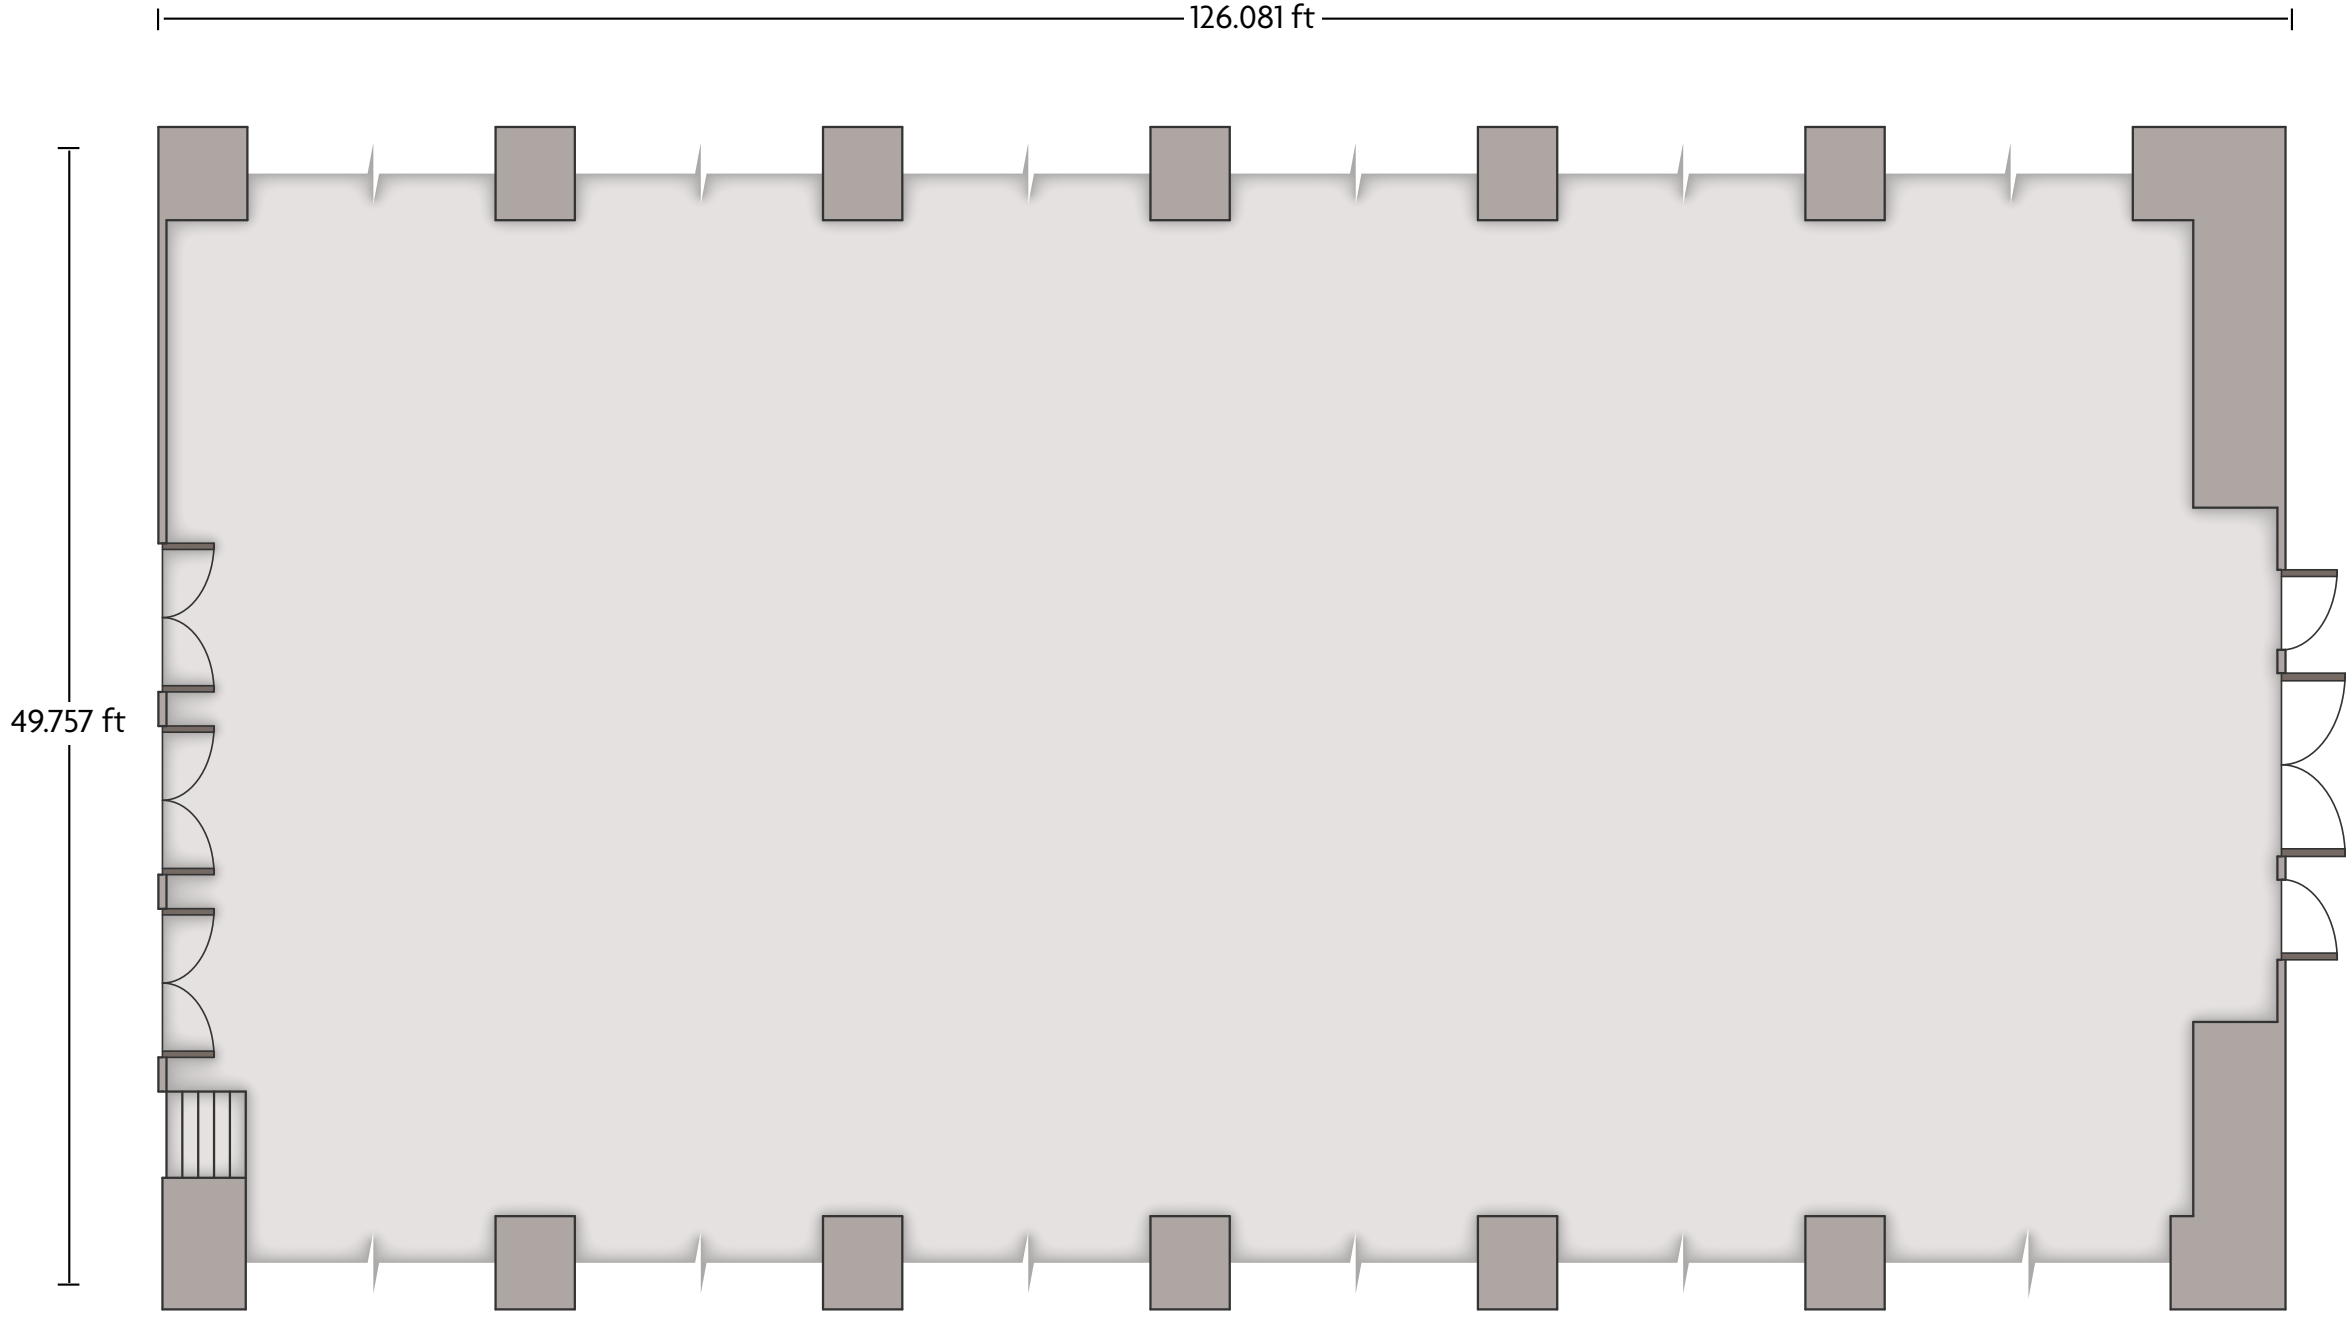

123 West Louisiana St. | Indianapolis, IN | 317-631-2221

Crowne Plaza® Indianapolis Dwtn Union Stn - Grand Central Station

LENGTH: 80 Ft WIDTH: 44.5 Ft HEIGHT: 9.8 Ft TOTAL SQUARE FEET: 3236 Sq Ft MAXIMUM CAPACITY: 375 POWER OUTLETS: 20

123 West Louisiana St. | Indianapolis, IN | 317-631-2221

*Multiple layout options available for this space.

Crowne Plaza® Indianapolis Dwtn Union Stn - Grand Hall (Aclove)

LENGTH: 61.1 Ft WIDTH: 43.5 Ft HEIGHT: 21.7 Ft TOTAL SQUARE FEET: 2445 Sq Ft MAXIMUM CAPACITY: 100 POWER OUTLETS: 4

123 West Louisiana St. | Indianapolis, IN | 317-631-2221

*Multiple layout options available for this space.

Crowne Plaza® Indianapolis Dwtn Union Stn - Grand Hall (Southeast)

LENGTH: 61 Ft WIDTH: 40.8 Ft HEIGHT: 21.7 Ft TOTAL SQUARE FEET: 5631 Sq Ft MAXIMUM CAPACITY: 100 POWER OUTLETS: 4

123 West Louisiana St. | Indianapolis, IN | 317-631-2221

*Multiple layout options available for this space.

Crowne Plaza® Indianapolis Dwtn Union Stn - Grand Hall

LENGTH: 126 Ft WIDTH: 49.8 Ft HEIGHT: 62.4 Ft TOTAL SQUARE FEET: 2409 Sq Ft MAXIMUM CAPACITY: 784 POWER OUTLETS: 10