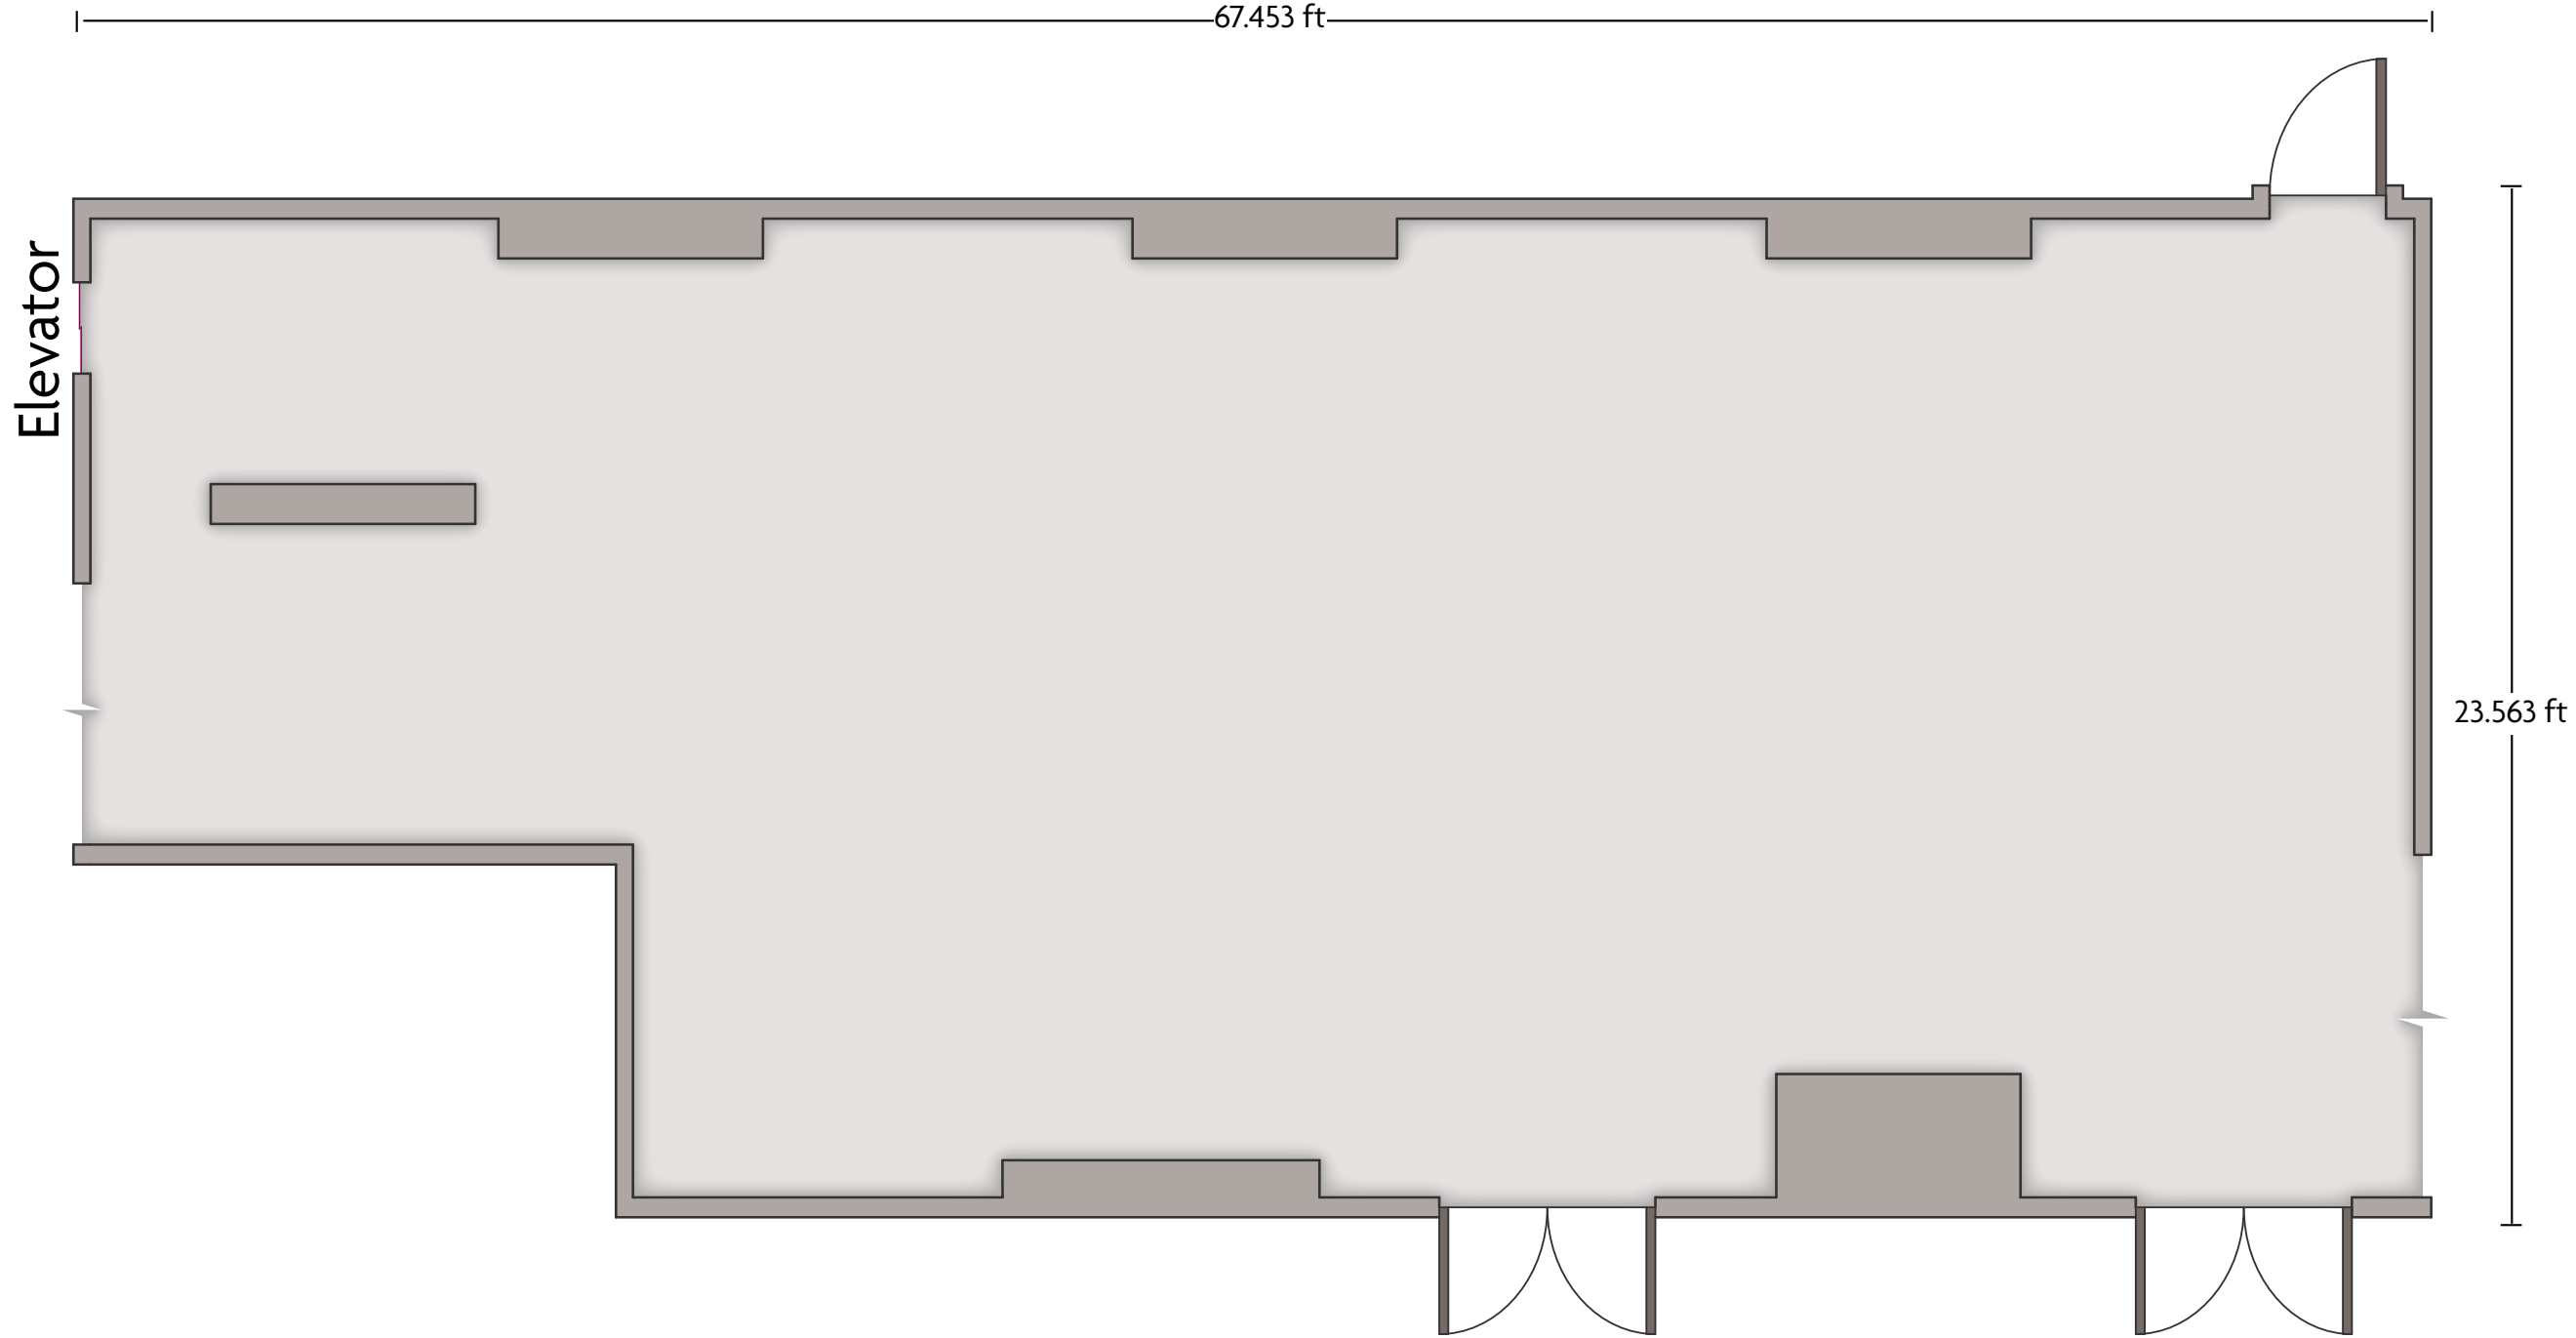

123 West Louisiana St. | Indianapolis, IN | 317-631-2221

*Multiple layout options available for this space.

Crowne Plaza® Indianapolis Dwtn Union Stn - Grand Hall

LENGTH: 126 Ft WIDTH: 49.8 Ft HEIGHT: 62.4 Ft TOTAL SQUARE FEET: 2409 Sq Ft MAXIMUM CAPACITY: 784 POWER OUTLETS: 10

123 West Louisiana St. | Indianapolis, IN | 317-631-2221

*Multiple layout options available for this space.

Crowne Plaza® Indianapolis Dwtm Union Stn - Haymarket Station B

LENGTH: 38.4 Ft WIDTH: 19.1 Ft HEIGHT: 10 Ft TOTAL SQUARE FEET: 703 Sq Ft MAXIMUM CAPACITY: 70 POWER OUTLETS: 7

123 West Louisiana St. | Indianapolis, IN | 317-631-2221

*Multiple layout options available for this space.

Crowne Plaza® Indianapolis Dwtm Union Stn - Illinois Street Ballroom (foyer)

LENGTH: 67.5 Ft WIDTH: 23.5 Ft HEIGHT: 20 Ft TOTAL SQUARE FEET: 134 Sq Ft MAXIMUM CAPACITY: 100 POWER OUTLETS: 5

123 West Louisiana St. | Indianapolis, IN | 317-631-2221

*Multiple layout options available for this space.

Crowne Plaza® Indianapolis Dwtn Union Stn - Illinois Street Ballroom

LENGTH: 105.6 Ft WIDTH: 39 Ft HEIGHT: 14.5 Ft TOTAL SQUARE FEET: 4902.7 Sq Ft MAXIMUM CAPACITY: 250 POWER OUTLETS: 20