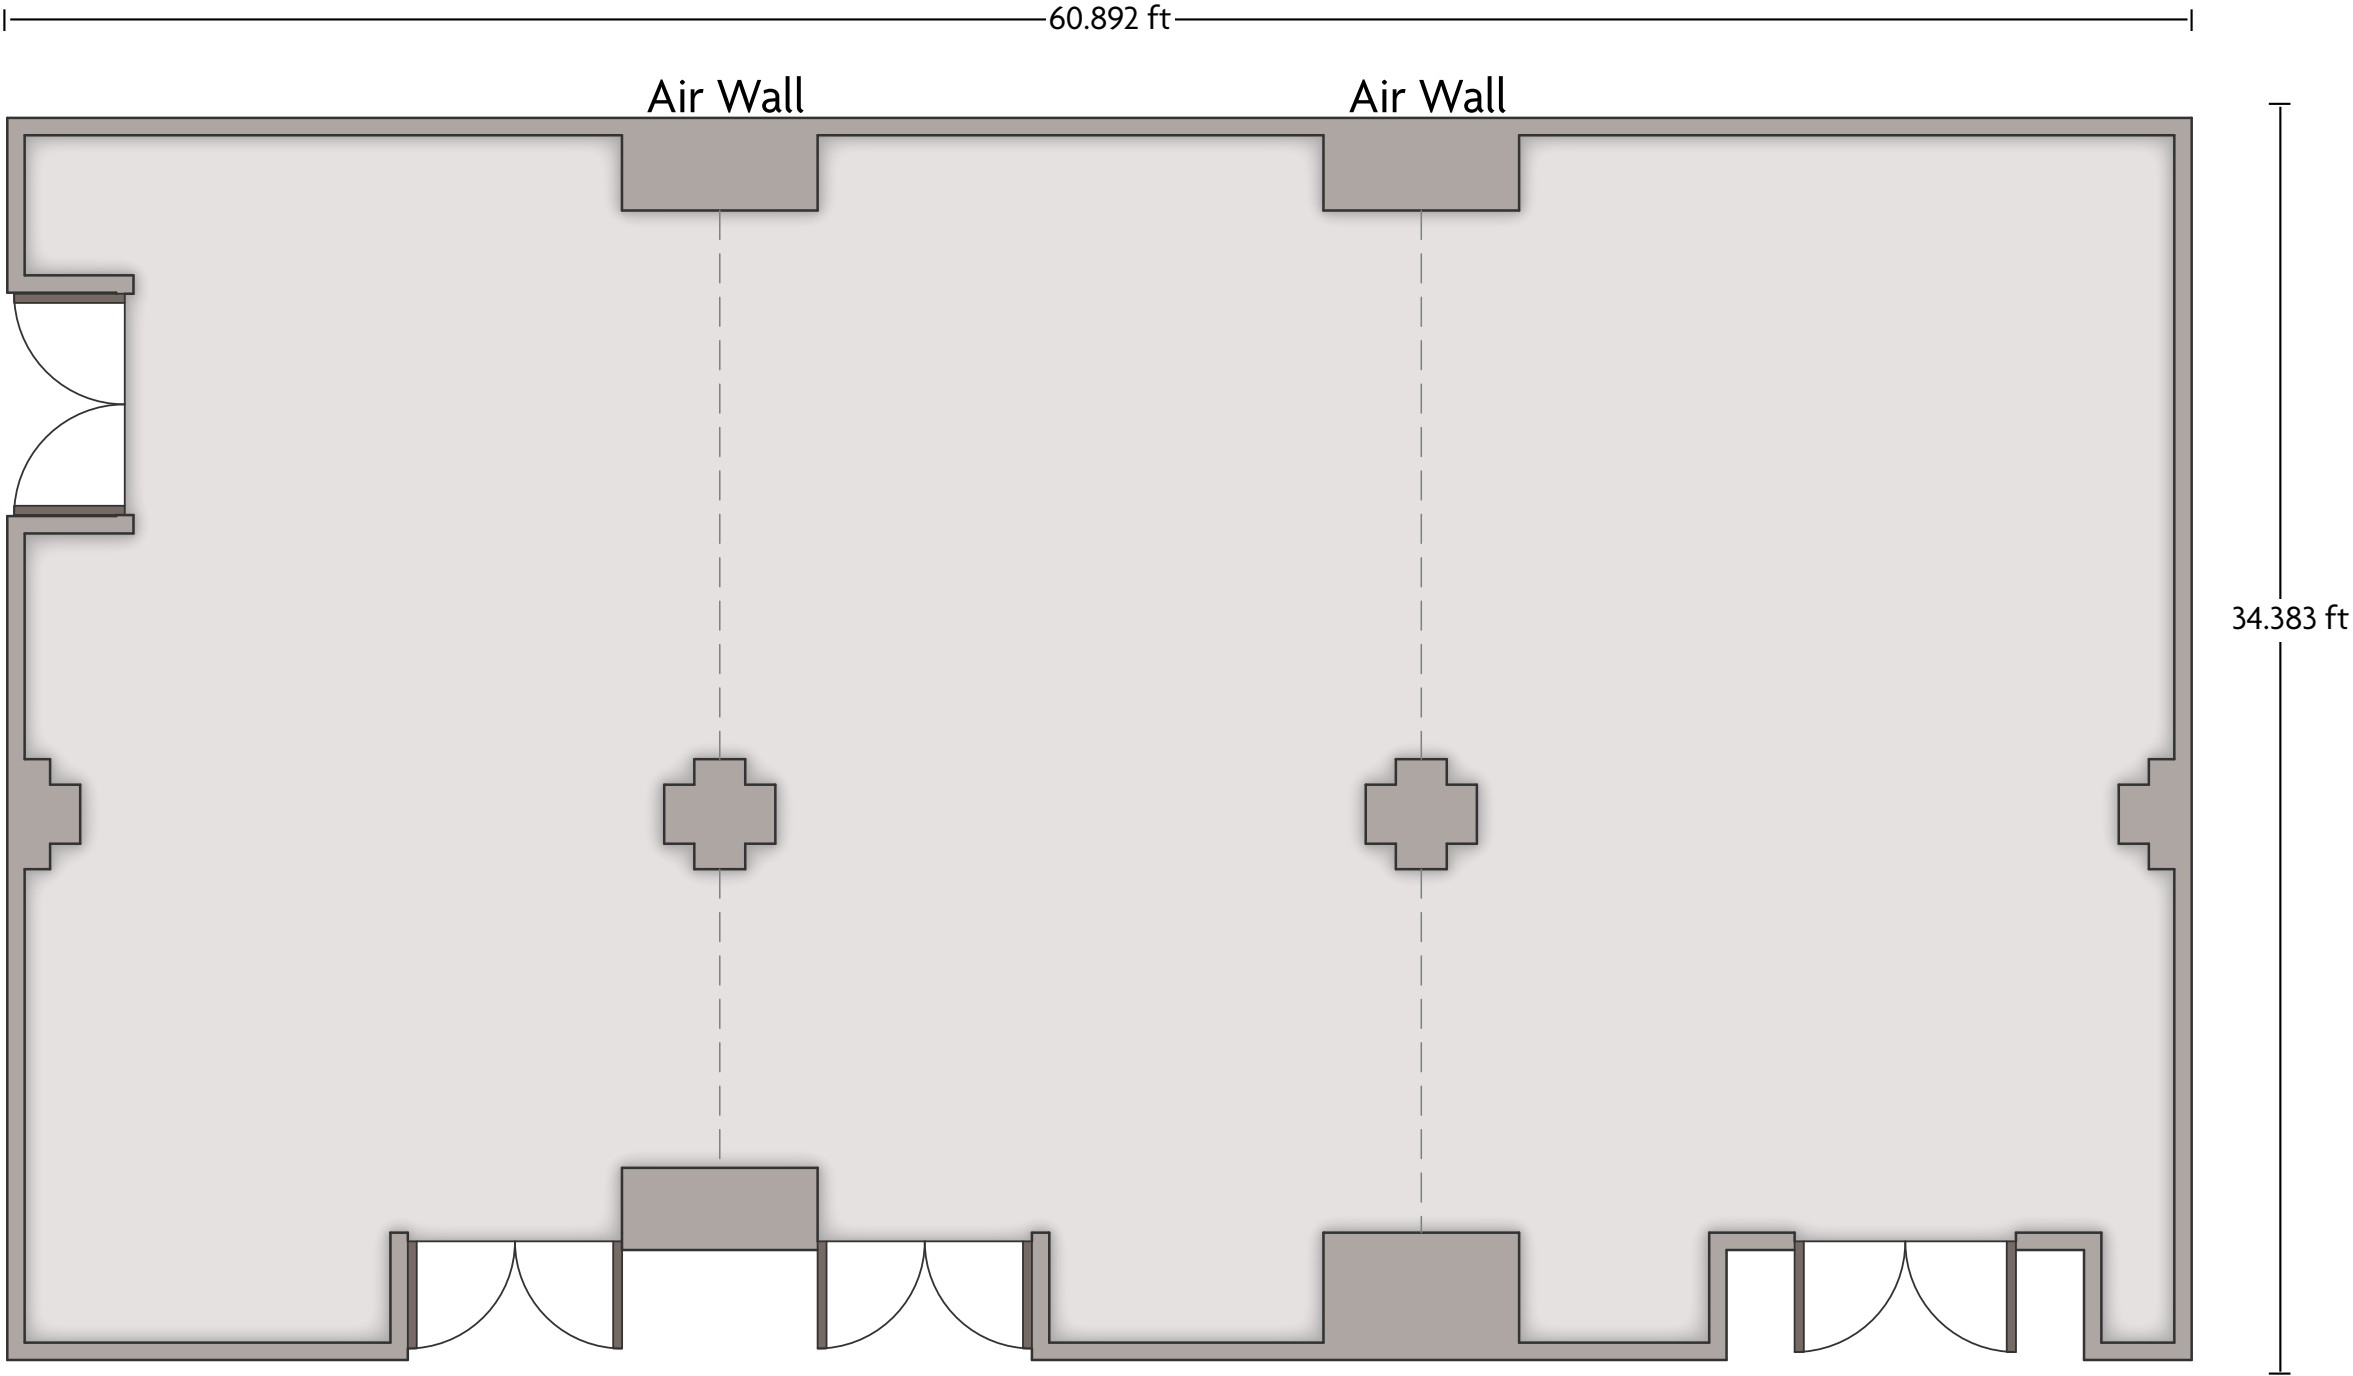

123 West Louisiana St. | Indianapolis, IN | 317-631-2221

*Multiple layout options available for this space.

Crowne Plaza® Indianapolis Dwtn Union Stn - Illinois Street Ballroom

LENGTH: 105.6 Ft WIDTH: 39 Ft HEIGHT: 14.5 Ft TOTAL SQUARE FEET: 4902.7 Sq Ft MAXIMUM CAPACITY: 250 POWER OUTLETS: 20

123 West Louisiana St. | Indianapolis, IN | 317-631-2221

*Multiple layout options available for this space.

LENGTH: 78.2 Ft WIDTH: 40.4 Ft HEIGHT: 10 Ft TOTAL SQUARE FEET: 2896 Sq Ft MAXIMUM CAPACITY: 200 POWER OUTLETS: 19

123 West Louisiana St. | Indianapolis, IN | 317-631-2221

*Multiple layout options available for this space.

LENGTH: 60.9 Ft WIDTH: 34.4 Ft HEIGHT: 9.5 Ft TOTAL SQUARE FEET: 1910 Sq Ft MAXIMUM CAPACITY: 120 POWER OUTLETS: 18

123 West Louisiana St. | Indianapolis, IN | 317-631-2221

*Multiple layout options available for this space.

LENGTH: 53 Ft WIDTH: 20.7 Ft HEIGHT: 9.5 Ft TOTAL SQUARE FEET: 1910 Sq Ft MAXIMUM CAPACITY: 50 POWER OUTLETS: 6