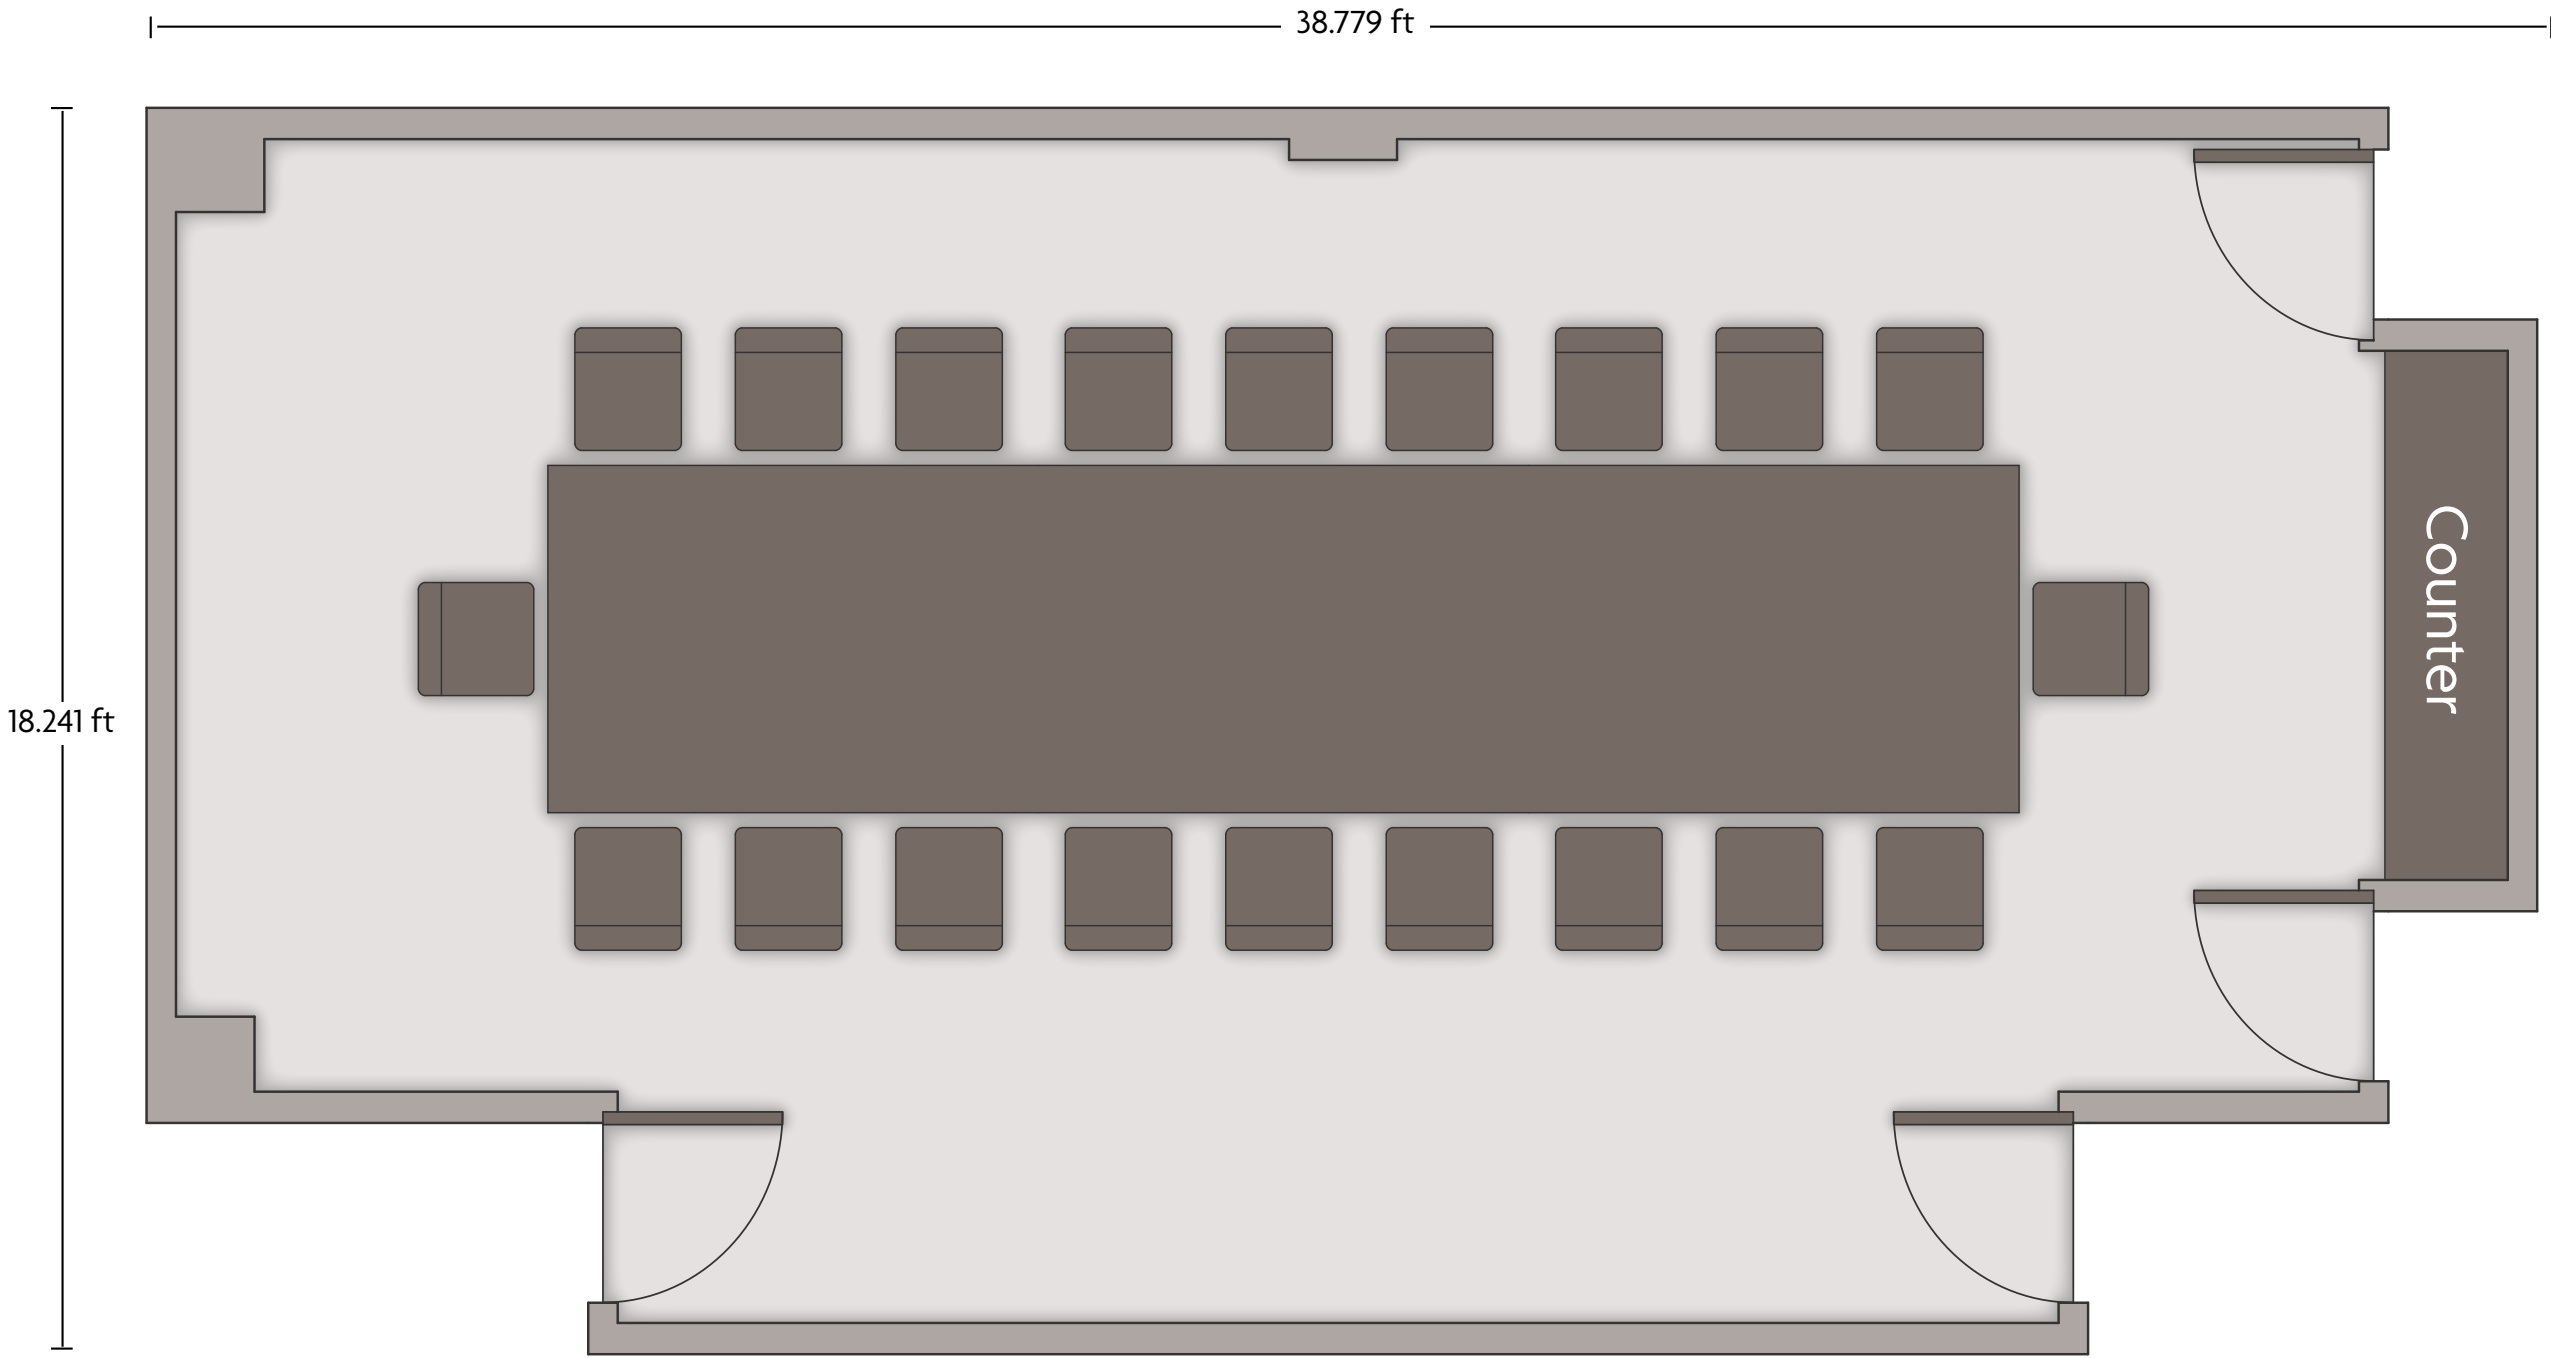

Crowne Plaza® Indianapolis Dwtn Union Stn - C & O

LENGTH: 57.7 Ft WIDTH: 19 Ft HEIGHT: 8.8 Ft TOTAL SQUARE FEET: 1110 Sq Ft MAXIMUM CAPACITY: 80 POWER OUTLETS: 9

123 West Louisiana St. | Indianapolis, IN | 317-631-2221

*Multiple layout options available for this space.

Crowne Plaza® Indianapolis Dwtm Union Stn - Executive Boardroom

LENGTH: 38.8 Ft WIDTH: 18.2 Ft HEIGHT: 8.9 Ft TOTAL SQUARE FEET: 652 Sq Ft MAXIMUM CAPACITY: 20 POWER OUTLETS: 8

123 West Louisiana St. | Indianapolis, IN | 317-631-2221

Crowne Plaza® Indianapolis Dwtn Union Stn - Grand Central Station

LENGTH: 80 Ft WIDTH: 44.5 Ft HEIGHT: 9.8 Ft TOTAL SQUARE FEET: 3236 Sq Ft MAXIMUM CAPACITY: 375 POWER OUTLETS: 20

123 West Louisiana St. | Indianapolis, IN | 317-631-2221

*Multiple layout options available for this space.

Crowne Plaza® Indianapolis Dwtn Union Stn - Grand Hall (Aclove)

LENGTH: 61.1 Ft WIDTH: 43.5 Ft HEIGHT: 21.7 Ft TOTAL SQUARE FEET: 2445 Sq Ft MAXIMUM CAPACITY: 100 POWER OUTLETS: 4