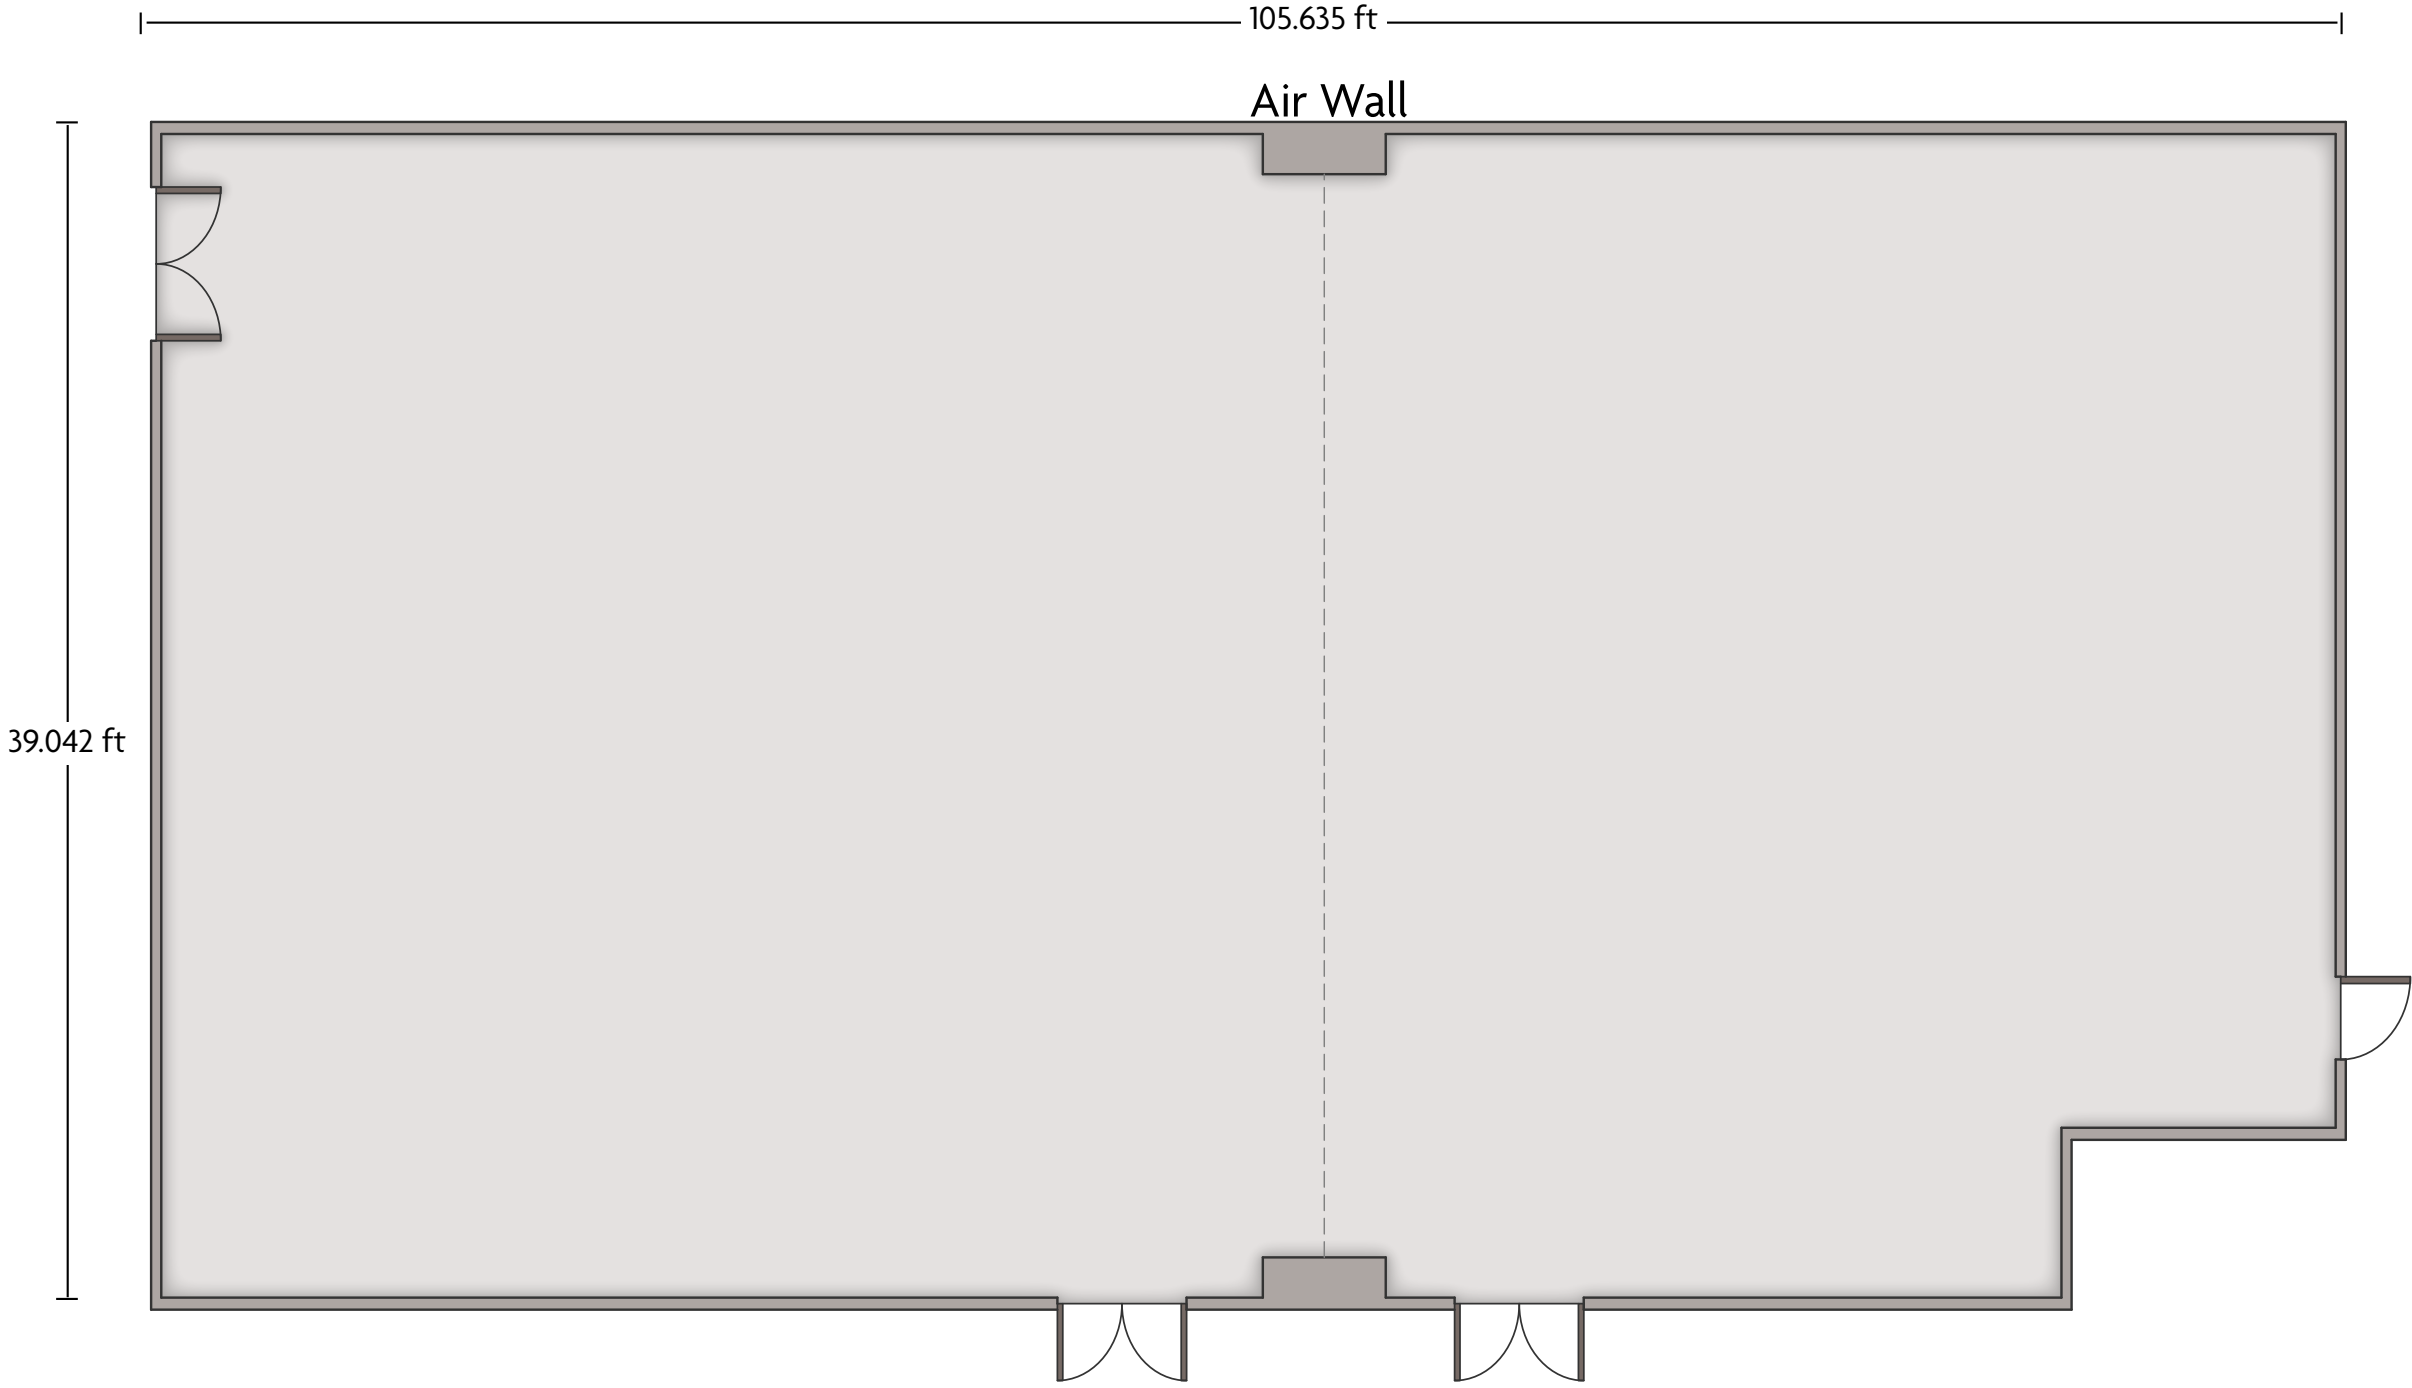

123 West Louisiana St. | Indianapolis, IN | 317-631-2221

*Multiple layout options available for this space.

Crowne Plaza® Indianapolis Dwtm Union Stn - Illinois Street Ballroom (foyer)

LENGTH: 67.5 Ft WIDTH: 23.5 Ft HEIGHT: 20 Ft TOTAL SQUARE FEET: 134 Sq Ft MAXIMUM CAPACITY: 100 POWER OUTLETS: 5

123 West Louisiana St. | Indianapolis, IN | 317-631-2221

*Multiple layout options available for this space.

Crowne Plaza® Indianapolis Dwtn Union Stn - Illinois Street Ballroom

LENGTH: 105.6 Ft WIDTH: 39 Ft HEIGHT: 14.5 Ft TOTAL SQUARE FEET: 4902.7 Sq Ft MAXIMUM CAPACITY: 250 POWER OUTLETS: 20

123 West Louisiana St. | Indianapolis, IN | 317-631-2221

*Multiple layout options available for this space.

LENGTH: 78.2 Ft WIDTH: 40.4 Ft HEIGHT: 10 Ft TOTAL SQUARE FEET: 2896 Sq Ft MAXIMUM CAPACITY: 200 POWER OUTLETS: 19

123 West Louisiana St. | Indianapolis, IN | 317-631-2221

*Multiple layout options available for this space.

LENGTH: 60.9 Ft WIDTH: 34.4 Ft HEIGHT: 9.5 Ft TOTAL SQUARE FEET: 1910 Sq Ft MAXIMUM CAPACITY: 120 POWER OUTLETS: 18