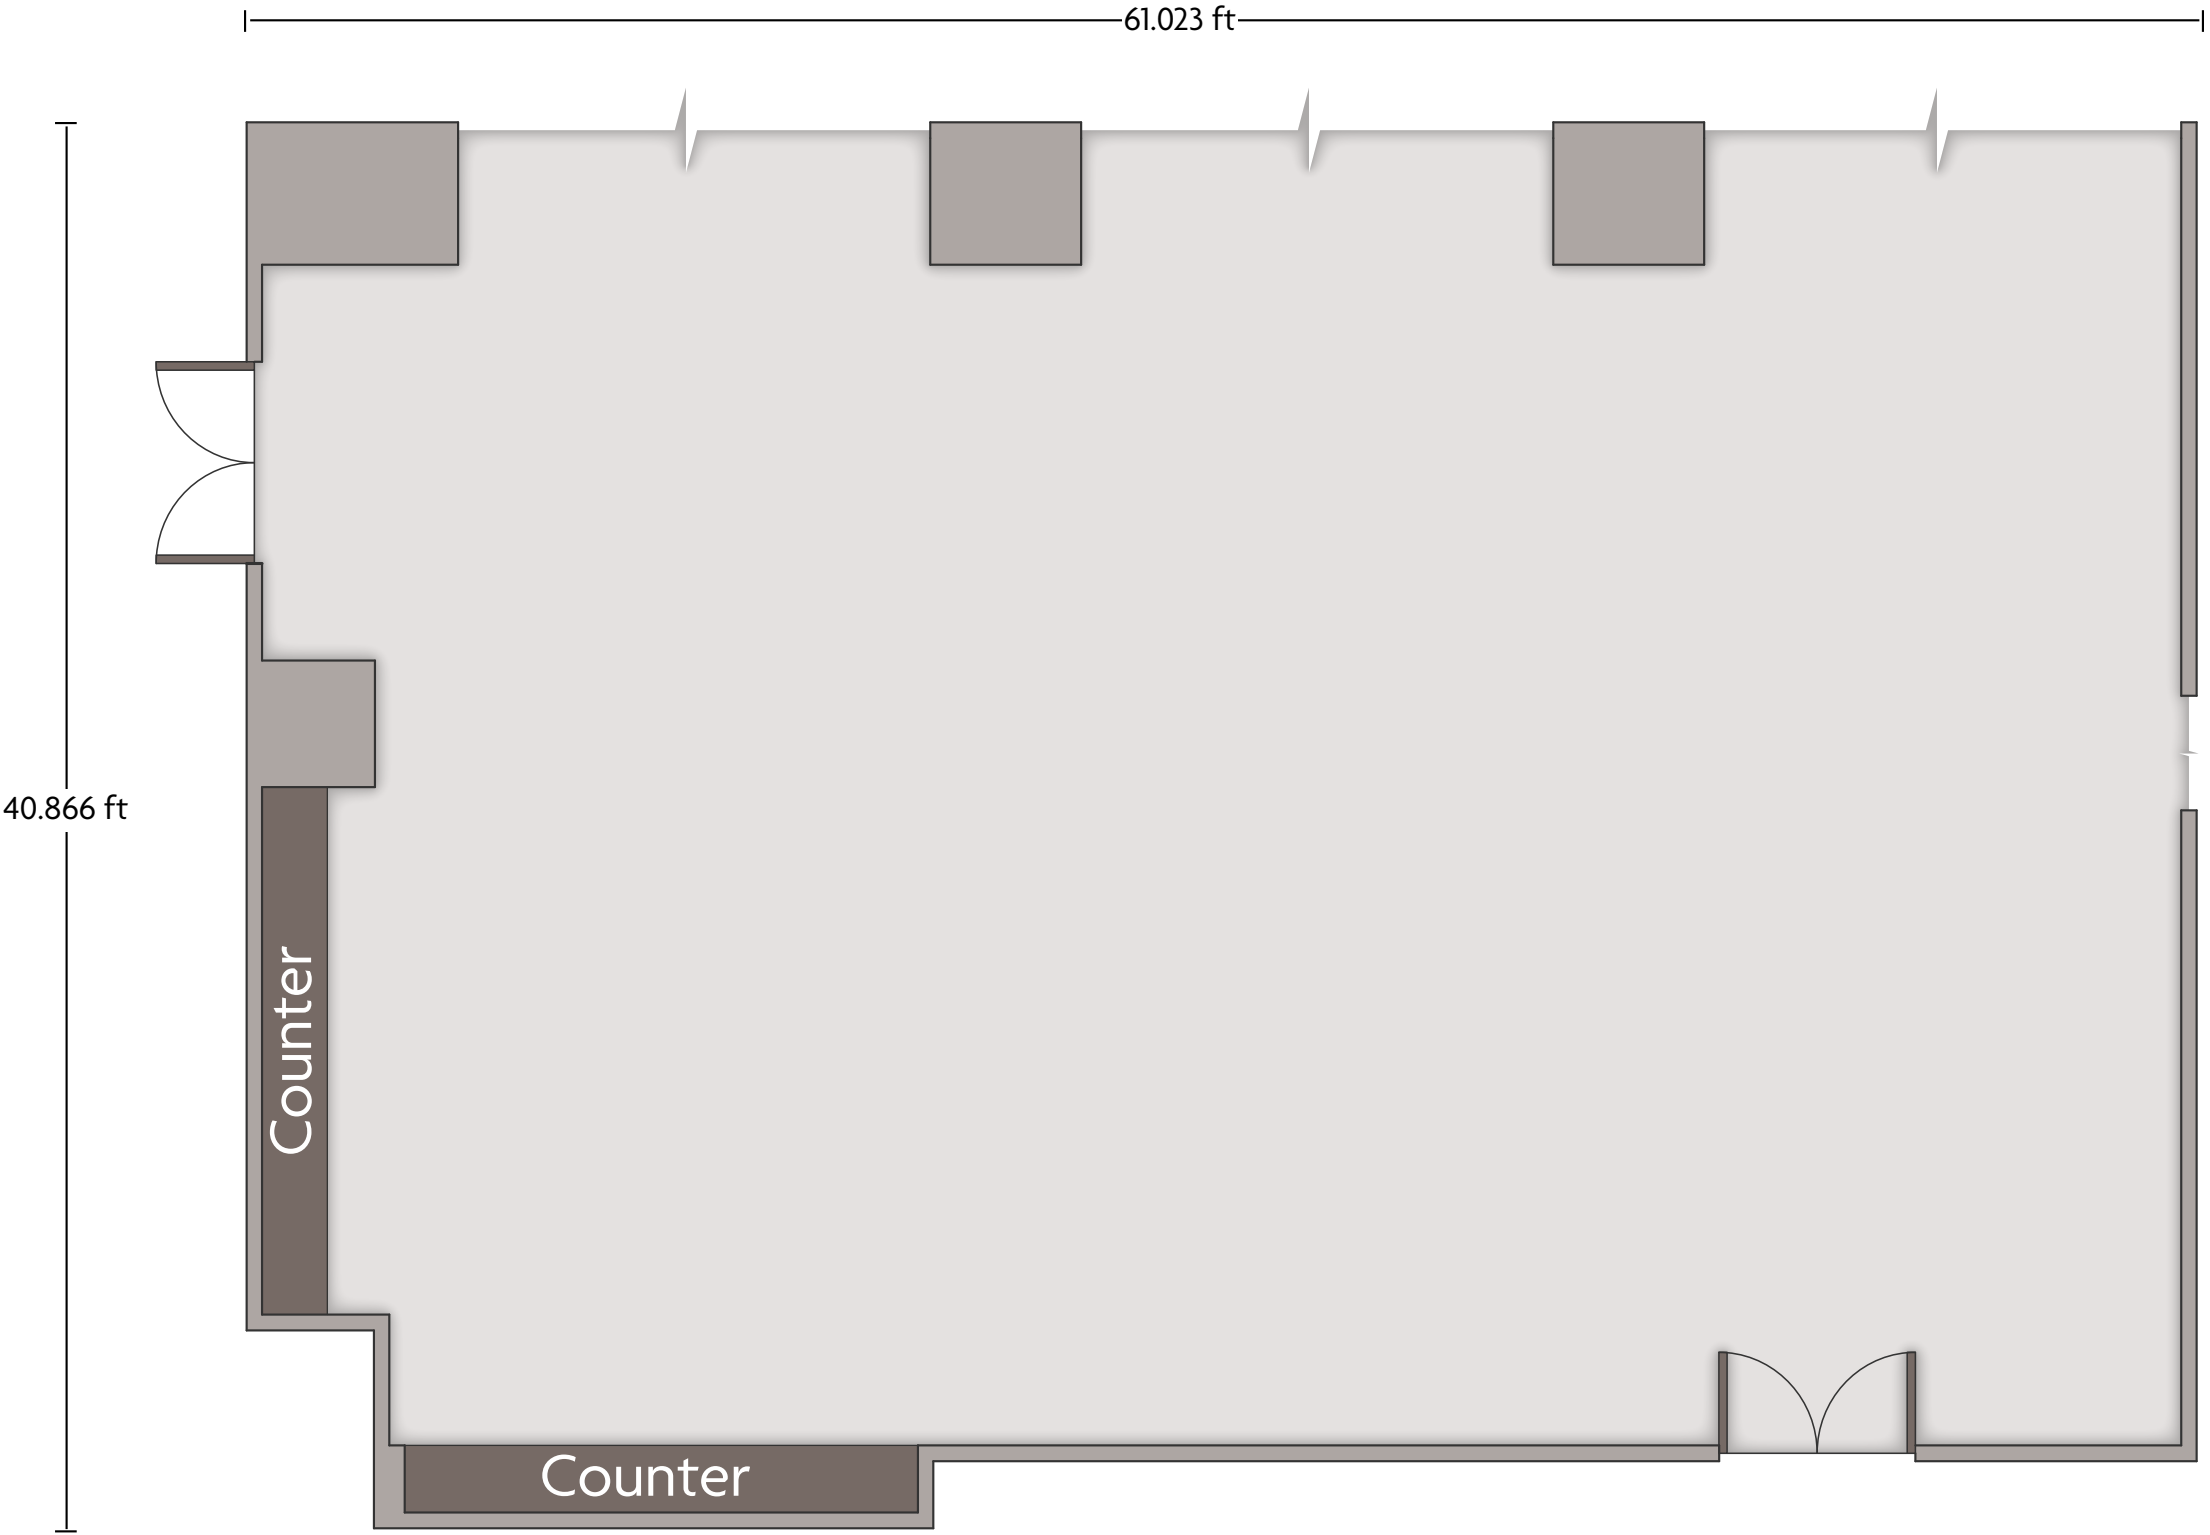

123 West Louisiana St. | Indianapolis, IN | 317-631-2221

Crowne Plaza® Indianapolis Dwtn Union Stn - Grand Central Station

LENGTH: 80 Ft WIDTH: 44.5 Ft HEIGHT: 9.8 Ft TOTAL SQUARE FEET: 3236 Sq Ft MAXIMUM CAPACITY: 375 POWER OUTLETS: 20

123 West Louisiana St. | Indianapolis, IN | 317-631-2221

*Multiple layout options available for this space.

Crowne Plaza® Indianapolis Dwtn Union Stn - Grand Hall (Aclove)

LENGTH: 61.1 Ft WIDTH: 43.5 Ft HEIGHT: 21.7 Ft TOTAL SQUARE FEET: 2445 Sq Ft MAXIMUM CAPACITY: 100 POWER OUTLETS: 4

123 West Louisiana St. | Indianapolis, IN | 317-631-2221

*Multiple layout options available for this space.

Crowne Plaza® Indianapolis Dwtn Union Stn - Grand Hall (Southeast)

LENGTH: 61 Ft WIDTH: 40.8 Ft HEIGHT: 21.7 Ft TOTAL SQUARE FEET: 5631 Sq Ft MAXIMUM CAPACITY: 100 POWER OUTLETS: 4

123 West Louisiana St. | Indianapolis, IN | 317-631-2221

*Multiple layout options available for this space.

Crowne Plaza® Indianapolis Dwtn Union Stn - Grand Hall

LENGTH: 126 Ft WIDTH: 49.8 Ft HEIGHT: 62.4 Ft TOTAL SQUARE FEET: 2409 Sq Ft MAXIMUM CAPACITY: 784 POWER OUTLETS: 10