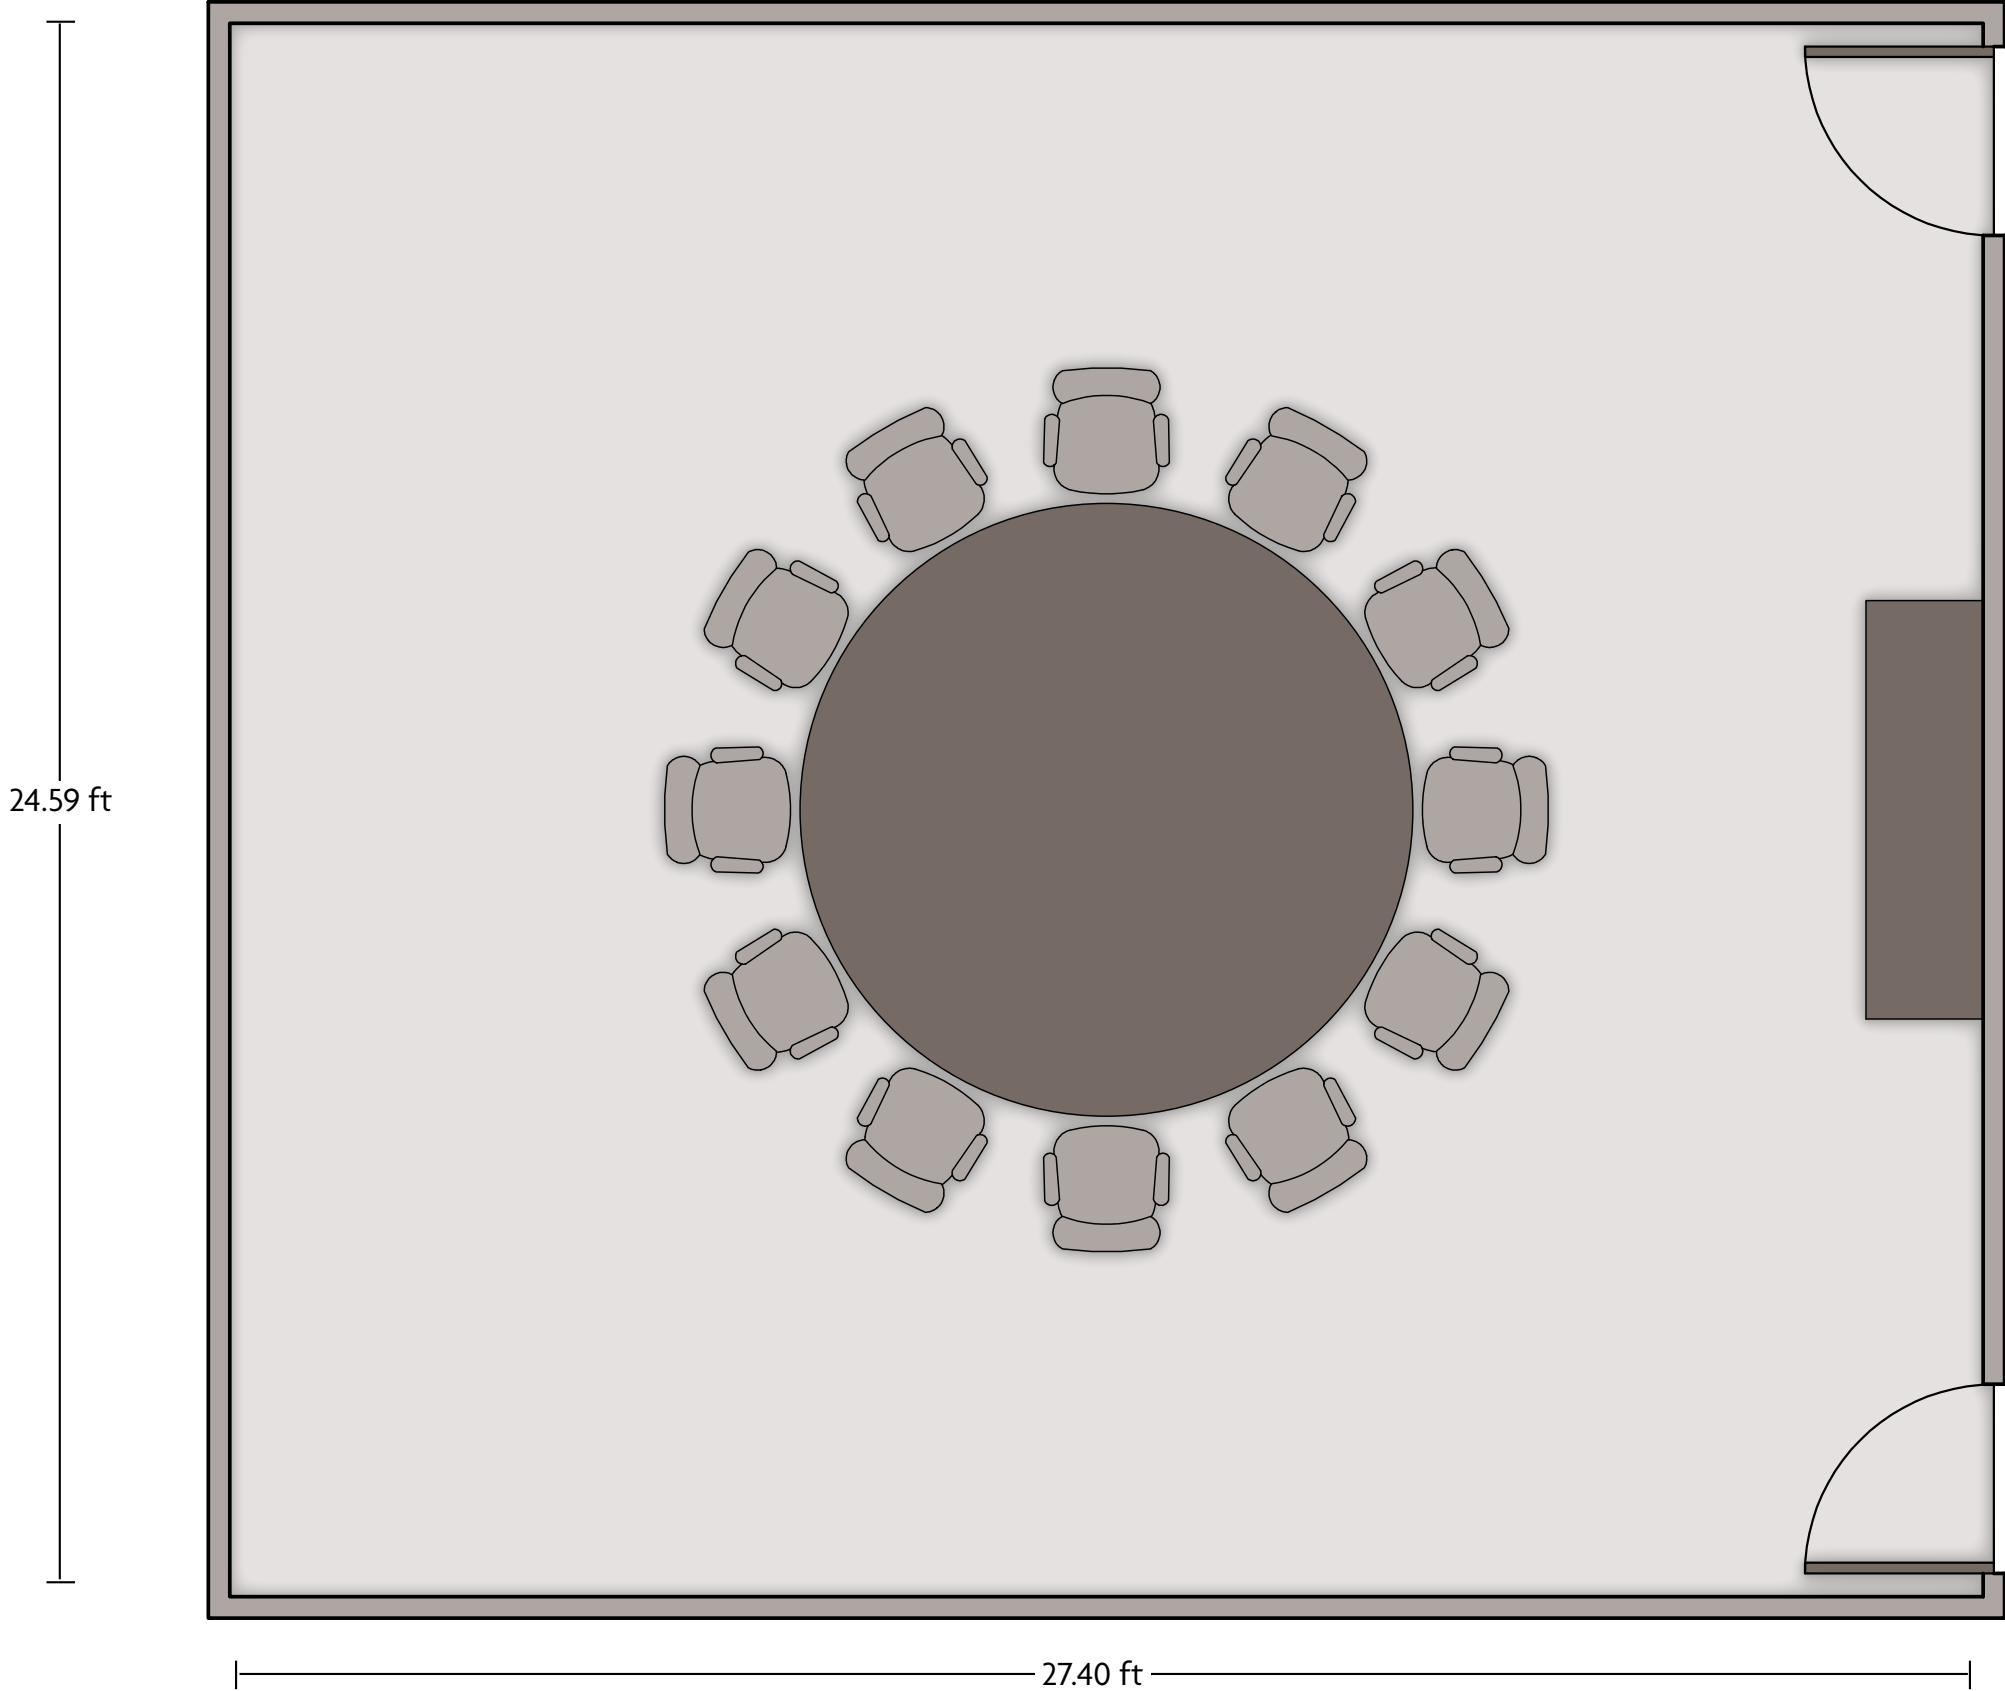

Crowne Plaza® Indianapolis-Airport - Amphitheater

LENGTH: 43.6 Ft WIDTH: 35.3 Ft HEIGHT: 9 Ft TOTAL SQUARE FEET: 1,372.7 Sq Ft MAXIMUM CAPACITY: 97 POWER OUTLETS: 54

2501 South High School Road | Indianapolis, IN 46241 | 317.244.6861

Crowne Plaza® Indianapolis-Airport - Boardroom

LENGTH: 27.4 Ft WIDTH: 24.59 Ft HEIGHT: 7 Ft TOTAL SQUARE FEET: 661.7 Sq Ft MAXIMUM CAPACITY: 12 POWER OUTLETS: 5

2501 South High School Road | Indianapolis, IN 46241 | 317.244.6861

LENGTH: 50.8 Ft WIDTH: 24.6 Ft HEIGHT: 9 Ft TOTAL SQUARE FEET: 1,203 Sq Ft MAXIMUM CAPACITY: 120 POWER OUTLETS: 8

2501 South High School Road | Indianapolis, IN 46241 | 317.244.6861

*Multiple layout options available for this space.

Crowne Plaza® Indianapolis-Airport - International Ballroom A, B, & C

LENGTH: 119.9 Ft WIDTH: 39.53 Ft HEIGHT: 9 Ft TOTAL SQUARE FEET: 4554.2 Sq Ft MAXIMUM CAPACITY: 600 POWER OUTLETS: 15

2501 South High School Road | Indianapolis, IN 46241 | 317.244.6861