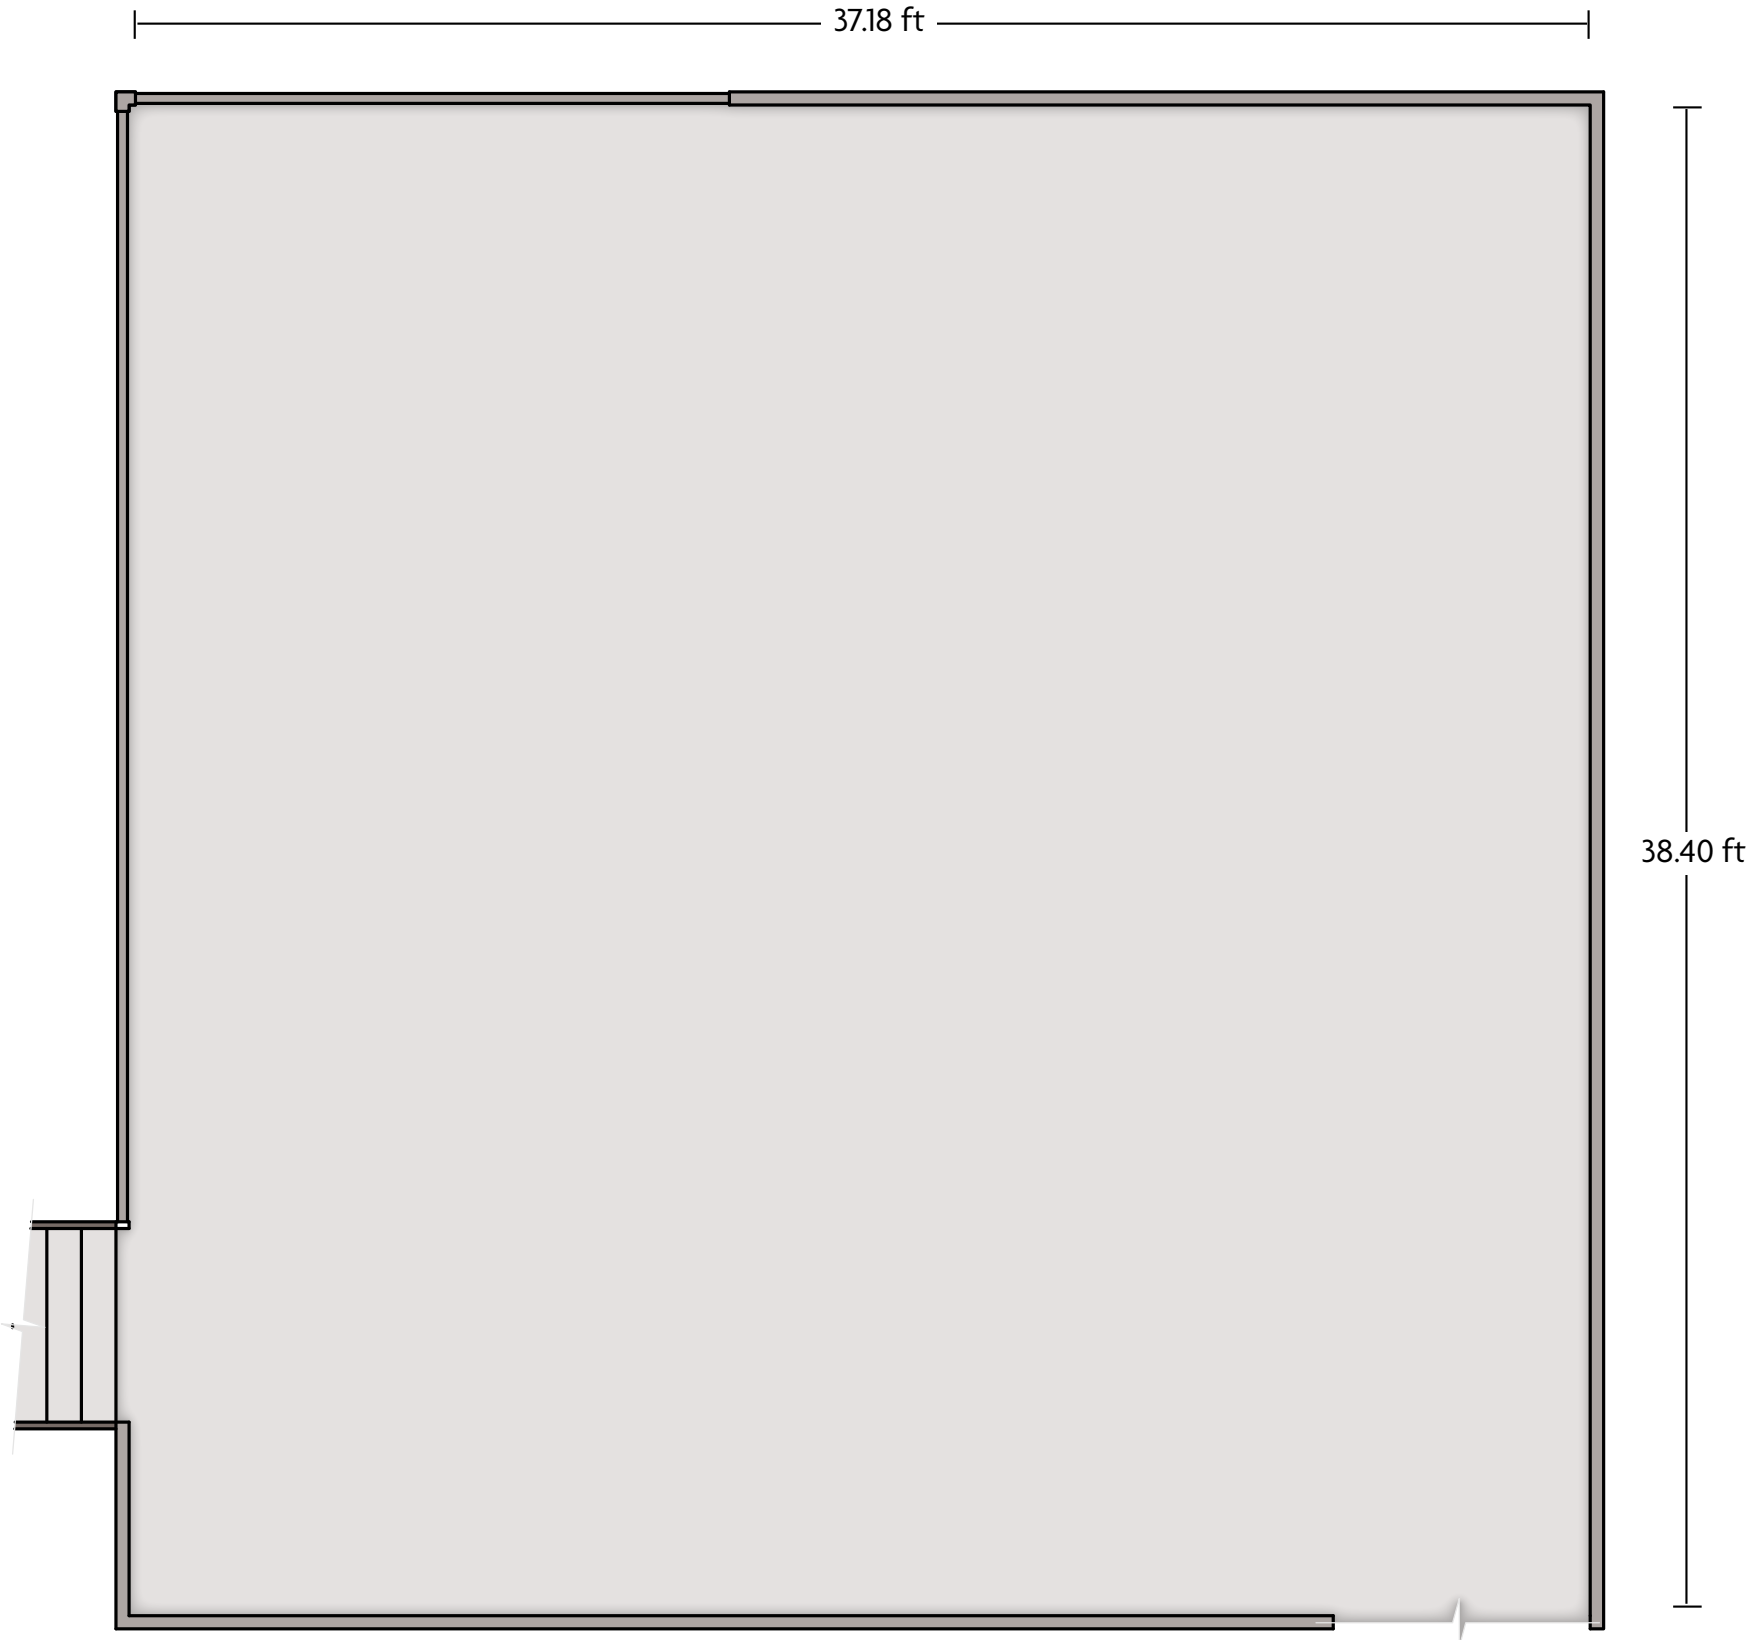

Crowne Plaza® Indianapolis-Airport - Gallery

LENGTH: 38.4 Ft   WIDTH: 37.2 Ft   HEIGHT: 15 Ft   TOTAL SQUARE FEET: 1,426 Sq Ft   MAXIMUM CAPACITY: 64   POWER OUTLETS: 6

2501 South High School Road | Indianapolis, IN 46241 | 317.244.6861

*Multiple layout options available for this space.