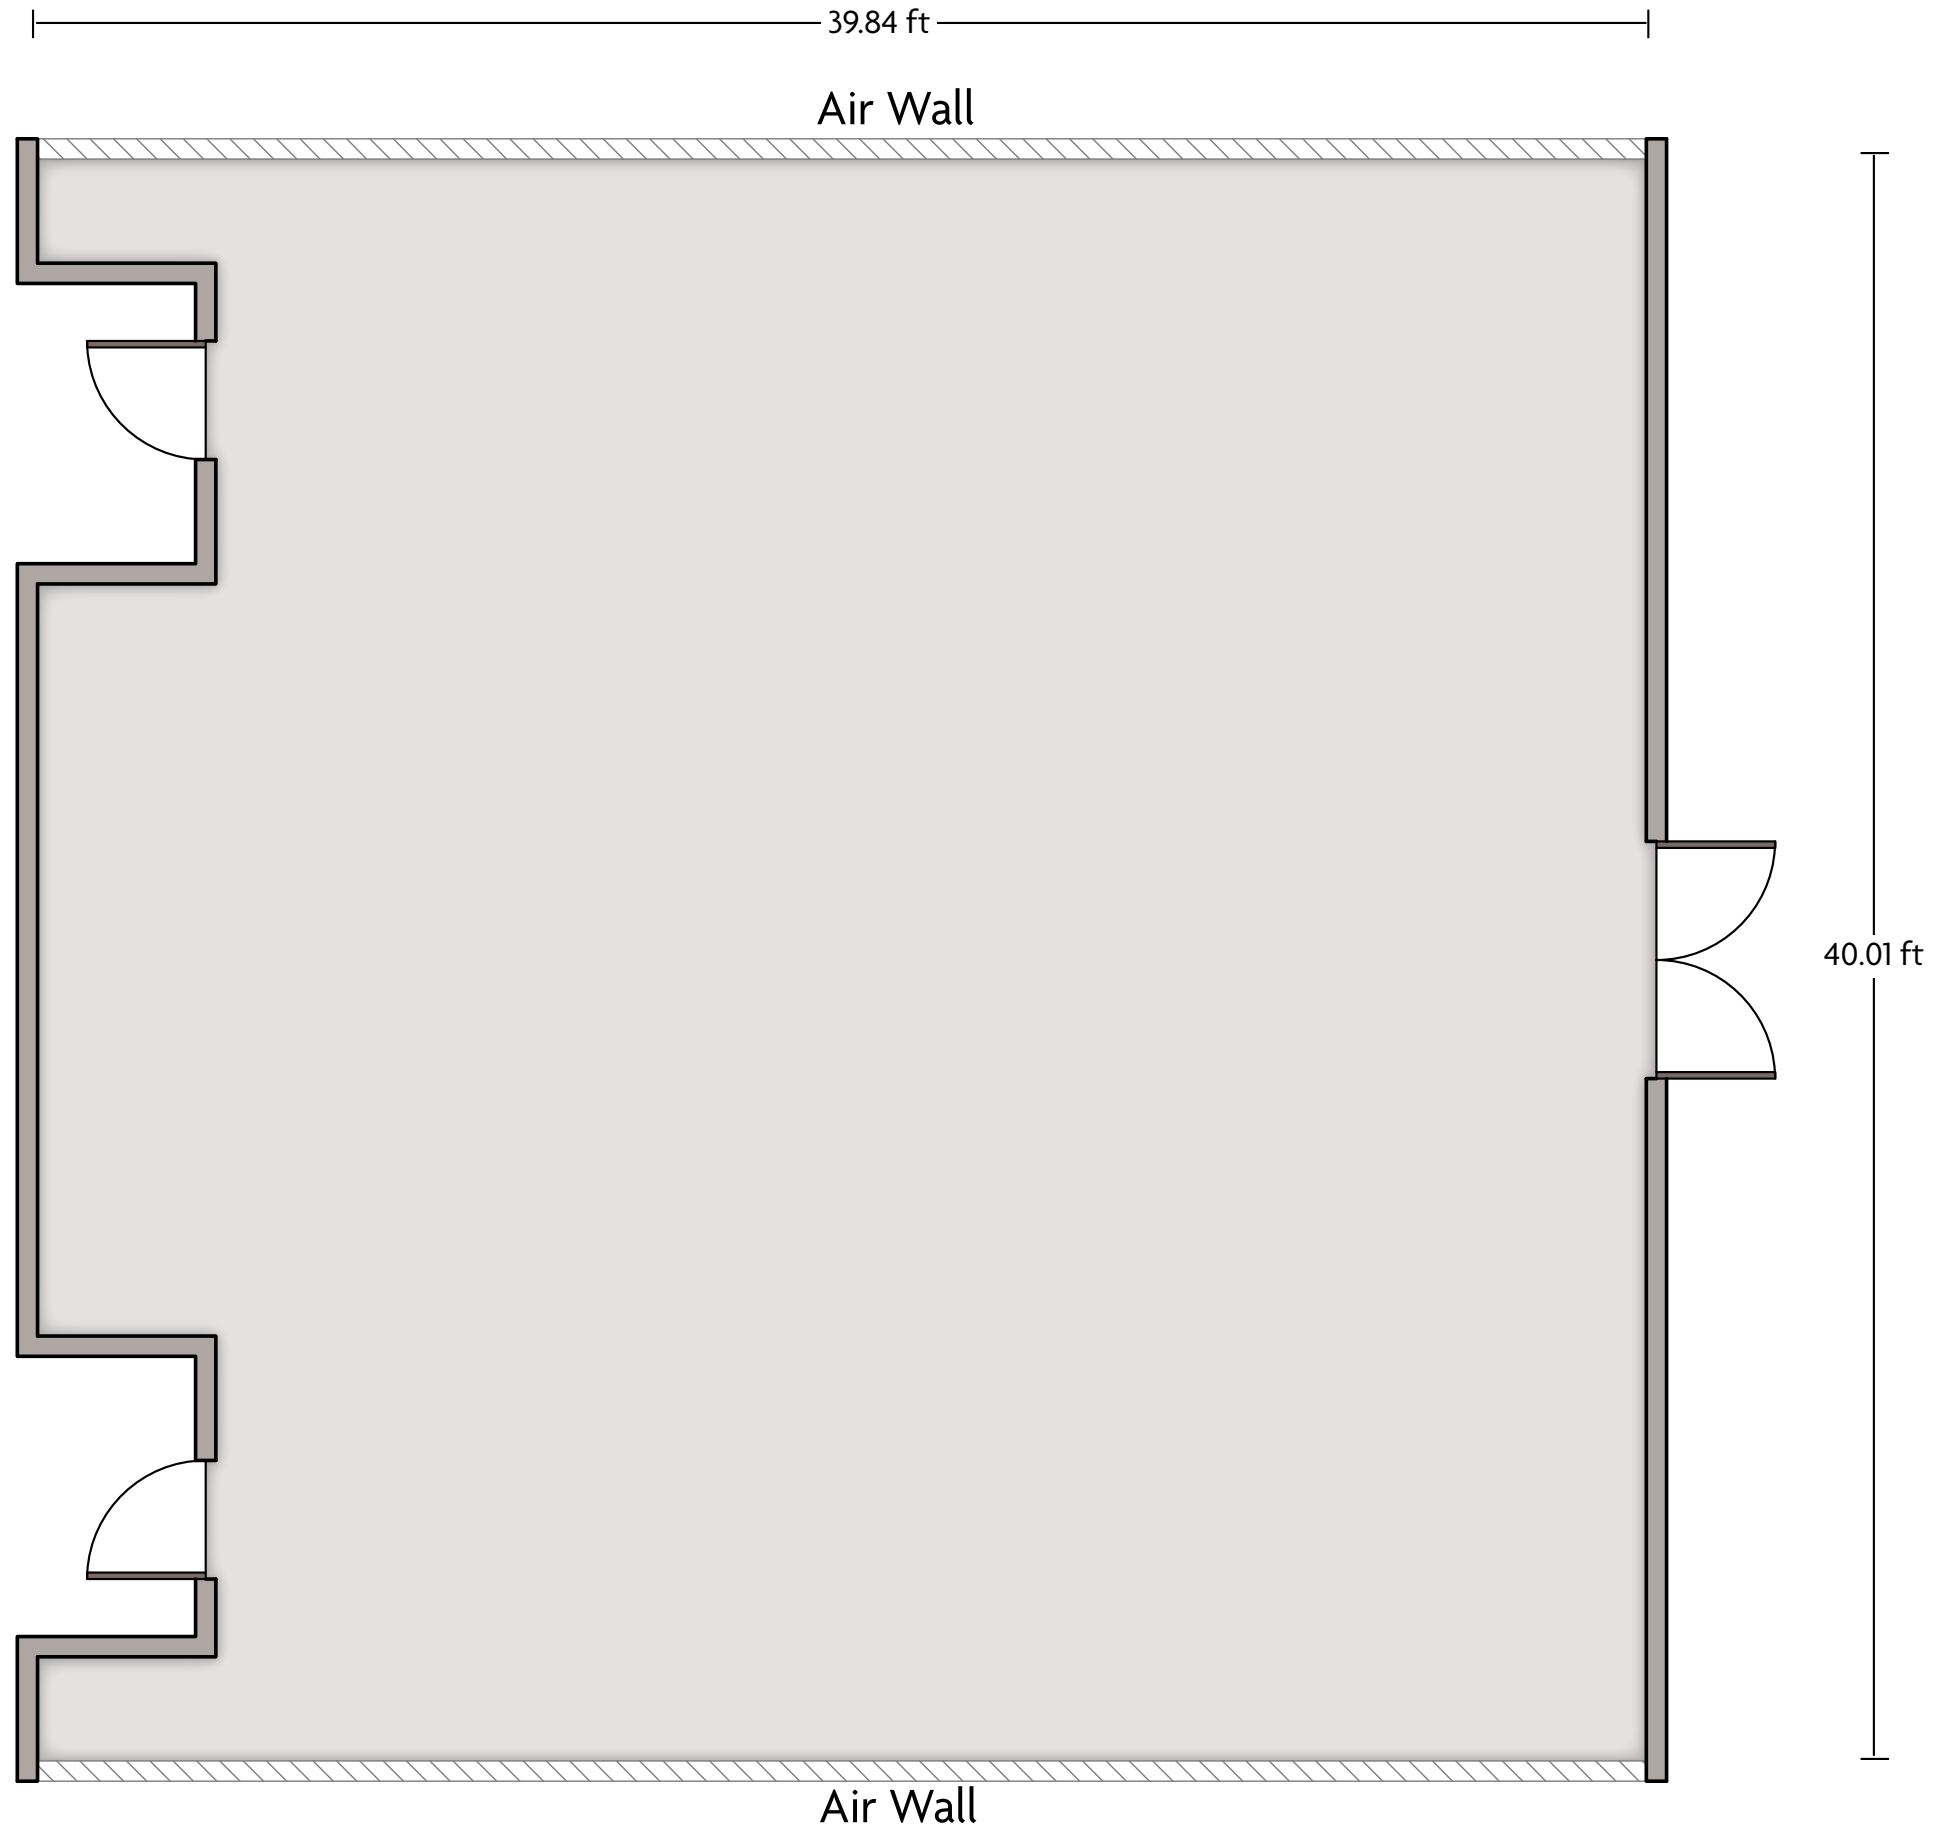

Crowne Plaza® Indianapolis-Airport - Boardroom

LENGTH: 27.4 Ft WIDTH: 24.59 Ft HEIGHT: 7 Ft TOTAL SQUARE FEET: 661.7 Sq Ft MAXIMUM CAPACITY: 12 POWER OUTLETS: 5

2501 South High School Road | Indianapolis, IN 46241 | 317.244.6861

Crowne Plaza® Indianapolis-Airport - International Ballroom A, B, & C

LENGTH: 119.9 Ft WIDTH: 39.53 Ft HEIGHT: 9 Ft TOTAL SQUARE FEET: 4554.2 Sq Ft MAXIMUM CAPACITY: 600 POWER OUTLETS: 15

2501 South High School Road | Indianapolis, IN 46241 | 317.244.6861

*Multiple layout options available for this space.

Crowne Plaza® Indianapolis-Airport - International Ballroom B

LENGTH: 39.8 Ft WIDTH: 40.0 Ft HEIGHT: 9 Ft TOTAL SQUARE FEET: 1,523.7 Sq Ft MAXIMUM CAPACITY: 180 POWER OUTLETS: 3

2501 South High School Road | Indianapolis, IN 46241 | 317.244.6861

*Multiple layout options available for this space.

Crowne Plaza® Indianapolis-Airport - La Guardia A & B

LENGTH: 50.6 Ft WIDTH: 24.1 Ft HEIGHT: 8 Ft TOTAL SQUARE FEET: 1,166.7 Sq Ft MAXIMUM CAPACITY: 120 POWER OUTLETS: 8