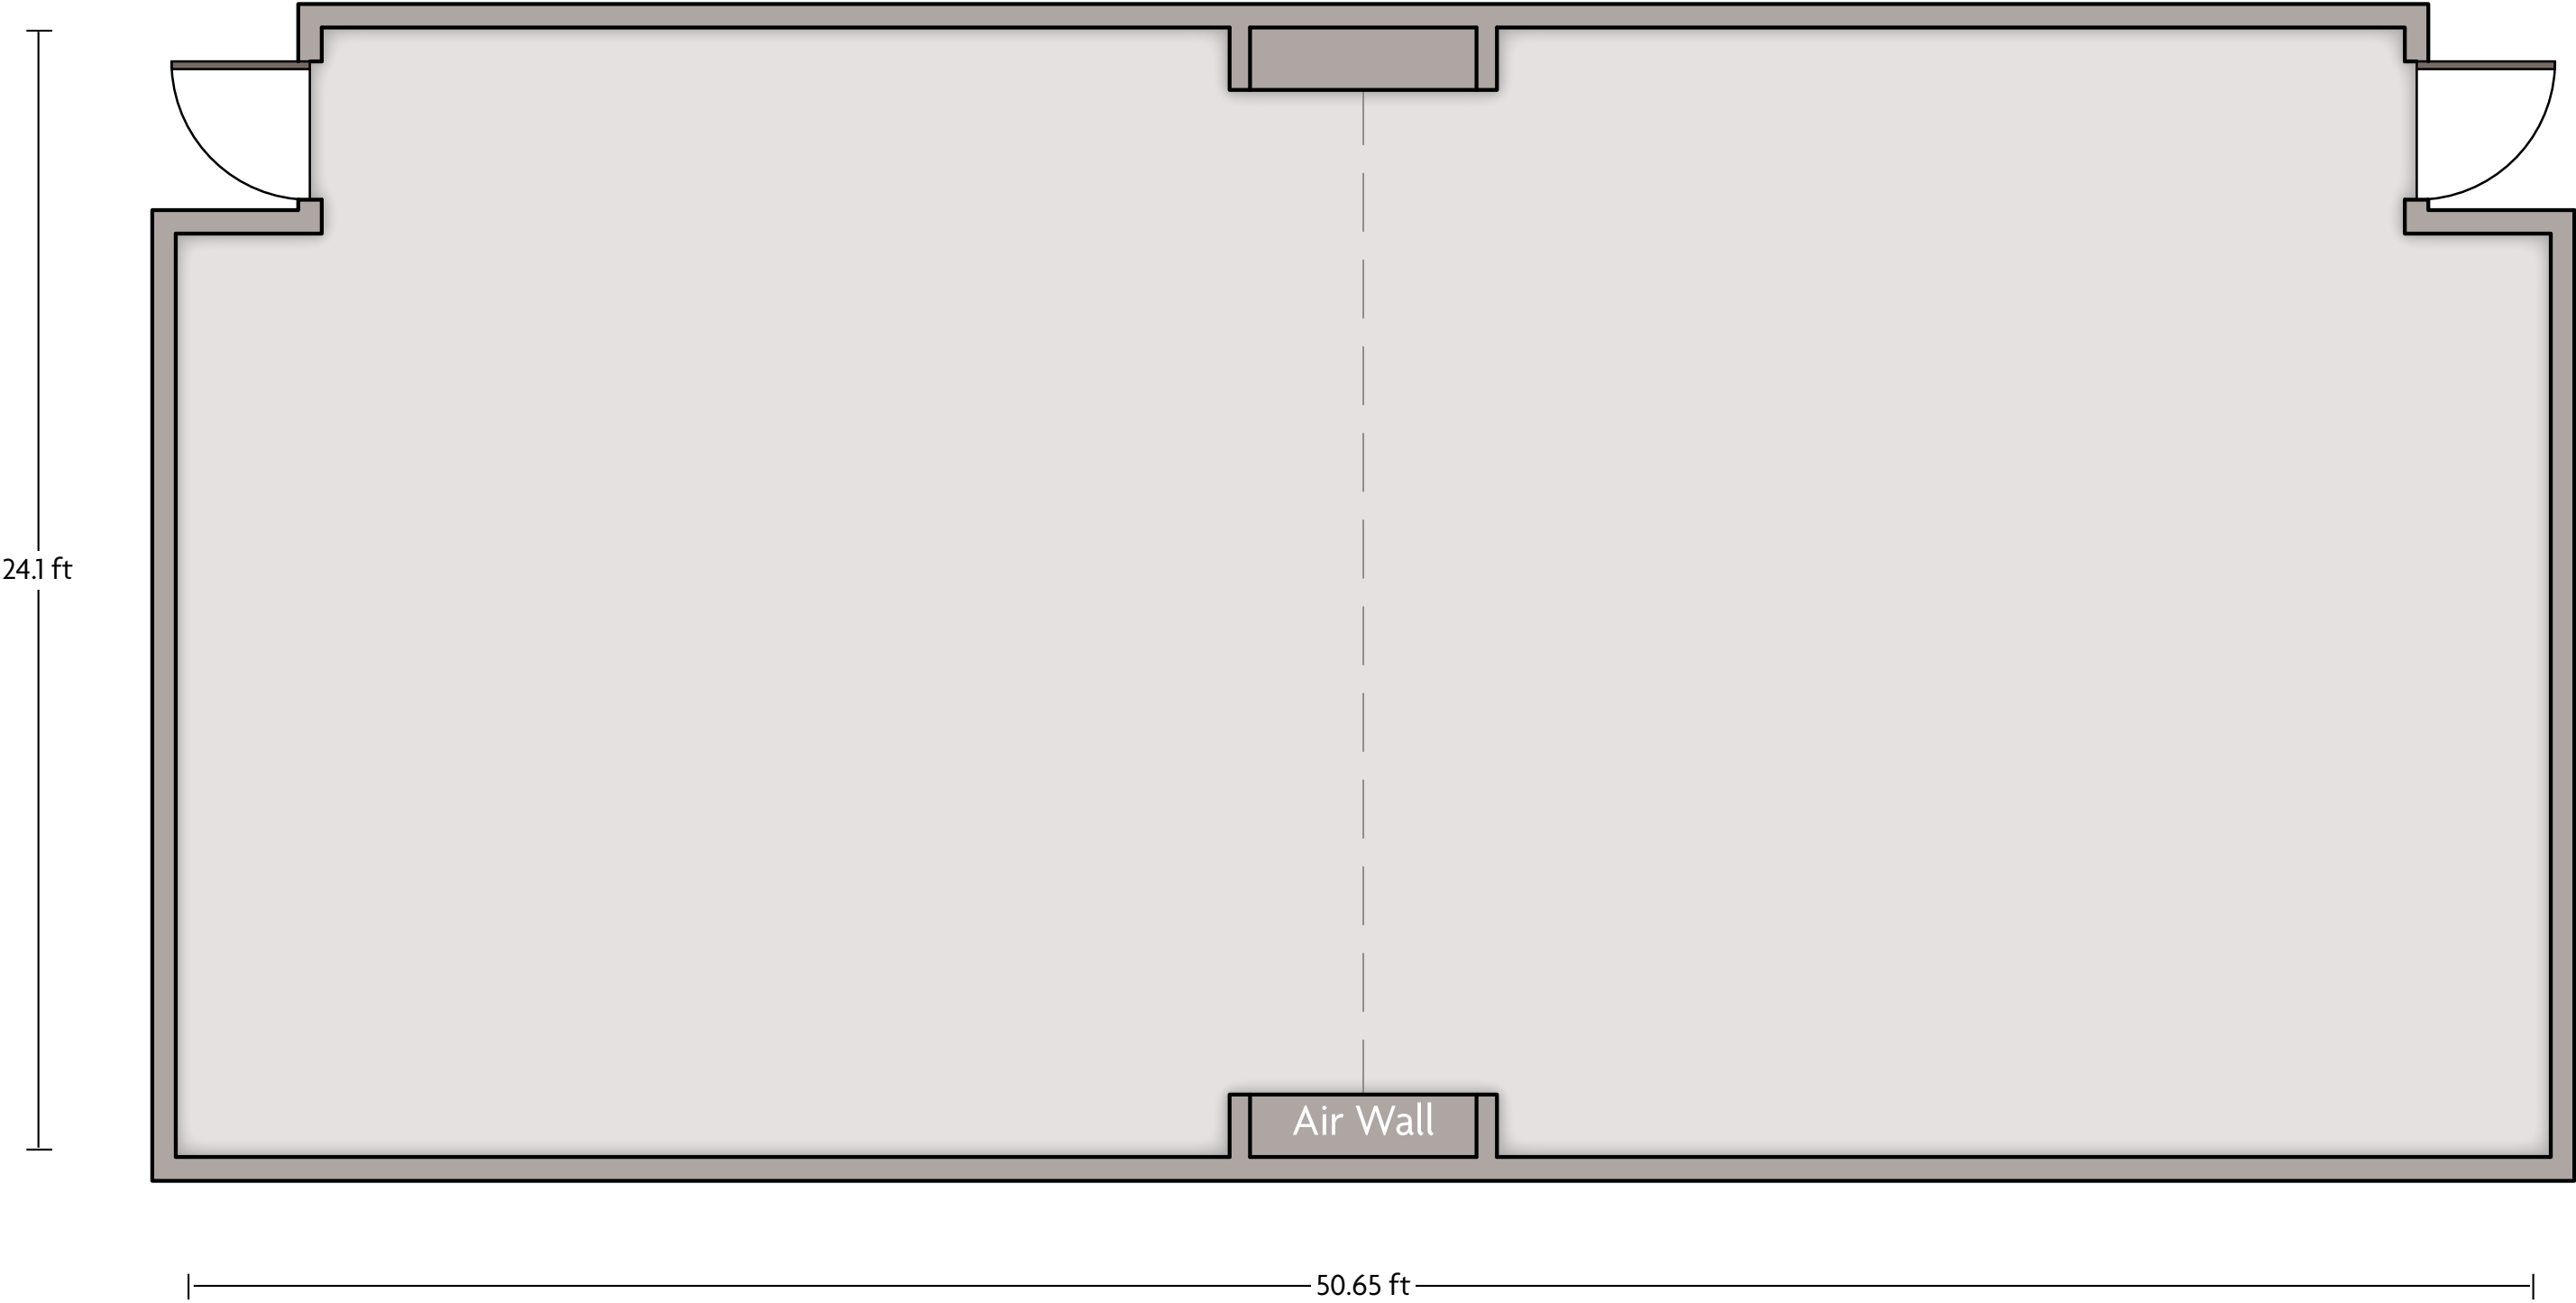

Crowne Plaza® Indianapolis-Airport - International Ballroom A, B, & C

LENGTH: 119.9 Ft WIDTH: 39.53 Ft HEIGHT: 9 Ft TOTAL SQUARE FEET: 4554.2 Sq Ft MAXIMUM CAPACITY: 600 POWER OUTLETS: 15

2501 South High School Road | Indianapolis, IN 46241 | 317.244.6861

*Multiple layout options available for this space.

Crowne Plaza® Indianapolis-Airport - International Ballroom B

LENGTH: 39.8 Ft WIDTH: 40.0 Ft HEIGHT: 9 Ft TOTAL SQUARE FEET: 1,523.7 Sq Ft MAXIMUM CAPACITY: 180 POWER OUTLETS: 3

2501 South High School Road | Indianapolis, IN 46241 | 317.244.6861

*Multiple layout options available for this space.

Crowne Plaza® Indianapolis-Airport - La Guardia A & B

LENGTH: 50.6 Ft WIDTH: 24.1 Ft HEIGHT: 8 Ft TOTAL SQUARE FEET: 1,166.7 Sq Ft MAXIMUM CAPACITY: 120 POWER OUTLETS: 8