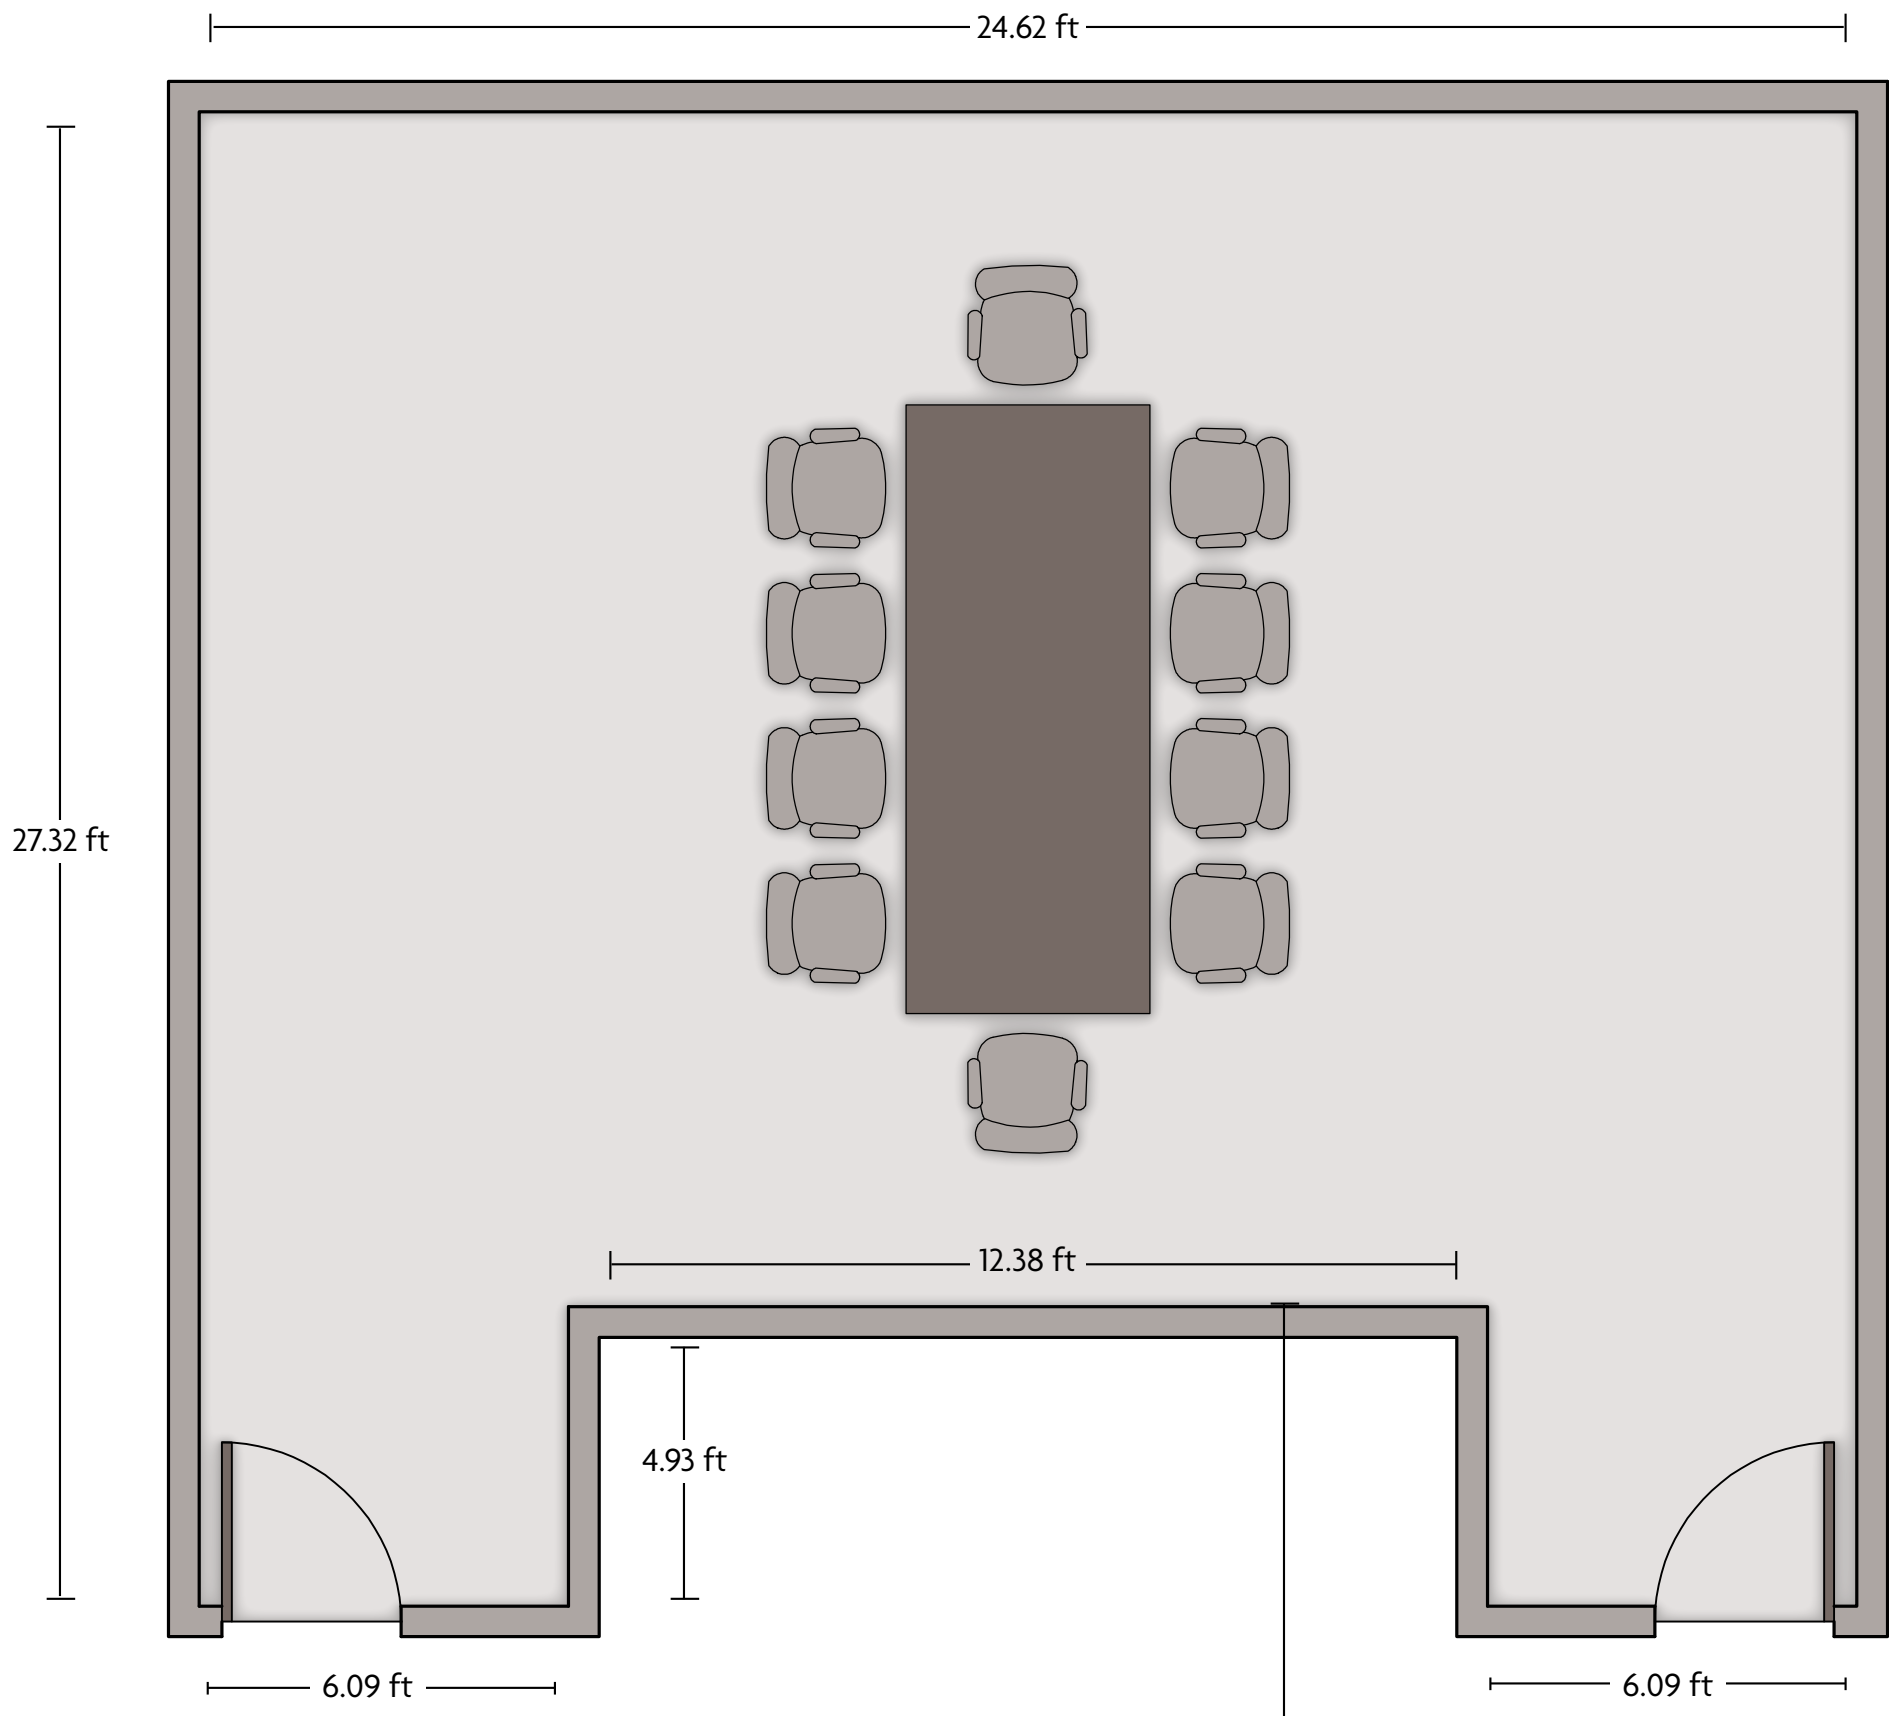

*Multiple layout options available for this space.

Crowne Plaza® Indianapolis-Airport - International Ballroom B

LENGTH: 39.8 Ft WIDTH: 40.0 Ft HEIGHT: 9 Ft TOTAL SQUARE FEET: 1,523.7 Sq Ft MAXIMUM CAPACITY: 180 POWER OUTLETS: 3

2501 South High School Road | Indianapolis, IN 46241 | 317.244.6861

*Multiple layout options available for this space.

LENGTH: 25.3 Ft WIDTH: 24.6 Ft HEIGHT: 9 Ft TOTAL SQUARE FEET: 558.6 Sq Ft MAXIMUM CAPACITY: 60 POWER OUTLETS: 4

2501 South High School Road | Indianapolis, IN 46241 | 317.244.6861

*Multiple layout options available for this space.

LENGTH: 27.3 Ft WIDTH: 24.6 Ft HEIGHT: 7 Ft TOTAL SQUARE FEET: 597.9 Sq Ft MAXIMUM CAPACITY: 10 POWER OUTLETS: 5

2501 South High School Road | Indianapolis, IN 46241 | 317.244.6861

*Multiple layout options available for this space.

Crowne Plaza® Indianapolis-Airport - Symposium

LENGTH: 37.6 Ft WIDTH: 36.7 Ft HEIGHT: 14 Ft TOTAL SQUARE FEET: 1,109 Sq Ft MAXIMUM CAPACITY: 72 POWER OUTLETS: 31