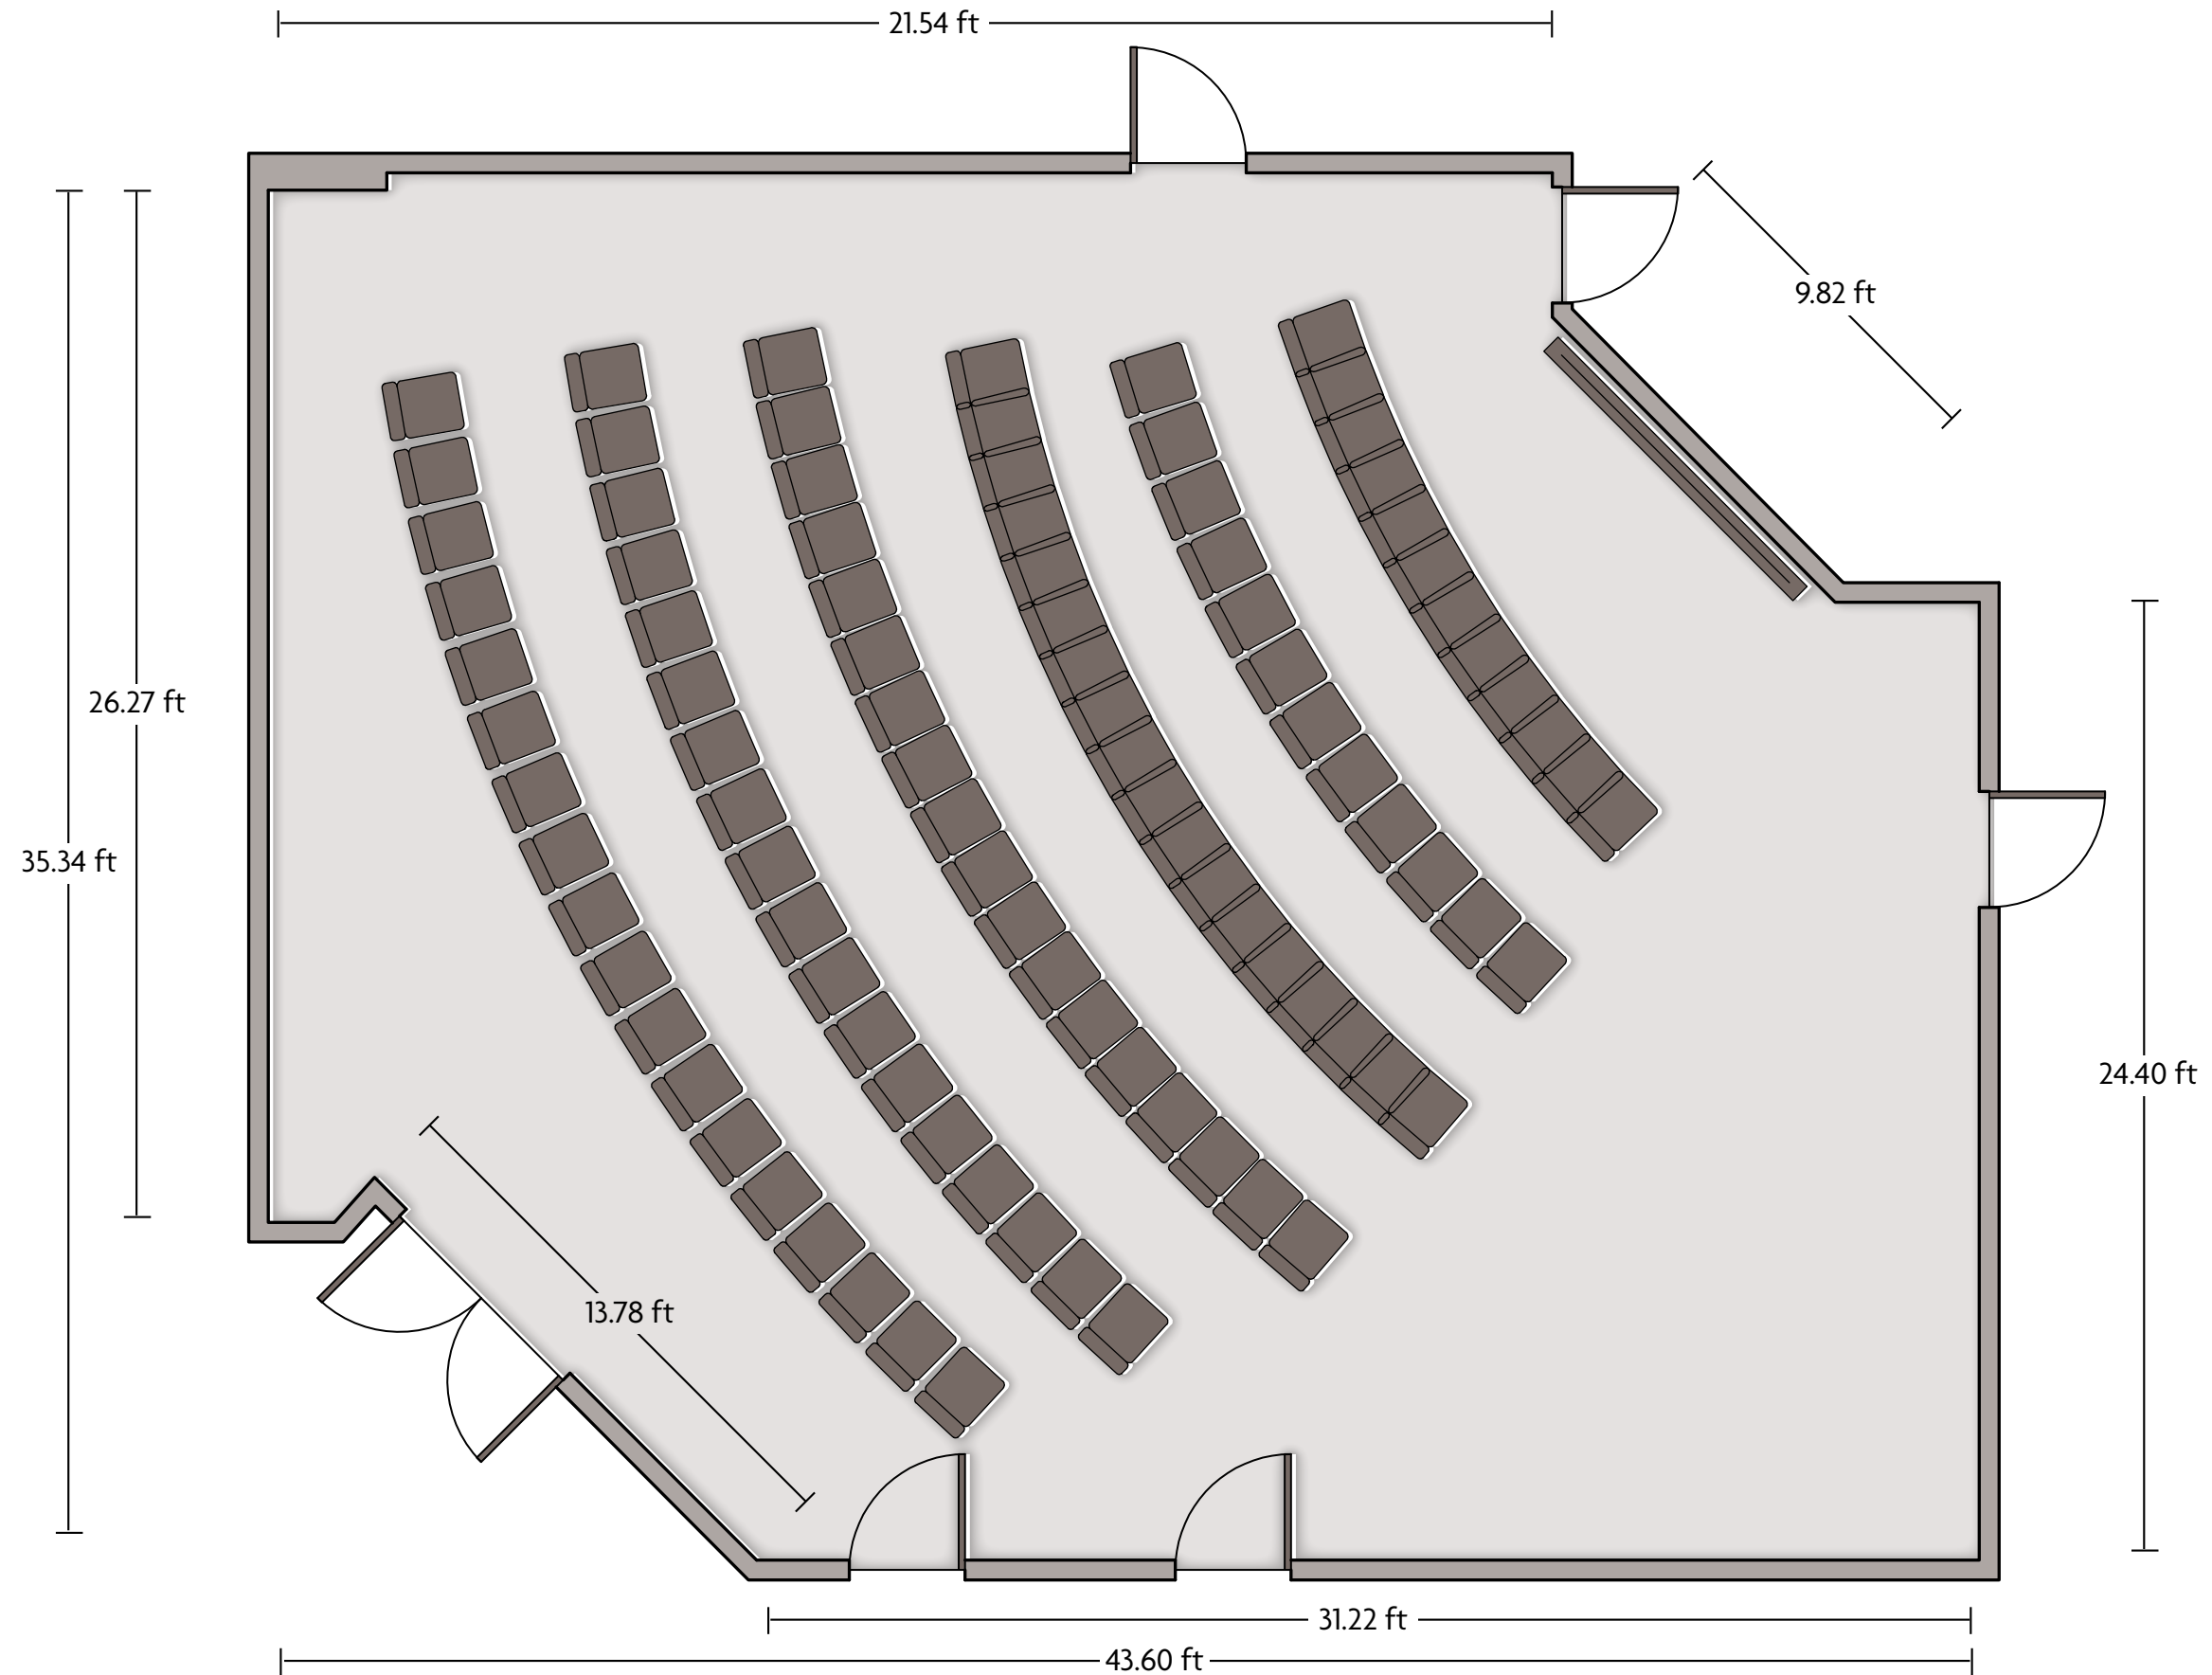

Crowne Plaza® Indianapolis-Airport - Amphitheater

LENGTH: 43.6 Ft WIDTH: 35.3 Ft HEIGHT: 9 Ft TOTAL SQUARE FEET: 1,372.7 Sq Ft MAXIMUM CAPACITY: 97 POWER OUTLETS: 54

2501 South High School Road | Indianapolis, IN 46241 | 317.244.6861

Crowne Plaza® Indianapolis-Airport - Boardroom

LENGTH: 27.4 Ft WIDTH: 24.59 Ft HEIGHT: 7 Ft TOTAL SQUARE FEET: 661.7 Sq Ft MAXIMUM CAPACITY: 12 POWER OUTLETS: 5

2501 South High School Road | Indianapolis, IN 46241 | 317.244.6861

LENGTH: 50.8 Ft WIDTH: 24.6 Ft HEIGHT: 9 Ft TOTAL SQUARE FEET: 1,203 Sq Ft MAXIMUM CAPACITY: 120 POWER OUTLETS: 8

2501 South High School Road | Indianapolis, IN 46241 | 317.244.6861

*Multiple layout options available for this space.

*Multiple layout options available for this space.

Crowne Plaza® Indianapolis-Airport - International Ballroom B

LENGTH: 39.8 Ft WIDTH: 40.0 Ft HEIGHT: 9 Ft TOTAL SQUARE FEET: 1,523.7 Sq Ft MAXIMUM CAPACITY: 180 POWER OUTLETS: 3