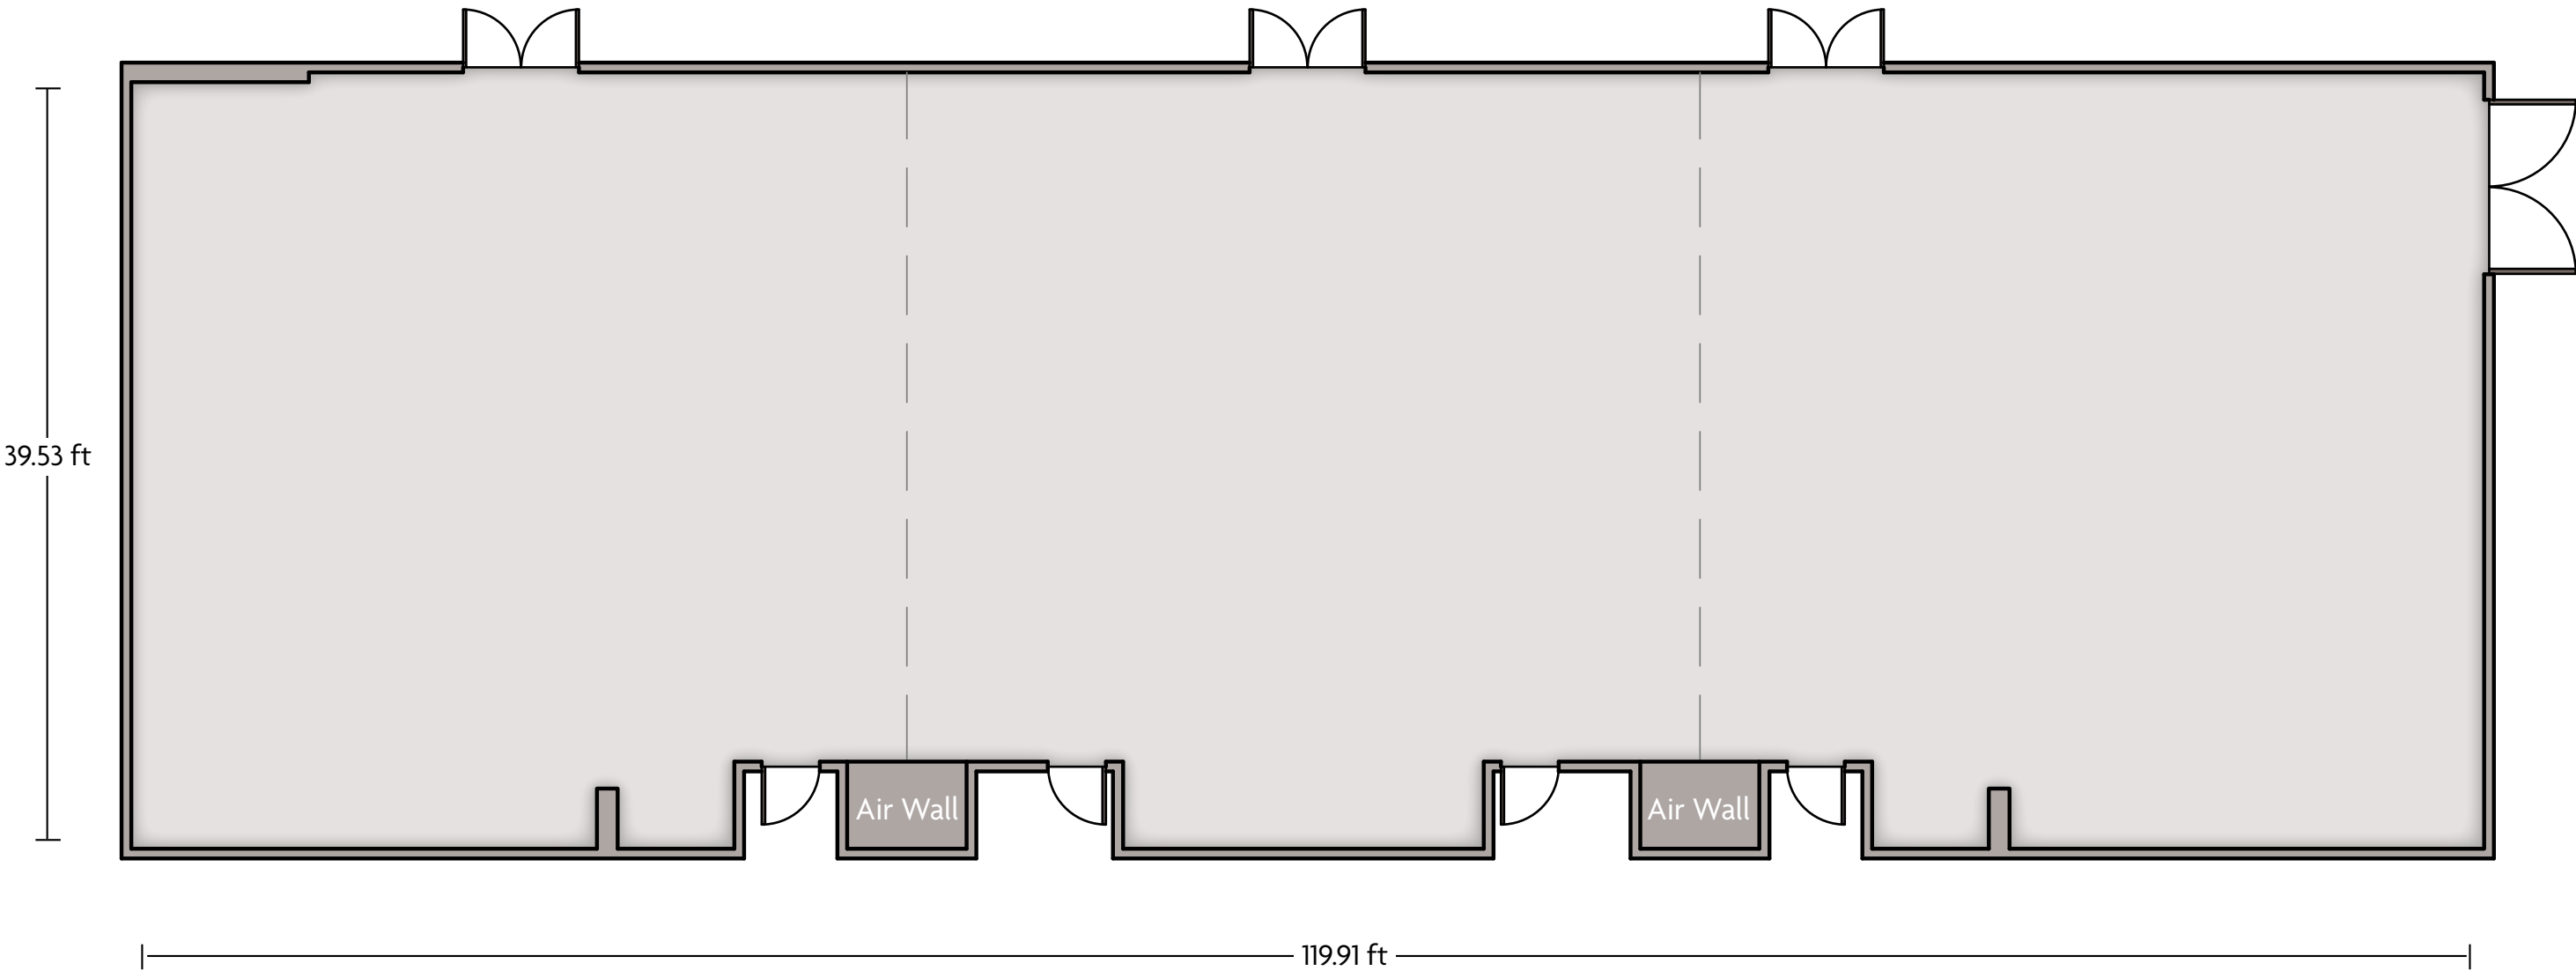

Crowne Plaza® Indianapolis-Airport - Boardroom

LENGTH: 27.4 Ft WIDTH: 24.59 Ft HEIGHT: 7 Ft TOTAL SQUARE FEET: 661.7 Sq Ft MAXIMUM CAPACITY: 12 POWER OUTLETS: 5

2501 South High School Road | Indianapolis, IN 46241 | 317.244.6861

LENGTH: 50.8 Ft WIDTH: 24.6 Ft HEIGHT: 9 Ft TOTAL SQUARE FEET: 1,203 Sq Ft MAXIMUM CAPACITY: 120 POWER OUTLETS: 8

2501 South High School Road | Indianapolis, IN 46241 | 317.244.6861

*Multiple layout options available for this space.

Crowne Plaza® Indianapolis-Airport - International Ballroom A, B, & C

LENGTH: 119.9 Ft WIDTH: 39.53 Ft HEIGHT: 9 Ft TOTAL SQUARE FEET: 4554.2 Sq Ft MAXIMUM CAPACITY: 600 POWER OUTLETS: 15

2501 South High School Road | Indianapolis, IN 46241 | 317.244.6861

*Multiple layout options available for this space.

Crowne Plaza® Indianapolis-Airport - International Ballroom B

LENGTH: 39.8 Ft WIDTH: 40.0 Ft HEIGHT: 9 Ft TOTAL SQUARE FEET: 1,523.7 Sq Ft MAXIMUM CAPACITY: 180 POWER OUTLETS: 3