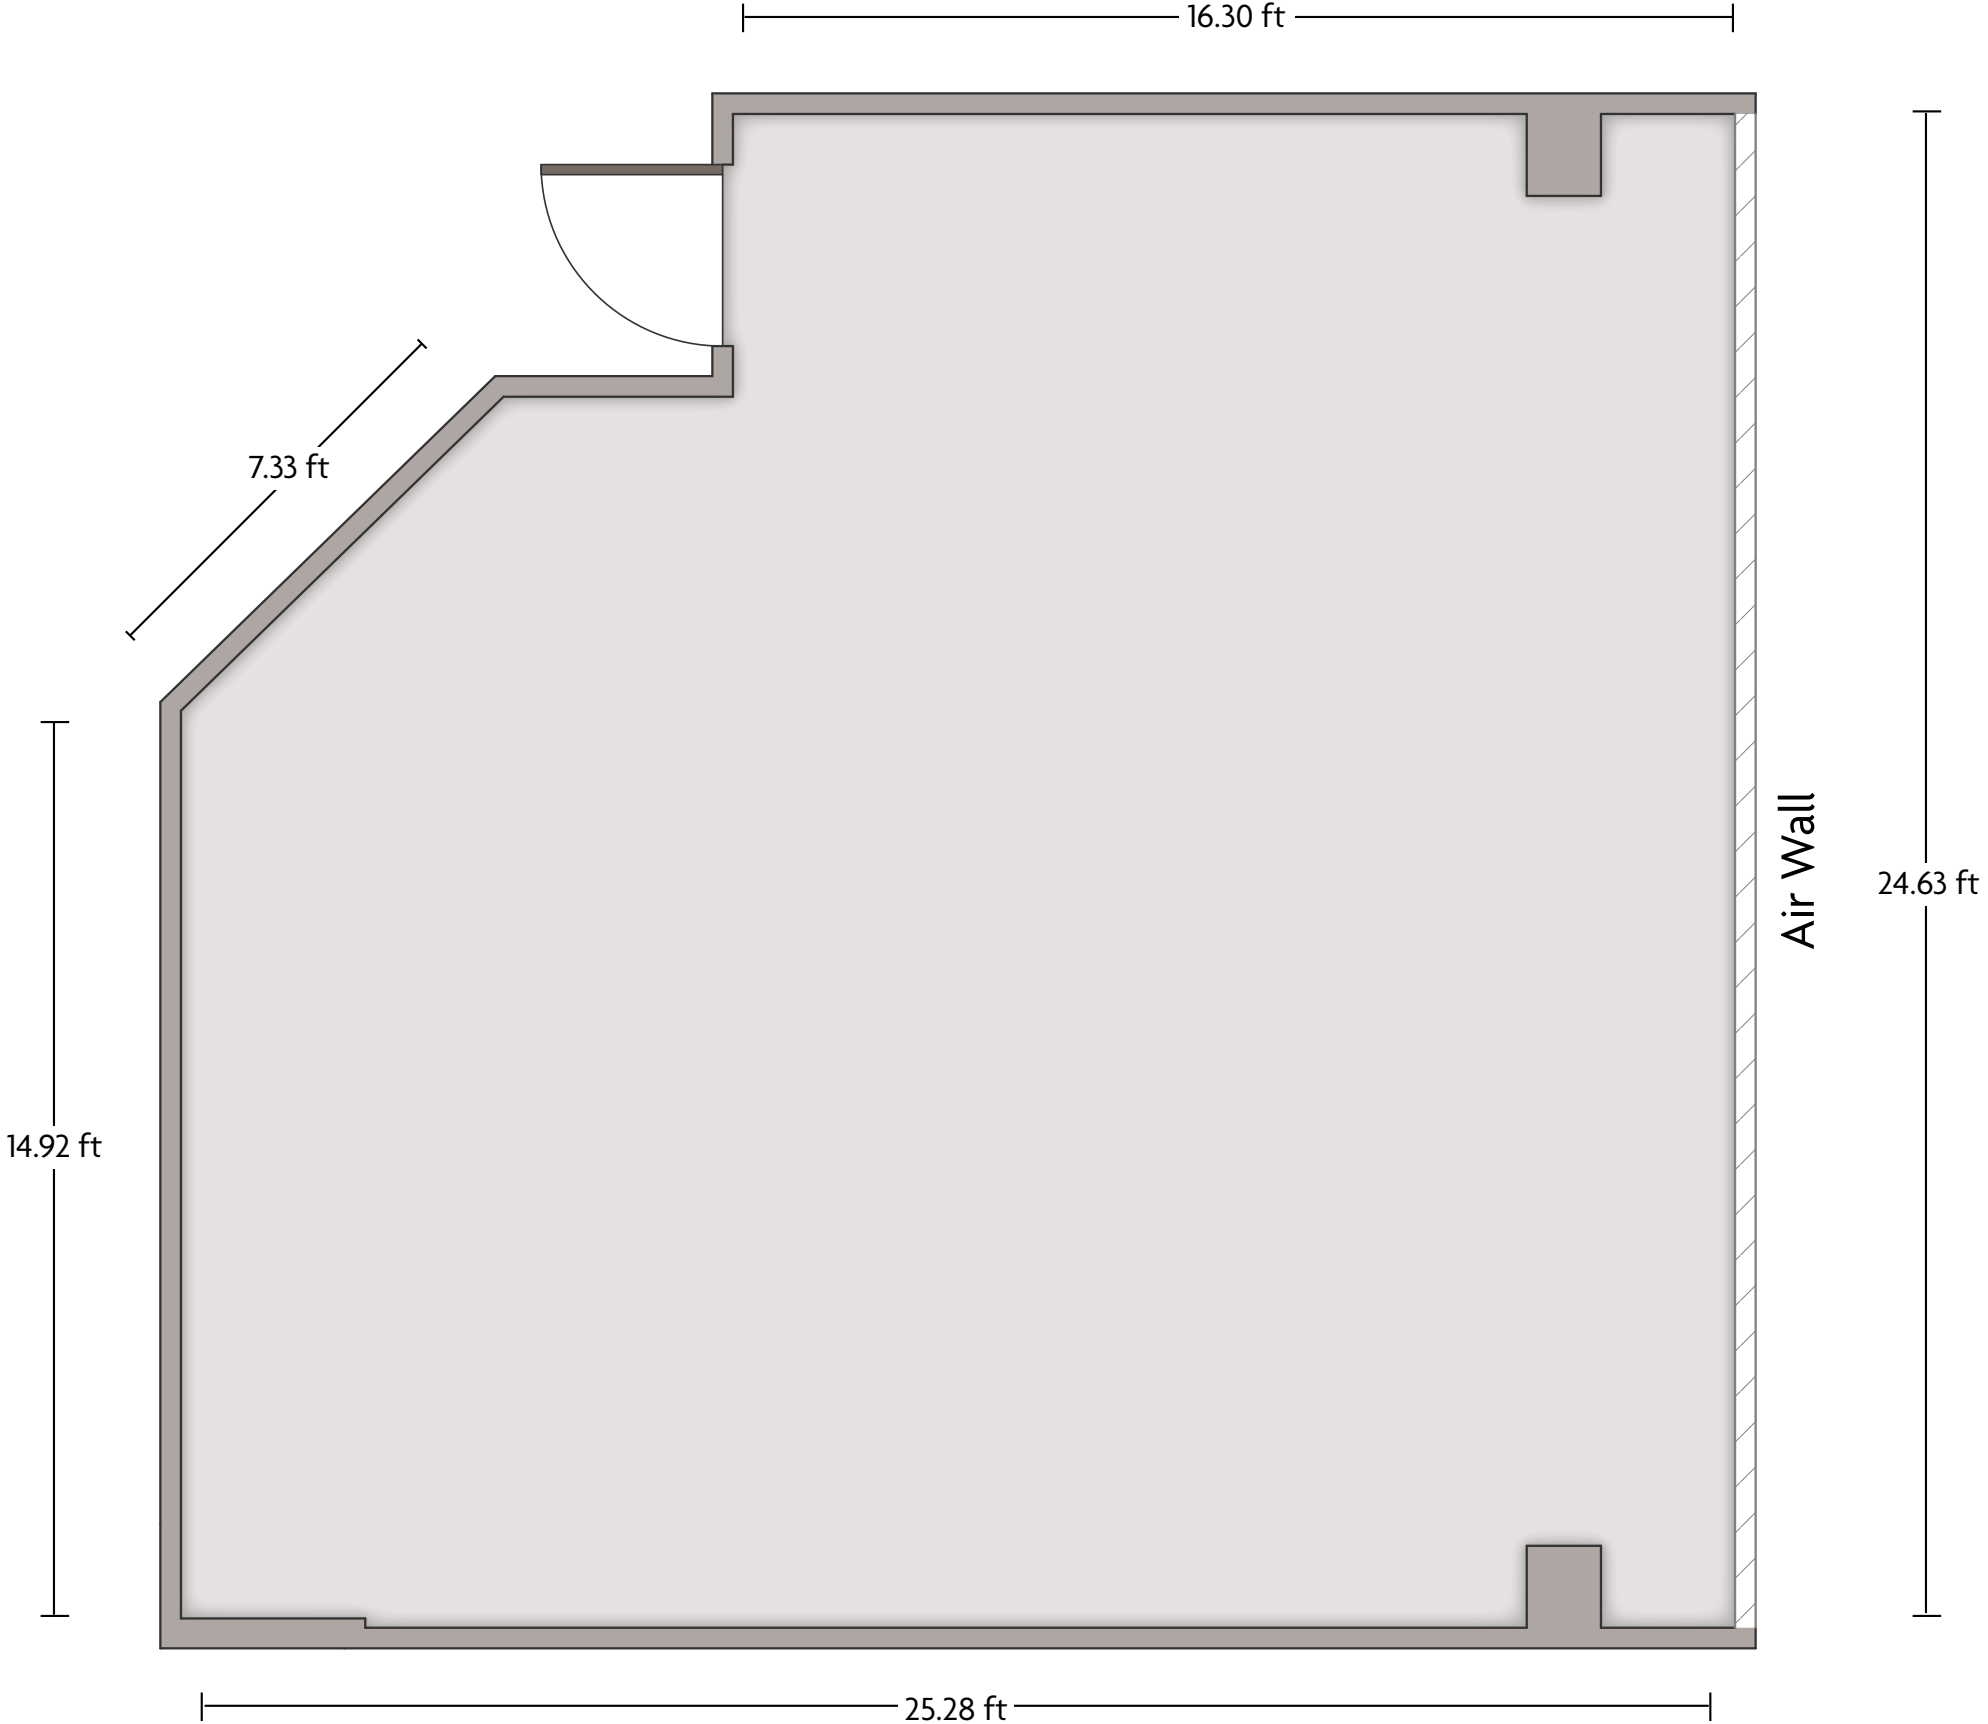

*Multiple layout options available for this space.

Crowne Plaza® Indianapolis-Airport - International Ballroom B

LENGTH: 39.8 Ft WIDTH: 40.0 Ft HEIGHT: 9 Ft TOTAL SQUARE FEET: 1,523.7 Sq Ft MAXIMUM CAPACITY: 180 POWER OUTLETS: 3

2501 South High School Road | Indianapolis, IN 46241 | 317.244.6861

*Multiple layout options available for this space.

Crowne Plaza® Indianapolis-Airport - La Guardia A & B

LENGTH: 50.6 Ft WIDTH: 24.1 Ft HEIGHT: 8 Ft TOTAL SQUARE FEET: 1,166.7 Sq Ft MAXIMUM CAPACITY: 120 POWER OUTLETS: 8

2501 South High School Road | Indianapolis, IN 46241 | 317.244.6861

*Multiple layout options available for this space.

LENGTH: 50.4 Ft WIDTH: 24.4 Ft HEIGHT: 9 Ft TOTAL SQUARE FEET: 1,185 Sq Ft MAXIMUM CAPACITY: 120 POWER OUTLETS: 8

2501 South High School Road | Indianapolis, IN 46241 | 317.244.6861

*Multiple layout options available for this space.

LENGTH: 25.3 Ft WIDTH: 24.6 Ft HEIGHT: 9 Ft TOTAL SQUARE FEET: 558.6 Sq Ft MAXIMUM CAPACITY: 60 POWER OUTLETS: 4