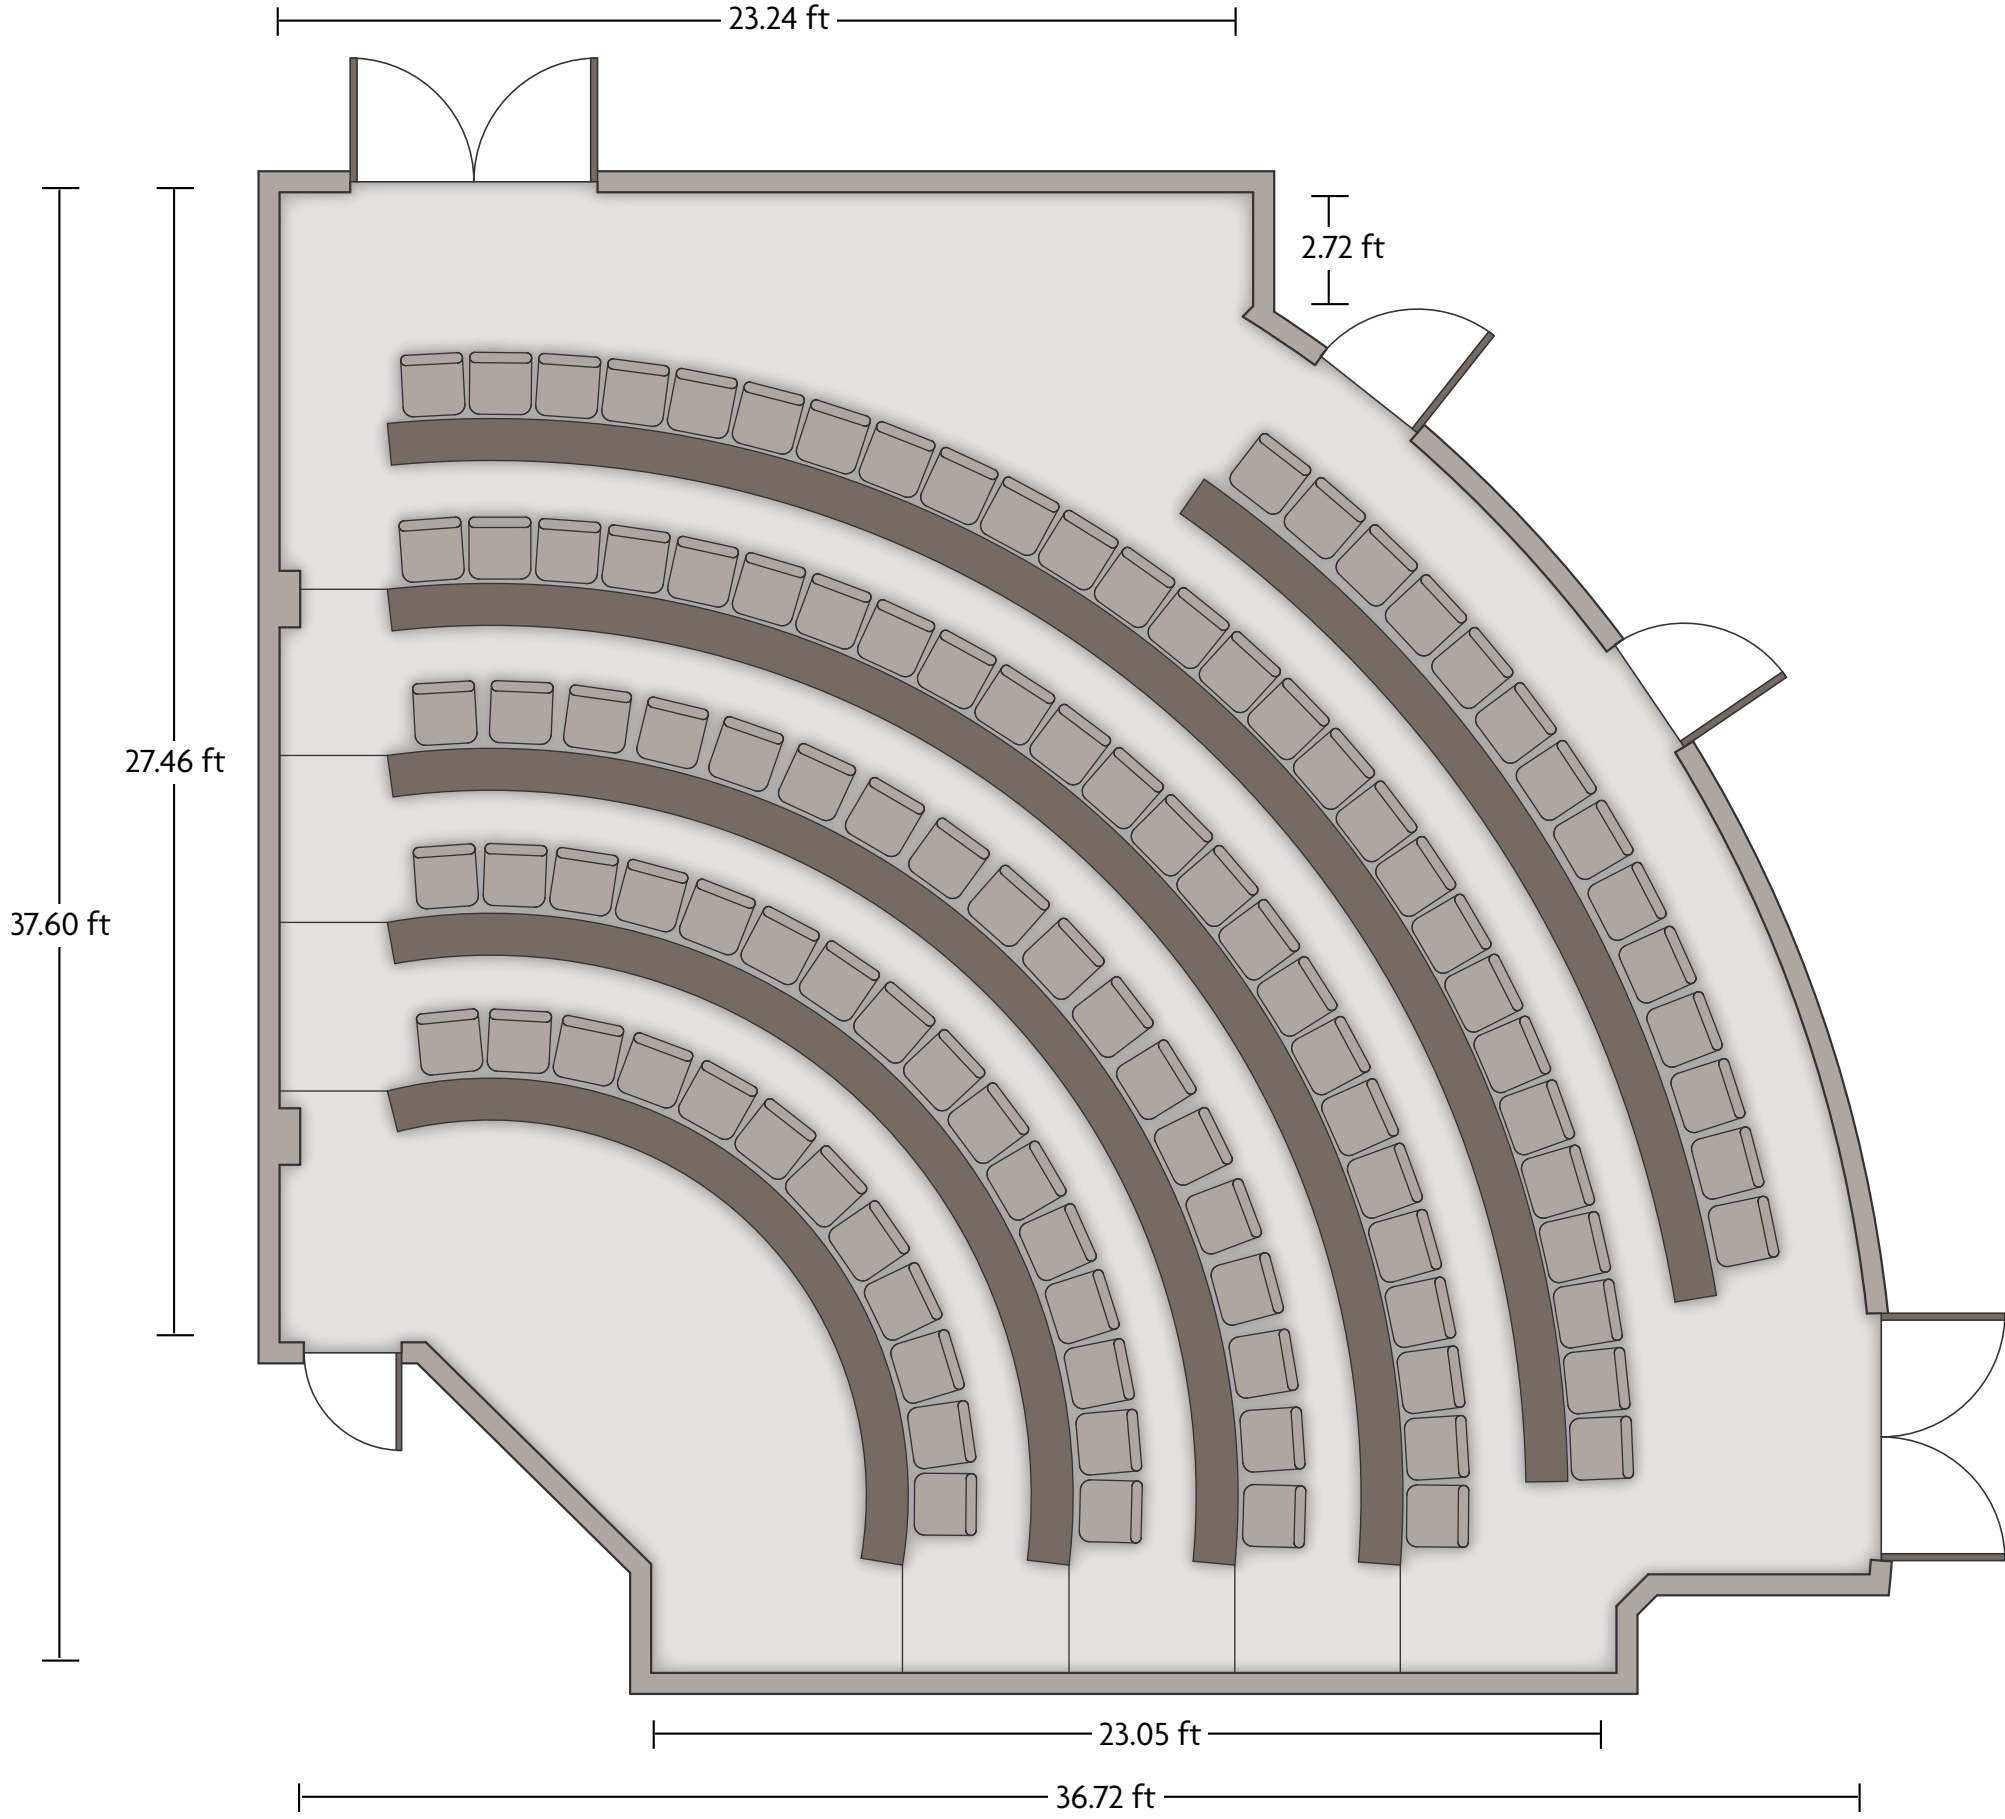

2501 South High School Road | Indianapolis, IN 46241 | 317.244.6861

*Multiple layout options available for this space.

LENGTH: 27.3 Ft WIDTH: 24.6 Ft HEIGHT: 7 Ft TOTAL SQUARE FEET: 597.9 Sq Ft MAXIMUM CAPACITY: 10 POWER OUTLETS: 5

2501 South High School Road | Indianapolis, IN 46241 | 317.244.6861

*Multiple layout options available for this space.

Crowne Plaza® Indianapolis-Airport - Symposium

LENGTH: 37.6 Ft WIDTH: 36.7 Ft HEIGHT: 14 Ft TOTAL SQUARE FEET: 1,109 Sq Ft MAXIMUM CAPACITY: 72 POWER OUTLETS: 31