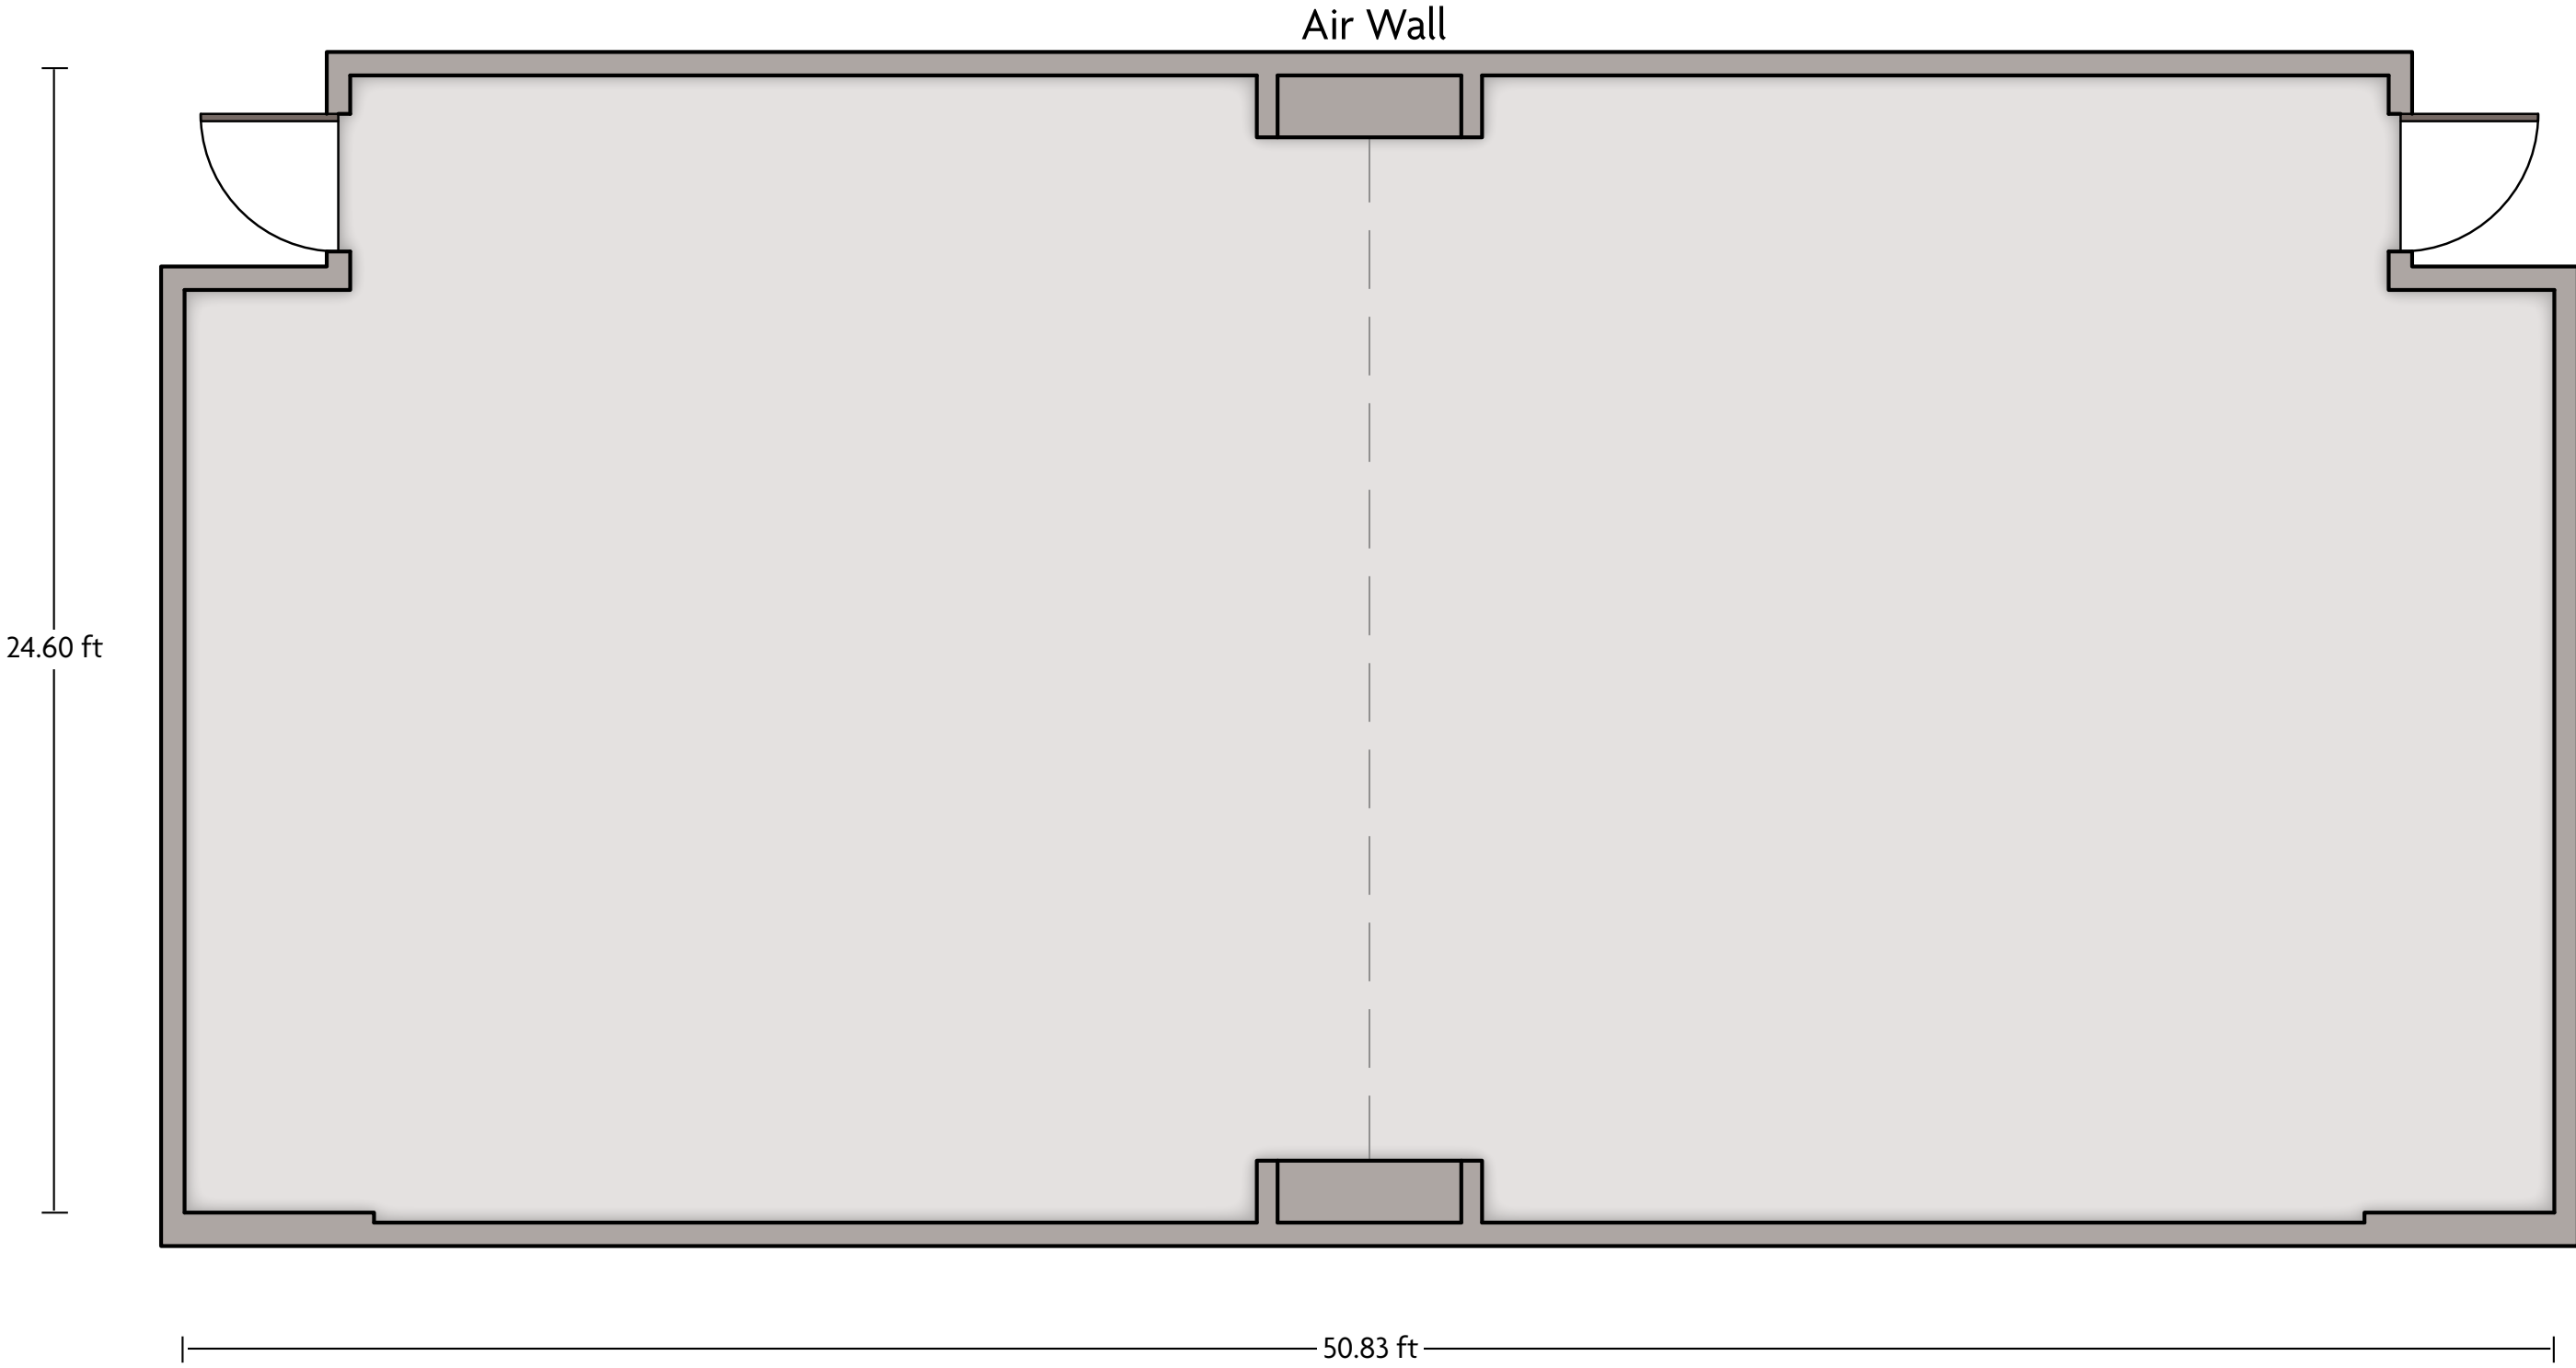

Crowne Plaza® Indianapolis-Airport - Amphitheater

LENGTH: 43.6 Ft WIDTH: 35.3 Ft HEIGHT: 9 Ft TOTAL SQUARE FEET: 1,372.7 Sq Ft MAXIMUM CAPACITY: 97 POWER OUTLETS: 54

2501 South High School Road | Indianapolis, IN 46241 | 317.244.6861

Crowne Plaza® Indianapolis-Airport - Boardroom

LENGTH: 27.4 Ft WIDTH: 24.59 Ft HEIGHT: 7 Ft TOTAL SQUARE FEET: 661.7 Sq Ft MAXIMUM CAPACITY: 12 POWER OUTLETS: 5

2501 South High School Road | Indianapolis, IN 46241 | 317.244.6861

LENGTH: 50.8 Ft WIDTH: 24.6 Ft HEIGHT: 9 Ft TOTAL SQUARE FEET: 1,203 Sq Ft MAXIMUM CAPACITY: 120 POWER OUTLETS: 8

2501 South High School Road | Indianapolis, IN 46241 | 317.244.6861

*Multiple layout options available for this space.

*Multiple layout options available for this space.

Crowne Plaza® Indianapolis-Airport - International Ballroom B

LENGTH: 39.8 Ft WIDTH: 40.0 Ft HEIGHT: 9 Ft TOTAL SQUARE FEET: 1,523.7 Sq Ft MAXIMUM CAPACITY: 180 POWER OUTLETS: 3