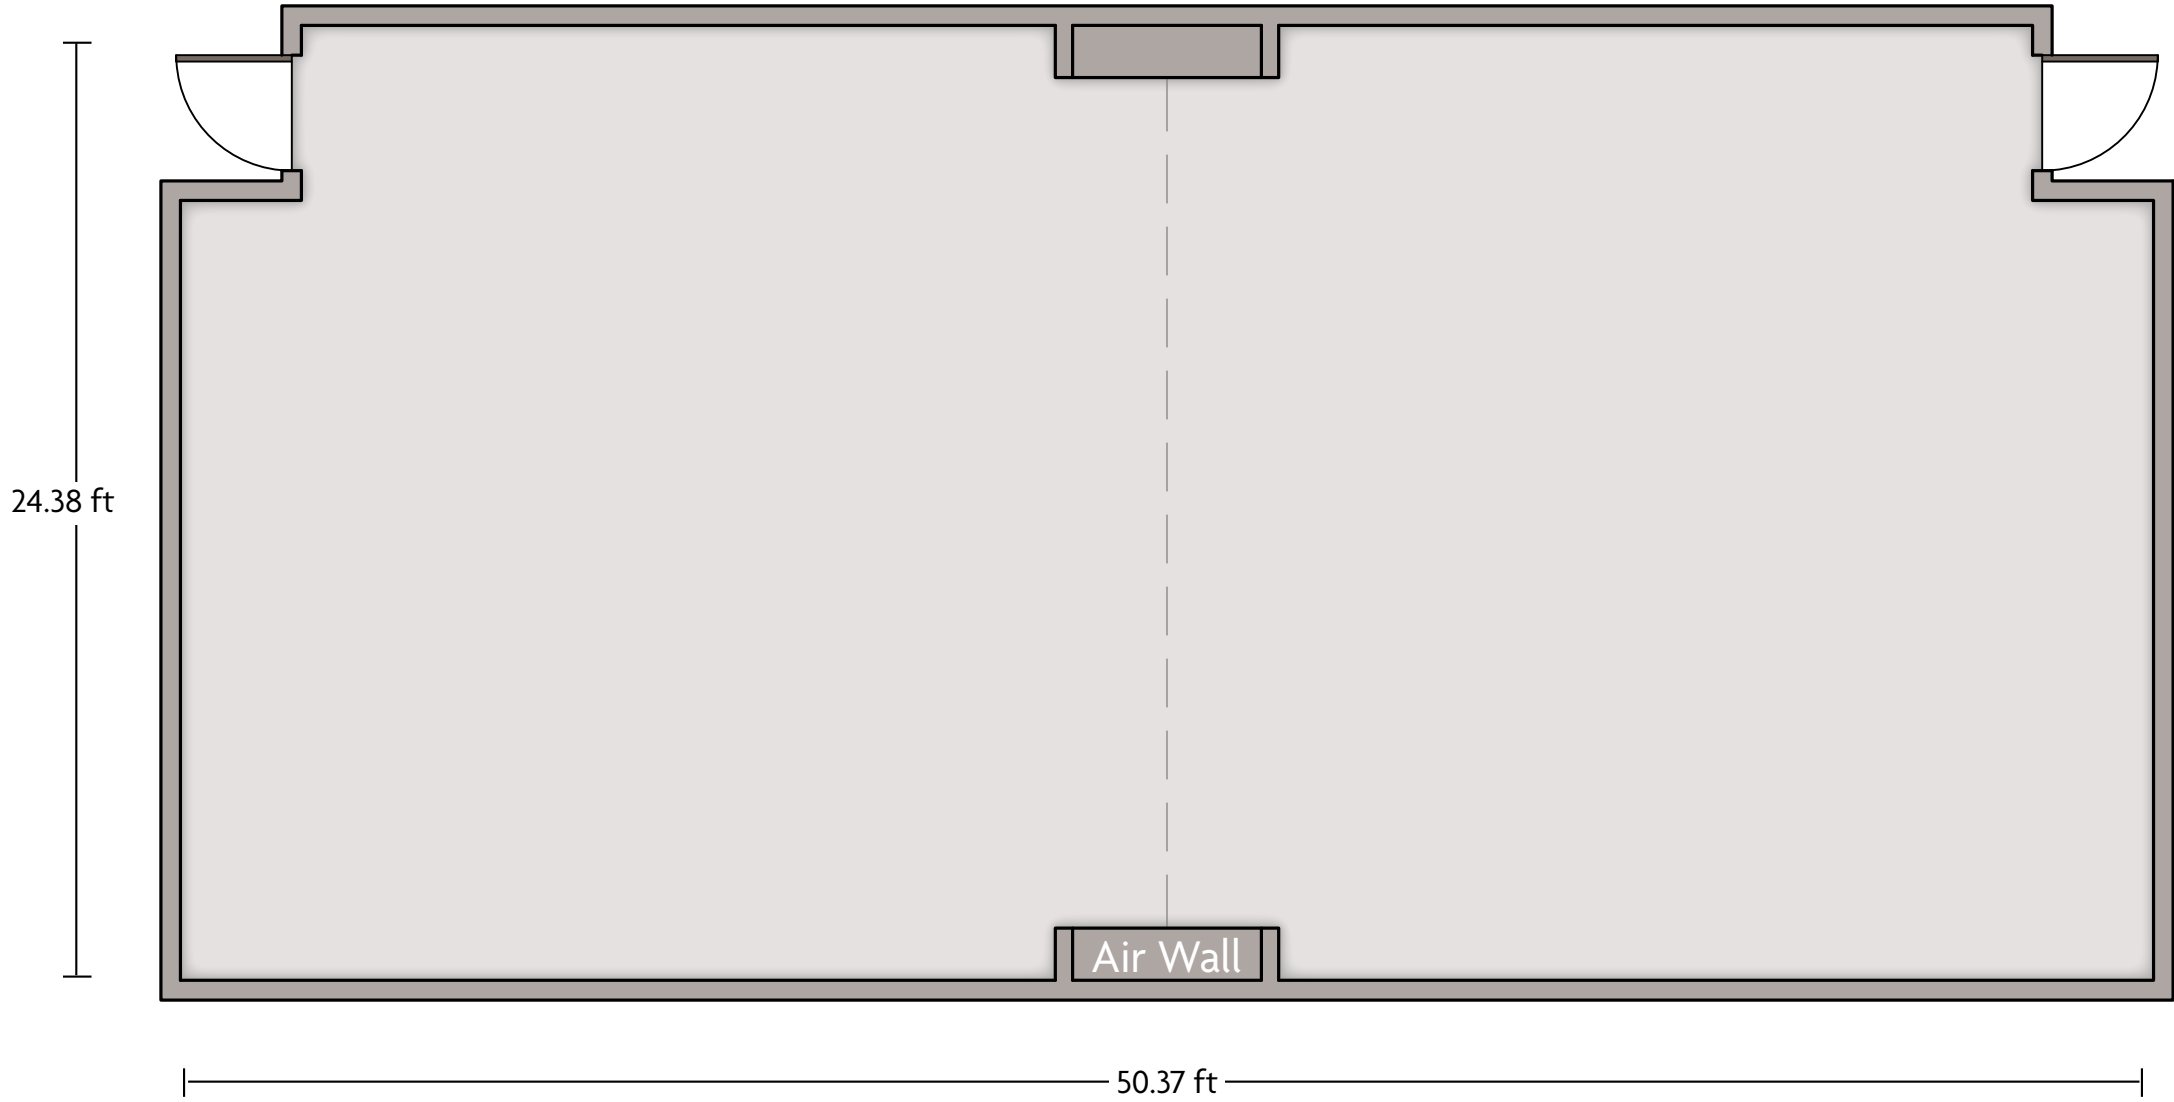

*Multiple layout options available for this space.

Crowne Plaza® Indianapolis-Airport - International Ballroom B

LENGTH: 39.8 Ft WIDTH: 40.0 Ft HEIGHT: 9 Ft TOTAL SQUARE FEET: 1,523.7 Sq Ft MAXIMUM CAPACITY: 180 POWER OUTLETS: 3

2501 South High School Road | Indianapolis, IN 46241 | 317.244.6861

*Multiple layout options available for this space.

Crowne Plaza® Indianapolis-Airport - La Guardia A & B

LENGTH: 50.6 Ft WIDTH: 24.1 Ft HEIGHT: 8 Ft TOTAL SQUARE FEET: 1,166.7 Sq Ft MAXIMUM CAPACITY: 120 POWER OUTLETS: 8

2501 South High School Road | Indianapolis, IN 46241 | 317.244.6861

*Multiple layout options available for this space.

LENGTH: 50.4 Ft WIDTH: 24.4 Ft HEIGHT: 9 Ft TOTAL SQUARE FEET: 1,185 Sq Ft MAXIMUM CAPACITY: 120 POWER OUTLETS: 8