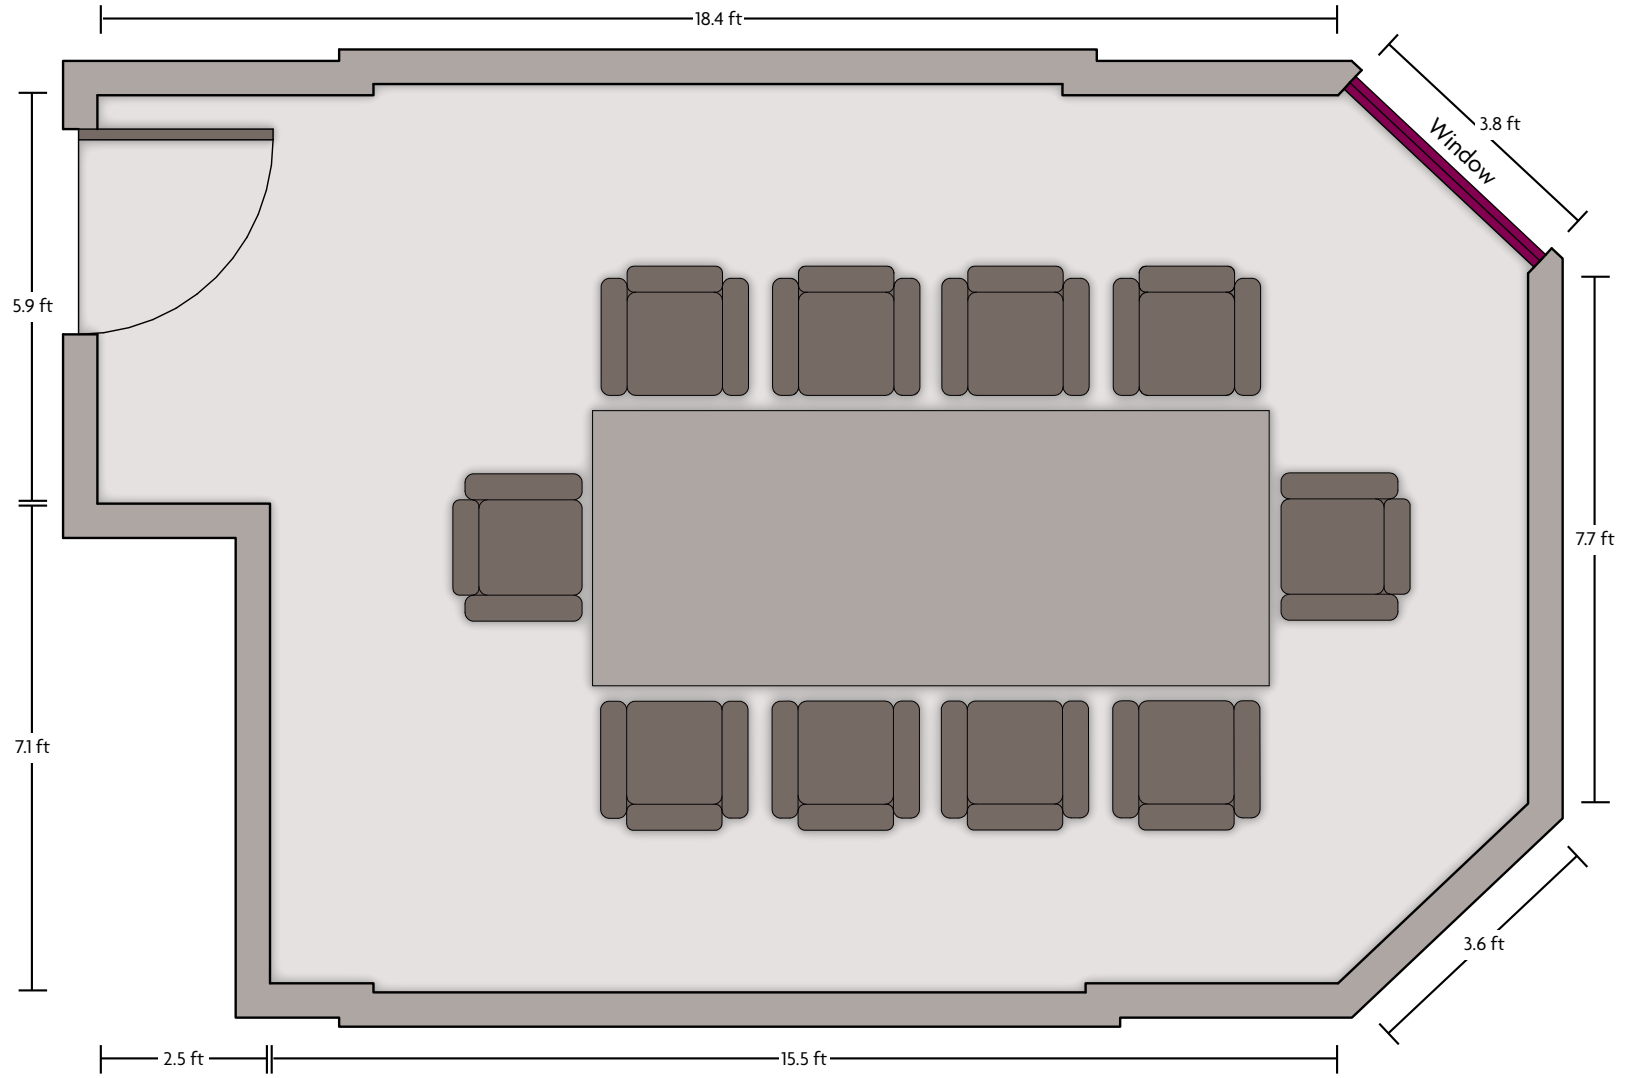

# Crowne Plaza® Houston River Oaks - Boardroom 2<sup>nd</sup> Floor

LENGTH: 13.2 Ft.    WIDTH: 18 Ft.    HEIGHT: 8 Ft.    TOTAL SQUARE FEET: 247 Sq Ft    MAXIMUM CAPACITY: 10    POWER OUTLETS: 4

2712 Southwest Freeway | Houston, TX 77098 | 713.523.8448

LENGTH: 24 Ft.    WIDTH: 24.6 Ft.    HEIGHT: 8.9 Ft.    TOTAL SQUARE FEET: 593 Sq Ft    MAXIMUM CAPACITY: 52    POWER OUTLETS: 6

2712 Southwest Freeway | Houston, TX 77098 | 713.523.8448

\*Multiple layout options available for this space.

# Crowne Plaza® Houston River Oaks - Churchill Jr. Ballroom

LENGTH: 27.5 Ft.    WIDTH: 74.7 Ft.    HEIGHT: 11.8 Ft.    TOTAL SQUARE FEET: 2036 Sq Ft    MAXIMUM CAPACITY: 150    POWER OUTLETS: 11

2712 Southwest Freeway | Houston, TX 77098 | 713.523.8448

# Crowne Plaza® Houston River Oaks - Executive Boardroom

LENGTH: 20 Ft. WIDTH: 27.9 Ft. HEIGHT: 15.8 Ft. TOTAL SQUARE FEET: 366 Sq Ft MAXIMUM CAPACITY: 12 POWER OUTLETS: 5

2712 Southwest Freeway | Houston, TX 77098 | 713.523.8448