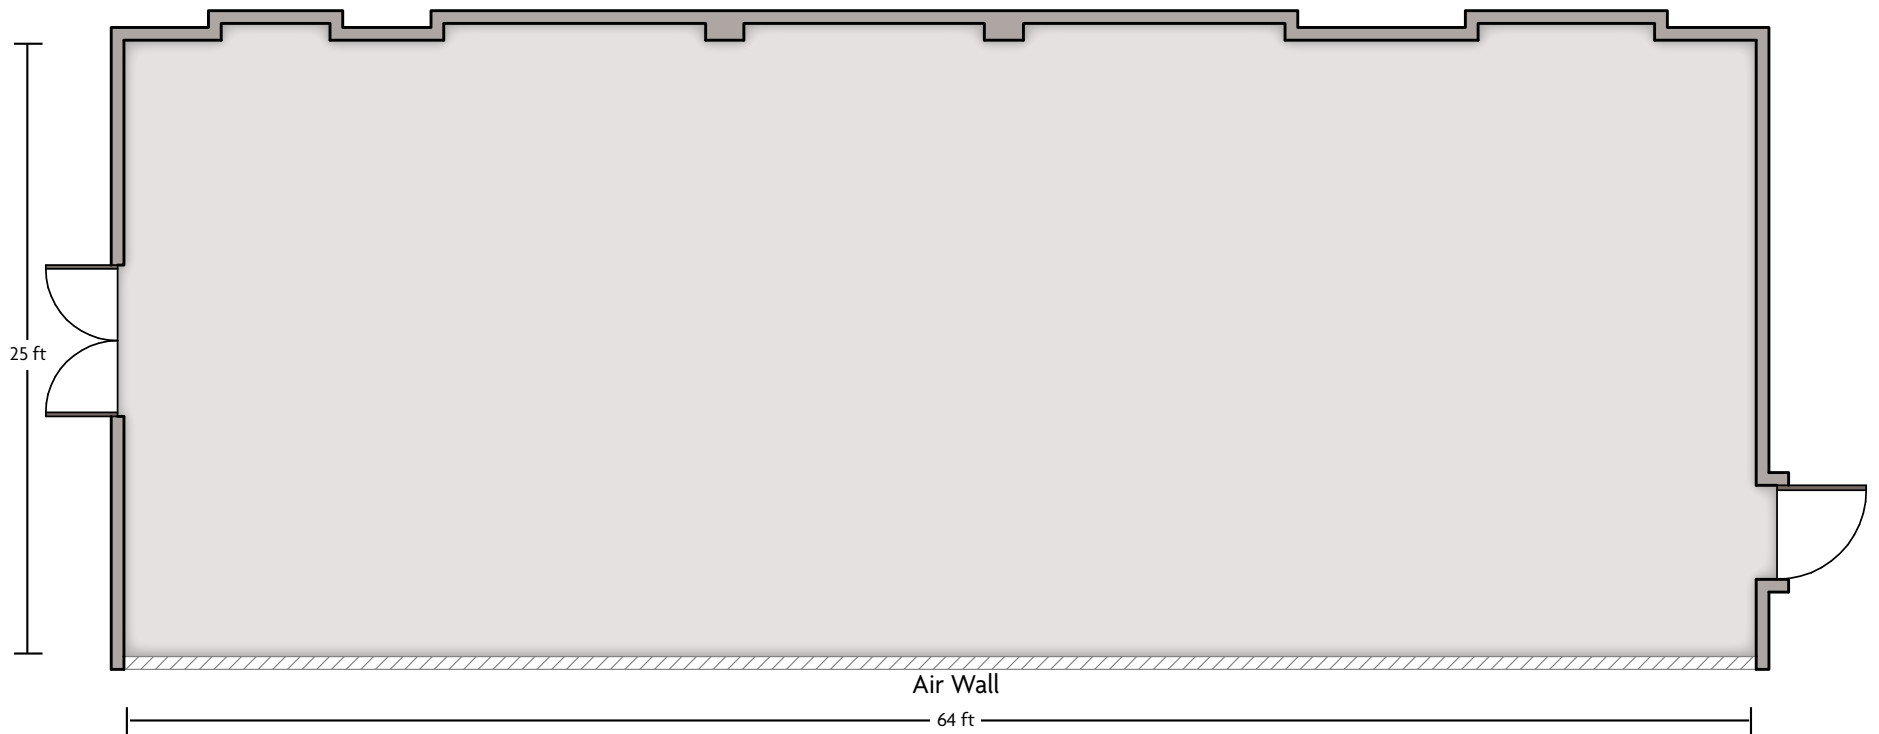

# Crowne Plaza® Houston River Oaks - Windsor Ballroom (I, II, & III)

LENGTH: 64 Ft.    WIDTH: 78 Ft.    HEIGHT: 13.9 Ft.    TOTAL SQUARE FEET: 4950 Sq Ft    MAXIMUM CAPACITY: 410    POWER OUTLETS: 20

2712 Southwest Freeway | Houston, TX 77098 | 713.523.8448

\*Multiple layout options available for this space.

LENGTH: 51.8 Ft.    WIDTH: 64 Ft.    HEIGHT: 13.8 Ft.    TOTAL SQUARE FEET: 3320 Sq Ft    MAXIMUM CAPACITY: 266    POWER OUTLETS: 10

2712 Southwest Freeway | Houston, TX 77098 | 713.523.8448

\*Multiple layout options available for this space.

LENGTH: 25 Ft.    WIDTH: 64 Ft.    HEIGHT: 13.9 Ft.    TOTAL SQUARE FEET: 1600 Sq Ft    MAXIMUM CAPACITY: 133    POWER OUTLETS: 7

2712 Southwest Freeway | Houston, TX 77098 | 713.523.8448