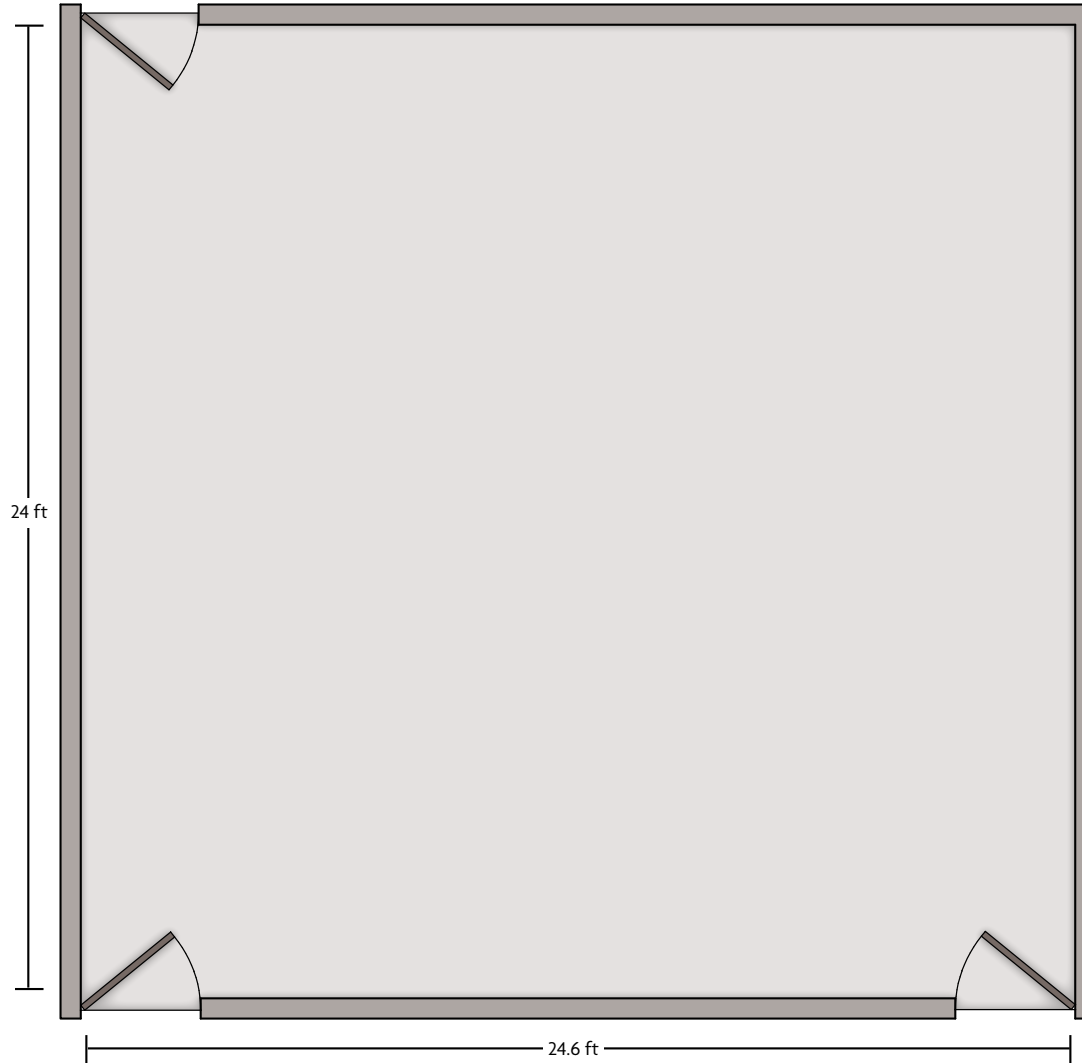

# Crowne Plaza® Houston River Oaks - Boardroom 2<sup>nd</sup> Floor

LENGTH: 13.2 Ft.    WIDTH: 18 Ft.    HEIGHT: 8 Ft.    TOTAL SQUARE FEET: 247 Sq Ft    MAXIMUM CAPACITY: 10    POWER OUTLETS: 4

2712 Southwest Freeway | Houston, TX 77098 | 713.523.8448

LENGTH: 24 Ft.    WIDTH: 24.6 Ft.    HEIGHT: 8.9 Ft.    TOTAL SQUARE FEET: 593 Sq Ft    MAXIMUM CAPACITY: 52    POWER OUTLETS: 6

2712 Southwest Freeway | Houston, TX 77098 | 713.523.8448

\*Multiple layout options available for this space.

# Crowne Plaza® Houston River Oaks - Churchill Jr. Ballroom

LENGTH: 27.5 Ft.    WIDTH: 74.7 Ft.    HEIGHT: 11.8 Ft.    TOTAL SQUARE FEET: 2036 Sq Ft    MAXIMUM CAPACITY: 150    POWER OUTLETS: 11

2712 Southwest Freeway | Houston, TX 77098 | 713.523.8448

LENGTH: 14.9 Ft.    WIDTH: 74.1 Ft.    HEIGHT: 15.7 Ft.    TOTAL SQUARE FEET: 2036 Sq Ft    MAXIMUM CAPACITY: 300    POWER OUTLETS: 13

2712 Southwest Freeway | Houston, TX 77098 | 713.523.8448

\*Multiple layout options available for this space.