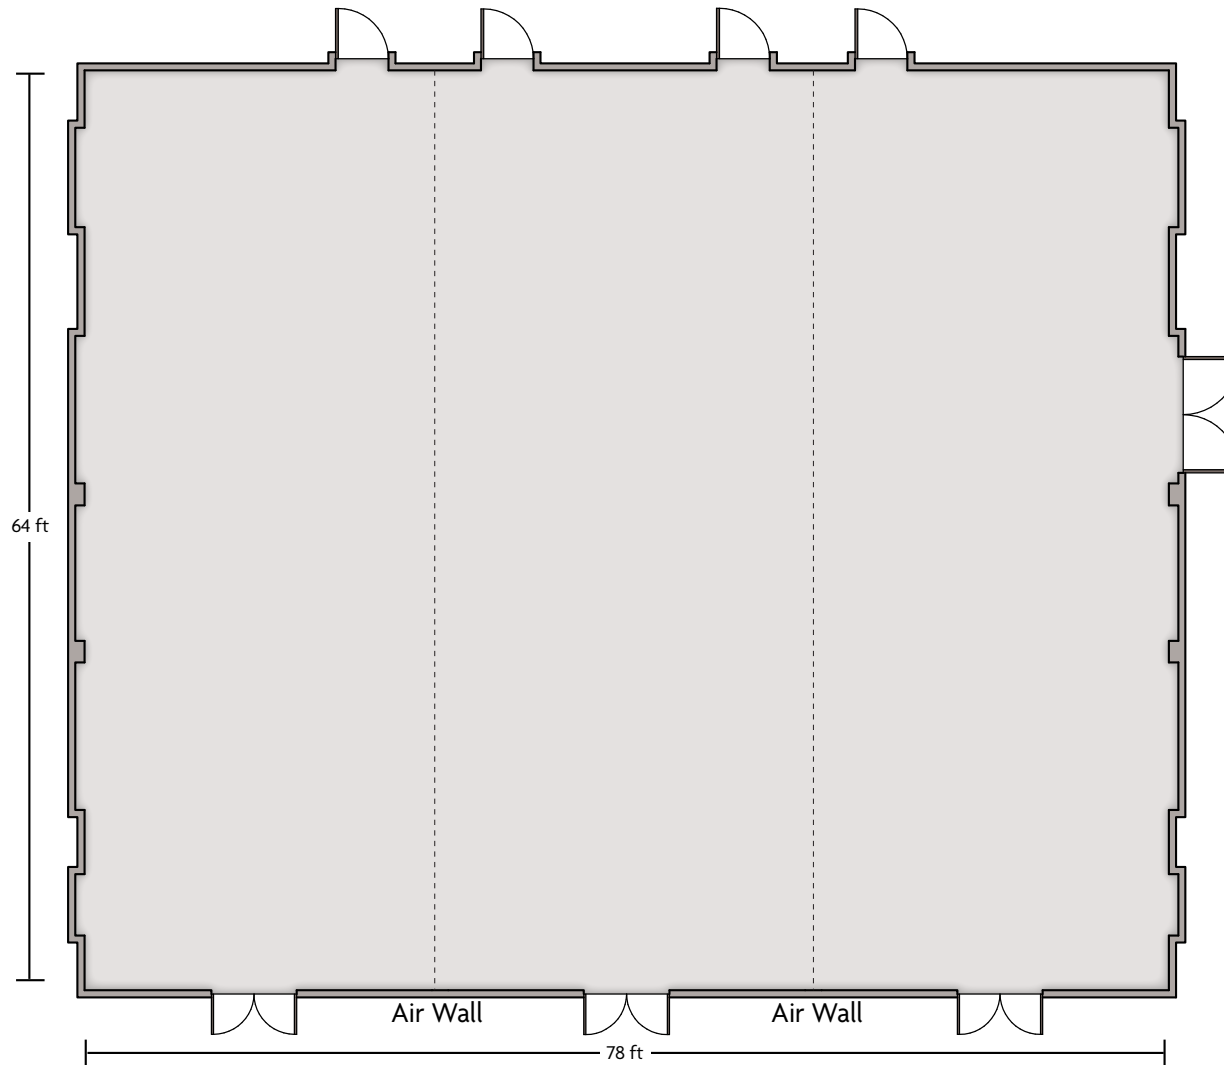

Crowne Plaza® Houston River Oaks - Windsor Ballroom (I, II, & III)

LENGTH: 64 Ft.   WIDTH: 78 Ft.   HEIGHT: 13.9 Ft.   TOTAL SQUARE FEET: 4950 Sq Ft   MAXIMUM CAPACITY: 410   POWER OUTLETS: 20

2712 Southwest Freeway | Houston, TX 77098 | 713.523.8448

*Multiple layout options available for this space.