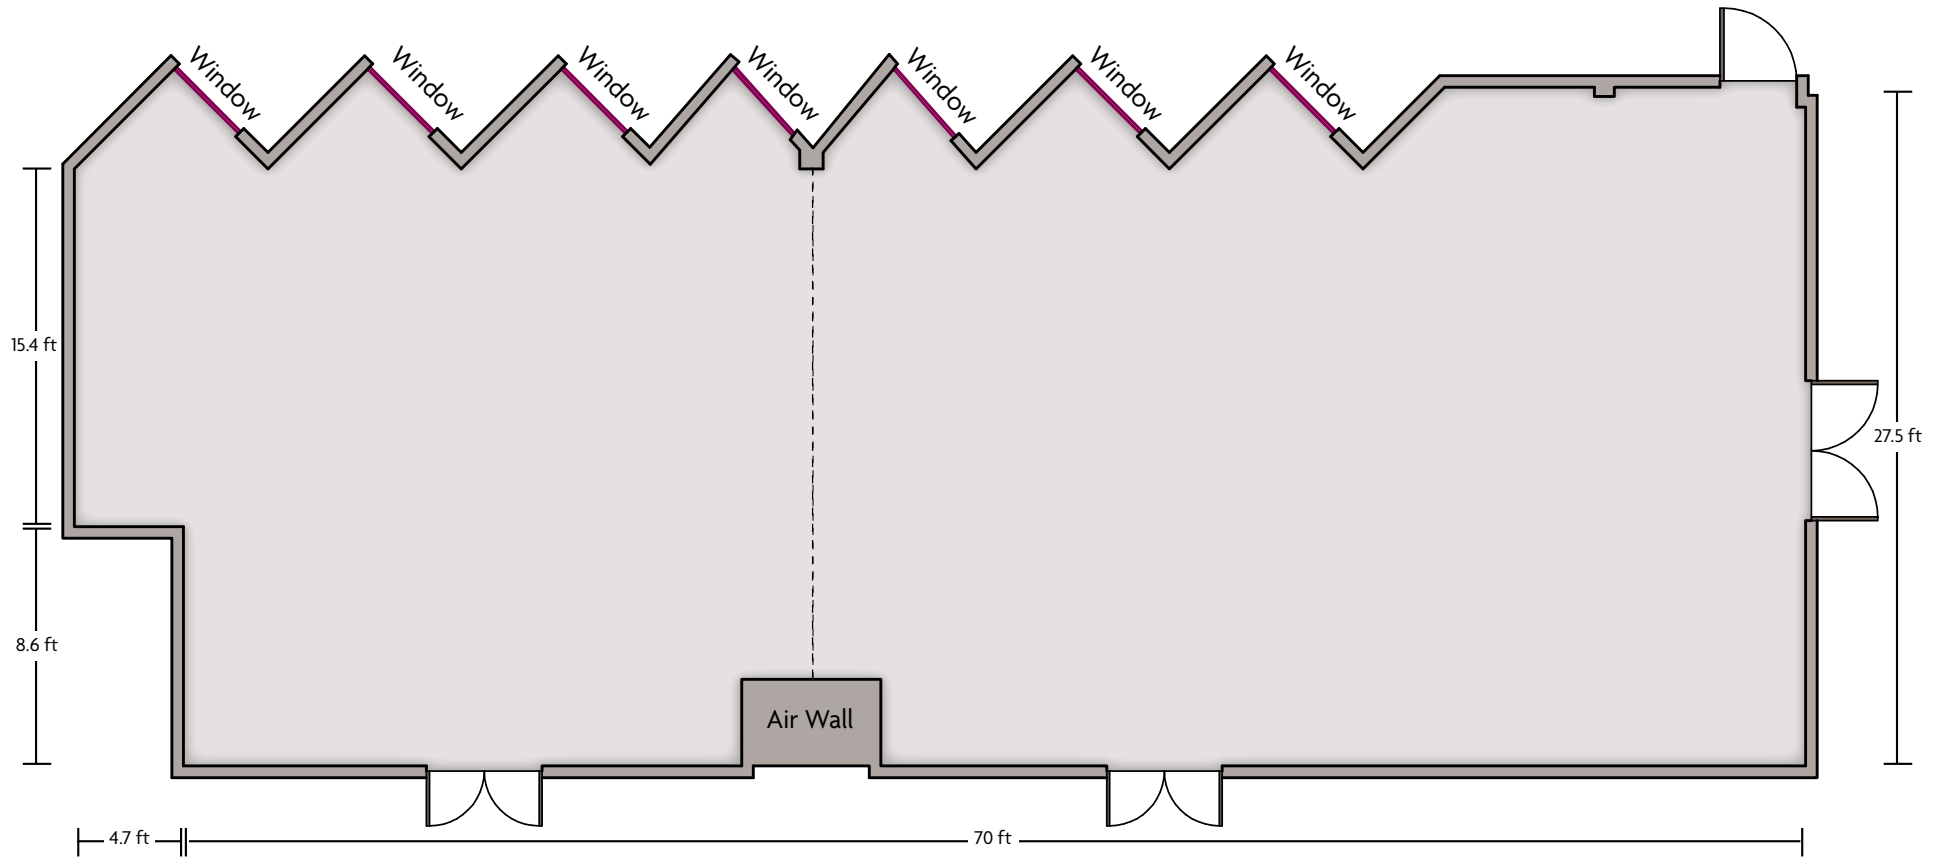

Crowne Plaza® Houston River Oaks - Churchill Jr. Ballroom

LENGTH: 27.5 Ft.   WIDTH: 74.7 Ft.   HEIGHT: 11.8 Ft.   TOTAL SQUARE FEET: 2036 Sq Ft   MAXIMUM CAPACITY: 150   POWER OUTLETS: 11

2712 Southwest Freeway | Houston, TX 77098 | 713.523.8448

*Multiple layout options available for this space.