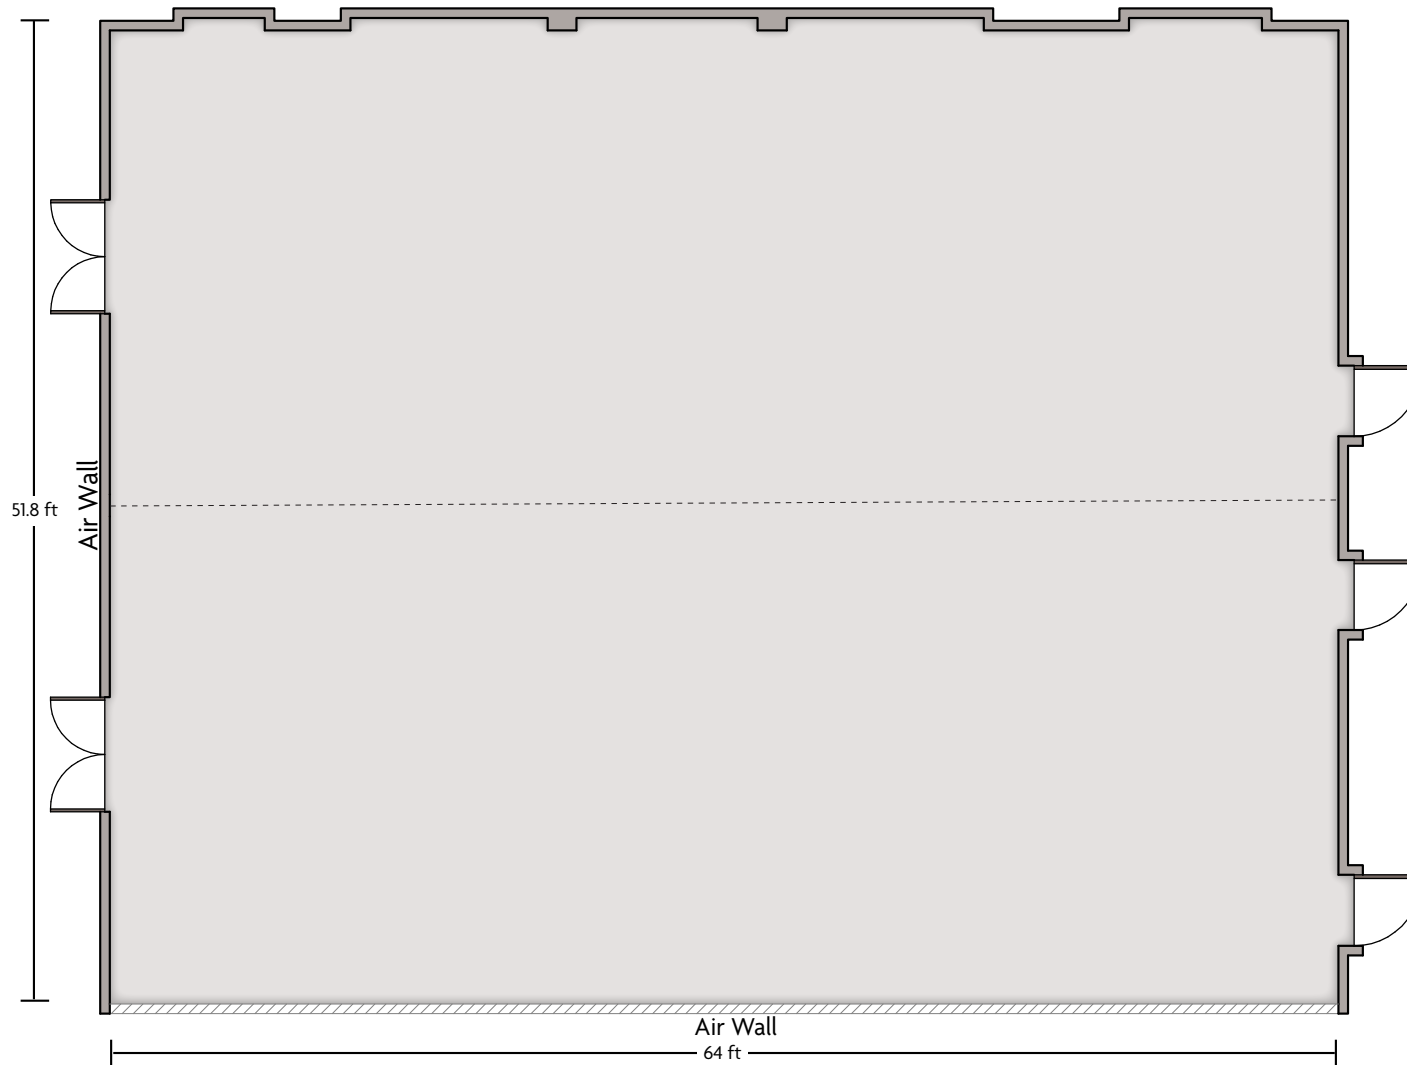

LENGTH: 14.9 Ft.    WIDTH: 74.1 Ft.    HEIGHT: 15.7 Ft.    TOTAL SQUARE FEET: 2036 Sq Ft    MAXIMUM CAPACITY: 300    POWER OUTLETS: 13

2712 Southwest Freeway | Houston, TX 77098 | 713.523.8448

\*Multiple layout options available for this space.

# Crowne Plaza® Houston River Oaks - Windsor Ballroom (I, II, & III)

LENGTH: 64 Ft.    WIDTH: 78 Ft.    HEIGHT: 13.9 Ft.    TOTAL SQUARE FEET: 4950 Sq Ft    MAXIMUM CAPACITY: 410    POWER OUTLETS: 20

2712 Southwest Freeway | Houston, TX 77098 | 713.523.8448

\*Multiple layout options available for this space.

LENGTH: 51.8 Ft.    WIDTH: 64 Ft.    HEIGHT: 13.8 Ft.    TOTAL SQUARE FEET: 3320 Sq Ft    MAXIMUM CAPACITY: 266    POWER OUTLETS: 10

2712 Southwest Freeway | Houston, TX 77098 | 713.523.8448

\*Multiple layout options available for this space.

LENGTH: 25 Ft.    WIDTH: 64 Ft.    HEIGHT: 13.9 Ft.    TOTAL SQUARE FEET: 1600 Sq Ft    MAXIMUM CAPACITY: 133    POWER OUTLETS: 7

2712 Southwest Freeway | Houston, TX 77098 | 713.523.8448