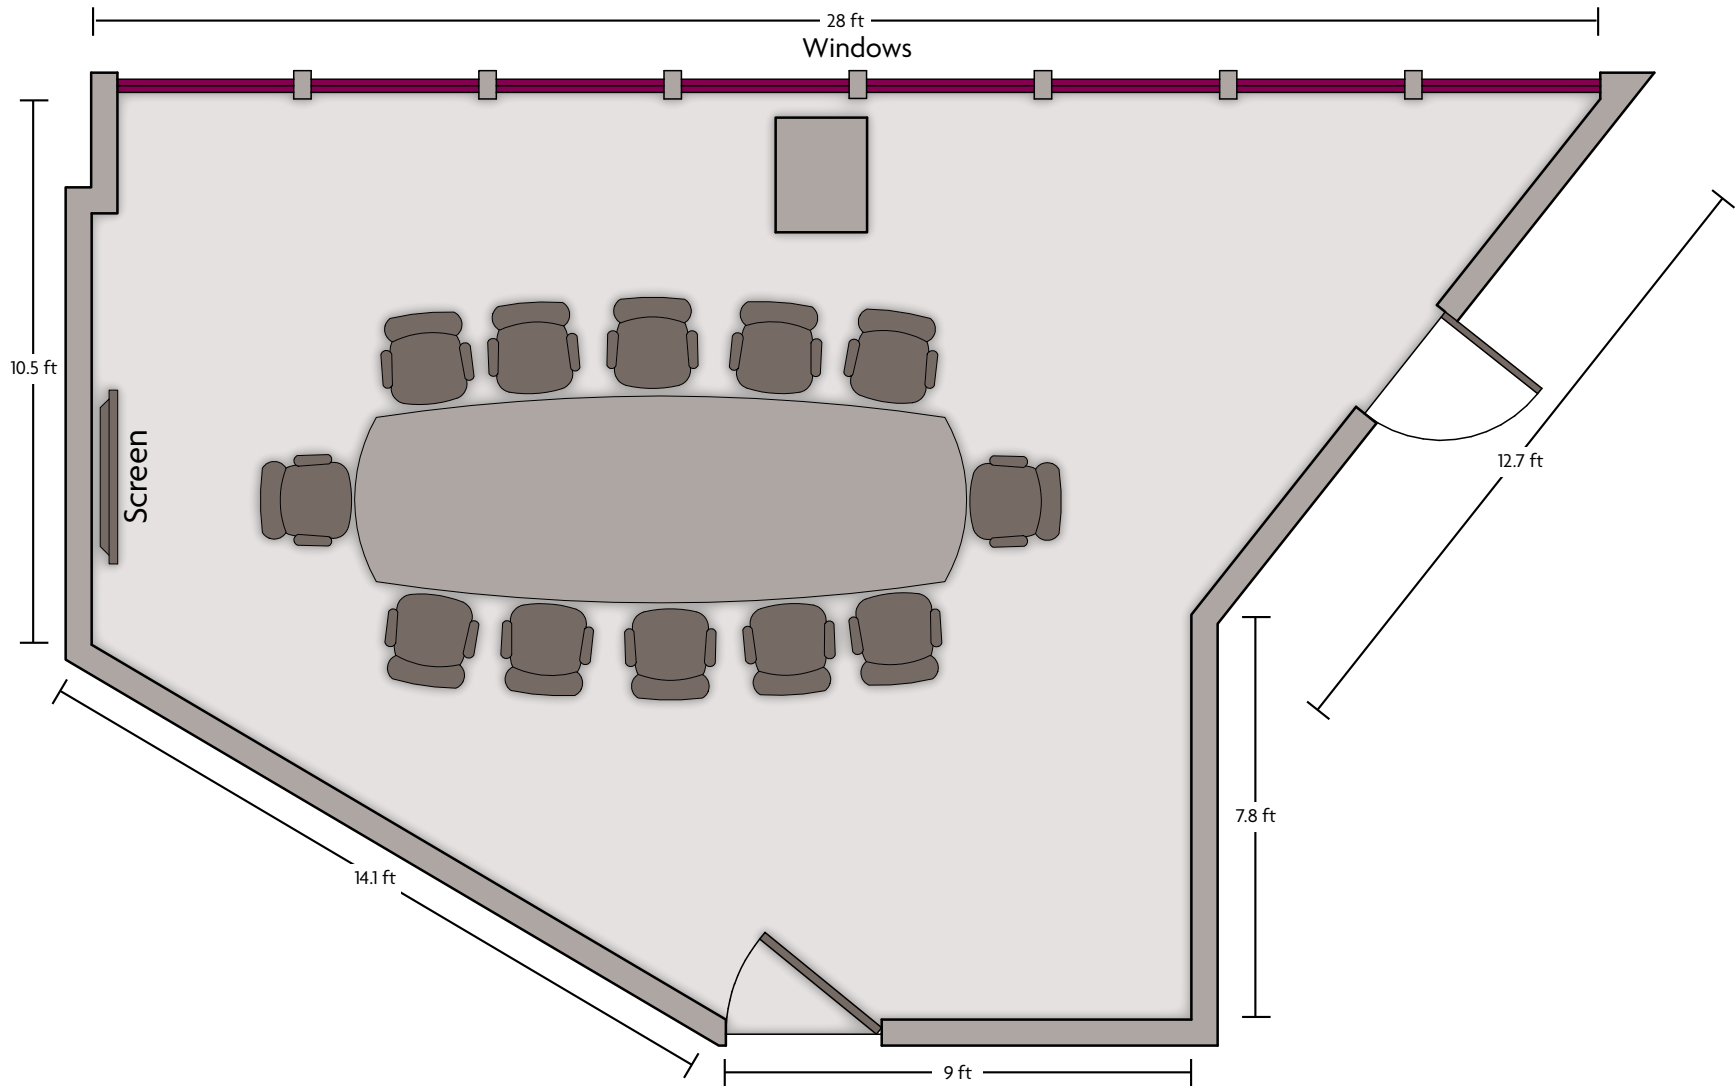

# Crowne Plaza® Houston River Oaks - Boardroom 2<sup>nd</sup> Floor

LENGTH: 13.2 Ft.    WIDTH: 18 Ft.    HEIGHT: 8 Ft.    TOTAL SQUARE FEET: 247 Sq Ft    MAXIMUM CAPACITY: 10    POWER OUTLETS: 4

2712 Southwest Freeway | Houston, TX 77098 | 713.523.8448

LENGTH: 24 Ft.    WIDTH: 24.6 Ft.    HEIGHT: 8.9 Ft.    TOTAL SQUARE FEET: 593 Sq Ft    MAXIMUM CAPACITY: 52    POWER OUTLETS: 6

2712 Southwest Freeway | Houston, TX 77098 | 713.523.8448

\*Multiple layout options available for this space.

# Crowne Plaza® Houston River Oaks - Churchill Jr. Ballroom

LENGTH: 27.5 Ft.    WIDTH: 74.7 Ft.    HEIGHT: 11.8 Ft.    TOTAL SQUARE FEET: 2036 Sq Ft    MAXIMUM CAPACITY: 150    POWER OUTLETS: 11

2712 Southwest Freeway | Houston, TX 77098 | 713.523.8448

# Crowne Plaza® Houston River Oaks - Executive Boardroom

LENGTH: 20 Ft. WIDTH: 27.9 Ft. HEIGHT: 15.8 Ft. TOTAL SQUARE FEET: 366 Sq Ft MAXIMUM CAPACITY: 12 POWER OUTLETS: 5

2712 Southwest Freeway | Houston, TX 77098 | 713.523.8448