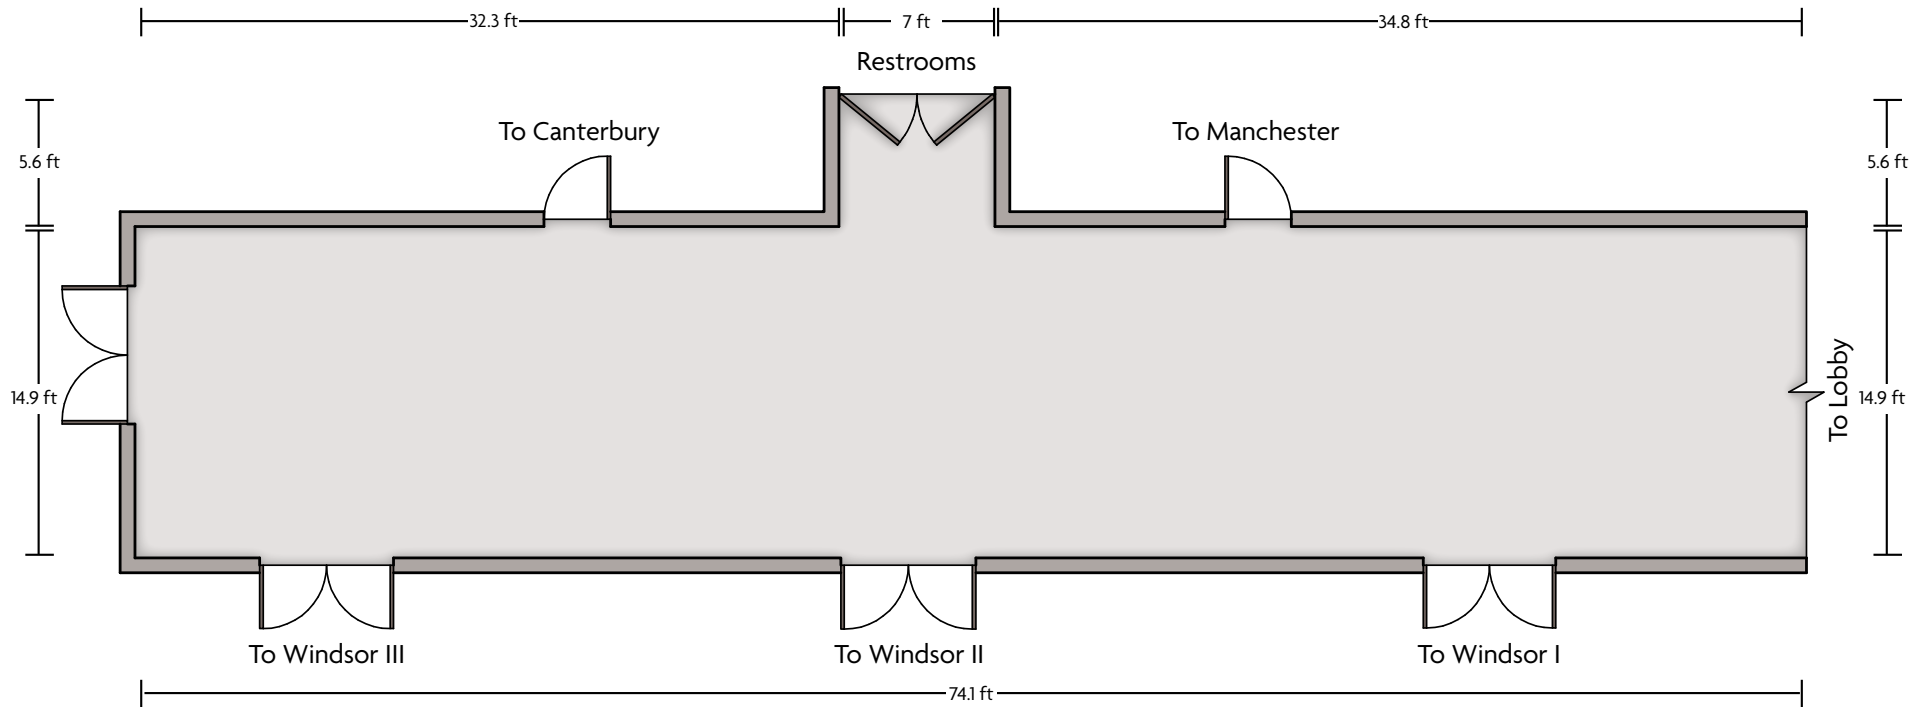

LENGTH: 24.1 Ft.    WIDTH: 24.9 Ft.    HEIGHT: 8.7 Ft.    TOTAL SQUARE FEET: 601 Sq Ft    MAXIMUM CAPACITY: 40    POWER OUTLETS: 6

2712 Southwest Freeway | Houston, TX 77098 | 713.523.8448

\*Multiple layout options available for this space.

LENGTH: 16 Ft.    WIDTH: 26 Ft.    HEIGHT: 8 Ft.    TOTAL SQUARE FEET: 463 Sq Ft    MAXIMUM CAPACITY: 30    POWER OUTLETS: 6

2712 Southwest Freeway | Houston, TX 77098 | 713.523.8448

\*Multiple layout options available for this space.

LENGTH: 14.9 Ft.    WIDTH: 74.1 Ft.    HEIGHT: 15.7 Ft.    TOTAL SQUARE FEET: 2036 Sq Ft    MAXIMUM CAPACITY: 300    POWER OUTLETS: 13

2712 Southwest Freeway | Houston, TX 77098 | 713.523.8448

\*Multiple layout options available for this space.

\*Multiple layout options available for this space.

LENGTH: 51.8 Ft.    WIDTH: 64 Ft.    HEIGHT: 13.8 Ft.    TOTAL SQUARE FEET: 3320 Sq Ft    MAXIMUM CAPACITY: 266    POWER OUTLETS: 10

2712 Southwest Freeway | Houston, TX 77098 | 713.523.8448