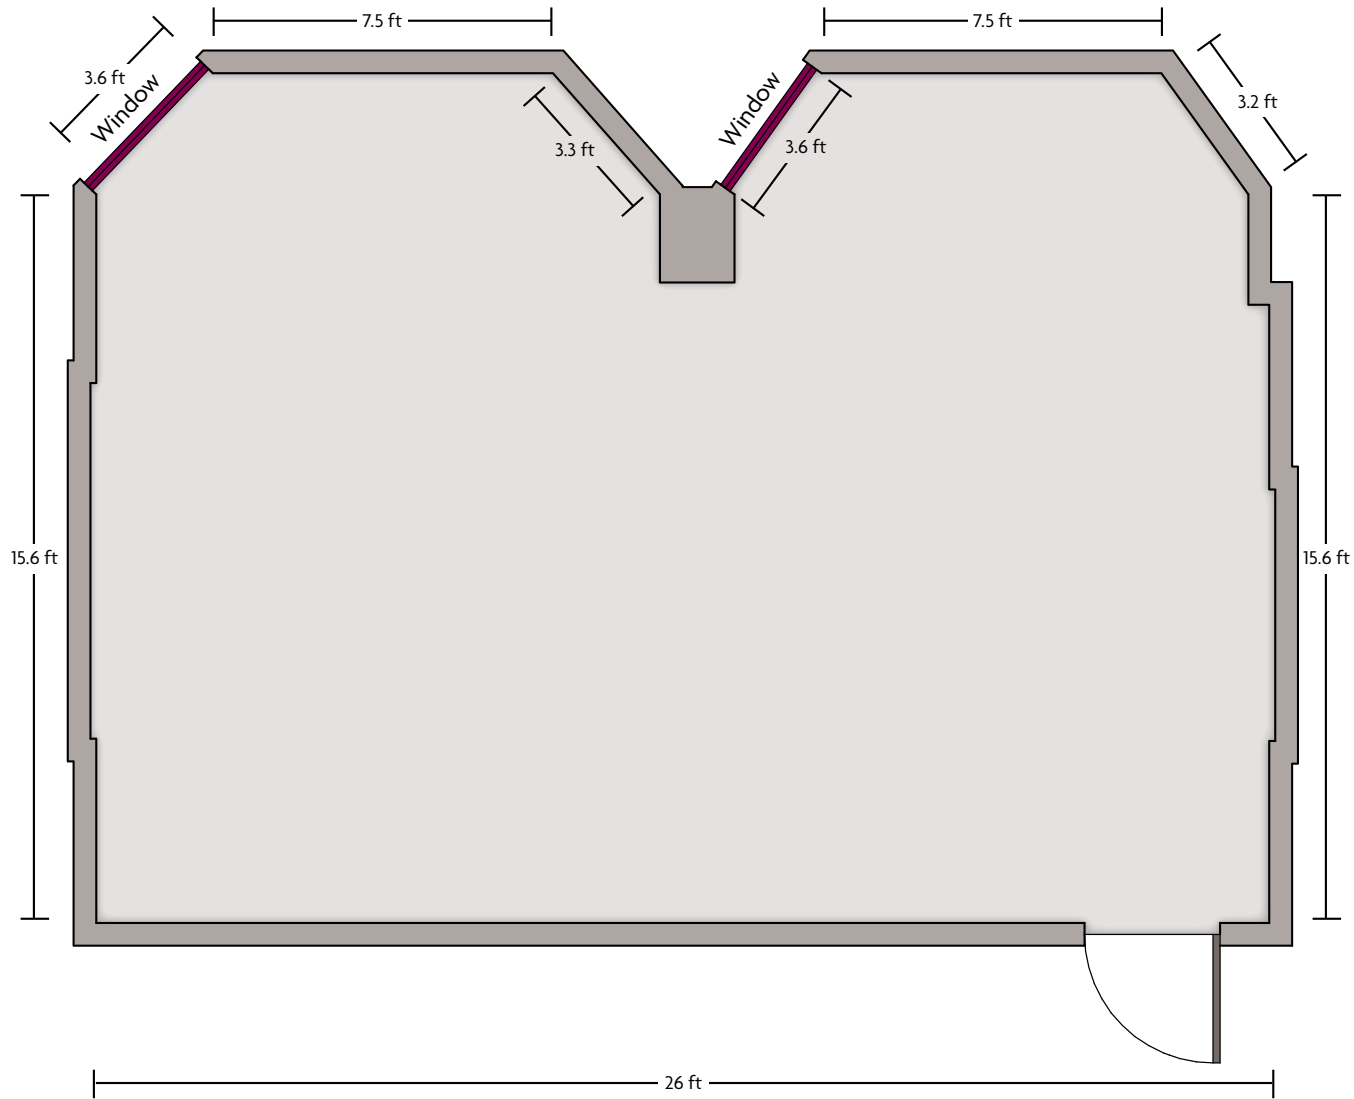

# Crowne Plaza® Houston River Oaks - Executive Boardroom

LENGTH: 20 Ft. WIDTH: 27.9 Ft. HEIGHT: 15.8 Ft. TOTAL SQUARE FEET: 366 Sq Ft MAXIMUM CAPACITY: 12 POWER OUTLETS: 5

2712 Southwest Freeway | Houston, TX 77098 | 713.523.8448

LENGTH: 24.1 Ft.    WIDTH: 24.9 Ft.    HEIGHT: 8.7 Ft.    TOTAL SQUARE FEET: 601 Sq Ft    MAXIMUM CAPACITY: 40    POWER OUTLETS: 6

2712 Southwest Freeway | Houston, TX 77098 | 713.523.8448

\*Multiple layout options available for this space.

LENGTH: 16 Ft.    WIDTH: 26 Ft.    HEIGHT: 8 Ft.    TOTAL SQUARE FEET: 463 Sq Ft    MAXIMUM CAPACITY: 30    POWER OUTLETS: 6

2712 Southwest Freeway | Houston, TX 77098 | 713.523.8448

\*Multiple layout options available for this space.

LENGTH: 14.9 Ft.    WIDTH: 74.1 Ft.    HEIGHT: 15.7 Ft.    TOTAL SQUARE FEET: 2036 Sq Ft    MAXIMUM CAPACITY: 300    POWER OUTLETS: 13

2712 Southwest Freeway | Houston, TX 77098 | 713.523.8448

\*Multiple layout options available for this space.