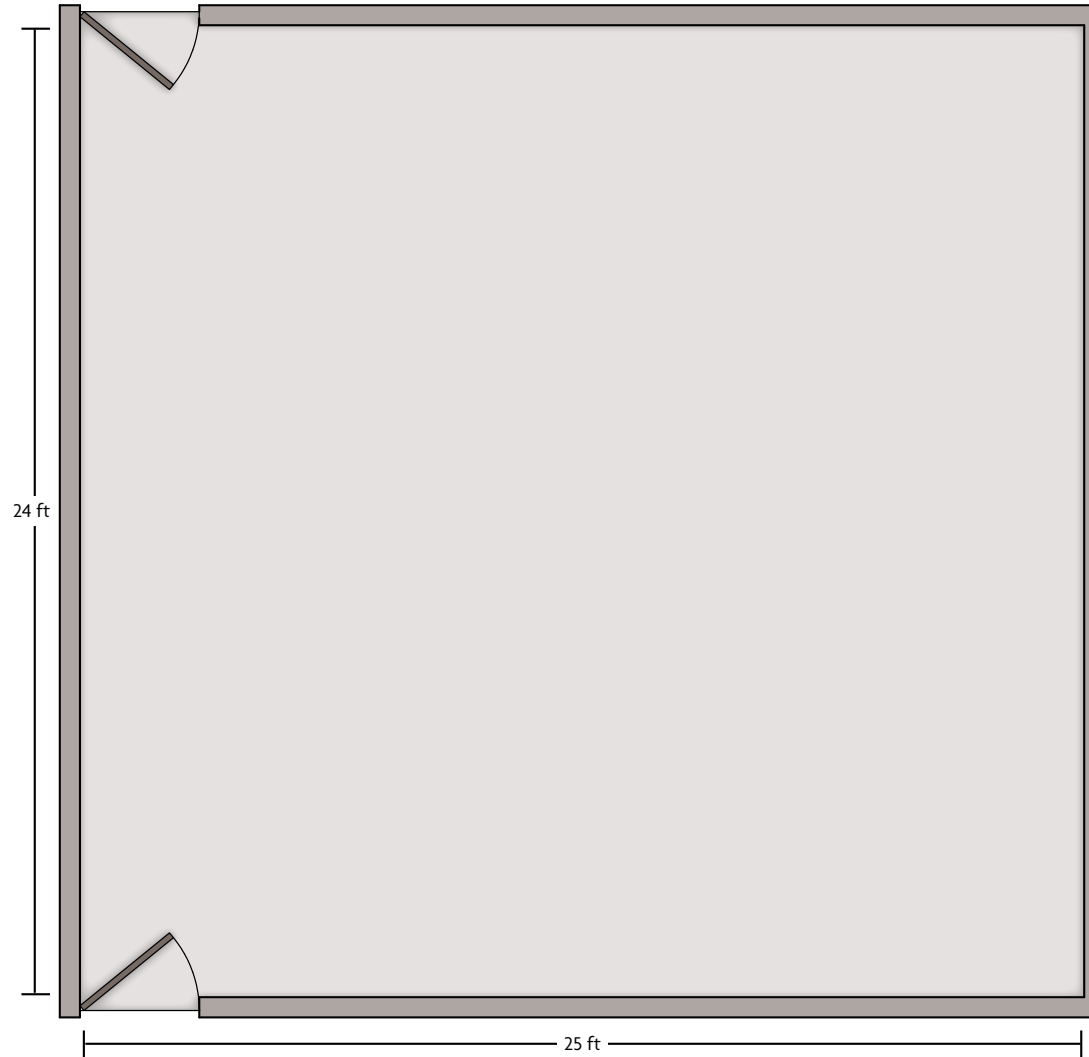

# Crowne Plaza® Houston River Oaks - Boardroom 2<sup>nd</sup> Floor

LENGTH: 13.2 Ft.    WIDTH: 18 Ft.    HEIGHT: 8 Ft.    TOTAL SQUARE FEET: 247 Sq Ft    MAXIMUM CAPACITY: 10    POWER OUTLETS: 4

2712 Southwest Freeway | Houston, TX 77098 | 713.523.8448

LENGTH: 24 Ft.    WIDTH: 24.6 Ft.    HEIGHT: 8.9 Ft.    TOTAL SQUARE FEET: 593 Sq Ft    MAXIMUM CAPACITY: 52    POWER OUTLETS: 6

2712 Southwest Freeway | Houston, TX 77098 | 713.523.8448

\*Multiple layout options available for this space.

# Crowne Plaza® Houston River Oaks - Churchill Jr. Ballroom

LENGTH: 27.5 Ft.    WIDTH: 74.7 Ft.    HEIGHT: 11.8 Ft.    TOTAL SQUARE FEET: 2036 Sq Ft    MAXIMUM CAPACITY: 150    POWER OUTLETS: 11

2712 Southwest Freeway | Houston, TX 77098 | 713.523.8448

LENGTH: 24.1 Ft.    WIDTH: 24.9 Ft.    HEIGHT: 8.7 Ft.    TOTAL SQUARE FEET: 601 Sq Ft    MAXIMUM CAPACITY: 40    POWER OUTLETS: 6

2712 Southwest Freeway | Houston, TX 77098 | 713.523.8448

\*Multiple layout options available for this space.