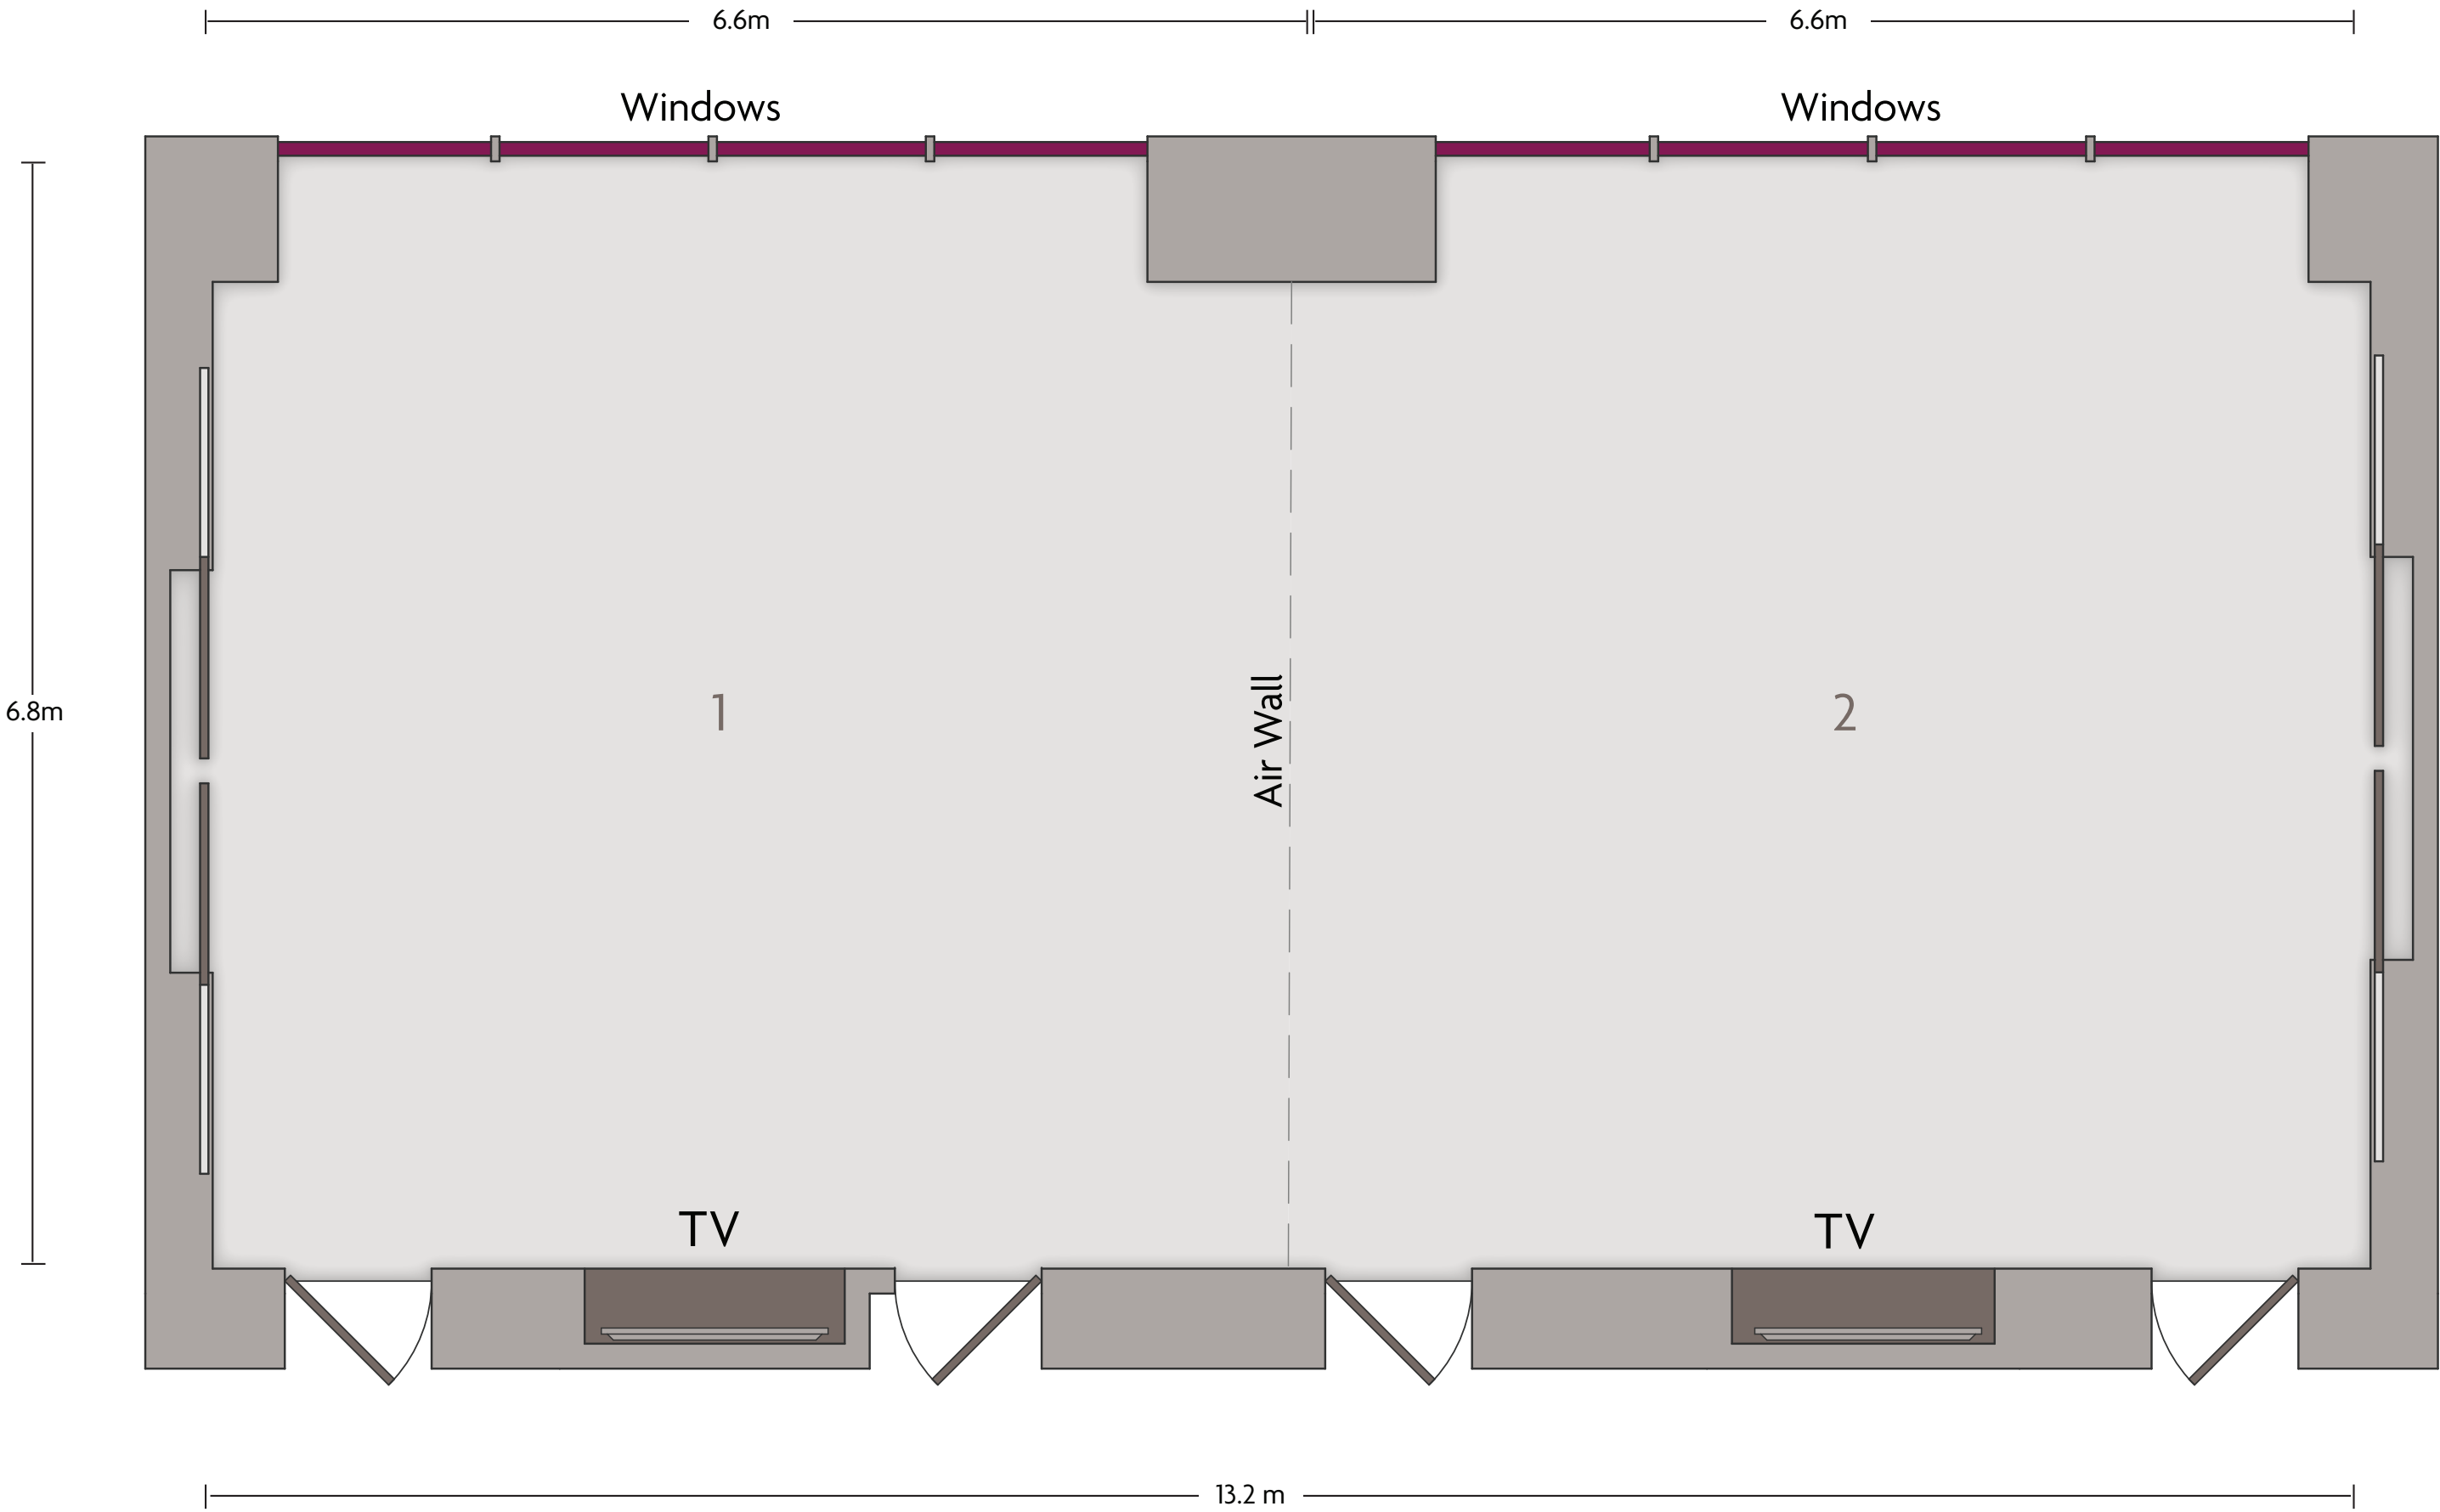

Crowne Plaza® Hong Kong Kowloon East Diamond 1 & 2

LENGTH: 13.2m WIDTH: 6.8m HEIGHT: 3m TOTAL SQUARE METERS: 88m² MAXIMUM CAPACITY: 108 POWER OUTLETS: 6

No. 3 Tong Tak Street, Tseung Kwan O, Hong Kong | 852-3983-0388

*Multiple layout options available for this space.

Crowne Plaza® Hong Kong Kowloon East Diamond 1

 **CROWNE PLAZA®**
洲際酒店集團旗下
HONG KONG KOWLOON EAST
香港九龍東皇冠假日酒店

LENGTH: 6.6m WIDTH: 6.8m HEIGHT: 3m TOTAL SQUARE METERS: 44m² MAXIMUM CAPACITY: 60 POWER OUTLETS: 4

No. 3 Tong Tak Street, Tseung Kwan O, Hong Kong | 852-3983-0388

*Multiple layout options available for this space.

Crowne Plaza® Hong Kong Kowloon East Diamond 2

LENGTH: 6.6m WIDTH: 6.8m HEIGHT: 3m TOTAL SQUARE METERS: 44m² MAXIMUM CAPACITY: 48 POWER OUTLETS: 4

No. 3 Tong Tak Street, Tseung Kwan O, Hong Kong | 852-3983-0388

*Multiple layout options available for this space.

Crowne Plaza® Hong Kong Kowloon East

Diamond 3, 5 & 6

LENGTH: 20.9m WIDTH: 7.9m HEIGHT: 3m TOTAL SQUARE METERS: 139m² MAXIMUM CAPACITY: 168 POWER OUTLETS: 12