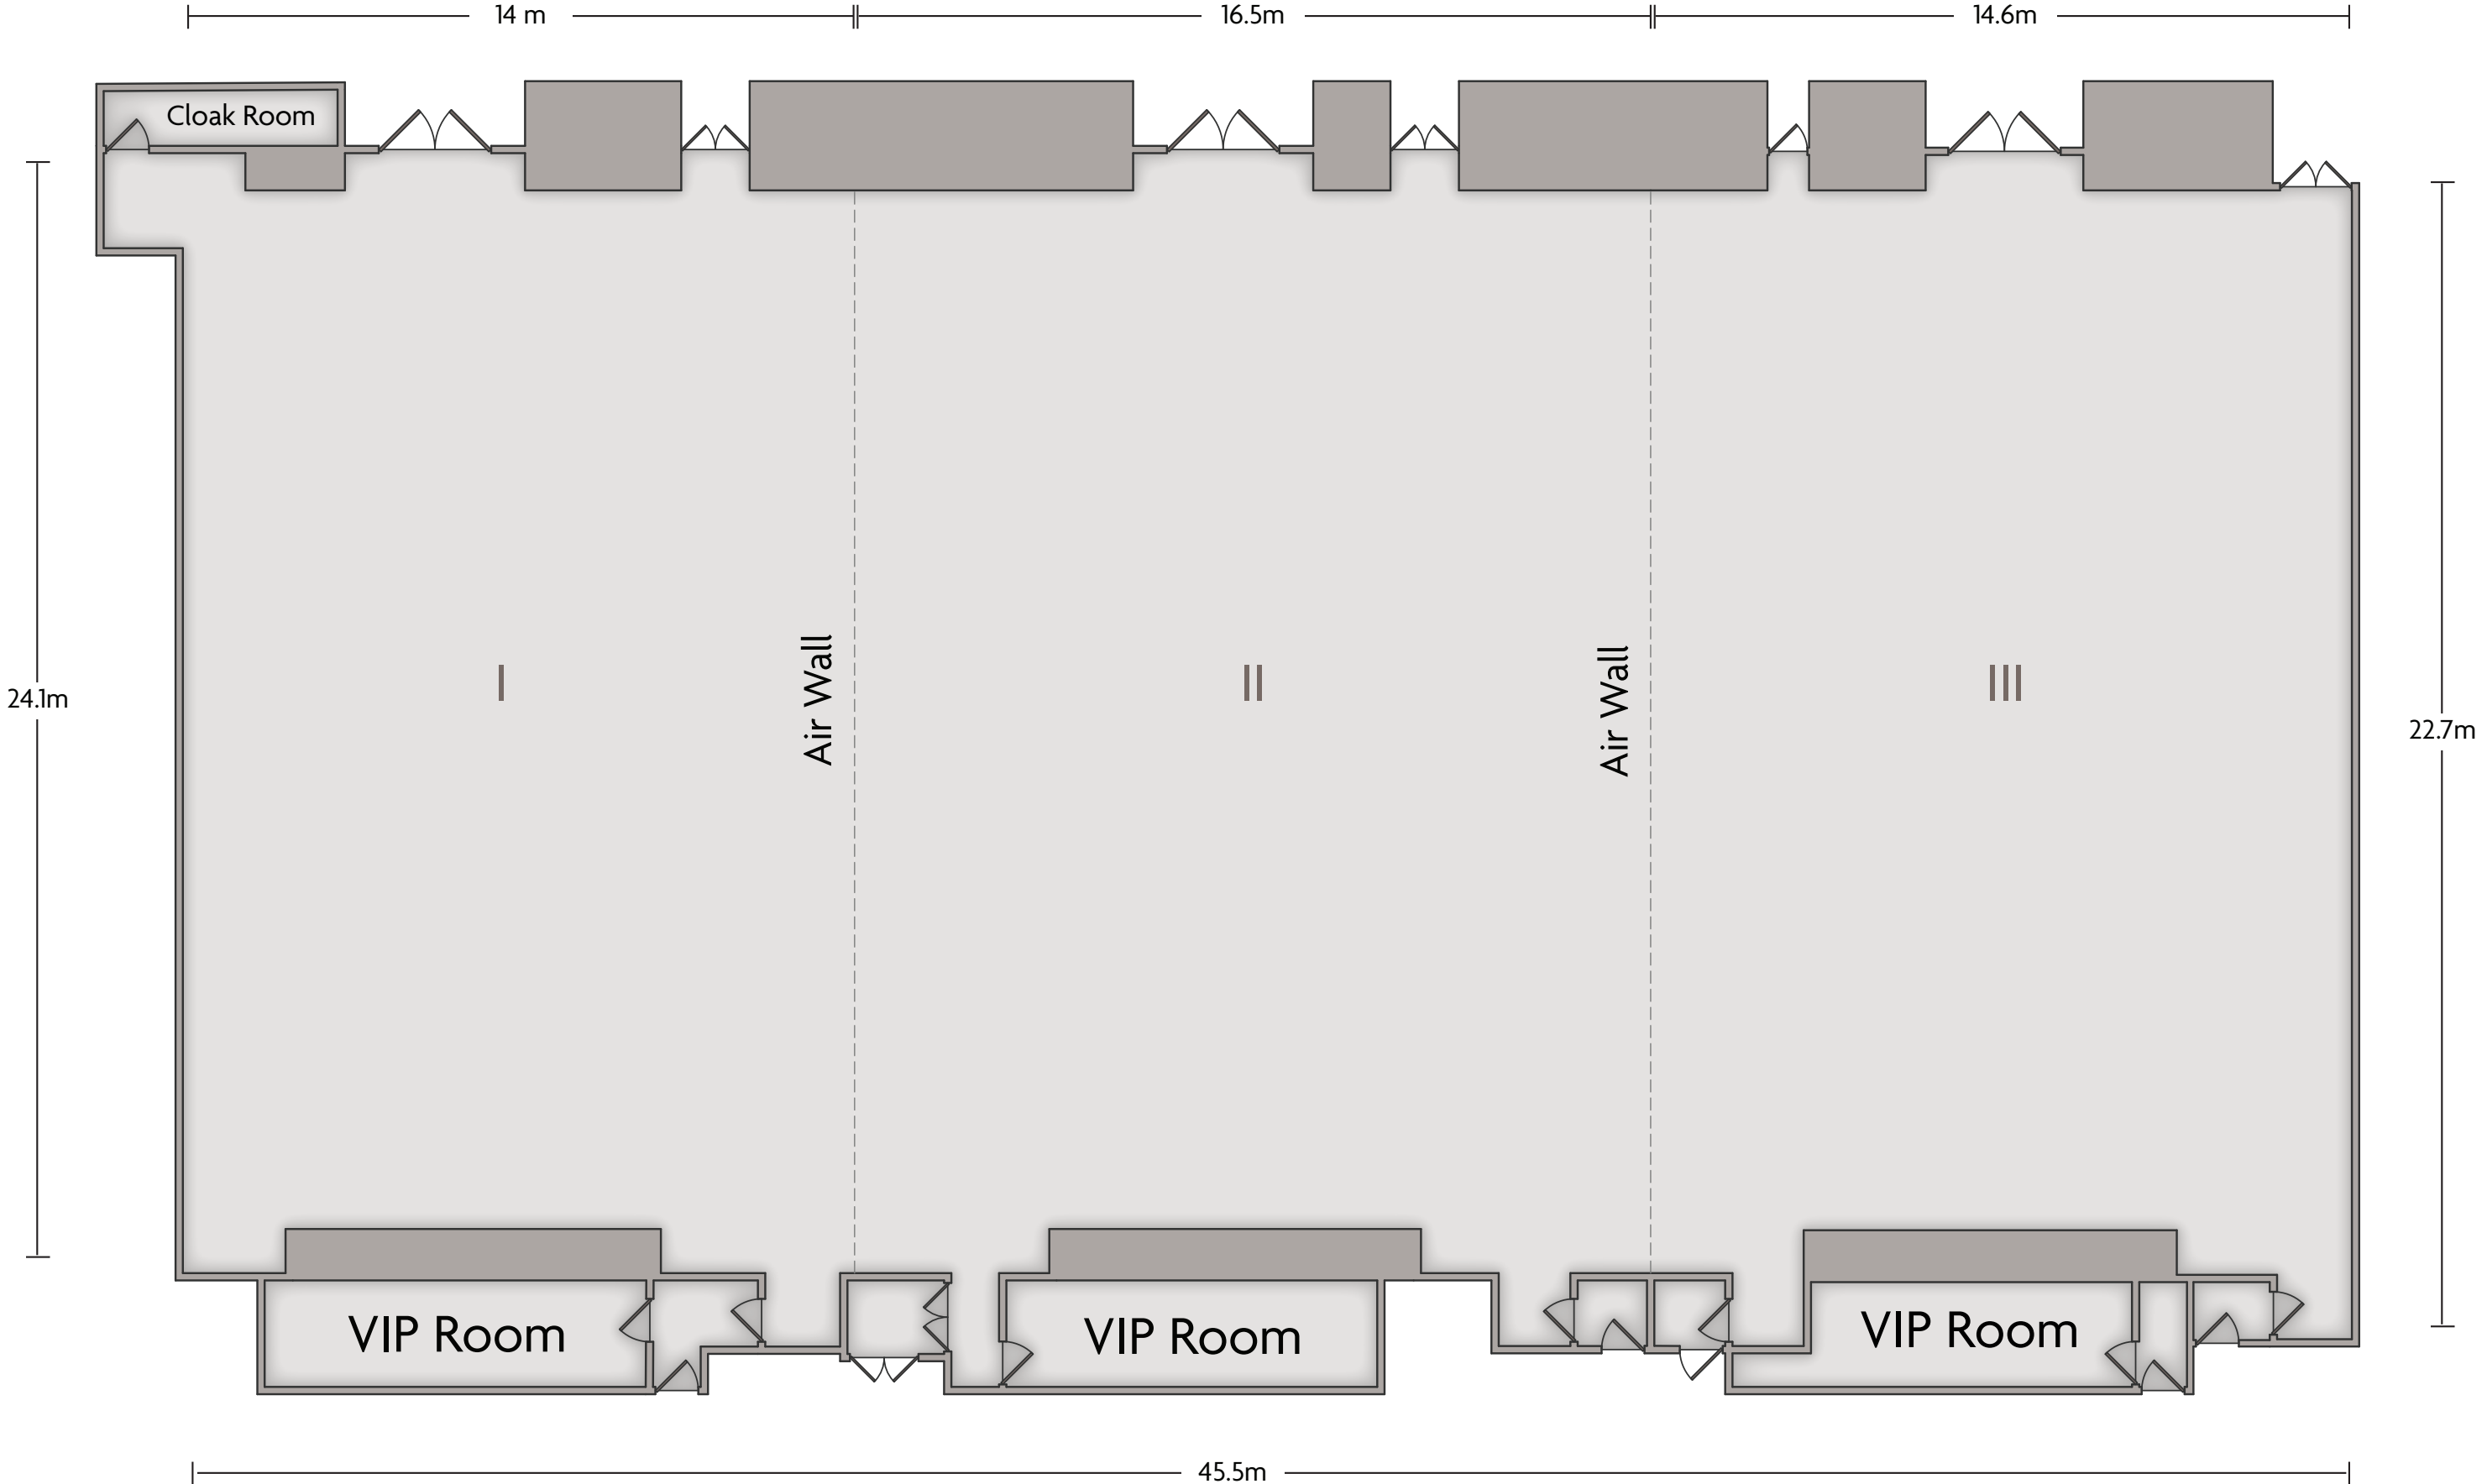

No. 3 Tong Tak Street, Tseung Kwan O, Hong Kong | 852-3983-0388

*Multiple layout options available for this space.

Crowne Plaza® Hong Kong Kowloon East Diamond 8C

LENGTH: 12.4m WIDTH: 10.7m HEIGHT: 3m TOTAL SQUARE METERS: 91m² MAXIMUM CAPACITY: 56 POWER OUTLETS: 4

No. 3 Tong Tak Street, Tseung Kwan O, Hong Kong | 852-3983-0388

*Multiple layout options available for this space.

Crowne Plaza® Hong Kong Kowloon East Grand Ballroom

LENGTH: 45.5m WIDTH: 24.1m HEIGHT: 6.75m TOTAL SQUARE METERS: 1037m² MAXIMUM CAPACITY: 1512 POWER OUTLETS: 10

No. 3 Tong Tak Street, Tseung Kwan O, Hong Kong | 852-3983-0388

*Multiple layout options available for this space.

Crowne Plaza® Hong Kong Kowloon East Grand Ballroom I

LENGTH: 22.7m WIDTH: 14m HEIGHT: 6.75m TOTAL SQUARE METERS: 329m² MAXIMUM CAPACITY: 432 POWER OUTLETS: 10

No. 3 Tong Tak Street, Tseung Kwan O, Hong Kong | 852-3983-0388

*Multiple layout options available for this space.

Crowne Plaza® Hong Kong Kowloon East Grand Ballroom II

LENGTH: 24.1m WIDTH: 16.5m HEIGHT: 6.75m TOTAL SQUARE METERS: 375m² MAXIMUM CAPACITY: 540 POWER OUTLETS: 4