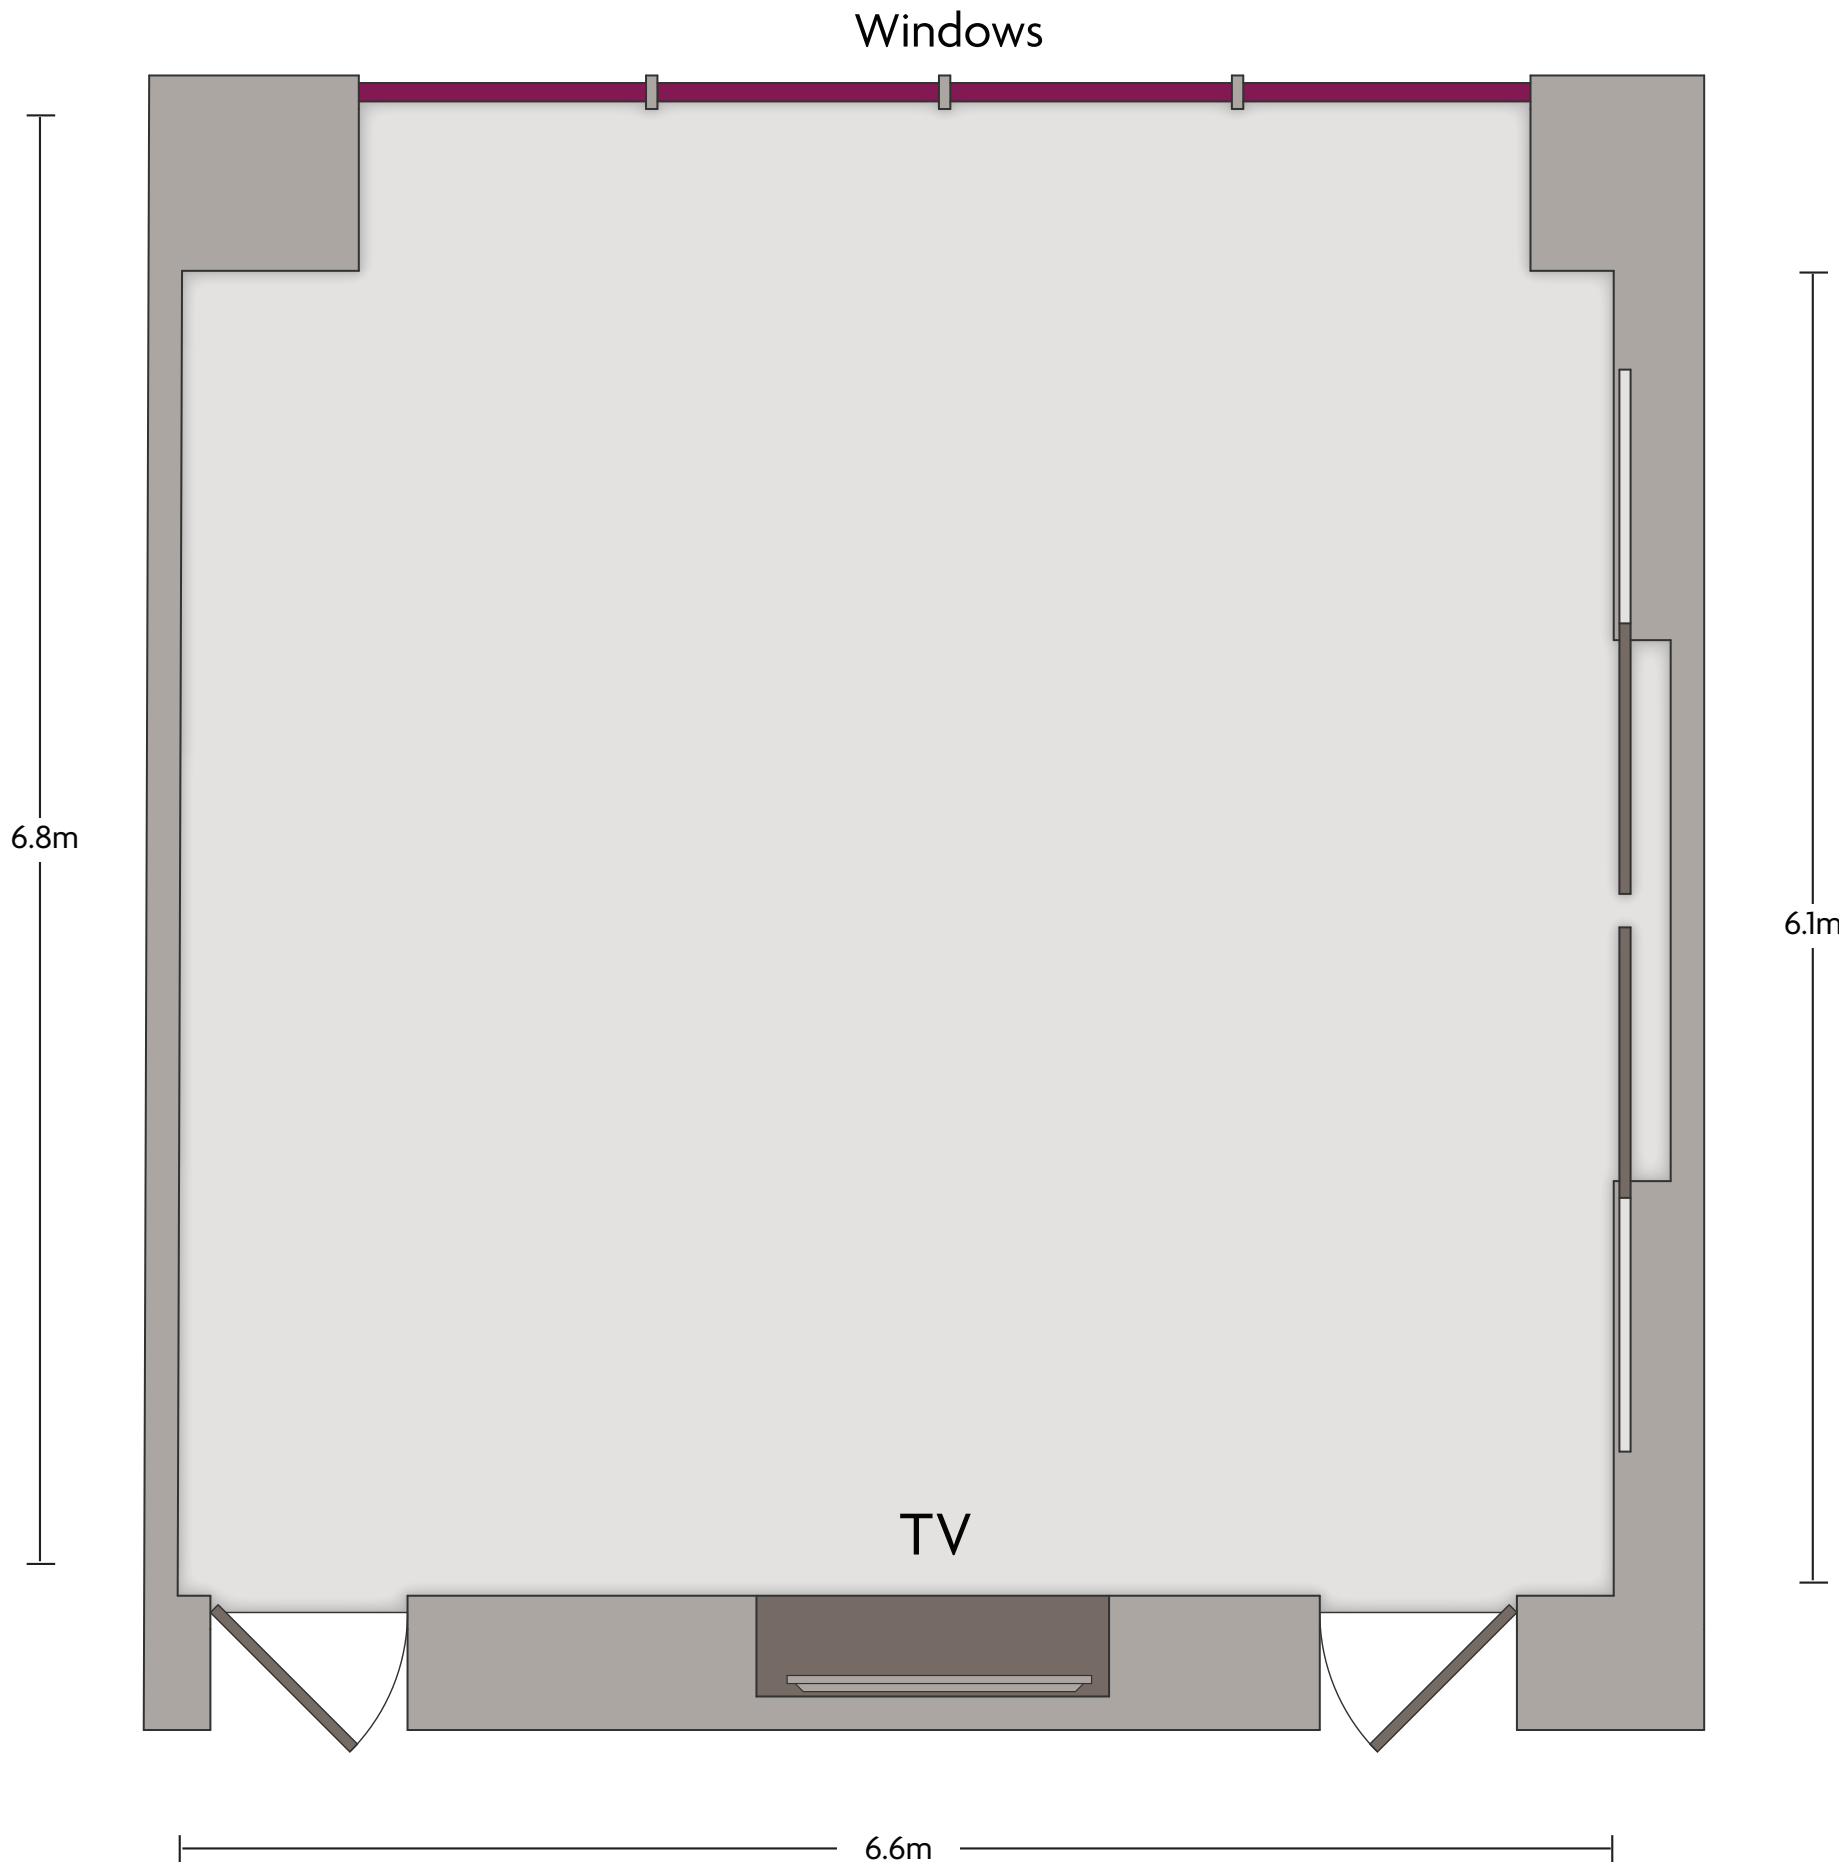

Crowne Plaza® Hong Kong Kowloon East Diamond 1 & 2

LENGTH: 13.2m WIDTH: 6.8m HEIGHT: 3m TOTAL SQUARE METERS: 88m² MAXIMUM CAPACITY: 108 POWER OUTLETS: 6

No. 3 Tong Tak Street, Tseung Kwan O, Hong Kong | 852-3983-0388

*Multiple layout options available for this space.

Crowne Plaza® Hong Kong Kowloon East Diamond 1

 **CROWNE PLAZA®**
洲際酒店集團旗下
HONG KONG KOWLOON EAST
香港九龍東皇冠假日酒店

LENGTH: 6.6m WIDTH: 6.8m HEIGHT: 3m TOTAL SQUARE METERS: 44m² MAXIMUM CAPACITY: 60 POWER OUTLETS: 4

No. 3 Tong Tak Street, Tseung Kwan O, Hong Kong | 852-3983-0388

*Multiple layout options available for this space.

Crowne Plaza® Hong Kong Kowloon East Diamond 2

LENGTH: 6.6m WIDTH: 6.8m HEIGHT: 3m TOTAL SQUARE METERS: 44m² MAXIMUM CAPACITY: 48 POWER OUTLETS: 4

No. 3 Tong Tak Street, Tseung Kwan O, Hong Kong | 852-3983-0388

*Multiple layout options available for this space.

Crowne Plaza® Hong Kong Kowloon East

Diamond 3, 5 & 6

LENGTH: 20.9m WIDTH: 7.9m HEIGHT: 3m TOTAL SQUARE METERS: 139m² MAXIMUM CAPACITY: 168 POWER OUTLETS: 12