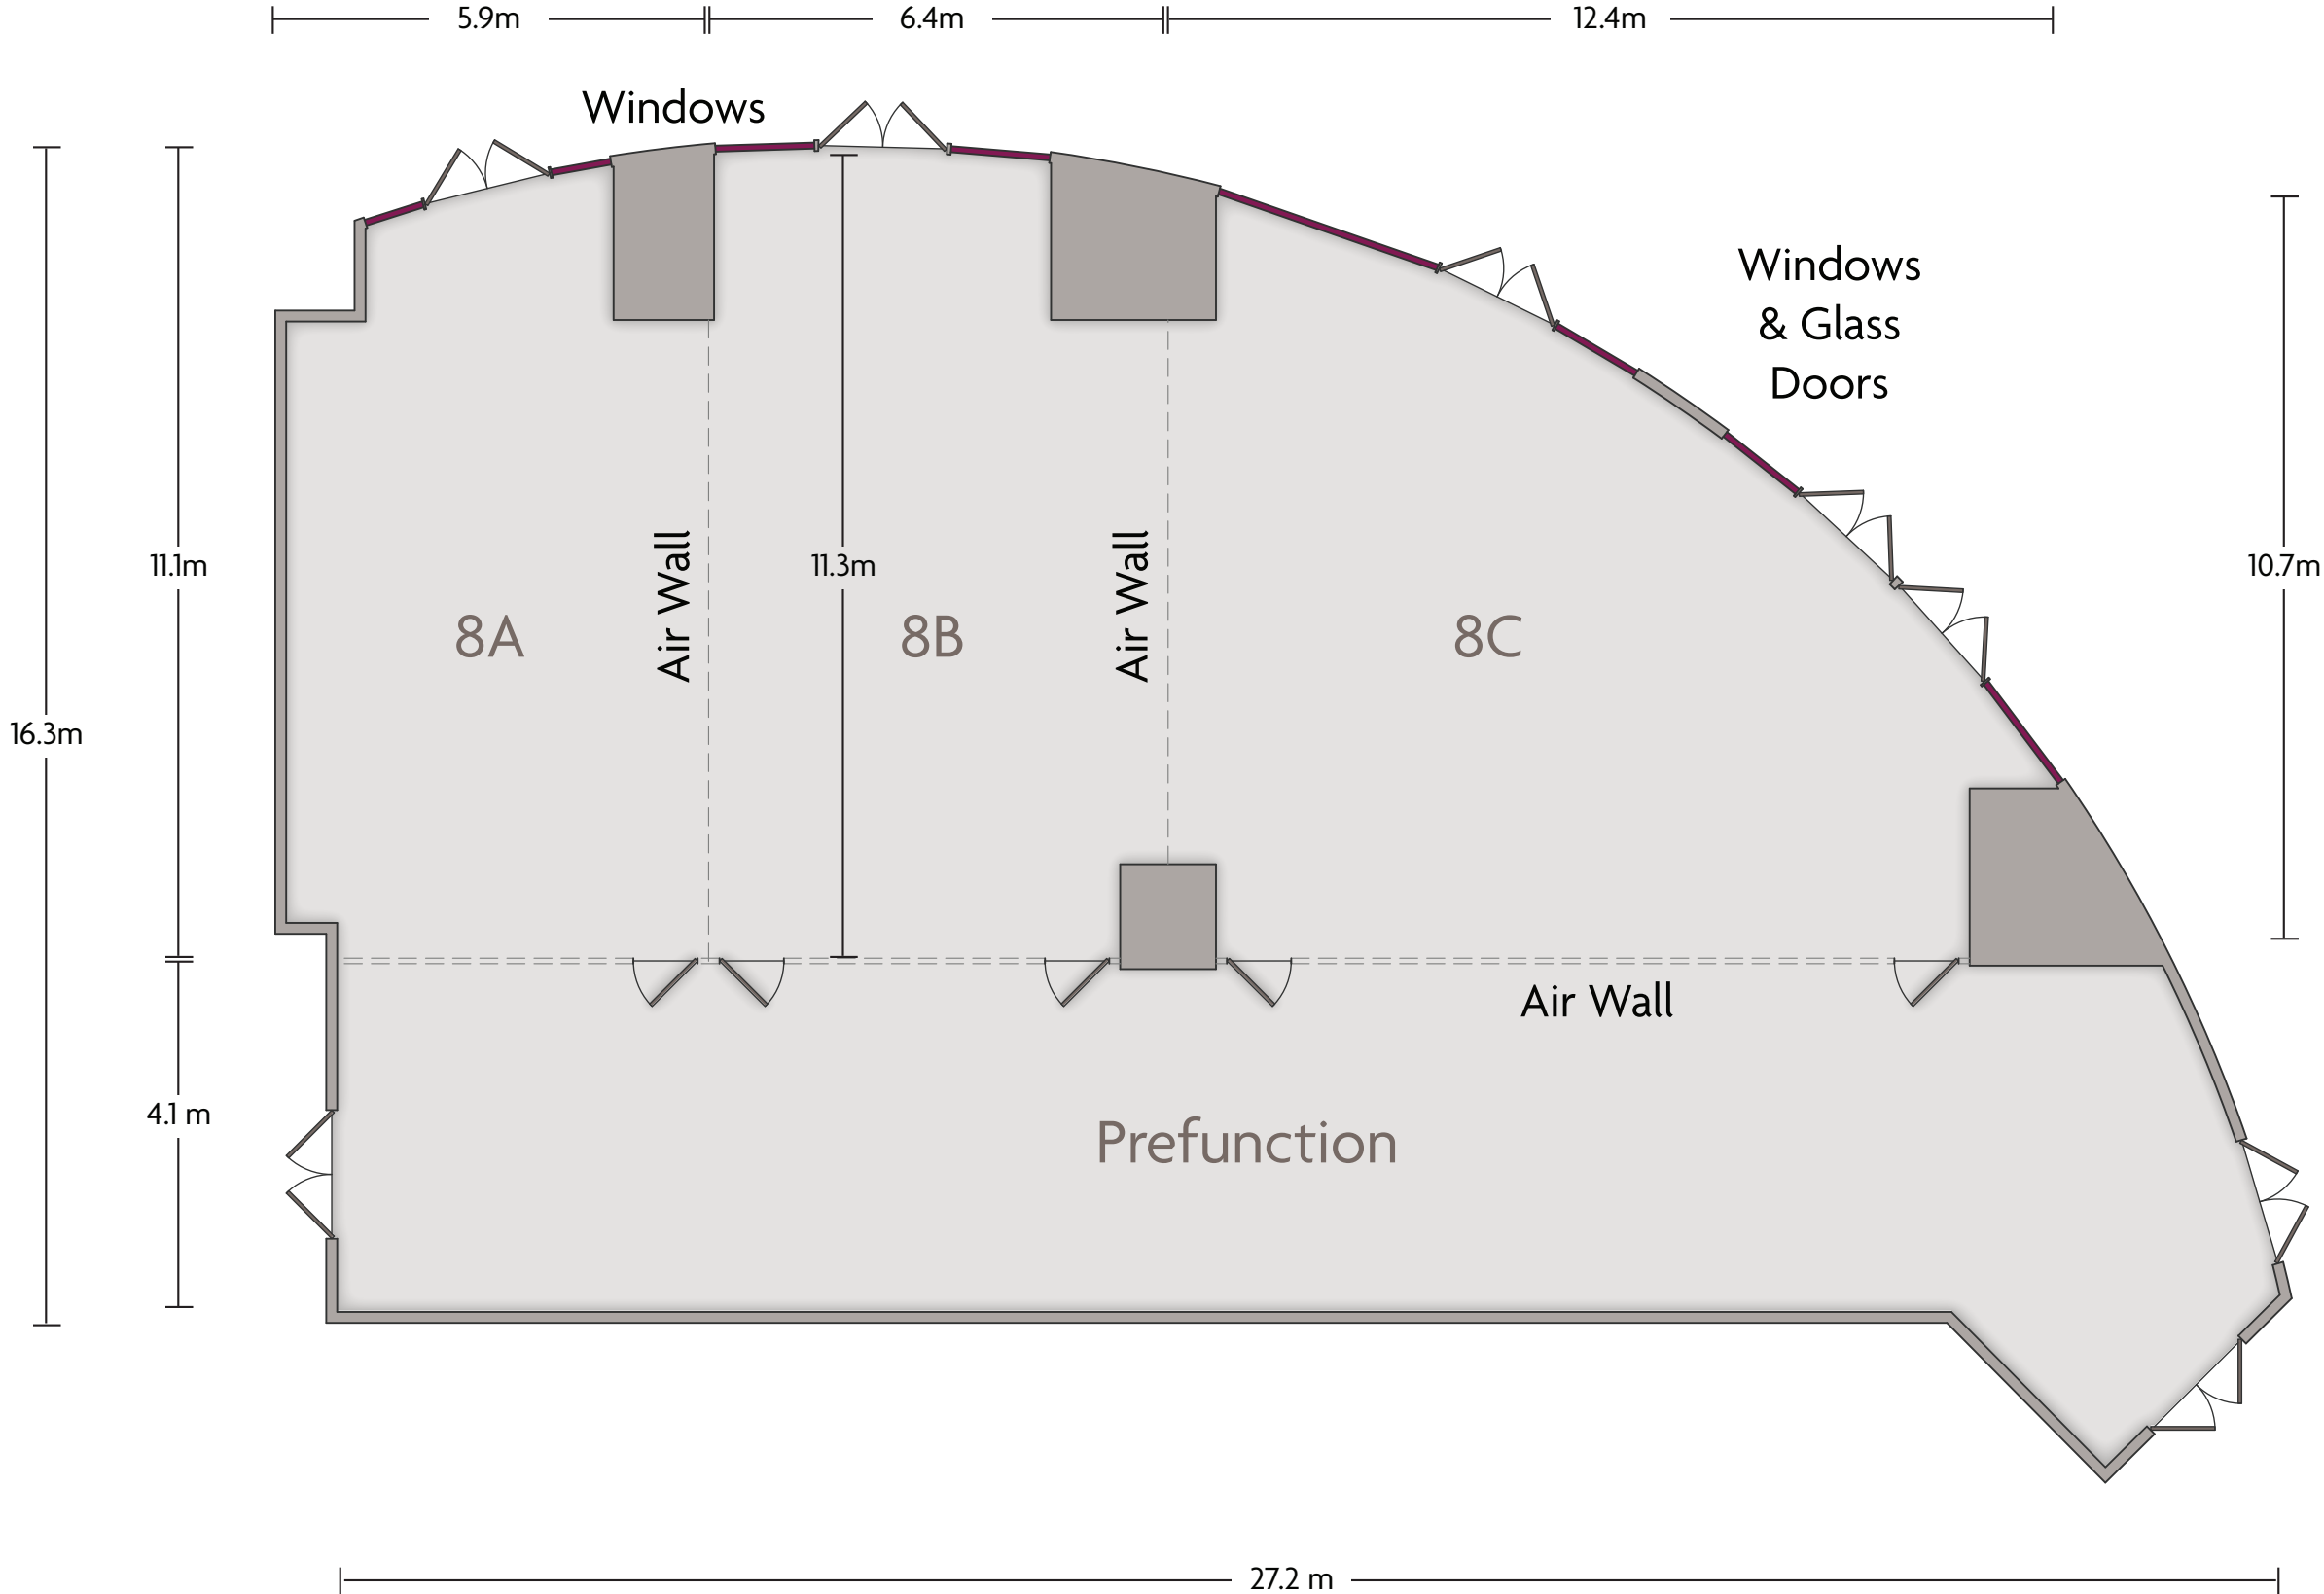

Crowne Plaza® Hong Kong Kowloon East Diamond 5

CROWNE PLAZA®
洲際酒店集團旗下
HONG KONG KOWLOON EAST
香港九龍東皇冠假日酒店

LENGTH: 7.2m WIDTH: 7m HEIGHT: 3m TOTAL SQUARE METERS: 48m² MAXIMUM CAPACITY: 60 POWER OUTLETS: 4

No. 3 Tong Tak Street, Tseung Kwan O, Hong Kong | 852-3983-0388

*Multiple layout options available for this space.

Crowne Plaza® Hong Kong Kowloon East Diamond 6

LENGTH: 7m WIDTH: 5.8m HEIGHT: 3m TOTAL SQUARE METERS: 39m² MAXIMUM CAPACITY: 48 POWER OUTLETS: 4

No. 3 Tong Tak Street, Tseung Kwan O, Hong Kong | 852-3983-0388

*Multiple layout options available for this space.

Crowne Plaza® Hong Kong Kowloon East Diamond 8A, 8B & 8C

LENGTH: 27.2m WIDTH: 16.3m HEIGHT: 3m TOTAL SQUARE METERS: 355m² MAXIMUM CAPACITY: 280 POWER OUTLETS: 19

No. 3 Tong Tak Street, Tseung Kwan O, Hong Kong | 852-3983-0388

*Multiple layout options available for this space.

Crowne Plaza® Hong Kong Kowloon East Diamond 8A

LENGTH: 11.1m WIDTH: 5.9m HEIGHT: 3m TOTAL SQUARE METERS: 58m² MAXIMUM CAPACITY: 56 POWER OUTLETS: 4