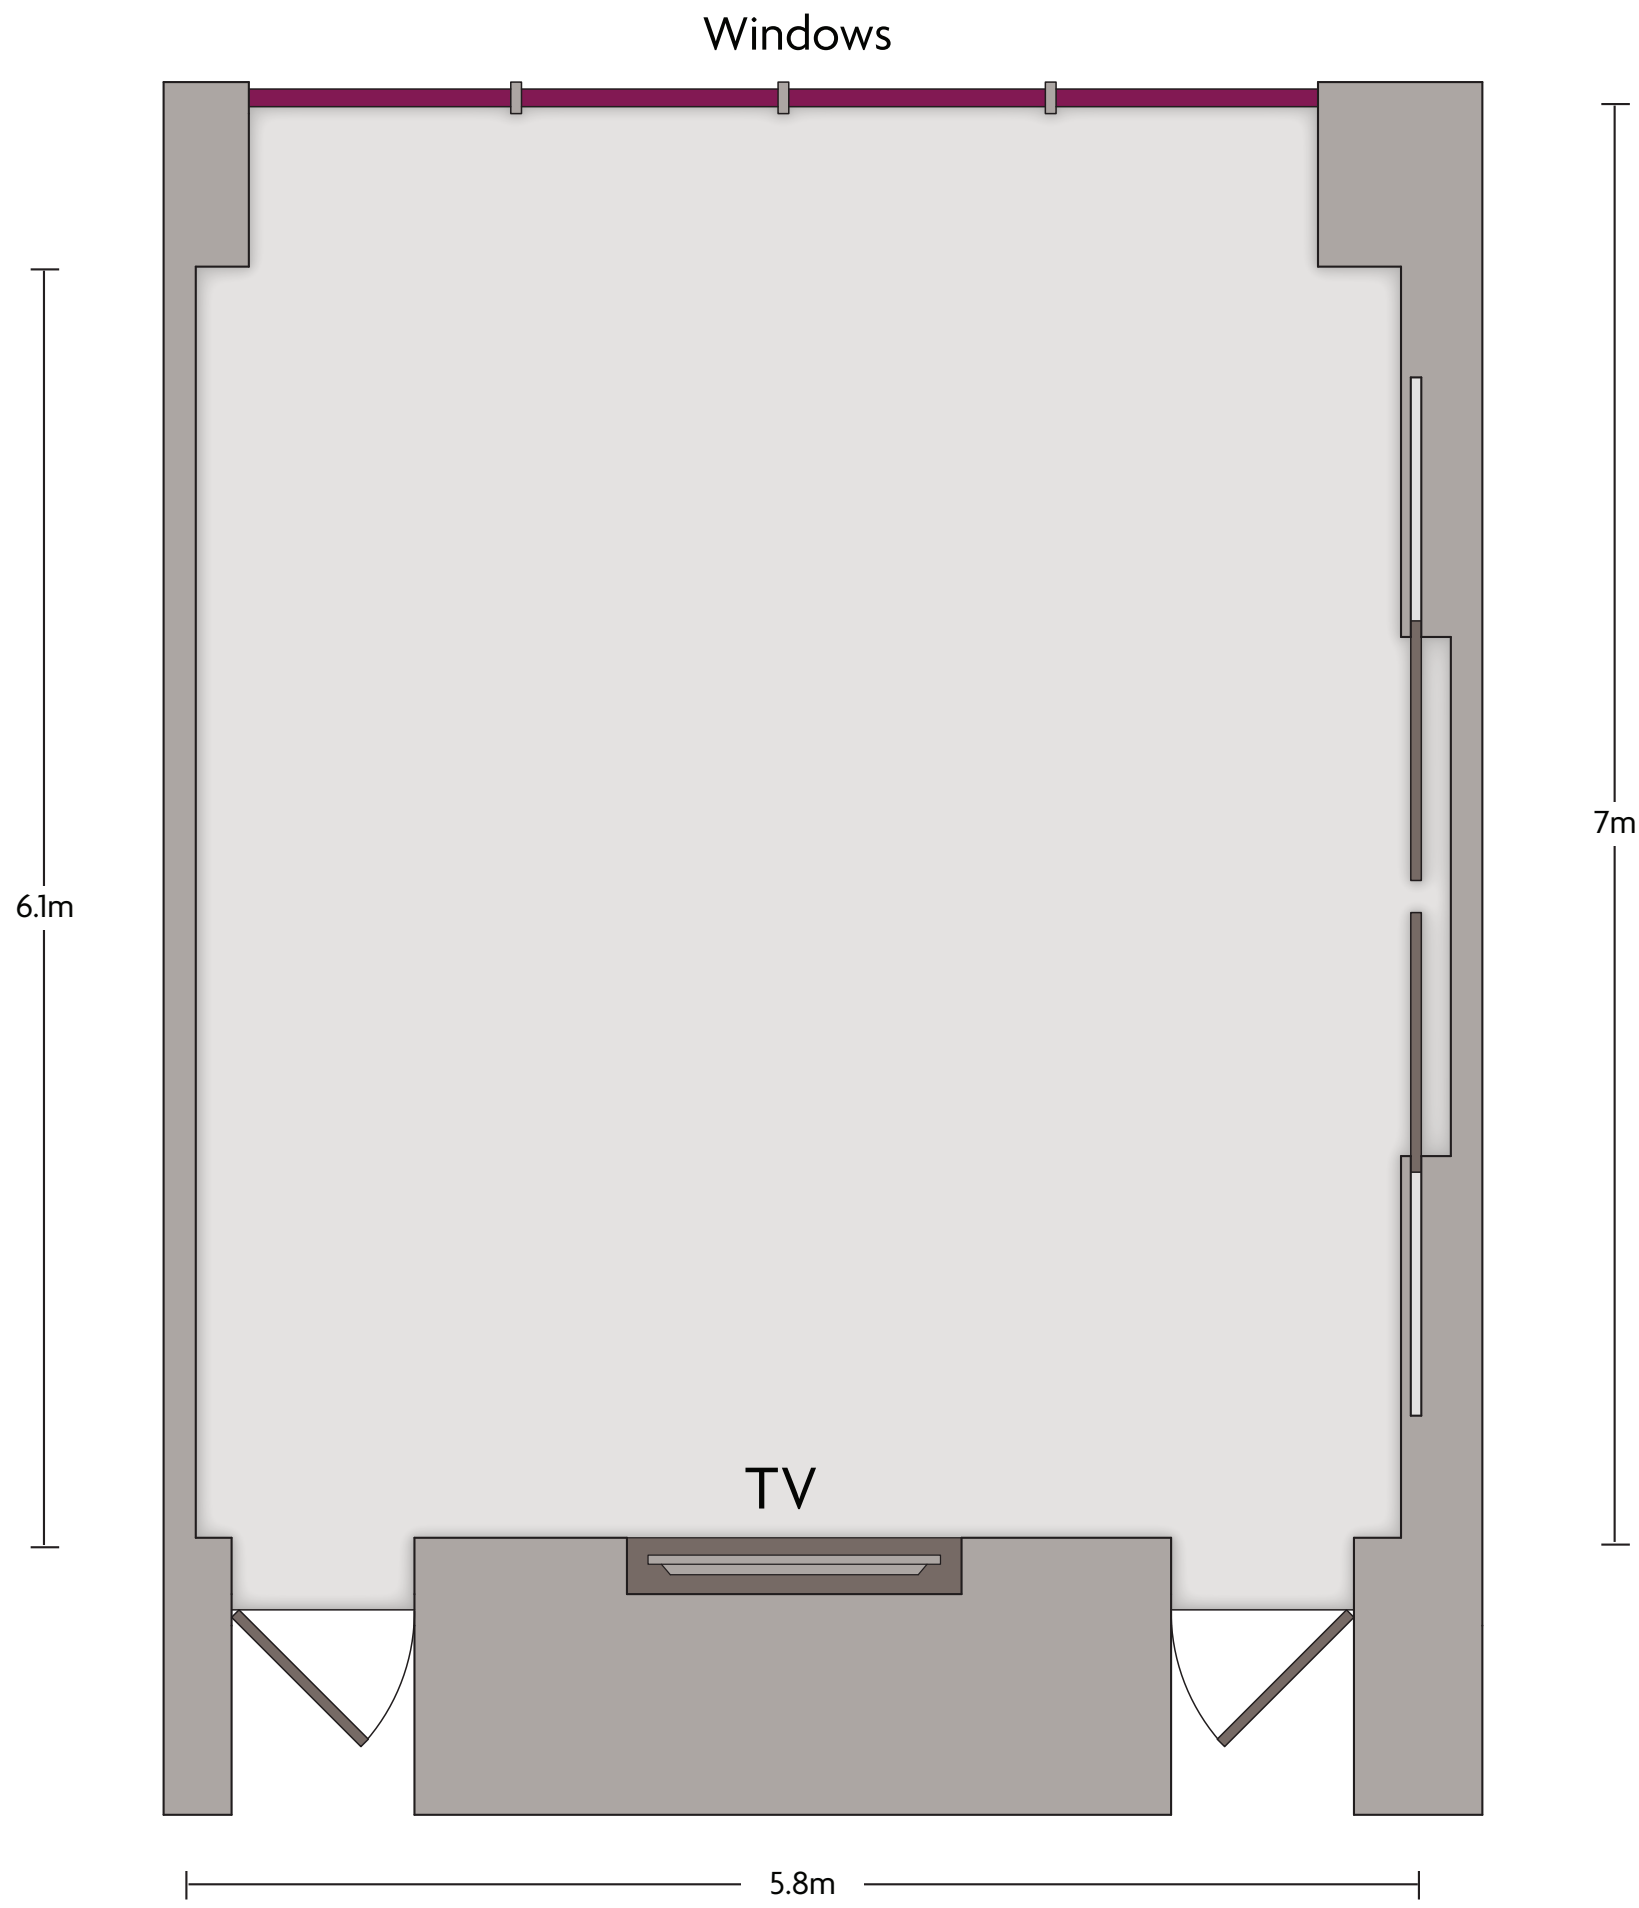

LENGTH: 7.9m WIDTH: 7.1m HEIGHT: 3m TOTAL SQUARE METERS: 53m² MAXIMUM CAPACITY: 60 POWER OUTLETS: 4

No. 3 Tong Tak Street, Tseung Kwan O, Hong Kong | 852-3983-0388

*Multiple layout options available for this space.

Crowne Plaza® Hong Kong Kowloon East Diamond 5

CROWNE PLAZA®
洲際酒店集團旗下
HONG KONG KOWLOON EAST
香港九龍東皇冠假日酒店

LENGTH: 7.2m WIDTH: 7m HEIGHT: 3m TOTAL SQUARE METERS: 48m² MAXIMUM CAPACITY: 60 POWER OUTLETS: 4

No. 3 Tong Tak Street, Tseung Kwan O, Hong Kong | 852-3983-0388

*Multiple layout options available for this space.

Crowne Plaza® Hong Kong Kowloon East Diamond 6

LENGTH: 7m WIDTH: 5.8m HEIGHT: 3m TOTAL SQUARE METERS: 39m² MAXIMUM CAPACITY: 48 POWER OUTLETS: 4

No. 3 Tong Tak Street, Tseung Kwan O, Hong Kong | 852-3983-0388

*Multiple layout options available for this space.

Crowne Plaza® Hong Kong Kowloon East Diamond 8A, 8B & 8C

LENGTH: 27.2m WIDTH: 16.3m HEIGHT: 3m TOTAL SQUARE METERS: 355m² MAXIMUM CAPACITY: 280 POWER OUTLETS: 19