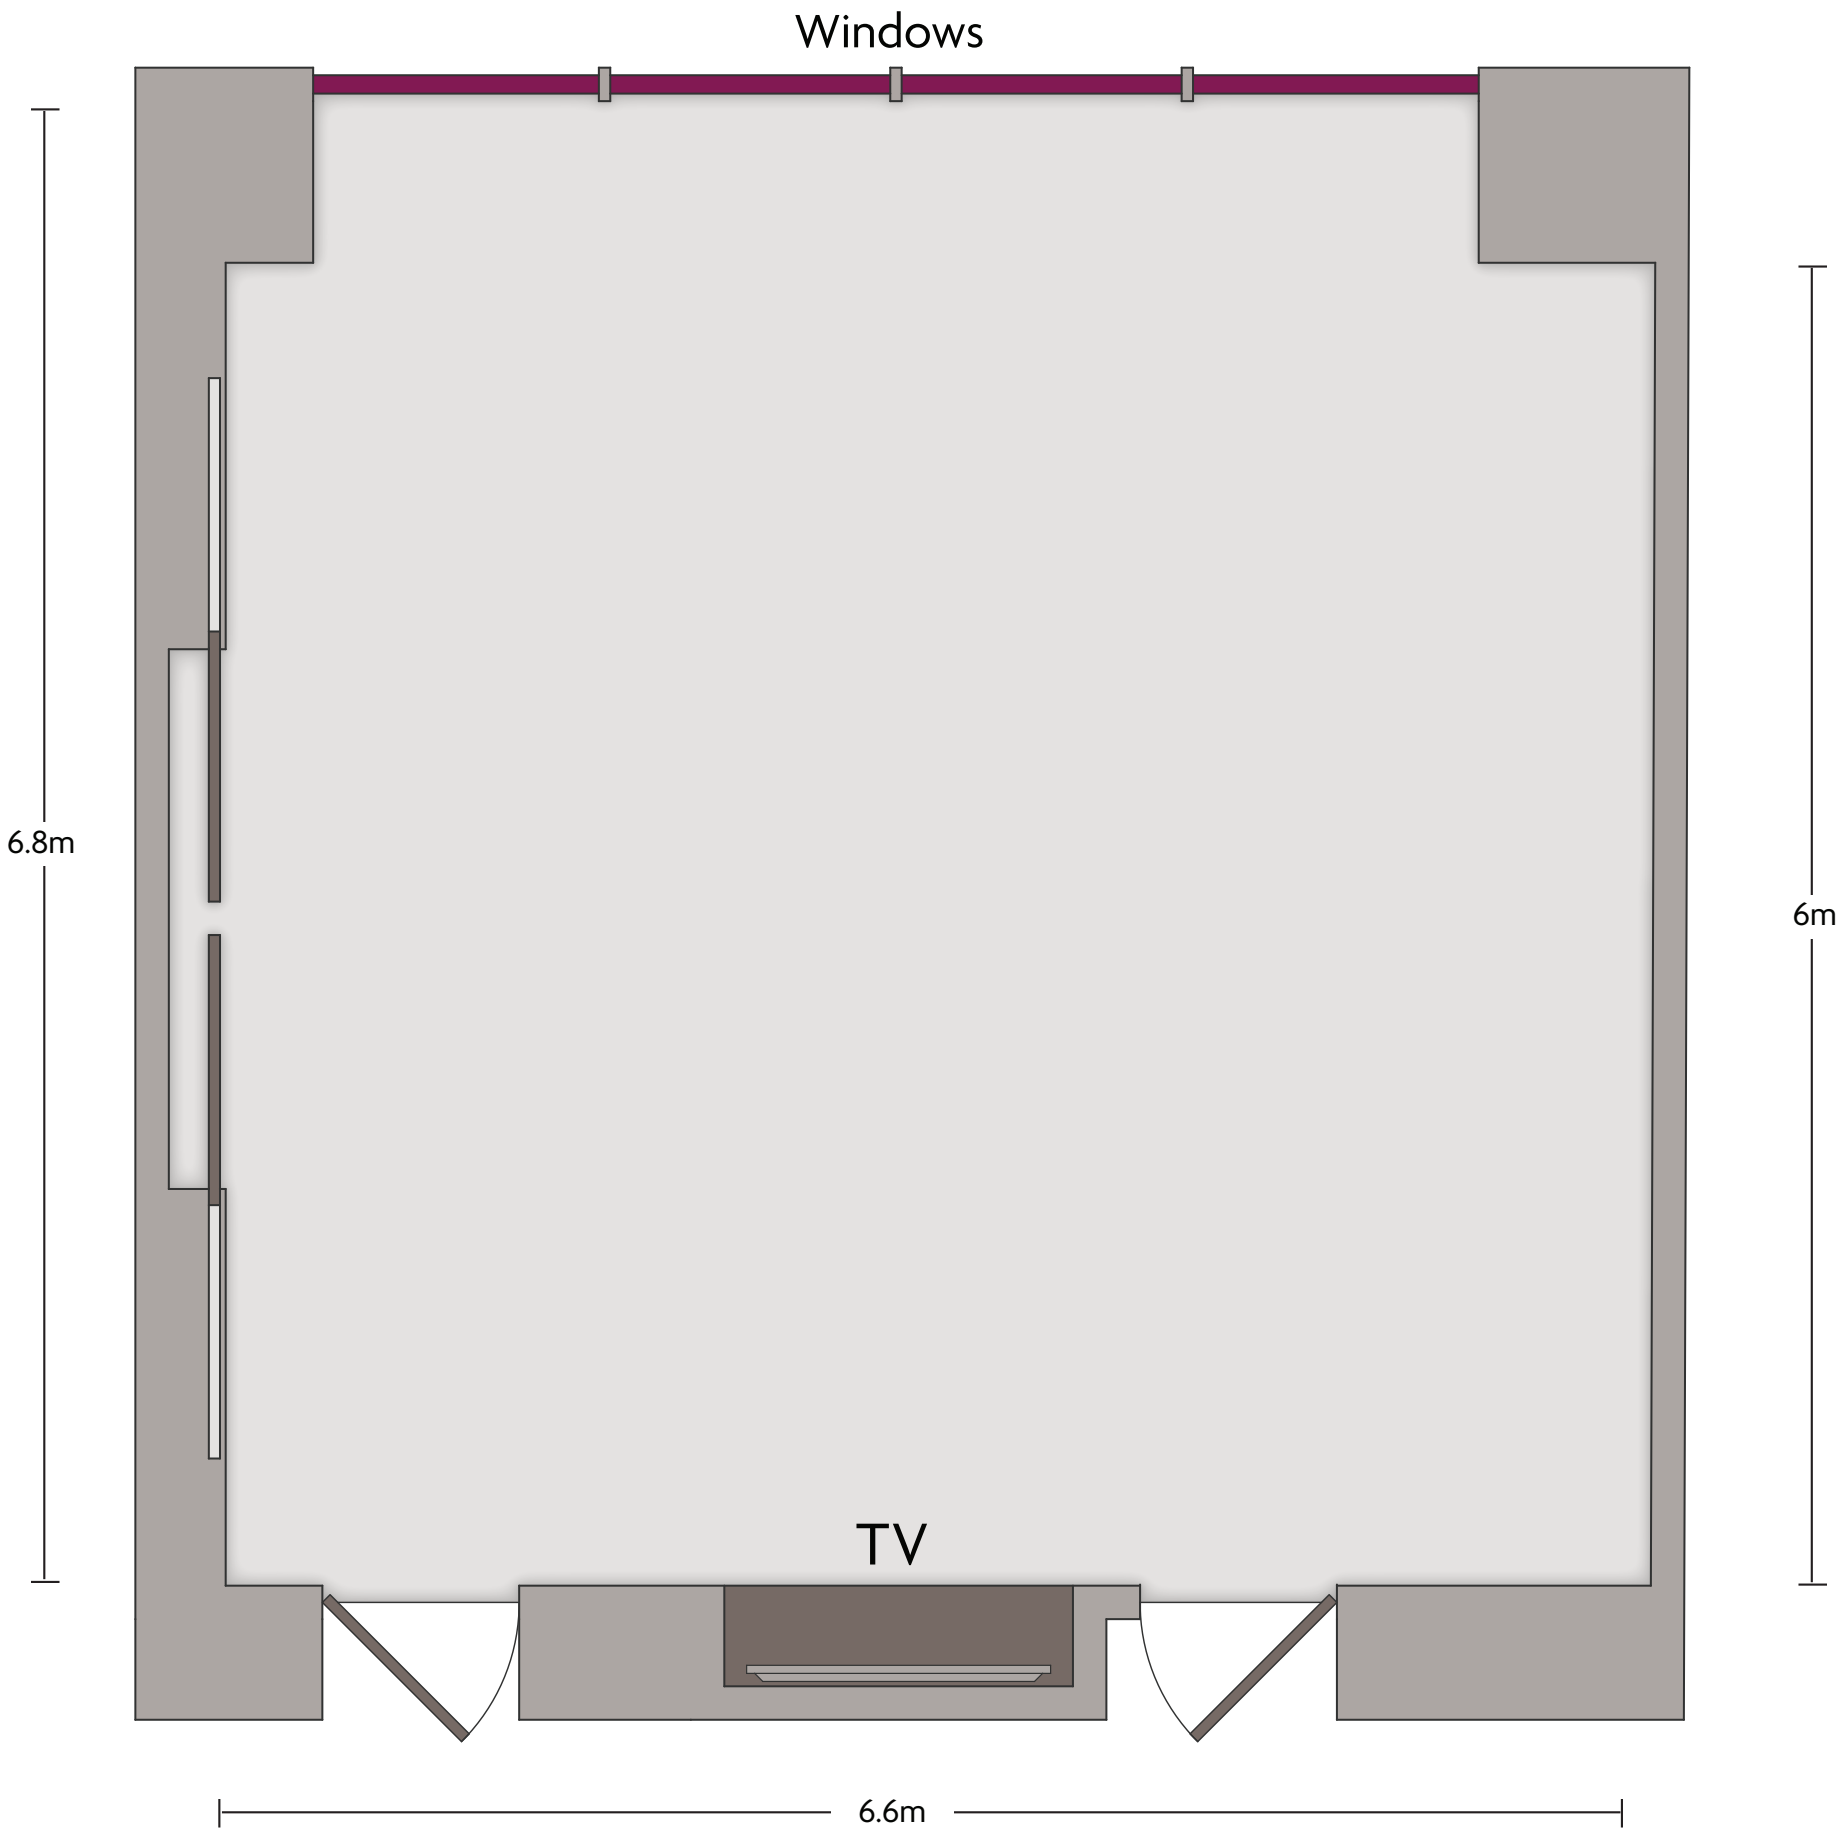

Crowne Plaza® Hong Kong Kowloon East Diamond 1 & 2

LENGTH: 13.2m WIDTH: 6.8m HEIGHT: 3m TOTAL SQUARE METERS: 88m² MAXIMUM CAPACITY: 108 POWER OUTLETS: 6

No. 3 Tong Tak Street, Tseung Kwan O, Hong Kong | 852-3983-0388

*Multiple layout options available for this space.

Crowne Plaza® Hong Kong Kowloon East Diamond 1

 **CROWNE PLAZA®**
洲際酒店集團旗下
HONG KONG KOWLOON EAST
香港九龍東皇冠假日酒店

LENGTH: 6.6m WIDTH: 6.8m HEIGHT: 3m TOTAL SQUARE METERS: 44m² MAXIMUM CAPACITY: 60 POWER OUTLETS: 4

No. 3 Tong Tak Street, Tseung Kwan O, Hong Kong | 852-3983-0388

*Multiple layout options available for this space.

Crowne Plaza® Hong Kong Kowloon East Diamond 2

LENGTH: 6.6m WIDTH: 6.8m HEIGHT: 3m TOTAL SQUARE METERS: 44m² MAXIMUM CAPACITY: 48 POWER OUTLETS: 4

No. 3 Tong Tak Street, Tseung Kwan O, Hong Kong | 852-3983-0388

*Multiple layout options available for this space.

Crowne Plaza® Hong Kong Kowloon East

Diamond 3, 5 & 6

LENGTH: 20.9m WIDTH: 7.9m HEIGHT: 3m TOTAL SQUARE METERS: 139m² MAXIMUM CAPACITY: 168 POWER OUTLETS: 12