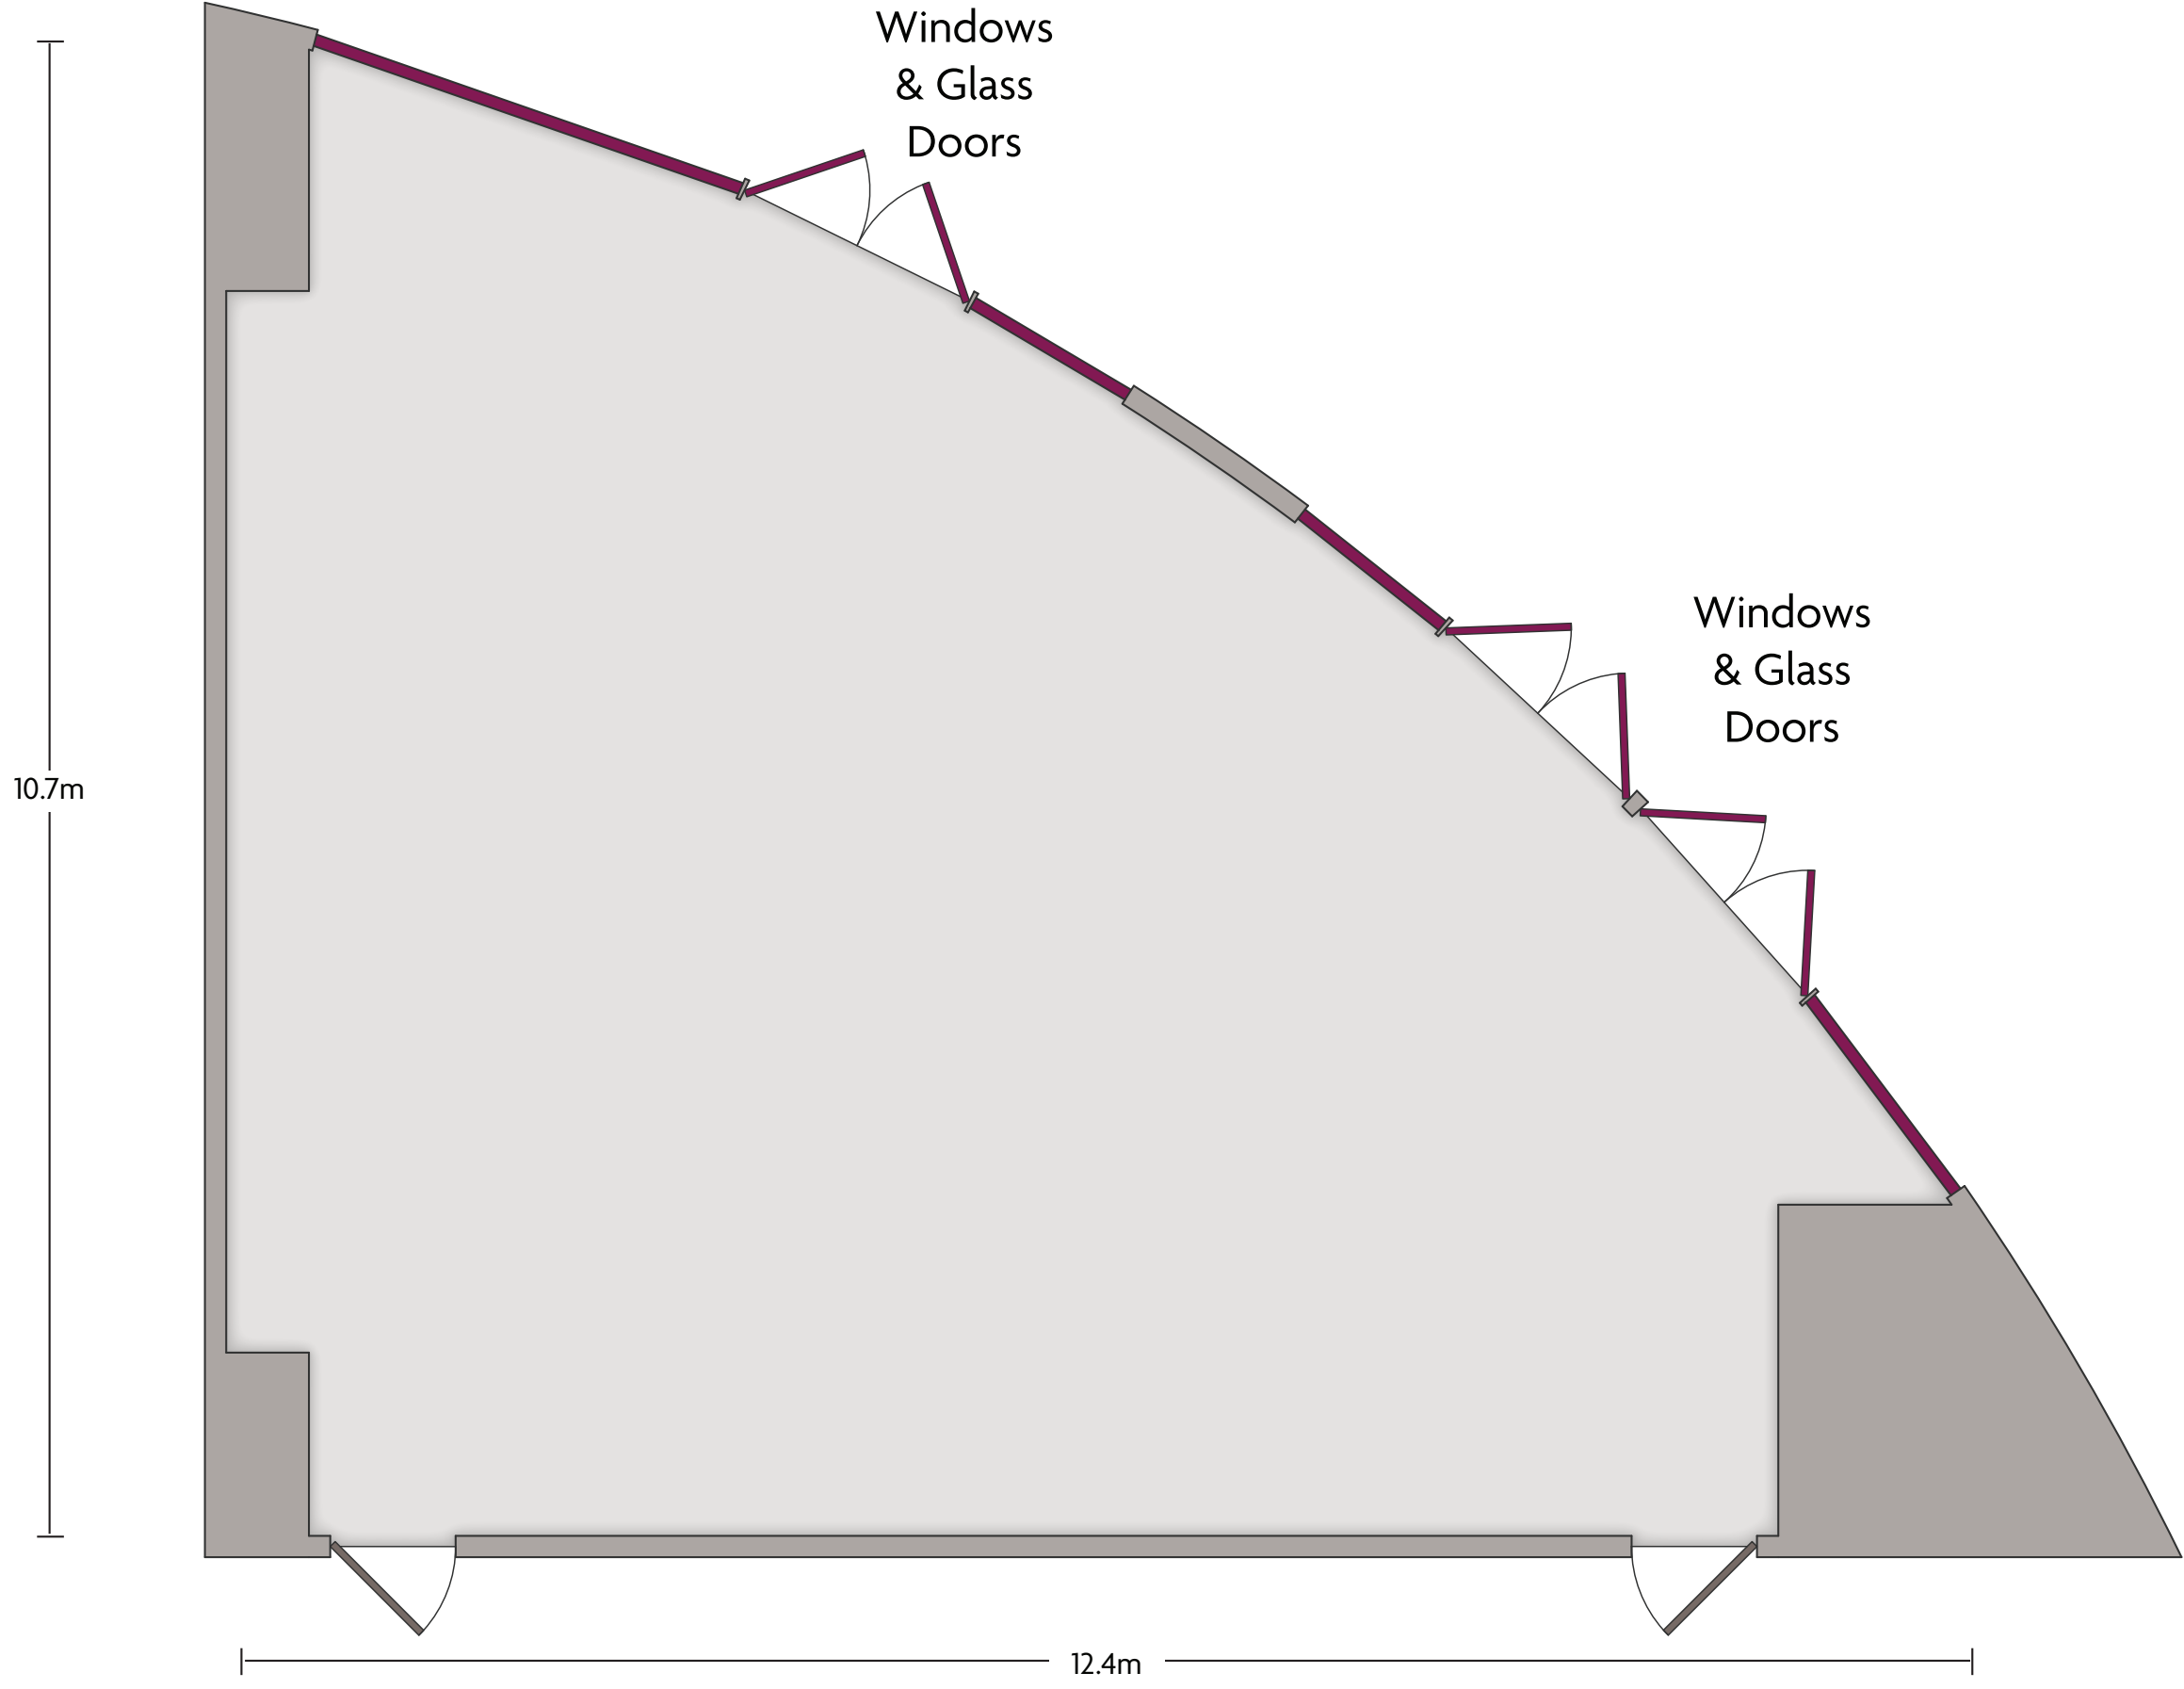

Crowne Plaza® Hong Kong Kowloon East Diamond 8C

LENGTH: 12.4m   WIDTH: 10.7m   HEIGHT: 3m   TOTAL SQUARE METERS: 91m²   MAXIMUM CAPACITY: 56   POWER OUTLETS: 4

No. 3 Tong Tak Street, Tseung Kwan O, Hong Kong | 852-3983-0388

*Multiple layout options available for this space.