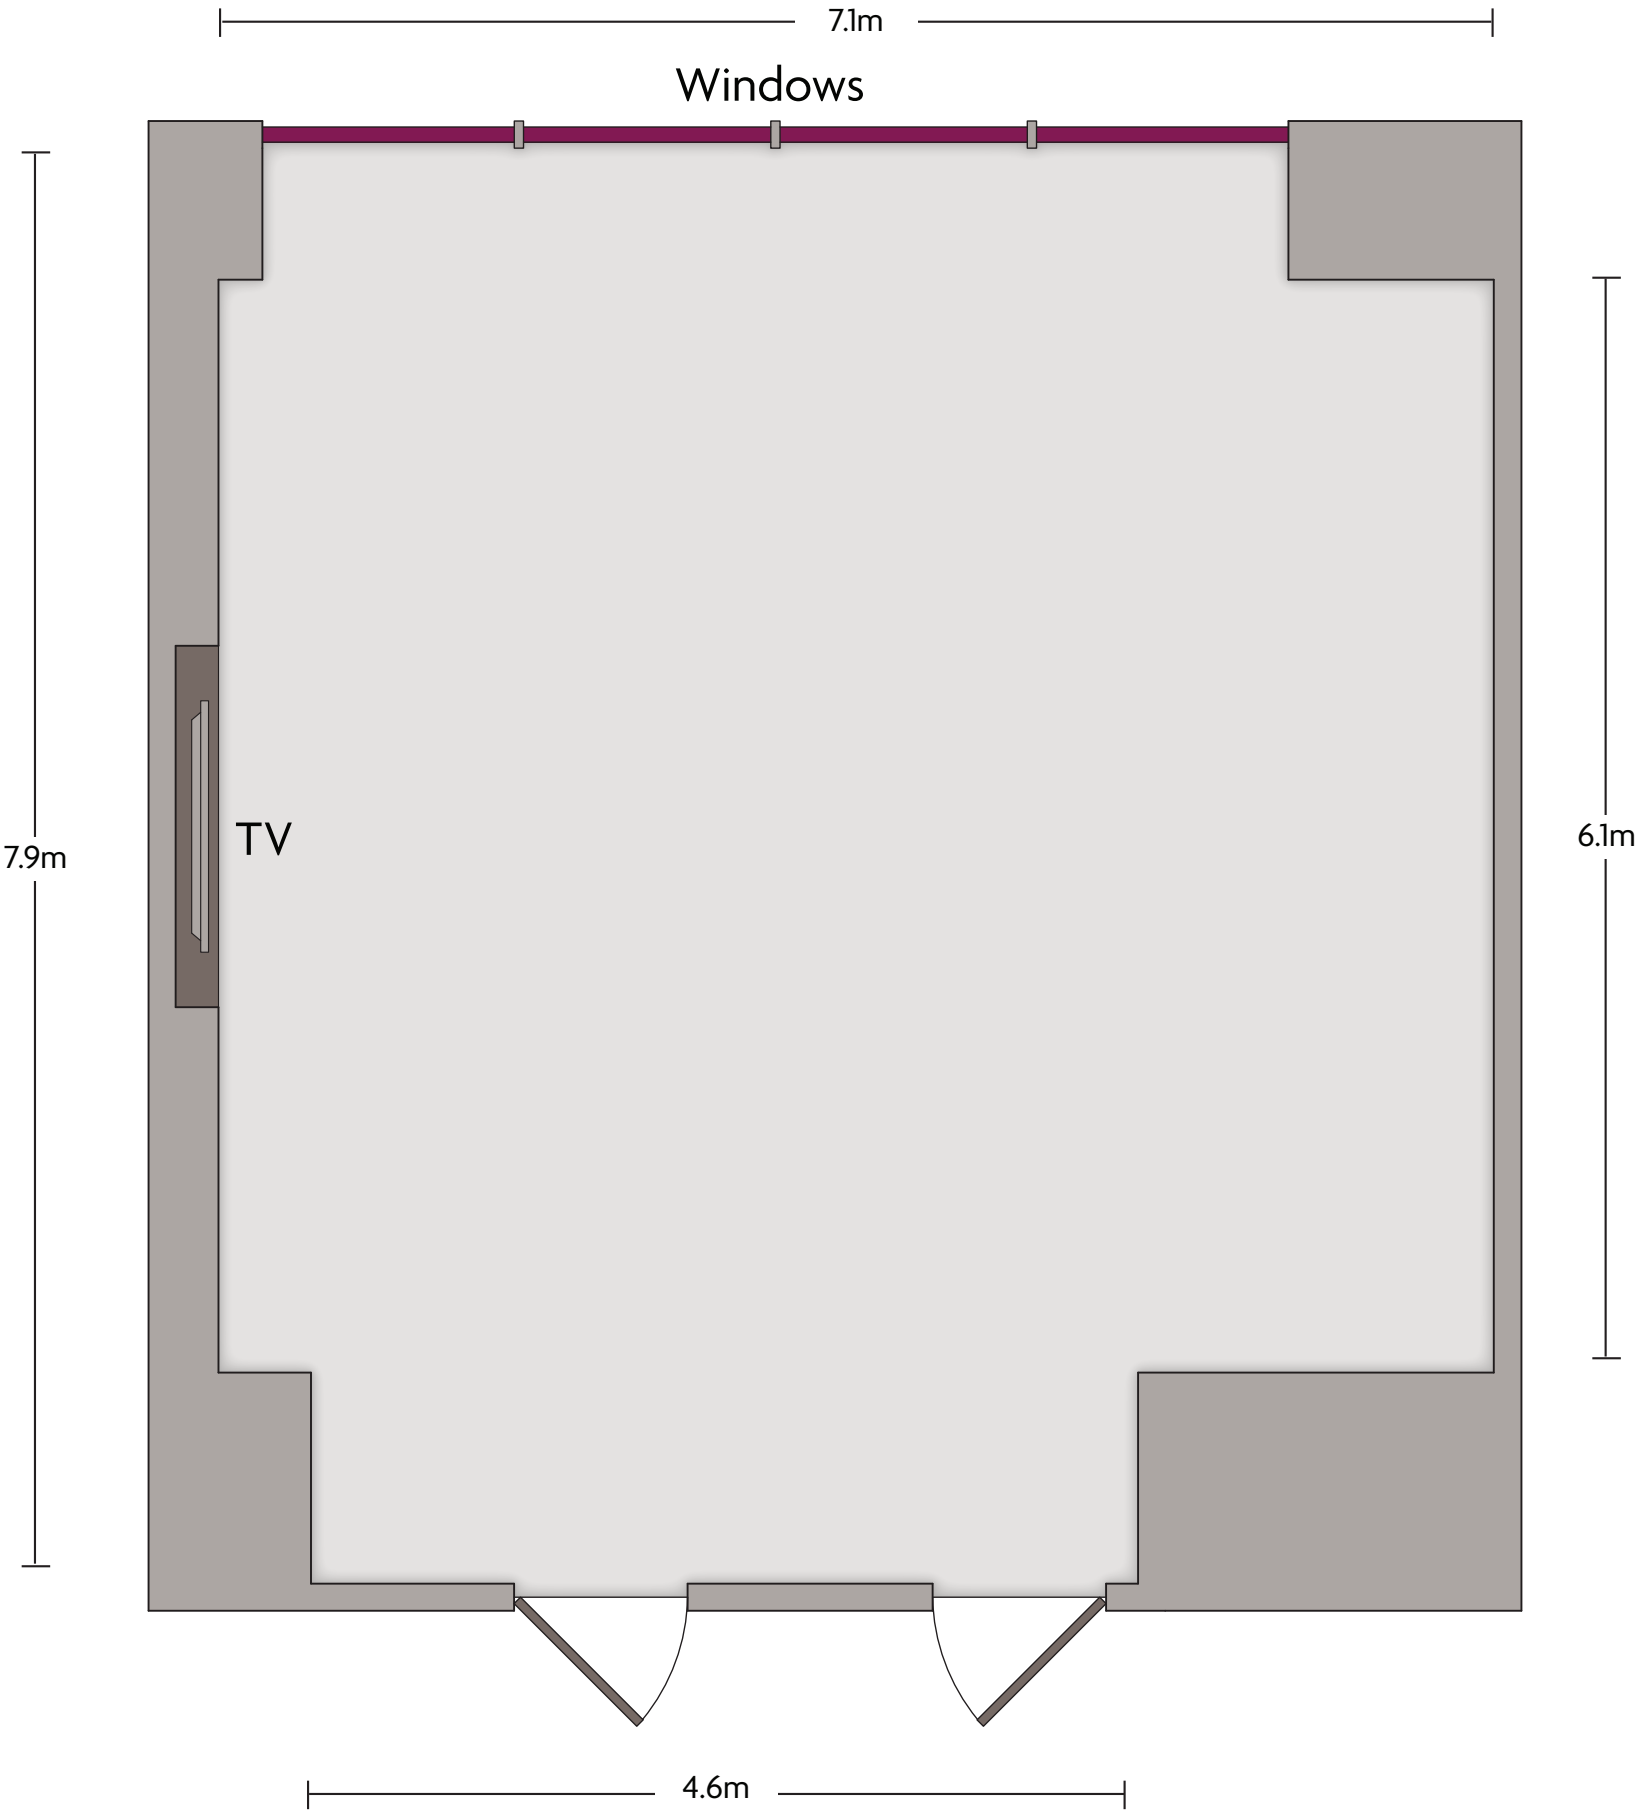

No. 3 Tong Tak Street, Tseung Kwan O, Hong Kong | 852-3983-0388

*Multiple layout options available for this space.

Crowne Plaza® Hong Kong Kowloon East Diamond 2

LENGTH: 6.6m WIDTH: 6.8m HEIGHT: 3m TOTAL SQUARE METERS: 44m² MAXIMUM CAPACITY: 48 POWER OUTLETS: 4

No. 3 Tong Tak Street, Tseung Kwan O, Hong Kong | 852-3983-0388

*Multiple layout options available for this space.

Crowne Plaza® Hong Kong Kowloon East

Diamond 3, 5 & 6

LENGTH: 20.9m WIDTH: 7.9m HEIGHT: 3m TOTAL SQUARE METERS: 139m² MAXIMUM CAPACITY: 168 POWER OUTLETS: 12

LENGTH: 7.9m WIDTH: 7.1m HEIGHT: 3m TOTAL SQUARE METERS: 53m² MAXIMUM CAPACITY: 60 POWER OUTLETS: 4

No. 3 Tong Tak Street, Tseung Kwan O, Hong Kong | 852-3983-0388

*Multiple layout options available for this space.

Crowne Plaza® Hong Kong Kowloon East Diamond 5

CROWNE PLAZA®
洲際酒店集團旗下
HONG KONG KOWLOON EAST
香港九龍東皇冠假日酒店

LENGTH: 7.2m WIDTH: 7m HEIGHT: 3m TOTAL SQUARE METERS: 48m² MAXIMUM CAPACITY: 60 POWER OUTLETS: 4