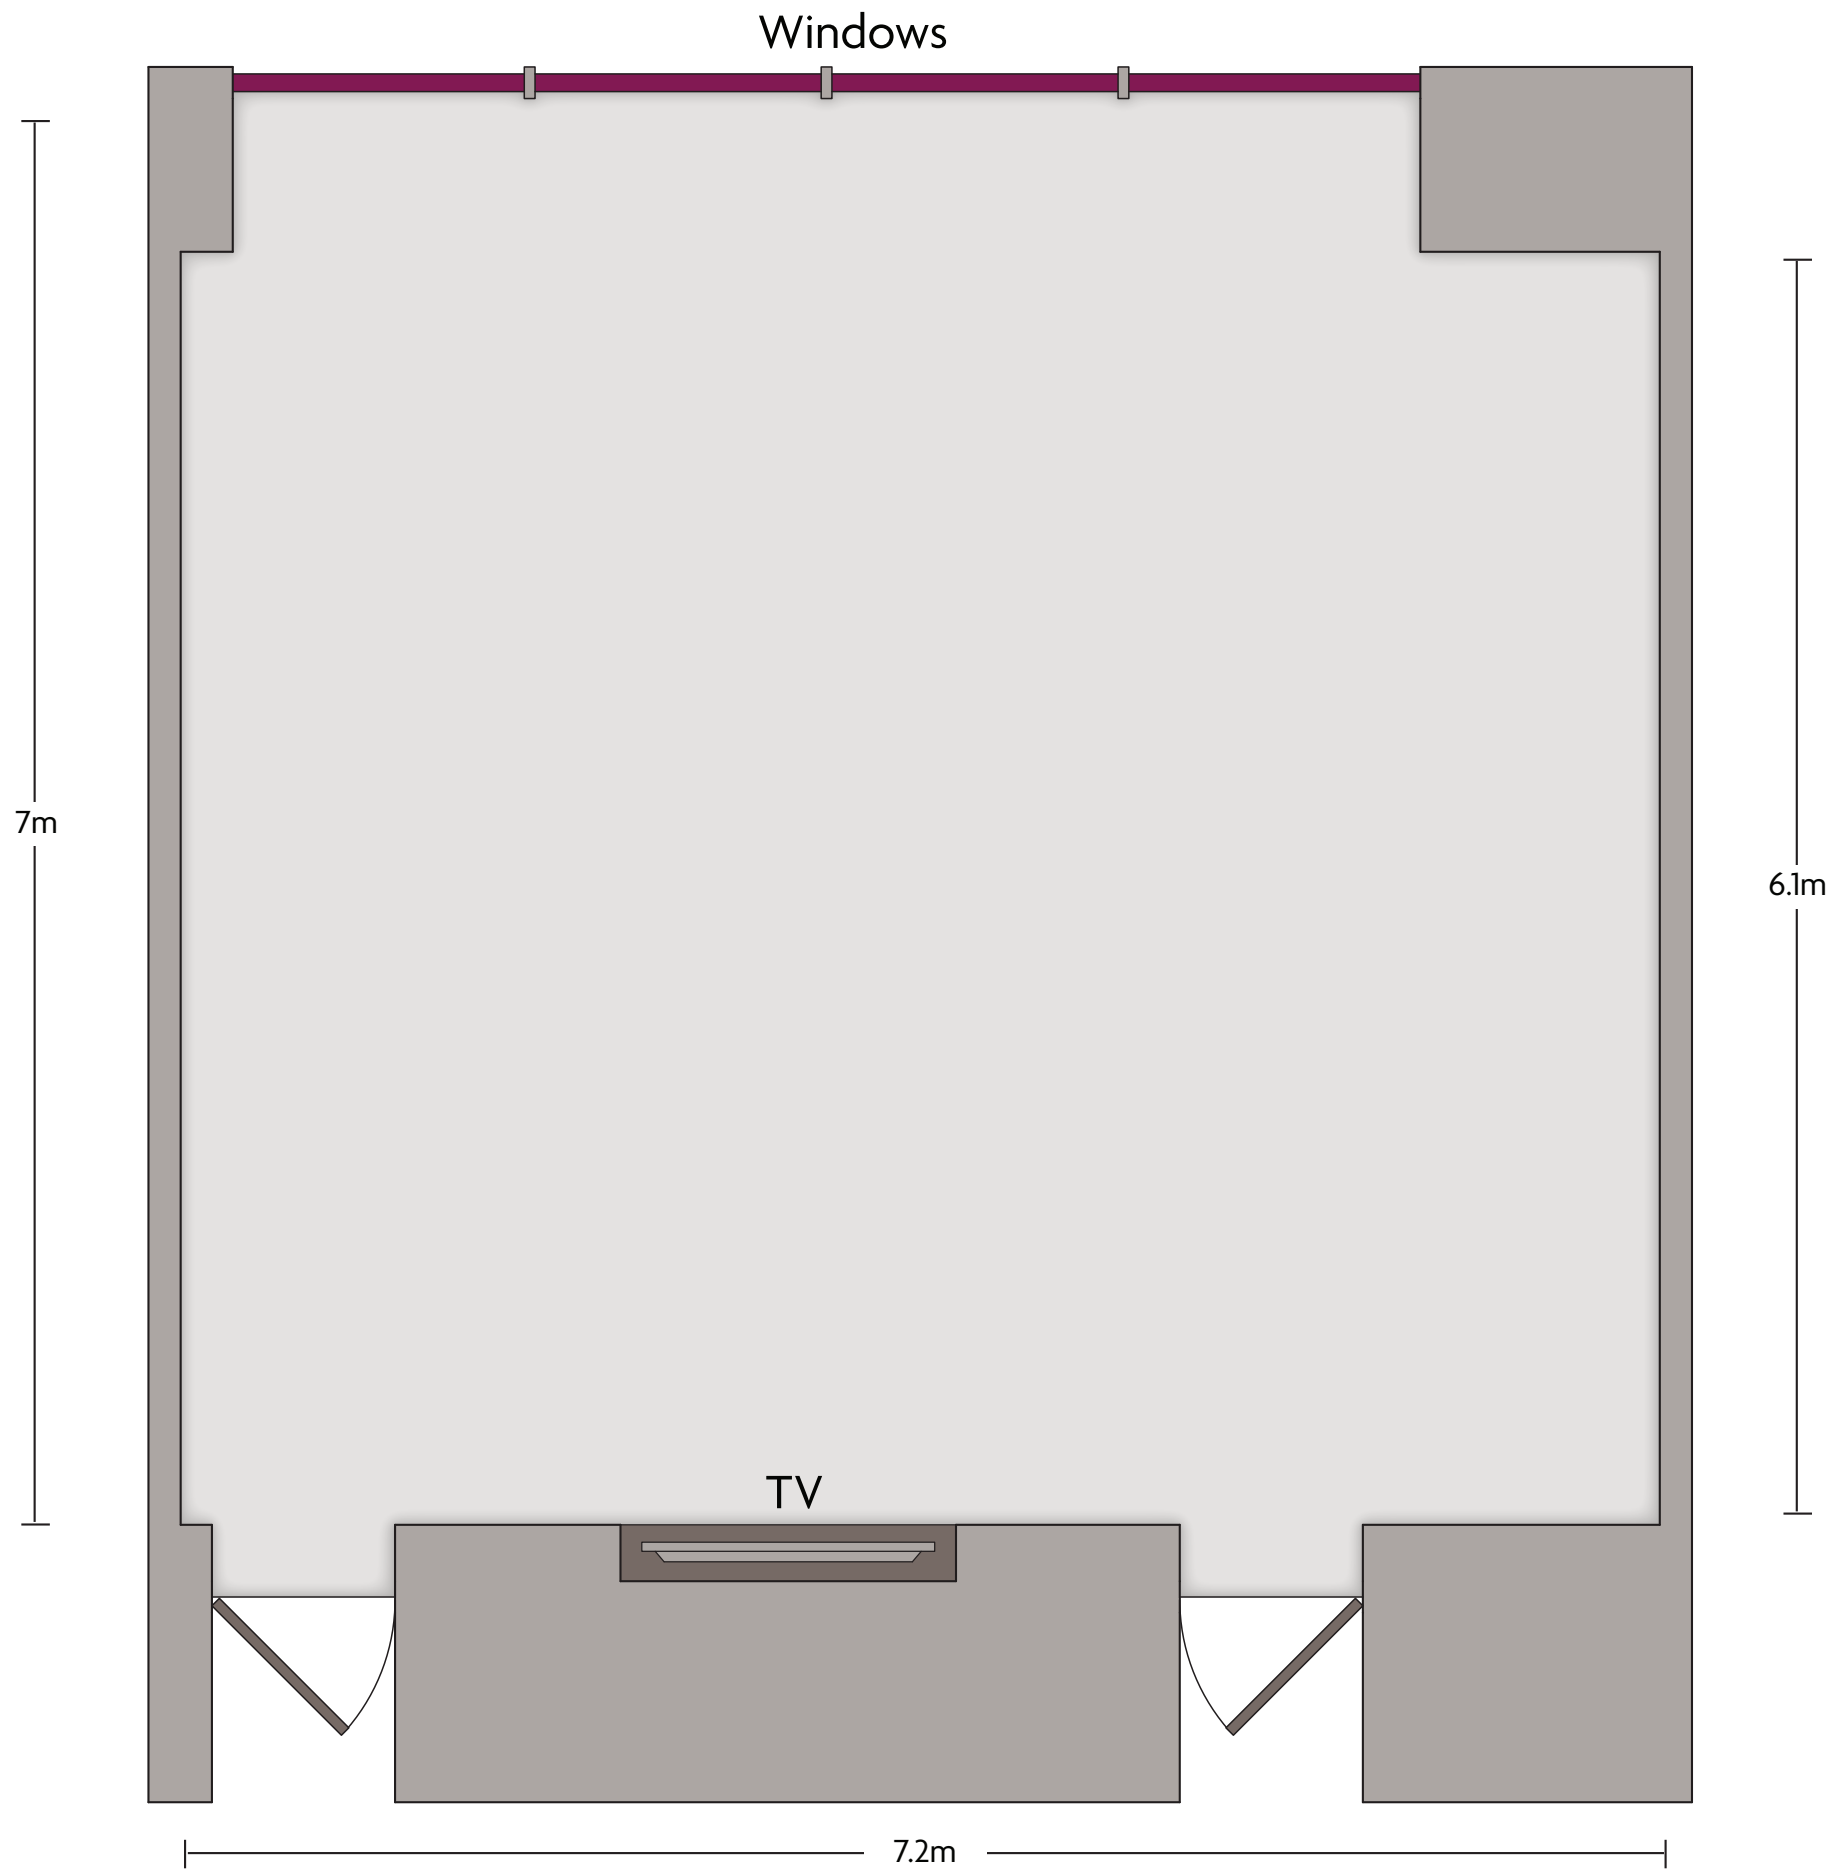

LENGTH: 7.9m WIDTH: 7.1m HEIGHT: 3m TOTAL SQUARE METERS: 53m² MAXIMUM CAPACITY: 60 POWER OUTLETS: 4

No. 3 Tong Tak Street, Tseung Kwan O, Hong Kong | 852-3983-0388

*Multiple layout options available for this space.

Crowne Plaza® Hong Kong Kowloon East Diamond 5

CROWNE PLAZA®
洲際酒店集團旗下
HONG KONG KOWLOON EAST
香港九龍東皇冠假日酒店

LENGTH: 7.2m WIDTH: 7m HEIGHT: 3m TOTAL SQUARE METERS: 48m² MAXIMUM CAPACITY: 60 POWER OUTLETS: 4