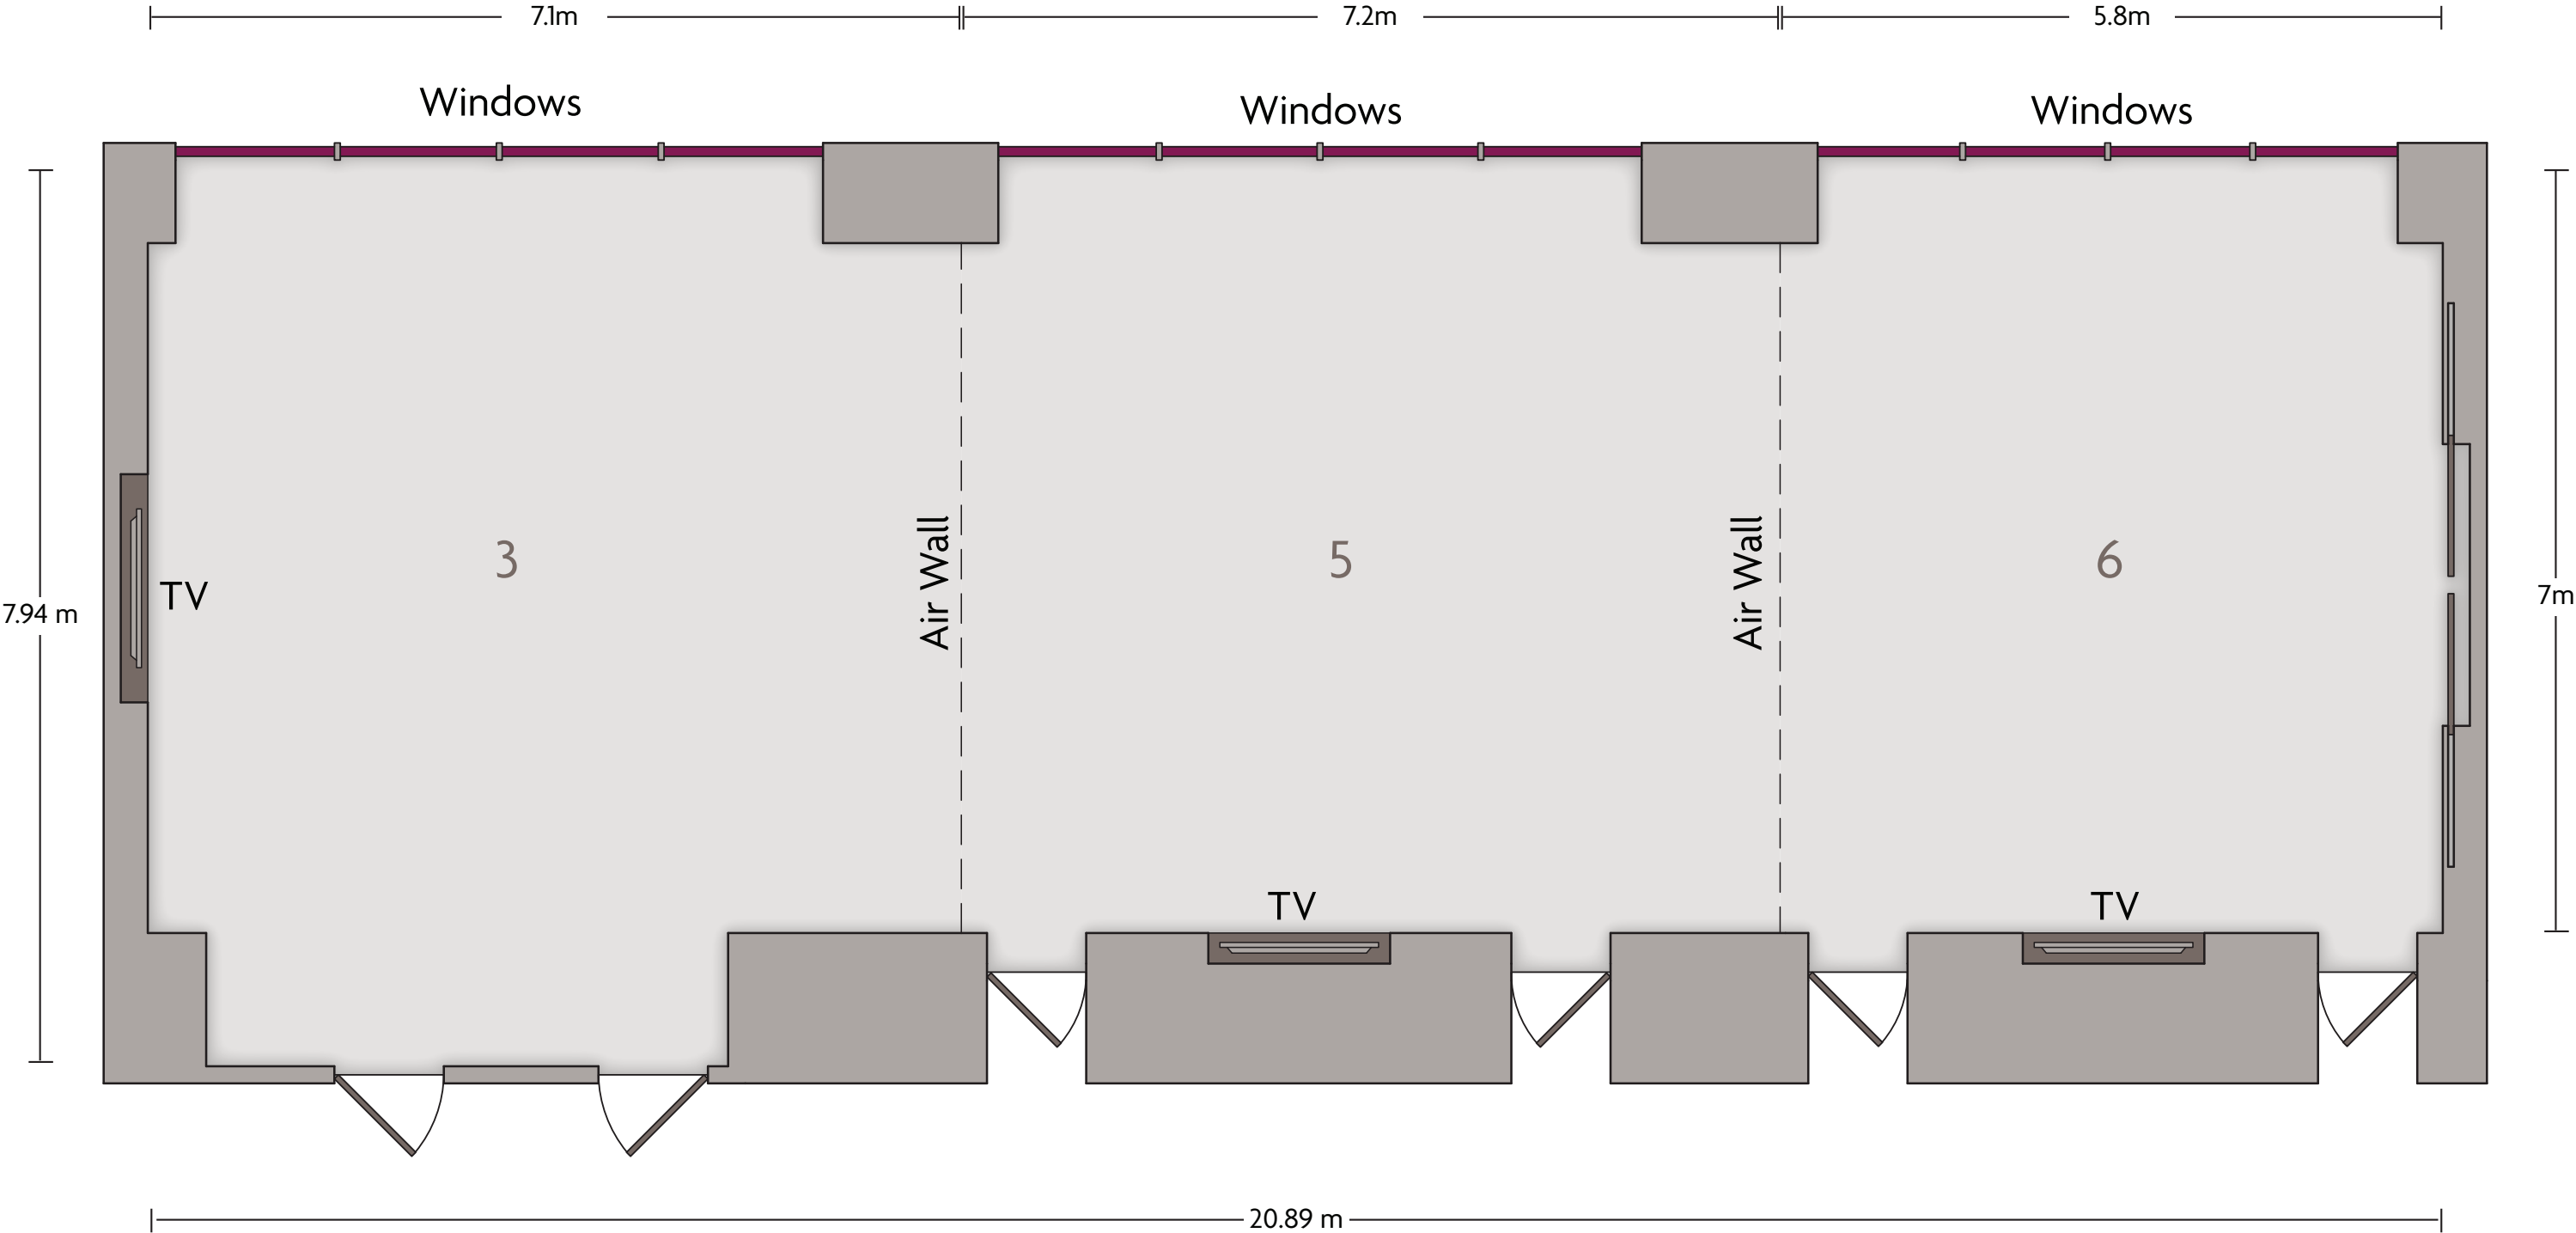

*Multiple layout options available for this space.

Crowne Plaza® Hong Kong Kowloon East Diamond 1

 **CROWNE PLAZA®**
洲際酒店集團旗下
HONG KONG KOWLOON EAST
香港九龍東皇冠假日酒店

LENGTH: 6.6m WIDTH: 6.8m HEIGHT: 3m TOTAL SQUARE METERS: 44m² MAXIMUM CAPACITY: 60 POWER OUTLETS: 4

No. 3 Tong Tak Street, Tseung Kwan O, Hong Kong | 852-3983-0388

*Multiple layout options available for this space.

Crowne Plaza® Hong Kong Kowloon East Diamond 2

LENGTH: 6.6m WIDTH: 6.8m HEIGHT: 3m TOTAL SQUARE METERS: 44m² MAXIMUM CAPACITY: 48 POWER OUTLETS: 4

No. 3 Tong Tak Street, Tseung Kwan O, Hong Kong | 852-3983-0388

*Multiple layout options available for this space.

Crowne Plaza® Hong Kong Kowloon East

Diamond 3, 5 & 6

LENGTH: 20.9m WIDTH: 7.9m HEIGHT: 3m TOTAL SQUARE METERS: 139m² MAXIMUM CAPACITY: 168 POWER OUTLETS: 12

Crowne Plaza® Hong Kong Kowloon East Diamond 5

CROWNE PLAZA®
洲際酒店集團旗下
HONG KONG KOWLOON EAST
香港九龍東皇冠假日酒店

LENGTH: 7.2m WIDTH: 7m HEIGHT: 3m TOTAL SQUARE METERS: 48m² MAXIMUM CAPACITY: 60 POWER OUTLETS: 4