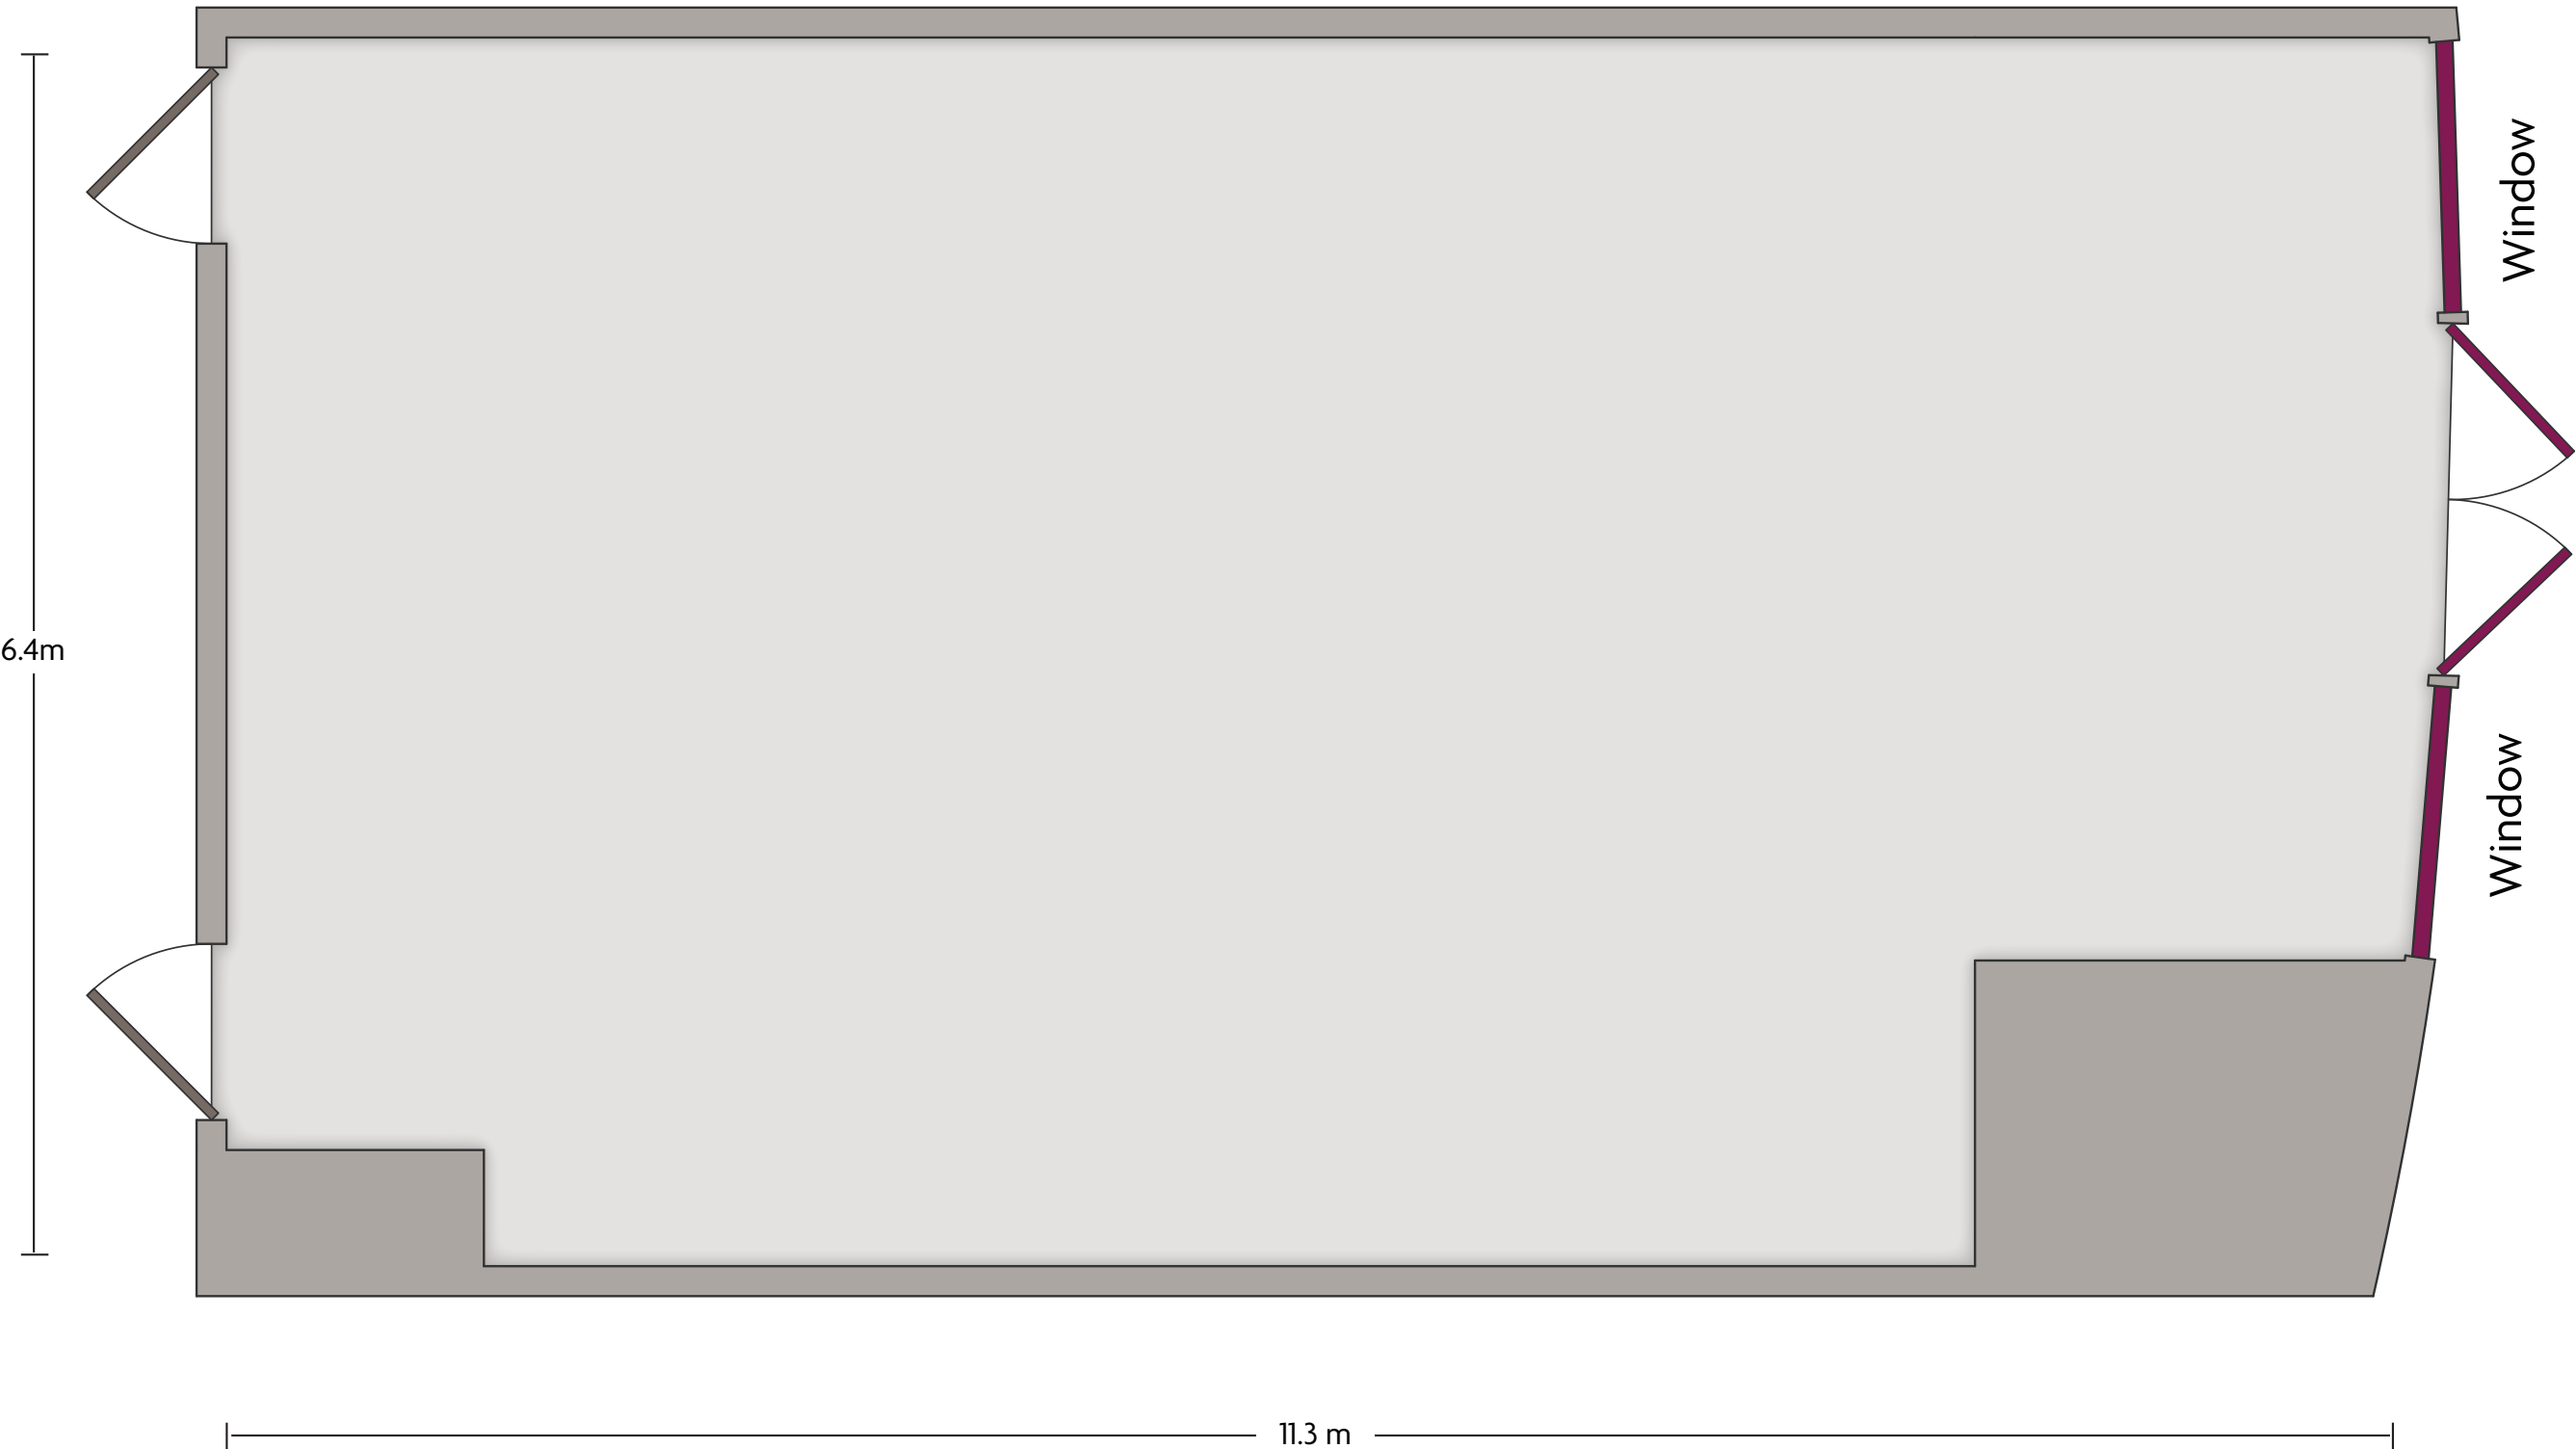

No. 3 Tong Tak Street, Tseung Kwan O, Hong Kong | 852-3983-0388

*Multiple layout options available for this space.

Crowne Plaza® Hong Kong Kowloon East Diamond 8A

LENGTH: 11.1m WIDTH: 5.9m HEIGHT: 3m TOTAL SQUARE METERS: 58m² MAXIMUM CAPACITY: 56 POWER OUTLETS: 4

No. 3 Tong Tak Street, Tseung Kwan O, Hong Kong | 852-3983-0388

*Multiple layout options available for this space.

Crowne Plaza® Hong Kong Kowloon East Diamond 8B

LENGTH: 11.3m WIDTH: 6.4m HEIGHT: 3m TOTAL SQUARE METERS: 66m² MAXIMUM CAPACITY: 72 POWER OUTLETS: 4