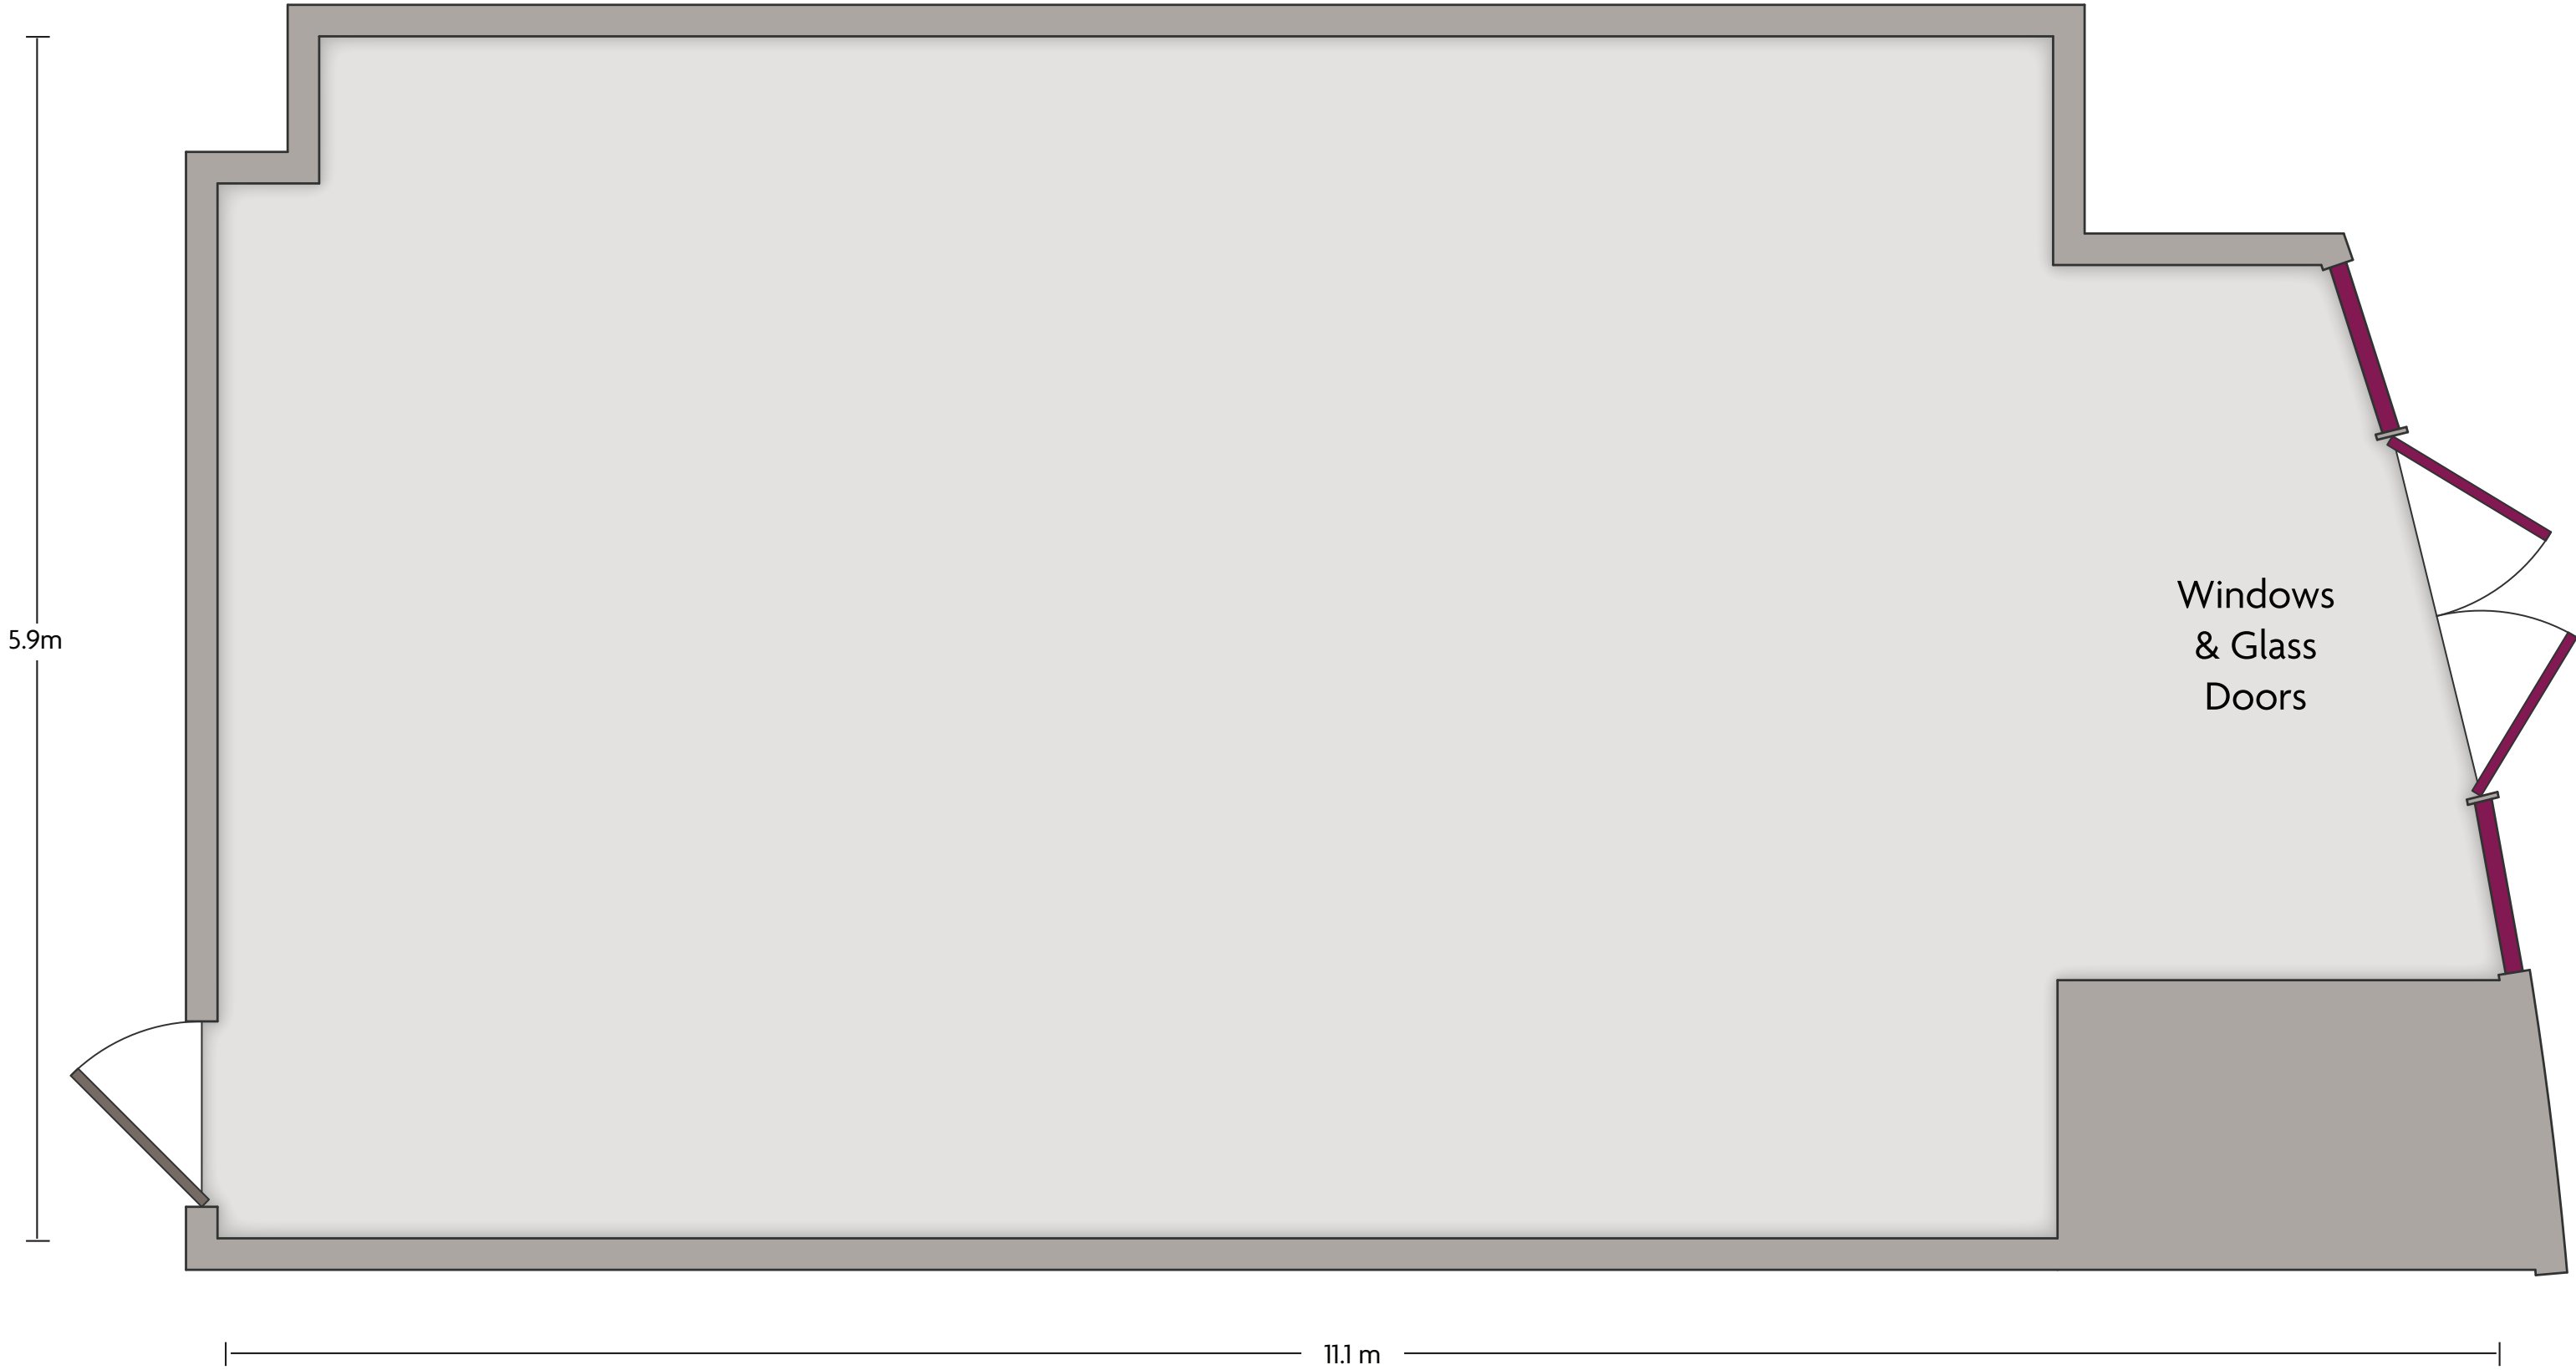

No. 3 Tong Tak Street, Tseung Kwan O, Hong Kong | 852-3983-0388

*Multiple layout options available for this space.

Crowne Plaza® Hong Kong Kowloon East Diamond 8A, 8B & 8C

LENGTH: 27.2m WIDTH: 16.3m HEIGHT: 3m TOTAL SQUARE METERS: 355m² MAXIMUM CAPACITY: 280 POWER OUTLETS: 19

No. 3 Tong Tak Street, Tseung Kwan O, Hong Kong | 852-3983-0388

*Multiple layout options available for this space.

Crowne Plaza® Hong Kong Kowloon East Diamond 8A

LENGTH: 11.1m WIDTH: 5.9m HEIGHT: 3m TOTAL SQUARE METERS: 58m² MAXIMUM CAPACITY: 56 POWER OUTLETS: 4