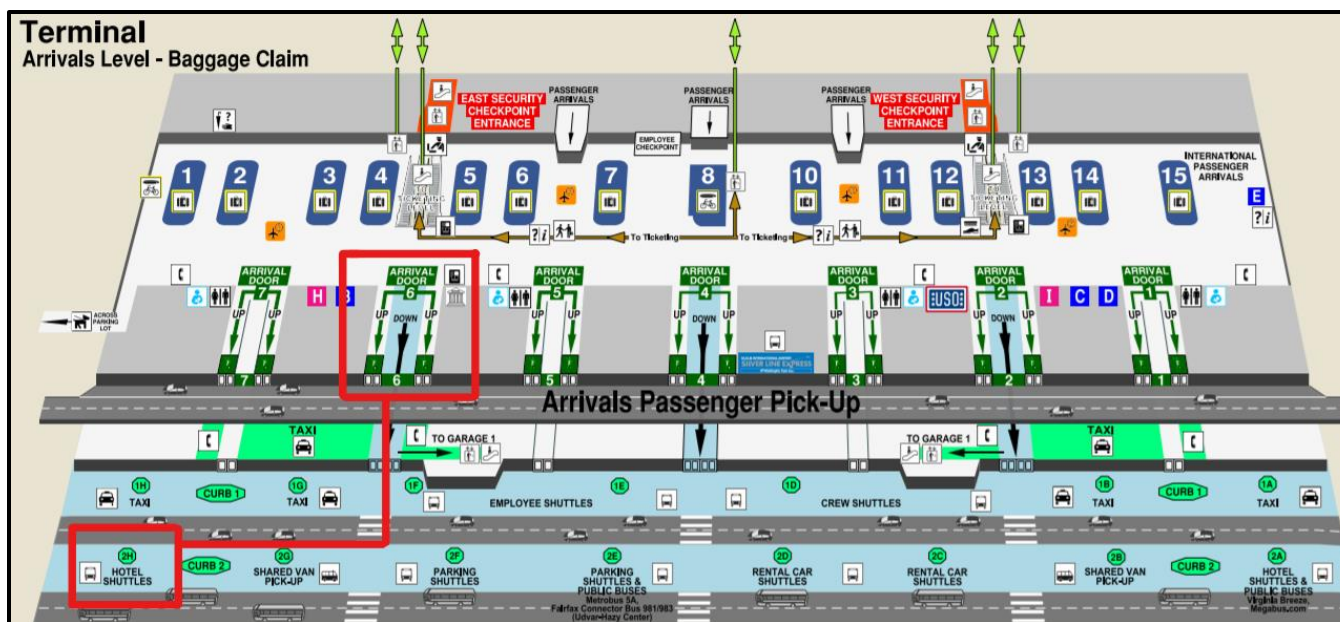

Crowne Plaza Dulles Shuttle Information

Hotel Shuttle Contact: (703) 471-6700

IAD Shuttle Pickup location: Curb 2H (outside of Arrival Door 6)

Airport Pickup (IAD to Crowne Plaza):

- **5am-11pm:** shuttle arrives at Curb 2H approximately **00:15** and **00:45** after the hour.
- **11pm-5am:** please call the hotel to request the shuttle.

Airport Dropoff (Crowne Plaza to IAD):

- **5am-11pm:** shuttle departs the hotel lobby every 30 minutes on the hour (**:00**) and half hour (**:30**)
- **11pm-5am:** please ask a Front Desk agent to request the shuttle to IAD

Local Office Shuttle:

Available to corporate offices within a **3-mile radius**. Runs continuously during AM/PM rush hours.

- **7am-9am:** shuttle departs the lobby every 30 minutes. Please ask the Front Desk to schedule a drop off
- **4pm-6pm:** please call the Front Desk to request a pickup approximately 15 minutes before your pickup time