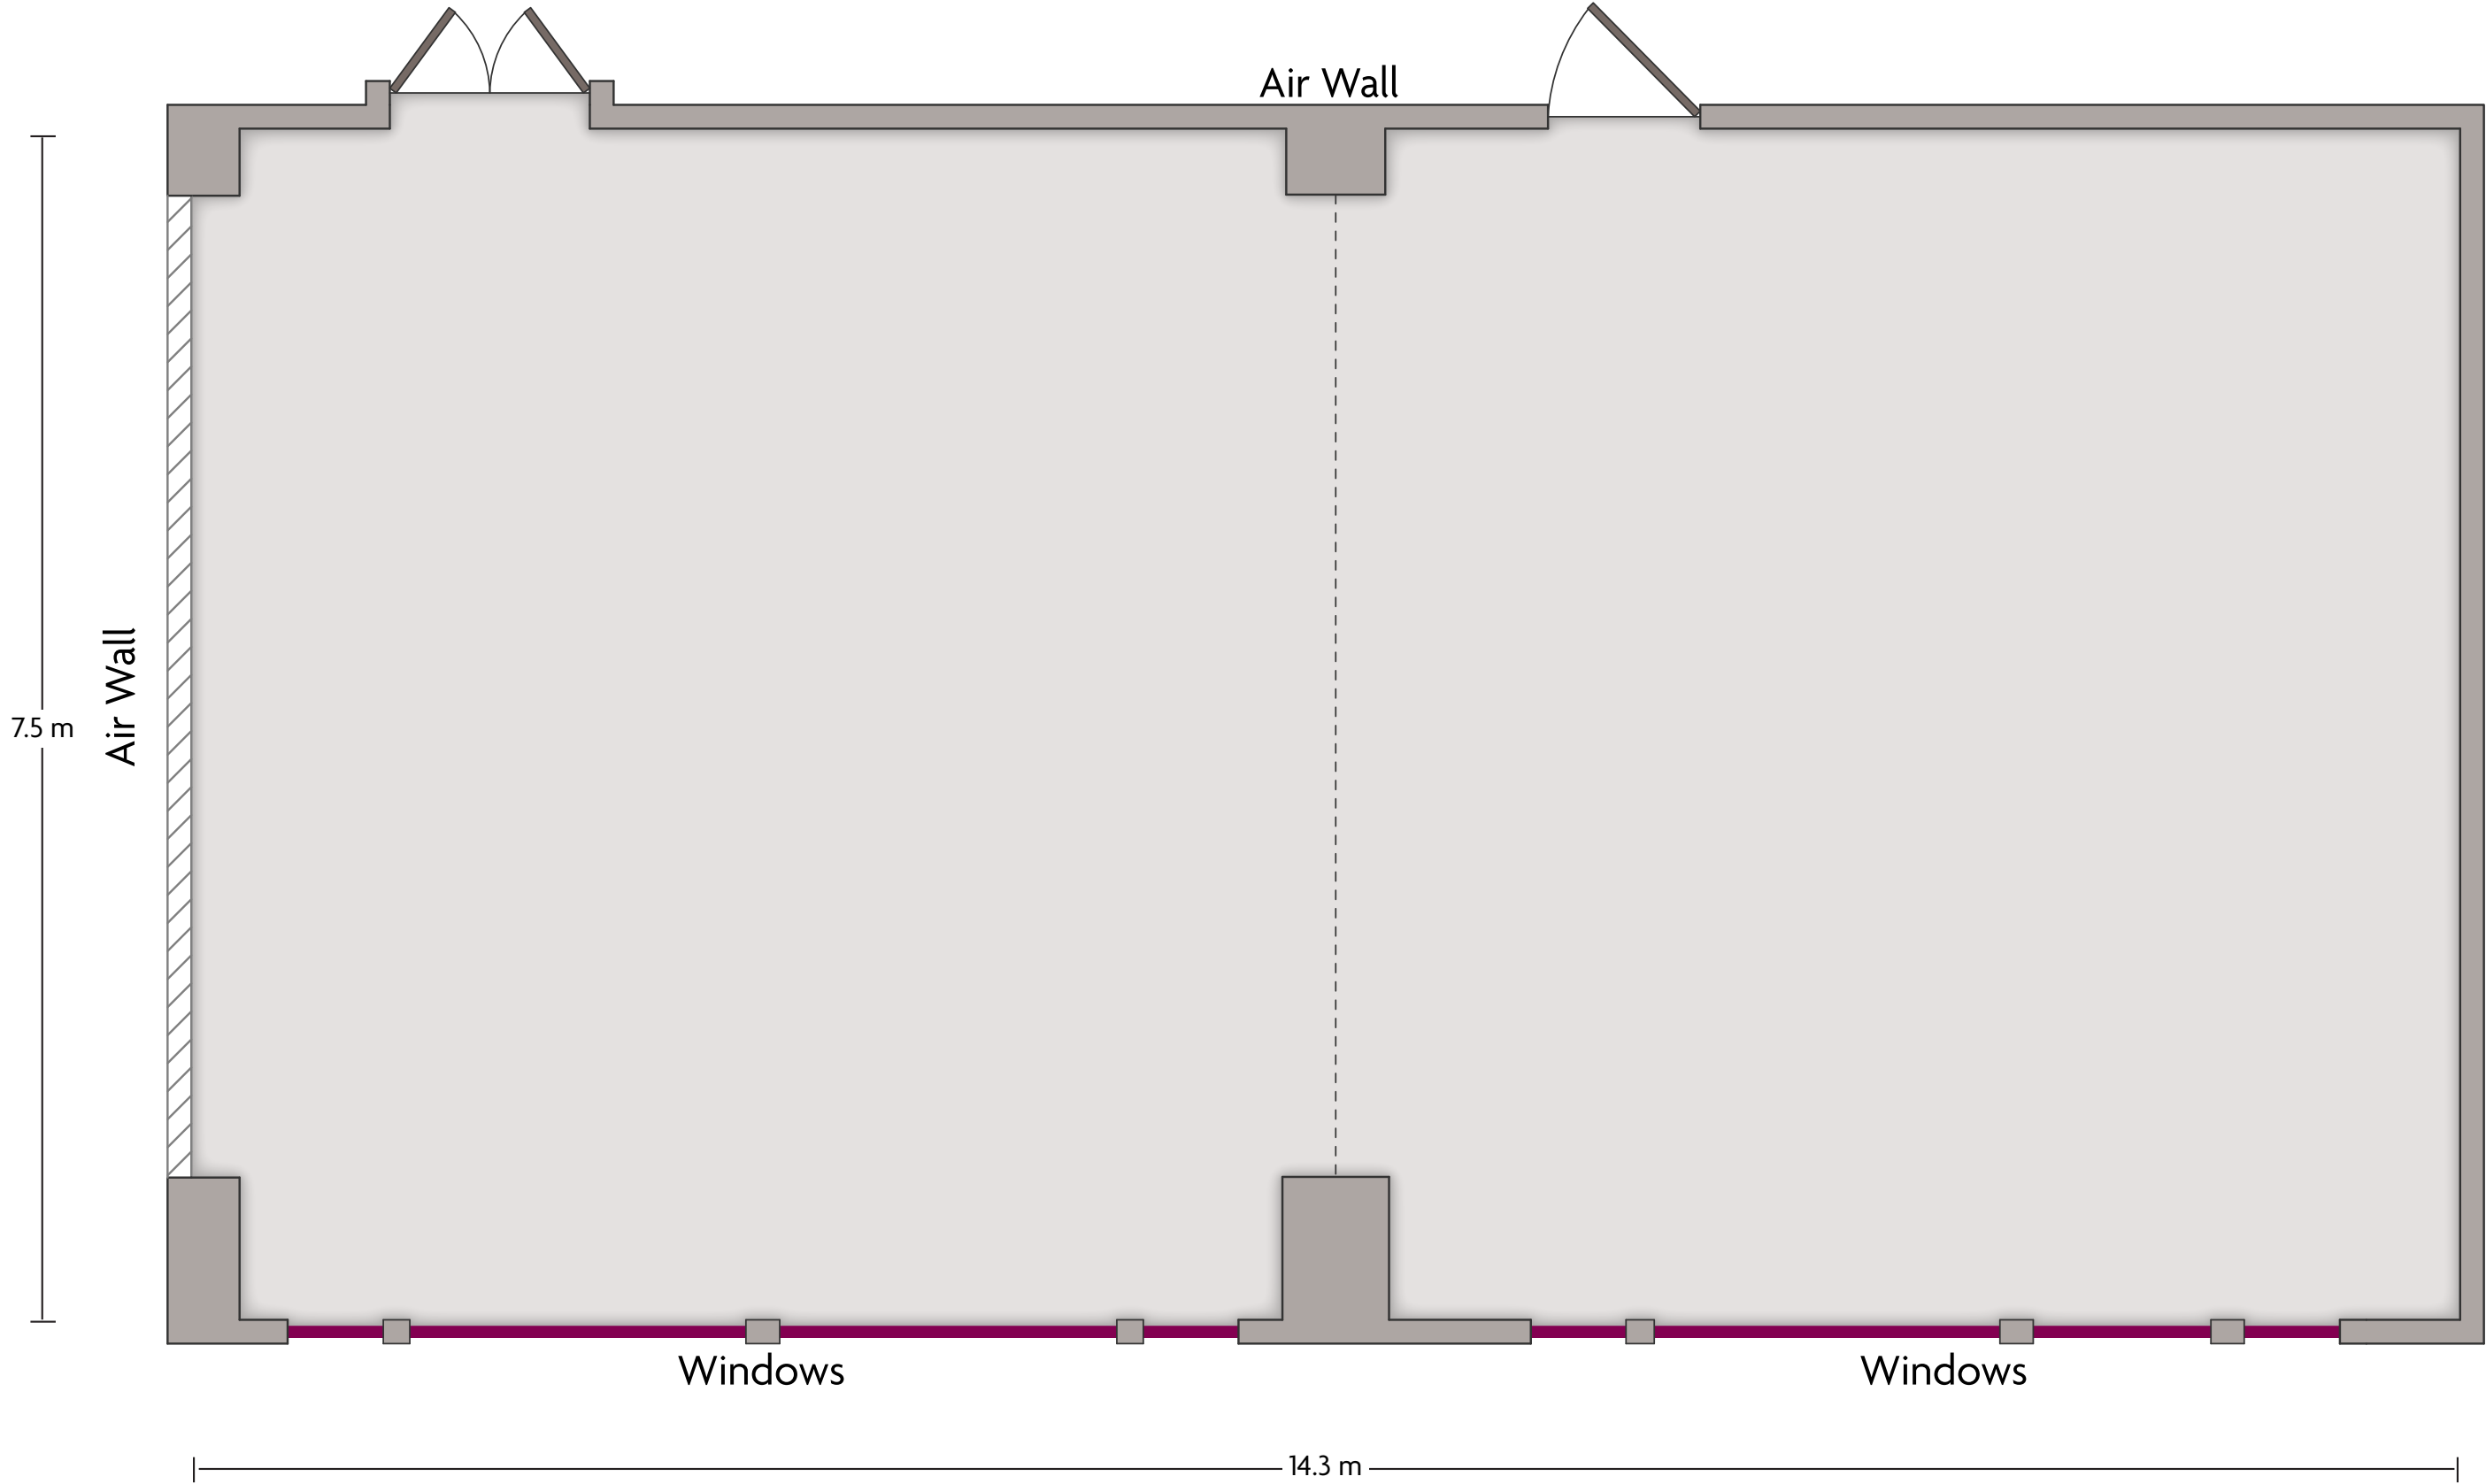

Mannerheimintie 50 | Helsinki - 00260, Finland | +358 925210000

*Multiple layout options available for this space.

LENGTH: 8.3 m WIDTH: 6.4 m HEIGHT: 3.7 m TOTAL SQUARE METERS: 54.2 m² MAXIMUM CAPACITY: 60 POWER OUTLETS: 8

Mannerheimintie 50 | Helsinki - 00260, Finland | +358 925210000

*Multiple layout options available for this space.

LENGTH: 5.3 m WIDTH: 3.6 m HEIGHT: 3.4 m TOTAL SQUARE METERS: 18.7 m² MAXIMUM CAPACITY: 12 POWER OUTLETS: 6

*Multiple layout options available for this space.

LENGTH: 14.3 m WIDTH: 7.5 m HEIGHT: 3.3 m TOTAL SQUARE METERS: 106.1 m² MAXIMUM CAPACITY: 120 POWER OUTLETS: 20

Mannerheimintie 50 | Helsinki - 00260, Finland | +358 925210000

*Multiple layout options available for this space.

Crowne Plaza® Helsinki - Boardroom

LENGTH: 9.2 m WIDTH: 7.6 m HEIGHT: 3.3 m TOTAL SQUARE METERS: 60.2 m² MAXIMUM CAPACITY: 12 POWER OUTLETS: 14

Mannerheimintie 50 | Helsinki - 00260, Finland | +358 925210000