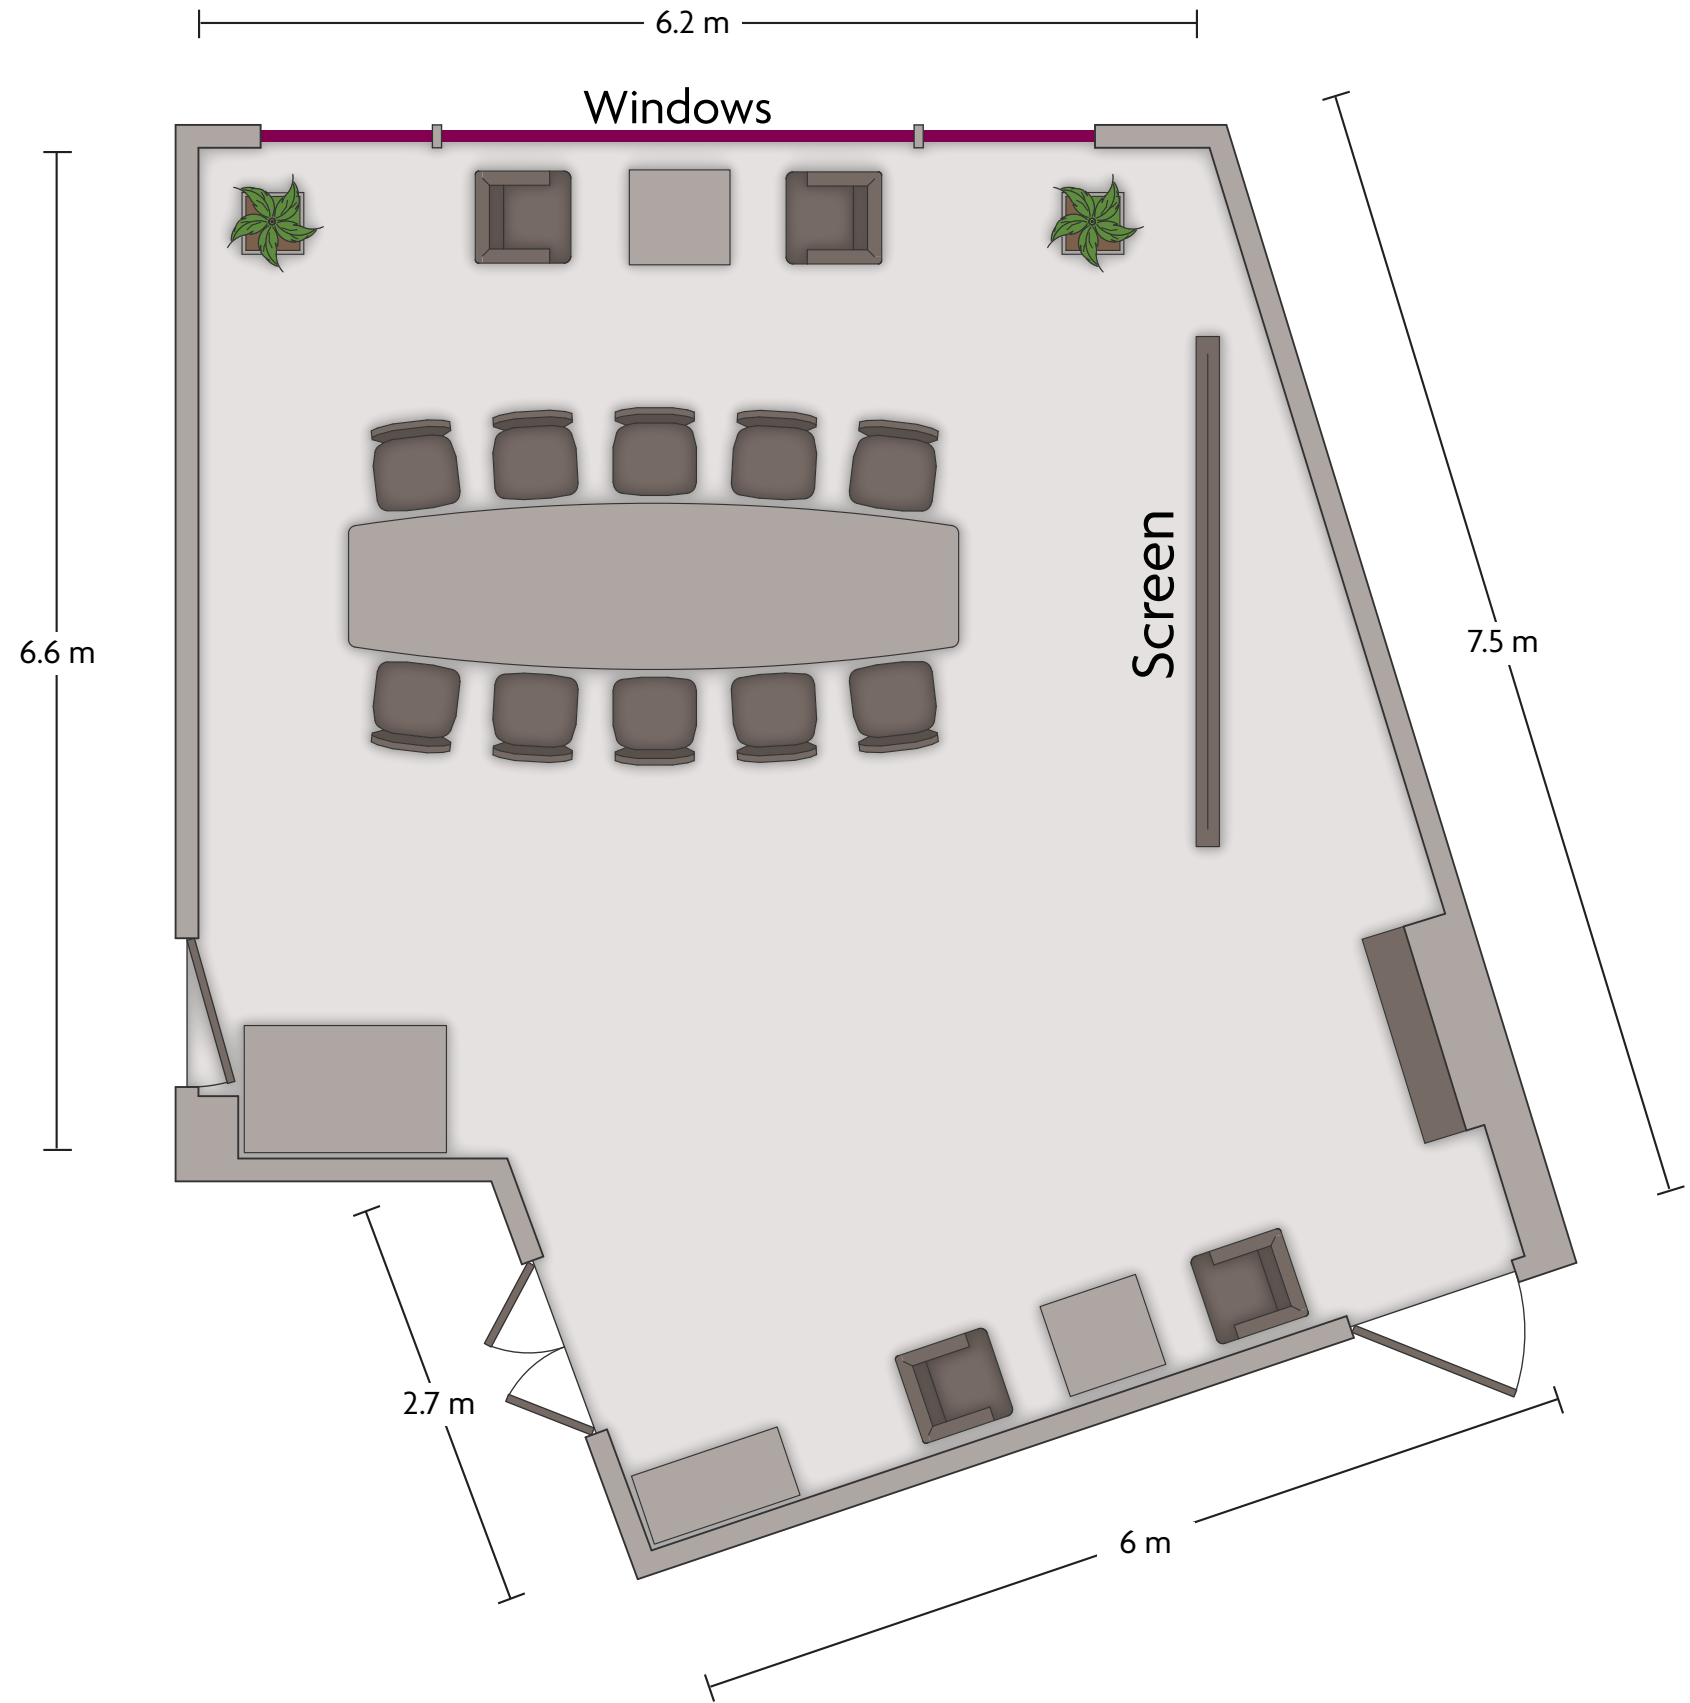

*Multiple layout options available for this space.

LENGTH: 14.3 m WIDTH: 7.5 m HEIGHT: 3.3 m TOTAL SQUARE METERS: 106.1 m² MAXIMUM CAPACITY: 120 POWER OUTLETS: 20

Mannerheimintie 50 | Helsinki - 00260, Finland | +358 925210000

*Multiple layout options available for this space.

Crowne Plaza® Helsinki - Boardroom

LENGTH: 9.2 m WIDTH: 7.6 m HEIGHT: 3.3 m TOTAL SQUARE METERS: 60.2 m² MAXIMUM CAPACITY: 12 POWER OUTLETS: 14

Mannerheimintie 50 | Helsinki - 00260, Finland | +358 925210000

LENGTH: 14.4 m WIDTH: 6.7 m HEIGHT: 3.4 m TOTAL SQUARE METERS: 96 m² MAXIMUM CAPACITY: 100 POWER OUTLETS: 22

Mannerheimintie 50 | Helsinki - 00260, Finland | +358 925210000

*Multiple layout options available for this space.

LENGTH: 10.9 m WIDTH: 7.7 m HEIGHT: 3.3 m TOTAL SQUARE METERS: 74 m² MAXIMUM CAPACITY: 80 POWER OUTLETS: 10

Mannerheimintie 50 | Helsinki - 00260, Finland | +358 925210000

*Multiple layout options available for this space.