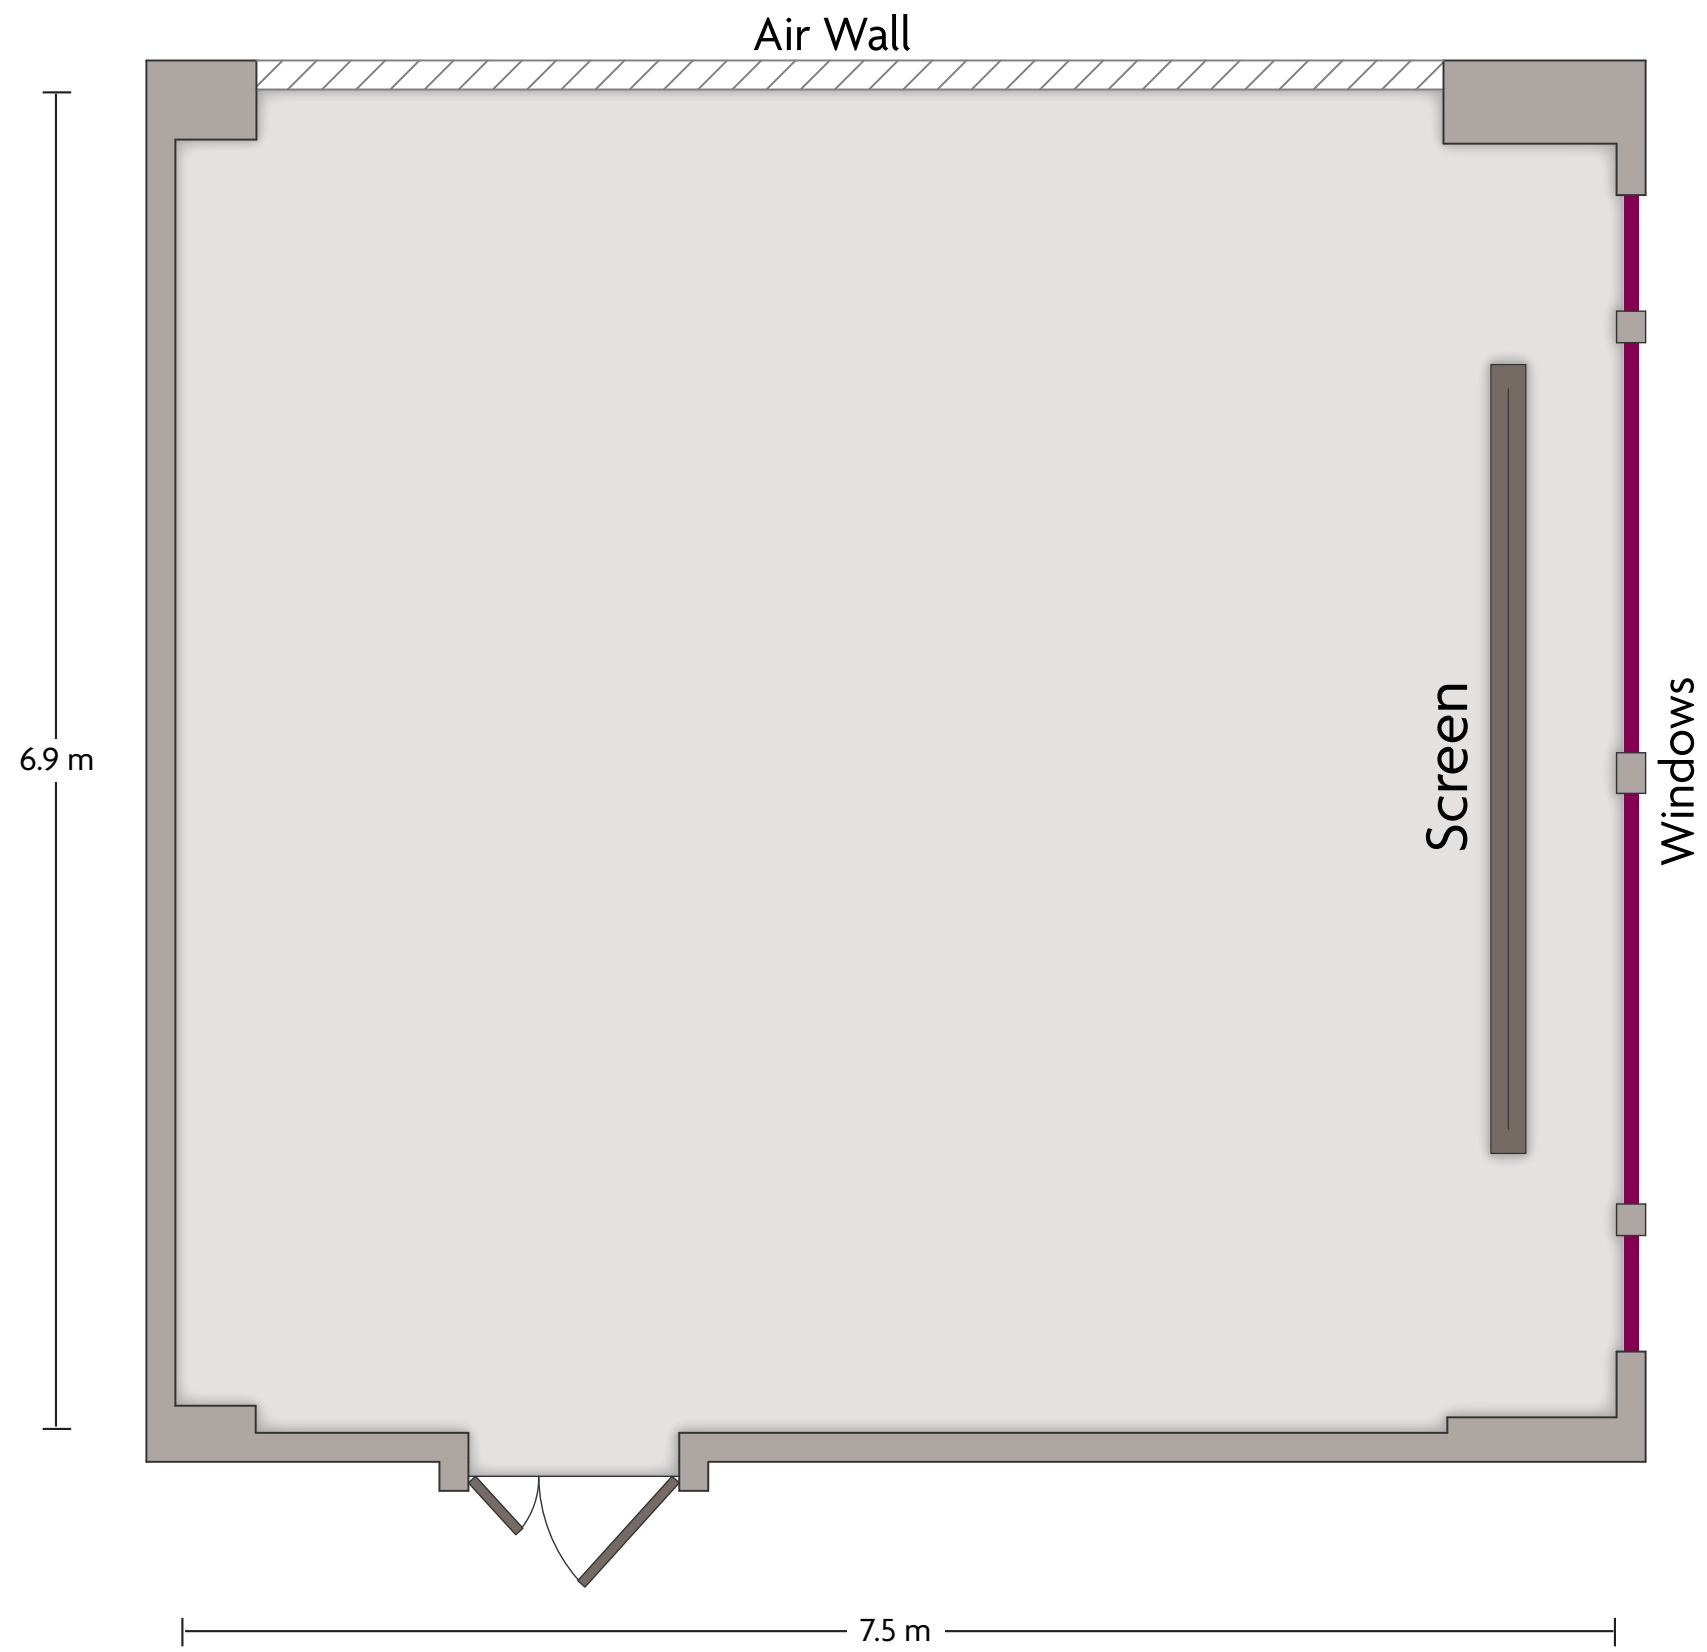

LENGTH: 7.5 m   WIDTH: 6.9 m   HEIGHT: 3.3 m   TOTAL SQUARE METERS: 51.4 m²   MAXIMUM CAPACITY: 60   POWER OUTLETS: 8

Mannerheimintie 50 | Helsinki - 00260, Finland | +358 925210000

*Multiple layout options available for this space.