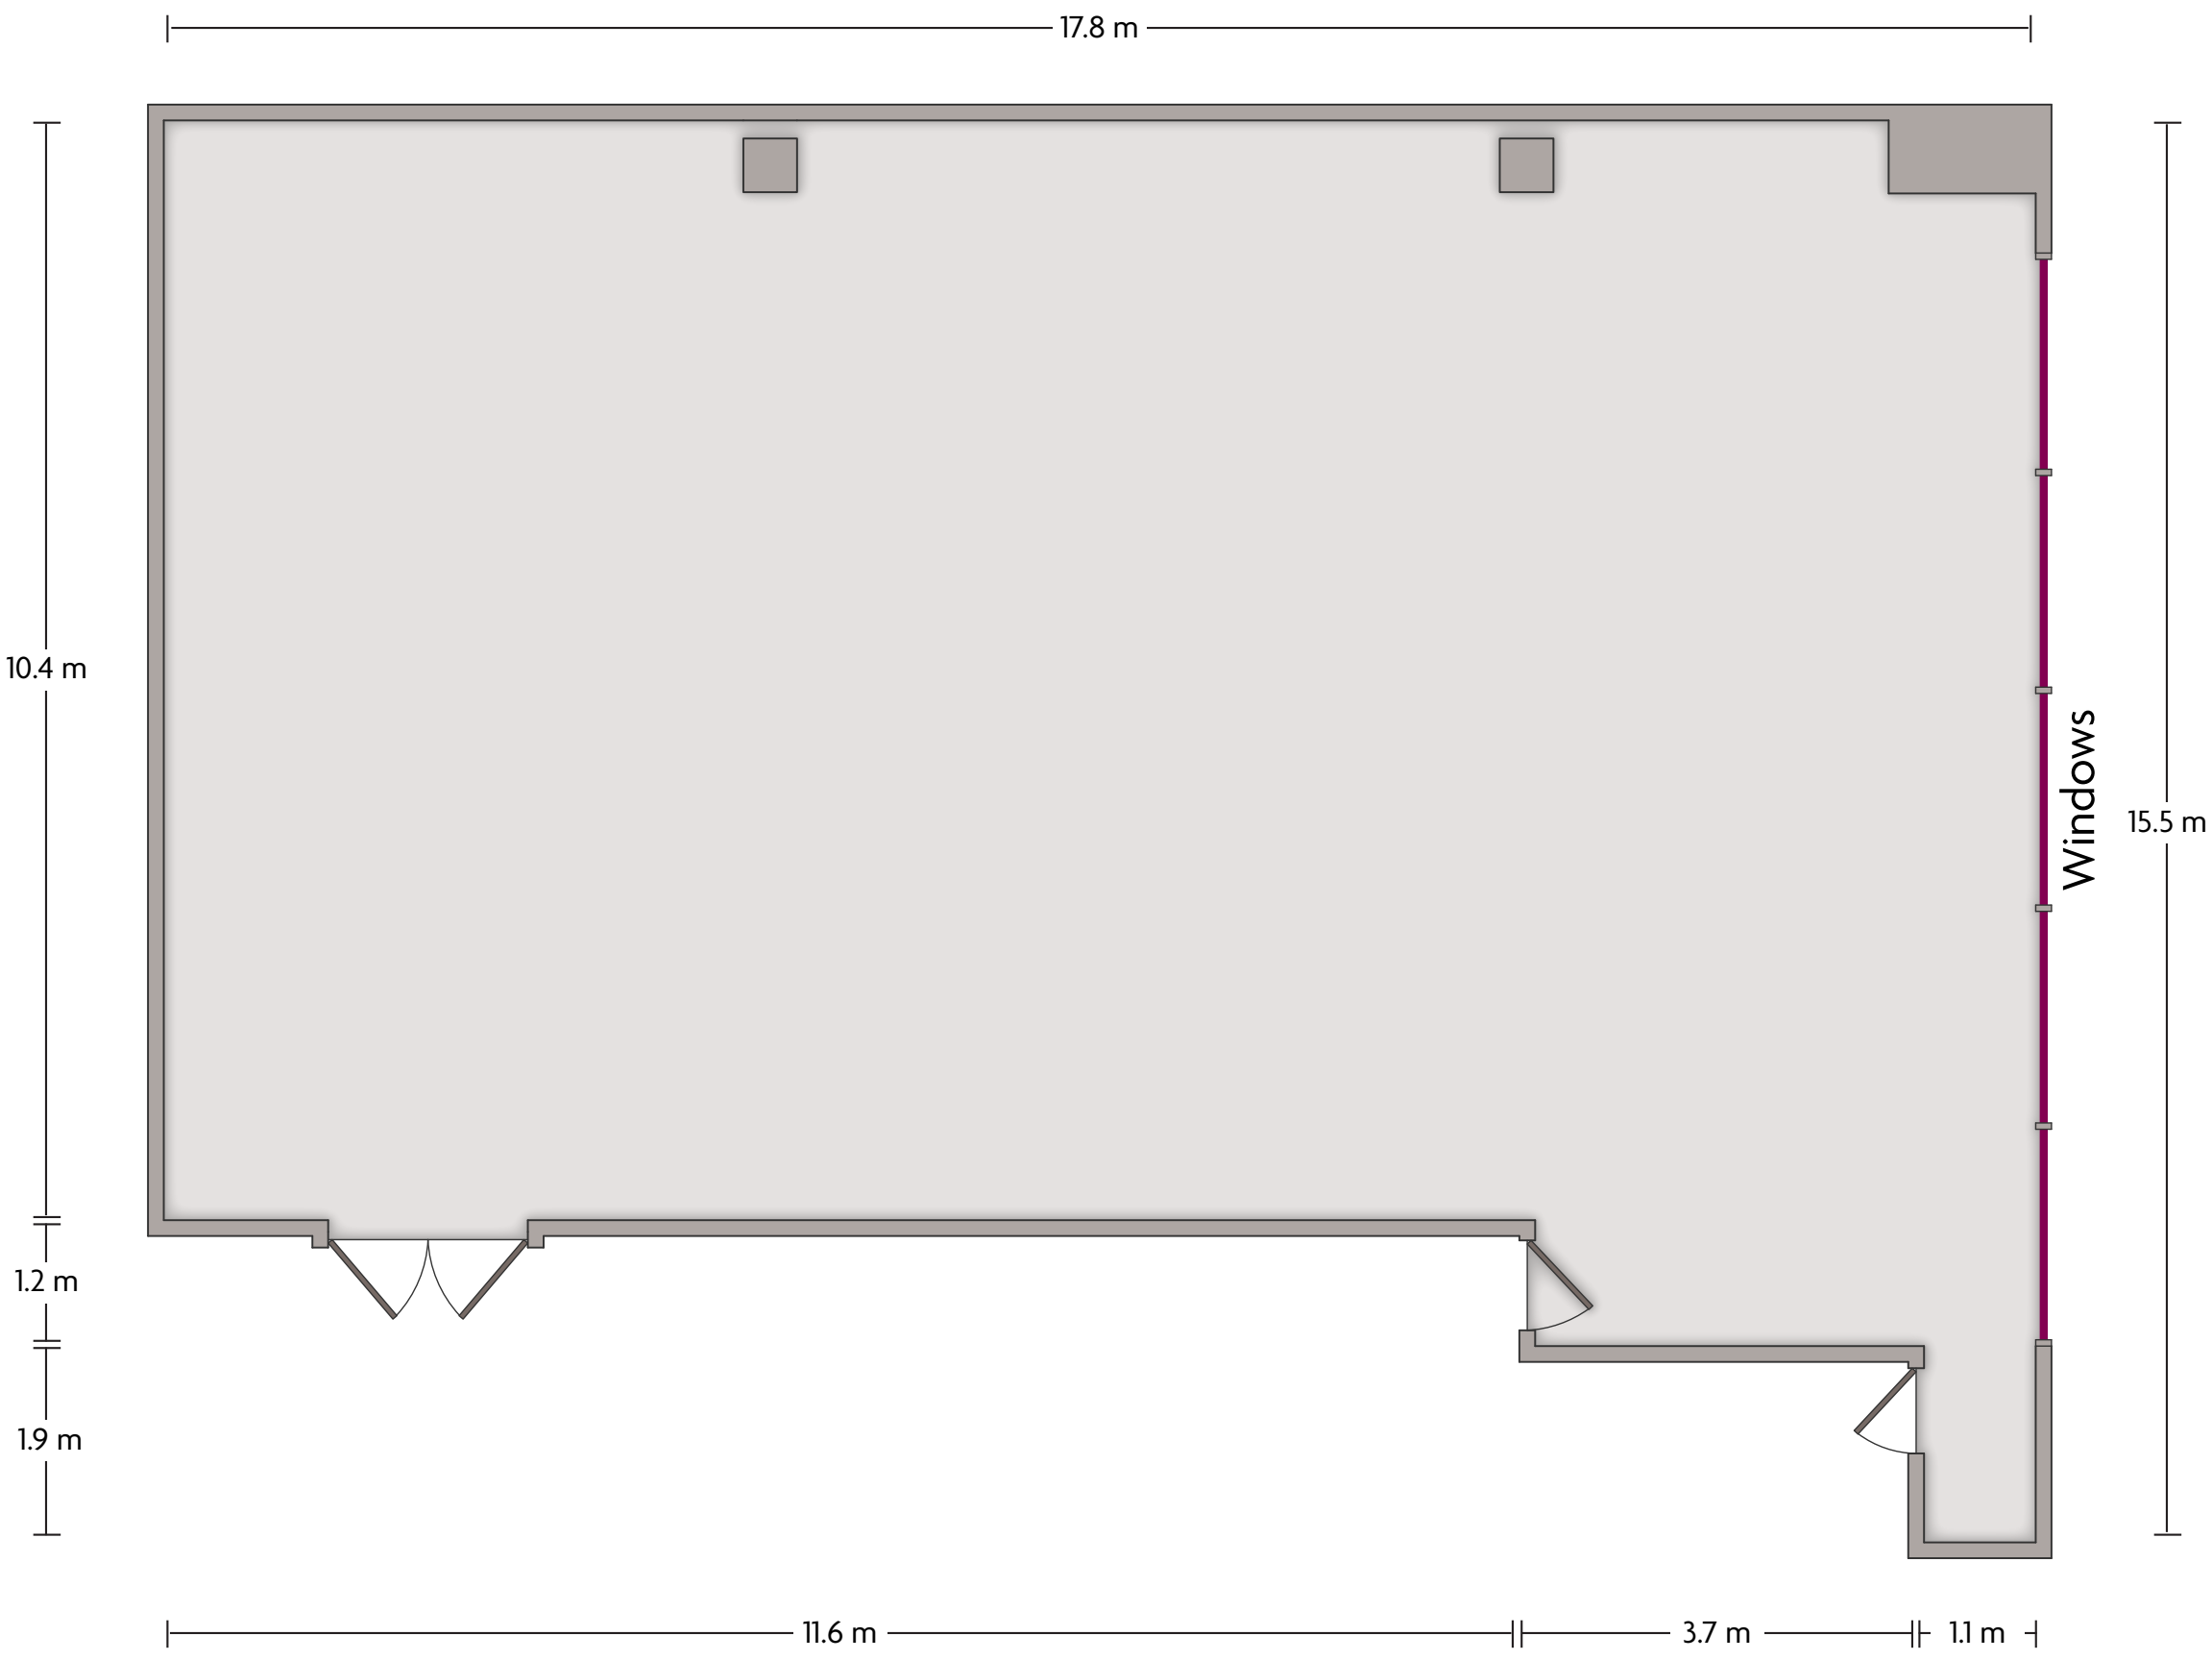

*Multiple layout options available for this space.

LENGTH: 14.3 m WIDTH: 7.5 m HEIGHT: 3.3 m TOTAL SQUARE METERS: 106.1 m² MAXIMUM CAPACITY: 120 POWER OUTLETS: 20

Mannerheimintie 50 | Helsinki - 00260, Finland | +358 925210000

LENGTH: 14.4 m WIDTH: 6.7 m HEIGHT: 3.4 m TOTAL SQUARE METERS: 96 m² MAXIMUM CAPACITY: 100 POWER OUTLETS: 22

Mannerheimintie 50 | Helsinki - 00260, Finland | +358 925210000

*Multiple layout options available for this space.

LENGTH: 10.9 m WIDTH: 7.7 m HEIGHT: 3.3 m TOTAL SQUARE METERS: 74 m² MAXIMUM CAPACITY: 80 POWER OUTLETS: 10

Mannerheimintie 50 | Helsinki - 00260, Finland | +358 925210000

*Multiple layout options available for this space.

LENGTH: 17.8 m WIDTH: 10.4 m HEIGHT: 3.2 m TOTAL SQUARE METERS: 192.5 m² MAXIMUM CAPACITY: 200 POWER OUTLETS: 28

Mannerheimintie 50 | Helsinki - 00260, Finland | +358 925210000

*Multiple layout options available for this space.