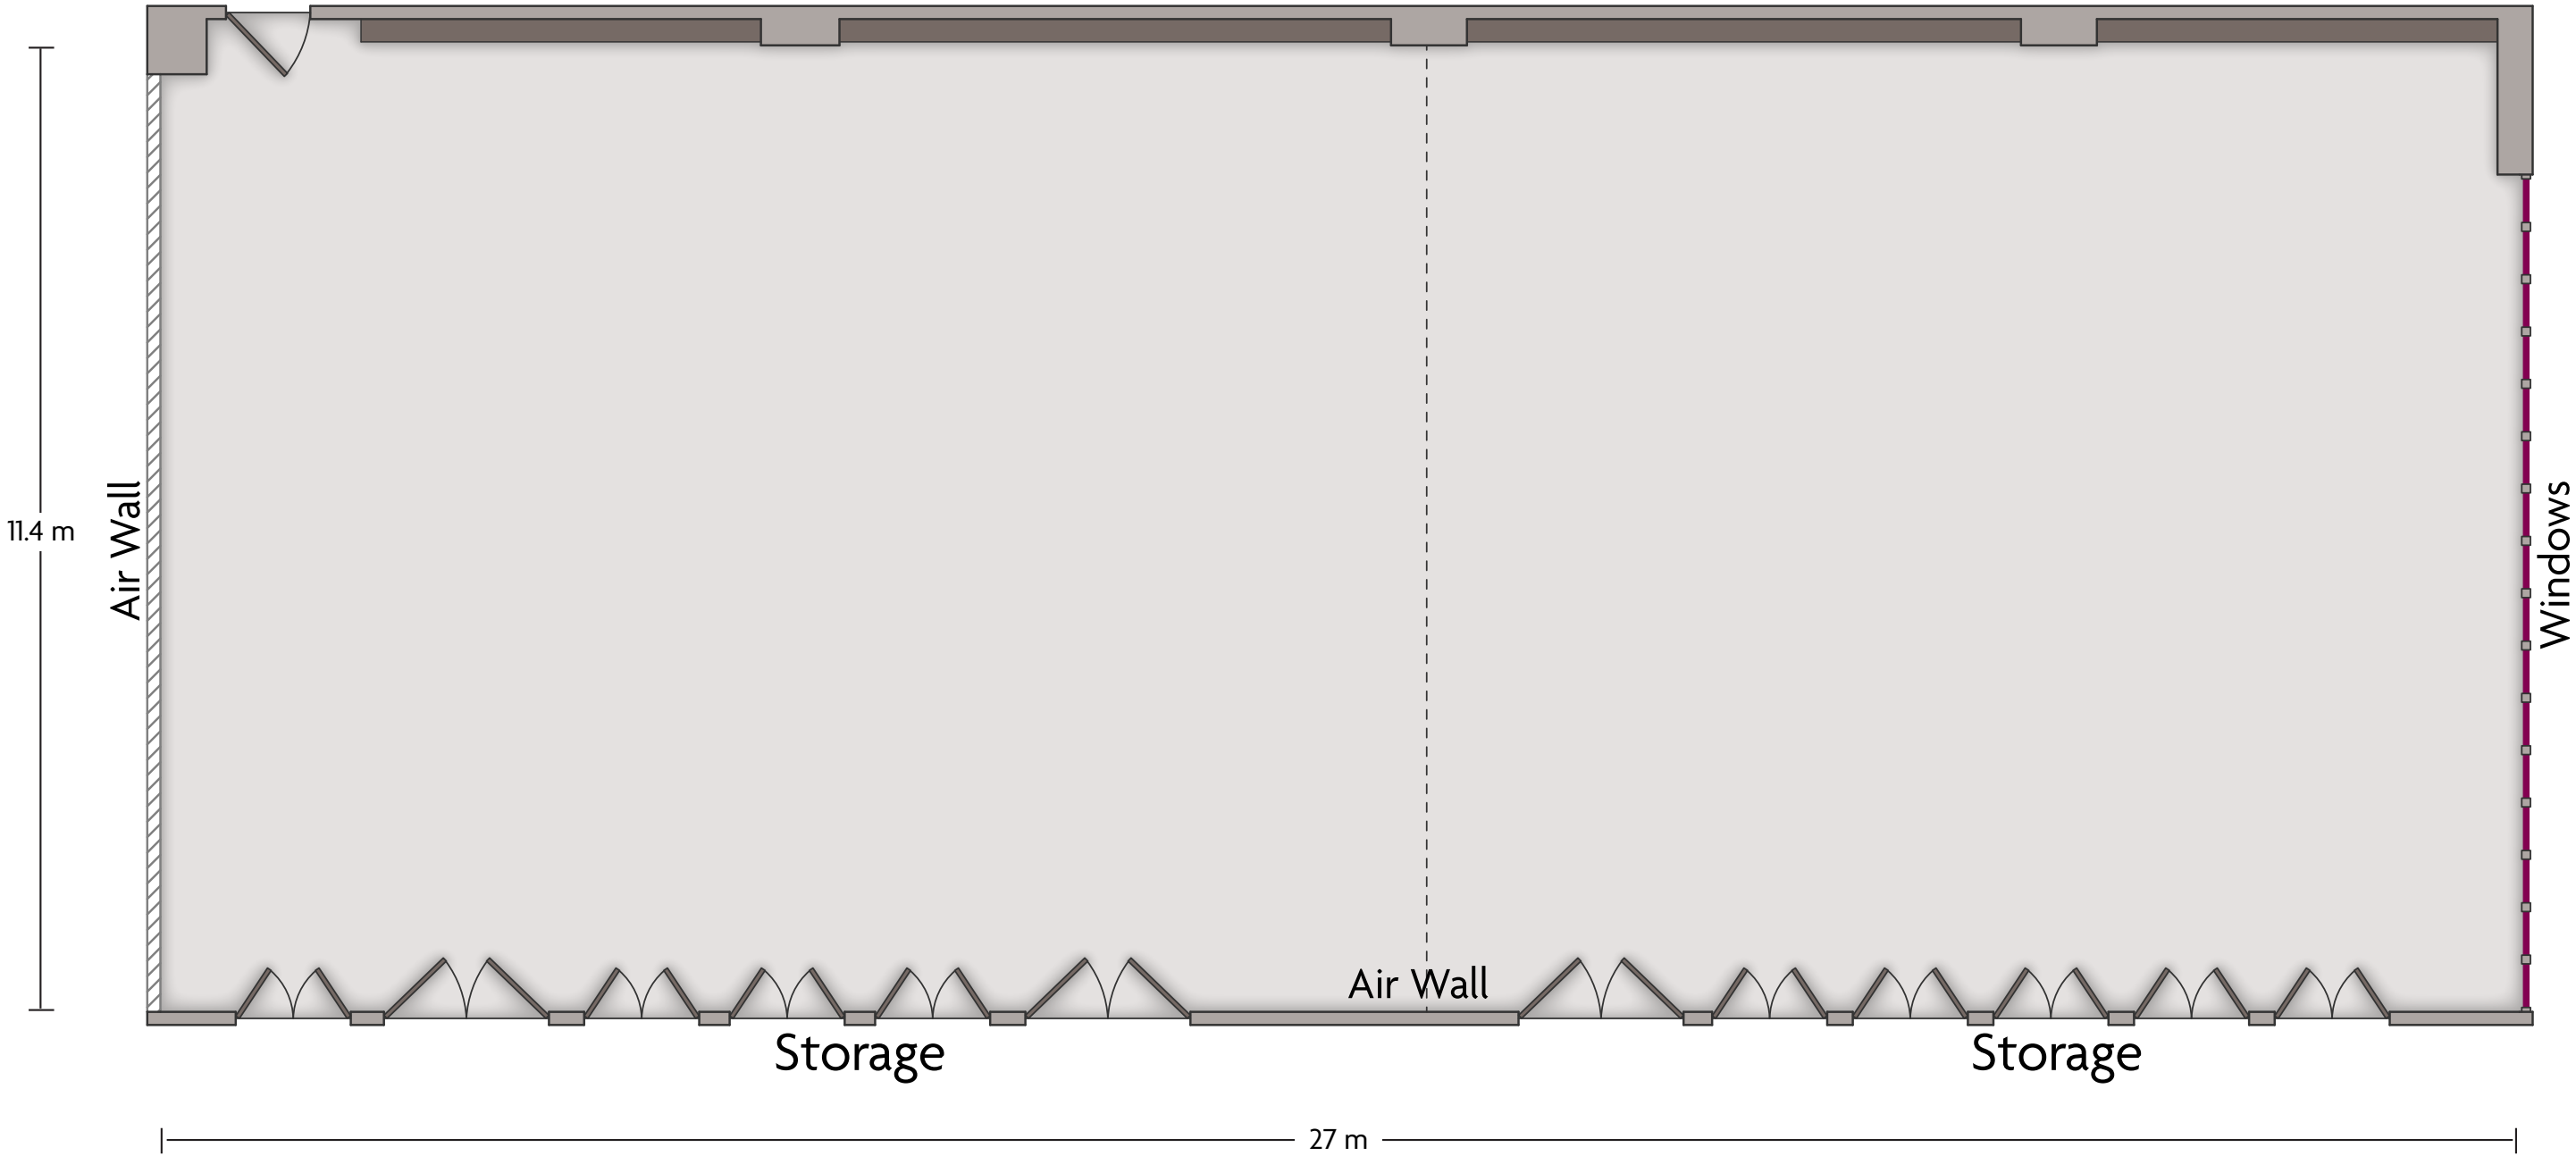

Cabaret tables 6 pers/table
* Round tables 12 pers/table
** Tables for 6 pers/table

Boardroom shape

Class shape

Theater shape

U shape

Cocktail shape

LENGTH: 27 m WIDTH: 11.4 m HEIGHT: 4.6 m TOTAL SQUARE METERS: 298.2 m² MAXIMUM CAPACITY: 370 POWER OUTLETS: 20

Mannerheimintie 50 | Helsinki - 00260, Finland | +358 925210000

*Multiple layout options available for this space.

LENGTH: 12.2 m WIDTH: 7.2 m HEIGHT: 3.6 m TOTAL SQUARE METERS: 75.1 m² MAXIMUM CAPACITY: 80 POWER OUTLETS: 10

Mannerheimintie 50 | Helsinki - 00260, Finland | +358 925210000

*Multiple layout options available for this space.

LENGTH: 7.6 m WIDTH: 6.8 m HEIGHT: 3.6 m TOTAL SQUARE METERS: 56.4 m² MAXIMUM CAPACITY: 60 POWER OUTLETS: 6

*Multiple layout options available for this space.

LENGTH: 14.3 m WIDTH: 7.5 m HEIGHT: 3.3 m TOTAL SQUARE METERS: 106.1 m² MAXIMUM CAPACITY: 120 POWER OUTLETS: 20

Mannerheimintie 50 | Helsinki - 00260, Finland | +358 925210000