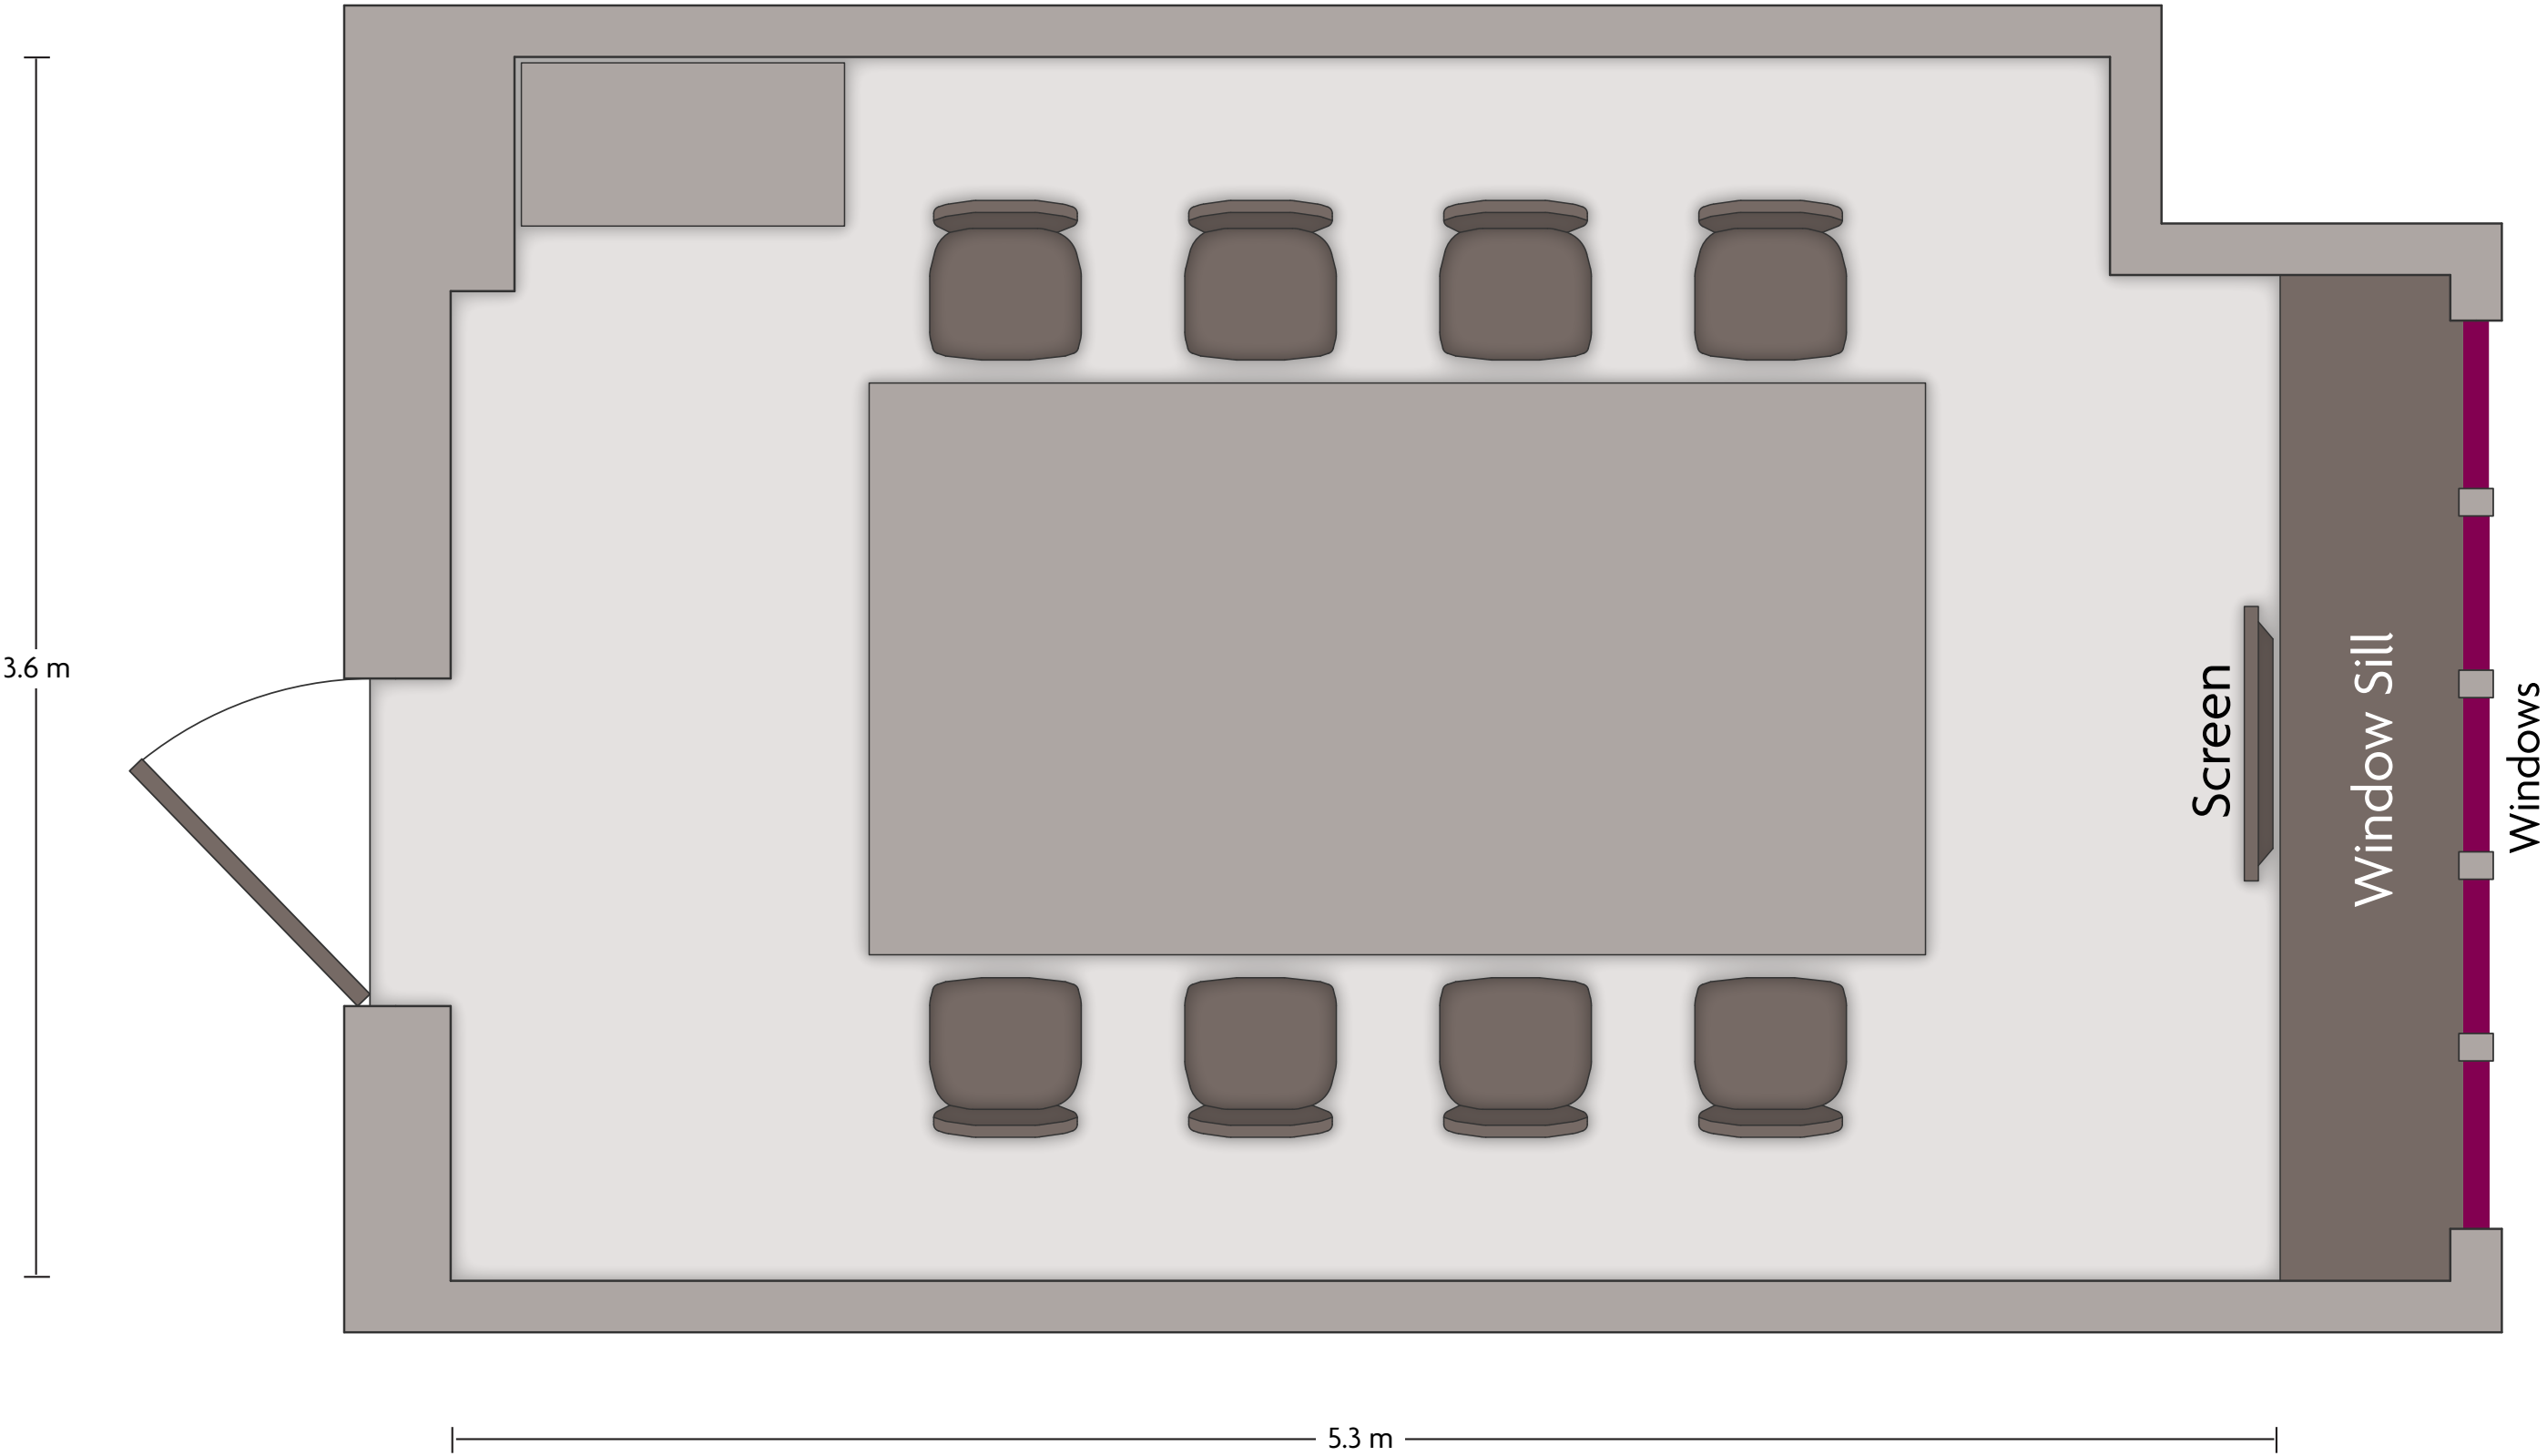

Mannerheimintie 50 | Helsinki - 00260, Finland | +358 925210000

*Multiple layout options available for this space.

LENGTH: 7.6 m WIDTH: 6.8 m HEIGHT: 3.6 m TOTAL SQUARE METERS: 56.4 m² MAXIMUM CAPACITY: 60 POWER OUTLETS: 6

Mannerheimintie 50 | Helsinki - 00260, Finland | +358 925210000

*Multiple layout options available for this space.

LENGTH: 8.3 m WIDTH: 6.4 m HEIGHT: 3.7 m TOTAL SQUARE METERS: 54.2 m² MAXIMUM CAPACITY: 60 POWER OUTLETS: 8

Mannerheimintie 50 | Helsinki - 00260, Finland | +358 925210000

*Multiple layout options available for this space.

LENGTH: 5.3 m WIDTH: 3.6 m HEIGHT: 3.4 m TOTAL SQUARE METERS: 18.7 m² MAXIMUM CAPACITY: 12 POWER OUTLETS: 6

*Multiple layout options available for this space.

LENGTH: 14.3 m WIDTH: 7.5 m HEIGHT: 3.3 m TOTAL SQUARE METERS: 106.1 m² MAXIMUM CAPACITY: 120 POWER OUTLETS: 20

Mannerheimintie 50 | Helsinki - 00260, Finland | +358 925210000