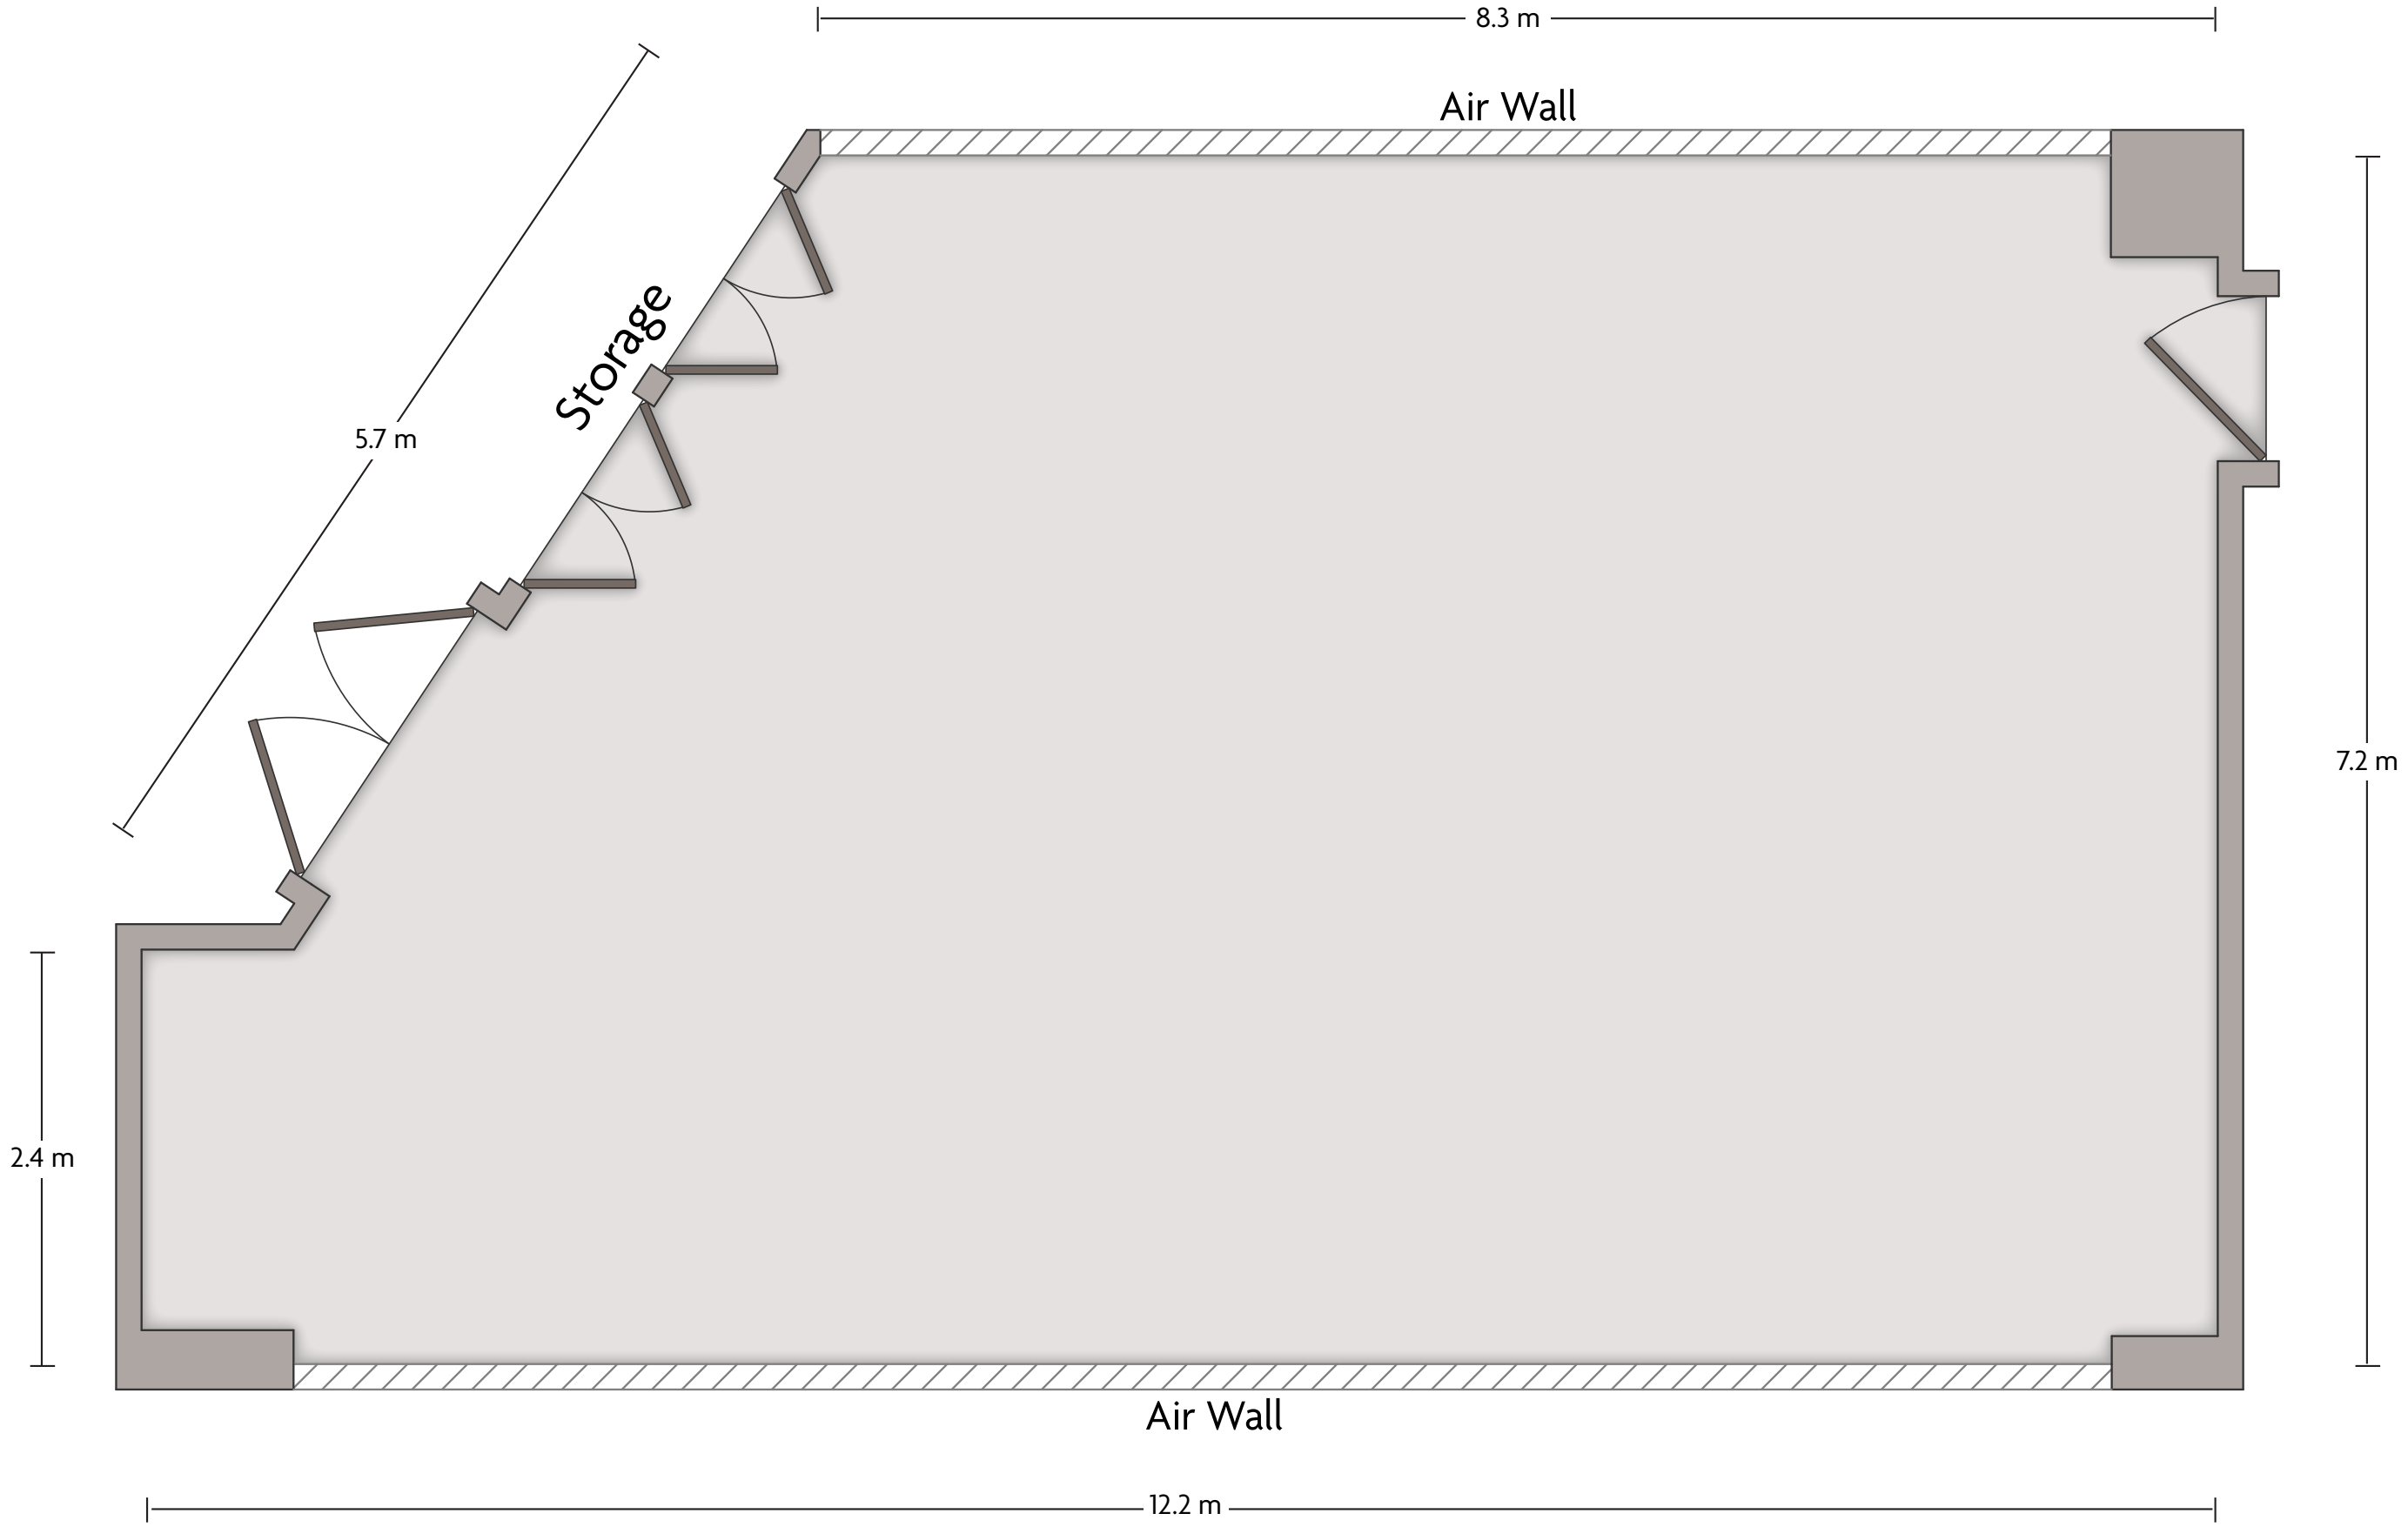

Cabaret tables 6 pers/table
* Round tables 12 pers/table
** Tables for 6 pers/table

Boardroom shape

Class shape

Theater shape

U shape

Cocktail shape

LENGTH: 27 m WIDTH: 11.4 m HEIGHT: 4.6 m TOTAL SQUARE METERS: 298.2 m² MAXIMUM CAPACITY: 370 POWER OUTLETS: 20

Mannerheimintie 50 | Helsinki - 00260, Finland | +358 925210000

*Multiple layout options available for this space.

LENGTH: 12.2 m WIDTH: 7.2 m HEIGHT: 3.6 m TOTAL SQUARE METERS: 75.1 m² MAXIMUM CAPACITY: 80 POWER OUTLETS: 10

Mannerheimintie 50 | Helsinki - 00260, Finland | +358 925210000

*Multiple layout options available for this space.

LENGTH: 7.6 m WIDTH: 6.8 m HEIGHT: 3.6 m TOTAL SQUARE METERS: 56.4 m² MAXIMUM CAPACITY: 60 POWER OUTLETS: 6

Mannerheimintie 50 | Helsinki - 00260, Finland | +358 925210000

*Multiple layout options available for this space.

LENGTH: 8.3 m WIDTH: 6.4 m HEIGHT: 3.7 m TOTAL SQUARE METERS: 54.2 m² MAXIMUM CAPACITY: 60 POWER OUTLETS: 8