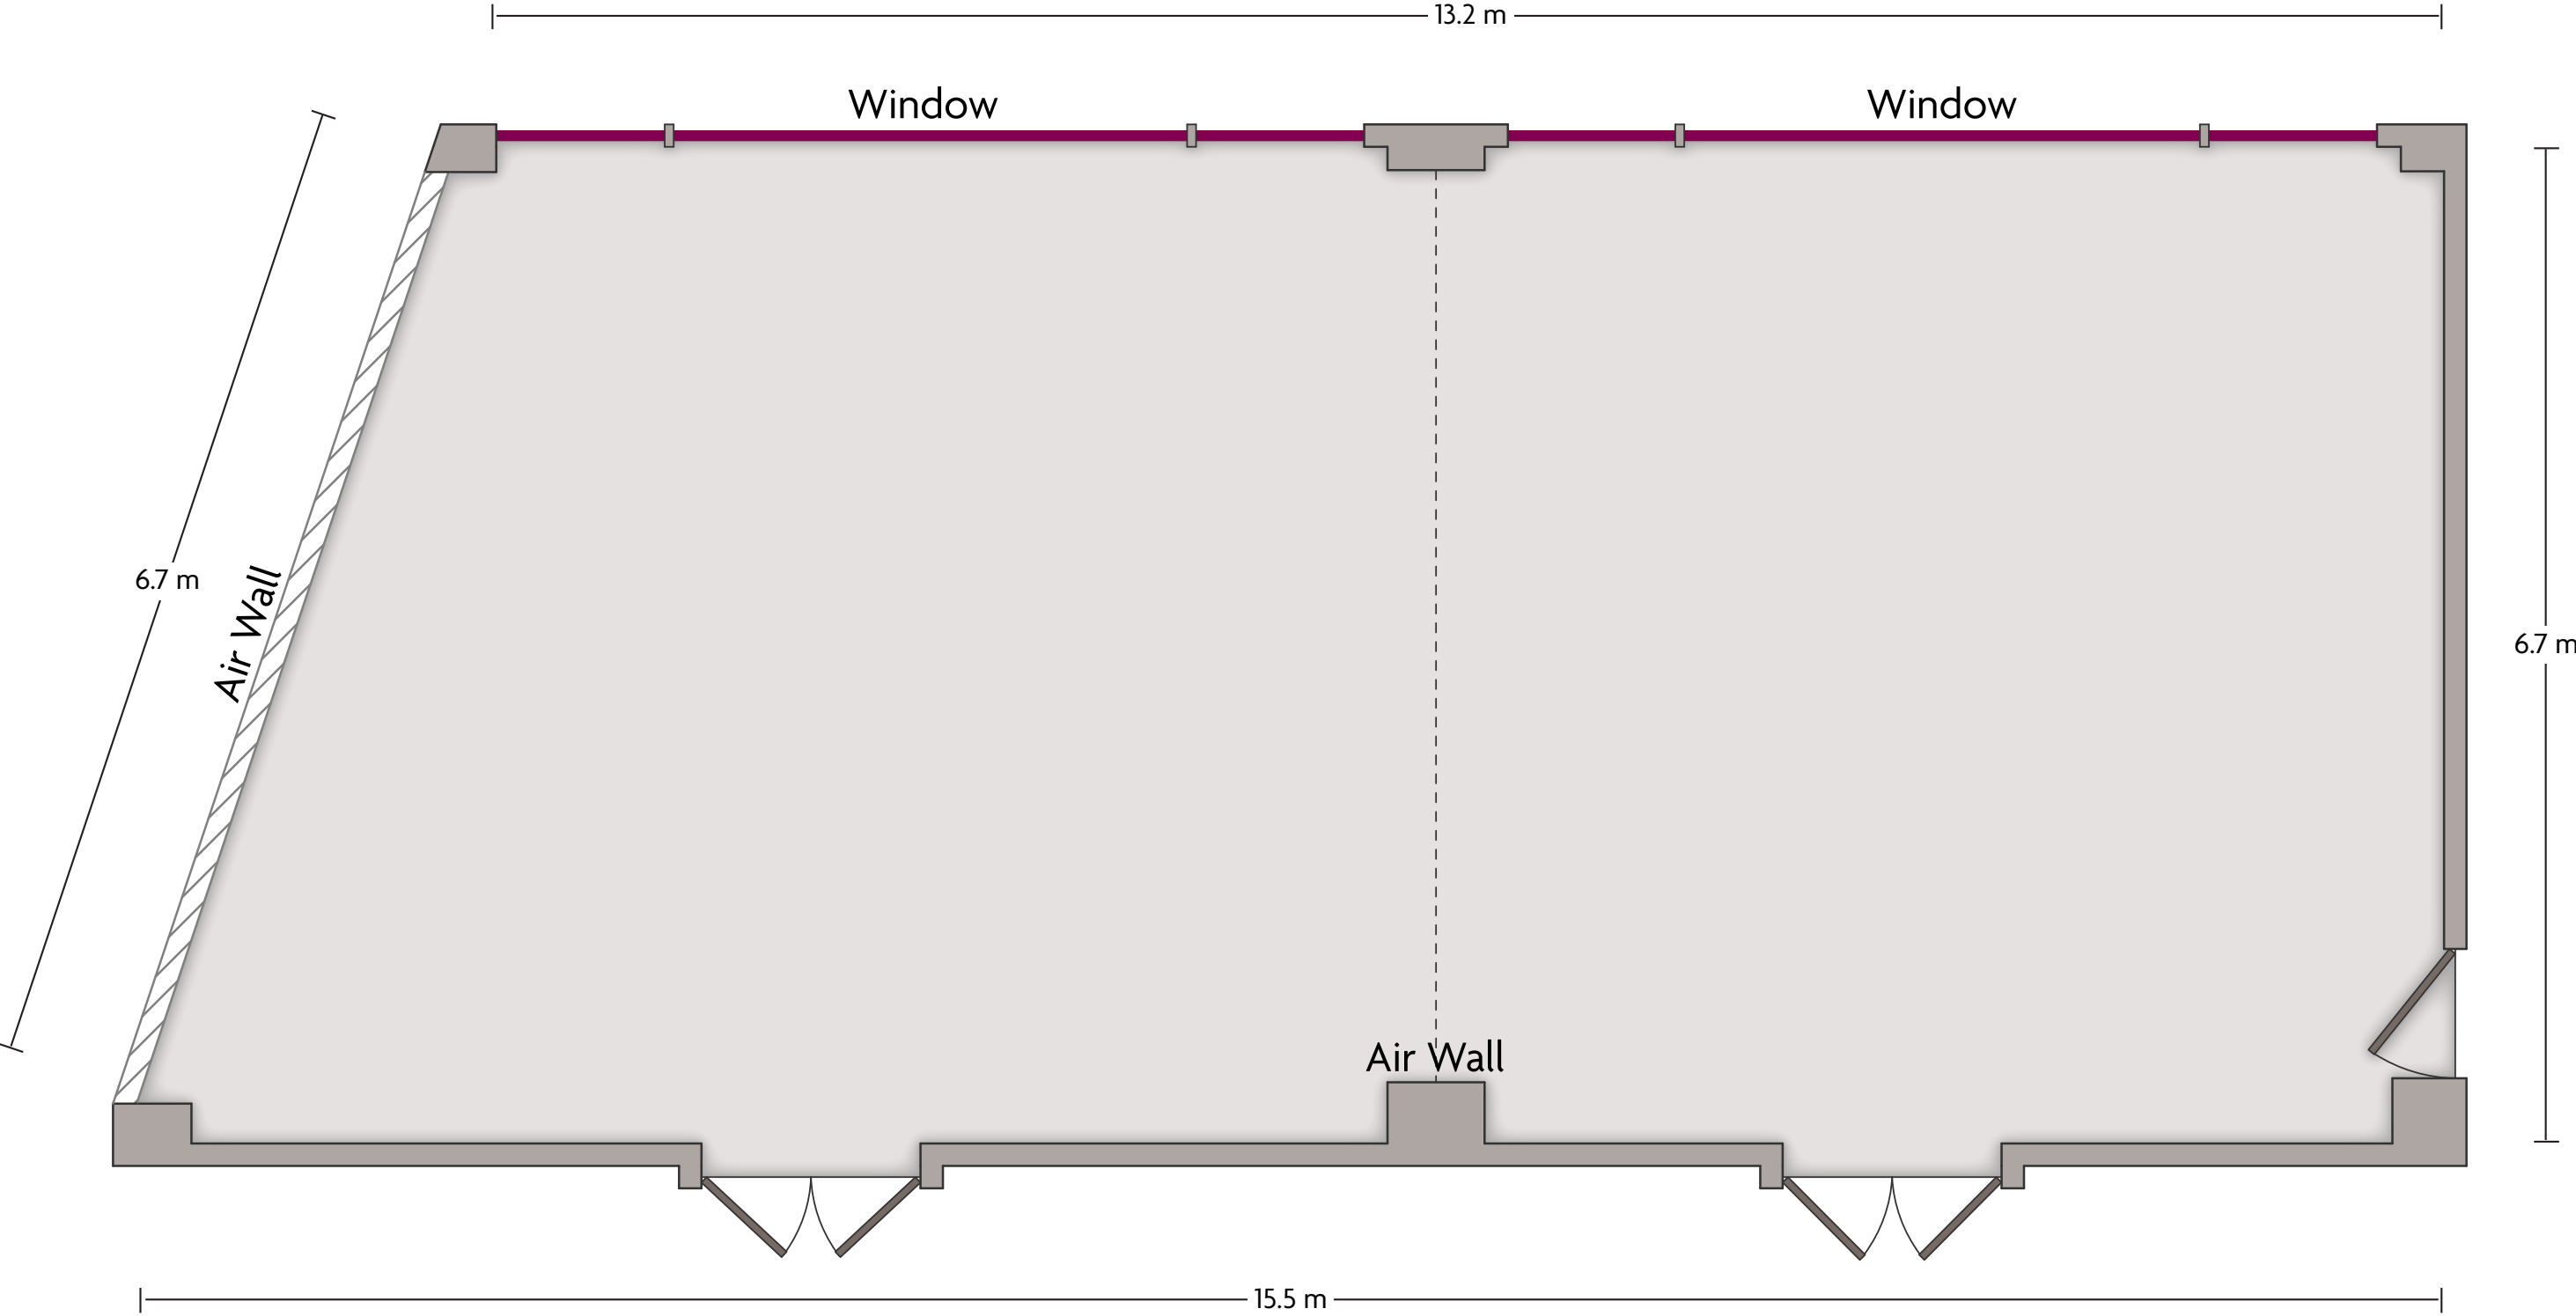

*Multiple layout options available for this space.

LENGTH: 14.3 m WIDTH: 7.5 m HEIGHT: 3.3 m TOTAL SQUARE METERS: 106.1 m² MAXIMUM CAPACITY: 120 POWER OUTLETS: 20

Mannerheimintie 50 | Helsinki - 00260, Finland | +358 925210000

*Multiple layout options available for this space.

Crowne Plaza® Helsinki - Boardroom

LENGTH: 9.2 m WIDTH: 7.6 m HEIGHT: 3.3 m TOTAL SQUARE METERS: 60.2 m² MAXIMUM CAPACITY: 12 POWER OUTLETS: 14

Mannerheimintie 50 | Helsinki - 00260, Finland | +358 925210000

LENGTH: 14.4 m WIDTH: 6.7 m HEIGHT: 3.4 m TOTAL SQUARE METERS: 96 m² MAXIMUM CAPACITY: 100 POWER OUTLETS: 22

Mannerheimintie 50 | Helsinki - 00260, Finland | +358 925210000

*Multiple layout options available for this space.

LENGTH: 10.9 m WIDTH: 7.7 m HEIGHT: 3.3 m TOTAL SQUARE METERS: 74 m² MAXIMUM CAPACITY: 80 POWER OUTLETS: 10

Mannerheimintie 50 | Helsinki - 00260, Finland | +358 925210000

*Multiple layout options available for this space.