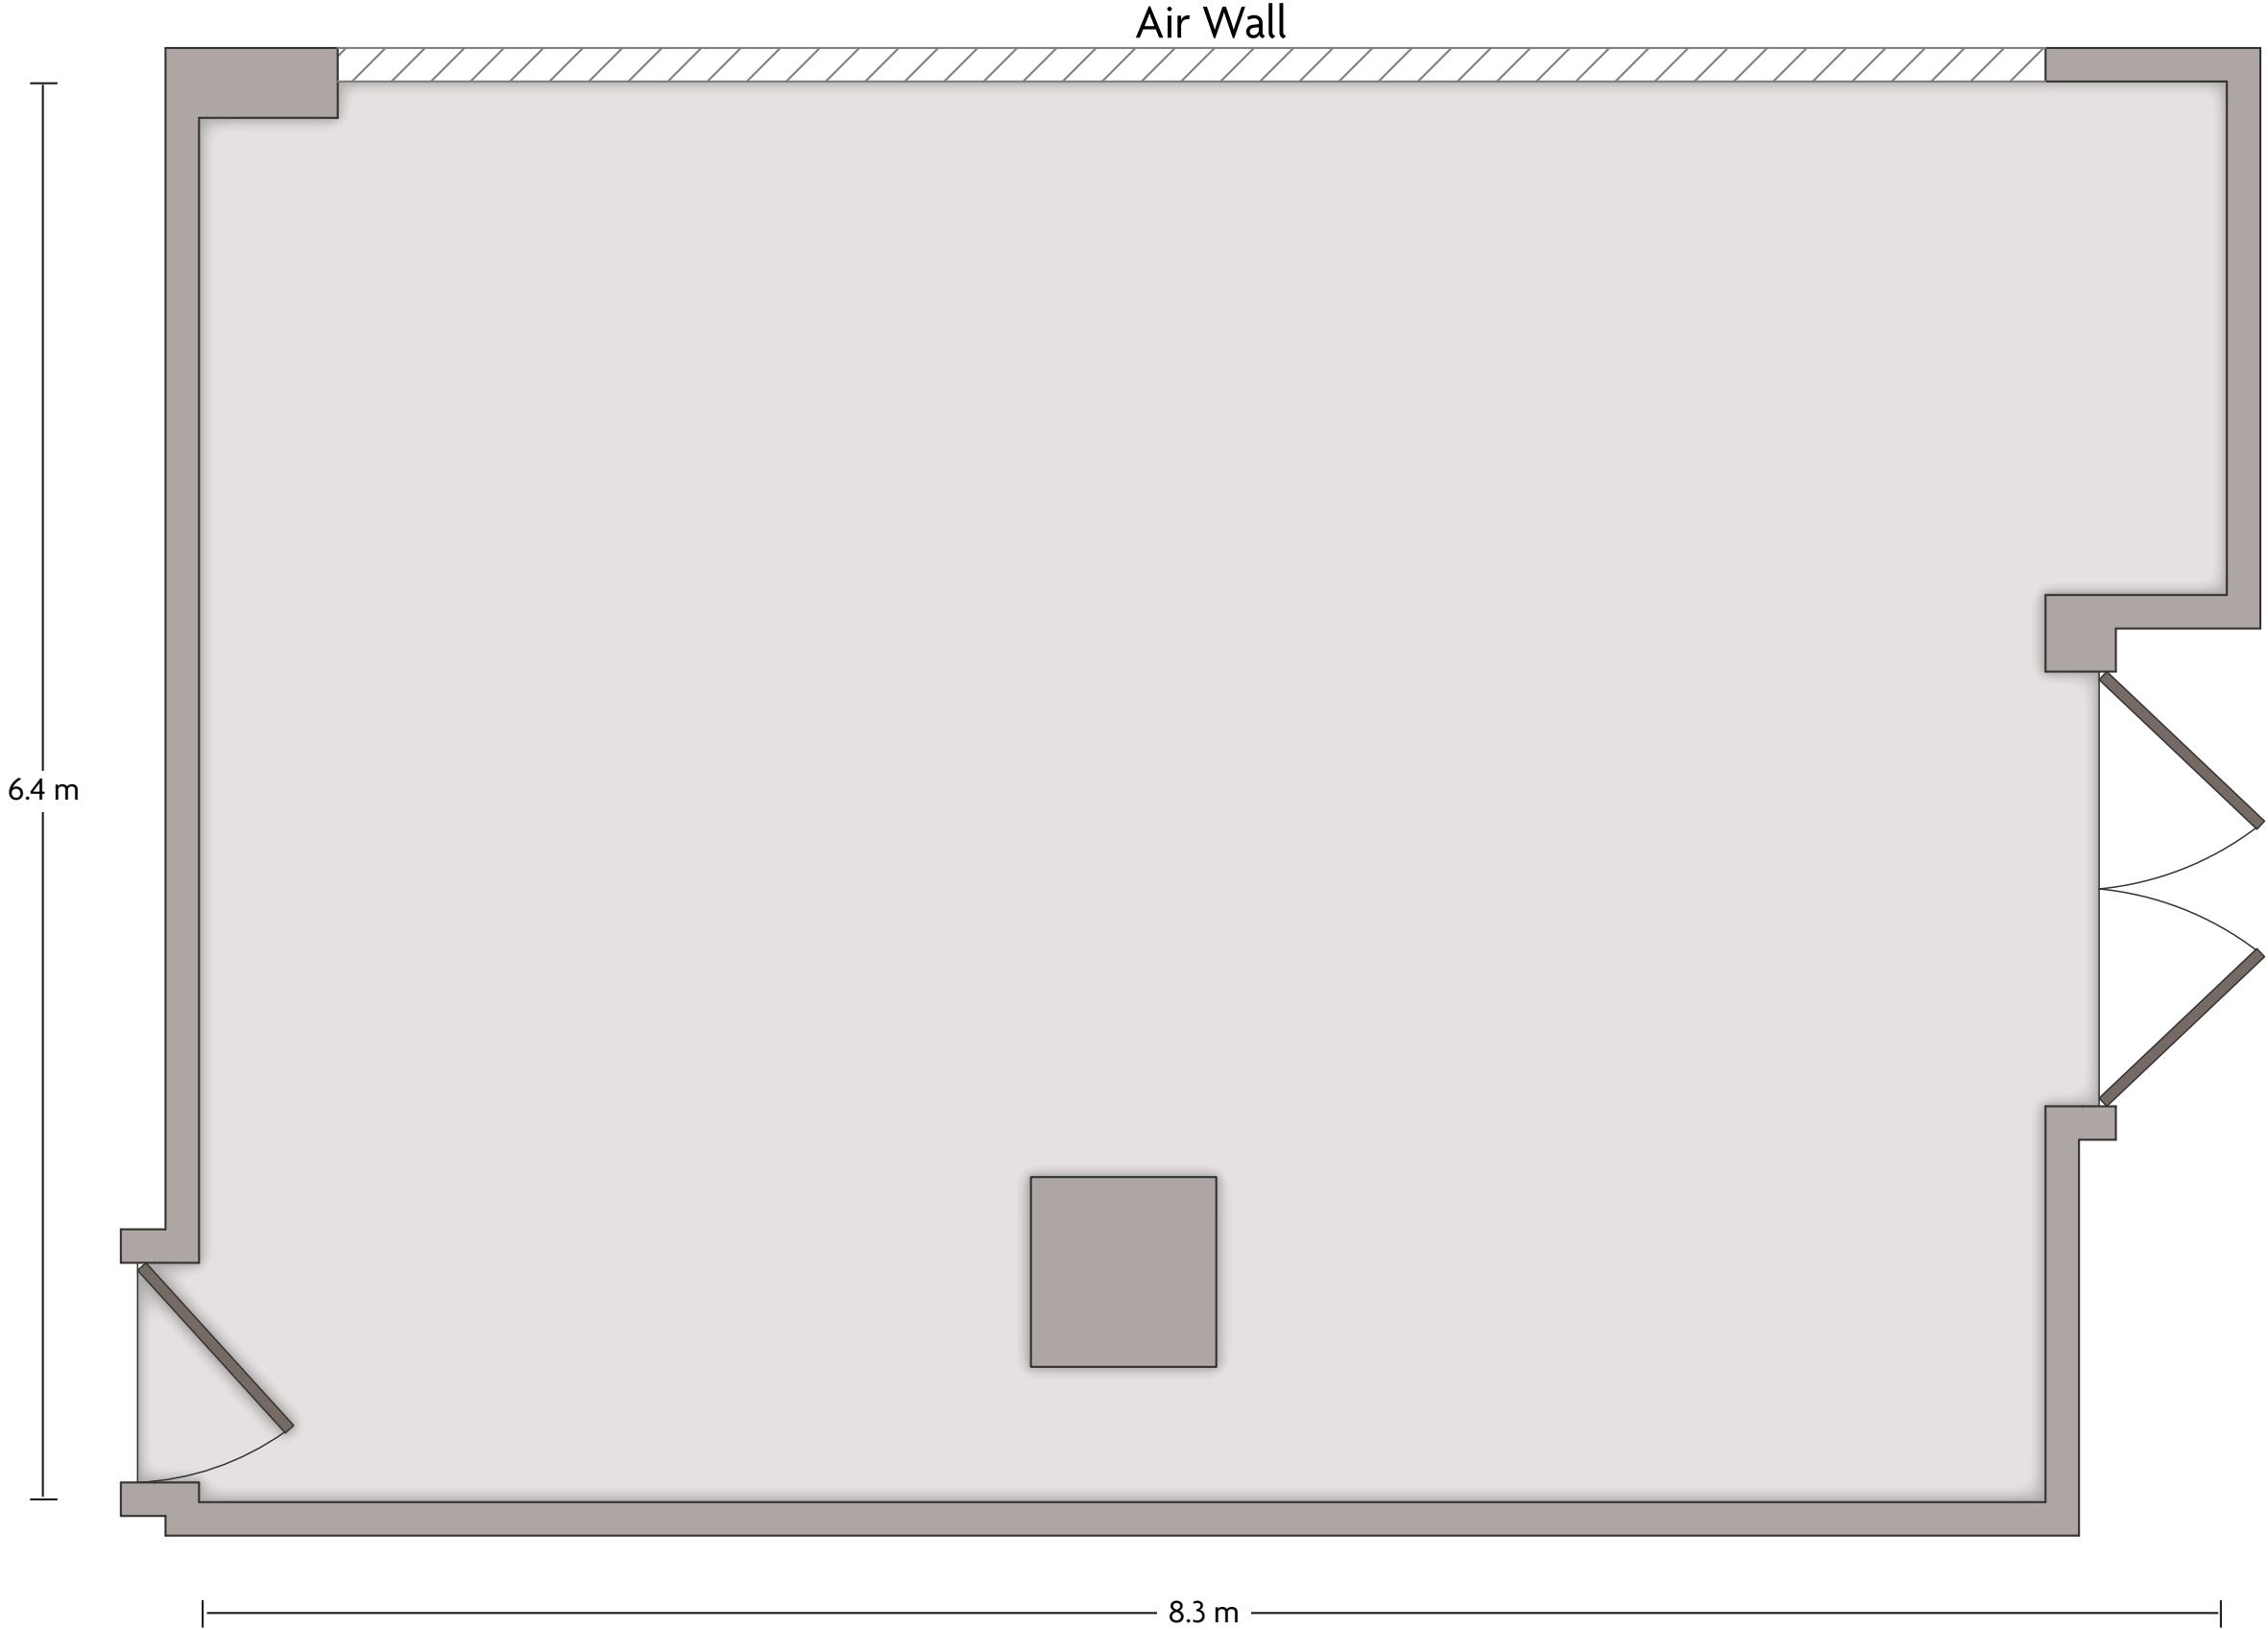

Mannerheimintie 50 | Helsinki - 00260, Finland | +358 925210000

*Multiple layout options available for this space.

LENGTH: 7.6 m WIDTH: 6.8 m HEIGHT: 3.6 m TOTAL SQUARE METERS: 56.4 m² MAXIMUM CAPACITY: 60 POWER OUTLETS: 6

Mannerheimintie 50 | Helsinki - 00260, Finland | +358 925210000

*Multiple layout options available for this space.

LENGTH: 8.3 m WIDTH: 6.4 m HEIGHT: 3.7 m TOTAL SQUARE METERS: 54.2 m² MAXIMUM CAPACITY: 60 POWER OUTLETS: 8

Mannerheimintie 50 | Helsinki - 00260, Finland | +358 925210000

*Multiple layout options available for this space.

LENGTH: 5.3 m WIDTH: 3.6 m HEIGHT: 3.4 m TOTAL SQUARE METERS: 18.7 m² MAXIMUM CAPACITY: 12 POWER OUTLETS: 6

*Multiple layout options available for this space.

LENGTH: 14.3 m WIDTH: 7.5 m HEIGHT: 3.3 m TOTAL SQUARE METERS: 106.1 m² MAXIMUM CAPACITY: 120 POWER OUTLETS: 20

Mannerheimintie 50 | Helsinki - 00260, Finland | +358 925210000