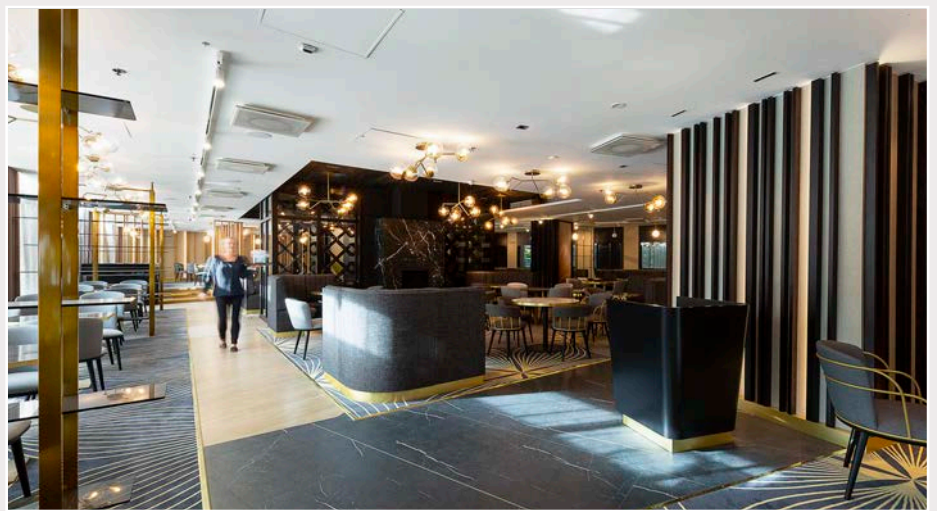

CROWNE PLAZA™

AN IHG® HOTEL

HELSINKI - HESPERIA

HESPERIA IS BACK

The Crown(e) of Töölö
is polished!

The legend makes a comeback. The renovated Crowne Plaza Helsinki - Hesperia invites you to enjoy a new era in the iconic hotel. You can feel the inspiring atmosphere as you enter the hotel lobby. Plaza Workspace provides a comfortable space to relax and work, and the Hesperia Restaurant & Bar takes you into a world of authentic flavors.

MEETING SPACES FOR FIVE HUNDRED, FIVE MINUTES OR FIVE A.M.

Whatever your meeting needs, we've got the space.

GENUINELY INTERNATIONAL

The Crowne Plaza Helsinki - Hesperia is a top-class hotel that offers attentive and quality service, high-quality guest rooms, trendy restaurant, professional meeting facilities and the latest technology. Make the day complete with a sauna, or visit the Forever Health Club, which is an ideal place for our guests to relax.

WE'RE BUILDING THE FUTURE

You can feel the inspiring atmosphere of the renovated Crowne Plaza Helsinki - Hesperia hotel as soon as you enter the hotel lobby. Plaza Workspace provides a comfortable space to relax and work, and the Hesperia Restaurant & Bar takes you into a world of authentic flavors. The individually decorated rooms offer a very rich level of amenities.