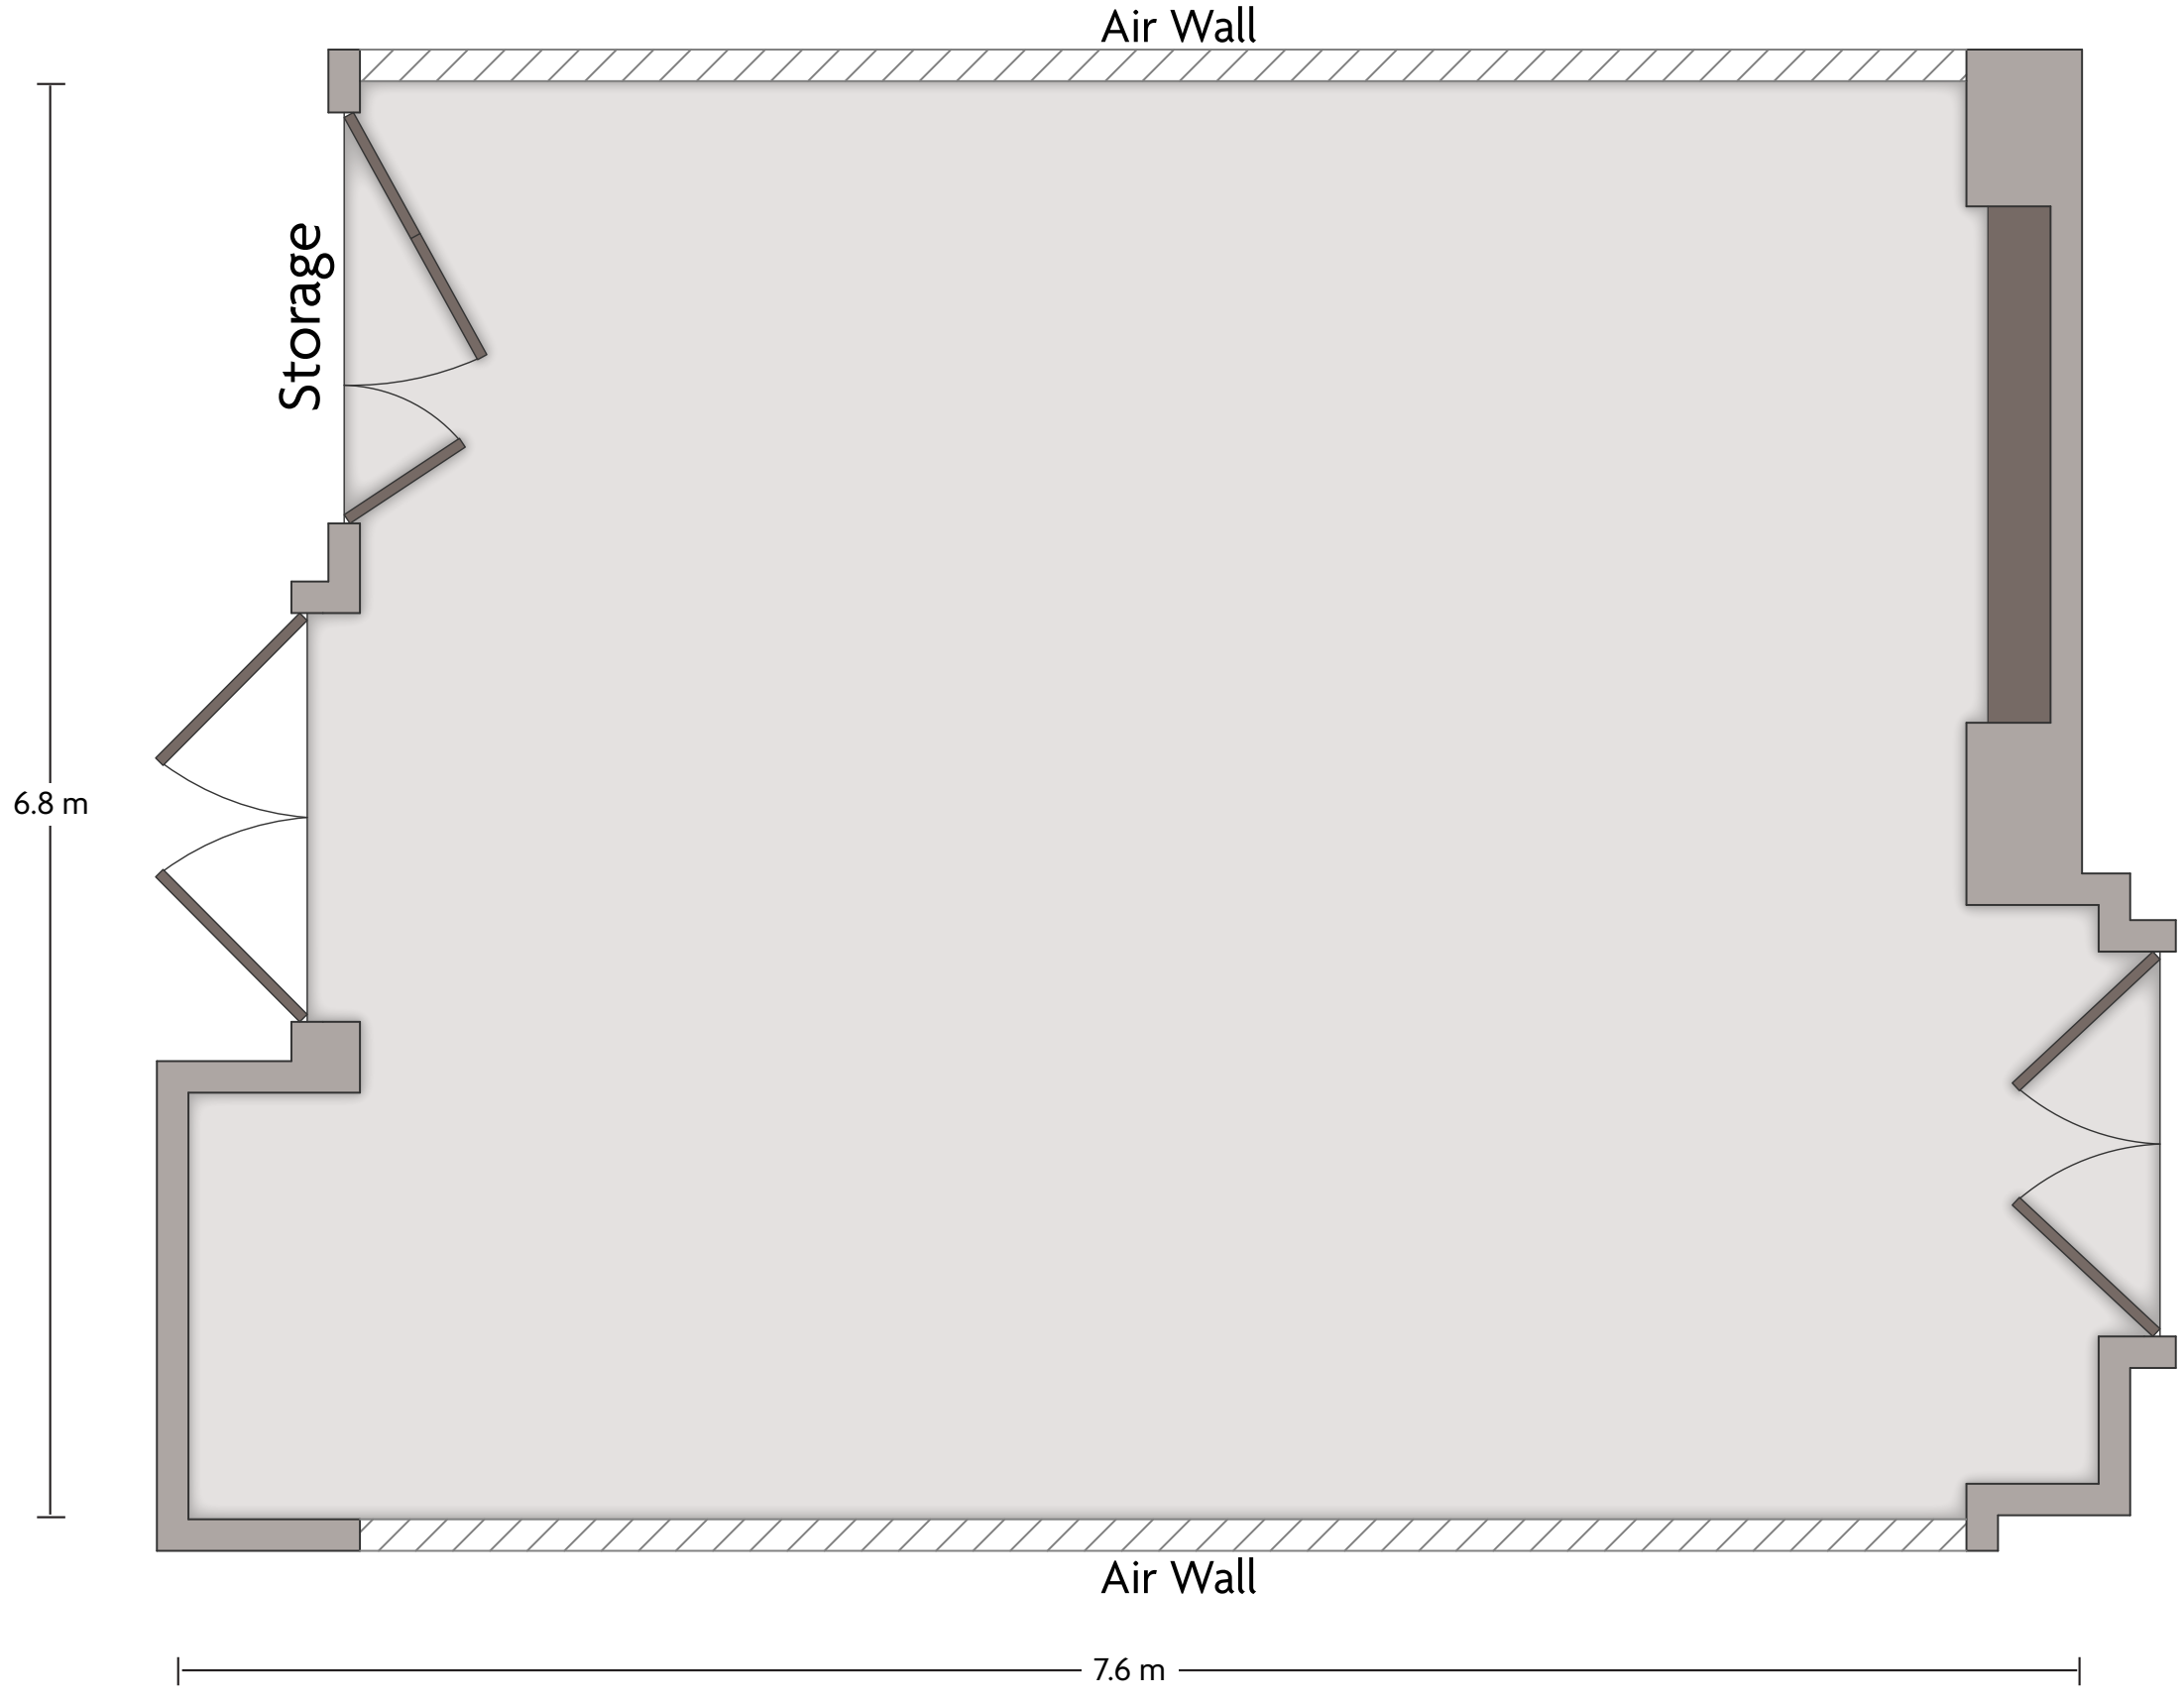

Cabaret tables 6 pers/table
* Round tables 12 pers/table
** Tables for 6 pers/table

Boardroom shape

Class shape

Theater shape

U shape

Cocktail shape

LENGTH: 27 m WIDTH: 11.4 m HEIGHT: 4.6 m TOTAL SQUARE METERS: 298.2 m² MAXIMUM CAPACITY: 370 POWER OUTLETS: 20

Mannerheimintie 50 | Helsinki - 00260, Finland | +358 925210000

*Multiple layout options available for this space.

LENGTH: 12.2 m WIDTH: 7.2 m HEIGHT: 3.6 m TOTAL SQUARE METERS: 75.1 m² MAXIMUM CAPACITY: 80 POWER OUTLETS: 10

Mannerheimintie 50 | Helsinki - 00260, Finland | +358 925210000

*Multiple layout options available for this space.

LENGTH: 7.6 m WIDTH: 6.8 m HEIGHT: 3.6 m TOTAL SQUARE METERS: 56.4 m² MAXIMUM CAPACITY: 60 POWER OUTLETS: 6

Mannerheimintie 50 | Helsinki - 00260, Finland | +358 925210000

*Multiple layout options available for this space.

LENGTH: 8.3 m WIDTH: 6.4 m HEIGHT: 3.7 m TOTAL SQUARE METERS: 54.2 m² MAXIMUM CAPACITY: 60 POWER OUTLETS: 8