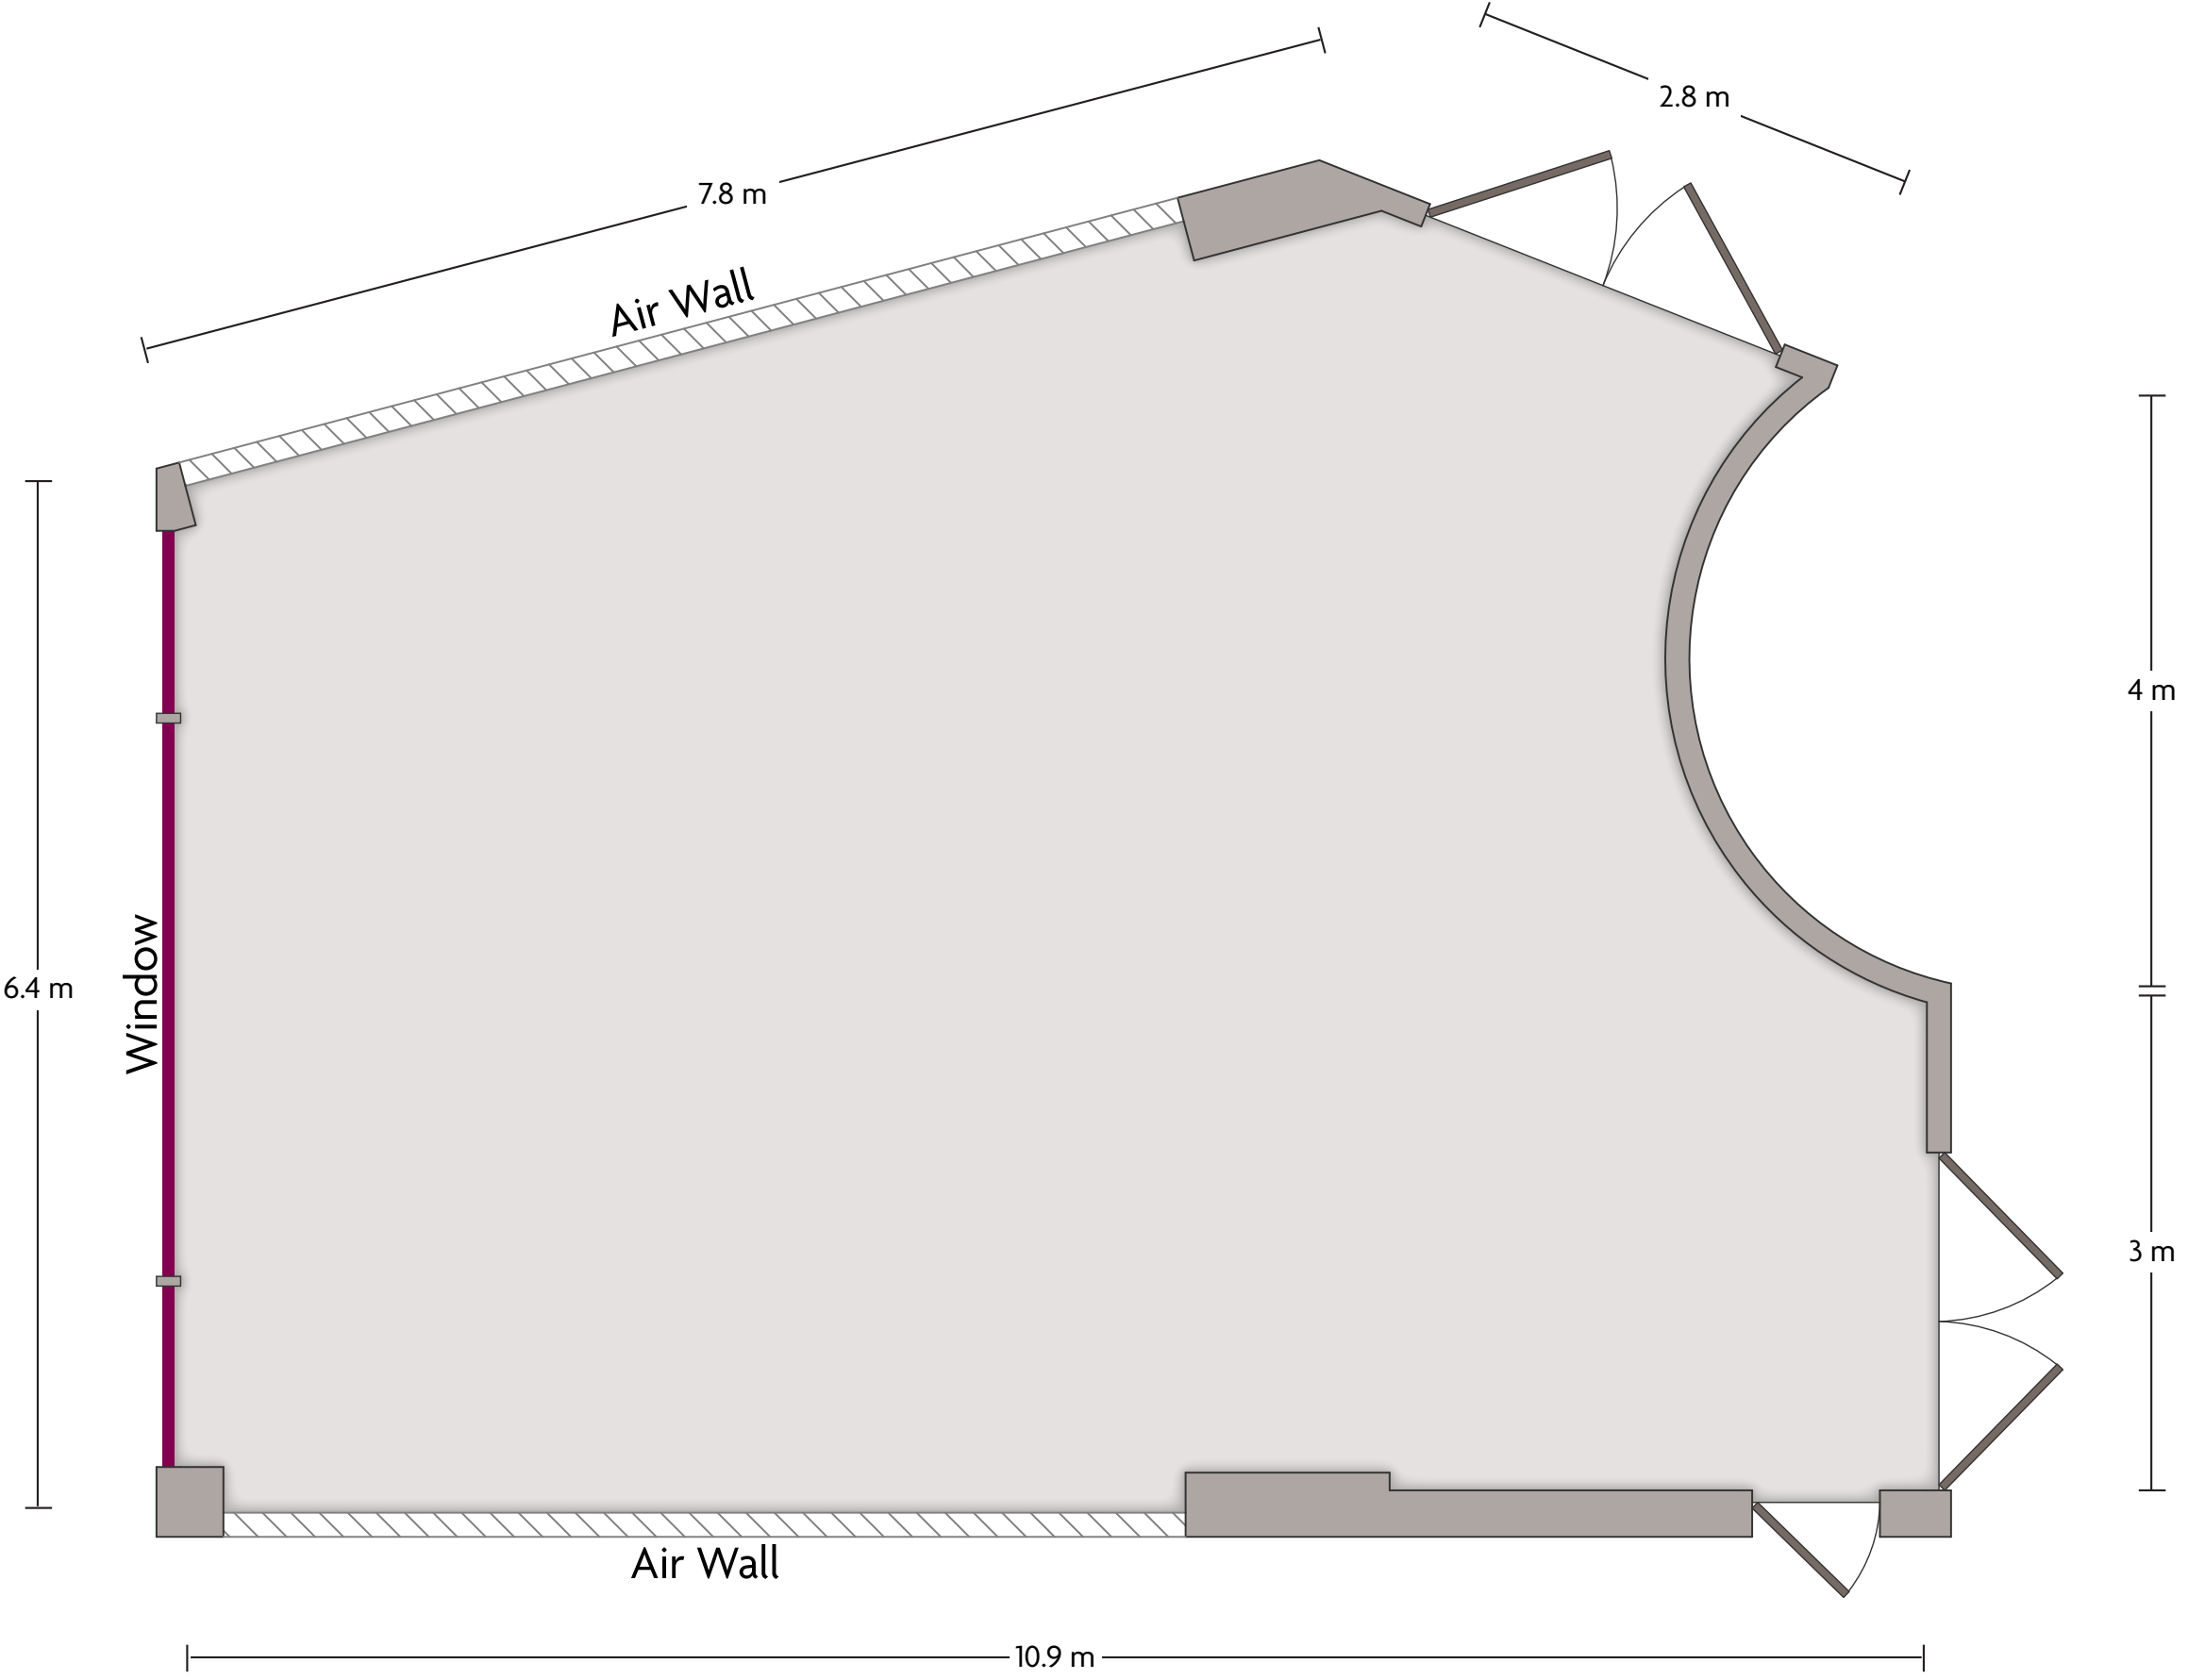

*Multiple layout options available for this space.

LENGTH: 14.3 m WIDTH: 7.5 m HEIGHT: 3.3 m TOTAL SQUARE METERS: 106.1 m² MAXIMUM CAPACITY: 120 POWER OUTLETS: 20

Mannerheimintie 50 | Helsinki - 00260, Finland | +358 925210000

*Multiple layout options available for this space.

Crowne Plaza® Helsinki - Boardroom

LENGTH: 9.2 m WIDTH: 7.6 m HEIGHT: 3.3 m TOTAL SQUARE METERS: 60.2 m² MAXIMUM CAPACITY: 12 POWER OUTLETS: 14

Mannerheimintie 50 | Helsinki - 00260, Finland | +358 925210000

LENGTH: 14.4 m WIDTH: 6.7 m HEIGHT: 3.4 m TOTAL SQUARE METERS: 96 m² MAXIMUM CAPACITY: 100 POWER OUTLETS: 22

Mannerheimintie 50 | Helsinki - 00260, Finland | +358 925210000

*Multiple layout options available for this space.

LENGTH: 10.9 m WIDTH: 7.7 m HEIGHT: 3.3 m TOTAL SQUARE METERS: 74 m² MAXIMUM CAPACITY: 80 POWER OUTLETS: 10

Mannerheimintie 50 | Helsinki - 00260, Finland | +358 925210000

*Multiple layout options available for this space.