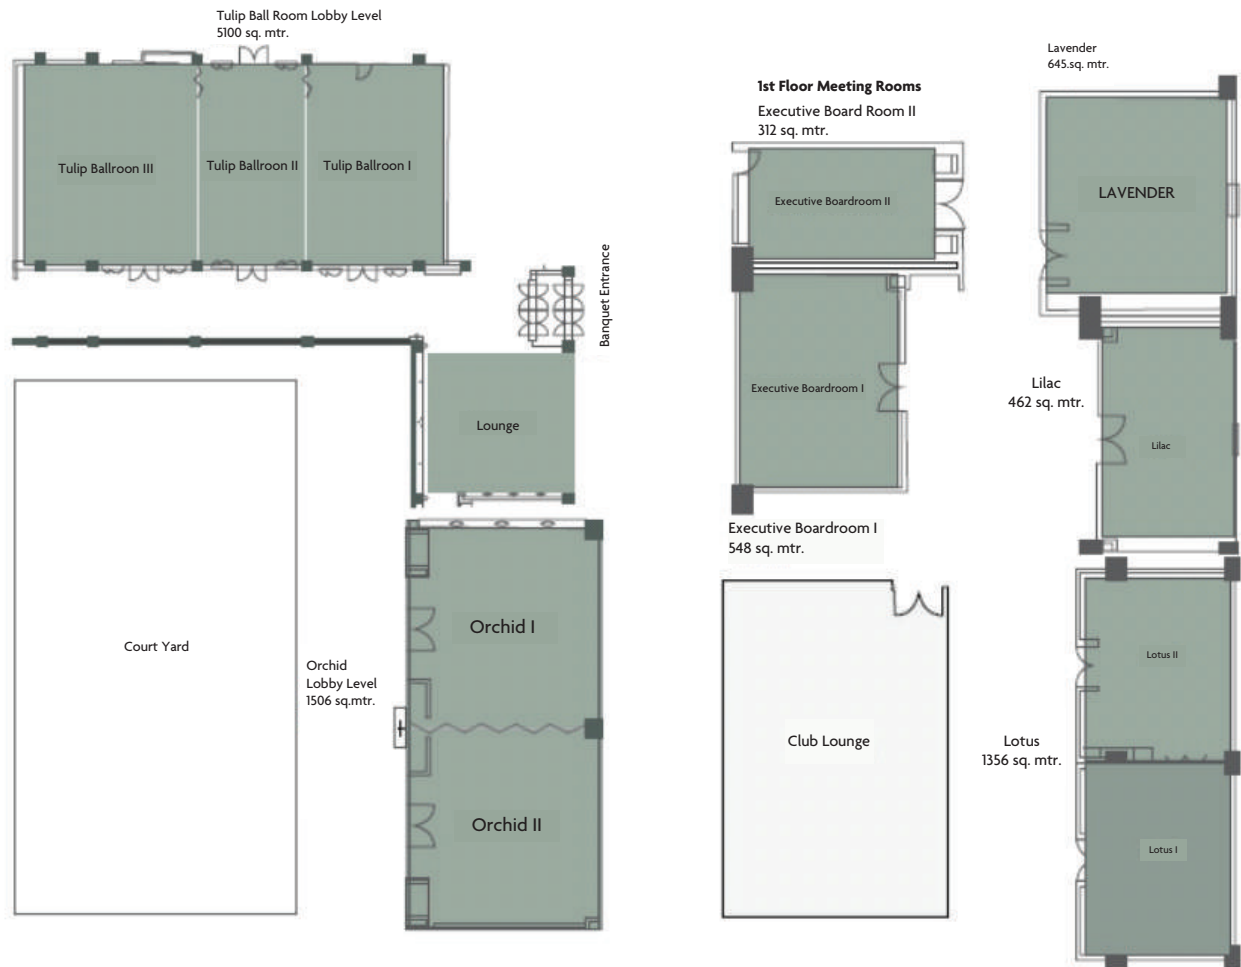

MEETING ROOM CONFIGURATIONS									
Room	Location	Area (Sq. Ft.)	Classroom	Theatre	Reception	Banquet	U Shape	Boardroom	Dimensions
									LxWxH
Tulip	Lobby Level	5100	230	500	500	350	145	-	102x50x16
Tulip 1	Lobby Level	1650	70	130	160	120	50	55	33x51x16
Tulip 2	Lobby Level	1300	60	100	130	100	40	45	26x51x16
Tulip 3	Lobby Level	2150	100	180	200	160	60	70	43x51x16
Orchid	Lobby Level	1506	60	120	140	80	40	50	55x26x14
Orchid 1	Lobby Level	753	30	60	65	40	20	20	27x26x14
Orchid 2	Lobby Level	753	30	60	75	40	20	25	27x26x14
Lotus	1st Floor	1356	30	70	90	60	30	30	59x22x9
Lotus 1	1st Floor	678	15	35	45	30	12	16	29x22x9
Lotus 2	1st Floor	678	15	35	45	30	12	16	29x22x9
Lilac	1st Floor	462	10	20	-	-	-	10	34x13x9
Lavender	1st Floor	645	-	-	-	-	-	16	27x22x9
EBR 1	1st Floor	548	-	-	-	-	-	16	27x19x9
EBR 2	1st Floor	312	-	-	-	-	-	12	27x13x9
Business Centre	1st Floor	806	-	-	-	-	-	-	31x26x8
Petals Lawn (Green Area)	Lobby Level	5250	-	-	-	-	-	-	105x50
Petals Lawn (Green Area and Stoned Area)	Lobby Level	7430	-	500	500	400	-	-	120x62
Pre-Functional Area Tulip	Lobby Level	2070	-	-	-	-	-	-	115x18x12
Pre-Functional Area Orchid (only wooden deck)	Lobby Level	766.4	-	-	-	-	-	-	32.6x23.7x12
Pre-Functional Area Orchid (with wooden deck)	Lobby Level	1079.7	-	-	-	-	-	-	36.6x29.7x12
Pool Lower Deck Completed	1st Floor	3043	-	-	100	90	-	-	88x34.7