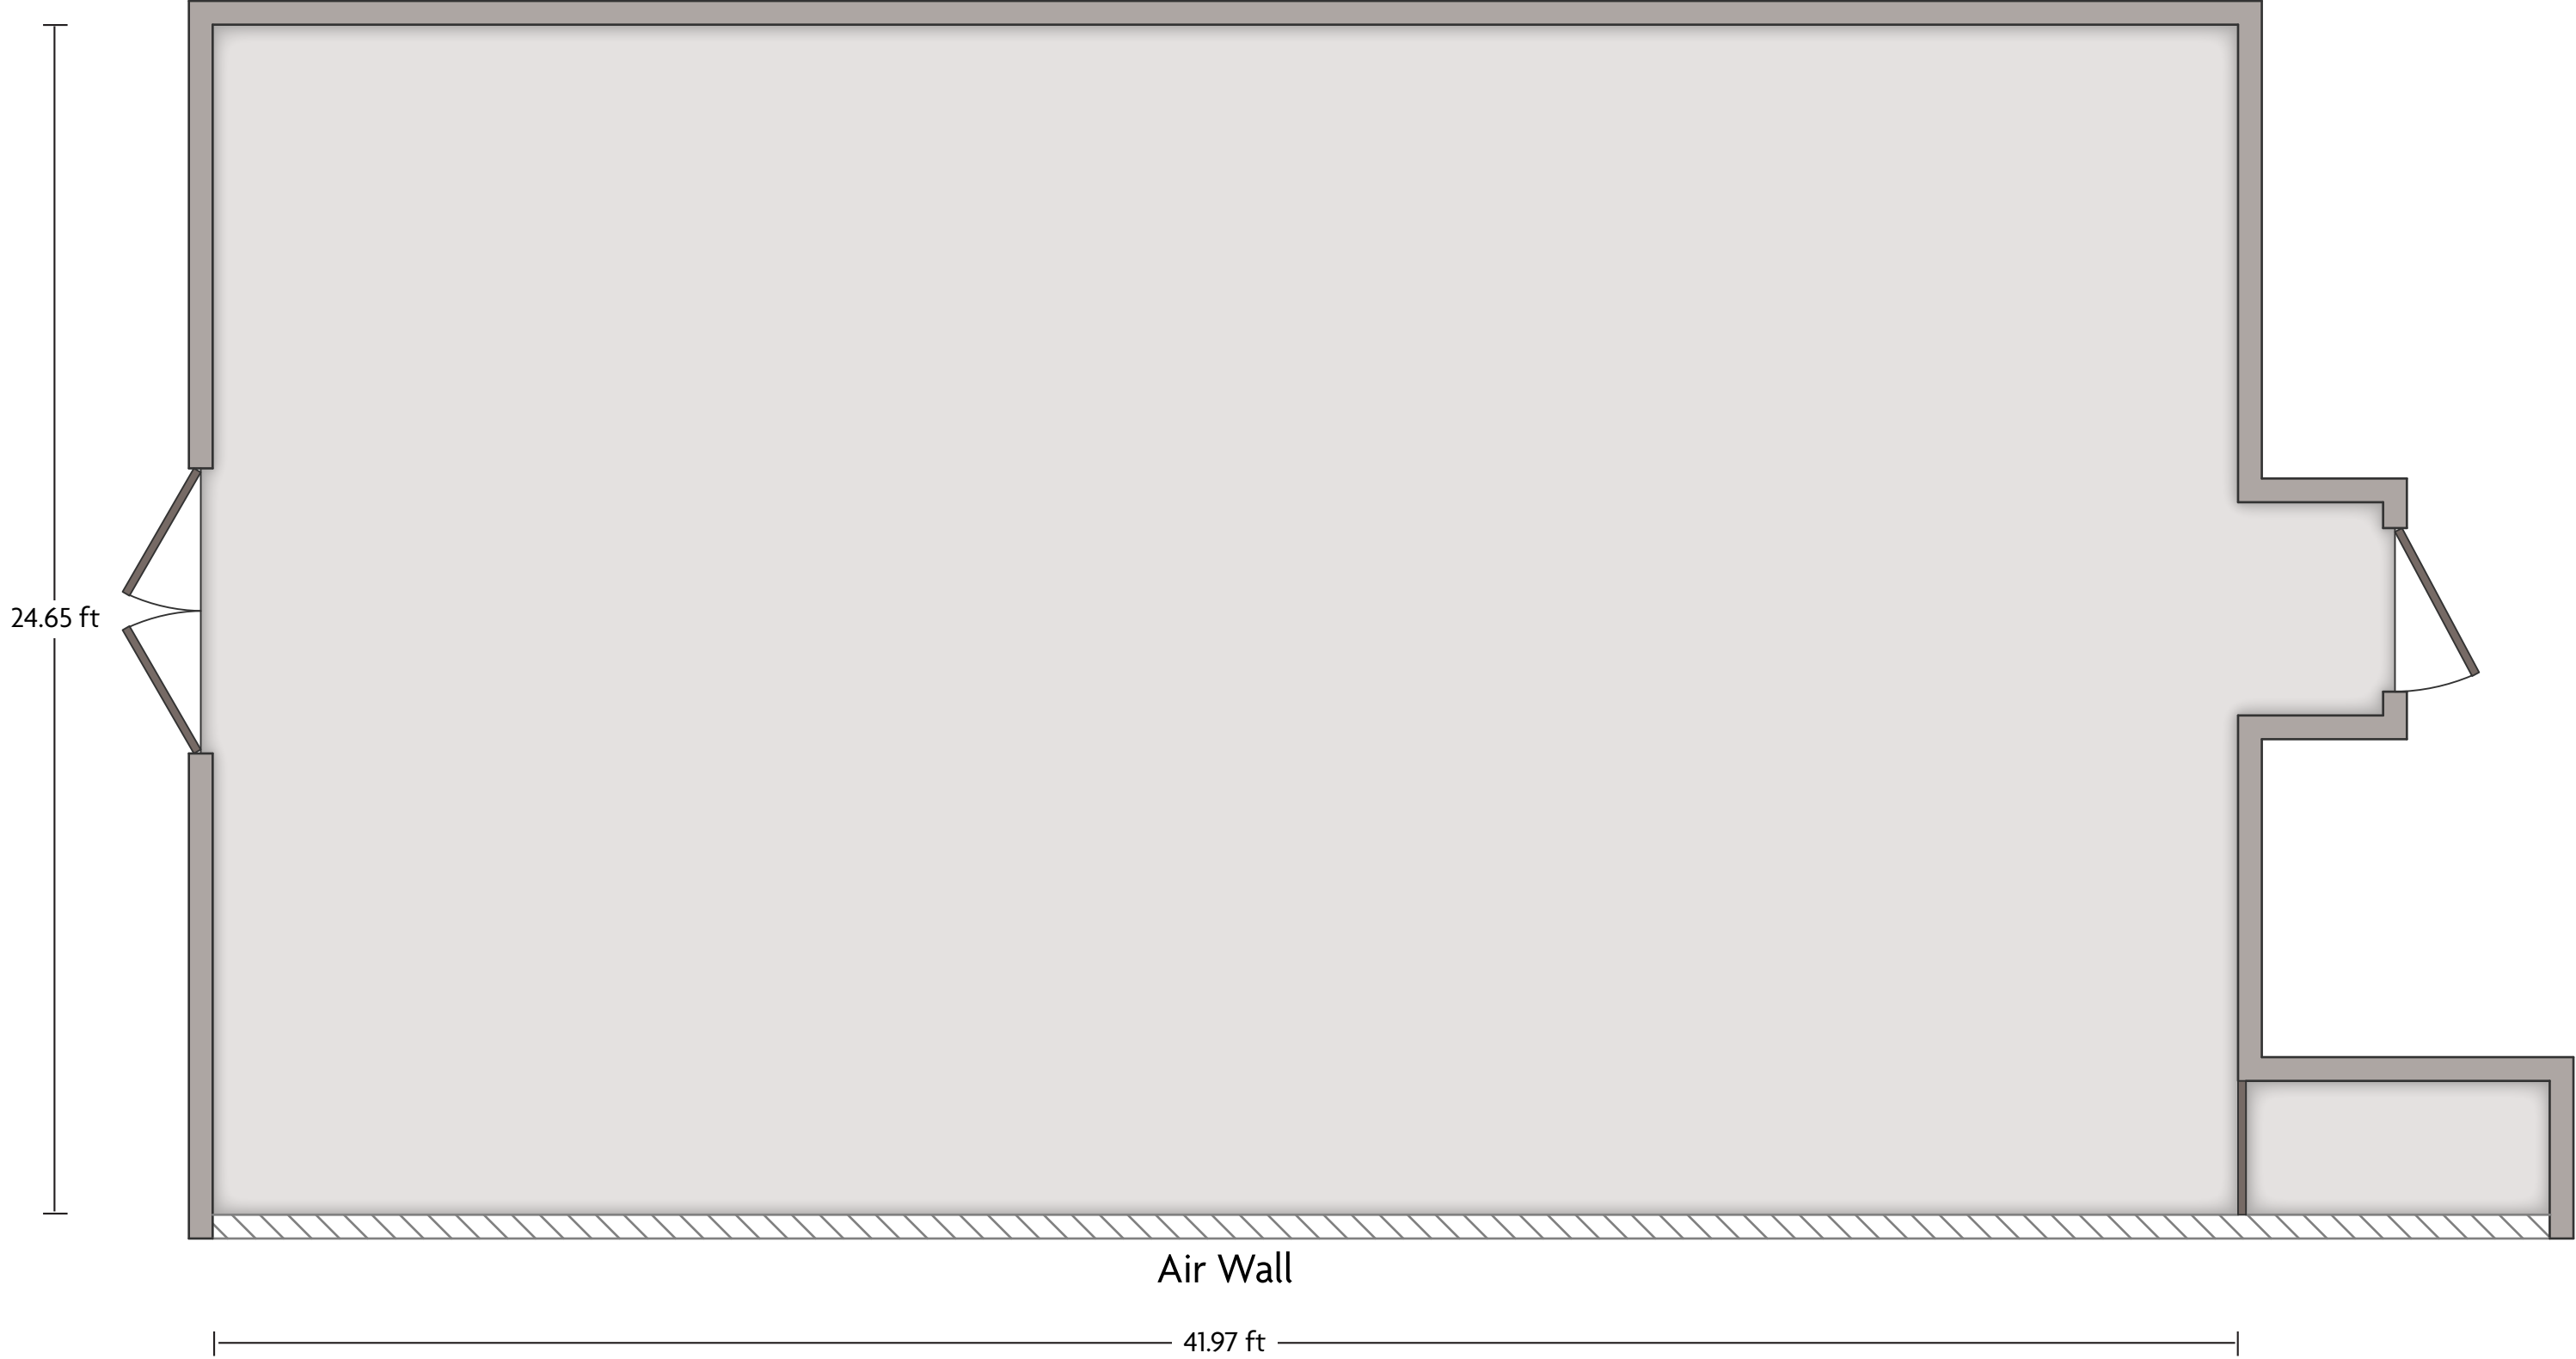

851 Congaree Rd | Greenville South Carolina - 29607 | 1-864-2976300

Crowne Plaza® Greenville - I-385 - Roper Mtn Rd
Executive Boardroom 2

LENGTH: 26.71 ft WIDTH: 11.93 ft HEIGHT: 7.75 ft TOTAL SQUARE FEET: 307.94 ft² MAXIMUM CAPACITY: 10 POWER OUTLETS: 7

851 Congaree Rd | Greenville South Carolina - 29607 | 1-864-2976300

Crowne Plaza® Greenville - I-385 - Roper Mtn Rd

Metropolitan Ballroom

LENGTH: 99.20 ft WIDTH: 41.98 ft HEIGHT: 13.96 ft TOTAL SQUARE FEET: 4,163.47 ft² MAXIMUM CAPACITY: 600 POWER OUTLETS: 22

851 Congaree Rd | Greenville South Carolina - 29607 | 1-864-2976300

*Multiple layout options available for this space.

Crowne Plaza® Greenville - I-385 - Roper Mtn Rd
Haywood

LENGTH: 41.97 ft WIDTH: 24.65 ft HEIGHT: 13.96 ft TOTAL SQUARE FEET: 1,034.40 ft² MAXIMUM CAPACITY: 150 POWER OUTLETS: 7

851 Congaree Rd | Greenville South Carolina - 29607 | 1-864-2976300

*Multiple layout options available for this space.

Crowne Plaza® Greenville - I-385 - Roper Mtn Rd
Verdae

LENGTH: 22.76 ft WIDTH: 13.18 ft HEIGHT: 9.93 ft TOTAL SQUARE FEET: 278.66 ft² MAXIMUM CAPACITY: 20 POWER OUTLETS: 3