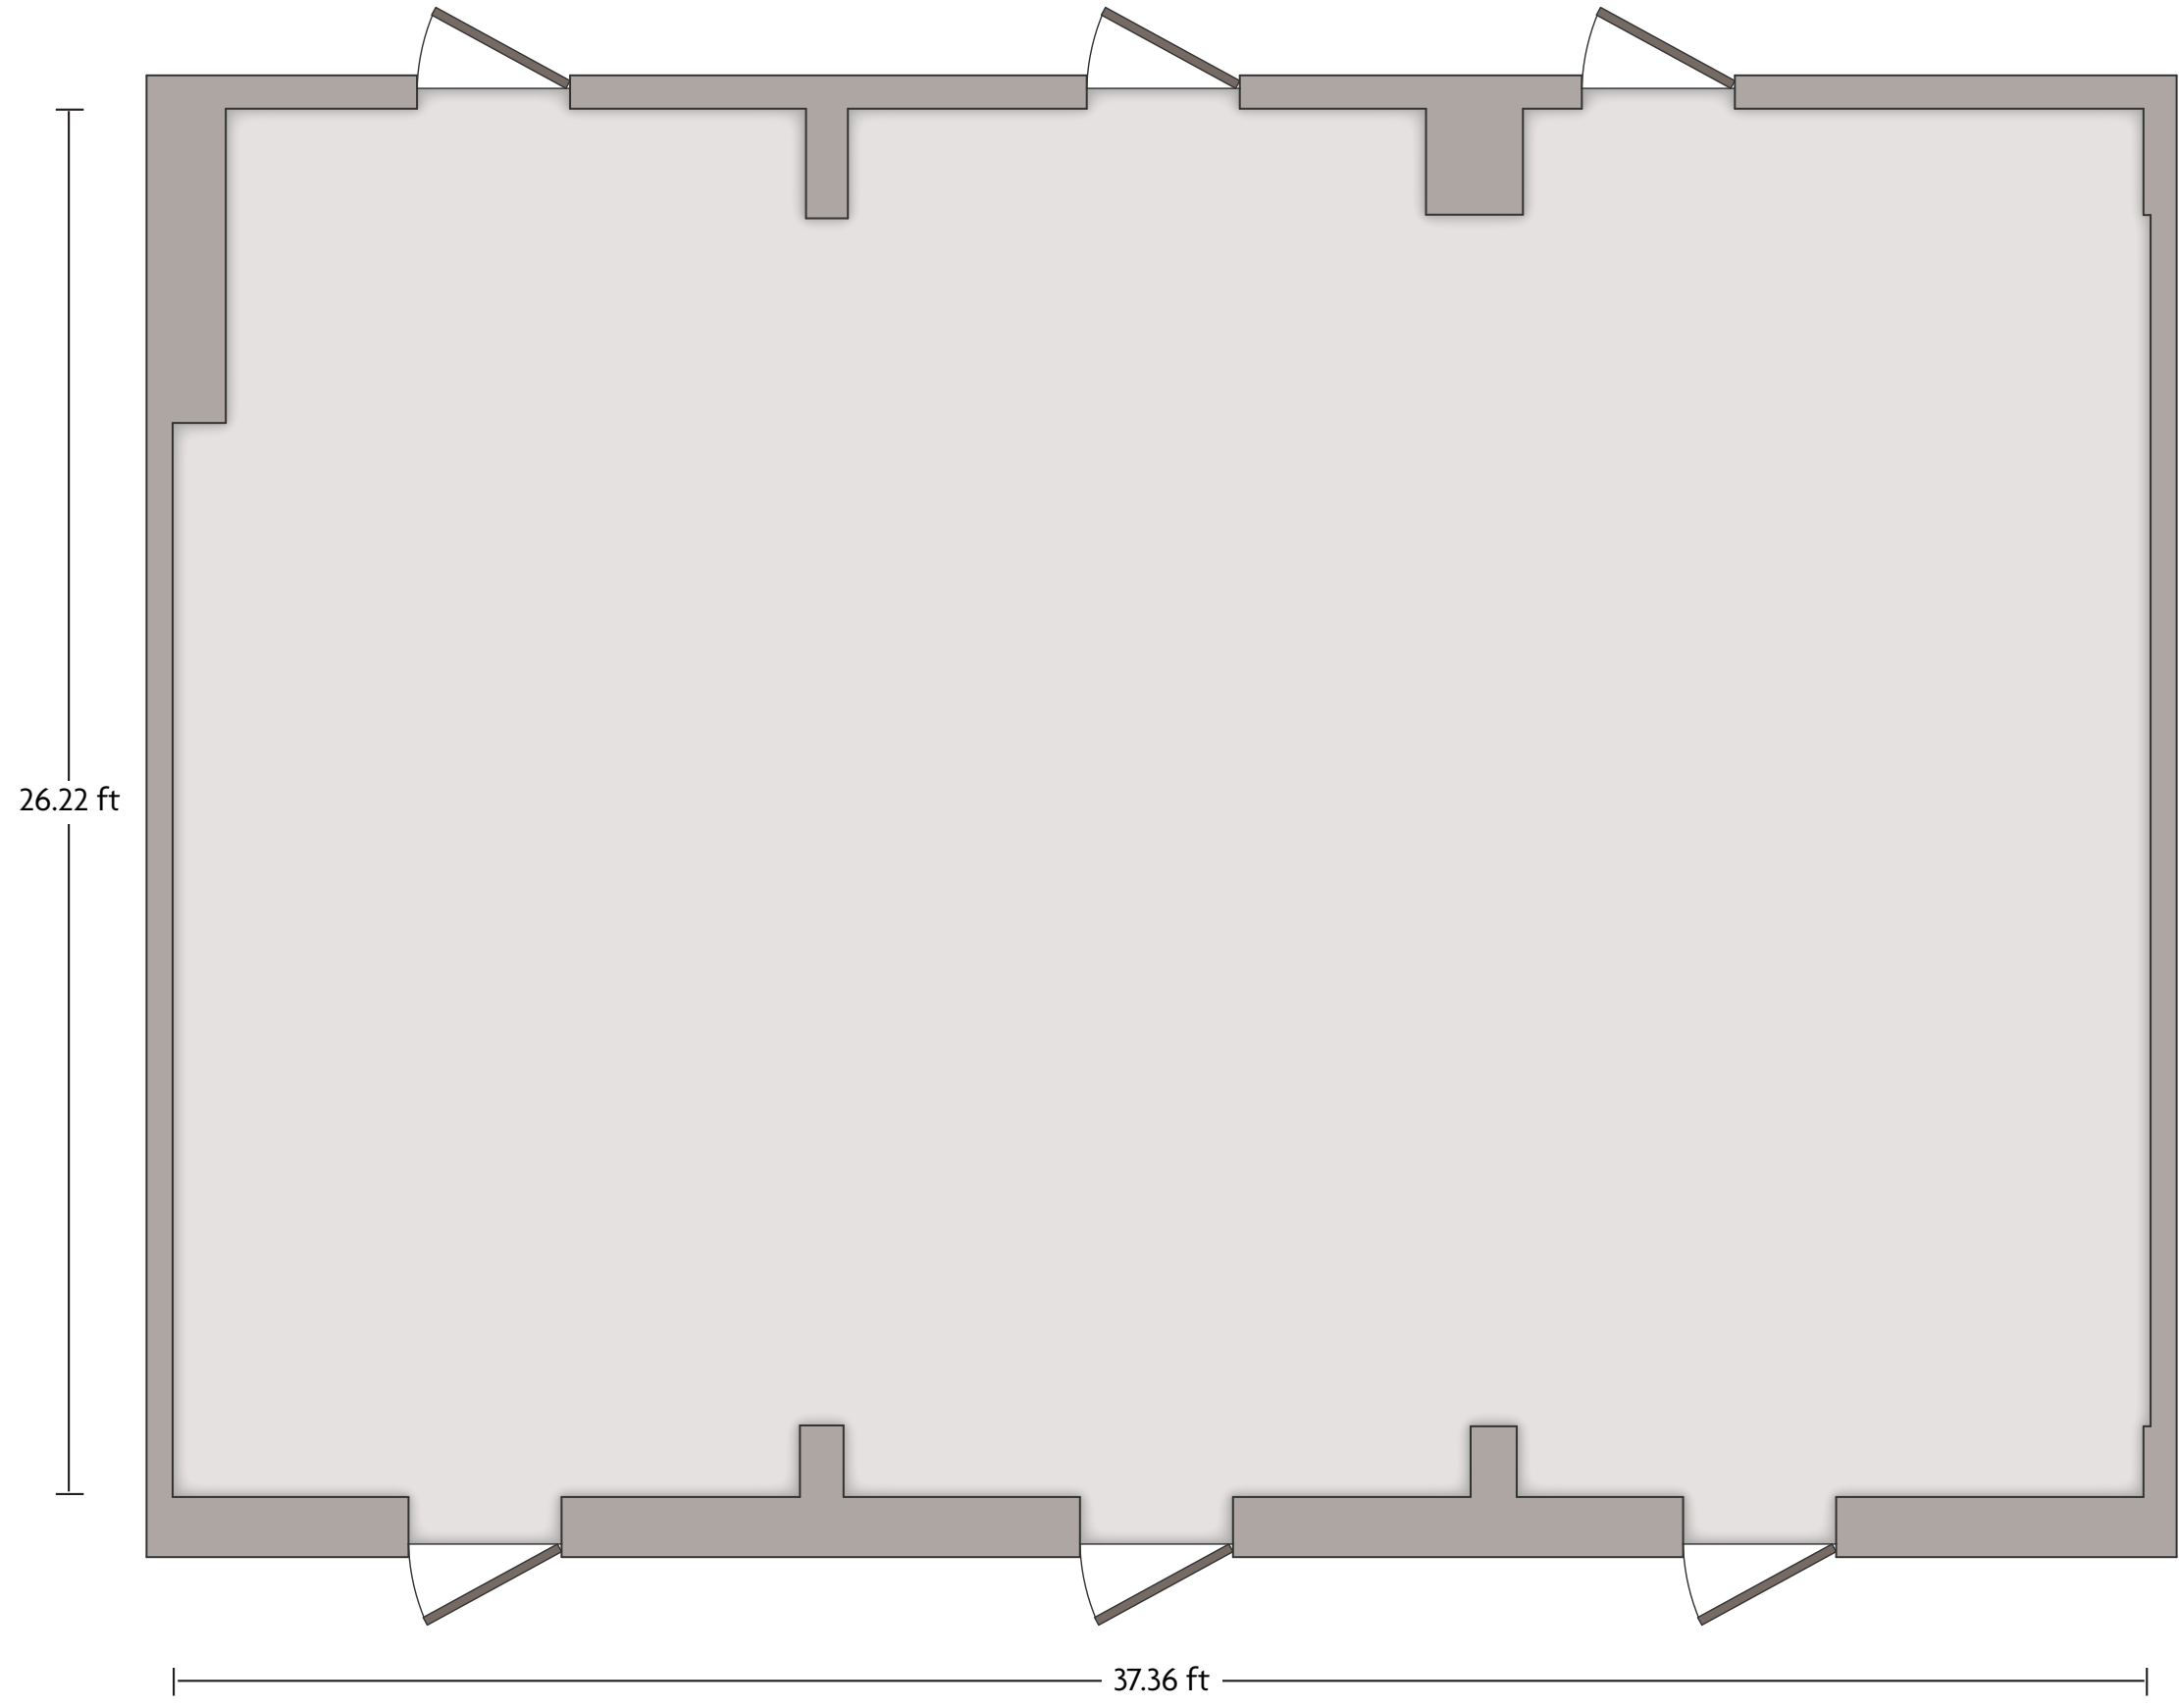

Crowne Plaza® Greenville - I-385 - Roper Mtn Rd Assembly

LENGTH: 37.36 ft WIDTH: 26.22 ft HEIGHT: 7.90 ft TOTAL SQUARE FEET: 965.50 ft² MAXIMUM CAPACITY: 60 POWER OUTLETS: 6

851 Congaree Rd | Greenville South Carolina - 29607 | 1-864-2976300

*Multiple layout options available for this space.

Crowne Plaza® Greenville - I-385 - Roper Mtn Rd

Congaree

CROWNE PLAZA®
GREENVILLE - I-385 - ROPER MTN RD

LENGTH: 23.97 ft WIDTH: 16.38 ft HEIGHT: 9.93 ft TOTAL SQUARE FEET: 392.58 ft² MAXIMUM CAPACITY: 30 POWER OUTLETS: 2

851 Congaree Rd | Greenville South Carolina - 29607 | 1-864-2976300

*Multiple layout options available for this space.

Crowne Plaza® Greenville - I-385 - Roper Mtn Rd
Executive Boardroom 1

LENGTH: 26.92 ft WIDTH: 11.90 ft HEIGHT: 7.75 ft TOTAL SQUARE FEET: 302.78 ft² MAXIMUM CAPACITY: 10 POWER OUTLETS: 6

851 Congaree Rd | Greenville South Carolina - 29607 | 1-864-2976300

Crowne Plaza® Greenville - I-385 - Roper Mtn Rd
Executive Boardroom 2

LENGTH: 26.71 ft WIDTH: 11.93 ft HEIGHT: 7.75 ft TOTAL SQUARE FEET: 307.94 ft² MAXIMUM CAPACITY: 10 POWER OUTLETS: 7