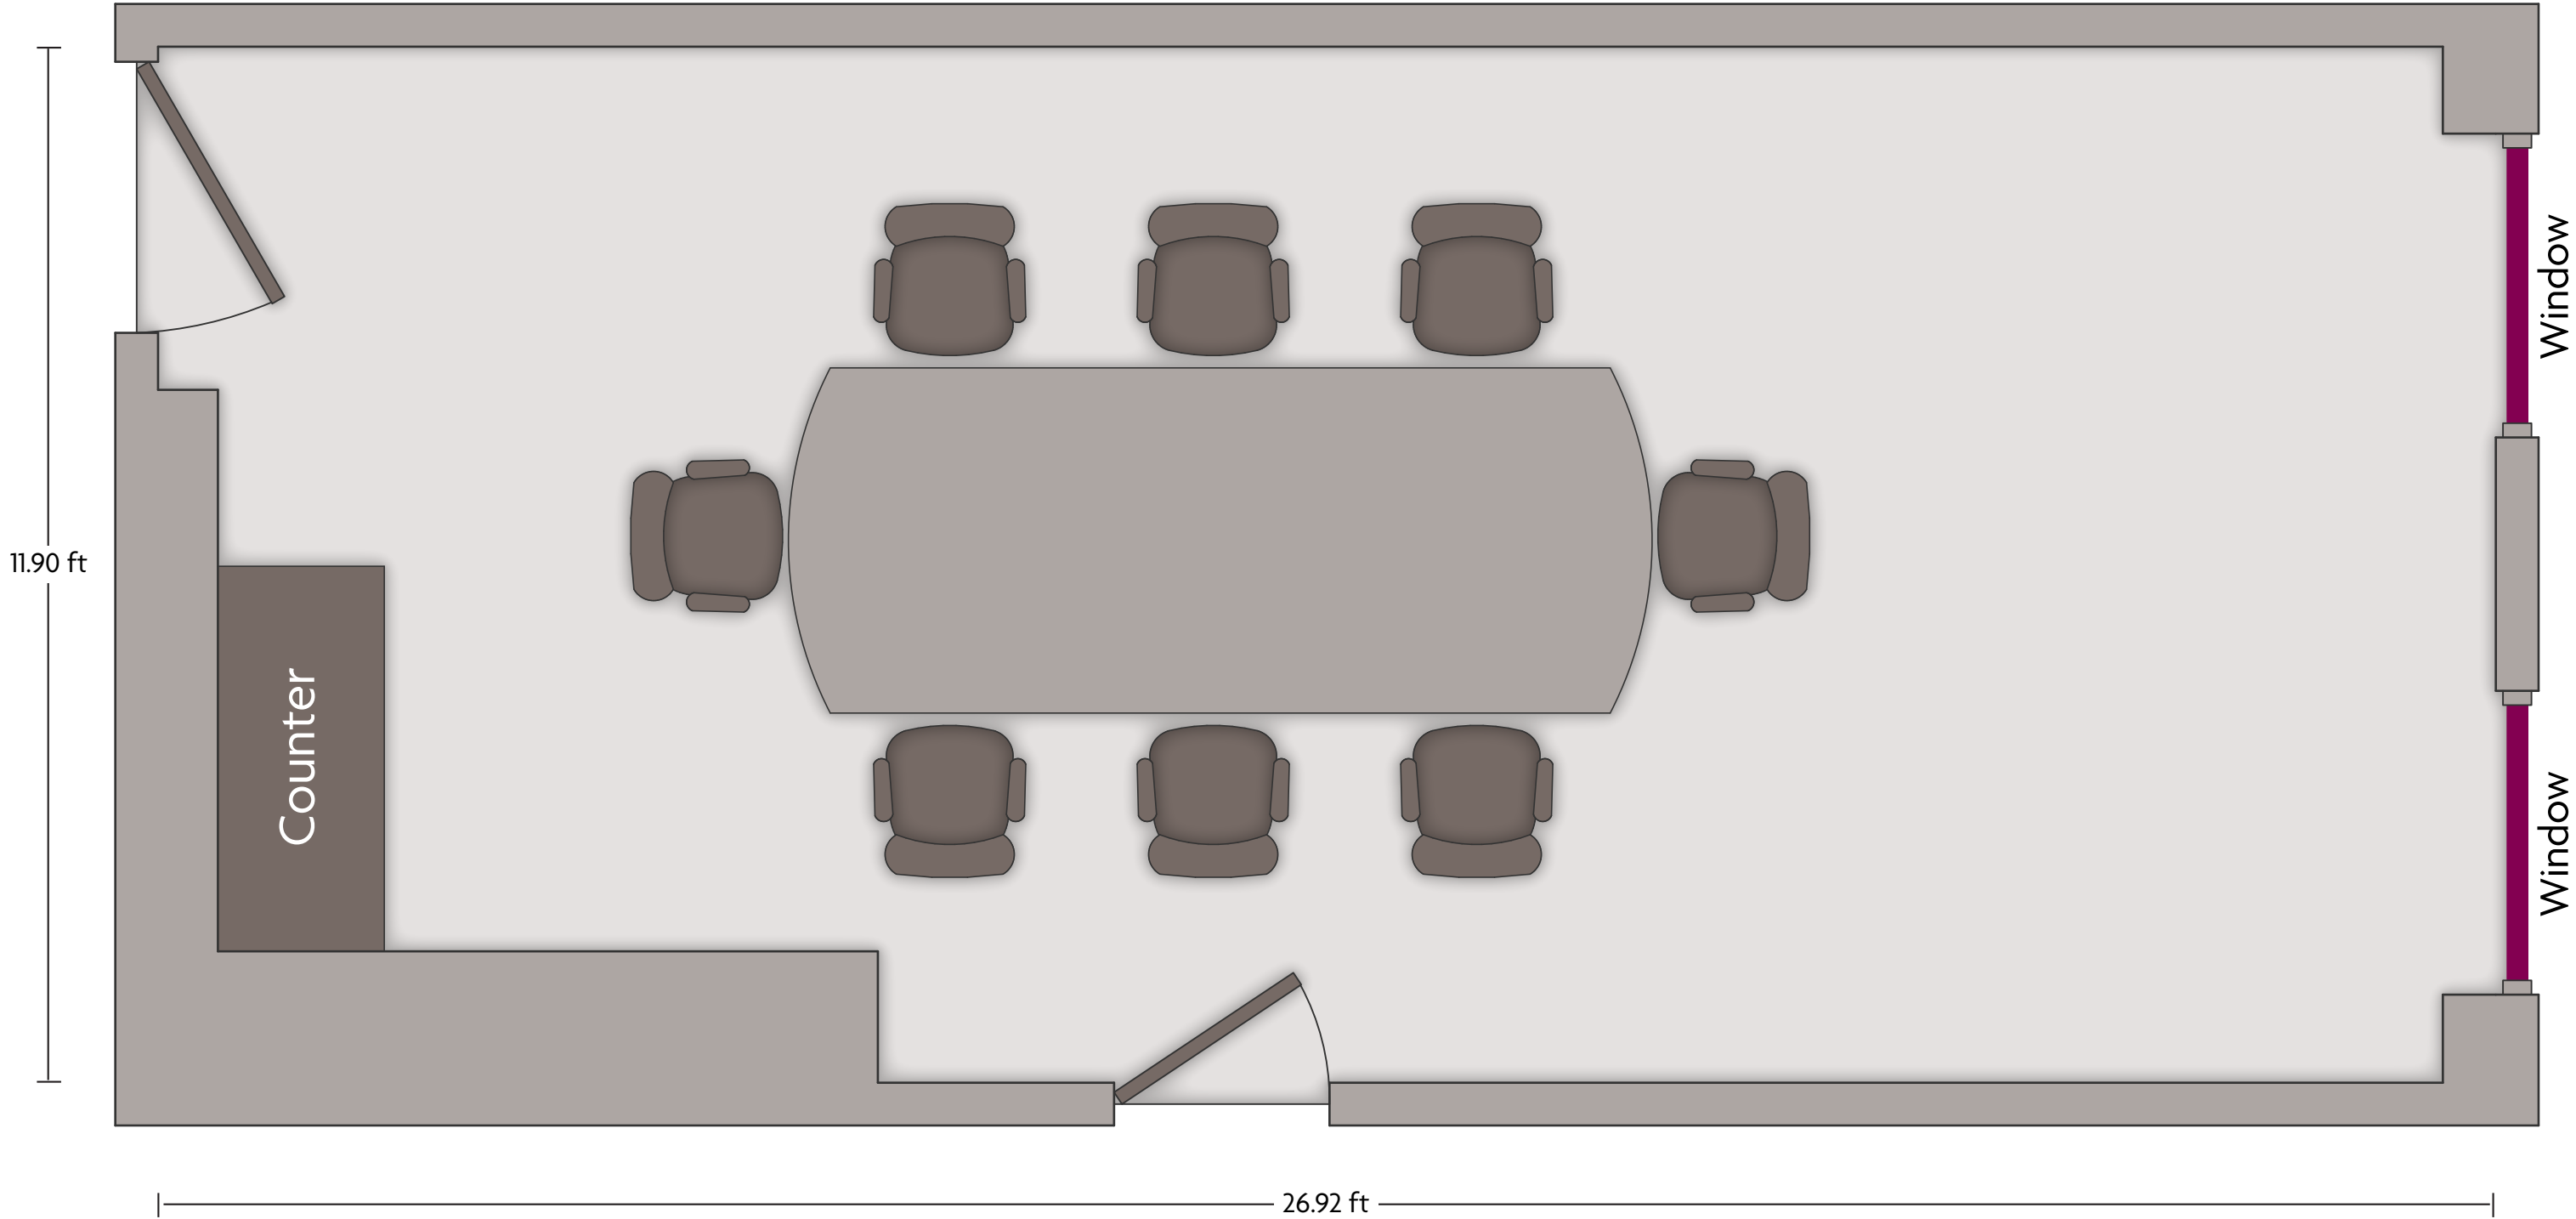

Crowne Plaza® Greenville - I-385 - Roper Mtn Rd Assembly

LENGTH: 37.36 ft WIDTH: 26.22 ft HEIGHT: 7.90 ft TOTAL SQUARE FEET: 965.50 ft² MAXIMUM CAPACITY: 60 POWER OUTLETS: 6

851 Congaree Rd | Greenville South Carolina - 29607 | 1-864-2976300

*Multiple layout options available for this space.

Crowne Plaza® Greenville - I-385 - Roper Mtn Rd

Congaree

CROWNE PLAZA®
GREENVILLE - I-385 - ROPER MTN RD

LENGTH: 23.97 ft WIDTH: 16.38 ft HEIGHT: 9.93 ft TOTAL SQUARE FEET: 392.58 ft² MAXIMUM CAPACITY: 30 POWER OUTLETS: 2

851 Congaree Rd | Greenville South Carolina - 29607 | 1-864-2976300

*Multiple layout options available for this space.

Crowne Plaza® Greenville - I-385 - Roper Mtn Rd
Executive Boardroom 1

LENGTH: 26.92 ft WIDTH: 11.90 ft HEIGHT: 7.75 ft TOTAL SQUARE FEET: 302.78 ft² MAXIMUM CAPACITY: 10 POWER OUTLETS: 6

851 Congaree Rd | Greenville South Carolina - 29607 | 1-864-2976300

Crowne Plaza® Greenville - I-385 - Roper Mtn Rd
Executive Boardroom 2

LENGTH: 26.71 ft WIDTH: 11.93 ft HEIGHT: 7.75 ft TOTAL SQUARE FEET: 307.94 ft² MAXIMUM CAPACITY: 10 POWER OUTLETS: 7