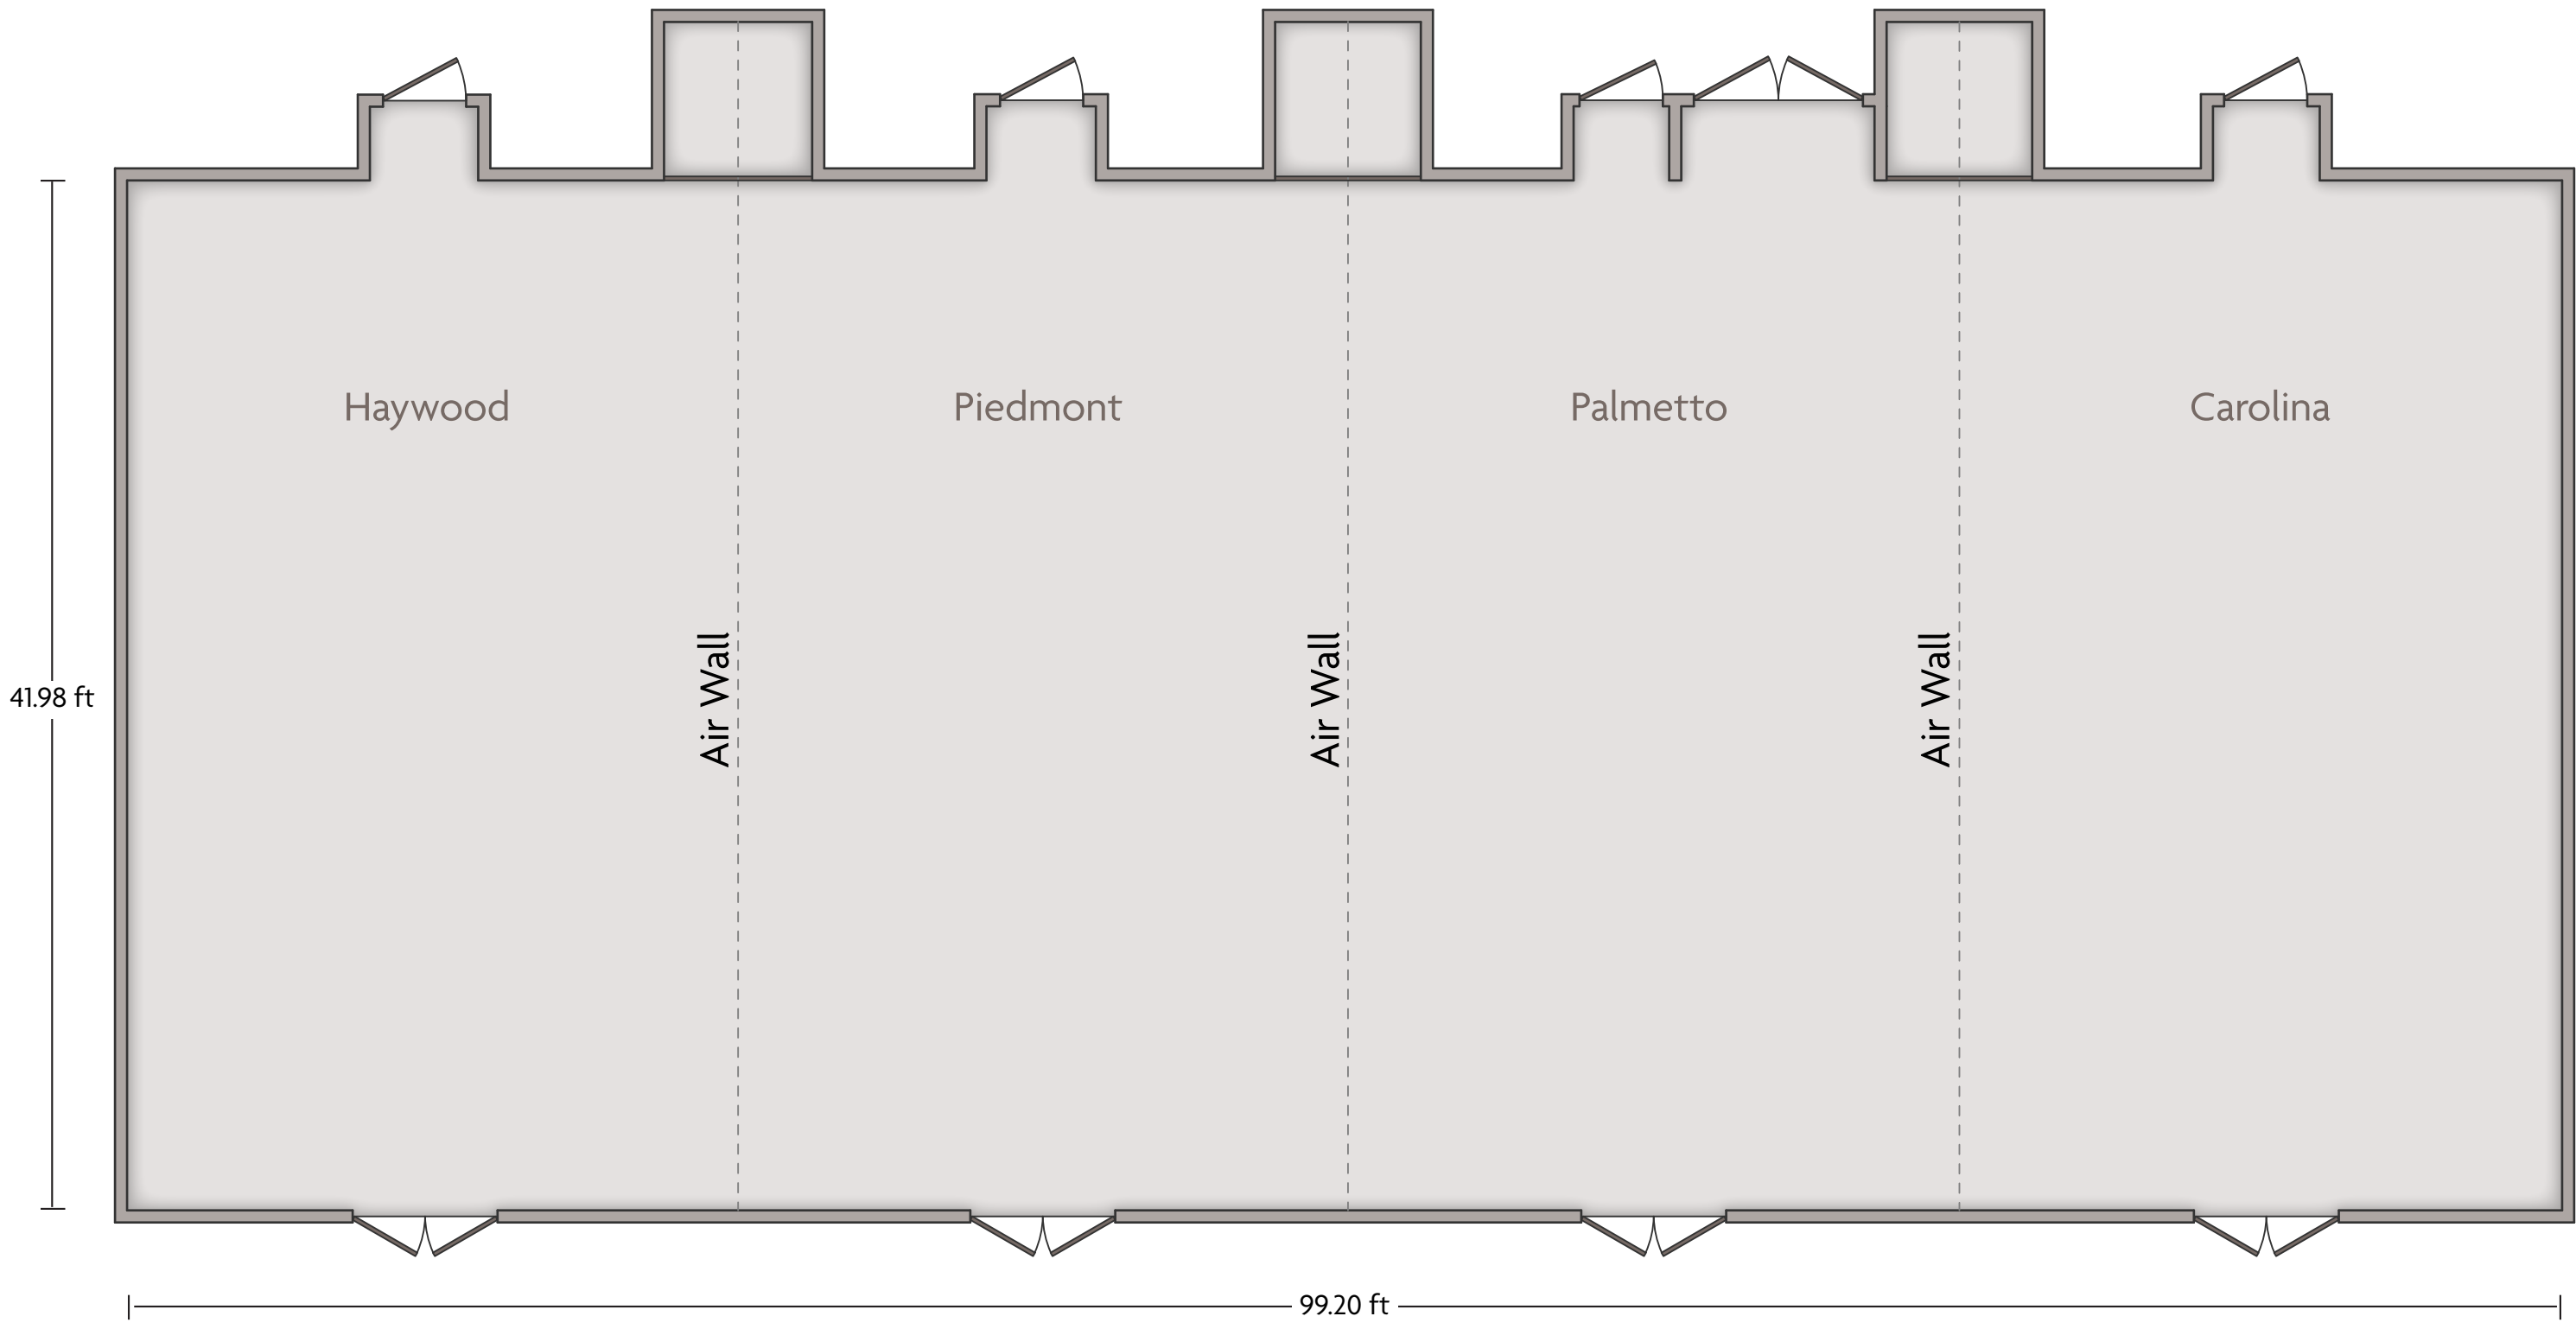

*Multiple layout options available for this space.

Crowne Plaza® Greenville - I-385 - Roper Mtn Rd

Congaree

CROWNE PLAZA®
GREENVILLE - I-385 - ROPER MTN RD

LENGTH: 23.97 ft WIDTH: 16.38 ft HEIGHT: 9.93 ft TOTAL SQUARE FEET: 392.58 ft² MAXIMUM CAPACITY: 30 POWER OUTLETS: 2

851 Congaree Rd | Greenville South Carolina - 29607 | 1-864-2976300

Crowne Plaza® Greenville - I-385 - Roper Mtn Rd
Executive Boardroom 2

LENGTH: 26.71 ft WIDTH: 11.93 ft HEIGHT: 7.75 ft TOTAL SQUARE FEET: 307.94 ft² MAXIMUM CAPACITY: 10 POWER OUTLETS: 7

851 Congaree Rd | Greenville South Carolina - 29607 | 1-864-2976300

Crowne Plaza® Greenville - I-385 - Roper Mtn Rd

Metropolitan Ballroom

LENGTH: 99.20 ft WIDTH: 41.98 ft HEIGHT: 13.96 ft TOTAL SQUARE FEET: 4,163.47 ft² MAXIMUM CAPACITY: 600 POWER OUTLETS: 22

851 Congaree Rd | Greenville South Carolina - 29607 | 1-864-2976300

*Multiple layout options available for this space.

Crowne Plaza® Greenville - I-385 - Roper Mtn Rd
Haywood

LENGTH: 41.97 ft WIDTH: 24.65 ft HEIGHT: 13.96 ft TOTAL SQUARE FEET: 1,034.40 ft² MAXIMUM CAPACITY: 150 POWER OUTLETS: 7