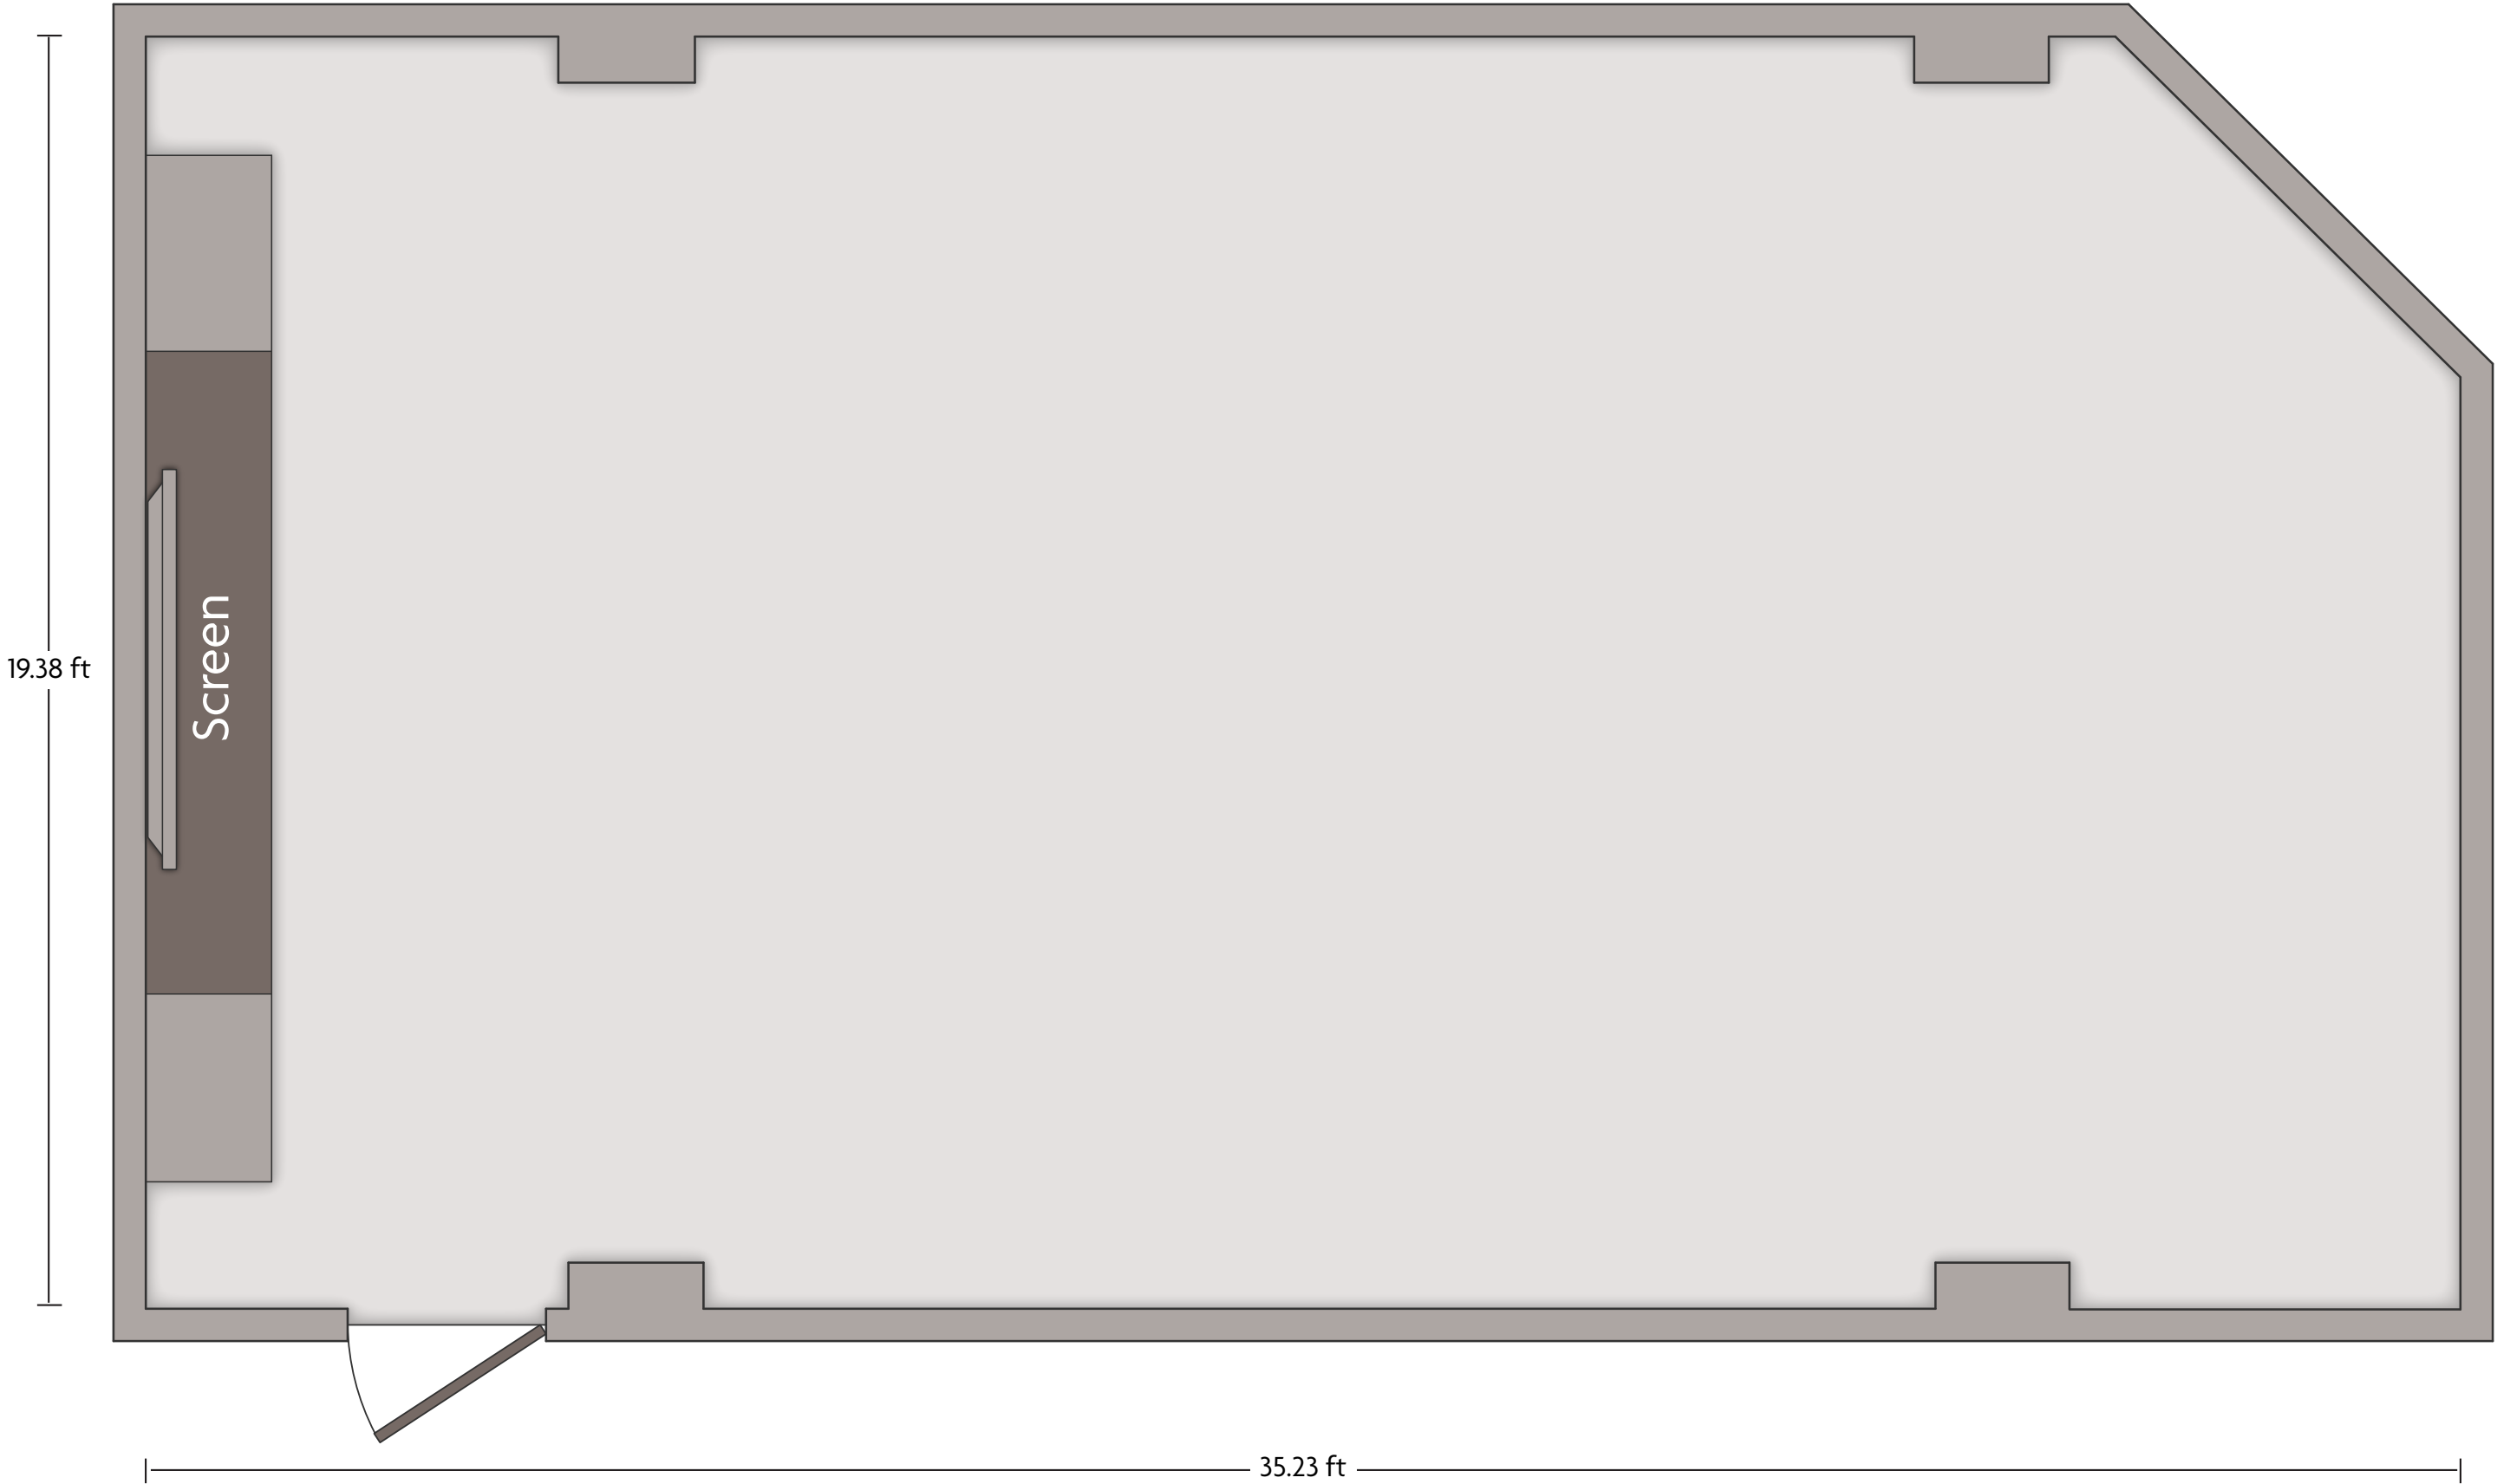

851 Congaree Rd | Greenville South Carolina - 29607 | 1-864-2976300

*Multiple layout options available for this space.

Crowne Plaza® Greenville - I-385 - Roper Mtn Rd
Carolina

LENGTH: 41.97 ft WIDTH: 24.31 ft HEIGHT: 13.96 ft TOTAL SQUARE FEET: 1,017.70 ft² MAXIMUM CAPACITY: 150 POWER OUTLETS: 7

851 Congaree Rd | Greenville South Carolina - 29607 | 1-864-2976300

*Multiple layout options available for this space.

Crowne Plaza® Greenville - I-385 - Roper Mtn Rd
Verdae

LENGTH: 22.76 ft WIDTH: 13.18 ft HEIGHT: 9.93 ft TOTAL SQUARE FEET: 278.66 ft² MAXIMUM CAPACITY: 20 POWER OUTLETS: 3

851 Congaree Rd | Greenville South Carolina - 29607 | 1-864-2976300

LENGTH: 35.23 ft WIDTH: 19.38 ft HEIGHT: 9.98 ft TOTAL SQUARE FEET: 663.83 ft² MAXIMUM CAPACITY: 55 POWER OUTLETS: 3

851 Congaree Rd | Greenville South Carolina - 29607 | 1-864-2976300

*Multiple layout options available for this space.