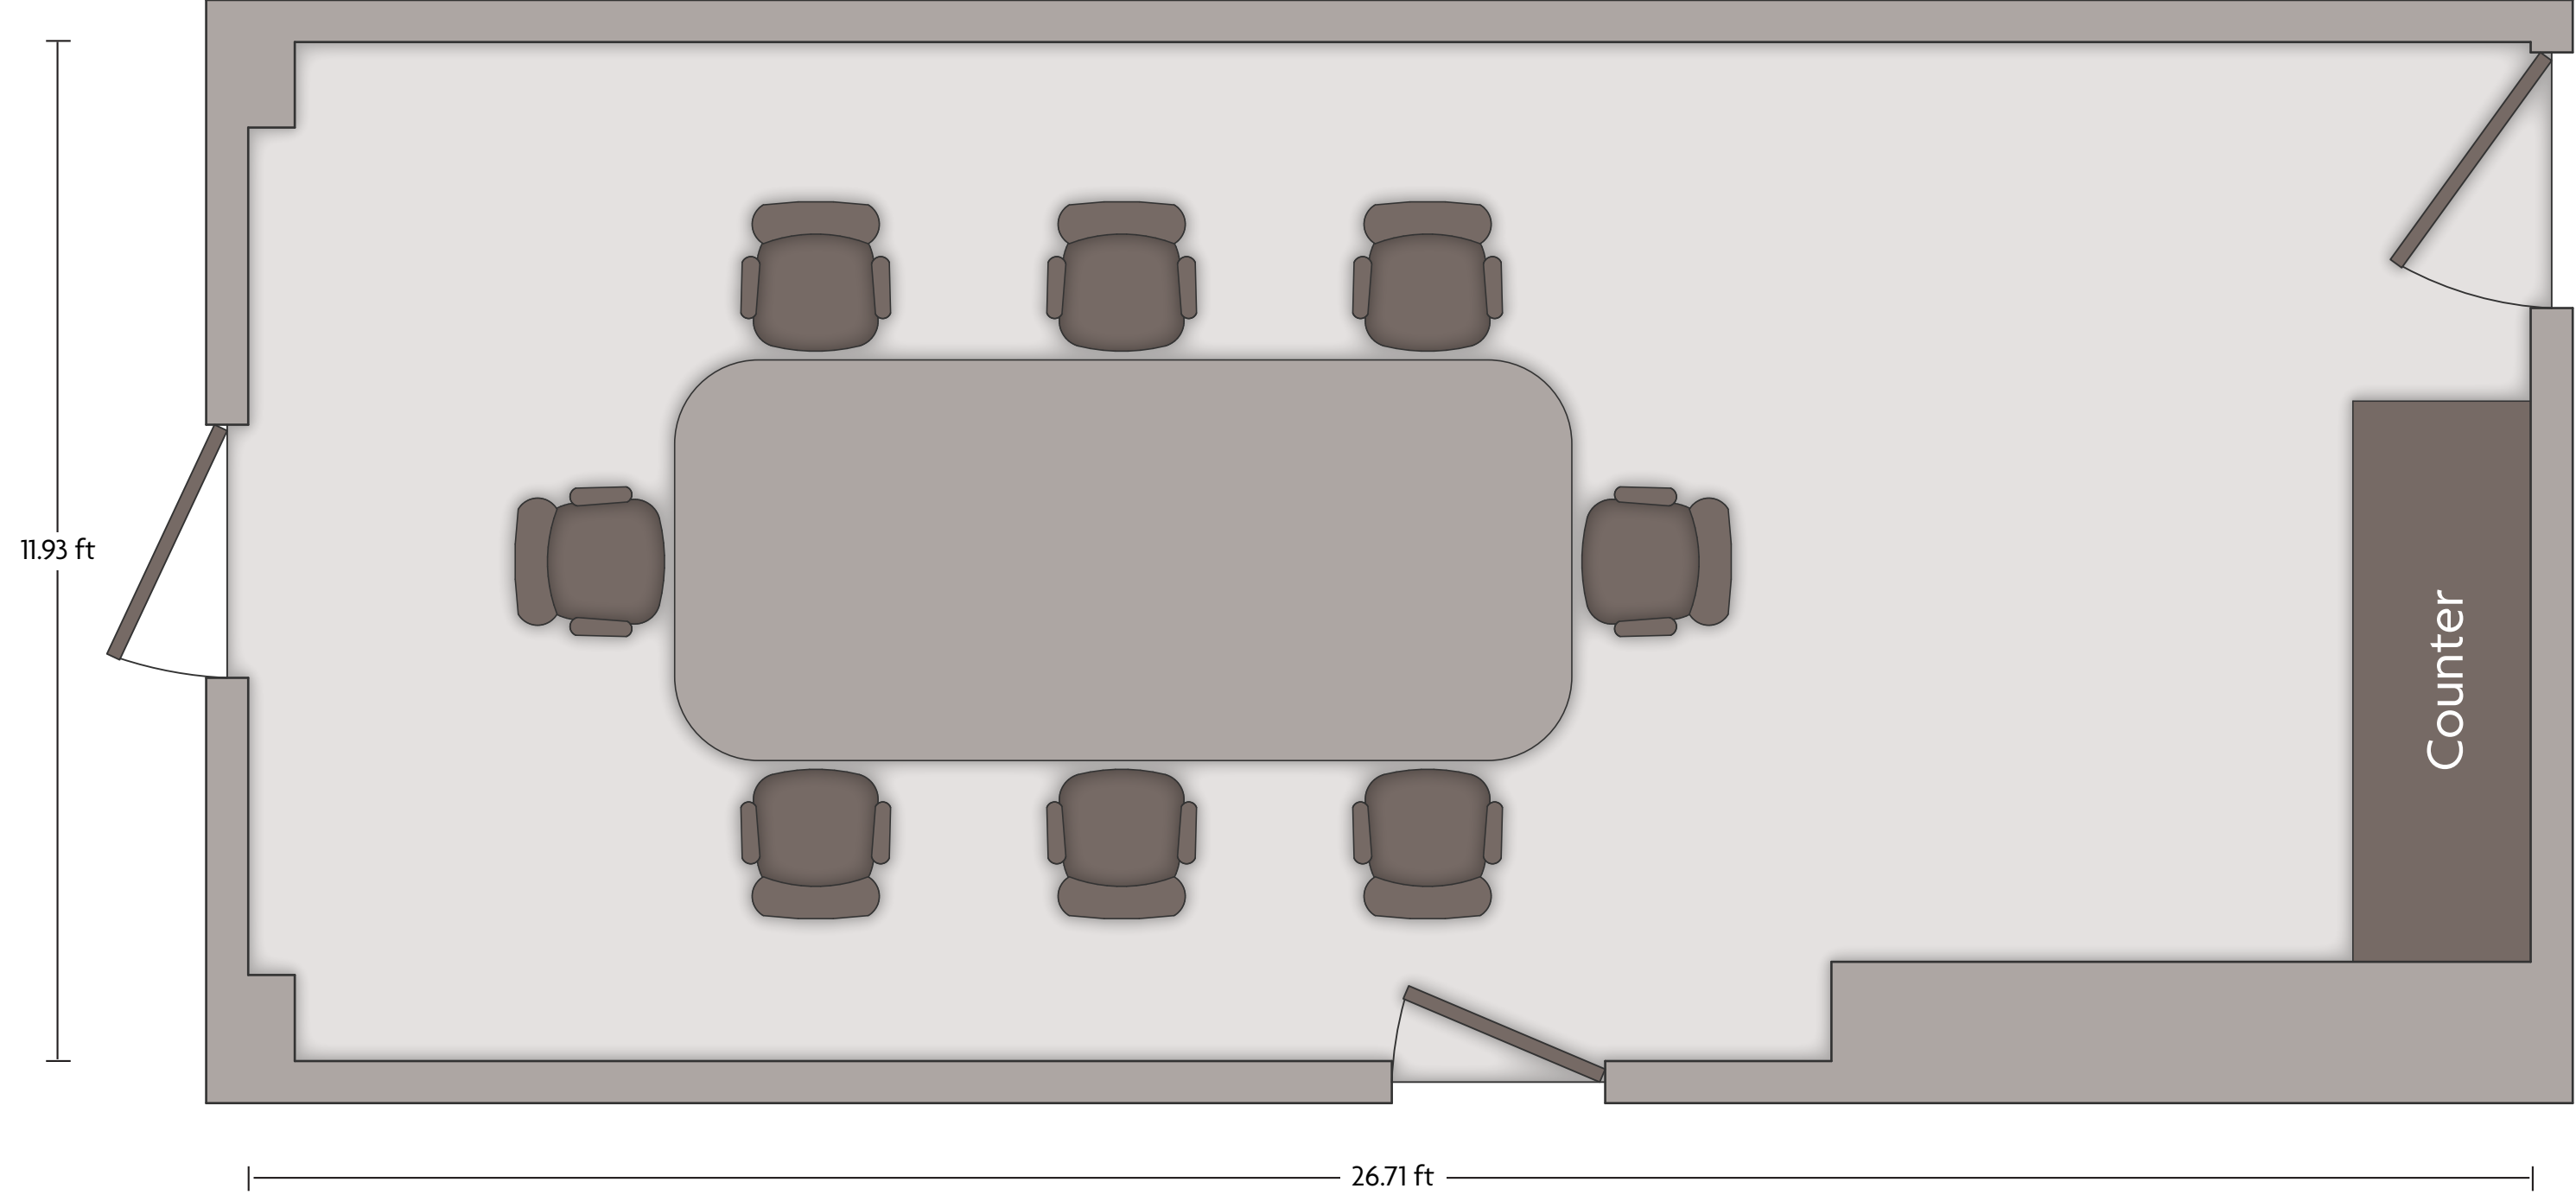

*Multiple layout options available for this space.

Crowne Plaza® Greenville - I-385 - Roper Mtn Rd

Congaree

CROWNE PLAZA®
GREENVILLE - I-385 - ROPER MTN RD

LENGTH: 23.97 ft WIDTH: 16.38 ft HEIGHT: 9.93 ft TOTAL SQUARE FEET: 392.58 ft² MAXIMUM CAPACITY: 30 POWER OUTLETS: 2

851 Congaree Rd | Greenville South Carolina - 29607 | 1-864-2976300

*Multiple layout options available for this space.

Crowne Plaza® Greenville - I-385 - Roper Mtn Rd
Executive Boardroom 1

LENGTH: 26.92 ft WIDTH: 11.90 ft HEIGHT: 7.75 ft TOTAL SQUARE FEET: 302.78 ft² MAXIMUM CAPACITY: 10 POWER OUTLETS: 6

851 Congaree Rd | Greenville South Carolina - 29607 | 1-864-2976300

Crowne Plaza® Greenville - I-385 - Roper Mtn Rd
Executive Boardroom 2

LENGTH: 26.71 ft WIDTH: 11.93 ft HEIGHT: 7.75 ft TOTAL SQUARE FEET: 307.94 ft² MAXIMUM CAPACITY: 10 POWER OUTLETS: 7

851 Congaree Rd | Greenville South Carolina - 29607 | 1-864-2976300

Crowne Plaza® Greenville - I-385 - Roper Mtn Rd

Metropolitan Ballroom

LENGTH: 99.20 ft WIDTH: 41.98 ft HEIGHT: 13.96 ft TOTAL SQUARE FEET: 4,163.47 ft² MAXIMUM CAPACITY: 600 POWER OUTLETS: 22