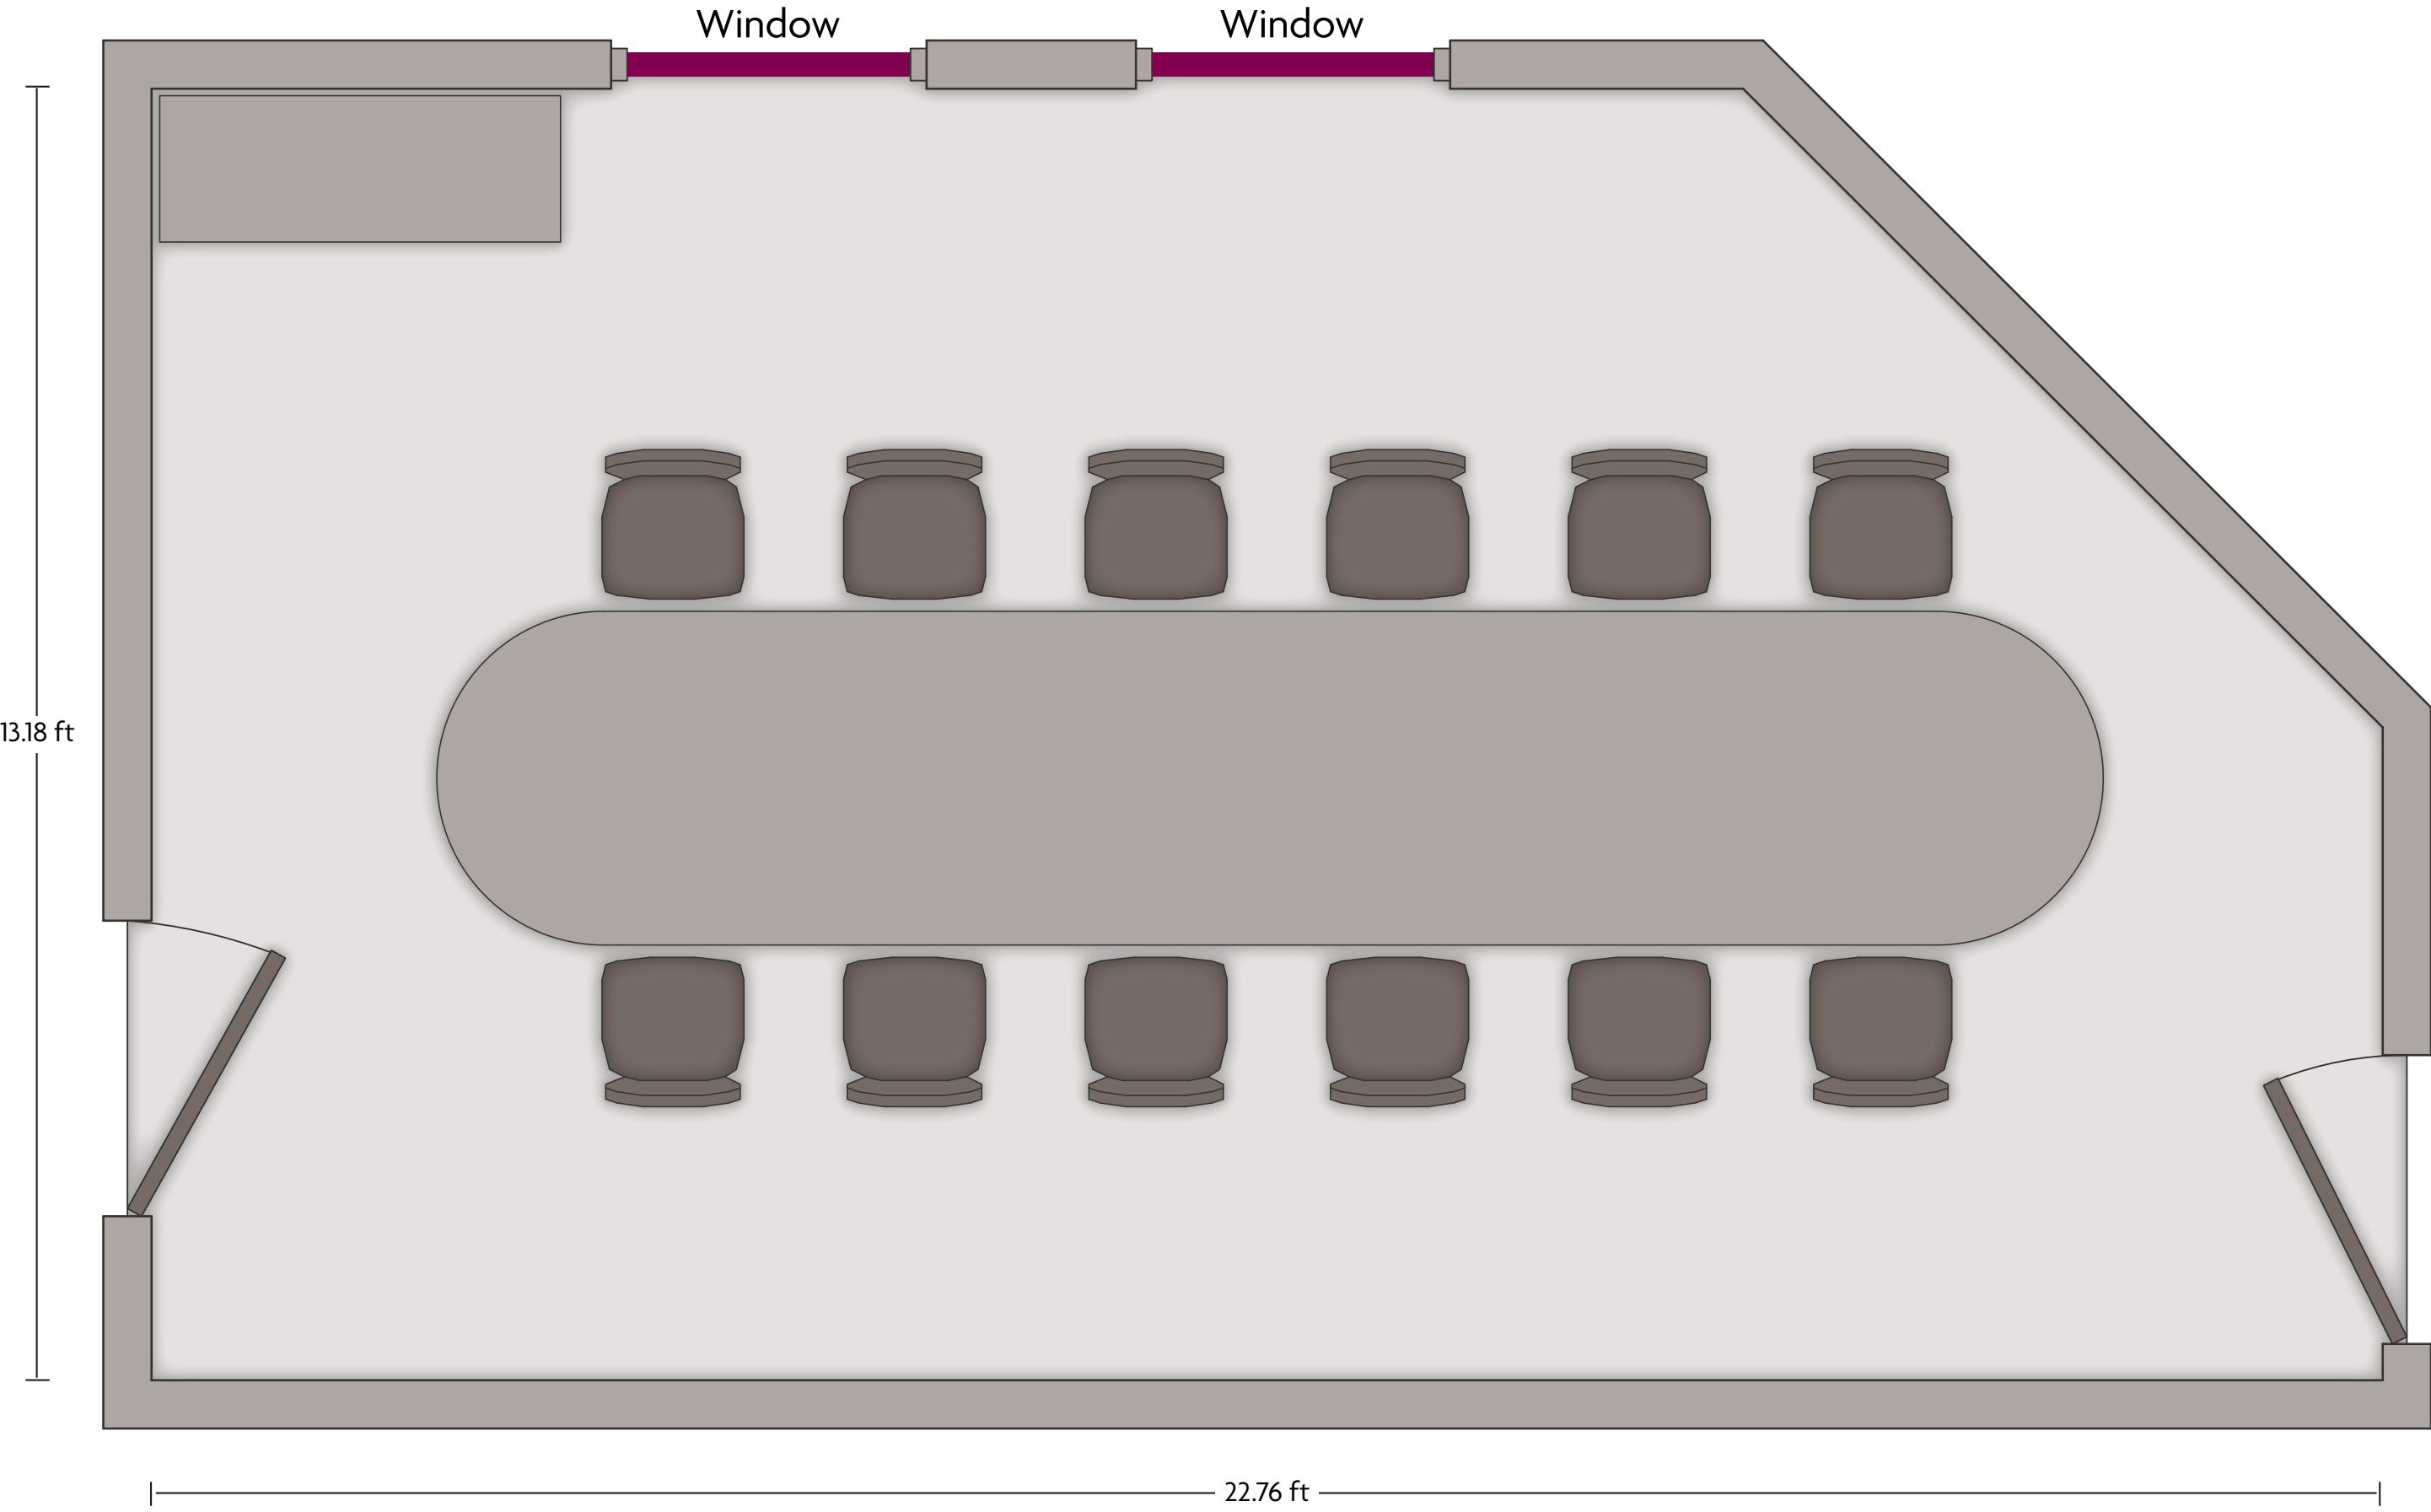

851 Congaree Rd | Greenville South Carolina - 29607 | 1-864-2976300

*Multiple layout options available for this space.

Crowne Plaza® Greenville - I-385 - Roper Mtn Rd
Palmetto

LENGTH: 41.97 ft WIDTH: 24.42 ft HEIGHT: 13.96 ft TOTAL SQUARE FEET: 1,024.76 ft² MAXIMUM CAPACITY: 150 POWER OUTLETS: 4

851 Congaree Rd | Greenville South Carolina - 29607 | 1-864-2976300

*Multiple layout options available for this space.

Crowne Plaza® Greenville - I-385 - Roper Mtn Rd
Carolina

LENGTH: 41.97 ft WIDTH: 24.31 ft HEIGHT: 13.96 ft TOTAL SQUARE FEET: 1,017.70 ft² MAXIMUM CAPACITY: 150 POWER OUTLETS: 7

851 Congaree Rd | Greenville South Carolina - 29607 | 1-864-2976300

*Multiple layout options available for this space.

Crowne Plaza® Greenville - I-385 - Roper Mtn Rd
Verdae

LENGTH: 22.76 ft WIDTH: 13.18 ft HEIGHT: 9.93 ft TOTAL SQUARE FEET: 278.66 ft² MAXIMUM CAPACITY: 20 POWER OUTLETS: 3

*Multiple layout options available for this space.