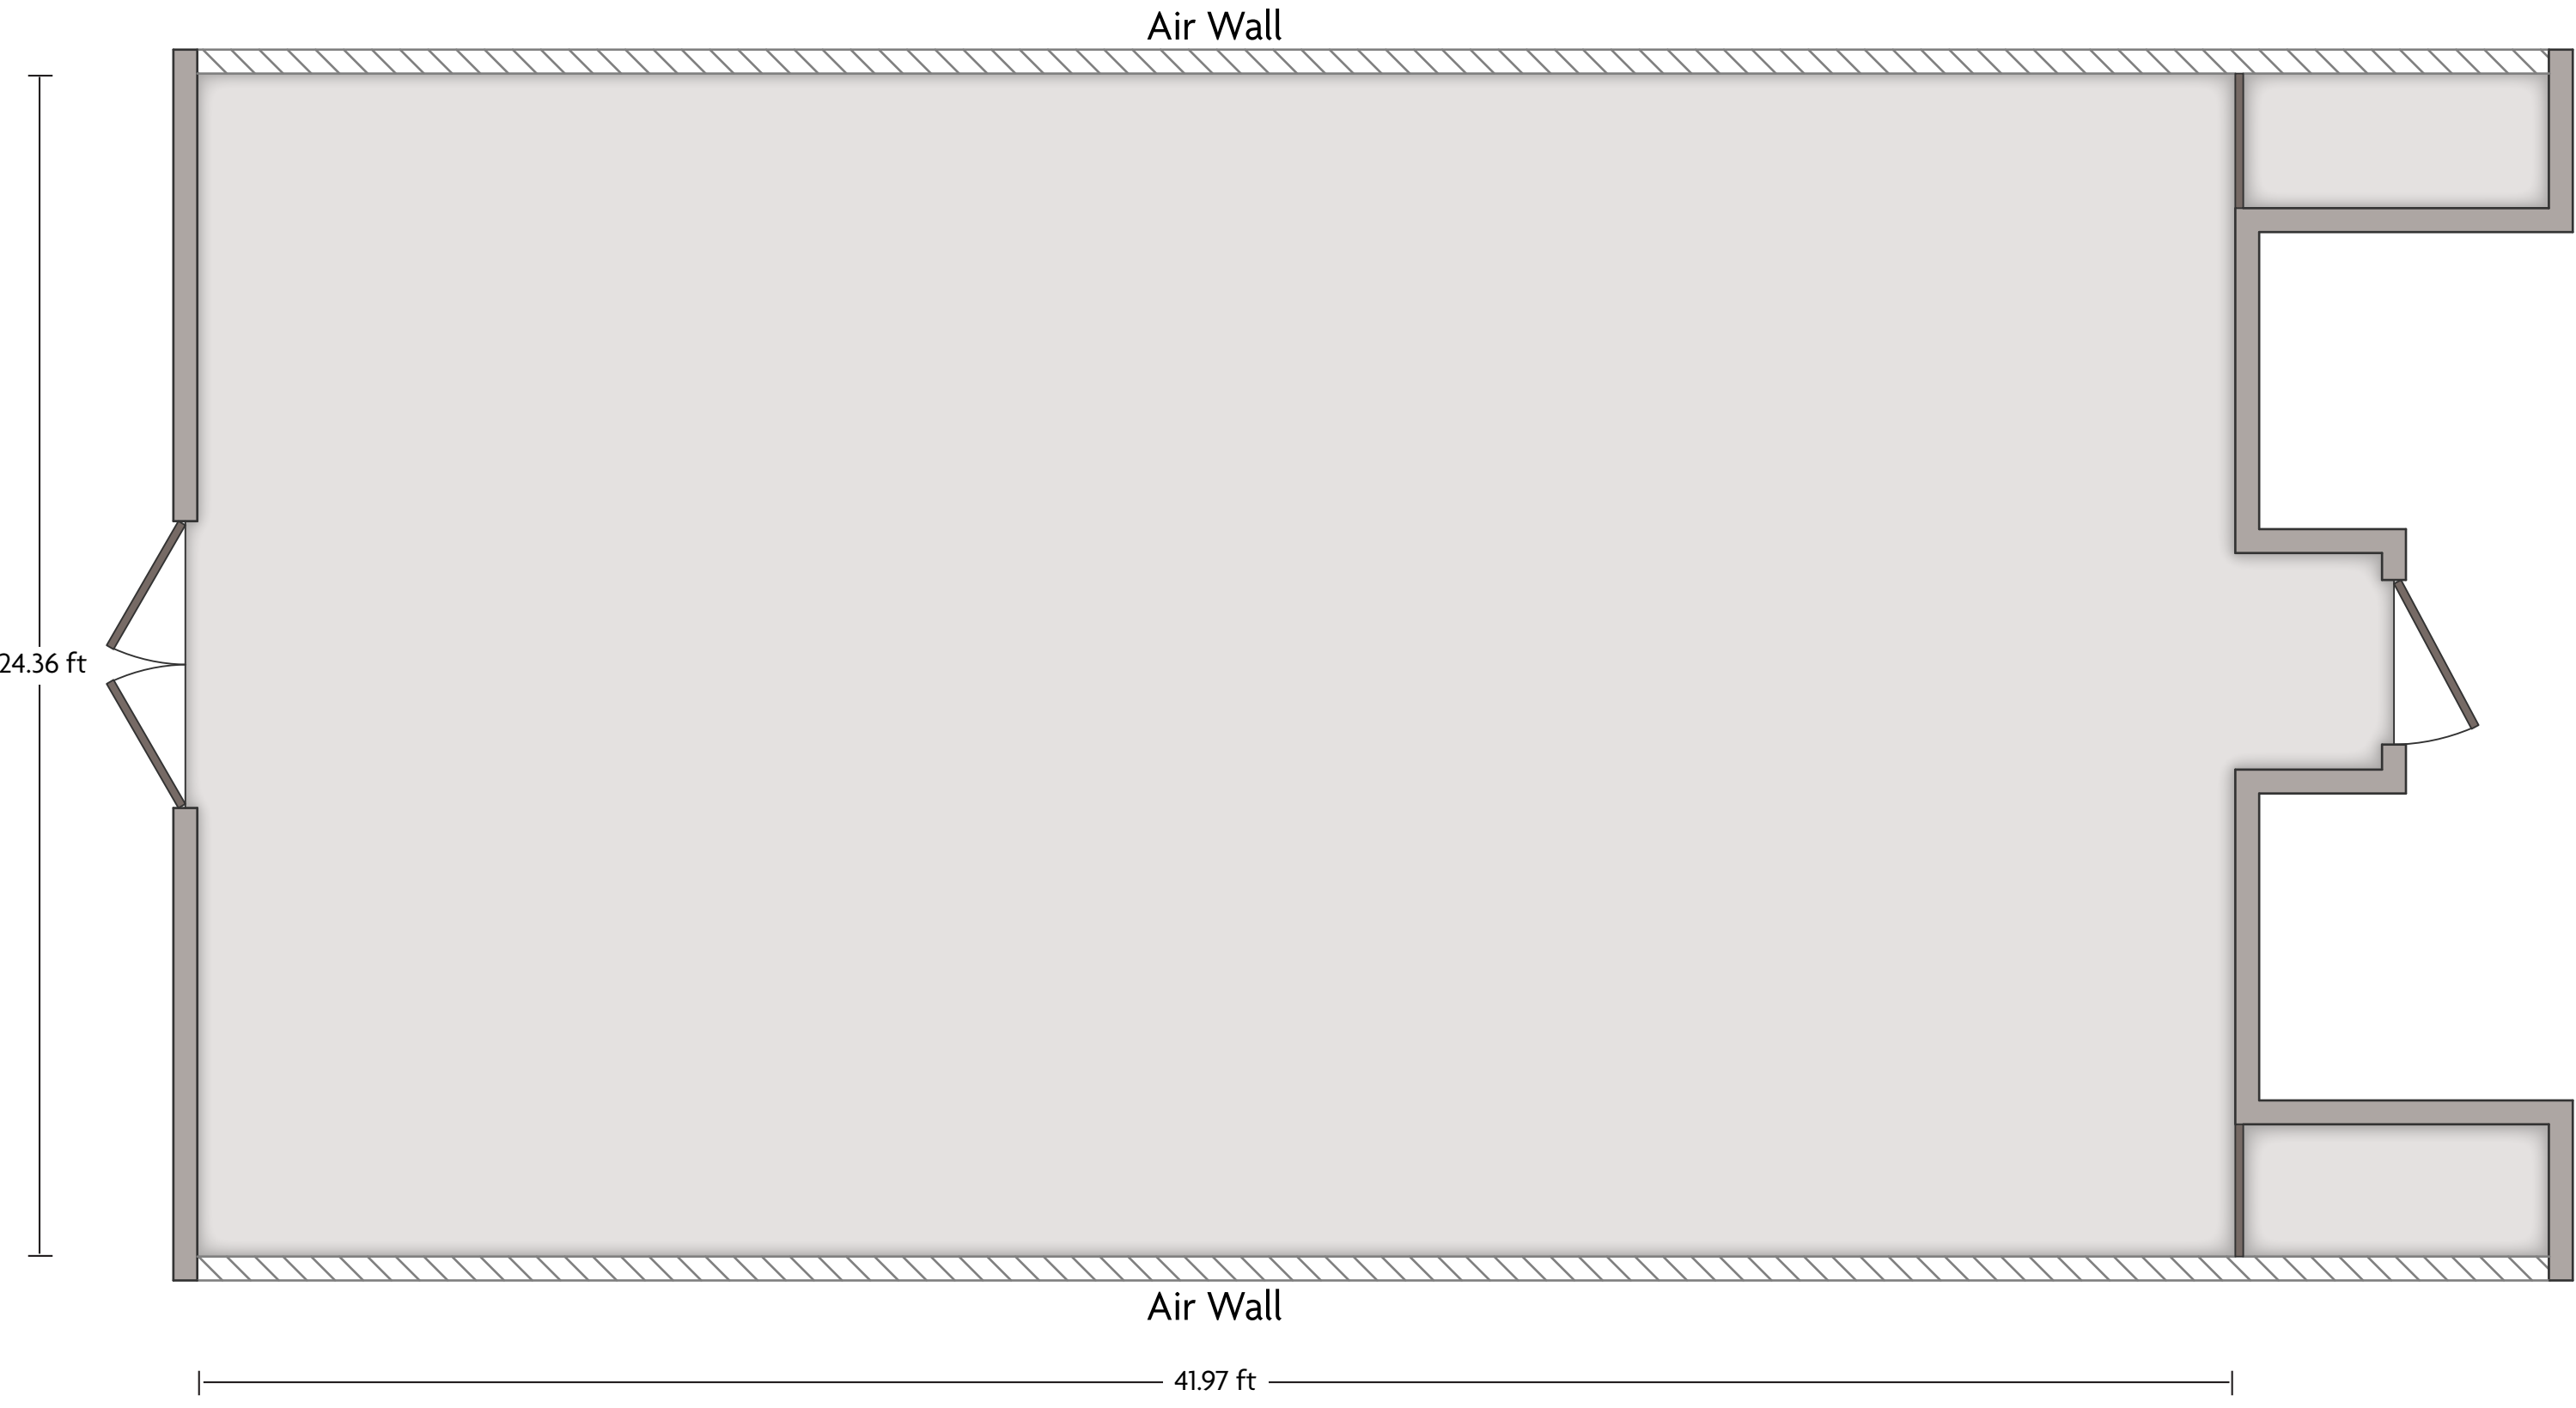

851 Congaree Rd | Greenville South Carolina - 29607 | 1-864-2976300

*Multiple layout options available for this space.

Crowne Plaza® Greenville - I-385 - Roper Mtn Rd
Haywood

LENGTH: 41.97 ft WIDTH: 24.65 ft HEIGHT: 13.96 ft TOTAL SQUARE FEET: 1,034.40 ft² MAXIMUM CAPACITY: 150 POWER OUTLETS: 7

851 Congaree Rd | Greenville South Carolina - 29607 | 1-864-2976300

*Multiple layout options available for this space.

Crowne Plaza® Greenville - I-385 - Roper Mtn Rd Piedmont

LENGTH: 41.97 ft WIDTH: 24.36 ft HEIGHT: 13.96 ft TOTAL SQUARE FEET: 1,021.48 ft² MAXIMUM CAPACITY: 150 POWER OUTLETS: 4

851 Congaree Rd | Greenville South Carolina - 29607 | 1-864-2976300

*Multiple layout options available for this space.

Crowne Plaza® Greenville - I-385 - Roper Mtn Rd
Palmetto

LENGTH: 41.97 ft WIDTH: 24.42 ft HEIGHT: 13.96 ft TOTAL SQUARE FEET: 1,024.76 ft² MAXIMUM CAPACITY: 150 POWER OUTLETS: 4

851 Congaree Rd | Greenville South Carolina - 29607 | 1-864-2976300

*Multiple layout options available for this space.

Crowne Plaza® Greenville - I-385 - Roper Mtn Rd
Verdae

LENGTH: 22.76 ft WIDTH: 13.18 ft HEIGHT: 9.93 ft TOTAL SQUARE FEET: 278.66 ft² MAXIMUM CAPACITY: 20 POWER OUTLETS: 3