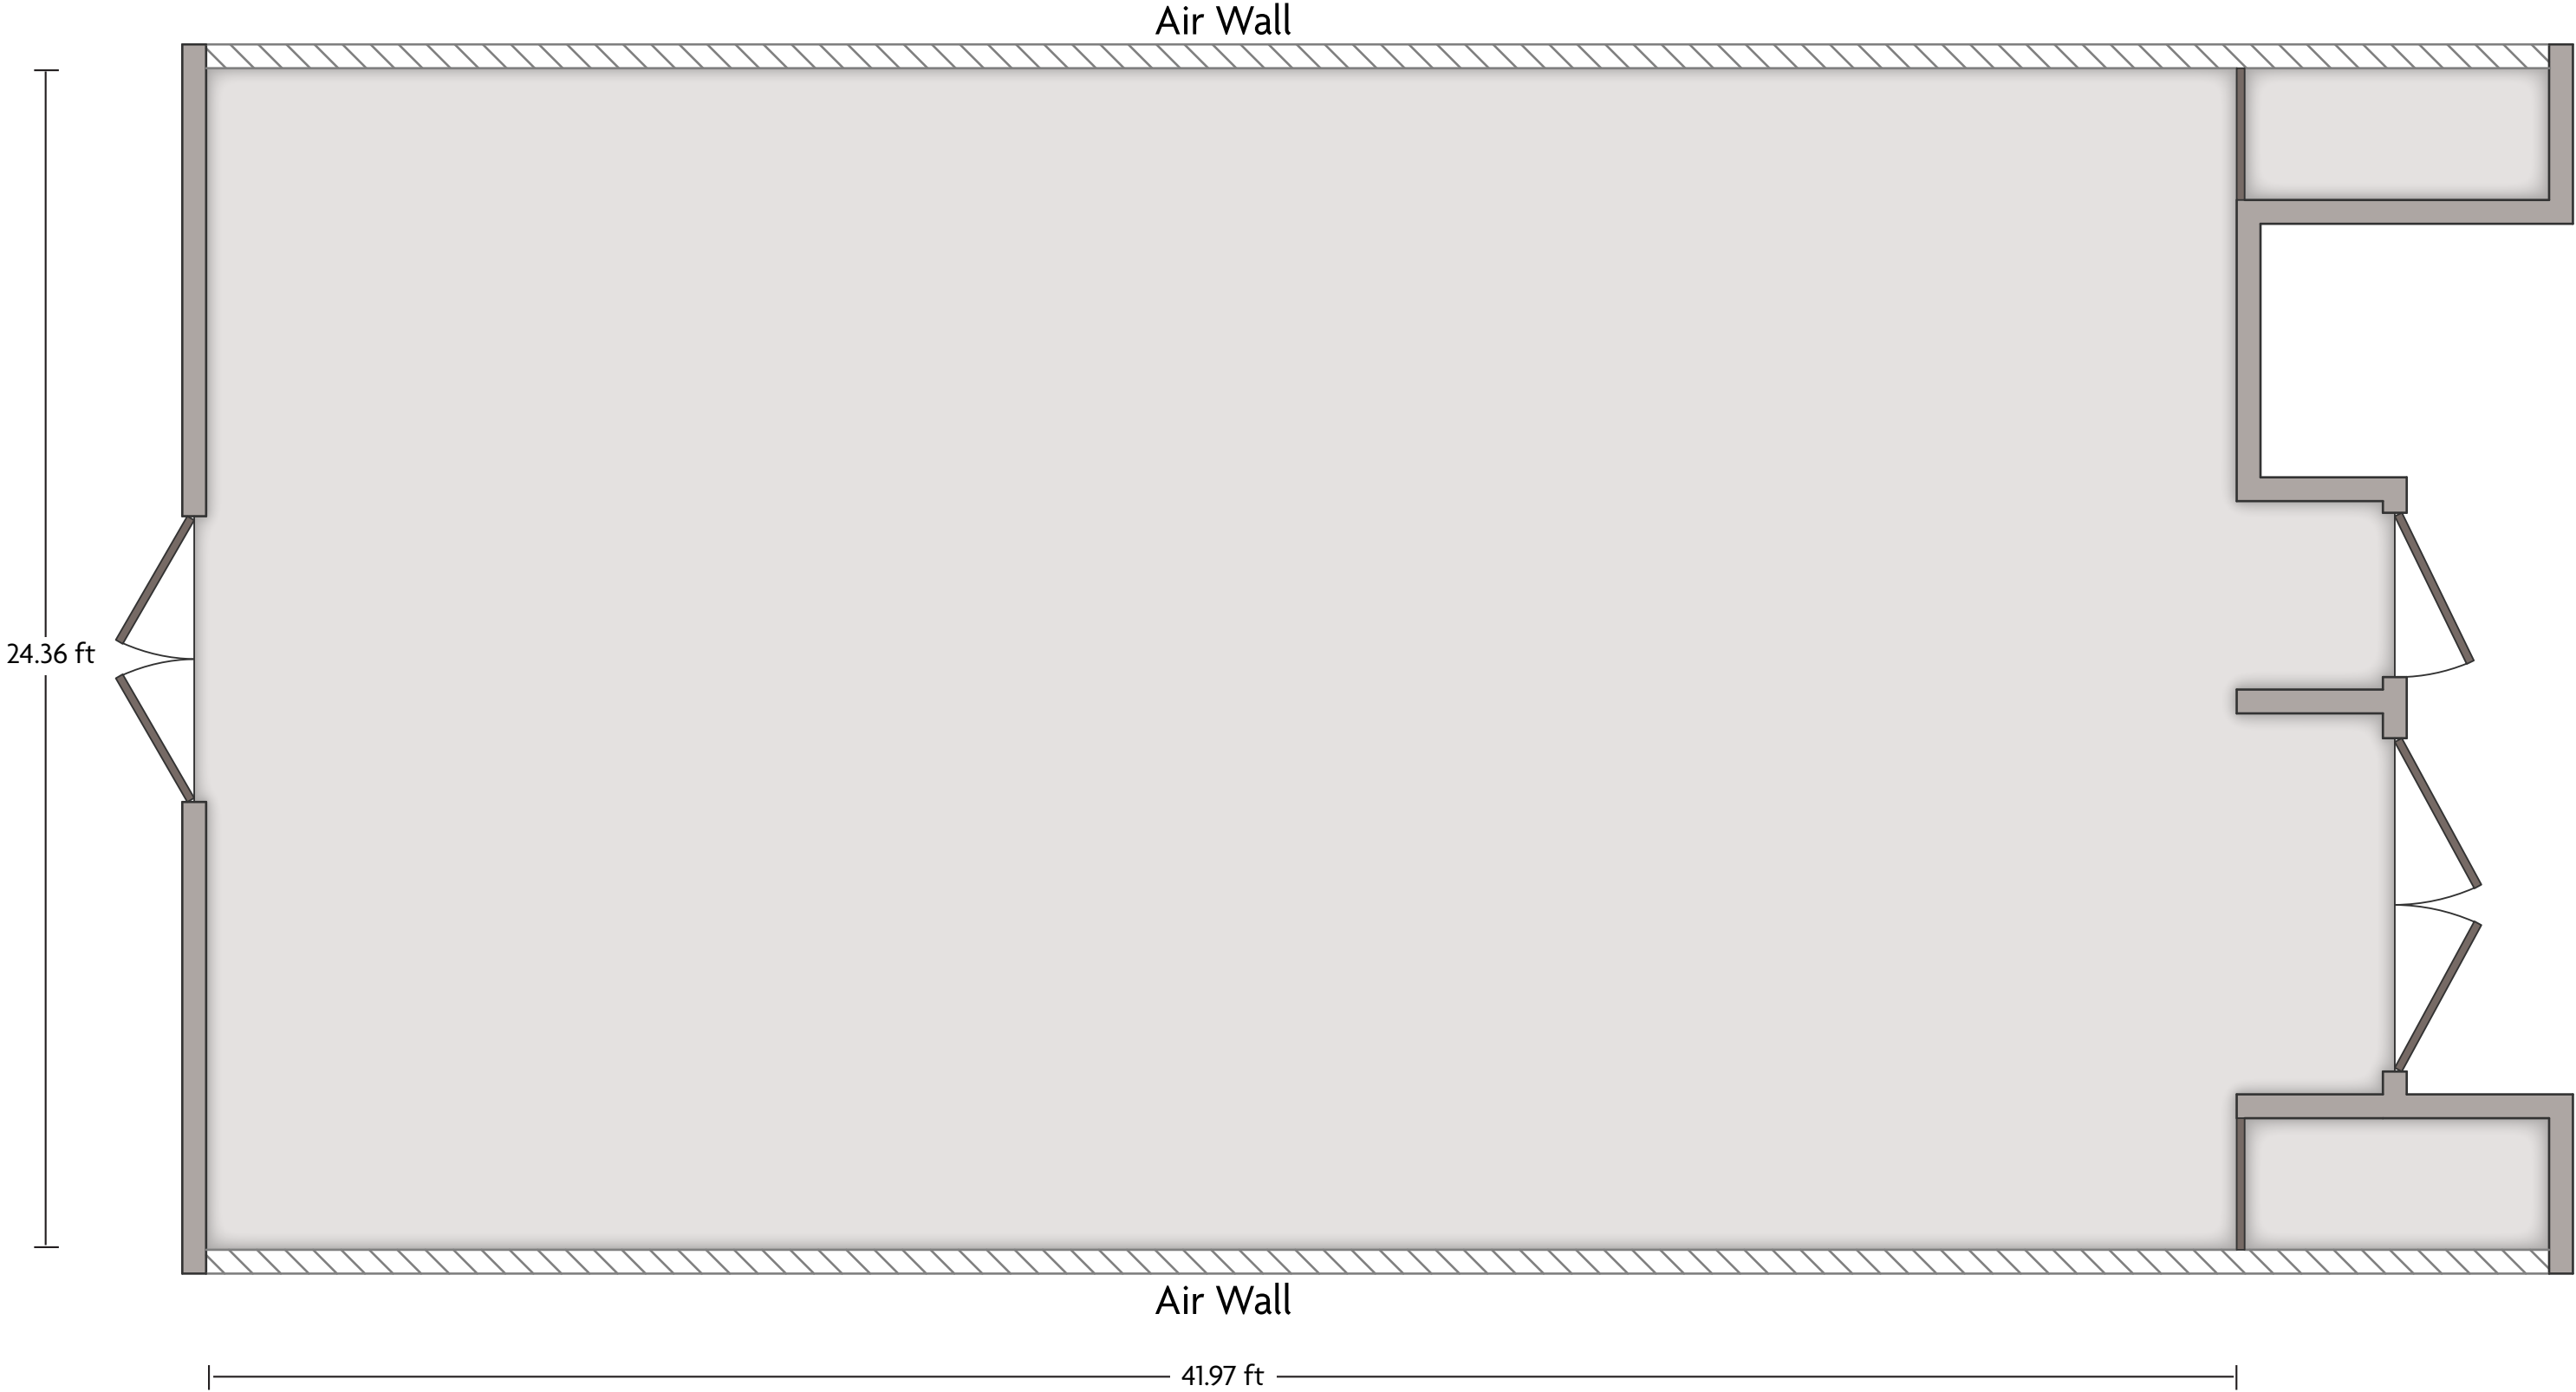

851 Congaree Rd | Greenville South Carolina - 29607 | 1-864-2976300

*Multiple layout options available for this space.

Crowne Plaza® Greenville - I-385 - Roper Mtn Rd Piedmont

LENGTH: 41.97 ft WIDTH: 24.36 ft HEIGHT: 13.96 ft TOTAL SQUARE FEET: 1,021.48 ft² MAXIMUM CAPACITY: 150 POWER OUTLETS: 4

851 Congaree Rd | Greenville South Carolina - 29607 | 1-864-2976300

*Multiple layout options available for this space.

Crowne Plaza® Greenville - I-385 - Roper Mtn Rd
Palmetto

LENGTH: 41.97 ft WIDTH: 24.42 ft HEIGHT: 13.96 ft TOTAL SQUARE FEET: 1,024.76 ft² MAXIMUM CAPACITY: 150 POWER OUTLETS: 4

851 Congaree Rd | Greenville South Carolina - 29607 | 1-864-2976300

*Multiple layout options available for this space.

Crowne Plaza® Greenville - I-385 - Roper Mtn Rd
Carolina

LENGTH: 41.97 ft WIDTH: 24.31 ft HEIGHT: 13.96 ft TOTAL SQUARE FEET: 1,017.70 ft² MAXIMUM CAPACITY: 150 POWER OUTLETS: 7

851 Congaree Rd | Greenville South Carolina - 29607 | 1-864-2976300

*Multiple layout options available for this space.

Crowne Plaza® Greenville - I-385 - Roper Mtn Rd
Verdae

LENGTH: 22.76 ft WIDTH: 13.18 ft HEIGHT: 9.93 ft TOTAL SQUARE FEET: 278.66 ft² MAXIMUM CAPACITY: 20 POWER OUTLETS: 3