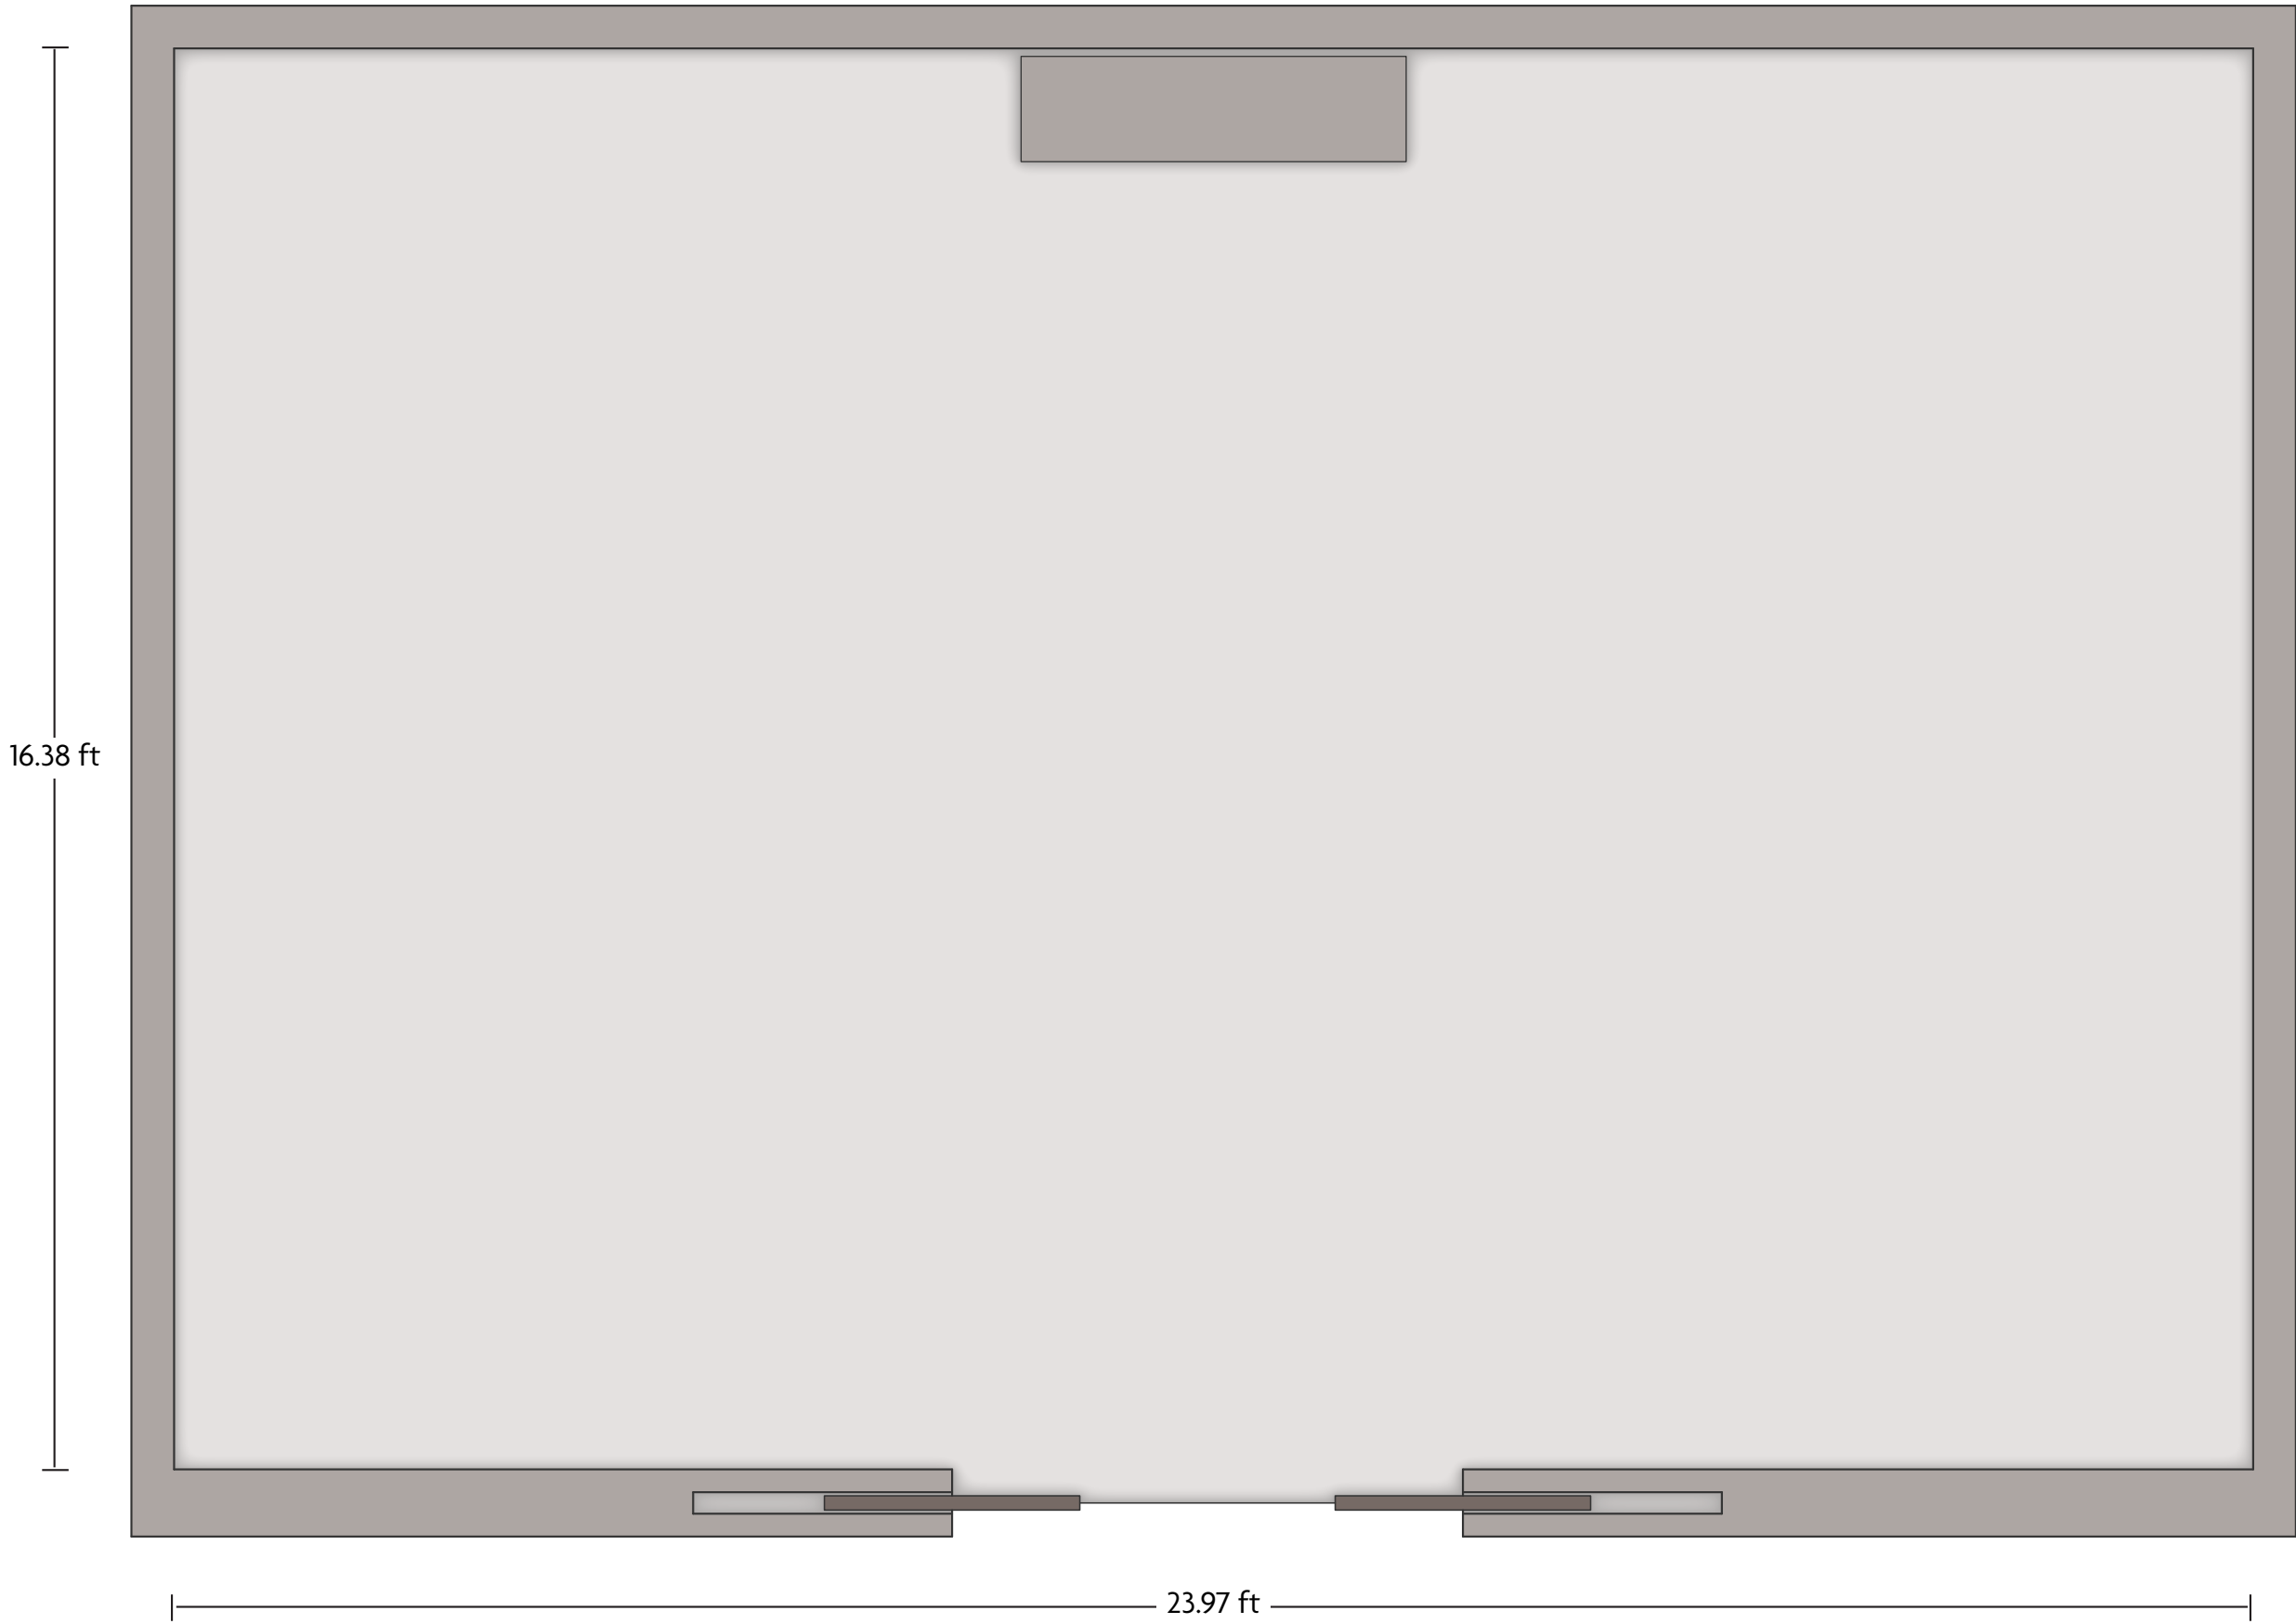

Crowne Plaza® Greenville - I-385 - Roper Mtn Rd Assembly

LENGTH: 37.36 ft WIDTH: 26.22 ft HEIGHT: 7.90 ft TOTAL SQUARE FEET: 965.50 ft² MAXIMUM CAPACITY: 60 POWER OUTLETS: 6

851 Congaree Rd | Greenville South Carolina - 29607 | 1-864-2976300

*Multiple layout options available for this space.

Crowne Plaza® Greenville - I-385 - Roper Mtn Rd

Congaree

CROWNE PLAZA®
GREENVILLE - I-385 - ROPER MTN RD

LENGTH: 23.97 ft WIDTH: 16.38 ft HEIGHT: 9.93 ft TOTAL SQUARE FEET: 392.58 ft² MAXIMUM CAPACITY: 30 POWER OUTLETS: 2

851 Congaree Rd | Greenville South Carolina - 29607 | 1-864-2976300

*Multiple layout options available for this space.

Crowne Plaza® Greenville - I-385 - Roper Mtn Rd
Executive Boardroom 1

LENGTH: 26.92 ft WIDTH: 11.90 ft HEIGHT: 7.75 ft TOTAL SQUARE FEET: 302.78 ft² MAXIMUM CAPACITY: 10 POWER OUTLETS: 6

851 Congaree Rd | Greenville South Carolina - 29607 | 1-864-2976300

Crowne Plaza® Greenville - I-385 - Roper Mtn Rd
Executive Boardroom 2

LENGTH: 26.71 ft WIDTH: 11.93 ft HEIGHT: 7.75 ft TOTAL SQUARE FEET: 307.94 ft² MAXIMUM CAPACITY: 10 POWER OUTLETS: 7