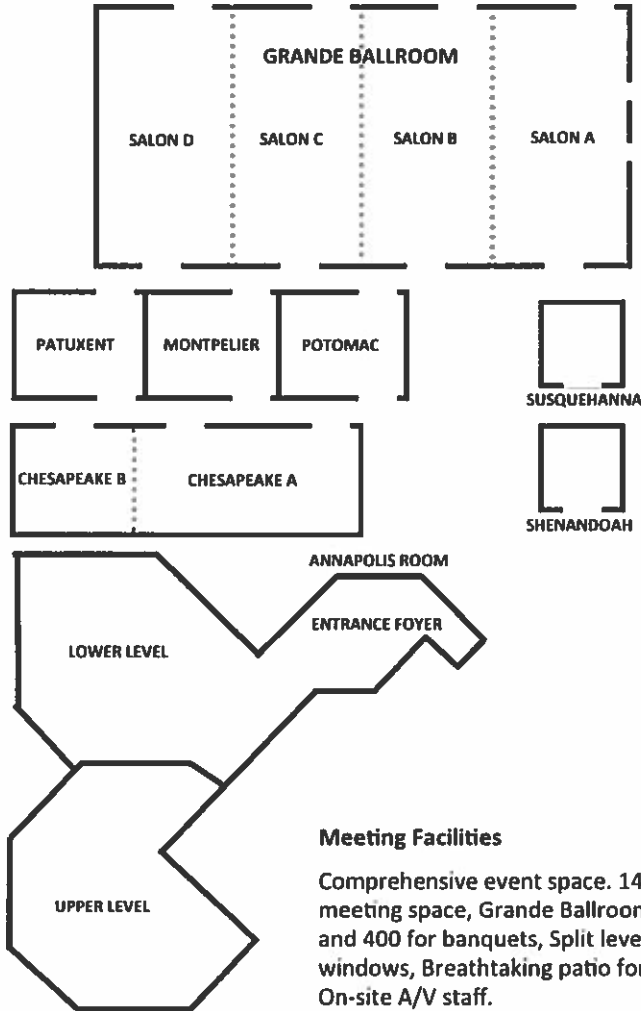

### Meeting Facilities

Comprehensive event space. 14 meeting rooms, 10,000 square feet of meeting space, Grande Ballroom accommodates up to 600 for receptions and 400 for banquets, Split level Annapolis Jr. Ballroom with floor to ceiling windows, Breathtaking patio for outdoor wedding and social gatherings, On-site A/V staff.

Meeting Room	WxLxH	Sq.Ft.	Theater	Classroom	Conference	U-Shape	Reception	Banquet
Grand Ballroom	48x100x15	4,800	600	250	-	-	600	400
Salon A, B, C, D	48x25x15	1,200	120	65	40	36	150	80
Salon A&B/C&D	48x50x15	2,400	280	140	55	50	300	160
Salon ABC/BCD	48x75x15	3,600	420	195	-	-	450	240
Chesapeake A&B	19x65x9	1,202	120	70	45	44	110	90
Chesapeake A	19x45x9	855	80	40	32	32	60	70
Chesapeake B	19x19x9	361	30	15	10	10	30	20
Patuxent	19x25x9	475	40	18	18	16	50	30
Potomac	19x25x9	475	40	18	18	16	50	30
Montpelier	19x25x9	475	40	18	18	16	50	30
Executive East	18x27x8	486	40	25	20	18	40	30
Executive West	18x27x8	486	40	25	20	18	40	30
Annapolis Varied		2,200		50	30	26	250	140
Shenandoah	15x13x9	195	-	-	8	-	-	-
Susquehanna	15x13x9	195	-	-	8	-	-	-

### Accommodations

18 Floors, 284 Guest Rooms, 4 Parlors, 5 Concierge Levels, Concierge Lounge, High-Speed Internet Access, 50" LCD TV's with 42 HD Channels, Smoke Free Hotel Policy