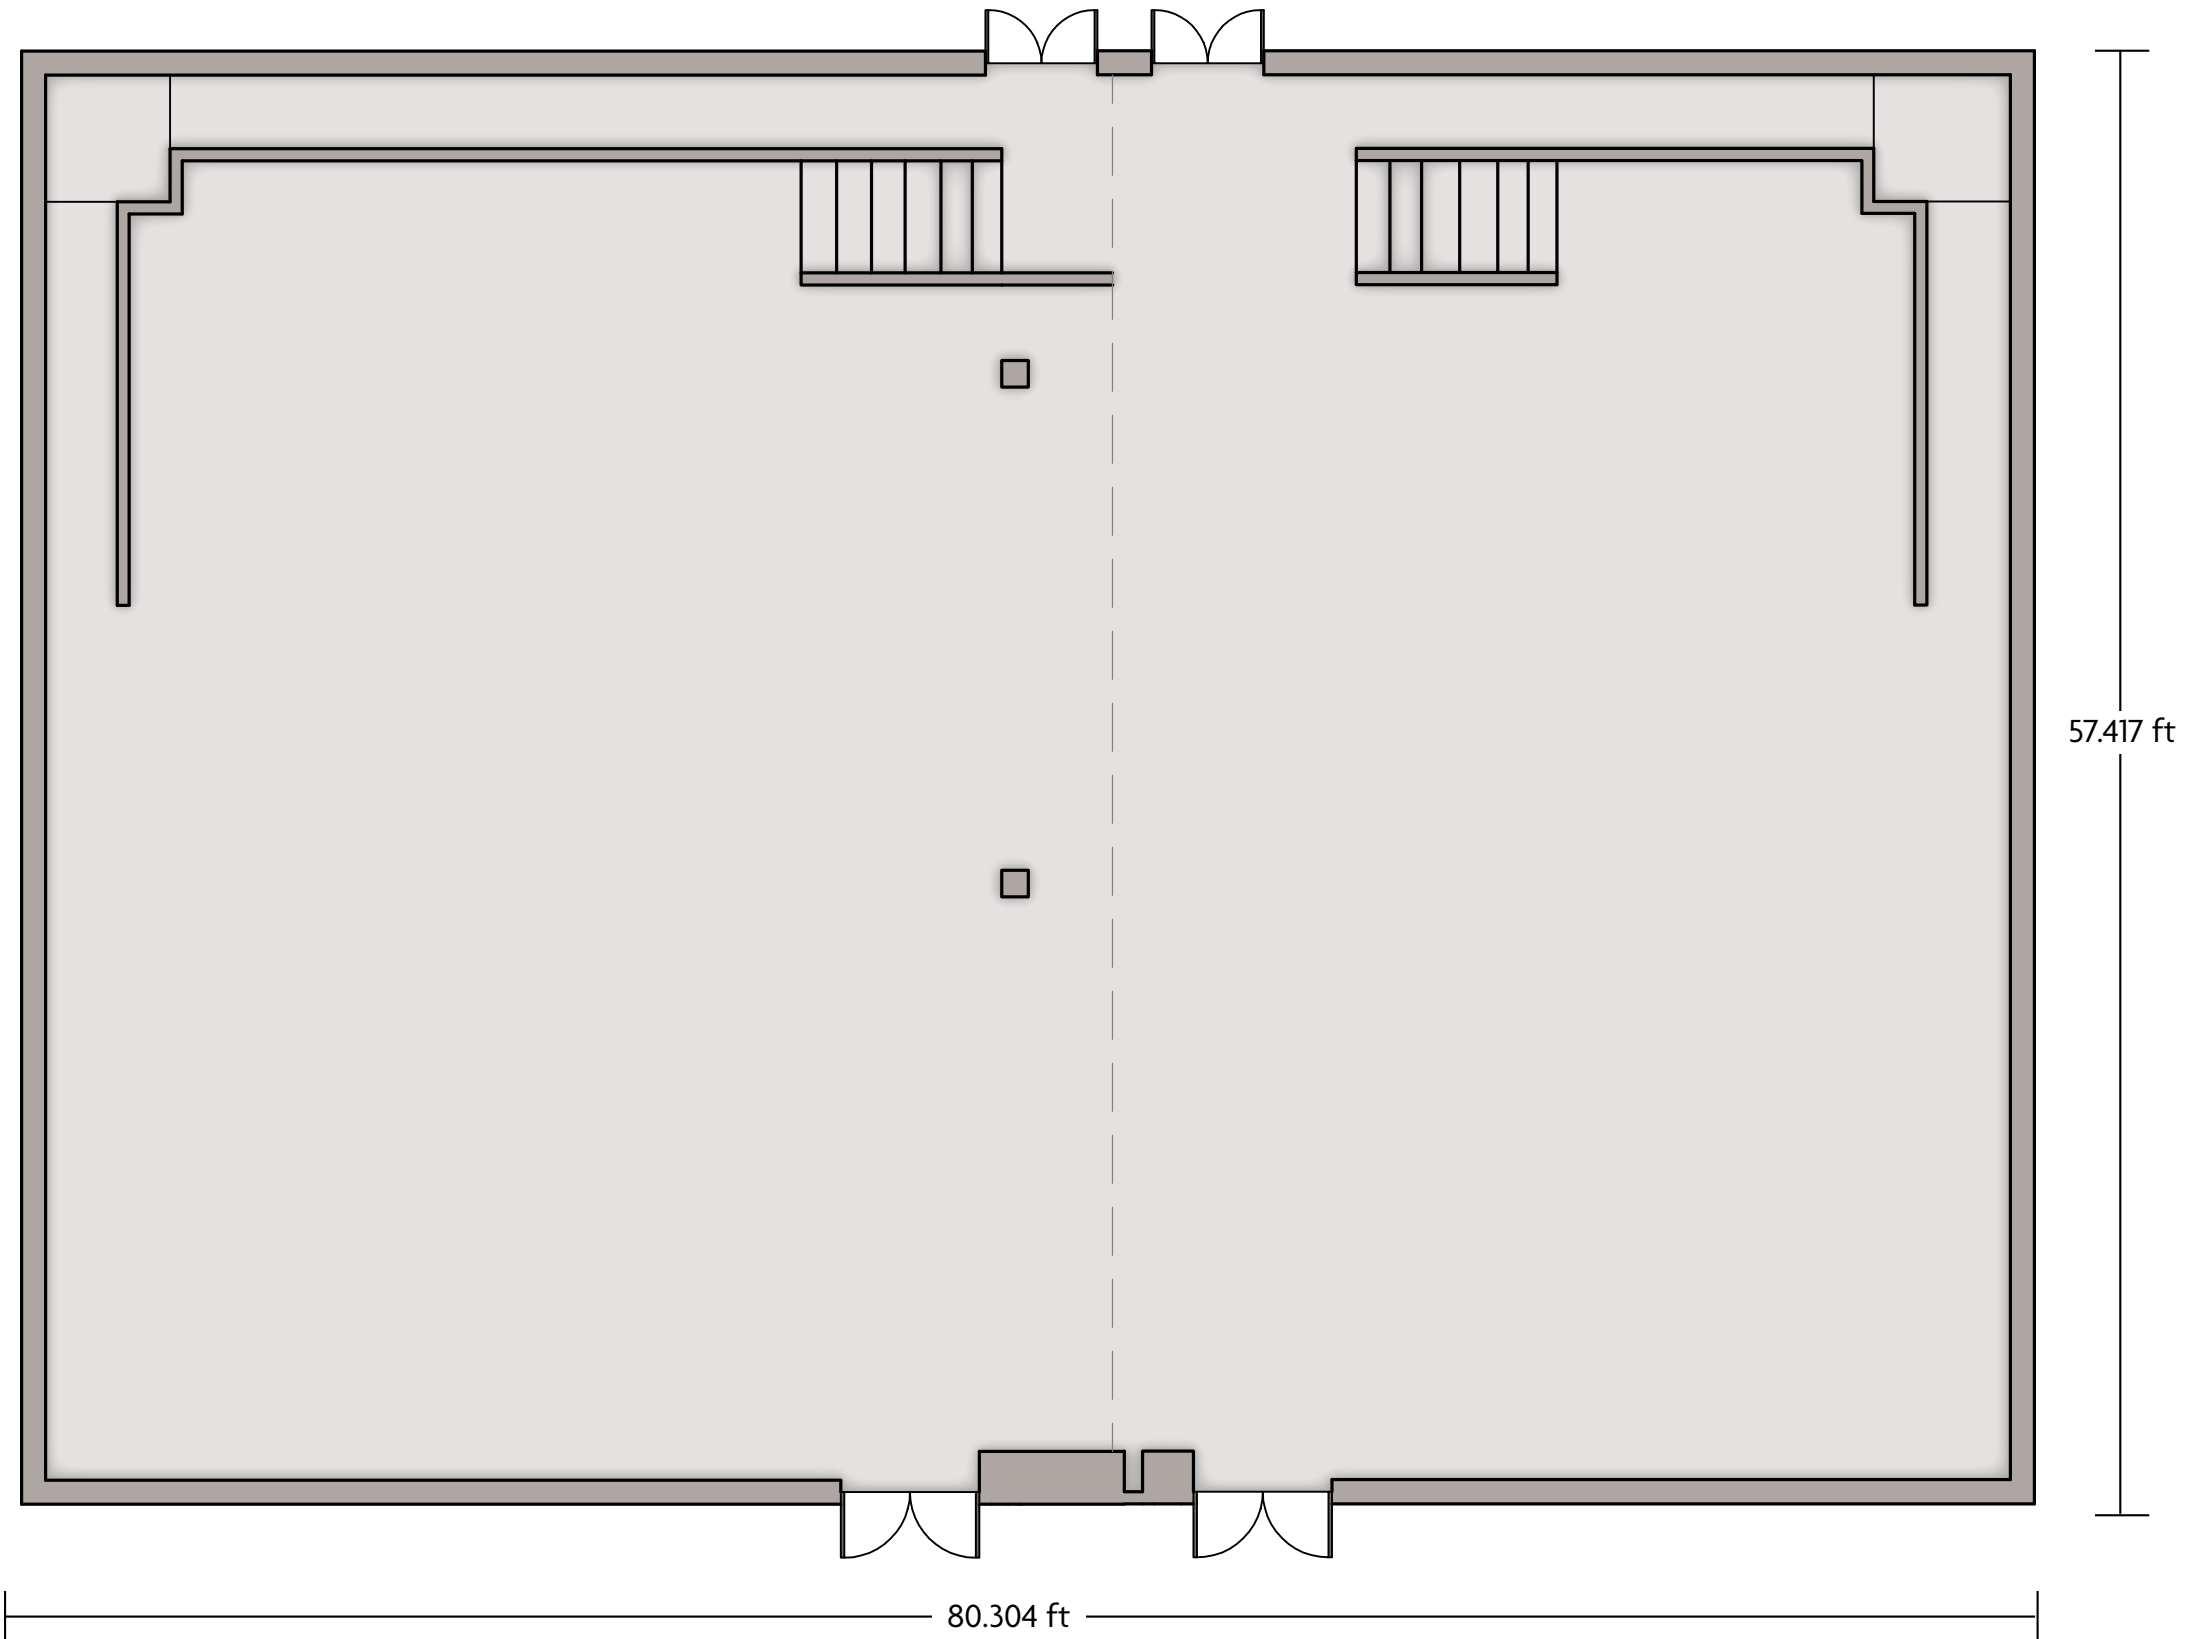

Crowne Plaza® Lombard Downers Grove - Breakout Space (Lower Level)

CROWNE PLAZA®
GLEN ELLYN / LOMBARD

LENGTH: 35 Ft WIDTH: 20 Ft HEIGHT: 8 Ft TOTAL SQUARE FEET: 637 Sq Ft MAXIMUM CAPACITY: 2 POWER OUTLETS: 5

1250 Roosevelt Rd. | Glen Ellyn, IL 60137 | 630.629.6000

*Multiple layout options available for this space.

Crowne Plaza® Lombard Downers Grove - Fields Ballroom (South)

LENGTH: 56 Ft WIDTH: 45 Ft HEIGHT: 11 Ft TOTAL SQUARE FEET: 1960 Sq Ft MAXIMUM CAPACITY: 177 POWER OUTLETS: 8

1250 Roosevelt Rd. | Glen Ellyn, IL 60137 | 630.629.6000

*Multiple layout options available for this space.

Crowne Plaza® Lombard Downers Grove - The Fields Ballroom

LENGTH: 80 Ft WIDTH: 57 Ft HEIGHT: 10 Ft TOTAL SQUARE FEET: 482 Sq Ft MAXIMUM CAPACITY: 302 POWER OUTLETS: 14

LENGTH: 55 Ft WIDTH: 5 Ft HEIGHT: 11 Ft TOTAL SQUARE FEET: 1271 Sq Ft MAXIMUM CAPACITY: 125 POWER OUTLETS: 6

1250 Roosevelt Rd. | Glen Ellyn, IL 60137 | 630.629.6000

*Multiple layout options available for this space.