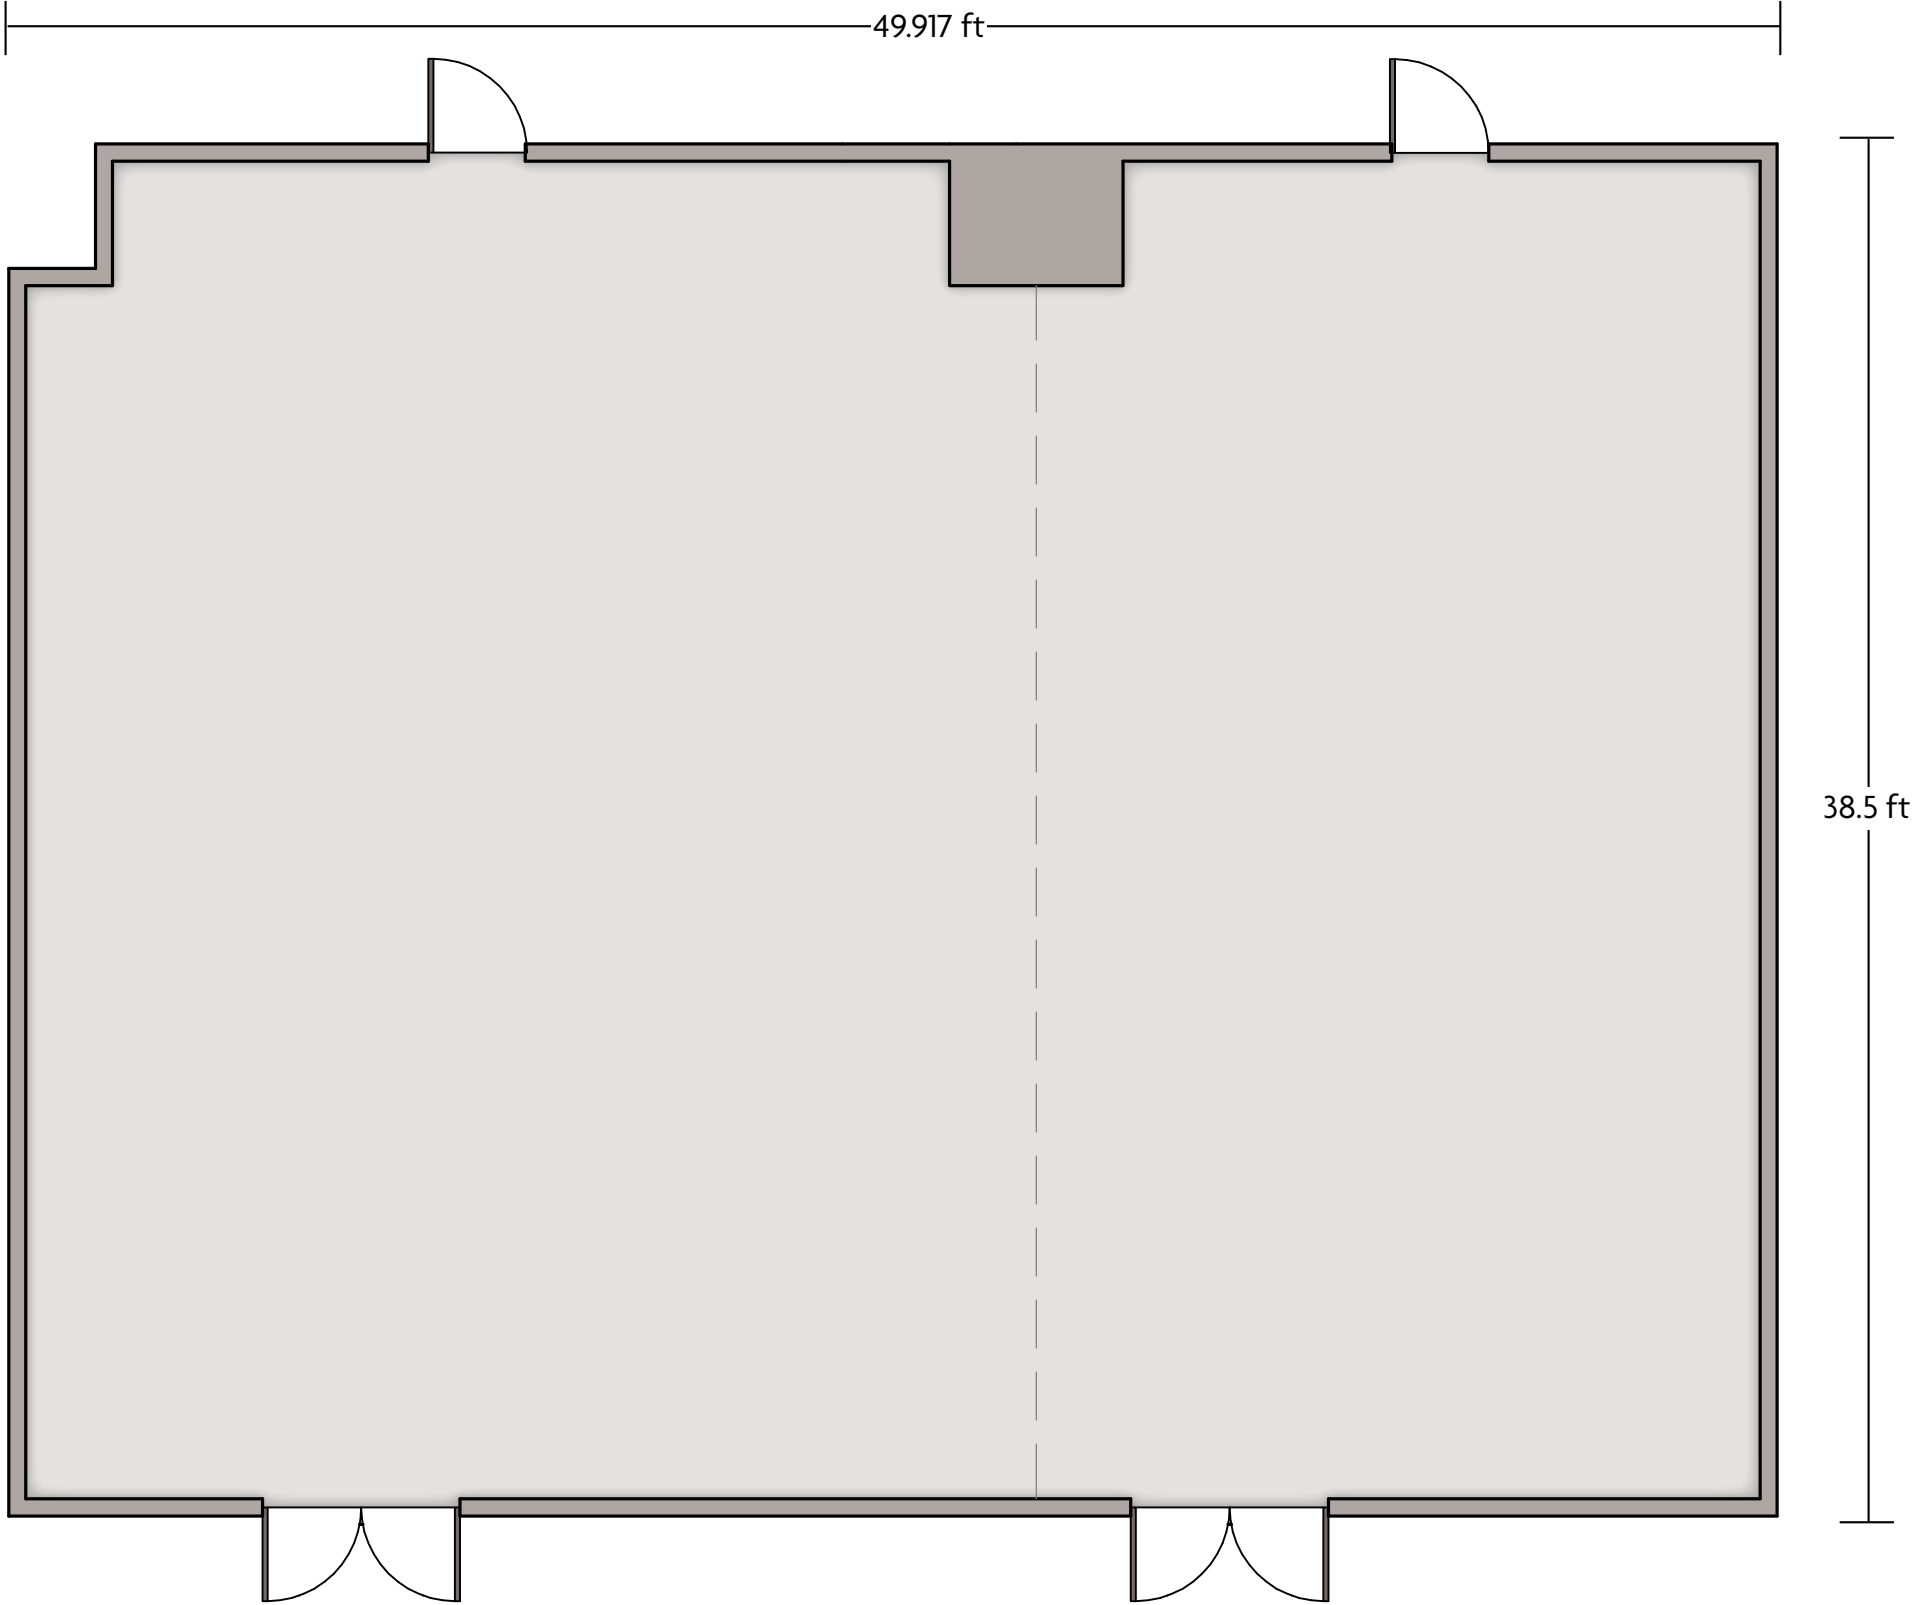

LENGTH: 50 Ft   WIDTH: 38.5 Ft   HEIGHT: 7 Ft   TOTAL SQUARE FEET: 1913 Sq Ft   MAXIMUM CAPACITY: 128   POWER OUTLETS: 6