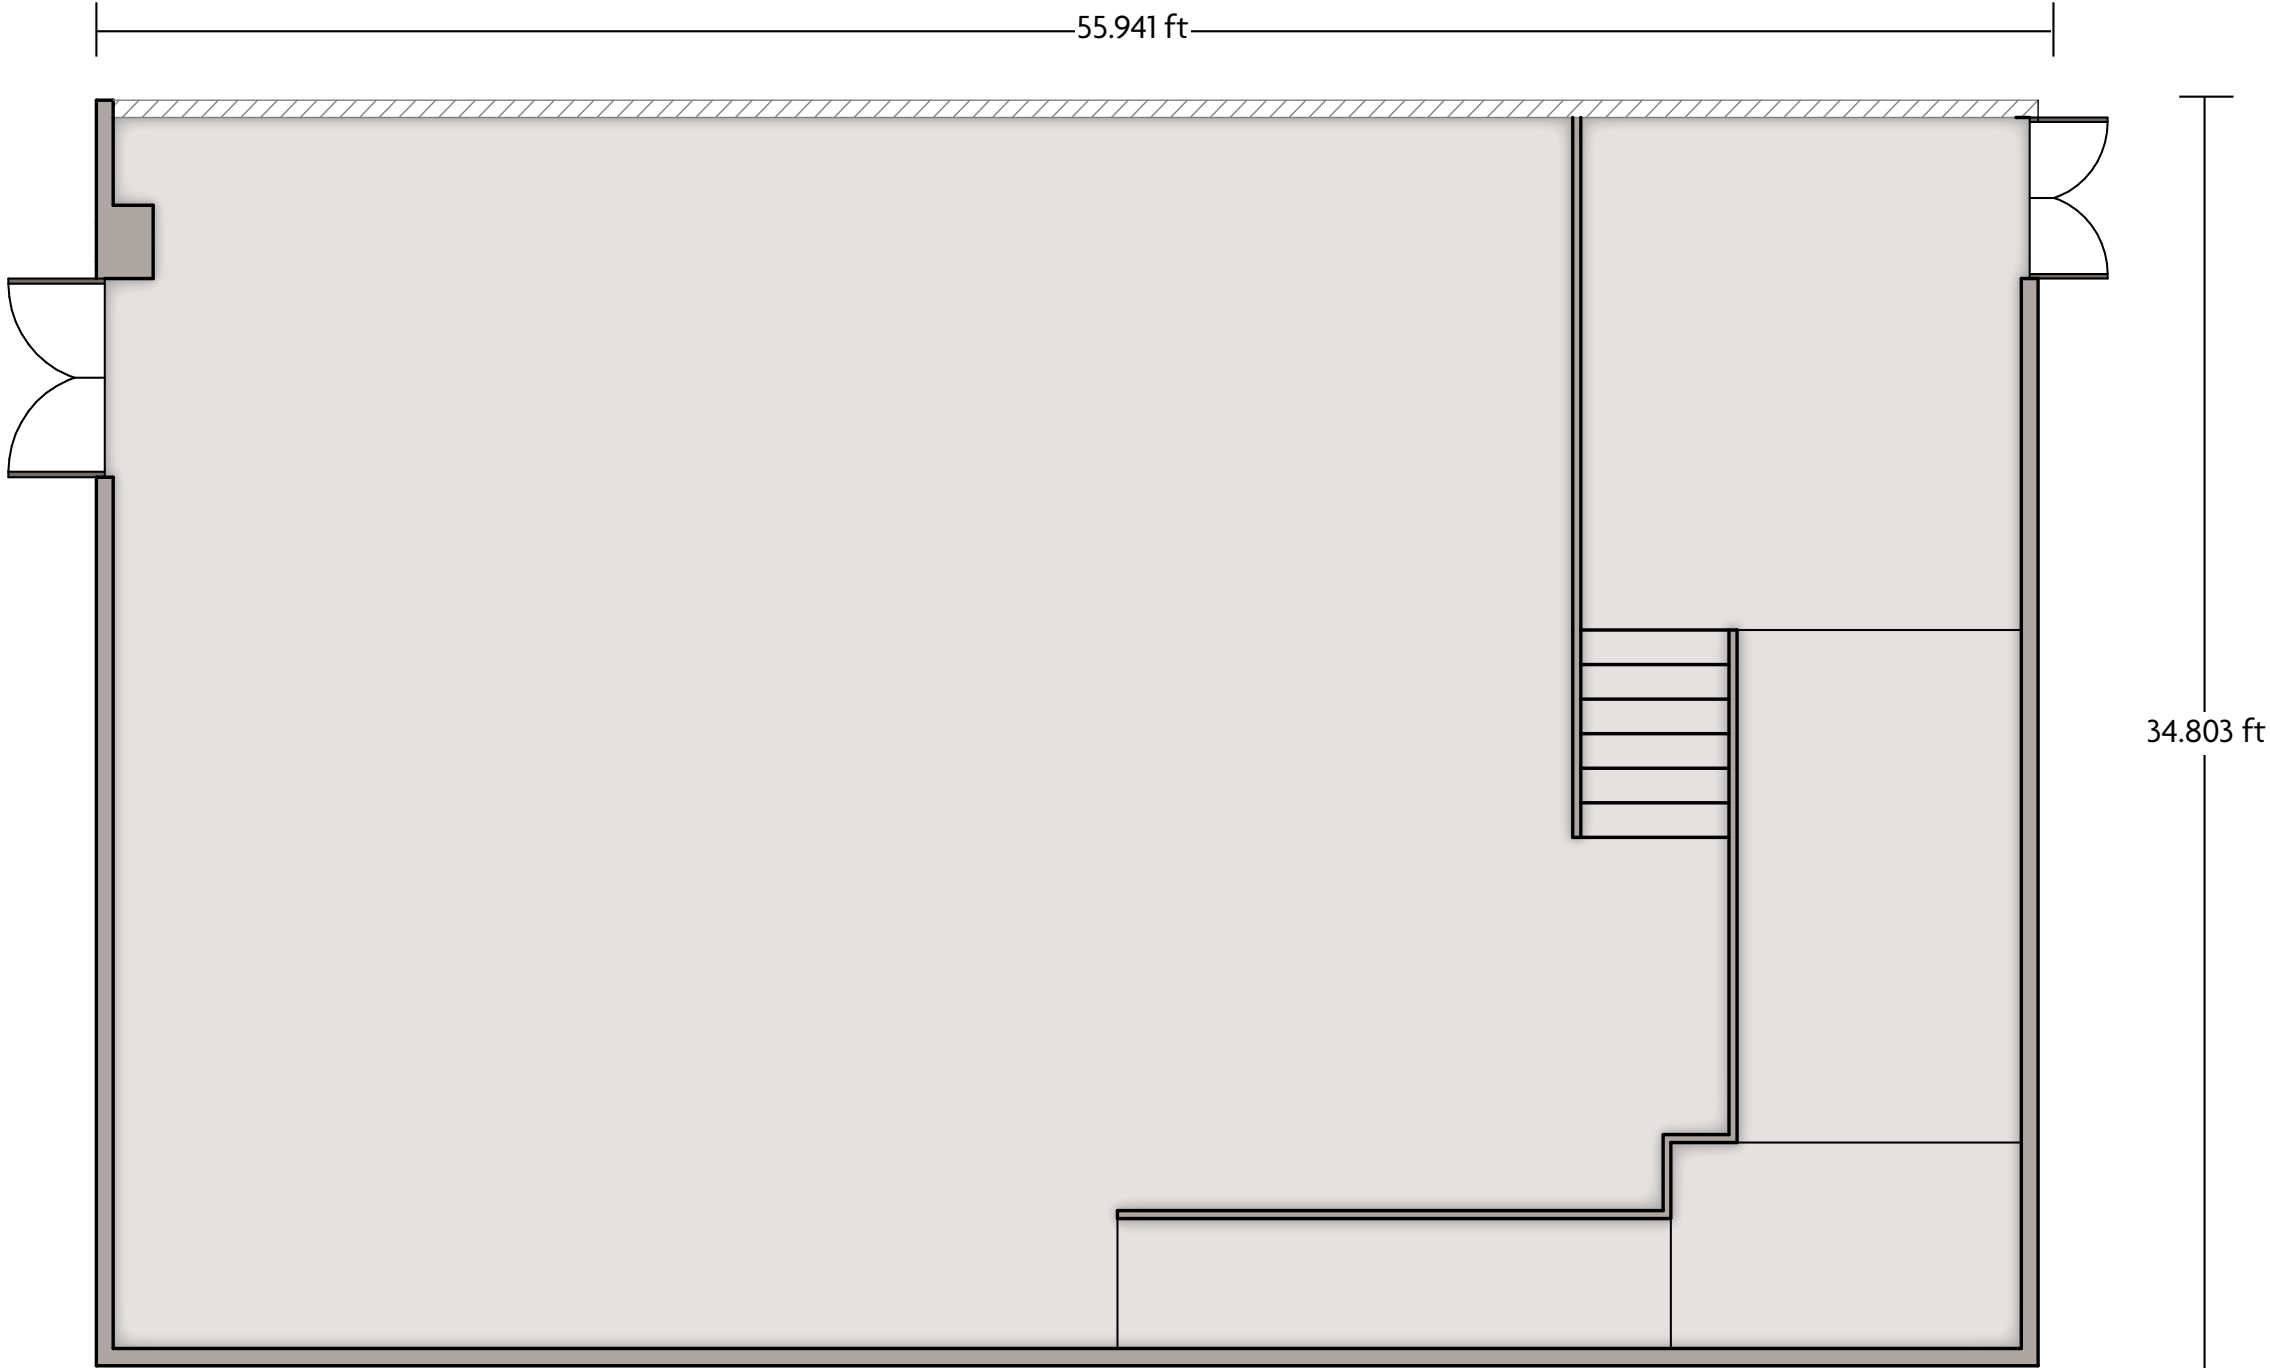

Crowne Plaza® Lombard Downers Grove - Breakout Space (Lower Level)

CROWNE PLAZA®
GLEN ELLYN / LOMBARD

LENGTH: 35 Ft WIDTH: 20 Ft HEIGHT: 8 Ft TOTAL SQUARE FEET: 637 Sq Ft MAXIMUM CAPACITY: 2 POWER OUTLETS: 5

1250 Roosevelt Rd. | Glen Ellyn, IL 60137 | 630.629.6000

Crowne Plaza® Lombard Downers Grove - Meadows Room

LENGTH: 34 Ft WIDTH: 24 Ft HEIGHT: 7.5 Ft TOTAL SQUARE FEET: 811 Sq Ft MAXIMUM CAPACITY: 75 POWER OUTLETS: 10

1250 Roosevelt Rd. | Glen Ellyn, IL 60137 | 630.629.6000

*Multiple layout options available for this space.

Crowne Plaza® Lombard Downers Grove - Fields Ballroom (South)

LENGTH: 56 Ft WIDTH: 45 Ft HEIGHT: 11 Ft TOTAL SQUARE FEET: 1960 Sq Ft MAXIMUM CAPACITY: 177 POWER OUTLETS: 8

LENGTH: 55 Ft WIDTH: 5 Ft HEIGHT: 11 Ft TOTAL SQUARE FEET: 1271 Sq Ft MAXIMUM CAPACITY: 125 POWER OUTLETS: 6

1250 Roosevelt Rd. | Glen Ellyn, IL 60137 | 630.629.6000

*Multiple layout options available for this space.