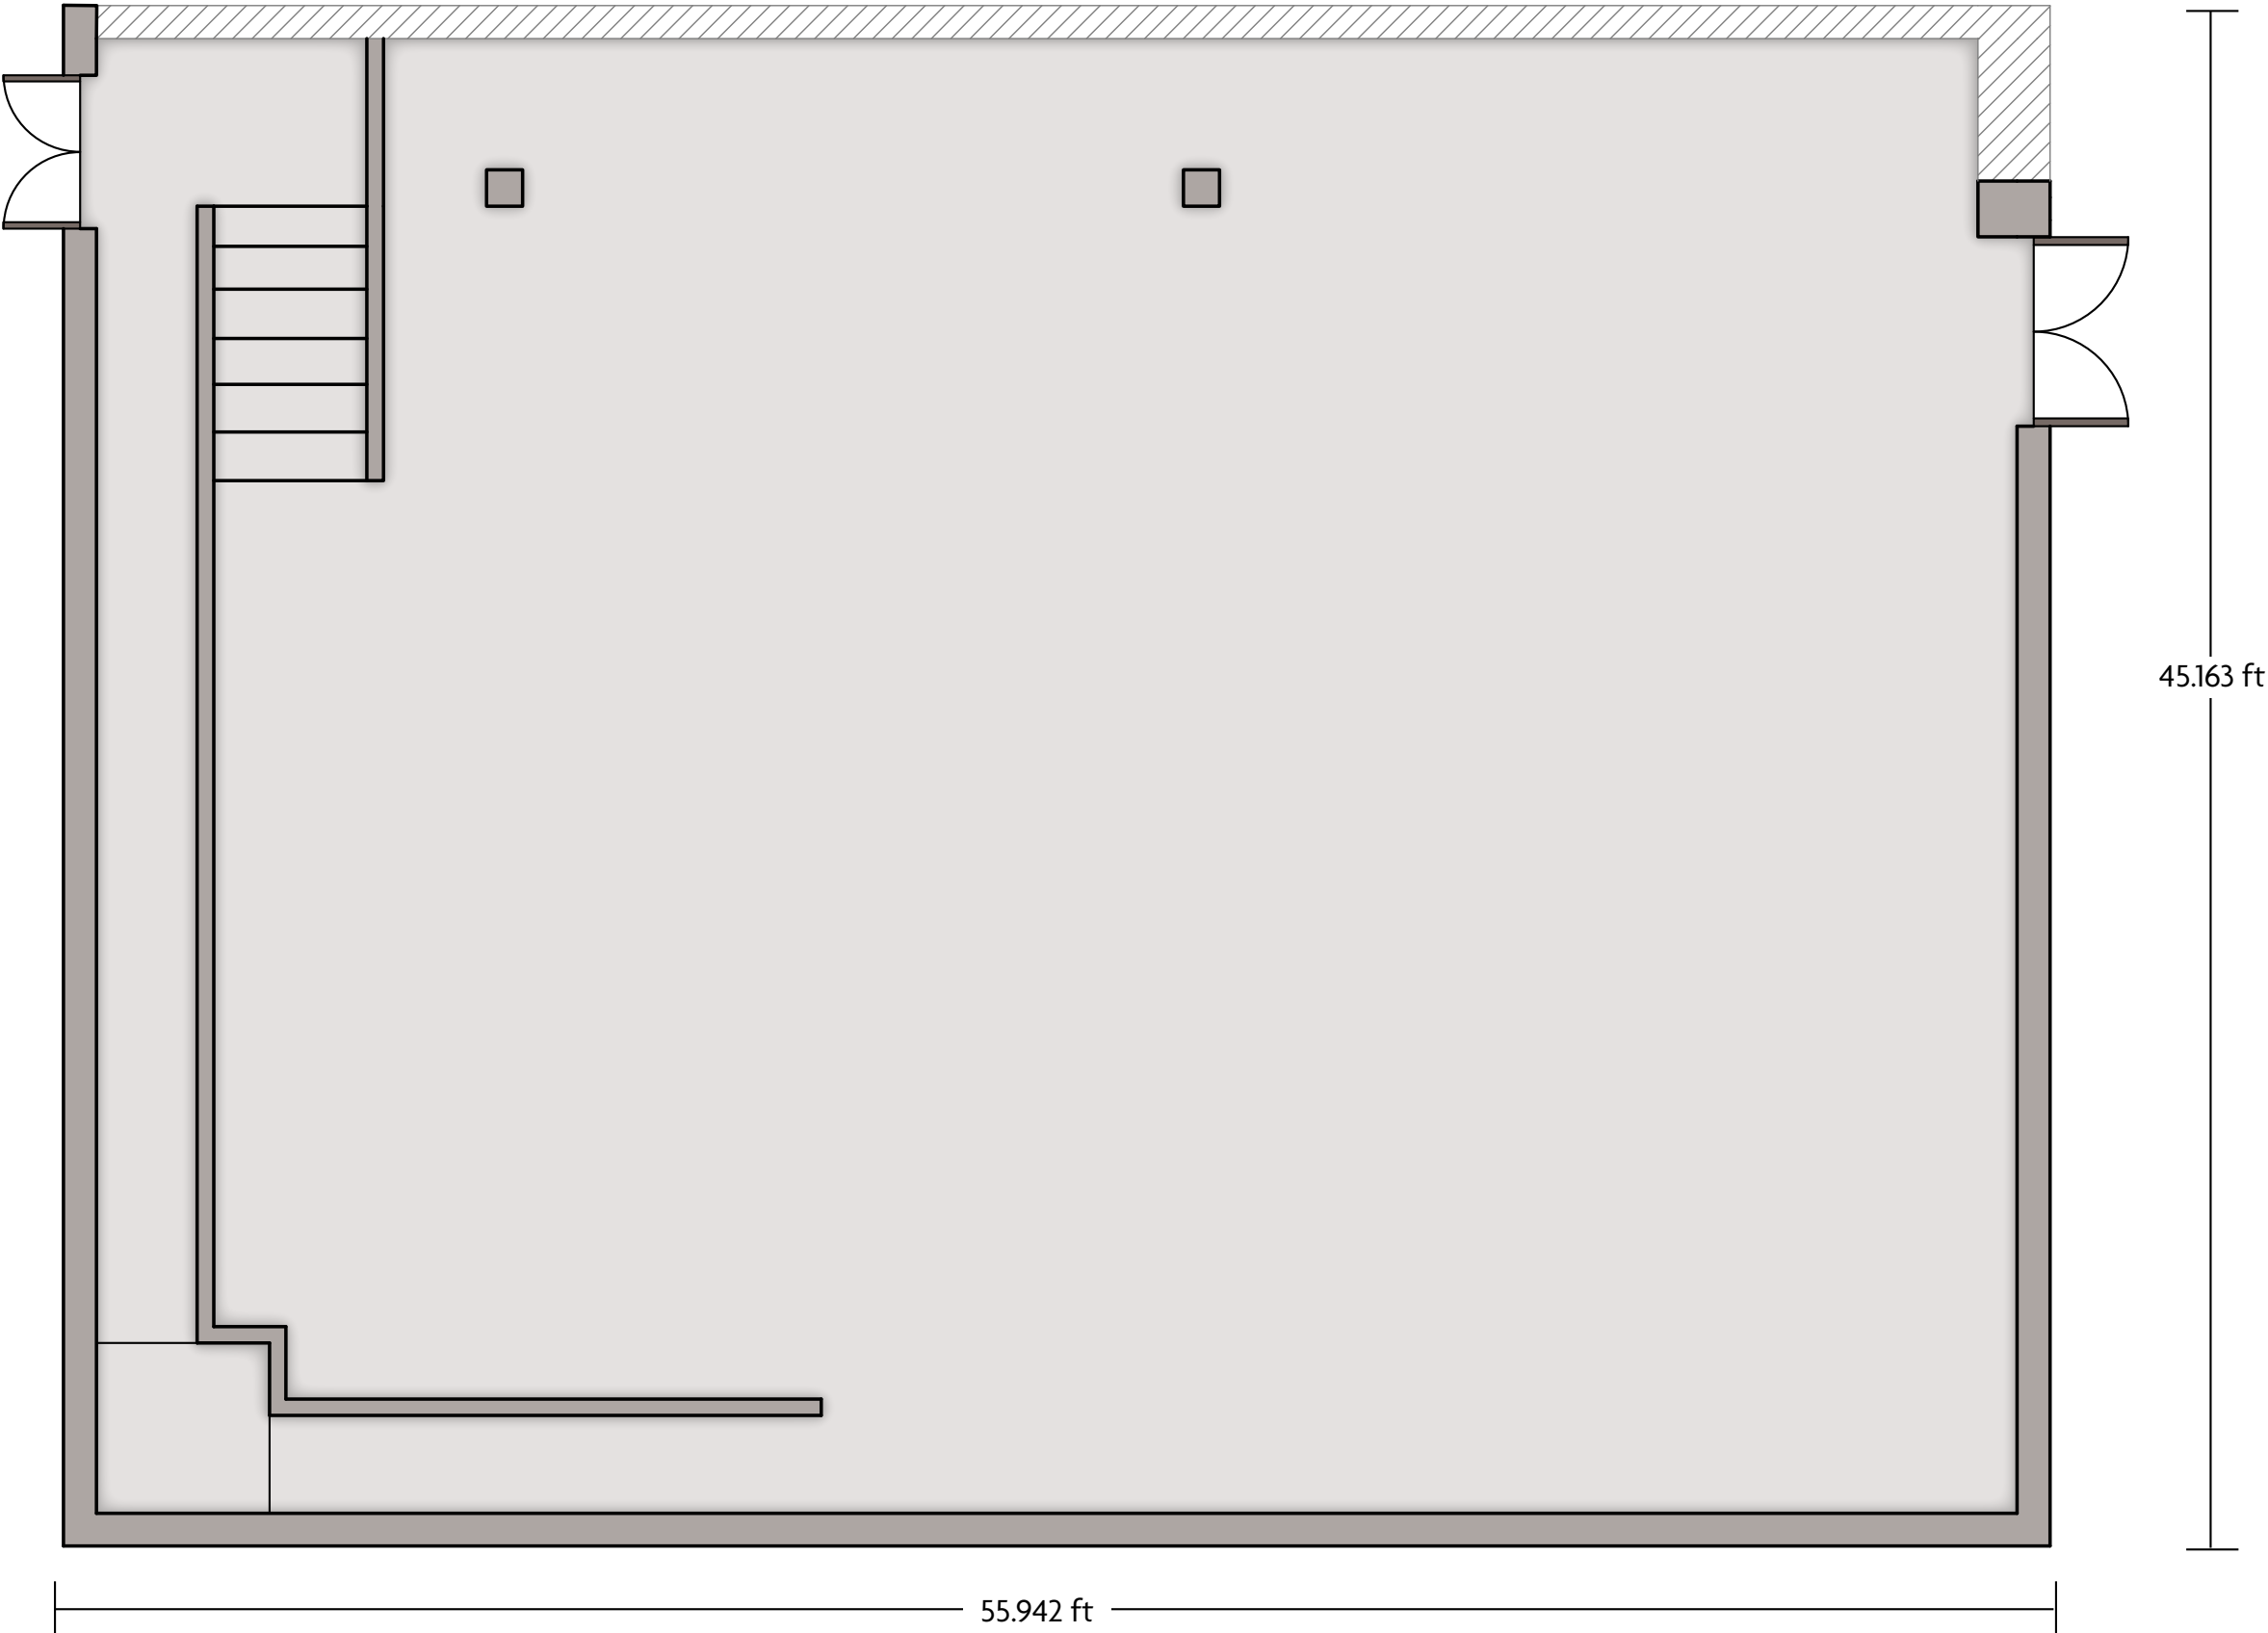

1250 Roosevelt Rd. | Glen Ellyn, IL 60137 | 630.629.6000

*Multiple layout options available for this space.

Crowne Plaza® Lombard Downers Grove - Fields Ballroom (South)

LENGTH: 56 Ft WIDTH: 45 Ft HEIGHT: 11 Ft TOTAL SQUARE FEET: 1960 Sq Ft MAXIMUM CAPACITY: 177 POWER OUTLETS: 8

1250 Roosevelt Rd. | Glen Ellyn, IL 60137 | 630.629.6000

*Multiple layout options available for this space.

Crowne Plaza® Lombard Downers Grove - The Fields Ballroom

LENGTH: 80 Ft WIDTH: 57 Ft HEIGHT: 10 Ft TOTAL SQUARE FEET: 482 Sq Ft MAXIMUM CAPACITY: 302 POWER OUTLETS: 14

LENGTH: 55 Ft WIDTH: 5 Ft HEIGHT: 11 Ft TOTAL SQUARE FEET: 1271 Sq Ft MAXIMUM CAPACITY: 125 POWER OUTLETS: 6

1250 Roosevelt Rd. | Glen Ellyn, IL 60137 | 630.629.6000

*Multiple layout options available for this space.

Crowne Plaza® Lombard Downers Grove - Private Dining Room

LENGTH: 32 Ft WIDTH: 17.5 Ft HEIGHT: 10 Ft TOTAL SQUARE FEET: 542 Sq Ft MAXIMUM CAPACITY: 40 POWER OUTLETS: 3

1250 Roosevelt Rd. | Glen Ellyn, IL 60137 | 630.629.6000