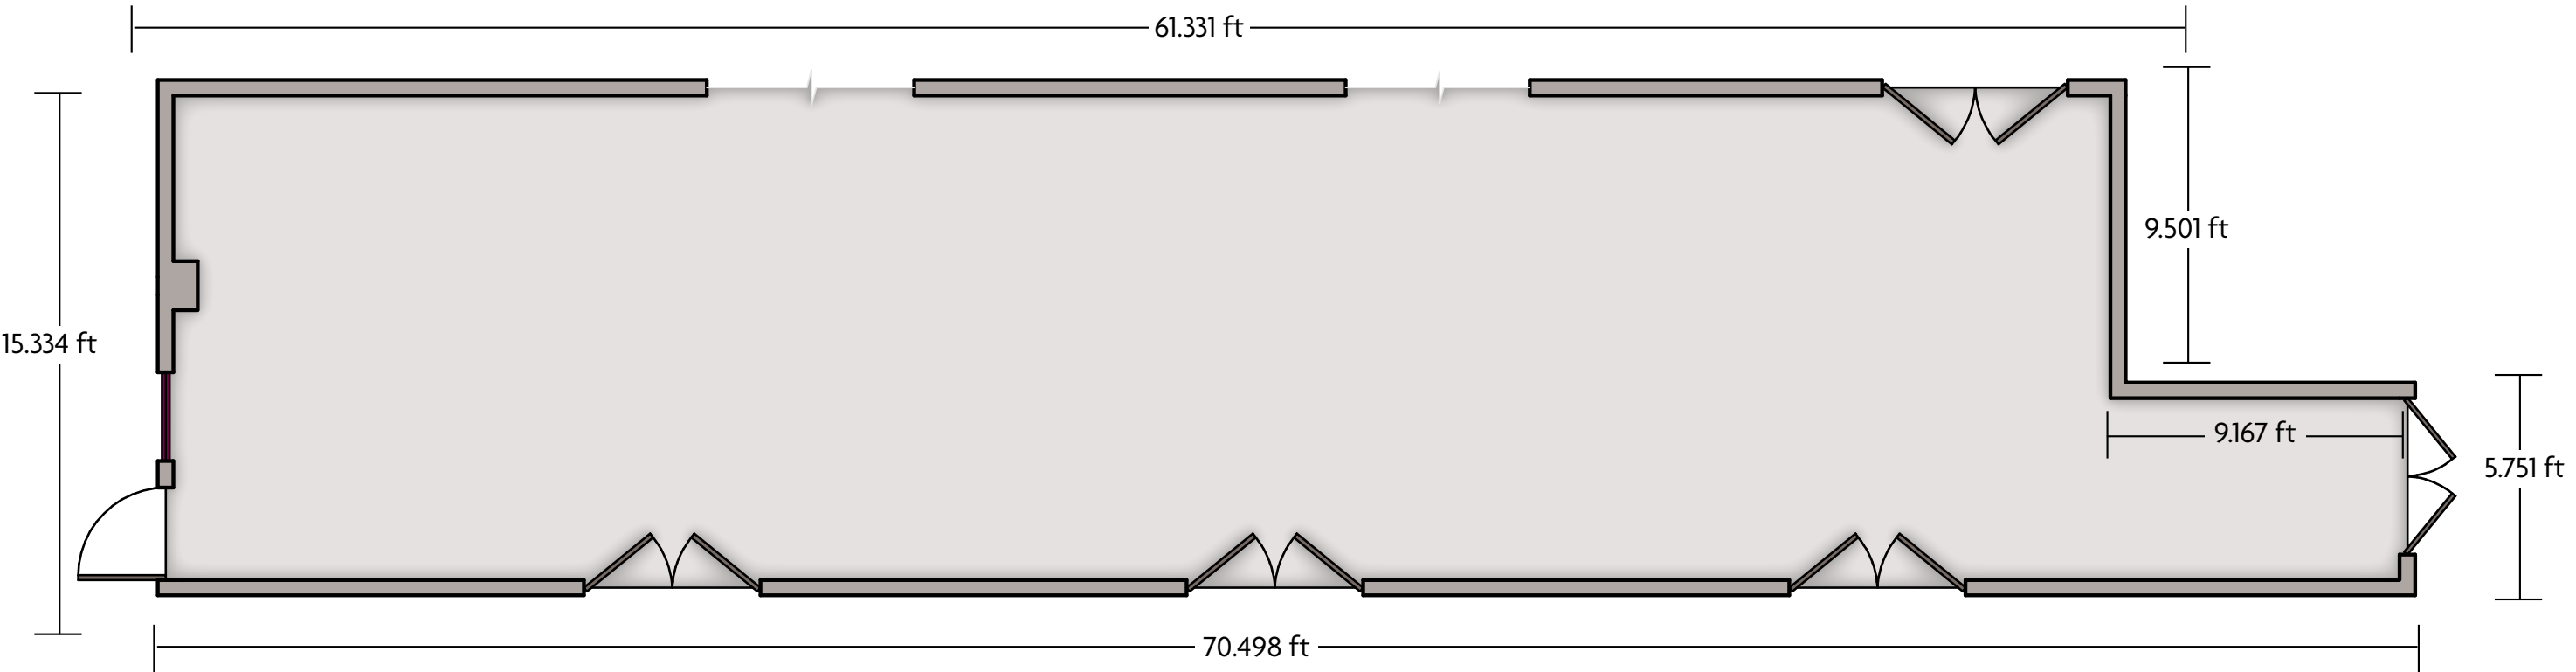

Crowne Plaza® Lombard Downers Grove - Boardroom

LENGTH: 28 Ft WIDTH: 12 Ft HEIGHT: 10 Ft TOTAL SQUARE FEET: 329 Sq Ft MAXIMUM CAPACITY: 23 POWER OUTLETS: 8

1250 Roosevelt Rd. | Glen Ellyn, IL 60137 | 630.629.6000

Crowne Plaza® Lombard Downers Grove - Breakout Space

LENGTH: 70 Ft WIDTH: 15 Ft HEIGHT: 9 Ft TOTAL SQUARE FEET: 992 Sq Ft MAXIMUM CAPACITY: 2 POWER OUTLETS: 10

1250 Roosevelt Rd. | Glen Ellyn, IL 60137 | 630.629.6000

*Multiple layout options available for this space.

Crowne Plaza® Lombard Downers Grove - Plains Ballroom

LENGTH: 230 Ft WIDTH: 38.5 Ft HEIGHT: 10 Ft TOTAL SQUARE FEET: 2650 Sq Ft MAXIMUM CAPACITY: 180 POWER OUTLETS: 8

Crowne Plaza® Lombard Downers Grove - Breakout Space (Lower Level)

CROWNE PLAZA®
GLEN ELLYN / LOMBARD

LENGTH: 35 Ft WIDTH: 20 Ft HEIGHT: 8 Ft TOTAL SQUARE FEET: 637 Sq Ft MAXIMUM CAPACITY: 2 POWER OUTLETS: 5