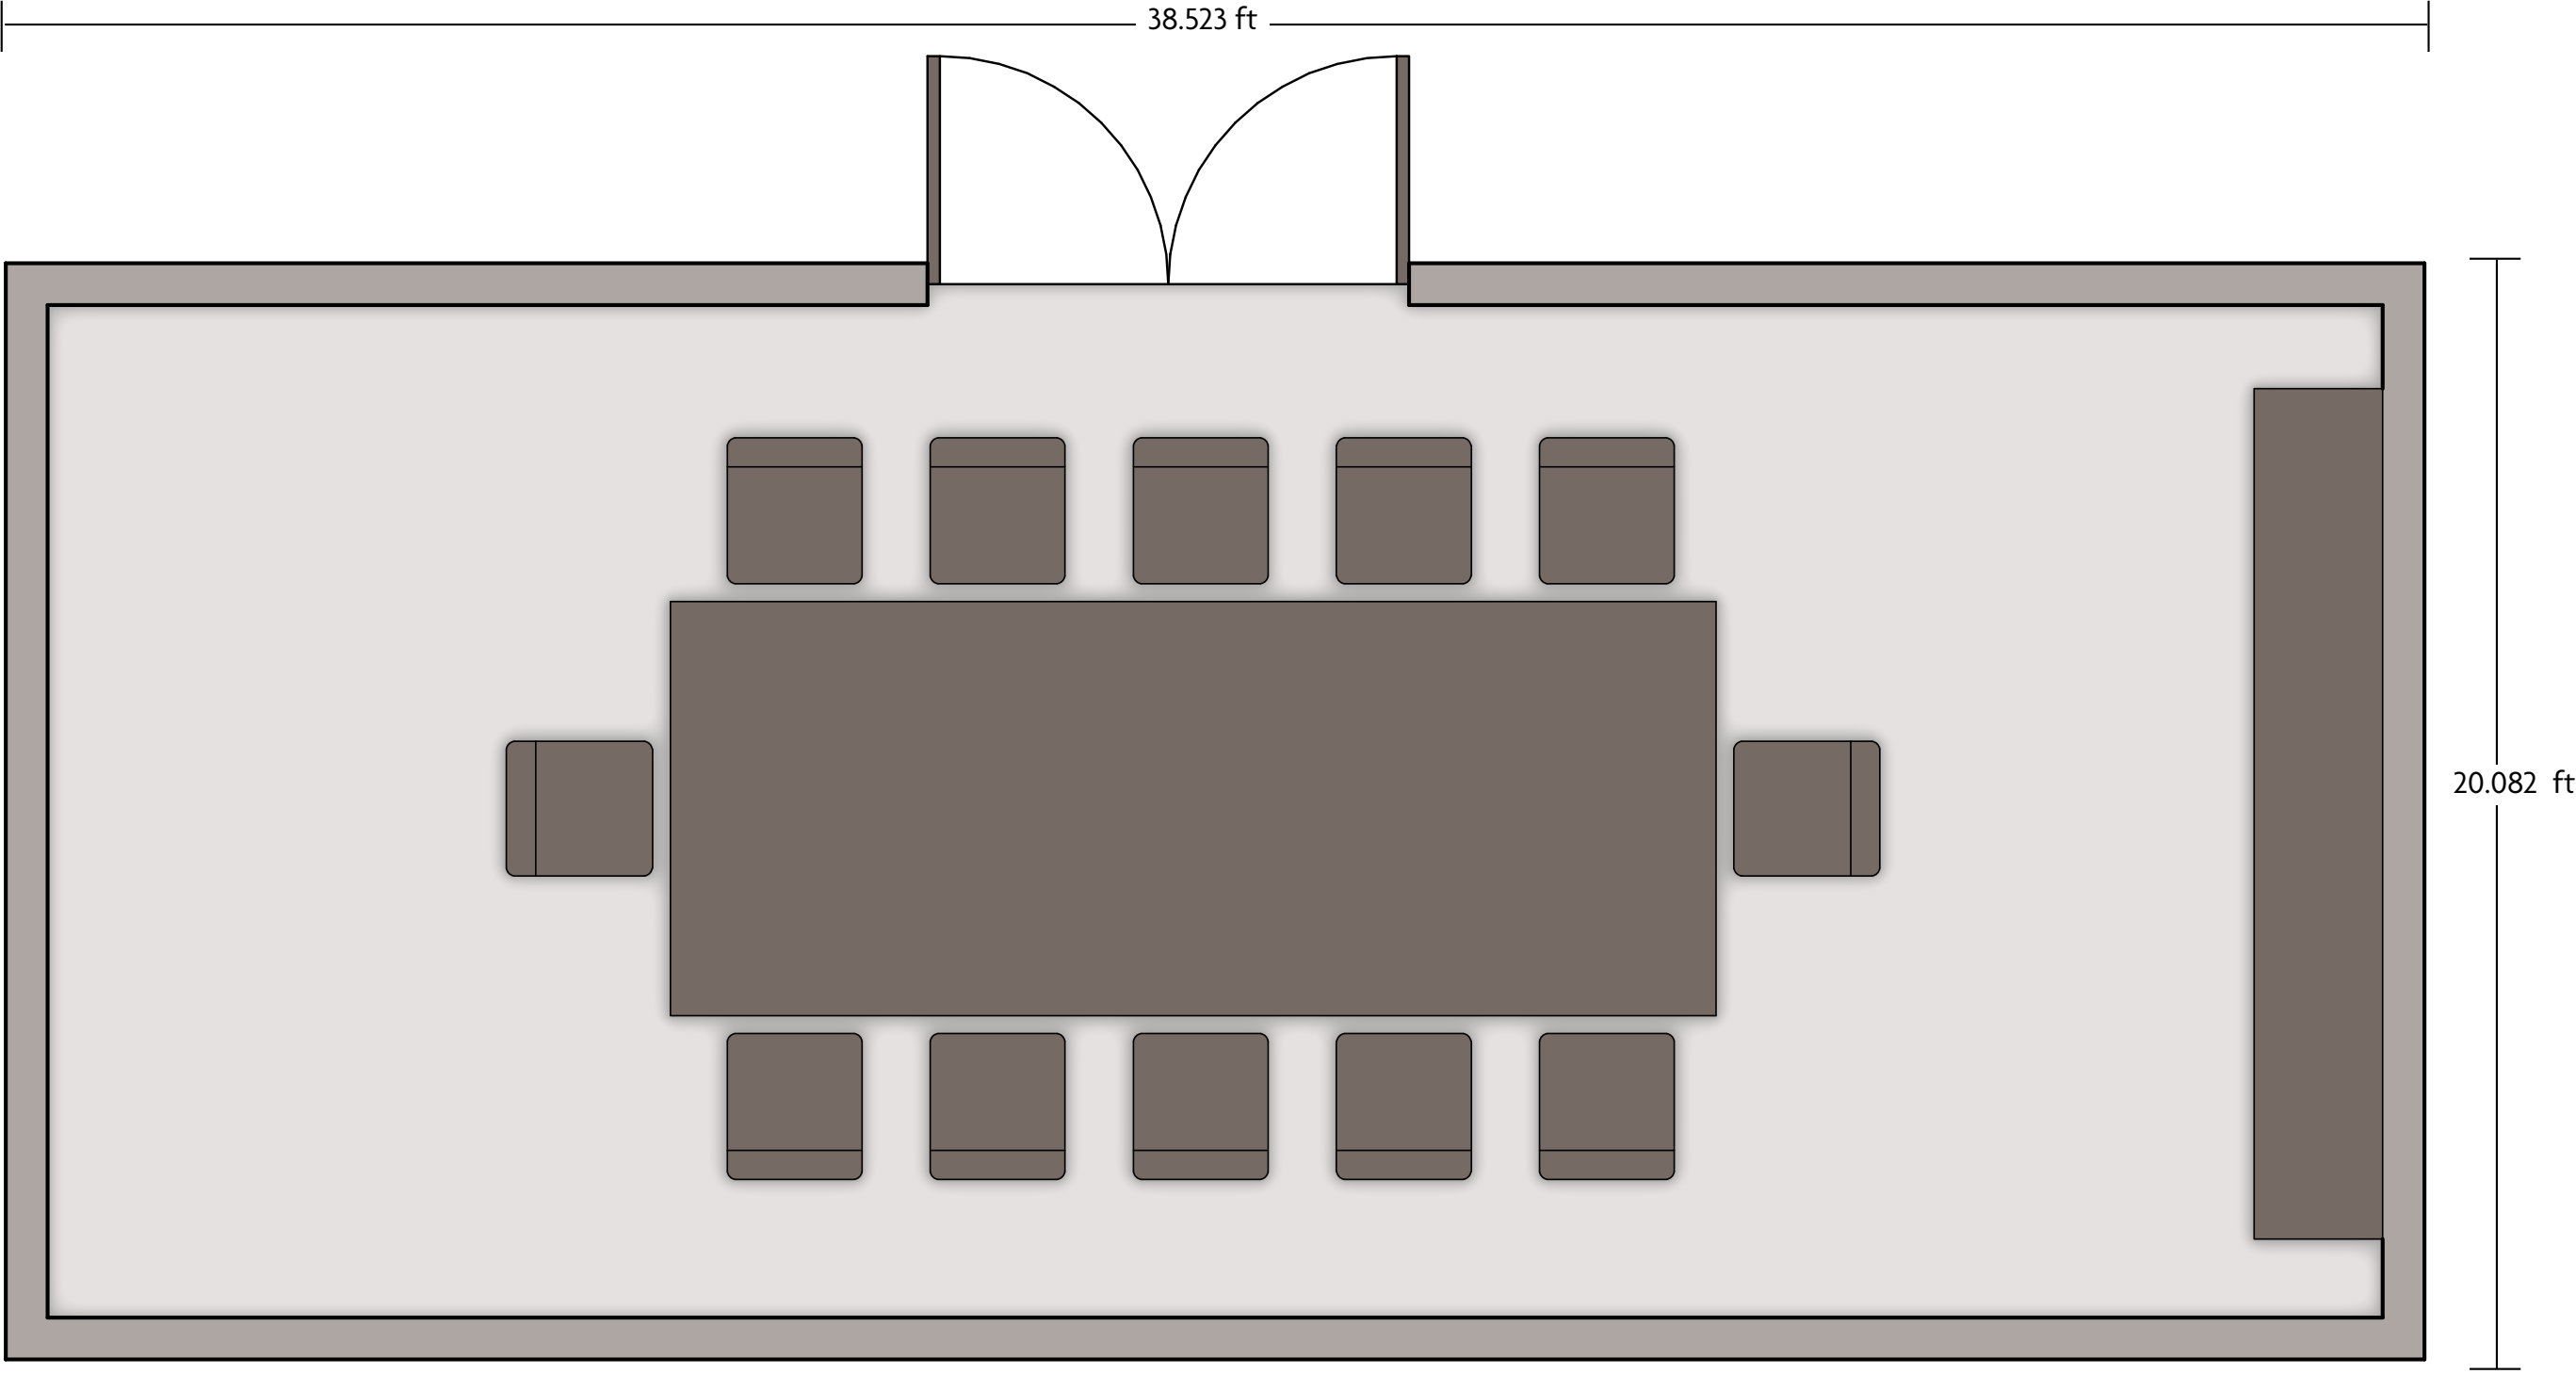

Crowne Plaza® Lombard Downers Grove - Boardroom

LENGTH: 28 Ft WIDTH: 12 Ft HEIGHT: 10 Ft TOTAL SQUARE FEET: 329 Sq Ft MAXIMUM CAPACITY: 23 POWER OUTLETS: 8

1250 Roosevelt Rd. | Glen Ellyn, IL 60137 | 630.629.6000

Crowne Plaza® Lombard Downers Grove - Breakout Space

LENGTH: 70 Ft WIDTH: 15 Ft HEIGHT: 9 Ft TOTAL SQUARE FEET: 992 Sq Ft MAXIMUM CAPACITY: 2 POWER OUTLETS: 10

1250 Roosevelt Rd. | Glen Ellyn, IL 60137 | 630.629.6000

*Multiple layout options available for this space.

Crowne Plaza® Lombard Downers Grove - Plains Ballroom

LENGTH: 230 Ft WIDTH: 38.5 Ft HEIGHT: 10 Ft TOTAL SQUARE FEET: 2650 Sq Ft MAXIMUM CAPACITY: 180 POWER OUTLETS: 8

Crowne Plaza® Lombard Downers Grove - Breakout Space (Lower Level)

CROWNE PLAZA®
GLEN ELLYN / LOMBARD

LENGTH: 35 Ft WIDTH: 20 Ft HEIGHT: 8 Ft TOTAL SQUARE FEET: 637 Sq Ft MAXIMUM CAPACITY: 2 POWER OUTLETS: 5