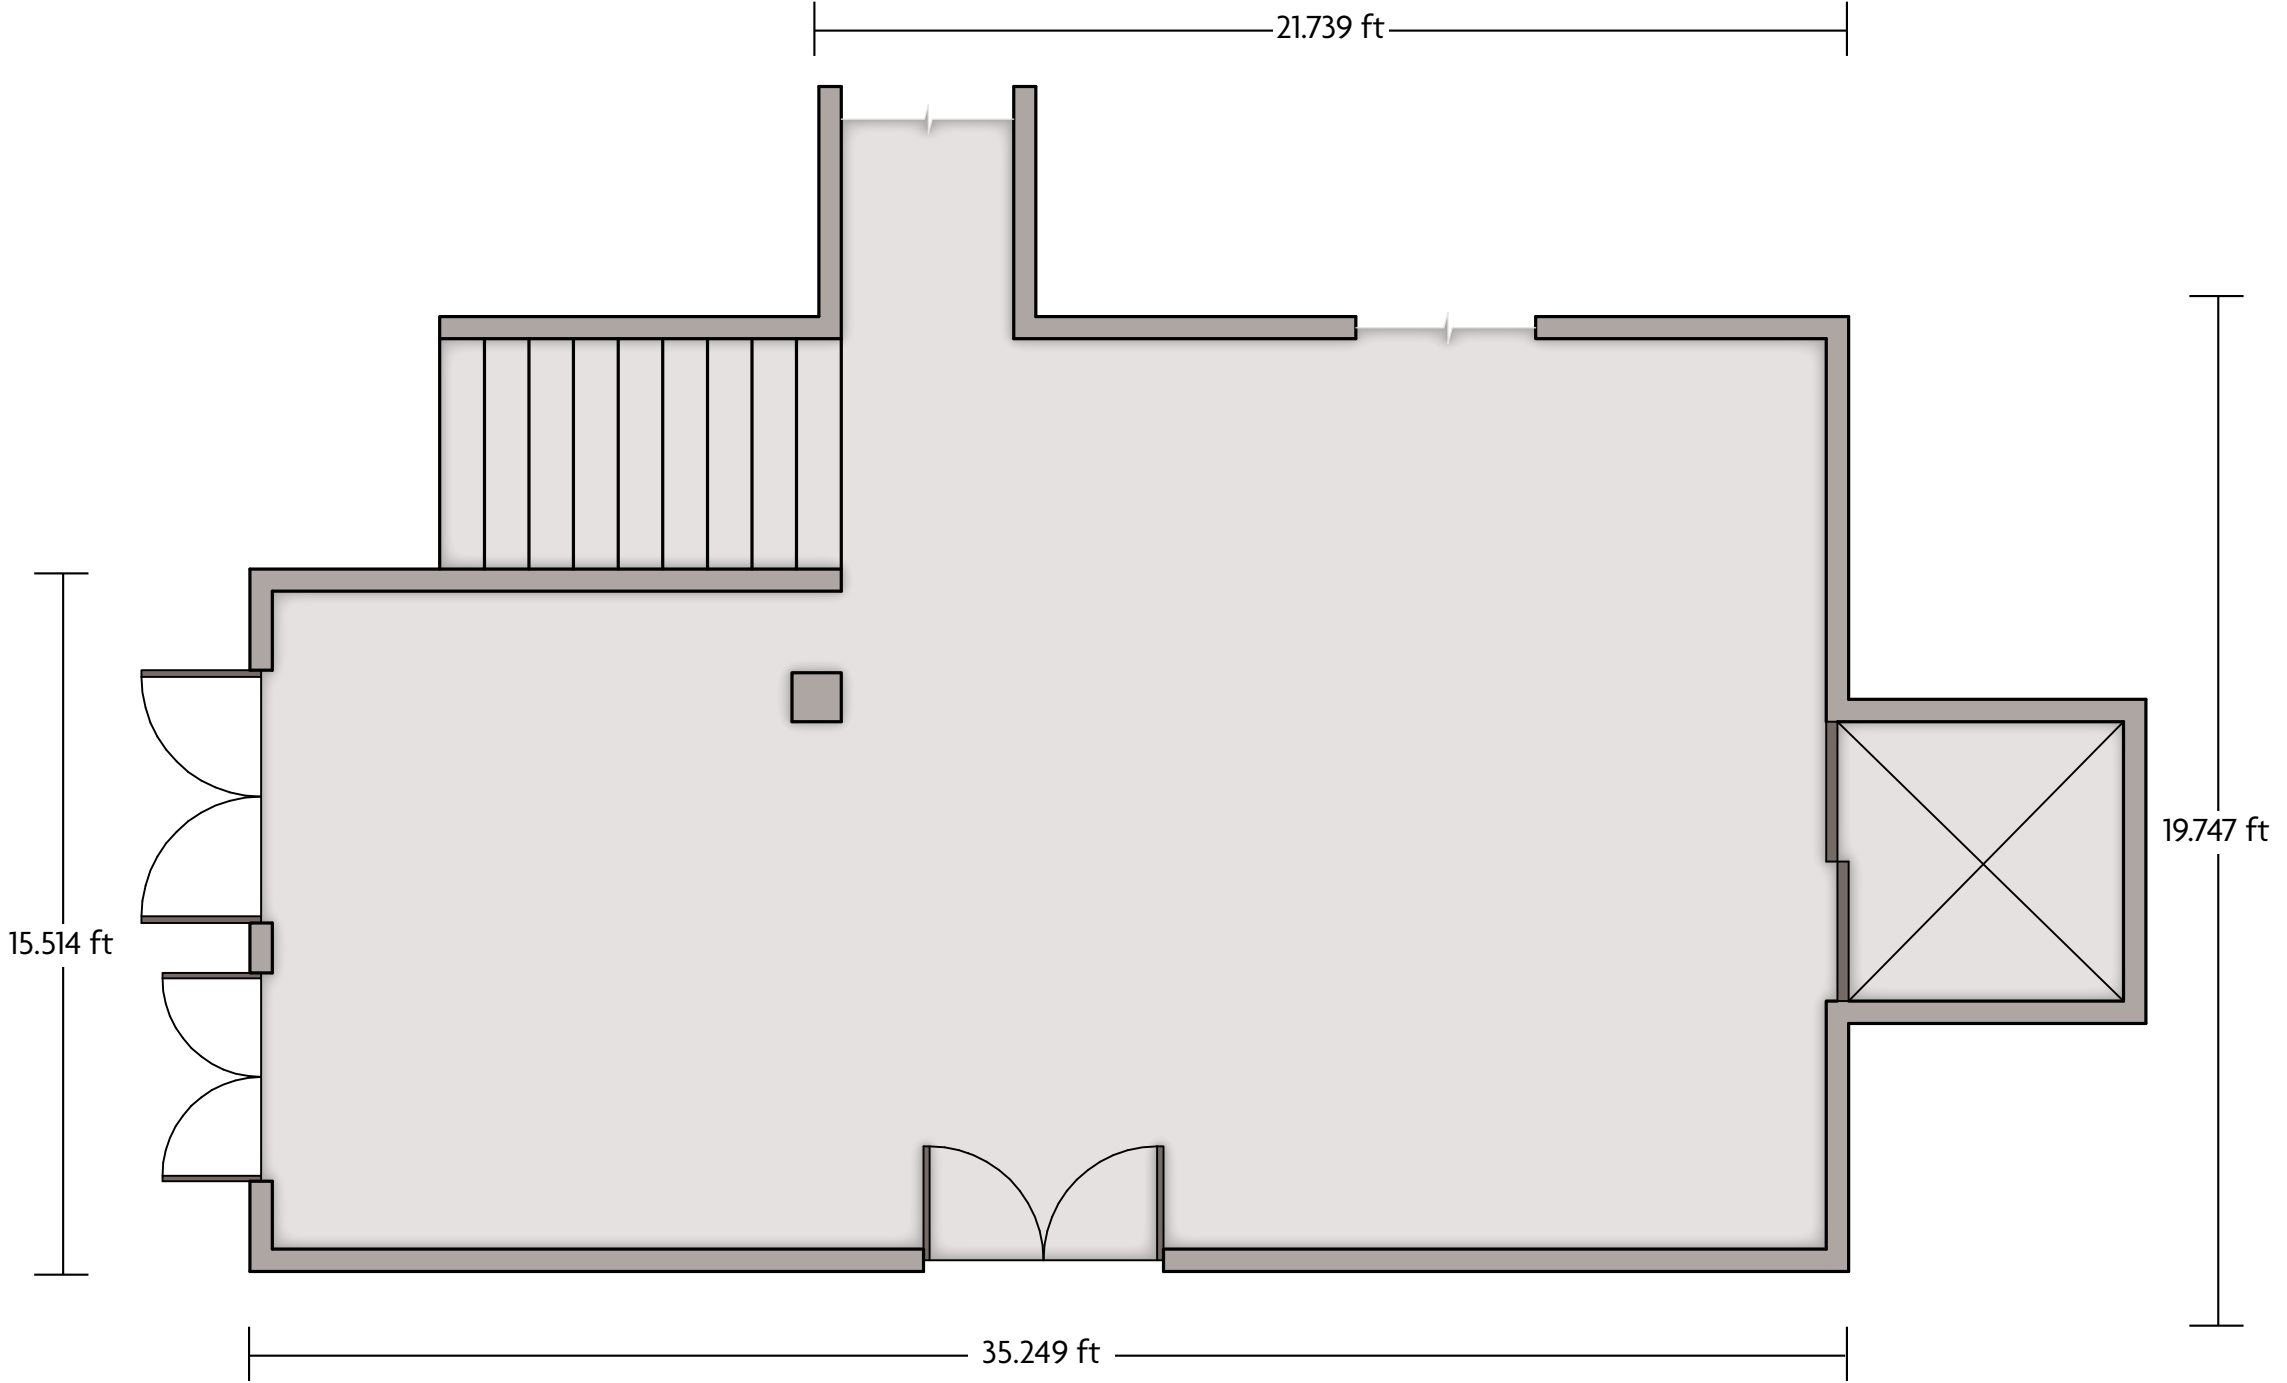

Crowne Plaza® Lombard Downers Grove - Breakout Space

LENGTH: 70 Ft WIDTH: 15 Ft HEIGHT: 9 Ft TOTAL SQUARE FEET: 992 Sq Ft MAXIMUM CAPACITY: 2 POWER OUTLETS: 10

1250 Roosevelt Rd. | Glen Ellyn, IL 60137 | 630.629.6000

1250 Roosevelt Rd. | Glen Ellyn, IL 60137 | 630.629.6000

*Multiple layout options available for this space.

LENGTH: 50 Ft WIDTH: 38.5 Ft HEIGHT: 7 Ft TOTAL SQUARE FEET: 1913 Sq Ft MAXIMUM CAPACITY: 128 POWER OUTLETS: 6

Crowne Plaza® Lombard Downers Grove - Breakout Space (Lower Level)

CROWNE PLAZA®
GLEN ELLYN / LOMBARD

LENGTH: 35 Ft WIDTH: 20 Ft HEIGHT: 8 Ft TOTAL SQUARE FEET: 637 Sq Ft MAXIMUM CAPACITY: 2 POWER OUTLETS: 5

1250 Roosevelt Rd. | Glen Ellyn, IL 60137 | 630.629.6000

Crowne Plaza® Lombard Downers Grove - Meadows Room

LENGTH: 34 Ft WIDTH: 24 Ft HEIGHT: 7.5 Ft TOTAL SQUARE FEET: 811 Sq Ft MAXIMUM CAPACITY: 75 POWER OUTLETS: 10