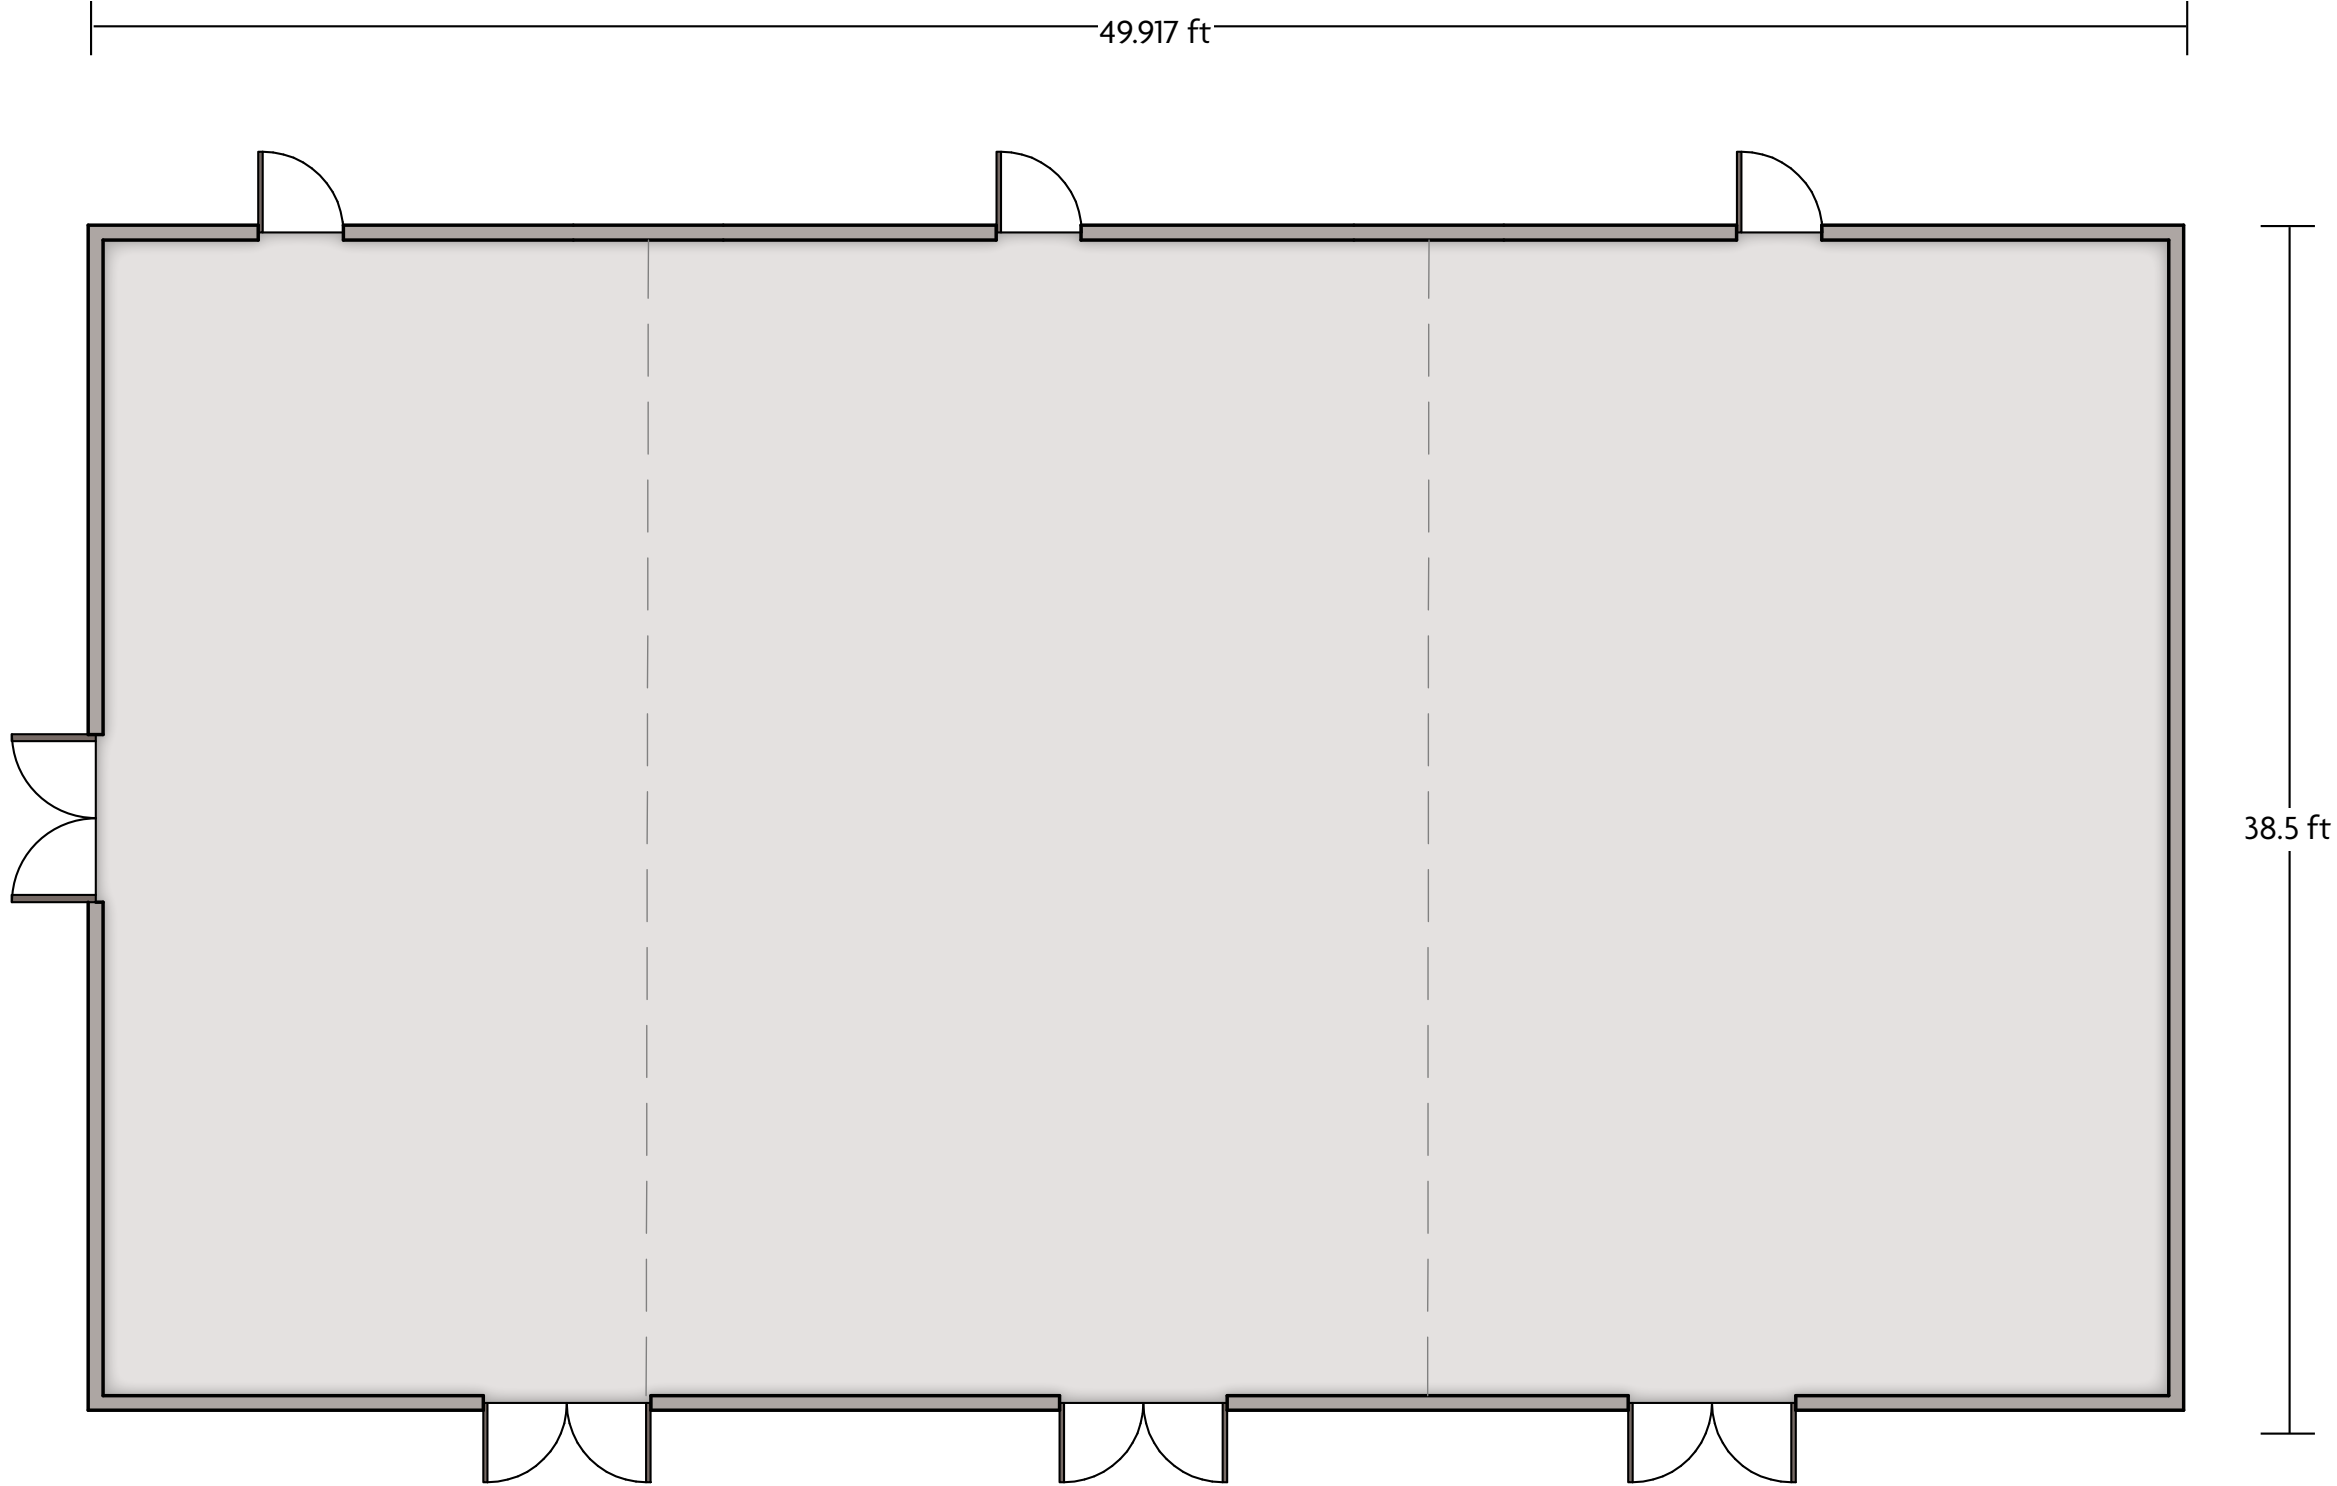

Crowne Plaza® Lombard Downers Grove - Boardroom

LENGTH: 28 Ft WIDTH: 12 Ft HEIGHT: 10 Ft TOTAL SQUARE FEET: 329 Sq Ft MAXIMUM CAPACITY: 23 POWER OUTLETS: 8

1250 Roosevelt Rd. | Glen Ellyn, IL 60137 | 630.629.6000

Crowne Plaza® Lombard Downers Grove - Breakout Space

LENGTH: 70 Ft WIDTH: 15 Ft HEIGHT: 9 Ft TOTAL SQUARE FEET: 992 Sq Ft MAXIMUM CAPACITY: 2 POWER OUTLETS: 10

1250 Roosevelt Rd. | Glen Ellyn, IL 60137 | 630.629.6000

*Multiple layout options available for this space.

Crowne Plaza® Lombard Downers Grove - Plains Ballroom

LENGTH: 230 Ft WIDTH: 38.5 Ft HEIGHT: 10 Ft TOTAL SQUARE FEET: 2650 Sq Ft MAXIMUM CAPACITY: 180 POWER OUTLETS: 8

Crowne Plaza® Lombard Downers Grove - Breakout Space (Lower Level)

CROWNE PLAZA®
GLEN ELLYN / LOMBARD

LENGTH: 35 Ft WIDTH: 20 Ft HEIGHT: 8 Ft TOTAL SQUARE FEET: 637 Sq Ft MAXIMUM CAPACITY: 2 POWER OUTLETS: 5