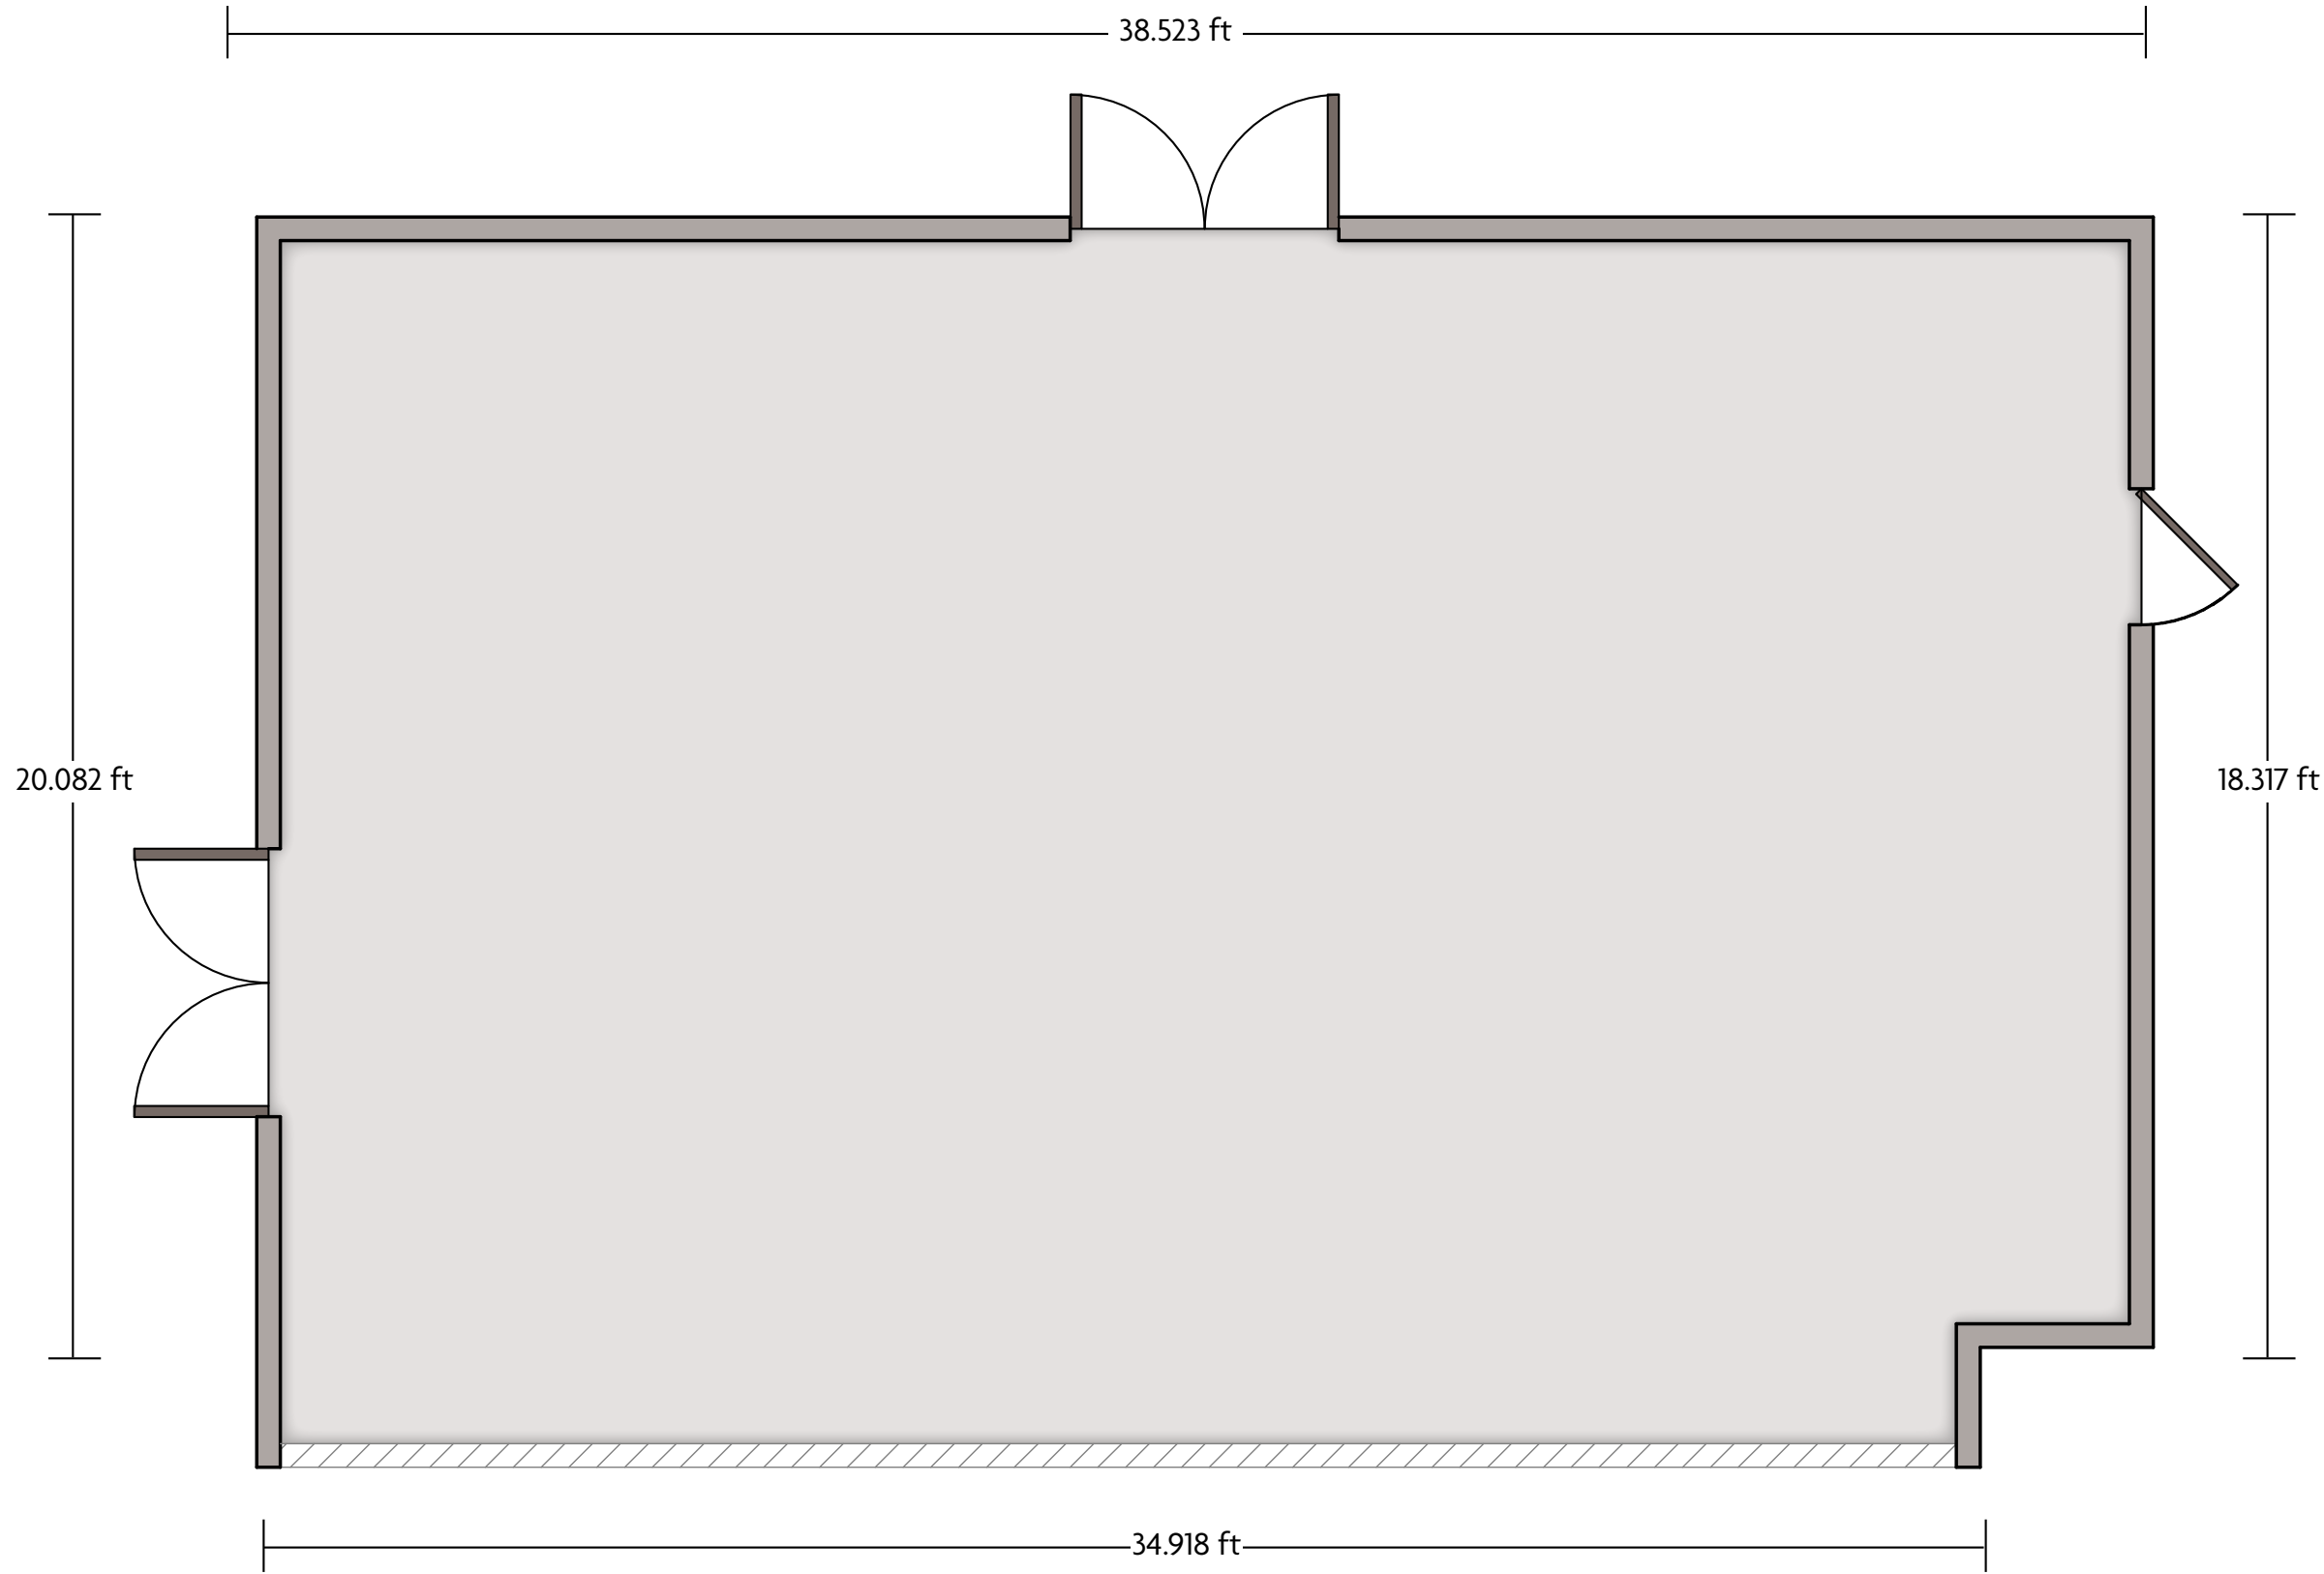

Crowne Plaza® Lombard Downers Grove - Breakout Space (Lower Level)

CROWNE PLAZA®
GLEN ELLYN / LOMBARD

LENGTH: 35 Ft WIDTH: 20 Ft HEIGHT: 8 Ft TOTAL SQUARE FEET: 637 Sq Ft MAXIMUM CAPACITY: 2 POWER OUTLETS: 5

LENGTH: 55 Ft WIDTH: 5 Ft HEIGHT: 11 Ft TOTAL SQUARE FEET: 1271 Sq Ft MAXIMUM CAPACITY: 125 POWER OUTLETS: 6

1250 Roosevelt Rd. | Glen Ellyn, IL 60137 | 630.629.6000

*Multiple layout options available for this space.

Crowne Plaza® Lombard Downers Grove - Private Dining Room

LENGTH: 32 Ft WIDTH: 17.5 Ft HEIGHT: 10 Ft TOTAL SQUARE FEET: 542 Sq Ft MAXIMUM CAPACITY: 40 POWER OUTLETS: 3

1250 Roosevelt Rd. | Glen Ellyn, IL 60137 | 630.629.6000

*Multiple layout options available for this space.

Crowne Plaza® Lombard Downers Grove - Plains Ballroom (West)

LENGTH: 38.5 Ft WIDTH: 25 Ft HEIGHT: 10 Ft TOTAL SQUARE FEET: 956 Sq Ft MAXIMUM CAPACITY: 50 POWER OUTLETS: 2