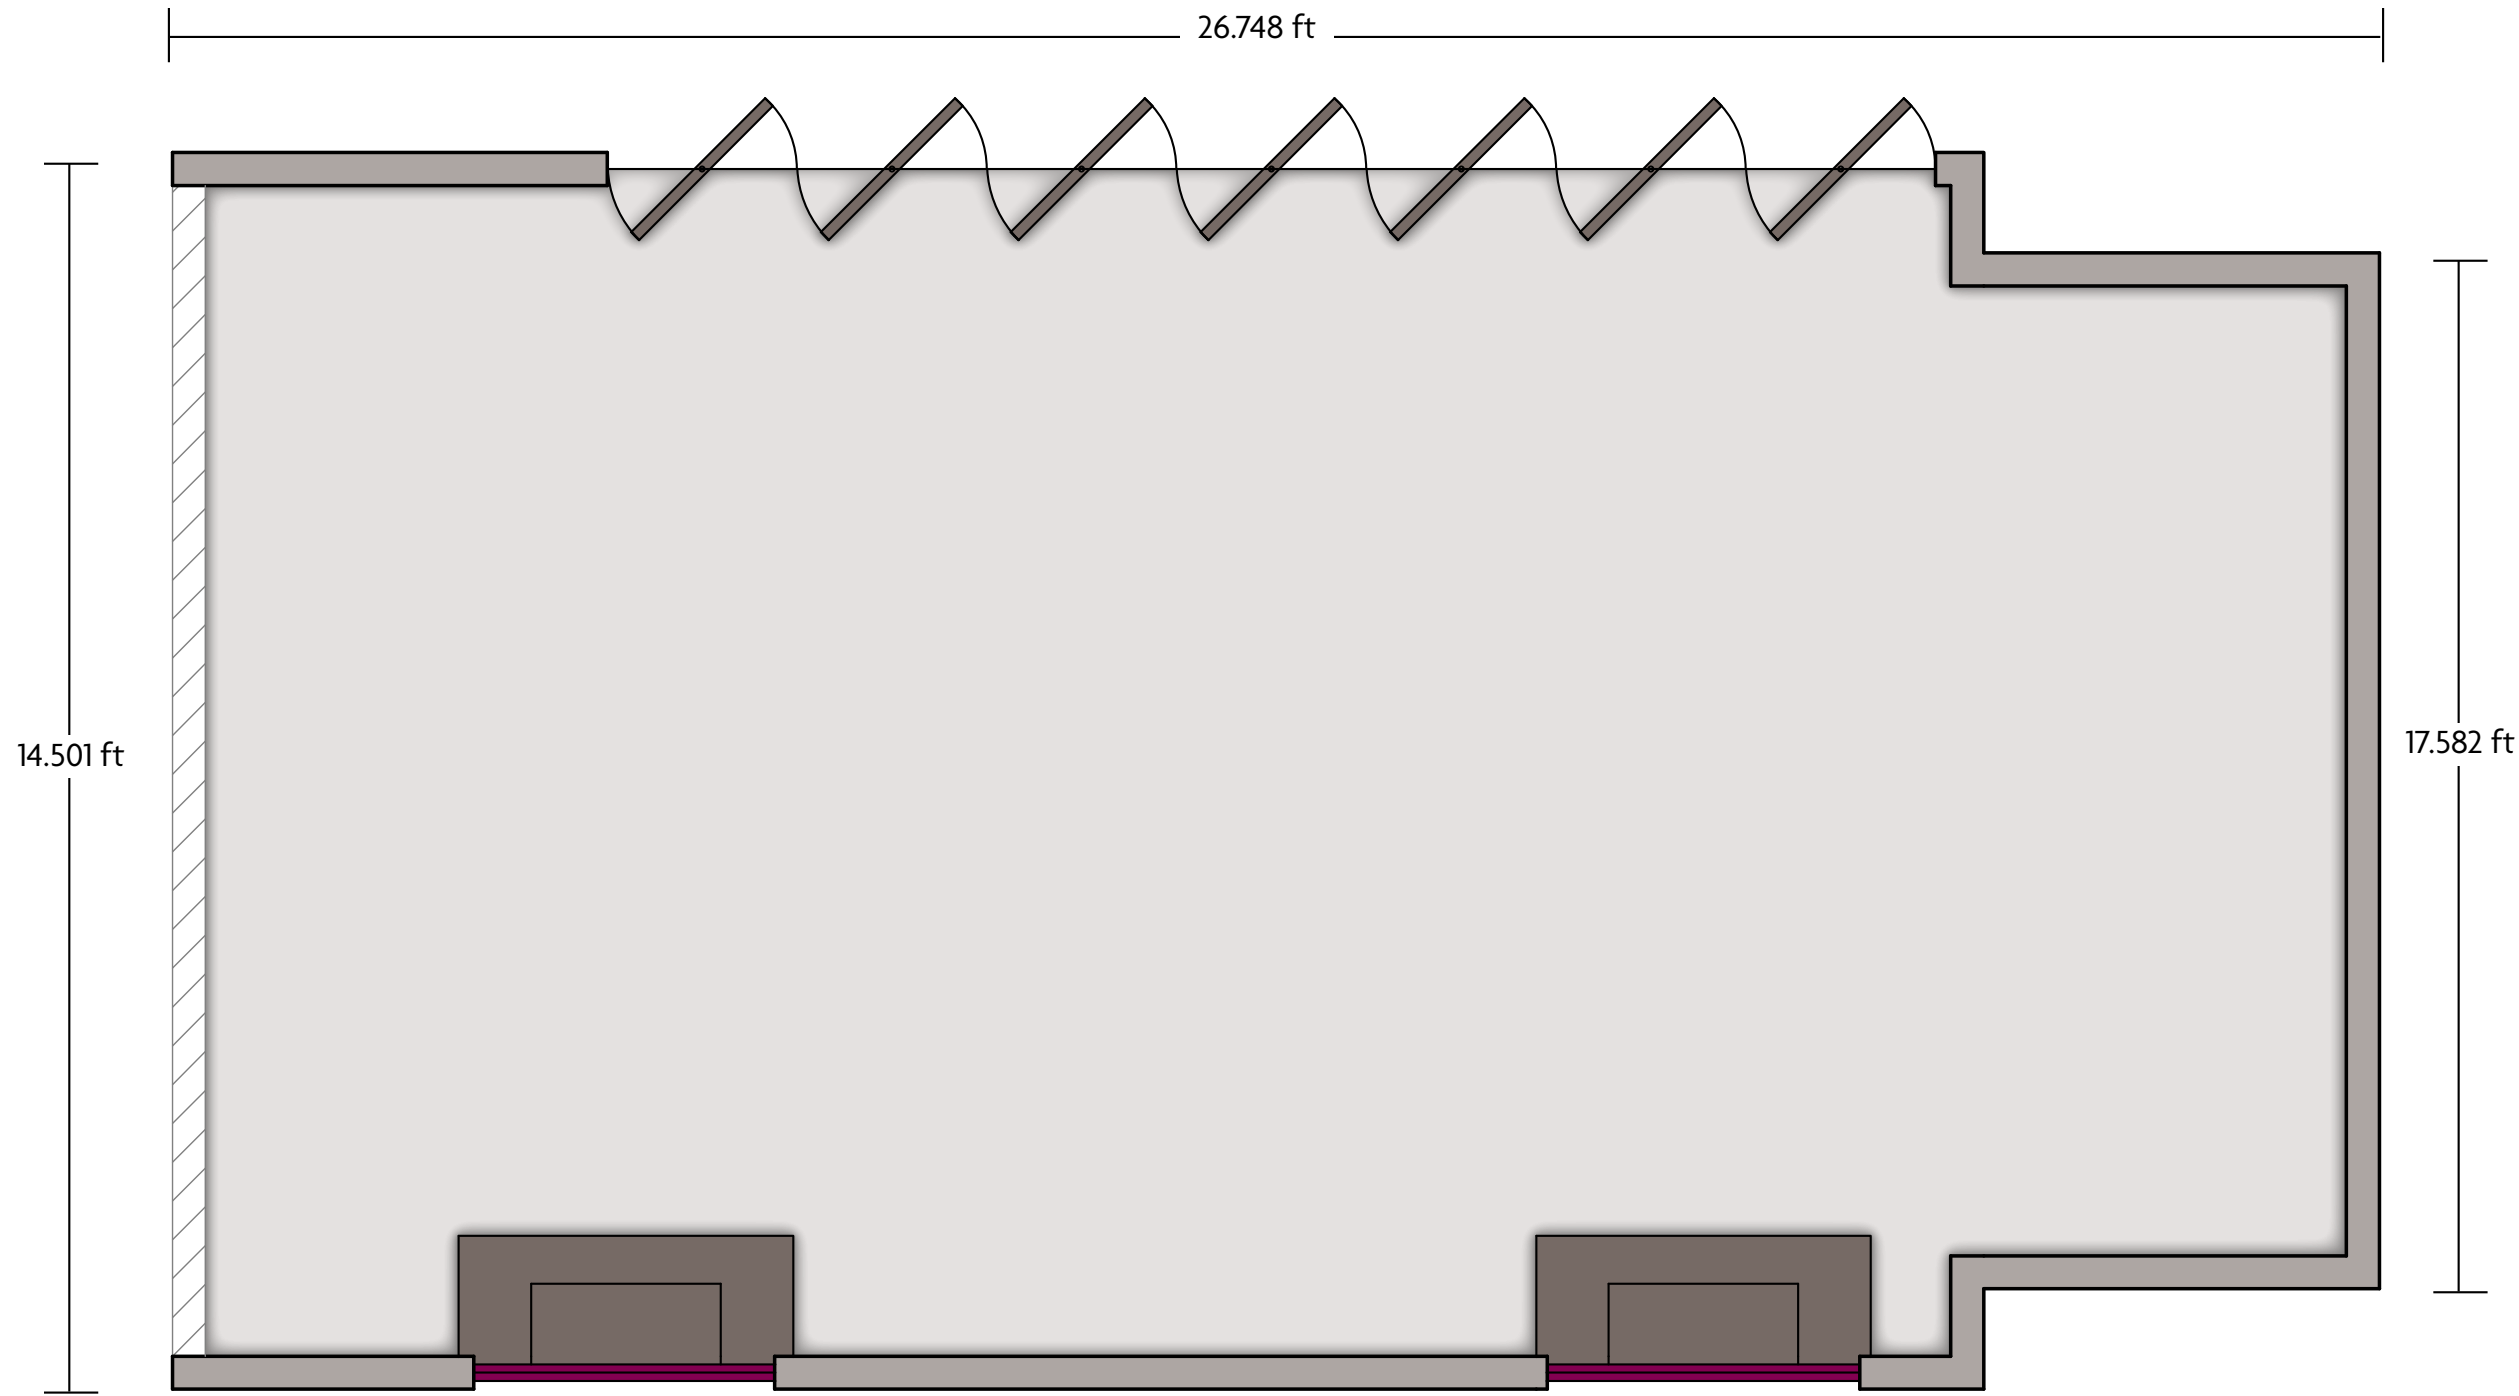

1250 Roosevelt Rd. | Glen Ellyn, IL 60137 | 630.629.6000

*Multiple layout options available for this space.

Crowne Plaza® Lombard Downers Grove - The Fields Ballroom

LENGTH: 80 Ft WIDTH: 57 Ft HEIGHT: 10 Ft TOTAL SQUARE FEET: 482 Sq Ft MAXIMUM CAPACITY: 302 POWER OUTLETS: 14

LENGTH: 55 Ft WIDTH: 5 Ft HEIGHT: 11 Ft TOTAL SQUARE FEET: 1271 Sq Ft MAXIMUM CAPACITY: 125 POWER OUTLETS: 6

1250 Roosevelt Rd. | Glen Ellyn, IL 60137 | 630.629.6000

*Multiple layout options available for this space.

Crowne Plaza® Lombard Downers Grove - Private Dining Room

LENGTH: 32 Ft WIDTH: 17.5 Ft HEIGHT: 10 Ft TOTAL SQUARE FEET: 542 Sq Ft MAXIMUM CAPACITY: 40 POWER OUTLETS: 3

1250 Roosevelt Rd. | Glen Ellyn, IL 60137 | 630.629.6000

*Multiple layout options available for this space.

Crowne Plaza® Lombard Downers Grove - Plains Ballroom (West)

LENGTH: 38.5 Ft WIDTH: 25 Ft HEIGHT: 10 Ft TOTAL SQUARE FEET: 956 Sq Ft MAXIMUM CAPACITY: 50 POWER OUTLETS: 2