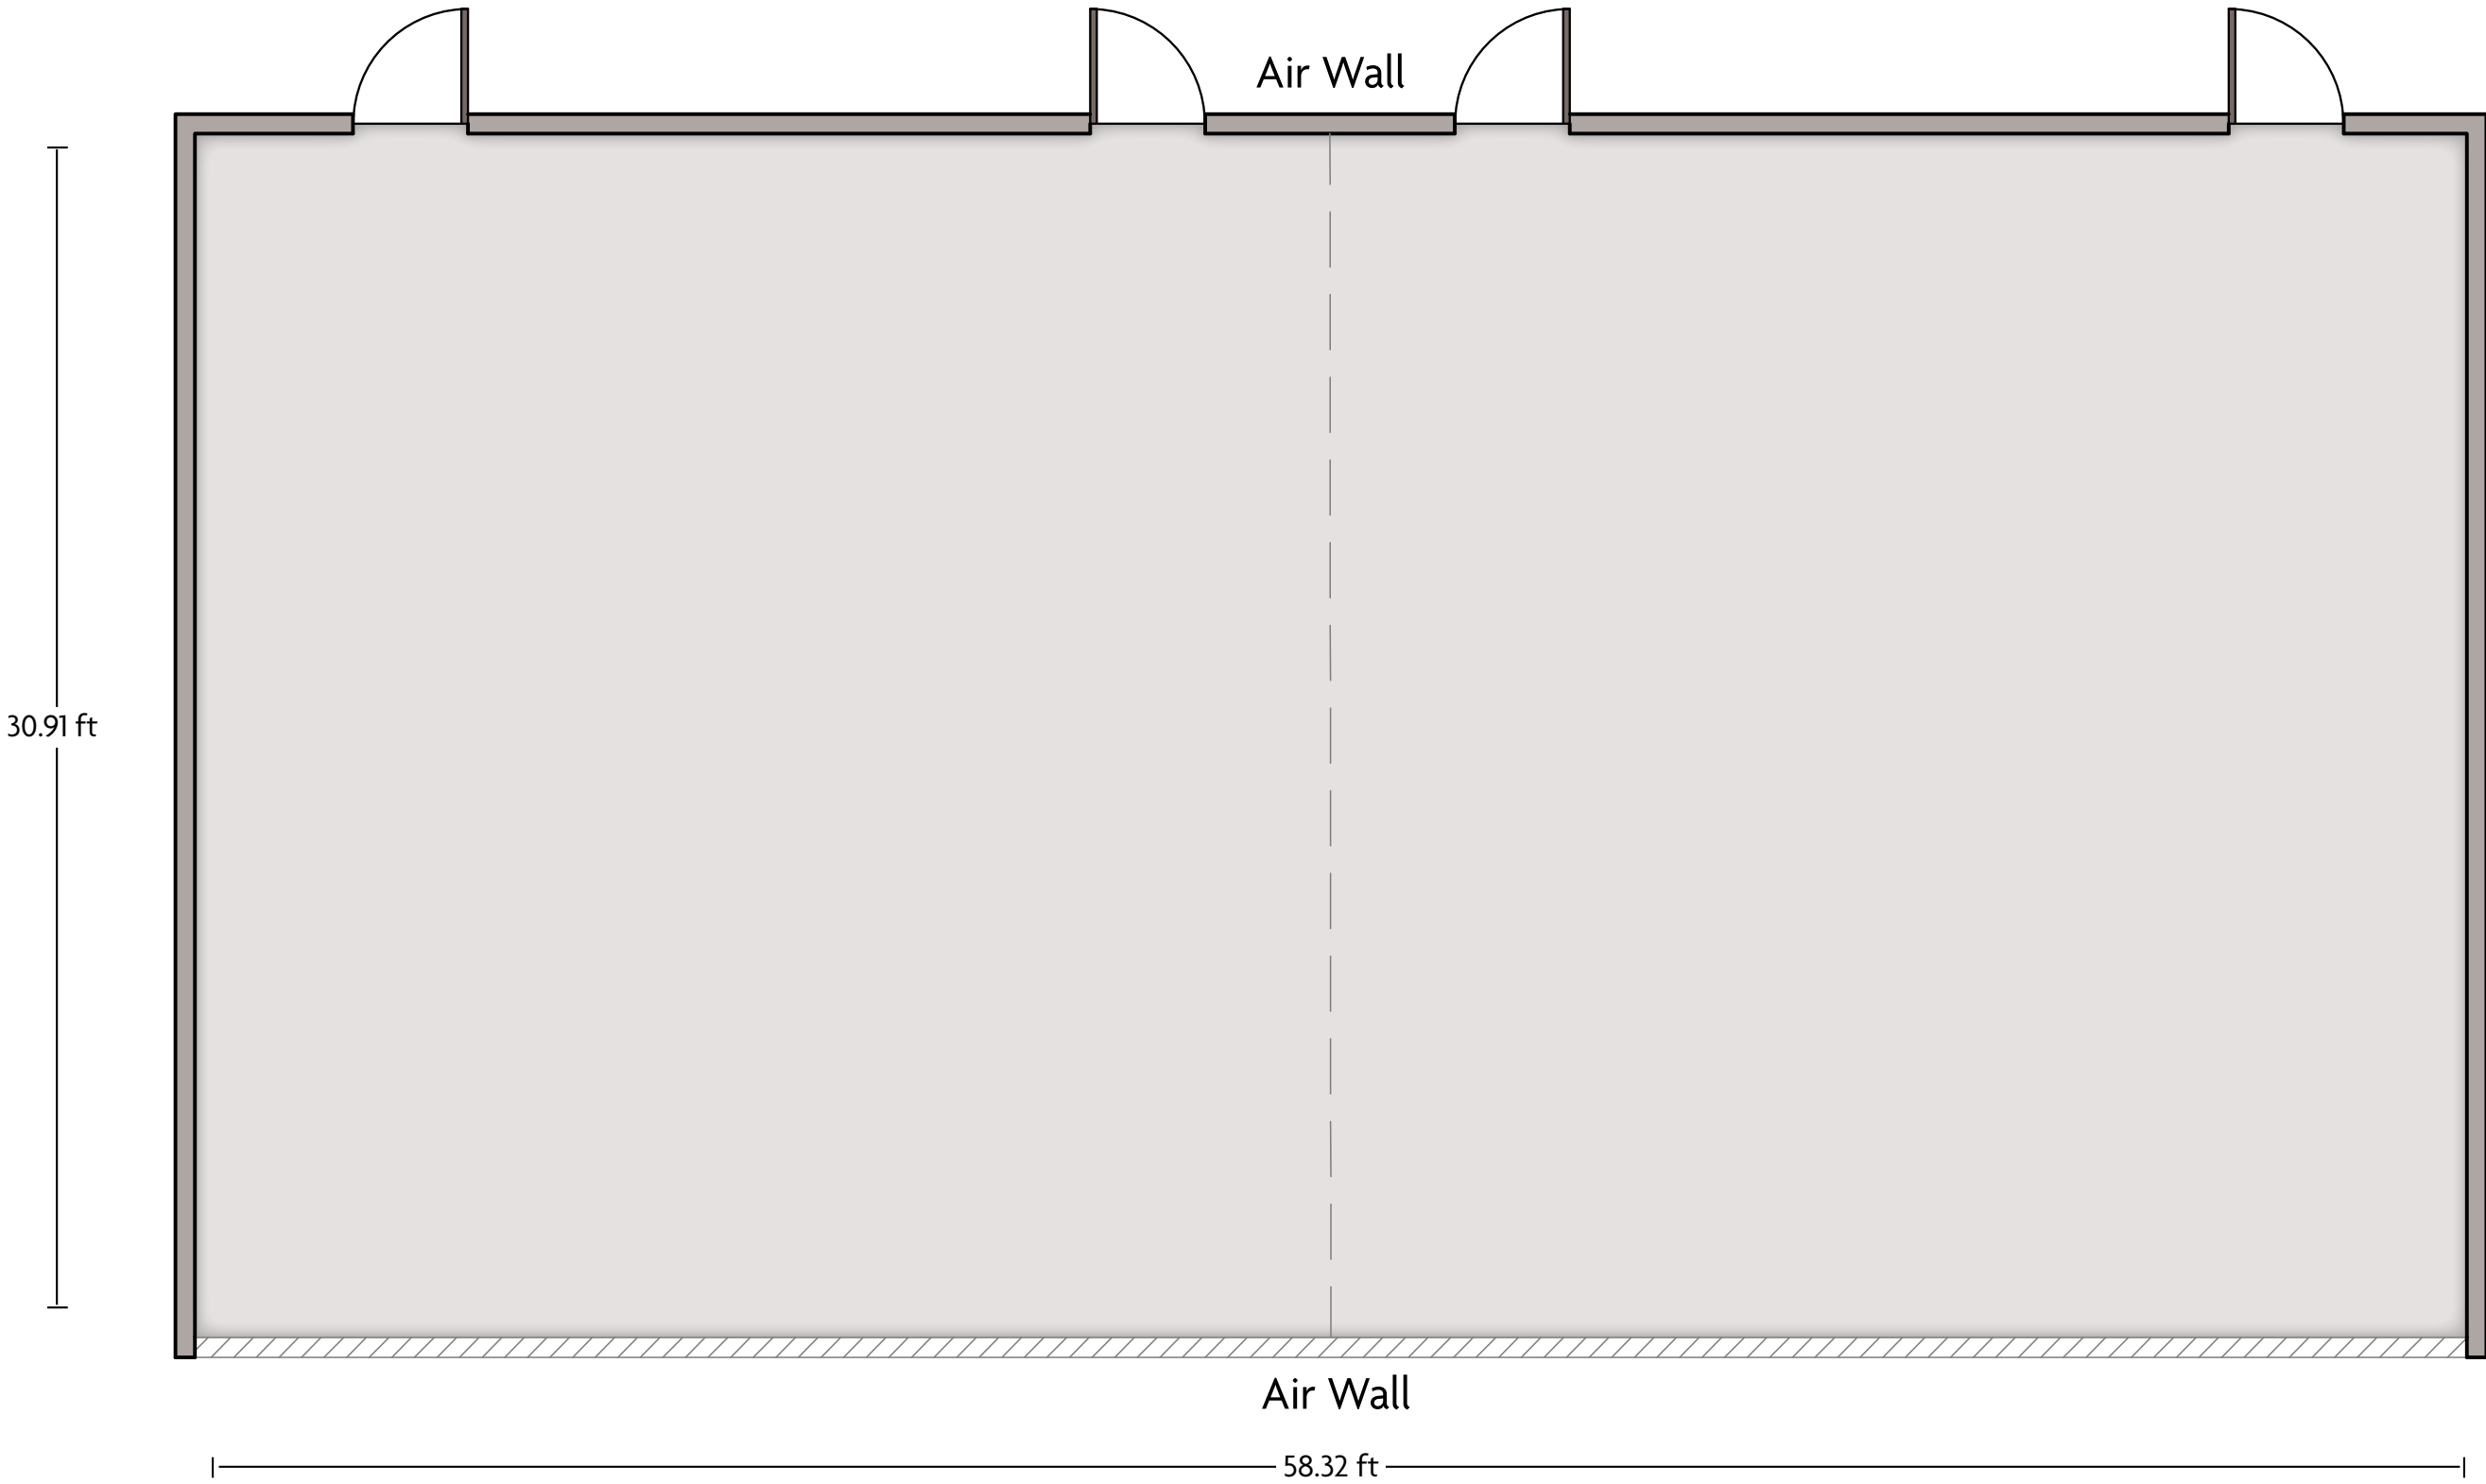

LENGTH: 58.3 Ft   WIDTH: 30.9 Ft   HEIGHT: 12.4 Ft   TOTAL SQUARE FEET: 1803.2 Sq Ft   MAXIMUM CAPACITY: 200   POWER OUTLETS: 7

1221 Chess Drive | Foster City, CA 94404 | 560.570.5700

*Multiple layout options available for this space.