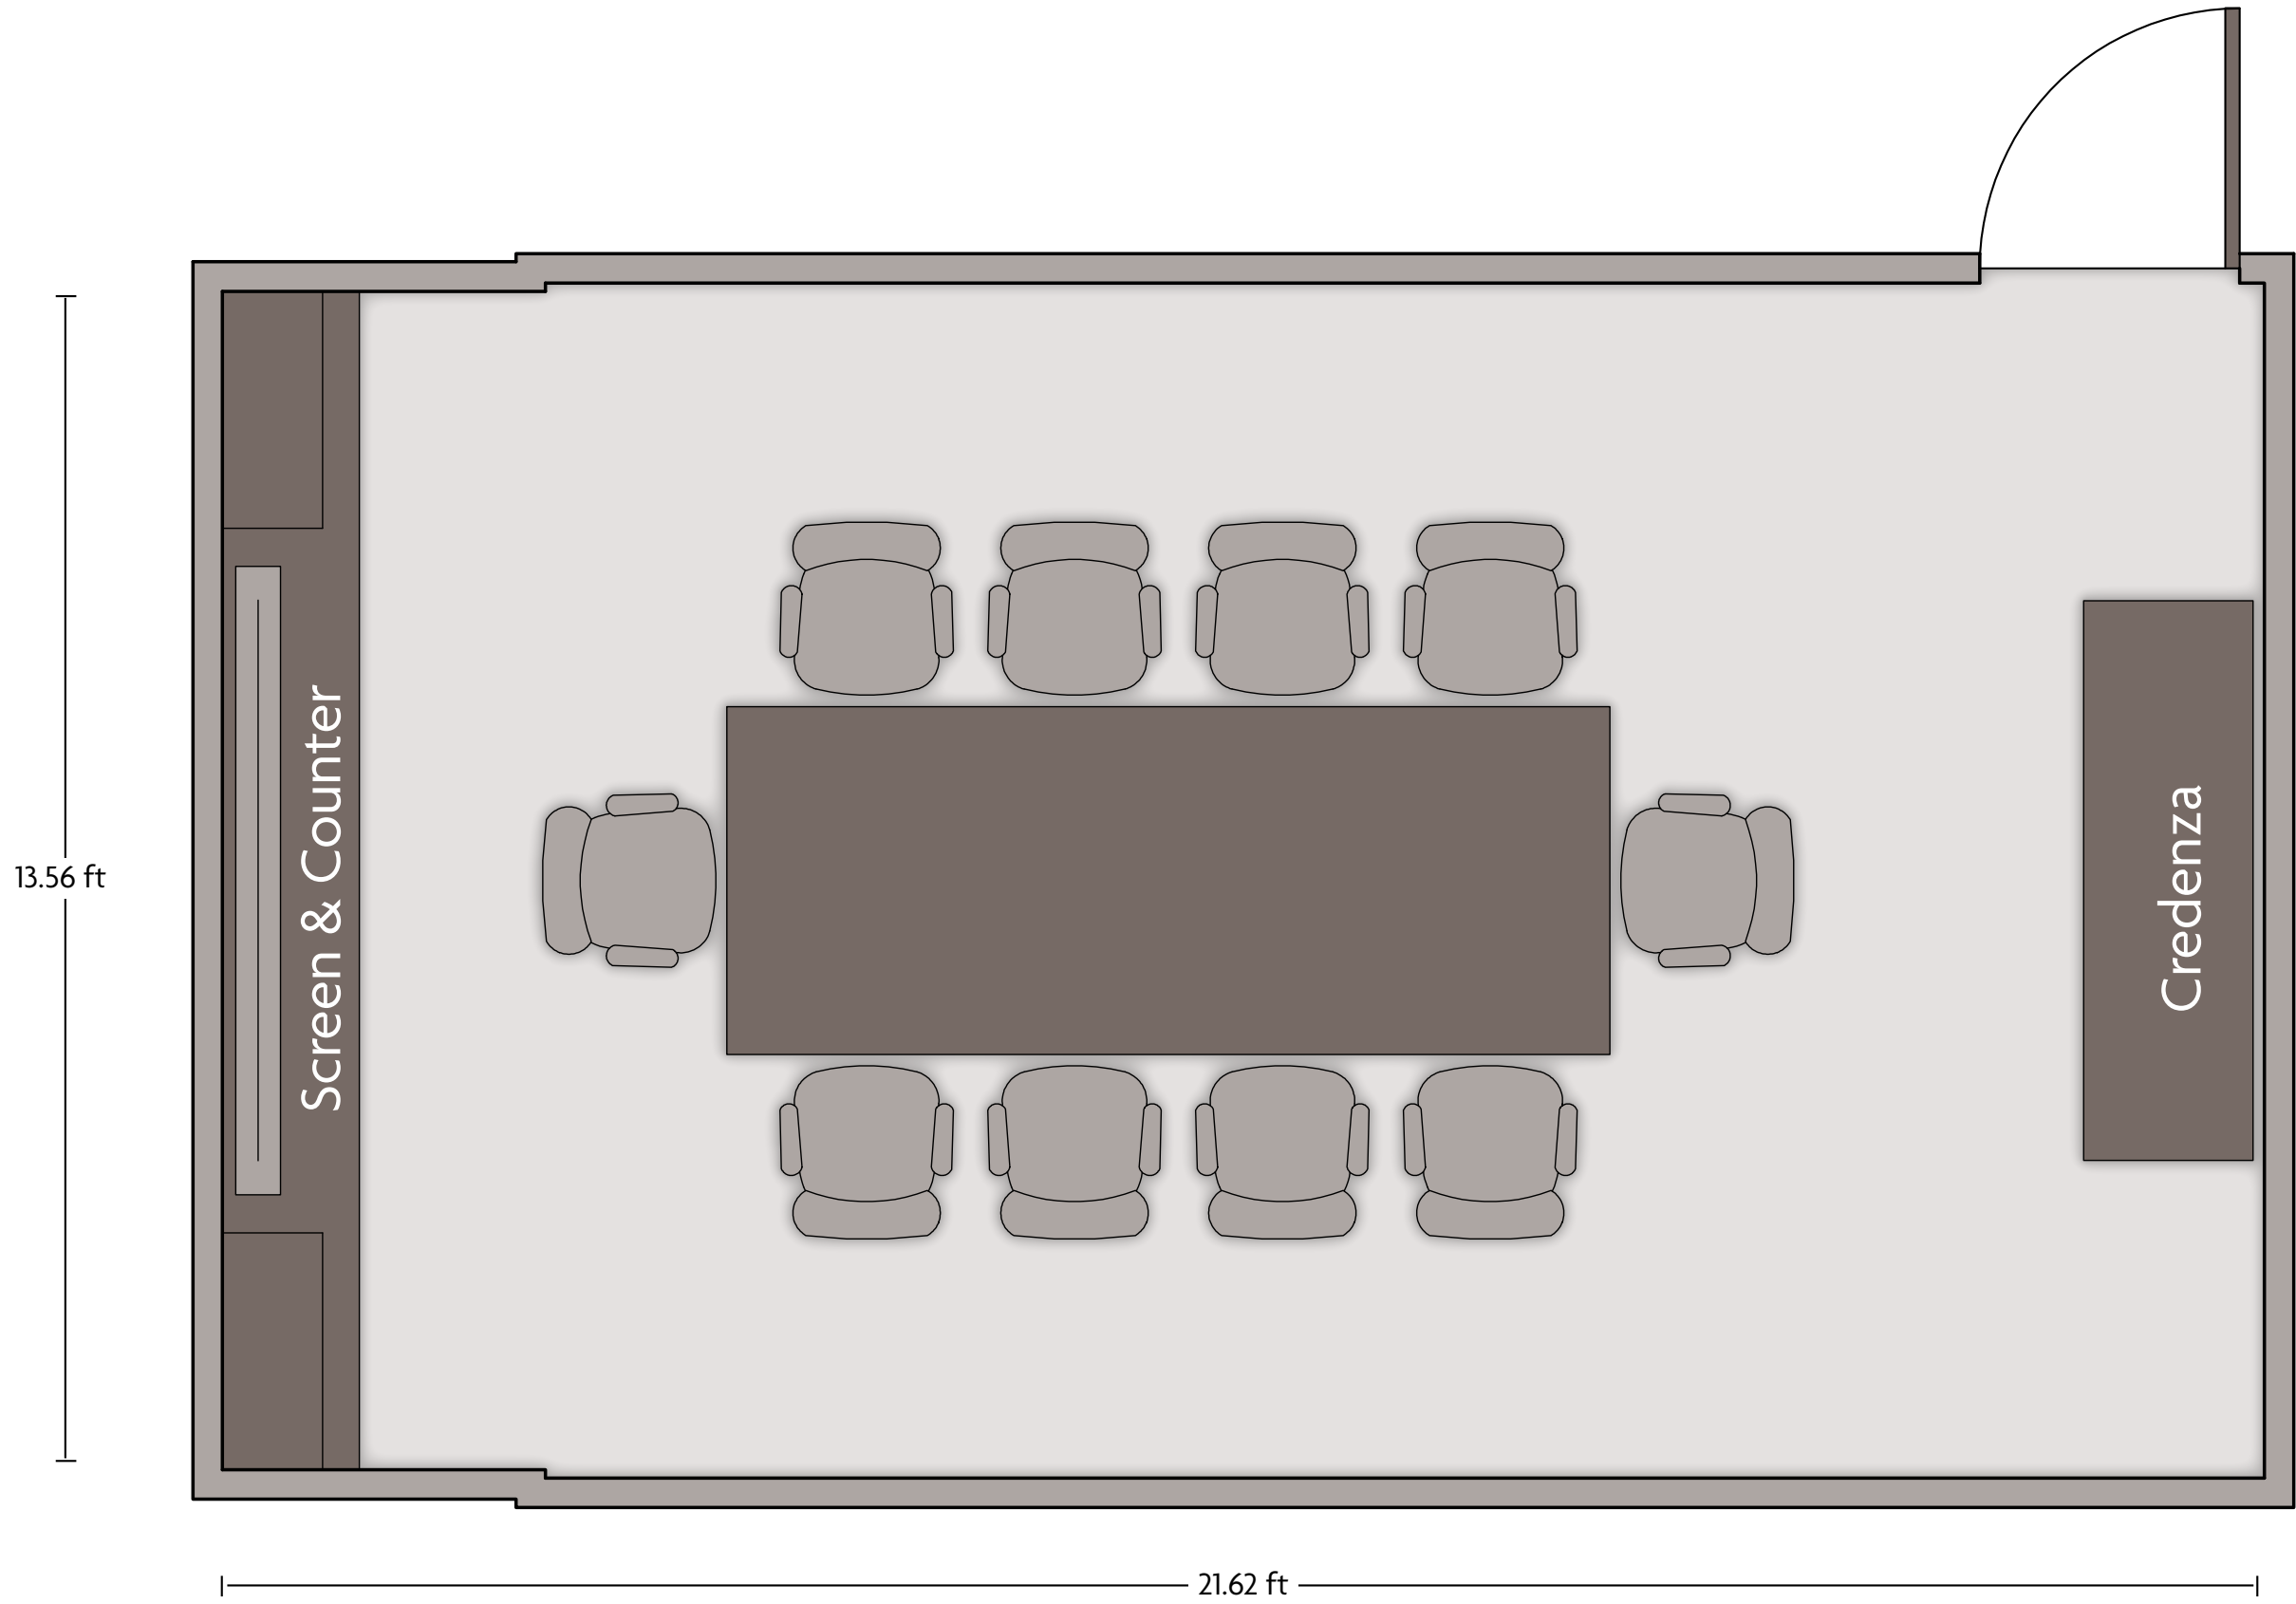

LENGTH: 58 Ft WIDTH: 30 Ft HEIGHT: 12.3 Ft TOTAL SQUARE FEET: 1765.3 Sq Ft MAXIMUM CAPACITY: 180 POWER OUTLETS: 9

LENGTH: 58.3 Ft WIDTH: 29 Ft HEIGHT: 12.6 Ft TOTAL SQUARE FEET: 1701.4 Sq Ft MAXIMUM CAPACITY: 200 POWER OUTLETS: 5

1221 Chess Drive | Foster City, CA 94404 | 560.570.5700

*Multiple layout options available for this space.

LENGTH: 49.3 Ft WIDTH: 27.7 Ft HEIGHT: 11 Ft TOTAL SQUARE FEET: 1191.7 Sq Ft MAXIMUM CAPACITY: 150 POWER OUTLETS: 7

1221 Chess Drive | Foster City, CA 94404 | 560.570.5700

*Multiple layout options available for this space.

Crowne Plaza® Foster City - San Mateo - Boardroom

LENGTH: 21.6 Ft WIDTH: 13.6 Ft HEIGHT: 10 Ft TOTAL SQUARE FEET: 293 Sq Ft MAXIMUM CAPACITY: 10 POWER OUTLETS: 3

*Multiple layout options available for this space.

Crowne Plaza® Foster City - San Mateo - Foyer

LENGTH: 132.5 Ft WIDTH: 42.9 Ft HEIGHT: 12.6 Ft TOTAL SQUARE FEET: 3766.8 Sq Ft MAXIMUM CAPACITY: N/A POWER OUTLETS: 20