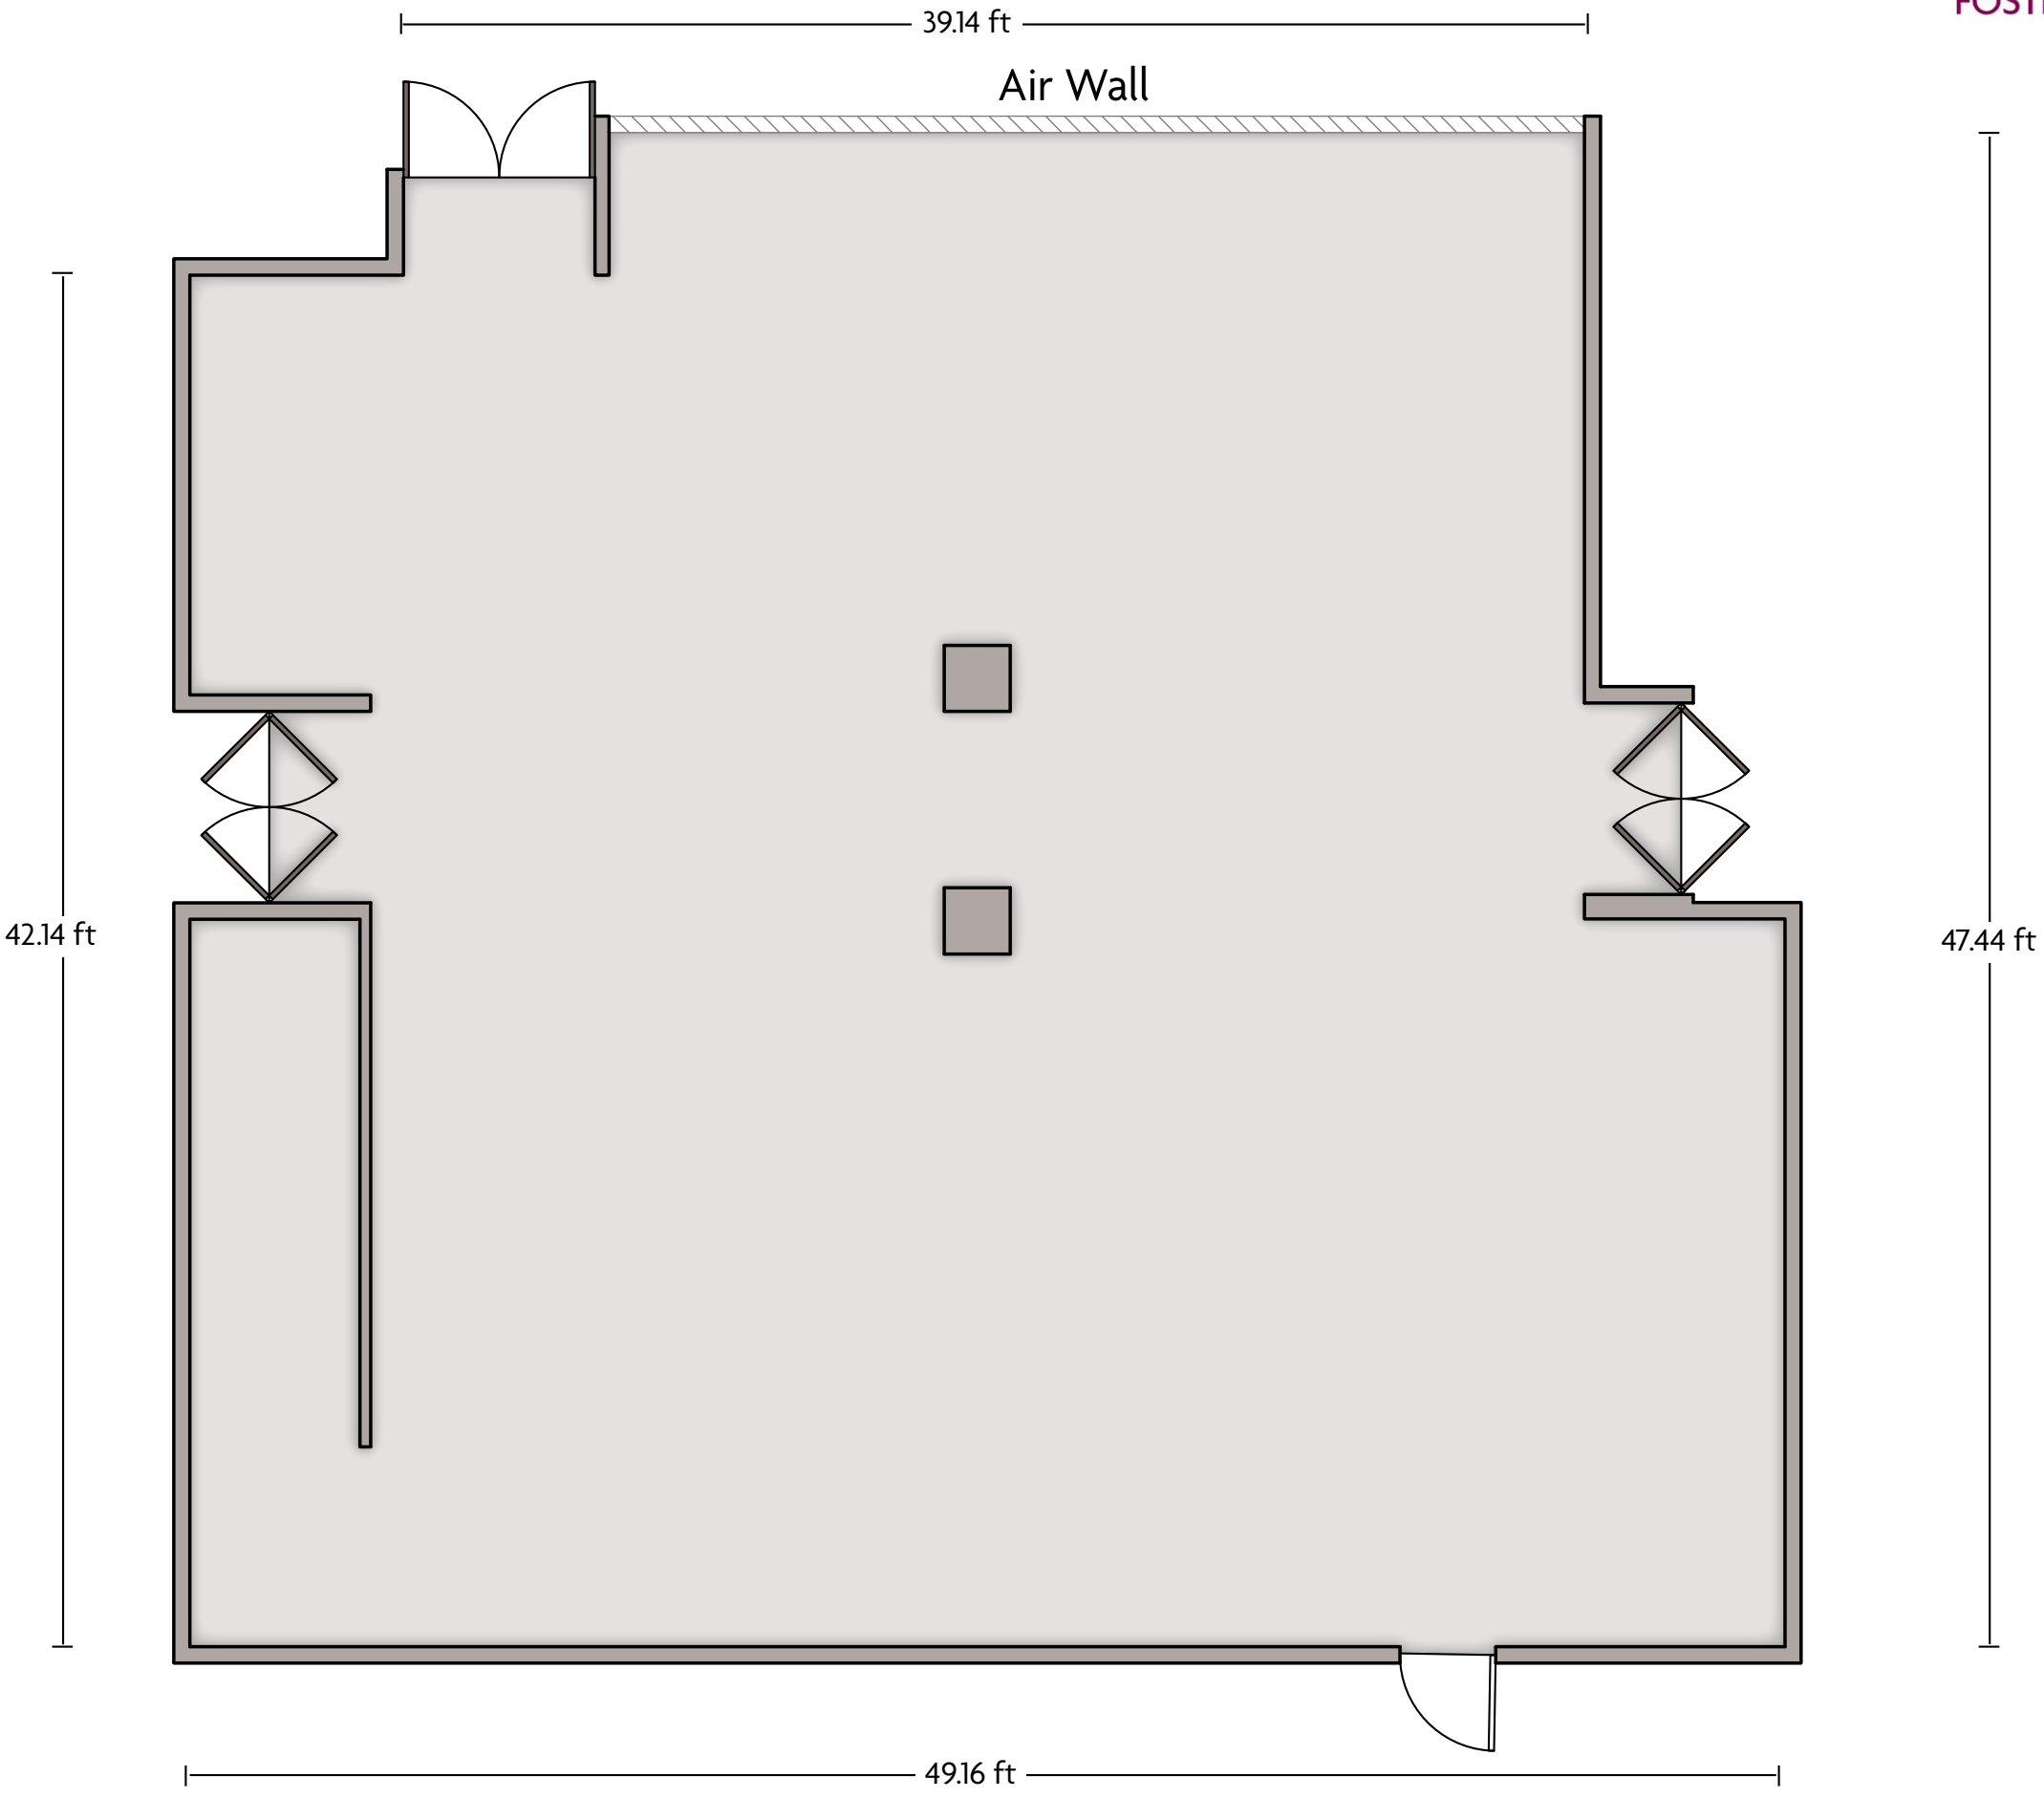

LENGTH: 58 Ft WIDTH: 30 Ft HEIGHT: 12.3 Ft TOTAL SQUARE FEET: 1765.3 Sq Ft MAXIMUM CAPACITY: 180 POWER OUTLETS: 9

LENGTH: 58.3 Ft WIDTH: 29 Ft HEIGHT: 12.6 Ft TOTAL SQUARE FEET: 1701.4 Sq Ft MAXIMUM CAPACITY: 200 POWER OUTLETS: 5

*Multiple layout options available for this space.

Crowne Plaza® Foster City - San Mateo - Foyer

LENGTH: 132.5 Ft WIDTH: 42.9 Ft HEIGHT: 12.6 Ft TOTAL SQUARE FEET: 3766.8 Sq Ft MAXIMUM CAPACITY: N/A POWER OUTLETS: 20

1221 Chess Drive | Foster City, CA 94404 | 560.570.5700

*Multiple layout options available for this space.

LENGTH: 126.6 Ft WIDTH: 53.5 Ft HEIGHT: 12.3 Ft TOTAL SQUARE FEET: 6752.3 Sq Ft MAXIMUM CAPACITY: 1500 POWER OUTLETS: 29

1221 Chess Drive | Foster City, CA 94404 | 560.570.5700

*Multiple layout options available for this space.

Crowne Plaza® Foster City - San Mateo - Marco Polo

LENGTH: 49.2 Ft WIDTH: 47.4 Ft HEIGHT: 12 Ft TOTAL SQUARE FEET: 1974 Sq Ft MAXIMUM CAPACITY: 200 POWER OUTLETS: 13