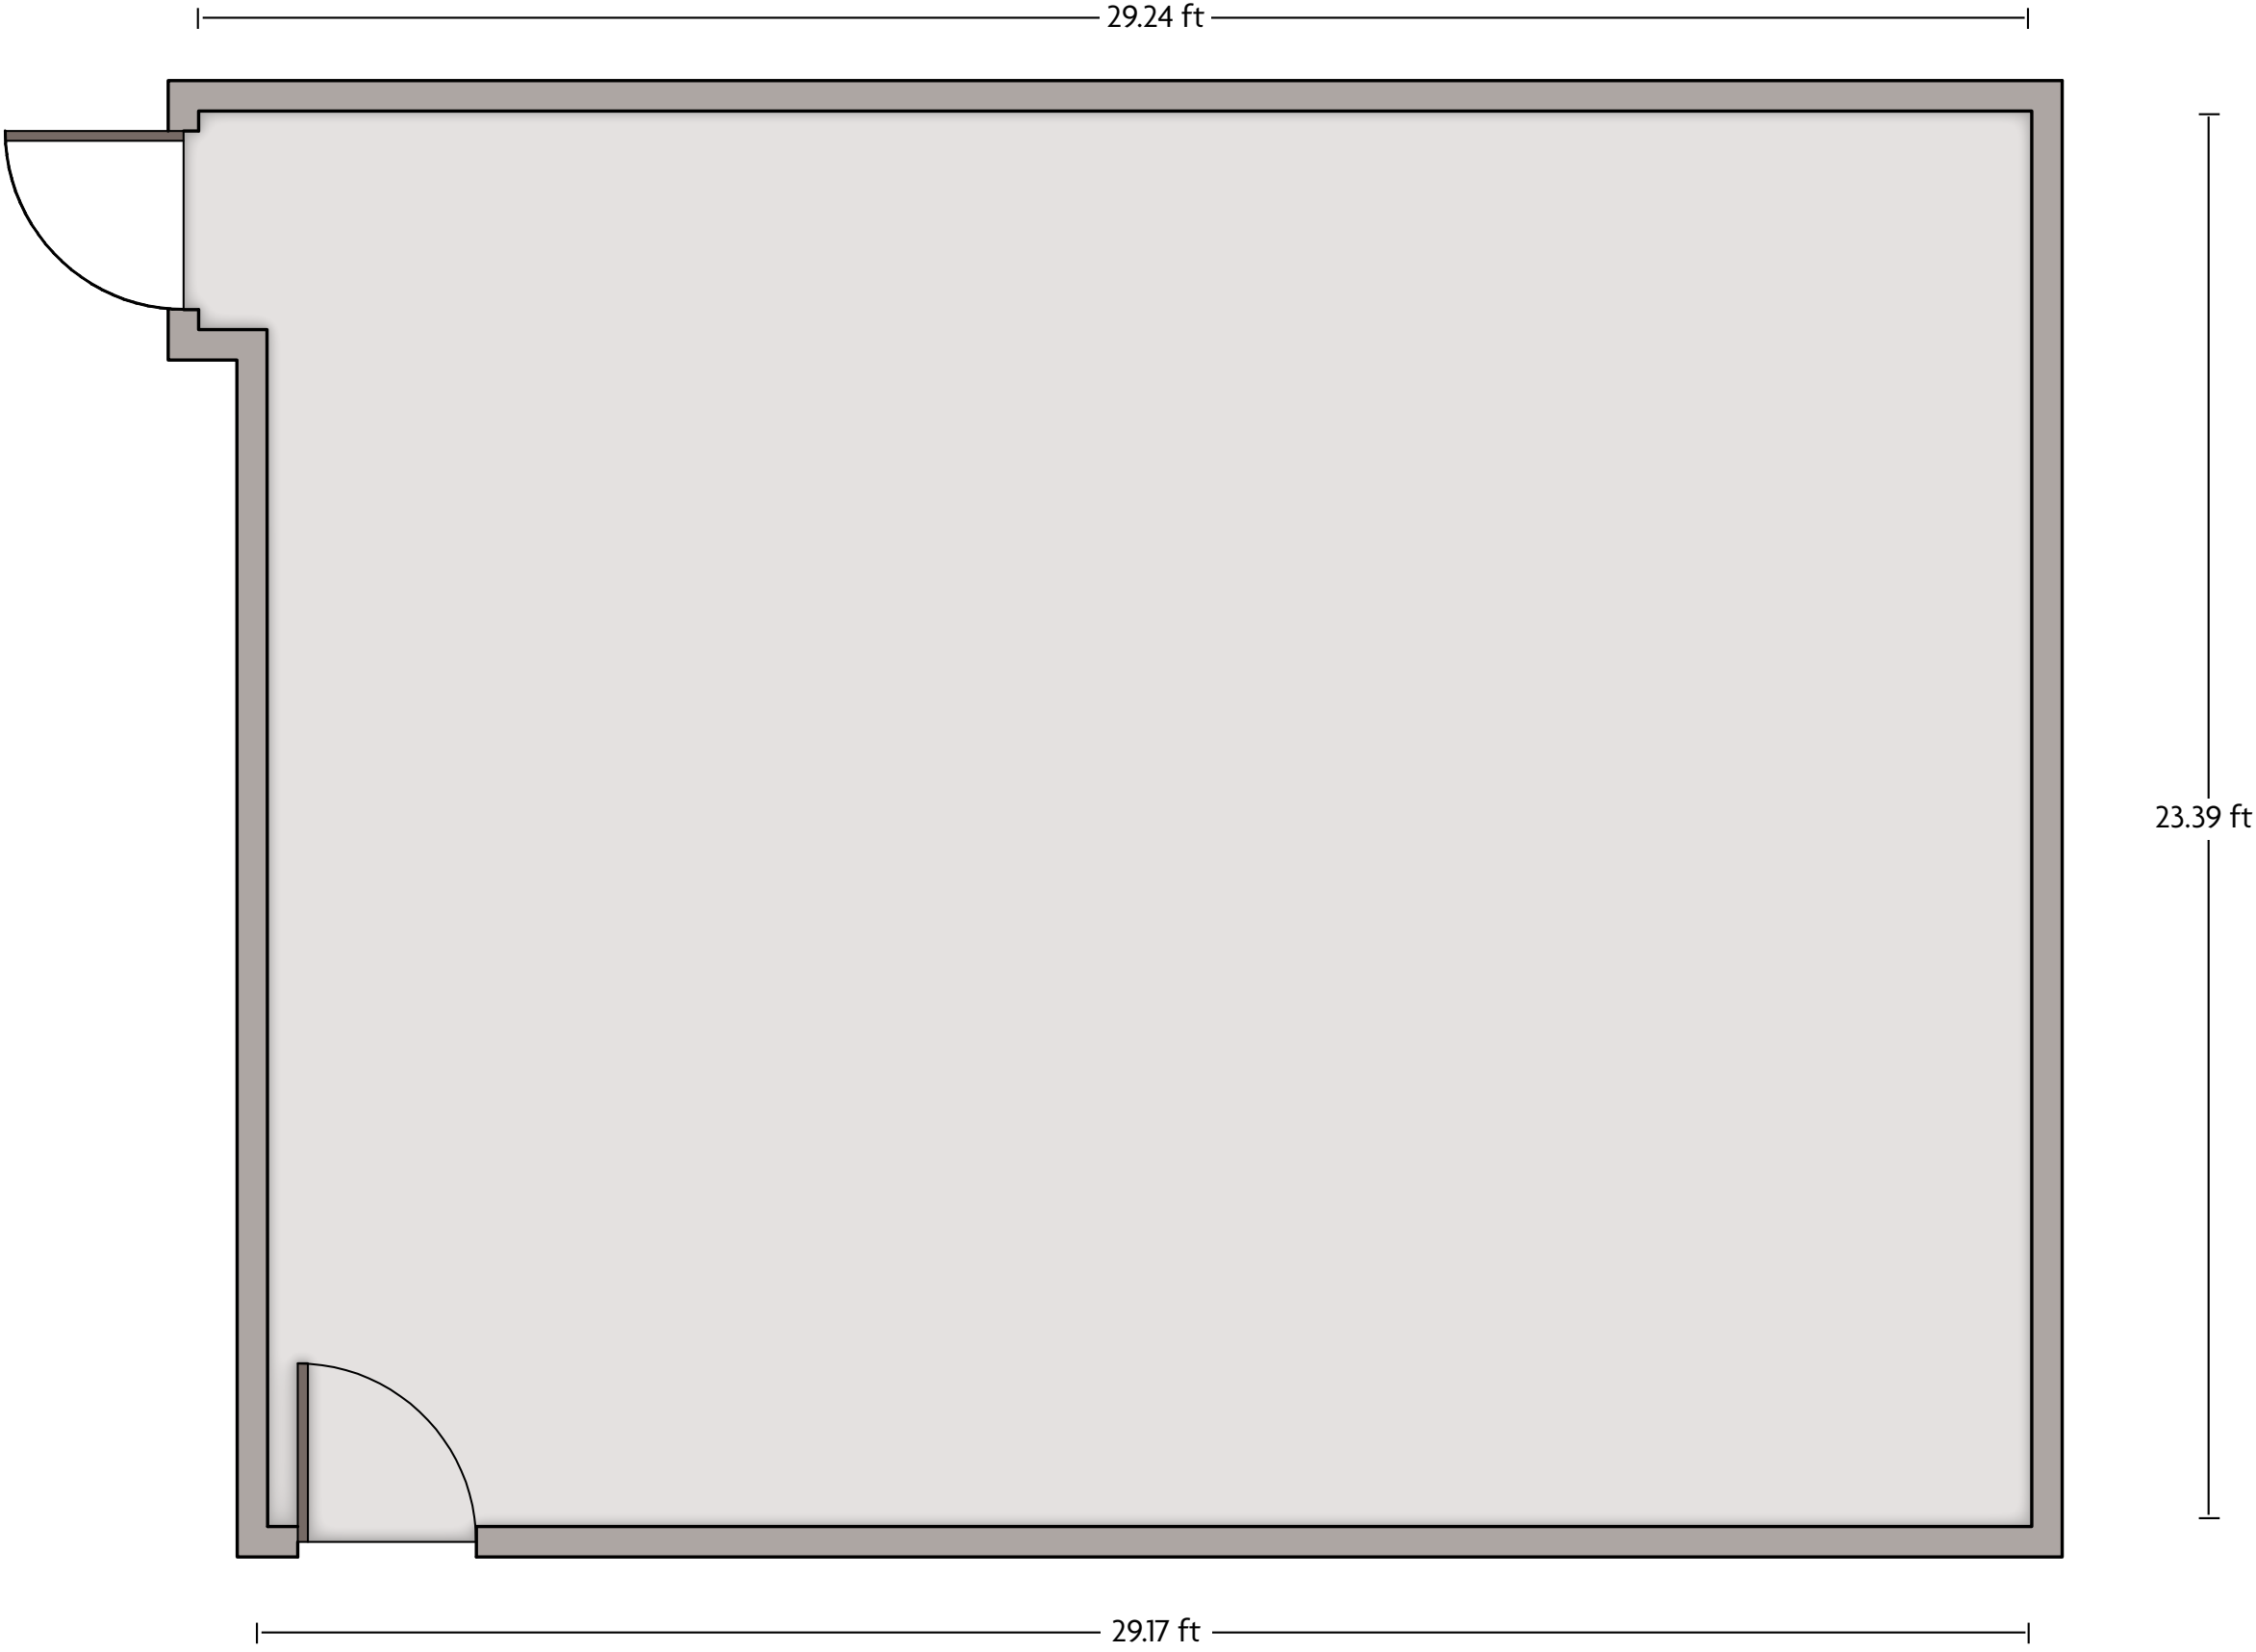

LENGTH: 29.2 Ft   WIDTH: 23.4 Ft   HEIGHT: 10 Ft   TOTAL SQUARE FEET: 687 Sq Ft   MAXIMUM CAPACITY: 60   POWER OUTLETS: 8

1221 Chess Drive | Foster City, CA 94404 | 560.570.5700

*Multiple layout options available for this space.