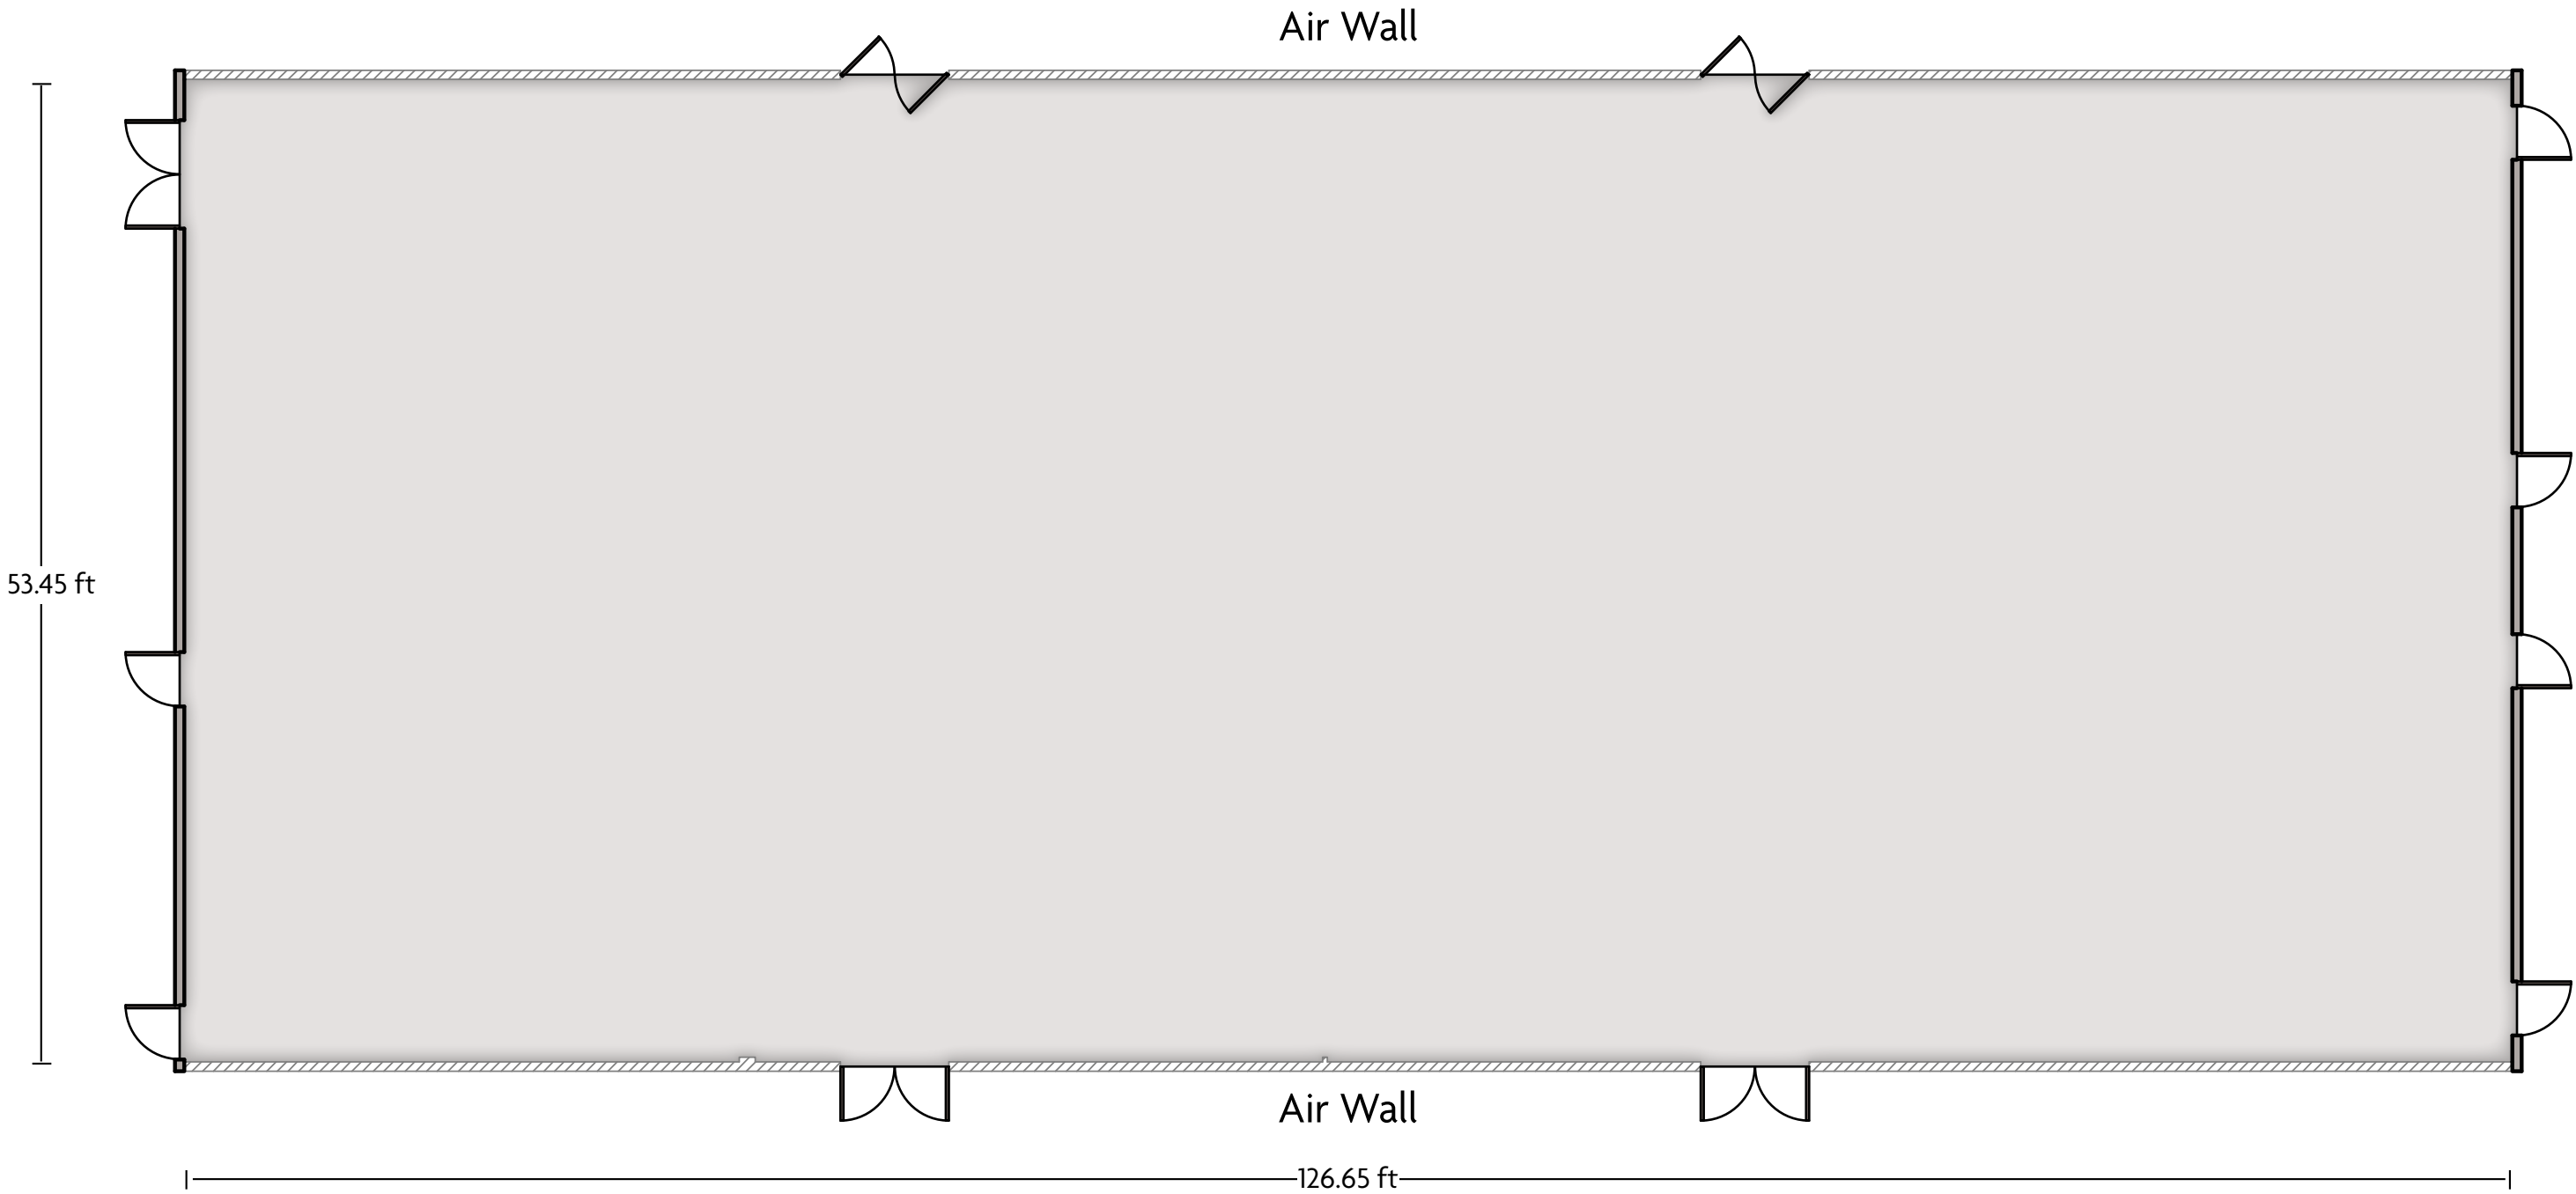

LENGTH: 58 Ft WIDTH: 30 Ft HEIGHT: 12.3 Ft TOTAL SQUARE FEET: 1765.3 Sq Ft MAXIMUM CAPACITY: 180 POWER OUTLETS: 9

LENGTH: 58.3 Ft WIDTH: 29 Ft HEIGHT: 12.6 Ft TOTAL SQUARE FEET: 1701.4 Sq Ft MAXIMUM CAPACITY: 200 POWER OUTLETS: 5

*Multiple layout options available for this space.

Crowne Plaza® Foster City - San Mateo - Foyer

LENGTH: 132.5 Ft WIDTH: 42.9 Ft HEIGHT: 12.6 Ft TOTAL SQUARE FEET: 3766.8 Sq Ft MAXIMUM CAPACITY: N/A POWER OUTLETS: 20

1221 Chess Drive | Foster City, CA 94404 | 560.570.5700

*Multiple layout options available for this space.

LENGTH: 126.6 Ft WIDTH: 53.5 Ft HEIGHT: 12.3 Ft TOTAL SQUARE FEET: 6752.3 Sq Ft MAXIMUM CAPACITY: 1500 POWER OUTLETS: 29