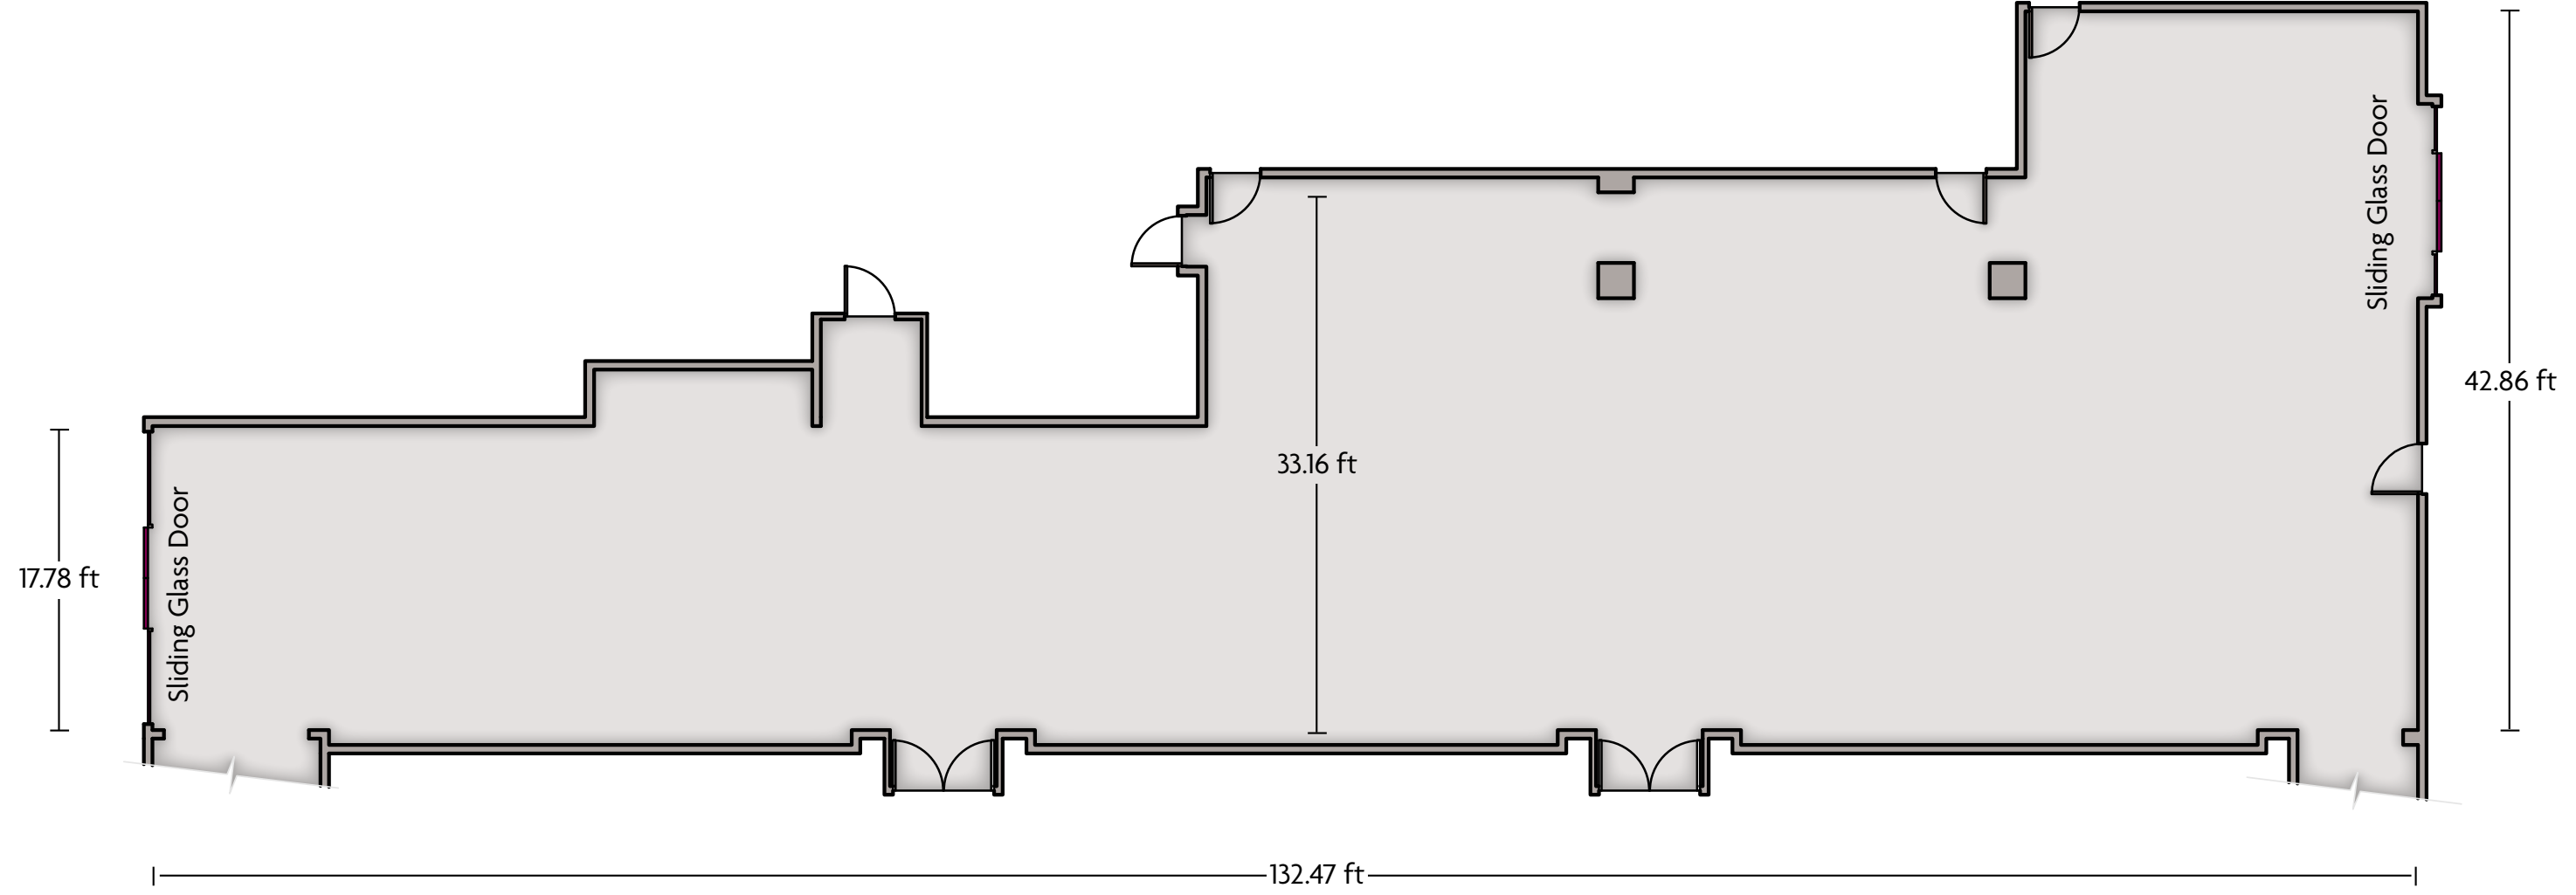

LENGTH: 58 Ft WIDTH: 30 Ft HEIGHT: 12.3 Ft TOTAL SQUARE FEET: 1765.3 Sq Ft MAXIMUM CAPACITY: 180 POWER OUTLETS: 9

LENGTH: 58.3 Ft WIDTH: 29 Ft HEIGHT: 12.6 Ft TOTAL SQUARE FEET: 1701.4 Sq Ft MAXIMUM CAPACITY: 200 POWER OUTLETS: 5

1221 Chess Drive | Foster City, CA 94404 | 560.570.5700

*Multiple layout options available for this space.

Crowne Plaza® Foster City - San Mateo - Boardroom

LENGTH: 21.6 Ft WIDTH: 13.6 Ft HEIGHT: 10 Ft TOTAL SQUARE FEET: 293 Sq Ft MAXIMUM CAPACITY: 10 POWER OUTLETS: 3

1221 Chess Drive | Foster City, CA 94404 | 560.570.5700

LENGTH: 58.3 Ft WIDTH: 30.9 Ft HEIGHT: 12.4 Ft TOTAL SQUARE FEET: 1803.2 Sq Ft MAXIMUM CAPACITY: 200 POWER OUTLETS: 7

1221 Chess Drive | Foster City, CA 94404 | 560.570.5700

*Multiple layout options available for this space.

Crowne Plaza® Foster City - San Mateo - Foyer

LENGTH: 132.5 Ft WIDTH: 42.9 Ft HEIGHT: 12.6 Ft TOTAL SQUARE FEET: 3766.8 Sq Ft MAXIMUM CAPACITY: N/A POWER OUTLETS: 20