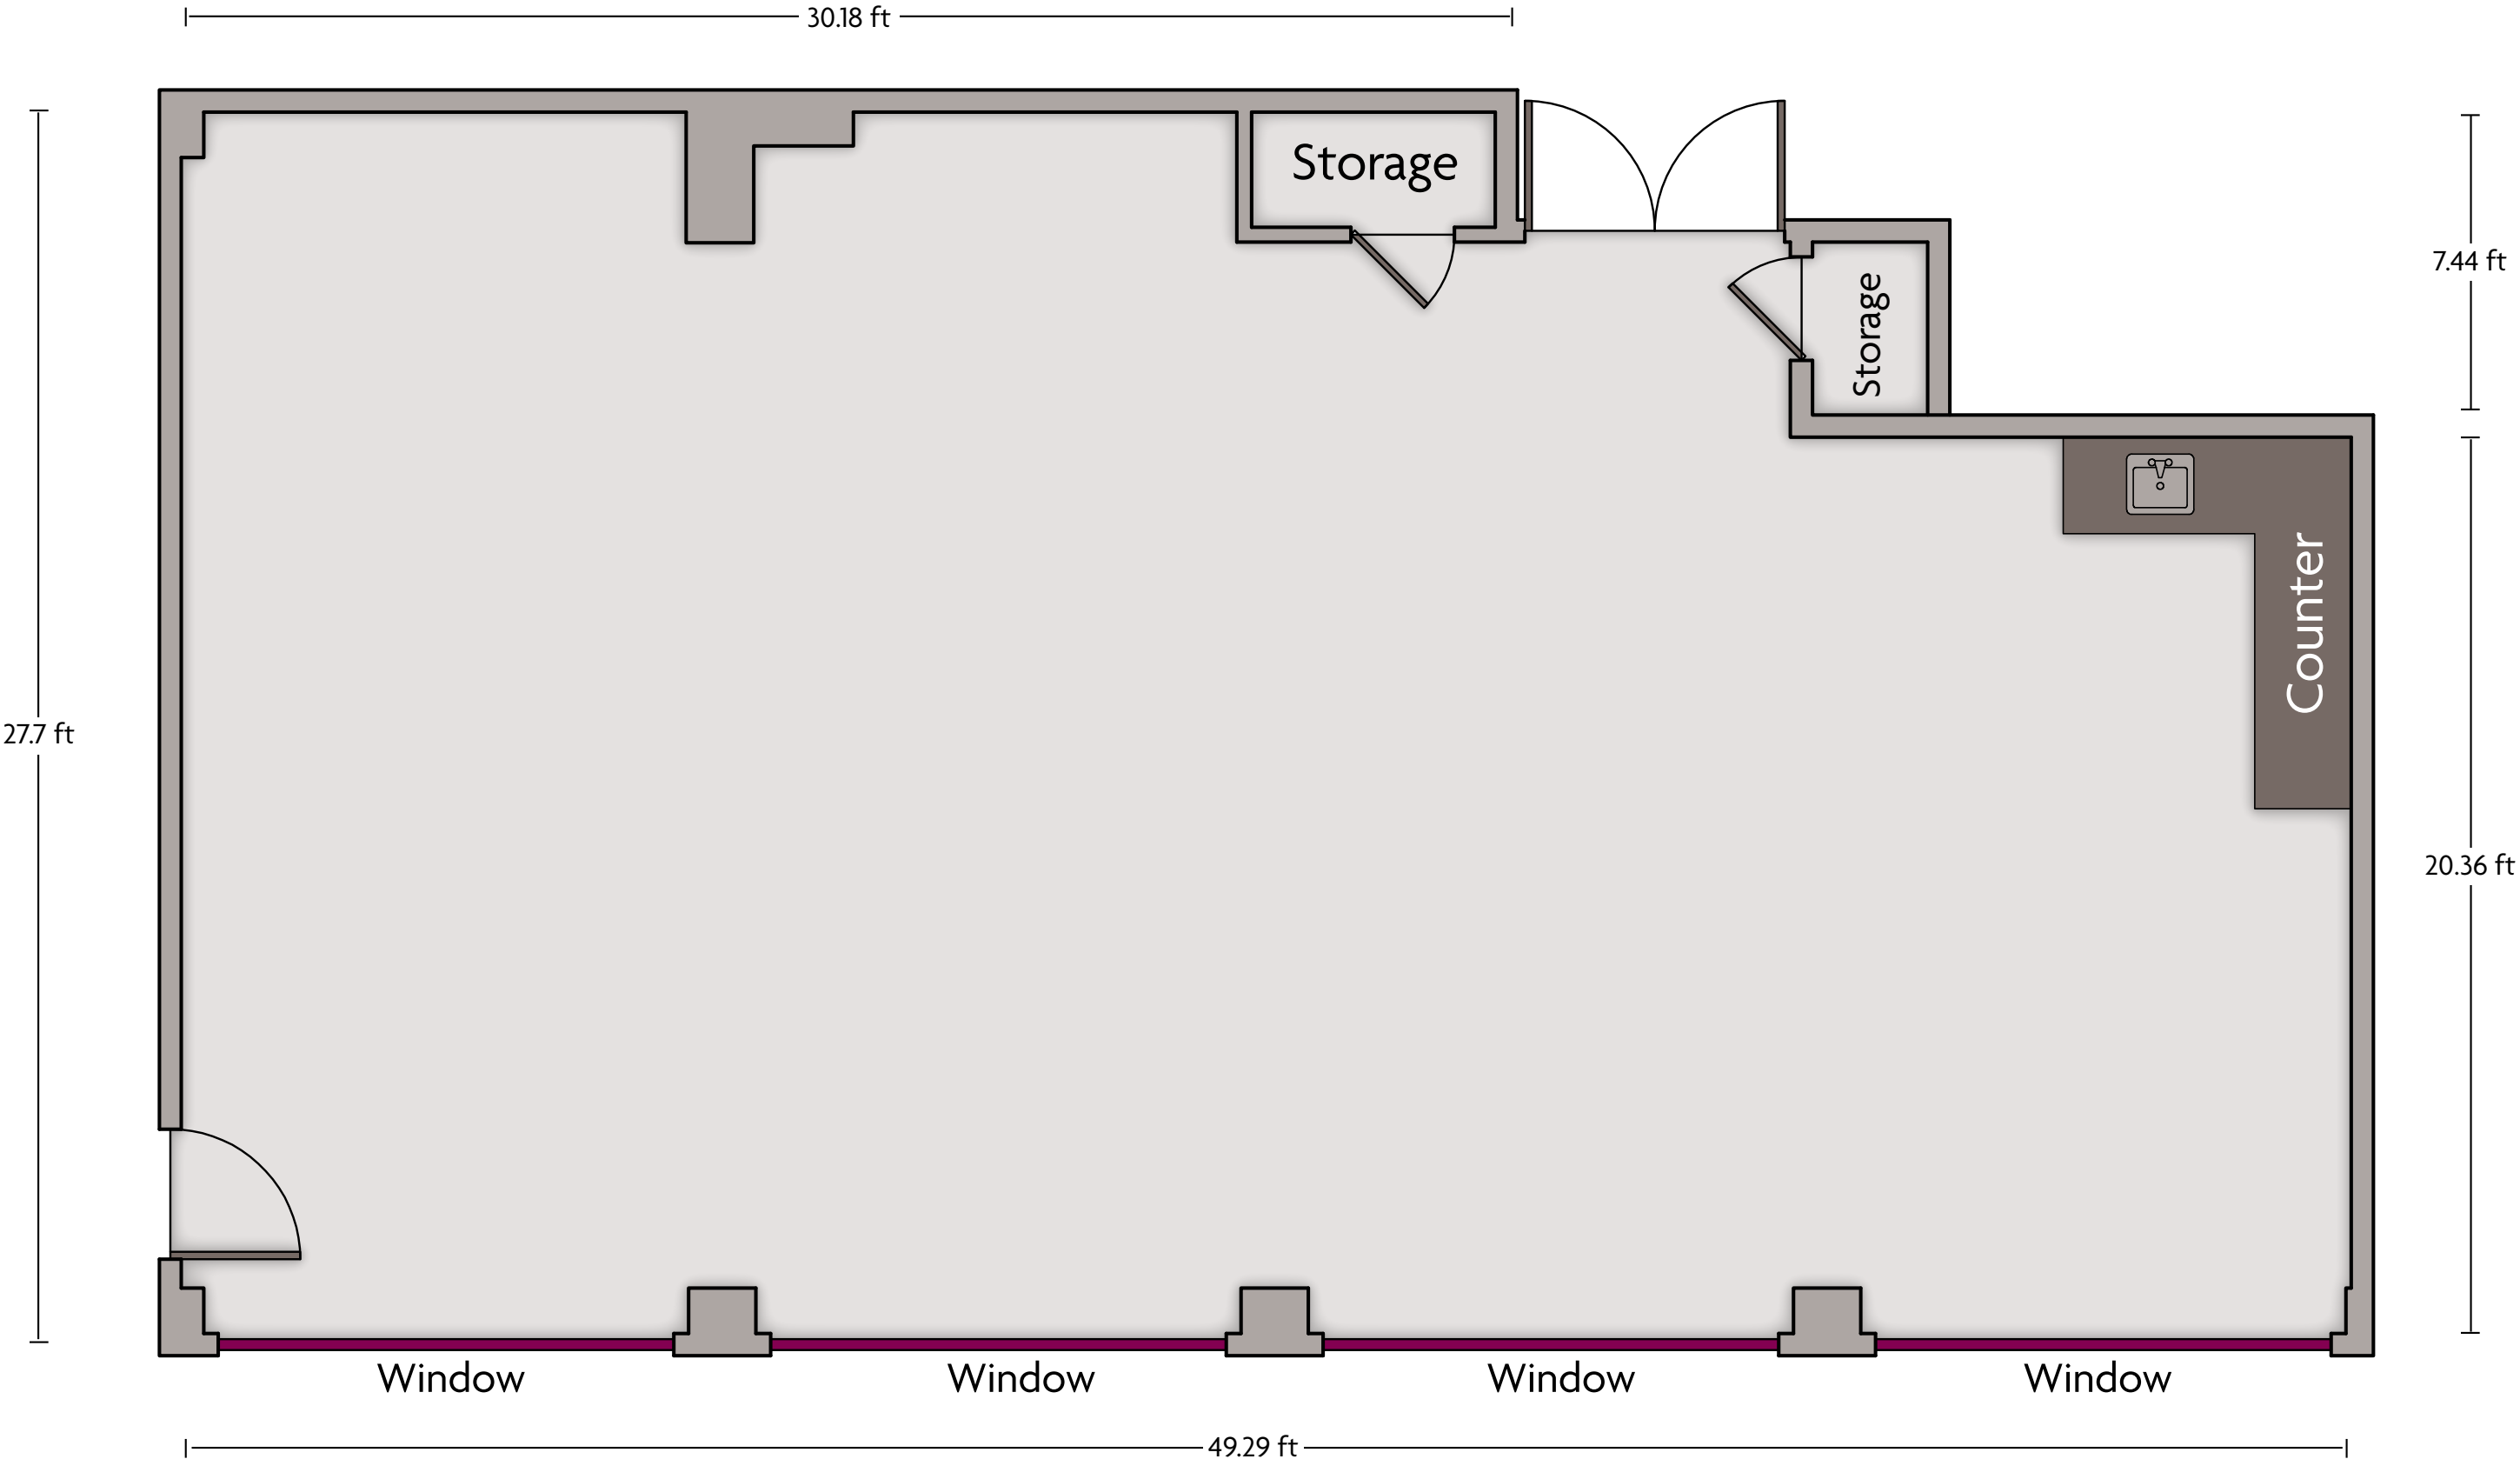

LENGTH: 58 Ft WIDTH: 30 Ft HEIGHT: 12.3 Ft TOTAL SQUARE FEET: 1765.3 Sq Ft MAXIMUM CAPACITY: 180 POWER OUTLETS: 9

LENGTH: 58.3 Ft WIDTH: 29 Ft HEIGHT: 12.6 Ft TOTAL SQUARE FEET: 1701.4 Sq Ft MAXIMUM CAPACITY: 200 POWER OUTLETS: 5

1221 Chess Drive | Foster City, CA 94404 | 560.570.5700

*Multiple layout options available for this space.

LENGTH: 49.3 Ft WIDTH: 27.7 Ft HEIGHT: 11 Ft TOTAL SQUARE FEET: 1191.7 Sq Ft MAXIMUM CAPACITY: 150 POWER OUTLETS: 7

1221 Chess Drive | Foster City, CA 94404 | 560.570.5700

*Multiple layout options available for this space.

Crowne Plaza® Foster City - San Mateo - Boardroom

LENGTH: 21.6 Ft WIDTH: 13.6 Ft HEIGHT: 10 Ft TOTAL SQUARE FEET: 293 Sq Ft MAXIMUM CAPACITY: 10 POWER OUTLETS: 3

*Multiple layout options available for this space.

Crowne Plaza® Foster City - San Mateo - Foyer

LENGTH: 132.5 Ft WIDTH: 42.9 Ft HEIGHT: 12.6 Ft TOTAL SQUARE FEET: 3766.8 Sq Ft MAXIMUM CAPACITY: N/A POWER OUTLETS: 20