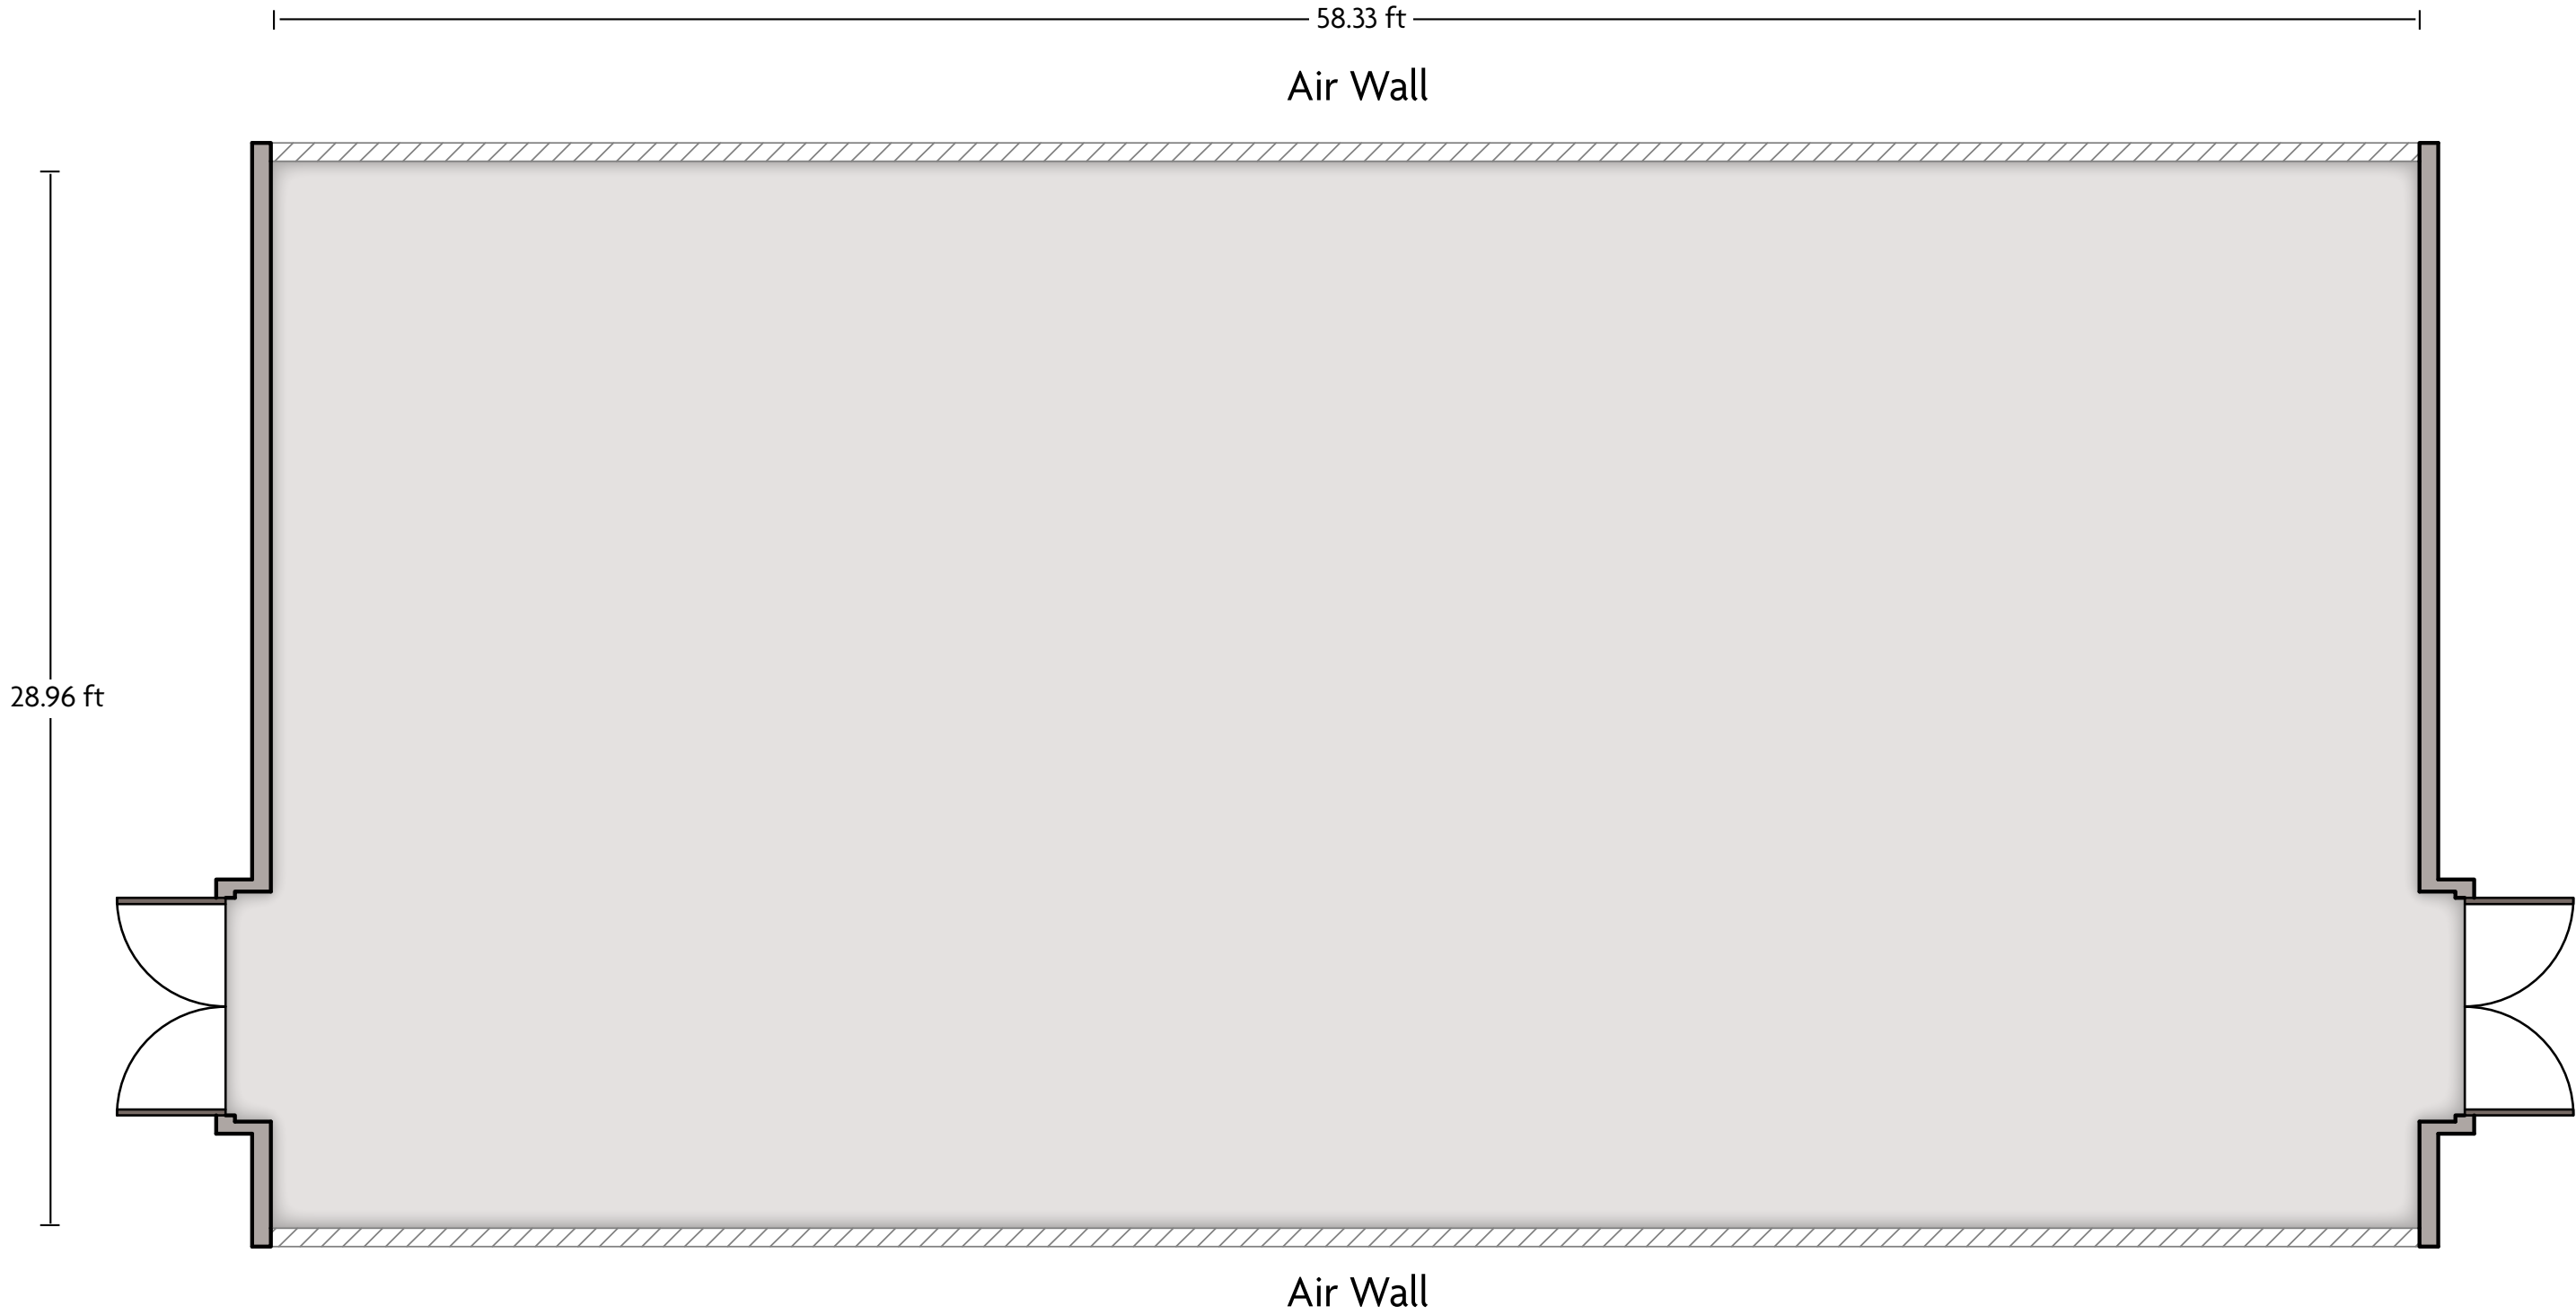

LENGTH: 58 Ft WIDTH: 30 Ft HEIGHT: 12.3 Ft TOTAL SQUARE FEET: 1765.3 Sq Ft MAXIMUM CAPACITY: 180 POWER OUTLETS: 9

LENGTH: 58.3 Ft WIDTH: 29 Ft HEIGHT: 12.6 Ft TOTAL SQUARE FEET: 1701.4 Sq Ft MAXIMUM CAPACITY: 200 POWER OUTLETS: 5

1221 Chess Drive | Foster City, CA 94404 | 560.570.5700

*Multiple layout options available for this space.

LENGTH: 49.3 Ft WIDTH: 27.7 Ft HEIGHT: 11 Ft TOTAL SQUARE FEET: 1191.7 Sq Ft MAXIMUM CAPACITY: 150 POWER OUTLETS: 7

1221 Chess Drive | Foster City, CA 94404 | 560.570.5700

*Multiple layout options available for this space.

Crowne Plaza® Foster City - San Mateo - Boardroom

LENGTH: 21.6 Ft WIDTH: 13.6 Ft HEIGHT: 10 Ft TOTAL SQUARE FEET: 293 Sq Ft MAXIMUM CAPACITY: 10 POWER OUTLETS: 3

*Multiple layout options available for this space.

Crowne Plaza® Foster City - San Mateo - Foyer

LENGTH: 132.5 Ft WIDTH: 42.9 Ft HEIGHT: 12.6 Ft TOTAL SQUARE FEET: 3766.8 Sq Ft MAXIMUM CAPACITY: N/A POWER OUTLETS: 20