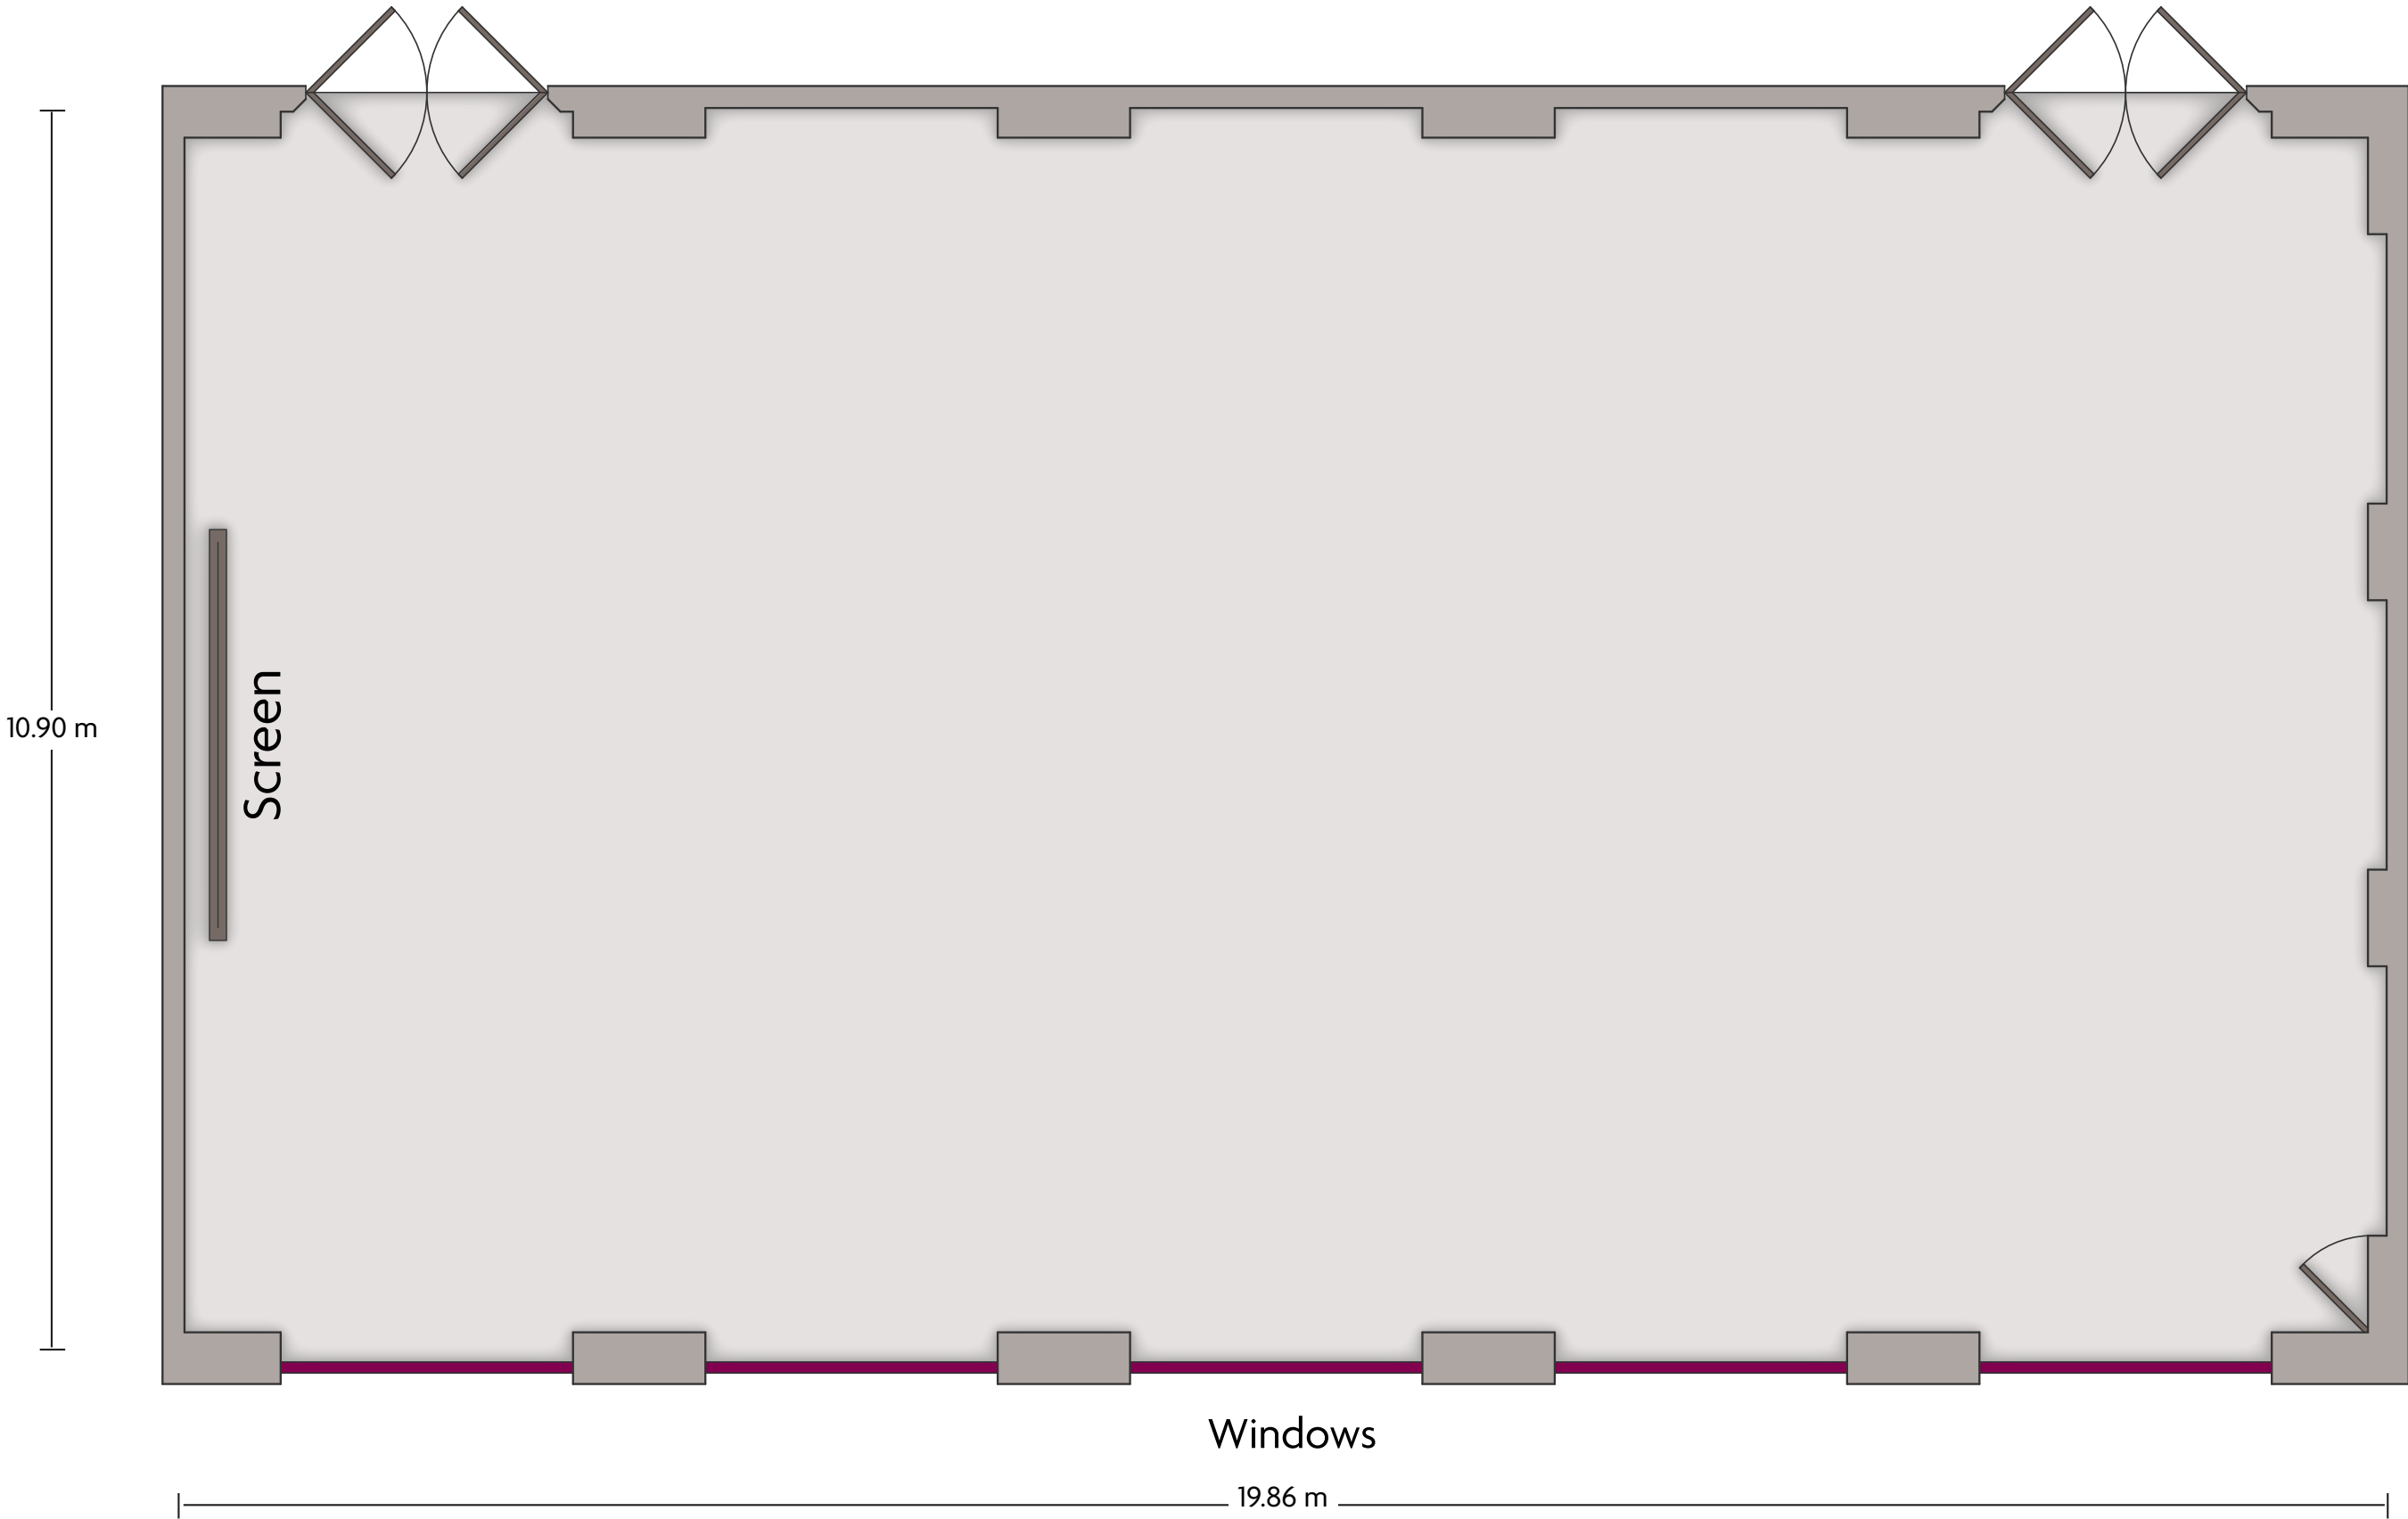

*Multiple layout options available for this space.

Crowne Plaza® Foshan - Conference Room 6

LENGTH: 11.66 m WIDTH: 7.82 m HEIGHT: 2.77 m TOTAL SQUARE METERS: 88.00 m² MAXIMUM CAPACITY: 24 POWER OUTLETS: 3

*Multiple layout options available for this space.

Crowne Plaza® Foshan - Grand Ballroom A

LENGTH: 29.13 m WIDTH: 21.20 m HEIGHT: 5.90 m TOTAL SQUARE METERS: 600.82 m² MAXIMUM CAPACITY: 330 POWER OUTLETS: 20

LENGTH: 29.13 m WIDTH: 24.13 m HEIGHT: 5.90 m TOTAL SQUARE METERS: 696.40 m² MAXIMUM CAPACITY: 460 POWER OUTLETS: 12

118 Fenjiangzhong Road Chancheng District, Foshan, Foshan Guangdong - 528000, China (People's Republic) | 86-757-82368888

*Multiple layout options available for this space.

LENGTH: 19.86 m WIDTH: 10.90 m HEIGHT: 2.77 m TOTAL SQUARE METERS: 224.10 m² MAXIMUM CAPACITY: 150 POWER OUTLETS: 5

118 Fenjiangzhong Road Chancheng District, Foshan, Foshan Guangdong - 528000, China (People's Republic) | 86-757-82368888