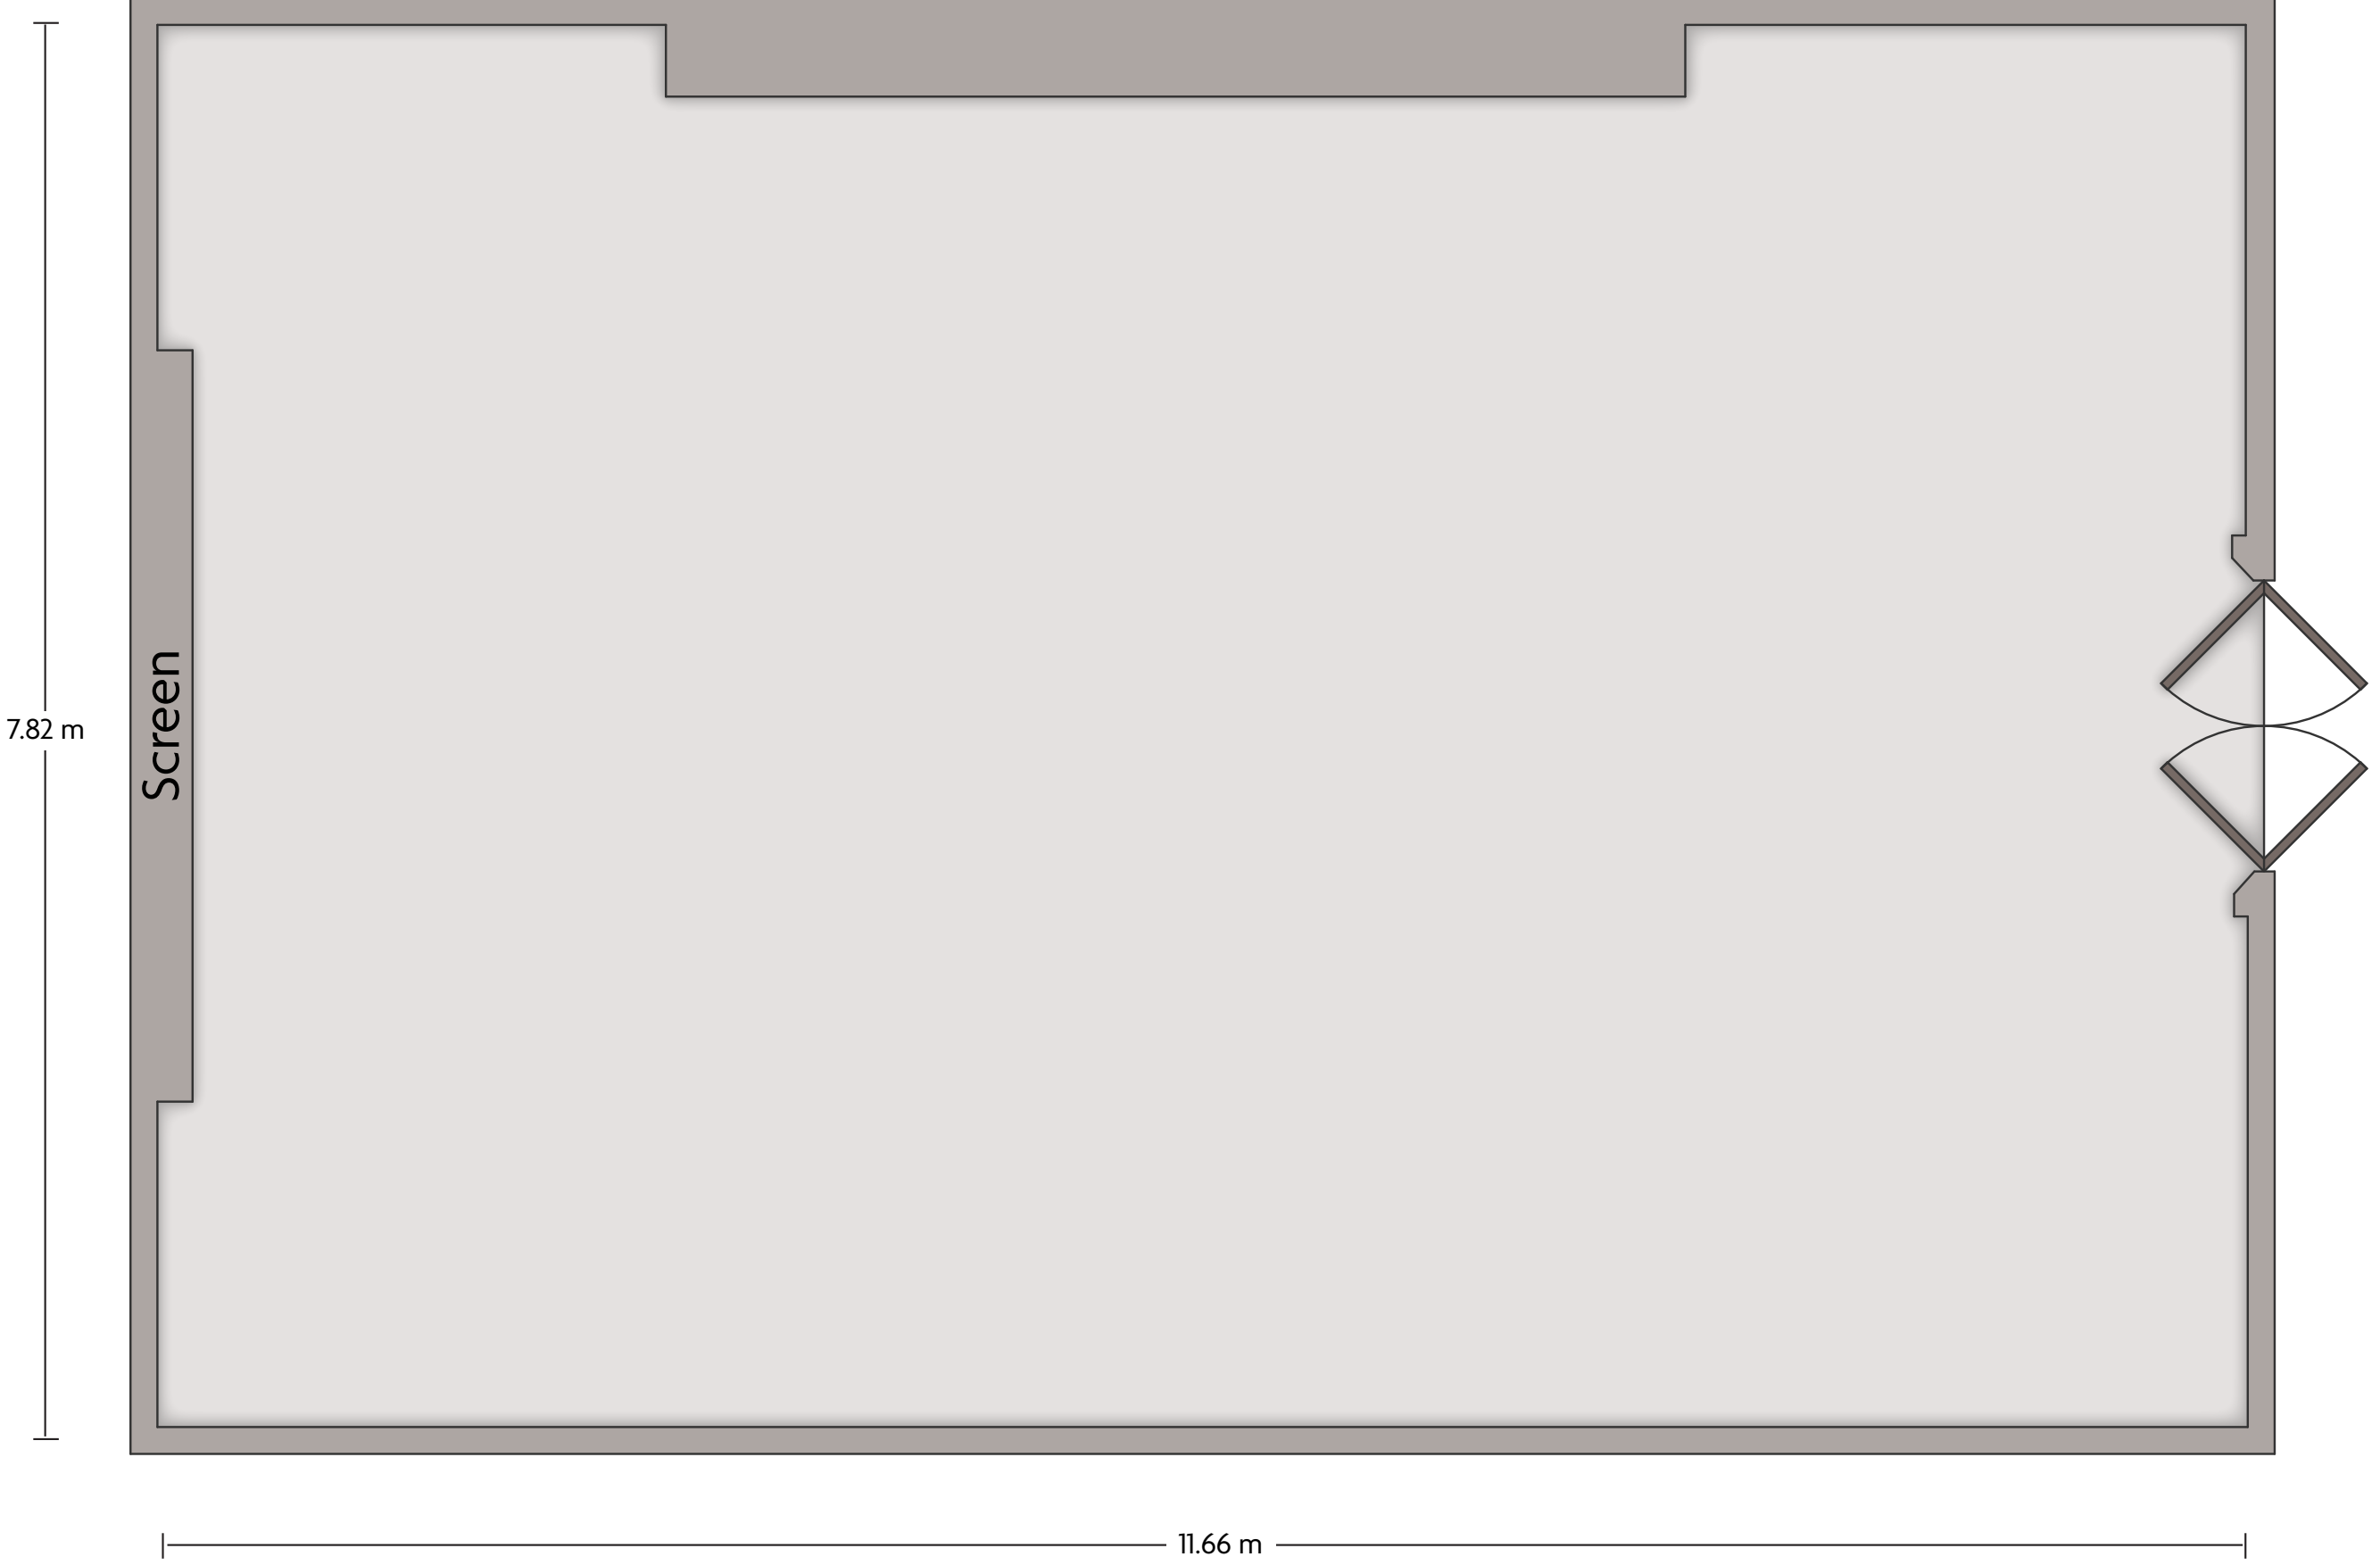

*Multiple layout options available for this space.

Crowne Plaza® Foshan - Conference Room 3

LENGTH: 11.17 m WIDTH: 11.16 m HEIGHT: 2.90 m TOTAL SQUARE METERS: 123.05 m² MAXIMUM CAPACITY: 49 POWER OUTLETS: 5

LENGTH: 11.64 m WIDTH: 9.78 m HEIGHT: 2.86 m TOTAL SQUARE METERS: 110.46 m² MAXIMUM CAPACITY: 60 POWER OUTLETS: 6

118 Fenjiangzhong Road Chancheng District, Foshan, Foshan Guangdong - 528000, China (People's Republic) | 86-757-82368888

*Multiple layout options available for this space.

Crowne Plaza® Foshan - Conference Room 6

LENGTH: 11.66 m WIDTH: 7.82 m HEIGHT: 2.77 m TOTAL SQUARE METERS: 88.00 m² MAXIMUM CAPACITY: 24 POWER OUTLETS: 3

LENGTH: 45.77 m WIDTH: 29.13 m HEIGHT: 5.90 m TOTAL SQUARE METERS: 1297.26 m² MAXIMUM CAPACITY: 1100 POWER OUTLETS: 32

118 Fenjiangzhong Road Chancheng District, Foshan, Foshan Guangdong - 528000, China (People's Republic) | 86-757-82368888