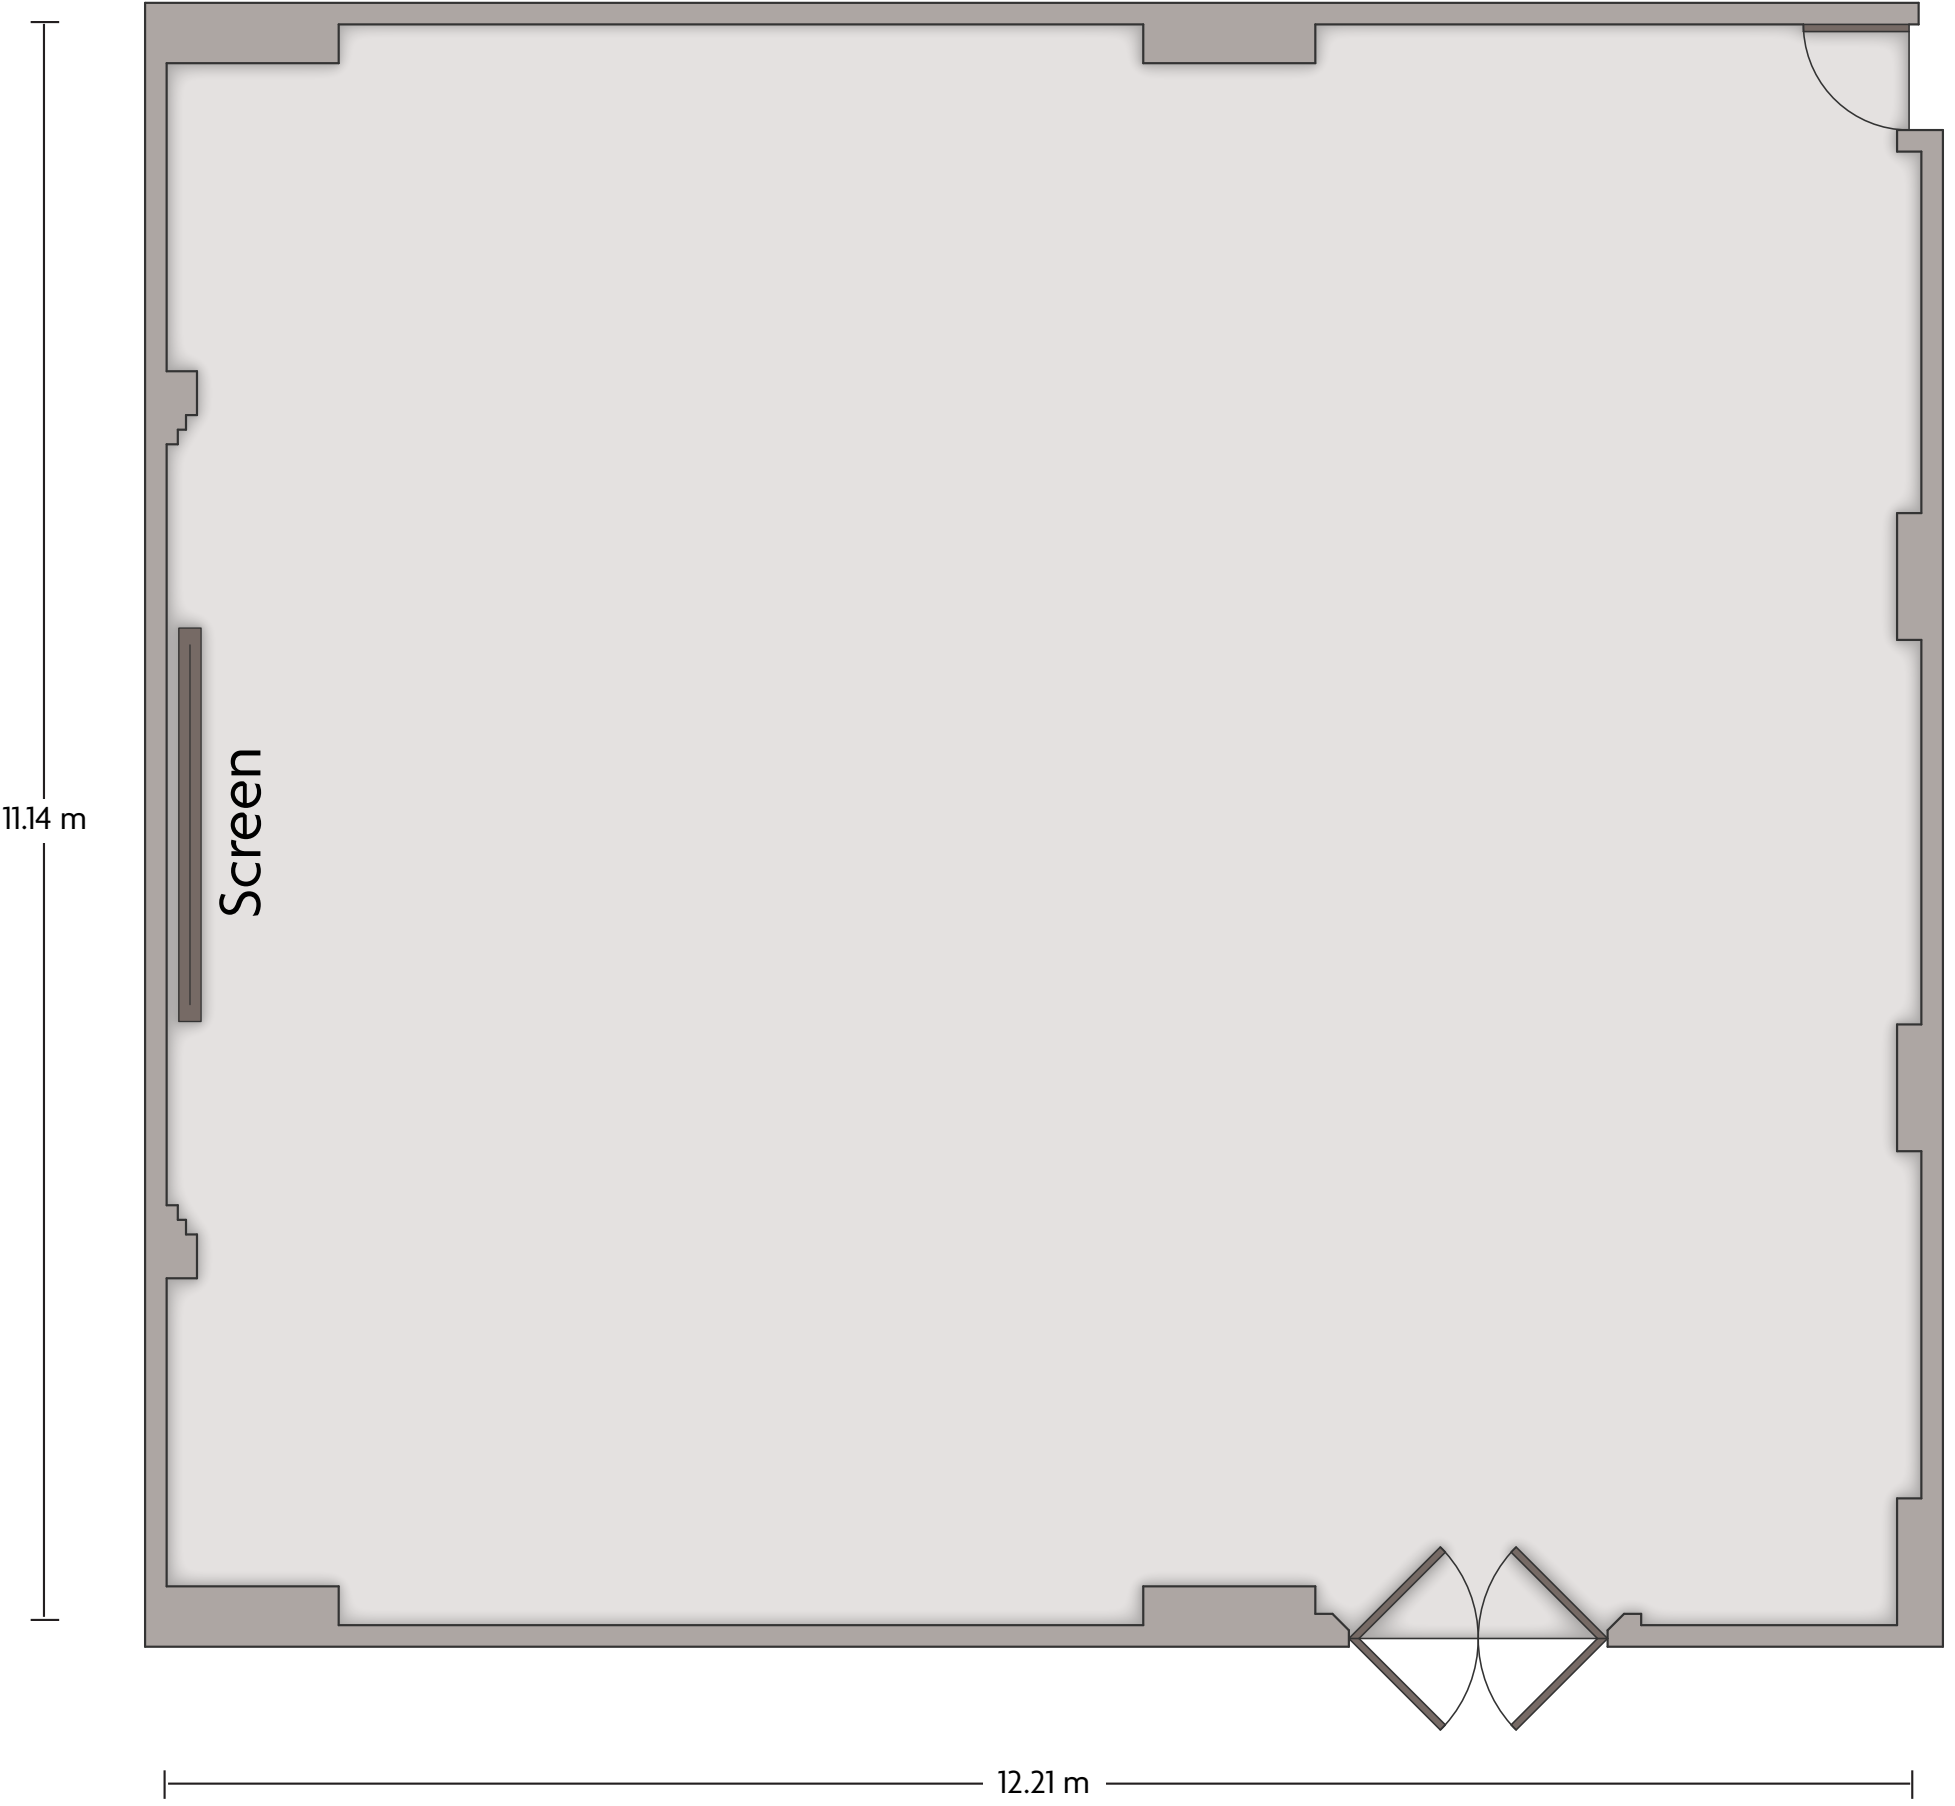

*Multiple layout options available for this space.

Crowne Plaza® Foshan - Conference Room 1

LENGTH: 25.14 m WIDTH: 11.98 m HEIGHT: 3.20 m TOTAL SQUARE METERS: 297.87 m² MAXIMUM CAPACITY: 220 POWER OUTLETS: 8

LENGTH: 12.21 m WIDTH: 11.14 m HEIGHT: 2.92 m TOTAL SQUARE METERS: 133.92 m² MAXIMUM CAPACITY: 110 POWER OUTLETS: 5

118 Fenjiangzhong Road Chancheng District, Foshan, Foshan Guangdong - 528000, China (People's Republic) | 86-757-82368888

*Multiple layout options available for this space.

Crowne Plaza® Foshan - Conference Room 3

LENGTH: 11.17 m WIDTH: 11.16 m HEIGHT: 2.90 m TOTAL SQUARE METERS: 123.05 m² MAXIMUM CAPACITY: 49 POWER OUTLETS: 5

*Multiple layout options available for this space.

Crowne Plaza® Foshan - Conference Room 6

LENGTH: 11.66 m WIDTH: 7.82 m HEIGHT: 2.77 m TOTAL SQUARE METERS: 88.00 m² MAXIMUM CAPACITY: 24 POWER OUTLETS: 3