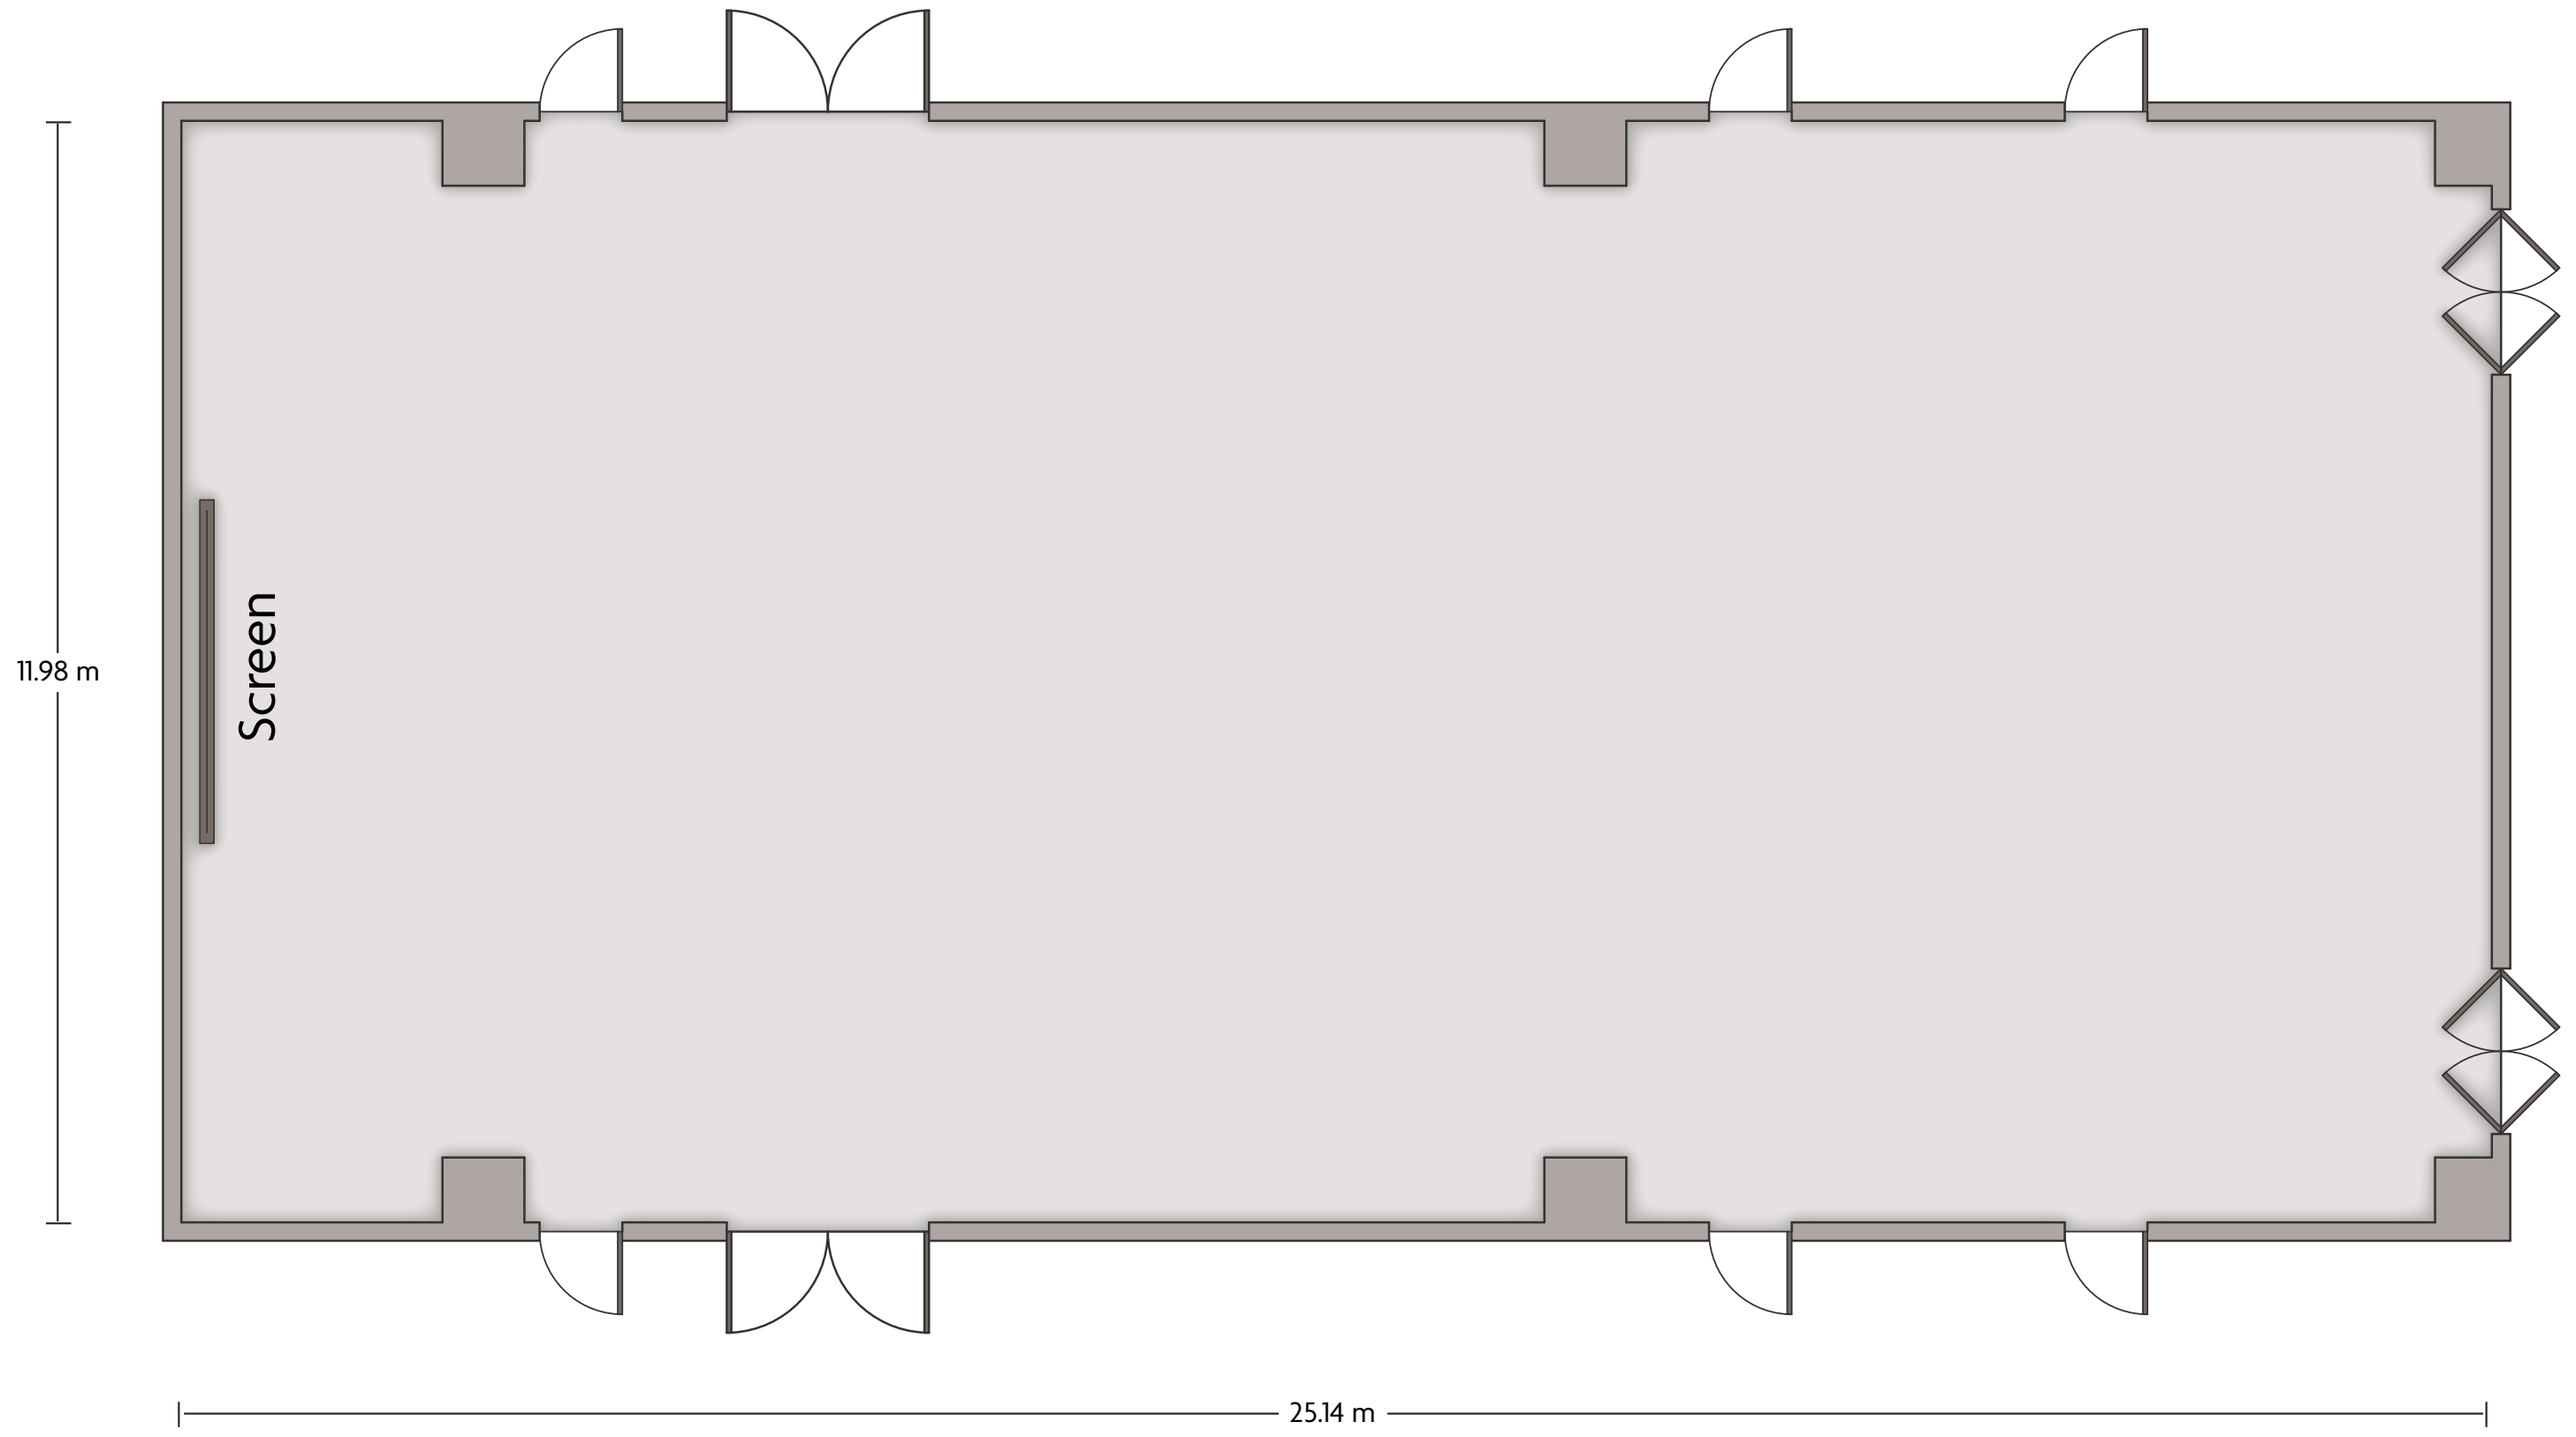

LENGTH: 11.20 m WIDTH: 10.69 m HEIGHT: 2.79 m TOTAL SQUARE METERS: 117.39 m² MAXIMUM CAPACITY: 50 POWER OUTLETS: 7

118 Fenjiangzhong Road Chancheng District, Foshan, Foshan Guangdong - 528000, China (People's Republic) | 86-757-82368888

*Multiple layout options available for this space.

Crowne Plaza® Foshan - Conference Room 1

LENGTH: 25.14 m WIDTH: 11.98 m HEIGHT: 3.20 m TOTAL SQUARE METERS: 297.87 m² MAXIMUM CAPACITY: 220 POWER OUTLETS: 8

*Multiple layout options available for this space.

Crowne Plaza® Foshan - Conference Room 3

LENGTH: 11.17 m WIDTH: 11.16 m HEIGHT: 2.90 m TOTAL SQUARE METERS: 123.05 m² MAXIMUM CAPACITY: 49 POWER OUTLETS: 5

*Multiple layout options available for this space.

Crowne Plaza® Foshan - Conference Room 6

LENGTH: 11.66 m WIDTH: 7.82 m HEIGHT: 2.77 m TOTAL SQUARE METERS: 88.00 m² MAXIMUM CAPACITY: 24 POWER OUTLETS: 3