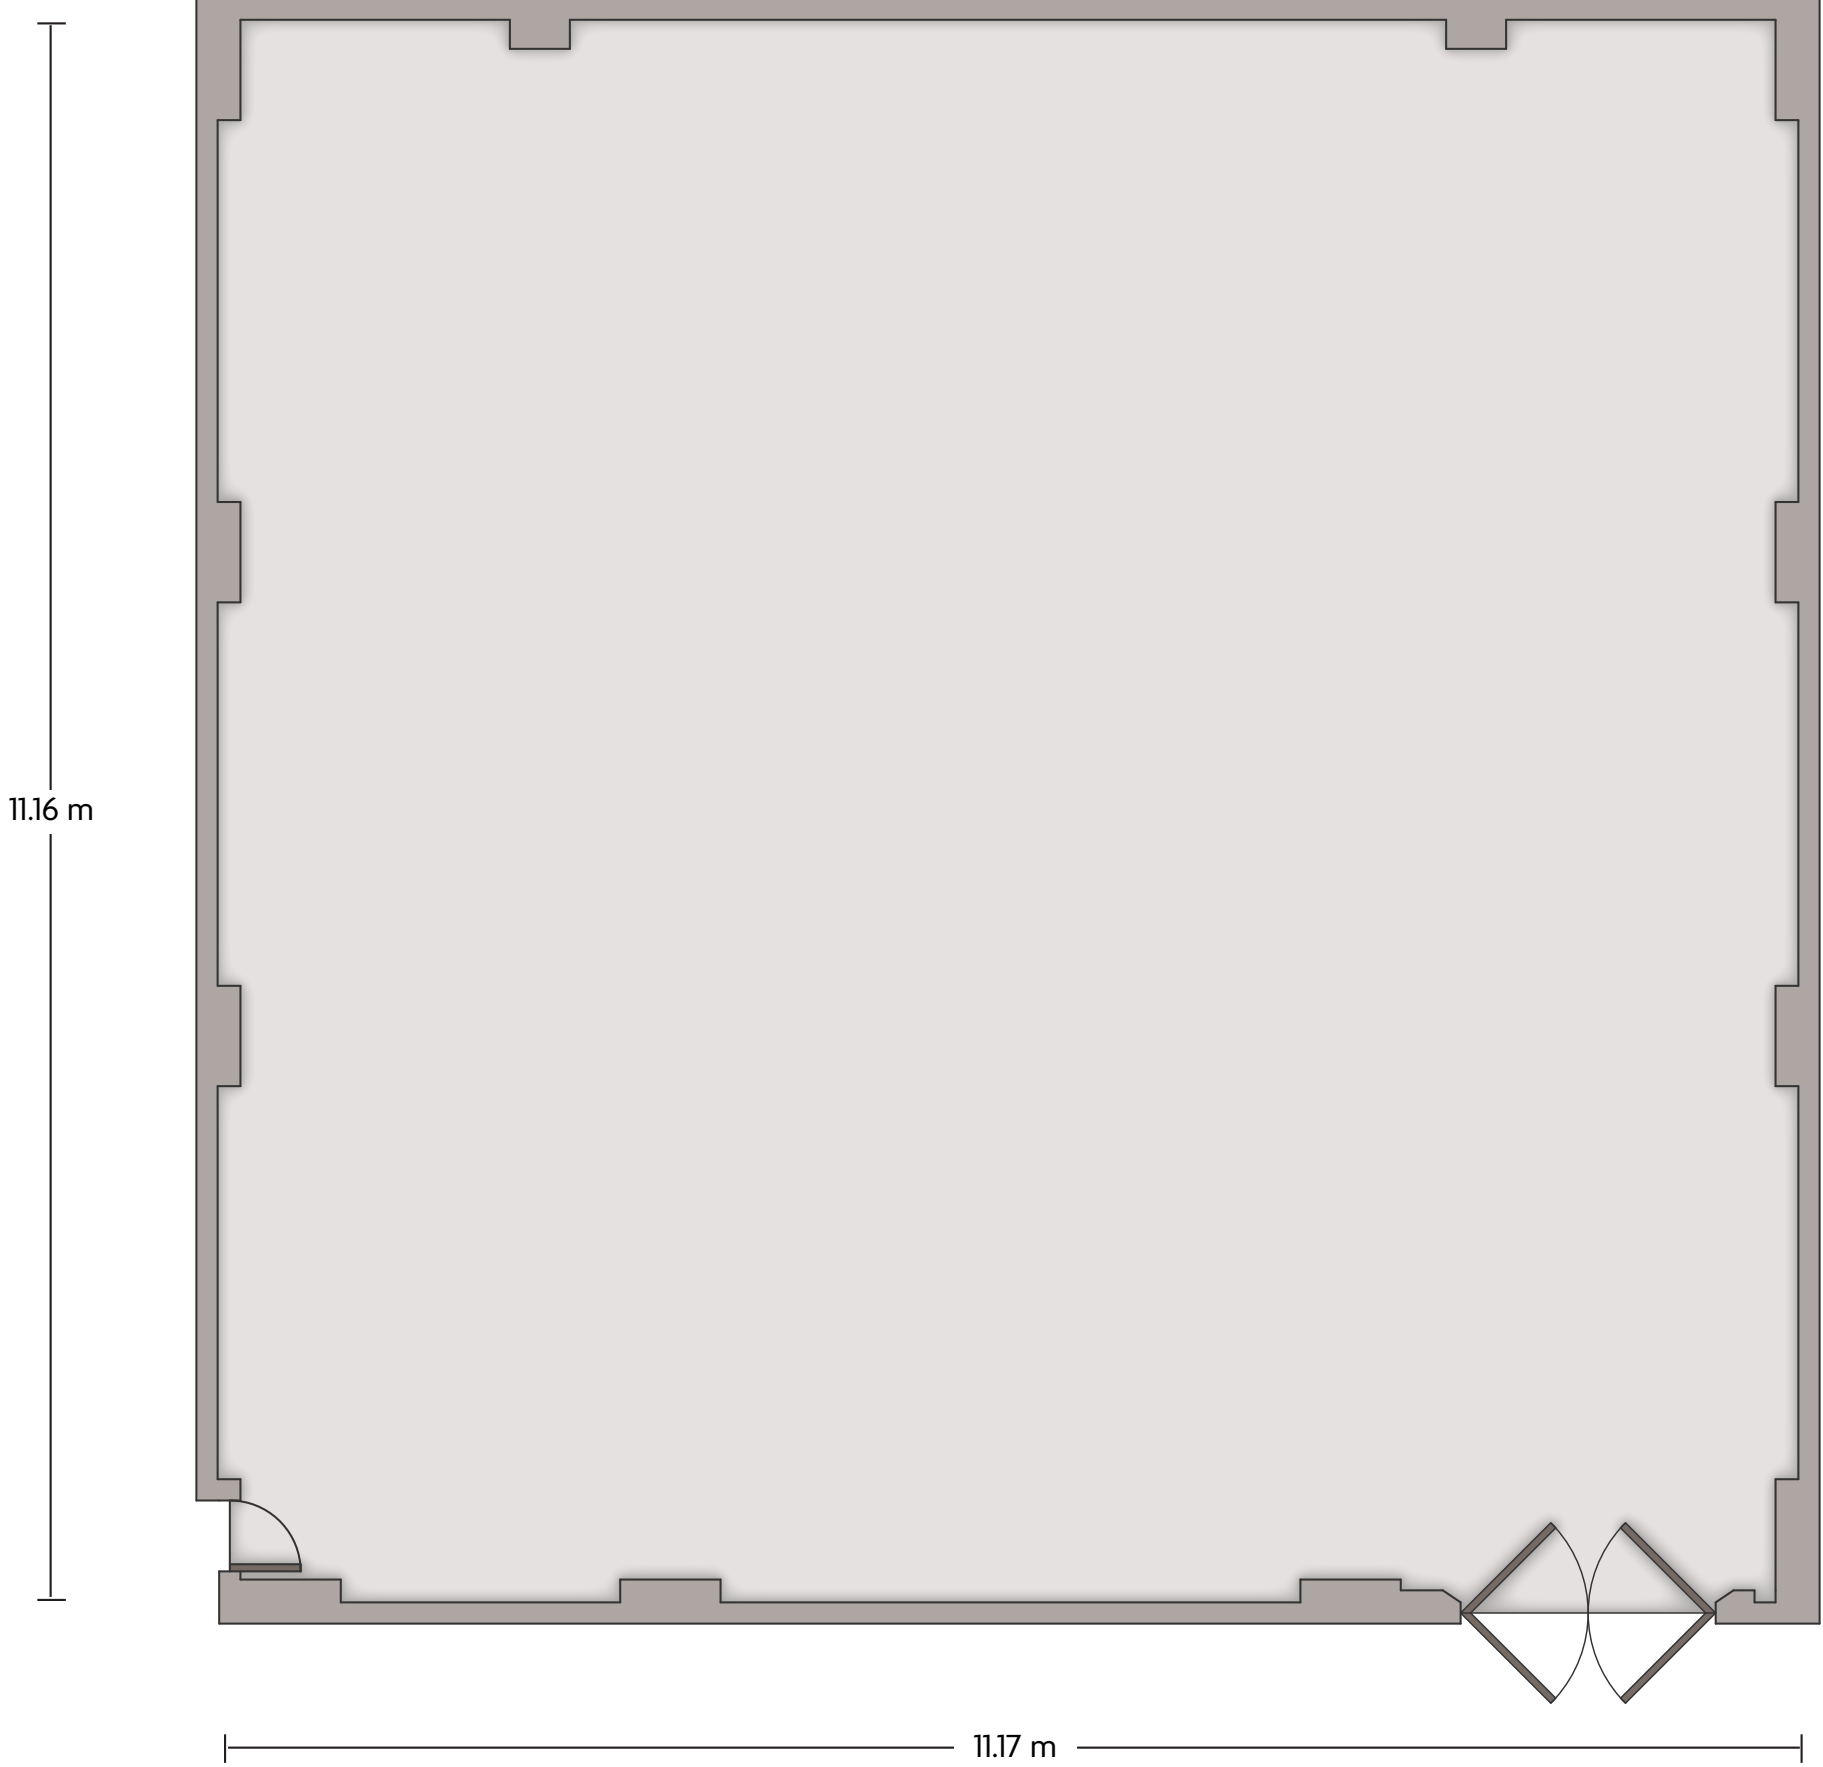

*Multiple layout options available for this space.

Crowne Plaza® Foshan - Conference Room 1

LENGTH: 25.14 m WIDTH: 11.98 m HEIGHT: 3.20 m TOTAL SQUARE METERS: 297.87 m² MAXIMUM CAPACITY: 220 POWER OUTLETS: 8

LENGTH: 12.21 m WIDTH: 11.14 m HEIGHT: 2.92 m TOTAL SQUARE METERS: 133.92 m² MAXIMUM CAPACITY: 110 POWER OUTLETS: 5

118 Fenjiangzhong Road Chancheng District, Foshan, Foshan Guangdong - 528000, China (People's Republic) | 86-757-82368888

*Multiple layout options available for this space.

Crowne Plaza® Foshan - Conference Room 3

LENGTH: 11.17 m WIDTH: 11.16 m HEIGHT: 2.90 m TOTAL SQUARE METERS: 123.05 m² MAXIMUM CAPACITY: 49 POWER OUTLETS: 5

*Multiple layout options available for this space.

Crowne Plaza® Foshan - Conference Room 6

LENGTH: 11.66 m WIDTH: 7.82 m HEIGHT: 2.77 m TOTAL SQUARE METERS: 88.00 m² MAXIMUM CAPACITY: 24 POWER OUTLETS: 3