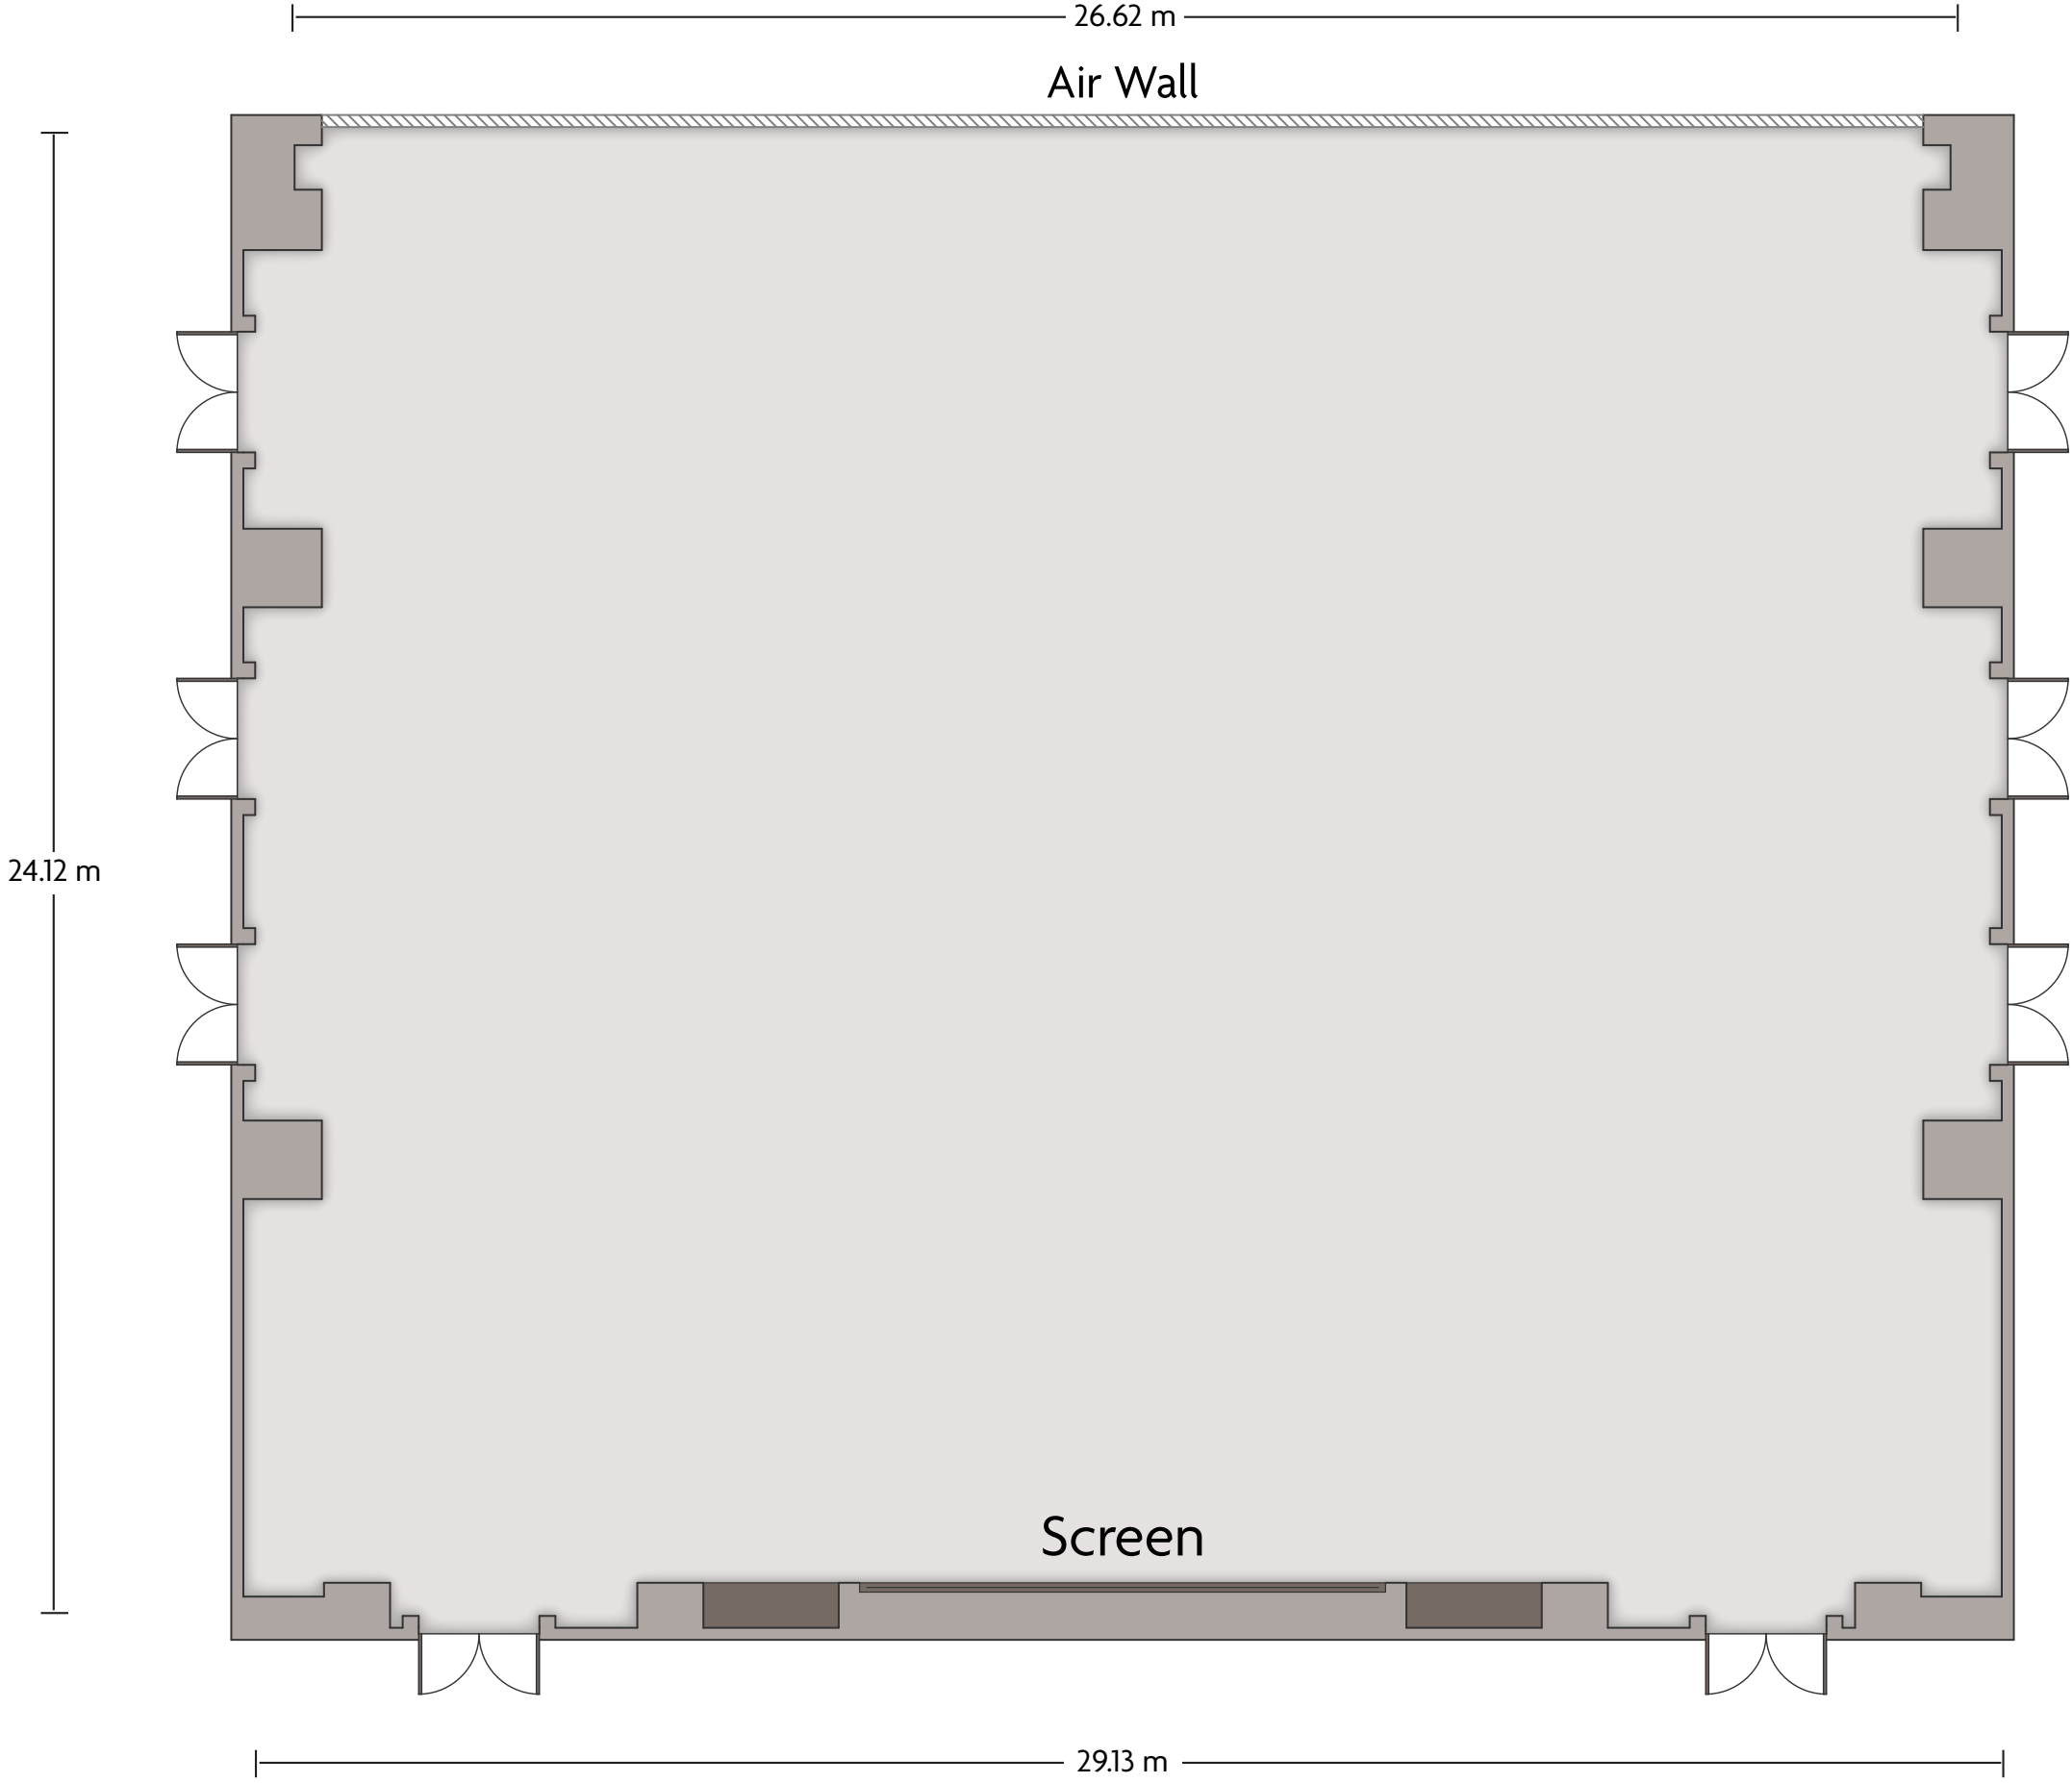

*Multiple layout options available for this space.

Crowne Plaza® Foshan - Conference Room 6

LENGTH: 11.66 m WIDTH: 7.82 m HEIGHT: 2.77 m TOTAL SQUARE METERS: 88.00 m² MAXIMUM CAPACITY: 24 POWER OUTLETS: 3

LENGTH: 45.77 m WIDTH: 29.13 m HEIGHT: 5.90 m TOTAL SQUARE METERS: 1297.26 m² MAXIMUM CAPACITY: 1100 POWER OUTLETS: 32

118 Fenjiangzhong Road Chancheng District, Foshan, Foshan Guangdong - 528000, China (People's Republic) | 86-757-82368888

*Multiple layout options available for this space.

Crowne Plaza® Foshan - Grand Ballroom A

LENGTH: 29.13 m WIDTH: 21.20 m HEIGHT: 5.90 m TOTAL SQUARE METERS: 600.82 m² MAXIMUM CAPACITY: 330 POWER OUTLETS: 20

LENGTH: 29.13 m WIDTH: 24.13 m HEIGHT: 5.90 m TOTAL SQUARE METERS: 696.40 m² MAXIMUM CAPACITY: 460 POWER OUTLETS: 12

118 Fenjiangzhong Road Chancheng District, Foshan, Foshan Guangdong - 528000, China (People's Republic) | 86-757-82368888