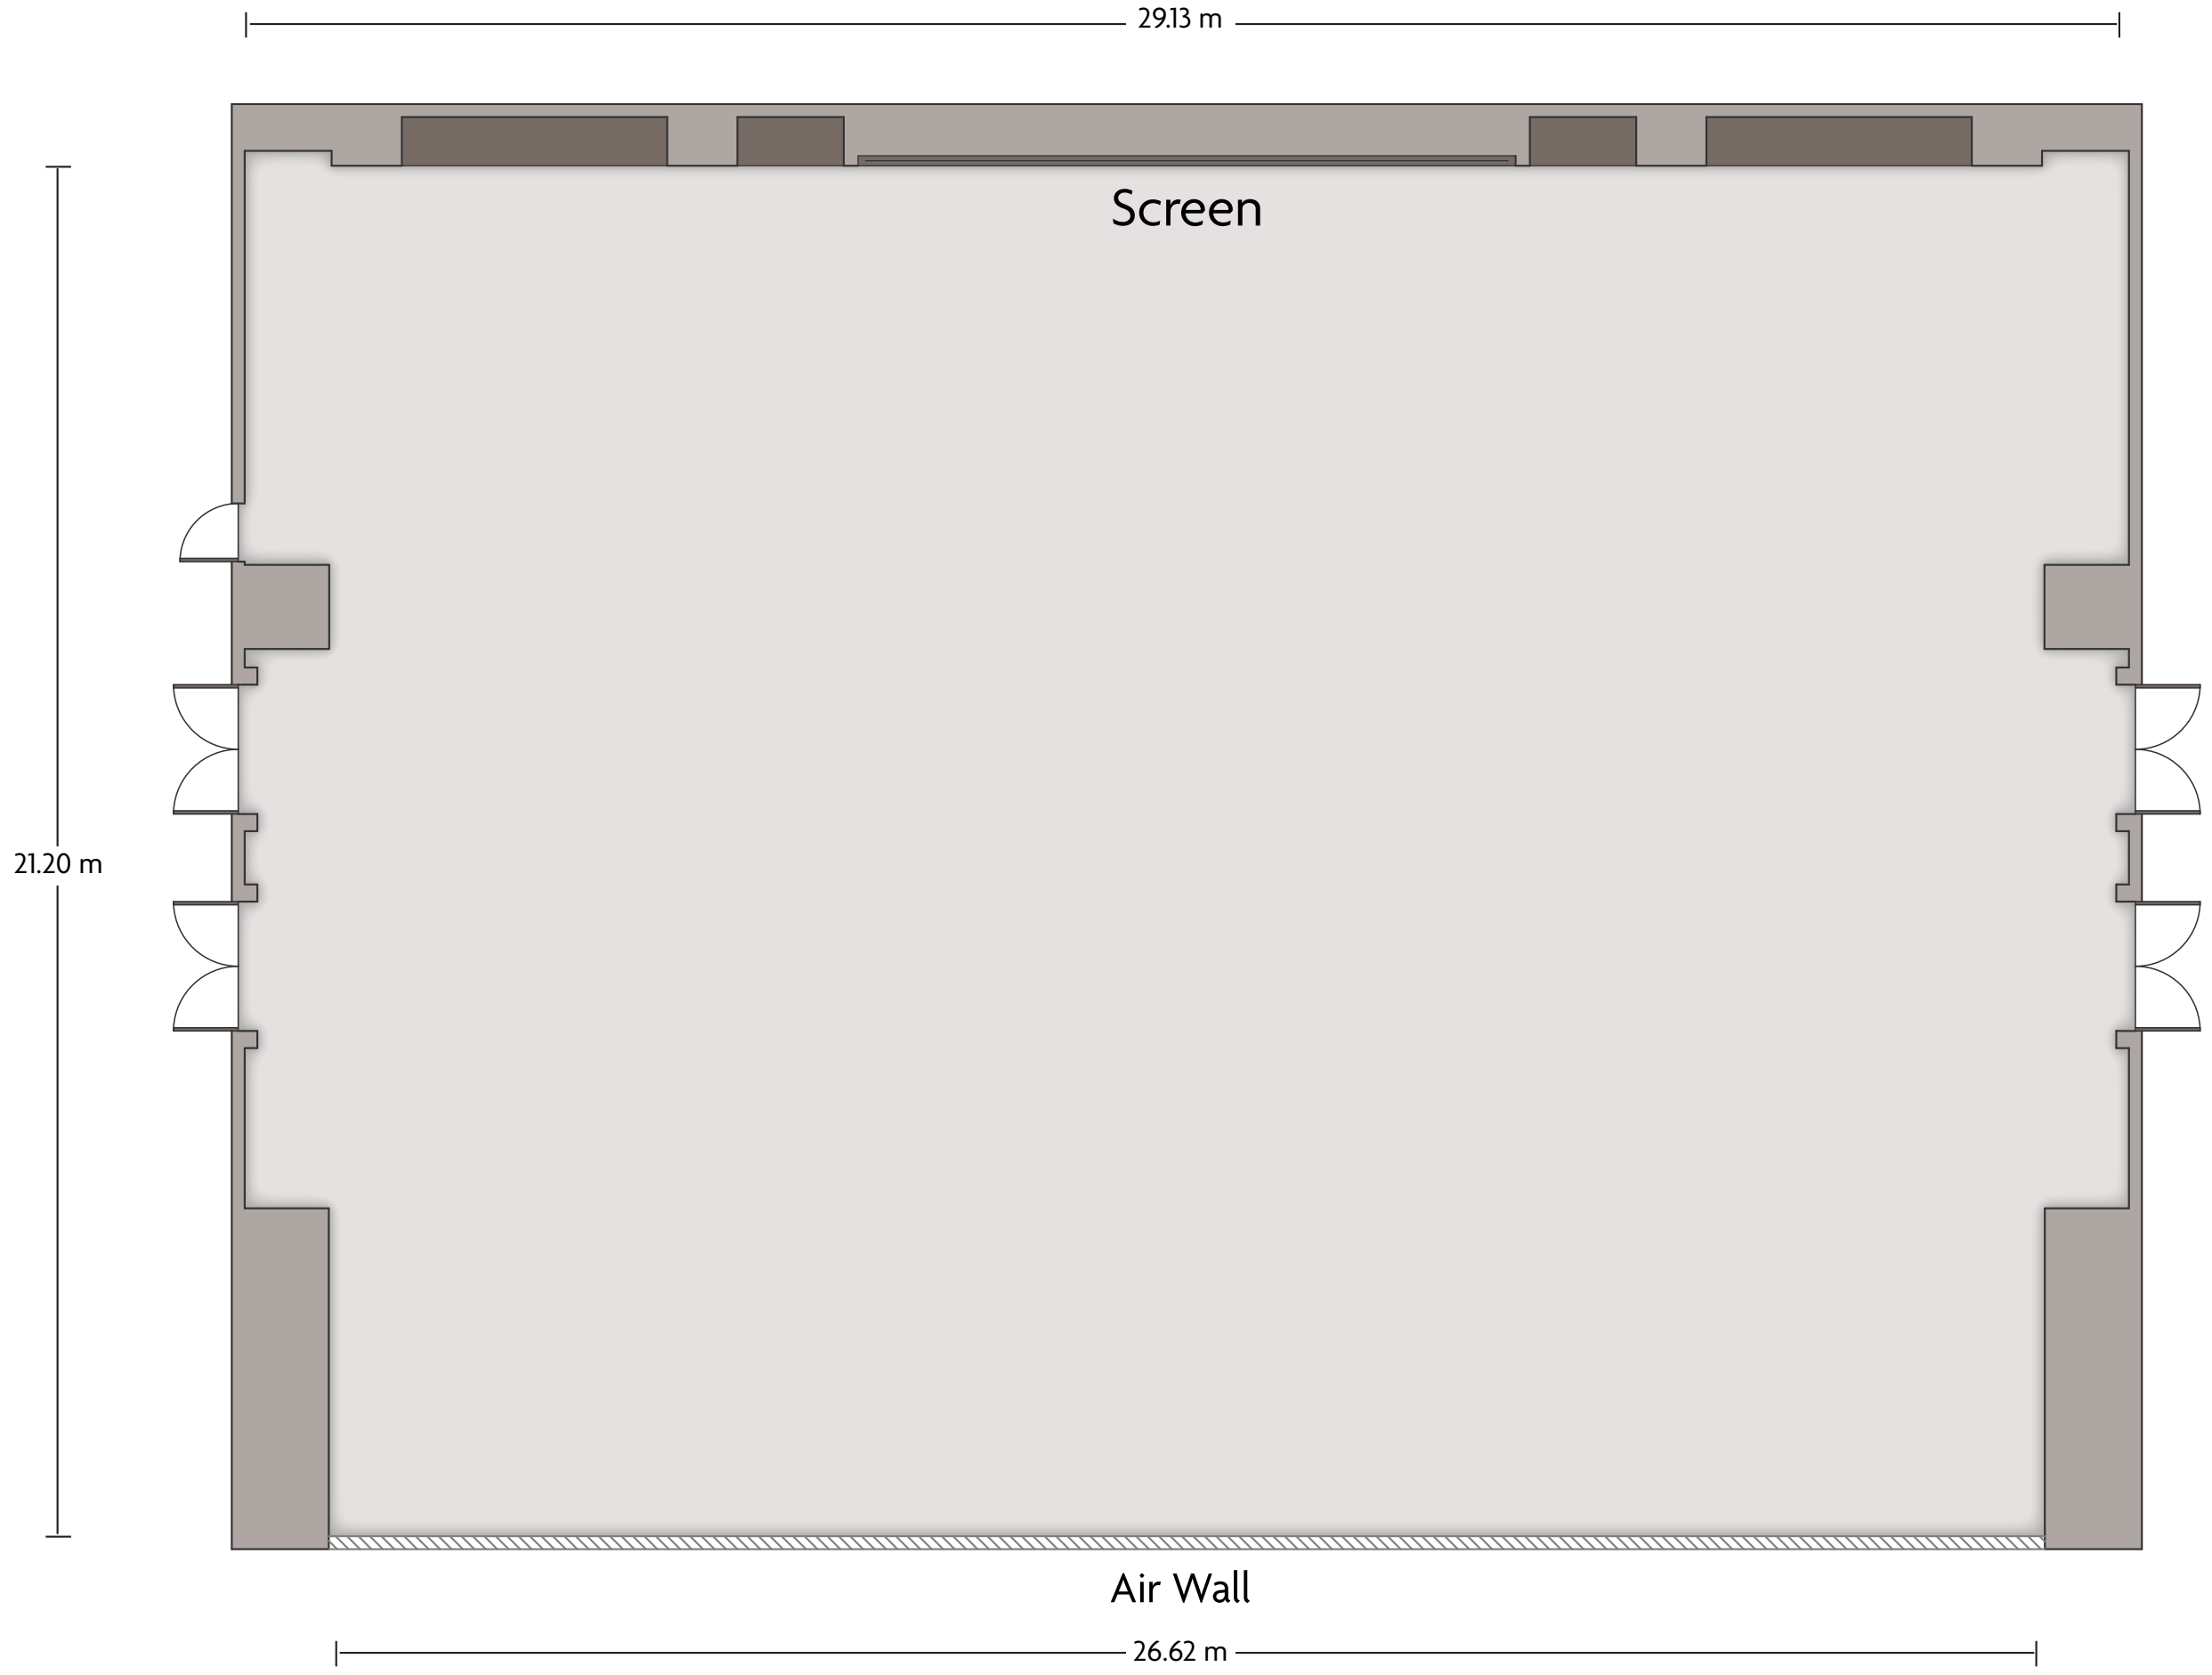

*Multiple layout options available for this space.

Crowne Plaza® Foshan - Conference Room 6

LENGTH: 11.66 m WIDTH: 7.82 m HEIGHT: 2.77 m TOTAL SQUARE METERS: 88.00 m² MAXIMUM CAPACITY: 24 POWER OUTLETS: 3

LENGTH: 45.77 m WIDTH: 29.13 m HEIGHT: 5.90 m TOTAL SQUARE METERS: 1297.26 m² MAXIMUM CAPACITY: 1100 POWER OUTLETS: 32

118 Fenjiangzhong Road Chancheng District, Foshan, Foshan Guangdong - 528000, China (People's Republic) | 86-757-82368888

*Multiple layout options available for this space.

Crowne Plaza® Foshan - Grand Ballroom A

LENGTH: 29.13 m WIDTH: 21.20 m HEIGHT: 5.90 m TOTAL SQUARE METERS: 600.82 m² MAXIMUM CAPACITY: 330 POWER OUTLETS: 20

LENGTH: 29.13 m WIDTH: 24.13 m HEIGHT: 5.90 m TOTAL SQUARE METERS: 696.40 m² MAXIMUM CAPACITY: 460 POWER OUTLETS: 12

118 Fenjiangzhong Road Chancheng District, Foshan, Foshan Guangdong - 528000, China (People's Republic) | 86-757-82368888