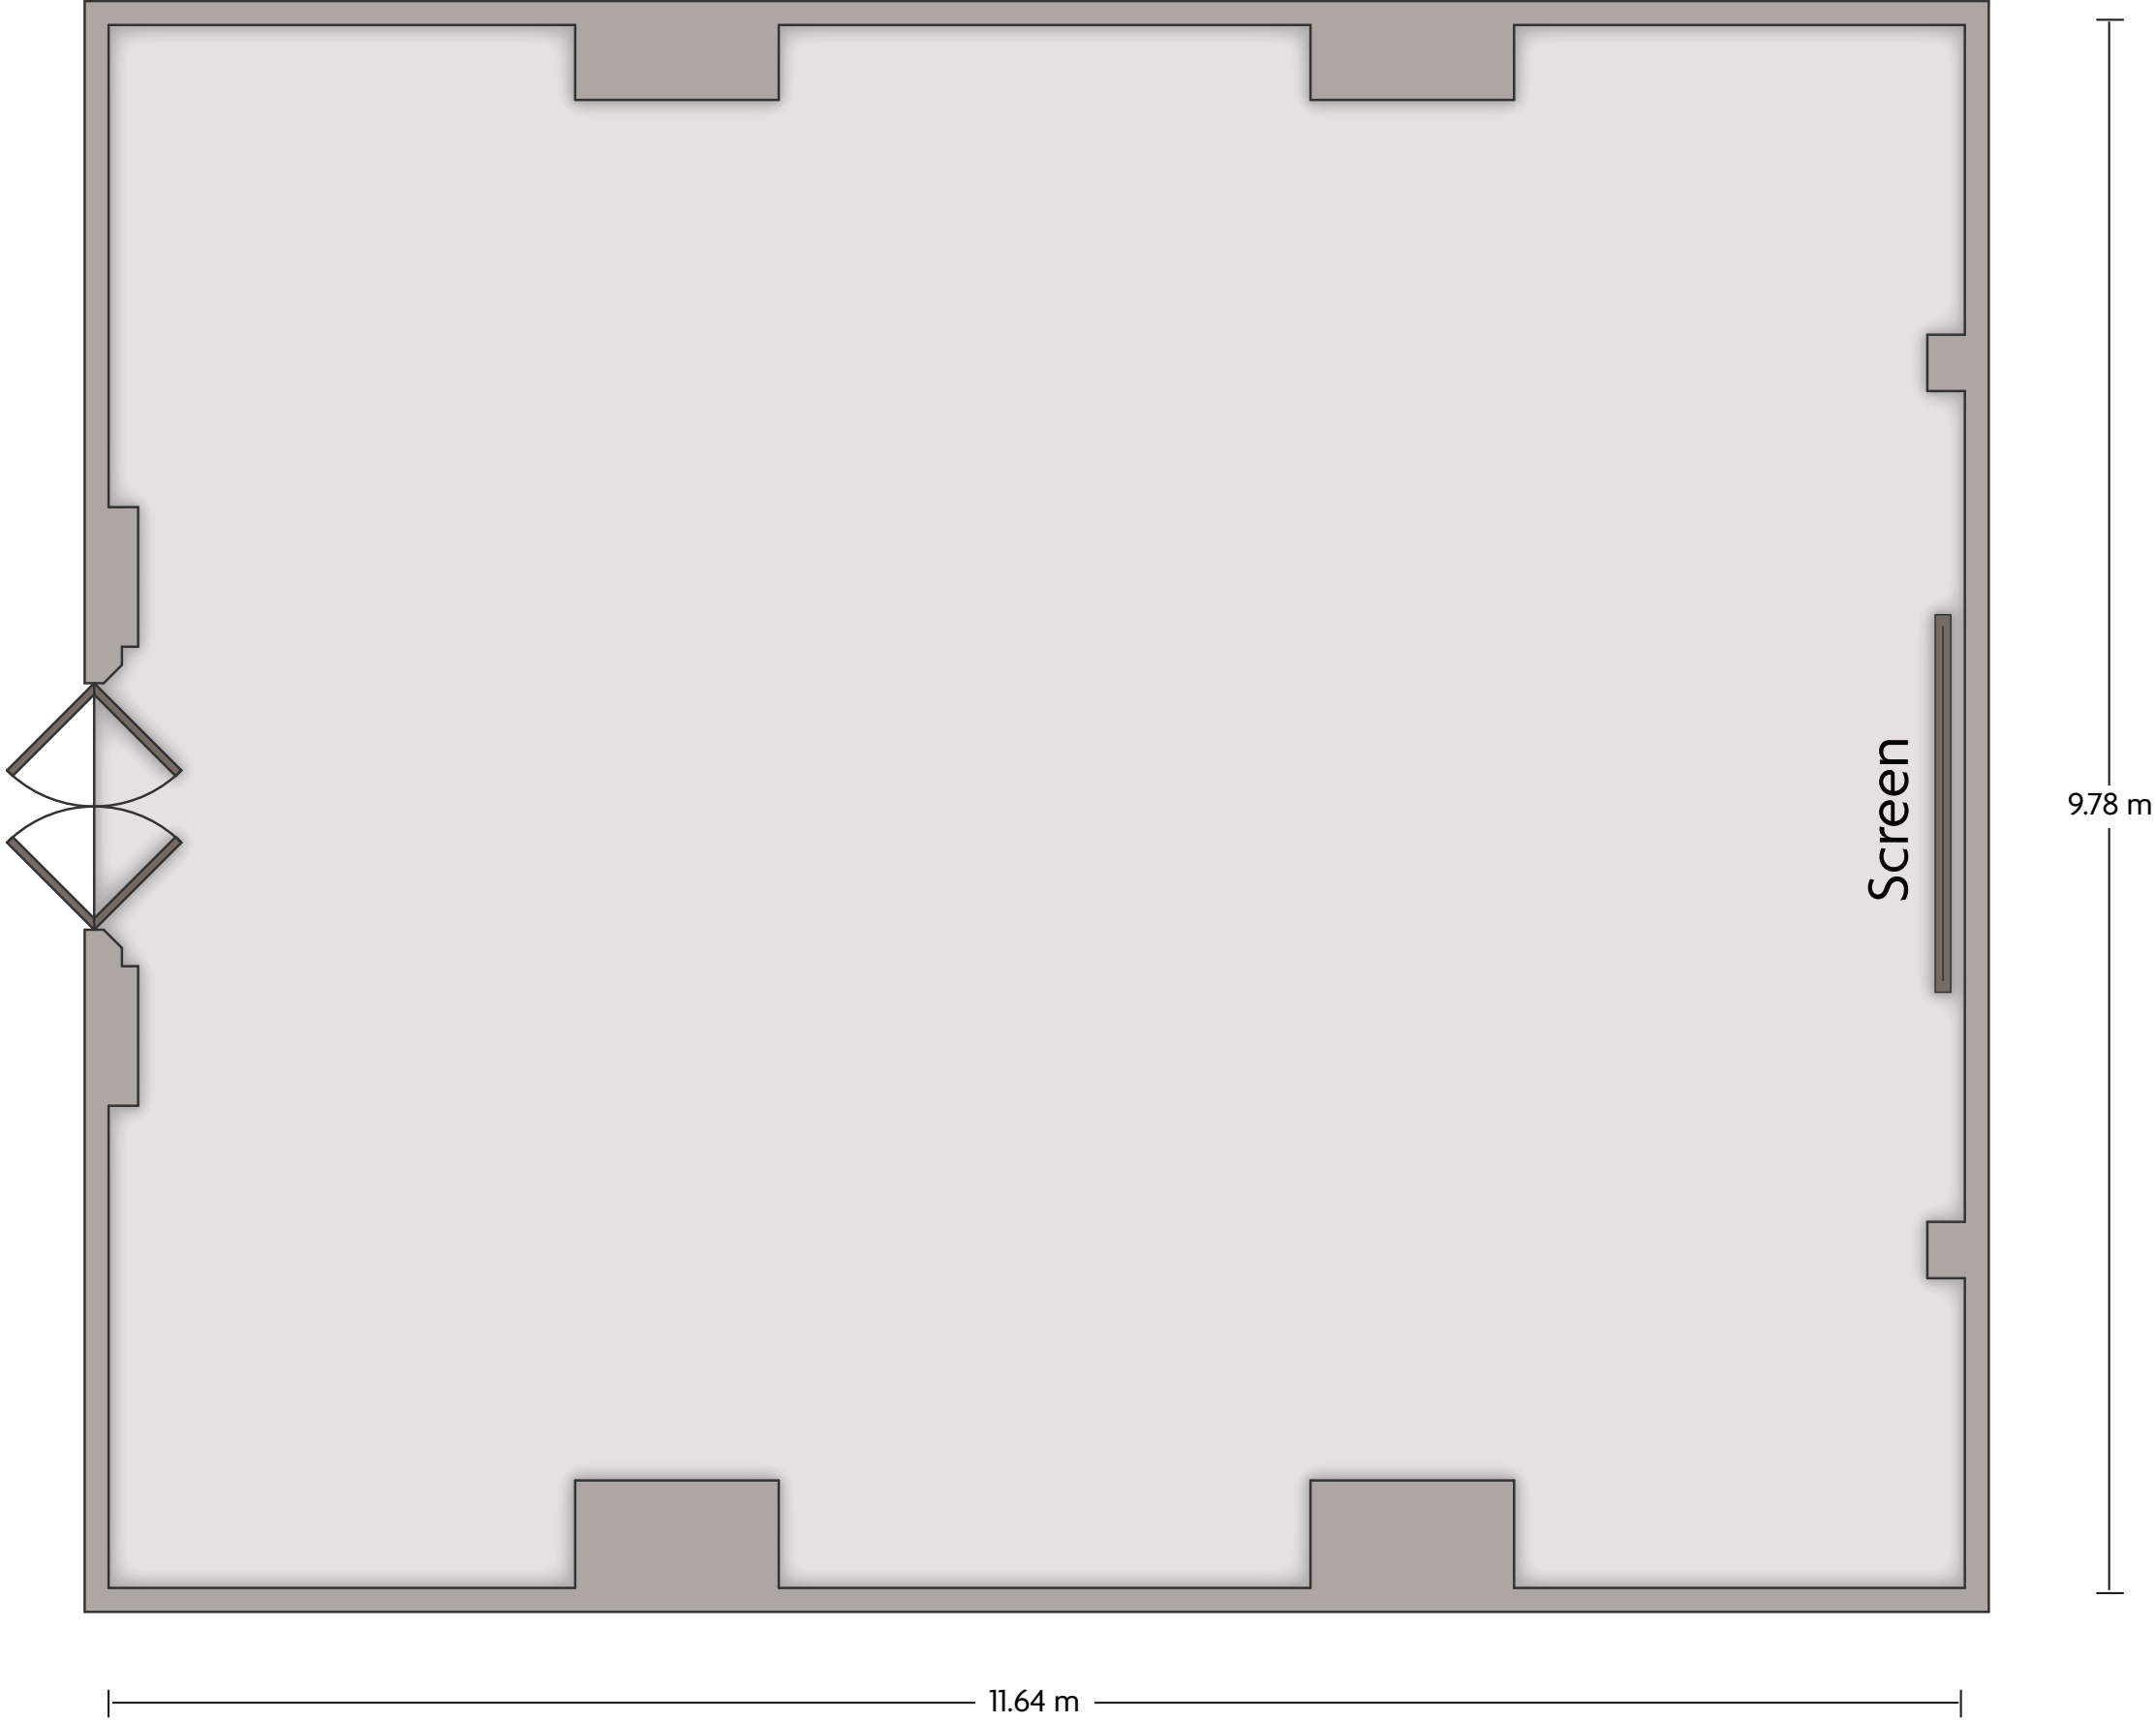

*Multiple layout options available for this space.

Crowne Plaza® Foshan - Conference Room 1

LENGTH: 25.14 m WIDTH: 11.98 m HEIGHT: 3.20 m TOTAL SQUARE METERS: 297.87 m² MAXIMUM CAPACITY: 220 POWER OUTLETS: 8

*Multiple layout options available for this space.

Crowne Plaza® Foshan - Conference Room 3

LENGTH: 11.17 m WIDTH: 11.16 m HEIGHT: 2.90 m TOTAL SQUARE METERS: 123.05 m² MAXIMUM CAPACITY: 49 POWER OUTLETS: 5

LENGTH: 11.64 m WIDTH: 9.78 m HEIGHT: 2.86 m TOTAL SQUARE METERS: 110.46 m² MAXIMUM CAPACITY: 60 POWER OUTLETS: 6

118 Fenjiangzhong Road Chancheng District, Foshan, Foshan Guangdong - 528000, China (People's Republic) | 86-757-82368888

*Multiple layout options available for this space.

Crowne Plaza® Foshan - Conference Room 6

LENGTH: 11.66 m WIDTH: 7.82 m HEIGHT: 2.77 m TOTAL SQUARE METERS: 88.00 m² MAXIMUM CAPACITY: 24 POWER OUTLETS: 3