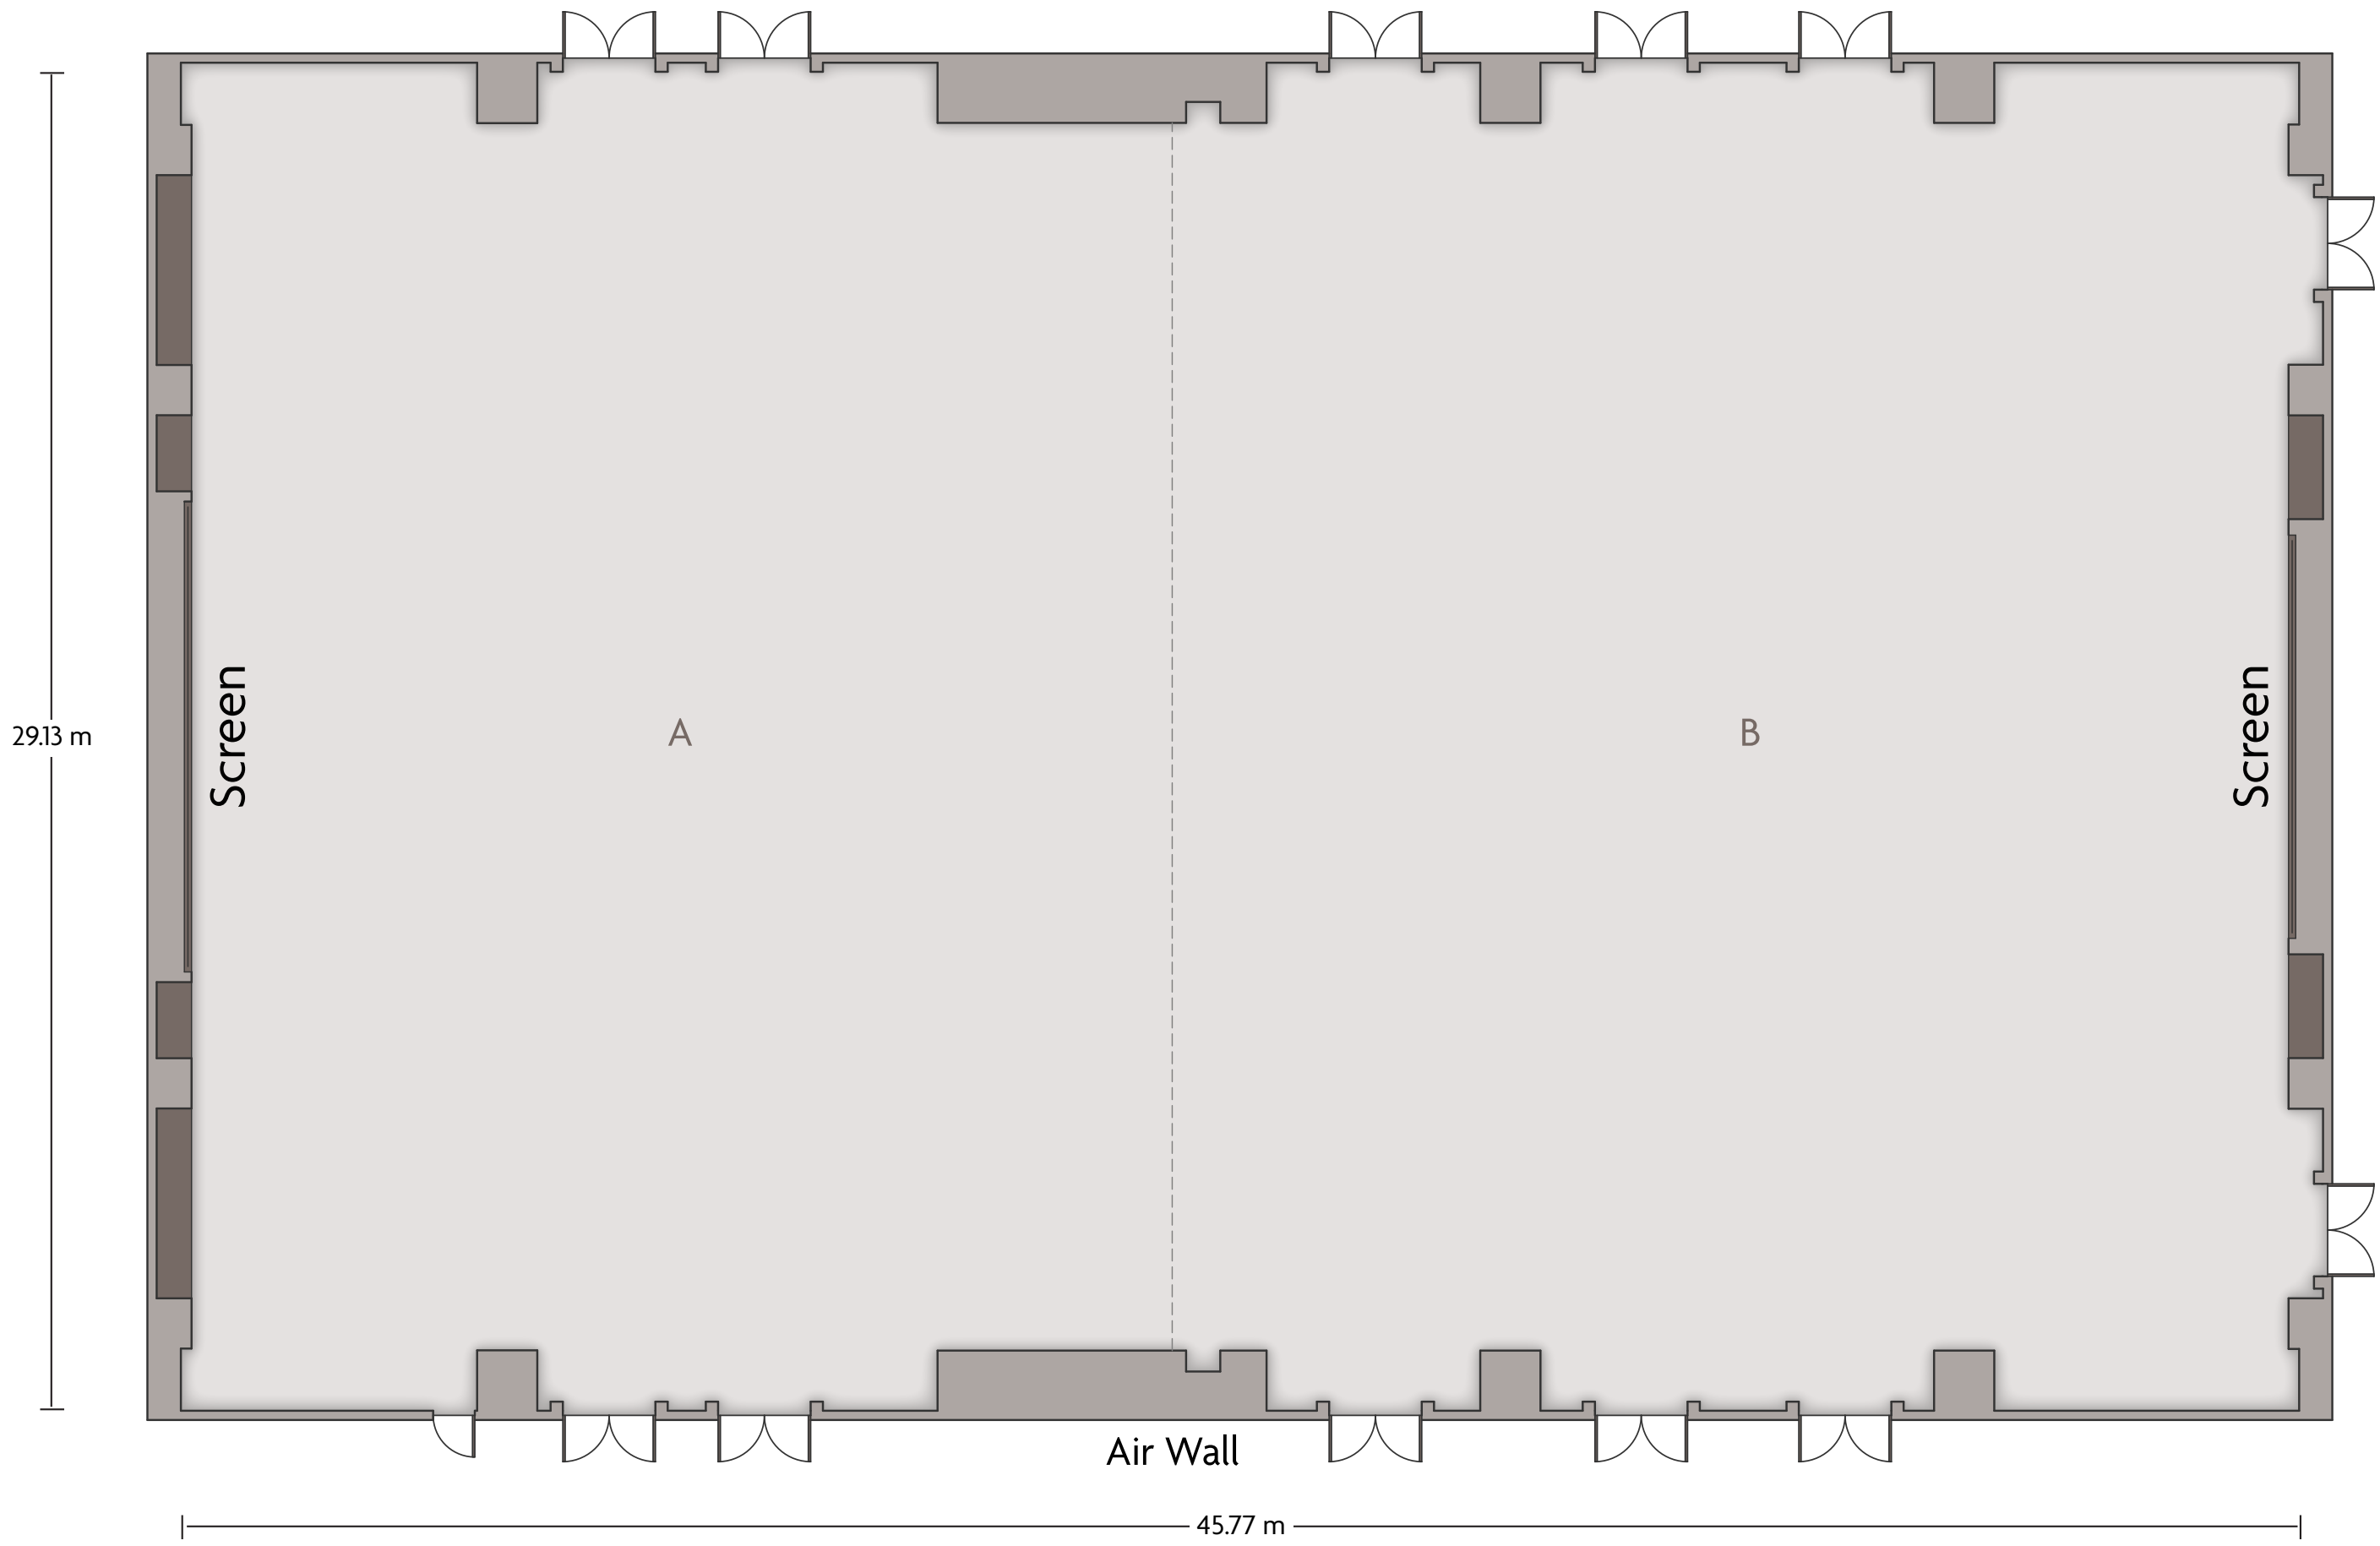

*Multiple layout options available for this space.

Crowne Plaza® Foshan - Conference Room 3

LENGTH: 11.17 m WIDTH: 11.16 m HEIGHT: 2.90 m TOTAL SQUARE METERS: 123.05 m² MAXIMUM CAPACITY: 49 POWER OUTLETS: 5

*Multiple layout options available for this space.

Crowne Plaza® Foshan - Conference Room 6

LENGTH: 11.66 m WIDTH: 7.82 m HEIGHT: 2.77 m TOTAL SQUARE METERS: 88.00 m² MAXIMUM CAPACITY: 24 POWER OUTLETS: 3

LENGTH: 45.77 m WIDTH: 29.13 m HEIGHT: 5.90 m TOTAL SQUARE METERS: 1297.26 m² MAXIMUM CAPACITY: 1100 POWER OUTLETS: 32

118 Fenjiangzhong Road Chancheng District, Foshan, Foshan Guangdong - 528000, China (People's Republic) | 86-757-82368888

*Multiple layout options available for this space.

Crowne Plaza® Foshan - Grand Ballroom A

LENGTH: 29.13 m WIDTH: 21.20 m HEIGHT: 5.90 m TOTAL SQUARE METERS: 600.82 m² MAXIMUM CAPACITY: 330 POWER OUTLETS: 20