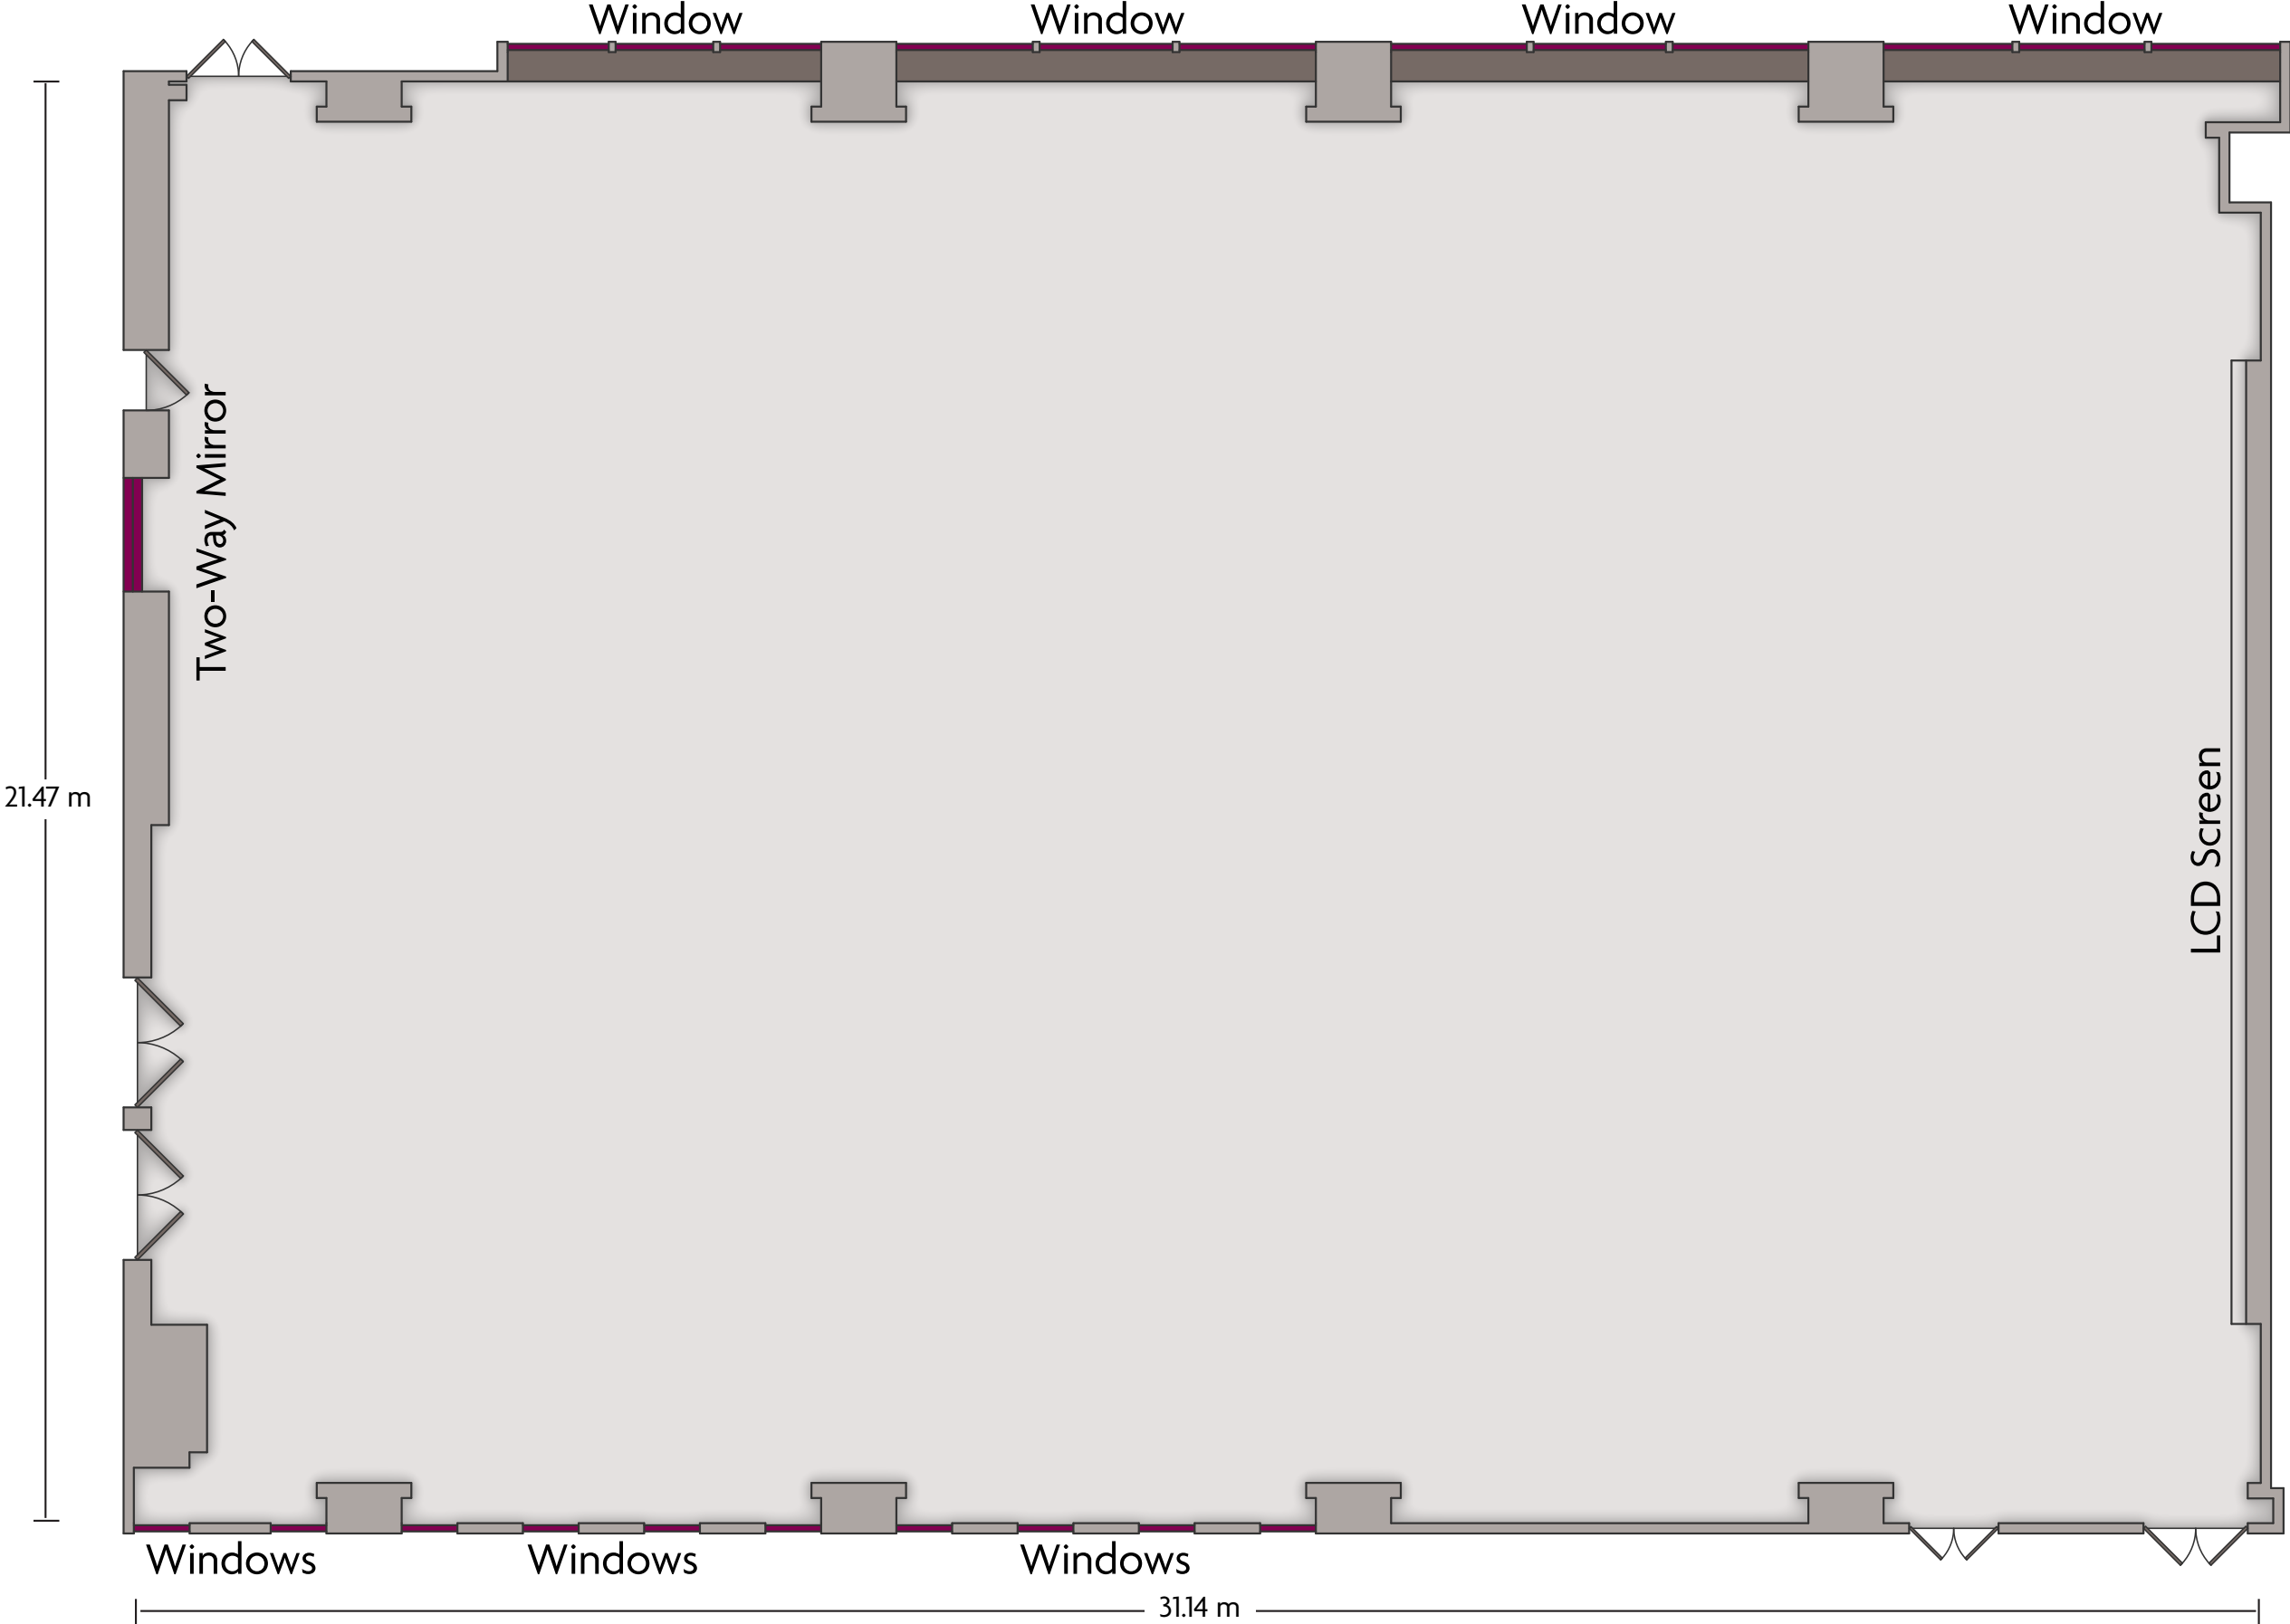

Crowne Plaza® Ordos - Ordos Ballroom

LENGTH: 31.14 m WIDTH: 21.47 m HEIGHT: 5.38 m TOTAL SQUARE METERS: 657.77 m² MAXIMUM CAPACITY: 450 POWER OUTLETS: 18

No.1 Yingbin Road, Etuoke West Street, Erdos City I Nei Mongol I 017000 I China (People's Republic) I 86-477-8380888

*Multiple layout options available for this space.

Crowne Plaza® Ordos - Function Room

LENGTH: 20.56 m WIDTH: 17.30 m HEIGHT: 4.95 m TOTAL SQUARE METERS: 339.12 m² MAXIMUM CAPACITY: 300 POWER OUTLETS: 11

LENGTH: 11.90 m WIDTH: 6.33 m HEIGHT: 4.39 m TOTAL SQUARE METERS: 73.40 m² MAXIMUM CAPACITY: 60 POWER OUTLETS: 3

No.1 Yingbin Road, Etuoke West Street, Erdos City I Nei Mongol I 017000 I China (People's Republic) I 86-477-8380888

*Multiple layout options available for this space.

Crowne Plaza® Ordos - Reception Room

LENGTH: 11.41 m WIDTH: 6.28 m HEIGHT: 4.40 m TOTAL SQUARE METERS: 71.24 m² MAXIMUM CAPACITY: 60 POWER OUTLETS: 4

No.1 Yingbin Road, Etoke West Street, Erdos City I Nei Mongol I 017000 I China (People's Republic) I 86-477-8380888