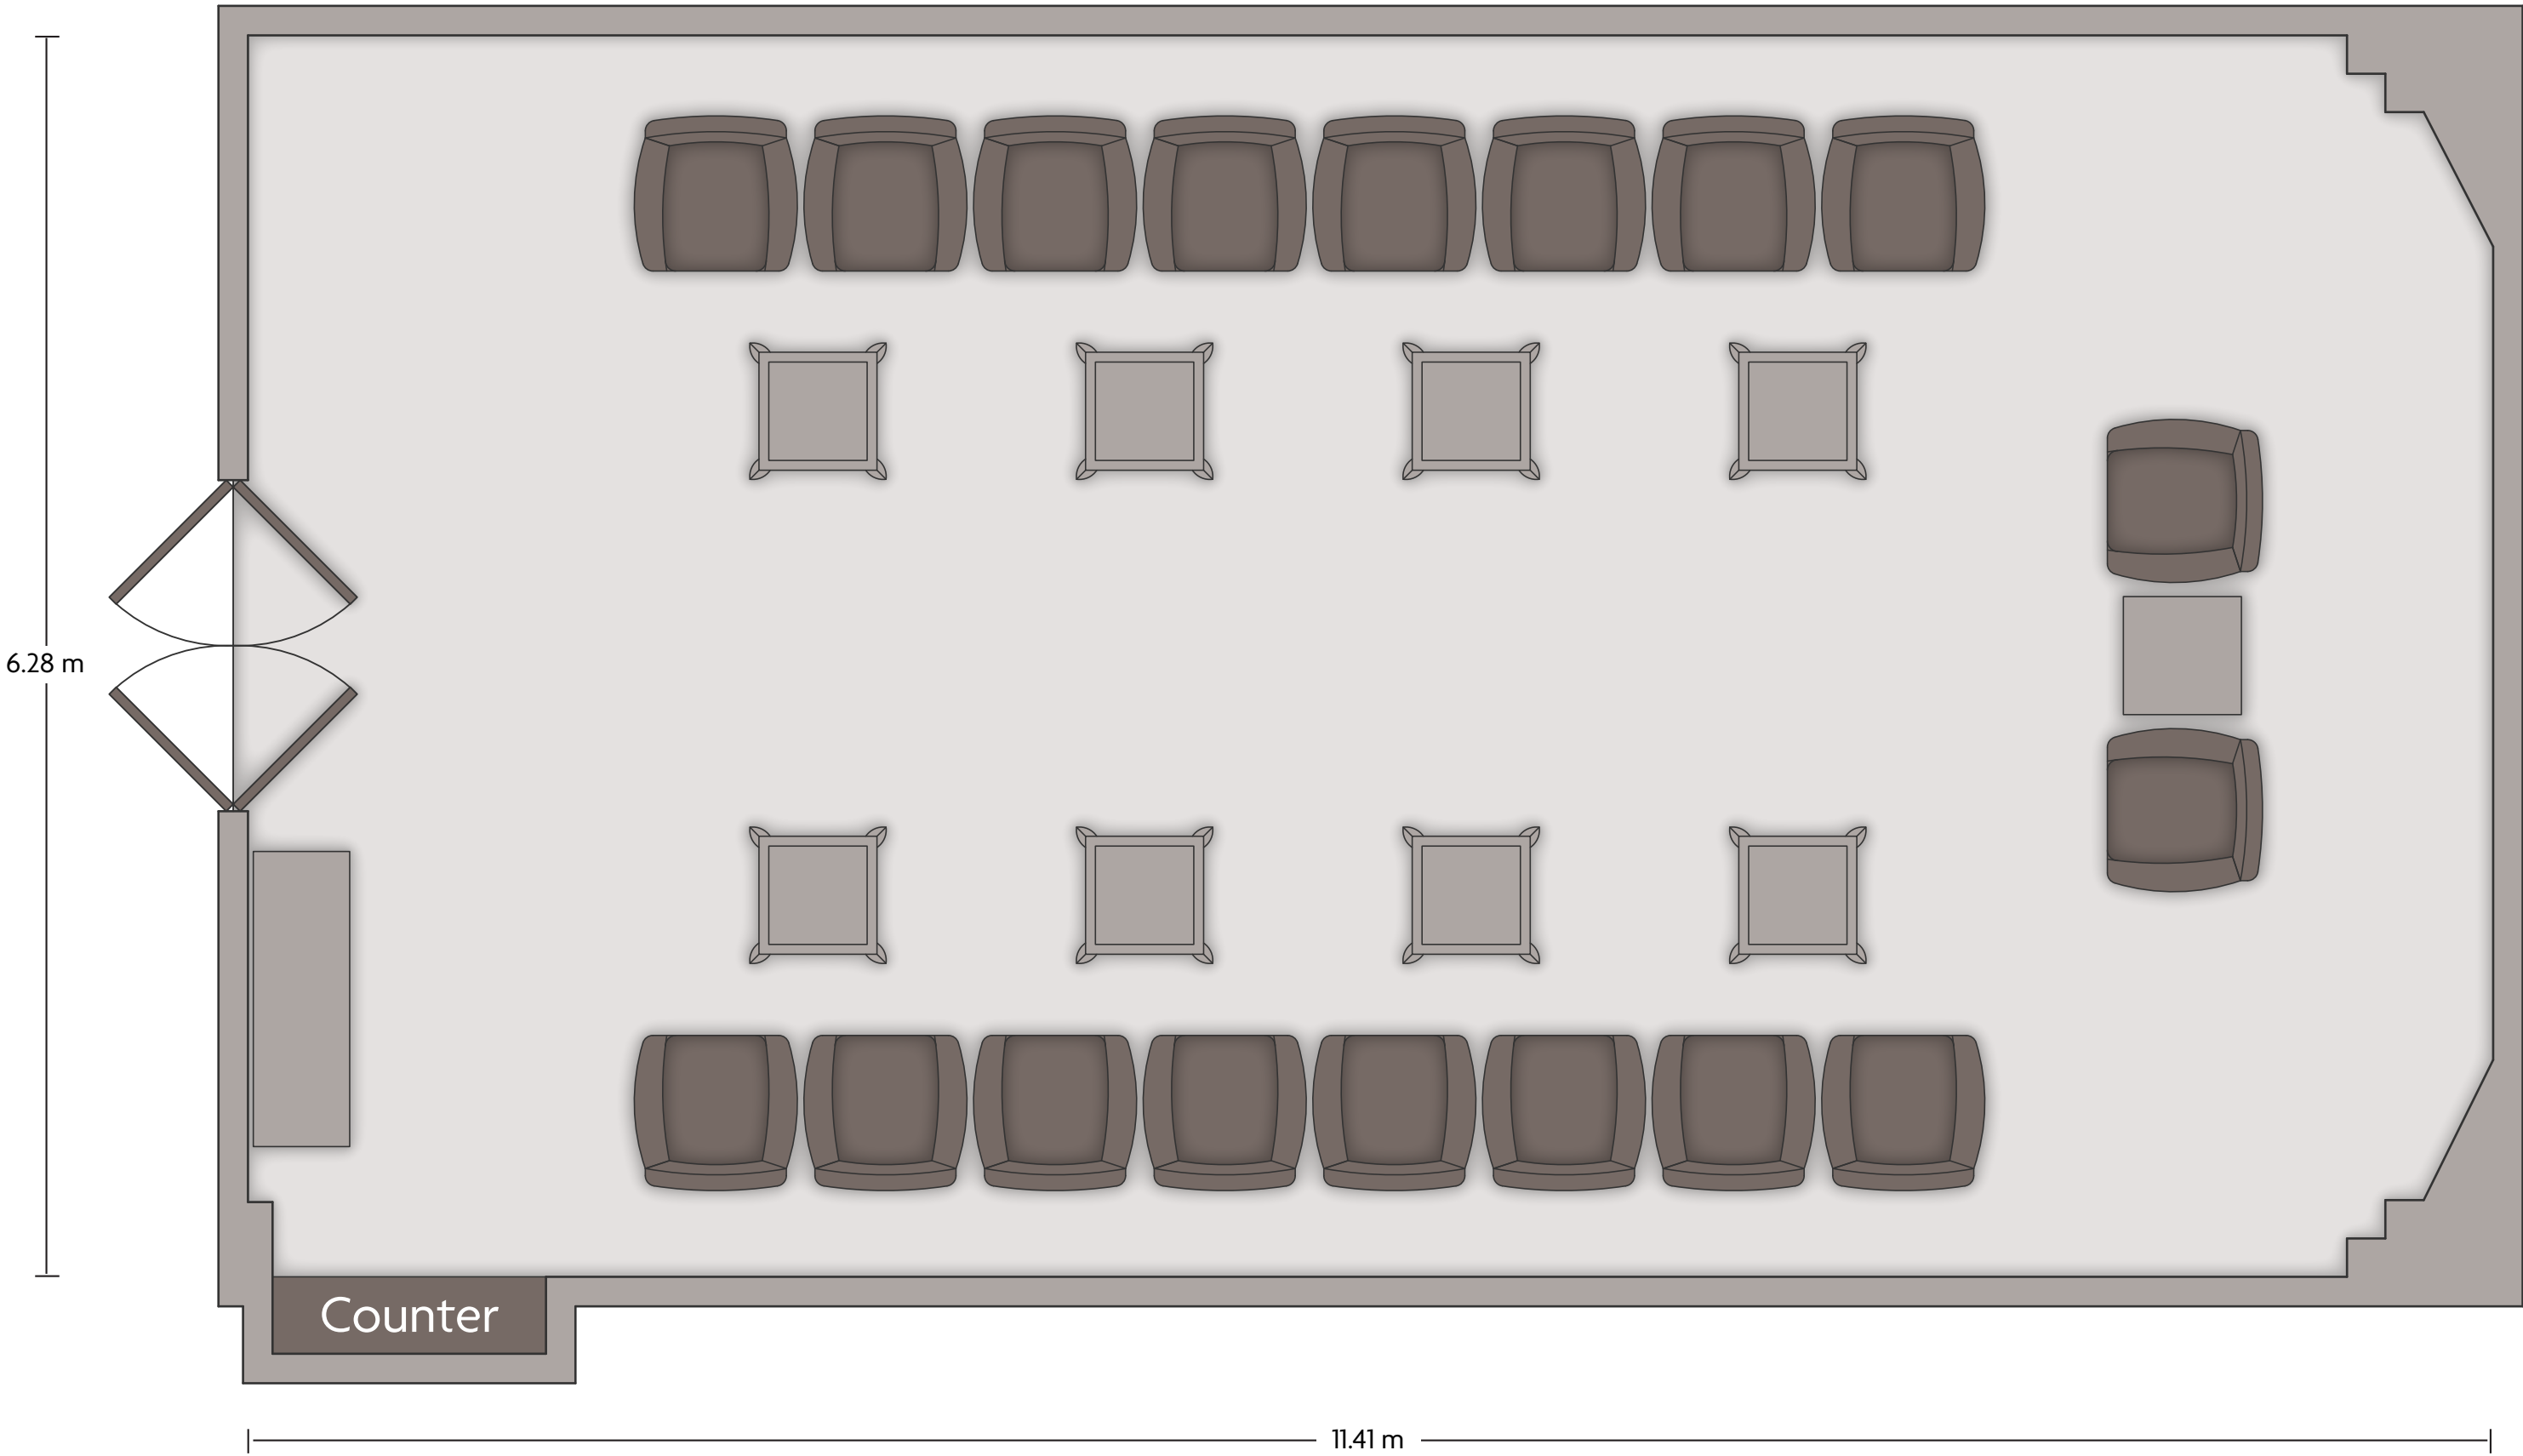

*Multiple layout options available for this space.

Crowne Plaza® Ordos - Function Room

LENGTH: 20.56 m WIDTH: 17.30 m HEIGHT: 4.95 m TOTAL SQUARE METERS: 339.12 m² MAXIMUM CAPACITY: 300 POWER OUTLETS: 11

LENGTH: 11.90 m WIDTH: 6.33 m HEIGHT: 4.39 m TOTAL SQUARE METERS: 73.40 m² MAXIMUM CAPACITY: 60 POWER OUTLETS: 3

No.1 Yingbin Road, Etuoke West Street, Erdos City I Nei Mongol I 017000 I China (People's Republic) I 86-477-8380888

*Multiple layout options available for this space.

Crowne Plaza® Ordos - Reception Room

LENGTH: 11.41 m WIDTH: 6.28 m HEIGHT: 4.40 m TOTAL SQUARE METERS: 71.24 m² MAXIMUM CAPACITY: 60 POWER OUTLETS: 4

No.1 Yingbin Road, Etoke West Street, Erdos City I Nei Mongol I 017000 I China (People's Republic) I 86-477-8380888

*Multiple layout options available for this space.