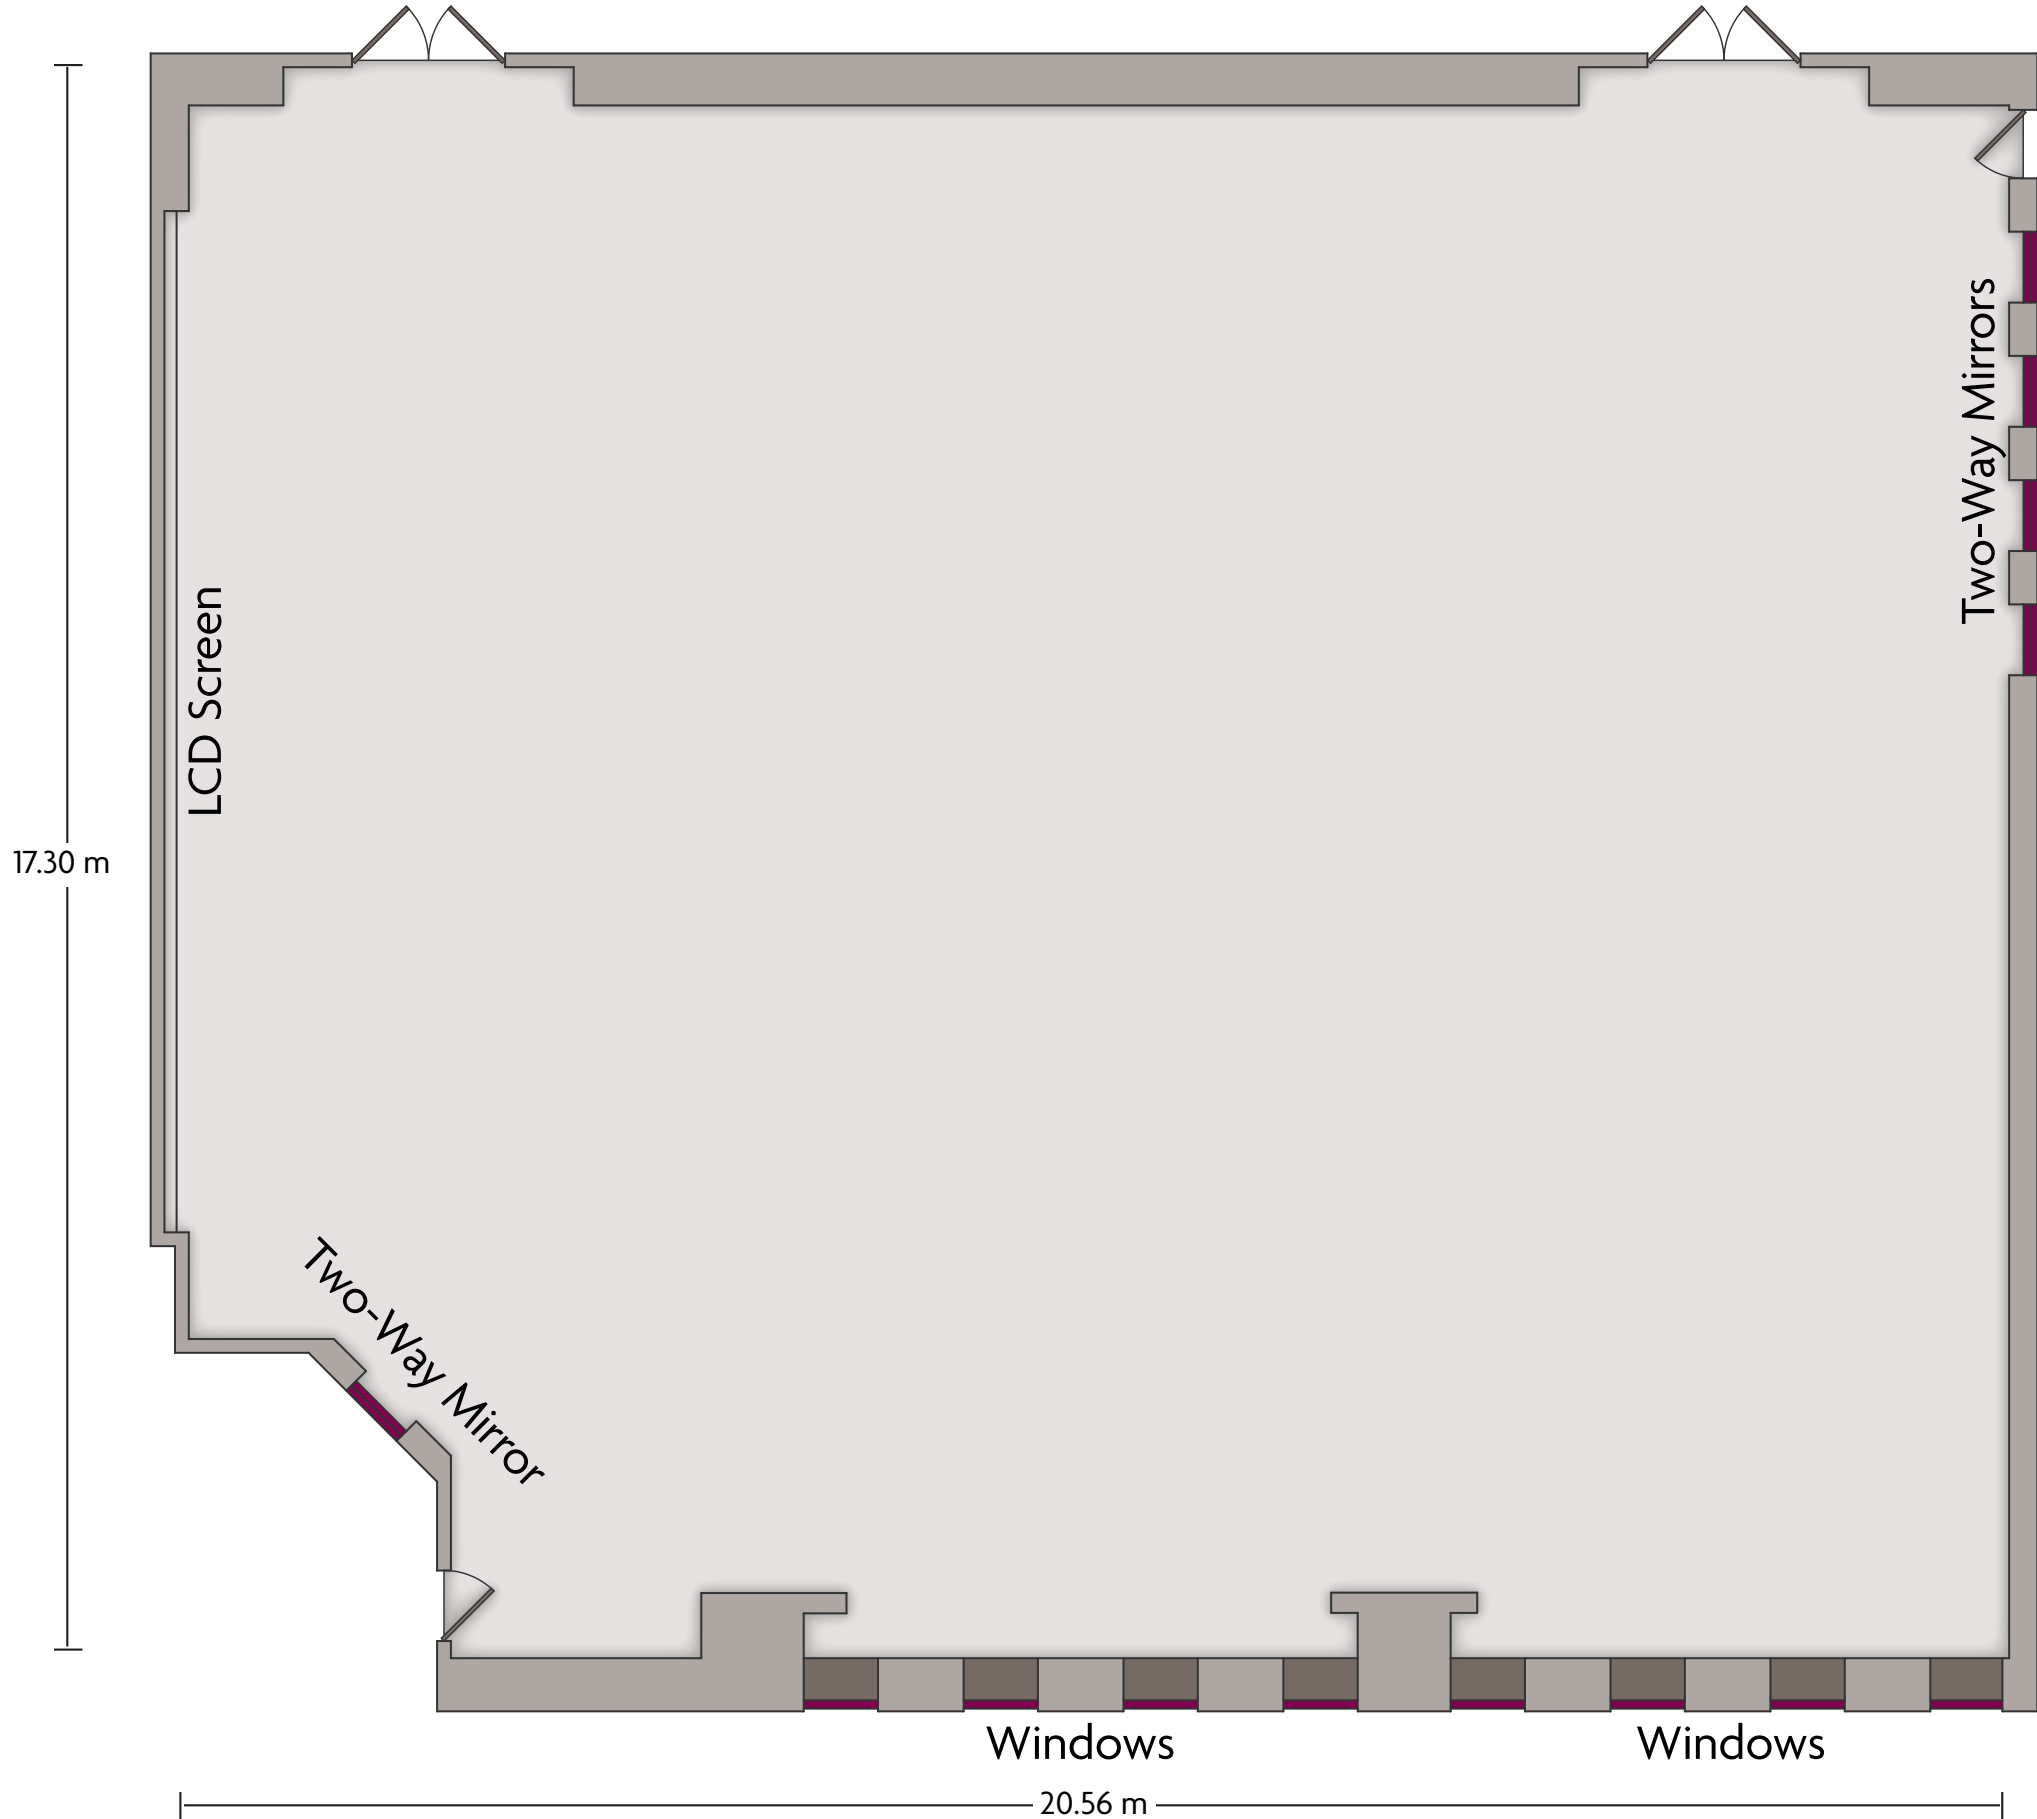

Crowne Plaza® Ordos - Ordos Ballroom

LENGTH: 31.14 m WIDTH: 21.47 m HEIGHT: 5.38 m TOTAL SQUARE METERS: 657.77 m² MAXIMUM CAPACITY: 450 POWER OUTLETS: 18

No.1 Yingbin Road, Etuoke West Street, Erdos City I Nei Mongol I 017000 I China (People's Republic) I 86-477-8380888

*Multiple layout options available for this space.

Crowne Plaza® Ordos - Function Room

LENGTH: 20.56 m WIDTH: 17.30 m HEIGHT: 4.95 m TOTAL SQUARE METERS: 339.12 m² MAXIMUM CAPACITY: 300 POWER OUTLETS: 11

LENGTH: 11.90 m WIDTH: 6.33 m HEIGHT: 4.39 m TOTAL SQUARE METERS: 73.40 m² MAXIMUM CAPACITY: 60 POWER OUTLETS: 3

No.1 Yingbin Road, Etuoke West Street, Erdos City I Nei Mongol I 017000 I China (People's Republic) I 86-477-8380888

*Multiple layout options available for this space.

Crowne Plaza® Ordos - Reception Room

LENGTH: 11.41 m WIDTH: 6.28 m HEIGHT: 4.40 m TOTAL SQUARE METERS: 71.24 m² MAXIMUM CAPACITY: 60 POWER OUTLETS: 4

No.1 Yingbin Road, Etoke West Street, Erdos City I Nei Mongol I 017000 I China (People's Republic) I 86-477-8380888