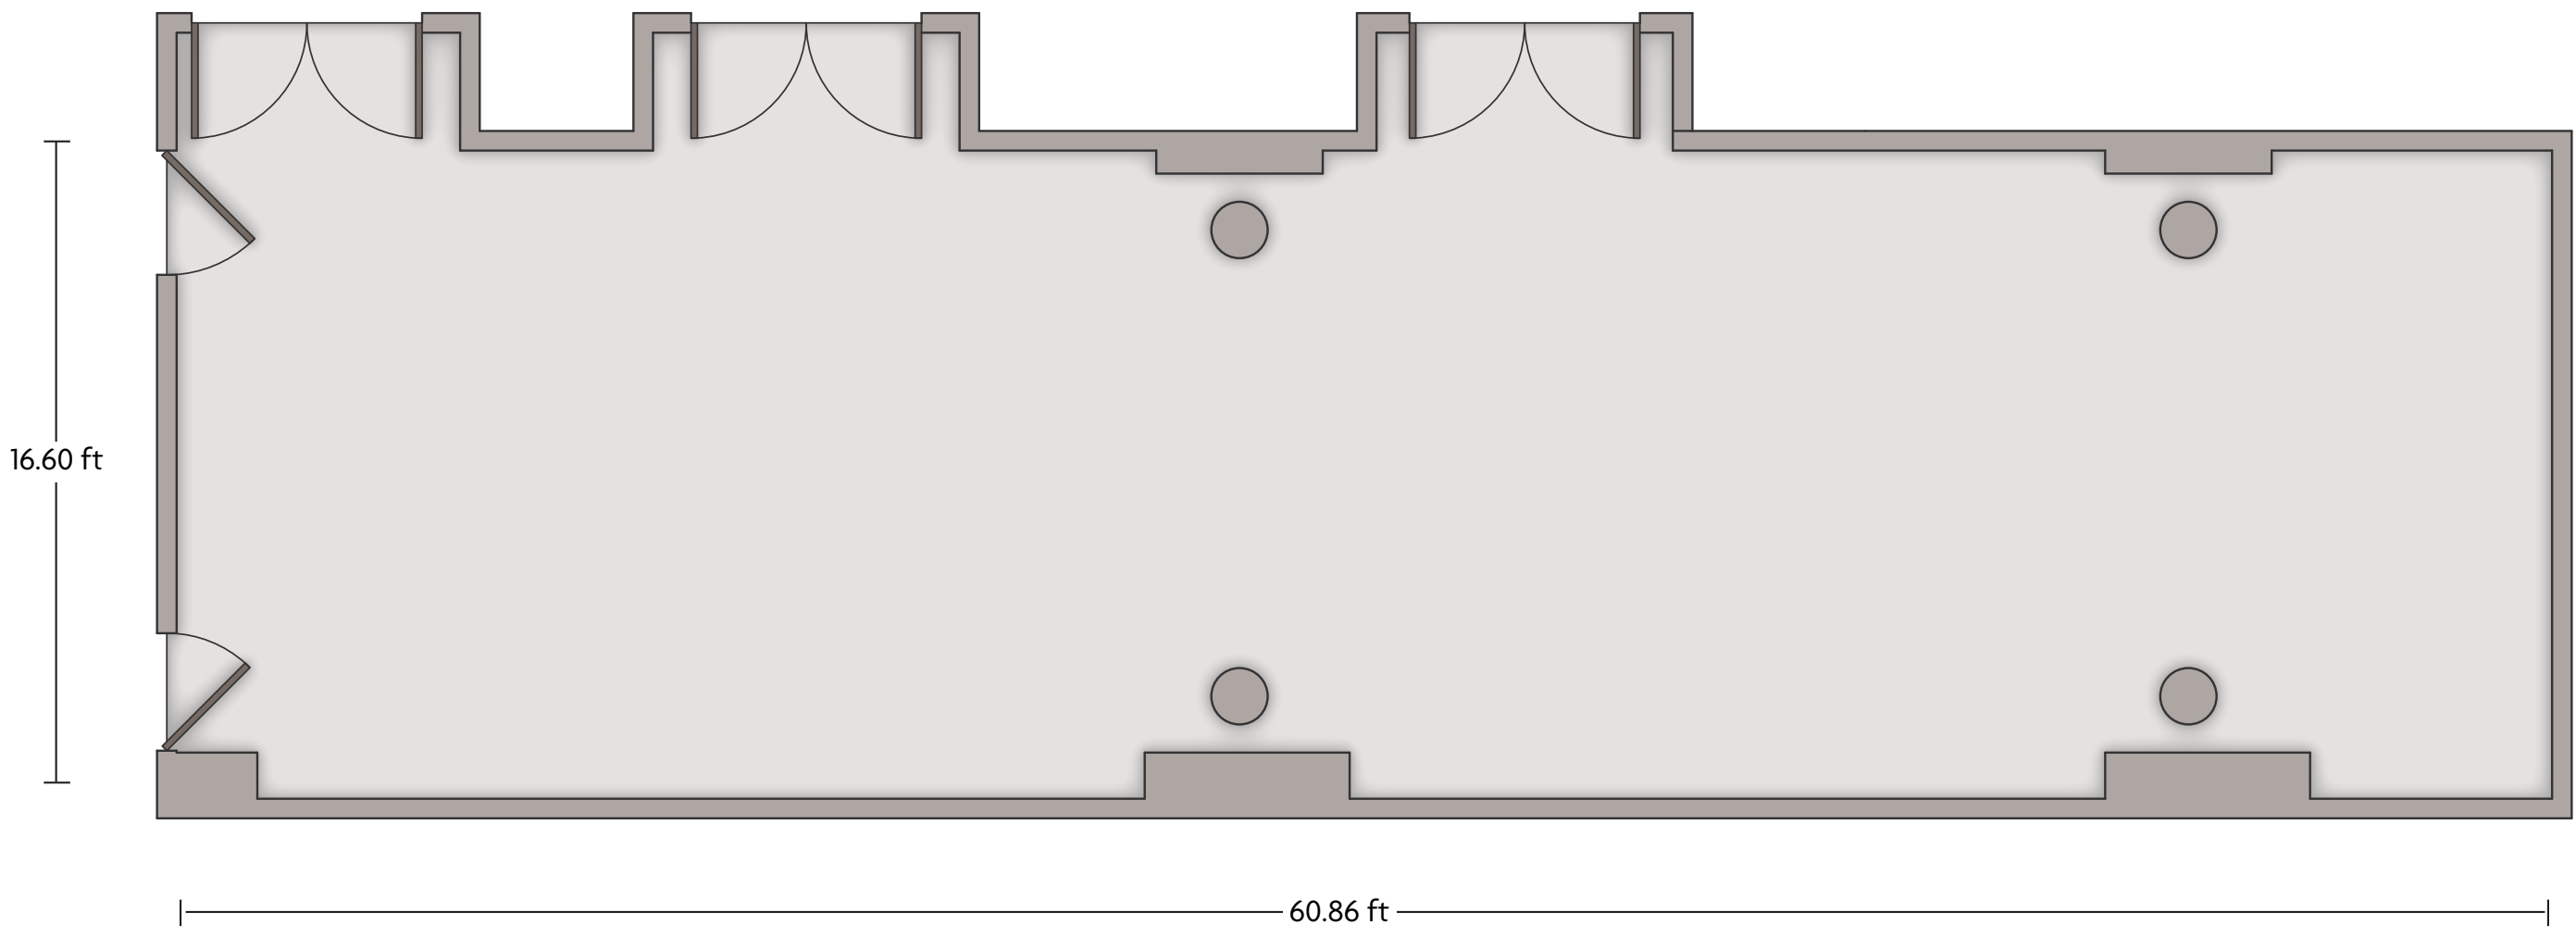

LENGTH: 27.3 ft WIDTH: 25.9 ft HEIGHT: 7.5 ft TOTAL SQUARE FEET: 479.7 ft² MAXIMUM CAPACITY: 35 POWER OUTLETS: 7

LENGTH: 24.3 ft WIDTH: 12.7 ft HEIGHT: 7 ft TOTAL SQUARE FEET: 302.4 ft² MAXIMUM CAPACITY: 30 POWER OUTLETS: 5

401 South Van Brunt St. | Englewood, NJ 07631 | 201.871.2020

*Multiple layout options available for this space.

LENGTH: 24.3 ft WIDTH: 12.7 ft HEIGHT: 7.5 ft TOTAL SQUARE FEET: 304.1 ft² MAXIMUM CAPACITY: 30 POWER OUTLETS: 5

401 South Van Brunt St. | Englewood, NJ 07631 | 201.871.2020

*Multiple layout options available for this space.

Crowne Plaza® Englewood - Junior Ballroom - Prefunction

LENGTH: 60.9 ft WIDTH: 16.6 ft HEIGHT: 13.5 ft TOTAL SQUARE FEET: 990.5 ft² MAXIMUM CAPACITY: 160 POWER OUTLETS: 5

401 South Van Brunt St. | Englewood, NJ 07631 | 201.871.2020

*Multiple layout options available for this space.

Crowne Plaza® Englewood - Plaza Club

LENGTH: 25.7 ft WIDTH: 24.2 ft HEIGHT: 8 ft TOTAL SQUARE FEET: 489.6 ft² MAXIMUM CAPACITY: 30 POWER OUTLETS: 5