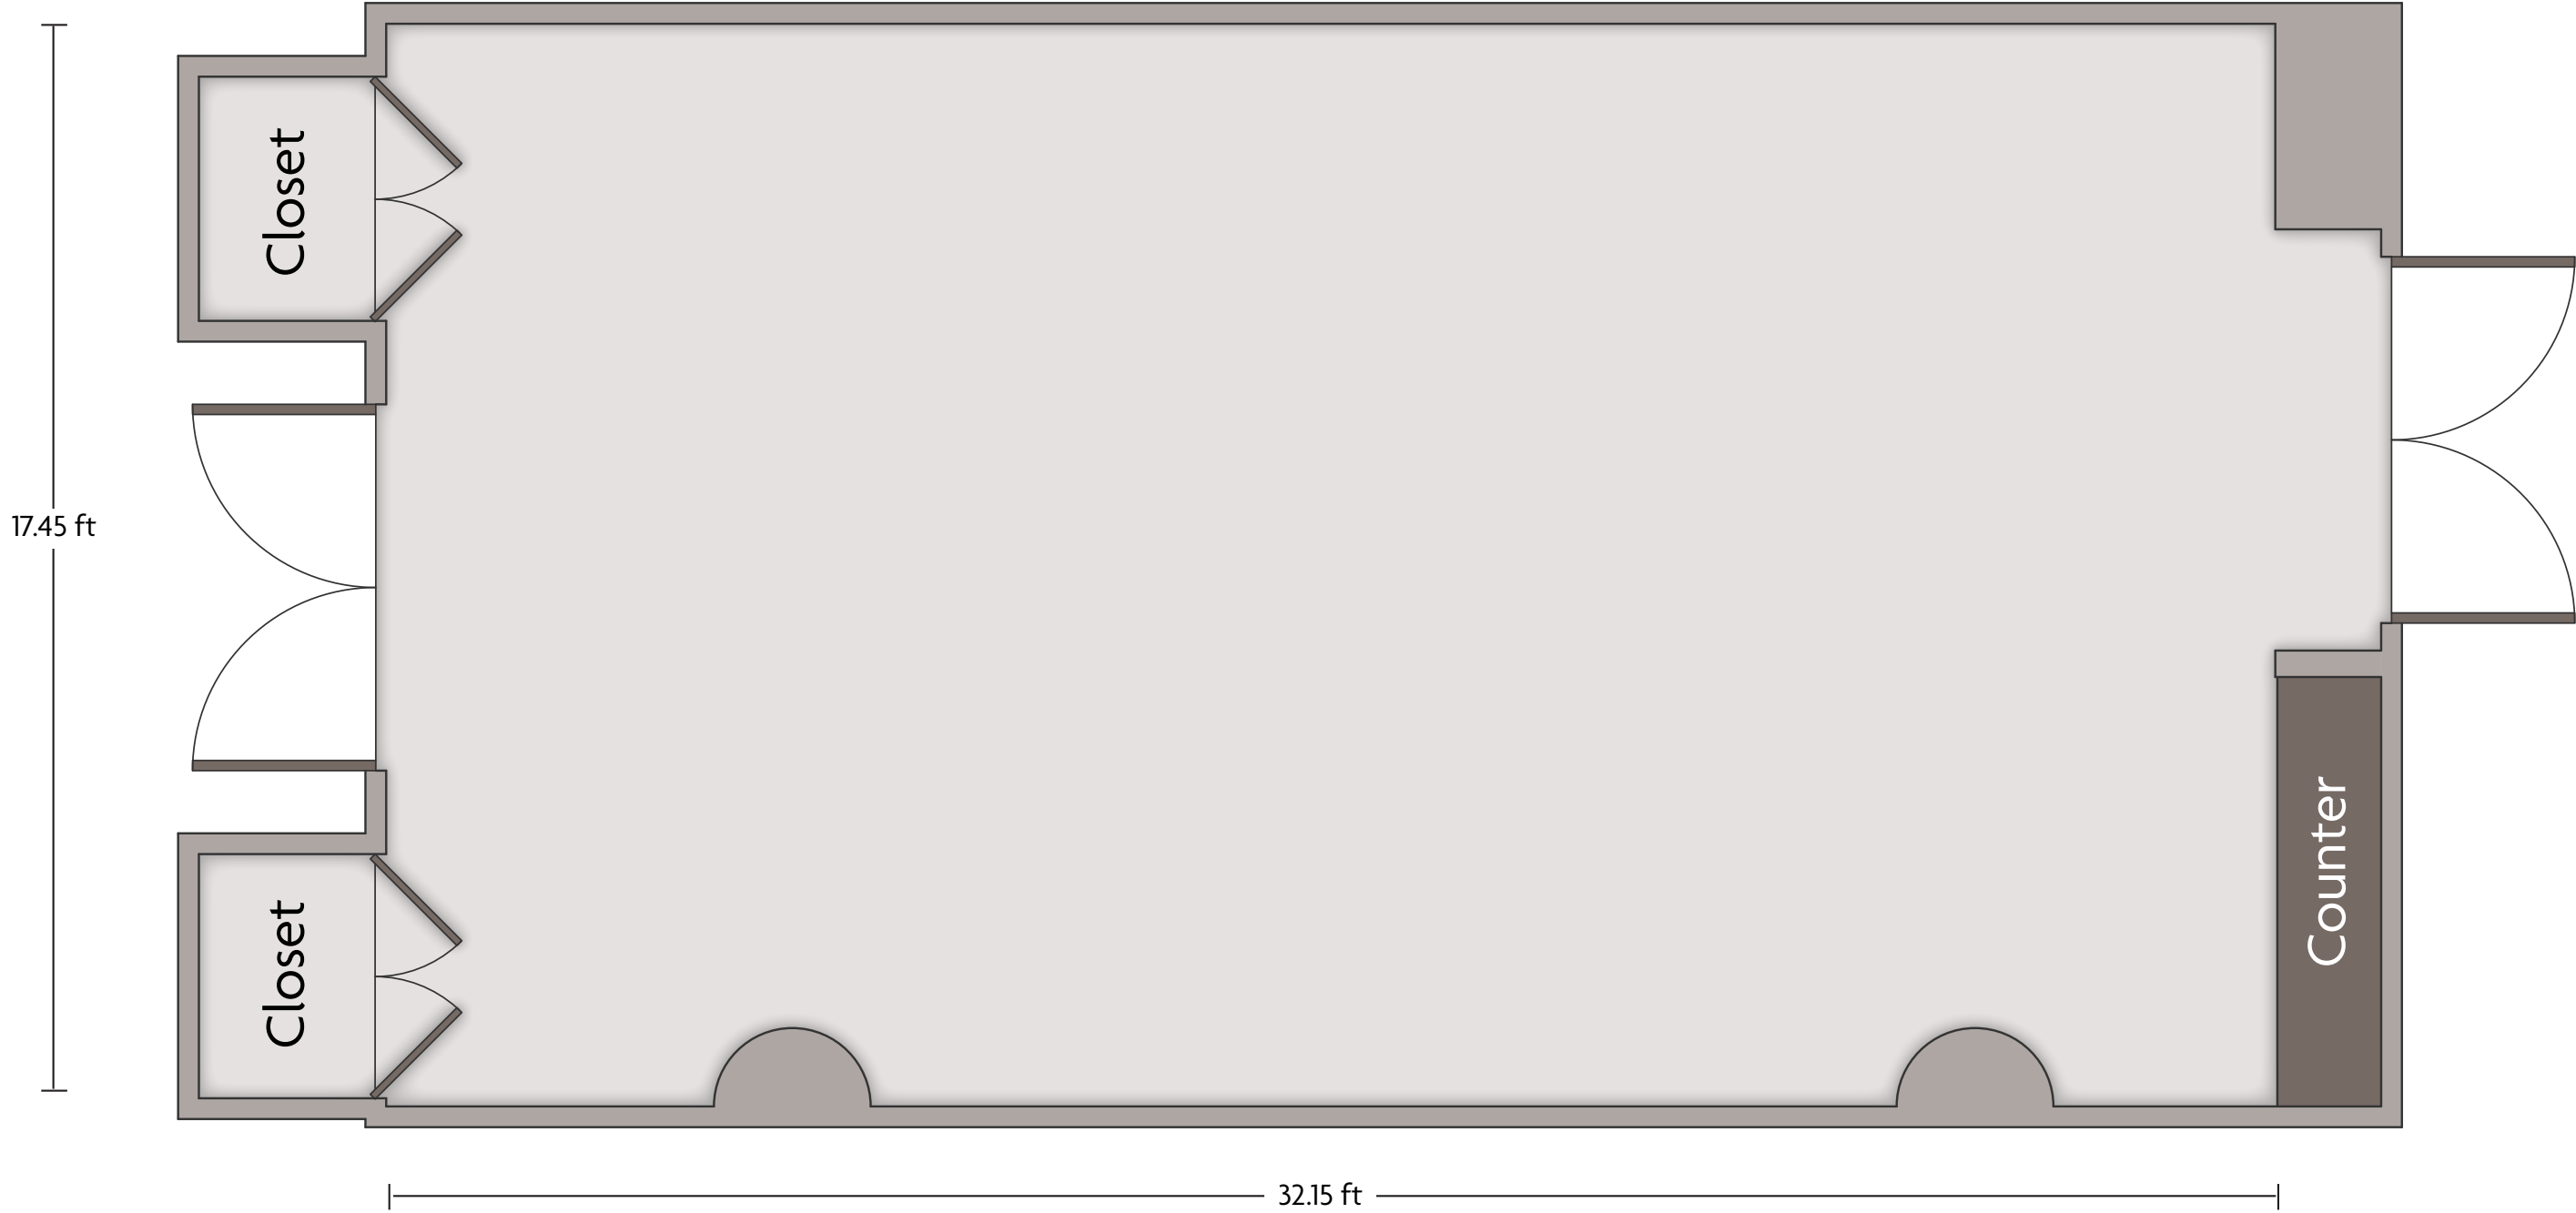

401 South Van Brunt St. | Englewood, NJ 07631 | 201.871.2020

*Multiple layout options available for this space.

Crowne Plaza® Englewood - Junior Ballroom

LENGTH: 58.4 ft WIDTH: 32.15 ft HEIGHT: 11 ft TOTAL SQUARE FEET: 1769.2 ft² MAXIMUM CAPACITY: 200 POWER OUTLETS: 8

401 South Van Brunt St. | Englewood, NJ 07631 | 201.871.2020

*Multiple layout options available for this space.

Crowne Plaza® Englewood - Plaza Club

LENGTH: 25.7 ft WIDTH: 24.2 ft HEIGHT: 8 ft TOTAL SQUARE FEET: 489.6 ft² MAXIMUM CAPACITY: 30 POWER OUTLETS: 5

401 South Van Brunt St. | Englewood, NJ 07631 | 201.871.2020

*Multiple layout options available for this space.

LENGTH: 32.1 ft WIDTH: 18.6 ft HEIGHT: 11 ft TOTAL SQUARE FEET: 577.1 ft² MAXIMUM CAPACITY: 50 POWER OUTLETS: 2

401 South Van Brunt St. | Englewood, NJ 07631 | 201.871.2020

*Multiple layout options available for this space.

LENGTH: 32.1 ft WIDTH: 17.4 ft HEIGHT: 11 ft TOTAL SQUARE FEET: 539.8 ft² MAXIMUM CAPACITY: 50 POWER OUTLETS: 3