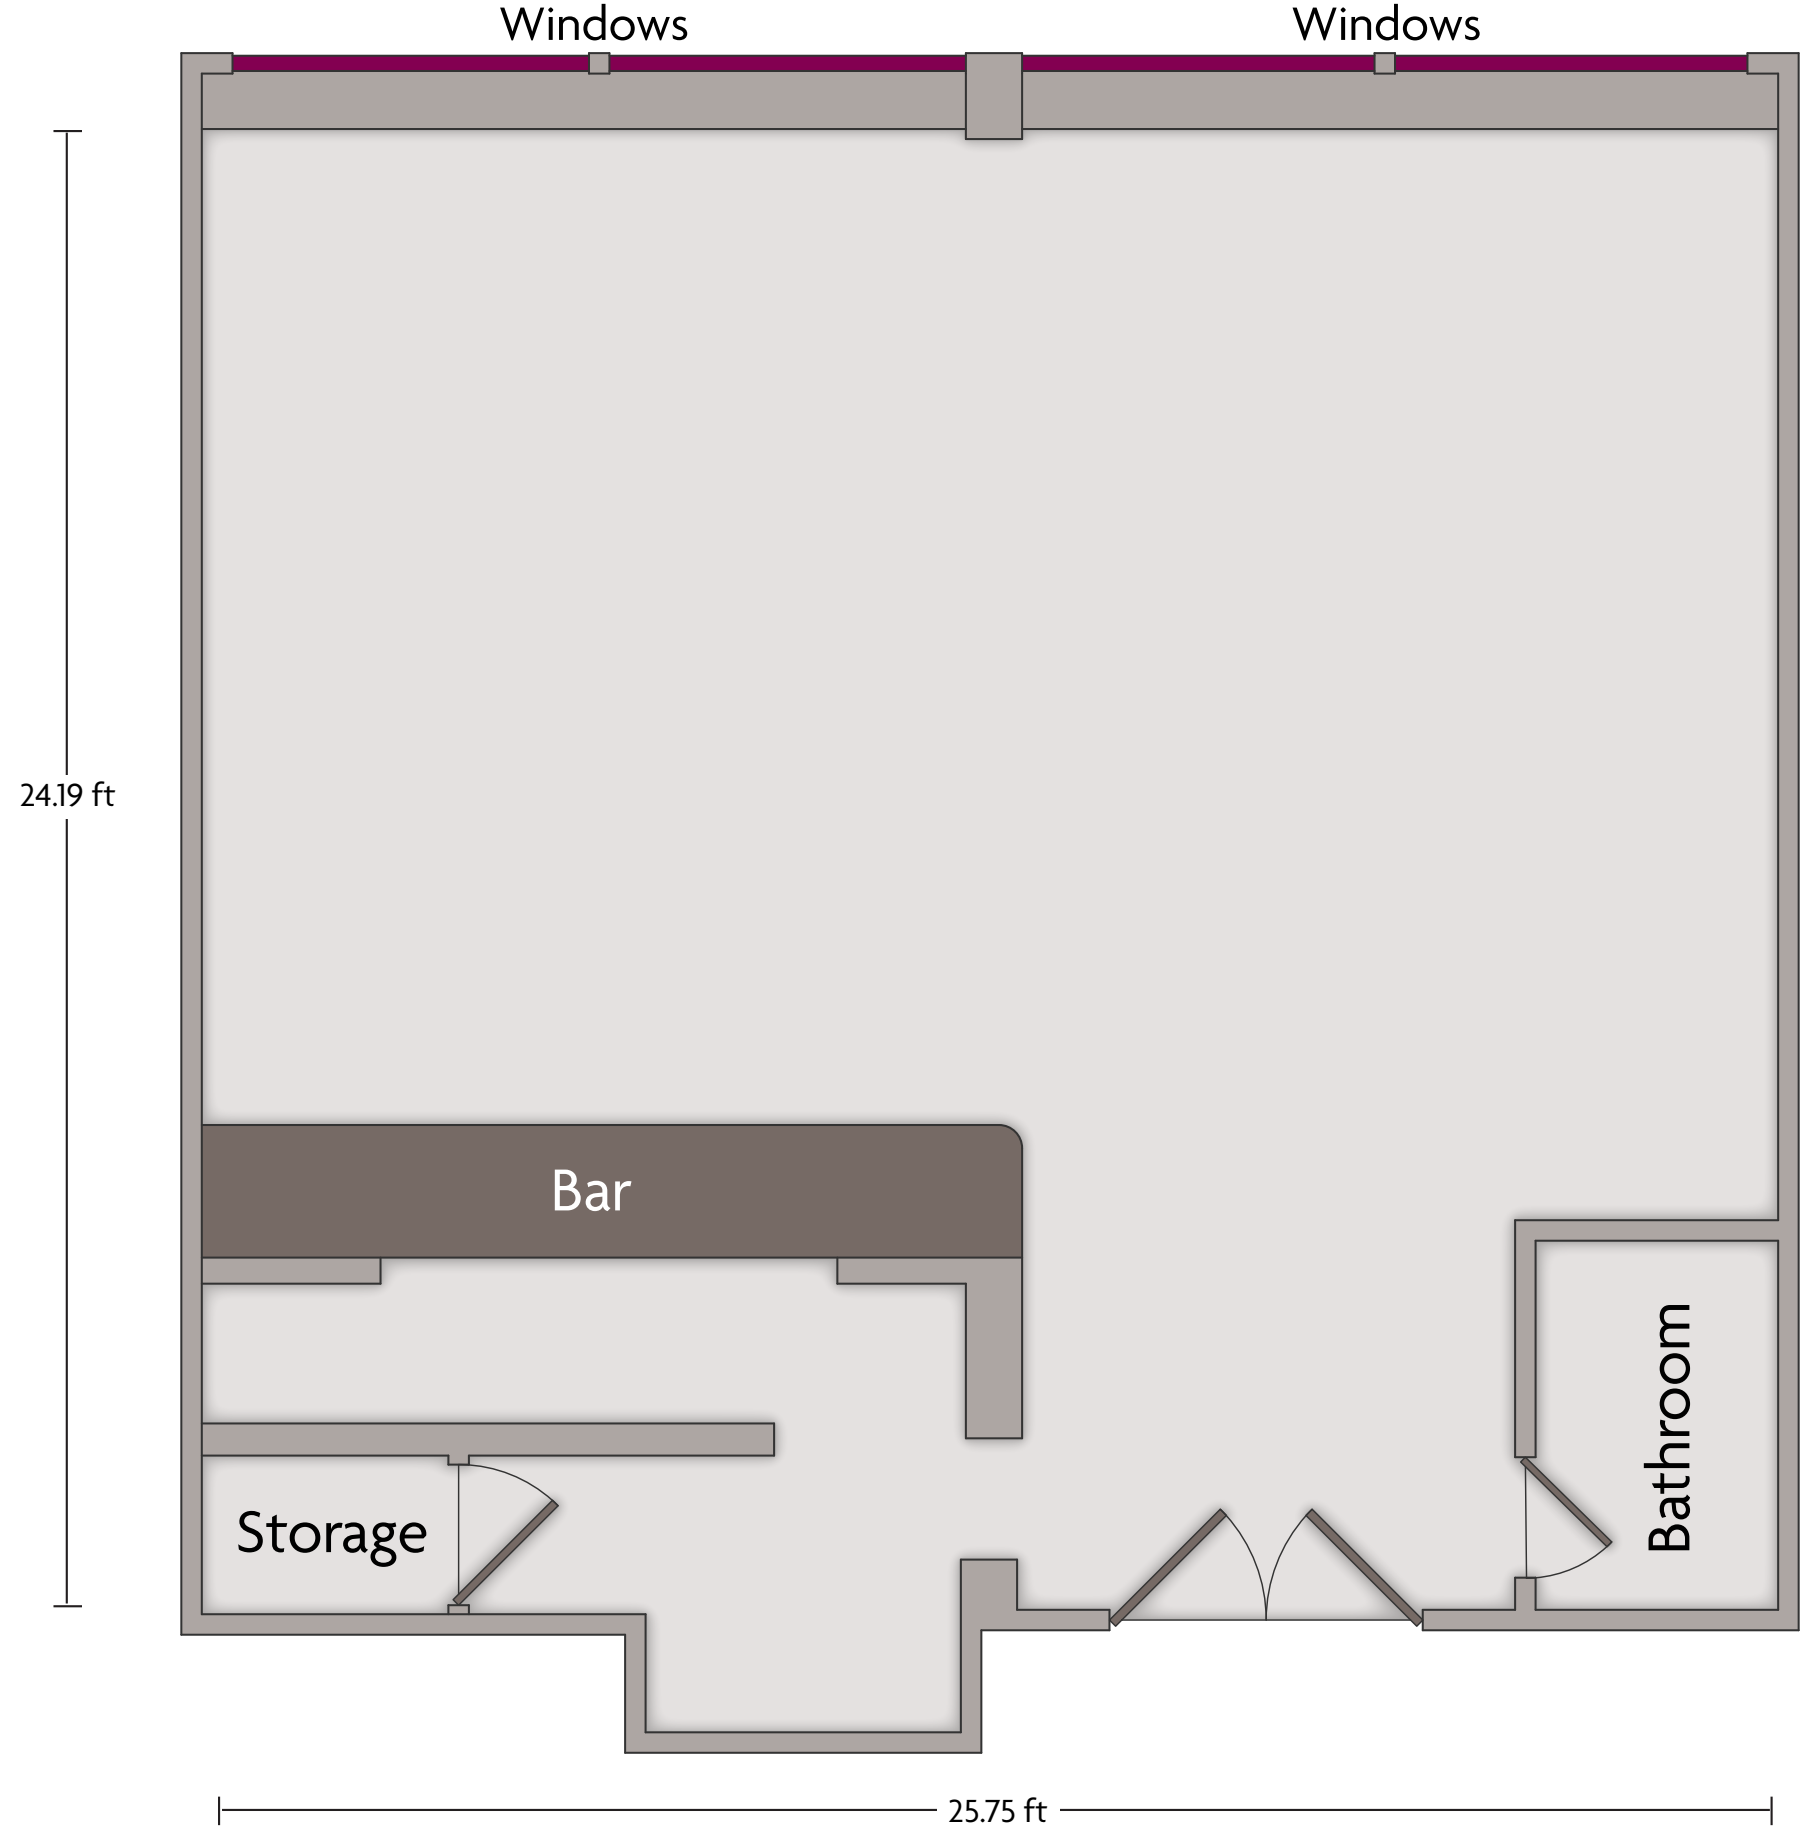

401 South Van Brunt St. | Englewood, NJ 07631 | 201.871.2020

*Multiple layout options available for this space.

Crowne Plaza® Englewood - Junior Ballroom

LENGTH: 58.4 ft WIDTH: 32.15 ft HEIGHT: 11 ft TOTAL SQUARE FEET: 1769.2 ft² MAXIMUM CAPACITY: 200 POWER OUTLETS: 8

401 South Van Brunt St. | Englewood, NJ 07631 | 201.871.2020

*Multiple layout options available for this space.

Crowne Plaza® Englewood - Plaza Club

LENGTH: 25.7 ft WIDTH: 24.2 ft HEIGHT: 8 ft TOTAL SQUARE FEET: 489.6 ft² MAXIMUM CAPACITY: 30 POWER OUTLETS: 5

401 South Van Brunt St. | Englewood, NJ 07631 | 201.871.2020

*Multiple layout options available for this space.

LENGTH: 32.1 ft WIDTH: 18.6 ft HEIGHT: 11 ft TOTAL SQUARE FEET: 577.1 ft² MAXIMUM CAPACITY: 50 POWER OUTLETS: 2

401 South Van Brunt St. | Englewood, NJ 07631 | 201.871.2020

*Multiple layout options available for this space.

LENGTH: 32.1 ft WIDTH: 17.4 ft HEIGHT: 11 ft TOTAL SQUARE FEET: 539.8 ft² MAXIMUM CAPACITY: 50 POWER OUTLETS: 3