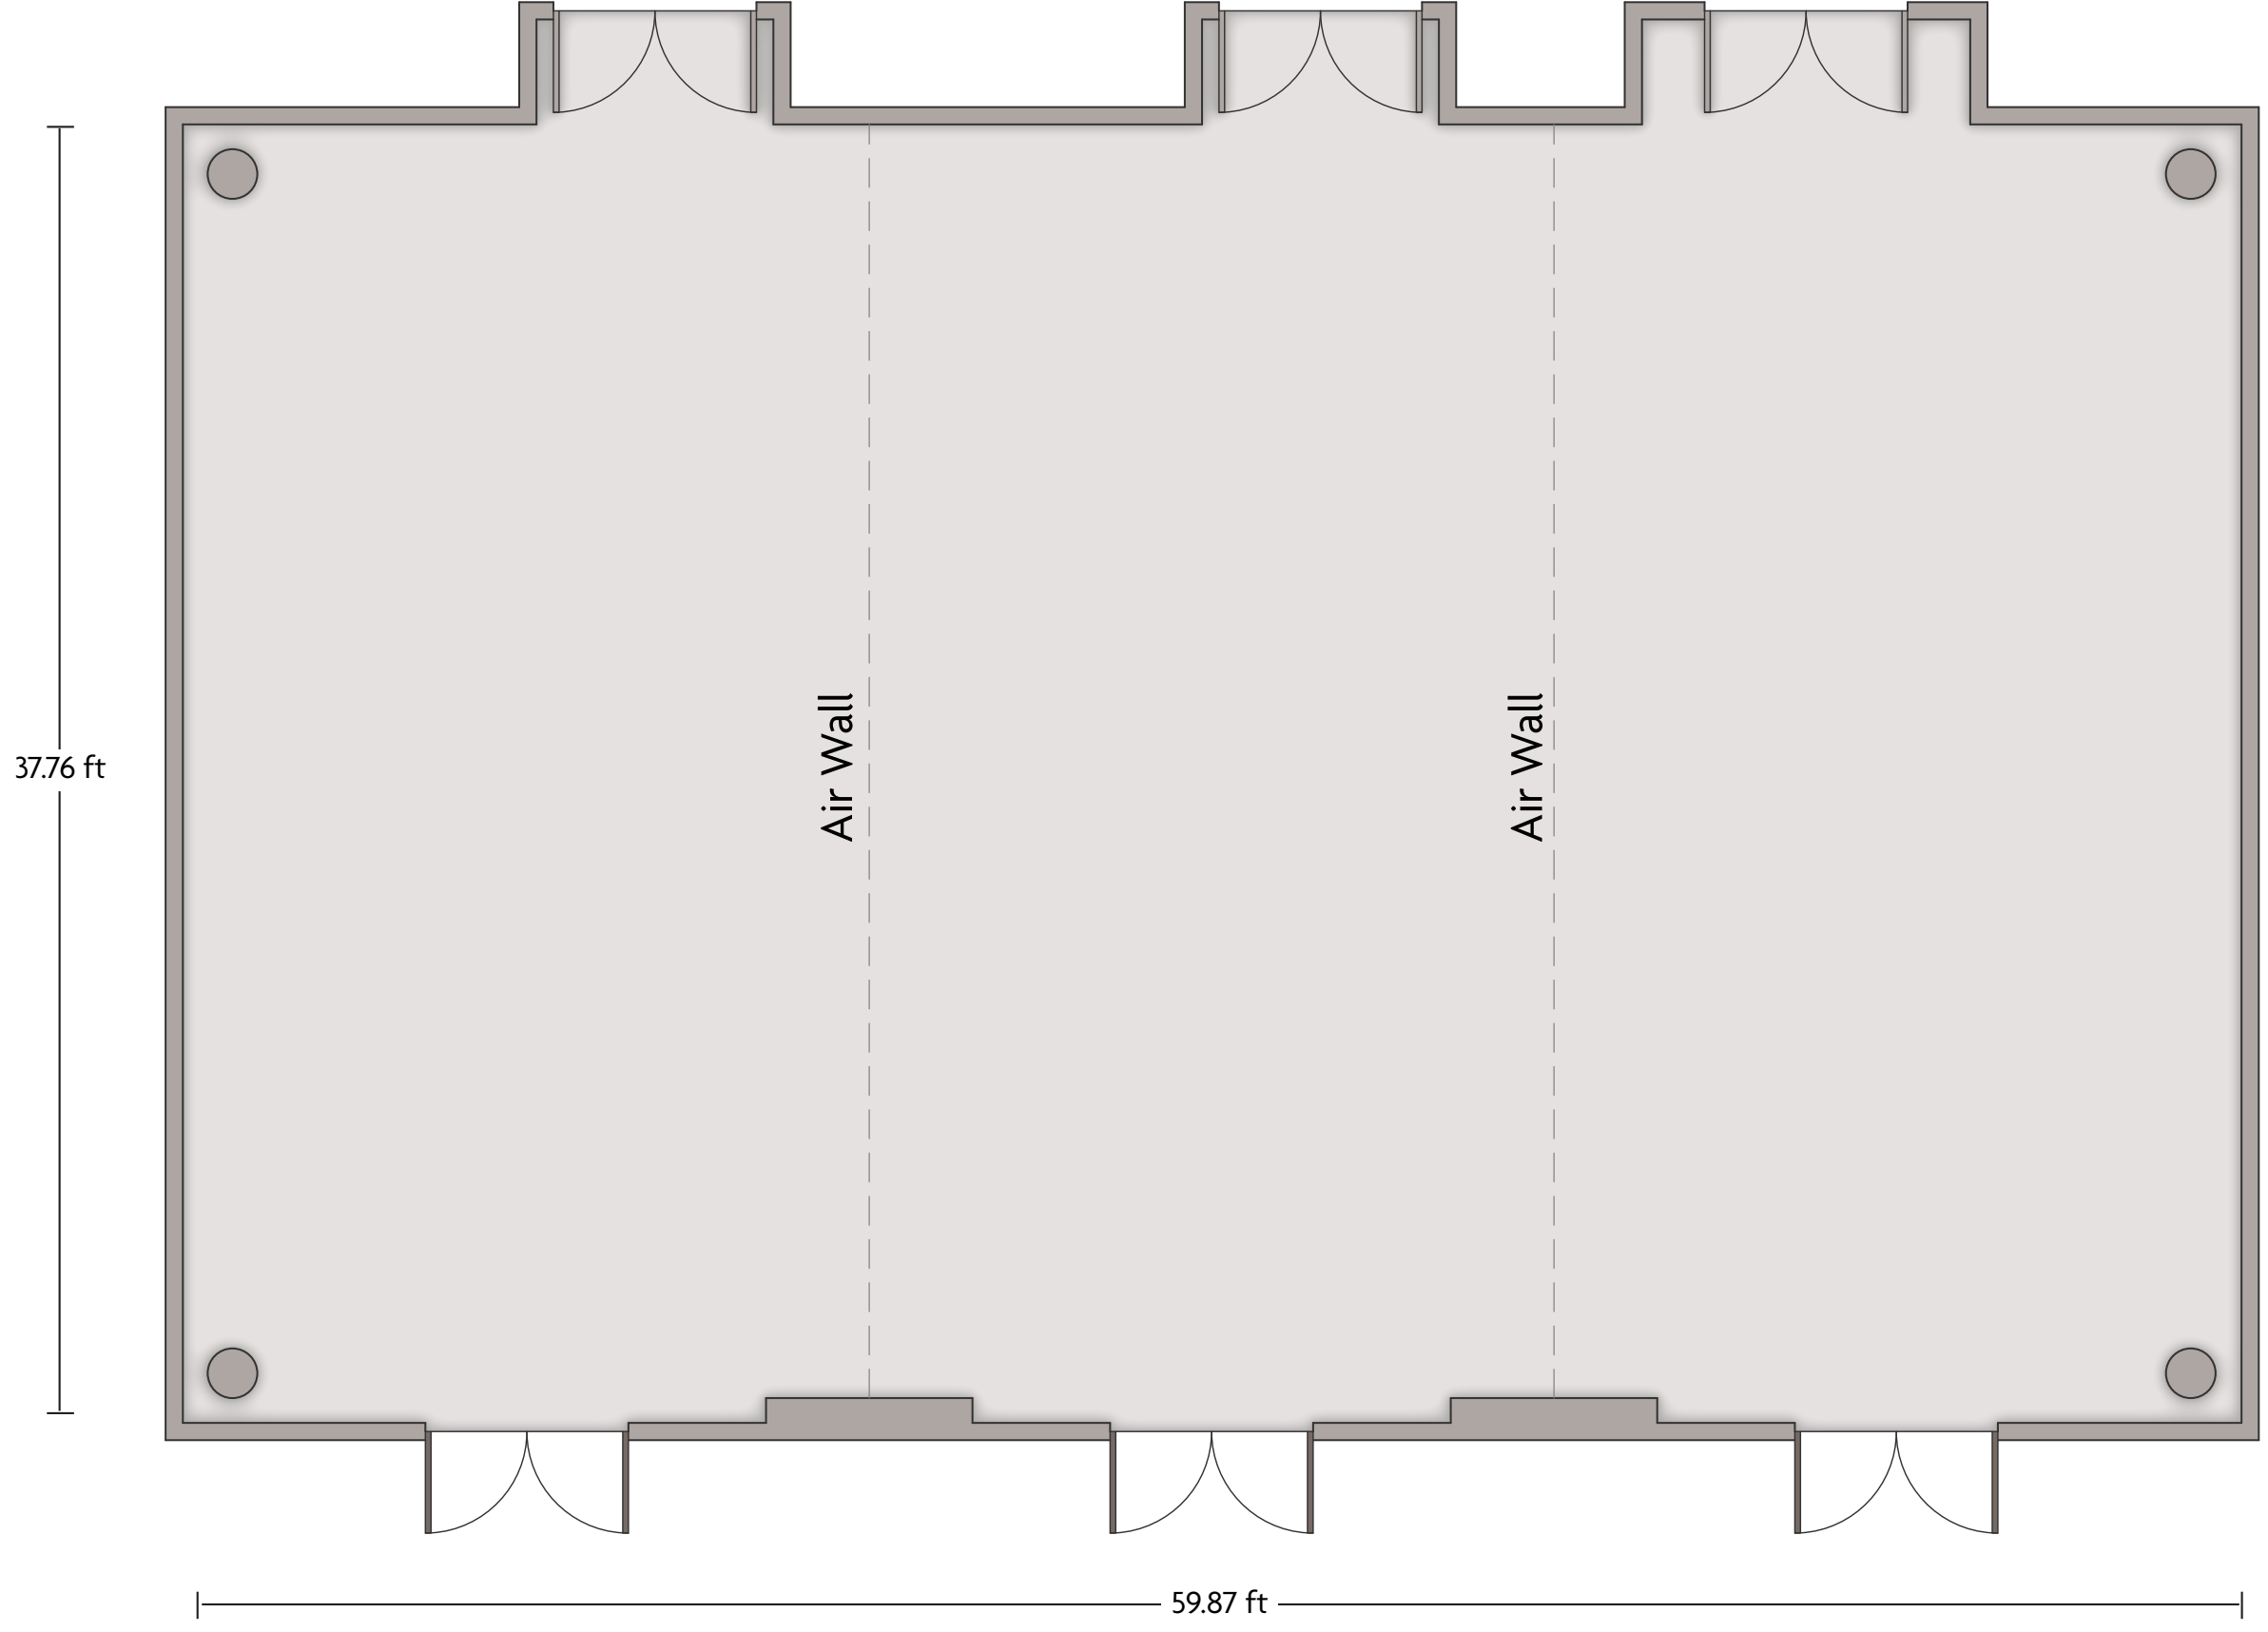

LENGTH: 27.3 ft WIDTH: 25.9 ft HEIGHT: 7.5 ft TOTAL SQUARE FEET: 479.7 ft² MAXIMUM CAPACITY: 35 POWER OUTLETS: 7

LENGTH: 24.3 ft WIDTH: 12.7 ft HEIGHT: 7 ft TOTAL SQUARE FEET: 302.4 ft² MAXIMUM CAPACITY: 30 POWER OUTLETS: 5

401 South Van Brunt St. | Englewood, NJ 07631 | 201.871.2020

*Multiple layout options available for this space.

Crowne Plaza® Englewood - Grand Ballroom - Prefunction

LENGTH: 58.8 ft WIDTH: 12.0 ft HEIGHT: 13.5 ft TOTAL SQUARE FEET: 703.0 ft² MAXIMUM CAPACITY: n/a POWER OUTLETS: 5

401 South Van Brunt St. | Englewood, NJ 07631 | 201.871.2020

*Multiple layout options available for this space.

Crowne Plaza® Englewood - Grand Ballroom

LENGTH: 59.9 ft WIDTH: 37.8 ft HEIGHT: 12 ft TOTAL SQUARE FEET: 2261.0 ft² MAXIMUM CAPACITY: 280 POWER OUTLETS: 13

401 South Van Brunt St. | Englewood, NJ 07631 | 201.871.2020

*Multiple layout options available for this space.

LENGTH: 24.3 ft WIDTH: 12.7 ft HEIGHT: 7.5 ft TOTAL SQUARE FEET: 304.1 ft² MAXIMUM CAPACITY: 30 POWER OUTLETS: 5