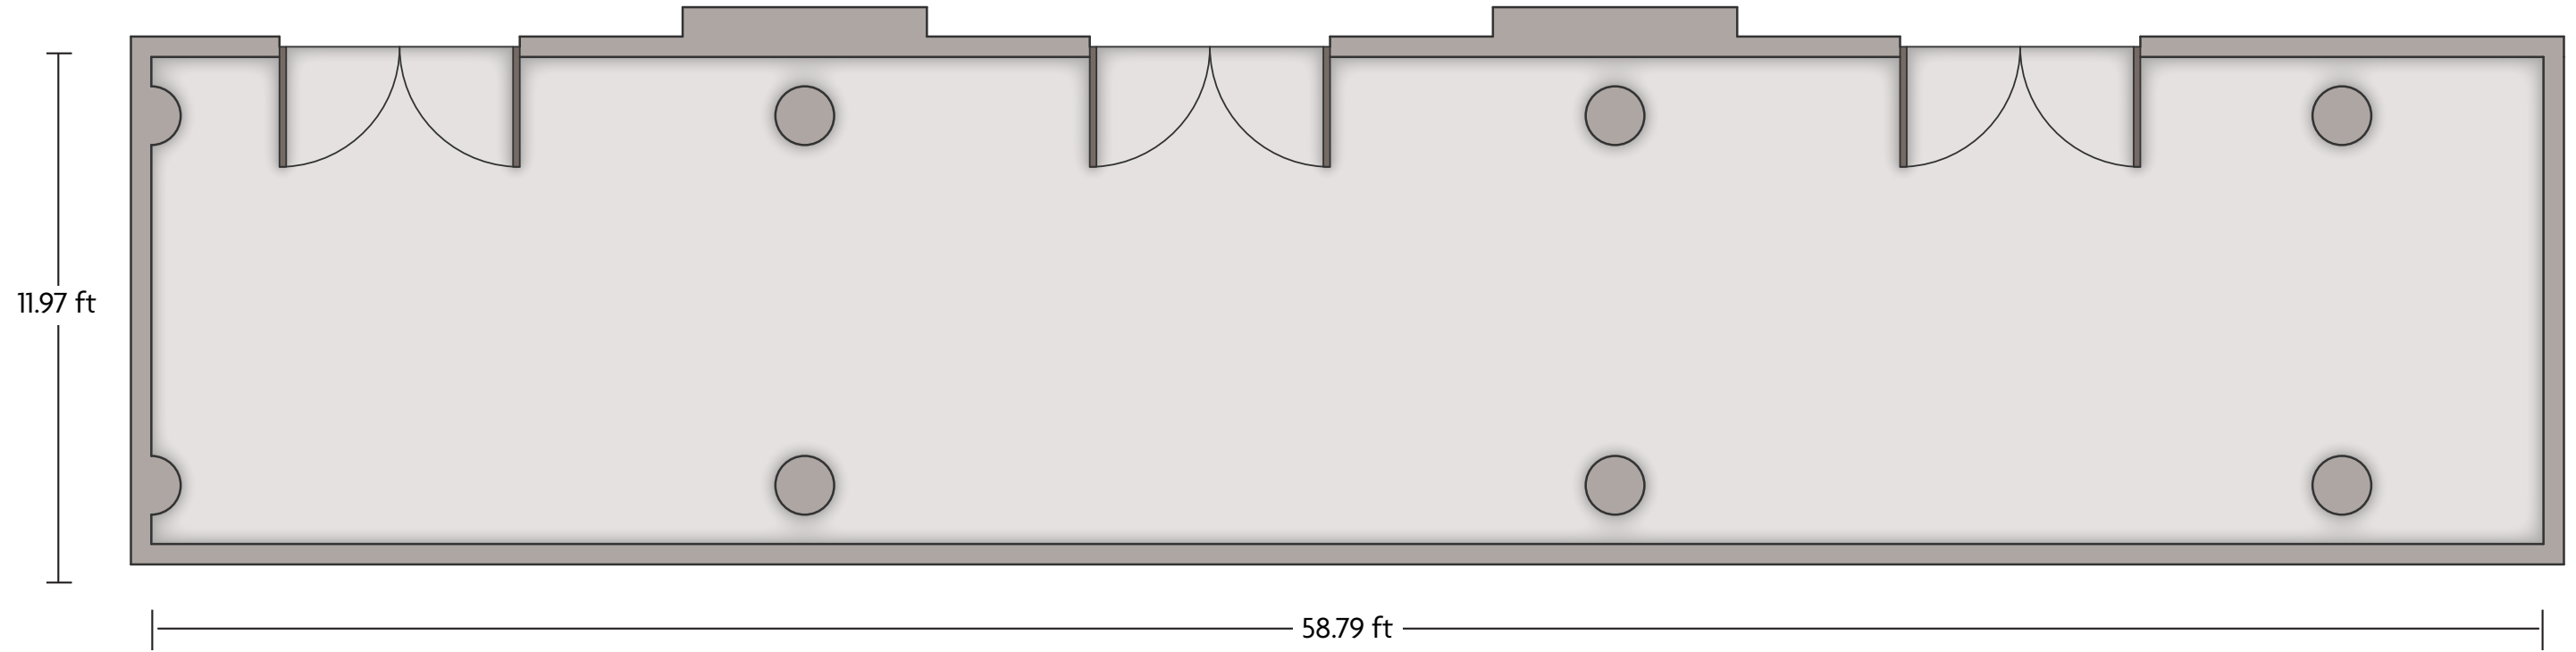

LENGTH: 27.3 ft WIDTH: 25.9 ft HEIGHT: 7.5 ft TOTAL SQUARE FEET: 479.7 ft² MAXIMUM CAPACITY: 35 POWER OUTLETS: 7

LENGTH: 24.3 ft WIDTH: 12.7 ft HEIGHT: 7 ft TOTAL SQUARE FEET: 302.4 ft² MAXIMUM CAPACITY: 30 POWER OUTLETS: 5

401 South Van Brunt St. | Englewood, NJ 07631 | 201.871.2020

*Multiple layout options available for this space.

LENGTH: 30.4 ft WIDTH: 22.3 ft HEIGHT: 11 ft TOTAL SQUARE FEET: 675.1 ft² MAXIMUM CAPACITY: 70 POWER OUTLETS: 3

401 South Van Brunt St. | Englewood, NJ 07631 | 201.871.2020

*Multiple layout options available for this space.

Crowne Plaza® Englewood - Grand Ballroom - Prefunction

LENGTH: 58.8 ft WIDTH: 12.0 ft HEIGHT: 13.5 ft TOTAL SQUARE FEET: 703.0 ft² MAXIMUM CAPACITY: n/a POWER OUTLETS: 5

401 South Van Brunt St. | Englewood, NJ 07631 | 201.871.2020

*Multiple layout options available for this space.

Crowne Plaza® Englewood - Grand Ballroom

LENGTH: 59.9 ft WIDTH: 37.8 ft HEIGHT: 12 ft TOTAL SQUARE FEET: 2261.0 ft² MAXIMUM CAPACITY: 280 POWER OUTLETS: 13