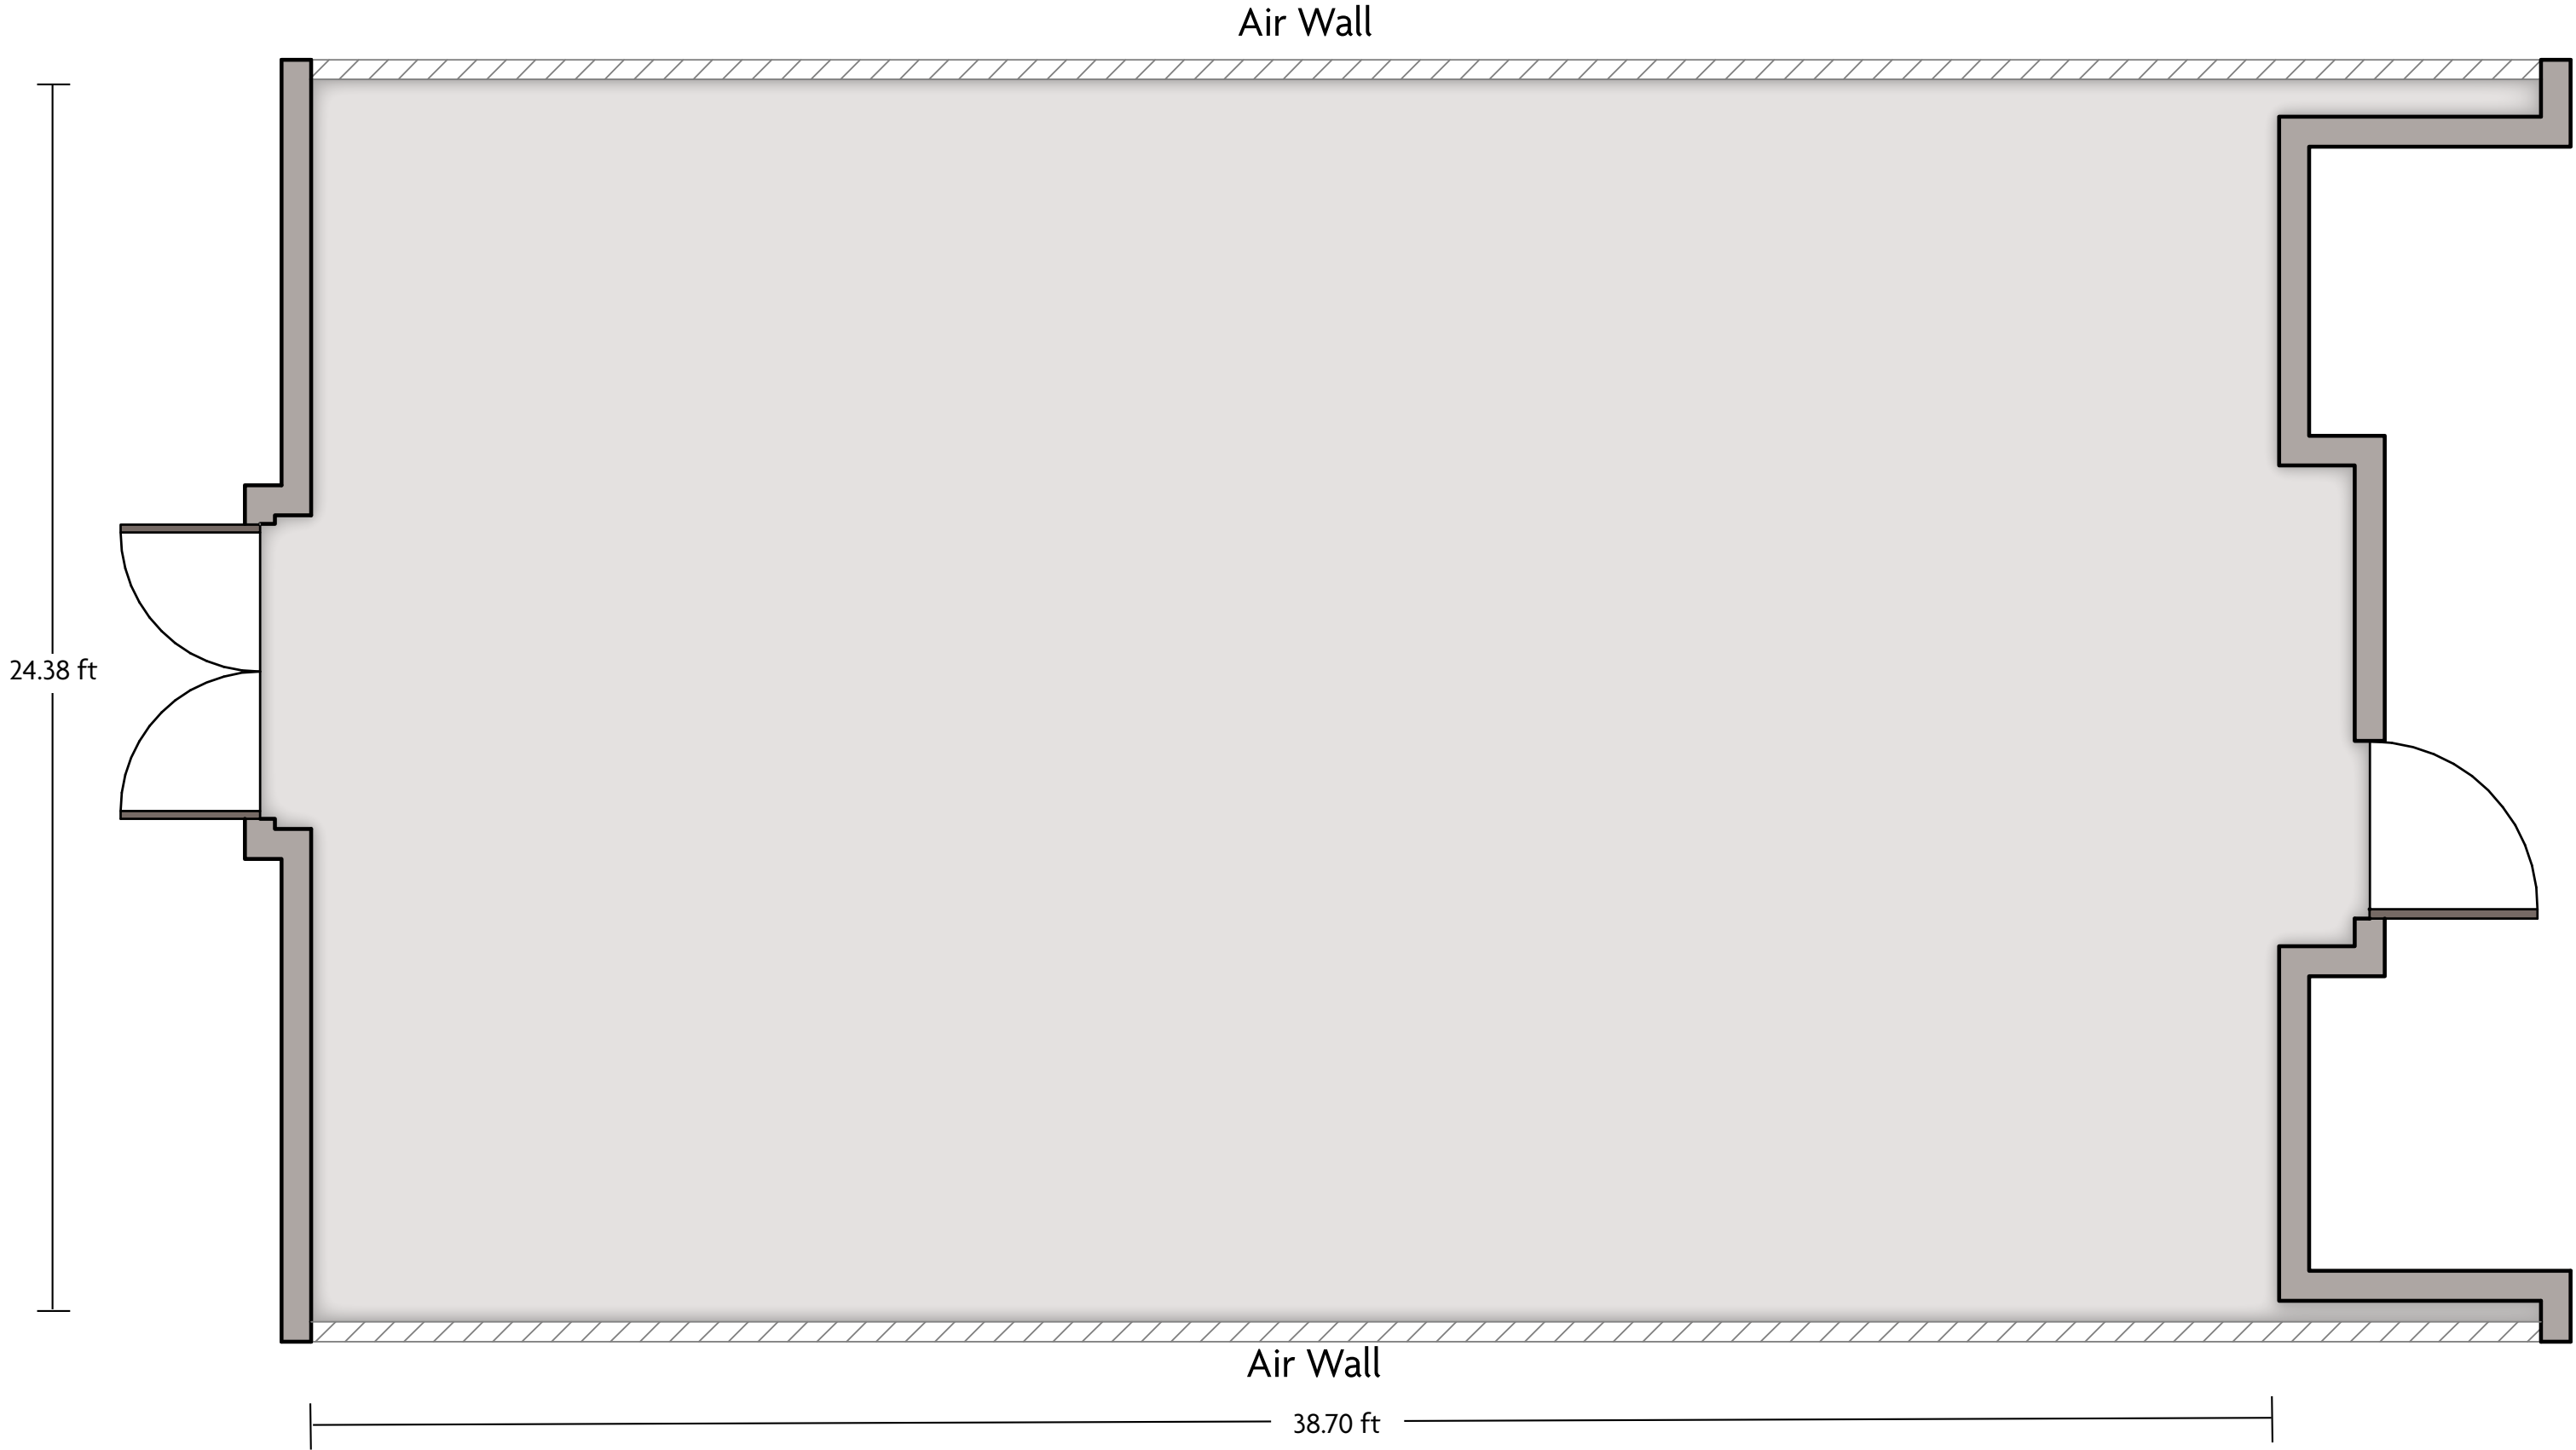

Crowne Plaza® Newark Airport - Salon A

LENGTH: 43.8 Ft WIDTH: 24.4 Ft HEIGHT: 11.5 Ft TOTAL SQUARE FEET: 979 Sq Ft MAXIMUM CAPACITY: 100 POWER OUTLETS: 4

901 Spring St. | Elizabeth, NJ 07201 | 908.527.1600

*Multiple layout options available for this space.

Crowne Plaza® Newark Airport - Salon B

LENGTH: 38.7 Ft WIDTH: 24.4 Ft HEIGHT: 11.5 Ft TOTAL SQUARE FEET: 973 Sq Ft MAXIMUM CAPACITY: 100 POWER OUTLETS: 3

901 Spring St. | Elizabeth, NJ 07201 | 908.527.1600

*Multiple layout options available for this space.

Crowne Plaza® Newark Airport - Salon B & C

LENGTH: 50.1 Ft WIDTH: 38.7 Ft HEIGHT: 11.5 Ft TOTAL SQUARE FEET: 2,012 Sq Ft MAXIMUM CAPACITY: 200 POWER OUTLETS: 7

901 Spring St. | Elizabeth, NJ 07201 | 908.527.1600

*Multiple layout options available for this space.

Crowne Plaza® Newark Airport - Salon C

LENGTH: 43.8 Ft WIDTH: 24.2 Ft HEIGHT: 11.5 Ft TOTAL SQUARE FEET: 1022 Sq Ft MAXIMUM CAPACITY: 100 POWER OUTLETS: 4