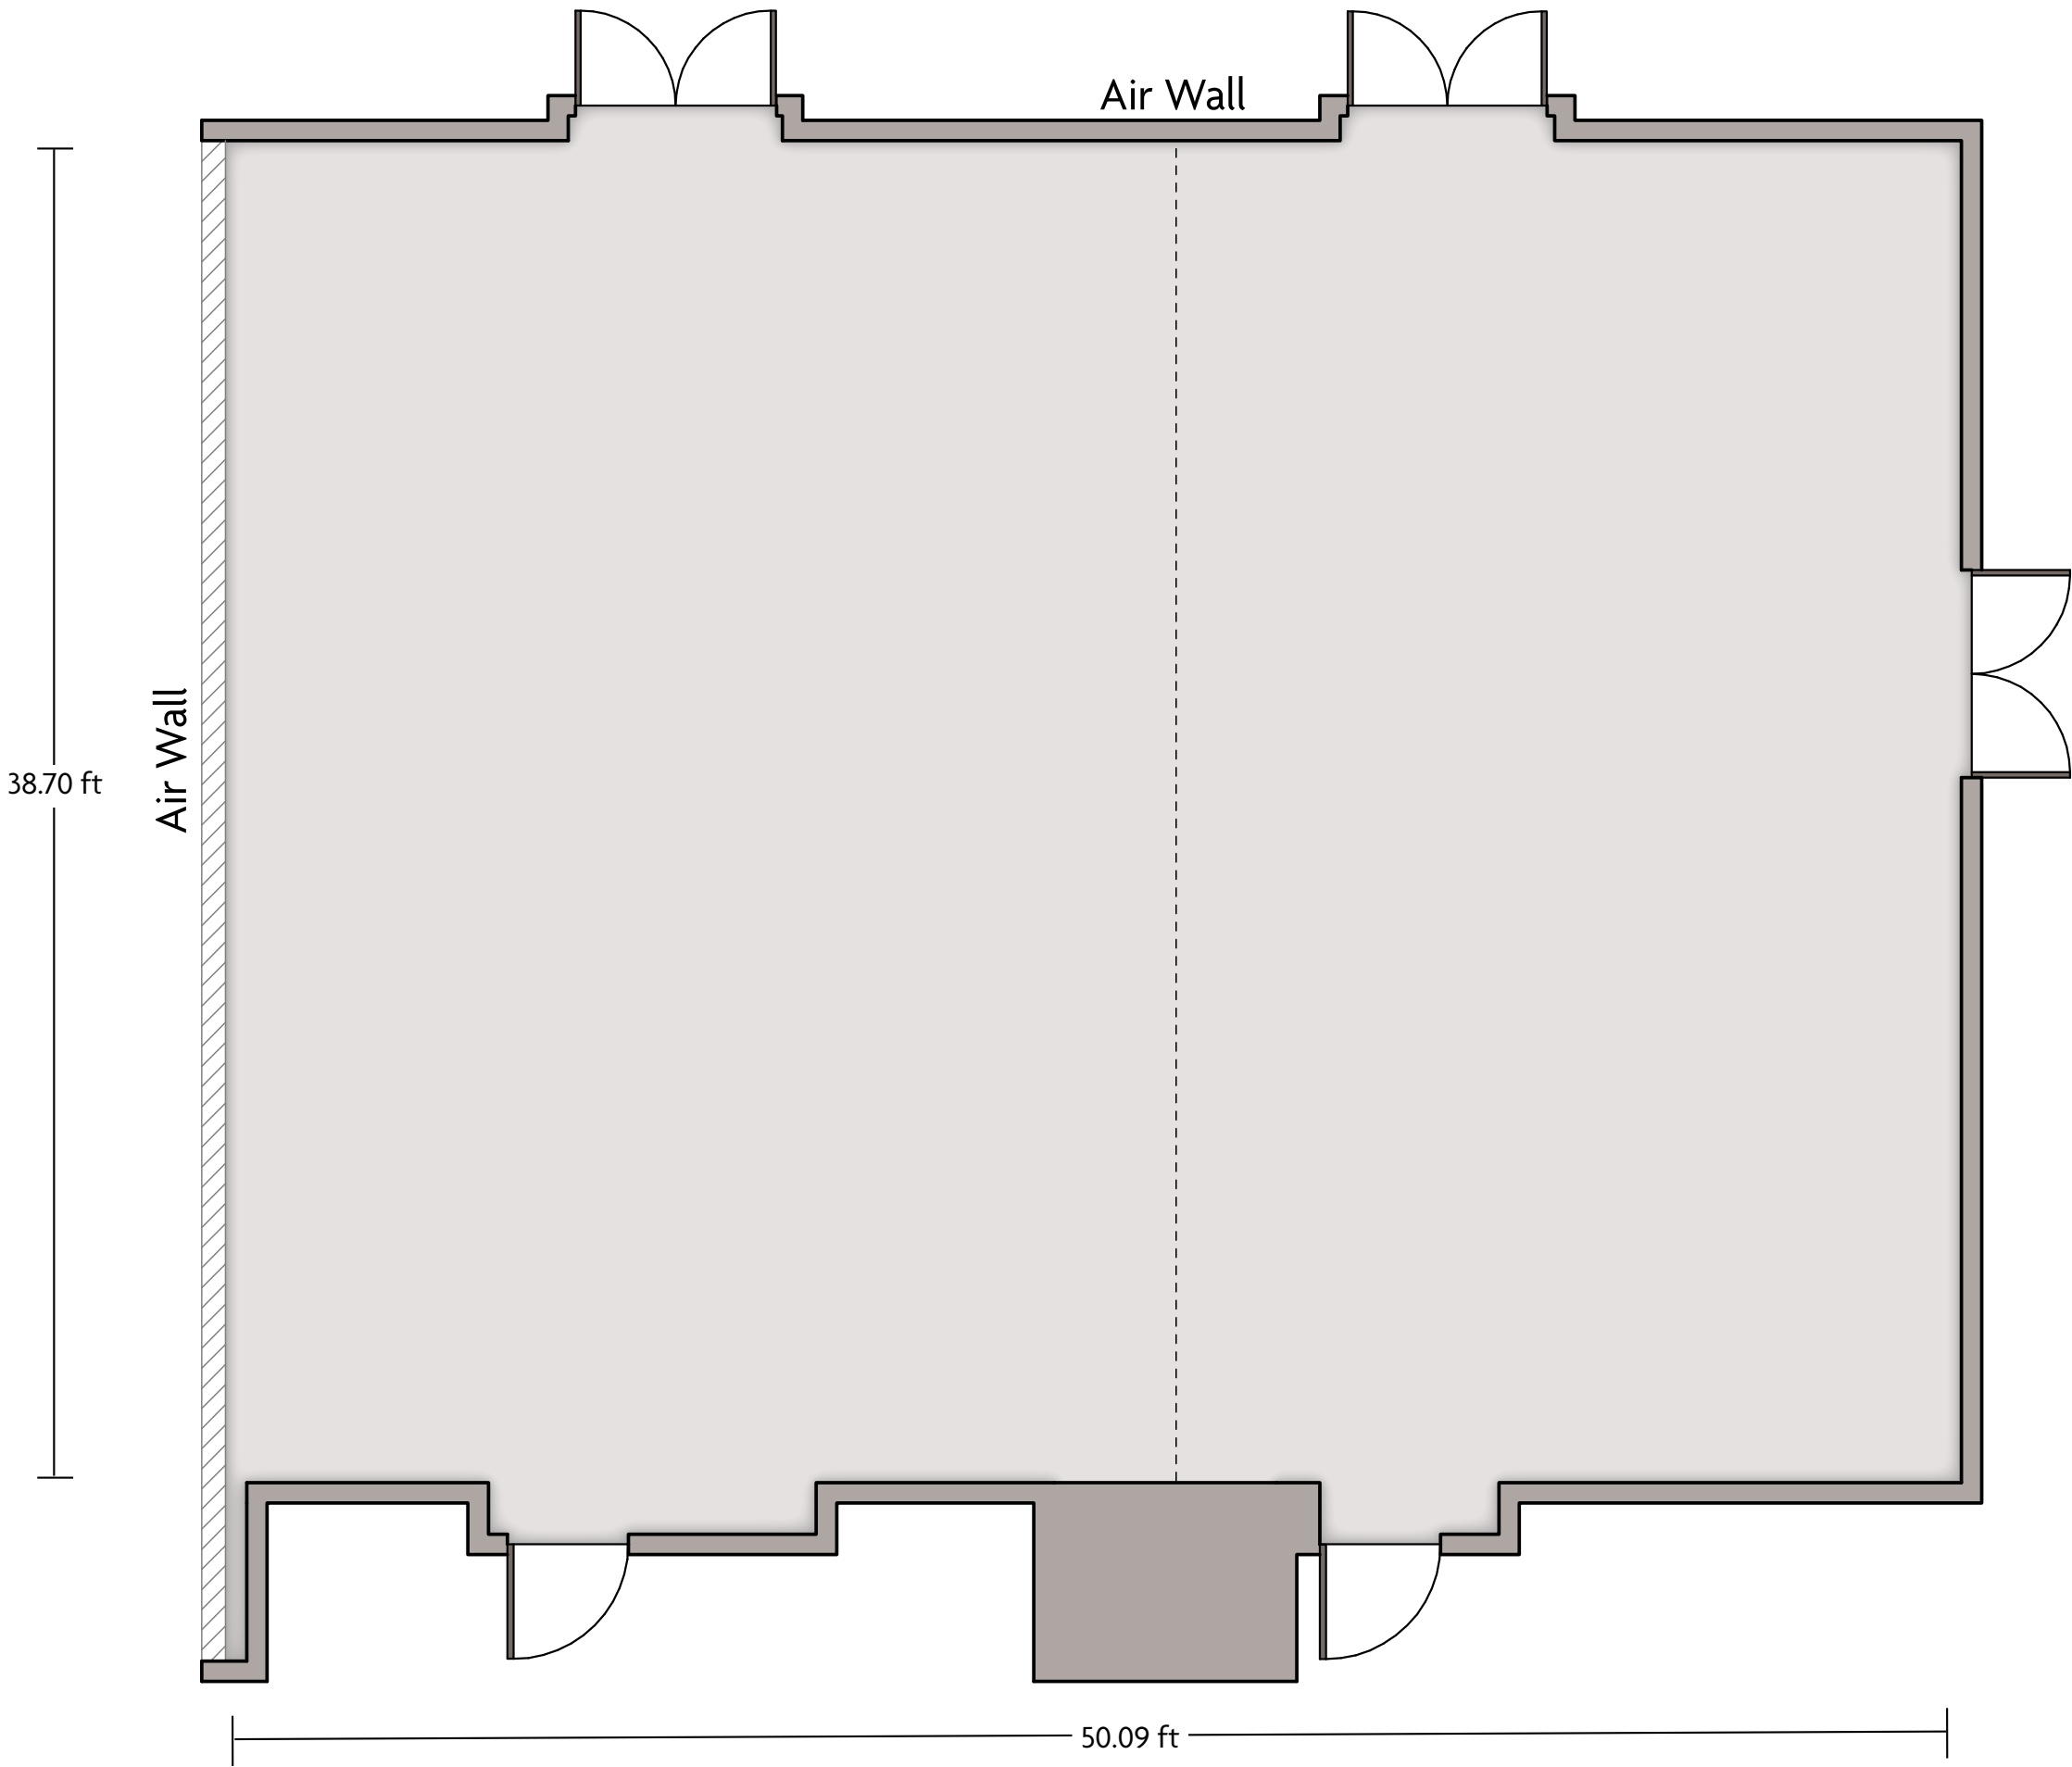

*Multiple layout options available for this space.

Crowne Plaza® Newark Airport - Salon B

LENGTH: 38.7 Ft WIDTH: 24.4 Ft HEIGHT: 11.5 Ft TOTAL SQUARE FEET: 973 Sq Ft MAXIMUM CAPACITY: 100 POWER OUTLETS: 3

901 Spring St. | Elizabeth, NJ 07201 | 908.527.1600

*Multiple layout options available for this space.

Crowne Plaza® Newark Airport - Salon B & C

LENGTH: 50.1 Ft WIDTH: 38.7 Ft HEIGHT: 11.5 Ft TOTAL SQUARE FEET: 2,012 Sq Ft MAXIMUM CAPACITY: 200 POWER OUTLETS: 7

901 Spring St. | Elizabeth, NJ 07201 | 908.527.1600

*Multiple layout options available for this space.

Crowne Plaza® Newark Airport - Salon C

LENGTH: 43.8 Ft WIDTH: 24.2 Ft HEIGHT: 11.5 Ft TOTAL SQUARE FEET: 1022 Sq Ft MAXIMUM CAPACITY: 100 POWER OUTLETS: 4

901 Spring St. | Elizabeth, NJ 07201 | 908.527.1600

*Multiple layout options available for this space.

Crowne Plaza® Newark Airport - Salon A, B & C

LENGTH: 74.76 Ft WIDTH: 38.7 Ft HEIGHT: 11.5 Ft TOTAL SQUARE FEET: 1,021 Sq Ft MAXIMUM CAPACITY: 300 POWER OUTLETS: 10