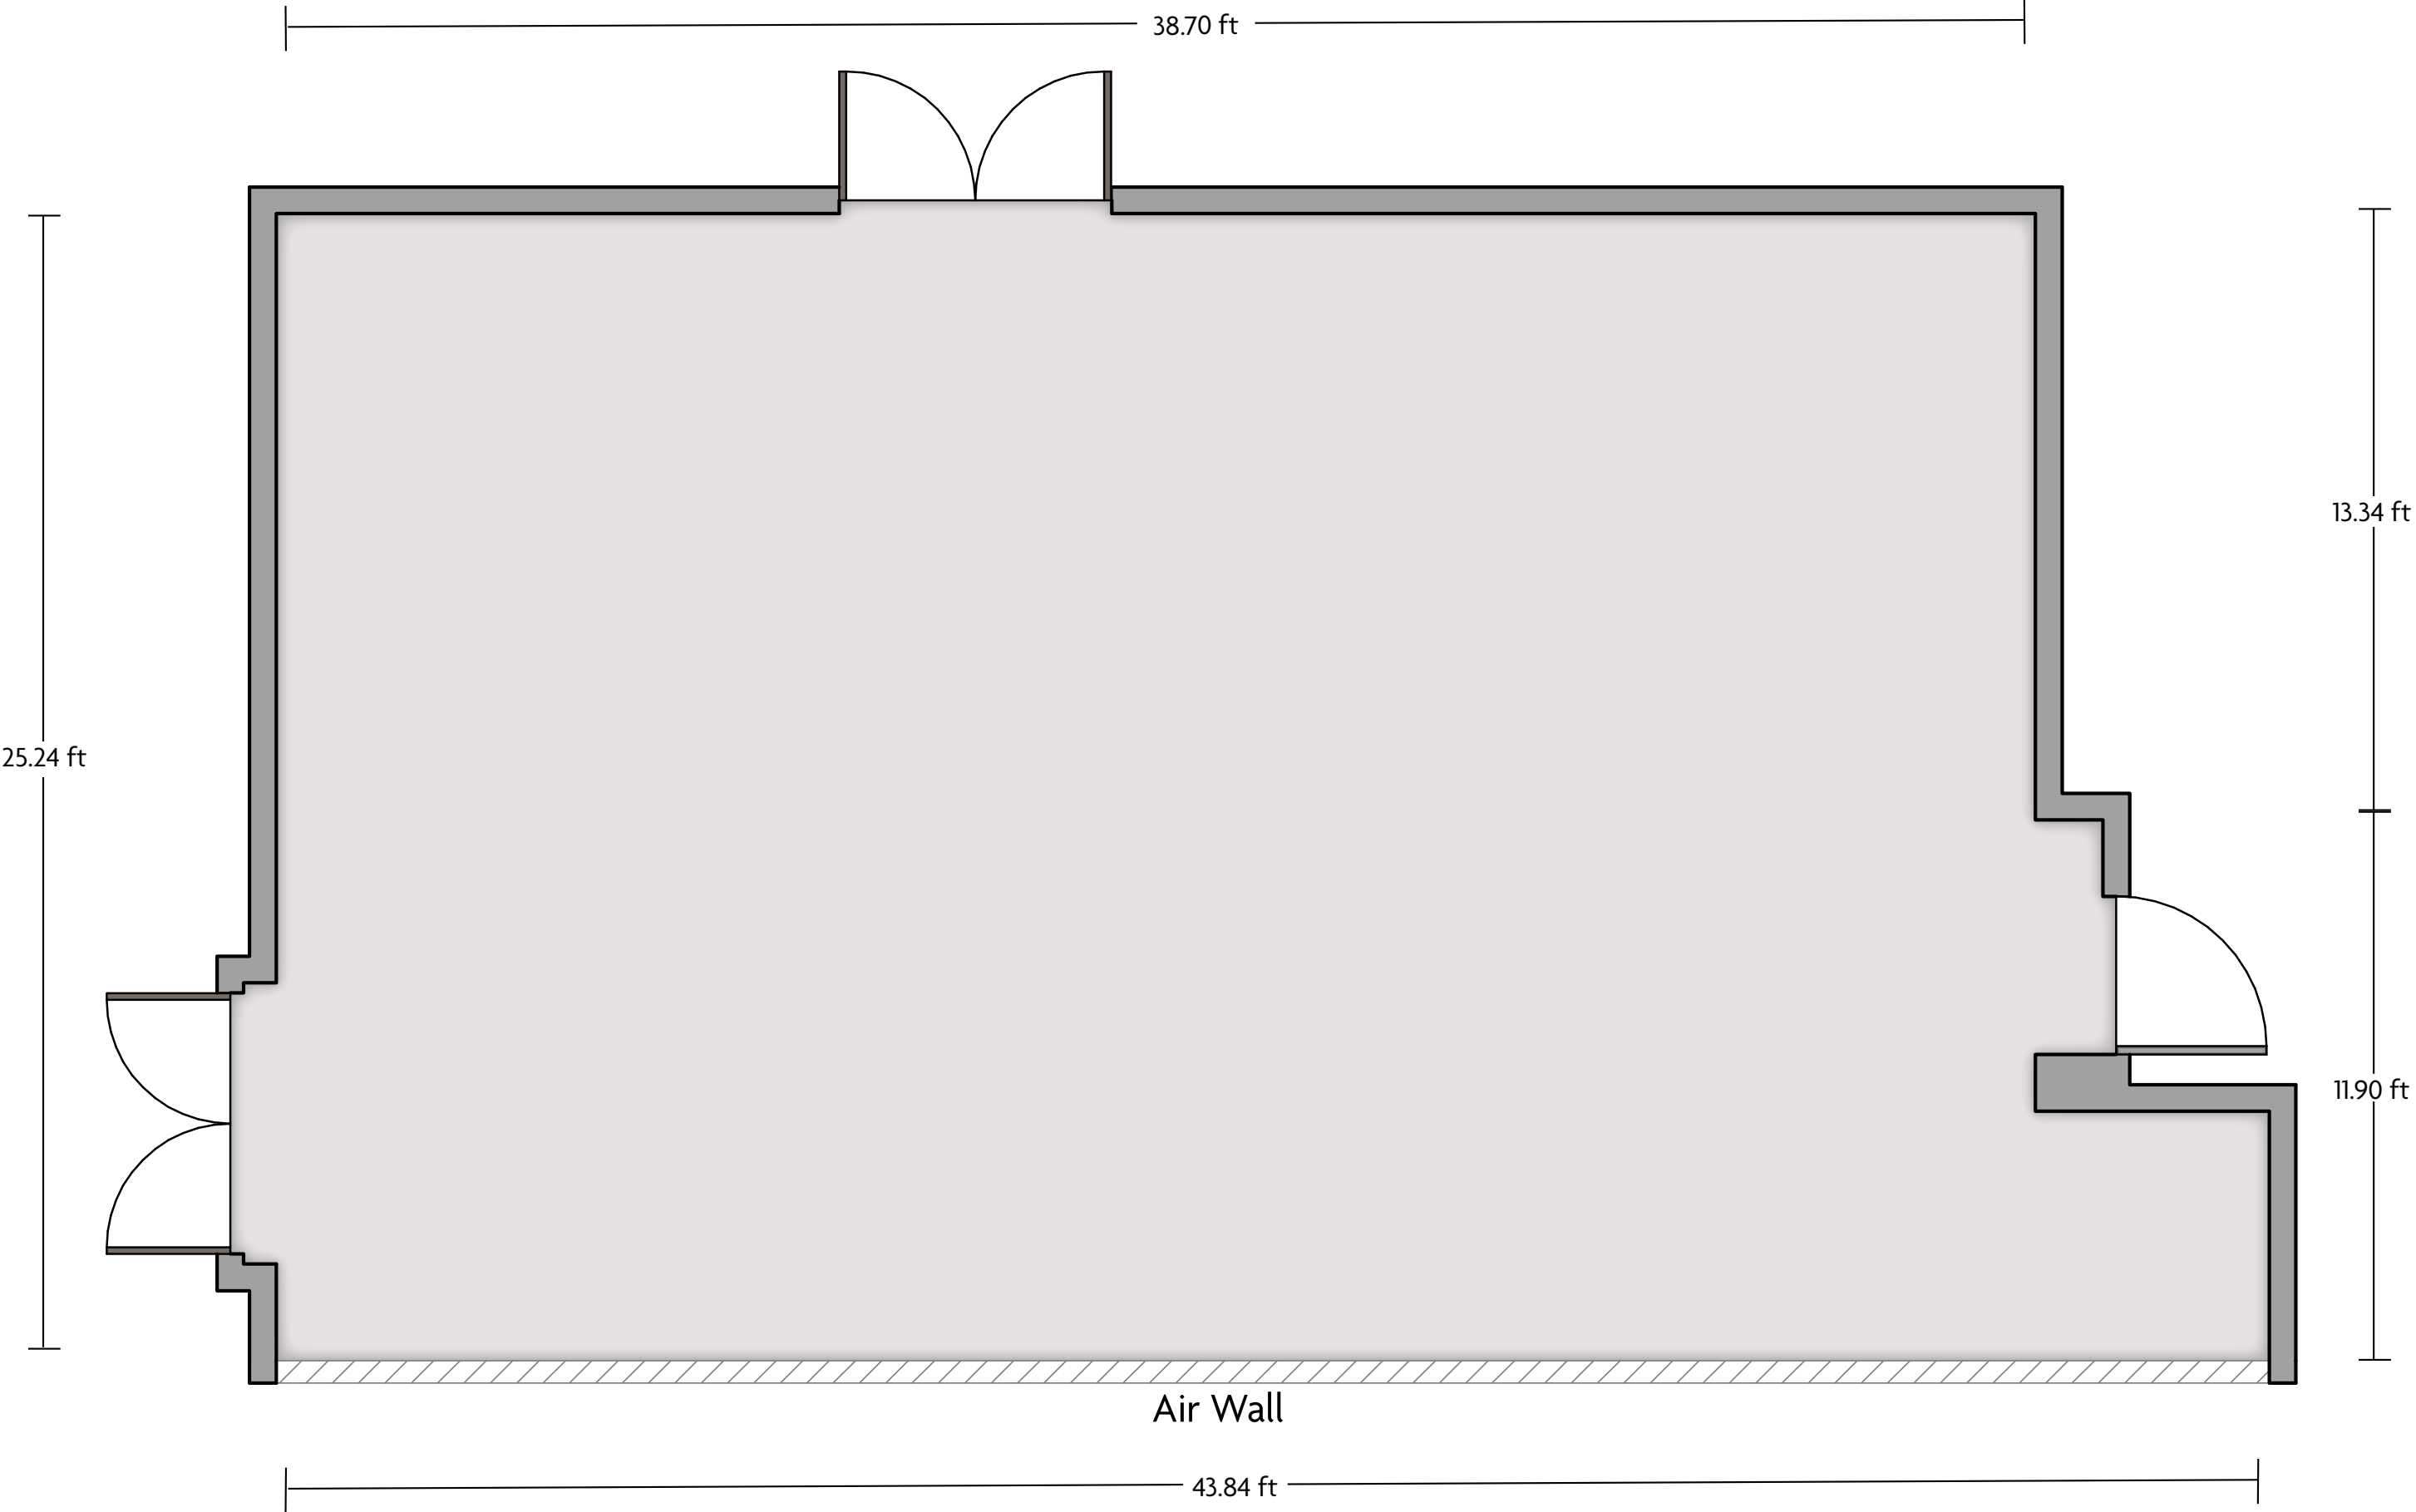

*Multiple layout options available for this space.

Crowne Plaza® Newark Airport - Salon B

LENGTH: 38.7 Ft WIDTH: 24.4 Ft HEIGHT: 11.5 Ft TOTAL SQUARE FEET: 973 Sq Ft MAXIMUM CAPACITY: 100 POWER OUTLETS: 3

901 Spring St. | Elizabeth, NJ 07201 | 908.527.1600

*Multiple layout options available for this space.

Crowne Plaza® Newark Airport - Salon B & C

LENGTH: 50.1 Ft WIDTH: 38.7 Ft HEIGHT: 11.5 Ft TOTAL SQUARE FEET: 2,012 Sq Ft MAXIMUM CAPACITY: 200 POWER OUTLETS: 7

901 Spring St. | Elizabeth, NJ 07201 | 908.527.1600

*Multiple layout options available for this space.

Crowne Plaza® Newark Airport - Salon C

LENGTH: 43.8 Ft WIDTH: 24.2 Ft HEIGHT: 11.5 Ft TOTAL SQUARE FEET: 1022 Sq Ft MAXIMUM CAPACITY: 100 POWER OUTLETS: 4

901 Spring St. | Elizabeth, NJ 07201 | 908.527.1600

*Multiple layout options available for this space.

Crowne Plaza® Newark Airport - Salon A, B & C

LENGTH: 74.76 Ft WIDTH: 38.7 Ft HEIGHT: 11.5 Ft TOTAL SQUARE FEET: 1,021 Sq Ft MAXIMUM CAPACITY: 300 POWER OUTLETS: 10