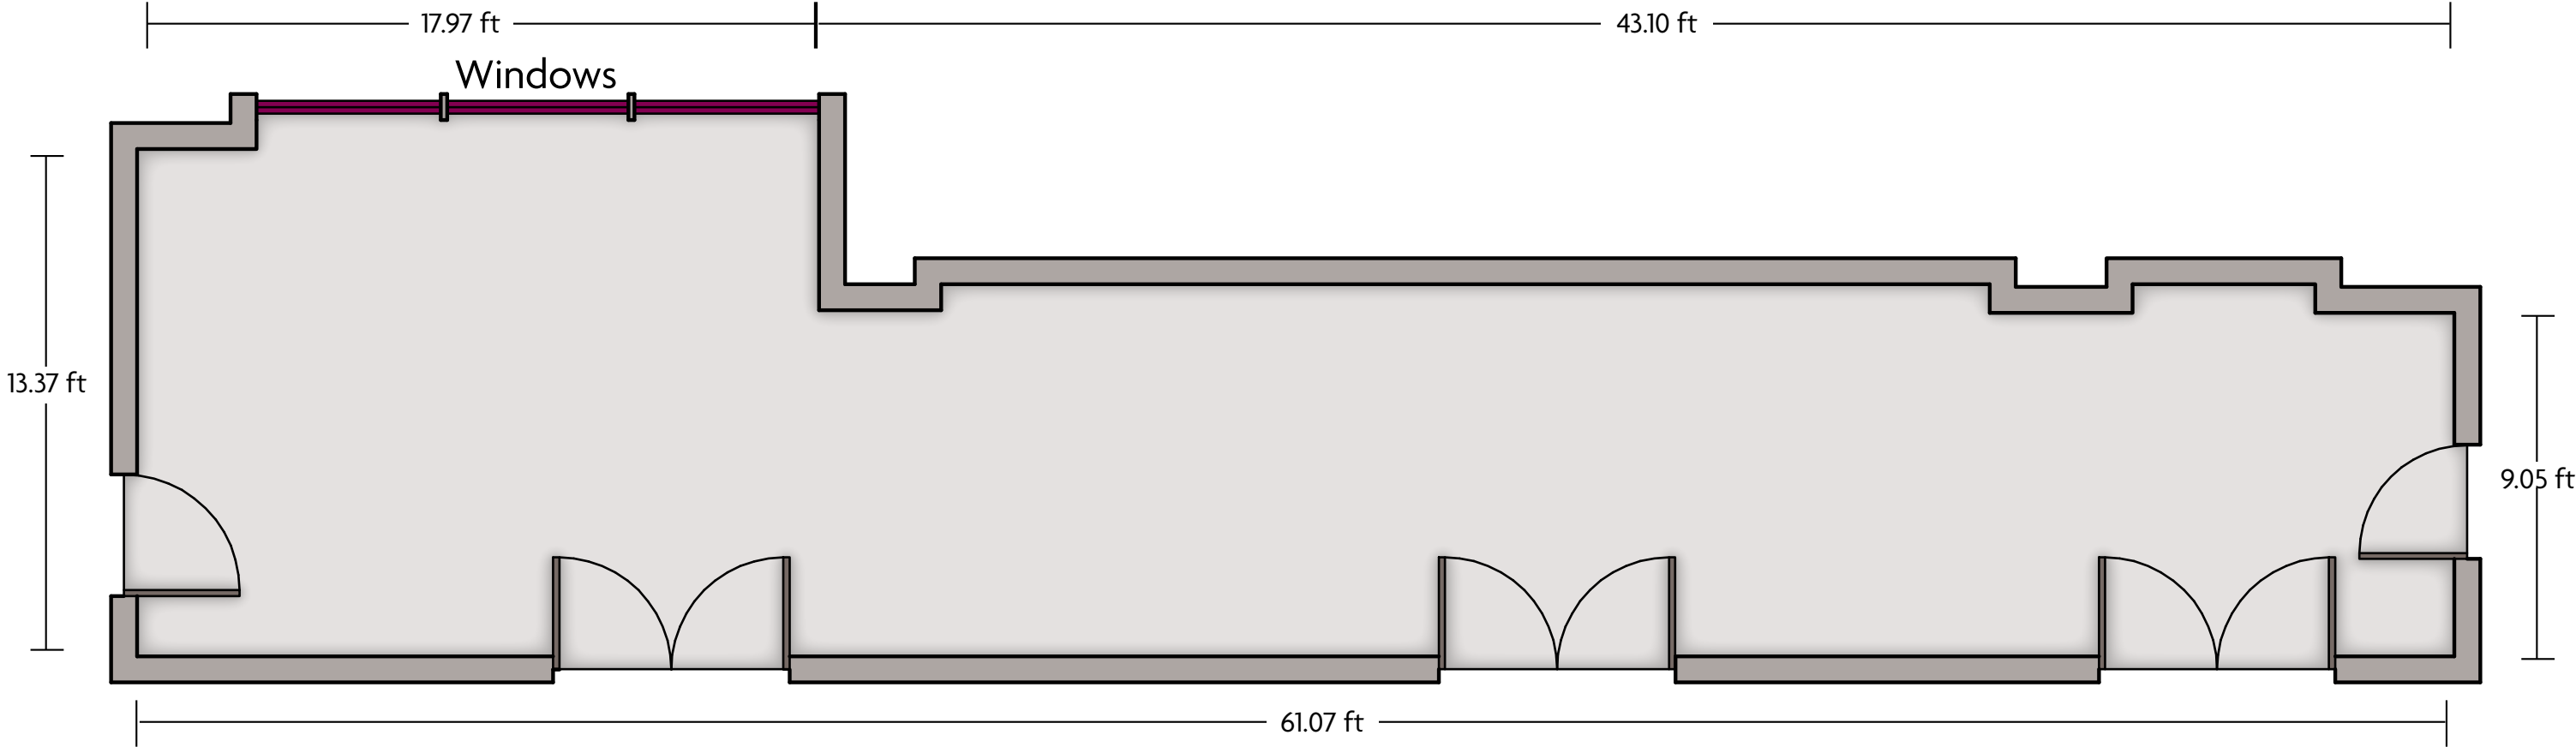

Crowne Plaza® Newark Airport - Boardroom

LENGTH: 26.3 Ft WIDTH: 12 Ft HEIGHT: 8 Ft TOTAL SQUARE FEET: 262 Sq Ft MAXIMUM CAPACITY: 10 POWER OUTLETS: 4

901 Spring St. | Elizabeth, NJ 07201 | 908.527.1600

Crowne Plaza® Newark Airport - Hallway

LENGTH: 61.1 Ft WIDTH: 13.4 Ft HEIGHT: 8 Ft TOTAL SQUARE FEET: 669 Sq Ft MAXIMUM CAPACITY: 25 POWER OUTLETS: 3

901 Spring St. | Elizabeth, NJ 07201 | 908.527.1600

*Multiple layout options available for this space.

LENGTH: 39.3 Ft WIDTH: 21.5 Ft HEIGHT: 8 Ft TOTAL SQUARE FEET: 822 Sq Ft MAXIMUM CAPACITY: 60 POWER OUTLETS: 3

901 Spring St. | Elizabeth, NJ 07201 | 908.527.1600

*Multiple layout options available for this space.

901 Spring St. | Elizabeth, NJ 07201 | 908.527.1600

*Multiple layout options available for this space.

Crowne Plaza® Newark Airport - Salon C

LENGTH: 43.8 Ft WIDTH: 24.2 Ft HEIGHT: 11.5 Ft TOTAL SQUARE FEET: 1022 Sq Ft MAXIMUM CAPACITY: 100 POWER OUTLETS: 4