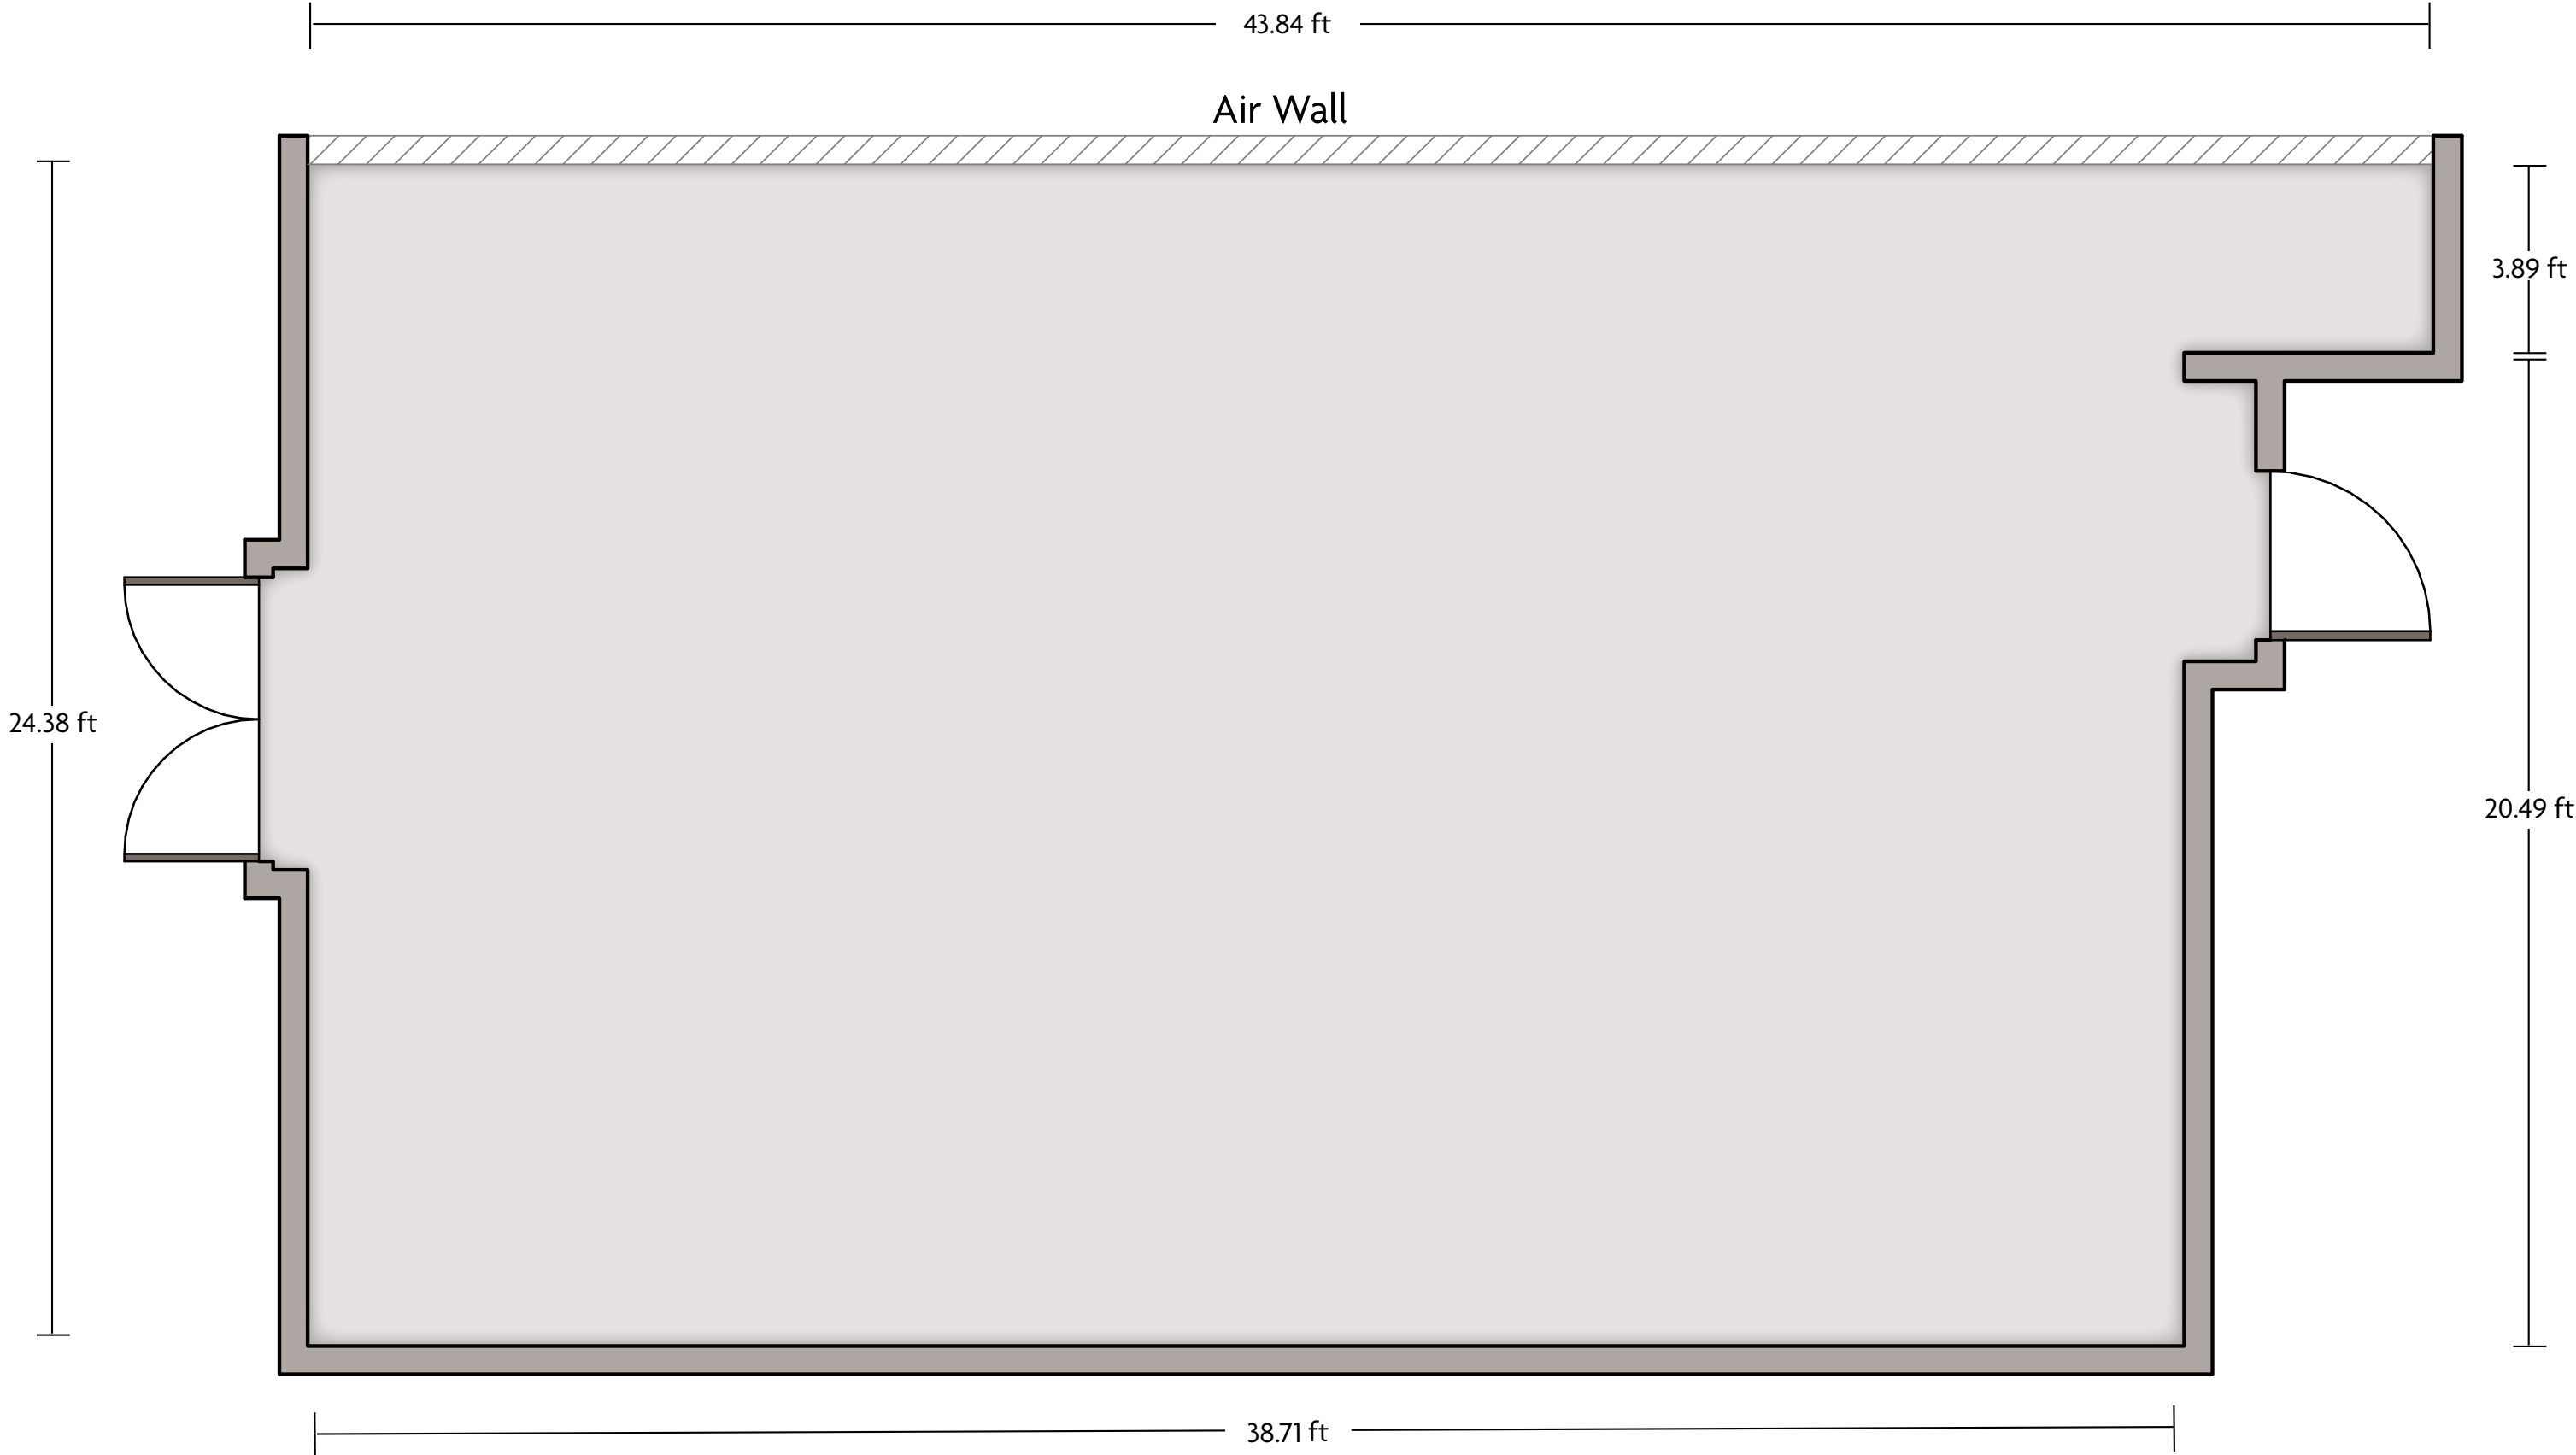

Crowne Plaza® Newark Airport - Boardroom

LENGTH: 26.3 Ft WIDTH: 12 Ft HEIGHT: 8 Ft TOTAL SQUARE FEET: 262 Sq Ft MAXIMUM CAPACITY: 10 POWER OUTLETS: 4

901 Spring St. | Elizabeth, NJ 07201 | 908.527.1600

Crowne Plaza® Newark Airport - Hallway

LENGTH: 61.1 Ft WIDTH: 13.4 Ft HEIGHT: 8 Ft TOTAL SQUARE FEET: 669 Sq Ft MAXIMUM CAPACITY: 25 POWER OUTLETS: 3

901 Spring St. | Elizabeth, NJ 07201 | 908.527.1600

*Multiple layout options available for this space.

LENGTH: 39.3 Ft WIDTH: 21.5 Ft HEIGHT: 8 Ft TOTAL SQUARE FEET: 822 Sq Ft MAXIMUM CAPACITY: 60 POWER OUTLETS: 3

901 Spring St. | Elizabeth, NJ 07201 | 908.527.1600

*Multiple layout options available for this space.

Crowne Plaza® Newark Airport - Salon A

LENGTH: 43.8 Ft WIDTH: 24.4 Ft HEIGHT: 11.5 Ft TOTAL SQUARE FEET: 979 Sq Ft MAXIMUM CAPACITY: 100 POWER OUTLETS: 4

901 Spring St. | Elizabeth, NJ 07201 | 908.527.1600