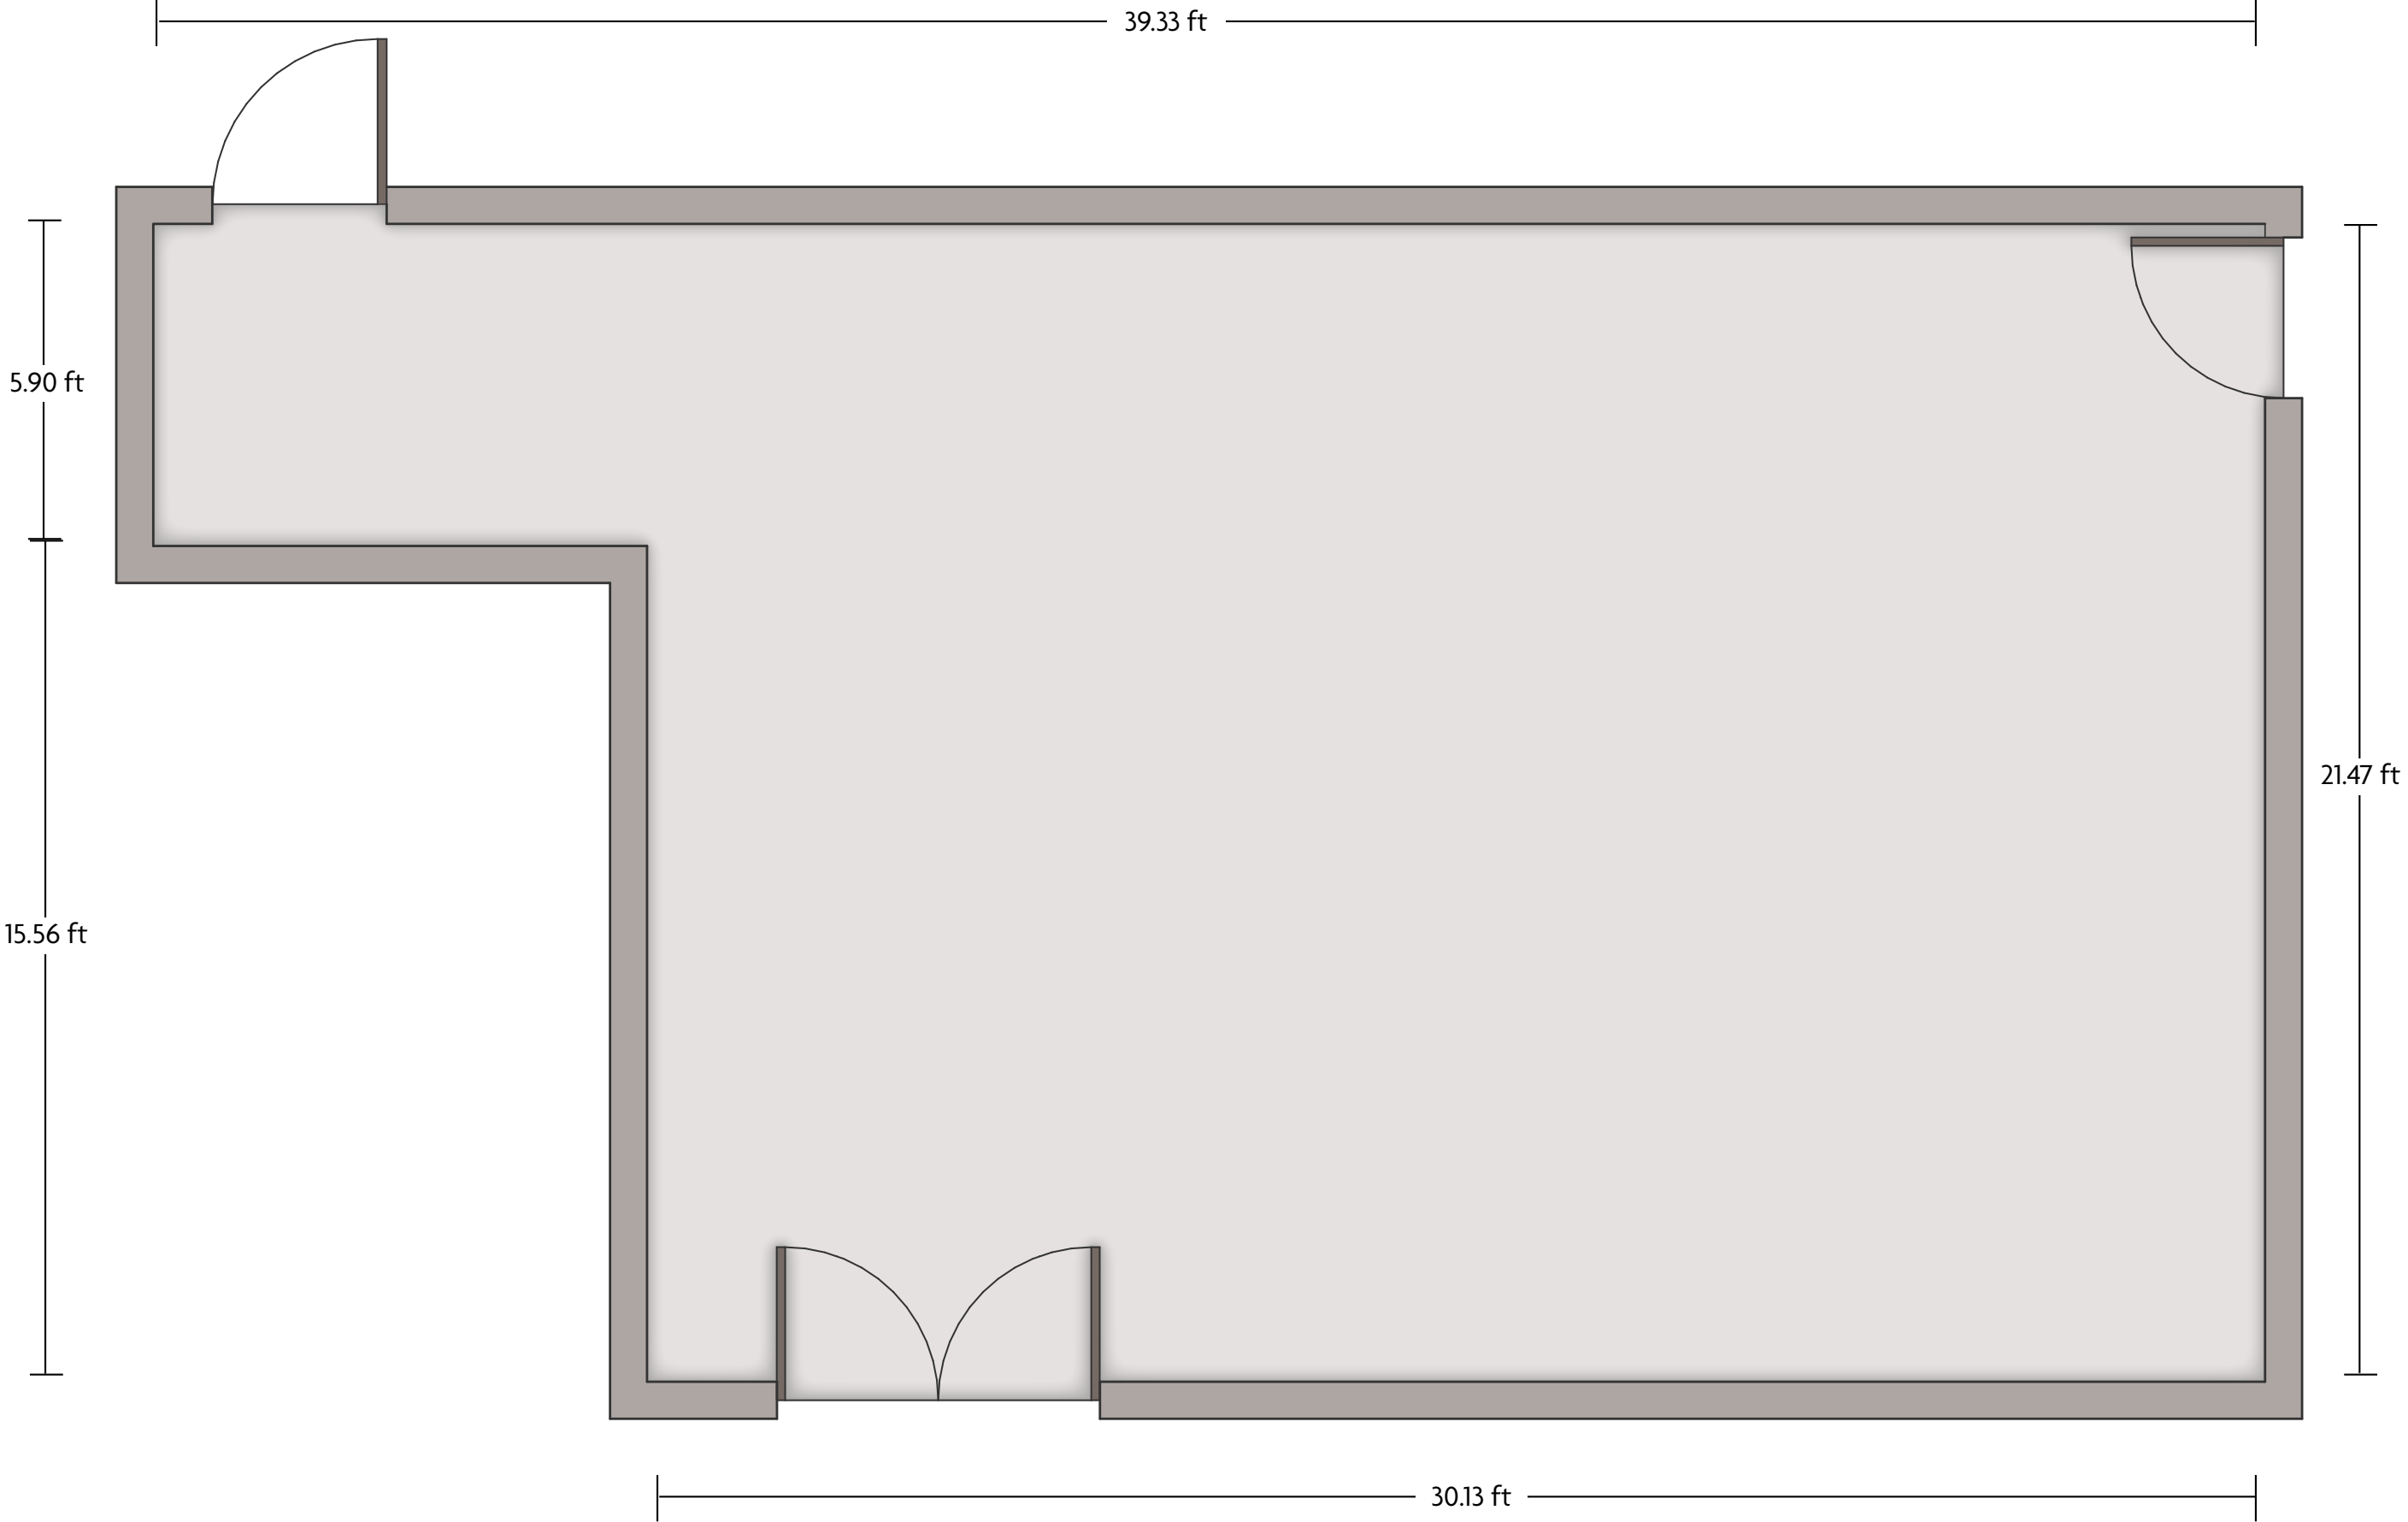

Crowne Plaza® Newark Airport - Boardroom

LENGTH: 26.3 Ft WIDTH: 12 Ft HEIGHT: 8 Ft TOTAL SQUARE FEET: 262 Sq Ft MAXIMUM CAPACITY: 10 POWER OUTLETS: 4

901 Spring St. | Elizabeth, NJ 07201 | 908.527.1600

Crowne Plaza® Newark Airport - Hallway

LENGTH: 61.1 Ft WIDTH: 13.4 Ft HEIGHT: 8 Ft TOTAL SQUARE FEET: 669 Sq Ft MAXIMUM CAPACITY: 25 POWER OUTLETS: 3

901 Spring St. | Elizabeth, NJ 07201 | 908.527.1600

*Multiple layout options available for this space.

LENGTH: 39.3 Ft WIDTH: 21.5 Ft HEIGHT: 8 Ft TOTAL SQUARE FEET: 822 Sq Ft MAXIMUM CAPACITY: 60 POWER OUTLETS: 3

901 Spring St. | Elizabeth, NJ 07201 | 908.527.1600

*Multiple layout options available for this space.

Crowne Plaza® Newark Airport - Salon A

LENGTH: 43.8 Ft WIDTH: 24.4 Ft HEIGHT: 11.5 Ft TOTAL SQUARE FEET: 979 Sq Ft MAXIMUM CAPACITY: 100 POWER OUTLETS: 4

901 Spring St. | Elizabeth, NJ 07201 | 908.527.1600