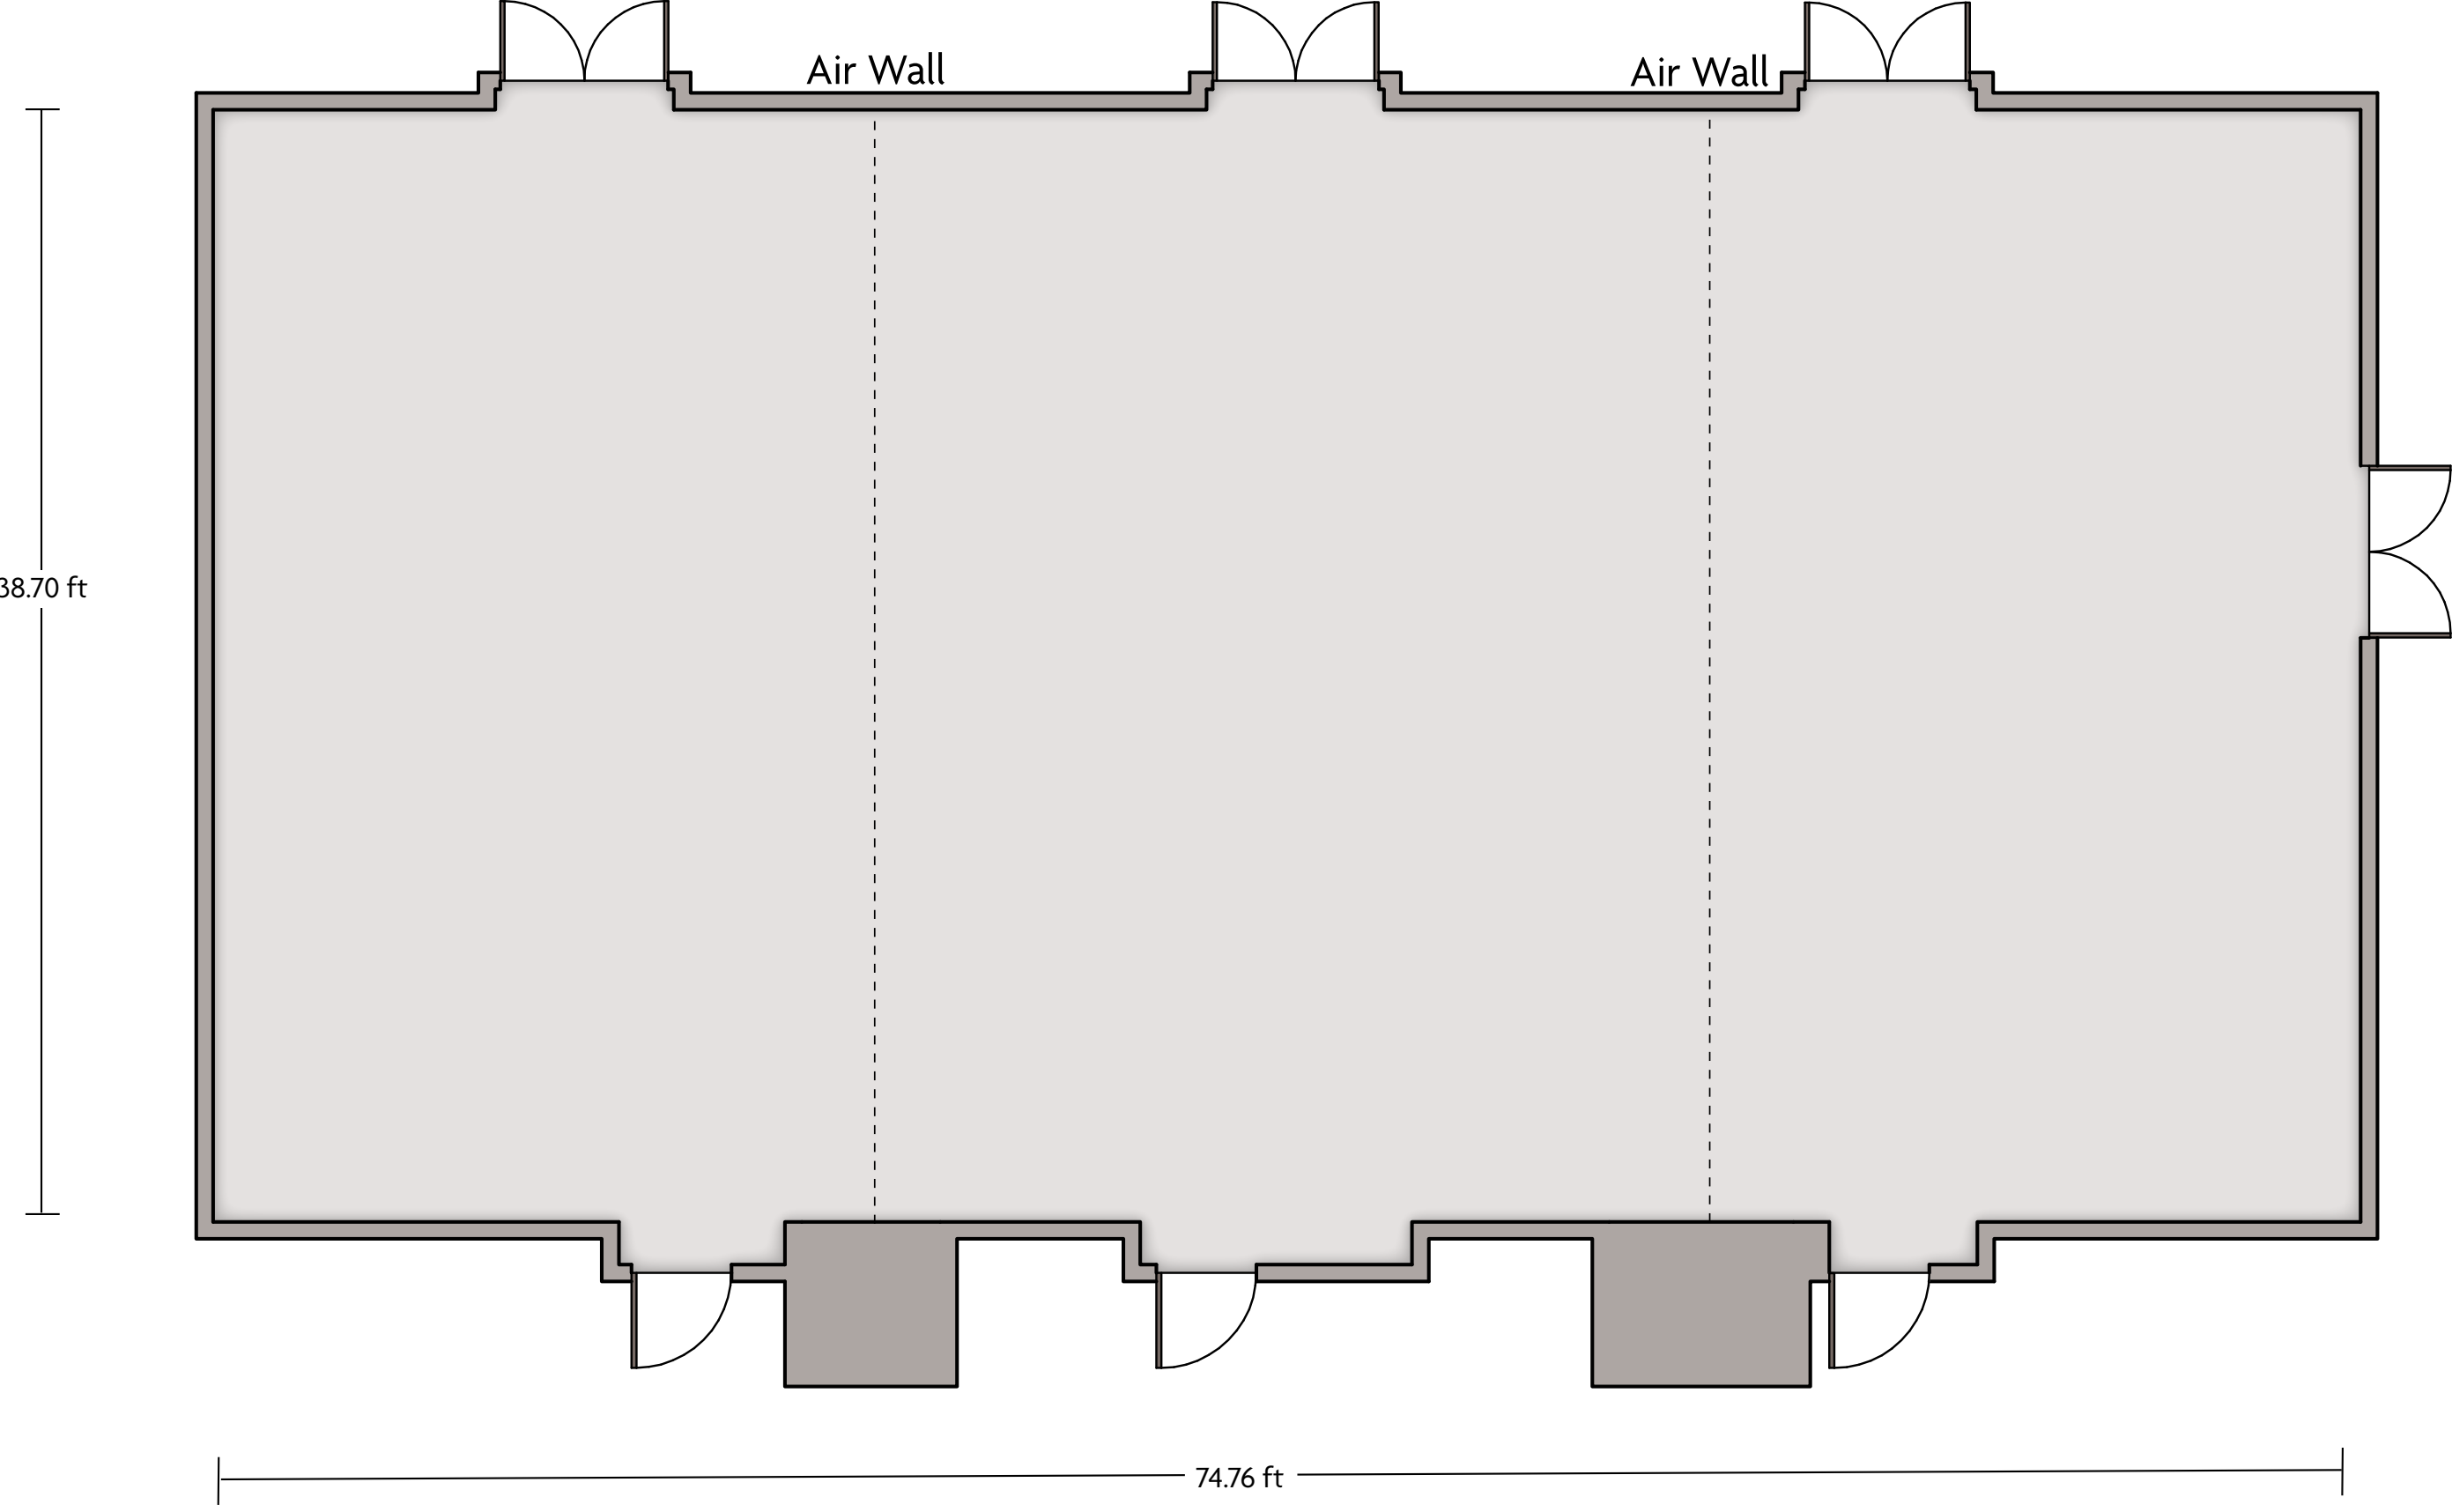

*Multiple layout options available for this space.

Crowne Plaza® Newark Airport - Salon B

LENGTH: 38.7 Ft WIDTH: 24.4 Ft HEIGHT: 11.5 Ft TOTAL SQUARE FEET: 973 Sq Ft MAXIMUM CAPACITY: 100 POWER OUTLETS: 3

901 Spring St. | Elizabeth, NJ 07201 | 908.527.1600

*Multiple layout options available for this space.

Crowne Plaza® Newark Airport - Salon B & C

LENGTH: 50.1 Ft WIDTH: 38.7 Ft HEIGHT: 11.5 Ft TOTAL SQUARE FEET: 2,012 Sq Ft MAXIMUM CAPACITY: 200 POWER OUTLETS: 7

901 Spring St. | Elizabeth, NJ 07201 | 908.527.1600

*Multiple layout options available for this space.

Crowne Plaza® Newark Airport - Salon C

LENGTH: 43.8 Ft WIDTH: 24.2 Ft HEIGHT: 11.5 Ft TOTAL SQUARE FEET: 1022 Sq Ft MAXIMUM CAPACITY: 100 POWER OUTLETS: 4

901 Spring St. | Elizabeth, NJ 07201 | 908.527.1600

*Multiple layout options available for this space.

Crowne Plaza® Newark Airport - Salon A, B & C

LENGTH: 74.76 Ft WIDTH: 38.7 Ft HEIGHT: 11.5 Ft TOTAL SQUARE FEET: 1,021 Sq Ft MAXIMUM CAPACITY: 300 POWER OUTLETS: 10