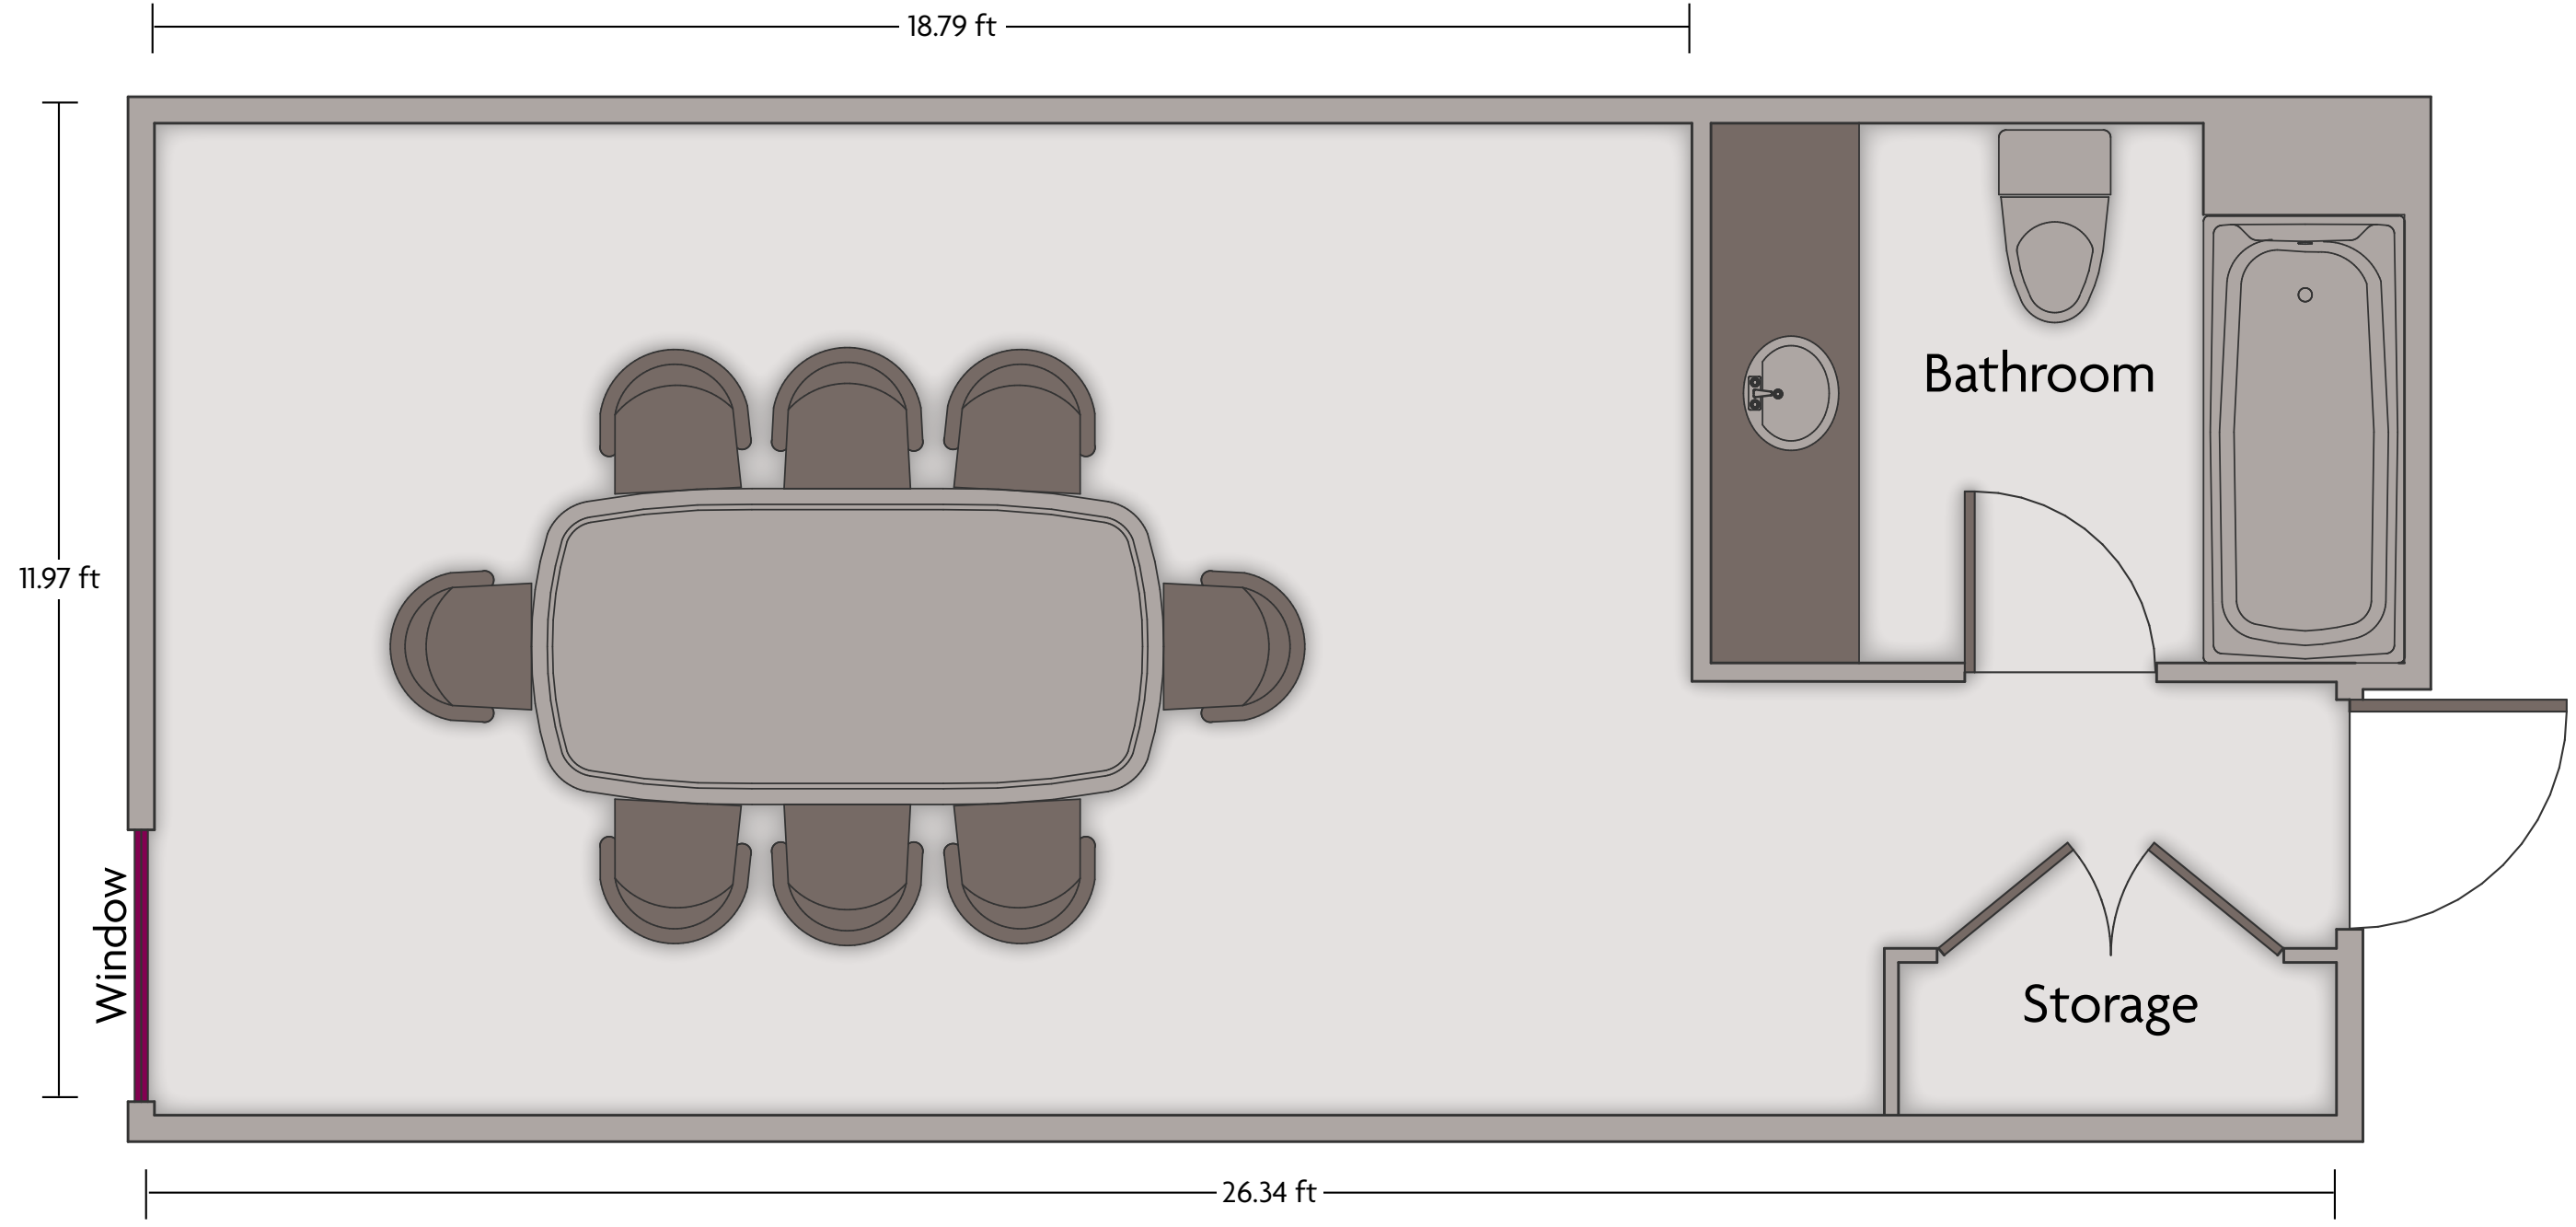

Crowne Plaza® Newark Airport - Boardroom

LENGTH: 26.3 Ft WIDTH: 12 Ft HEIGHT: 8 Ft TOTAL SQUARE FEET: 262 Sq Ft MAXIMUM CAPACITY: 10 POWER OUTLETS: 4

901 Spring St. | Elizabeth, NJ 07201 | 908.527.1600

Crowne Plaza® Newark Airport - Hallway

LENGTH: 61.1 Ft WIDTH: 13.4 Ft HEIGHT: 8 Ft TOTAL SQUARE FEET: 669 Sq Ft MAXIMUM CAPACITY: 25 POWER OUTLETS: 3

901 Spring St. | Elizabeth, NJ 07201 | 908.527.1600

*Multiple layout options available for this space.

LENGTH: 39.3 Ft WIDTH: 21.5 Ft HEIGHT: 8 Ft TOTAL SQUARE FEET: 822 Sq Ft MAXIMUM CAPACITY: 60 POWER OUTLETS: 3

901 Spring St. | Elizabeth, NJ 07201 | 908.527.1600

*Multiple layout options available for this space.

Crowne Plaza® Newark Airport - Salon A

LENGTH: 43.8 Ft WIDTH: 24.4 Ft HEIGHT: 11.5 Ft TOTAL SQUARE FEET: 979 Sq Ft MAXIMUM CAPACITY: 100 POWER OUTLETS: 4

901 Spring St. | Elizabeth, NJ 07201 | 908.527.1600