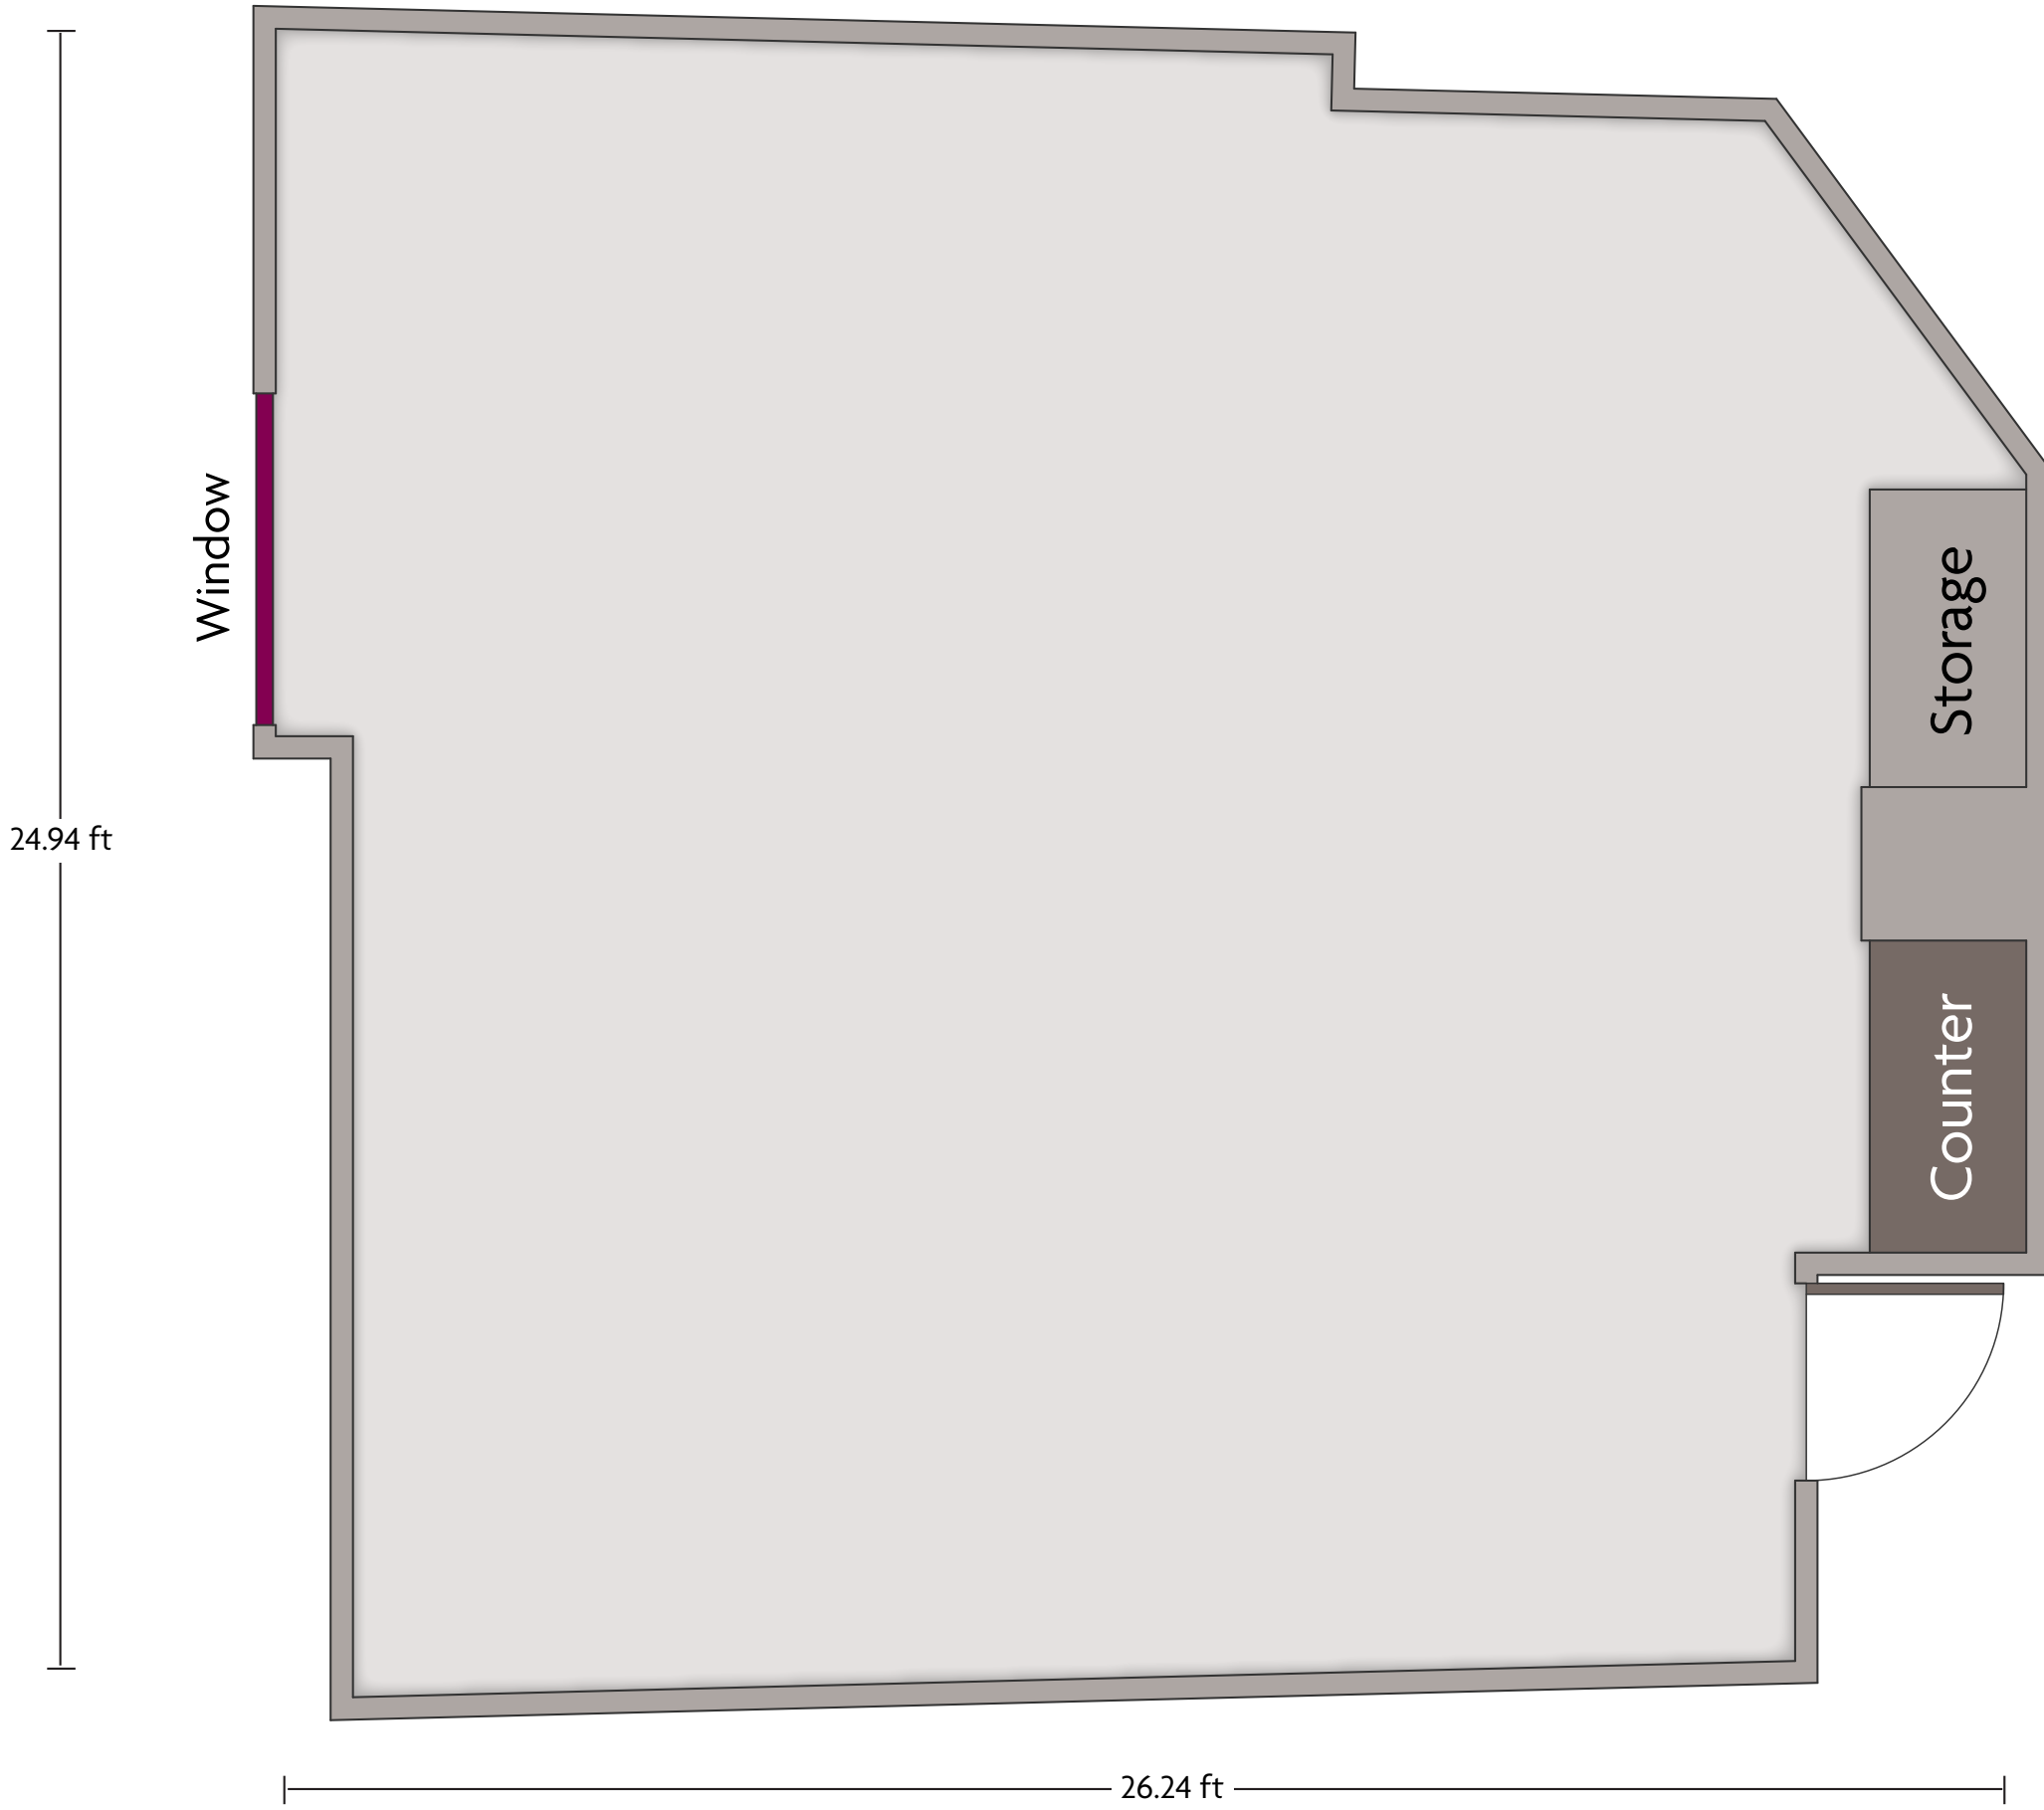

Crowne Plaza® Dublin Blanchardstown

Meeting Room 1

LENGTH: 26.24 ft   WIDTH: 24.94 ft   HEIGHT: 8.6 ft   TOTAL SQUARE FEET: 575.9 ft²   MAXIMUM CAPACITY: 40   POWER OUTLETS: 10

Blanchardstown Town Centre | Dublin - 15, Ireland | 353.1.8977777

*Multiple layout options available for this space.