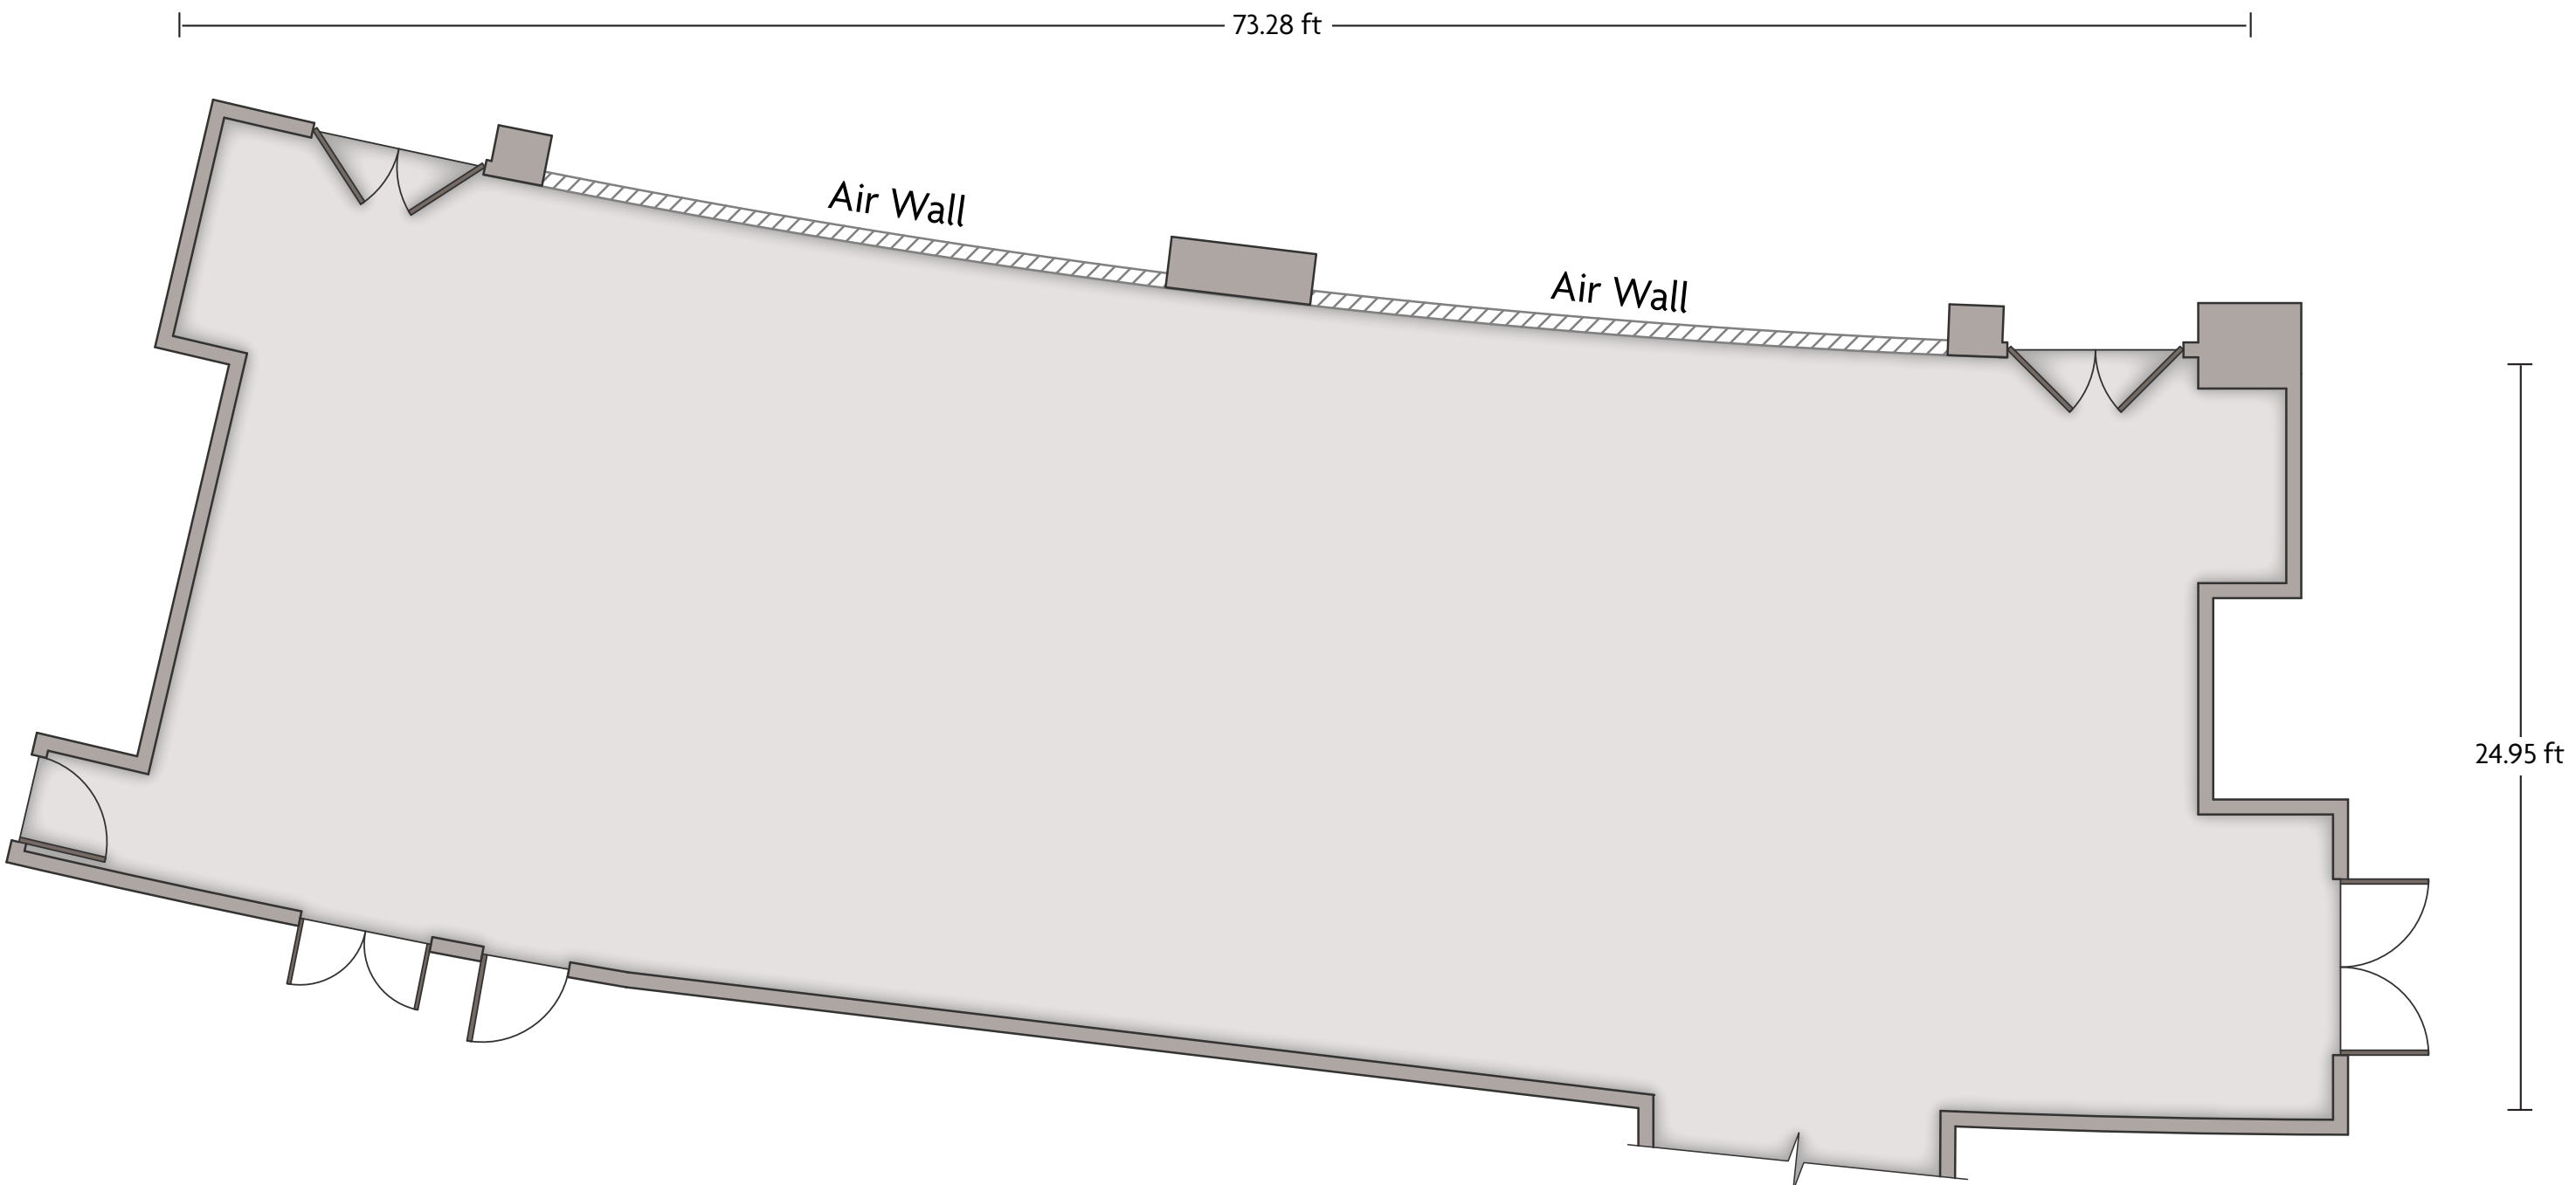

## Breakout Suite

LENGTH: 53.25 ft    WIDTH: 28.69 ft    HEIGHT: 8.6 ft    TOTAL SQUARE FEET: 1405.8 ft<sup>2</sup>    MAXIMUM CAPACITY: n/a    POWER OUTLETS: 9

Blanchardstown Town Centre | Dublin - 15, Ireland | 353.1.8977777

# Crowne Plaza® Dublin Blanchardstown Executive Boardroom

LENGTH: 24.73 ft    WIDTH: 21.27 ft    HEIGHT: 8.6 ft    TOTAL SQUARE FEET: 445.2 ft<sup>2</sup>    MAXIMUM CAPACITY: 16    POWER OUTLETS: 10

Blanchardstown Town Centre | Dublin - 15, Ireland | 353.1.8977777

# Crowne Plaza® Dublin Blanchardstown Heather Ballroom Prefunction

LENGTH: 73.28 ft    WIDTH: 24.95 ft    HEIGHT: 8.6 ft    TOTAL SQUARE FEET: 1792.1 ft<sup>2</sup>    MAXIMUM CAPACITY: n/a    POWER OUTLETS: 19

# Crowne Plaza® Dublin Blanchardstown Heather Suite

LENGTH: 114.83 ft    WIDTH: 47.27 ft    HEIGHT: 13.0 ft    TOTAL SQUARE FEET: 4729.2 ft<sup>2</sup>    MAXIMUM CAPACITY: 650    POWER OUTLETS: 54

Blanchardstown Town Centre | Dublin - 15, Ireland | 353.1.8977777