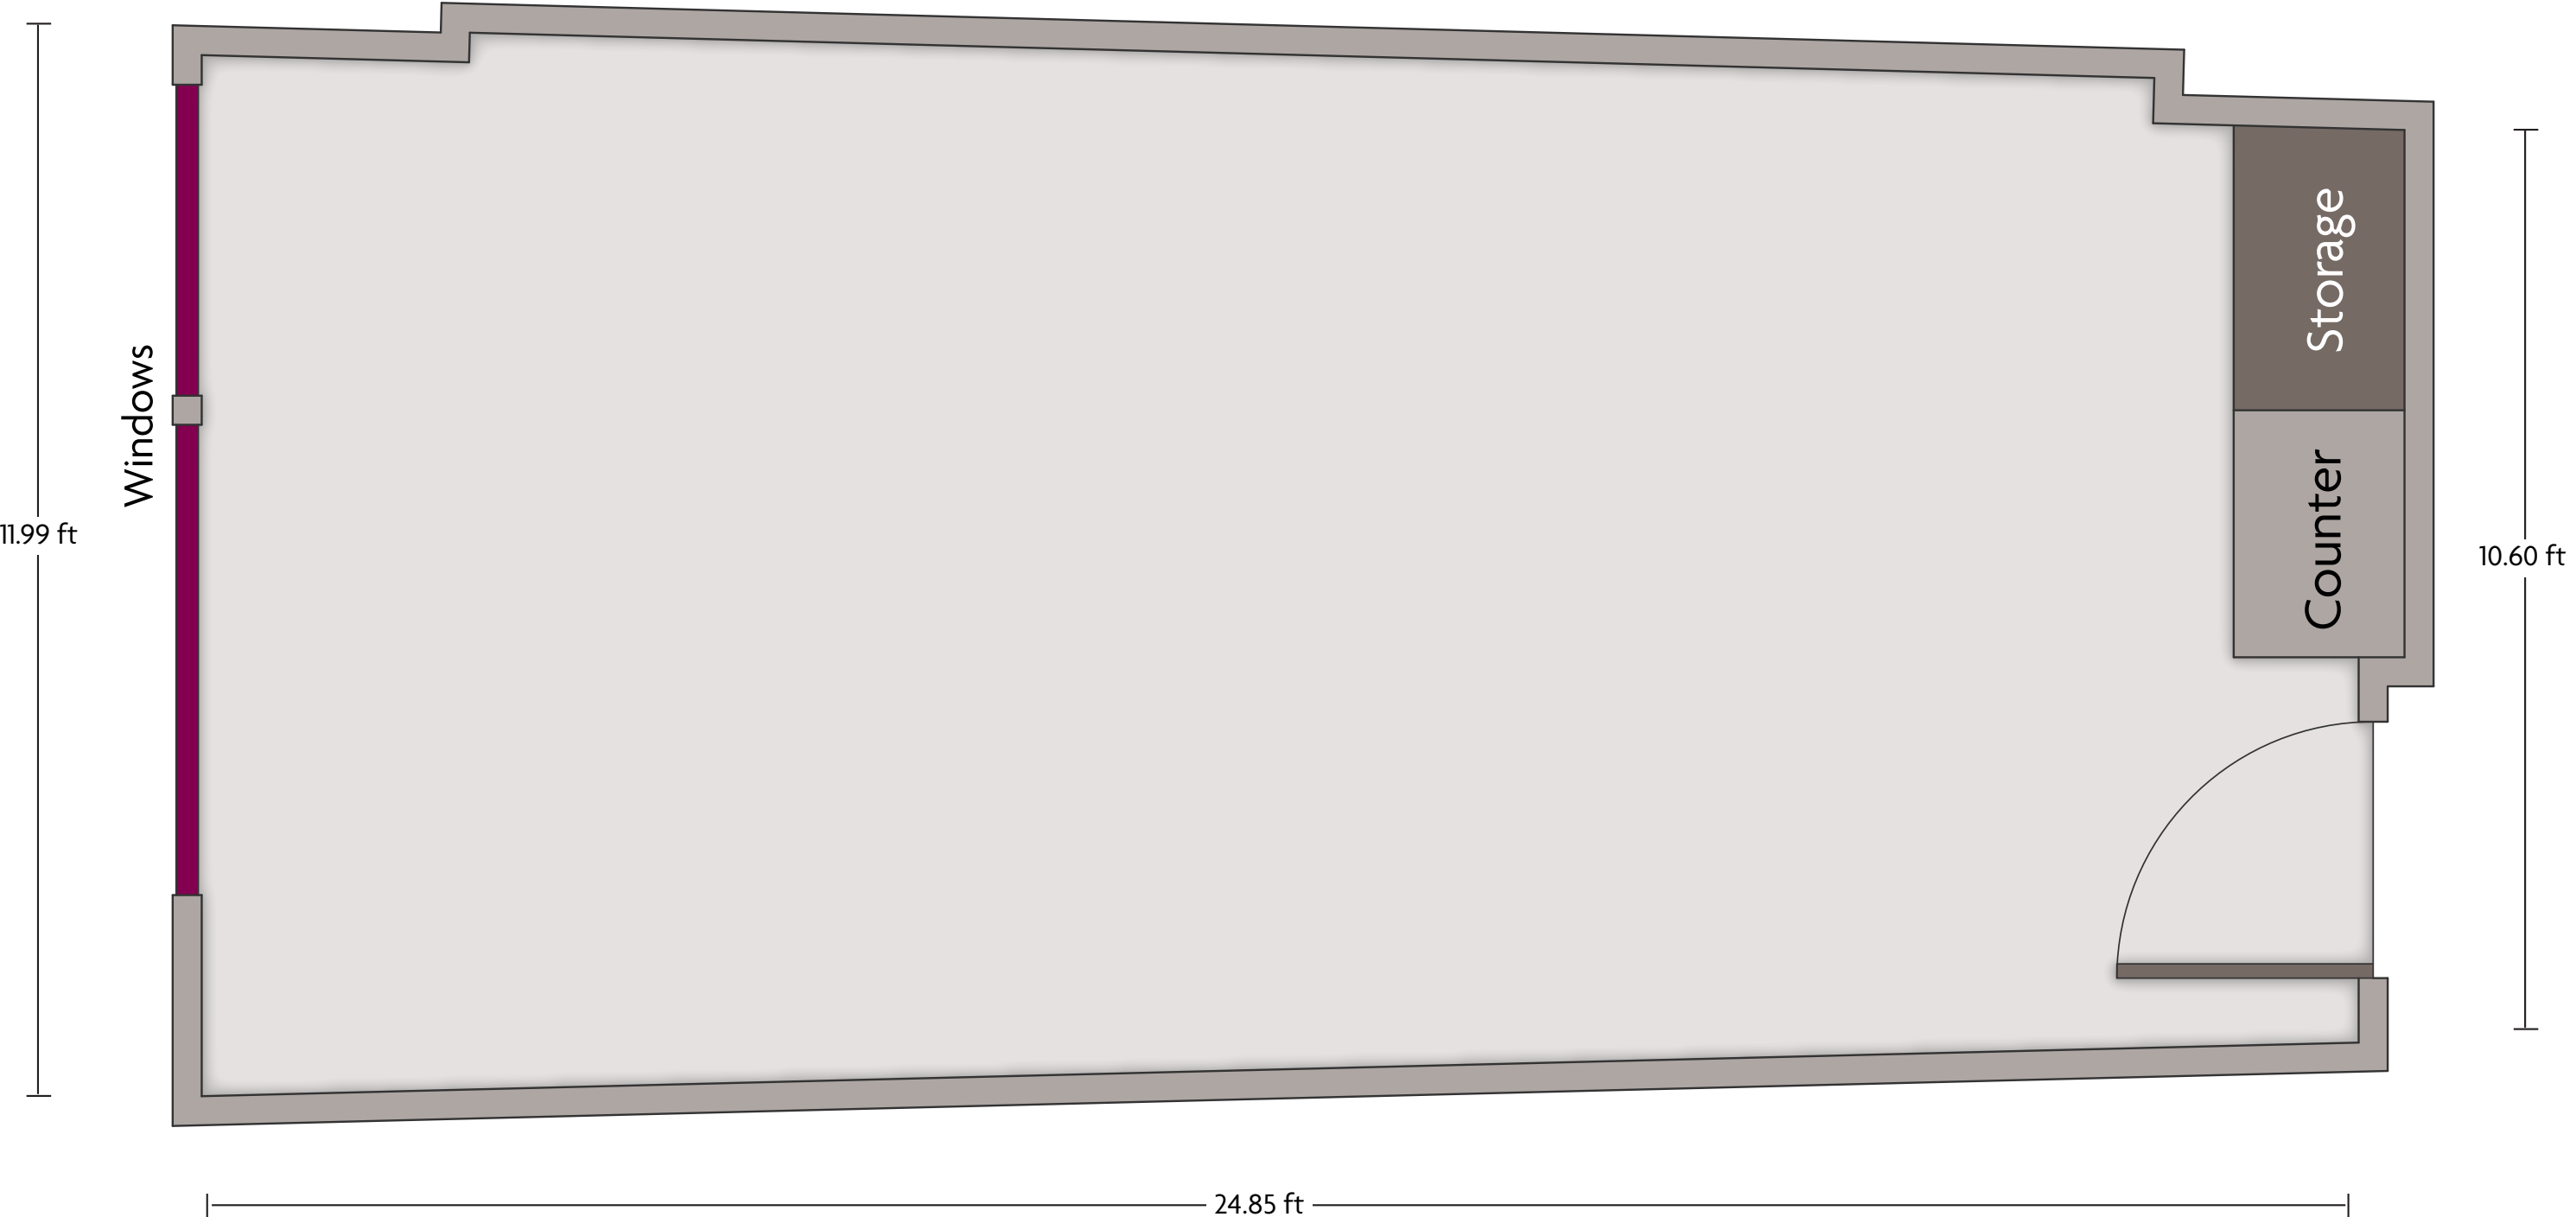

## Meeting Rooms 4 & 5

LENGTH: 38.02 ft    WIDTH: 25.16 ft    HEIGHT: 8.6 ft    TOTAL SQUARE FEET: 908.2 ft<sup>2</sup>    MAXIMUM CAPACITY: 90    POWER OUTLETS: 16

Blanchardstown Town Centre | Dublin - 15, Ireland | 353.1.8977777

\*Multiple layout options available for this space.

## Meeting Room 8

LENGTH: 24.85 ft    WIDTH: 11.99 ft    HEIGHT: 9 ft    TOTAL SQUARE FEET: 279.4 ft<sup>2</sup>    MAXIMUM CAPACITY: 20    POWER OUTLETS: 12

Blanchardstown Town Centre | Dublin - 15, Ireland | 353.1.8977777

## Meeting Room 10

LENGTH: 24.89 ft    WIDTH: 11.80 ft    HEIGHT: 9.0 ft    TOTAL SQUARE FEET: 293.0 ft<sup>2</sup>    MAXIMUM CAPACITY: 20    POWER OUTLETS: 10

Blanchardstown Town Centre | Dublin - 15, Ireland | 353.1.8977777