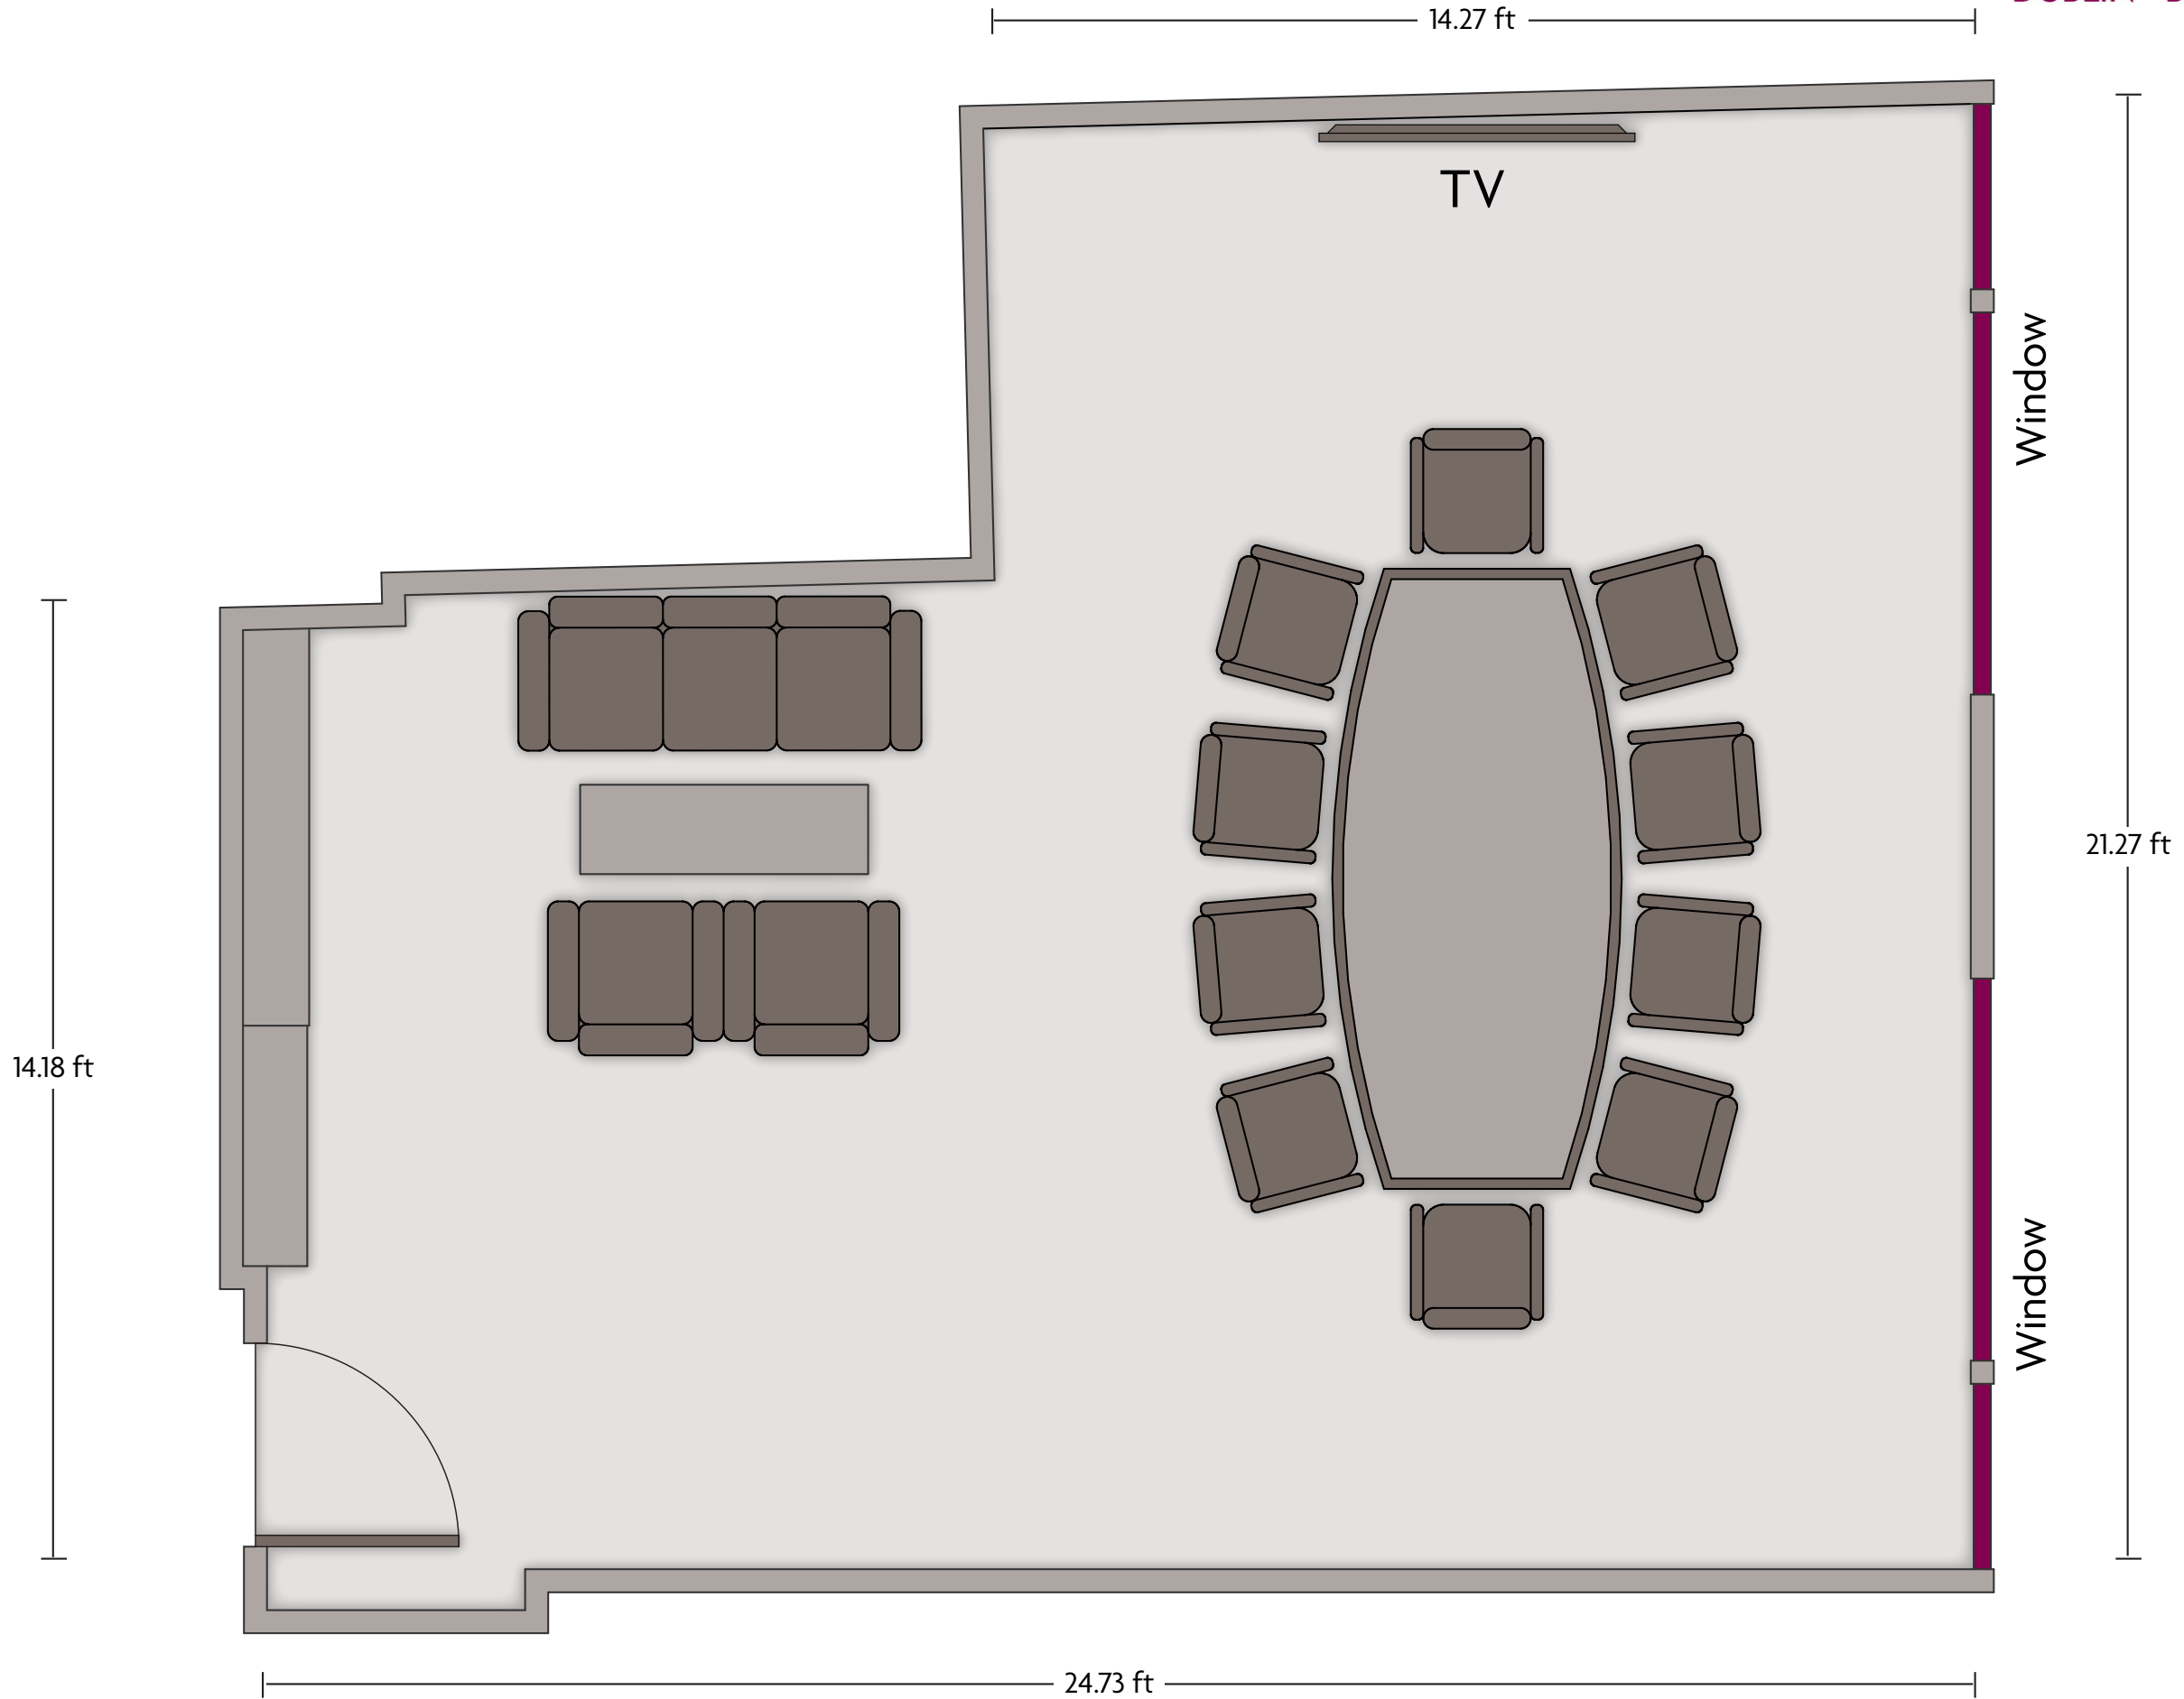

## Breakout Suite

LENGTH: 53.25 ft    WIDTH: 28.69 ft    HEIGHT: 8.6 ft    TOTAL SQUARE FEET: 1405.8 ft<sup>2</sup>    MAXIMUM CAPACITY: n/a    POWER OUTLETS: 9

Blanchardstown Town Centre | Dublin - 15, Ireland | 353.1.8977777

# Crowne Plaza® Dublin Blanchardstown Executive Boardroom

LENGTH: 24.73 ft    WIDTH: 21.27 ft    HEIGHT: 8.6 ft    TOTAL SQUARE FEET: 445.2 ft<sup>2</sup>    MAXIMUM CAPACITY: 16    POWER OUTLETS: 10

Blanchardstown Town Centre | Dublin - 15, Ireland | 353.1.8977777

# Crowne Plaza® Dublin Blanchardstown Heather Ballroom Prefunction

LENGTH: 73.28 ft    WIDTH: 24.95 ft    HEIGHT: 8.6 ft    TOTAL SQUARE FEET: 1792.1 ft<sup>2</sup>    MAXIMUM CAPACITY: n/a    POWER OUTLETS: 19

# Crowne Plaza® Dublin Blanchardstown Heather Suite

LENGTH: 114.83 ft    WIDTH: 47.27 ft    HEIGHT: 13.0 ft    TOTAL SQUARE FEET: 4729.2 ft<sup>2</sup>    MAXIMUM CAPACITY: 650    POWER OUTLETS: 54

Blanchardstown Town Centre | Dublin - 15, Ireland | 353.1.8977777