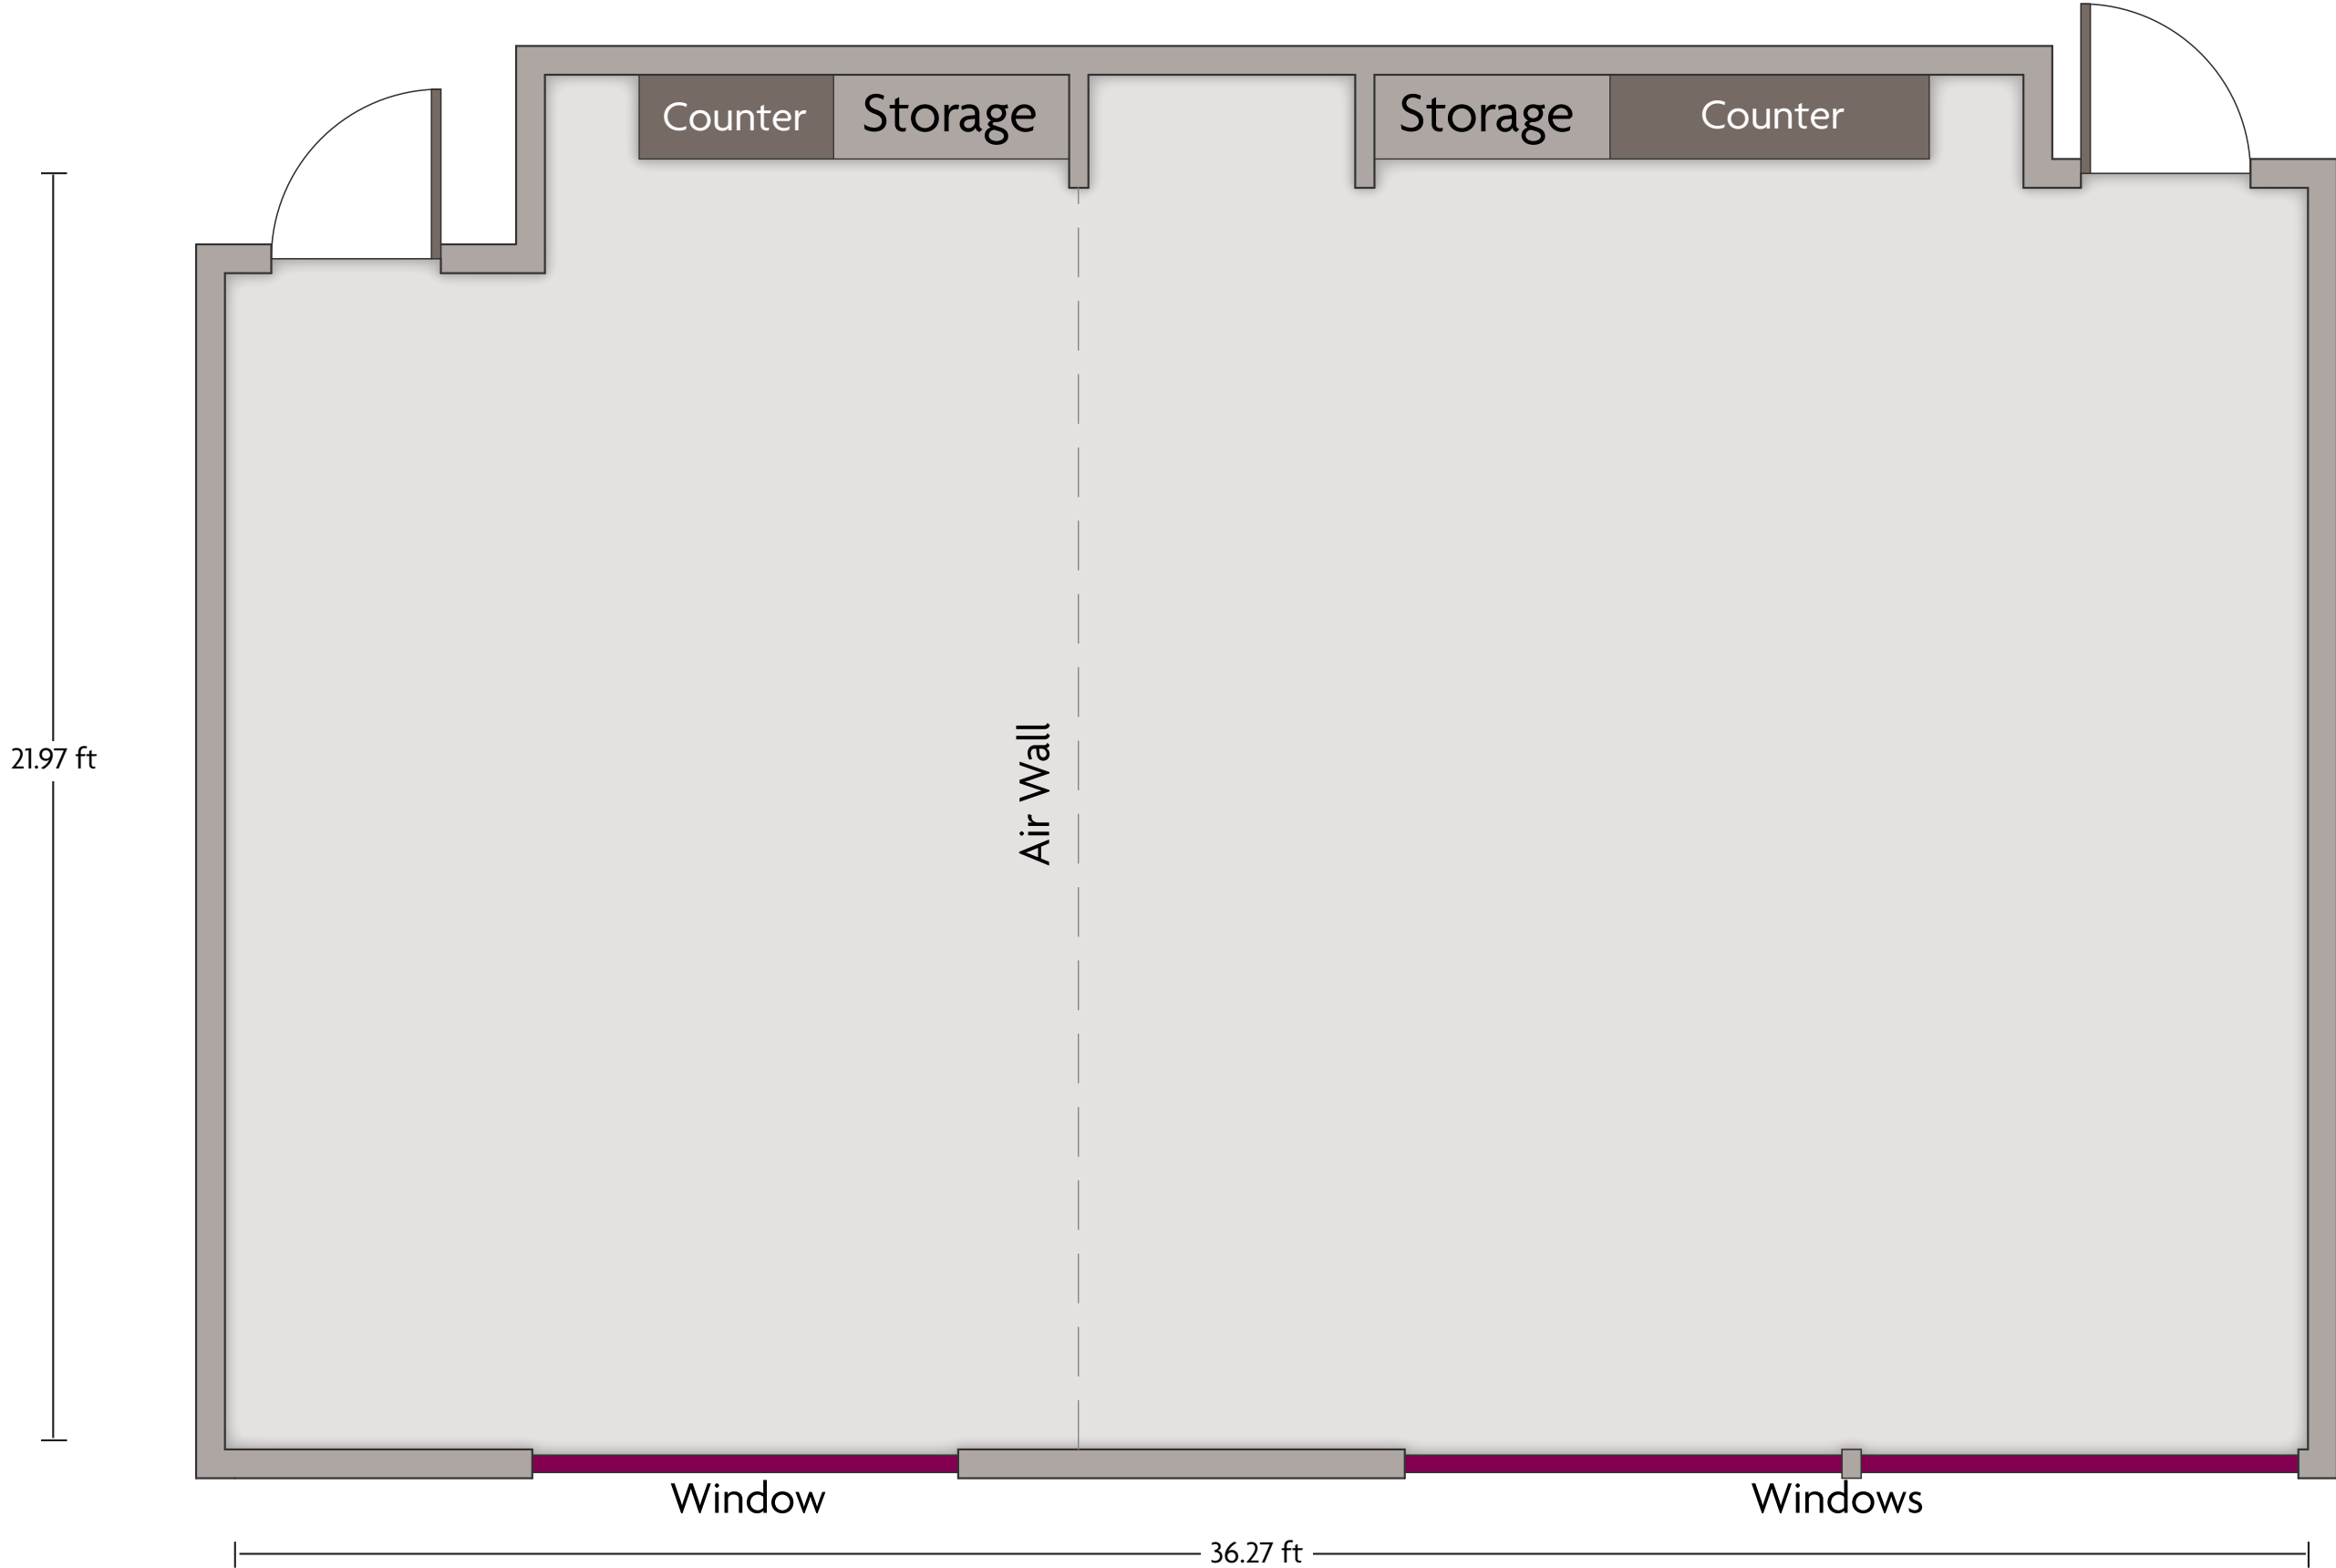

Crowne Plaza® Dublin Blanchardstown

Meeting Rooms 2 & 3

LENGTH: 36.27 ft   WIDTH: 21.97 ft   HEIGHT: 8.6 ft   TOTAL SQUARE FEET: 786.6 ft²   MAXIMUM CAPACITY: 90   POWER OUTLETS: 16

Blanchardstown Town Centre | Dublin - 15, Ireland | 353.1.8977777

*Multiple layout options available for this space.