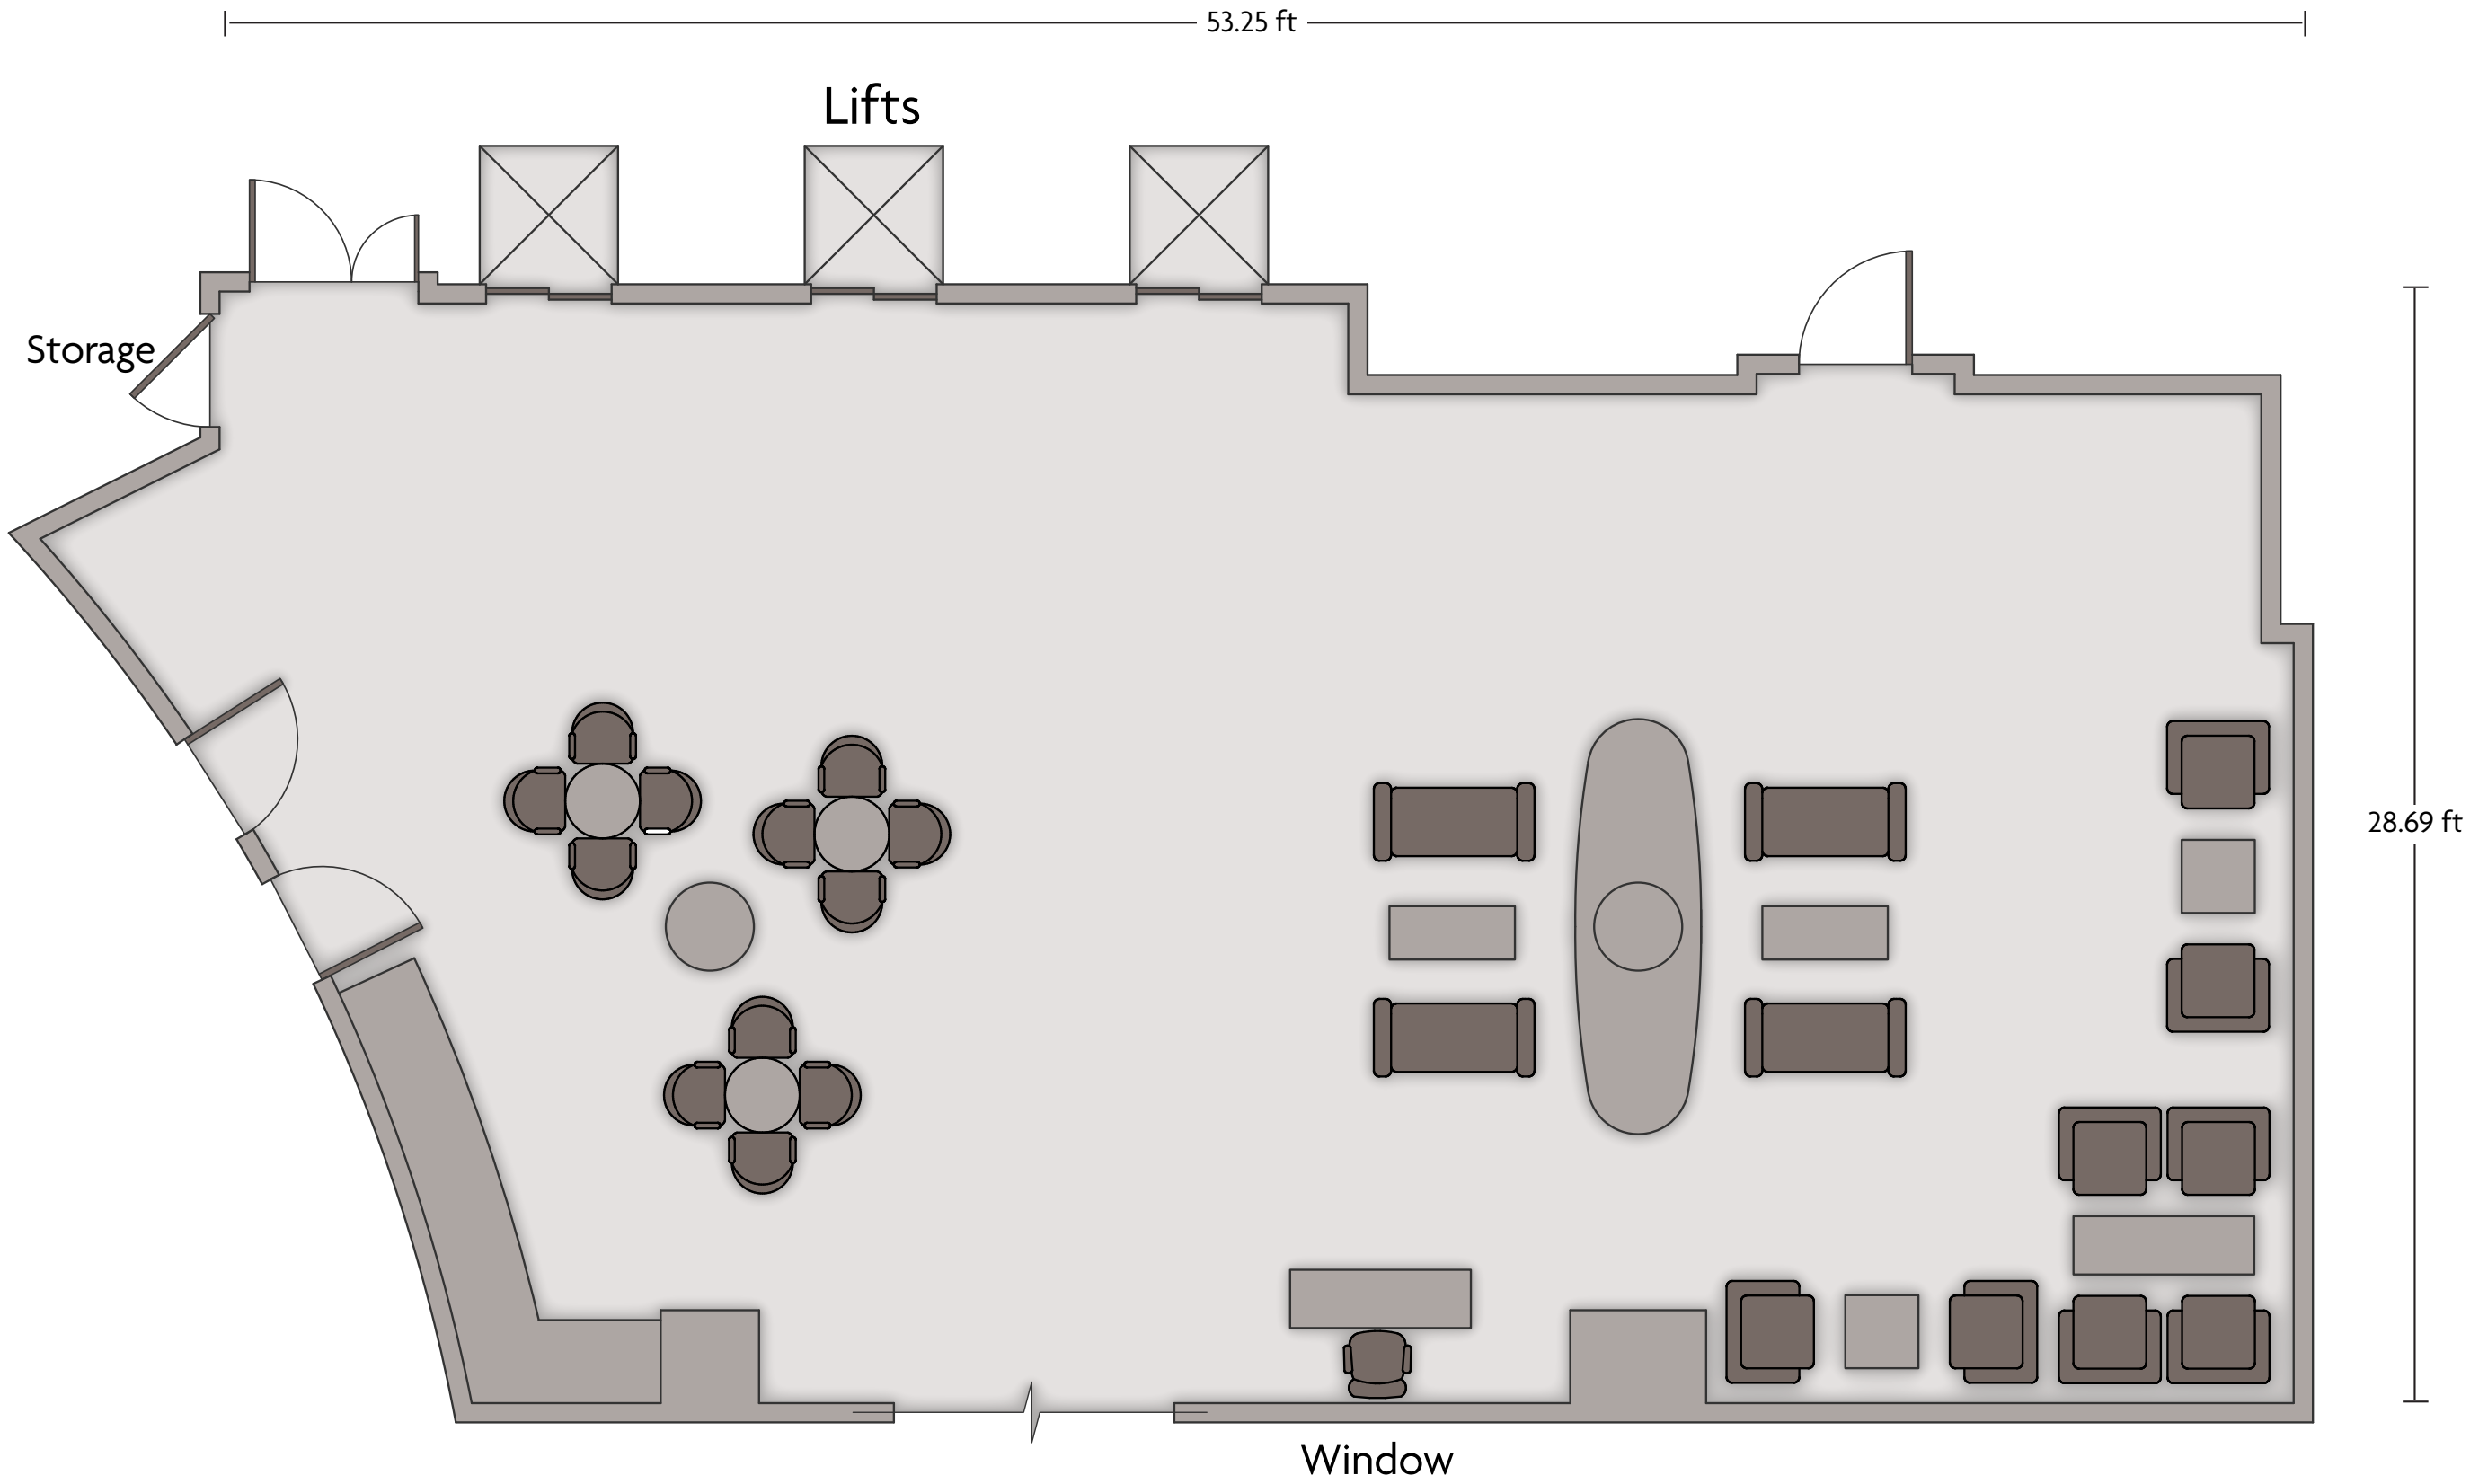

## Breakout Suite

LENGTH: 53.25 ft    WIDTH: 28.69 ft    HEIGHT: 8.6 ft    TOTAL SQUARE FEET: 1405.8 ft<sup>2</sup>    MAXIMUM CAPACITY: n/a    POWER OUTLETS: 9

Blanchardstown Town Centre | Dublin - 15, Ireland | 353.1.8977777

# Crowne Plaza® Dublin Blanchardstown Executive Boardroom

LENGTH: 24.73 ft    WIDTH: 21.27 ft    HEIGHT: 8.6 ft    TOTAL SQUARE FEET: 445.2 ft<sup>2</sup>    MAXIMUM CAPACITY: 16    POWER OUTLETS: 10

Blanchardstown Town Centre | Dublin - 15, Ireland | 353.1.8977777

# Crowne Plaza® Dublin Blanchardstown Heather Ballroom Prefunction

LENGTH: 73.28 ft    WIDTH: 24.95 ft    HEIGHT: 8.6 ft    TOTAL SQUARE FEET: 1792.1 ft<sup>2</sup>    MAXIMUM CAPACITY: n/a    POWER OUTLETS: 19