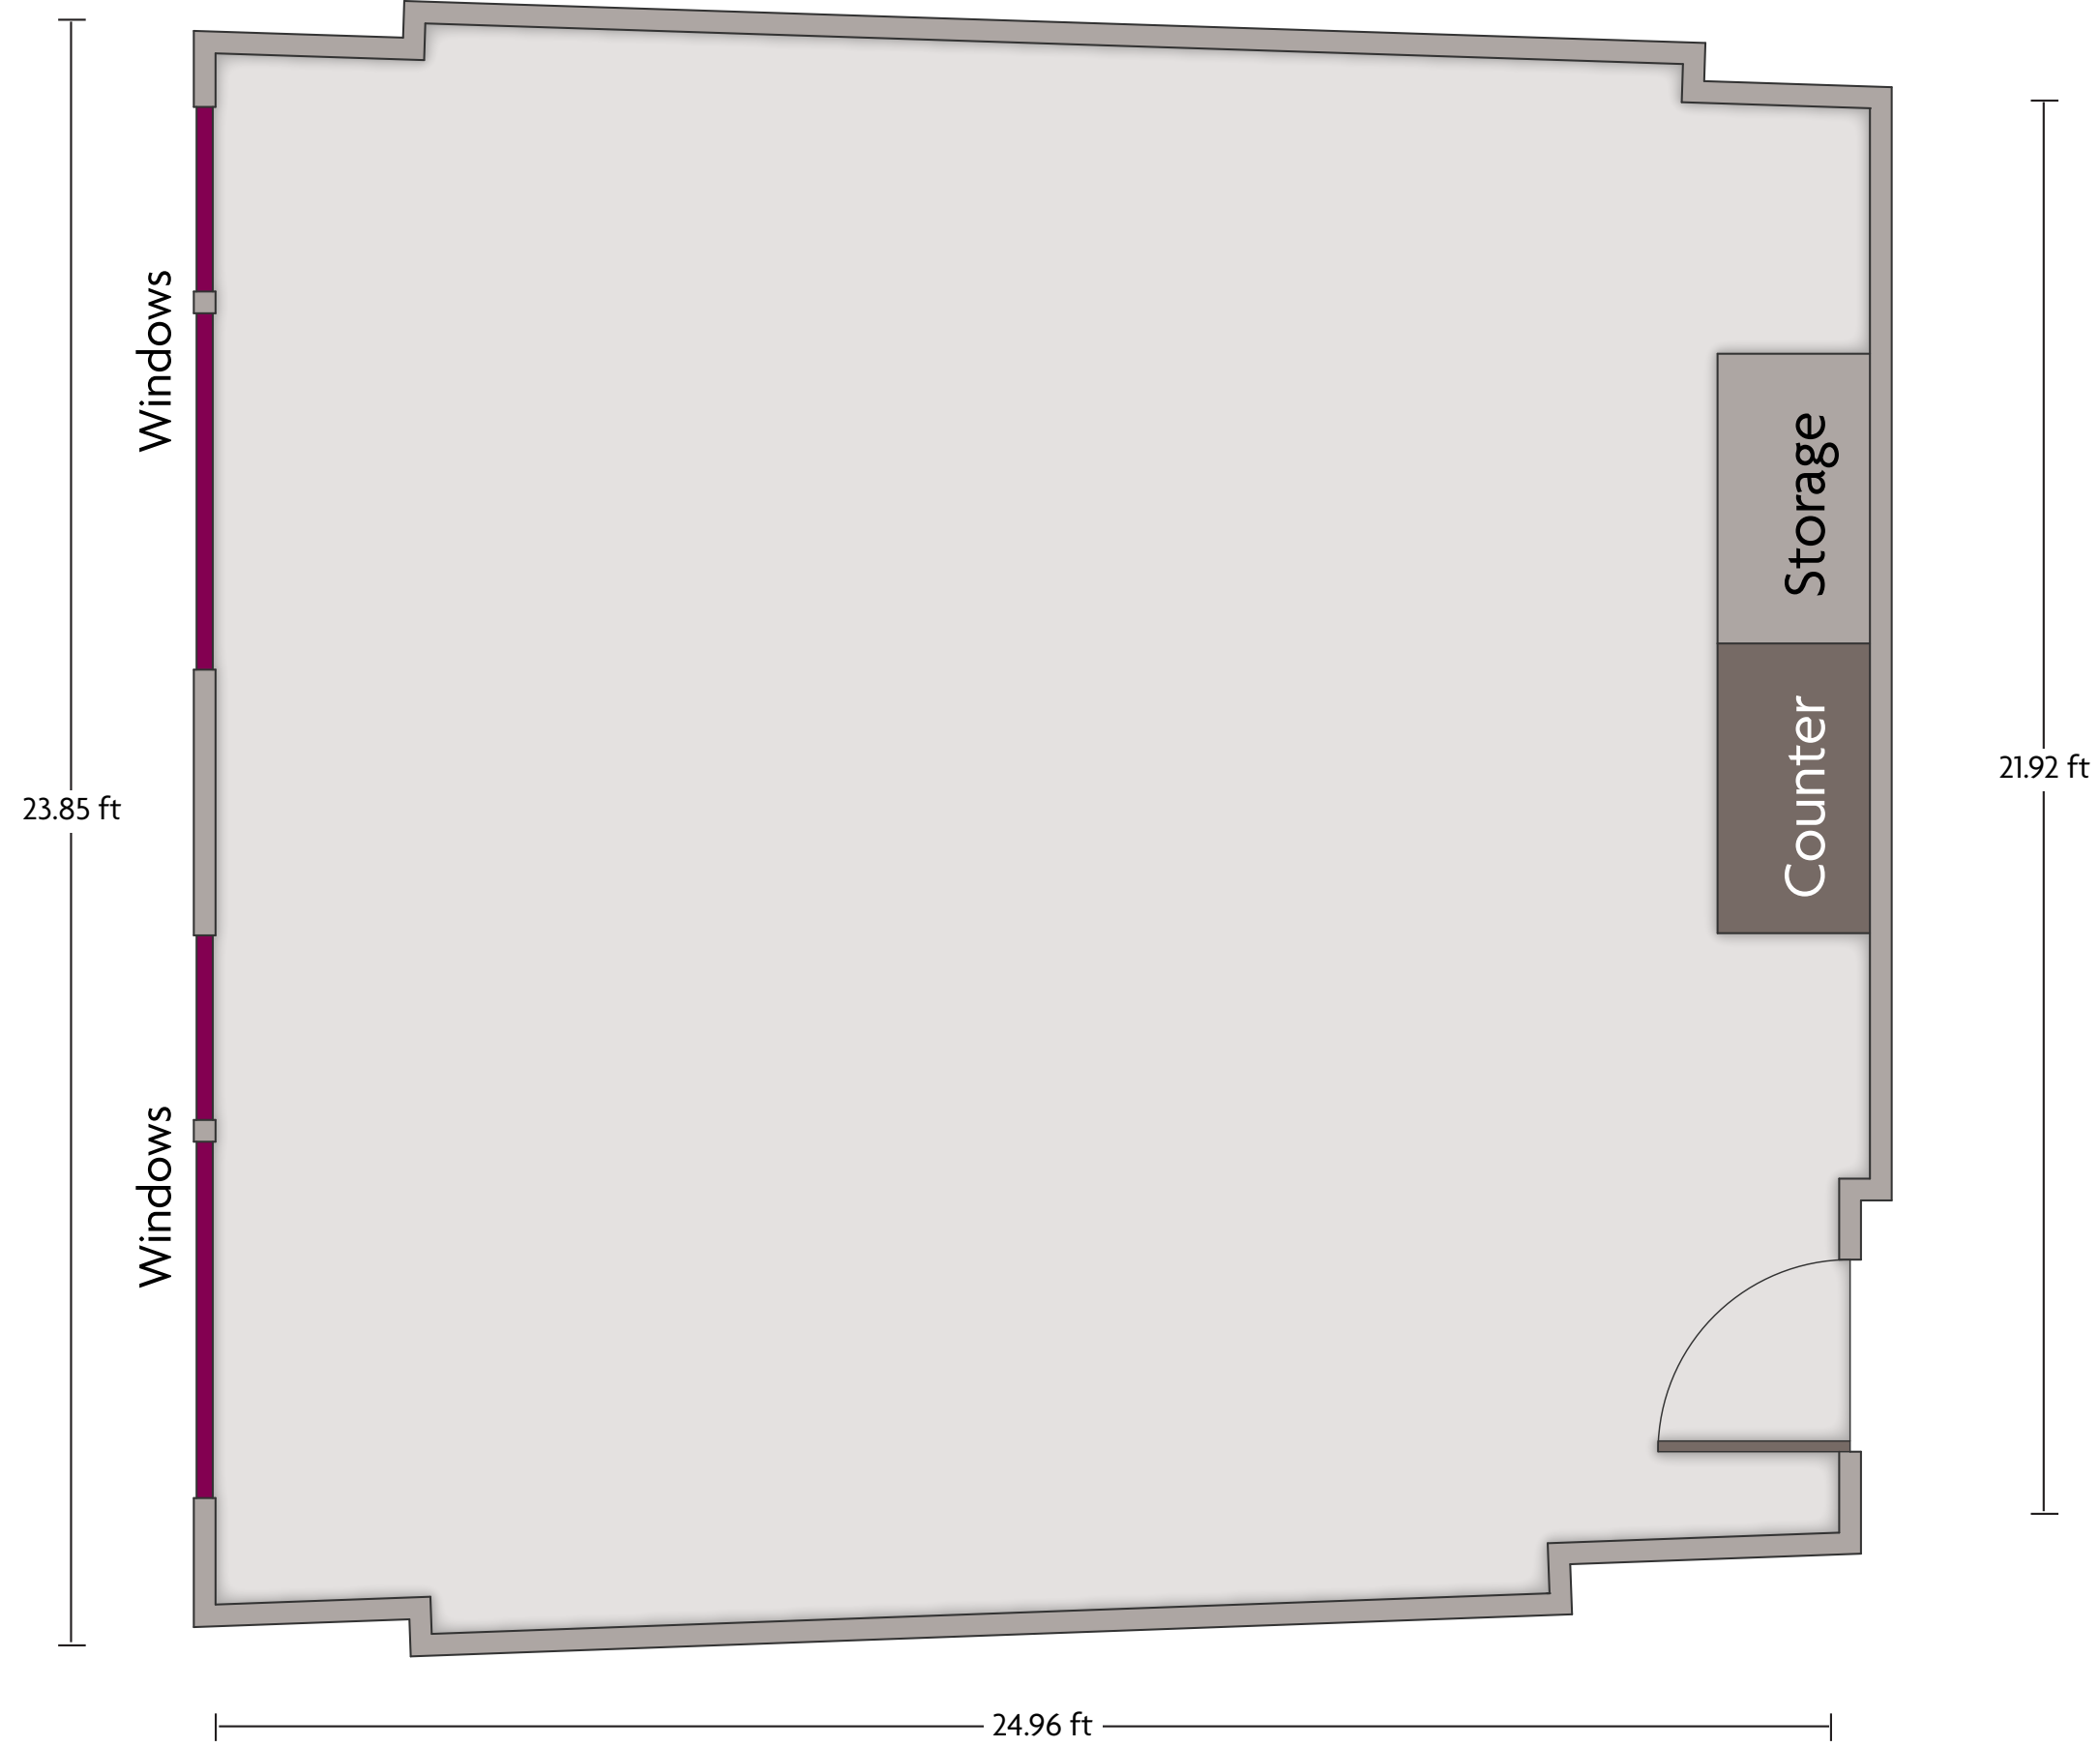

## Meeting Rooms 4 & 5

LENGTH: 38.02 ft    WIDTH: 25.16 ft    HEIGHT: 8.6 ft    TOTAL SQUARE FEET: 908.2 ft<sup>2</sup>    MAXIMUM CAPACITY: 90    POWER OUTLETS: 16

Blanchardstown Town Centre | Dublin - 15, Ireland | 353.1.8977777

## Meeting Room 8

LENGTH: 24.85 ft    WIDTH: 11.99 ft    HEIGHT: 9 ft    TOTAL SQUARE FEET: 279.4 ft<sup>2</sup>    MAXIMUM CAPACITY: 20    POWER OUTLETS: 12

Blanchardstown Town Centre | Dublin - 15, Ireland | 353.1.8977777

## Meeting Room 10

LENGTH: 24.89 ft    WIDTH: 11.80 ft    HEIGHT: 9.0 ft    TOTAL SQUARE FEET: 293.0 ft<sup>2</sup>    MAXIMUM CAPACITY: 20    POWER OUTLETS: 10

Blanchardstown Town Centre | Dublin - 15, Ireland | 353.1.8977777

## Meeting Room 11

LENGTH: 24.96 ft    WIDTH: 23.85 ft    HEIGHT: 9 ft    TOTAL SQUARE FEET: 601.4 ft<sup>2</sup>    MAXIMUM CAPACITY: 50    POWER OUTLETS: 11

Blanchardstown Town Centre | Dublin - 15, Ireland | 353.1.8977777