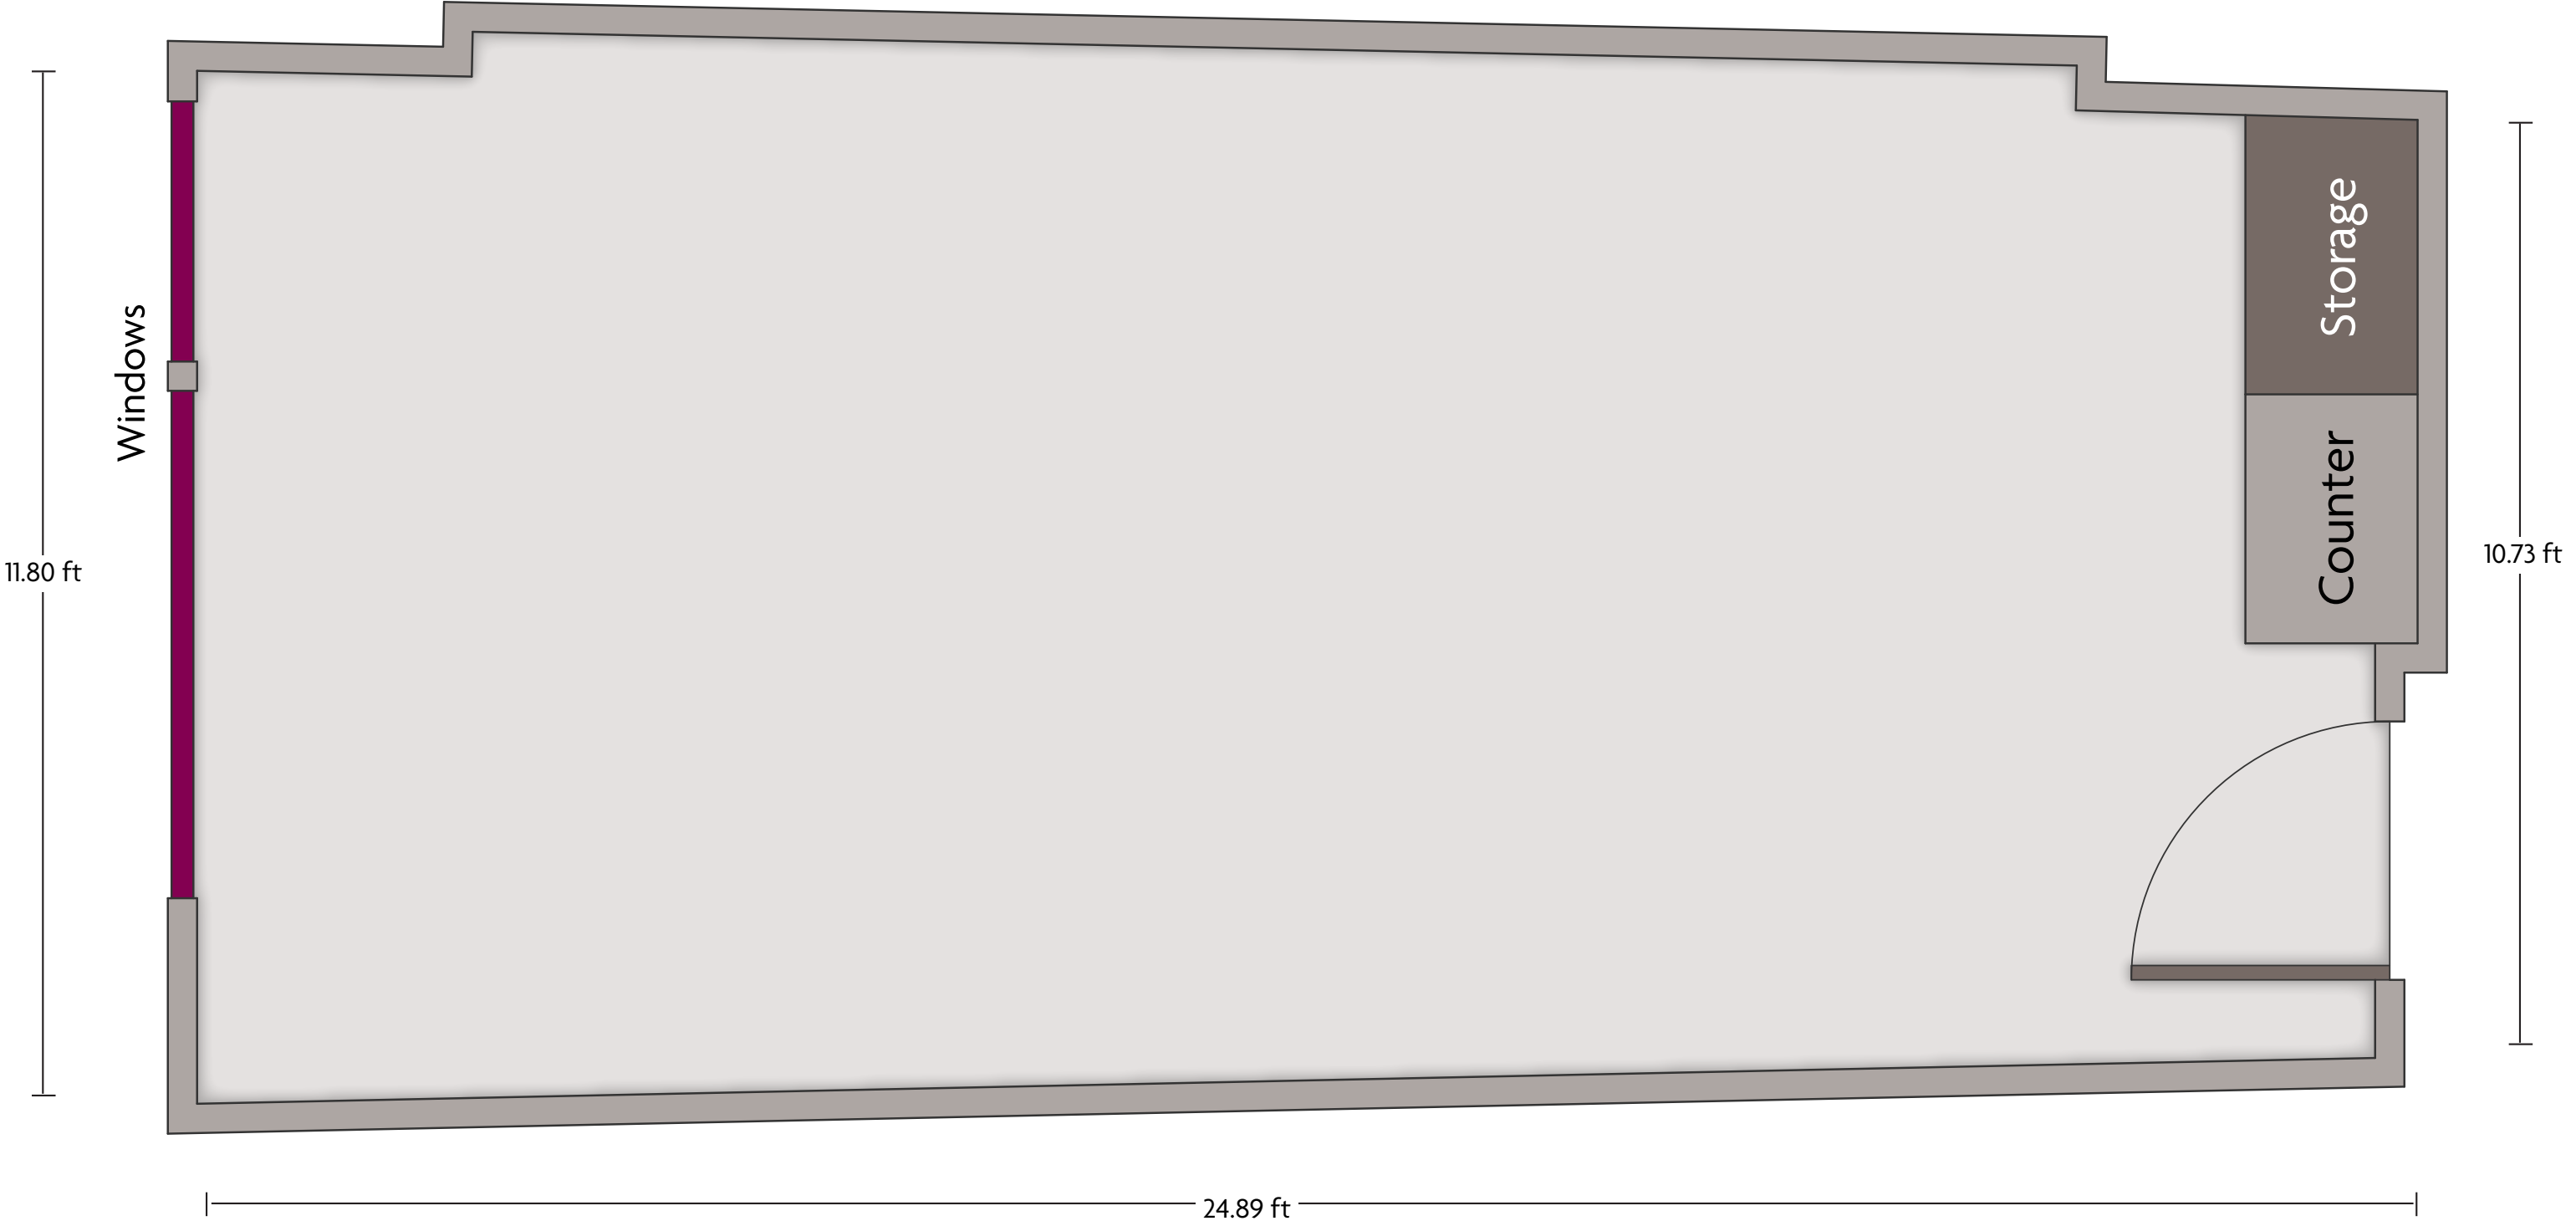

## Meeting Rooms 4 & 5

LENGTH: 38.02 ft    WIDTH: 25.16 ft    HEIGHT: 8.6 ft    TOTAL SQUARE FEET: 908.2 ft<sup>2</sup>    MAXIMUM CAPACITY: 90    POWER OUTLETS: 16

Blanchardstown Town Centre | Dublin - 15, Ireland | 353.1.8977777

## Meeting Room 8

LENGTH: 24.85 ft    WIDTH: 11.99 ft    HEIGHT: 9 ft    TOTAL SQUARE FEET: 279.4 ft<sup>2</sup>    MAXIMUM CAPACITY: 20    POWER OUTLETS: 12

Blanchardstown Town Centre | Dublin - 15, Ireland | 353.1.8977777

\*Multiple layout options available for this space.

## Meeting Room 10

LENGTH: 24.89 ft    WIDTH: 11.80 ft    HEIGHT: 9.0 ft    TOTAL SQUARE FEET: 293.0 ft<sup>2</sup>    MAXIMUM CAPACITY: 20    POWER OUTLETS: 10

Blanchardstown Town Centre | Dublin - 15, Ireland | 353.1.8977777