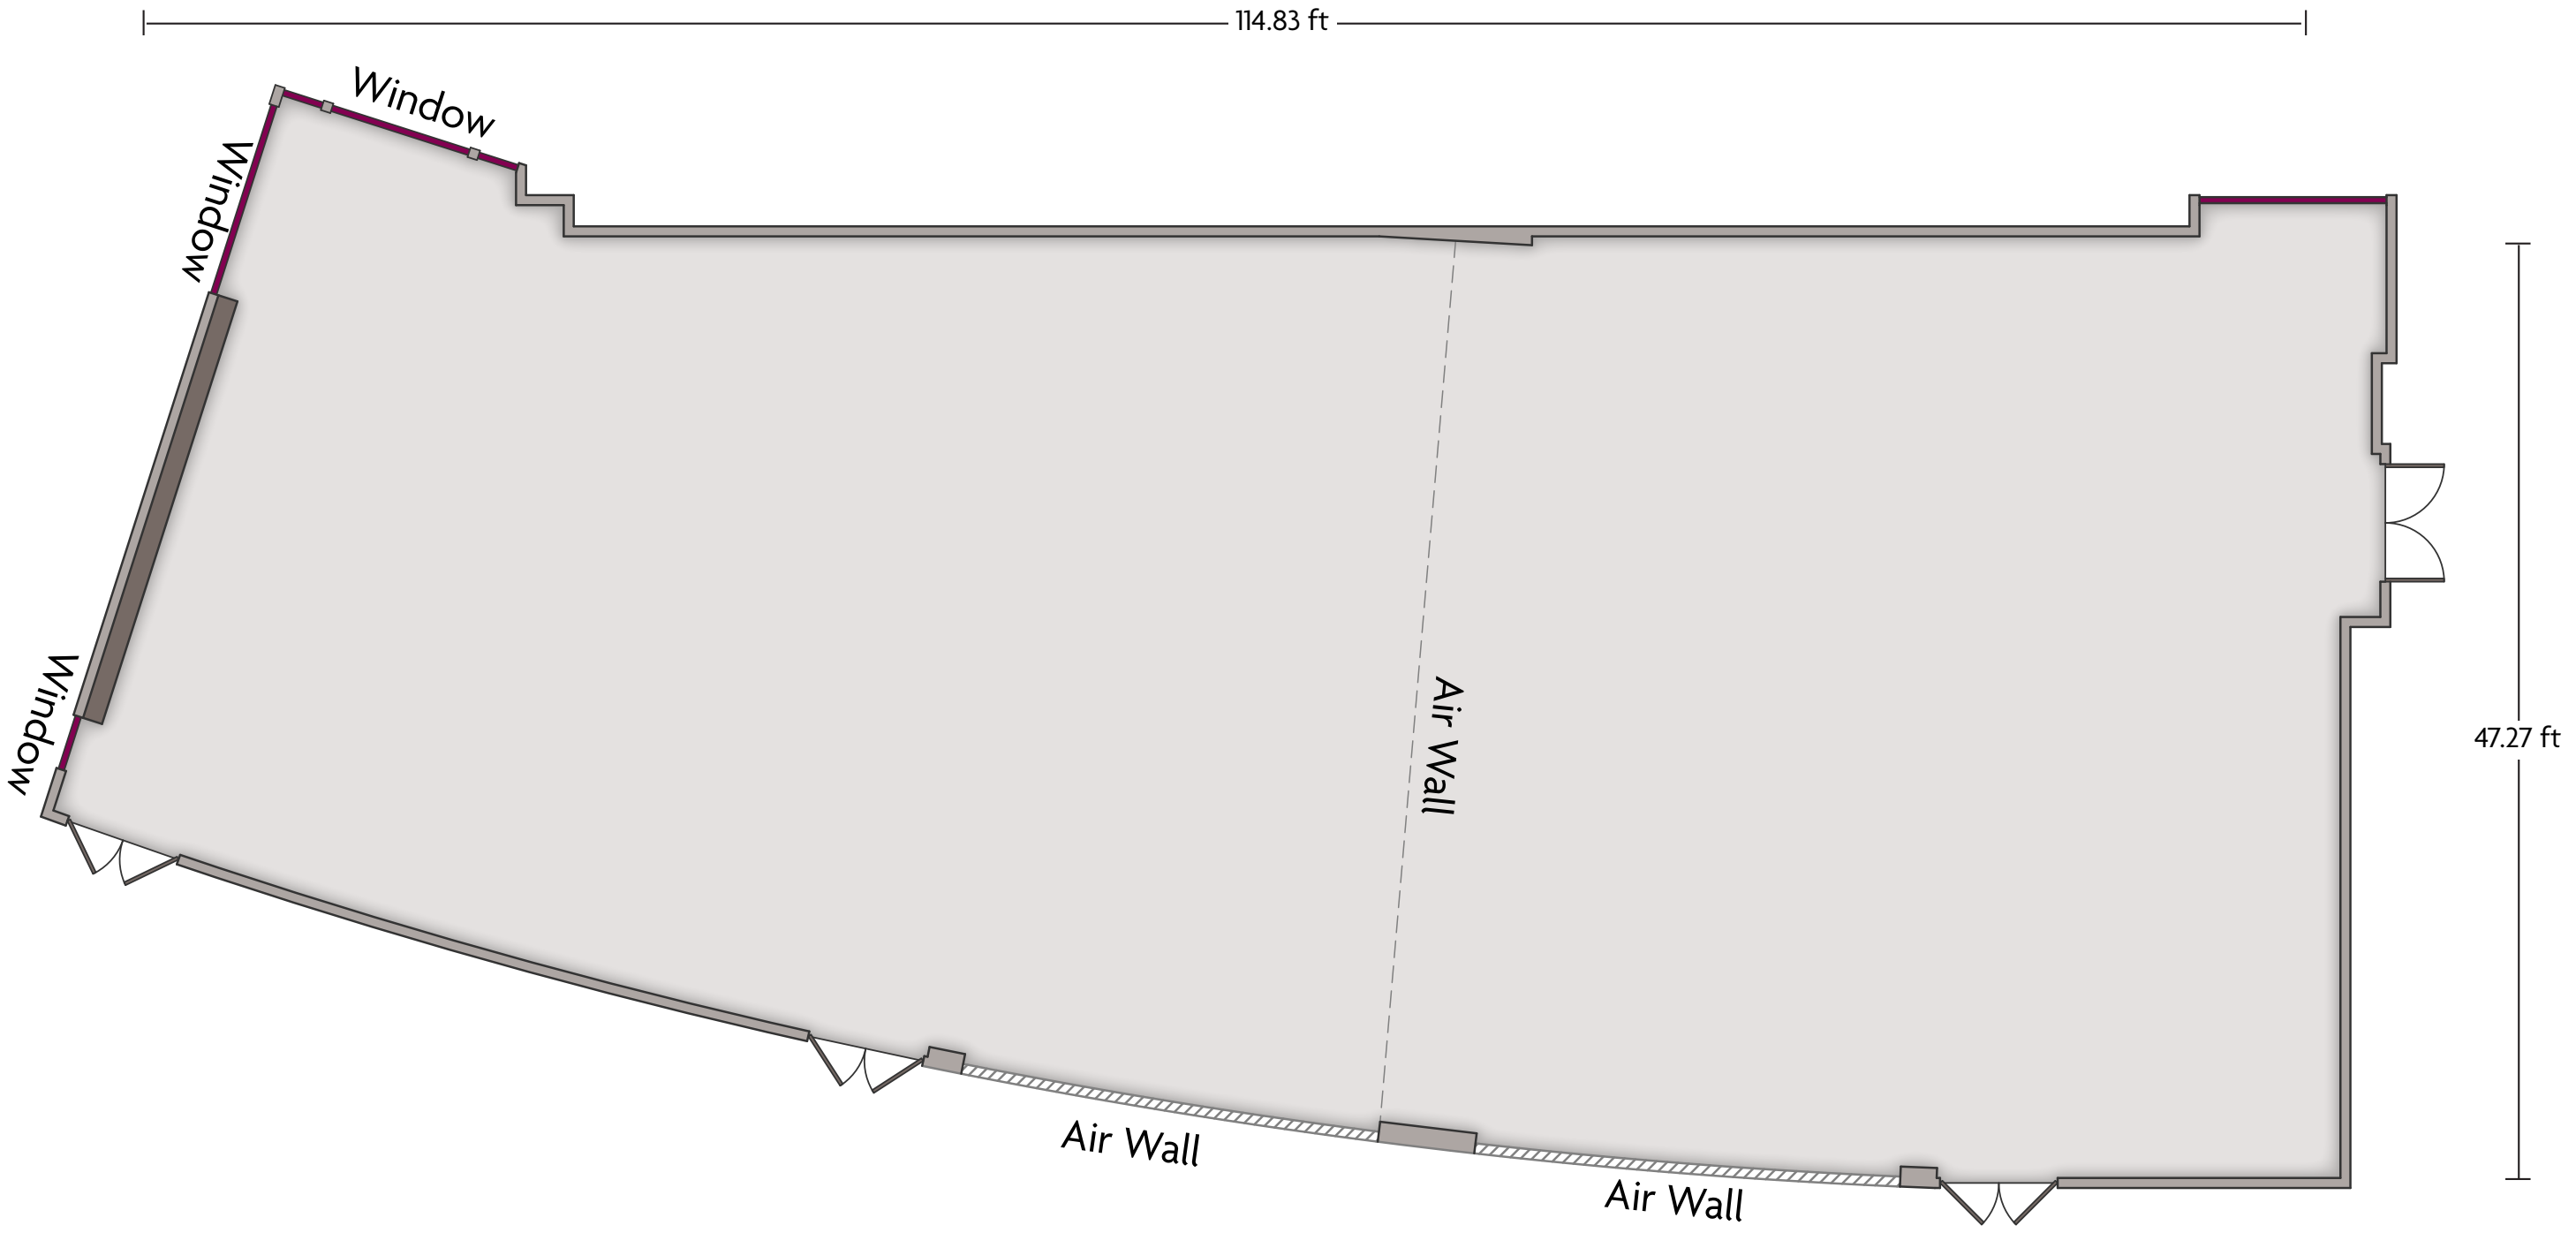

# Crowne Plaza® Dublin Blanchardstown Executive Boardroom

LENGTH: 24.73 ft    WIDTH: 21.27 ft    HEIGHT: 8.6 ft    TOTAL SQUARE FEET: 445.2 ft<sup>2</sup>    MAXIMUM CAPACITY: 16    POWER OUTLETS: 10

Blanchardstown Town Centre | Dublin - 15, Ireland | 353.1.8977777

# Crowne Plaza® Dublin Blanchardstown Heather Ballroom Prefunction

LENGTH: 73.28 ft    WIDTH: 24.95 ft    HEIGHT: 8.6 ft    TOTAL SQUARE FEET: 1792.1 ft<sup>2</sup>    MAXIMUM CAPACITY: n/a    POWER OUTLETS: 19

# Crowne Plaza® Dublin Blanchardstown Heather Suite

LENGTH: 114.83 ft    WIDTH: 47.27 ft    HEIGHT: 13.0 ft    TOTAL SQUARE FEET: 4729.2 ft<sup>2</sup>    MAXIMUM CAPACITY: 650    POWER OUTLETS: 54

Blanchardstown Town Centre | Dublin - 15, Ireland | 353.1.8977777