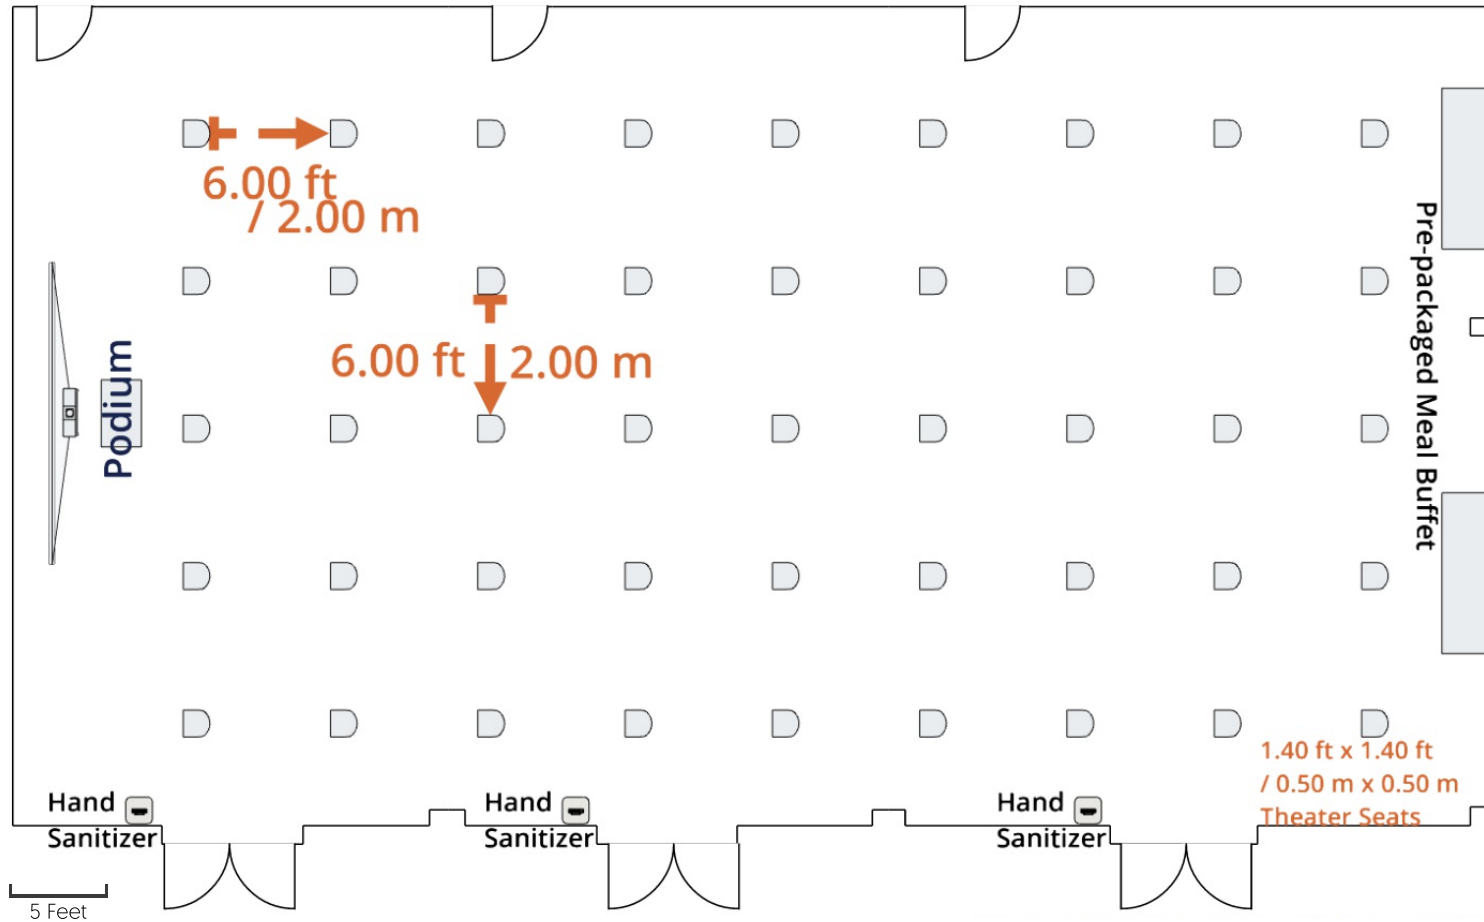

Meet with Confidence - Theater Layout

Disclaimer:

- Always follow local laws & regulations for spacing restrictions
- For illustrative purposes only, all meeting room dimensions and features will differ

© 2020 IHG. All rights reserved. Most hotels are independently owned and operated.

ihg.com/meetwithconfidence