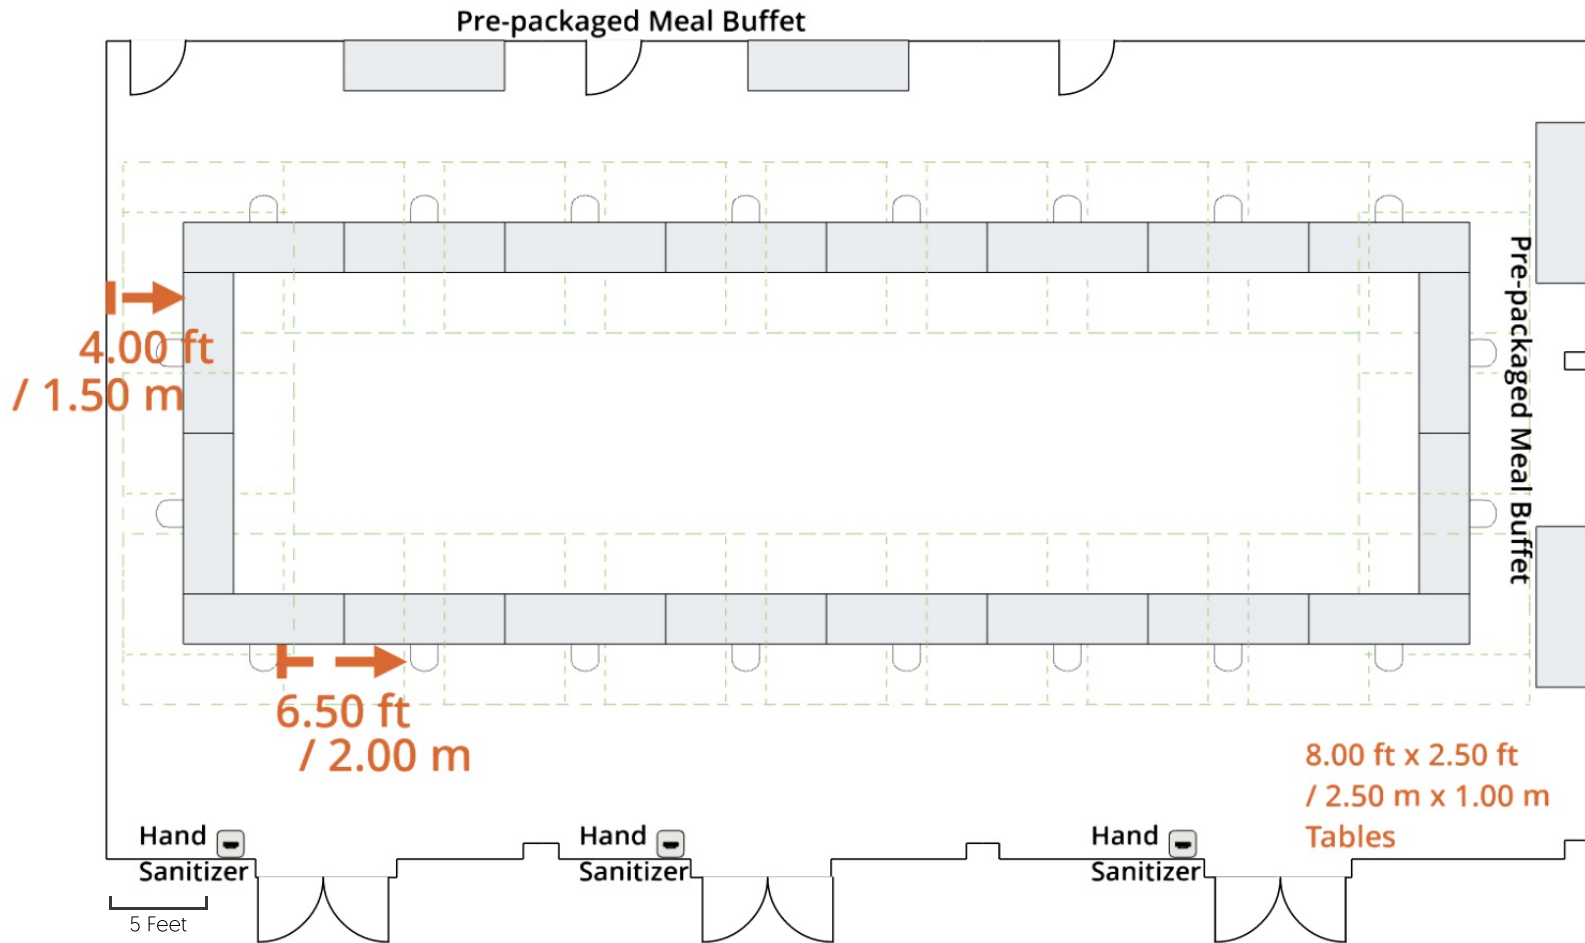

ihg.com/meetwithconfidence

Meet with Confidence - Cabaret Layout

6.00 ft / 2.00 m Social Distance Perimeter

Disclaimer:

- Always follow local laws & regulations for spacing restrictions
- For illustrative purposes only, all meeting room dimensions and features will differ

ihg.com/meetwithconfidence

Meet with Confidence - Classroom Layout

6.00 ft / 2.00 m Social Distance Perimeter

Disclaimer:

- Always follow local laws & regulations for spacing restrictions
- For illustrative purposes only, all meeting room dimensions and features will differ

© 2020 IHG. All rights reserved. Most hotels are independently owned and operated.

ihg.com/meetwithconfidence

Meet with Confidence - Theater Layout

Disclaimer:

- Always follow local laws & regulations for spacing restrictions
- For illustrative purposes only, all meeting room dimensions and features will differ

© 2020 IHG. All rights reserved. Most hotels are independently owned and operated.

ihg.com/meetwithconfidence

Meet with Confidence - Hollow Square Layout

Disclaimer:

- Always follow local laws & regulations for spacing restrictions
- For illustrative purposes only, all meeting room dimensions and features will differ