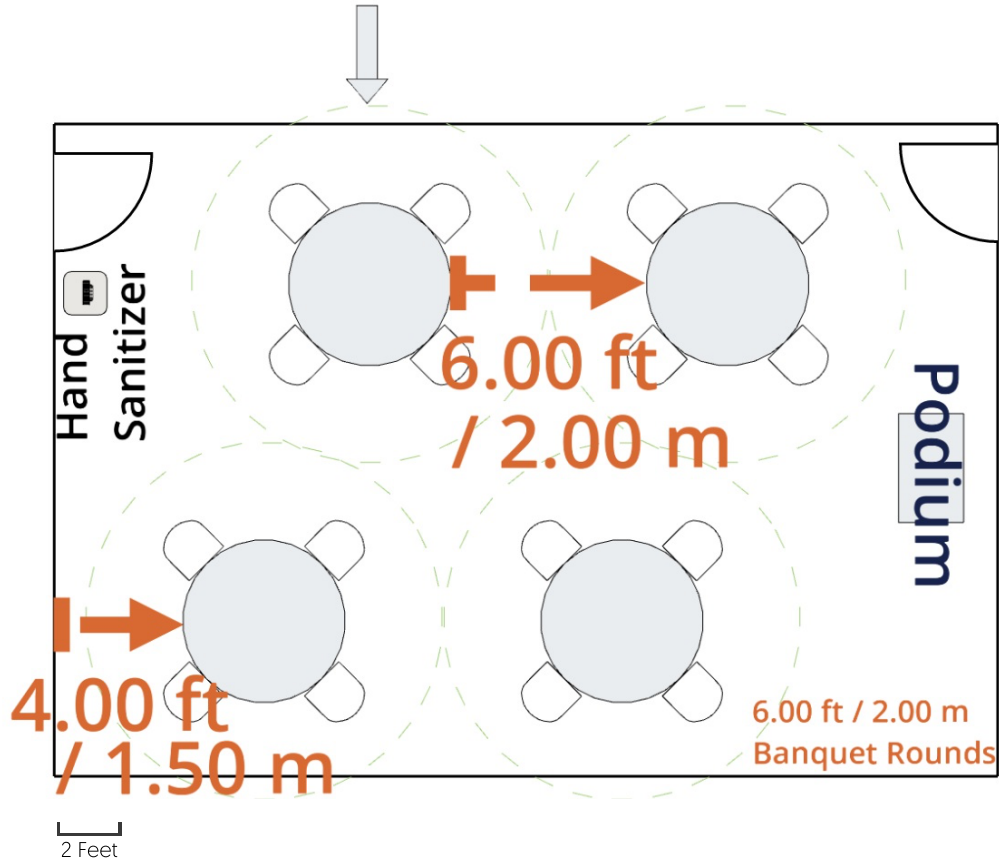

© 2020 IHG. All rights reserved. Most hotels are independently owned and operated.

ihg.com/meetwithconfidence

Meet with Confidence - Banquet Rounds Layout

6.00 ft / 2.00 m Social Distance Perimeter

Disclaimer: