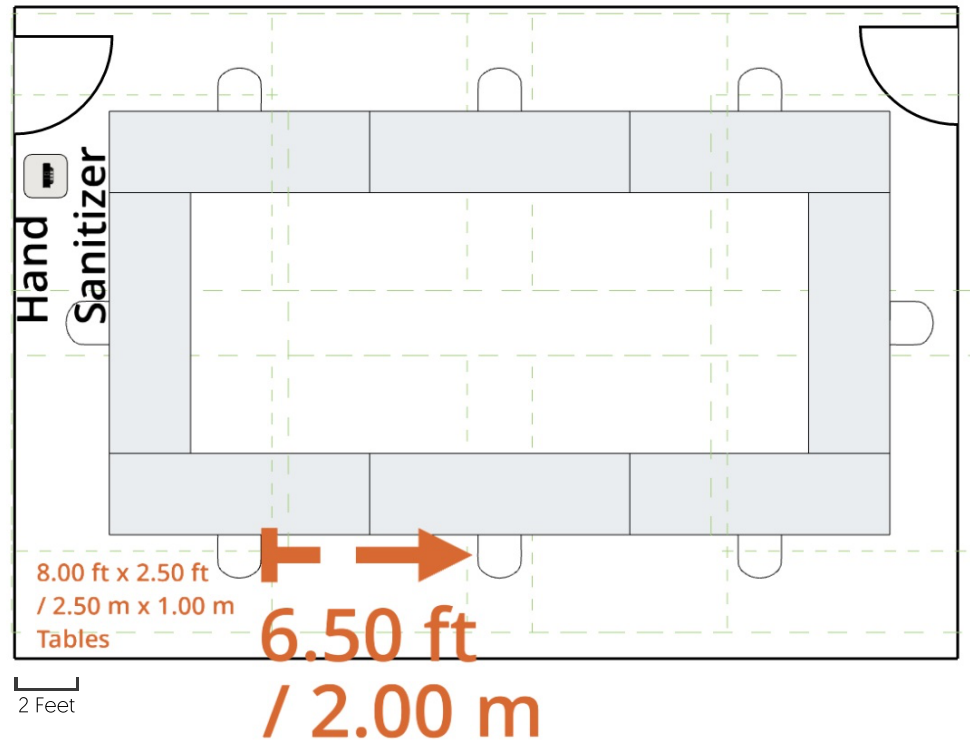

Meet with Confidence - Hollow Square Layout

Disclaimer:

- Always follow local laws & regulations for spacing restrictions
- For illustrative purposes only, all meeting room dimensions and features will differ

© 2020 IHG. All rights reserved. Most hotels are independently owned and operated.

ihg.com/meetwithconfidence