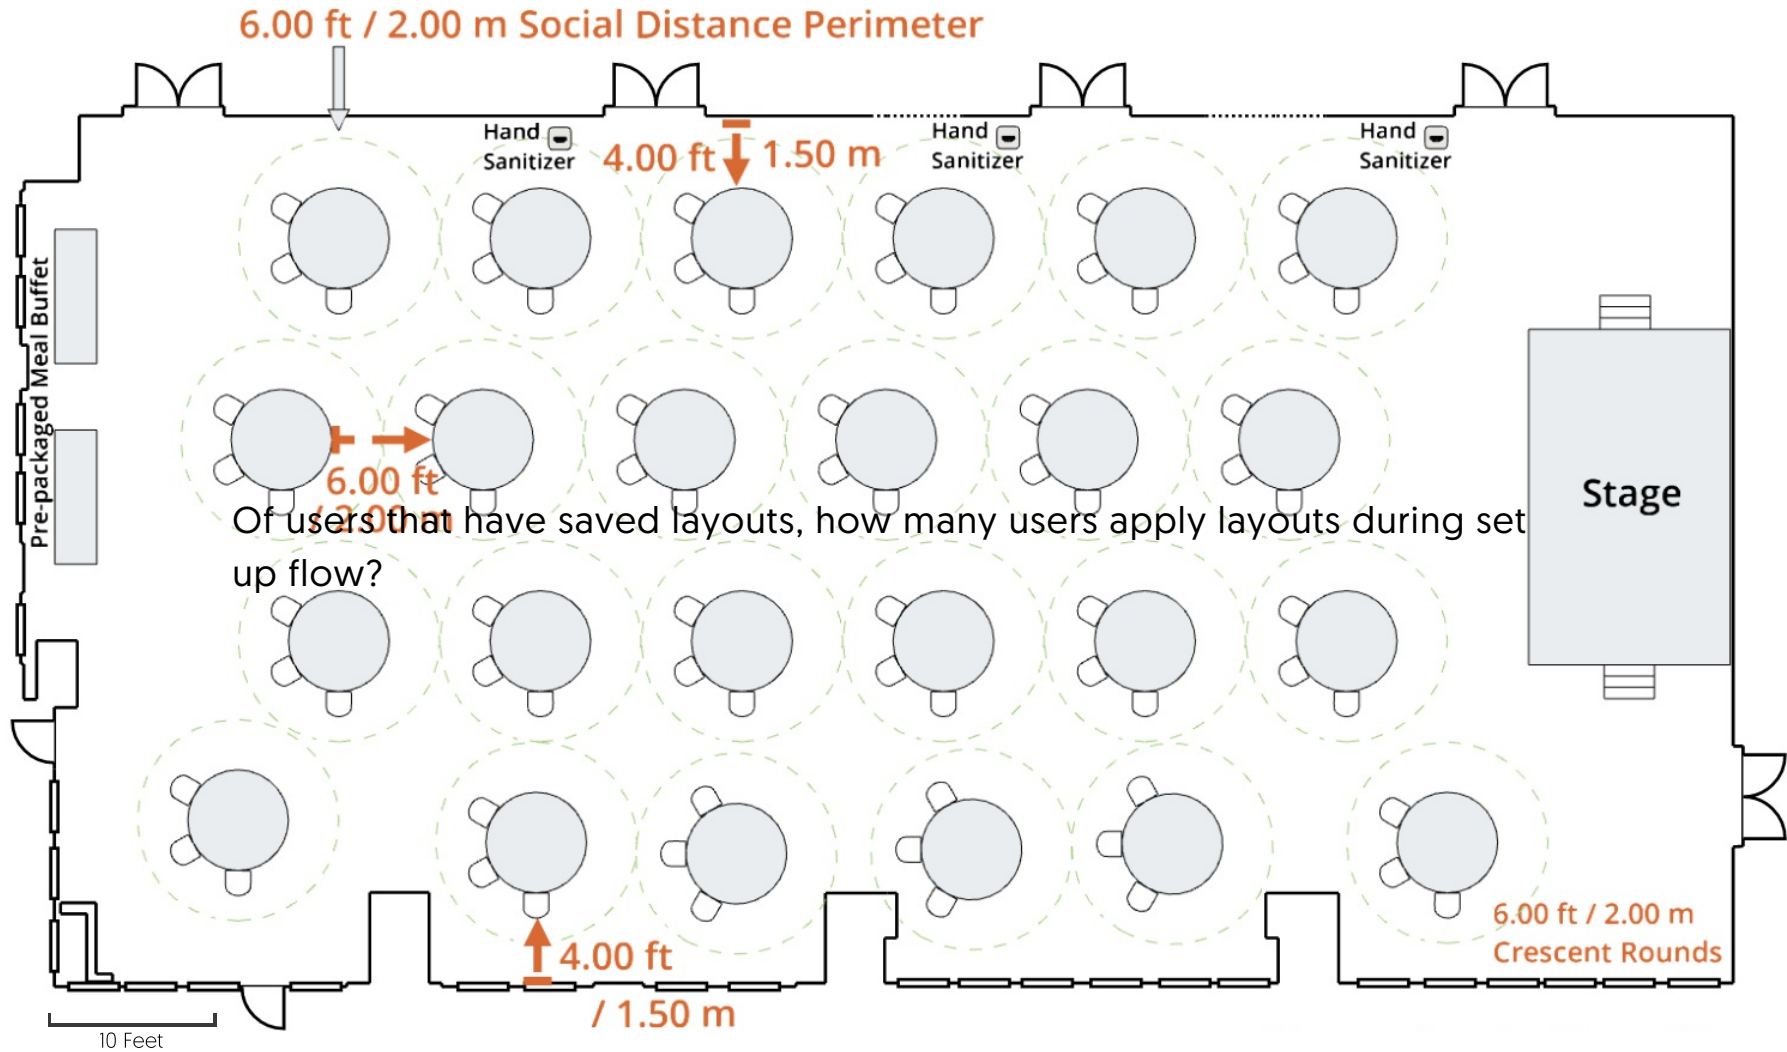

Meet with Confidence - Cabaret Layout

Disclaimer:

- Always follow local laws & regulations for spacing restrictions
- For illustrative purposes only, all meeting room dimensions and features will differ

© 2020 IHG. All rights reserved. Most hotels are independently owned and operated.

ihg.com/meetwithconfidence