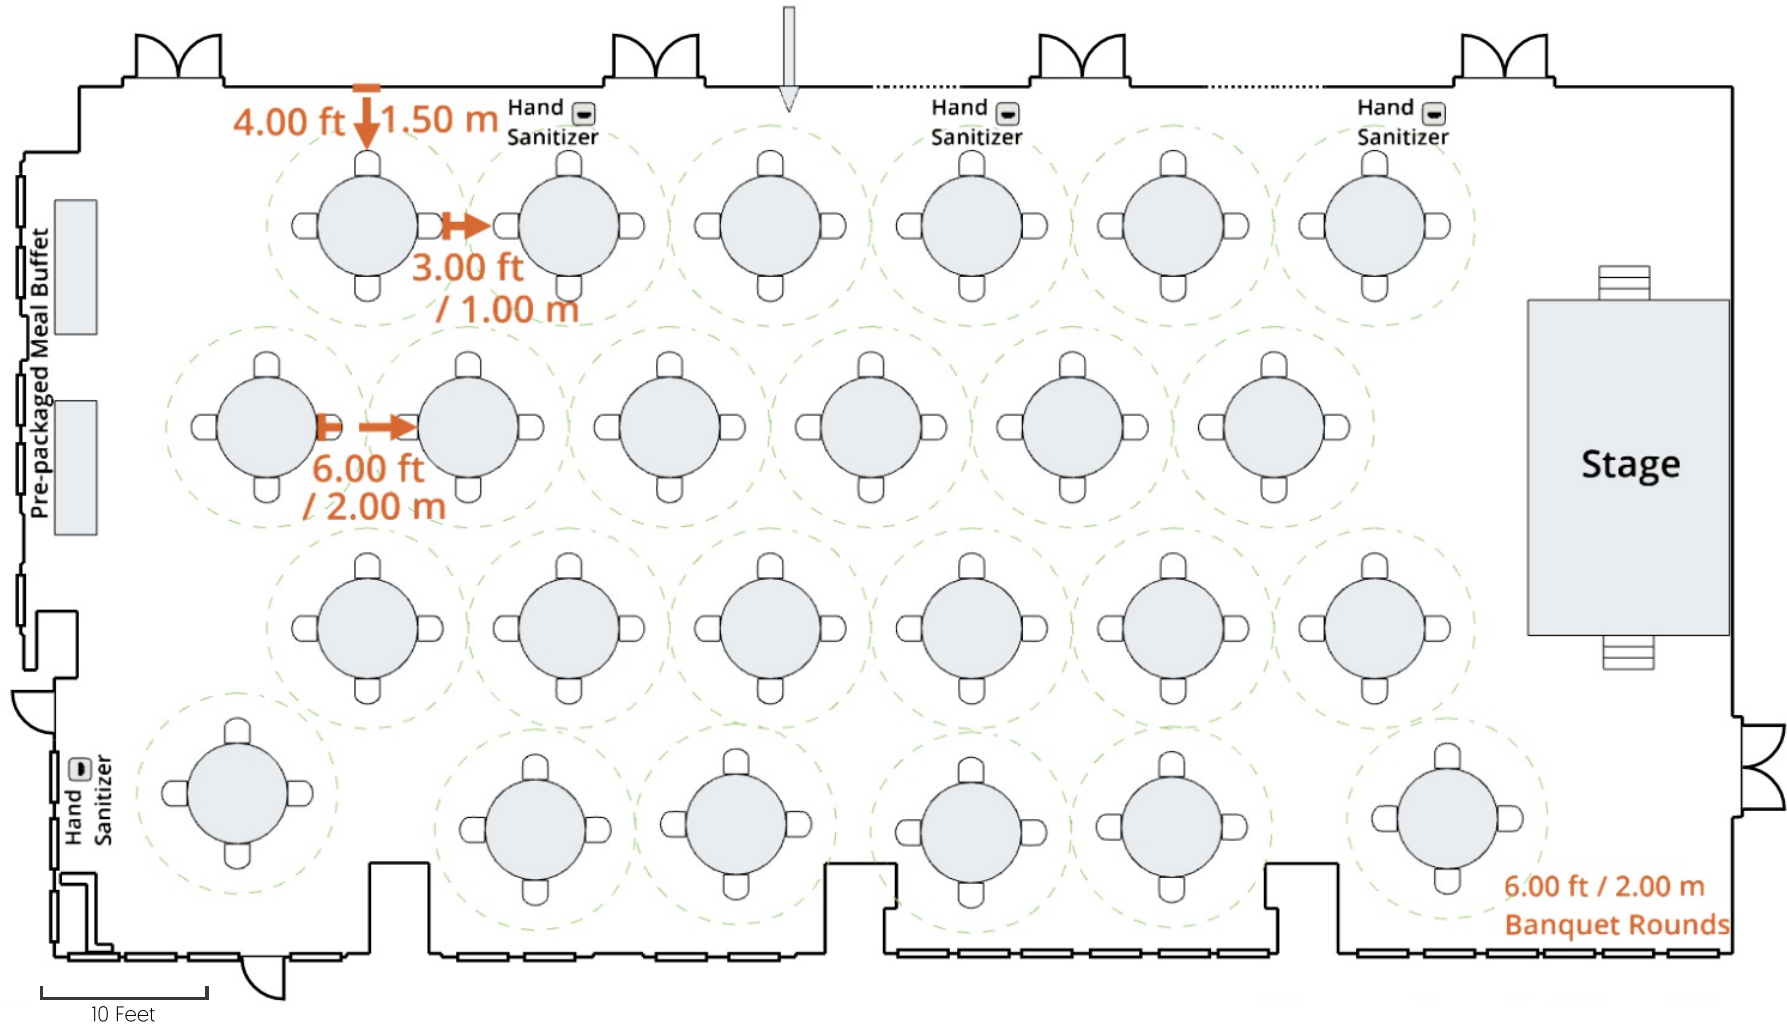

Meet with Confidence - Banquet Rounds Layout

6.00 ft / 2.00 m Social Distance Perimeter

Disclaimer:

- Always follow local laws & regulations for spacing restrictions
- For illustrative purposes only, all meeting room dimensions and features will differ

ihg.com/meetwithconfidence

Meet with Confidence - Cabaret Layout

6.00 ft / 2.00 m Social Distance Perimeter

Disclaimer:

- Always follow local laws & regulations for spacing restrictions
- For illustrative purposes only, all meeting room dimensions and features will differ

ihg.com/meetwithconfidence

Meet with Confidence - Classroom Layout

6.00 ft / 2.00 m Social Distance Perimeter

Disclaimer:

- Always follow local laws & regulations for spacing restrictions
- For illustrative purposes only, all meeting room dimensions and features will differ