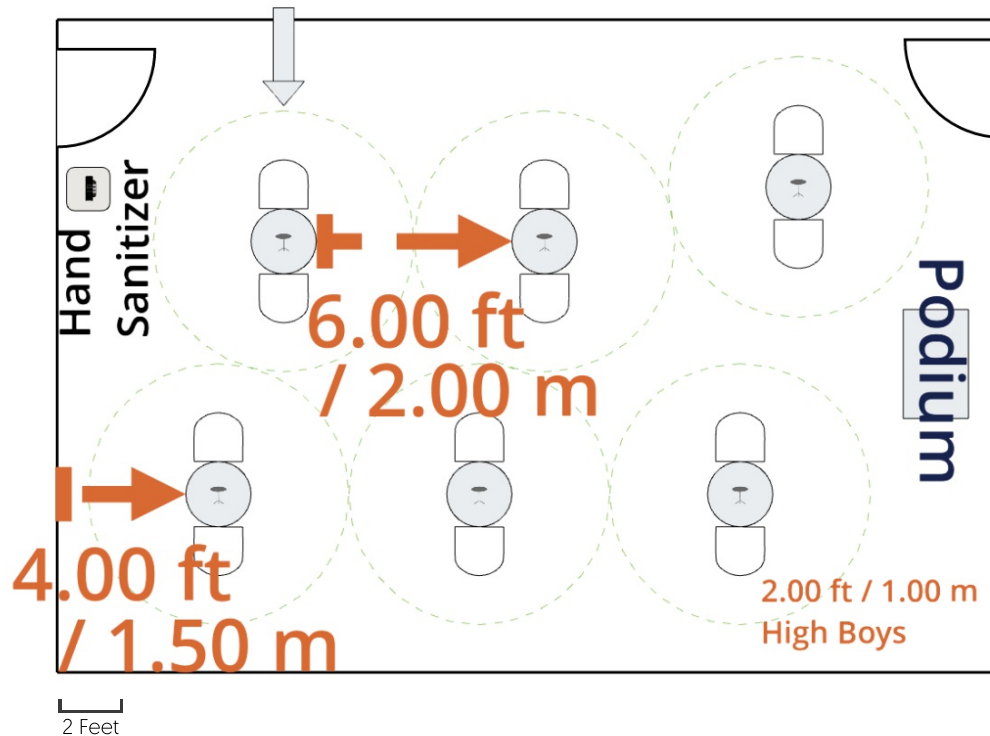

ihg.com/meetwithconfidence

Meet with Confidence - Cabaret Layout

6.00 ft / 2.00 m Social Distance Perimeter

Disclaimer:

- Always follow local laws & regulations for spacing restrictions
- For illustrative purposes only, all meeting room dimensions and features will differ

© 2020 IHG. All rights reserved. Most hotels are independently owned and operated.

ihg.com/meetwithconfidence

Meet with Confidence - Reception/Cocktail Layout

6.00 ft / 2.00 m Social Distance Perimeter

Disclaimer: