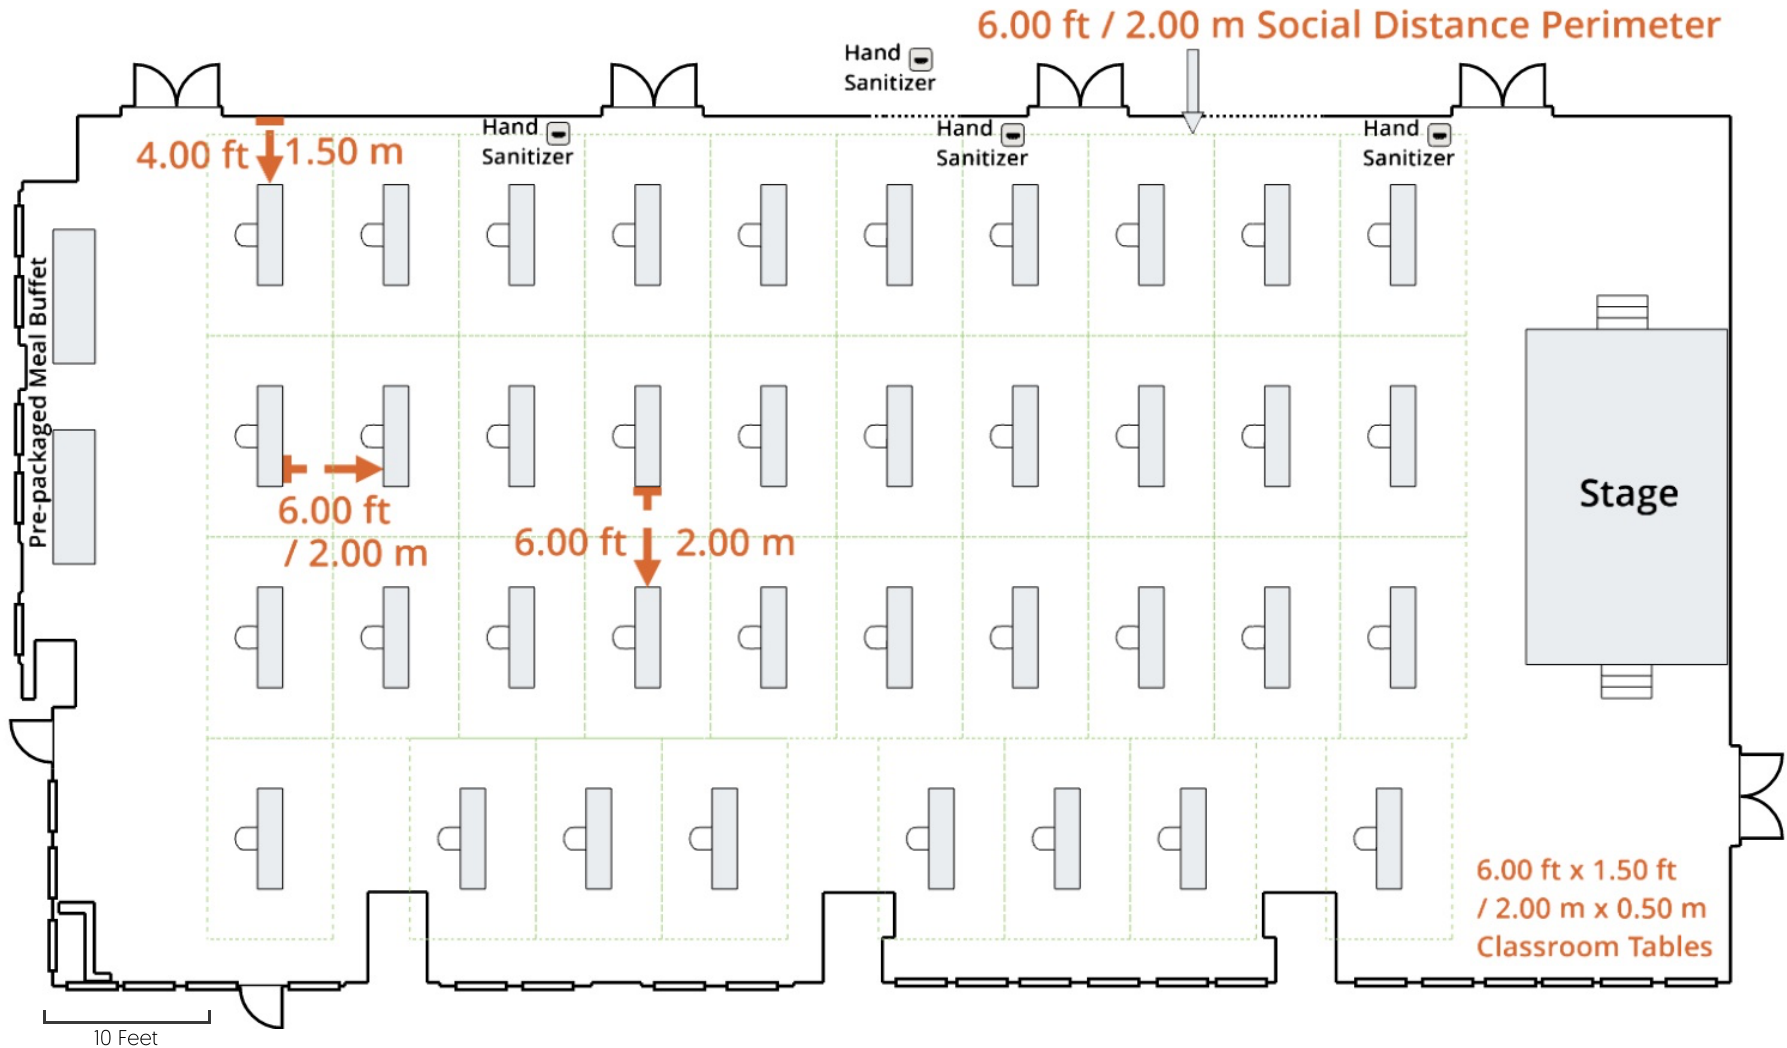

Meet with Confidence - Classroom Layout

Disclaimer:

- Always follow local laws & regulations for spacing restrictions
- For illustrative purposes only, all meeting room dimensions and features will differ

© 2020 IHG. All rights reserved. Most hotels are independently owned and operated.

ihg.com/meetwithconfidence