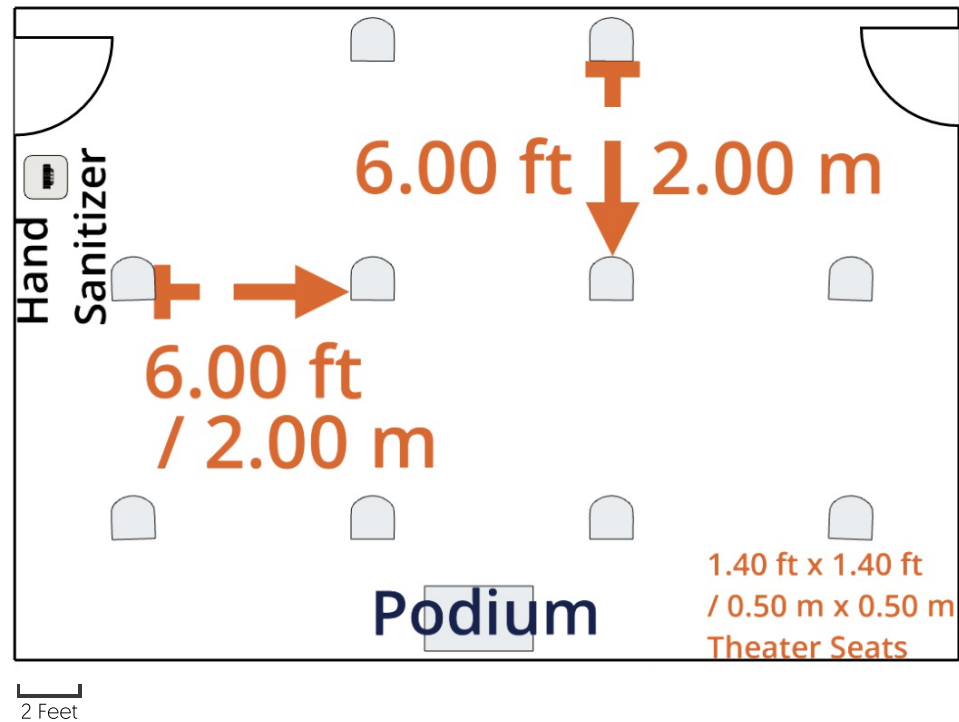

Meet with Confidence - Theater Layout

Disclaimer:

- Always follow local laws & regulations for spacing restrictions
- For illustrative purposes only, all meeting room dimensions and features will differ

© 2020 IHG. All rights reserved. Most hotels are independently owned and operated.

ihg.com/meetwithconfidence