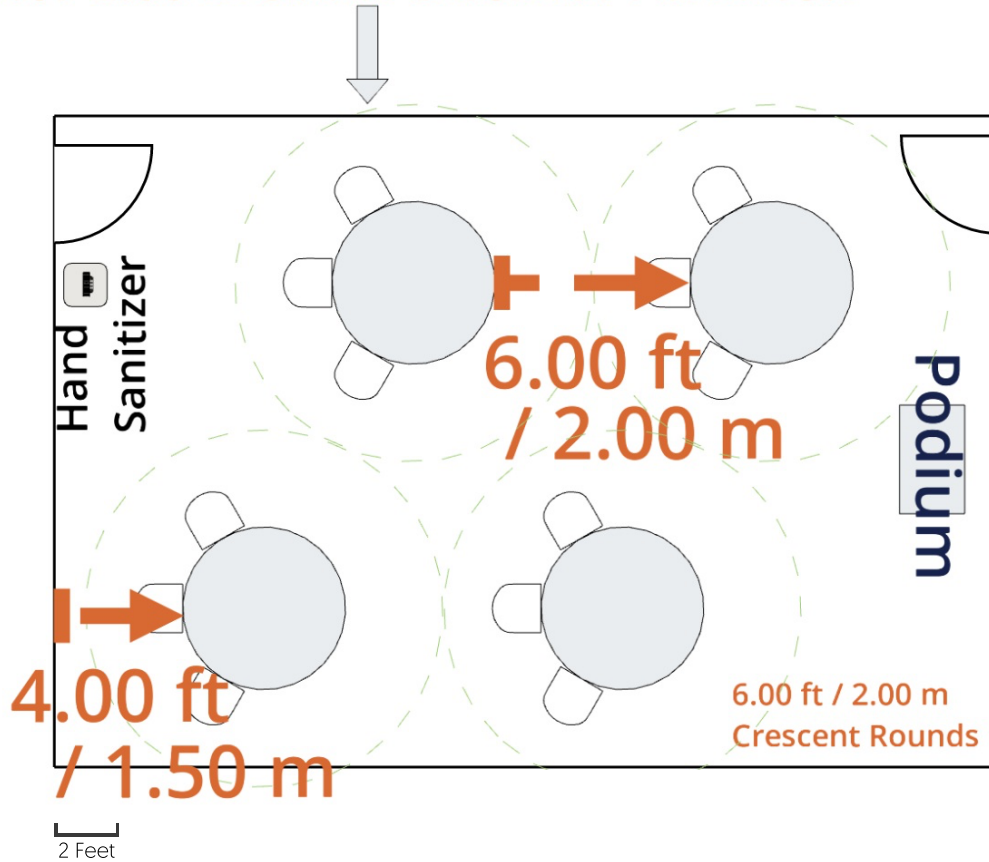

© 2020 IHG. All rights reserved. Most hotels are independently owned and operated.

ihg.com/meetwithconfidence

Meet with Confidence - Banquet Rounds Layout

6.00 ft / 2.00 m Social Distance Perimeter

Disclaimer:

ihg.com/meetwithconfidence

Meet with Confidence - Cabaret Layout

6.00 ft / 2.00 m Social Distance Perimeter

Disclaimer:

- Always follow local laws & regulations for spacing restrictions
- For illustrative purposes only, all meeting room dimensions and features will differ