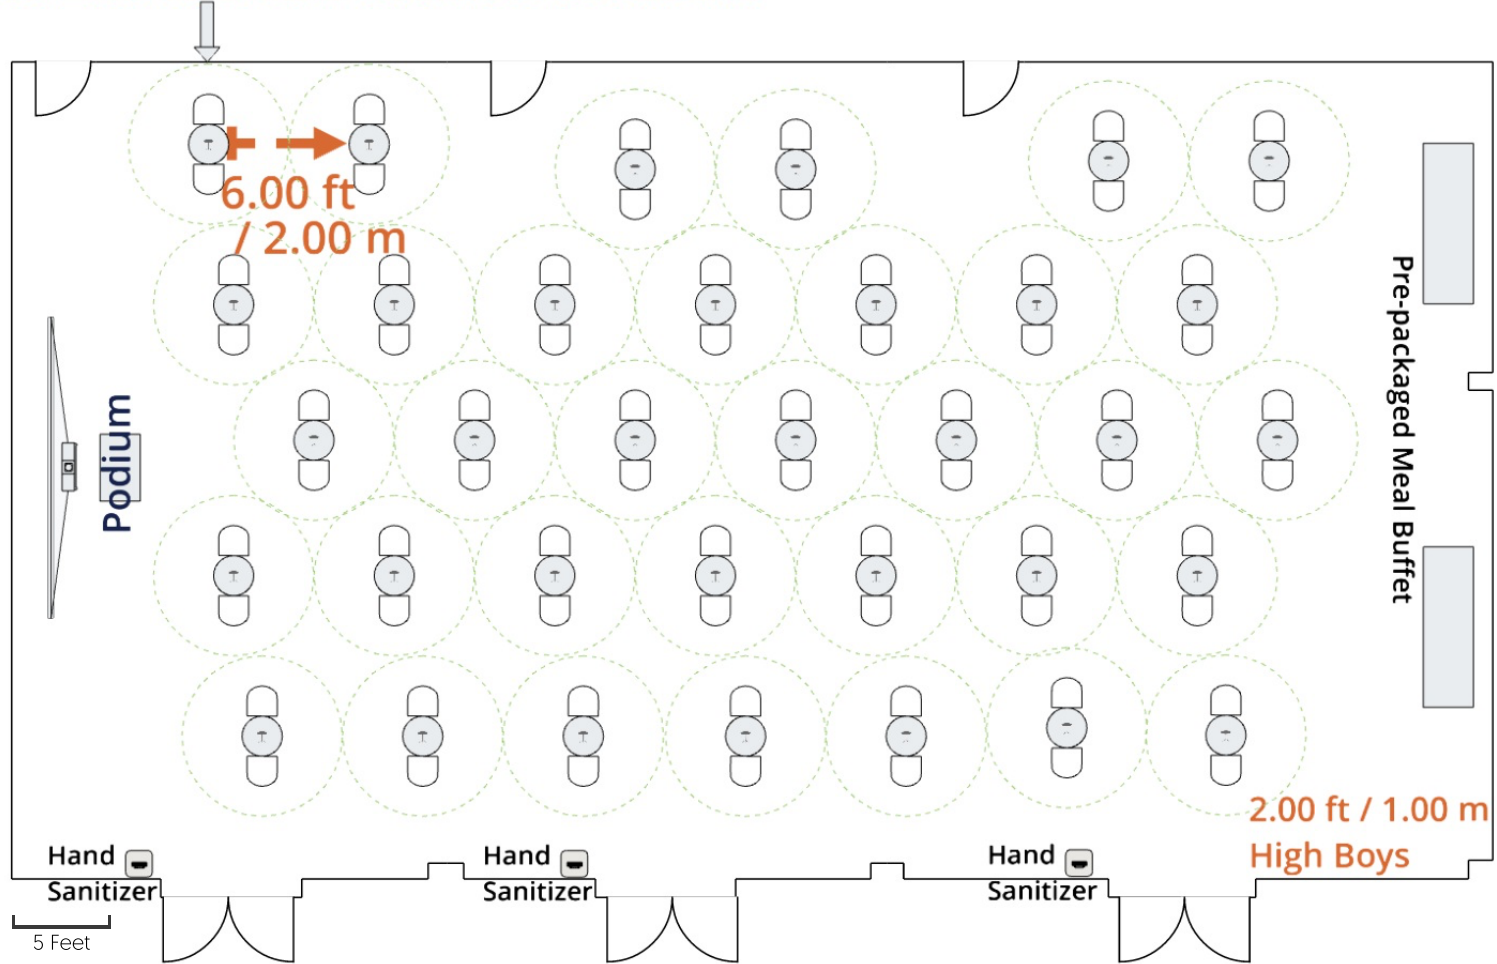

Meet with Confidence - Banquet Rounds Layout

6.00 ft / 2.00 m Social Distance Perimeter

Disclaimer:

- Always follow local laws & regulations for spacing restrictions
- For illustrative purposes only, all meeting room dimensions and features will differ

ihg.com/meetwithconfidence

Meet with Confidence - Cabaret Layout

6.00 ft / 2.00 m Social Distance Perimeter

Disclaimer:

- Always follow local laws & regulations for spacing restrictions
- For illustrative purposes only, all meeting room dimensions and features will differ

© 2020 IHG. All rights reserved. Most hotels are independently owned and operated.

ihg.com/meetwithconfidence

Meet with Confidence - Reception/Cocktail Layout

6.00 ft / 2.00 m Social Distance Perimeter

Disclaimer:

ihg.com/meetwithconfidence

Meet with Confidence - Classroom Layout

6.00 ft / 2.00 m Social Distance Perimeter

Disclaimer:

- Always follow local laws & regulations for spacing restrictions
- For illustrative purposes only, all meeting room dimensions and features will differ