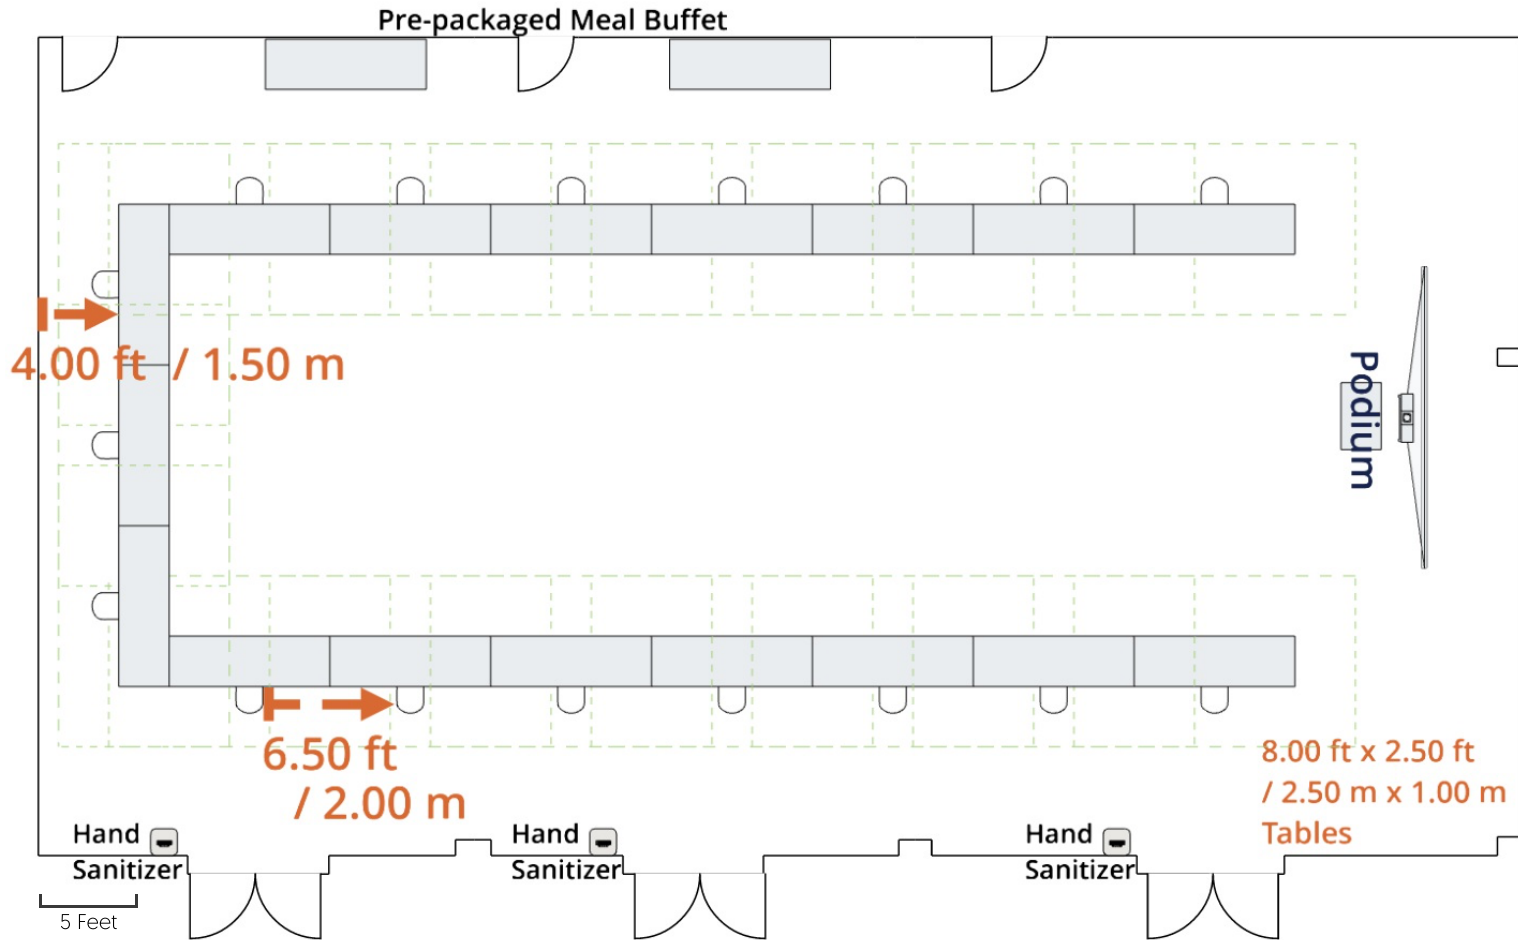

ihg.com/meetwithconfidence

Meet with Confidence - Cabaret Layout

6.00 ft / 2.00 m Social Distance Perimeter

Disclaimer:

- Always follow local laws & regulations for spacing restrictions
- For illustrative purposes only, all meeting room dimensions and features will differ

ihg.com/meetwithconfidence

Meet with Confidence - Classroom Layout

6.00 ft / 2.00 m Social Distance Perimeter

Disclaimer:

- Always follow local laws & regulations for spacing restrictions
- For illustrative purposes only, all meeting room dimensions and features will differ

© 2020 IHG. All rights reserved. Most hotels are independently owned and operated.

ihg.com/meetwithconfidence

Meet with Confidence - Hollow Square Layout

Disclaimer:

- Always follow local laws & regulations for spacing restrictions
- For illustrative purposes only, all meeting room dimensions and features will differ

© 2020 IHG. All rights reserved. Most hotels are independently owned and operated.

ihg.com/meetwithconfidence

Meet with Confidence - U-Shape Layout

Disclaimer:

- Always follow local laws & regulations for spacing restrictions
- For illustrative purposes only, all meeting room dimensions and features will differ