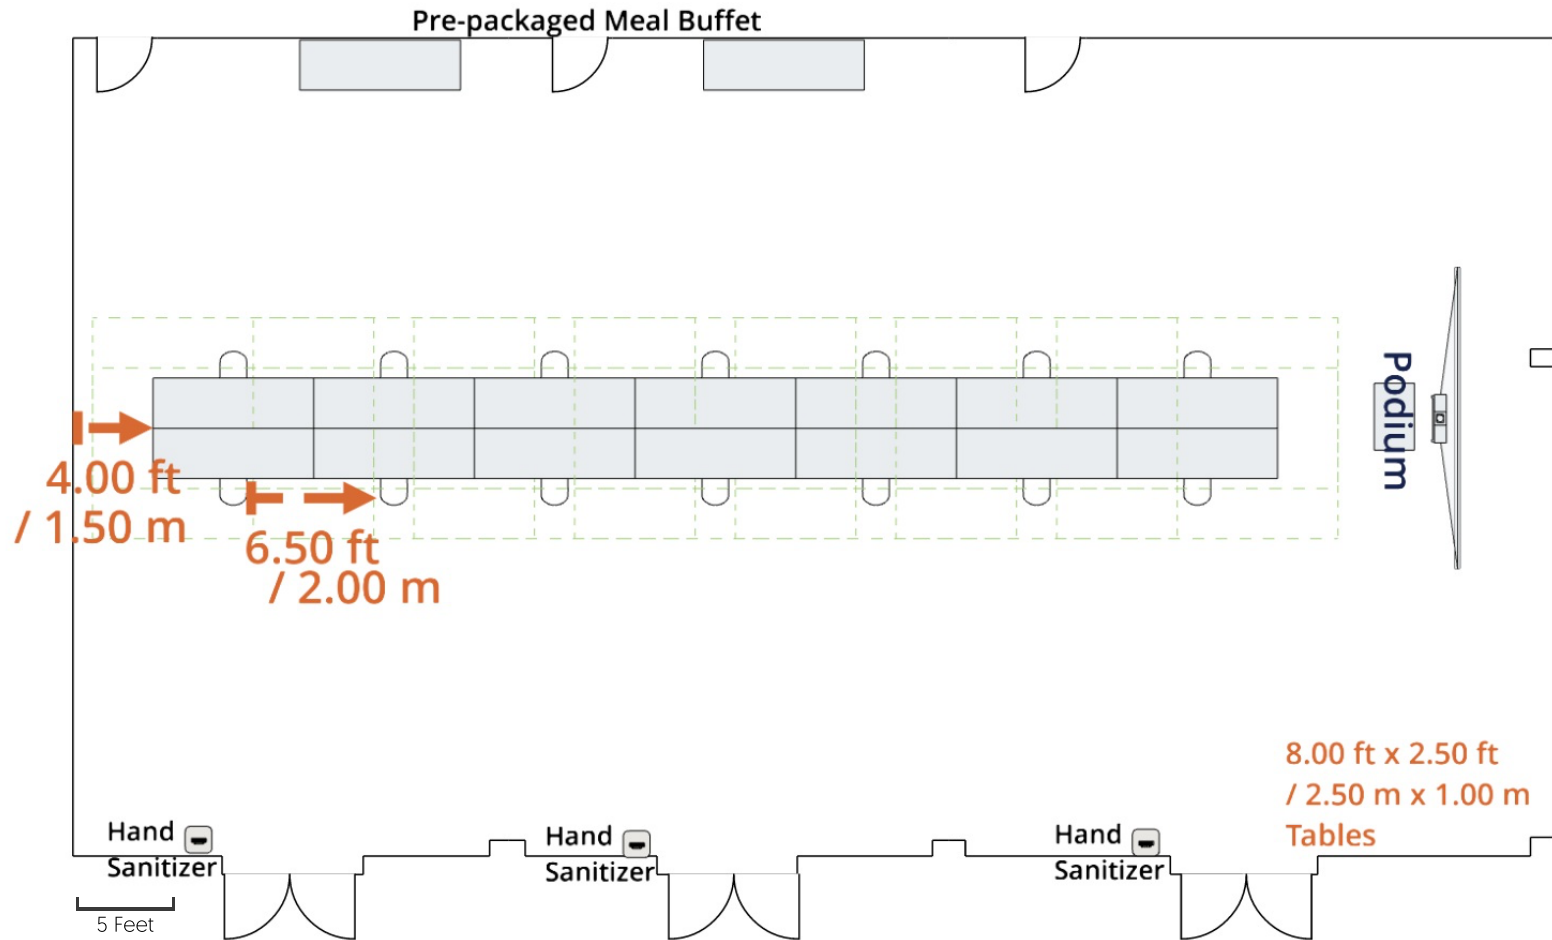

Meet with Confidence - Boardroom Layout

Disclaimer:

- Always follow local laws & regulations for spacing restrictions
- For illustrative purposes only, all meeting room dimensions and features will differ

© 2020 IHG. All rights reserved. Most hotels are independently owned and operated.

ihg.com/meetwithconfidence