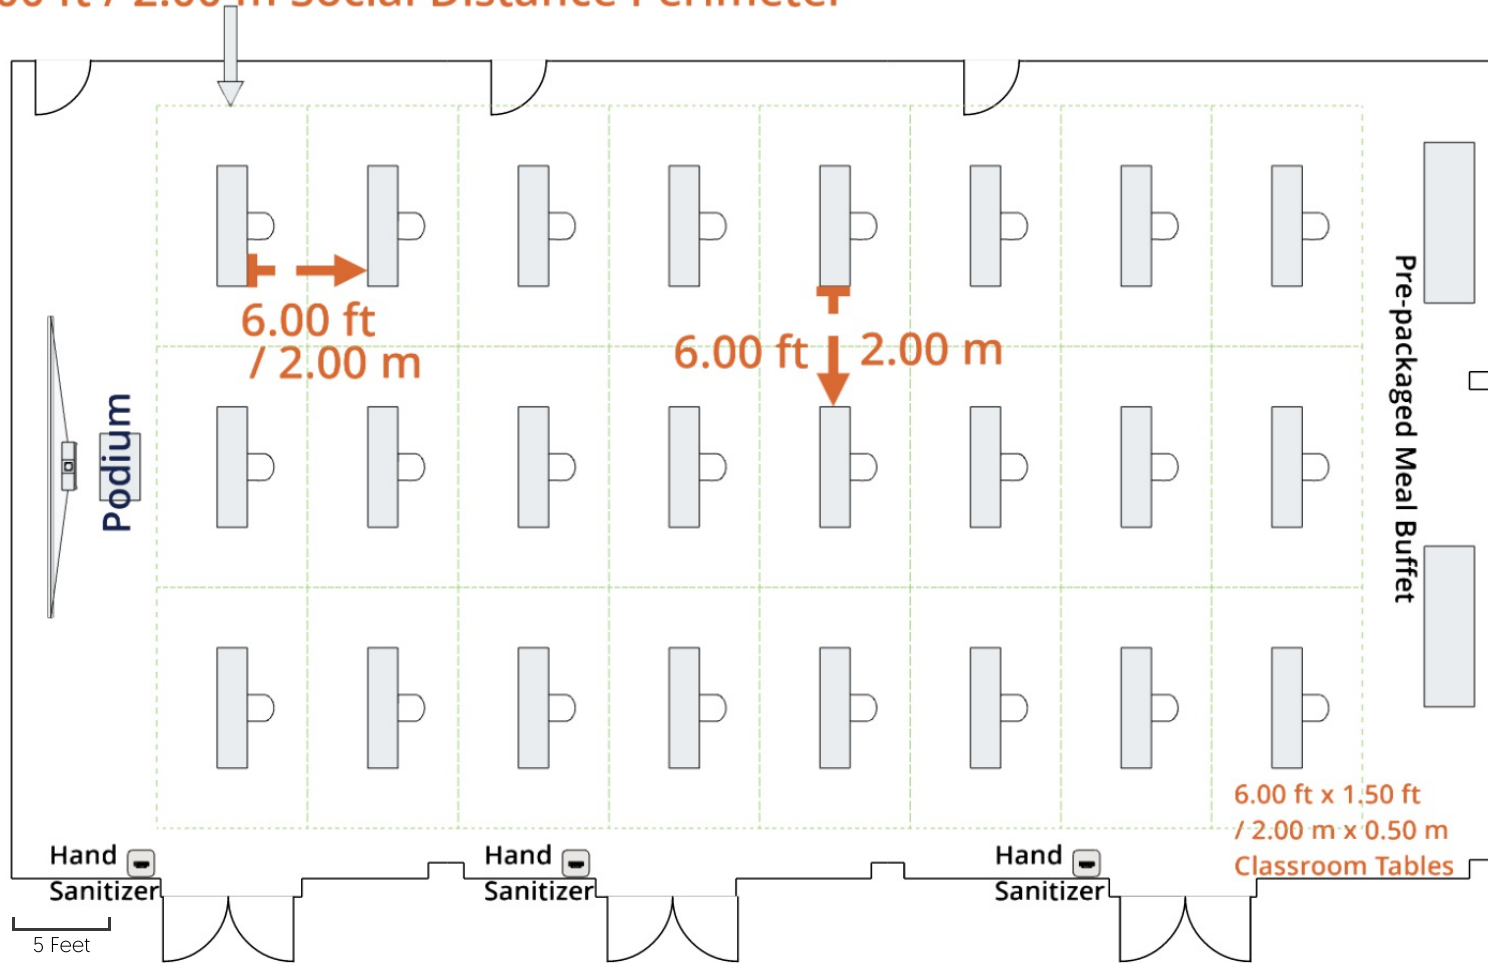

ihg.com/meetwithconfidence

Meet with Confidence - Cabaret Layout

6.00 ft / 2.00 m Social Distance Perimeter

Disclaimer:

- Always follow local laws & regulations for spacing restrictions
- For illustrative purposes only, all meeting room dimensions and features will differ

© 2020 IHG. All rights reserved. Most hotels are independently owned and operated.

ihg.com/meetwithconfidence

Meet with Confidence - Reception/Cocktail Layout

6.00 ft / 2.00 m Social Distance Perimeter

Disclaimer:

- Always follow local laws & regulations for spacing restrictions
- For illustrative purposes only, all meeting room dimensions and features will differ

© 2020 IHG. All rights reserved. Most hotels are independently owned and operated.

ihg.com/meetwithconfidence

Meet with Confidence - Classroom Layout

6.00 ft / 2.00 m Social Distance Perimeter

Disclaimer:

- Always follow local laws & regulations for spacing restrictions
- For illustrative purposes only, all meeting room dimensions and features will differ