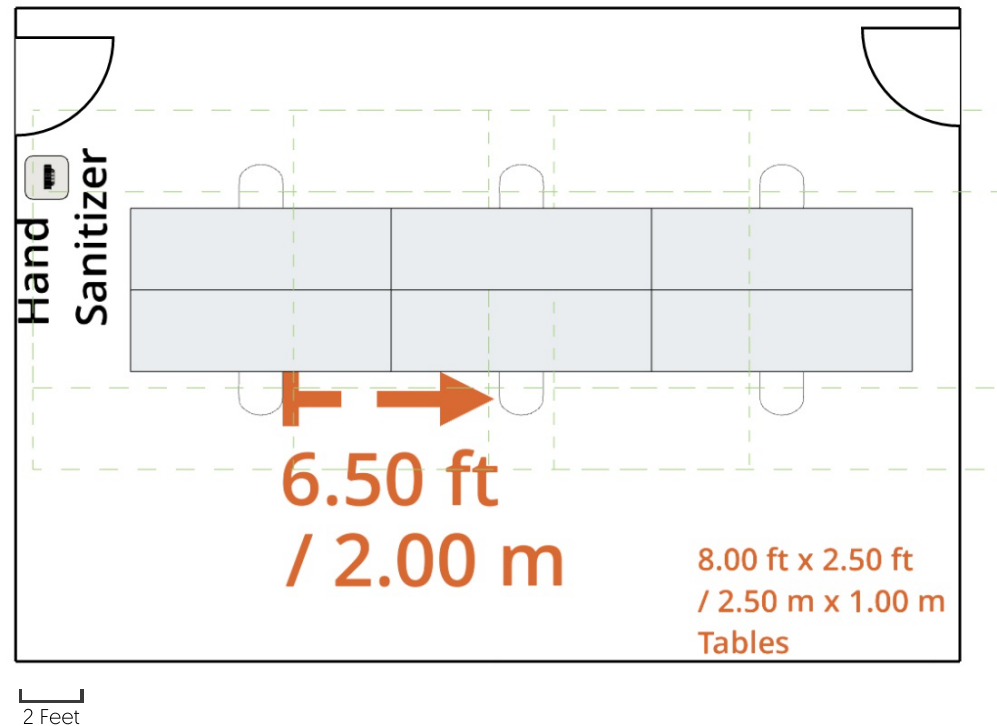

Meet with Confidence - Boardroom Layout

Disclaimer:

- Always follow local laws & regulations for spacing restrictions
- For illustrative purposes only, all meeting room dimensions and features will differ

© 2020 IHG. All rights reserved. Most hotels are independently owned and operated.

ihg.com/meetwithconfidence