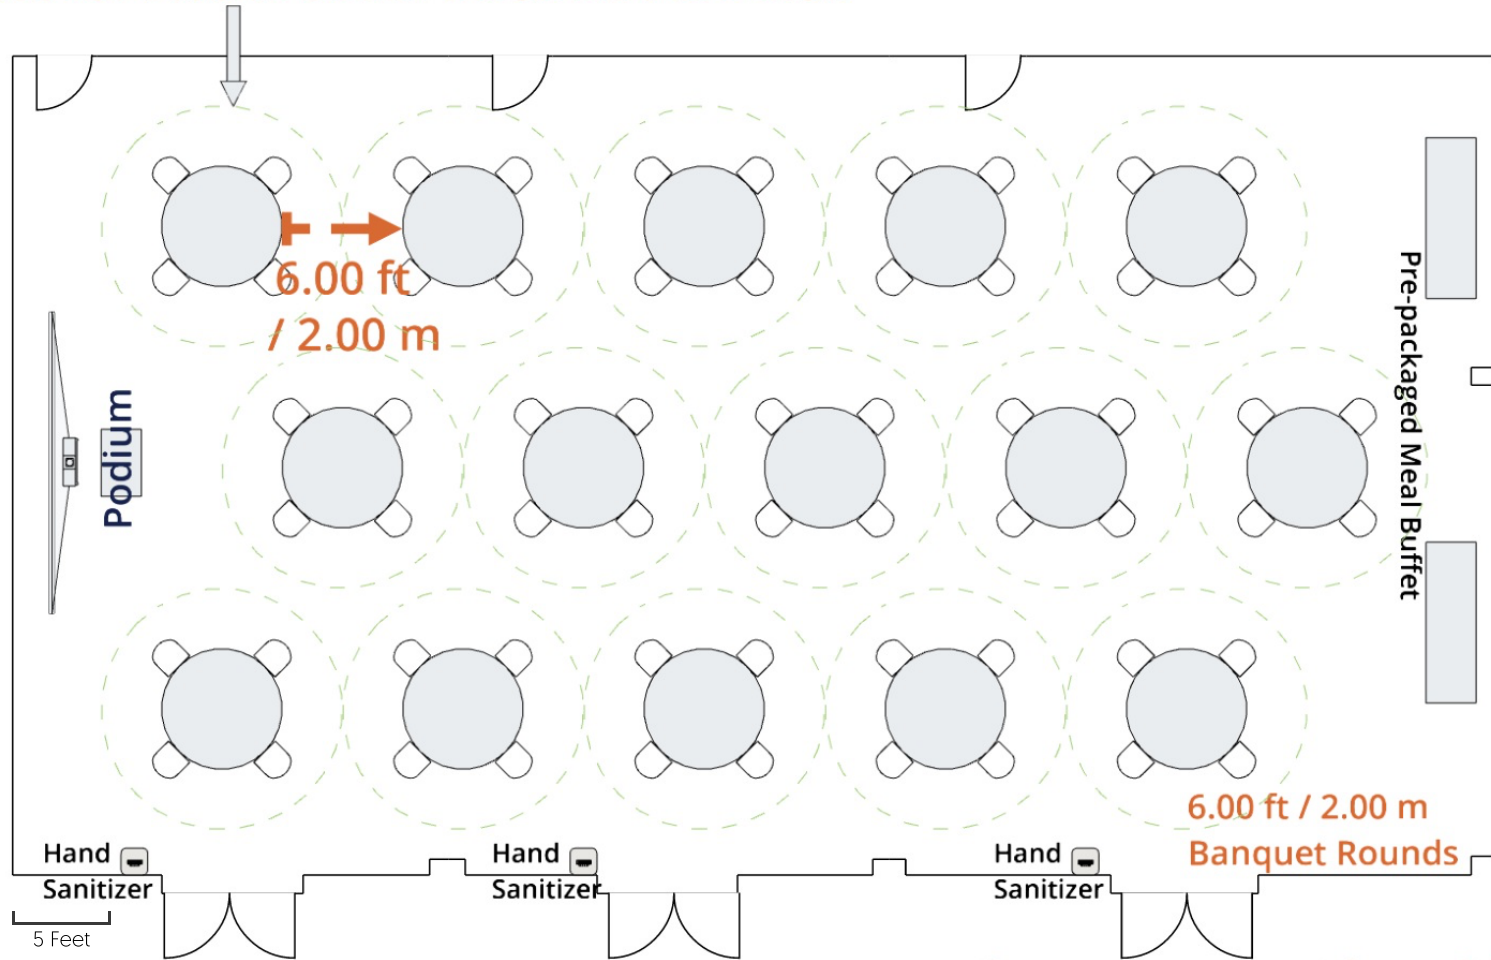

Meet with Confidence - Banquet Rounds Layout

6.00 ft / 2.00 m Social Distance Perimeter

Disclaimer:

- Always follow local laws & regulations for spacing restrictions
- For illustrative purposes only, all meeting room dimensions and features will differ

© 2020 IHG. All rights reserved. Most hotels are independently owned and operated.

ihg.com/meetwithconfidence

Meet with Confidence - Banquet Rounds Layout

6.00 ft / 2.00 m Social Distance Perimeter

Disclaimer:

ihg.com/meetwithconfidence

Meet with Confidence - Cabaret Layout

6.00 ft / 2.00 m Social Distance Perimeter

Disclaimer:

- Always follow local laws & regulations for spacing restrictions
- For illustrative purposes only, all meeting room dimensions and features will differ

ihg.com/meetwithconfidence

Meet with Confidence - Classroom Layout

6.00 ft / 2.00 m Social Distance Perimeter

Disclaimer:

- Always follow local laws & regulations for spacing restrictions
- For illustrative purposes only, all meeting room dimensions and features will differ