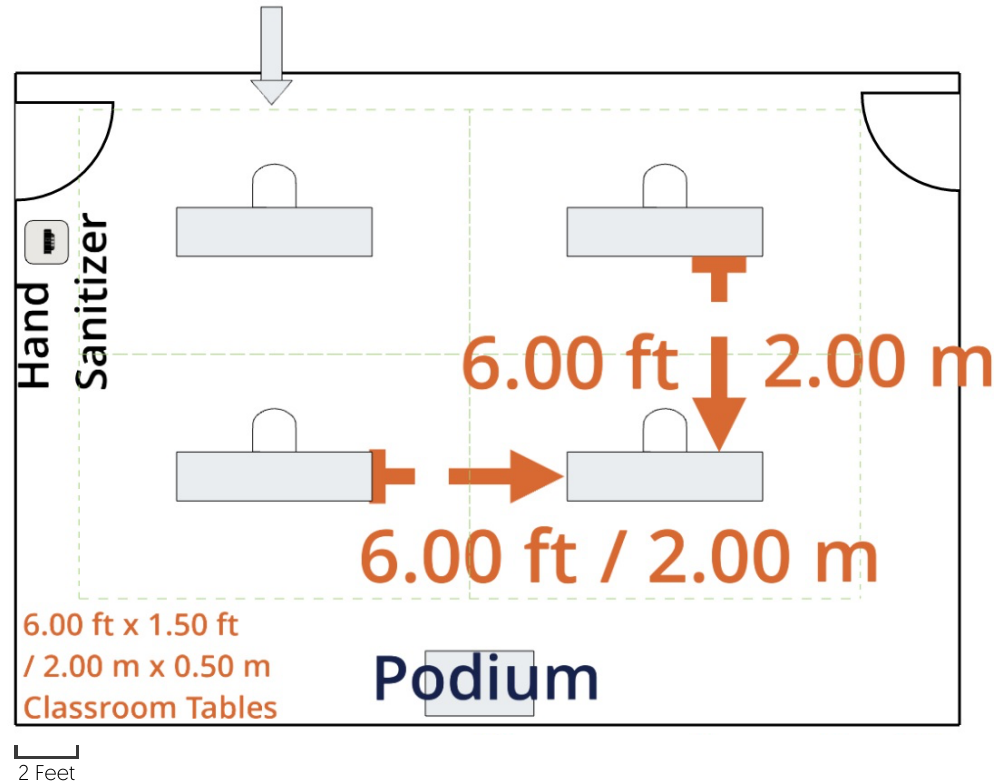

ihg.com/meetwithconfidence

Meet with Confidence - Cabaret Layout

6.00 ft / 2.00 m Social Distance Perimeter

Disclaimer:

- Always follow local laws & regulations for spacing restrictions
- For illustrative purposes only, all meeting room dimensions and features will differ

© 2020 IHG. All rights reserved. Most hotels are independently owned and operated.

ihg.com/meetwithconfidence

Meet with Confidence - Reception/Cocktail Layout

6.00 ft / 2.00 m Social Distance Perimeter

Disclaimer:

- Always follow local laws & regulations for spacing restrictions
- For illustrative purposes only, all meeting room dimensions and features will differ

© 2020 IHG. All rights reserved. Most hotels are independently owned and operated.

ihg.com/meetwithconfidence

Meet with Confidence - Classroom Layout

6.00 ft / 2.00 m Social Distance Perimeter

Disclaimer:

- Always follow local laws & regulations for spacing restrictions
- For illustrative purposes only, all meeting room dimensions and features will differ