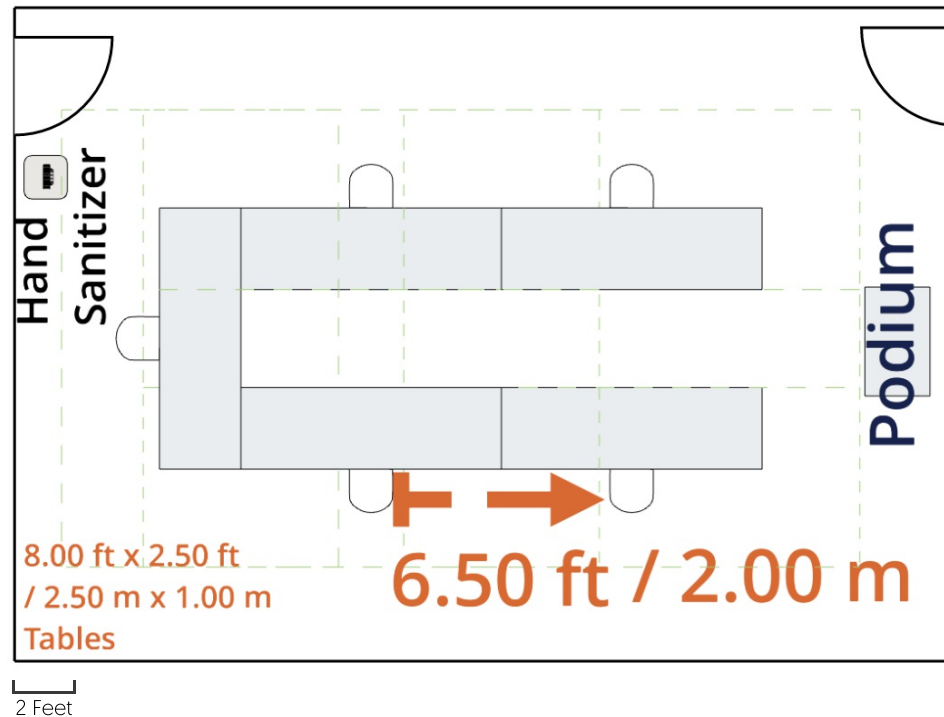

Meet with Confidence - U-Shape Layout

Disclaimer:

- Always follow local laws & regulations for spacing restrictions
- For illustrative purposes only, all meeting room dimensions and features will differ

© 2020 IHG. All rights reserved. Most hotels are independently owned and operated.

ihg.com/meetwithconfidence