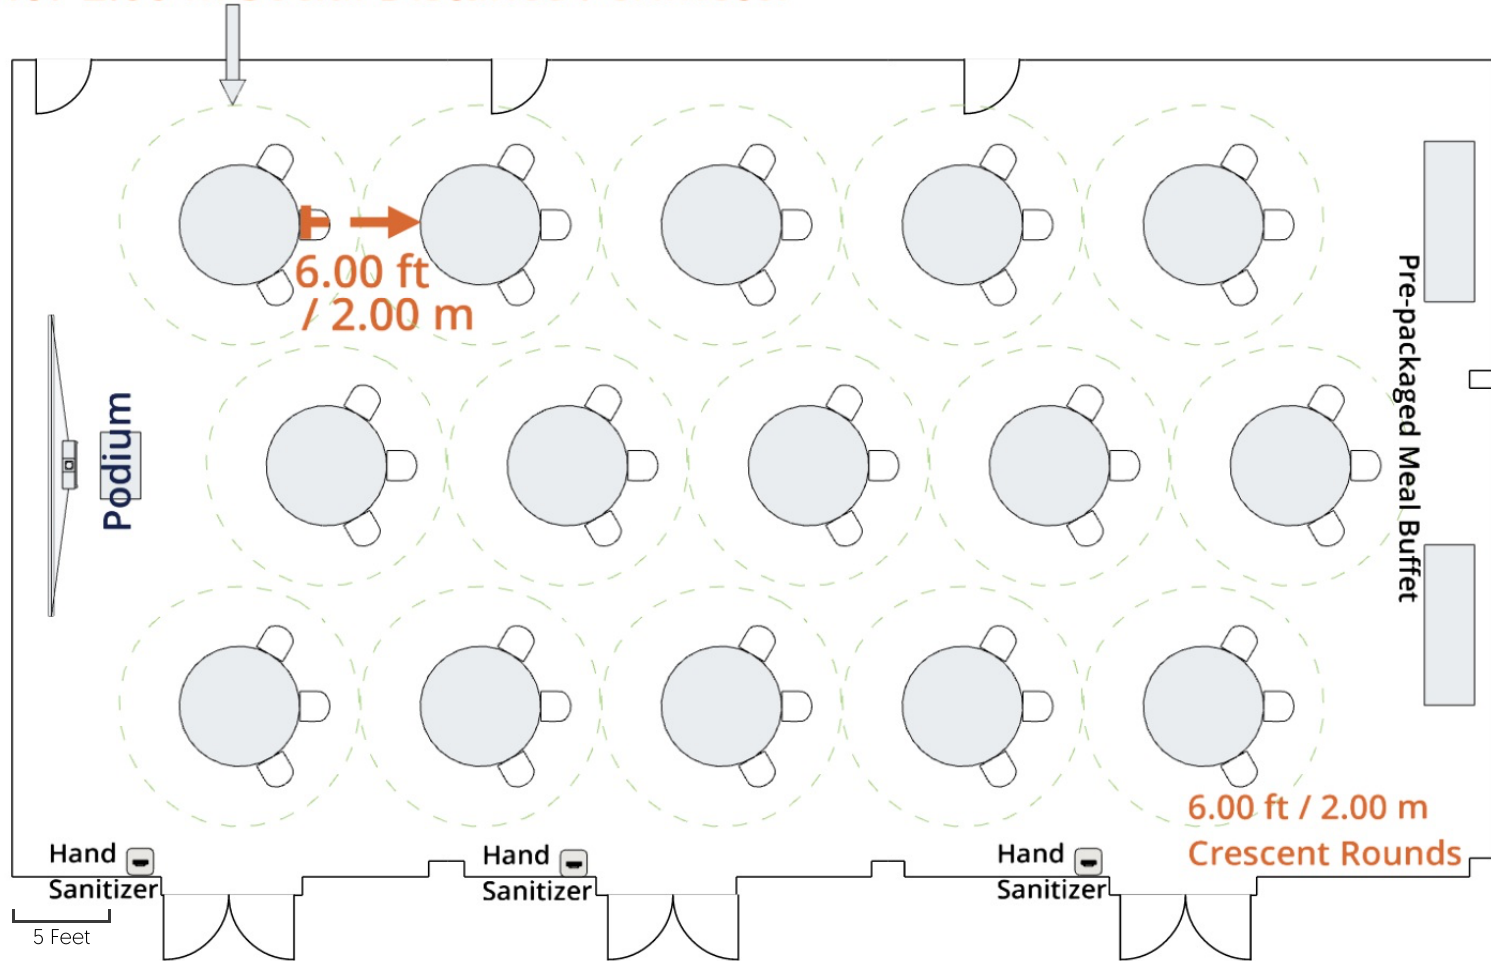

© 2020 IHG. All rights reserved. Most hotels are independently owned and operated.

ihg.com/meetwithconfidence

Meet with Confidence - Banquet Rounds Layout

6.00 ft / 2.00 m Social Distance Perimeter

Disclaimer:

- Always follow local laws & regulations for spacing restrictions
- For illustrative purposes only, all meeting room dimensions and features will differ

© 2020 IHG. All rights reserved. Most hotels are independently owned and operated.

ihg.com/meetwithconfidence

Meet with Confidence - Cabaret Layout

6.00 ft / 2.00 m Social Distance Perimeter

Disclaimer:

- Always follow local laws & regulations for spacing restrictions
- For illustrative purposes only, all meeting room dimensions and features will differ

© 2020 IHG. All rights reserved. Most hotels are independently owned and operated.

ihg.com/meetwithconfidence

Meet with Confidence - Reception/Cocktail Layout

6.00 ft / 2.00 m Social Distance Perimeter

Disclaimer: