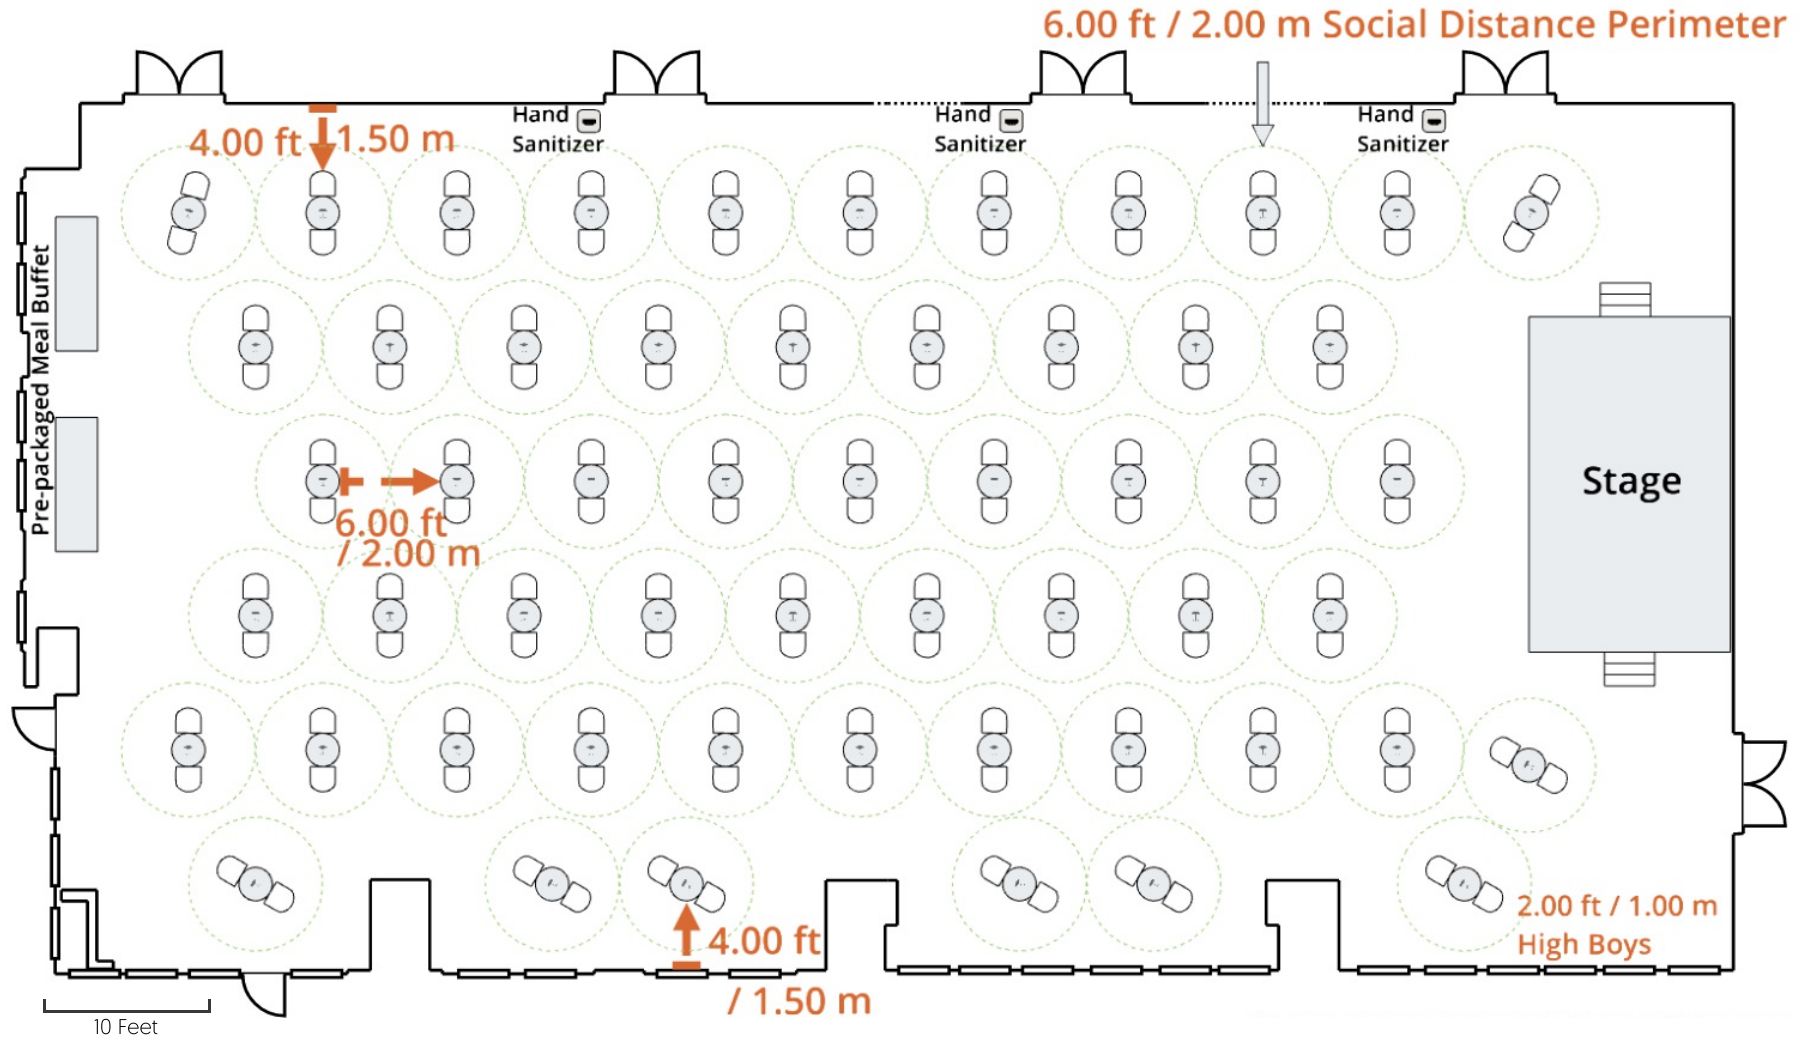

Meet with Confidence - Reception/Cocktail Layout

Disclaimer:

- Always follow local laws & regulations for spacing restrictions
- For illustrative purposes only, all meeting room dimensions and features will differ

© 2020 IHG. All rights reserved. Most hotels are independently owned and operated.

ihg.com/meetwithconfidence