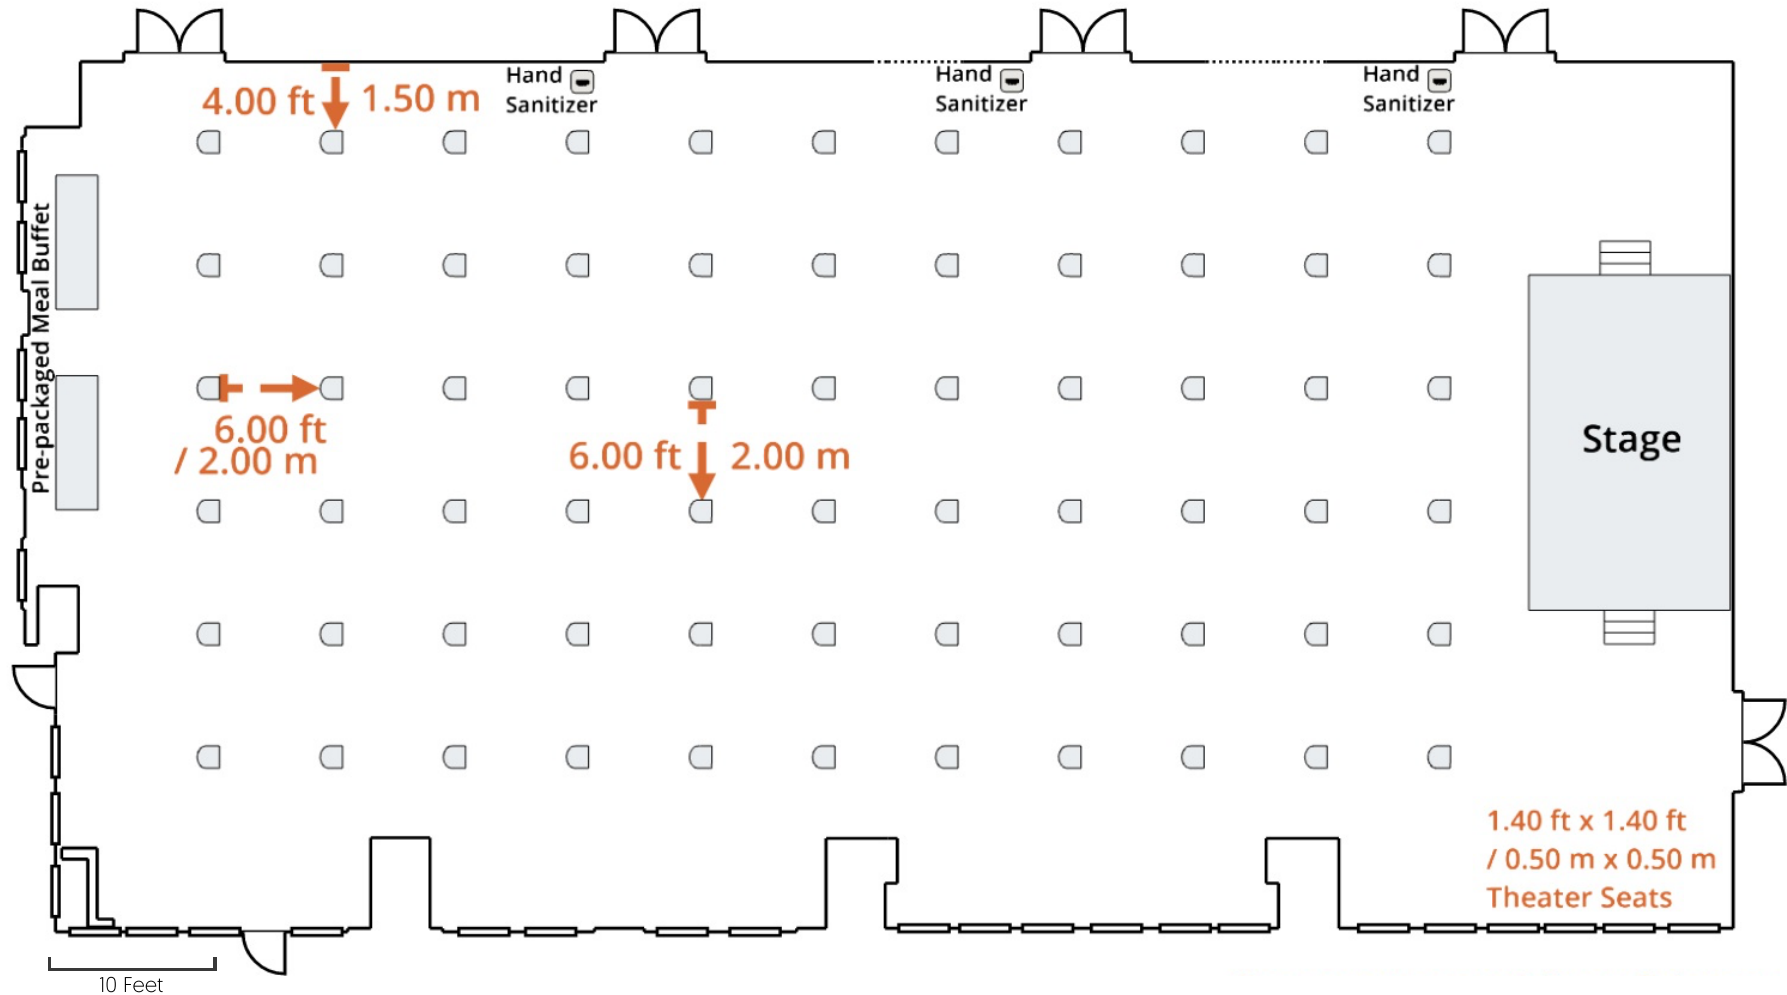

Meet with Confidence - Theater Layout

Disclaimer:

- Always follow local laws & regulations for spacing restrictions
- For illustrative purposes only, all meeting room dimensions and features will differ

© 2020 IHG. All rights reserved. Most hotels are independently owned and operated.

ihg.com/meetwithconfidence