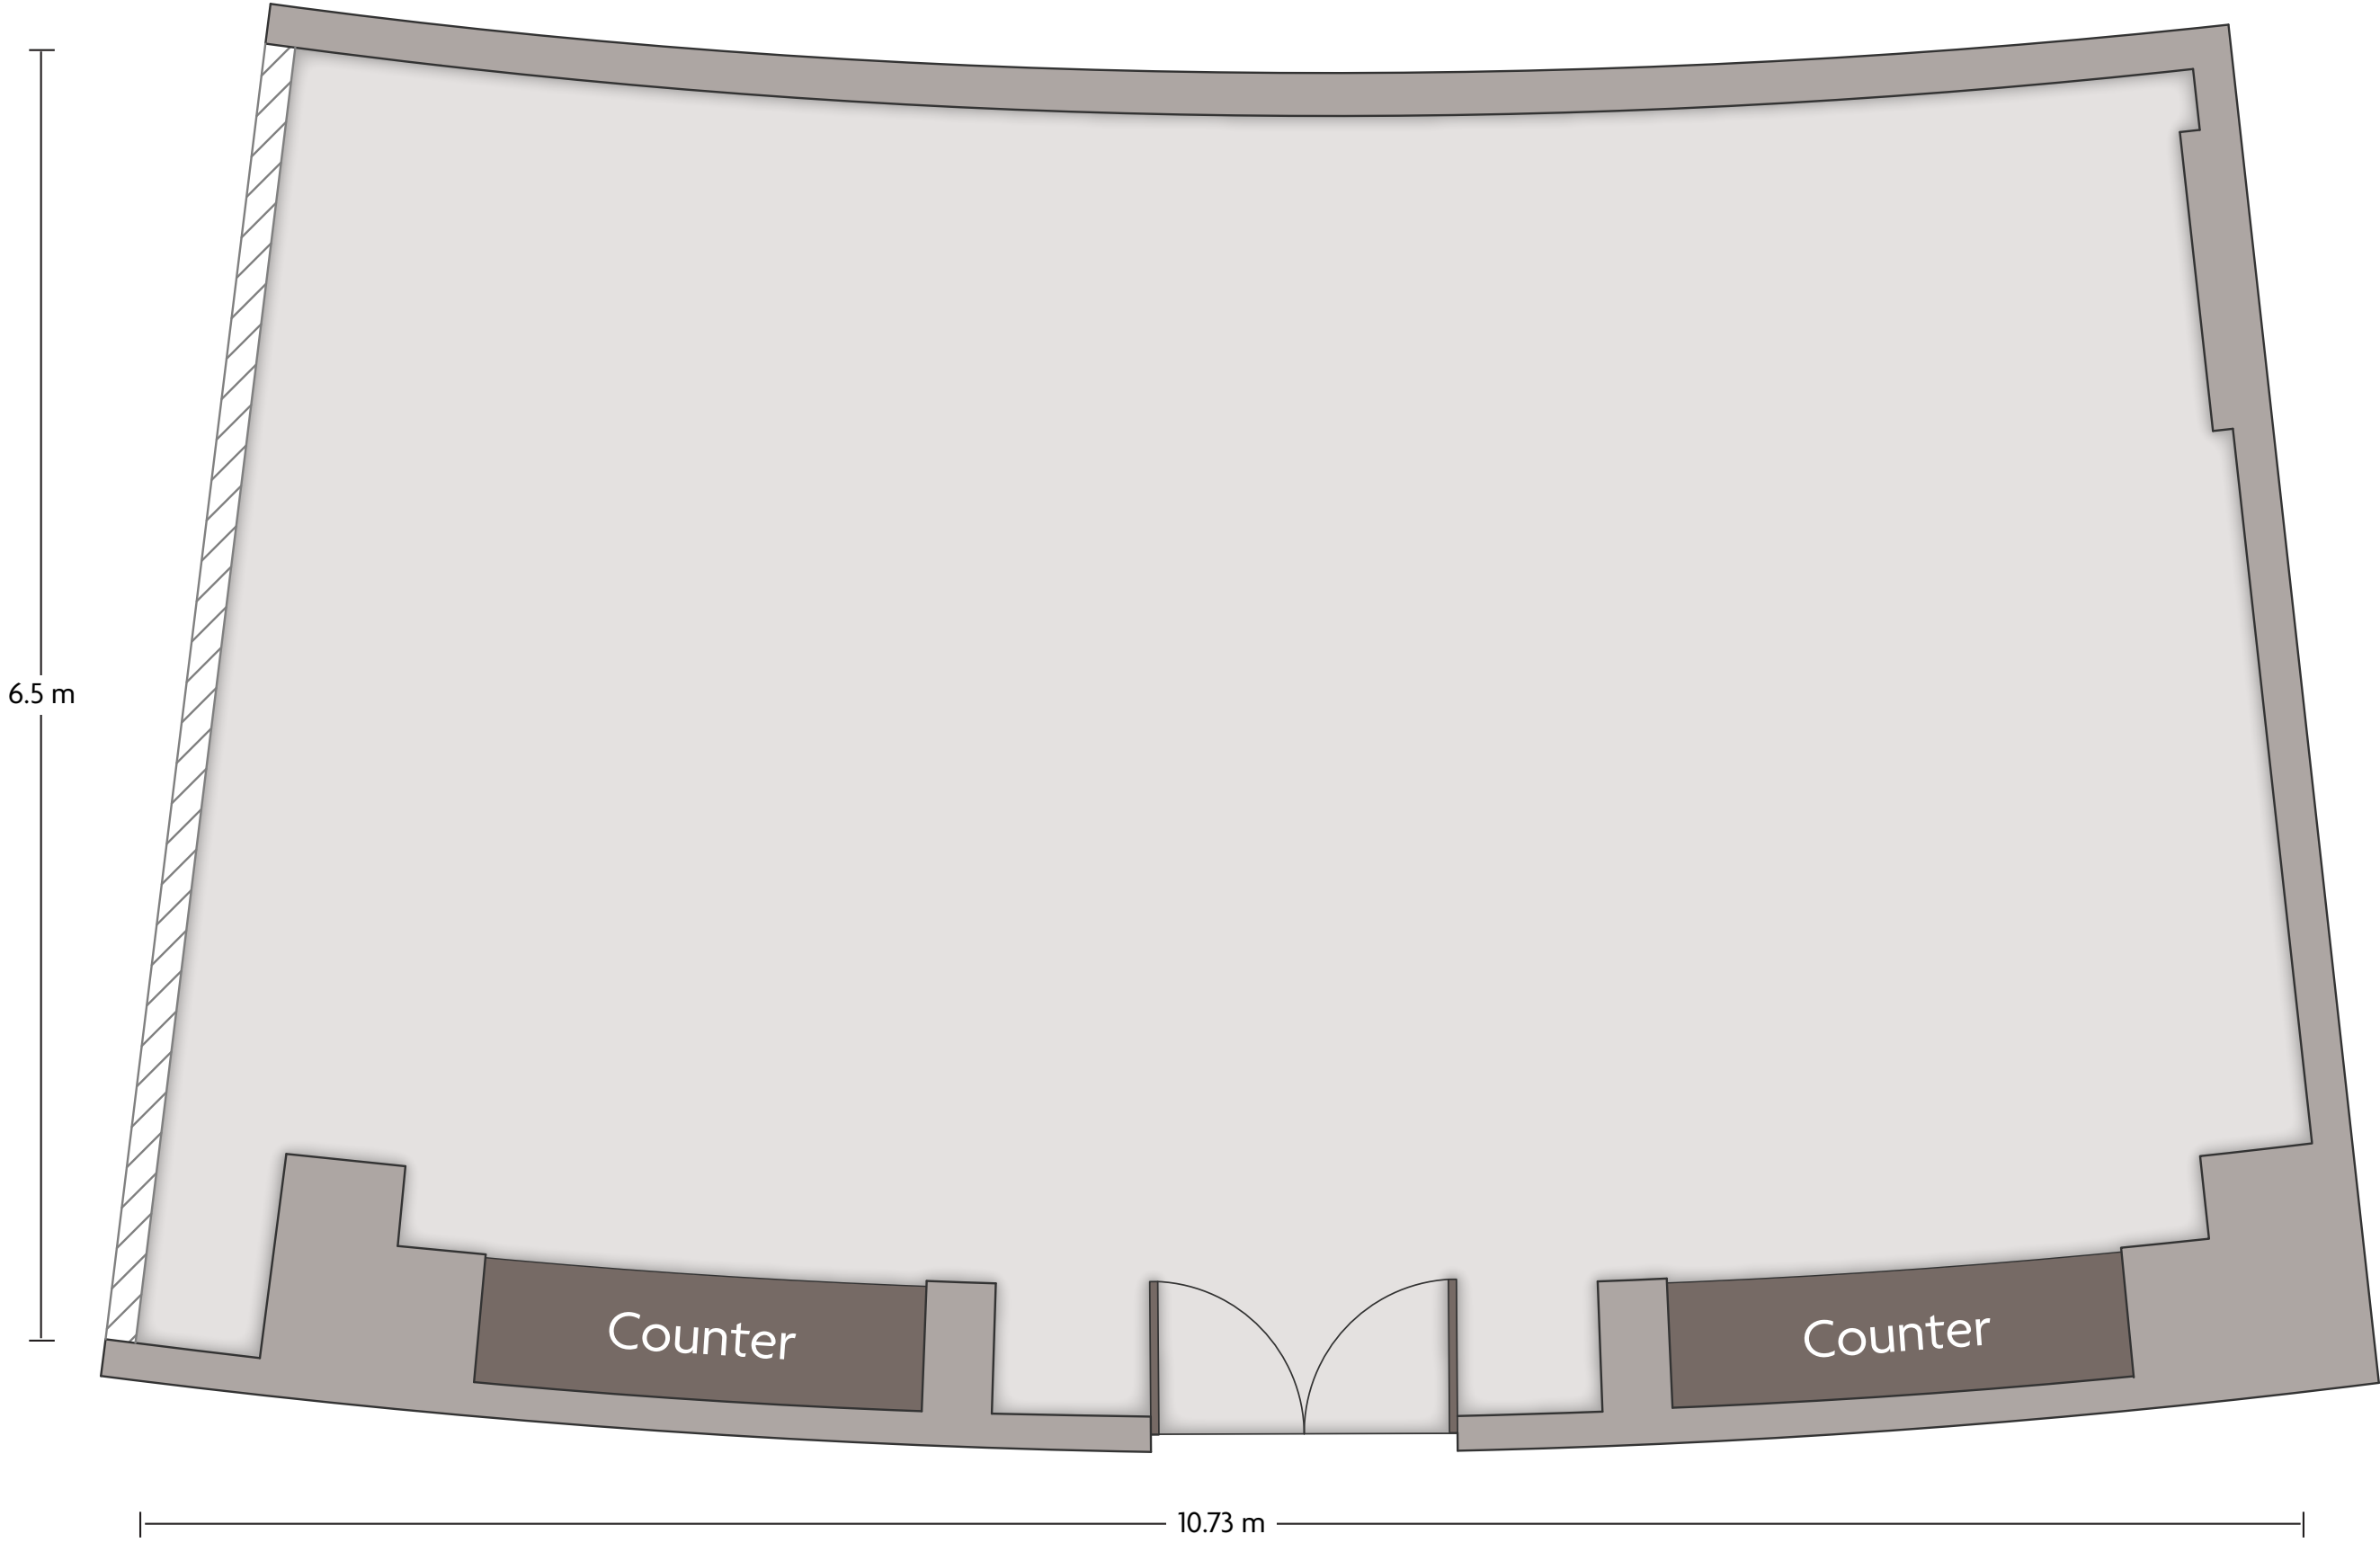

LENGTH: 10.7 m   WIDTH: 6.5 m   HEIGHT: 4 m   TOTAL SQUARE METERS: 61.2 m²   MAXIMUM CAPACITY: 35   POWER OUTLETS: 4