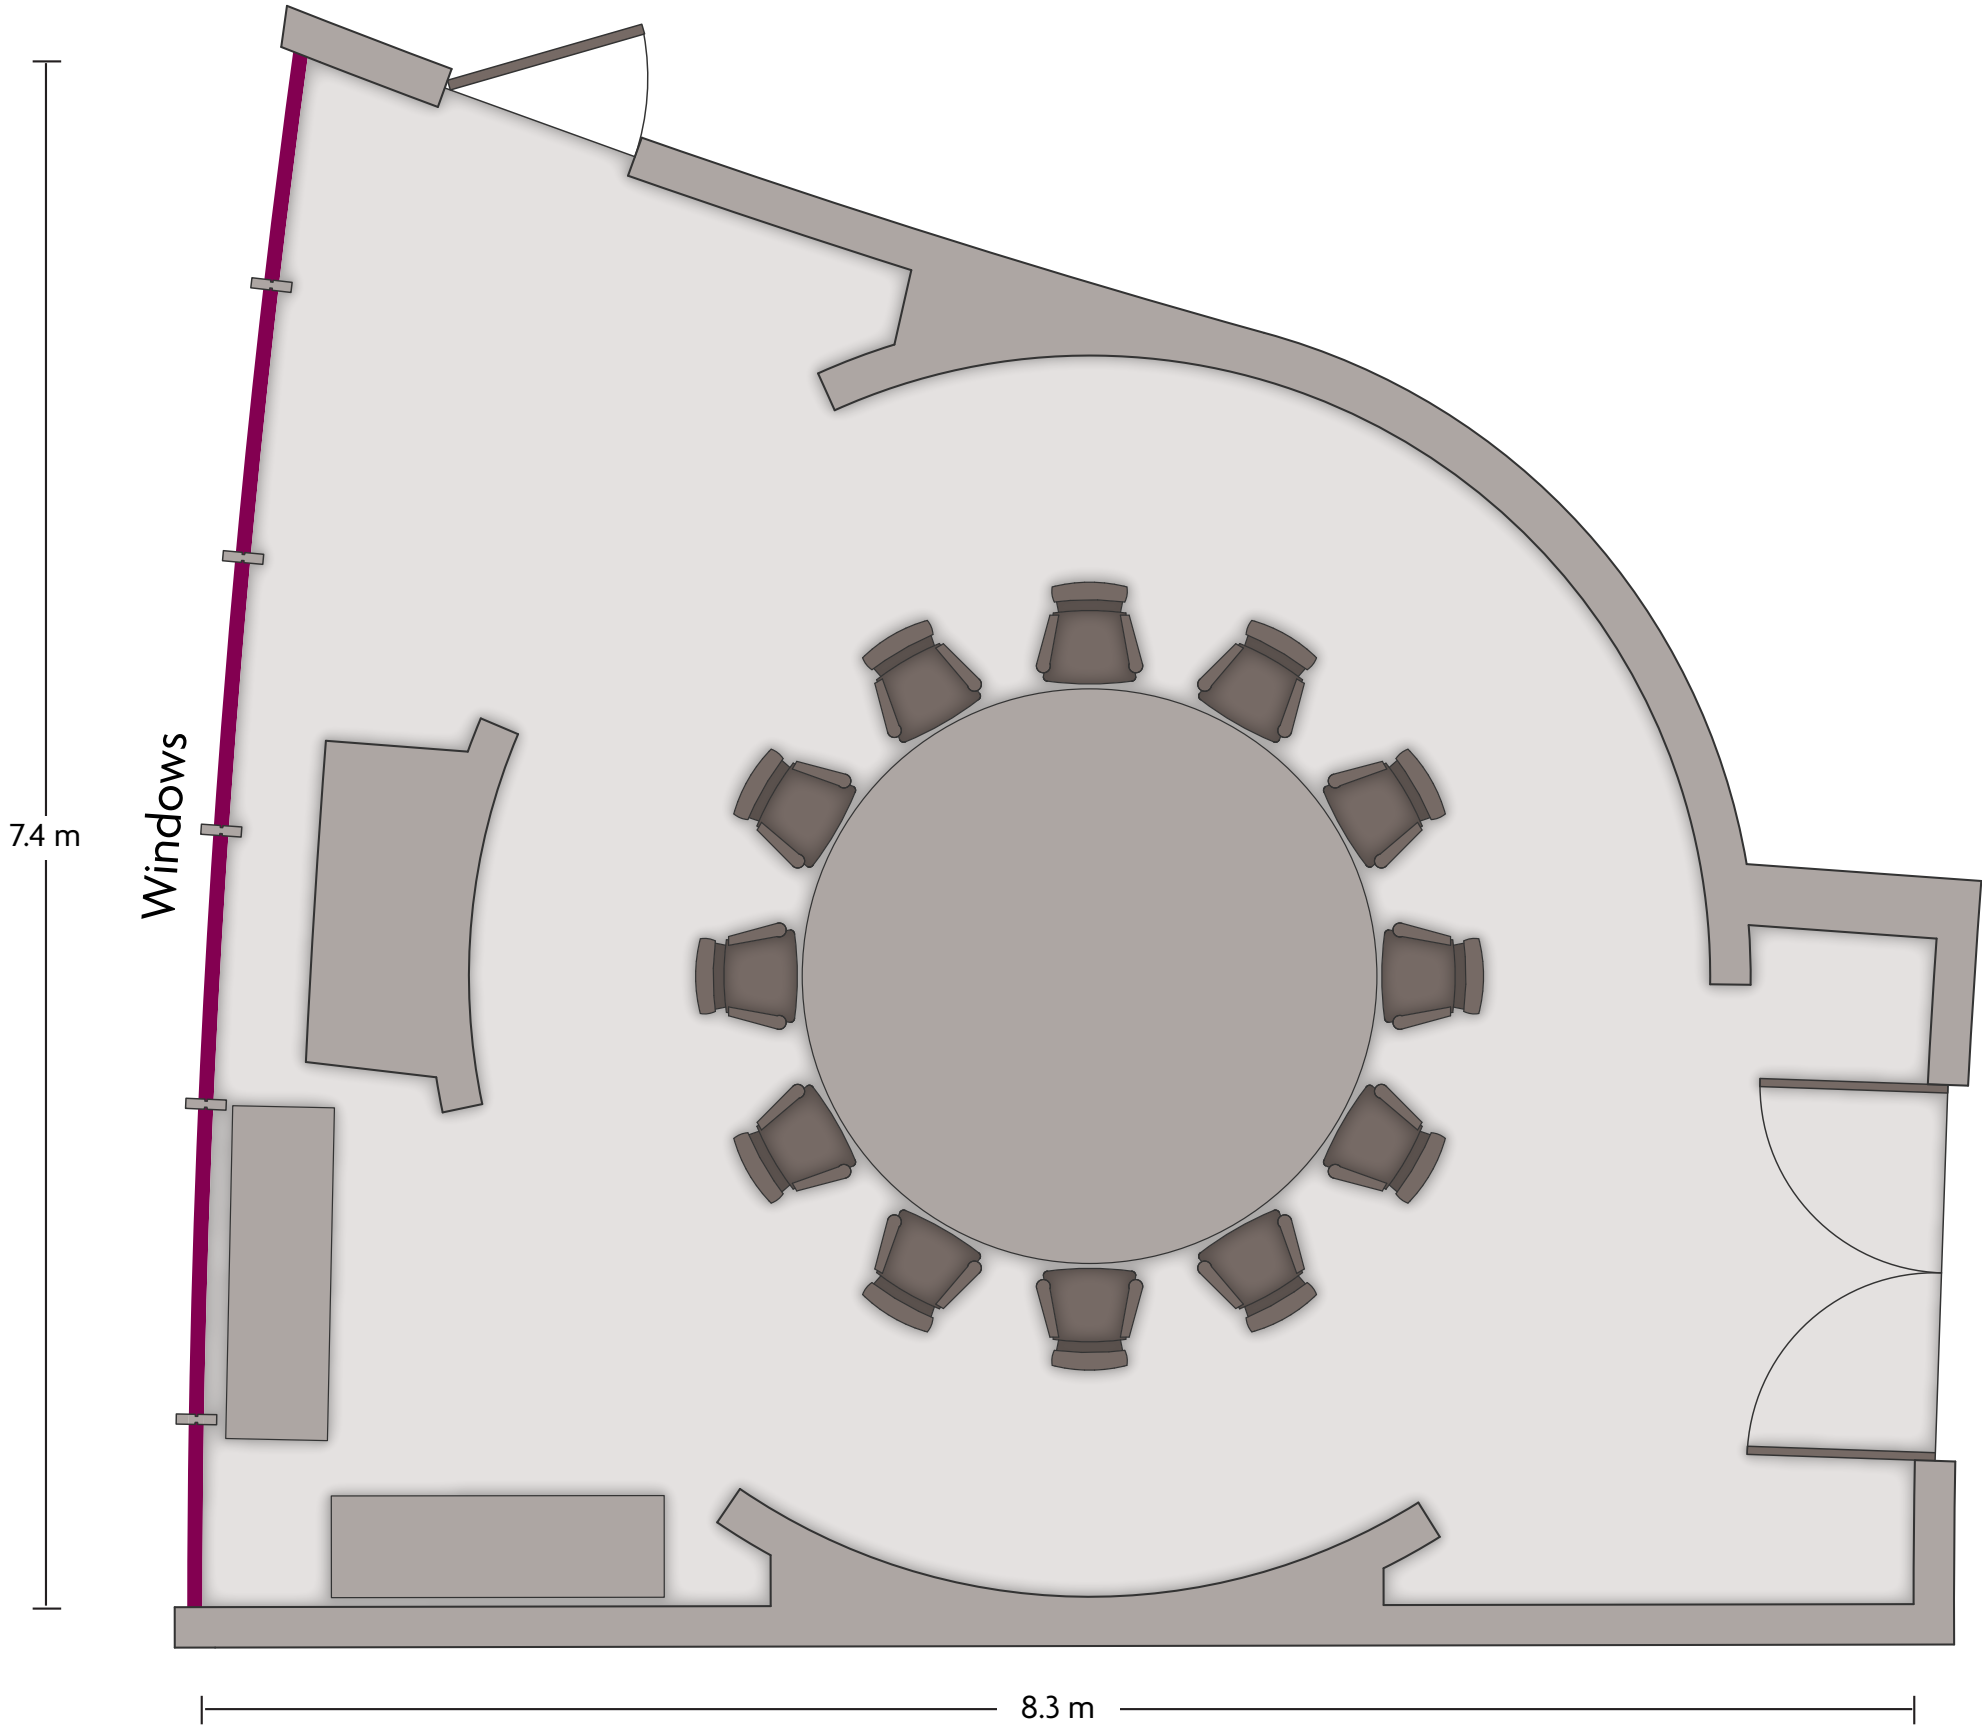

Crowne Plaza® Doha - The Business Park

Al Falak A & B

LENGTH: 31.8 m WIDTH: 17.8 m HEIGHT: 3.9 m TOTAL SQUARE METERS: 520.1 m² MAXIMUM CAPACITY: 400 POWER OUTLETS: 28

Airport Road PO Box 22080 | Doha, Qatar | 974-4408-7777

*Multiple layout options available for this space.

Crowne Plaza® Doha - The Business Park

Executive Boardroom

LENGTH: 8.3 m WIDTH: 7.4 m HEIGHT: 3.7 m TOTAL SQUARE METERS: 47.6 m² MAXIMUM CAPACITY: 12 POWER OUTLETS: 11

Airport Road PO Box 22080 | Doha, Qatar | 974-4408-7777

Crowne Plaza® Doha - The Business Park

Fikrah 1

LENGTH: 10.5 m WIDTH: 10.3 m HEIGHT: 3.6 m TOTAL SQUARE METERS: 80.8 m² MAXIMUM CAPACITY: 45 POWER OUTLETS: 3

*Multiple layout options available for this space.

Crowne Plaza® Doha - The Business Park

Manar A & B

LENGTH: 30.4 m WIDTH: 18.3 m HEIGHT: 3.9 m TOTAL SQUARE METERS: 485 m² MAXIMUM CAPACITY: 400 POWER OUTLETS: 28