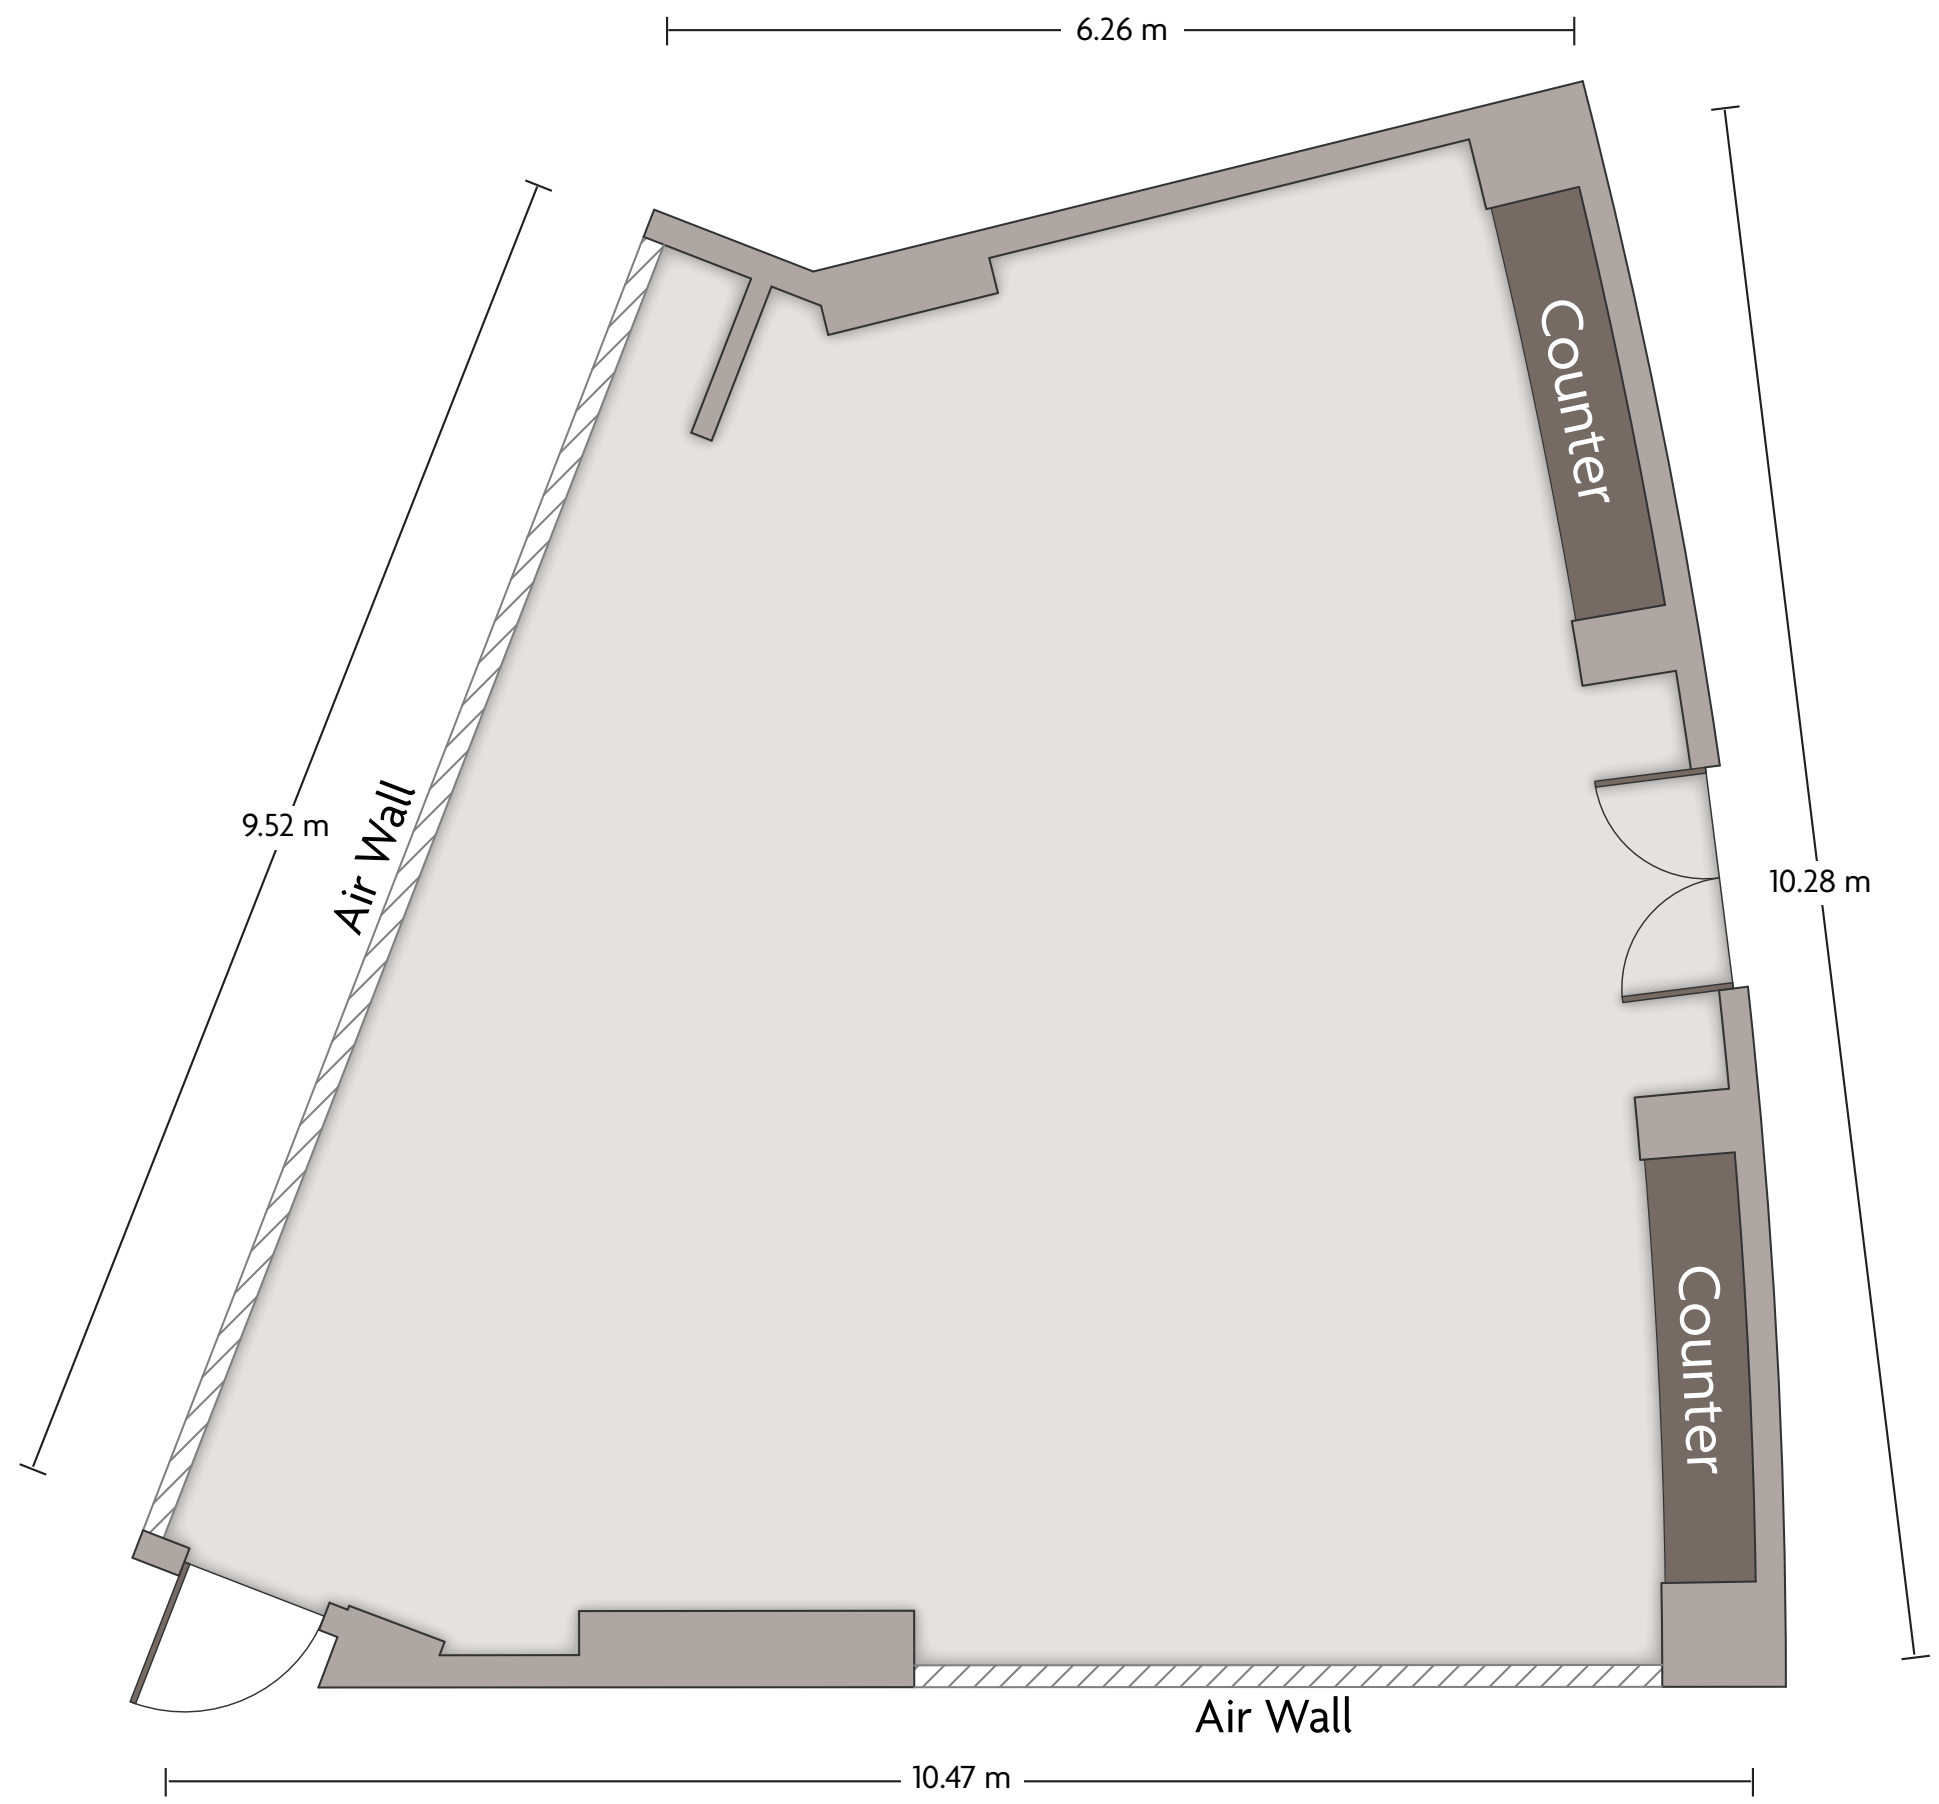

*Multiple layout options available for this space.

Crowne Plaza® Doha - The Business Park

Executive Boardroom

LENGTH: 8.3 m WIDTH: 7.4 m HEIGHT: 3.7 m TOTAL SQUARE METERS: 47.6 m² MAXIMUM CAPACITY: 12 POWER OUTLETS: 11

Airport Road PO Box 22080 | Doha, Qatar | 974-4408-7777

Crowne Plaza® Doha - The Business Park

Fikrah 1

LENGTH: 10.5 m WIDTH: 10.3 m HEIGHT: 3.6 m TOTAL SQUARE METERS: 80.8 m² MAXIMUM CAPACITY: 45 POWER OUTLETS: 3

Airport Road PO Box 22080 | Doha, Qatar | 974-4408-7777

*Multiple layout options available for this space.

Crowne Plaza® Doha - The Business Park

Fikrah 2

LENGTH: 10.5 m WIDTH: 10.3 m HEIGHT: 3.6 m TOTAL SQUARE METERS: 81.2 m² MAXIMUM CAPACITY: 45 POWER OUTLETS: 3

*Multiple layout options available for this space.

Crowne Plaza® Doha - The Business Park

Manar A & B

LENGTH: 30.4 m WIDTH: 18.3 m HEIGHT: 3.9 m TOTAL SQUARE METERS: 485 m² MAXIMUM CAPACITY: 400 POWER OUTLETS: 28