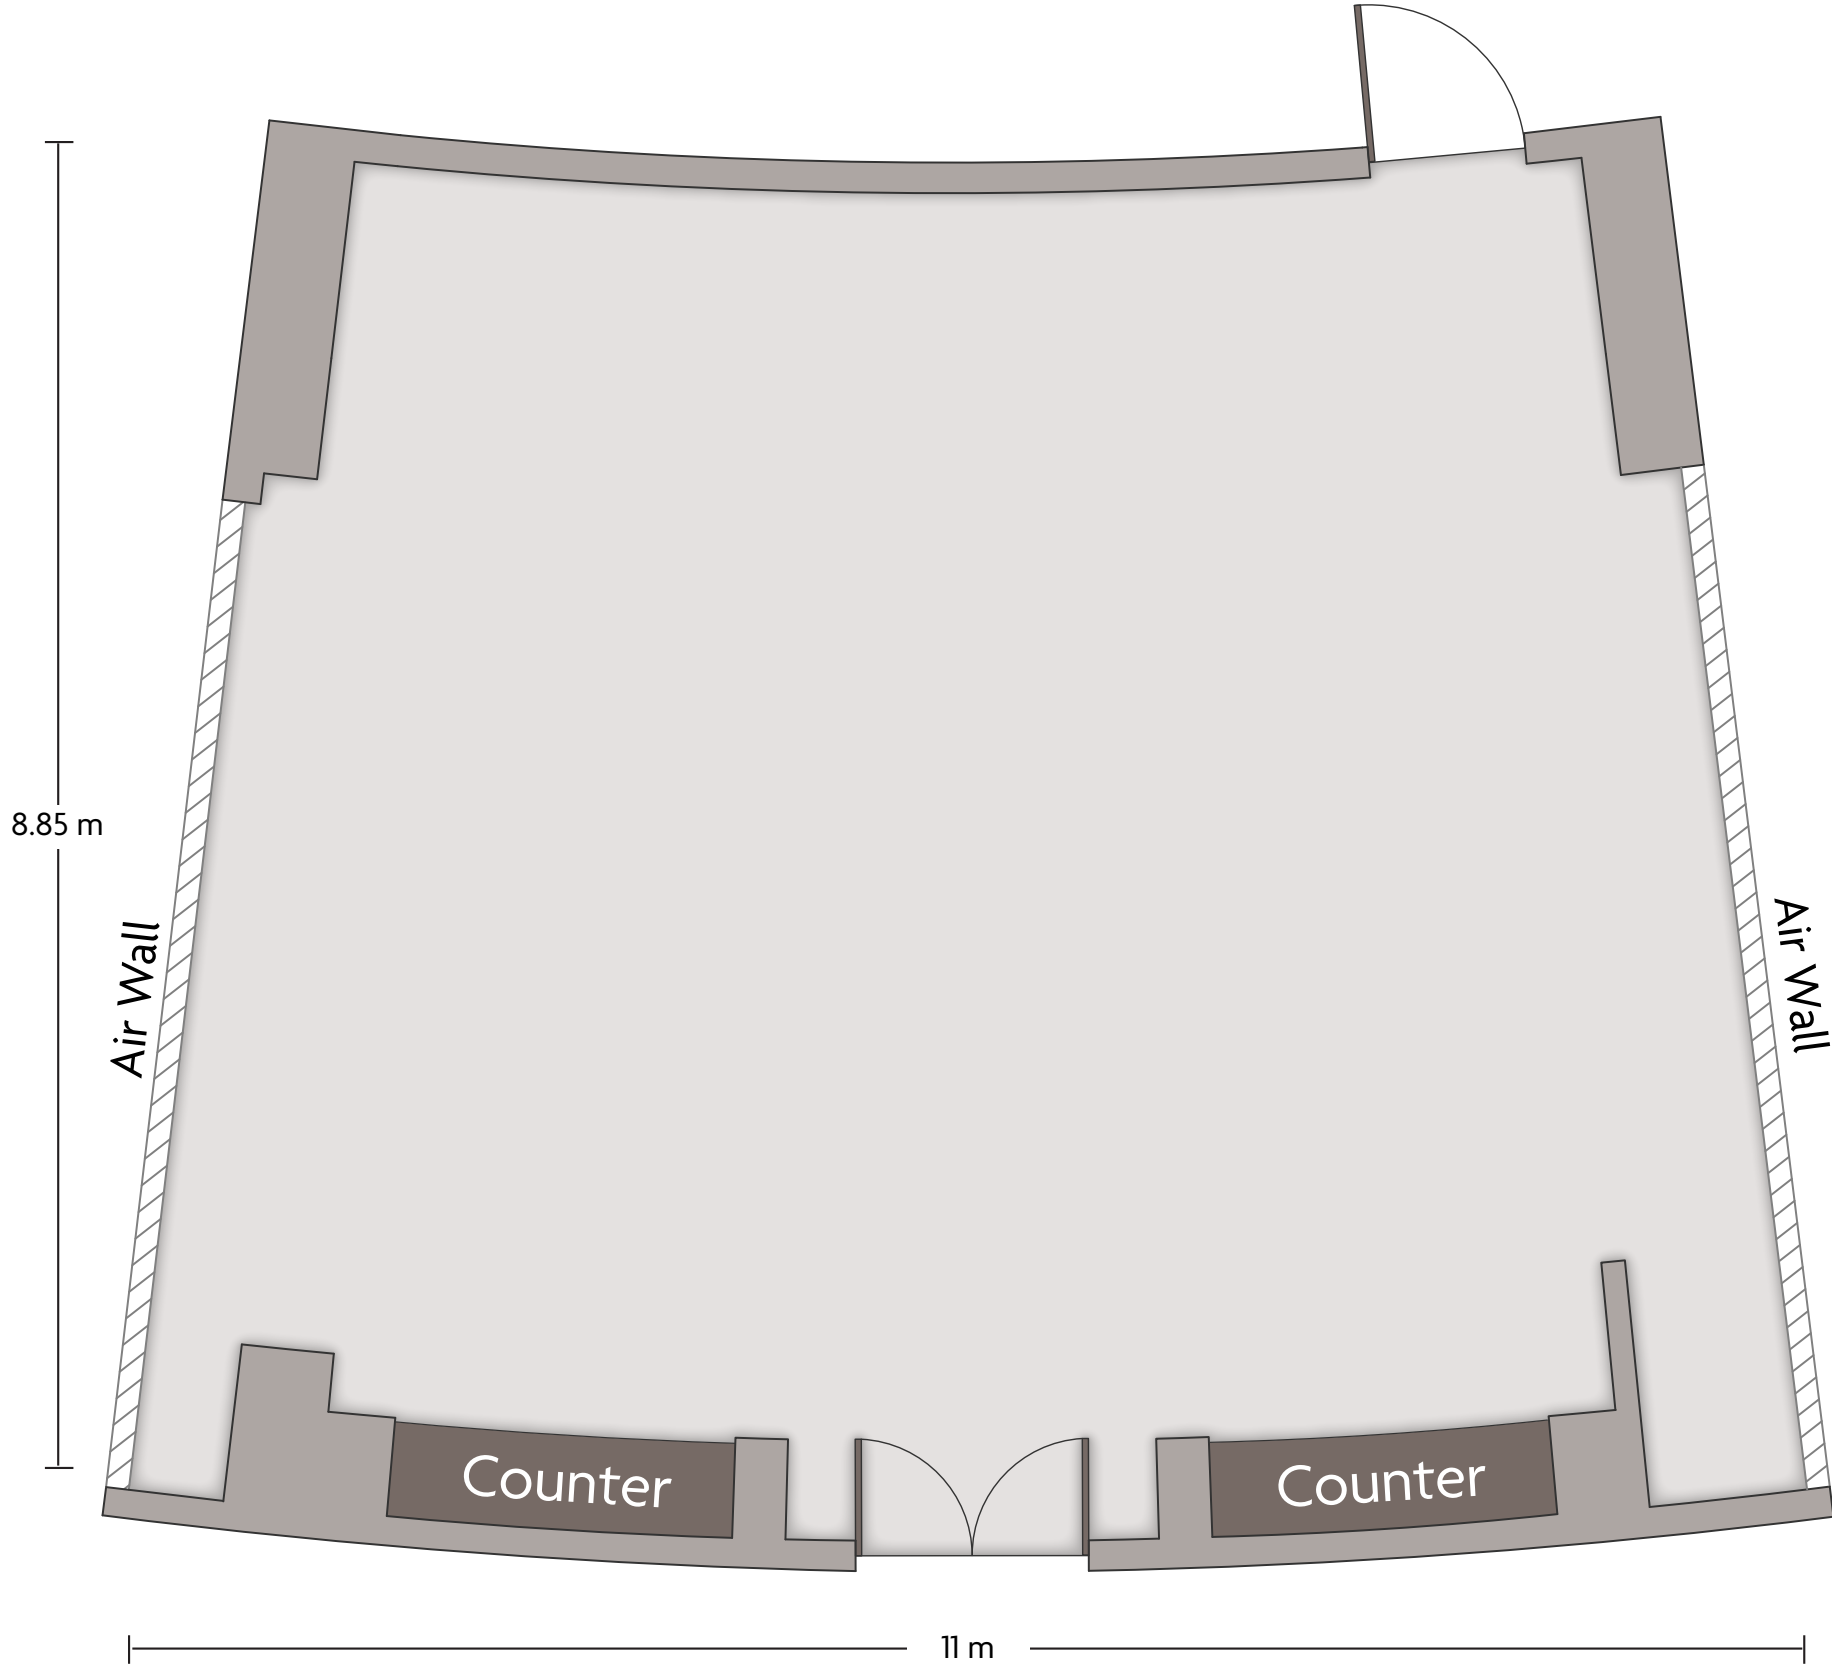

*Multiple layout options available for this space.

Crowne Plaza® Doha - The Business Park

Manar A & B

LENGTH: 30.4 m WIDTH: 18.3 m HEIGHT: 3.9 m TOTAL SQUARE METERS: 485 m² MAXIMUM CAPACITY: 400 POWER OUTLETS: 28

Airport Road PO Box 22080 | Doha, Qatar | 974-4408-7777

*Multiple layout options available for this space.

LENGTH: 10.8 m WIDTH: 6.5 m HEIGHT: 3.6 m TOTAL SQUARE METERS: 61.3 m² MAXIMUM CAPACITY: 35 POWER OUTLETS: 4

Airport Road PO Box 22080 | Doha, Qatar | 974-4408-7777

*Multiple layout options available for this space.

Crowne Plaza® Doha - The Business Park

Ru'a

LENGTH: 26.63 m WIDTH: 23.76 m HEIGHT: 3.6 m TOTAL SQUARE METERS: 487.20 m² MAXIMUM CAPACITY: 200 POWER OUTLETS: 28

Airport Road PO Box 22080 | Doha, Qatar | 974-4408-7777

*Multiple layout options available for this space.

LENGTH: 11 m WIDTH: 8.8 m HEIGHT: 3.6 m TOTAL SQUARE METERS: 81.6 m² MAXIMUM CAPACITY: 45 POWER OUTLETS: 4