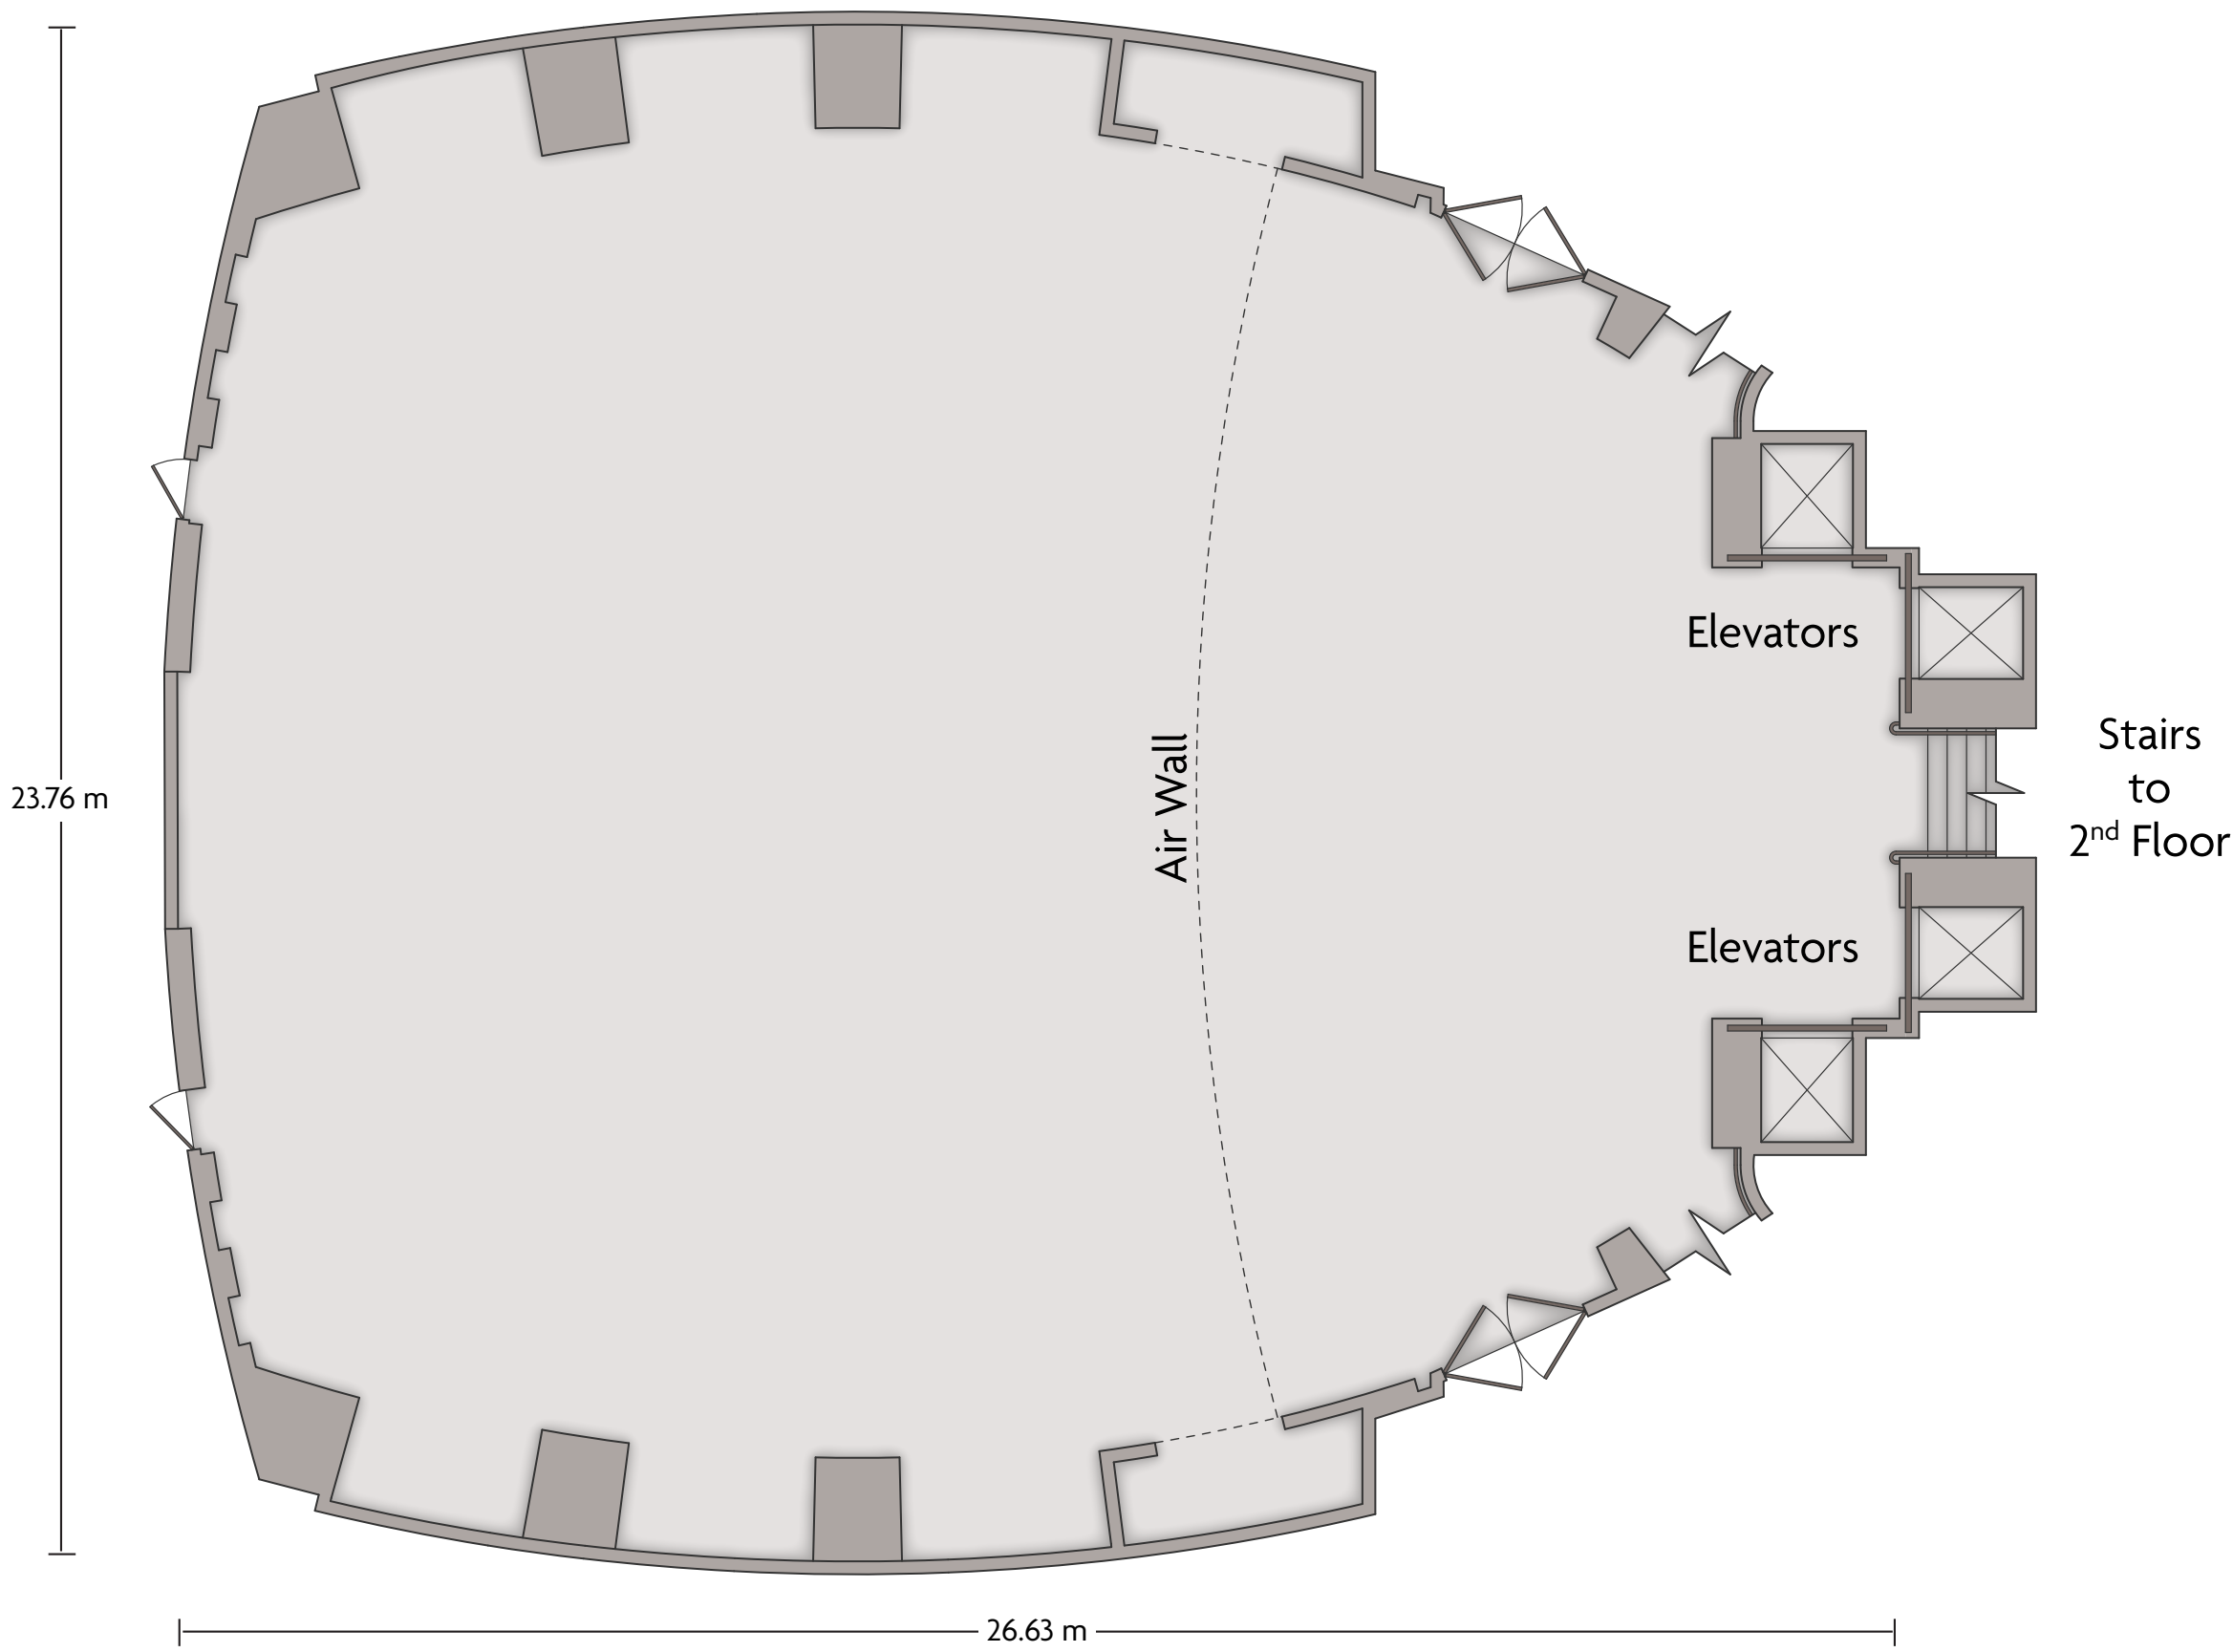

*Multiple layout options available for this space.

Crowne Plaza® Doha - The Business Park

Manar A & B

LENGTH: 30.4 m WIDTH: 18.3 m HEIGHT: 3.9 m TOTAL SQUARE METERS: 485 m² MAXIMUM CAPACITY: 400 POWER OUTLETS: 28

Airport Road PO Box 22080 | Doha, Qatar | 974-4408-7777

*Multiple layout options available for this space.

LENGTH: 10.8 m WIDTH: 6.5 m HEIGHT: 3.6 m TOTAL SQUARE METERS: 61.3 m² MAXIMUM CAPACITY: 35 POWER OUTLETS: 4

Airport Road PO Box 22080 | Doha, Qatar | 974-4408-7777

*Multiple layout options available for this space.

Crowne Plaza® Doha - The Business Park

Ru'a

LENGTH: 26.63 m WIDTH: 23.76 m HEIGHT: 3.6 m TOTAL SQUARE METERS: 487.20 m² MAXIMUM CAPACITY: 200 POWER OUTLETS: 28

Airport Road PO Box 22080 | Doha, Qatar | 974-4408-7777

*Multiple layout options available for this space.

LENGTH: 11 m WIDTH: 8.8 m HEIGHT: 3.6 m TOTAL SQUARE METERS: 81.6 m² MAXIMUM CAPACITY: 45 POWER OUTLETS: 4