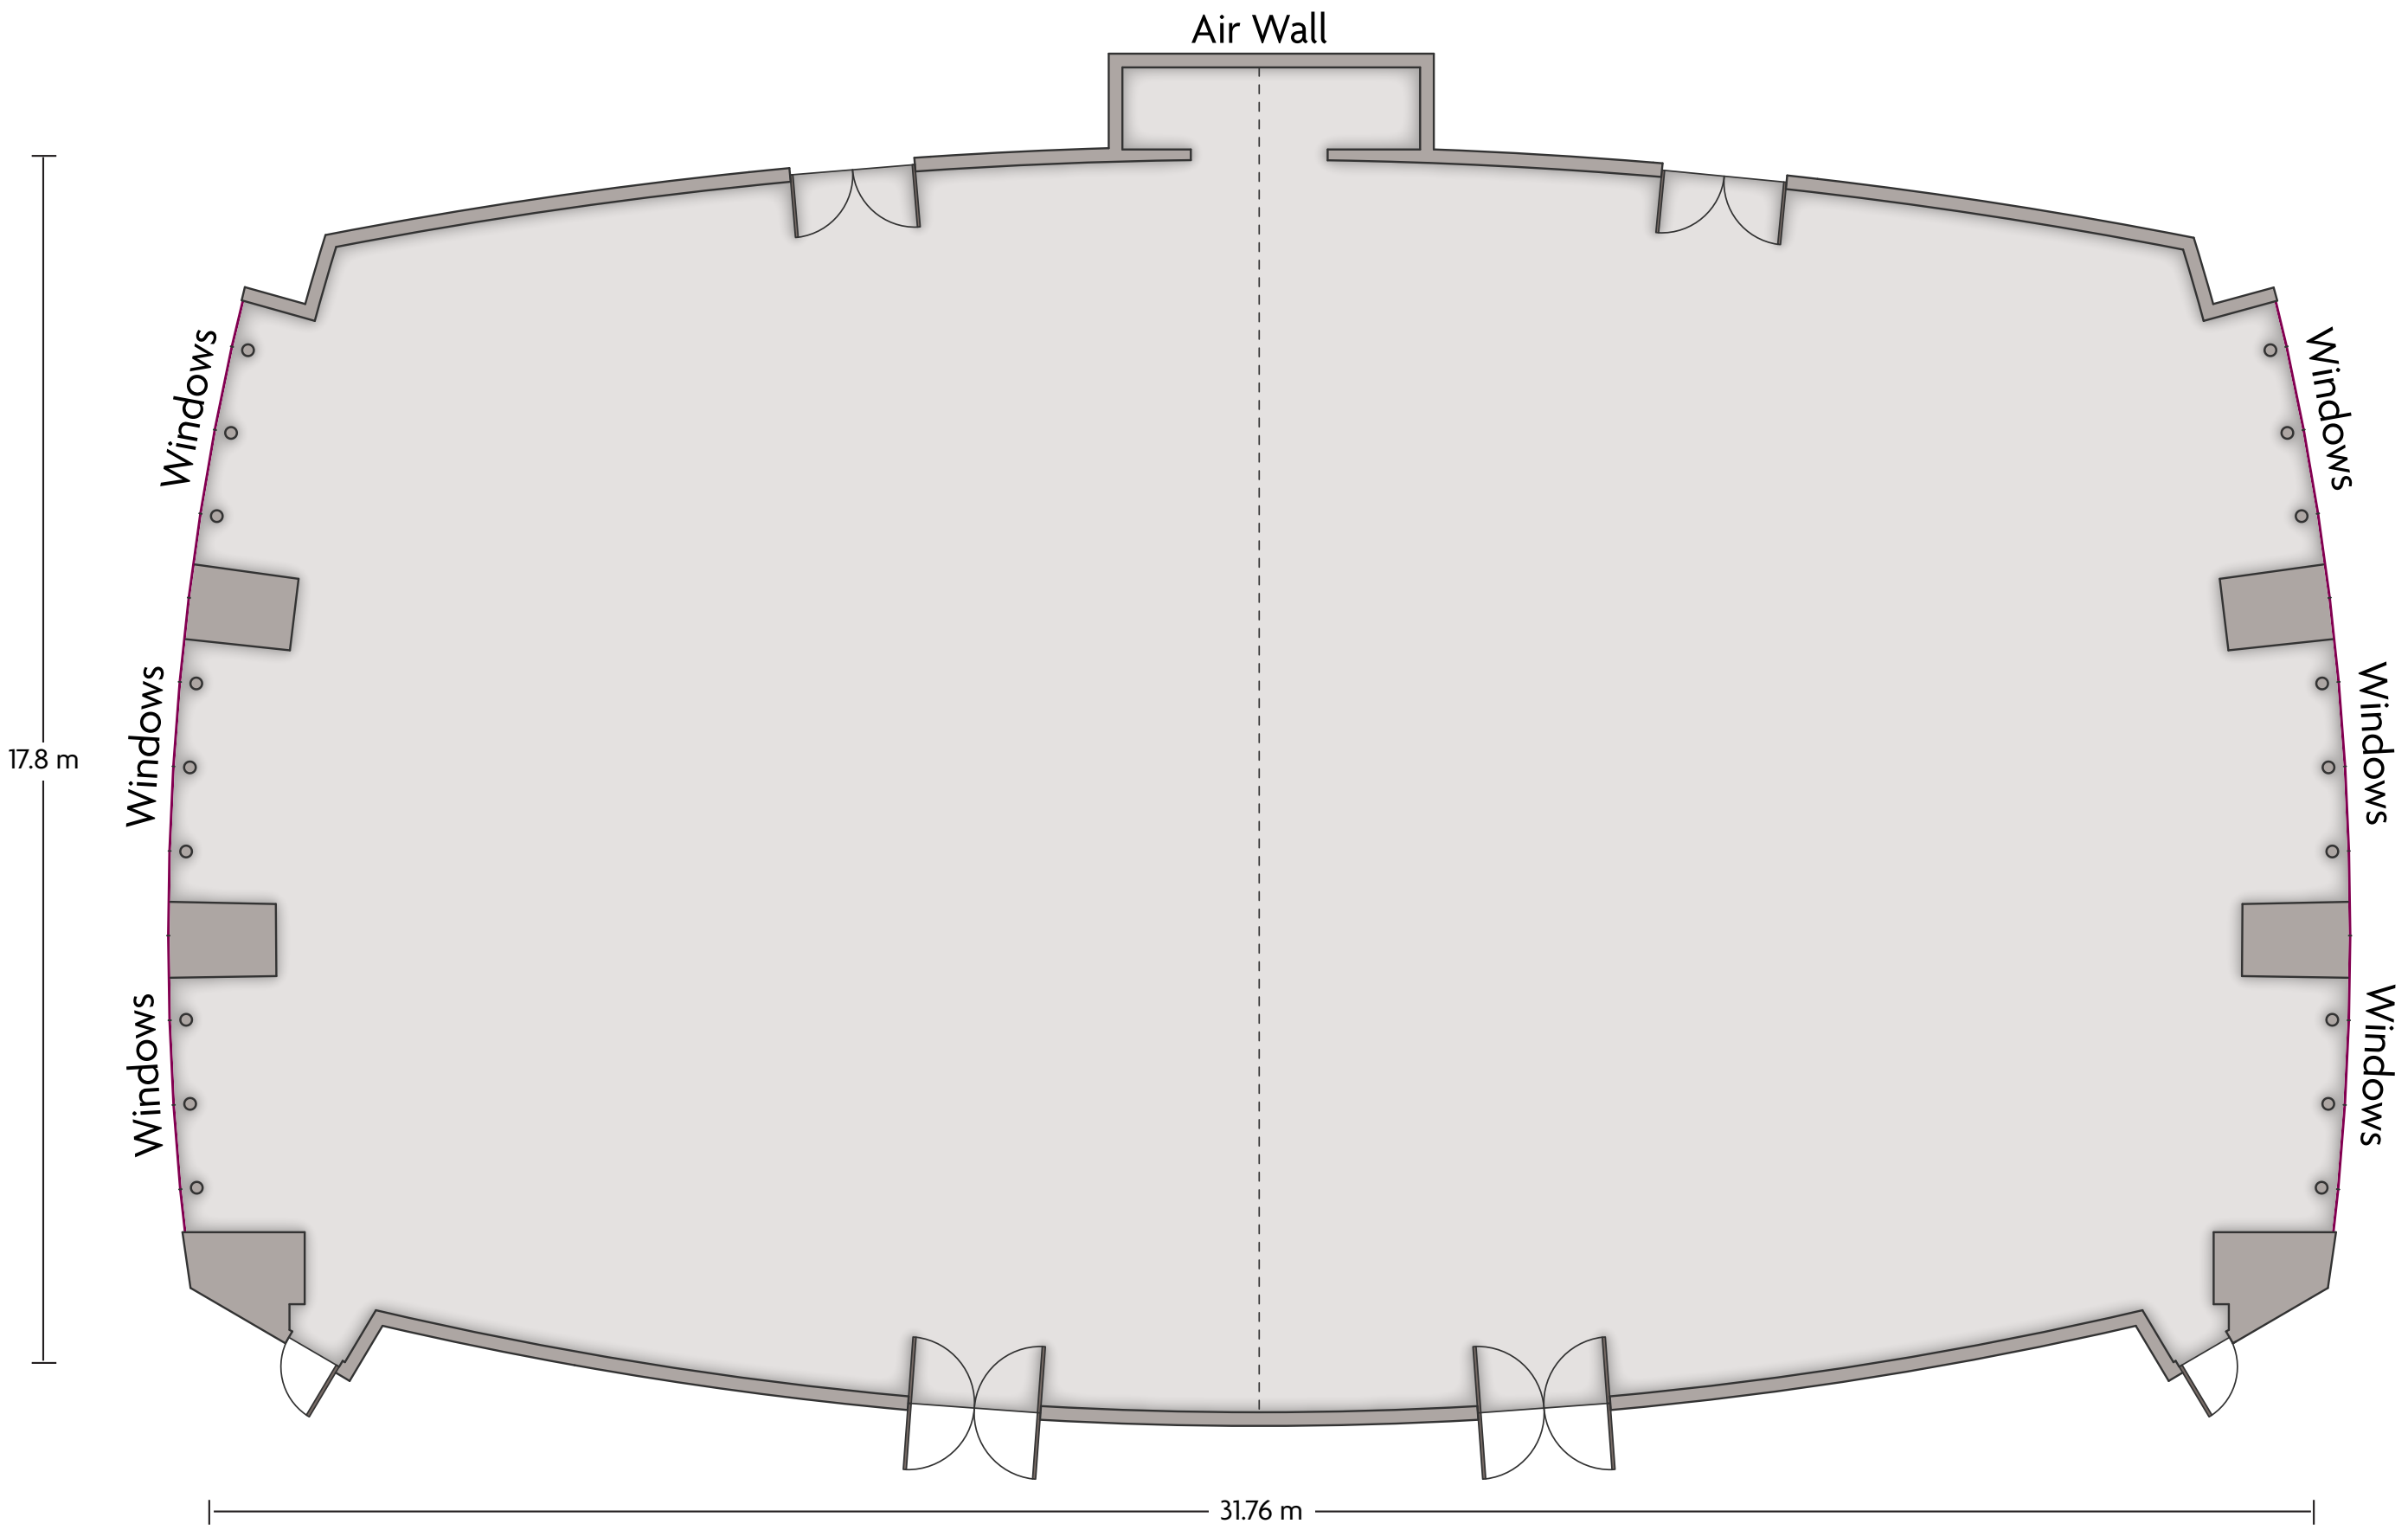

Crowne Plaza® Doha - The Business Park

Al Falak A & B

LENGTH: 31.8 m WIDTH: 17.8 m HEIGHT: 3.9 m TOTAL SQUARE METERS: 520.1 m² MAXIMUM CAPACITY: 400 POWER OUTLETS: 28

Airport Road PO Box 22080 | Doha, Qatar | 974-4408-7777

*Multiple layout options available for this space.

Crowne Plaza® Doha - The Business Park

Executive Boardroom

LENGTH: 8.3 m WIDTH: 7.4 m HEIGHT: 3.7 m TOTAL SQUARE METERS: 47.6 m² MAXIMUM CAPACITY: 12 POWER OUTLETS: 11

Airport Road PO Box 22080 | Doha, Qatar | 974-4408-7777

Crowne Plaza® Doha - The Business Park

Fikrah 1

LENGTH: 10.5 m WIDTH: 10.3 m HEIGHT: 3.6 m TOTAL SQUARE METERS: 80.8 m² MAXIMUM CAPACITY: 45 POWER OUTLETS: 3

*Multiple layout options available for this space.

Crowne Plaza® Doha - The Business Park

Manar A & B

LENGTH: 30.4 m WIDTH: 18.3 m HEIGHT: 3.9 m TOTAL SQUARE METERS: 485 m² MAXIMUM CAPACITY: 400 POWER OUTLETS: 28