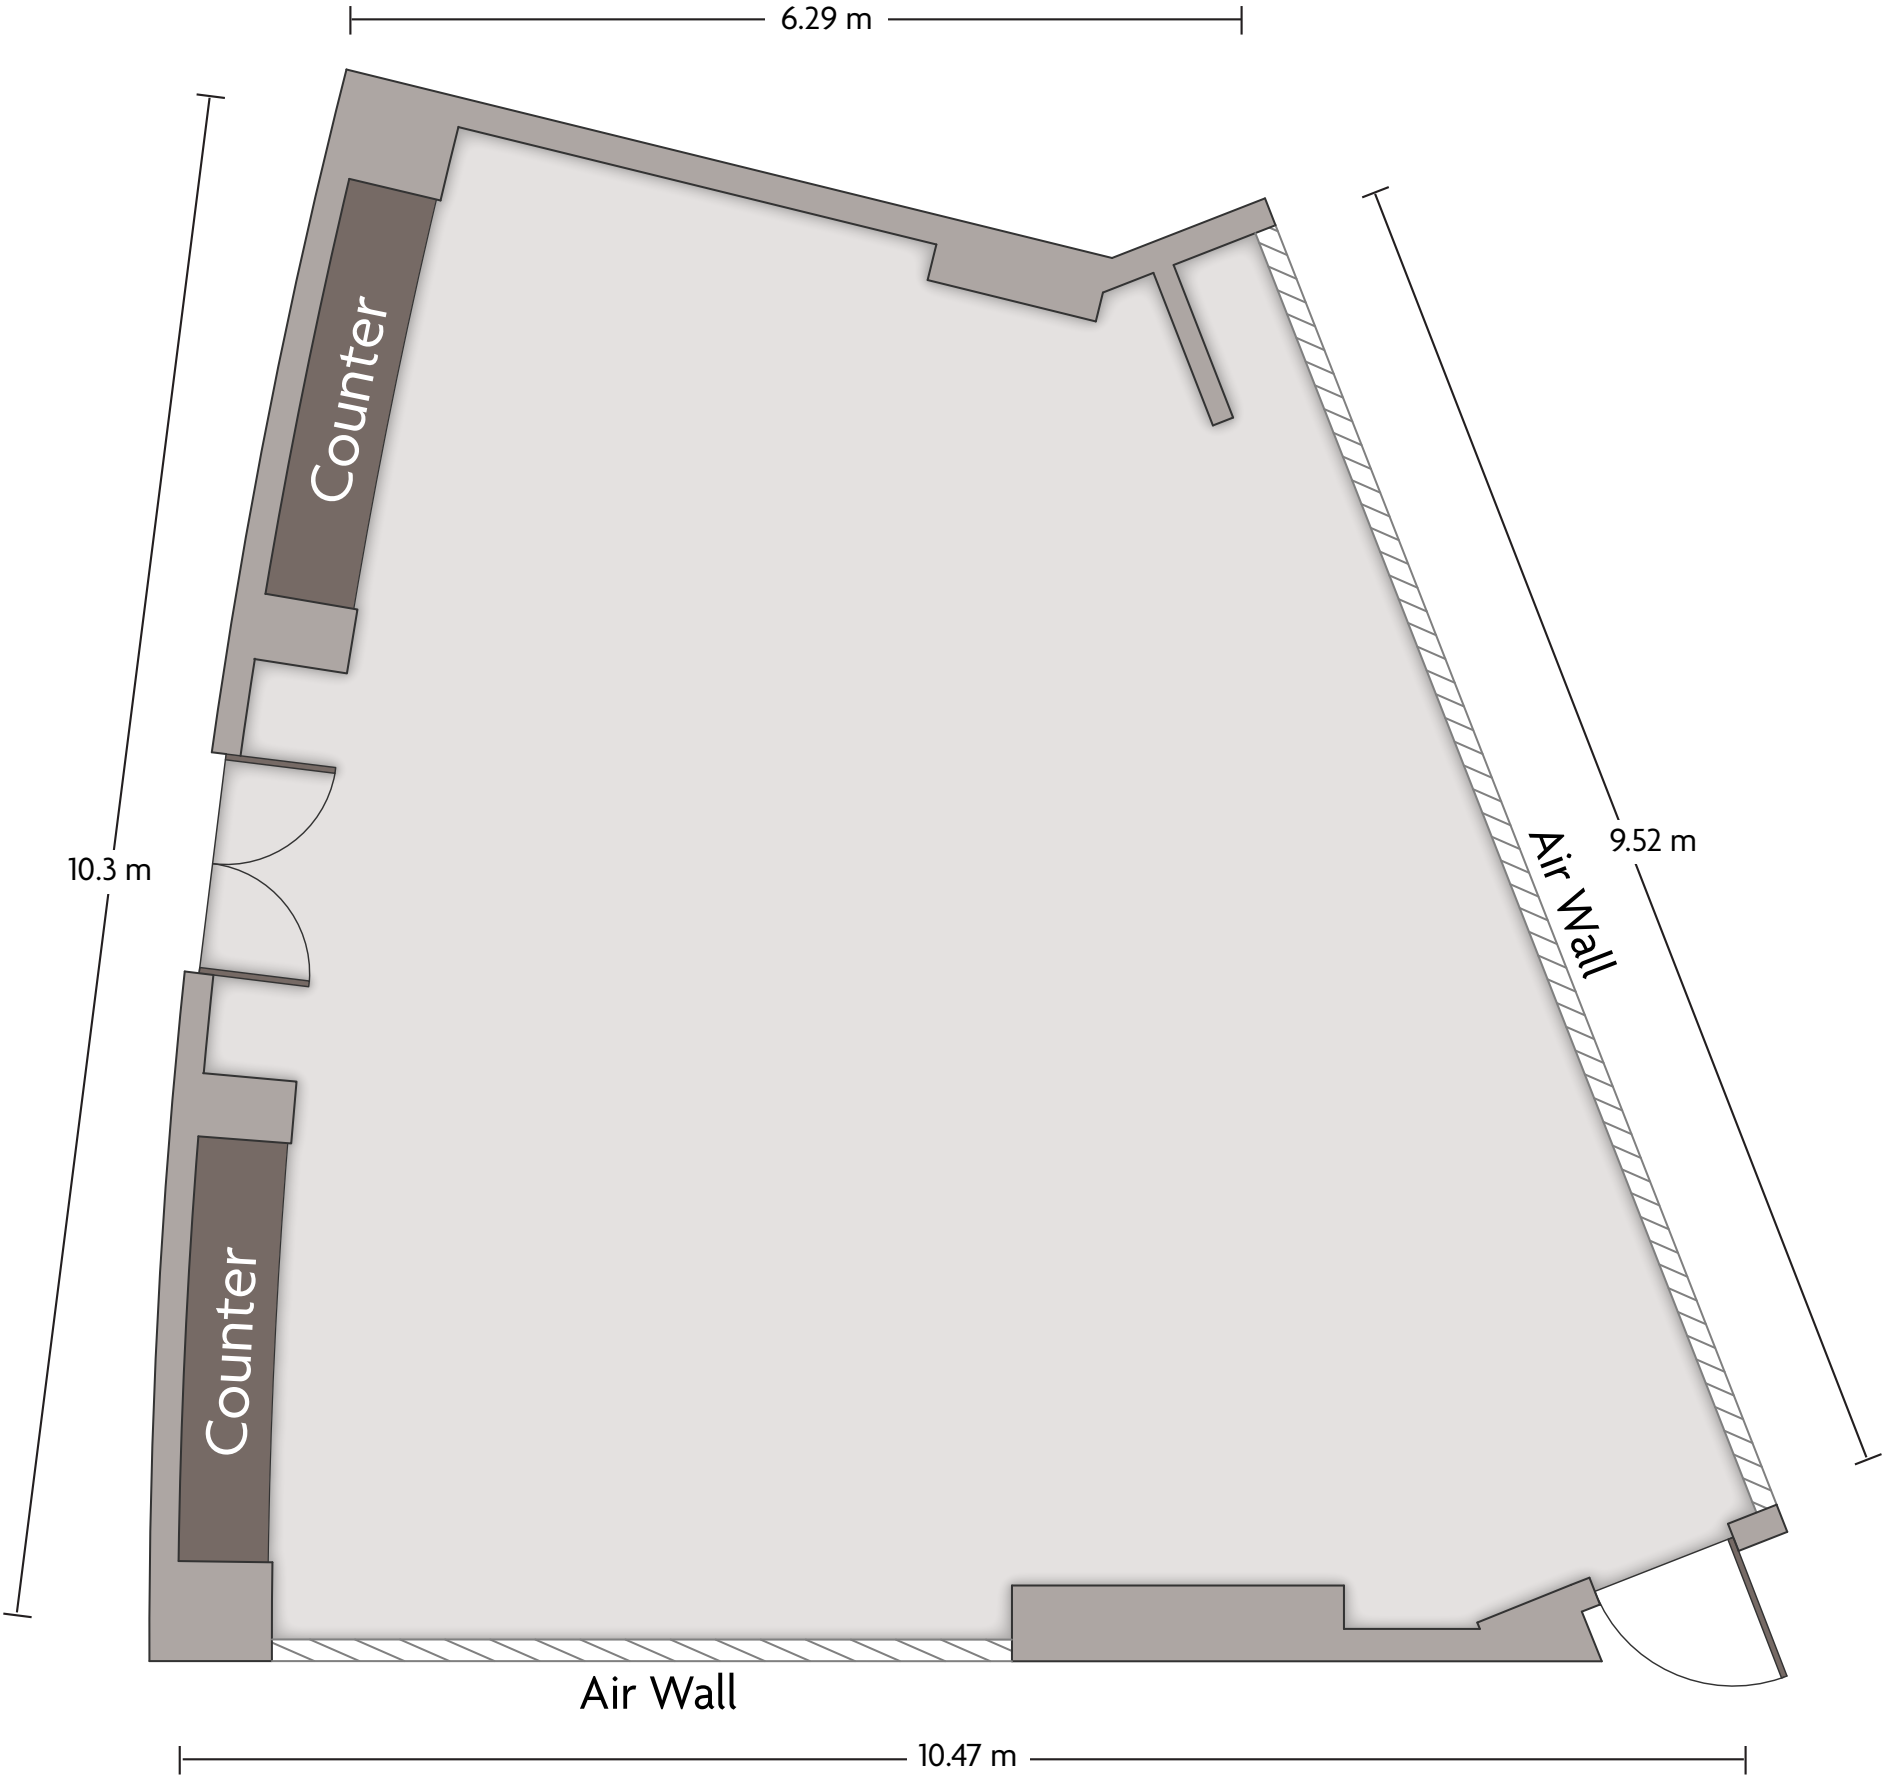

Crowne Plaza® Doha - The Business Park

Al Falak A & B

LENGTH: 31.8 m WIDTH: 17.8 m HEIGHT: 3.9 m TOTAL SQUARE METERS: 520.1 m² MAXIMUM CAPACITY: 400 POWER OUTLETS: 28

Airport Road PO Box 22080 | Doha, Qatar | 974-4408-7777

*Multiple layout options available for this space.

Crowne Plaza® Doha - The Business Park

Executive Boardroom

LENGTH: 8.3 m WIDTH: 7.4 m HEIGHT: 3.7 m TOTAL SQUARE METERS: 47.6 m² MAXIMUM CAPACITY: 12 POWER OUTLETS: 11

Airport Road PO Box 22080 | Doha, Qatar | 974-4408-7777

Crowne Plaza® Doha - The Business Park

Fikrah 1

LENGTH: 10.5 m WIDTH: 10.3 m HEIGHT: 3.6 m TOTAL SQUARE METERS: 80.8 m² MAXIMUM CAPACITY: 45 POWER OUTLETS: 3

*Multiple layout options available for this space.

Crowne Plaza® Doha - The Business Park

Manar A & B

LENGTH: 30.4 m WIDTH: 18.3 m HEIGHT: 3.9 m TOTAL SQUARE METERS: 485 m² MAXIMUM CAPACITY: 400 POWER OUTLETS: 28