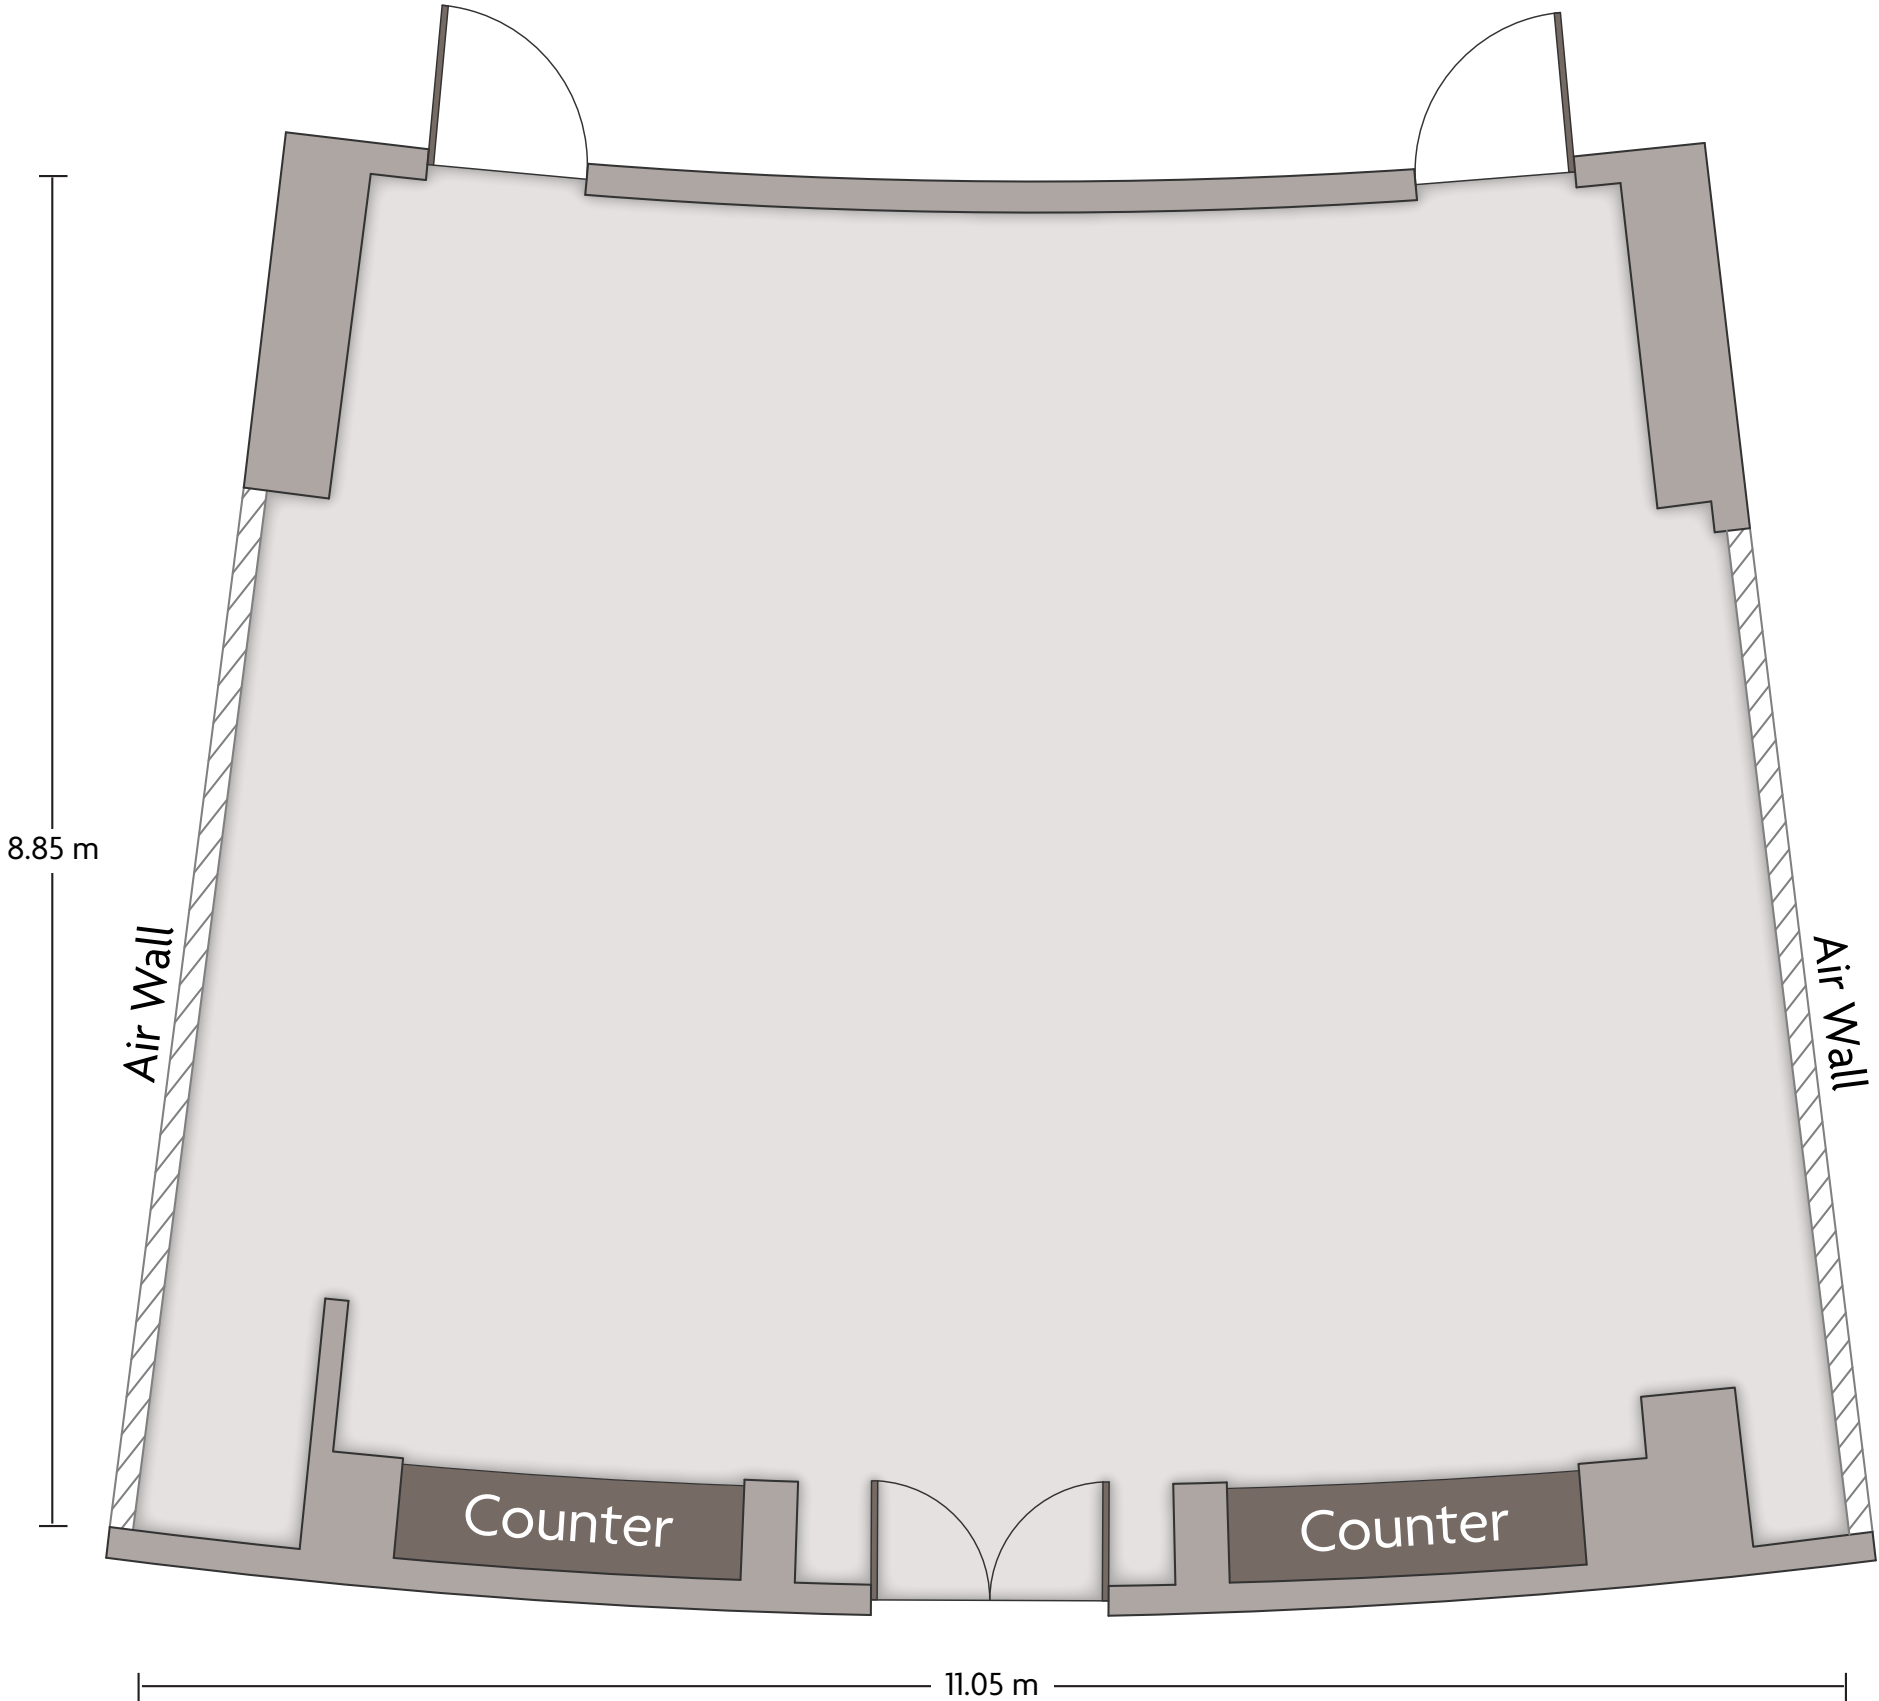

Airport Road PO Box 22080 | Doha, Qatar | 974-4408-7777

*Multiple layout options available for this space.

Crowne Plaza® Doha - The Business Park

Fikrah 2

LENGTH: 10.5 m WIDTH: 10.3 m HEIGHT: 3.6 m TOTAL SQUARE METERS: 81.2 m² MAXIMUM CAPACITY: 45 POWER OUTLETS: 3

Crowne Plaza® Doha - The Business Park

Hikmah 2

LENGTH: 11 m WIDTH: 8.9 m HEIGHT: 3.6 m TOTAL SQUARE METERS: 81.6 m² MAXIMUM CAPACITY: 45 POWER OUTLETS: 5

Airport Road PO Box 22080 | Doha, Qatar | 974-4408-7777

*Multiple layout options available for this space.

Crowne Plaza® Doha - The Business Park

Manar A & B

LENGTH: 30.4 m WIDTH: 18.3 m HEIGHT: 3.9 m TOTAL SQUARE METERS: 485 m² MAXIMUM CAPACITY: 400 POWER OUTLETS: 28

Airport Road PO Box 22080 | Doha, Qatar | 974-4408-7777

*Multiple layout options available for this space.

Crowne Plaza® Doha - The Business Park

Ru'a

LENGTH: 26.63 m WIDTH: 23.76 m HEIGHT: 3.6 m TOTAL SQUARE METERS: 487.20 m² MAXIMUM CAPACITY: 200 POWER OUTLETS: 28