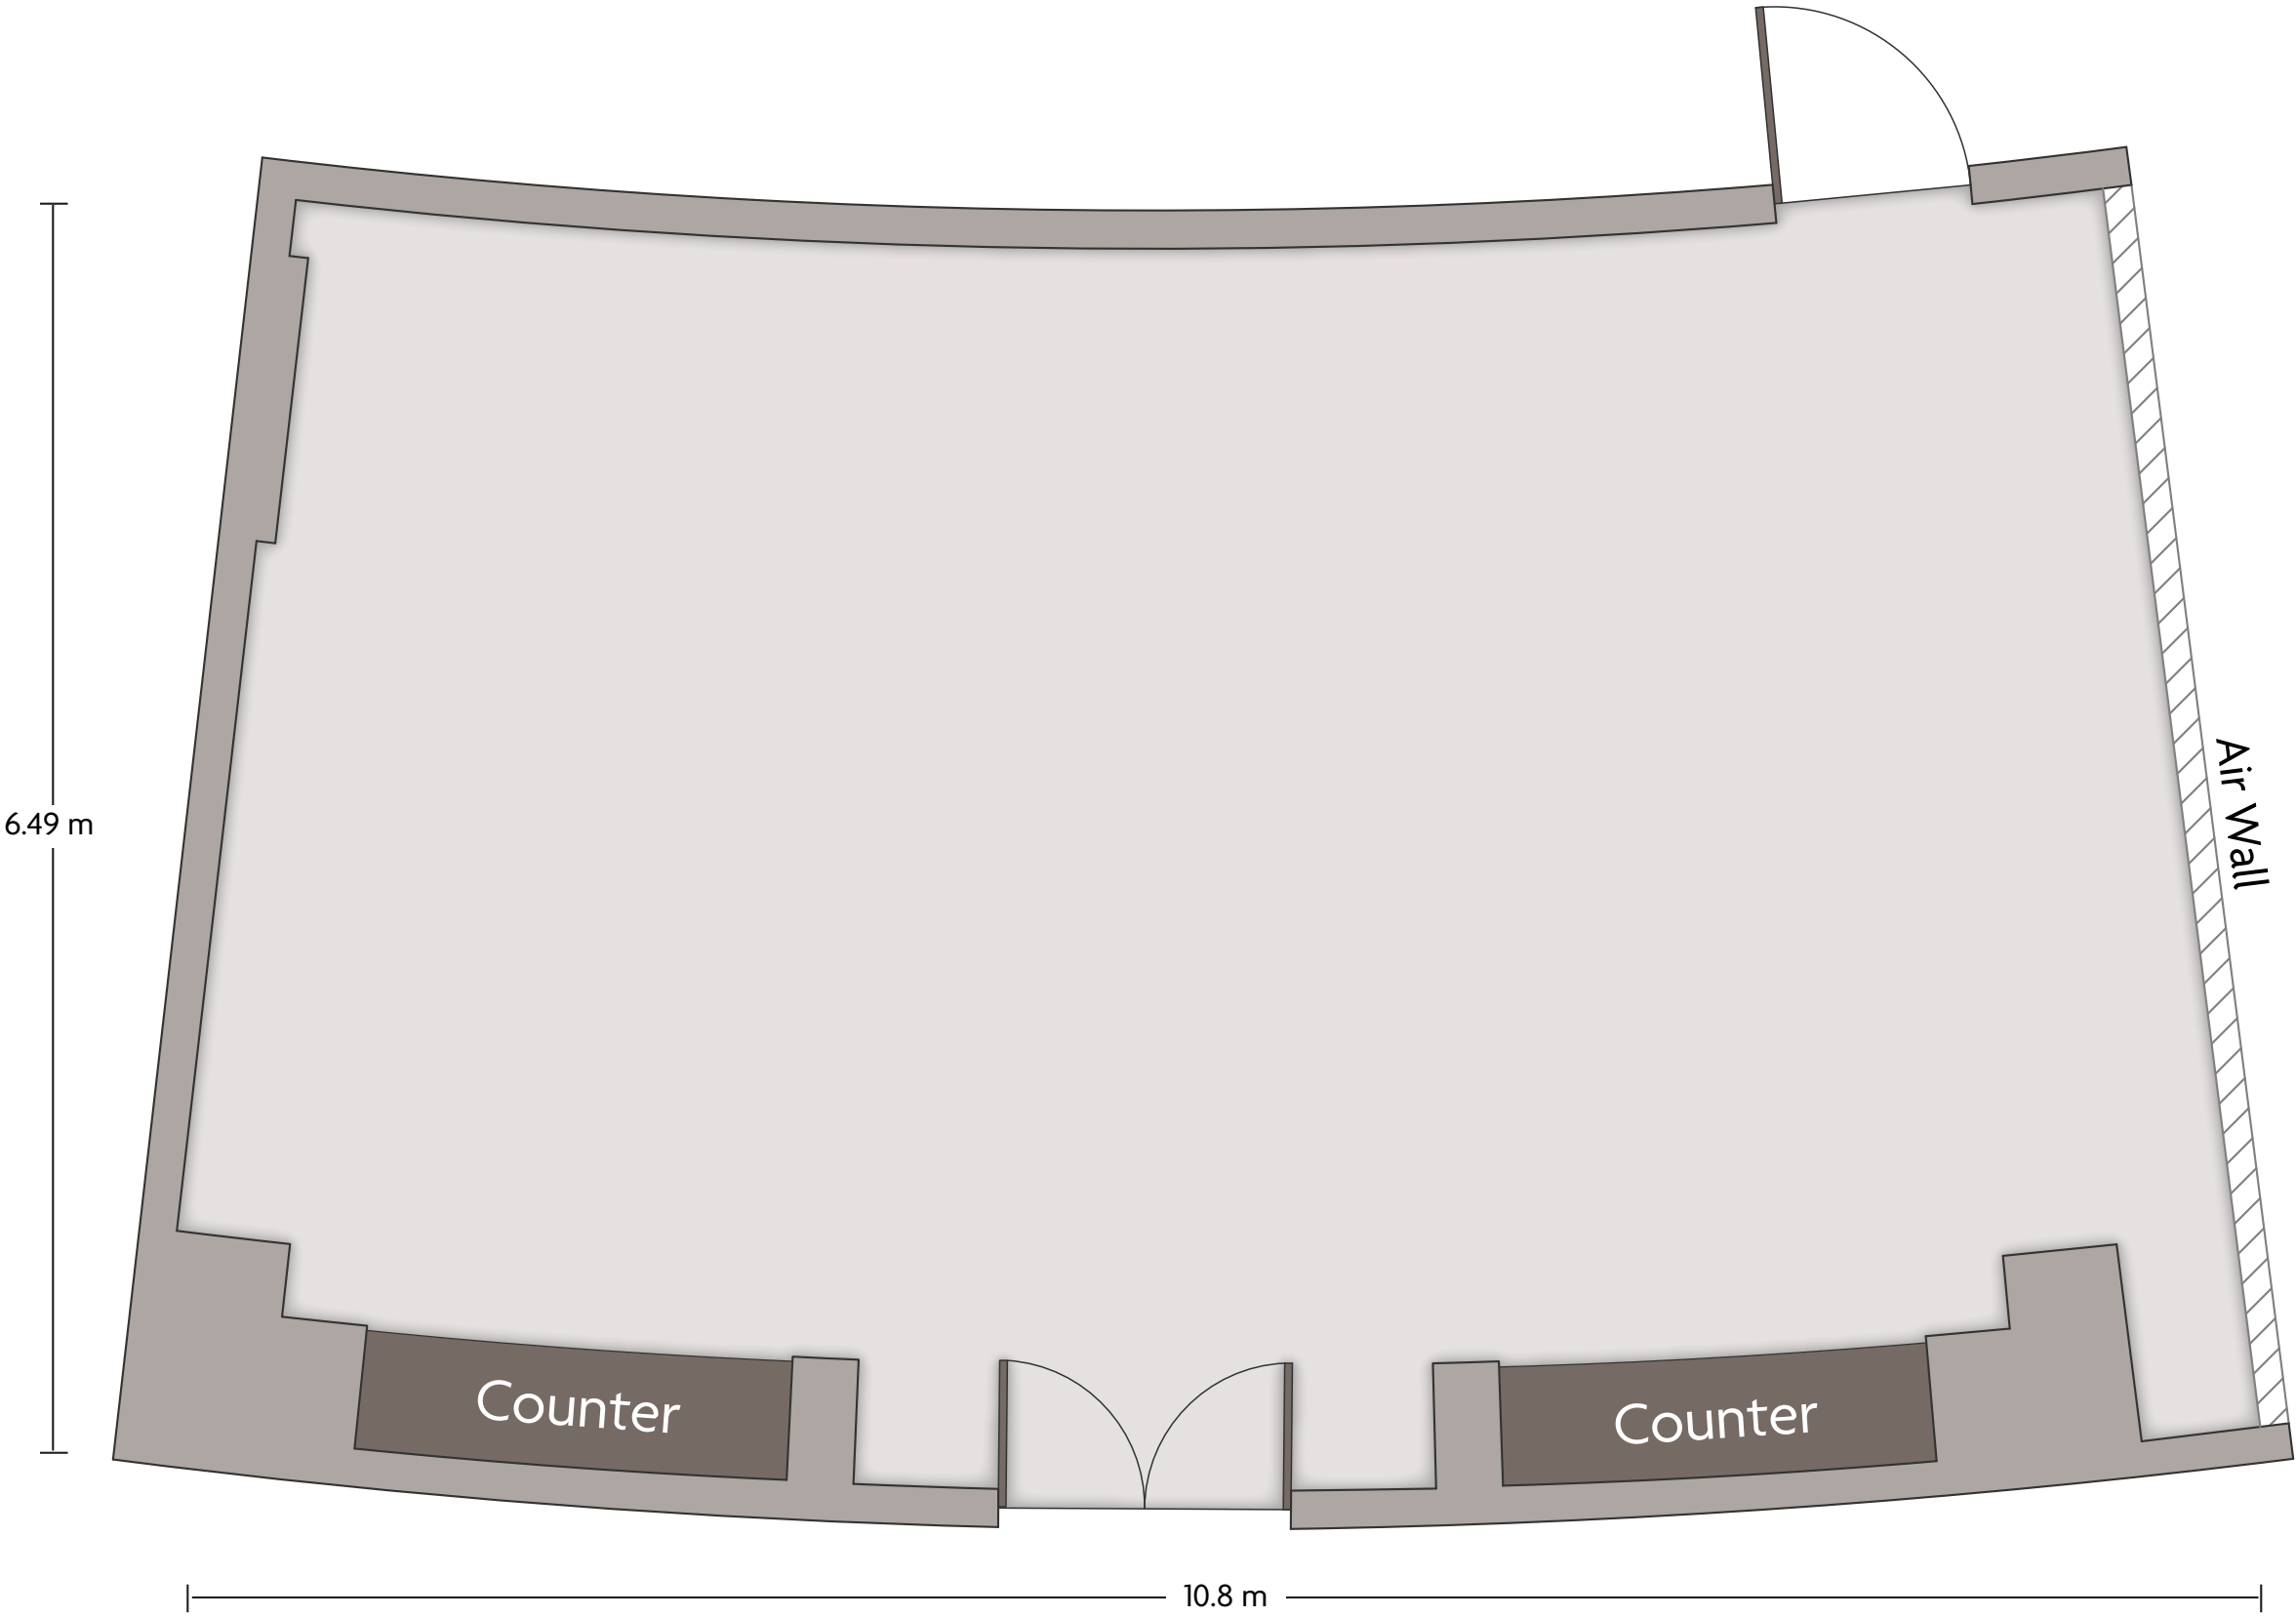

*Multiple layout options available for this space.

Crowne Plaza® Doha - The Business Park

Manar A & B

LENGTH: 30.4 m WIDTH: 18.3 m HEIGHT: 3.9 m TOTAL SQUARE METERS: 485 m² MAXIMUM CAPACITY: 400 POWER OUTLETS: 28

Airport Road PO Box 22080 | Doha, Qatar | 974-4408-7777

*Multiple layout options available for this space.

Crowne Plaza® Doha - The Business Park
Najah & Tafawook

LENGTH: 21.4 m WIDTH: 8.9 m HEIGHT: 3.6 m TOTAL SQUARE METERS: 147.3 m² MAXIMUM CAPACITY: 80 POWER OUTLETS: 8

Airport Road PO Box 22080 | Doha, Qatar | 974-4408-7777

*Multiple layout options available for this space.

LENGTH: 10.8 m WIDTH: 6.5 m HEIGHT: 3.6 m TOTAL SQUARE METERS: 61.3 m² MAXIMUM CAPACITY: 35 POWER OUTLETS: 4

Airport Road PO Box 22080 | Doha, Qatar | 974-4408-7777

*Multiple layout options available for this space.

Crowne Plaza® Doha - The Business Park

Ru'a

LENGTH: 26.63 m WIDTH: 23.76 m HEIGHT: 3.6 m TOTAL SQUARE METERS: 487.20 m² MAXIMUM CAPACITY: 200 POWER OUTLETS: 28