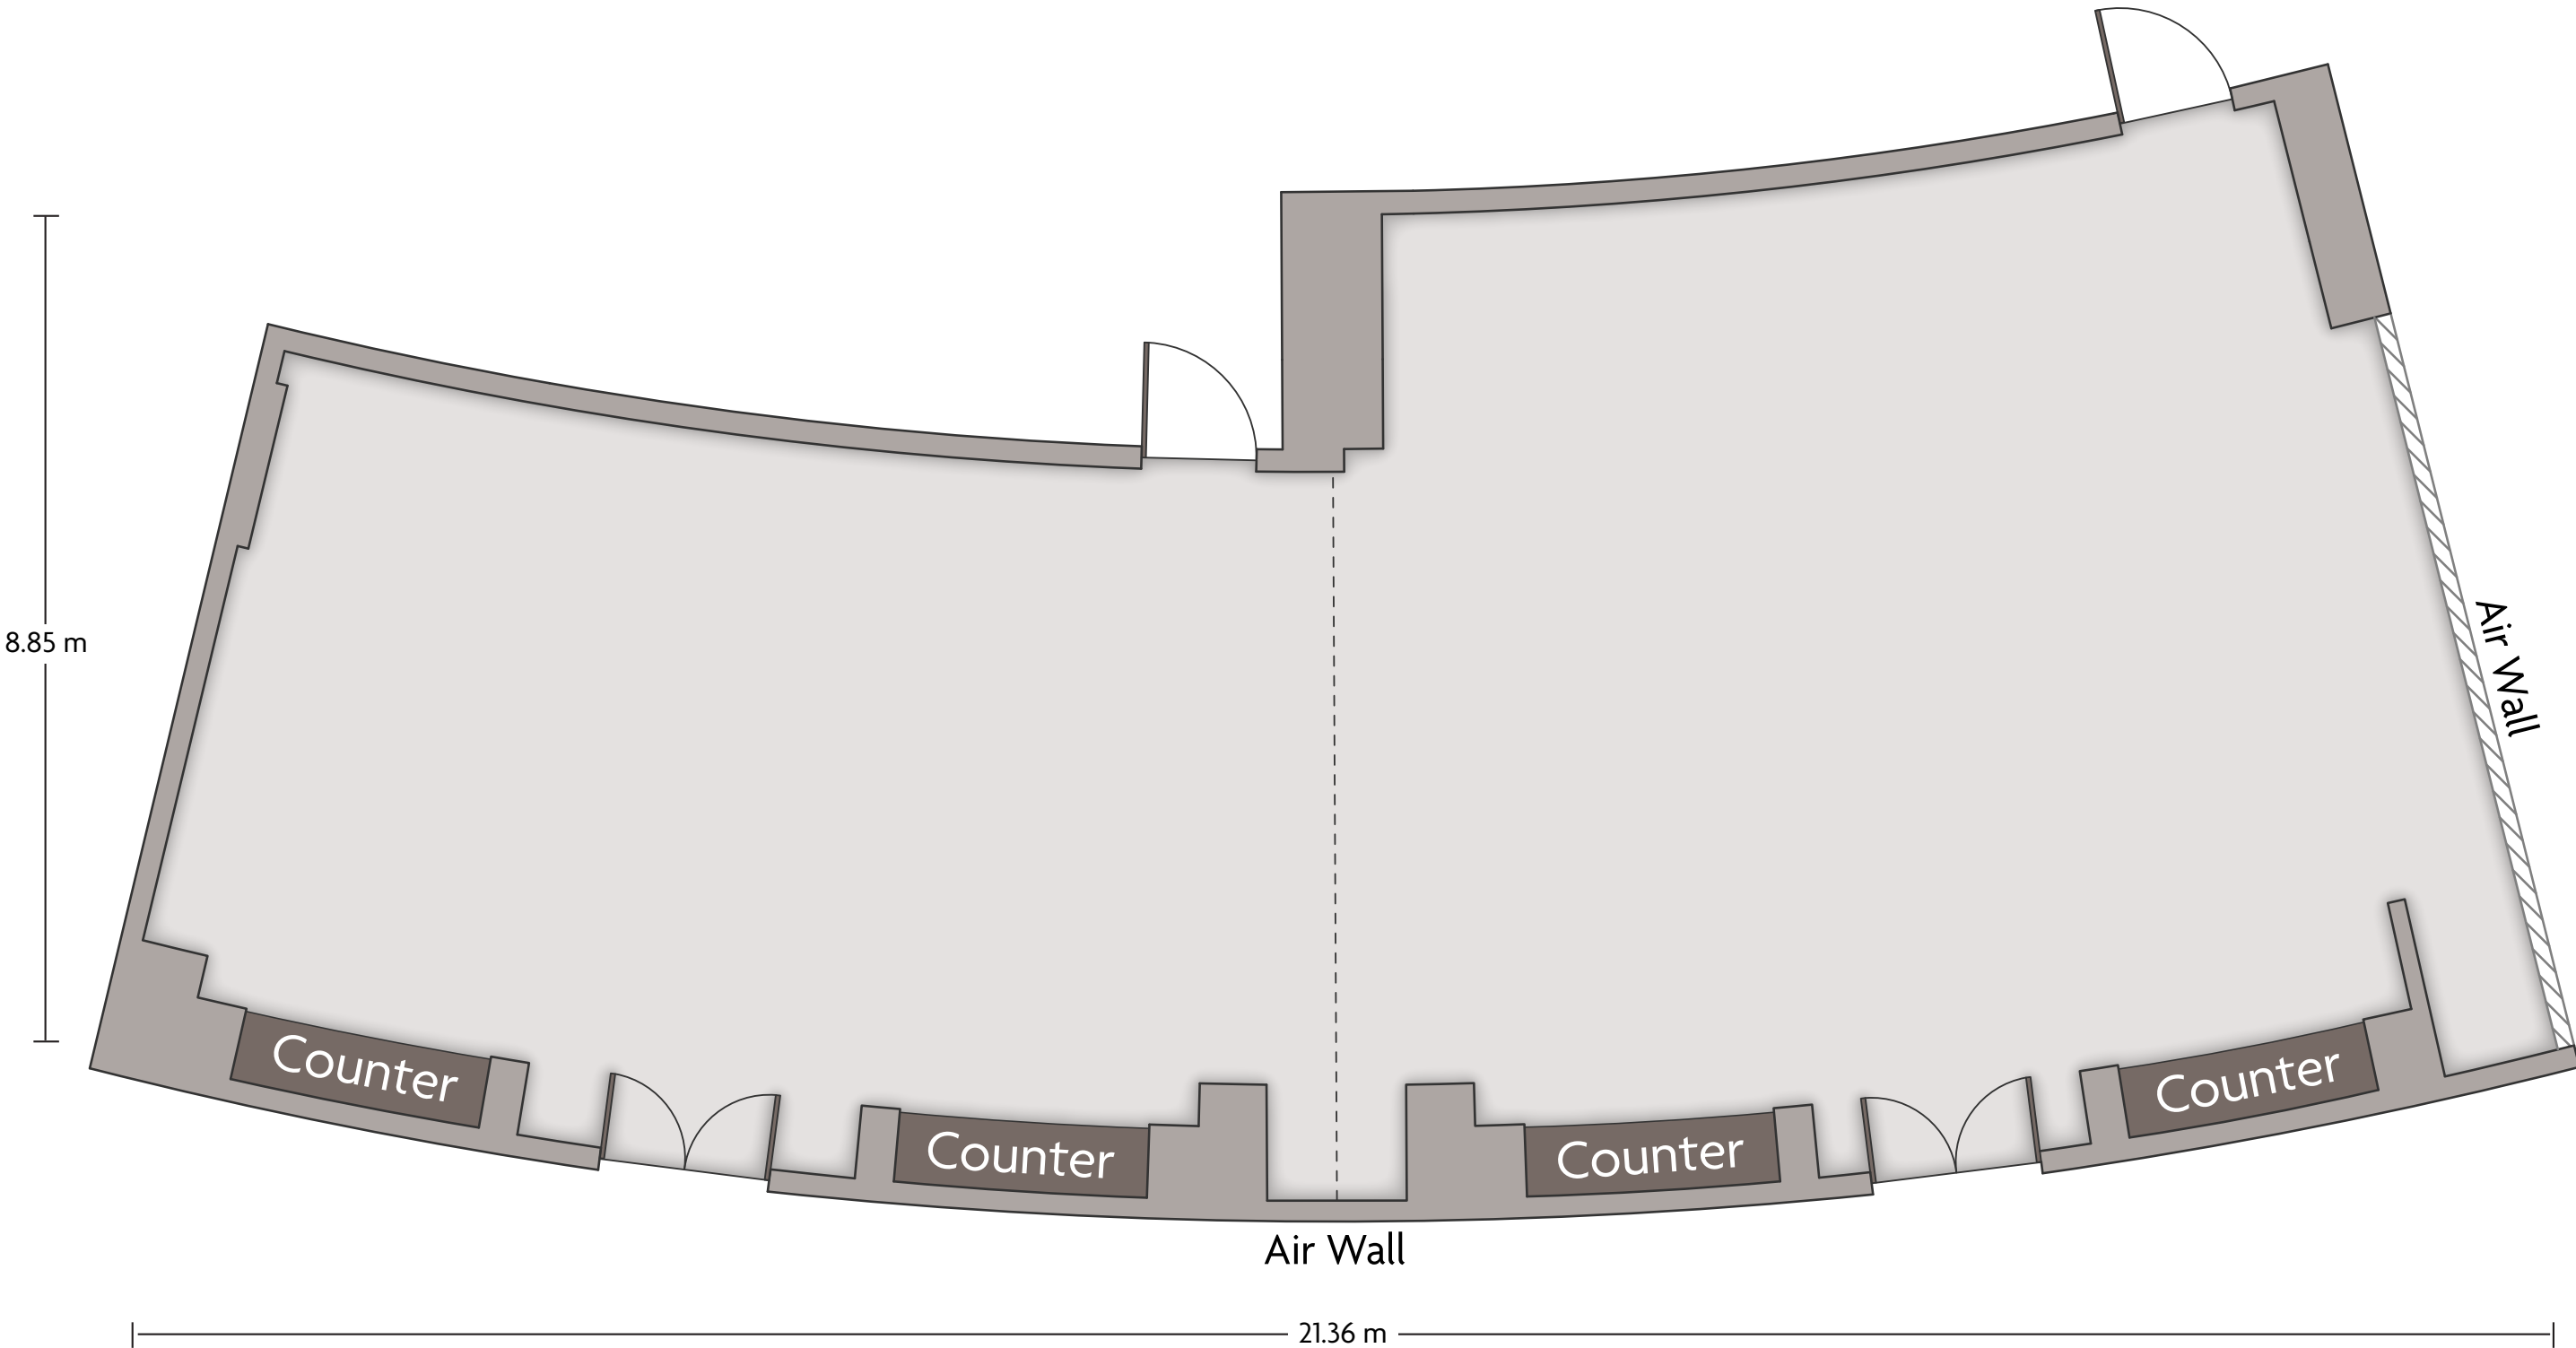

Crowne Plaza® Doha - The Business Park

Hikmah 2

LENGTH: 11 m WIDTH: 8.9 m HEIGHT: 3.6 m TOTAL SQUARE METERS: 81.6 m² MAXIMUM CAPACITY: 45 POWER OUTLETS: 5

Airport Road PO Box 22080 | Doha, Qatar | 974-4408-7777

*Multiple layout options available for this space.

Crowne Plaza® Doha - The Business Park

Manar A & B

LENGTH: 30.4 m WIDTH: 18.3 m HEIGHT: 3.9 m TOTAL SQUARE METERS: 485 m² MAXIMUM CAPACITY: 400 POWER OUTLETS: 28

Airport Road PO Box 22080 | Doha, Qatar | 974-4408-7777

*Multiple layout options available for this space.

Crowne Plaza® Doha - The Business Park
Najah & Tafawook

LENGTH: 21.4 m WIDTH: 8.9 m HEIGHT: 3.6 m TOTAL SQUARE METERS: 147.3 m² MAXIMUM CAPACITY: 80 POWER OUTLETS: 8

Airport Road PO Box 22080 | Doha, Qatar | 974-4408-7777

*Multiple layout options available for this space.

Crowne Plaza® Doha - The Business Park

Ru'a

LENGTH: 26.63 m WIDTH: 23.76 m HEIGHT: 3.6 m TOTAL SQUARE METERS: 487.20 m² MAXIMUM CAPACITY: 200 POWER OUTLETS: 28