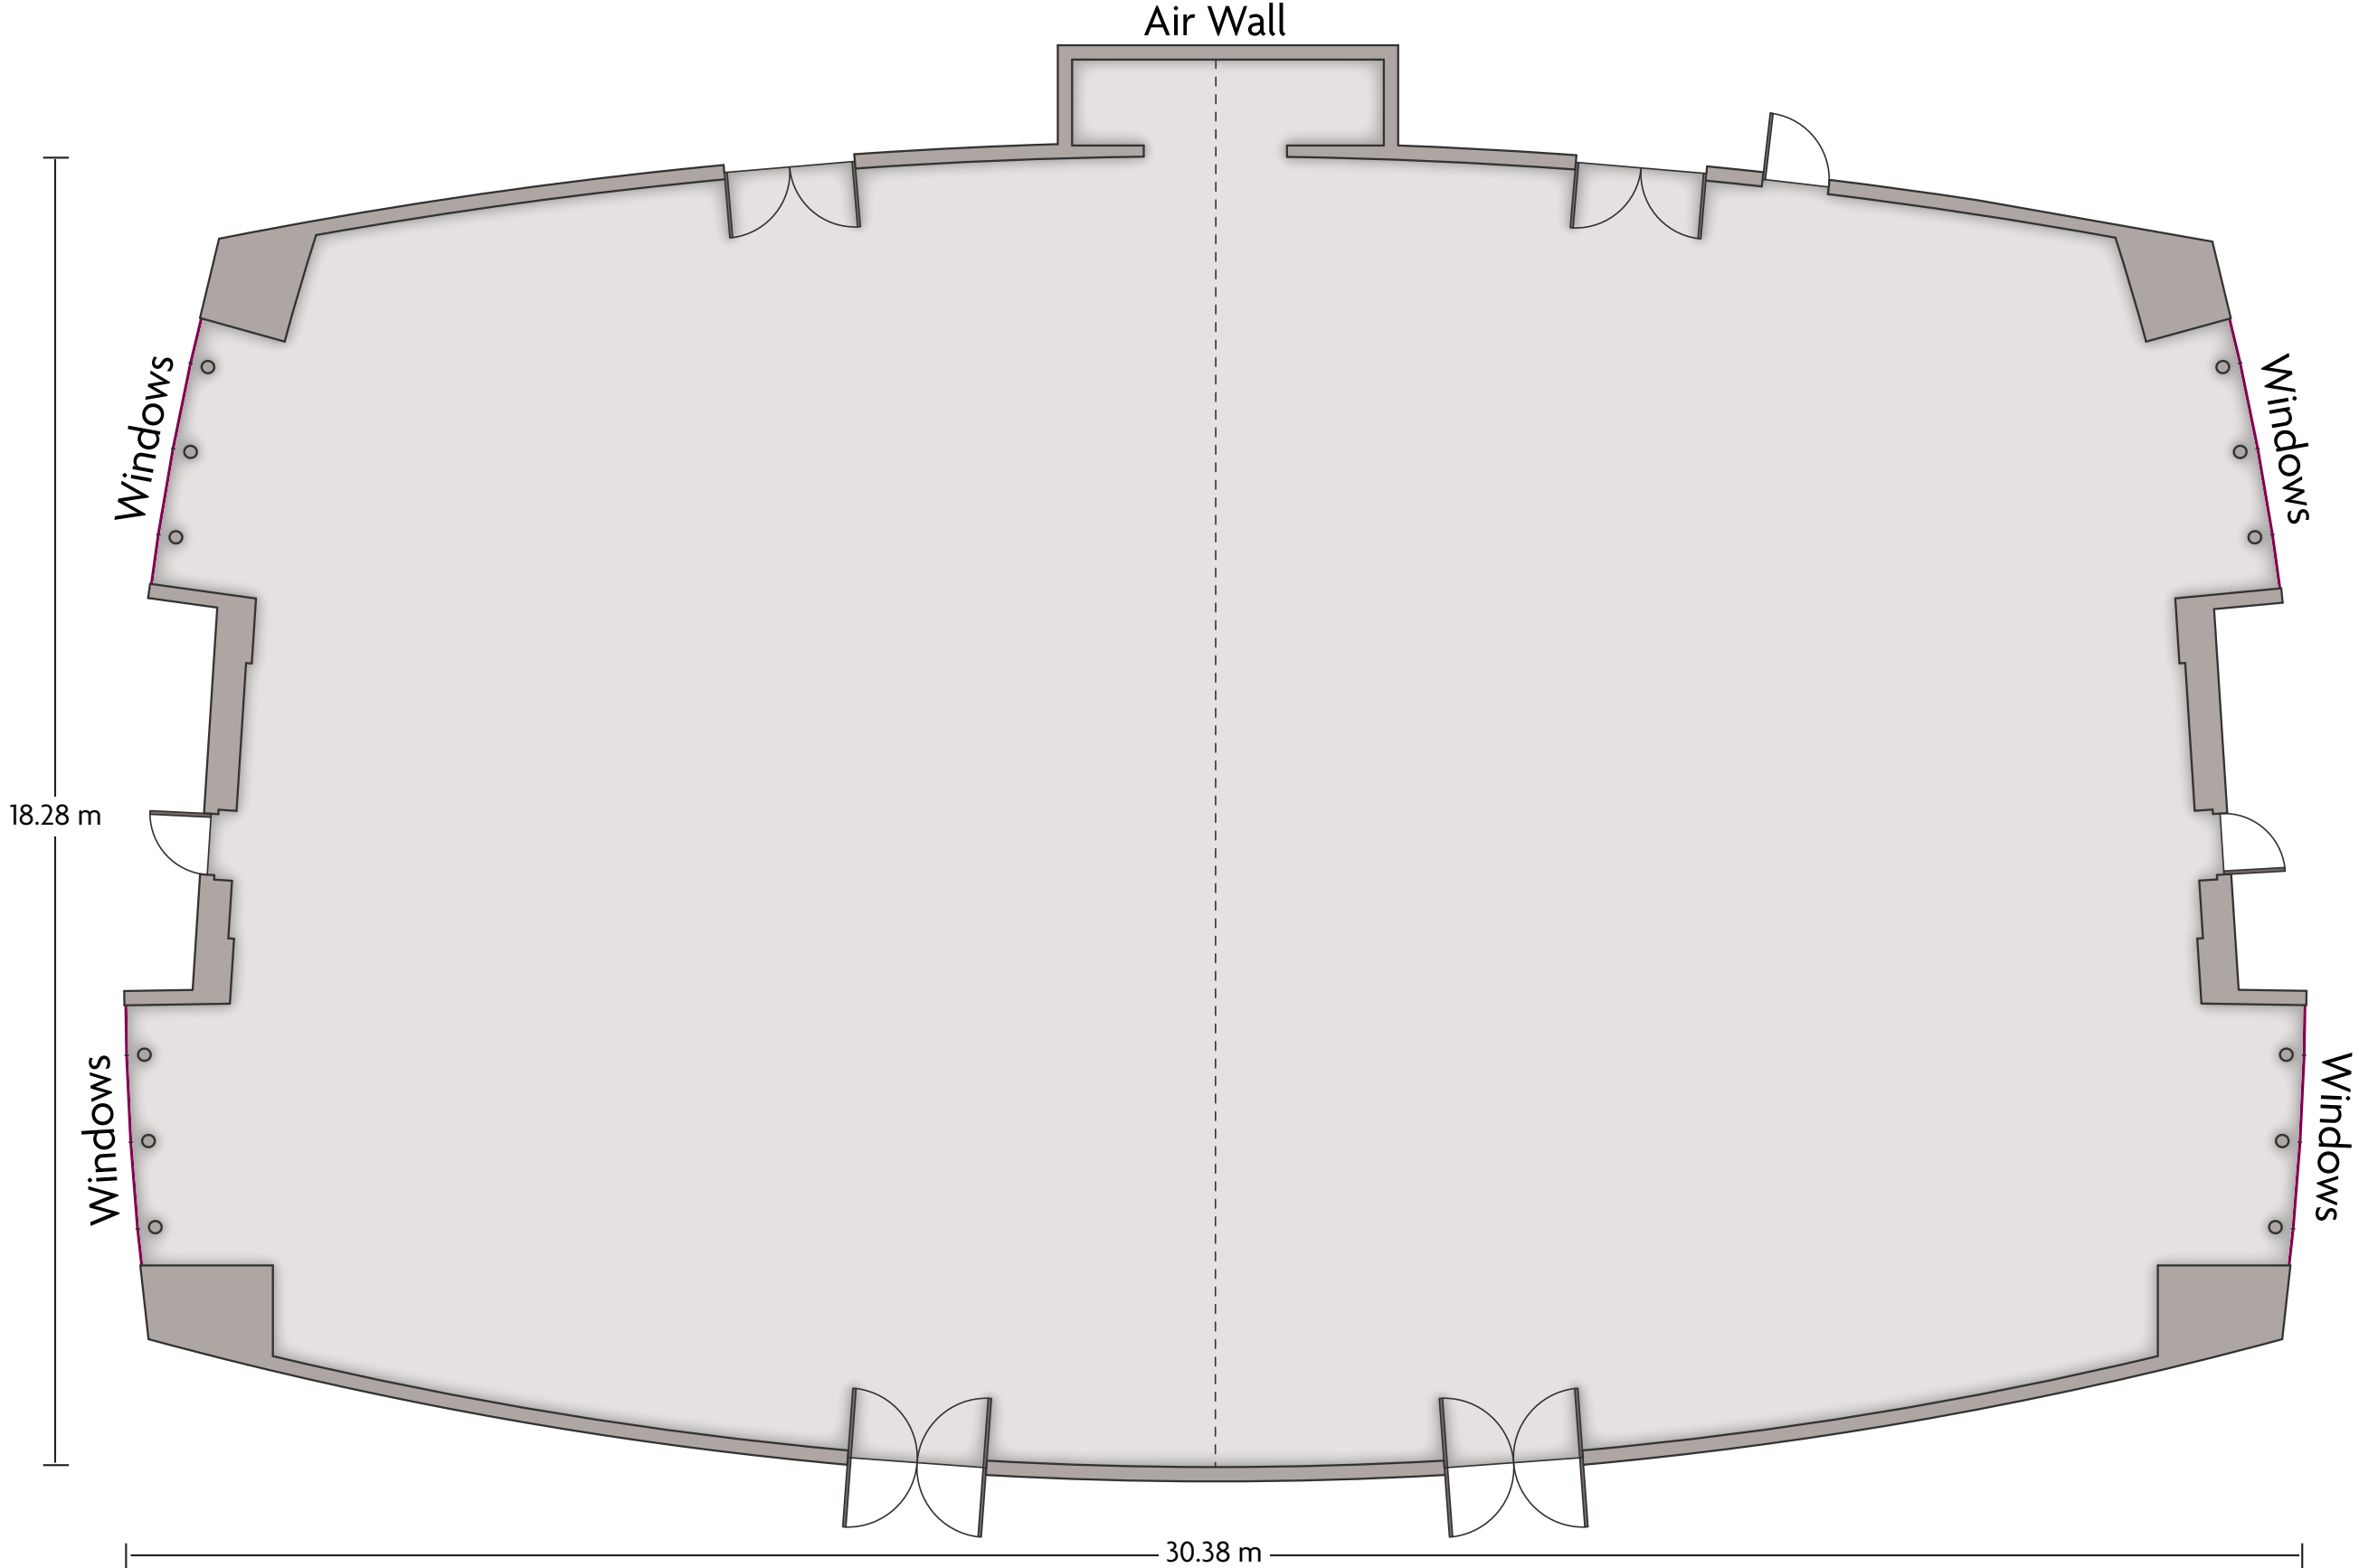

Crowne Plaza® Doha - The Business Park

Hikmah 2

LENGTH: 11 m WIDTH: 8.9 m HEIGHT: 3.6 m TOTAL SQUARE METERS: 81.6 m² MAXIMUM CAPACITY: 45 POWER OUTLETS: 5

Airport Road PO Box 22080 | Doha, Qatar | 974-4408-7777

*Multiple layout options available for this space.

Crowne Plaza® Doha - The Business Park

Manar A & B

LENGTH: 30.4 m WIDTH: 18.3 m HEIGHT: 3.9 m TOTAL SQUARE METERS: 485 m² MAXIMUM CAPACITY: 400 POWER OUTLETS: 28

Airport Road PO Box 22080 | Doha, Qatar | 974-4408-7777

*Multiple layout options available for this space.

Crowne Plaza® Doha - The Business Park
Najah & Tafawook

LENGTH: 21.4 m WIDTH: 8.9 m HEIGHT: 3.6 m TOTAL SQUARE METERS: 147.3 m² MAXIMUM CAPACITY: 80 POWER OUTLETS: 8

Airport Road PO Box 22080 | Doha, Qatar | 974-4408-7777

*Multiple layout options available for this space.

Crowne Plaza® Doha - The Business Park

Ru'a

LENGTH: 26.63 m WIDTH: 23.76 m HEIGHT: 3.6 m TOTAL SQUARE METERS: 487.20 m² MAXIMUM CAPACITY: 200 POWER OUTLETS: 28