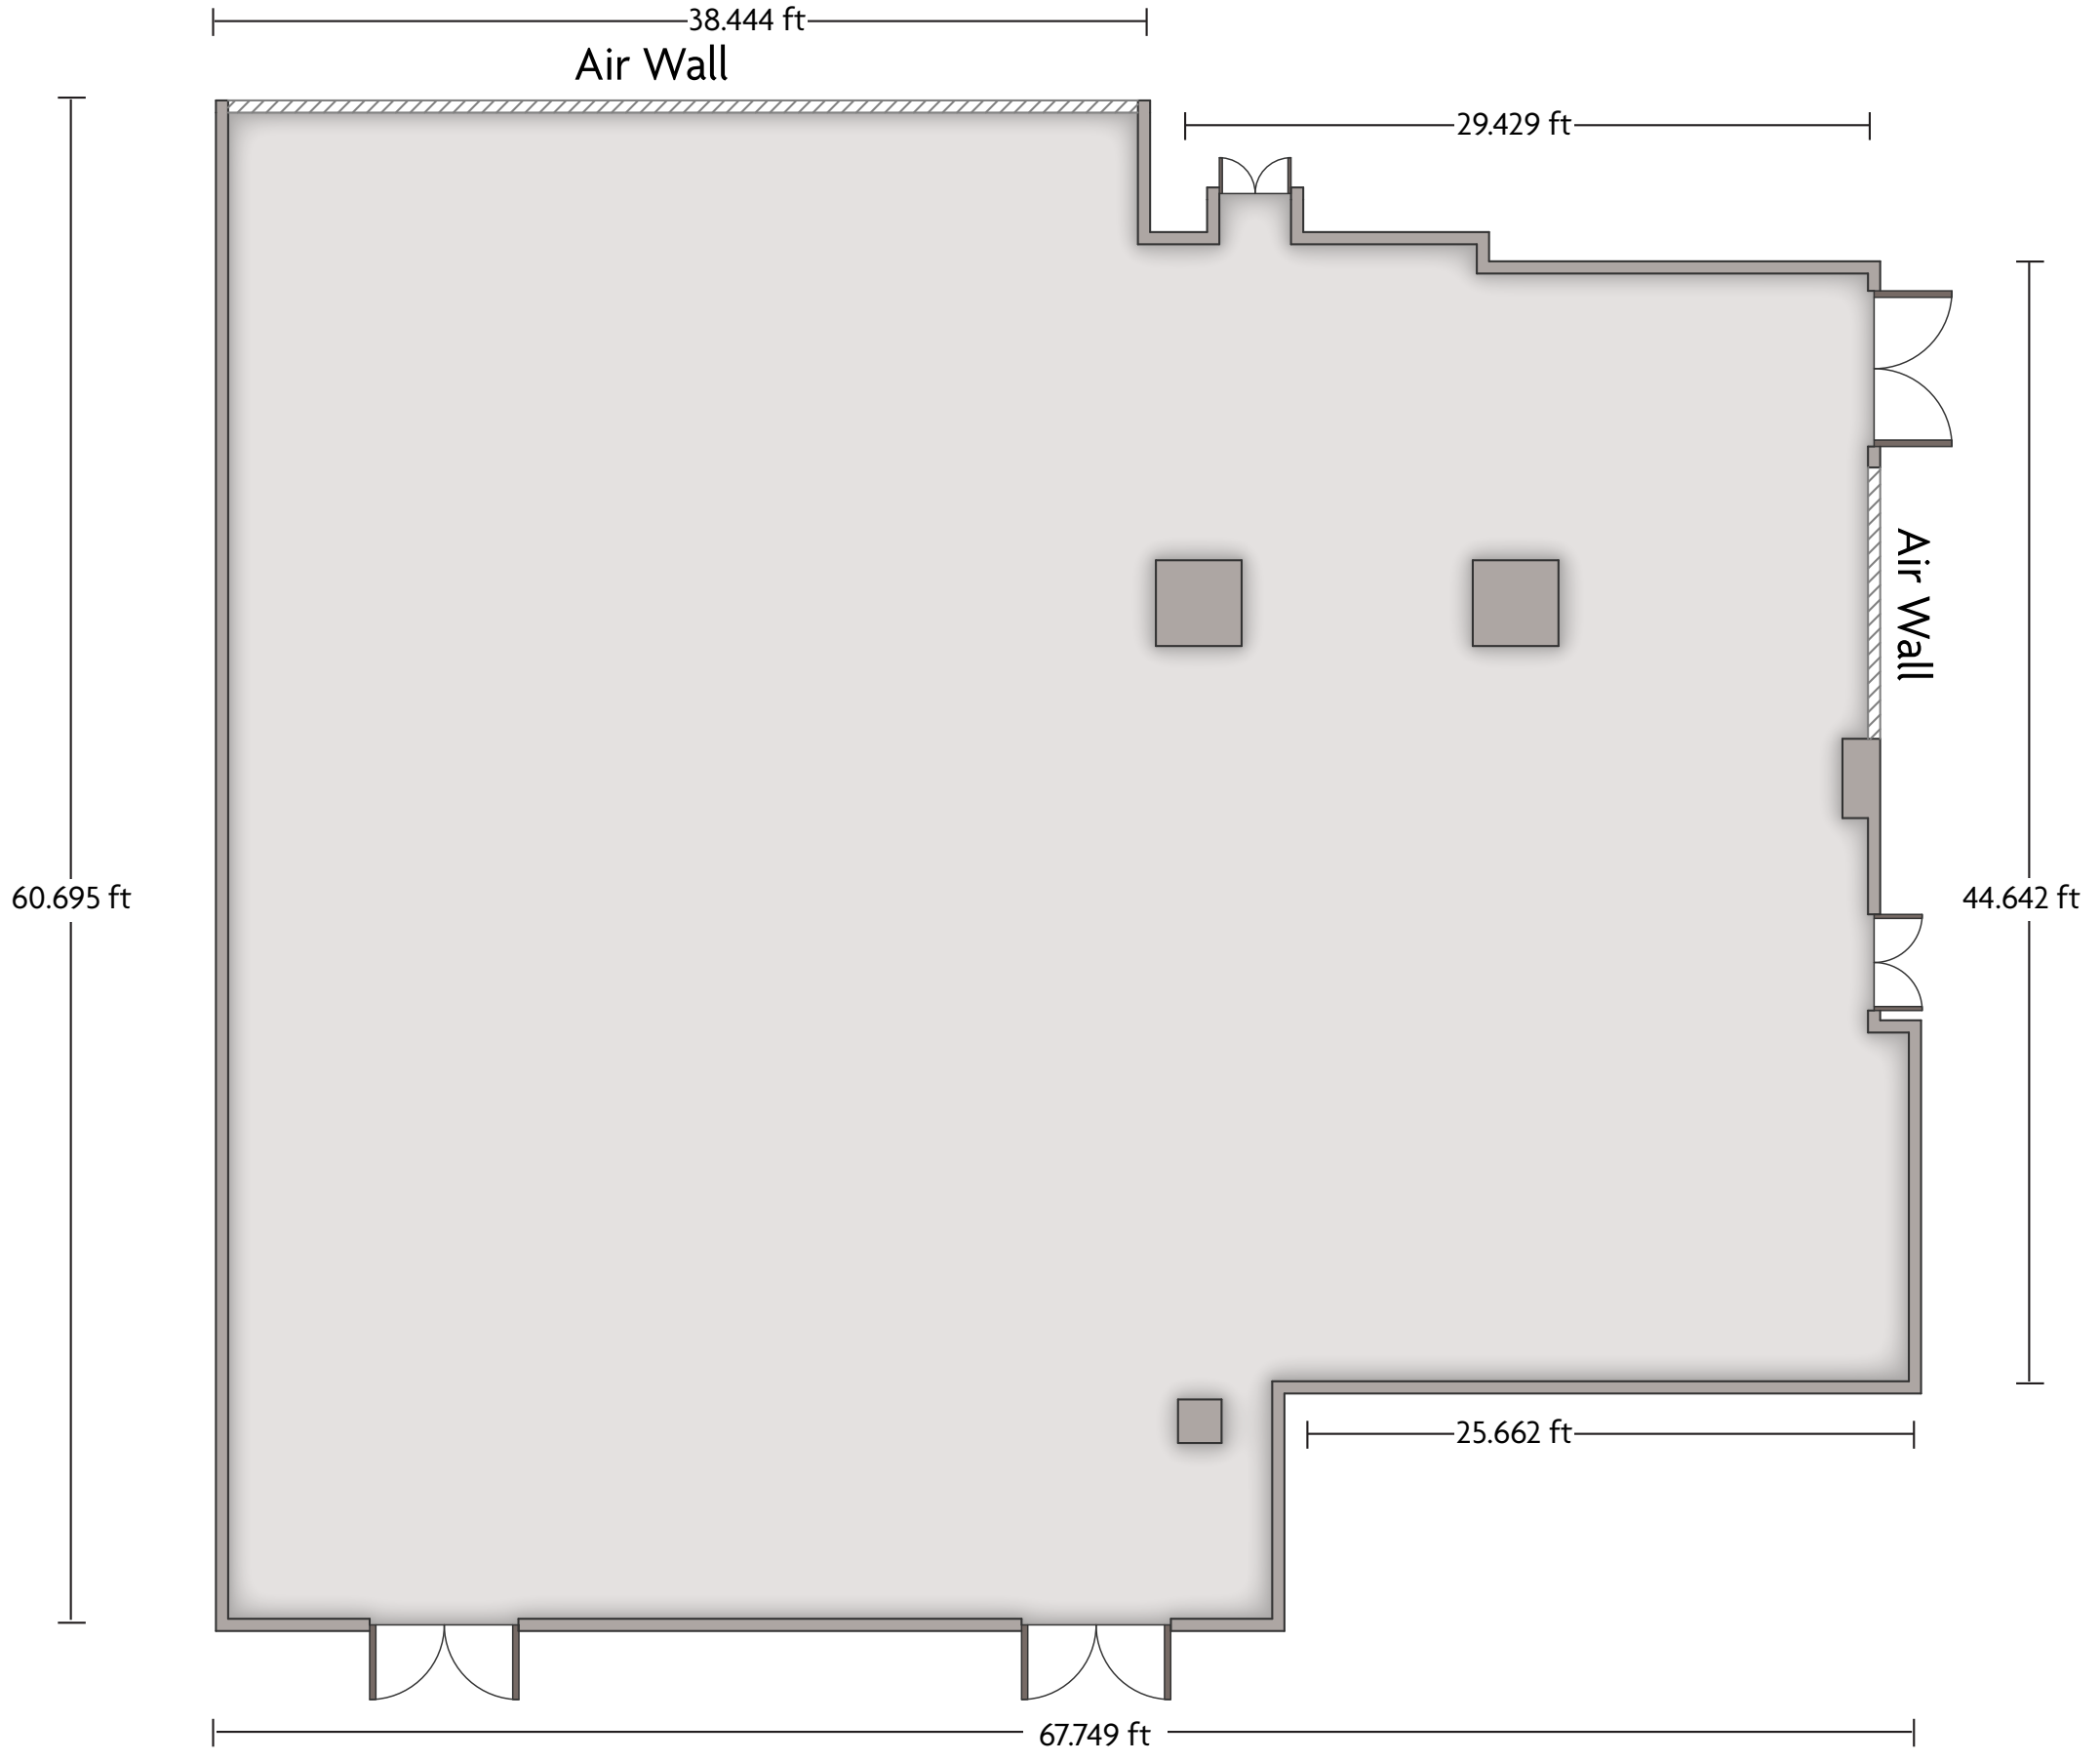

Crowne Plaza® Dallas Downtown - Grand Bryan Ballroom

LENGTH: 118.3 ft WIDTH: 69.3 ft HEIGHT: 10.9 ft TOTAL SQUARE FEET: 6576 ft² MAXIMUM CAPACITY: 857 POWER OUTLETS: 37

1015 Elm Street | Dallas, Texas - 75202 | 1-214-742-5678

*Multiple layout options available for this space.

Crowne Plaza® Dallas Downtown - Grand Bryan Ballroom A

LENGTH: 67.8 ft WIDTH: 60.7 ft HEIGHT: 10.9 ft TOTAL SQUARE FEET: 3632 ft² MAXIMUM CAPACITY: 538 POWER OUTLETS: 12

1015 Elm Street | Dallas, Texas - 75202 | 1-214-742-5678

*Multiple layout options available for this space.

Crowne Plaza® Dallas Downtown - Grand Bryan Ballroom B

LENGTH: 57.6 ft WIDTH: 40 ft HEIGHT: 10.9 ft TOTAL SQUARE FEET: 2188 ft² MAXIMUM CAPACITY: 319 POWER OUTLETS: 10

1015 Elm Street | Dallas, Texas - 75202 | 1-214-742-5678

*Multiple layout options available for this space.

LENGTH: 27.6 ft WIDTH: 24.9 ft HEIGHT: 10 ft TOTAL SQUARE FEET: 519 ft² MAXIMUM CAPACITY: 60 POWER OUTLETS: 3