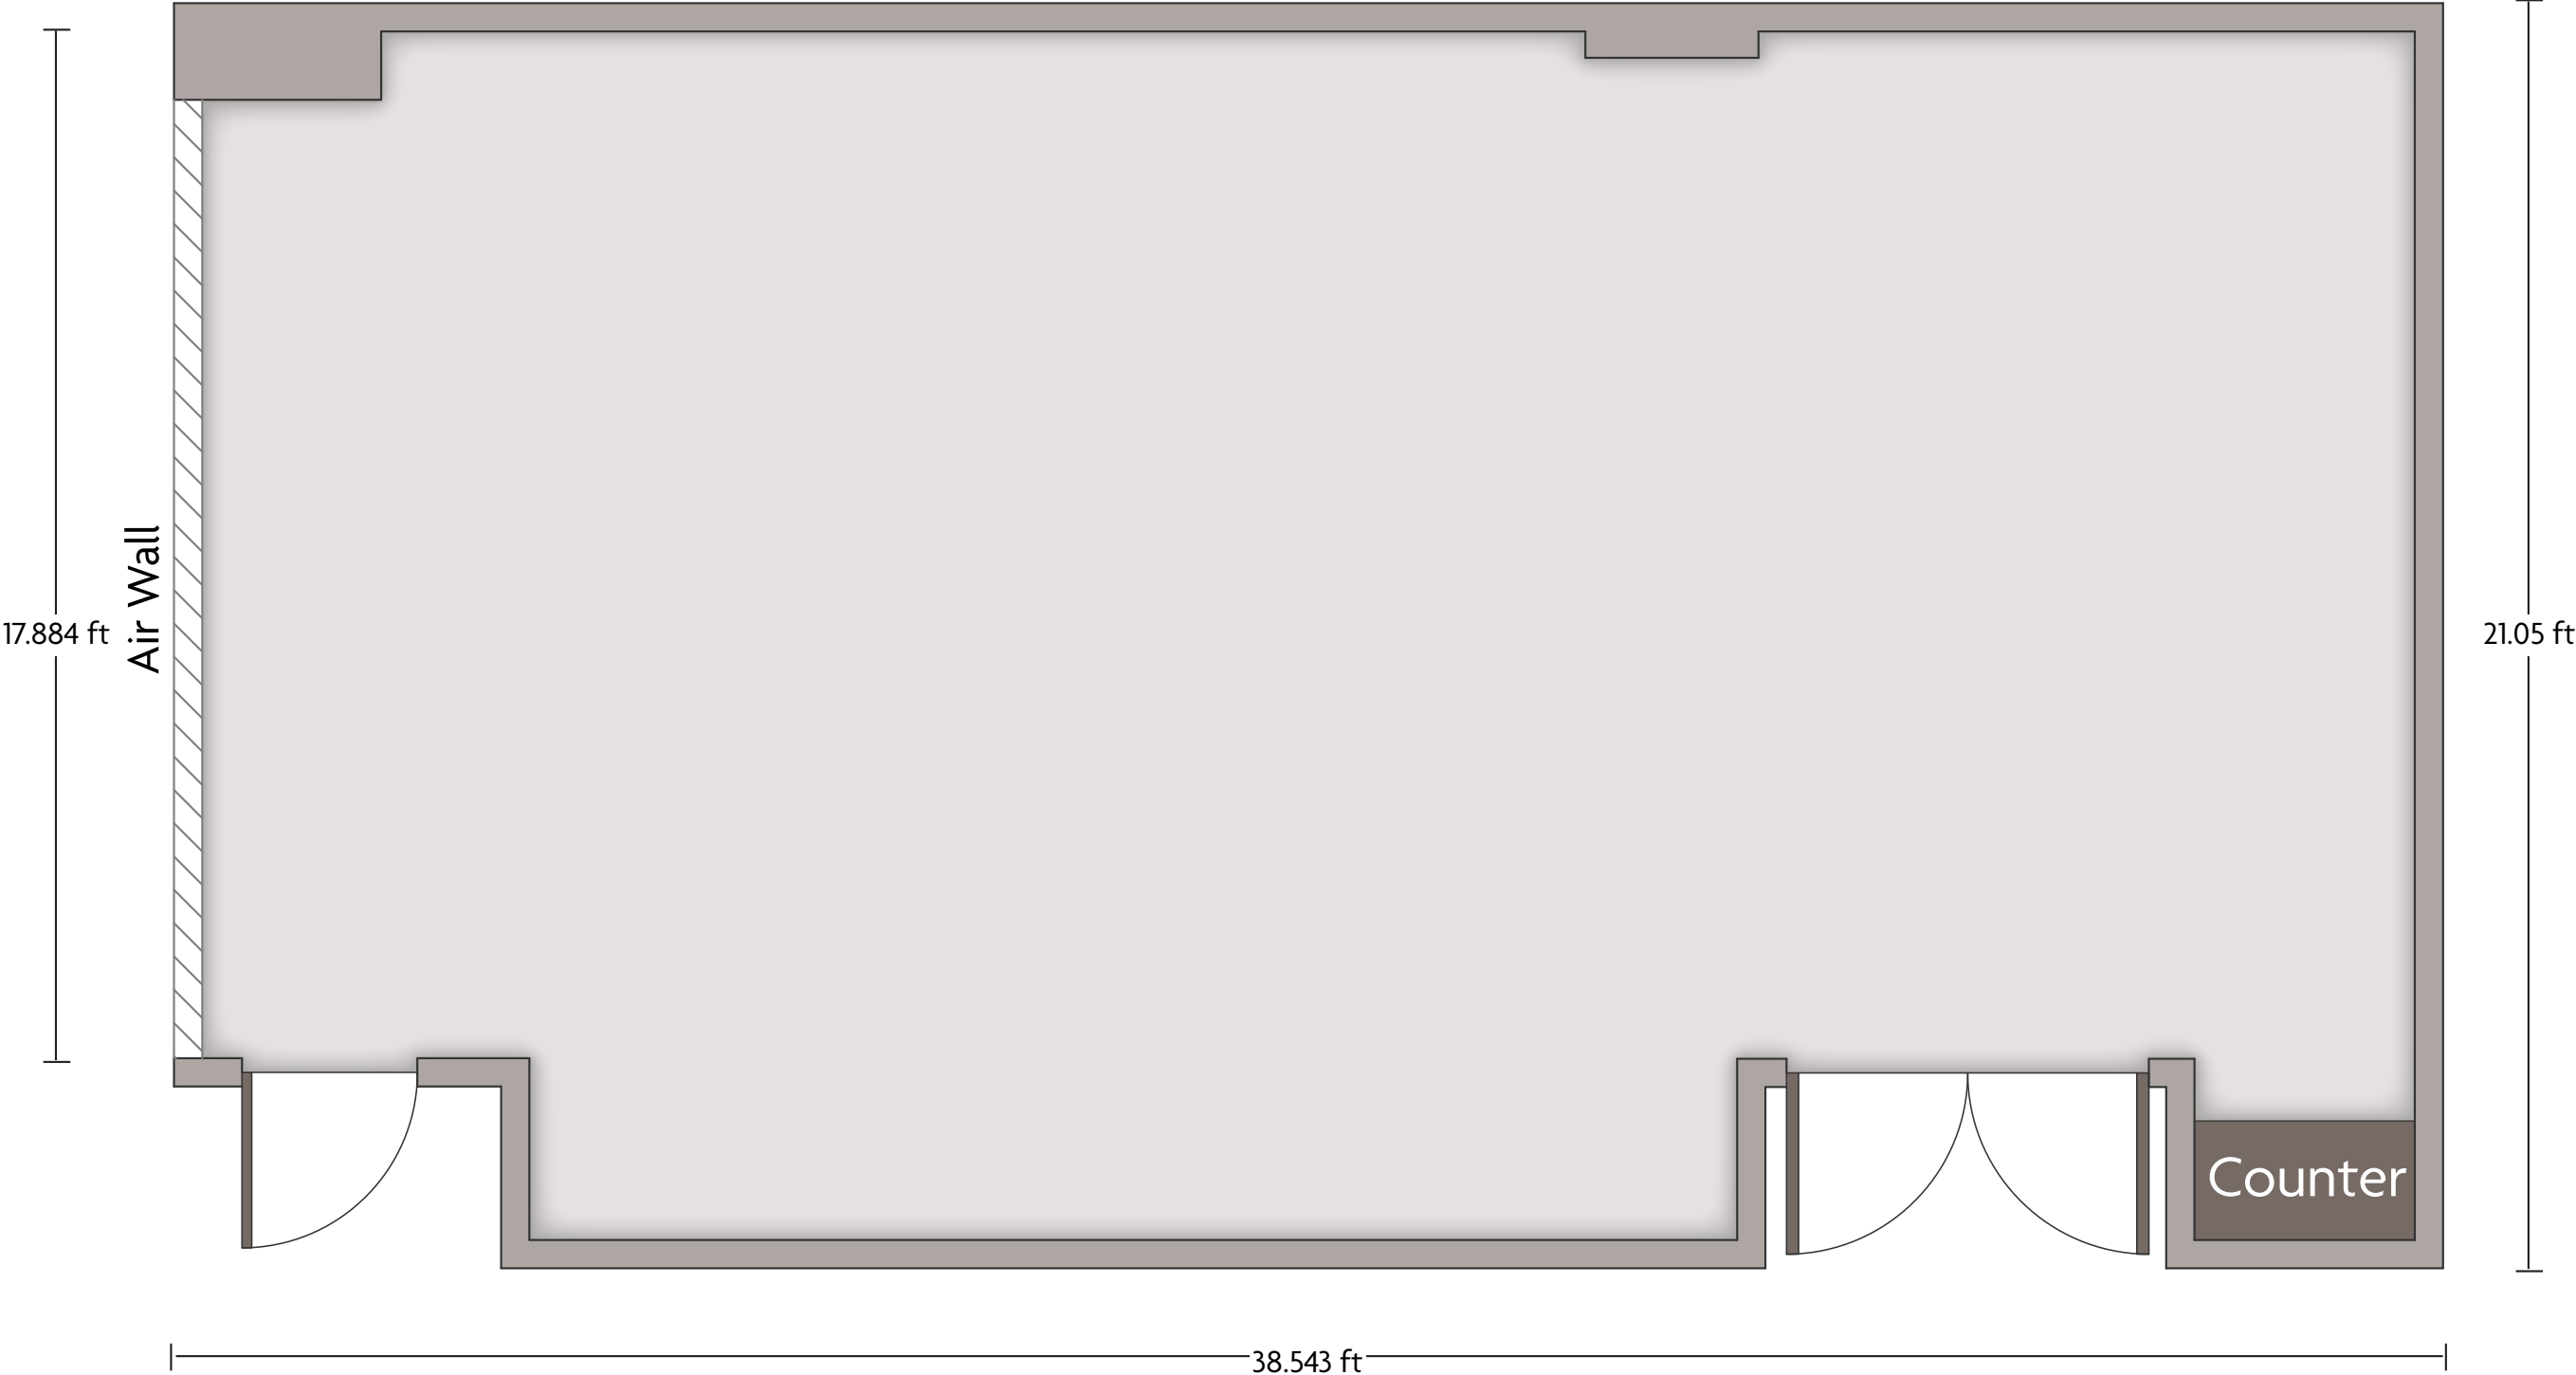

Crowne Plaza® Dallas Downtown - Boardroom

LENGTH: 28.4 ft WIDTH: 21.9 ft HEIGHT: 7.9 ft TOTAL SQUARE FEET: 428 ft² MAXIMUM CAPACITY: 22 POWER OUTLETS: 6

1015 Elm Street | Dallas, Texas - 75202 | 1-214-742-5678

Crowne Plaza® Dallas Downtown - Dallas Grand Ballroom

Prefunction (1000 ft²)

LENGTH: 120.0 ft WIDTH: 47.8 ft HEIGHT: 14.8 ft TOTAL SQUARE FEET: 5736 ft² MAXIMUM CAPACITY: 857 POWER OUTLETS: 23

1015 Elm Street | Dallas, Texas - 75202 | 1-214-742-5678

*Multiple layout options available for this space.

Crowne Plaza® Dallas Downtown - Dallas Grand Ballroom C

LENGTH: 47.8 ft WIDTH: 40.9 ft HEIGHT: 14.8 ft TOTAL SQUARE FEET: 1833 ft² MAXIMUM CAPACITY: 203 POWER OUTLETS: 14

1015 Elm Street | Dallas, Texas - 75202 | 1-214-742-5678

*Multiple layout options available for this space.

LENGTH: 38.5 ft WIDTH: 21.1 ft HEIGHT: 11.5 ft TOTAL SQUARE FEET: 755 ft² MAXIMUM CAPACITY: 100 POWER OUTLETS: 7