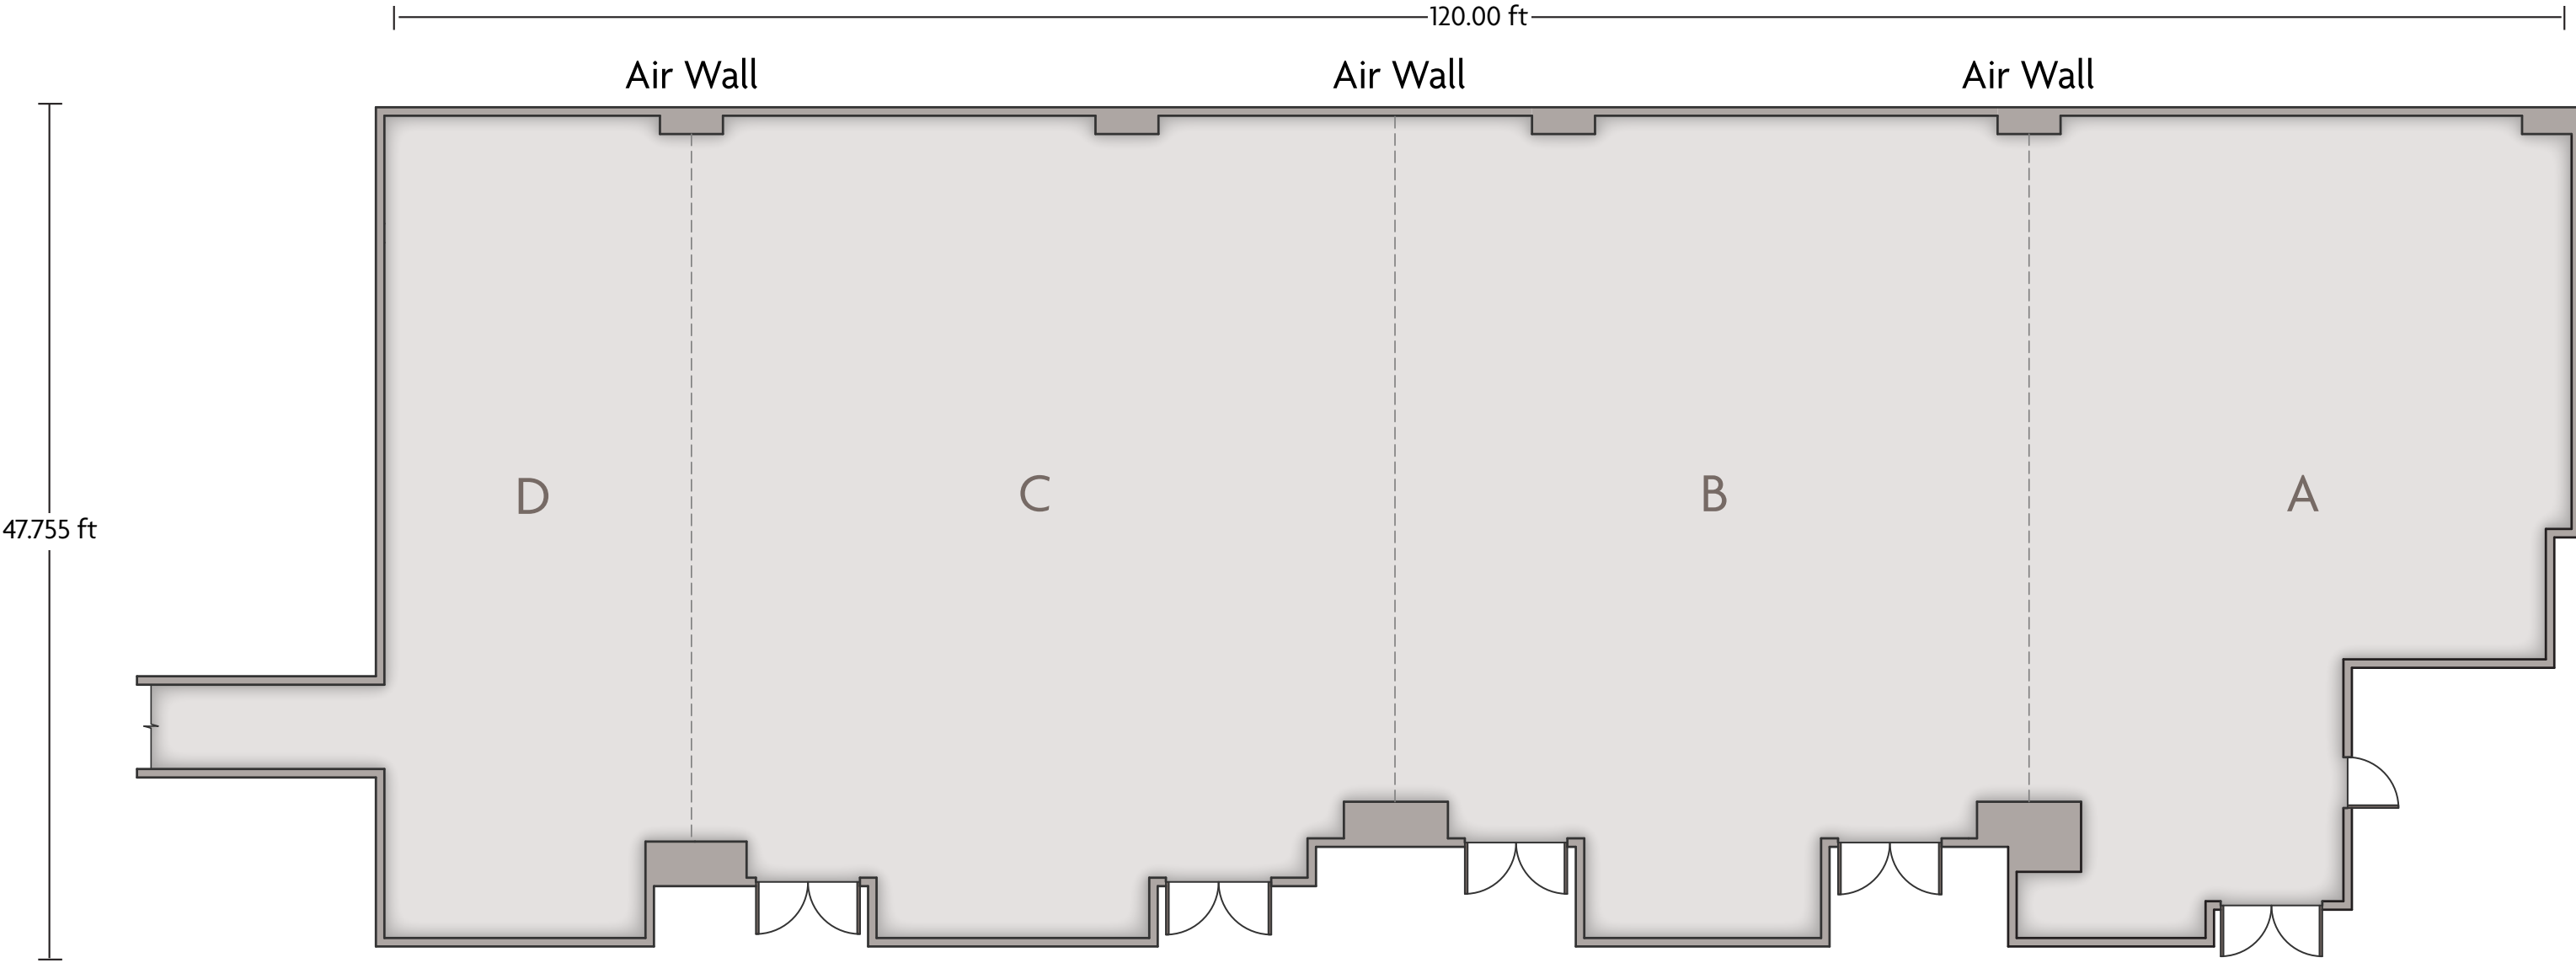

Crowne Plaza® Dallas Downtown - Boardroom

LENGTH: 28.4 ft WIDTH: 21.9 ft HEIGHT: 7.9 ft TOTAL SQUARE FEET: 428 ft² MAXIMUM CAPACITY: 22 POWER OUTLETS: 6

1015 Elm Street | Dallas, Texas - 75202 | 1-214-742-5678

Crowne Plaza® Dallas Downtown - Dallas Grand Ballroom

Prefunction (1000 ft²)

LENGTH: 120.0 ft WIDTH: 47.8 ft HEIGHT: 14.8 ft TOTAL SQUARE FEET: 5736 ft² MAXIMUM CAPACITY: 857 POWER OUTLETS: 23

1015 Elm Street | Dallas, Texas - 75202 | 1-214-742-5678

*Multiple layout options available for this space.

Crowne Plaza® Dallas Downtown - Dallas Grand Ballroom C

LENGTH: 47.8 ft WIDTH: 40.9 ft HEIGHT: 14.8 ft TOTAL SQUARE FEET: 1833 ft² MAXIMUM CAPACITY: 203 POWER OUTLETS: 14

1015 Elm Street | Dallas, Texas - 75202 | 1-214-742-5678

*Multiple layout options available for this space.

LENGTH: 38.5 ft WIDTH: 21.1 ft HEIGHT: 11.5 ft TOTAL SQUARE FEET: 755 ft² MAXIMUM CAPACITY: 100 POWER OUTLETS: 7