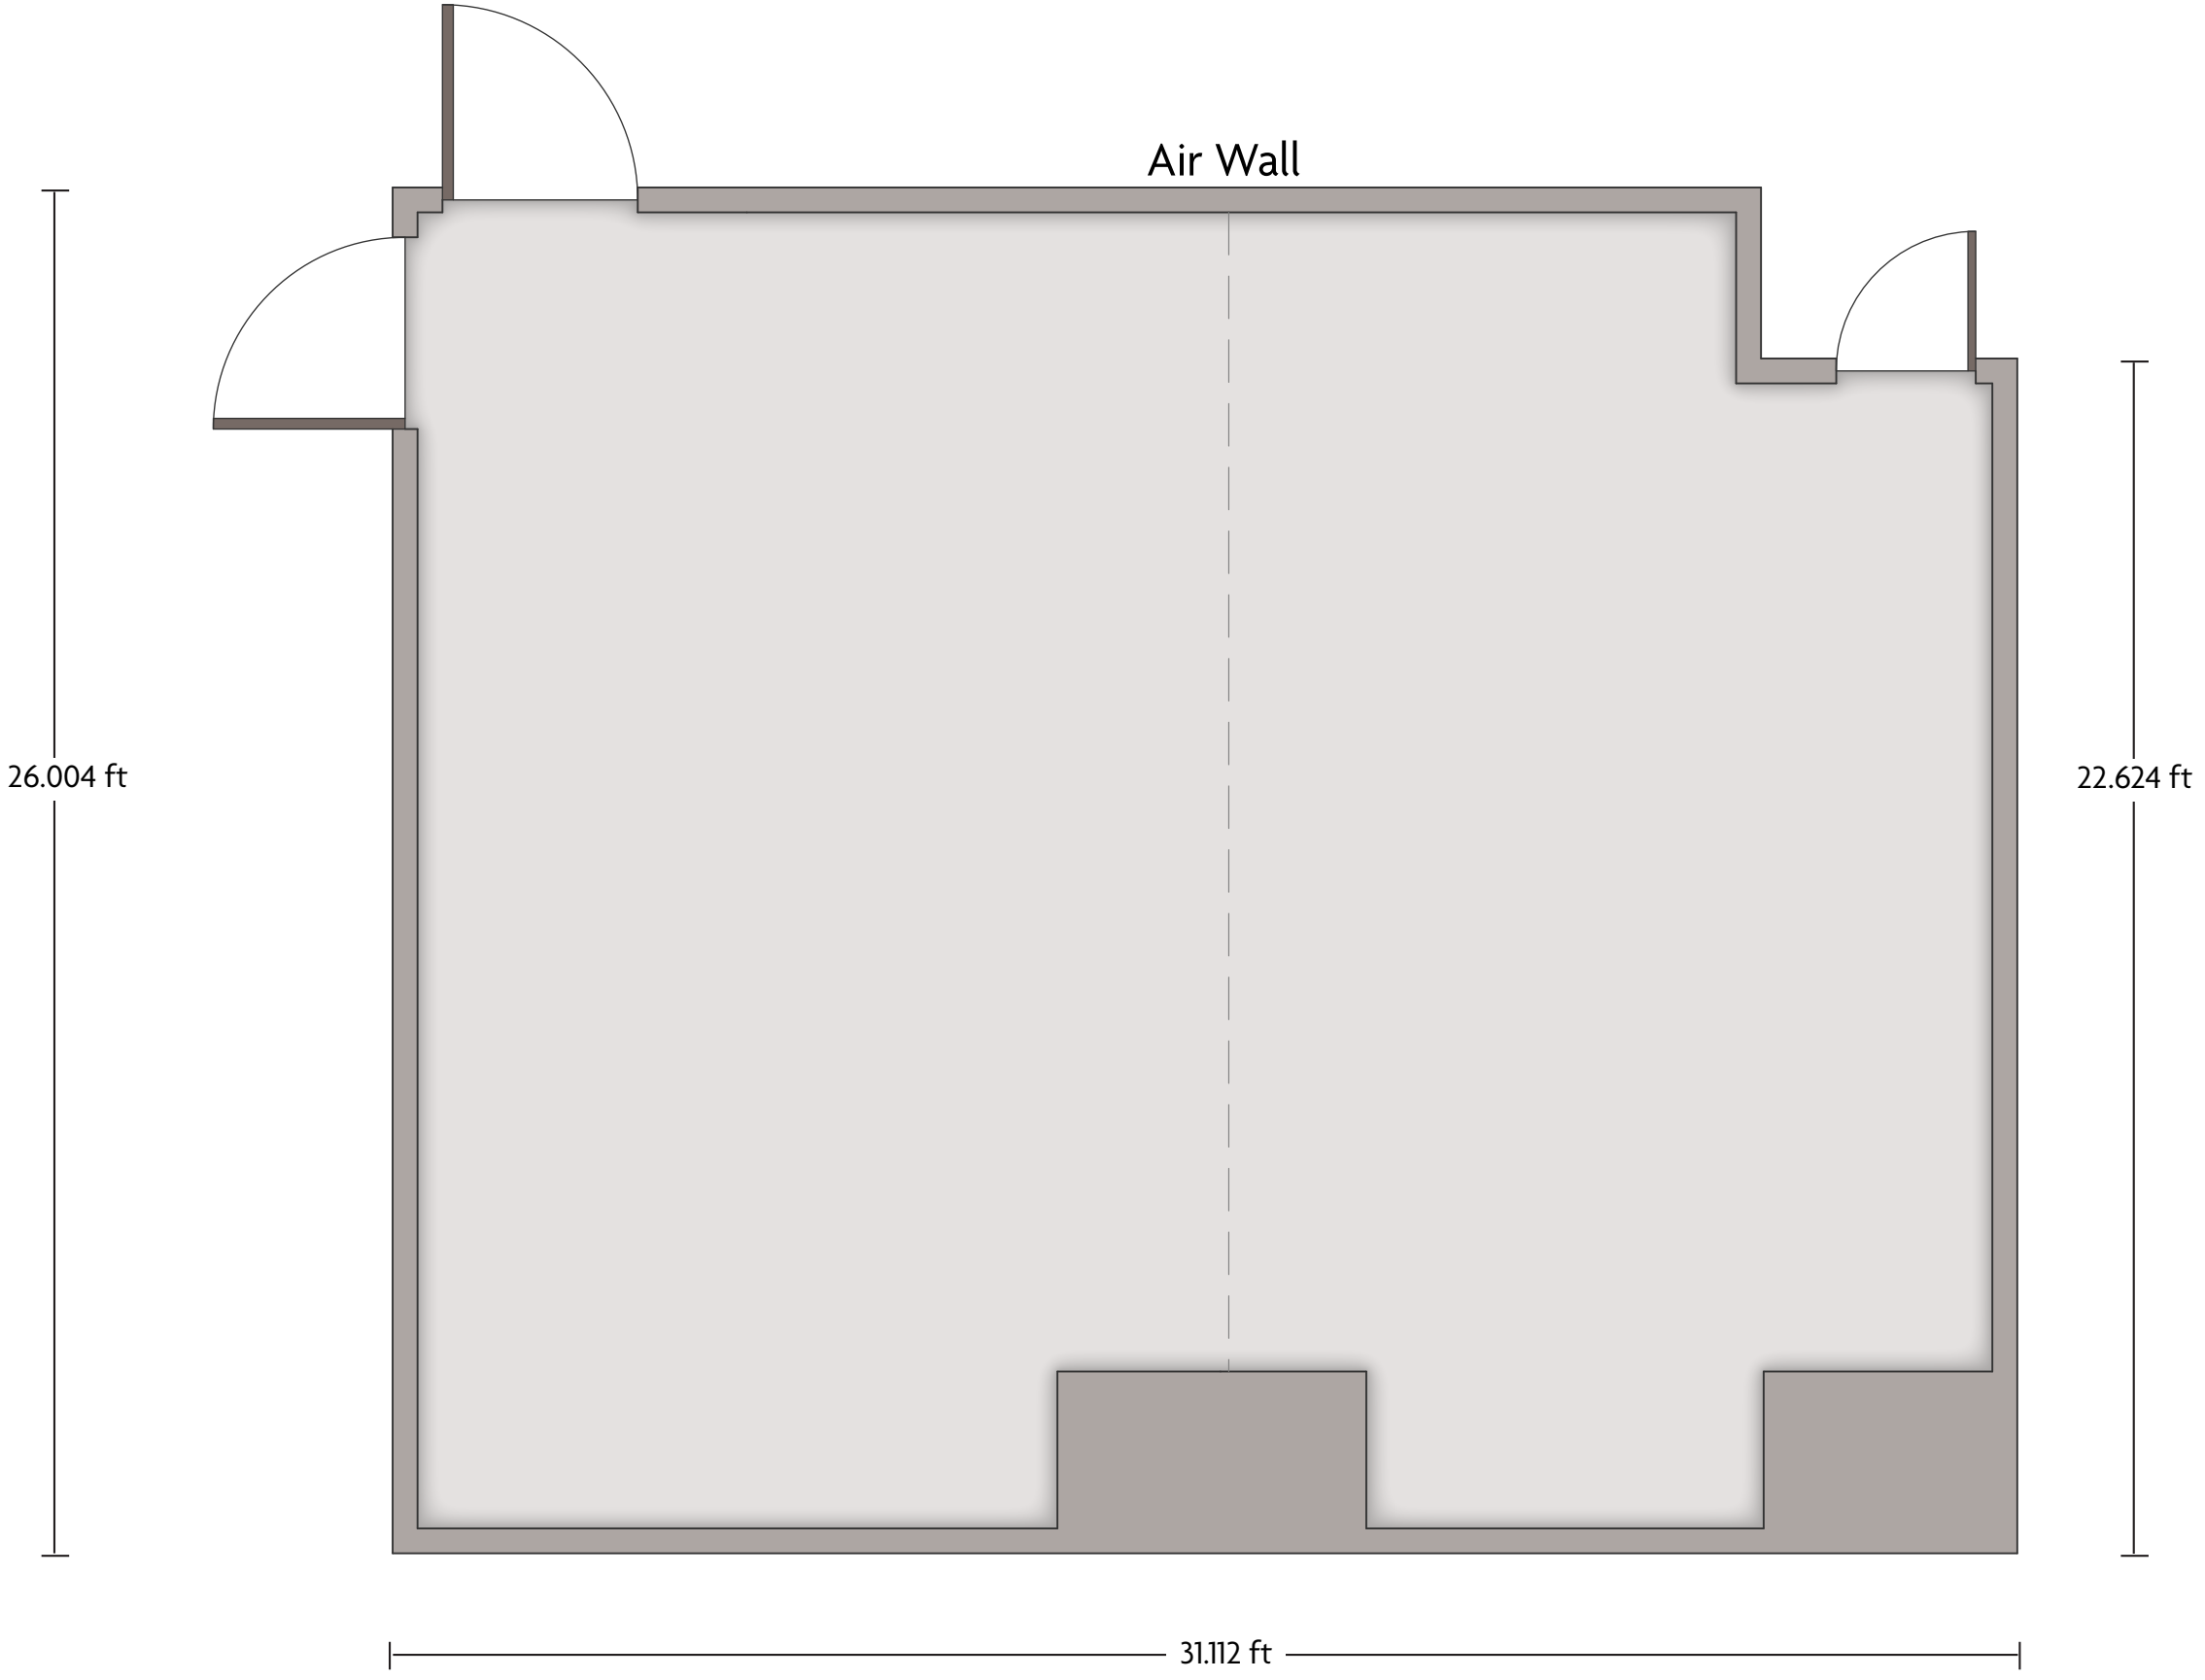

*Multiple layout options available for this space.

Crowne Plaza® Dallas Downtown - Grand Bryan Ballroom A

LENGTH: 67.8 ft WIDTH: 60.7 ft HEIGHT: 10.9 ft TOTAL SQUARE FEET: 3632 ft² MAXIMUM CAPACITY: 538 POWER OUTLETS: 12

1015 Elm Street | Dallas, Texas - 75202 | 1-214-742-5678

*Multiple layout options available for this space.

Crowne Plaza® Dallas Downtown - Grand Bryan Ballroom B

LENGTH: 57.6 ft WIDTH: 40 ft HEIGHT: 10.9 ft TOTAL SQUARE FEET: 2188 ft² MAXIMUM CAPACITY: 319 POWER OUTLETS: 10

1015 Elm Street | Dallas, Texas - 75202 | 1-214-742-5678

*Multiple layout options available for this space.

LENGTH: 27.6 ft WIDTH: 24.9 ft HEIGHT: 10 ft TOTAL SQUARE FEET: 519 ft² MAXIMUM CAPACITY: 60 POWER OUTLETS: 3

1015 Elm Street | Dallas, Texas - 75202 | 1-214-742-5678

*Multiple layout options available for this space.

LENGTH: 31.1 ft WIDTH: 26 ft HEIGHT: 9.5 ft TOTAL SQUARE FEET: 759 ft² MAXIMUM CAPACITY: 100 POWER OUTLETS: 8