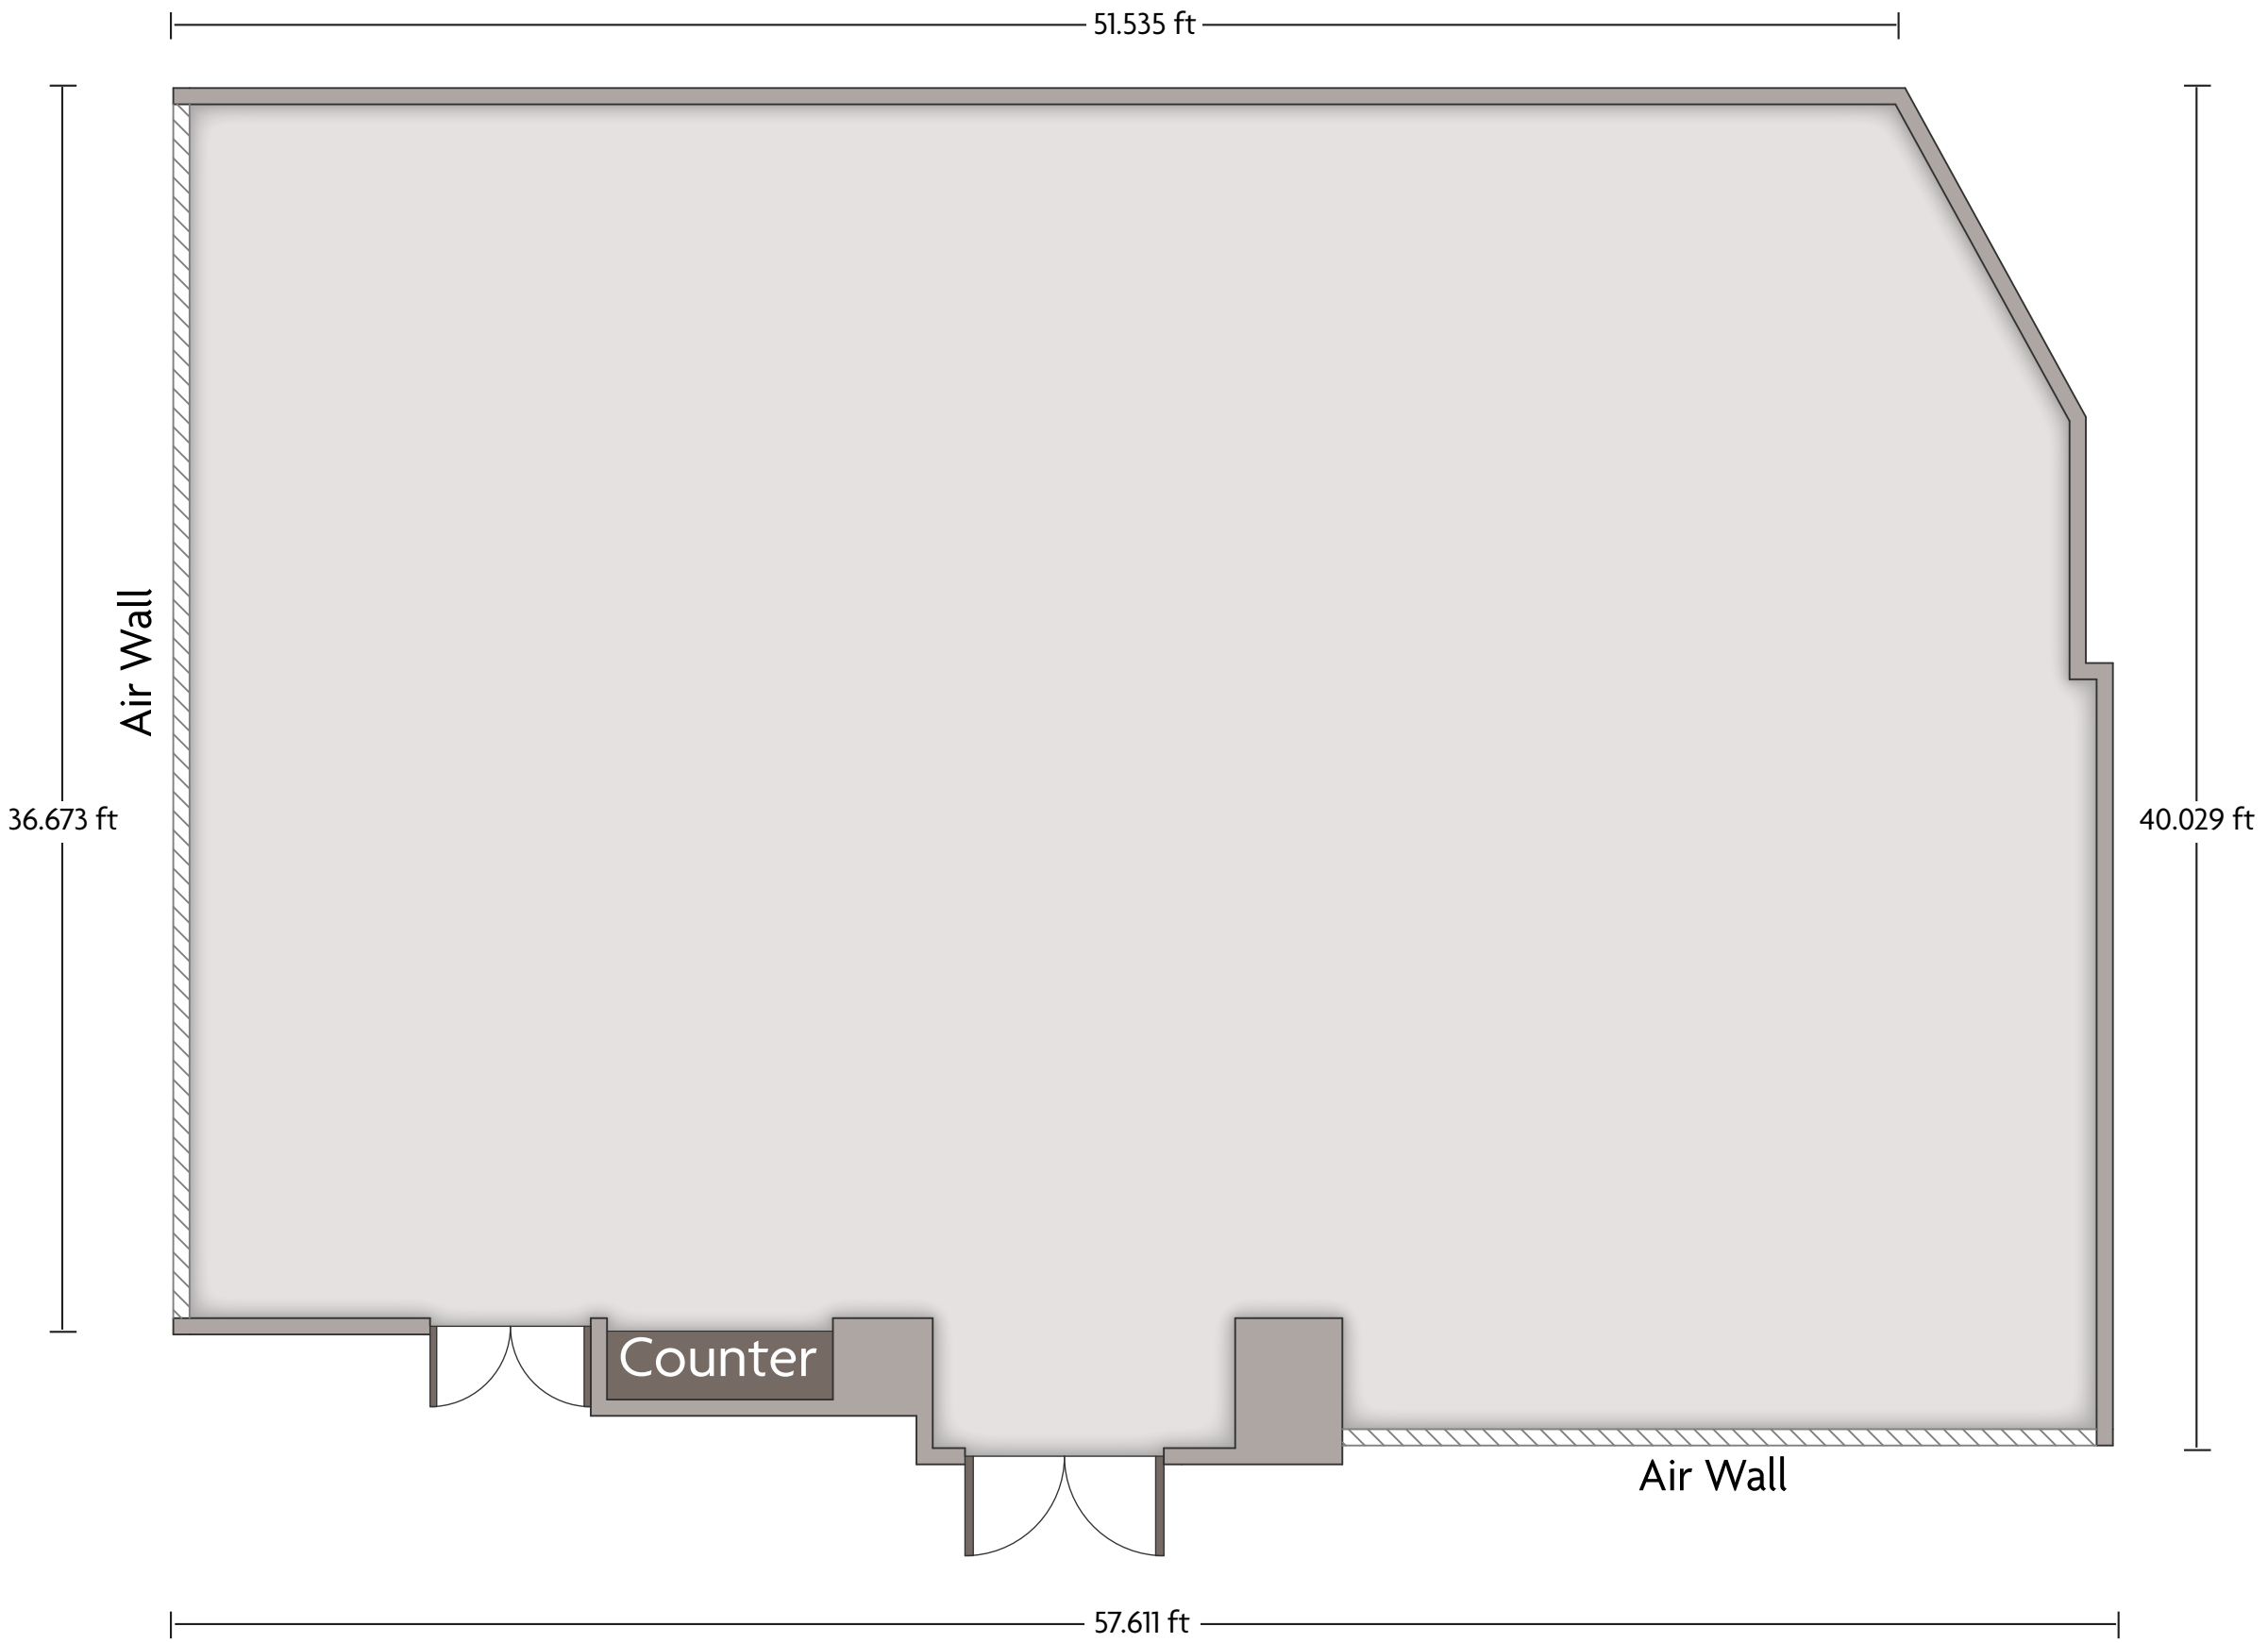

*Multiple layout options available for this space.

Crowne Plaza® Dallas Downtown - Grand Bryan Ballroom A

LENGTH: 67.8 ft WIDTH: 60.7 ft HEIGHT: 10.9 ft TOTAL SQUARE FEET: 3632 ft² MAXIMUM CAPACITY: 538 POWER OUTLETS: 12

1015 Elm Street | Dallas, Texas - 75202 | 1-214-742-5678

*Multiple layout options available for this space.

Crowne Plaza® Dallas Downtown - Grand Bryan Ballroom B

LENGTH: 57.6 ft WIDTH: 40 ft HEIGHT: 10.9 ft TOTAL SQUARE FEET: 2188 ft² MAXIMUM CAPACITY: 319 POWER OUTLETS: 10

1015 Elm Street | Dallas, Texas - 75202 | 1-214-742-5678

*Multiple layout options available for this space.

LENGTH: 27.6 ft WIDTH: 24.9 ft HEIGHT: 10 ft TOTAL SQUARE FEET: 519 ft² MAXIMUM CAPACITY: 60 POWER OUTLETS: 3

1015 Elm Street | Dallas, Texas - 75202 | 1-214-742-5678

*Multiple layout options available for this space.

LENGTH: 31.1 ft WIDTH: 26 ft HEIGHT: 9.5 ft TOTAL SQUARE FEET: 759 ft² MAXIMUM CAPACITY: 100 POWER OUTLETS: 8