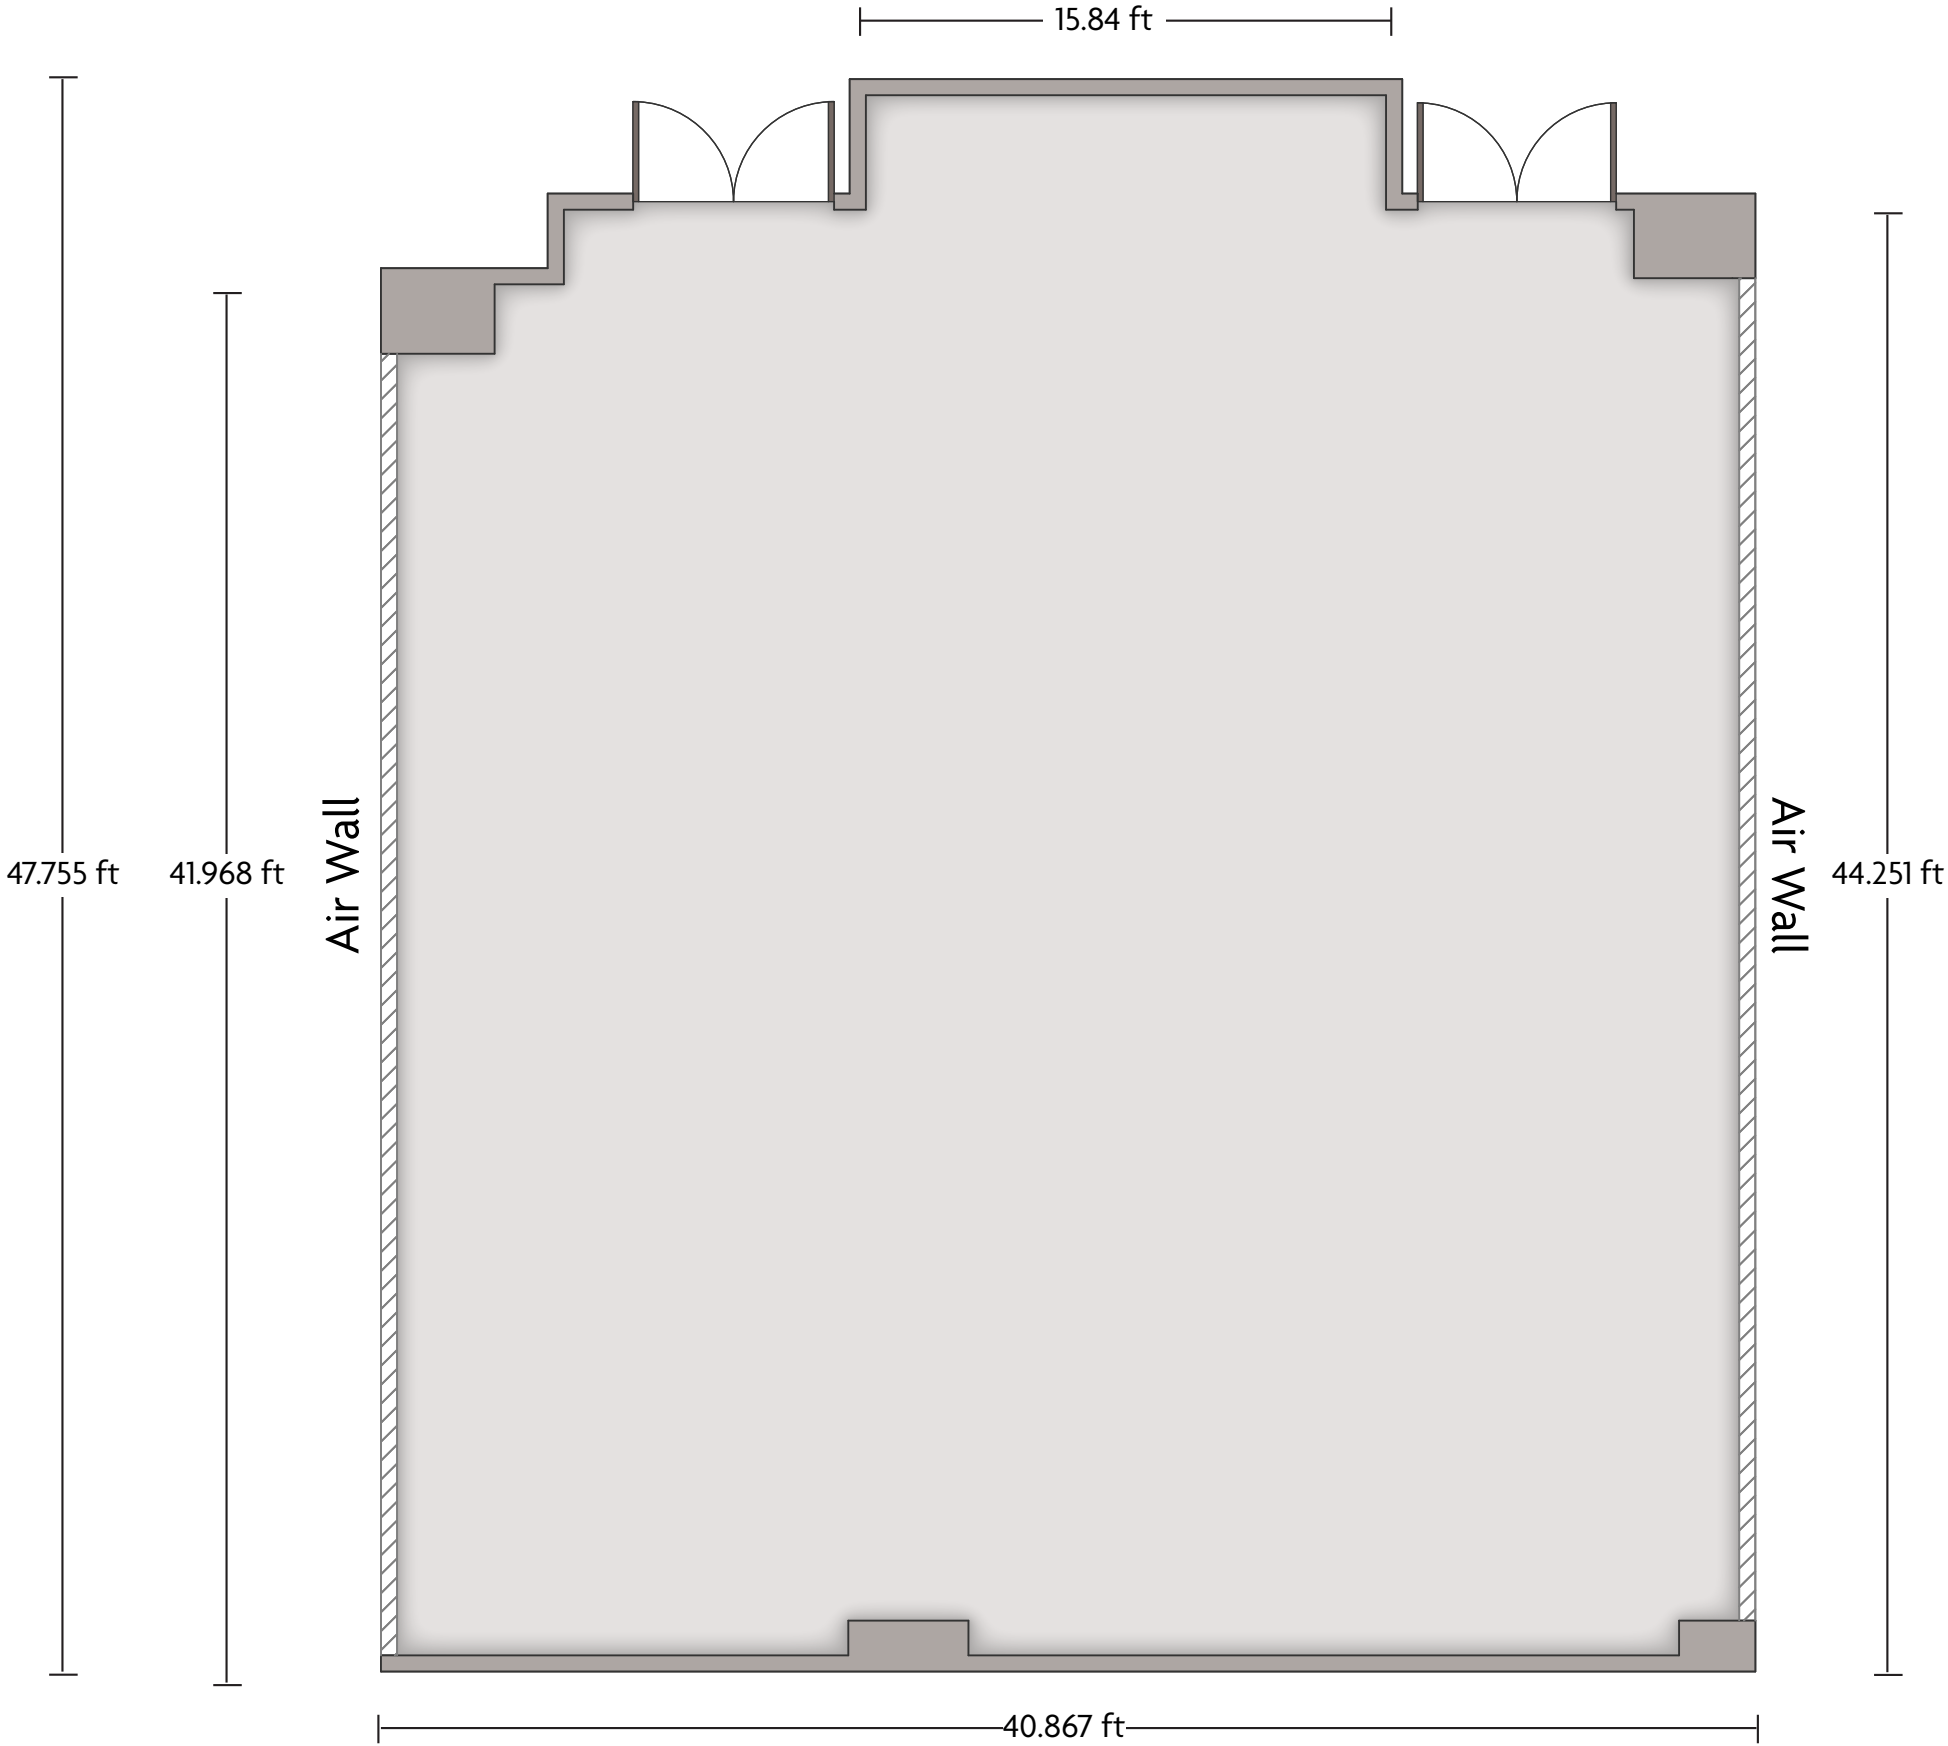

Crowne Plaza® Dallas Downtown - Boardroom

LENGTH: 28.4 ft WIDTH: 21.9 ft HEIGHT: 7.9 ft TOTAL SQUARE FEET: 428 ft² MAXIMUM CAPACITY: 22 POWER OUTLETS: 6

1015 Elm Street | Dallas, Texas - 75202 | 1-214-742-5678

Crowne Plaza® Dallas Downtown - Dallas Grand Ballroom

Prefunction (1000 ft²)

LENGTH: 120.0 ft WIDTH: 47.8 ft HEIGHT: 14.8 ft TOTAL SQUARE FEET: 5736 ft² MAXIMUM CAPACITY: 857 POWER OUTLETS: 23

1015 Elm Street | Dallas, Texas - 75202 | 1-214-742-5678

*Multiple layout options available for this space.

Crowne Plaza® Dallas Downtown - Dallas Grand Ballroom C

LENGTH: 47.8 ft WIDTH: 40.9 ft HEIGHT: 14.8 ft TOTAL SQUARE FEET: 1833 ft² MAXIMUM CAPACITY: 203 POWER OUTLETS: 14

*Multiple layout options available for this space.

Crowne Plaza® Dallas Downtown - Grand Bryan Ballroom A

LENGTH: 67.8 ft WIDTH: 60.7 ft HEIGHT: 10.9 ft TOTAL SQUARE FEET: 3632 ft² MAXIMUM CAPACITY: 538 POWER OUTLETS: 12