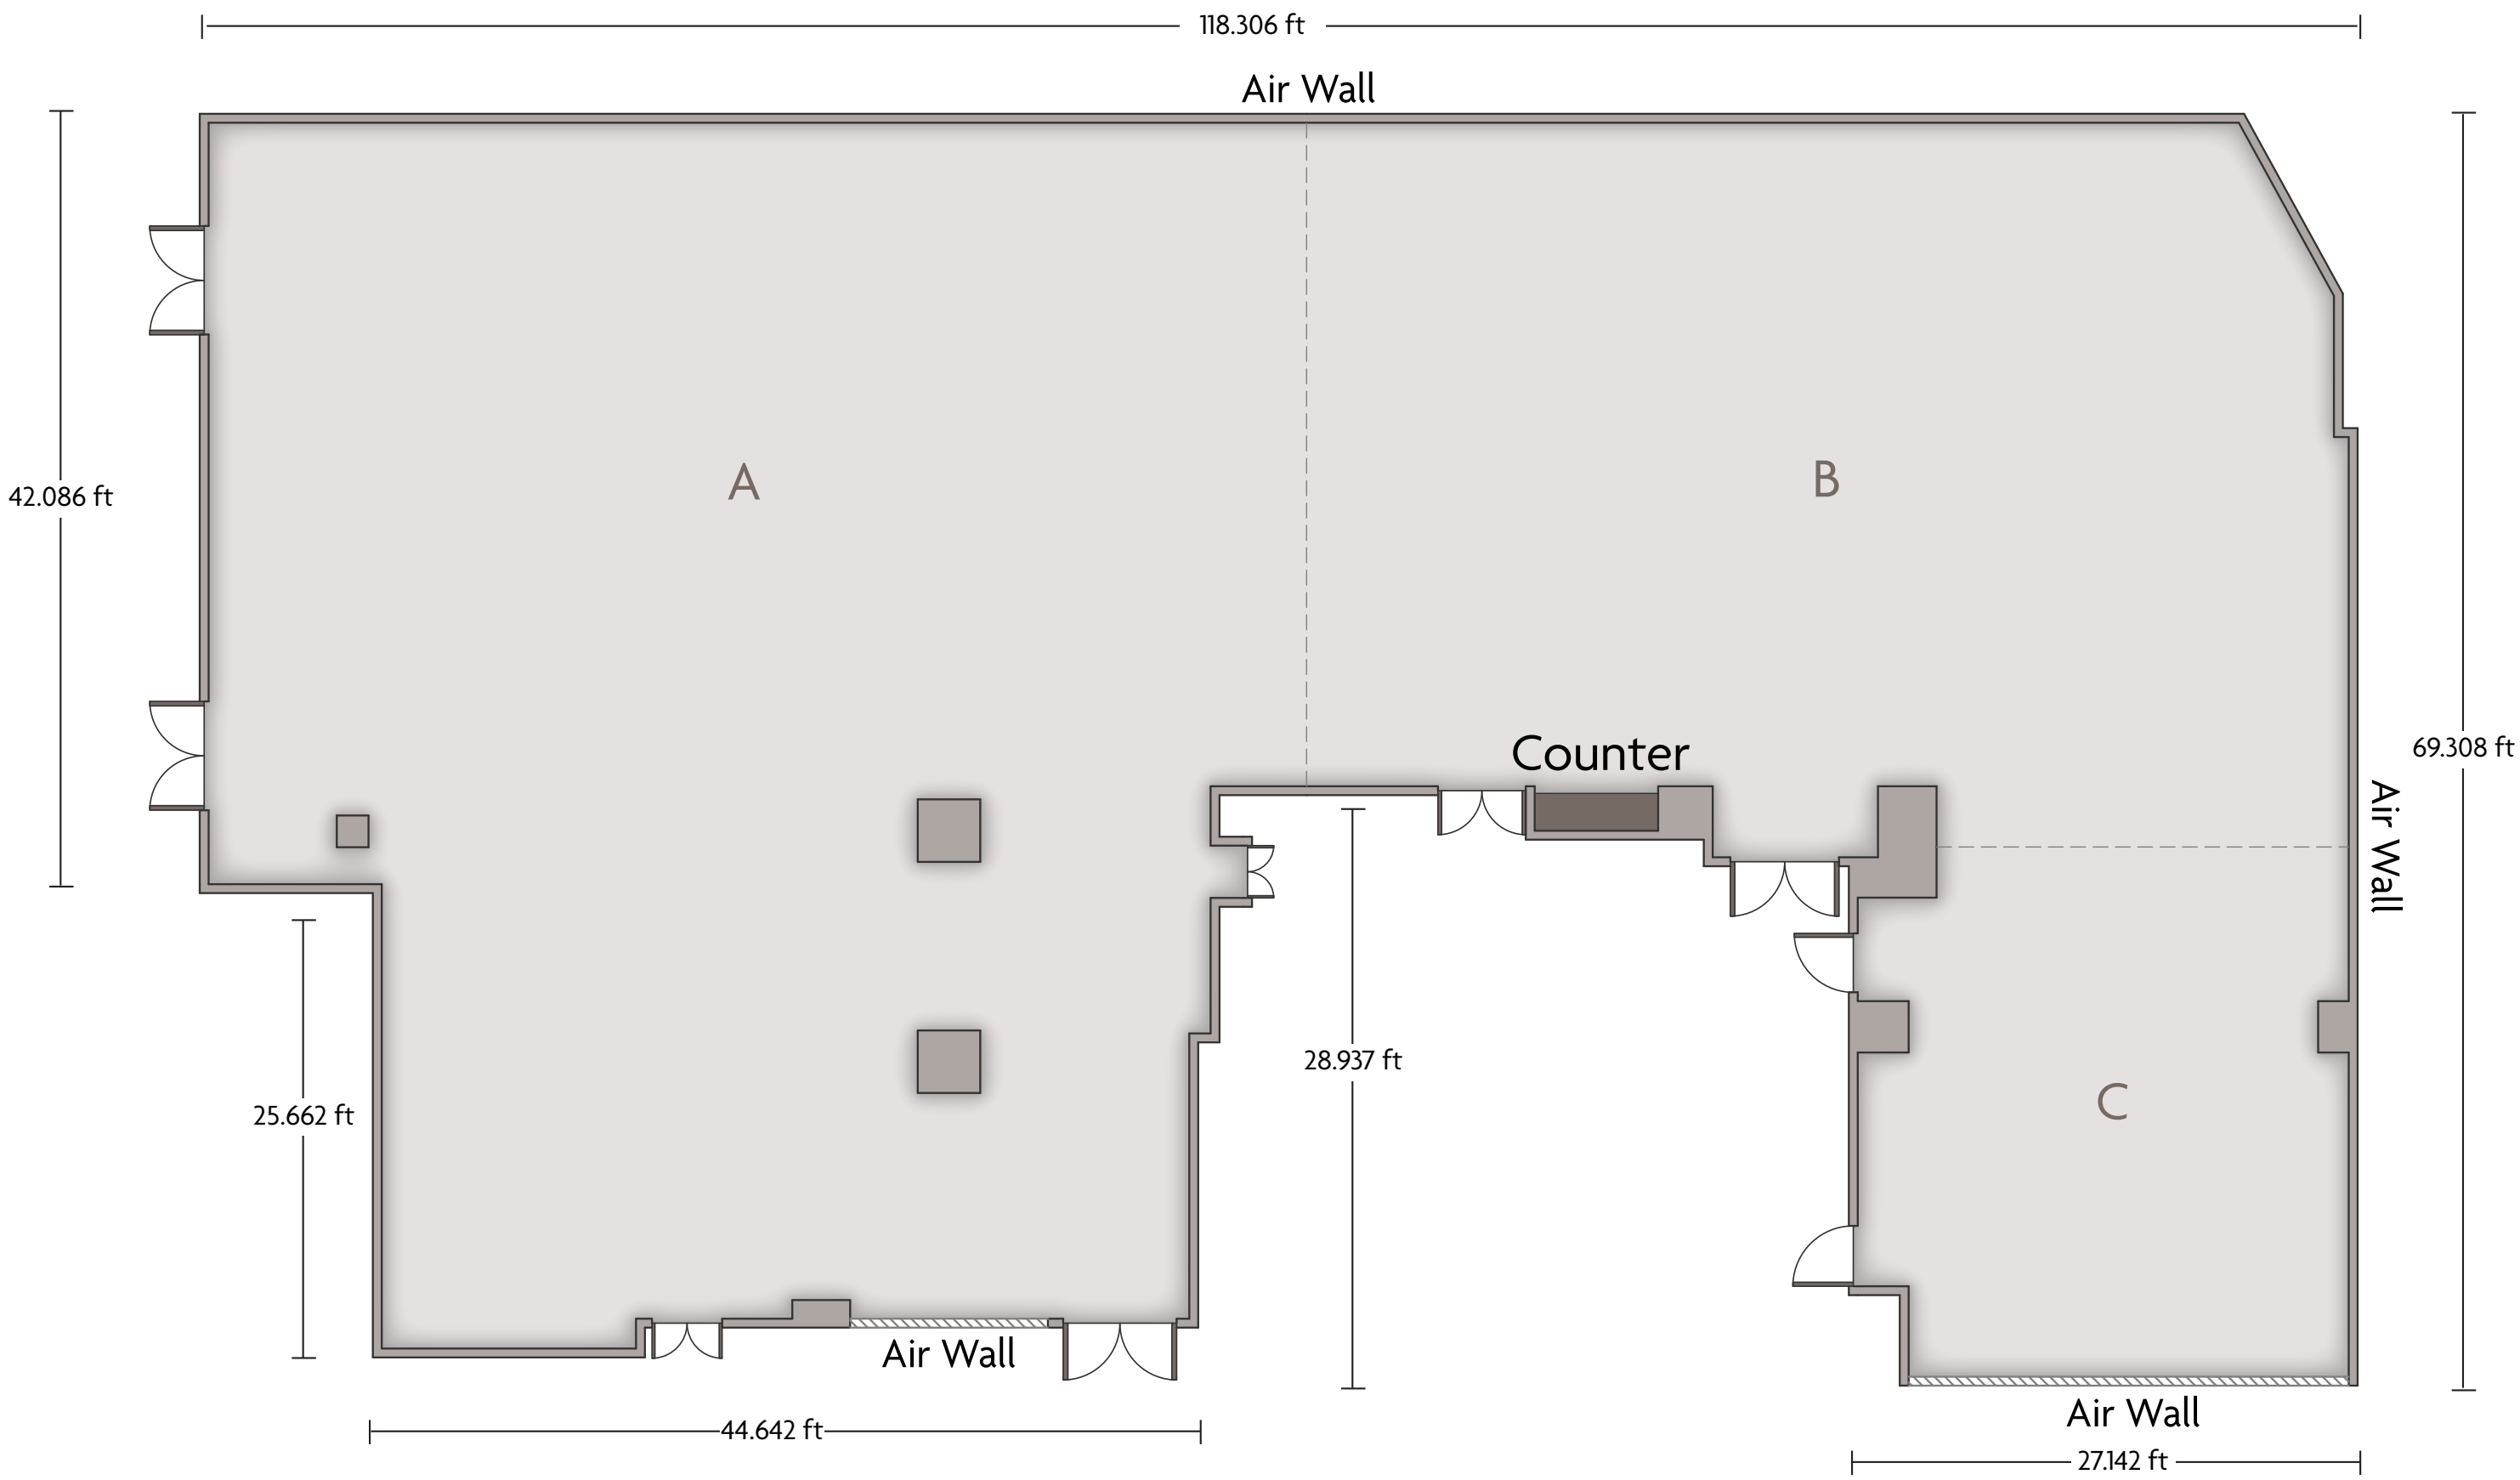

1015 Elm Street | Dallas, Texas - 75202 | 1-214-742-5678

*Multiple layout options available for this space.

Crowne Plaza® Dallas Downtown - Founder's Bar with Munger & Cabell

LENGTH: 40.9 ft WIDTH: 31.4 ft HEIGHT: 11 ft TOTAL SQUARE FEET: 1349.7 ft² MAXIMUM CAPACITY: 90 POWER OUTLETS: 3

1015 Elm Street | Dallas, Texas - 75202 | 1-214-742-5678

*Multiple layout options available for this space.

LENGTH: 31 ft WIDTH: 24.3 ft HEIGHT: 11.6 ft TOTAL SQUARE FEET: 669 ft² MAXIMUM CAPACITY: 90 POWER OUTLETS: 7

Crowne Plaza® Dallas Downtown - Grand Bryan Ballroom

LENGTH: 118.3 ft WIDTH: 69.3 ft HEIGHT: 10.9 ft TOTAL SQUARE FEET: 6576 ft² MAXIMUM CAPACITY: 857 POWER OUTLETS: 37

1015 Elm Street | Dallas, Texas - 75202 | 1-214-742-5678

*Multiple layout options available for this space.

Crowne Plaza® Dallas Downtown - Grand Bryan Ballroom A

LENGTH: 67.8 ft WIDTH: 60.7 ft HEIGHT: 10.9 ft TOTAL SQUARE FEET: 3632 ft² MAXIMUM CAPACITY: 538 POWER OUTLETS: 12