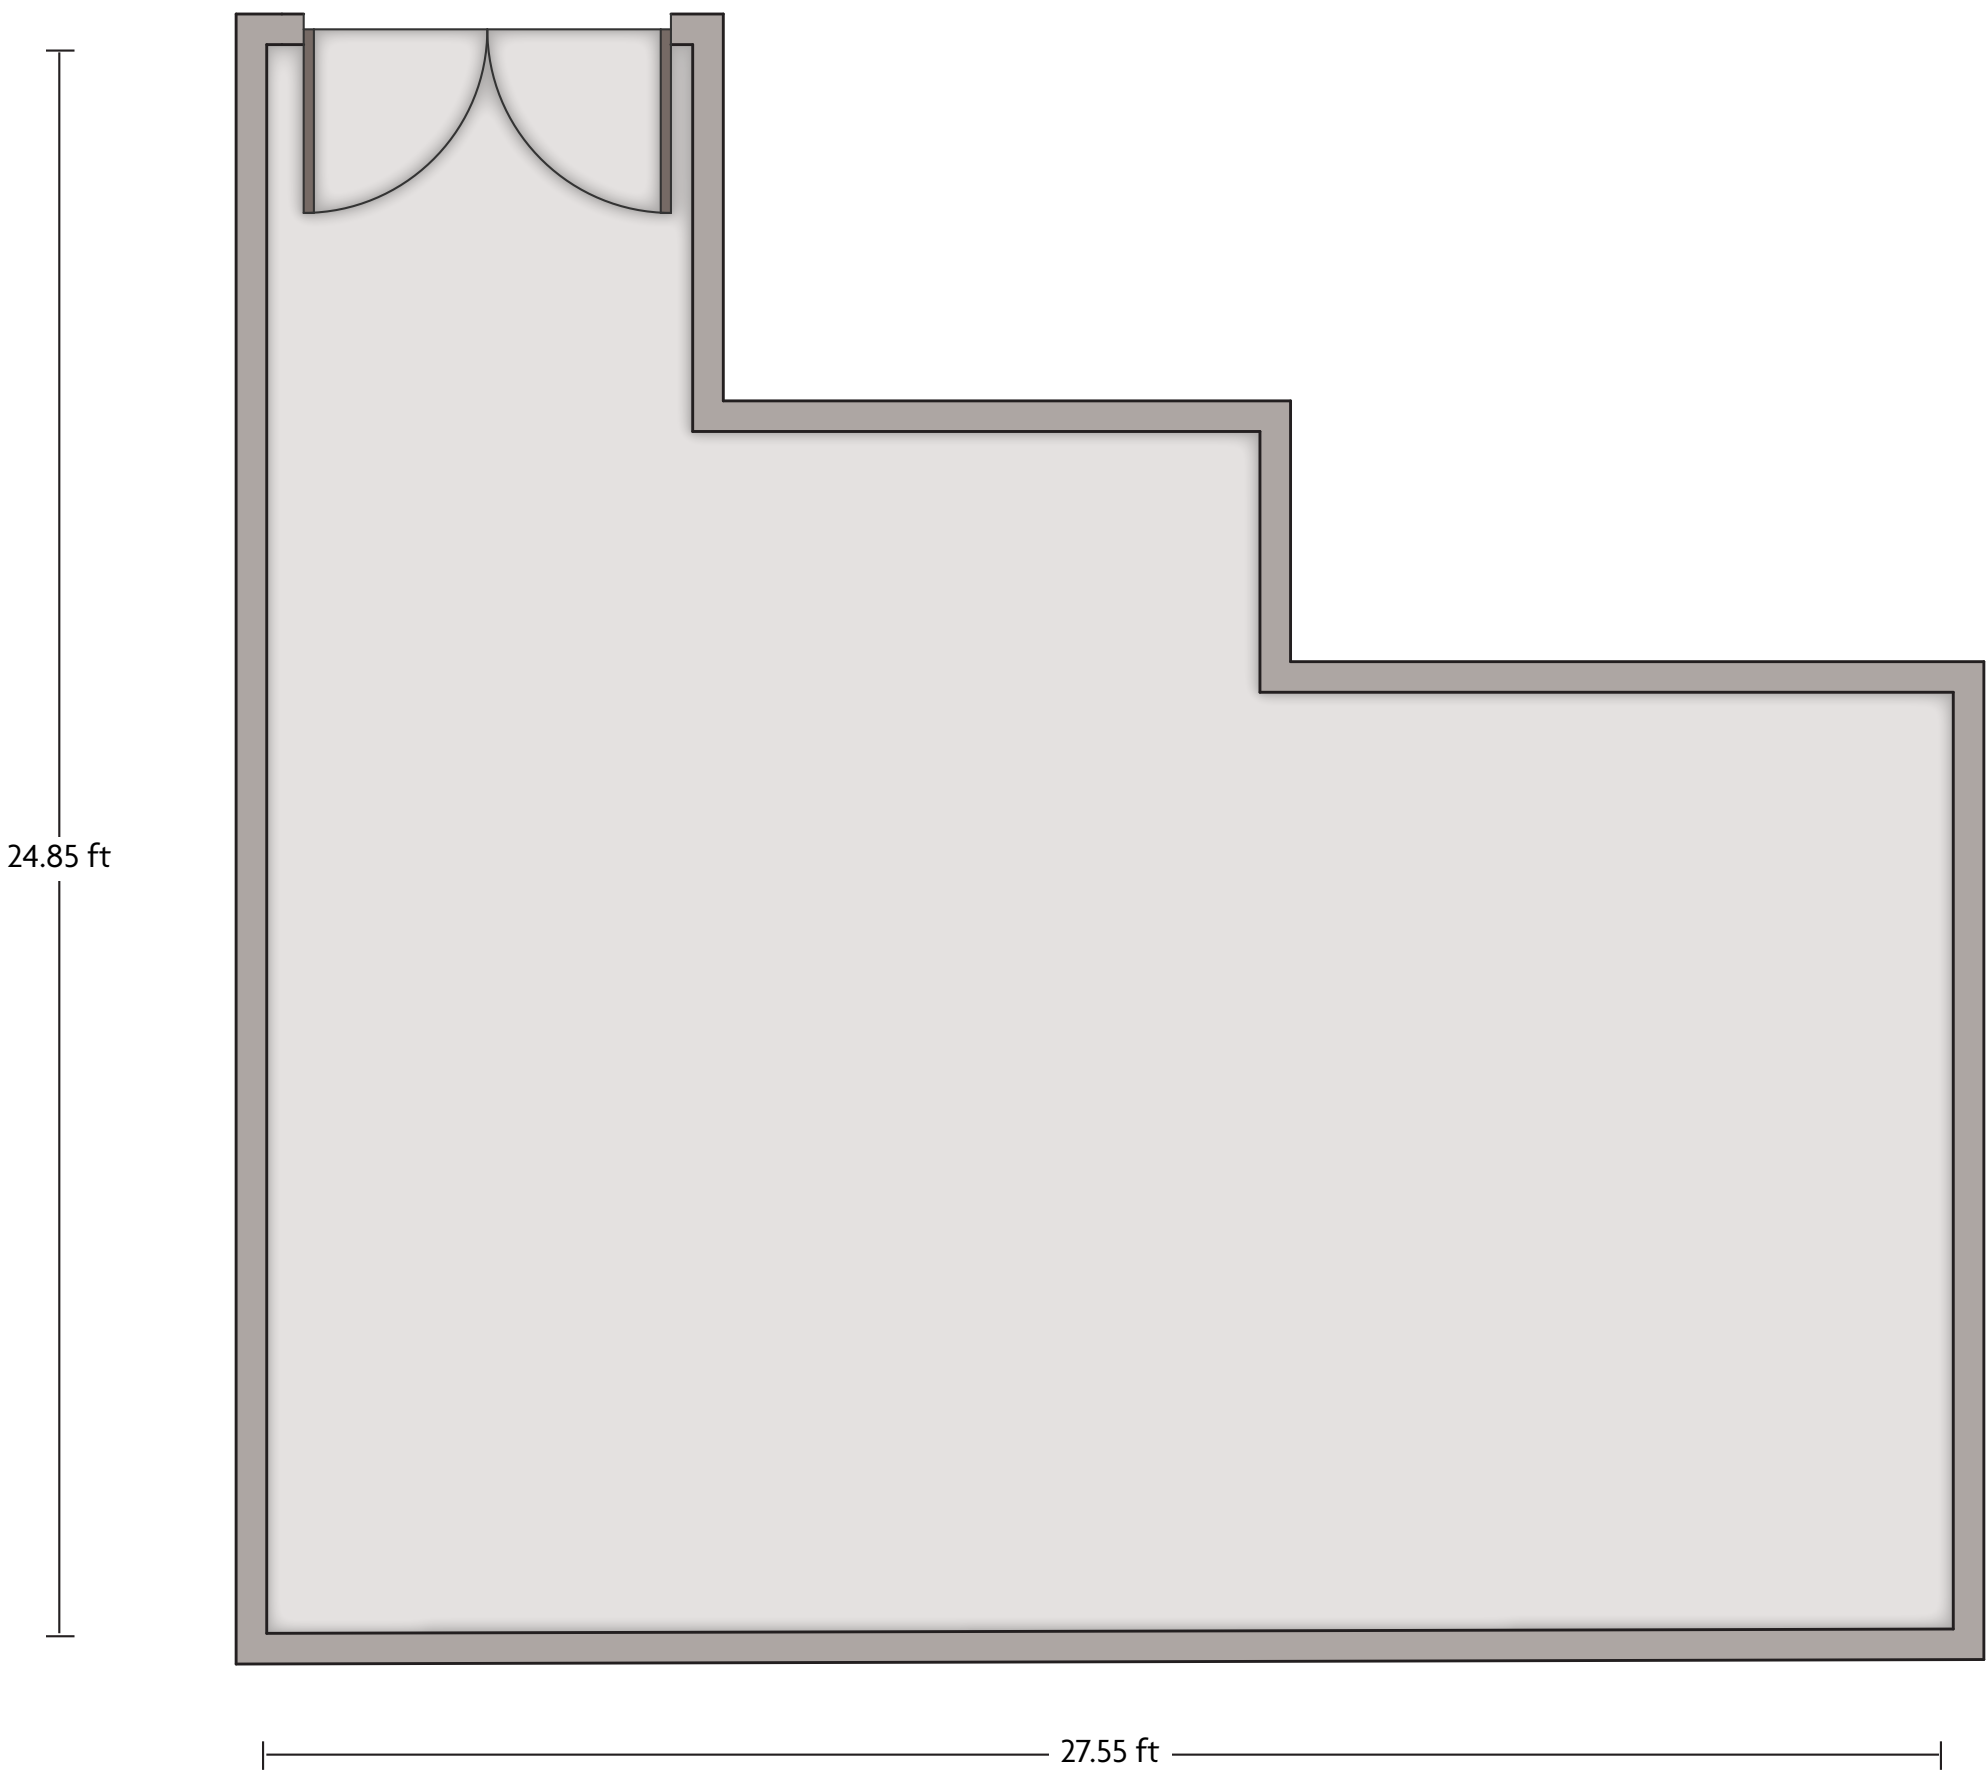

*Multiple layout options available for this space.

Crowne Plaza® Dallas Downtown - Grand Bryan Ballroom A

LENGTH: 67.8 ft WIDTH: 60.7 ft HEIGHT: 10.9 ft TOTAL SQUARE FEET: 3632 ft² MAXIMUM CAPACITY: 538 POWER OUTLETS: 12

1015 Elm Street | Dallas, Texas - 75202 | 1-214-742-5678

*Multiple layout options available for this space.

Crowne Plaza® Dallas Downtown - Grand Bryan Ballroom B

LENGTH: 57.6 ft WIDTH: 40 ft HEIGHT: 10.9 ft TOTAL SQUARE FEET: 2188 ft² MAXIMUM CAPACITY: 319 POWER OUTLETS: 10

1015 Elm Street | Dallas, Texas - 75202 | 1-214-742-5678

*Multiple layout options available for this space.

LENGTH: 27.6 ft WIDTH: 24.9 ft HEIGHT: 10 ft TOTAL SQUARE FEET: 519 ft² MAXIMUM CAPACITY: 60 POWER OUTLETS: 3

1015 Elm Street | Dallas, Texas - 75202 | 1-214-742-5678

*Multiple layout options available for this space.

LENGTH: 31.1 ft WIDTH: 26 ft HEIGHT: 9.5 ft TOTAL SQUARE FEET: 759 ft² MAXIMUM CAPACITY: 100 POWER OUTLETS: 8