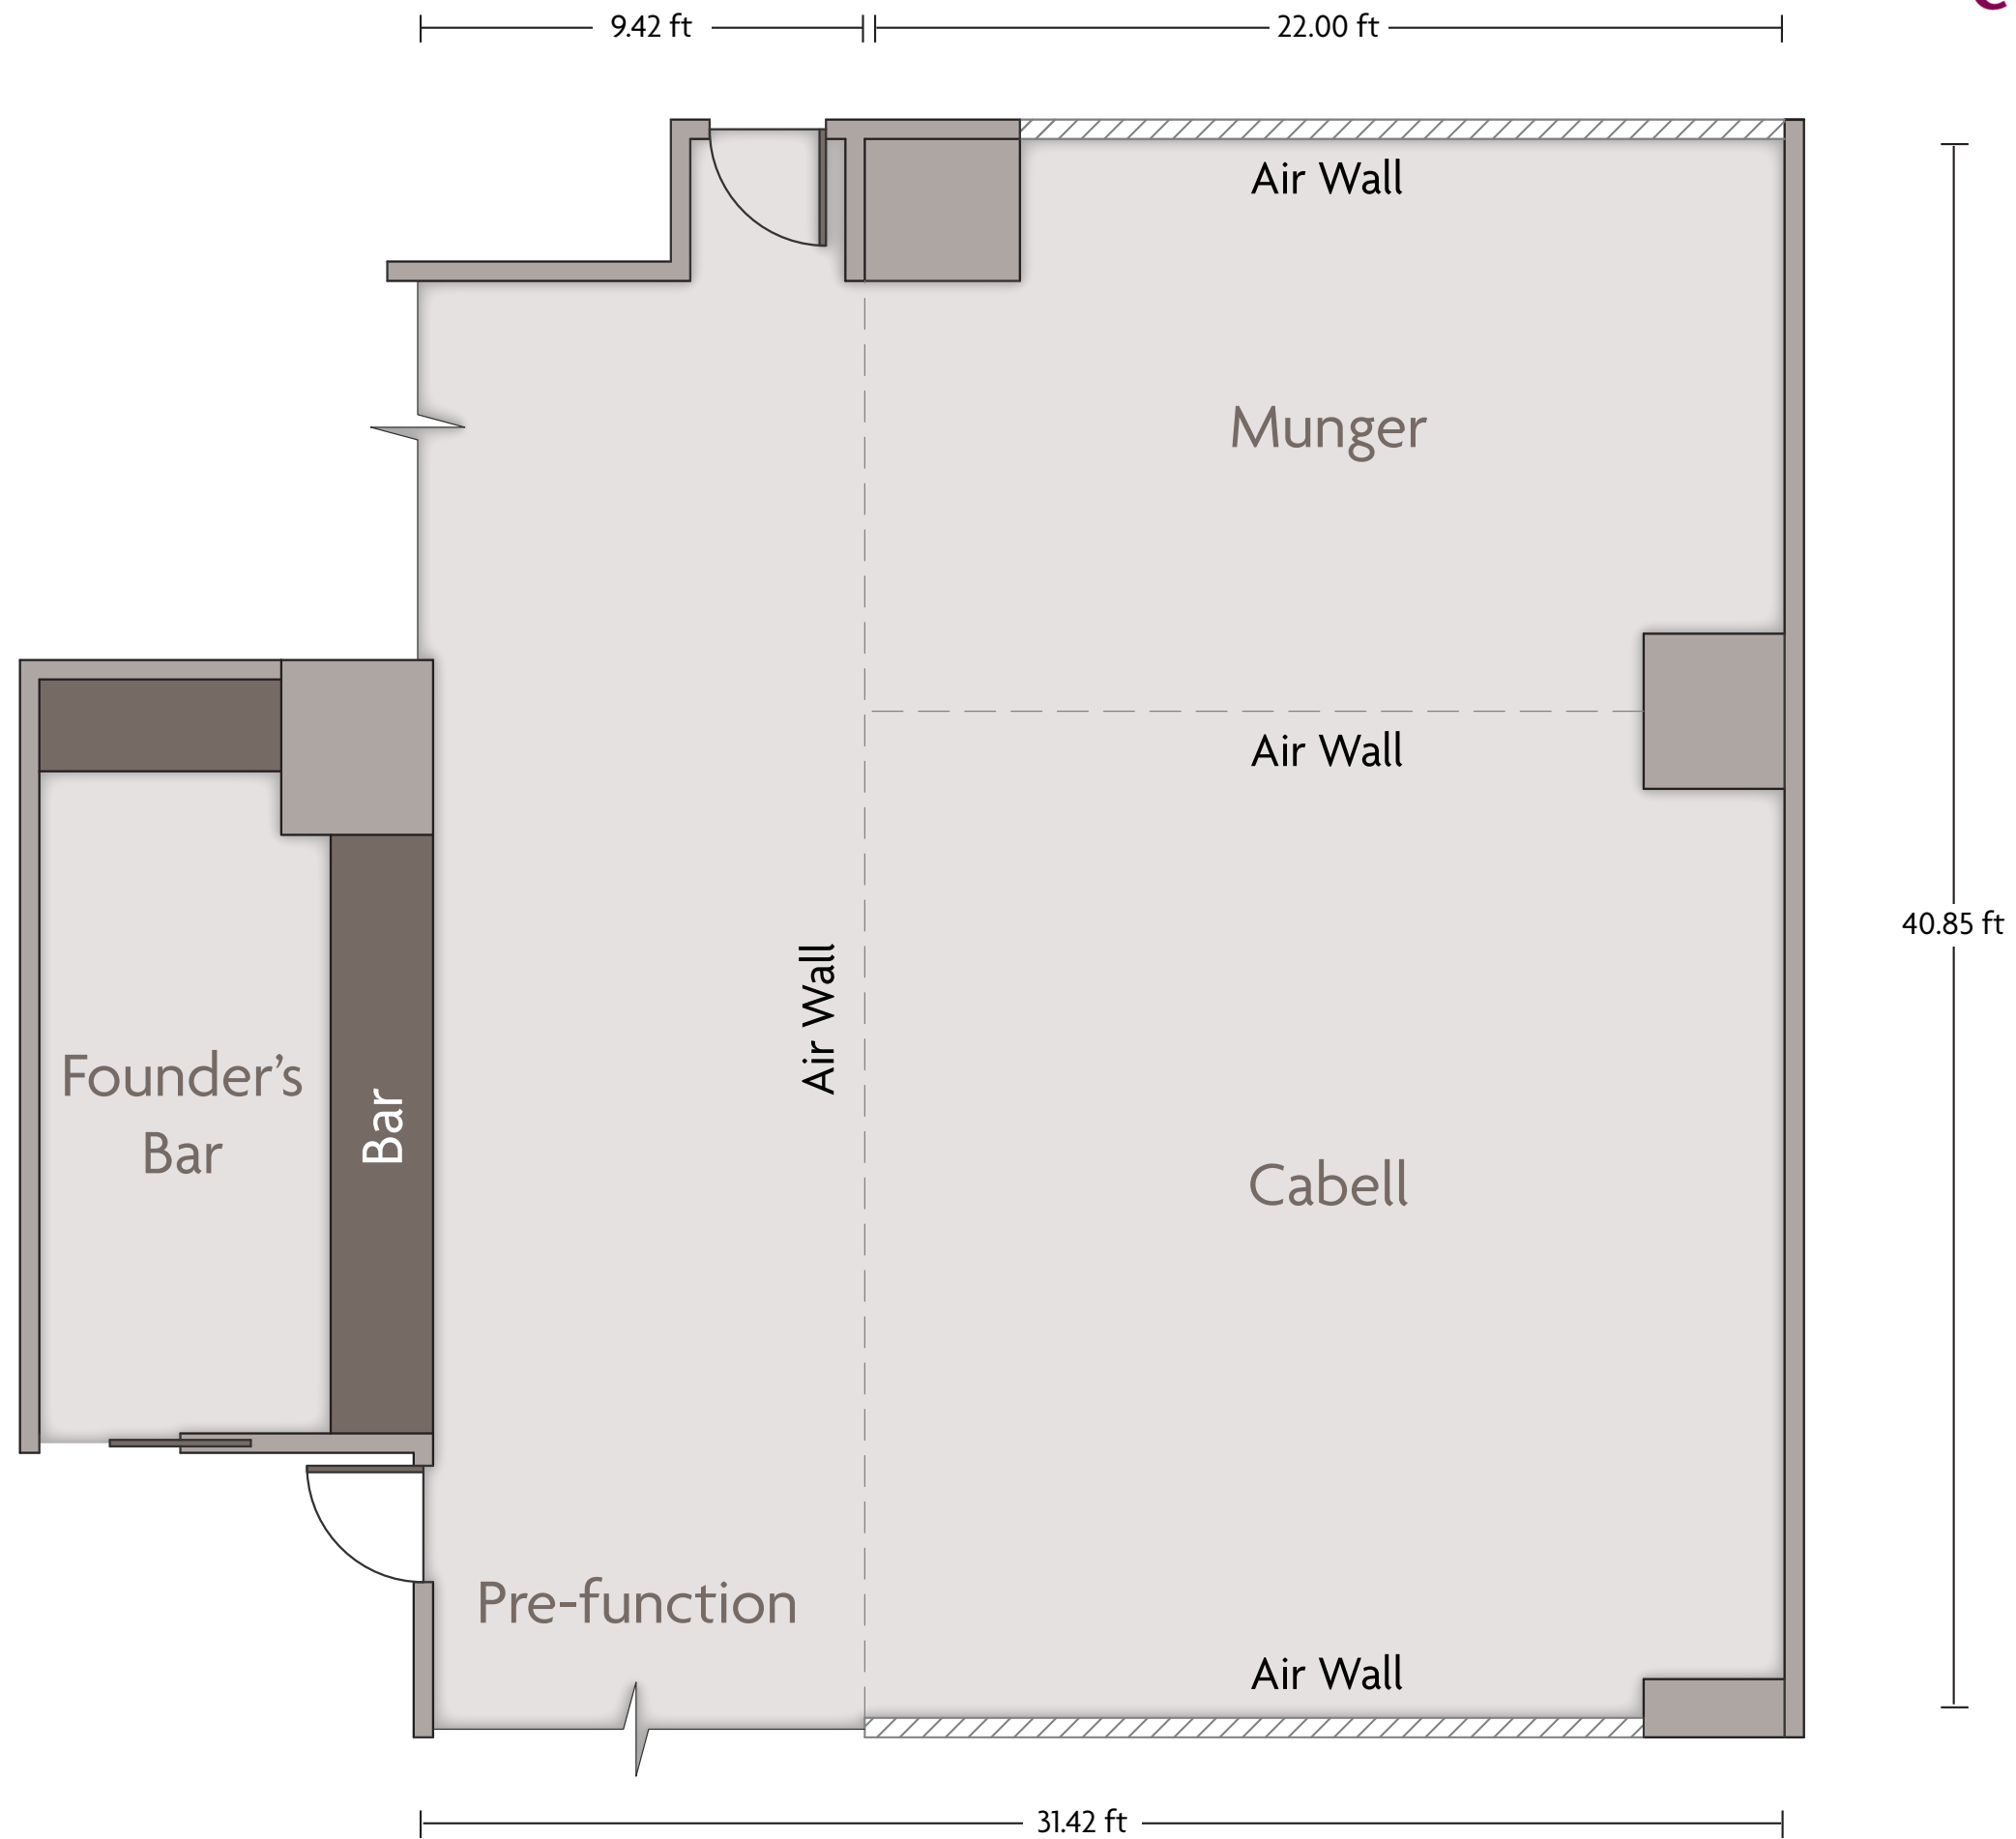

*Multiple layout options available for this space.

Crowne Plaza® Dallas Downtown - Dallas Grand Ballroom C

LENGTH: 47.8 ft WIDTH: 40.9 ft HEIGHT: 14.8 ft TOTAL SQUARE FEET: 1833 ft² MAXIMUM CAPACITY: 203 POWER OUTLETS: 14

1015 Elm Street | Dallas, Texas - 75202 | 1-214-742-5678

*Multiple layout options available for this space.

LENGTH: 38.5 ft WIDTH: 21.1 ft HEIGHT: 11.5 ft TOTAL SQUARE FEET: 755 ft² MAXIMUM CAPACITY: 100 POWER OUTLETS: 7

1015 Elm Street | Dallas, Texas - 75202 | 1-214-742-5678

*Multiple layout options available for this space.

Crowne Plaza® Dallas Downtown - Founder's Bar with Munger & Cabell

LENGTH: 40.9 ft WIDTH: 31.4 ft HEIGHT: 11 ft TOTAL SQUARE FEET: 1349.7 ft² MAXIMUM CAPACITY: 90 POWER OUTLETS: 3

Crowne Plaza® Dallas Downtown - Grand Bryan Ballroom

LENGTH: 118.3 ft WIDTH: 69.3 ft HEIGHT: 10.9 ft TOTAL SQUARE FEET: 6576 ft² MAXIMUM CAPACITY: 857 POWER OUTLETS: 37

1015 Elm Street | Dallas, Texas - 75202 | 1-214-742-5678