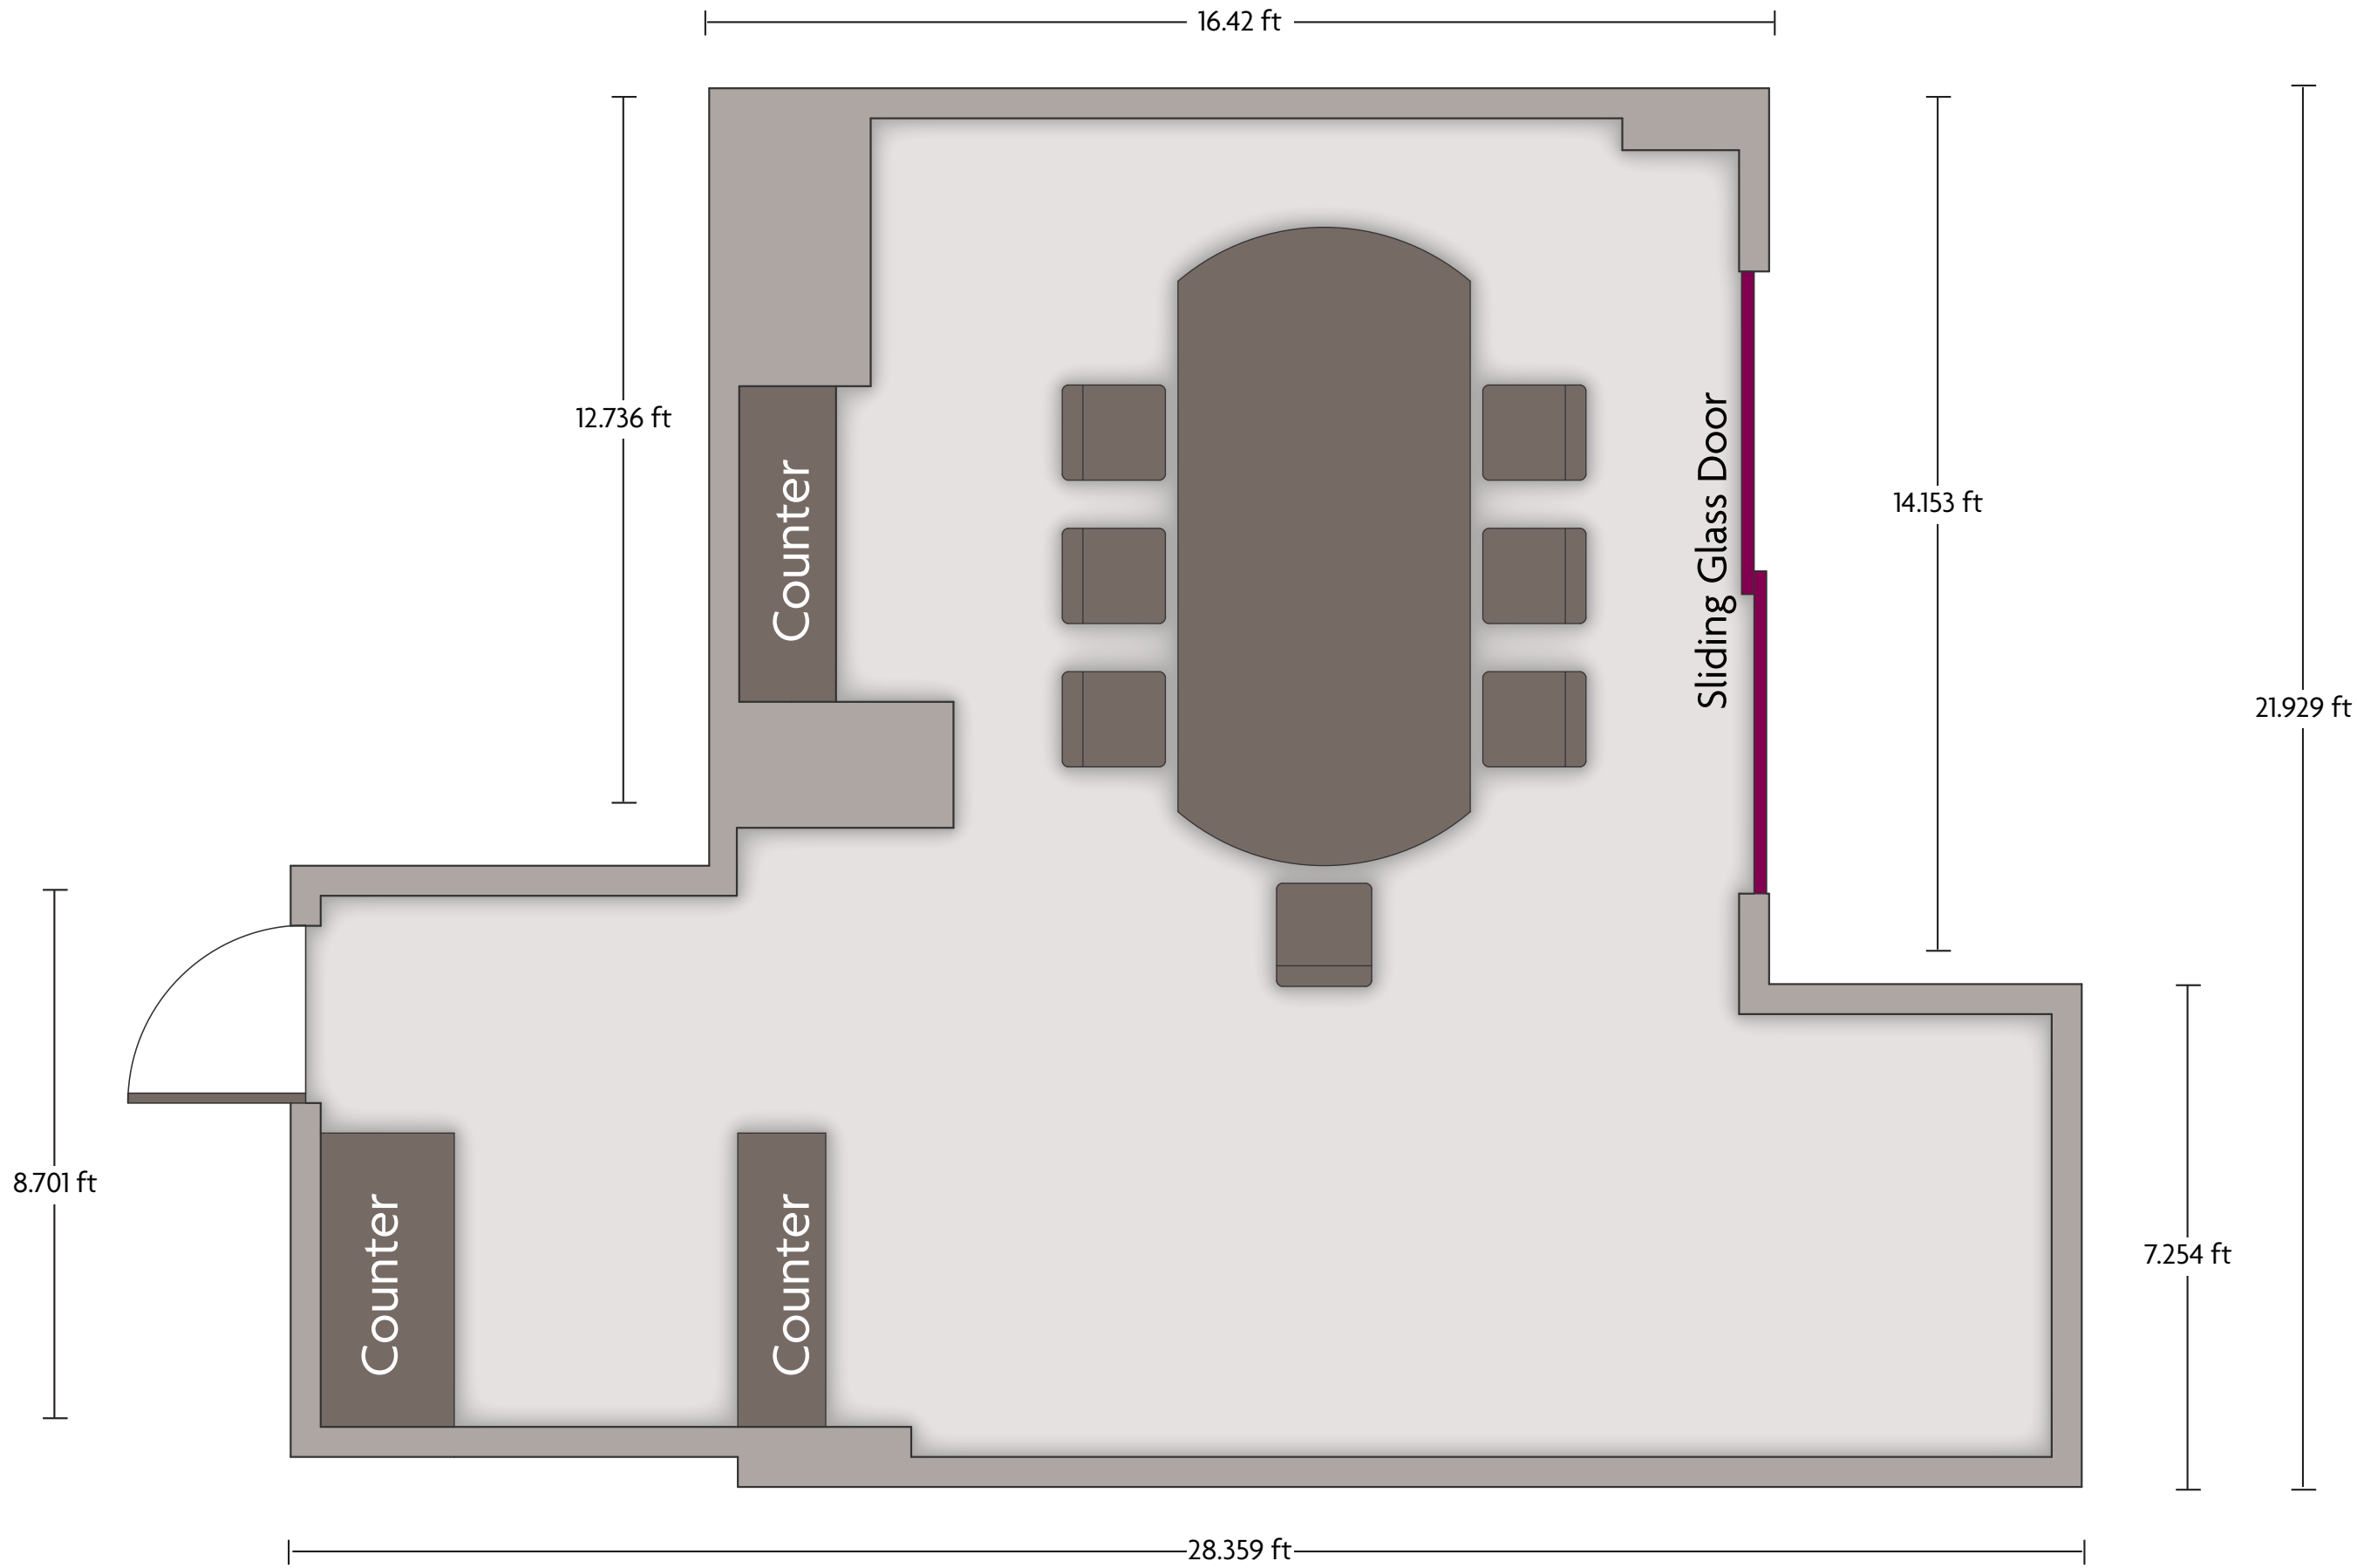

Crowne Plaza® Dallas Downtown - Boardroom

LENGTH: 28.4 ft WIDTH: 21.9 ft HEIGHT: 7.9 ft TOTAL SQUARE FEET: 428 ft² MAXIMUM CAPACITY: 22 POWER OUTLETS: 6

1015 Elm Street | Dallas, Texas - 75202 | 1-214-742-5678

Crowne Plaza® Dallas Downtown - Dallas Grand Ballroom

Prefunction (1000 ft²)

LENGTH: 120.0 ft WIDTH: 47.8 ft HEIGHT: 14.8 ft TOTAL SQUARE FEET: 5736 ft² MAXIMUM CAPACITY: 857 POWER OUTLETS: 23

1015 Elm Street | Dallas, Texas - 75202 | 1-214-742-5678

*Multiple layout options available for this space.

Crowne Plaza® Dallas Downtown - Dallas Grand Ballroom C

LENGTH: 47.8 ft WIDTH: 40.9 ft HEIGHT: 14.8 ft TOTAL SQUARE FEET: 1833 ft² MAXIMUM CAPACITY: 203 POWER OUTLETS: 14

*Multiple layout options available for this space.

Crowne Plaza® Dallas Downtown - Grand Bryan Ballroom A

LENGTH: 67.8 ft WIDTH: 60.7 ft HEIGHT: 10.9 ft TOTAL SQUARE FEET: 3632 ft² MAXIMUM CAPACITY: 538 POWER OUTLETS: 12