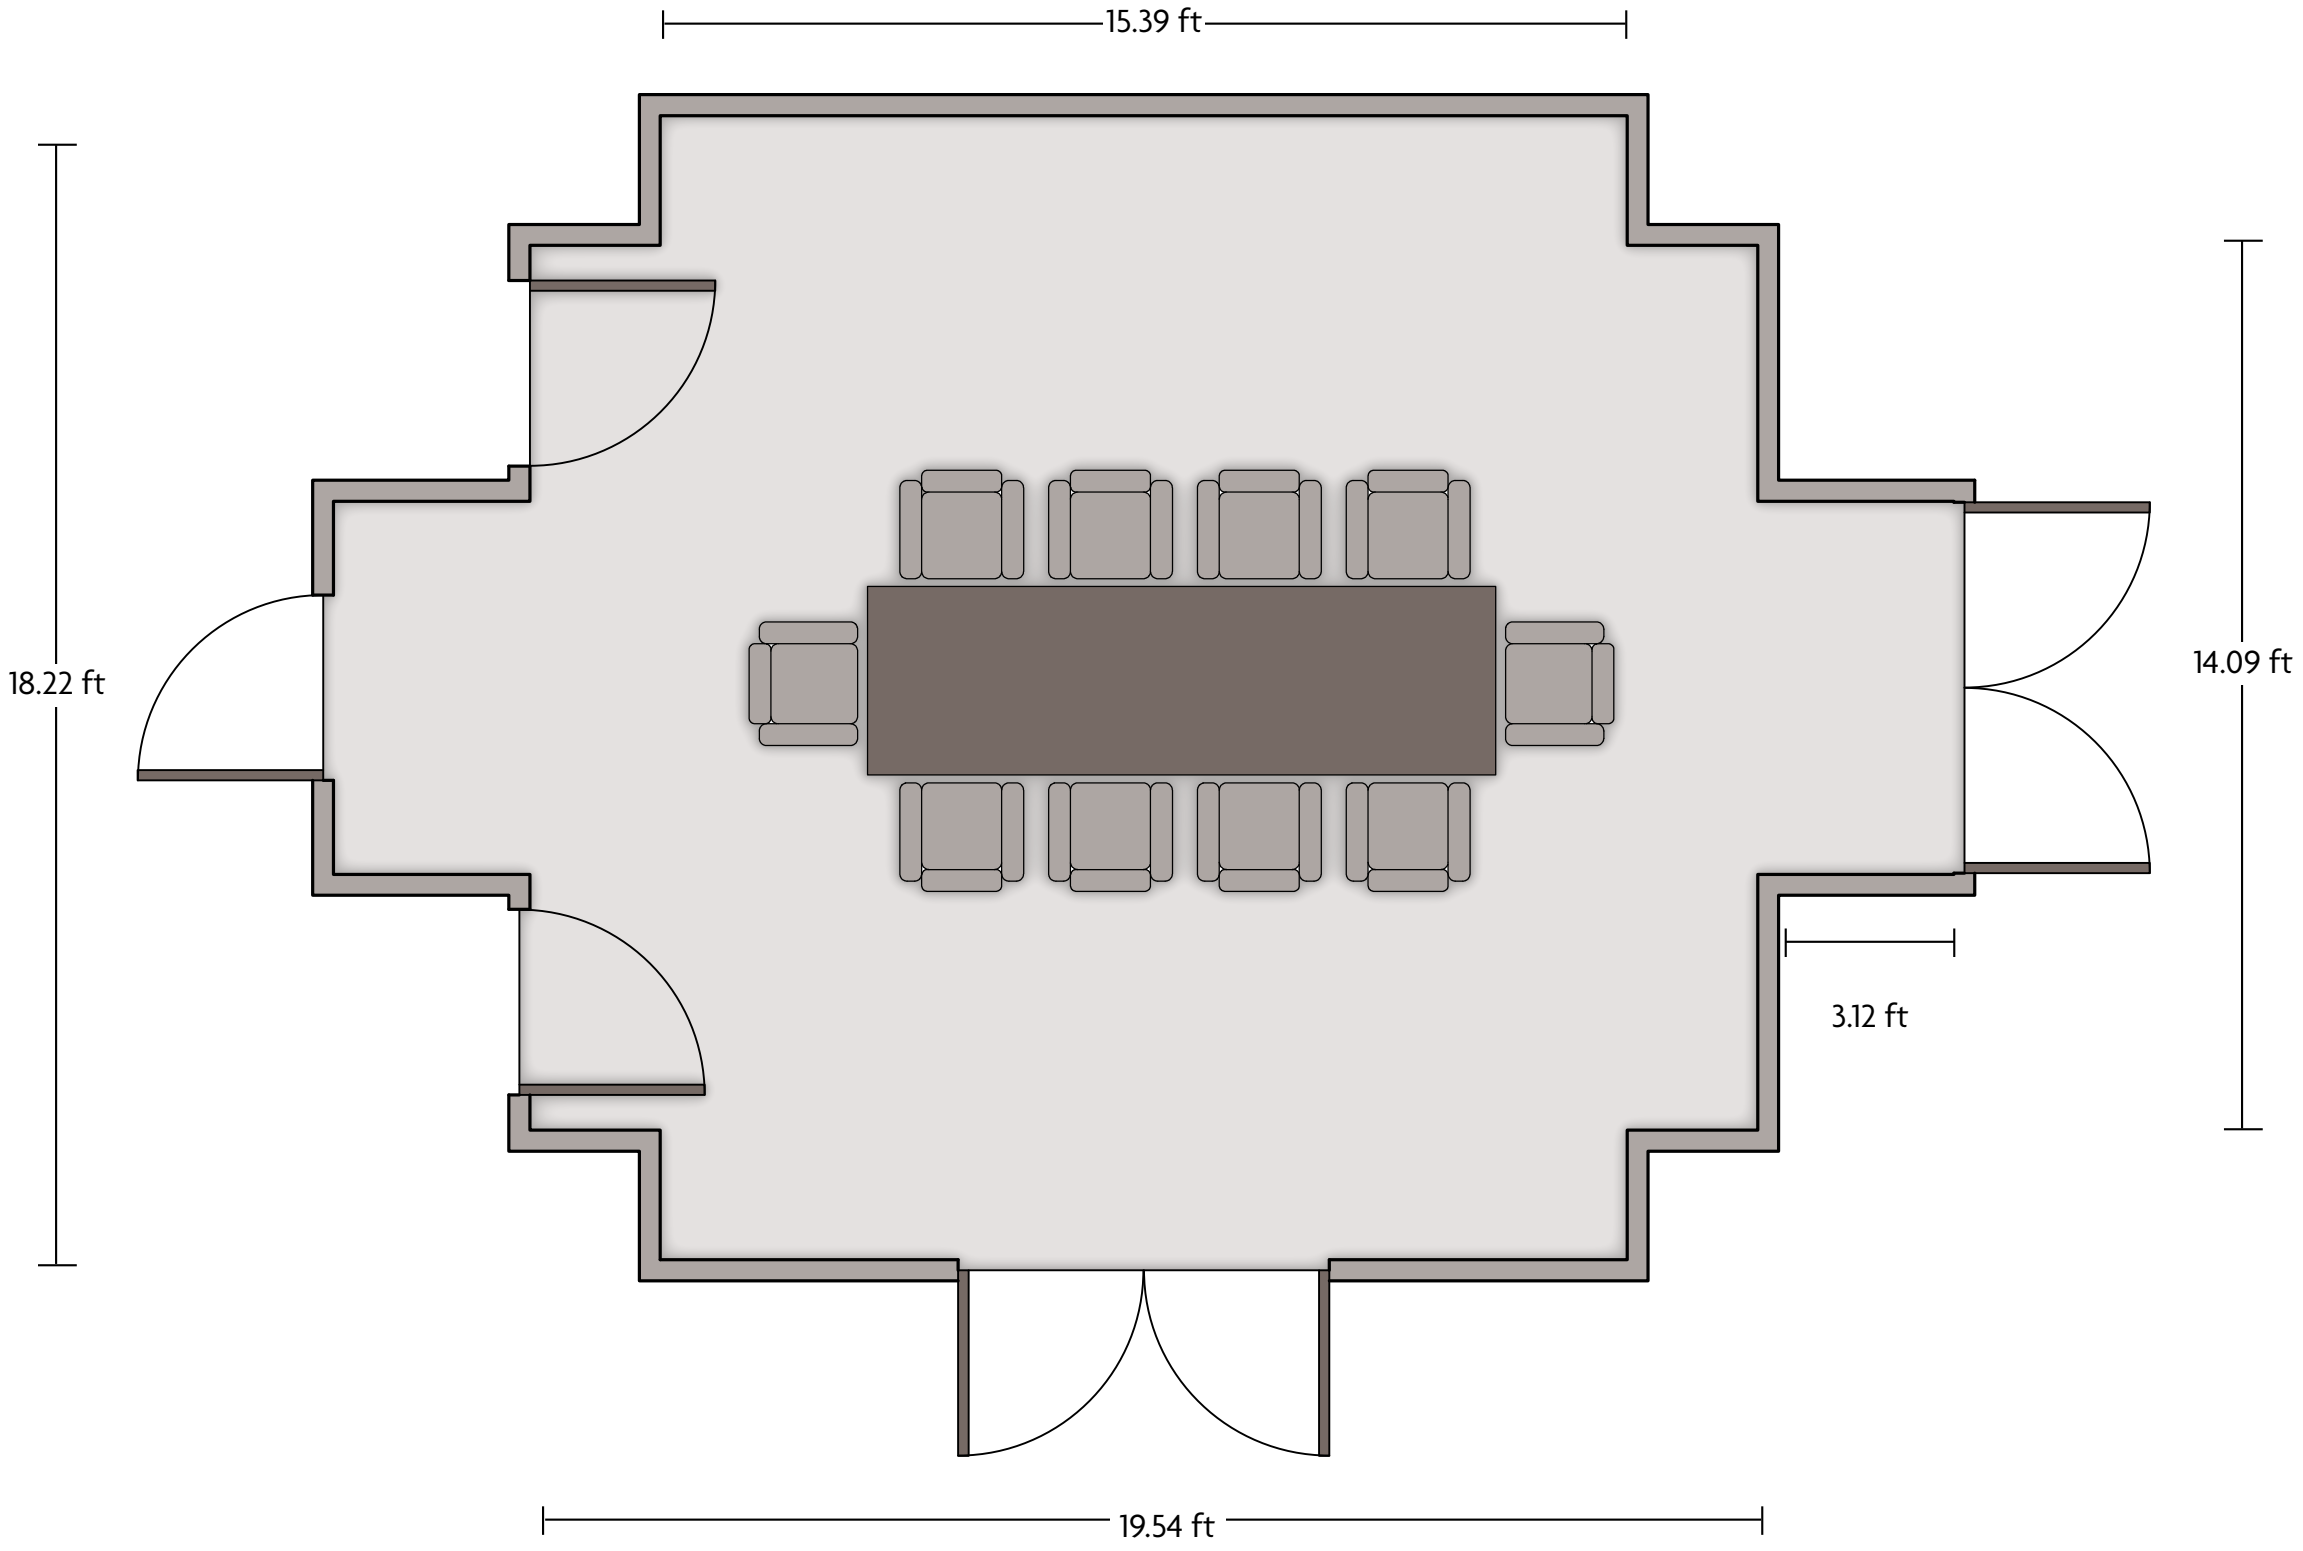

*Multiple layout options available for this space.

Crowne Plaza® Costa Mesa Orange County - Summit Prefunction

LENGTH: 54.1 Ft WIDTH: 12.9 Ft HEIGHT: 7 Ft TOTAL SQUARE FEET: 717.5 Sq Ft MAXIMUM CAPACITY: 125 POWER OUTLETS: 16

3131 Bristol Street | Costa Mesa, CA 92626 | 714.557.3000

*Multiple layout options available for this space.

Crowne Plaza® Costa Mesa Orange County - The Living Room

LENGTH: 26.9 Ft WIDTH: 22.1 Ft HEIGHT: 10 Ft TOTAL SQUARE FEET: 561.1 Sq Ft MAXIMUM CAPACITY: 40 POWER OUTLETS: 6

3131 Bristol Street | Costa Mesa, CA 92626 | 714.557.3000

*Multiple layout options available for this space.

Crowne Plaza® Costa Mesa Orange County - The Wine Salon

LENGTH: 19.5 Ft WIDTH: 18.2 Ft HEIGHT: 10 Ft TOTAL SQUARE FEET: 376.3 Sq Ft MAXIMUM CAPACITY: 24 POWER OUTLETS: 6