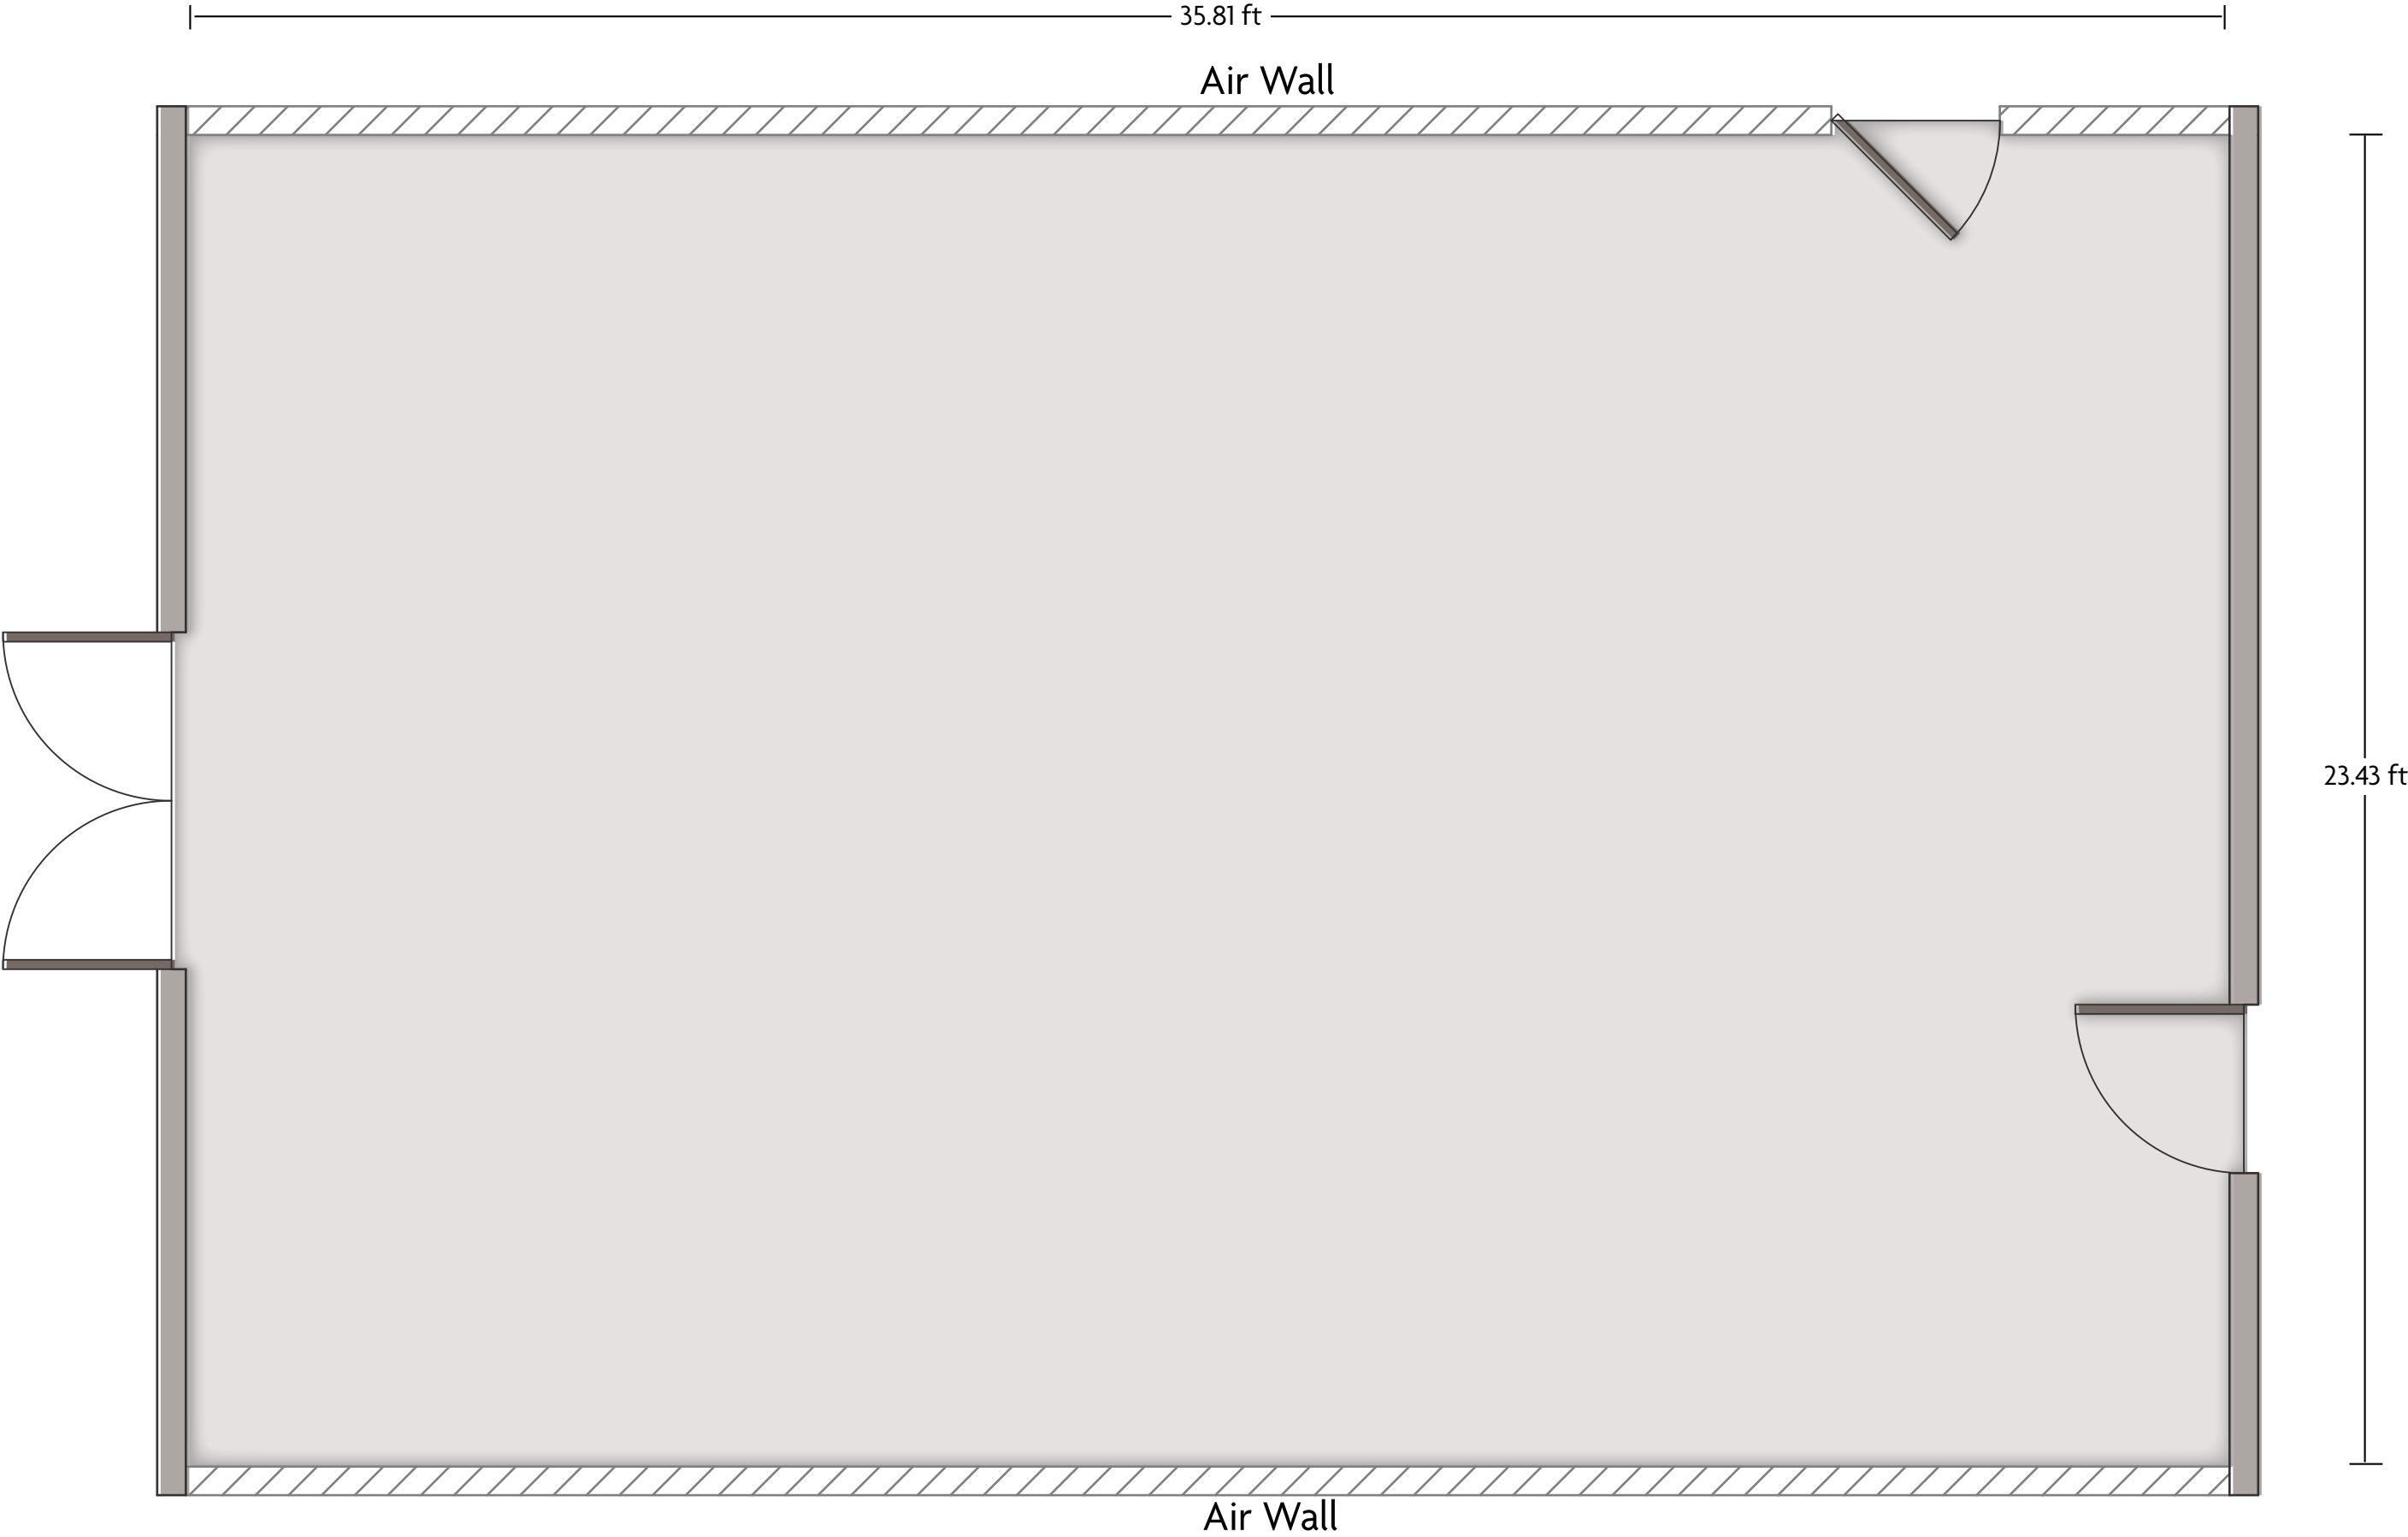

Crowne Plaza® Costa Mesa Orange County - Executive Boardroom

LENGTH: 30.4 Ft WIDTH: 28.4 Ft HEIGHT: 8 Ft TOTAL SQUARE FEET: 731.7 Sq Ft MAXIMUM CAPACITY: 10 POWER OUTLETS: 25

3131 Bristol Street | Costa Mesa, CA 92626 | 714.557.3000

Crowne Plaza® Costa Mesa Orange County - Promenade I

LENGTH: 39.1 Ft WIDTH: 23.4 Ft HEIGHT: 12 Ft TOTAL SQUARE FEET: 903.5 Sq Ft MAXIMUM CAPACITY: 80 POWER OUTLETS: 7

3131 Bristol Street | Costa Mesa, CA 92626 | 714.557.3000

*Multiple layout options available for this space.

Crowne Plaza® Costa Mesa Orange County - Promenade II

LENGTH: 35.8 Ft WIDTH: 23.4 Ft HEIGHT: 12 Ft TOTAL SQUARE FEET: 836 Sq Ft MAXIMUM CAPACITY: 70 POWER OUTLETS: 7

3131 Bristol Street | Costa Mesa, CA 92626 | 714.557.3000

*Multiple layout options available for this space.

LENGTH: 39.1 Ft WIDTH: 23.4 Ft HEIGHT: 12 Ft TOTAL SQUARE FEET: 903.5 Sq Ft MAXIMUM CAPACITY: 80 POWER OUTLETS: 7