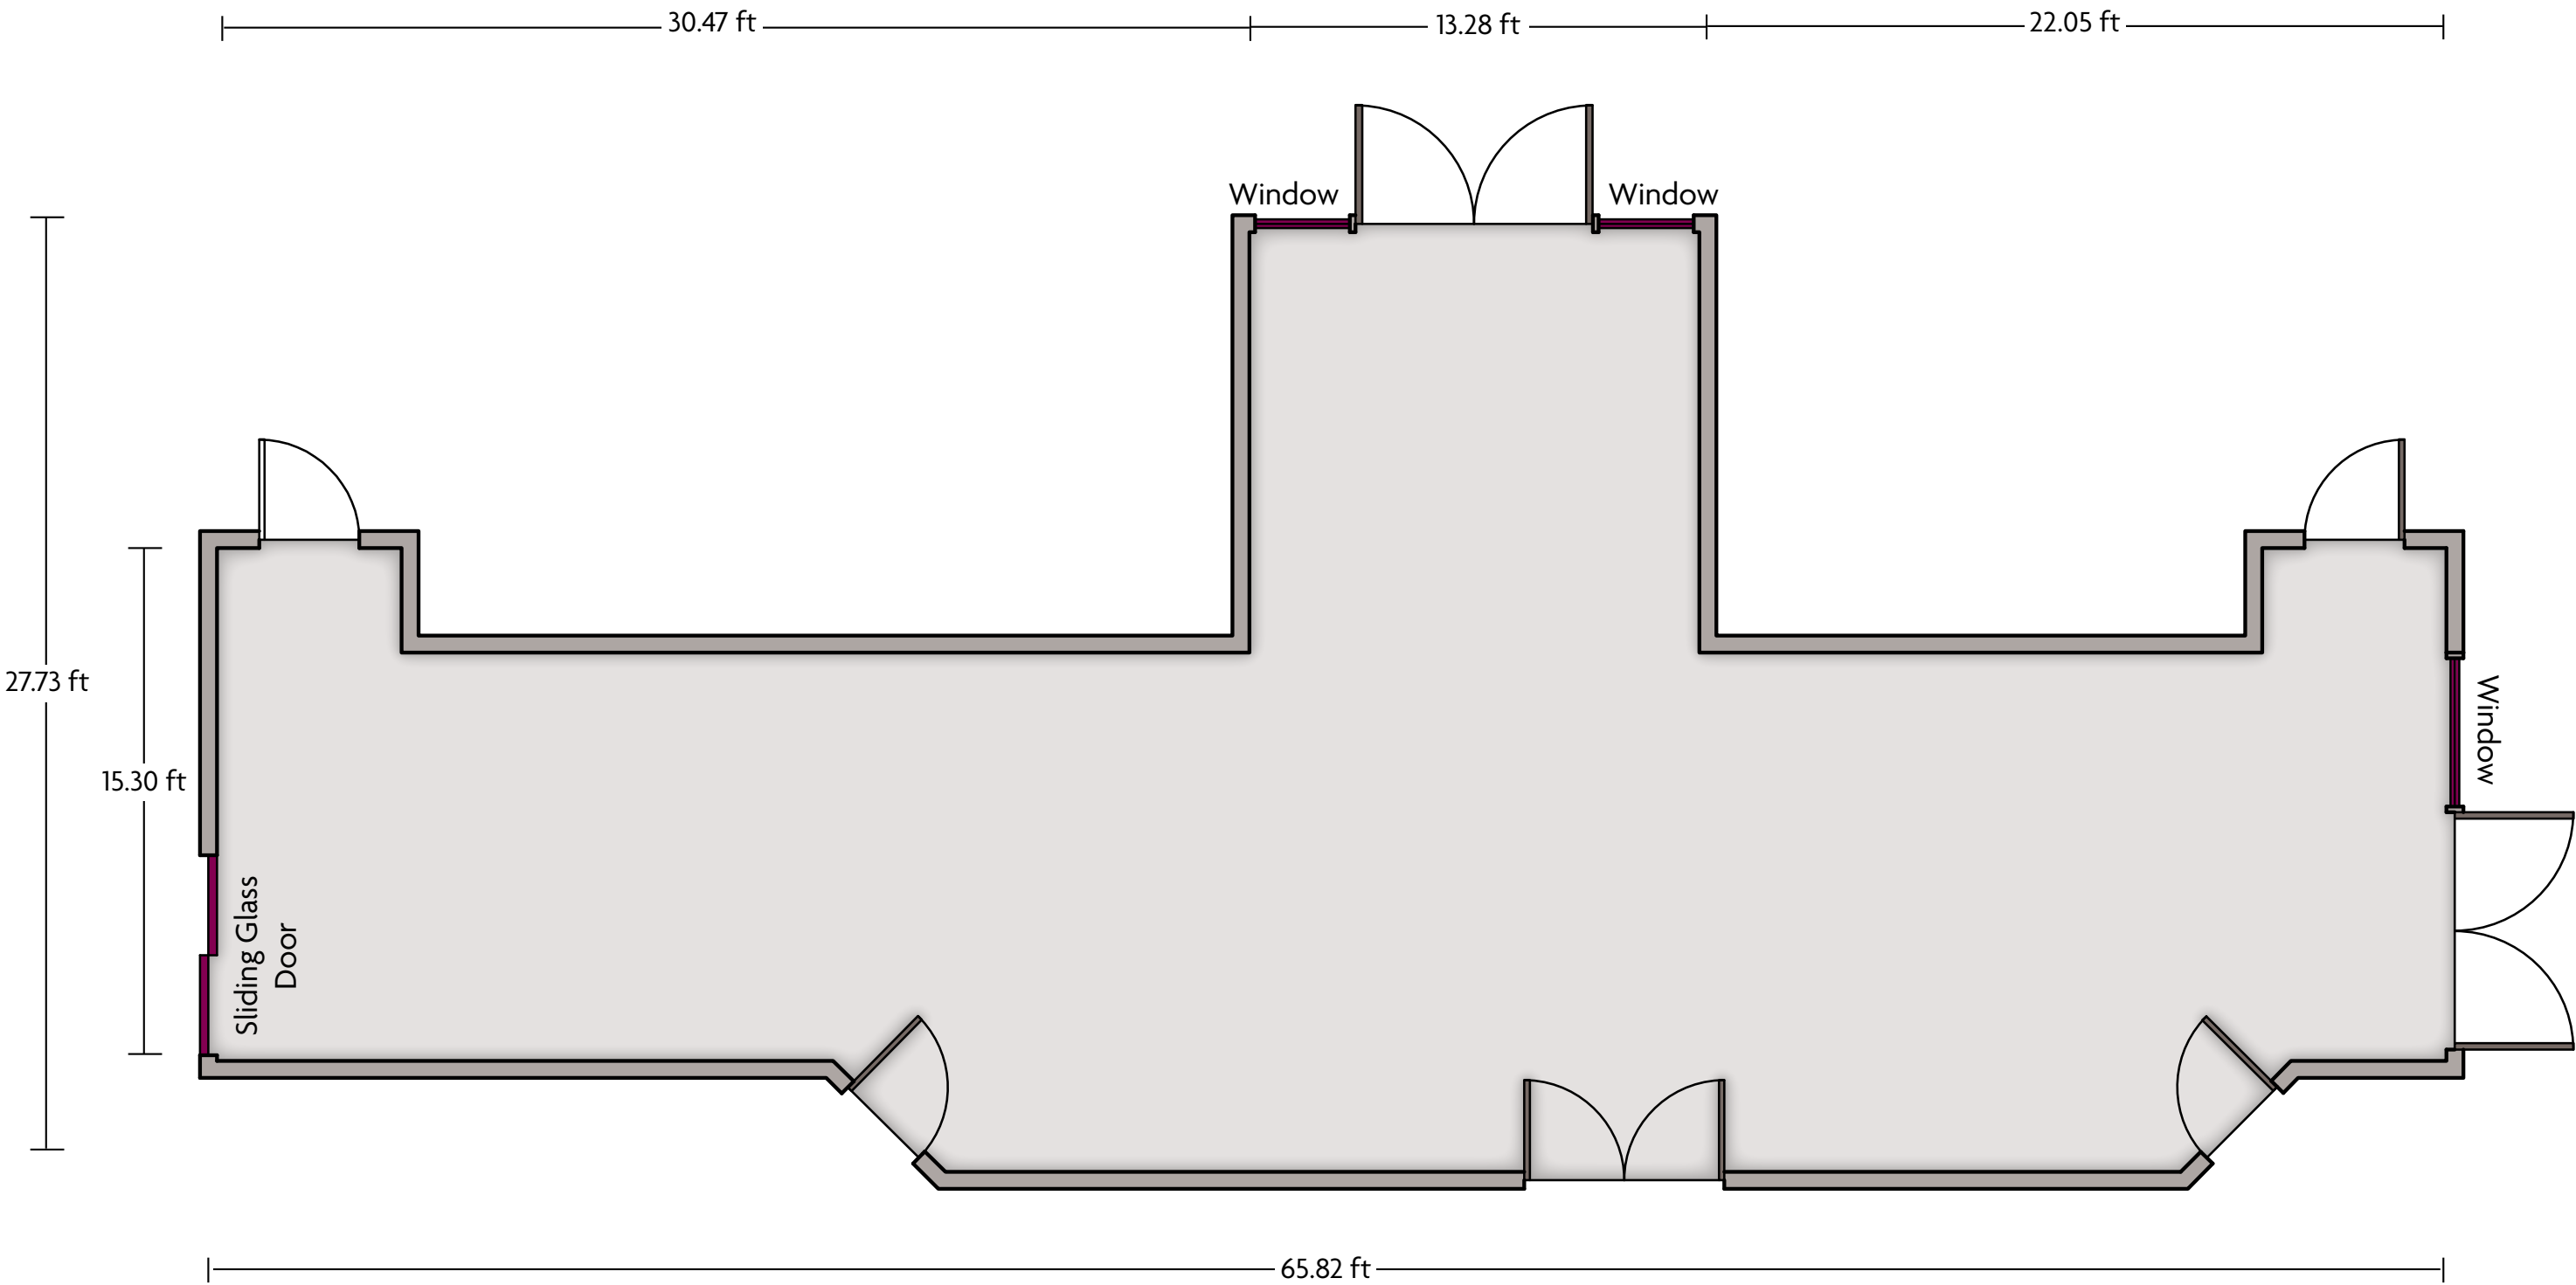

Crowne Plaza® Costa Mesa Orange County - Promenade Prefunction

LENGTH: 65.8 Ft   WIDTH: 27.7 Ft   HEIGHT: 10 Ft   TOTAL SQUARE FEET: 1121.5 Sq Ft   MAXIMUM CAPACITY: 65   POWER OUTLETS: 16

3131 Bristol Street | Costa Mesa, CA 92626 | 714.557.3000

*Multiple layout options available for this space.