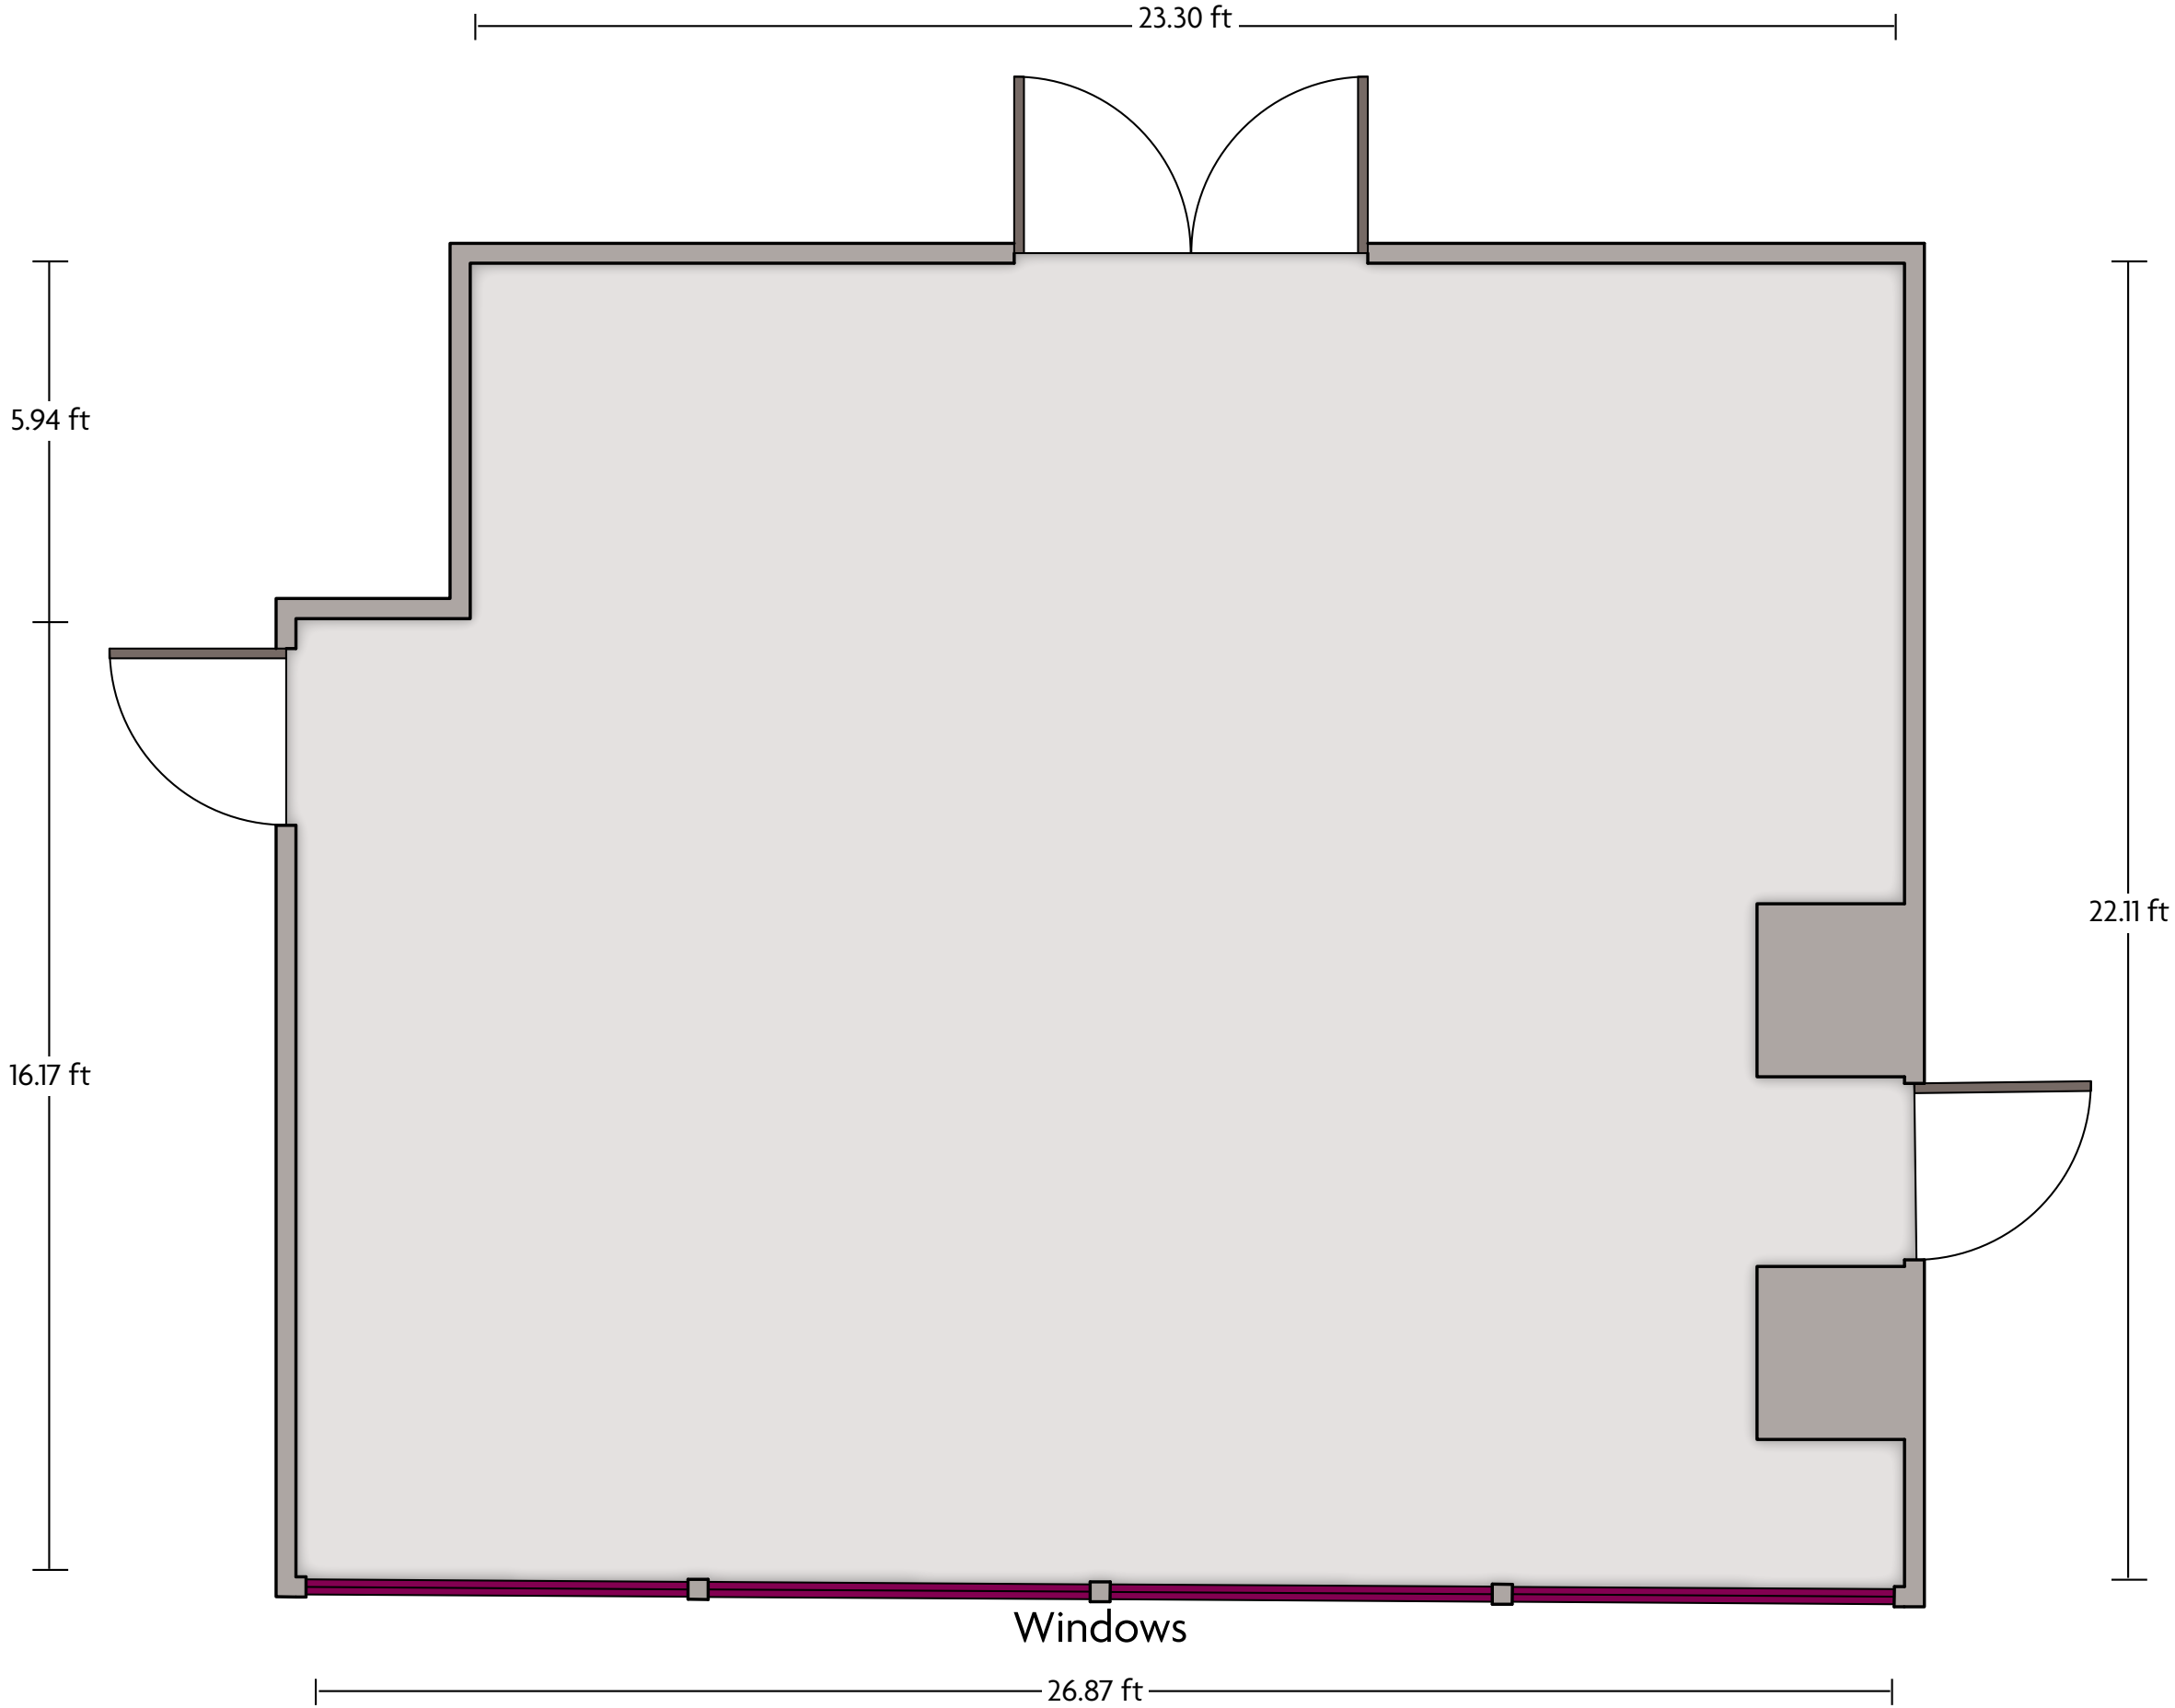

*Multiple layout options available for this space.

LENGTH: 38.5 Ft WIDTH: 20.0 Ft HEIGHT: 10.5 Ft TOTAL SQUARE FEET: 744.3 Sq Ft MAXIMUM CAPACITY: 60 POWER OUTLETS: 4

3131 Bristol Street | Costa Mesa, CA 92626 | 714.557.3000

*Multiple layout options available for this space.

Crowne Plaza® Costa Mesa Orange County - Summit Prefunction

LENGTH: 54.1 Ft WIDTH: 12.9 Ft HEIGHT: 7 Ft TOTAL SQUARE FEET: 717.5 Sq Ft MAXIMUM CAPACITY: 125 POWER OUTLETS: 16

3131 Bristol Street | Costa Mesa, CA 92626 | 714.557.3000

*Multiple layout options available for this space.

Crowne Plaza® Costa Mesa Orange County - The Living Room

LENGTH: 26.9 Ft WIDTH: 22.1 Ft HEIGHT: 10 Ft TOTAL SQUARE FEET: 561.1 Sq Ft MAXIMUM CAPACITY: 40 POWER OUTLETS: 6

3131 Bristol Street | Costa Mesa, CA 92626 | 714.557.3000

*Multiple layout options available for this space.

Crowne Plaza® Costa Mesa Orange County - The Wine Salon

LENGTH: 19.5 Ft WIDTH: 18.2 Ft HEIGHT: 10 Ft TOTAL SQUARE FEET: 376.3 Sq Ft MAXIMUM CAPACITY: 24 POWER OUTLETS: 6