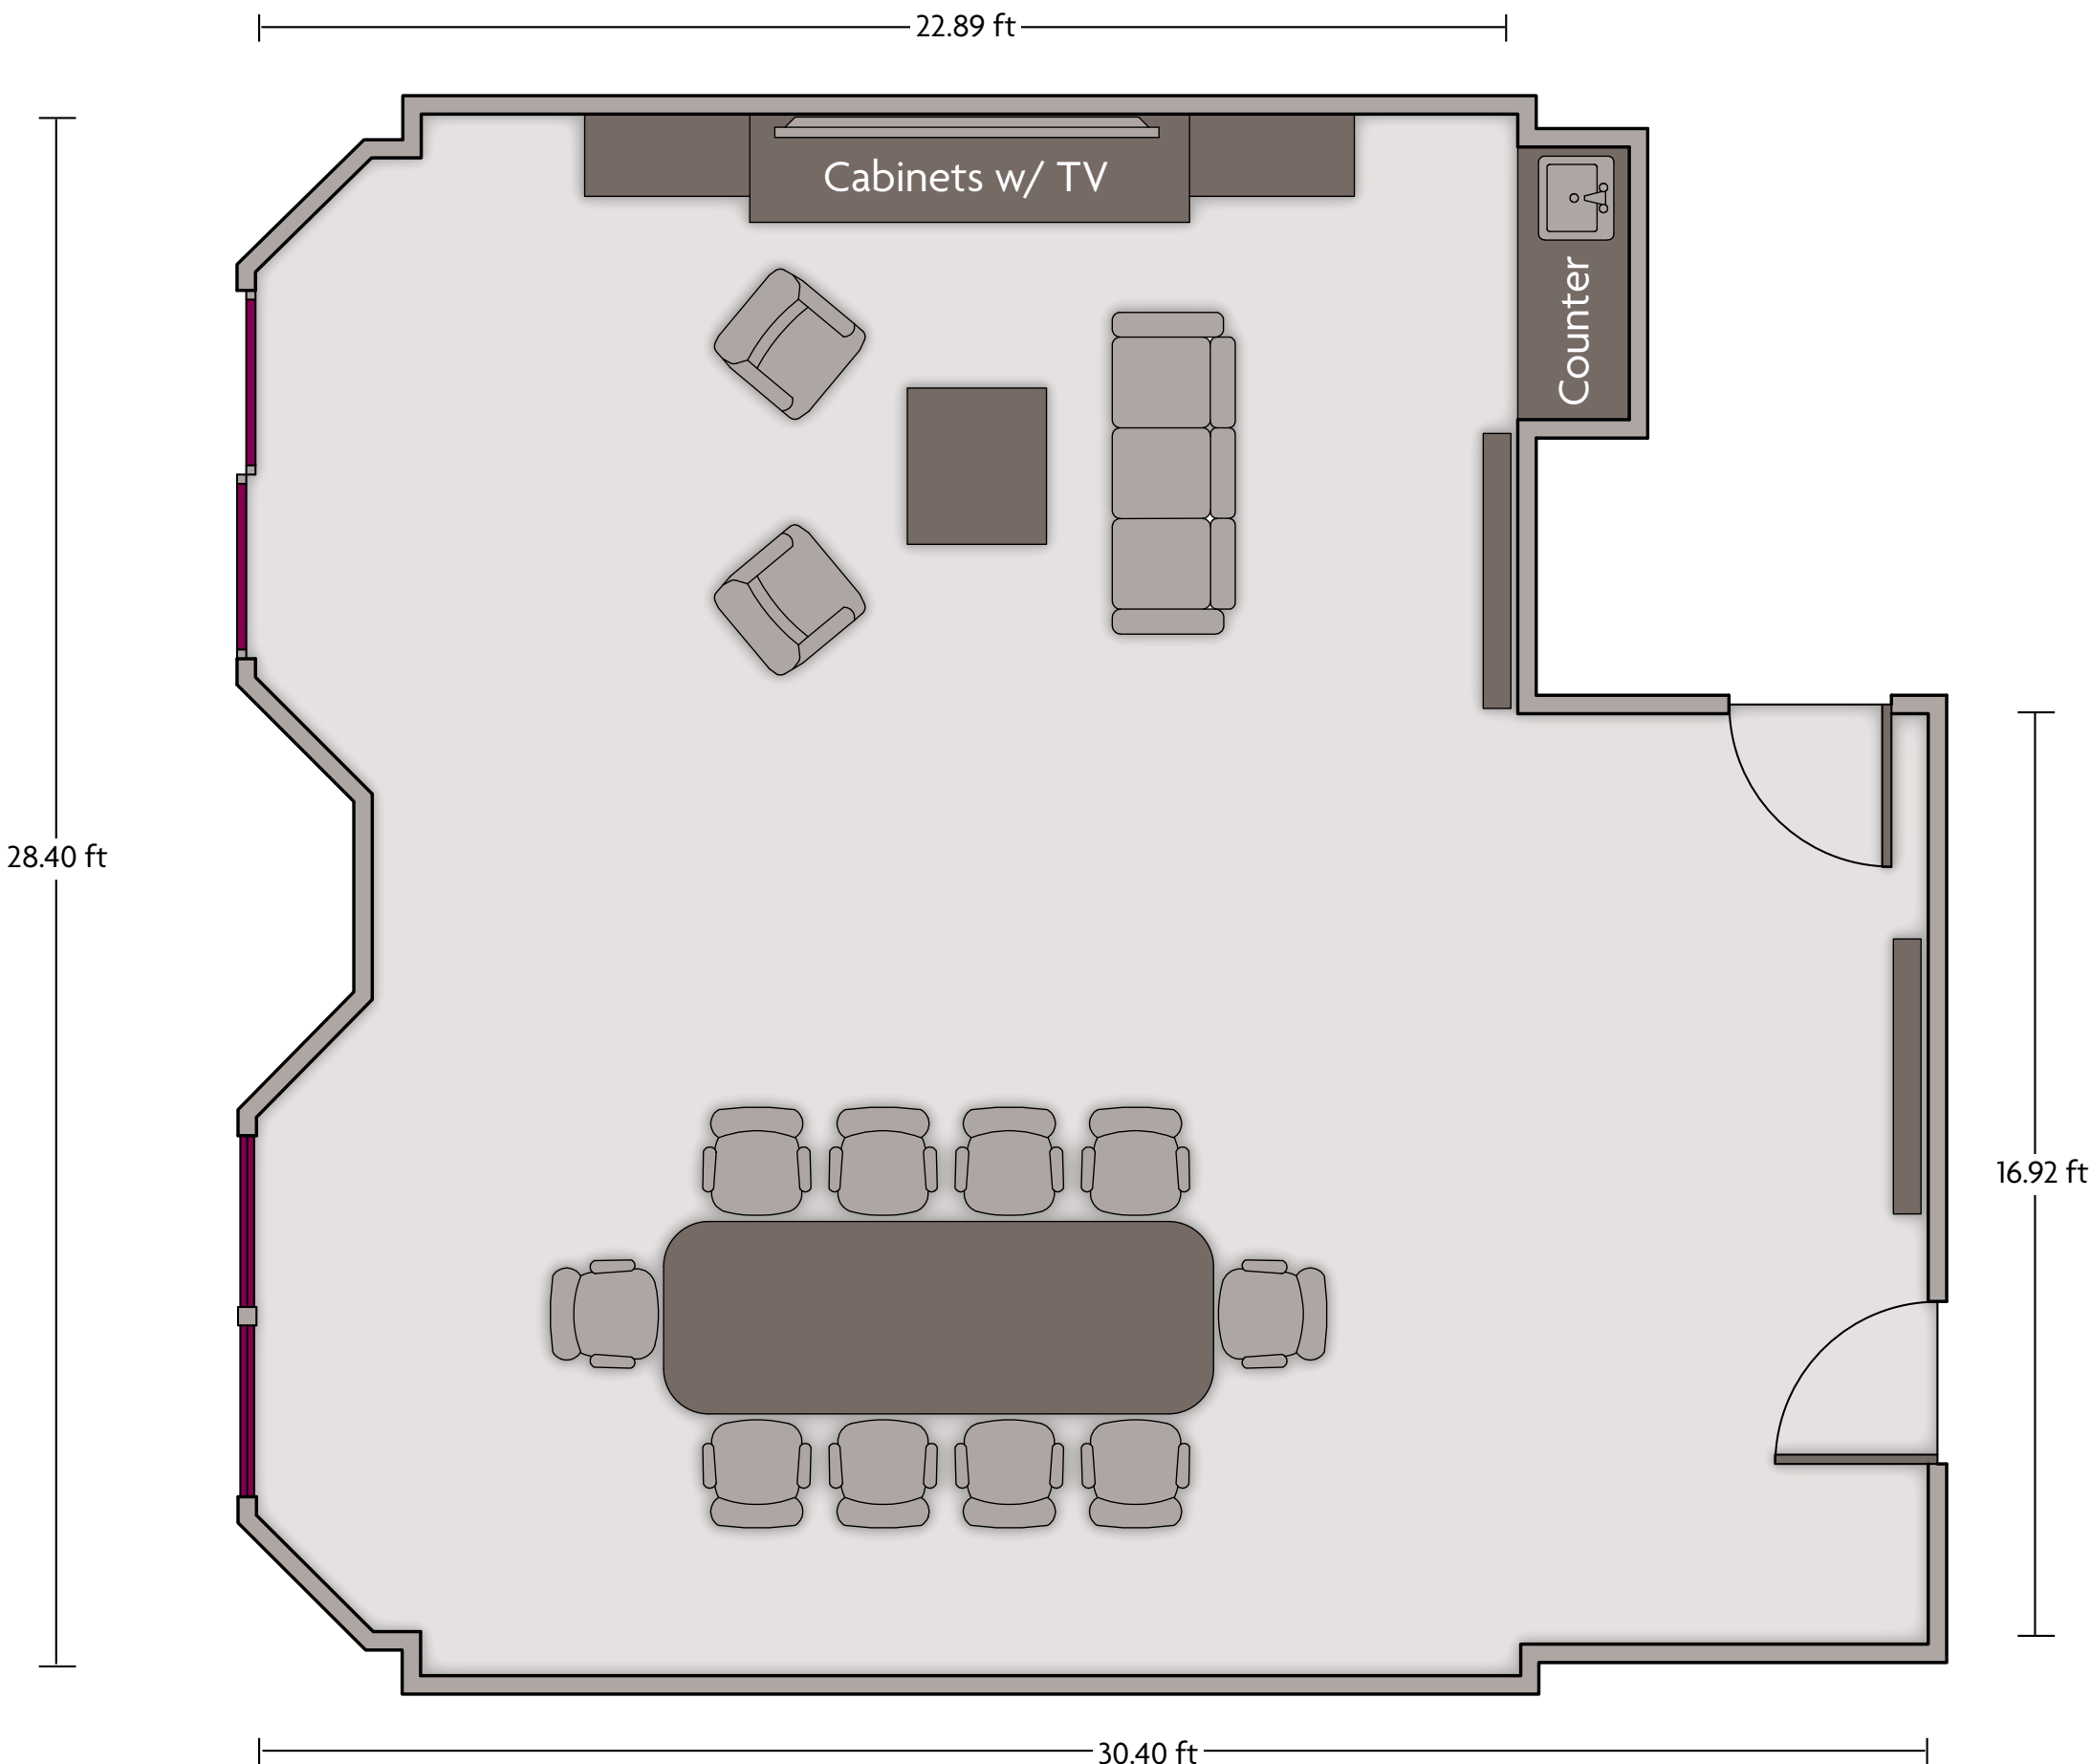

Crowne Plaza® Costa Mesa Orange County - Executive Boardroom

LENGTH: 30.4 Ft WIDTH: 28.4 Ft HEIGHT: 8 Ft TOTAL SQUARE FEET: 731.7 Sq Ft MAXIMUM CAPACITY: 10 POWER OUTLETS: 25

3131 Bristol Street | Costa Mesa, CA 92626 | 714.557.3000

Crowne Plaza® Costa Mesa Orange County - Promenade I

LENGTH: 39.1 Ft WIDTH: 23.4 Ft HEIGHT: 12 Ft TOTAL SQUARE FEET: 903.5 Sq Ft MAXIMUM CAPACITY: 80 POWER OUTLETS: 7

3131 Bristol Street | Costa Mesa, CA 92626 | 714.557.3000

*Multiple layout options available for this space.

Crowne Plaza® Costa Mesa Orange County - Promenade II

LENGTH: 35.8 Ft WIDTH: 23.4 Ft HEIGHT: 12 Ft TOTAL SQUARE FEET: 836 Sq Ft MAXIMUM CAPACITY: 70 POWER OUTLETS: 7

3131 Bristol Street | Costa Mesa, CA 92626 | 714.557.3000

*Multiple layout options available for this space.

LENGTH: 39.1 Ft WIDTH: 23.4 Ft HEIGHT: 12 Ft TOTAL SQUARE FEET: 903.5 Sq Ft MAXIMUM CAPACITY: 80 POWER OUTLETS: 7