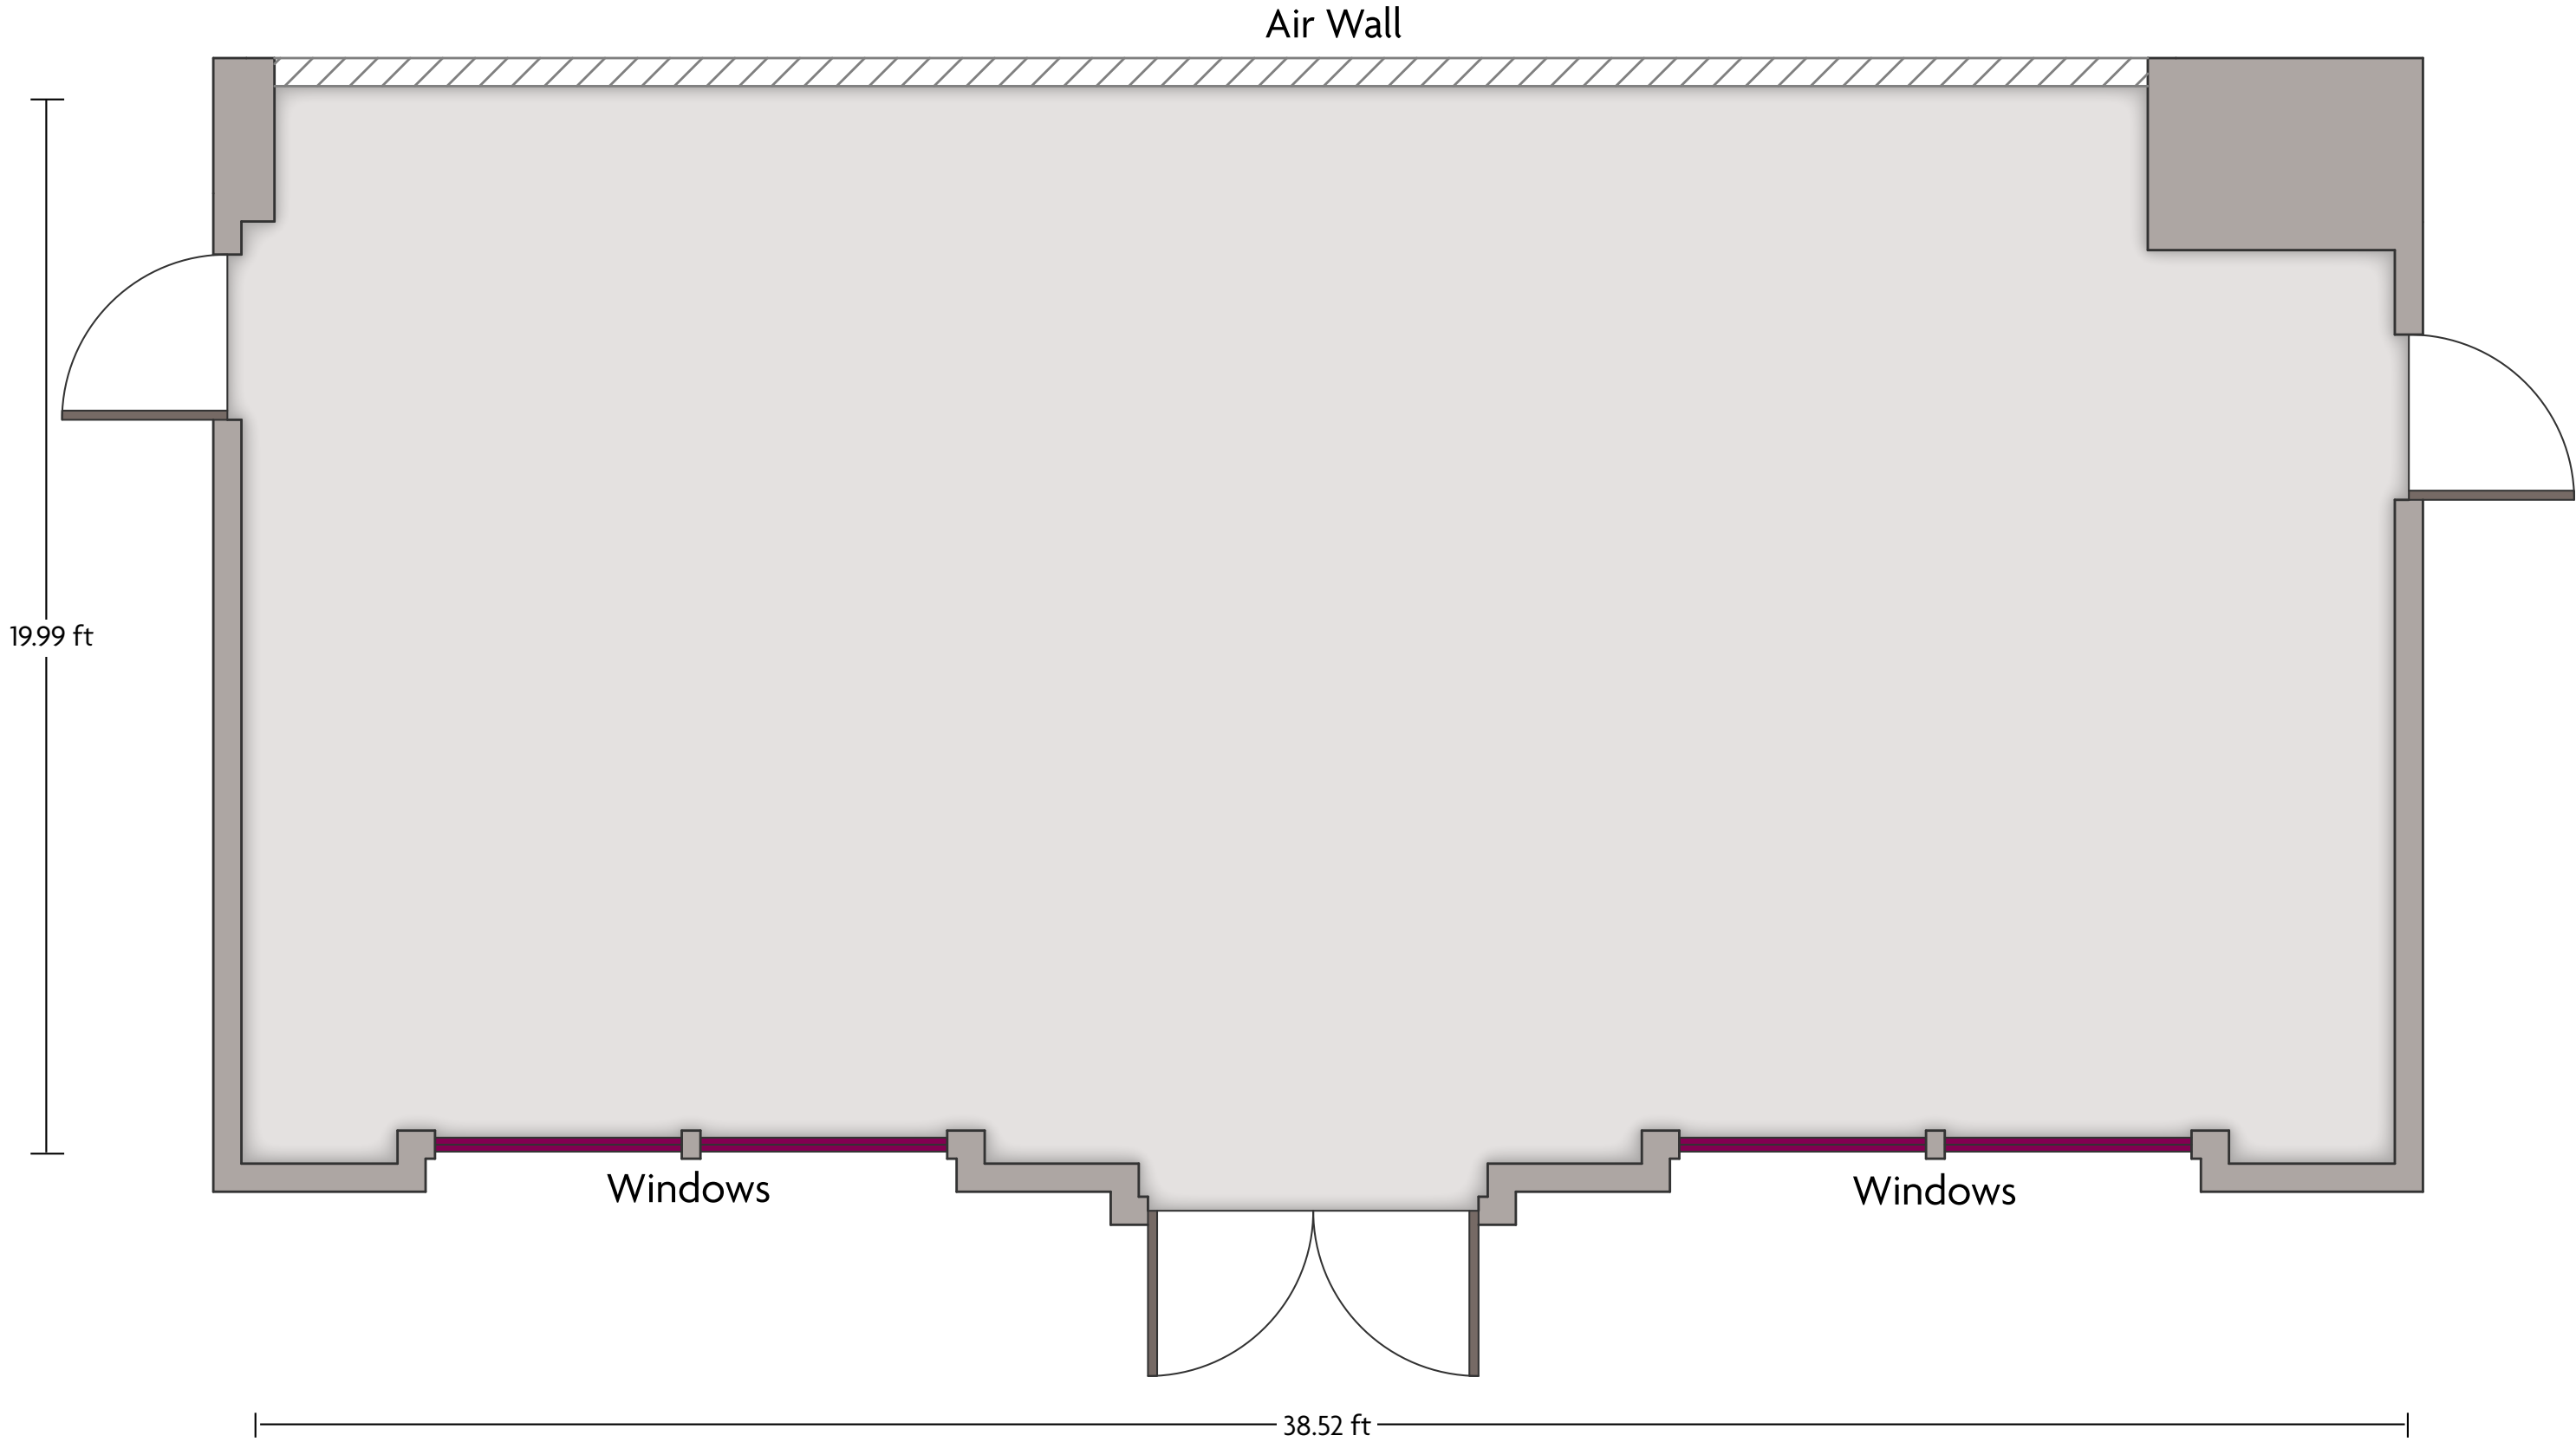

*Multiple layout options available for this space.

LENGTH: 38.5 Ft WIDTH: 20.1 Ft HEIGHT: 10.5 Ft TOTAL SQUARE FEET: 765.0 Sq Ft MAXIMUM CAPACITY: 60 POWER OUTLETS: 4

3131 Bristol Street | Costa Mesa, CA 92626 | 714.557.3000

*Multiple layout options available for this space.

LENGTH: 38.5 Ft WIDTH: 18.1 Ft HEIGHT: 10.5 Ft TOTAL SQUARE FEET: 676.7 Sq Ft MAXIMUM CAPACITY: 60 POWER OUTLETS: 4

3131 Bristol Street | Costa Mesa, CA 92626 | 714.557.3000

*Multiple layout options available for this space.

LENGTH: 38.5 Ft WIDTH: 20.0 Ft HEIGHT: 10.5 Ft TOTAL SQUARE FEET: 744.3 Sq Ft MAXIMUM CAPACITY: 60 POWER OUTLETS: 4

3131 Bristol Street | Costa Mesa, CA 92626 | 714.557.3000

*Multiple layout options available for this space.

Crowne Plaza® Costa Mesa Orange County - Summit Prefunction

LENGTH: 54.1 Ft WIDTH: 12.9 Ft HEIGHT: 7 Ft TOTAL SQUARE FEET: 717.5 Sq Ft MAXIMUM CAPACITY: 125 POWER OUTLETS: 16