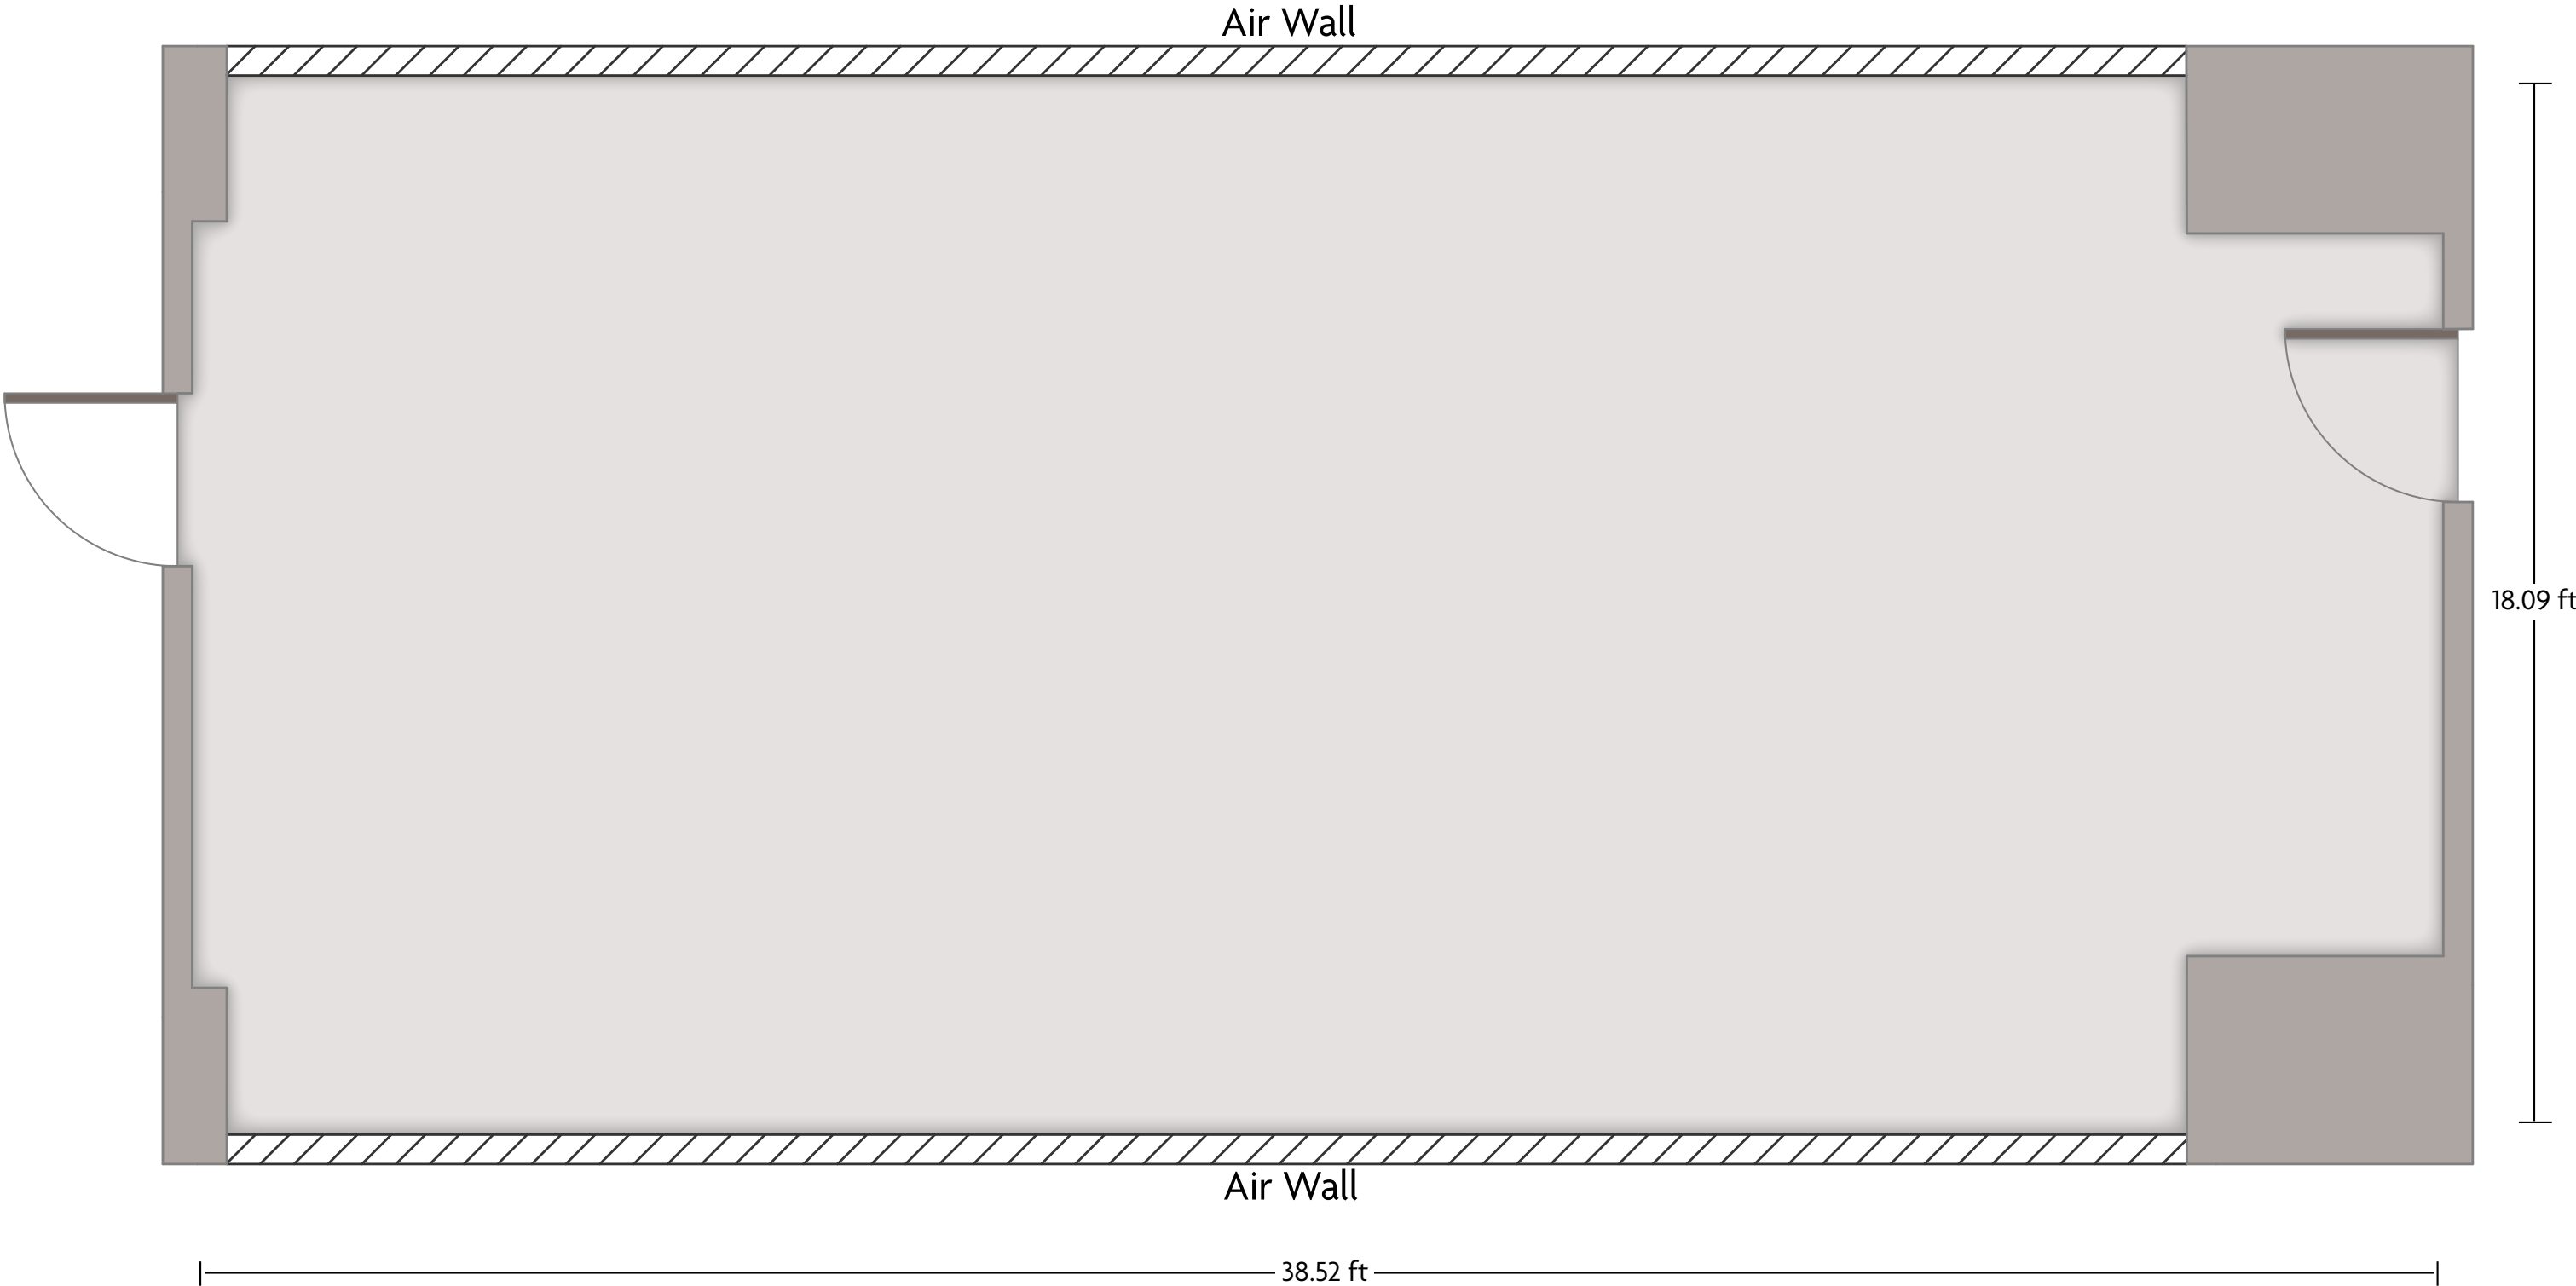

Crowne Plaza® Costa Mesa Orange County - Promenade Prefunction

LENGTH: 65.8 Ft WIDTH: 27.7 Ft HEIGHT: 10 Ft TOTAL SQUARE FEET: 1121.5 Sq Ft MAXIMUM CAPACITY: 65 POWER OUTLETS: 16

3131 Bristol Street | Costa Mesa, CA 92626 | 714.557.3000

*Multiple layout options available for this space.

LENGTH: 38.5 Ft WIDTH: 20.1 Ft HEIGHT: 10.5 Ft TOTAL SQUARE FEET: 765.0 Sq Ft MAXIMUM CAPACITY: 60 POWER OUTLETS: 4

3131 Bristol Street | Costa Mesa, CA 92626 | 714.557.3000

*Multiple layout options available for this space.

LENGTH: 38.5 Ft WIDTH: 18.1 Ft HEIGHT: 10.5 Ft TOTAL SQUARE FEET: 676.7 Sq Ft MAXIMUM CAPACITY: 60 POWER OUTLETS: 4

3131 Bristol Street | Costa Mesa, CA 92626 | 714.557.3000

*Multiple layout options available for this space.

Crowne Plaza® Costa Mesa Orange County - Summit Prefunction

LENGTH: 54.1 Ft WIDTH: 12.9 Ft HEIGHT: 7 Ft TOTAL SQUARE FEET: 717.5 Sq Ft MAXIMUM CAPACITY: 125 POWER OUTLETS: 16