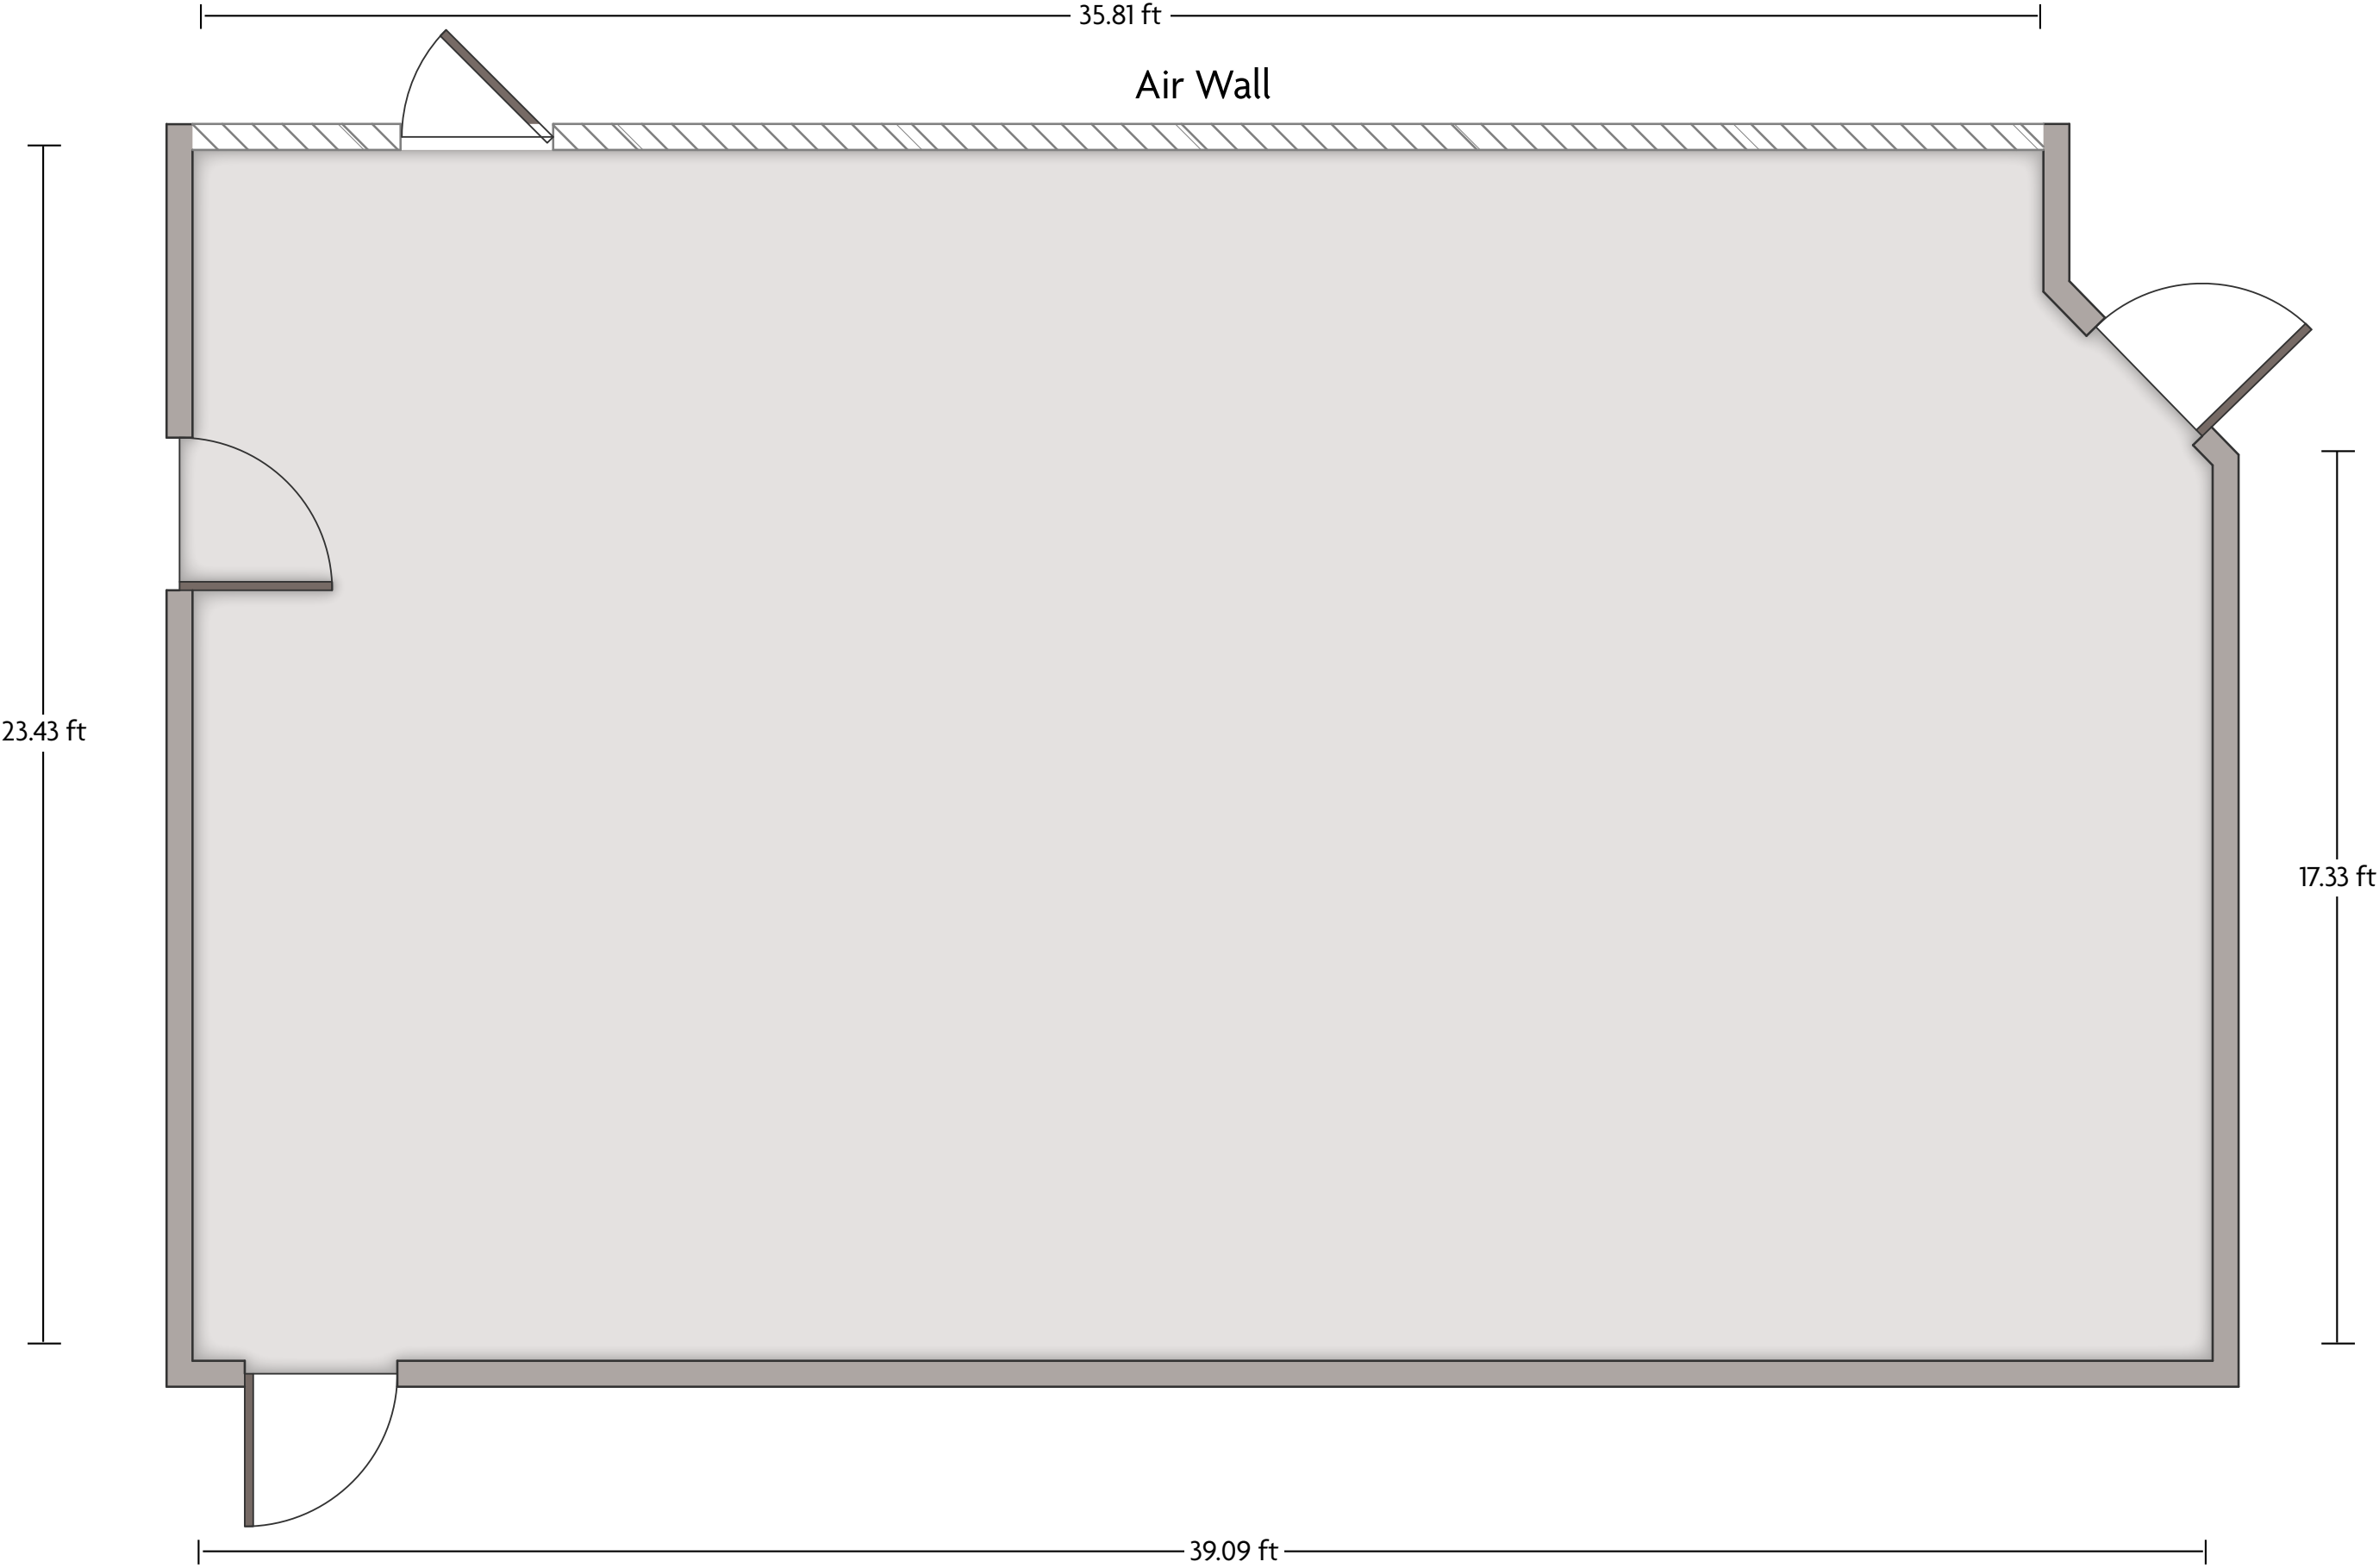

Crowne Plaza® Costa Mesa Orange County - Executive Boardroom

LENGTH: 30.4 Ft WIDTH: 28.4 Ft HEIGHT: 8 Ft TOTAL SQUARE FEET: 731.7 Sq Ft MAXIMUM CAPACITY: 10 POWER OUTLETS: 25

3131 Bristol Street | Costa Mesa, CA 92626 | 714.557.3000

Crowne Plaza® Costa Mesa Orange County - Promenade I

LENGTH: 39.1 Ft WIDTH: 23.4 Ft HEIGHT: 12 Ft TOTAL SQUARE FEET: 903.5 Sq Ft MAXIMUM CAPACITY: 80 POWER OUTLETS: 7

3131 Bristol Street | Costa Mesa, CA 92626 | 714.557.3000

*Multiple layout options available for this space.

Crowne Plaza® Costa Mesa Orange County - Promenade II

LENGTH: 35.8 Ft WIDTH: 23.4 Ft HEIGHT: 12 Ft TOTAL SQUARE FEET: 836 Sq Ft MAXIMUM CAPACITY: 70 POWER OUTLETS: 7

3131 Bristol Street | Costa Mesa, CA 92626 | 714.557.3000

*Multiple layout options available for this space.

LENGTH: 39.1 Ft WIDTH: 23.4 Ft HEIGHT: 12 Ft TOTAL SQUARE FEET: 903.5 Sq Ft MAXIMUM CAPACITY: 80 POWER OUTLETS: 7