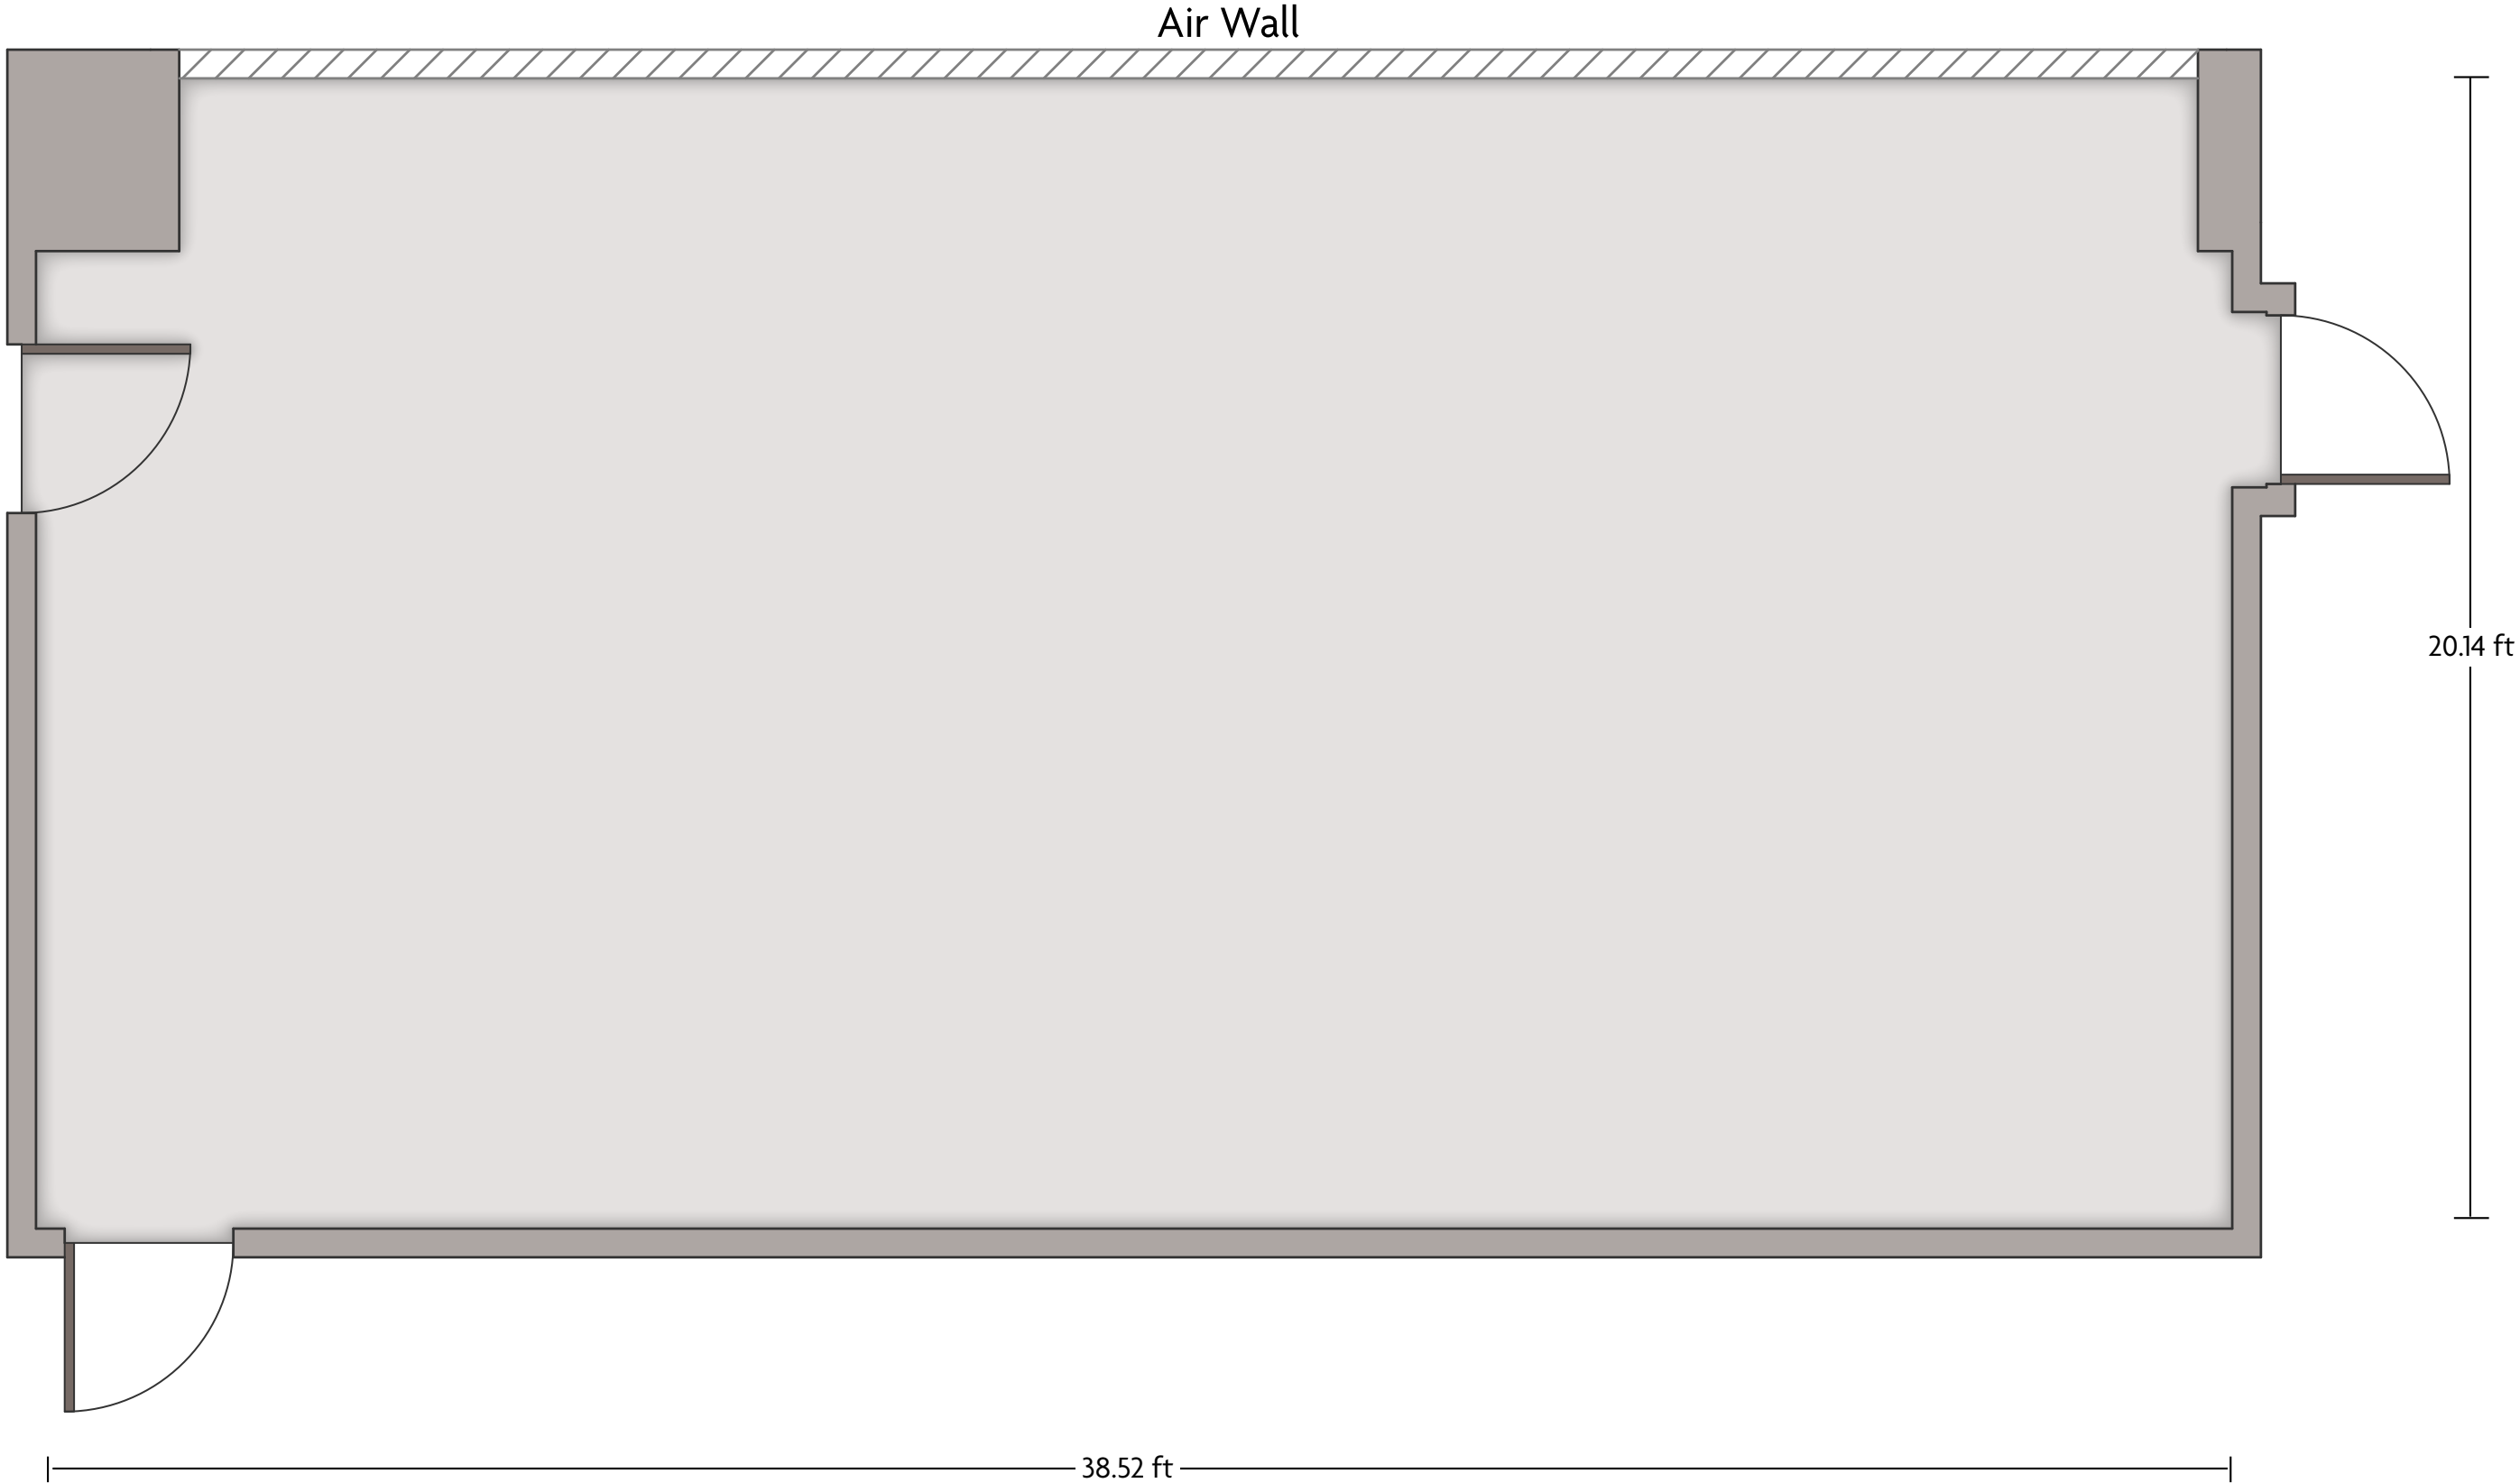

*Multiple layout options available for this space.

Crowne Plaza® Costa Mesa Orange County - Promenade II

LENGTH: 35.8 Ft WIDTH: 23.4 Ft HEIGHT: 12 Ft TOTAL SQUARE FEET: 836 Sq Ft MAXIMUM CAPACITY: 70 POWER OUTLETS: 7

3131 Bristol Street | Costa Mesa, CA 92626 | 714.557.3000

*Multiple layout options available for this space.

LENGTH: 39.1 Ft WIDTH: 23.4 Ft HEIGHT: 12 Ft TOTAL SQUARE FEET: 903.5 Sq Ft MAXIMUM CAPACITY: 80 POWER OUTLETS: 7

Crowne Plaza® Costa Mesa Orange County - Promenade Prefunction

LENGTH: 65.8 Ft WIDTH: 27.7 Ft HEIGHT: 10 Ft TOTAL SQUARE FEET: 1121.5 Sq Ft MAXIMUM CAPACITY: 65 POWER OUTLETS: 16

3131 Bristol Street | Costa Mesa, CA 92626 | 714.557.3000

*Multiple layout options available for this space.

LENGTH: 38.5 Ft WIDTH: 20.1 Ft HEIGHT: 10.5 Ft TOTAL SQUARE FEET: 765.0 Sq Ft MAXIMUM CAPACITY: 60 POWER OUTLETS: 4

3131 Bristol Street | Costa Mesa, CA 92626 | 714.557.3000