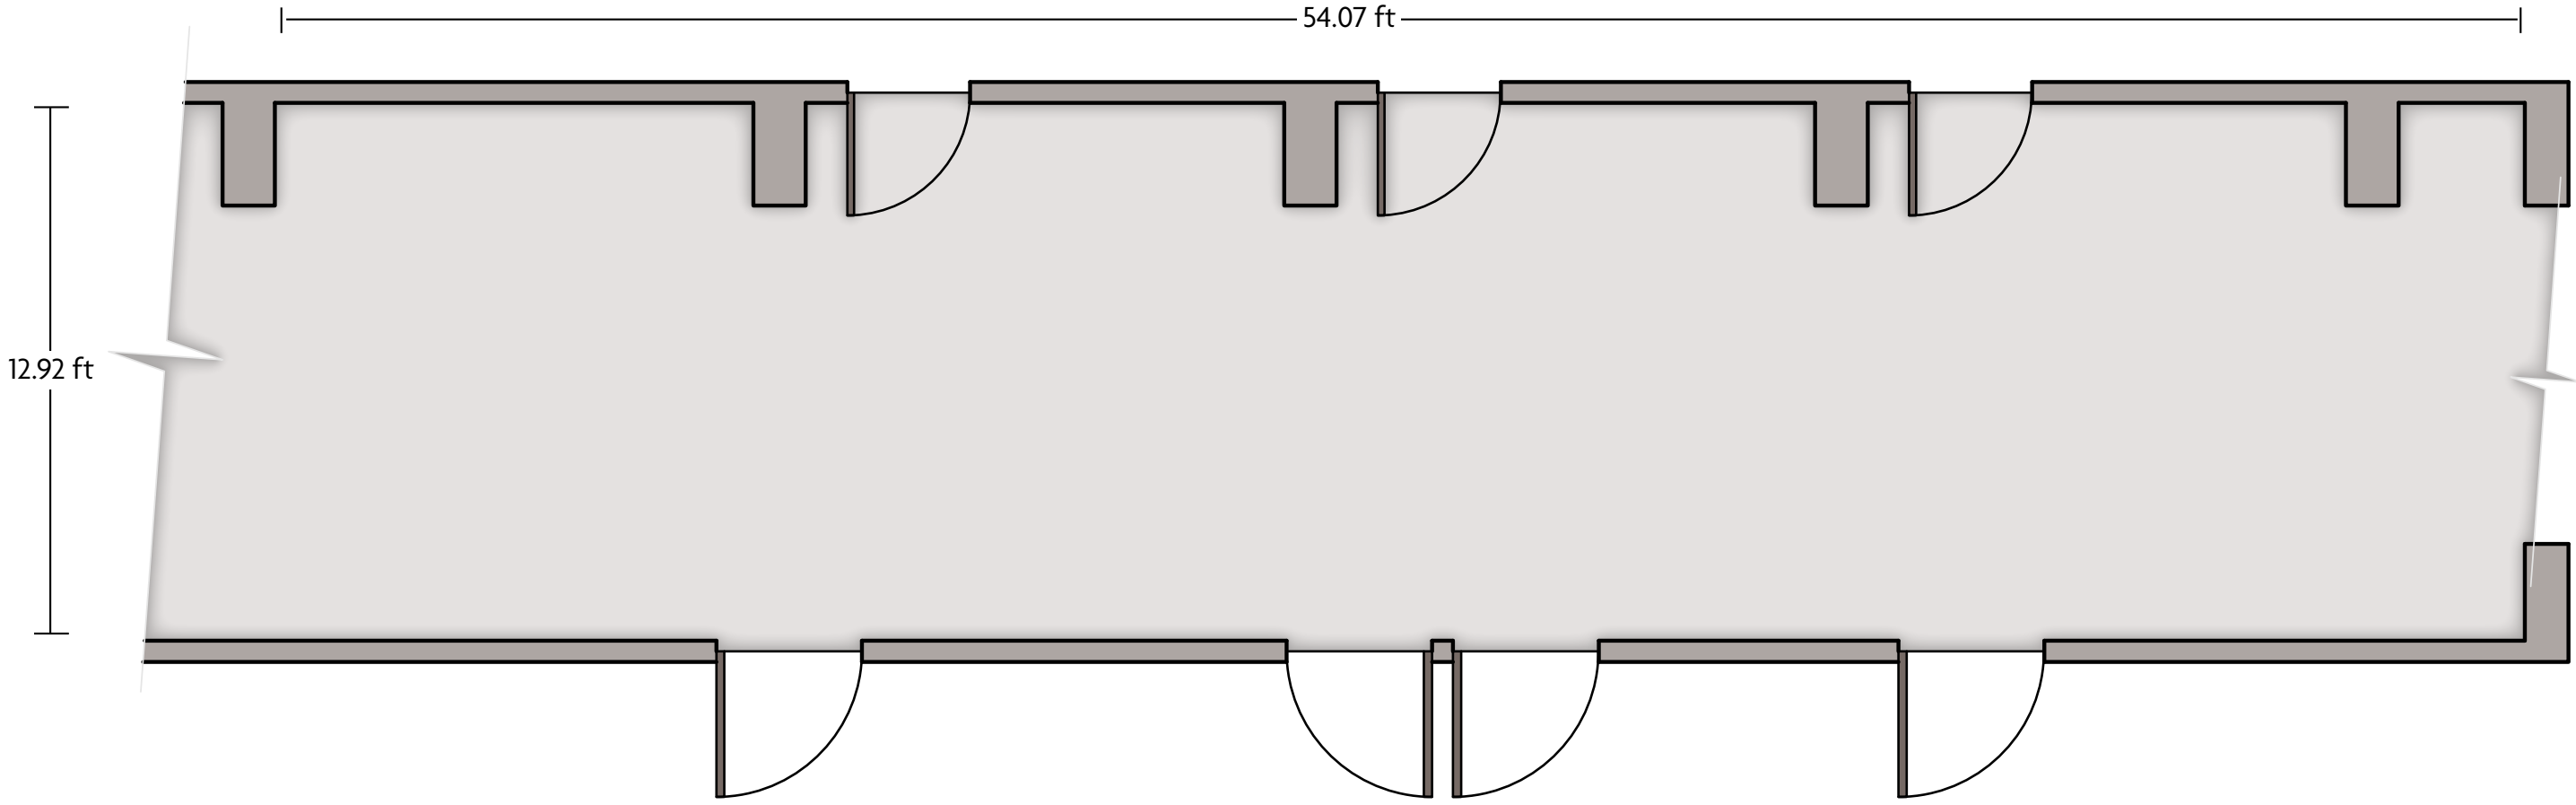

*Multiple layout options available for this space.

LENGTH: 38.5 Ft WIDTH: 20.0 Ft HEIGHT: 10.5 Ft TOTAL SQUARE FEET: 744.3 Sq Ft MAXIMUM CAPACITY: 60 POWER OUTLETS: 4

3131 Bristol Street | Costa Mesa, CA 92626 | 714.557.3000

*Multiple layout options available for this space.

Crowne Plaza® Costa Mesa Orange County - Summit Prefunction

LENGTH: 54.1 Ft WIDTH: 12.9 Ft HEIGHT: 7 Ft TOTAL SQUARE FEET: 717.5 Sq Ft MAXIMUM CAPACITY: 125 POWER OUTLETS: 16

3131 Bristol Street | Costa Mesa, CA 92626 | 714.557.3000

*Multiple layout options available for this space.

Crowne Plaza® Costa Mesa Orange County - The Living Room

LENGTH: 26.9 Ft WIDTH: 22.1 Ft HEIGHT: 10 Ft TOTAL SQUARE FEET: 561.1 Sq Ft MAXIMUM CAPACITY: 40 POWER OUTLETS: 6

3131 Bristol Street | Costa Mesa, CA 92626 | 714.557.3000

*Multiple layout options available for this space.

Crowne Plaza® Costa Mesa Orange County - The Wine Salon

LENGTH: 19.5 Ft WIDTH: 18.2 Ft HEIGHT: 10 Ft TOTAL SQUARE FEET: 376.3 Sq Ft MAXIMUM CAPACITY: 24 POWER OUTLETS: 6