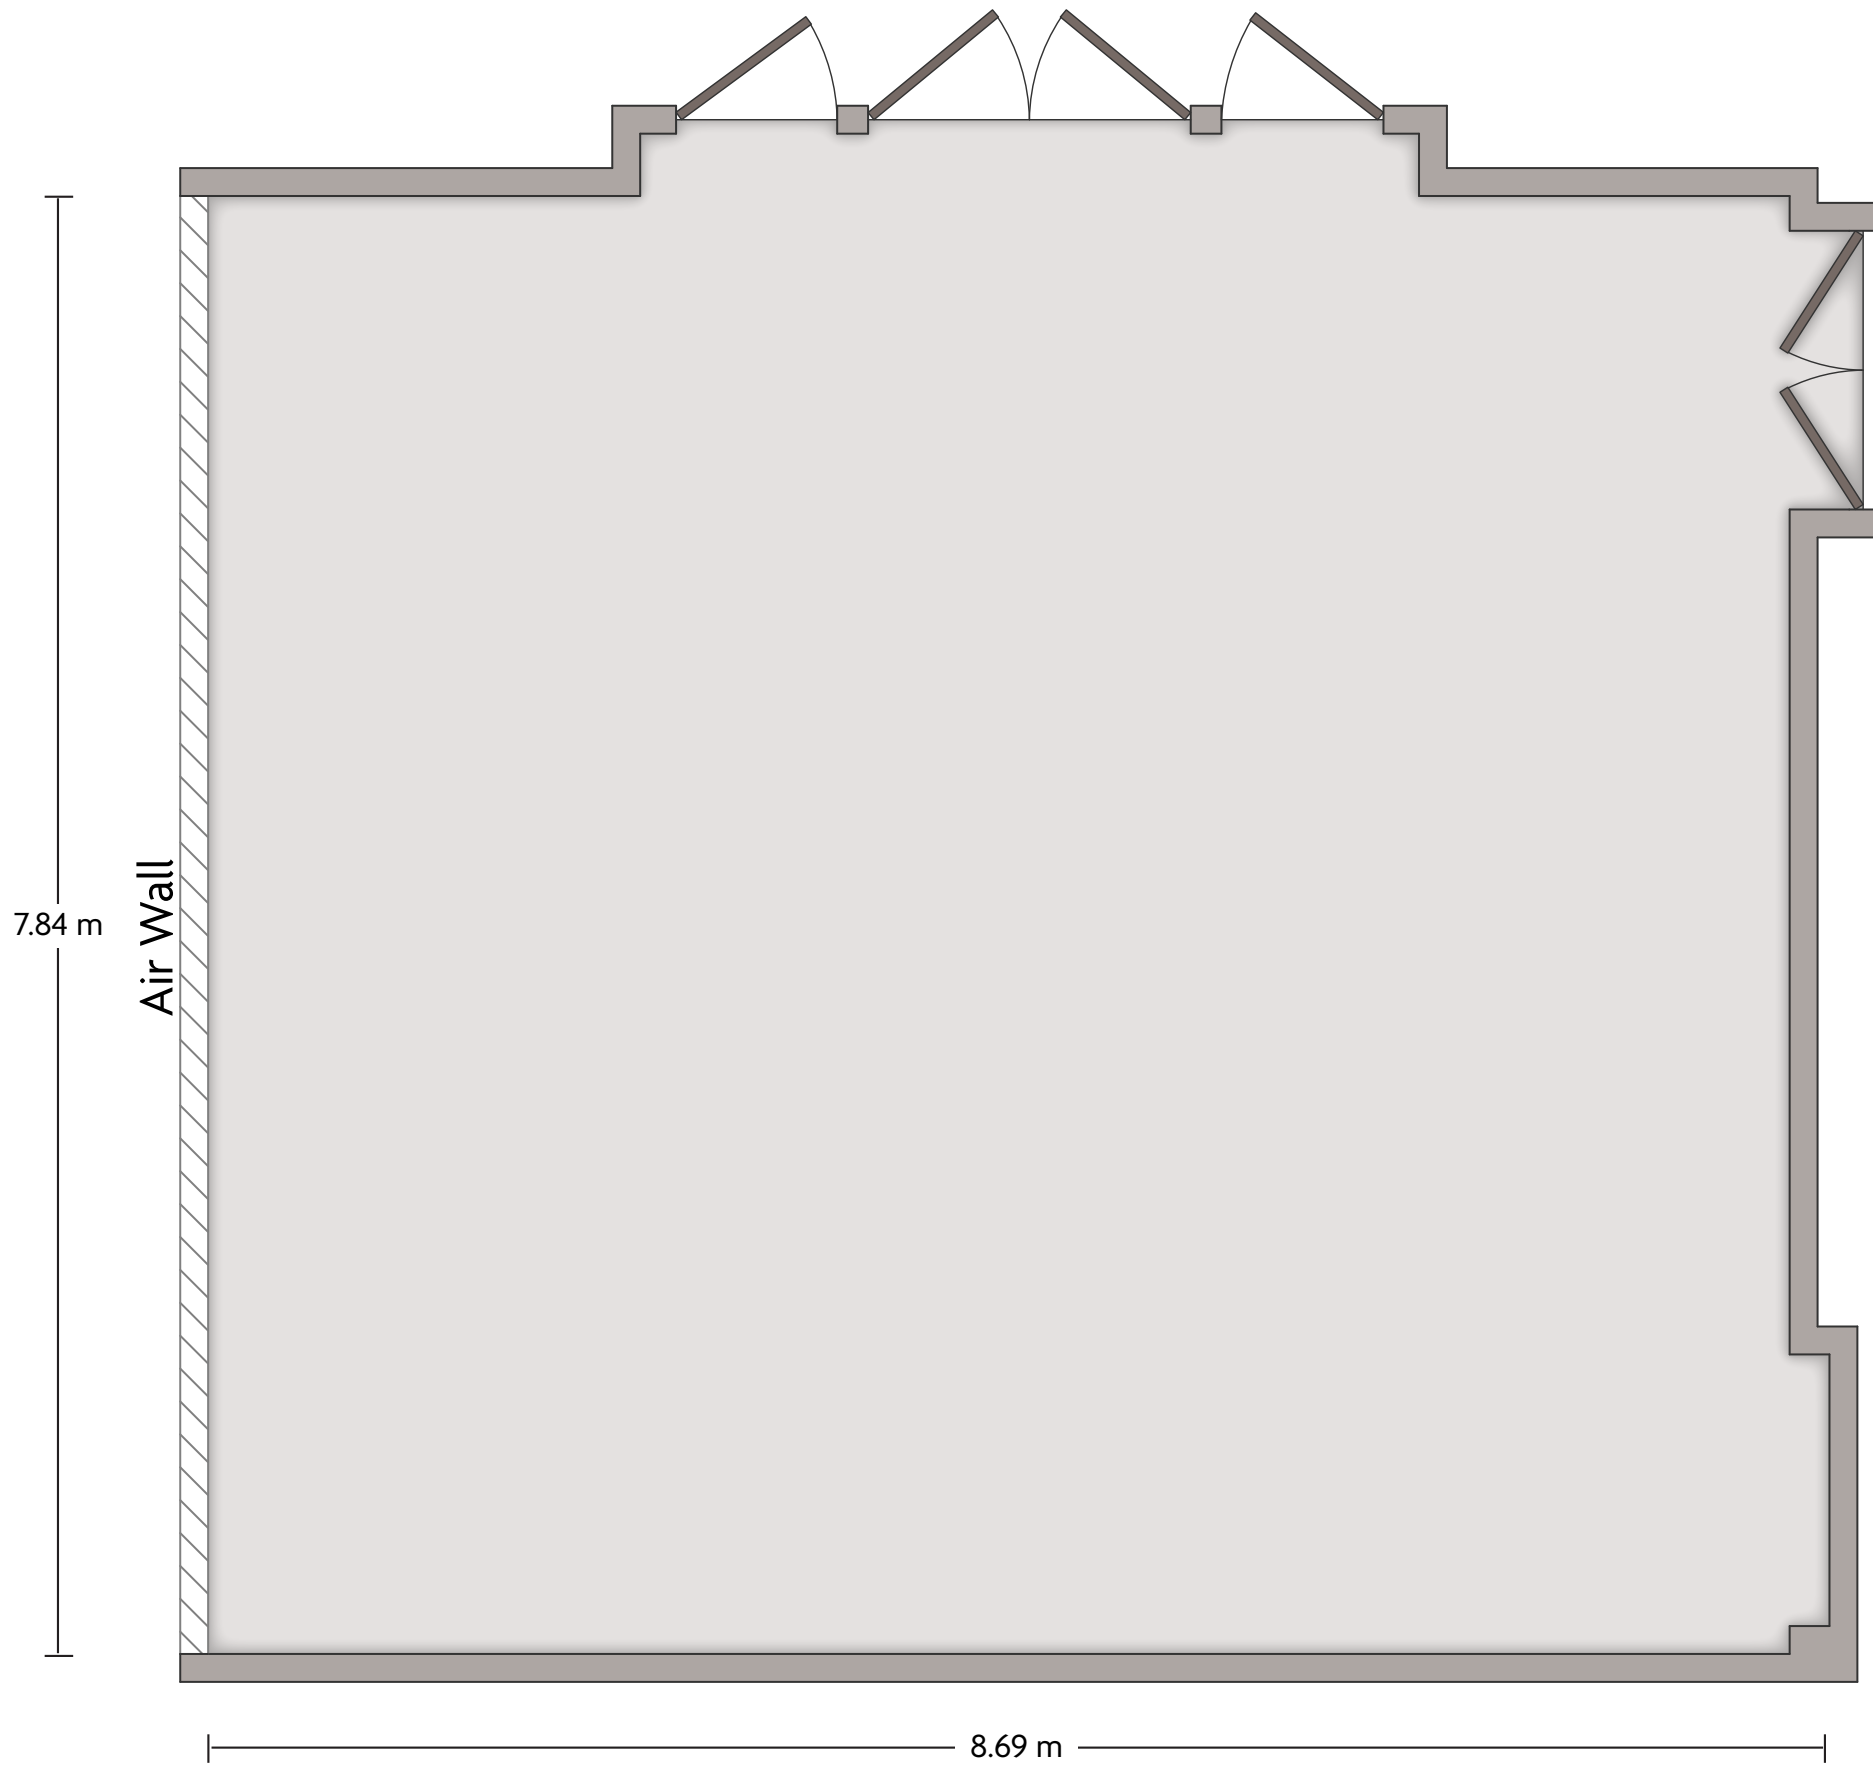

*Multiple layout options available for this space.

Crowne Plaza® Chongqing New North Zone - Function Room 2B

LENGTH: 8.69 m WIDTH: 7.84 m HEIGHT: 3.40 m TOTAL SQUARE METERS: 68.80 m² MAXIMUM CAPACITY: 75 POWER OUTLETS: 3

*Multiple layout options available for this space.

Crowne Plaza® Chongqing New North Zone - Function Room 4

LENGTH: 27.16 m WIDTH: 9.19 m HEIGHT: 2.90 m TOTAL SQUARE METERS: 241.84 m² MAXIMUM CAPACITY: 300 POWER OUTLETS: 20