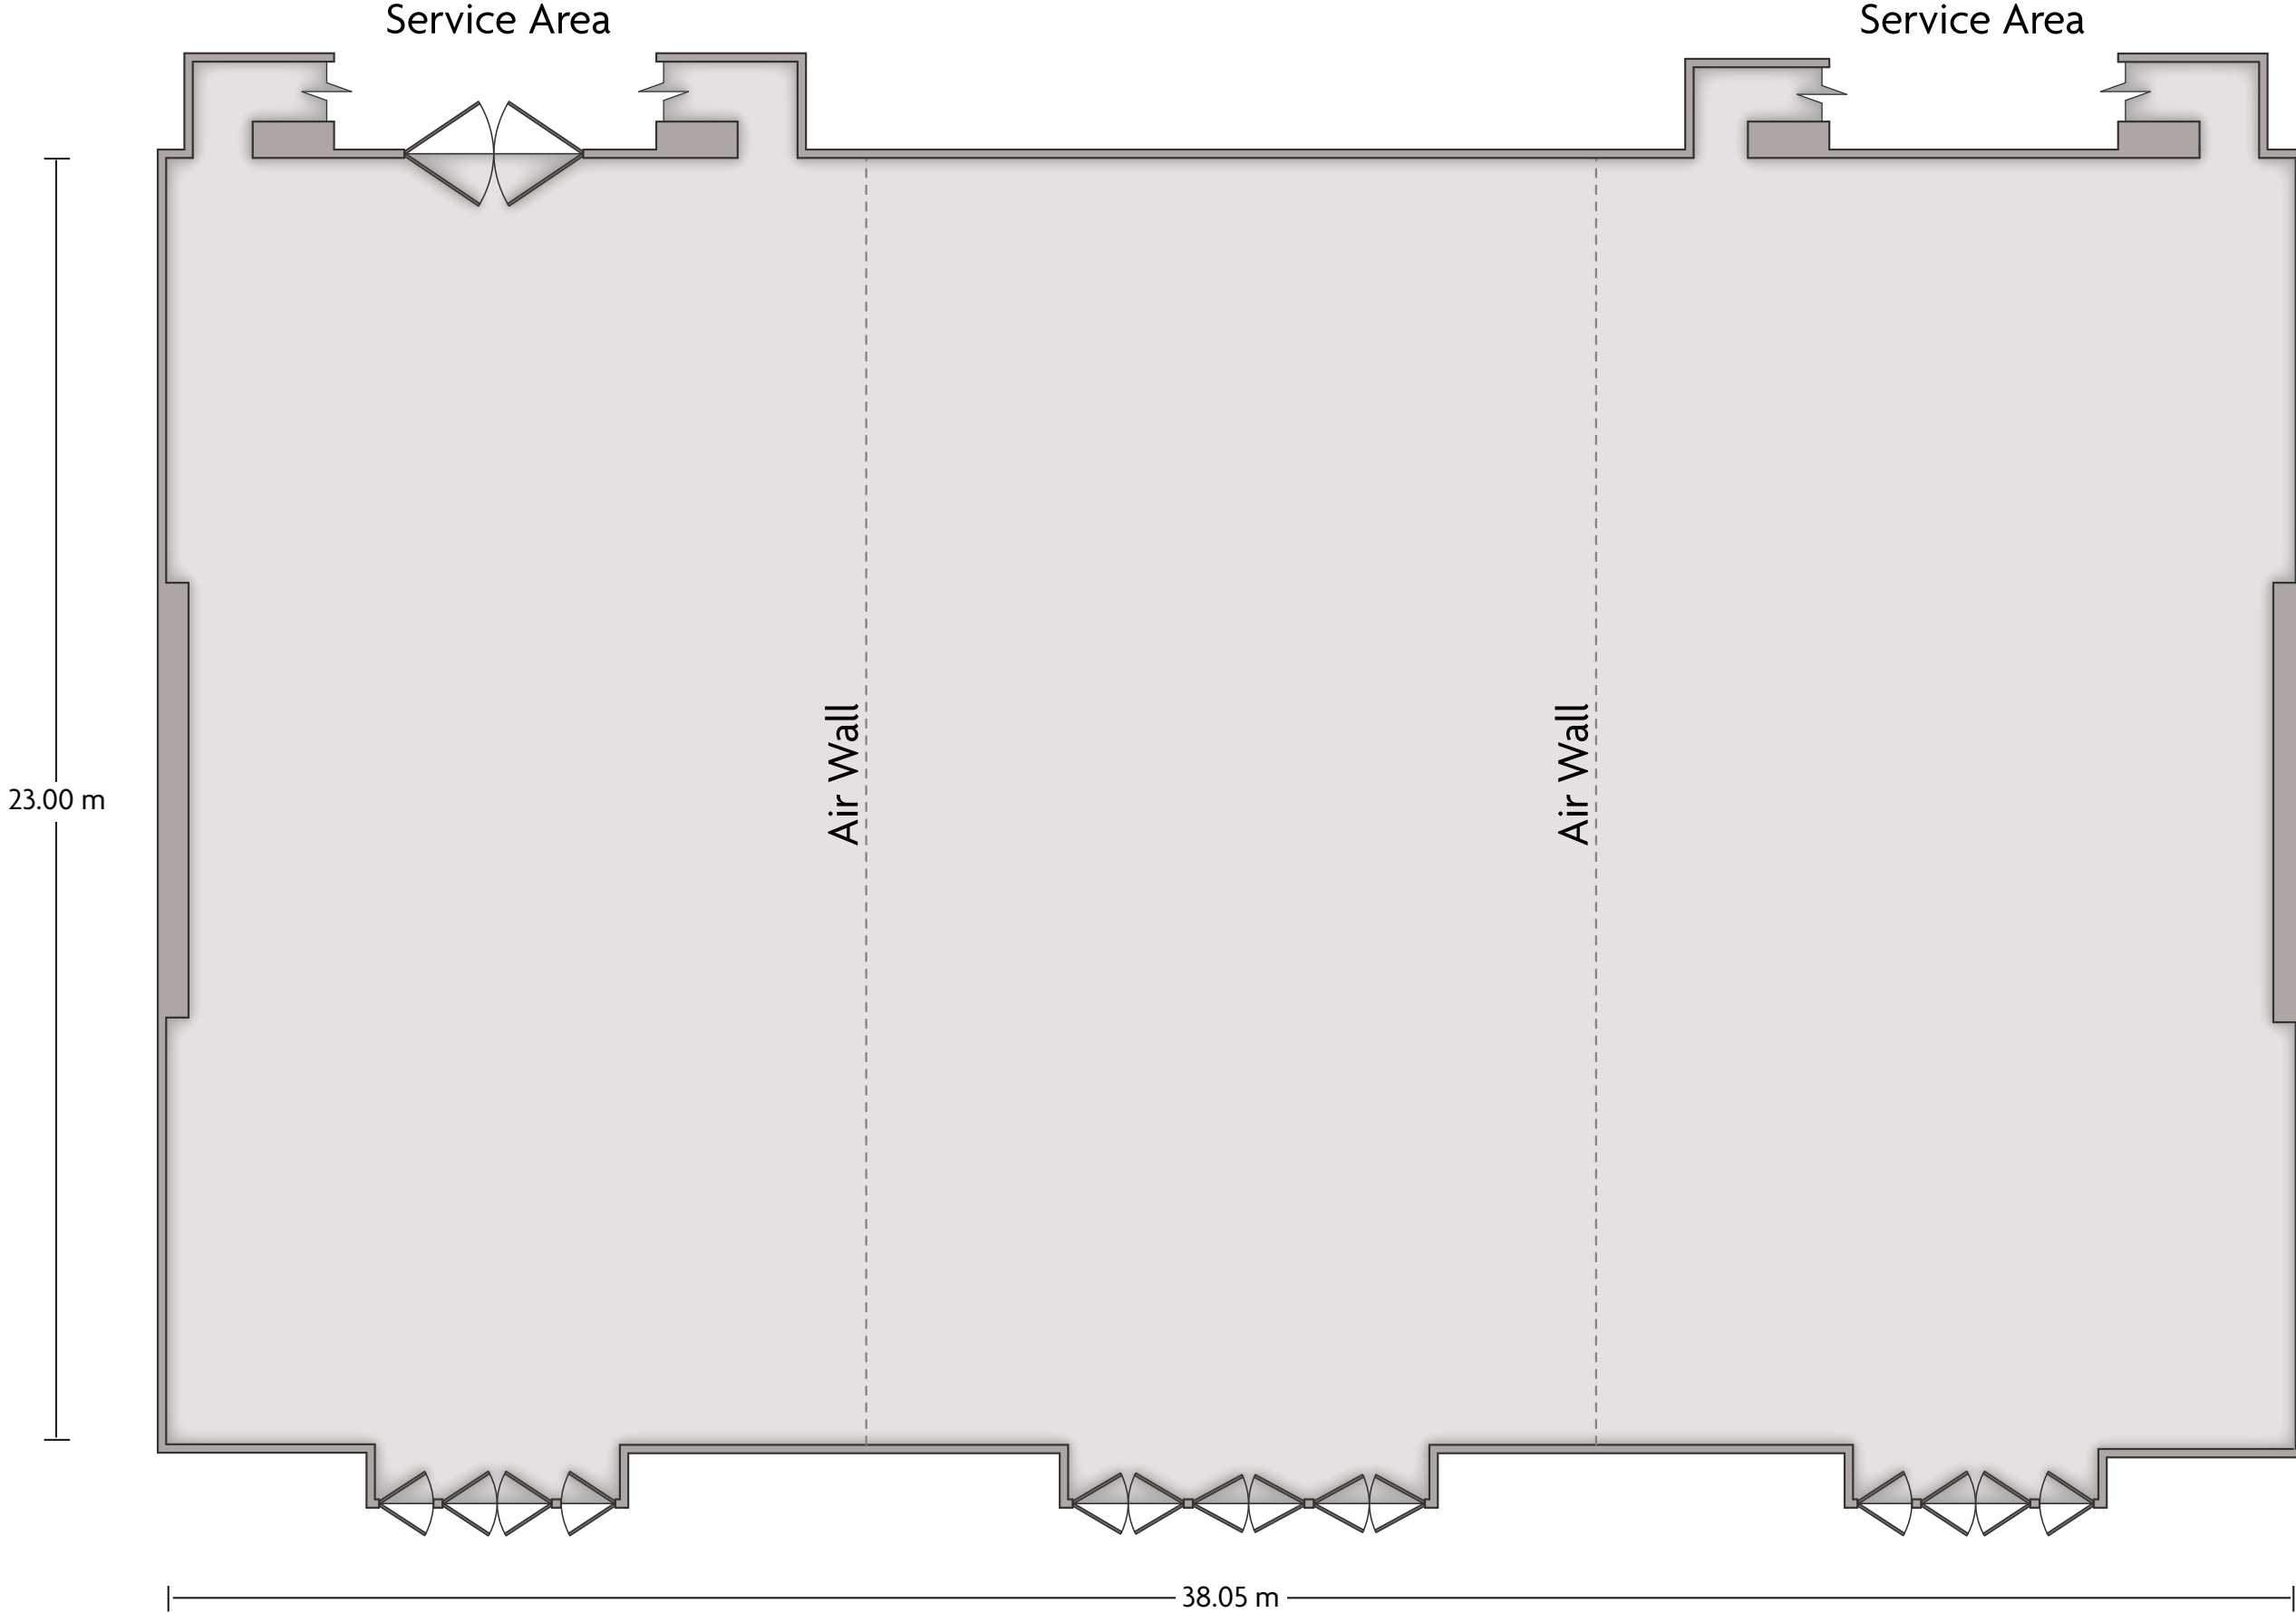

Crowne Plaza® Chongqing New North Zone - Grand Ballroom

LENGTH: 38.05 m   WIDTH: 23.00 m   HEIGHT: 5.86 m   TOTAL SQUARE METERS: 883.92 m²   MAXIMUM CAPACITY: 810   POWER OUTLETS: 22

No.1 Longhuai Street Economic & Technological Dev Park I New North Zone, Chongqing - 401122, China (People's Republic) | 86-23-88899999

*Multiple layout options available for this space.