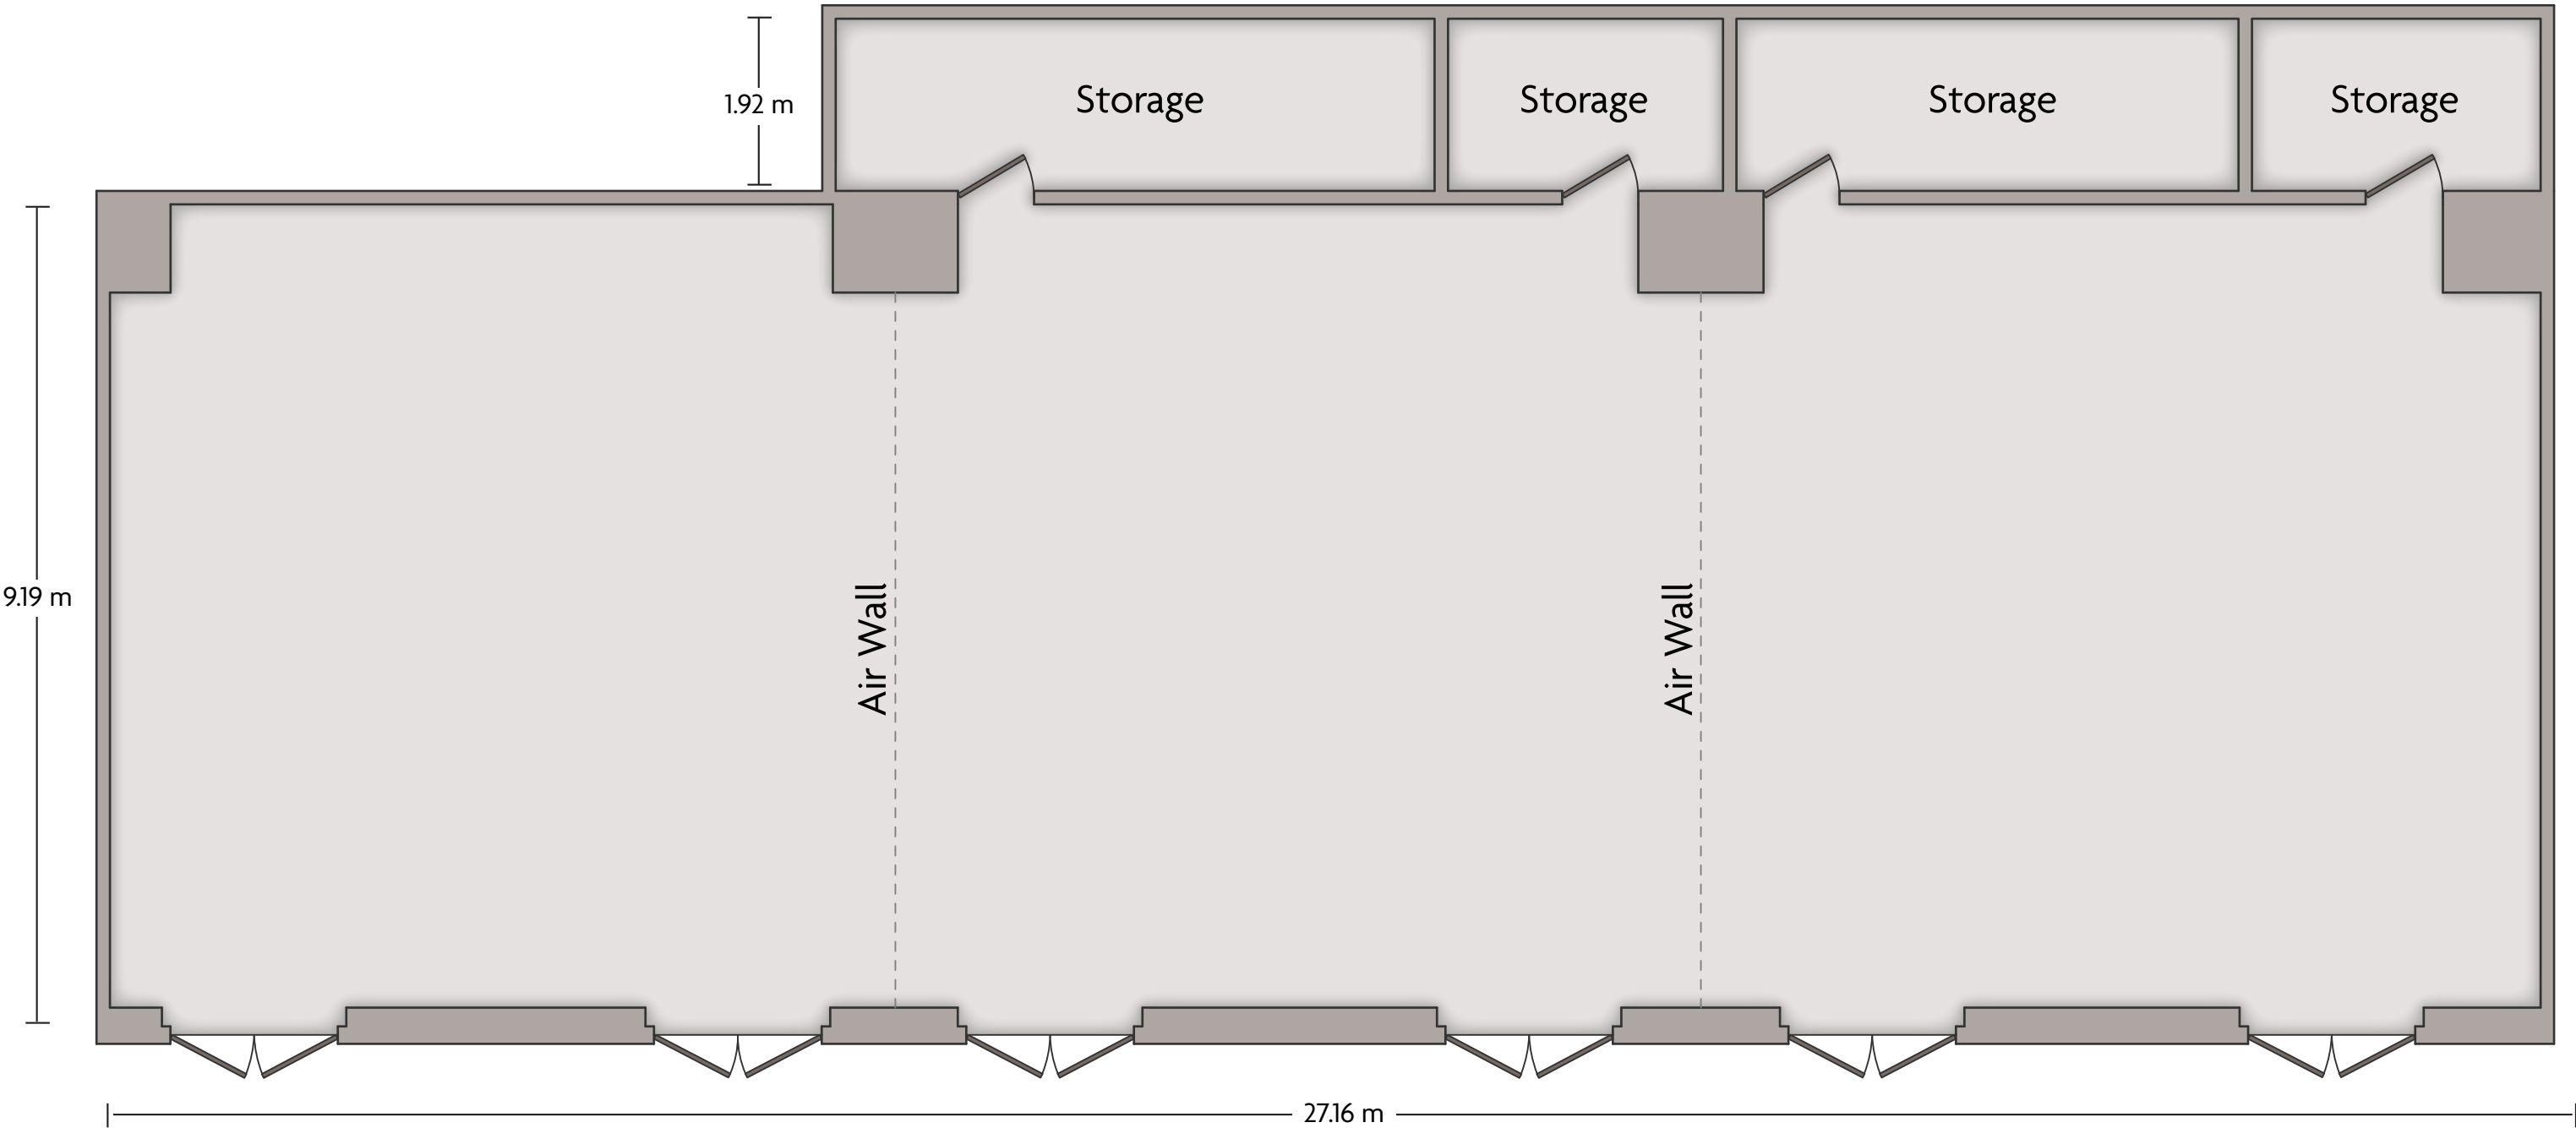

*Multiple layout options available for this space.

Crowne Plaza® Chongqing New North Zone - Function Room 2B

LENGTH: 8.69 m WIDTH: 7.84 m HEIGHT: 3.40 m TOTAL SQUARE METERS: 68.80 m² MAXIMUM CAPACITY: 75 POWER OUTLETS: 3

LENGTH: 8.16 m WIDTH: 7.72 m HEIGHT: 3.39 m TOTAL SQUARE METERS: 64.52 m² MAXIMUM CAPACITY: 60 POWER OUTLETS: 3

No.1 Longhuai Street Economic & Technological Dev Park I New North Zone, Chongqing - 401122, China (People's Republic) | 86-23-88899999

*Multiple layout options available for this space.

Crowne Plaza® Chongqing New North Zone - Function Room 4

LENGTH: 27.16 m WIDTH: 9.19 m HEIGHT: 2.90 m TOTAL SQUARE METERS: 241.84 m² MAXIMUM CAPACITY: 300 POWER OUTLETS: 20