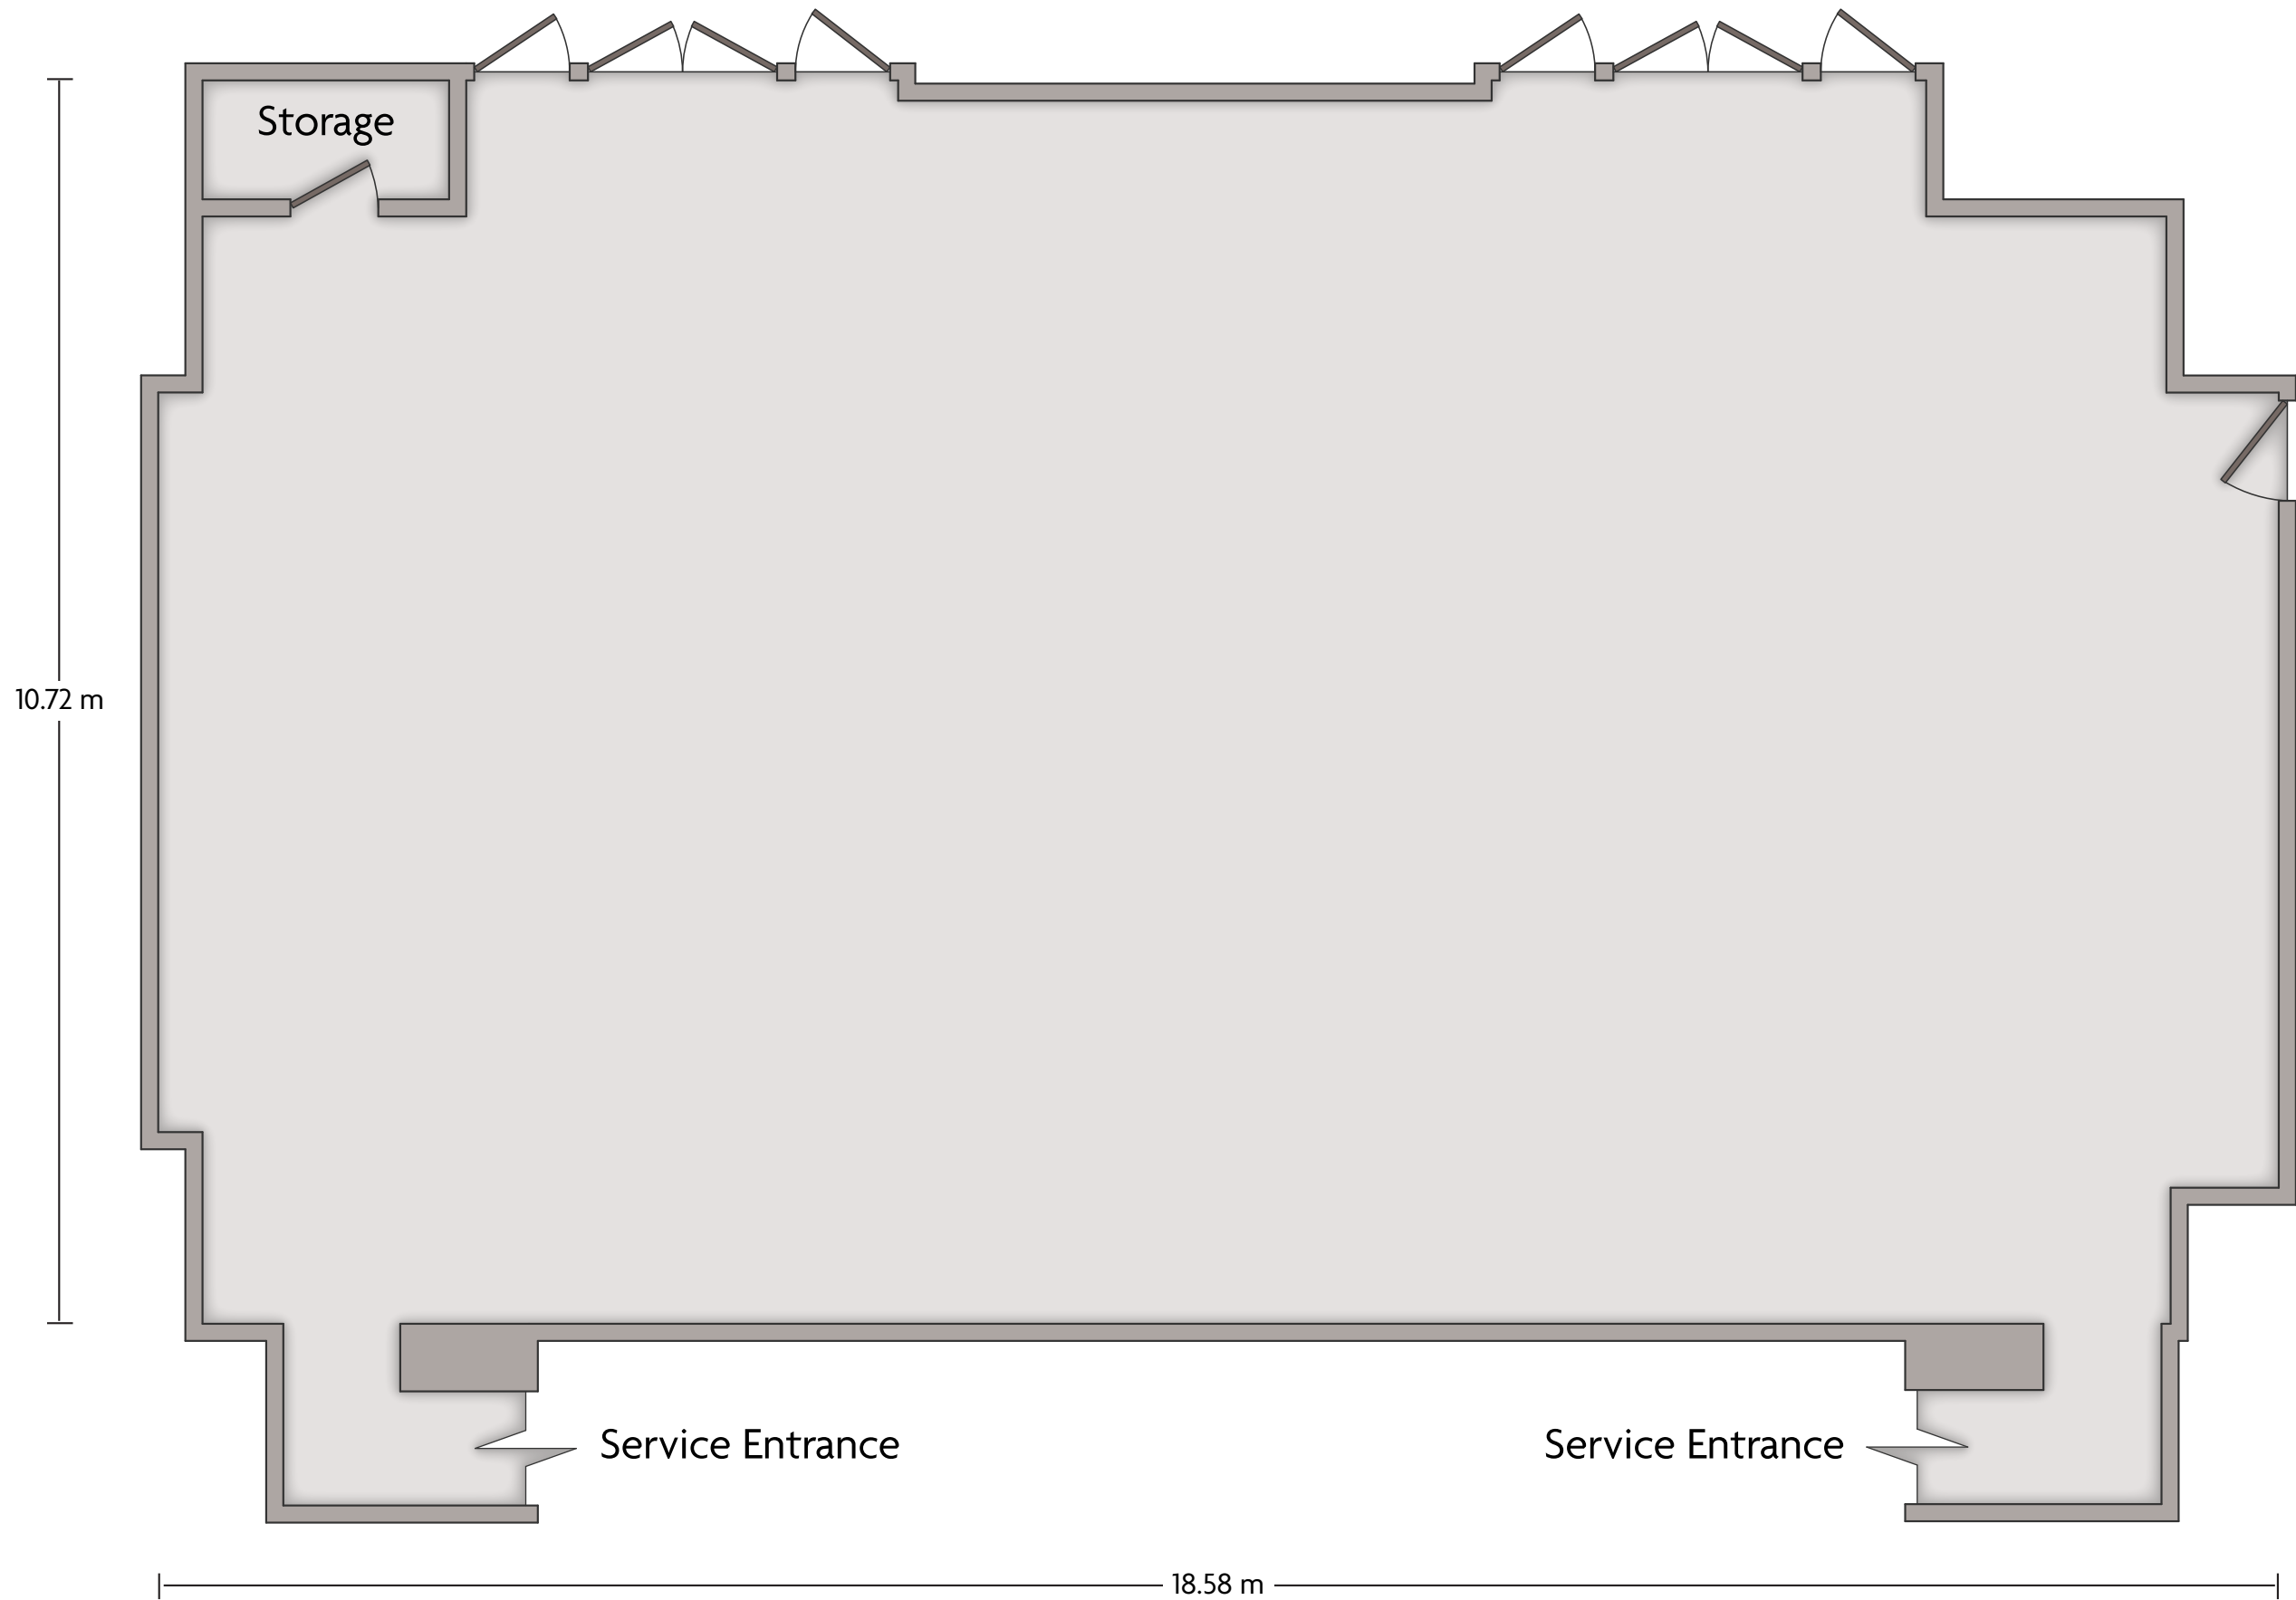

*Multiple layout options available for this space.

Crowne Plaza® Chongqing New North Zone - Dining Area #9

LENGTH: 19.12 m WIDTH: 8.88 m HEIGHT: 2.77 m TOTAL SQUARE METERS: 113.75 m² MAXIMUM CAPACITY: 20 POWER OUTLETS: 1

No.1 Longhuai Street Economic & Technological Dev Park I New North Zone, Chongqing - 401122, China (People's Republic) | 86-23-88899999

Crowne Plaza® Chongqing New North Zone - Dining Room 3

LENGTH: 9.01 m WIDTH: 8.05 m HEIGHT: 2.69 m TOTAL SQUARE METERS: 60.71 m² MAXIMUM CAPACITY: 14 POWER OUTLETS: 4

No.1 Longhuai Street Economic & Technological Dev Park I New North Zone, Chongqing - 401122, China (People's Republic) | 86-23-88899999

Crowne Plaza® Chongqing New North Zone - Function Room 1

LENGTH: 18.58 m WIDTH: 10.72 m HEIGHT: 3.49 m TOTAL SQUARE METERS: 190.50 m² MAXIMUM CAPACITY: 170 POWER OUTLETS: 7

*Multiple layout options available for this space.

Crowne Plaza® Chongqing New North Zone - Function Room 2B

LENGTH: 8.69 m WIDTH: 7.84 m HEIGHT: 3.40 m TOTAL SQUARE METERS: 68.80 m² MAXIMUM CAPACITY: 75 POWER OUTLETS: 3