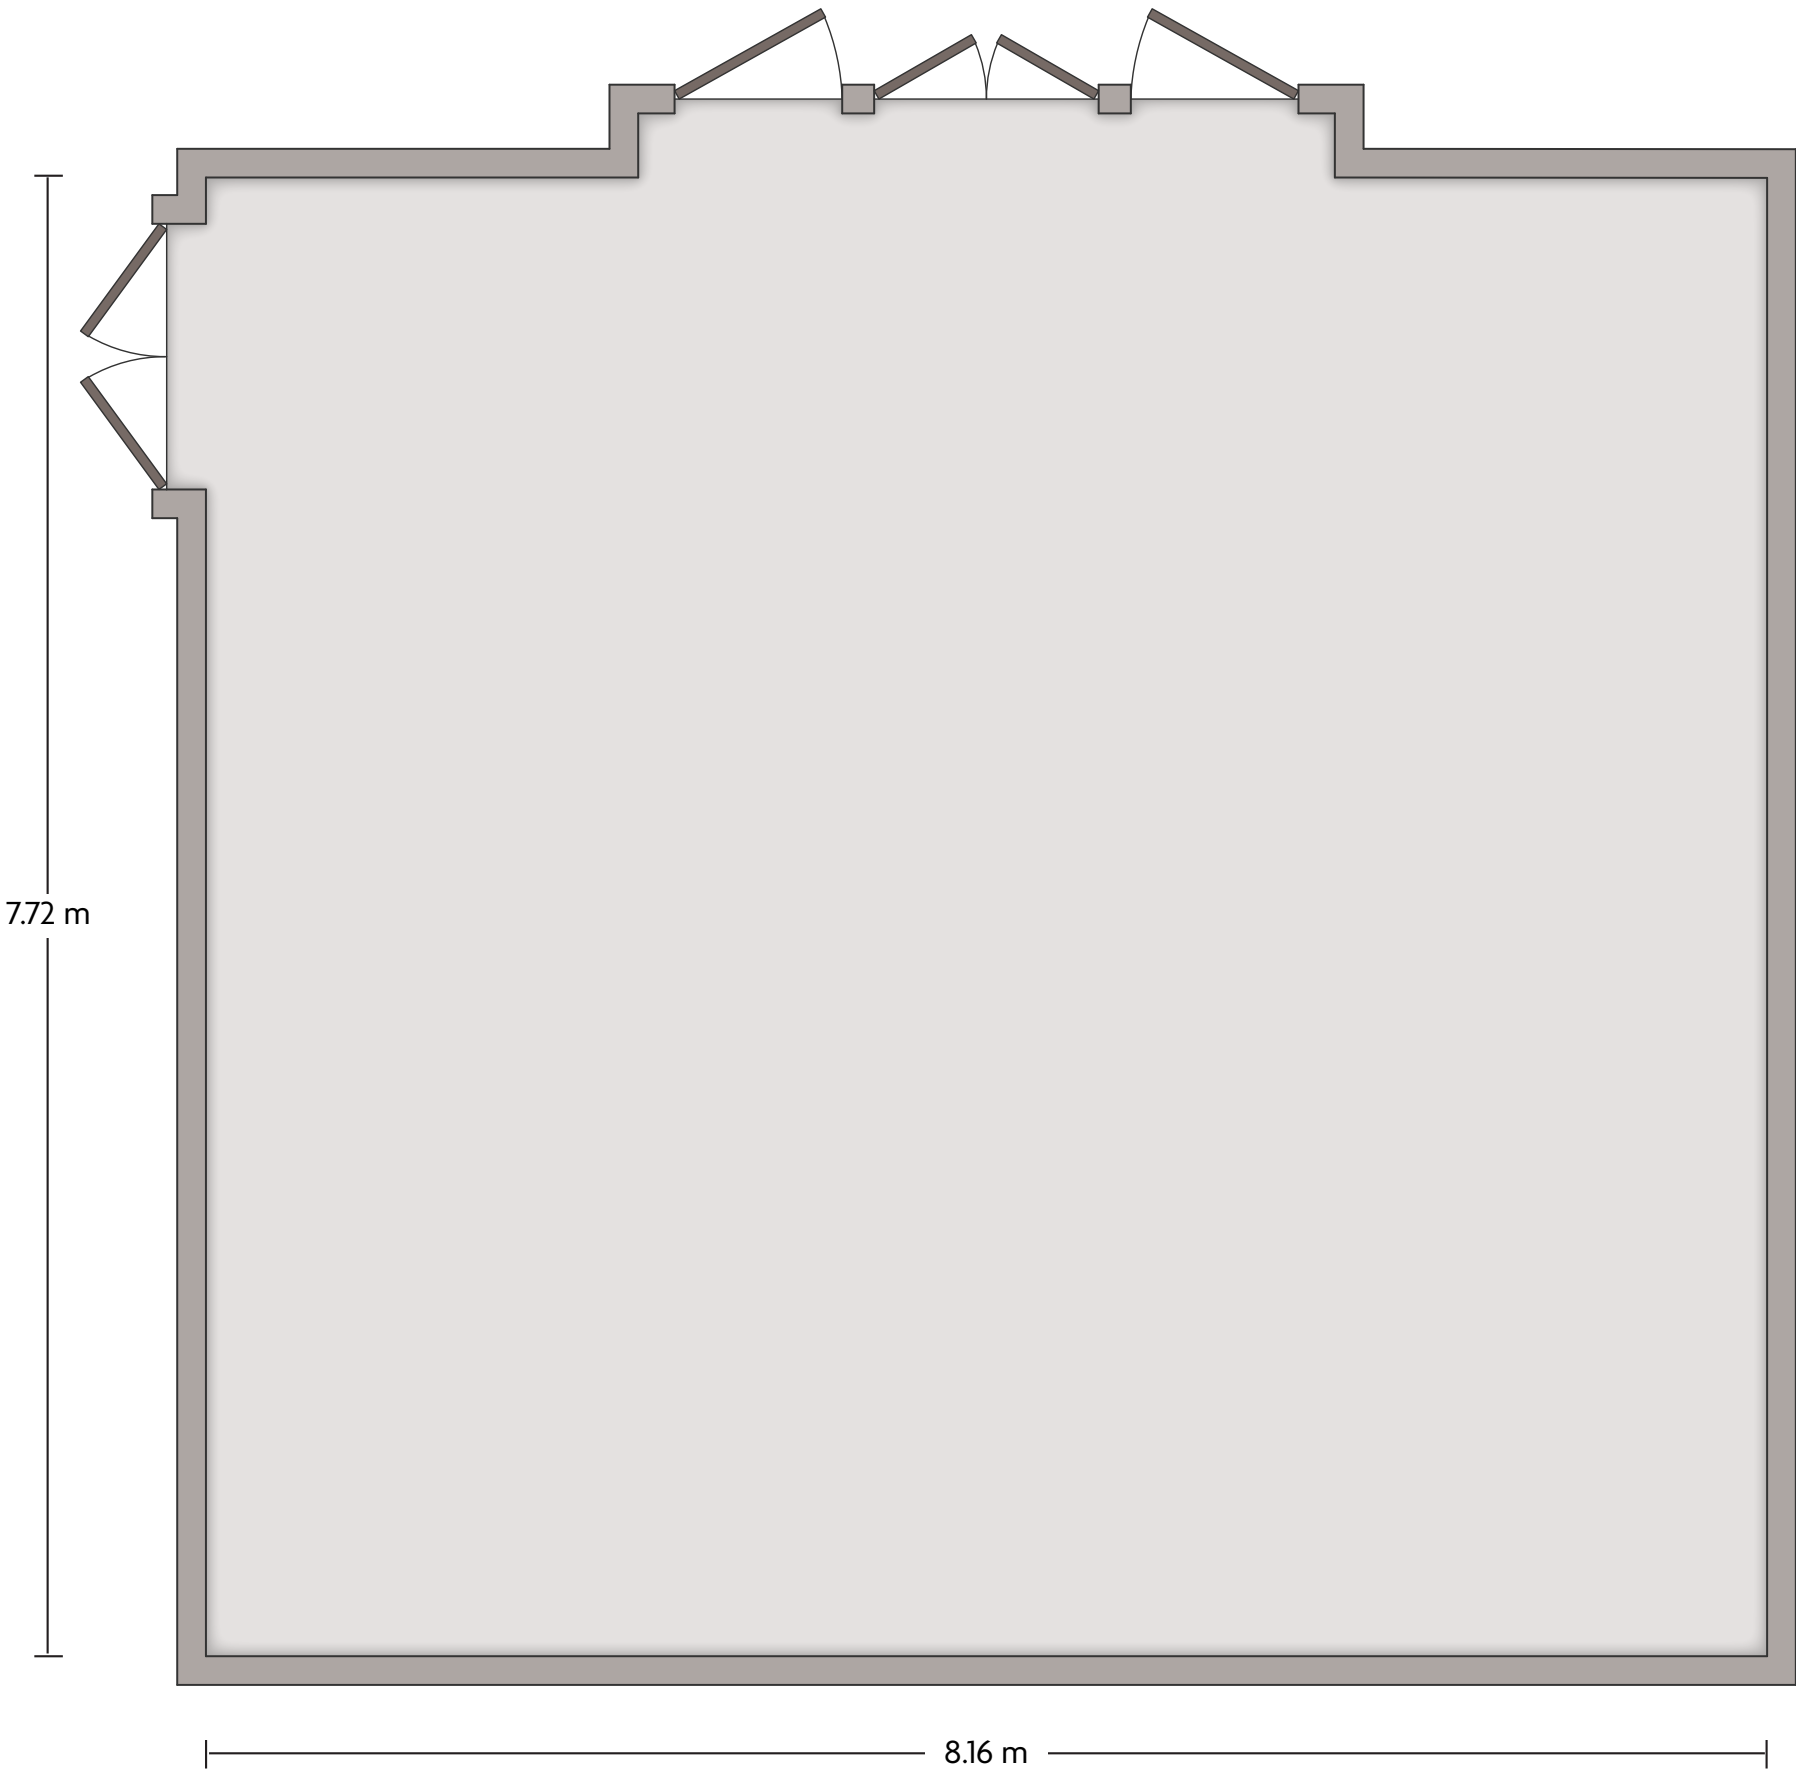

Crowne Plaza® Chongqing New North Zone - Function Room 3

LENGTH: 8.16 m   WIDTH: 7.72 m   HEIGHT: 3.39 m   TOTAL SQUARE METERS: 64.52 m²   MAXIMUM CAPACITY: 60   POWER OUTLETS: 3

No.1 Longhuai Street Economic & Technological Dev Park I New North Zone, Chongqing - 401122, China (People's Republic) | 86-23-88899999

*Multiple layout options available for this space.