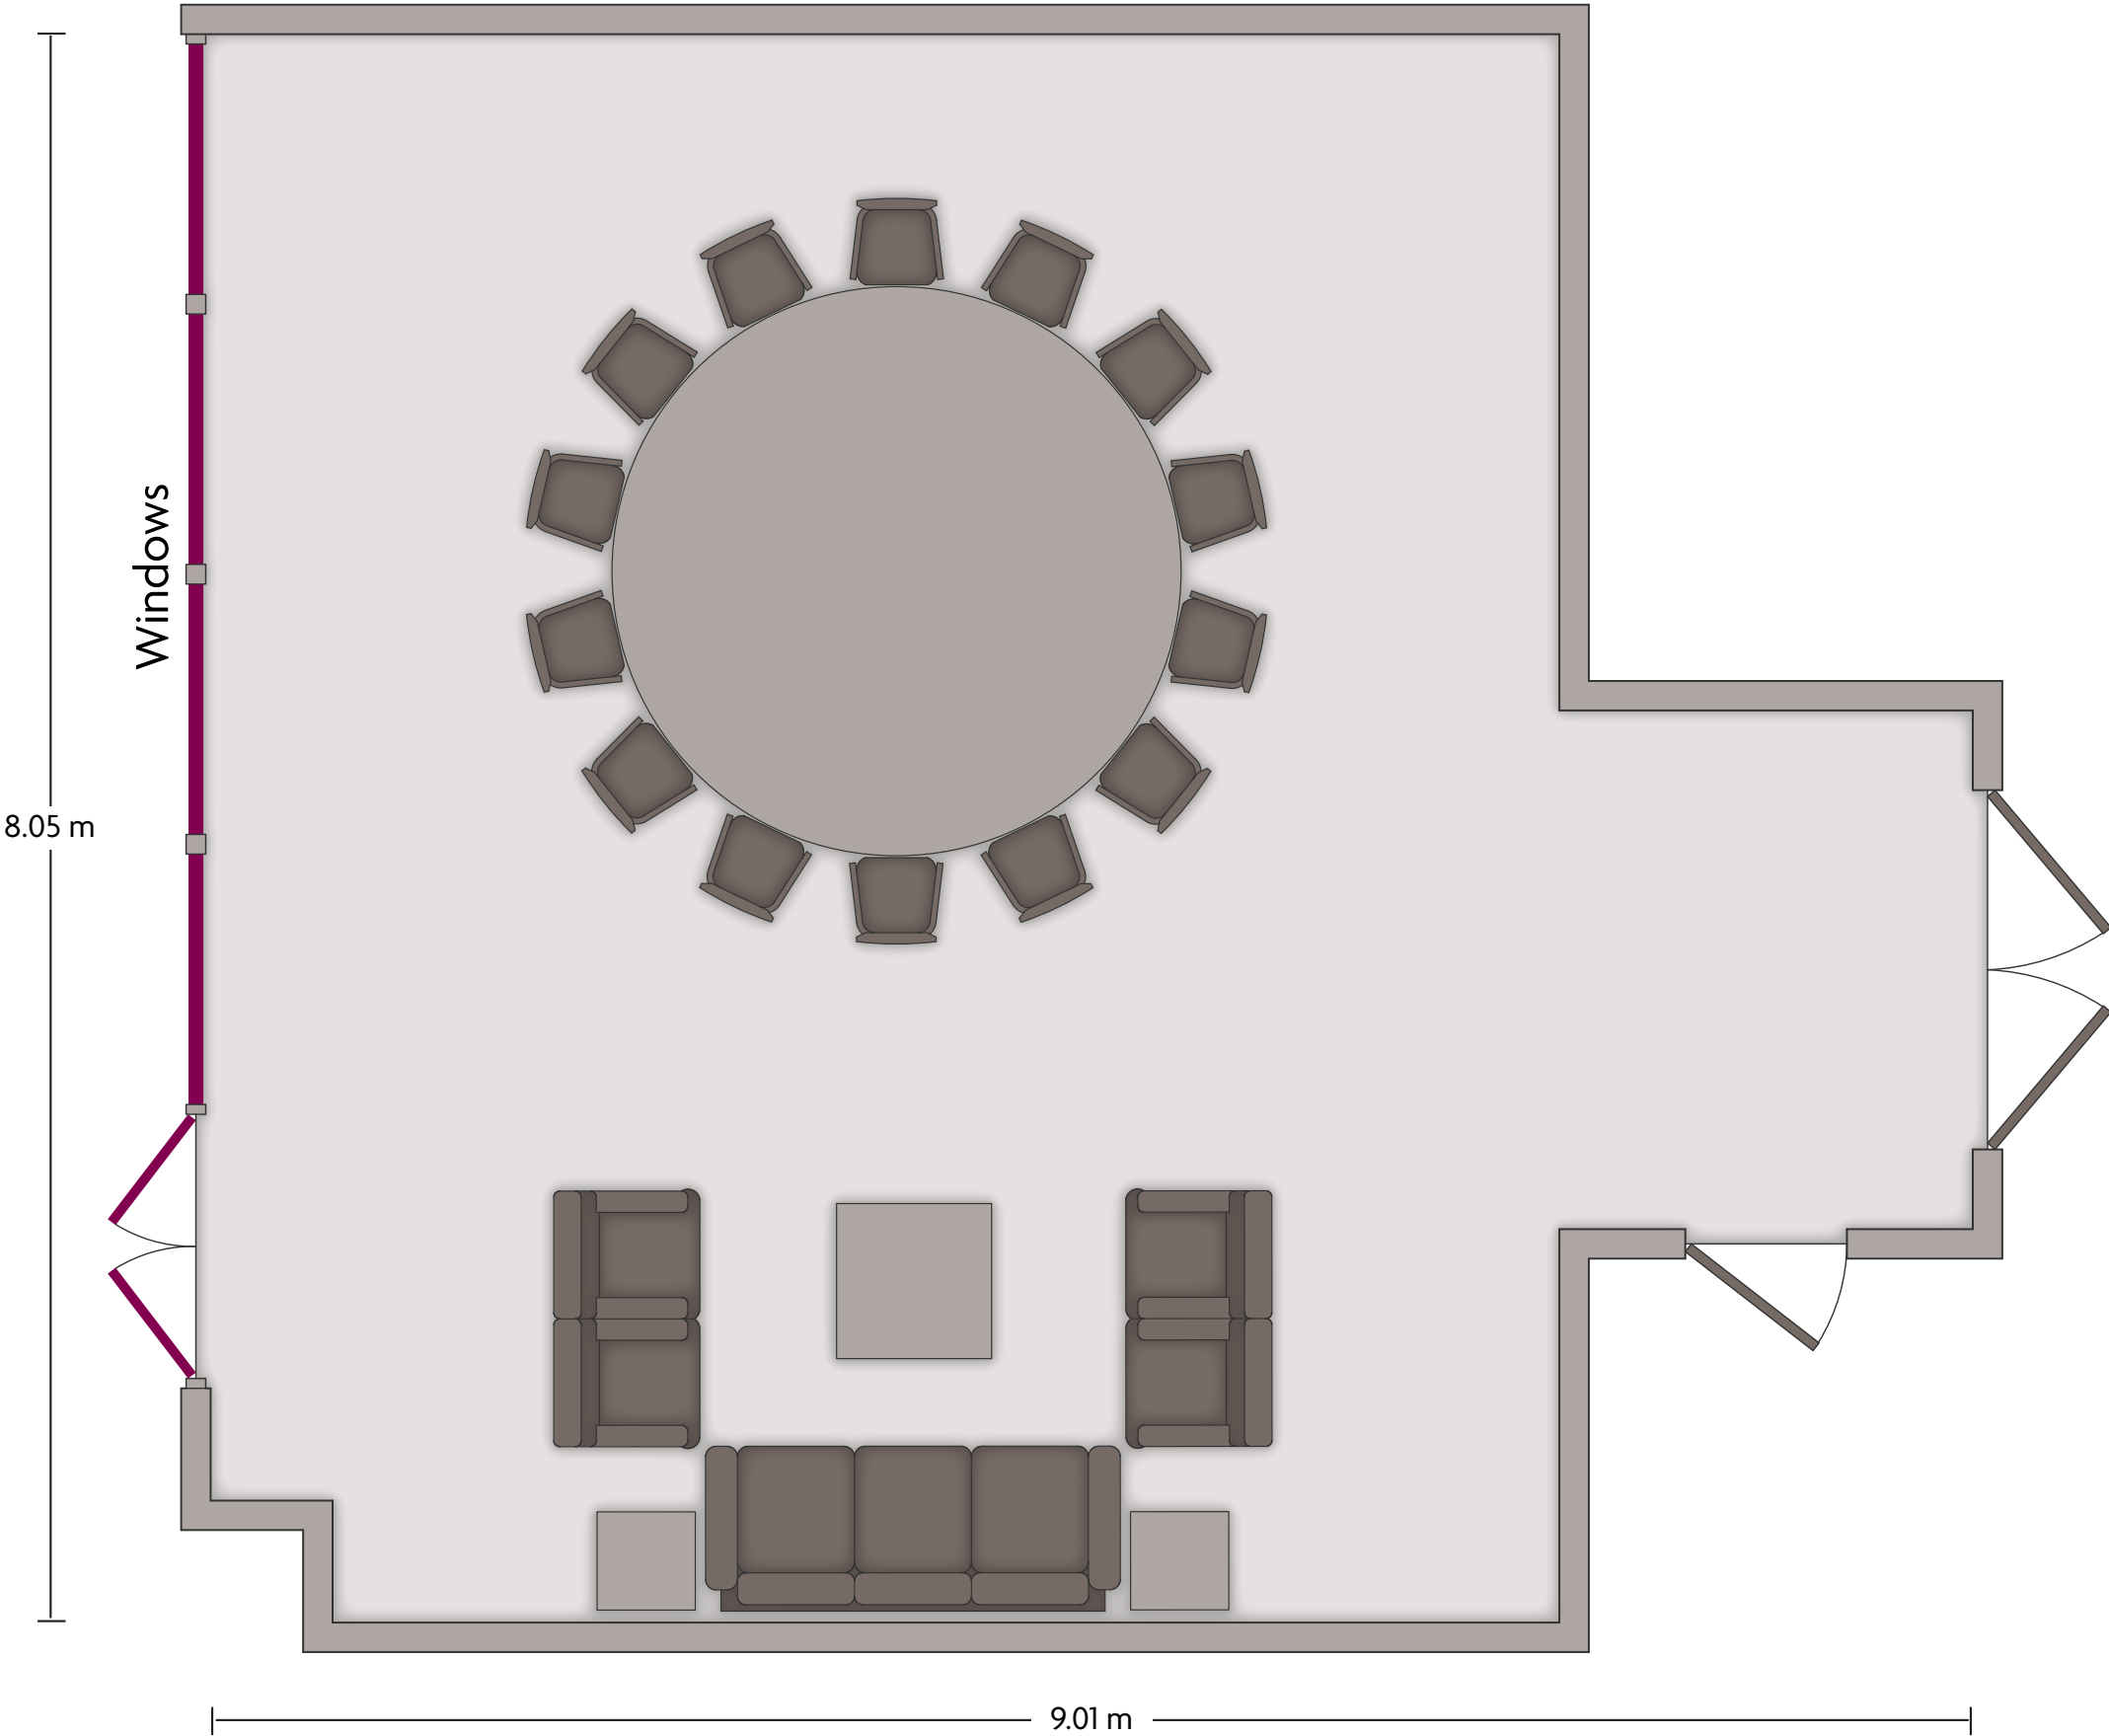

Crowne Plaza® Chongqing New North Zone - Boardroom

LENGTH: 12.88 m WIDTH: 8.94 m HEIGHT: 3.40 m TOTAL SQUARE METERS: 82.54 m² MAXIMUM CAPACITY: 30 POWER OUTLETS: 3

No.1 Longhuai Street Economic & Technological Dev Park I New North Zone, Chongqing - 401122, China (People's Republic) | 86-23-88899999

*Multiple layout options available for this space.

Crowne Plaza® Chongqing New North Zone - Dining Area #9

LENGTH: 19.12 m WIDTH: 8.88 m HEIGHT: 2.77 m TOTAL SQUARE METERS: 113.75 m² MAXIMUM CAPACITY: 20 POWER OUTLETS: 1

No.1 Longhuai Street Economic & Technological Dev Park I New North Zone, Chongqing - 401122, China (People's Republic) | 86-23-88899999

Crowne Plaza® Chongqing New North Zone - Dining Room 3

LENGTH: 9.01 m WIDTH: 8.05 m HEIGHT: 2.69 m TOTAL SQUARE METERS: 60.71 m² MAXIMUM CAPACITY: 14 POWER OUTLETS: 4

No.1 Longhuai Street Economic & Technological Dev Park I New North Zone, Chongqing - 401122, China (People's Republic) | 86-23-88899999

Crowne Plaza® Chongqing New North Zone - Function Room 1

LENGTH: 18.58 m WIDTH: 10.72 m HEIGHT: 3.49 m TOTAL SQUARE METERS: 190.50 m² MAXIMUM CAPACITY: 170 POWER OUTLETS: 7