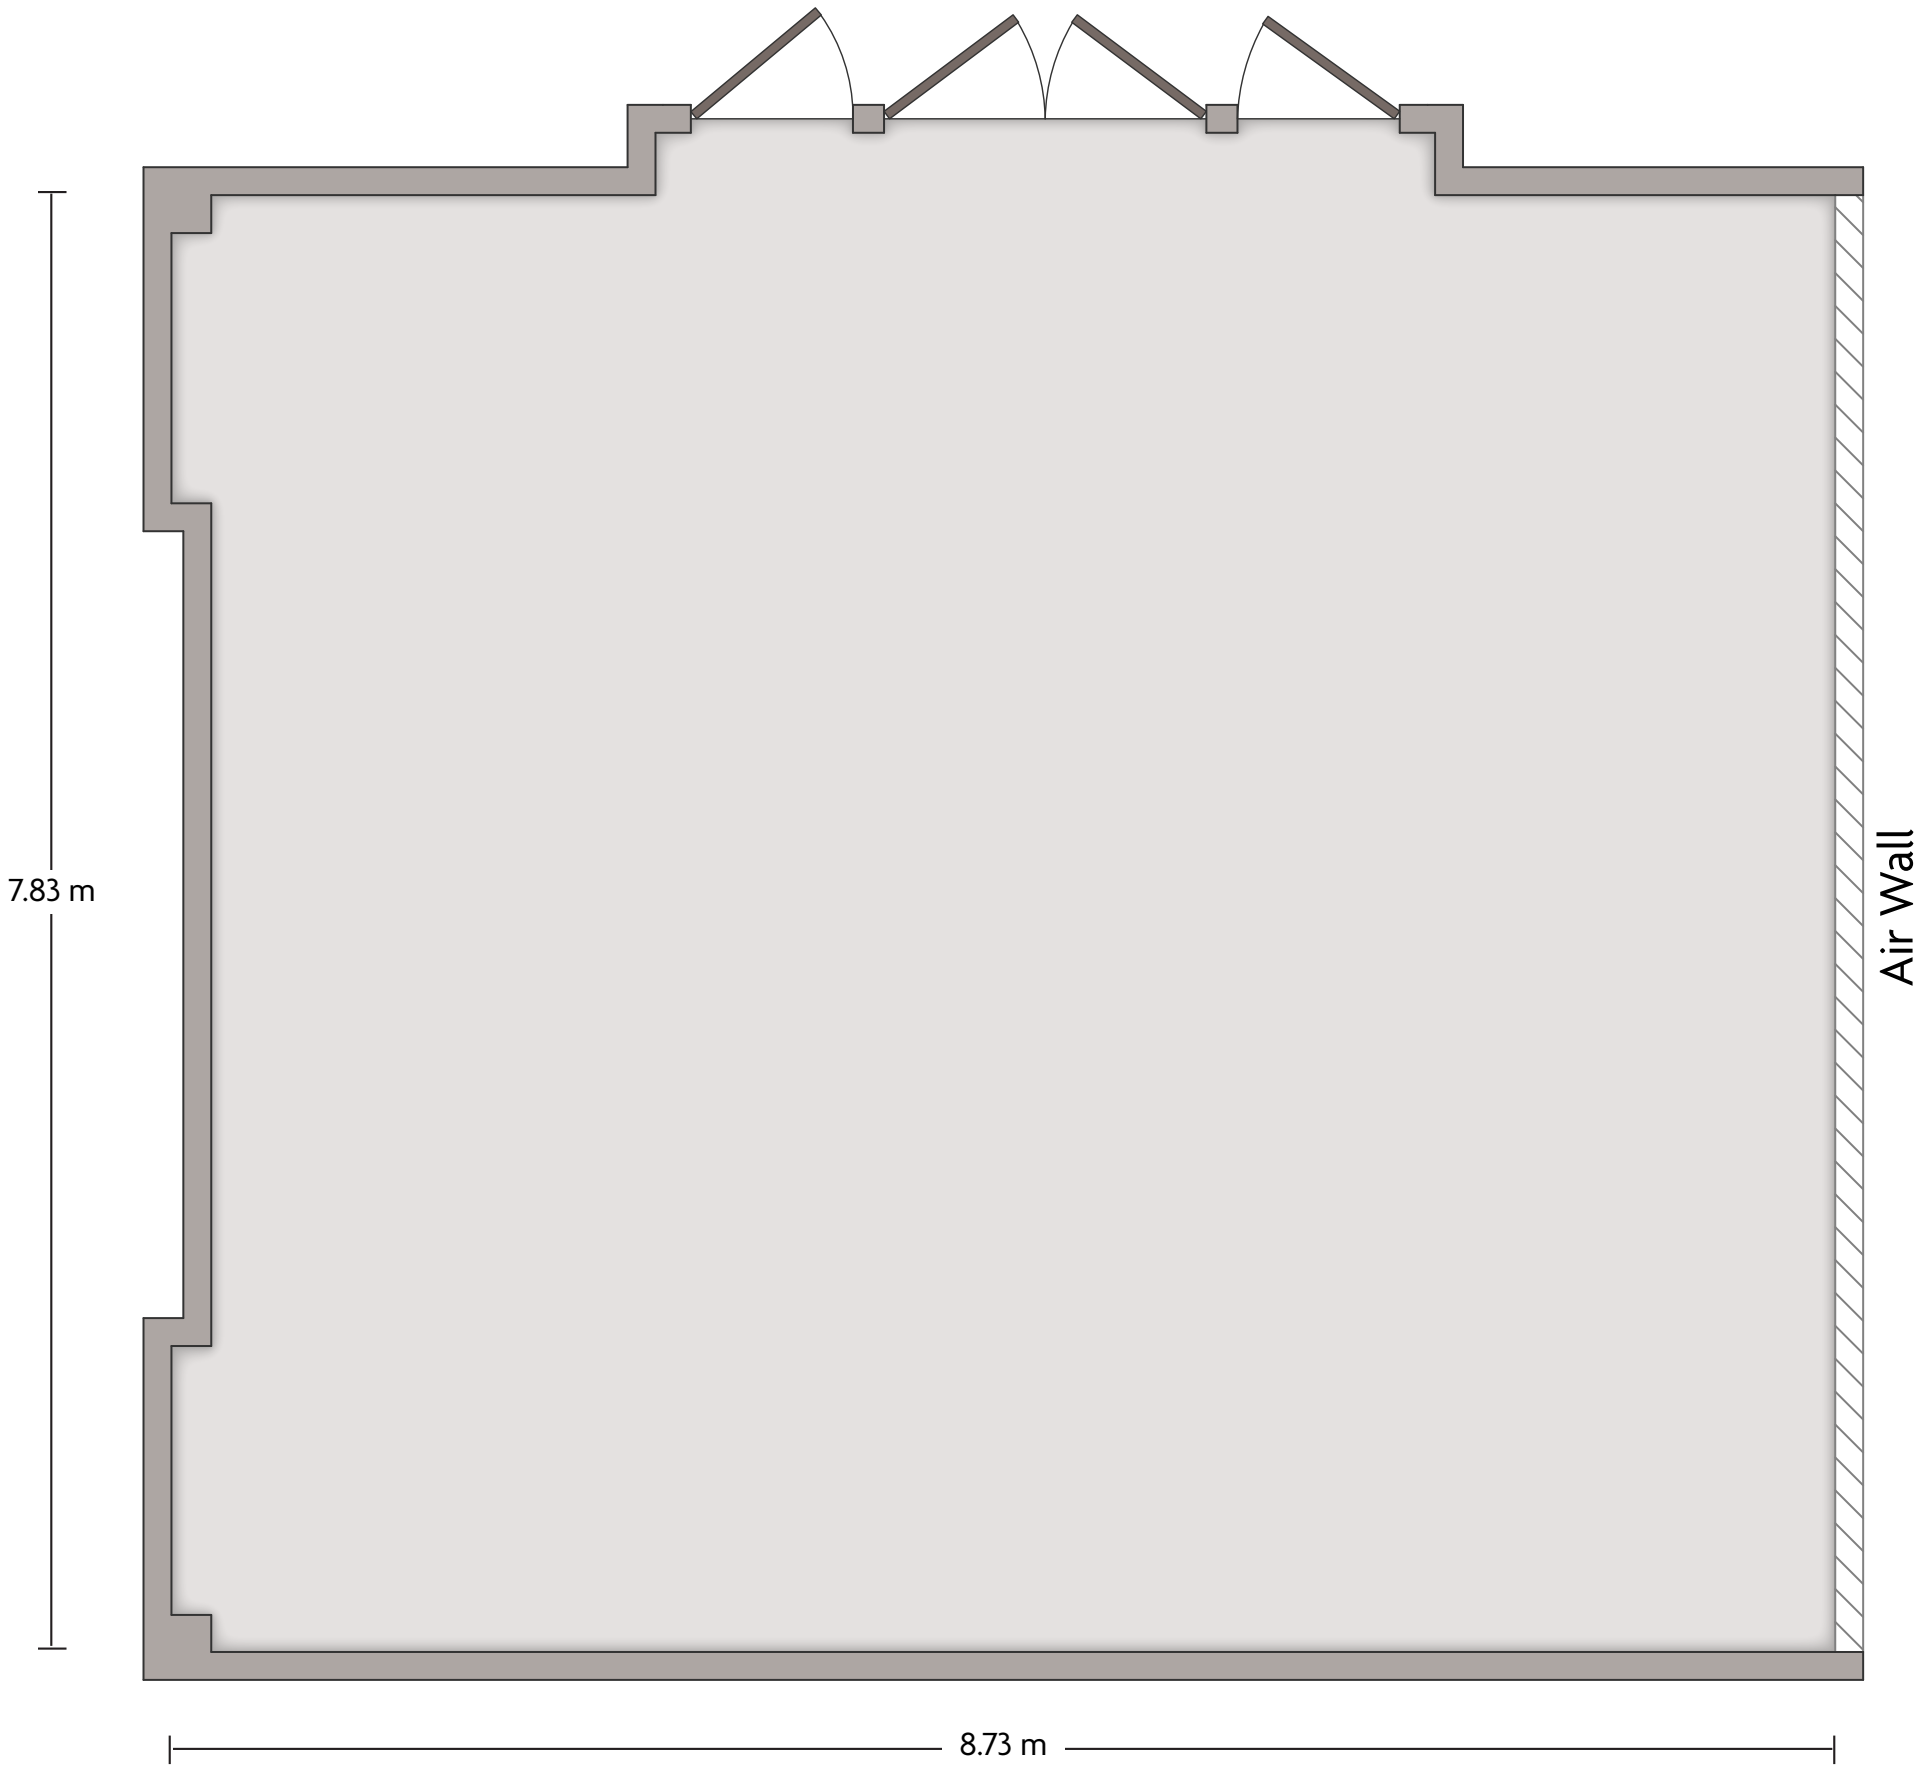

Crowne Plaza® Chongqing New North Zone - Function Room 2A

LENGTH: 8.73 m   WIDTH: 7.83 m   HEIGHT: 3.40 m   TOTAL SQUARE METERS: 70.33 m²   MAXIMUM CAPACITY: 75   POWER OUTLETS: 3

No.1 Longhuai Street Economic & Technological Dev Park I New North Zone, Chongqing - 401122, China (People's Republic) | 86-23-88899999

*Multiple layout options available for this space.