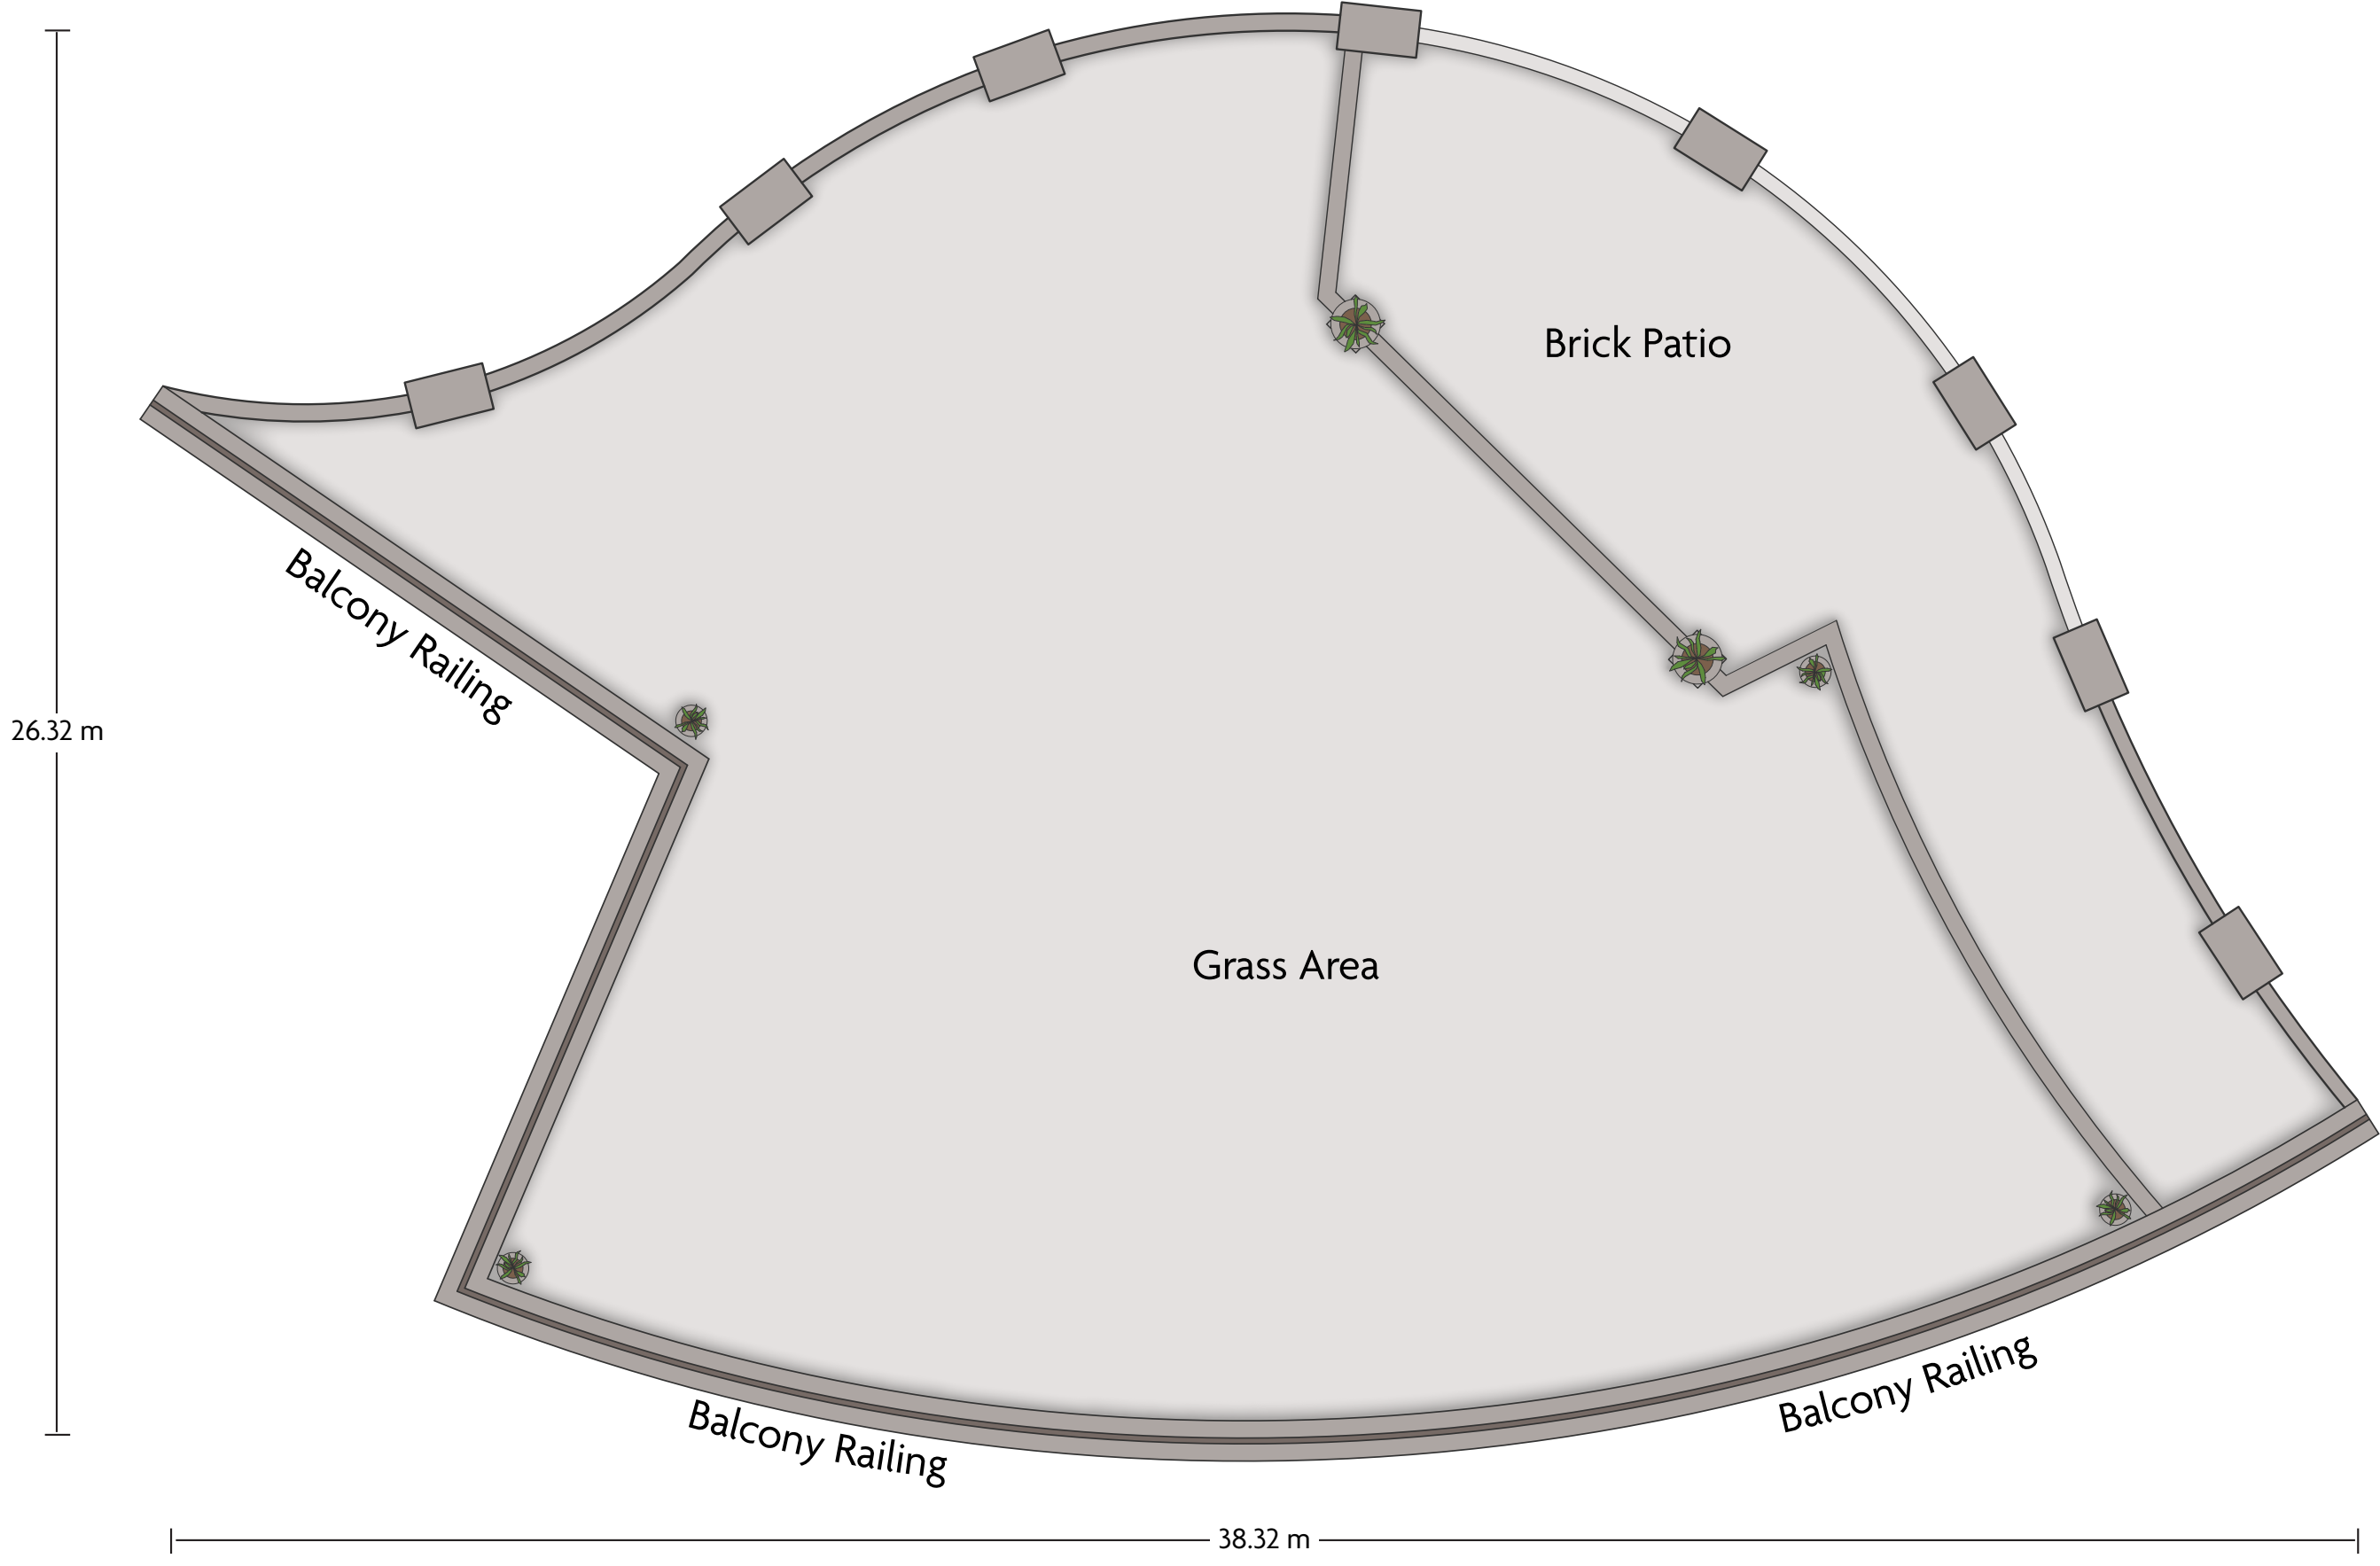

*Multiple layout options available for this space.

Crowne Plaza® Chongqing New North Zone - Function Room 4

LENGTH: 27.16 m WIDTH: 9.19 m HEIGHT: 2.90 m TOTAL SQUARE METERS: 241.84 m² MAXIMUM CAPACITY: 300 POWER OUTLETS: 20

LENGTH: 38.05 m WIDTH: 23.00 m HEIGHT: 5.86 m TOTAL SQUARE METERS: 883.92 m² MAXIMUM CAPACITY: 810 POWER OUTLETS: 22

No.1 Longhuai Street Economic & Technological Dev Park I New North Zone, Chongqing - 401122, China (People's Republic) | 86-23-88899999

*Multiple layout options available for this space.

Crowne Plaza® Chongqing New North Zone - Patio

LENGTH: 38.32 m WIDTH: 26.32 m HEIGHT: N/A TOTAL SQUARE METERS: 451.56 m² MAXIMUM CAPACITY: 300 POWER OUTLETS: N/A