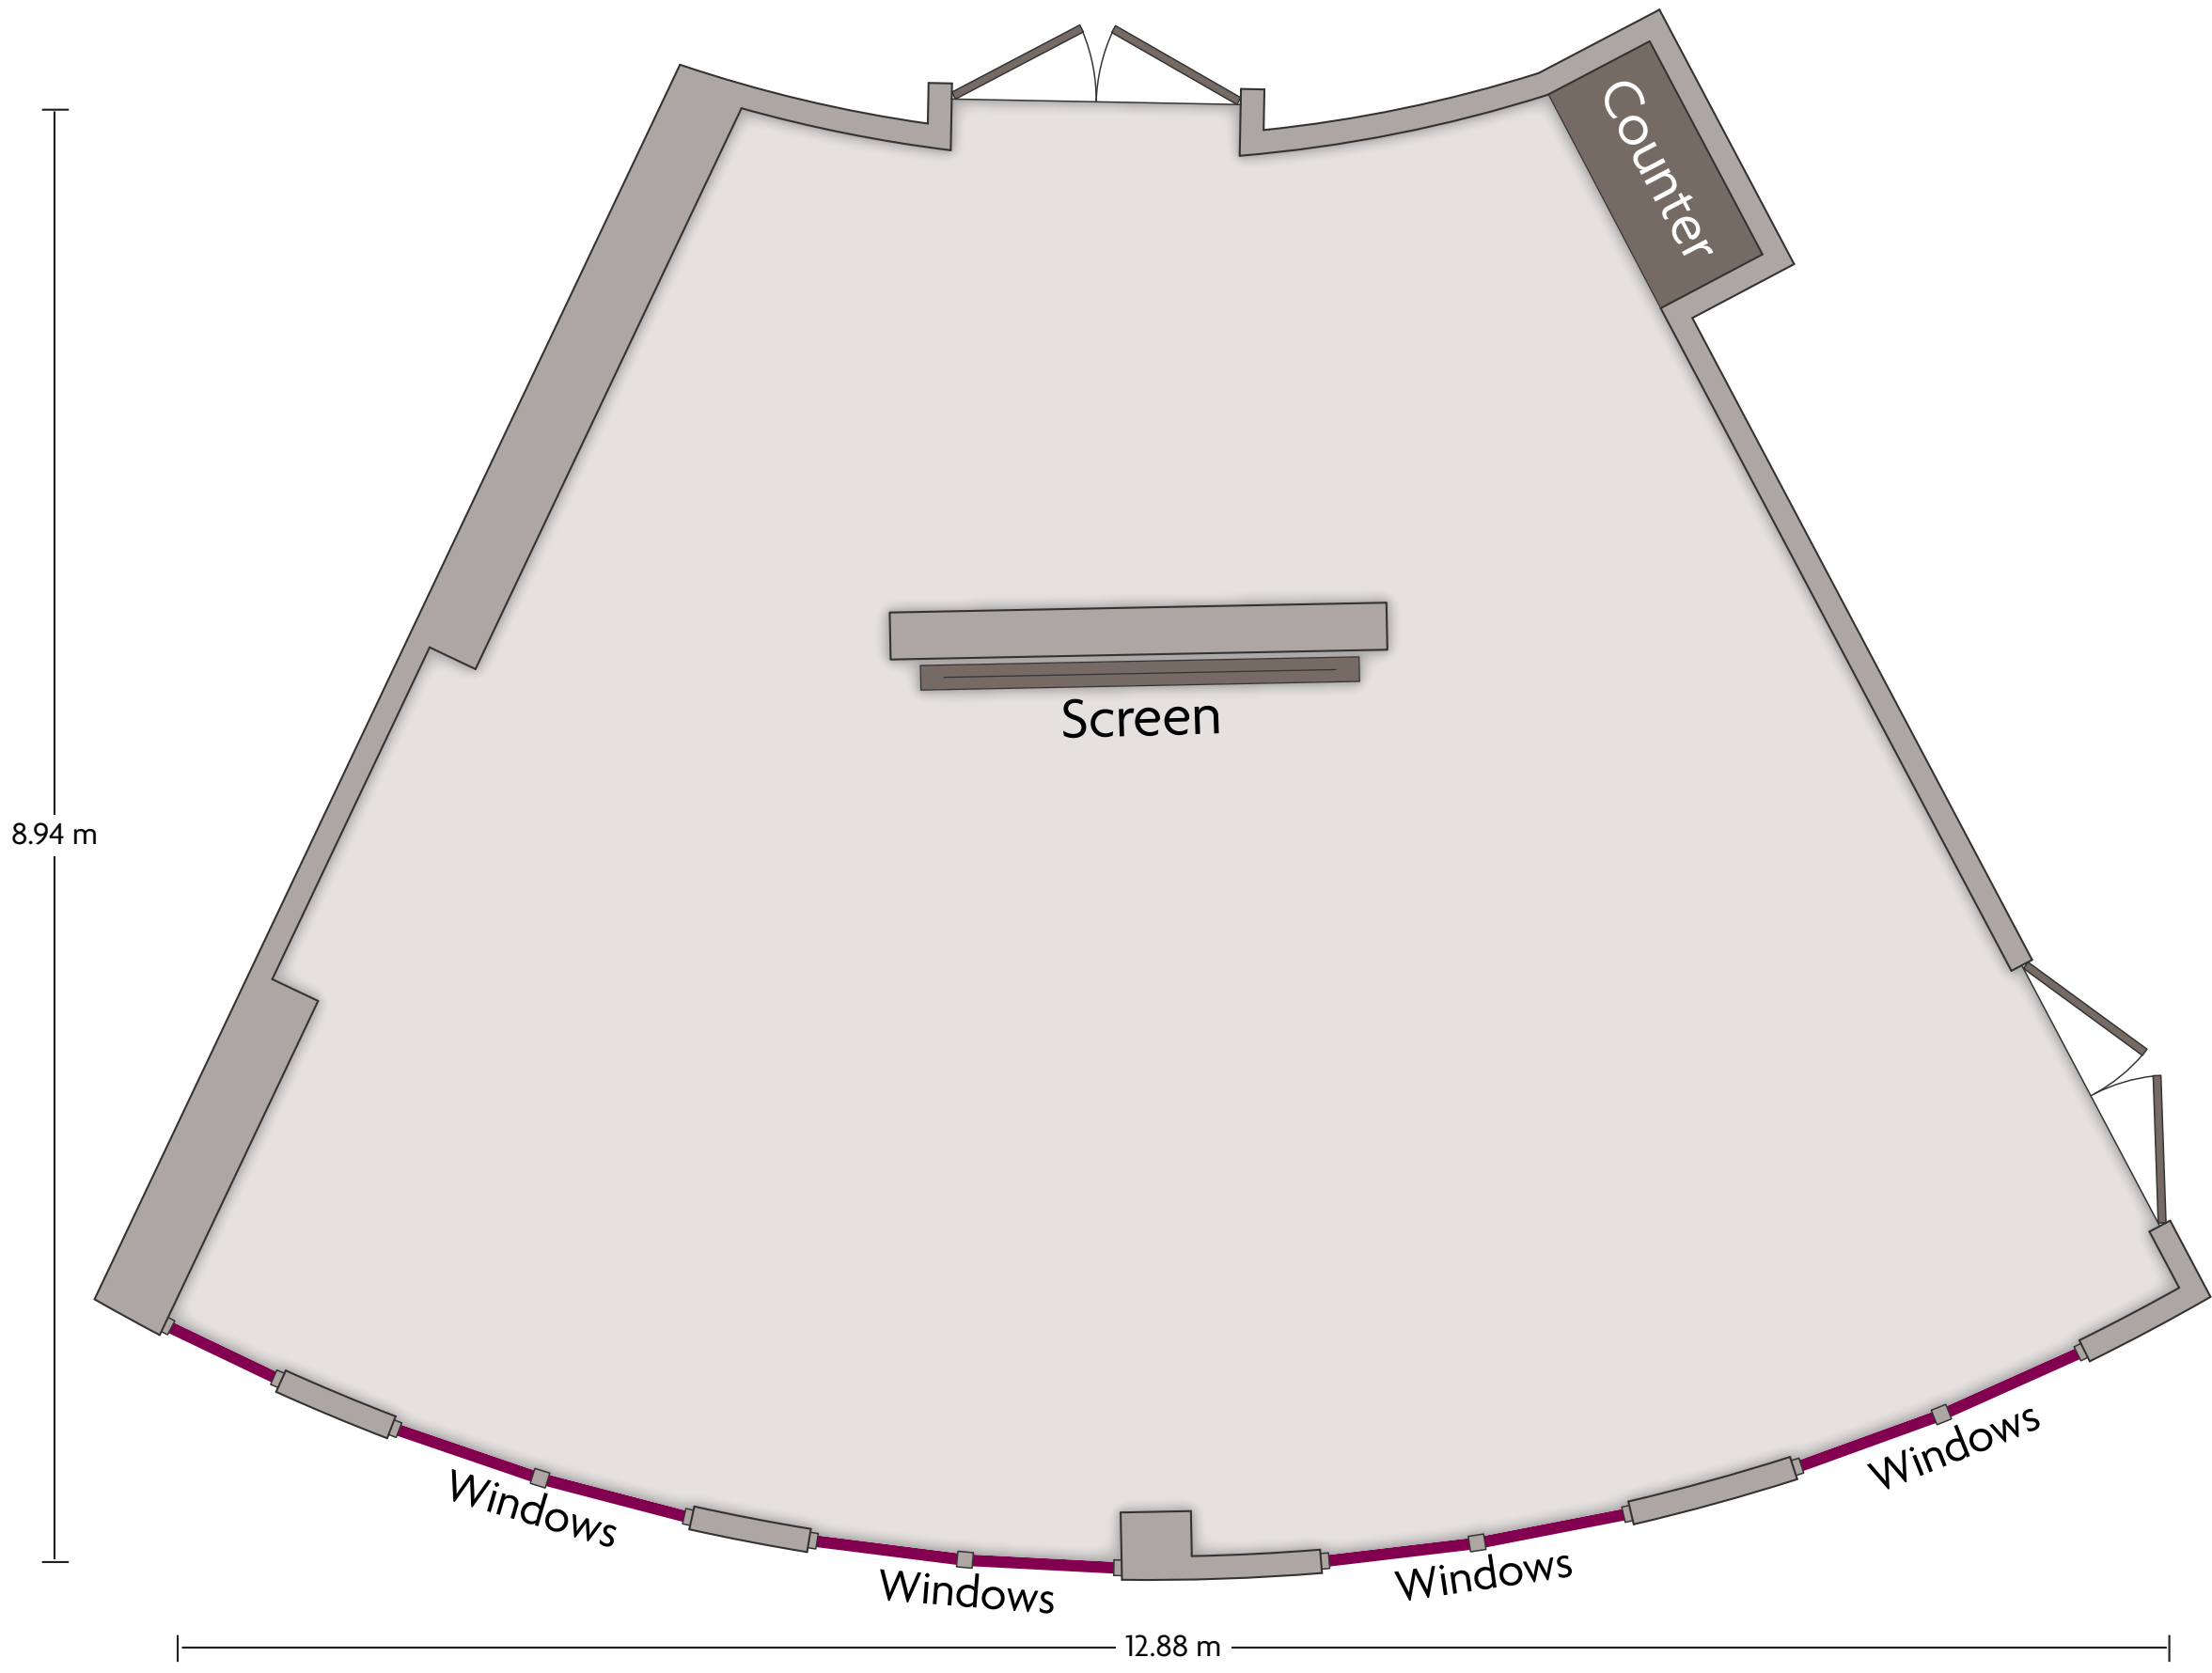

Crowne Plaza® Chongqing New North Zone - Boardroom

LENGTH: 12.88 m WIDTH: 8.94 m HEIGHT: 3.40 m TOTAL SQUARE METERS: 82.54 m² MAXIMUM CAPACITY: 30 POWER OUTLETS: 3

No.1 Longhuai Street Economic & Technological Dev Park I New North Zone, Chongqing - 401122, China (People's Republic) | 86-23-88899999

*Multiple layout options available for this space.

Crowne Plaza® Chongqing New North Zone - Dining Area #9

LENGTH: 19.12 m WIDTH: 8.88 m HEIGHT: 2.77 m TOTAL SQUARE METERS: 113.75 m² MAXIMUM CAPACITY: 20 POWER OUTLETS: 1

No.1 Longhuai Street Economic & Technological Dev Park I New North Zone, Chongqing - 401122, China (People's Republic) | 86-23-88899999

Crowne Plaza® Chongqing New North Zone - Dining Room 3

LENGTH: 9.01 m WIDTH: 8.05 m HEIGHT: 2.69 m TOTAL SQUARE METERS: 60.71 m² MAXIMUM CAPACITY: 14 POWER OUTLETS: 4

*Multiple layout options available for this space.

Crowne Plaza® Chongqing New North Zone - Function Room 2B

LENGTH: 8.69 m WIDTH: 7.84 m HEIGHT: 3.40 m TOTAL SQUARE METERS: 68.80 m² MAXIMUM CAPACITY: 75 POWER OUTLETS: 3