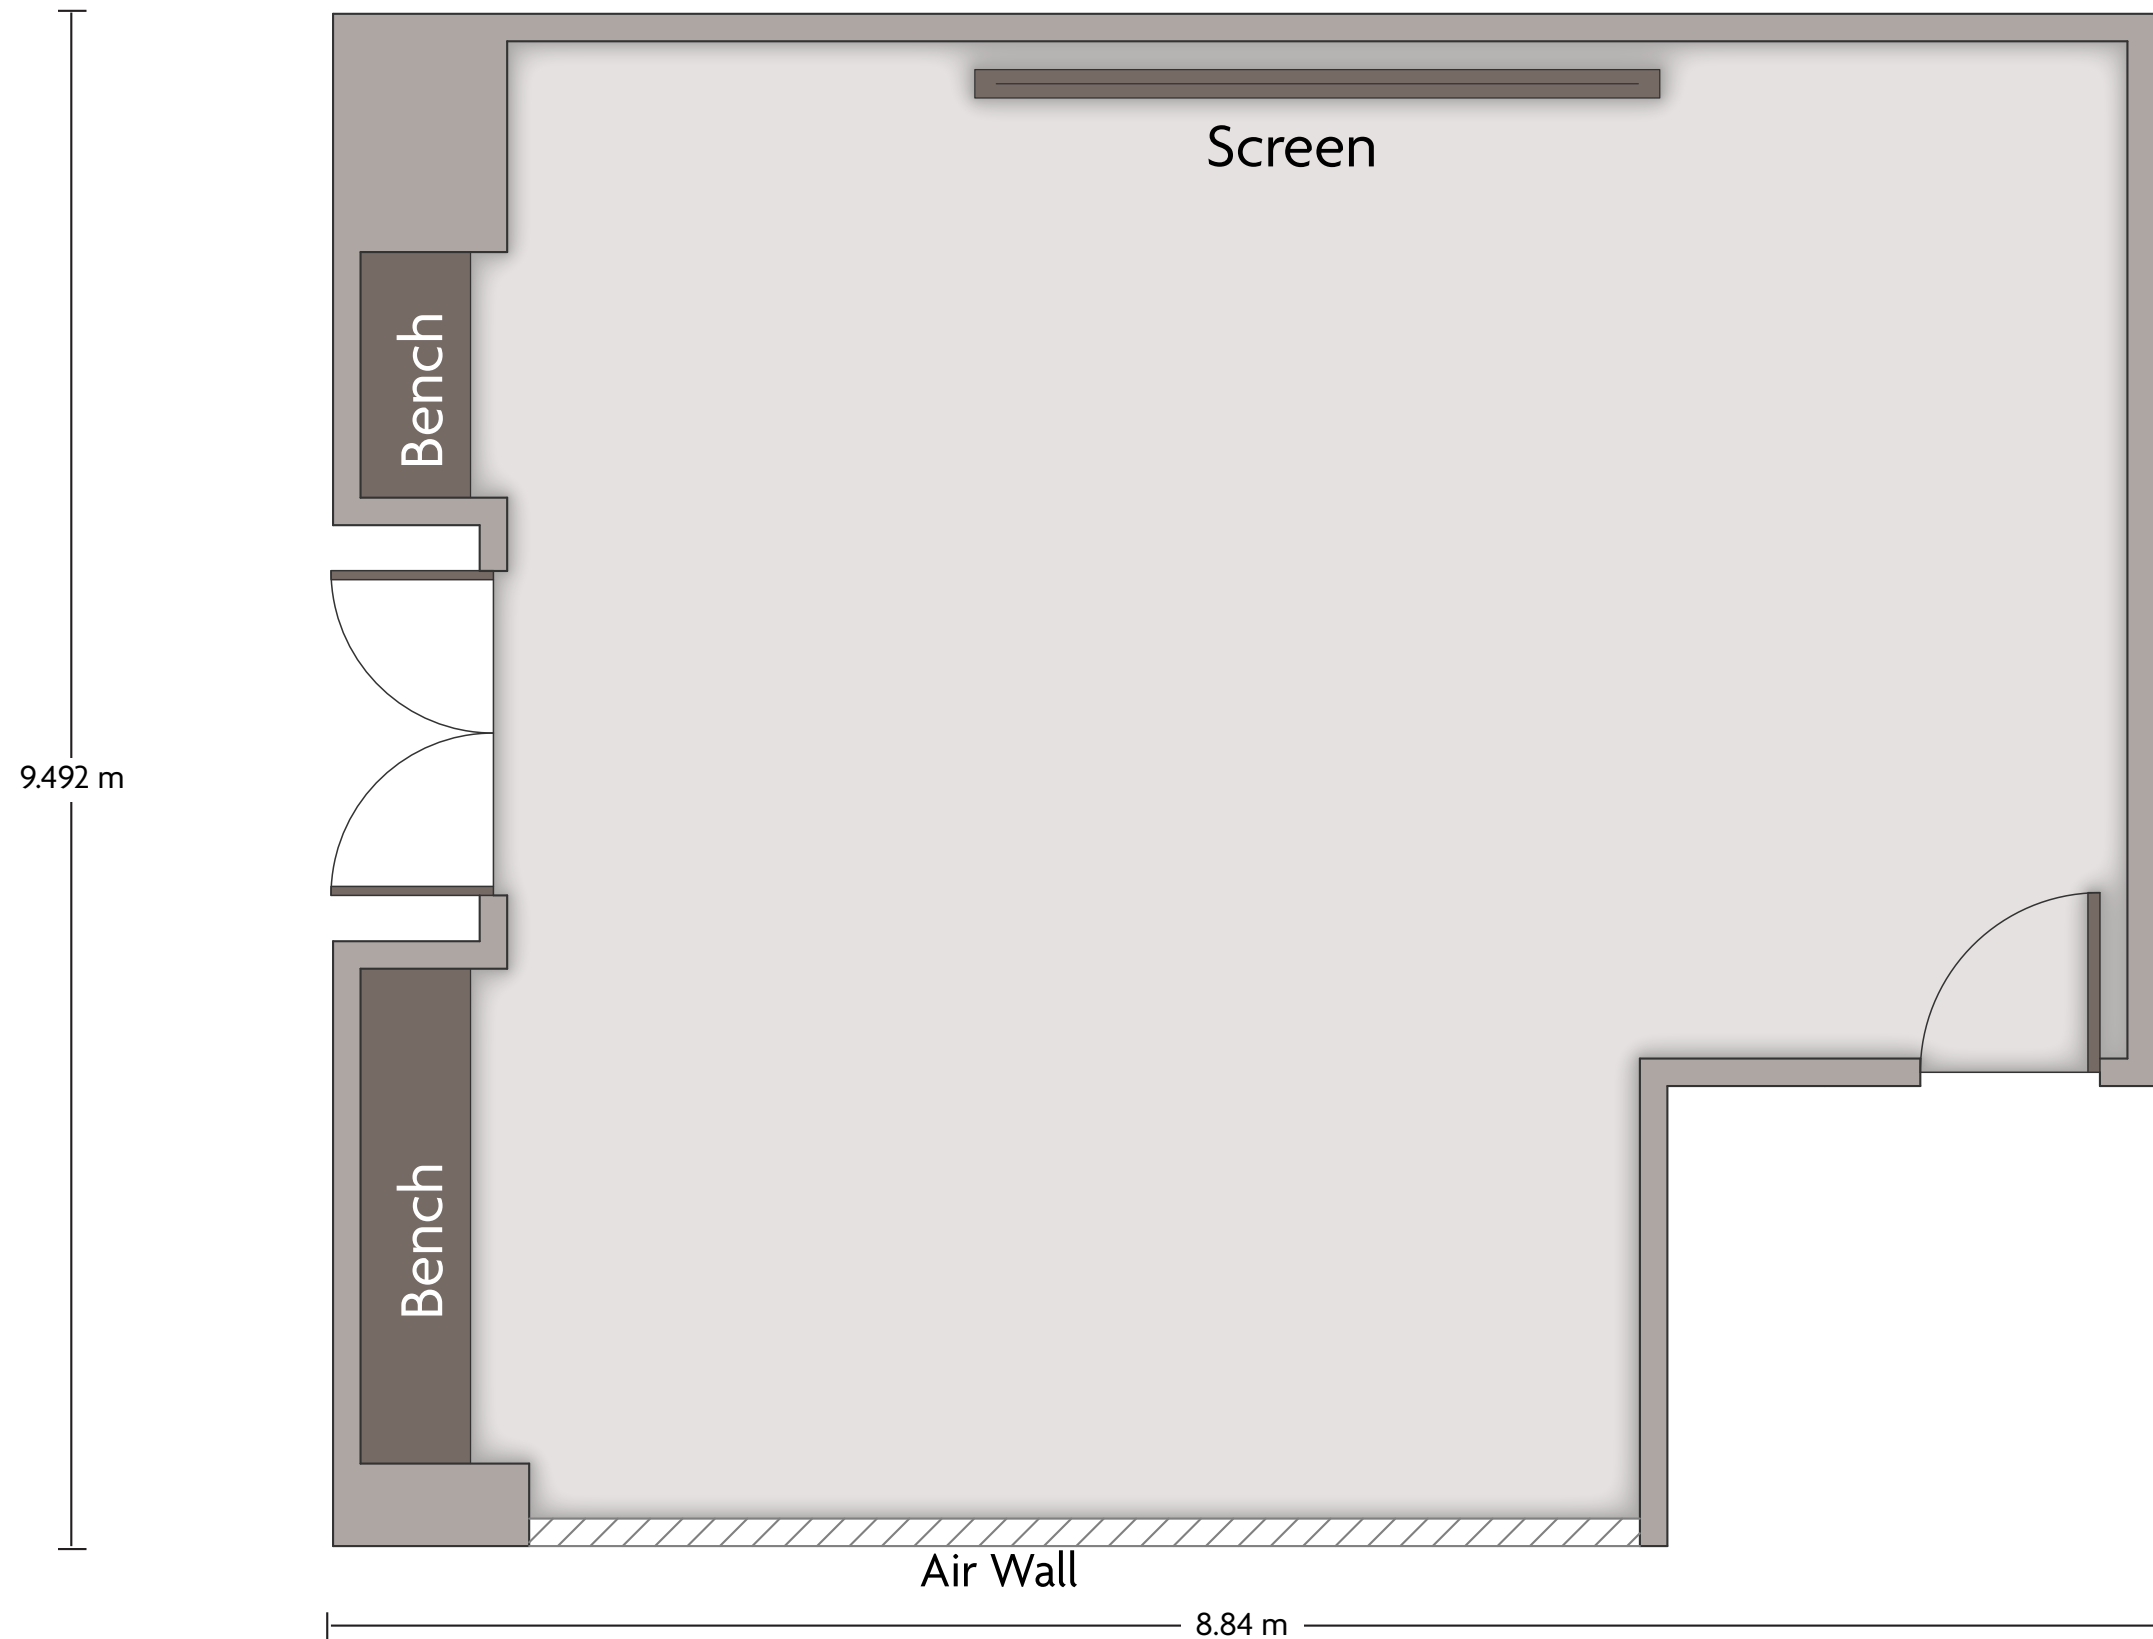

LENGTH: 12.2 m WIDTH: 8.2 m HEIGHT: 2.6 m TOTAL SQUARE METERS: 100 m² MAXIMUM CAPACITY: 60 POWER OUTLETS: 10

Crowne Plaza® Canberra - Atrium Pod

LENGTH: 5.5 m WIDTH: 3.6 m HEIGHT: N/A m TOTAL SQUARE METERS: 12 m² MAXIMUM CAPACITY: 8 POWER OUTLETS: 7

1 Binara Street | Canberra ACT - 2601, Australia | 02-6247-8999

LENGTH: 9.5 m WIDTH: 8.8 m HEIGHT: 2.8 m TOTAL SQUARE METERS: 65 m² MAXIMUM CAPACITY: 40 POWER OUTLETS: 7

LENGTH: 9.5 m WIDTH: 9.5 m HEIGHT: 2.8 m TOTAL SQUARE METERS: 65 m² MAXIMUM CAPACITY: 40 POWER OUTLETS: 7

LENGTH: 19 m WIDTH: 9.5 m HEIGHT: 2.8 m TOTAL SQUARE METERS: 130 m² MAXIMUM CAPACITY: 90 POWER OUTLETS: 14

1 Binara Street | Canberra ACT - 2601, Australia | 02-6247-8999

*Multiple layout options available for this space.

LENGTH: 8 m WIDTH: 7.9 m HEIGHT: 2.2 m TOTAL SQUARE METERS: 54 m² MAXIMUM CAPACITY: 40 POWER OUTLETS: 14

Crowne Plaza® Canberra - Pods 2

LENGTH: 8.15 m WIDTH: 8 m HEIGHT: 2.5 m TOTAL SQUARE METERS: 64 m² MAXIMUM CAPACITY: 50 POWER OUTLETS: 18