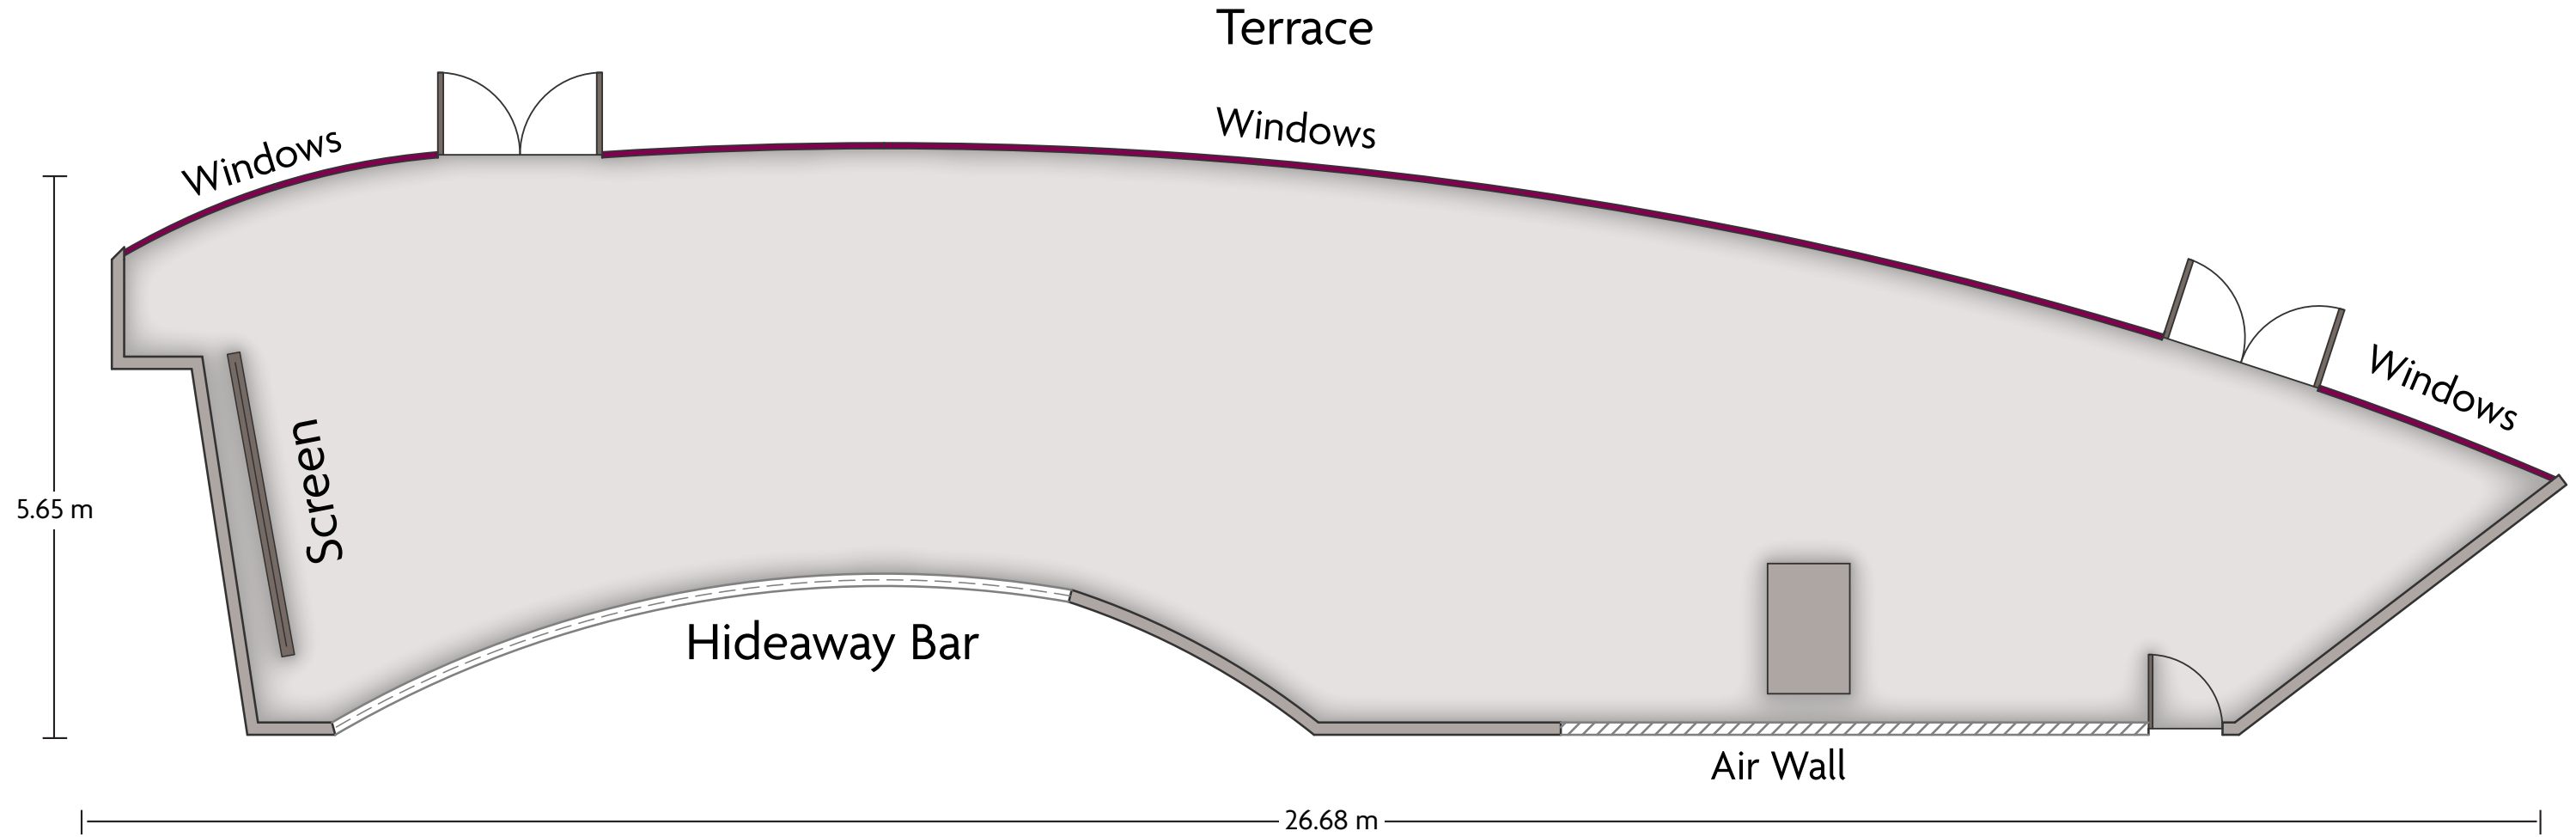

1 Binara Street | Canberra ACT - 2601, Australia | 02-6247-8999

LENGTH: 9.5 m WIDTH: 8.8 m HEIGHT: 2.8 m TOTAL SQUARE METERS: 65 m² MAXIMUM CAPACITY: 40 POWER OUTLETS: 7

LENGTH: 9.5 m WIDTH: 9.5 m HEIGHT: 2.8 m TOTAL SQUARE METERS: 65 m² MAXIMUM CAPACITY: 40 POWER OUTLETS: 7

LENGTH: 19 m WIDTH: 9.5 m HEIGHT: 2.8 m TOTAL SQUARE METERS: 130 m² MAXIMUM CAPACITY: 90 POWER OUTLETS: 14

1 Binara Street | Canberra ACT - 2601, Australia | 02-6247-8999

*Multiple layout options available for this space.

LENGTH: 8 m WIDTH: 7.9 m HEIGHT: 2.2 m TOTAL SQUARE METERS: 54 m² MAXIMUM CAPACITY: 40 POWER OUTLETS: 14

Crowne Plaza® Canberra - Pods 2

LENGTH: 8.15 m WIDTH: 8 m HEIGHT: 2.5 m TOTAL SQUARE METERS: 64 m² MAXIMUM CAPACITY: 50 POWER OUTLETS: 18

1 Binara Street | Canberra ACT - 2601, Australia | 02-6247-8999

*Multiple layout options available for this space.

LENGTH: 26.7 m WIDTH: 5.7 m HEIGHT: 3.9 m TOTAL SQUARE METERS: 130 m² MAXIMUM CAPACITY: 150 POWER OUTLETS: 13