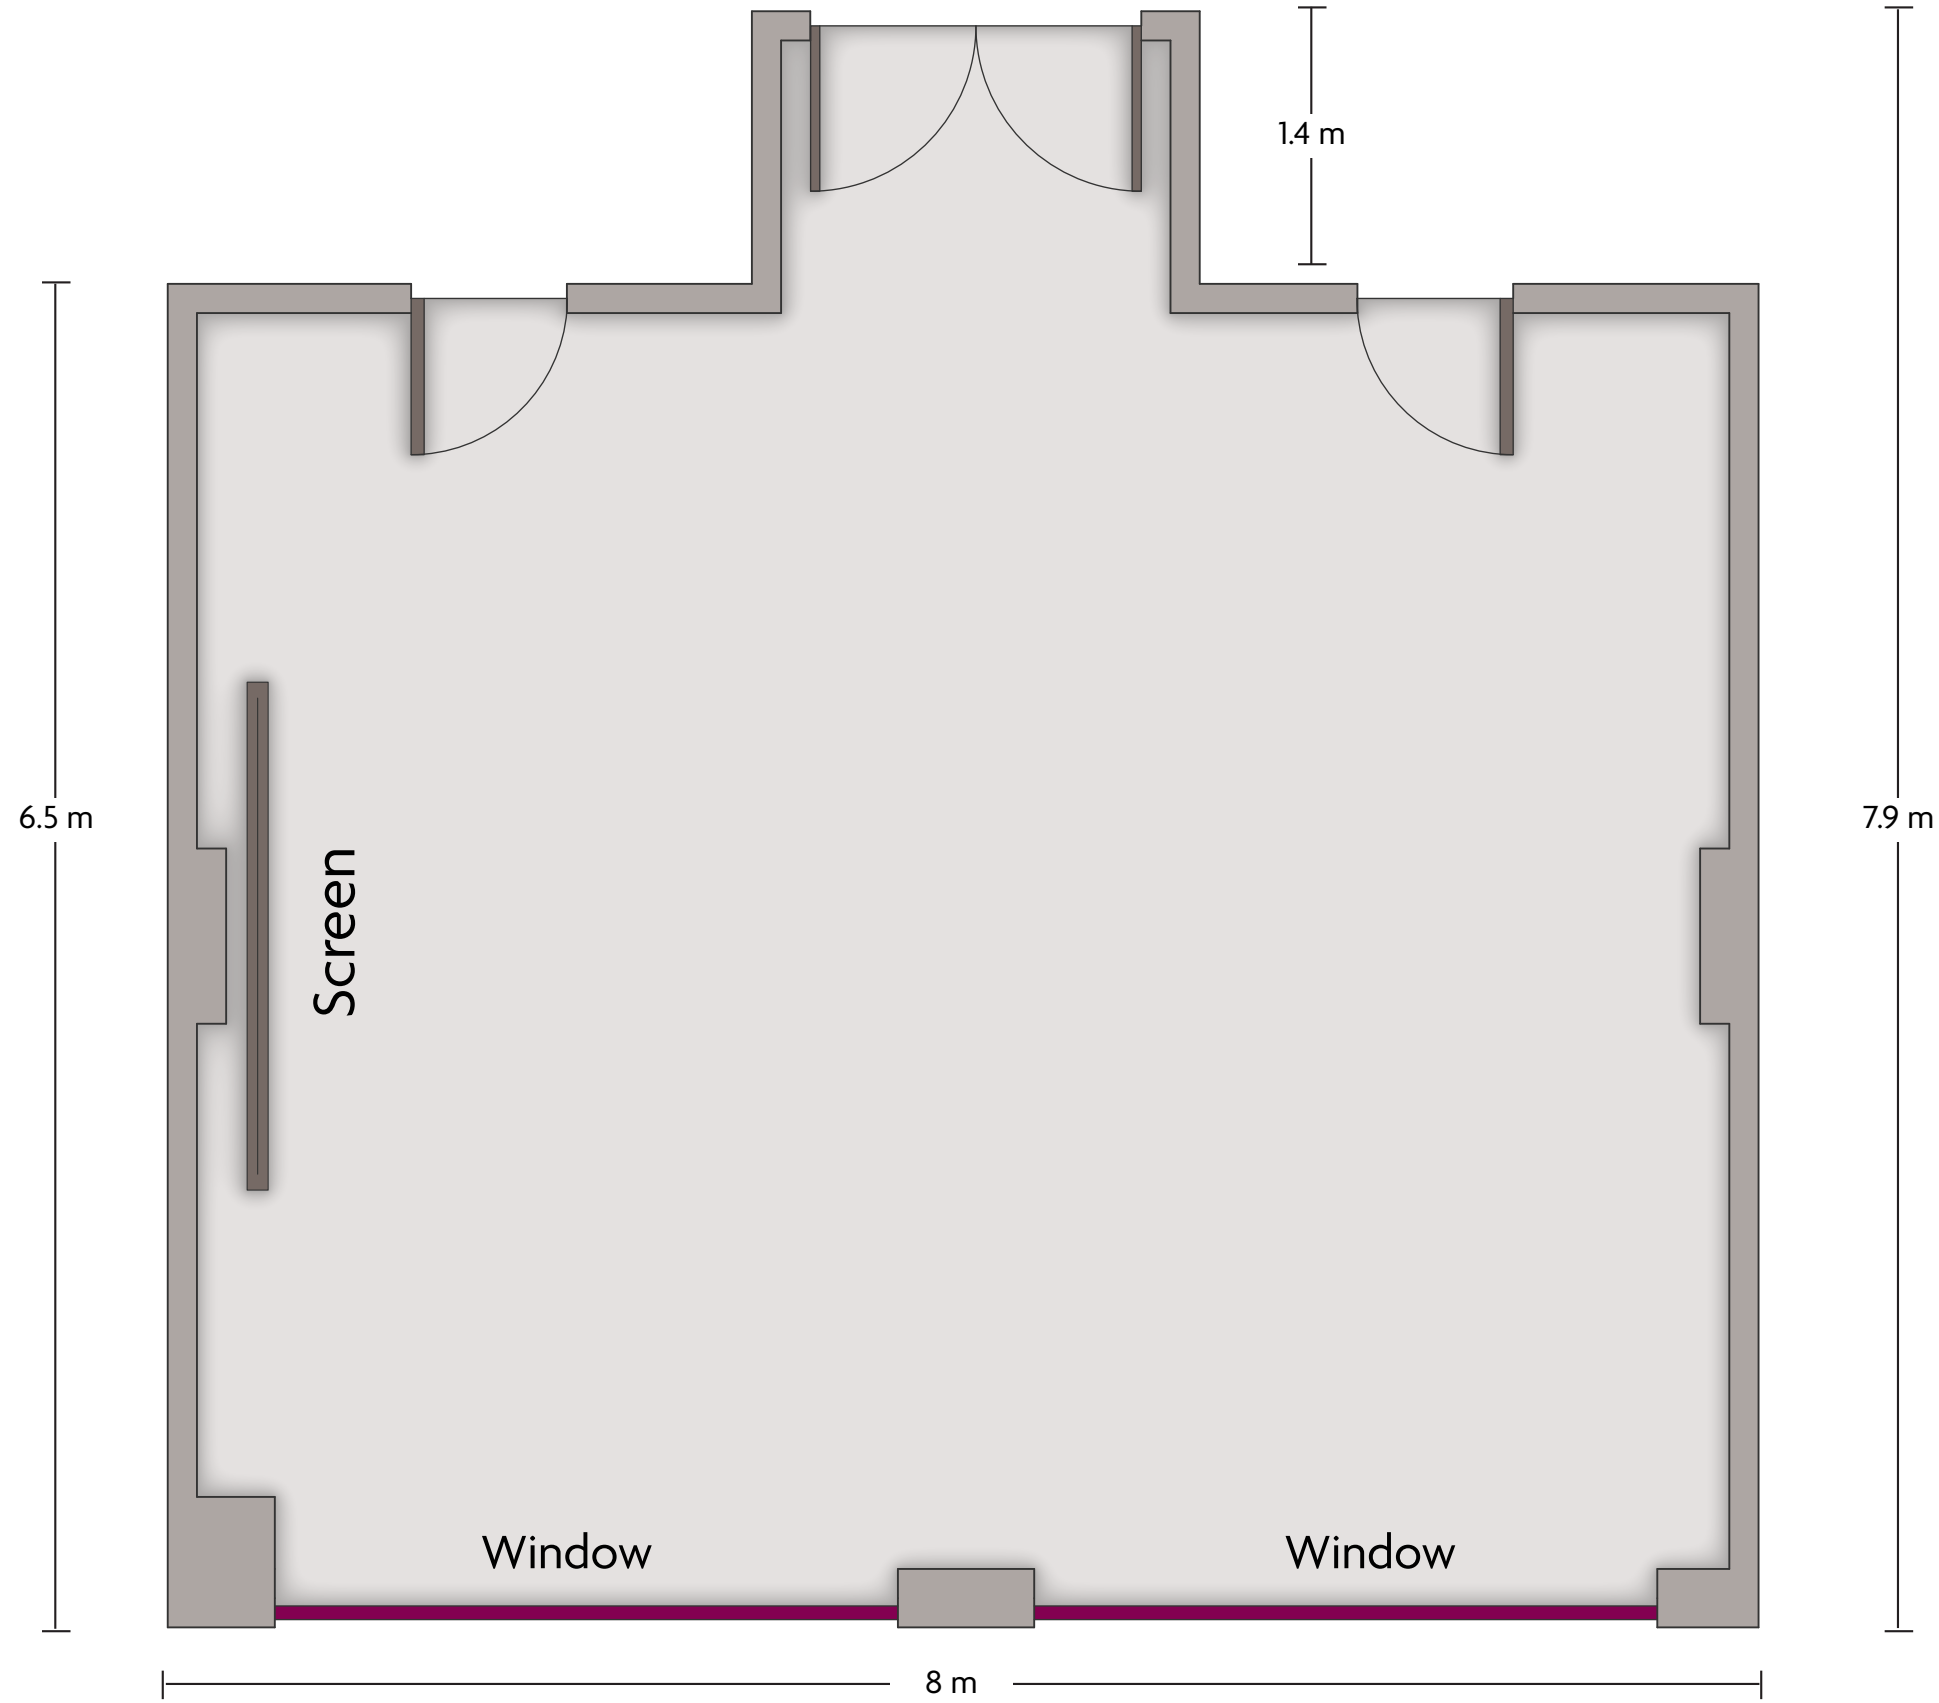

LENGTH: 12.2 m WIDTH: 8.2 m HEIGHT: 2.6 m TOTAL SQUARE METERS: 100 m² MAXIMUM CAPACITY: 60 POWER OUTLETS: 10

Crowne Plaza® Canberra - Atrium Pod

LENGTH: 5.5 m WIDTH: 3.6 m HEIGHT: N/A m TOTAL SQUARE METERS: 12 m² MAXIMUM CAPACITY: 8 POWER OUTLETS: 7

1 Binara Street | Canberra ACT - 2601, Australia | 02-6247-8999

LENGTH: 9.5 m WIDTH: 8.8 m HEIGHT: 2.8 m TOTAL SQUARE METERS: 65 m² MAXIMUM CAPACITY: 40 POWER OUTLETS: 7

LENGTH: 9.5 m WIDTH: 9.5 m HEIGHT: 2.8 m TOTAL SQUARE METERS: 65 m² MAXIMUM CAPACITY: 40 POWER OUTLETS: 7

LENGTH: 19 m WIDTH: 9.5 m HEIGHT: 2.8 m TOTAL SQUARE METERS: 130 m² MAXIMUM CAPACITY: 90 POWER OUTLETS: 14

1 Binara Street | Canberra ACT - 2601, Australia | 02-6247-8999

*Multiple layout options available for this space.

LENGTH: 8 m WIDTH: 7.9 m HEIGHT: 2.2 m TOTAL SQUARE METERS: 54 m² MAXIMUM CAPACITY: 40 POWER OUTLETS: 14

Crowne Plaza® Canberra - Pods 2

LENGTH: 8.15 m WIDTH: 8 m HEIGHT: 2.5 m TOTAL SQUARE METERS: 64 m² MAXIMUM CAPACITY: 50 POWER OUTLETS: 18