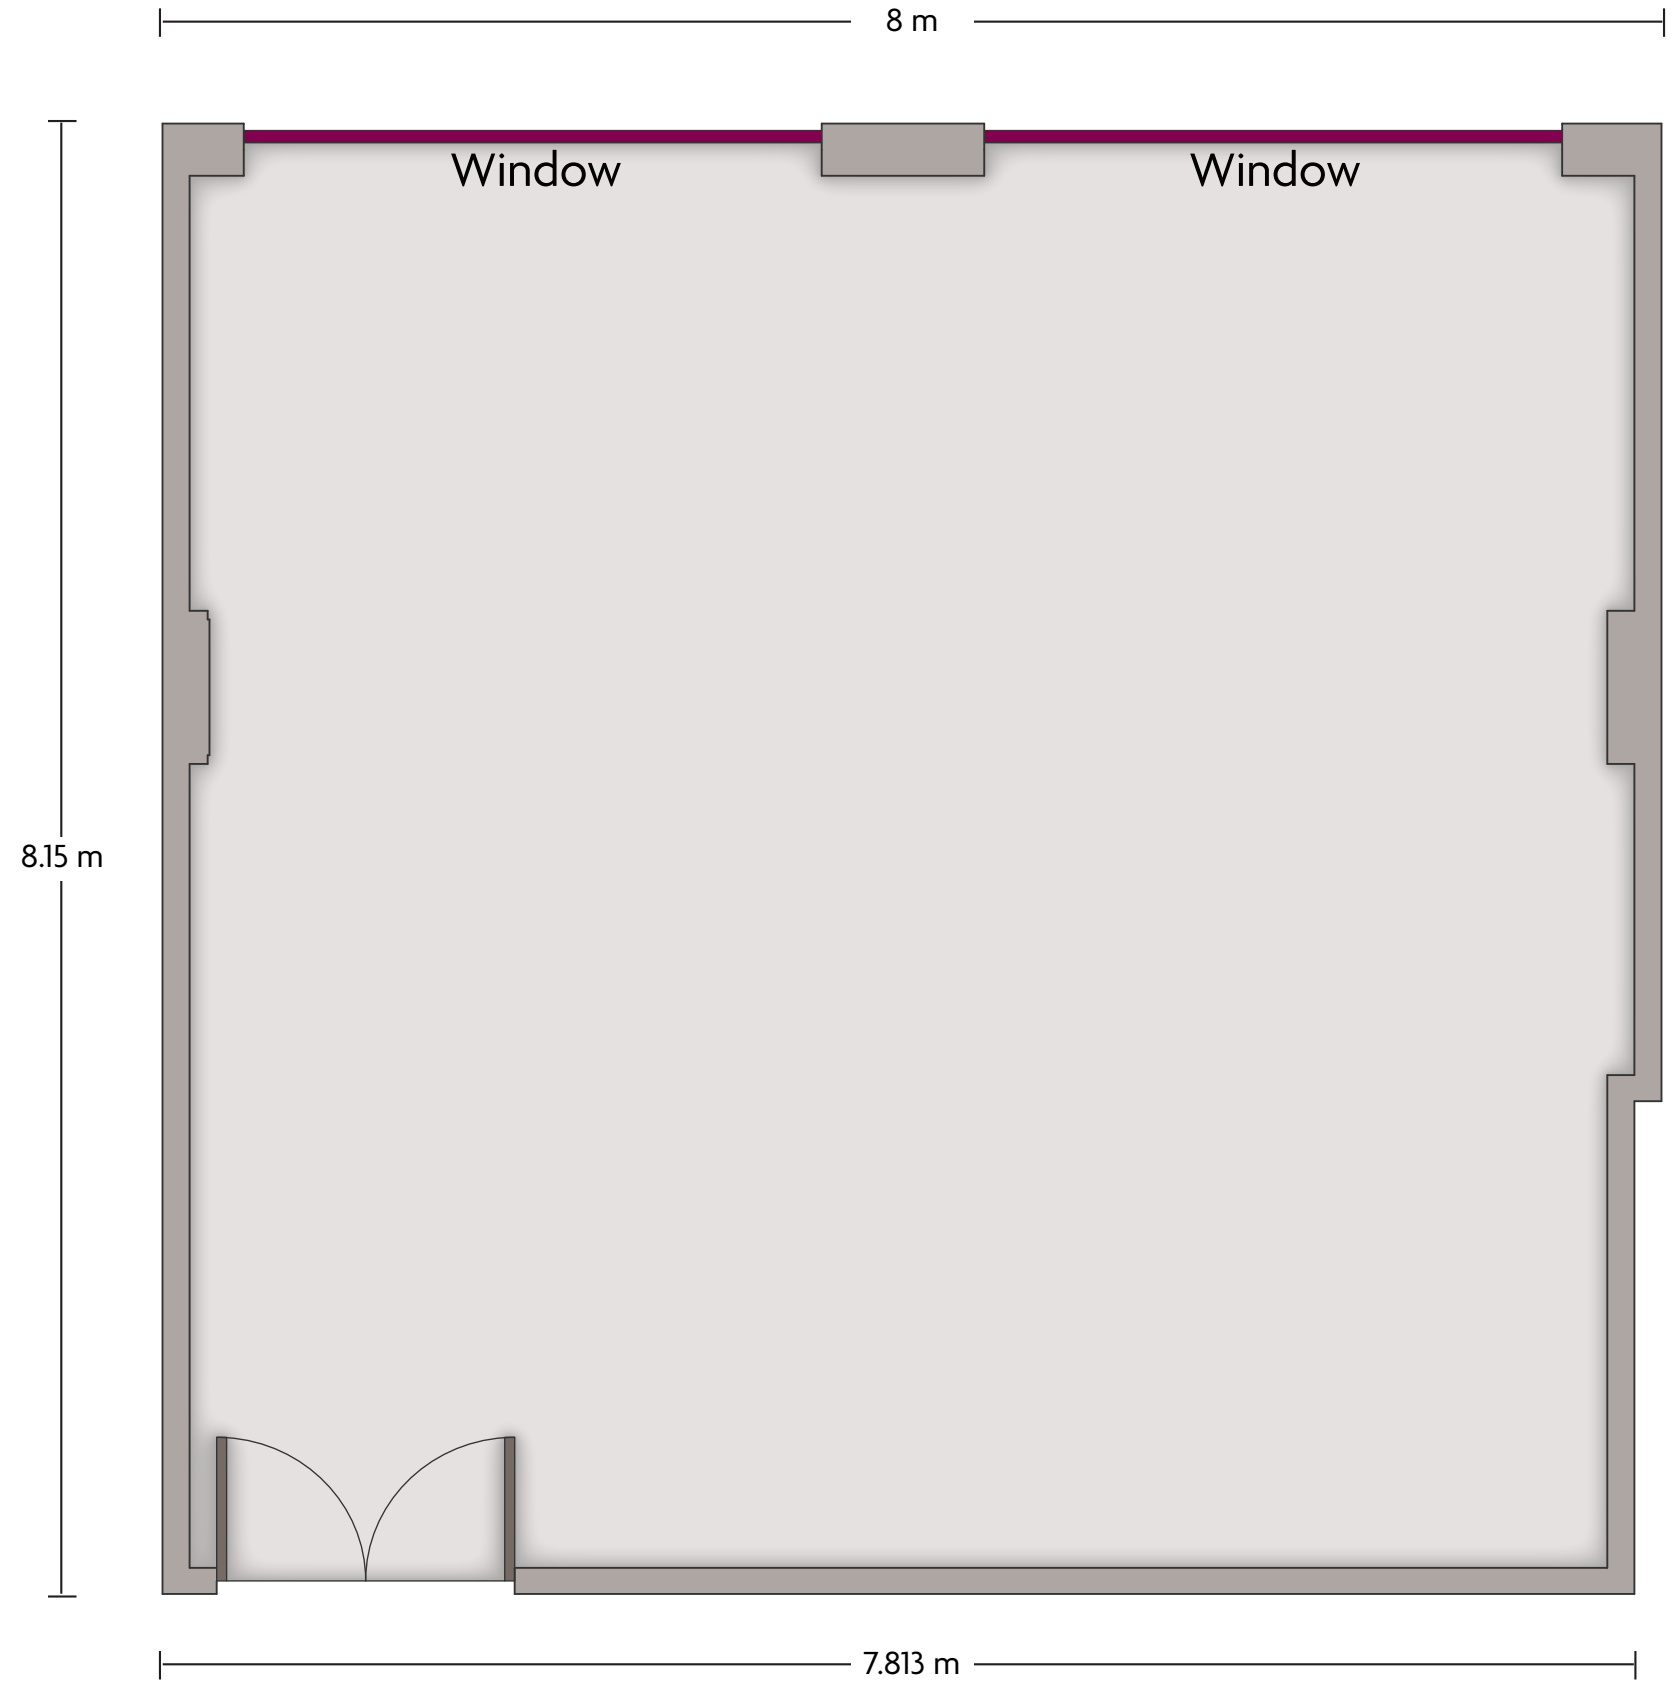

1 Binara Street | Canberra ACT - 2601, Australia | 02-6247-8999

LENGTH: 9.5 m WIDTH: 8.8 m HEIGHT: 2.8 m TOTAL SQUARE METERS: 65 m² MAXIMUM CAPACITY: 40 POWER OUTLETS: 7

LENGTH: 9.5 m WIDTH: 9.5 m HEIGHT: 2.8 m TOTAL SQUARE METERS: 65 m² MAXIMUM CAPACITY: 40 POWER OUTLETS: 7

LENGTH: 19 m WIDTH: 9.5 m HEIGHT: 2.8 m TOTAL SQUARE METERS: 130 m² MAXIMUM CAPACITY: 90 POWER OUTLETS: 14

1 Binara Street | Canberra ACT - 2601, Australia | 02-6247-8999

*Multiple layout options available for this space.

LENGTH: 8 m WIDTH: 7.9 m HEIGHT: 2.2 m TOTAL SQUARE METERS: 54 m² MAXIMUM CAPACITY: 40 POWER OUTLETS: 14

Crowne Plaza® Canberra - Pods 2

LENGTH: 8.15 m WIDTH: 8 m HEIGHT: 2.5 m TOTAL SQUARE METERS: 64 m² MAXIMUM CAPACITY: 50 POWER OUTLETS: 18

1 Binara Street | Canberra ACT - 2601, Australia | 02-6247-8999

*Multiple layout options available for this space.

LENGTH: 26.7 m WIDTH: 5.7 m HEIGHT: 3.9 m TOTAL SQUARE METERS: 130 m² MAXIMUM CAPACITY: 150 POWER OUTLETS: 13