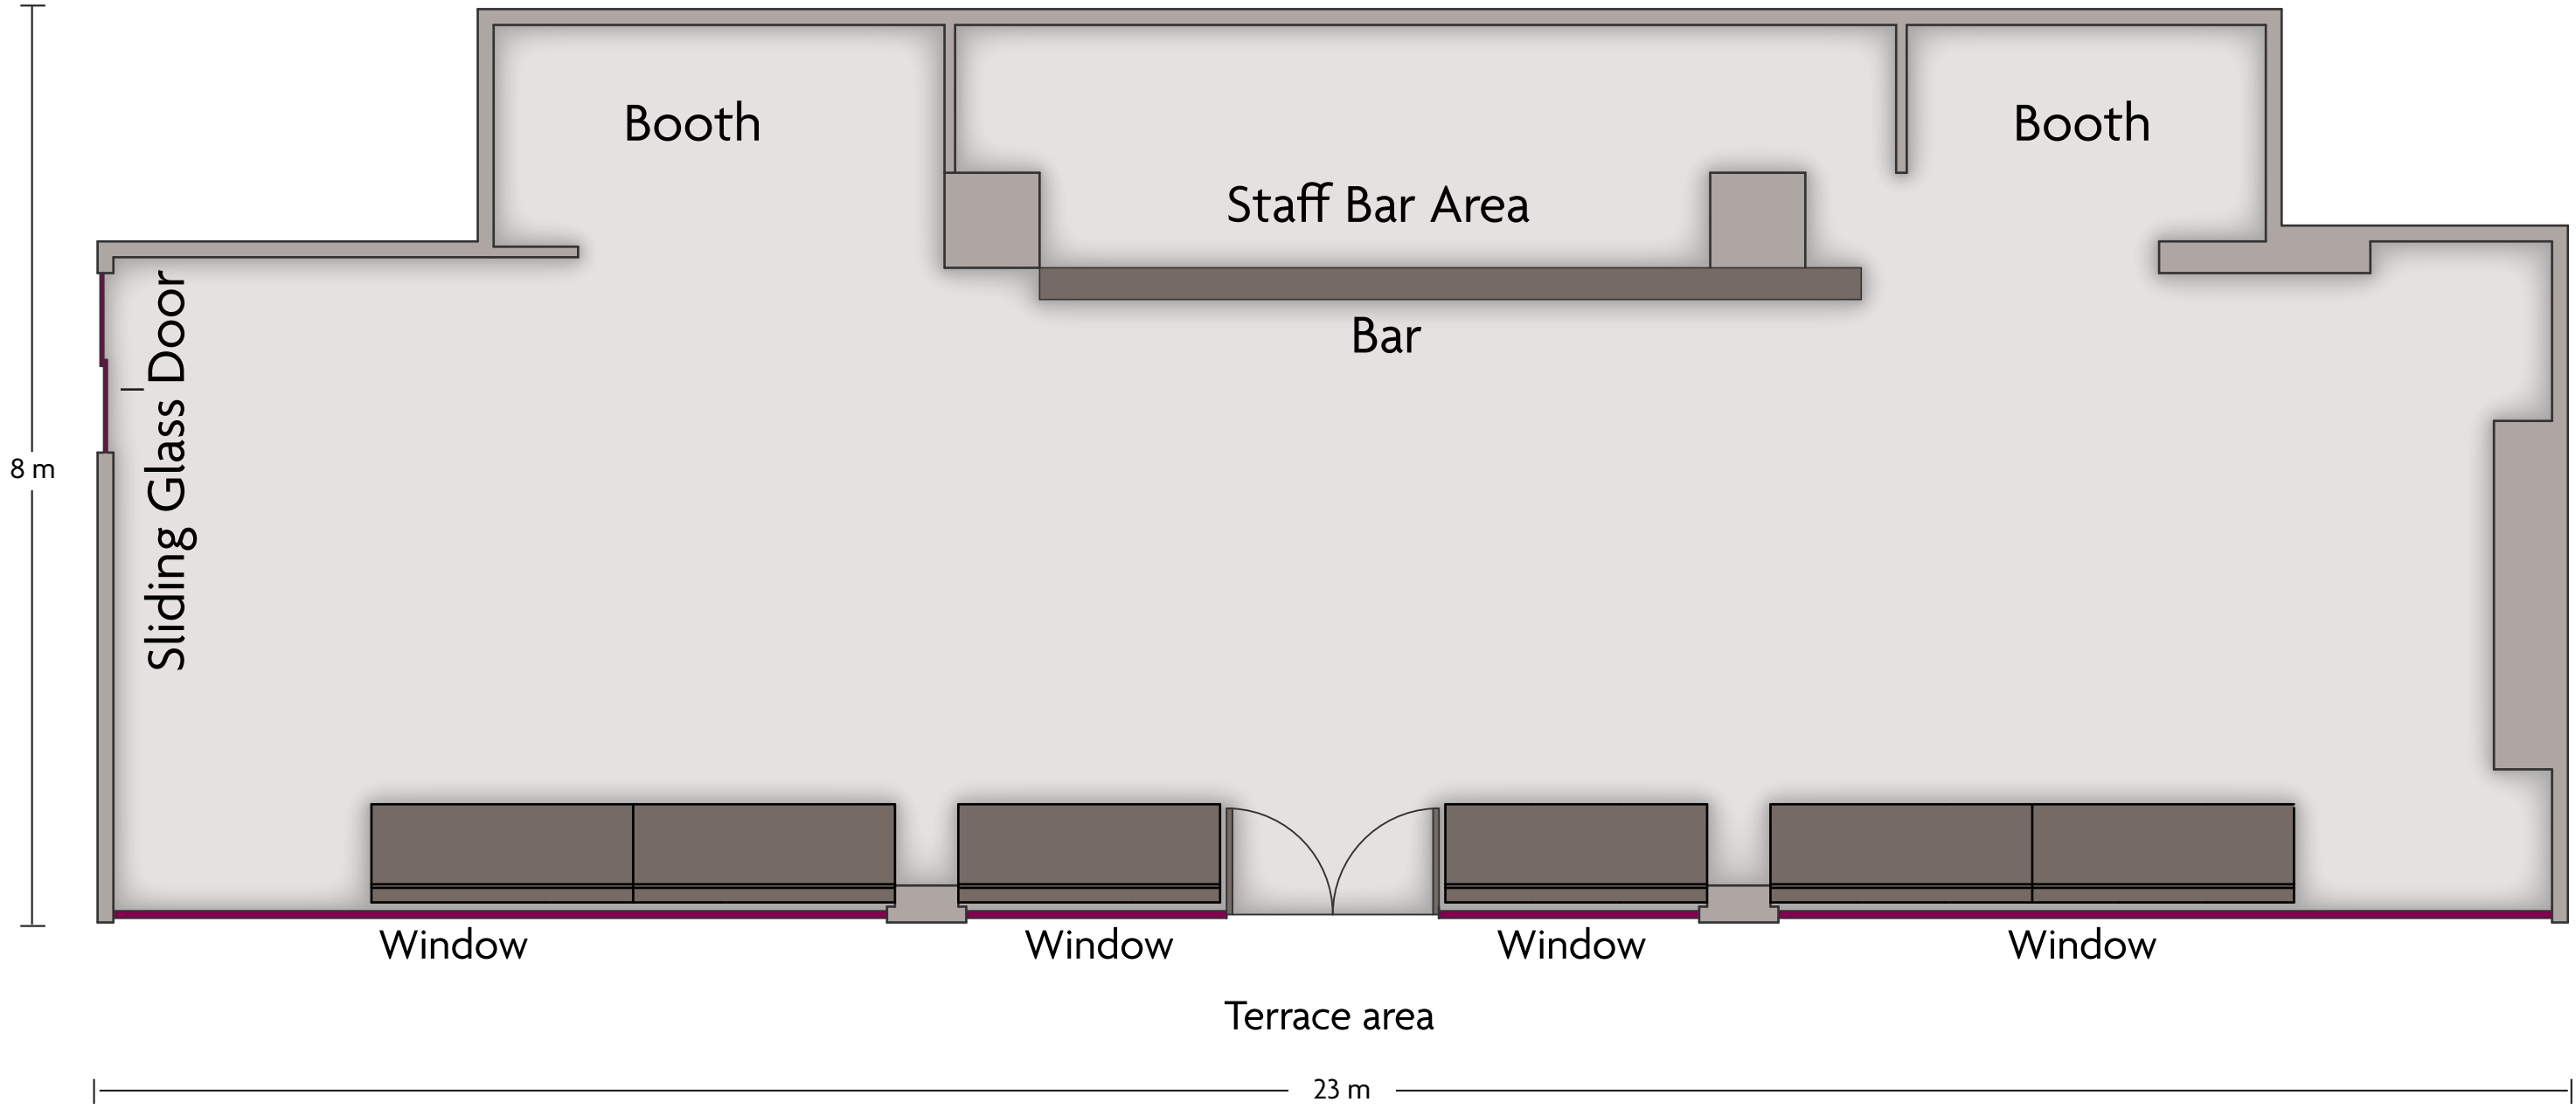

LENGTH: 12.2 m WIDTH: 8.2 m HEIGHT: 2.6 m TOTAL SQUARE METERS: 100 m² MAXIMUM CAPACITY: 60 POWER OUTLETS: 10

Crowne Plaza® Canberra - Atrium Pod

LENGTH: 5.5 m WIDTH: 3.6 m HEIGHT: N/A m TOTAL SQUARE METERS: 12 m² MAXIMUM CAPACITY: 8 POWER OUTLETS: 7

1 Binara Street | Canberra ACT - 2601, Australia | 02-6247-8999

*This meeting space is a semi-private area.

LENGTH: 23 m WIDTH: 8 m HEIGHT: 2.5 m TOTAL SQUARE METERS: 172 m² MAXIMUM CAPACITY: 120 POWER OUTLETS: 16

1 Binara Street | Canberra ACT - 2601, Australia | 02-6247-8999

LENGTH: 9.5 m WIDTH: 8.8 m HEIGHT: 2.8 m TOTAL SQUARE METERS: 65 m² MAXIMUM CAPACITY: 40 POWER OUTLETS: 7

LENGTH: 9.5 m WIDTH: 9.5 m HEIGHT: 2.8 m TOTAL SQUARE METERS: 65 m² MAXIMUM CAPACITY: 40 POWER OUTLETS: 7

LENGTH: 8 m WIDTH: 7.9 m HEIGHT: 2.2 m TOTAL SQUARE METERS: 54 m² MAXIMUM CAPACITY: 40 POWER OUTLETS: 14

Crowne Plaza® Canberra - Pods 2

LENGTH: 8.15 m WIDTH: 8 m HEIGHT: 2.5 m TOTAL SQUARE METERS: 64 m² MAXIMUM CAPACITY: 50 POWER OUTLETS: 18