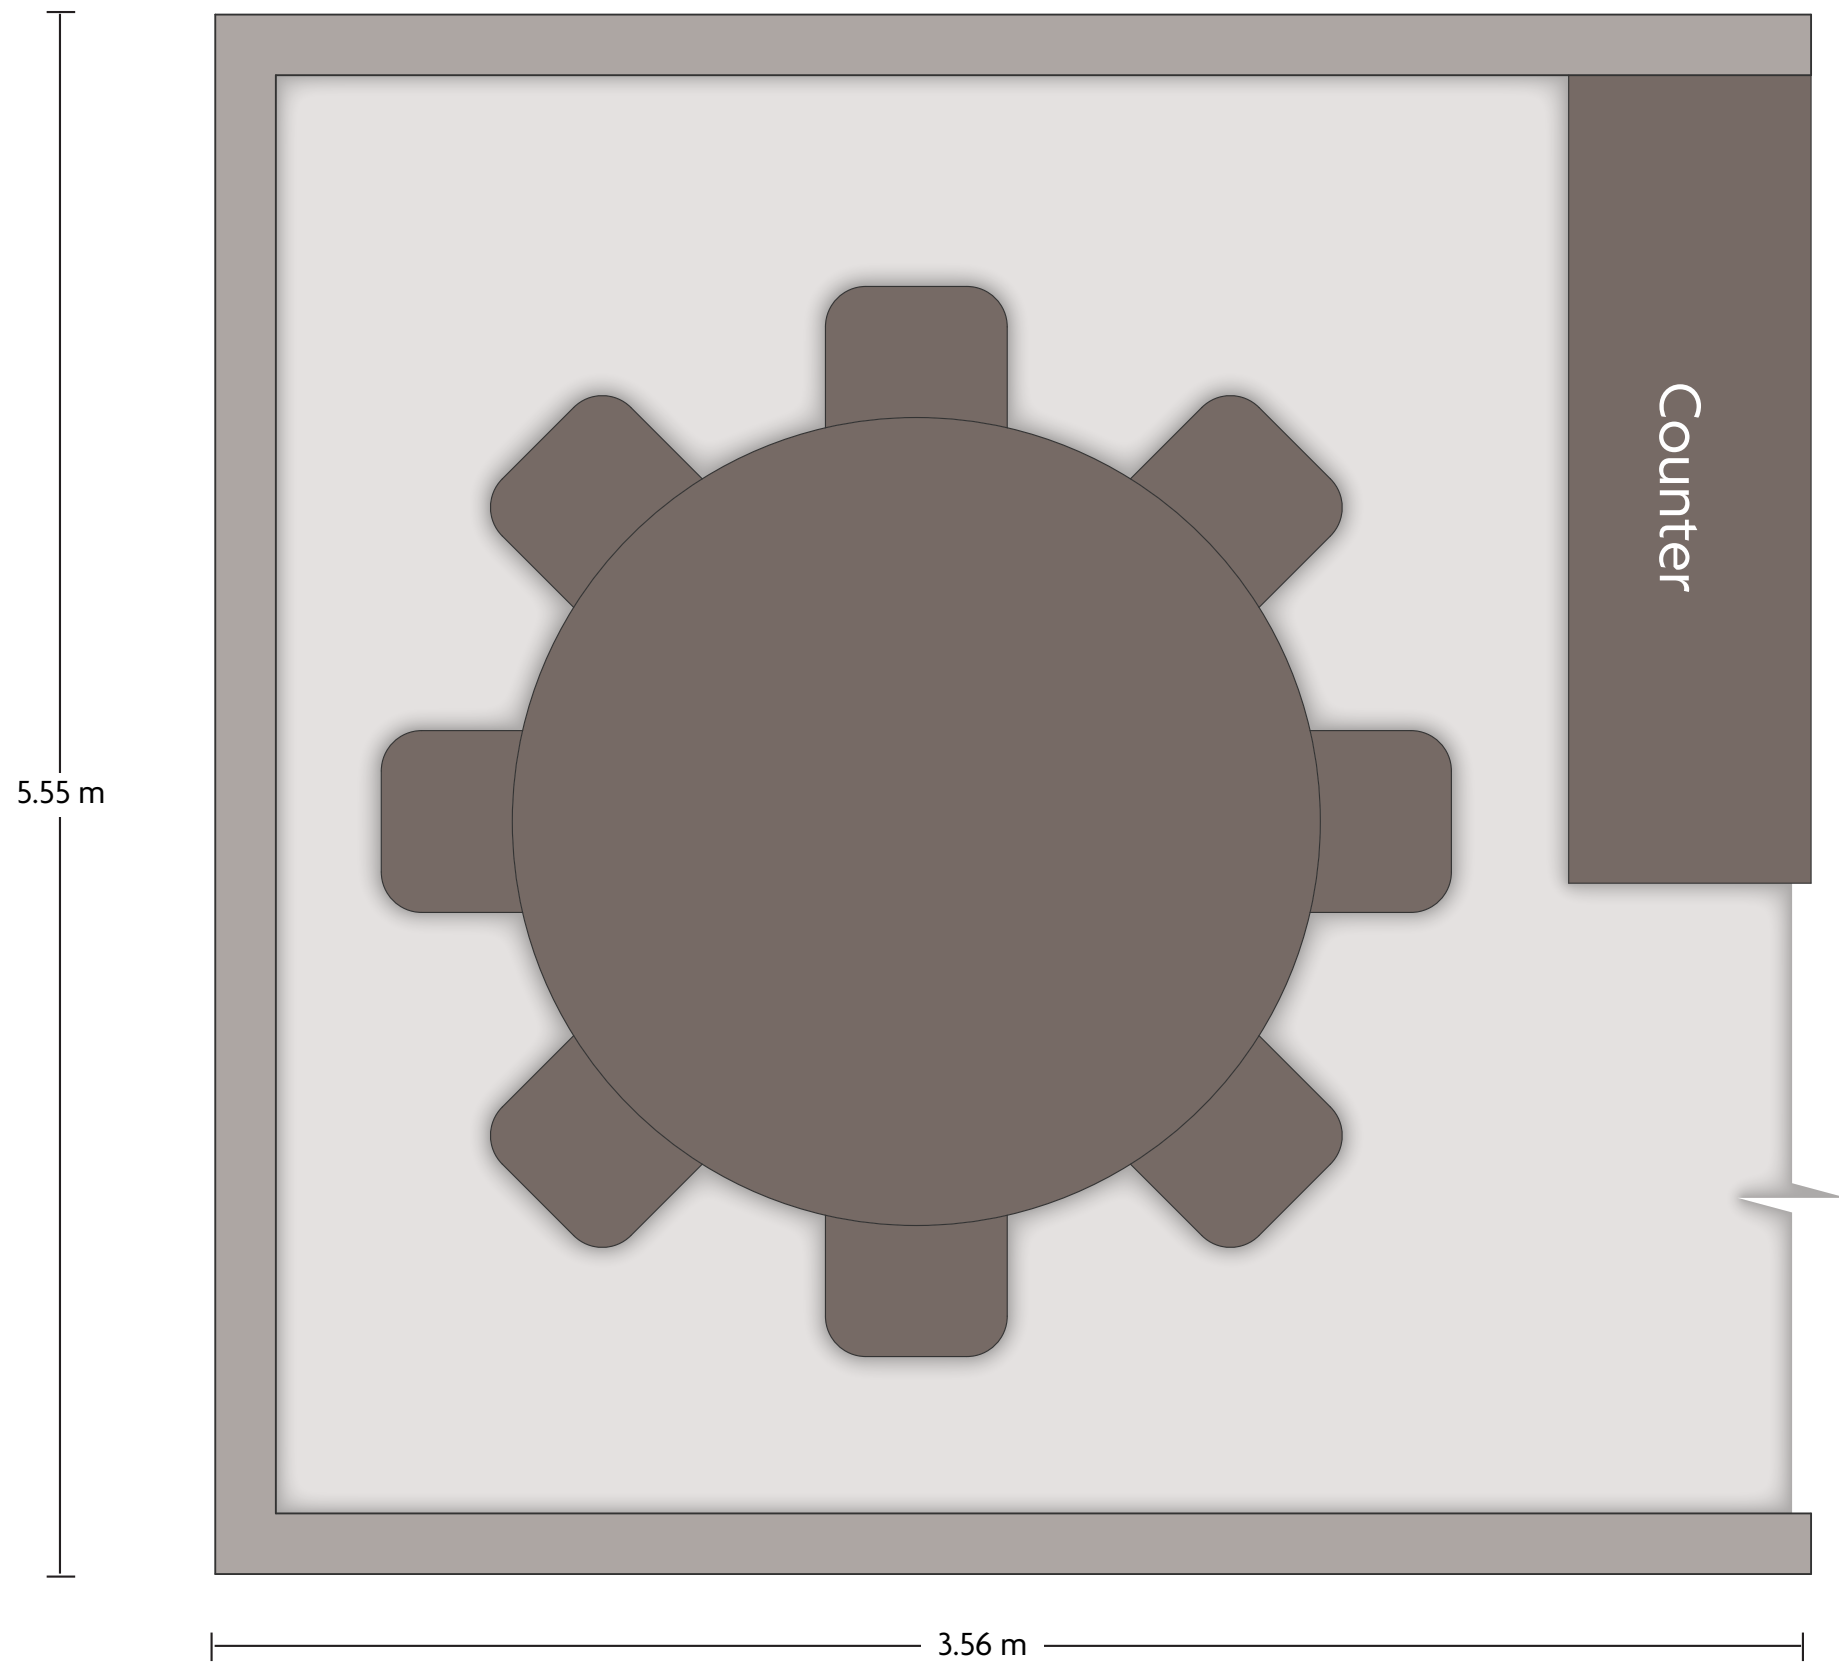

LENGTH: 12.2 m WIDTH: 8.2 m HEIGHT: 2.6 m TOTAL SQUARE METERS: 100 m² MAXIMUM CAPACITY: 60 POWER OUTLETS: 10

Crowne Plaza® Canberra - Atrium Pod

LENGTH: 5.5 m WIDTH: 3.6 m HEIGHT: N/A m TOTAL SQUARE METERS: 12 m² MAXIMUM CAPACITY: 8 POWER OUTLETS: 7

1 Binara Street | Canberra ACT - 2601, Australia | 02-6247-8999

*This meeting space is a semi-private area.

LENGTH: 23 m WIDTH: 8 m HEIGHT: 2.5 m TOTAL SQUARE METERS: 172 m² MAXIMUM CAPACITY: 120 POWER OUTLETS: 16

1 Binara Street | Canberra ACT - 2601, Australia | 02-6247-8999

LENGTH: 9.5 m WIDTH: 8.8 m HEIGHT: 2.8 m TOTAL SQUARE METERS: 65 m² MAXIMUM CAPACITY: 40 POWER OUTLETS: 7

LENGTH: 9.5 m WIDTH: 9.5 m HEIGHT: 2.8 m TOTAL SQUARE METERS: 65 m² MAXIMUM CAPACITY: 40 POWER OUTLETS: 7

LENGTH: 8 m WIDTH: 7.9 m HEIGHT: 2.2 m TOTAL SQUARE METERS: 54 m² MAXIMUM CAPACITY: 40 POWER OUTLETS: 14

Crowne Plaza® Canberra - Pods 2

LENGTH: 8.15 m WIDTH: 8 m HEIGHT: 2.5 m TOTAL SQUARE METERS: 64 m² MAXIMUM CAPACITY: 50 POWER OUTLETS: 18