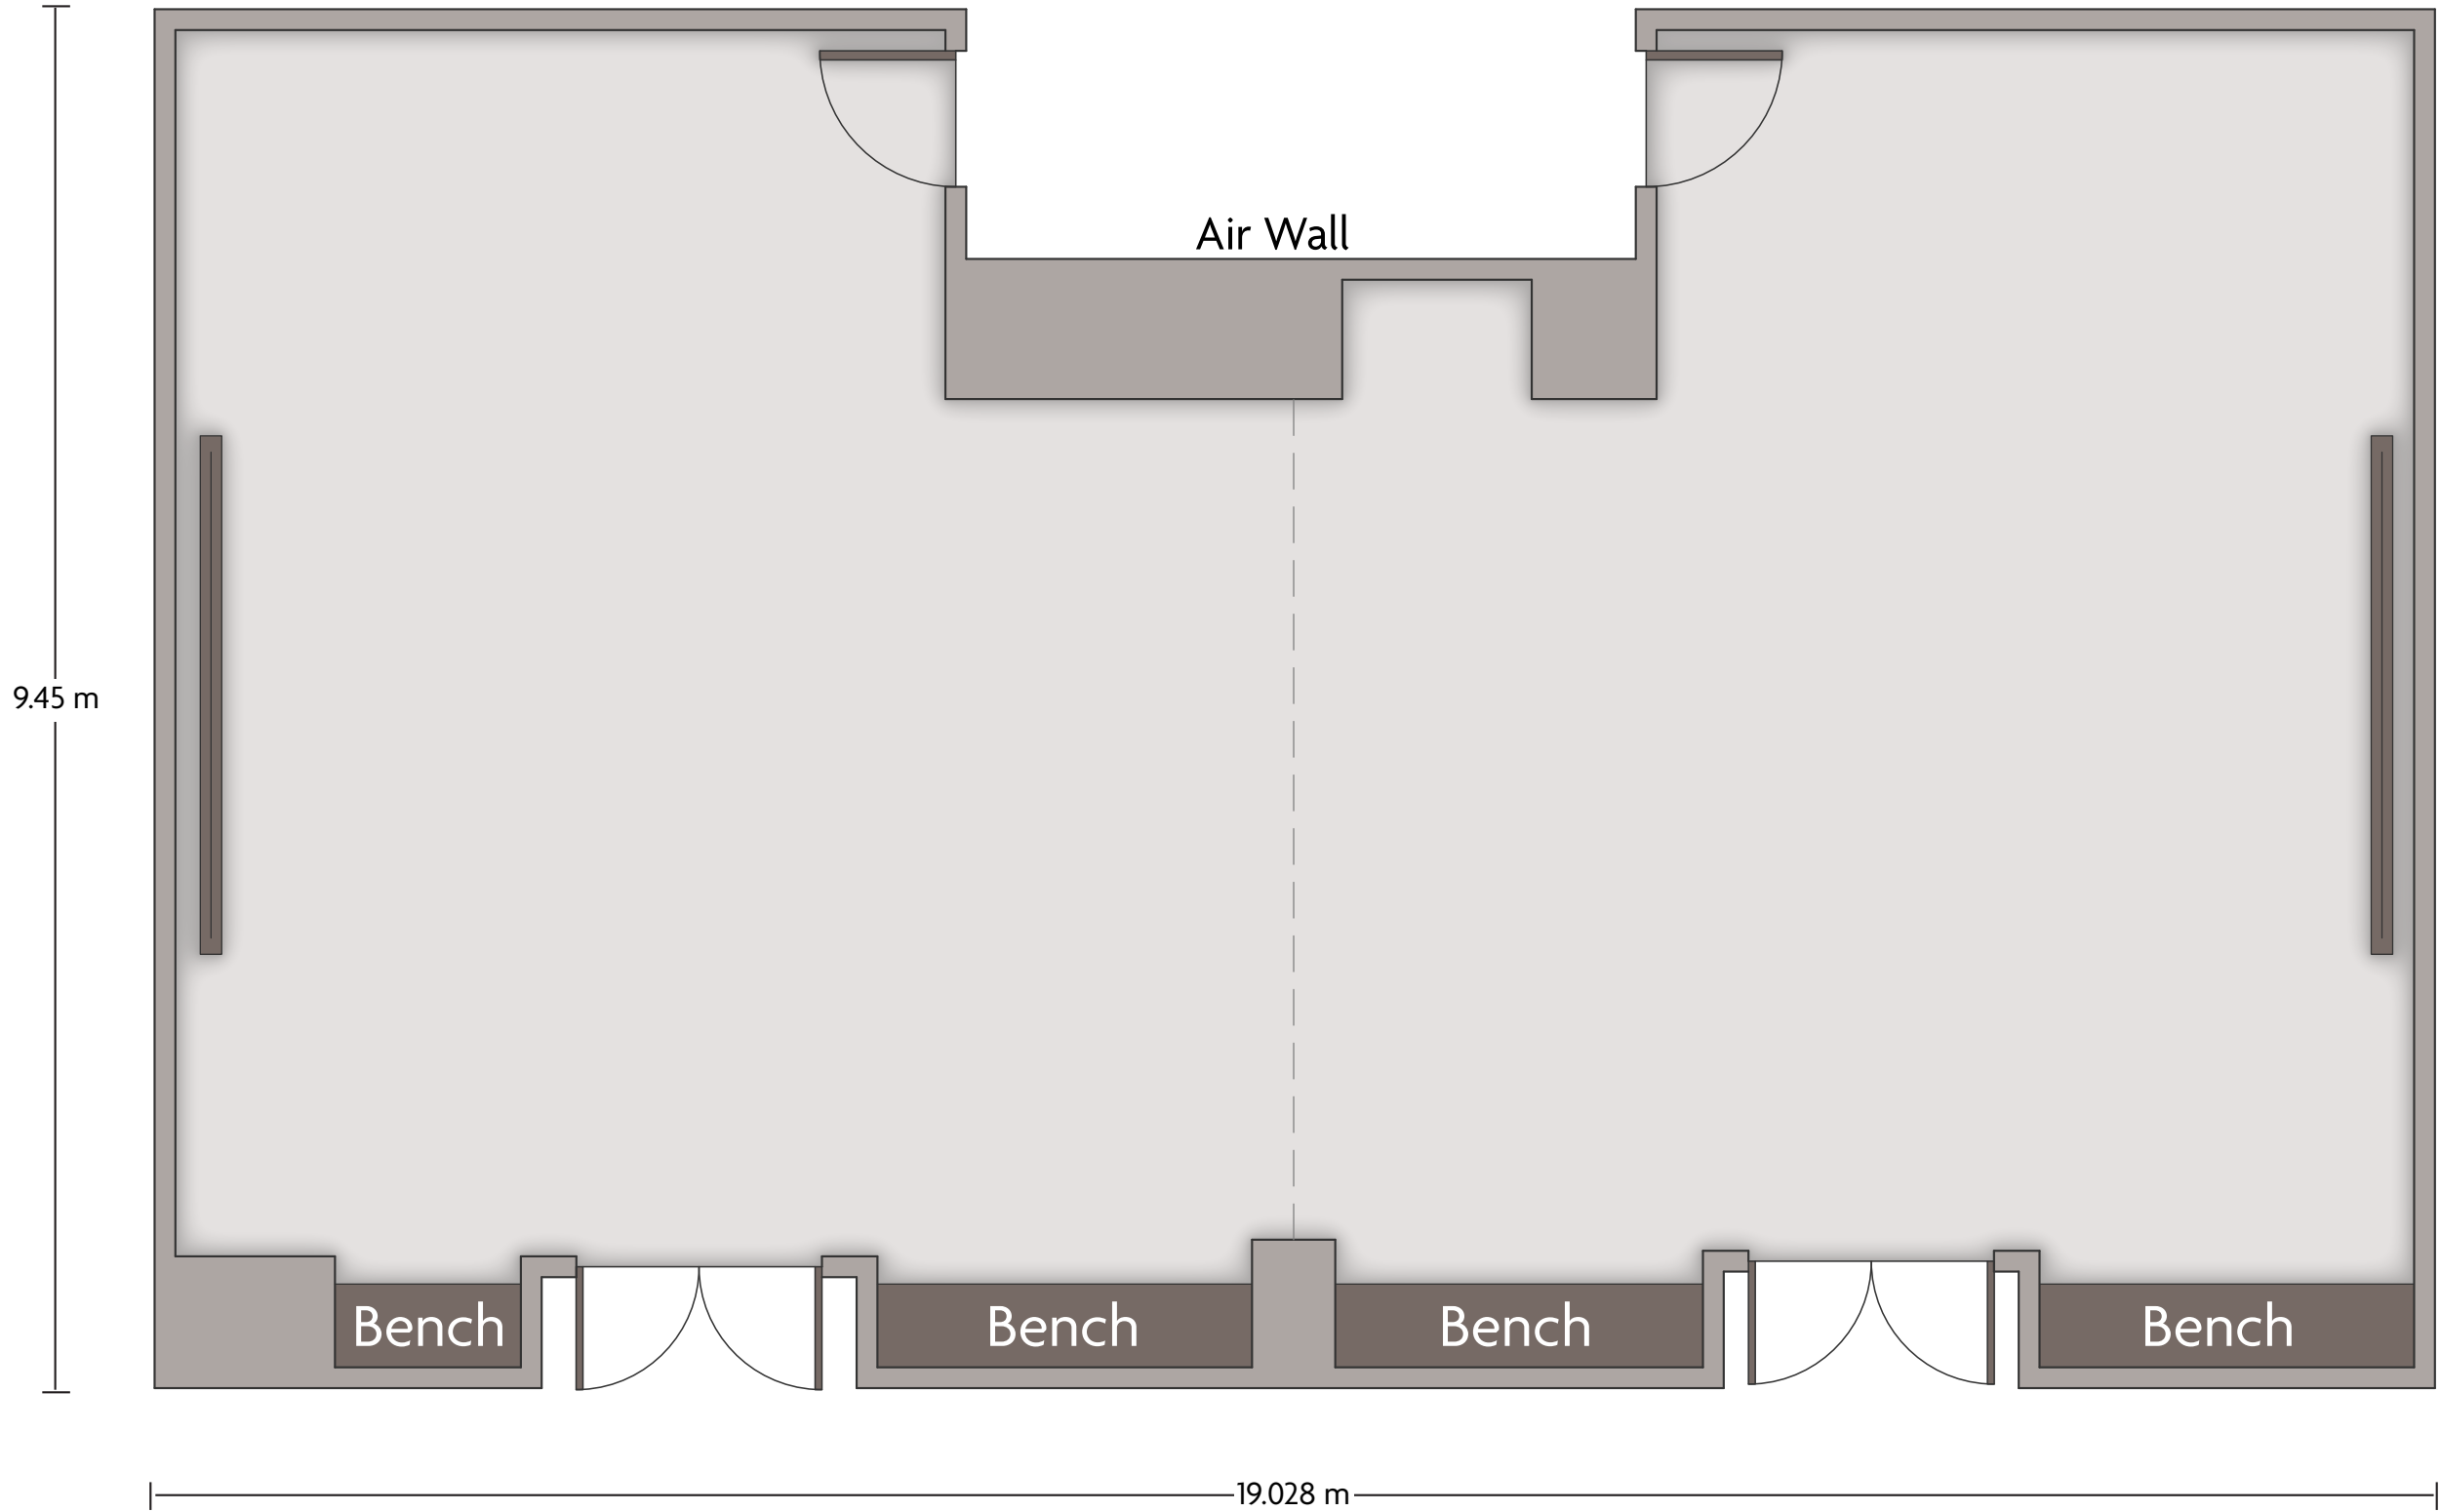

LENGTH: 12.2 m WIDTH: 8.2 m HEIGHT: 2.6 m TOTAL SQUARE METERS: 100 m² MAXIMUM CAPACITY: 60 POWER OUTLETS: 10

Crowne Plaza® Canberra - Atrium Pod

LENGTH: 5.5 m WIDTH: 3.6 m HEIGHT: N/A m TOTAL SQUARE METERS: 12 m² MAXIMUM CAPACITY: 8 POWER OUTLETS: 7

1 Binara Street | Canberra ACT - 2601, Australia | 02-6247-8999

LENGTH: 9.5 m WIDTH: 8.8 m HEIGHT: 2.8 m TOTAL SQUARE METERS: 65 m² MAXIMUM CAPACITY: 40 POWER OUTLETS: 7

LENGTH: 9.5 m WIDTH: 9.5 m HEIGHT: 2.8 m TOTAL SQUARE METERS: 65 m² MAXIMUM CAPACITY: 40 POWER OUTLETS: 7

LENGTH: 19 m WIDTH: 9.5 m HEIGHT: 2.8 m TOTAL SQUARE METERS: 130 m² MAXIMUM CAPACITY: 90 POWER OUTLETS: 14

1 Binara Street | Canberra ACT - 2601, Australia | 02-6247-8999

*Multiple layout options available for this space.

LENGTH: 8 m WIDTH: 7.9 m HEIGHT: 2.2 m TOTAL SQUARE METERS: 54 m² MAXIMUM CAPACITY: 40 POWER OUTLETS: 14

Crowne Plaza® Canberra - Pods 2

LENGTH: 8.15 m WIDTH: 8 m HEIGHT: 2.5 m TOTAL SQUARE METERS: 64 m² MAXIMUM CAPACITY: 50 POWER OUTLETS: 18