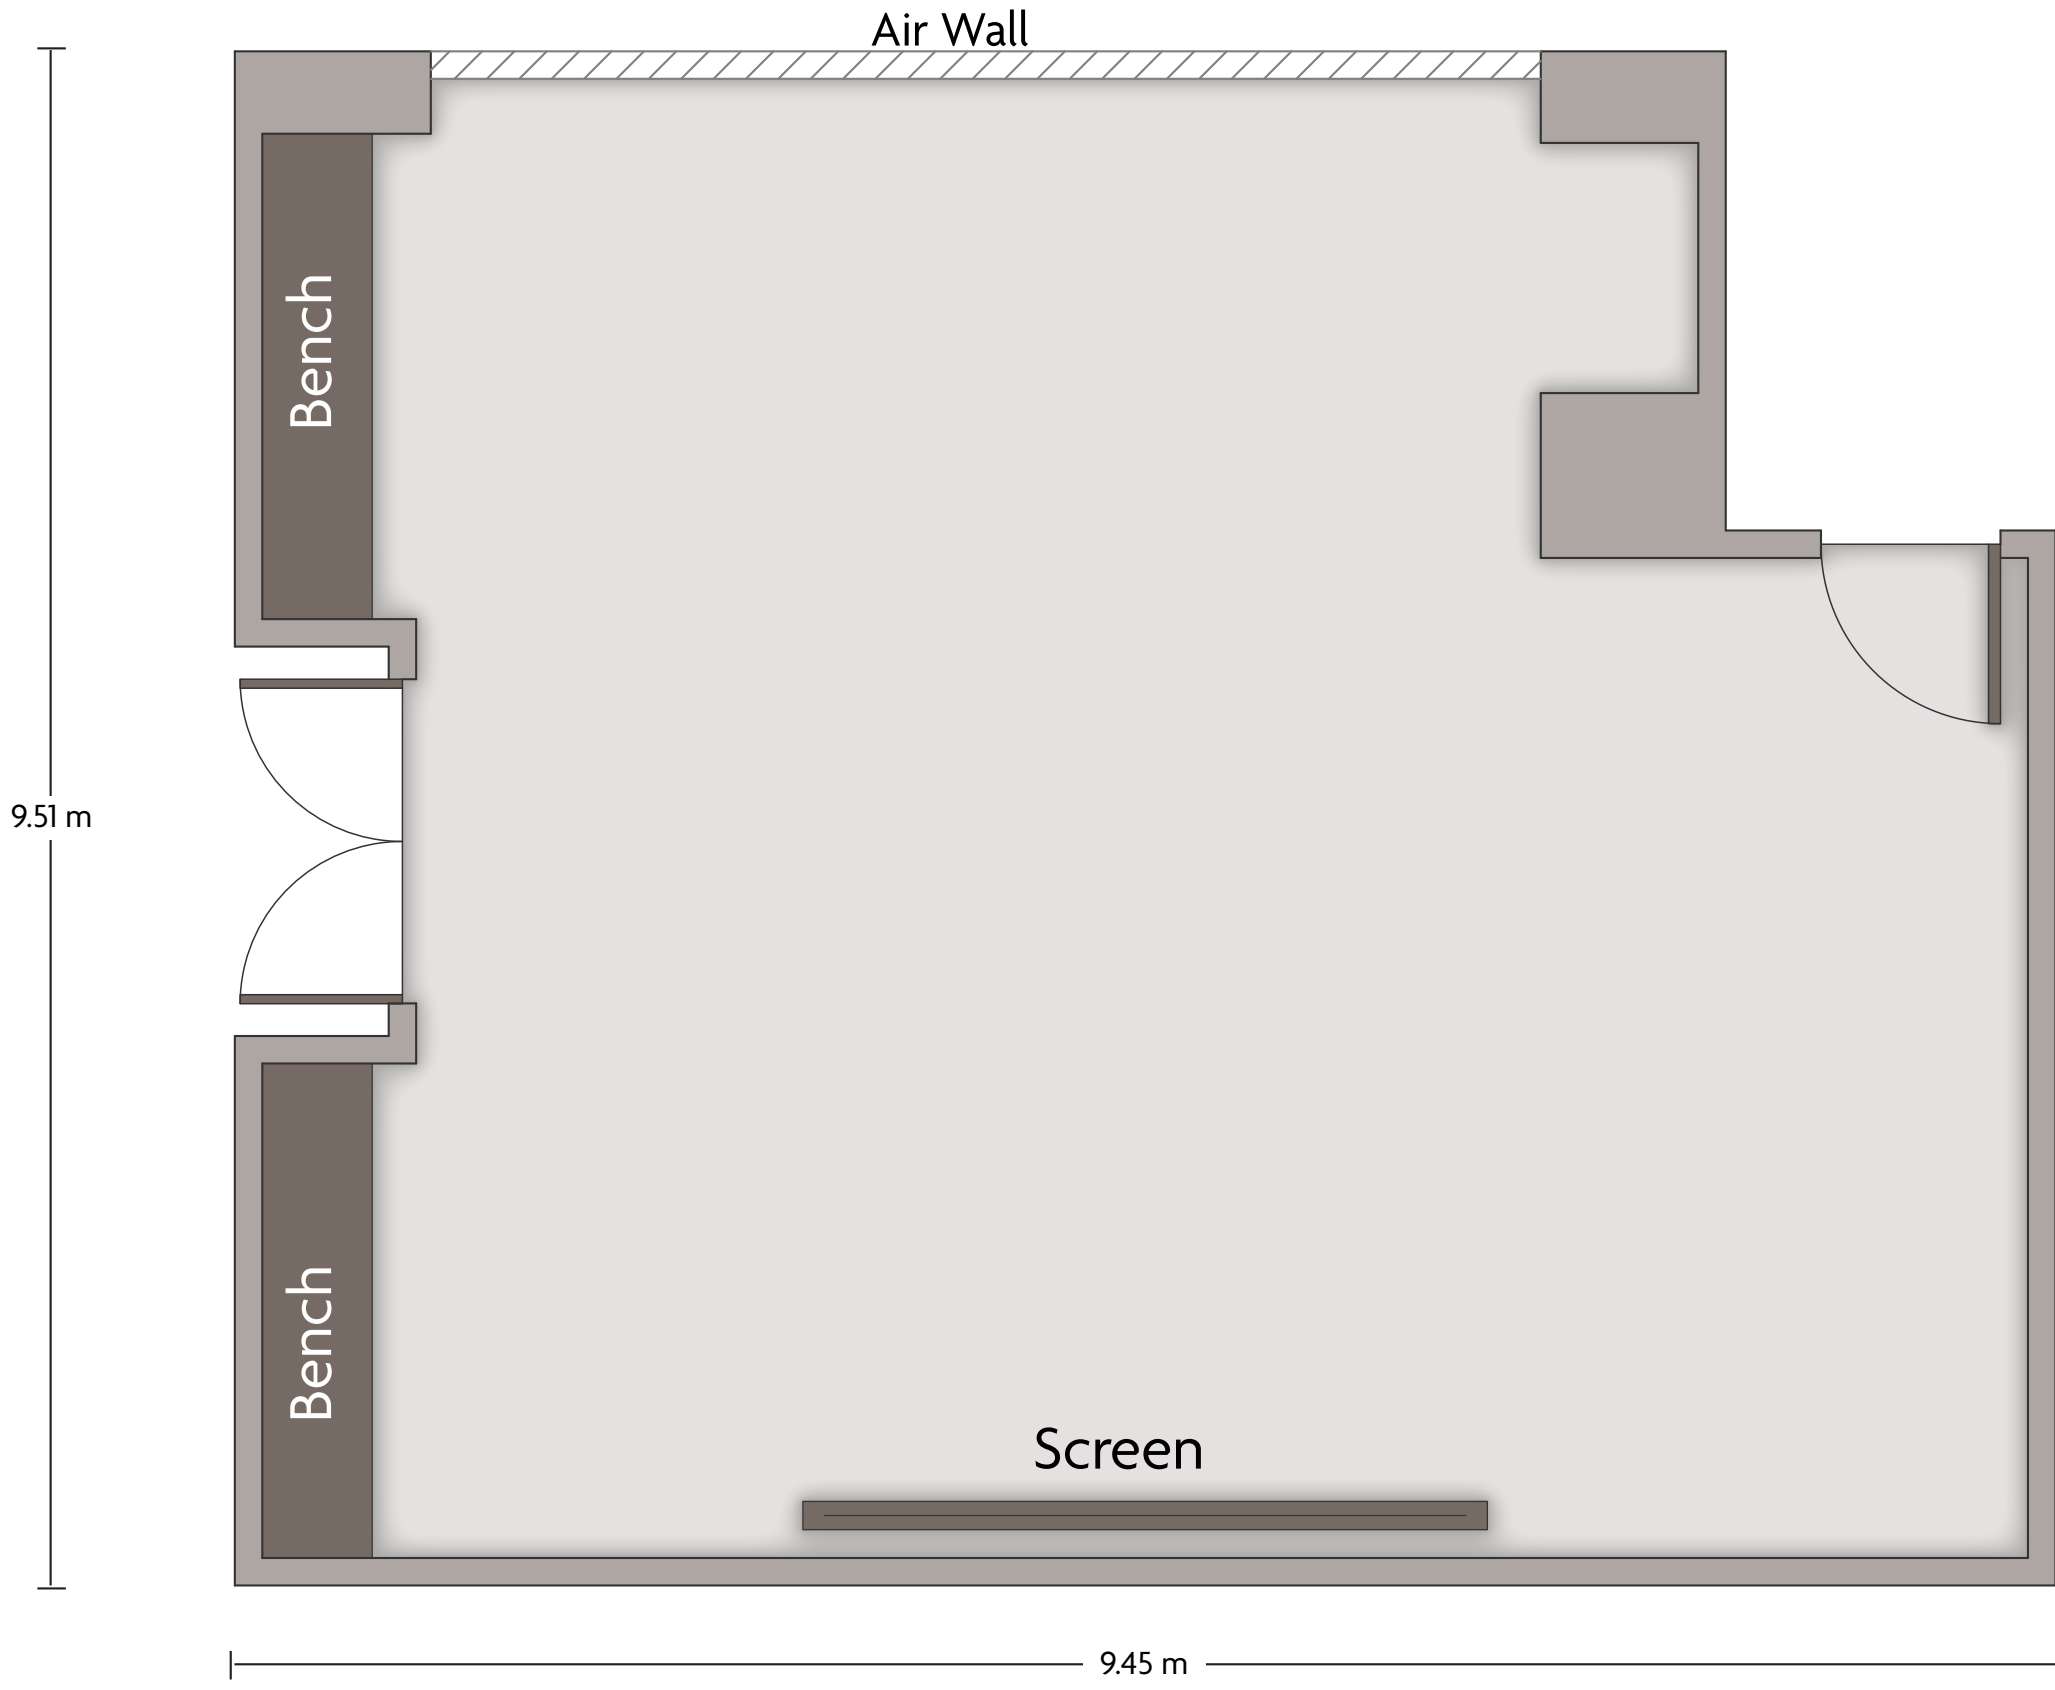

LENGTH: 12.2 m WIDTH: 8.2 m HEIGHT: 2.6 m TOTAL SQUARE METERS: 100 m² MAXIMUM CAPACITY: 60 POWER OUTLETS: 10

Crowne Plaza® Canberra - Atrium Pod

LENGTH: 5.5 m WIDTH: 3.6 m HEIGHT: N/A m TOTAL SQUARE METERS: 12 m² MAXIMUM CAPACITY: 8 POWER OUTLETS: 7

1 Binara Street | Canberra ACT - 2601, Australia | 02-6247-8999

*This meeting space is a semi-private area.

LENGTH: 23 m WIDTH: 8 m HEIGHT: 2.5 m TOTAL SQUARE METERS: 172 m² MAXIMUM CAPACITY: 120 POWER OUTLETS: 16

1 Binara Street | Canberra ACT - 2601, Australia | 02-6247-8999

LENGTH: 9.5 m WIDTH: 8.8 m HEIGHT: 2.8 m TOTAL SQUARE METERS: 65 m² MAXIMUM CAPACITY: 40 POWER OUTLETS: 7

LENGTH: 9.5 m WIDTH: 9.5 m HEIGHT: 2.8 m TOTAL SQUARE METERS: 65 m² MAXIMUM CAPACITY: 40 POWER OUTLETS: 7

LENGTH: 8 m WIDTH: 7.9 m HEIGHT: 2.2 m TOTAL SQUARE METERS: 54 m² MAXIMUM CAPACITY: 40 POWER OUTLETS: 14

Crowne Plaza® Canberra - Pods 2

LENGTH: 8.15 m WIDTH: 8 m HEIGHT: 2.5 m TOTAL SQUARE METERS: 64 m² MAXIMUM CAPACITY: 50 POWER OUTLETS: 18