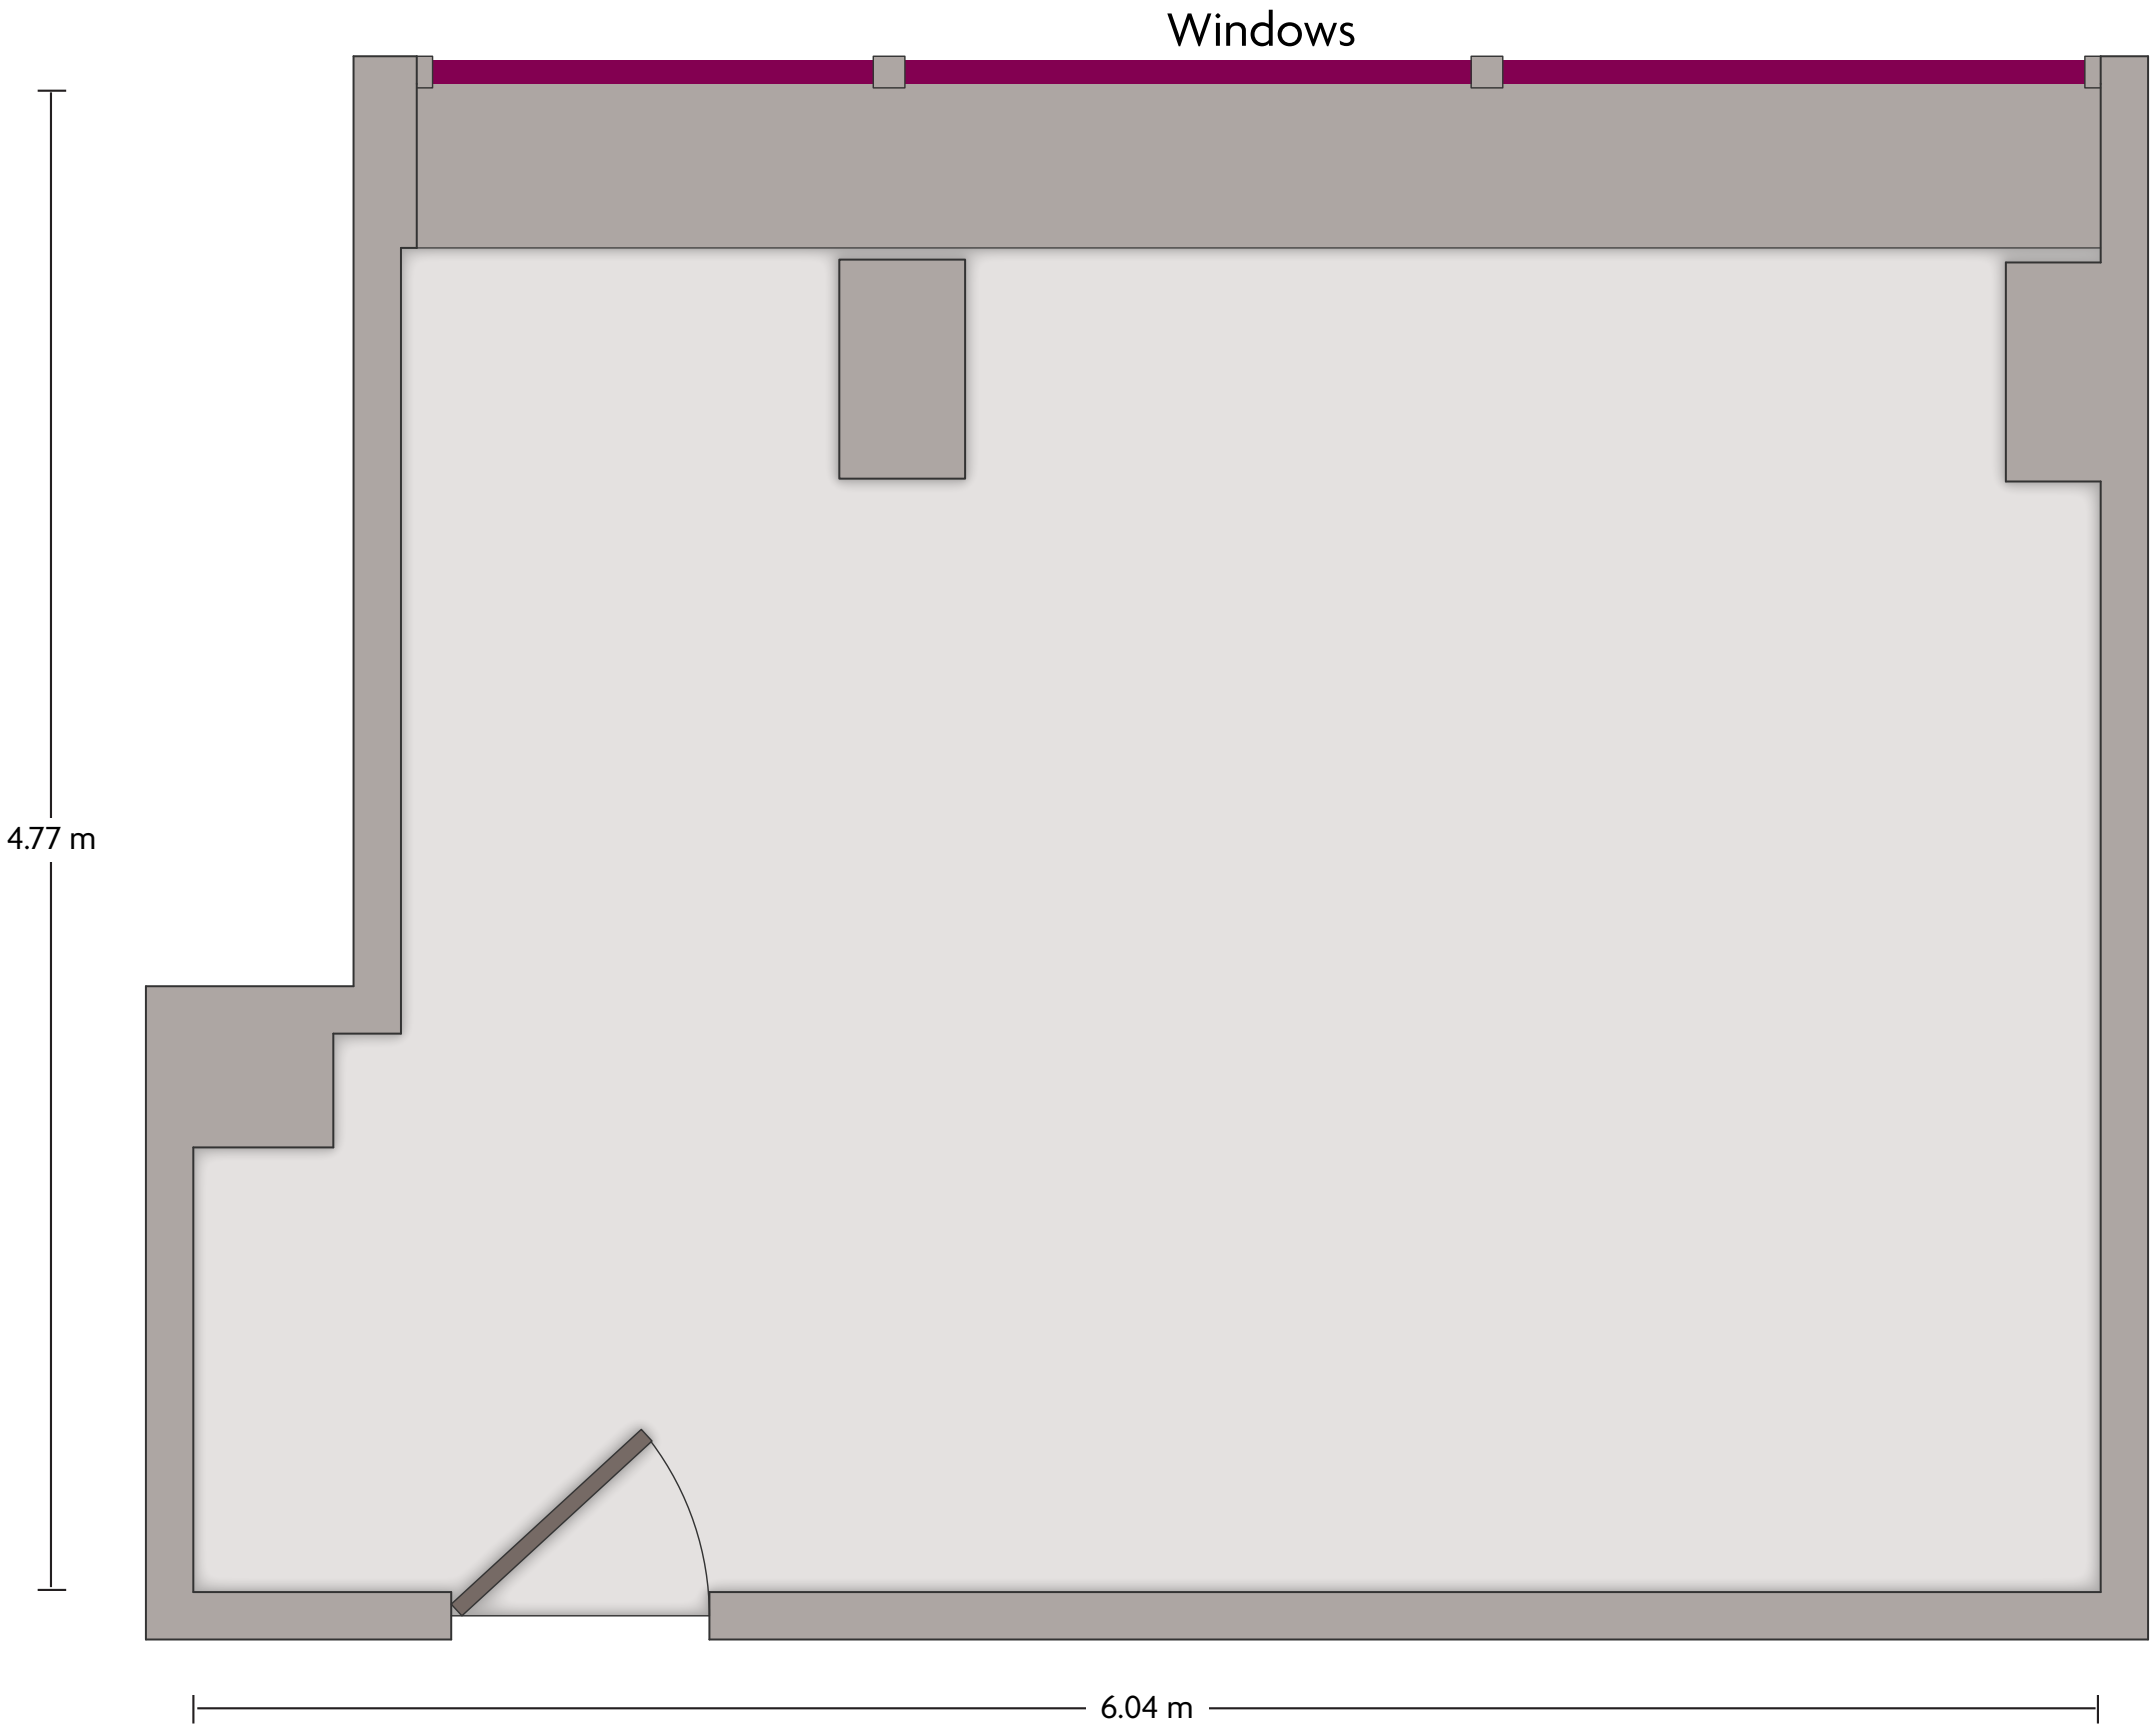

LENGTH: 6.2 m WIDTH: 5.9 m HEIGHT: 2.7 m TOTAL SQUARE METERS: 36 m² MAXIMUM CAPACITY: 16 POWER OUTLETS: 3

LENGTH: 26.6 m WIDTH: 12.6 m HEIGHT: 4.4 m TOTAL SQUARE METERS: 341.4 m² MAXIMUM CAPACITY: 500 POWER OUTLETS: 54

LENGTH: 13.5 m WIDTH: 11.3 m HEIGHT: 3.8 m TOTAL SQUARE METERS: 151.8 m² MAXIMUM CAPACITY: 180 POWER OUTLETS: 21

LENGTH: 7.3 m WIDTH: 5.8 m HEIGHT: 2.4 m TOTAL SQUARE METERS: 41.4 m² MAXIMUM CAPACITY: 20 POWER OUTLETS: 3

LENGTH: 6.6 m WIDTH: 4.8 m HEIGHT: 2.9 m TOTAL SQUARE METERS: 22.7 m² MAXIMUM CAPACITY: 10 POWER OUTLETS: 6

LENGTH: 6 m WIDTH: 4.8 m HEIGHT: 2.6 m TOTAL SQUARE METERS: 23.4 m² MAXIMUM CAPACITY: 10 POWER OUTLETS: 3

LENGTH: 13.9 m WIDTH: 12.6 m HEIGHT: 2.9 m TOTAL SQUARE METERS: 156.8 m² MAXIMUM CAPACITY: 120 POWER OUTLETS: 10

LENGTH: 17.4 m WIDTH: 9.3 m HEIGHT: 2.9 m TOTAL SQUARE METERS: 158 m² MAXIMUM CAPACITY: 120 POWER OUTLETS: 7