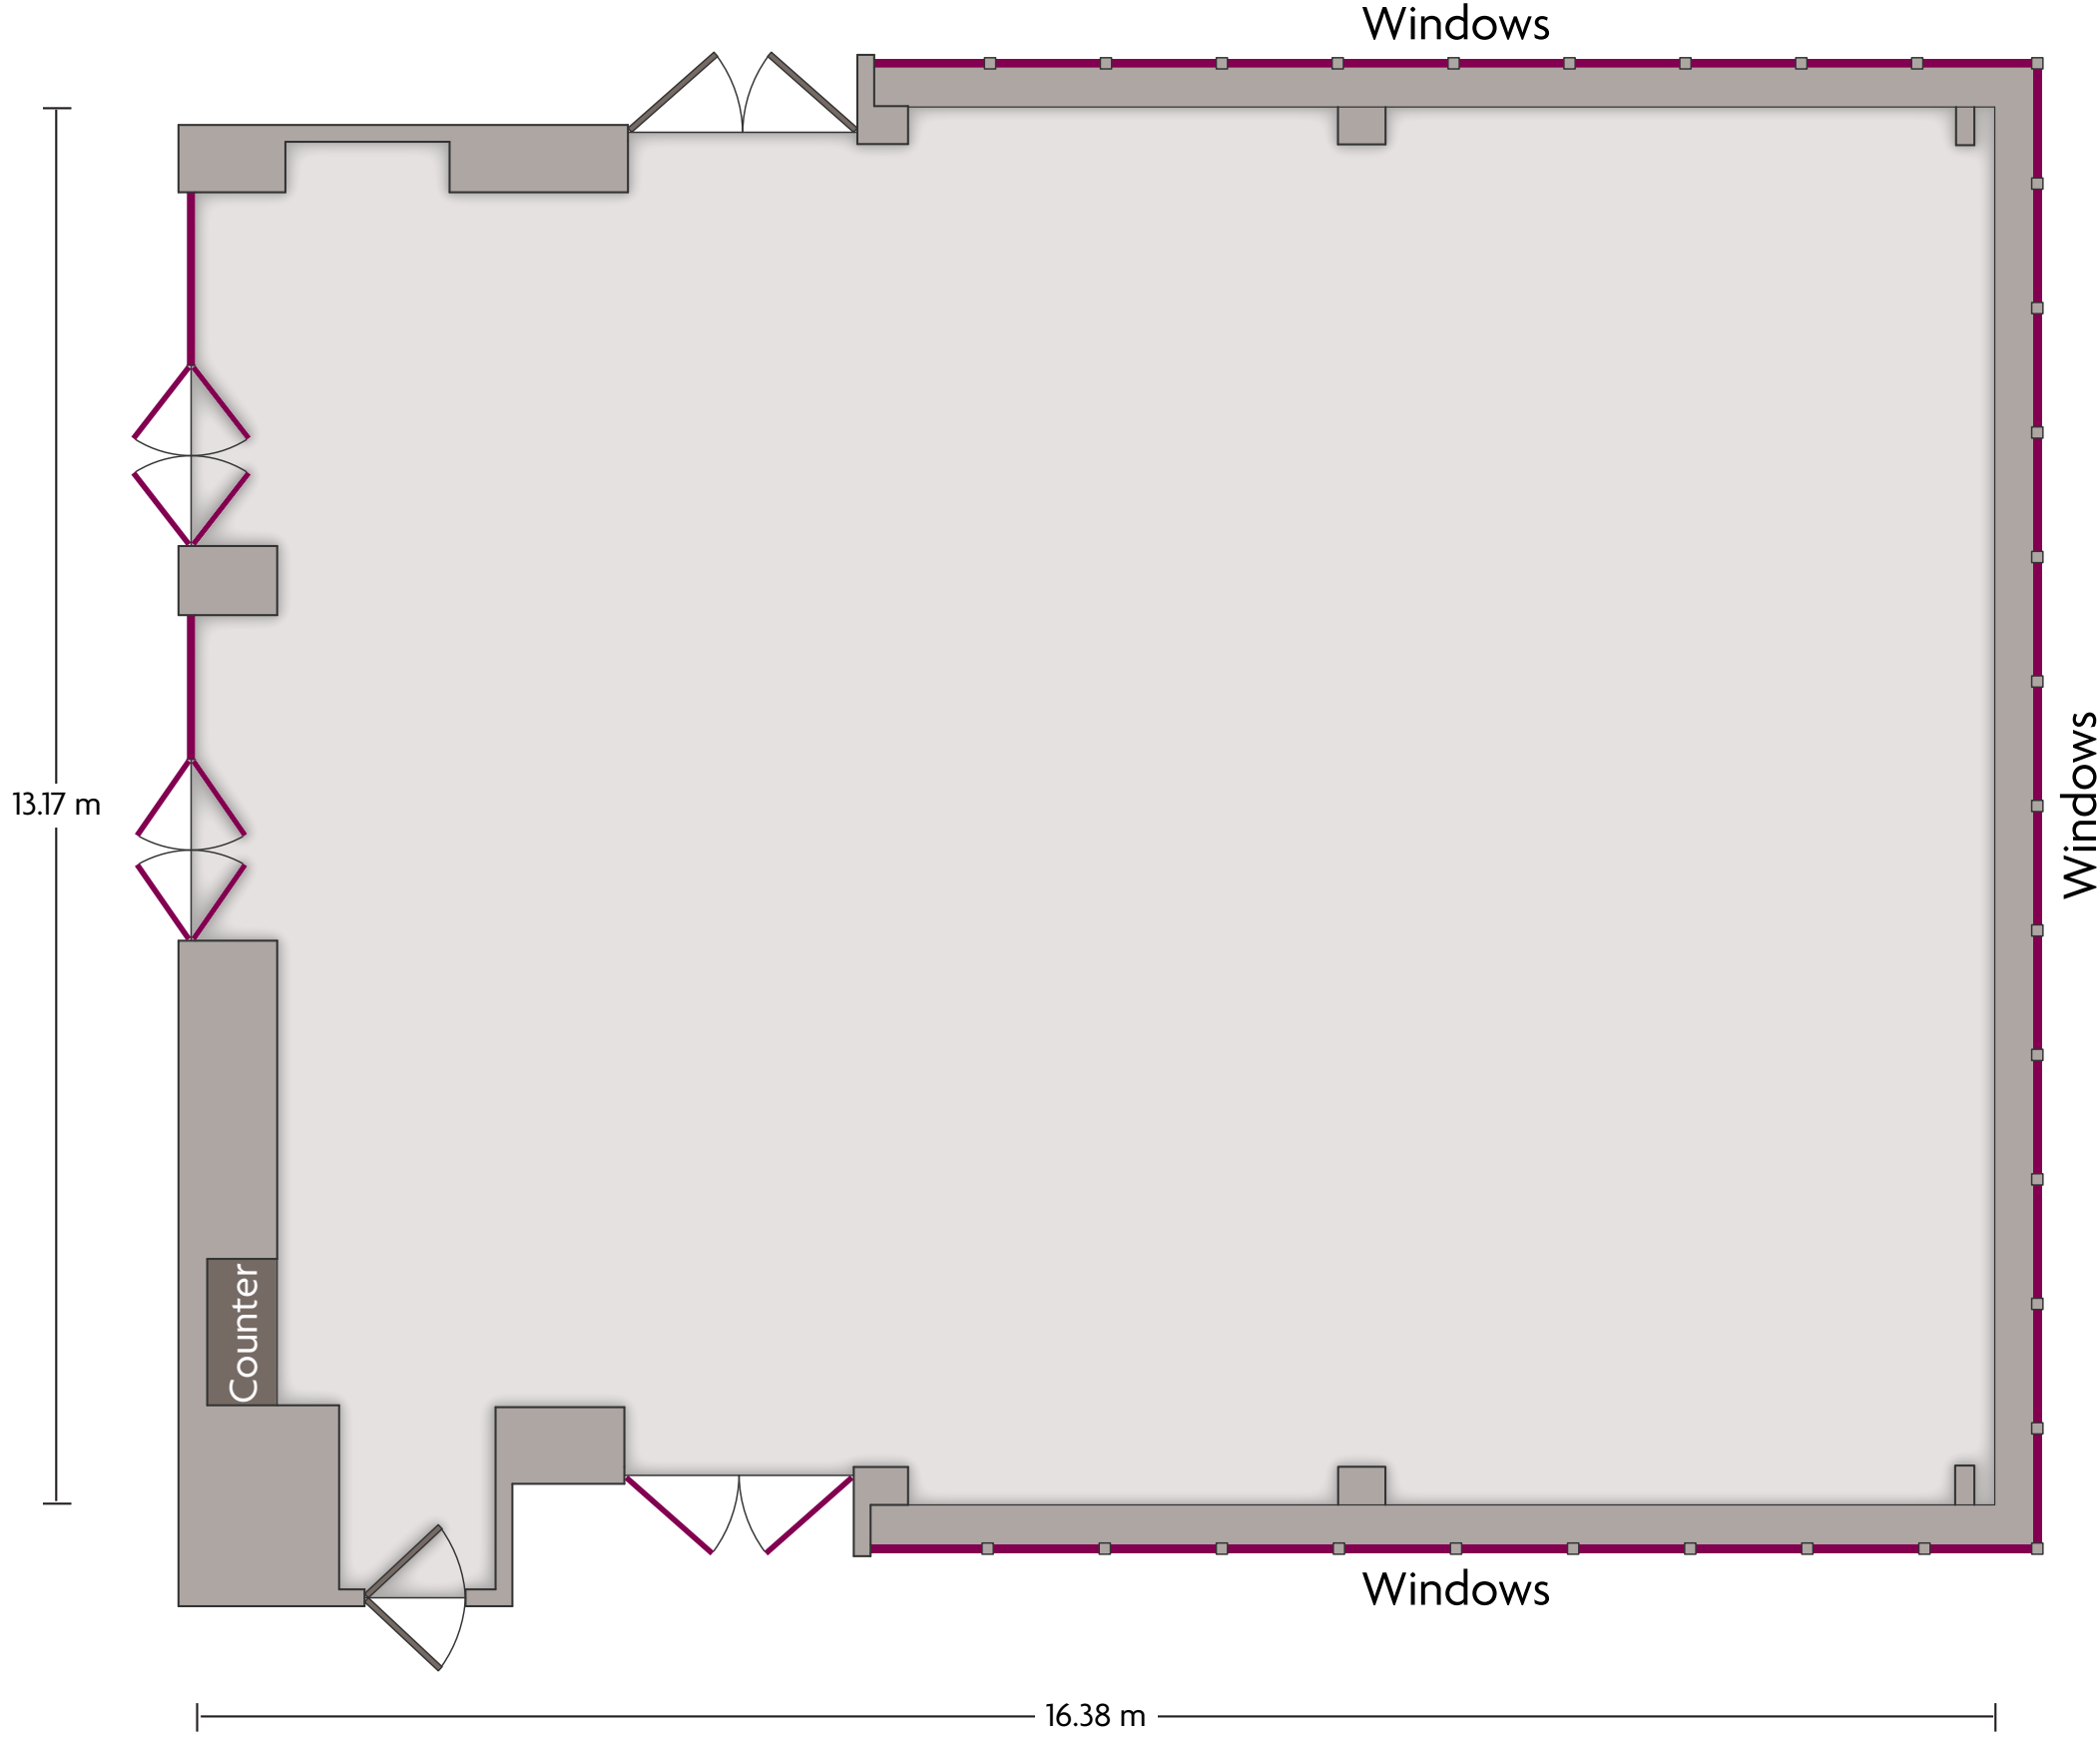

LENGTH: 16.4 m   WIDTH: 13.2 m   HEIGHT: 3.1 m   TOTAL SQUARE METERS: 191 m²   MAXIMUM CAPACITY: 100   POWER OUTLETS: 10