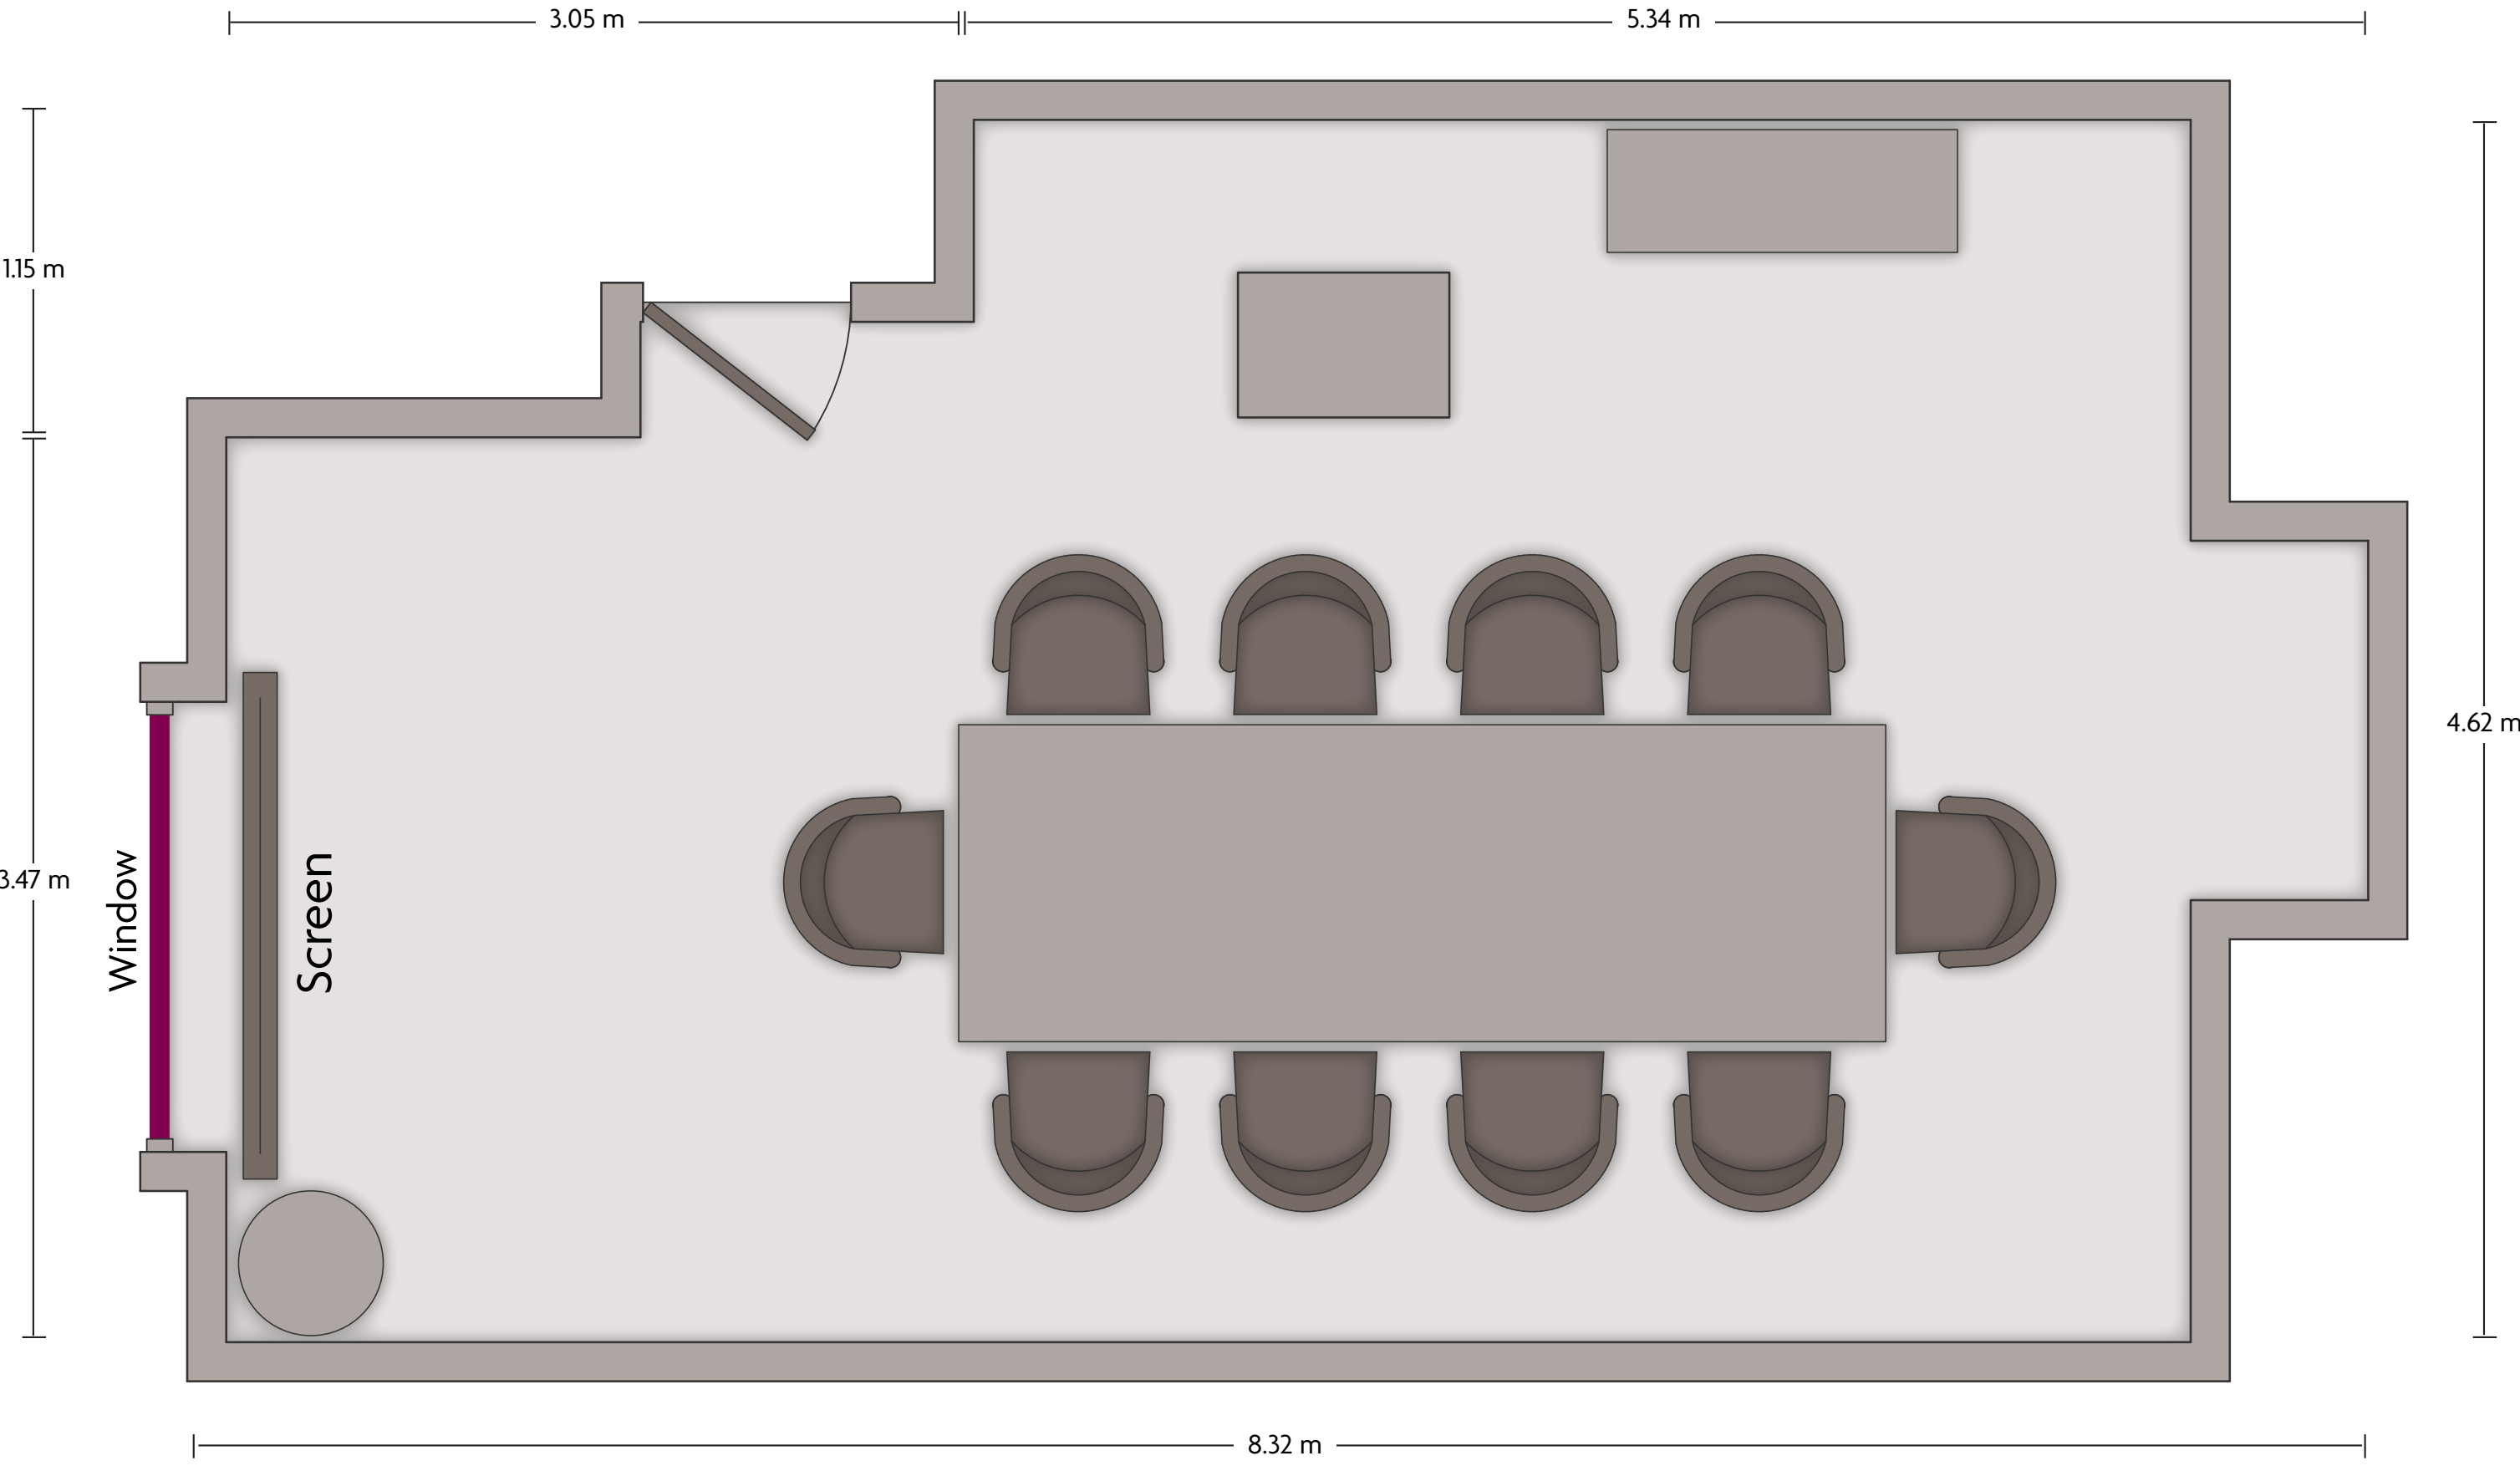

LENGTH: 6.2 m WIDTH: 5.9 m HEIGHT: 2.7 m TOTAL SQUARE METERS: 36 m² MAXIMUM CAPACITY: 16 POWER OUTLETS: 3

LENGTH: 26.6 m WIDTH: 12.6 m HEIGHT: 4.4 m TOTAL SQUARE METERS: 341.4 m² MAXIMUM CAPACITY: 500 POWER OUTLETS: 54

LENGTH: 13.5 m WIDTH: 11.3 m HEIGHT: 3.8 m TOTAL SQUARE METERS: 151.8 m² MAXIMUM CAPACITY: 180 POWER OUTLETS: 21

LENGTH: 7.3 m WIDTH: 5.8 m HEIGHT: 2.4 m TOTAL SQUARE METERS: 41.4 m² MAXIMUM CAPACITY: 20 POWER OUTLETS: 3

LENGTH: 6.6 m WIDTH: 4.8 m HEIGHT: 2.9 m TOTAL SQUARE METERS: 22.7 m² MAXIMUM CAPACITY: 10 POWER OUTLETS: 6

LENGTH: 6 m WIDTH: 4.8 m HEIGHT: 2.6 m TOTAL SQUARE METERS: 23.4 m² MAXIMUM CAPACITY: 10 POWER OUTLETS: 3

LENGTH: 13.9 m WIDTH: 12.6 m HEIGHT: 2.9 m TOTAL SQUARE METERS: 156.8 m² MAXIMUM CAPACITY: 120 POWER OUTLETS: 10

LENGTH: 17.4 m WIDTH: 9.3 m HEIGHT: 2.9 m TOTAL SQUARE METERS: 158 m² MAXIMUM CAPACITY: 120 POWER OUTLETS: 7