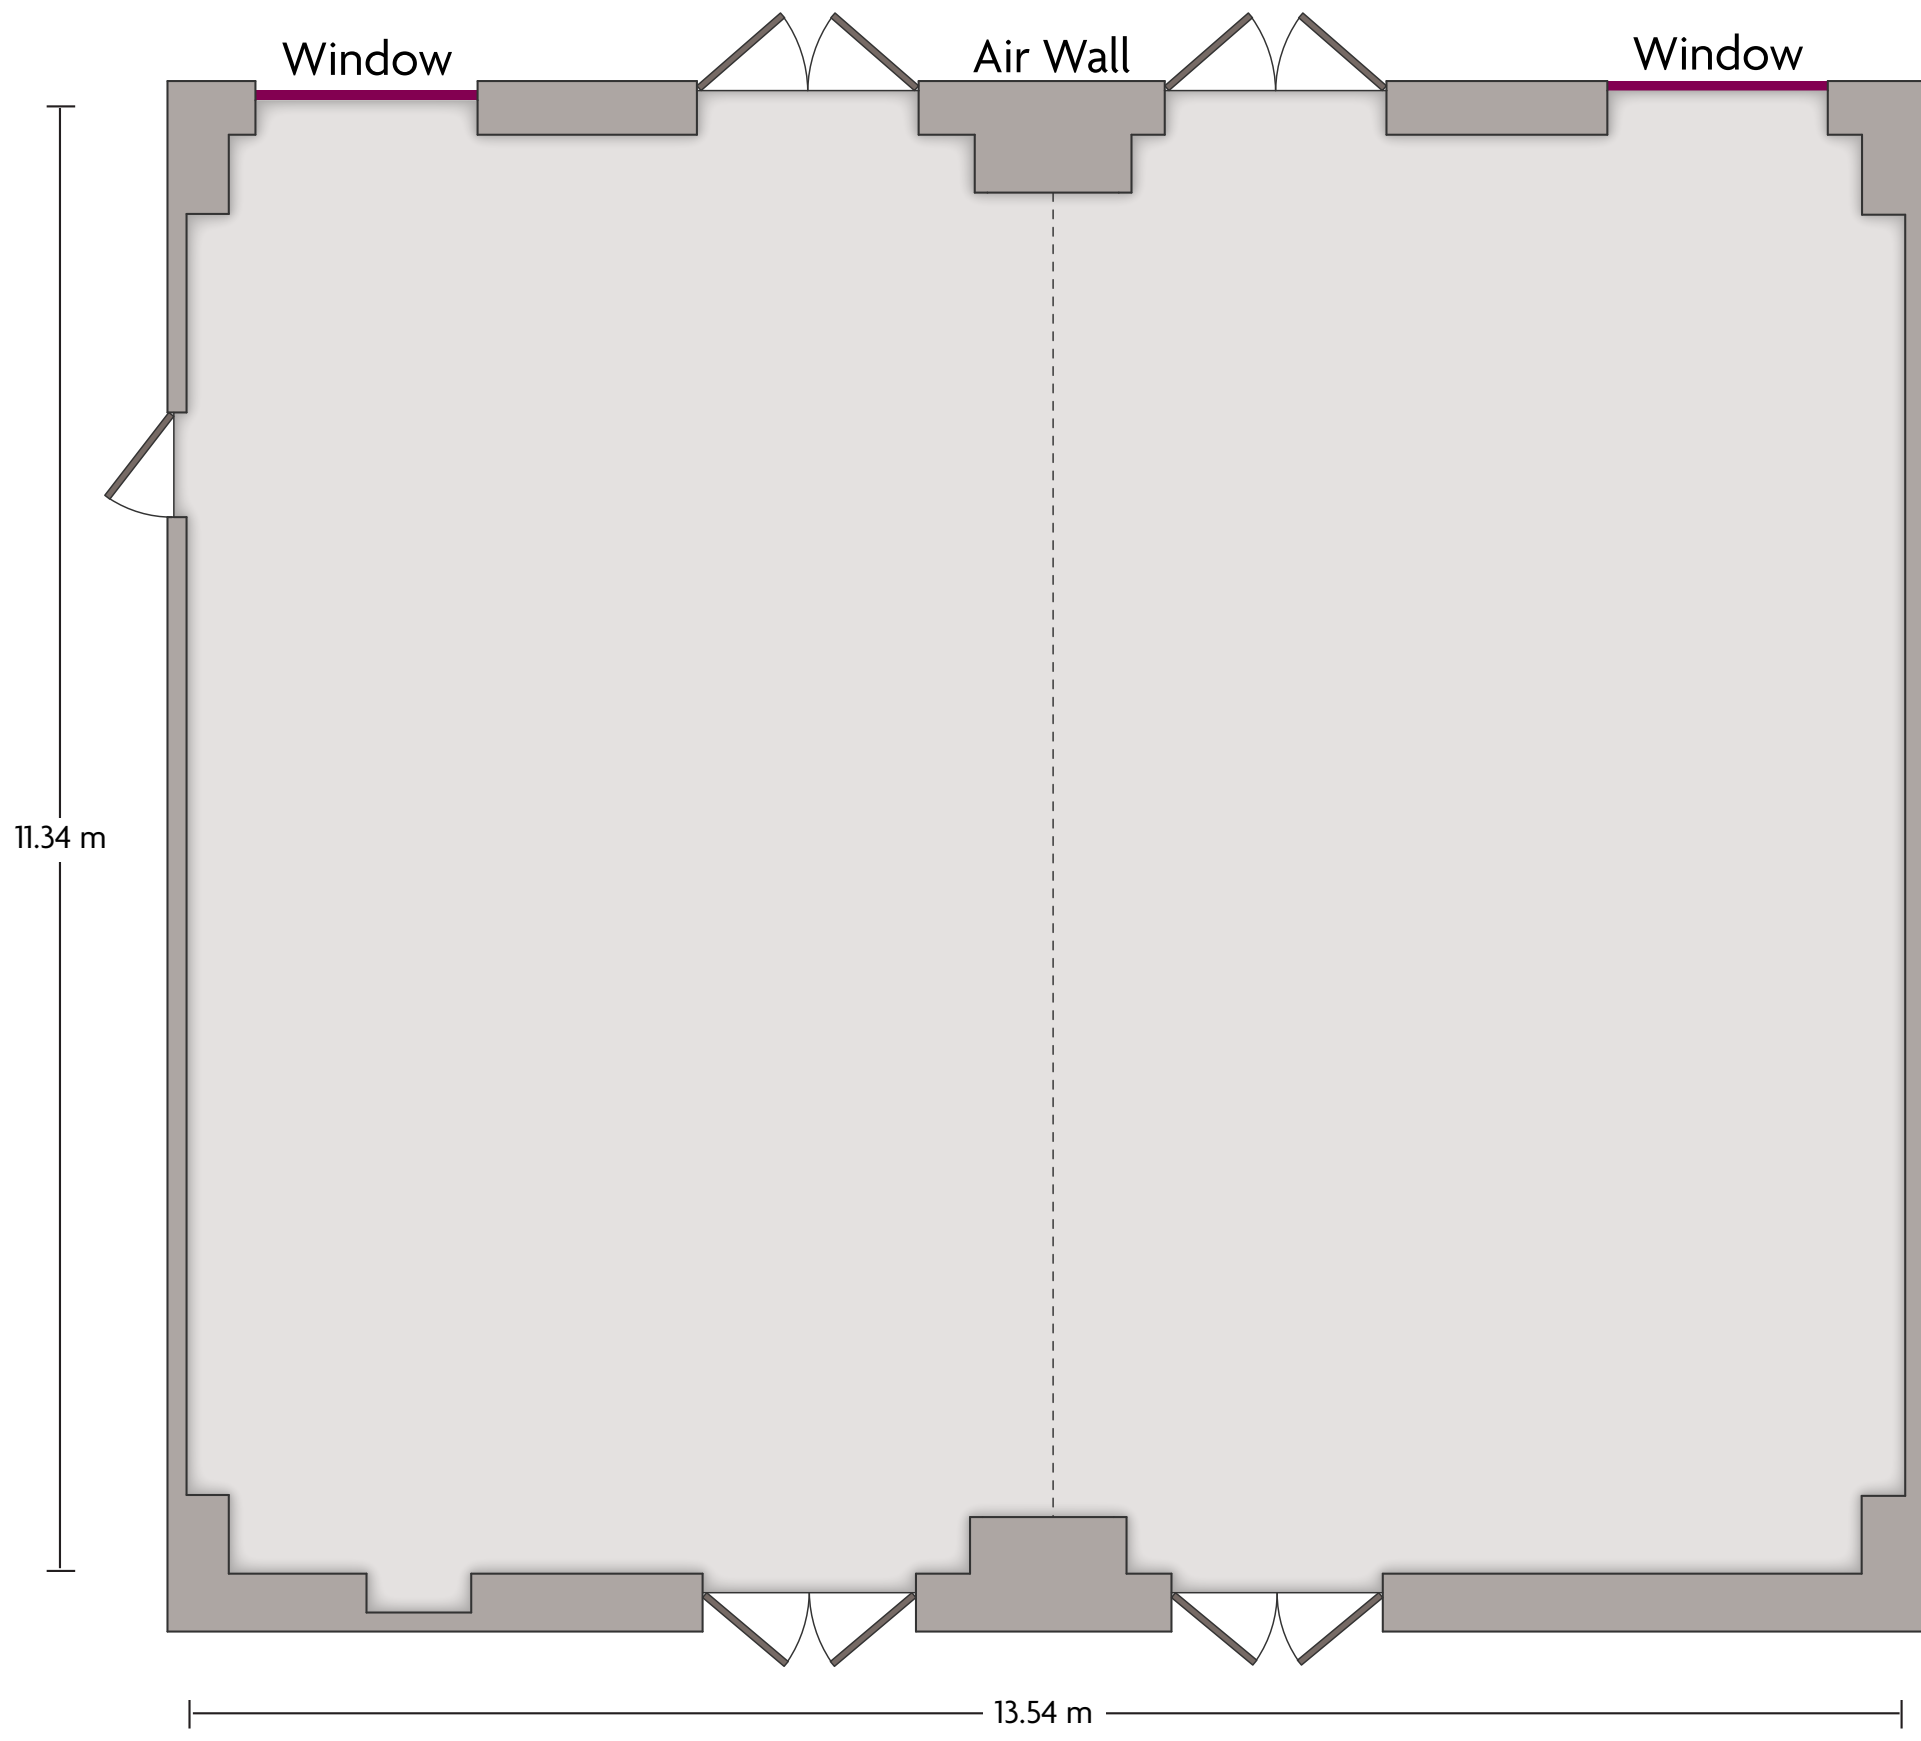

LENGTH: 6.2 m WIDTH: 5.9 m HEIGHT: 2.7 m TOTAL SQUARE METERS: 36 m² MAXIMUM CAPACITY: 16 POWER OUTLETS: 3

LENGTH: 26.6 m WIDTH: 12.6 m HEIGHT: 4.4 m TOTAL SQUARE METERS: 341.4 m² MAXIMUM CAPACITY: 500 POWER OUTLETS: 54

LENGTH: 13.5 m WIDTH: 11.3 m HEIGHT: 3.8 m TOTAL SQUARE METERS: 151.8 m² MAXIMUM CAPACITY: 180 POWER OUTLETS: 21

LENGTH: 7.3 m WIDTH: 5.8 m HEIGHT: 2.4 m TOTAL SQUARE METERS: 41.4 m² MAXIMUM CAPACITY: 20 POWER OUTLETS: 3

LENGTH: 6.6 m WIDTH: 4.8 m HEIGHT: 2.9 m TOTAL SQUARE METERS: 22.7 m² MAXIMUM CAPACITY: 10 POWER OUTLETS: 6

LENGTH: 6 m WIDTH: 4.8 m HEIGHT: 2.6 m TOTAL SQUARE METERS: 23.4 m² MAXIMUM CAPACITY: 10 POWER OUTLETS: 3

LENGTH: 13.9 m WIDTH: 12.6 m HEIGHT: 2.9 m TOTAL SQUARE METERS: 156.8 m² MAXIMUM CAPACITY: 120 POWER OUTLETS: 10

LENGTH: 17.4 m WIDTH: 9.3 m HEIGHT: 2.9 m TOTAL SQUARE METERS: 158 m² MAXIMUM CAPACITY: 120 POWER OUTLETS: 7