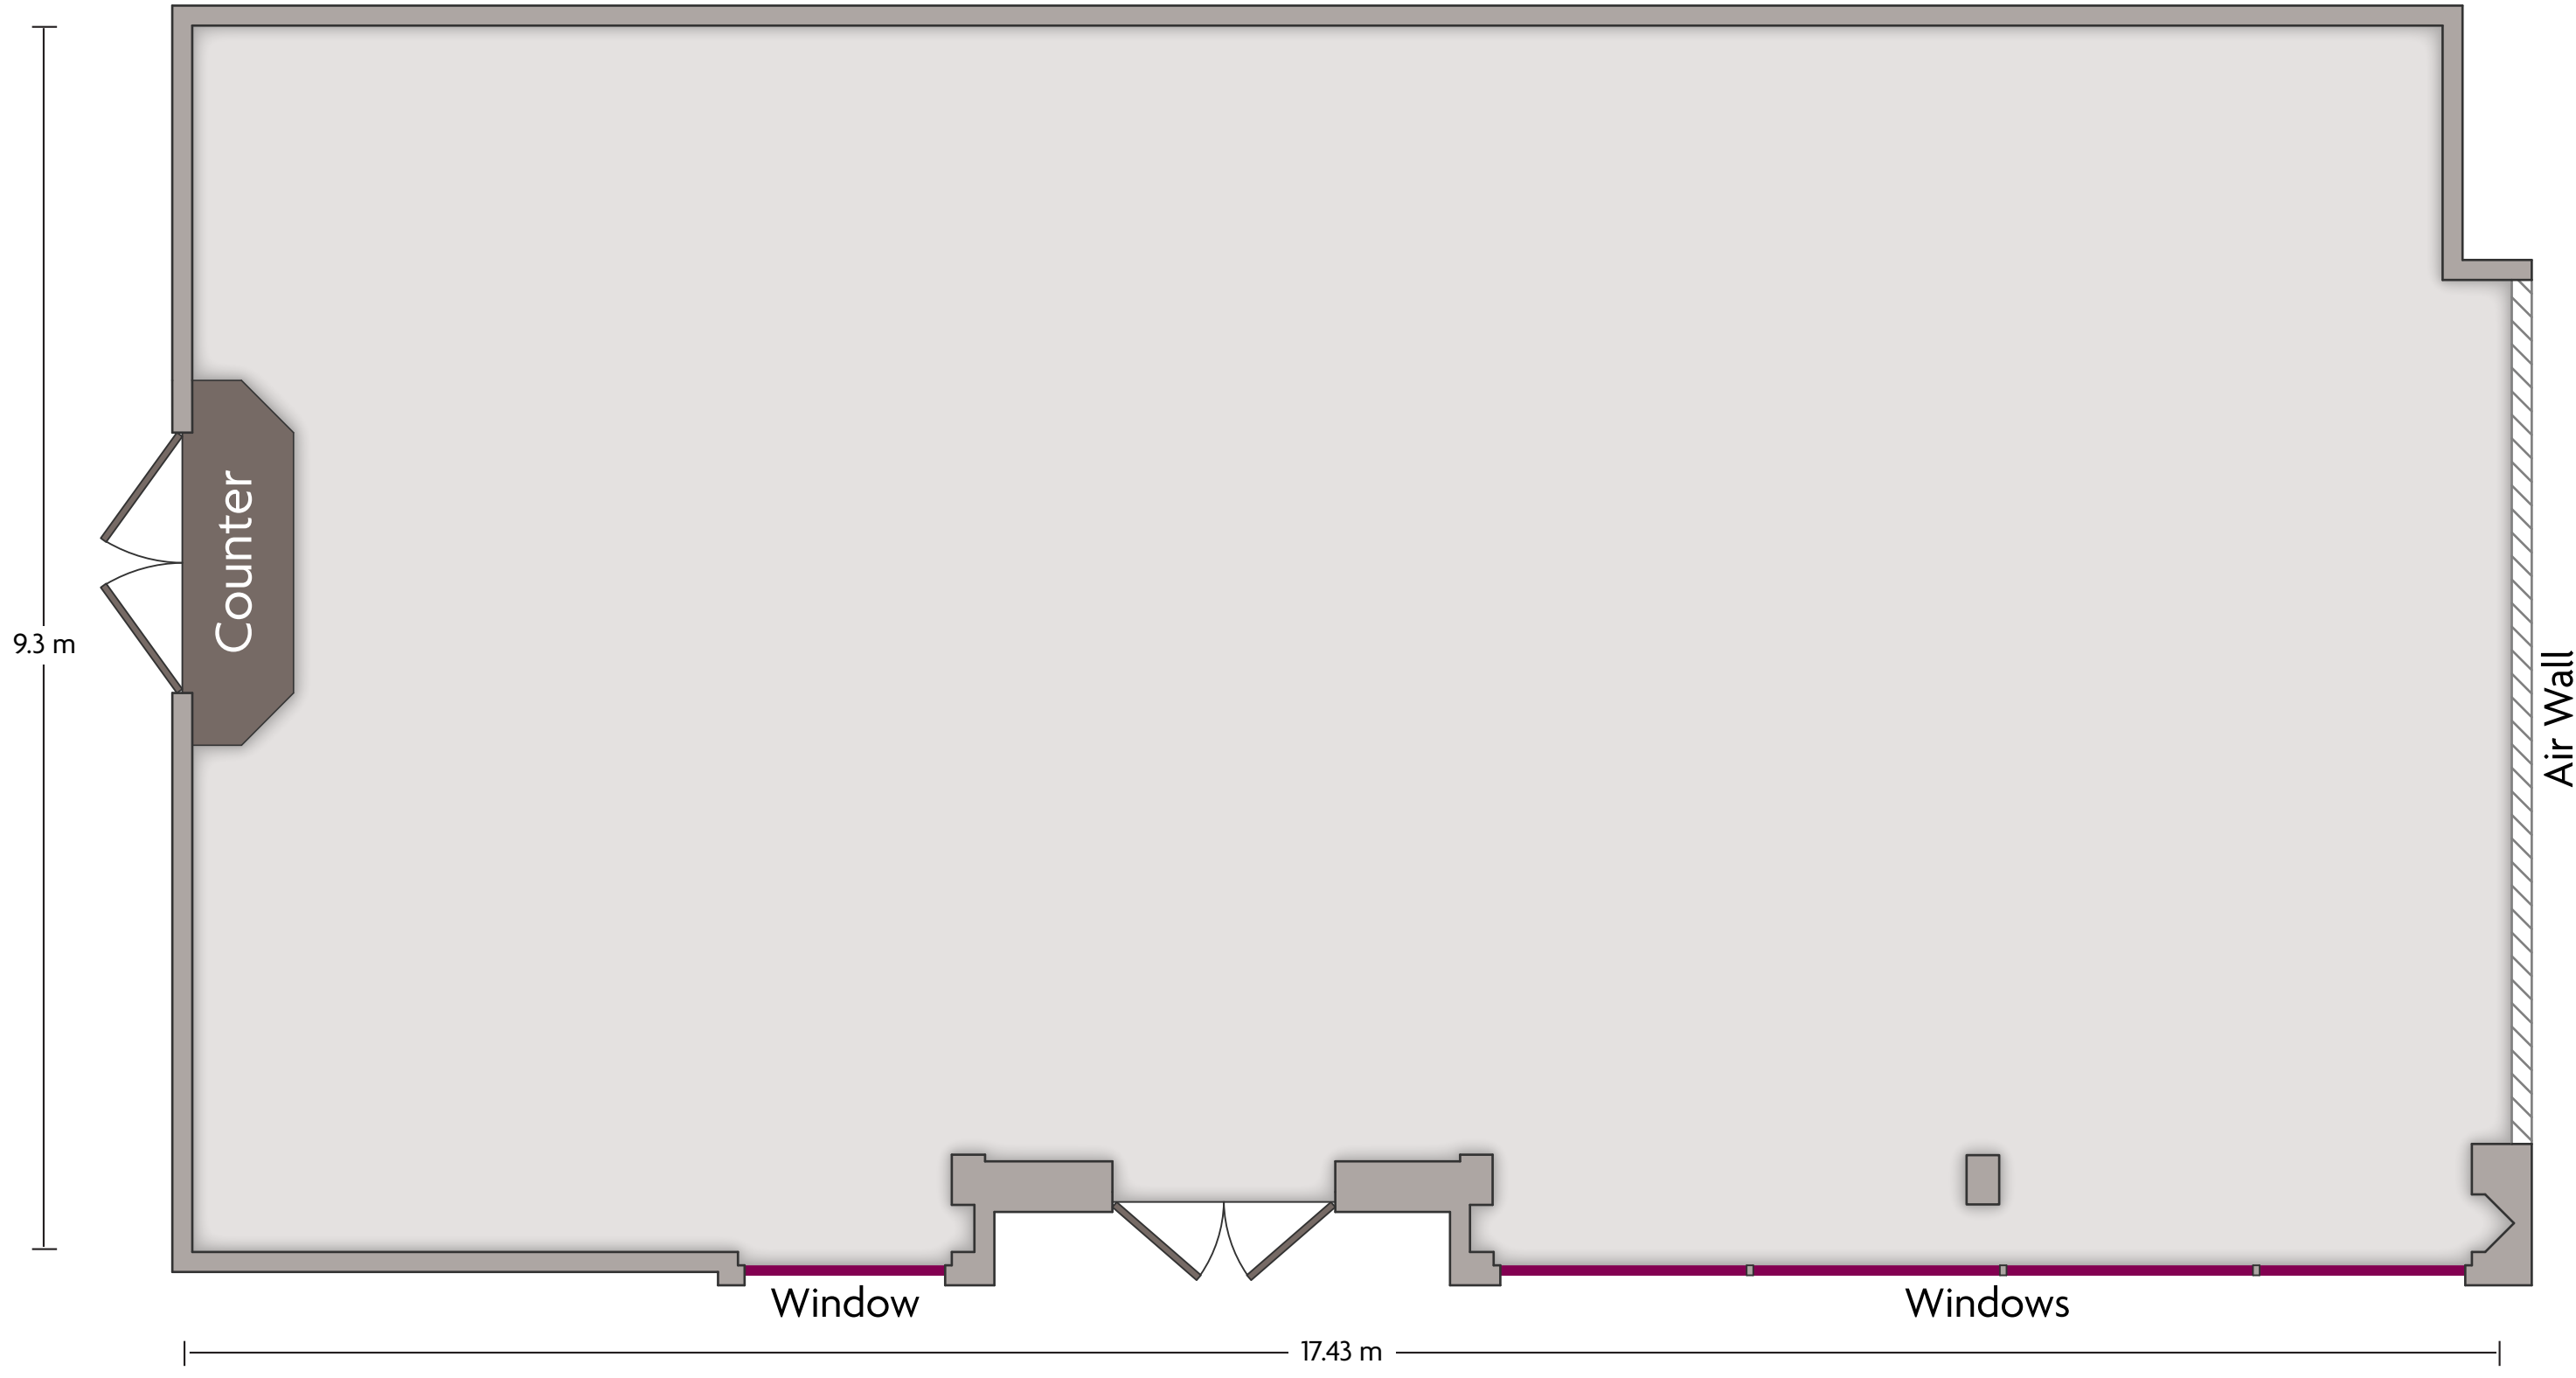

LENGTH: 6.2 m WIDTH: 5.9 m HEIGHT: 2.7 m TOTAL SQUARE METERS: 36 m² MAXIMUM CAPACITY: 16 POWER OUTLETS: 3

LENGTH: 26.6 m WIDTH: 12.6 m HEIGHT: 4.4 m TOTAL SQUARE METERS: 341.4 m² MAXIMUM CAPACITY: 500 POWER OUTLETS: 54

LENGTH: 13.5 m WIDTH: 11.3 m HEIGHT: 3.8 m TOTAL SQUARE METERS: 151.8 m² MAXIMUM CAPACITY: 180 POWER OUTLETS: 21

LENGTH: 7.3 m WIDTH: 5.8 m HEIGHT: 2.4 m TOTAL SQUARE METERS: 41.4 m² MAXIMUM CAPACITY: 20 POWER OUTLETS: 3

LENGTH: 6.6 m WIDTH: 4.8 m HEIGHT: 2.9 m TOTAL SQUARE METERS: 22.7 m² MAXIMUM CAPACITY: 10 POWER OUTLETS: 6

LENGTH: 6 m WIDTH: 4.8 m HEIGHT: 2.6 m TOTAL SQUARE METERS: 23.4 m² MAXIMUM CAPACITY: 10 POWER OUTLETS: 3

LENGTH: 13.9 m WIDTH: 12.6 m HEIGHT: 2.9 m TOTAL SQUARE METERS: 156.8 m² MAXIMUM CAPACITY: 120 POWER OUTLETS: 10

LENGTH: 17.4 m WIDTH: 9.3 m HEIGHT: 2.9 m TOTAL SQUARE METERS: 158 m² MAXIMUM CAPACITY: 120 POWER OUTLETS: 7