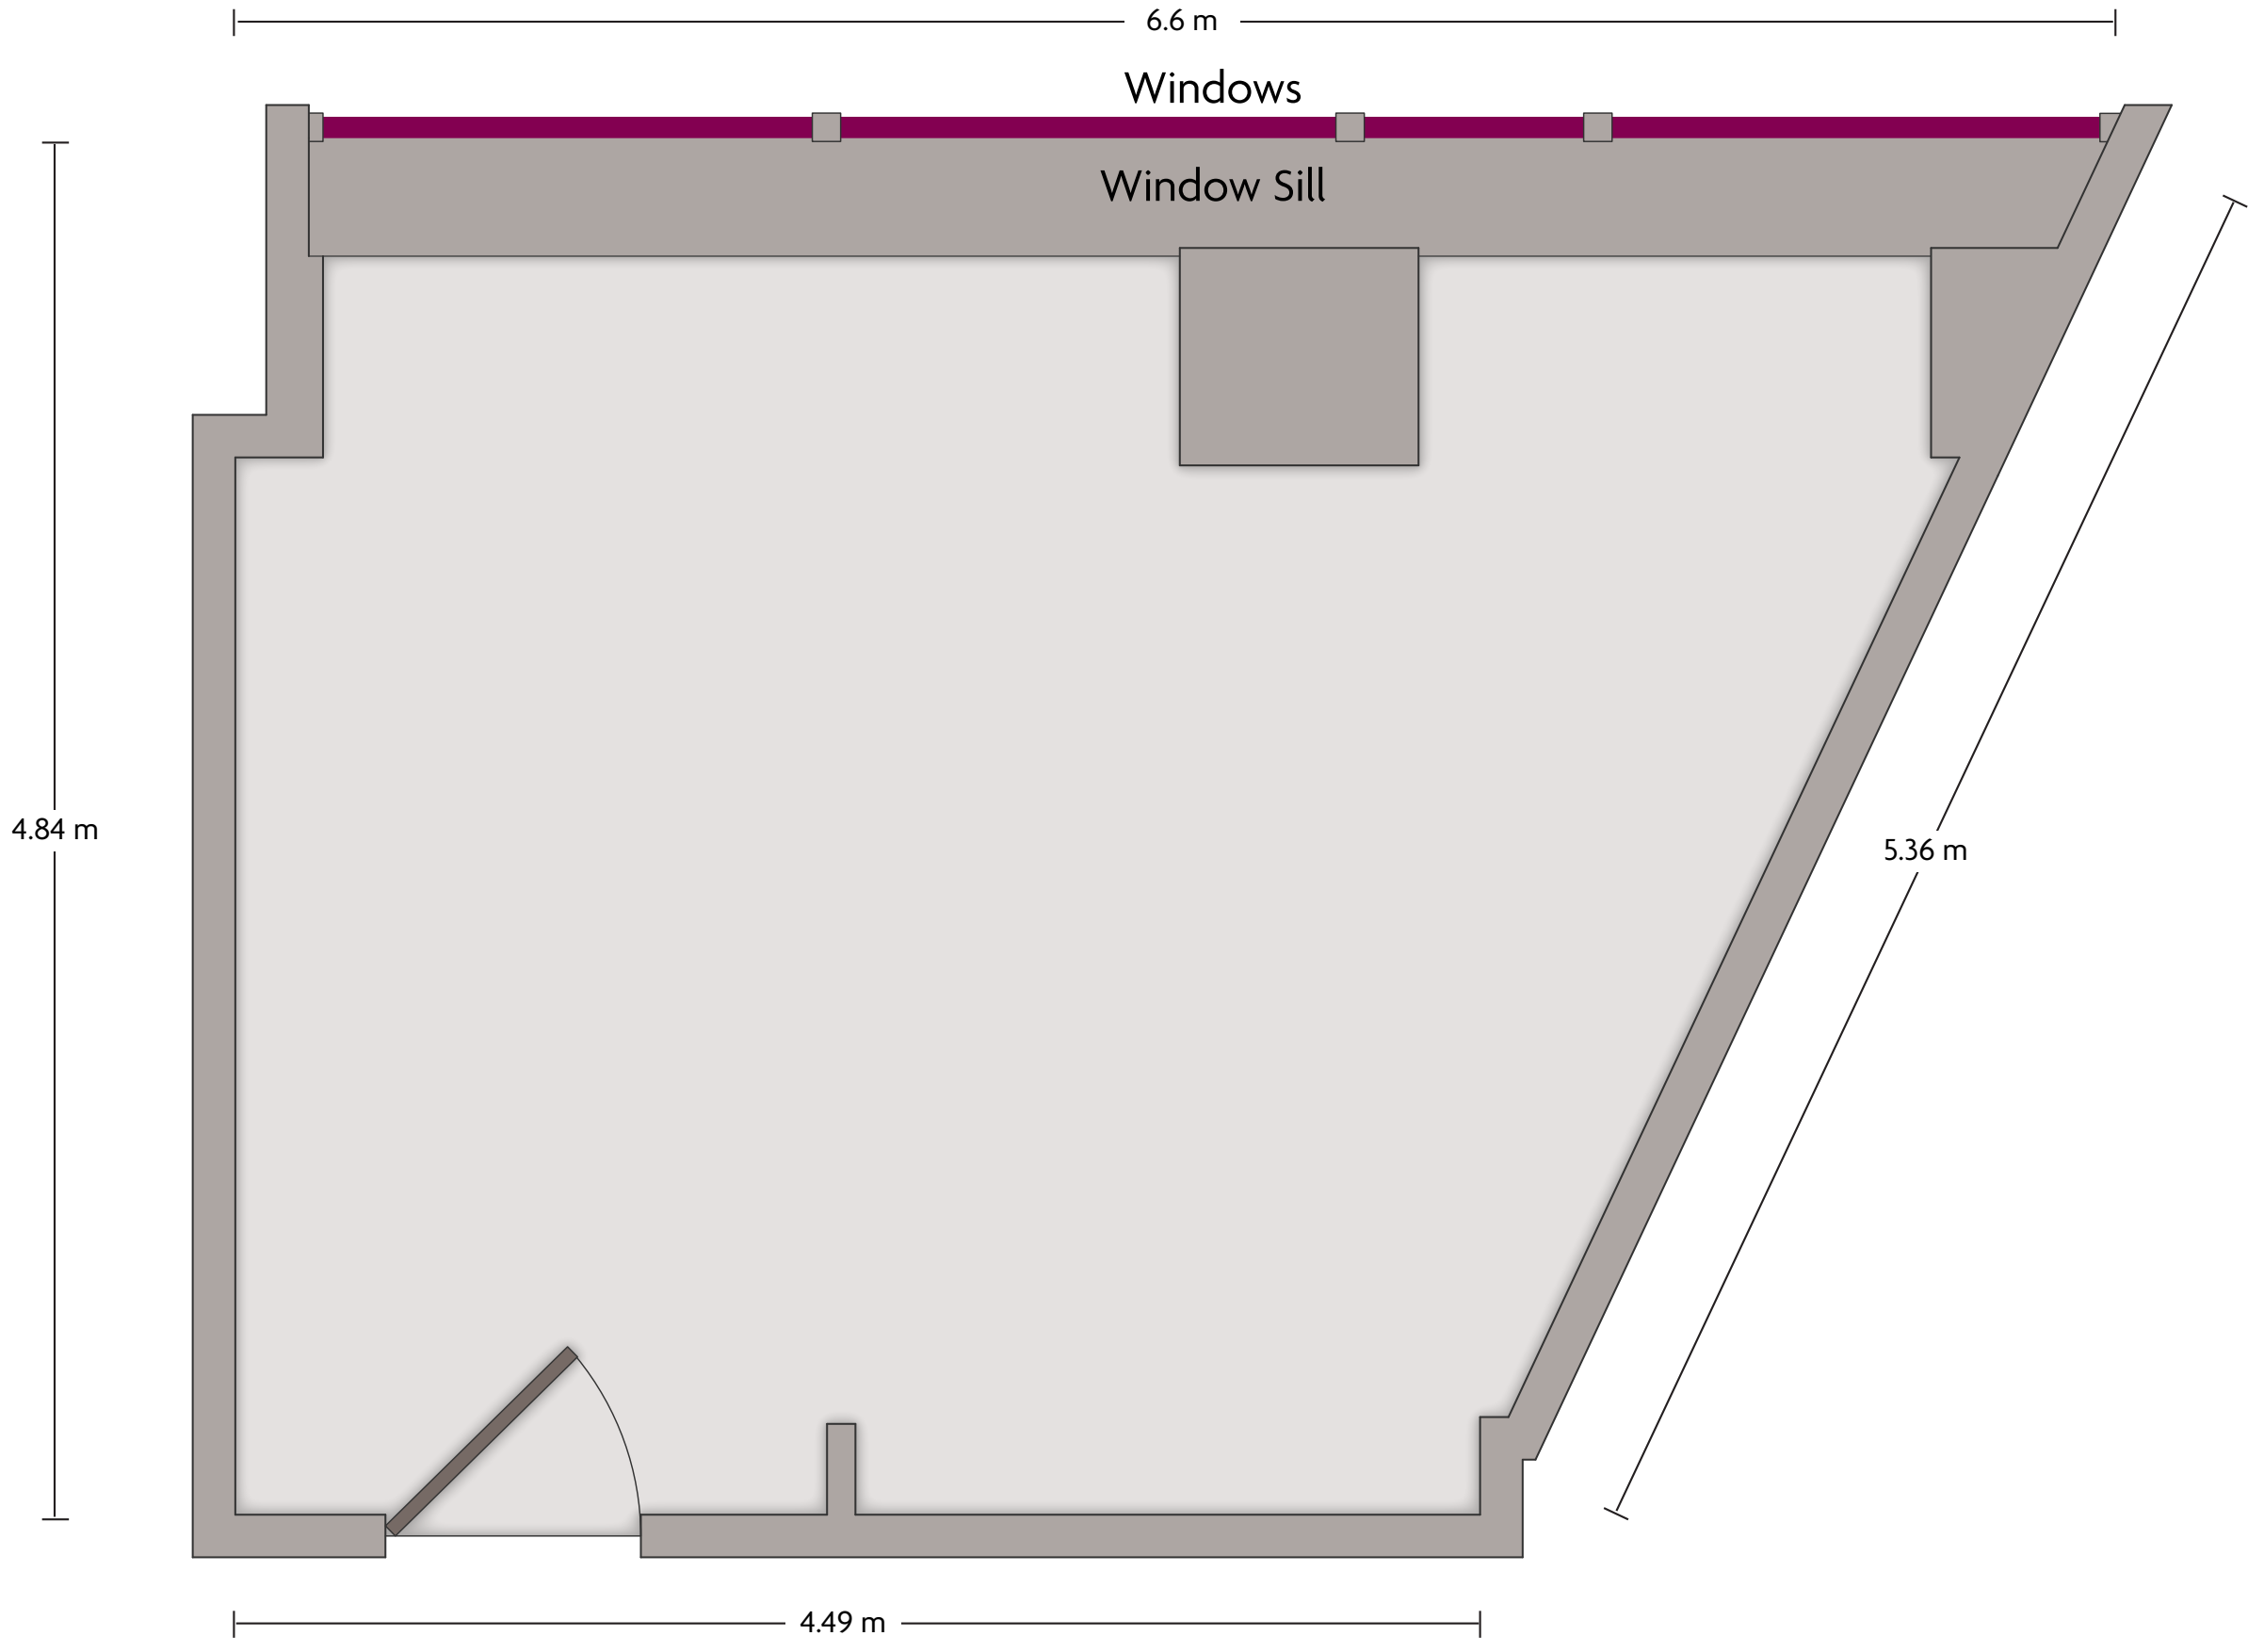

LENGTH: 6.2 m WIDTH: 5.9 m HEIGHT: 2.7 m TOTAL SQUARE METERS: 36 m² MAXIMUM CAPACITY: 16 POWER OUTLETS: 3

LENGTH: 26.6 m WIDTH: 12.6 m HEIGHT: 4.4 m TOTAL SQUARE METERS: 341.4 m² MAXIMUM CAPACITY: 500 POWER OUTLETS: 54

LENGTH: 13.5 m WIDTH: 11.3 m HEIGHT: 3.8 m TOTAL SQUARE METERS: 151.8 m² MAXIMUM CAPACITY: 180 POWER OUTLETS: 21

LENGTH: 7.3 m WIDTH: 5.8 m HEIGHT: 2.4 m TOTAL SQUARE METERS: 41.4 m² MAXIMUM CAPACITY: 20 POWER OUTLETS: 3

LENGTH: 6.6 m WIDTH: 4.8 m HEIGHT: 2.9 m TOTAL SQUARE METERS: 22.7 m² MAXIMUM CAPACITY: 10 POWER OUTLETS: 6

LENGTH: 6 m WIDTH: 4.8 m HEIGHT: 2.6 m TOTAL SQUARE METERS: 23.4 m² MAXIMUM CAPACITY: 10 POWER OUTLETS: 3

LENGTH: 13.9 m WIDTH: 12.6 m HEIGHT: 2.9 m TOTAL SQUARE METERS: 156.8 m² MAXIMUM CAPACITY: 120 POWER OUTLETS: 10

LENGTH: 17.4 m WIDTH: 9.3 m HEIGHT: 2.9 m TOTAL SQUARE METERS: 158 m² MAXIMUM CAPACITY: 120 POWER OUTLETS: 7