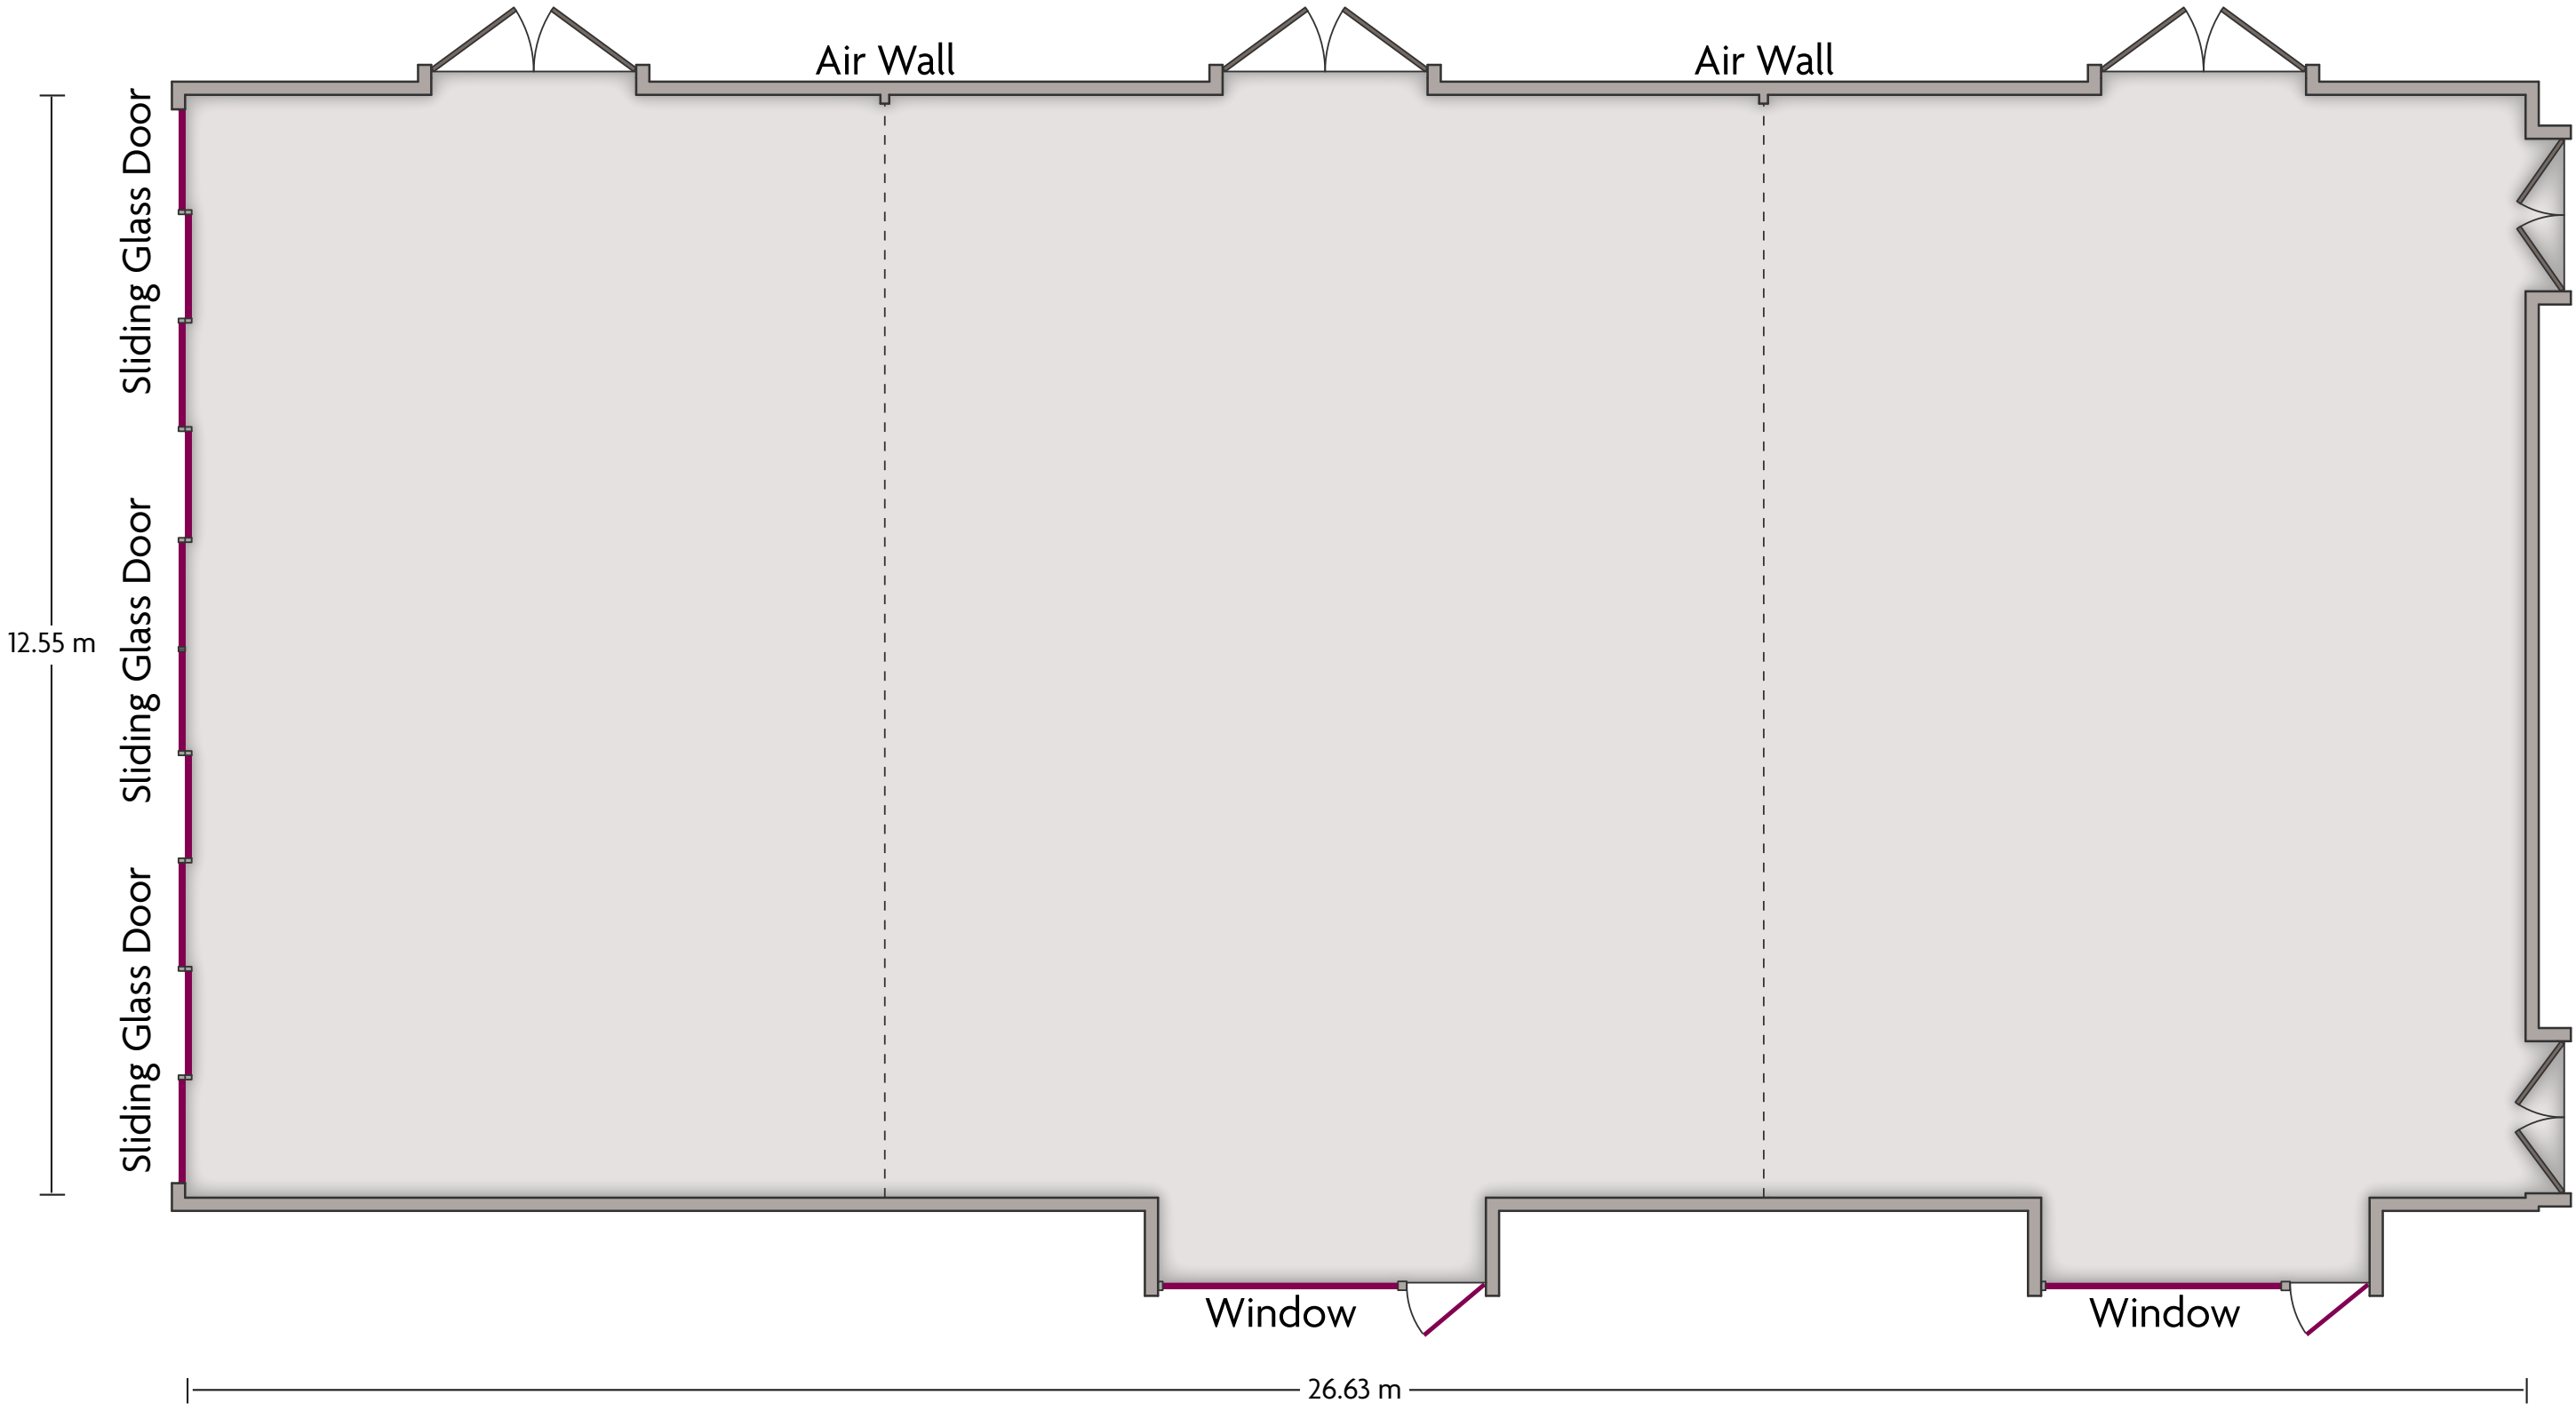

LENGTH: 6.2 m WIDTH: 5.9 m HEIGHT: 2.7 m TOTAL SQUARE METERS: 36 m² MAXIMUM CAPACITY: 16 POWER OUTLETS: 3

LENGTH: 26.6 m WIDTH: 12.6 m HEIGHT: 4.4 m TOTAL SQUARE METERS: 341.4 m² MAXIMUM CAPACITY: 500 POWER OUTLETS: 54

LENGTH: 13.5 m WIDTH: 11.3 m HEIGHT: 3.8 m TOTAL SQUARE METERS: 151.8 m² MAXIMUM CAPACITY: 180 POWER OUTLETS: 21

LENGTH: 7.3 m WIDTH: 5.8 m HEIGHT: 2.4 m TOTAL SQUARE METERS: 41.4 m² MAXIMUM CAPACITY: 20 POWER OUTLETS: 3

LENGTH: 6.6 m WIDTH: 4.8 m HEIGHT: 2.9 m TOTAL SQUARE METERS: 22.7 m² MAXIMUM CAPACITY: 10 POWER OUTLETS: 6

LENGTH: 6 m WIDTH: 4.8 m HEIGHT: 2.6 m TOTAL SQUARE METERS: 23.4 m² MAXIMUM CAPACITY: 10 POWER OUTLETS: 3

LENGTH: 13.9 m WIDTH: 12.6 m HEIGHT: 2.9 m TOTAL SQUARE METERS: 156.8 m² MAXIMUM CAPACITY: 120 POWER OUTLETS: 10

LENGTH: 17.4 m WIDTH: 9.3 m HEIGHT: 2.9 m TOTAL SQUARE METERS: 158 m² MAXIMUM CAPACITY: 120 POWER OUTLETS: 7