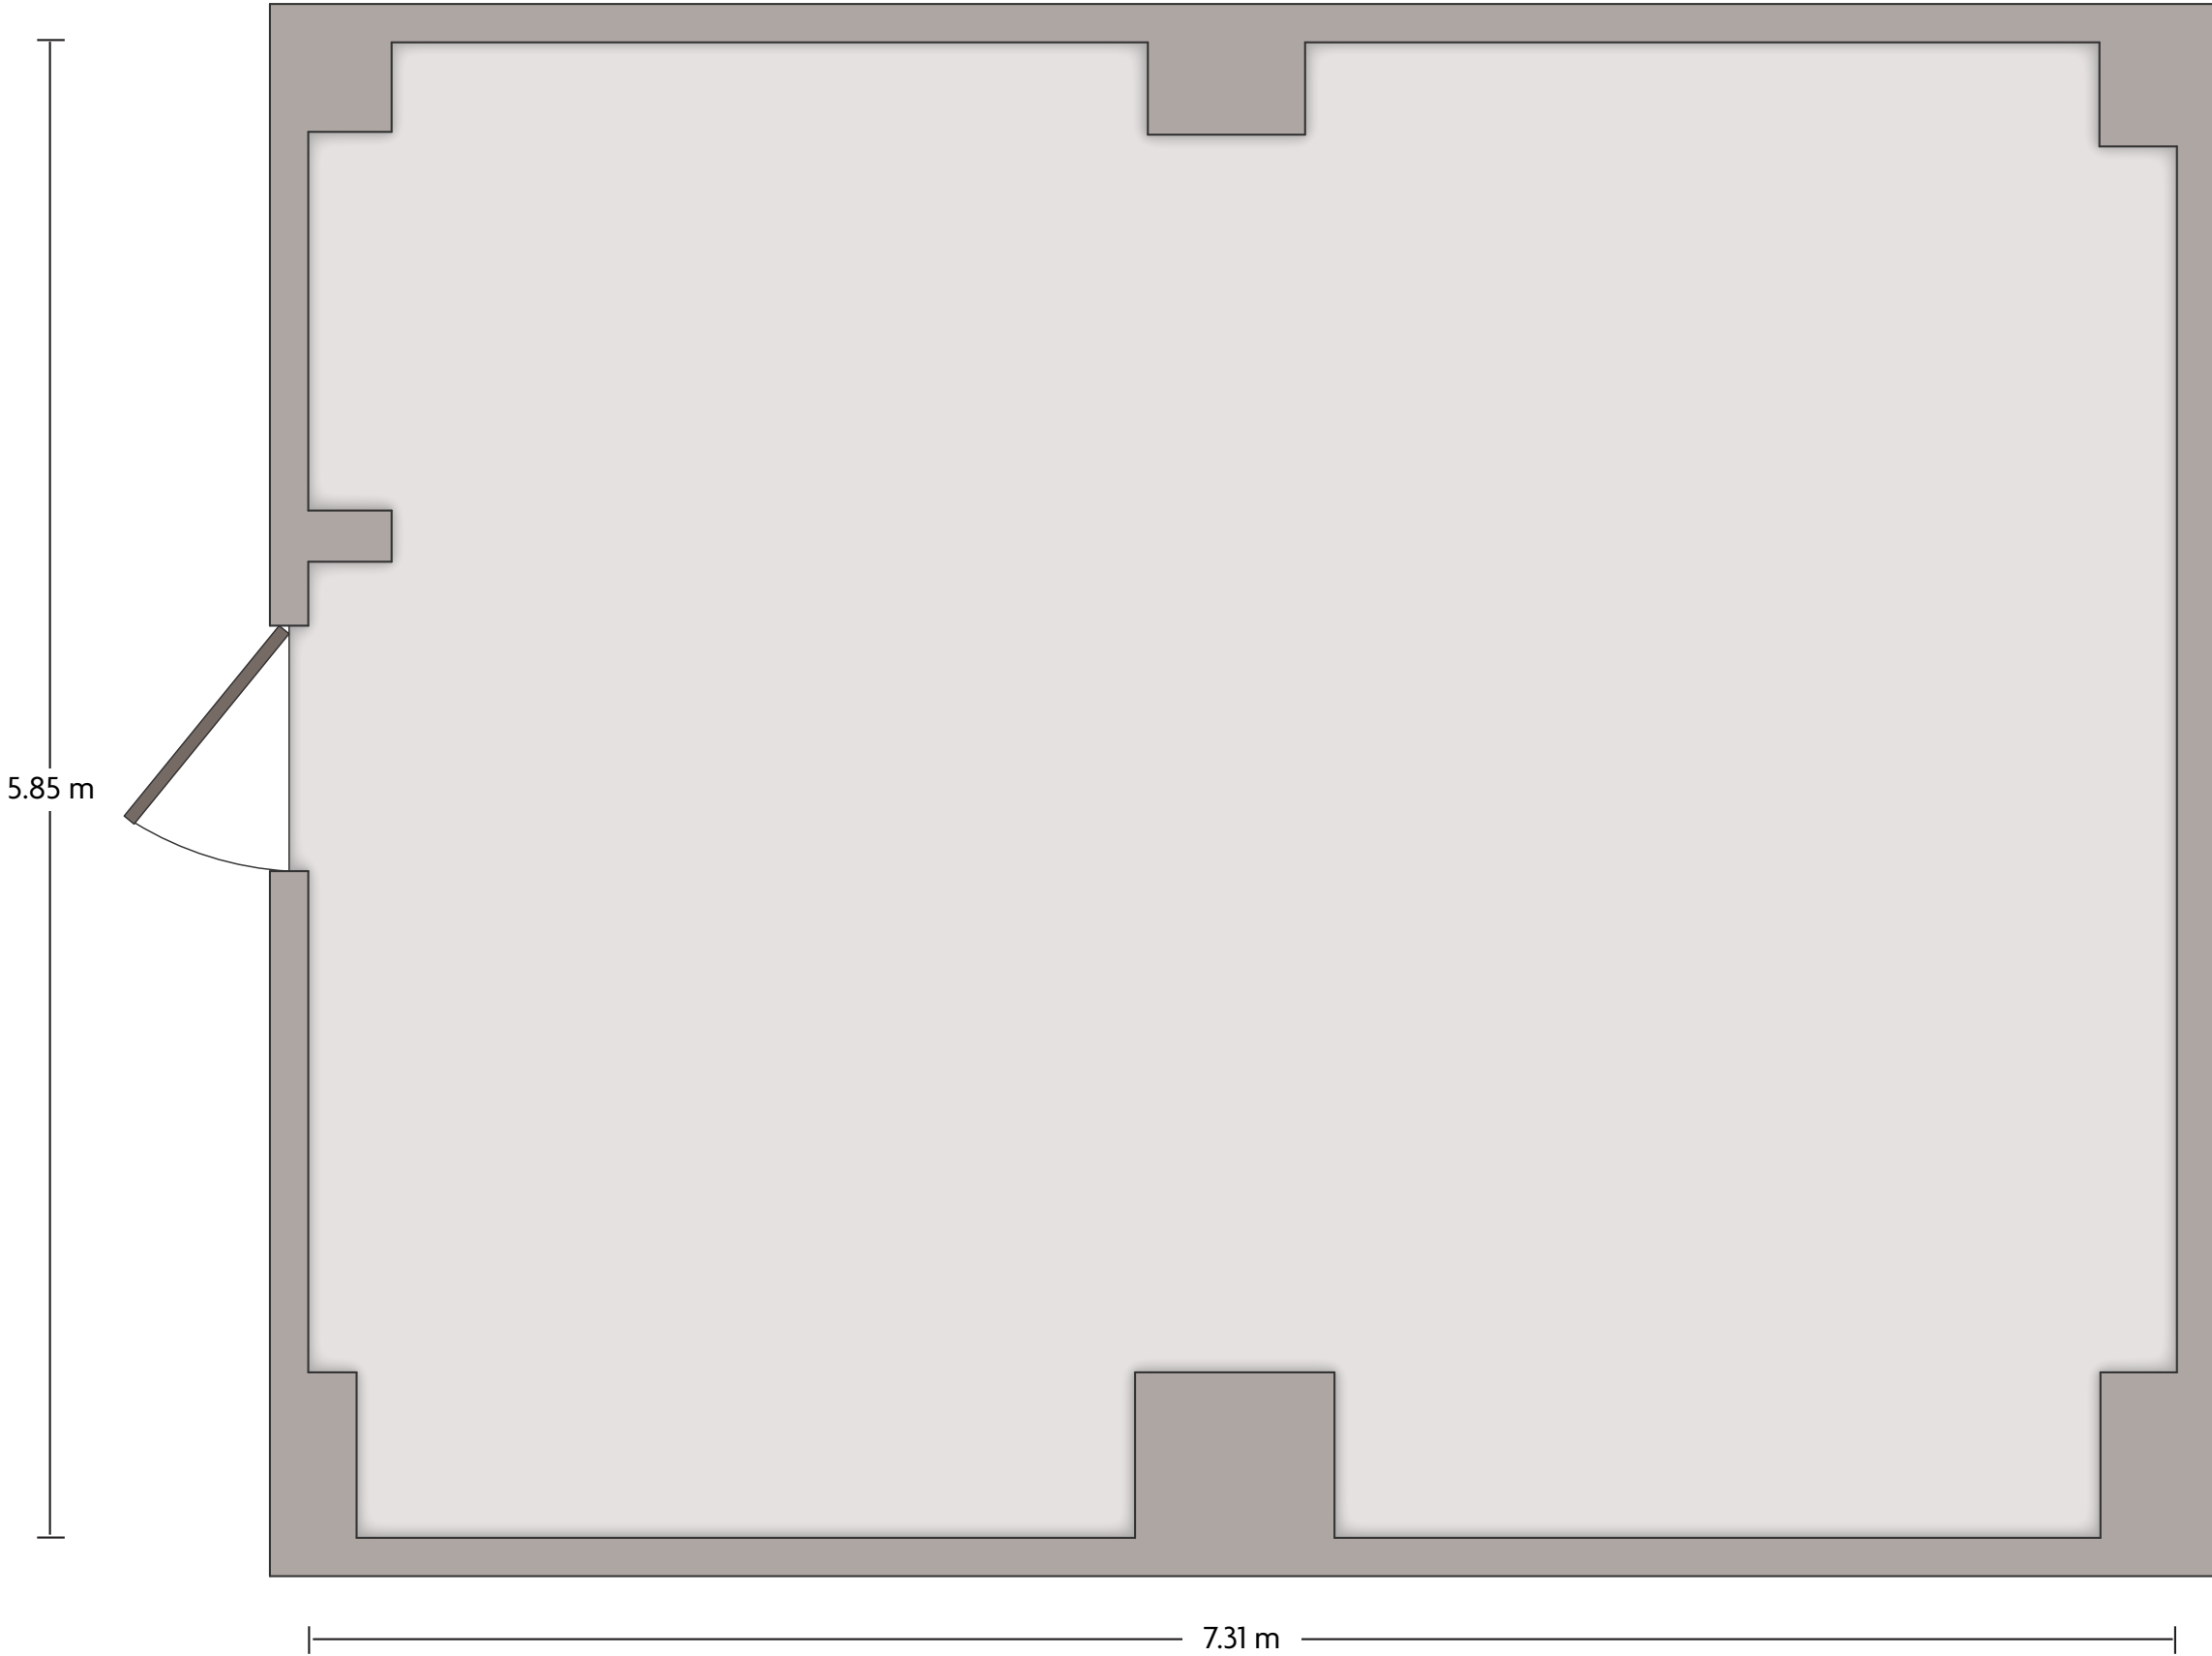

LENGTH: 6.2 m WIDTH: 5.9 m HEIGHT: 2.7 m TOTAL SQUARE METERS: 36 m² MAXIMUM CAPACITY: 16 POWER OUTLETS: 3

LENGTH: 26.6 m WIDTH: 12.6 m HEIGHT: 4.4 m TOTAL SQUARE METERS: 341.4 m² MAXIMUM CAPACITY: 500 POWER OUTLETS: 54

LENGTH: 13.5 m WIDTH: 11.3 m HEIGHT: 3.8 m TOTAL SQUARE METERS: 151.8 m² MAXIMUM CAPACITY: 180 POWER OUTLETS: 21

LENGTH: 7.3 m WIDTH: 5.8 m HEIGHT: 2.4 m TOTAL SQUARE METERS: 41.4 m² MAXIMUM CAPACITY: 20 POWER OUTLETS: 3

LENGTH: 6.6 m WIDTH: 4.8 m HEIGHT: 2.9 m TOTAL SQUARE METERS: 22.7 m² MAXIMUM CAPACITY: 10 POWER OUTLETS: 6

LENGTH: 6 m WIDTH: 4.8 m HEIGHT: 2.6 m TOTAL SQUARE METERS: 23.4 m² MAXIMUM CAPACITY: 10 POWER OUTLETS: 3

LENGTH: 13.9 m WIDTH: 12.6 m HEIGHT: 2.9 m TOTAL SQUARE METERS: 156.8 m² MAXIMUM CAPACITY: 120 POWER OUTLETS: 10

LENGTH: 17.4 m WIDTH: 9.3 m HEIGHT: 2.9 m TOTAL SQUARE METERS: 158 m² MAXIMUM CAPACITY: 120 POWER OUTLETS: 7