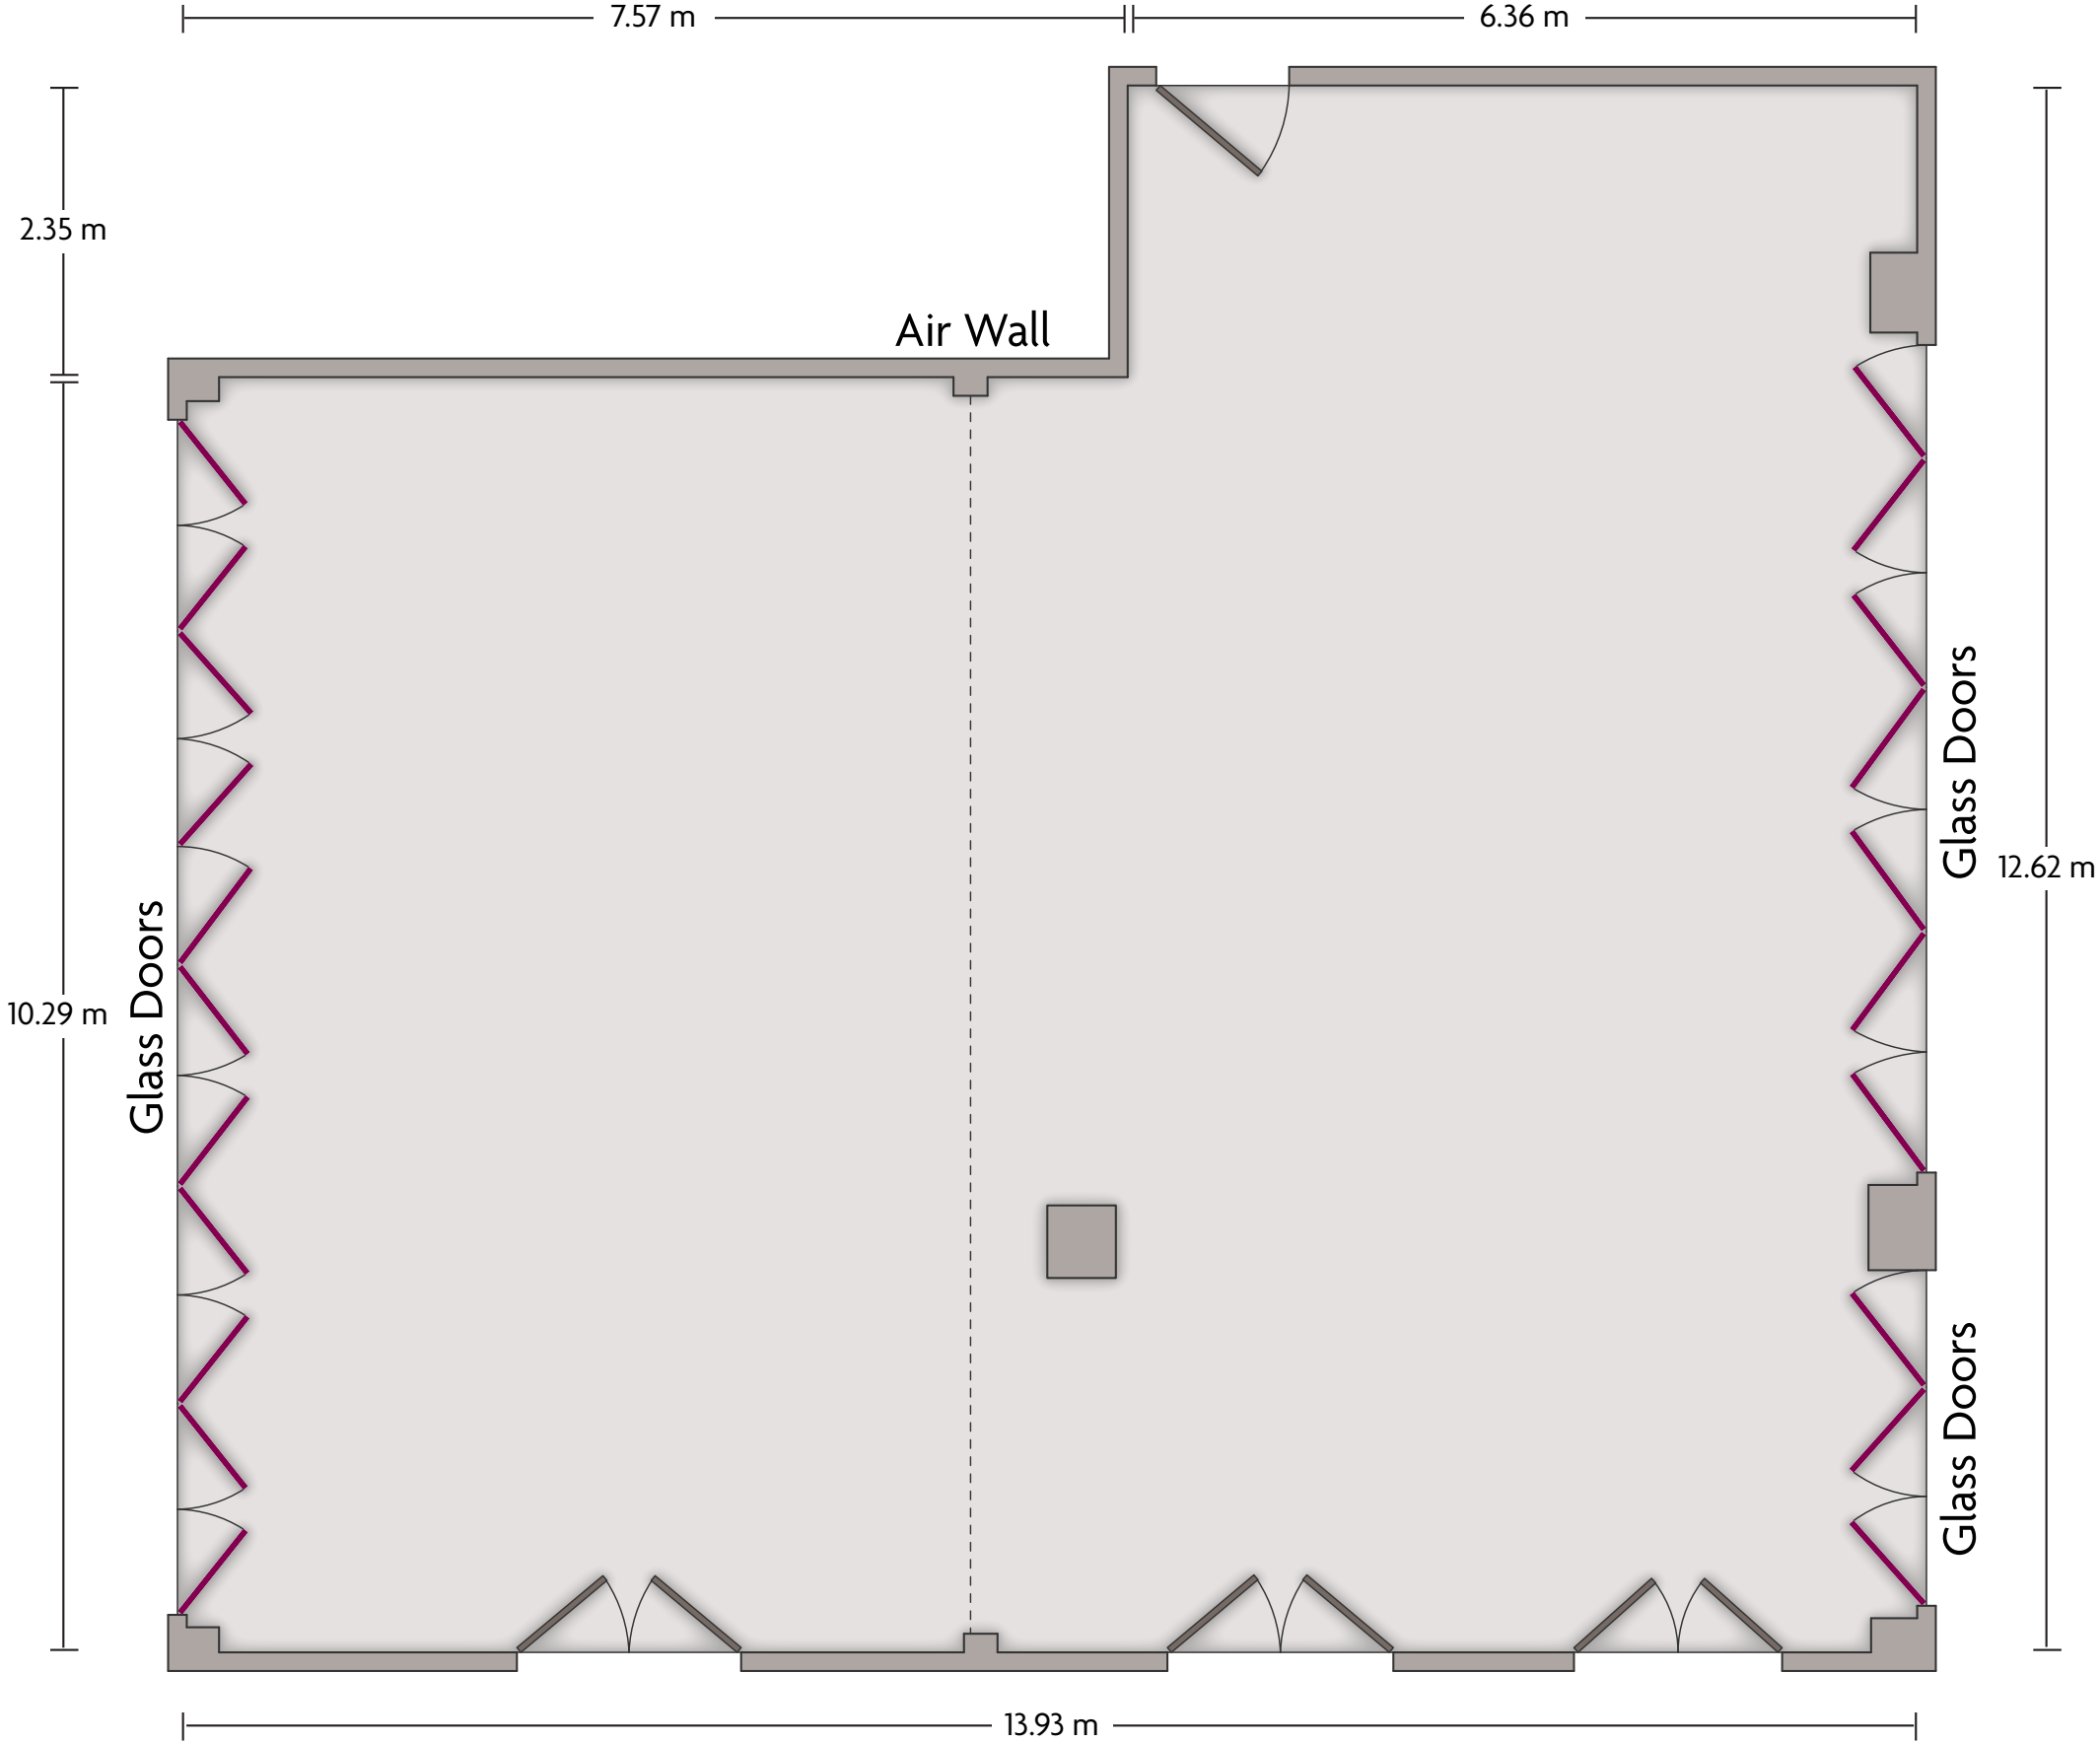

LENGTH: 6.2 m WIDTH: 5.9 m HEIGHT: 2.7 m TOTAL SQUARE METERS: 36 m² MAXIMUM CAPACITY: 16 POWER OUTLETS: 3

LENGTH: 26.6 m WIDTH: 12.6 m HEIGHT: 4.4 m TOTAL SQUARE METERS: 341.4 m² MAXIMUM CAPACITY: 500 POWER OUTLETS: 54

LENGTH: 13.5 m WIDTH: 11.3 m HEIGHT: 3.8 m TOTAL SQUARE METERS: 151.8 m² MAXIMUM CAPACITY: 180 POWER OUTLETS: 21

LENGTH: 7.3 m WIDTH: 5.8 m HEIGHT: 2.4 m TOTAL SQUARE METERS: 41.4 m² MAXIMUM CAPACITY: 20 POWER OUTLETS: 3

LENGTH: 6.6 m WIDTH: 4.8 m HEIGHT: 2.9 m TOTAL SQUARE METERS: 22.7 m² MAXIMUM CAPACITY: 10 POWER OUTLETS: 6

LENGTH: 6 m WIDTH: 4.8 m HEIGHT: 2.6 m TOTAL SQUARE METERS: 23.4 m² MAXIMUM CAPACITY: 10 POWER OUTLETS: 3

LENGTH: 13.9 m WIDTH: 12.6 m HEIGHT: 2.9 m TOTAL SQUARE METERS: 156.8 m² MAXIMUM CAPACITY: 120 POWER OUTLETS: 10

LENGTH: 17.4 m WIDTH: 9.3 m HEIGHT: 2.9 m TOTAL SQUARE METERS: 158 m² MAXIMUM CAPACITY: 120 POWER OUTLETS: 7