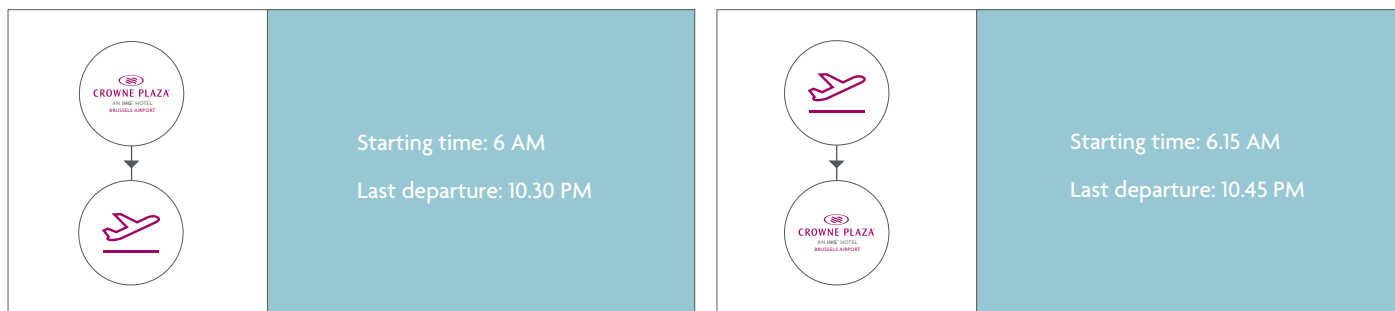

  
**CROWNE PLAZA**<sup>®</sup>  
AN IHG<sup>®</sup> HOTEL  
BRUSSELS AIRPORT

## HOTEL SHUTTLE

### Monday - Sunday\*

Route completed every 20- 30 minutes

Shuttle operating time: 6 AM - 11 PM

\*On weekend days, the schedule is adapted.

- › At the airport, our shuttle departs from the central bus station which is located on level 0.
- › Departure bay E, Please look for the Crowne Plaza signage at the end of the departure bay.
- › Taxis can be found in front of the arrivals hall.

If you book taxi via hotel reception, the driver will wait for you at information desk on level 0.