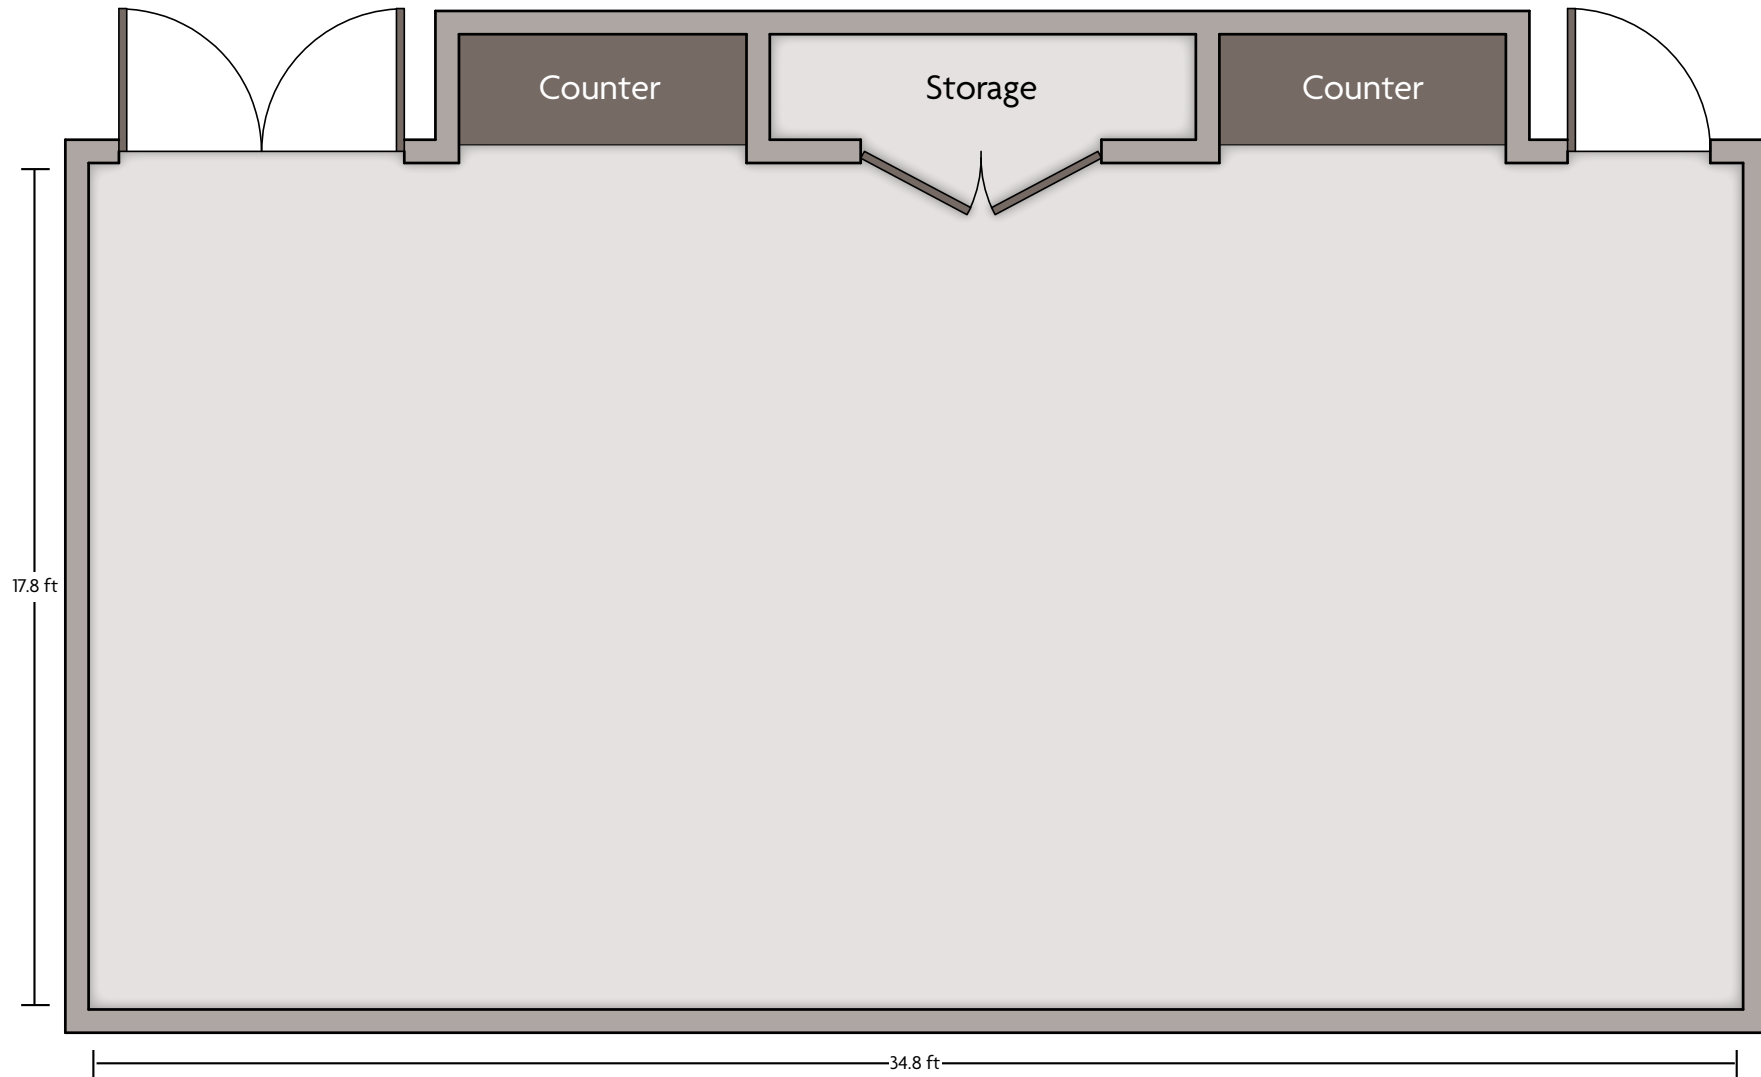

LENGTH: 19.7 Ft.    WIDTH: 54.5 Ft.    HEIGHT: 10 Ft.    TOTAL SQUARE FEET: 1062 Sq Ft    MAXIMUM CAPACITY: 80    POWER OUTLETS: 5

11228 Lone Eagle Drive | Bridgeton, MO 63044 | 314.291.6700

\*Multiple layout options available for this space.

LENGTH: 18.6 Ft.    WIDTH: 19.8 Ft.    HEIGHT: 8 Ft.    TOTAL SQUARE FEET: 354 Sq Ft    MAXIMUM CAPACITY: 20    POWER OUTLETS: 1

11228 Lone Eagle Drive | Bridgeton, MO 63044 | 314.291.6700

\*Multiple layout options available for this space.

LENGTH: 17.8 Ft.    WIDTH: 34.8 Ft.    HEIGHT: 9 Ft.    TOTAL SQUARE FEET: 620 Sq Ft    MAXIMUM CAPACITY: 50    POWER OUTLETS: 6

11228 Lone Eagle Drive | Bridgeton, MO 63044 | 314.291.6700

\*Multiple layout options available for this space.

LENGTH: 19.8 Ft. WIDTH: 28 Ft. HEIGHT: 8.7 Ft. TOTAL SQUARE FEET: 580.5 Sq Ft MAXIMUM CAPACITY: 50 POWER OUTLETS: 1

11228 Lone Eagle Drive | Bridgeton, MO 63044 | 314.291.6700

\*Multiple layout options available for this space.