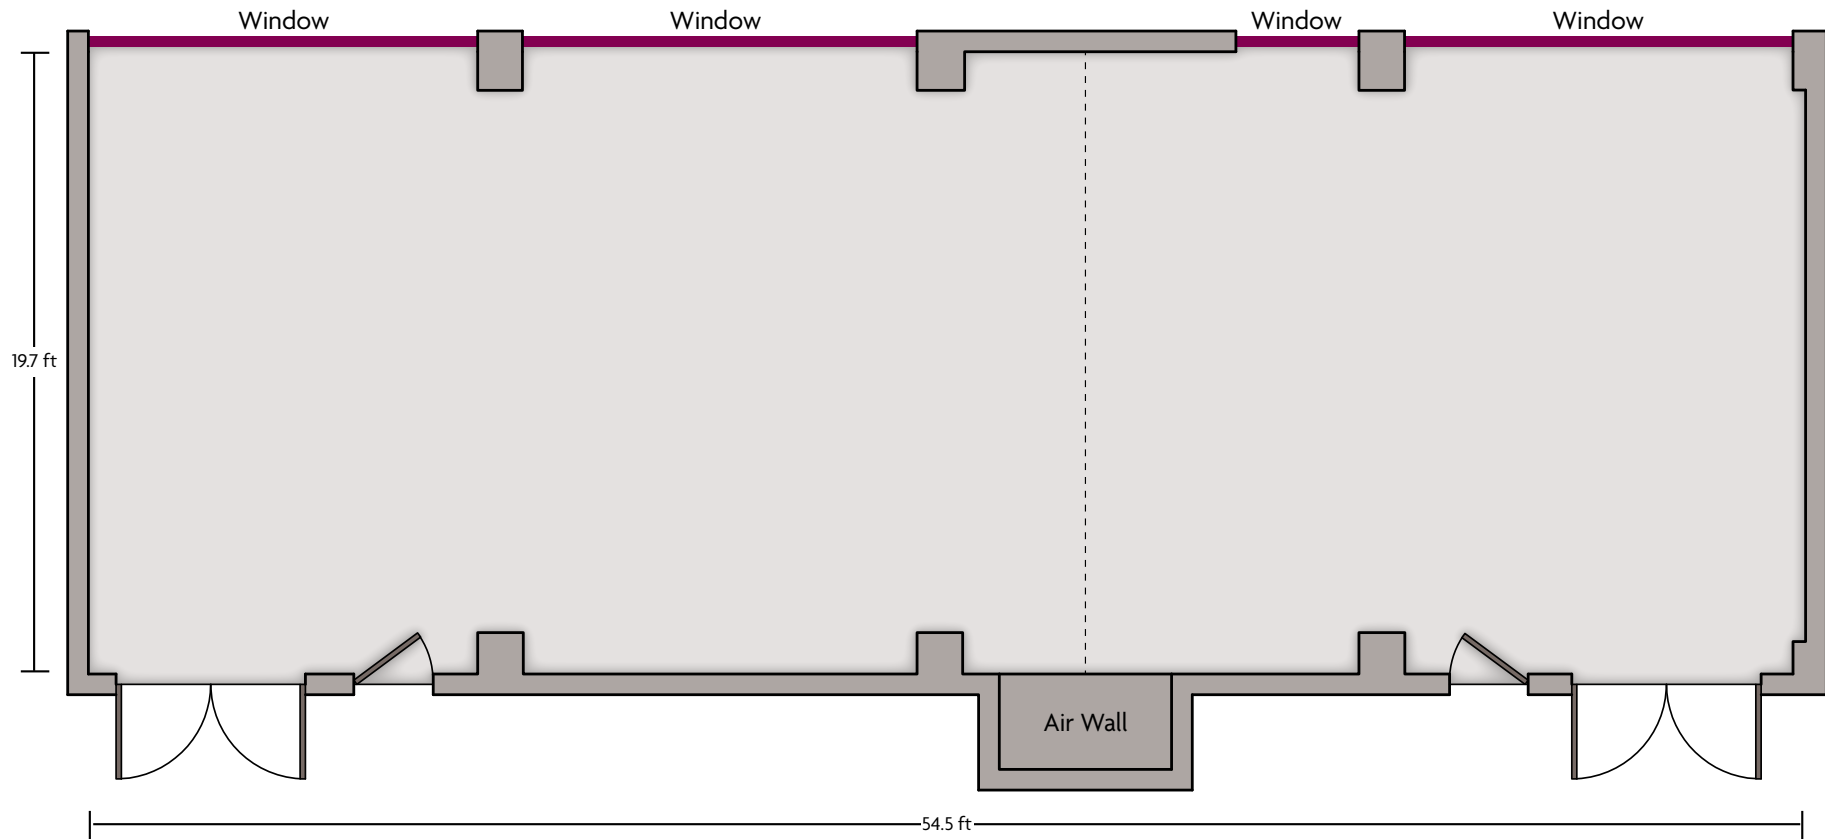

LENGTH: 18 Ft.    WIDTH: 27 Ft.    HEIGHT: 9 Ft.    TOTAL SQUARE FEET: 423 Sq Ft    MAXIMUM CAPACITY: 40    POWER OUTLETS: 2

11228 Lone Eagle Drive | Bridgeton, MO 63044 | 314.291.6700

\*Multiple layout options available for this space.

LENGTH: 19.7 Ft.    WIDTH: 54.5 Ft.    HEIGHT: 10 Ft.    TOTAL SQUARE FEET: 1062 Sq Ft    MAXIMUM CAPACITY: 80    POWER OUTLETS: 5

11228 Lone Eagle Drive | Bridgeton, MO 63044 | 314.291.6700

\*Multiple layout options available for this space.

LENGTH: 18.6 Ft.    WIDTH: 19.8 Ft.    HEIGHT: 8 Ft.    TOTAL SQUARE FEET: 354 Sq Ft    MAXIMUM CAPACITY: 20    POWER OUTLETS: 1

11228 Lone Eagle Drive | Bridgeton, MO 63044 | 314.291.6700

\*Multiple layout options available for this space.

LENGTH: 17.8 Ft.    WIDTH: 34.8 Ft.    HEIGHT: 9 Ft.    TOTAL SQUARE FEET: 620 Sq Ft    MAXIMUM CAPACITY: 50    POWER OUTLETS: 6

11228 Lone Eagle Drive | Bridgeton, MO 63044 | 314.291.6700

\*Multiple layout options available for this space.