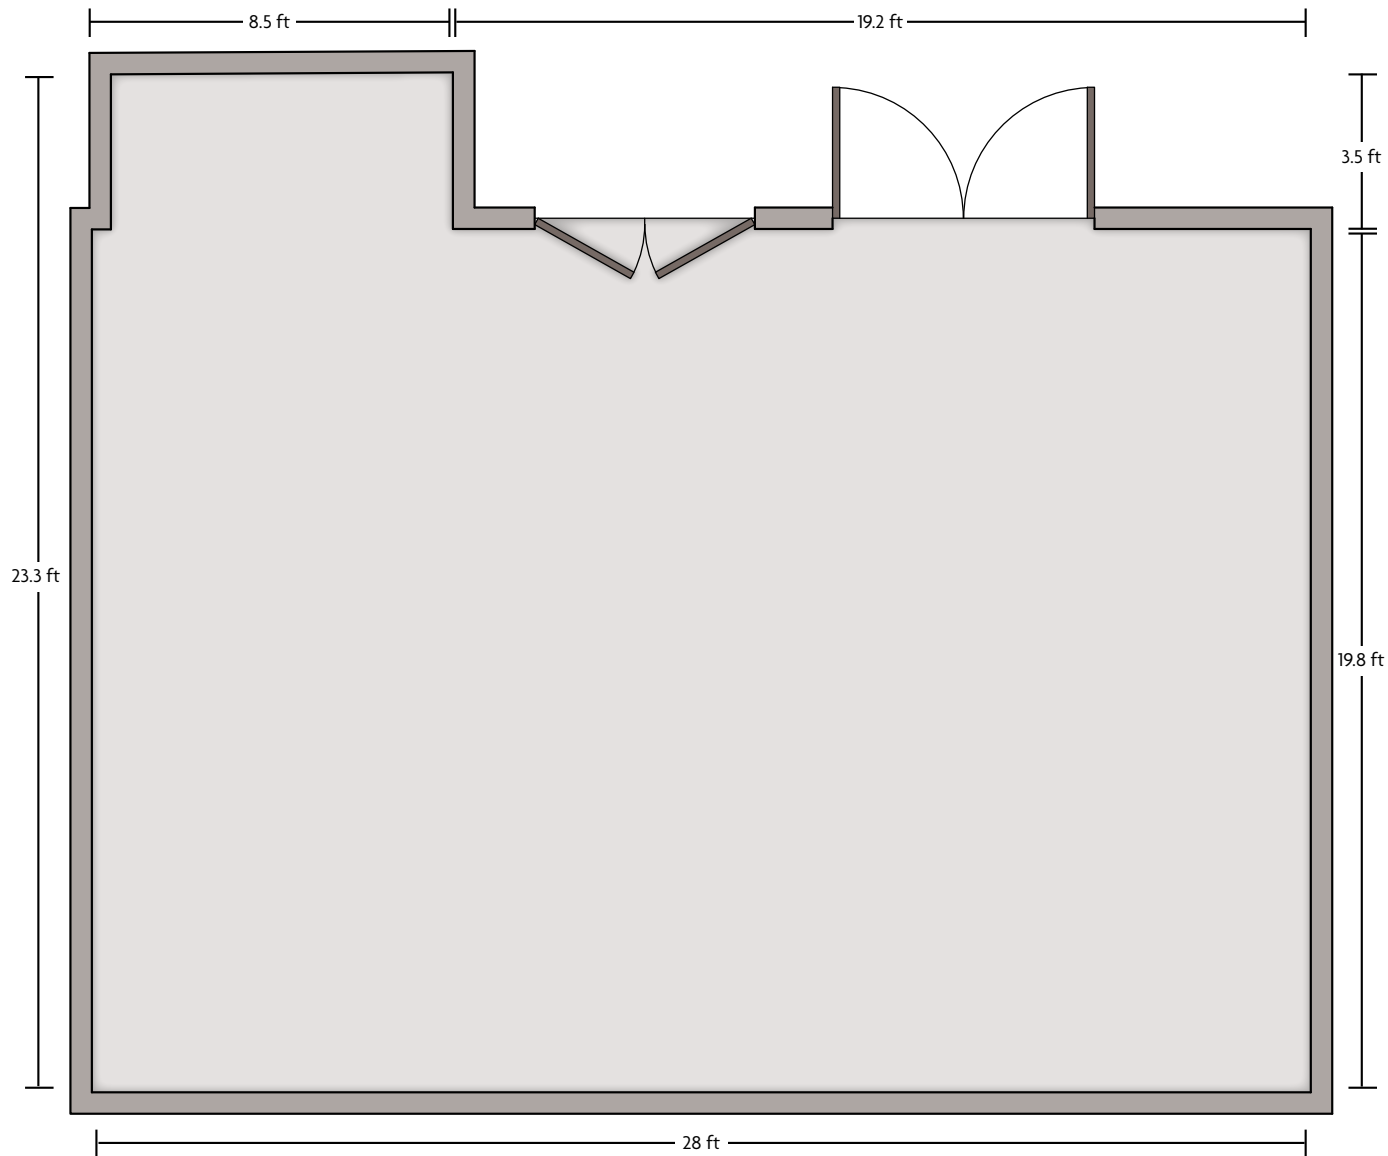

LENGTH: 19.7 Ft.    WIDTH: 54.5 Ft.    HEIGHT: 10 Ft.    TOTAL SQUARE FEET: 1062 Sq Ft    MAXIMUM CAPACITY: 80    POWER OUTLETS: 5

11228 Lone Eagle Drive | Bridgeton, MO 63044 | 314.291.6700

\*Multiple layout options available for this space.

LENGTH: 18.6 Ft.    WIDTH: 19.8 Ft.    HEIGHT: 8 Ft.    TOTAL SQUARE FEET: 354 Sq Ft    MAXIMUM CAPACITY: 20    POWER OUTLETS: 1

11228 Lone Eagle Drive | Bridgeton, MO 63044 | 314.291.6700

\*Multiple layout options available for this space.

LENGTH: 17.8 Ft.    WIDTH: 34.8 Ft.    HEIGHT: 9 Ft.    TOTAL SQUARE FEET: 620 Sq Ft    MAXIMUM CAPACITY: 50    POWER OUTLETS: 6

11228 Lone Eagle Drive | Bridgeton, MO 63044 | 314.291.6700

\*Multiple layout options available for this space.

LENGTH: 19.8 Ft. WIDTH: 28 Ft. HEIGHT: 8.7 Ft. TOTAL SQUARE FEET: 580.5 Sq Ft MAXIMUM CAPACITY: 50 POWER OUTLETS: 1

11228 Lone Eagle Drive | Bridgeton, MO 63044 | 314.291.6700

\*Multiple layout options available for this space.