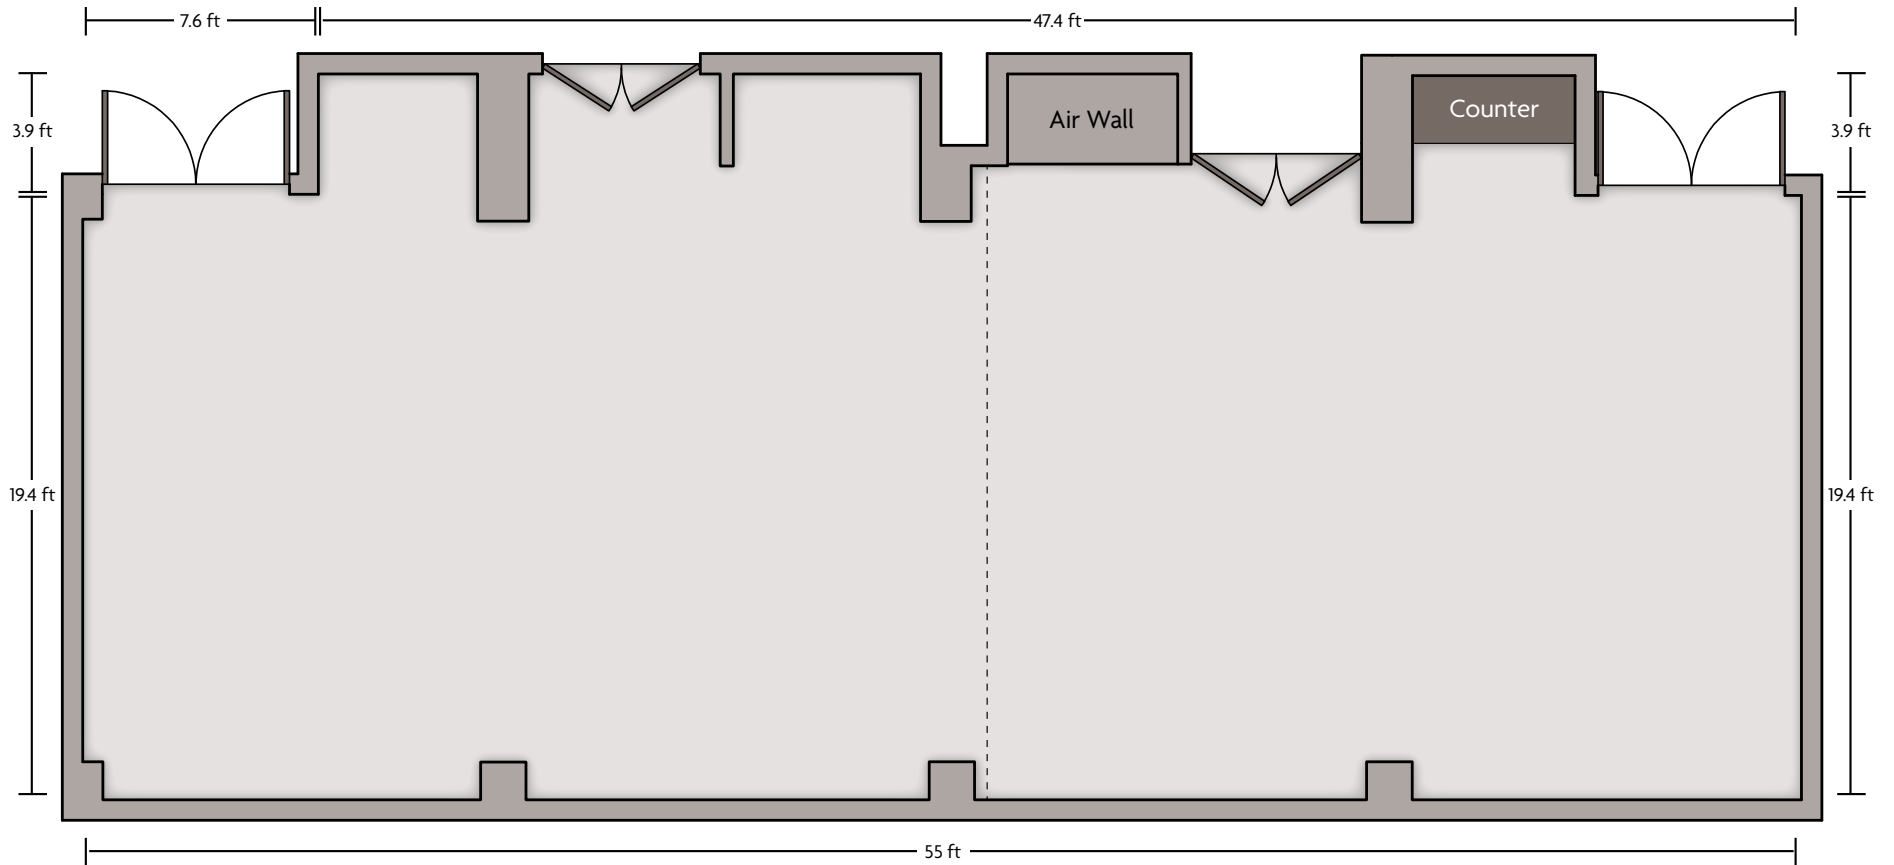

LENGTH: 17.7 Ft.    WIDTH: 20 Ft.    HEIGHT: 9.5 Ft.    TOTAL SQUARE FEET: 321 Sq Ft    MAXIMUM CAPACITY: 10    POWER OUTLETS: 3

11228 Lone Eagle Drive | Bridgeton, MO 63044 | 314.291.6700

LENGTH: 14 Ft.    WIDTH: 21.3 Ft.    HEIGHT: 9 Ft.    TOTAL SQUARE FEET: 256 Sq Ft    MAXIMUM CAPACITY: 8    POWER OUTLETS: 5

\*Multiple layout options available for this space.

LENGTH: 19.4 Ft.    WIDTH: 55 Ft.    HEIGHT: 10 Ft.    TOTAL SQUARE FEET: 1145 Sq Ft    MAXIMUM CAPACITY: 80    POWER OUTLETS: 4

11228 Lone Eagle Drive | Bridgeton, MO 63044 | 314.291.6700