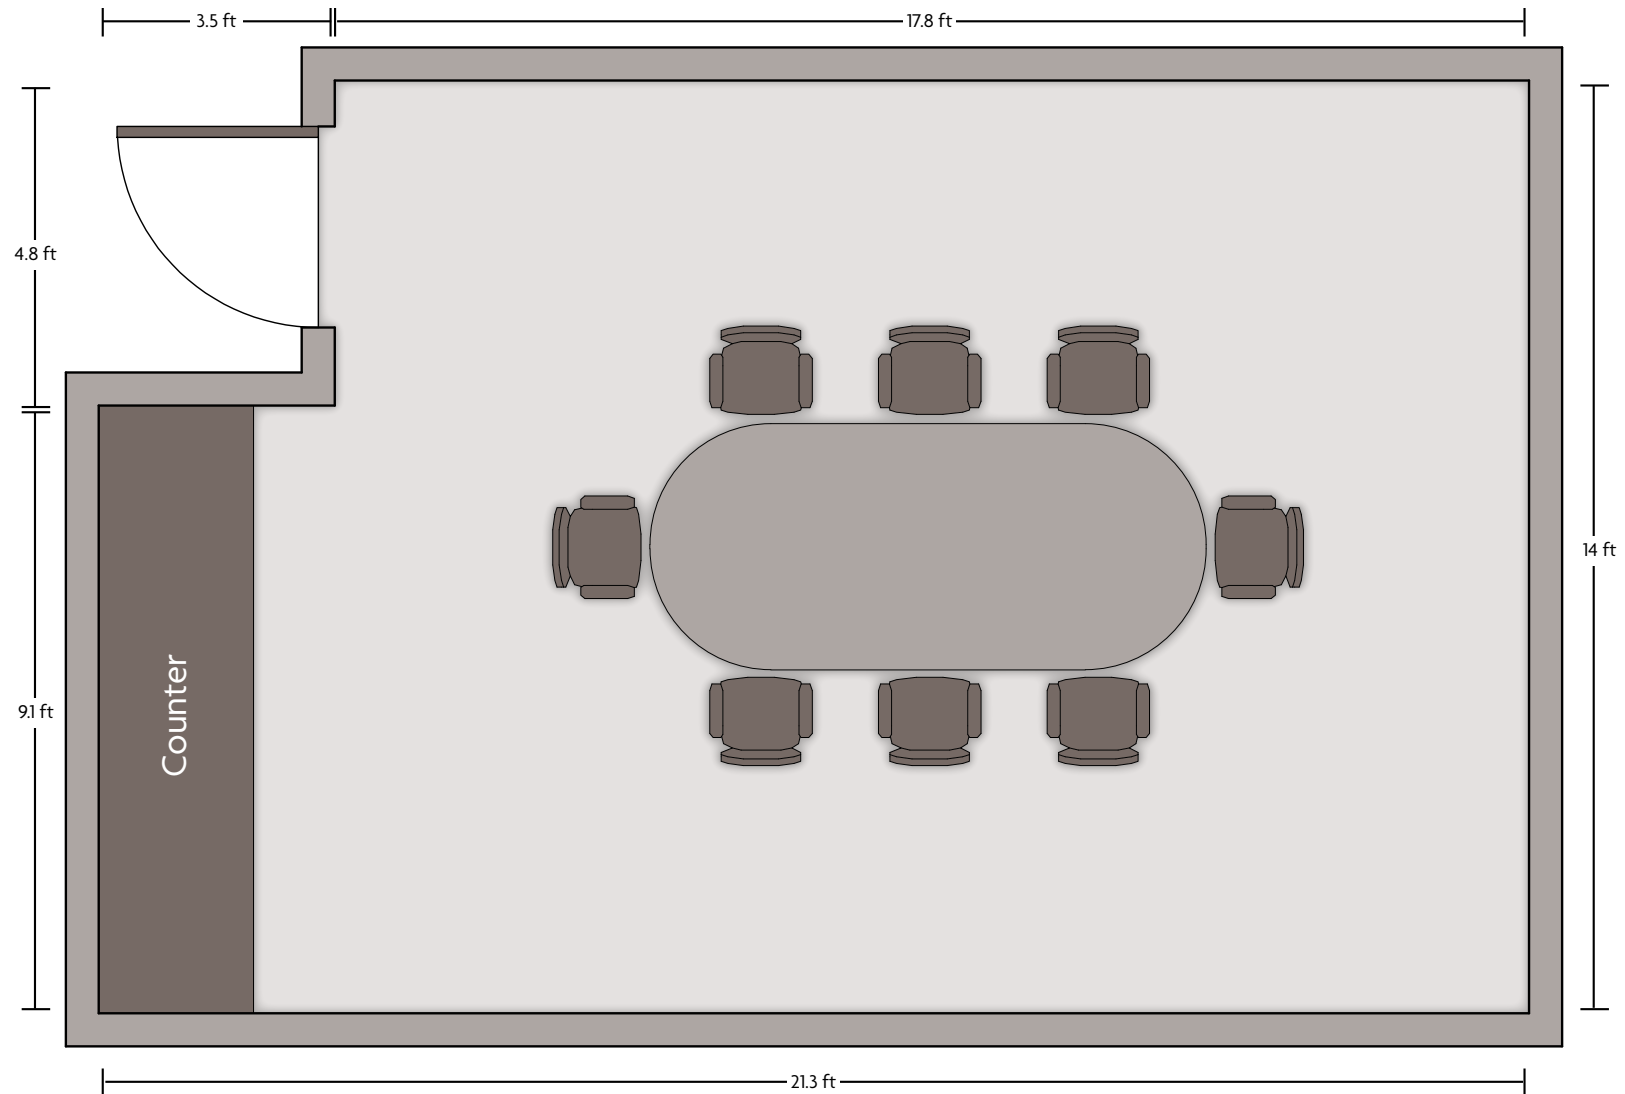

LENGTH: 54 Ft.    WIDTH: 61 Ft.    HEIGHT: 13.6 Ft.    TOTAL SQUARE FEET: 3344 Sq Ft    MAXIMUM CAPACITY: 340    POWER OUTLETS: 14

11228 Lone Eagle Drive | Bridgeton, MO 63044 | 314.291.6700

\*Multiple layout options available for this space.

LENGTH: 17.7 Ft.    WIDTH: 20 Ft.    HEIGHT: 9.5 Ft.    TOTAL SQUARE FEET: 321 Sq Ft    MAXIMUM CAPACITY: 10    POWER OUTLETS: 3

11228 Lone Eagle Drive | Bridgeton, MO 63044 | 314.291.6700

LENGTH: 14 Ft.    WIDTH: 21.3 Ft.    HEIGHT: 9 Ft.    TOTAL SQUARE FEET: 256 Sq Ft    MAXIMUM CAPACITY: 8    POWER OUTLETS: 5