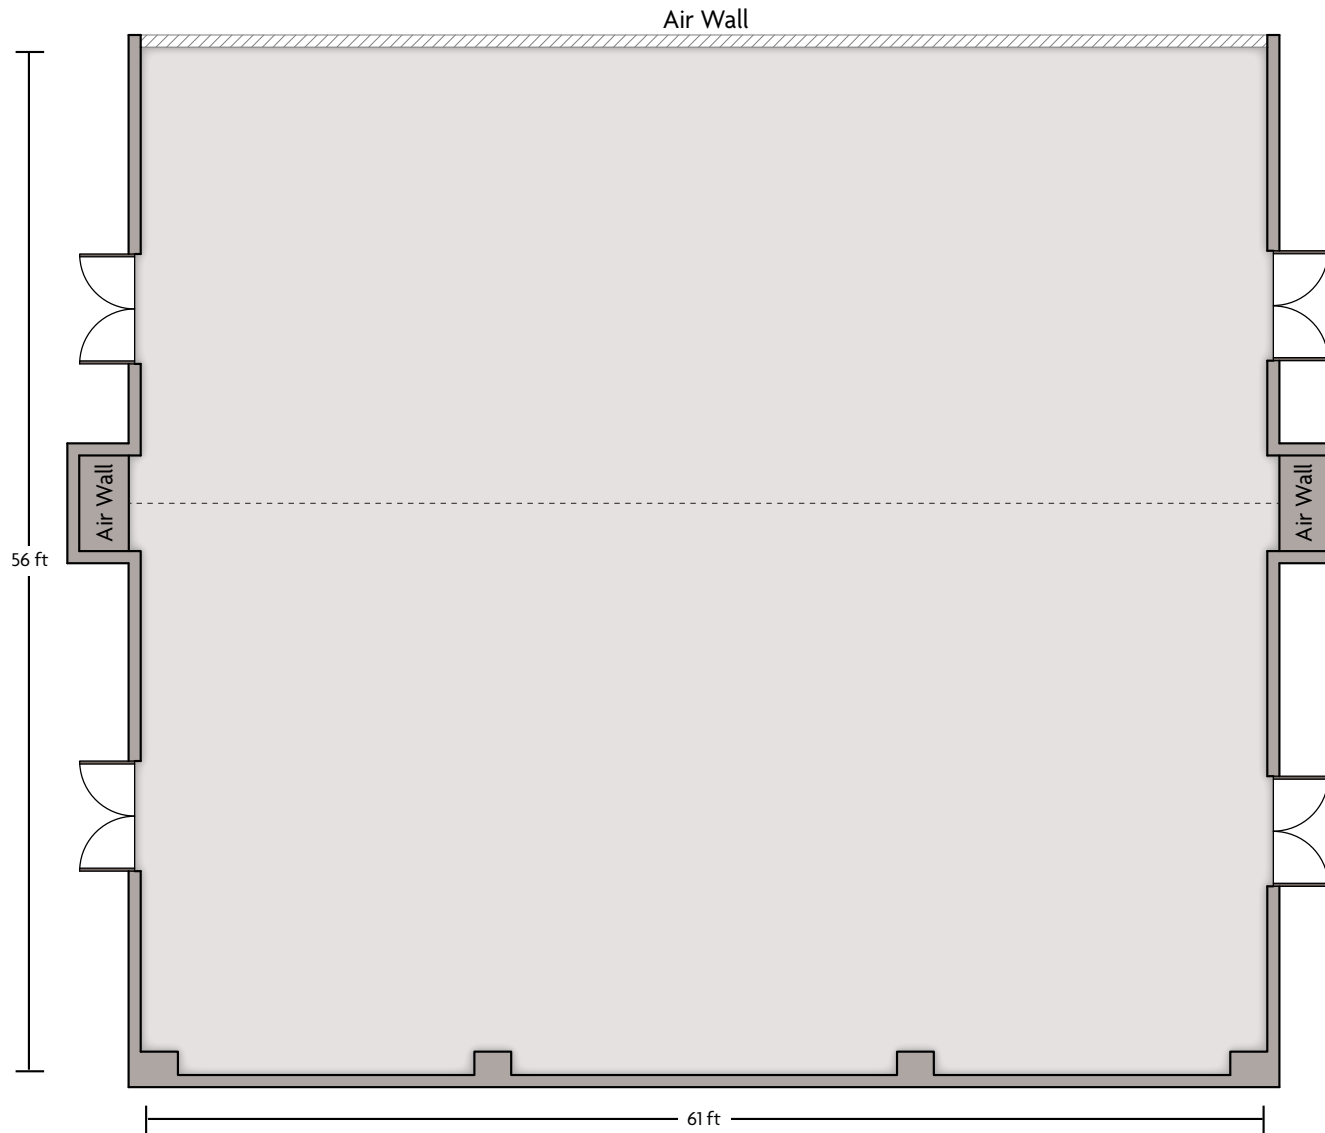

LENGTH: 17.8 Ft.    WIDTH: 34.8 Ft.    HEIGHT: 9 Ft.    TOTAL SQUARE FEET: 620 Sq Ft    MAXIMUM CAPACITY: 50    POWER OUTLETS: 6

11228 Lone Eagle Drive | Bridgeton, MO 63044 | 314.291.6700

\*Multiple layout options available for this space.

LENGTH: 19.8 Ft. WIDTH: 28 Ft. HEIGHT: 8.7 Ft. TOTAL SQUARE FEET: 580.5 Sq Ft MAXIMUM CAPACITY: 50 POWER OUTLETS: 1

11228 Lone Eagle Drive | Bridgeton, MO 63044 | 314.291.6700

\*Multiple layout options available for this space.