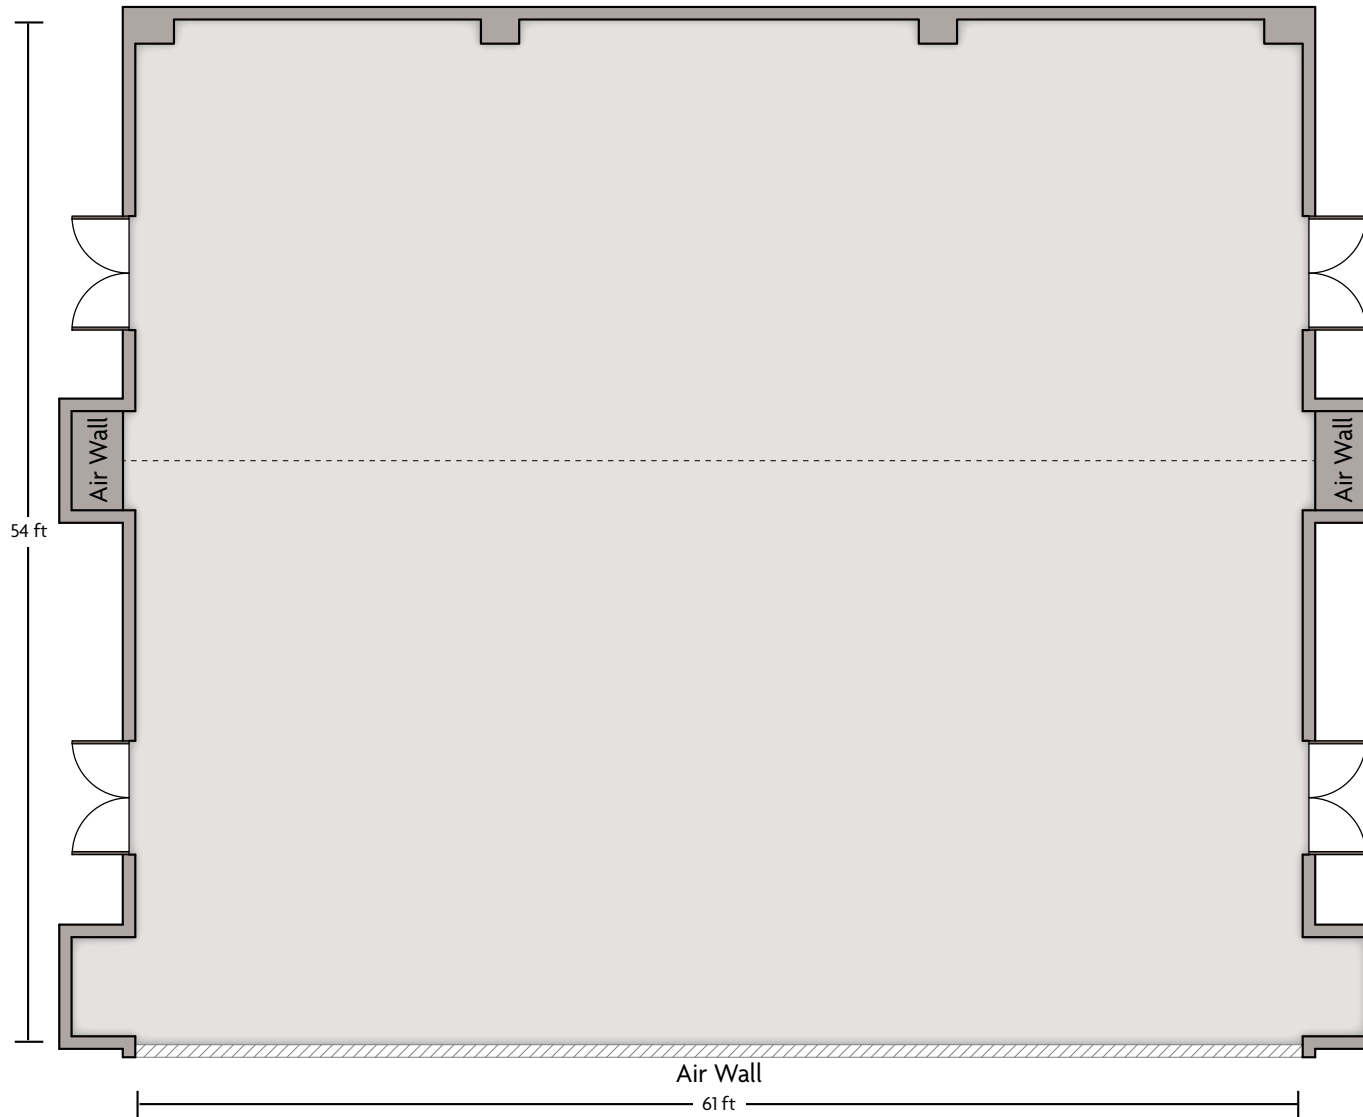

LENGTH: 19.8 Ft. WIDTH: 28 Ft. HEIGHT: 8.7 Ft. TOTAL SQUARE FEET: 580.5 Sq Ft MAXIMUM CAPACITY: 50 POWER OUTLETS: 1

11228 Lone Eagle Drive | Bridgeton, MO 63044 | 314.291.6700

\*Multiple layout options available for this space.

LENGTH: 56 Ft.    WIDTH: 61 Ft.    HEIGHT: 13.6 Ft.    TOTAL SQUARE FEET: 3437 Sq Ft    MAXIMUM CAPACITY: 340    POWER OUTLETS: 16

11228 Lone Eagle Drive | Bridgeton, MO 63044 | 314.291.6700

\*Multiple layout options available for this space.