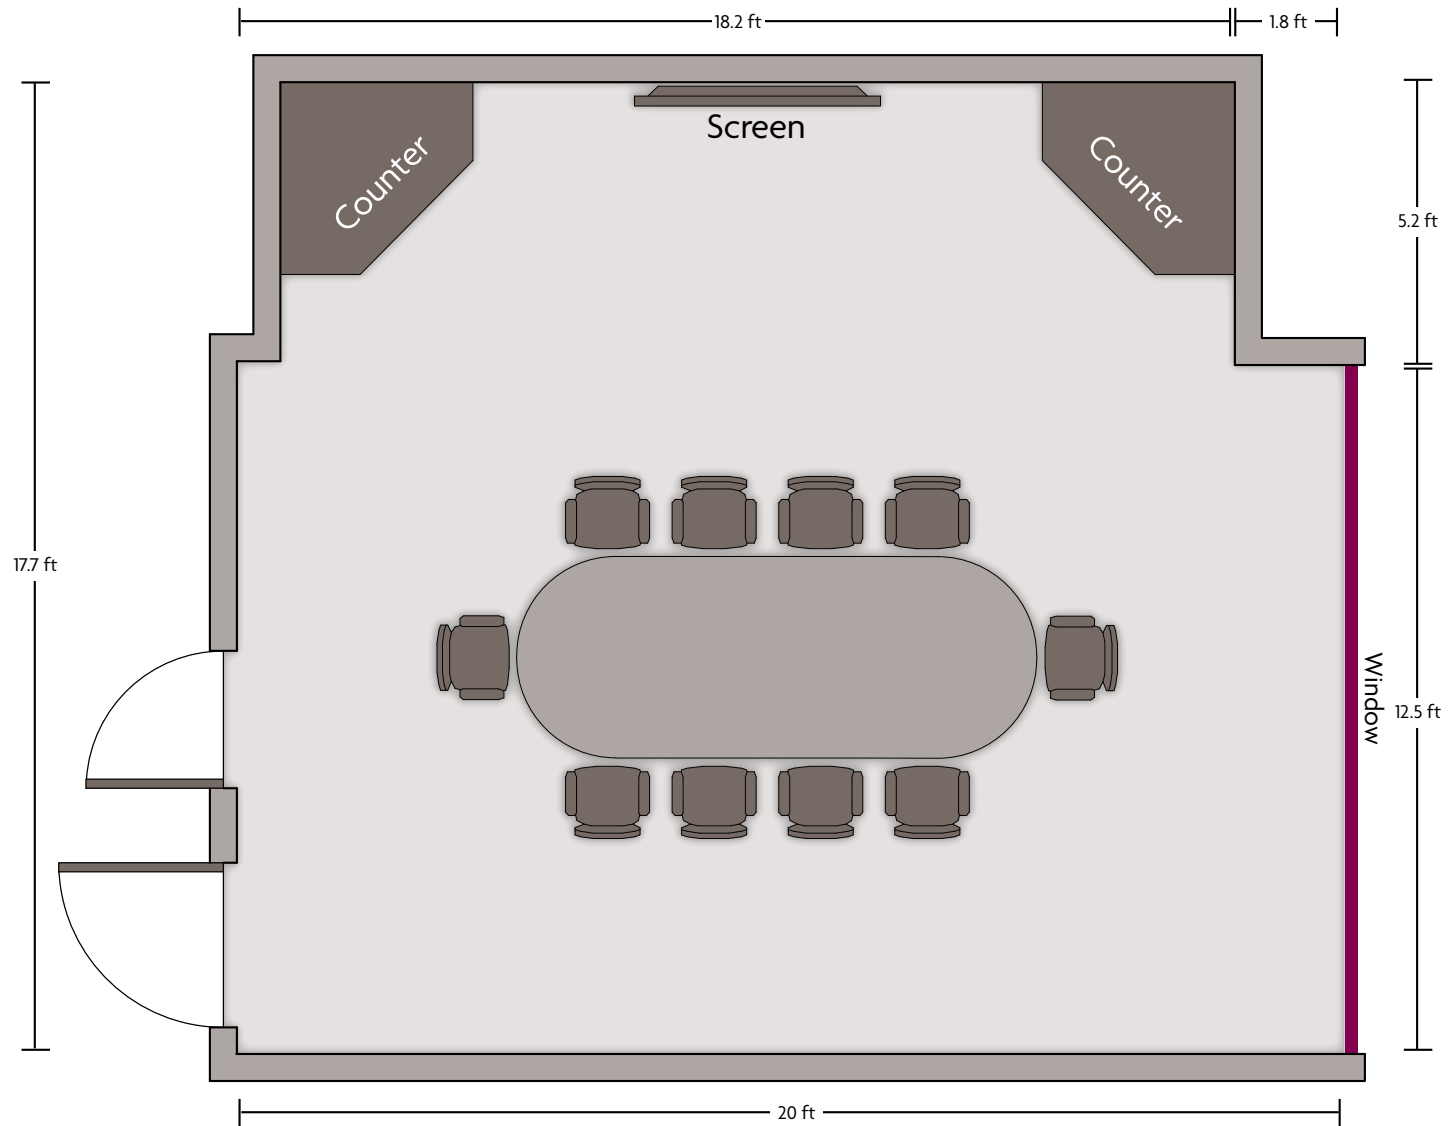

LENGTH: 19.8 Ft. WIDTH: 28 Ft. HEIGHT: 8.7 Ft. TOTAL SQUARE FEET: 580.5 Sq Ft MAXIMUM CAPACITY: 50 POWER OUTLETS: 1

11228 Lone Eagle Drive | Bridgeton, MO 63044 | 314.291.6700

\*Multiple layout options available for this space.

LENGTH: 56 Ft.    WIDTH: 61 Ft.    HEIGHT: 13.6 Ft.    TOTAL SQUARE FEET: 3437 Sq Ft    MAXIMUM CAPACITY: 340    POWER OUTLETS: 16

11228 Lone Eagle Drive | Bridgeton, MO 63044 | 314.291.6700

\*Multiple layout options available for this space.

LENGTH: 54 Ft.    WIDTH: 61 Ft.    HEIGHT: 13.6 Ft.    TOTAL SQUARE FEET: 3344 Sq Ft    MAXIMUM CAPACITY: 340    POWER OUTLETS: 14

11228 Lone Eagle Drive | Bridgeton, MO 63044 | 314.291.6700

\*Multiple layout options available for this space.

LENGTH: 17.7 Ft.    WIDTH: 20 Ft.    HEIGHT: 9.5 Ft.    TOTAL SQUARE FEET: 321 Sq Ft    MAXIMUM CAPACITY: 10    POWER OUTLETS: 3

11228 Lone Eagle Drive | Bridgeton, MO 63044 | 314.291.6700

LENGTH: 14 Ft.    WIDTH: 21.3 Ft.    HEIGHT: 9 Ft.    TOTAL SQUARE FEET: 256 Sq Ft    MAXIMUM CAPACITY: 8    POWER OUTLETS: 5