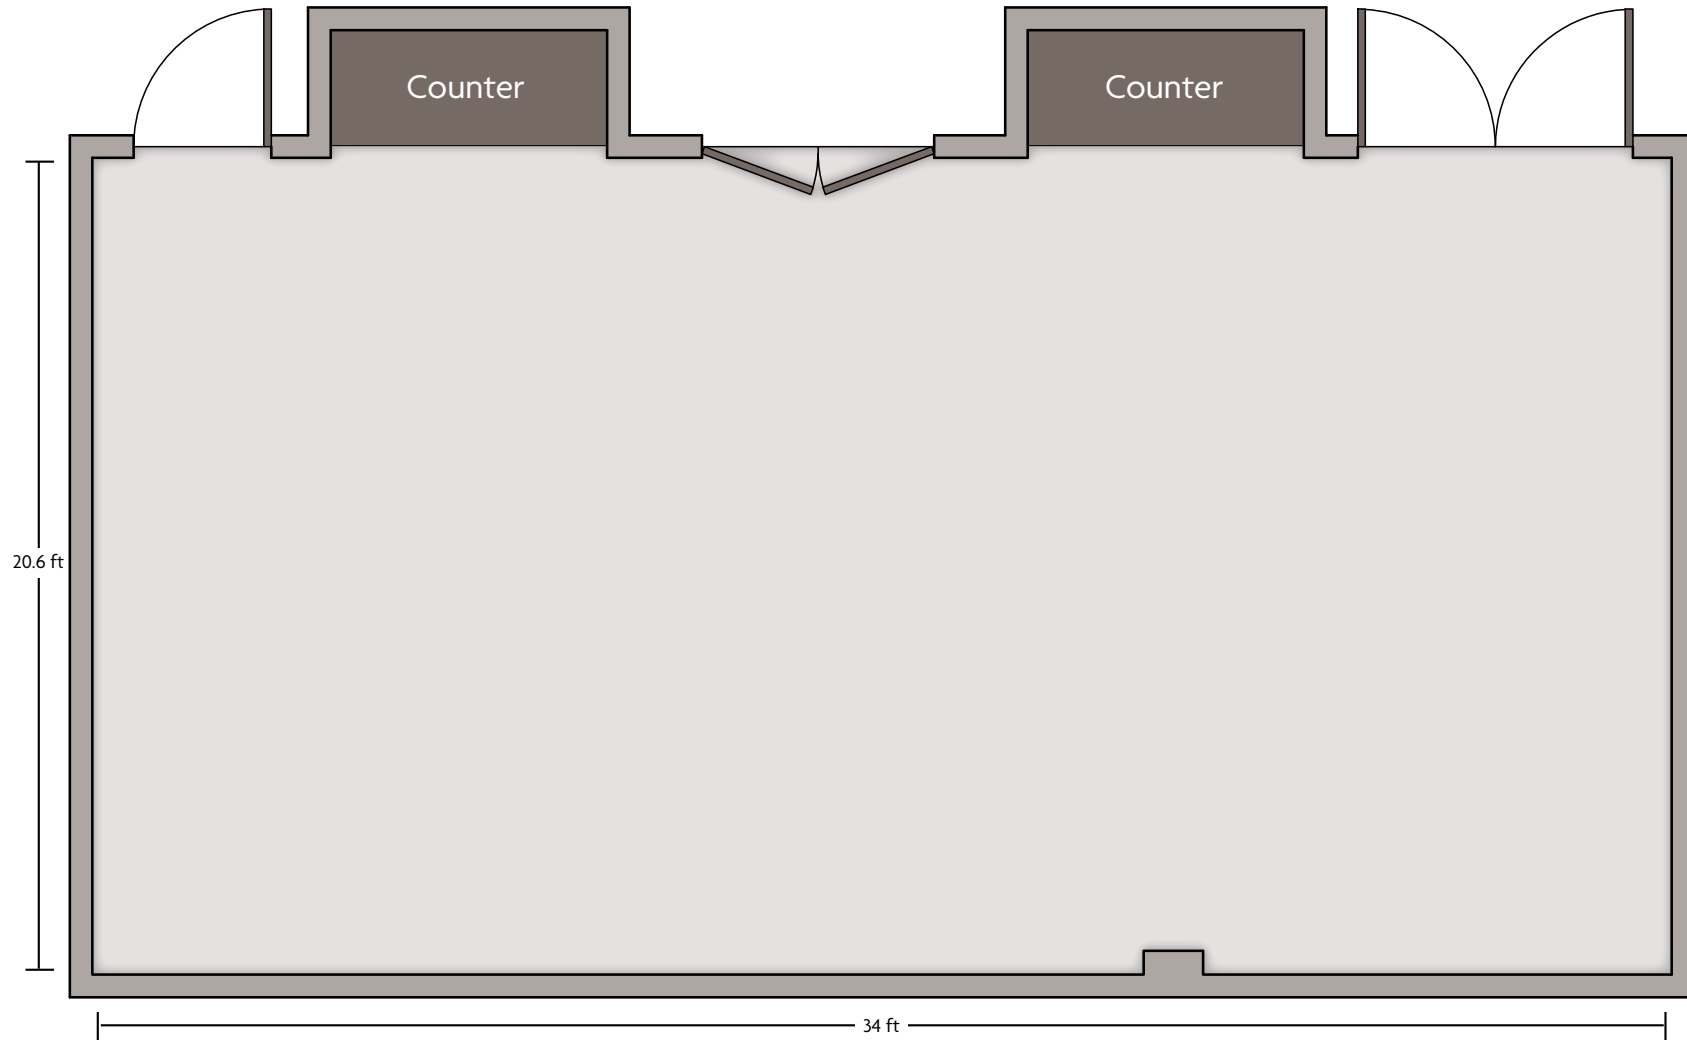

LENGTH: 17.7 Ft.    WIDTH: 20 Ft.    HEIGHT: 9.5 Ft.    TOTAL SQUARE FEET: 321 Sq Ft    MAXIMUM CAPACITY: 10    POWER OUTLETS: 3

11228 Lone Eagle Drive | Bridgeton, MO 63044 | 314.291.6700

LENGTH: 14 Ft.    WIDTH: 21.3 Ft.    HEIGHT: 9 Ft.    TOTAL SQUARE FEET: 256 Sq Ft    MAXIMUM CAPACITY: 8    POWER OUTLETS: 5

11228 Lone Eagle Drive | Bridgeton, MO 63044 | 314.291.6700

LENGTH: 20.6 Ft.    WIDTH: 34 Ft.    HEIGHT: 9 Ft.    TOTAL SQUARE FEET: 615 Sq Ft    MAXIMUM CAPACITY: 50    POWER OUTLETS: 6

11228 Lone Eagle Drive | Bridgeton, MO 63044 | 314.291.6700

\*Multiple layout options available for this space.

LENGTH: 19.4 Ft.    WIDTH: 55 Ft.    HEIGHT: 10 Ft.    TOTAL SQUARE FEET: 1145 Sq Ft    MAXIMUM CAPACITY: 80    POWER OUTLETS: 4

11228 Lone Eagle Drive | Bridgeton, MO 63044 | 314.291.6700