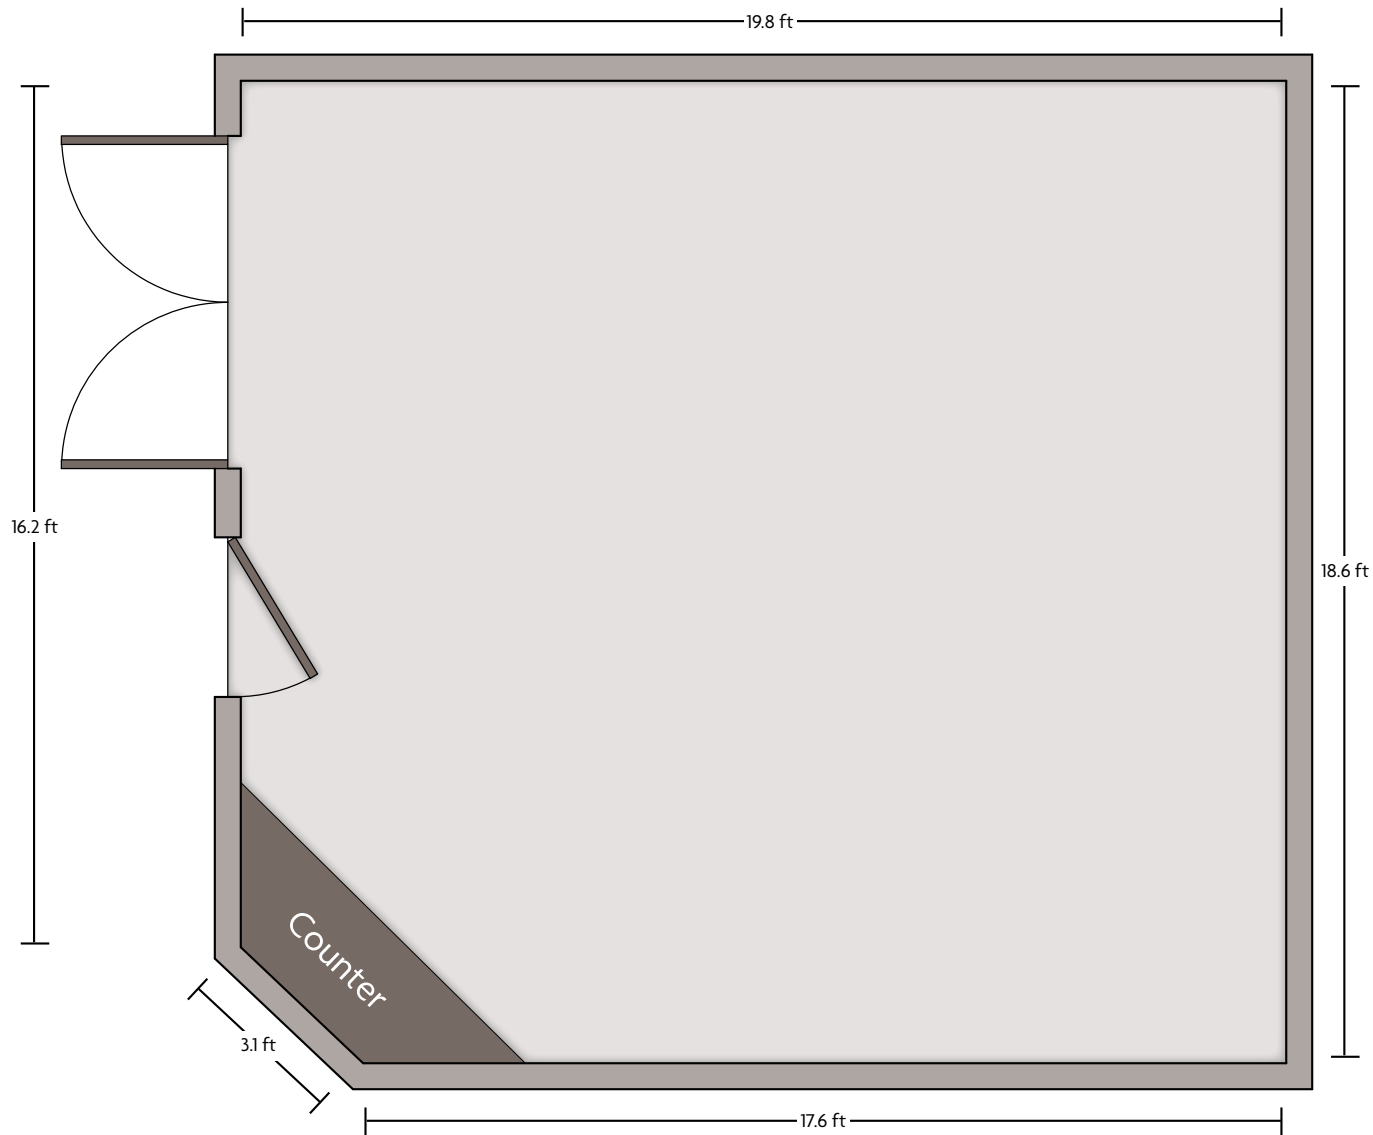

LENGTH: 18 Ft.    WIDTH: 27 Ft.    HEIGHT: 9 Ft.    TOTAL SQUARE FEET: 423 Sq Ft    MAXIMUM CAPACITY: 40    POWER OUTLETS: 2

11228 Lone Eagle Drive | Bridgeton, MO 63044 | 314.291.6700

\*Multiple layout options available for this space.

LENGTH: 19.7 Ft.    WIDTH: 54.5 Ft.    HEIGHT: 10 Ft.    TOTAL SQUARE FEET: 1062 Sq Ft    MAXIMUM CAPACITY: 80    POWER OUTLETS: 5

11228 Lone Eagle Drive | Bridgeton, MO 63044 | 314.291.6700

\*Multiple layout options available for this space.

LENGTH: 18.6 Ft.    WIDTH: 19.8 Ft.    HEIGHT: 8 Ft.    TOTAL SQUARE FEET: 354 Sq Ft    MAXIMUM CAPACITY: 20    POWER OUTLETS: 1

11228 Lone Eagle Drive | Bridgeton, MO 63044 | 314.291.6700

\*Multiple layout options available for this space.

LENGTH: 17.8 Ft.    WIDTH: 34.8 Ft.    HEIGHT: 9 Ft.    TOTAL SQUARE FEET: 620 Sq Ft    MAXIMUM CAPACITY: 50    POWER OUTLETS: 6

11228 Lone Eagle Drive | Bridgeton, MO 63044 | 314.291.6700

\*Multiple layout options available for this space.