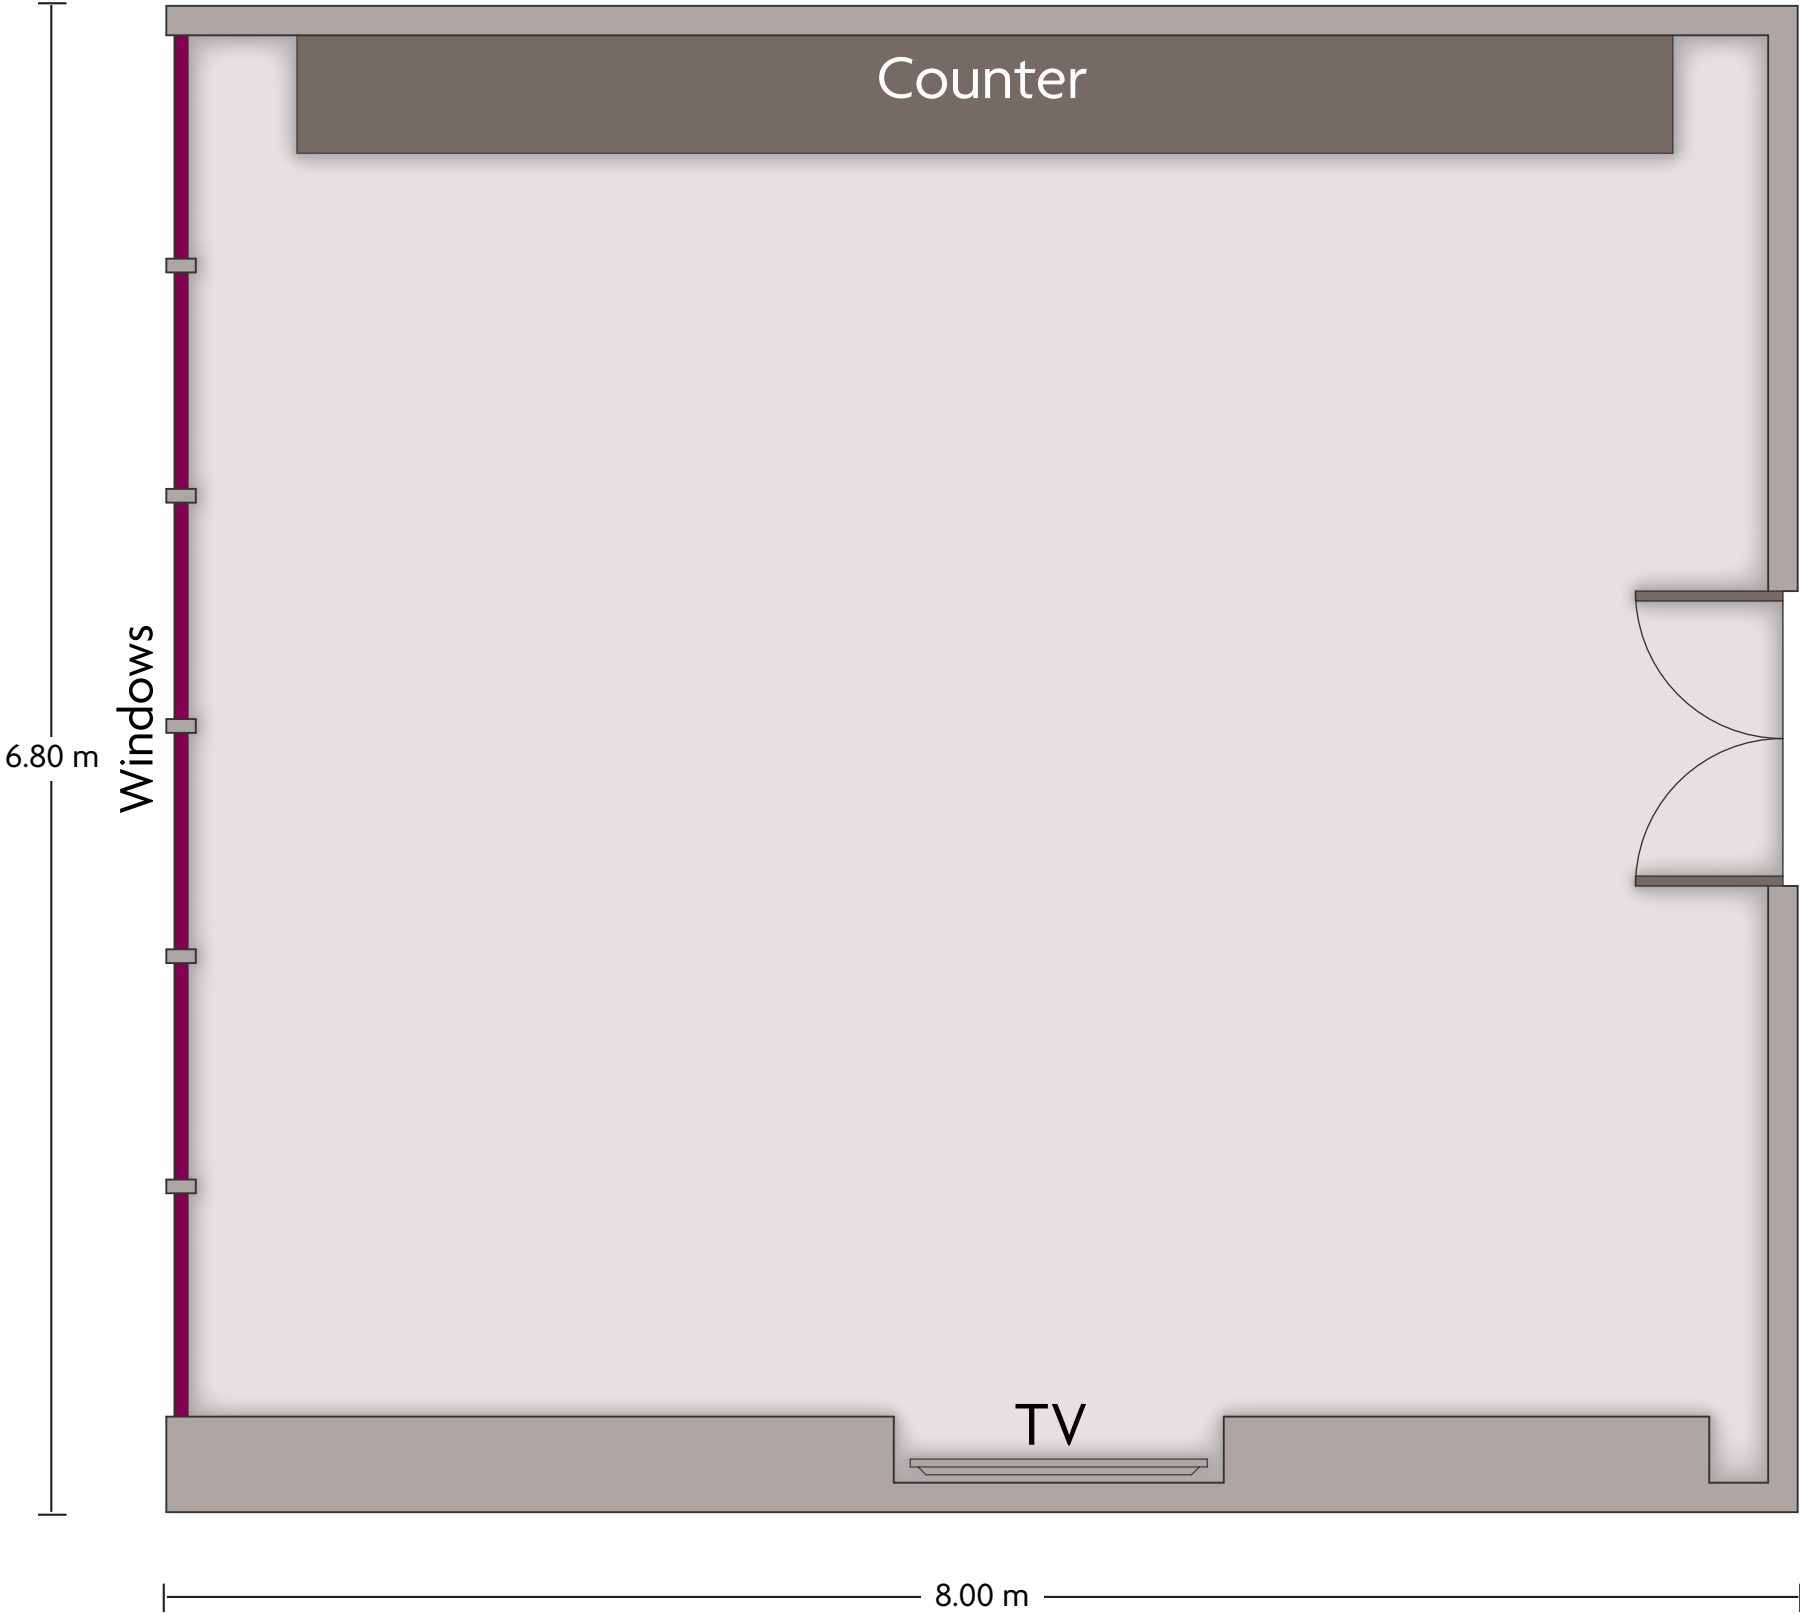

Crowne Plaza® Belgrade - Executive Boardroom

LENGTH: 10.62 m WIDTH: 7.10 m HEIGHT: 2.50 m TOTAL SQUARE METERS: 78 m² MAXIMUM CAPACITY: 16 POWER OUTLETS: 14

Vladimira Popovica 10 | Beograd, Belgrade, Serbia - 11070 | 381-11-2204004 *Multiple layout options available for this space.

LENGTH: 25.80 m WIDTH: 14.80 m HEIGHT: 3.40 m TOTAL SQUARE METERS: 302 m² MAXIMUM CAPACITY: 300 POWER OUTLETS: 14

Vladimira Popovica 10 | Beograd, Belgrade, Serbia - 11070 | 381-11-2204004 *Multiple layout options available for this space.

LENGTH: 8.00 m WIDTH: 6.80 m HEIGHT: 2.95 m TOTAL SQUARE METERS: 56 m² MAXIMUM CAPACITY: 12 POWER OUTLETS: 18

Vladimira Popovica 10 | Beograd, Belgrade, Serbia - 11070 | 381-11-2204004

*Multiple layout options available for this space.

LENGTH: 8.00 m WIDTH: 6.80 m HEIGHT: 2.94 m TOTAL SQUARE METERS: 56 m² MAXIMUM CAPACITY: 12 POWER OUTLETS: 19

Vladimira Popovica 10 | Beograd, Belgrade, Serbia - 11070 | 381-11-2204004

*Multiple layout options available for this space.