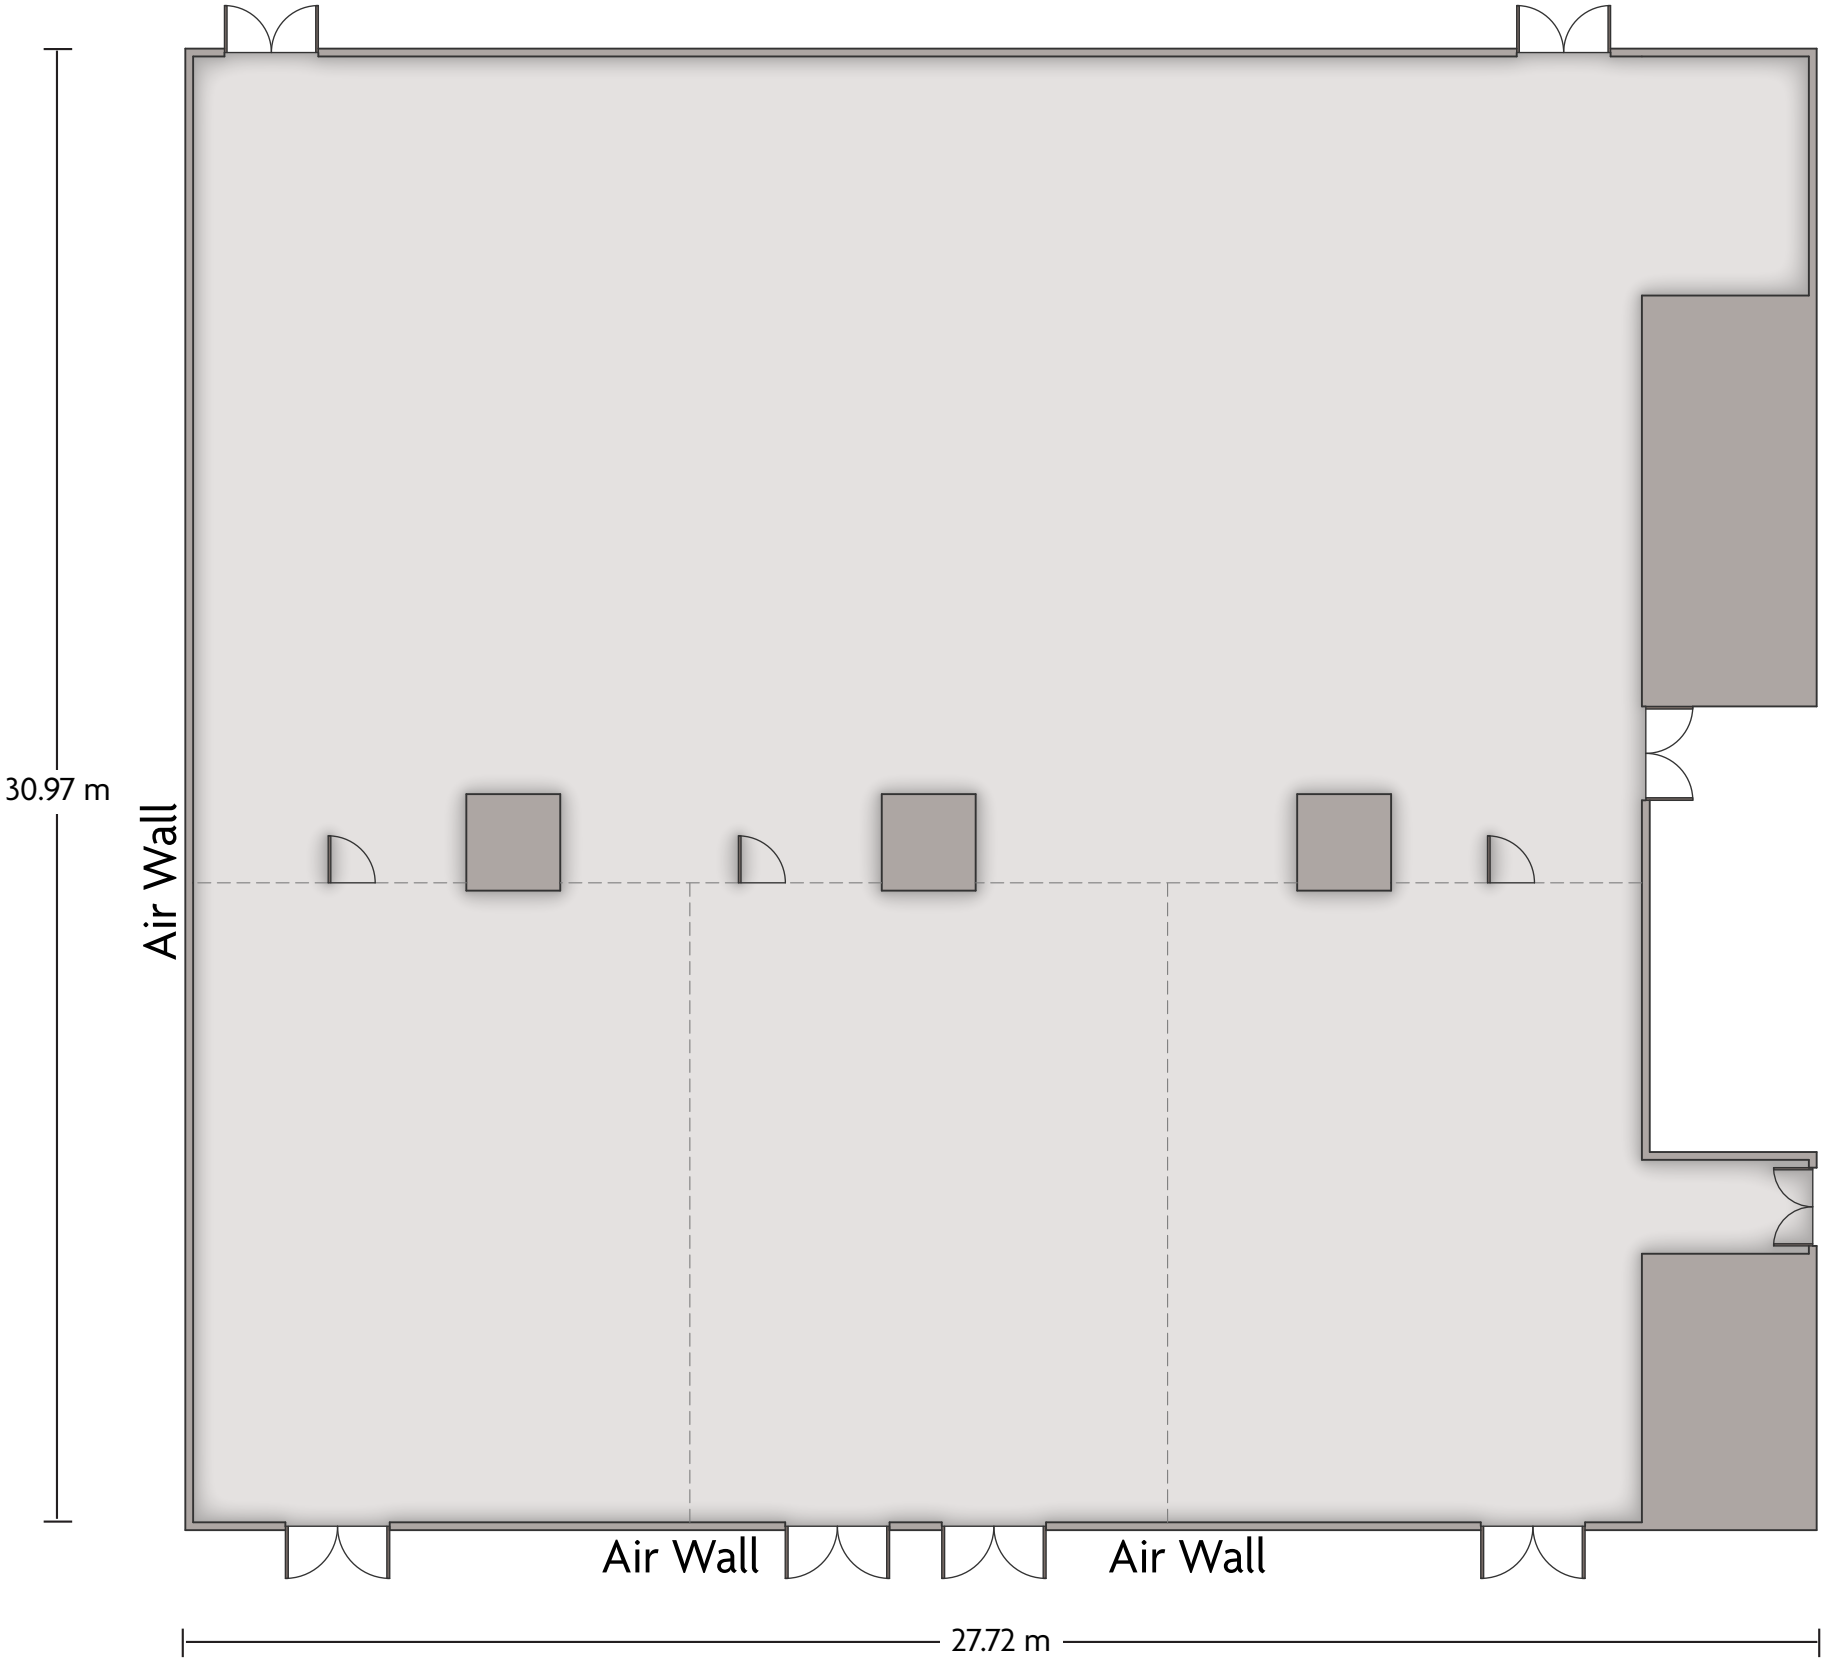

LENGTH: 15.10 m WIDTH: 13.50 m HEIGHT: 3.32 m TOTAL SQUARE METERS: 177 m² MAXIMUM CAPACITY: 180 POWER OUTLETS: 38

Vladimira Popovica 10 | Beograd, Belgrade, Serbia - 11070 | 381-11-2204004 *Multiple layout options available for this space.

LENGTH: 15.10 m WIDTH: 13.40 m HEIGHT: 3.32 m TOTAL SQUARE METERS: 177 m² MAXIMUM CAPACITY: 150 POWER OUTLETS: 37

Vladimira Popovica 10 | Beograd, Belgrade, Serbia - 11070 | 381-11-2204004 *Multiple layout options available for this space.

LENGTH: 13.40 m WIDTH: 7.00 m HEIGHT: 3.32 m TOTAL SQUARE METERS: 88 m² MAXIMUM CAPACITY: 75 POWER OUTLETS: 22

Vladimira Popovica 10 | Beograd, Belgrade, Serbia - 11070 | 381-11-2204004

*Multiple layout options available for this space.

LENGTH: 30.97 m WIDTH: 27.72 m HEIGHT: 3.32 m TOTAL SQUARE METERS: 800 m² MAXIMUM CAPACITY: 800 POWER OUTLETS: 112

Vladimira Popovica 10 | Beograd, Belgrade, Serbia - 11070 | 381-11-2204004 *Multiple layout options available for this space.