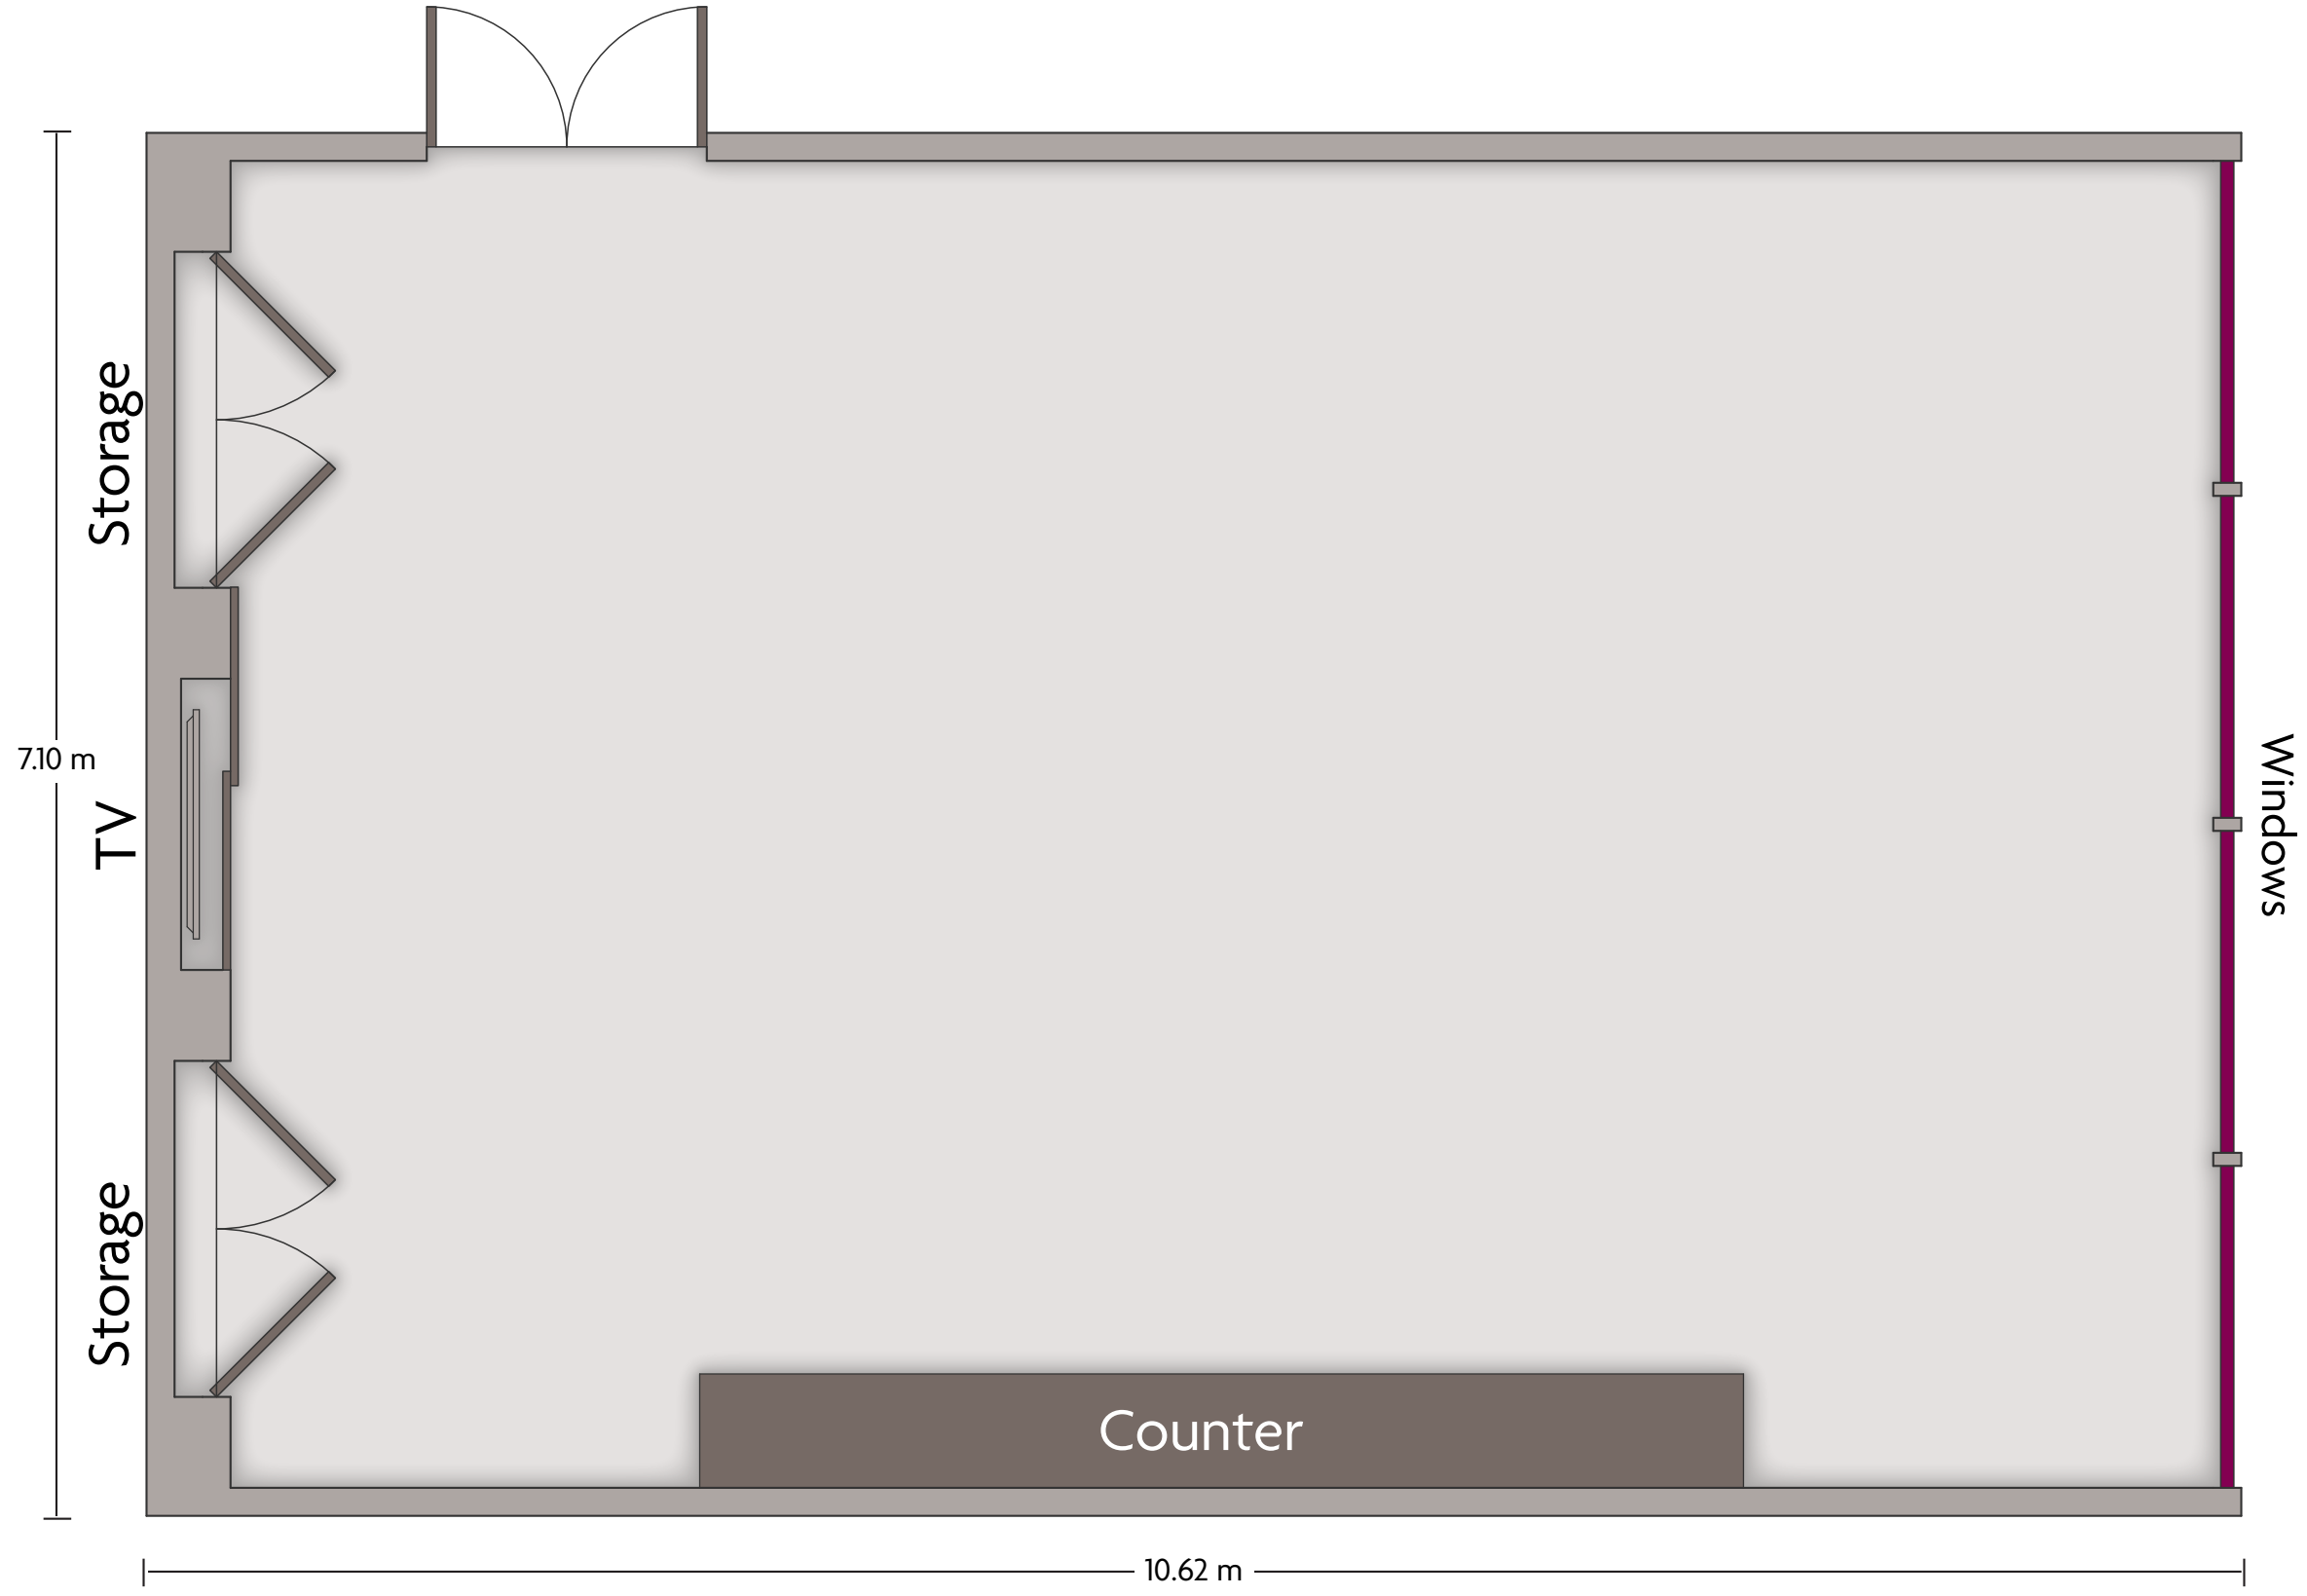

Crowne Plaza® Belgrade - Executive Boardroom

LENGTH: 10.62 m   WIDTH: 7.10 m   HEIGHT: 2.50 m   TOTAL SQUARE METERS: 78 m²   MAXIMUM CAPACITY: 16   POWER OUTLETS: 14

Vladimira Popovica 10 | Beograd, Belgrade, Serbia - 11070 | 381-11-2204004   *Multiple layout options available for this space.