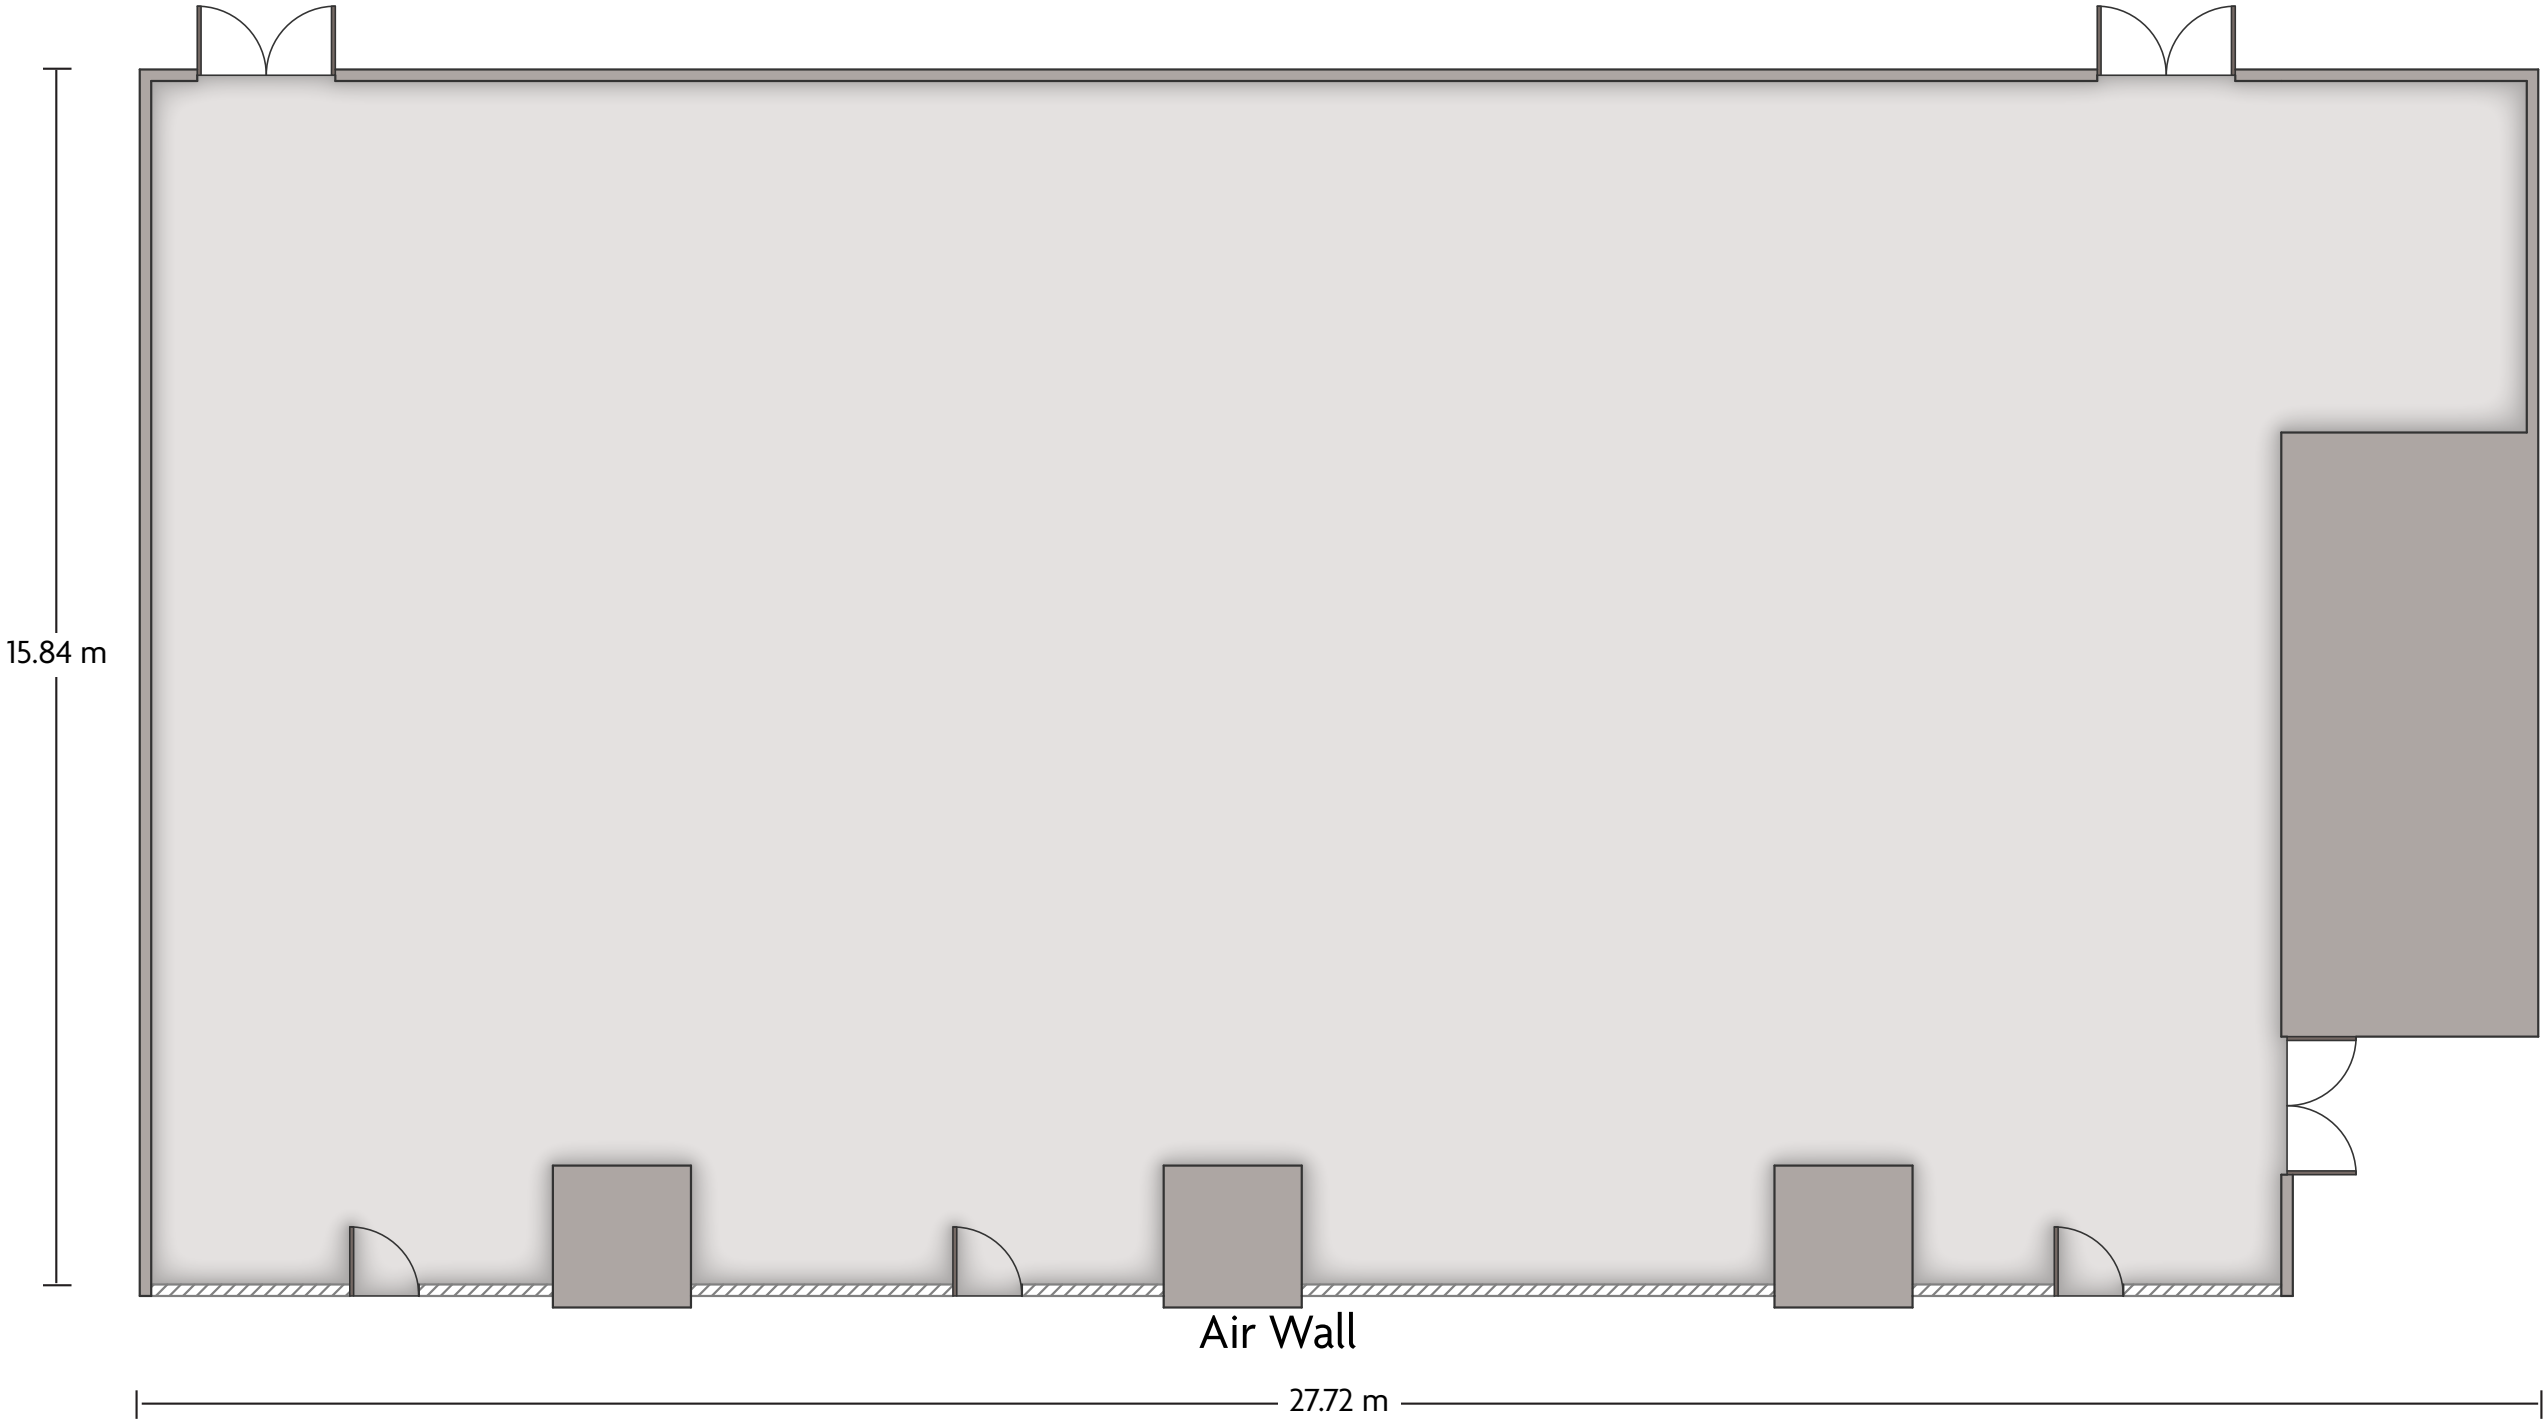

LENGTH: 30.97 m WIDTH: 27.72 m HEIGHT: 3.32 m TOTAL SQUARE METERS: 800 m² MAXIMUM CAPACITY: 800 POWER OUTLETS: 112

Vladimira Popovica 10 | Beograd, Belgrade, Serbia - 11070 | 381-11-2204004 *Multiple layout options available for this space.

LENGTH: 27.72 m WIDTH: 12.30 m HEIGHT: 3.32 m TOTAL SQUARE METERS: 345 m² MAXIMUM CAPACITY: 400 POWER OUTLETS: 21

Vladimira Popovica 10 | Beograd, Belgrade, Serbia - 11070 | 381-11-2204004

*Multiple layout options available for this space.

LENGTH: 8.00 m WIDTH: 6.90 m HEIGHT: 2.94 m TOTAL SQUARE METERS: 56 m² MAXIMUM CAPACITY: 12 POWER OUTLETS: 19

Vladimira Popovica 10 | Beograd, Belgrade, Serbia - 11070 | 381-11-2204004 *Multiple layout options available for this space.

LENGTH: 8.00 m WIDTH: 6.80 m HEIGHT: 2.95 m TOTAL SQUARE METERS: 56 m² MAXIMUM CAPACITY: 12 POWER OUTLETS: 18

Vladimira Popovica 10 | Beograd, Belgrade, Serbia - 11070 | 381-11-2204004

*Multiple layout options available for this space.