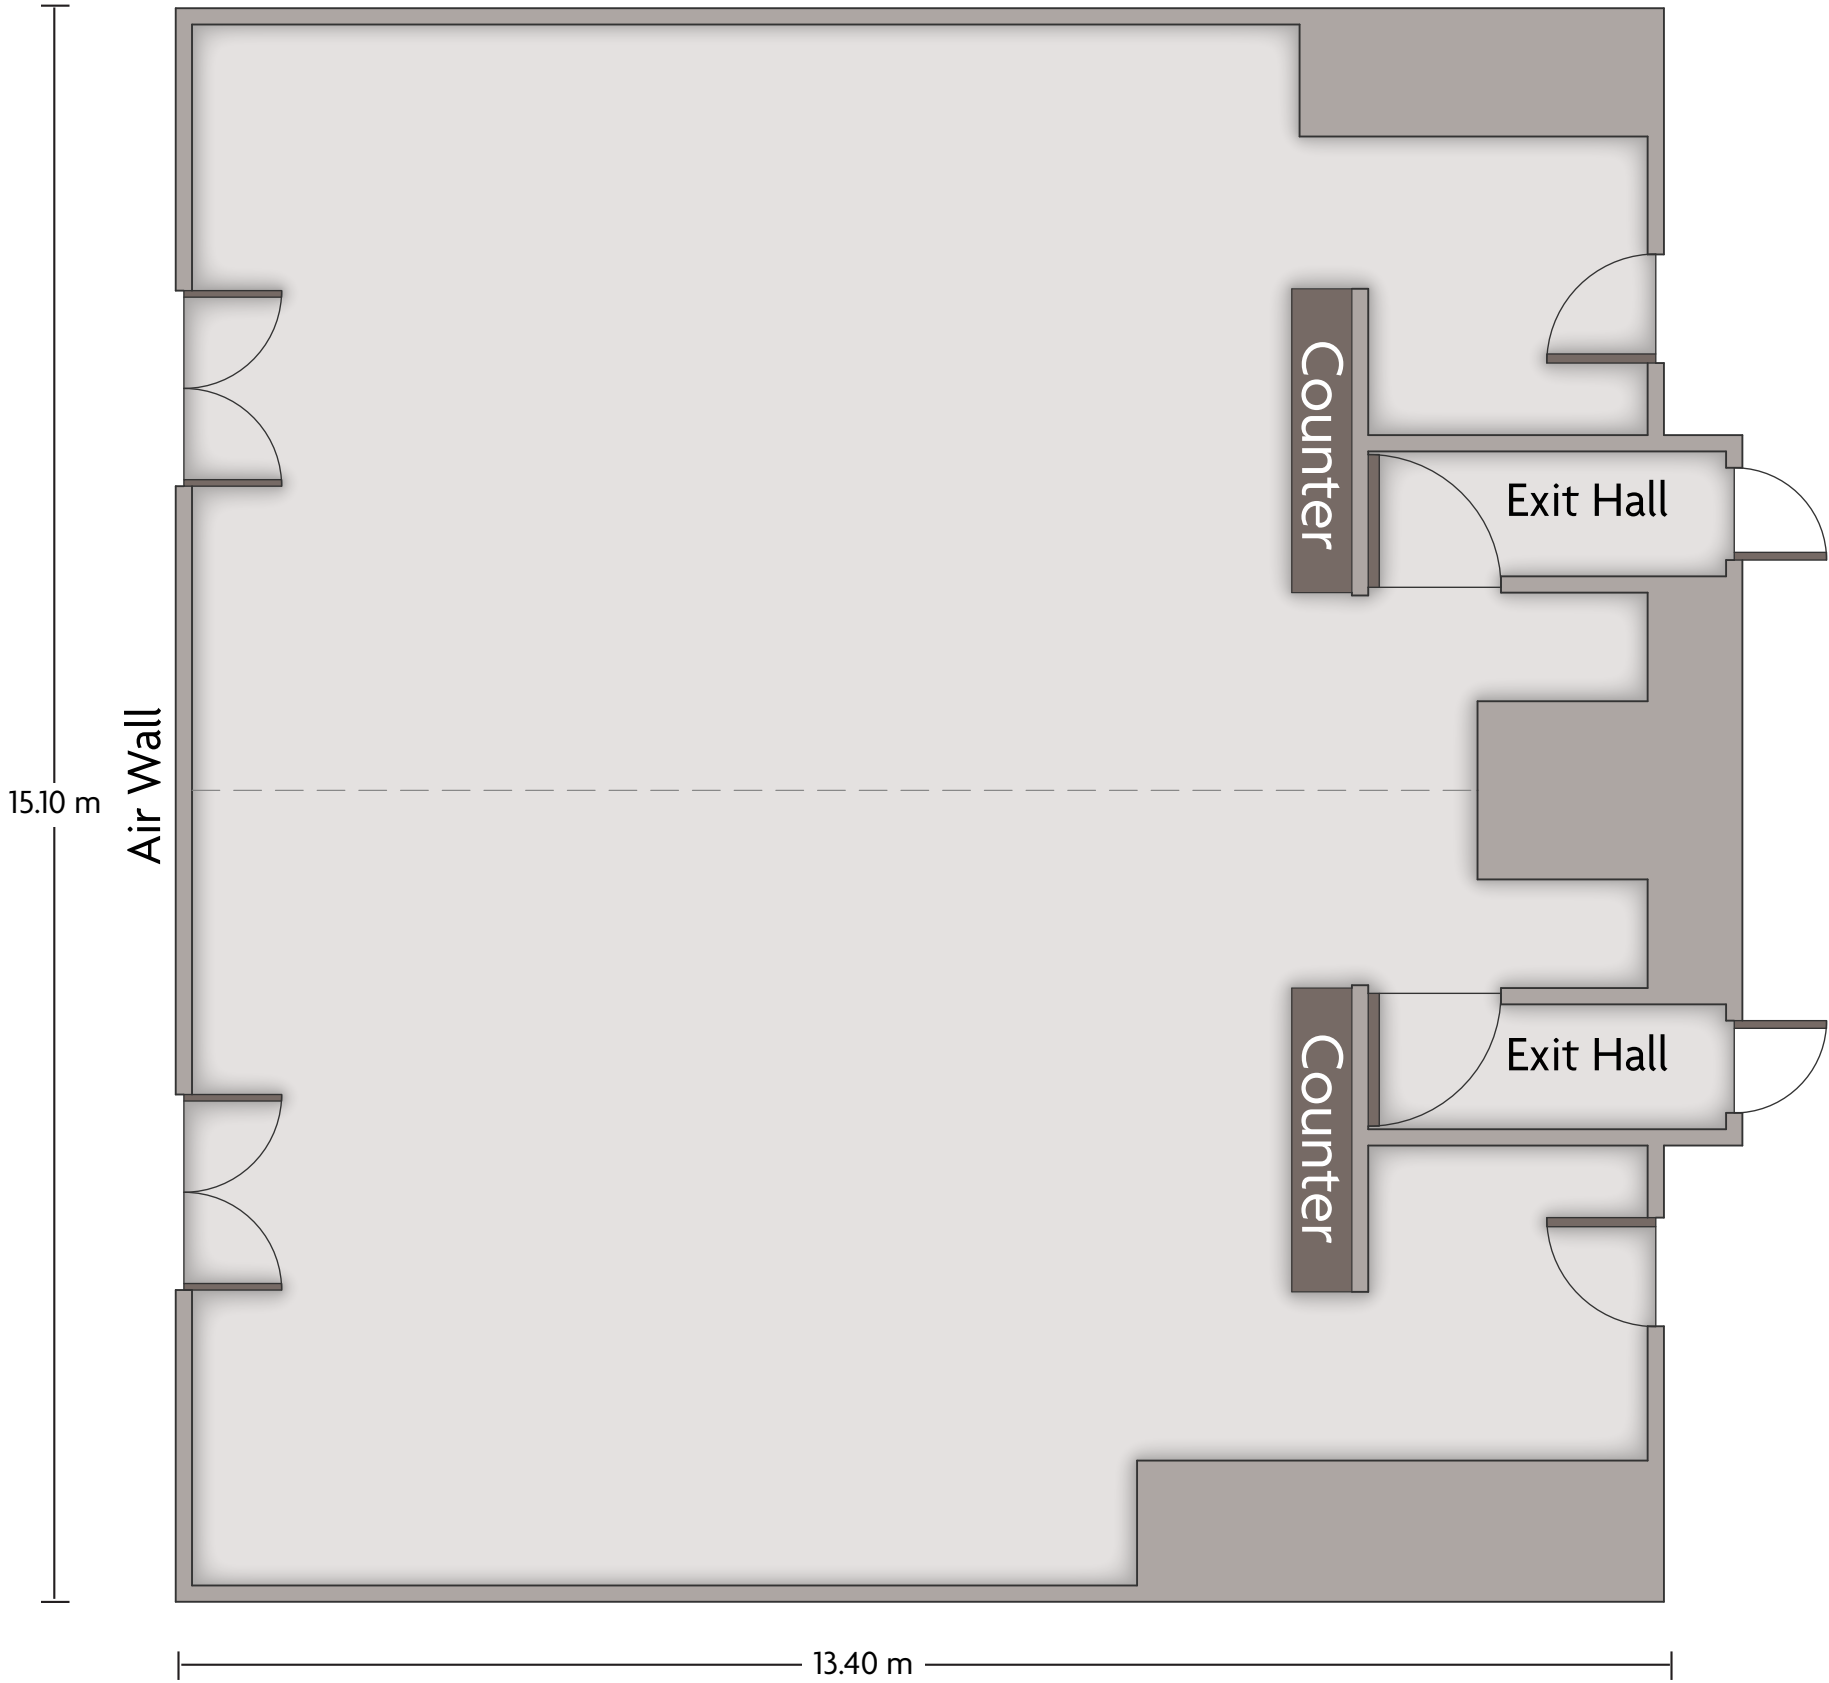

LENGTH: 15.10 m WIDTH: 13.50 m HEIGHT: 3.32 m TOTAL SQUARE METERS: 177 m² MAXIMUM CAPACITY: 180 POWER OUTLETS: 38

Vladimira Popovica 10 | Beograd, Belgrade, Serbia - 11070 | 381-11-2204004 *Multiple layout options available for this space.

LENGTH: 15.10 m WIDTH: 13.40 m HEIGHT: 3.32 m TOTAL SQUARE METERS: 177 m² MAXIMUM CAPACITY: 150 POWER OUTLETS: 37

Vladimira Popovica 10 | Beograd, Belgrade, Serbia - 11070 | 381-11-2204004 *Multiple layout options available for this space.

LENGTH: 13.40 m WIDTH: 7.00 m HEIGHT: 3.32 m TOTAL SQUARE METERS: 88 m² MAXIMUM CAPACITY: 75 POWER OUTLETS: 22

Vladimira Popovica 10 | Beograd, Belgrade, Serbia - 11070 | 381-11-2204004

*Multiple layout options available for this space.

LENGTH: 30.97 m WIDTH: 27.72 m HEIGHT: 3.32 m TOTAL SQUARE METERS: 800 m² MAXIMUM CAPACITY: 800 POWER OUTLETS: 112

Vladimira Popovica 10 | Beograd, Belgrade, Serbia - 11070 | 381-11-2204004 *Multiple layout options available for this space.