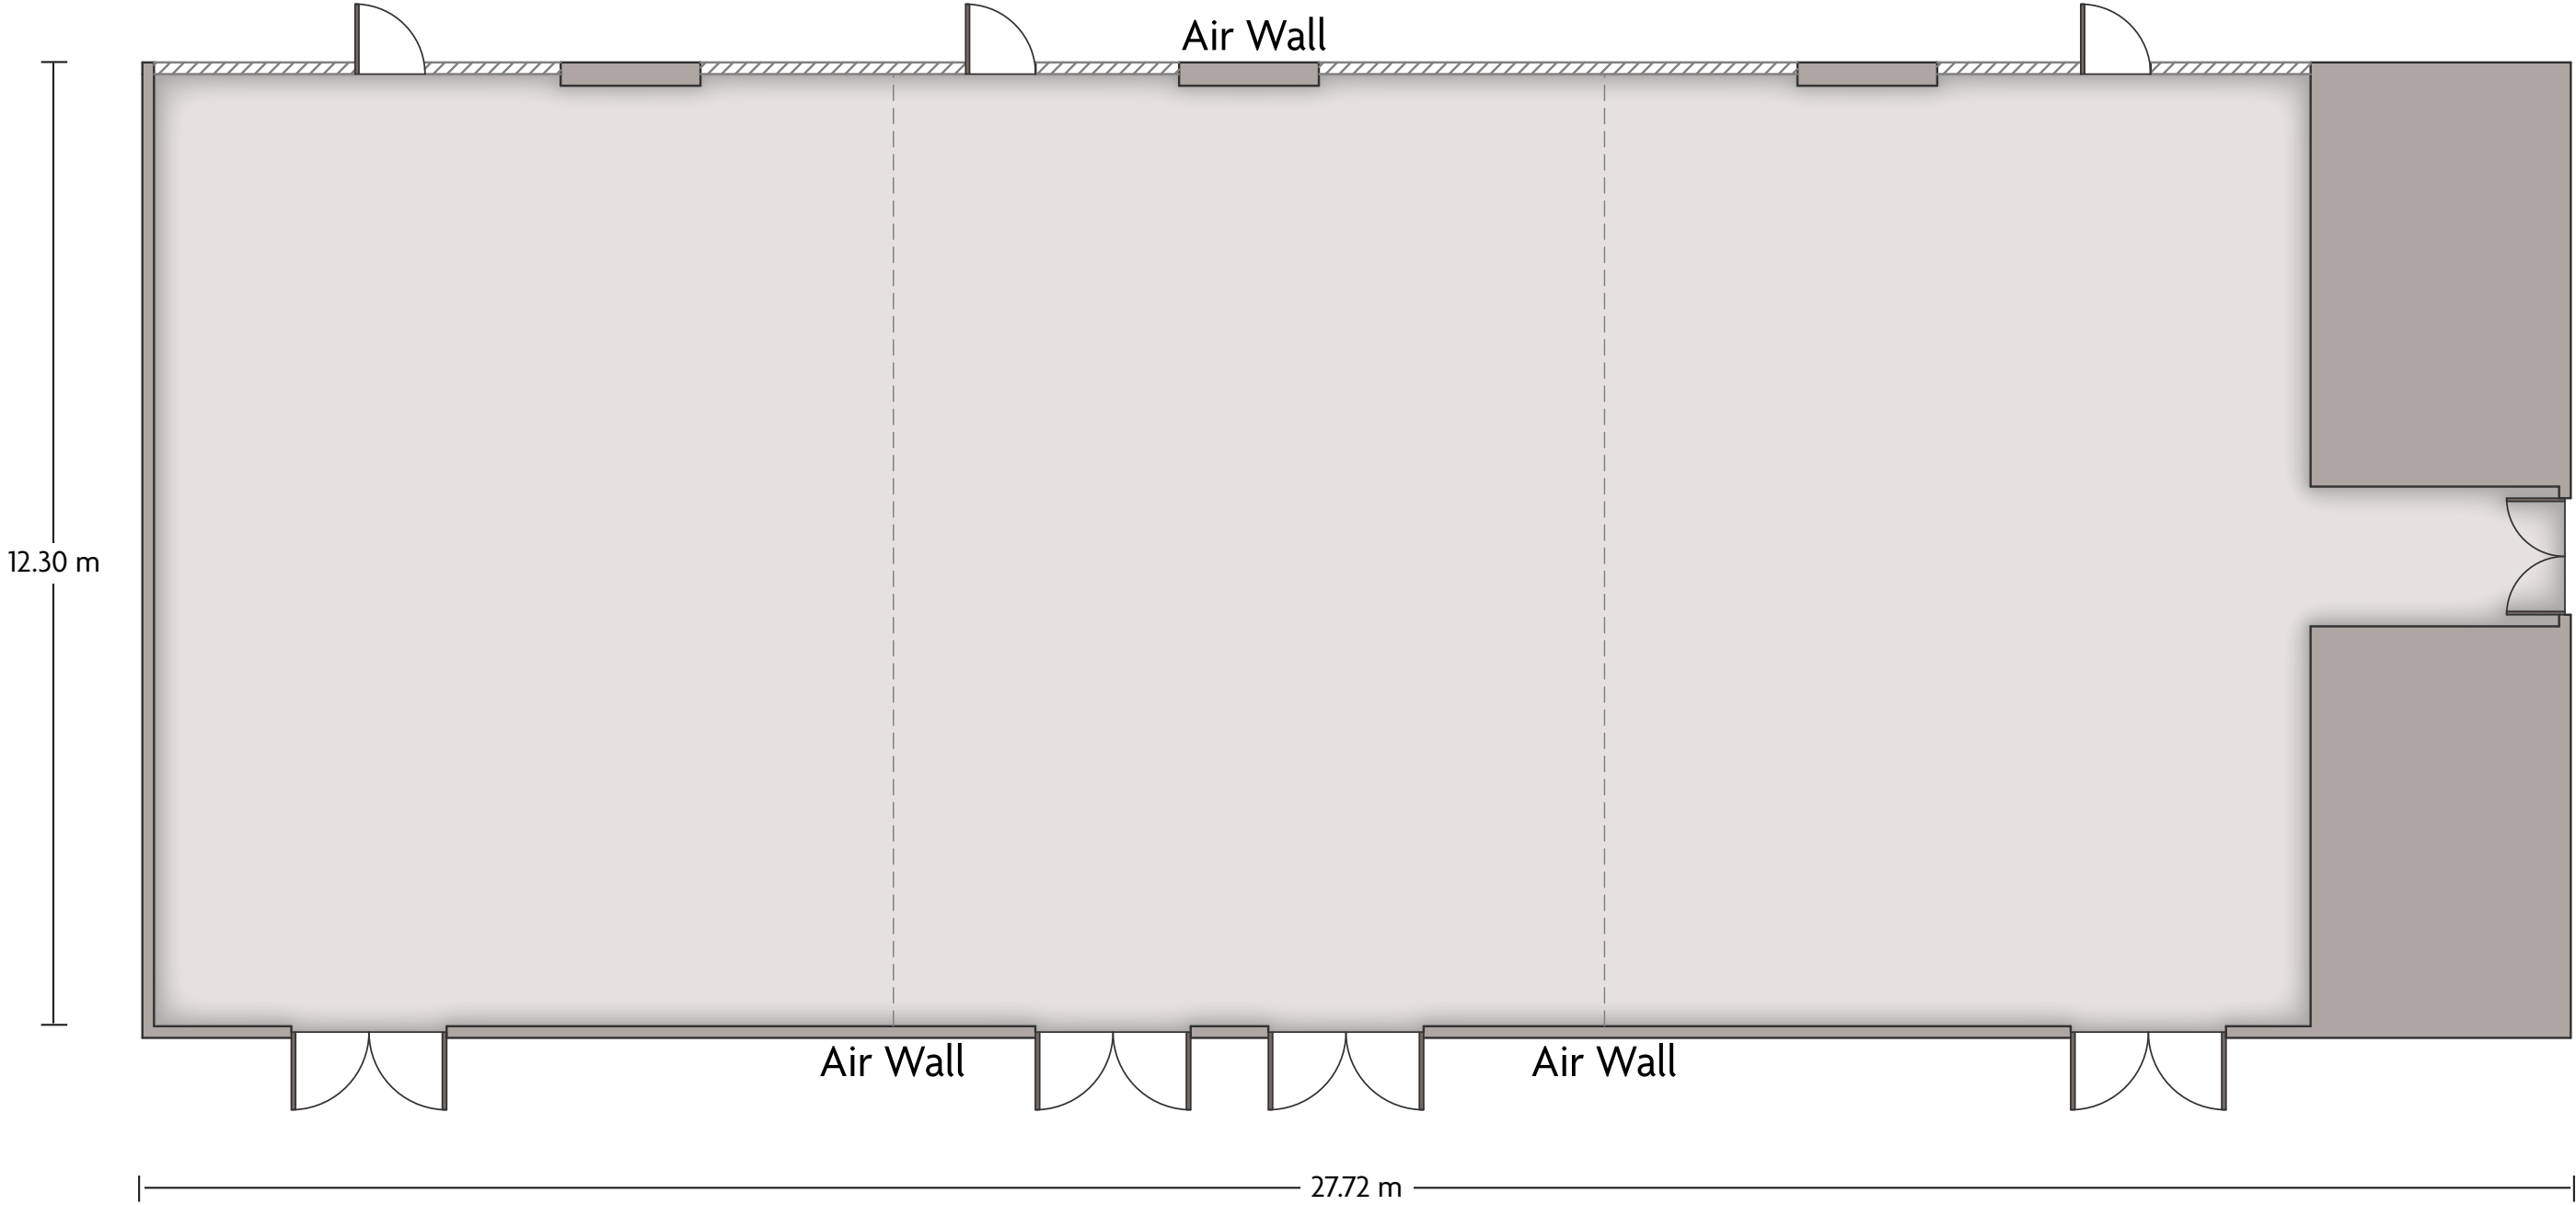

LENGTH: 13.40 m WIDTH: 7.00 m HEIGHT: 3.32 m TOTAL SQUARE METERS: 88 m² MAXIMUM CAPACITY: 75 POWER OUTLETS: 22

Vladimira Popovica 10 | Beograd, Belgrade, Serbia - 11070 | 381-11-2204004

*Multiple layout options available for this space.

LENGTH: 30.97 m WIDTH: 27.72 m HEIGHT: 3.32 m TOTAL SQUARE METERS: 800 m² MAXIMUM CAPACITY: 800 POWER OUTLETS: 112

Vladimira Popovica 10 | Beograd, Belgrade, Serbia - 11070 | 381-11-2204004 *Multiple layout options available for this space.

LENGTH: 27.72 m WIDTH: 12.30 m HEIGHT: 3.32 m TOTAL SQUARE METERS: 345 m² MAXIMUM CAPACITY: 400 POWER OUTLETS: 21

Vladimira Popovica 10 | Beograd, Belgrade, Serbia - 11070 | 381-11-2204004

*Multiple layout options available for this space.

LENGTH: 8.00 m WIDTH: 6.90 m HEIGHT: 2.94 m TOTAL SQUARE METERS: 56 m² MAXIMUM CAPACITY: 12 POWER OUTLETS: 19

Vladimira Popovica 10 | Beograd, Belgrade, Serbia - 11070 | 381-11-2204004 *Multiple layout options available for this space.