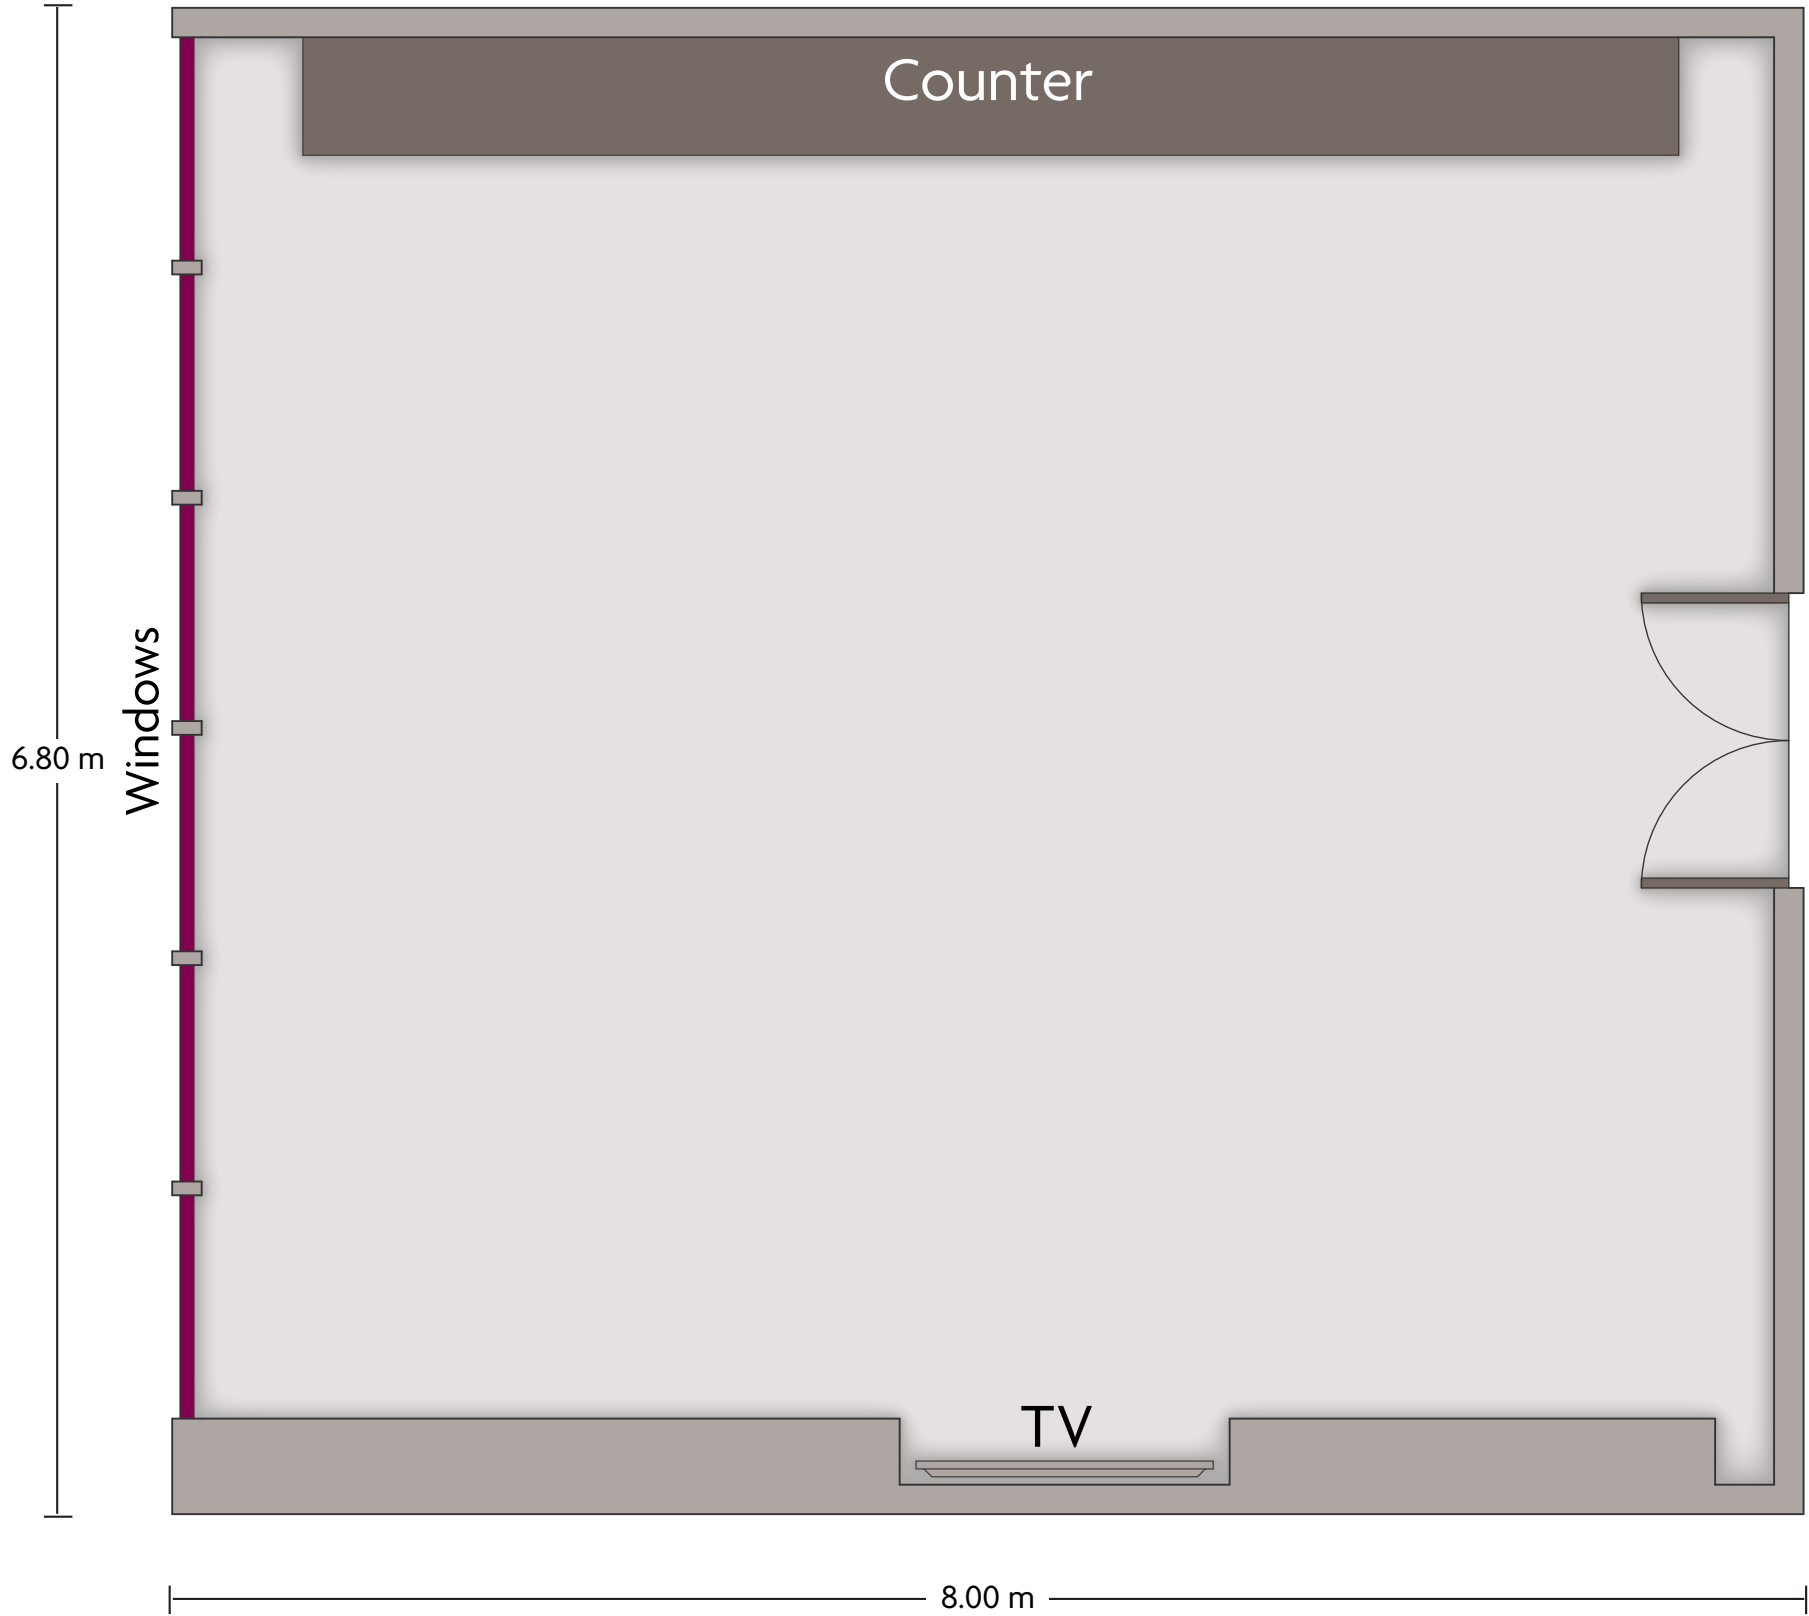

Crowne Plaza® Belgrade - Executive Boardroom

LENGTH: 10.62 m WIDTH: 7.10 m HEIGHT: 2.50 m TOTAL SQUARE METERS: 78 m² MAXIMUM CAPACITY: 16 POWER OUTLETS: 14

Vladimira Popovica 10 | Beograd, Belgrade, Serbia - 11070 | 381-11-2204004 *Multiple layout options available for this space.

LENGTH: 25.80 m WIDTH: 14.80 m HEIGHT: 3.40 m TOTAL SQUARE METERS: 302 m² MAXIMUM CAPACITY: 300 POWER OUTLETS: 14

Vladimira Popovica 10 | Beograd, Belgrade, Serbia - 11070 | 381-11-2204004 *Multiple layout options available for this space.

LENGTH: 8.00 m WIDTH: 6.80 m HEIGHT: 2.95 m TOTAL SQUARE METERS: 56 m² MAXIMUM CAPACITY: 12 POWER OUTLETS: 18

Vladimira Popovica 10 | Beograd, Belgrade, Serbia - 11070 | 381-11-2204004

*Multiple layout options available for this space.

LENGTH: 8.00 m WIDTH: 6.80 m HEIGHT: 2.94 m TOTAL SQUARE METERS: 56 m² MAXIMUM CAPACITY: 12 POWER OUTLETS: 19

Vladimira Popovica 10 | Beograd, Belgrade, Serbia - 11070 | 381-11-2204004

*Multiple layout options available for this space.