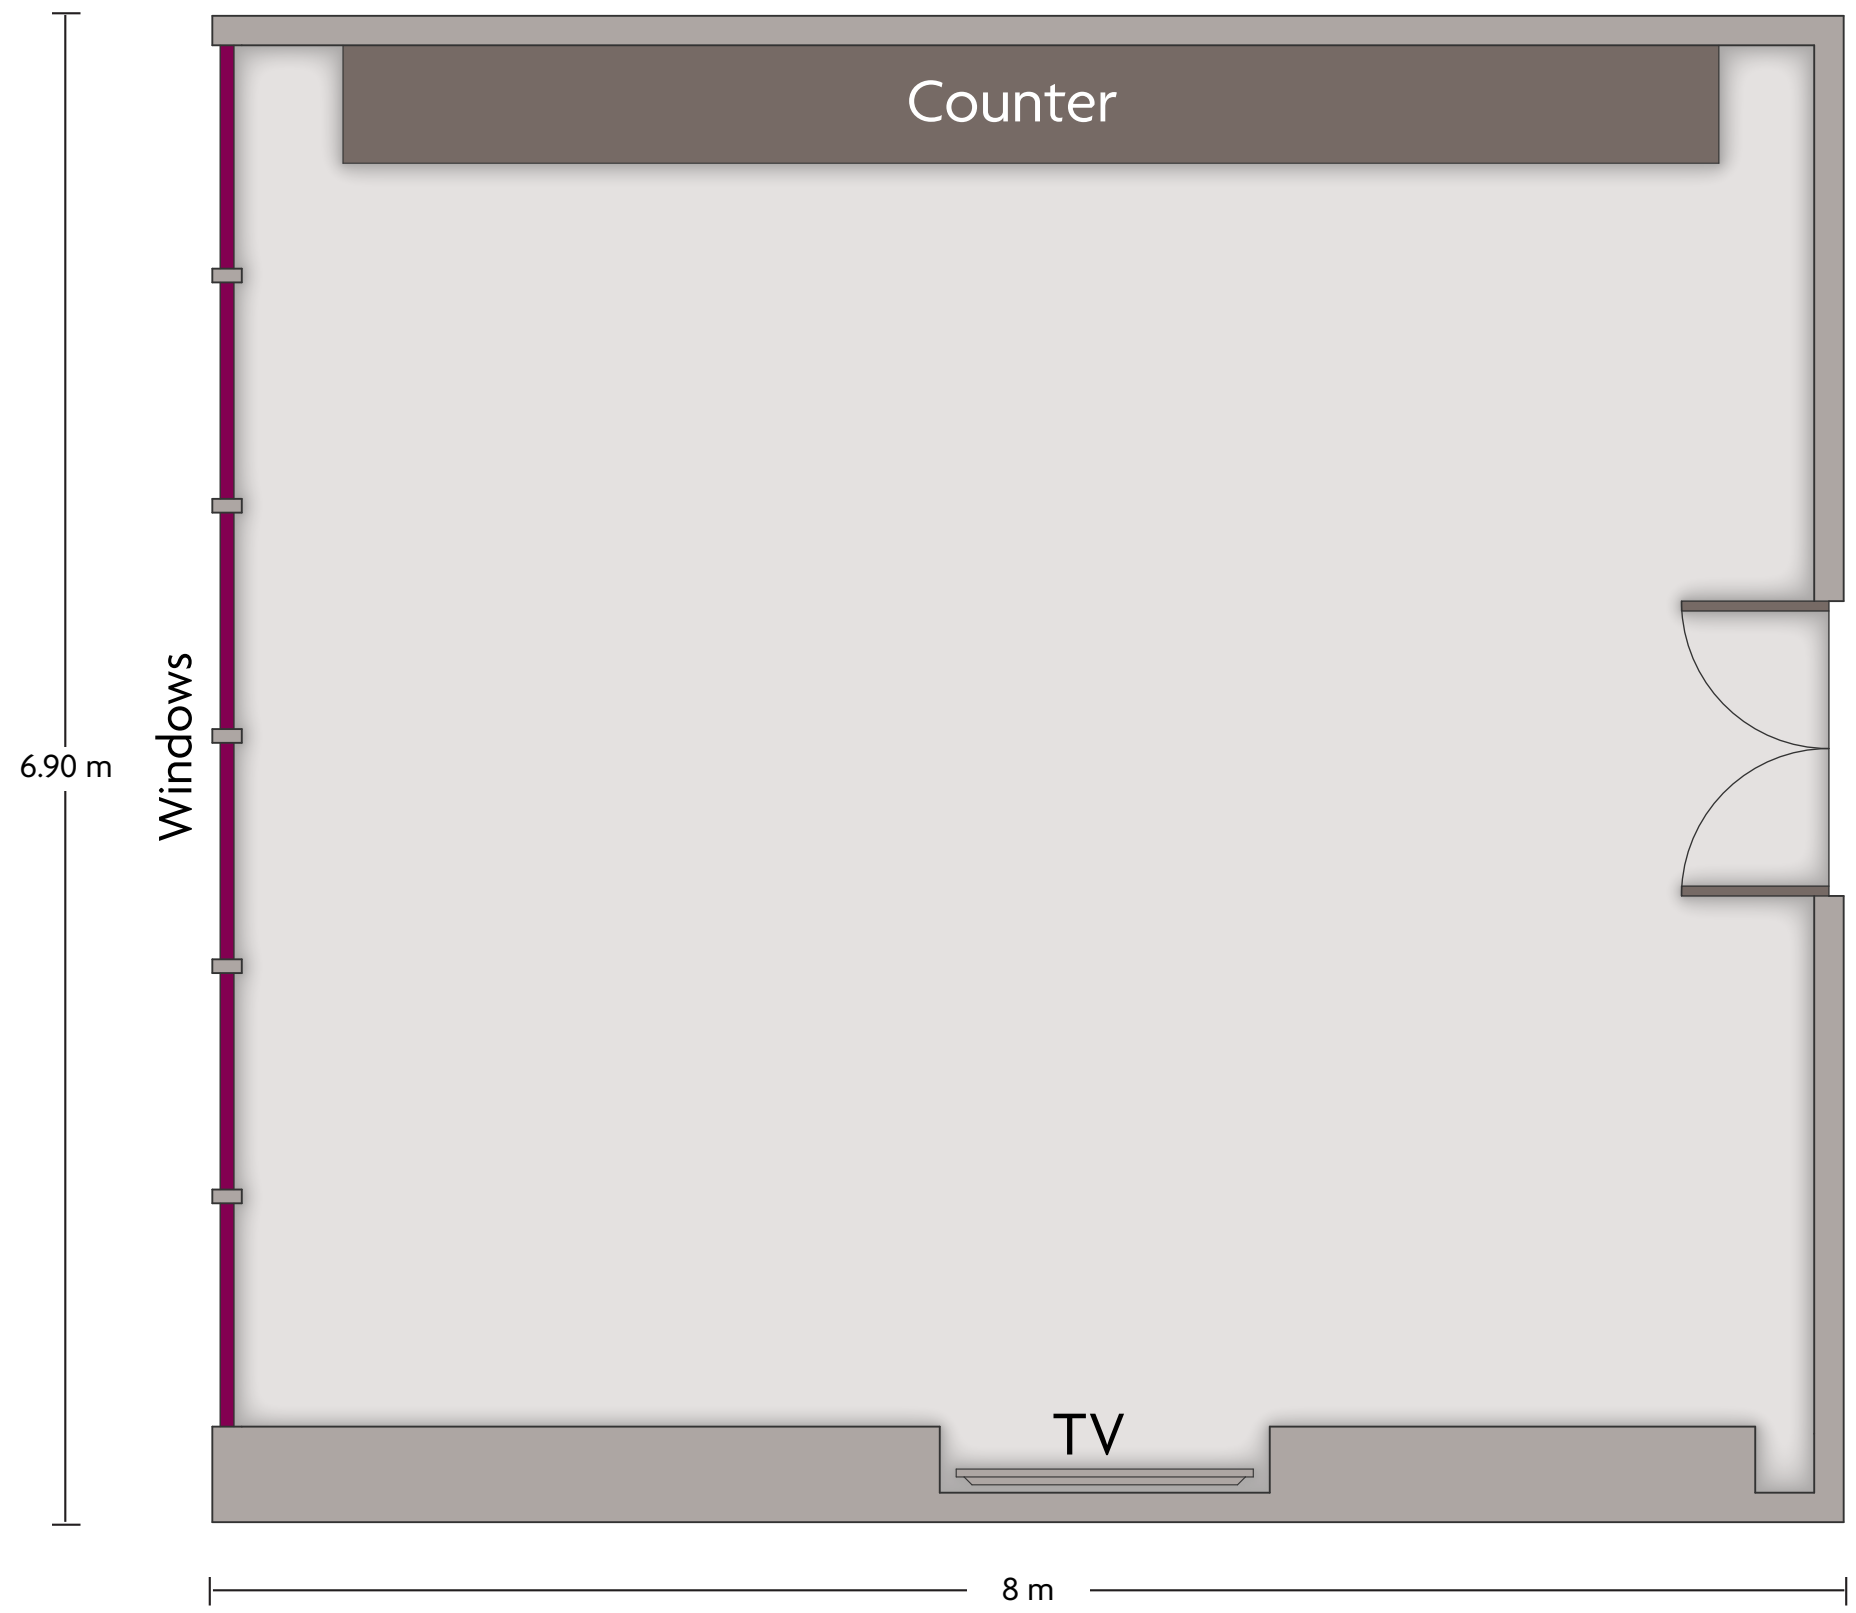

LENGTH: 27.72 m WIDTH: 12.30 m HEIGHT: 3.32 m TOTAL SQUARE METERS: 345 m² MAXIMUM CAPACITY: 400 POWER OUTLETS: 21

Vladimira Popovica 10 | Beograd, Belgrade, Serbia - 11070 | 381-11-2204004

*Multiple layout options available for this space.

LENGTH: 27.72 m WIDTH: 15.84 m HEIGHT: 4.50 m TOTAL SQUARE METERS: 442 m² MAXIMUM CAPACITY: 440 POWER OUTLETS: 91

Vladimira Popovica 10 | Beograd, Belgrade, Serbia - 11070 | 381-11-2204004

*Multiple layout options available for this space.

LENGTH: 8.00 m WIDTH: 6.90 m HEIGHT: 2.94 m TOTAL SQUARE METERS: 56 m² MAXIMUM CAPACITY: 12 POWER OUTLETS: 19

Vladimira Popovica 10 | Beograd, Belgrade, Serbia - 11070 | 381-11-2204004 *Multiple layout options available for this space.

LENGTH: 8.00 m WIDTH: 6.80 m HEIGHT: 2.95 m TOTAL SQUARE METERS: 56 m² MAXIMUM CAPACITY: 12 POWER OUTLETS: 18

Vladimira Popovica 10 | Beograd, Belgrade, Serbia - 11070 | 381-11-2204004

*Multiple layout options available for this space.