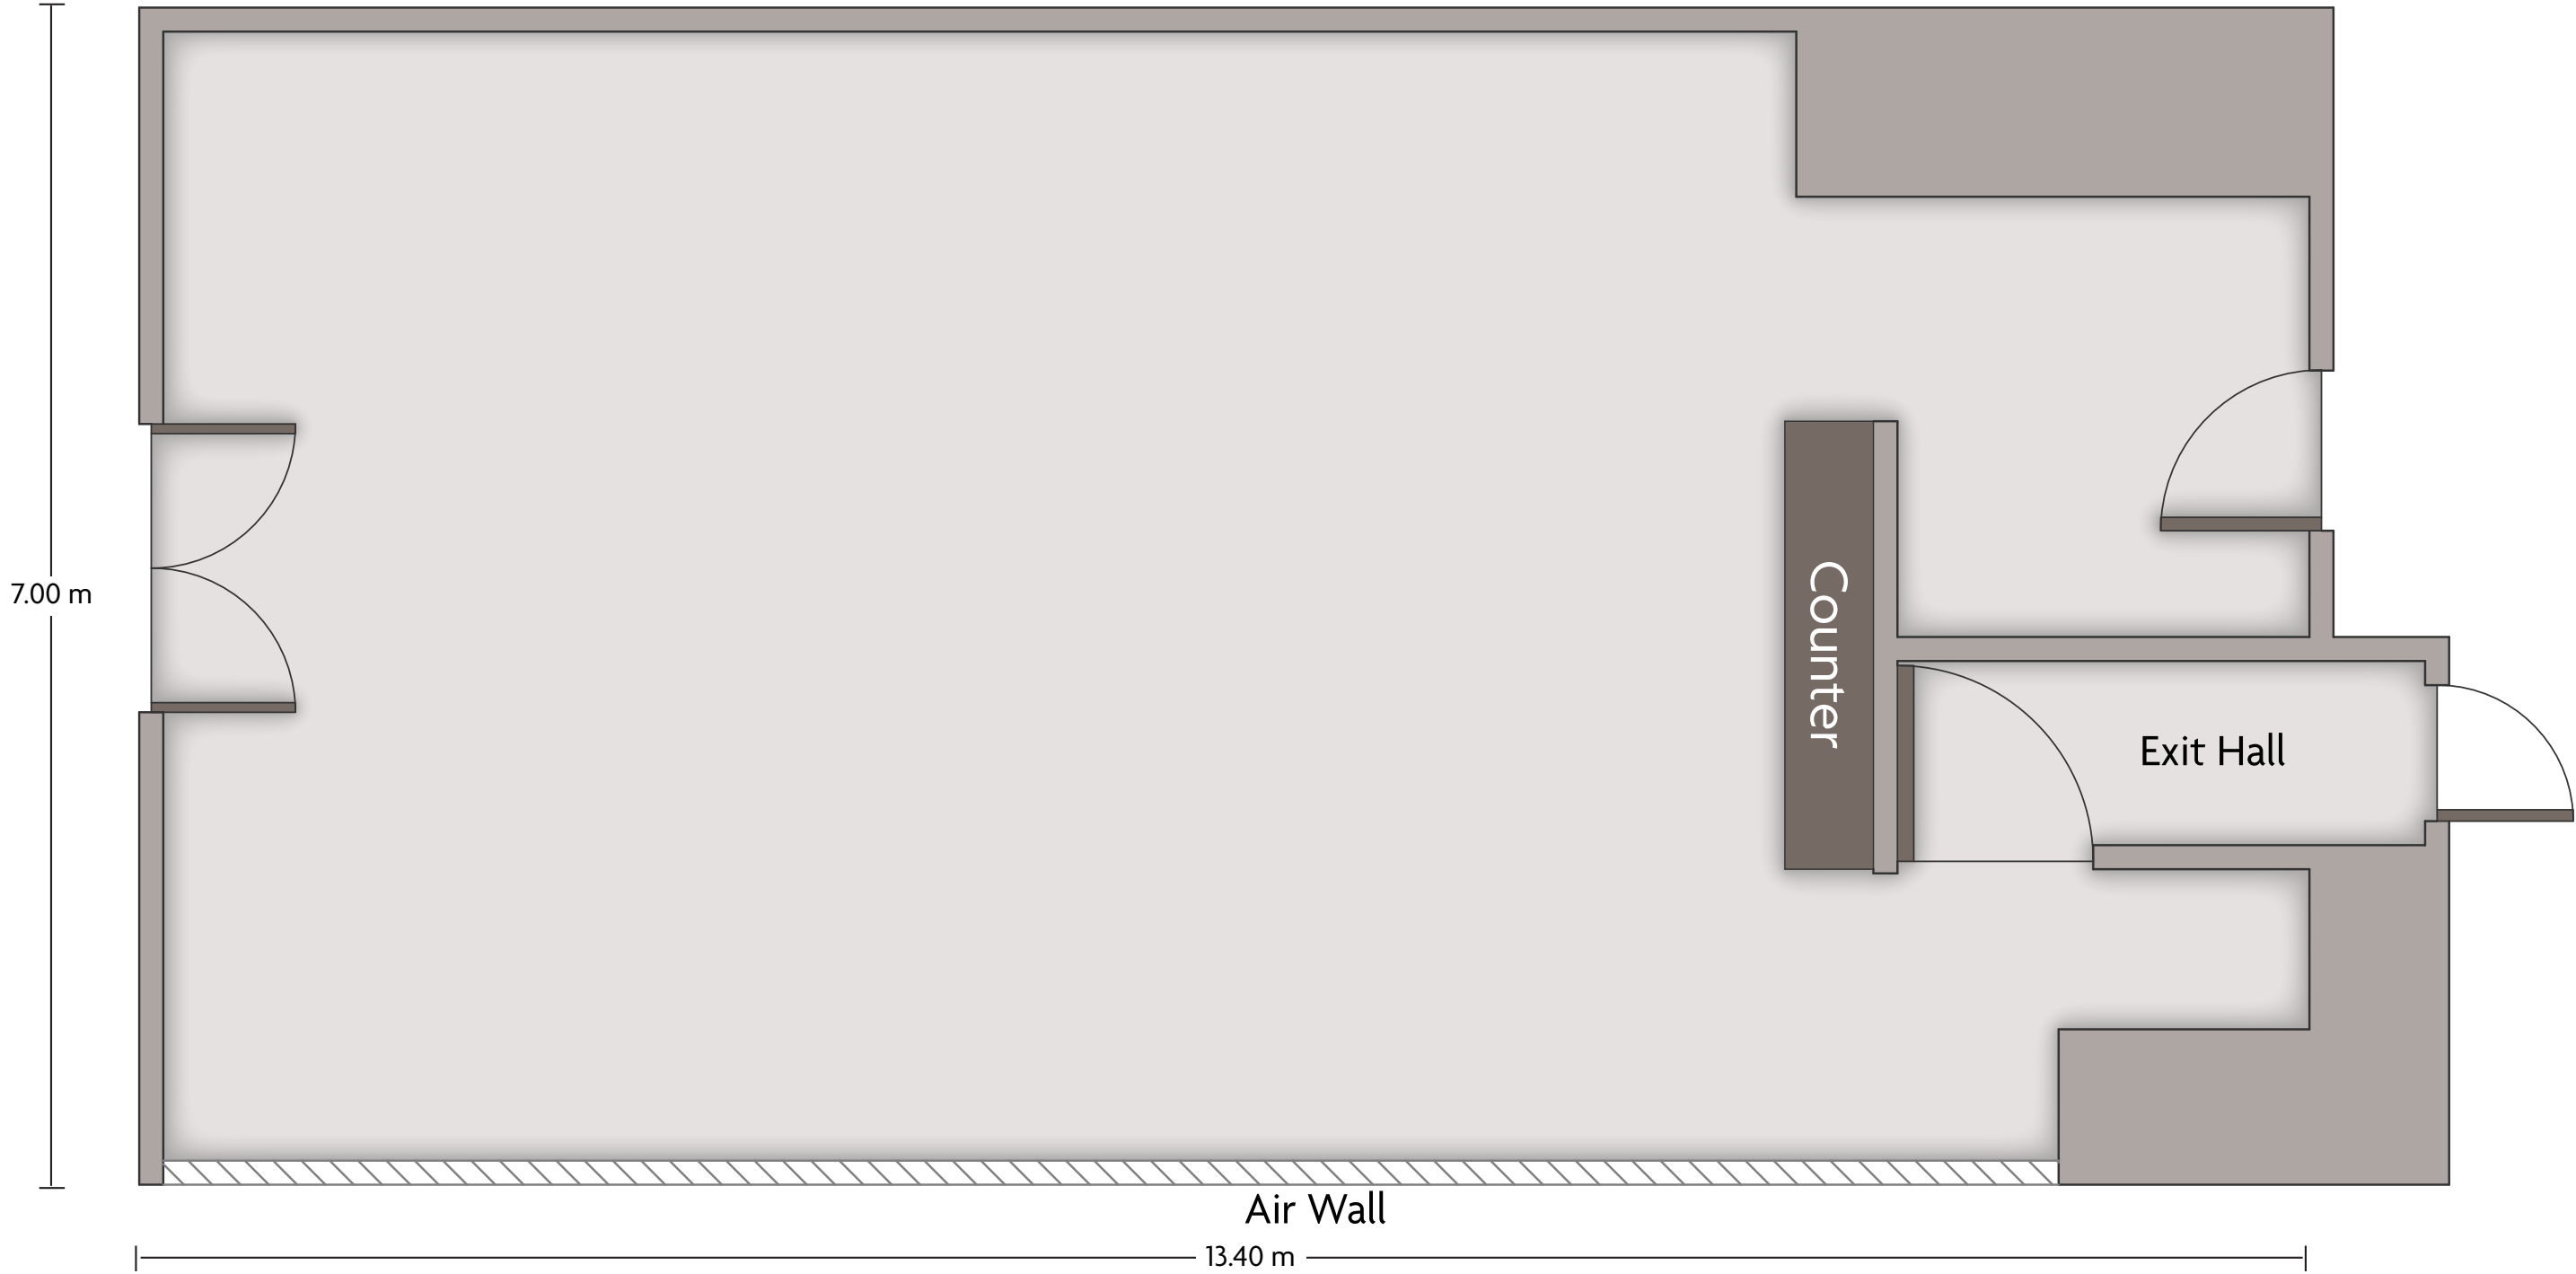

LENGTH: 15.10 m WIDTH: 13.50 m HEIGHT: 3.32 m TOTAL SQUARE METERS: 177 m² MAXIMUM CAPACITY: 180 POWER OUTLETS: 38

Vladimira Popovica 10 | Beograd, Belgrade, Serbia - 11070 | 381-11-2204004 *Multiple layout options available for this space.

LENGTH: 15.10 m WIDTH: 13.40 m HEIGHT: 3.32 m TOTAL SQUARE METERS: 177 m² MAXIMUM CAPACITY: 150 POWER OUTLETS: 37

Vladimira Popovica 10 | Beograd, Belgrade, Serbia - 11070 | 381-11-2204004 *Multiple layout options available for this space.

LENGTH: 13.40 m WIDTH: 7.00 m HEIGHT: 3.32 m TOTAL SQUARE METERS: 88 m² MAXIMUM CAPACITY: 75 POWER OUTLETS: 22

Vladimira Popovica 10 | Beograd, Belgrade, Serbia - 11070 | 381-11-2204004

*Multiple layout options available for this space.

LENGTH: 30.97 m WIDTH: 27.72 m HEIGHT: 3.32 m TOTAL SQUARE METERS: 800 m² MAXIMUM CAPACITY: 800 POWER OUTLETS: 112

Vladimira Popovica 10 | Beograd, Belgrade, Serbia - 11070 | 381-11-2204004 *Multiple layout options available for this space.