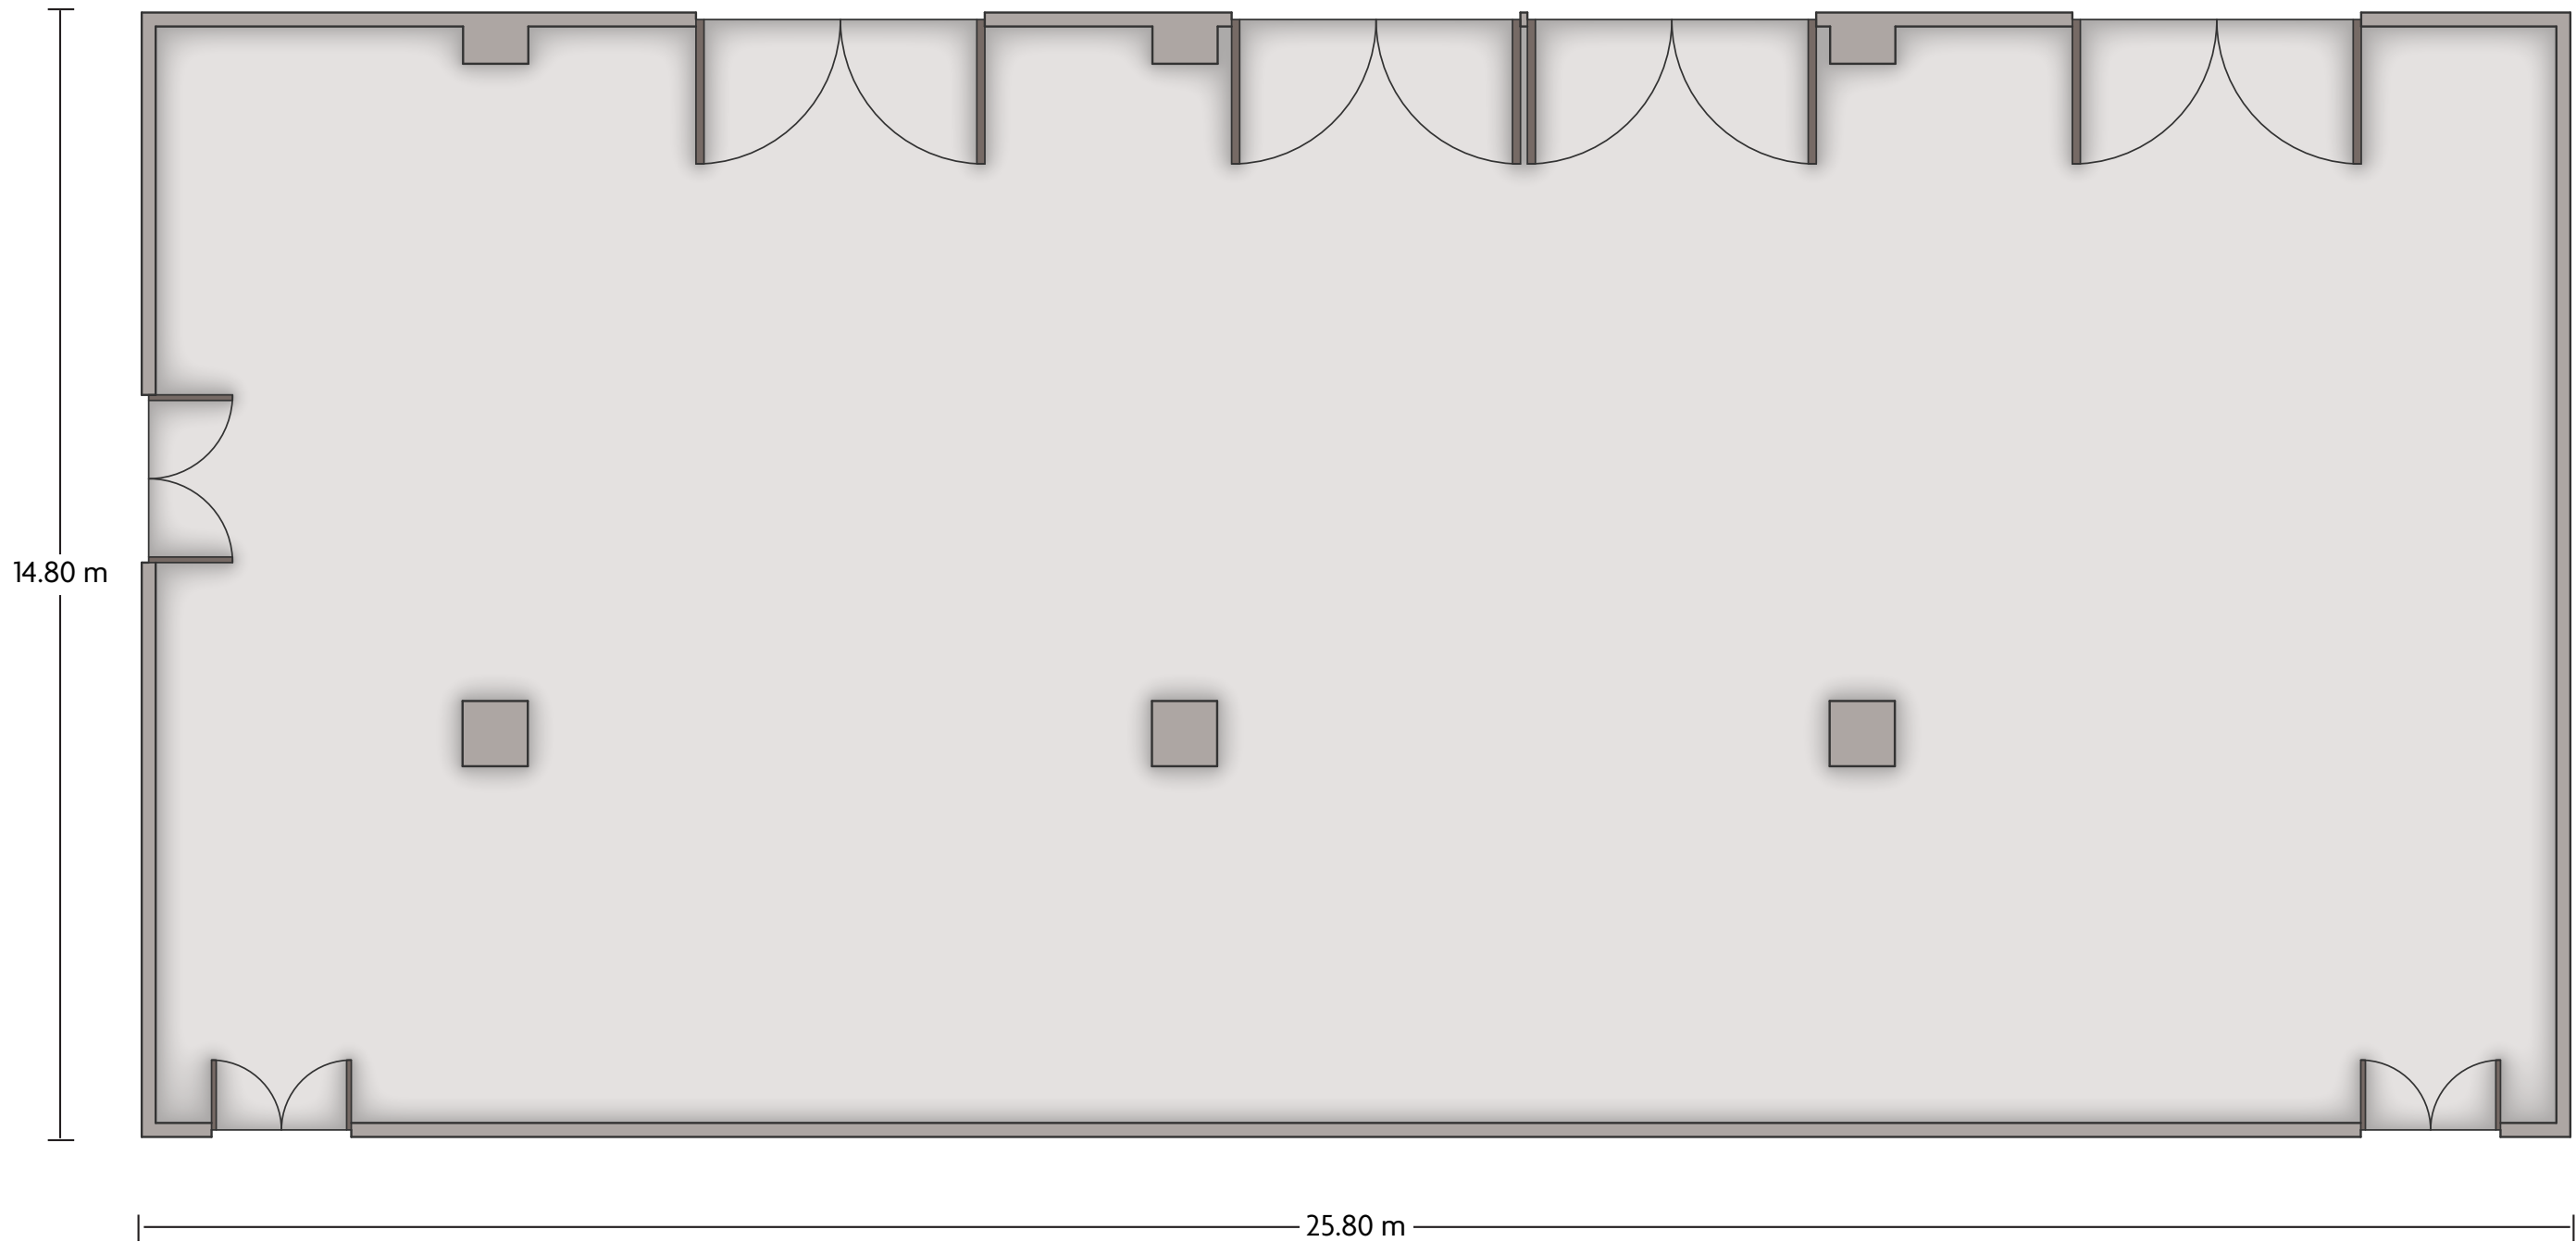

LENGTH: 8.00 m WIDTH: 6.90 m HEIGHT: 2.94 m TOTAL SQUARE METERS: 56 m² MAXIMUM CAPACITY: 12 POWER OUTLETS: 19

Vladimira Popovica 10 | Beograd, Belgrade, Serbia - 11070 | 381-11-2204004 *Multiple layout options available for this space.

Crowne Plaza® Belgrade - Executive Boardroom

LENGTH: 10.62 m WIDTH: 7.10 m HEIGHT: 2.50 m TOTAL SQUARE METERS: 78 m² MAXIMUM CAPACITY: 16 POWER OUTLETS: 14

Vladimira Popovica 10 | Beograd, Belgrade, Serbia - 11070 | 381-11-2204004 *Multiple layout options available for this space.

LENGTH: 25.80 m WIDTH: 14.80 m HEIGHT: 3.40 m TOTAL SQUARE METERS: 302 m² MAXIMUM CAPACITY: 300 POWER OUTLETS: 14

Vladimira Popovica 10 | Beograd, Belgrade, Serbia - 11070 | 381-11-2204004 *Multiple layout options available for this space.

LENGTH: 8.00 m WIDTH: 6.80 m HEIGHT: 2.95 m TOTAL SQUARE METERS: 56 m² MAXIMUM CAPACITY: 12 POWER OUTLETS: 18

Vladimira Popovica 10 | Beograd, Belgrade, Serbia - 11070 | 381-11-2204004

*Multiple layout options available for this space.