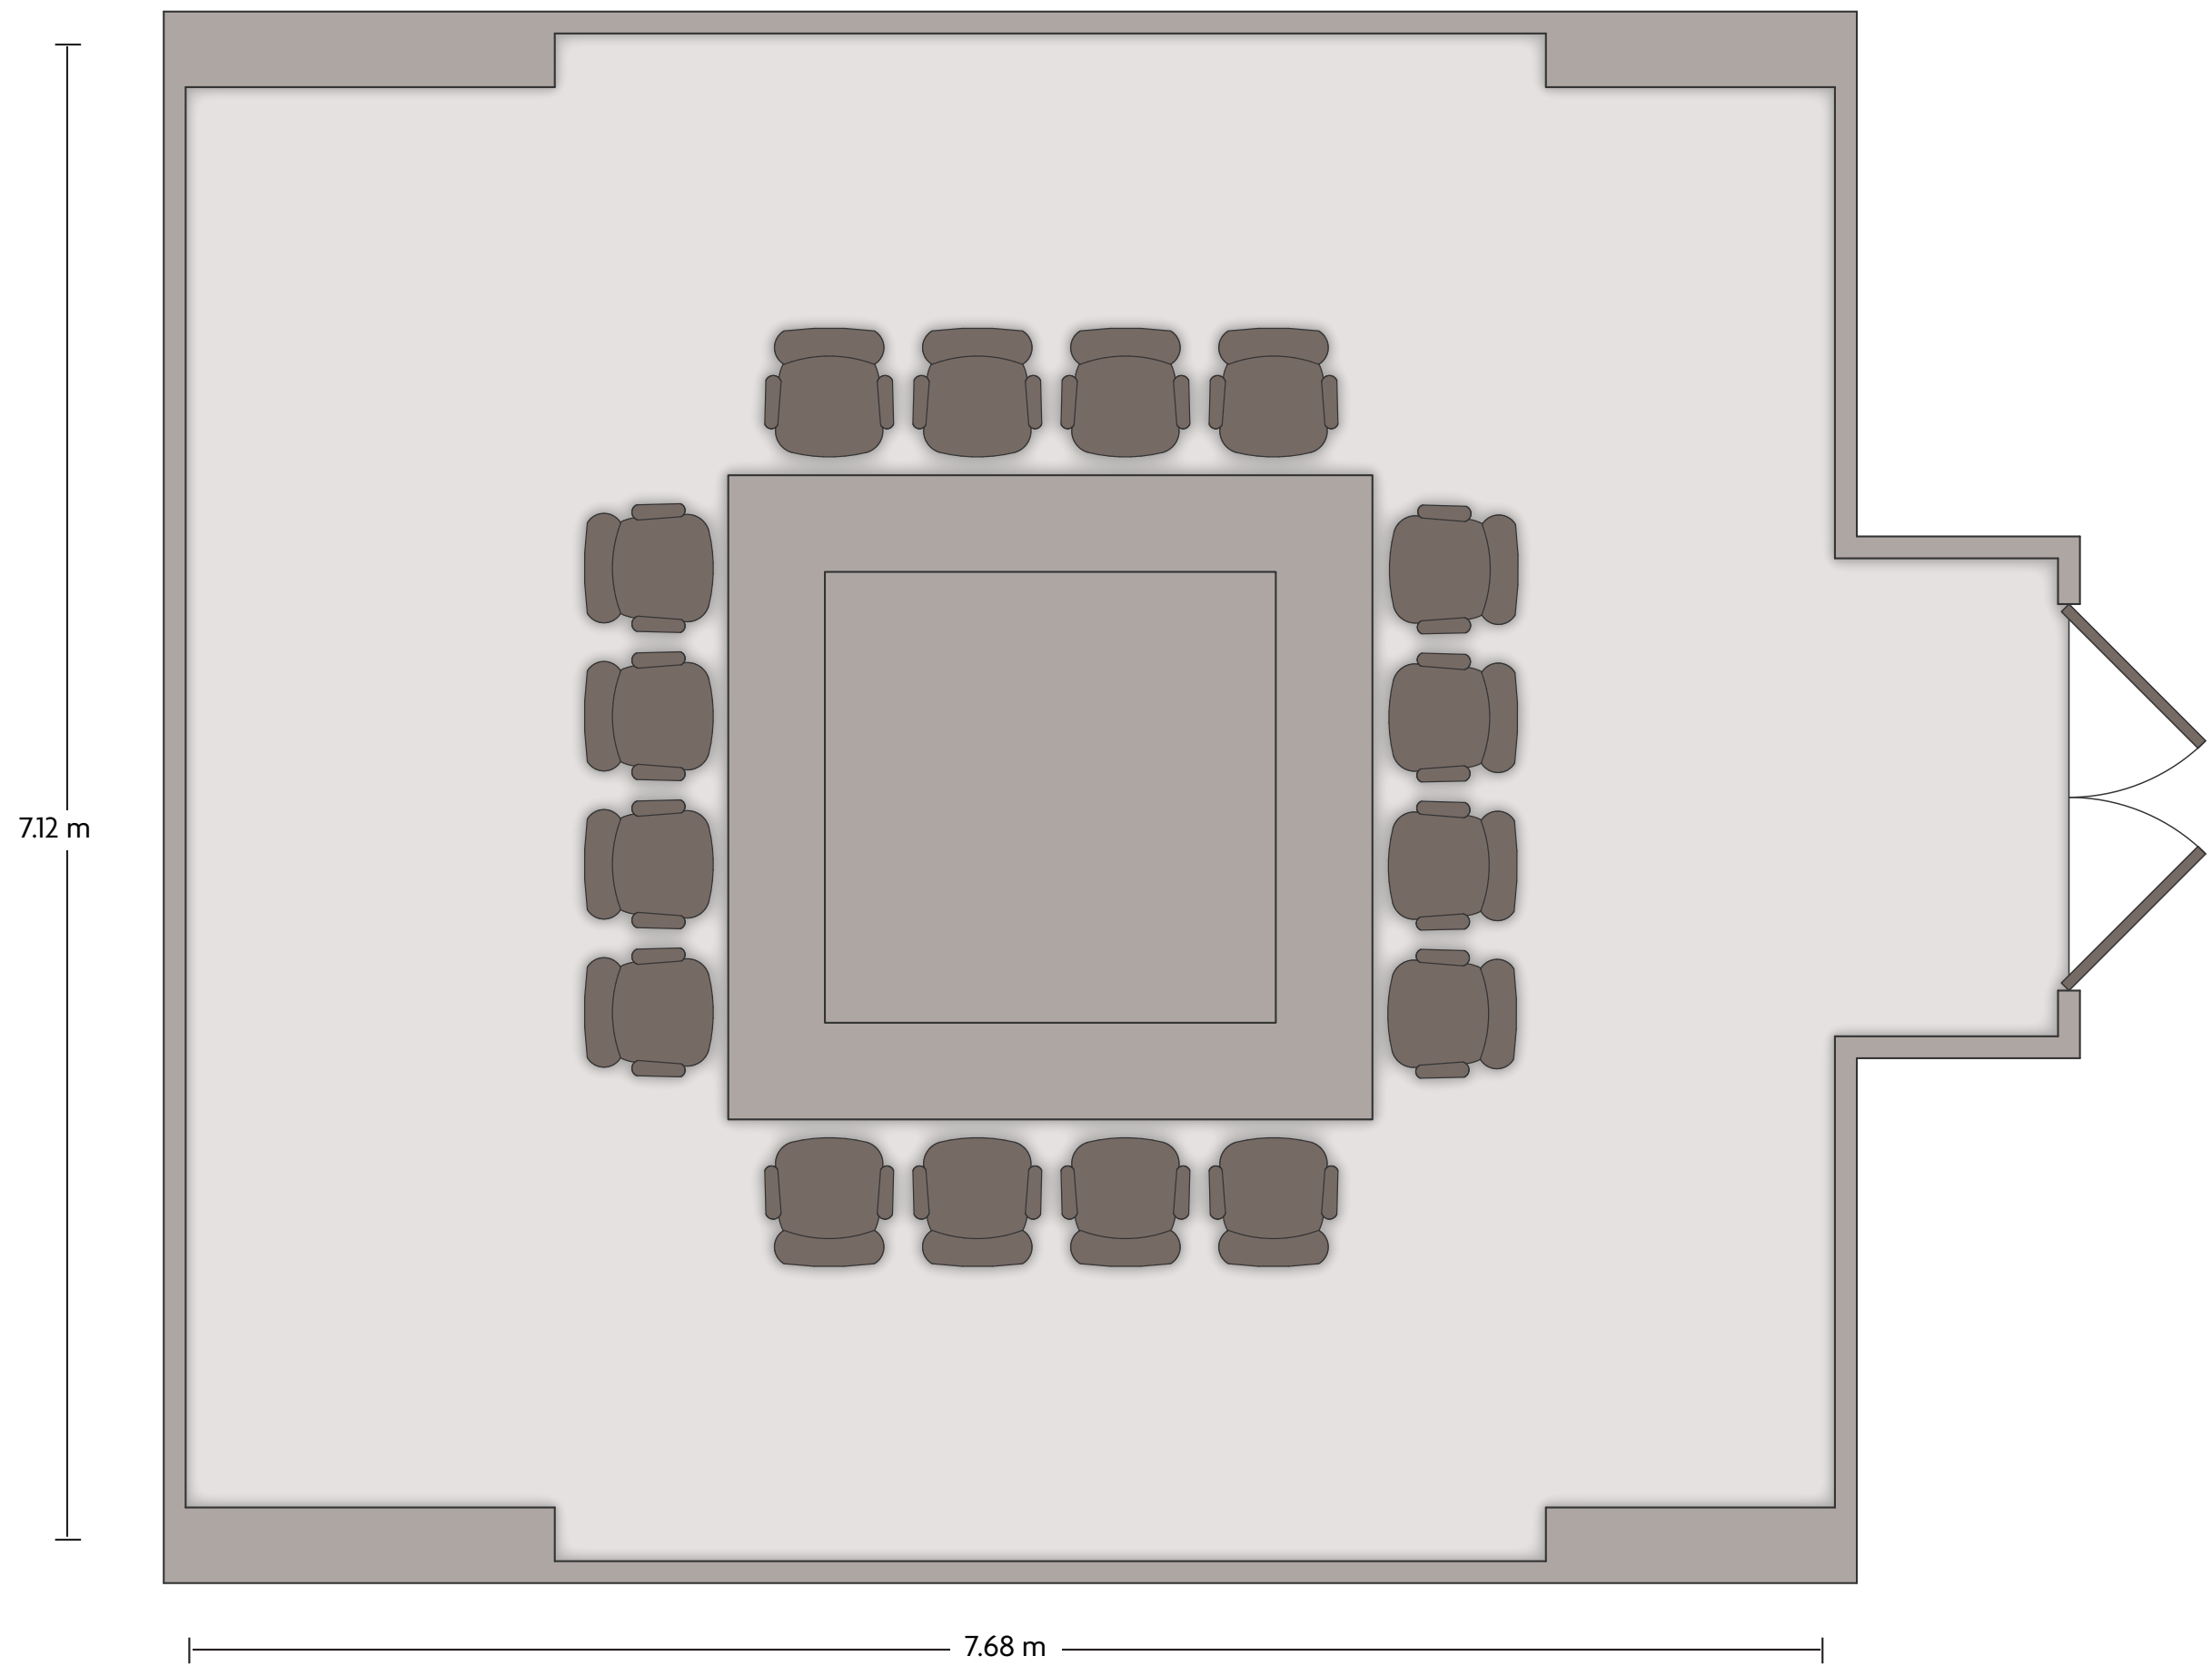

*Multiple layout options available for this space.

Crowne Plaza® Beijing Zhongguancun Function Room B-1

LENGTH: 11.59 m WIDTH: 7.94 m HEIGHT: 2.50 m TOTAL SQUARE METERS: 91.04 m² MAXIMUM CAPACITY: 75 POWER OUTLETS: 10

LENGTH: 11.59 m WIDTH: 7.94 m HEIGHT: 2.50 m TOTAL SQUARE METERS: 91.04 m² MAXIMUM CAPACITY: 75 POWER OUTLETS: 7

No. 106 Zhi Chun Road | Hai Dian District, Beijing - 100086 China (People's Republic) | 86.10.59938888

*Multiple layout options available for this space.

Crowne Plaza® Beijing Zhongguancun Meeting Room 3

LENGTH: 7.68 m WIDTH: 7.12 m HEIGHT: 2.52 m TOTAL SQUARE METERS: 55.43 m² MAXIMUM CAPACITY: 20 POWER OUTLETS: 8

No. 106 Zhi Chun Road | Hai Dian District, Beijing - 100086 China (People's Republic) | 86.10.59938888

Crowne Plaza® Beijing Zhongguancun Meeting Room 4

LENGTH: 12.08 m WIDTH: 7.29 m HEIGHT: 2.40 m TOTAL SQUARE METERS: 85.09 m² MAXIMUM CAPACITY: 60 POWER OUTLETS: 11