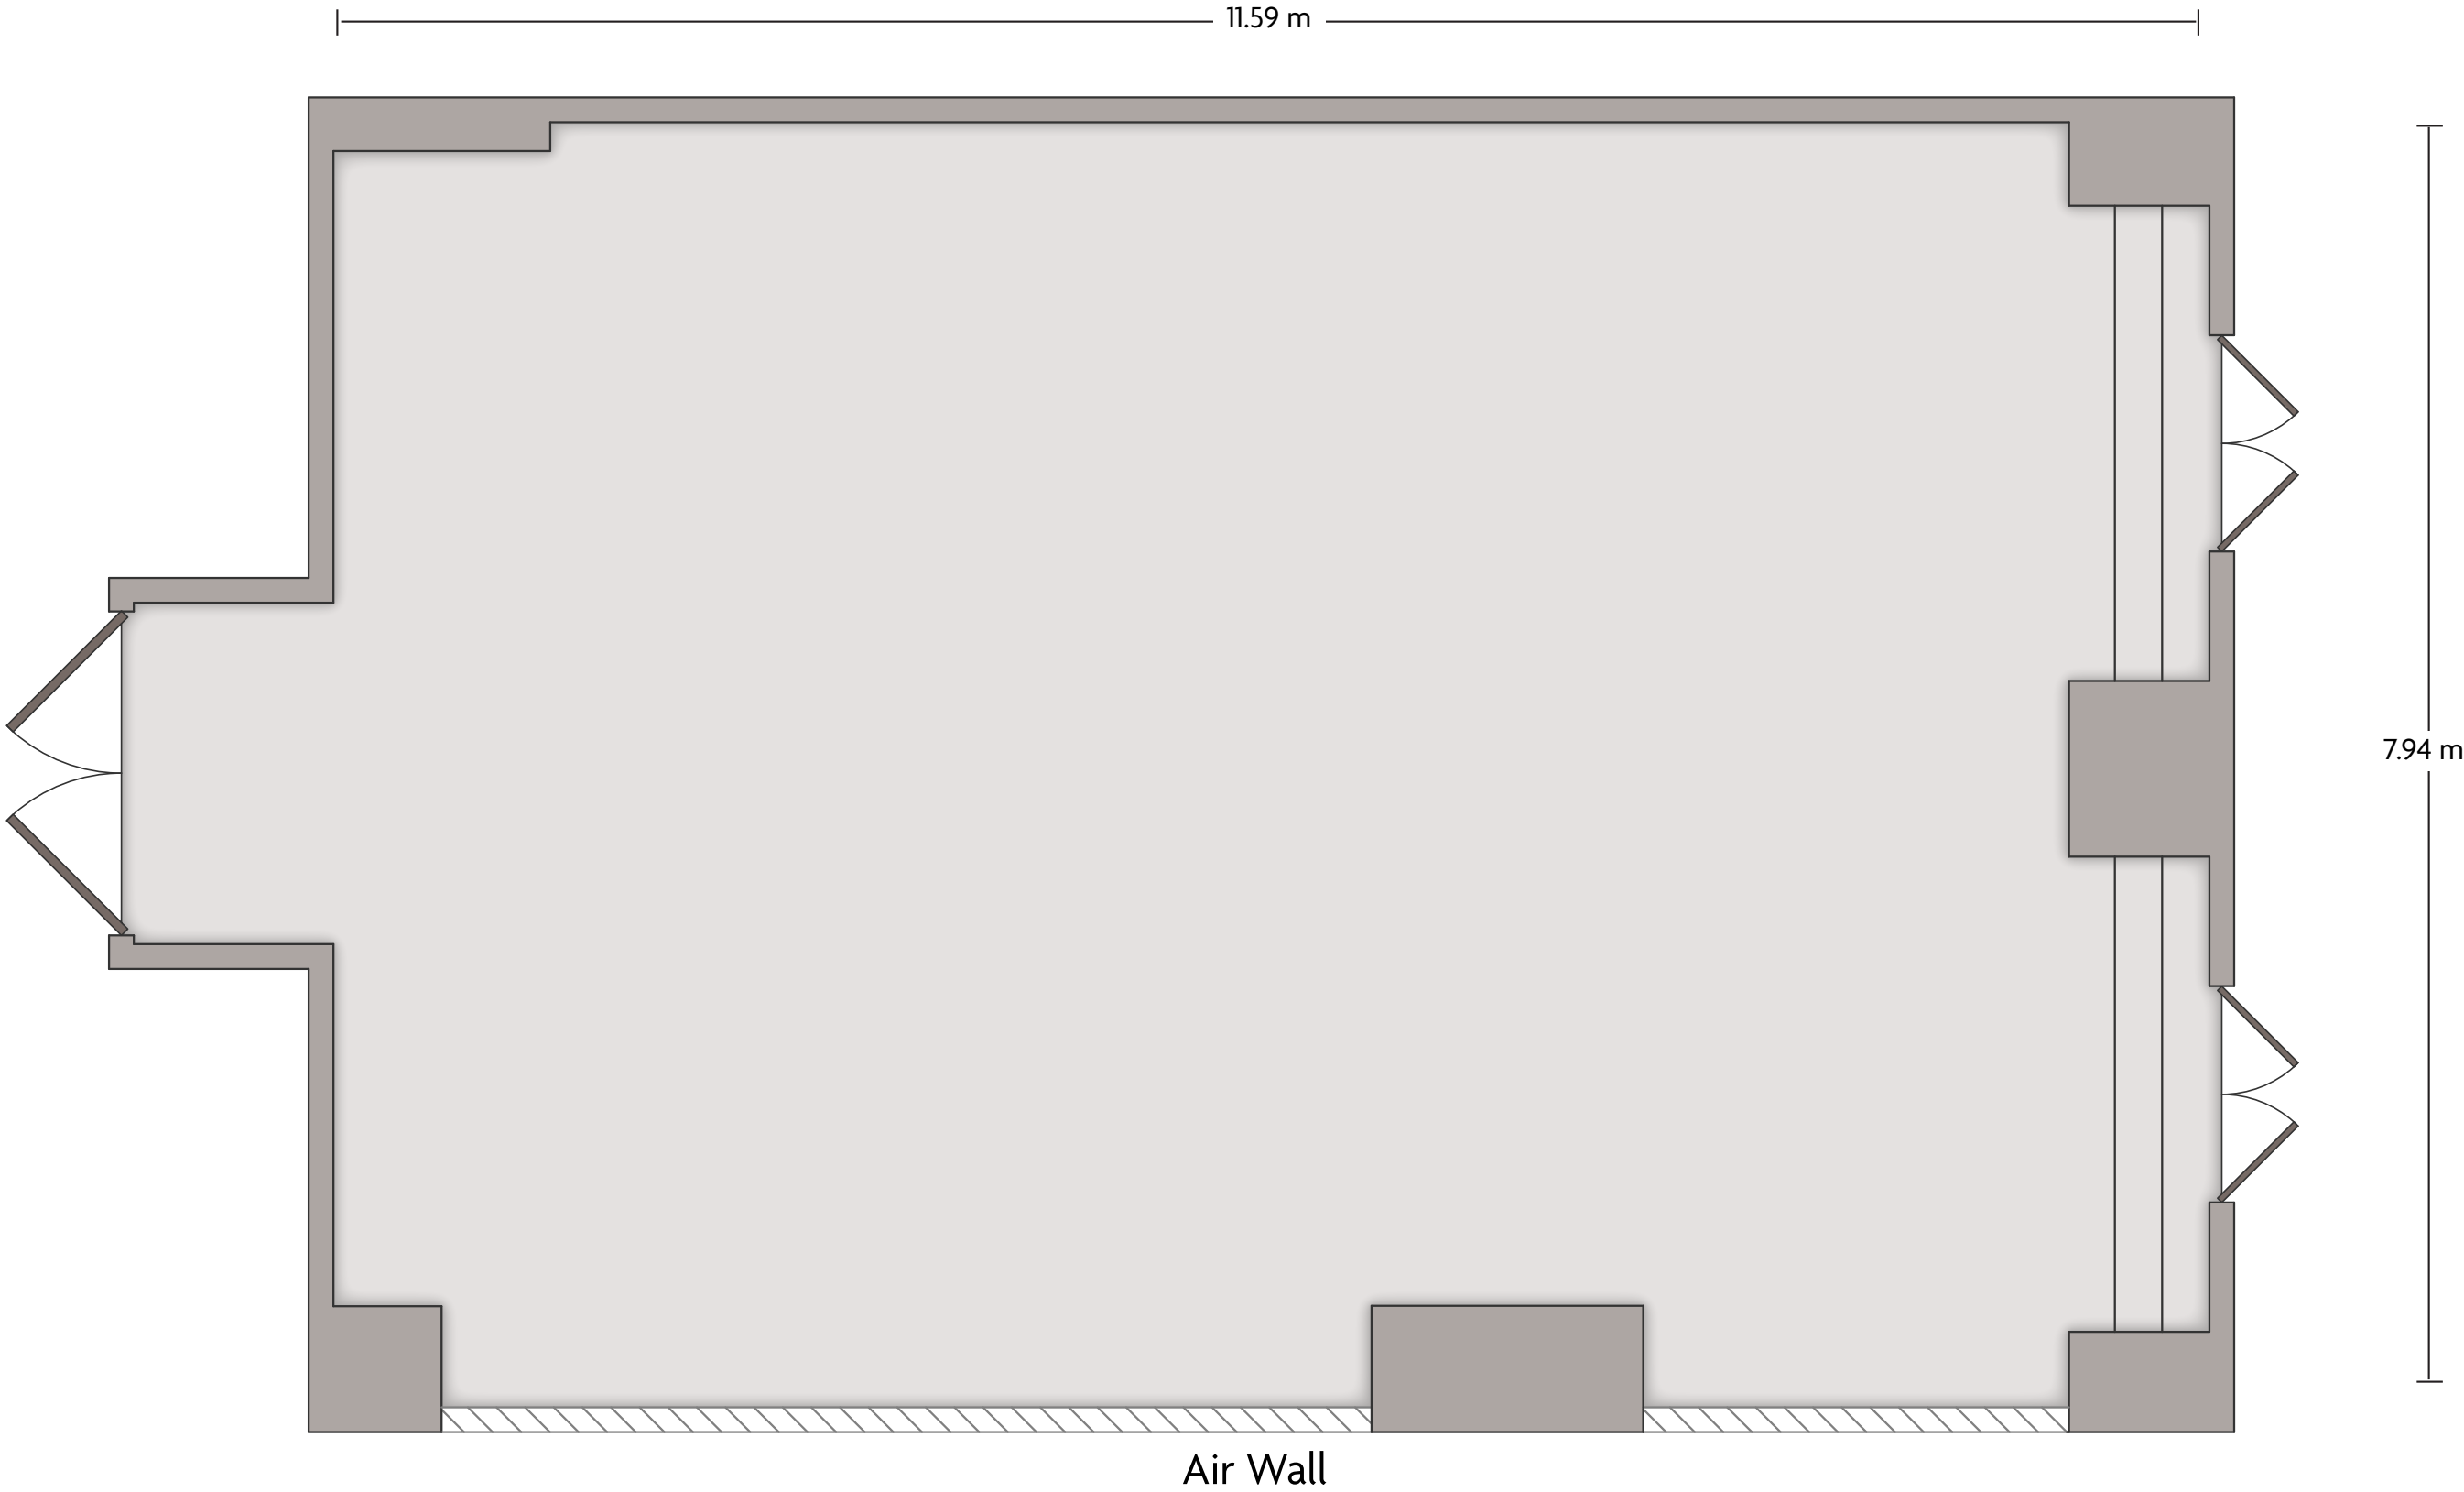

*Multiple layout options available for this space.

Crowne Plaza® Beijing Zhongguancun Function Room A

LENGTH: 16.18 m WIDTH: 11.76 m HEIGHT: 2.50 m TOTAL SQUARE METERS: 188.83 m² MAXIMUM CAPACITY: 100 POWER OUTLETS: 10

LENGTH: 16.03 m WIDTH: 11.59 m HEIGHT: 2.50 m TOTAL SQUARE METERS: 184.88 m² MAXIMUM CAPACITY: 150 POWER OUTLETS: 17

No. 106 Zhi Chun Road I Hai Dian District, Beijing - 100086 China (People's Republic) | 86.10.59938888

*Multiple layout options available for this space.

Crowne Plaza® Beijing Zhongguancun Function Room B-1

LENGTH: 11.59 m WIDTH: 7.94 m HEIGHT: 2.50 m TOTAL SQUARE METERS: 91.04 m² MAXIMUM CAPACITY: 75 POWER OUTLETS: 10

LENGTH: 11.59 m WIDTH: 7.94 m HEIGHT: 2.50 m TOTAL SQUARE METERS: 91.04 m² MAXIMUM CAPACITY: 75 POWER OUTLETS: 7

No. 106 Zhi Chun Road | Hai Dian District, Beijing - 100086 China (People's Republic) | 86.10.59938888