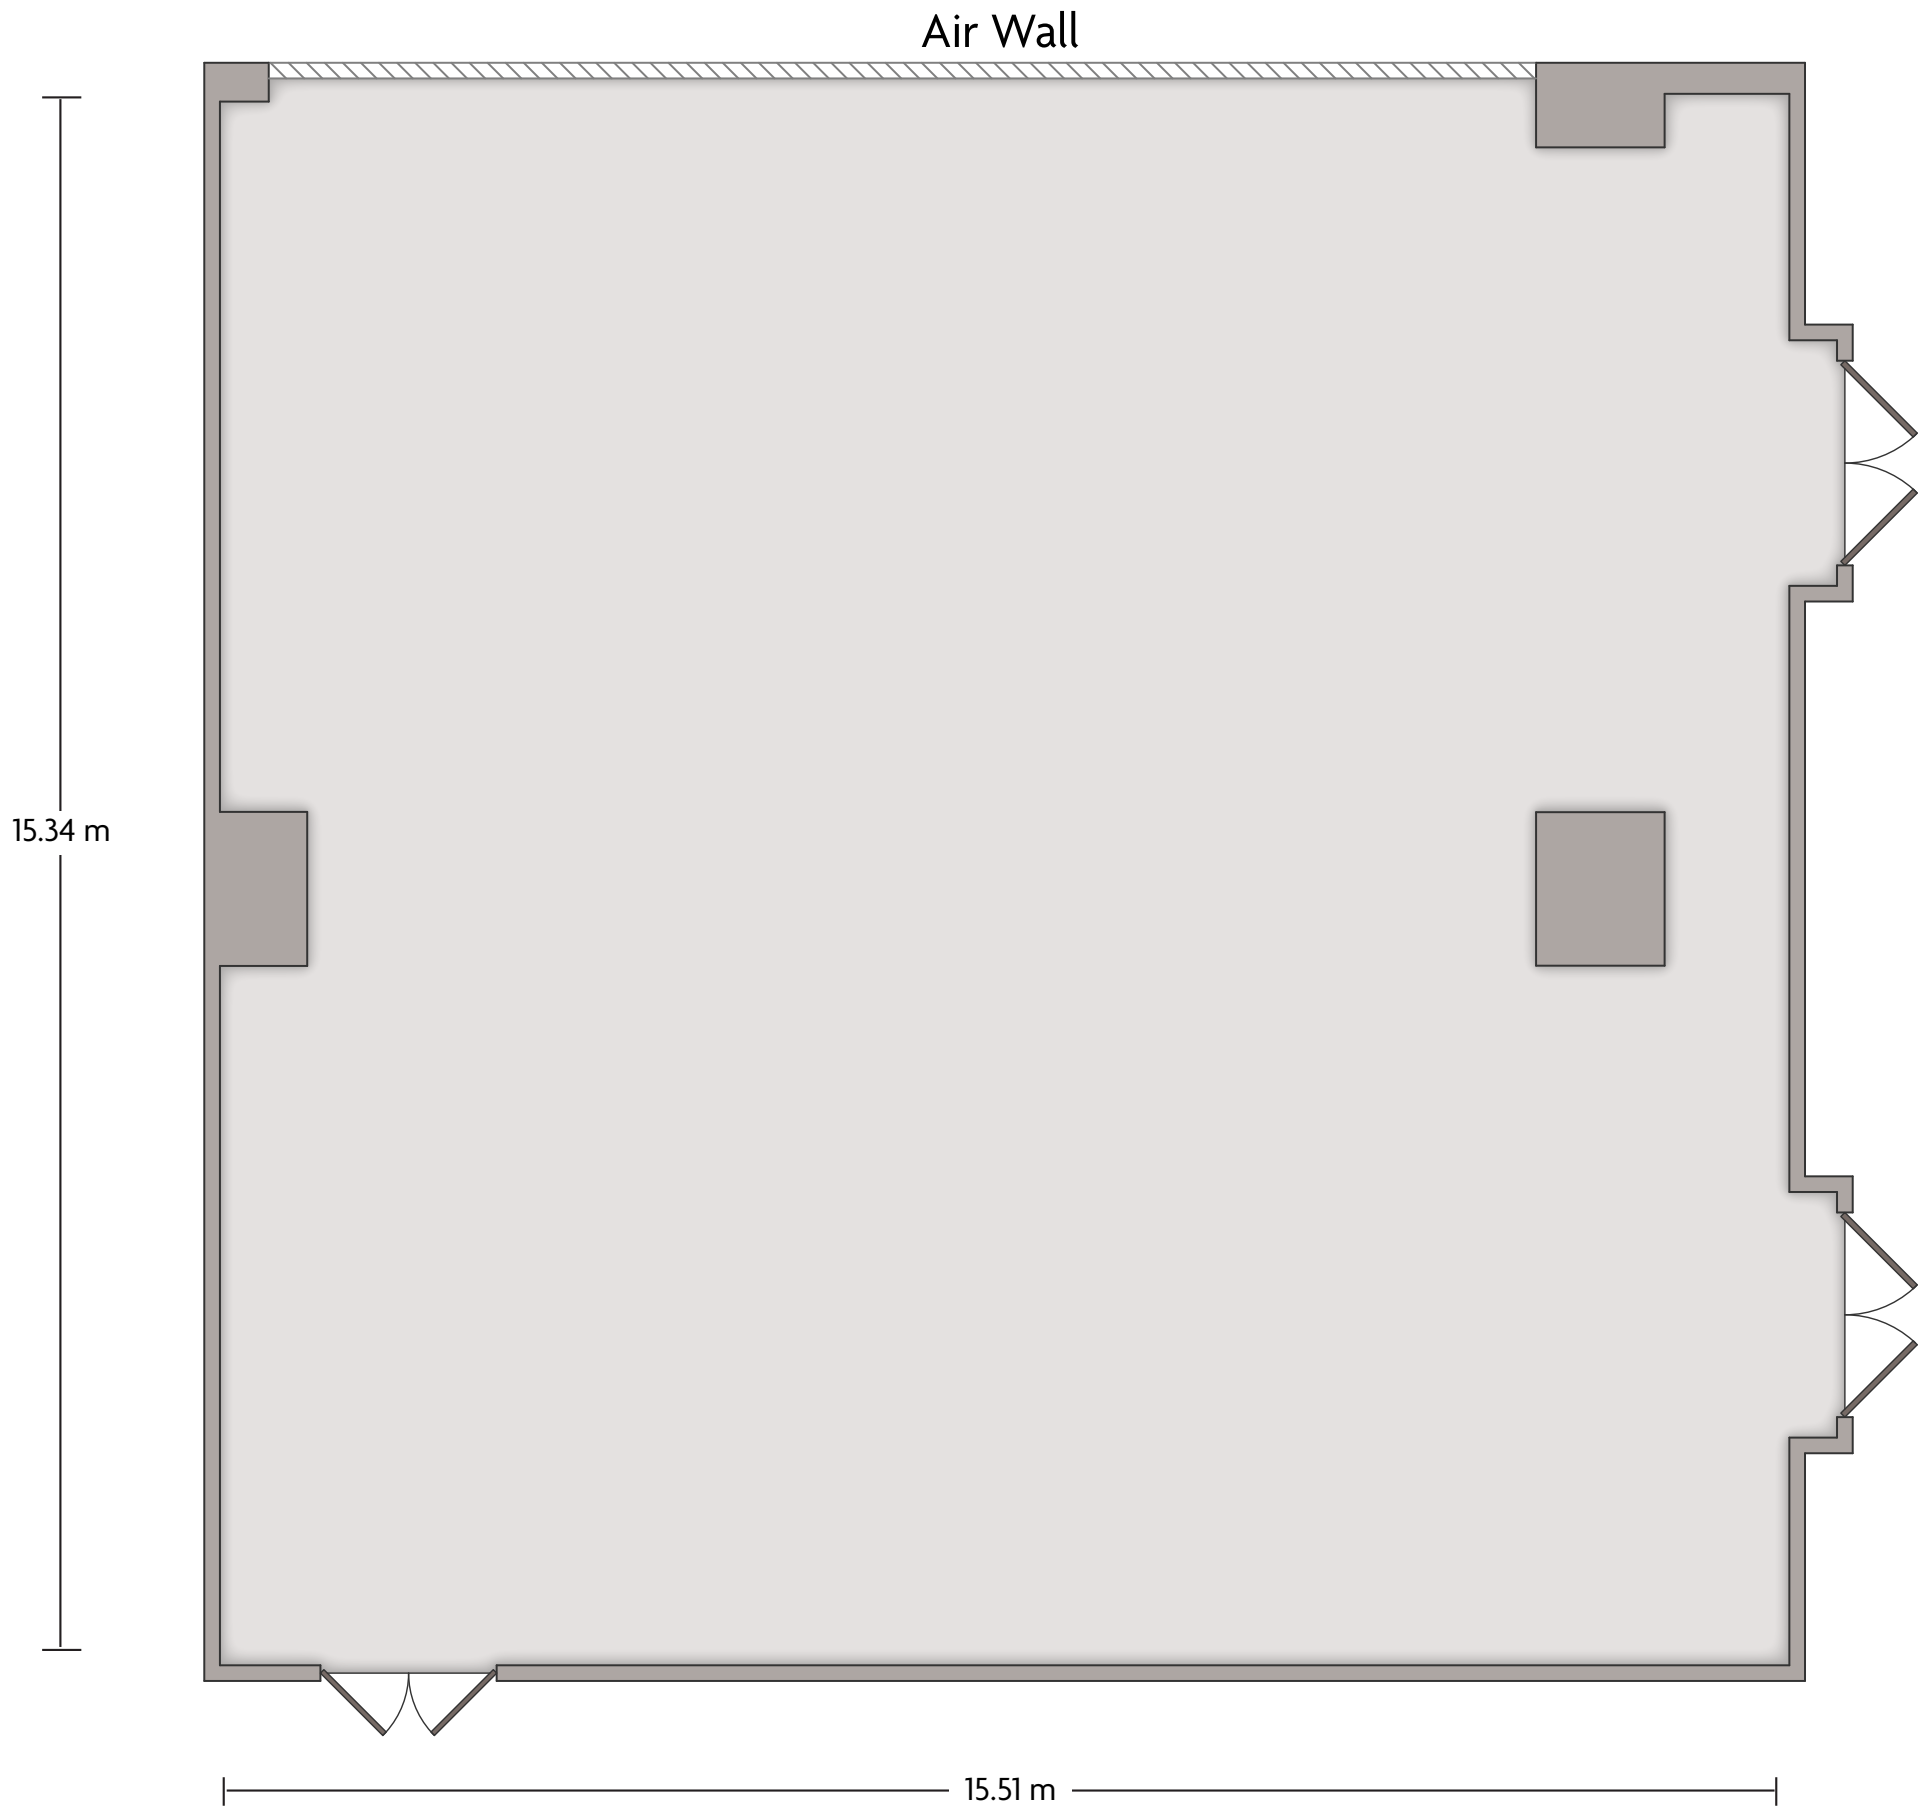

Crowne Plaza® Beijing Zhongguancun Crowne Ballroom

LENGTH: 30.77 m WIDTH: 15.34 m HEIGHT: 3.85 m TOTAL SQUARE METERS: 471.11 m² MAXIMUM CAPACITY: 400 POWER OUTLETS: 14

No. 106 Zhi Chun Road | Hai Dian District, Beijing - 100086 China (People's Republic) | 86.10.59938888

*Multiple layout options available for this space.

Crowne Plaza® Beijing Zhongguancun Crowne Ballroom A

LENGTH: 15.34 m WIDTH: 15.11 m HEIGHT: 3.85 m TOTAL SQUARE METERS: 231.37 m² MAXIMUM CAPACITY: 200 POWER OUTLETS: 7

LENGTH: 15.51 m WIDTH: 15.34 m HEIGHT: 3.85 m TOTAL SQUARE METERS: 237.62 m² MAXIMUM CAPACITY: 200 POWER OUTLETS: 7

No. 106 Zhi Chun Road I Hai Dian District, Beijing - 100086 China (People's Republic) | 86.10.59938888

*Multiple layout options available for this space.

Crowne Plaza® Beijing Zhongguancun Function Room A

LENGTH: 16.18 m WIDTH: 11.76 m HEIGHT: 2.50 m TOTAL SQUARE METERS: 188.83 m² MAXIMUM CAPACITY: 100 POWER OUTLETS: 10