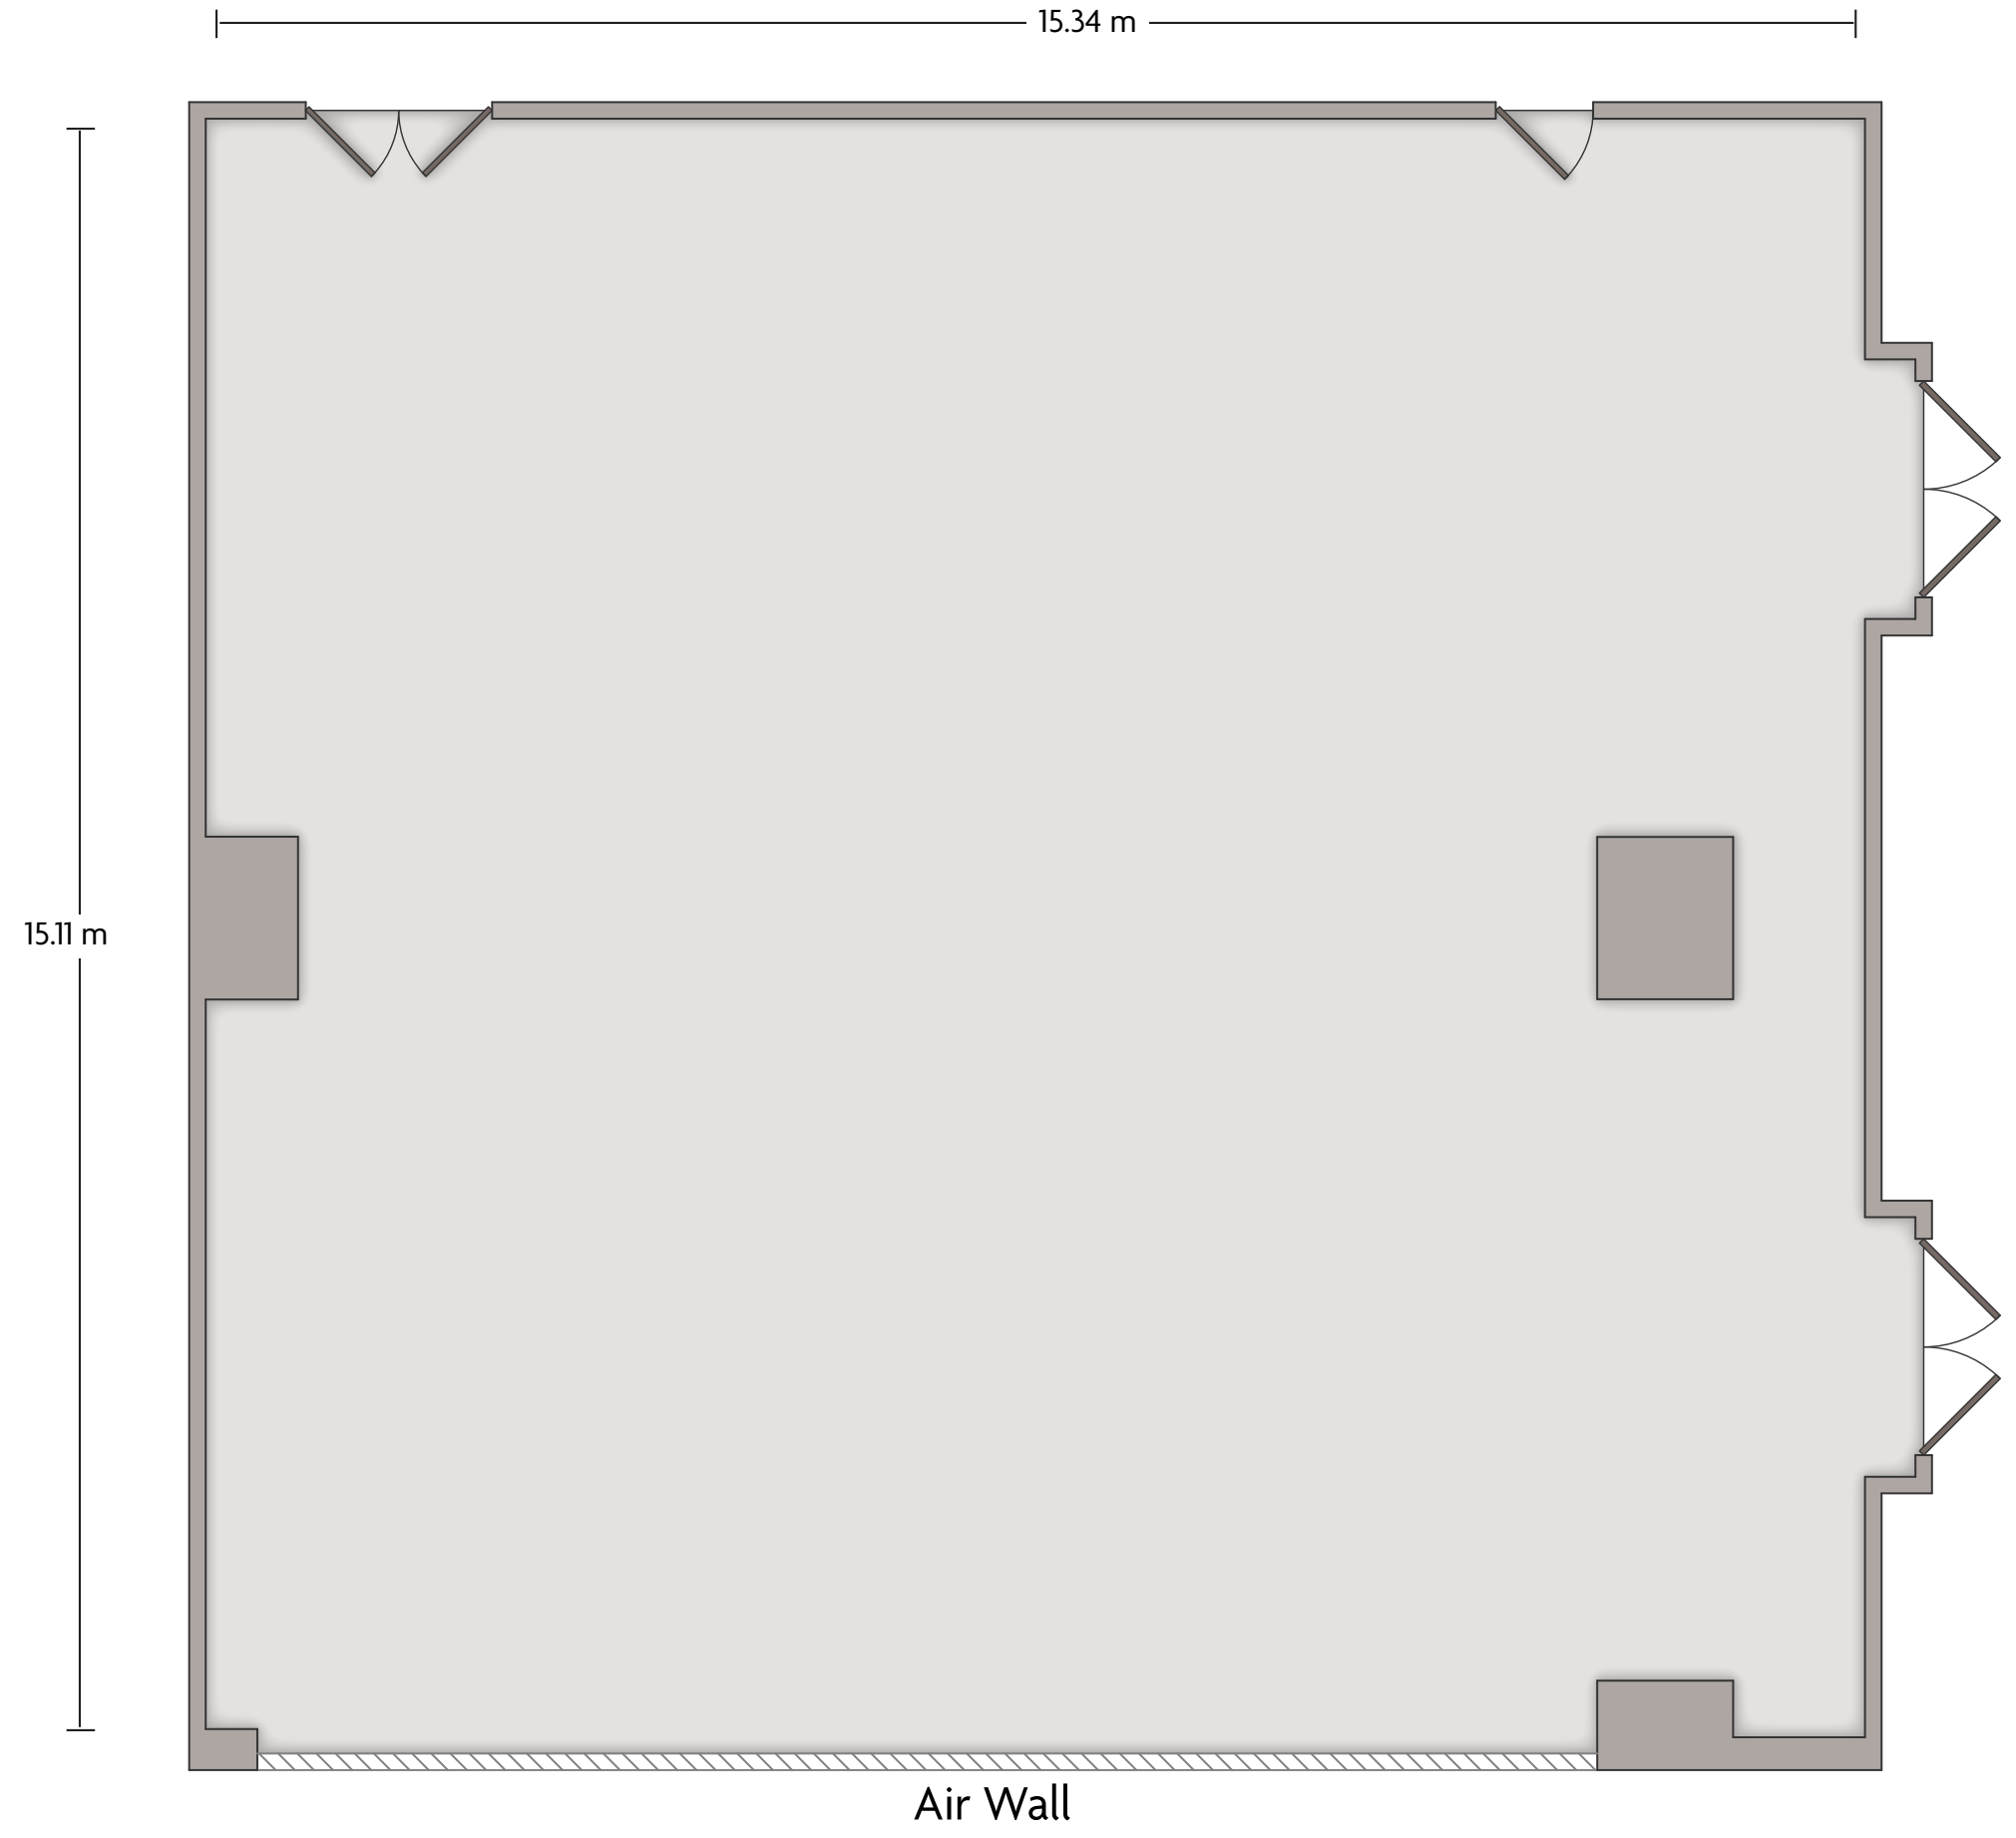

Crowne Plaza® Beijing Zhongguancun Crowne Ballroom

LENGTH: 30.77 m WIDTH: 15.34 m HEIGHT: 3.85 m TOTAL SQUARE METERS: 471.11 m² MAXIMUM CAPACITY: 400 POWER OUTLETS: 14

No. 106 Zhi Chun Road | Hai Dian District, Beijing - 100086 China (People's Republic) | 86.10.59938888

*Multiple layout options available for this space.

Crowne Plaza® Beijing Zhongguancun Crowne Ballroom A

LENGTH: 15.34 m WIDTH: 15.11 m HEIGHT: 3.85 m TOTAL SQUARE METERS: 231.37 m² MAXIMUM CAPACITY: 200 POWER OUTLETS: 7

LENGTH: 15.51 m WIDTH: 15.34 m HEIGHT: 3.85 m TOTAL SQUARE METERS: 237.62 m² MAXIMUM CAPACITY: 200 POWER OUTLETS: 7

No. 106 Zhi Chun Road I Hai Dian District, Beijing - 100086 China (People's Republic) | 86.10.59938888

*Multiple layout options available for this space.

Crowne Plaza® Beijing Zhongguancun Function Room A

LENGTH: 16.18 m WIDTH: 11.76 m HEIGHT: 2.50 m TOTAL SQUARE METERS: 188.83 m² MAXIMUM CAPACITY: 100 POWER OUTLETS: 10