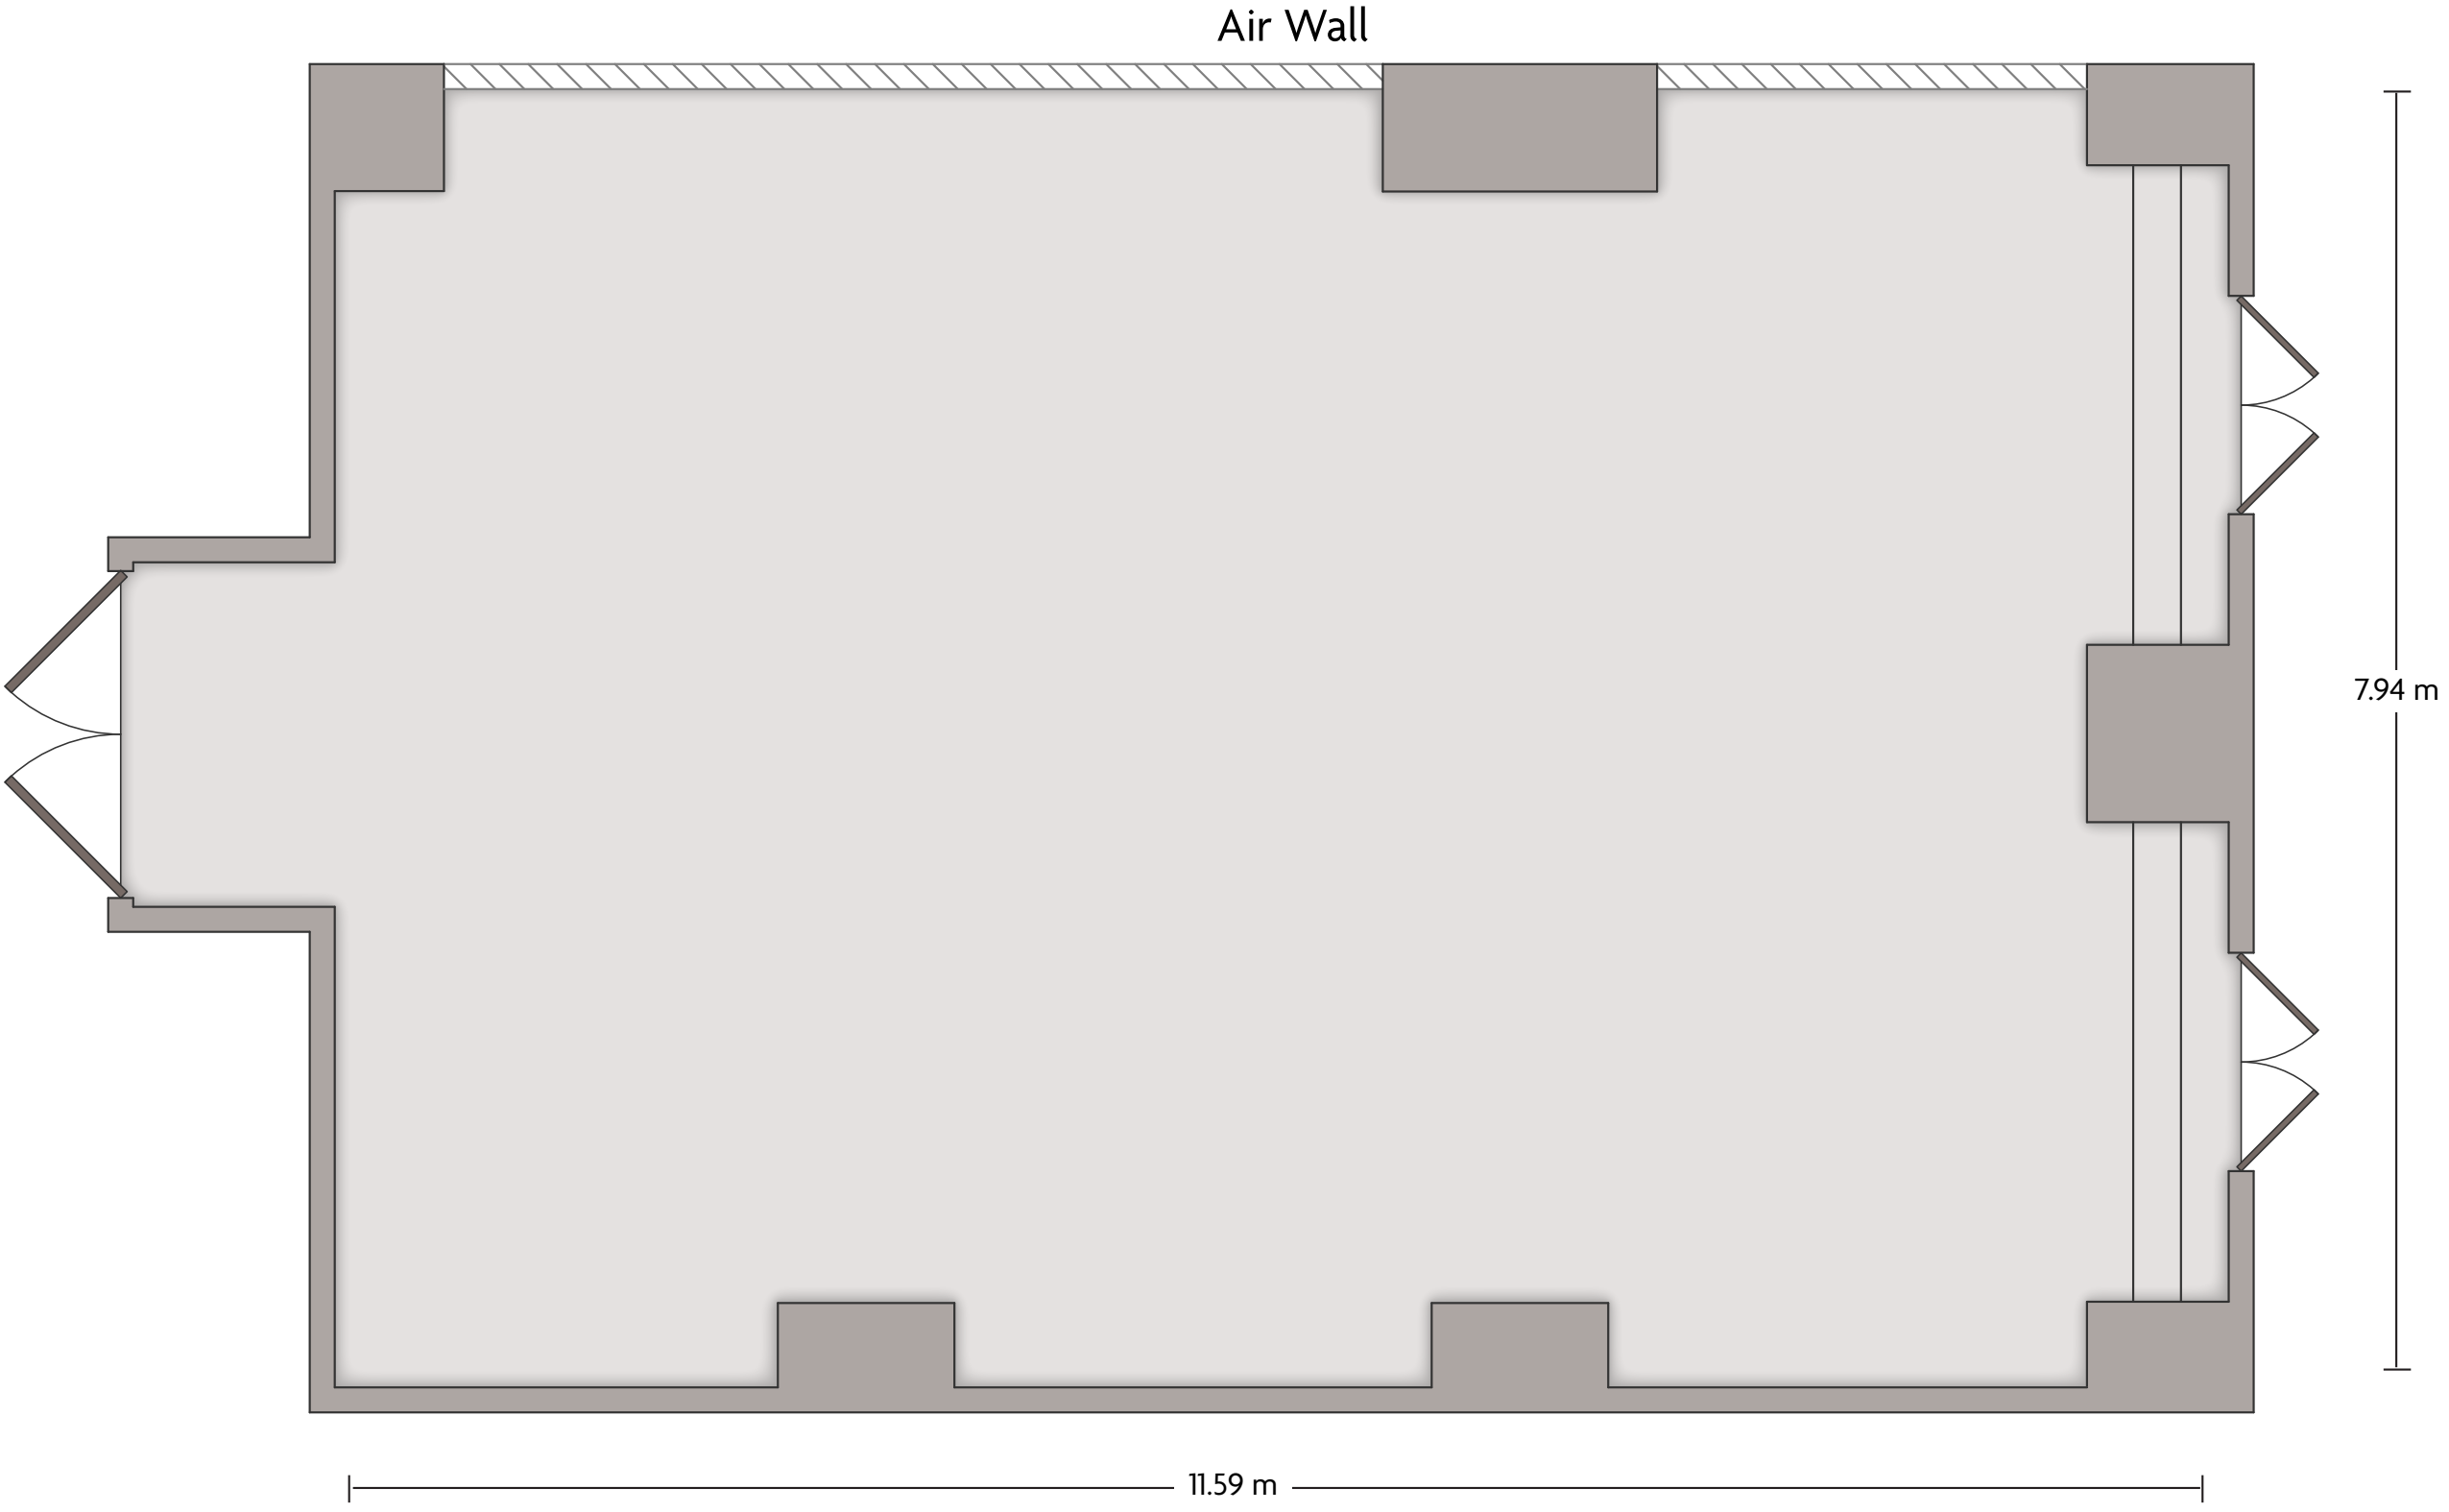

*Multiple layout options available for this space.

Crowne Plaza® Beijing Zhongguancun Function Room B-1

LENGTH: 11.59 m WIDTH: 7.94 m HEIGHT: 2.50 m TOTAL SQUARE METERS: 91.04 m² MAXIMUM CAPACITY: 75 POWER OUTLETS: 10

LENGTH: 11.59 m WIDTH: 7.94 m HEIGHT: 2.50 m TOTAL SQUARE METERS: 91.04 m² MAXIMUM CAPACITY: 75 POWER OUTLETS: 7

No. 106 Zhi Chun Road | Hai Dian District, Beijing - 100086 China (People's Republic) | 86.10.59938888

*Multiple layout options available for this space.

Crowne Plaza® Beijing Zhongguancun Meeting Room 3

LENGTH: 7.68 m WIDTH: 7.12 m HEIGHT: 2.52 m TOTAL SQUARE METERS: 55.43 m² MAXIMUM CAPACITY: 20 POWER OUTLETS: 8

LENGTH: 5.69 m WIDTH: 4.58 m HEIGHT: 2.35 m TOTAL SQUARE METERS: 26.07 m² MAXIMUM CAPACITY: 15 POWER OUTLETS: 8

No. 106 Zhi Chun Road | Hai Dian District, Beijing - 100086 China (People's Republic) | 86.10.59938888