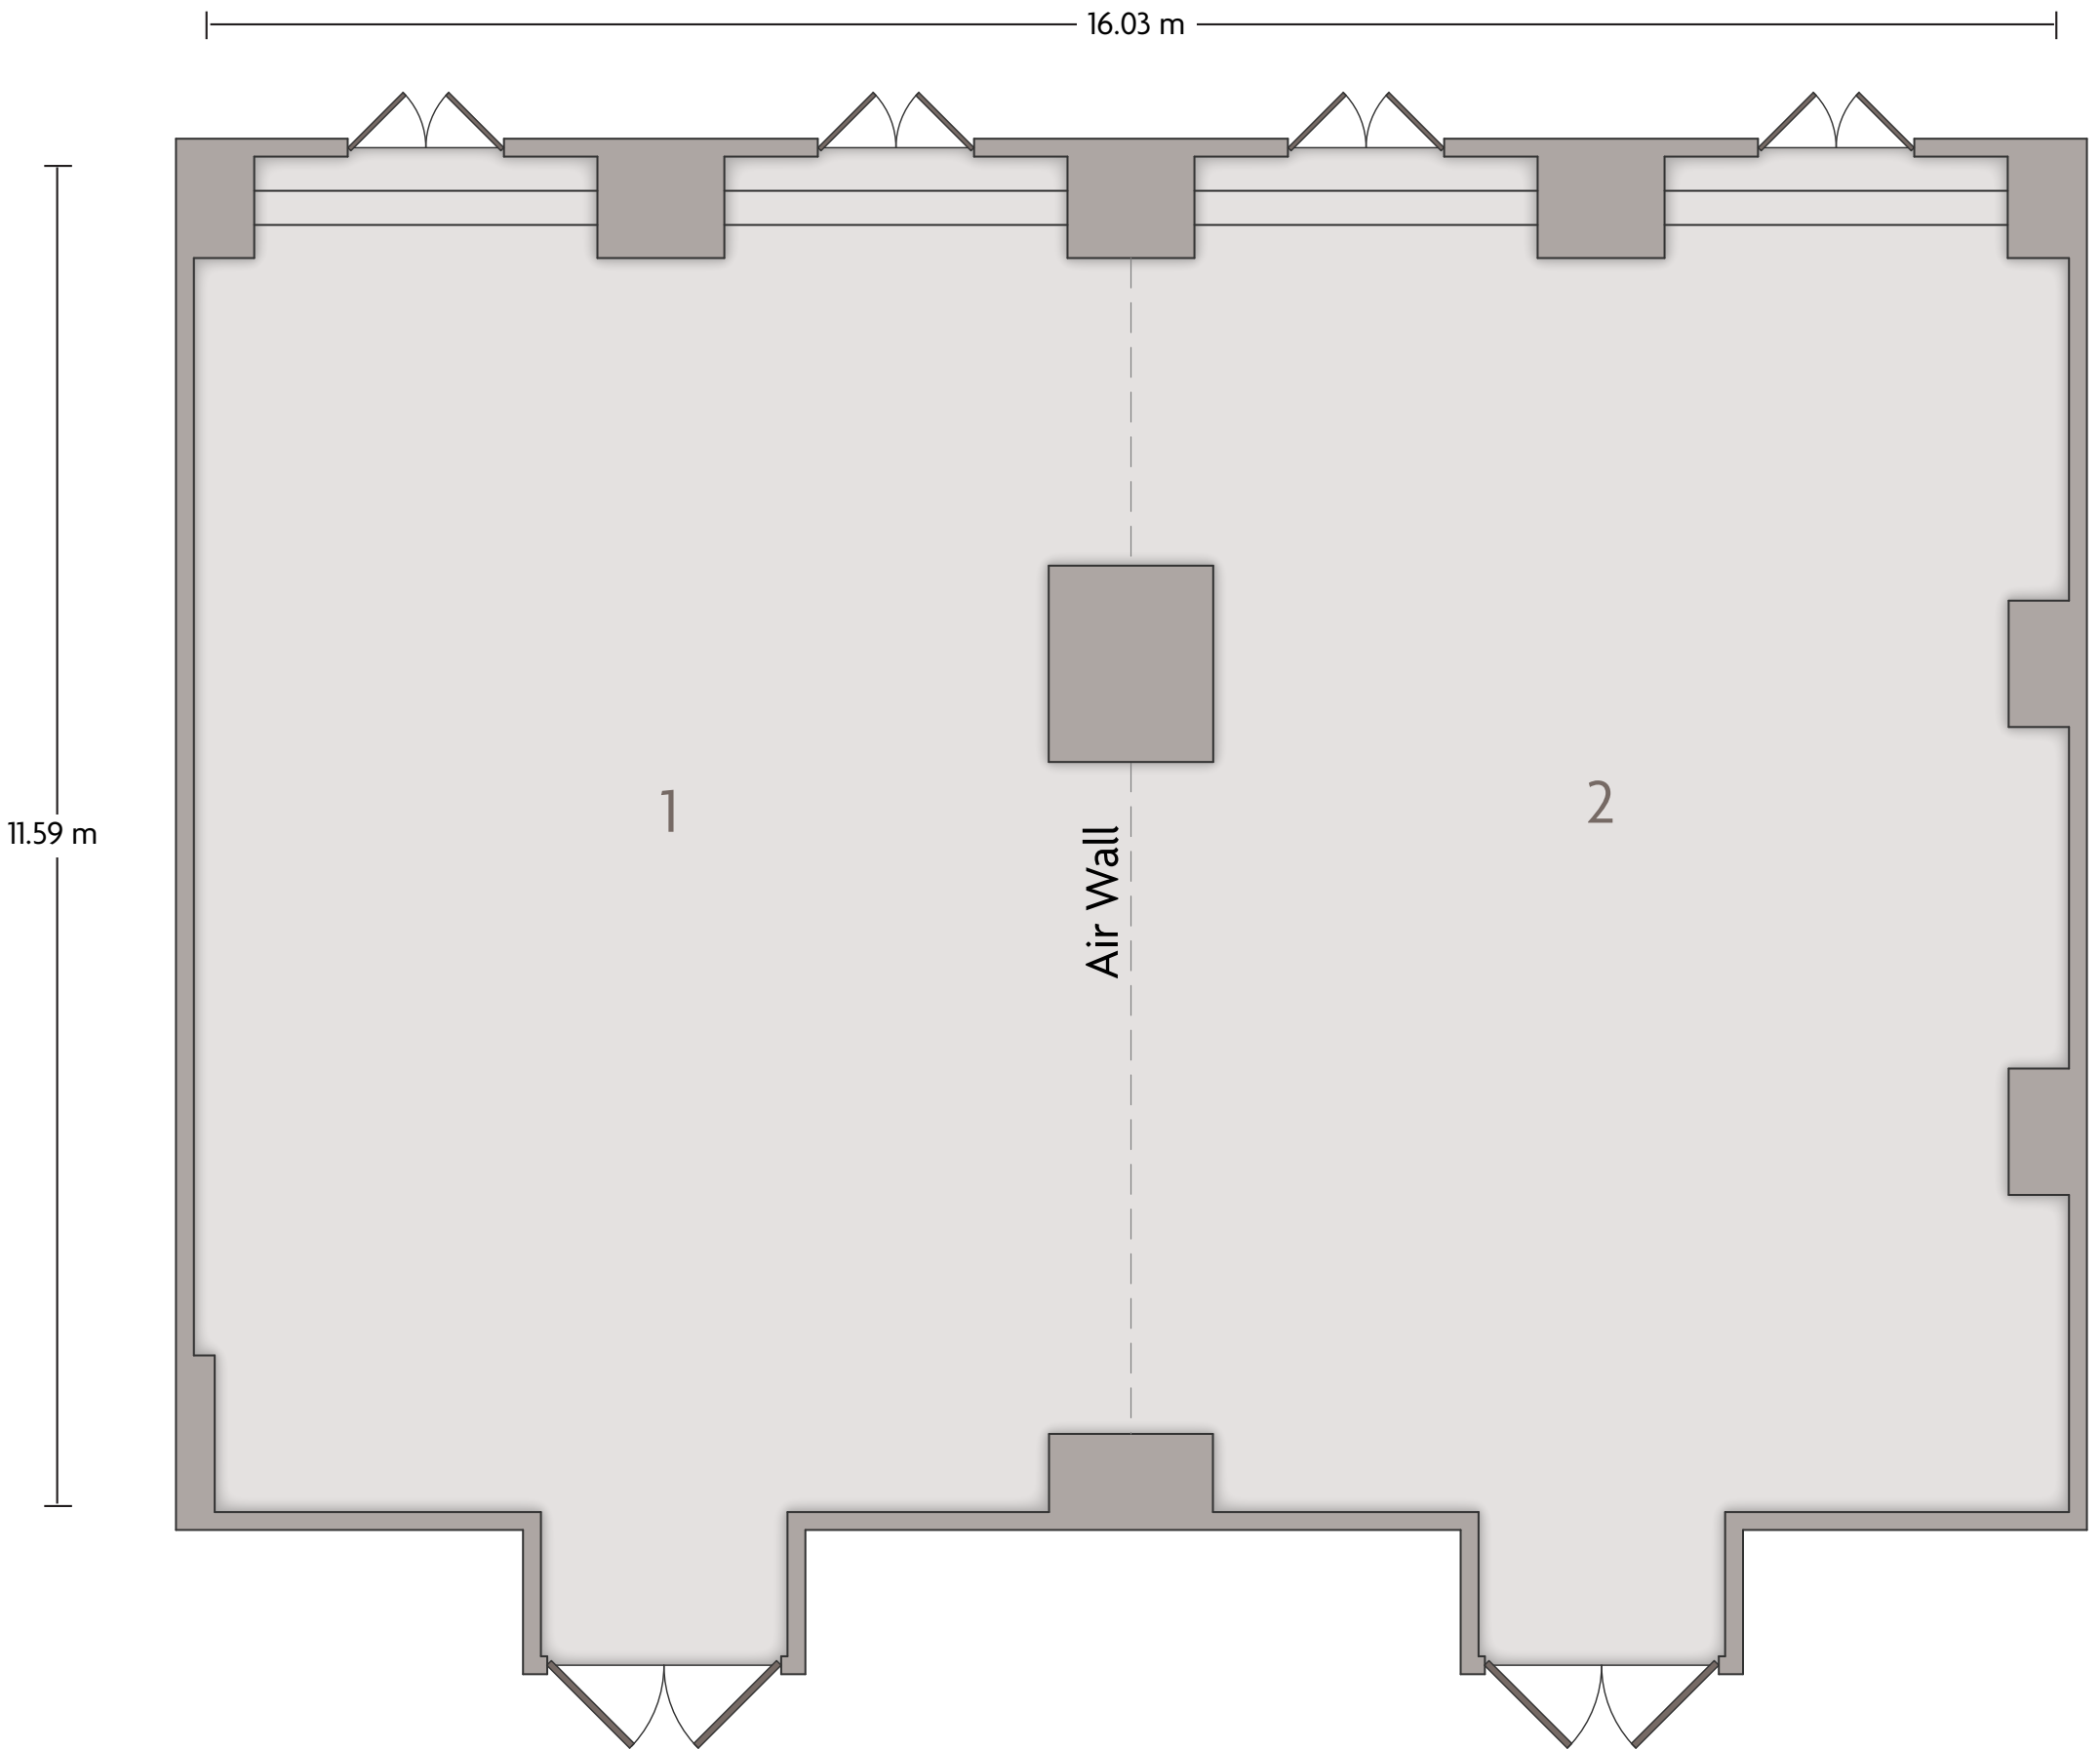

*Multiple layout options available for this space.

Crowne Plaza® Beijing Zhongguancun Crowne Ballroom A

LENGTH: 15.34 m WIDTH: 15.11 m HEIGHT: 3.85 m TOTAL SQUARE METERS: 231.37 m² MAXIMUM CAPACITY: 200 POWER OUTLETS: 7

*Multiple layout options available for this space.

Crowne Plaza® Beijing Zhongguancun Function Room A

LENGTH: 16.18 m WIDTH: 11.76 m HEIGHT: 2.50 m TOTAL SQUARE METERS: 188.83 m² MAXIMUM CAPACITY: 100 POWER OUTLETS: 10

LENGTH: 16.03 m WIDTH: 11.59 m HEIGHT: 2.50 m TOTAL SQUARE METERS: 184.88 m² MAXIMUM CAPACITY: 150 POWER OUTLETS: 17

No. 106 Zhi Chun Road I Hai Dian District, Beijing - 100086 China (People's Republic) | 86.10.59938888

*Multiple layout options available for this space.

Crowne Plaza® Beijing Zhongguancun Function Room B-1

LENGTH: 11.59 m WIDTH: 7.94 m HEIGHT: 2.50 m TOTAL SQUARE METERS: 91.04 m² MAXIMUM CAPACITY: 75 POWER OUTLETS: 10