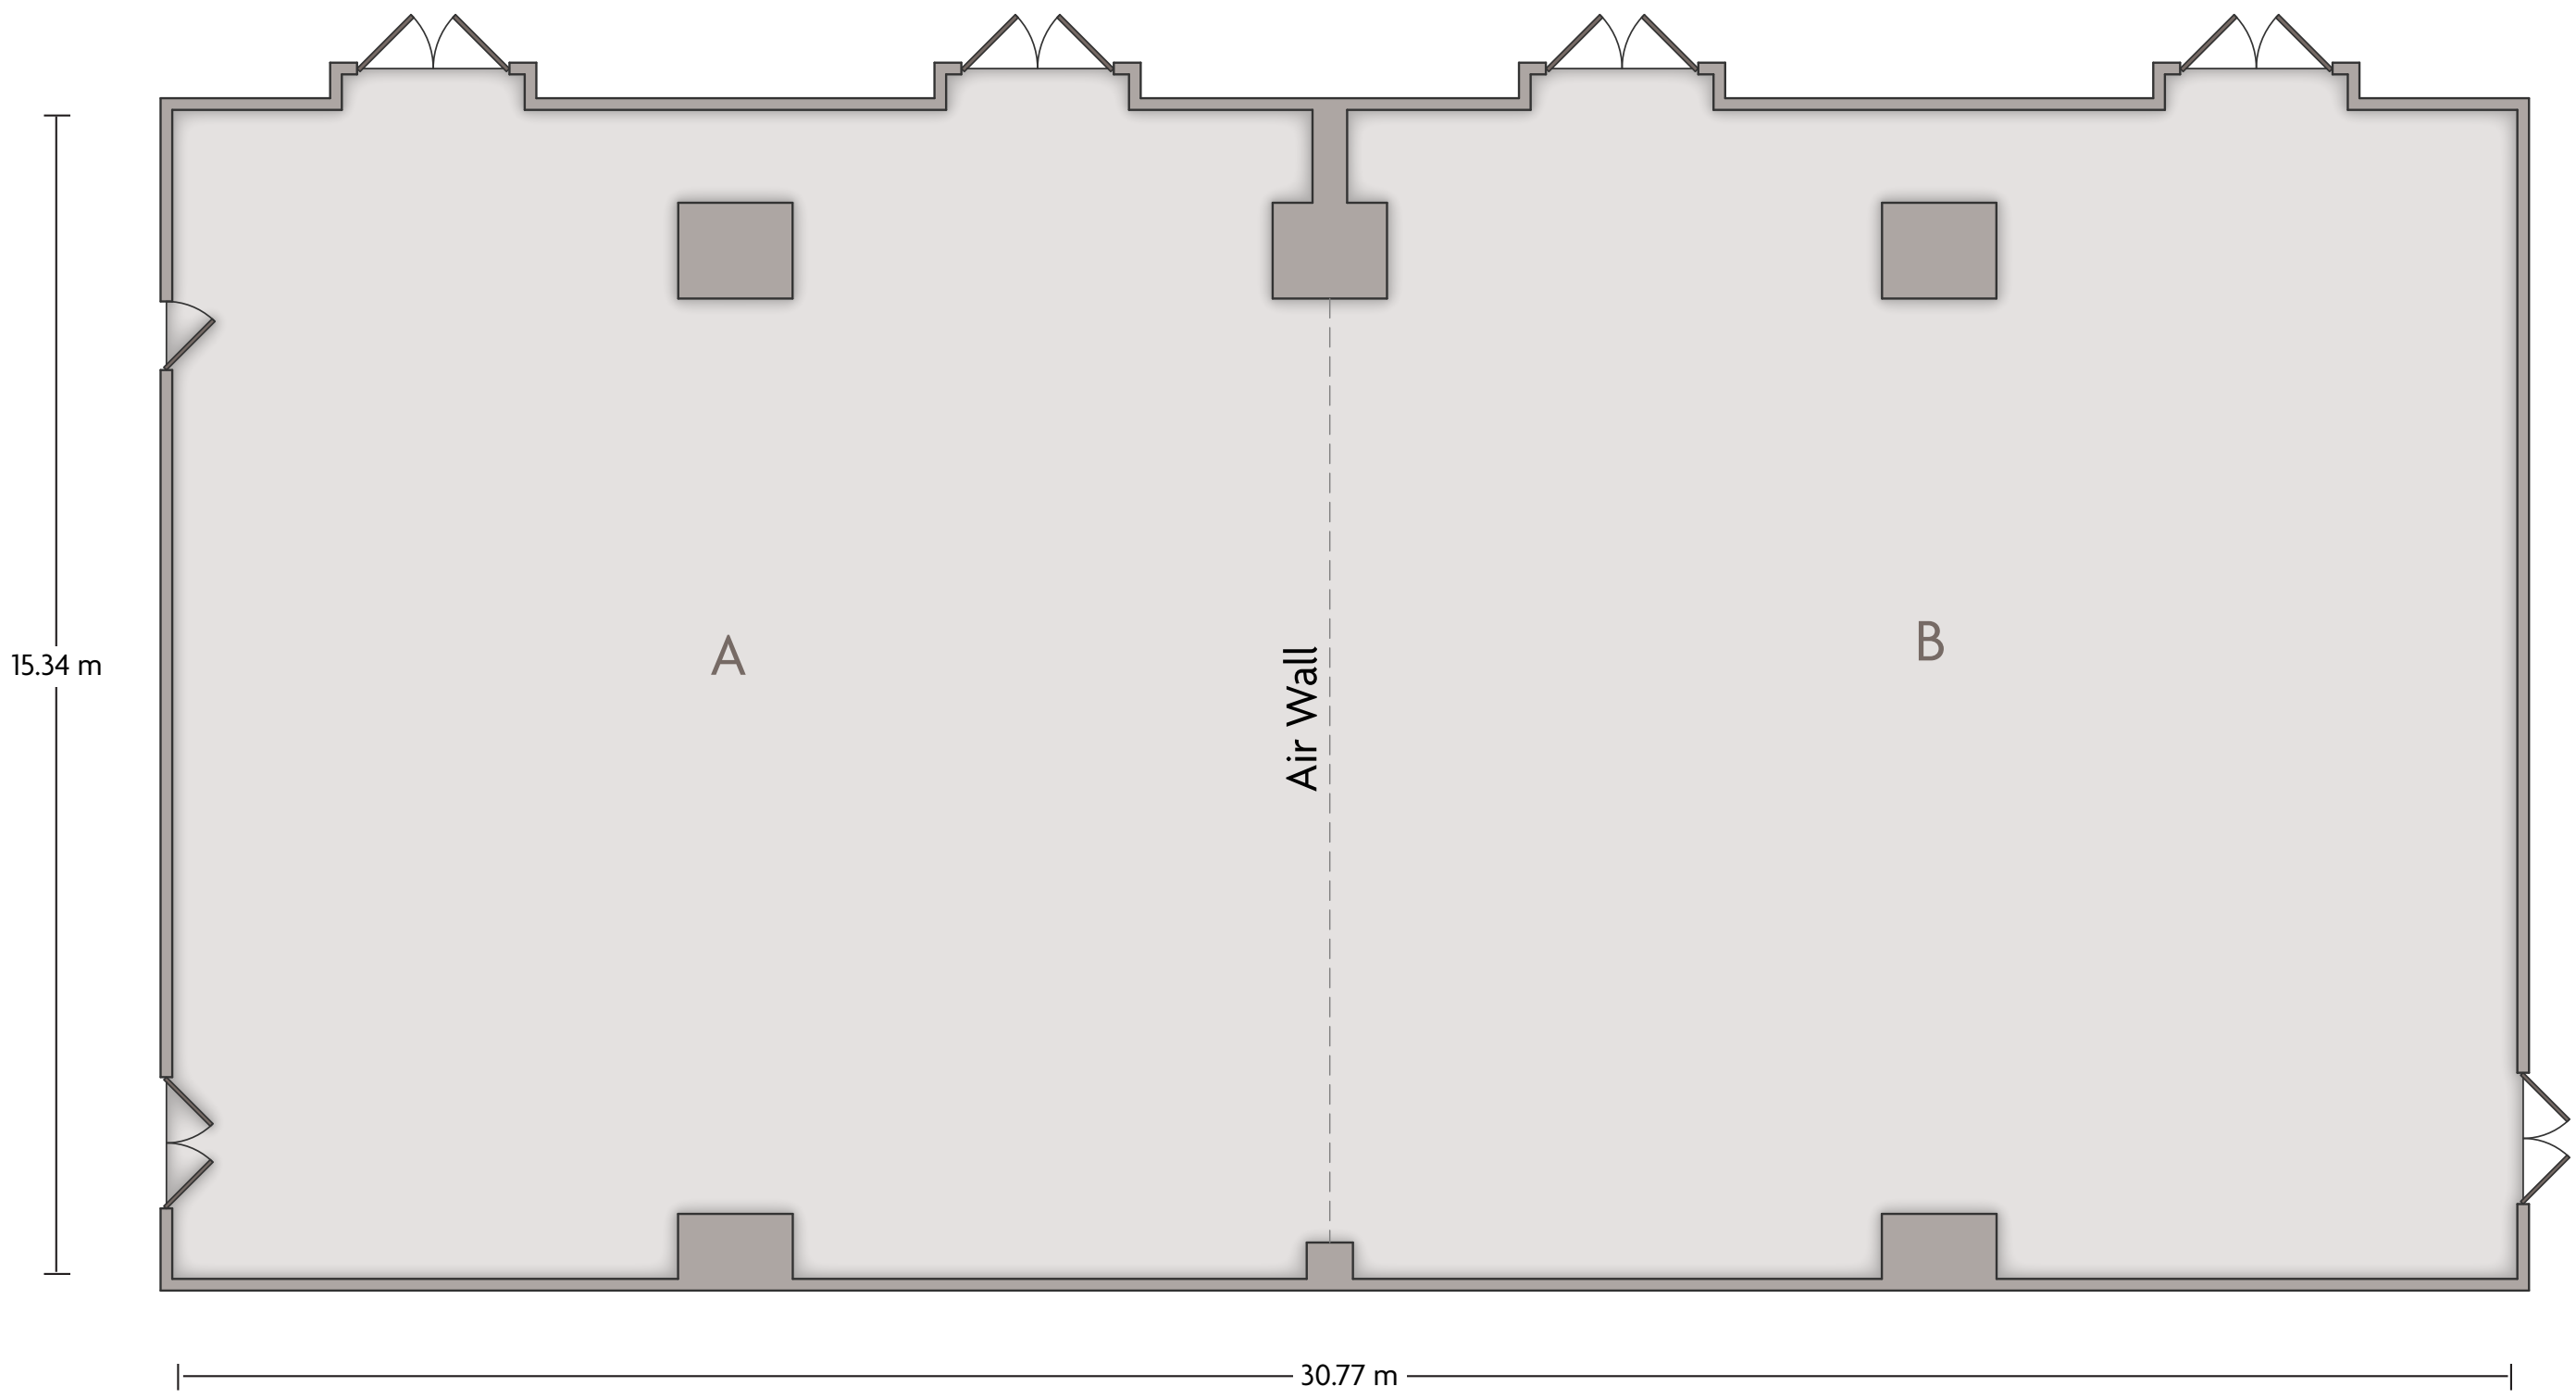

Crowne Plaza® Beijing Zhongguancun Crowne Ballroom

LENGTH: 30.77 m WIDTH: 15.34 m HEIGHT: 3.85 m TOTAL SQUARE METERS: 471.11 m² MAXIMUM CAPACITY: 400 POWER OUTLETS: 14

No. 106 Zhi Chun Road | Hai Dian District, Beijing - 100086 China (People's Republic) | 86.10.59938888

*Multiple layout options available for this space.

Crowne Plaza® Beijing Zhongguancun Crowne Ballroom A

LENGTH: 15.34 m WIDTH: 15.11 m HEIGHT: 3.85 m TOTAL SQUARE METERS: 231.37 m² MAXIMUM CAPACITY: 200 POWER OUTLETS: 7

LENGTH: 15.51 m WIDTH: 15.34 m HEIGHT: 3.85 m TOTAL SQUARE METERS: 237.62 m² MAXIMUM CAPACITY: 200 POWER OUTLETS: 7

No. 106 Zhi Chun Road I Hai Dian District, Beijing - 100086 China (People's Republic) | 86.10.59938888

*Multiple layout options available for this space.

Crowne Plaza® Beijing Zhongguancun Function Room A

LENGTH: 16.18 m WIDTH: 11.76 m HEIGHT: 2.50 m TOTAL SQUARE METERS: 188.83 m² MAXIMUM CAPACITY: 100 POWER OUTLETS: 10