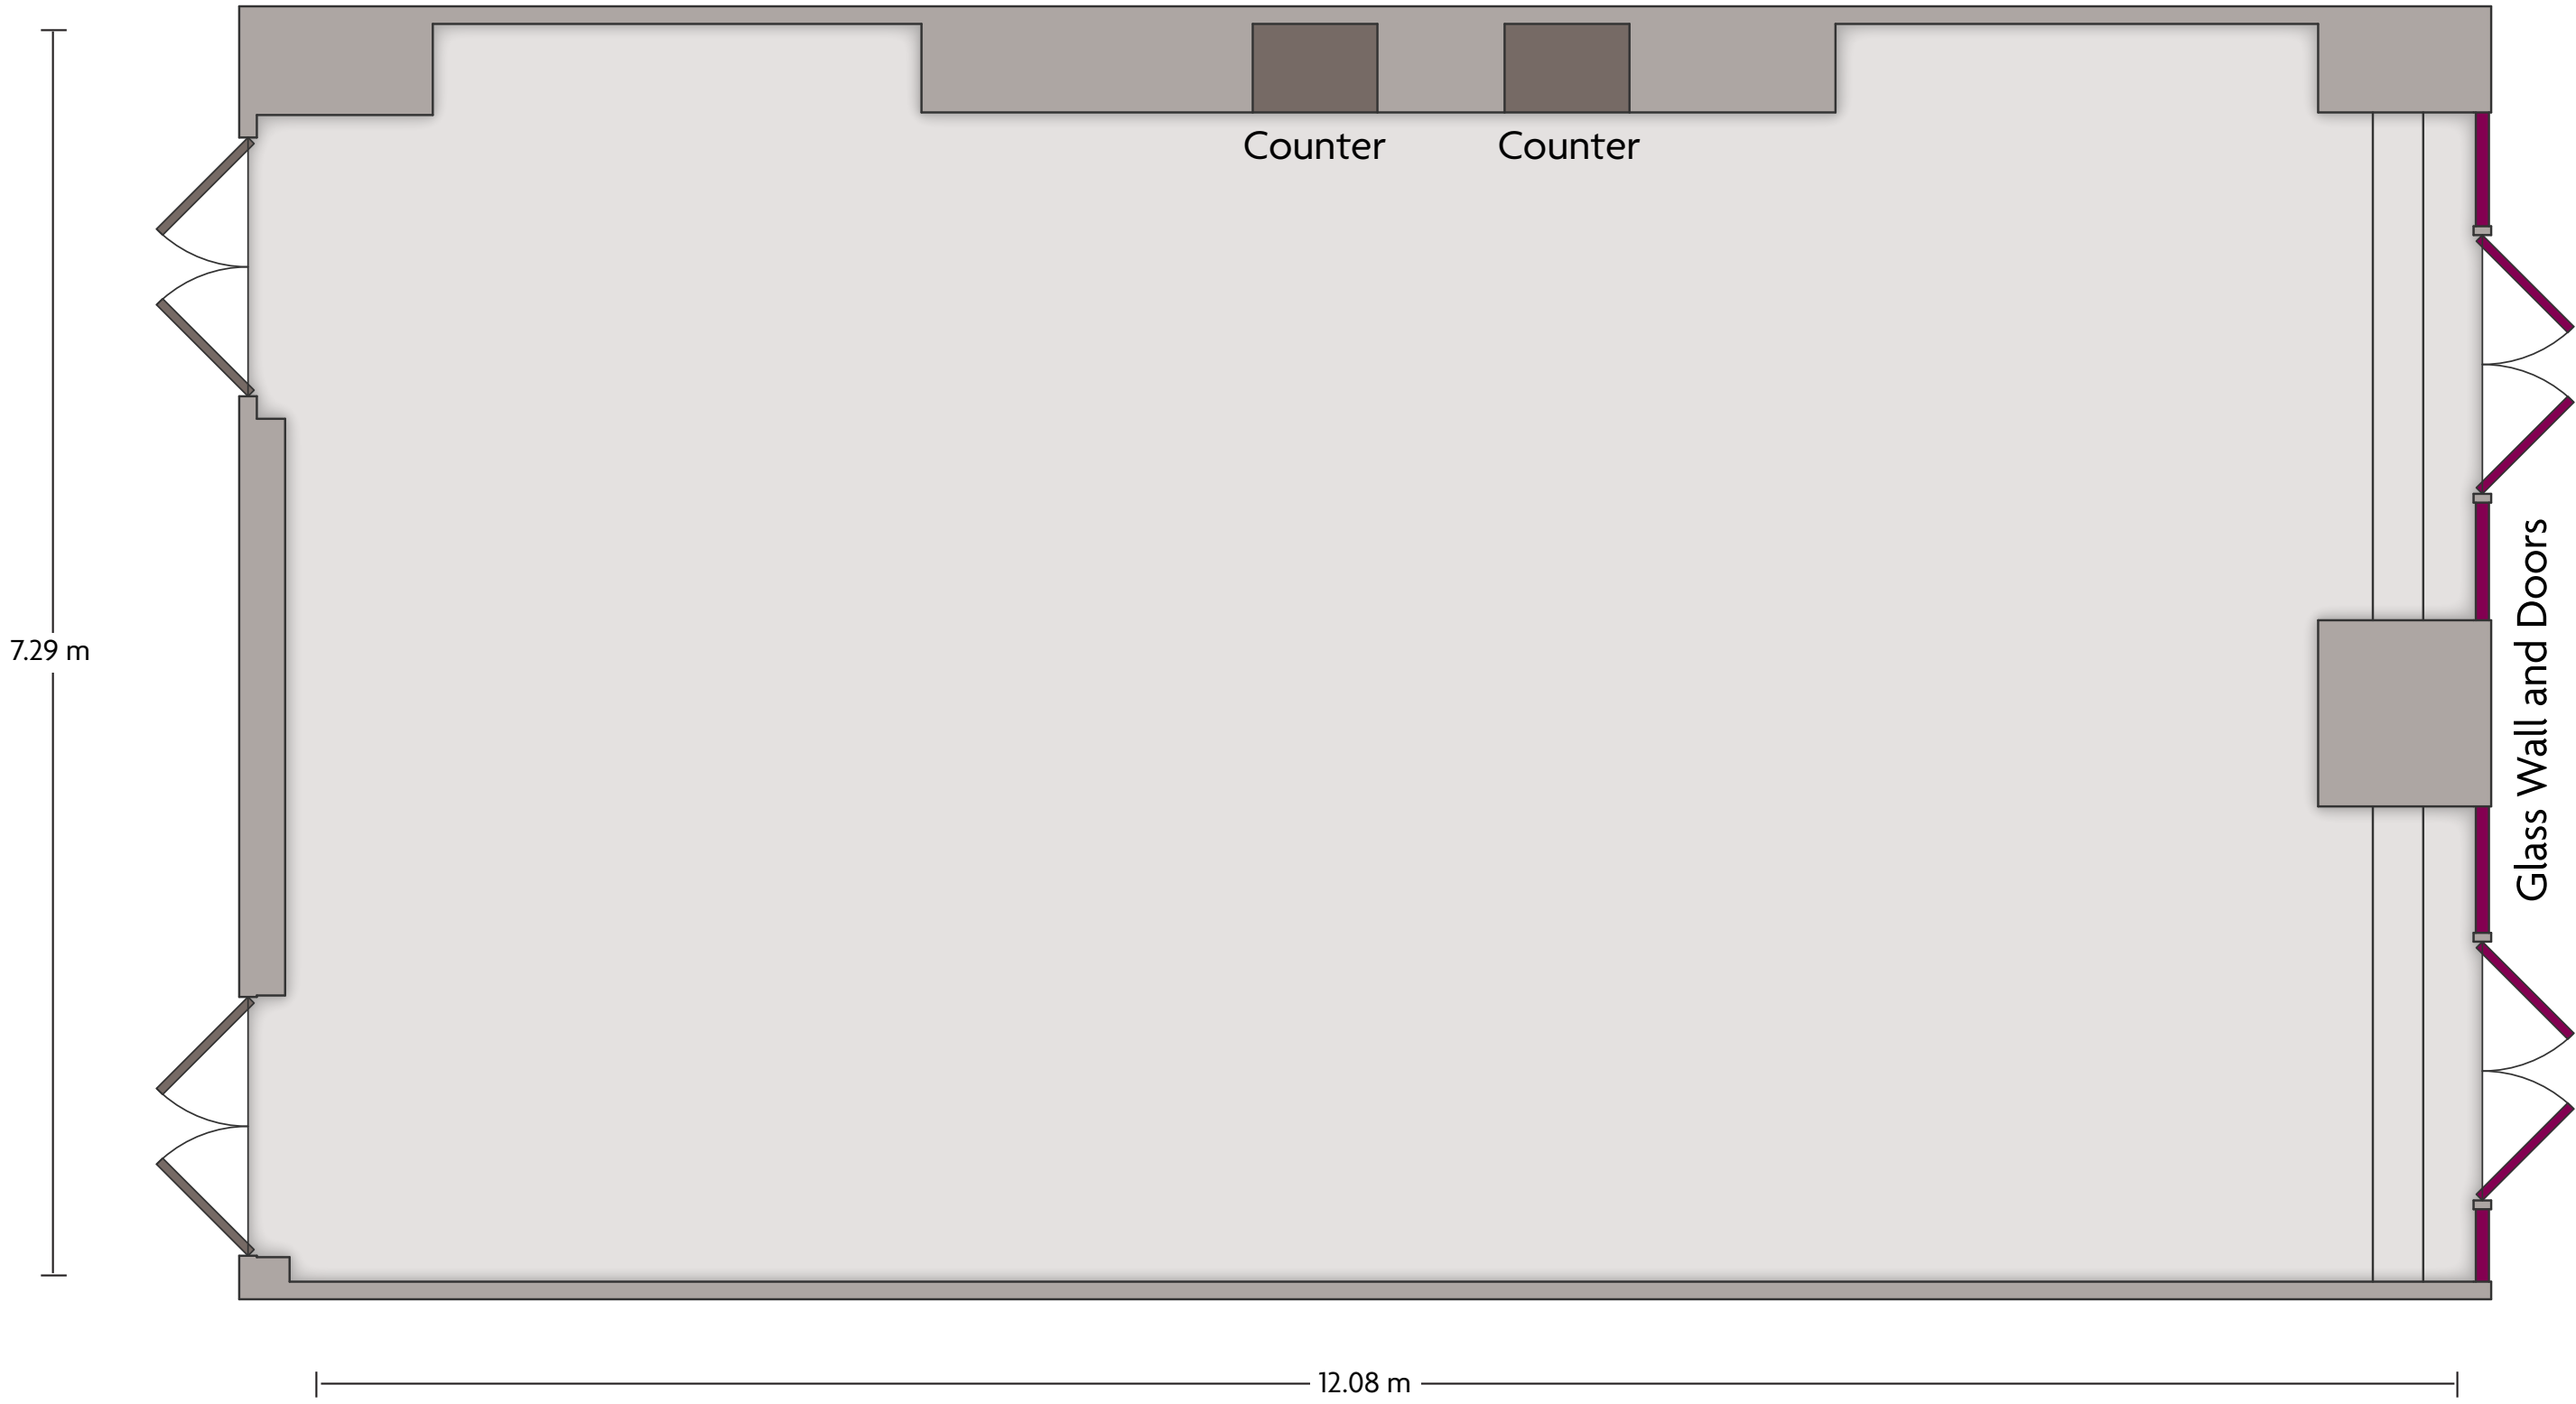

LENGTH: 11.59 m WIDTH: 7.94 m HEIGHT: 2.50 m TOTAL SQUARE METERS: 91.04 m² MAXIMUM CAPACITY: 75 POWER OUTLETS: 7

No. 106 Zhi Chun Road | Hai Dian District, Beijing - 100086 China (People's Republic) | 86.10.59938888

*Multiple layout options available for this space.

Crowne Plaza® Beijing Zhongguancun Meeting Room 3

LENGTH: 7.68 m WIDTH: 7.12 m HEIGHT: 2.52 m TOTAL SQUARE METERS: 55.43 m² MAXIMUM CAPACITY: 20 POWER OUTLETS: 8

No. 106 Zhi Chun Road | Hai Dian District, Beijing - 100086 China (People's Republic) | 86.10.59938888

Crowne Plaza® Beijing Zhongguancun Meeting Room 4

LENGTH: 12.08 m WIDTH: 7.29 m HEIGHT: 2.40 m TOTAL SQUARE METERS: 85.09 m² MAXIMUM CAPACITY: 60 POWER OUTLETS: 11

LENGTH: 5.69 m WIDTH: 4.58 m HEIGHT: 2.35 m TOTAL SQUARE METERS: 26.07 m² MAXIMUM CAPACITY: 15 POWER OUTLETS: 8

No. 106 Zhi Chun Road | Hai Dian District, Beijing - 100086 China (People's Republic) | 86.10.59938888