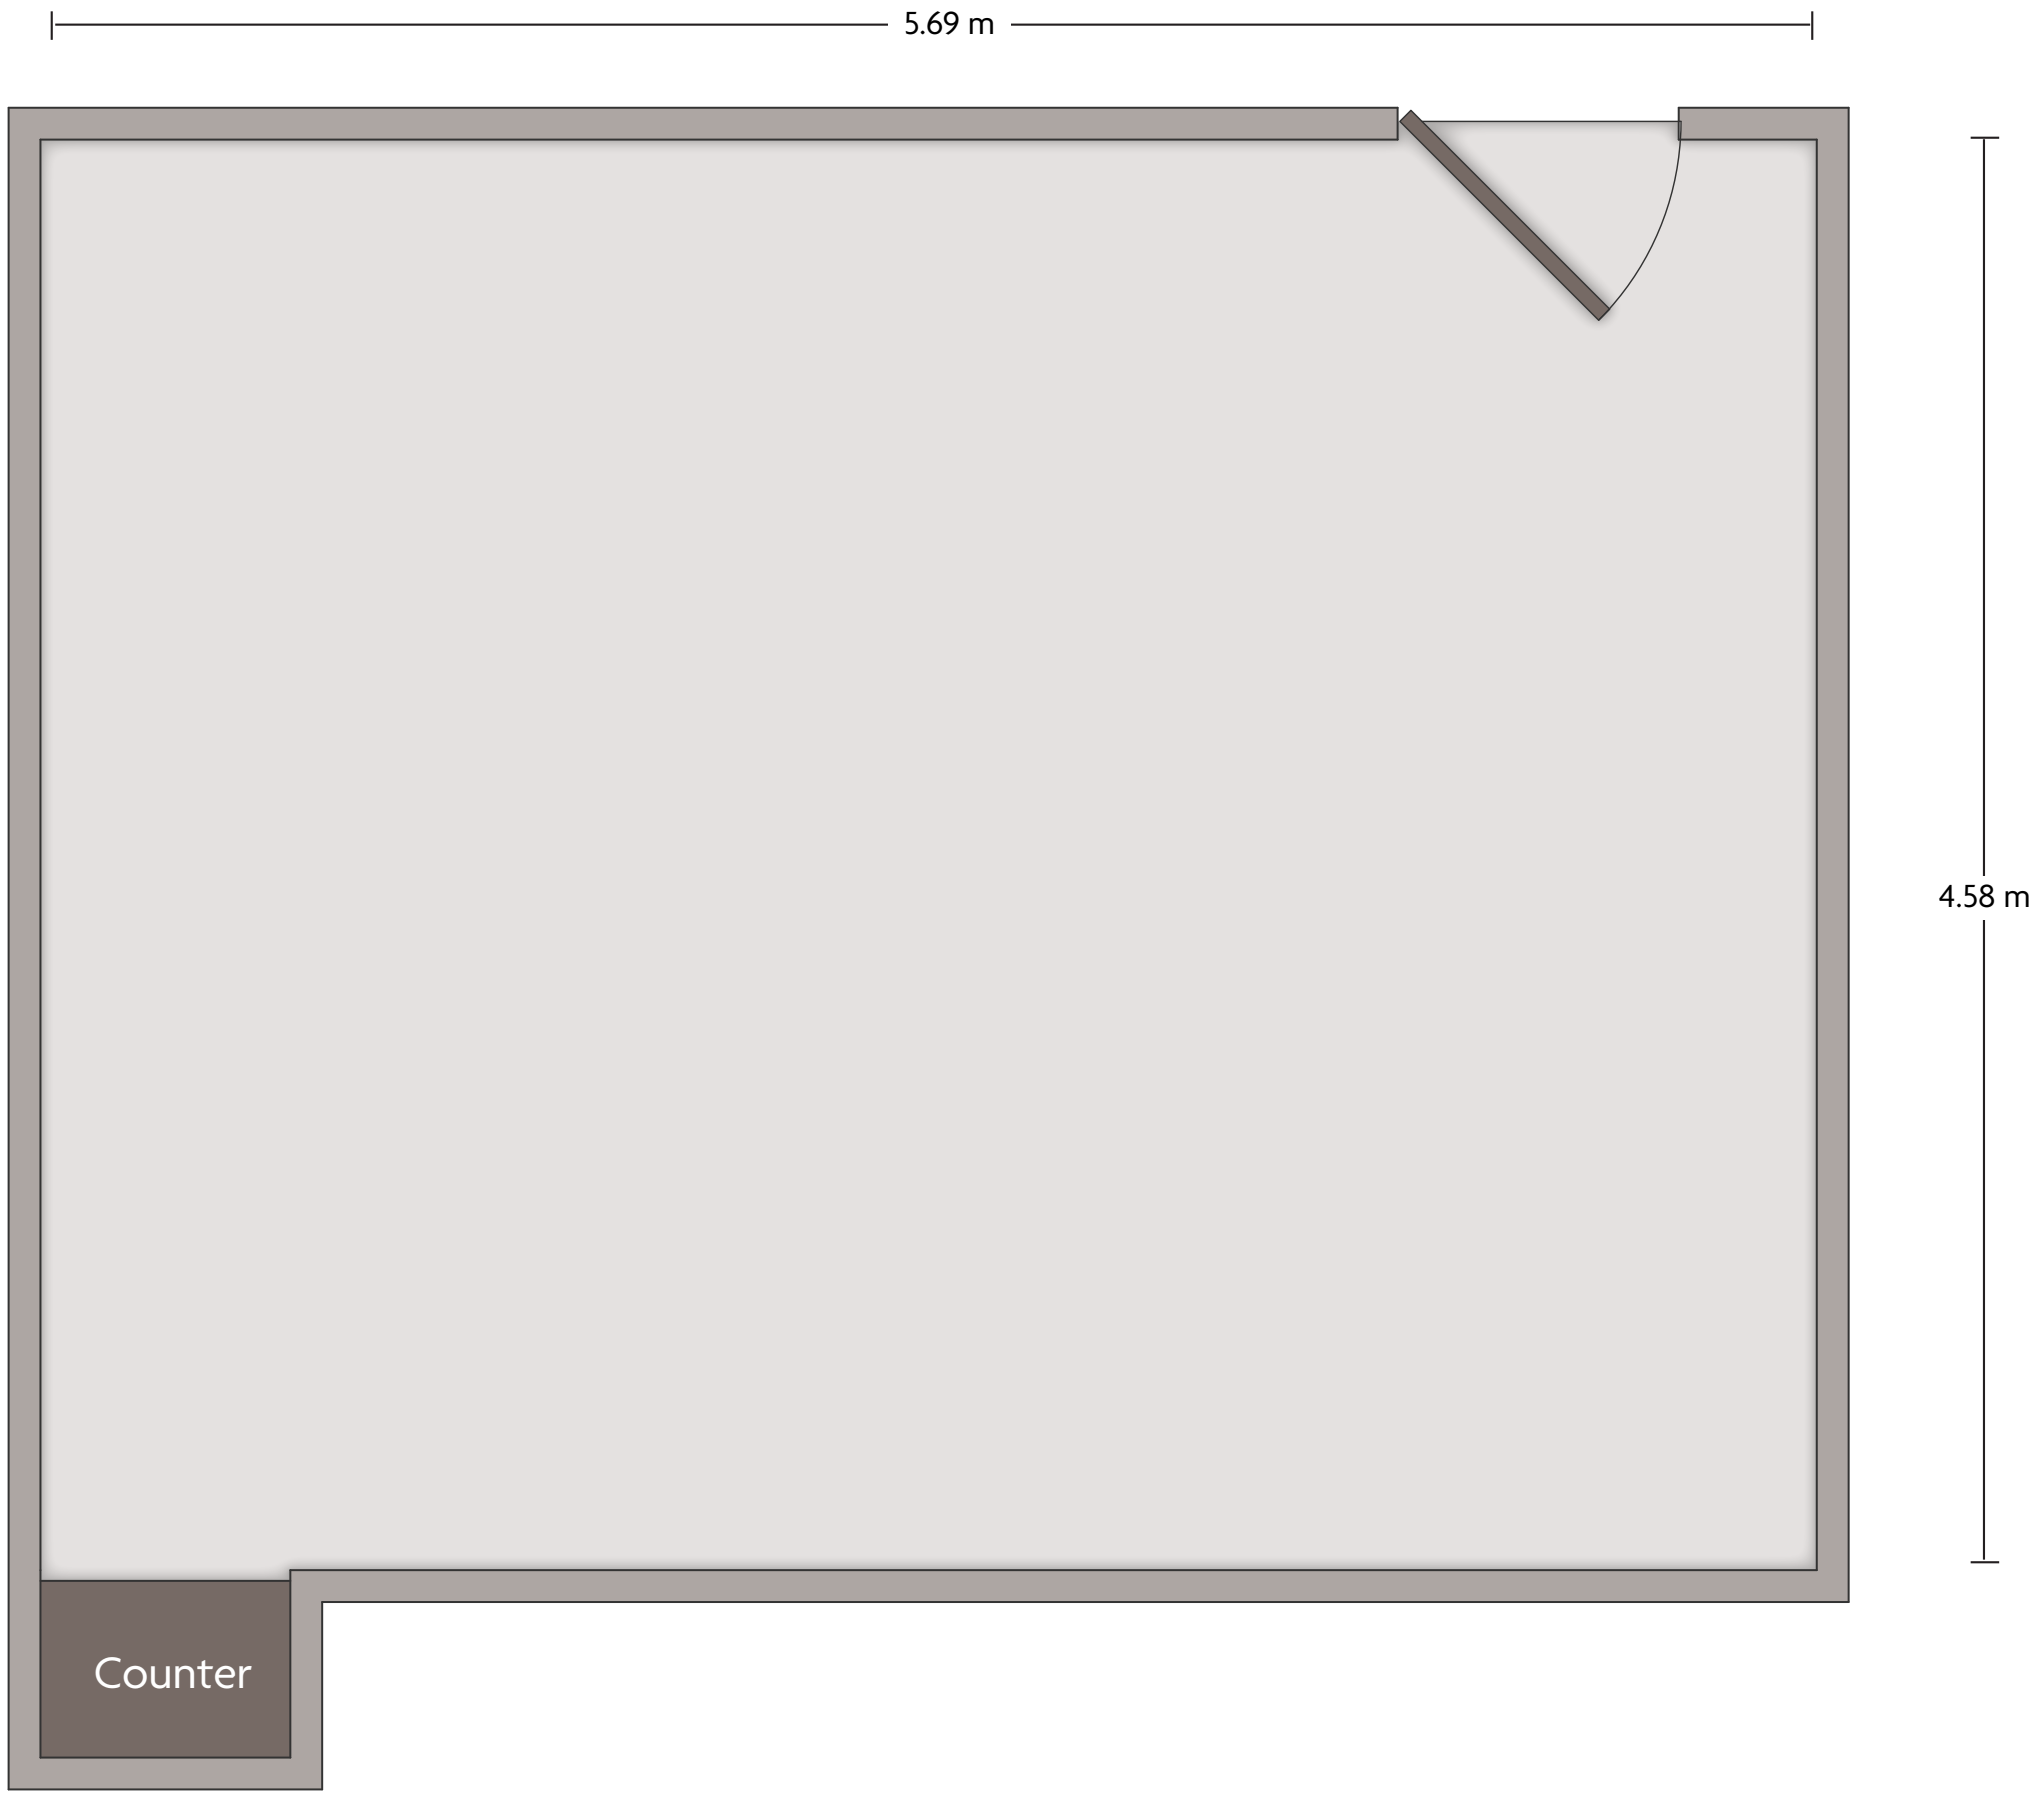

LENGTH: 11.59 m WIDTH: 7.94 m HEIGHT: 2.50 m TOTAL SQUARE METERS: 91.04 m² MAXIMUM CAPACITY: 75 POWER OUTLETS: 7

No. 106 Zhi Chun Road | Hai Dian District, Beijing - 100086 China (People's Republic) | 86.10.59938888

*Multiple layout options available for this space.

Crowne Plaza® Beijing Zhongguancun Meeting Room 3

LENGTH: 7.68 m WIDTH: 7.12 m HEIGHT: 2.52 m TOTAL SQUARE METERS: 55.43 m² MAXIMUM CAPACITY: 20 POWER OUTLETS: 8

No. 106 Zhi Chun Road | Hai Dian District, Beijing - 100086 China (People's Republic) | 86.10.59938888

Crowne Plaza® Beijing Zhongguancun Meeting Room 4

LENGTH: 12.08 m WIDTH: 7.29 m HEIGHT: 2.40 m TOTAL SQUARE METERS: 85.09 m² MAXIMUM CAPACITY: 60 POWER OUTLETS: 11

LENGTH: 5.69 m WIDTH: 4.58 m HEIGHT: 2.35 m TOTAL SQUARE METERS: 26.07 m² MAXIMUM CAPACITY: 15 POWER OUTLETS: 8

No. 106 Zhi Chun Road | Hai Dian District, Beijing - 100086 China (People's Republic) | 86.10.59938888