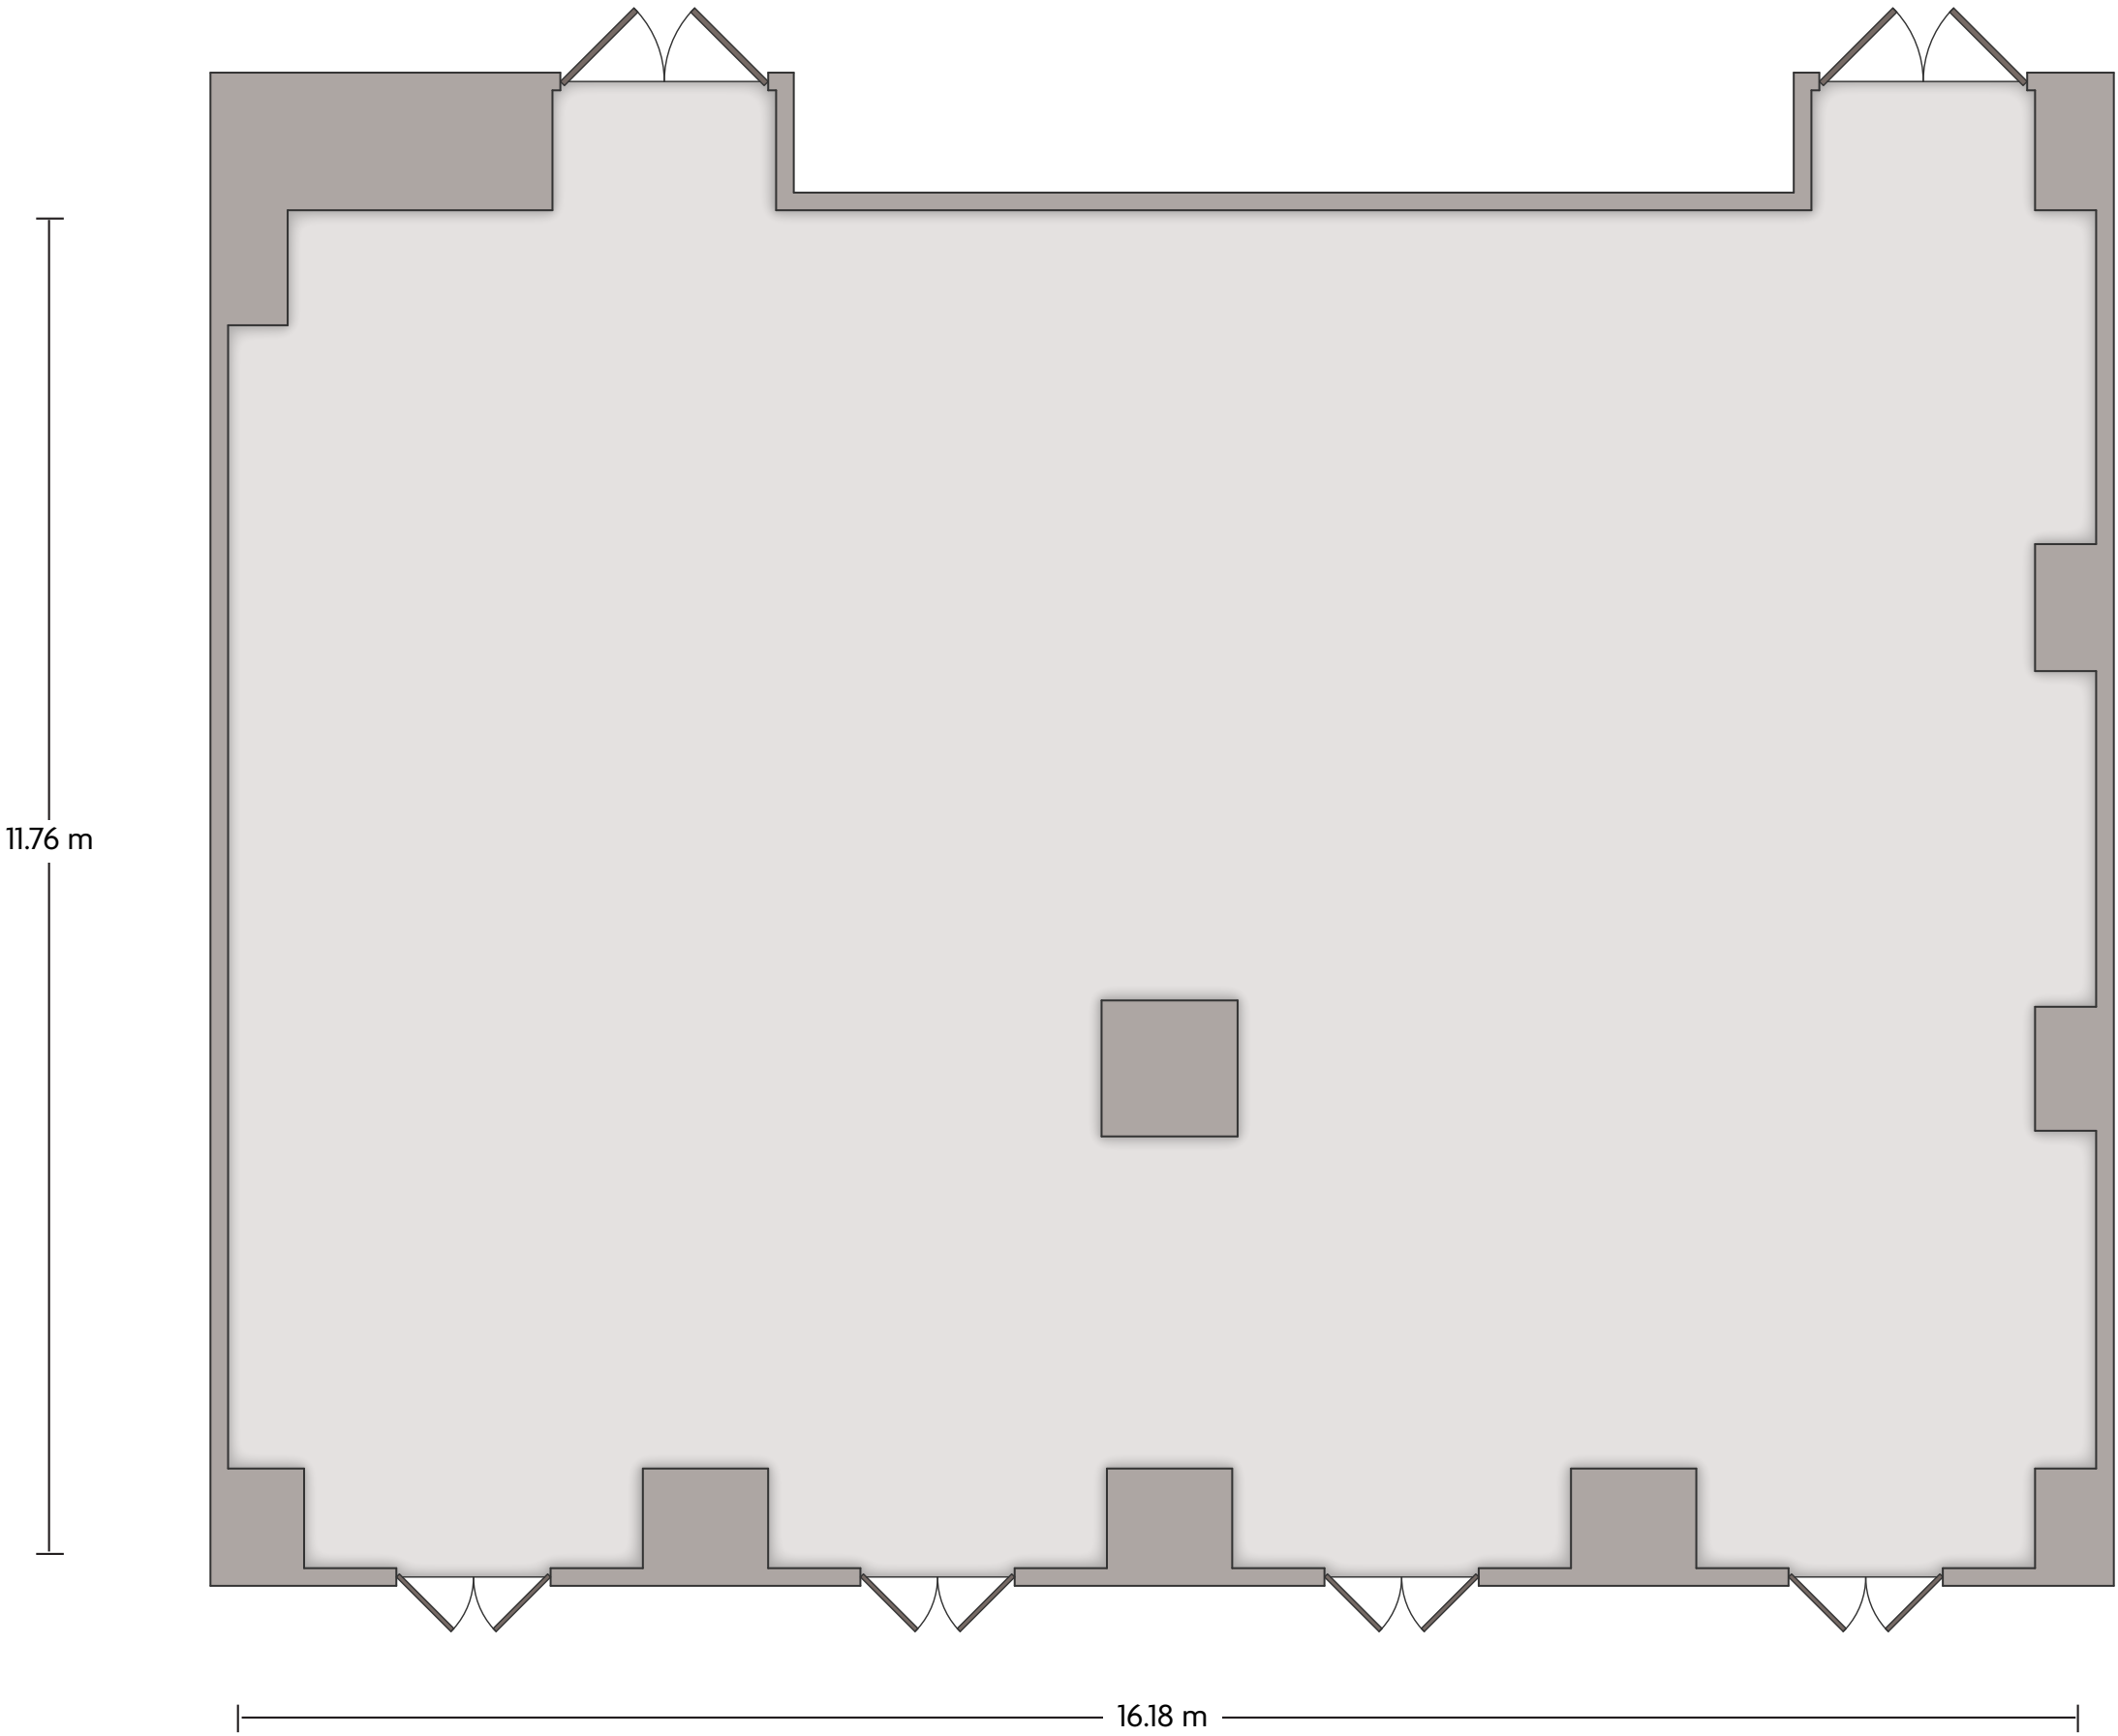

Crowne Plaza® Beijing Zhongguancun Crowne Ballroom

LENGTH: 30.77 m WIDTH: 15.34 m HEIGHT: 3.85 m TOTAL SQUARE METERS: 471.11 m² MAXIMUM CAPACITY: 400 POWER OUTLETS: 14

No. 106 Zhi Chun Road | Hai Dian District, Beijing - 100086 China (People's Republic) | 86.10.59938888

*Multiple layout options available for this space.

Crowne Plaza® Beijing Zhongguancun Crowne Ballroom A

LENGTH: 15.34 m WIDTH: 15.11 m HEIGHT: 3.85 m TOTAL SQUARE METERS: 231.37 m² MAXIMUM CAPACITY: 200 POWER OUTLETS: 7

LENGTH: 15.51 m WIDTH: 15.34 m HEIGHT: 3.85 m TOTAL SQUARE METERS: 237.62 m² MAXIMUM CAPACITY: 200 POWER OUTLETS: 7

No. 106 Zhi Chun Road I Hai Dian District, Beijing - 100086 China (People's Republic) | 86.10.59938888

*Multiple layout options available for this space.

Crowne Plaza® Beijing Zhongguancun Function Room A

LENGTH: 16.18 m WIDTH: 11.76 m HEIGHT: 2.50 m TOTAL SQUARE METERS: 188.83 m² MAXIMUM CAPACITY: 100 POWER OUTLETS: 10