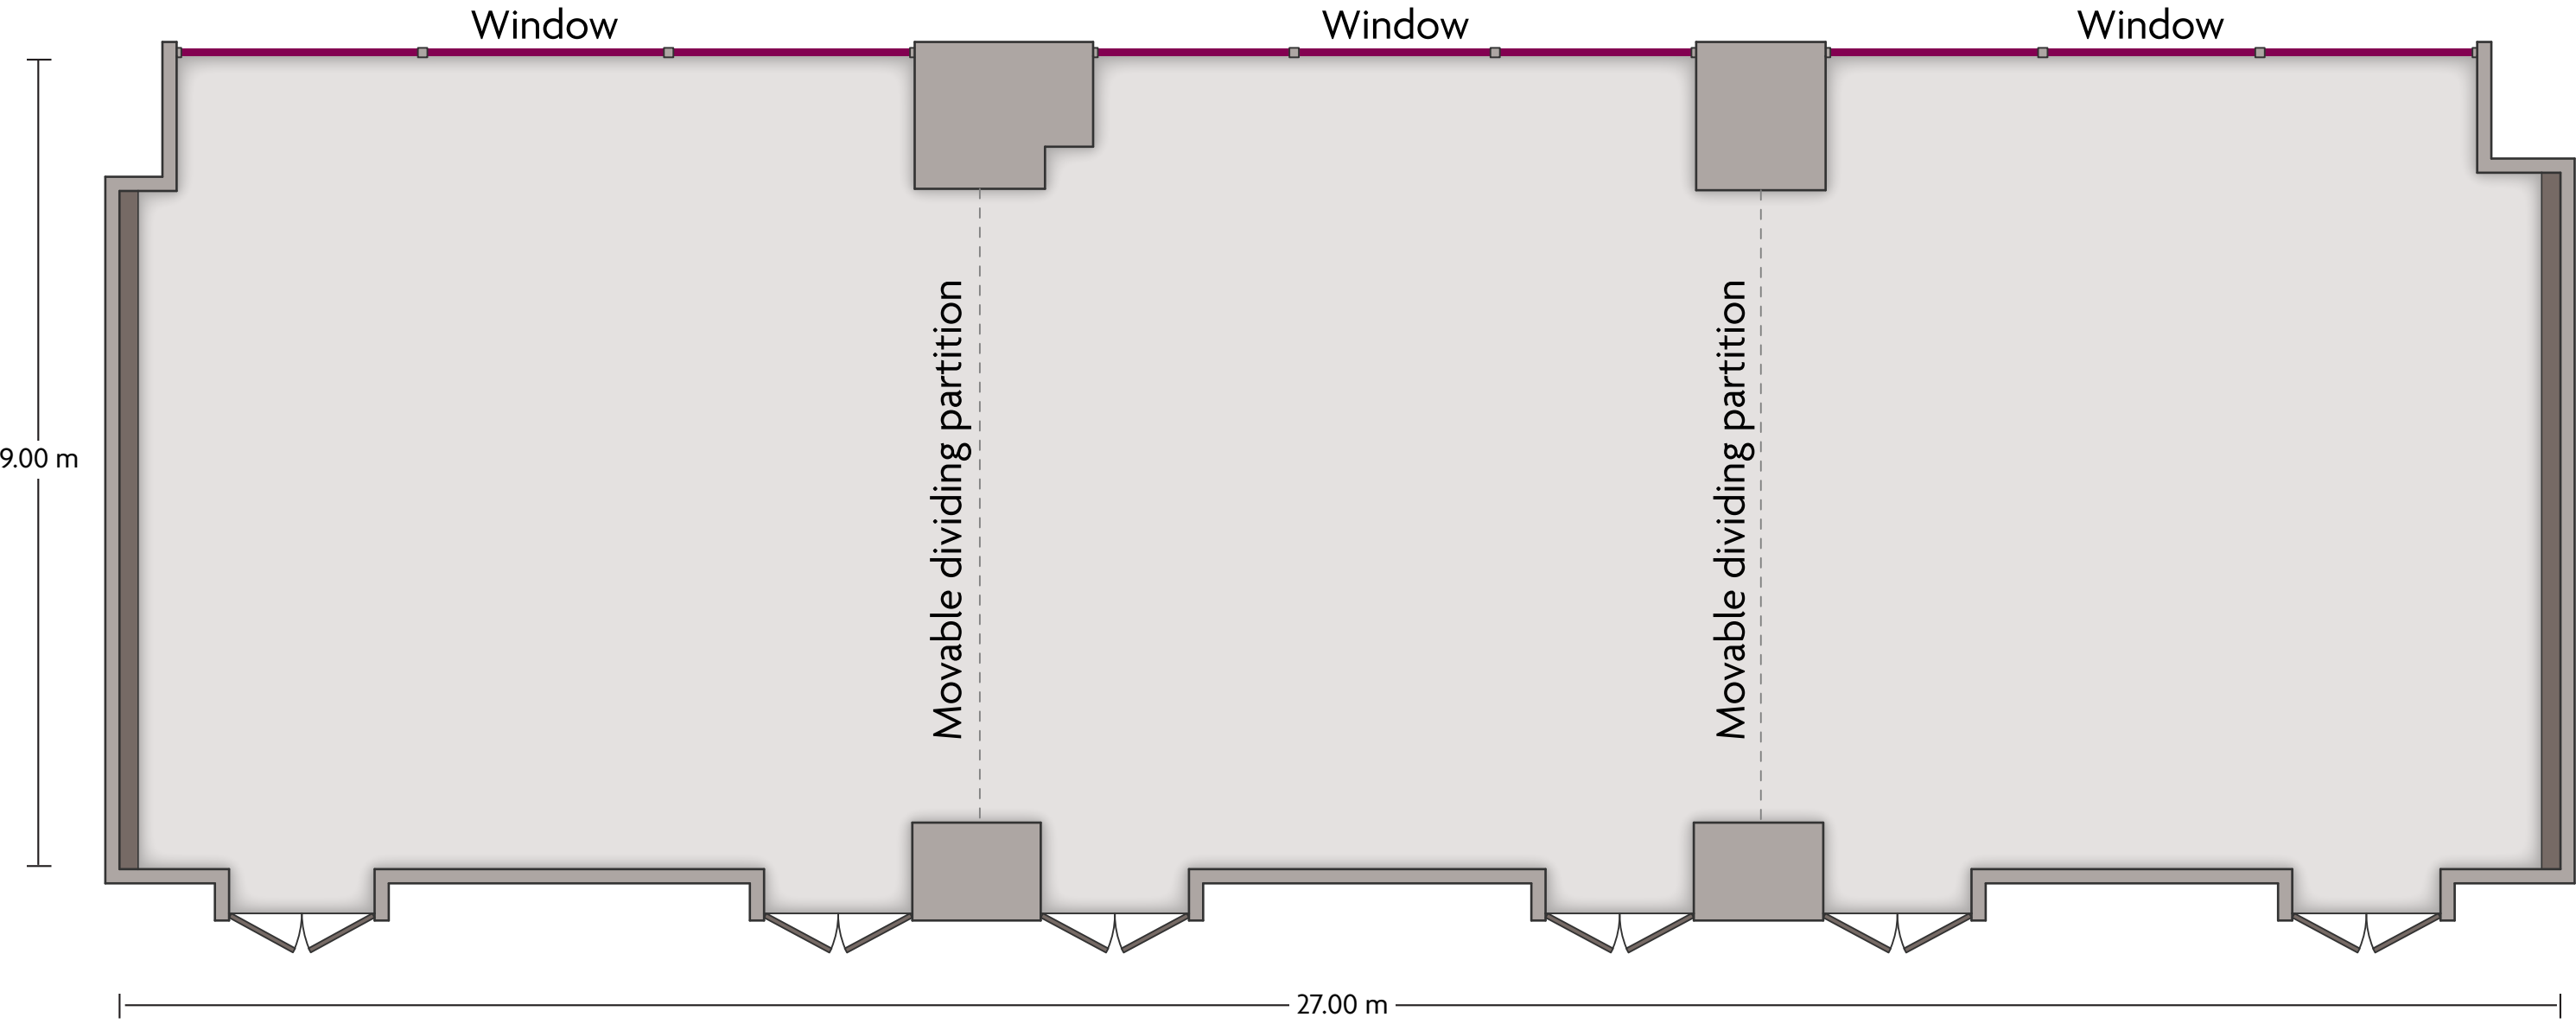

# Crowne Plaza® Beijing Sun Palace - Ballroom

LENGTH: 58.00 m    WIDTH: 24.00 m    HEIGHT: 7.00 m    TOTAL SQUARE METERS: 1,400.00 m<sup>2</sup>    MAXIMUM CAPACITY: 1,600    POWER OUTLETS: 19

Yunnan Dasha, North-East Corner of Taiyanggong Bridge, Xibahe, North-East 3rd Ring Rd | Chaoyang District, Beijing  
Beijing - 100028, China (People's Republic) | 86-10-64298888    \*Multiple layout options available for this space.

LENGTH: 28.00 m    WIDTH: 16.00 m    HEIGHT: 4.00 m    TOTAL SQUARE METERS: 450.00 m<sup>2</sup>    MAXIMUM CAPACITY: 380    POWER OUTLETS: 4

Yunnan Dasha, North-East Corner of Taiyanggong Bridge, Xibahe, North-East 3rd Ring Rd I Chaoyang District, Beijing  
Beijing - 100028, China (People's Republic) | 86-10-64298888

# Crowne Plaza® Beijing Sun Palace - Meeting Rooms 1, 2, & 3

LENGTH: 27.00 m    WIDTH: 9.00 m    HEIGHT: 4.00 m    TOTAL SQUARE METERS: 240.00 m<sup>2</sup>    MAXIMUM CAPACITY: 220    POWER OUTLETS: 22

# Crowne Plaza® Beijing Sun Palace - Meeting Room 6

LENGTH: 10.00 m    WIDTH: 9.00 m    HEIGHT: 4.00 m    TOTAL SQUARE METERS: 80.00 m<sup>2</sup>    MAXIMUM CAPACITY: 80    POWER OUTLETS: 1

Yunnan Dasha, North-East Corner of Taiyanggong Bridge, Xibahe, North-East 3rd Ring Rd | Chaoyang District, Beijing  
Beijing - 100028, China (People's Republic) | 86-10-64298888