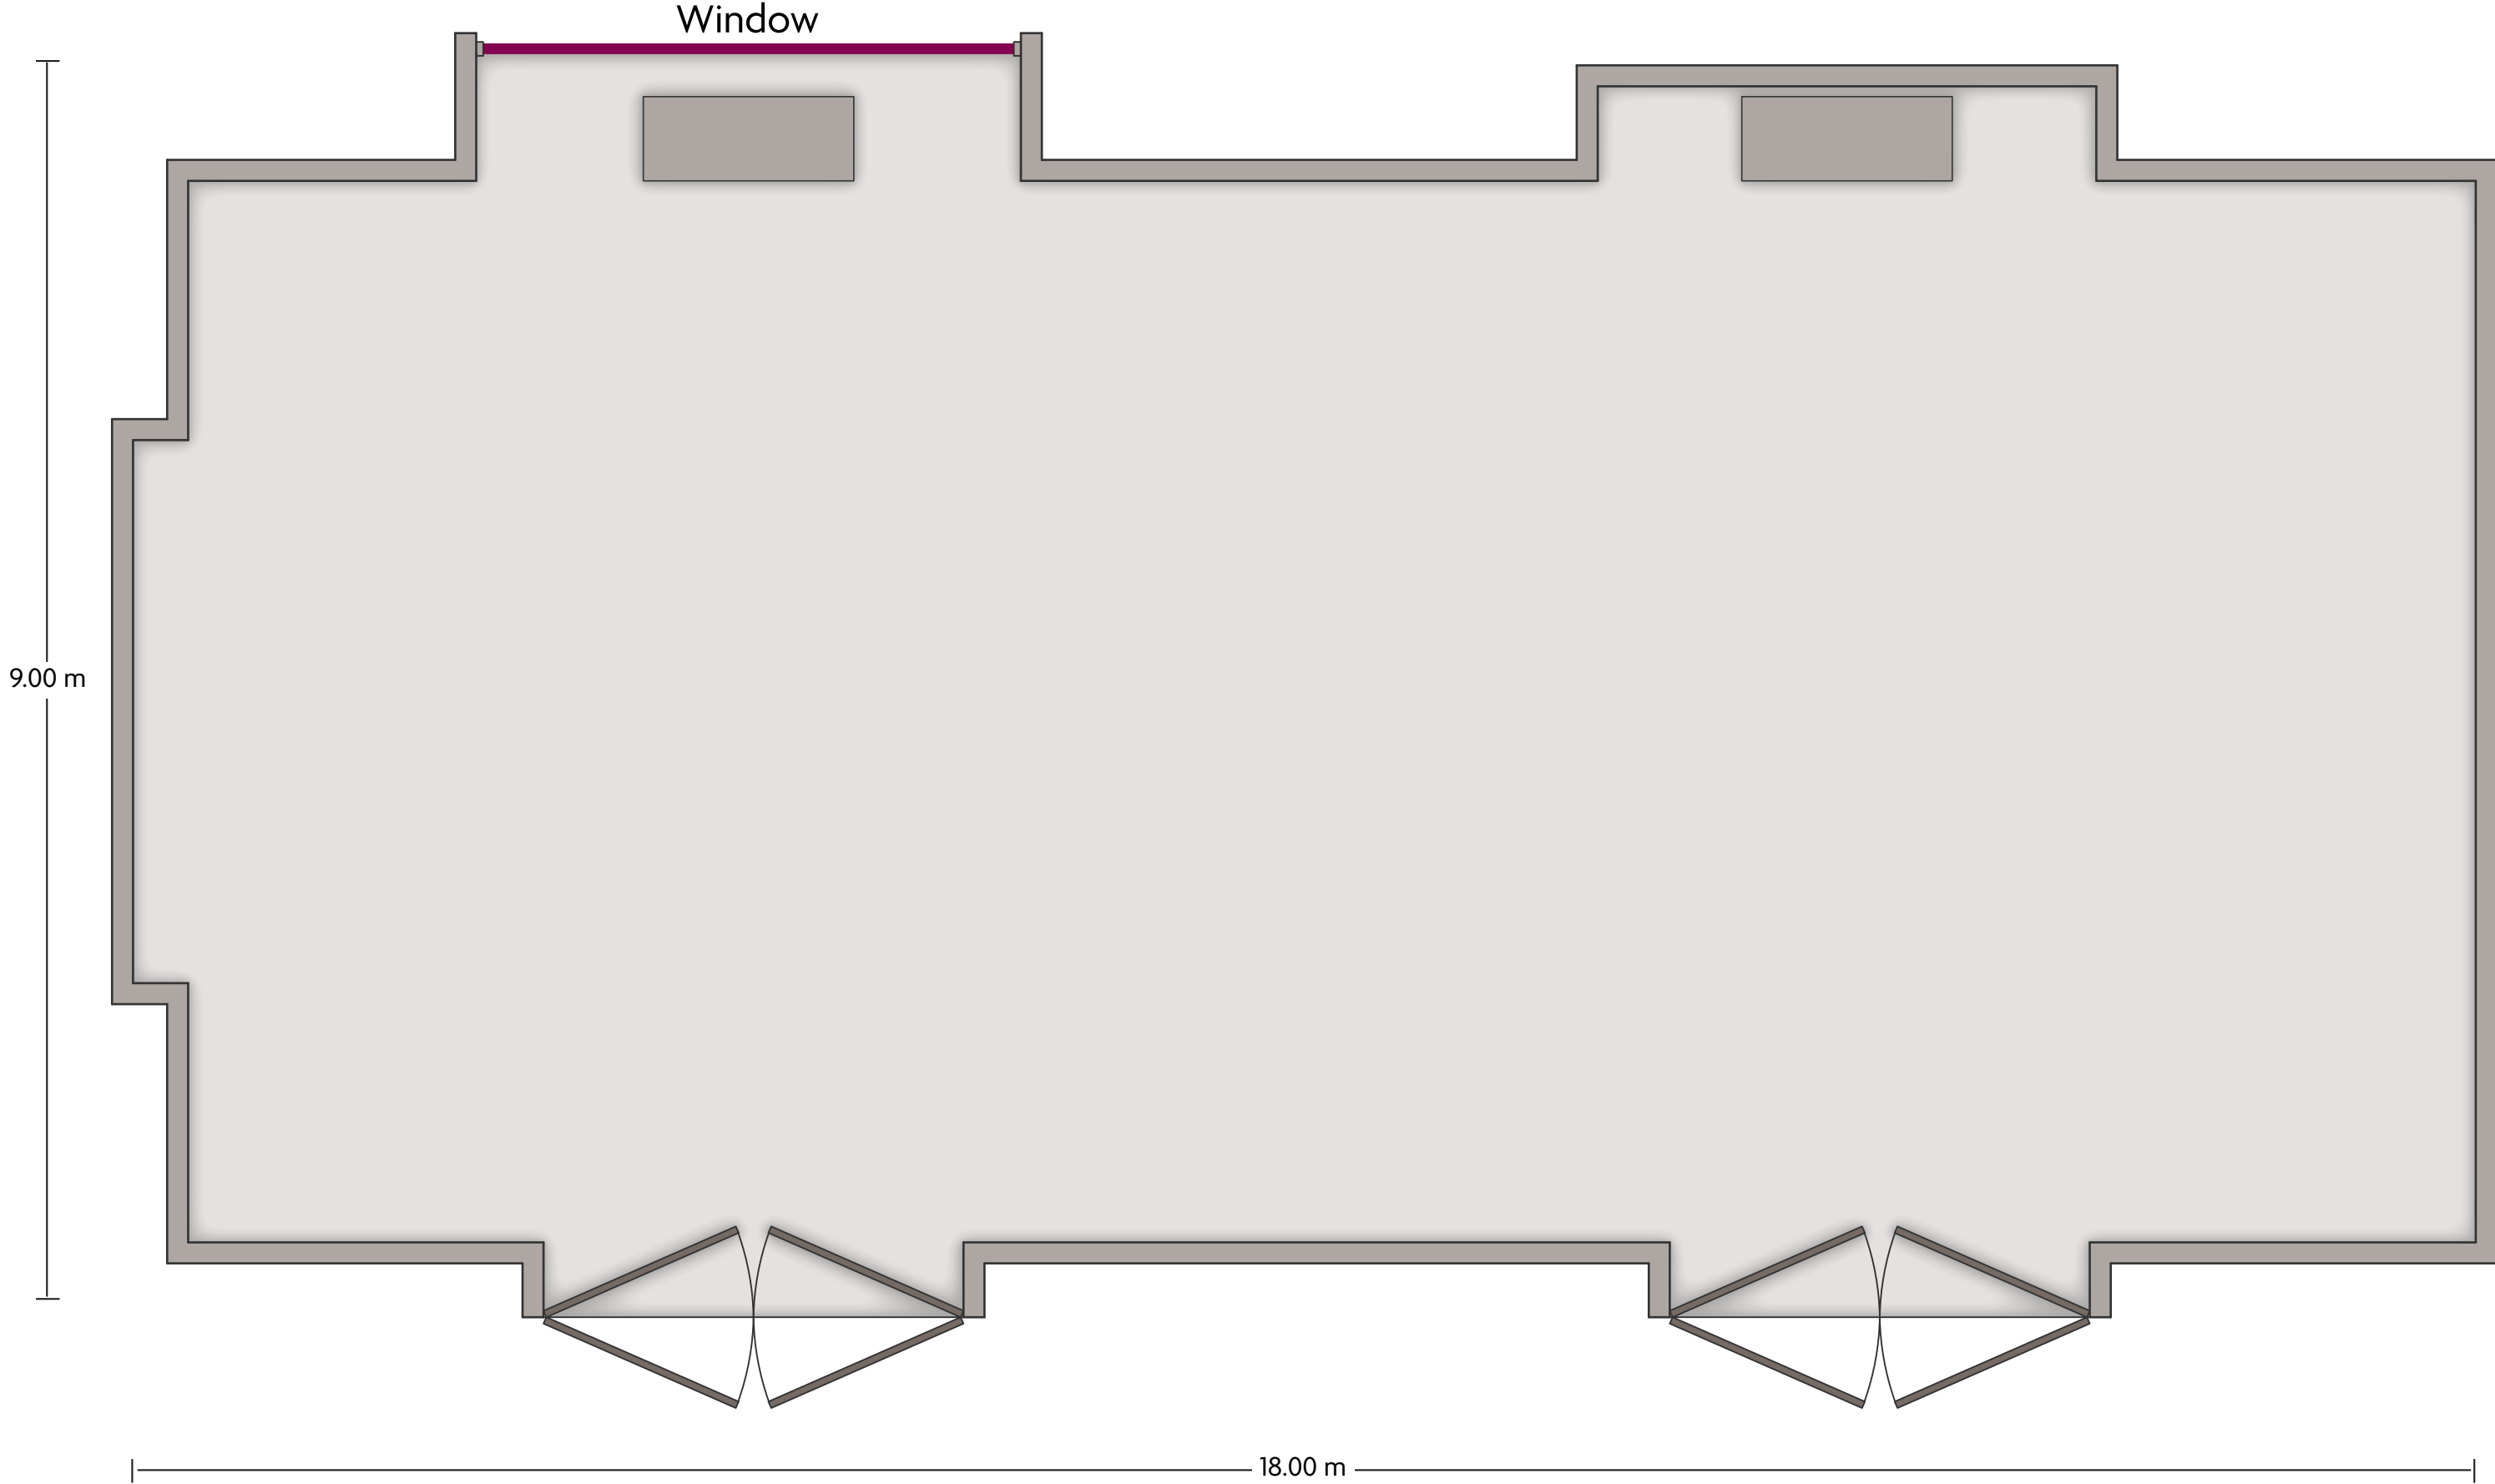

# Crowne Plaza® Beijing Sun Palace - Meeting Room 12

LENGTH: 9.00 m    WIDTH: 8.00 m    HEIGHT: 4.00 m    TOTAL SQUARE METERS: 65.00 m<sup>2</sup>    MAXIMUM CAPACITY: 50    POWER OUTLETS: 5

Yunnan Dasha, North-East Corner of Taiyanggong Bridge, Xibahe, North-East 3rd Ring Rd | Chaoyang District, Beijing  
Beijing - 100028, China (People's Republic) | 86-10-64298888    \*Multiple layout options available for this space.

# Crowne Plaza® Beijing Sun Palace - Meeting Room 14

LENGTH: 9.00 m    WIDTH: 8.00 m    HEIGHT: 4.00 m    TOTAL SQUARE METERS: 65.00 m<sup>2</sup>    MAXIMUM CAPACITY: 50    POWER OUTLETS: 7

Yunnan Dasha, North-East Corner of Taiyanggong Bridge, Xibahe, North-East 3rd Ring Rd I Chaoyang District, Beijing  
Beijing - 100028, China (People's Republic) | 86-10-64298888

# Crowne Plaza® Beijing Sun Palace - Meeting Room 15

LENGTH: 9.00 m    WIDTH: 6.00 m    HEIGHT: 4.00 m    TOTAL SQUARE METERS: 65.00 m<sup>2</sup>    MAXIMUM CAPACITY: 50    POWER OUTLETS: 4

Yunnan Dasha, North-East Corner of Taiyanggong Bridge, Xibahe, North-East 3rd Ring Rd | Chaoyang District, Beijing  
Beijing - 100028, China (People's Republic) | 86-10-64298888

# Crowne Plaza® Beijing Sun Palace - Xishuangbanna

LENGTH: 18.00 m    WIDTH: 9.00 m    HEIGHT: 4.00 m    TOTAL SQUARE METERS: 160.00 m<sup>2</sup>    MAXIMUM CAPACITY: 100    POWER OUTLETS: 15

Yunnan Dasha, North-East Corner of Taiyanggong Bridge, Xibahe, North-East 3rd Ring Rd I Chaoyang District, Beijing  
Beijing - 100028, China (People's Republic) | 86-10-64298888