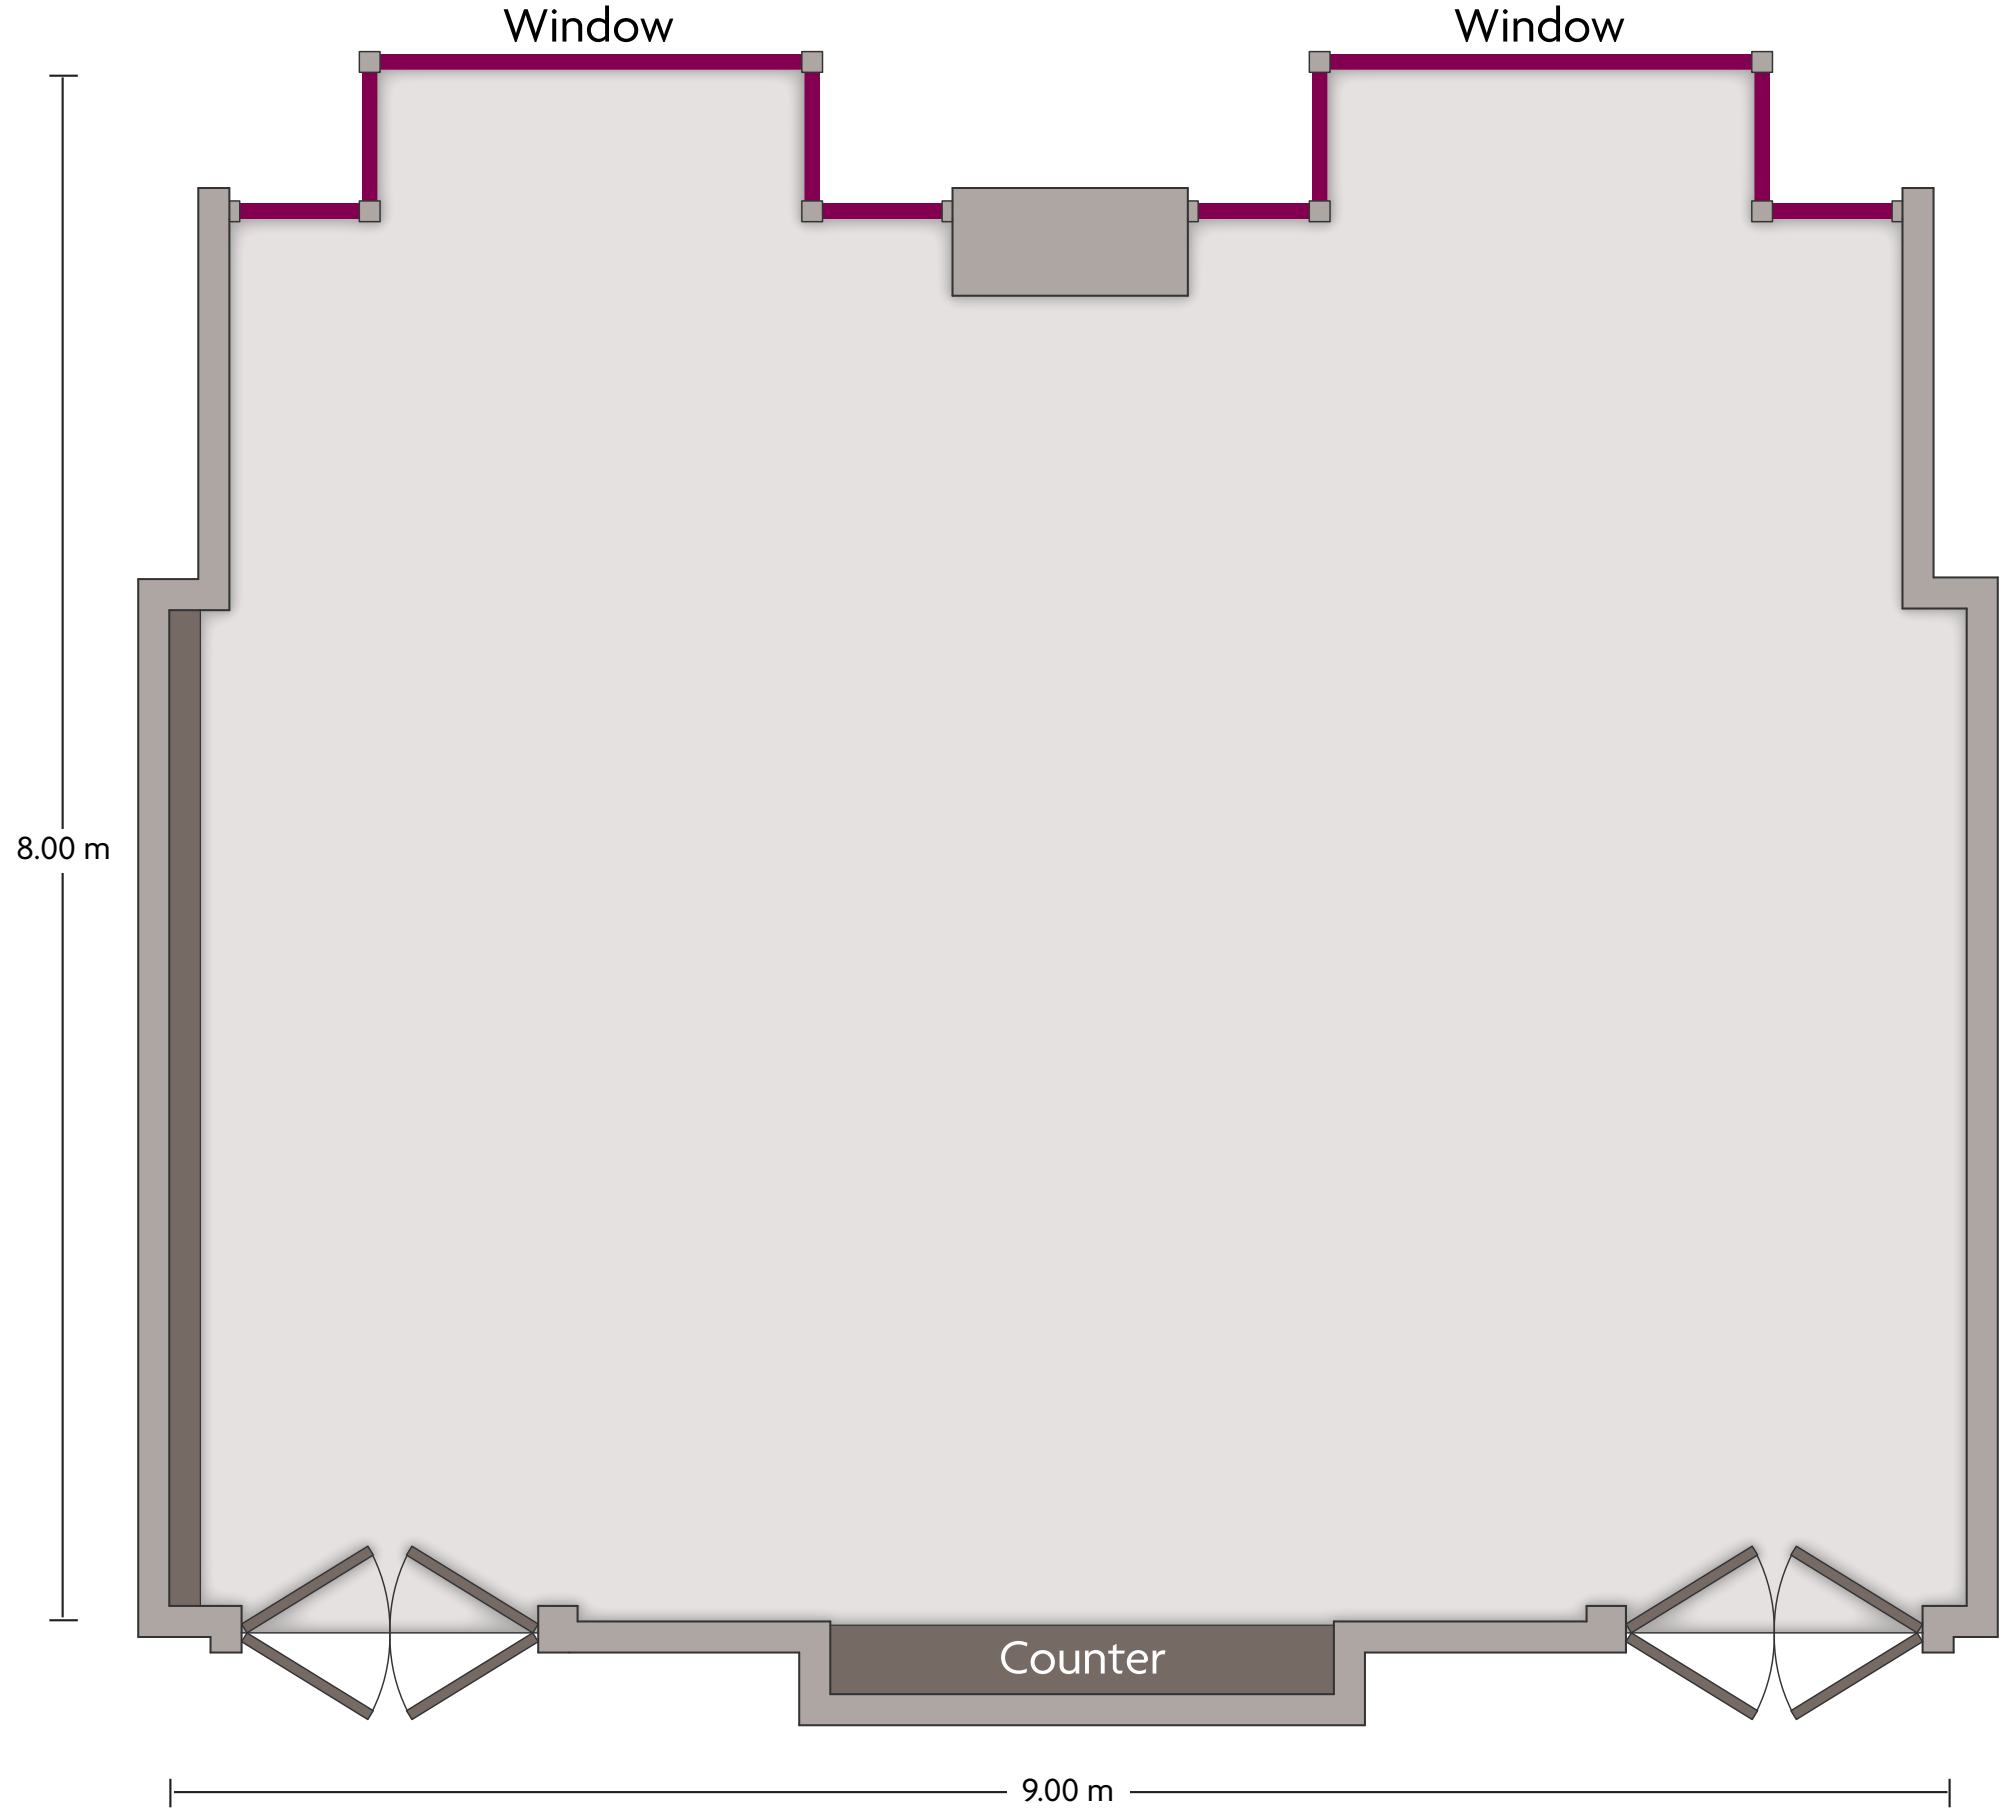

# Crowne Plaza® Beijing Sun Palace - Meeting Room 11

LENGTH: 8.00 m    WIDTH: 5.00 m    HEIGHT: 4.00 m    TOTAL SQUARE METERS: 40.00 m<sup>2</sup>    MAXIMUM CAPACITY: 20    POWER OUTLETS: 5

Yunnan Dasha, North-East Corner of Taiyanggong Bridge, Xibahe, North-East 3rd Ring Rd I Chaoyang District, Beijing  
Beijing - 100028, China (People's Republic) | 86-10-64298888

\*Multiple layout options available for this space.

# Crowne Plaza® Beijing Sun Palace - Meeting Room 12

LENGTH: 9.00 m    WIDTH: 8.00 m    HEIGHT: 4.00 m    TOTAL SQUARE METERS: 65.00 m<sup>2</sup>    MAXIMUM CAPACITY: 50    POWER OUTLETS: 5

Yunnan Dasha, North-East Corner of Taiyanggong Bridge, Xibahe, North-East 3rd Ring Rd | Chaoyang District, Beijing  
Beijing - 100028, China (People's Republic) | 86-10-64298888    \*Multiple layout options available for this space.

# Crowne Plaza® Beijing Sun Palace - Meeting Room 13

LENGTH: 9.00 m    WIDTH: 8.00 m    HEIGHT: 4.00 m    TOTAL SQUARE METERS: 65.00 m<sup>2</sup>    MAXIMUM CAPACITY: 50    POWER OUTLETS: 6

Yunnan Dasha, North-East Corner of Taiyanggong Bridge, Xibahe, North-East 3rd Ring Rd | Chaoyang District, Beijing  
Beijing - 100028, China (People's Republic) | 86-10-64298888    \*Multiple layout options available for this space.