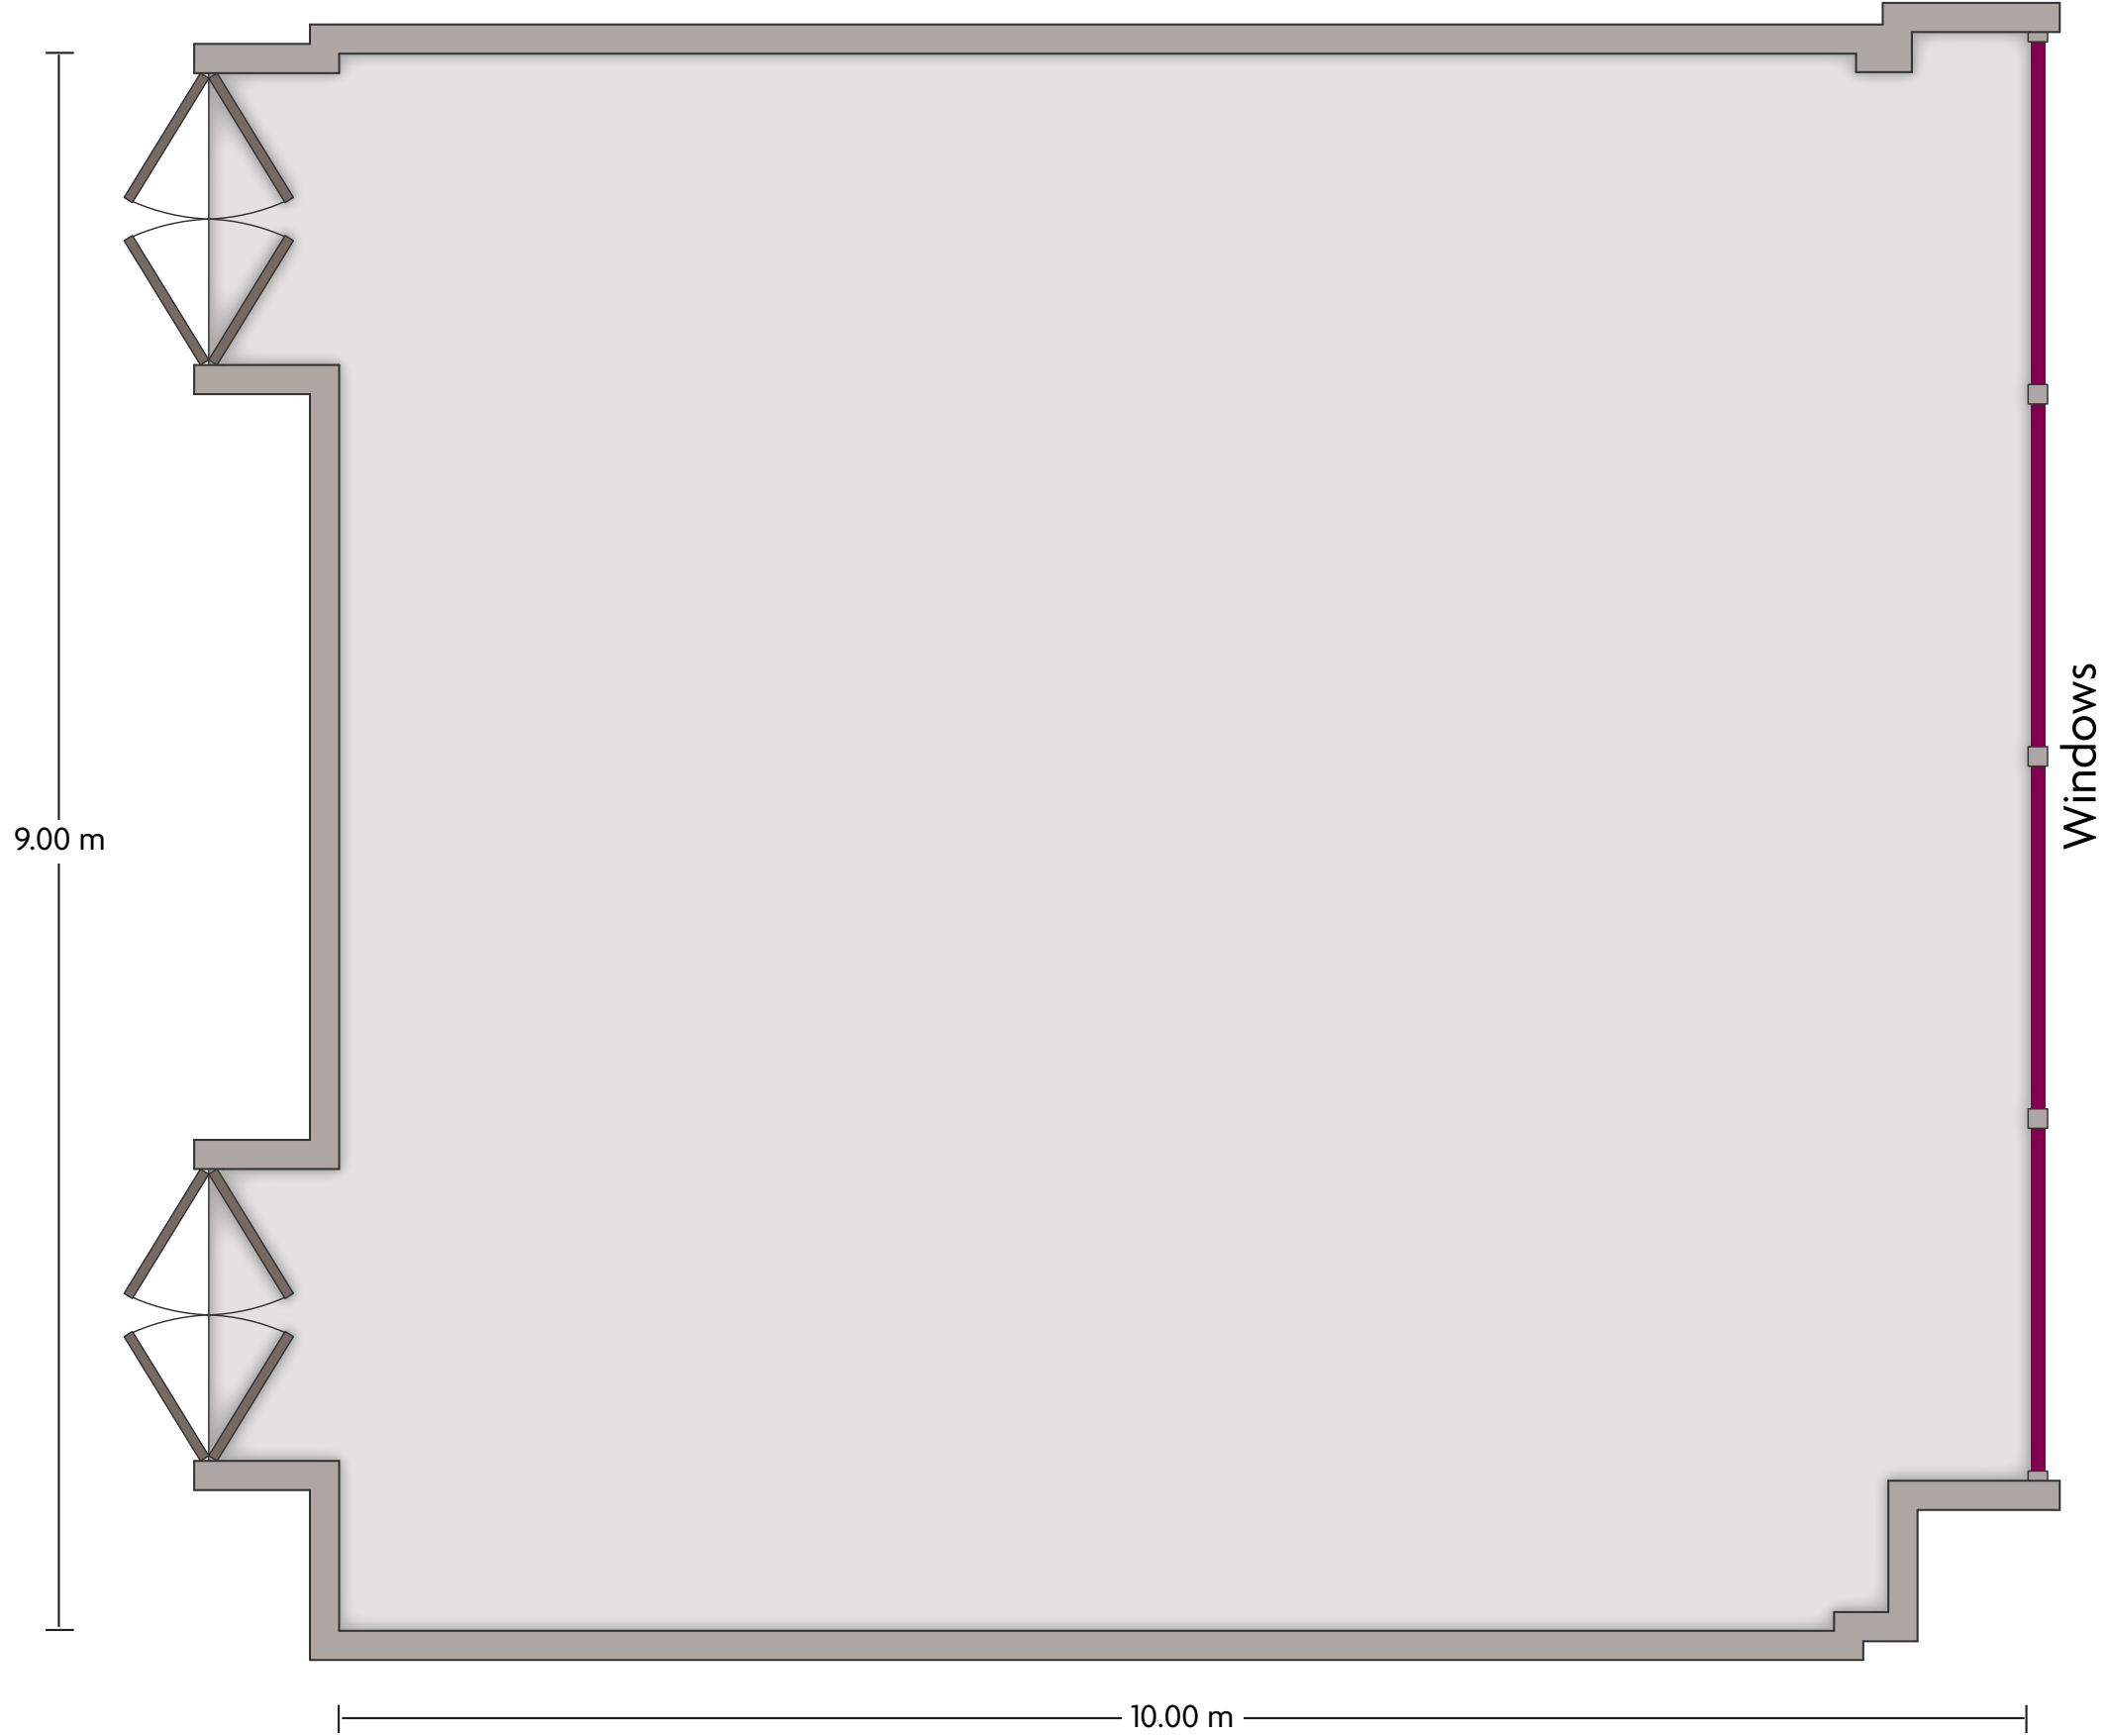

# Crowne Plaza® Beijing Sun Palace - Ballroom

LENGTH: 58.00 m    WIDTH: 24.00 m    HEIGHT: 7.00 m    TOTAL SQUARE METERS: 1,400.00 m<sup>2</sup>    MAXIMUM CAPACITY: 1,600    POWER OUTLETS: 19

Yunnan Dasha, North-East Corner of Taiyanggong Bridge, Xibahe, North-East 3rd Ring Rd | Chaoyang District, Beijing  
Beijing - 100028, China (People's Republic) | 86-10-64298888    \*Multiple layout options available for this space.

\*Multiple layout options available for this space.

# Crowne Plaza® Beijing Sun Palace - Meeting Rooms 1, 2, & 3

LENGTH: 27.00 m    WIDTH: 9.00 m    HEIGHT: 4.00 m    TOTAL SQUARE METERS: 240.00 m<sup>2</sup>    MAXIMUM CAPACITY: 220    POWER OUTLETS: 22

# Crowne Plaza® Beijing Sun Palace - Meeting Room 6

LENGTH: 10.00 m    WIDTH: 9.00 m    HEIGHT: 4.00 m    TOTAL SQUARE METERS: 80.00 m<sup>2</sup>    MAXIMUM CAPACITY: 80    POWER OUTLETS: 1

Yunnan Dasha, North-East Corner of Taiyanggong Bridge, Xibahe, North-East 3rd Ring Rd | Chaoyang District, Beijing  
Beijing - 100028, China (People's Republic) | 86-10-64298888