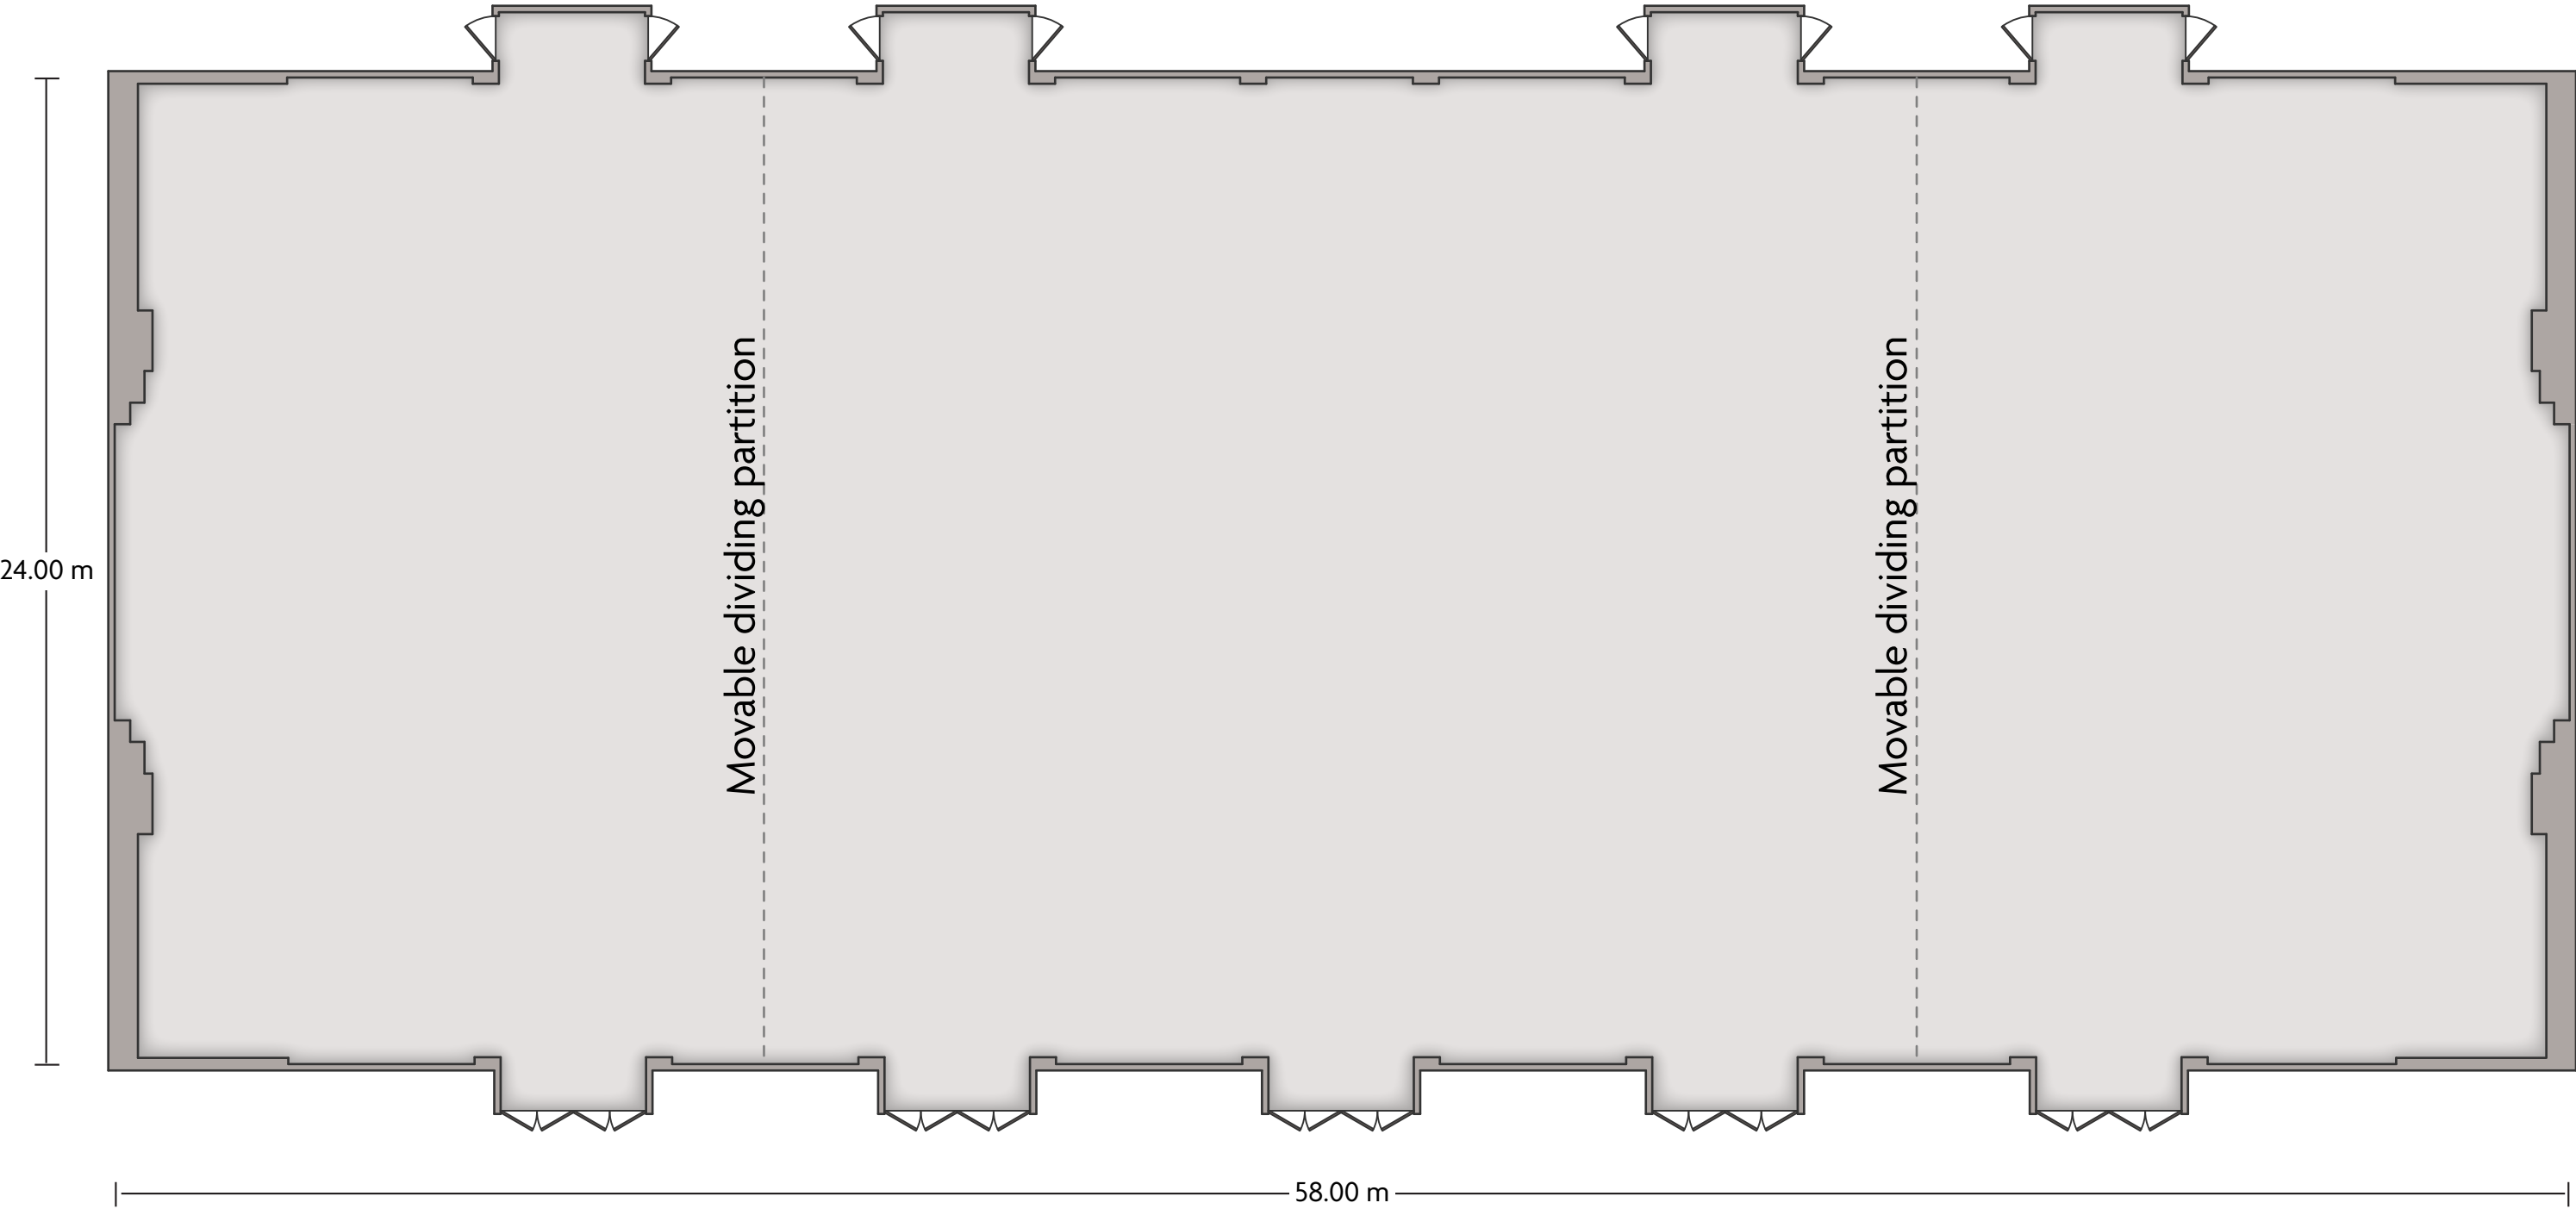

# Crowne Plaza® Beijing Sun Palace - Ballroom

LENGTH: 58.00 m    WIDTH: 24.00 m    HEIGHT: 7.00 m    TOTAL SQUARE METERS: 1,400.00 m<sup>2</sup>    MAXIMUM CAPACITY: 1,600    POWER OUTLETS: 19

Yunnan Dasha, North-East Corner of Taiyanggong Bridge, Xibahe, North-East 3rd Ring Rd | Chaoyang District, Beijing  
Beijing - 100028, China (People's Republic) | 86-10-64298888    \*Multiple layout options available for this space.

LENGTH: 28.00 m    WIDTH: 16.00 m    HEIGHT: 4.00 m    TOTAL SQUARE METERS: 450.00 m<sup>2</sup>    MAXIMUM CAPACITY: 380    POWER OUTLETS: 4

Yunnan Dasha, North-East Corner of Taiyanggong Bridge, Xibahe, North-East 3rd Ring Rd I Chaoyang District, Beijing  
Beijing - 100028, China (People's Republic) | 86-10-64298888

# Crowne Plaza® Beijing Sun Palace - Meeting Rooms 1, 2, & 3

LENGTH: 27.00 m    WIDTH: 9.00 m    HEIGHT: 4.00 m    TOTAL SQUARE METERS: 240.00 m<sup>2</sup>    MAXIMUM CAPACITY: 220    POWER OUTLETS: 22

# Crowne Plaza® Beijing Sun Palace - Meeting Room 6

LENGTH: 10.00 m    WIDTH: 9.00 m    HEIGHT: 4.00 m    TOTAL SQUARE METERS: 80.00 m<sup>2</sup>    MAXIMUM CAPACITY: 80    POWER OUTLETS: 1

Yunnan Dasha, North-East Corner of Taiyanggong Bridge, Xibahe, North-East 3rd Ring Rd | Chaoyang District, Beijing  
Beijing - 100028, China (People's Republic) | 86-10-64298888