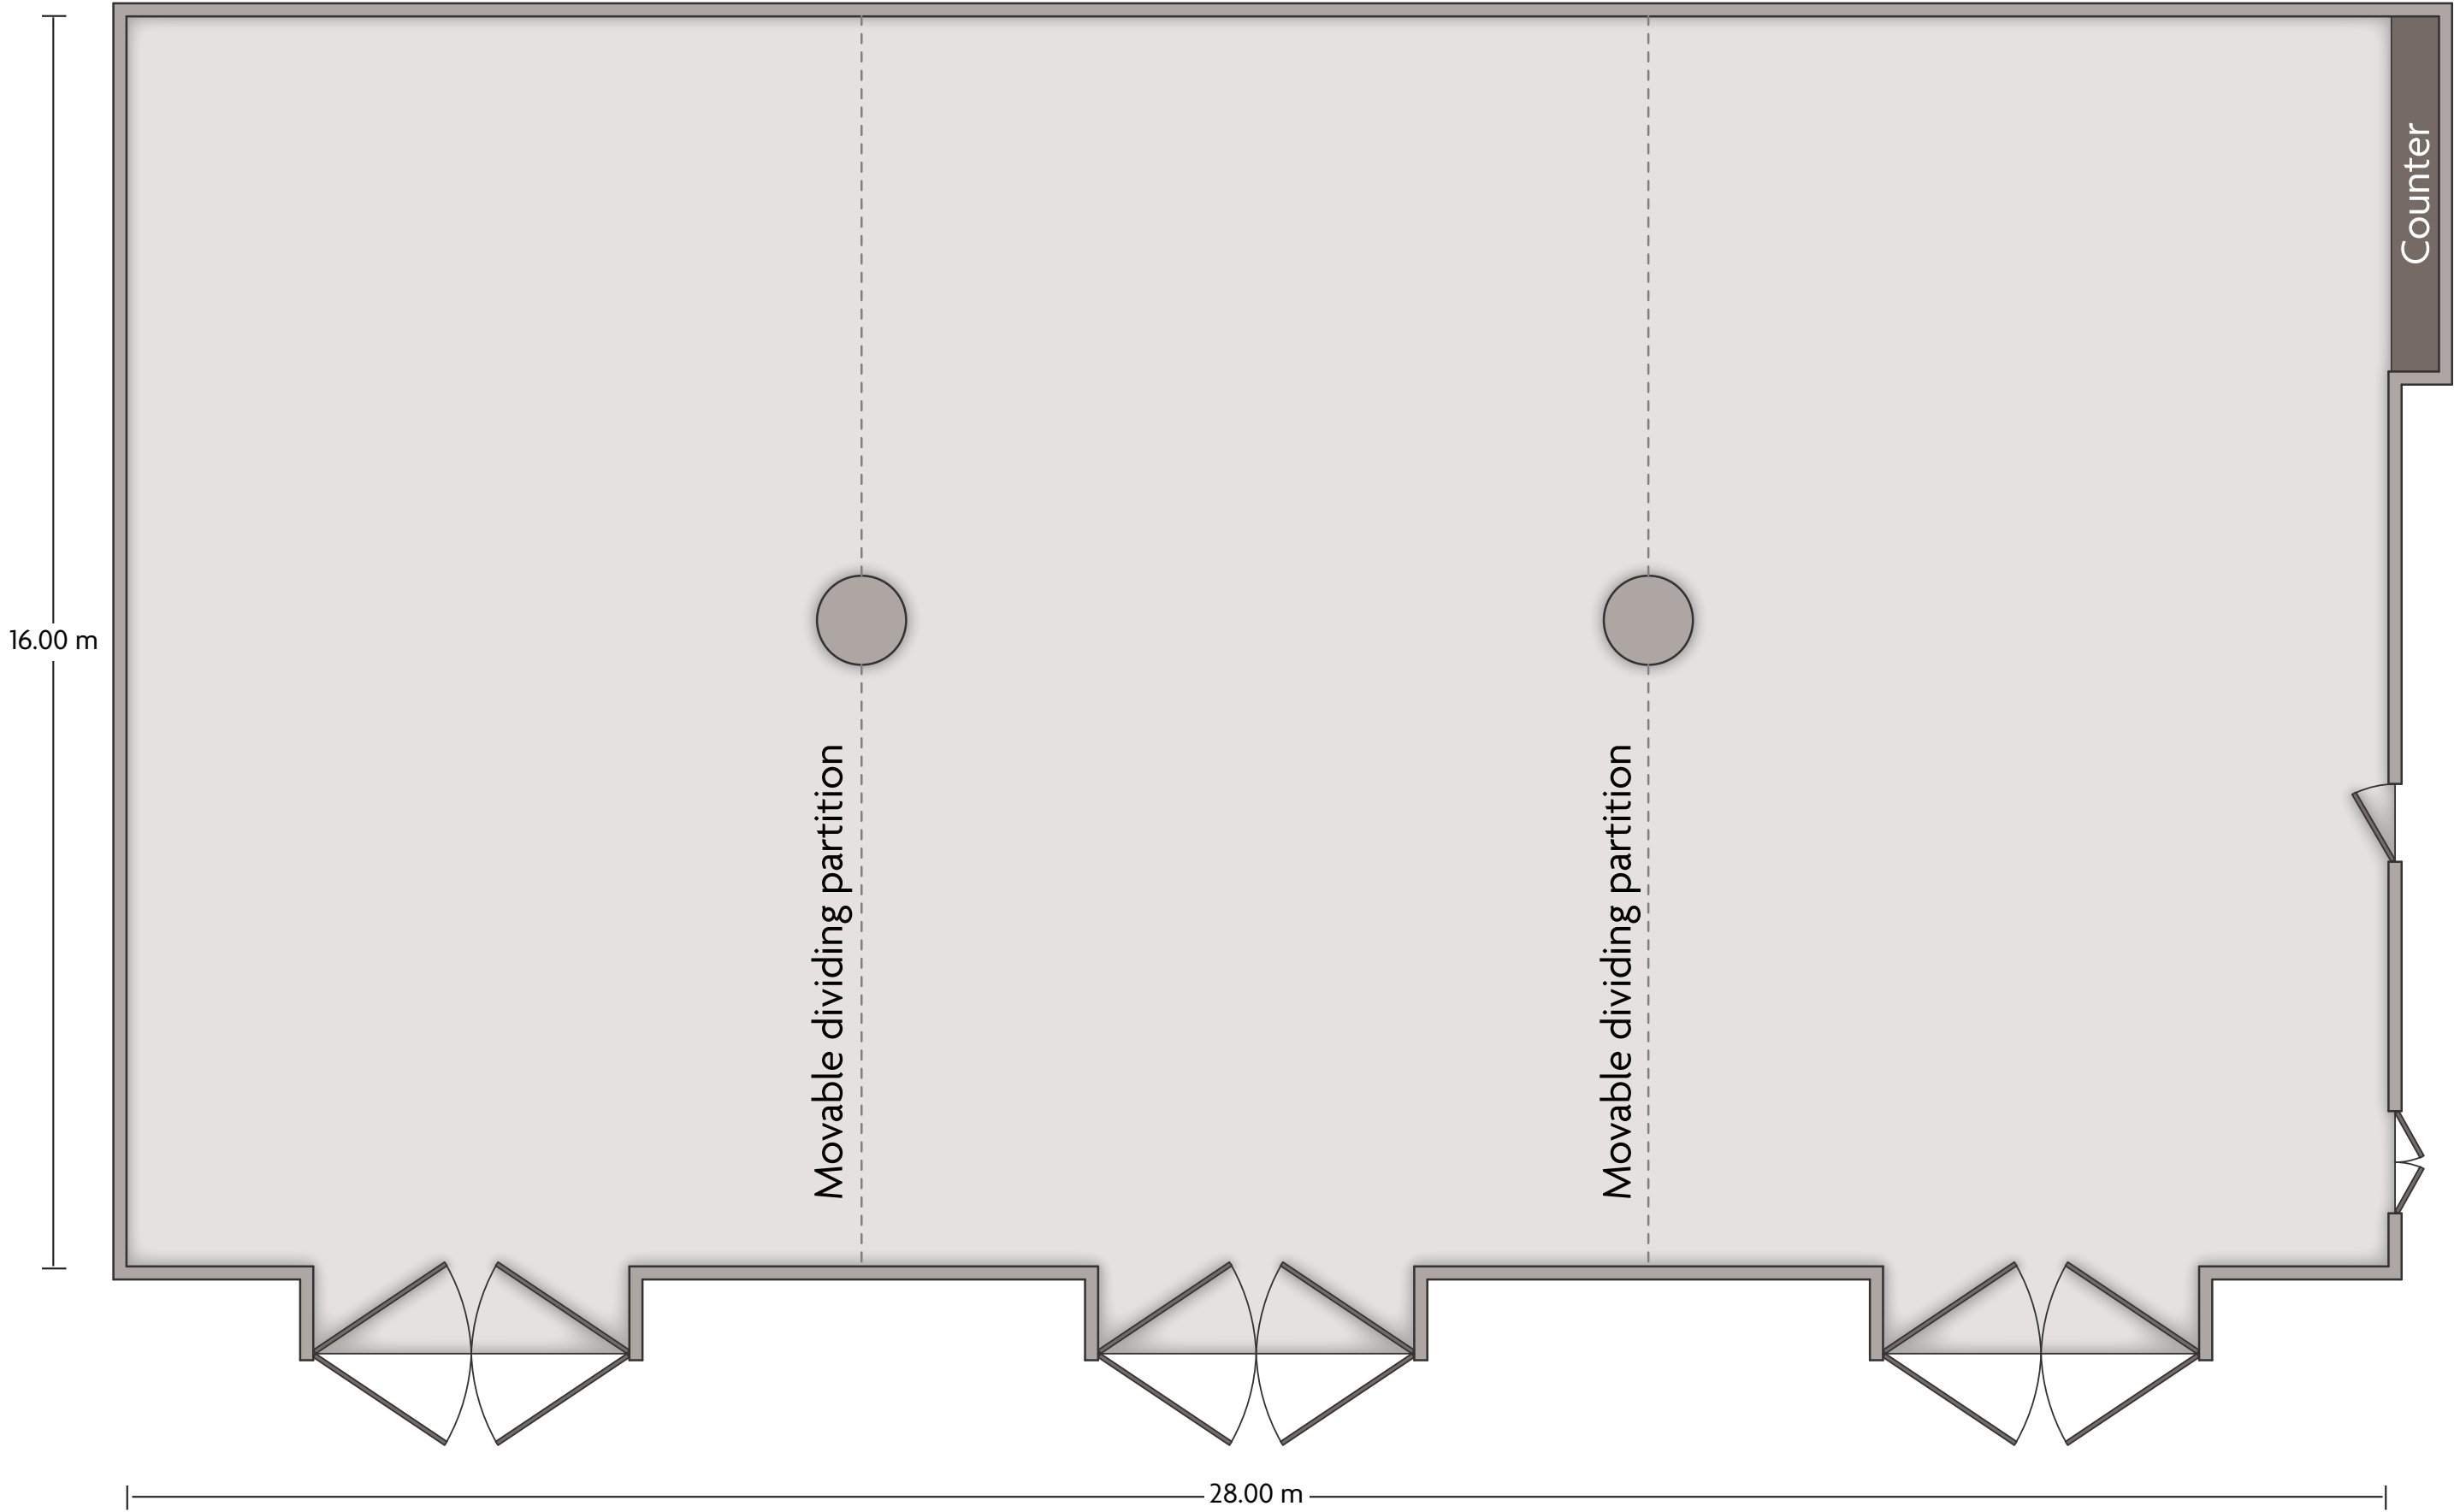

# Crowne Plaza® Beijing Sun Palace - Ballroom

LENGTH: 58.00 m    WIDTH: 24.00 m    HEIGHT: 7.00 m    TOTAL SQUARE METERS: 1,400.00 m<sup>2</sup>    MAXIMUM CAPACITY: 1,600    POWER OUTLETS: 19

Yunnan Dasha, North-East Corner of Taiyanggong Bridge, Xibahe, North-East 3rd Ring Rd | Chaoyang District, Beijing  
Beijing - 100028, China (People's Republic) | 86-10-64298888    \*Multiple layout options available for this space.

LENGTH: 28.00 m    WIDTH: 16.00 m    HEIGHT: 4.00 m    TOTAL SQUARE METERS: 450.00 m<sup>2</sup>    MAXIMUM CAPACITY: 380    POWER OUTLETS: 4

Yunnan Dasha, North-East Corner of Taiyanggong Bridge, Xibahe, North-East 3rd Ring Rd I Chaoyang District, Beijing  
Beijing - 100028, China (People's Republic) | 86-10-64298888

# Crowne Plaza® Beijing Sun Palace - Meeting Rooms 1, 2, & 3

LENGTH: 27.00 m    WIDTH: 9.00 m    HEIGHT: 4.00 m    TOTAL SQUARE METERS: 240.00 m<sup>2</sup>    MAXIMUM CAPACITY: 220    POWER OUTLETS: 22

# Crowne Plaza® Beijing Sun Palace - Meeting Room 6

LENGTH: 10.00 m    WIDTH: 9.00 m    HEIGHT: 4.00 m    TOTAL SQUARE METERS: 80.00 m<sup>2</sup>    MAXIMUM CAPACITY: 80    POWER OUTLETS: 1

Yunnan Dasha, North-East Corner of Taiyanggong Bridge, Xibahe, North-East 3rd Ring Rd | Chaoyang District, Beijing  
Beijing - 100028, China (People's Republic) | 86-10-64298888