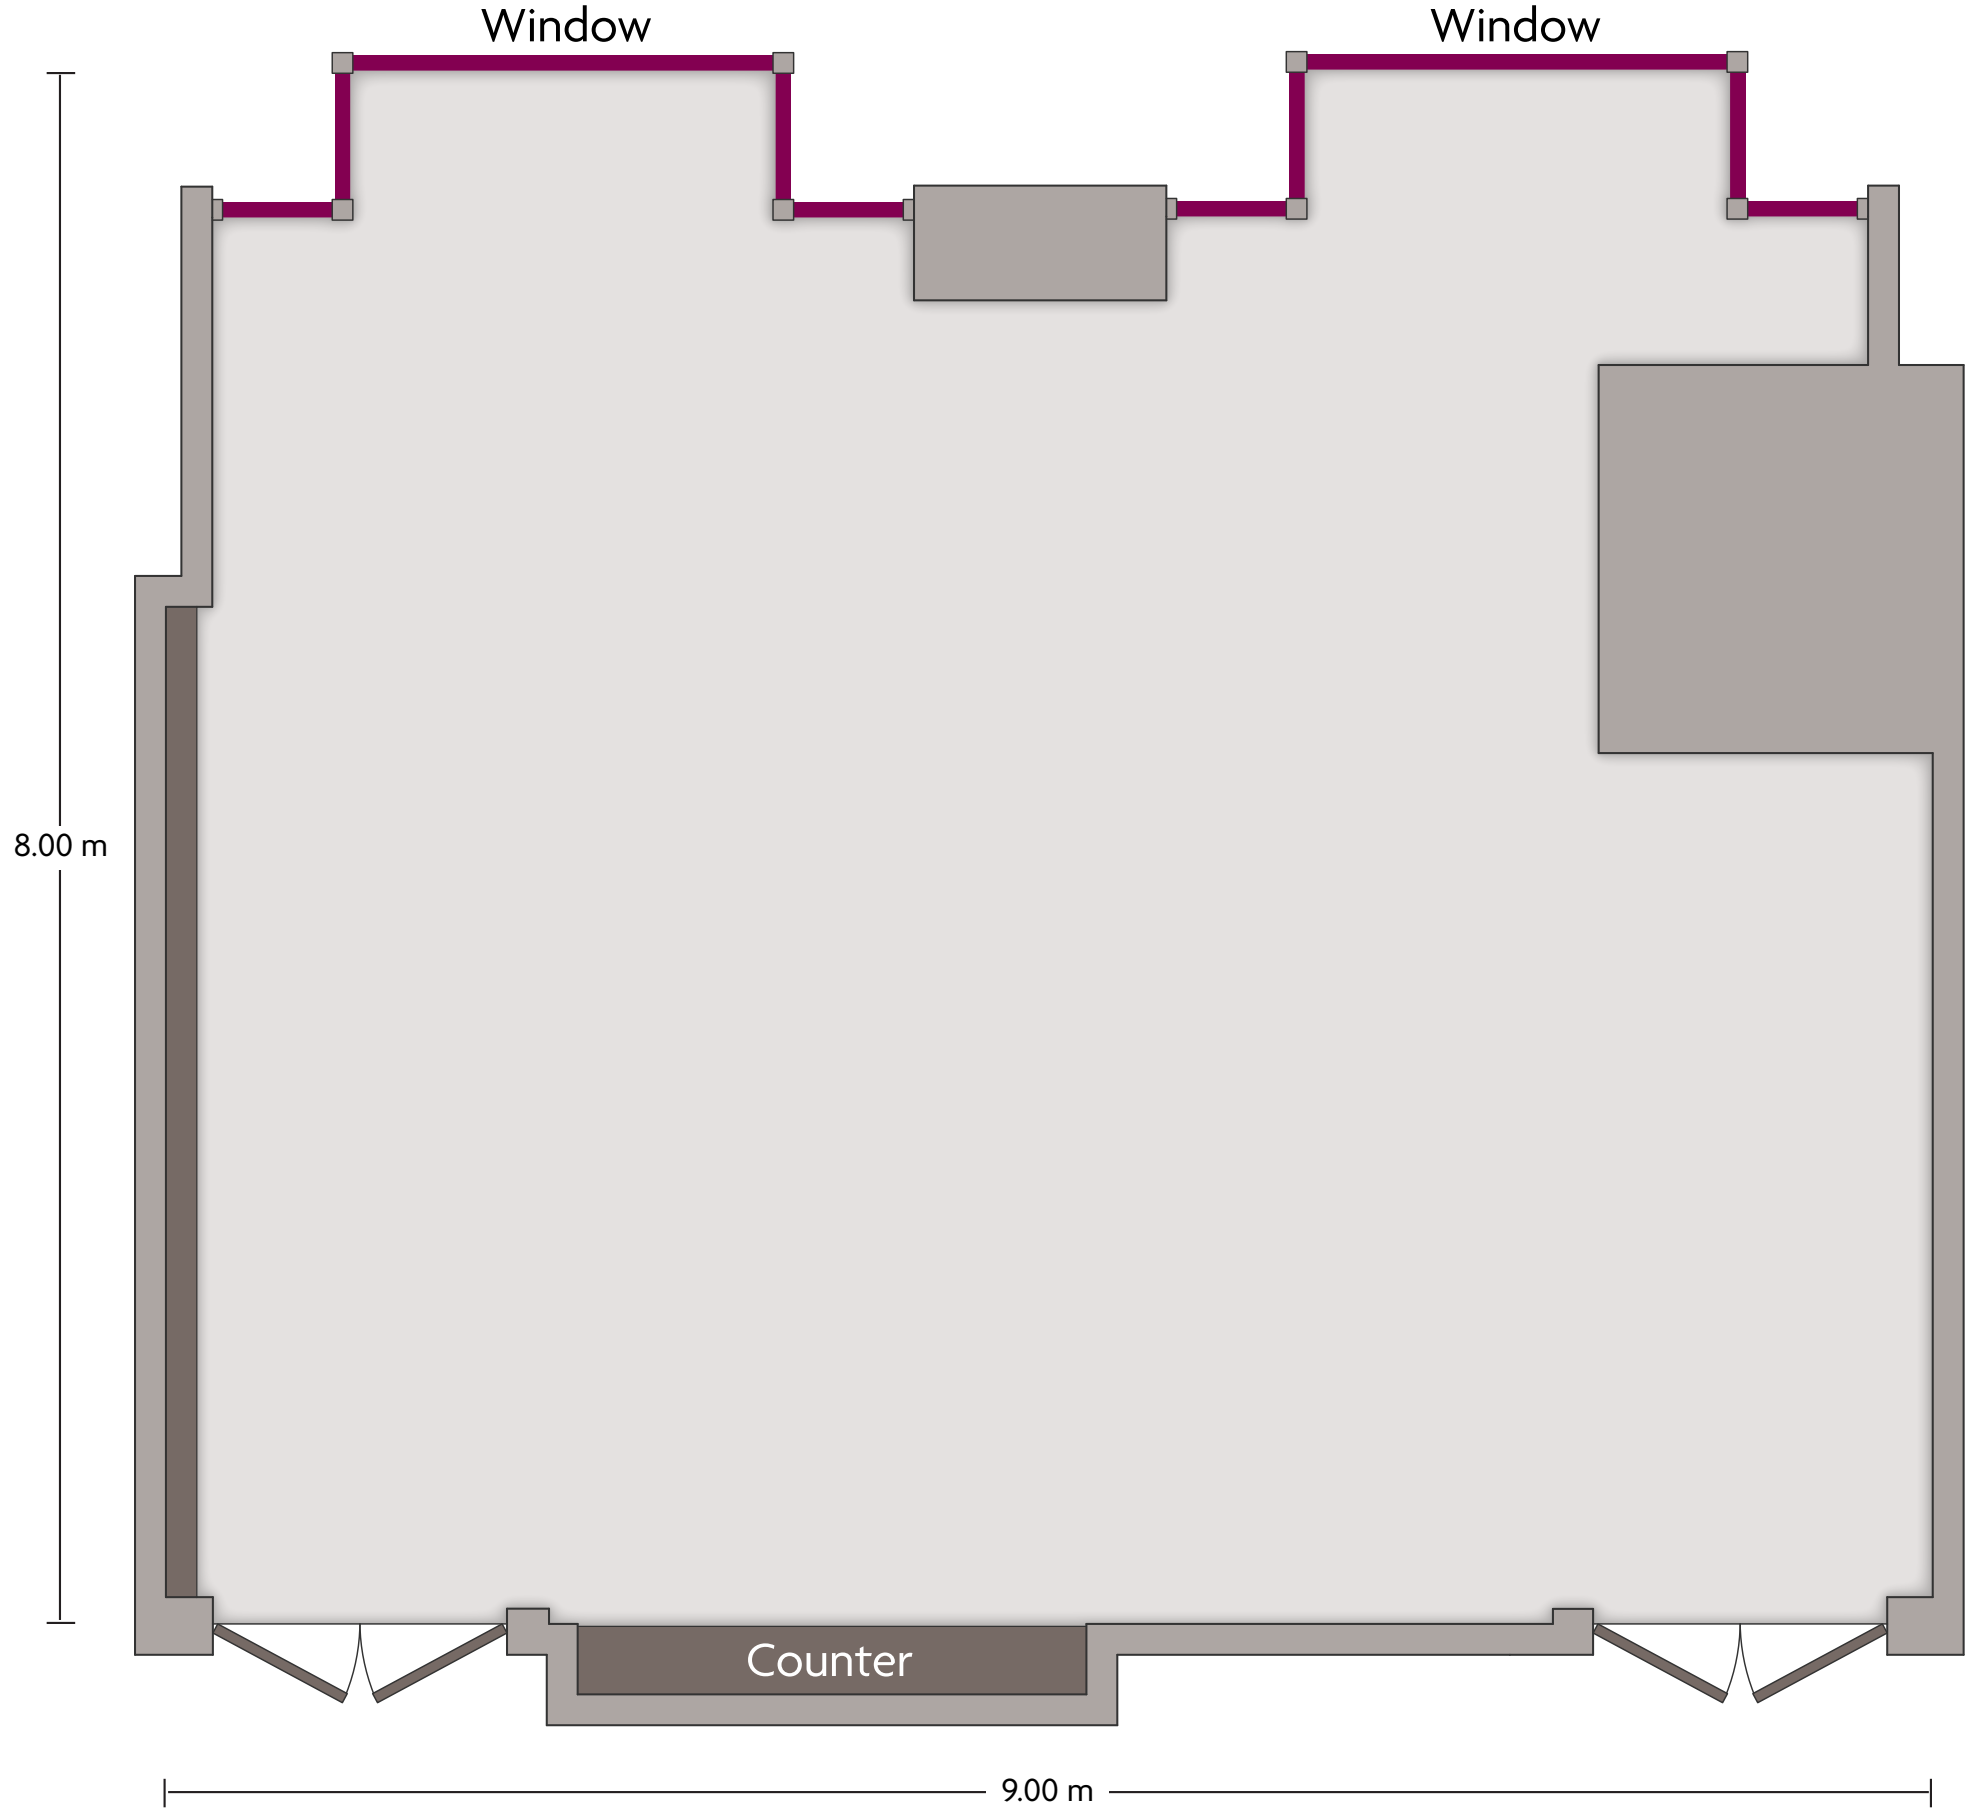

# Crowne Plaza® Beijing Sun Palace - Meeting Rooms 7 & 8

LENGTH: 20.00 m    WIDTH: 9.00 m    HEIGHT: 4.00 m    TOTAL SQUARE METERS: 160.00 m<sup>2</sup>    MAXIMUM CAPACITY: 150    POWER OUTLETS: 7

Yunnan Dasha, North-East Corner of Taiyanggong Bridge, Xibahe, North-East 3rd Ring Rd I Chaoyang District, Beijing  
Beijing - 100028, China (People's Republic) | 86-10-64298888    \*Multiple layout options available for this space.

# Crowne Plaza® Beijing Sun Palace - Meeting Room 11

LENGTH: 8.00 m    WIDTH: 5.00 m    HEIGHT: 4.00 m    TOTAL SQUARE METERS: 40.00 m<sup>2</sup>    MAXIMUM CAPACITY: 20    POWER OUTLETS: 5

Yunnan Dasha, North-East Corner of Taiyanggong Bridge, Xibahe, North-East 3rd Ring Rd I Chaoyang District, Beijing  
Beijing - 100028, China (People's Republic) | 86-10-64298888

# Crowne Plaza® Beijing Sun Palace - Meeting Room 12

LENGTH: 9.00 m    WIDTH: 8.00 m    HEIGHT: 4.00 m    TOTAL SQUARE METERS: 65.00 m<sup>2</sup>    MAXIMUM CAPACITY: 50    POWER OUTLETS: 5

Yunnan Dasha, North-East Corner of Taiyanggong Bridge, Xibahe, North-East 3rd Ring Rd | Chaoyang District, Beijing  
Beijing - 100028, China (People's Republic) | 86-10-64298888    \*Multiple layout options available for this space.

# Crowne Plaza® Beijing Sun Palace - Meeting Room 13

LENGTH: 9.00 m    WIDTH: 8.00 m    HEIGHT: 4.00 m    TOTAL SQUARE METERS: 65.00 m<sup>2</sup>    MAXIMUM CAPACITY: 50    POWER OUTLETS: 6

Yunnan Dasha, North-East Corner of Taiyanggong Bridge, Xibahe, North-East 3rd Ring Rd | Chaoyang District, Beijing  
Beijing - 100028, China (People's Republic) | 86-10-64298888    \*Multiple layout options available for this space.