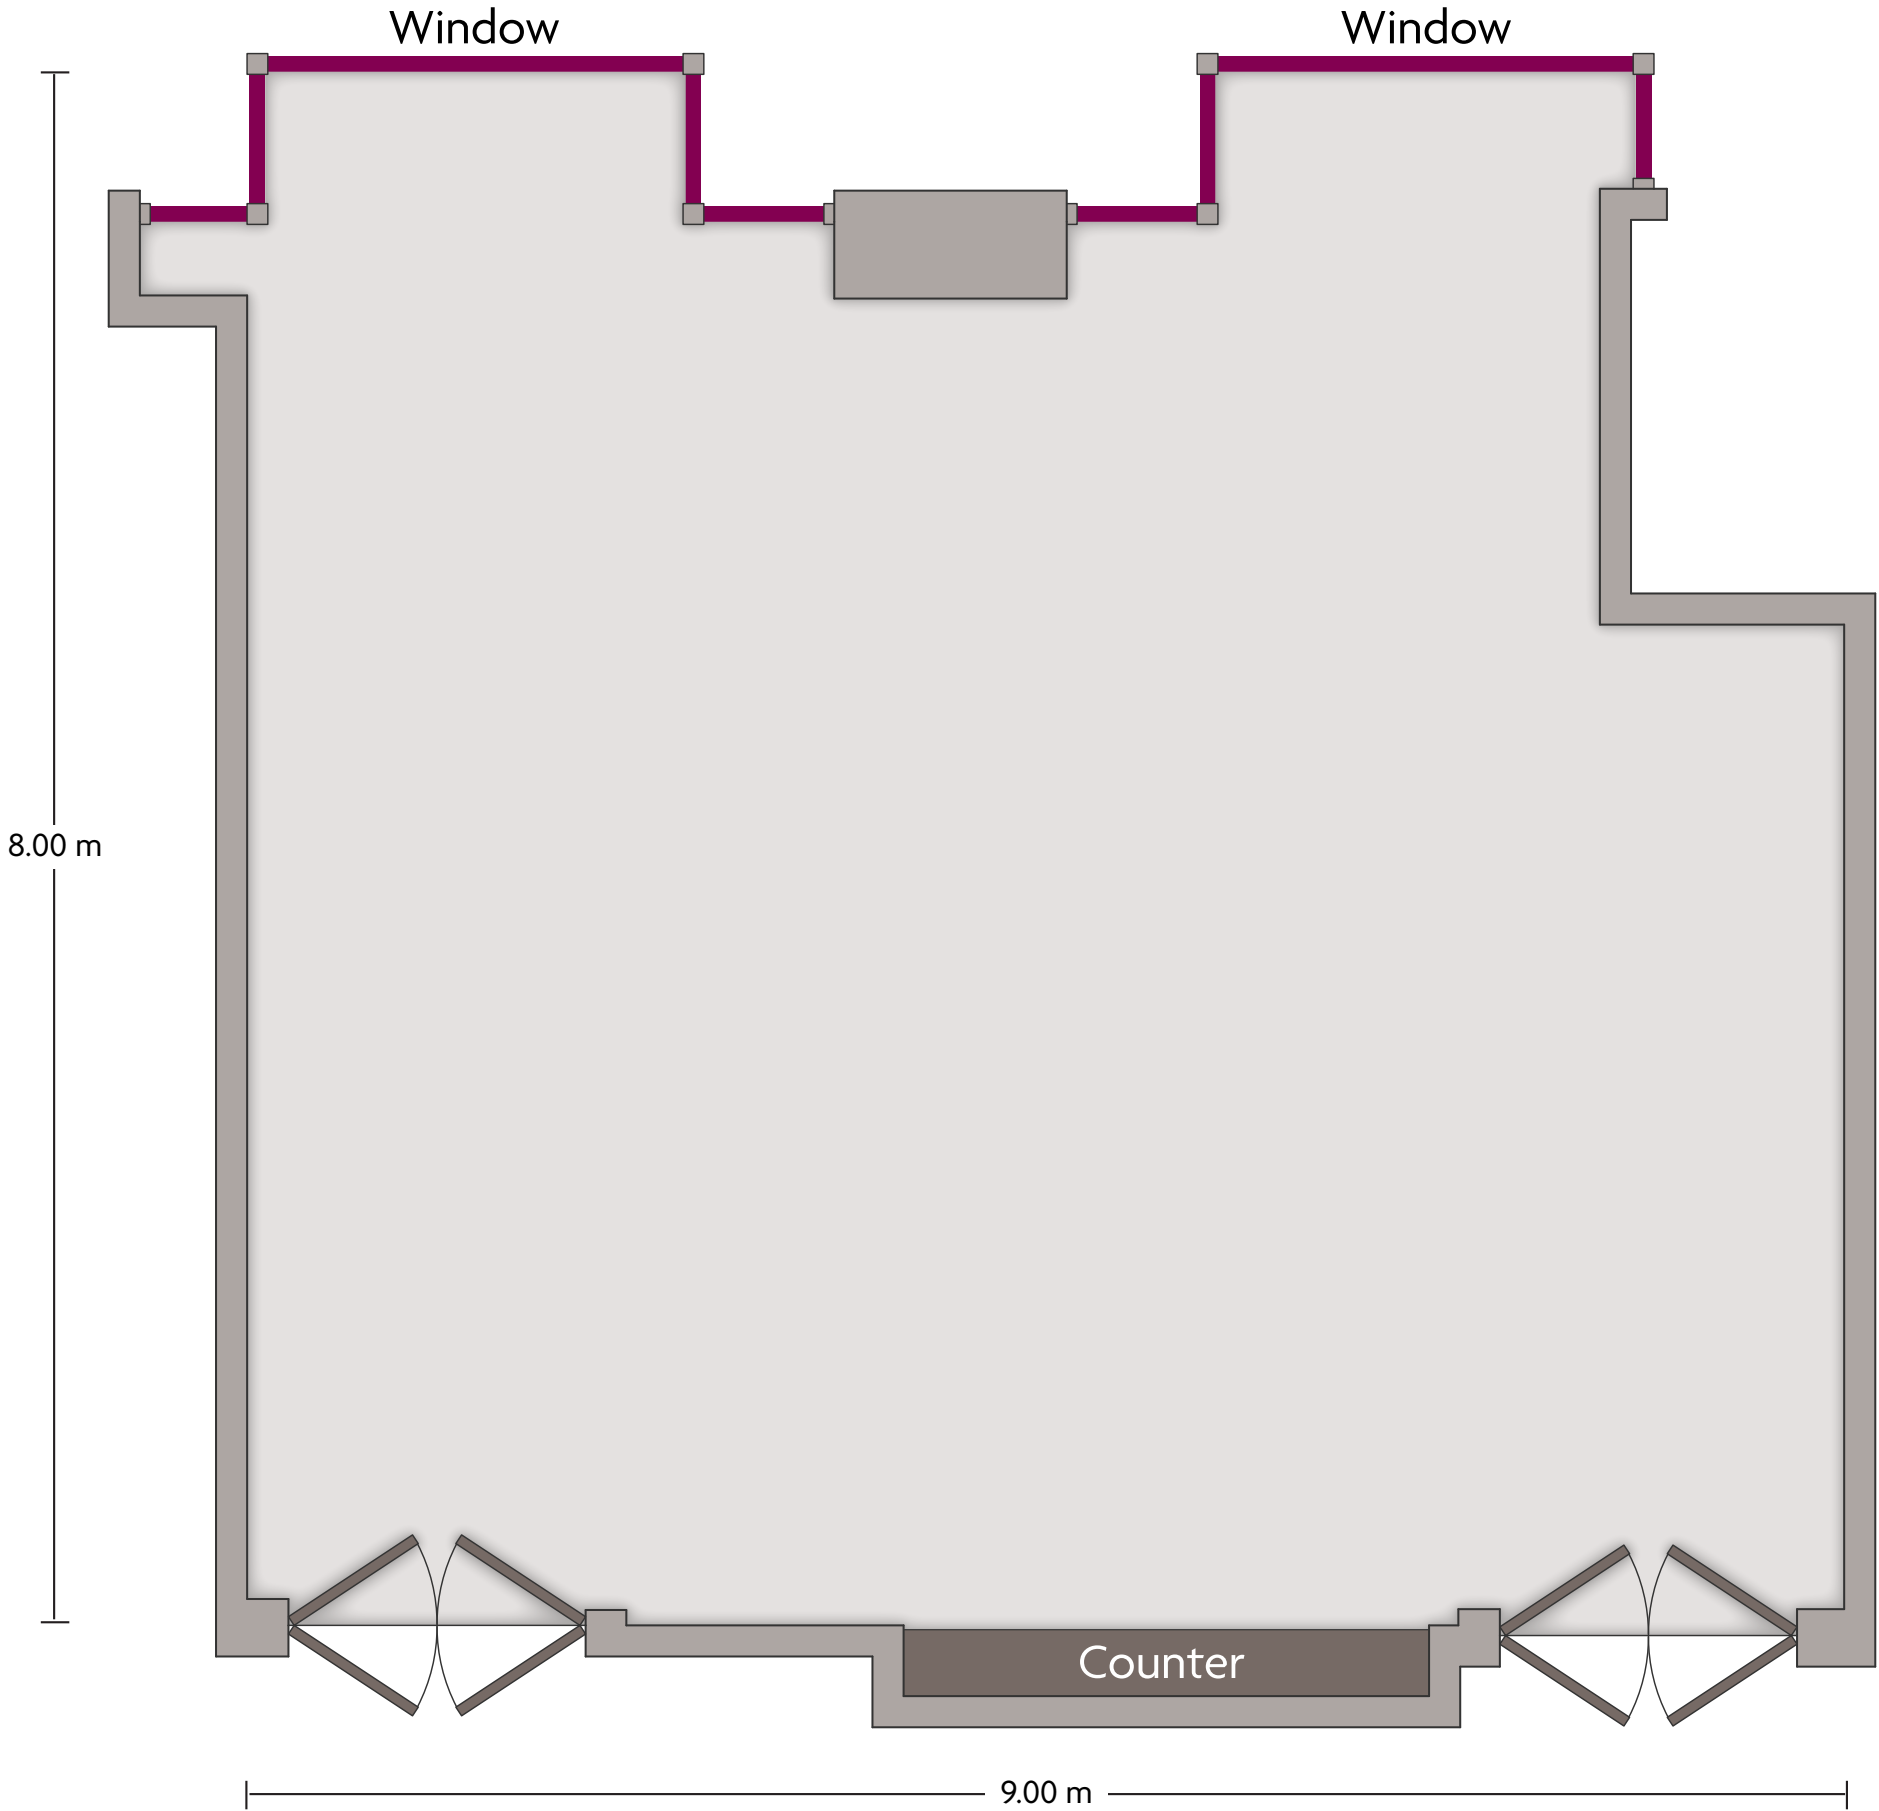

# Crowne Plaza® Beijing Sun Palace - Meeting Room 12

LENGTH: 9.00 m    WIDTH: 8.00 m    HEIGHT: 4.00 m    TOTAL SQUARE METERS: 65.00 m<sup>2</sup>    MAXIMUM CAPACITY: 50    POWER OUTLETS: 5

Yunnan Dasha, North-East Corner of Taiyanggong Bridge, Xibahe, North-East 3rd Ring Rd | Chaoyang District, Beijing  
Beijing - 100028, China (People's Republic) | 86-10-64298888    \*Multiple layout options available for this space.

# Crowne Plaza® Beijing Sun Palace - Meeting Room 13

LENGTH: 9.00 m    WIDTH: 8.00 m    HEIGHT: 4.00 m    TOTAL SQUARE METERS: 65.00 m<sup>2</sup>    MAXIMUM CAPACITY: 50    POWER OUTLETS: 6

Yunnan Dasha, North-East Corner of Taiyanggong Bridge, Xibahe, North-East 3rd Ring Rd | Chaoyang District, Beijing  
Beijing - 100028, China (People's Republic) | 86-10-64298888    \*Multiple layout options available for this space.

# Crowne Plaza® Beijing Sun Palace - Meeting Room 14

LENGTH: 9.00 m    WIDTH: 8.00 m    HEIGHT: 4.00 m    TOTAL SQUARE METERS: 65.00 m<sup>2</sup>    MAXIMUM CAPACITY: 50    POWER OUTLETS: 7

Yunnan Dasha, North-East Corner of Taiyanggong Bridge, Xibahe, North-East 3rd Ring Rd I Chaoyang District, Beijing  
Beijing - 100028, China (People's Republic) | 86-10-64298888

# Crowne Plaza® Beijing Sun Palace - Meeting Room 15

LENGTH: 9.00 m    WIDTH: 6.00 m    HEIGHT: 4.00 m    TOTAL SQUARE METERS: 65.00 m<sup>2</sup>    MAXIMUM CAPACITY: 50    POWER OUTLETS: 4

Yunnan Dasha, North-East Corner of Taiyanggong Bridge, Xibahe, North-East 3rd Ring Rd | Chaoyang District, Beijing  
Beijing - 100028, China (People's Republic) | 86-10-64298888