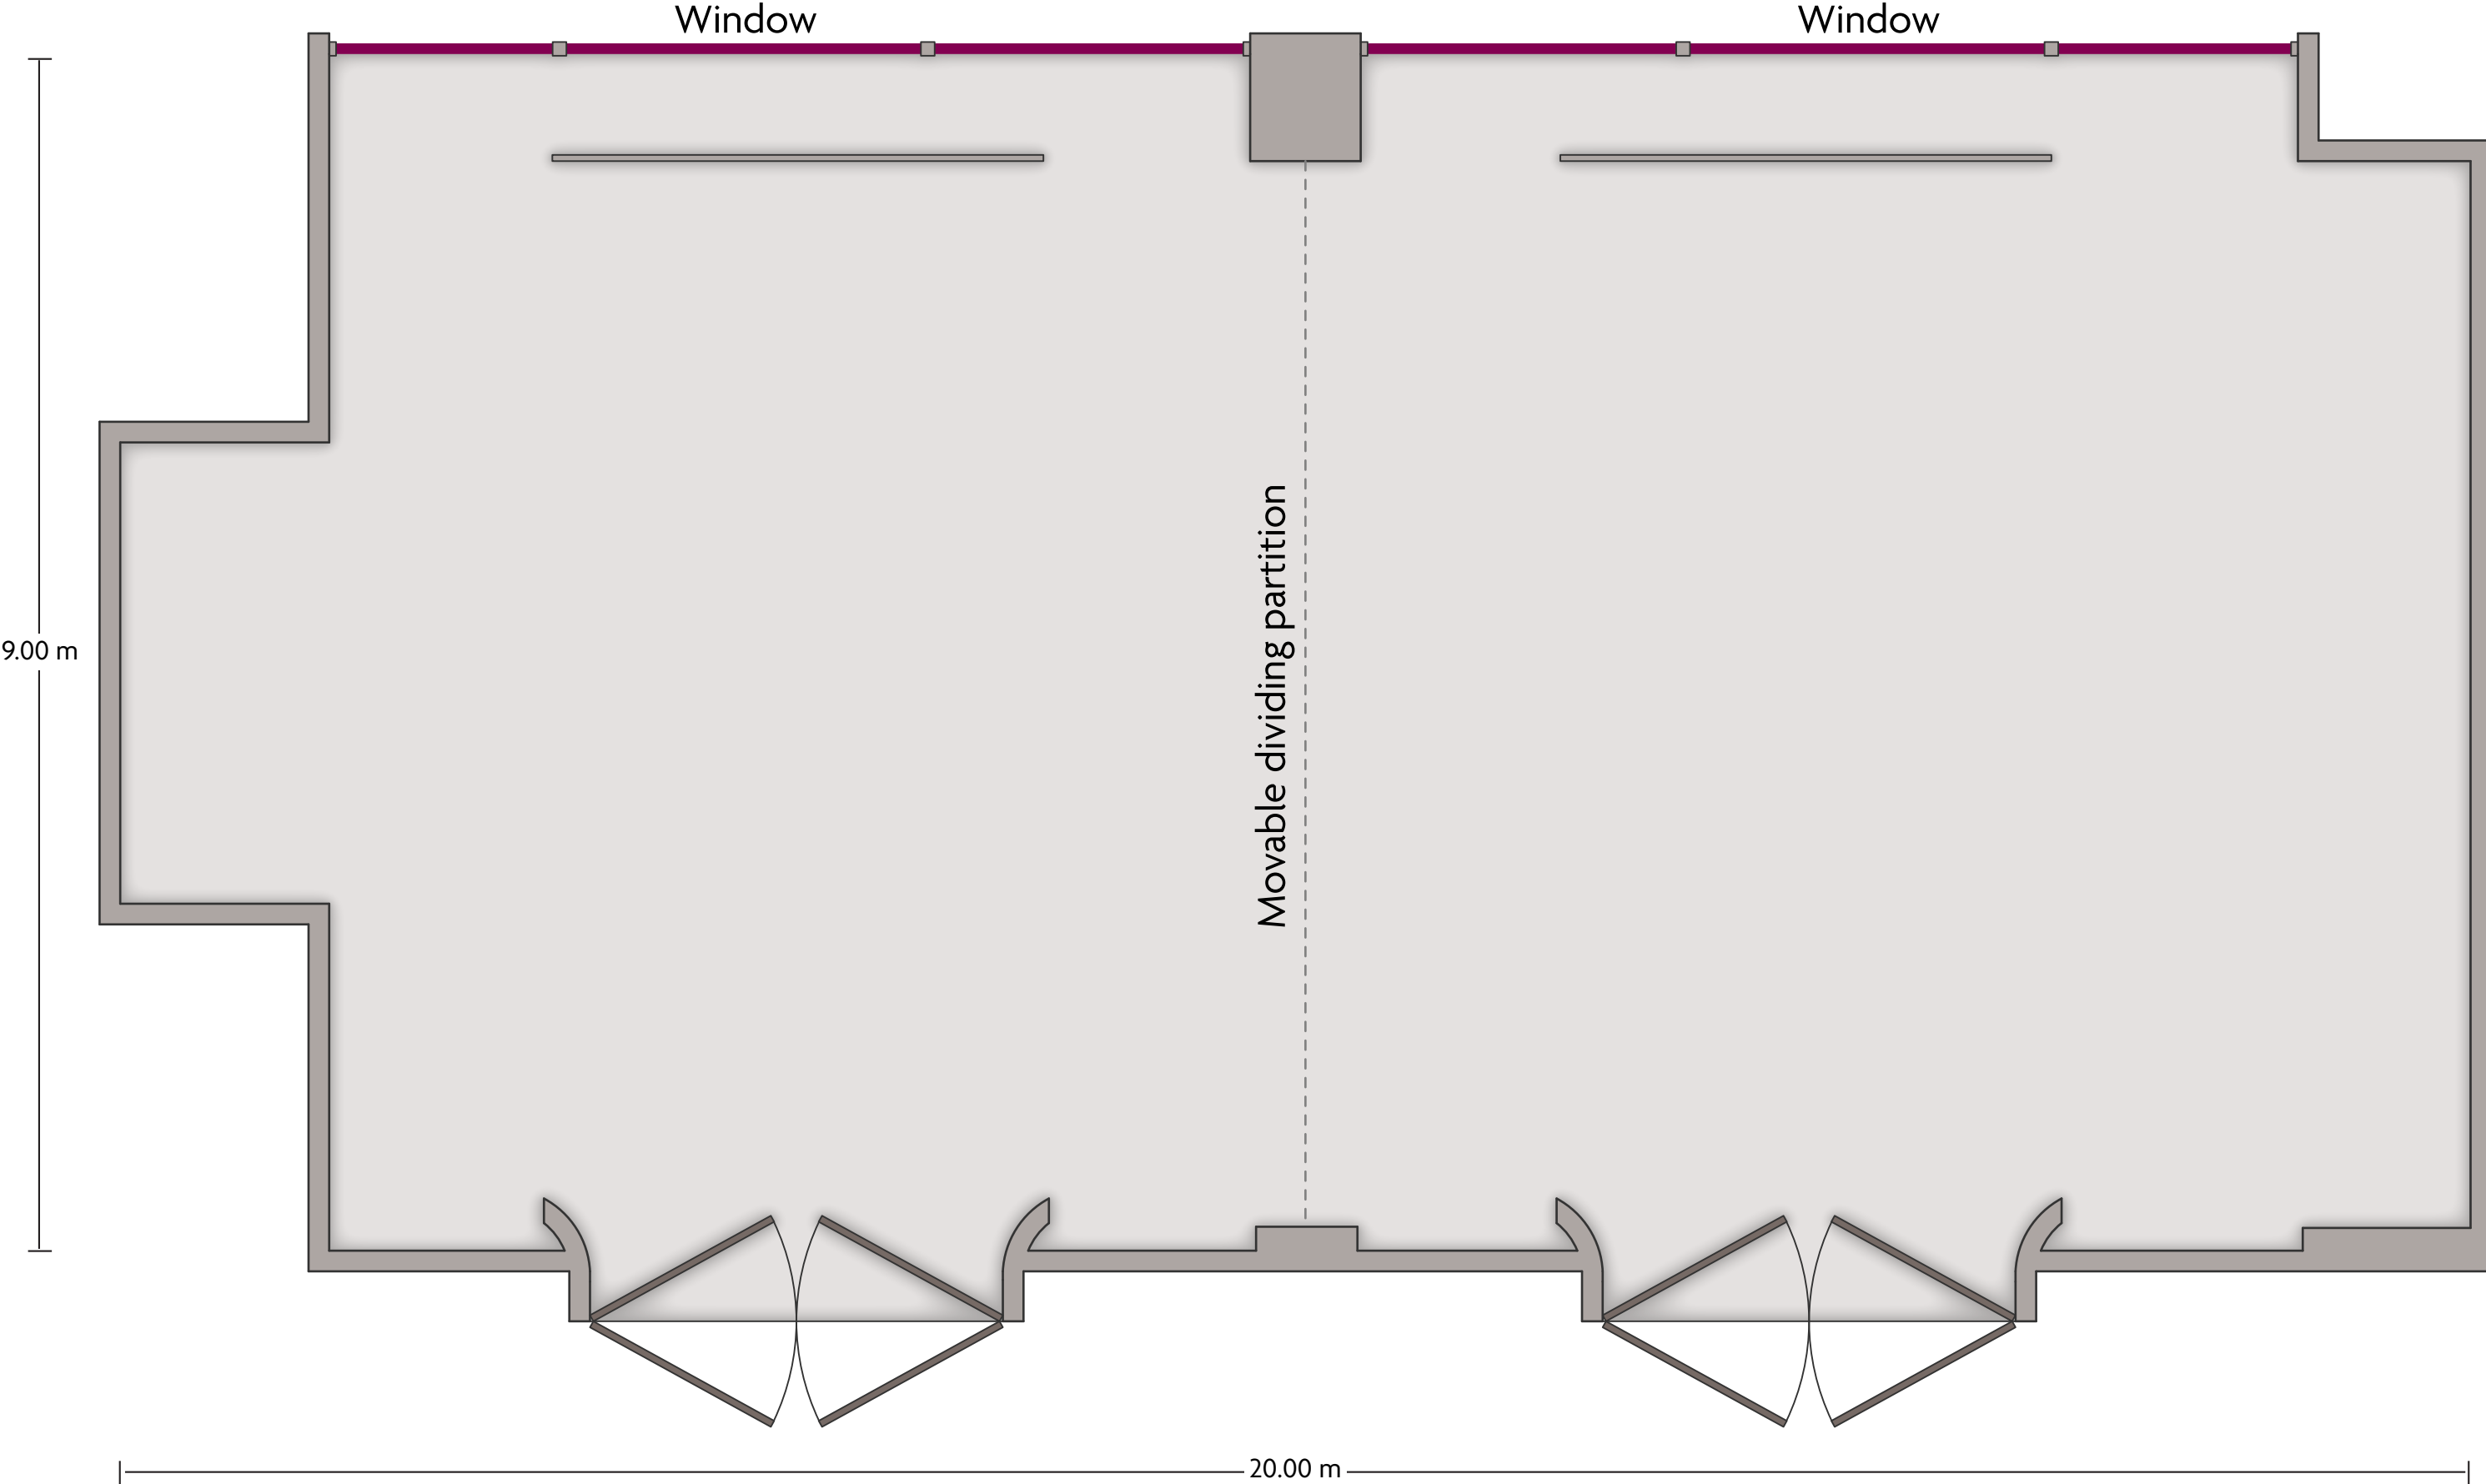

# Crowne Plaza® Beijing Sun Palace - Meeting Rooms 1, 2, & 3

LENGTH: 27.00 m    WIDTH: 9.00 m    HEIGHT: 4.00 m    TOTAL SQUARE METERS: 240.00 m<sup>2</sup>    MAXIMUM CAPACITY: 220    POWER OUTLETS: 22

# Crowne Plaza® Beijing Sun Palace - Meeting Room 6

LENGTH: 10.00 m    WIDTH: 9.00 m    HEIGHT: 4.00 m    TOTAL SQUARE METERS: 80.00 m<sup>2</sup>    MAXIMUM CAPACITY: 80    POWER OUTLETS: 1

Yunnan Dasha, North-East Corner of Taiyanggong Bridge, Xibahe, North-East 3rd Ring Rd | Chaoyang District, Beijing  
Beijing - 100028, China (People's Republic) | 86-10-64298888

# Crowne Plaza® Beijing Sun Palace - Meeting Rooms 7 & 8

LENGTH: 20.00 m    WIDTH: 9.00 m    HEIGHT: 4.00 m    TOTAL SQUARE METERS: 160.00 m<sup>2</sup>    MAXIMUM CAPACITY: 150    POWER OUTLETS: 7

Yunnan Dasha, North-East Corner of Taiyanggong Bridge, Xibahe, North-East 3rd Ring Rd I Chaoyang District, Beijing  
Beijing - 100028, China (People's Republic) | 86-10-64298888    \*Multiple layout options available for this space.

# Crowne Plaza® Beijing Sun Palace - Meeting Room 11

LENGTH: 8.00 m    WIDTH: 5.00 m    HEIGHT: 4.00 m    TOTAL SQUARE METERS: 40.00 m<sup>2</sup>    MAXIMUM CAPACITY: 20    POWER OUTLETS: 5

Yunnan Dasha, North-East Corner of Taiyanggong Bridge, Xibahe, North-East 3rd Ring Rd I Chaoyang District, Beijing  
Beijing - 100028, China (People's Republic) | 86-10-64298888