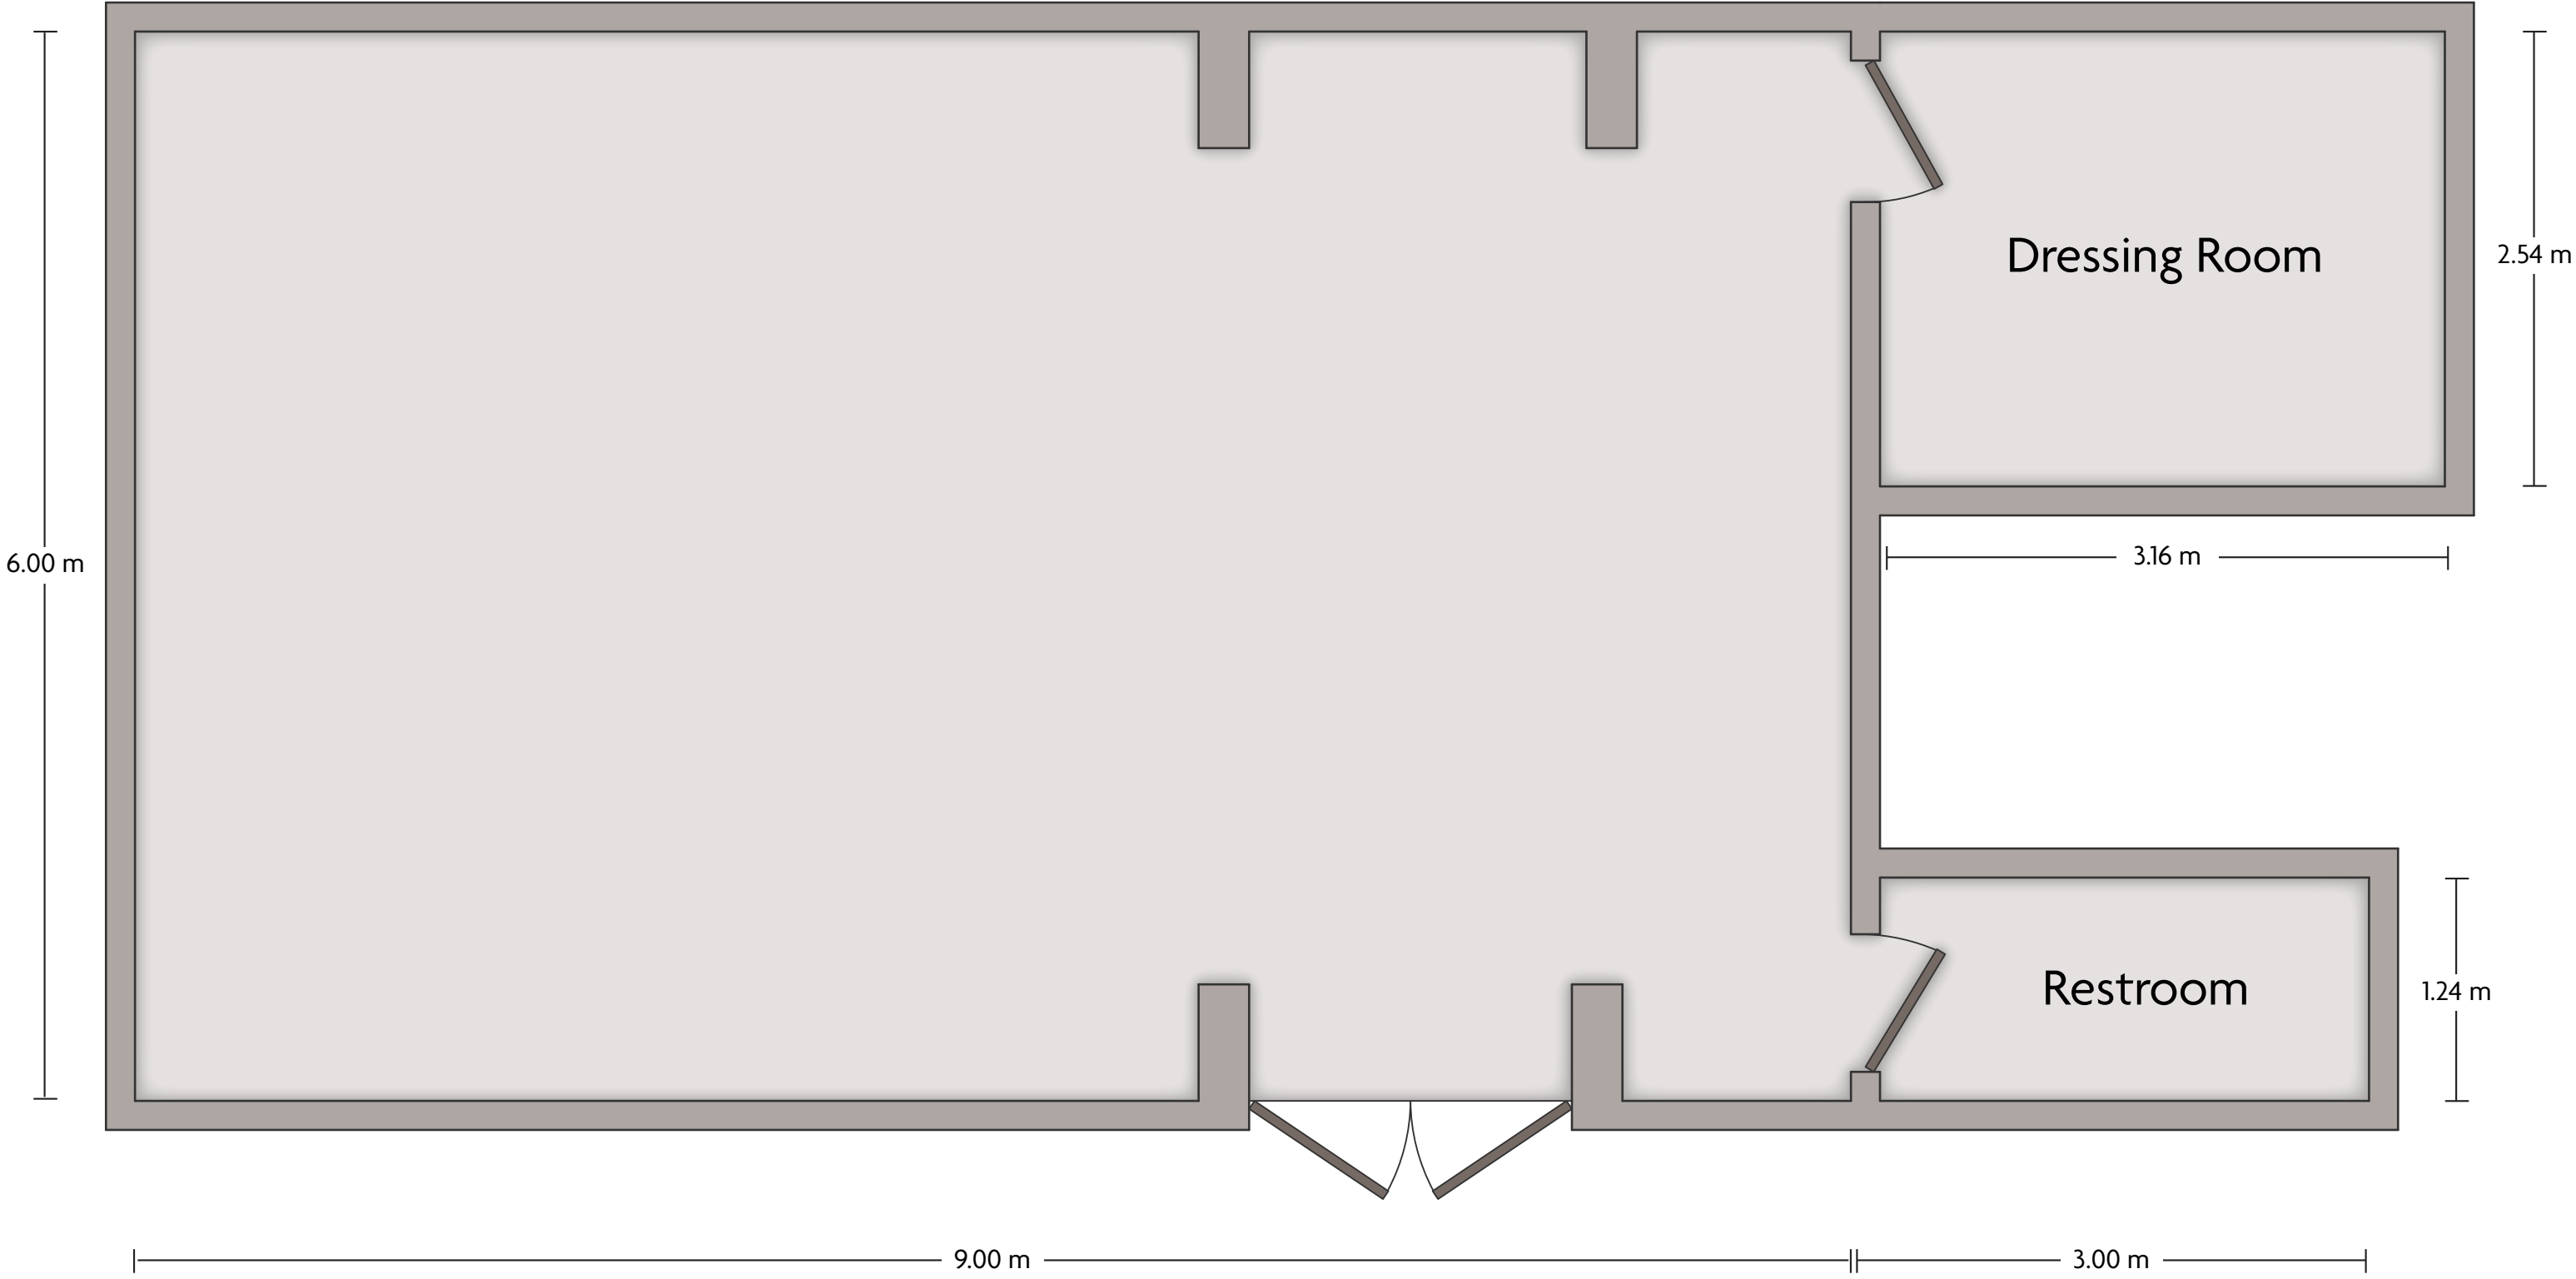

# Crowne Plaza® Beijing Sun Palace - Meeting Room 12

LENGTH: 9.00 m    WIDTH: 8.00 m    HEIGHT: 4.00 m    TOTAL SQUARE METERS: 65.00 m<sup>2</sup>    MAXIMUM CAPACITY: 50    POWER OUTLETS: 5

Yunnan Dasha, North-East Corner of Taiyanggong Bridge, Xibahe, North-East 3rd Ring Rd | Chaoyang District, Beijing  
Beijing - 100028, China (People's Republic) | 86-10-64298888    \*Multiple layout options available for this space.

# Crowne Plaza® Beijing Sun Palace - Meeting Room 13

LENGTH: 9.00 m    WIDTH: 8.00 m    HEIGHT: 4.00 m    TOTAL SQUARE METERS: 65.00 m<sup>2</sup>    MAXIMUM CAPACITY: 50    POWER OUTLETS: 6

Yunnan Dasha, North-East Corner of Taiyanggong Bridge, Xibahe, North-East 3rd Ring Rd | Chaoyang District, Beijing  
Beijing - 100028, China (People's Republic) | 86-10-64298888    \*Multiple layout options available for this space.

# Crowne Plaza® Beijing Sun Palace - Meeting Room 14

LENGTH: 9.00 m    WIDTH: 8.00 m    HEIGHT: 4.00 m    TOTAL SQUARE METERS: 65.00 m<sup>2</sup>    MAXIMUM CAPACITY: 50    POWER OUTLETS: 7

Yunnan Dasha, North-East Corner of Taiyanggong Bridge, Xibahe, North-East 3rd Ring Rd I Chaoyang District, Beijing  
Beijing - 100028, China (People's Republic) | 86-10-64298888

# Crowne Plaza® Beijing Sun Palace - Meeting Room 15

LENGTH: 9.00 m    WIDTH: 6.00 m    HEIGHT: 4.00 m    TOTAL SQUARE METERS: 65.00 m<sup>2</sup>    MAXIMUM CAPACITY: 50    POWER OUTLETS: 4

Yunnan Dasha, North-East Corner of Taiyanggong Bridge, Xibahe, North-East 3rd Ring Rd | Chaoyang District, Beijing  
Beijing - 100028, China (People's Republic) | 86-10-64298888