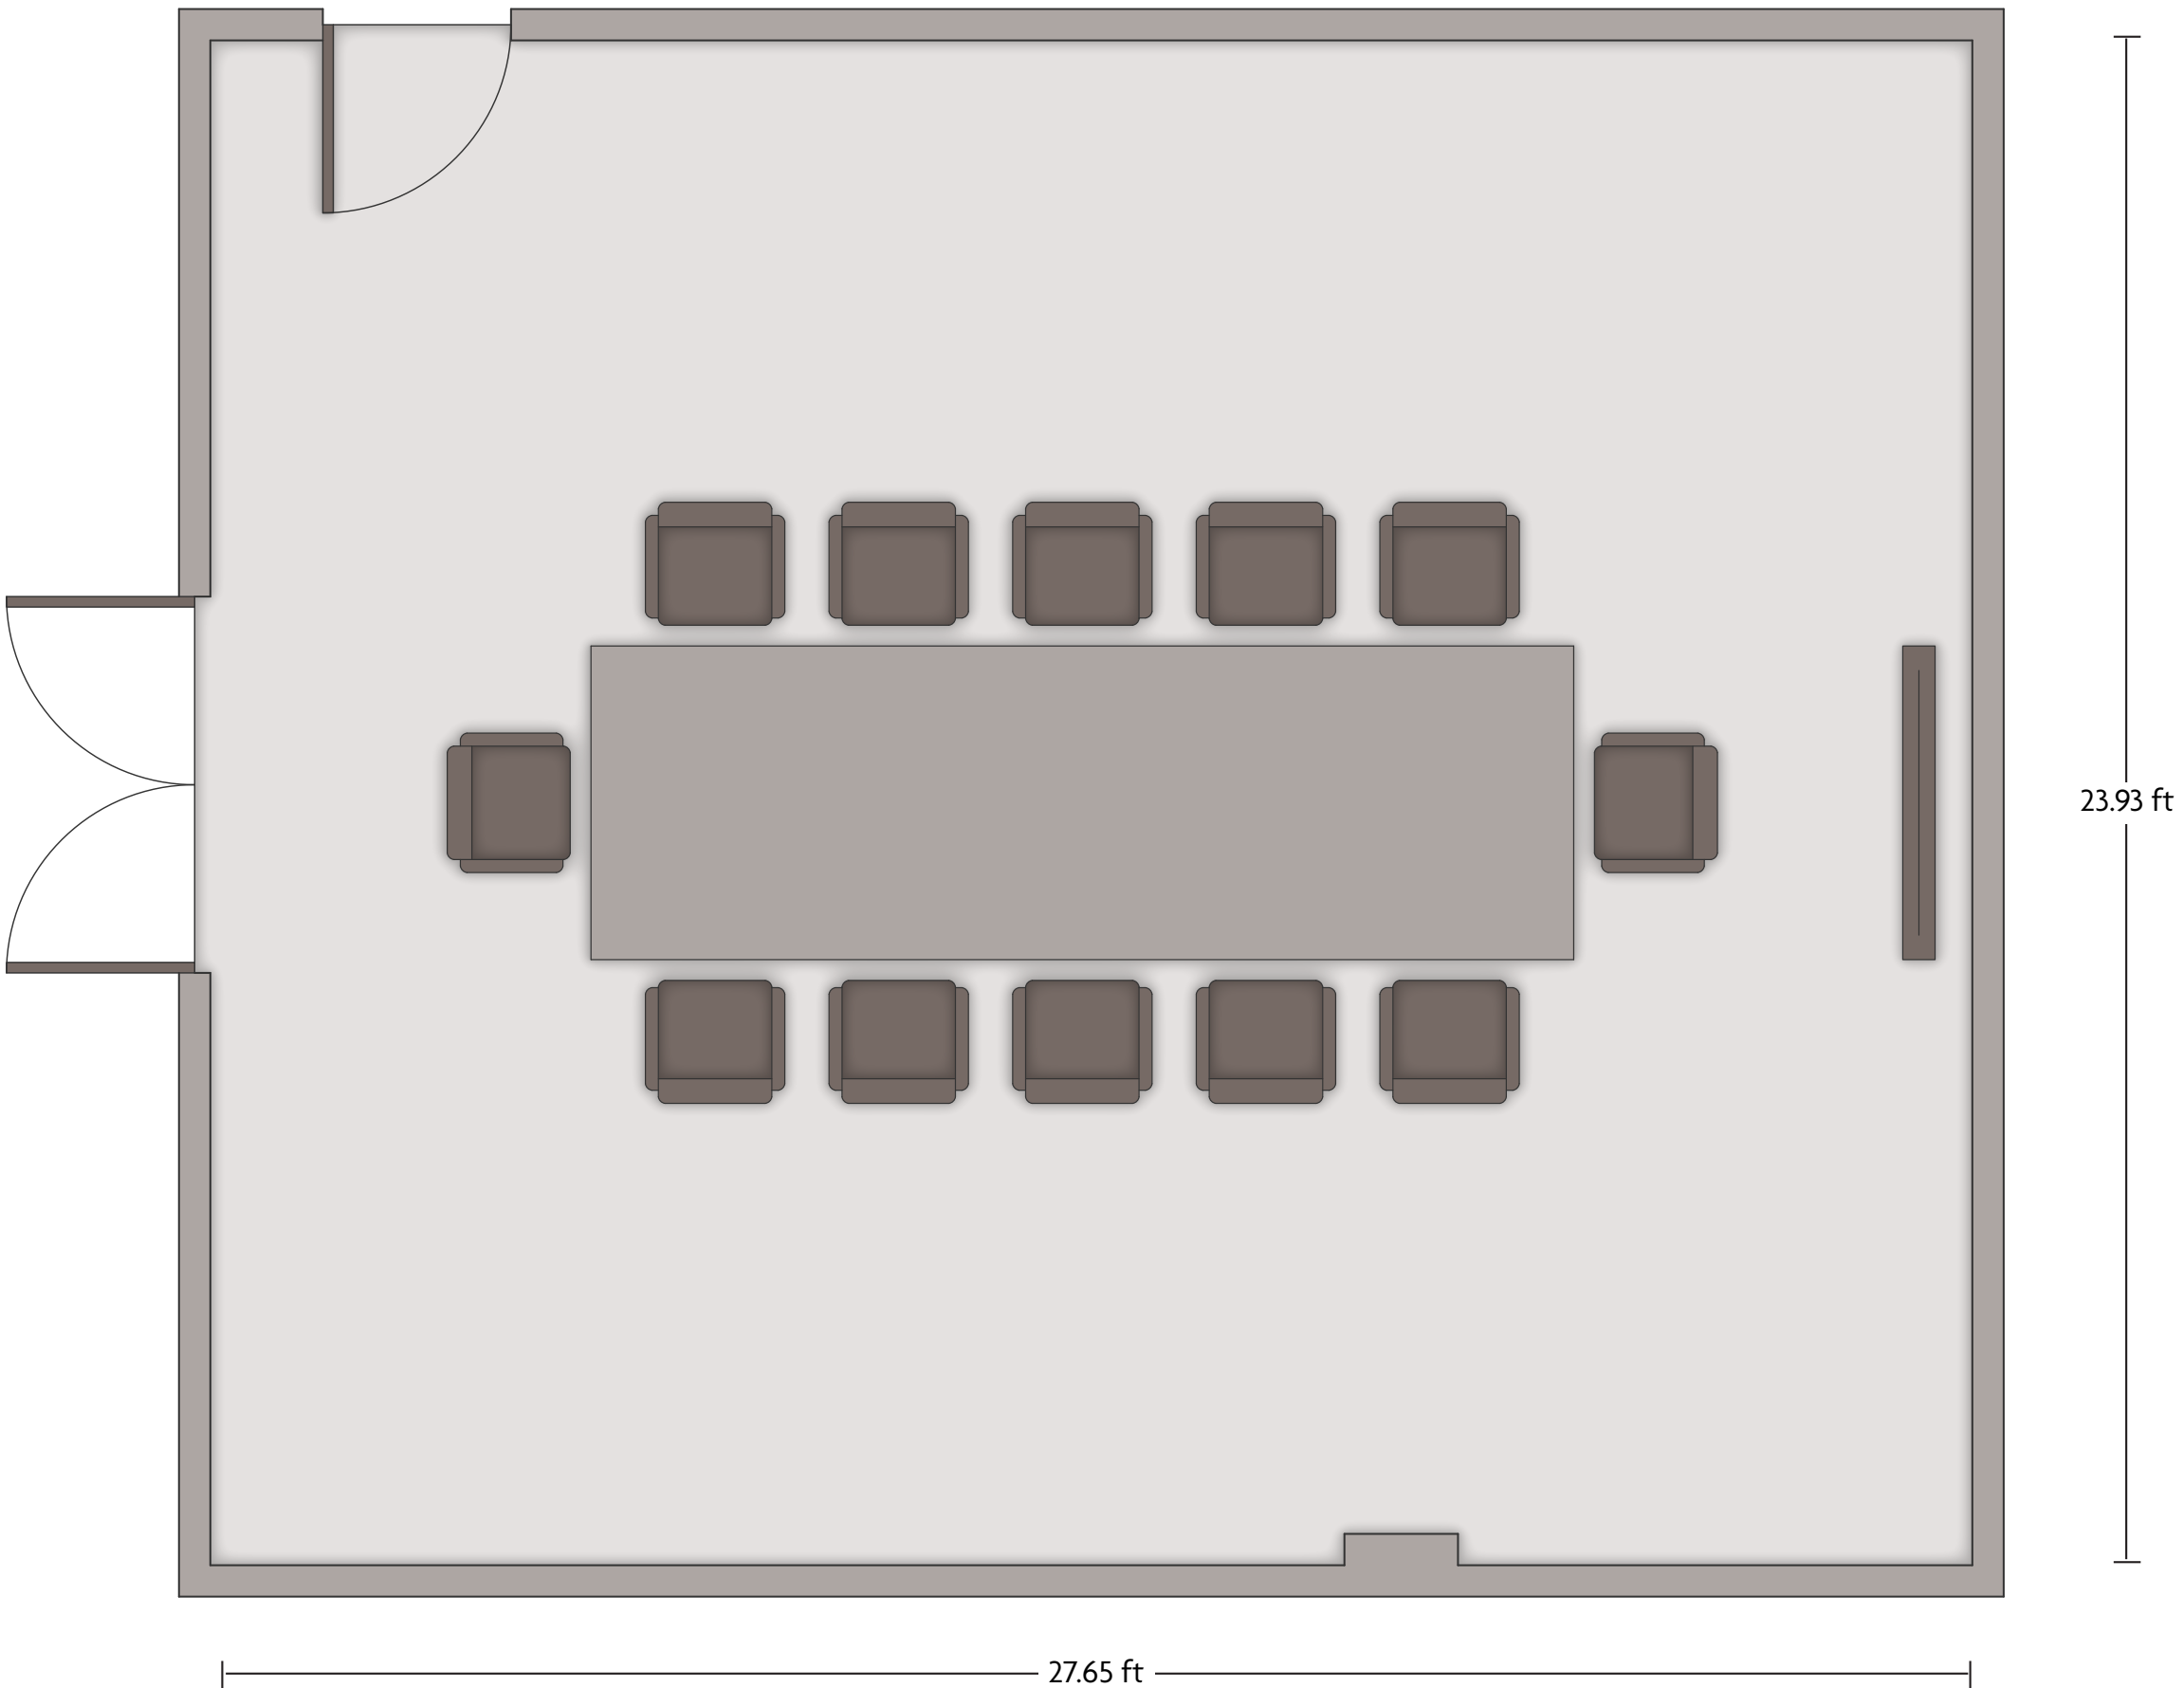

*Multiple layout options available for this space.

Crowne Plaza® Executive Center Baton Rouge

Cypress 1

LENGTH: 57.04 ft WIDTH: 38.86 ft HEIGHT: 10.7 ft TOTAL SQUARE FEET: 2152 ft² MAXIMUM CAPACITY: 150 POWER OUTLETS: 20

4728 Constitution Avenue, Baton Rouge Louisiana - 70808, USA | 225.925.2244

*Multiple layout options available for this space.

Crowne Plaza® Executive Center Baton Rouge

Cypress 2

LENGTH: 57.35 ft WIDTH: 57.04 ft HEIGHT: 10.7 ft TOTAL SQUARE FEET: 3393 ft² MAXIMUM CAPACITY: 250 POWER OUTLETS: 21

4728 Constitution Avenue, Baton Rouge Louisiana - 70808, USA | 225.925.2244

*Multiple layout options available for this space.

Crowne Plaza® Executive Center Baton Rouge

Executive Boardroom

LENGTH: 27.65 ft WIDTH: 23.93 ft HEIGHT: 9.6 ft TOTAL SQUARE FEET: 661 ft² MAXIMUM CAPACITY: 18 POWER OUTLETS: 16

4728 Constitution Avenue, Baton Rouge Louisiana - 70808, USA | 225.925.2244

Crowne Plaza® Executive Center Baton Rouge

Mississippi & Delta Queen

LENGTH: 49.59 ft WIDTH: 24.08 ft HEIGHT: 9.6 ft TOTAL SQUARE FEET: 1144 ft² MAXIMUM CAPACITY: 100 POWER OUTLETS: 13