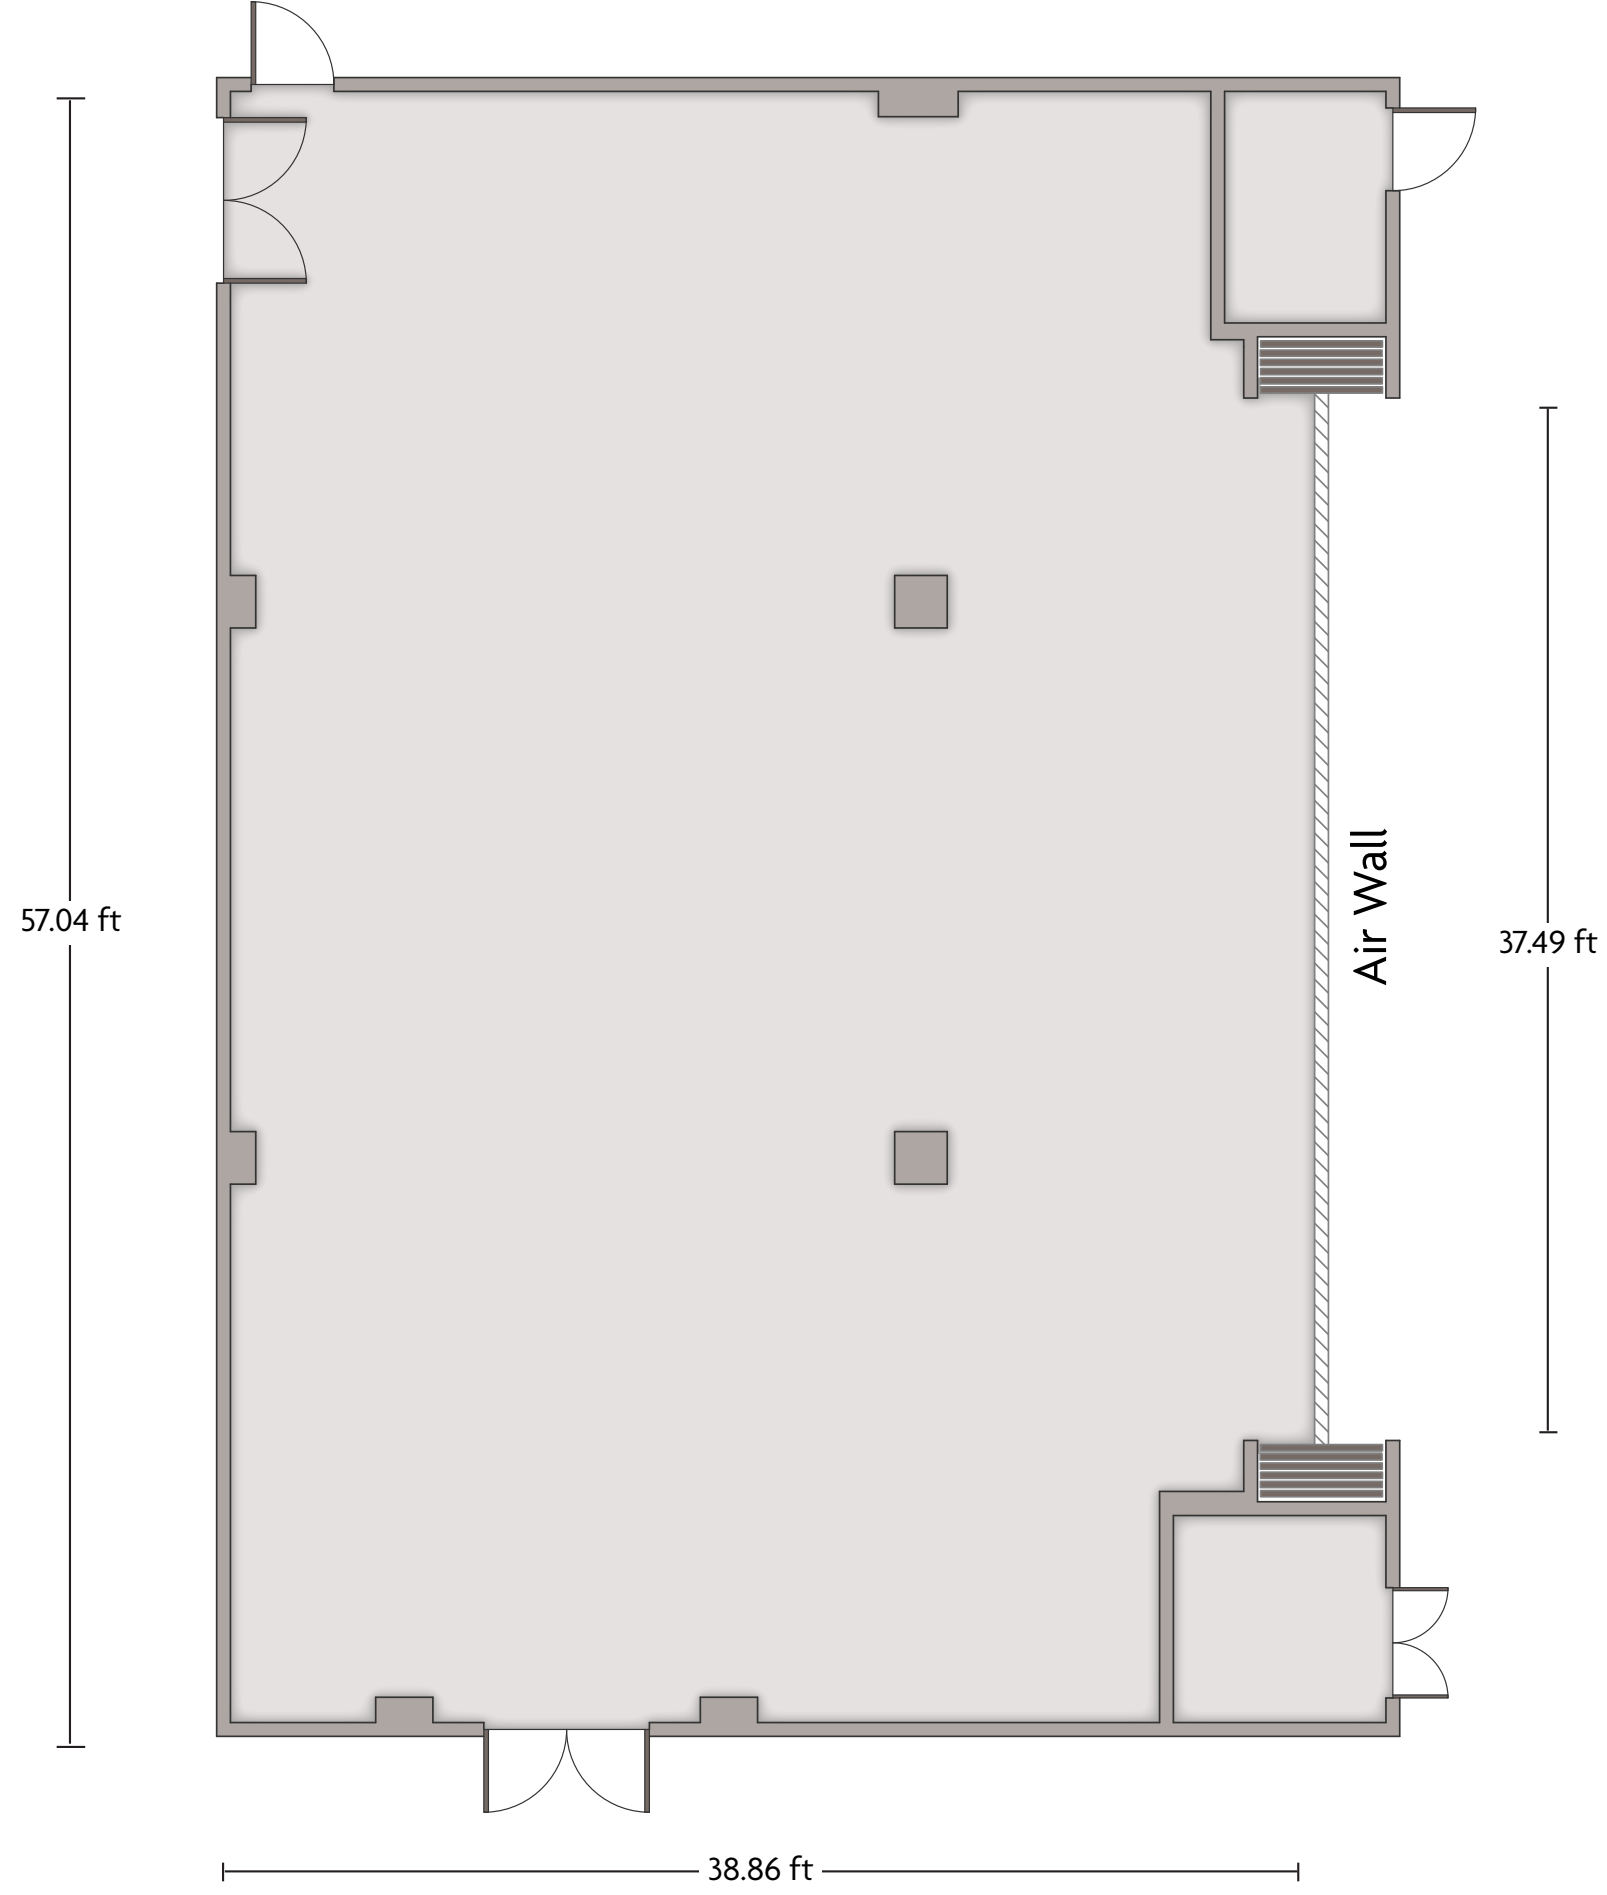

Crowne Plaza® Executive Center Baton Rouge

Chairman's Library

LENGTH: 29.53 ft WIDTH: 27.68 ft HEIGHT: 9.5 ft TOTAL SQUARE FEET: 711 ft² MAXIMUM CAPACITY: 16 POWER OUTLETS: 12

4728 Constitution Avenue, Baton Rouge Louisiana - 70808, USA | 225.925.2244

Crowne Plaza® Executive Center Baton Rouge Cypress

LENGTH: 98.56 ft WIDTH: 57.35 ft HEIGHT: 10.7 ft TOTAL SQUARE FEET: 5563 ft² MAXIMUM CAPACITY: 400 POWER OUTLETS: 41

4728 Constitution Avenue, Baton Rouge Louisiana - 70808, USA | 225.925.2244

*Multiple layout options available for this space.

Crowne Plaza® Executive Center Baton Rouge

Cypress 1

LENGTH: 57.04 ft WIDTH: 38.86 ft HEIGHT: 10.7 ft TOTAL SQUARE FEET: 2152 ft² MAXIMUM CAPACITY: 150 POWER OUTLETS: 20

4728 Constitution Avenue, Baton Rouge Louisiana - 70808, USA | 225.925.2244

Crowne Plaza® Executive Center Baton Rouge

Mississippi & Delta Queen

LENGTH: 49.59 ft WIDTH: 24.08 ft HEIGHT: 9.6 ft TOTAL SQUARE FEET: 1144 ft² MAXIMUM CAPACITY: 100 POWER OUTLETS: 13