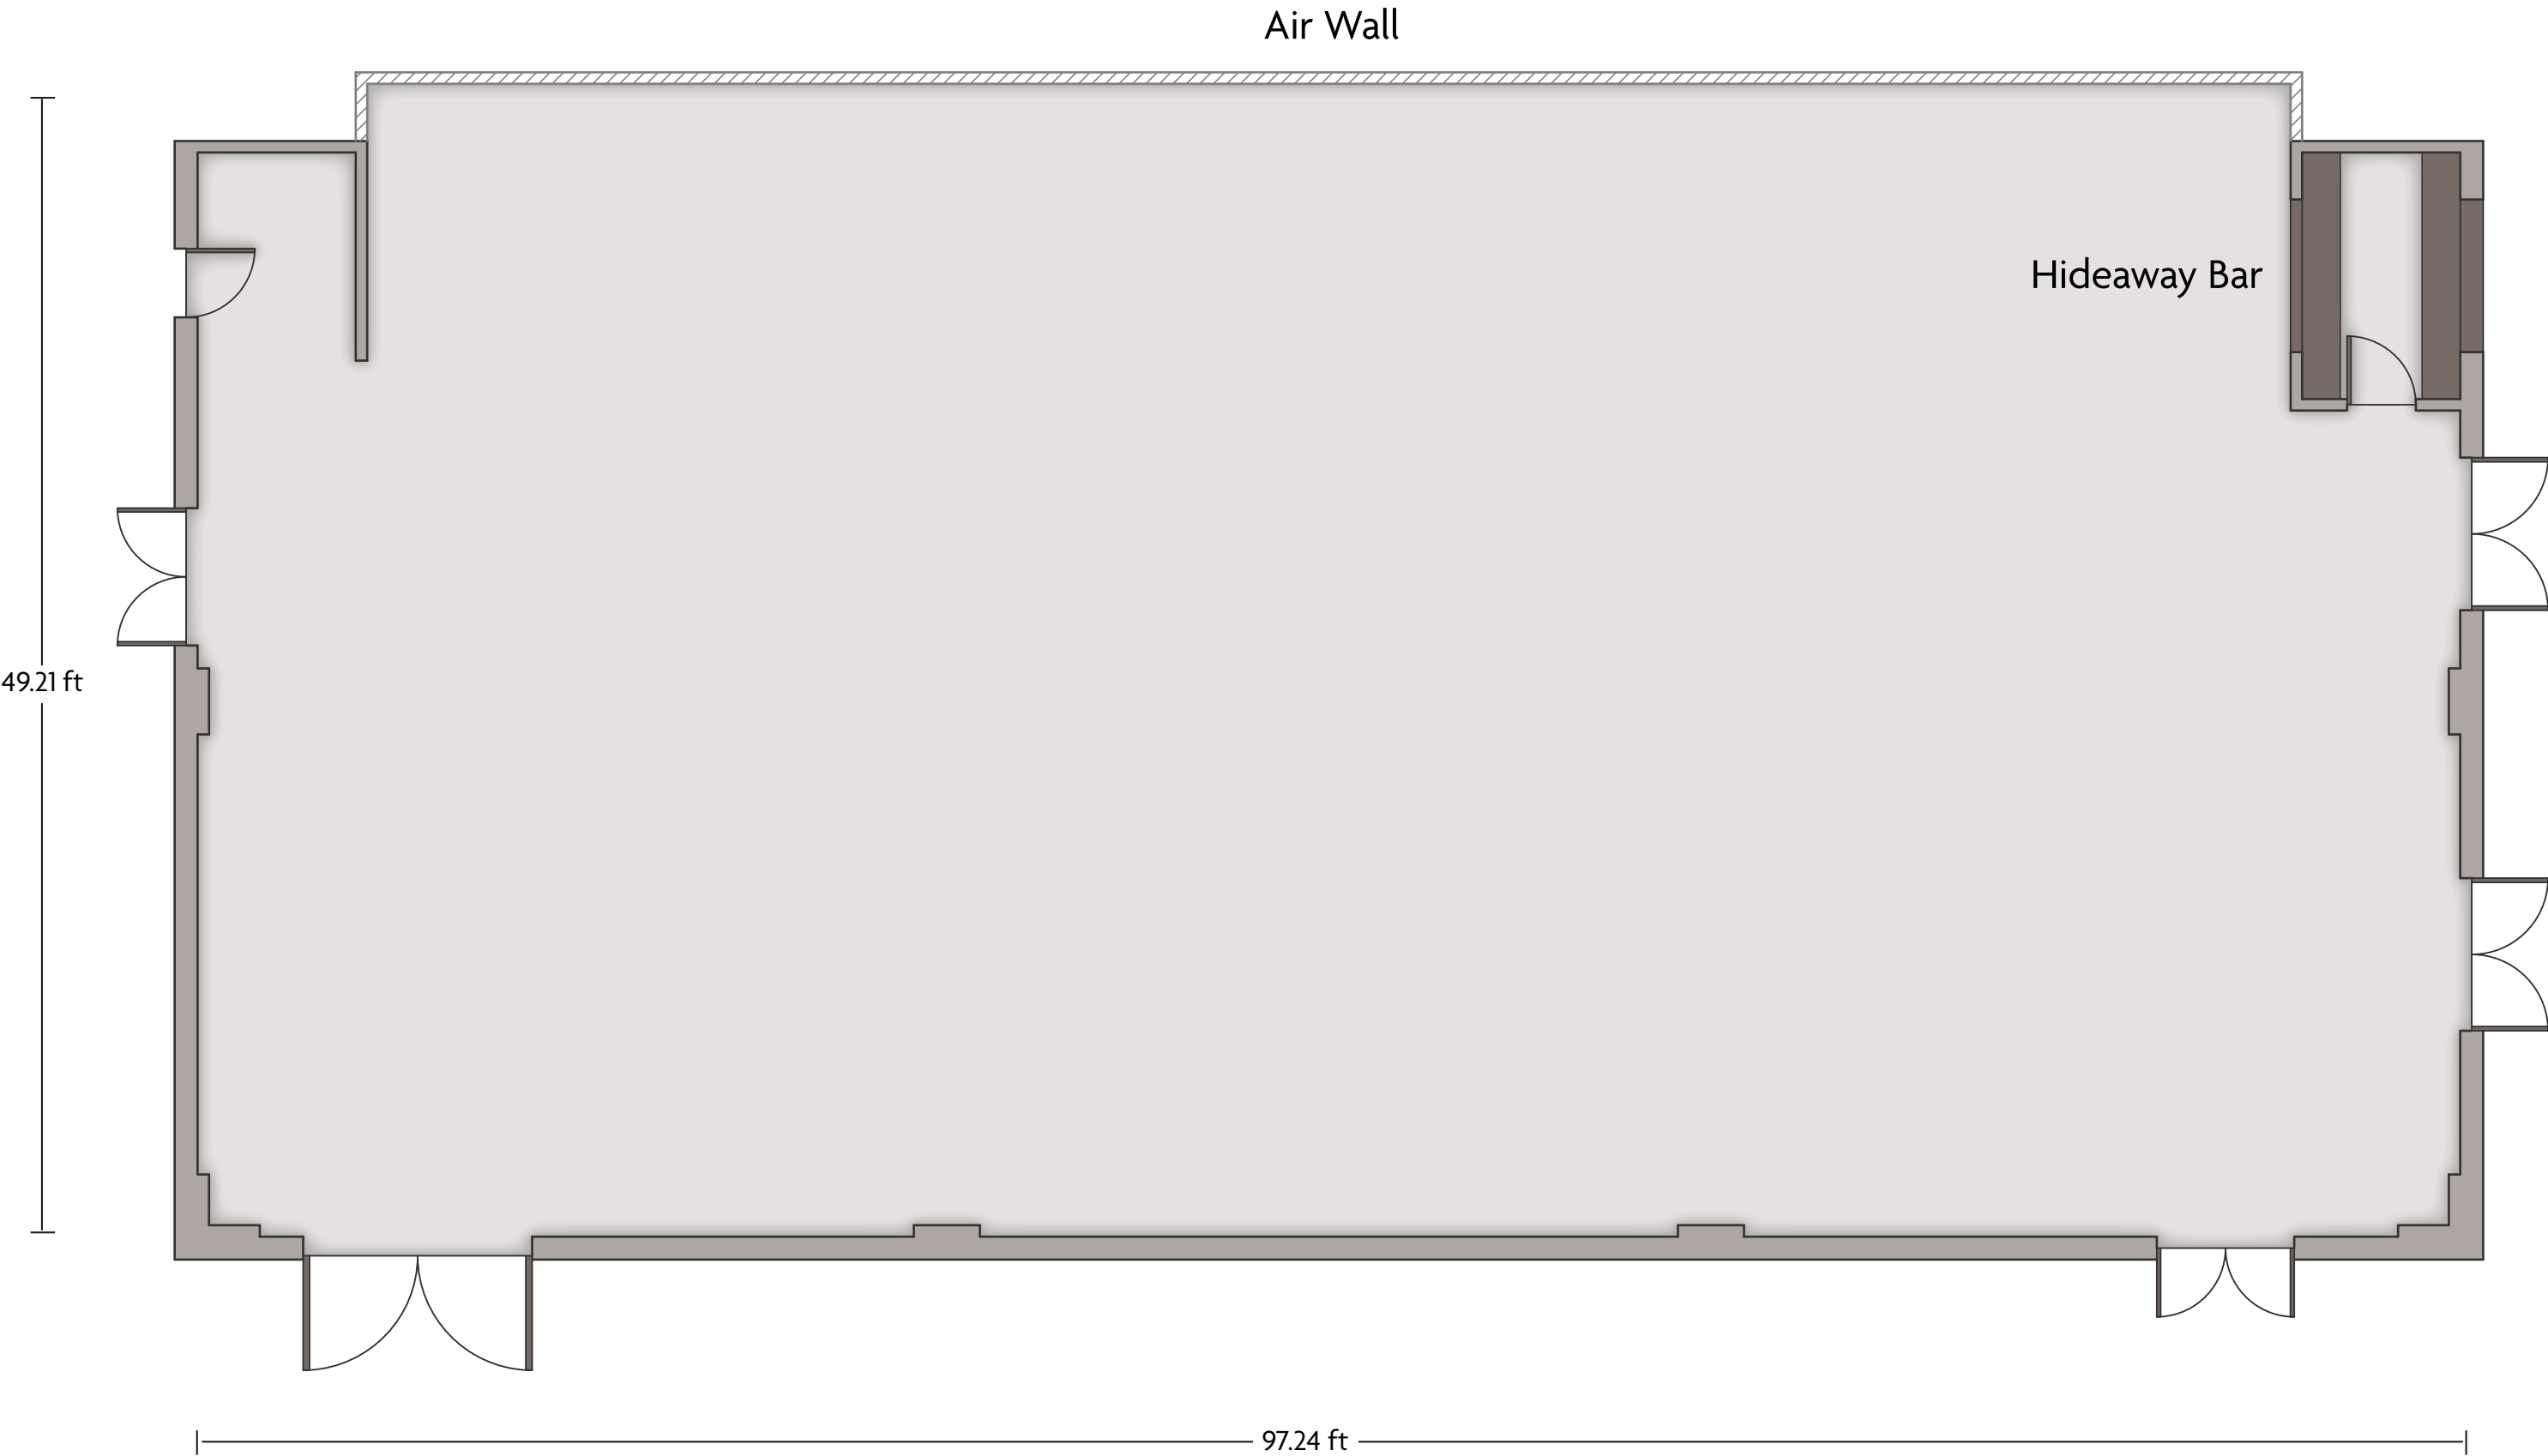

LENGTH: 97.24 ft WIDTH: 49.21 ft HEIGHT: 18.9 ft TOTAL SQUARE FEET: 4679 ft² MAXIMUM CAPACITY: 450 POWER OUTLETS: 23

4728 Constitution Avenue, Baton Rouge Louisiana - 70808, USA | 225.925.2244

*Multiple layout options available for this space.

Crowne Plaza® Executive Center Baton Rouge Premiere 2

LENGTH: 97.24 ft WIDTH: 49.21 ft HEIGHT: 18.9 ft TOTAL SQUARE FEET: 4689 ft² MAXIMUM CAPACITY: 450 POWER OUTLETS: 25

4728 Constitution Avenue, Baton Rouge Louisiana - 70808, USA | 225.925.2244

*Multiple layout options available for this space.

Crowne Plaza® Executive Center Baton Rouge

Premiere 3

CROWNE PLAZA®
EXECUTIVE CENTER BATON ROUGE

LENGTH: 97.24 ft WIDTH: 49.21 ft HEIGHT: 18.9 ft TOTAL SQUARE FEET: 4679 ft² MAXIMUM CAPACITY: 450 POWER OUTLETS: 31

4728 Constitution Avenue, Baton Rouge Louisiana - 70808, USA | 225.925.2244

*Multiple layout options available for this space.

Crowne Plaza® Executive Center Baton Rouge Riverboat

LENGTH: 24.78 ft WIDTH: 24.00 ft HEIGHT: 9.6 ft TOTAL SQUARE FEET: 577 ft² MAXIMUM CAPACITY: 50 POWER OUTLETS: 5