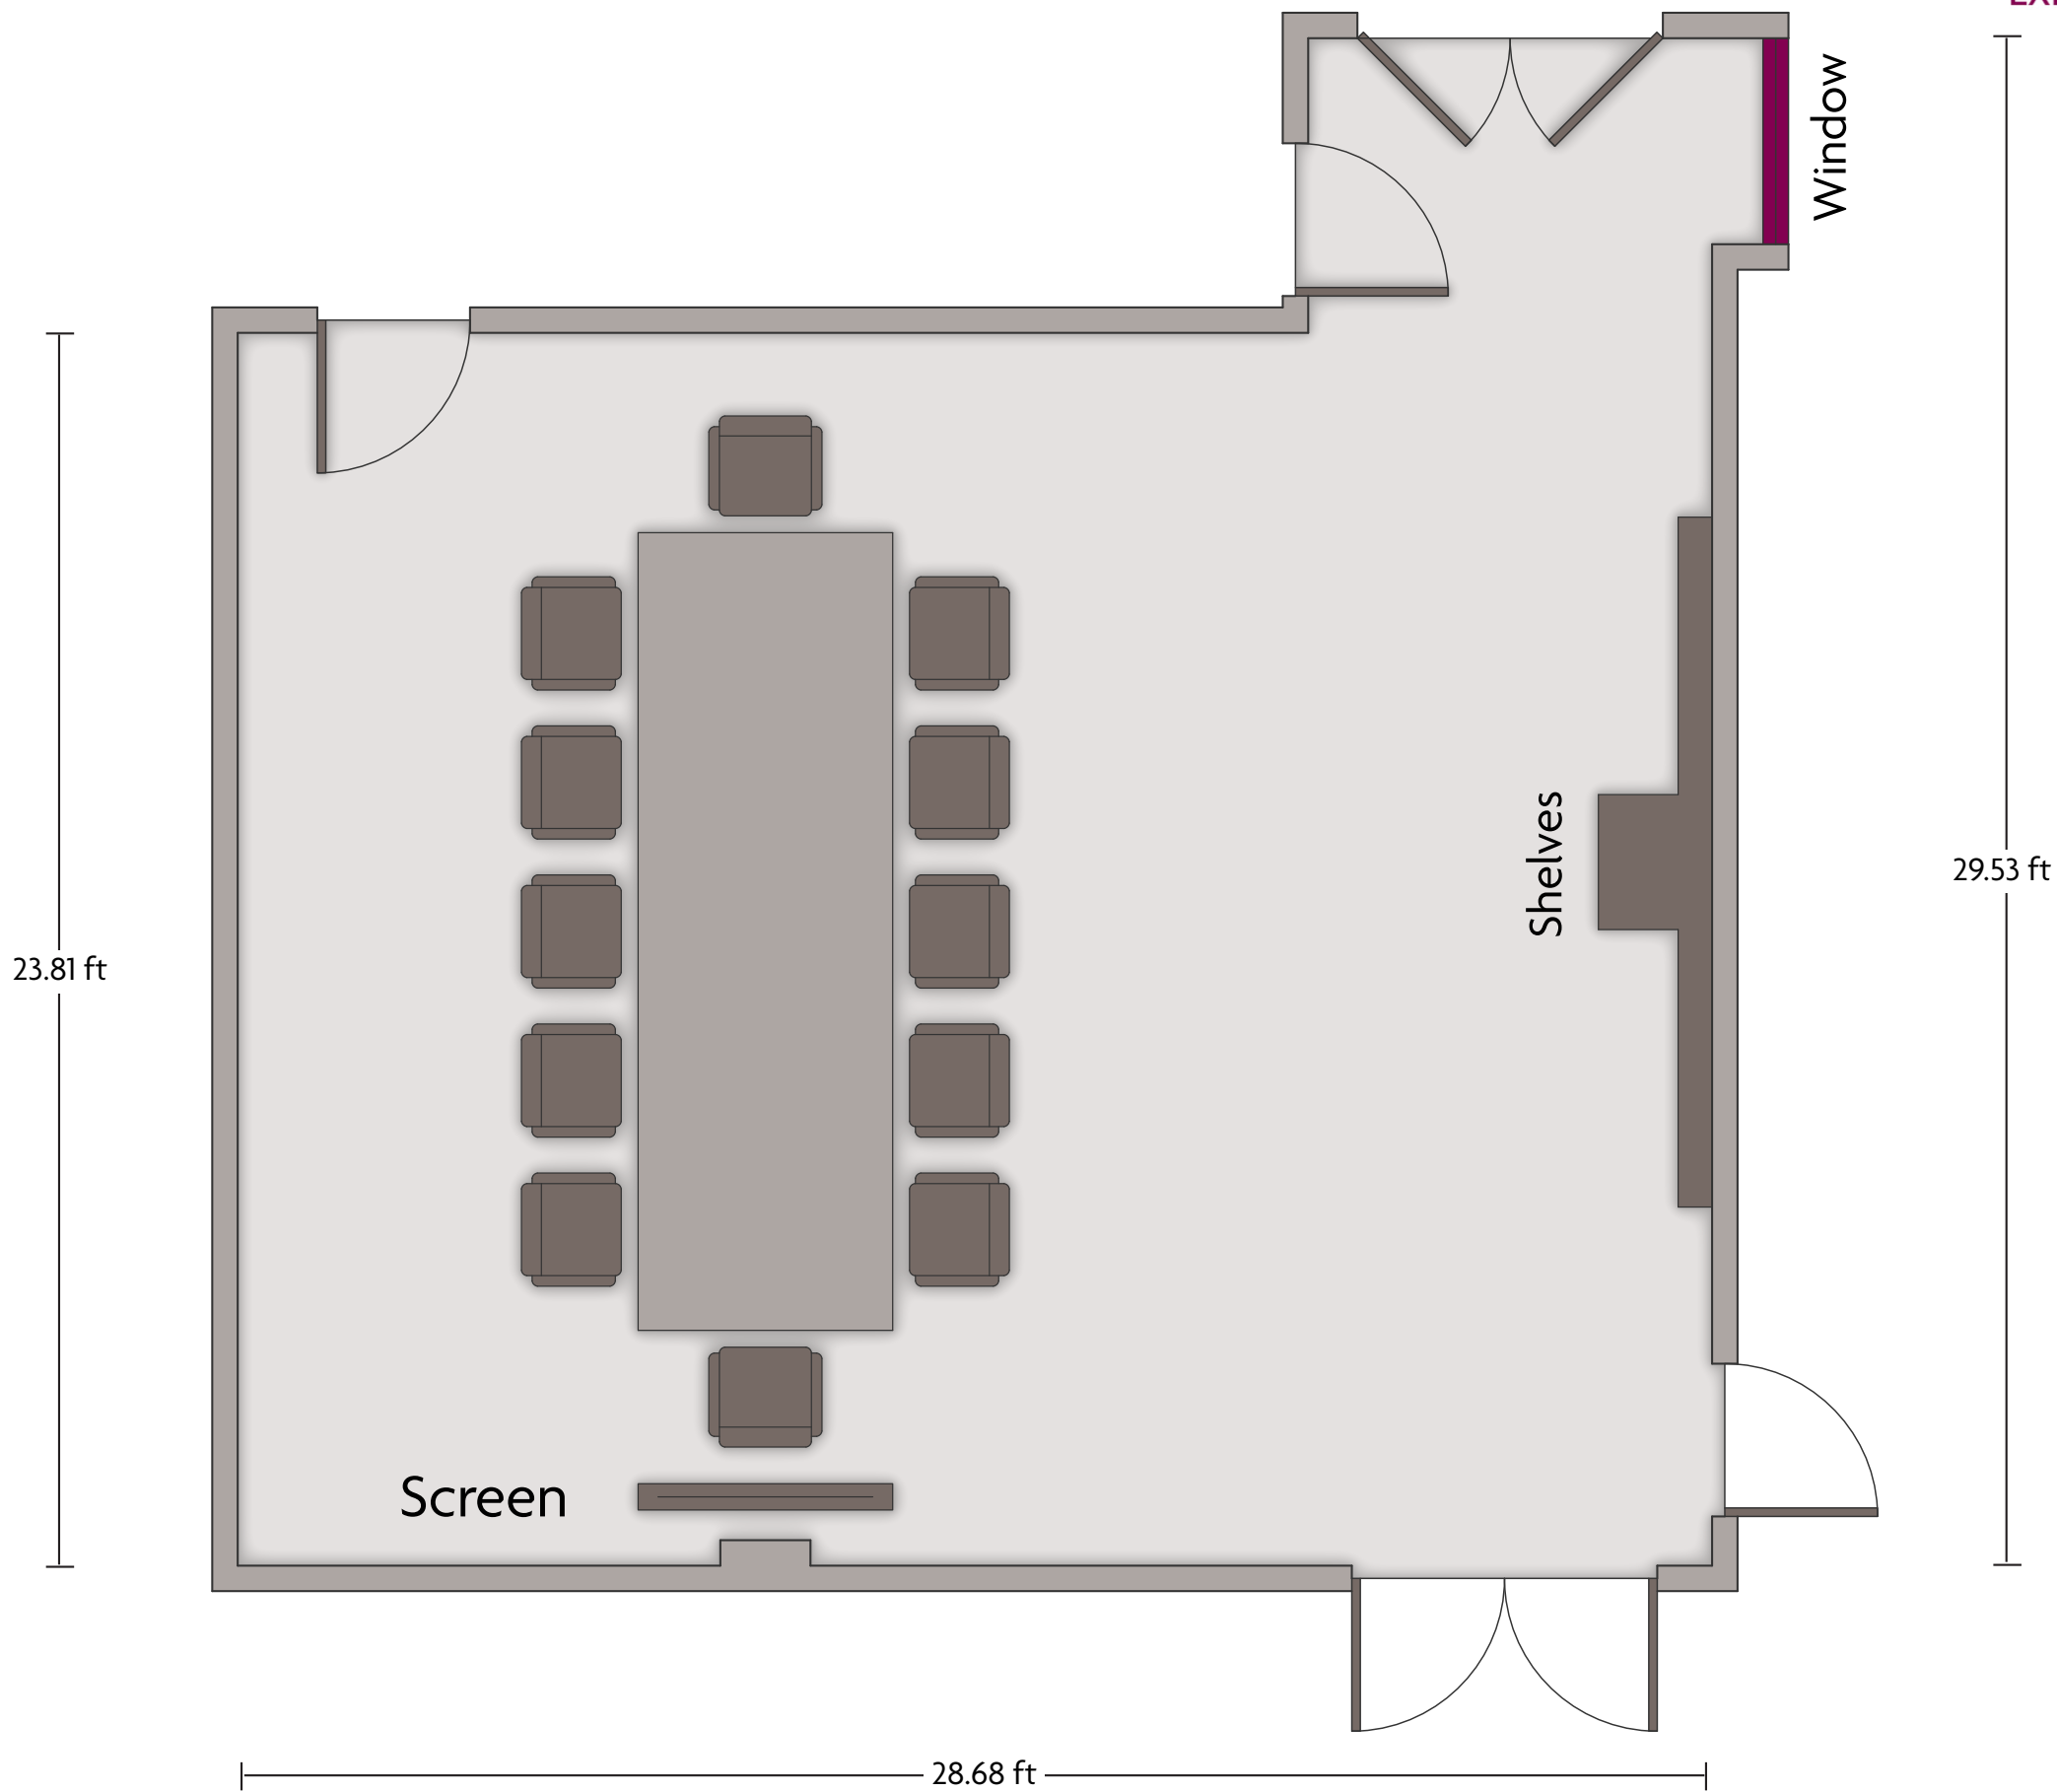

Crowne Plaza® Executive Center Baton Rouge

Chairman's Library

LENGTH: 29.53 ft WIDTH: 27.68 ft HEIGHT: 9.5 ft TOTAL SQUARE FEET: 711 ft² MAXIMUM CAPACITY: 16 POWER OUTLETS: 12

4728 Constitution Avenue, Baton Rouge Louisiana - 70808, USA | 225.925.2244

Crowne Plaza® Executive Center Baton Rouge Cypress

LENGTH: 98.56 ft WIDTH: 57.35 ft HEIGHT: 10.7 ft TOTAL SQUARE FEET: 5563 ft² MAXIMUM CAPACITY: 400 POWER OUTLETS: 41

4728 Constitution Avenue, Baton Rouge Louisiana - 70808, USA | 225.925.2244

*Multiple layout options available for this space.

Crowne Plaza® Executive Center Baton Rouge

Cypress 1

LENGTH: 57.04 ft WIDTH: 38.86 ft HEIGHT: 10.7 ft TOTAL SQUARE FEET: 2152 ft² MAXIMUM CAPACITY: 150 POWER OUTLETS: 20

4728 Constitution Avenue, Baton Rouge Louisiana - 70808, USA | 225.925.2244

Crowne Plaza® Executive Center Baton Rouge

Mississippi & Delta Queen

LENGTH: 49.59 ft WIDTH: 24.08 ft HEIGHT: 9.6 ft TOTAL SQUARE FEET: 1144 ft² MAXIMUM CAPACITY: 100 POWER OUTLETS: 13