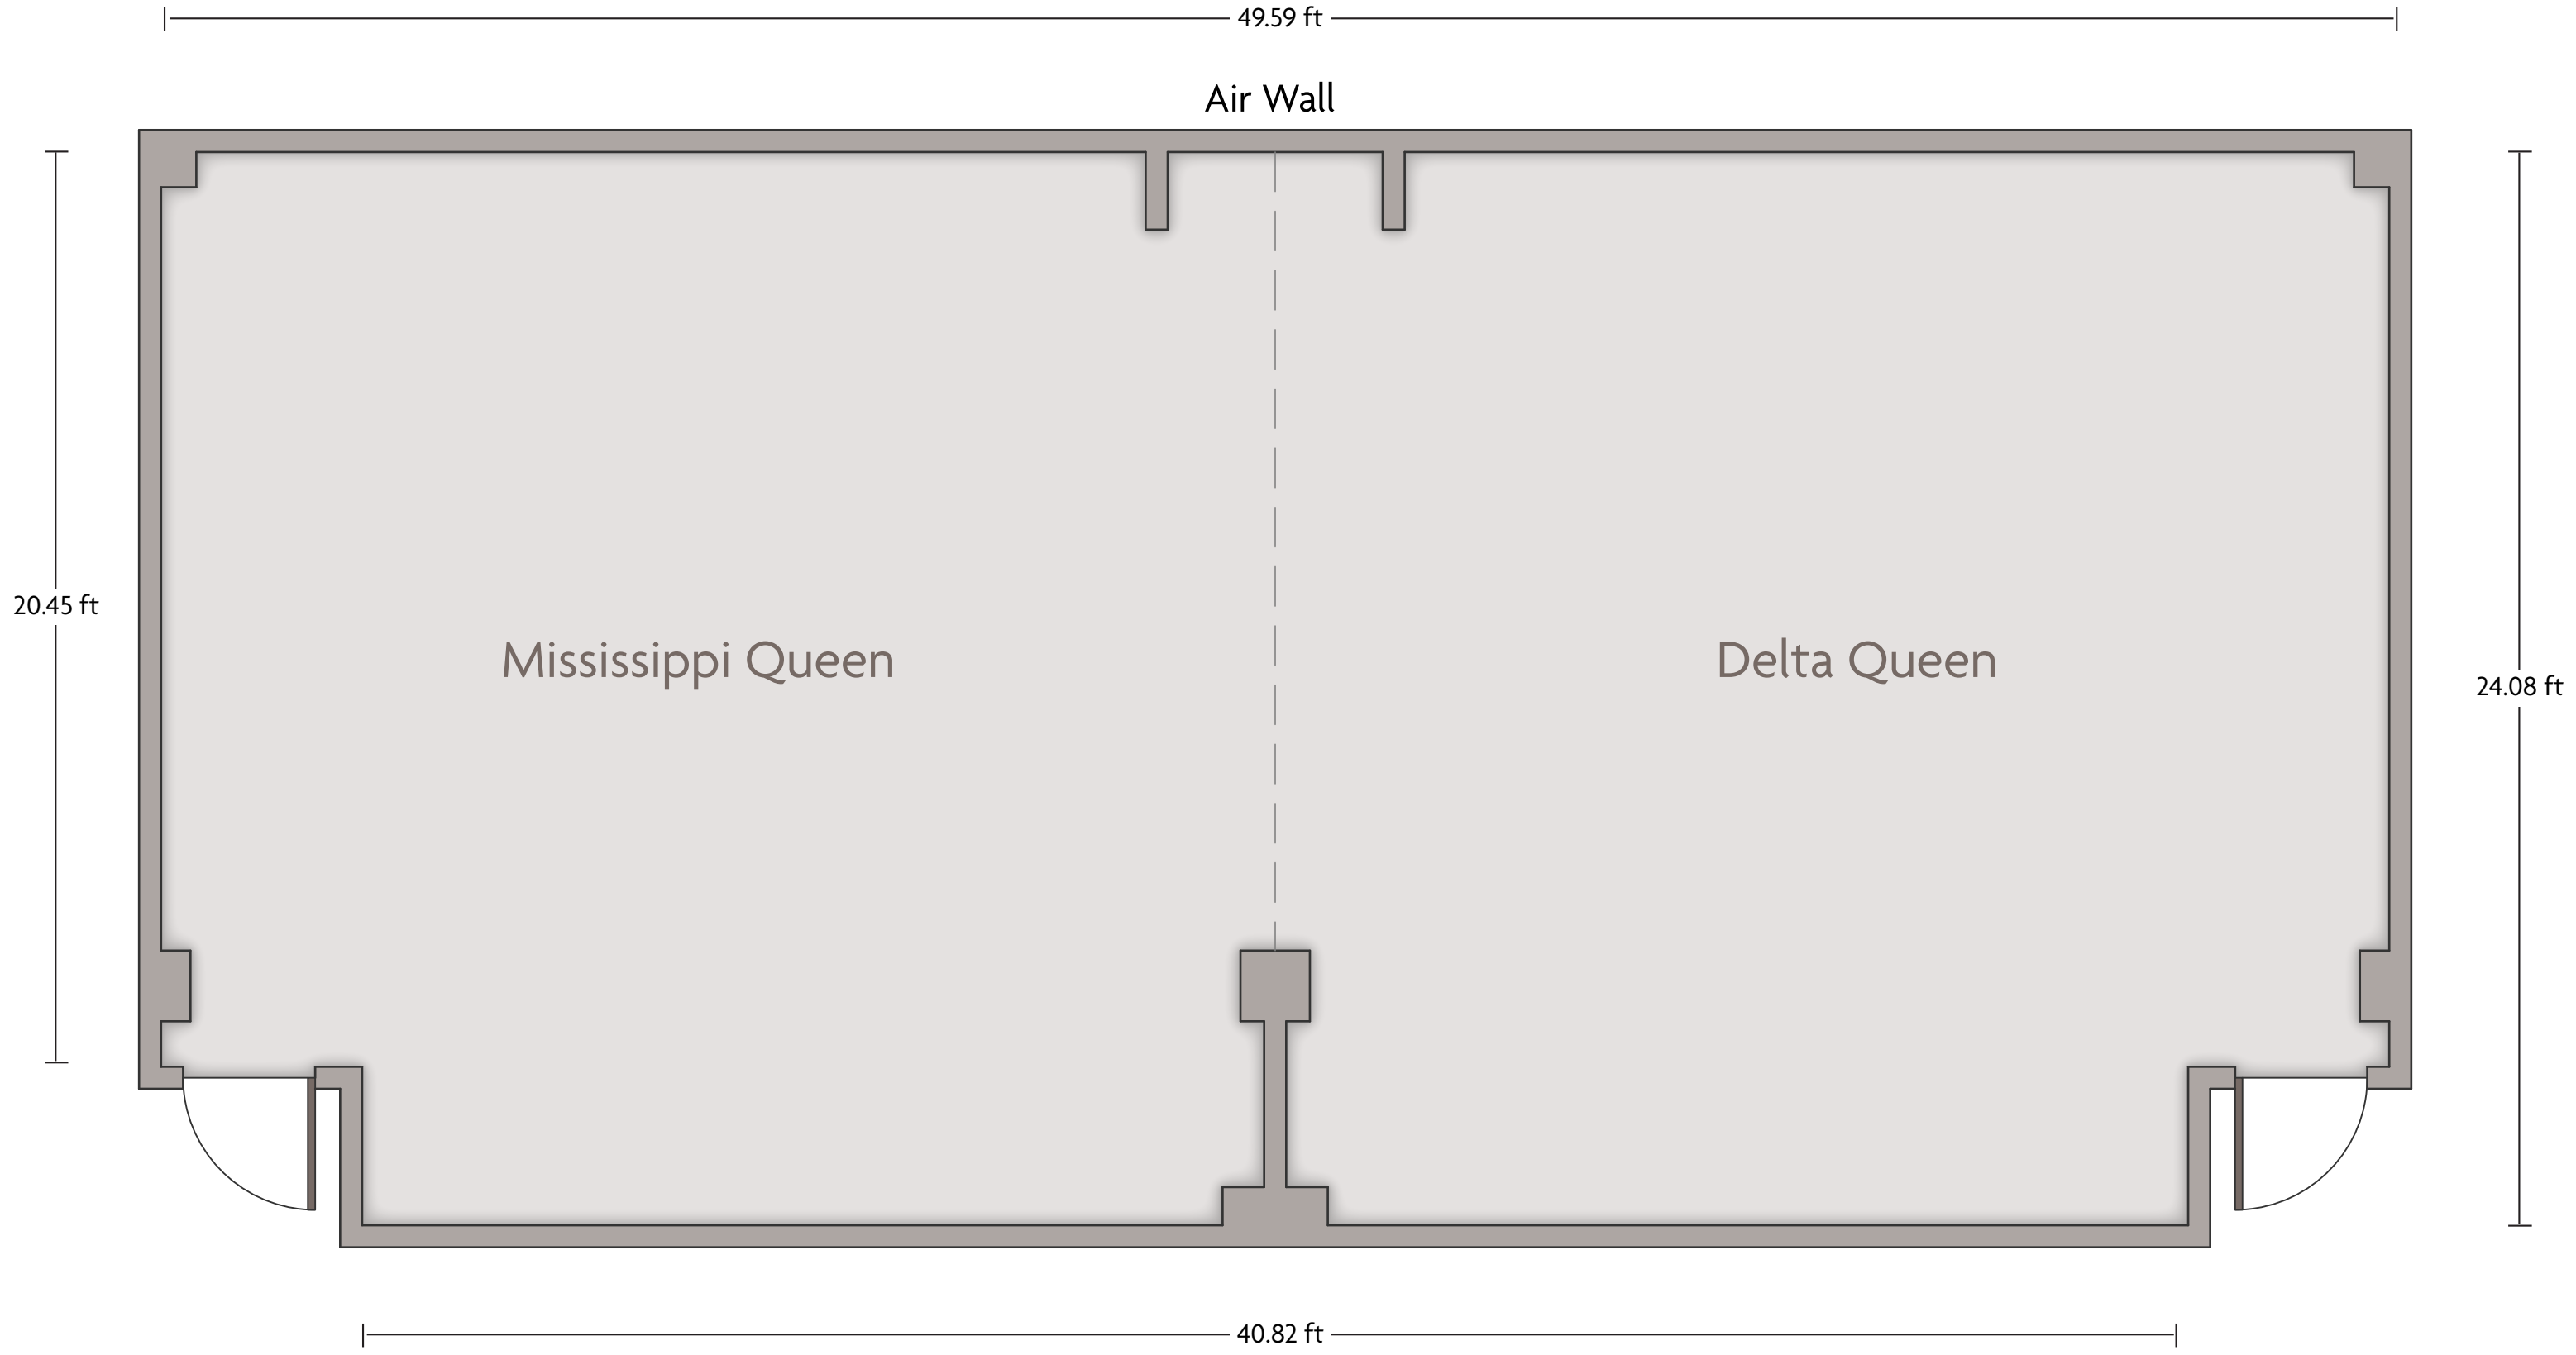

4728 Constitution Avenue, Baton Rouge Louisiana - 70808, USA | 225.925.2244

*Multiple layout options available for this space.

Crowne Plaza® Executive Center Baton Rouge

Cypress 2

LENGTH: 57.35 ft WIDTH: 57.04 ft HEIGHT: 10.7 ft TOTAL SQUARE FEET: 3393 ft² MAXIMUM CAPACITY: 250 POWER OUTLETS: 21

4728 Constitution Avenue, Baton Rouge Louisiana - 70808, USA | 225.925.2244

*Multiple layout options available for this space.

Crowne Plaza® Executive Center Baton Rouge

Executive Boardroom

LENGTH: 27.65 ft WIDTH: 23.93 ft HEIGHT: 9.6 ft TOTAL SQUARE FEET: 661 ft² MAXIMUM CAPACITY: 18 POWER OUTLETS: 16

4728 Constitution Avenue, Baton Rouge Louisiana - 70808, USA | 225.925.2244

Crowne Plaza® Executive Center Baton Rouge

Mississippi & Delta Queen

LENGTH: 49.59 ft WIDTH: 24.08 ft HEIGHT: 9.6 ft TOTAL SQUARE FEET: 1144 ft² MAXIMUM CAPACITY: 100 POWER OUTLETS: 13

4728 Constitution Avenue, Baton Rouge Louisiana - 70808, USA | 225.925.2244

*Multiple layout options available for this space.

Crowne Plaza® Executive Center Baton Rouge

Premiere Ballroom

LENGTH: 147.64 ft WIDTH: 97.24 ft HEIGHT: 18.9 ft TOTAL SQUARE FEET: 14052 ft² MAXIMUM CAPACITY: 2000 POWER OUTLETS: 79