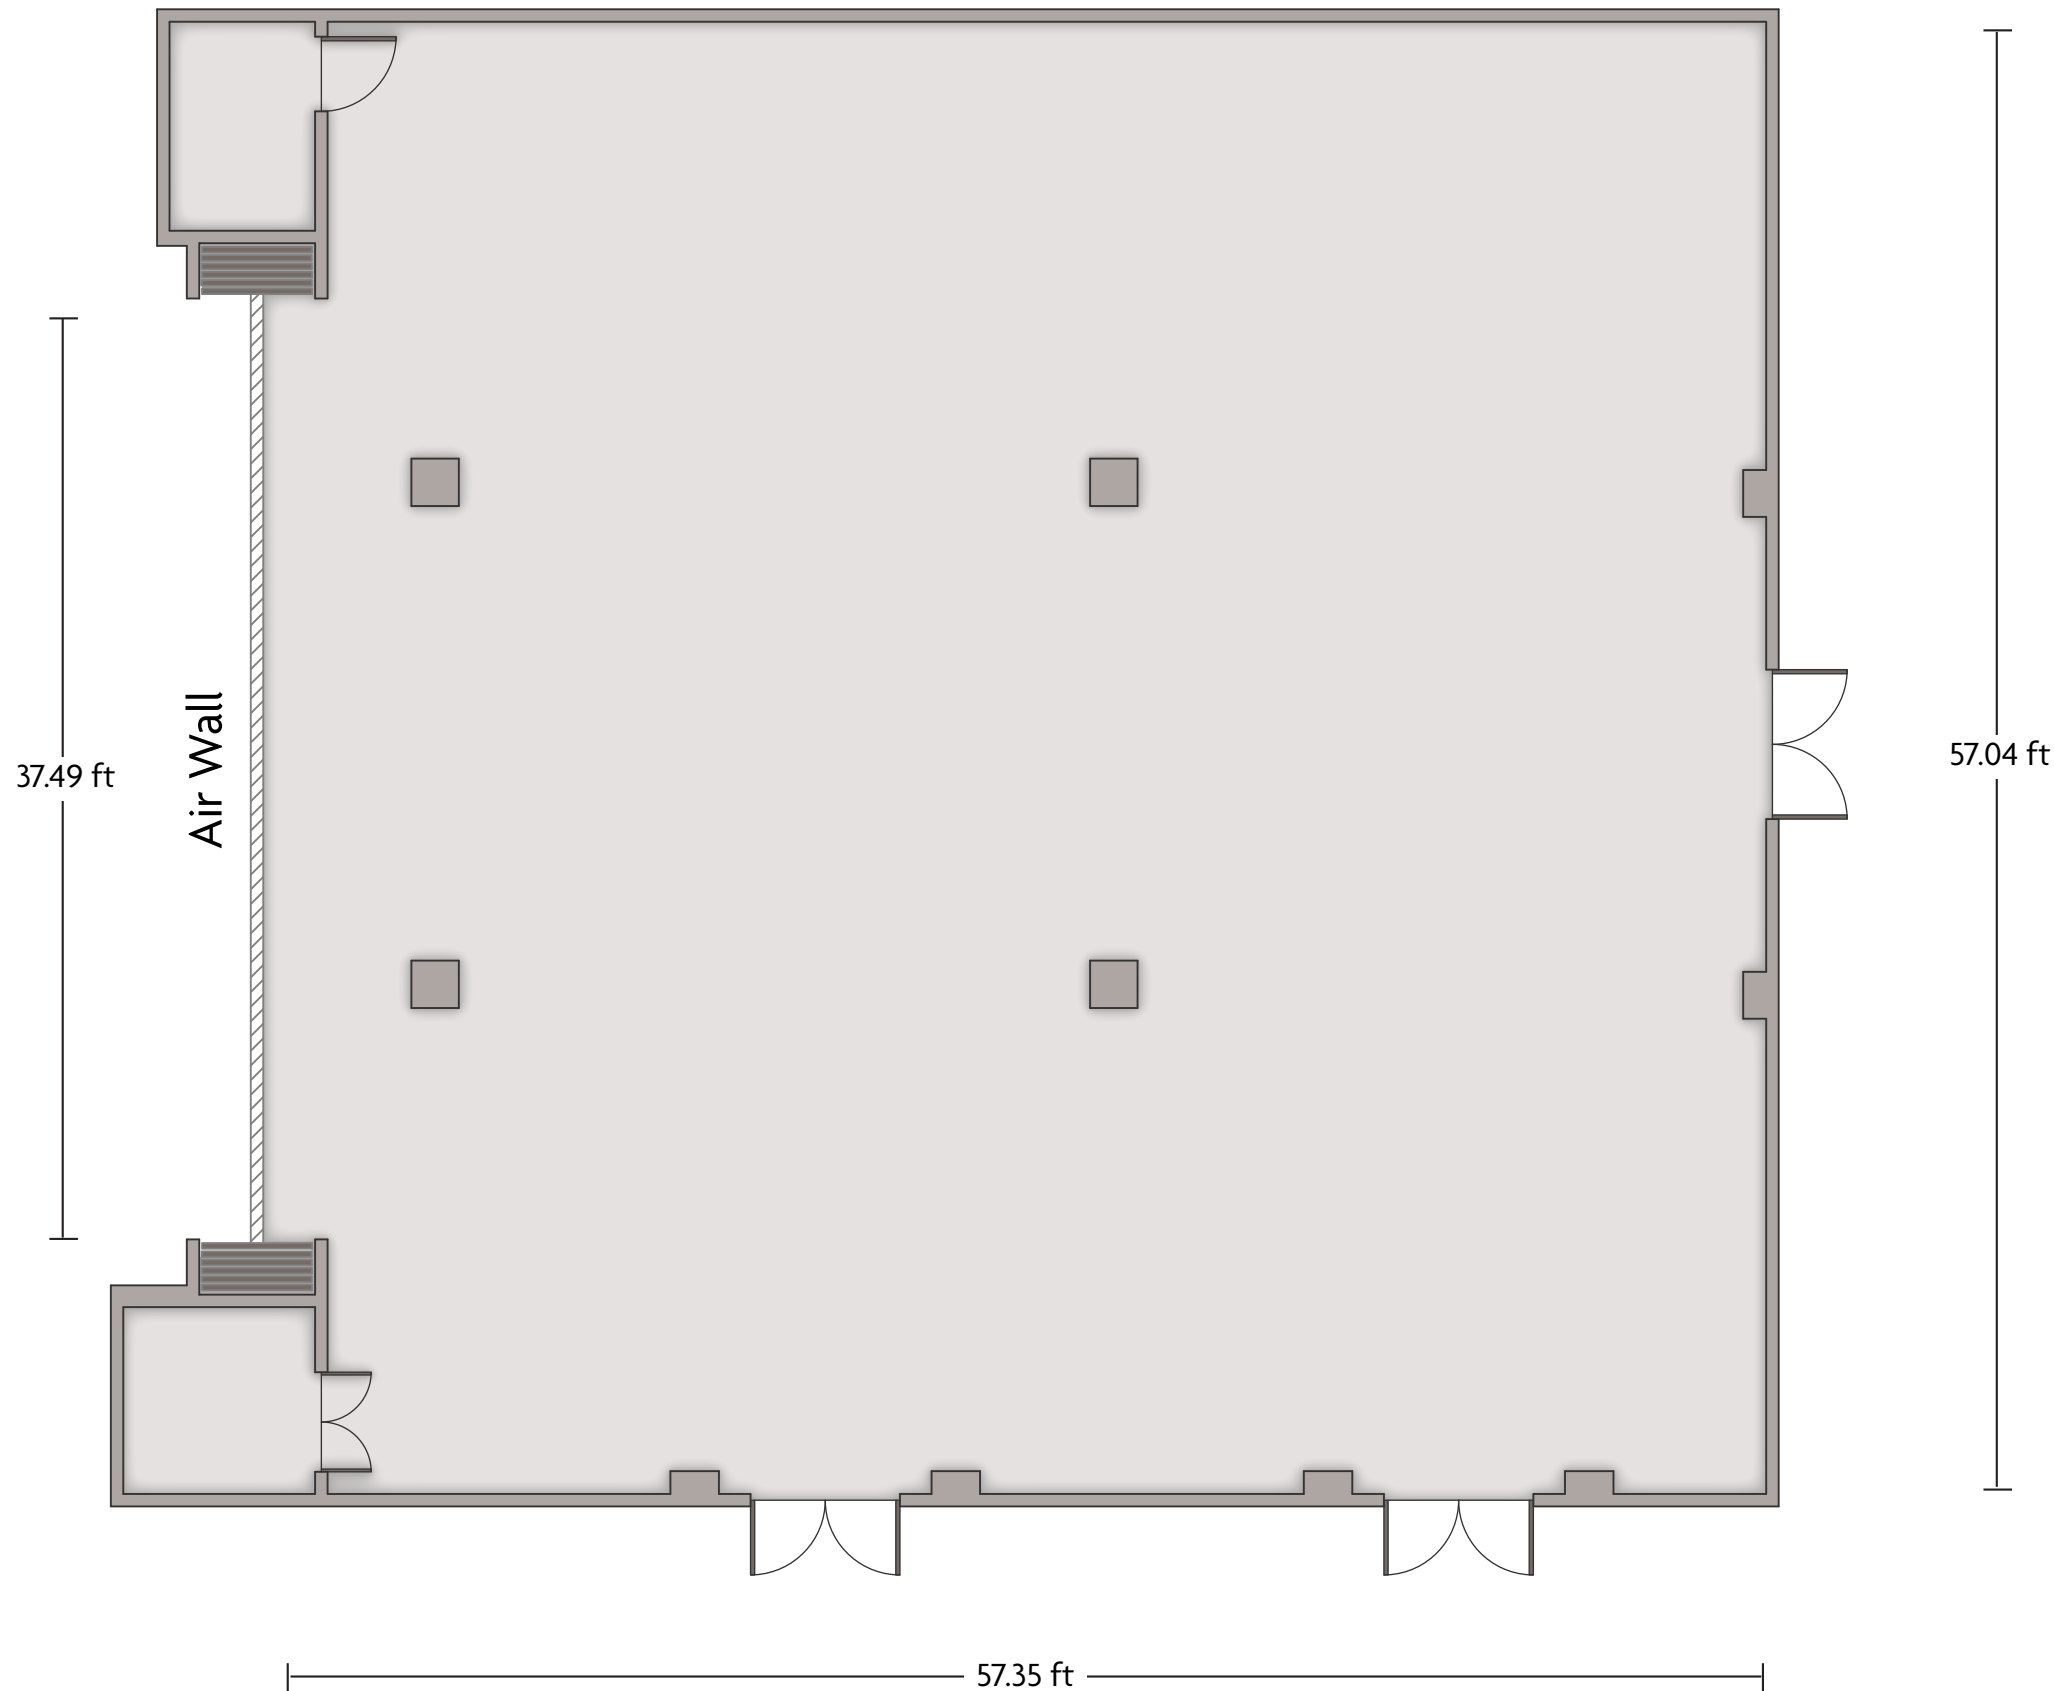

Crowne Plaza® Executive Center Baton Rouge

Chairman's Library

LENGTH: 29.53 ft WIDTH: 27.68 ft HEIGHT: 9.5 ft TOTAL SQUARE FEET: 711 ft² MAXIMUM CAPACITY: 16 POWER OUTLETS: 12

4728 Constitution Avenue, Baton Rouge Louisiana - 70808, USA | 225.925.2244

Crowne Plaza® Executive Center Baton Rouge Cypress

LENGTH: 98.56 ft WIDTH: 57.35 ft HEIGHT: 10.7 ft TOTAL SQUARE FEET: 5563 ft² MAXIMUM CAPACITY: 400 POWER OUTLETS: 41

4728 Constitution Avenue, Baton Rouge Louisiana - 70808, USA | 225.925.2244

*Multiple layout options available for this space.

Crowne Plaza® Executive Center Baton Rouge

Cypress 1

LENGTH: 57.04 ft WIDTH: 38.86 ft HEIGHT: 10.7 ft TOTAL SQUARE FEET: 2152 ft² MAXIMUM CAPACITY: 150 POWER OUTLETS: 20

4728 Constitution Avenue, Baton Rouge Louisiana - 70808, USA | 225.925.2244

*Multiple layout options available for this space.

Crowne Plaza® Executive Center Baton Rouge

Cypress 2

LENGTH: 57.35 ft WIDTH: 57.04 ft HEIGHT: 10.7 ft TOTAL SQUARE FEET: 3393 ft² MAXIMUM CAPACITY: 250 POWER OUTLETS: 21