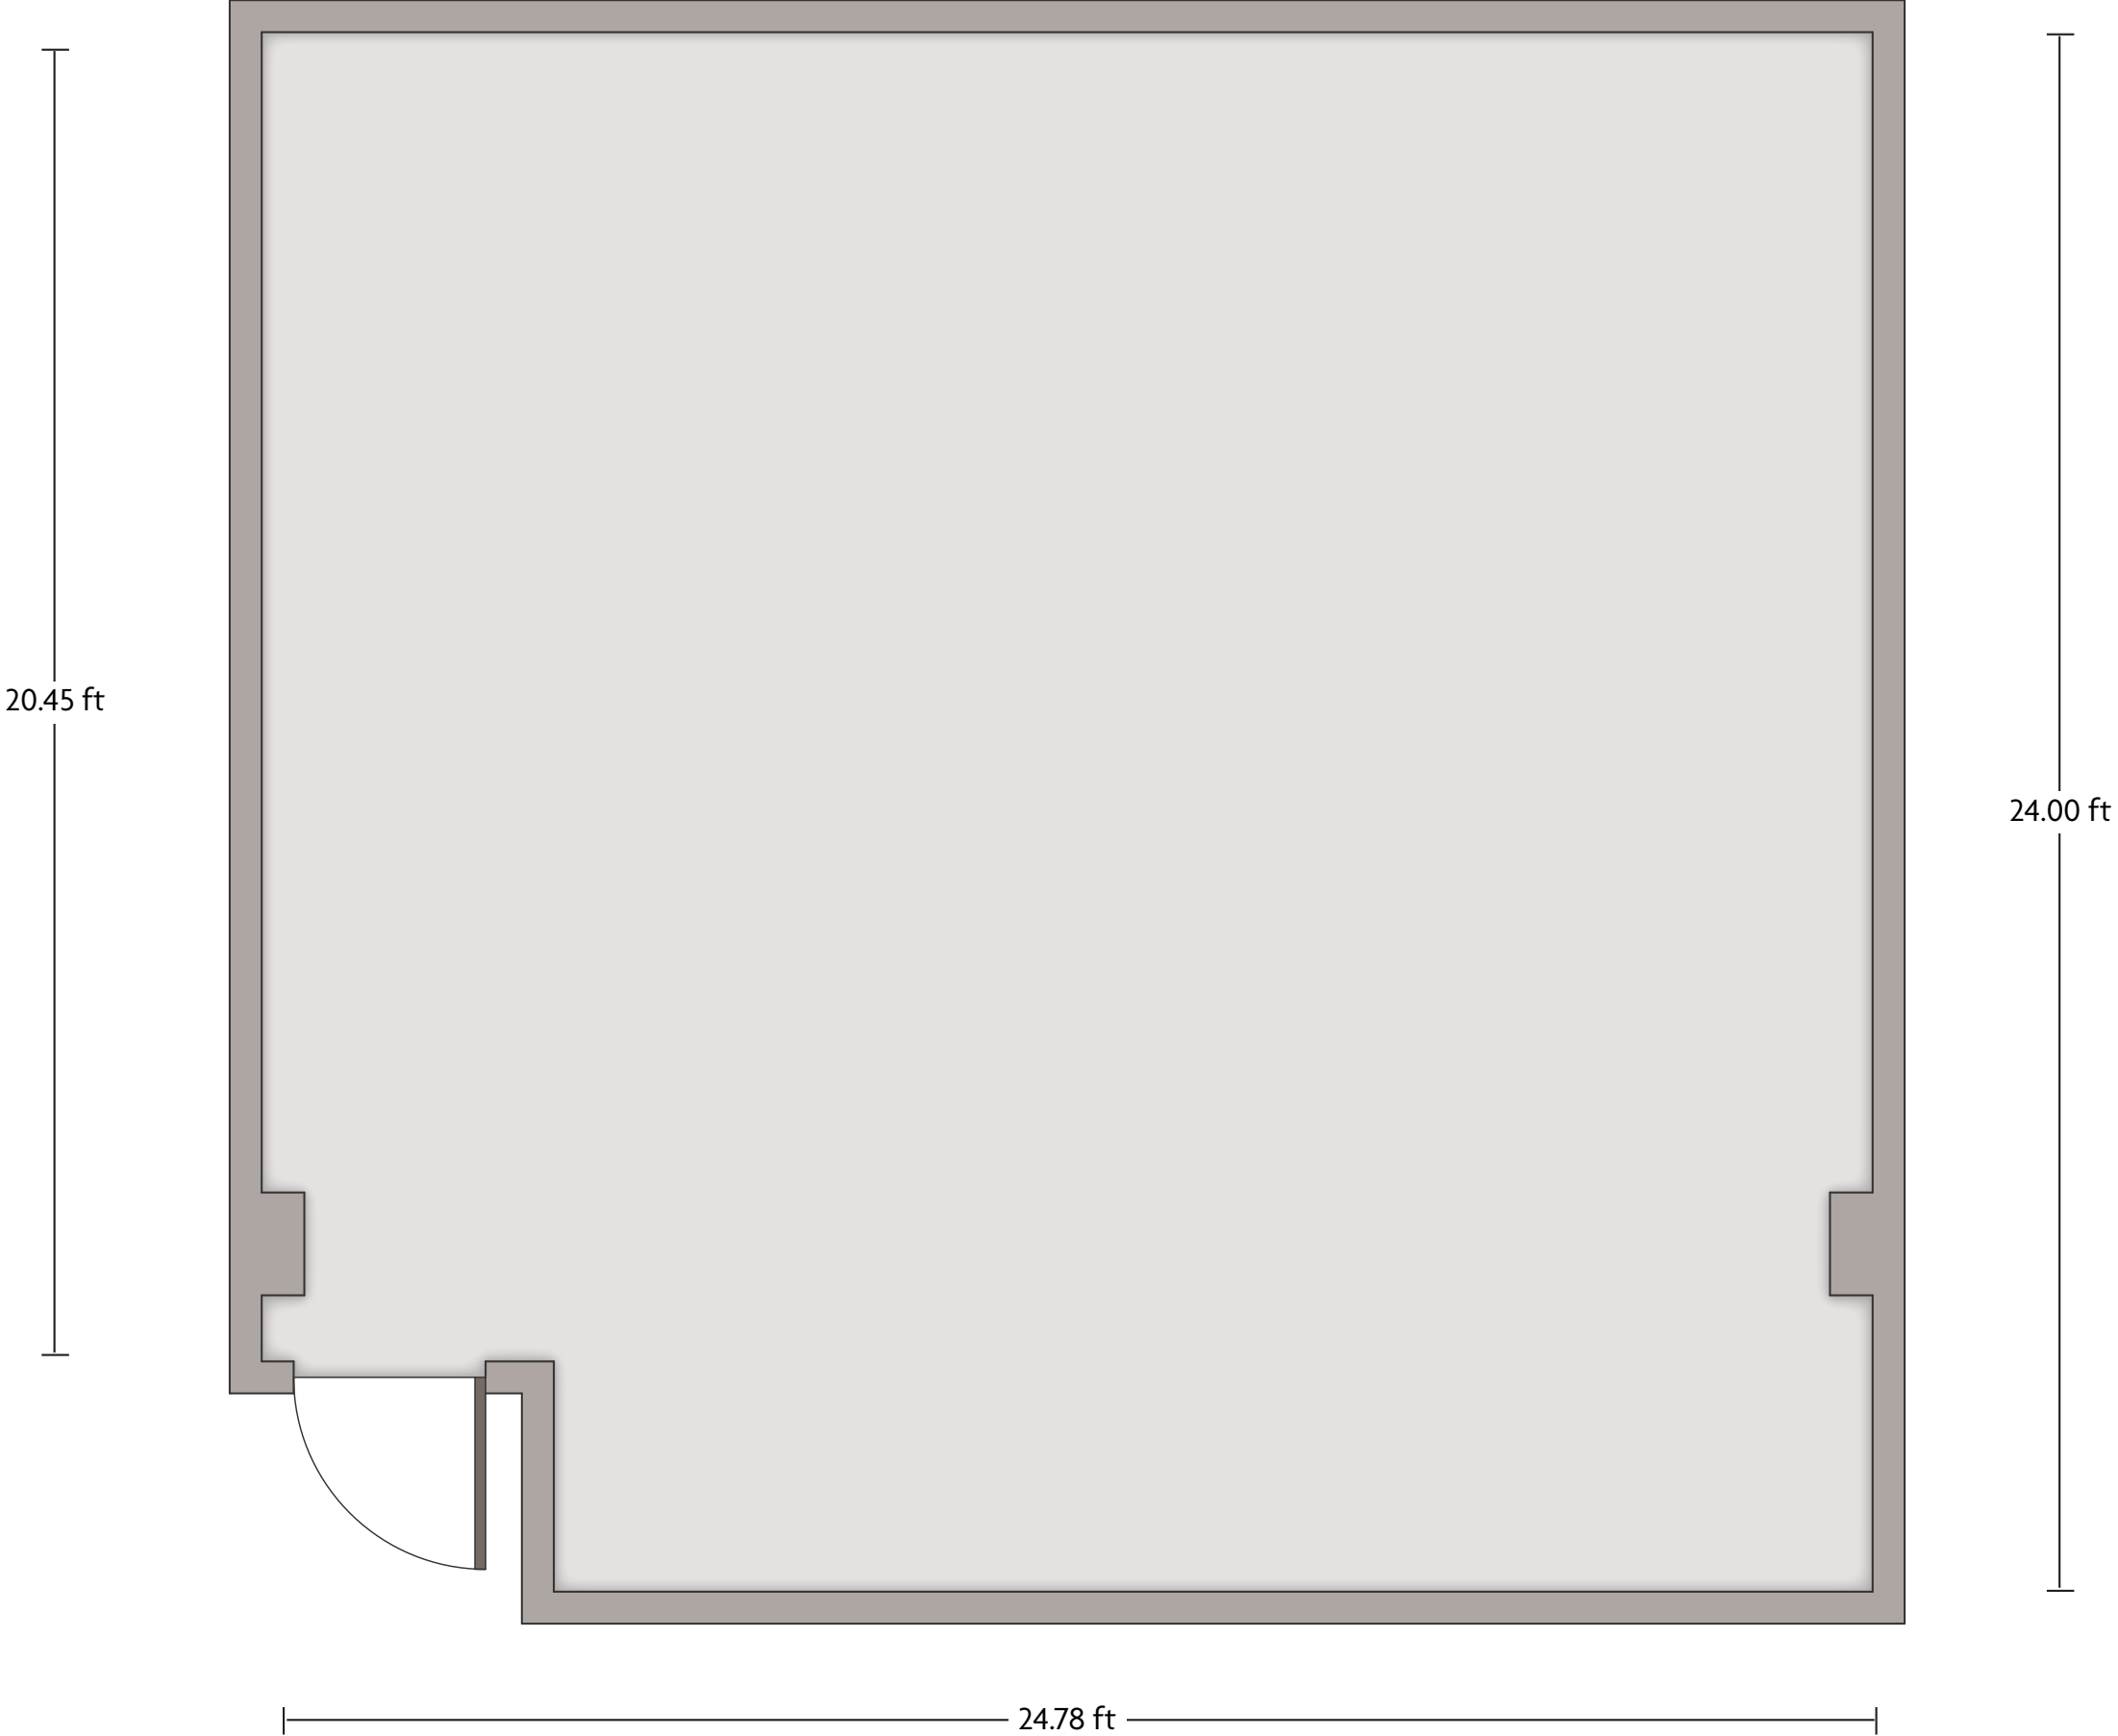

LENGTH: 97.24 ft WIDTH: 49.21 ft HEIGHT: 18.9 ft TOTAL SQUARE FEET: 4679 ft² MAXIMUM CAPACITY: 450 POWER OUTLETS: 23

4728 Constitution Avenue, Baton Rouge Louisiana - 70808, USA | 225.925.2244

*Multiple layout options available for this space.

Crowne Plaza® Executive Center Baton Rouge Premiere 2

LENGTH: 97.24 ft WIDTH: 49.21 ft HEIGHT: 18.9 ft TOTAL SQUARE FEET: 4689 ft² MAXIMUM CAPACITY: 450 POWER OUTLETS: 25

4728 Constitution Avenue, Baton Rouge Louisiana - 70808, USA | 225.925.2244

*Multiple layout options available for this space.

Crowne Plaza® Executive Center Baton Rouge

Premiere 3

CROWNE PLAZA®
EXECUTIVE CENTER BATON ROUGE

LENGTH: 97.24 ft WIDTH: 49.21 ft HEIGHT: 18.9 ft TOTAL SQUARE FEET: 4679 ft² MAXIMUM CAPACITY: 450 POWER OUTLETS: 31

4728 Constitution Avenue, Baton Rouge Louisiana - 70808, USA | 225.925.2244

*Multiple layout options available for this space.

Crowne Plaza® Executive Center Baton Rouge Riverboat

LENGTH: 24.78 ft WIDTH: 24.00 ft HEIGHT: 9.6 ft TOTAL SQUARE FEET: 577 ft² MAXIMUM CAPACITY: 50 POWER OUTLETS: 5