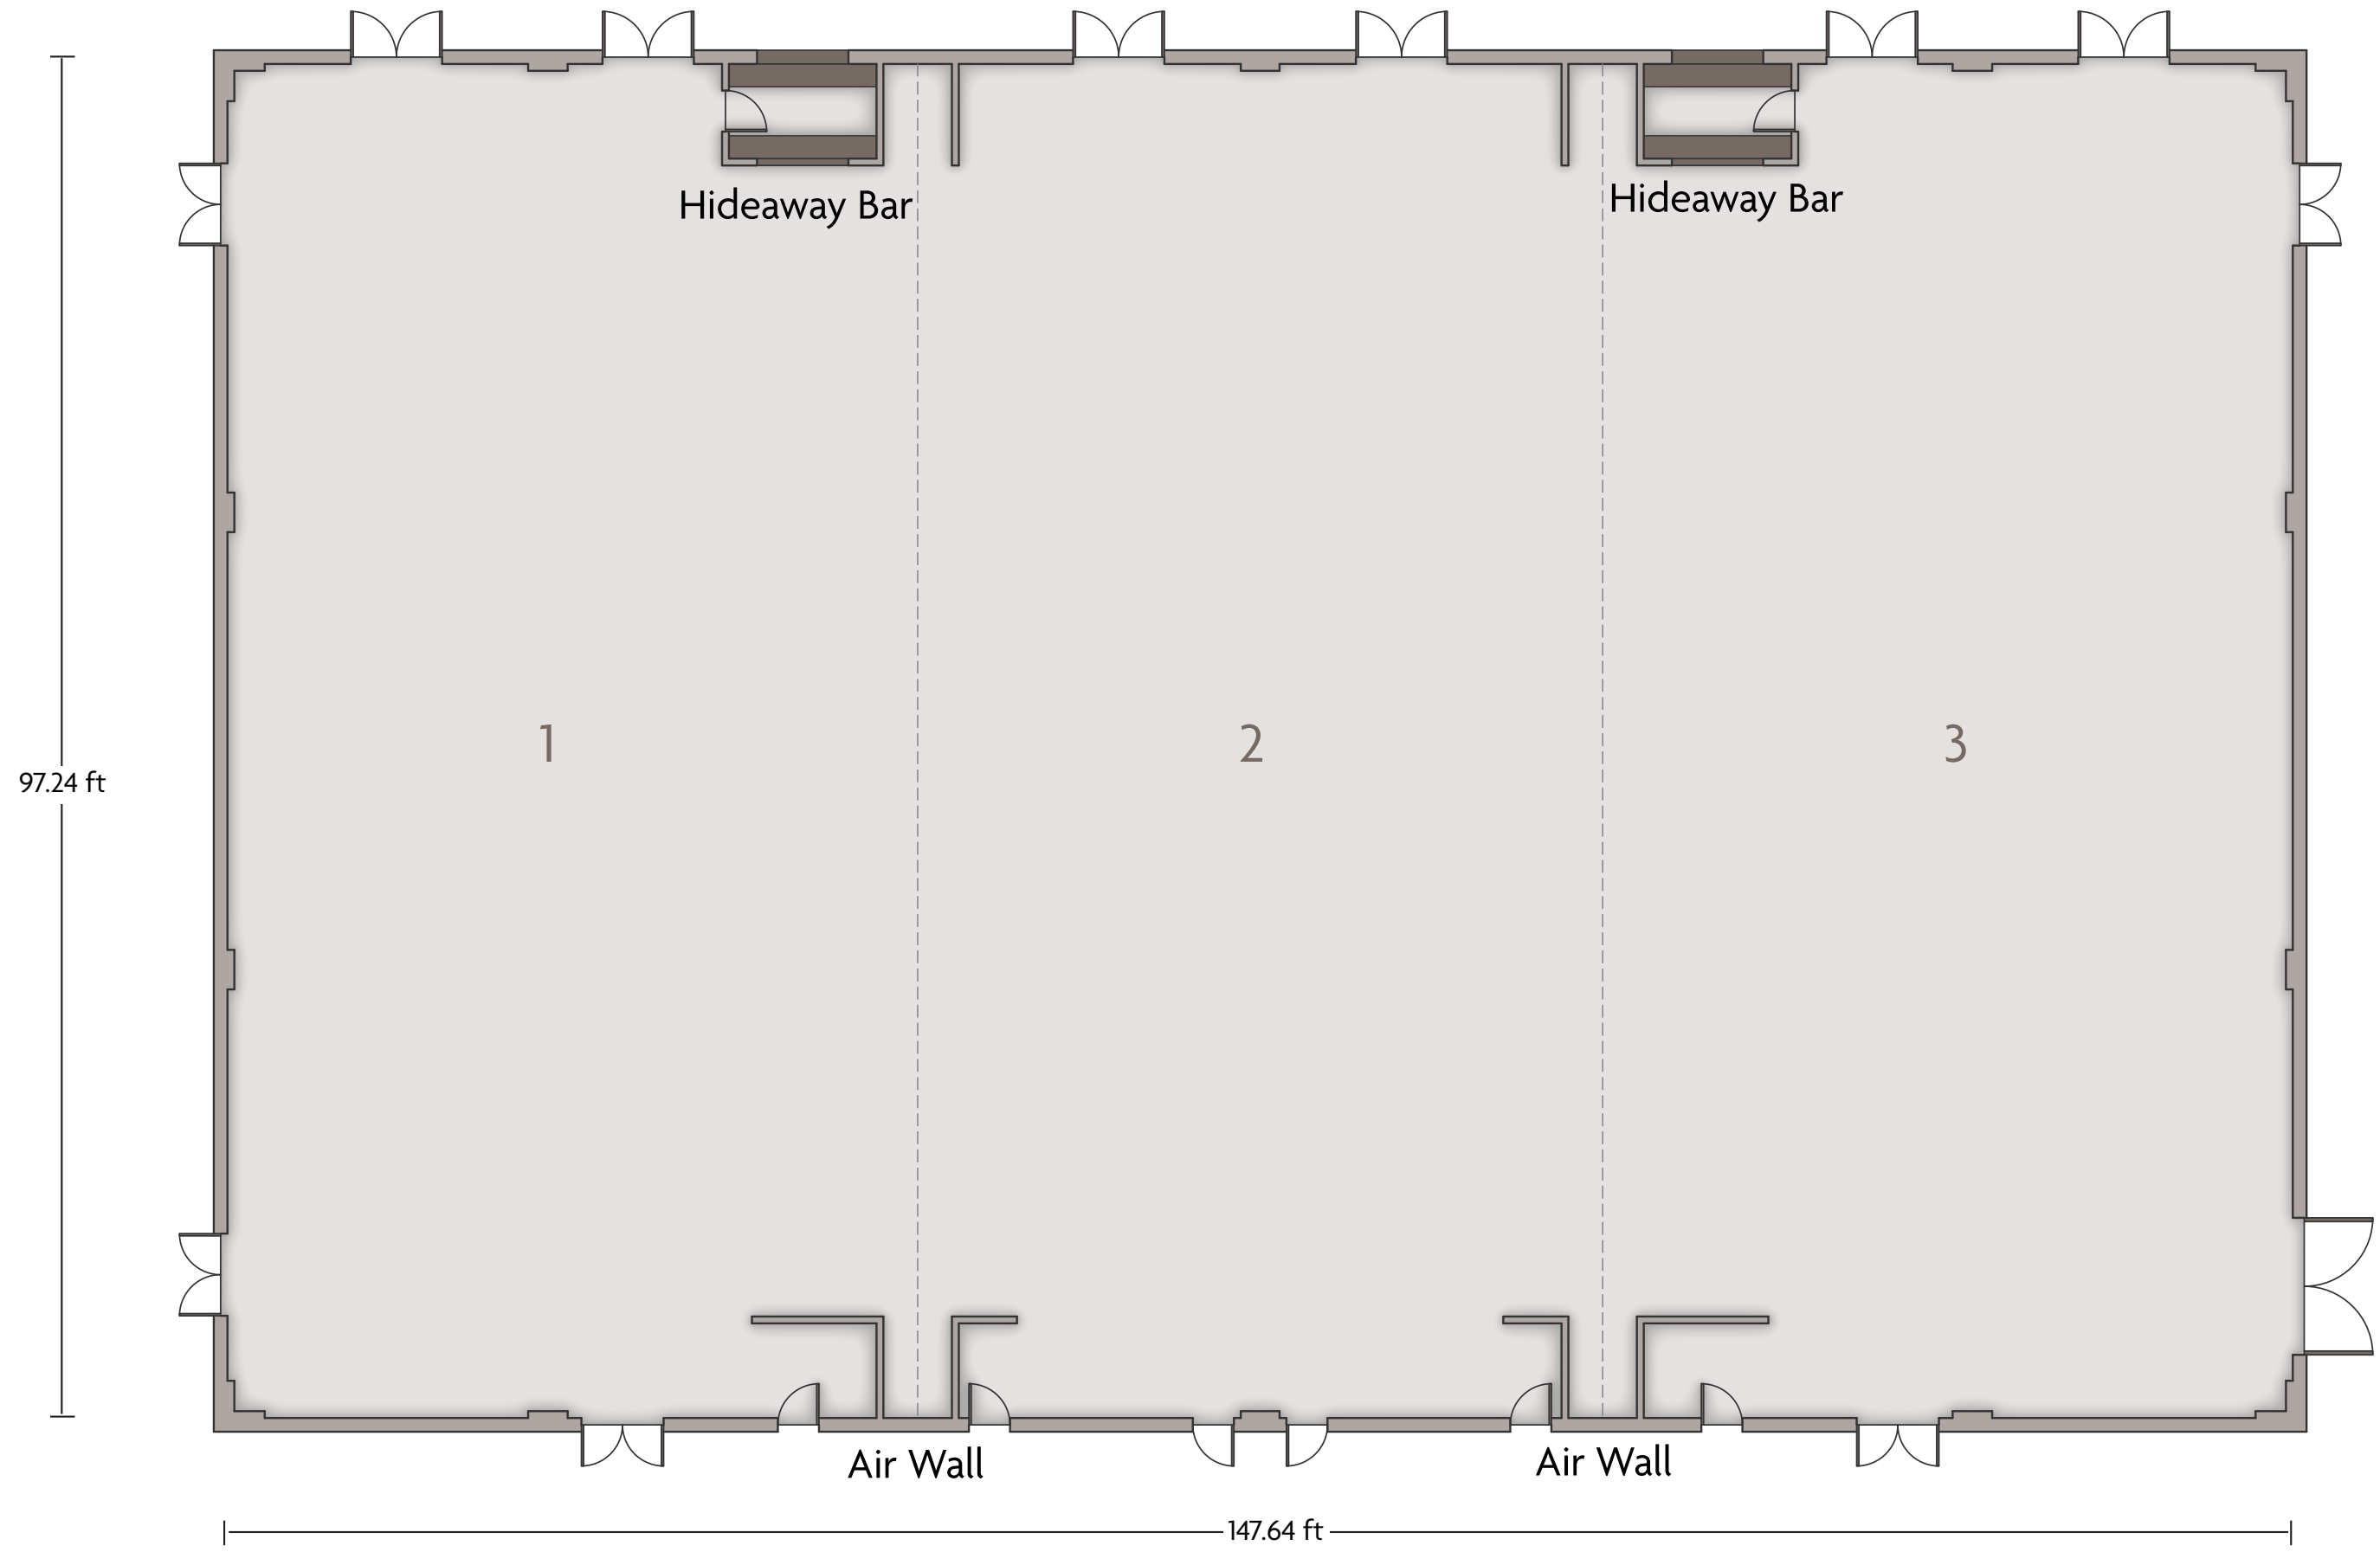

4728 Constitution Avenue, Baton Rouge Louisiana - 70808, USA | 225.925.2244

*Multiple layout options available for this space.

Crowne Plaza® Executive Center Baton Rouge

Executive Boardroom

LENGTH: 27.65 ft WIDTH: 23.93 ft HEIGHT: 9.6 ft TOTAL SQUARE FEET: 661 ft² MAXIMUM CAPACITY: 18 POWER OUTLETS: 16

4728 Constitution Avenue, Baton Rouge Louisiana - 70808, USA | 225.925.2244

Crowne Plaza® Executive Center Baton Rouge

Mississippi & Delta Queen

LENGTH: 49.59 ft WIDTH: 24.08 ft HEIGHT: 9.6 ft TOTAL SQUARE FEET: 1144 ft² MAXIMUM CAPACITY: 100 POWER OUTLETS: 13

4728 Constitution Avenue, Baton Rouge Louisiana - 70808, USA | 225.925.2244

*Multiple layout options available for this space.

Crowne Plaza® Executive Center Baton Rouge

Premiere Ballroom

LENGTH: 147.64 ft WIDTH: 97.24 ft HEIGHT: 18.9 ft TOTAL SQUARE FEET: 14052 ft² MAXIMUM CAPACITY: 2000 POWER OUTLETS: 79

LENGTH: 97.24 ft WIDTH: 49.21 ft HEIGHT: 18.9 ft TOTAL SQUARE FEET: 4679 ft² MAXIMUM CAPACITY: 450 POWER OUTLETS: 23

4728 Constitution Avenue, Baton Rouge Louisiana - 70808, USA | 225.925.2244

*Multiple layout options available for this space.