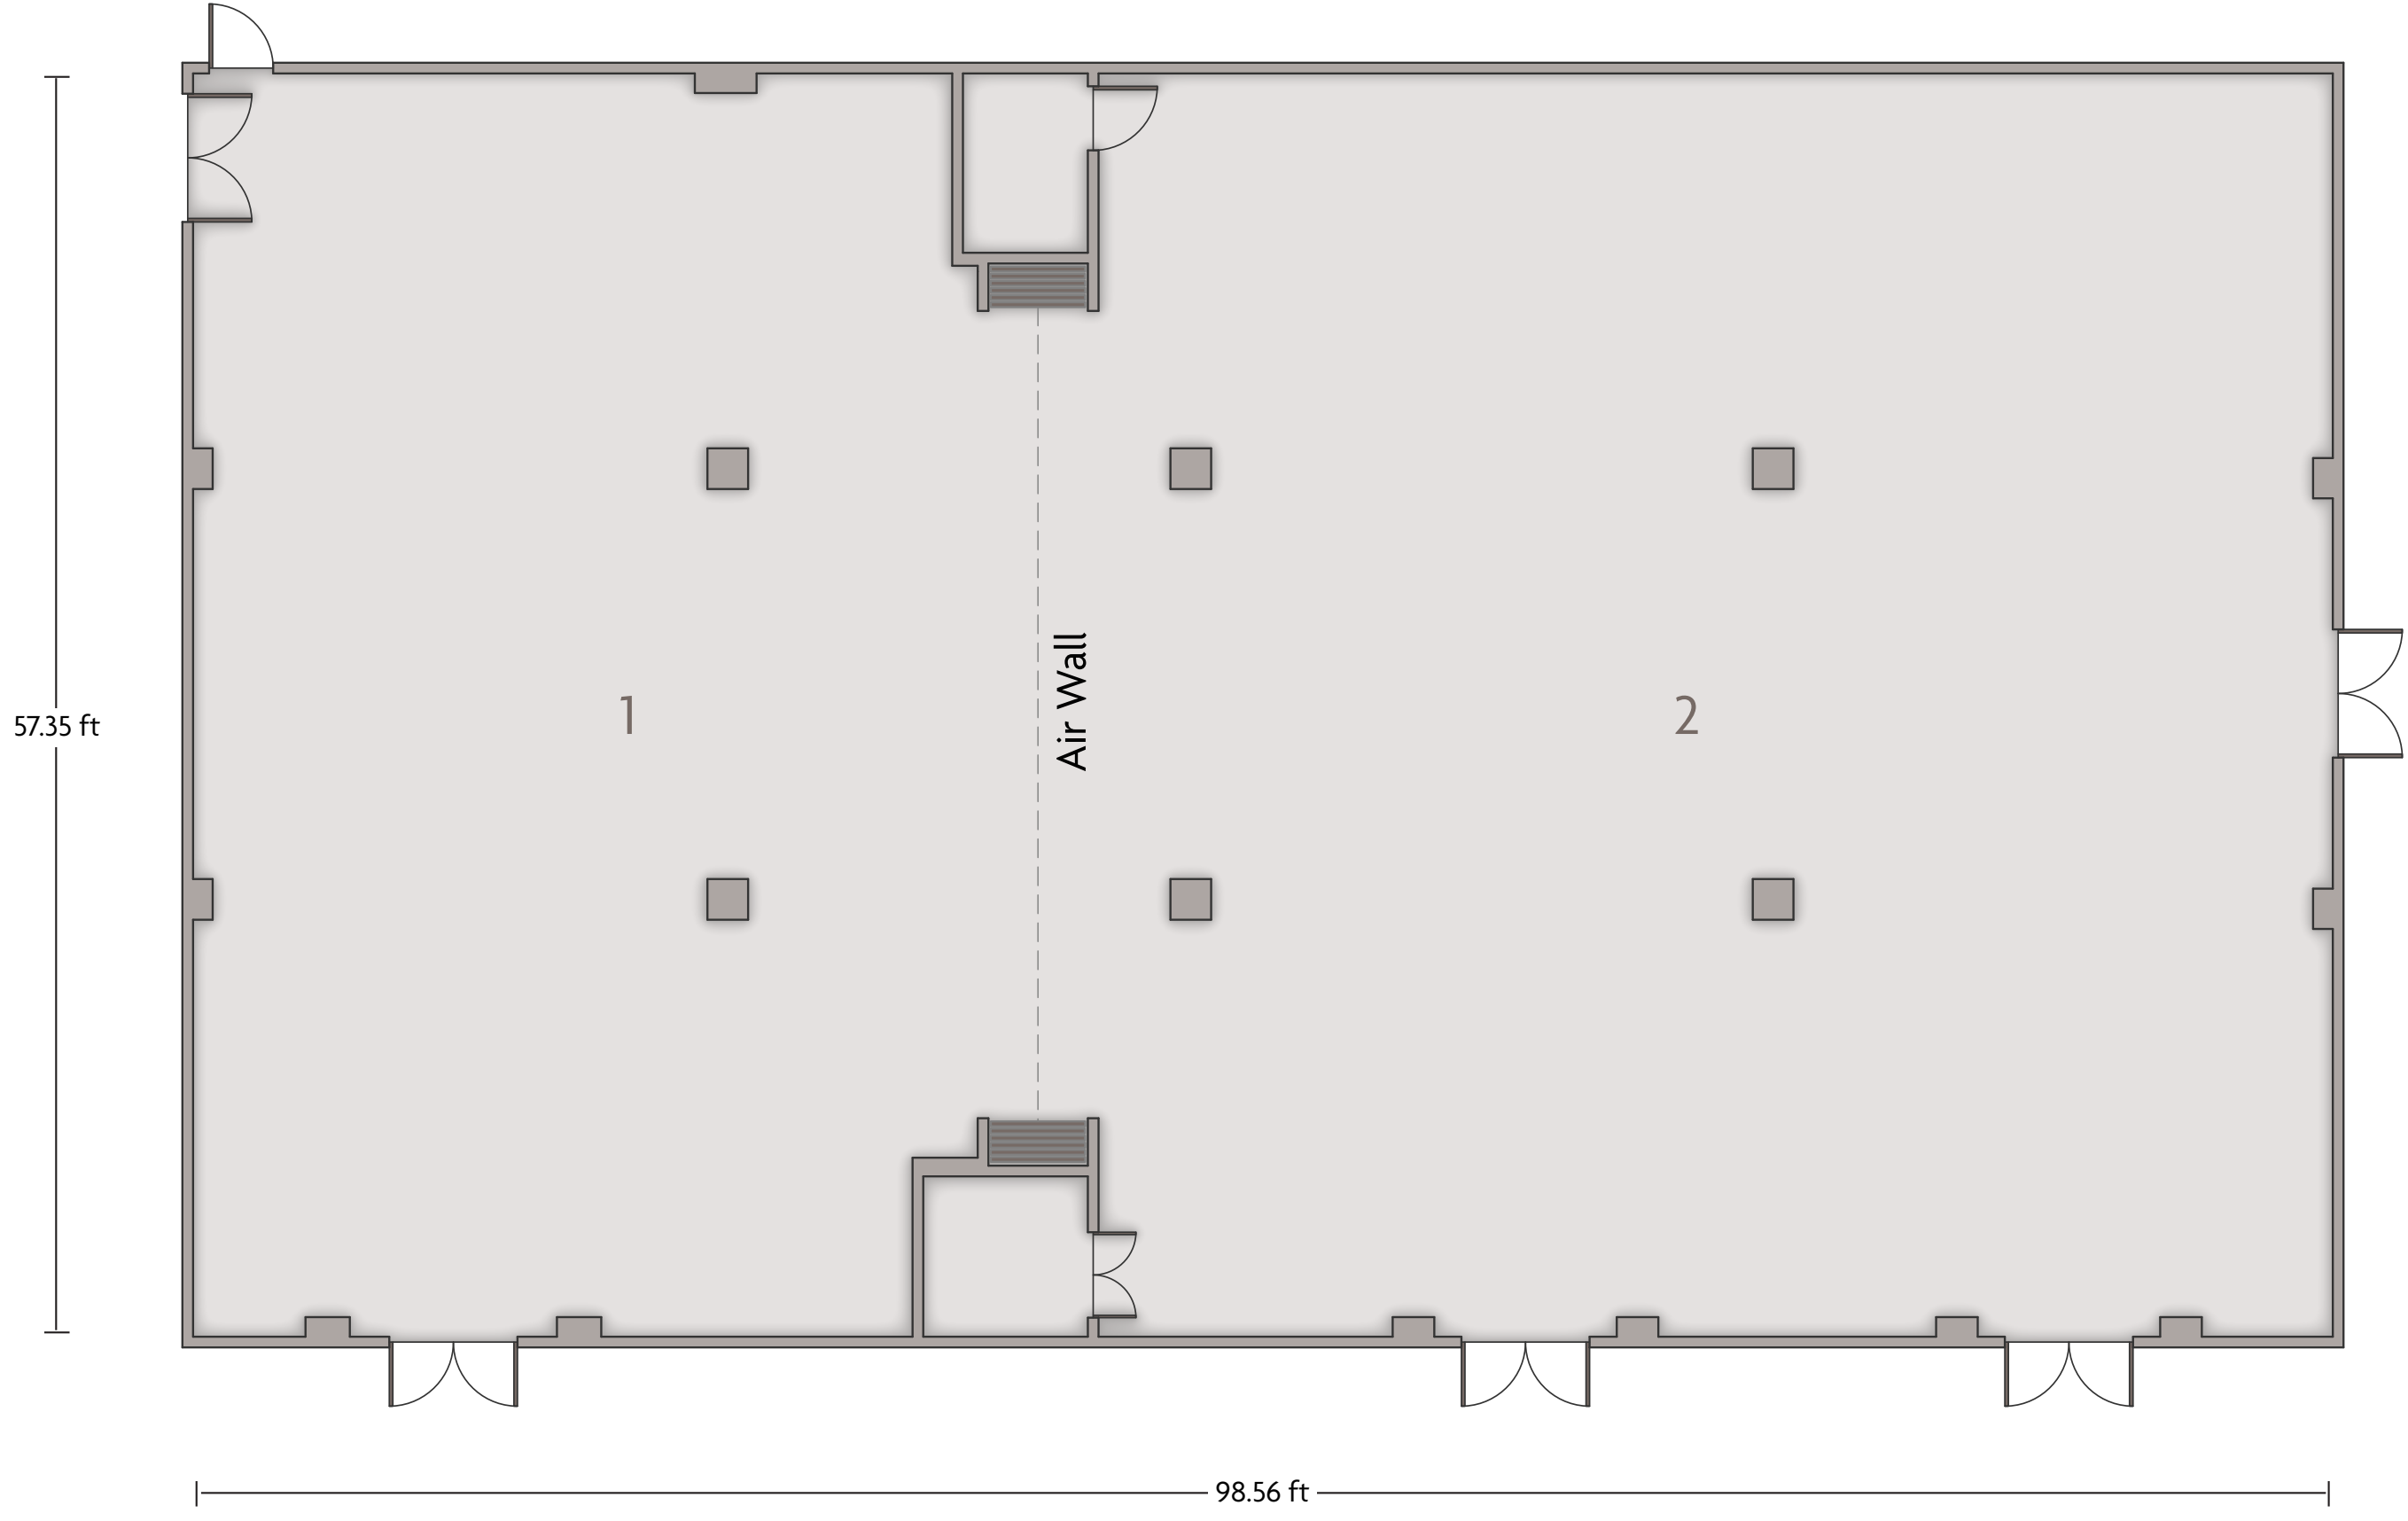

Crowne Plaza® Executive Center Baton Rouge

Chairman's Library

LENGTH: 29.53 ft WIDTH: 27.68 ft HEIGHT: 9.5 ft TOTAL SQUARE FEET: 711 ft² MAXIMUM CAPACITY: 16 POWER OUTLETS: 12

4728 Constitution Avenue, Baton Rouge Louisiana - 70808, USA | 225.925.2244

Crowne Plaza® Executive Center Baton Rouge Cypress

LENGTH: 98.56 ft WIDTH: 57.35 ft HEIGHT: 10.7 ft TOTAL SQUARE FEET: 5563 ft² MAXIMUM CAPACITY: 400 POWER OUTLETS: 41

4728 Constitution Avenue, Baton Rouge Louisiana - 70808, USA | 225.925.2244

*Multiple layout options available for this space.

Crowne Plaza® Executive Center Baton Rouge

Cypress 1

LENGTH: 57.04 ft WIDTH: 38.86 ft HEIGHT: 10.7 ft TOTAL SQUARE FEET: 2152 ft² MAXIMUM CAPACITY: 150 POWER OUTLETS: 20

4728 Constitution Avenue, Baton Rouge Louisiana - 70808, USA | 225.925.2244

Crowne Plaza® Executive Center Baton Rouge

Mississippi & Delta Queen

LENGTH: 49.59 ft WIDTH: 24.08 ft HEIGHT: 9.6 ft TOTAL SQUARE FEET: 1144 ft² MAXIMUM CAPACITY: 100 POWER OUTLETS: 13