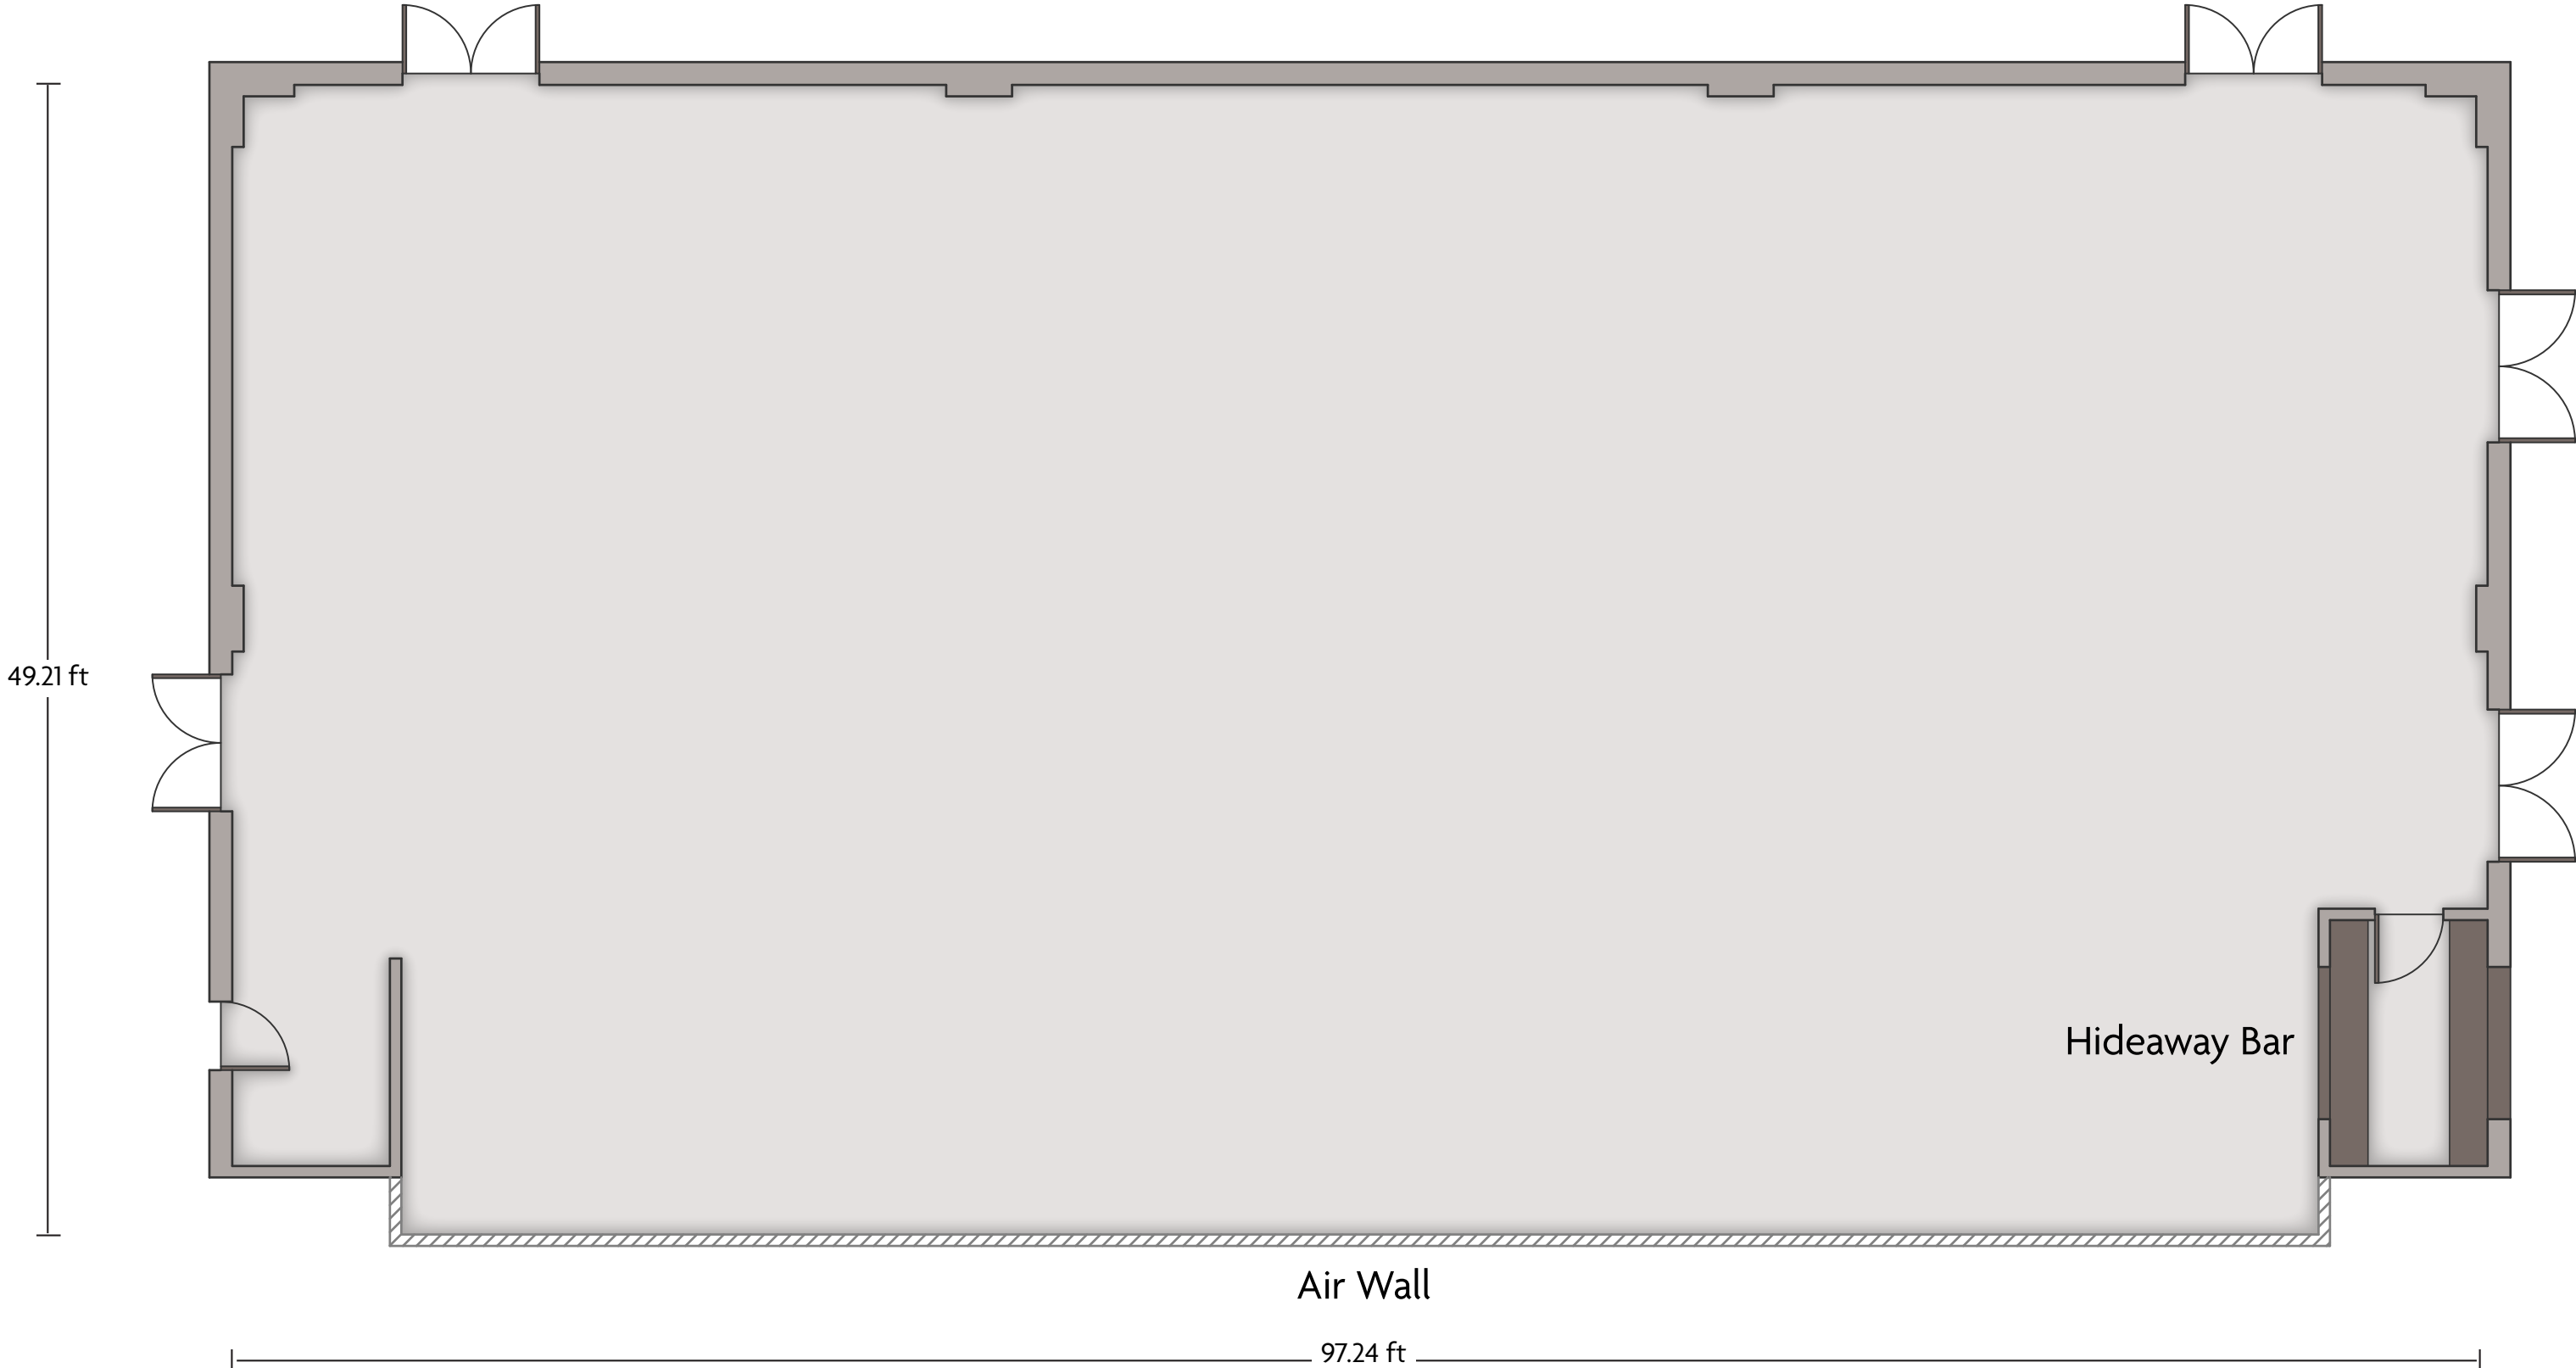

4728 Constitution Avenue, Baton Rouge Louisiana - 70808, USA | 225.925.2244

*Multiple layout options available for this space.

Crowne Plaza® Executive Center Baton Rouge

Premiere Ballroom

LENGTH: 147.64 ft WIDTH: 97.24 ft HEIGHT: 18.9 ft TOTAL SQUARE FEET: 14052 ft² MAXIMUM CAPACITY: 2000 POWER OUTLETS: 79

LENGTH: 97.24 ft WIDTH: 49.21 ft HEIGHT: 18.9 ft TOTAL SQUARE FEET: 4679 ft² MAXIMUM CAPACITY: 450 POWER OUTLETS: 23

4728 Constitution Avenue, Baton Rouge Louisiana - 70808, USA | 225.925.2244

*Multiple layout options available for this space.

Crowne Plaza® Executive Center Baton Rouge Premiere 2

LENGTH: 97.24 ft WIDTH: 49.21 ft HEIGHT: 18.9 ft TOTAL SQUARE FEET: 4689 ft² MAXIMUM CAPACITY: 450 POWER OUTLETS: 25

4728 Constitution Avenue, Baton Rouge Louisiana - 70808, USA | 225.925.2244

*Multiple layout options available for this space.

Crowne Plaza® Executive Center Baton Rouge

Premiere 3

CROWNE PLAZA®
EXECUTIVE CENTER BATON ROUGE

LENGTH: 97.24 ft WIDTH: 49.21 ft HEIGHT: 18.9 ft TOTAL SQUARE FEET: 4679 ft² MAXIMUM CAPACITY: 450 POWER OUTLETS: 31