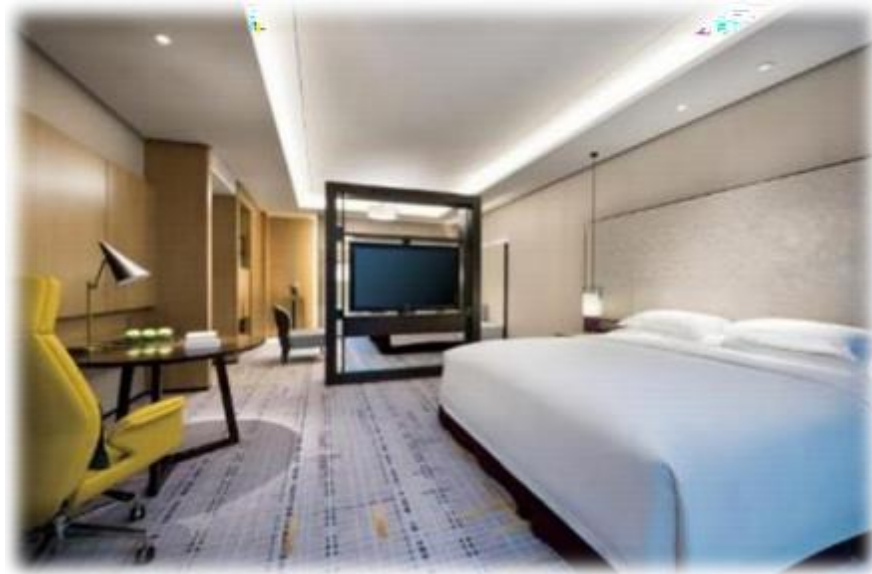

皇冠客房 Crowne Plaza Rooms

皇冠高级客房 SUPERIOR ROOM

客房以绚丽黄入调，采用时尚现代的装饰风格，呈现出时尚典雅的氛围，超高层落地璃窗让您一览城市美景。面积达40m²的房间配备可旋转式LCD平板电视及免费Wifi，浴室设有独立的浴缸及淋浴设施，让您的旅途轻松惬意。

Stay in this 40 m² room that offers gorgeous city views from floor-to-ceiling windows and a generous living area. With a LCD TV, separate bath and shower in the large bathroom, as well as wifi, ensures an enjoyable stay awaits every guest.

皇冠客房 Crowne Plaza Rooms

皇冠豪华客房 DELUXE ROOM

42m²的豪华大床房以都市简约的时尚风格为主打，双面通透的落地窗让您的视野更宽广。房间配以柔软舒适的床品、干湿分离的贴心洗浴间及可旋转式的LCD平板电视及高速网络有线连接，方便您与家人、朋友及工作伙伴保持联系。

Admire panoramic views of city from these contemporary guest rooms, each measuring 42m². Offering both high speed wire internet access and wifi, one can be sure to stay connected with friends, family and work.

皇冠客房 Crowne Plaza Rooms

皇冠行政客房 CLUB ROOM

现代、高雅、独特的行政套房面积达45m²以上。入住行政楼层的贵宾可尊享行政酒廊的贴心服务，其中包括礼宾服务、私密独立的入住和结账柜台。还可免费尊享2小时行政酒廊会议室、商务办公及用餐的独特服务，让您体验更高效更高规格的五星级品质服务。

Upgrade to this modern 45 m² room, and enjoy access to the Club Lounge that offers exclusive benefits such as concierge service, a private check-in and check-out counter, as well as complimentary food and drinks throughout the day.

皇冠客房

Crowne Plaza Room

套房

SUITE

套房宽敞舒适，面积从80m²到215m²不等。独立的起居区域不但规划有致，还配备液晶电视和大浴室，工作休闲两相宜。是适合所有客人的惬意空间。入住套房的贵宾也可尊享行政酒廊的免费早餐及小食。

Spend the night in one of our spacious, beautifully appointed suites, ranges from 80 m² to 215m². This uncluttered space provides a dedicated living area, making it great for working as well as relaxing with its LCD TV and large bathroom. Complimentary breakfast and refreshments can also be enjoyed in the Club Lounge located on the 2nd floor.