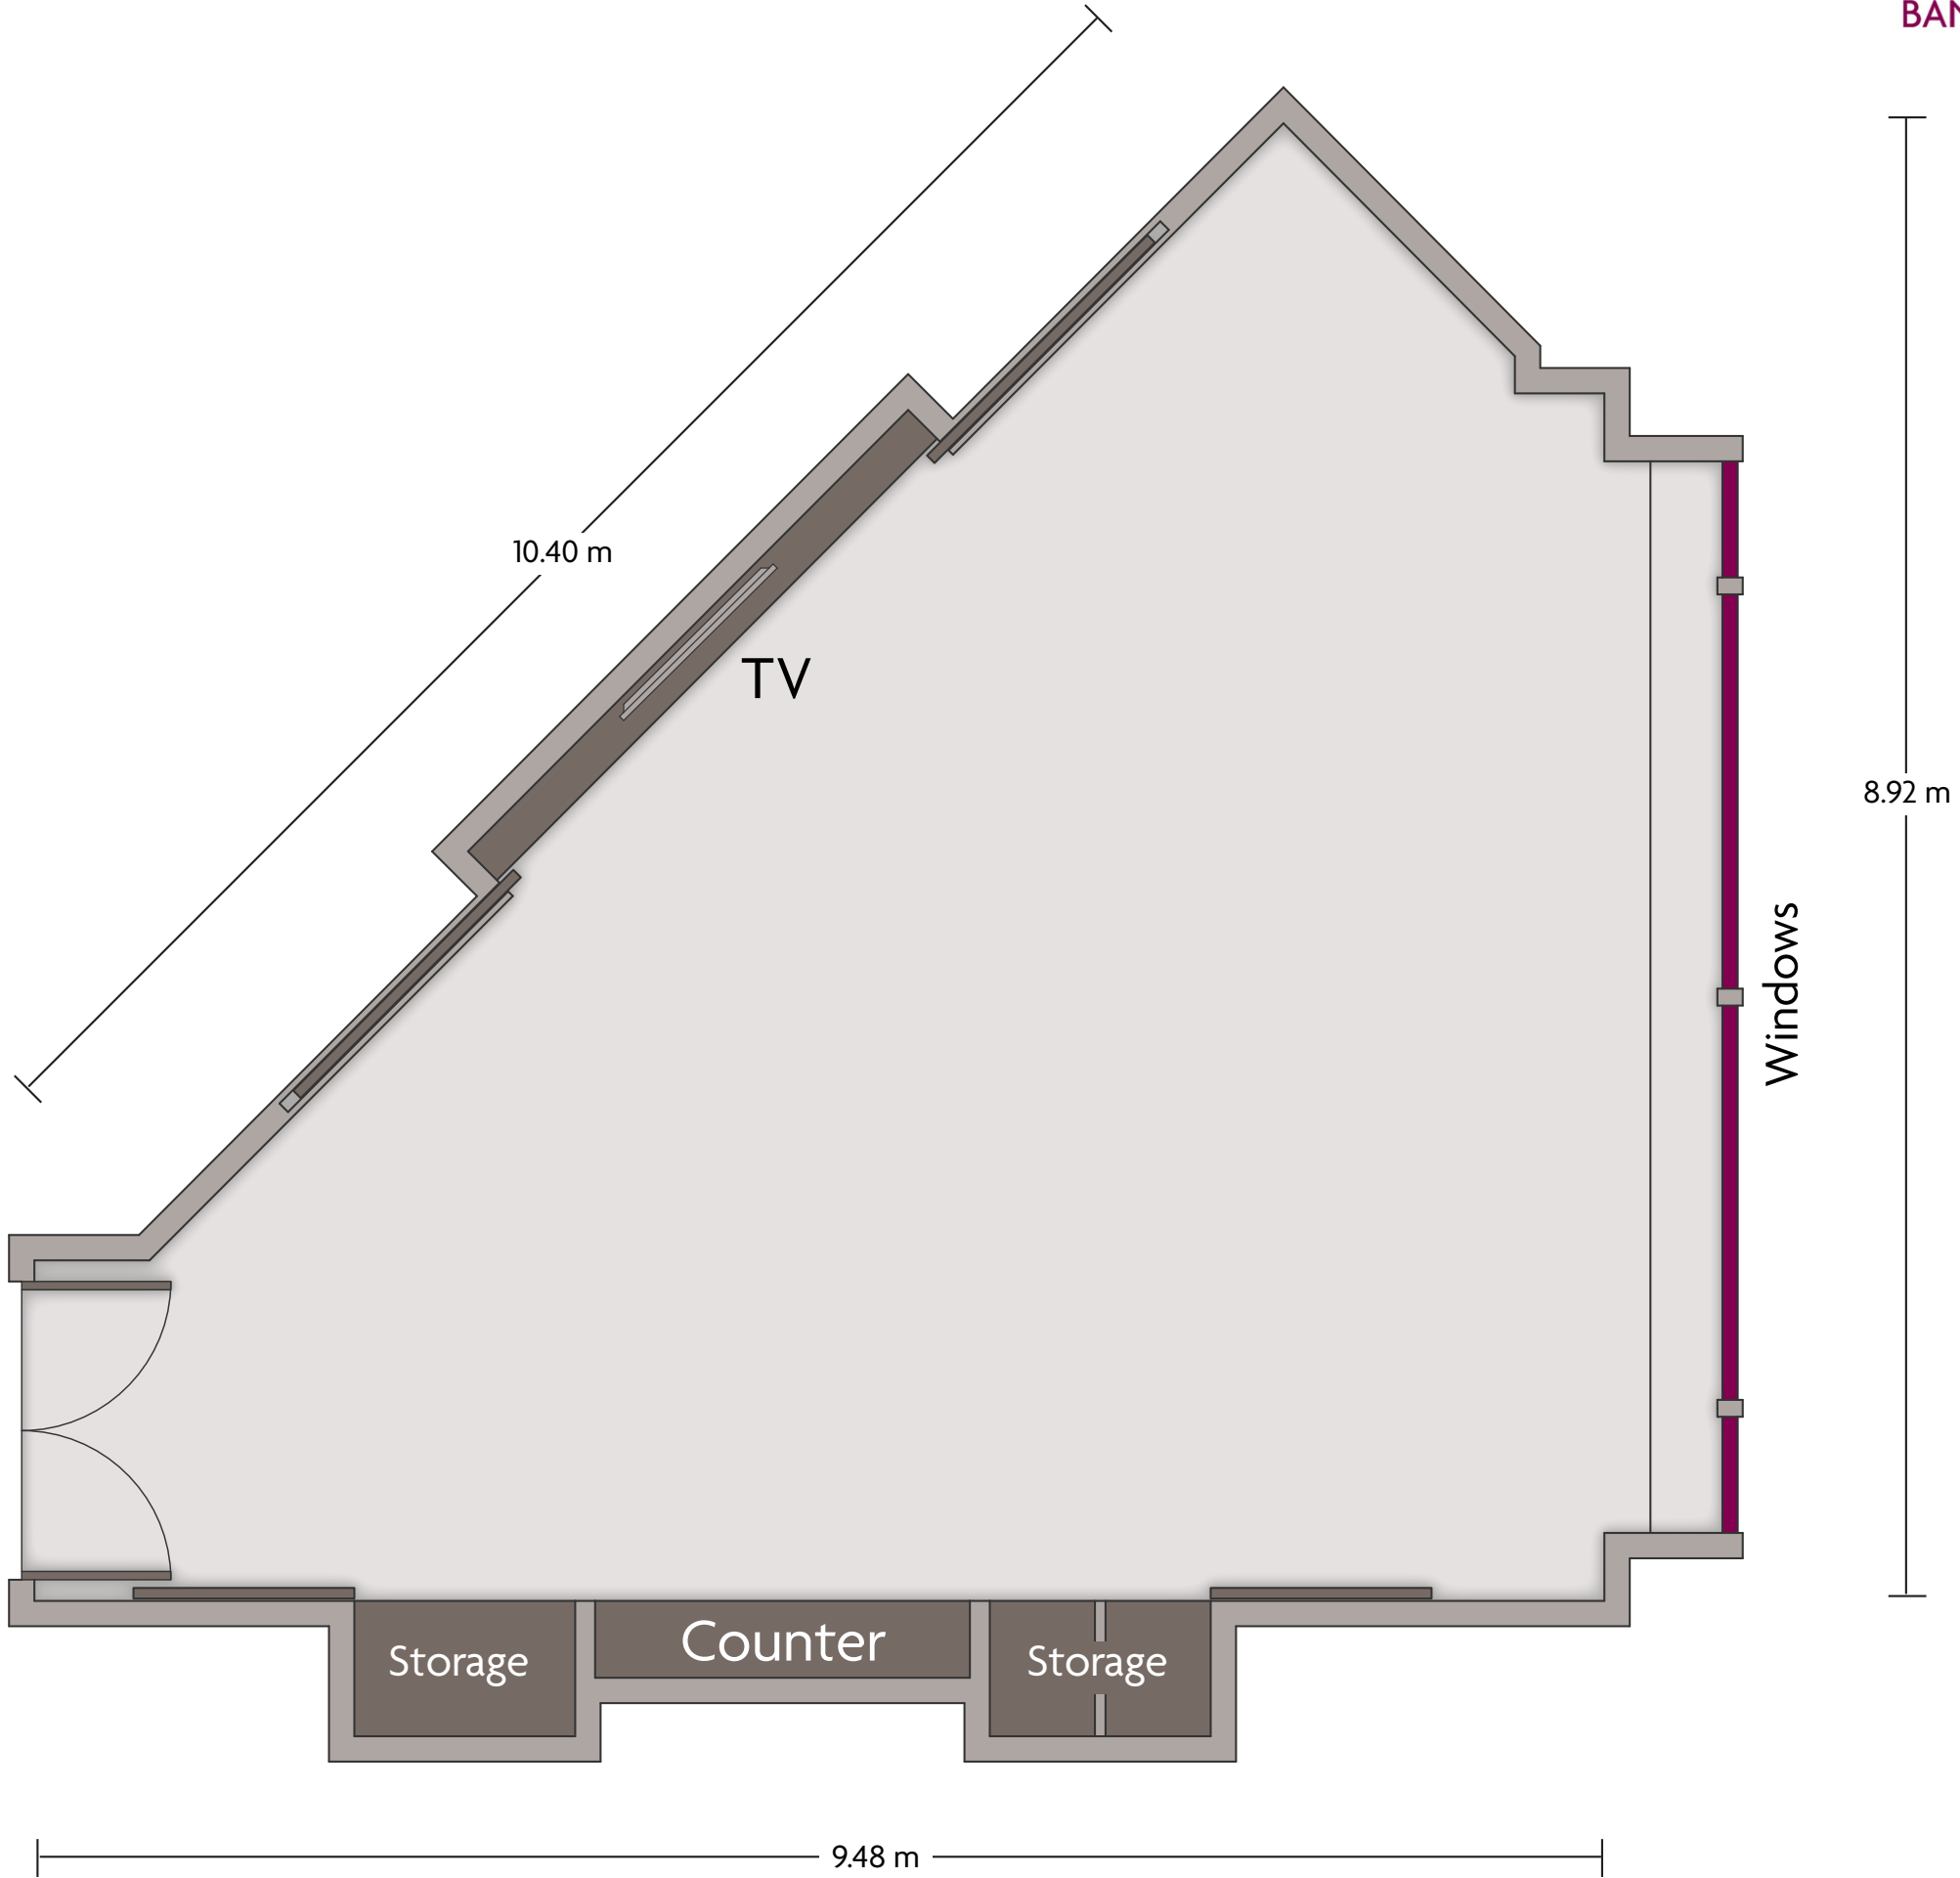

952 Rama IV Road | Bangkok - 10500, Thailand | 66.2.6329000

*Multiple layout options available for this space.

Crowne Plaza® Bangkok Lumpini Park - Crowne Ballroom

LENGTH: 32.0 m WIDTH: 9.9 m HEIGHT: 3 m TOTAL SQUARE METERS: 311 m² MAXIMUM CAPACITY: 400 POWER OUTLETS: 28

952 Rama IV Road | Bangkok - 10500, Thailand | 66.2.6329000

*Multiple layout options available for this space.

Crowne Plaza® Bangkok Lumpini Park - Lumpini

LENGTH: 9.5 m WIDTH: 8.9 m HEIGHT: 3 m TOTAL SQUARE METERS: 59 m² MAXIMUM CAPACITY: 30 POWER OUTLETS: 8

952 Rama IV Road | Bangkok - 10500, Thailand | 66.2.6329000

*Multiple layout options available for this space.

Crowne Plaza® Bangkok Lumpini Park - White Room Mezzanine

LENGTH: 24.87 m WIDTH: 16.78 m HEIGHT: 2.3 m TOTAL SQUARE METERS: 89.9 m² MAXIMUM CAPACITY: 200 POWER OUTLETS: 10

952 Rama IV Road | Bangkok - 10500, Thailand | 66.2.6329000

*Multiple layout options available for this space.

Crowne Plaza® Bangkok Lumpini Park - White Room Ground Floor

LENGTH: 30.79 m WIDTH: 14.05 m HEIGHT: 2.3 m TOTAL SQUARE METERS: 328.6 m² MAXIMUM CAPACITY: 200 POWER OUTLETS: 15