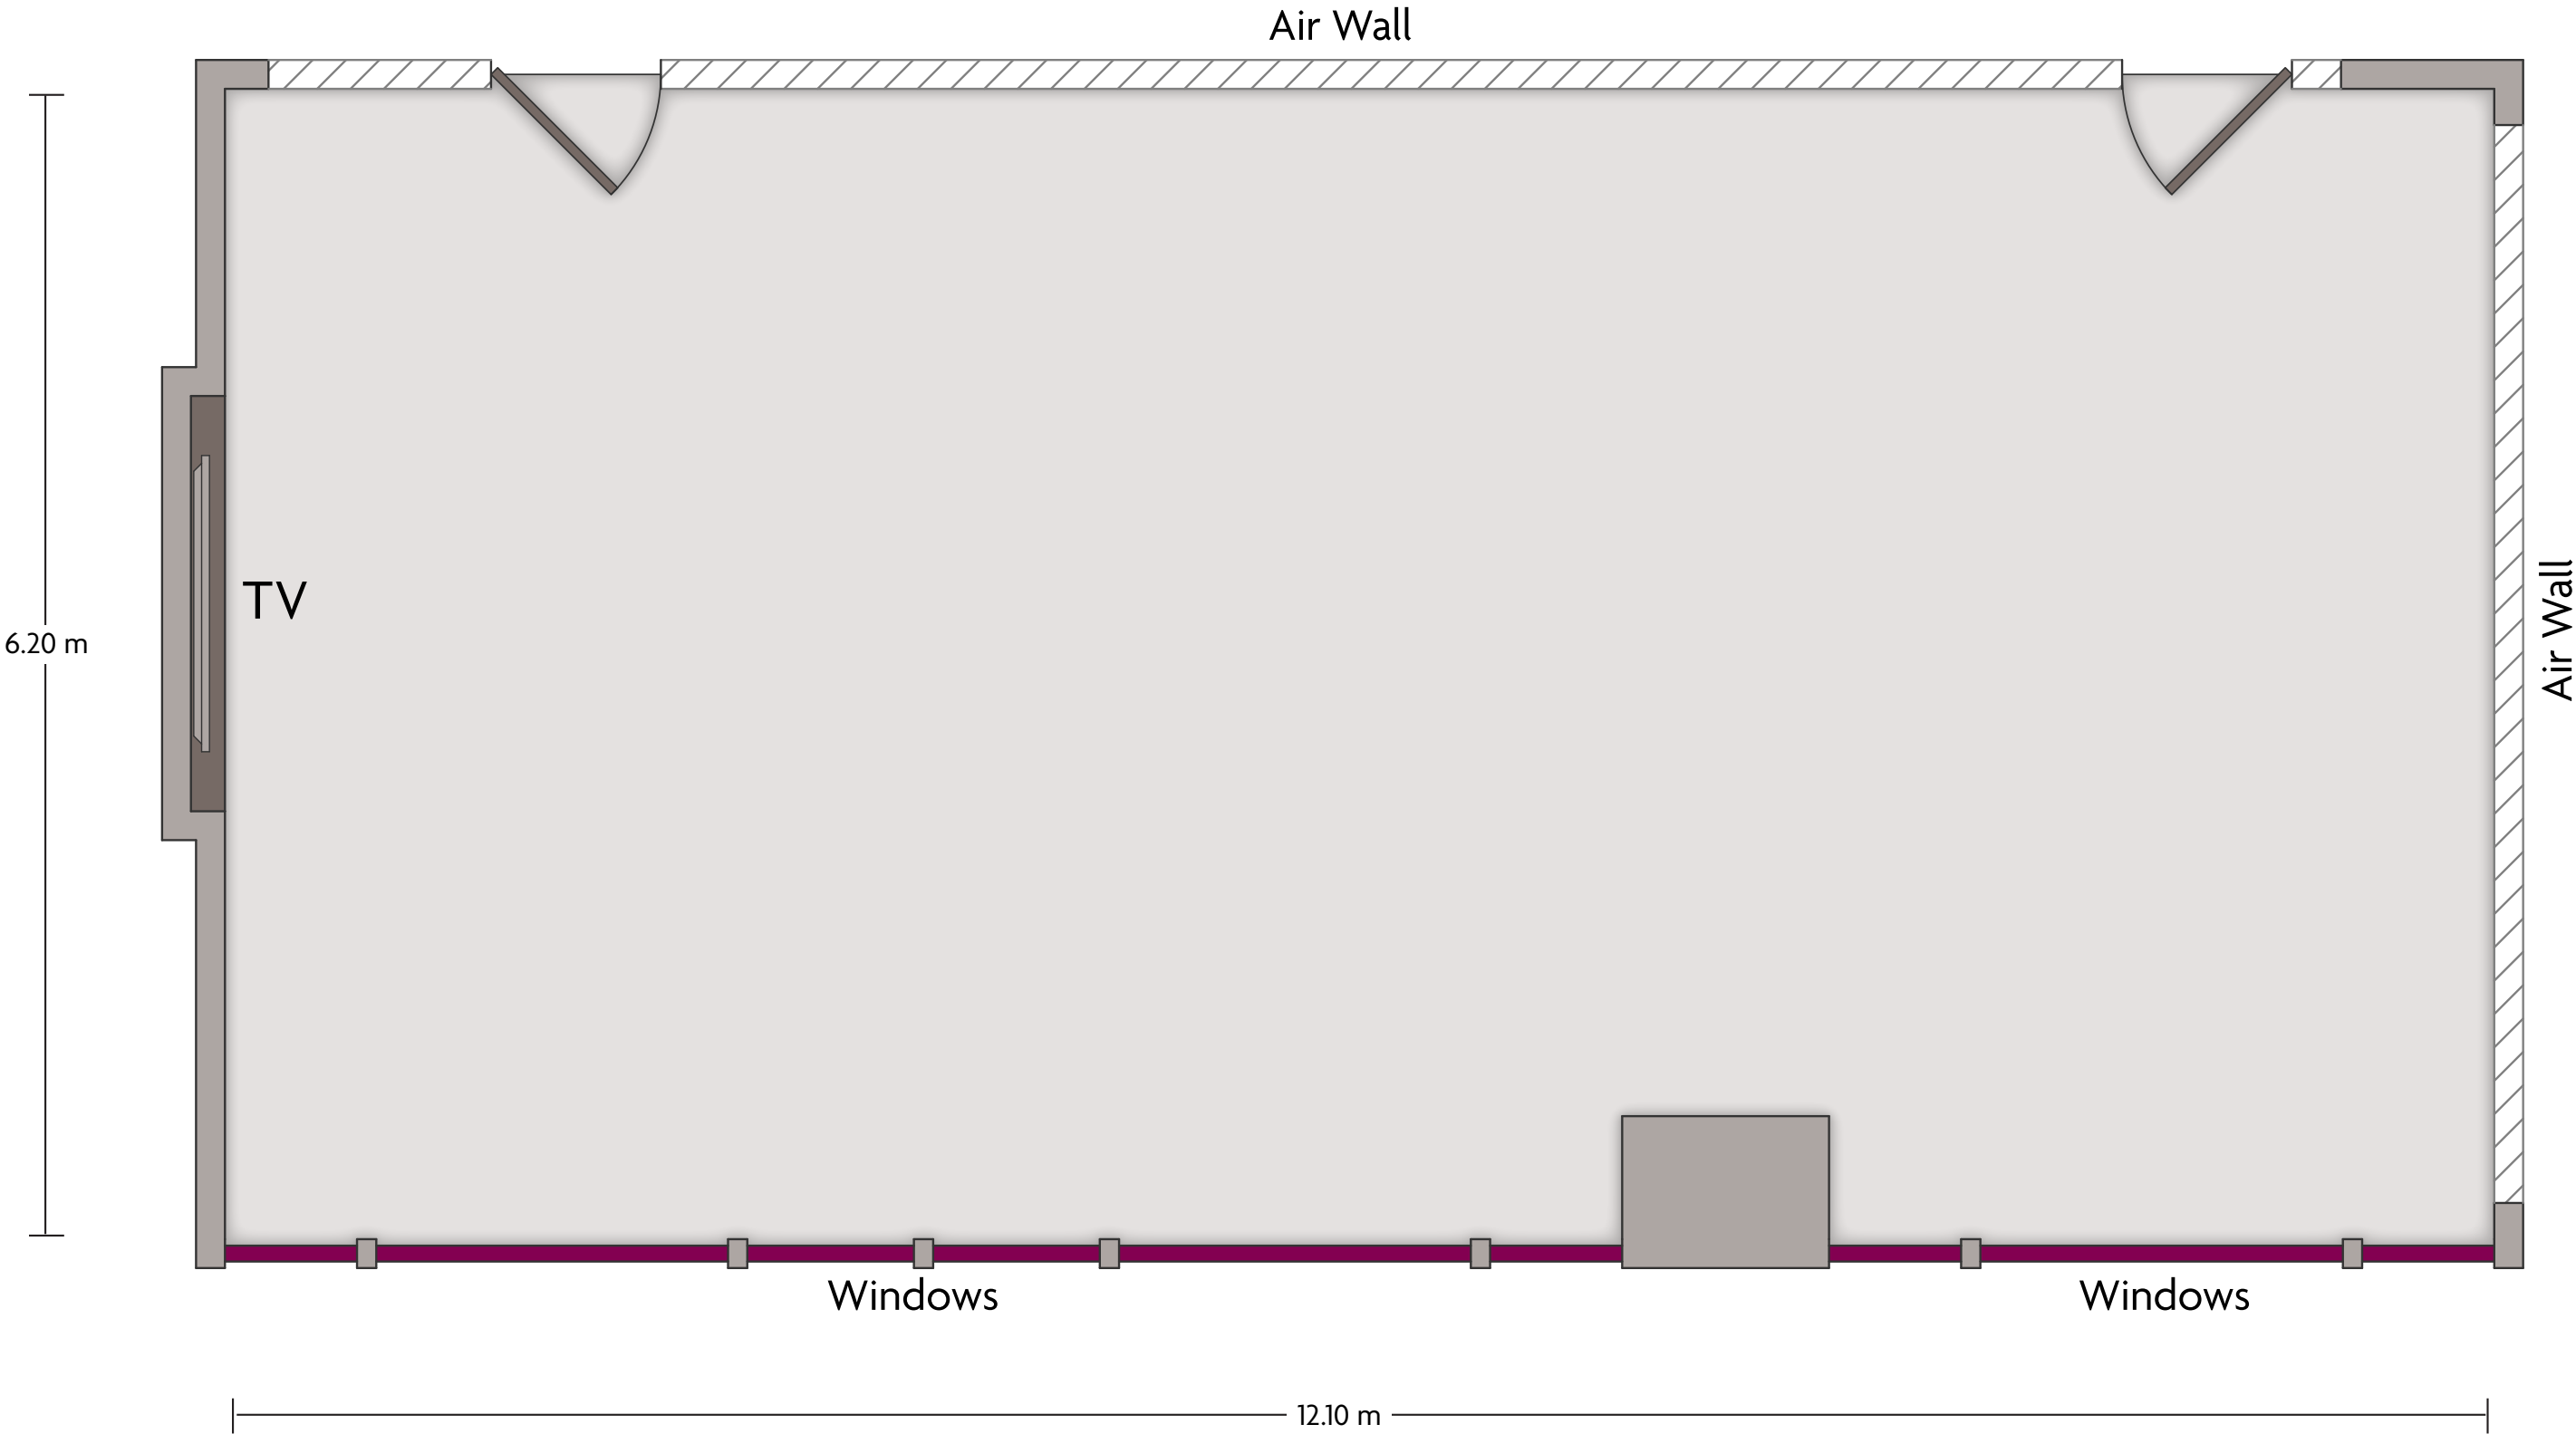

952 Rama IV Road | Bangkok - 10500, Thailand | 66.2.6329000

*Multiple layout options available for this space.

Crowne Plaza® Bangkok Lumpini Park - Lumpini

LENGTH: 9.5 m WIDTH: 8.9 m HEIGHT: 3 m TOTAL SQUARE METERS: 59 m² MAXIMUM CAPACITY: 30 POWER OUTLETS: 8

952 Rama IV Road | Bangkok - 10500, Thailand | 66.2.6329000

*Multiple layout options available for this space.

LENGTH: 12.10 m WIDTH: 6.2 m HEIGHT: 3 m TOTAL SQUARE METER: 75 m² MAXIMUM CAPACITY: 50 POWER OUTLETS: 5

952 Rama IV Road | Bangkok - 10500, Thailand | 66.2.6329000

*Multiple layout options available for this space.

LENGTH: 10.3 m WIDTH: 8.3 m HEIGHT: 3 m TOTAL SQUARE METERS: 85 m² MAXIMUM CAPACITY: 70 POWER OUTLETS: 6

952 Rama IV Road | Bangkok - 10500, Thailand | 66.2.6329000

*Multiple layout options available for this space.

Crowne Plaza® Bangkok Lumpini Park - White Room Mezzanine

LENGTH: 24.87 m WIDTH: 16.78 m HEIGHT: 2.3 m TOTAL SQUARE METERS: 89.9 m² MAXIMUM CAPACITY: 200 POWER OUTLETS: 10