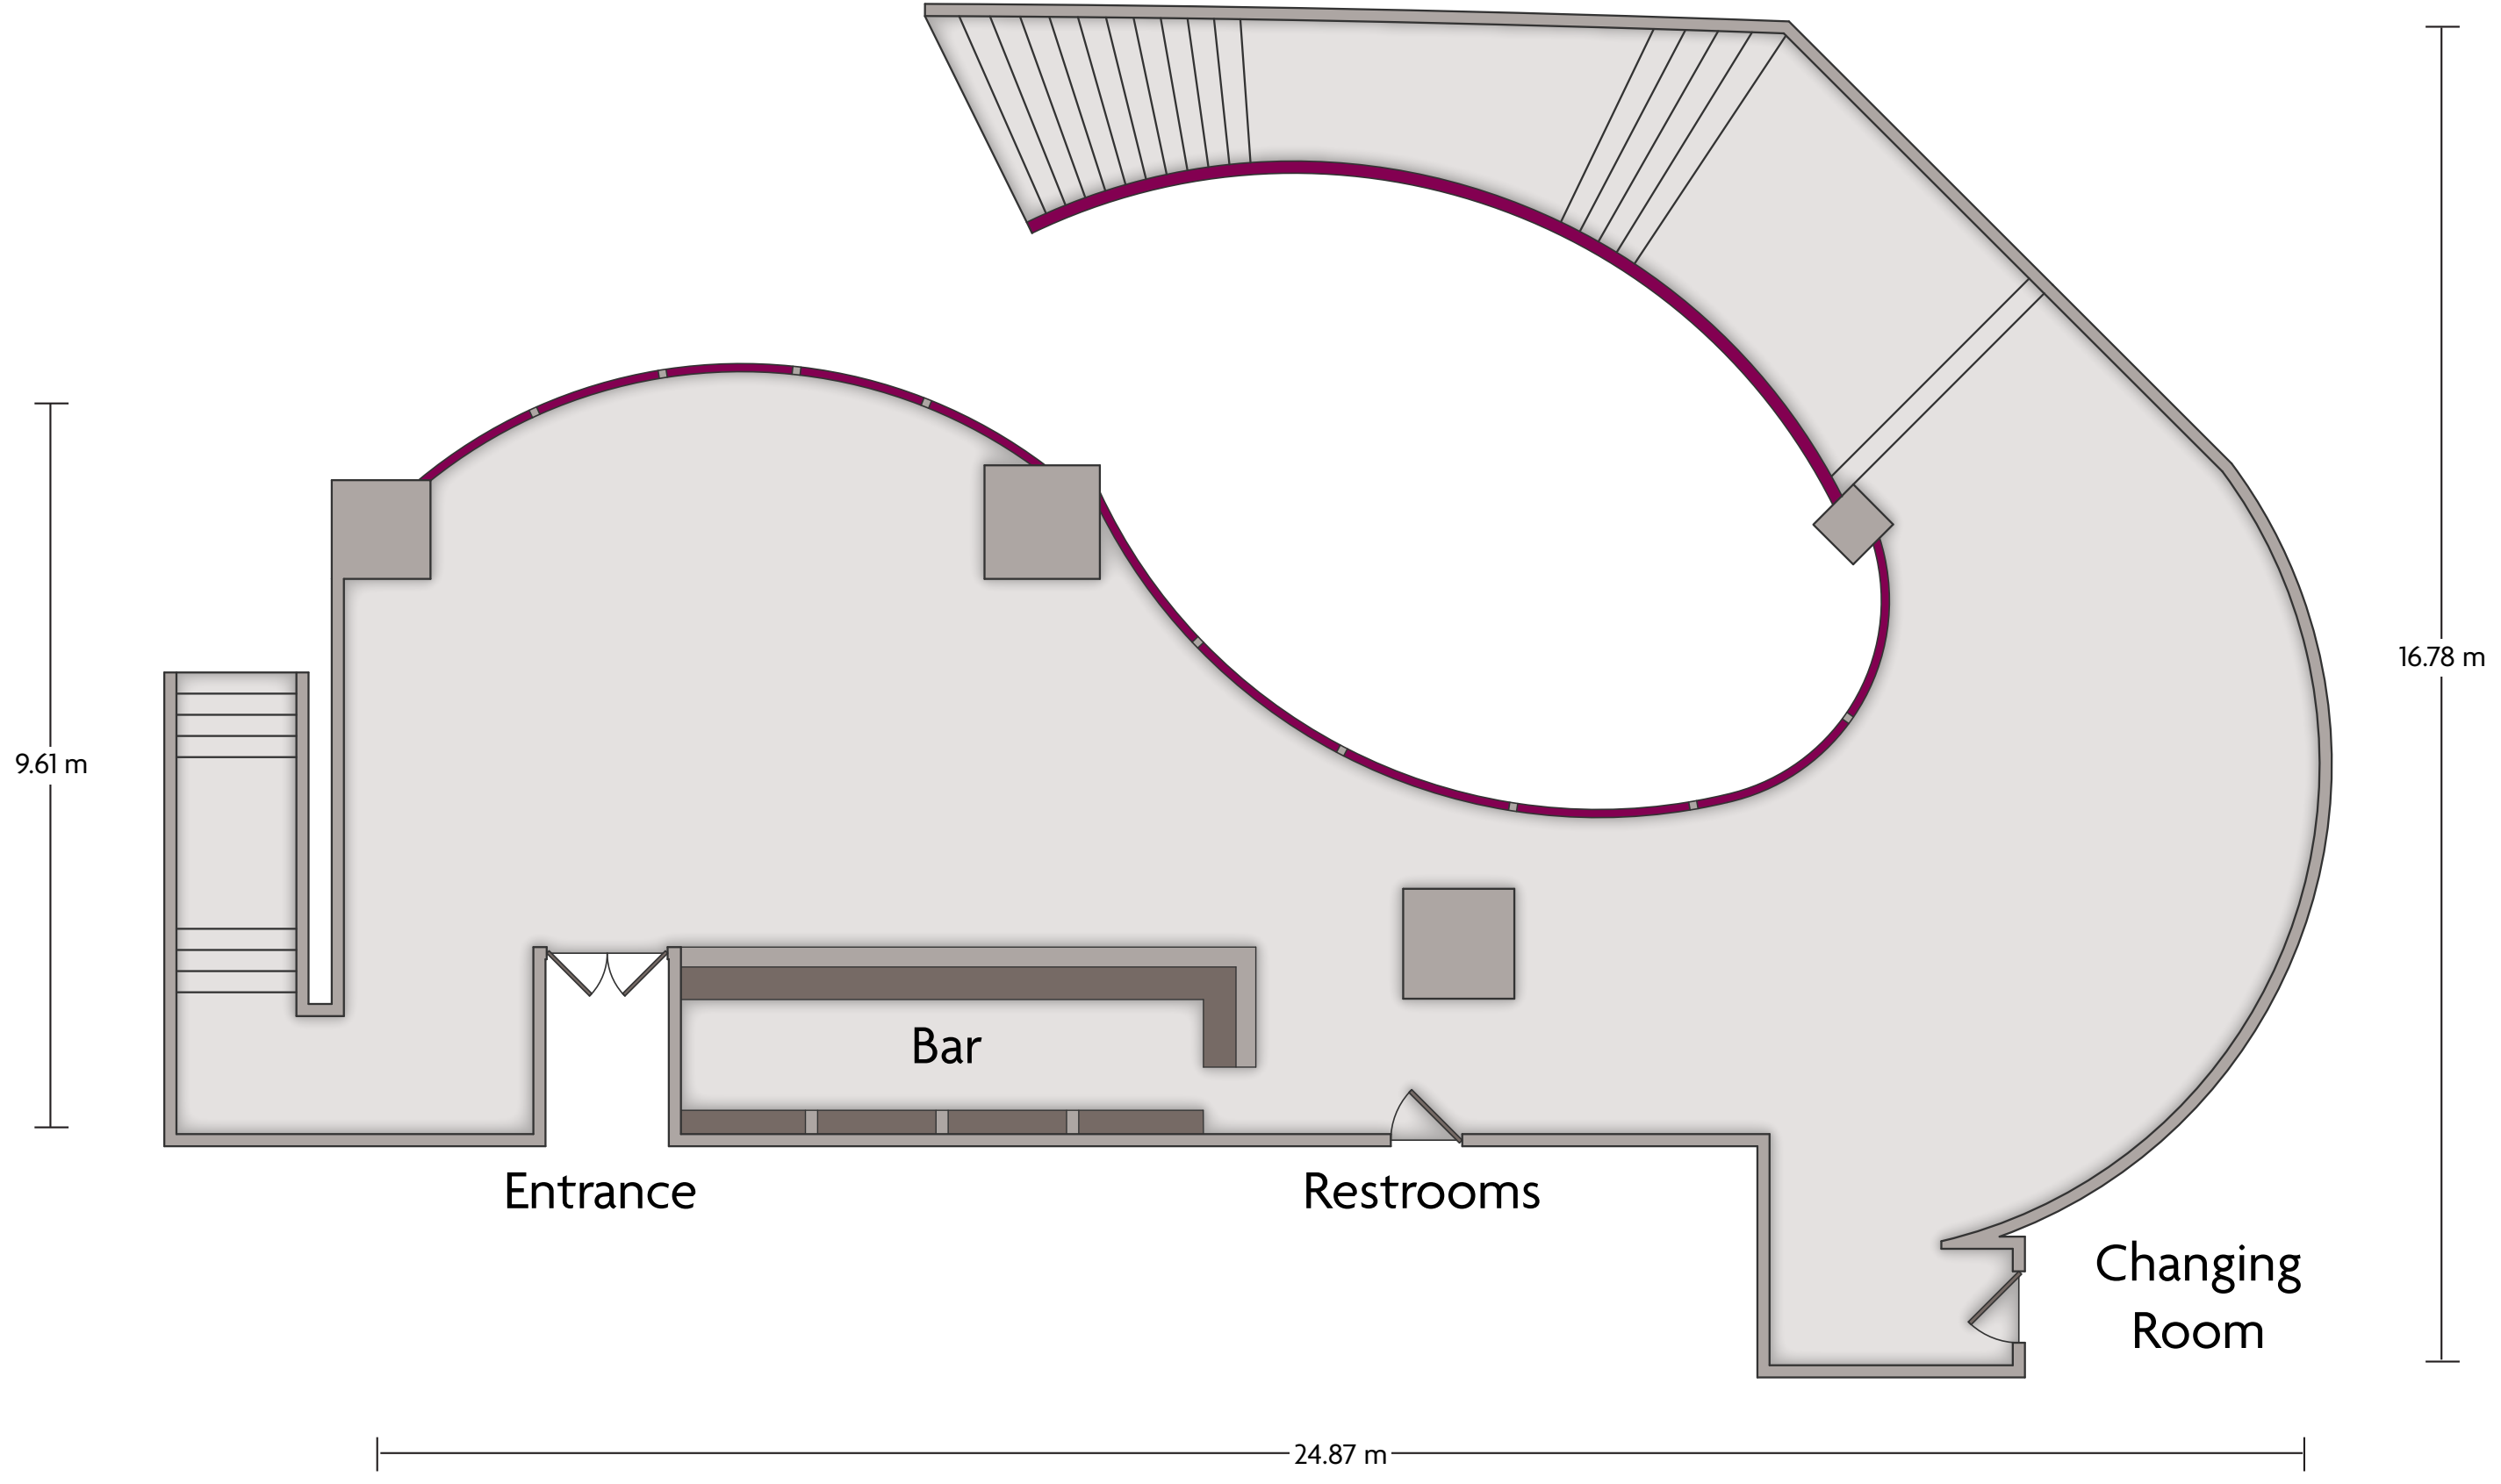

952 Rama IV Road | Bangkok - 10500, Thailand | 66.2.6329000

*Multiple layout options available for this space.

LENGTH: 12.10 m WIDTH: 6.2 m HEIGHT: 3 m TOTAL SQUARE METER: 75 m² MAXIMUM CAPACITY: 50 POWER OUTLETS: 5

952 Rama IV Road | Bangkok - 10500, Thailand | 66.2.6329000

*Multiple layout options available for this space.

LENGTH: 10.3 m WIDTH: 8.3 m HEIGHT: 3 m TOTAL SQUARE METERS: 85 m² MAXIMUM CAPACITY: 70 POWER OUTLETS: 6

952 Rama IV Road | Bangkok - 10500, Thailand | 66.2.6329000

*Multiple layout options available for this space.

Crowne Plaza® Bangkok Lumpini Park - White Room Mezzanine

LENGTH: 24.87 m WIDTH: 16.78 m HEIGHT: 2.3 m TOTAL SQUARE METERS: 89.9 m² MAXIMUM CAPACITY: 200 POWER OUTLETS: 10

952 Rama IV Road | Bangkok - 10500, Thailand | 66.2.6329000

*Multiple layout options available for this space.

Crowne Plaza® Bangkok Lumpini Park - White Room Ground Floor

LENGTH: 30.79 m WIDTH: 14.05 m HEIGHT: 2.3 m TOTAL SQUARE METERS: 328.6 m² MAXIMUM CAPACITY: 200 POWER OUTLETS: 15