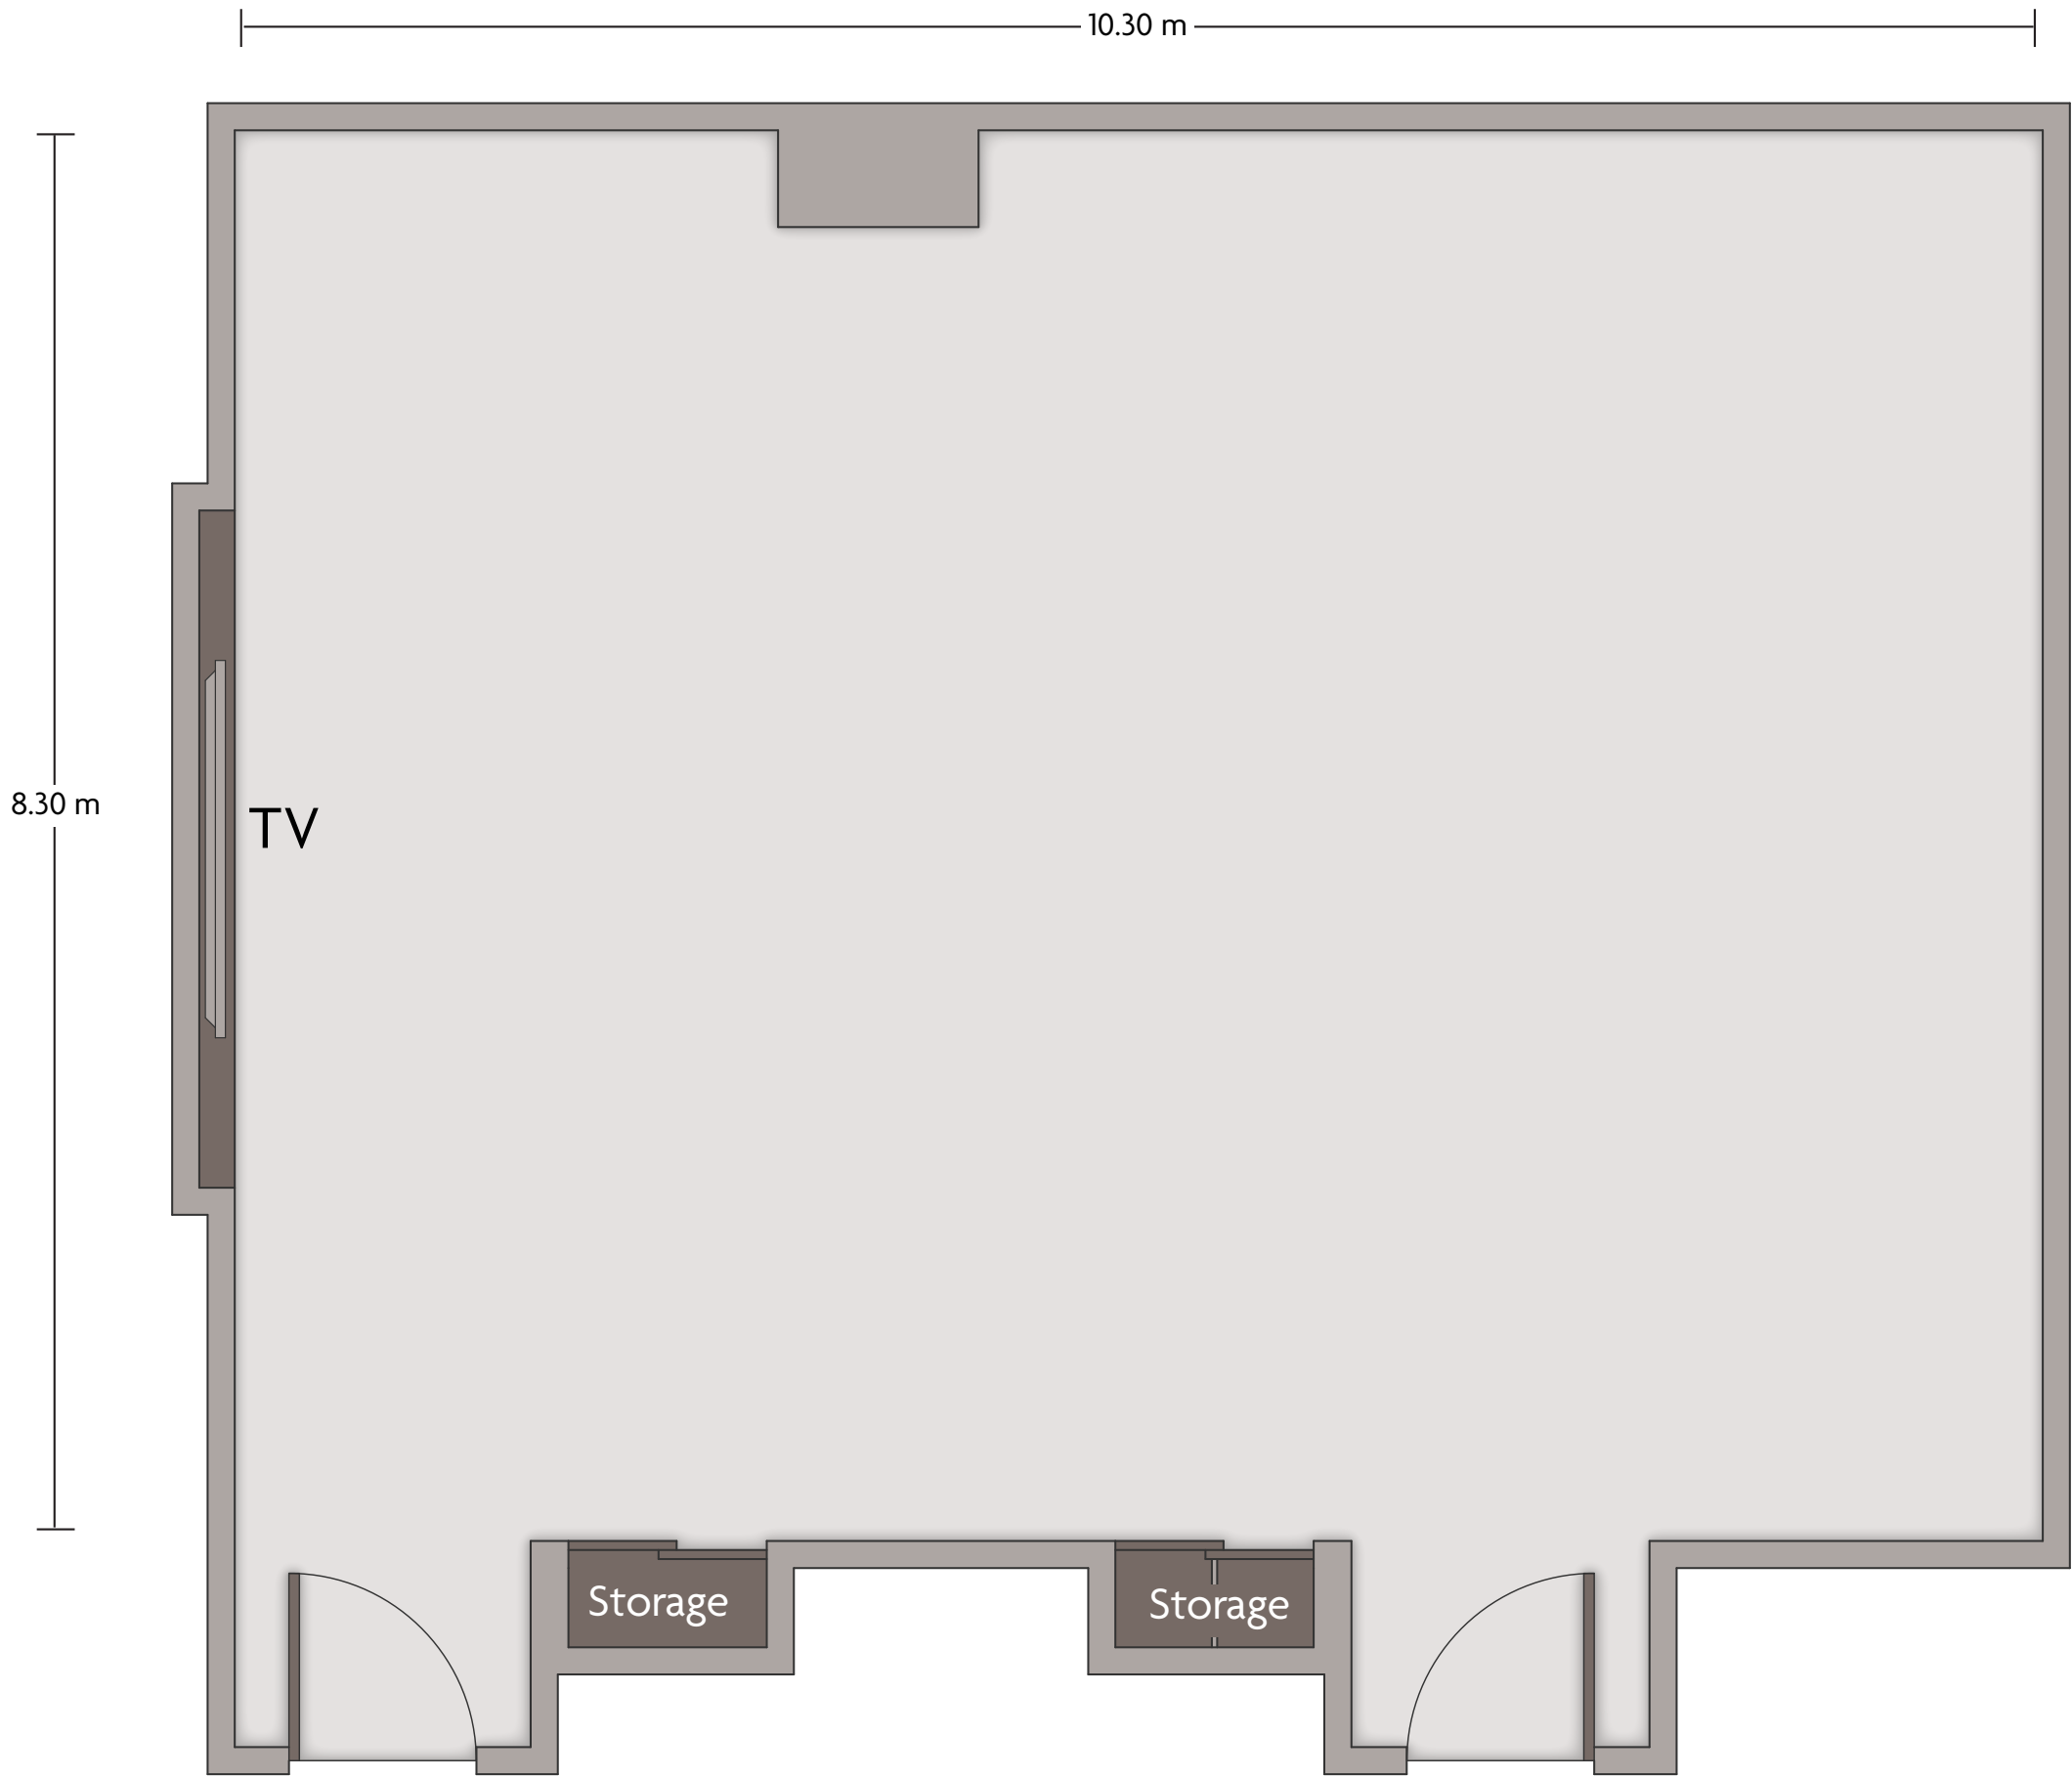

952 Rama IV Road | Bangkok - 10500, Thailand | 66.2.6329000

*Multiple layout options available for this space.

LENGTH: 12.10 m WIDTH: 6.2 m HEIGHT: 3 m TOTAL SQUARE METER: 75 m² MAXIMUM CAPACITY: 50 POWER OUTLETS: 5

952 Rama IV Road | Bangkok - 10500, Thailand | 66.2.6329000

*Multiple layout options available for this space.

LENGTH: 10.3 m WIDTH: 8.3 m HEIGHT: 3 m TOTAL SQUARE METERS: 85 m² MAXIMUM CAPACITY: 70 POWER OUTLETS: 6

952 Rama IV Road | Bangkok - 10500, Thailand | 66.2.6329000

*Multiple layout options available for this space.

Crowne Plaza® Bangkok Lumpini Park - White Room Mezzanine

LENGTH: 24.87 m WIDTH: 16.78 m HEIGHT: 2.3 m TOTAL SQUARE METERS: 89.9 m² MAXIMUM CAPACITY: 200 POWER OUTLETS: 10

952 Rama IV Road | Bangkok - 10500, Thailand | 66.2.6329000

*Multiple layout options available for this space.

Crowne Plaza® Bangkok Lumpini Park - White Room Ground Floor

LENGTH: 30.79 m WIDTH: 14.05 m HEIGHT: 2.3 m TOTAL SQUARE METERS: 328.6 m² MAXIMUM CAPACITY: 200 POWER OUTLETS: 15