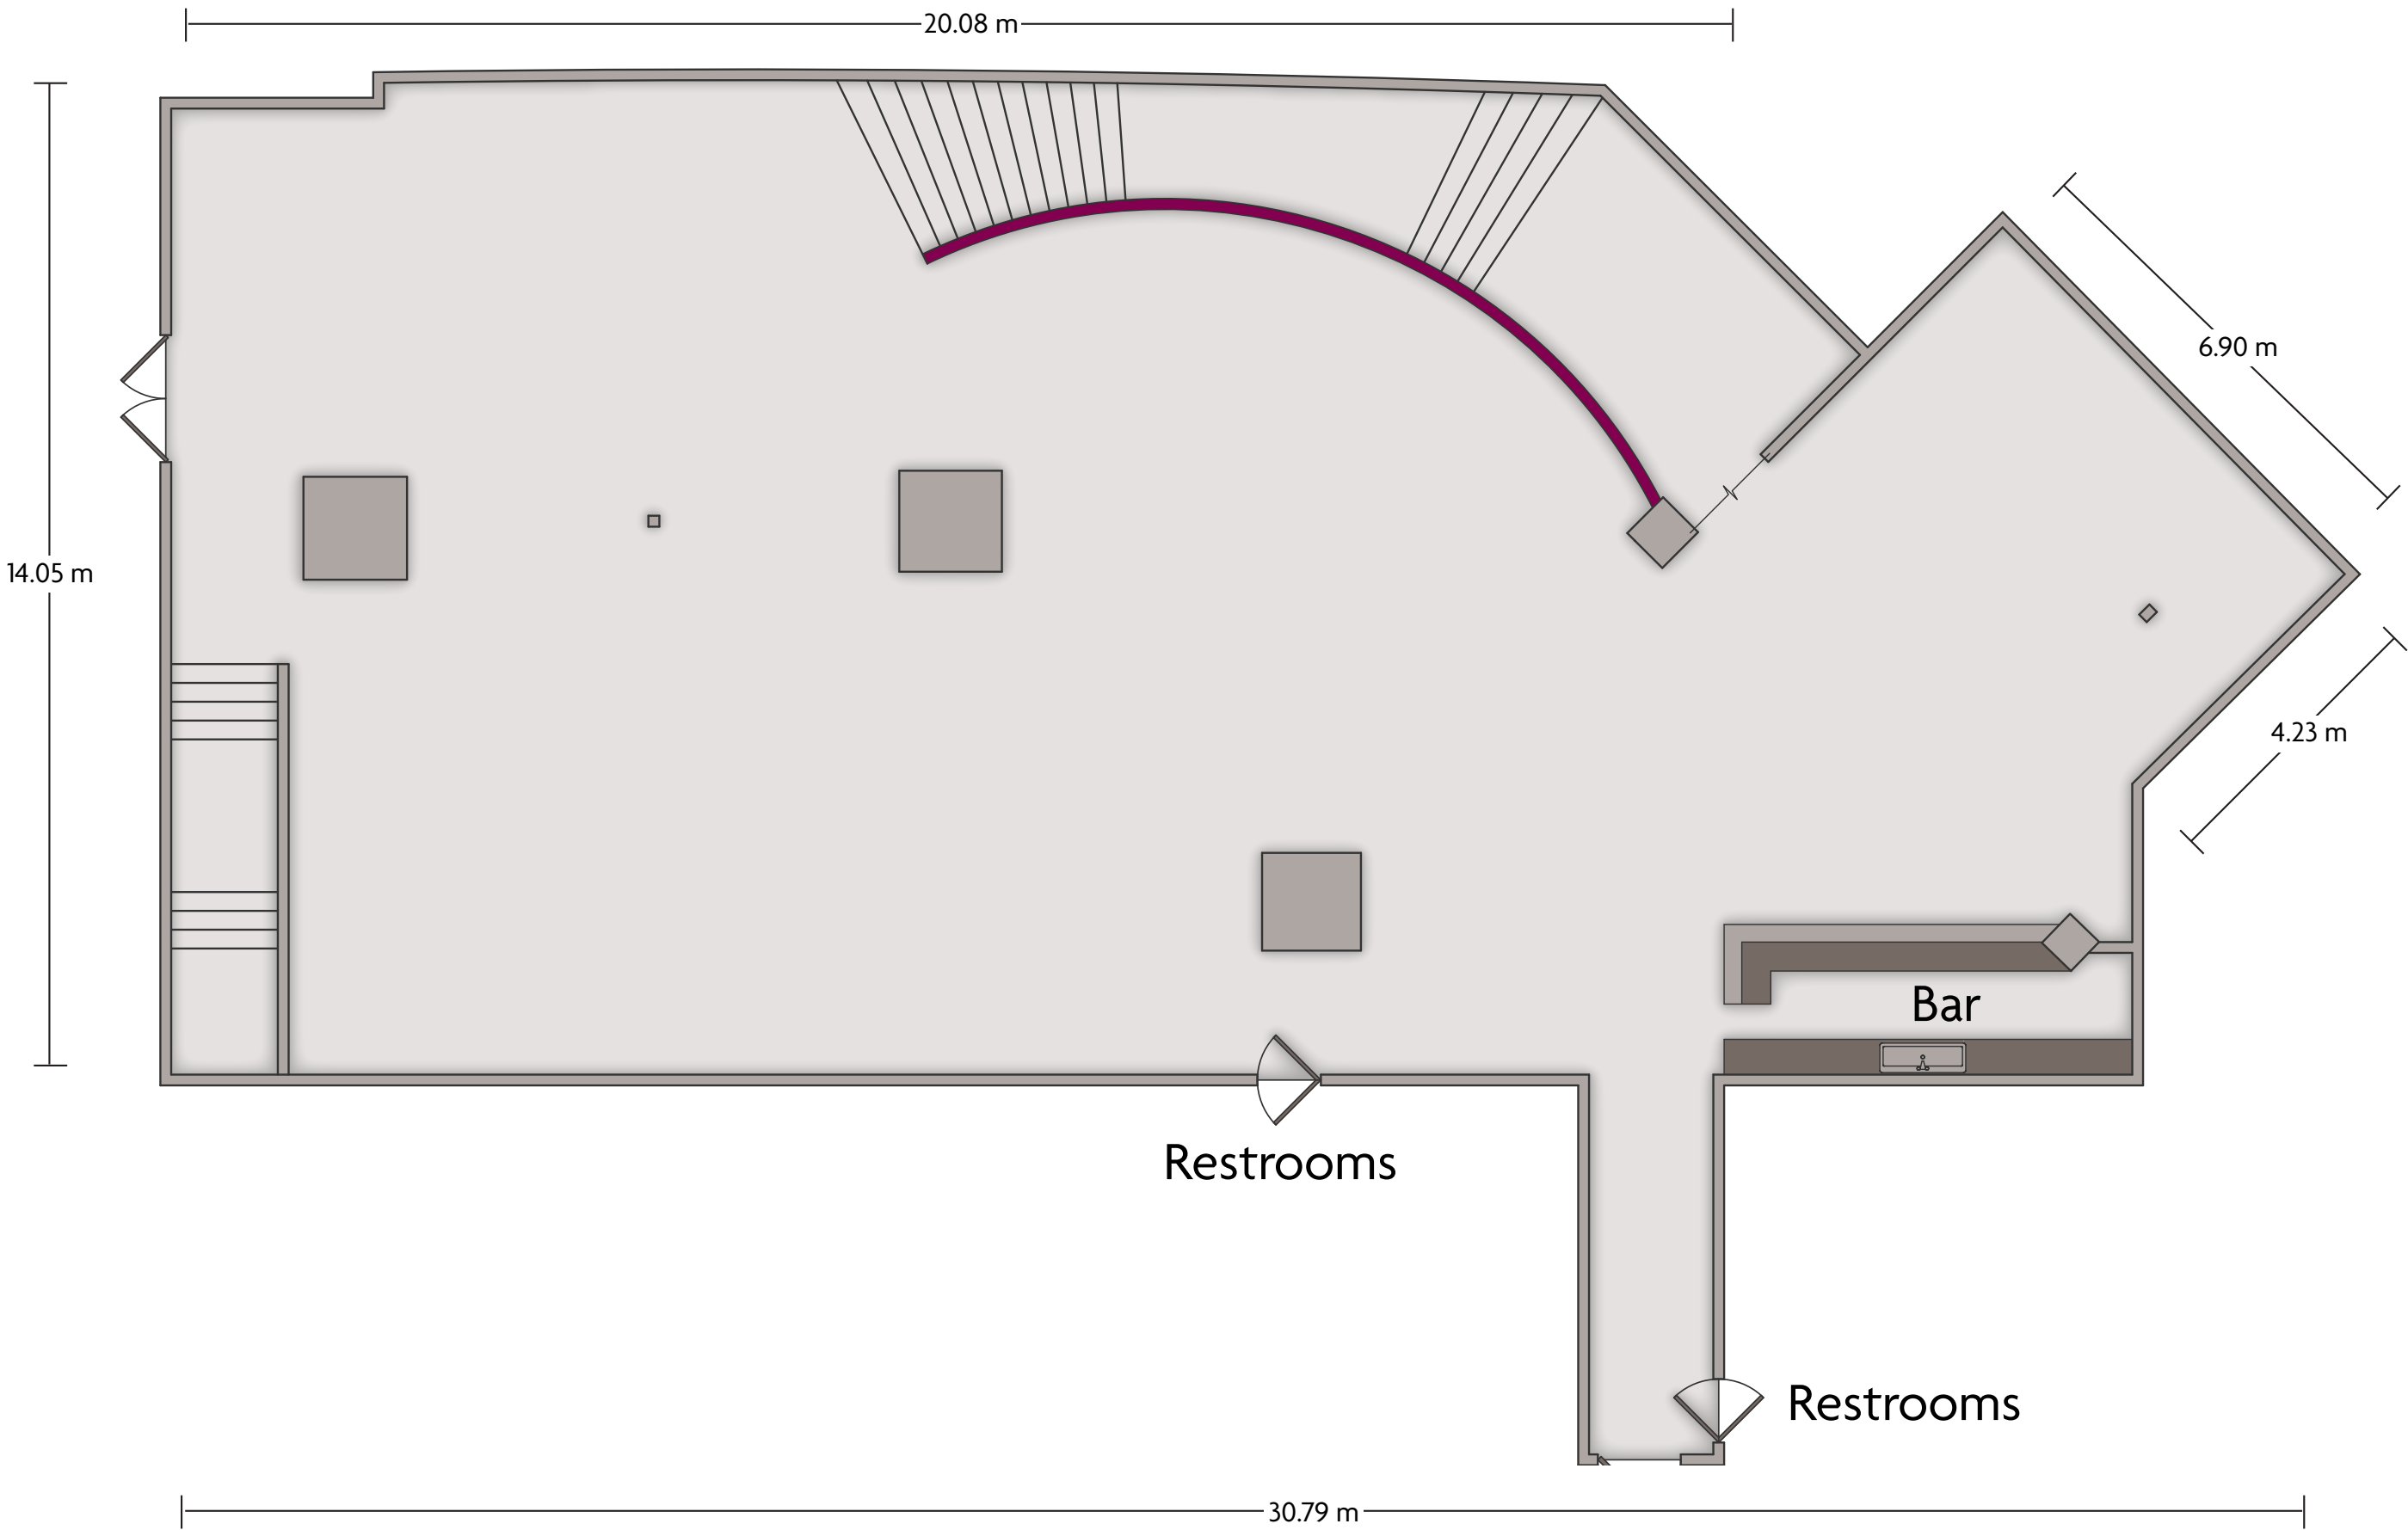

952 Rama IV Road | Bangkok - 10500, Thailand | 66.2.6329000

*Multiple layout options available for this space.

LENGTH: 10.3 m WIDTH: 8.3 m HEIGHT: 3 m TOTAL SQUARE METERS: 85 m² MAXIMUM CAPACITY: 70 POWER OUTLETS: 6

952 Rama IV Road | Bangkok - 10500, Thailand | 66.2.6329000

*Multiple layout options available for this space.

Crowne Plaza® Bangkok Lumpini Park - White Room Mezzanine

LENGTH: 24.87 m WIDTH: 16.78 m HEIGHT: 2.3 m TOTAL SQUARE METERS: 89.9 m² MAXIMUM CAPACITY: 200 POWER OUTLETS: 10

952 Rama IV Road | Bangkok - 10500, Thailand | 66.2.6329000

*Multiple layout options available for this space.

Crowne Plaza® Bangkok Lumpini Park - White Room Ground Floor

LENGTH: 30.79 m WIDTH: 14.05 m HEIGHT: 2.3 m TOTAL SQUARE METERS: 328.6 m² MAXIMUM CAPACITY: 200 POWER OUTLETS: 15