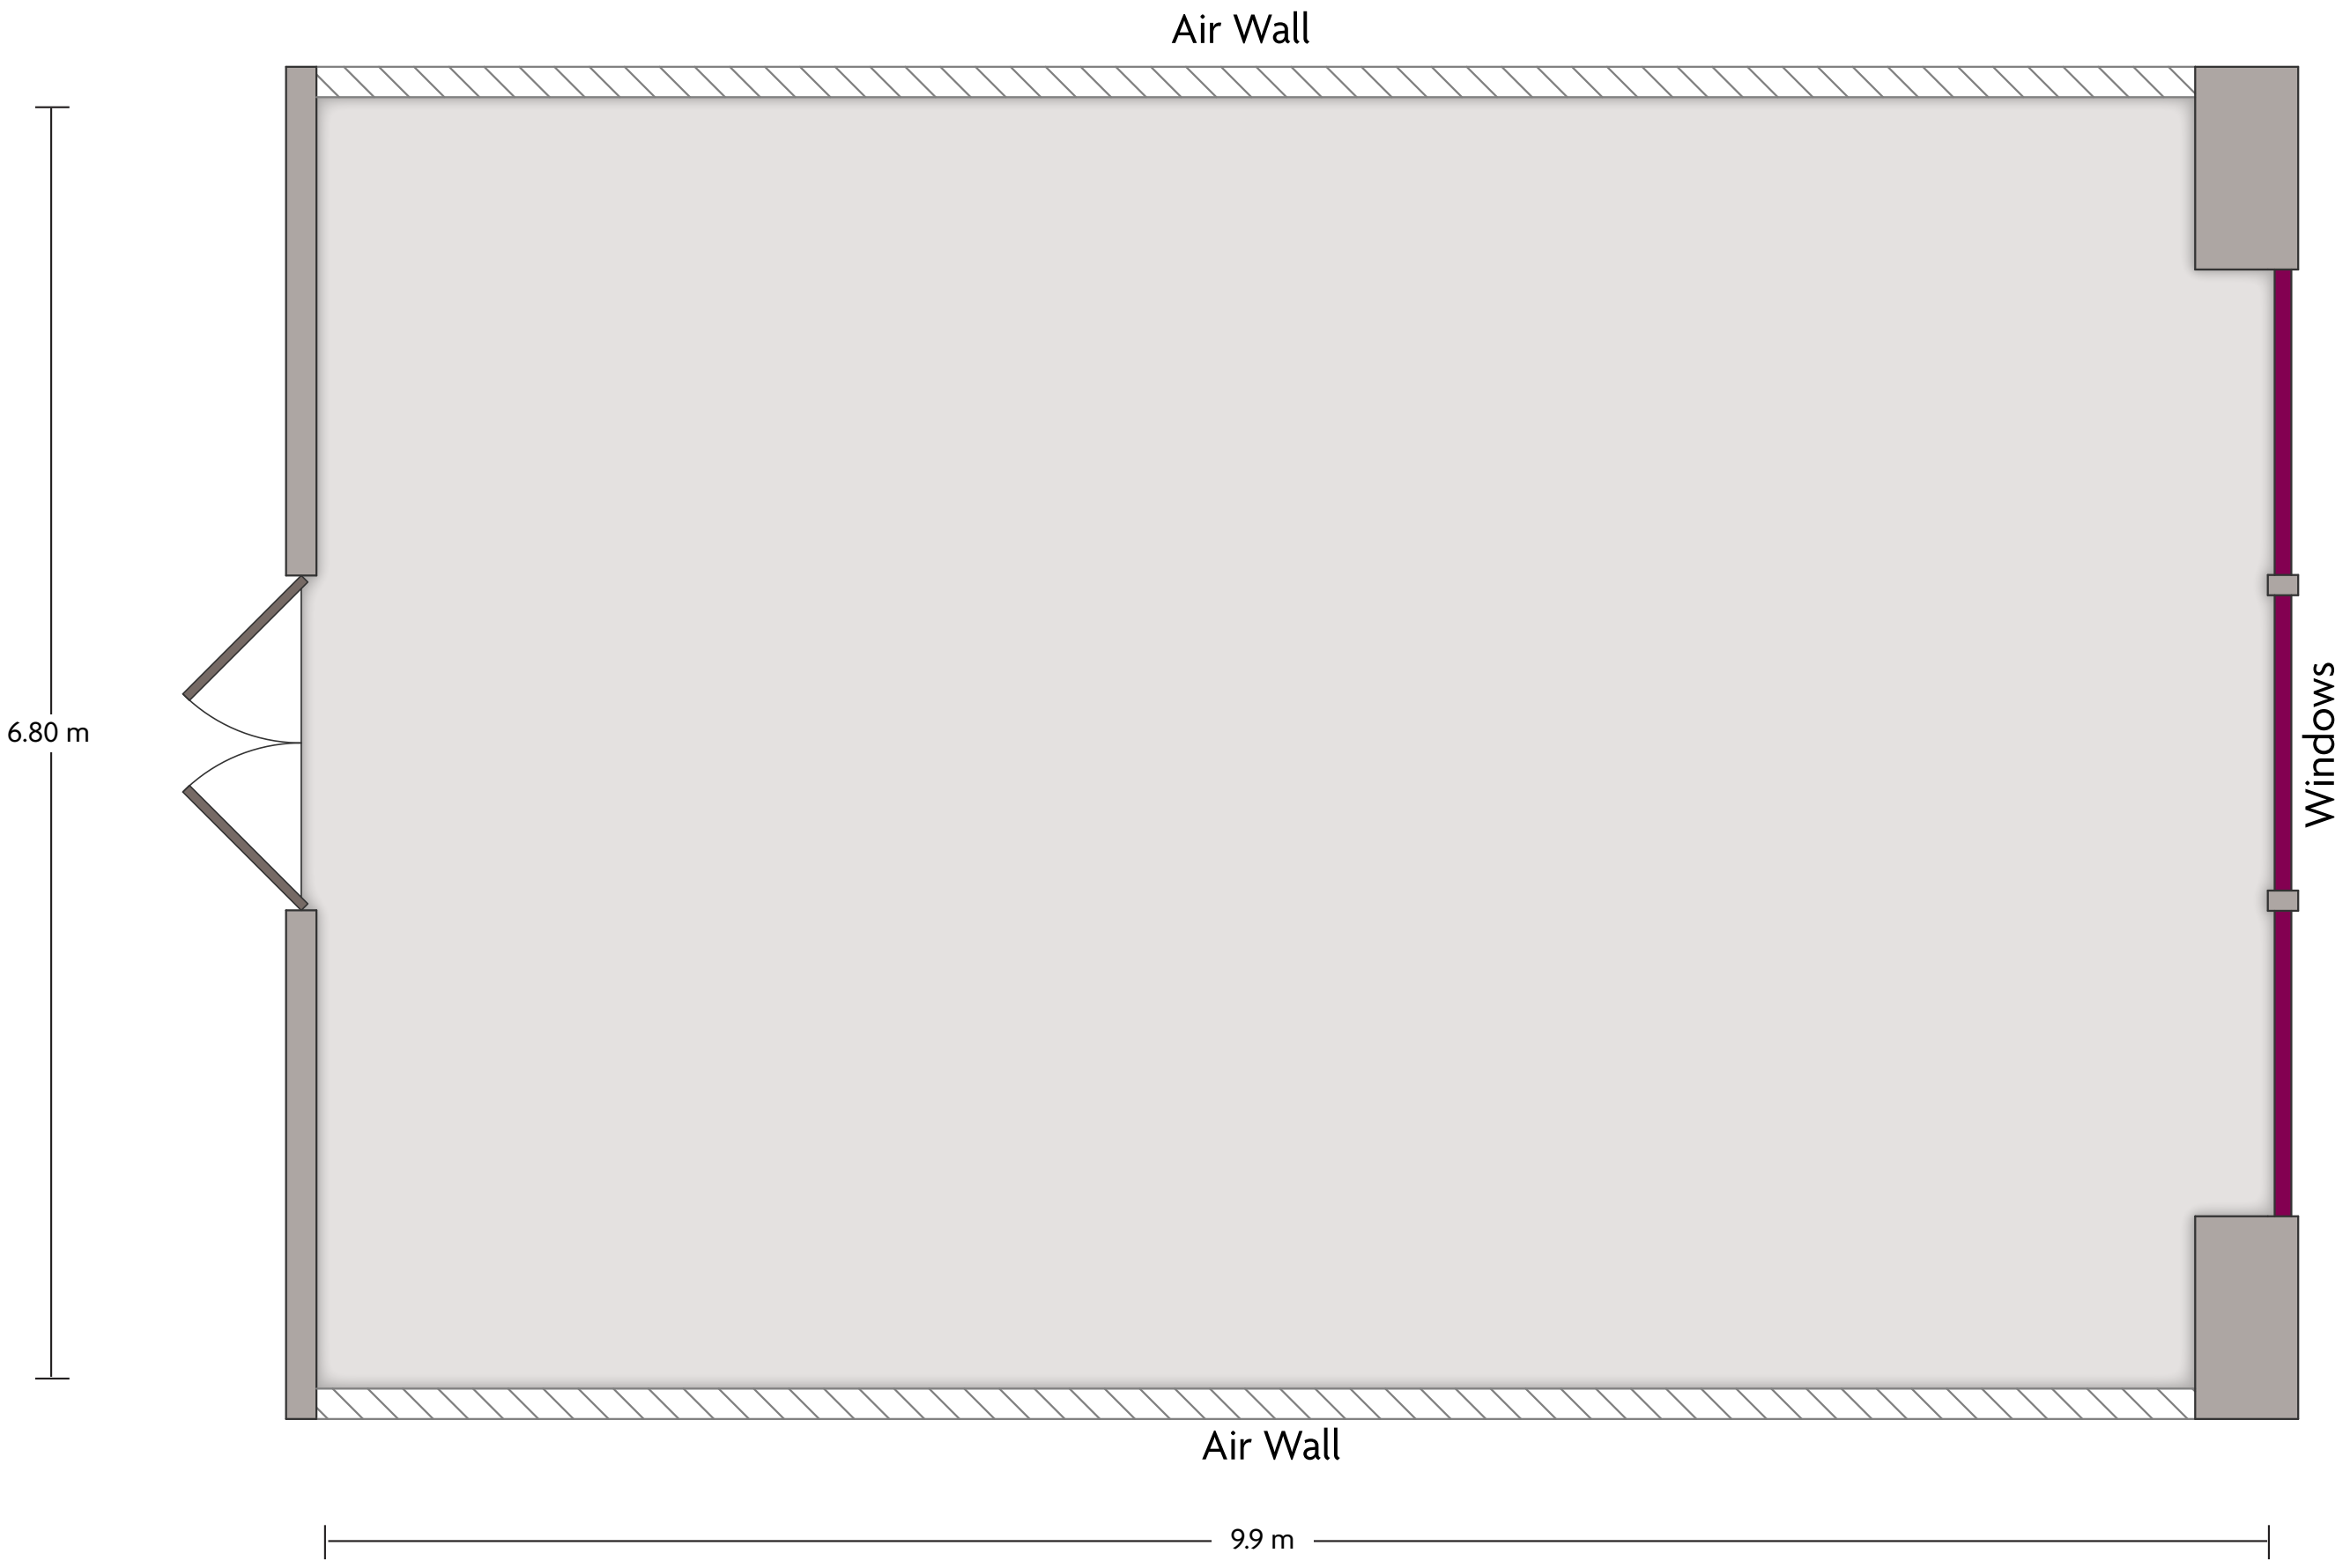

Crowne Plaza® Bangkok Lumpini Park - Crowne Ballroom 1

LENGTH: 9.9 m WIDTH: 5.6 m HEIGHT: 3 m TOTAL SQUARE METERS: 55 m² MAXIMUM CAPACITY: 80 POWER OUTLETS: 4

952 Rama IV Road | Bangkok - 10500, Thailand | 66.2.6329000

*Multiple layout options available for this space.

Crowne Plaza® Bangkok Lumpini Park - Crowne Ballroom 2

LENGTH: 9.9 m WIDTH: 6.8 m HEIGHT: 3 m TOTAL SQUARE METERS: 55 m² MAXIMUM CAPACITY: 80 POWER OUTLETS: 6

952 Rama IV Road | Bangkok - 10500, Thailand | 66.2.6329000

*Multiple layout options available for this space.

Crowne Plaza® Bangkok Lumpini Park - Crowne Ballroom 3

LENGTH: 9.9 m WIDTH: 6.8 m HEIGHT: 3 m TOTAL SQUARE METERS: 55 m² MAXIMUM CAPACITY: 80 POWER OUTLETS: 6

952 Rama IV Road | Bangkok - 10500, Thailand | 66.2.6329000

*Multiple layout options available for this space.

Crowne Plaza® Bangkok Lumpini Park - Crowne Ballroom 4

LENGTH: 9.9 m WIDTH: 6.8 m HEIGHT: 3 m TOTAL SQUARE METERS: 55 m² MAXIMUM CAPACITY: 80 POWER OUTLETS: 6