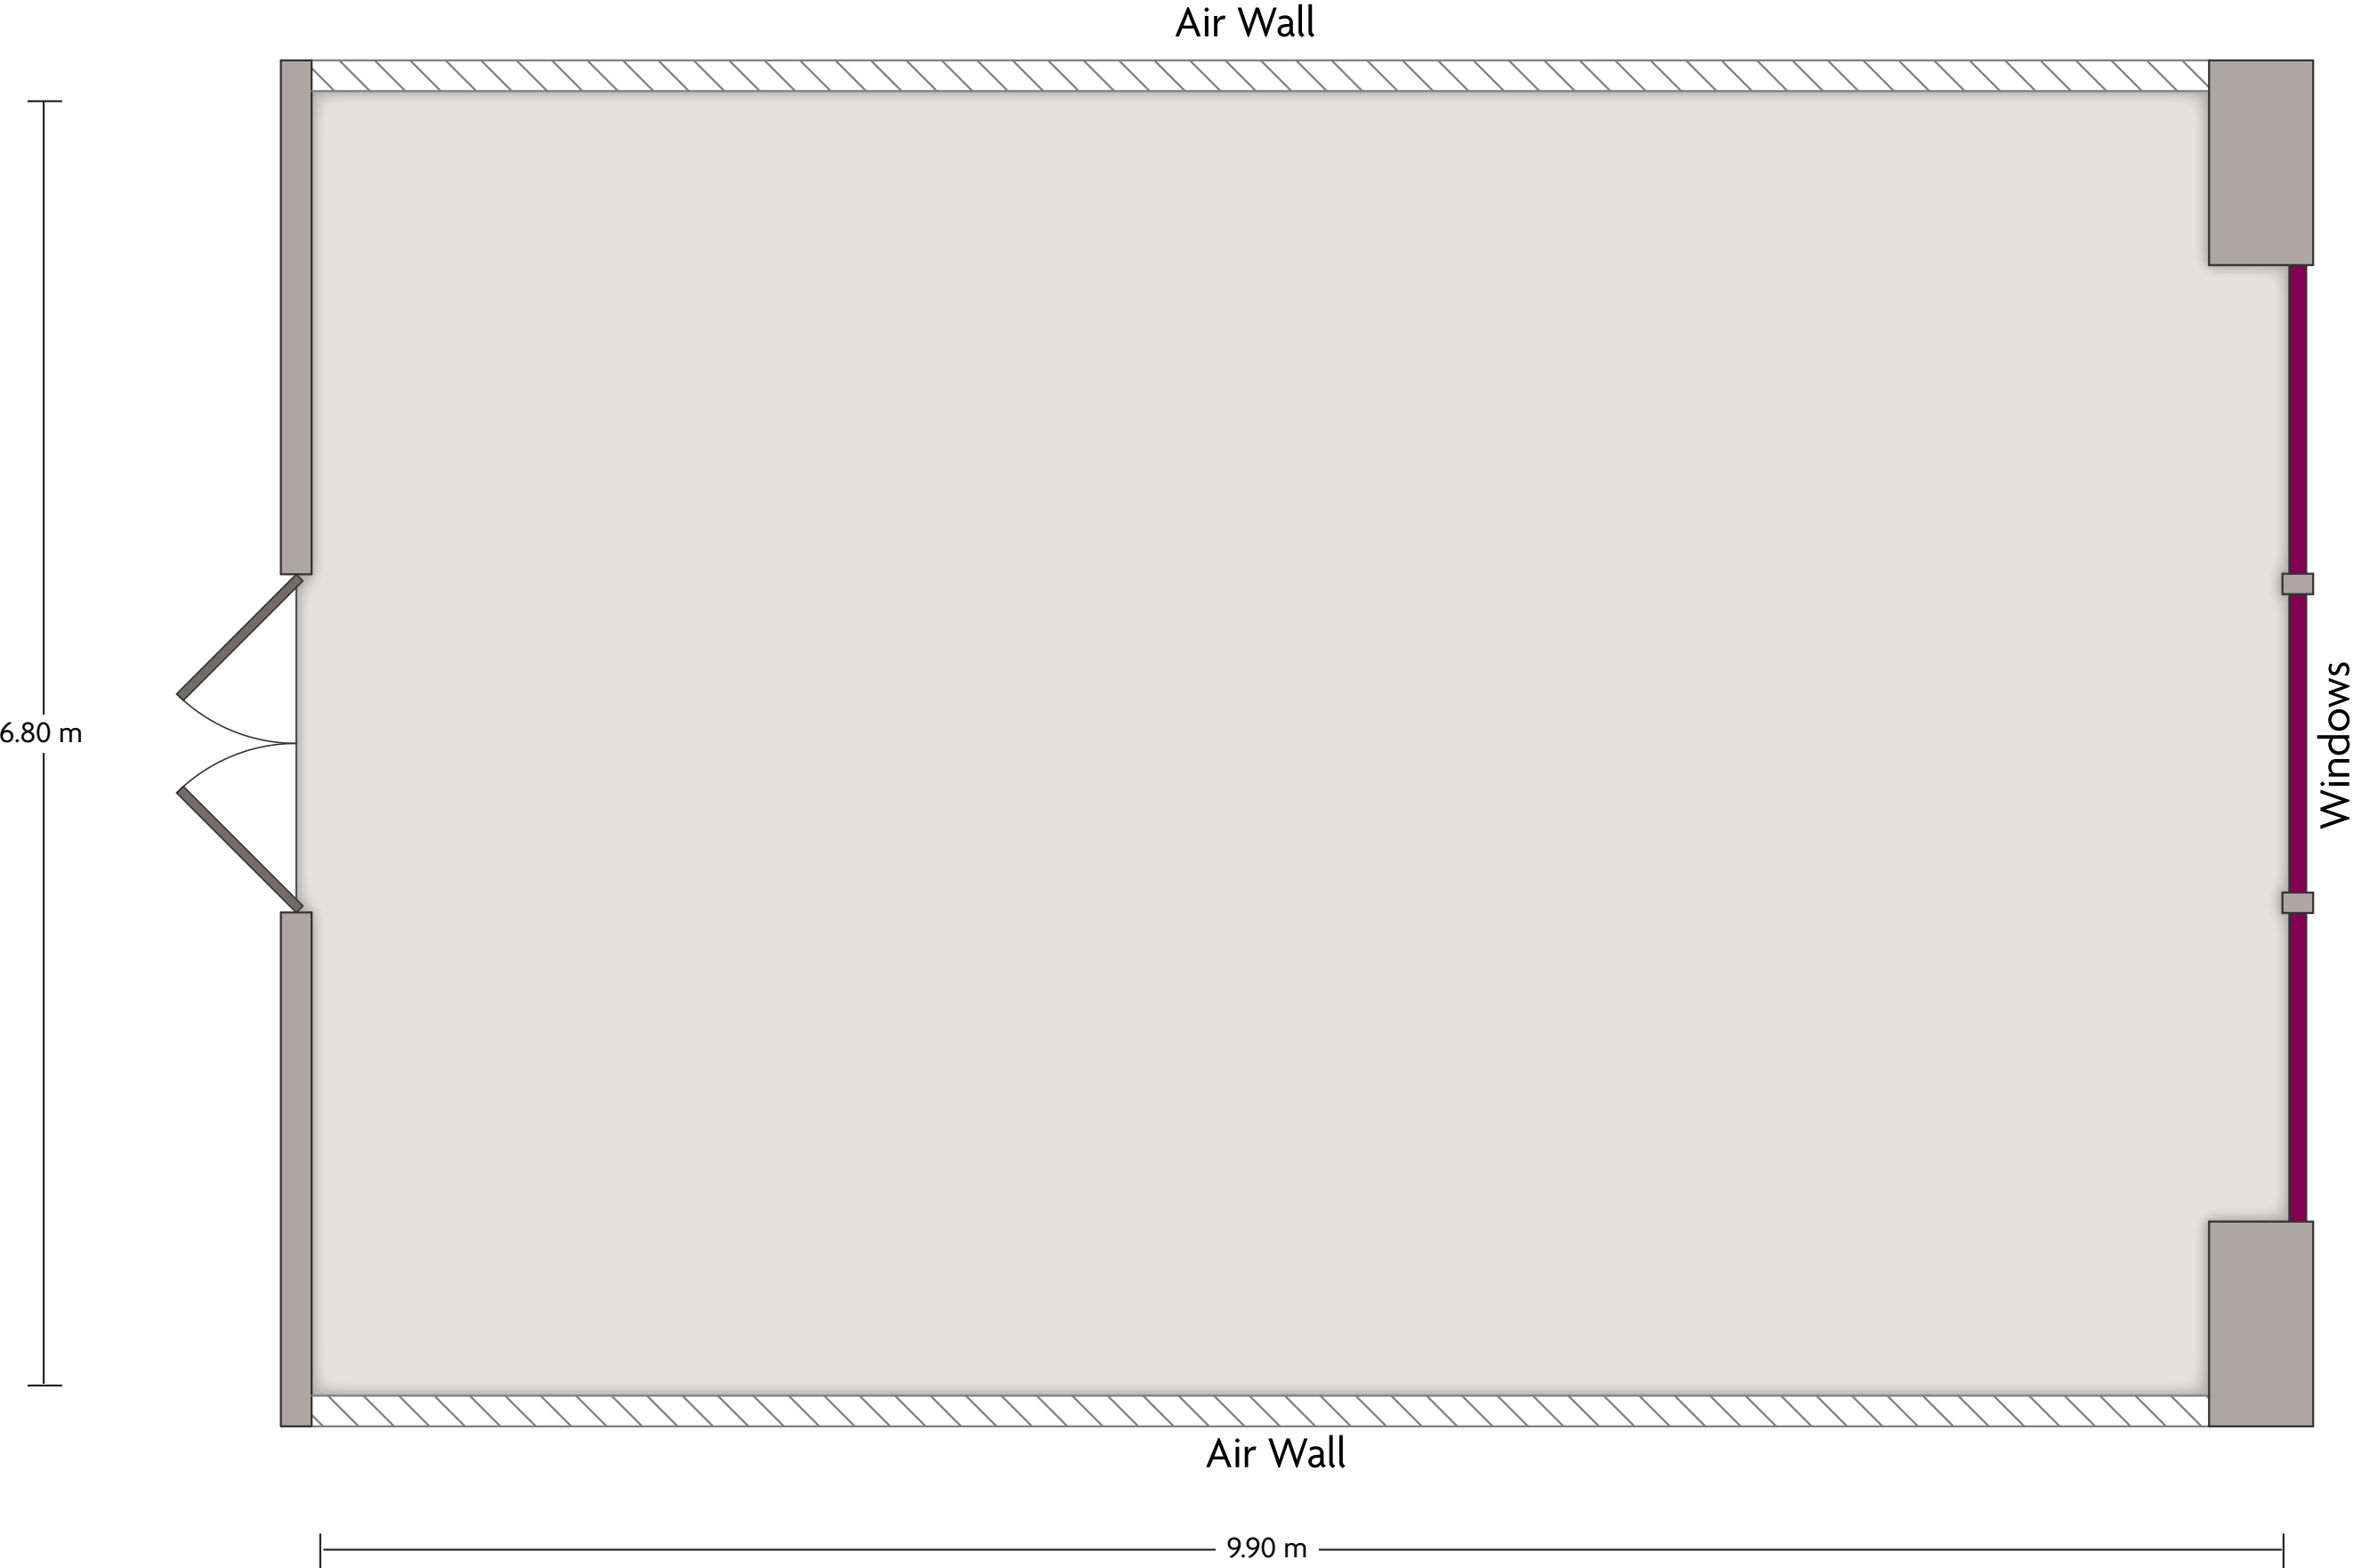

Crowne Plaza® Bangkok Lumpini Park - Crowne Ballroom 1

LENGTH: 9.9 m WIDTH: 5.6 m HEIGHT: 3 m TOTAL SQUARE METERS: 55 m² MAXIMUM CAPACITY: 80 POWER OUTLETS: 4

952 Rama IV Road | Bangkok - 10500, Thailand | 66.2.6329000

*Multiple layout options available for this space.

Crowne Plaza® Bangkok Lumpini Park - Crowne Ballroom 2

LENGTH: 9.9 m WIDTH: 6.8 m HEIGHT: 3 m TOTAL SQUARE METERS: 55 m² MAXIMUM CAPACITY: 80 POWER OUTLETS: 6

952 Rama IV Road | Bangkok - 10500, Thailand | 66.2.6329000

*Multiple layout options available for this space.

Crowne Plaza® Bangkok Lumpini Park - Crowne Ballroom 3

LENGTH: 9.9 m WIDTH: 6.8 m HEIGHT: 3 m TOTAL SQUARE METERS: 55 m² MAXIMUM CAPACITY: 80 POWER OUTLETS: 6

952 Rama IV Road | Bangkok - 10500, Thailand | 66.2.6329000

*Multiple layout options available for this space.

Crowne Plaza® Bangkok Lumpini Park - Crowne Ballroom 4

LENGTH: 9.9 m WIDTH: 6.8 m HEIGHT: 3 m TOTAL SQUARE METERS: 55 m² MAXIMUM CAPACITY: 80 POWER OUTLETS: 6