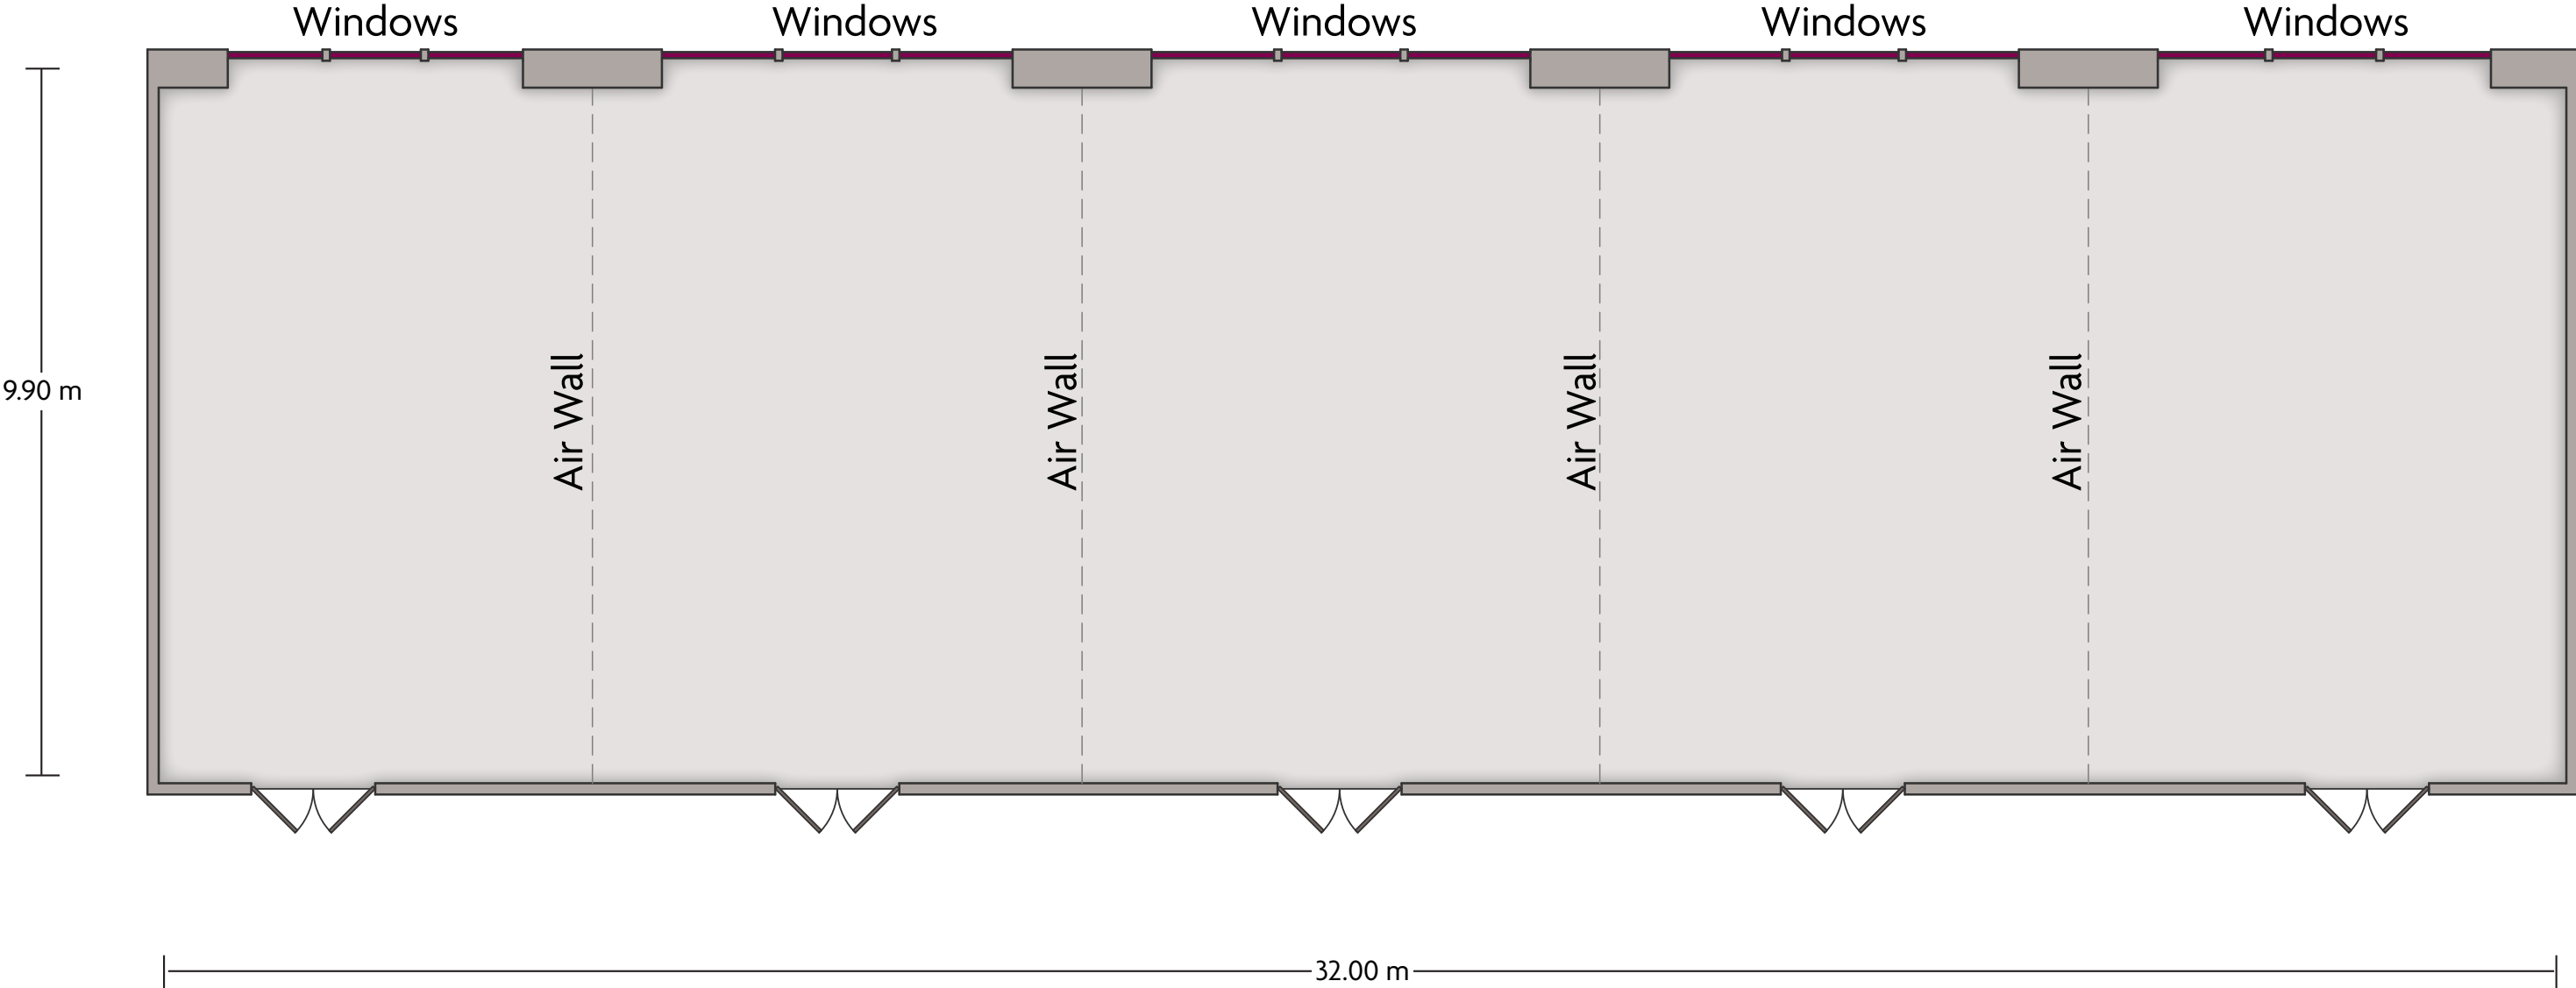

952 Rama IV Road | Bangkok - 10500, Thailand | 66.2.6329000

*Multiple layout options available for this space.

Crowne Plaza® Bangkok Lumpini Park - Crowne Ballroom 4

LENGTH: 9.9 m WIDTH: 6.8 m HEIGHT: 3 m TOTAL SQUARE METERS: 55 m² MAXIMUM CAPACITY: 80 POWER OUTLETS: 6

952 Rama IV Road | Bangkok - 10500, Thailand | 66.2.6329000

*Multiple layout options available for this space.

Crowne Plaza® Bangkok Lumpini Park - Crowne Ballroom

LENGTH: 32.0 m WIDTH: 9.9 m HEIGHT: 3 m TOTAL SQUARE METERS: 311 m² MAXIMUM CAPACITY: 400 POWER OUTLETS: 28

952 Rama IV Road | Bangkok - 10500, Thailand | 66.2.6329000

*Multiple layout options available for this space.

Crowne Plaza® Bangkok Lumpini Park - Lumpini

LENGTH: 9.5 m WIDTH: 8.9 m HEIGHT: 3 m TOTAL SQUARE METERS: 59 m² MAXIMUM CAPACITY: 30 POWER OUTLETS: 8

952 Rama IV Road | Bangkok - 10500, Thailand | 66.2.6329000

*Multiple layout options available for this space.

Crowne Plaza® Bangkok Lumpini Park - White Room Ground Floor

LENGTH: 30.79 m WIDTH: 14.05 m HEIGHT: 2.3 m TOTAL SQUARE METERS: 328.6 m² MAXIMUM CAPACITY: 200 POWER OUTLETS: 15