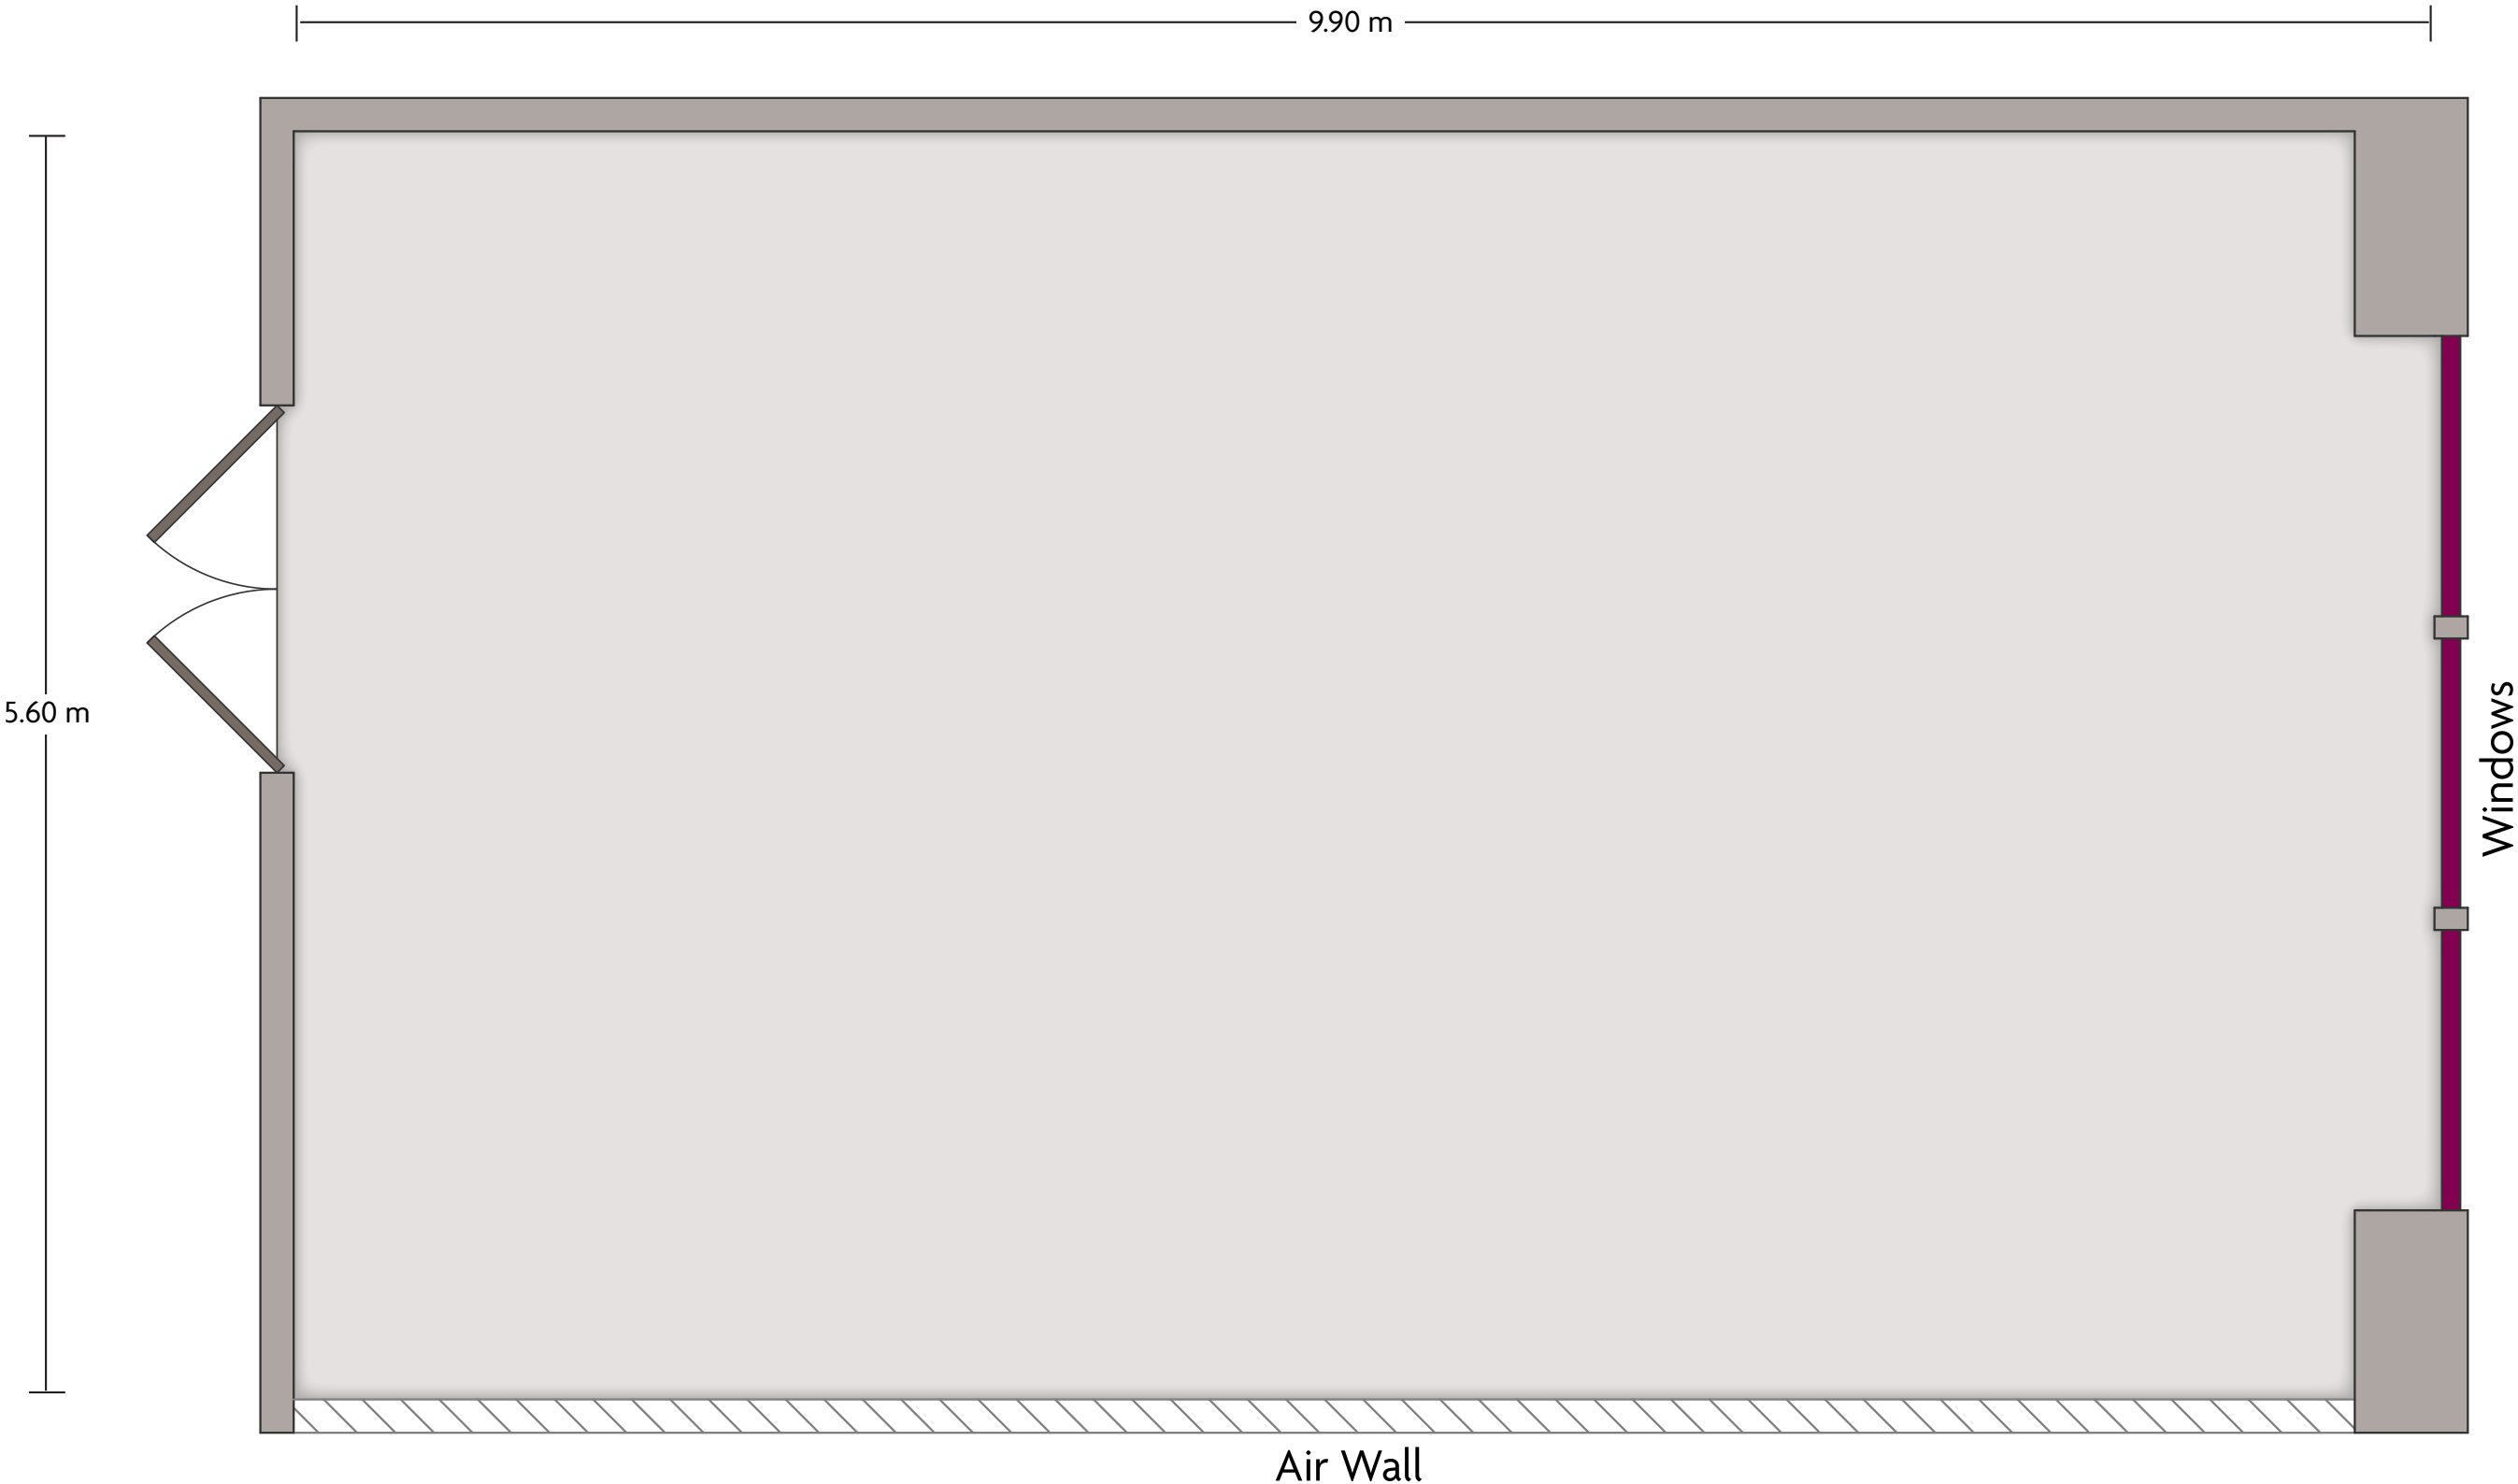

Crowne Plaza® Bangkok Lumpini Park - Crowne Ballroom 1

LENGTH: 9.9 m WIDTH: 5.6 m HEIGHT: 3 m TOTAL SQUARE METERS: 55 m² MAXIMUM CAPACITY: 80 POWER OUTLETS: 4

952 Rama IV Road | Bangkok - 10500, Thailand | 66.2.6329000

*Multiple layout options available for this space.

Crowne Plaza® Bangkok Lumpini Park - Crowne Ballroom 2

LENGTH: 9.9 m WIDTH: 6.8 m HEIGHT: 3 m TOTAL SQUARE METERS: 55 m² MAXIMUM CAPACITY: 80 POWER OUTLETS: 6

952 Rama IV Road | Bangkok - 10500, Thailand | 66.2.6329000

*Multiple layout options available for this space.

Crowne Plaza® Bangkok Lumpini Park - Crowne Ballroom 3

LENGTH: 9.9 m WIDTH: 6.8 m HEIGHT: 3 m TOTAL SQUARE METERS: 55 m² MAXIMUM CAPACITY: 80 POWER OUTLETS: 6

952 Rama IV Road | Bangkok - 10500, Thailand | 66.2.6329000

*Multiple layout options available for this space.

Crowne Plaza® Bangkok Lumpini Park - Crowne Ballroom 4

LENGTH: 9.9 m WIDTH: 6.8 m HEIGHT: 3 m TOTAL SQUARE METERS: 55 m² MAXIMUM CAPACITY: 80 POWER OUTLETS: 6