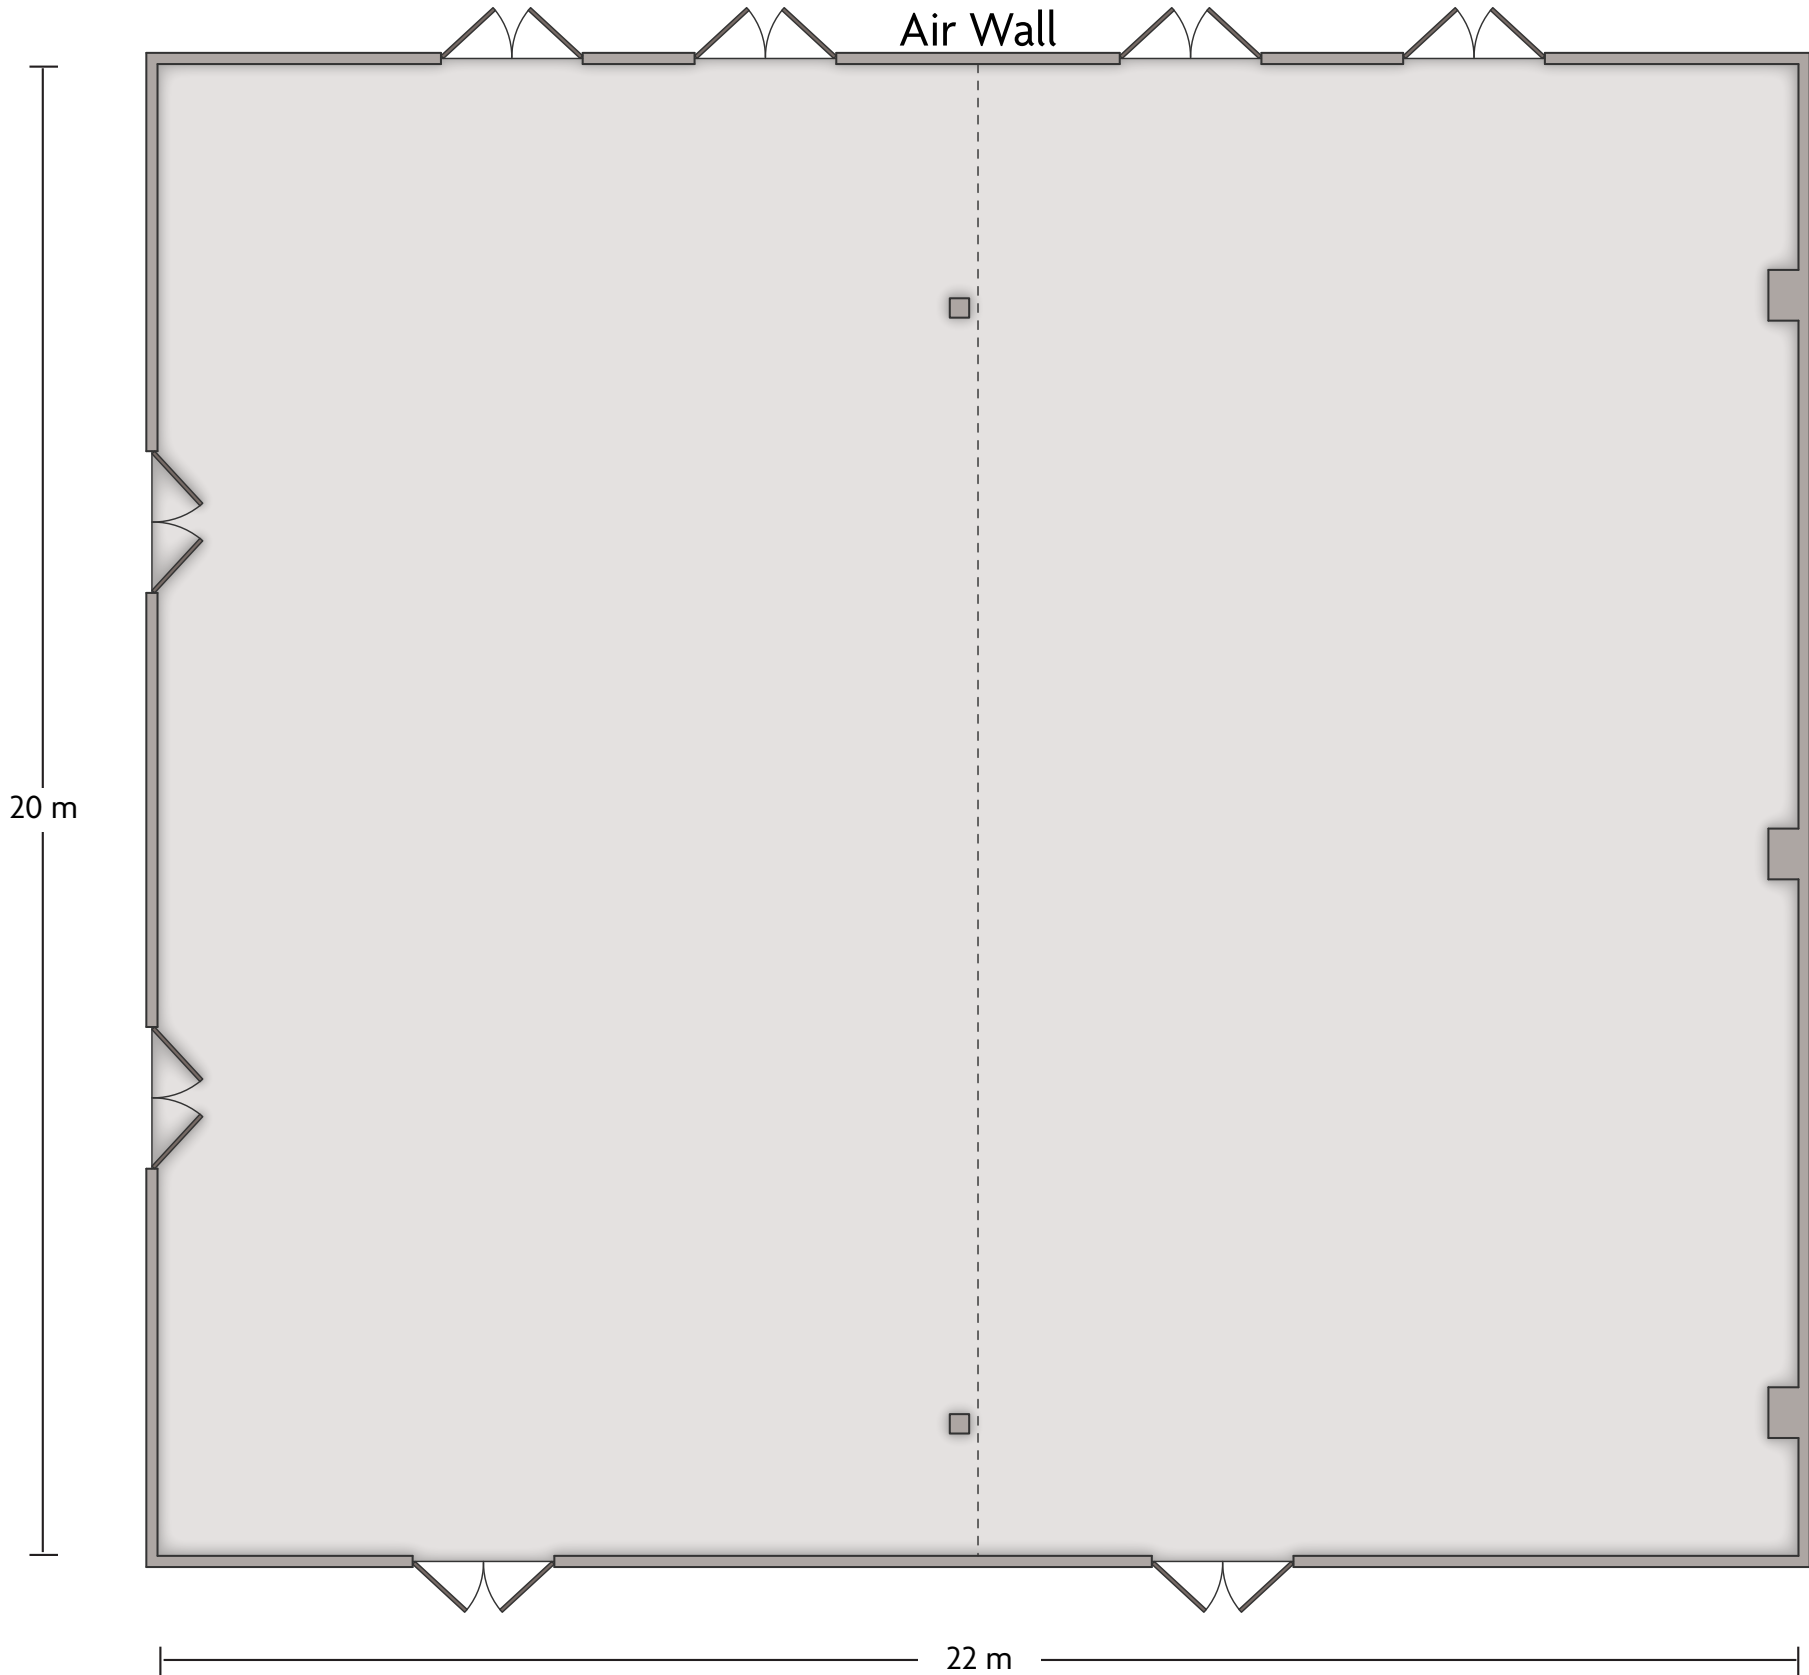

LENGTH: 9.6 m WIDTH: 7.8 m HEIGHT: 2.25 m TOTAL SQUARE METERS: 75.1 m² MAXIMUM CAPACITY: 49 POWER OUTLETS: 6

128 Albert St. | Auckland, New Zealand 1010 | 64-9-3023111

*Multiple layout options available for this space.

Crowne Plaza® Auckland - Ballroom 1 & 2

LENGTH: 22 m WIDTH: 20 m HEIGHT: 5 m TOTAL SQUARE METERS: 439.2 m² MAXIMUM CAPACITY: 460 POWER OUTLETS: 16

128 Albert St. | Auckland, New Zealand 1010 | 64-9-3023111

*Multiple layout options available for this space.

Crowne Plaza® Auckland - Ballroom 1

LENGTH: 20 m WIDTH: 11 m HEIGHT: 5 m TOTAL SQUARE METERS: 219.2 m² MAXIMUM CAPACITY: 220 POWER OUTLETS: 9

128 Albert St. | Auckland, New Zealand 1010 | 64-9-3023111

LENGTH: 25.9 m WIDTH: 7.8 m HEIGHT: 3.1 m TOTAL SQUARE METERS: 192.1 m² MAXIMUM CAPACITY: 180 POWER OUTLETS: 8

128 Albert St. | Auckland, New Zealand 1010 | 64-9-3023111

*Multiple layout options available for this space.