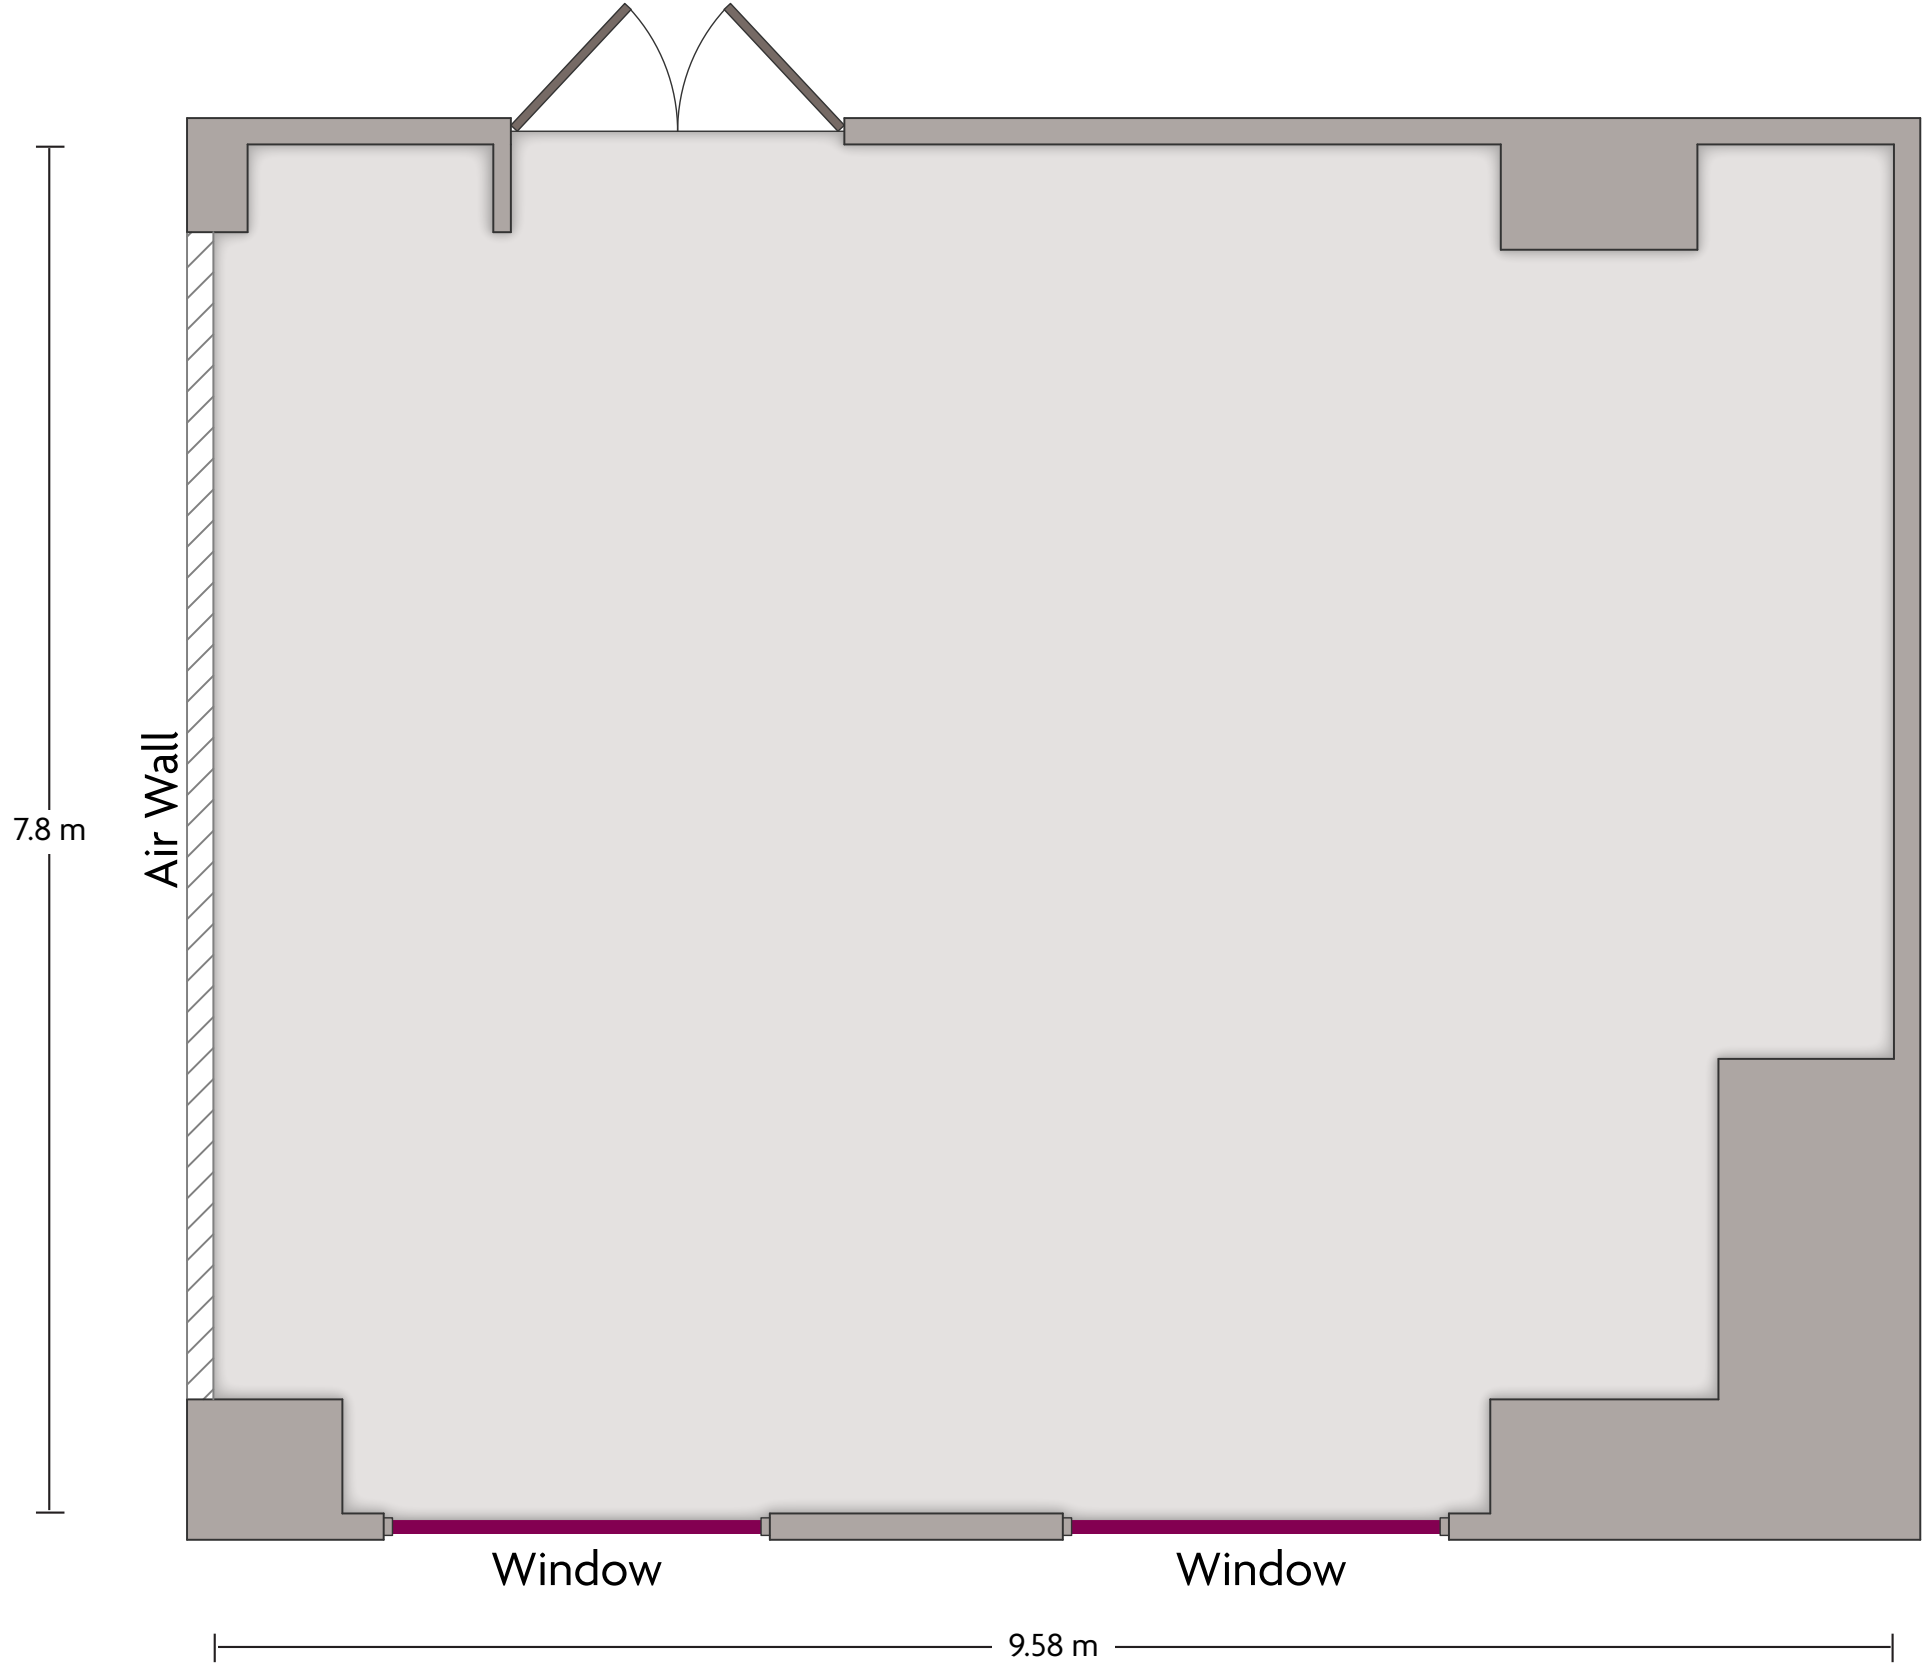

*Multiple layout options available for this space.

Crowne Plaza® Auckland - Boardroom

LENGTH: 7.1 m WIDTH: 5.5 m HEIGHT: 2.5 m TOTAL SQUARE METERS: 38.7 m² MAXIMUM CAPACITY: 12 POWER OUTLETS: 6

128 Albert St. | Auckland, New Zealand 1010 | 64-9-3023111

LENGTH: 25.9 m WIDTH: 7.8 m HEIGHT: 3.1 m TOTAL SQUARE METERS: 192.1 m² MAXIMUM CAPACITY: 180 POWER OUTLETS: 8

128 Albert St. | Auckland, New Zealand 1010 | 64-9-3023111

*Multiple layout options available for this space.

LENGTH: 9.6 m WIDTH: 7.8 m HEIGHT: 3.1 m TOTAL SQUARE METERS: 70 m² MAXIMUM CAPACITY: 49 POWER OUTLETS: 4

128 Albert St. | Auckland, New Zealand 1010 | 64-9-3023111

*Multiple layout options available for this space.

*Multiple layout options available for this space.

LENGTH: 7.7 m WIDTH: 4.4 m HEIGHT: 2.5 m TOTAL SQUARE METERS: 33.9 m² MAXIMUM CAPACITY: 20 POWER OUTLETS: 5

128 Albert St. | Auckland, New Zealand 1010 | 64-9-3023111