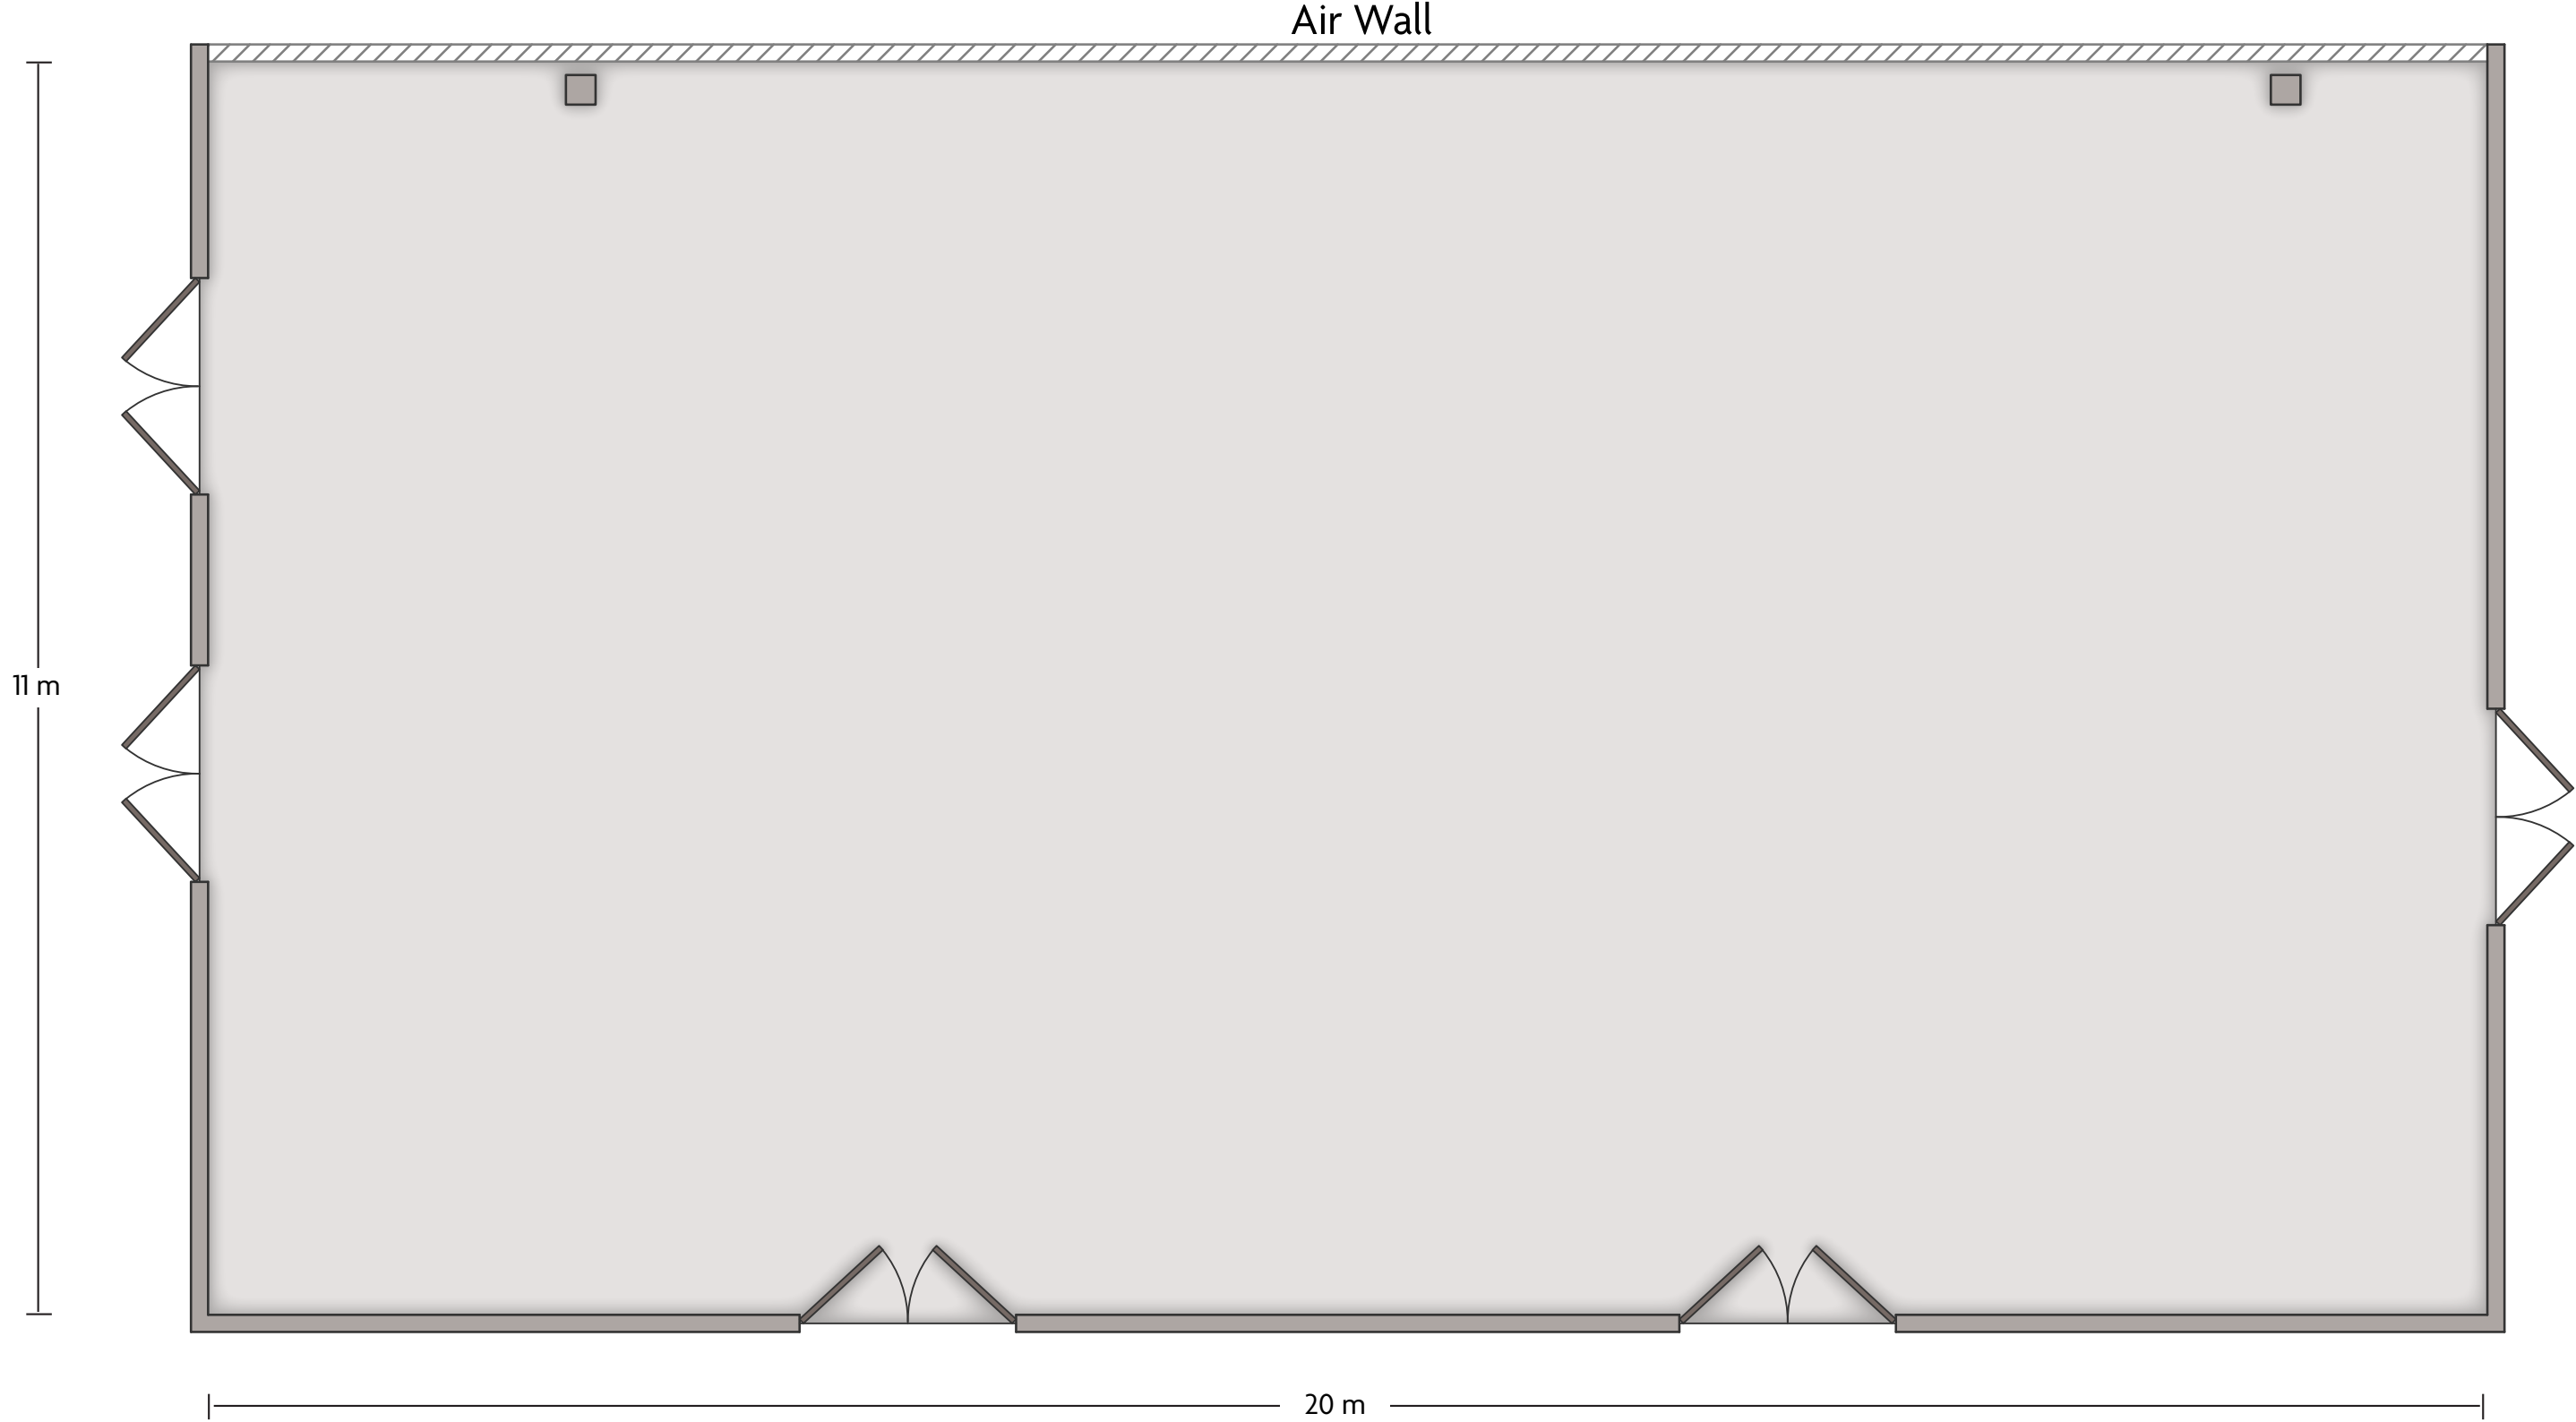

Crowne Plaza® Auckland - Ballroom 2

LENGTH: 20 m   WIDTH: 11 m   HEIGHT: 5 m   TOTAL SQUARE METERS: 220 m²   MAXIMUM CAPACITY: 220   POWER OUTLETS: 7

128 Albert St. | Auckland, New Zealand 1010 | 64-9-3023111

*Multiple layout options available for this space.