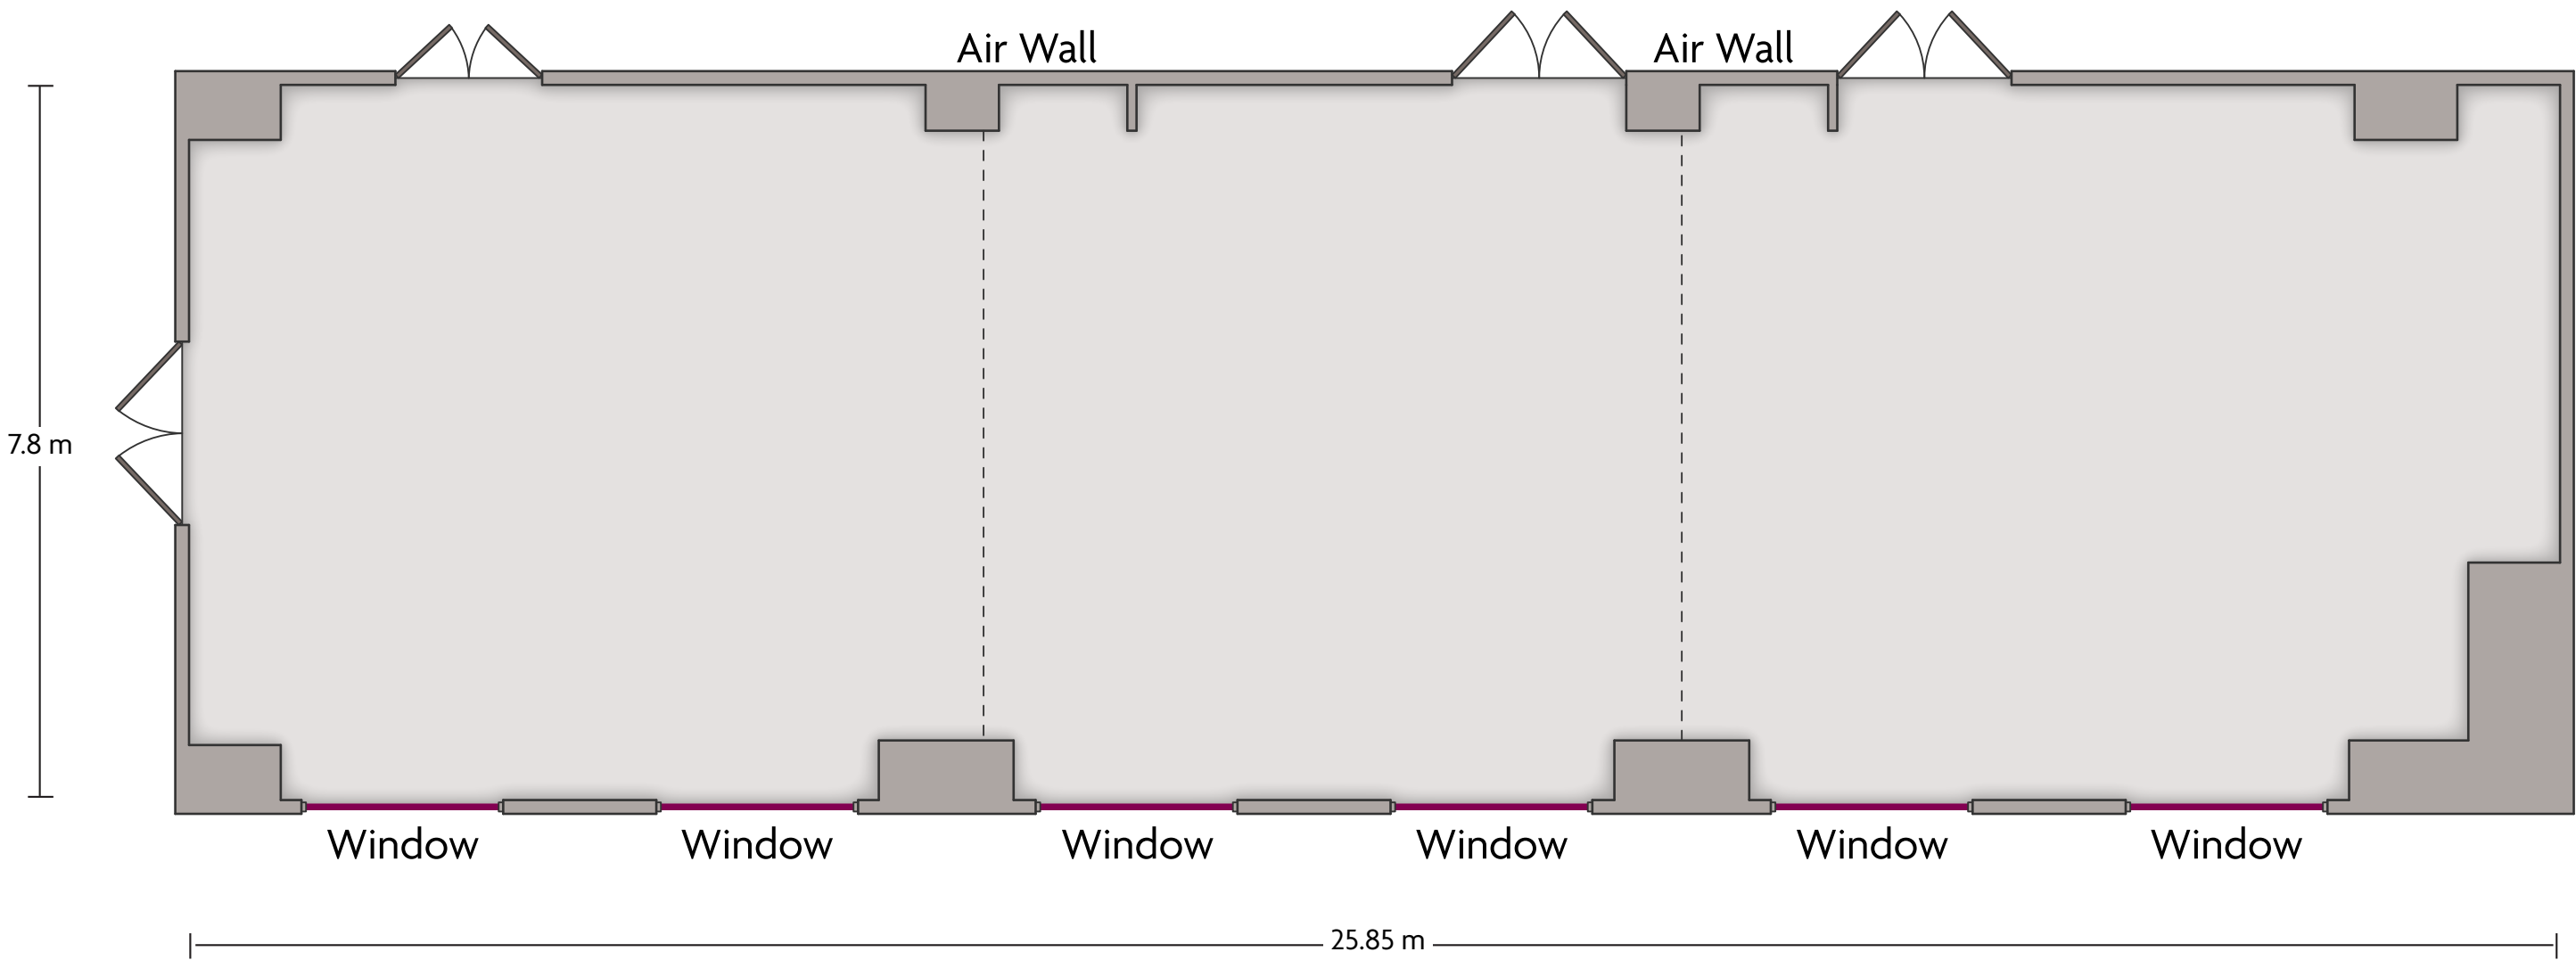

*Multiple layout options available for this space.

Crowne Plaza® Auckland - Ballroom 2

LENGTH: 20 m WIDTH: 11 m HEIGHT: 5 m TOTAL SQUARE METERS: 220 m² MAXIMUM CAPACITY: 220 POWER OUTLETS: 7

128 Albert St. | Auckland, New Zealand 1010 | 64-9-3023111

*Multiple layout options available for this space.

Crowne Plaza® Auckland - Boardroom

LENGTH: 7.1 m WIDTH: 5.5 m HEIGHT: 2.5 m TOTAL SQUARE METERS: 38.7 m² MAXIMUM CAPACITY: 12 POWER OUTLETS: 6

128 Albert St. | Auckland, New Zealand 1010 | 64-9-3023111

LENGTH: 25.9 m WIDTH: 7.8 m HEIGHT: 3.1 m TOTAL SQUARE METERS: 192.1 m² MAXIMUM CAPACITY: 180 POWER OUTLETS: 8

128 Albert St. | Auckland, New Zealand 1010 | 64-9-3023111

*Multiple layout options available for this space.

LENGTH: 9.6 m WIDTH: 7.8 m HEIGHT: 3.1 m TOTAL SQUARE METERS: 70 m² MAXIMUM CAPACITY: 49 POWER OUTLETS: 4

128 Albert St. | Auckland, New Zealand 1010 | 64-9-3023111

*Multiple layout options available for this space.