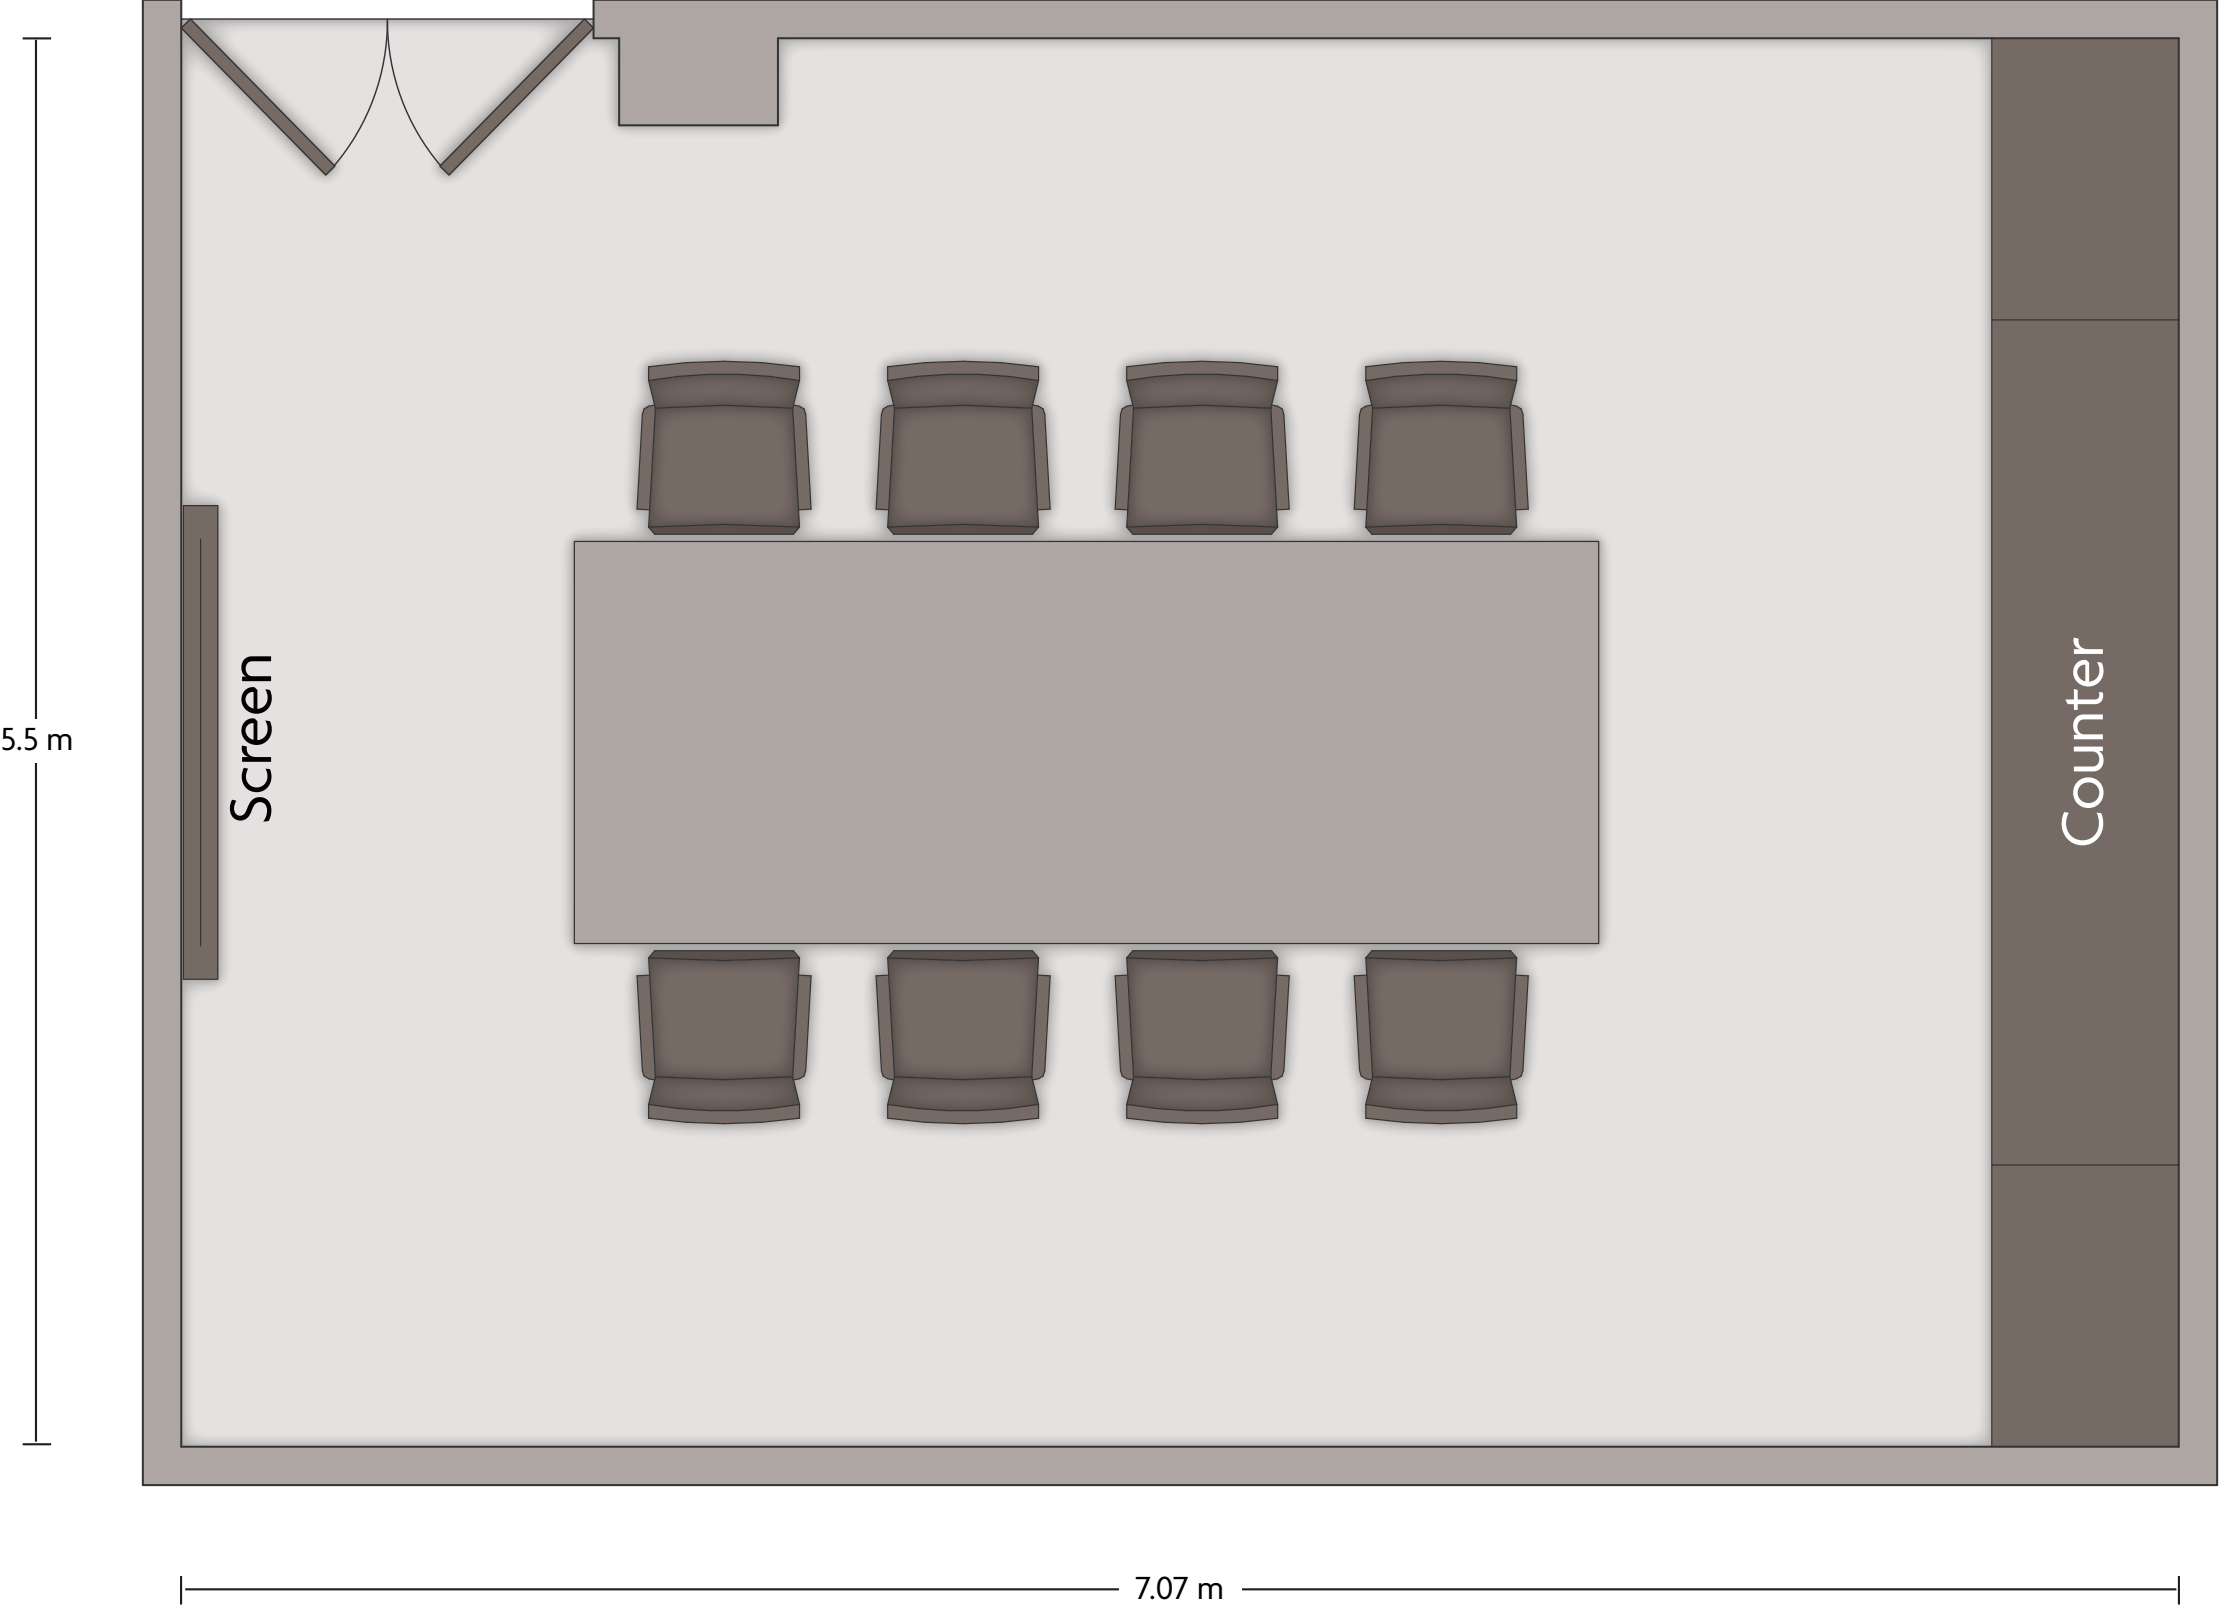

*Multiple layout options available for this space.

Crowne Plaza® Auckland - Ballroom 1

LENGTH: 20 m WIDTH: 11 m HEIGHT: 5 m TOTAL SQUARE METERS: 219.2 m² MAXIMUM CAPACITY: 220 POWER OUTLETS: 9

128 Albert St. | Auckland, New Zealand 1010 | 64-9-3023111

*Multiple layout options available for this space.

Crowne Plaza® Auckland - Ballroom 2

LENGTH: 20 m WIDTH: 11 m HEIGHT: 5 m TOTAL SQUARE METERS: 220 m² MAXIMUM CAPACITY: 220 POWER OUTLETS: 7

128 Albert St. | Auckland, New Zealand 1010 | 64-9-3023111

*Multiple layout options available for this space.

Crowne Plaza® Auckland - Boardroom

LENGTH: 7.1 m WIDTH: 5.5 m HEIGHT: 2.5 m TOTAL SQUARE METERS: 38.7 m² MAXIMUM CAPACITY: 12 POWER OUTLETS: 6

128 Albert St. | Auckland, New Zealand 1010 | 64-9-3023111

LENGTH: 25.9 m WIDTH: 7.8 m HEIGHT: 3.1 m TOTAL SQUARE METERS: 192.1 m² MAXIMUM CAPACITY: 180 POWER OUTLETS: 8

128 Albert St. | Auckland, New Zealand 1010 | 64-9-3023111

*Multiple layout options available for this space.