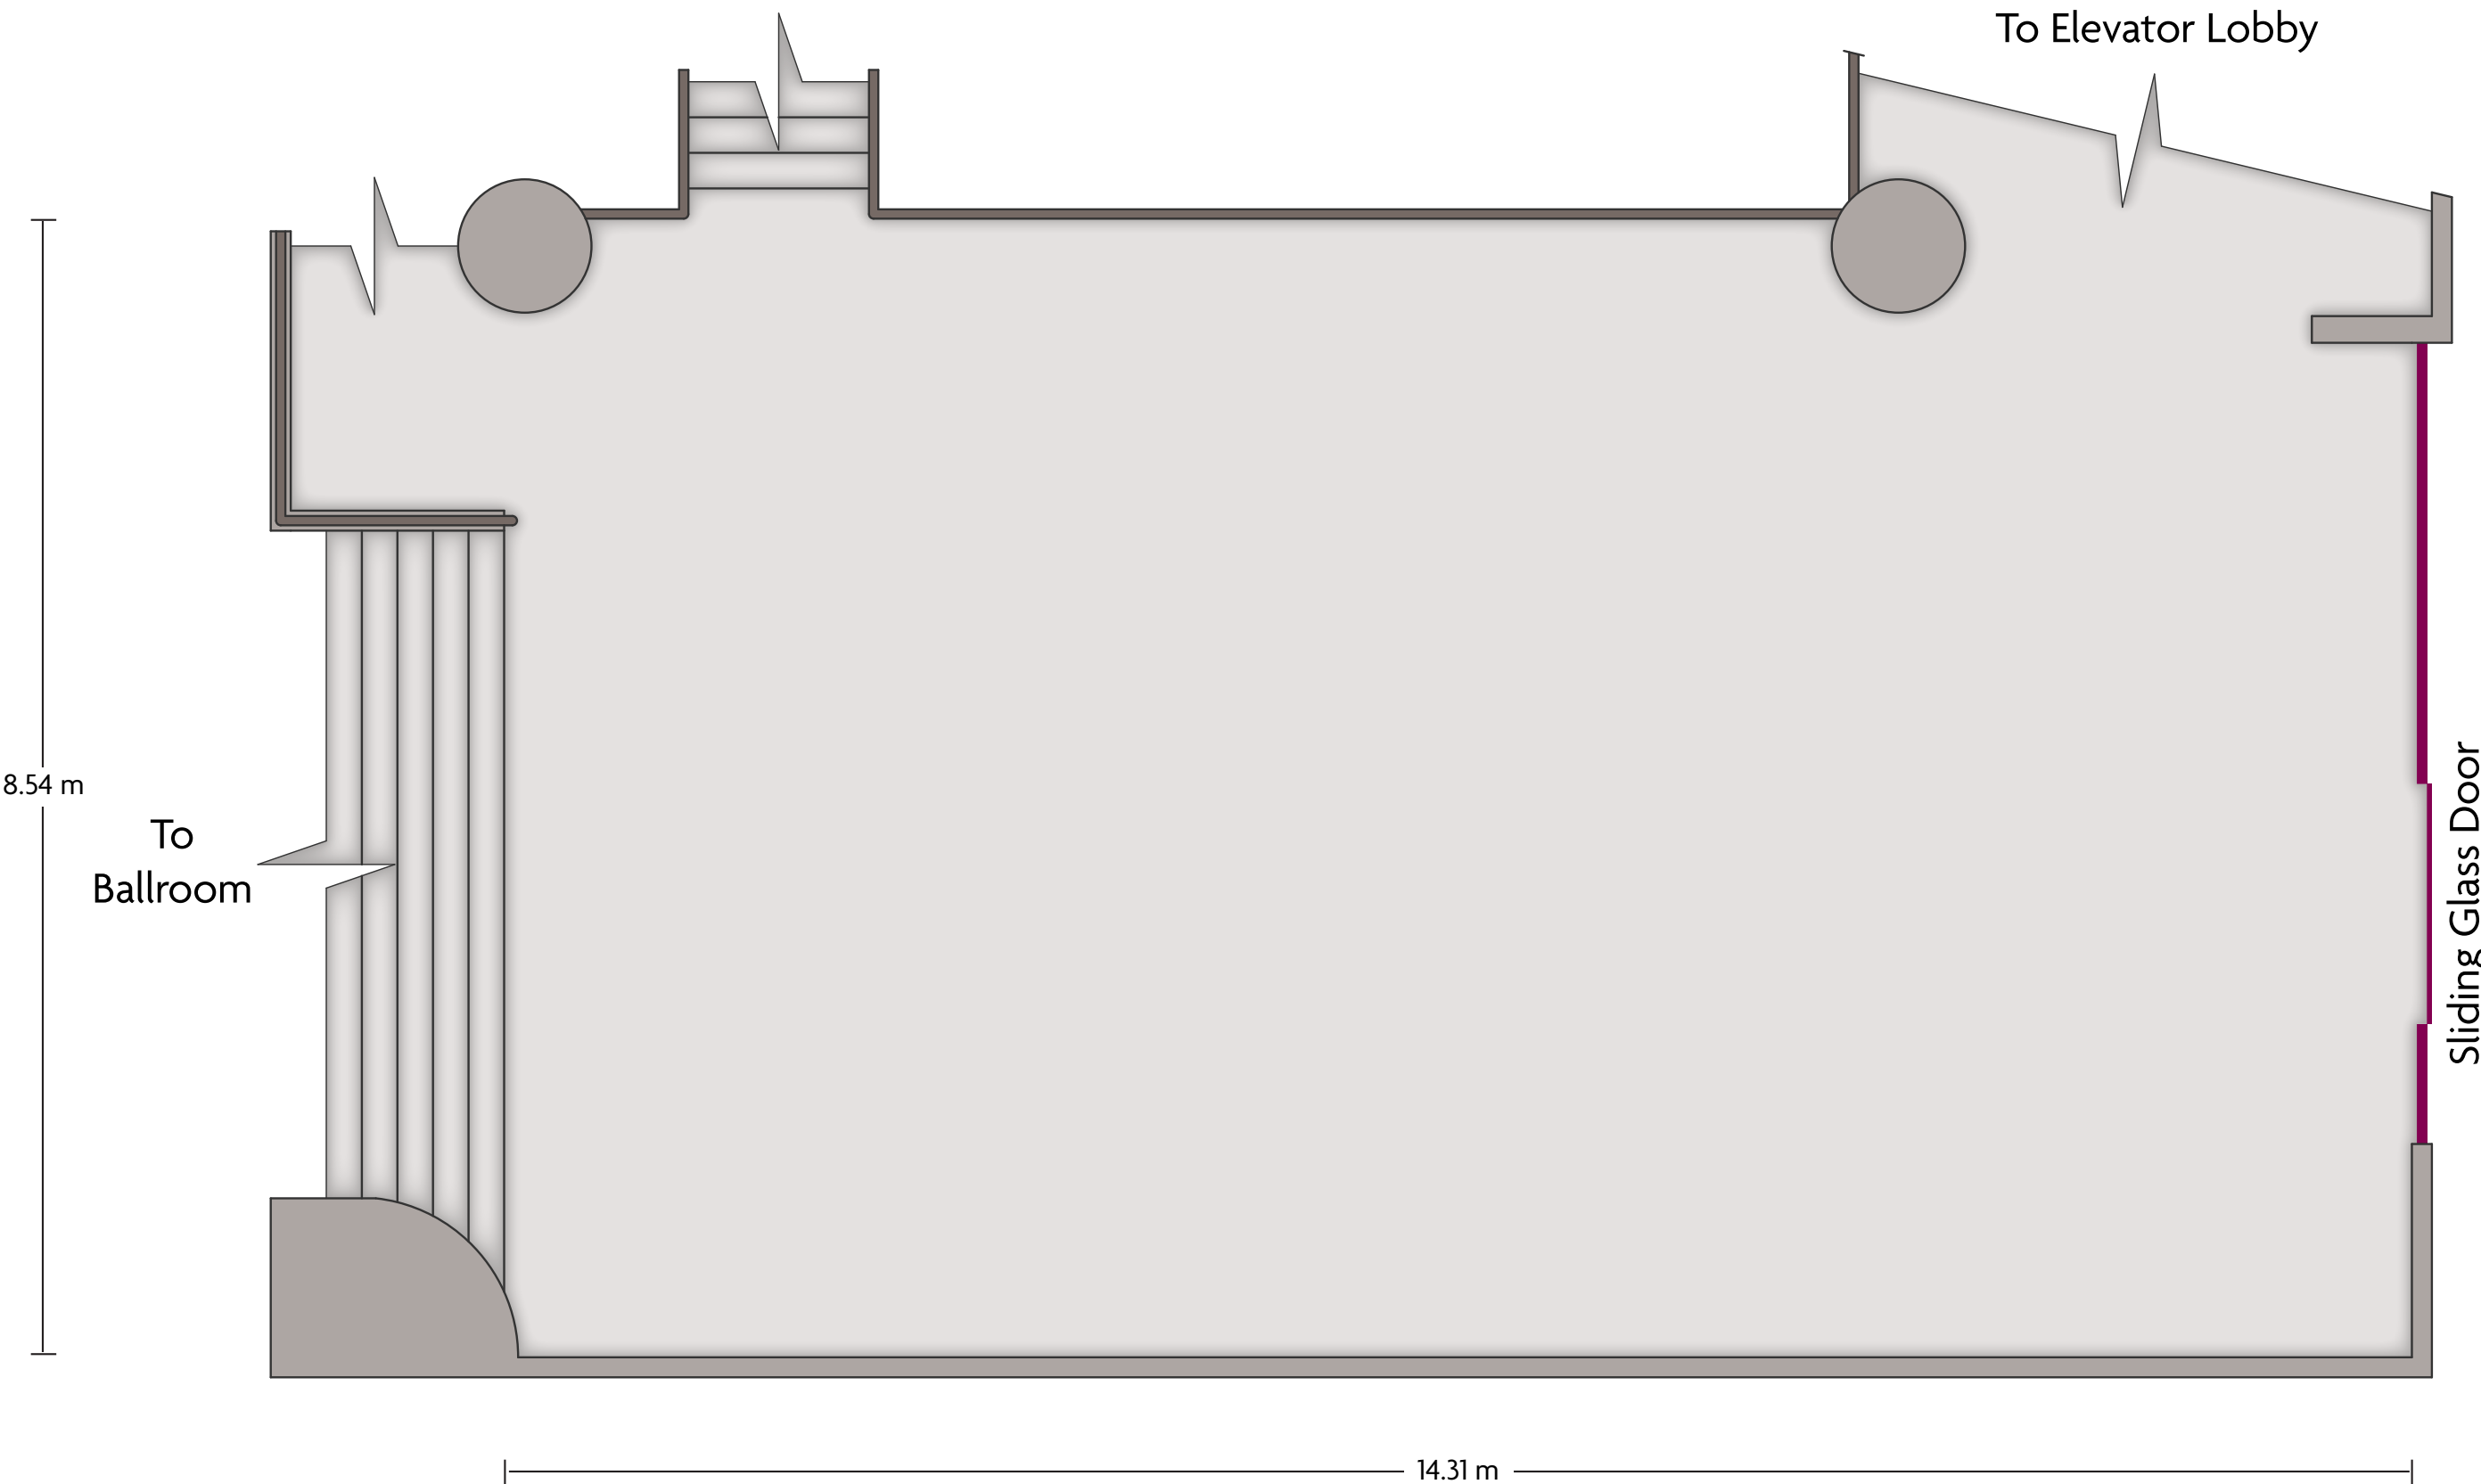

LENGTH: 9.6 m WIDTH: 7.8 m HEIGHT: 3.1 m TOTAL SQUARE METERS: 70 m² MAXIMUM CAPACITY: 49 POWER OUTLETS: 4

128 Albert St. | Auckland, New Zealand 1010 | 64-9-3023111

*Multiple layout options available for this space.

LENGTH: 11.7 m WIDTH: 4.9 m HEIGHT: 2.5 m TOTAL SQUARE METERS: 55.3 m² MAXIMUM CAPACITY: 40 POWER OUTLETS: 3

128 Albert St. | Auckland, New Zealand 1010 | 64-9-3023111

*Multiple layout options available for this space.

Crowne Plaza® Auckland - Ballroom Pre-function

LENGTH: 14.3 m WIDTH: 8.5 m HEIGHT: 3 m TOTAL SQUARE METERS: 124.2 m² MAXIMUM CAPACITY: 240 POWER OUTLETS: 2

128 Albert St. | Auckland, New Zealand 1010 | 64-9-3023111

*Multiple layout options available for this space.

LENGTH: 9.8 m WIDTH: 9.6 m HEIGHT: 2.5 m TOTAL SQUARE METERS: 93.4 m² MAXIMUM CAPACITY: 80 POWER OUTLETS: 7

128 Albert St. | Auckland, New Zealand 1010 | 64-9-3023111